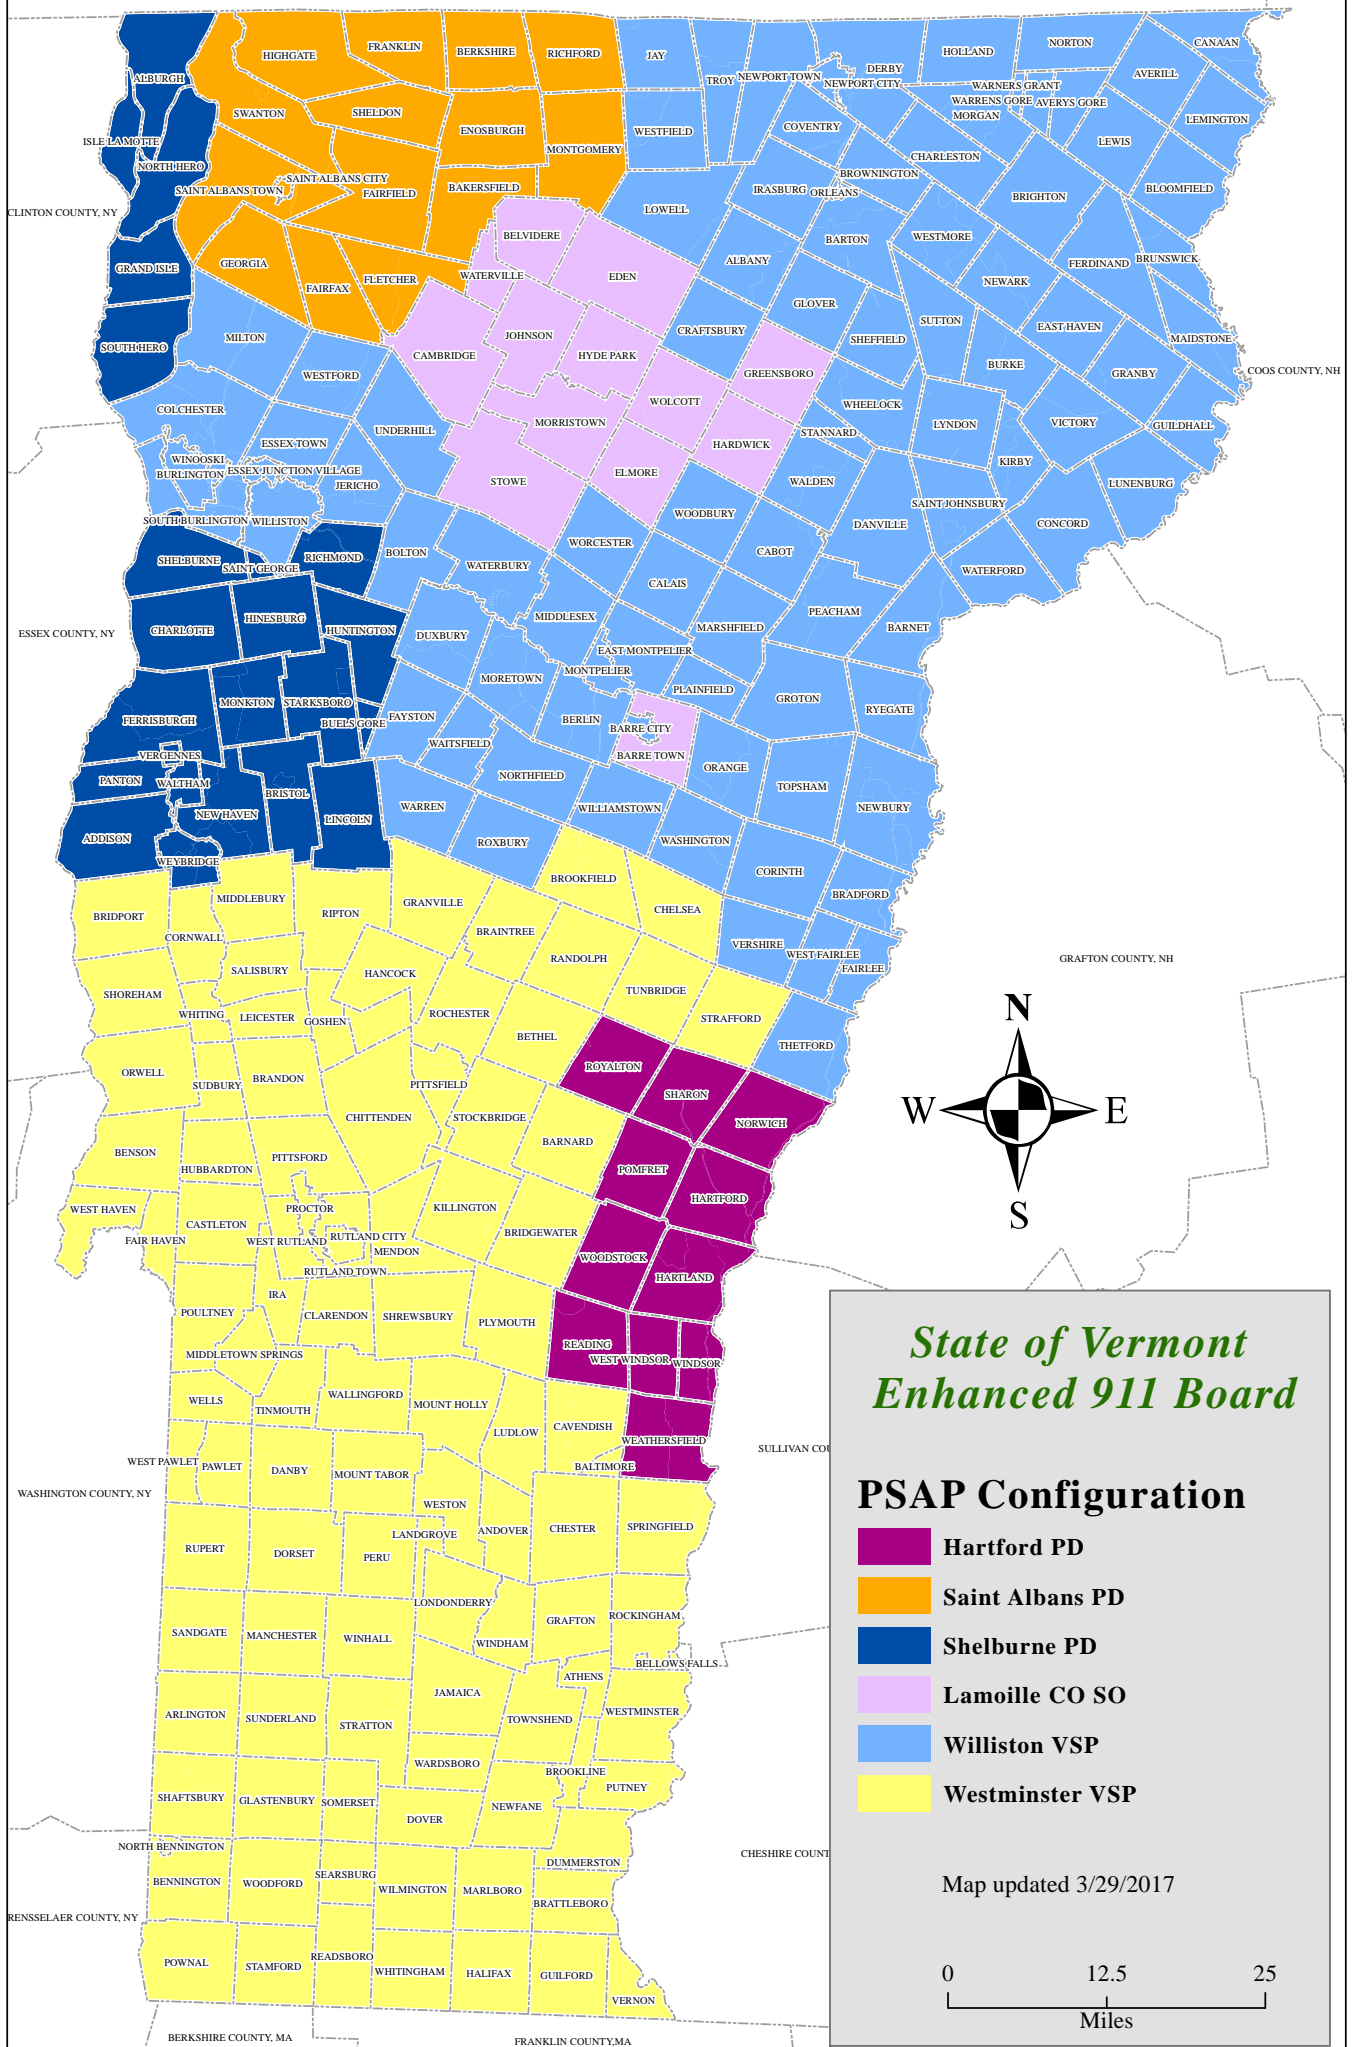

CAUCA, QUEBEC, CA

State of Vermont Enhanced 911 Board

PSAP Configuration

- Hartford PD**
- Saint Albans PD**
- Shelburne PD**
- Lamoille CO SO**
- Williston VSP**
- Westminster VSP**

Map updated 3/29/2017