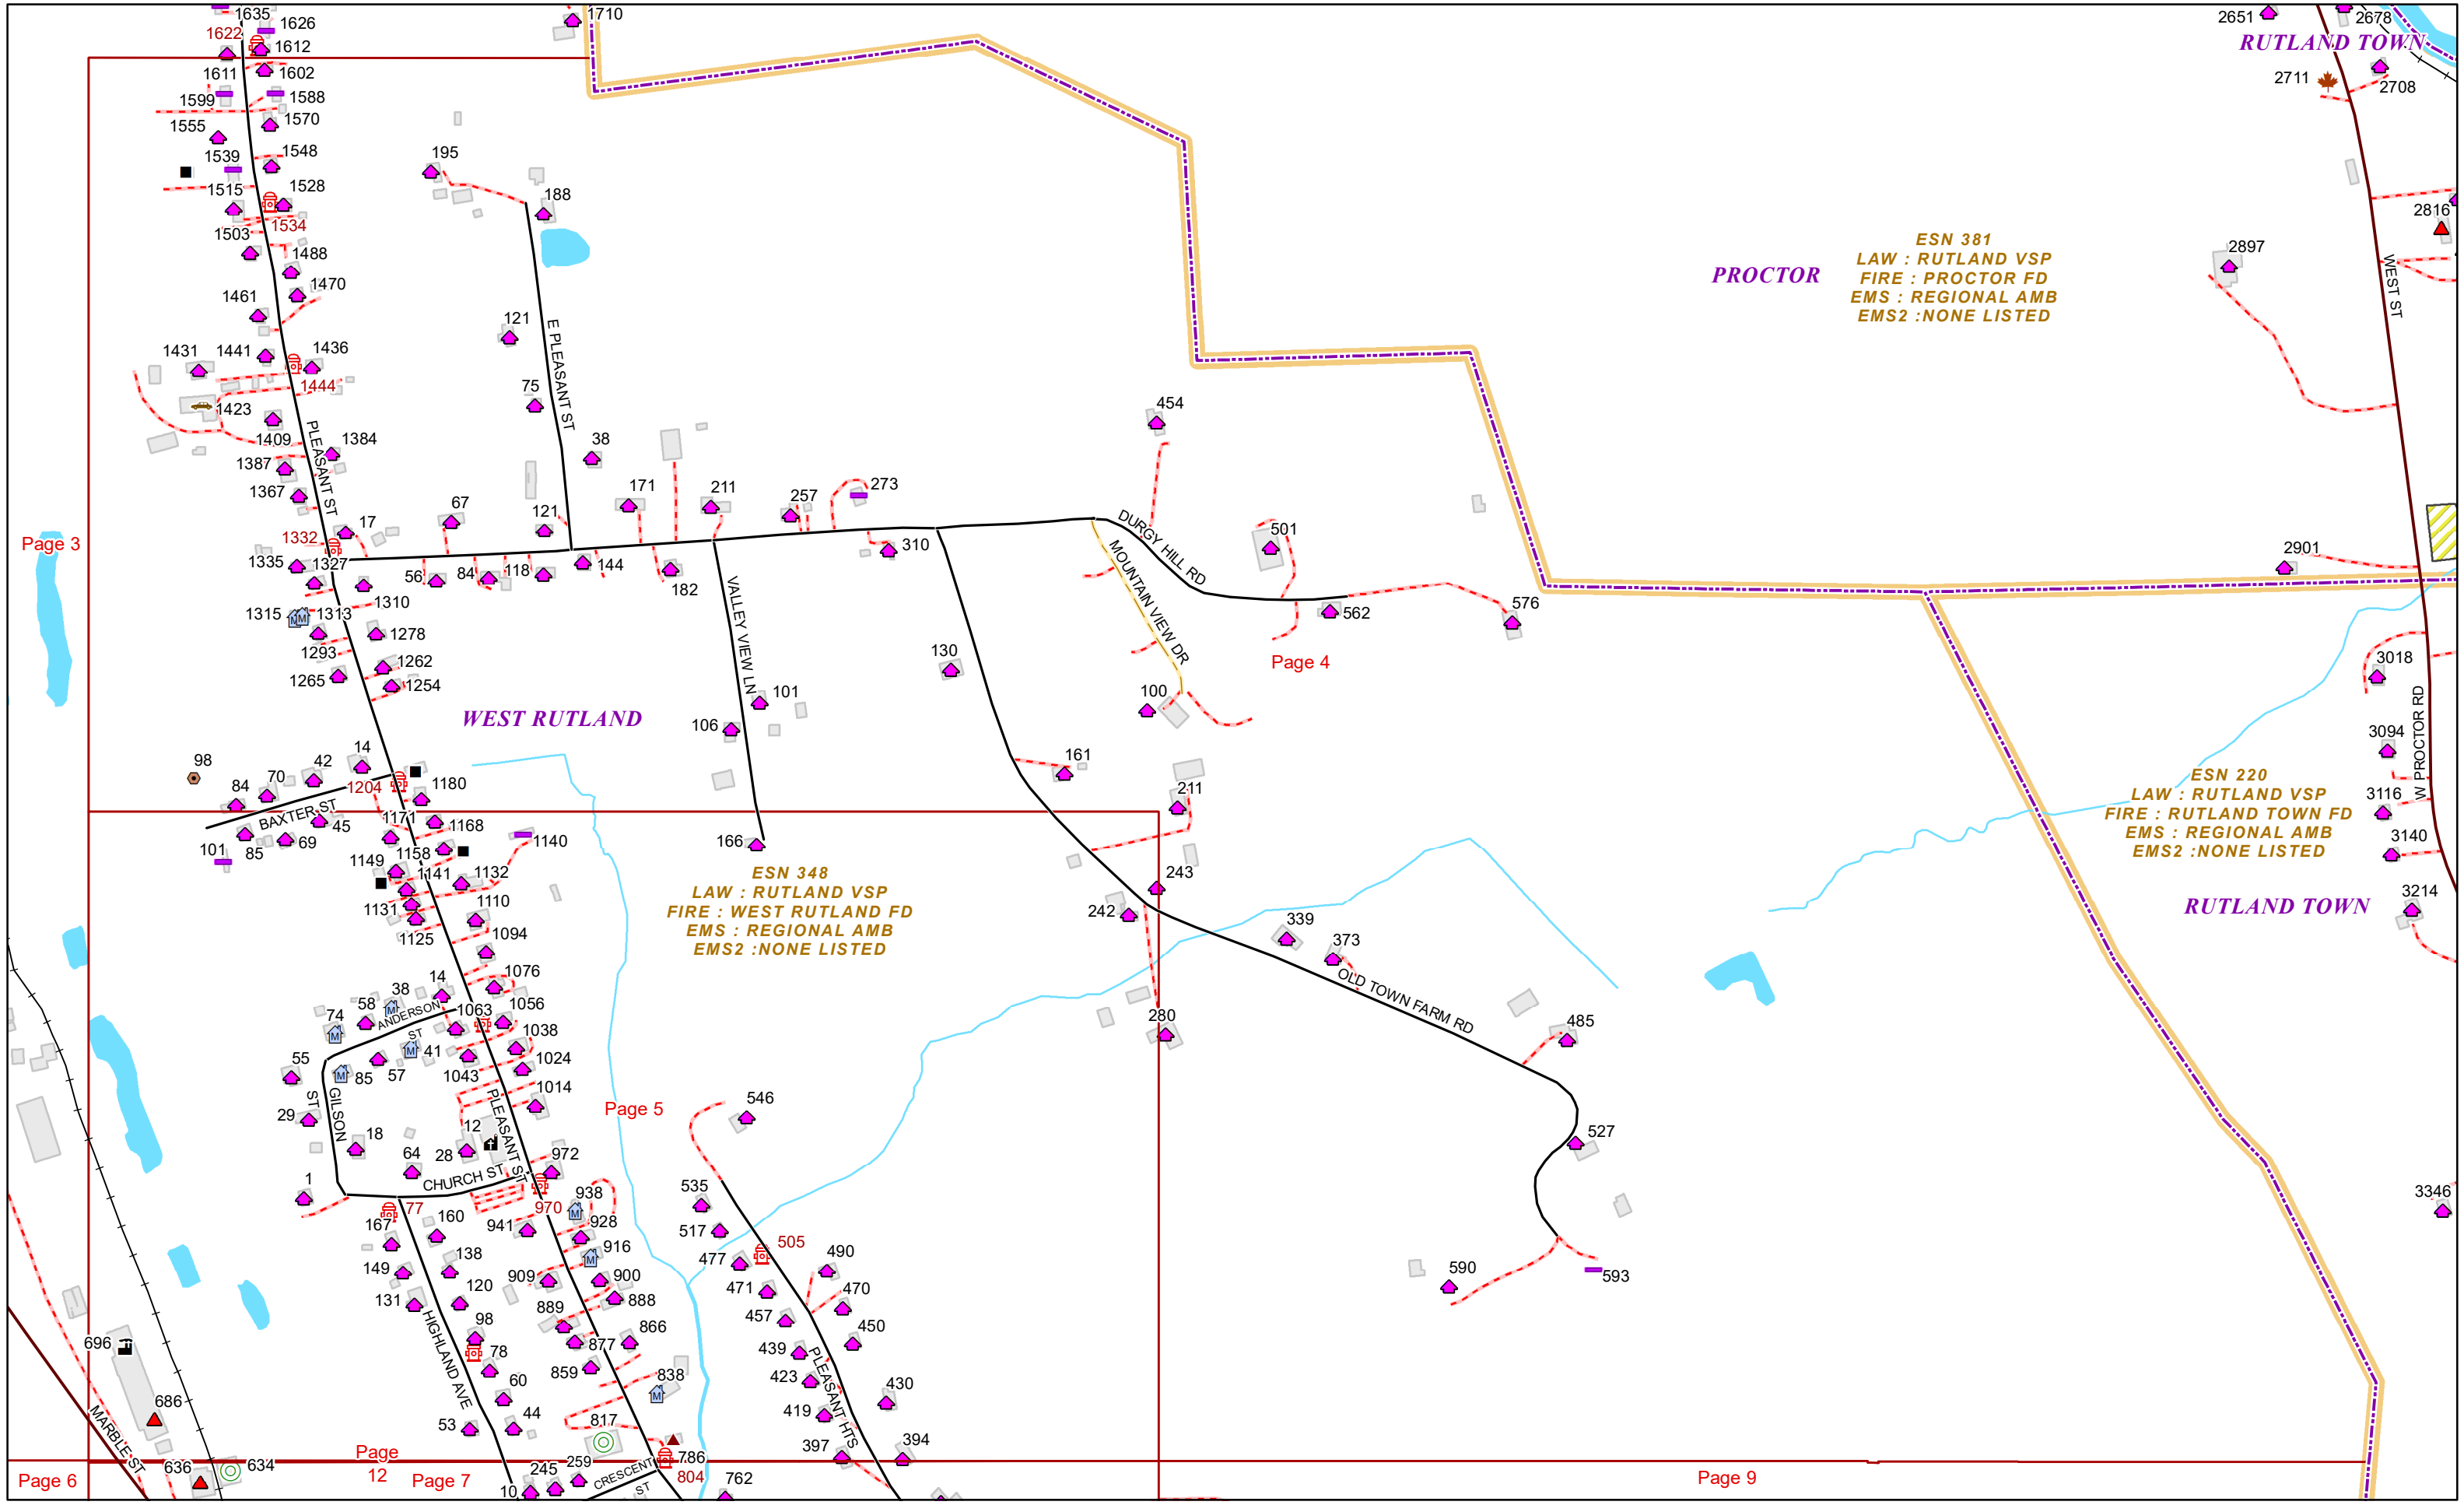

ESN 381
LAW : RUTLAND VSP
FIRE : PROCTOR FD
EMS : REGIONAL AMB
EMS2 : NONE LISTED

ESN 348
LAW : RUTLAND VSP
FIRE : WEST RUTLAND FD
EMS : REGIONAL AMB
EMS2 : NONE LISTED

ESN 220
LAW : RUTLAND VSP
FIRE : RUTLAND TOWN FD
EMS : REGIONAL AMB
EMS2 : NONE LISTED