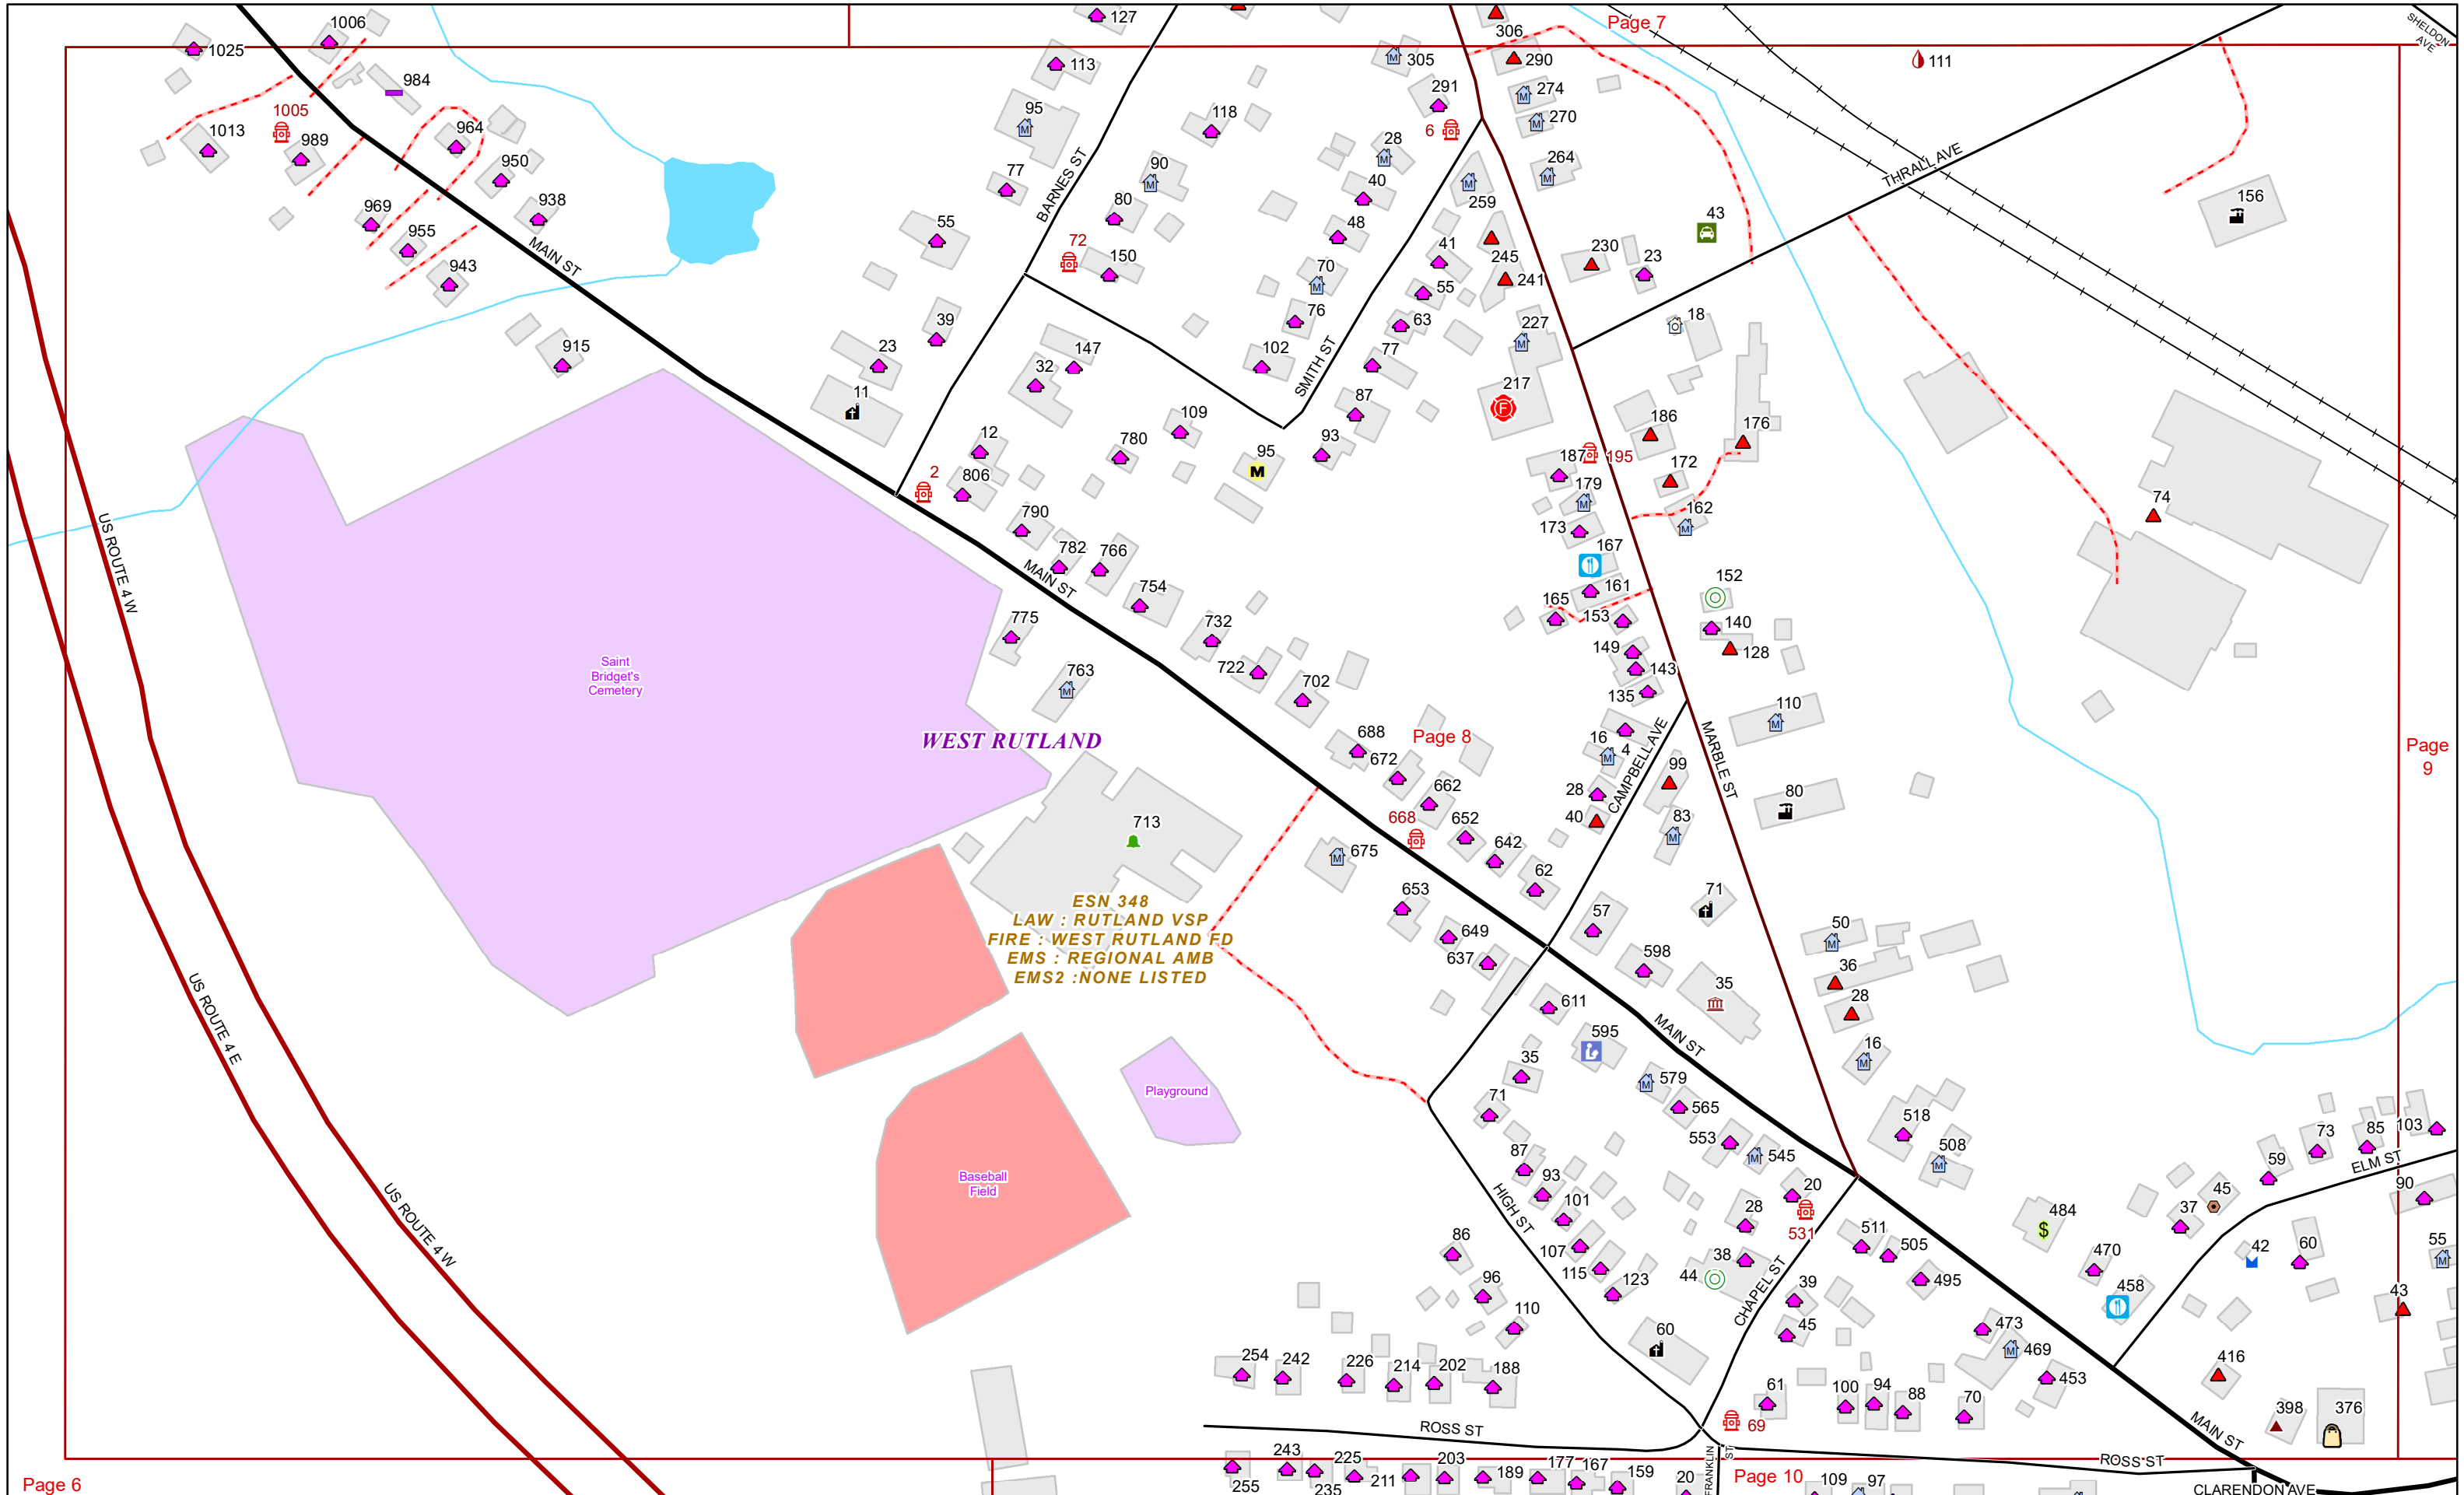

WEST RUTLAND

ESN 348
LAW : RUTLAND VSP
FIRE : WEST RUTLAND FD
EMS : REGIONAL AMB
EMS2 : NONE LISTED