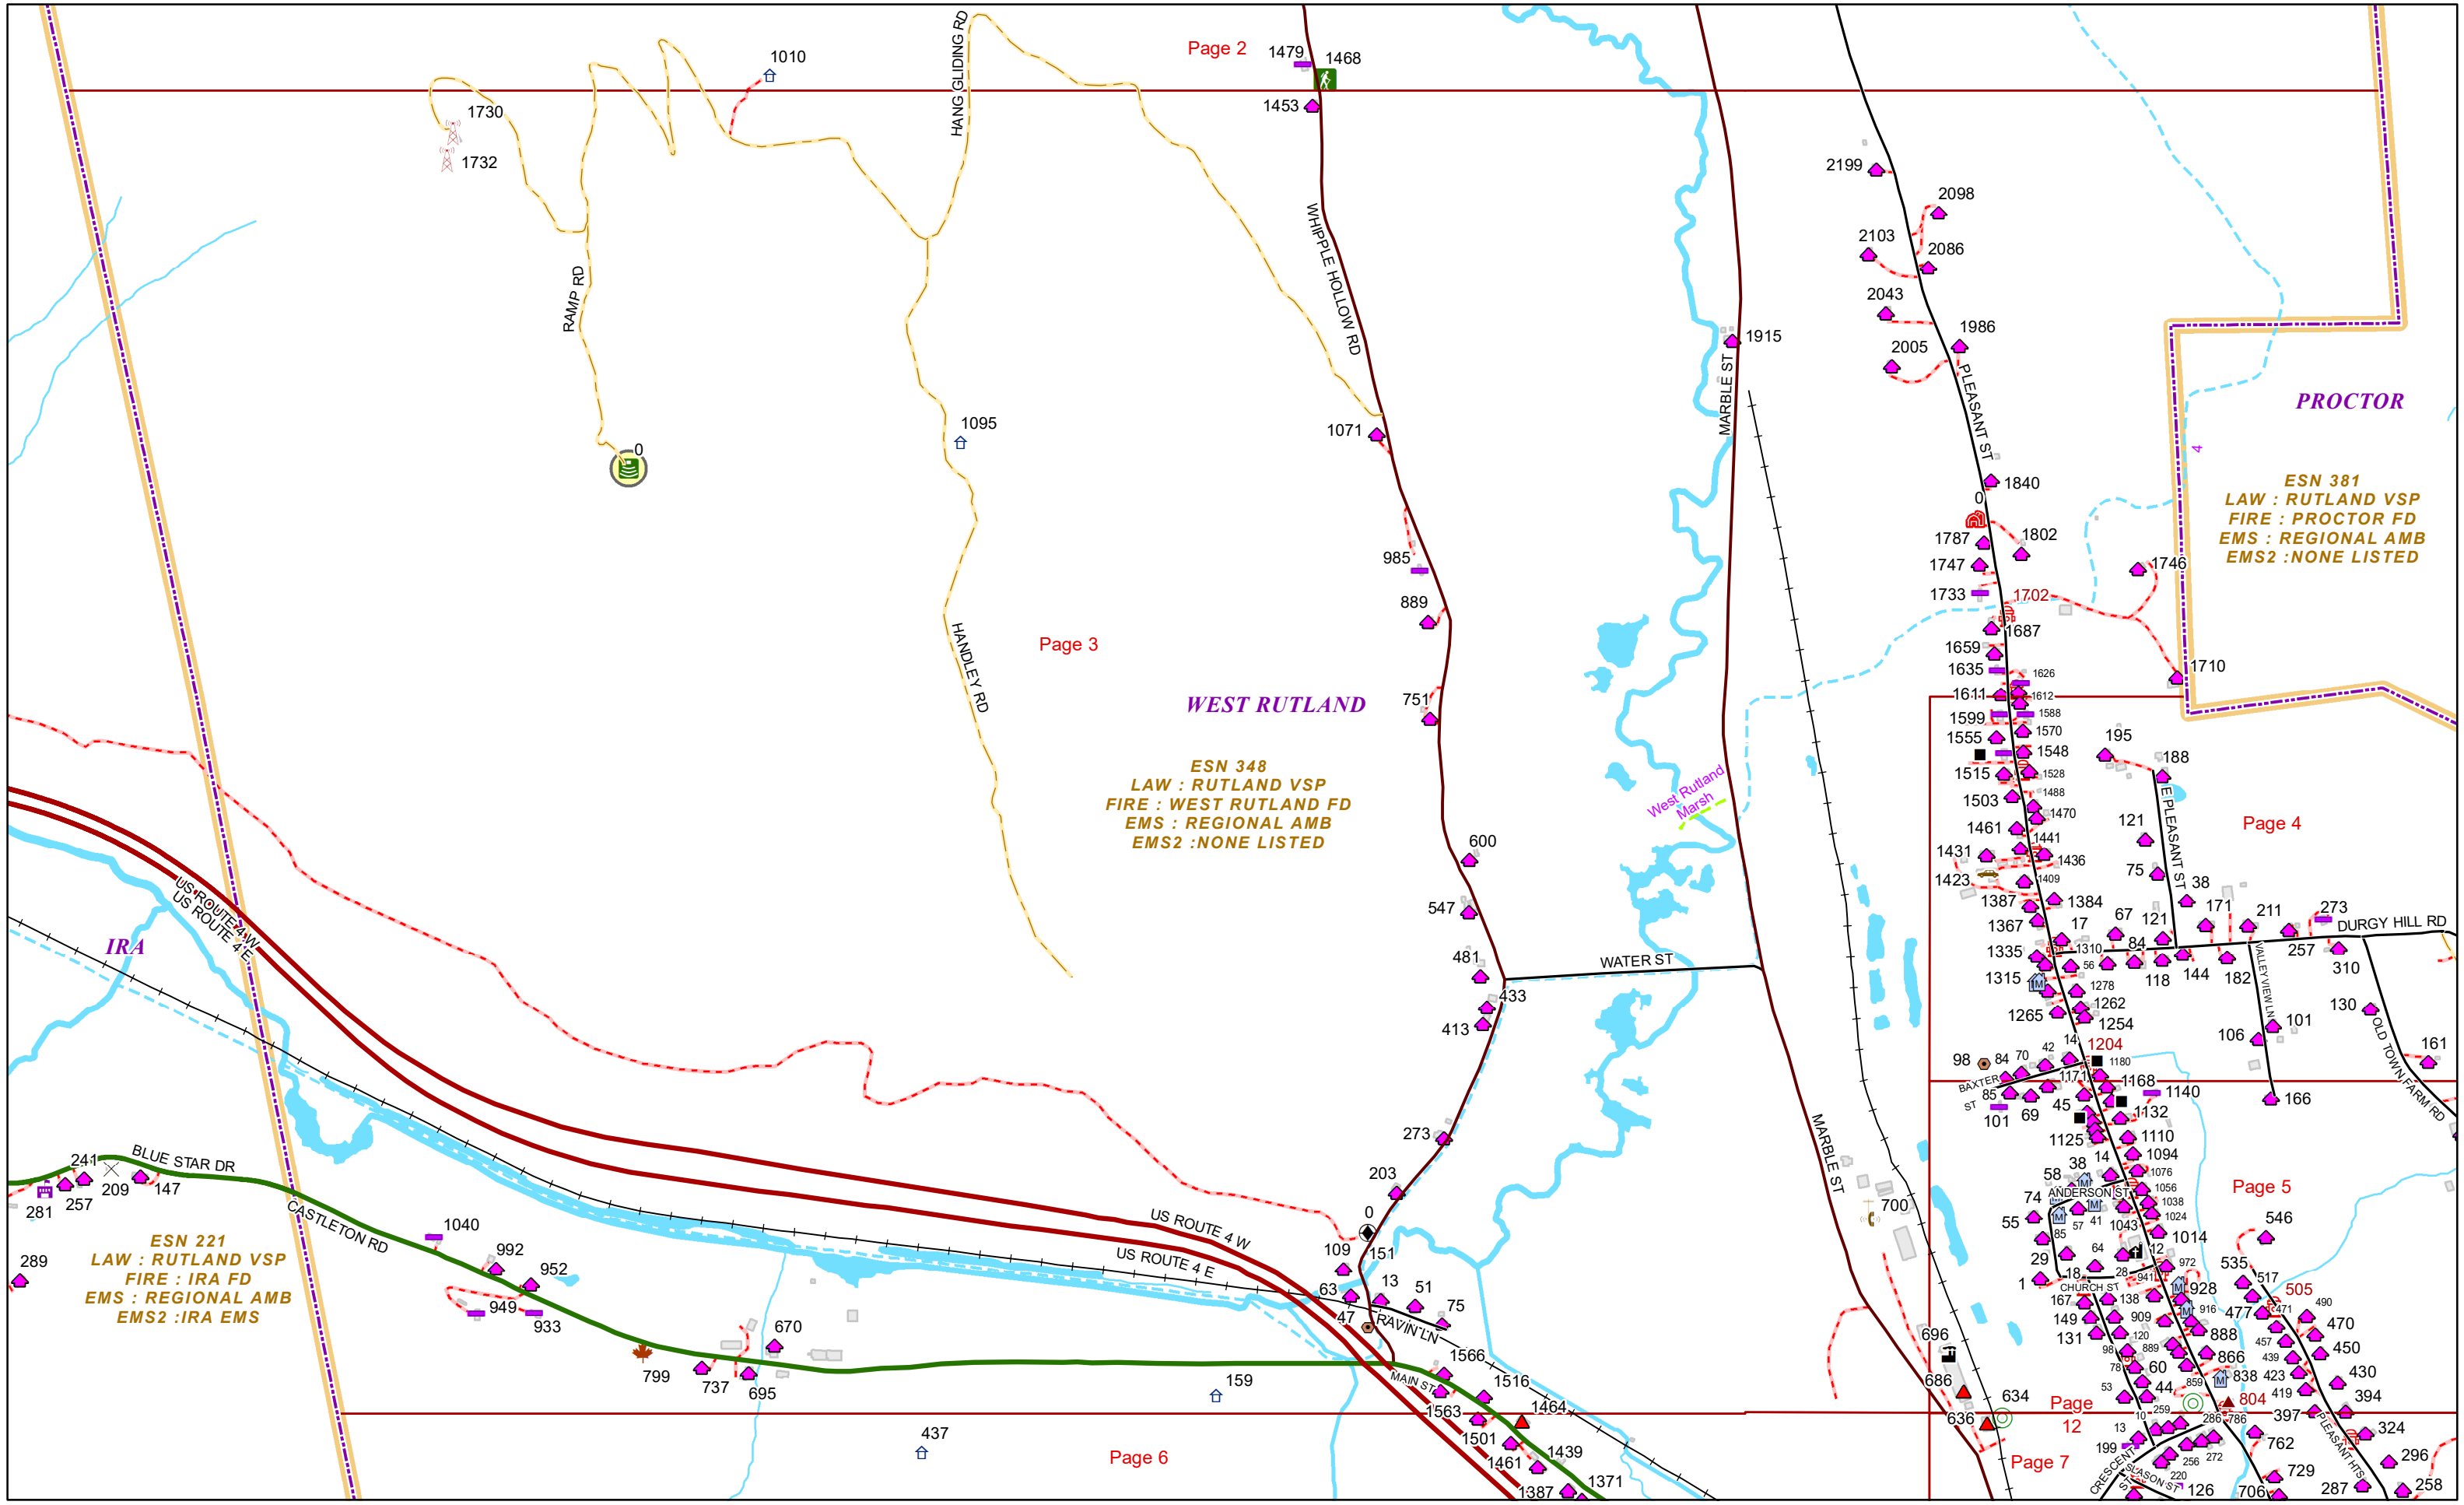

Page 2

Page 3

Page 4

Page 5

Page 6

Page 12

Page 7

ESN 221
LAW : RUTLAND VSP
FIRE : IRA FD
EMS : REGIONAL AMB
EMS2 : IRA EMS

ESN 348
LAW : RUTLAND VSP
FIRE : WEST RUTLAND FD
EMS : REGIONAL AMB
EMS2 : NONE LISTED

ESN 381
LAW : RUTLAND VSP
FIRE : PROCTOR FD
EMS : REGIONAL AMB
EMS2 : NONE LISTED