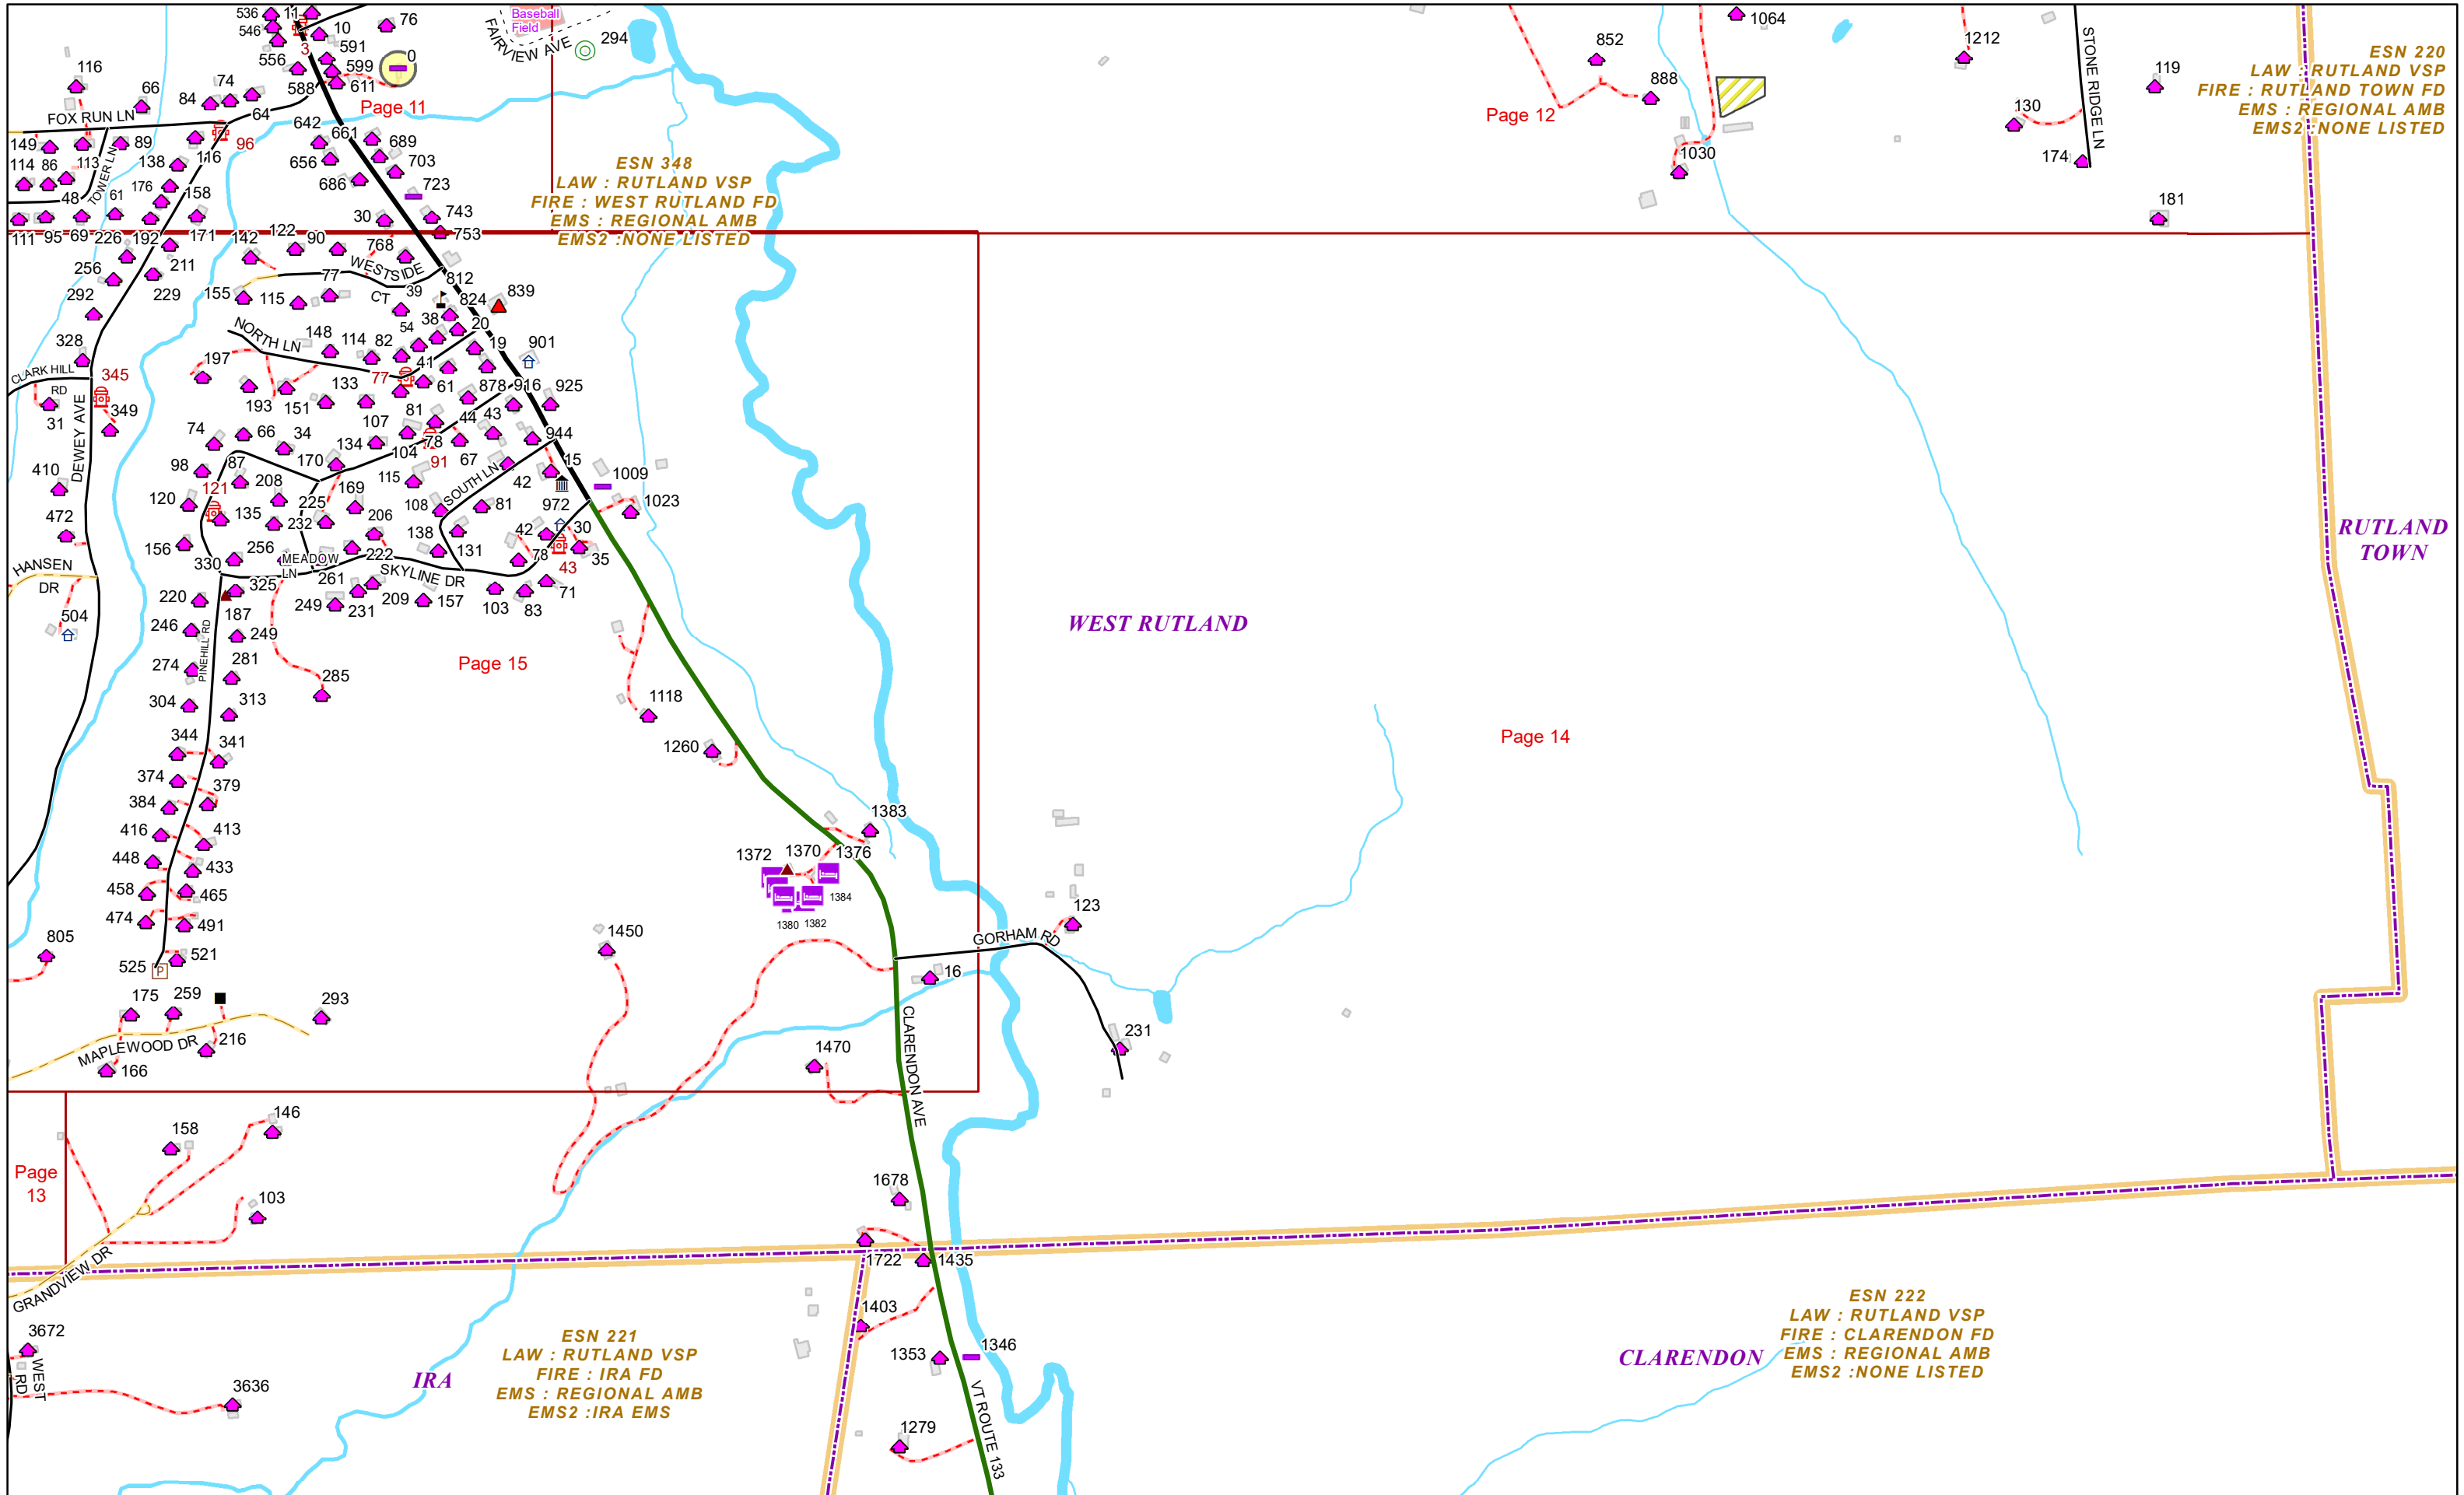

ESN 348
LAW : RUTLAND VSP
FIRE : WEST RUTLAND FD
EMS : REGIONAL AMB
EMS2 : NONE LISTED

ESN 220
LAW : RUTLAND VSP
FIRE : RUTLAND TOWN FD
EMS : REGIONAL AMB
EMS2 : NONE LISTED

ESN 221
LAW : RUTLAND VSP
FIRE : IRA FD
EMS : REGIONAL AMB
EMS2 : IRA EMS

ESN 222
LAW : RUTLAND VSP
FIRE : CLARENDON FD
EMS : REGIONAL AMB
EMS2 : NONE LISTED