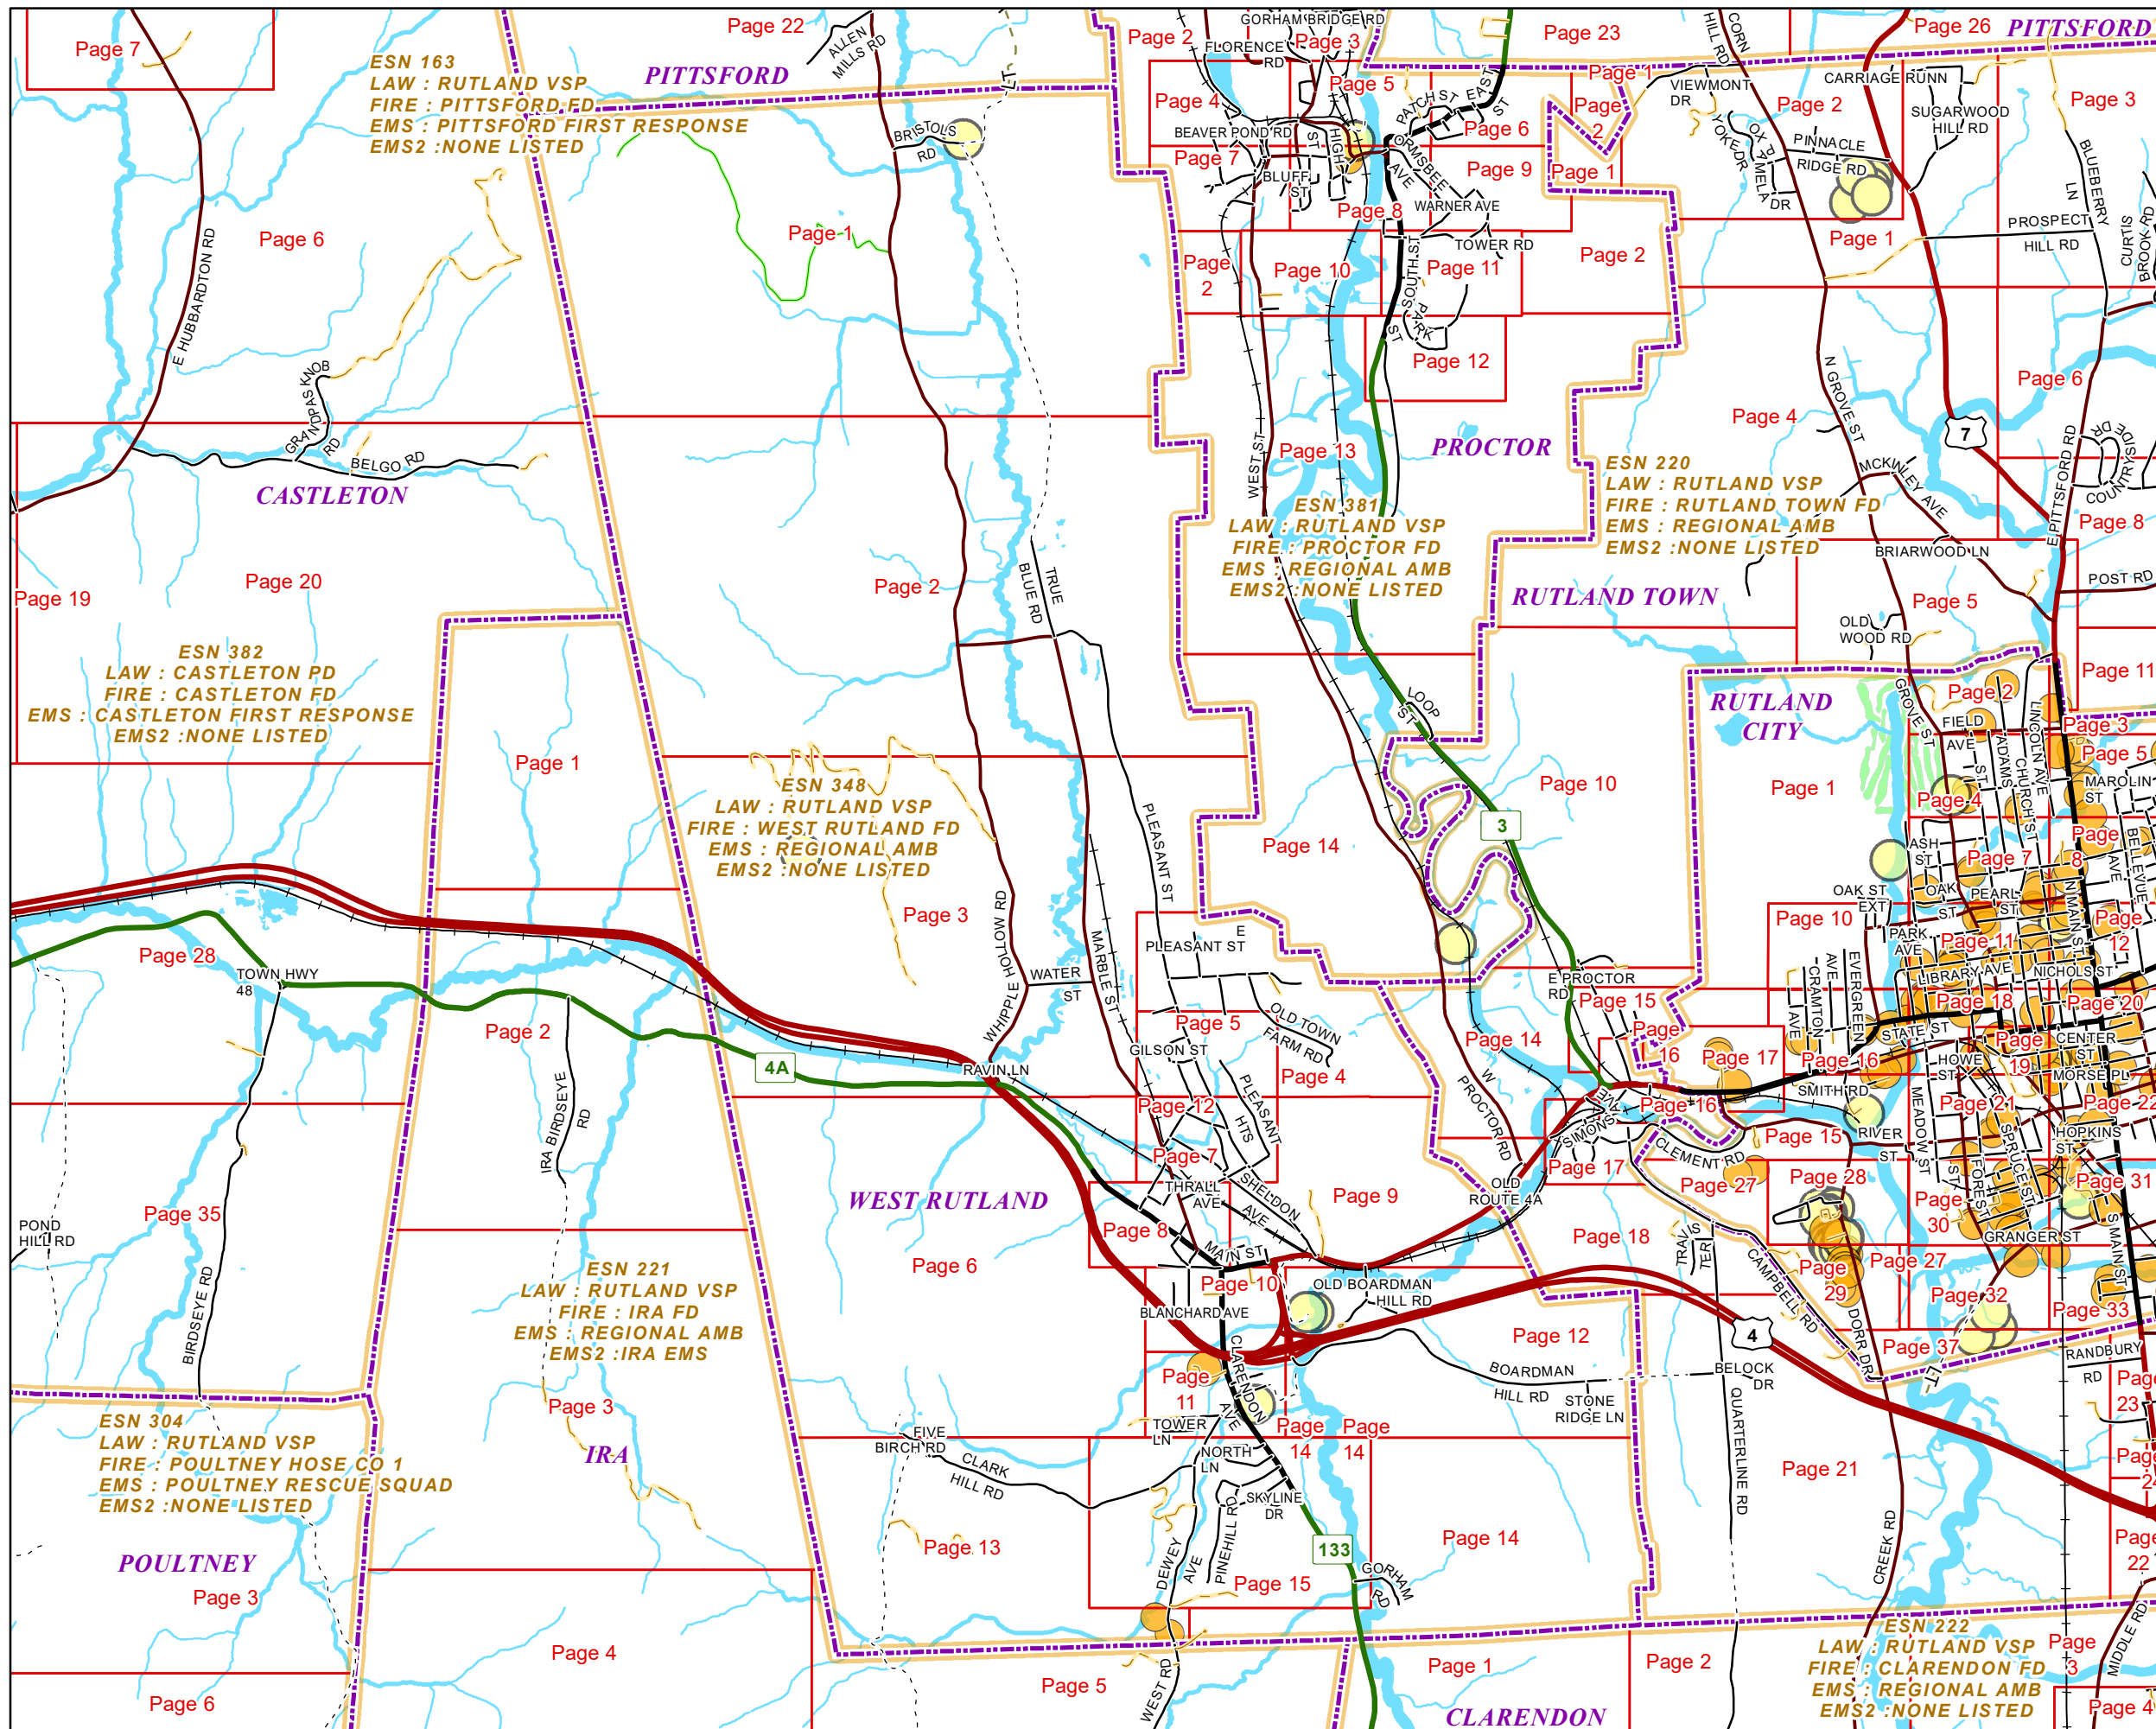

VERMONT E9-1-1 MapBook

West Rutland

E9-1-1 MapBook with GIS Data

Use constraints: The 9-1-1 related data layers (Esites, Landmarks, Roads, Driveways, Footprints, Atlas Sheets, ESZ, etc.) were developed and designed for Enhanced 9-1-1 purposes only. The user should understand that the nature of the Enhanced 9-1-1 data layers means they are never complete. **Each municipal government is responsible for maintenance of the E9-1-1 database.** Other data (non-E9-1-1 related) used in the Vermont E9-1-1 MapBook is acquired from the Vermont Center for Geographic Information (VCGI) (vcgi.vermont.gov) and local Regional Planning Commissions.

Disclaimer:

This Vermont E9-1-1 MapBook and GIS data is for general reference only. Data layers that appear on the map may or may not be accurate, current or otherwise reliable. The E9-1-1 Board and the State of Vermont make no representations of any kind, including but not limited to the warranties of merchantability or fitness for a particular use, not are any such warranties to be implied with respect to the GIS data and MapBook.

For Questions/Updates:
Contact VT Enhanced 9-1-1 Board:
Phone: 802-828-4911
Email: e911.info@vermont.gov
Website: e911.vermont.gov

7/11/2023