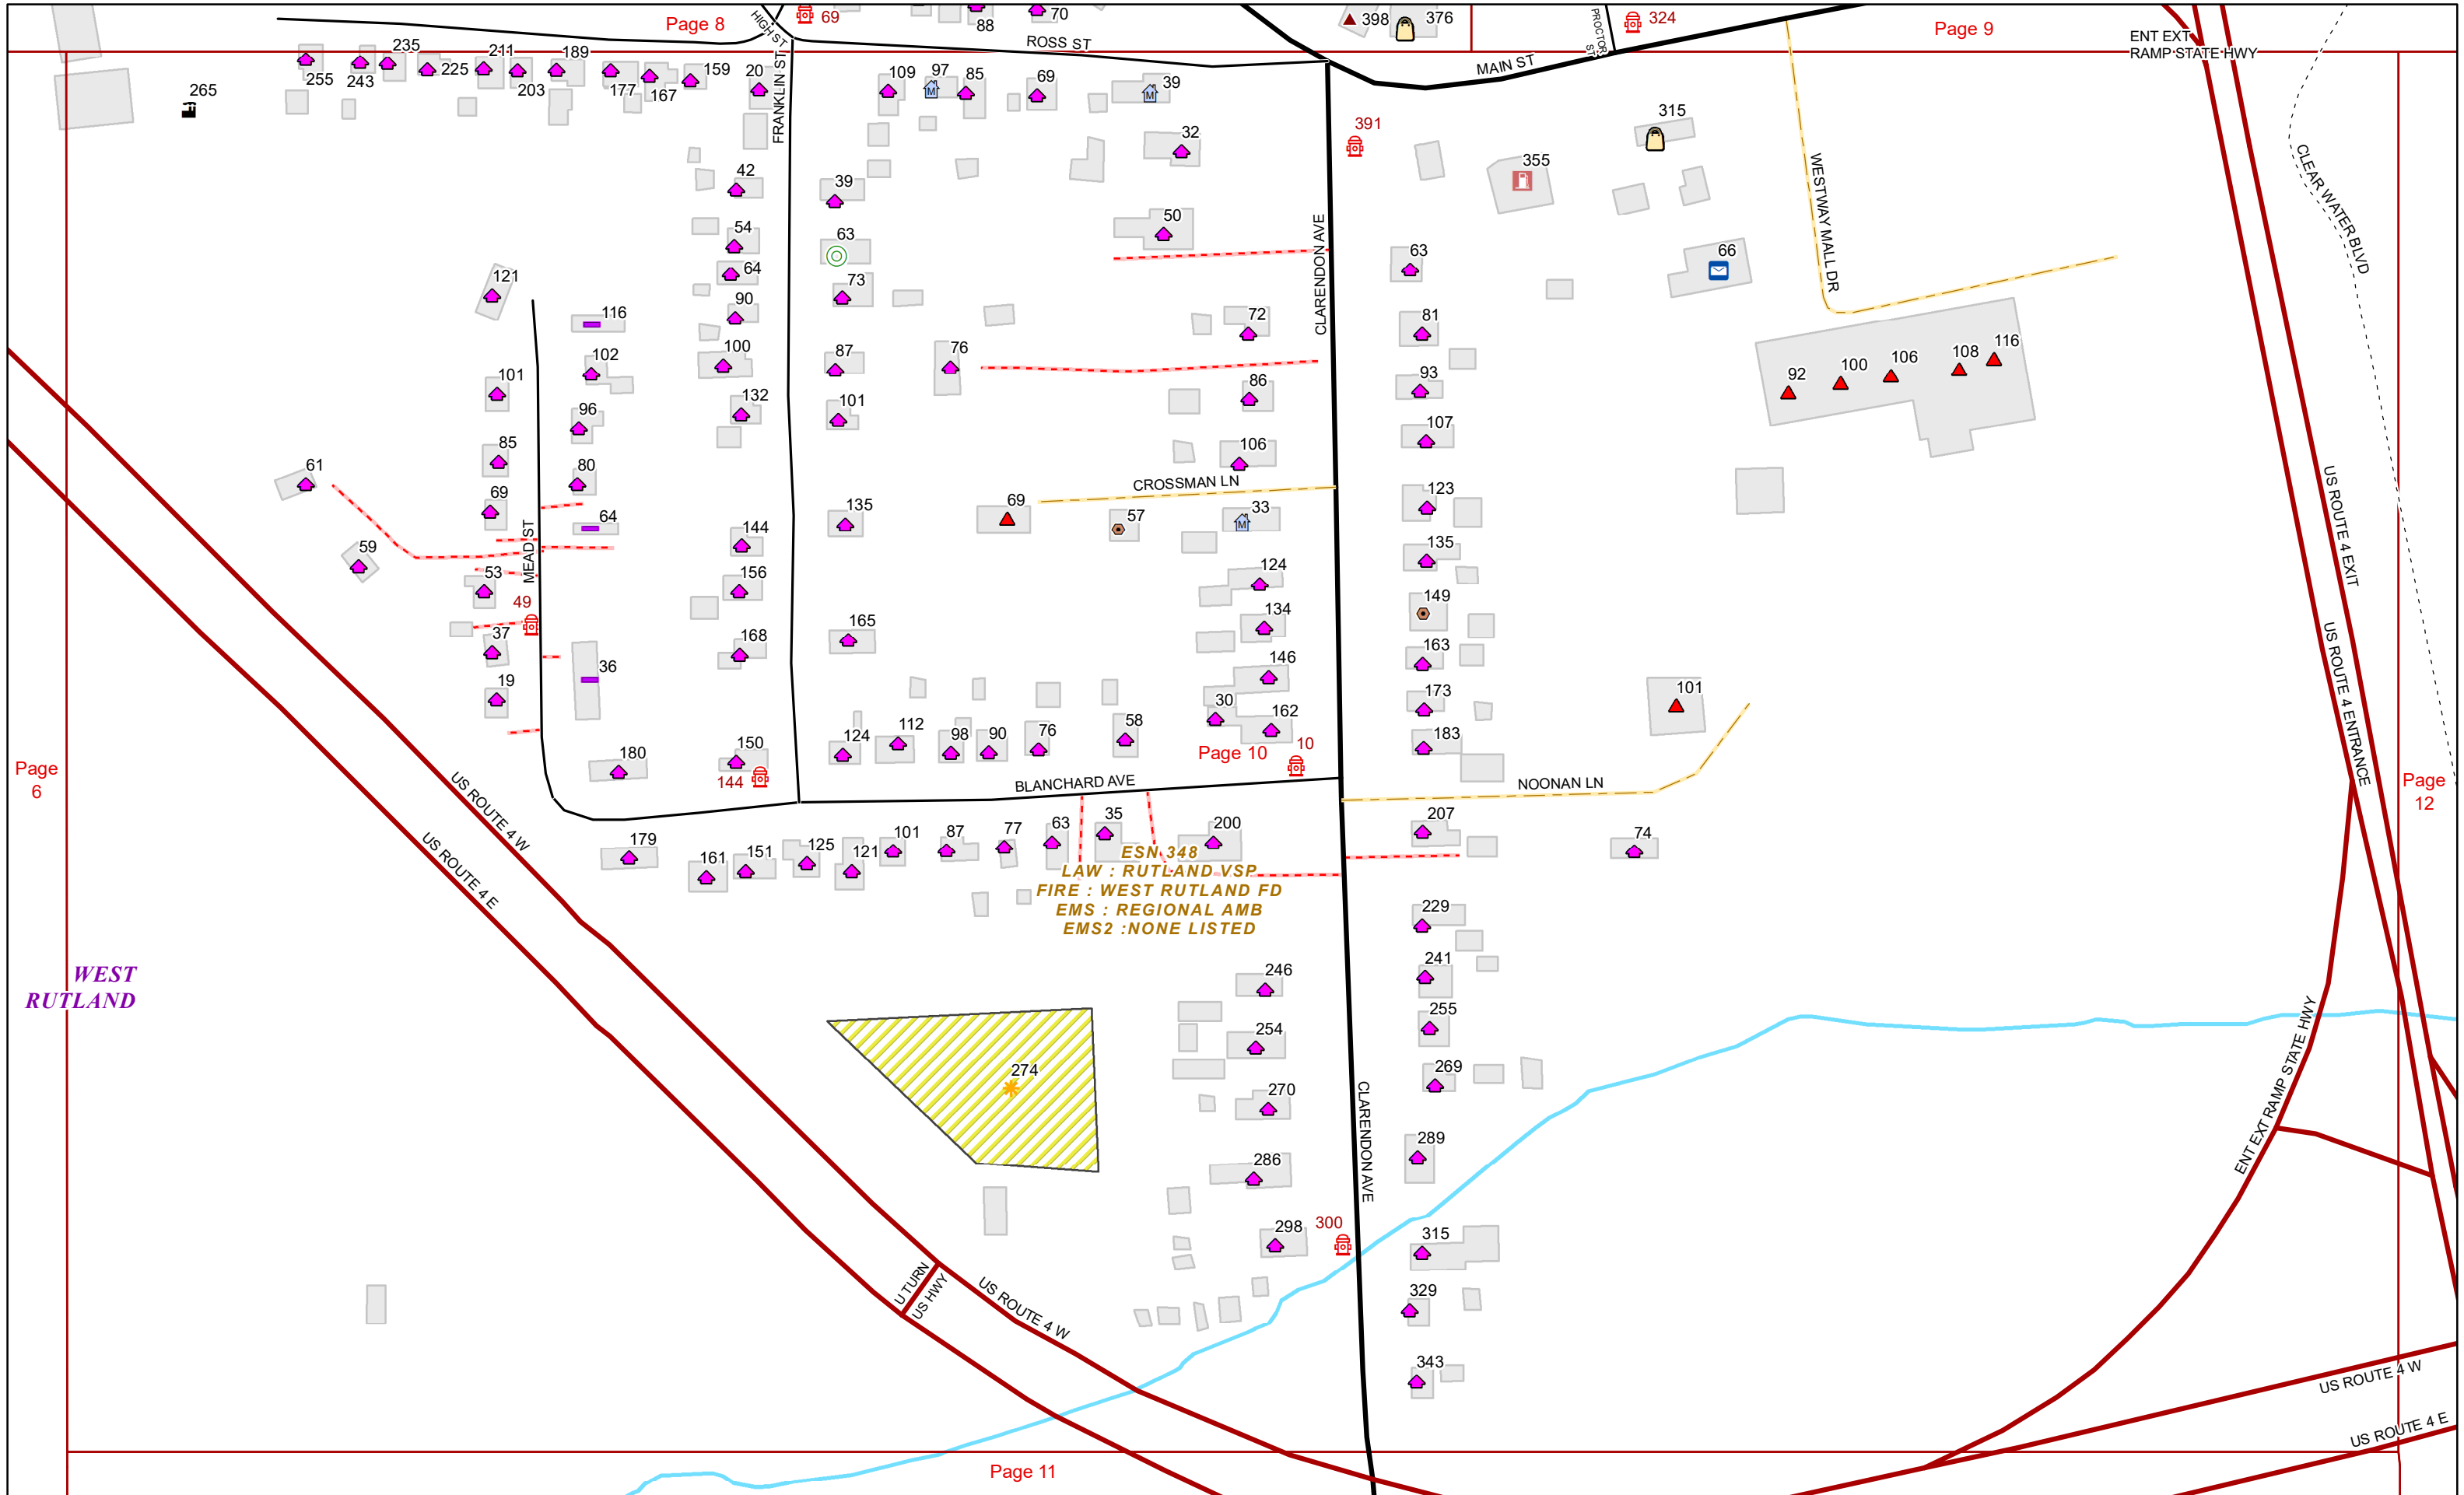

Page 8

Page 9

Page 6

Page 12

Page 10

Page 11

WEST
RUTLAND

ESN 348
LAW : RUTLAND VSP
FIRE : WEST RUTLAND FD
EMS : REGIONAL AMB
EMS2 : NONE LISTED