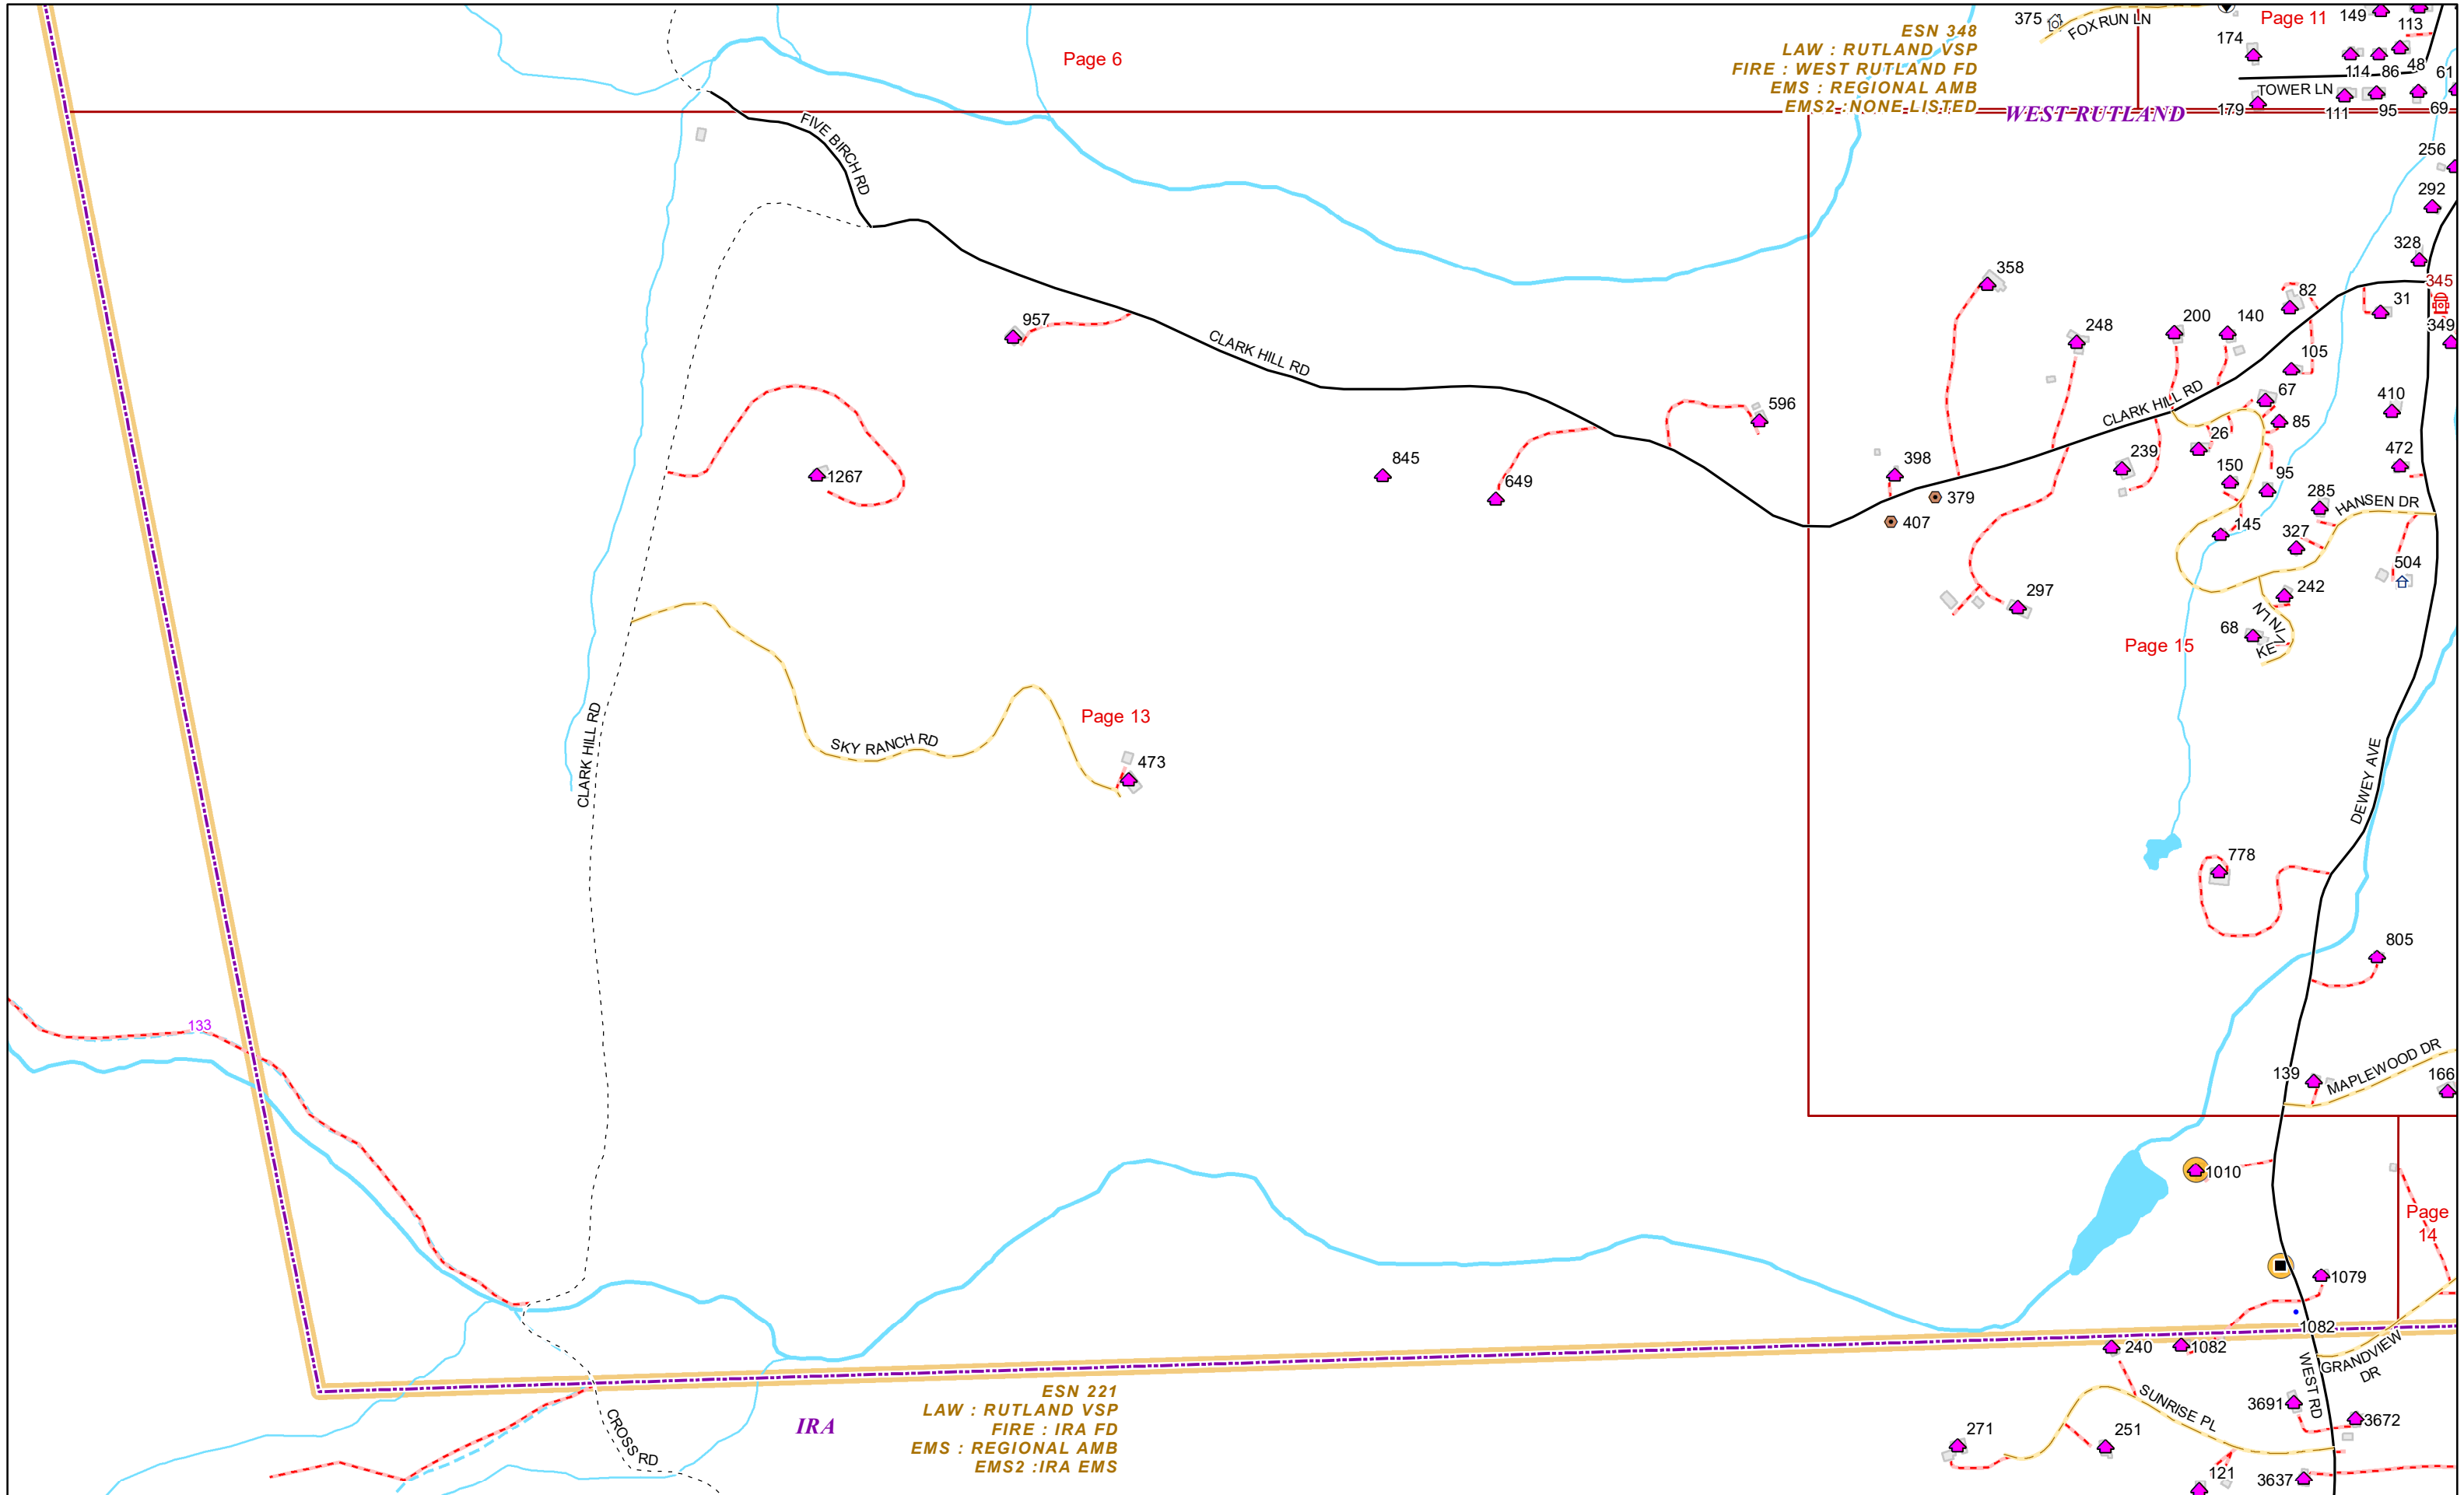

Page 6

ESN 348
LAW : RUTLAND VSP
FIRE : WEST RUTLAND FD
EMS : REGIONAL AMB
EMS2 : NONE LISTED

WEST RUTLAND

Page 11

Page 13

Page 15

Page 14

ESN 221
LAW : RUTLAND VSP
FIRE : IRA FD
EMS : REGIONAL AMB
EMS2 : IRA EMS

IRA