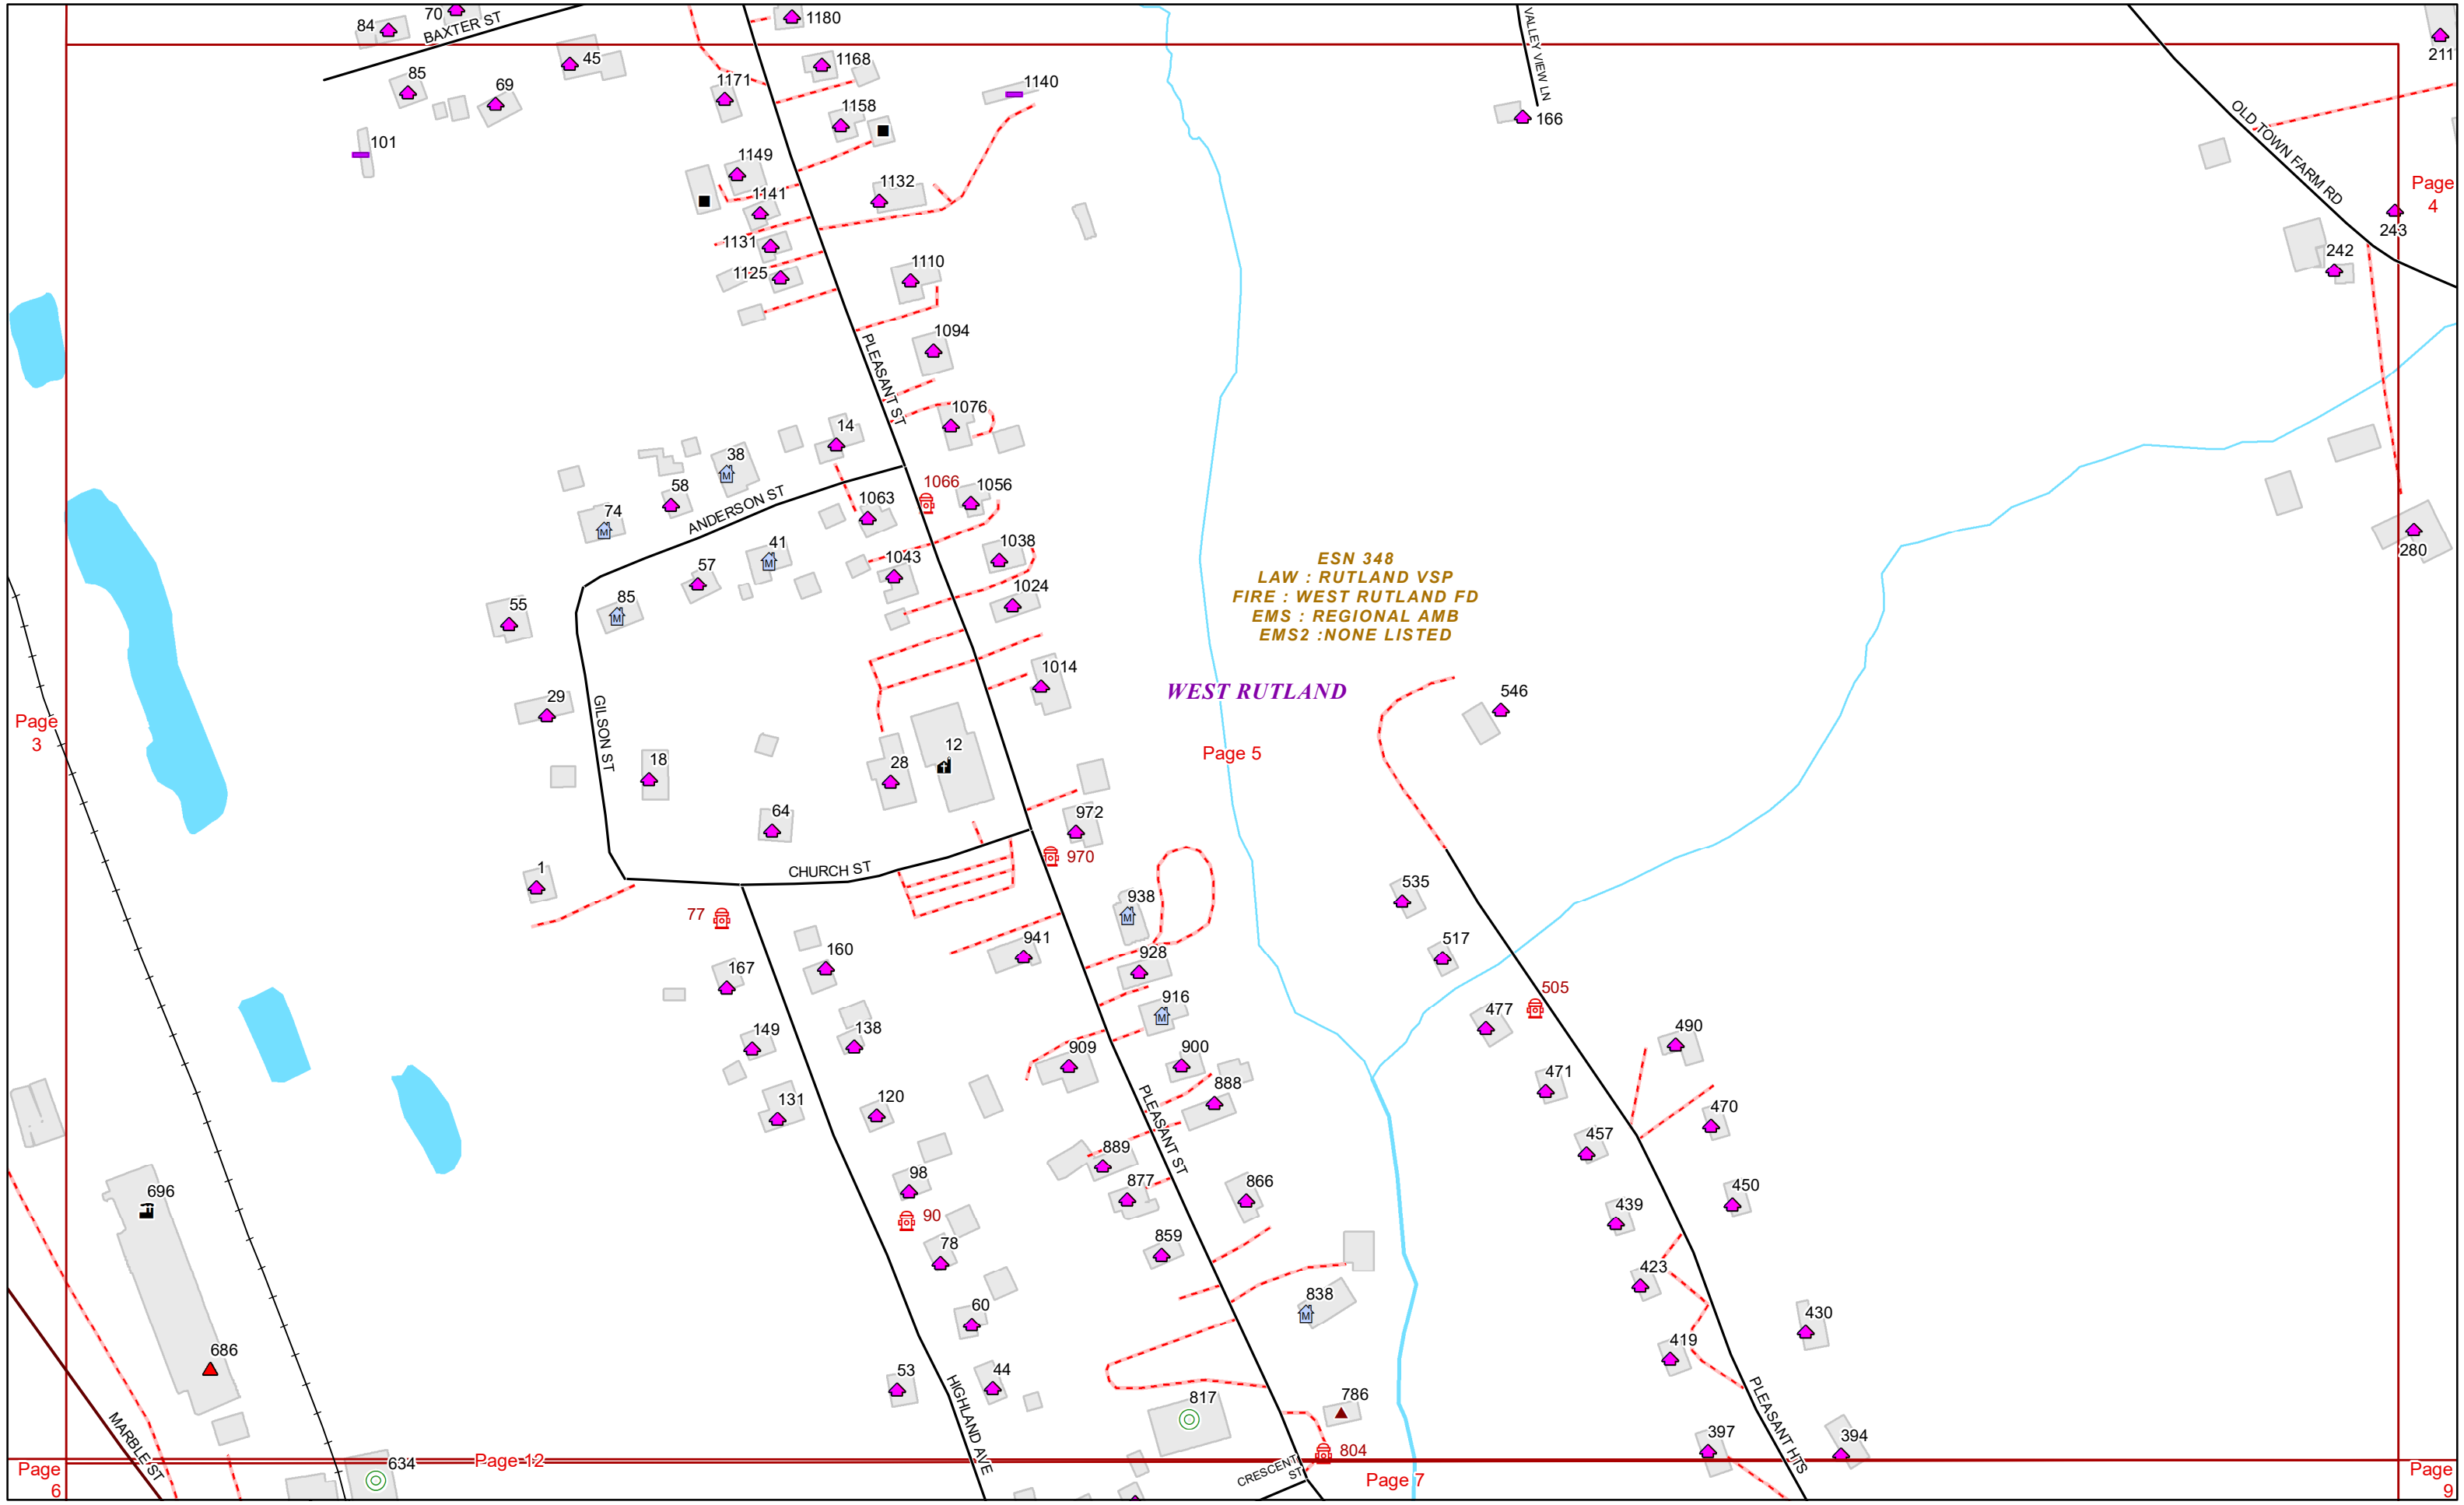

ESN 348
LAW : RUTLAND VSP
FIRE : WEST RUTLAND FD
EMS : REGIONAL AMB
EMS2 : NONE LISTED

WEST RUTLAND