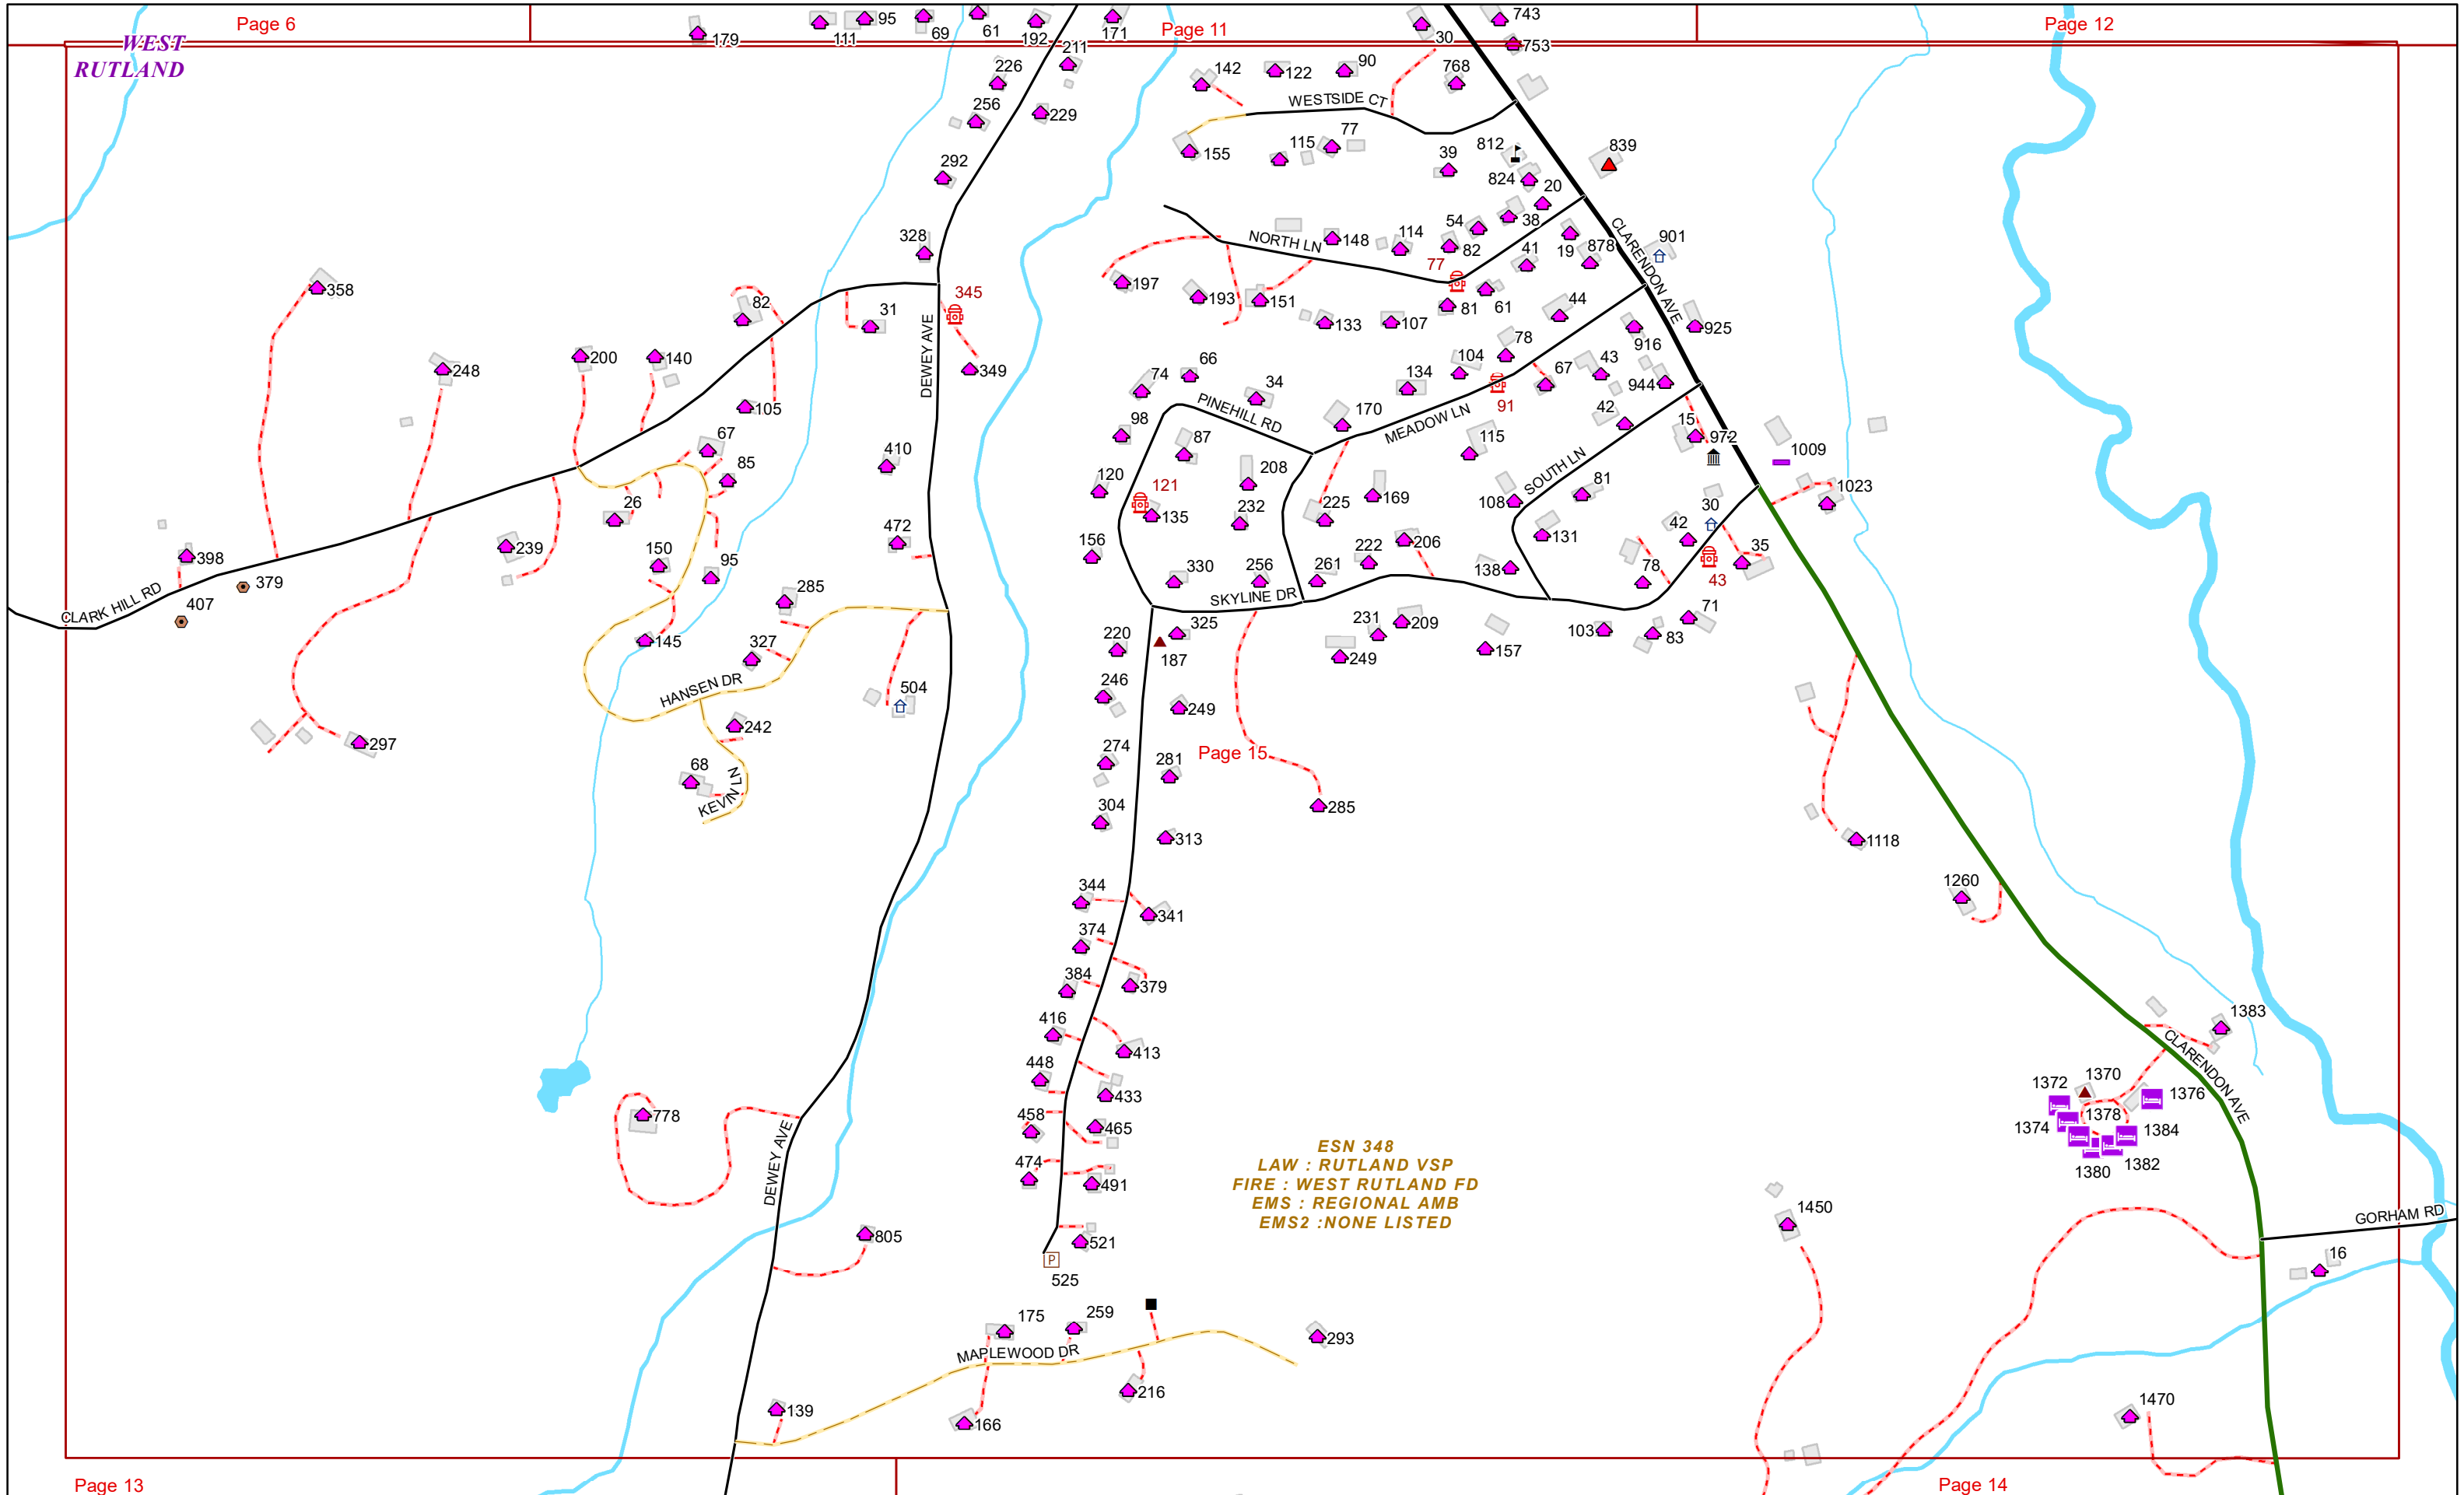

WEST
RUTLAND

Page 15

ESN 348
LAW : RUTLAND VSP
FIRE : WEST RUTLAND FD
EMS : REGIONAL AMB
EMS2 : NONE LISTED