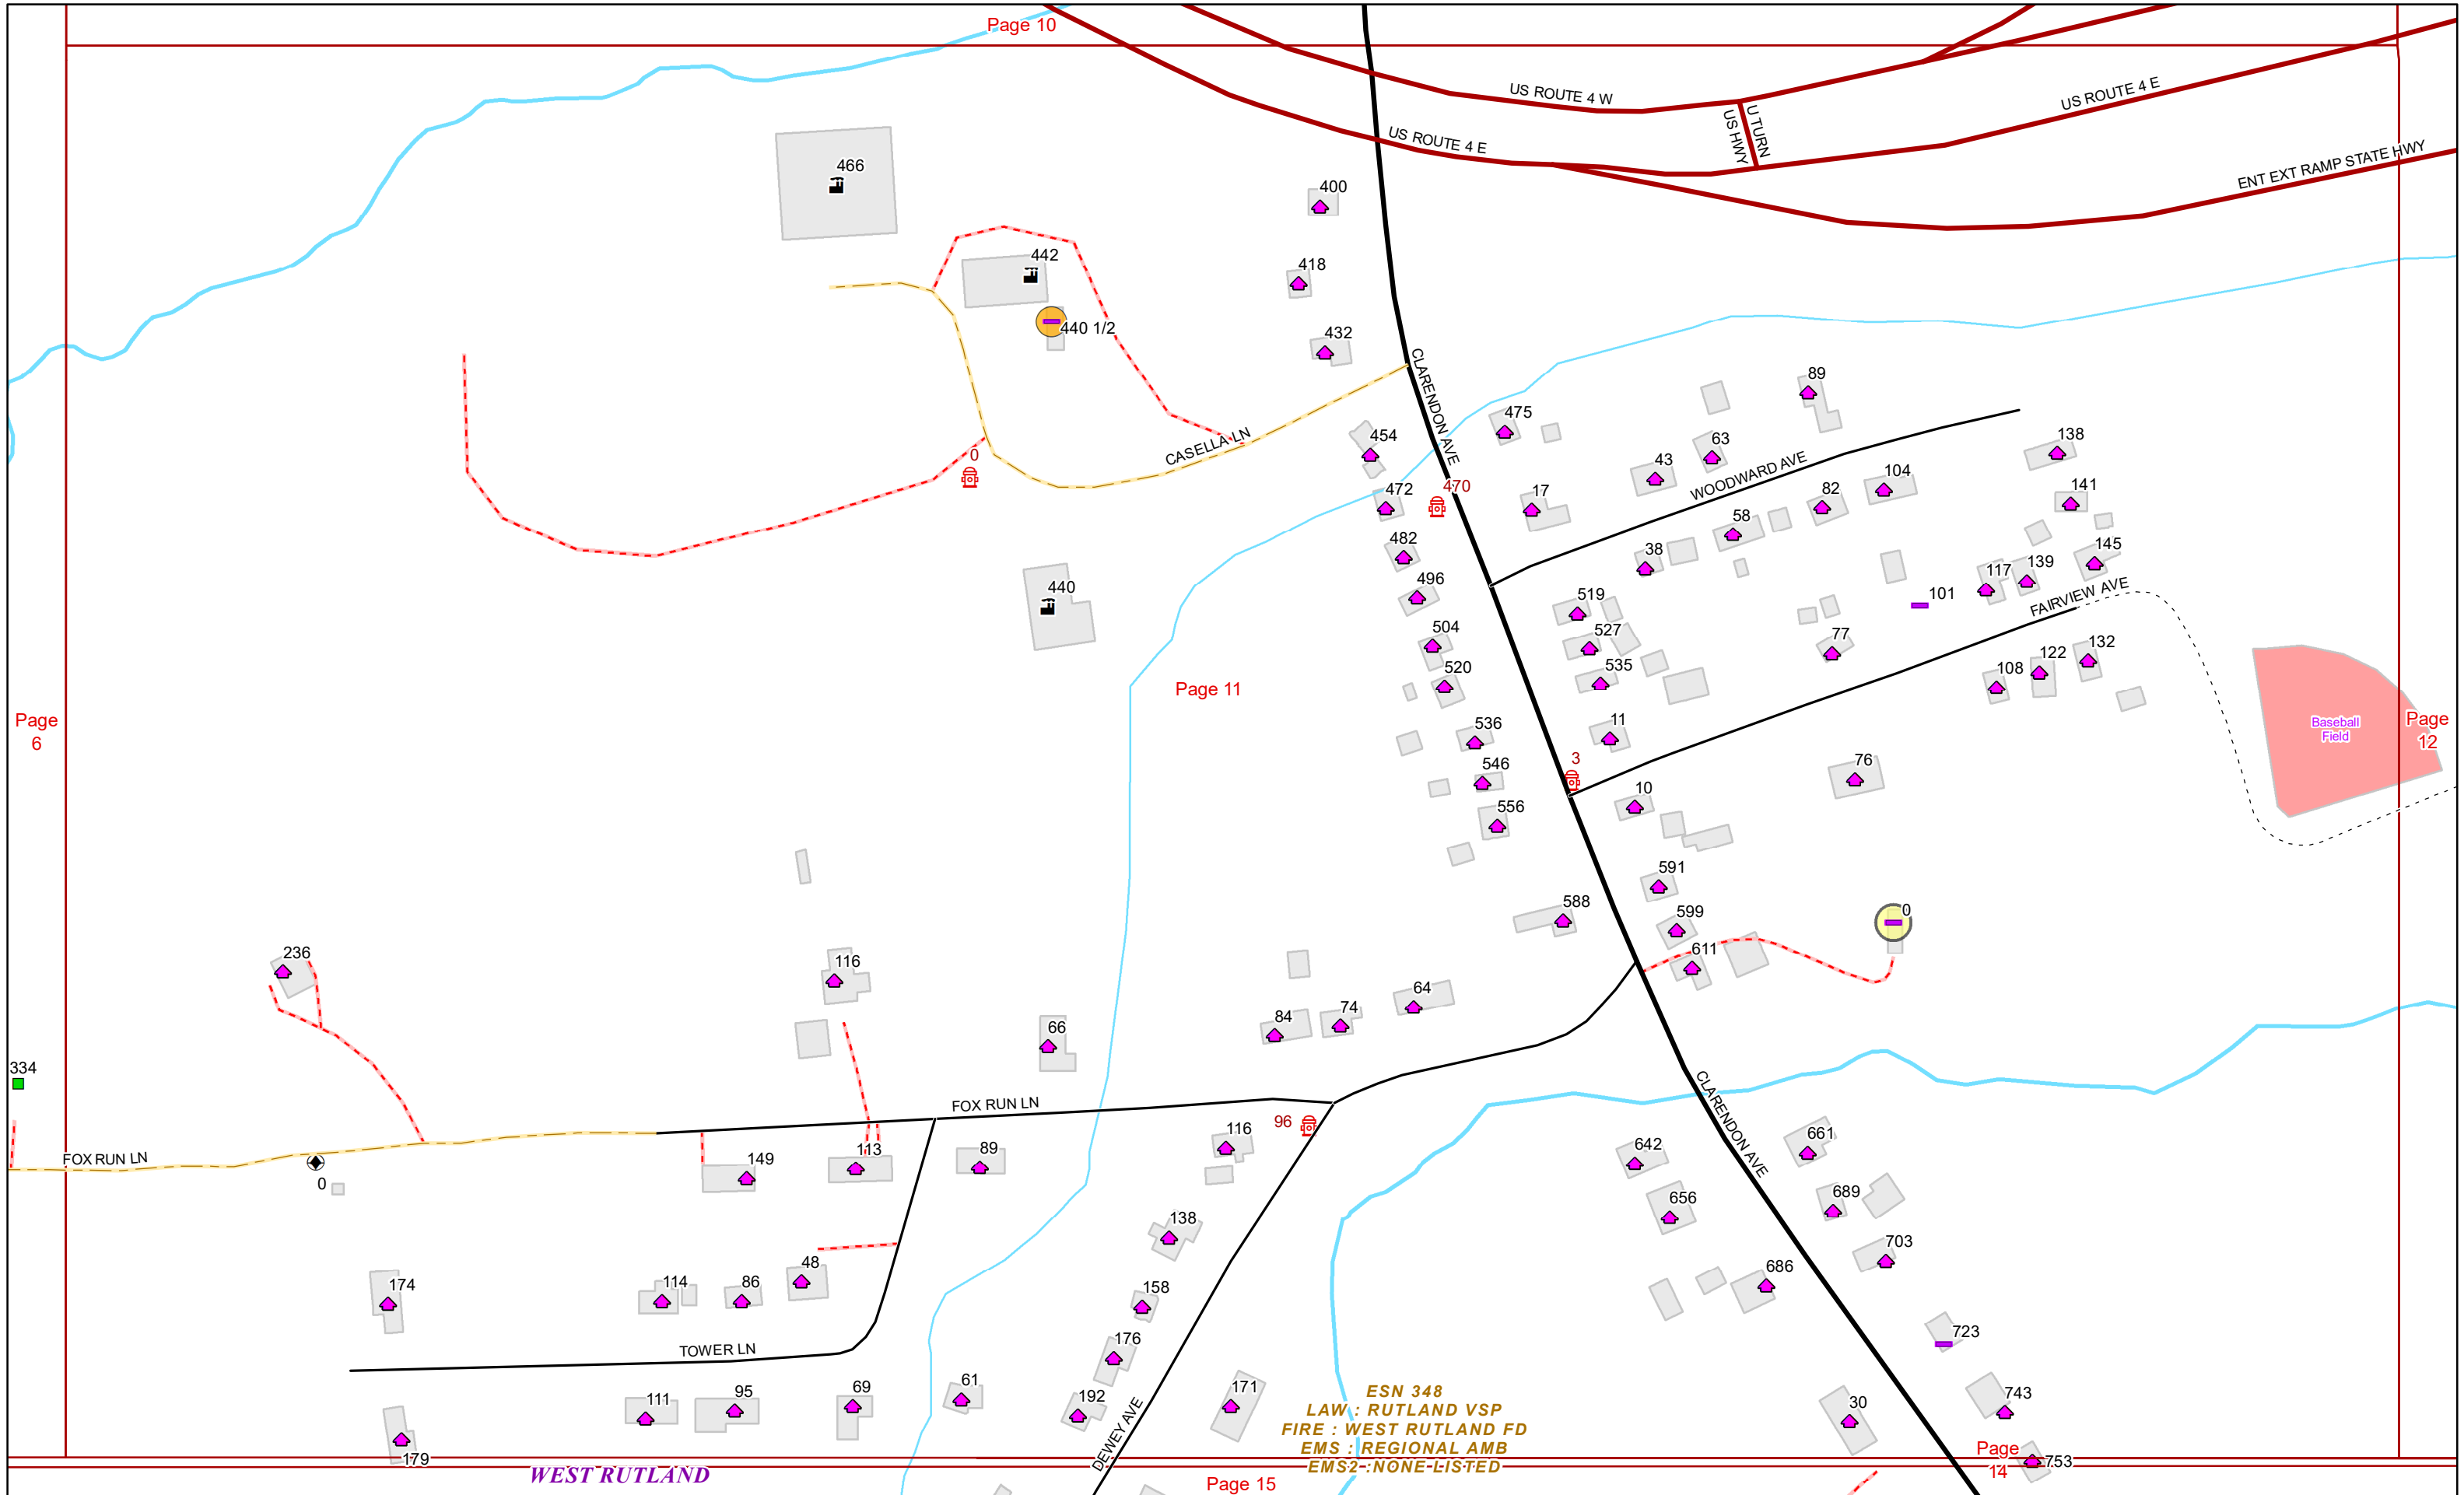

Page 6

Page 10

Page 11

Page 12

Page 14

Page 15

WEST RUTLAND

ESN 348
LAW : RUTLAND VSP
FIRE : WEST RUTLAND FD
EMS : REGIONAL AMB
EMS2 : NONE-LISTED