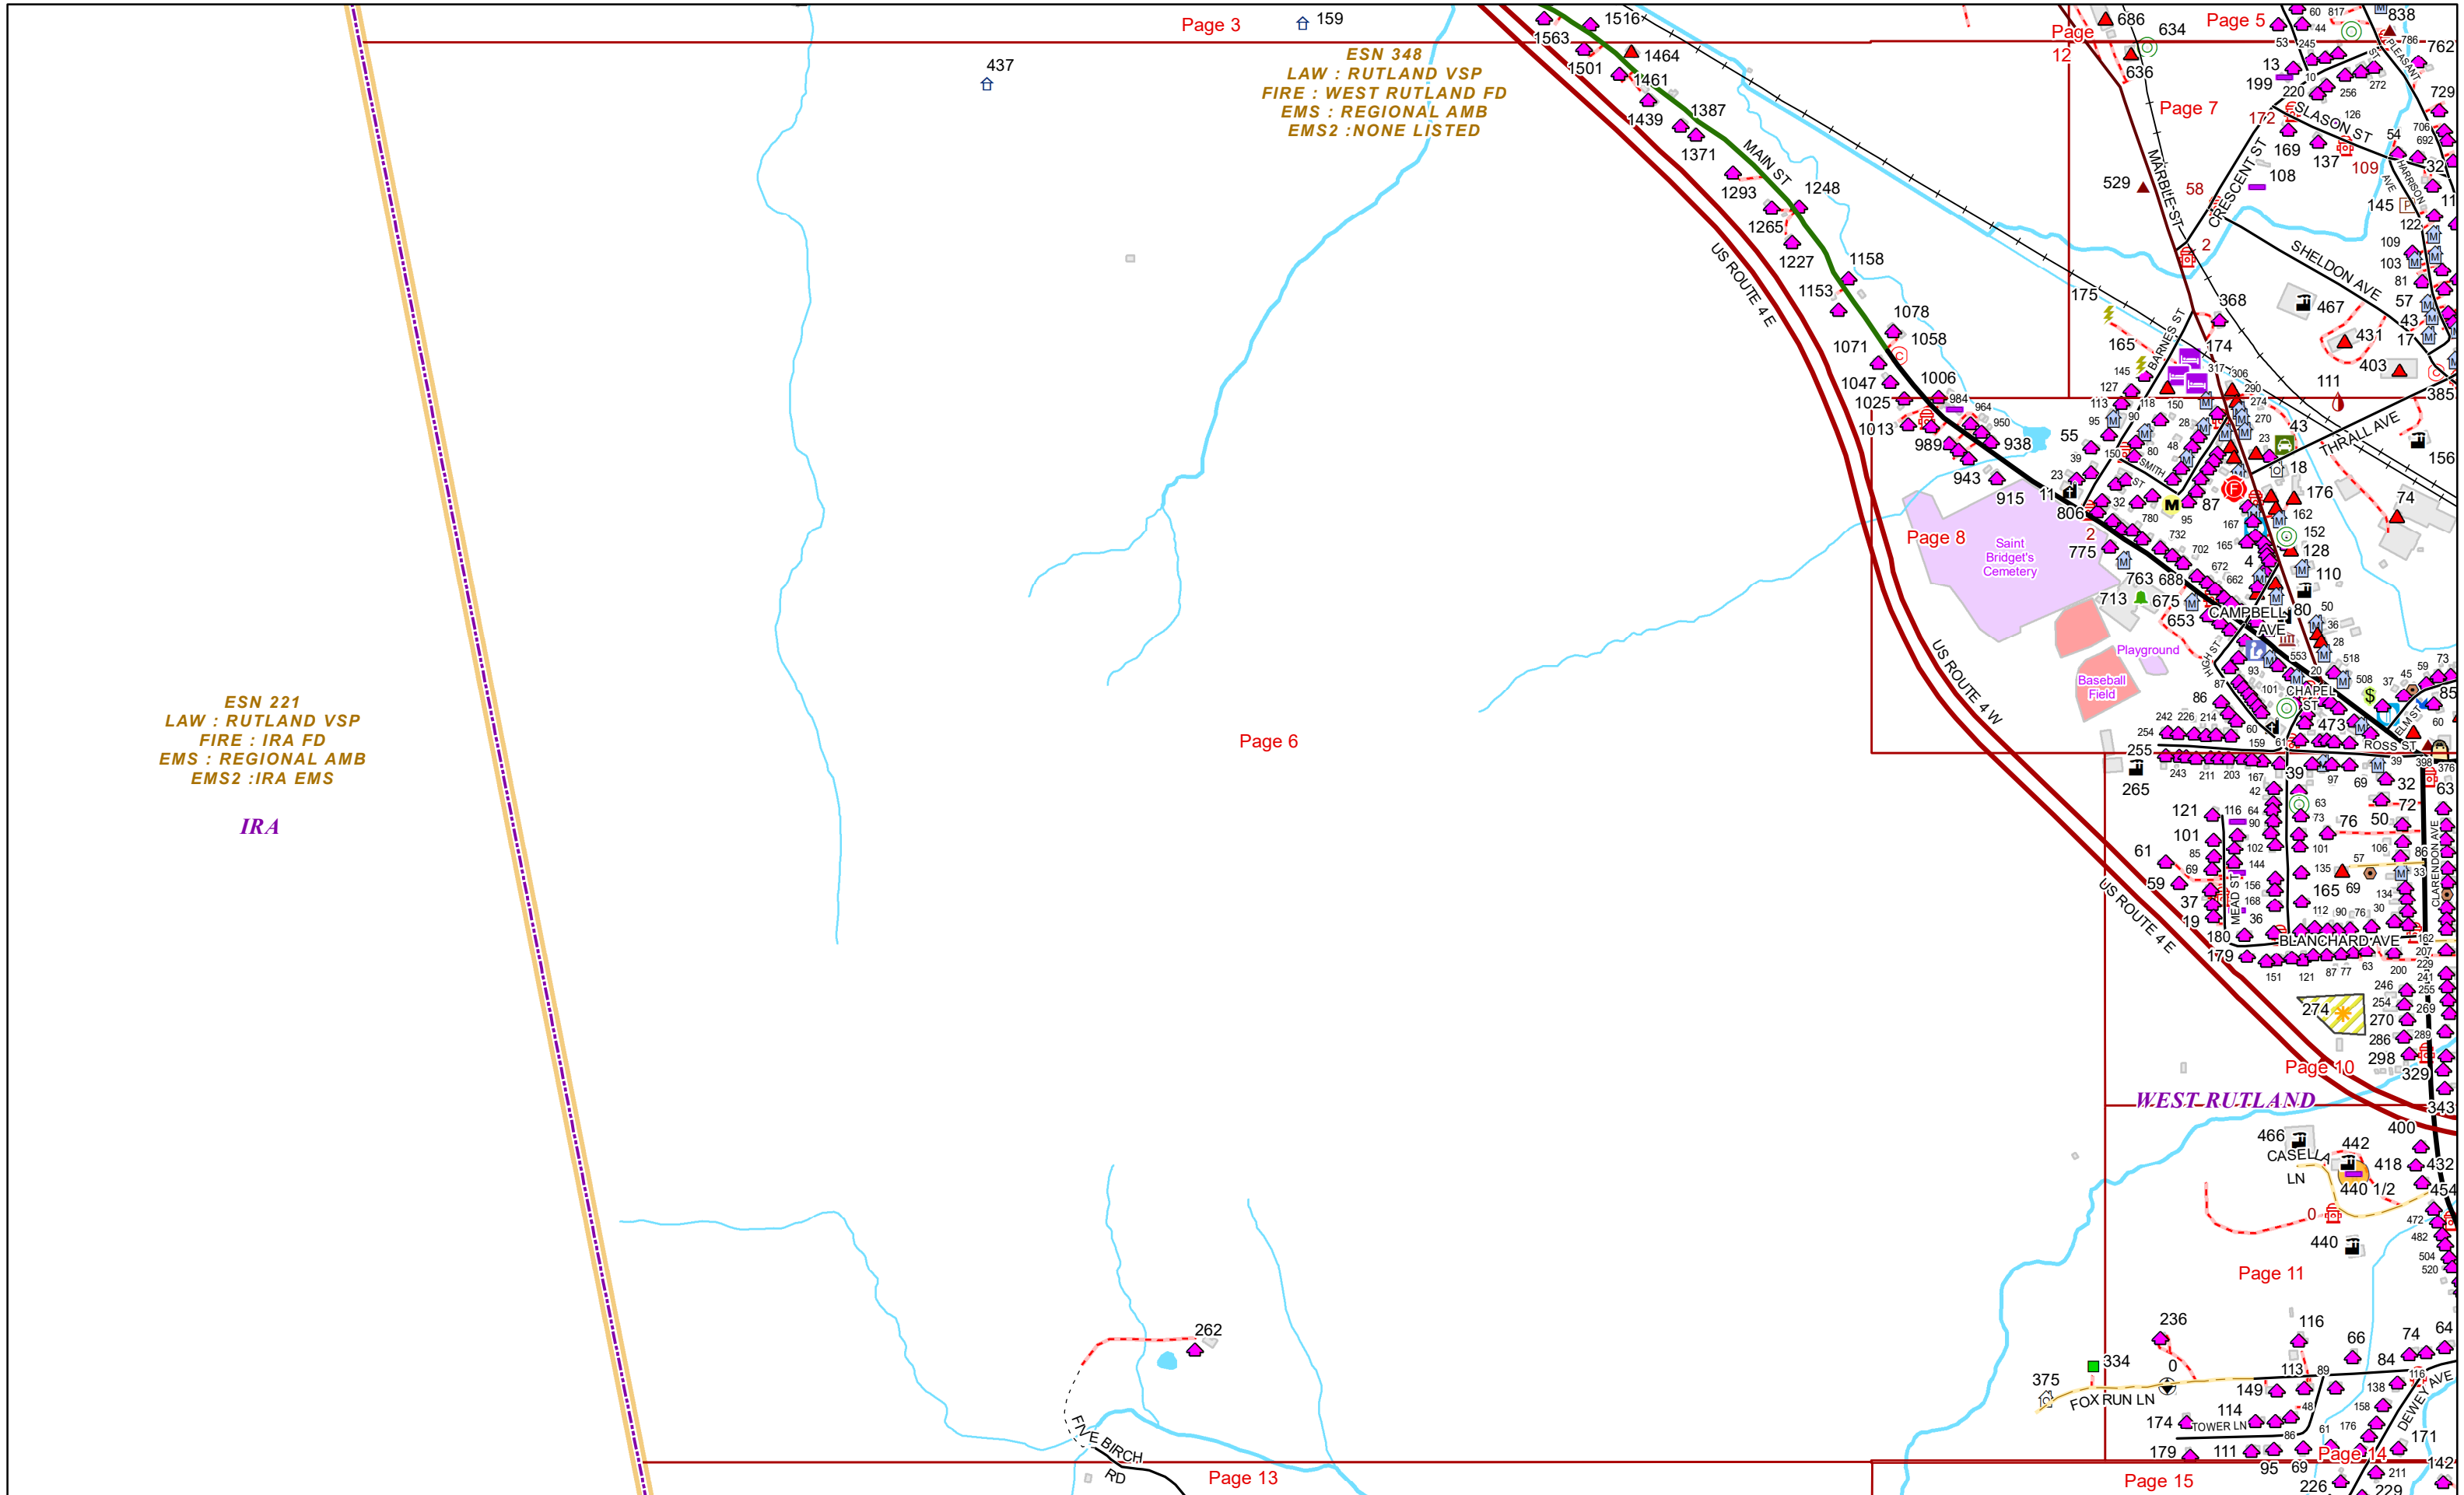

ESN 348
LAW : RUTLAND VSP
FIRE : WEST RUTLAND FD
EMS : REGIONAL AMB
EMS2 : NONE LISTED

ESN 221
LAW : RUTLAND VSP
FIRE : IRA FD
EMS : REGIONAL AMB
EMS2 : IRA EMS

IRA