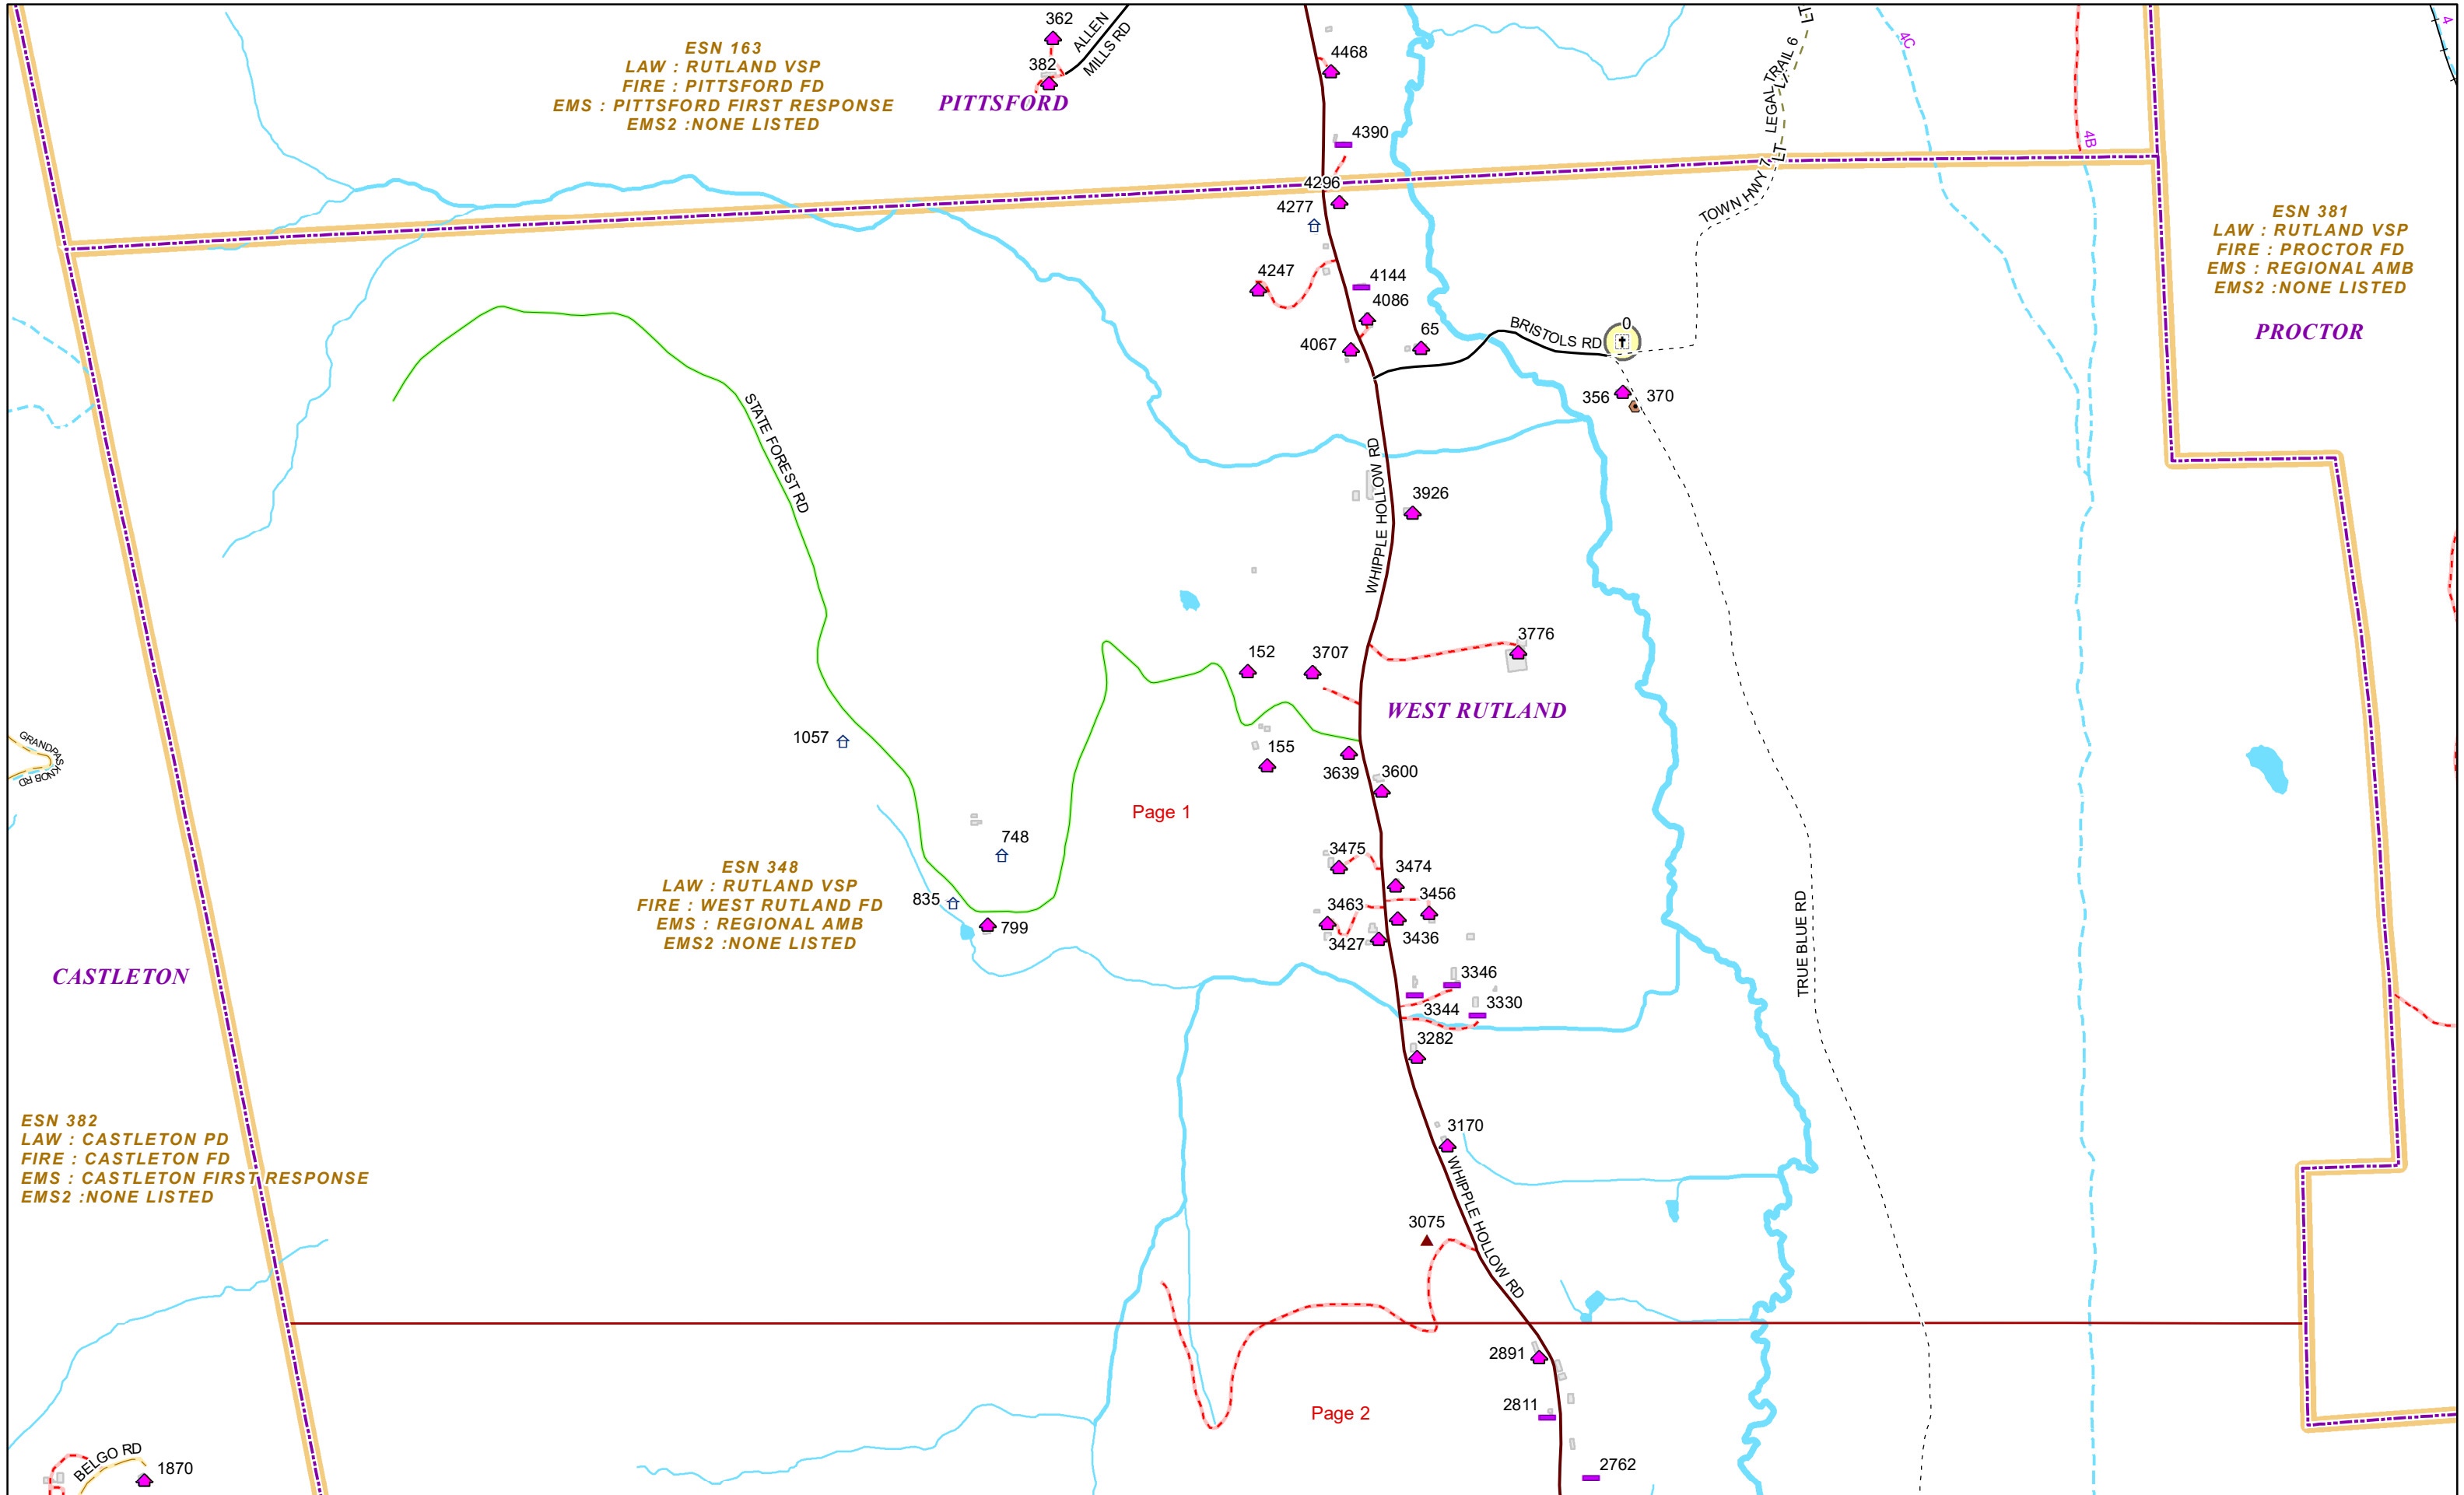

ESN 163
LAW : RUTLAND VSP
FIRE : PITTSFORD FD
EMS : PITTSFORD FIRST RESPONSE
EMS2 : NONE LISTED

PITTSFORD

ESN 381
LAW : RUTLAND VSP
FIRE : PROCTOR FD
EMS : REGIONAL AMB
EMS2 : NONE LISTED

PROCTOR

ESN 348
LAW : RUTLAND VSP
FIRE : WEST RUTLAND FD
EMS : REGIONAL AMB
EMS2 : NONE LISTED

WEST RUTLAND

CASTLETON

ESN 382
LAW : CASTLETON PD
FIRE : CASTLETON FD
EMS : CASTLETON FIRST RESPONSE
EMS2 : NONE LISTED

Page 1

Page 2