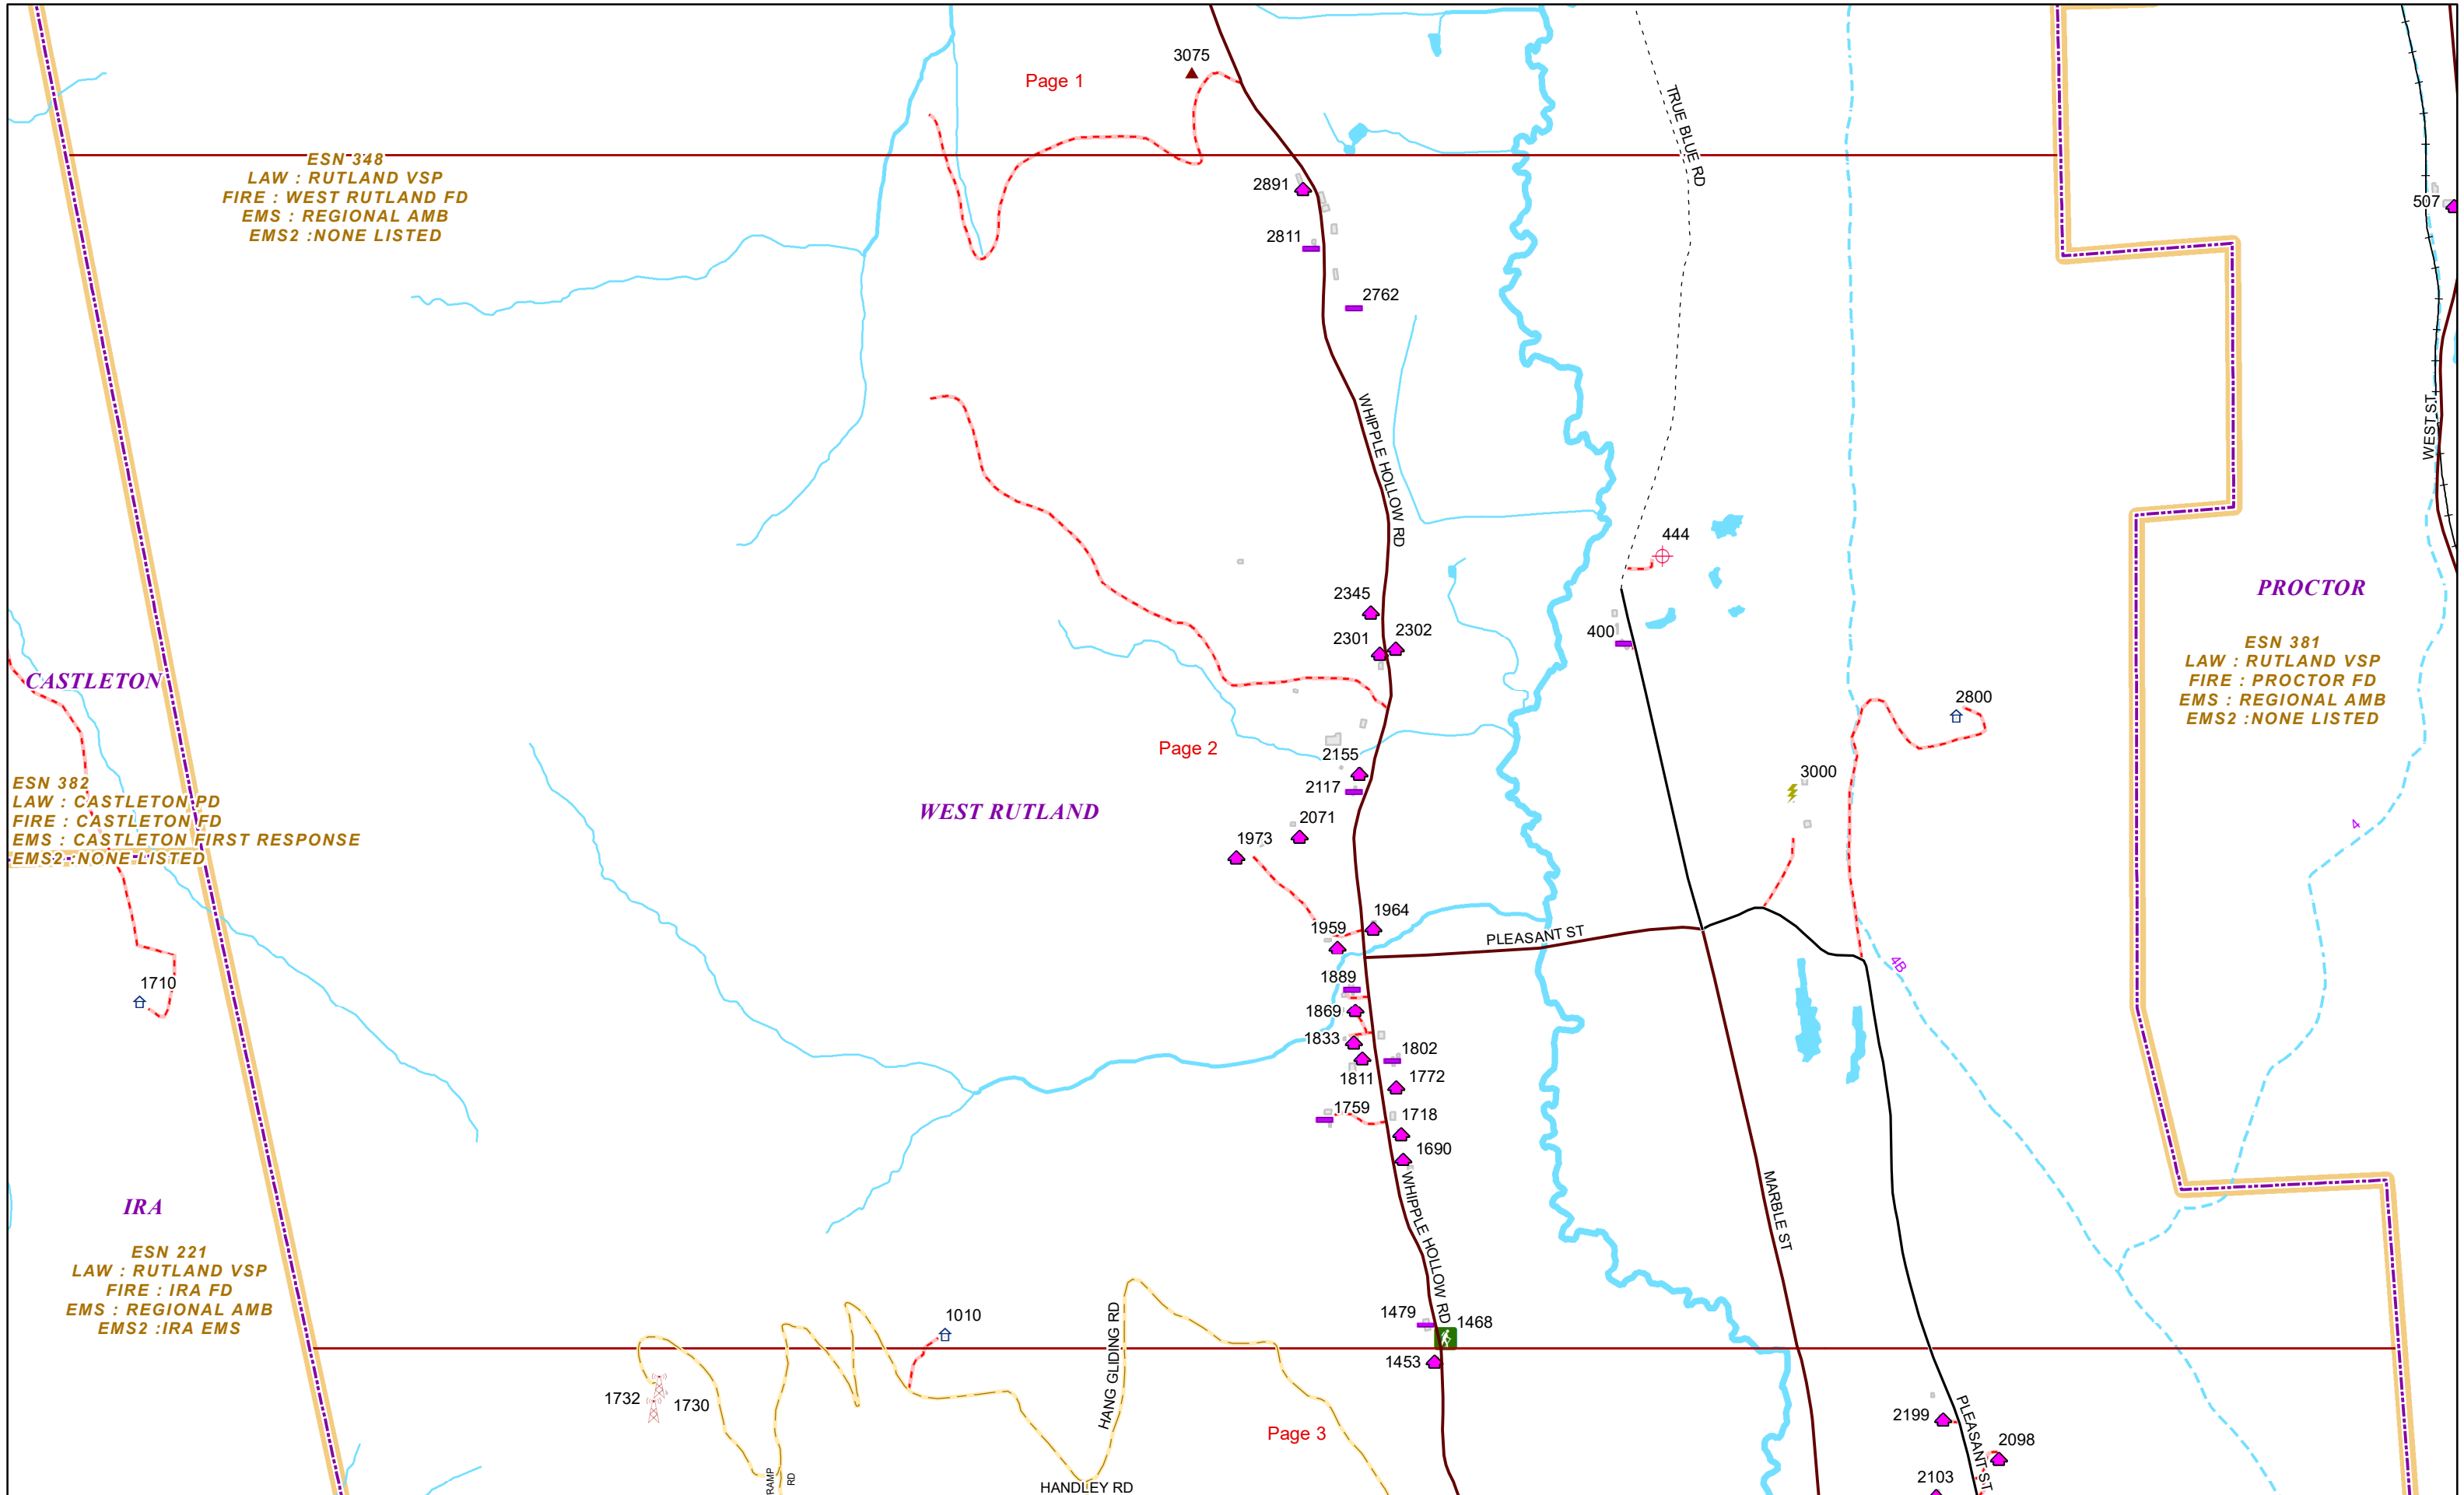

ESN 348
LAW : RUTLAND VSP
FIRE : WEST RUTLAND FD
EMS : REGIONAL AMB
EMS2 : NONE LISTED

ESN 382
LAW : CASTLETON PD
FIRE : CASTLETON FD
EMS : CASTLETON FIRST RESPONSE
EMS2 : NONE LISTED

IRA
ESN 221
LAW : RUTLAND VSP
FIRE : IRA FD
EMS : REGIONAL AMB
EMS2 : IRA EMS

PROCTOR
ESN 381
LAW : RUTLAND VSP
FIRE : PROCTOR FD
EMS : REGIONAL AMB
EMS2 : NONE LISTED

WEST RUTLAND