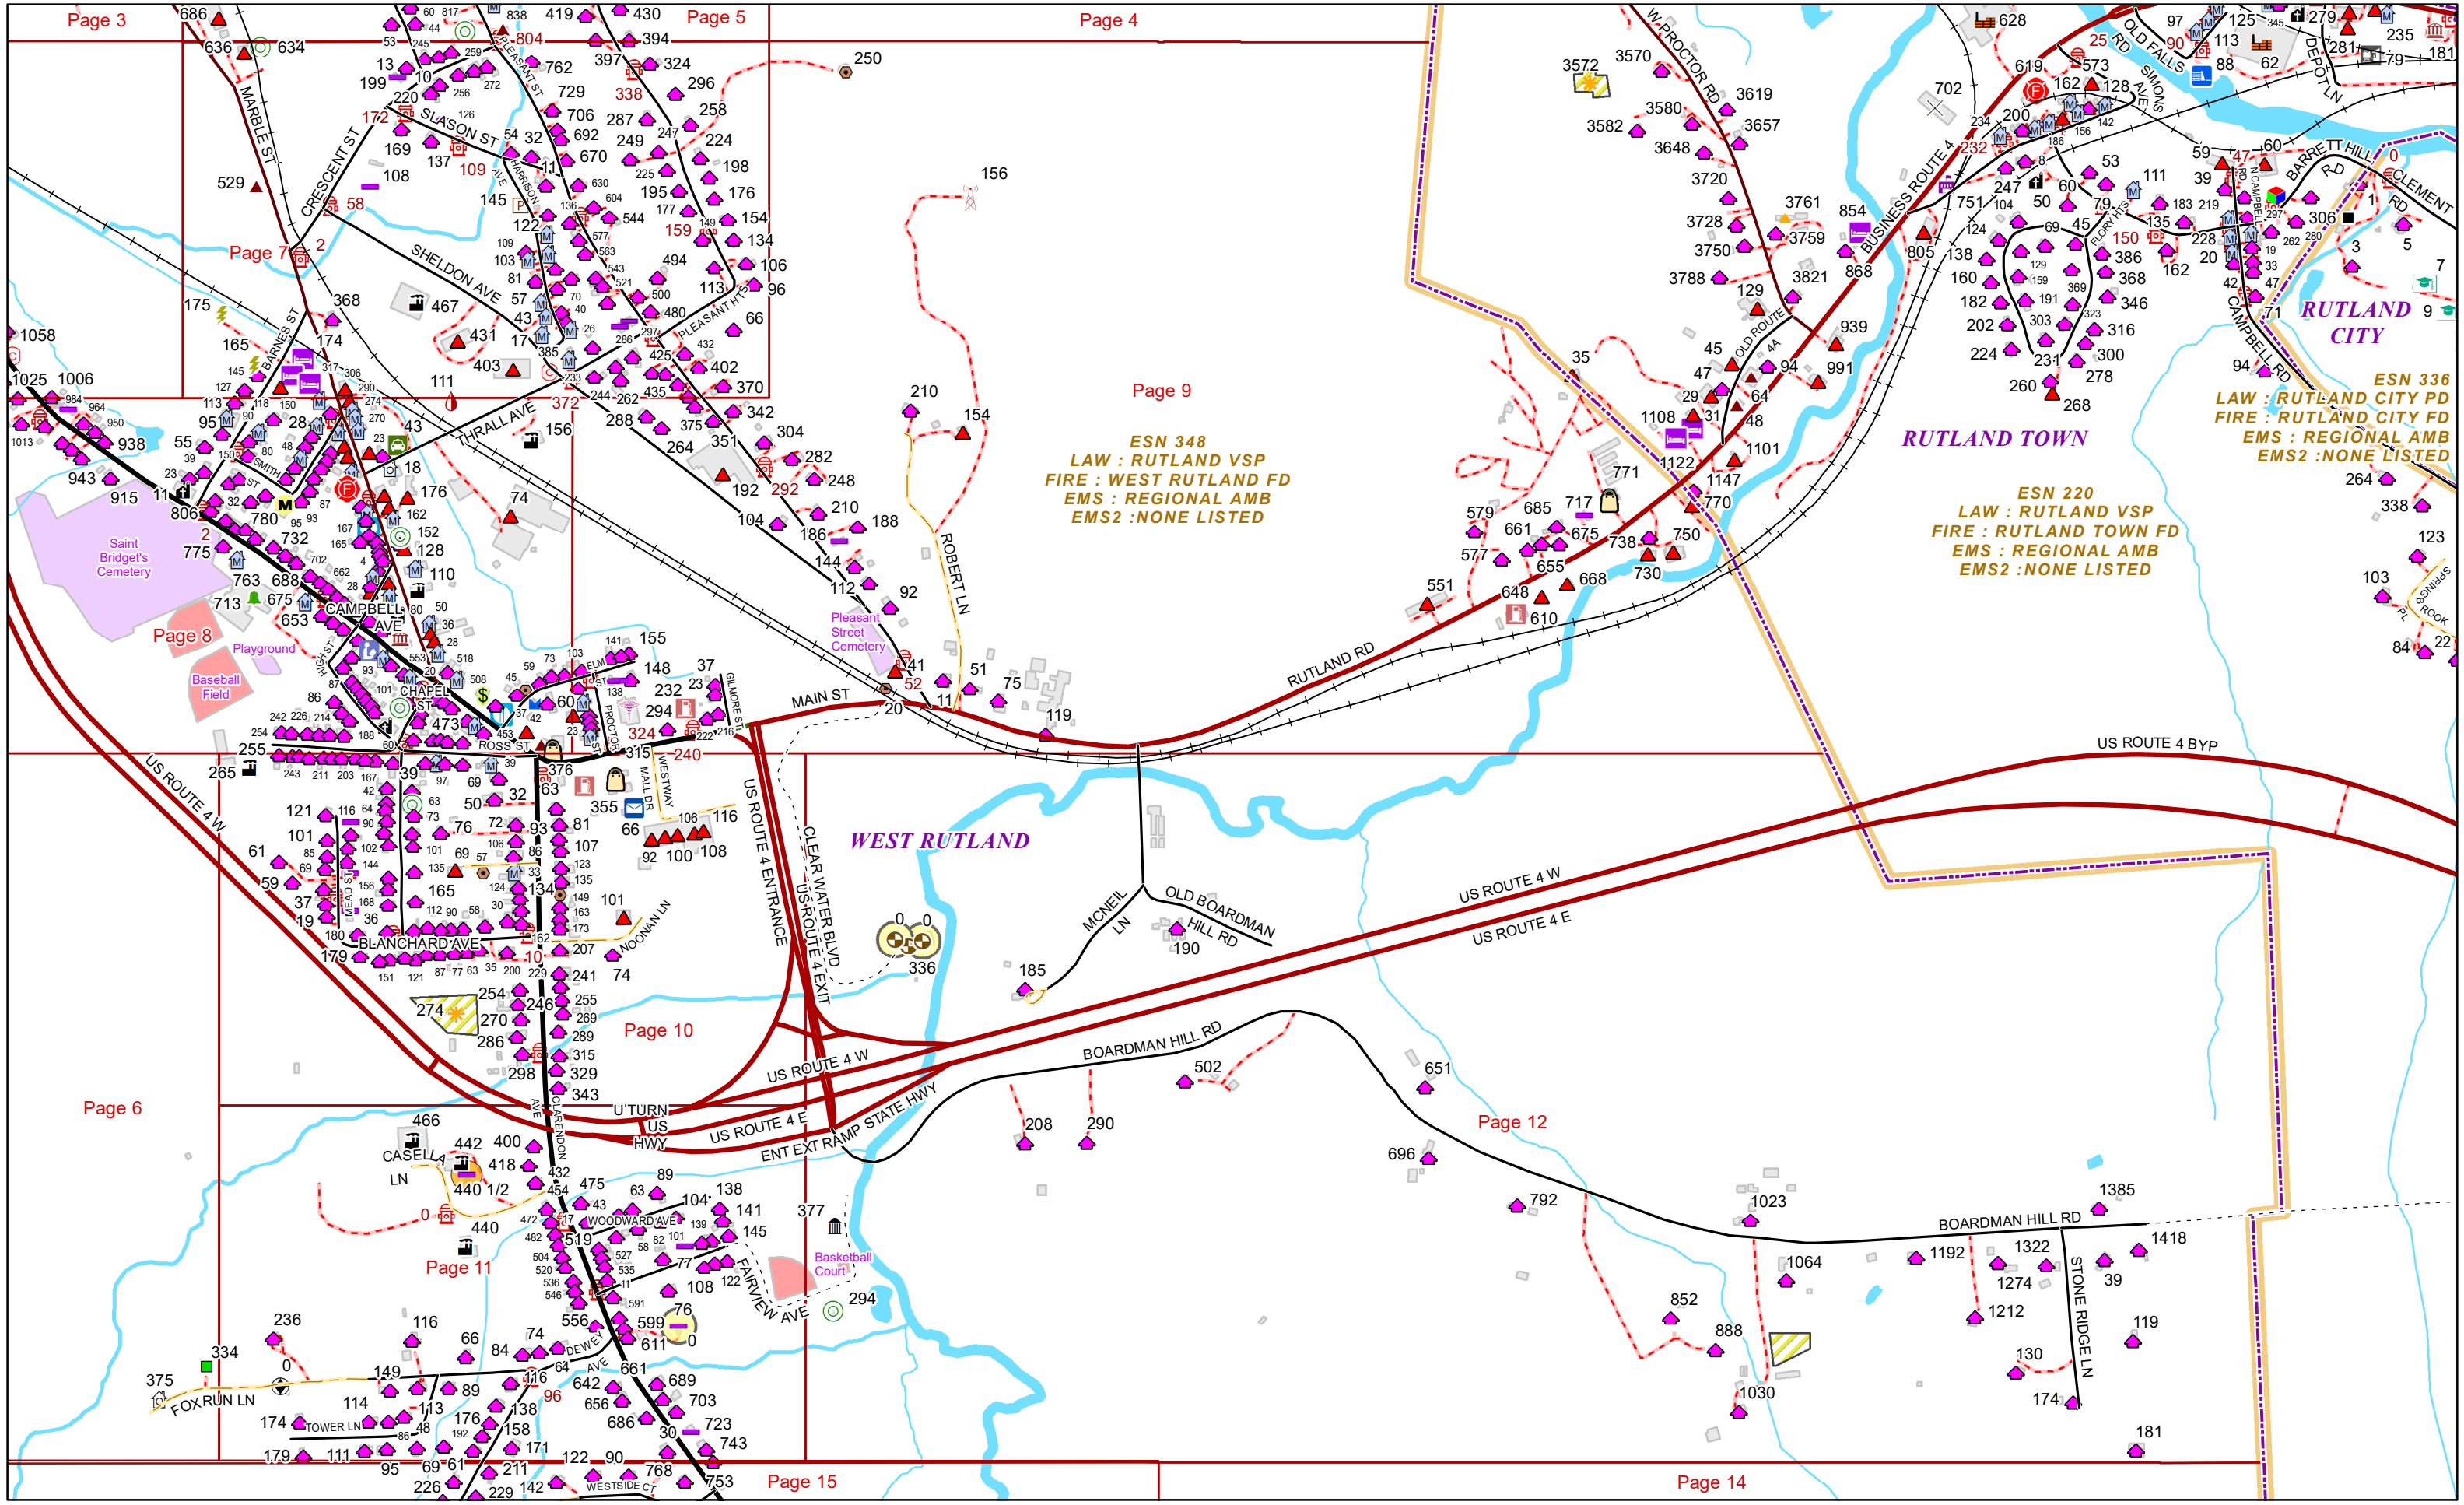

Page 9
ESN 348
LAW : RUTLAND VSP
FIRE : WEST RUTLAND FD
EMS : REGIONAL AMB
EMS2 : NONE LISTED

ESN 220
LAW : RUTLAND TOWN VSP
FIRE : RUTLAND TOWN FD
EMS : REGIONAL AMB
EMS2 : NONE LISTED

ESN 336
LAW : RUTLAND CITY PD
FIRE : RUTLAND CITY FD
EMS : REGIONAL AMB
EMS2 : NONE LISTED