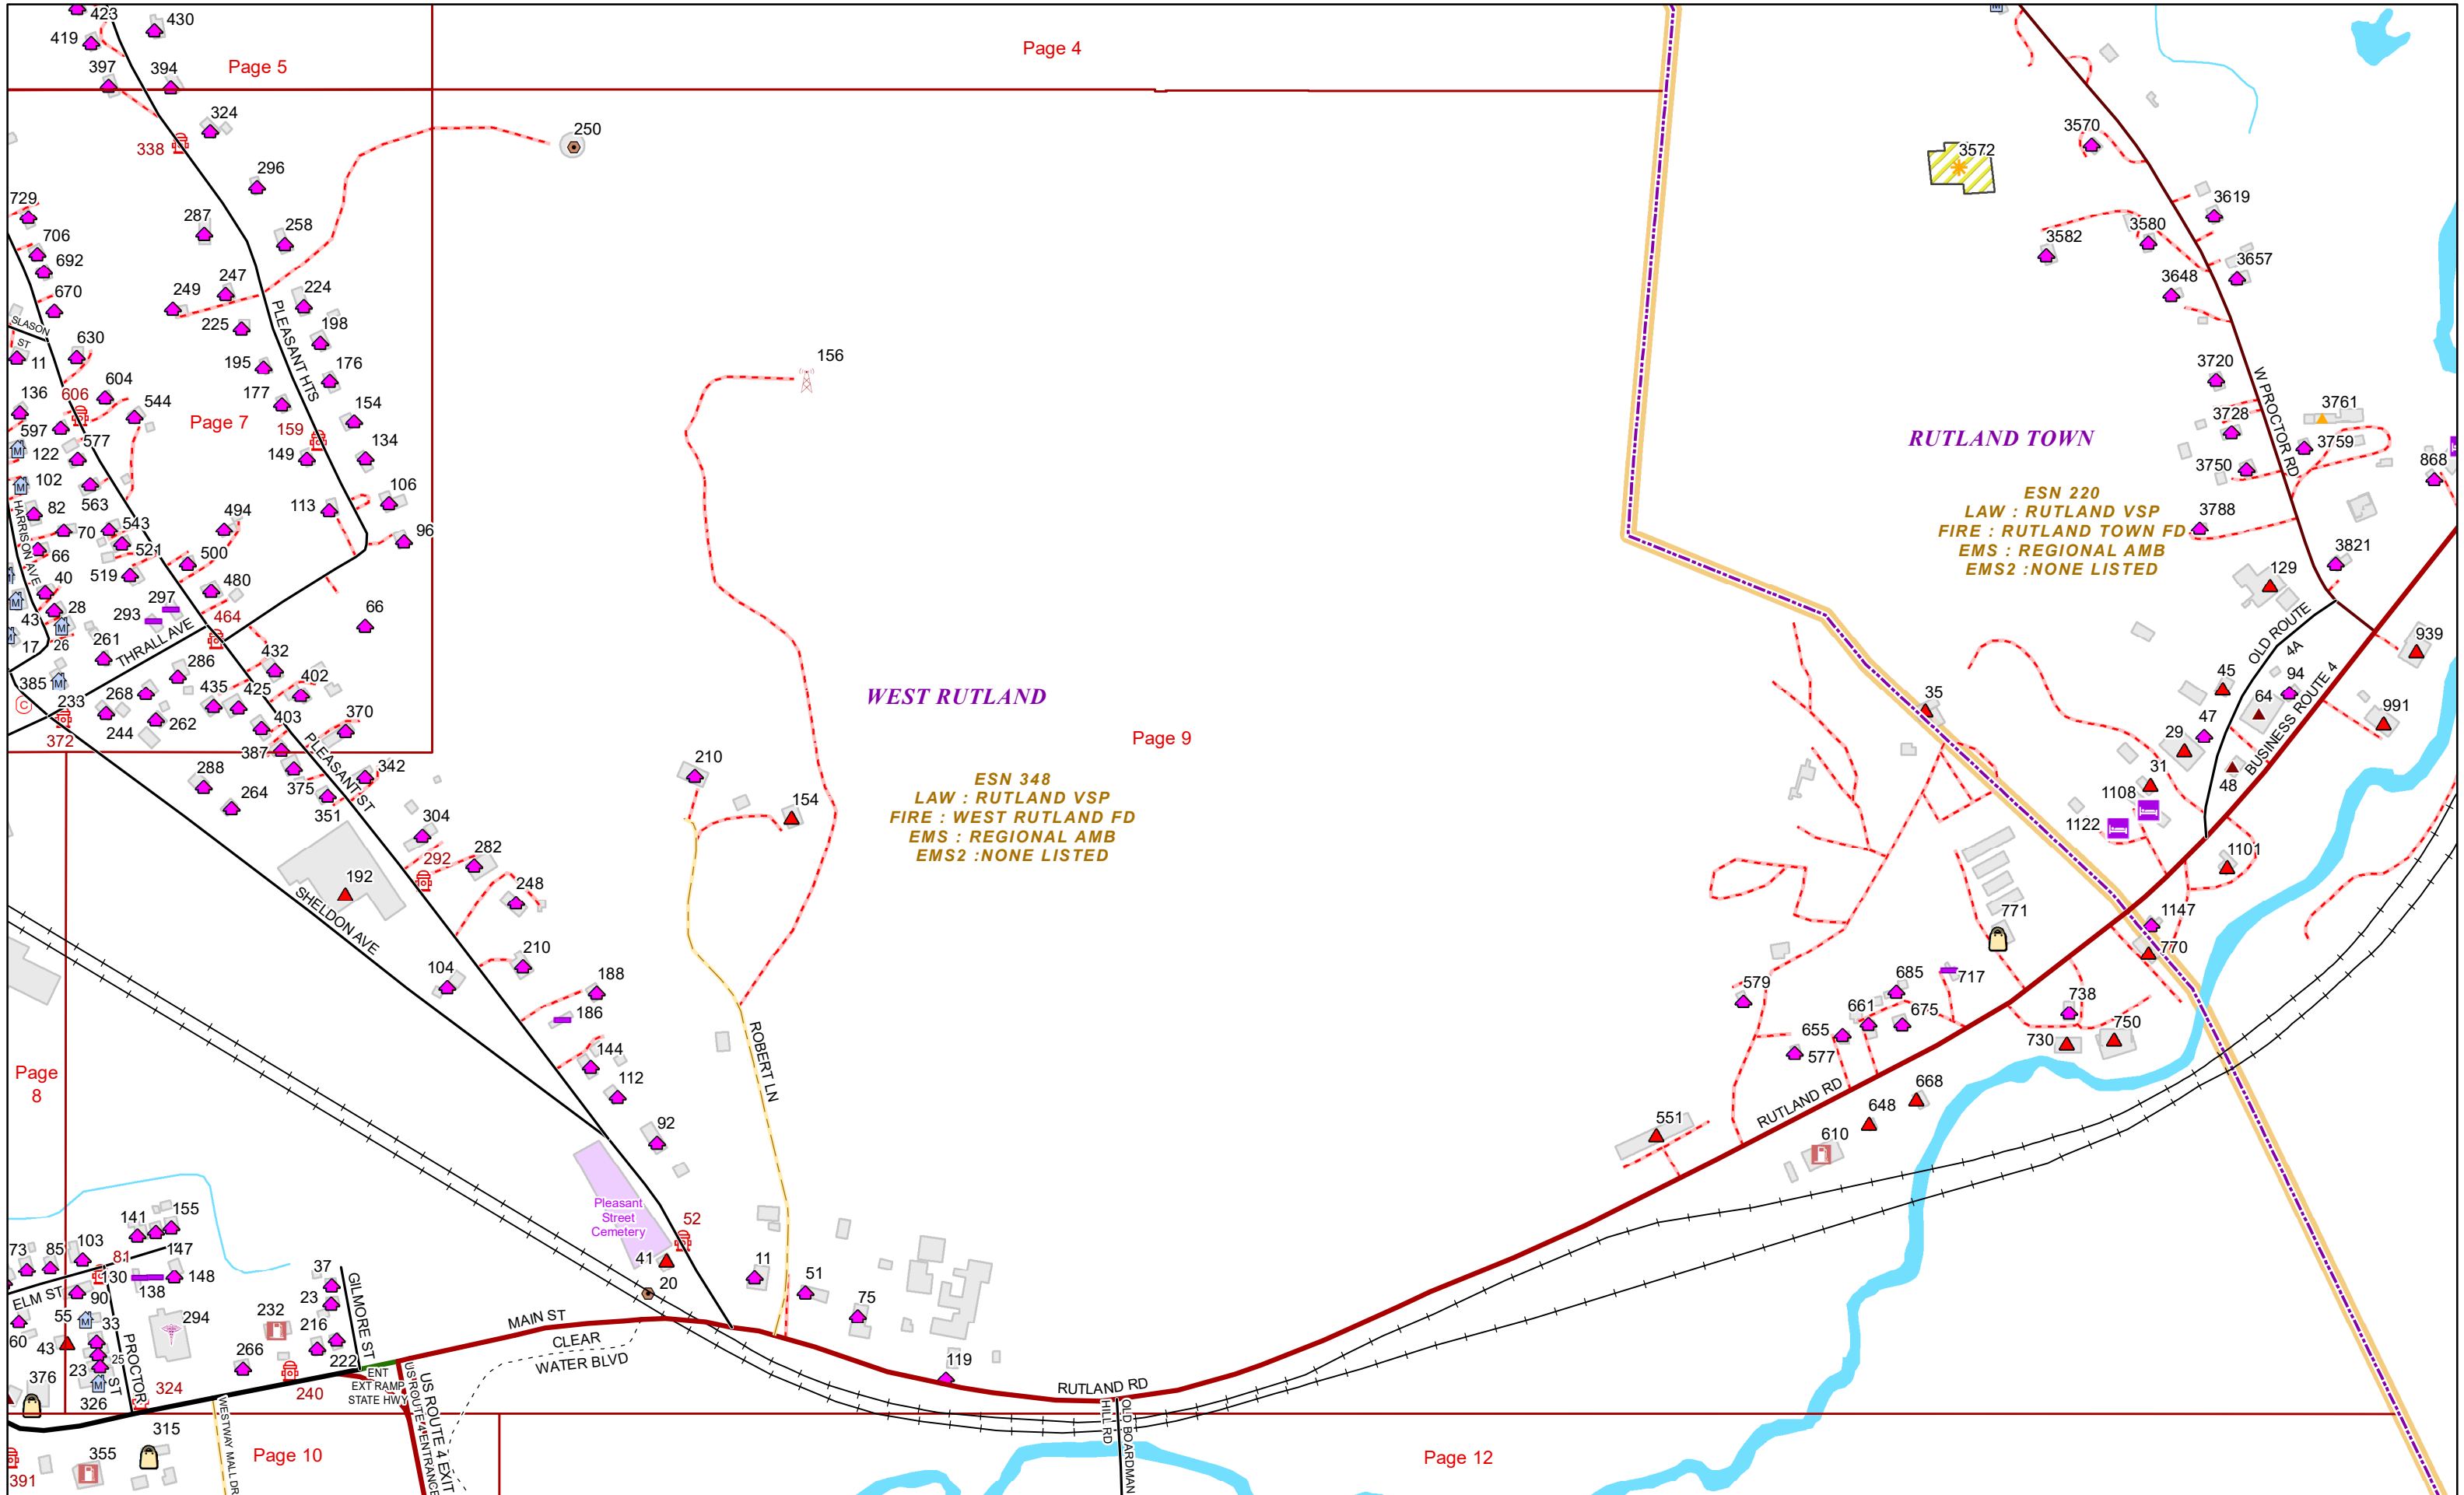

WEST RUTLAND

RUTLAND TOWN

ESN 348
LAW : RUTLAND VSP
FIRE : WEST RUTLAND FD
EMS : REGIONAL AMB
EMS2 : NONE LISTED

ESN 220
LAW : RUTLAND VSP
FIRE : RUTLAND TOWN FD
EMS : REGIONAL AMB
EMS2 : NONE LISTED