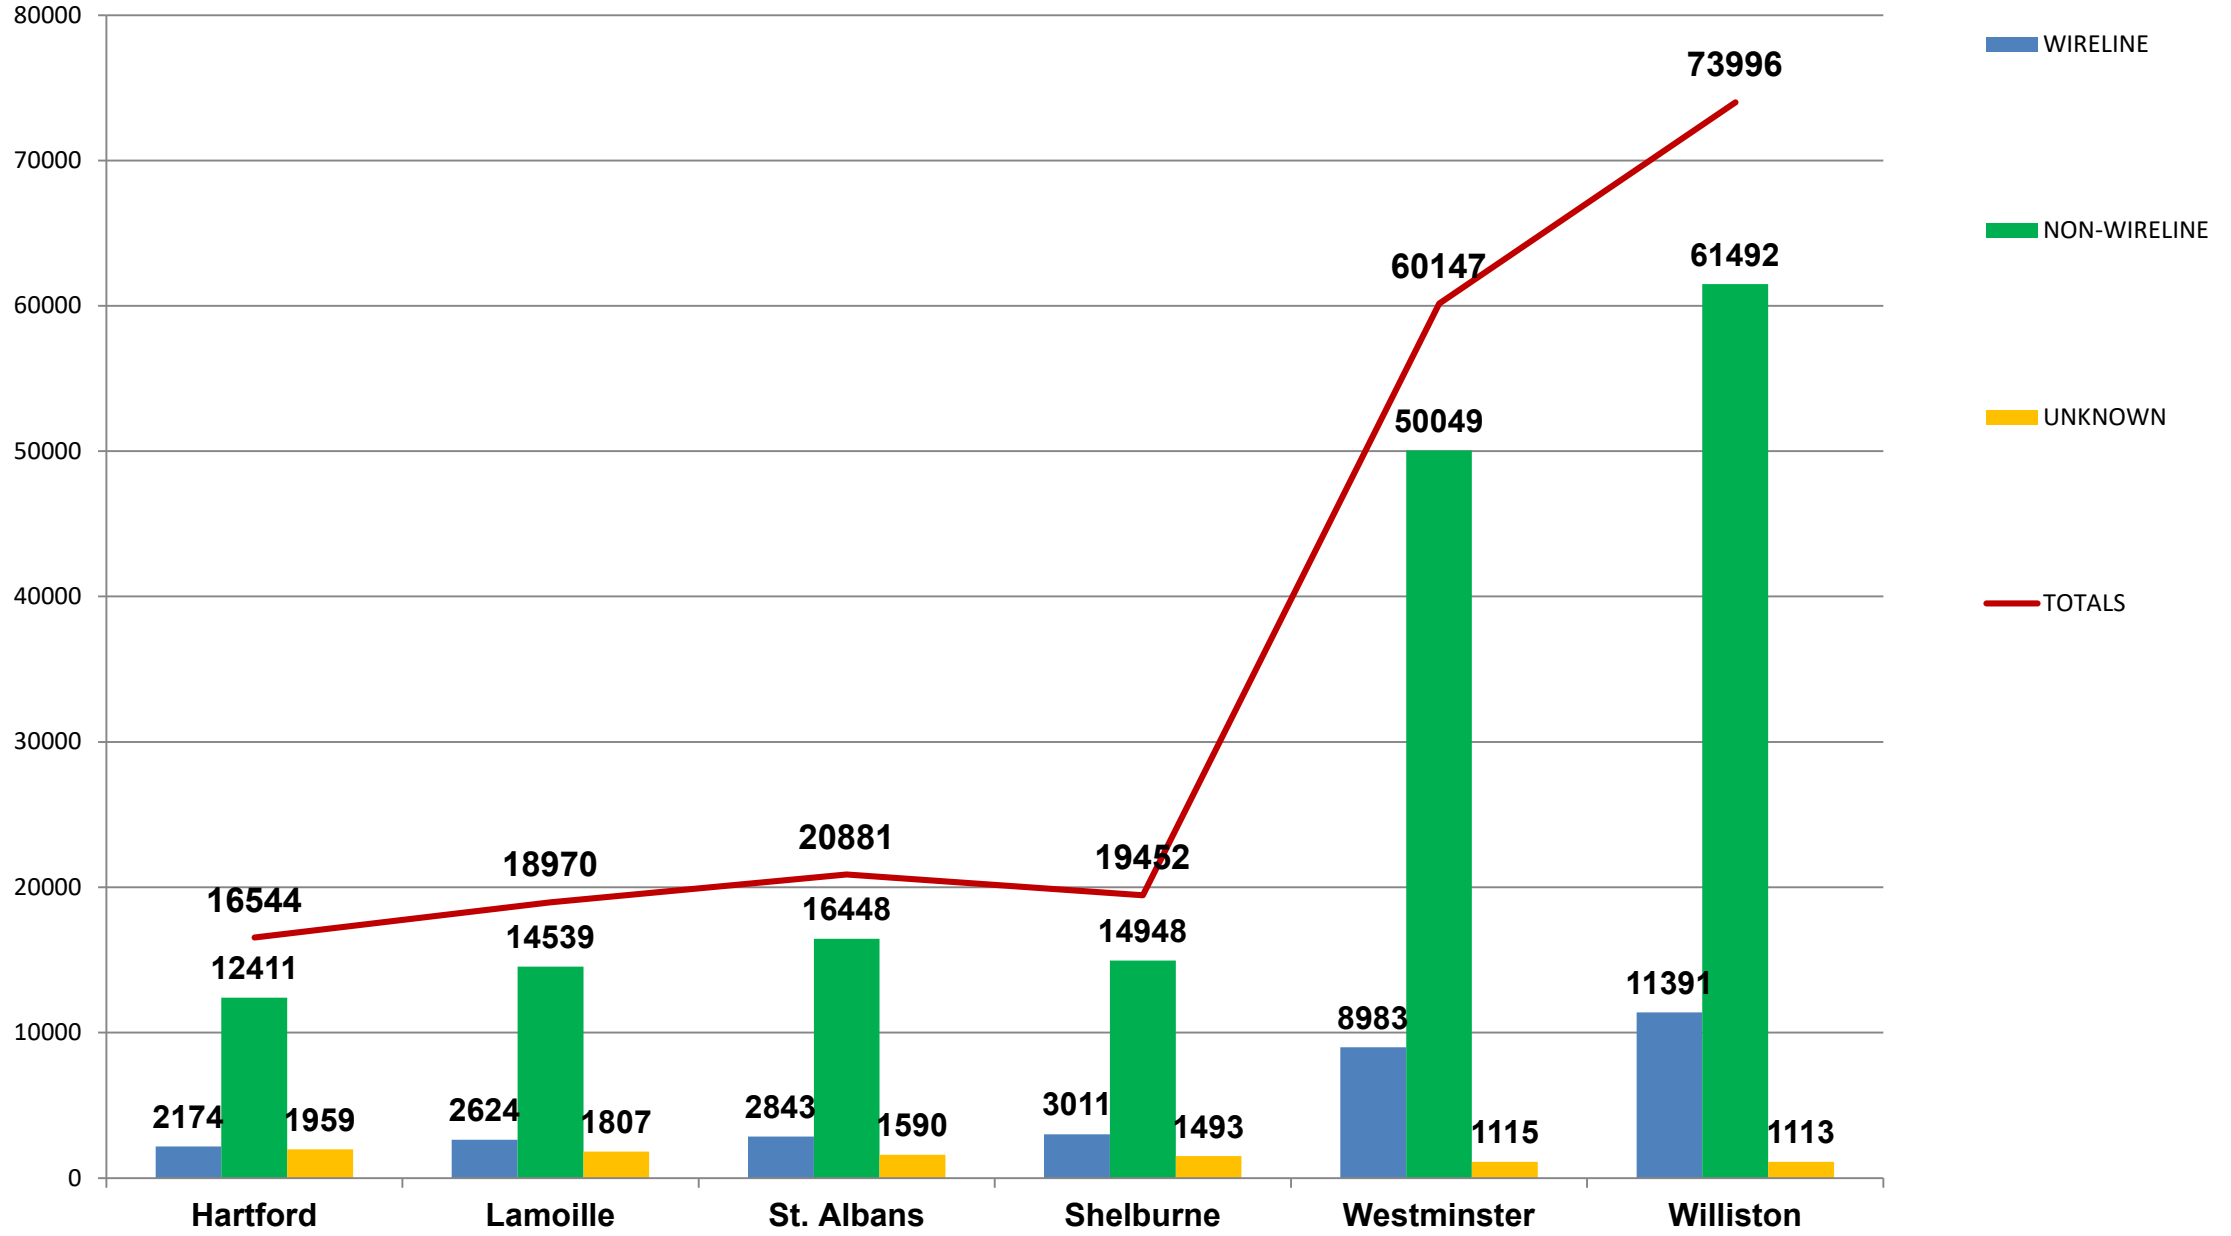

Call Statistics per PSAP - Jan 1st - Dec 31st 2020

Call Statistics by COS (Class of Service) - Jan 1st - Dec 31st 2020