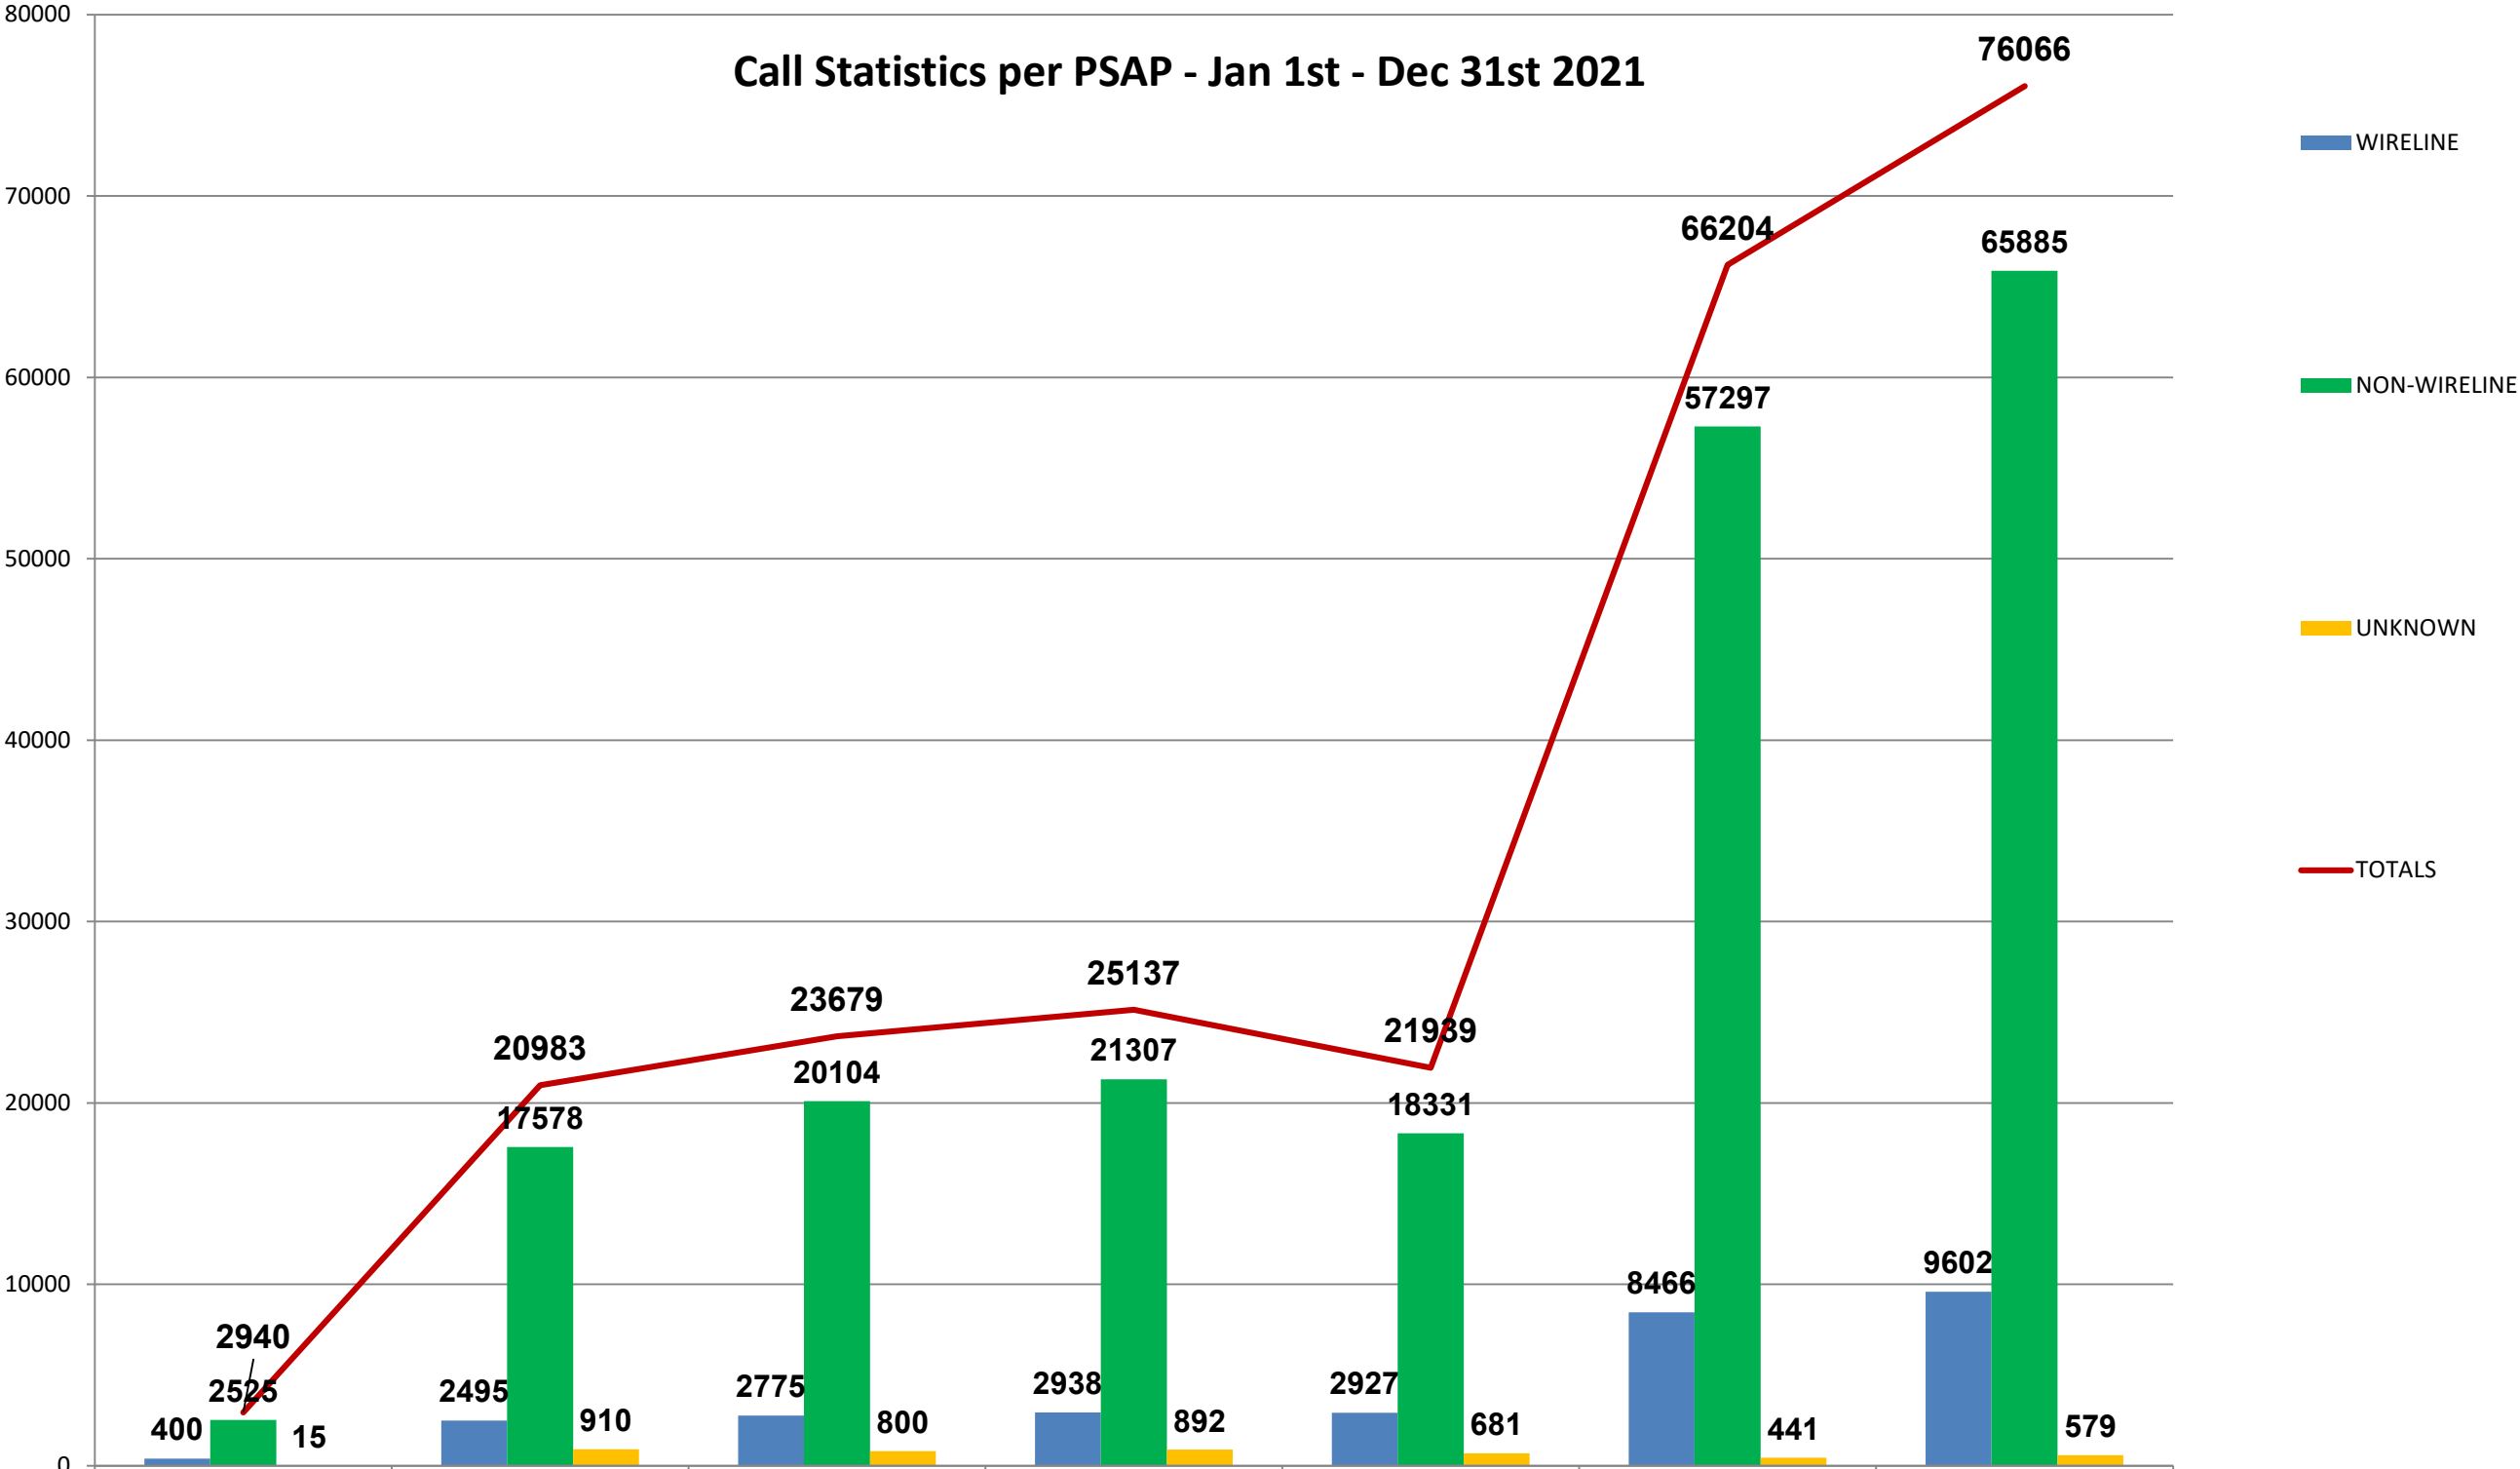

Call Statistics per PSAP - Jan 1st - Dec 31st 2021

| | | | | | | | |
|--------------|------|-------|-------|-------|-------|-------|-------|
| WIRELINE | 400 | 2495 | 2775 | 2938 | 2927 | 8466 | 9602 |
| NON-WIRELINE | 2525 | 17578 | 20104 | 21307 | 18331 | 57297 | 65885 |
| UNKNOWN | 15 | 910 | 800 | 892 | 681 | 441 | 579 |
| TOTALS | 2940 | 20983 | 23679 | 25137 | 21939 | 66204 | 76066 |

Call Statistics by COS (Class of Service) - Jan 1st - Dec 31st 2021