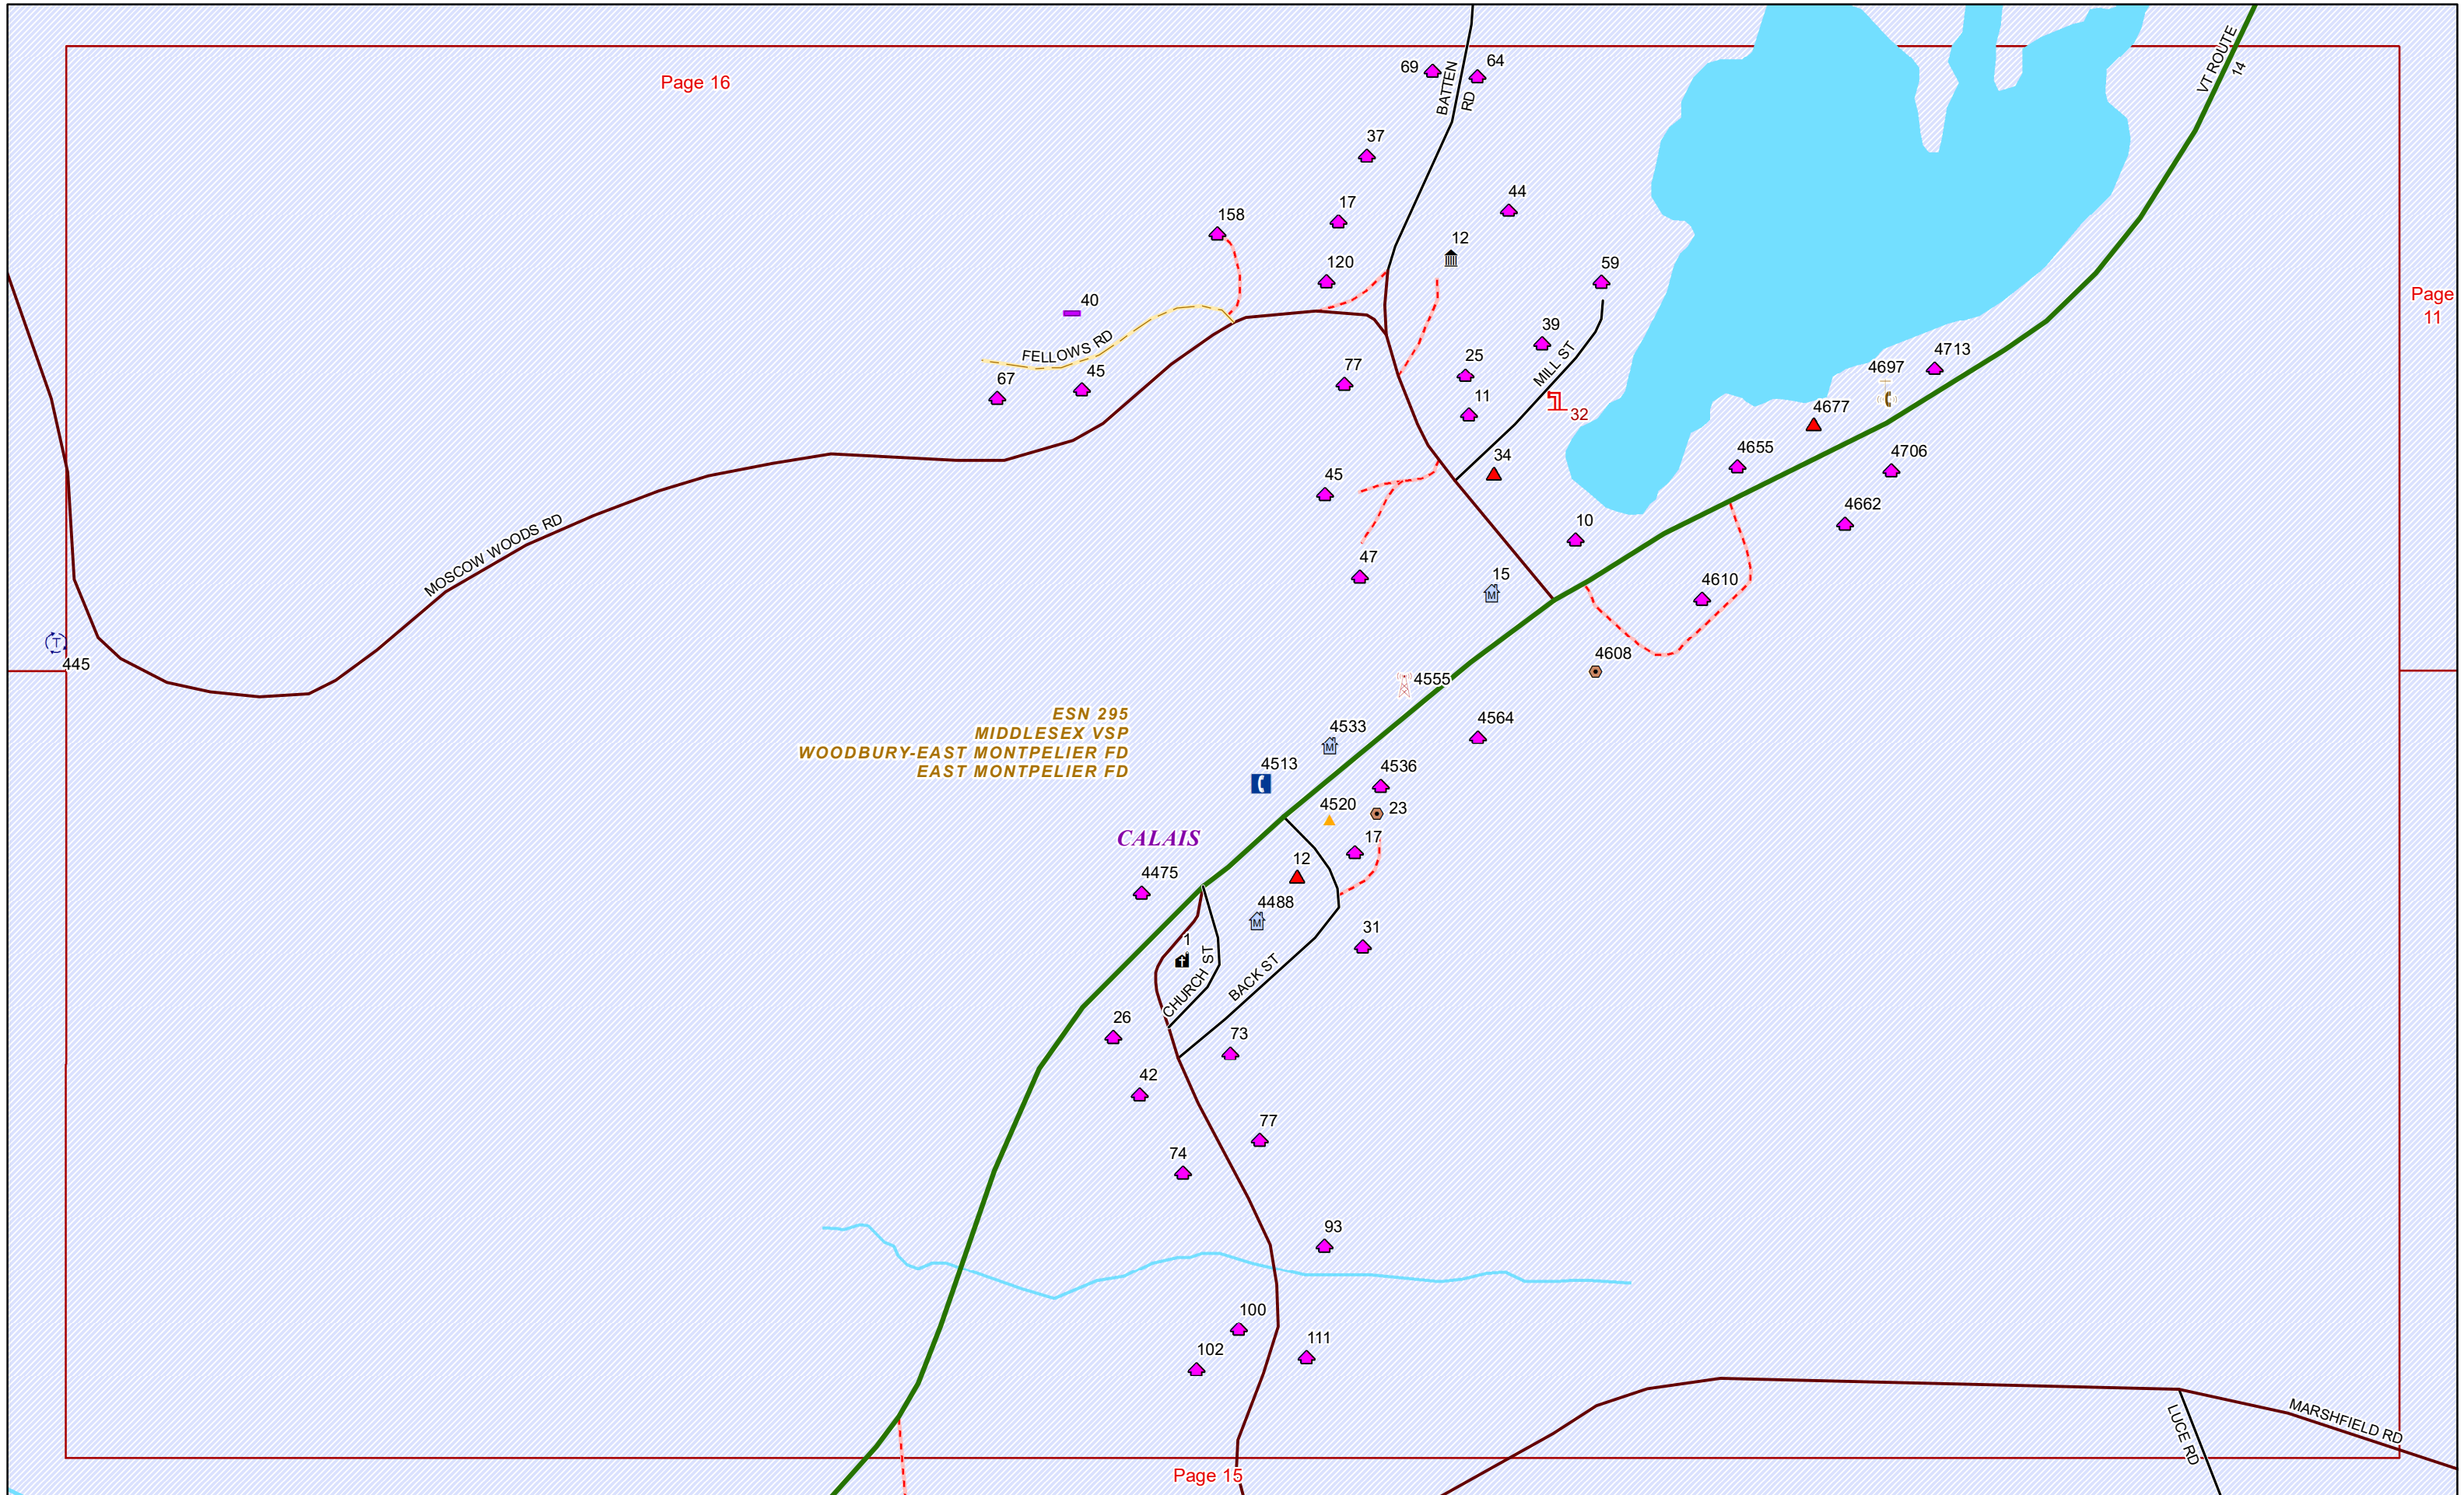

Page 13

Page 14

ESN 295
MIDDLESEX VSP
WOODBURY-EAST-MONTPELIER-FD
EAST MONTPELIER FD

CALAIS

Page 8

Page 3

Page 4

Page 10

Page 19

Page 23

ESN 295
MIDDLESEX VSP
WOODBURY-EAST MONTPELIER FD
EAST MONTPELIER FD

ESN 373
MIDDLESEX VSP
EAST MONTPELIER FD
EAST MONTPELIER FD

EAST
MONTPELIER

CALAIS

894

10.13

SODOM POND RD

TOWN HWY 10

CHICKERING RD