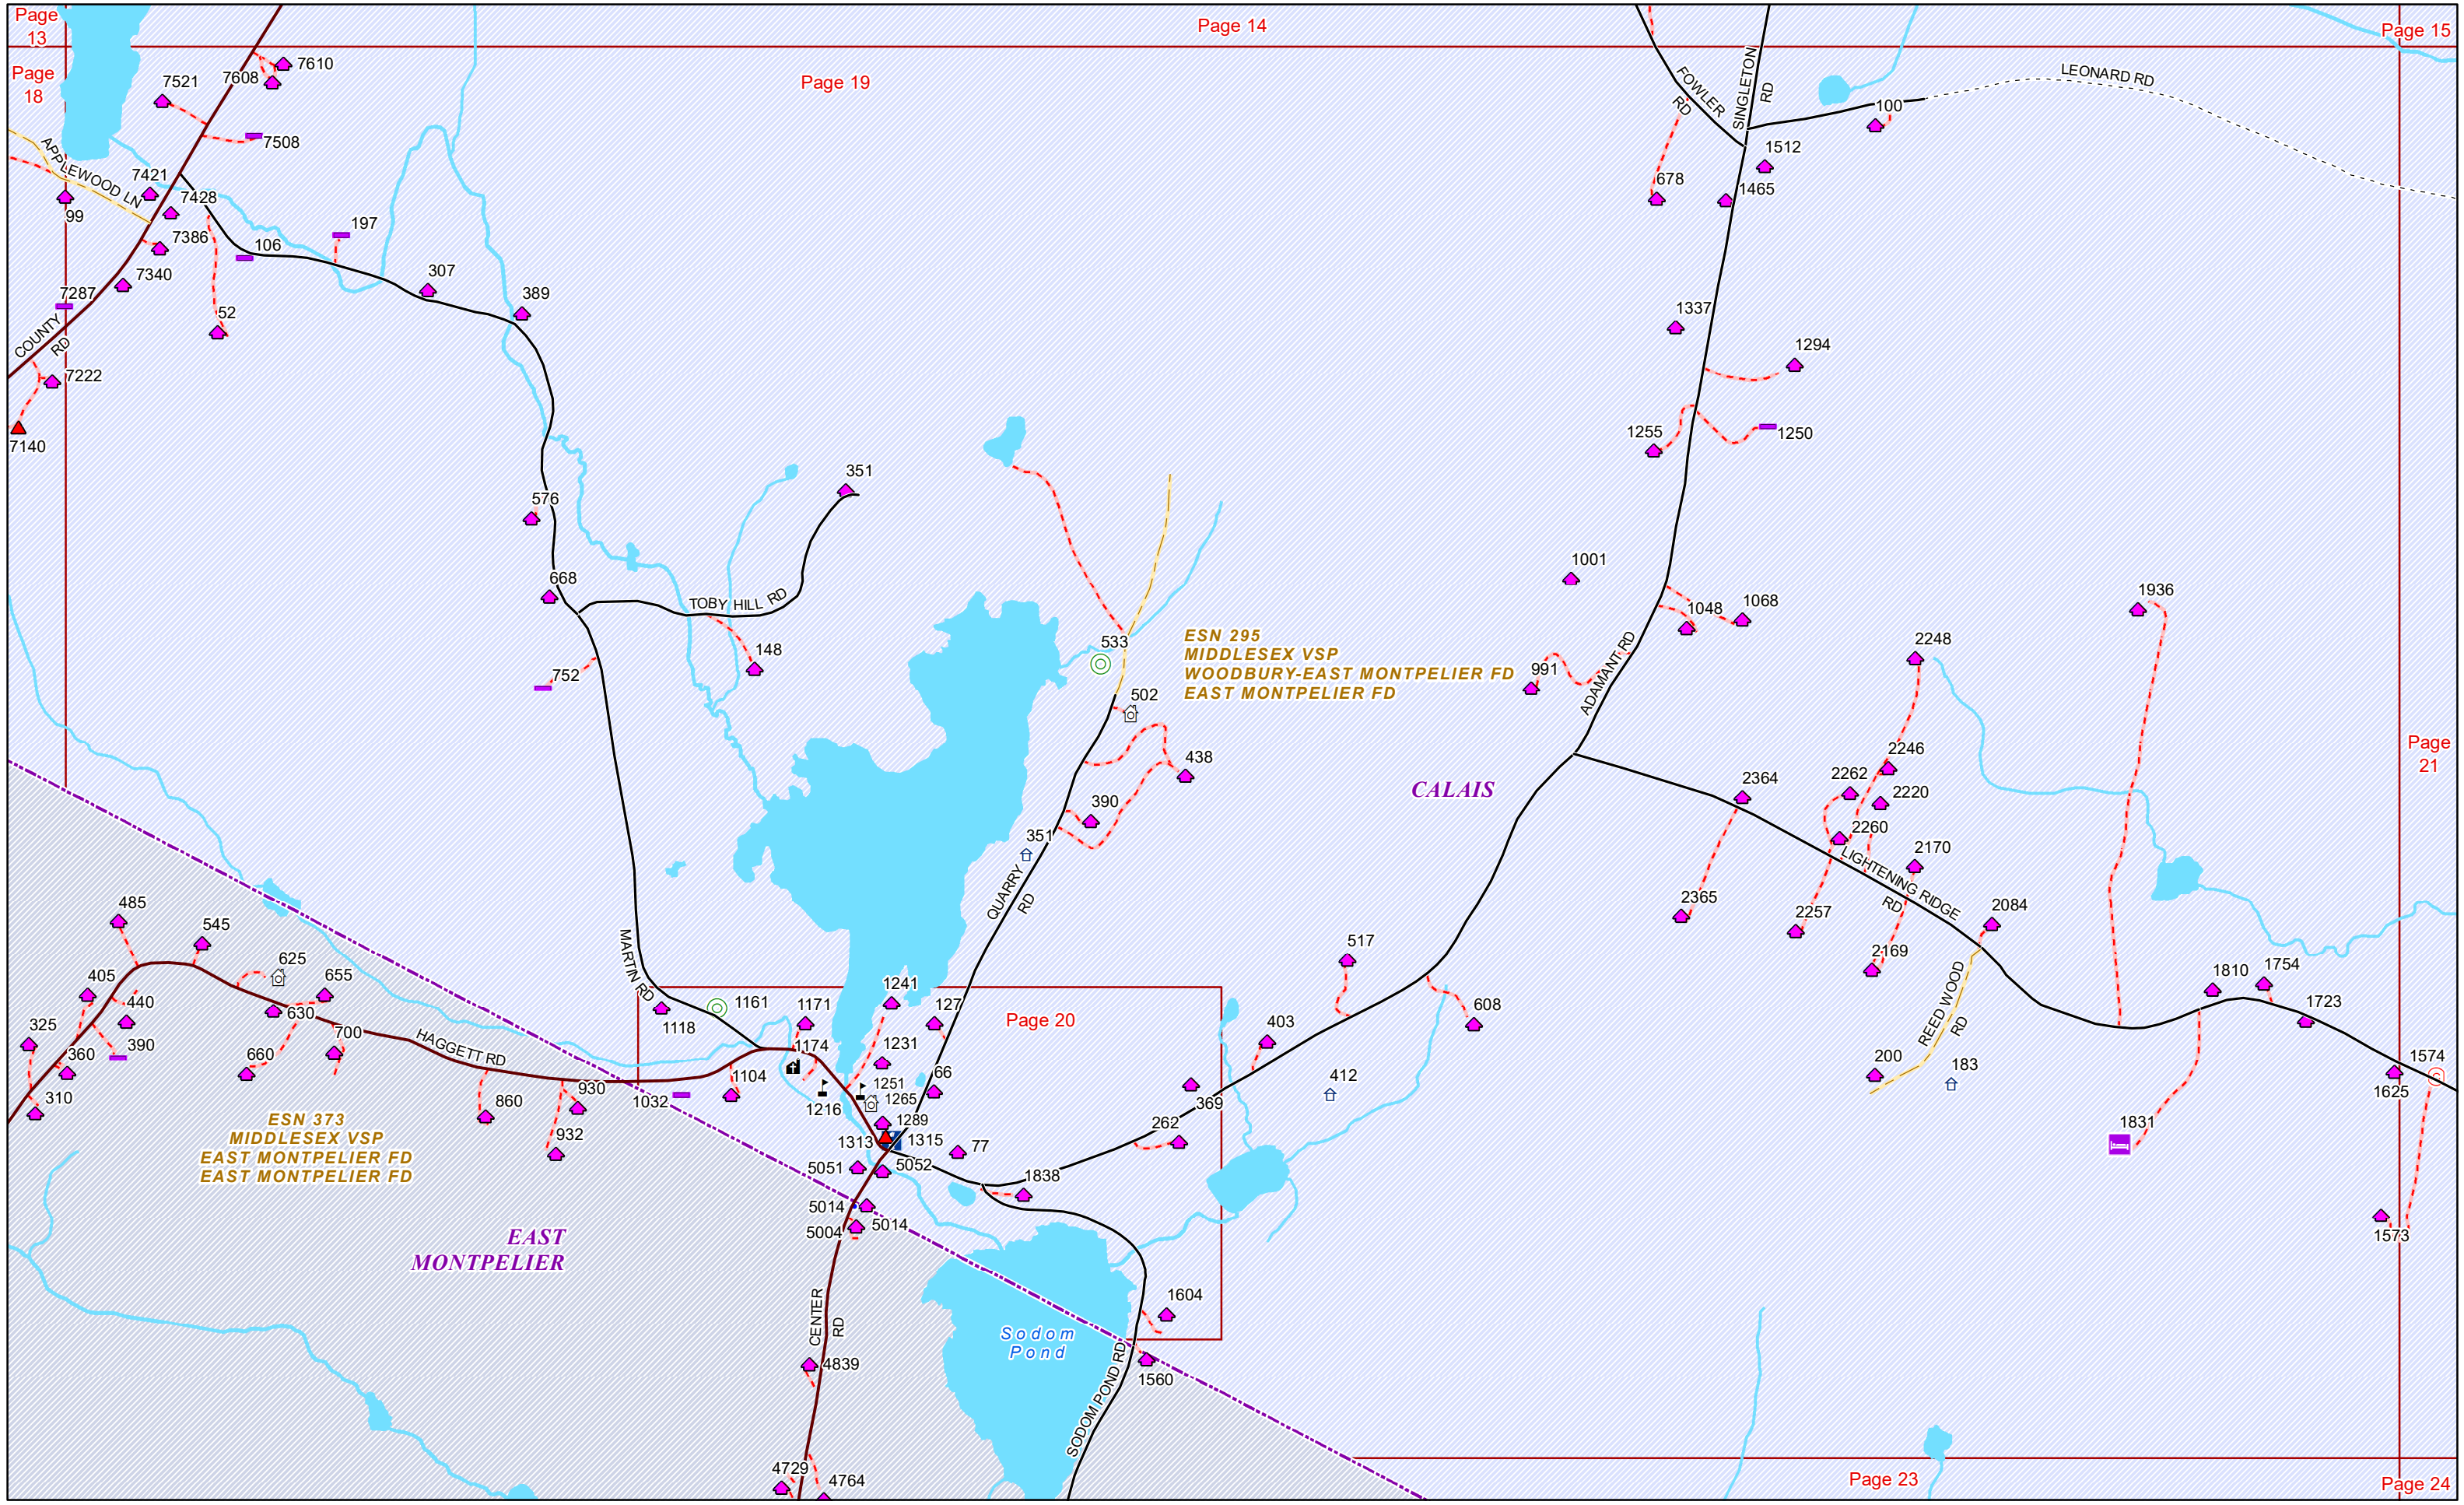

VERMONT

E9-1-1 MapBook

Calais

E9-1-1 MapBook with GIS Data

Use constraints: The 9-1-1 related data layers (Esites, Landmarks, Roads, Driveways, Footprints, Atlas Sheets, ESZ, etc.) were developed and designed for Enhanced 9-1-1 purposes only. The user should understand that the nature of the Enhanced 9-1-1 data layers means they are never complete. **Each municipal government is responsible for maintenance of the E9-1-1 database.** Other data (non-E9-1-1 related) used in the Vermont E9-1-1 MapBook is acquired from the Vermont Center for Geographic Information (VCGI) (vcgi.vermont.gov) and local Regional Planning Commissions.

Page 19

Page 23

ESN 295
MIDDLESEX VSP
WOODBURY-EAST MONTPELIER FD
EAST MONTPELIER FD

ESN 373
MIDDLESEX VSP
EAST MONTPELIER FD
EAST MONTPELIER FD

EAST
MONTPELIER

CALAIS

894

10.13

SODOM POND RD

TOWN HWY 10

CHICKERING RD