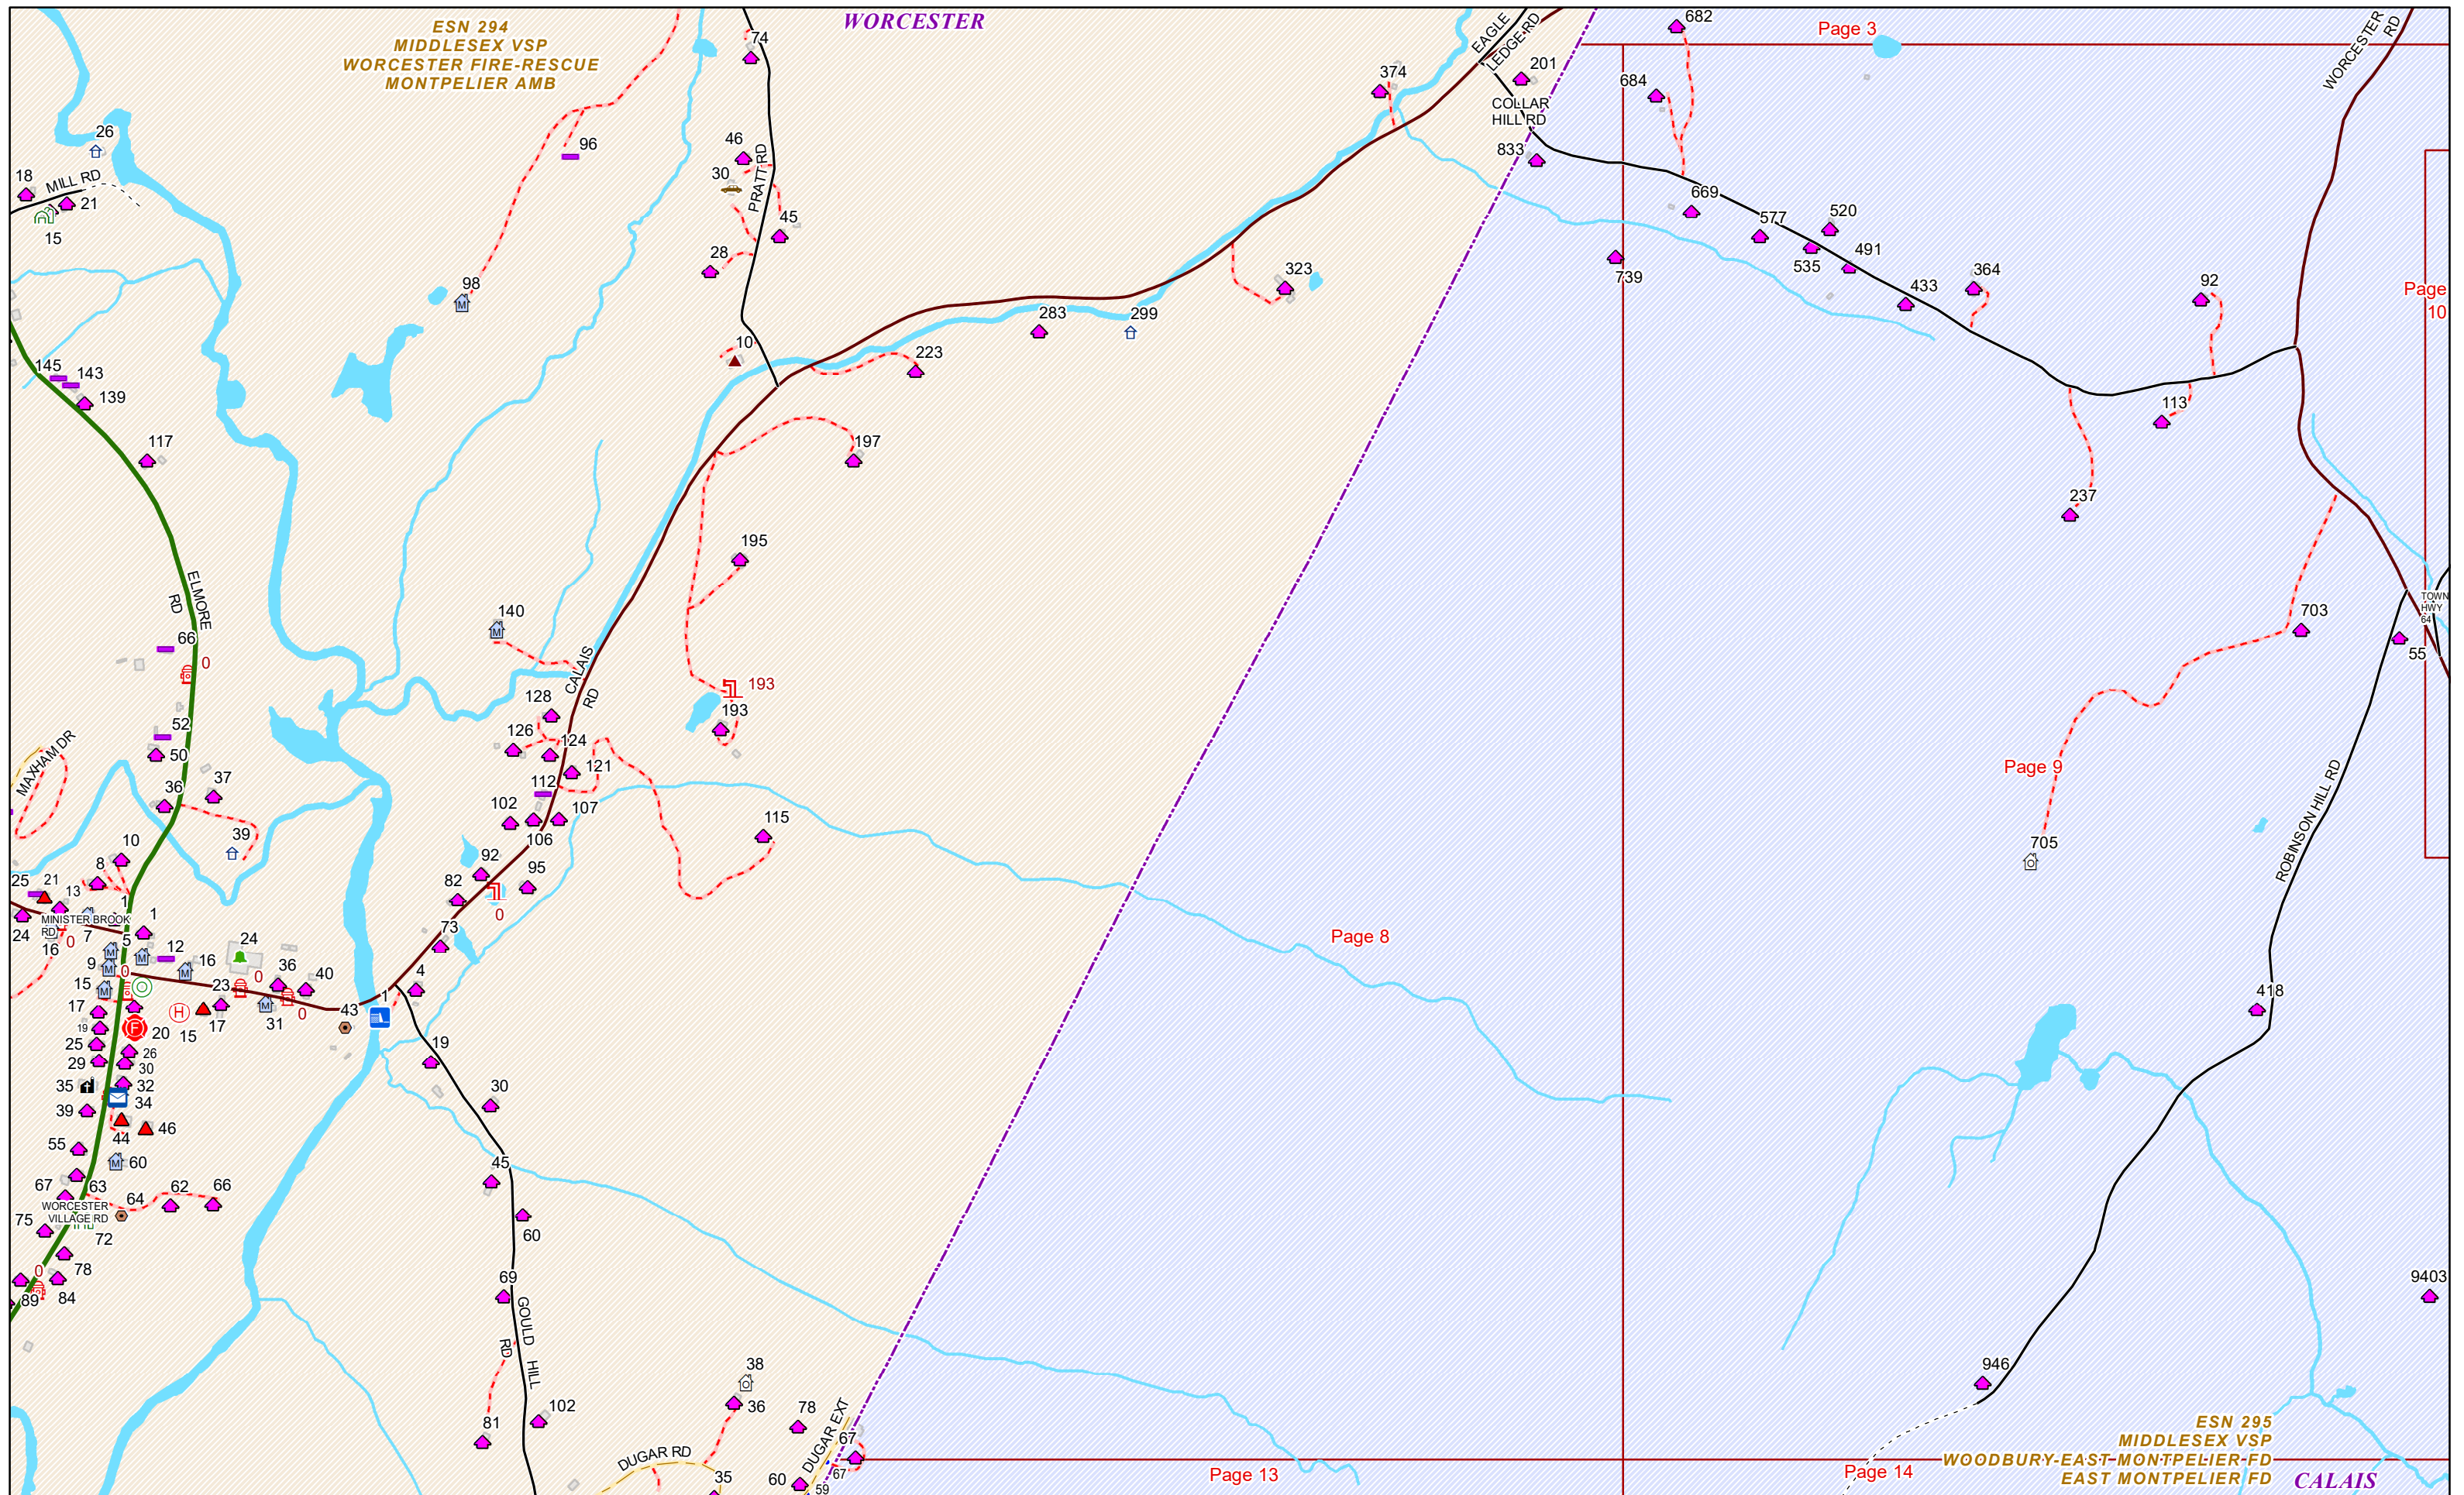

ESN 294
MIDDLESEX VSP
WORCESTER FIRE-RESCUE
MONTPELIER AMB

WORCESTER

Page 3

Page 10

Page 9

Page 8

Page 13

Page 14

ESN 295
MIDDLESEX VSP
WOODBURY-EAST-MONTPELIER-FD
EAST MONTPELIER FD

CALAIS