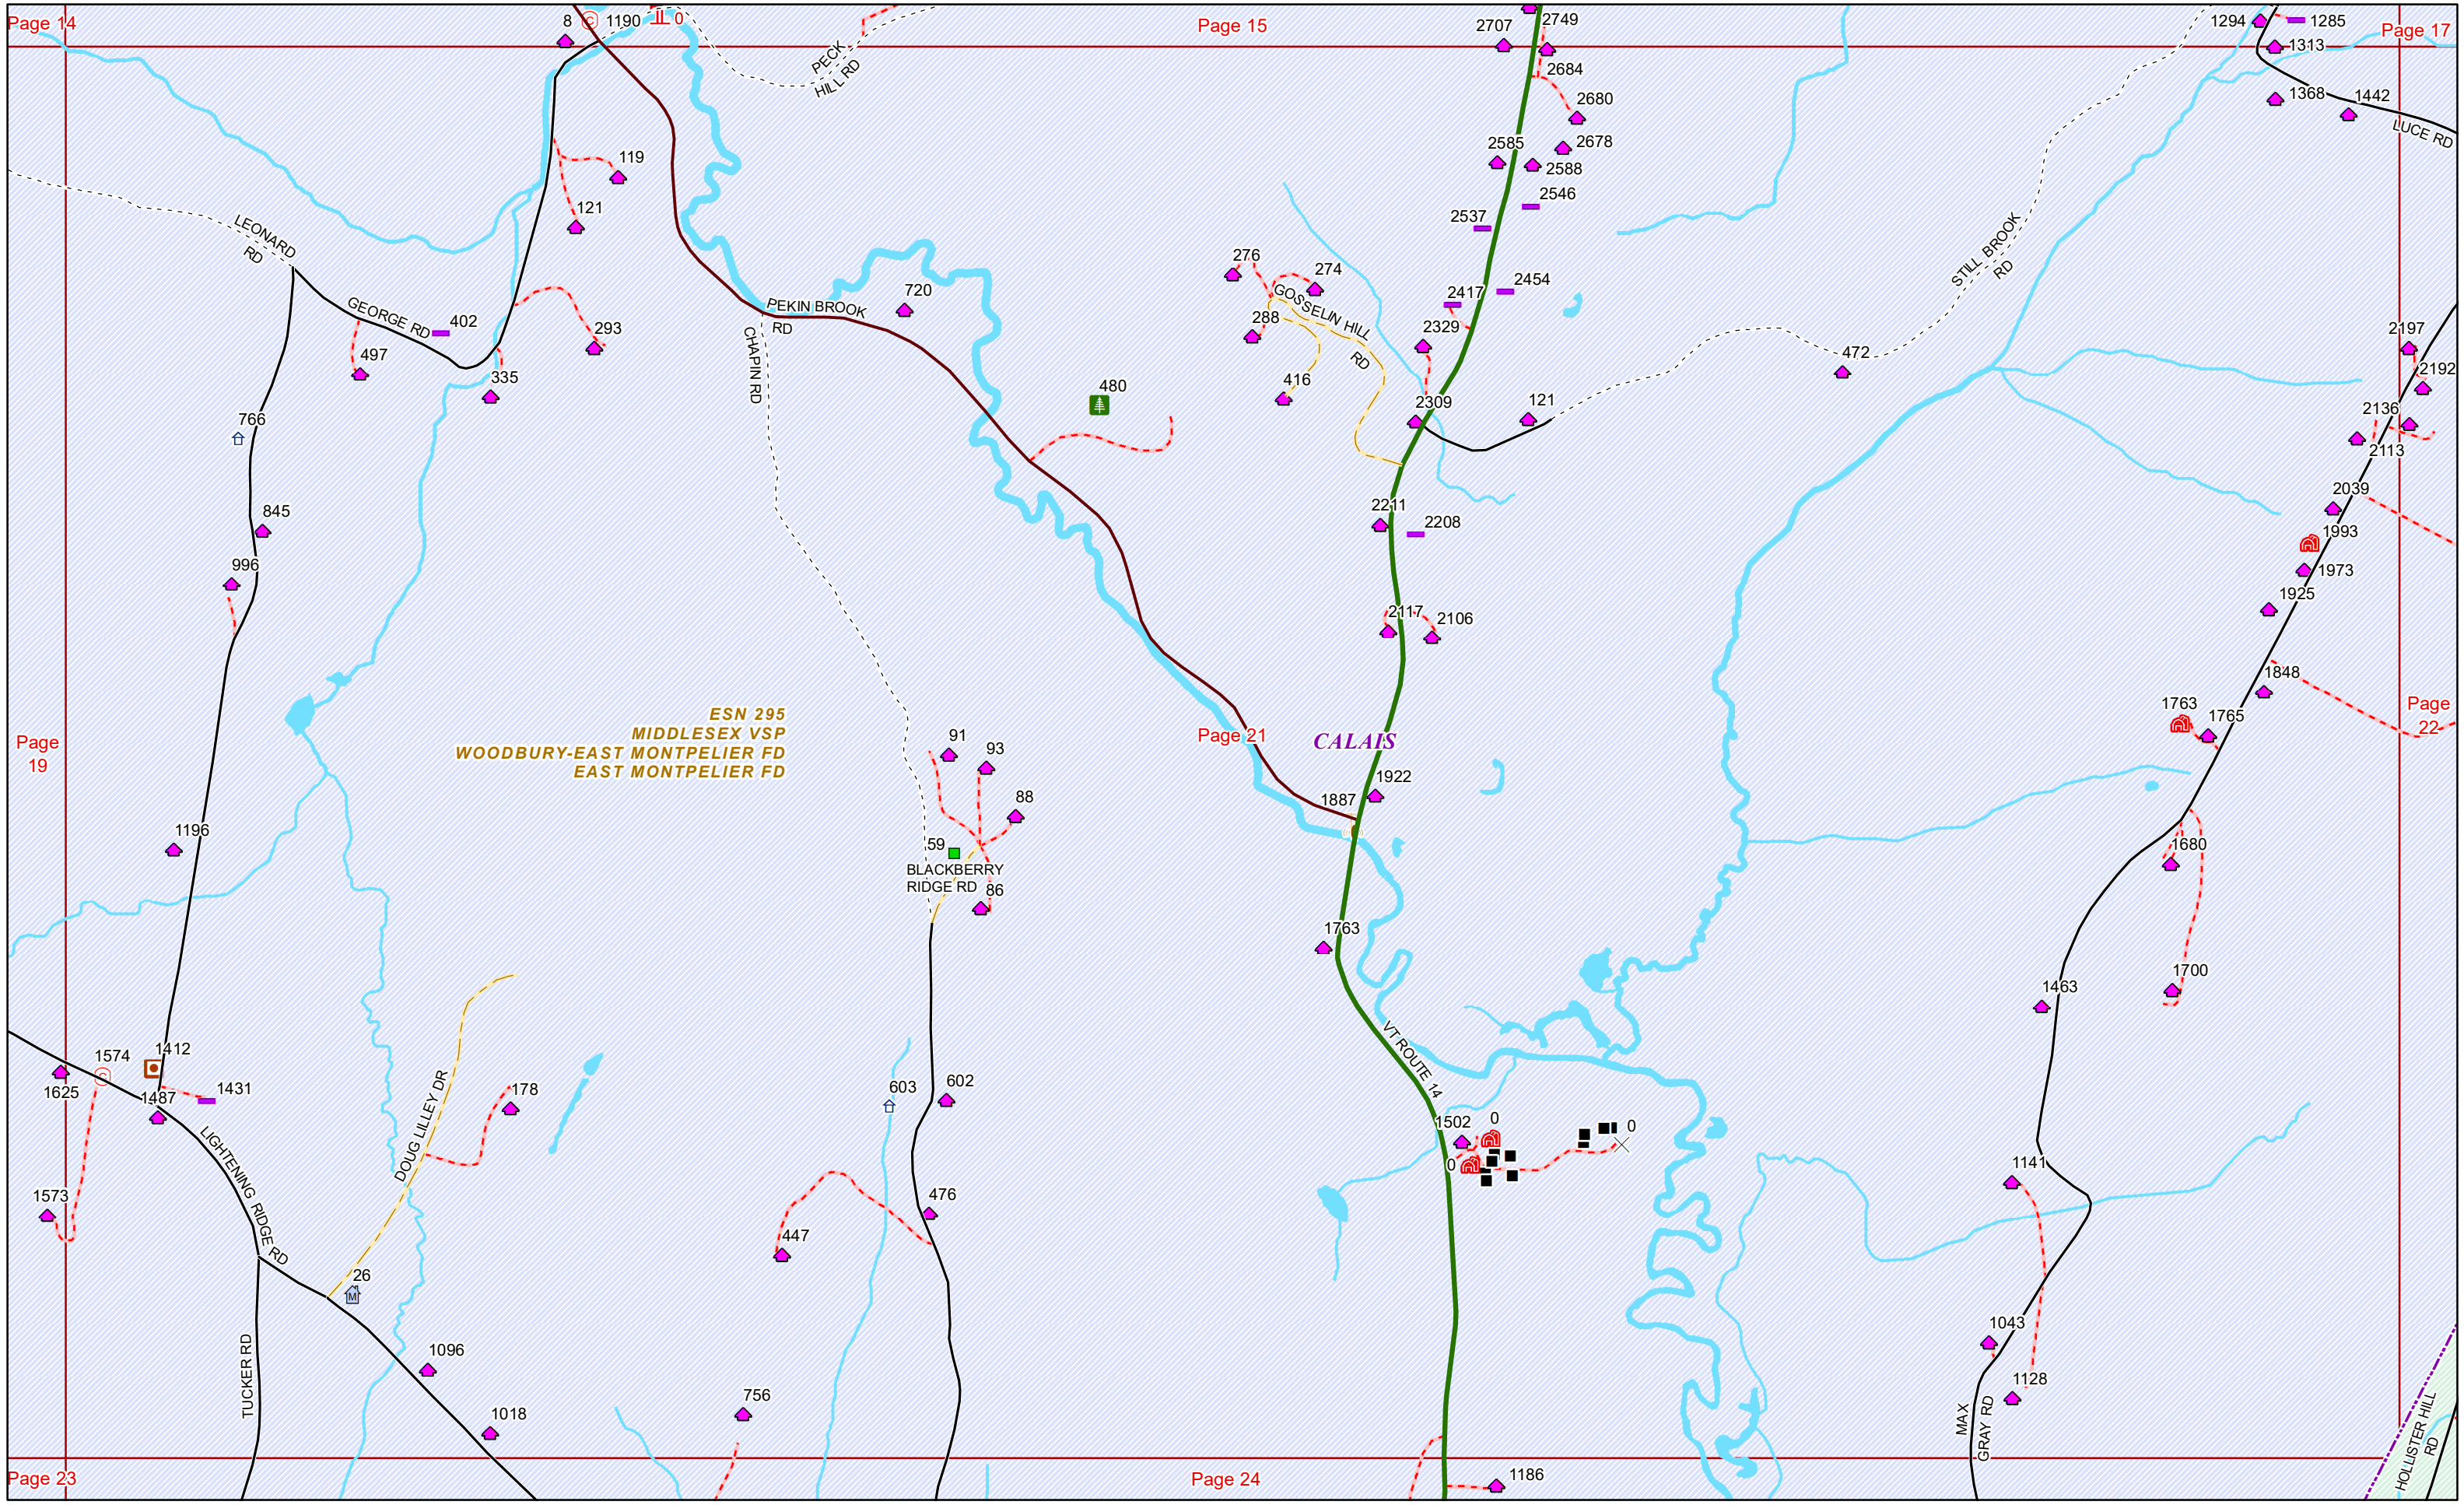

Page 19

Page 23

ESN 295
MIDDLESEX VSP
WOODBURY-EAST MONTPELIER FD
EAST MONTPELIER FD

ESN 373
MIDDLESEX VSP
EAST MONTPELIER FD
EAST MONTPELIER FD

EAST
MONTPELIER

CALAIS

894

10.13

SODOM POND RD

TOWN HWY 10

CHICKERING RD