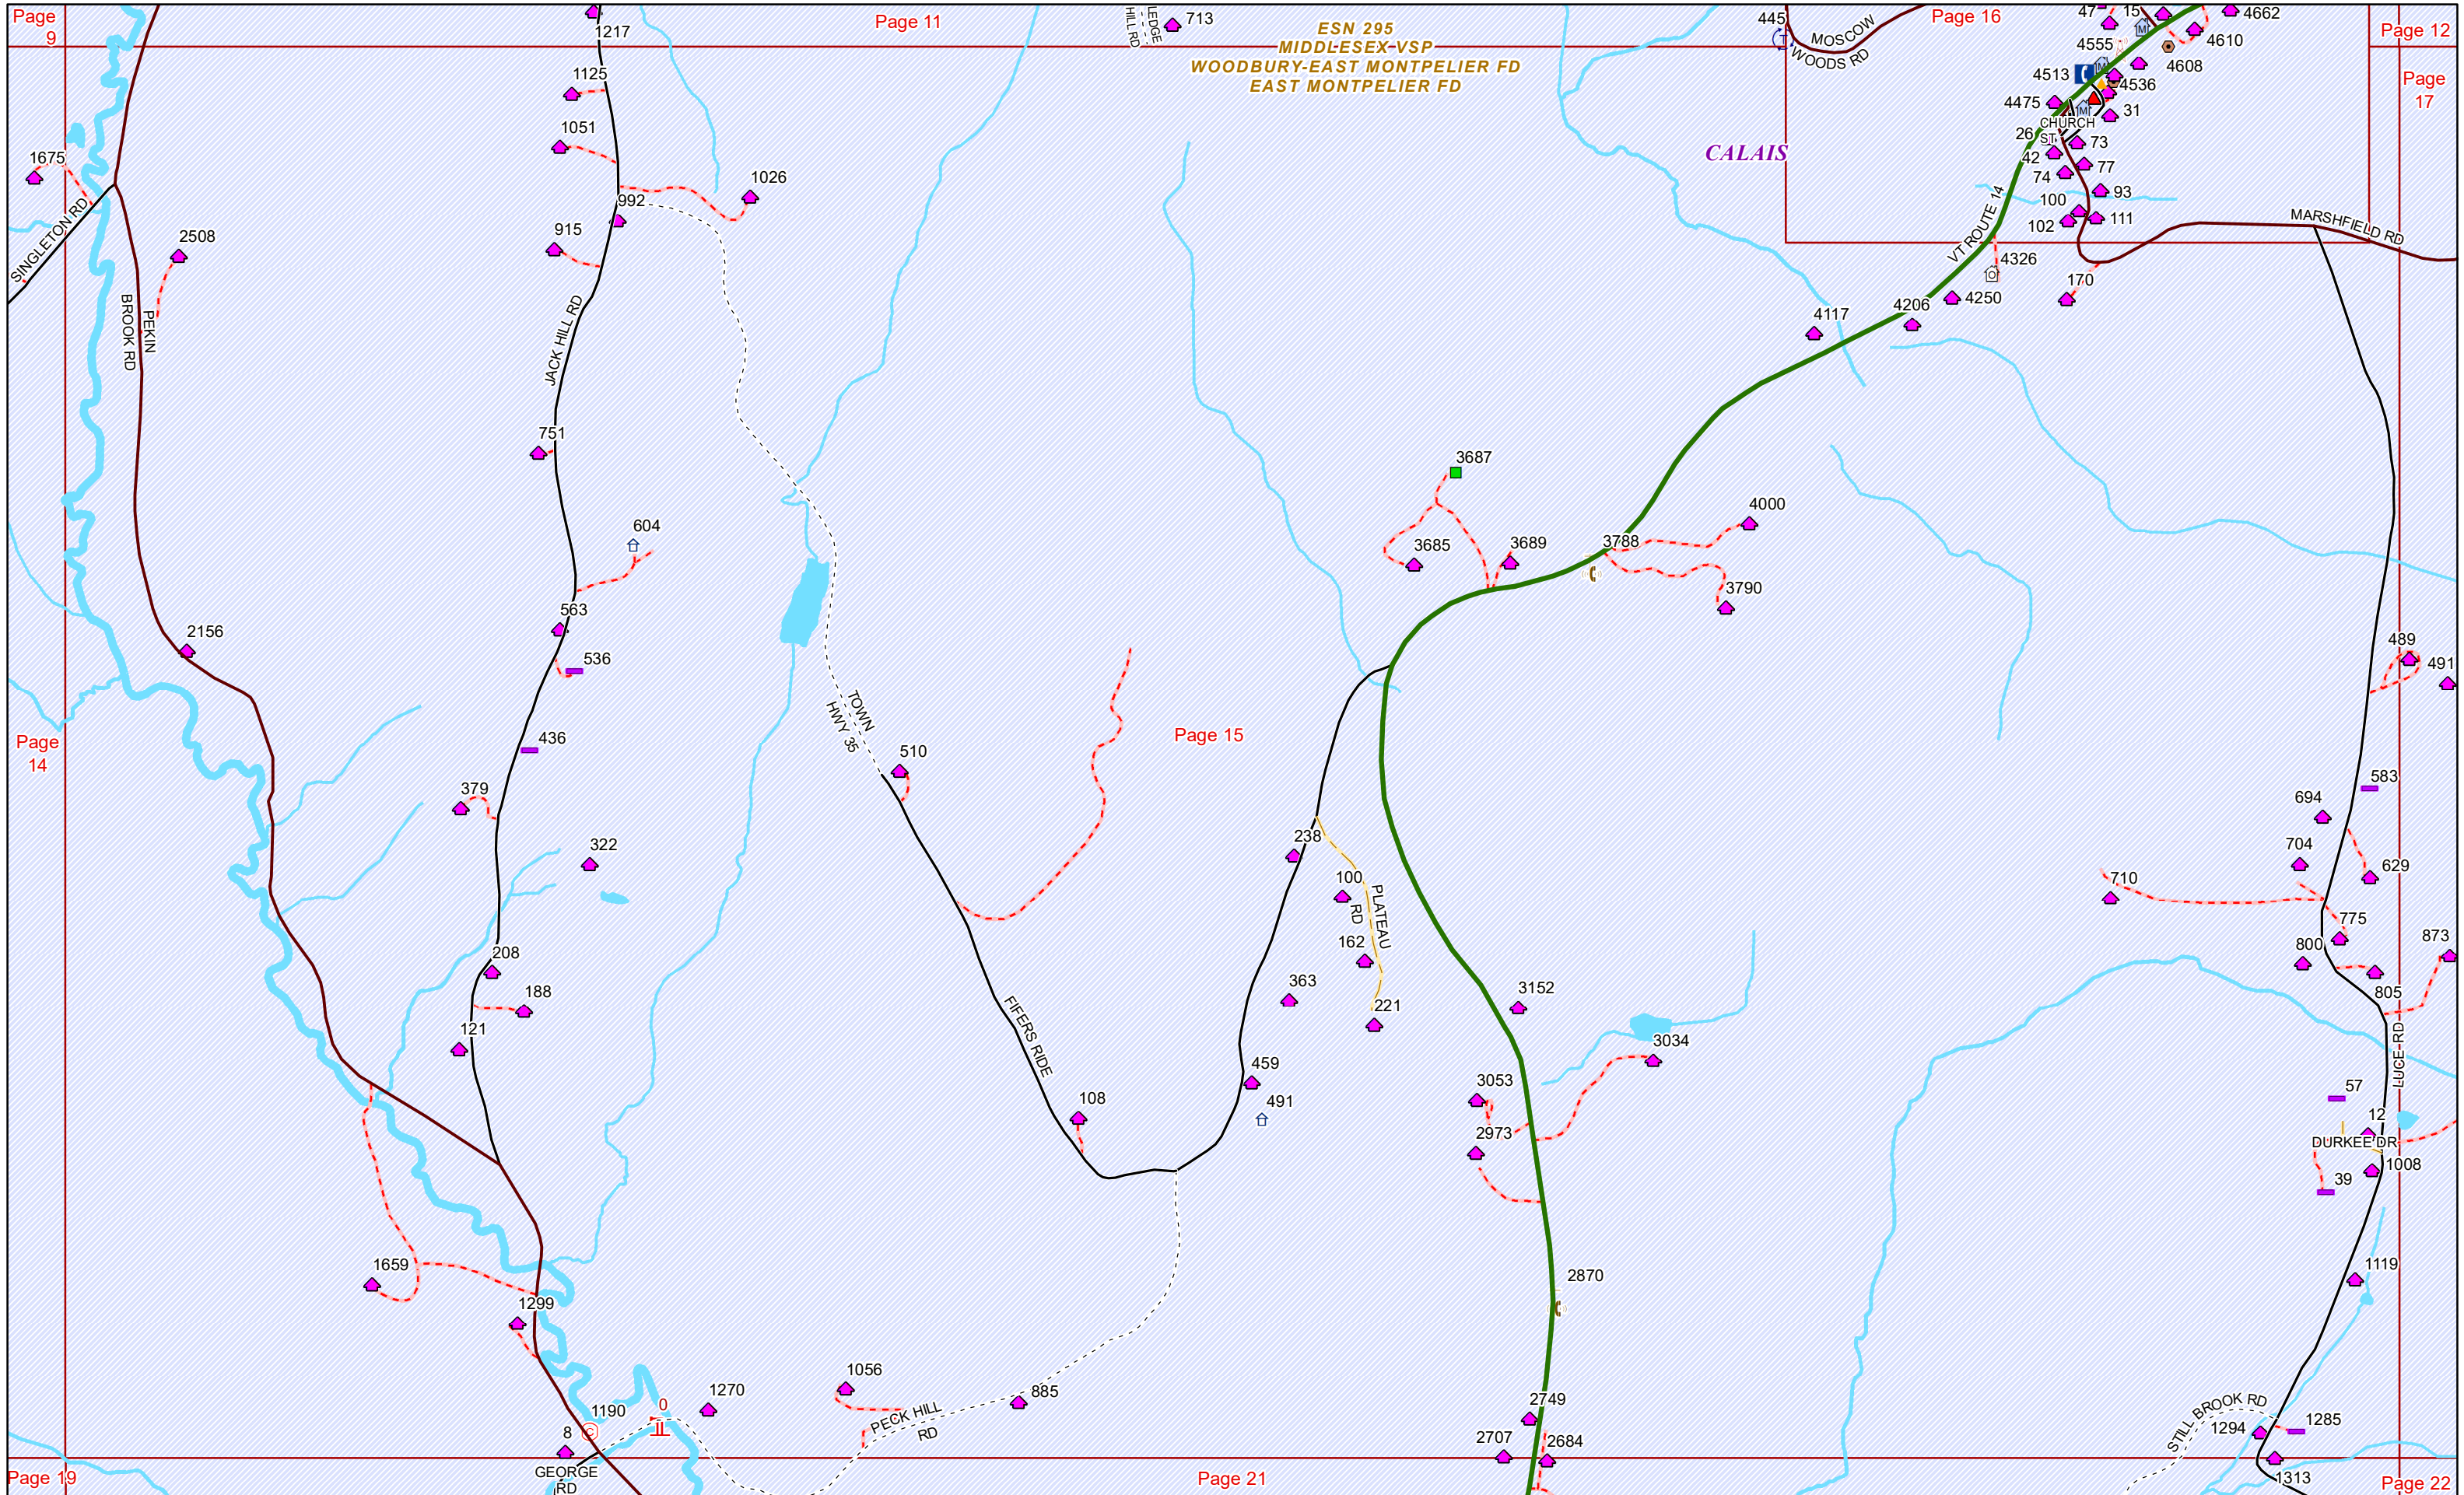

Page 9

Page 11

Page 16

Page 12

Page 17

Page 14

Page 15

Page 19

Page 21

Page 22