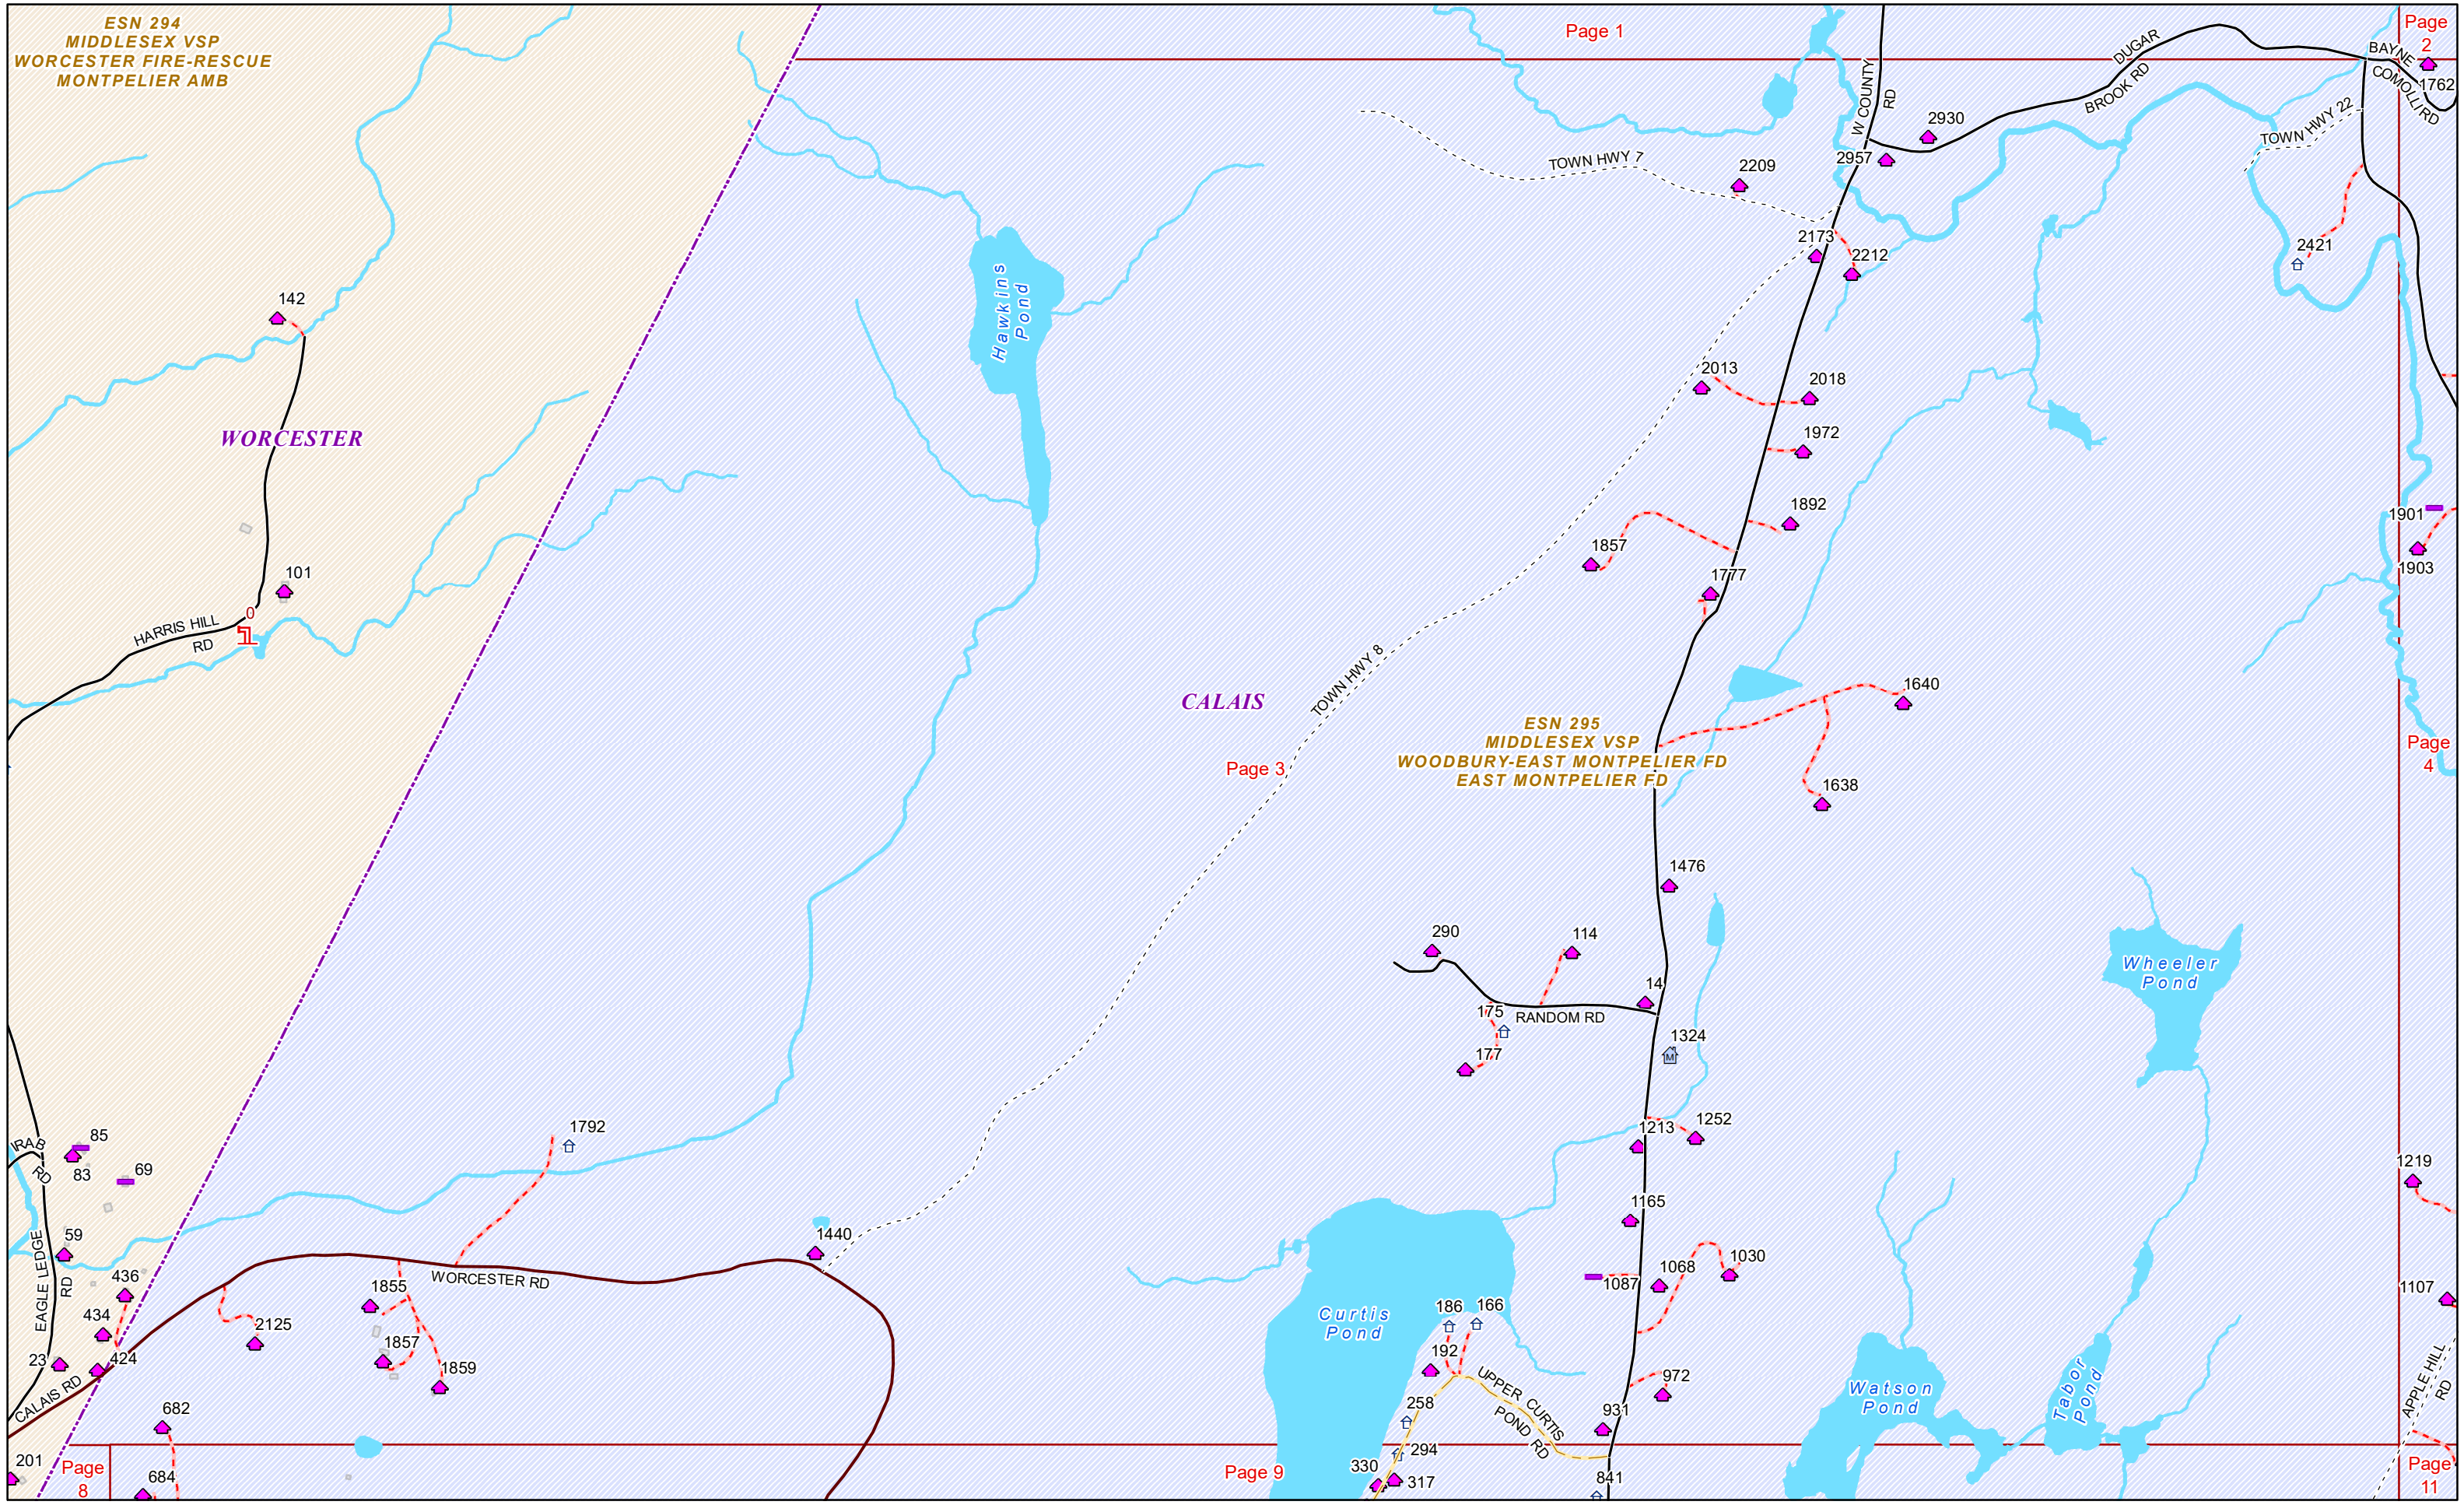

ESN 294
MIDDLESEX VSP
WORCESTER FIRE-RESCUE
MONTPELIER AMB

Page 1

Page 2

WORCESTER

CALAIS

ESN 295
MIDDLESEX VSP
WOODBURY-EAST MONTPELIER FD
EAST MONTPELIER FD

Page 3

Page 4

IRA 8 RD
EAGLE LEDGE RD
CALAIS RD
23
85
83
69
59
436
434
424
201
682
684

WORCESTER RD

Page 9

Page 11