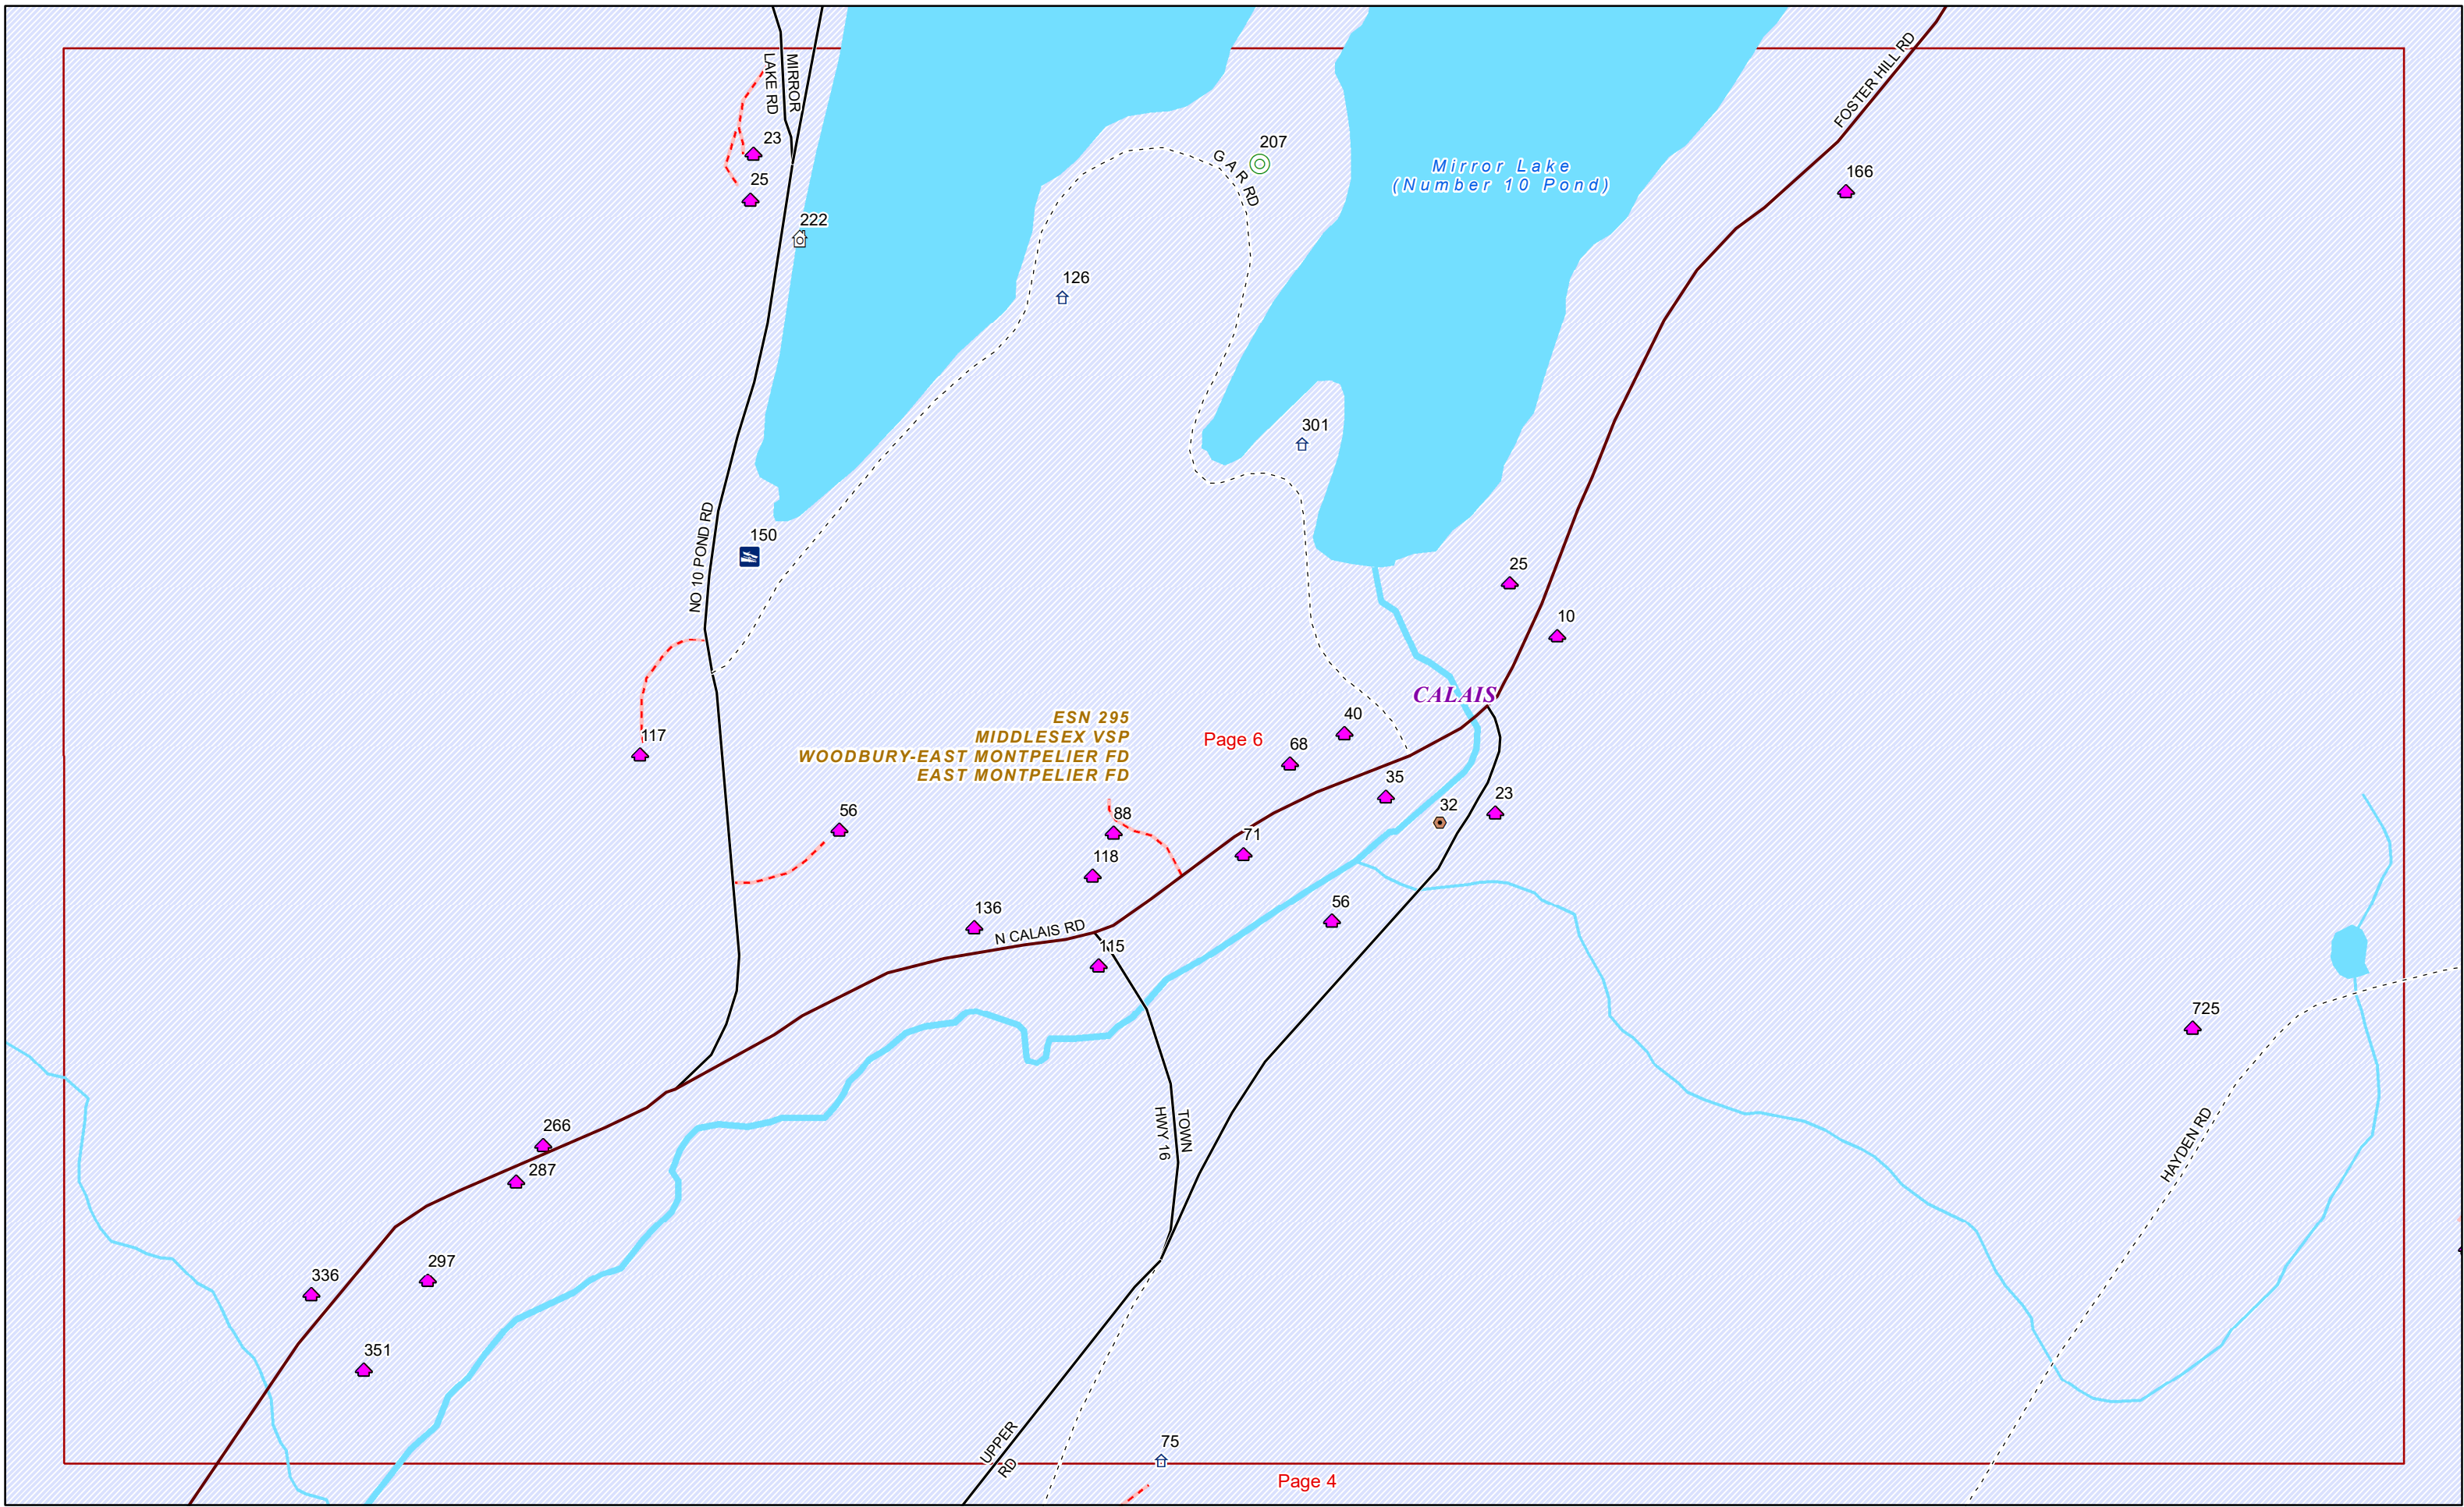

Page 2

ESN 295
MIDDLESEX VSP
WOODBURY-EAST MONTPELIER FD
EAST MONTPELIER FD

Forest Lake
(Nelson Pond)

ESN 352
MIDDLESEX VSP
WOODBURY FD
HARDWICK RESCUE

WOODBURY

CALAIS

Page 5

Page 4