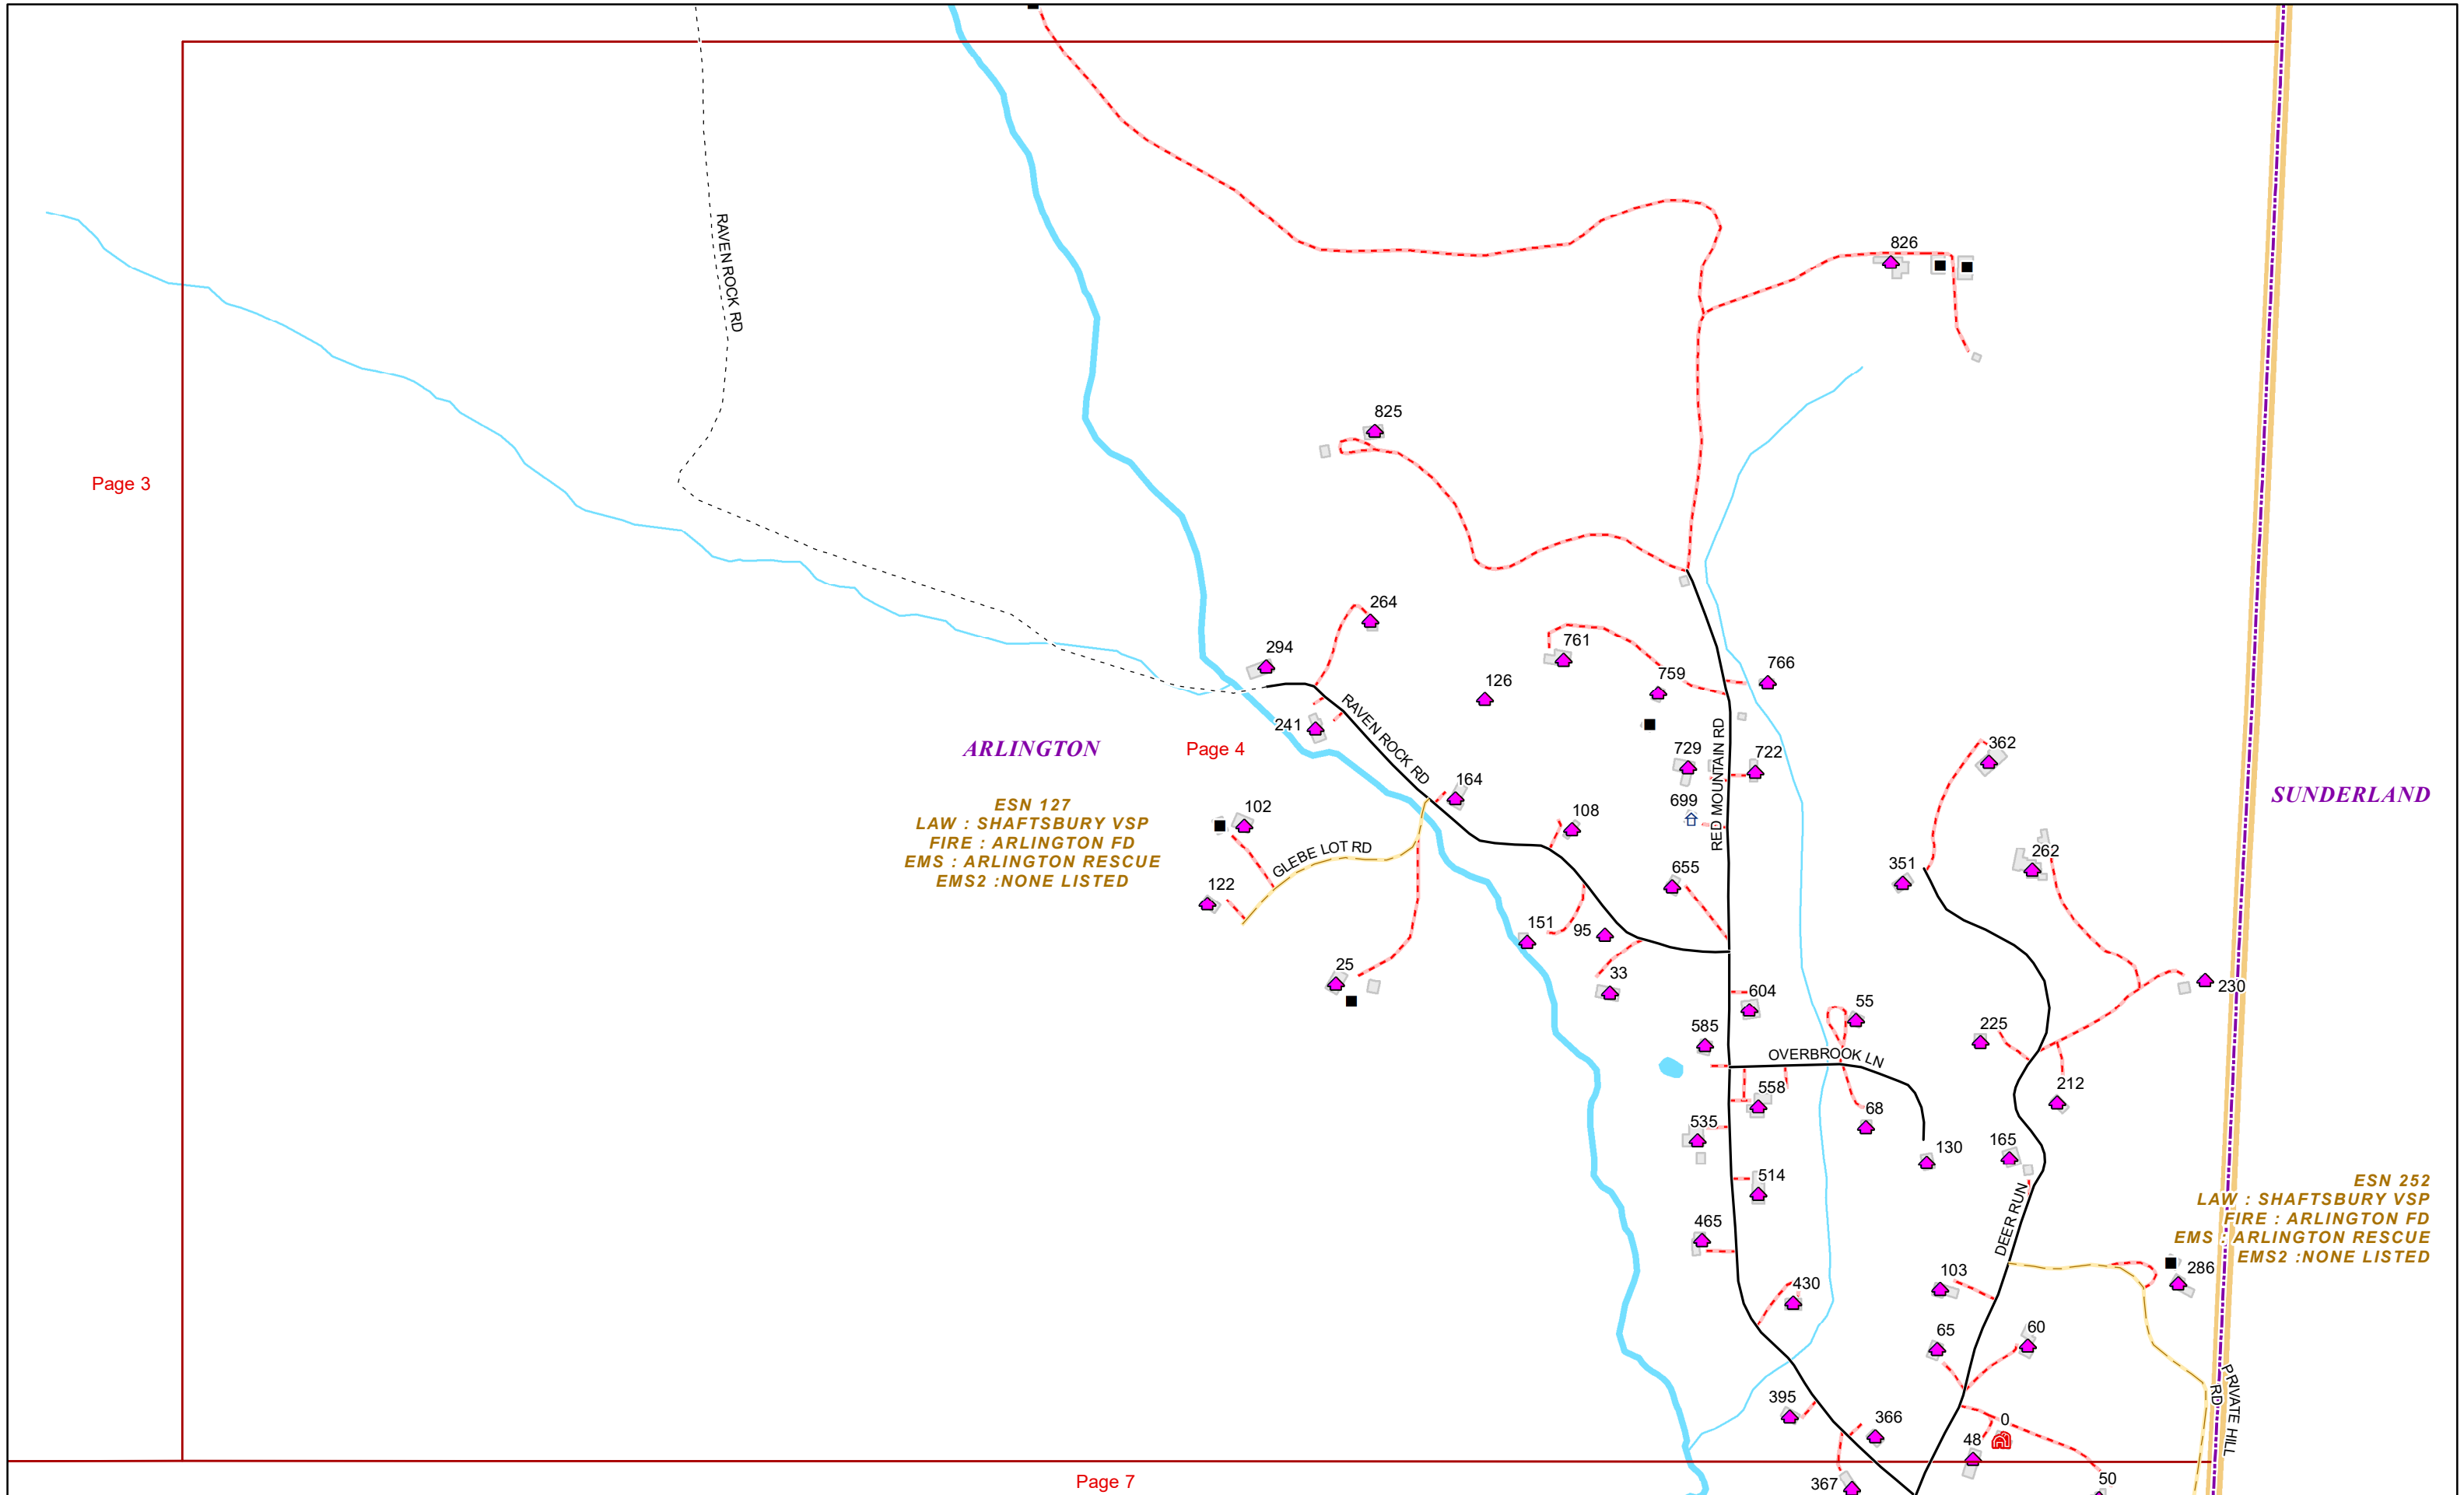

RAVEN ROCK RD

ARLINGTON
ESN 127
LAW : SHAFTSBURY VSP
FIRE : ARLINGTON FD
EMS : ARLINGTON RESCUE
EMS2 : NONE LISTED

SUNDERLAND

ESN 252
LAW : SHAFTSBURY VSP
FIRE : ARLINGTON FD
EMS : ARLINGTON RESCUE
EMS2 : NONE LISTED