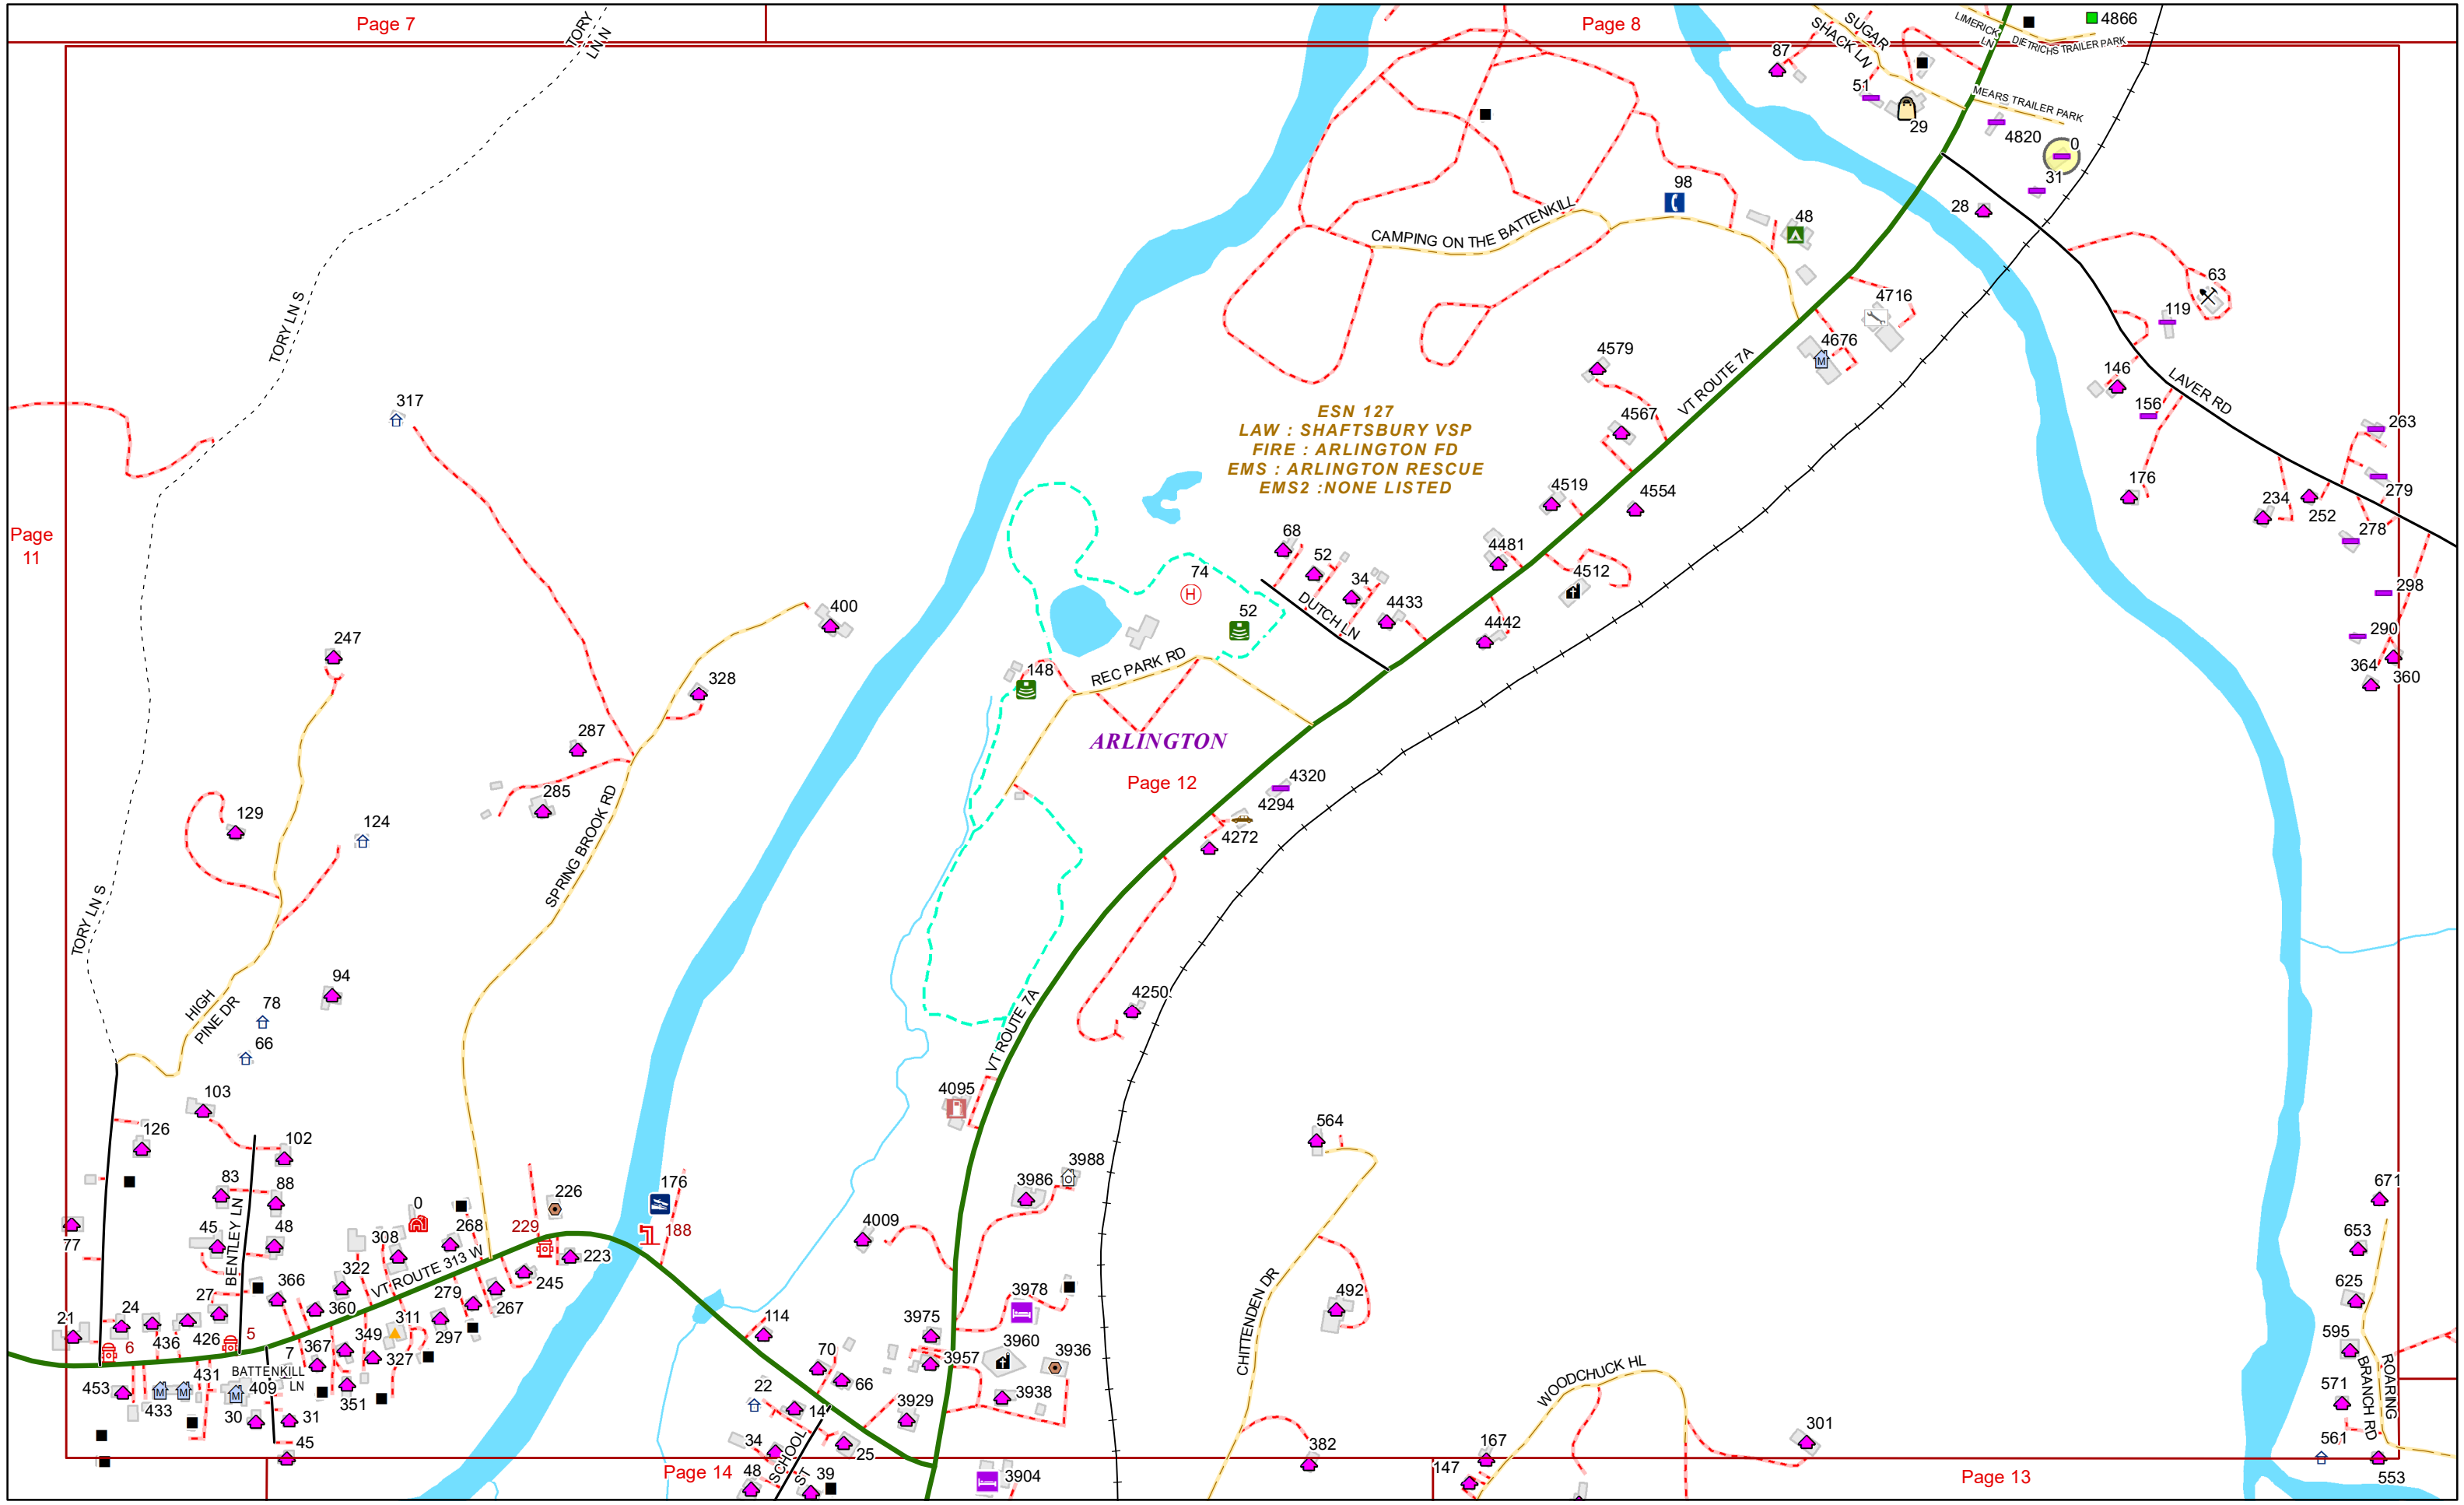

ARLINGTON

ESN 127
LAW : SHAFTSBURY VSP
FIRE : ARLINGTON FD
EMS : ARLINGTON RESCUE
EMS2 : NONE LISTED