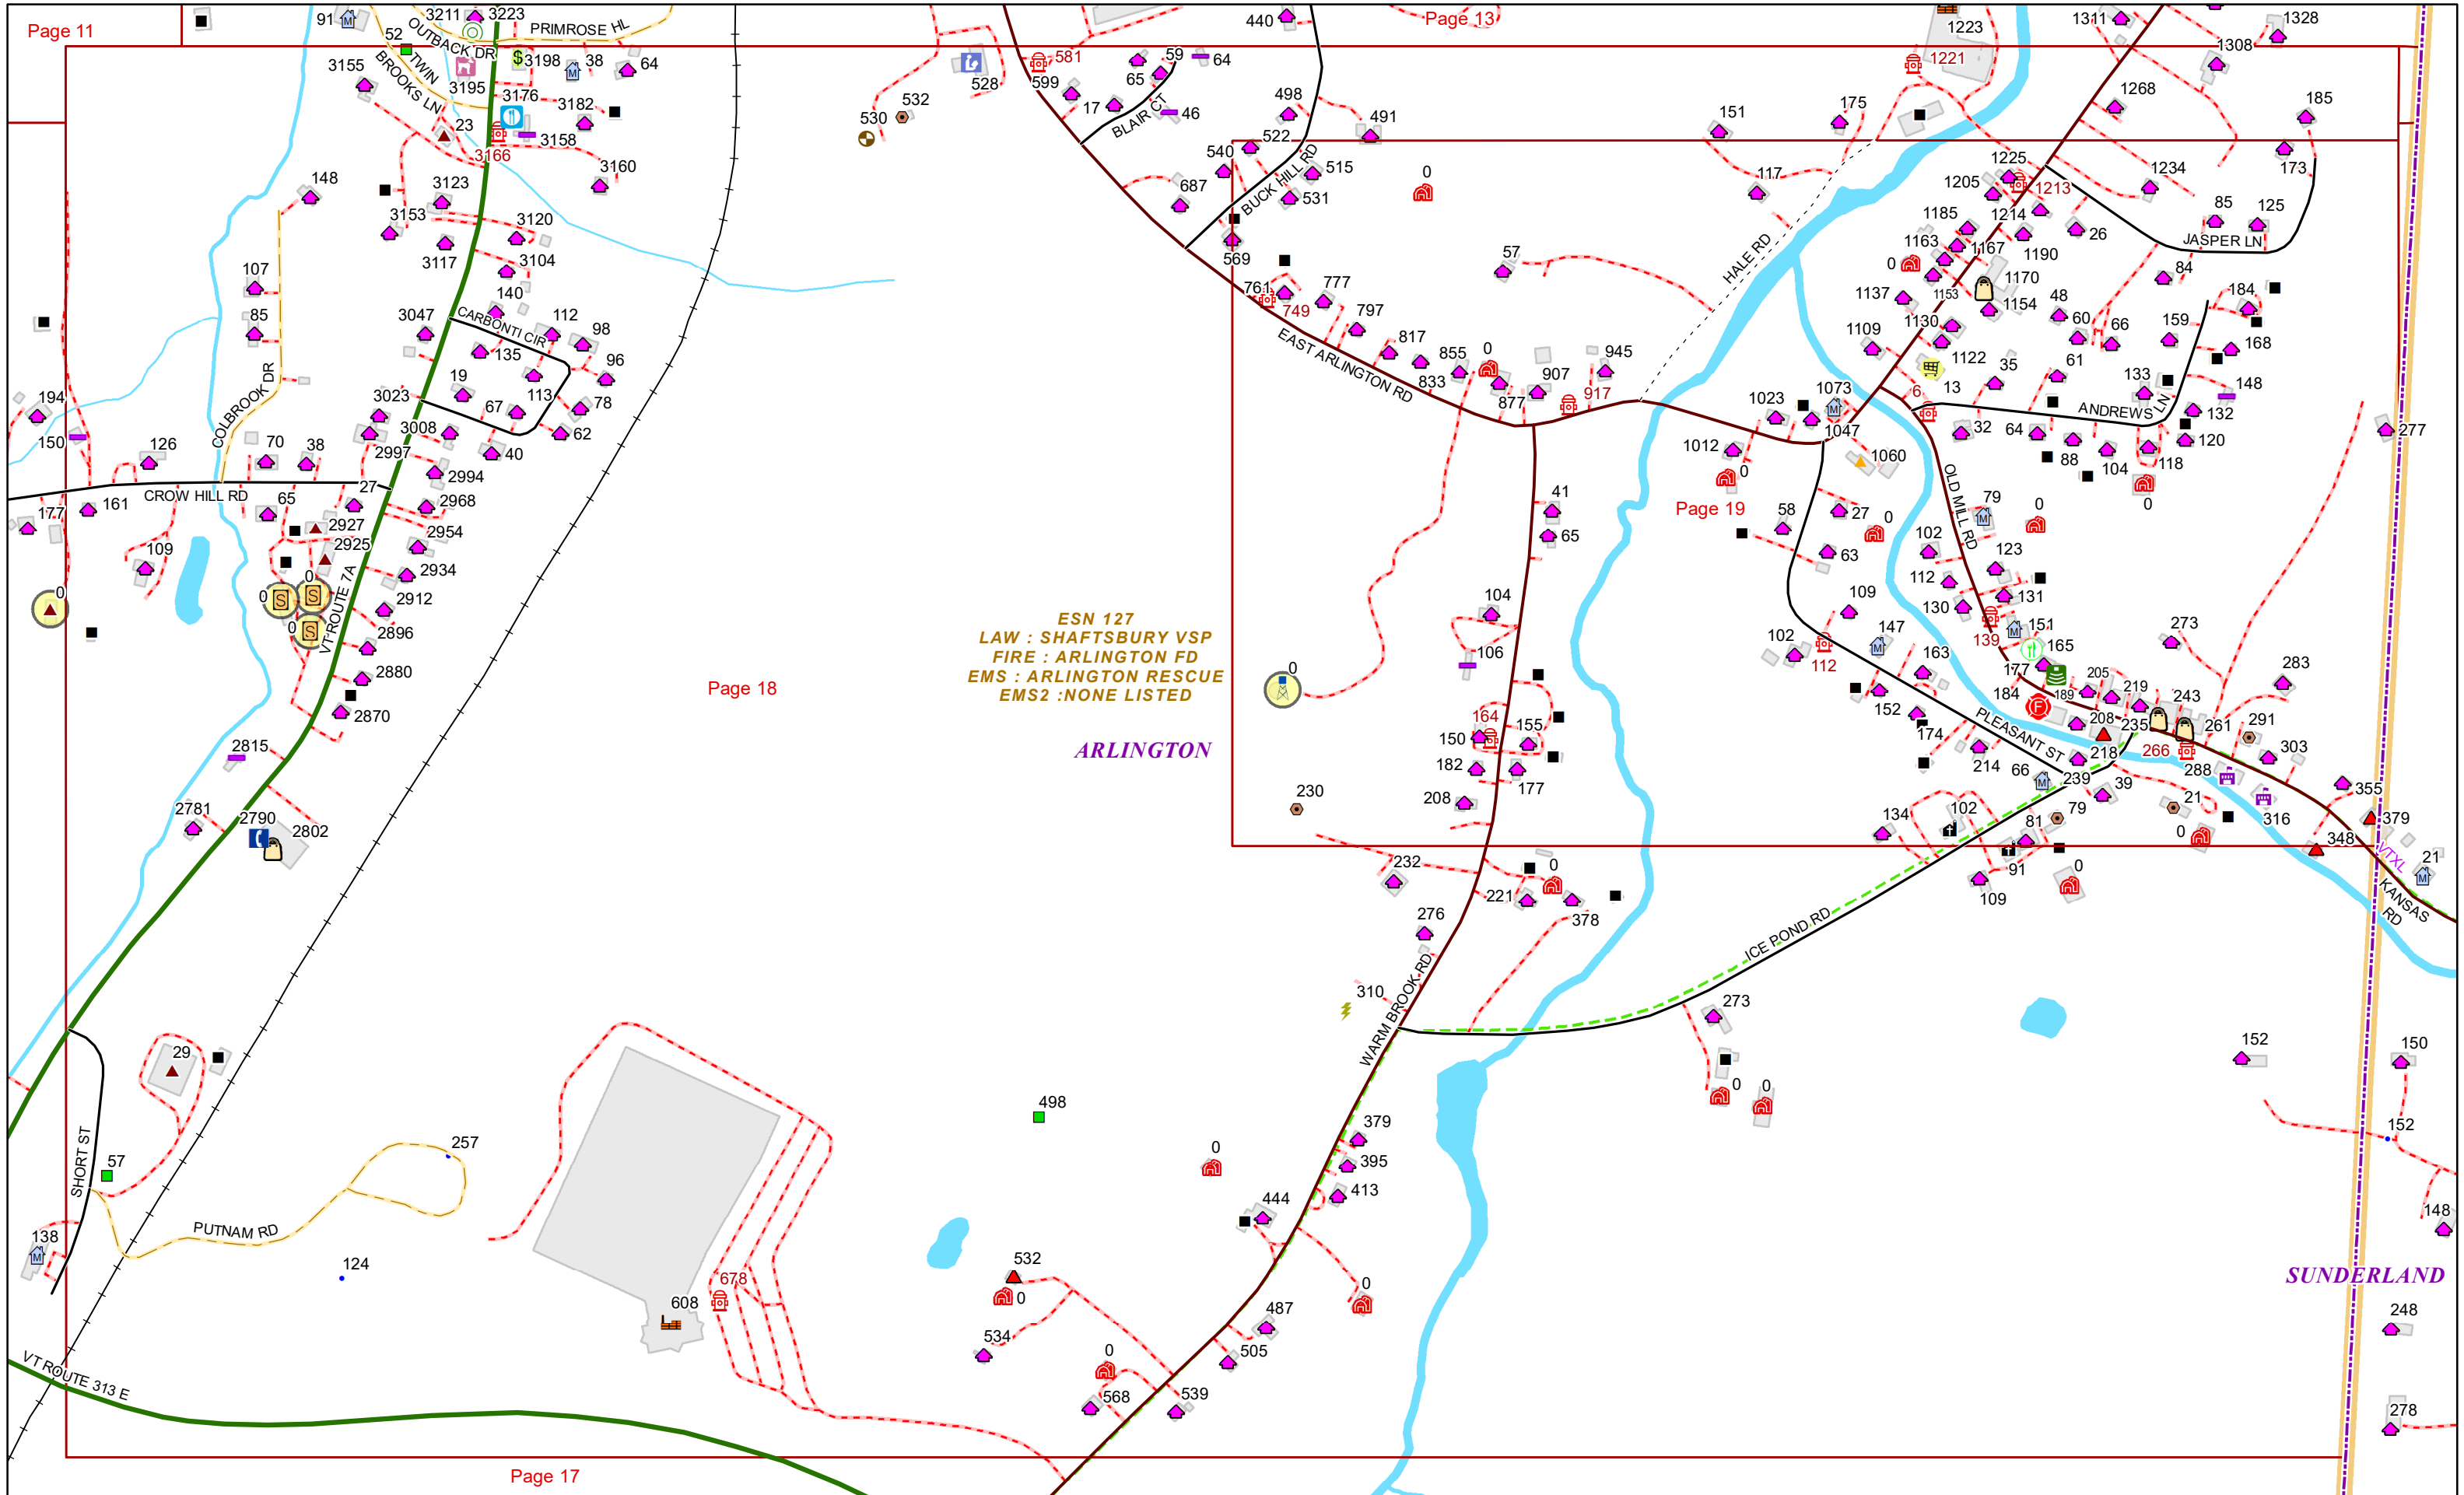

ESN 127
LAW : SHAFTSBURY VSP
FIRE : ARLINGTON FD
EMS : ARLINGTON RESCUE
EMS2 : NONE LISTED

ARLINGTON

SUNDERLAND