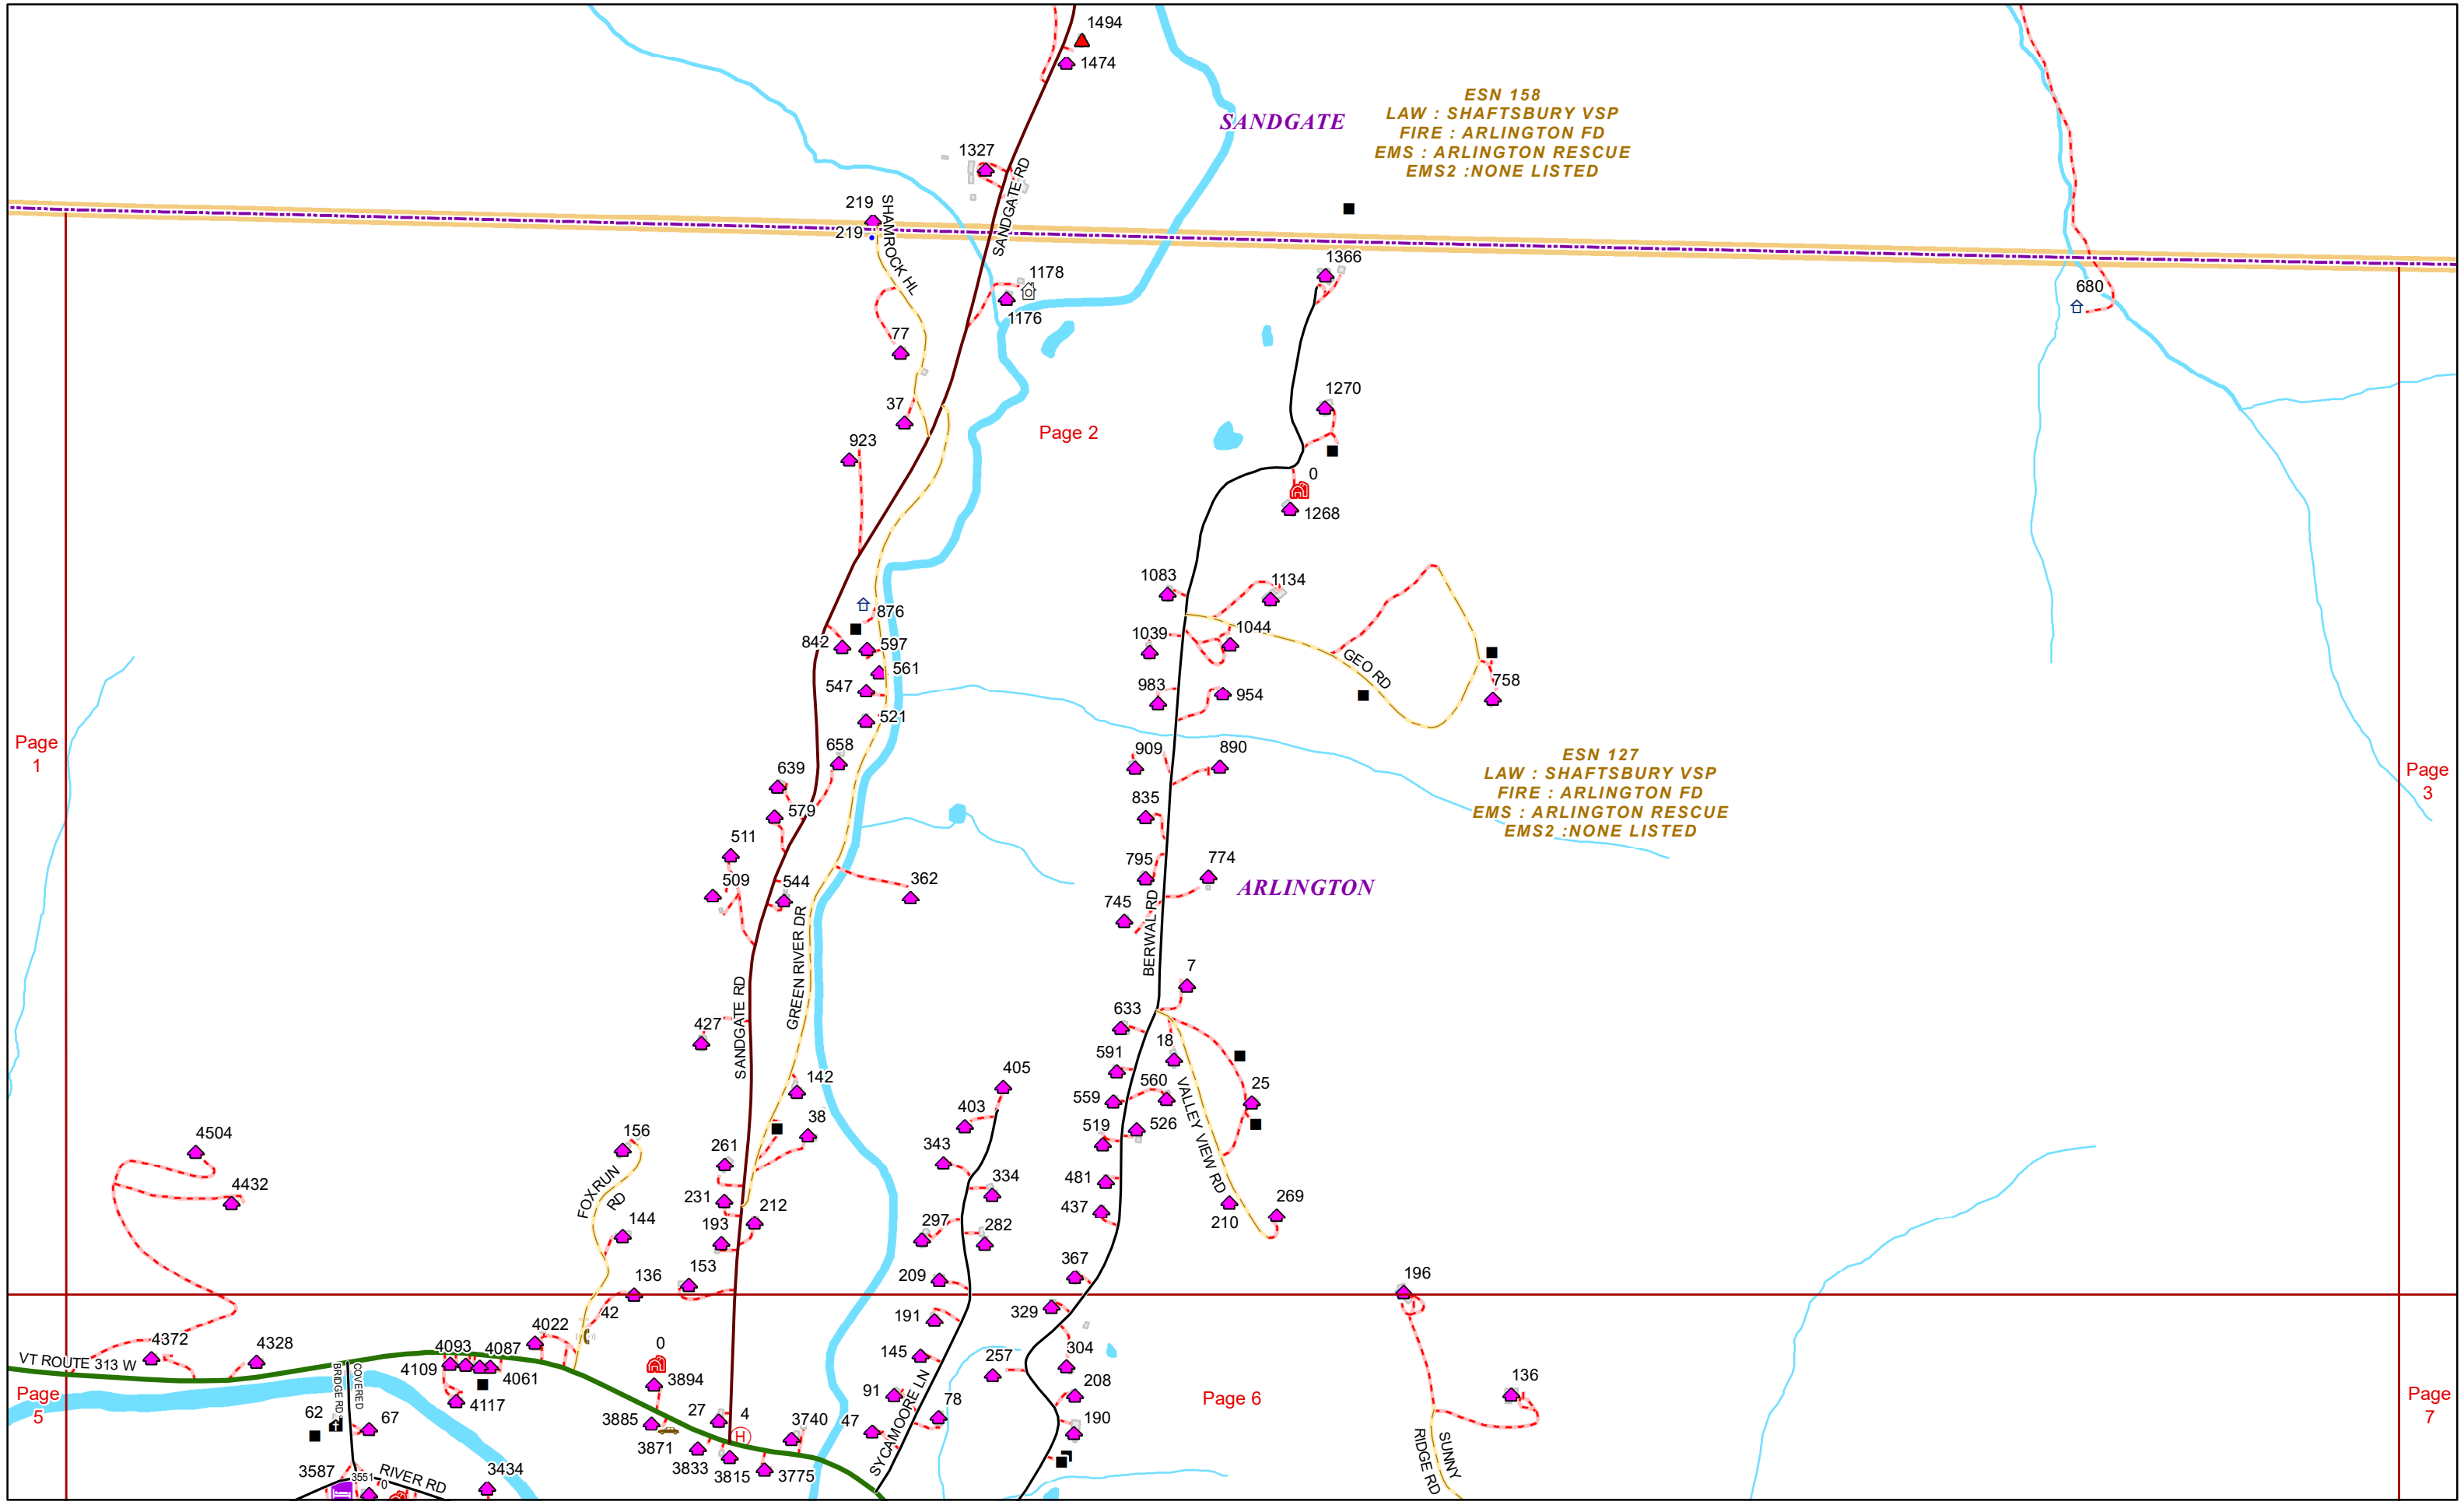

ESN 158
LAW : SHAFTSBURY VSP
FIRE : ARLINGTON FD
EMS : ARLINGTON RESCUE
EMS2 : NONE LISTED

ESN 127
LAW : SHAFTSBURY VSP
FIRE : ARLINGTON FD
EMS : ARLINGTON RESCUE
EMS2 : NONE LISTED

Page 2

Page 1

Page 3

Page 5

Page 7

Page 6