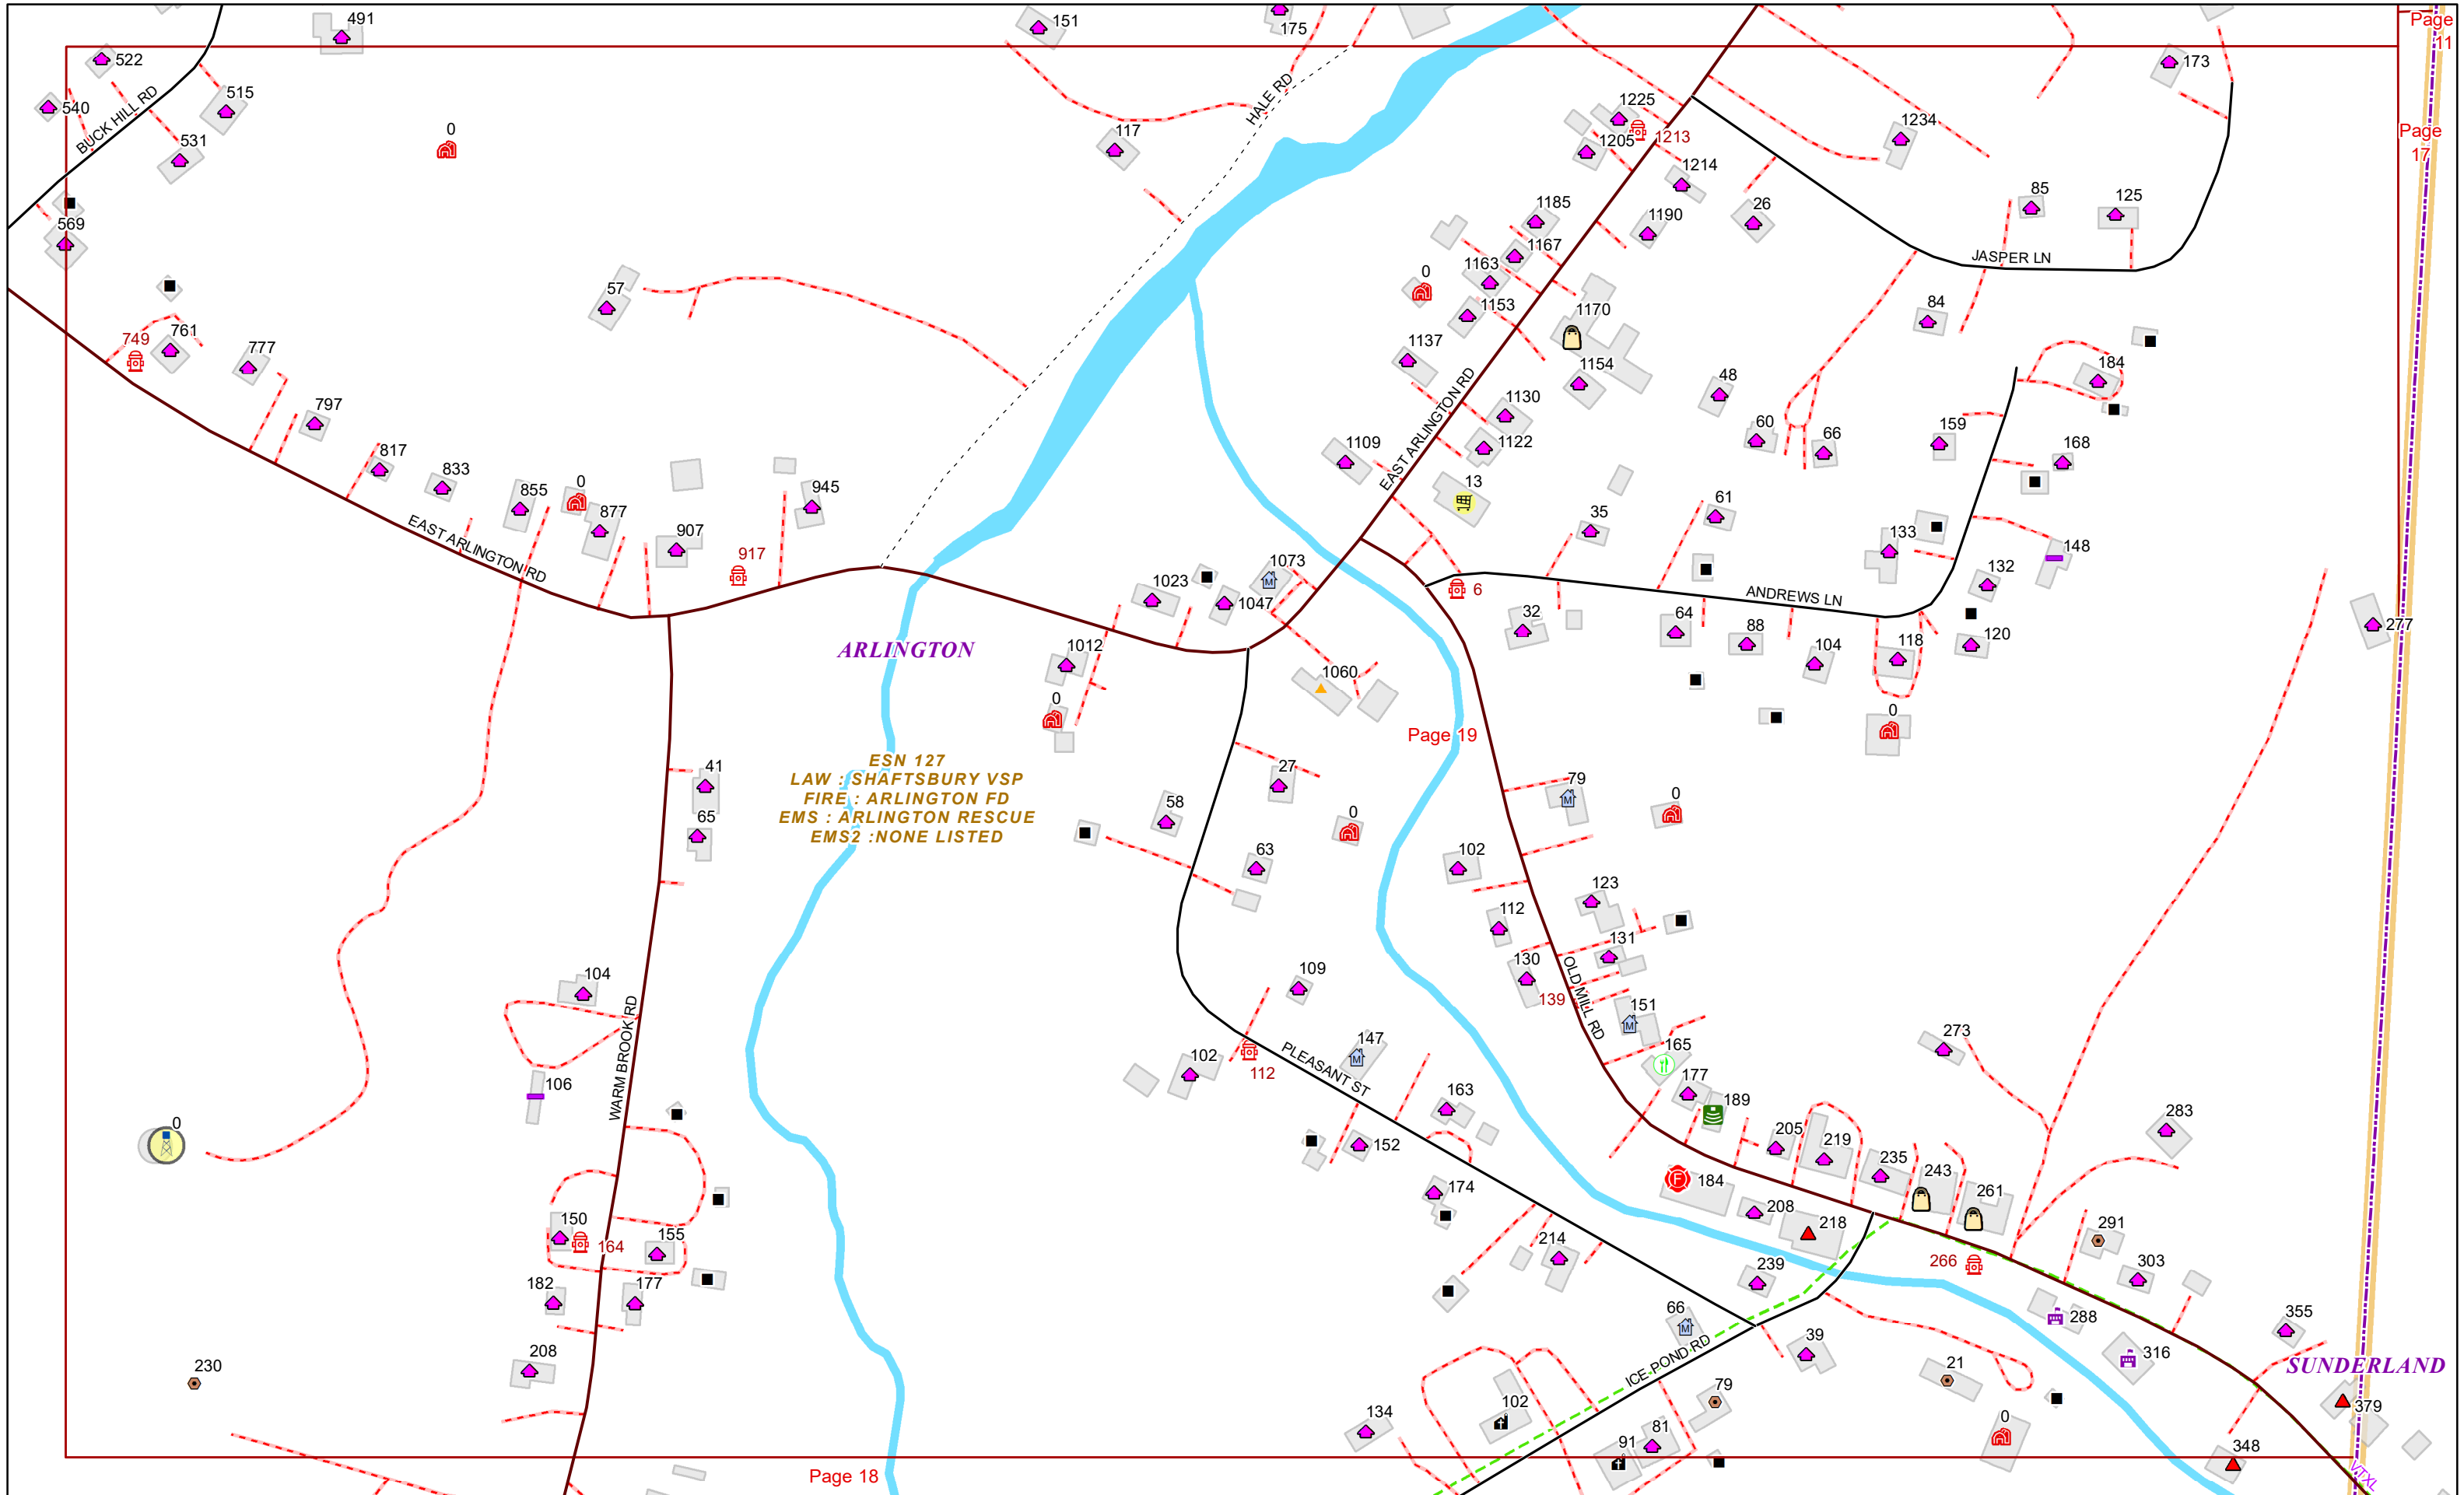

ESN 127
LAW : SHAFTSBURY VSP
FIRE : ARLINGTON FD
EMS : ARLINGTON RESCUE
EMS2 : NONE LISTED

ARLINGTON

SUNDERLAND