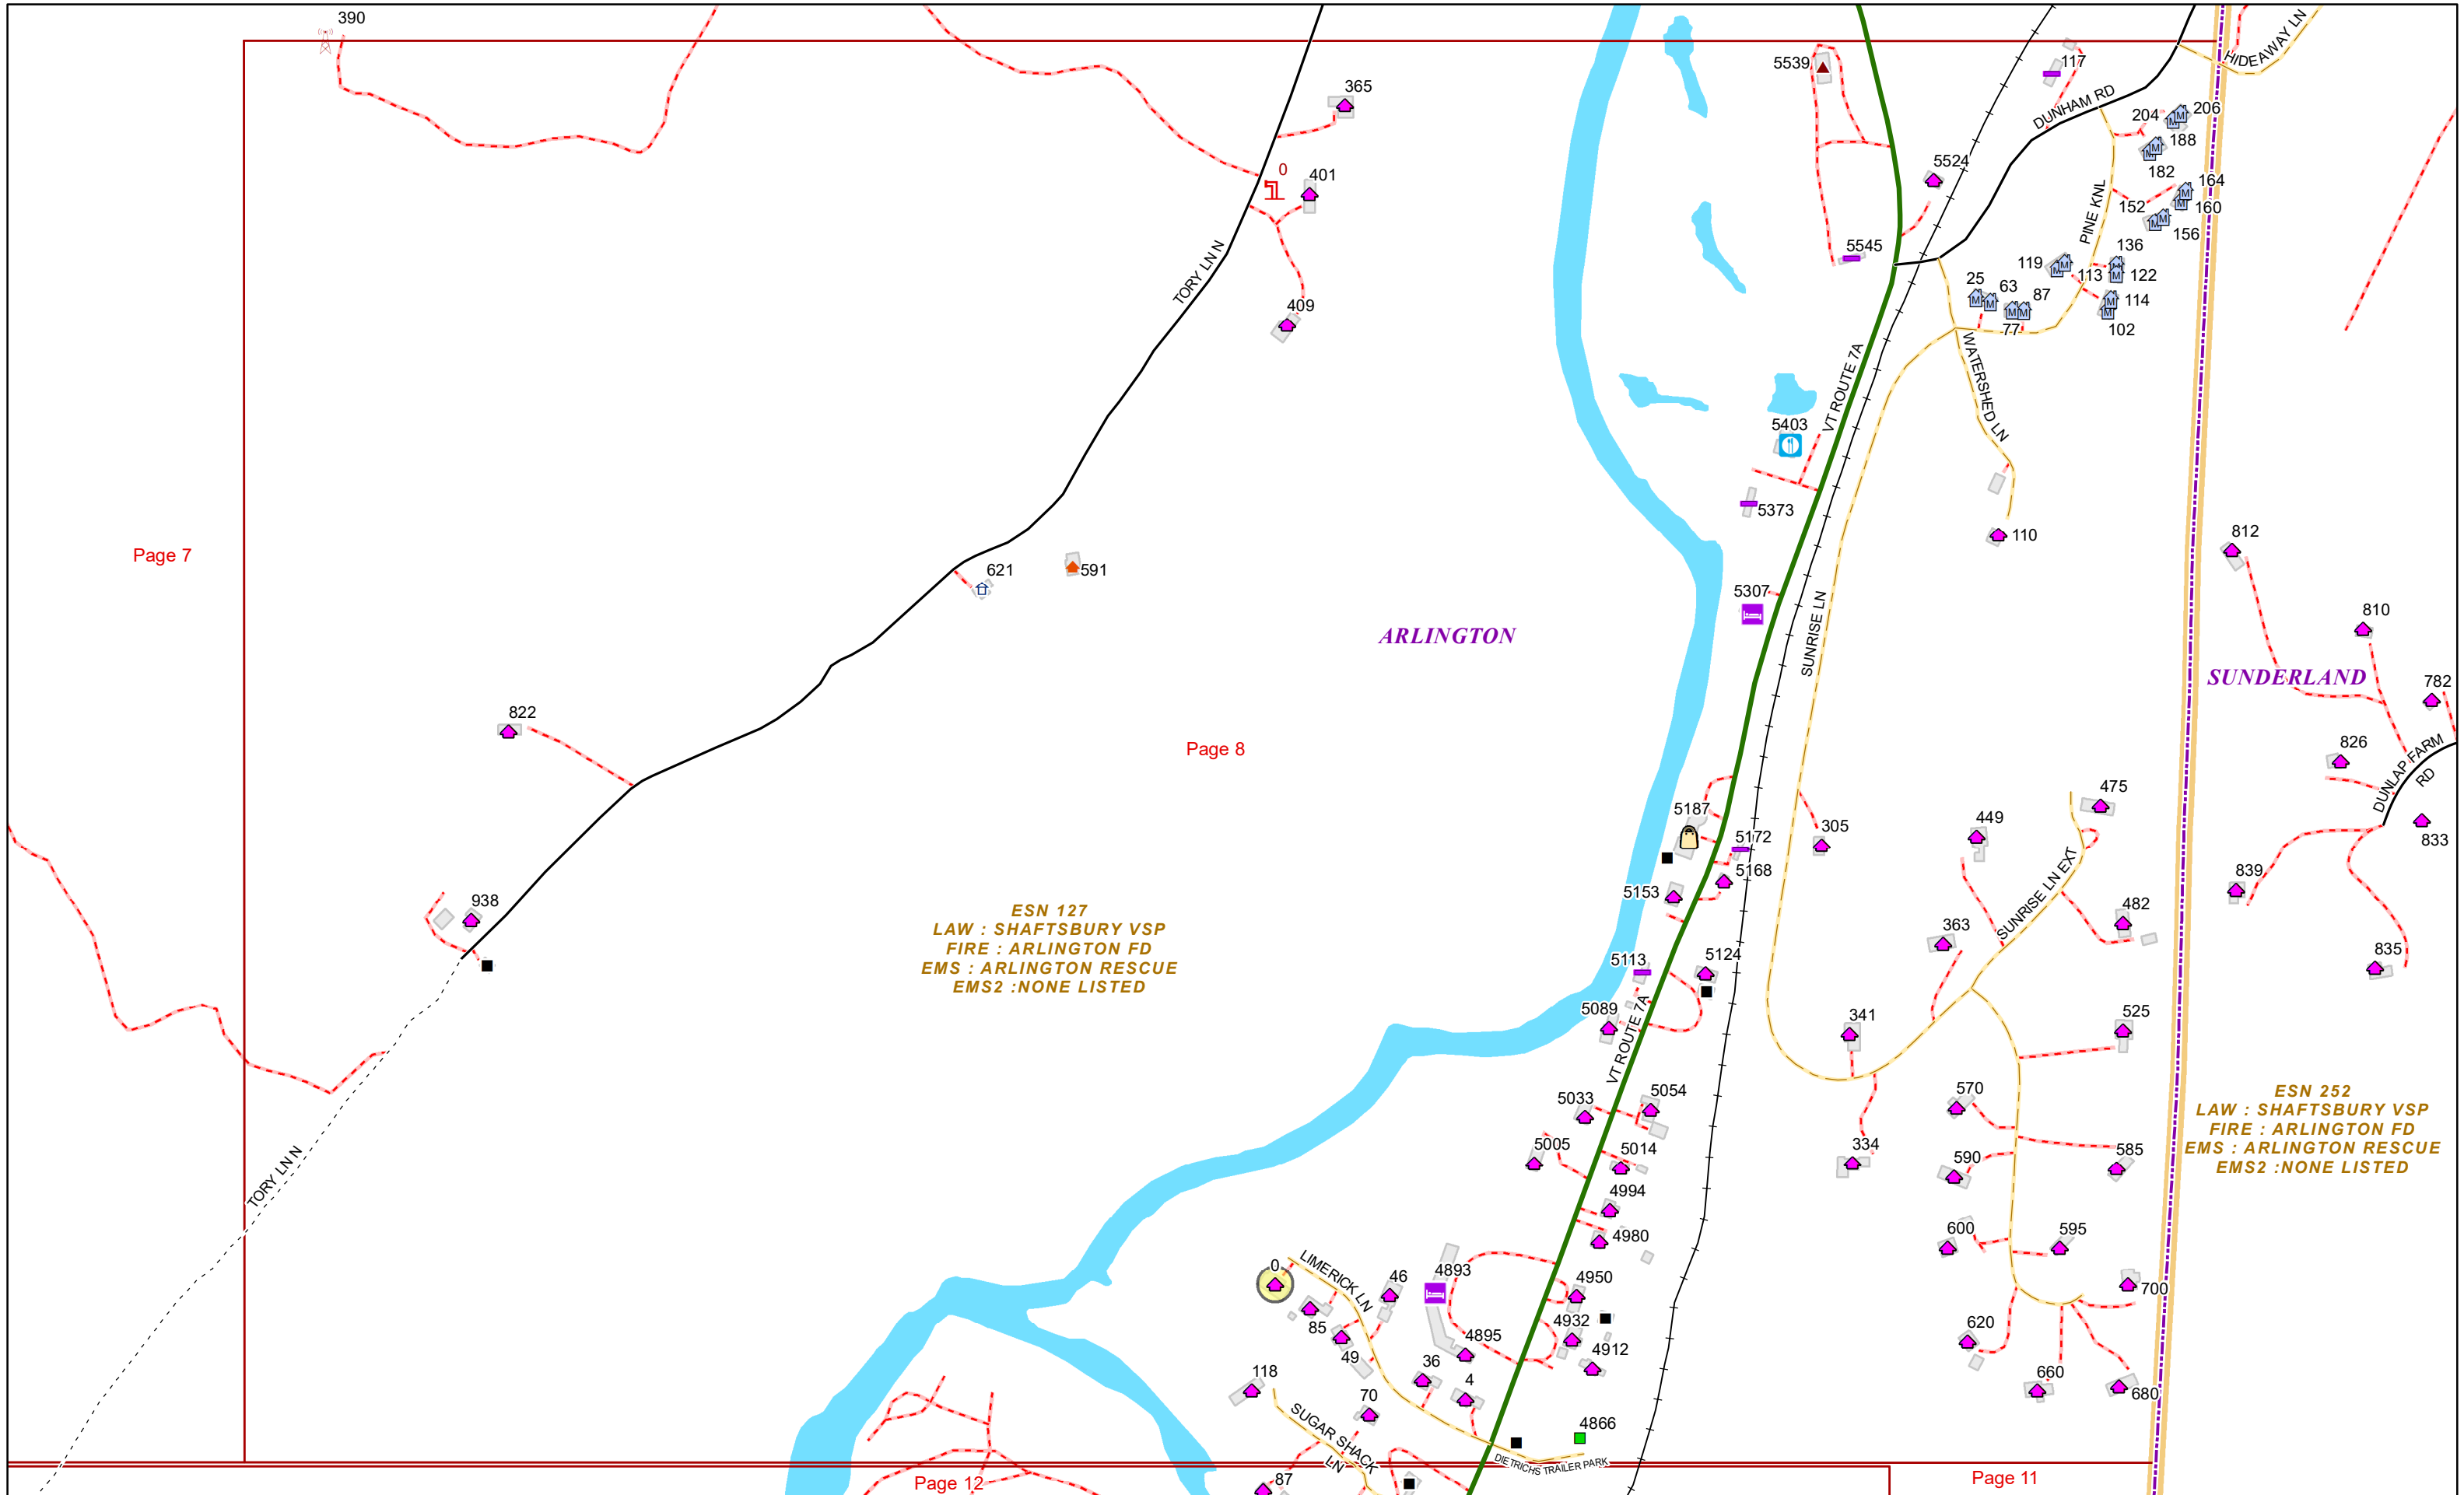

Page 7

Page 8

ESN 127
LAW : SHAFTSBURY VSP
FIRE : ARLINGTON FD
EMS : ARLINGTON RESCUE
EMS2 : NONE LISTED

ESN 252
LAW : SHAFTSBURY VSP
FIRE : ARLINGTON FD
EMS : ARLINGTON RESCUE
EMS2 : NONE LISTED

Page 12

Page 11