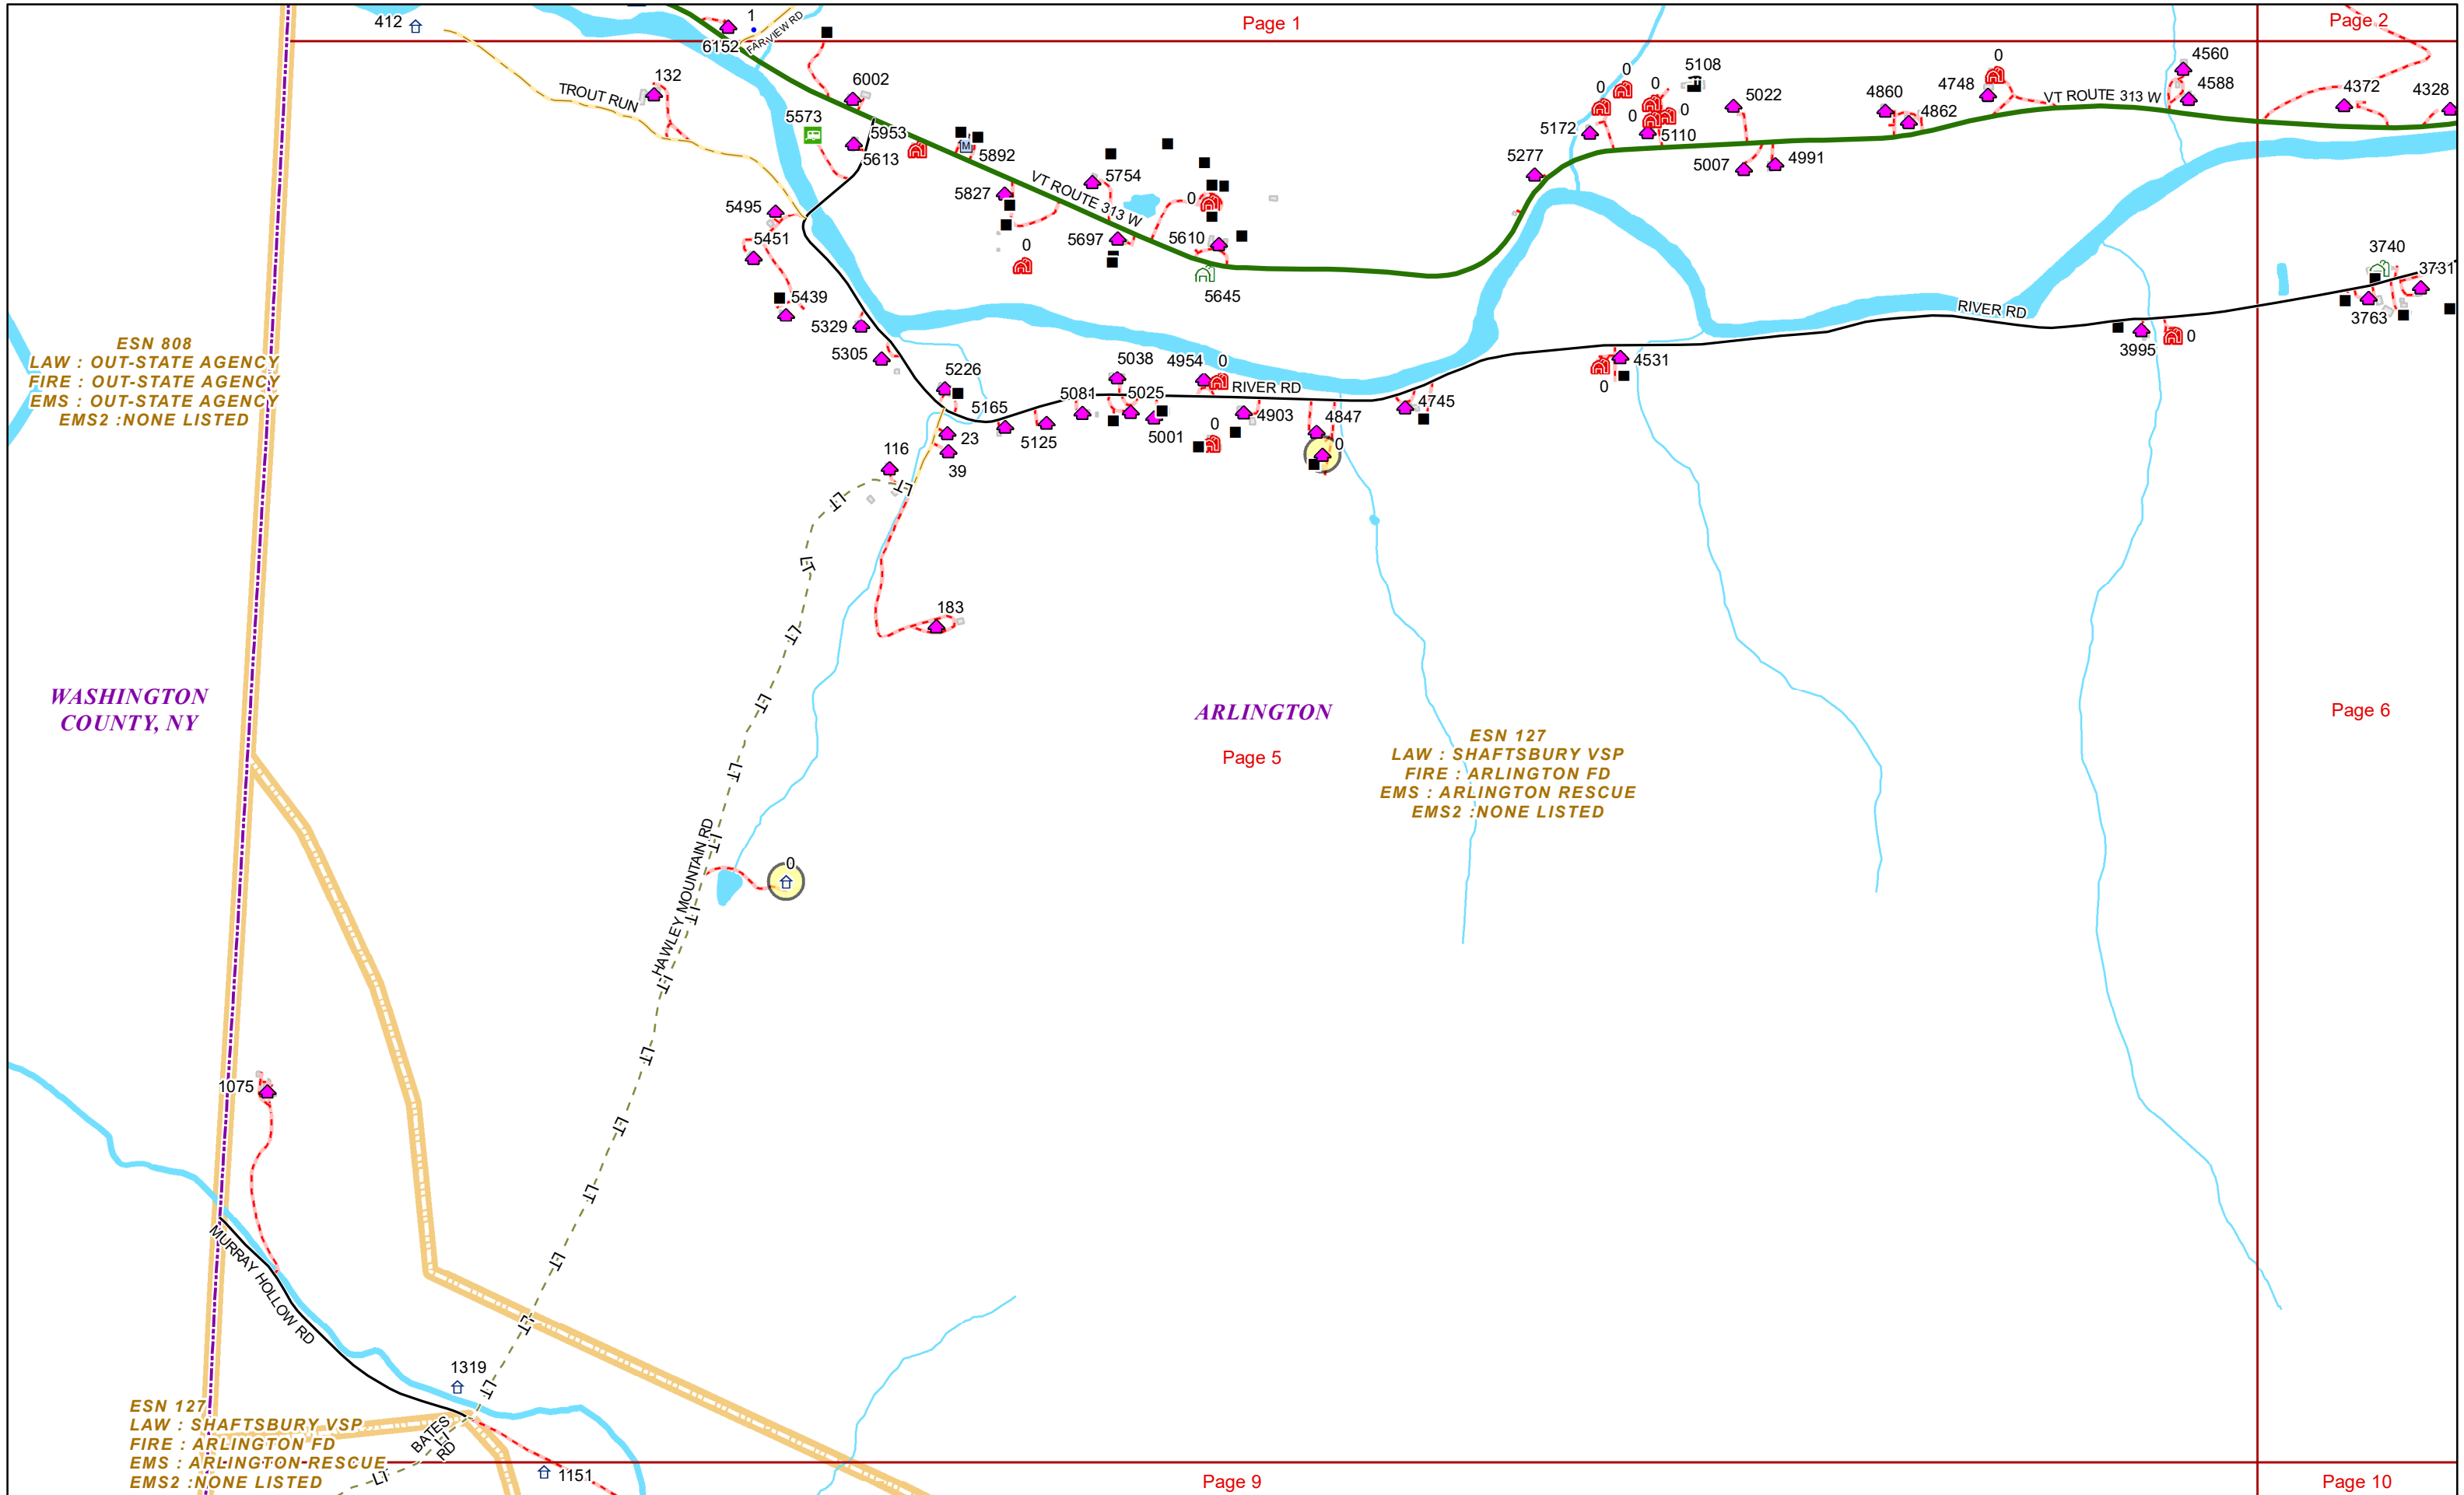

Page 1

Page 2

ARLINGTON

Page 5

Page 6

Page 9

Page 10

ESN 808
LAW : OUT-STATE AGENCY
FIRE : OUT-STATE AGENCY
EMS : OUT-STATE AGENCY
EMS2 : NONE LISTED

ESN 127
LAW : SHAFTSBURY VSP
FIRE : ARLINGTON FD
EMS : ARLINGTON RESCUE
EMS2 : NONE LISTED

ESN 127
LAW : SHAFTSBURY VSP
FIRE : ARLINGTON FD
EMS : ARLINGTON-RESCUE
EMS2 : NONE LISTED