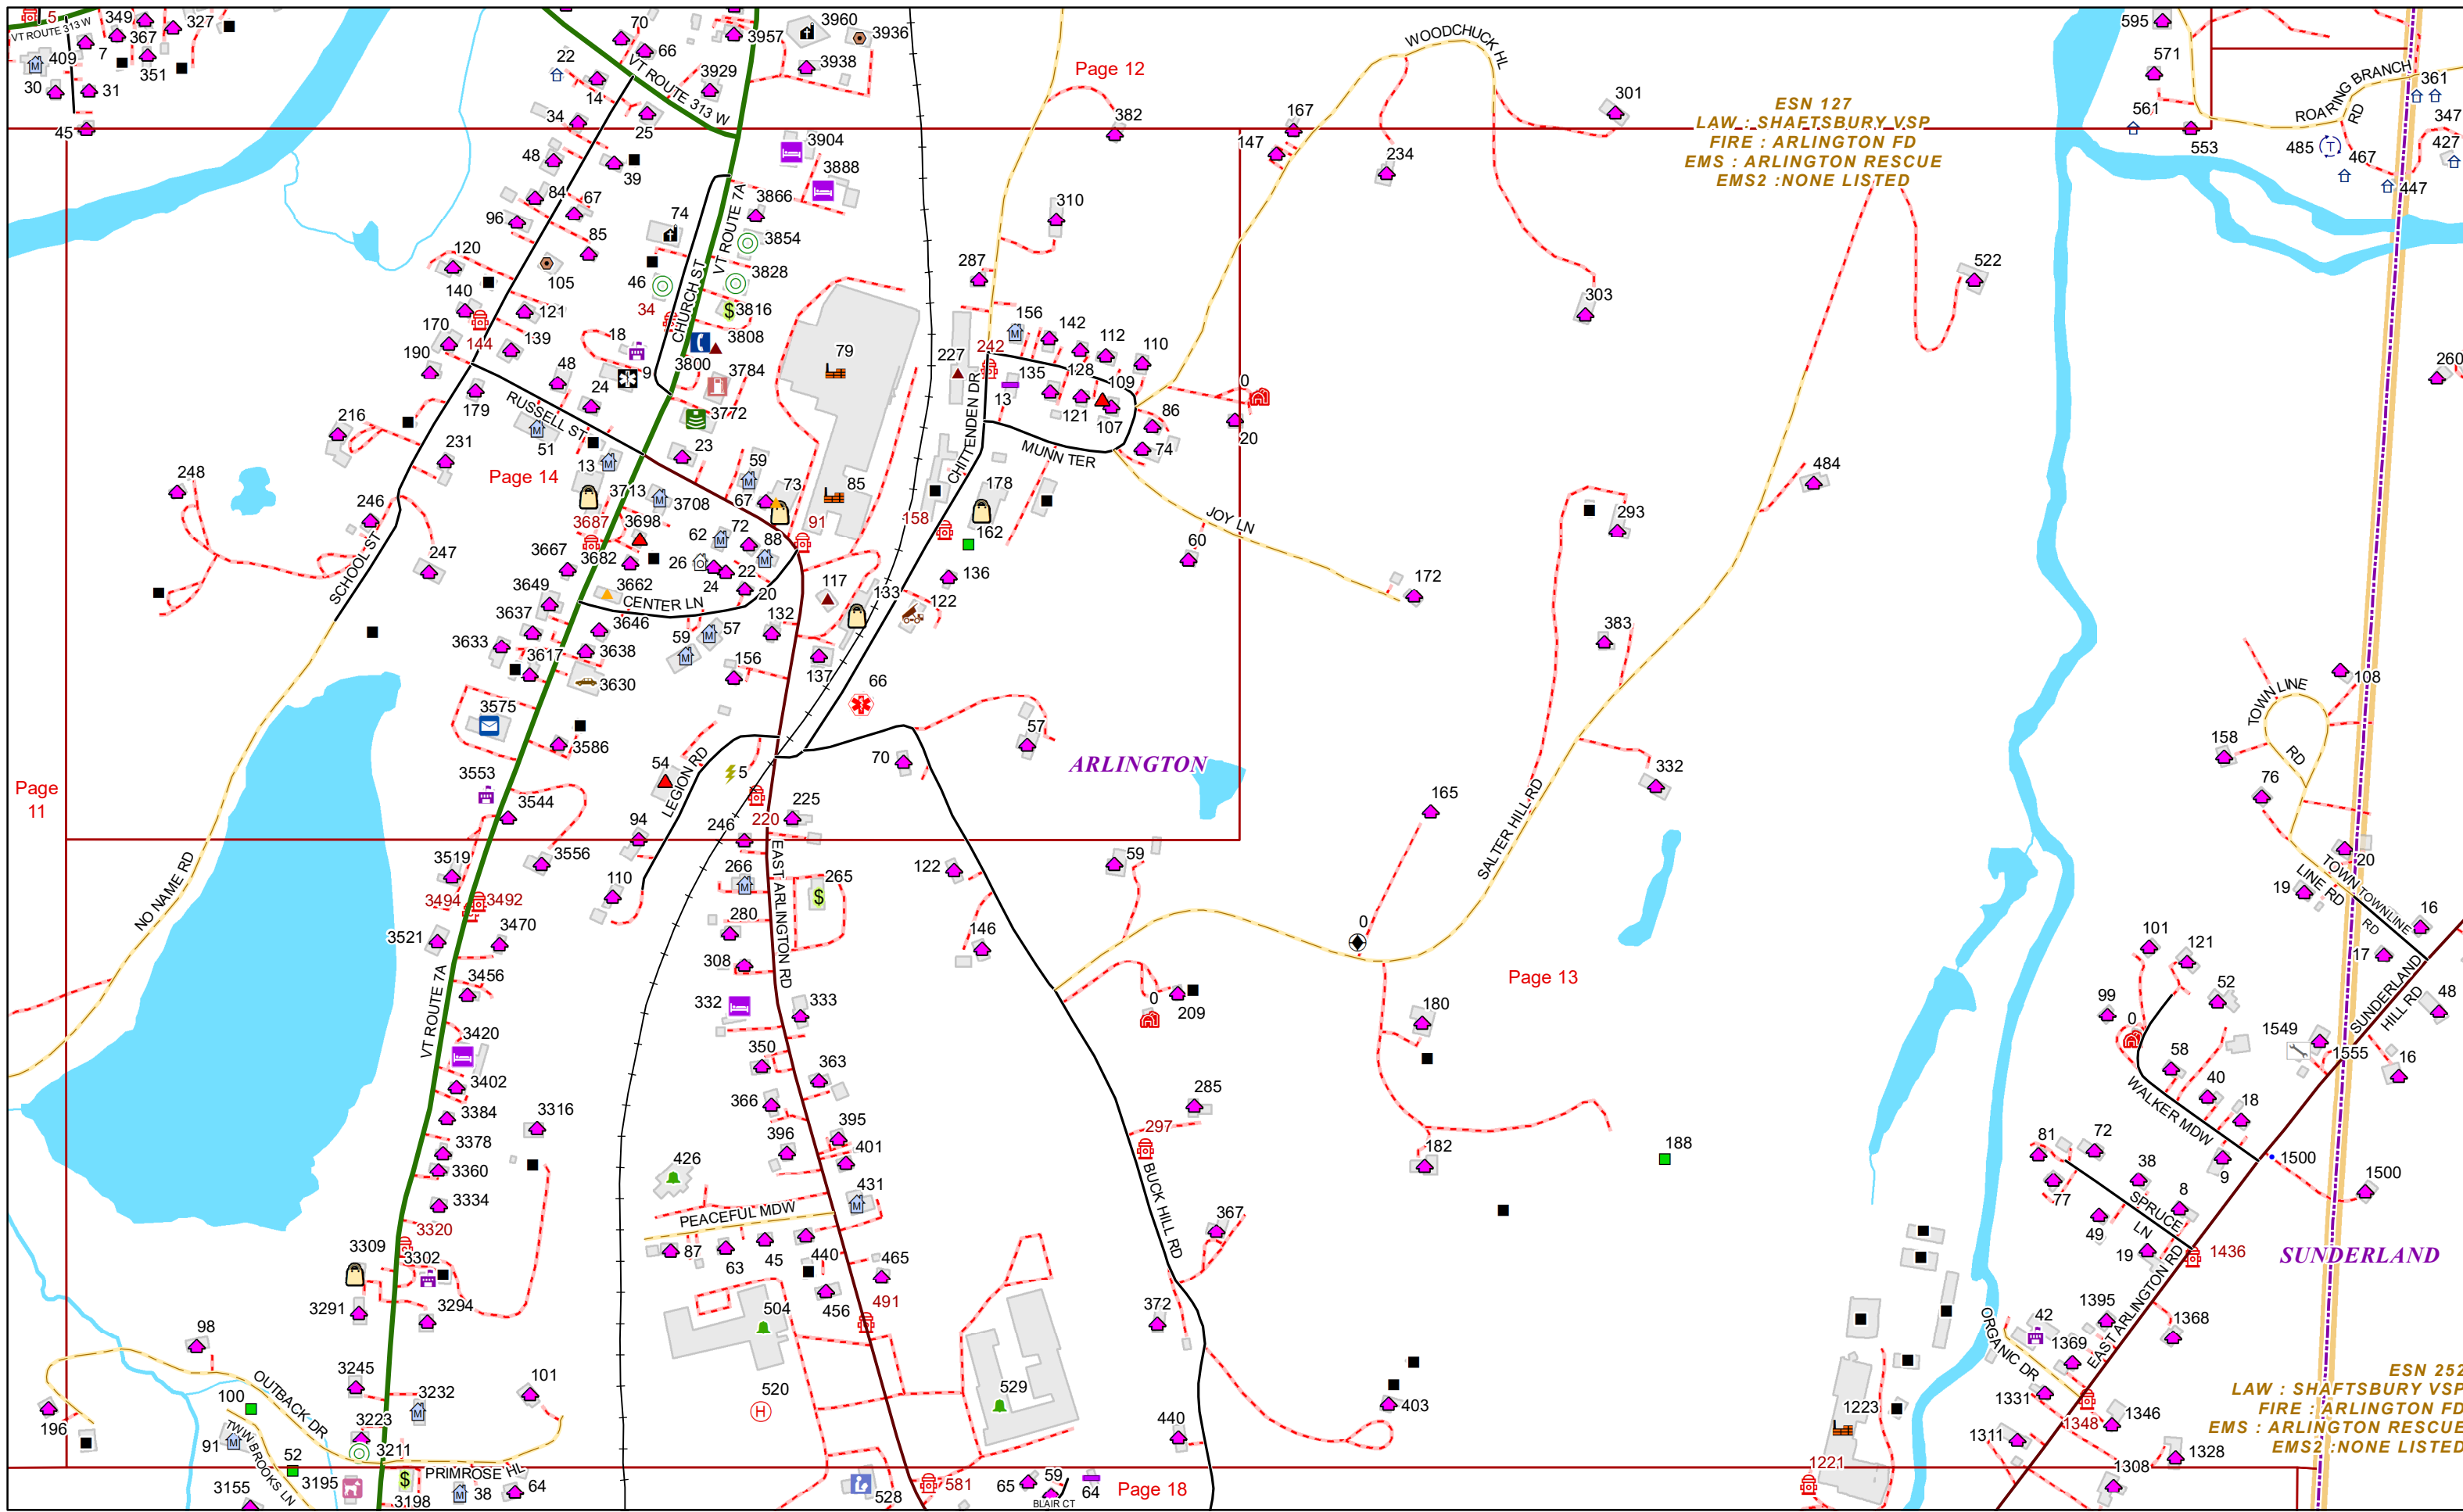

ESN 127
LAW : SHAFTSBURY VSP
FIRE : ARLINGTON FD
EMS : ARLINGTON RESCUE
EMS2 : NONE LISTED

ESN 252
LAW : SHAFTSBURY VSP
FIRE : ARLINGTON FD
EMS : ARLINGTON RESCUE
EMS2 : NONE LISTED