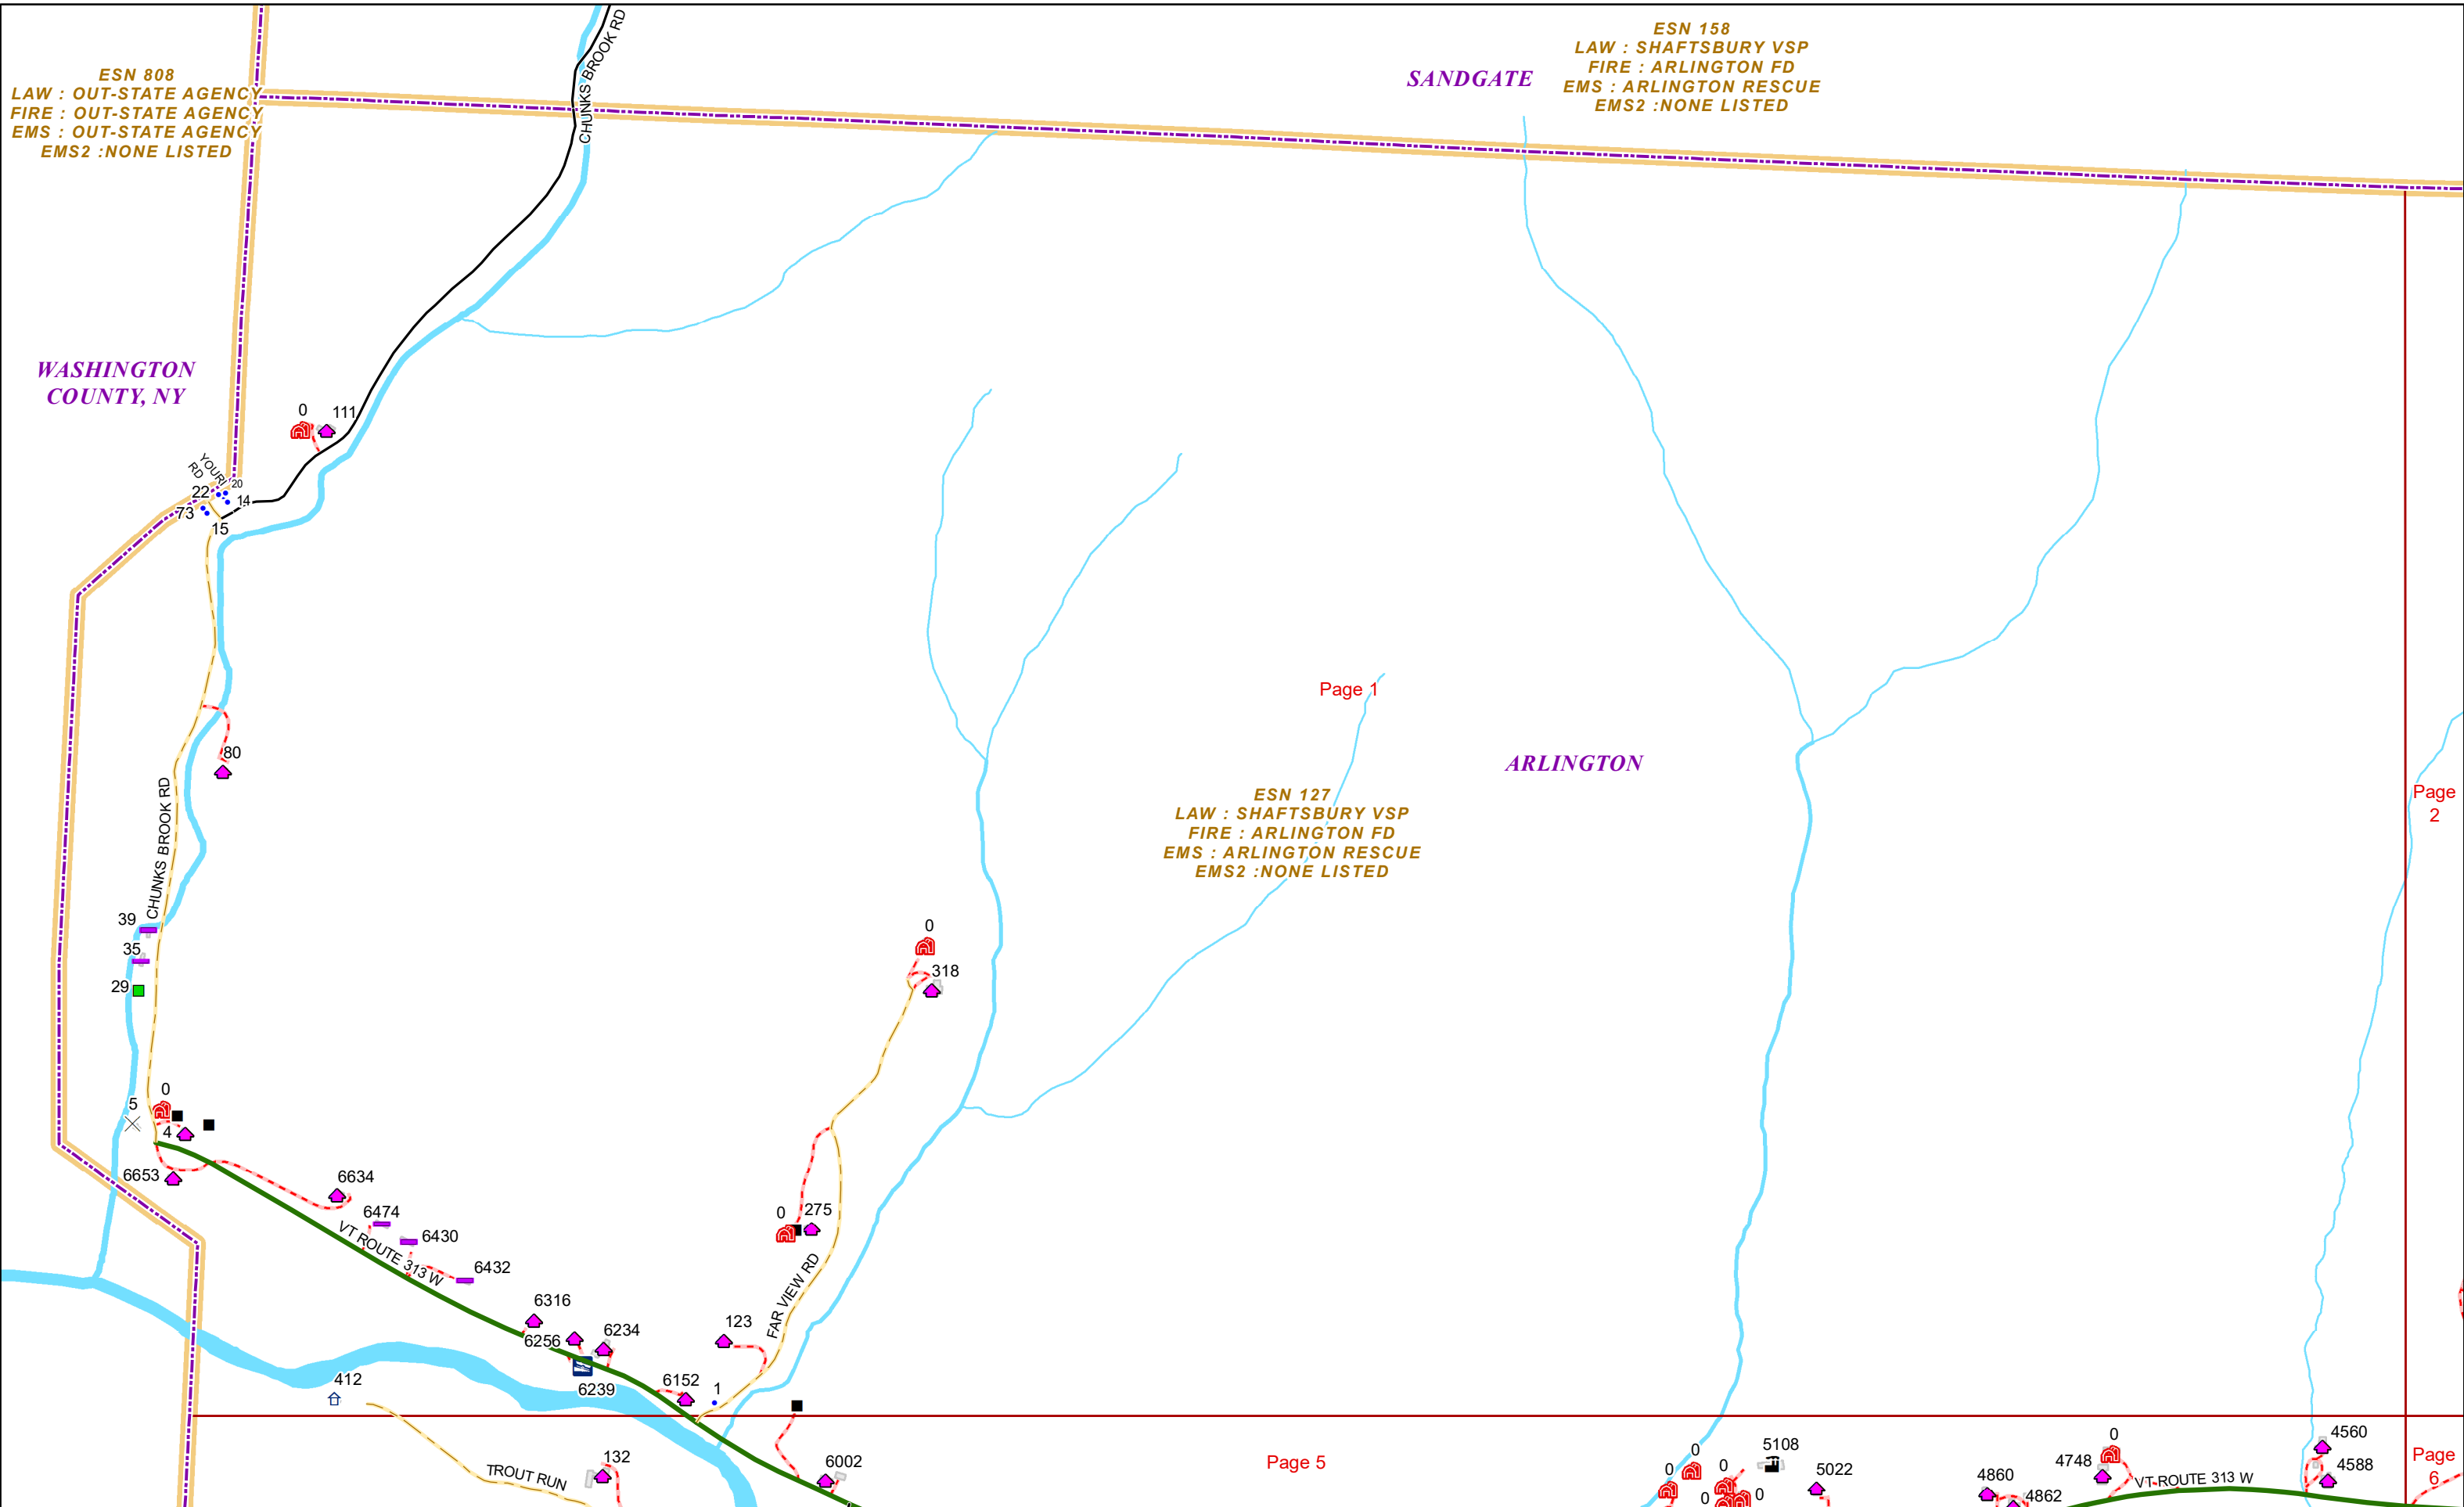

ESN 808
LAW : OUT-STATE AGENCY
FIRE : OUT-STATE AGENCY
EMS : OUT-STATE AGENCY
EMS2 : NONE LISTED

WASHINGTON
COUNTY, NY

SANDGATE

ESN 158
LAW : SHAFTSBURY VSP
FIRE : ARLINGTON FD
EMS : ARLINGTON RESCUE
EMS2 : NONE LISTED

Page 1

ARLINGTON

ESN 127
LAW : SHAFTSBURY VSP
FIRE : ARLINGTON FD
EMS : ARLINGTON RESCUE
EMS2 : NONE LISTED

Page 2

Page 5

Page 6