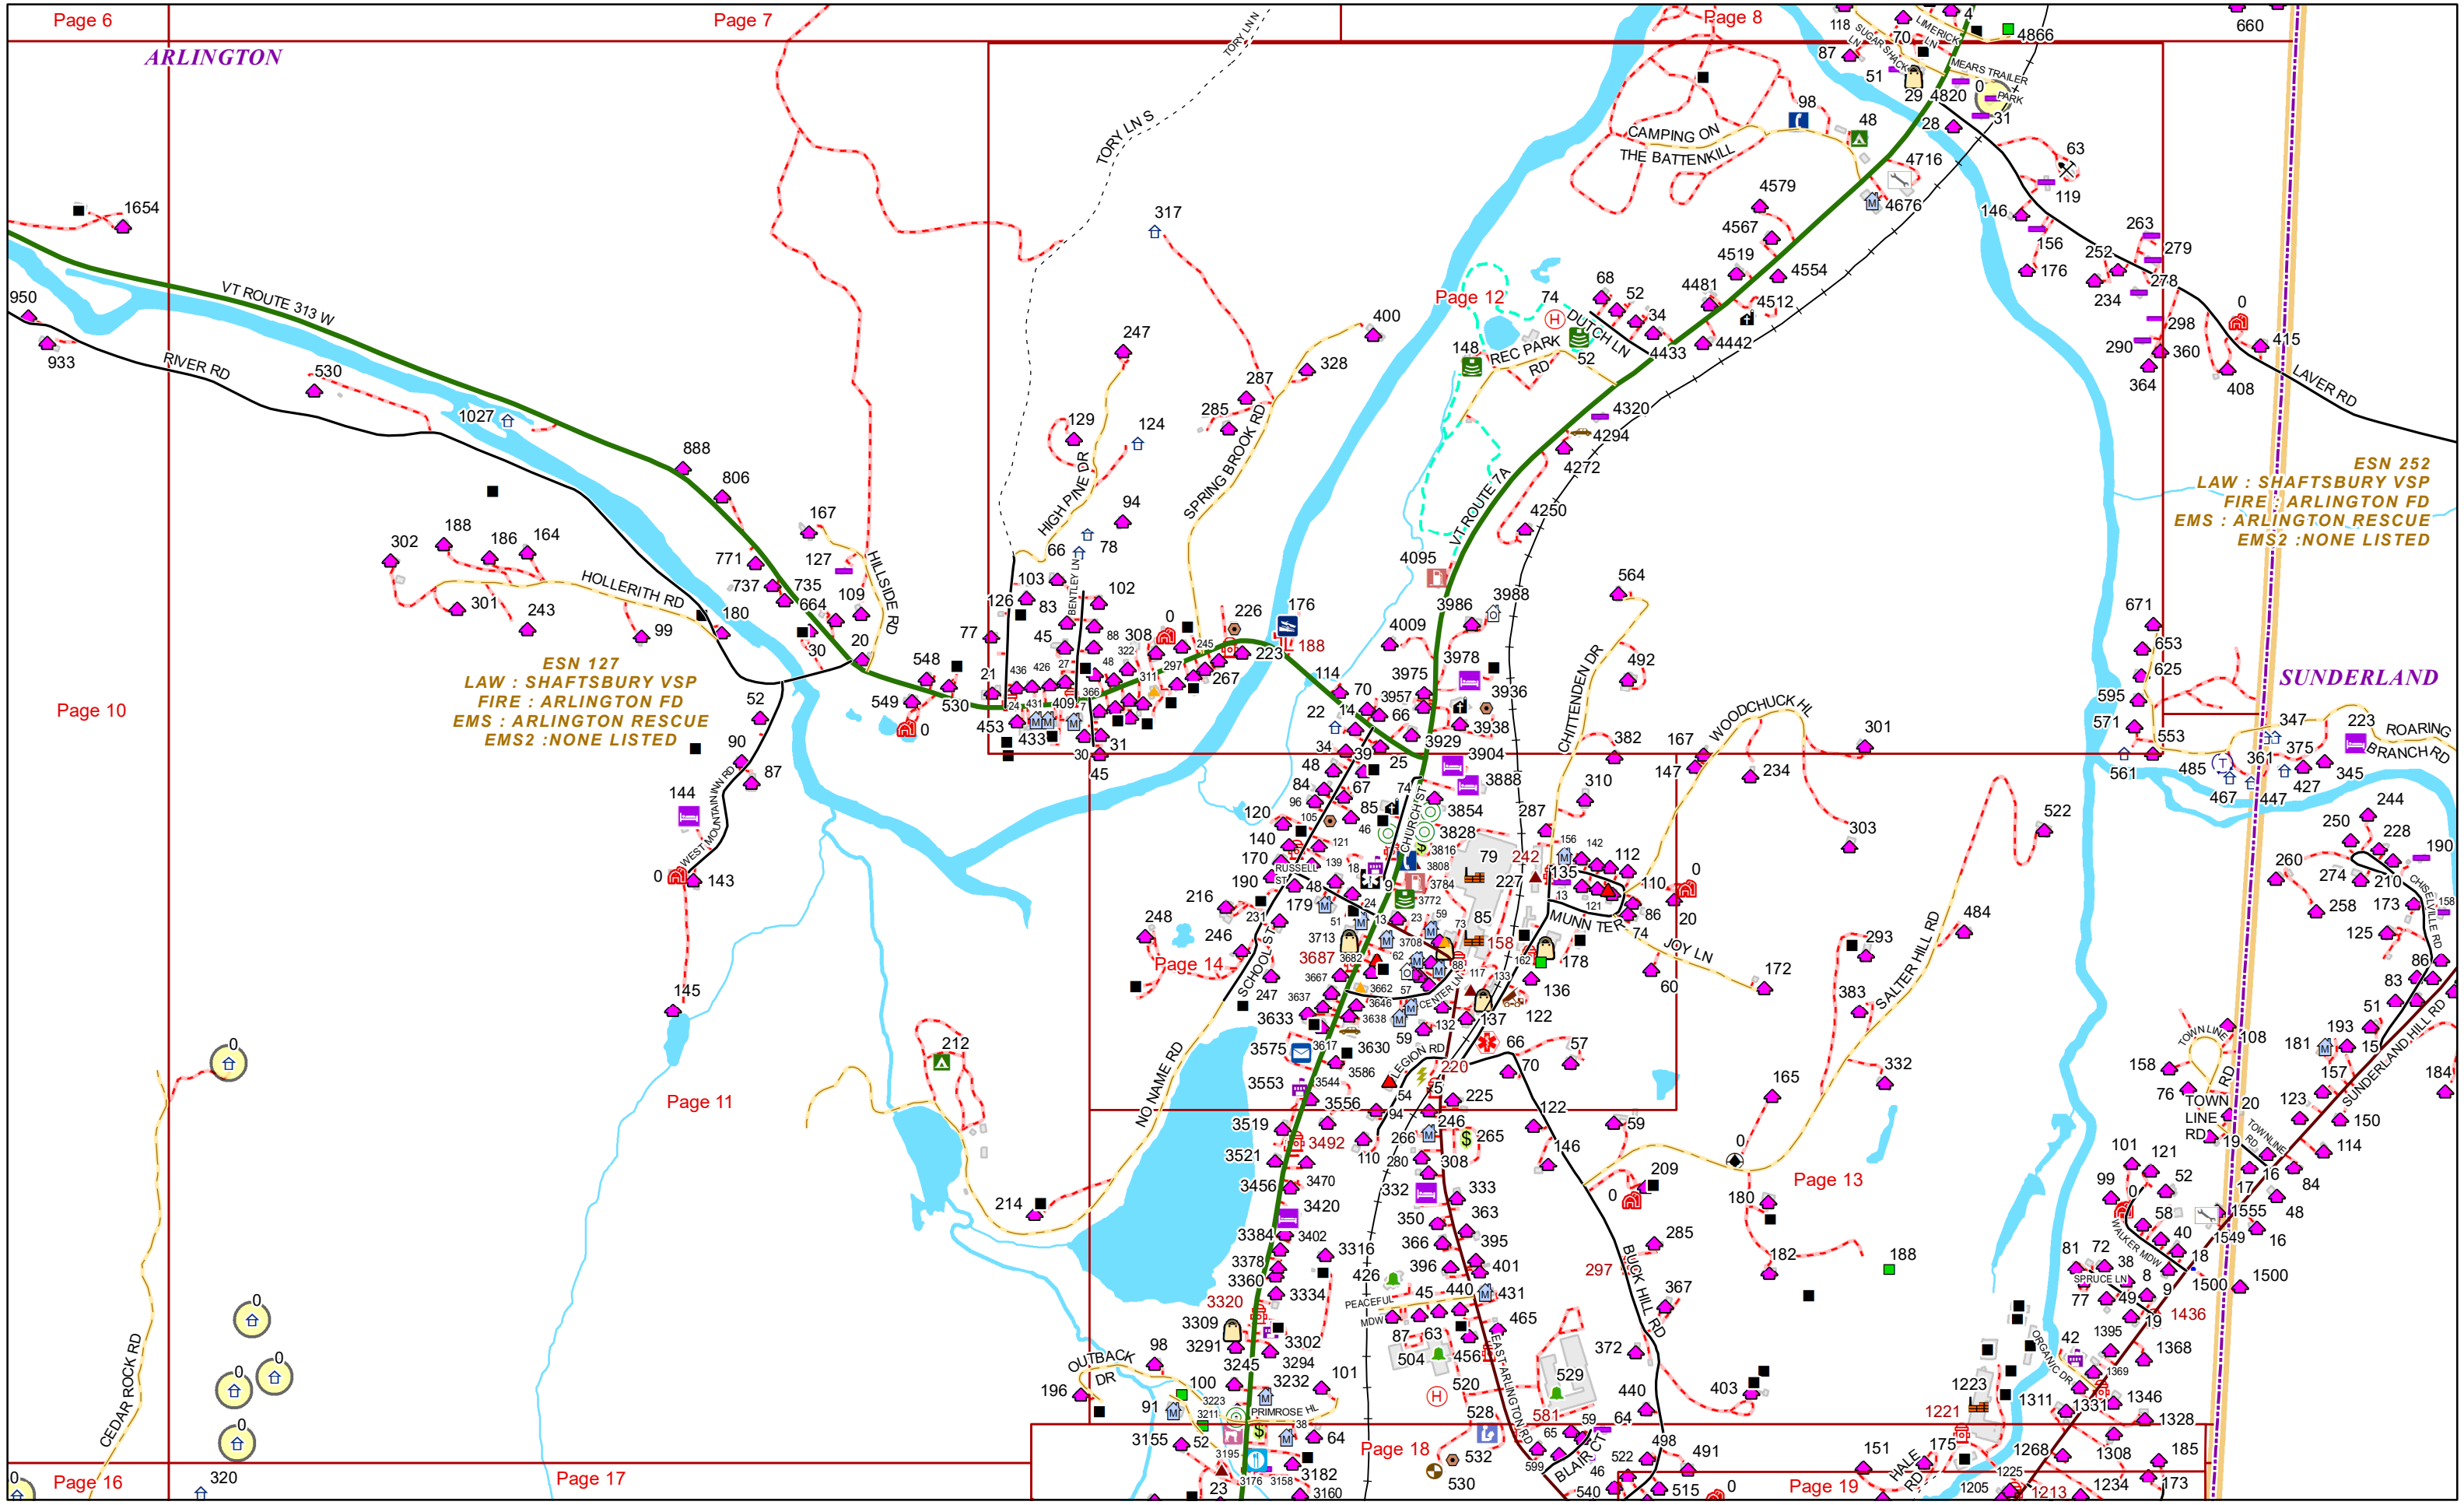

ARLINGTON

ESN 127
LAW : SHAFTSBURY VSP
FIRE : ARLINGTON FD
EMS : ARLINGTON RESCUE
EMS2 : NONE LISTED

ESN 252
LAW : SHAFTSBURY VSP
FIRE : ARLINGTON FD
EMS : ARLINGTON RESCUE
EMS2 : NONE LISTED

SUNDERLAND