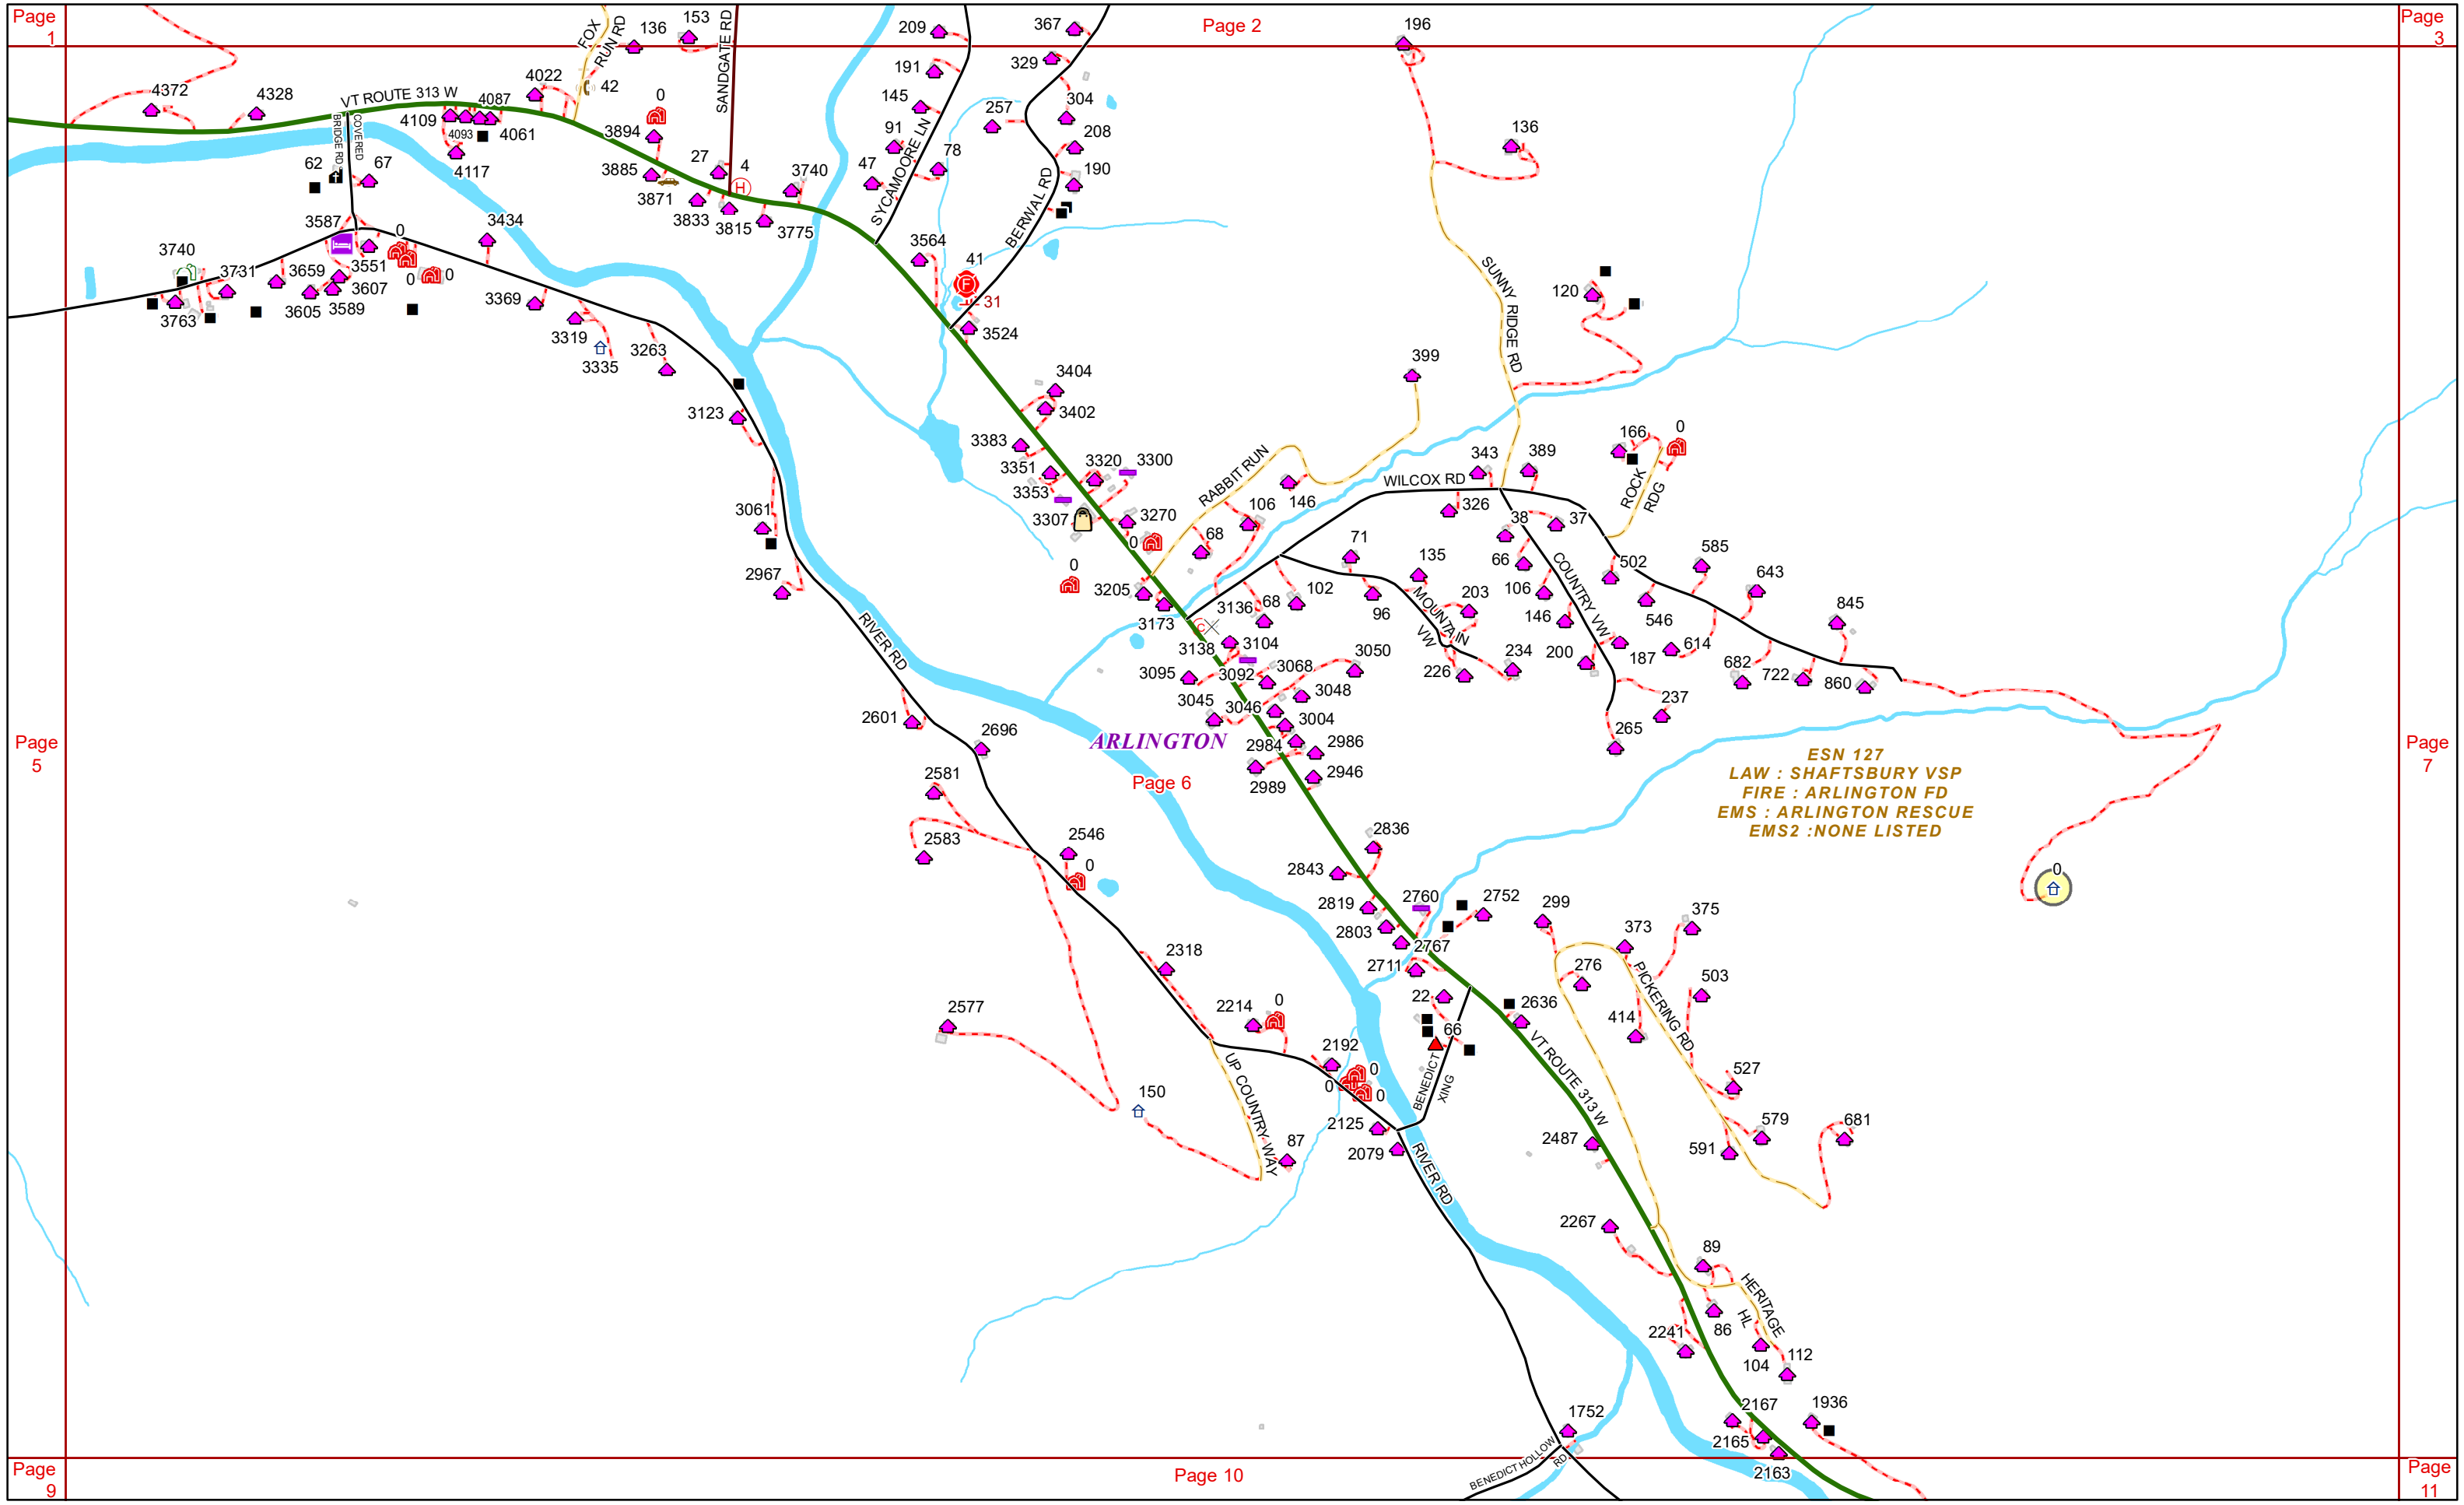

Page 1

Page 2

Page 3

Page 5

Page 6

Page 7

Page 9

Page 10

Page 11