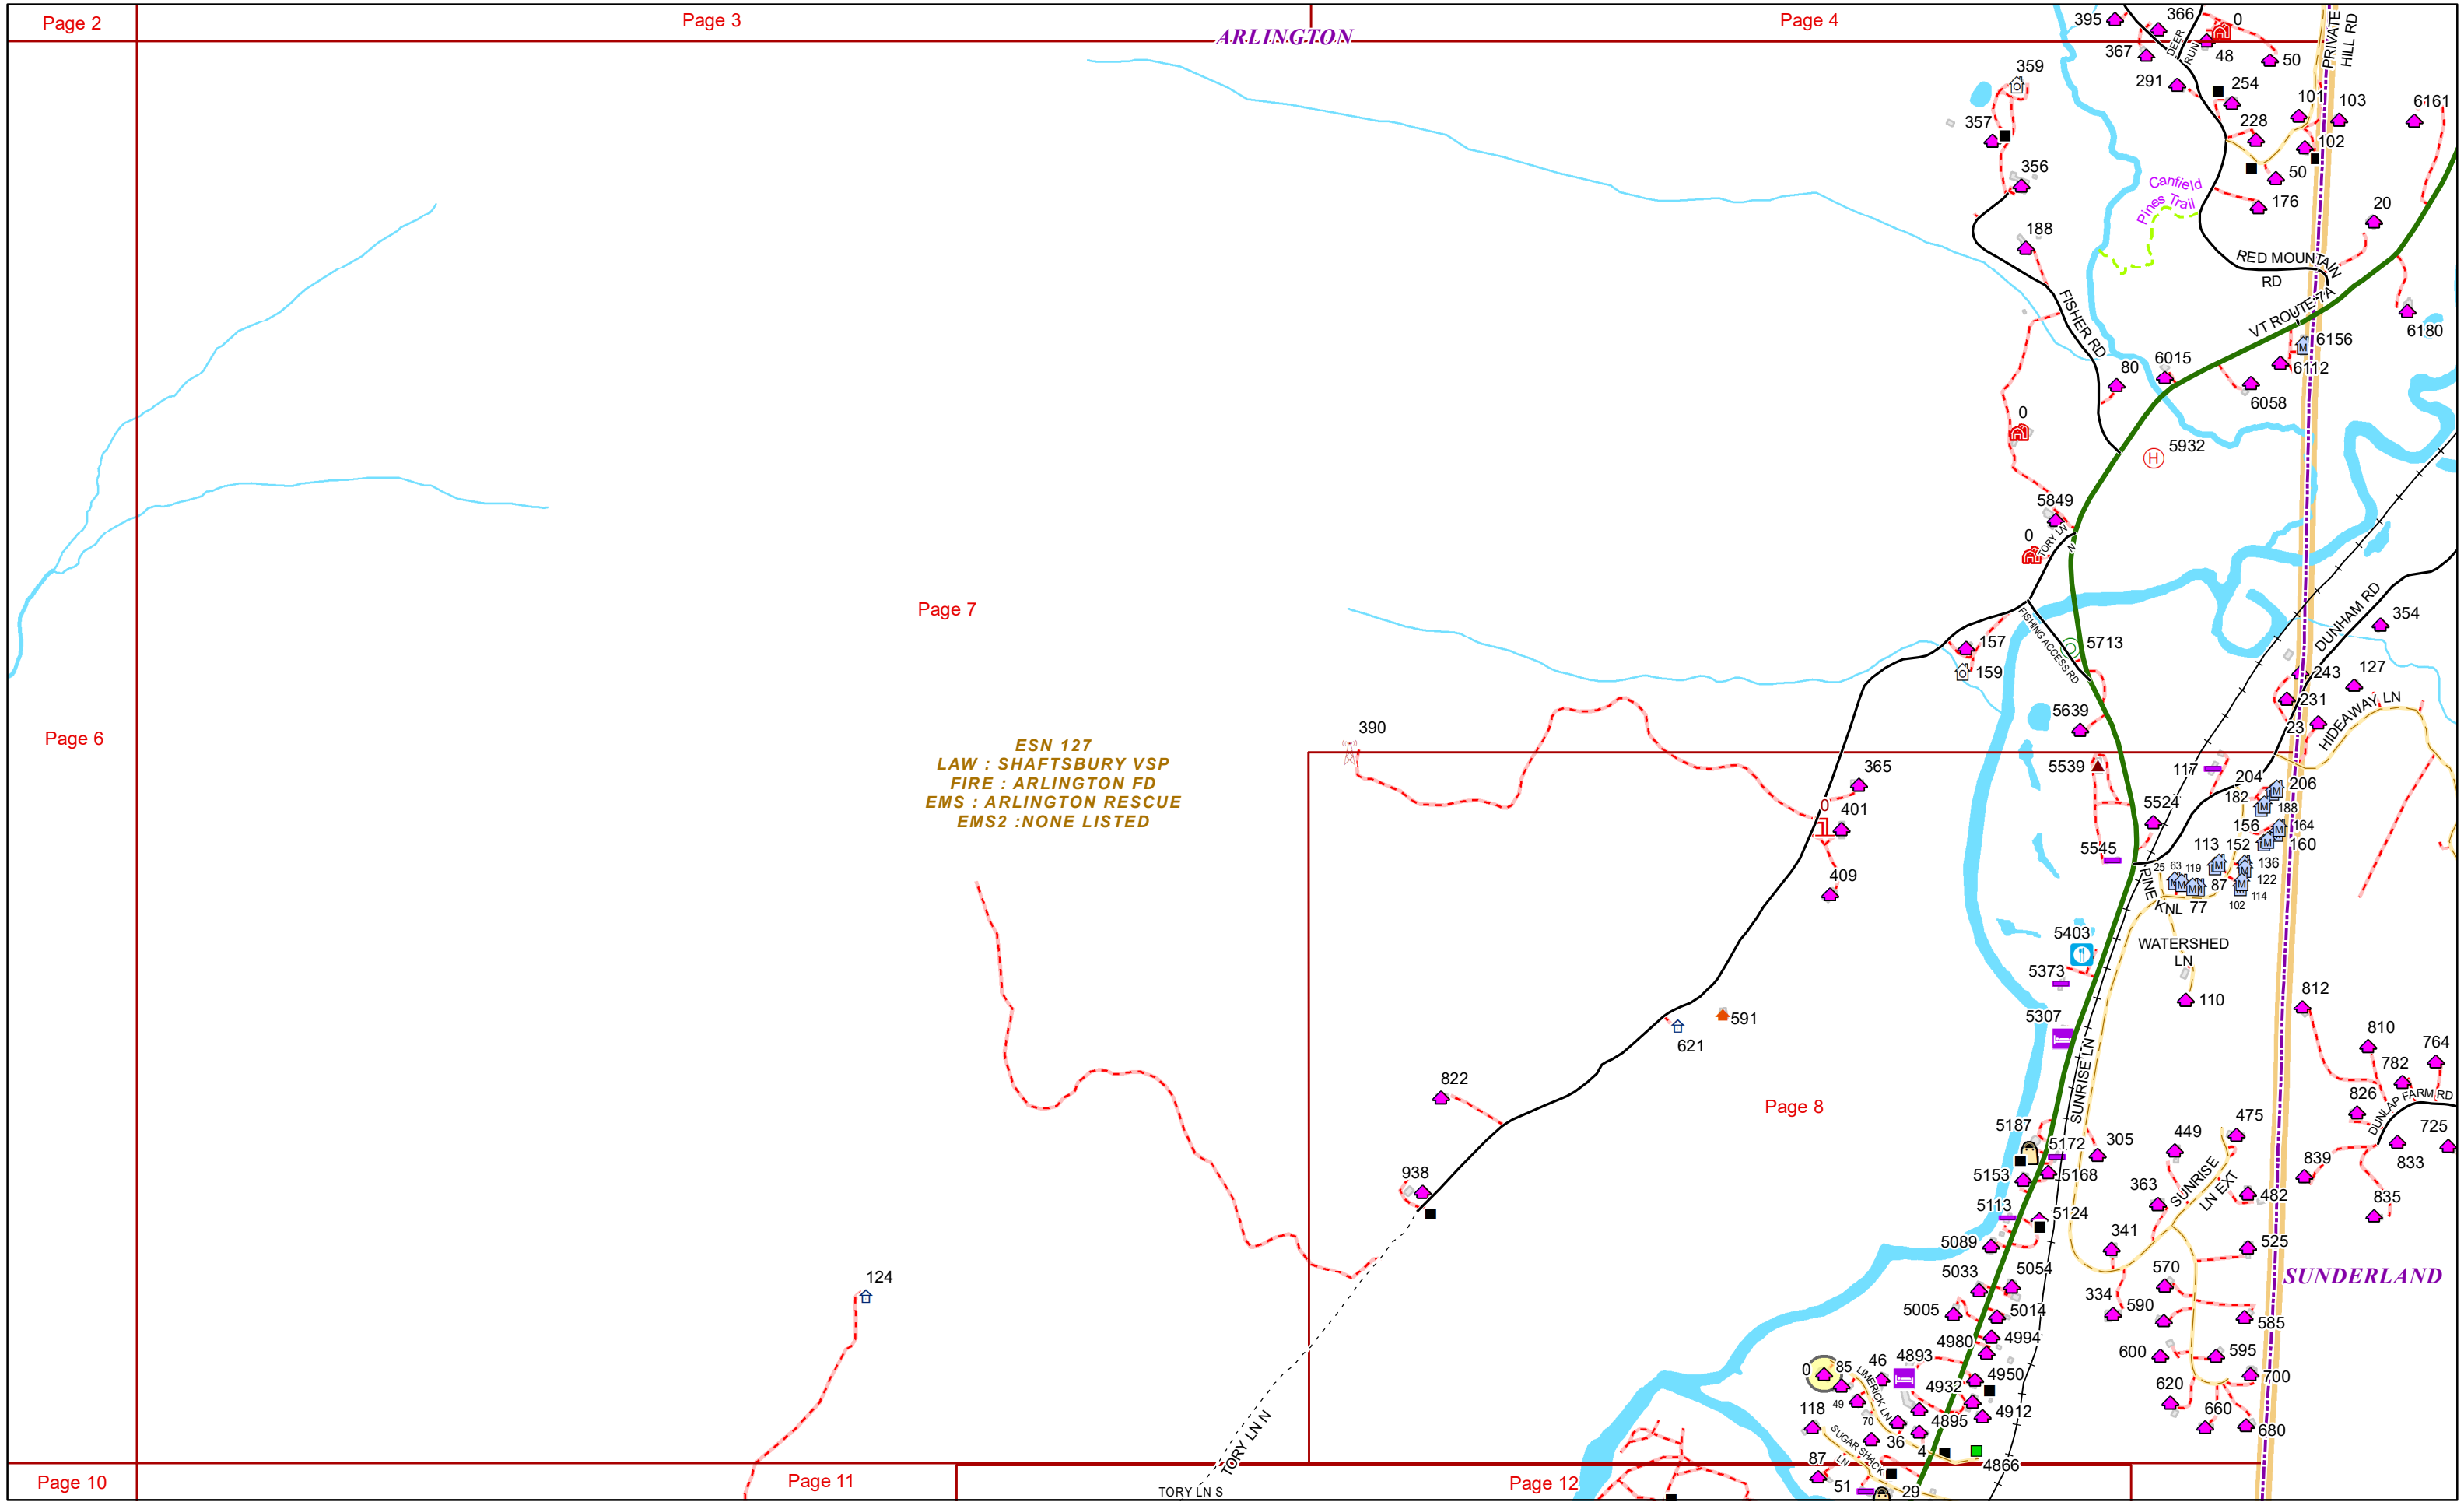

ESN 127
LAW : SHAFTSBURY VSP
FIRE : ARLINGTON FD
EMS : ARLINGTON RESCUE
EMS2 : NONE LISTED