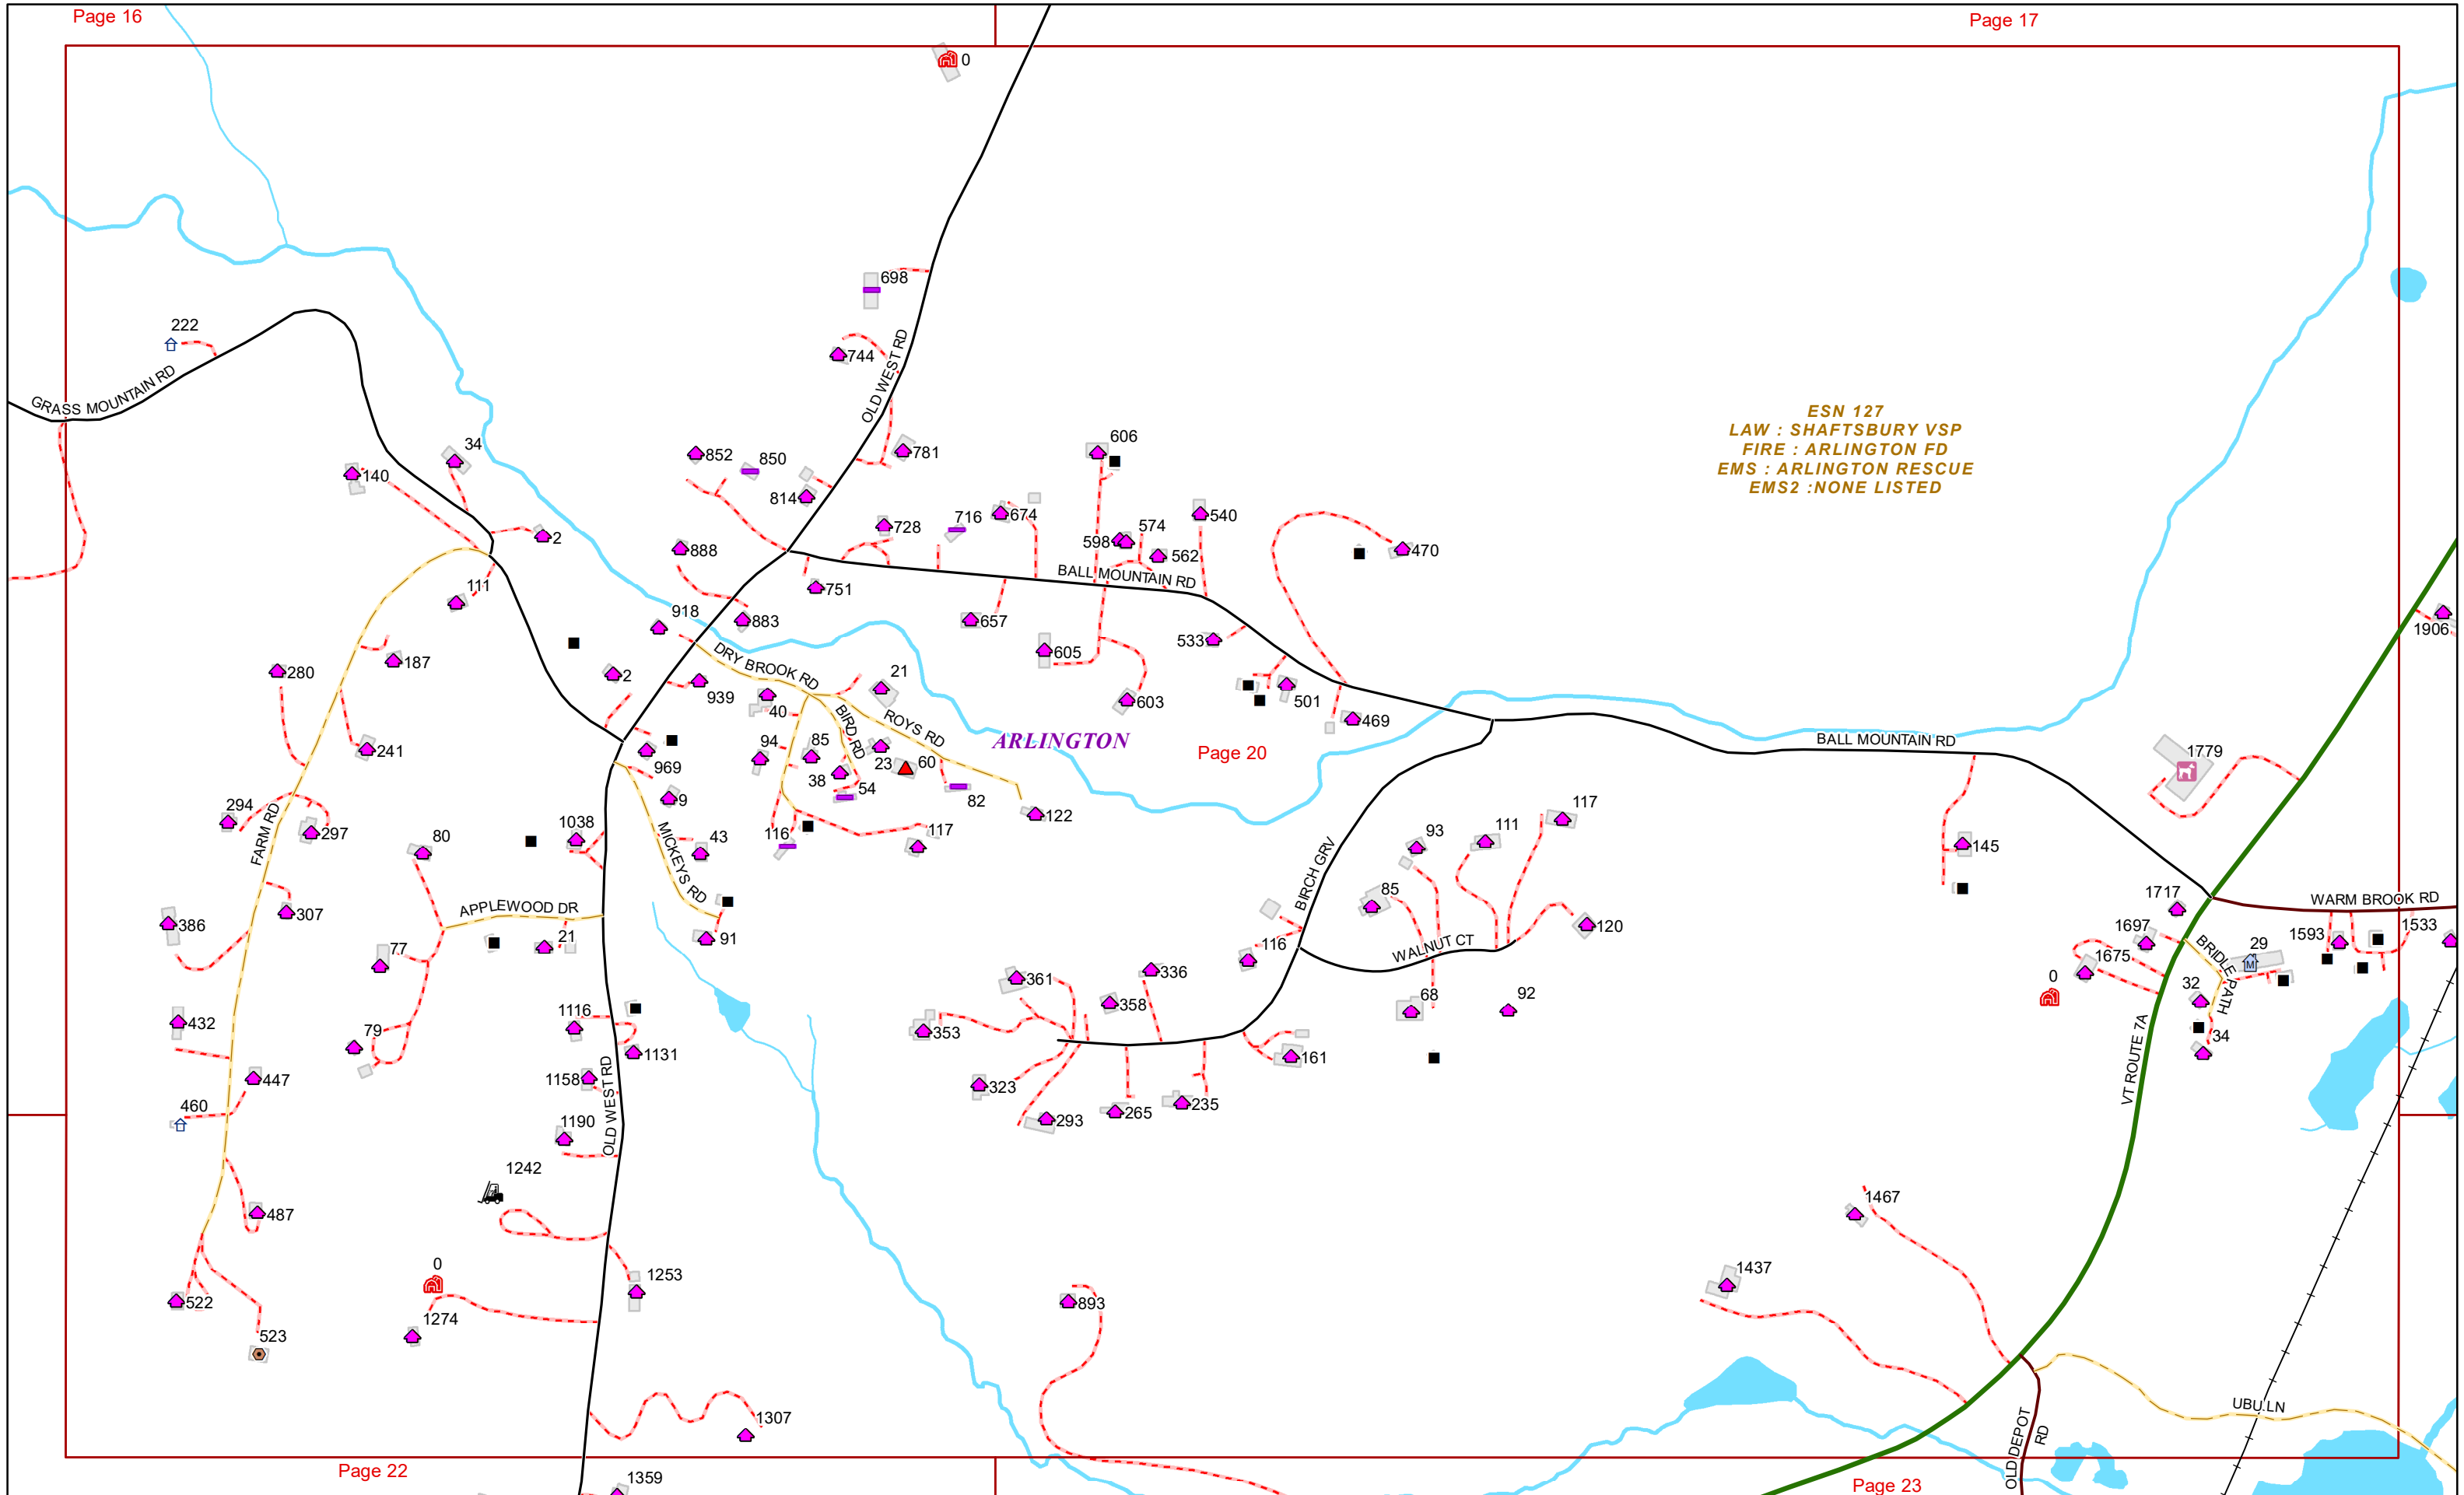

ESN 127
LAW : SHAFTSBURY VSP
FIRE : ARLINGTON FD
EMS : ARLINGTON RESCUE
EMS2 : NONE LISTED