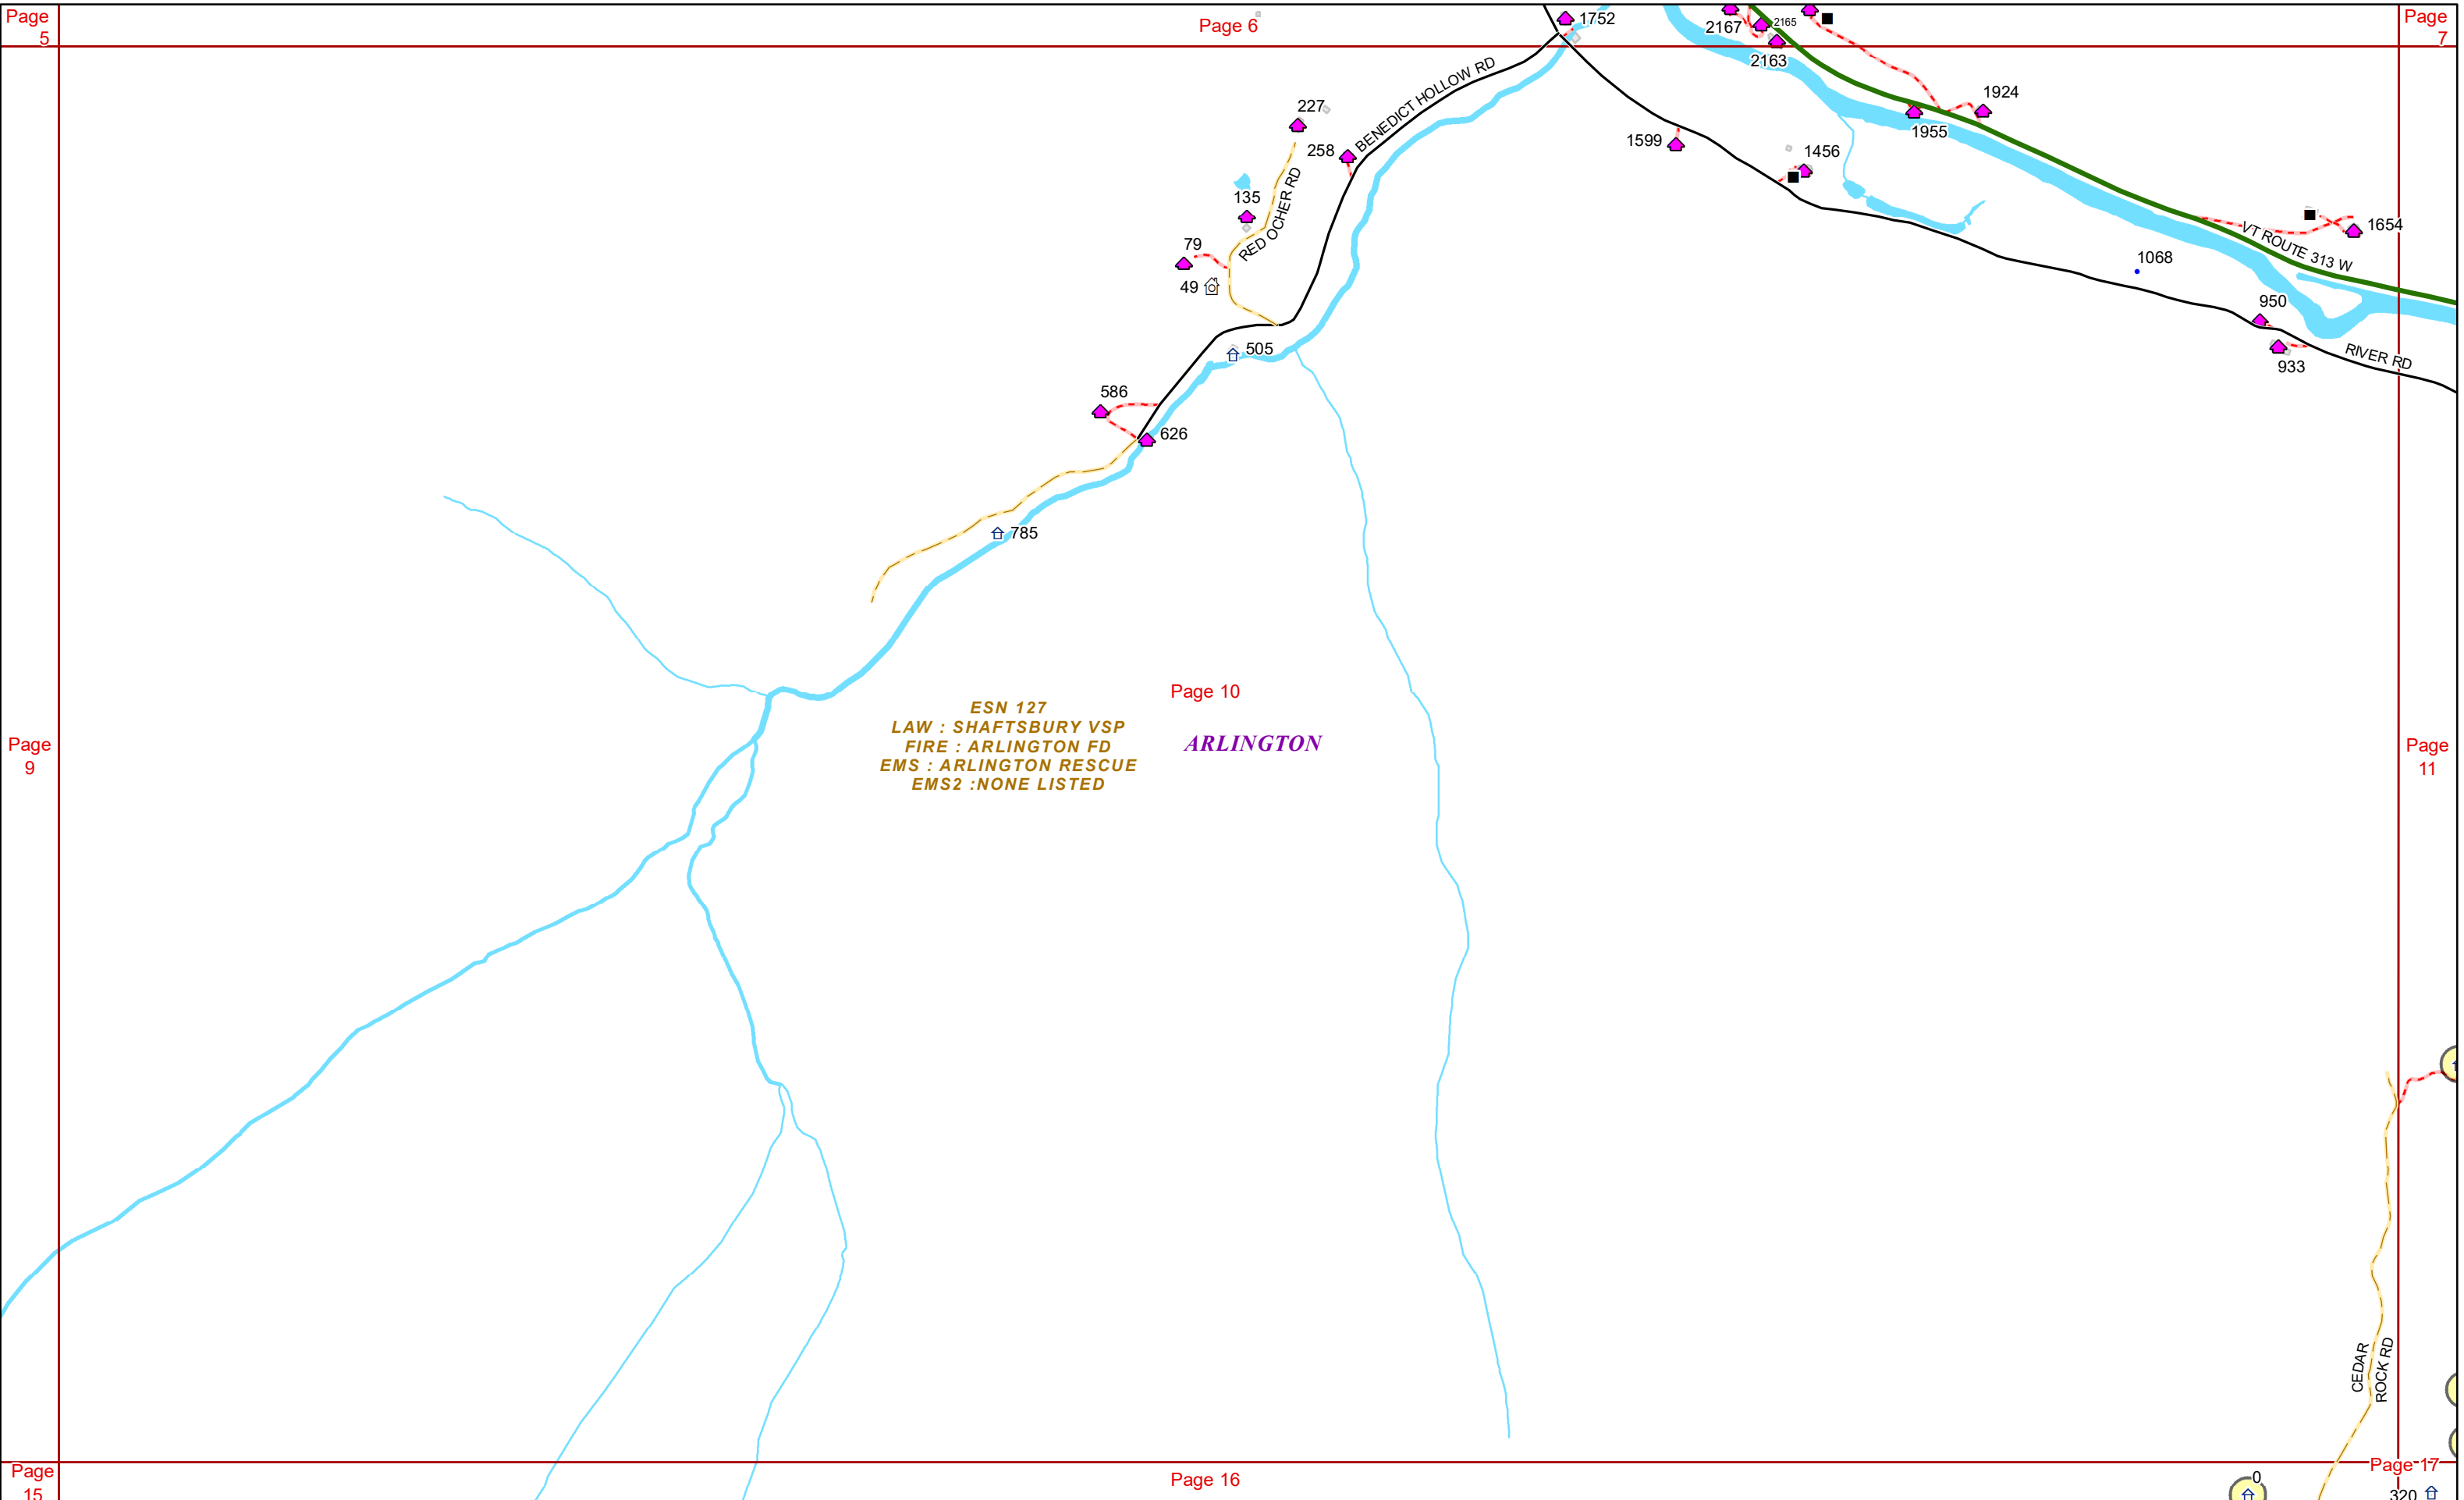

ESN 127
LAW : SHAFTSBURY VSP
FIRE : ARLINGTON FD
EMS : ARLINGTON RESCUE
EMS2 : NONE LISTED

Page 10

ARLINGTON