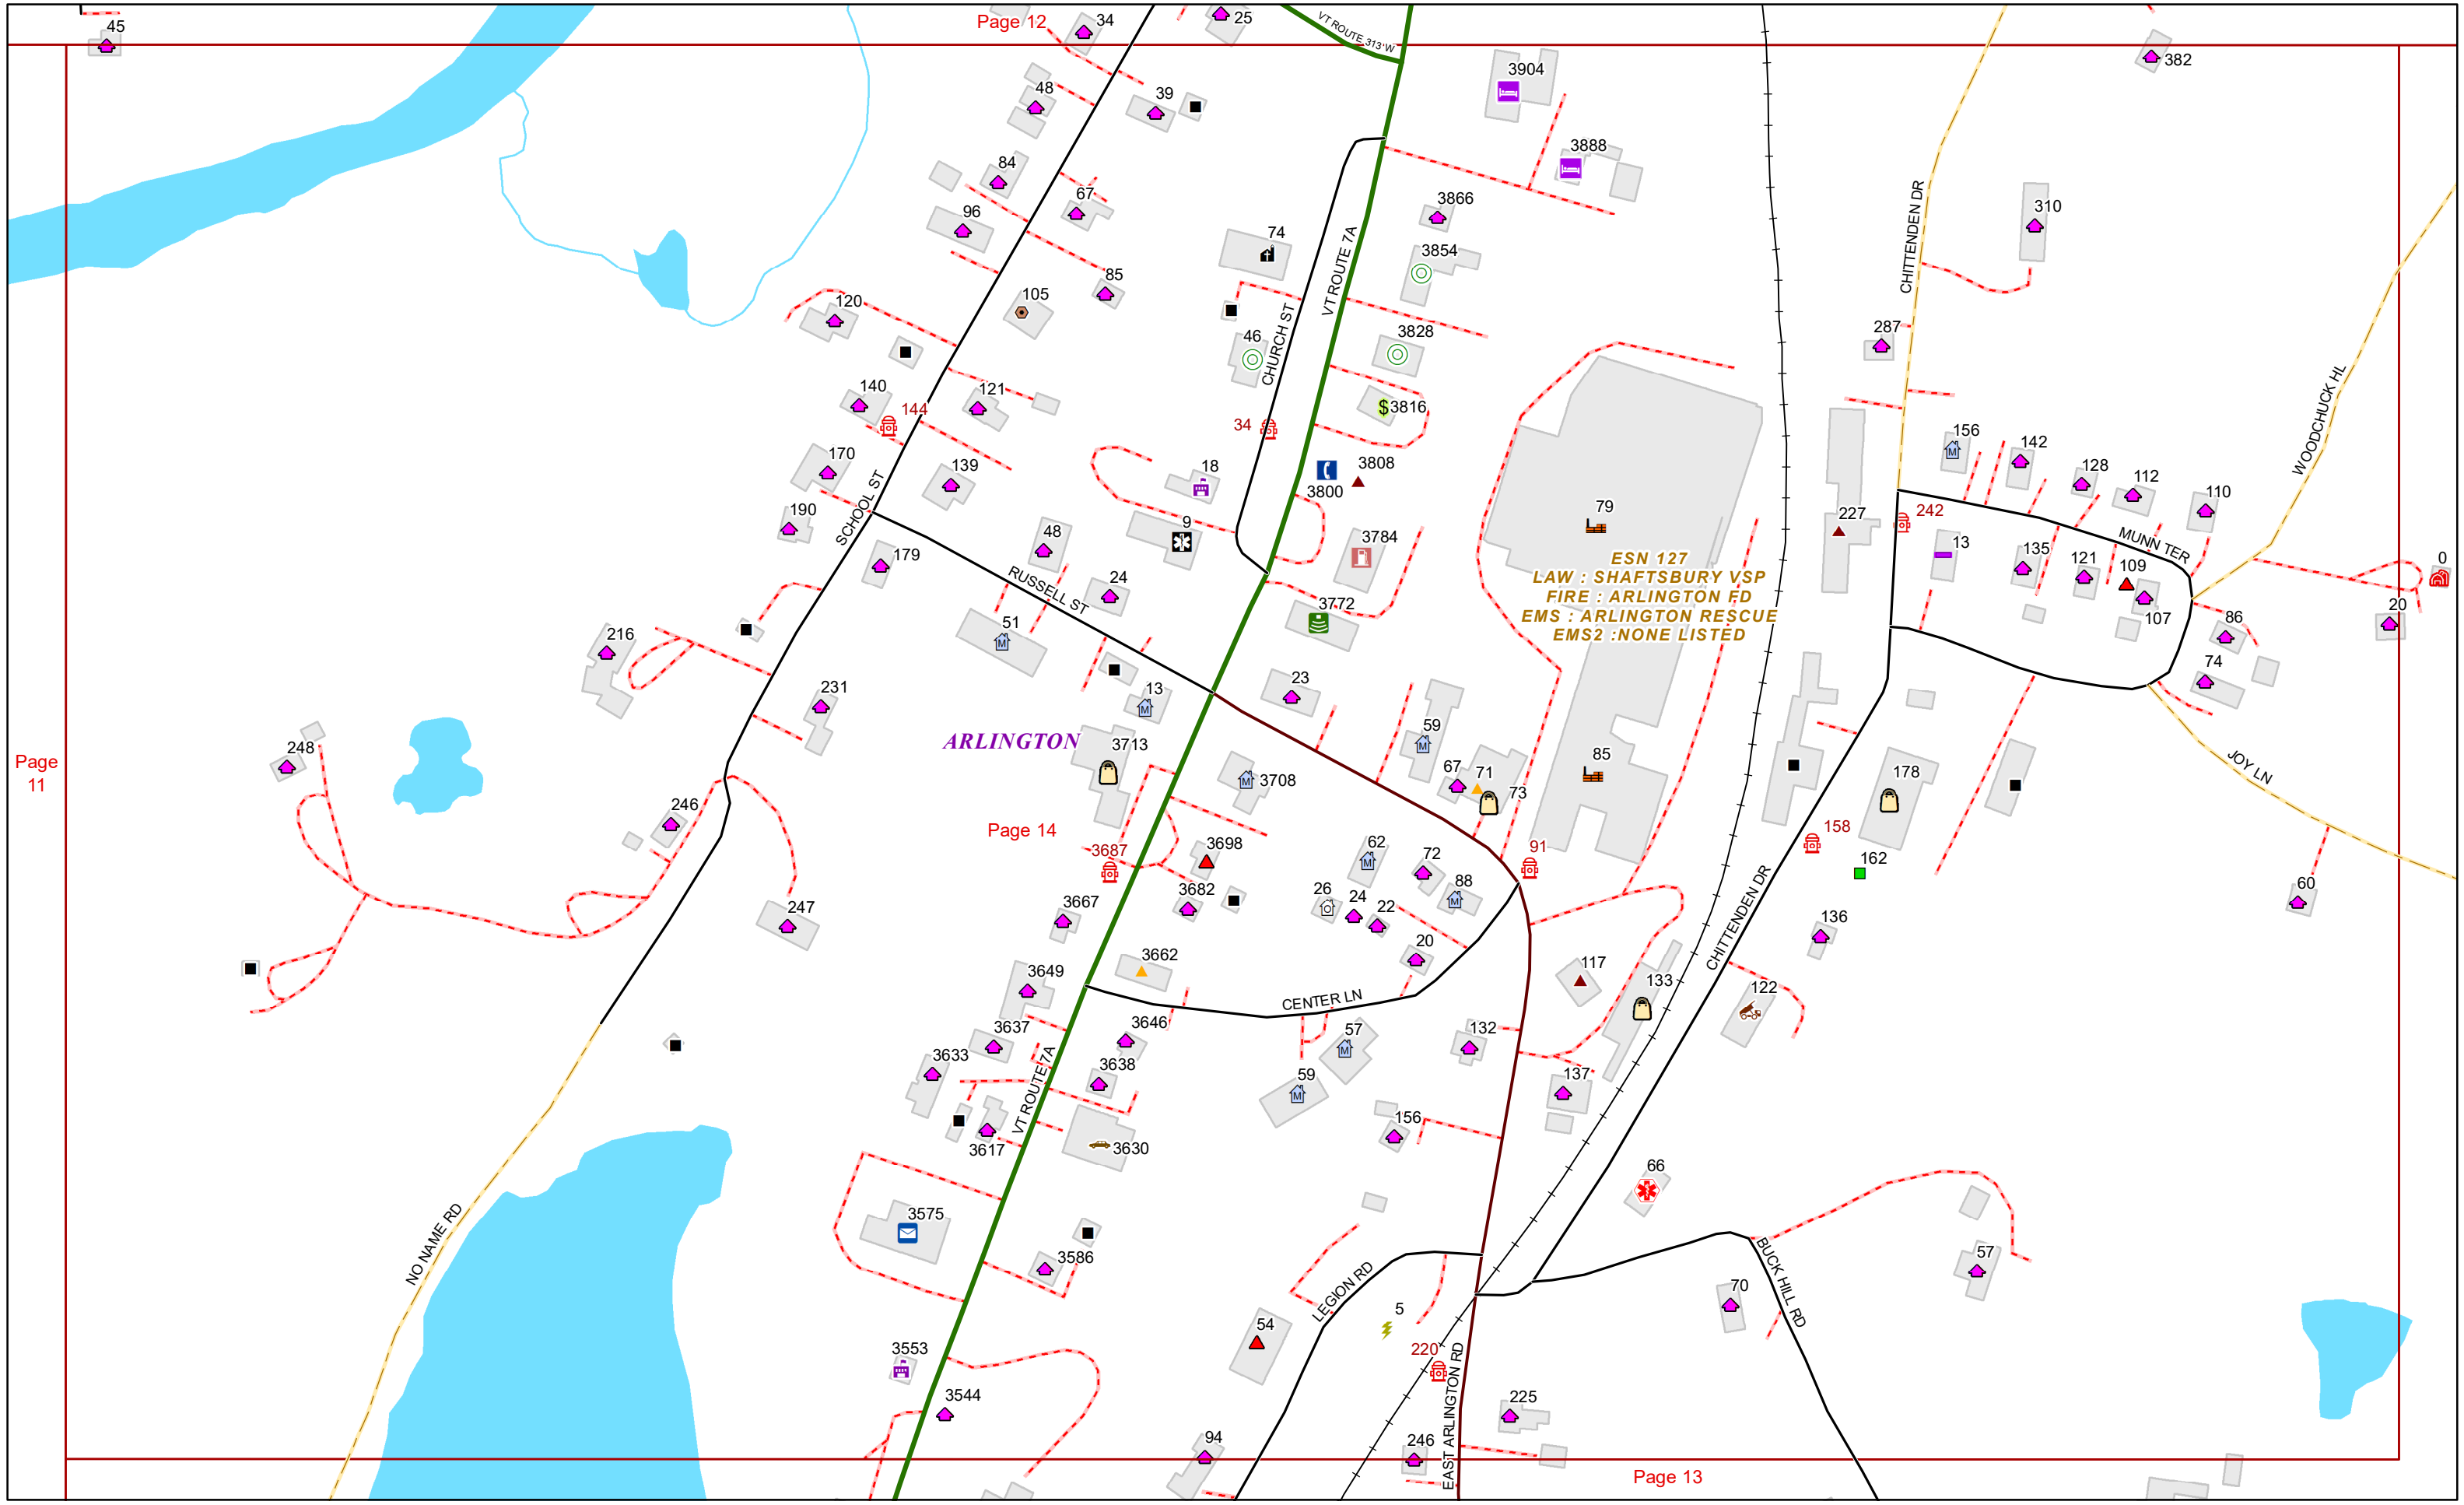

Page 11

Page 12

Page 14

Page 13