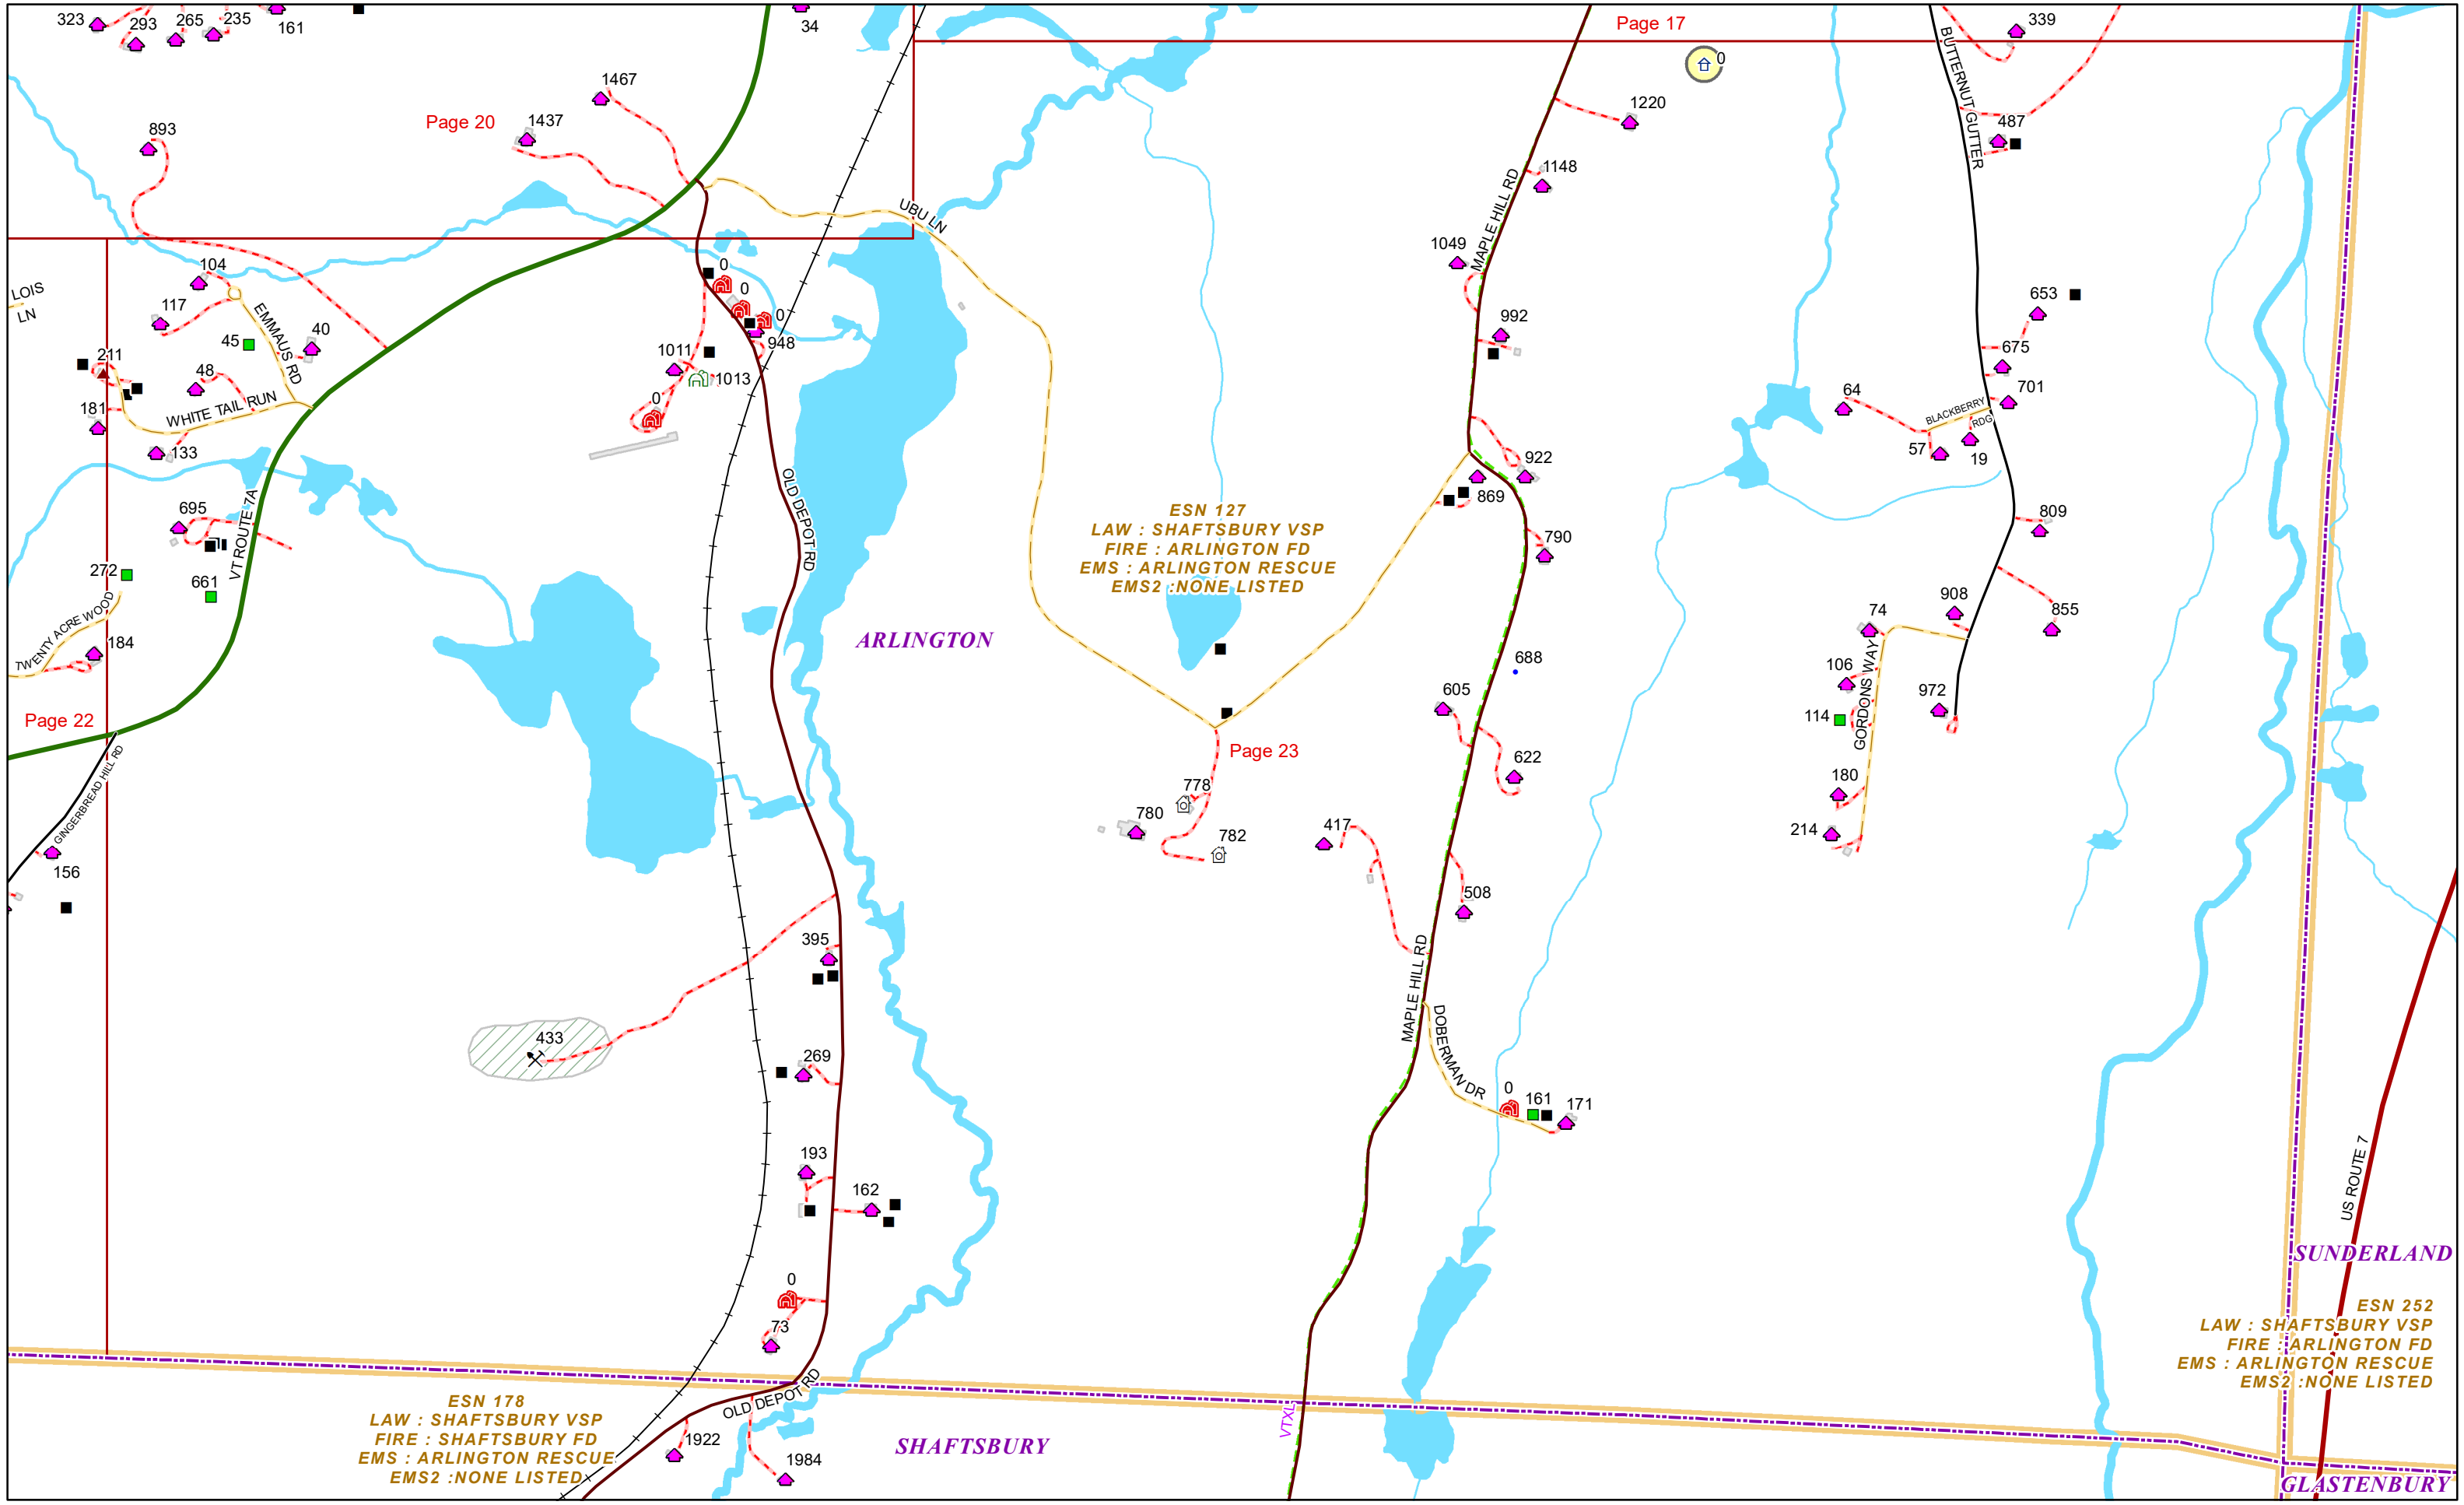

Page 20

Page 17

Page 22

Page 23

ESN 127
LAW : SHAFTSBURY VSP
FIRE : ARLINGTON FD
EMS : ARLINGTON RESCUE
EMS2 : NONE LISTED

ESN 178
LAW : SHAFTSBURY VSP
FIRE : SHAFTSBURY FD
EMS : ARLINGTON RESCUE
EMS2 : NONE LISTED

ESN 252
LAW : SHAFTSBURY VSP
FIRE : ARLINGTON FD
EMS : ARLINGTON RESCUE
EMS2 : NONE LISTED