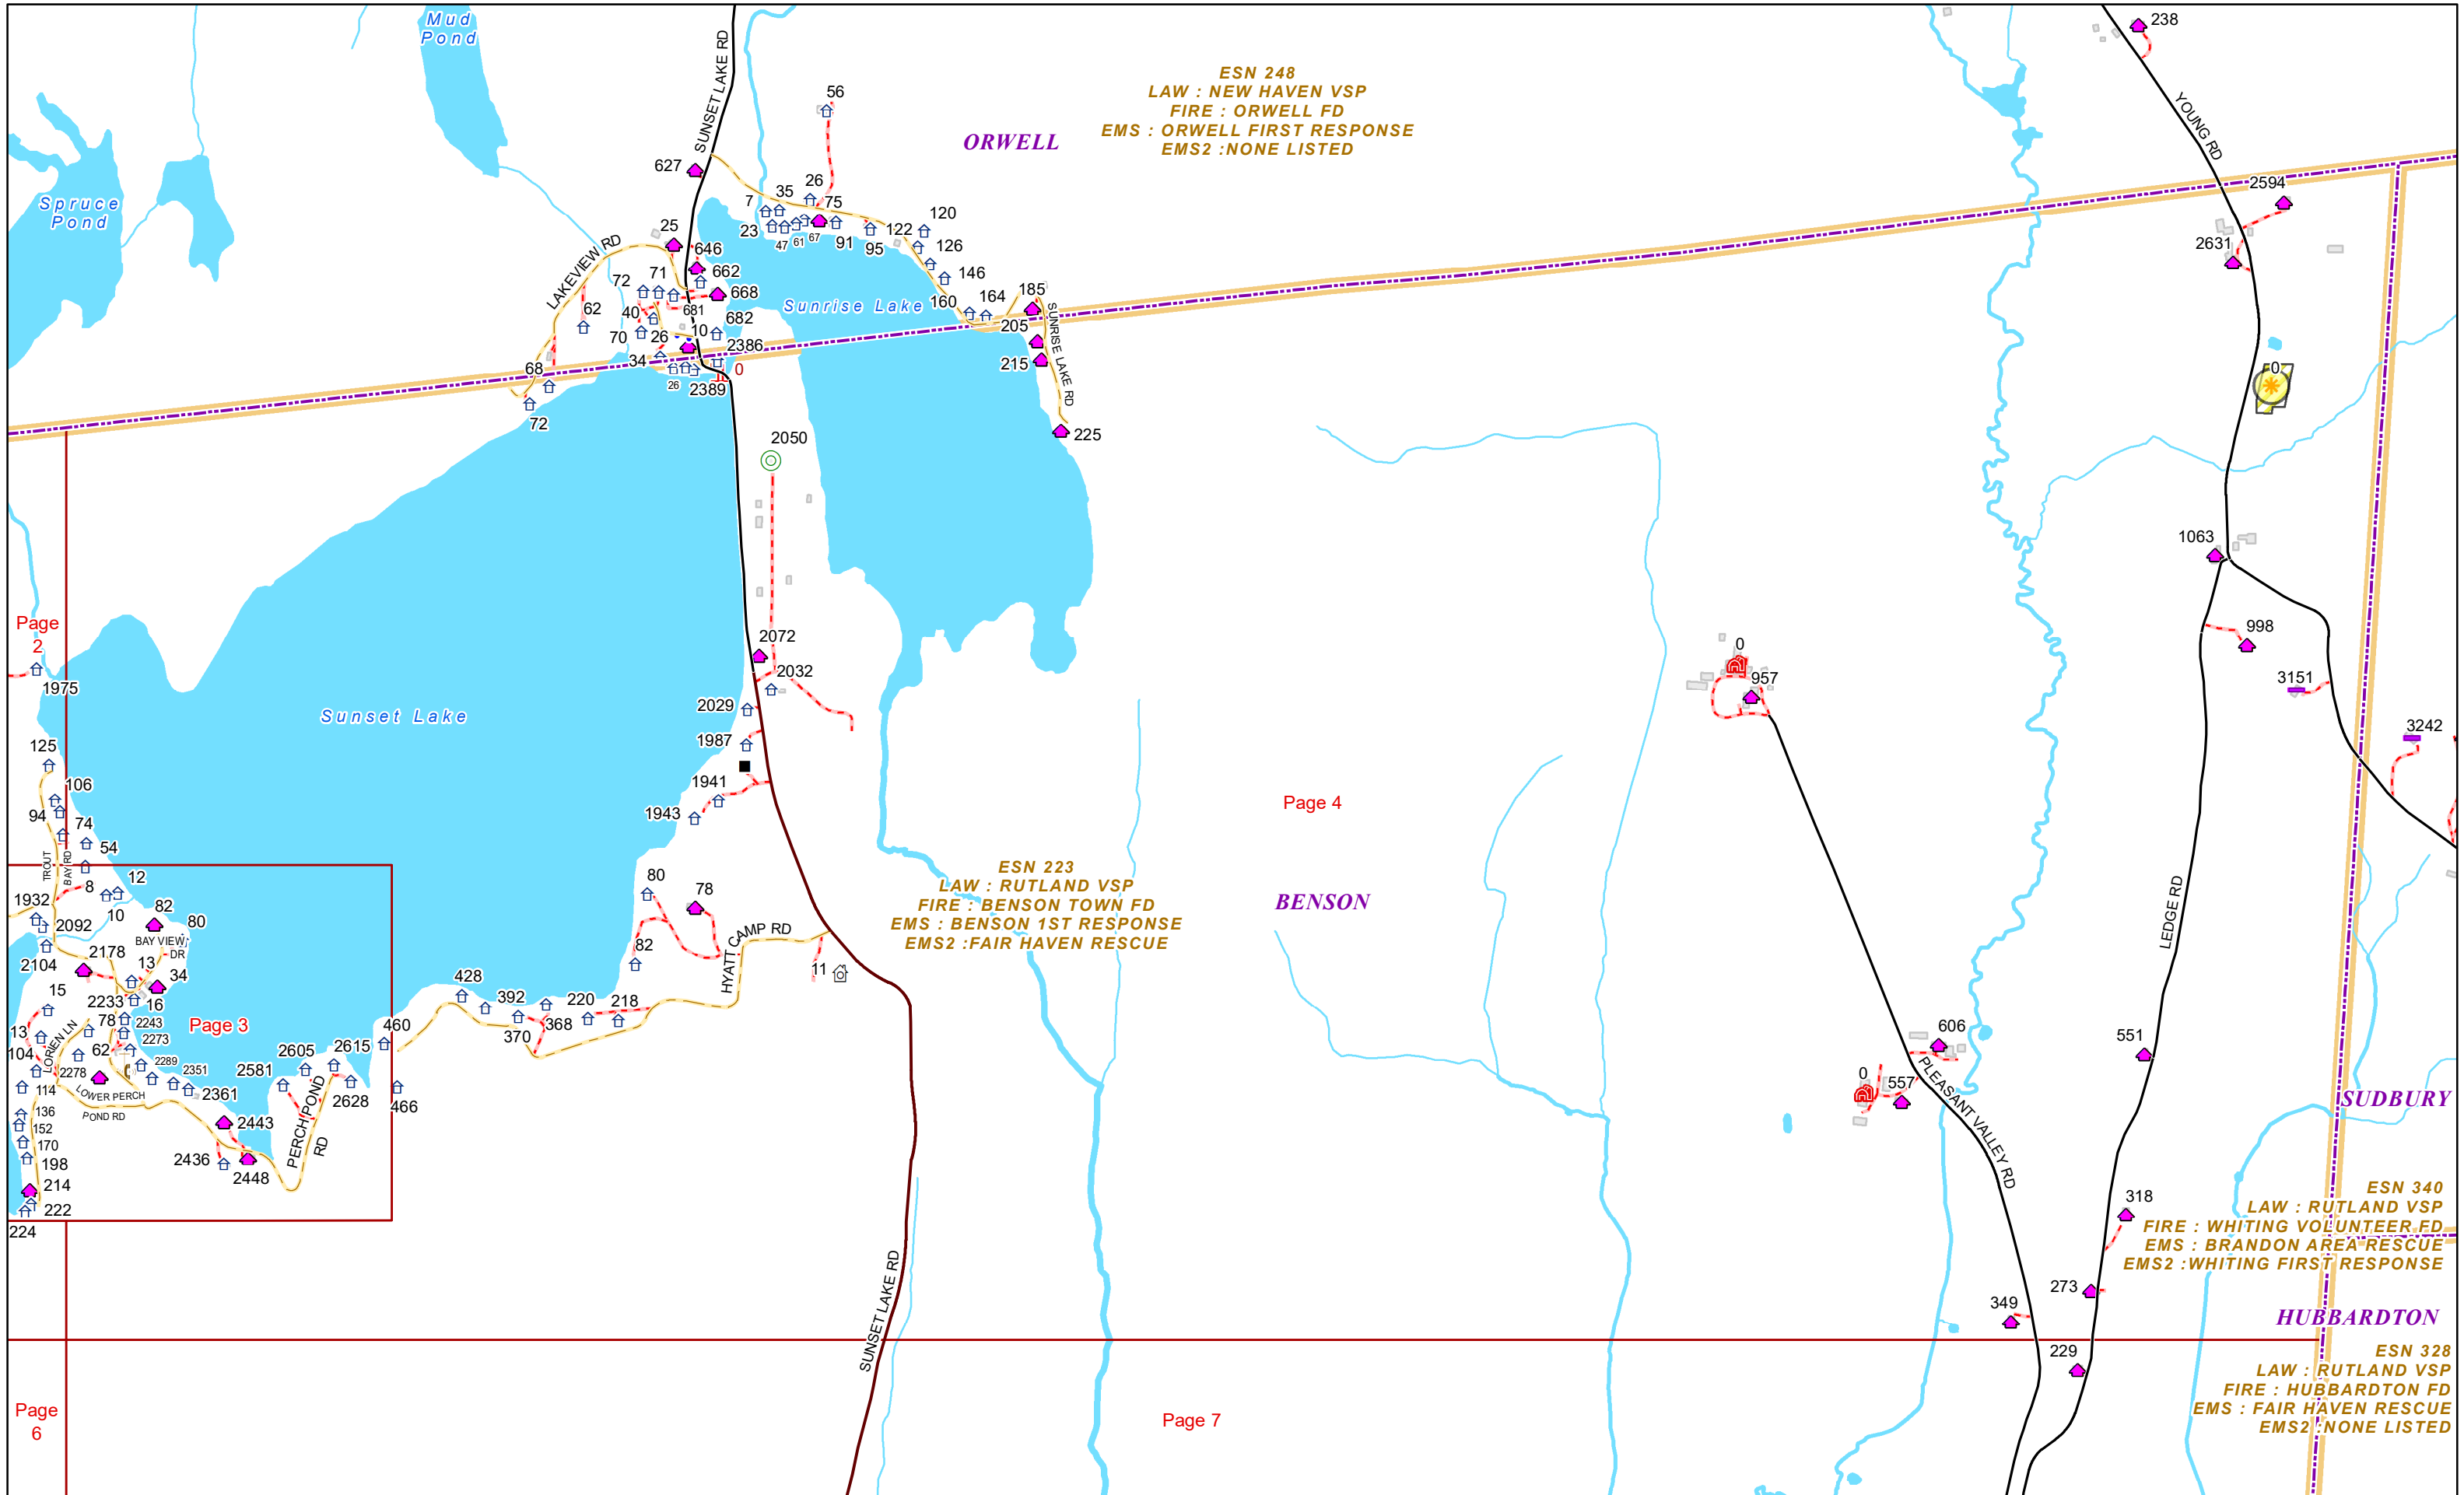

Page 2

Page 3

Page 4

Page 6

Page 7