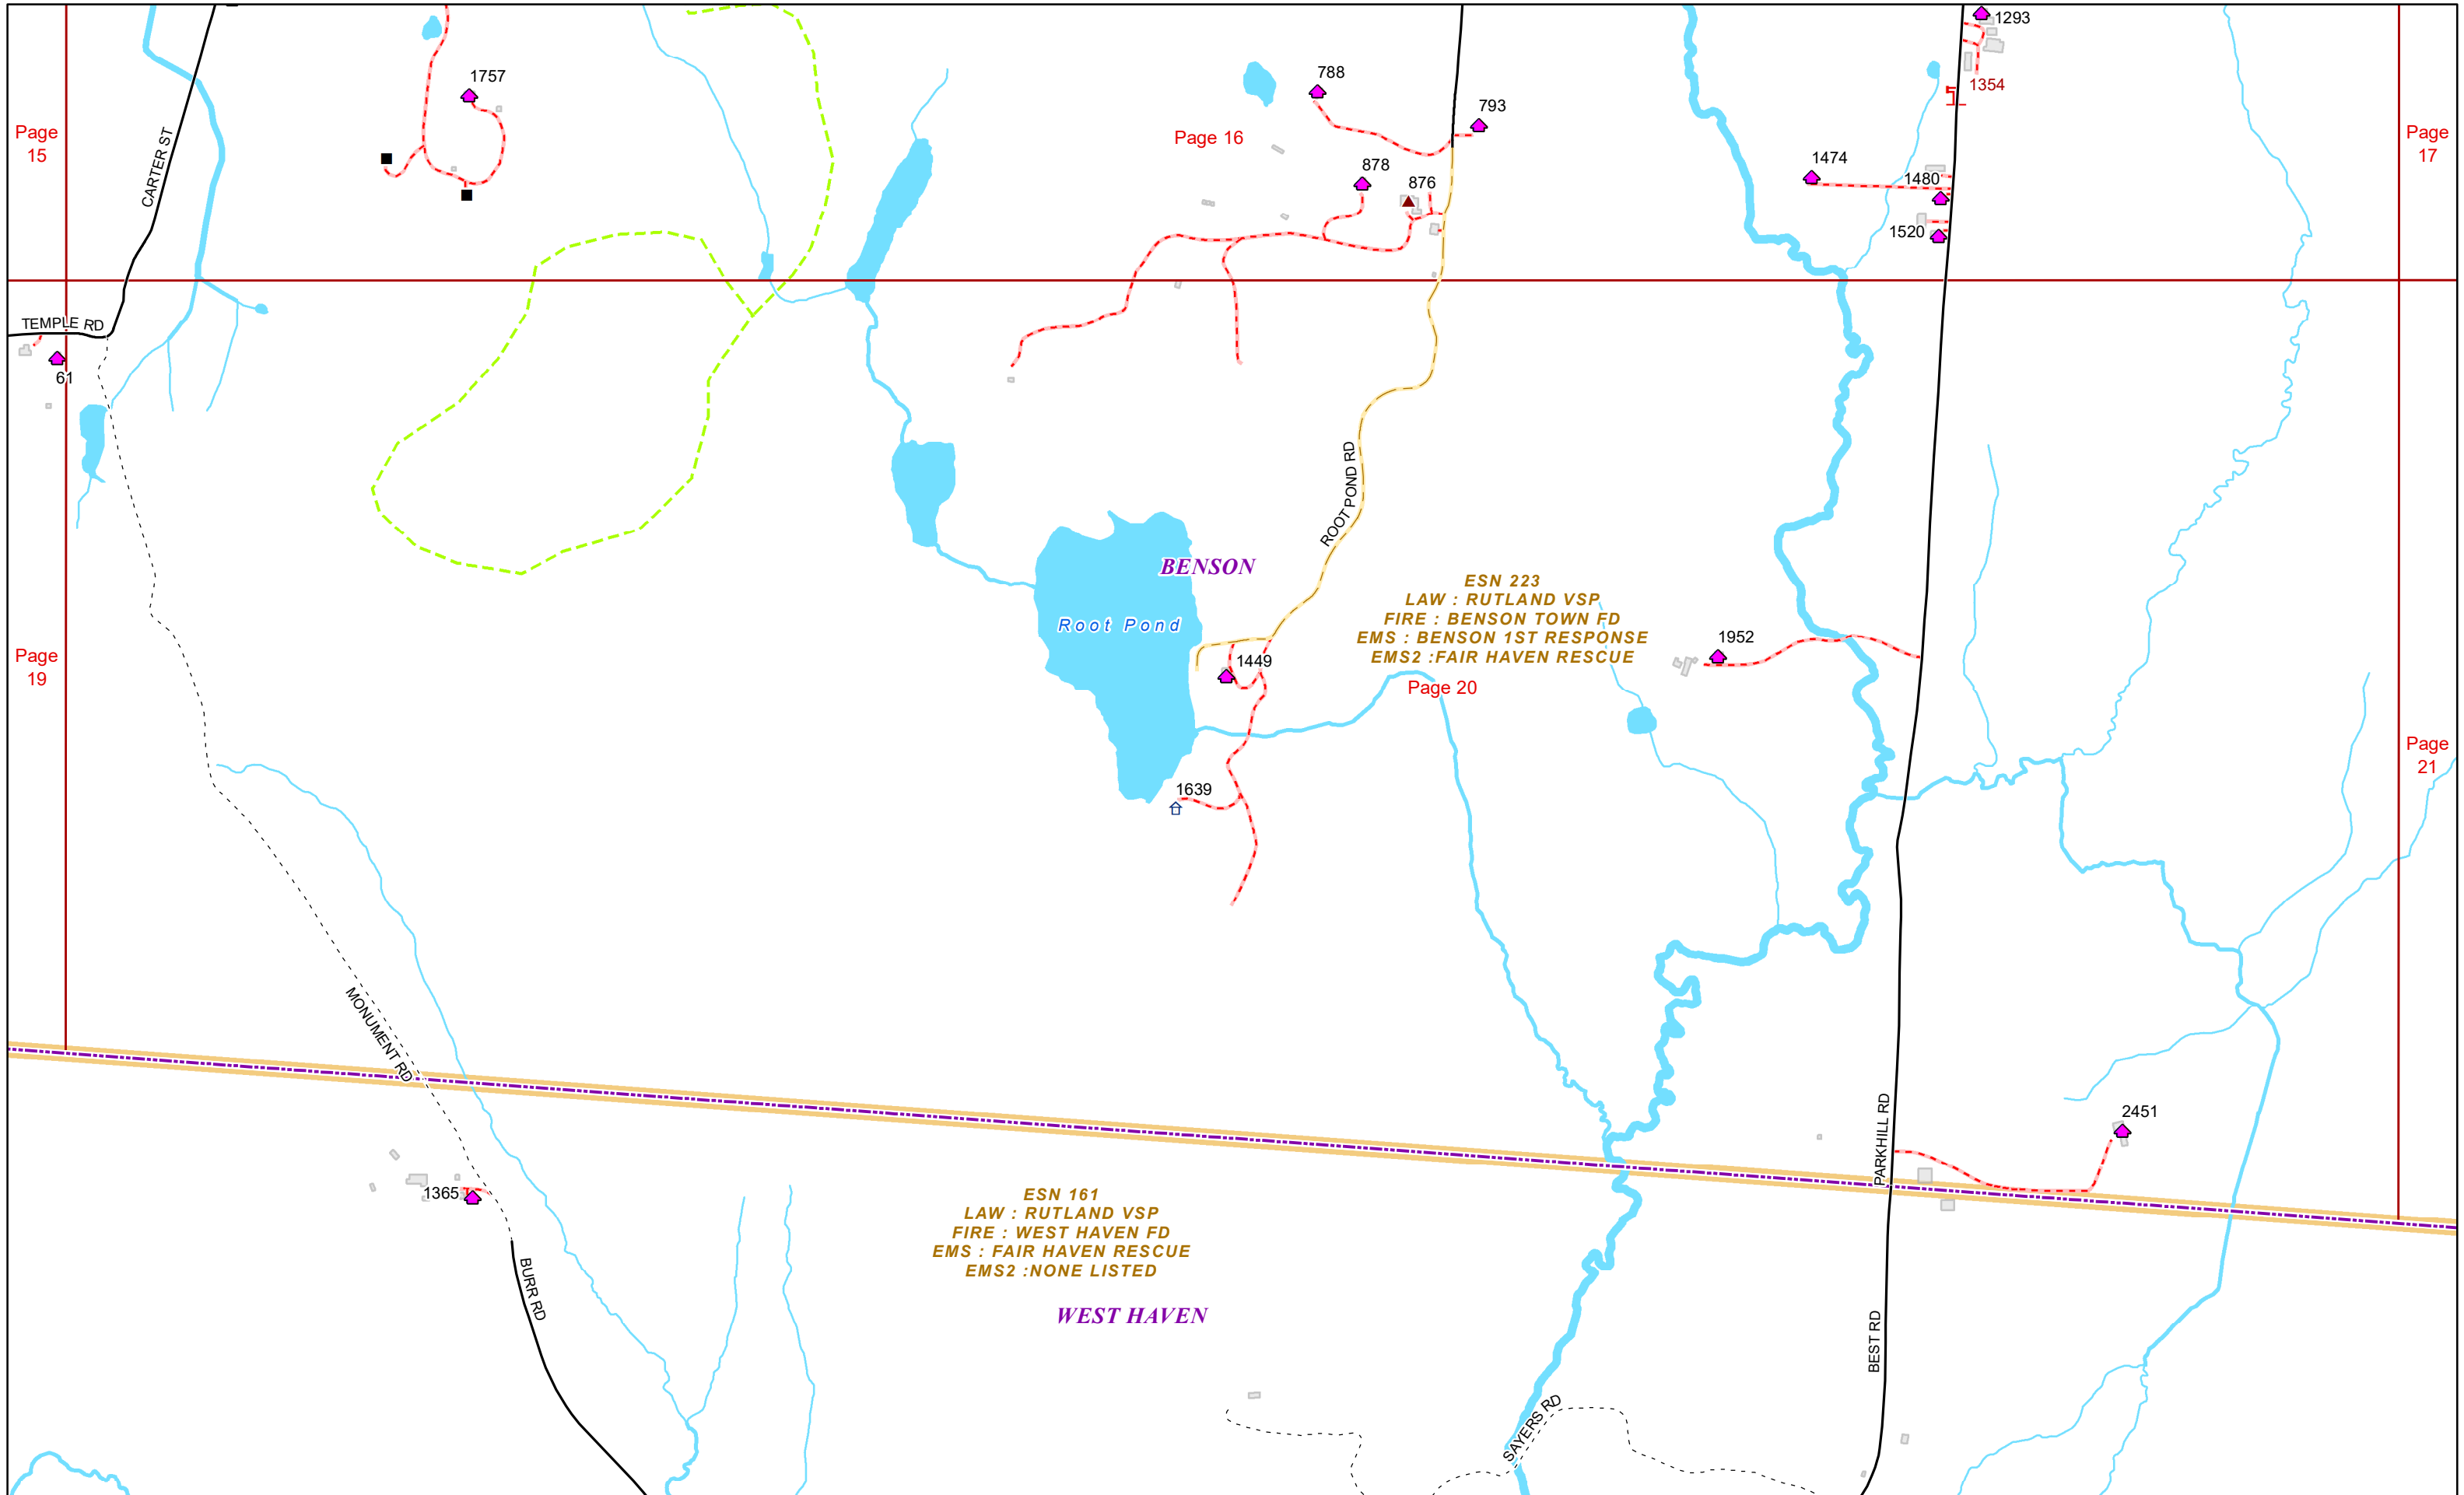

Page 15

Page 17

Page 19

Page 21