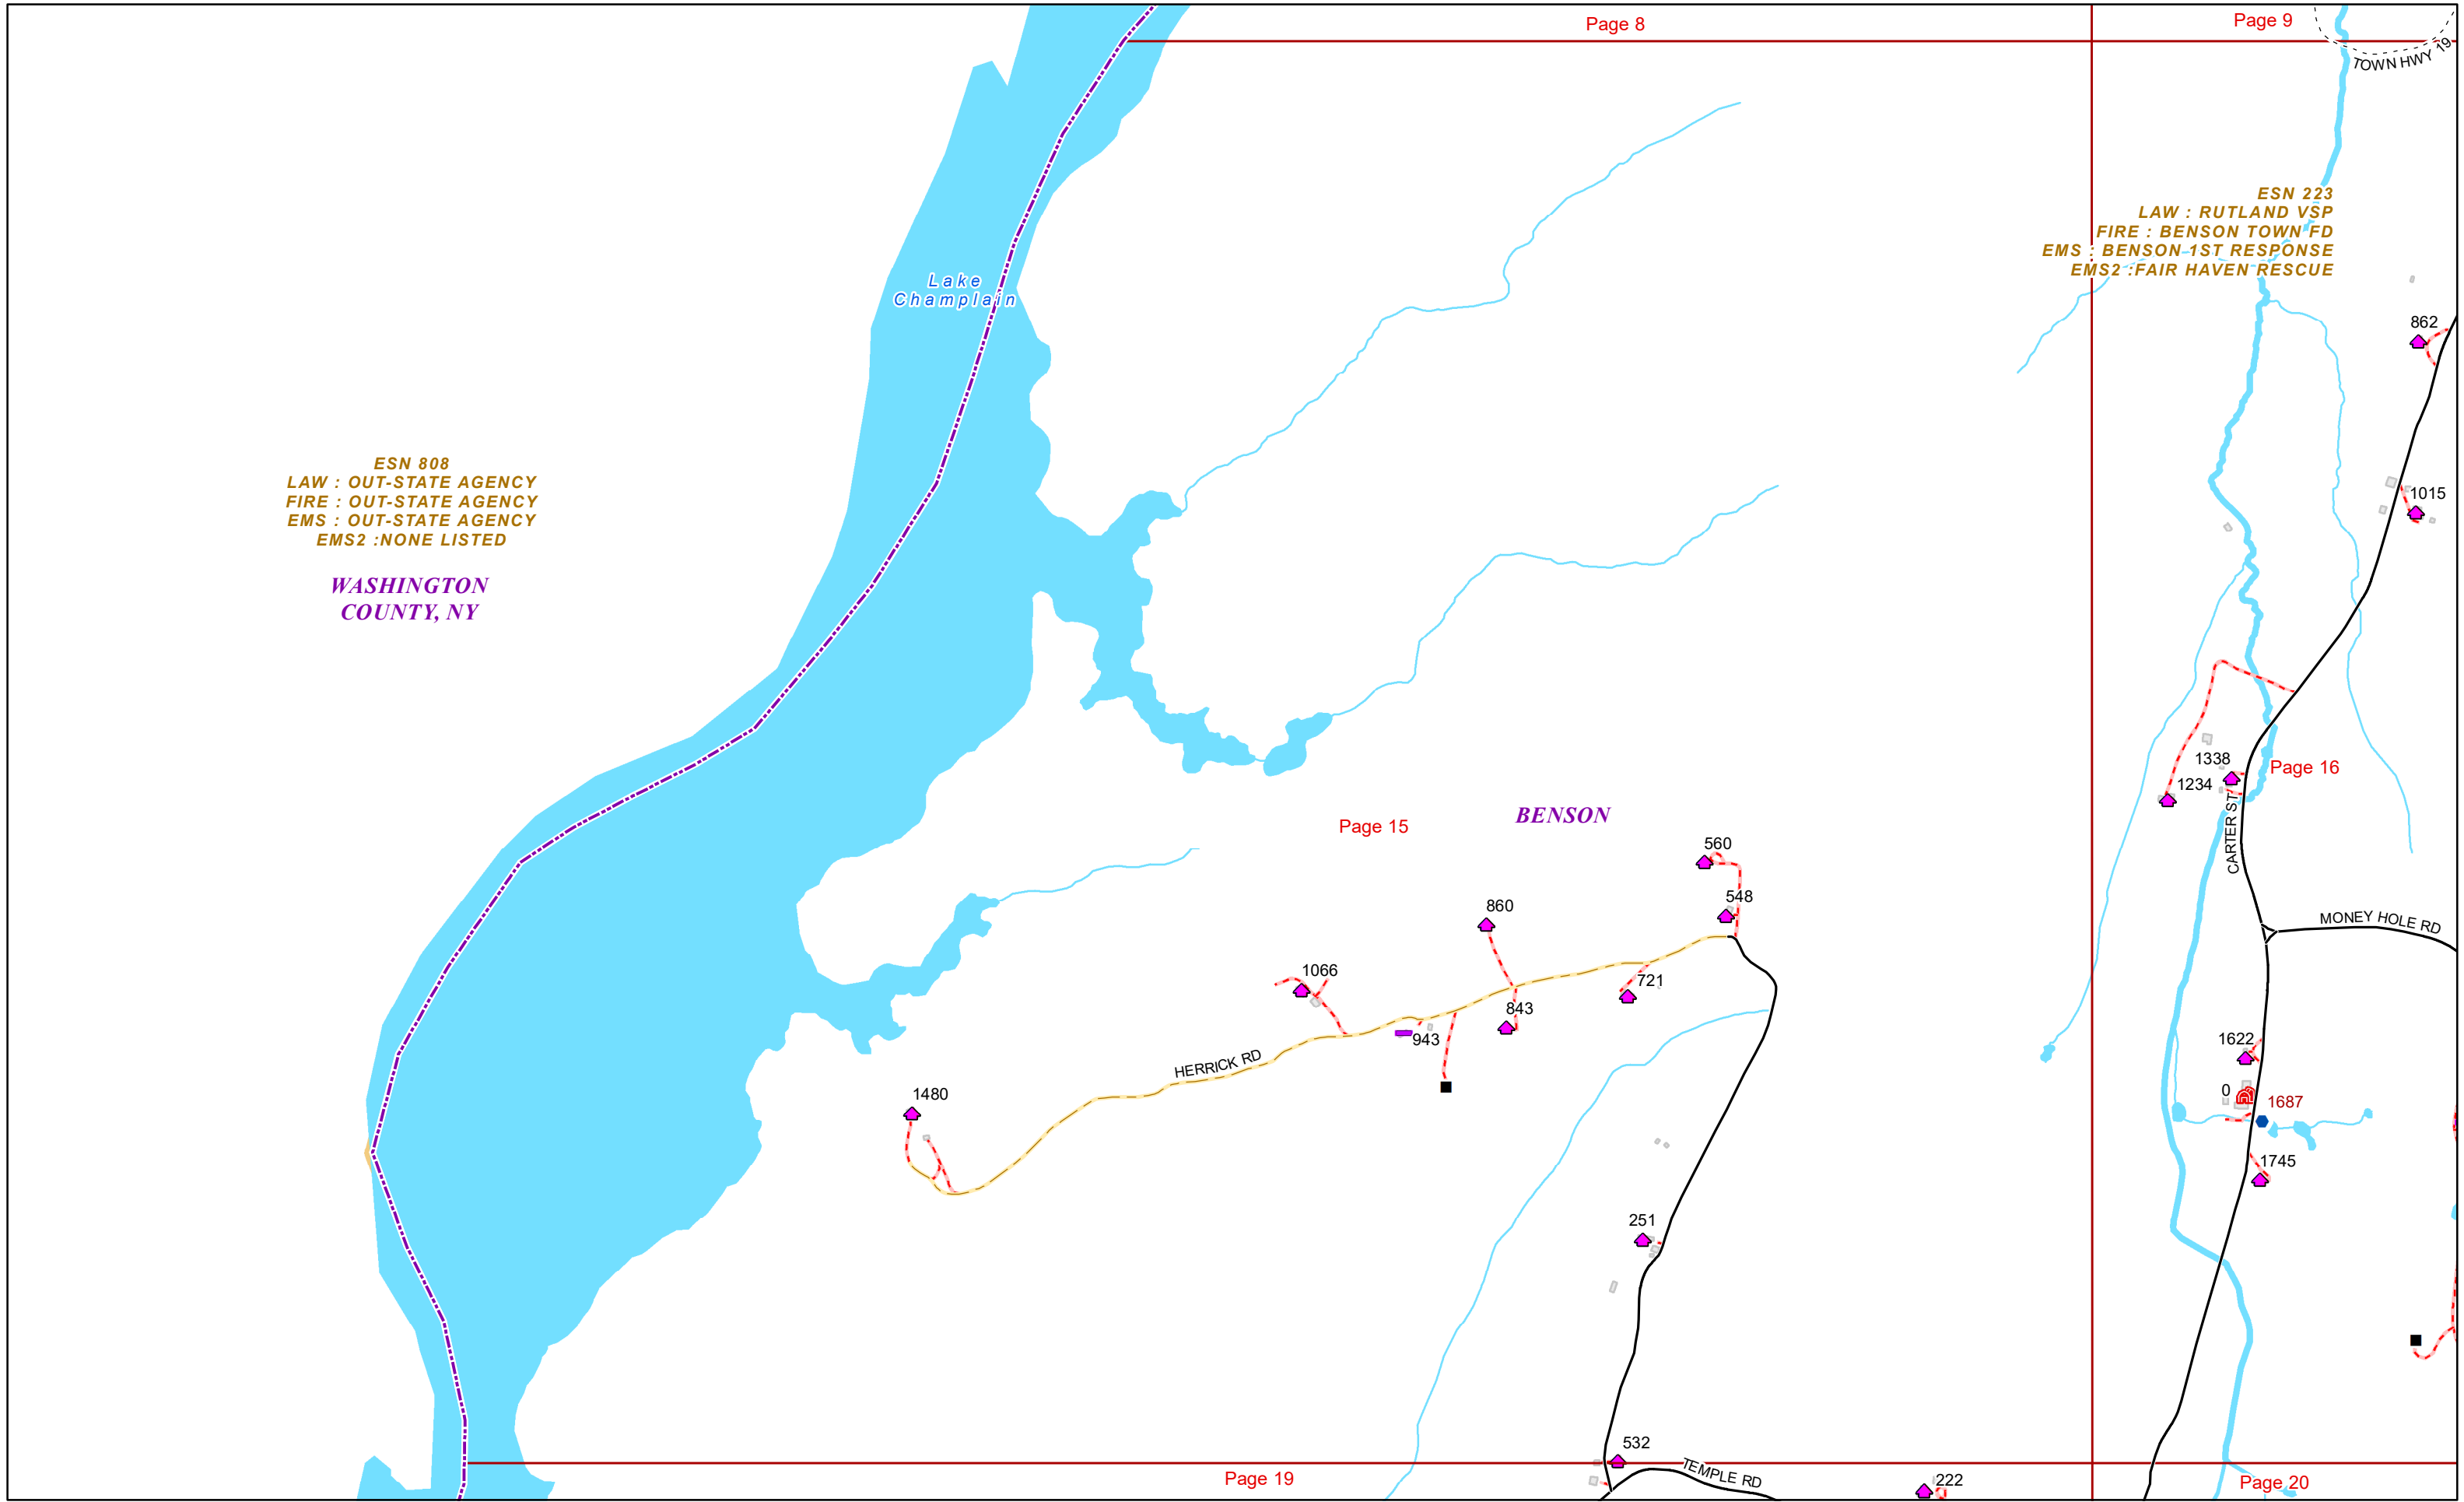

ESN 808
LAW : OUT-STATE AGENCY
FIRE : OUT-STATE AGENCY
EMS : OUT-STATE AGENCY
EMS2 : NONE LISTED

WASHINGTON
COUNTY, NY

Lake Champlain

BENSON

HERRICK RD

CARTER ST

MONEY HOLE RD

TEMPLE RD

222

ESN 223
LAW : RUTLAND VSP
FIRE : BENSON TOWN FD
EMS : BENSON-1ST RESPONSE
EMS2 : FAIR HAVEN RESCUE

862

1015

1338

1234

560

548

860

1066

943

843

721

1480

251

532

1622

0

1687

1745

TOWN HWY 79