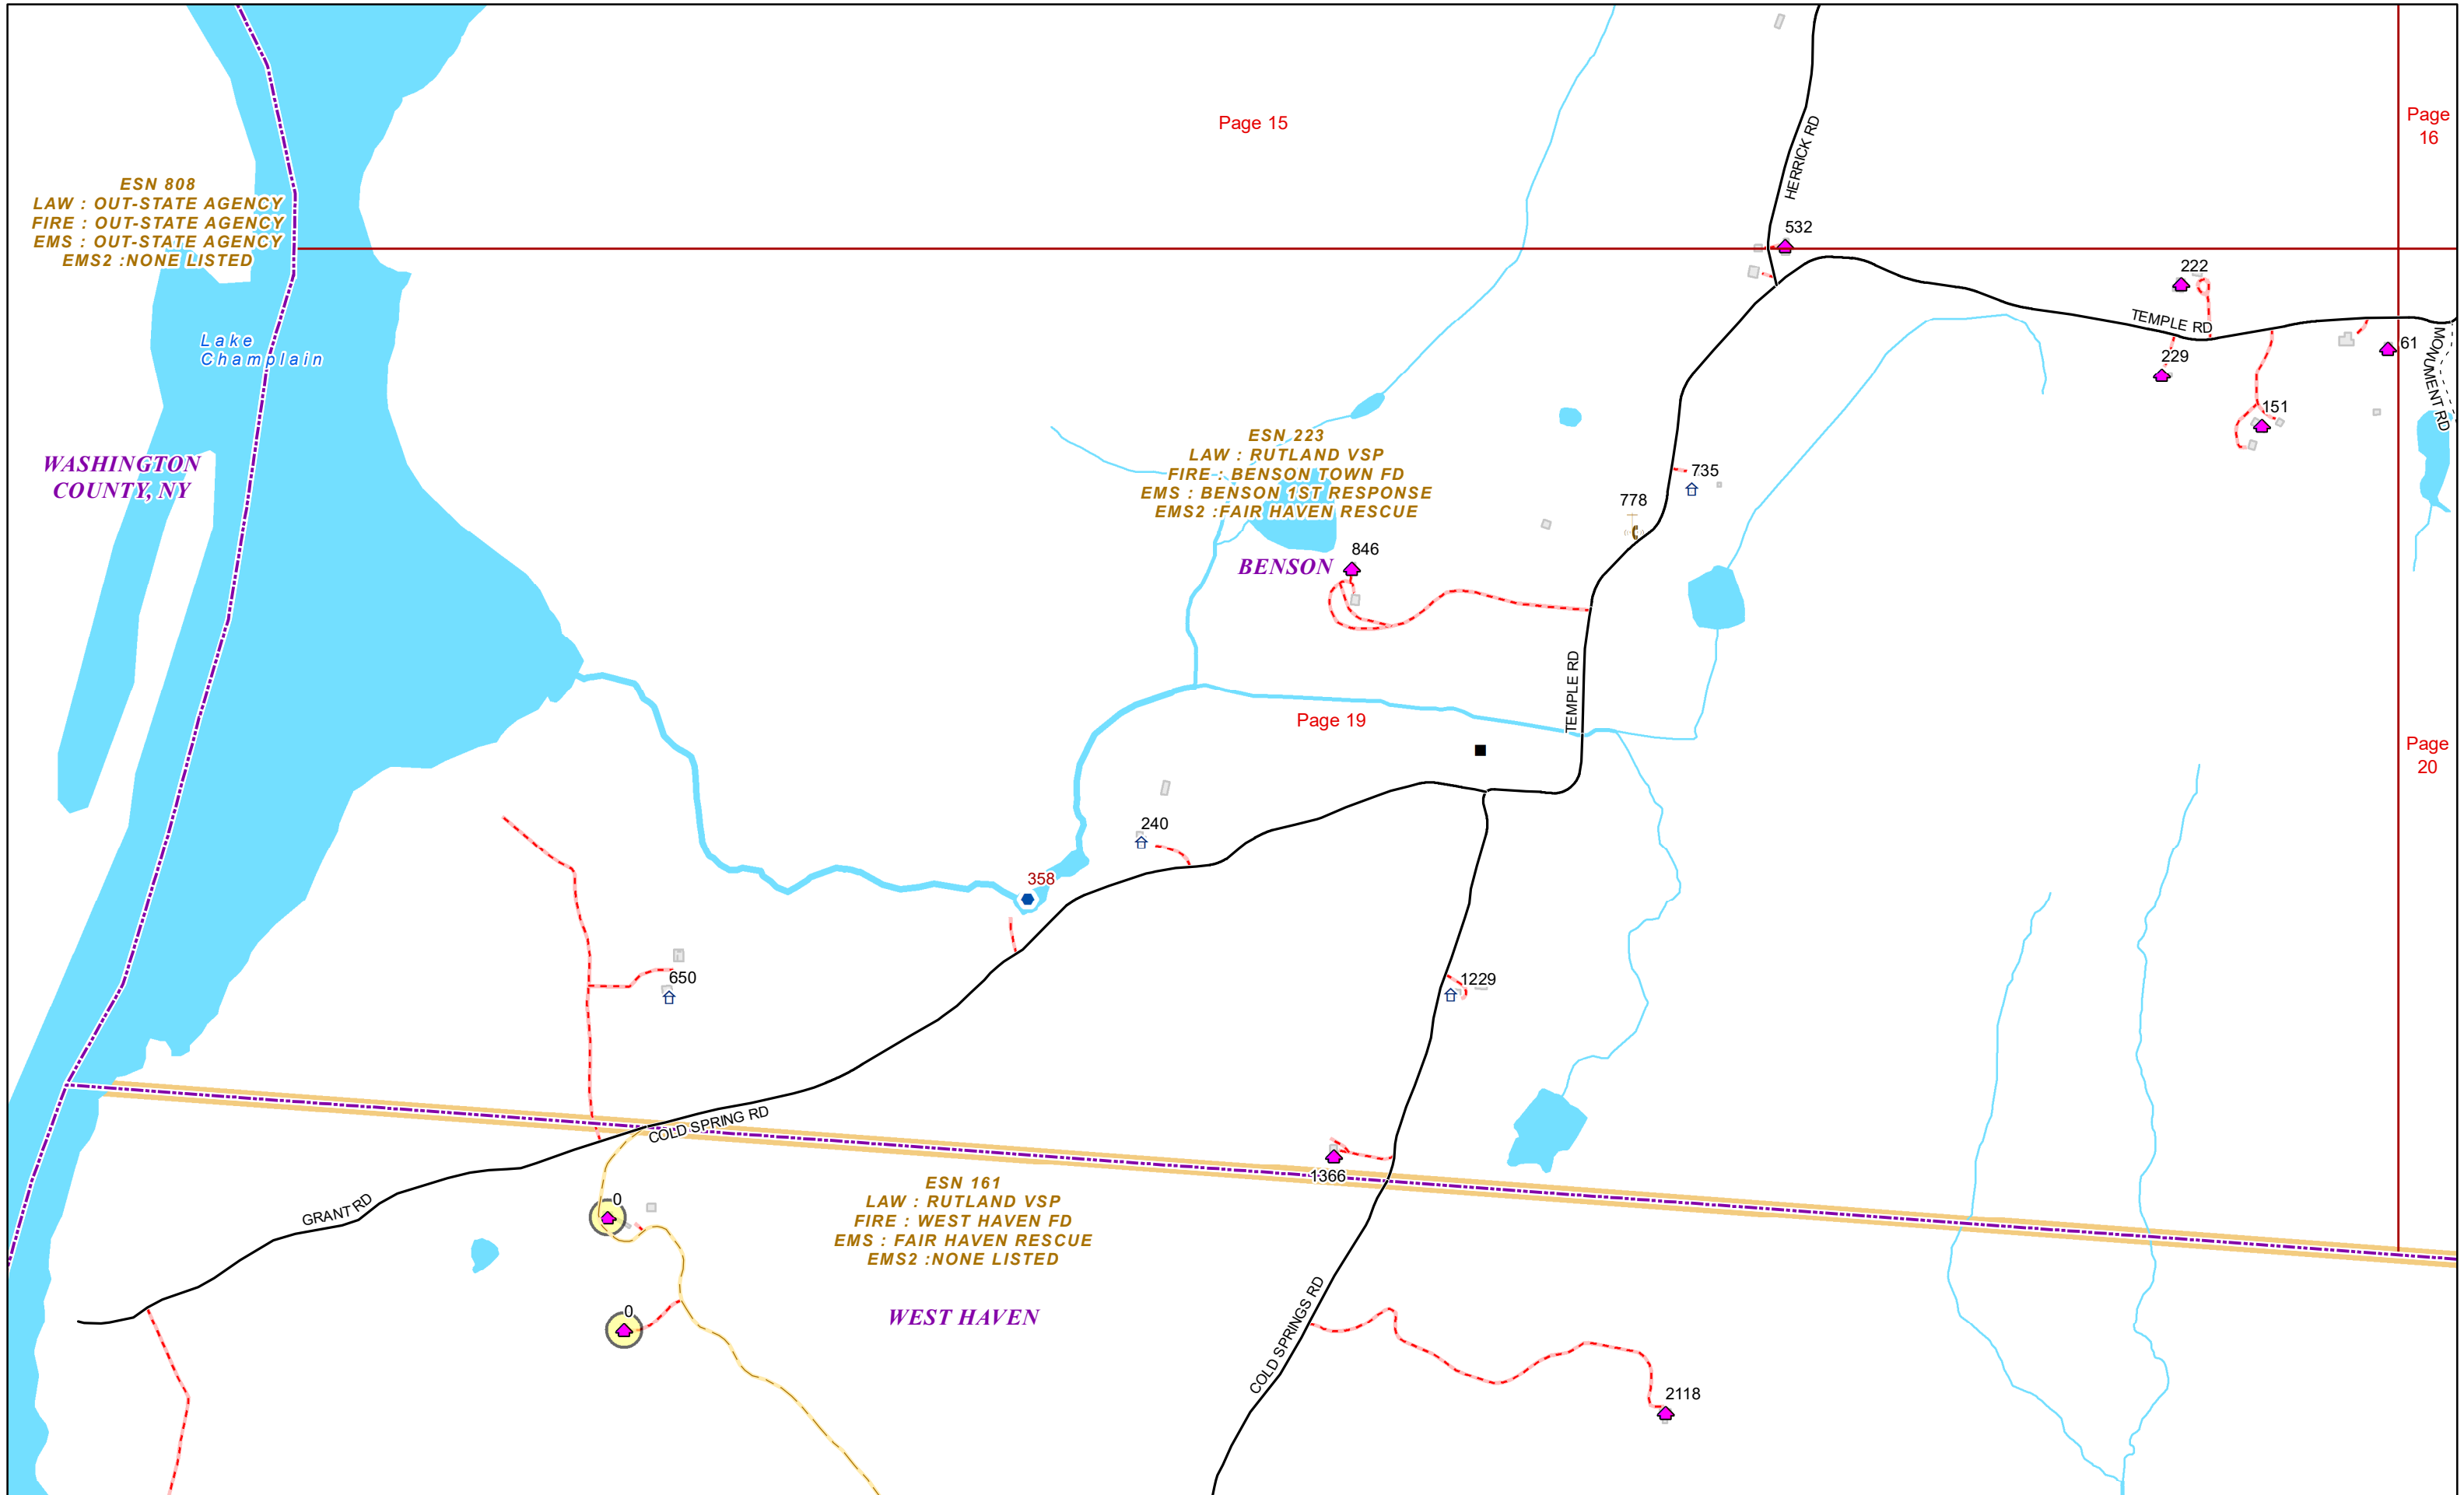

ESN 808
LAW : OUT-STATE AGENCY
FIRE : OUT-STATE AGENCY
EMS : OUT-STATE AGENCY
EMS2 : NONE LISTED

WASHINGTON
COUNTY, NY

Lake
Champlain

ESN 223
LAW : RUTLAND VSP
FIRE : BENSON TOWN FD
EMS : BENSON 1ST RESPONSE
EMS2 : FAIR HAVEN RESCUE

BENSON

ESN 161
LAW : RUTLAND VSP
FIRE : WEST HAVEN FD
EMS : FAIR HAVEN RESCUE
EMS2 : NONE LISTED

WEST HAVEN