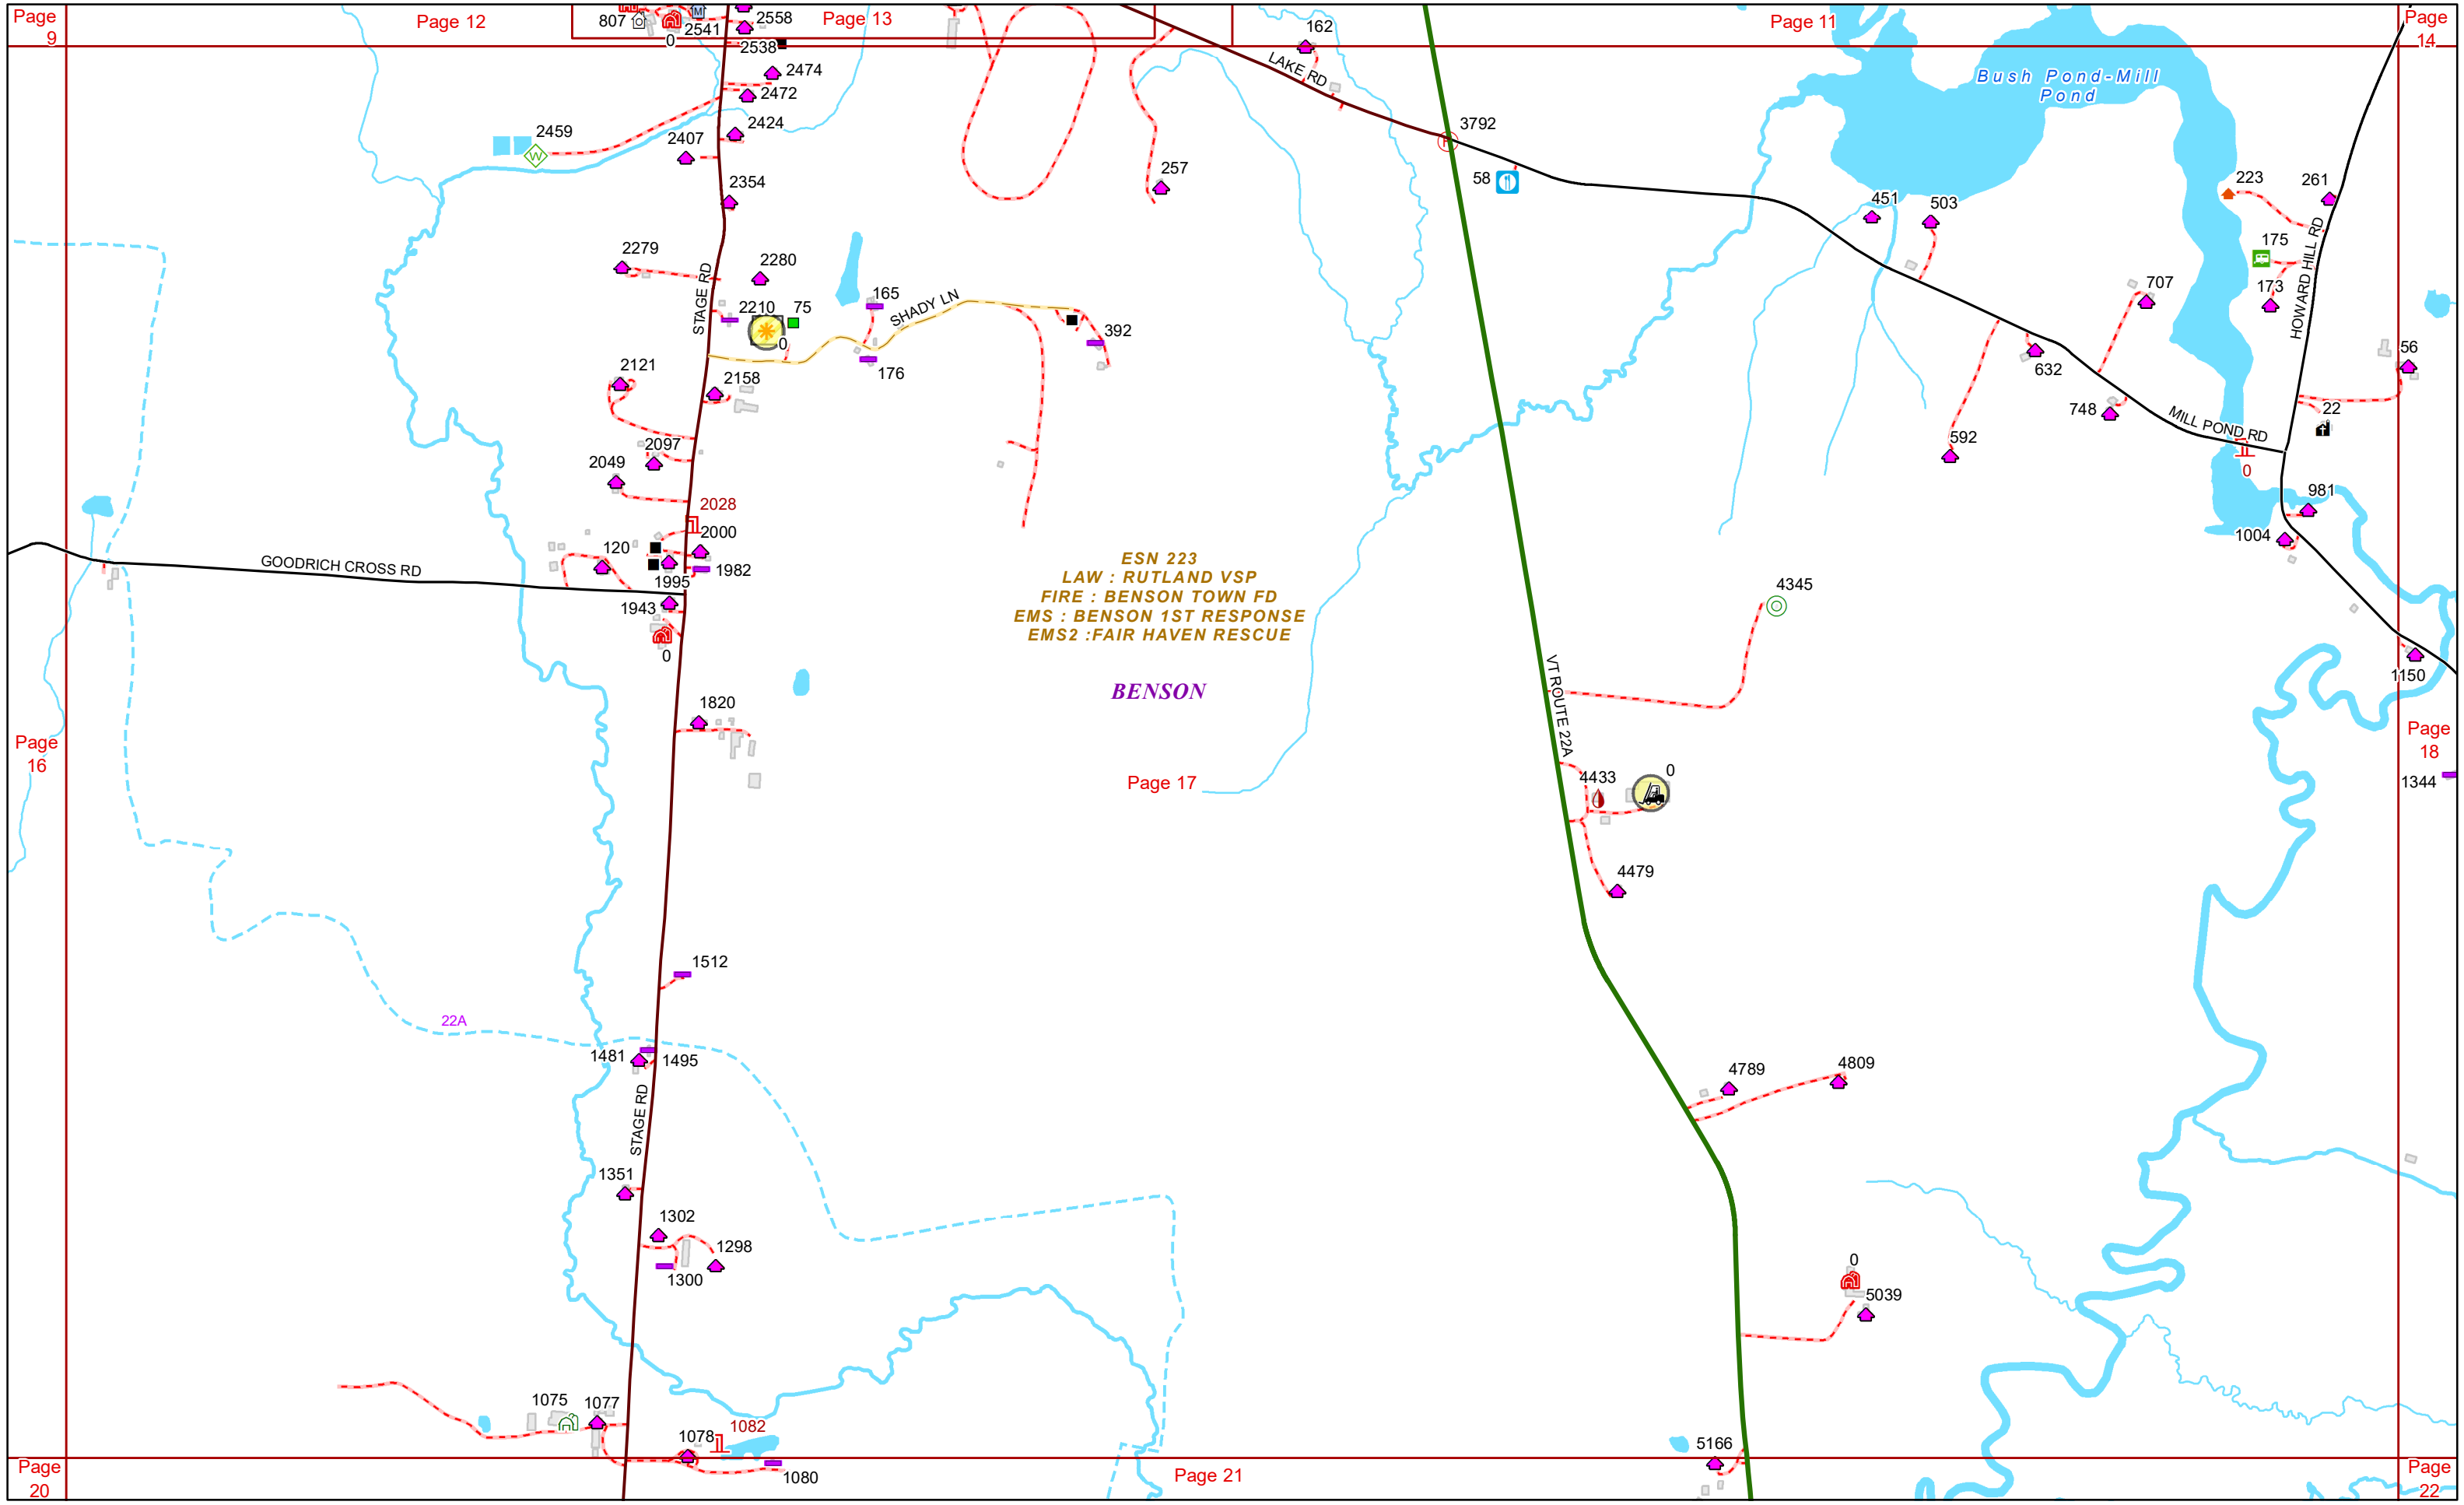

ESN 223
LAW : RUTLAND VSP
FIRE : BENSON TOWN FD
EMS : BENSON 1ST RESPONSE
EMS2 : FAIR HAVEN RESCUE

BENSON