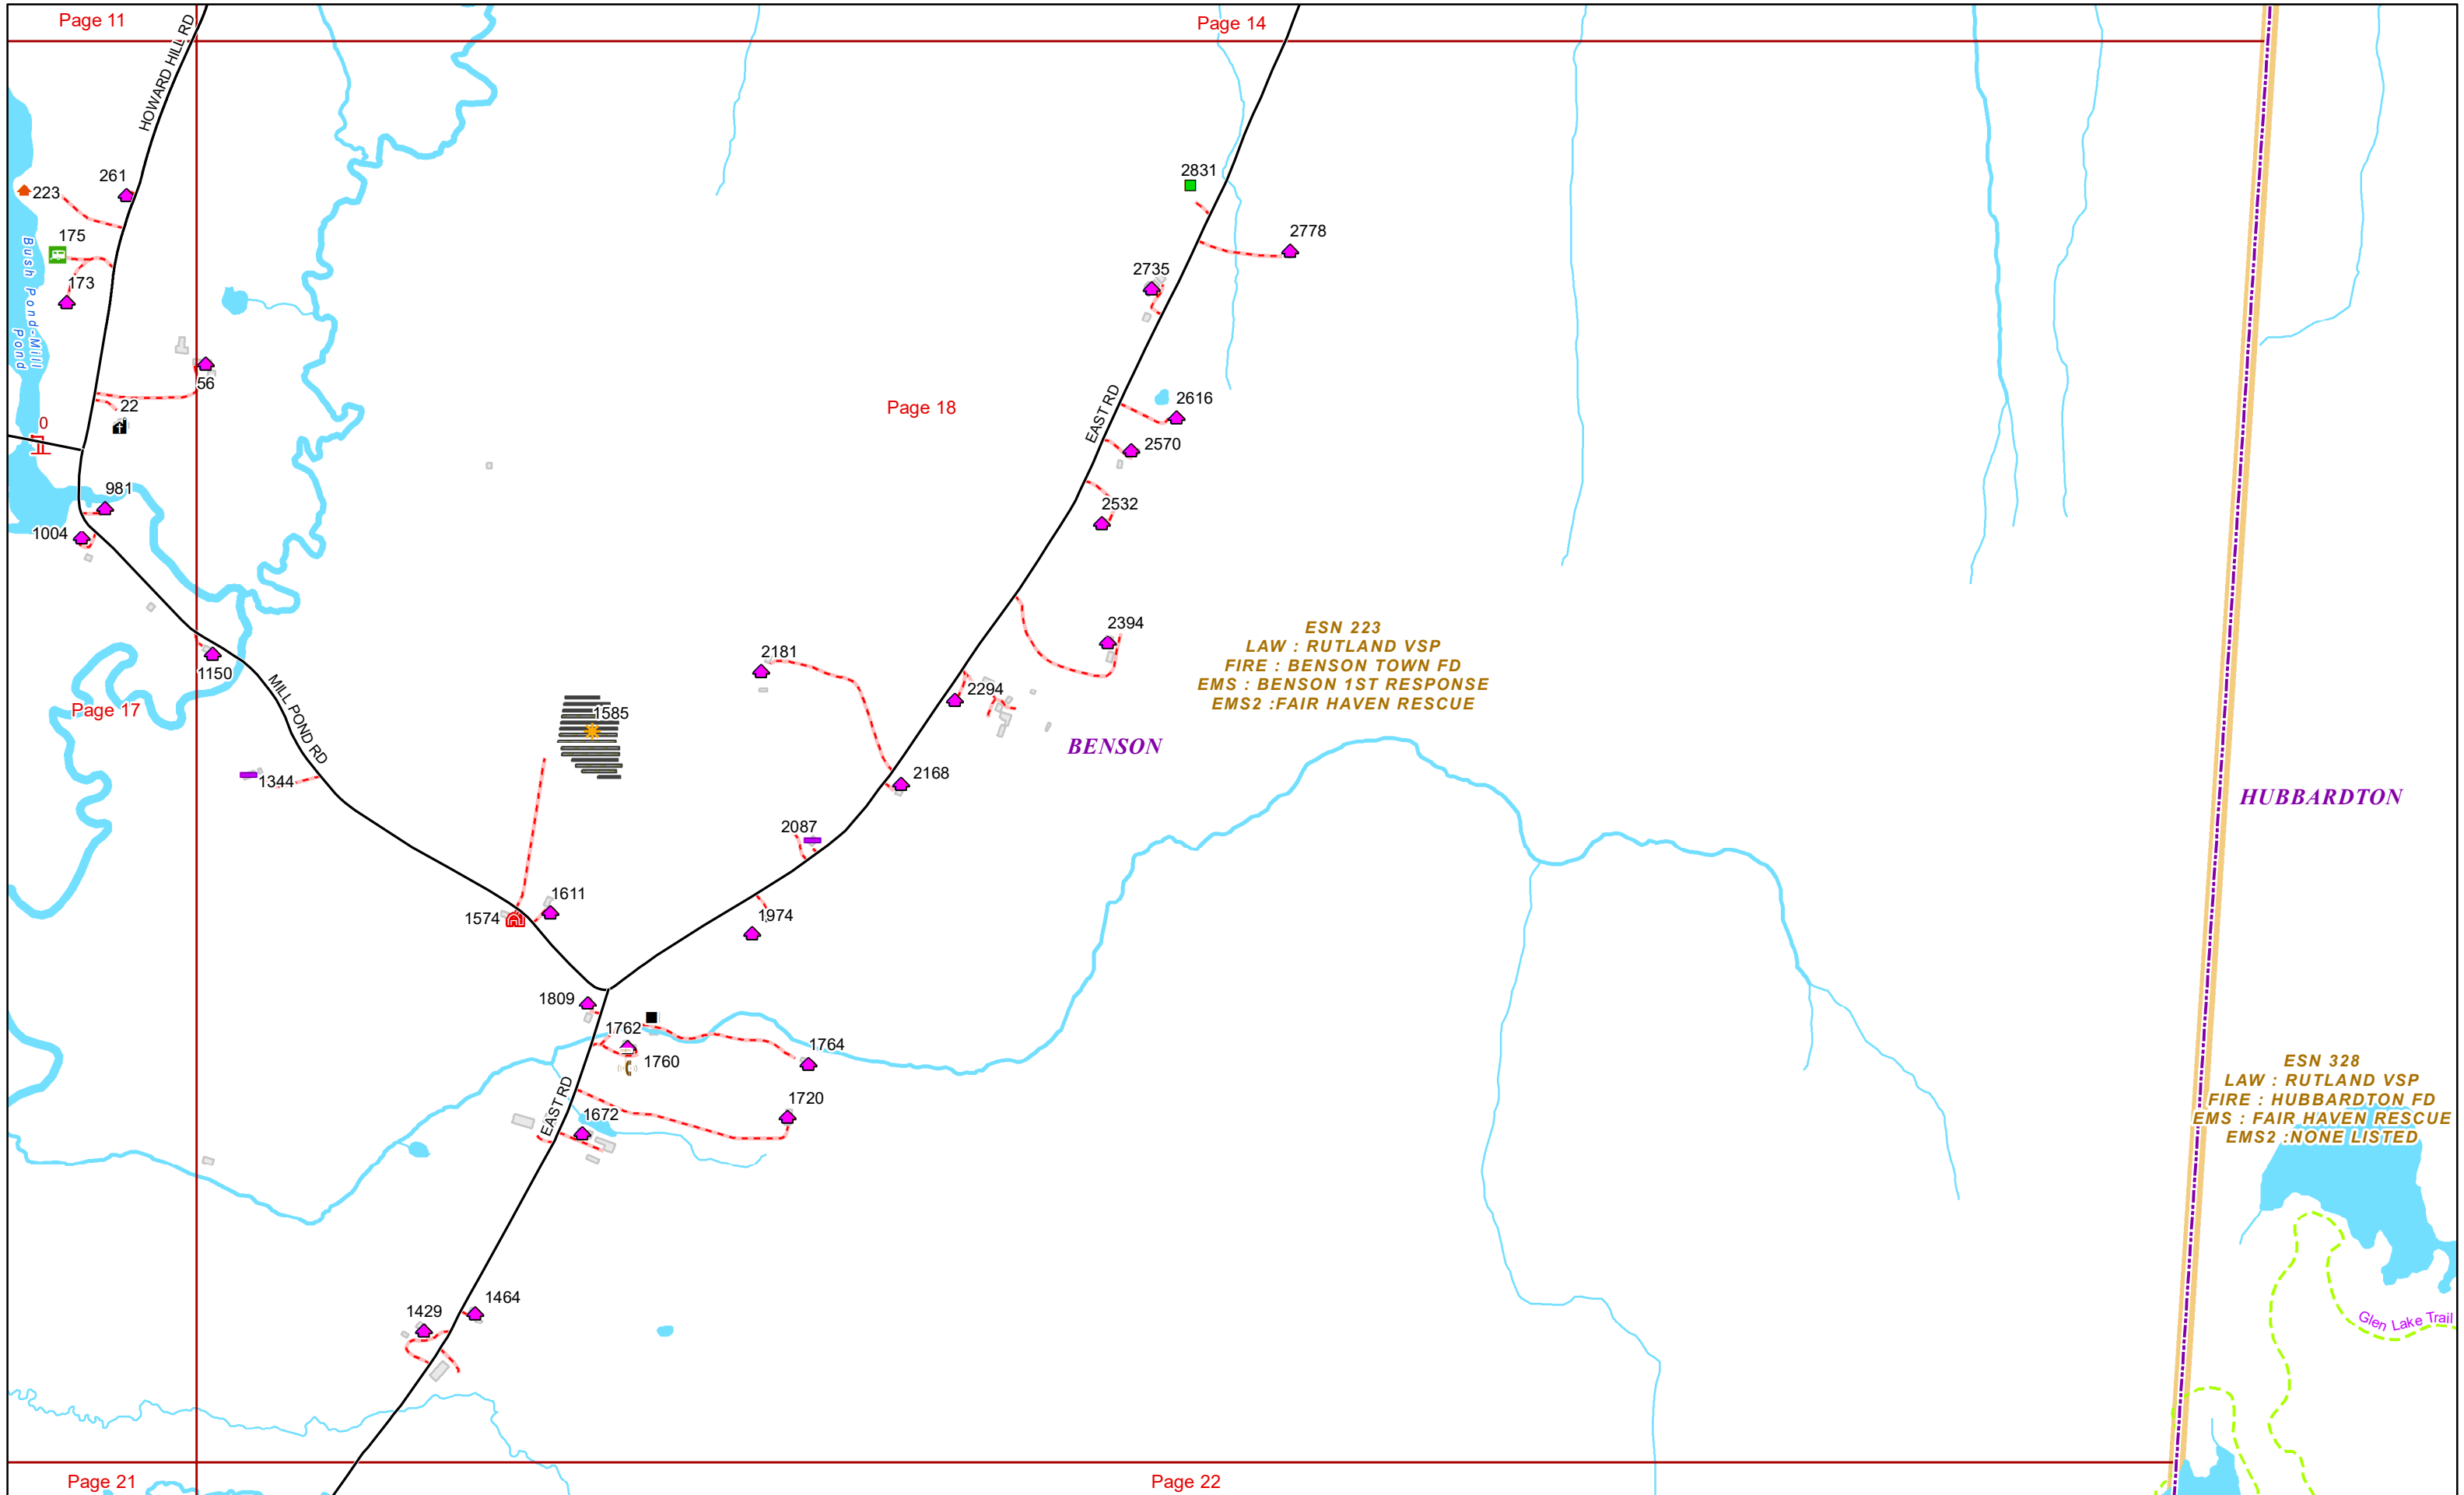

ESN 223
LAW : RUTLAND VSP
FIRE : BENSON TOWN FD
EMS : BENSON 1ST RESPONSE
EMS2 : FAIR HAVEN RESCUE

ESN 328
LAW : RUTLAND VSP
FIRE : HUBBARDTON FD
EMS : FAIR HAVEN RESCUE
EMS2 : NONE LISTED