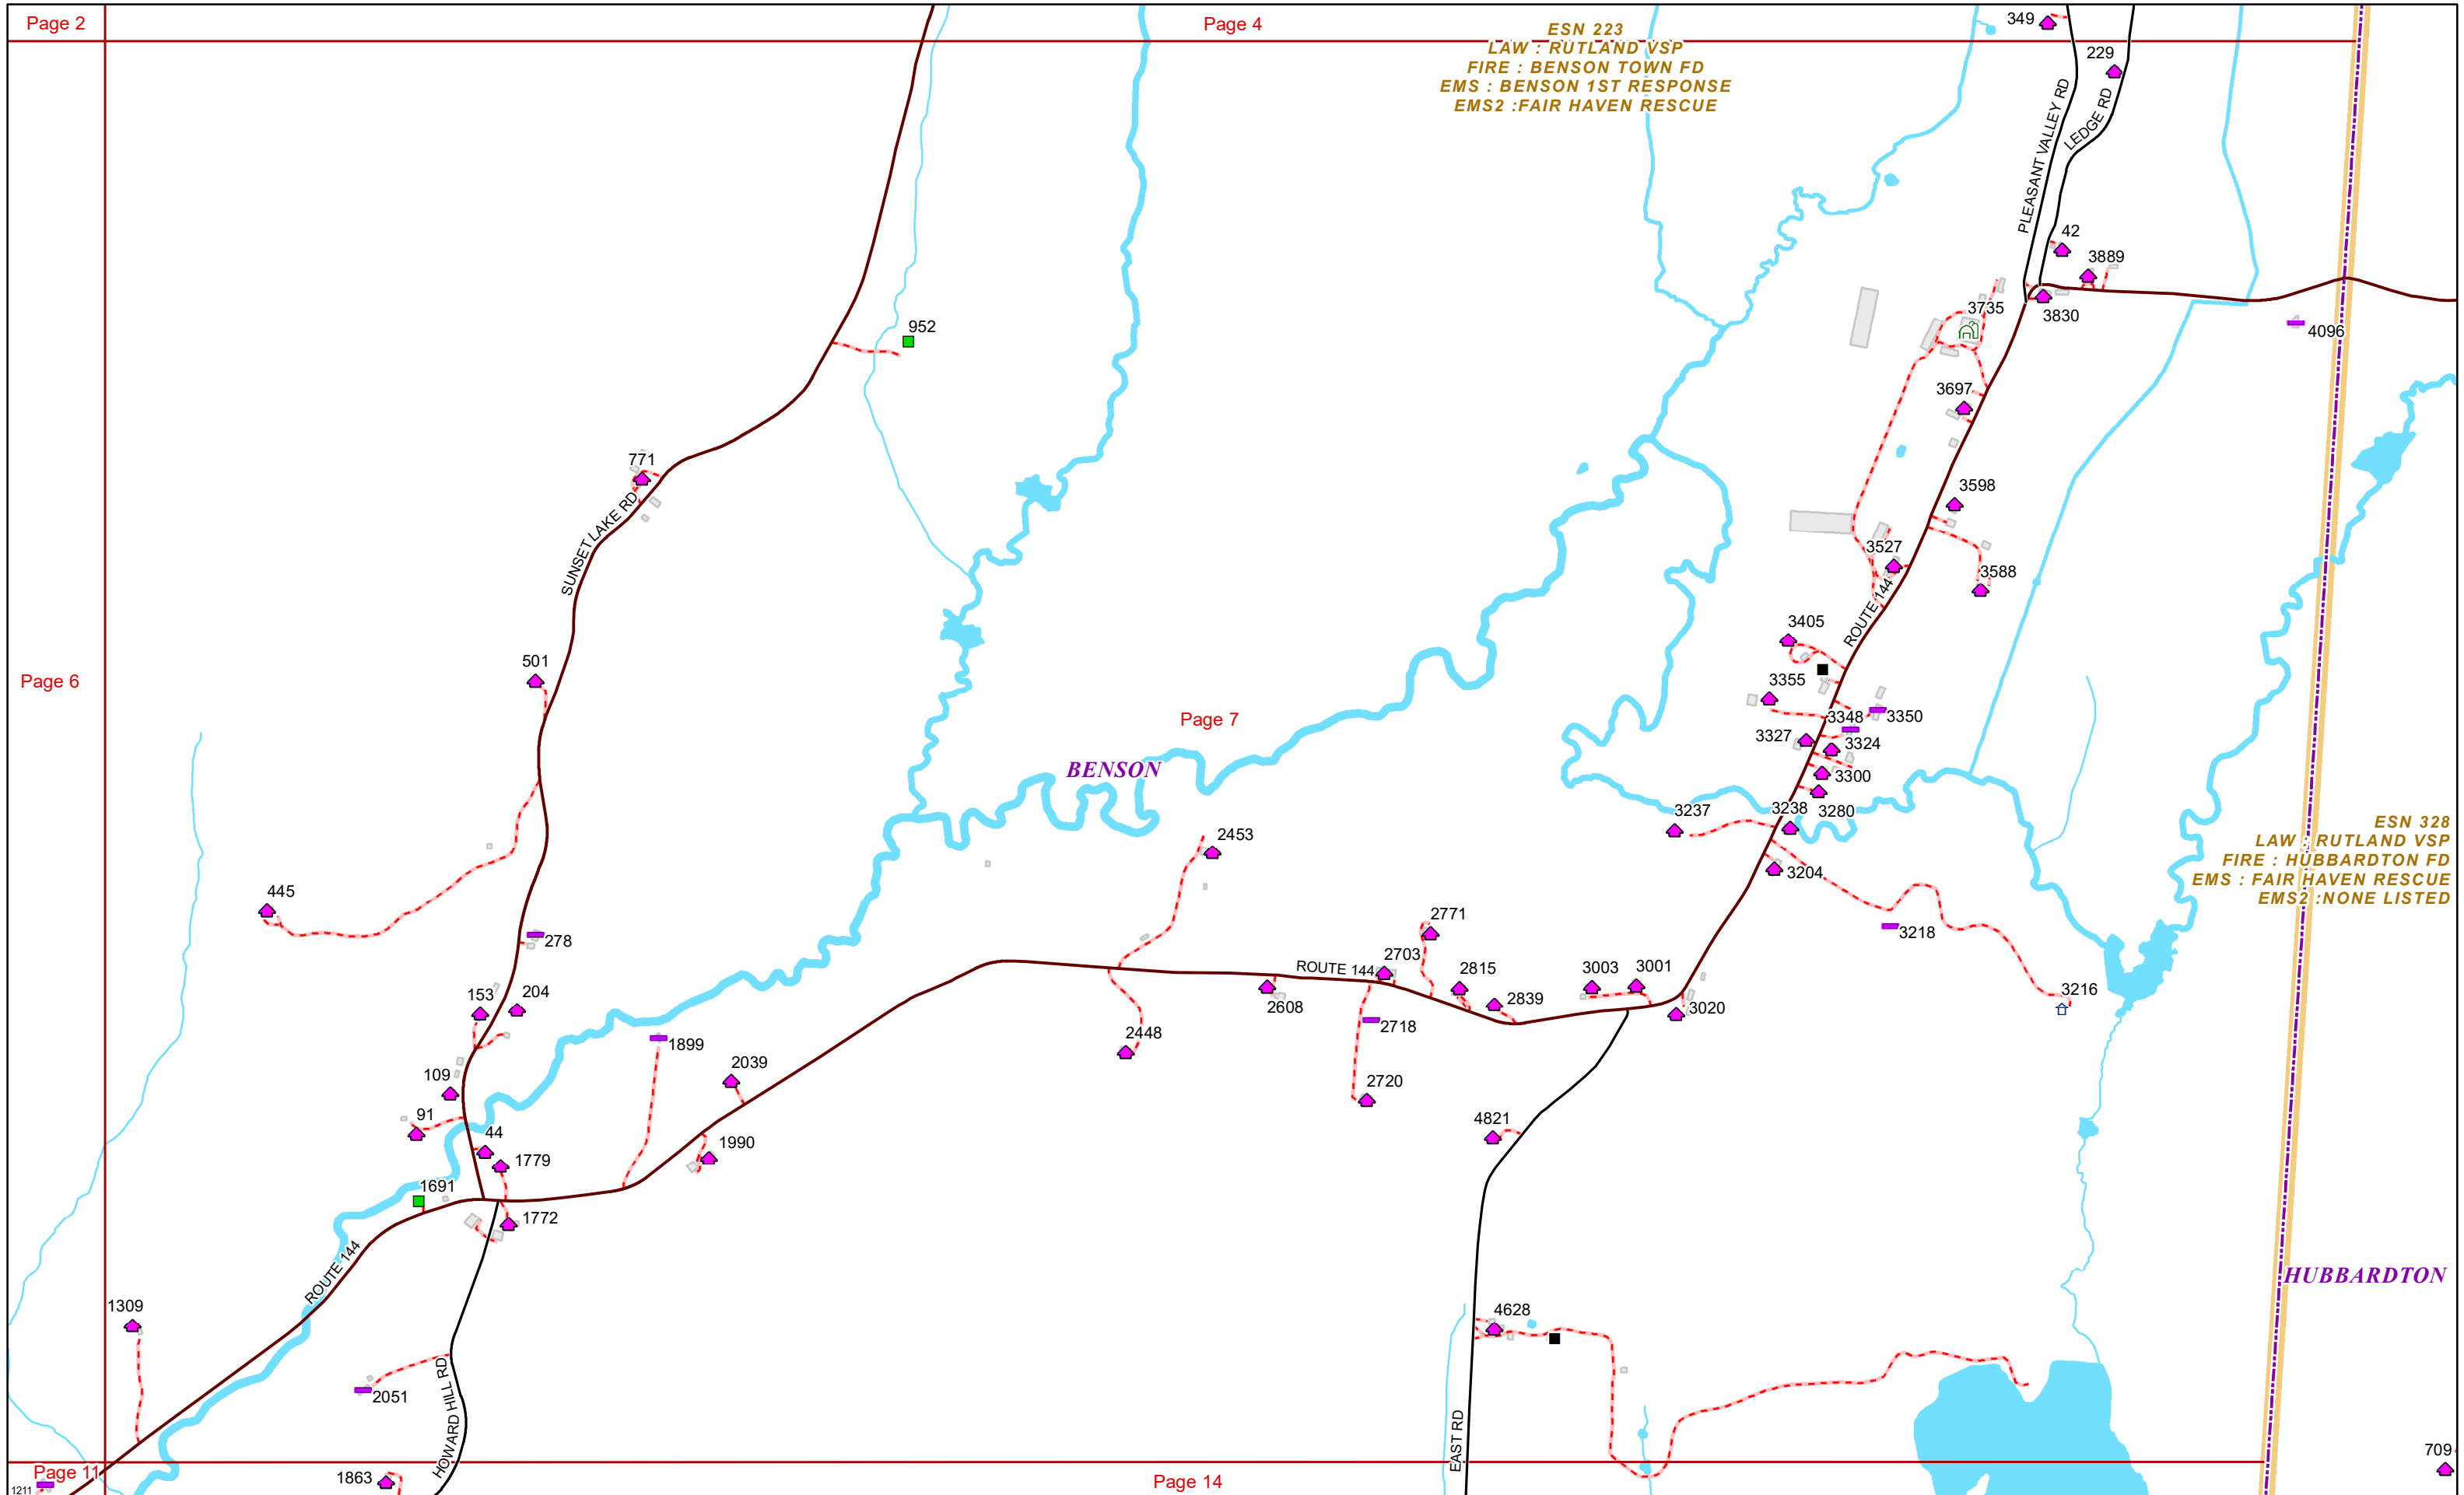

ESN 223
LAW : RUTLAND VSP
FIRE : BENSON TOWN FD
EMS : BENSON 1ST RESPONSE
EMS2 : FAIR HAVEN RESCUE

ESN 328
LAW : RUTLAND VSP
FIRE : HUBBARDTON FD
EMS : FAIR HAVEN RESCUE
EMS2 : NONE LISTED