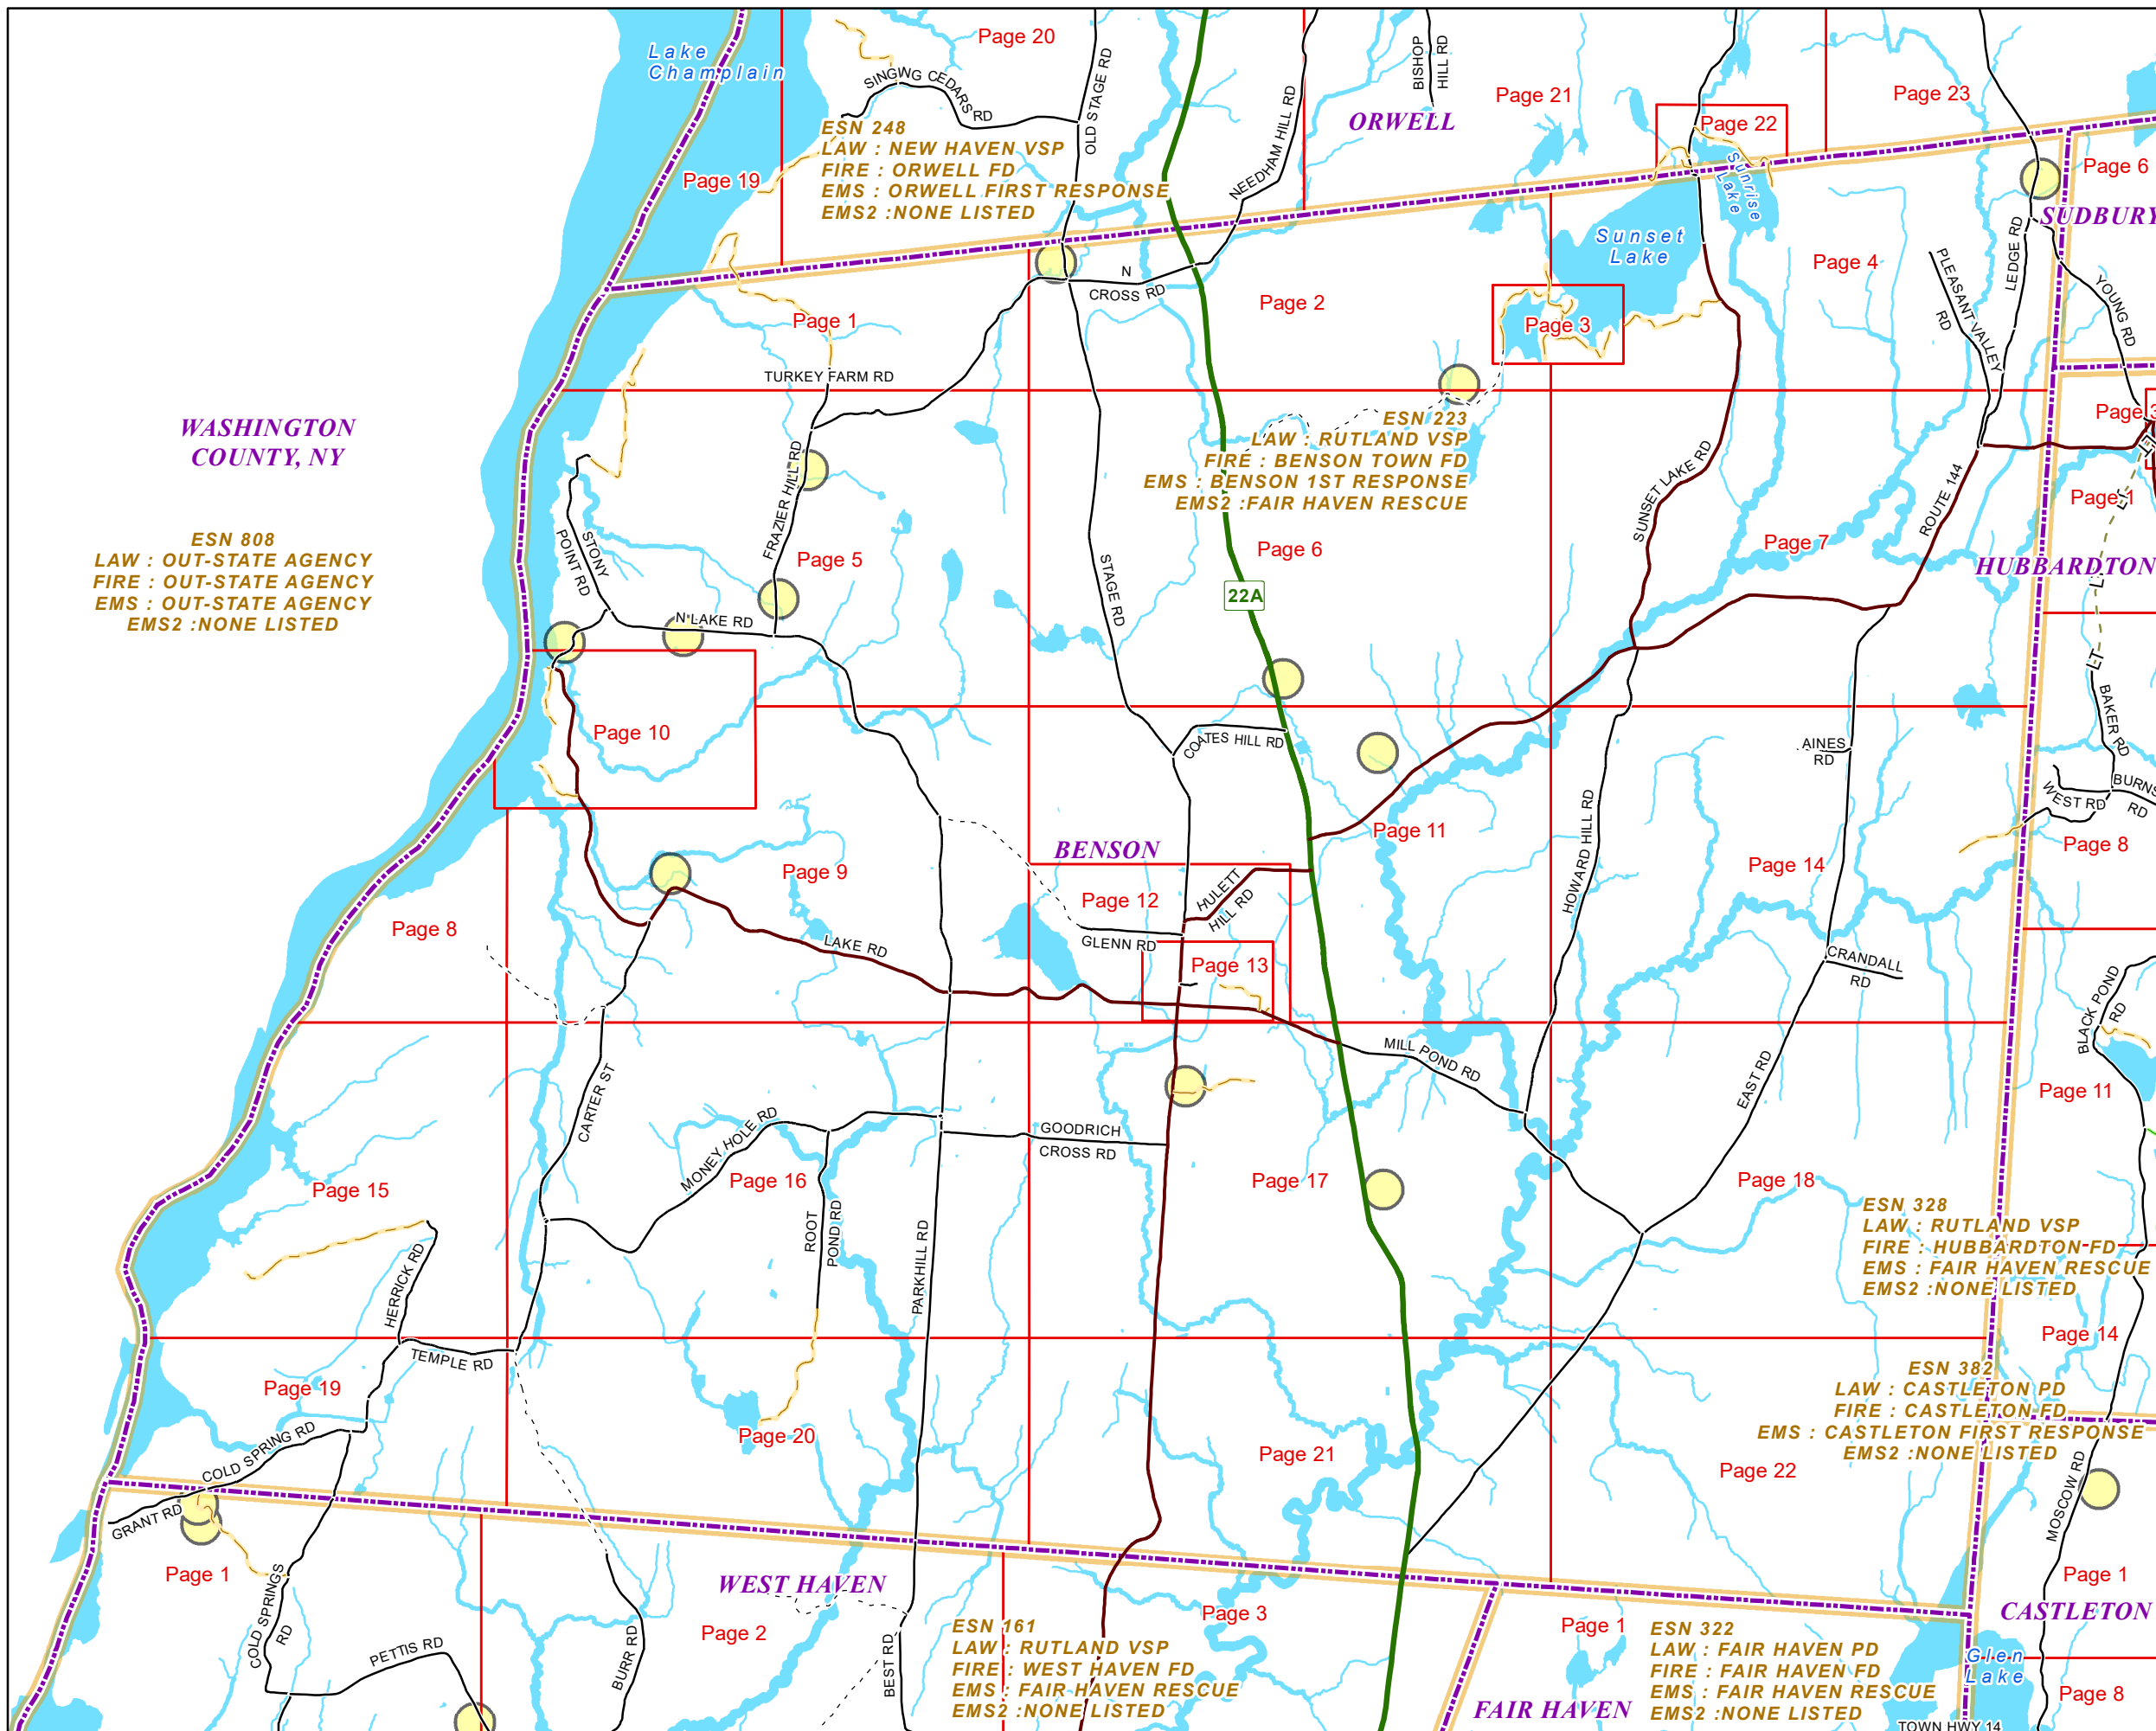

VERMONT E9-1-1 MapBook

Benson

E9-1-1 MapBook with GIS Data

Use constraints: The 9-1-1 related data layers (Esites, Landmarks, Roads, Driveways, Footprints, Atlas Sheets, ESZ, etc.) were developed and designed for Enhanced 9-1-1 purposes only. The user should understand that the nature of the Enhanced 9-1-1 data layers means they are never complete. **Each municipal government is responsible for maintenance of the E9-1-1 database.** Other data (non-E9-1-1 related) used in the Vermont E9-1-1 MapBook is acquired from the Vermont Center for Geographic Information (VCGI) (vcgi.vermont.gov) and local Regional Planning Commissions.

Disclaimer:

This Vermont E9-1-1 MapBook and GIS data is for general reference only. Data layers that appear on the map may or may not be accurate, current or otherwise reliable. The E9-1-1 Board and the State of Vermont make no representations of any kind, including but not limited to the warranties of merchantability or fitness for a particular use, not are any such warranties to be implied with respect to the GIS data and MapBook.

For Questions/Updates:

Contact VT Enhanced 9-1-1 Board:
Phone: 802-828-4911
Email: e911.info@vermont.gov
Website: e911.vermont.gov

7/7/2023