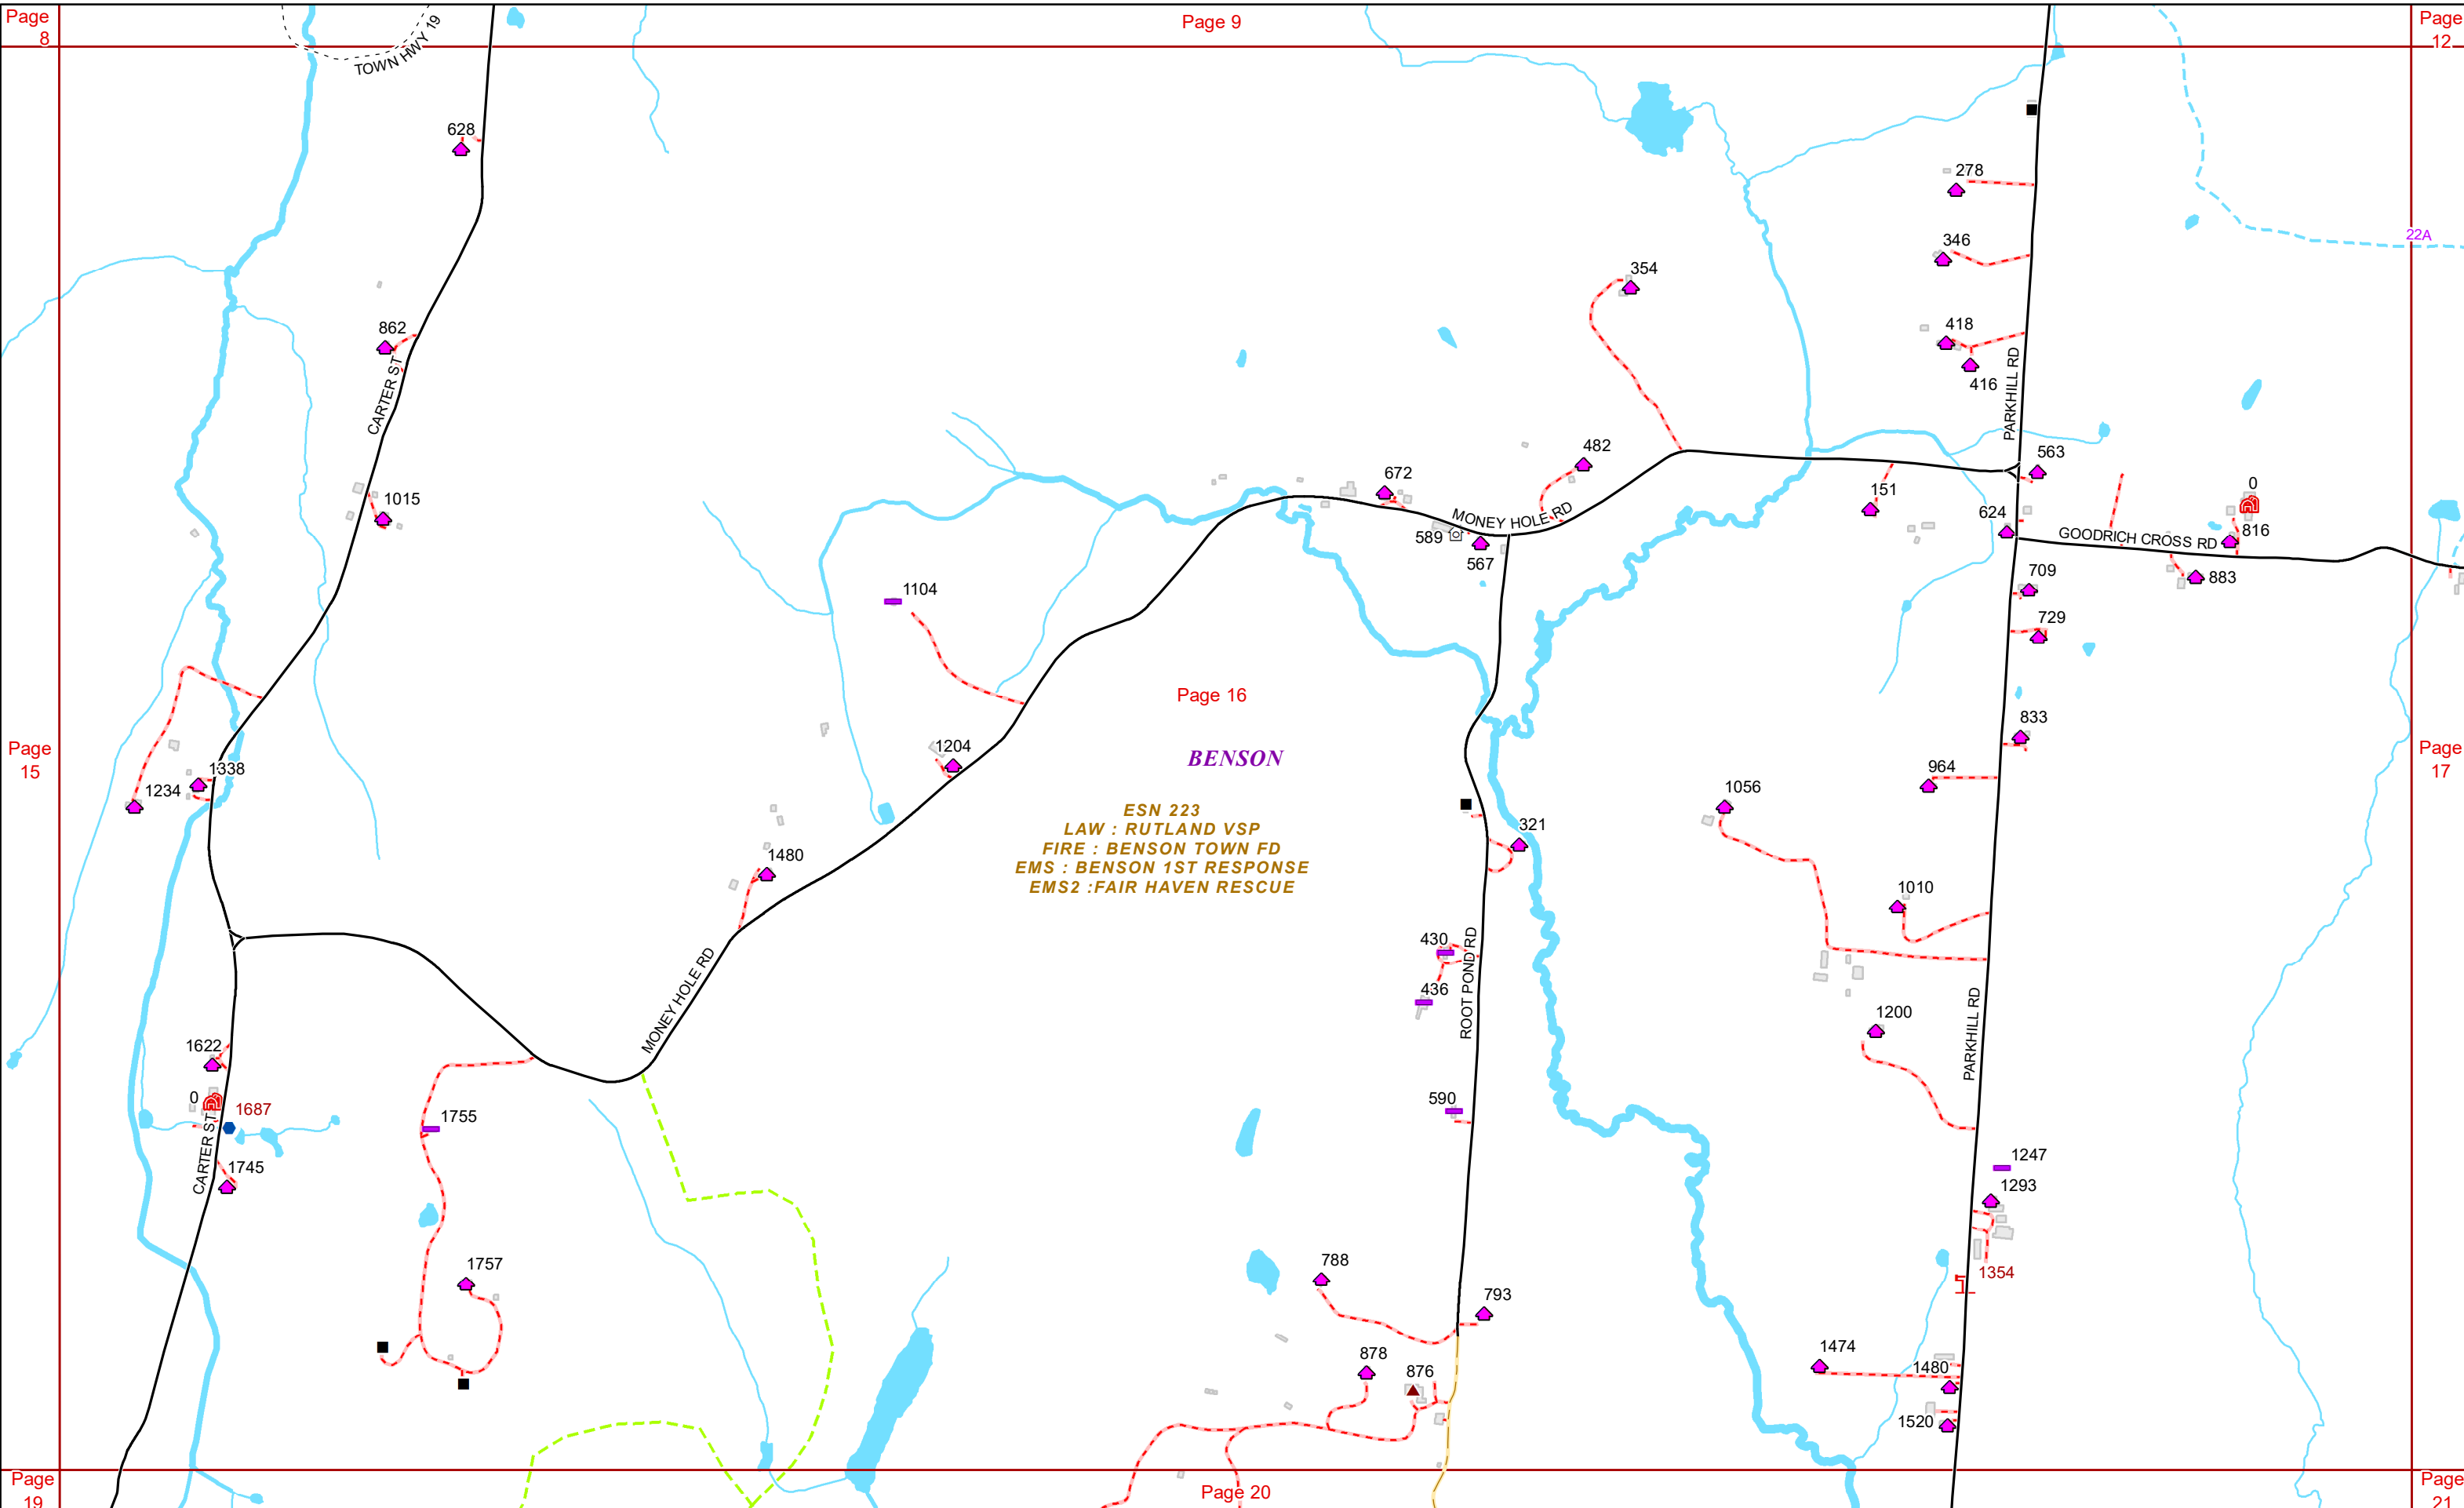

ESN 223
LAW : RUTLAND VSP
FIRE : BENSON TOWN FD
EMS : BENSON 1ST RESPONSE
EMS2 :FAIR HAVEN RESCUE