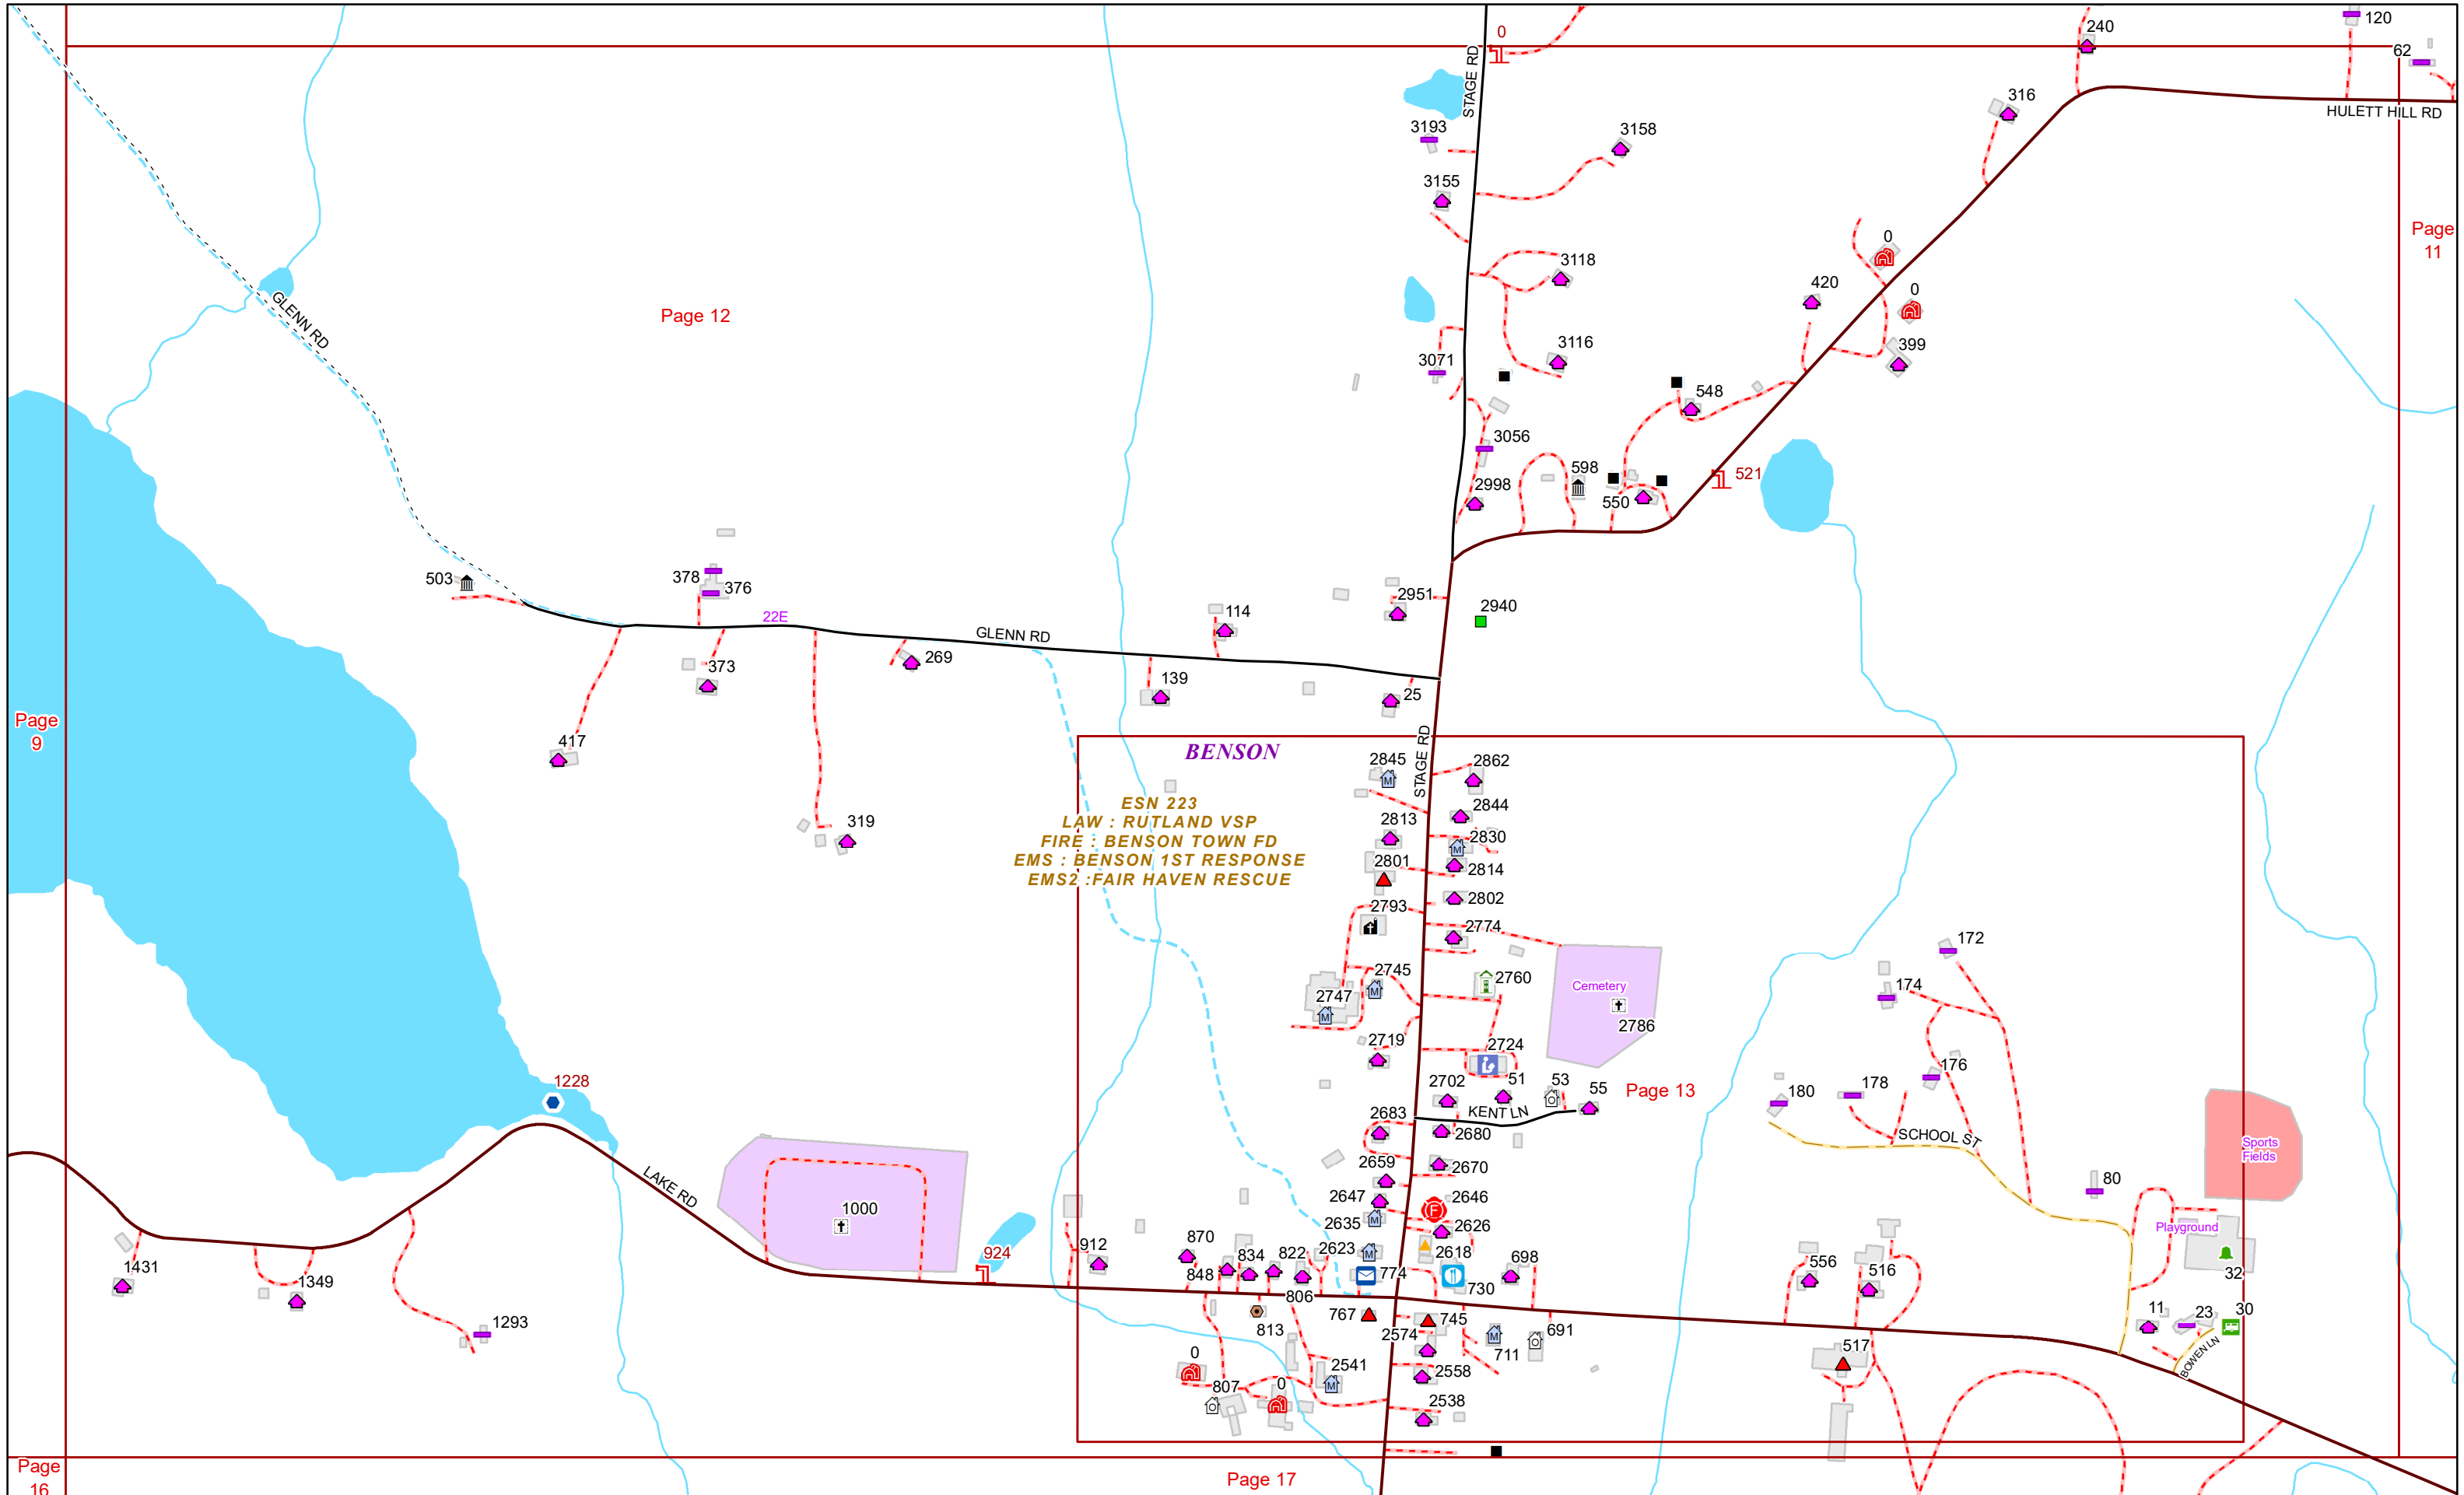

BENSON
ESN 223
LAW : RUTLAND VSP
FIRE : BENSON TOWN FD
EMS : BENSON 1ST RESPONSE
EMS2 : FAIR HAVEN RESCUE