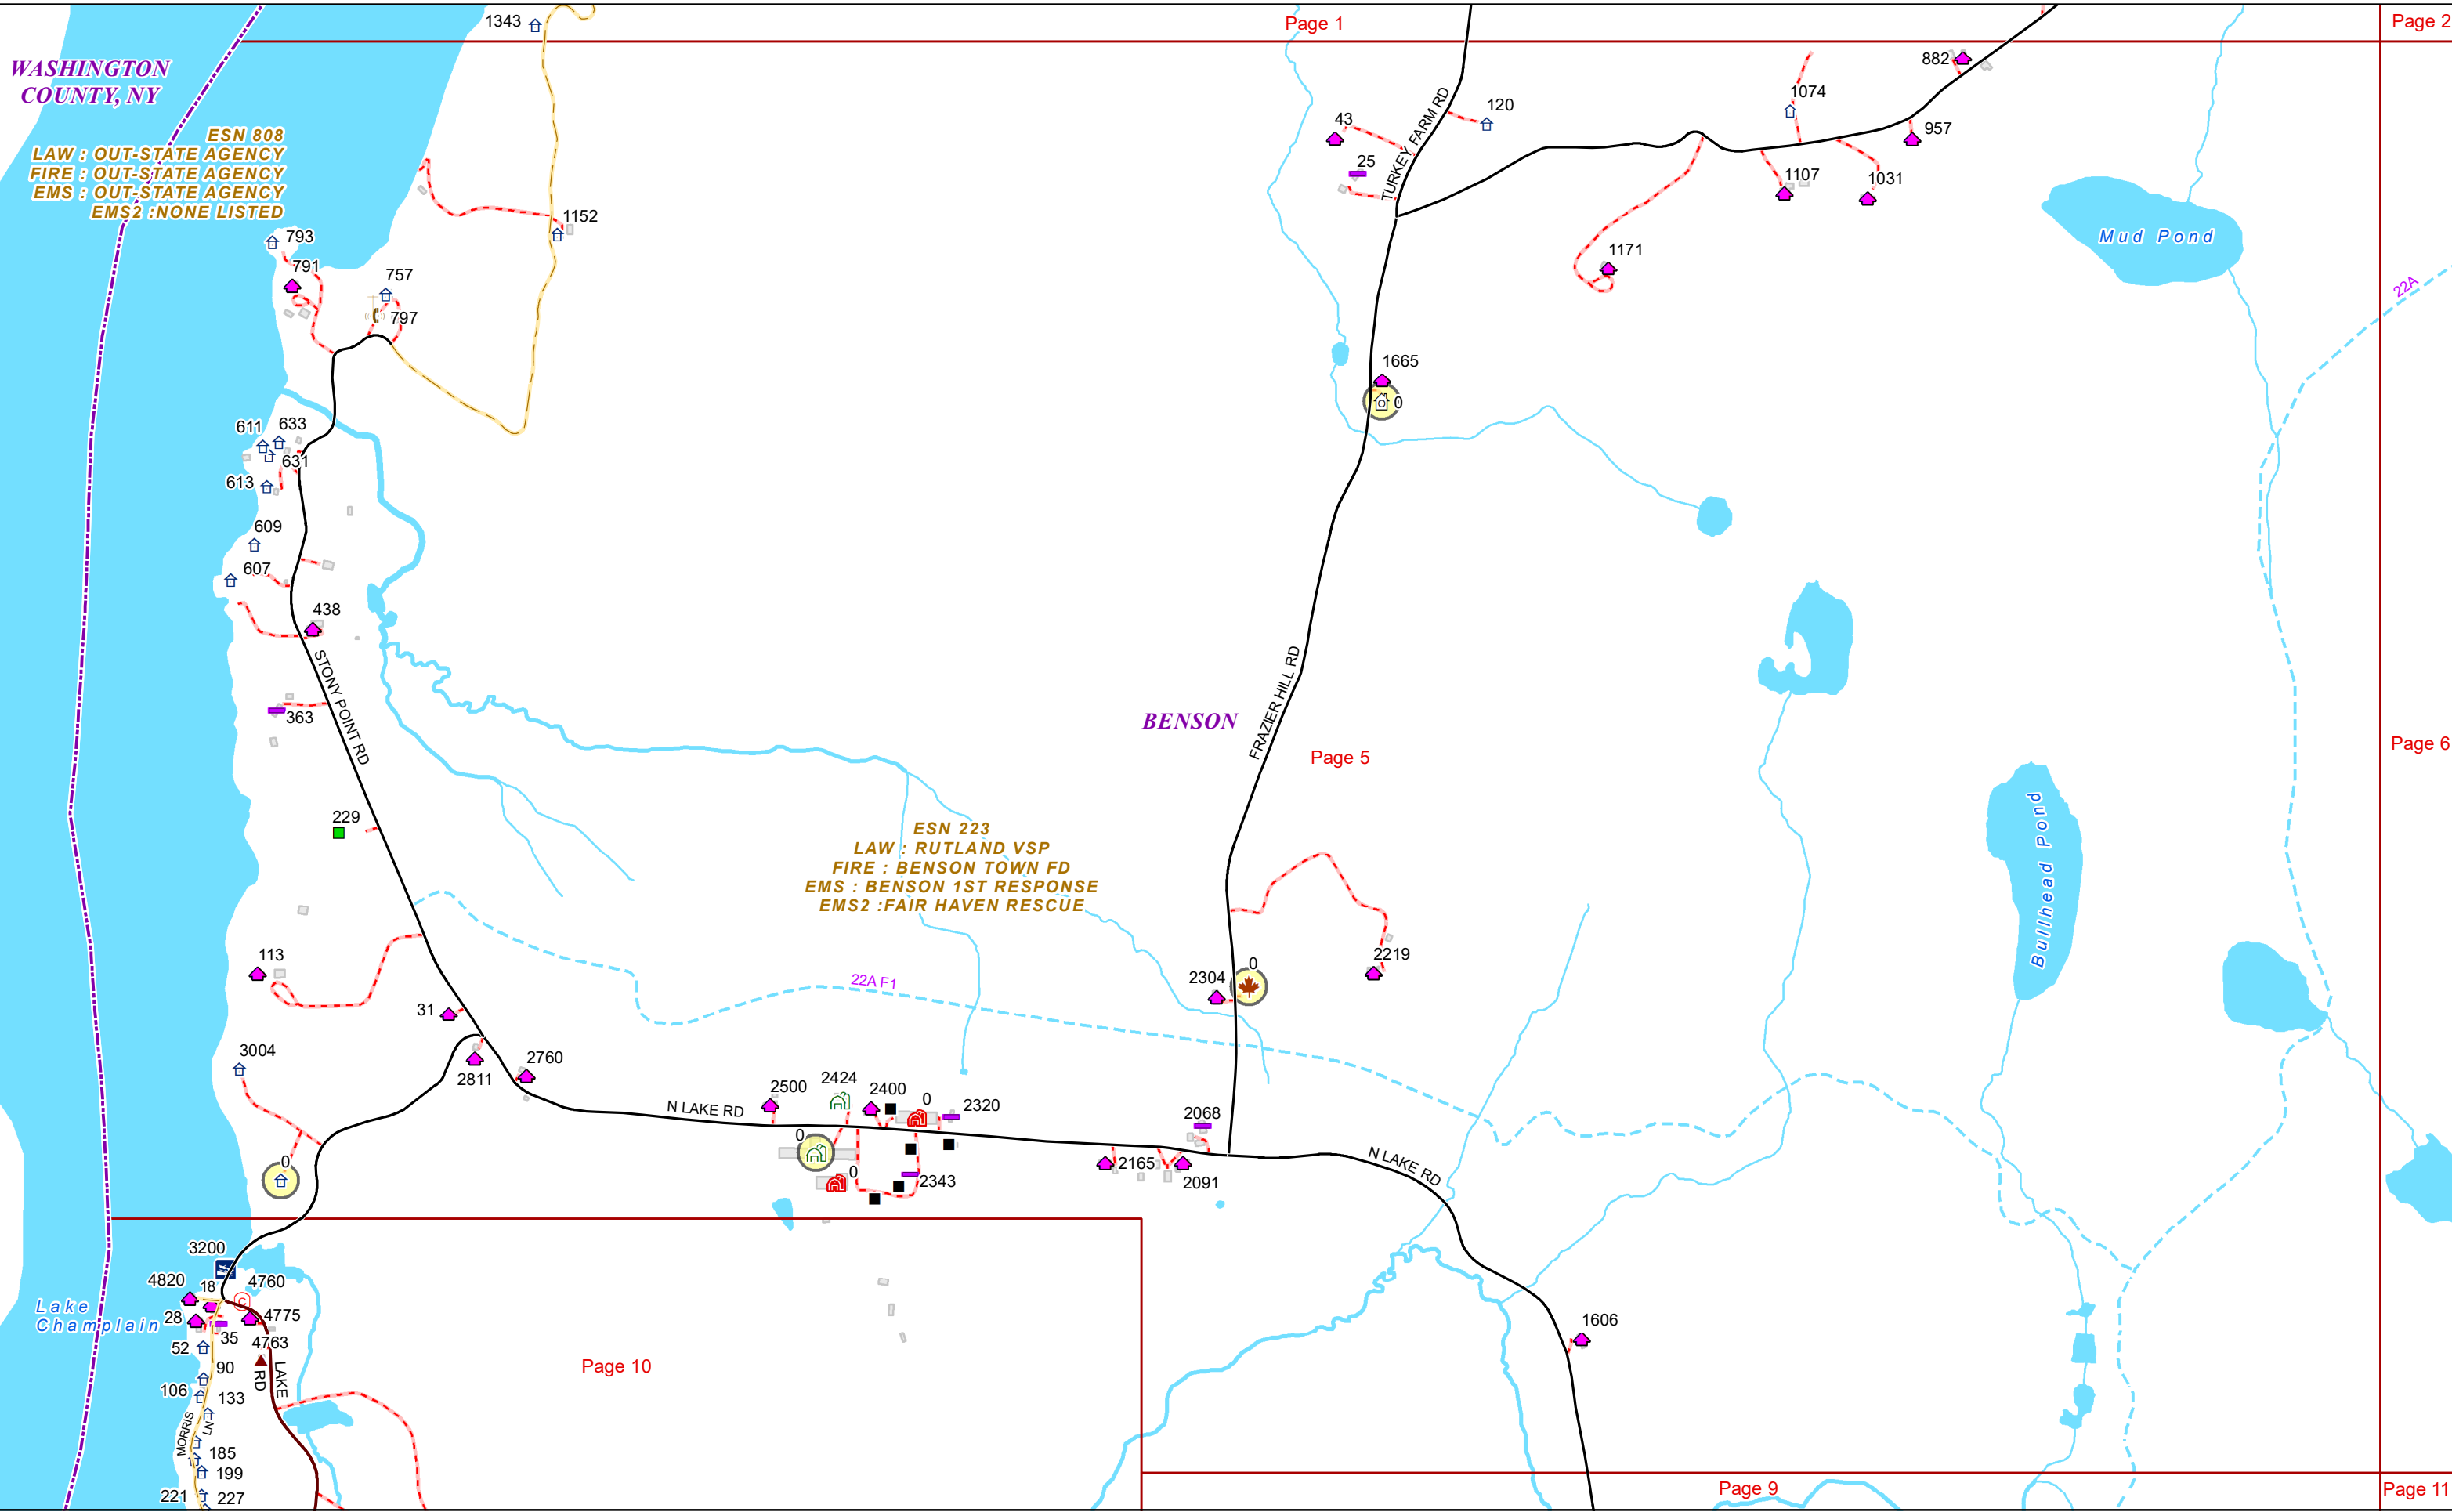

WASHINGTON COUNTY, NY

ESN 808
LAW : OUT-STATE AGENCY
FIRE : OUT-STATE AGENCY
EMS : OUT-STATE AGENCY
EMS2 : NONE LISTED

ESN 223
LAW : RUTLAND VSP
FIRE : BENSON TOWN FD
EMS : BENSON 1ST RESPONSE
EMS2 : FAIR HAVEN RESCUE