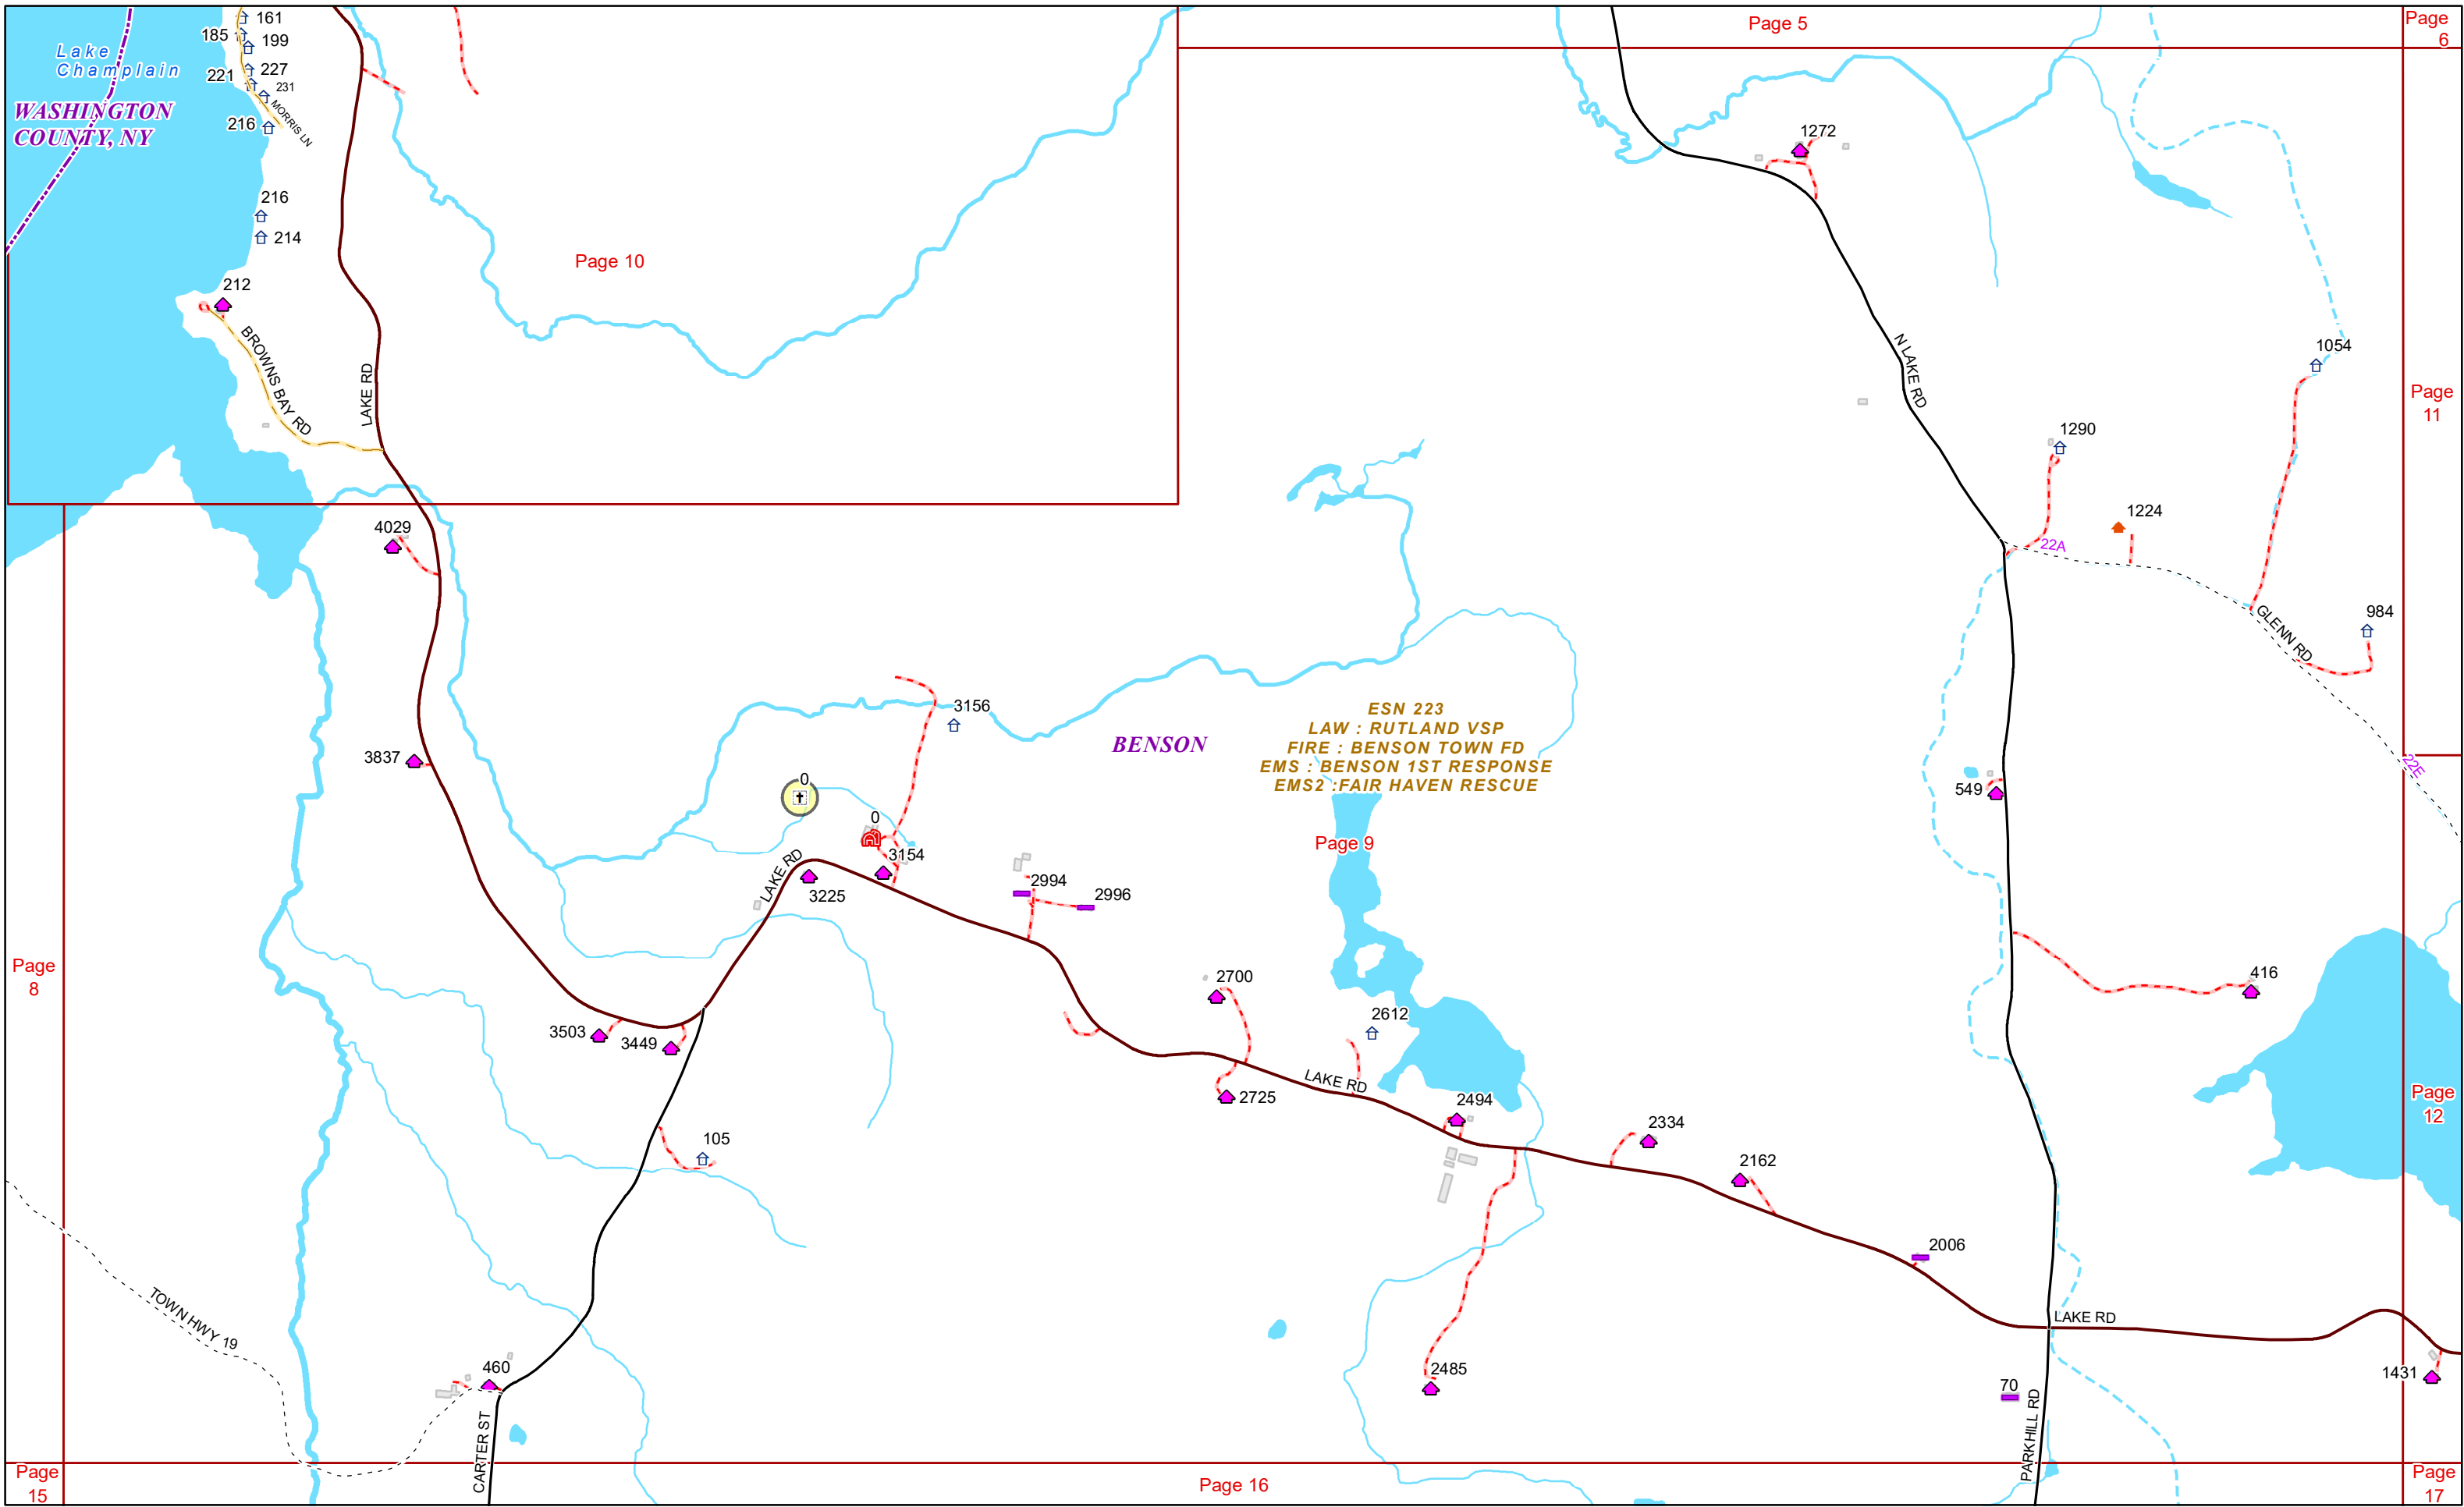

ESN 223
LAW : RUTLAND VSP
FIRE : BENSON TOWN FD
EMS : BENSON 1ST RESPONSE
EMS2 : FAIR HAVEN RESCUE