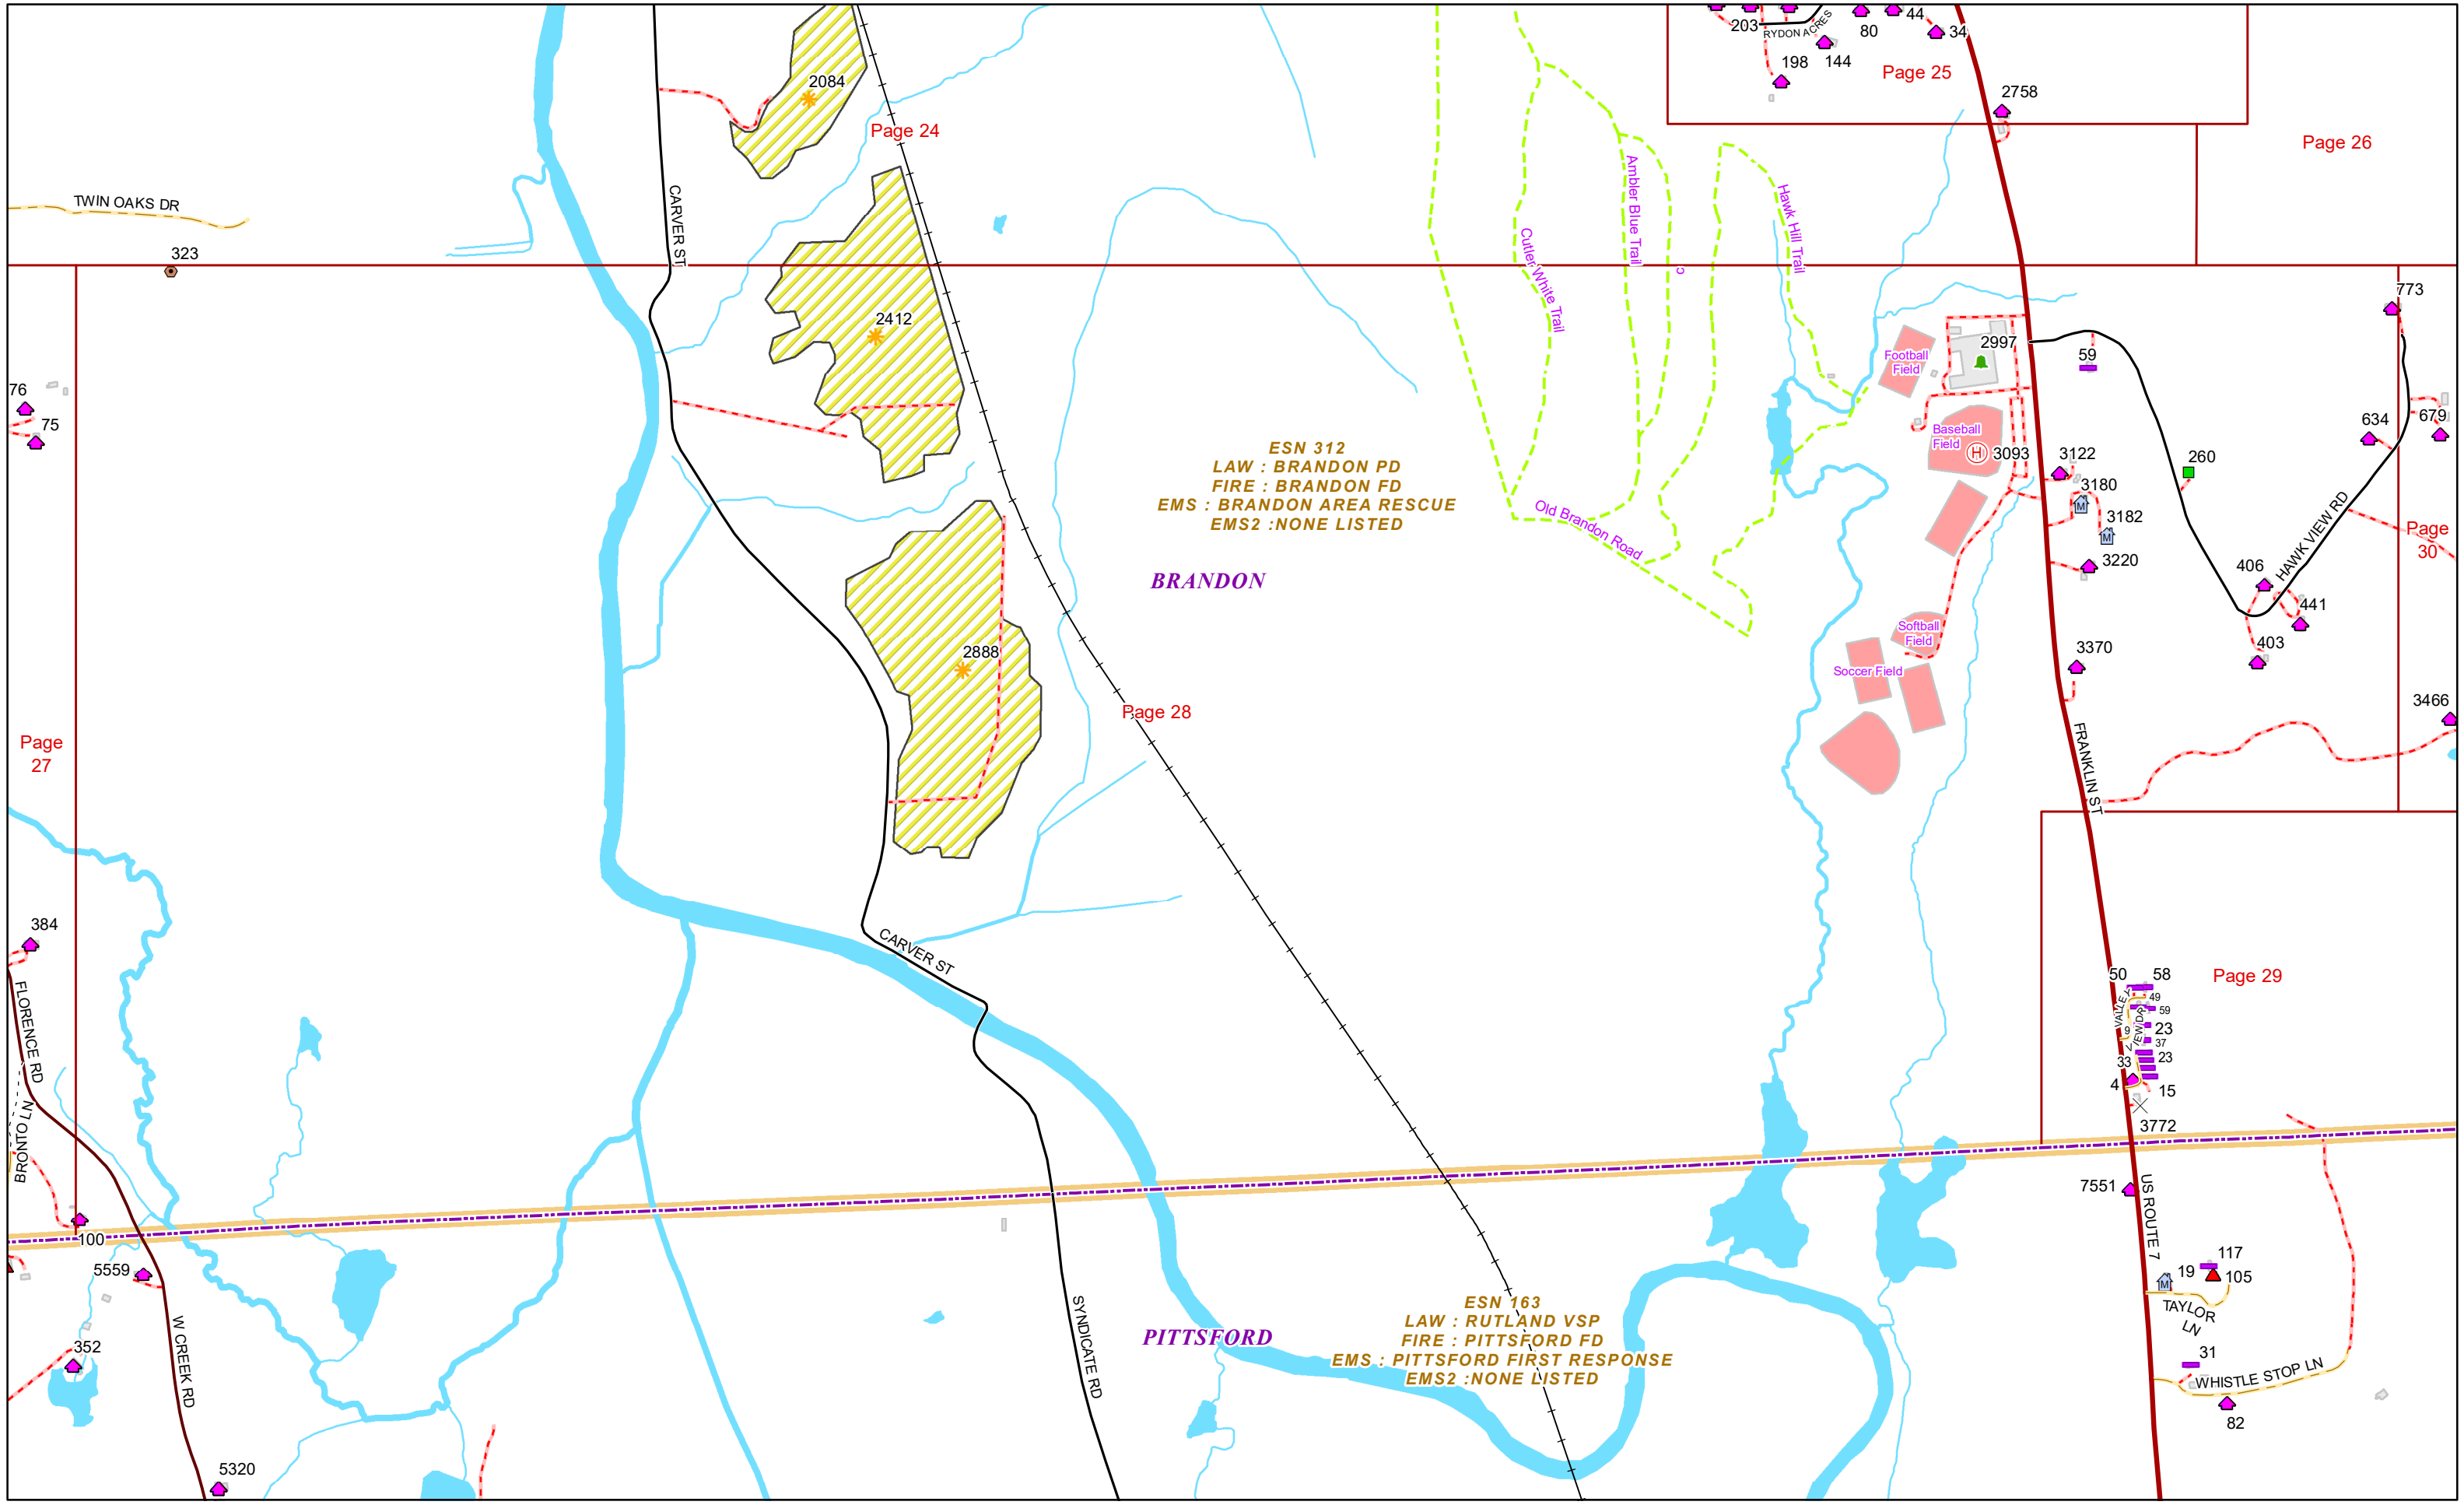

ESN 312
LAW : BRANDON PD
FIRE : BRANDON FD
EMS : BRANDON AREA RESCUE
EMS2 : NONE LISTED

BRANDON

Page 28

ESN 163
LAW : RUTLAND VSP
FIRE : PITTSFORD FD
EMS : PITTSFORD FIRST RESPONSE
EMS2 : NONE LISTED

PITTSFORD