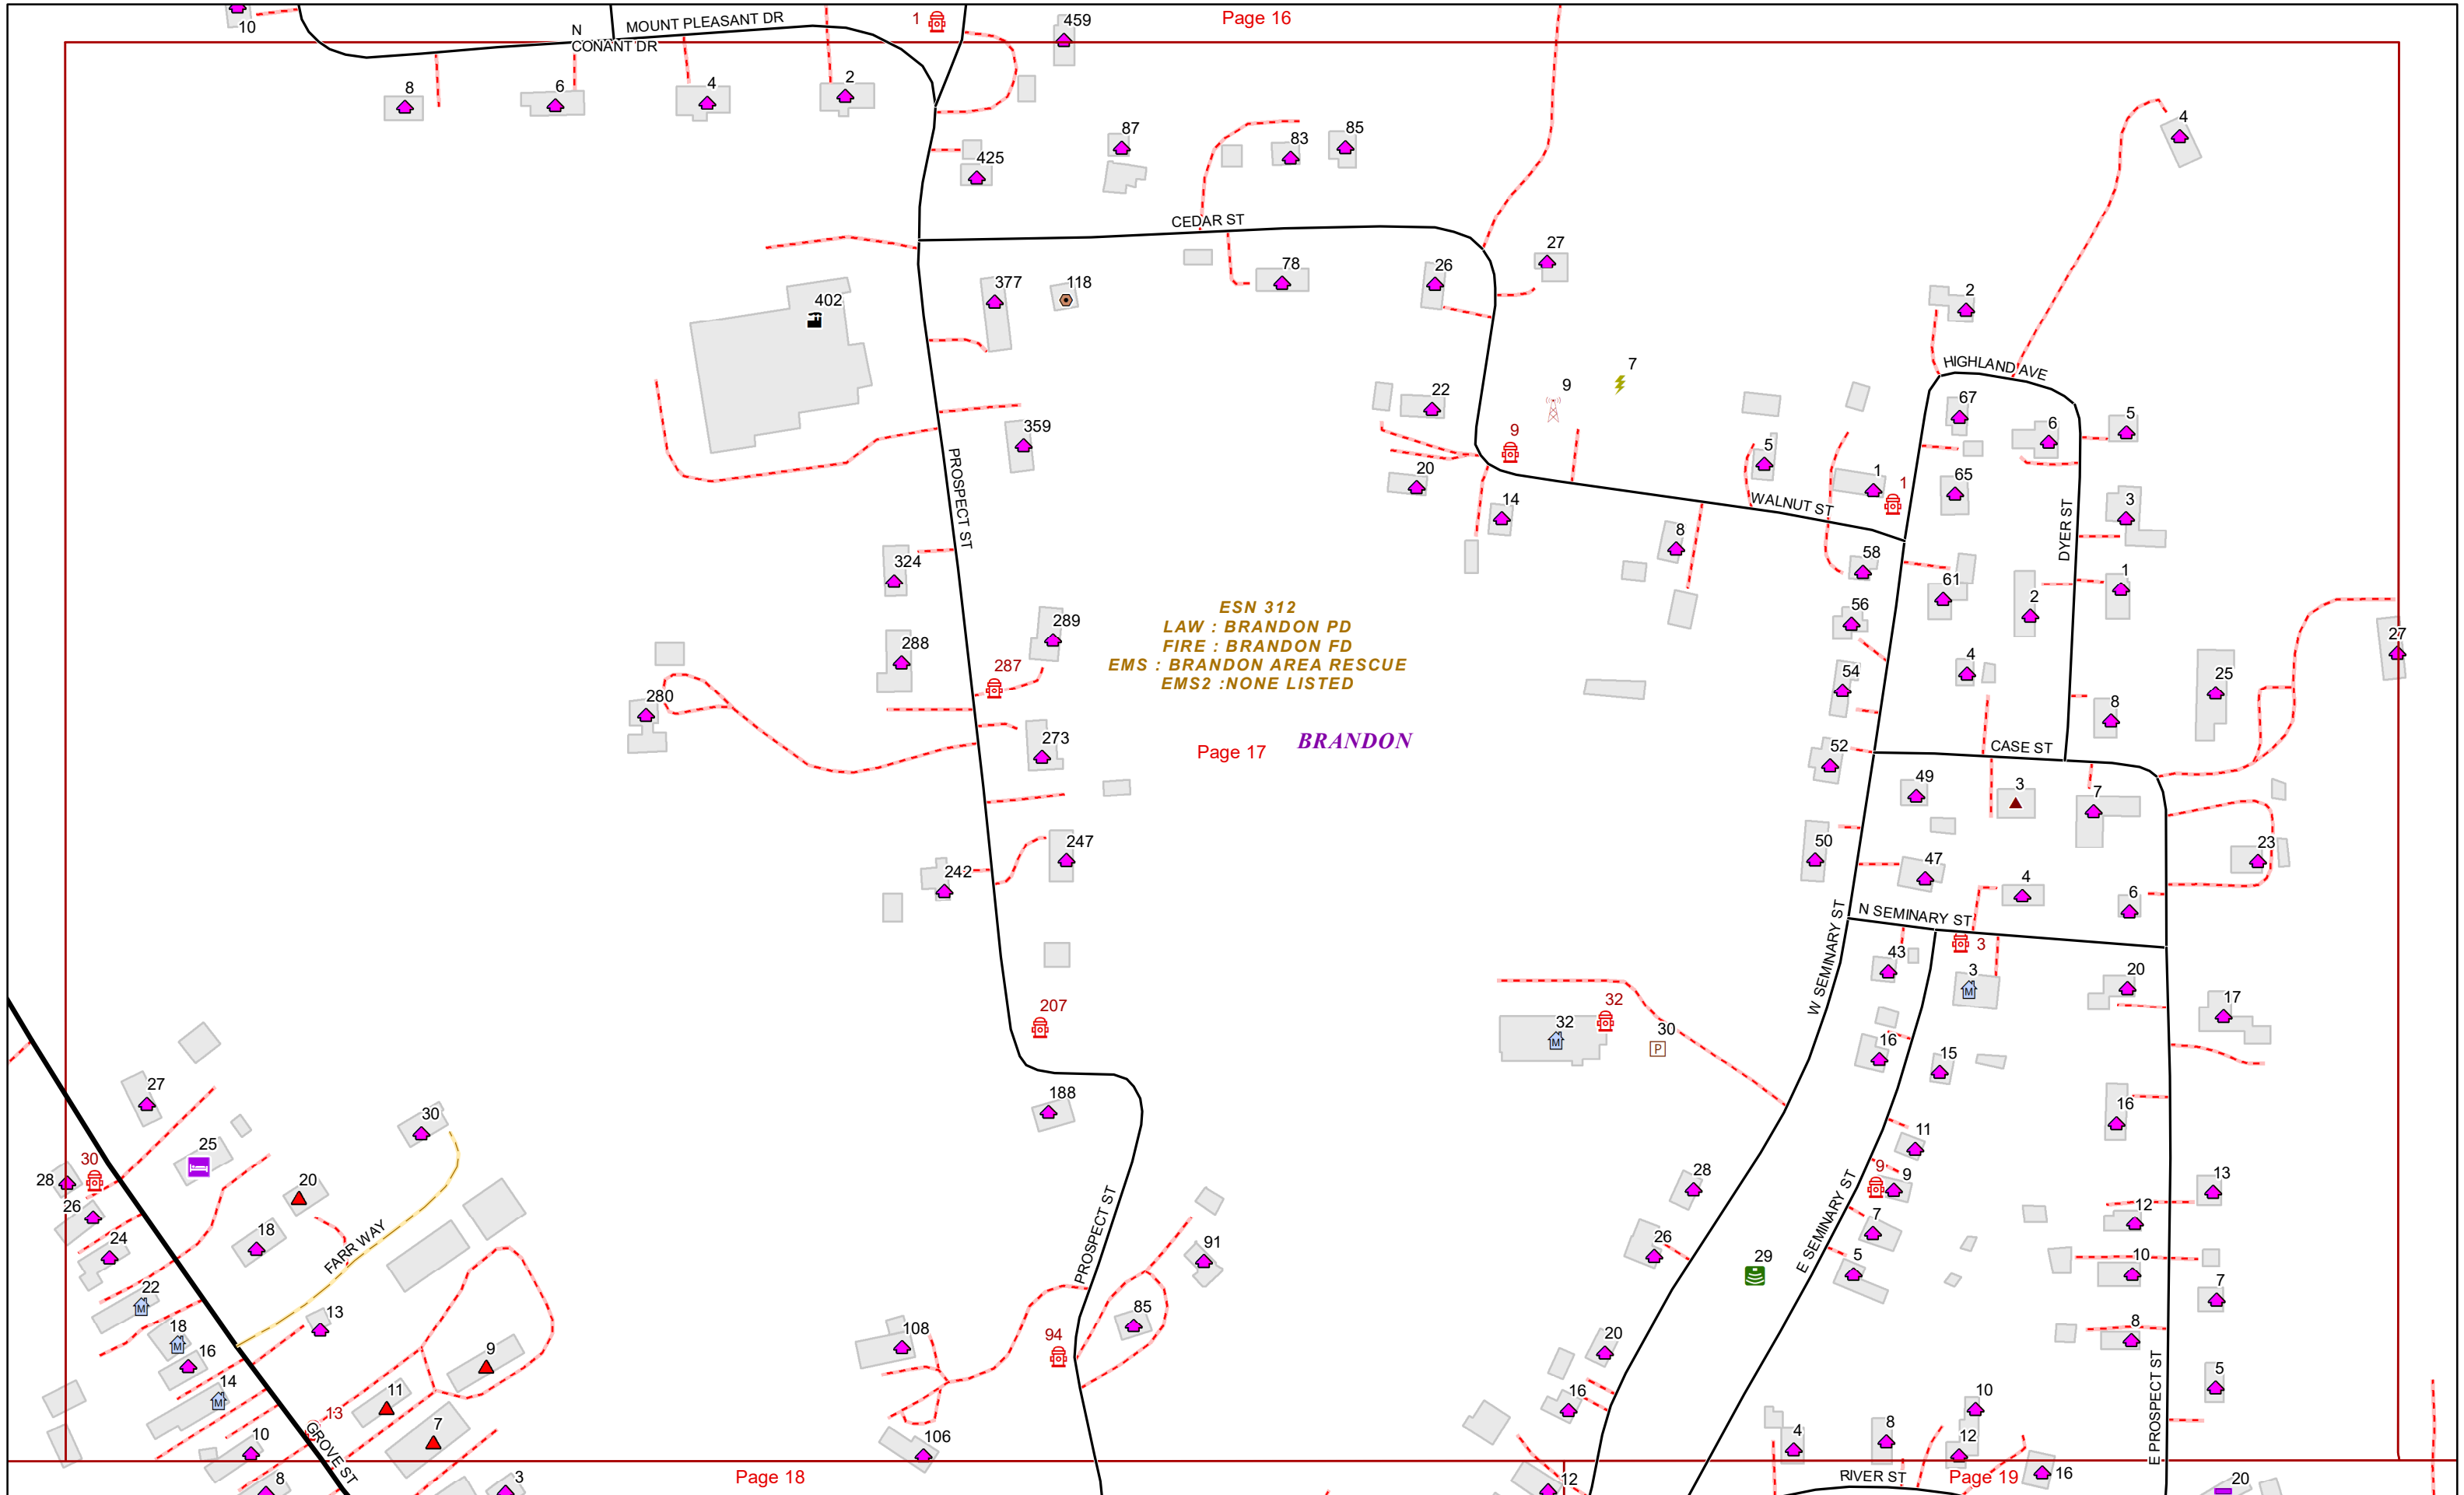

ESN 312
LAW : BRANDON PD
FIRE : BRANDON FD
EMS : BRANDON AREA RESCUE
EMS2 : NONE LISTED

Page 17 **BRANDON**