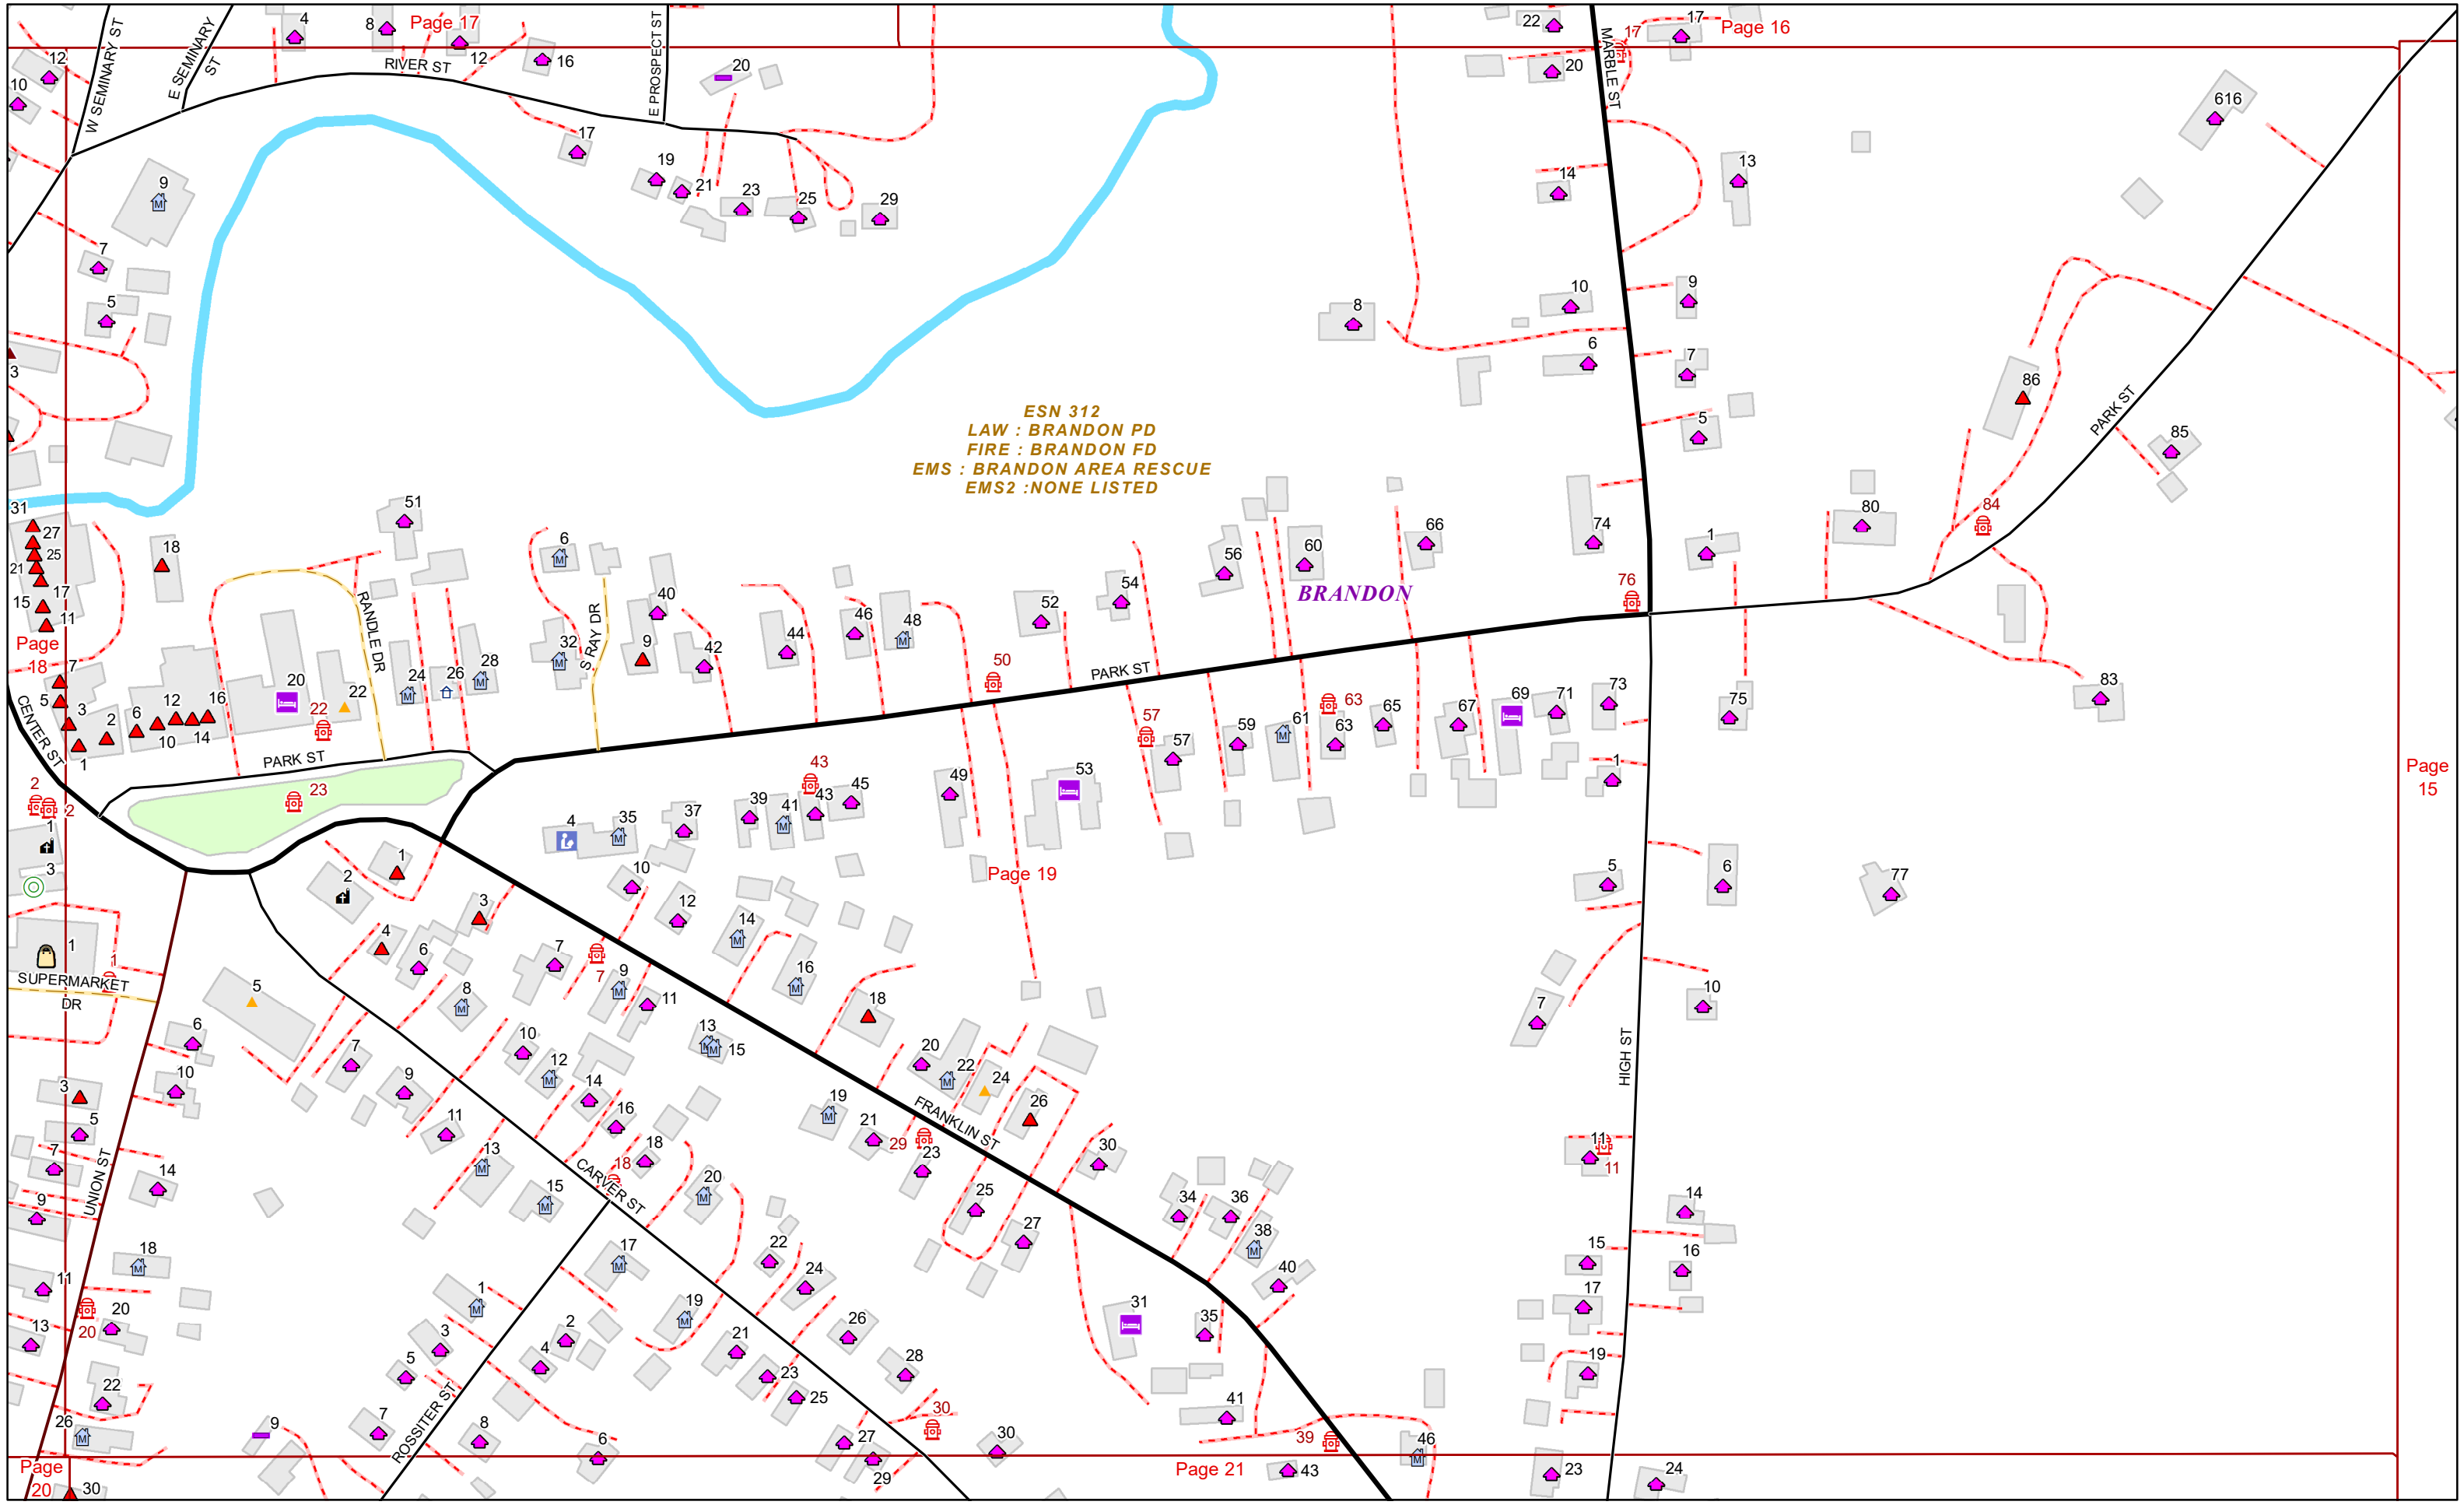

ESN 312
LAW : BRANDON PD
FIRE : BRANDON FD
EMS : BRANDON AREA RESCUE
EMS2 : NONE LISTED

BRANDON

Page 17
Page 16
Page 18
Page 19
Page 20
Page 21