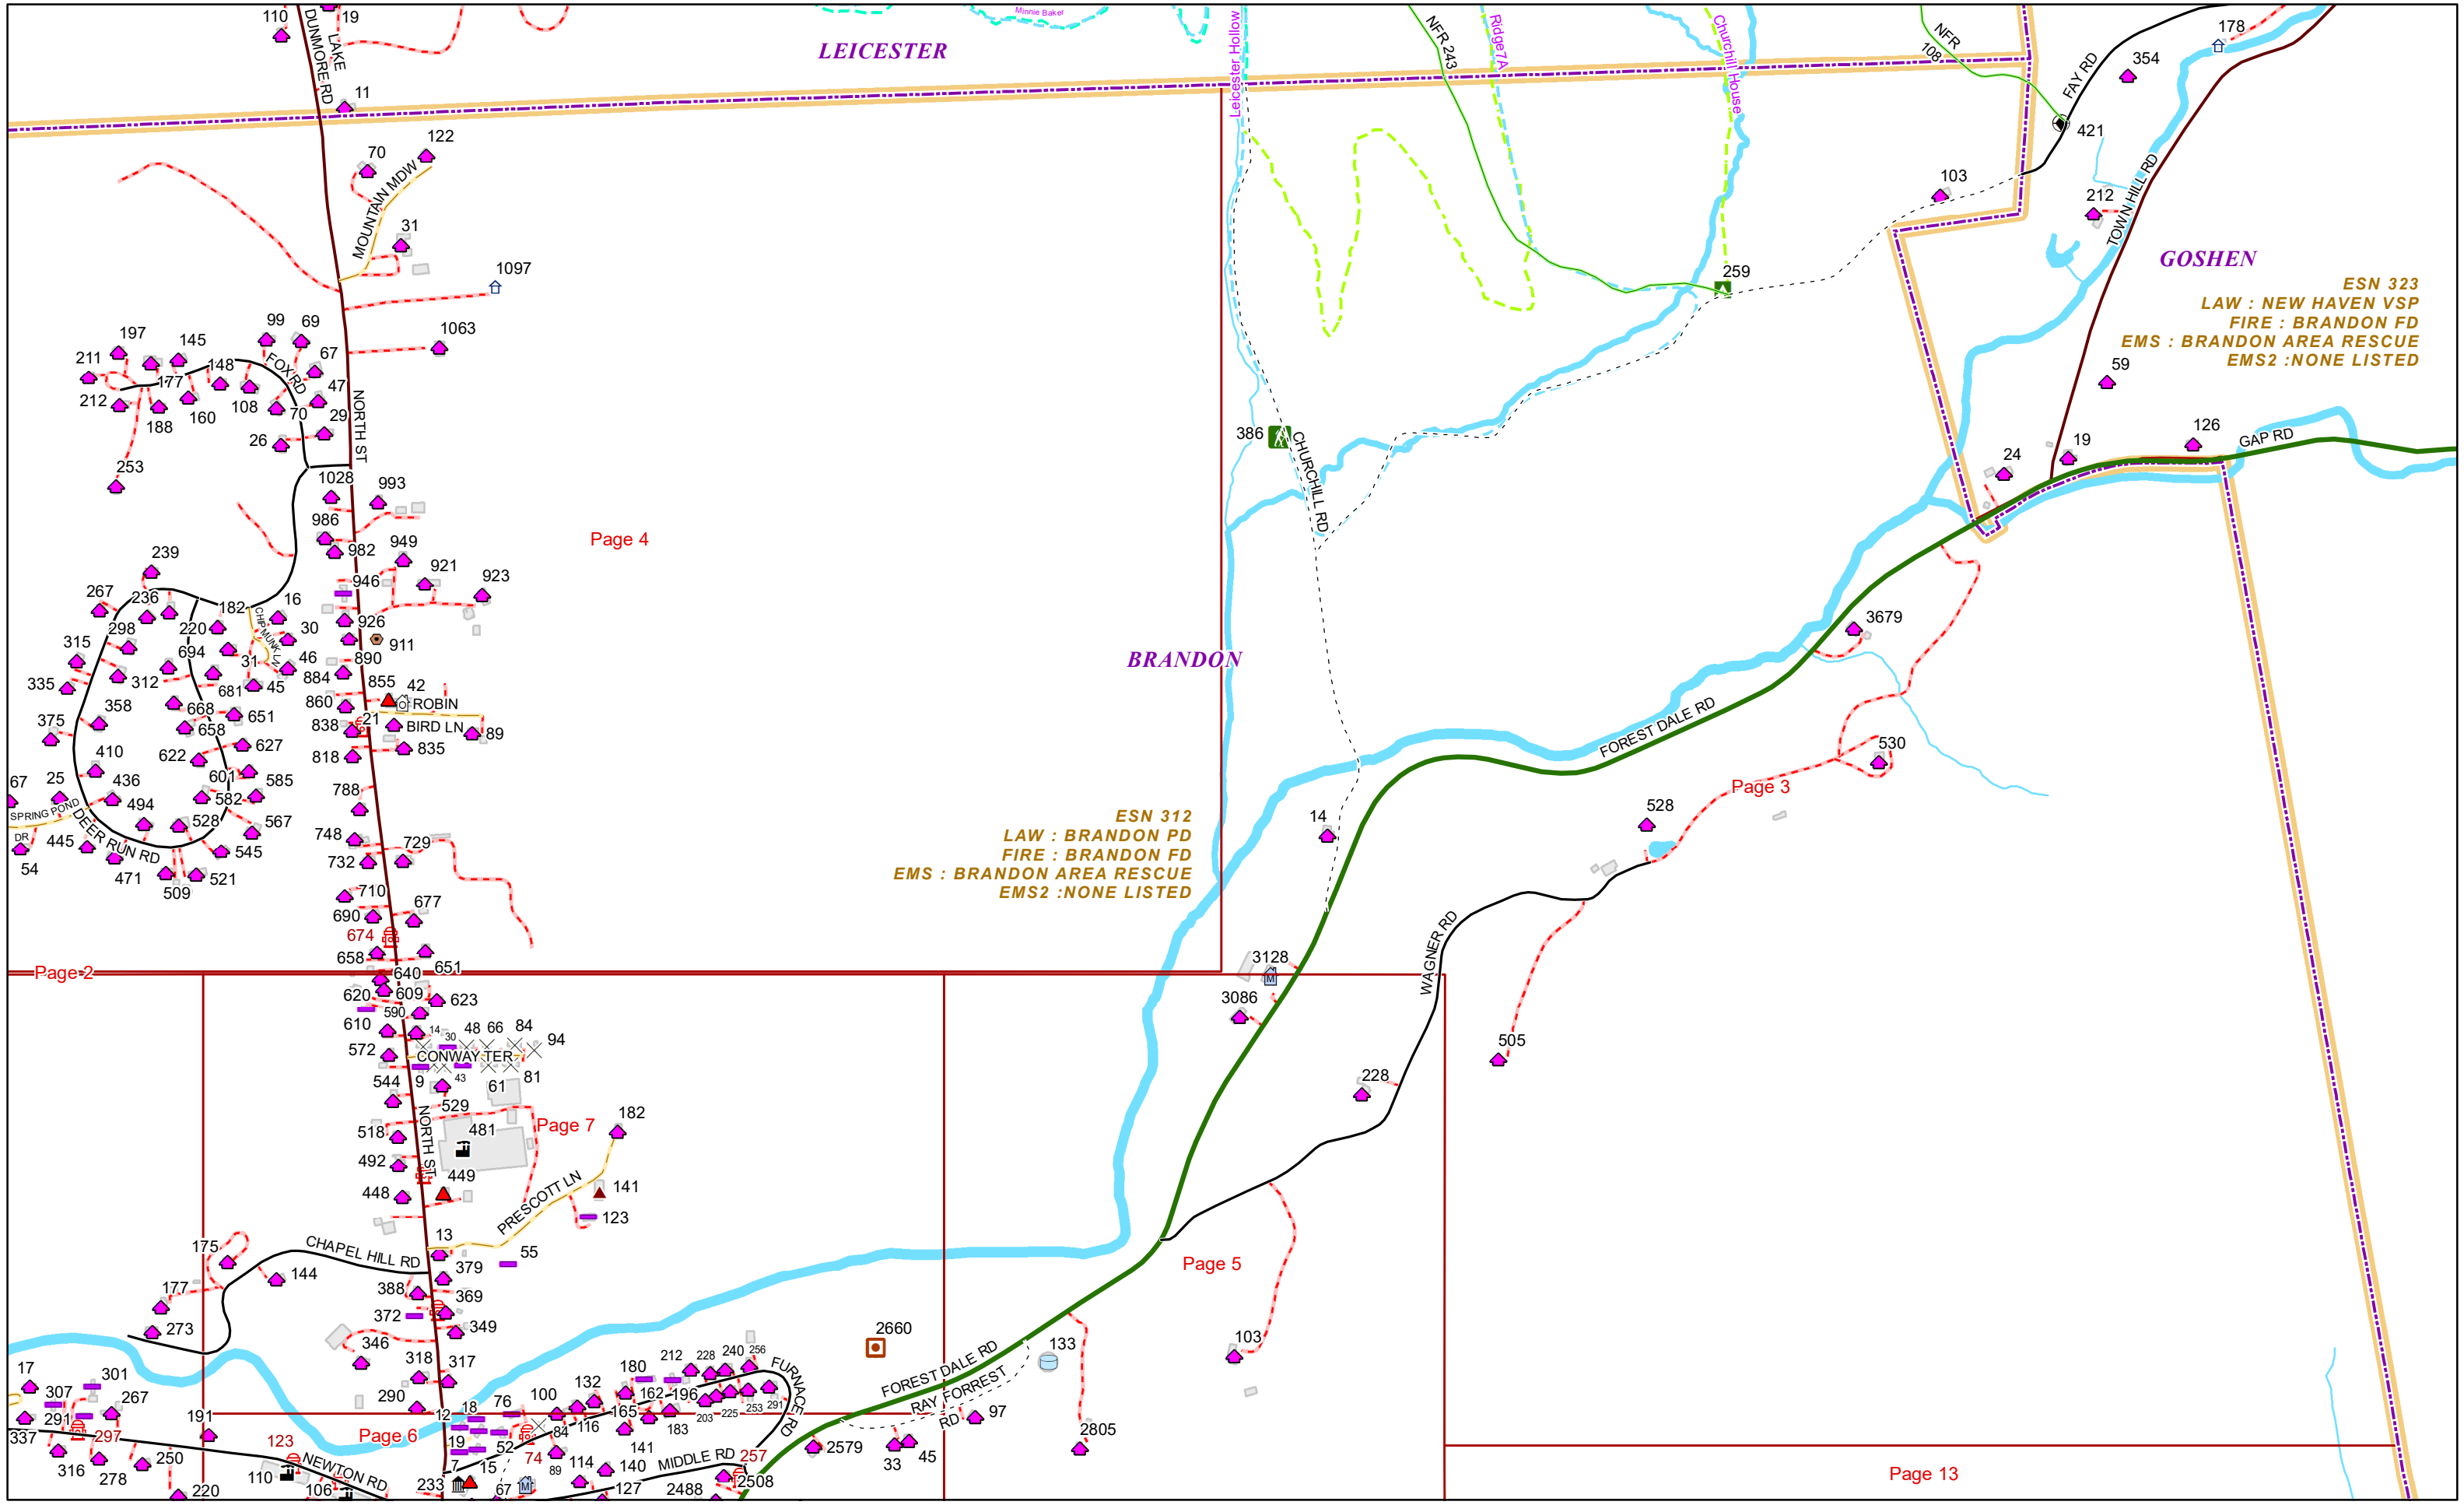

LEICESTER

GOSHEN

BRANDON

ESN 312
LAW : BRANDON PD
FIRE : BRANDON FD
EMS : BRANDON AREA RESCUE
EMS2 : NONE LISTED

ESN 323
LAW : NEW HAVEN VSP
FIRE : BRANDON FD
EMS : BRANDON AREA RESCUE
EMS2 : NONE LISTED

Page 4

Page 3

Page 5

Page 2

Page 7

Page 6

Page 13