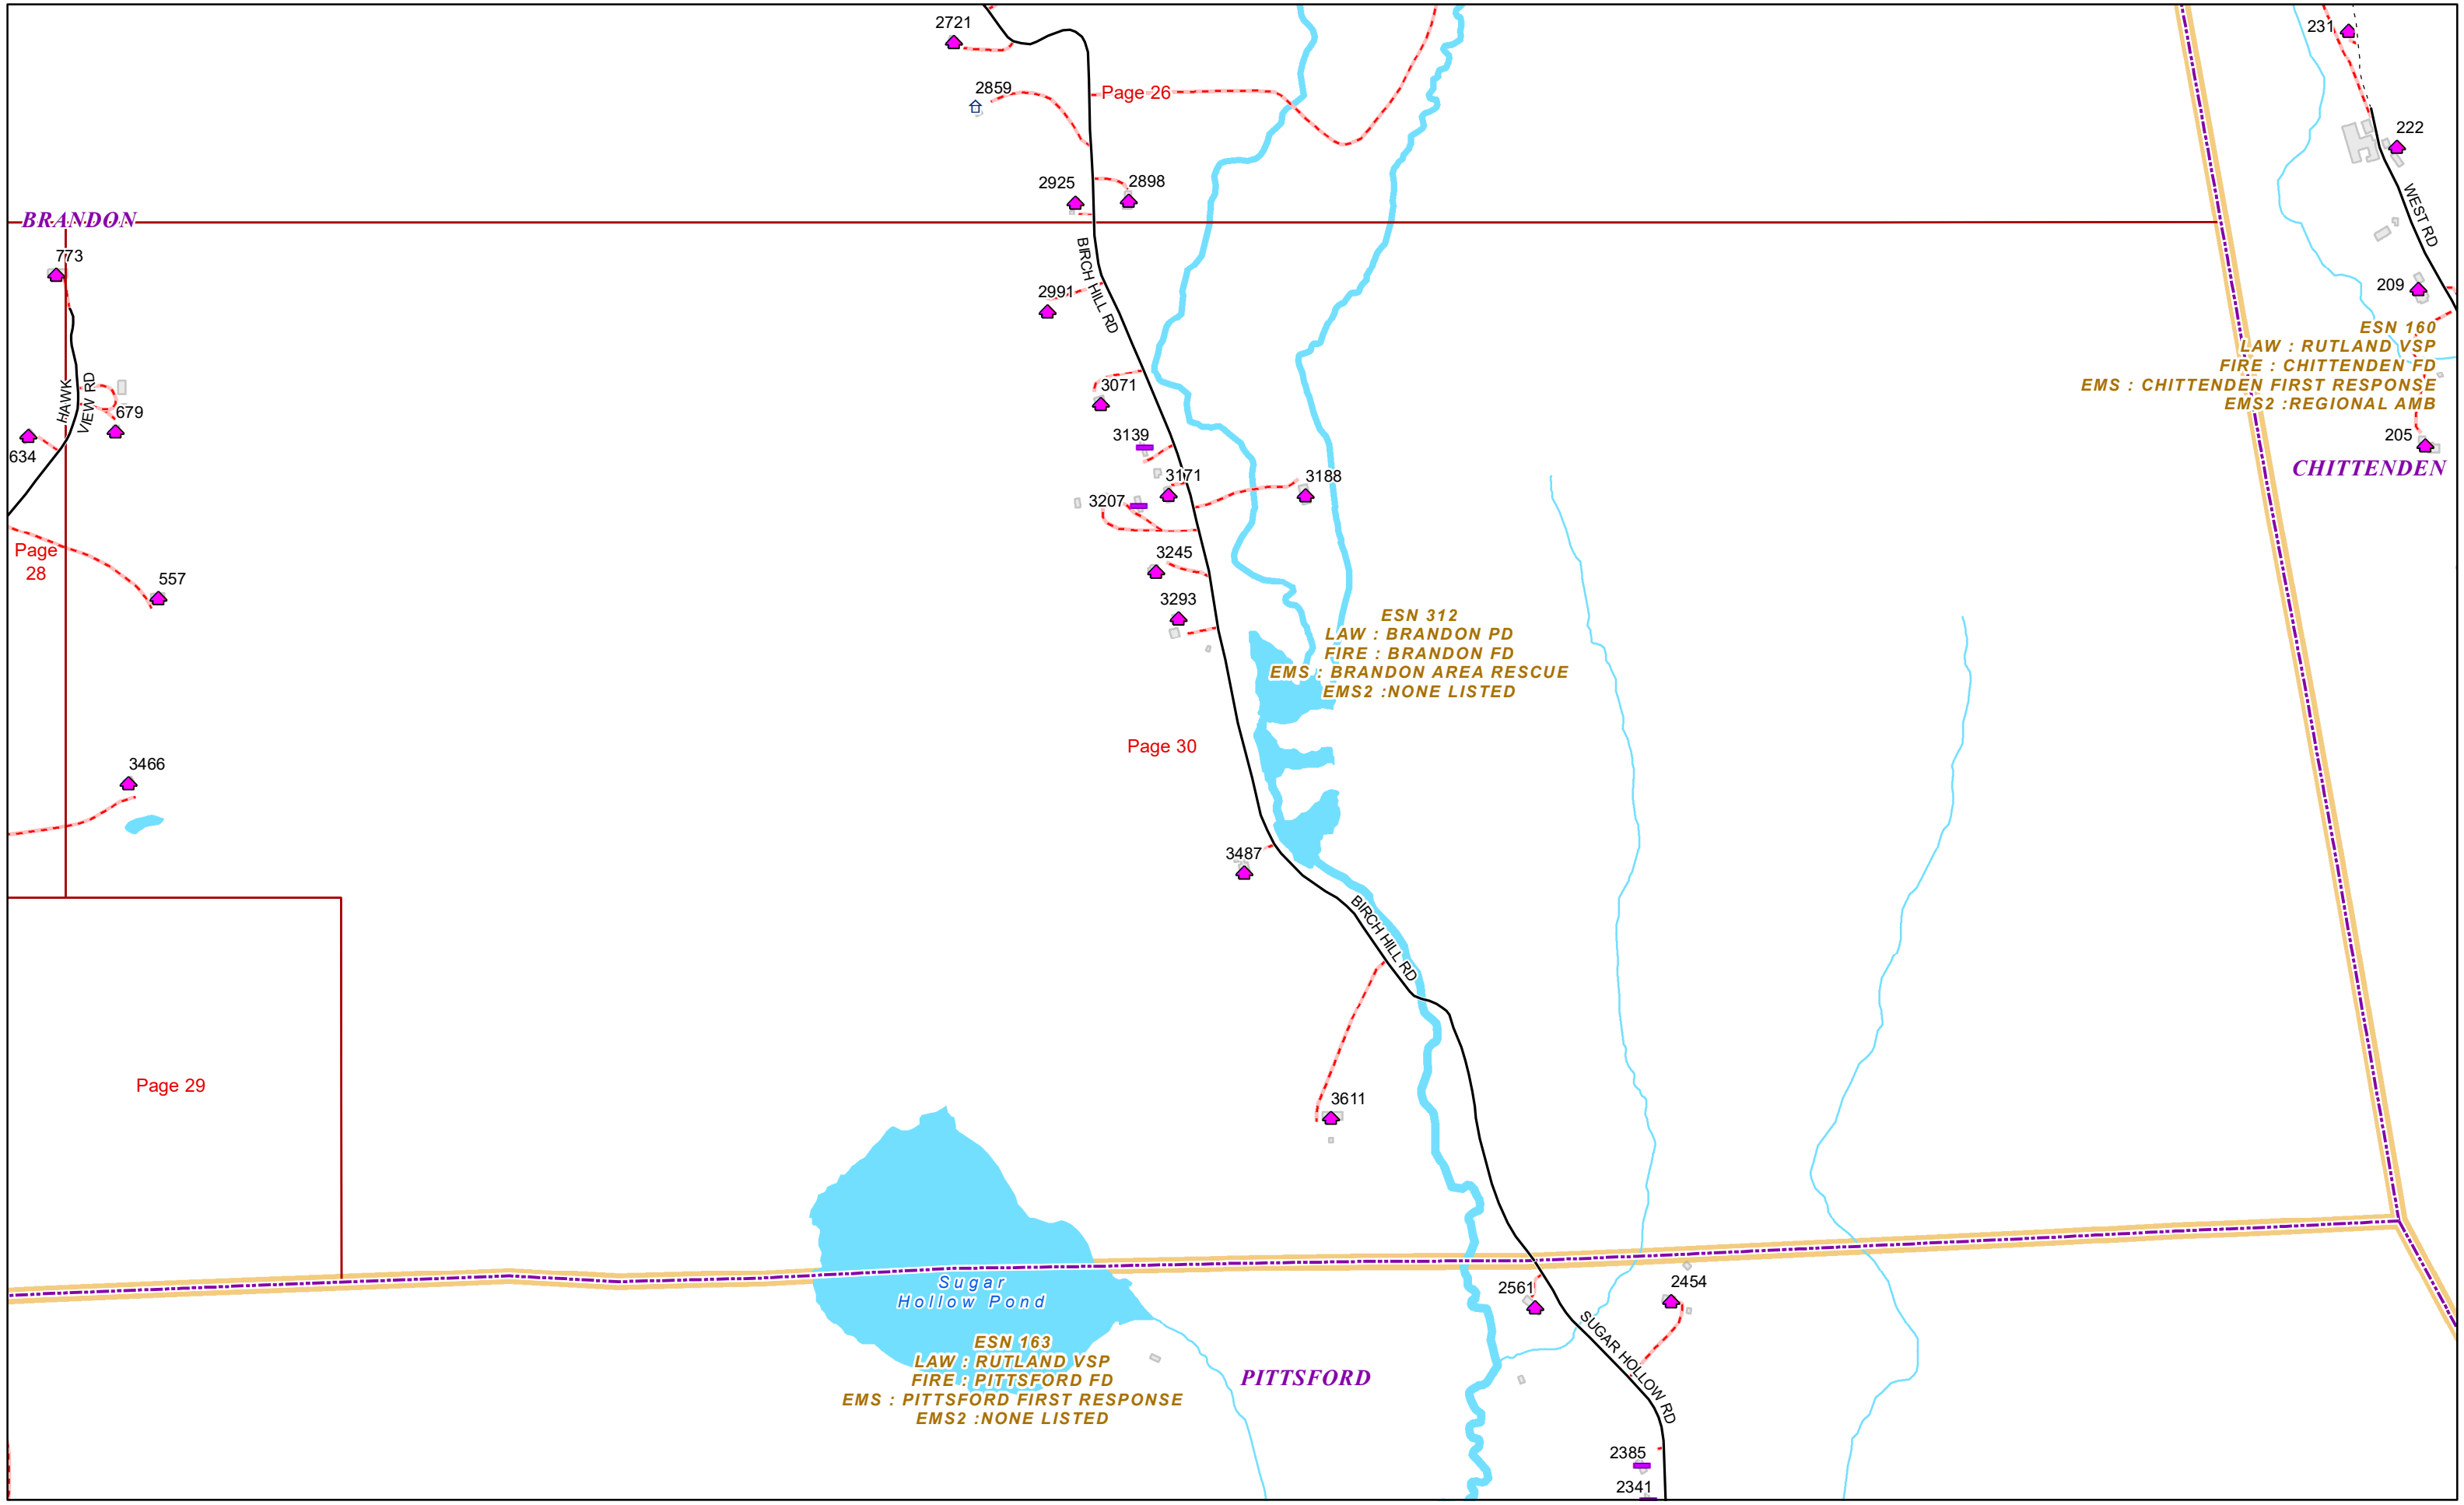

BRANDON

CHITTENDEN

PITTSFORD

ESN 160
LAW : RUTLAND VSP
FIRE : CHITTENDEN FD
EMS : CHITTENDEN FIRST RESPONSE
EMS2 : REGIONAL AMB

ESN 312
LAW : BRANDON PD
FIRE : BRANDON FD
EMS : BRANDON AREA RESCUE
EMS2 : NONE LISTED

ESN 163
LAW : RUTLAND VSP
FIRE : PITTSFORD FD
EMS : PITTSFORD FIRST RESPONSE
EMS2 : NONE LISTED

Page 26

Page 30

Page 28

Page 29