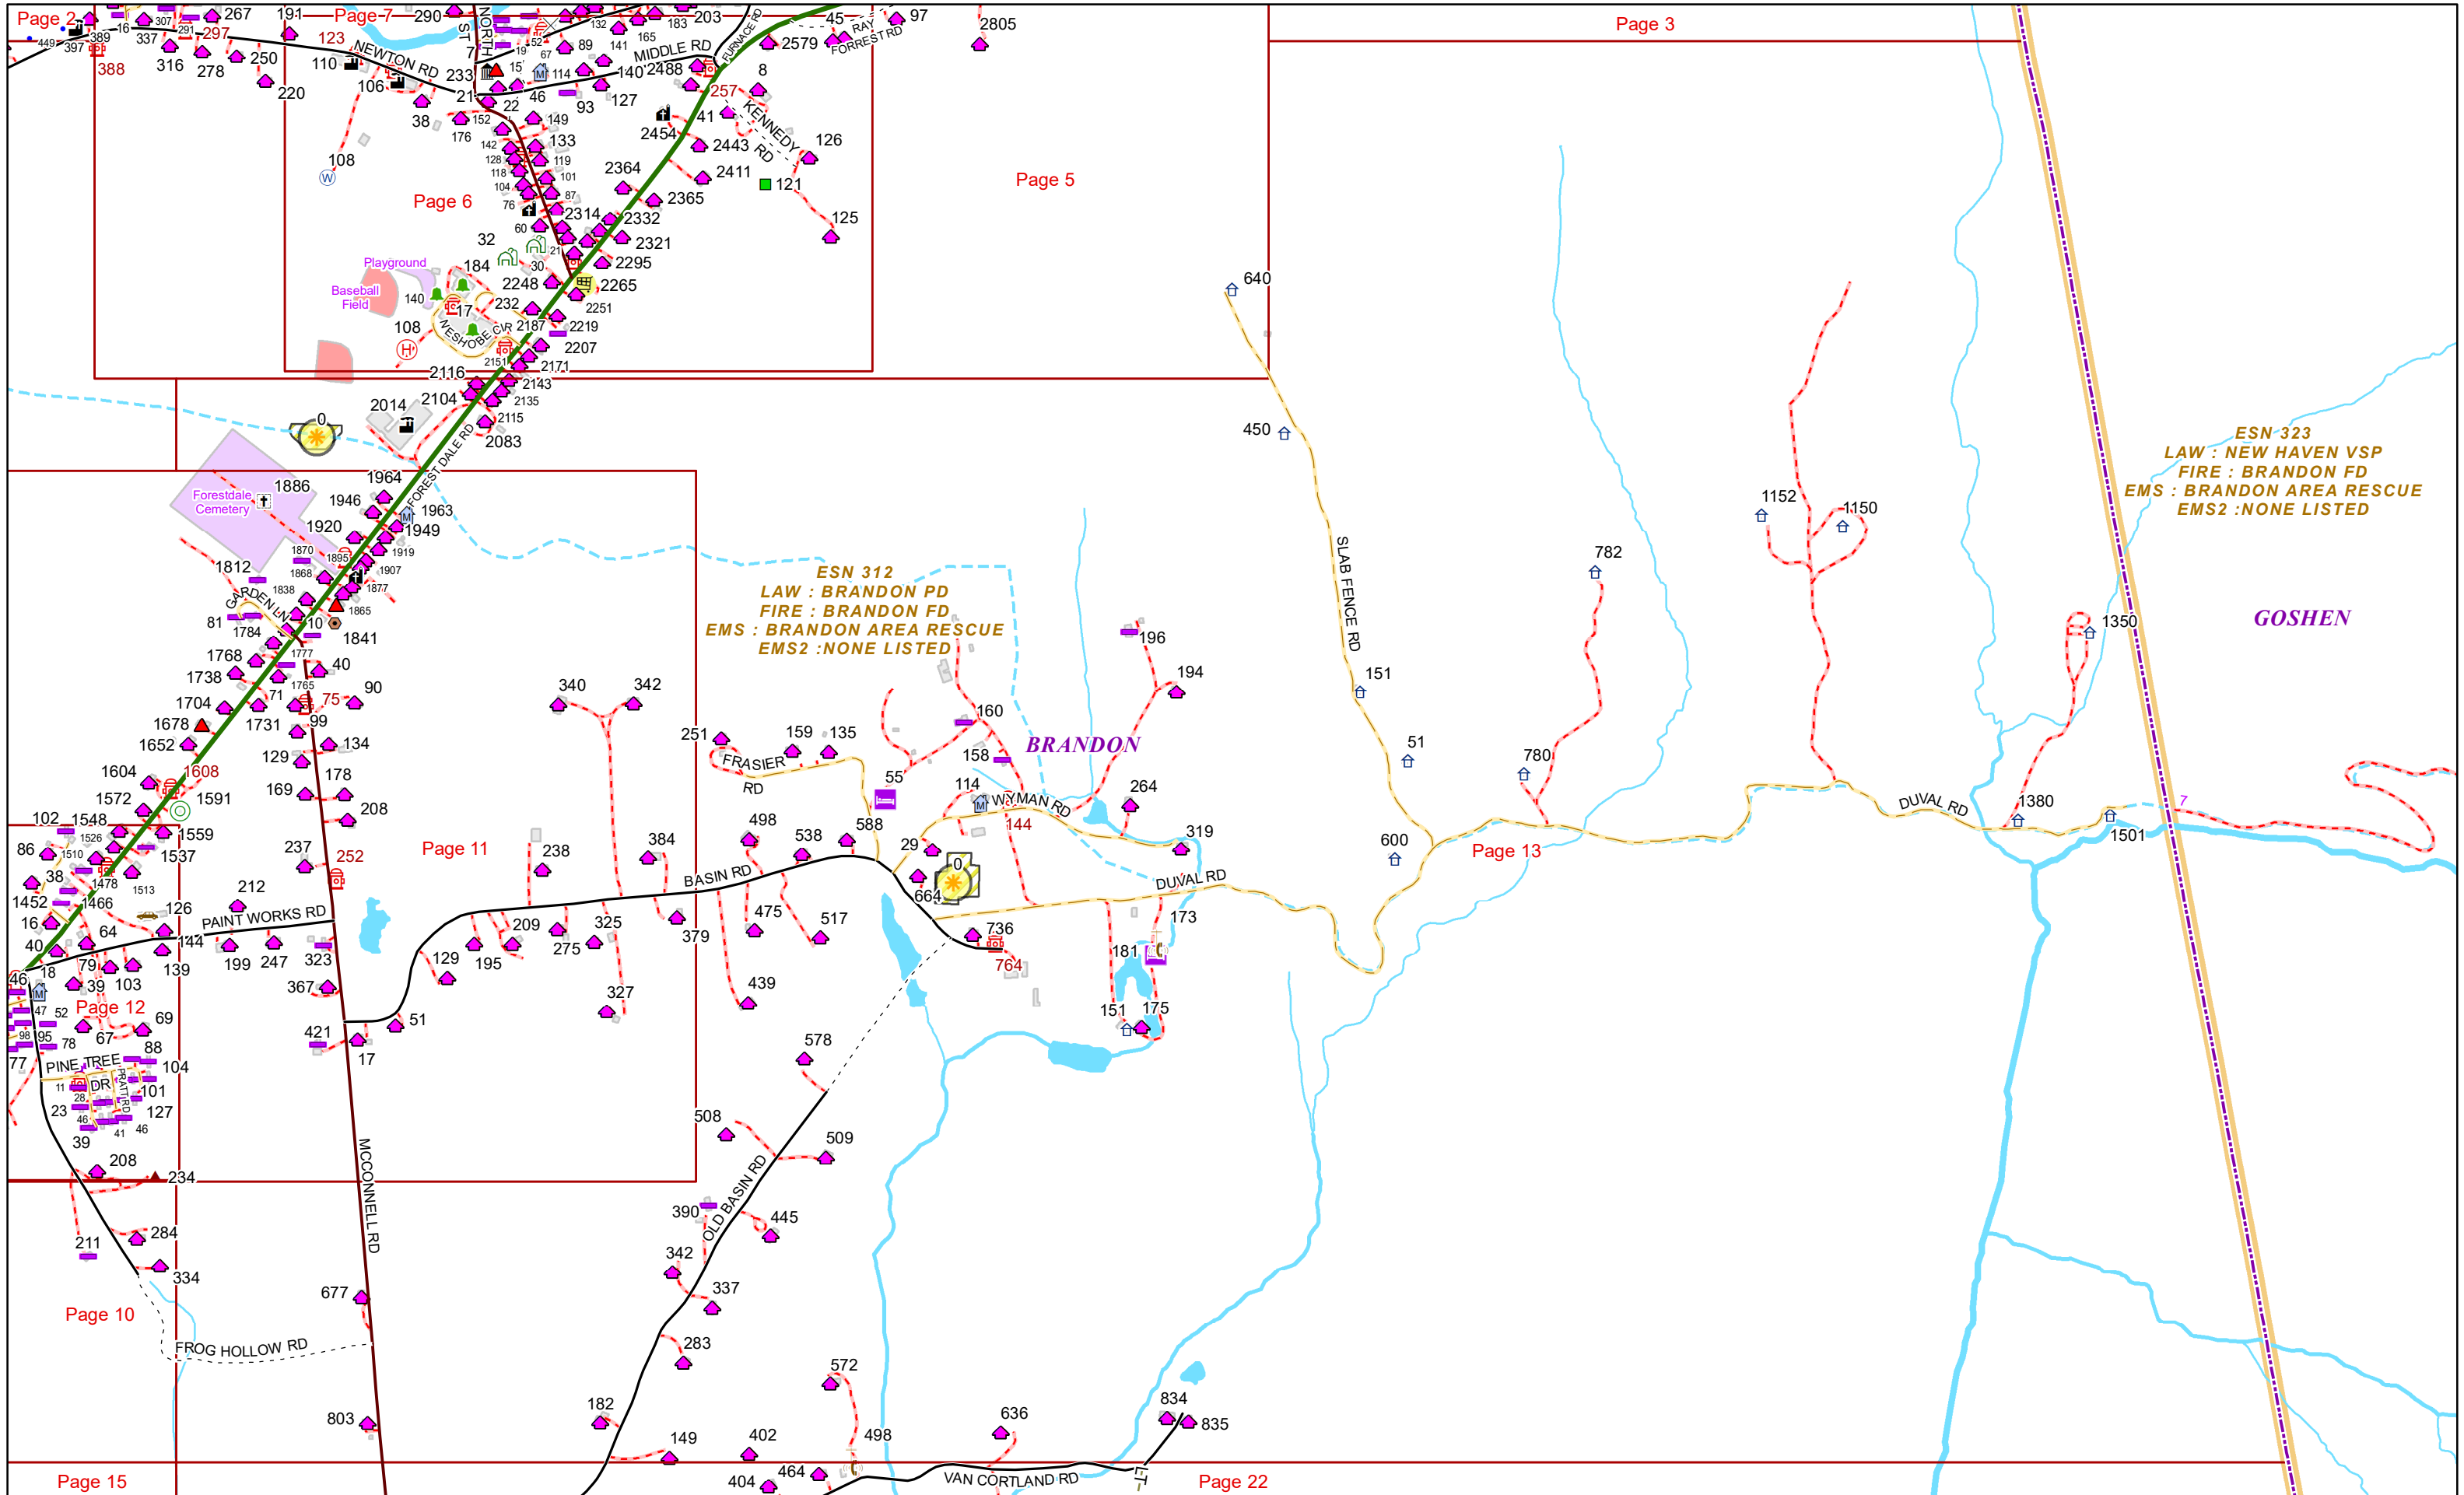

ESN 323
LAW : NEW HAVEN VSP
FIRE : BRANDON FD
EMS : BRANDON AREA RESCUE
EMS2 : NONE LISTED

ESN 312
LAW : BRANDON PD
FIRE : BRANDON FD
EMS : BRANDON AREA RESCUE
EMS2 : NONE LISTED