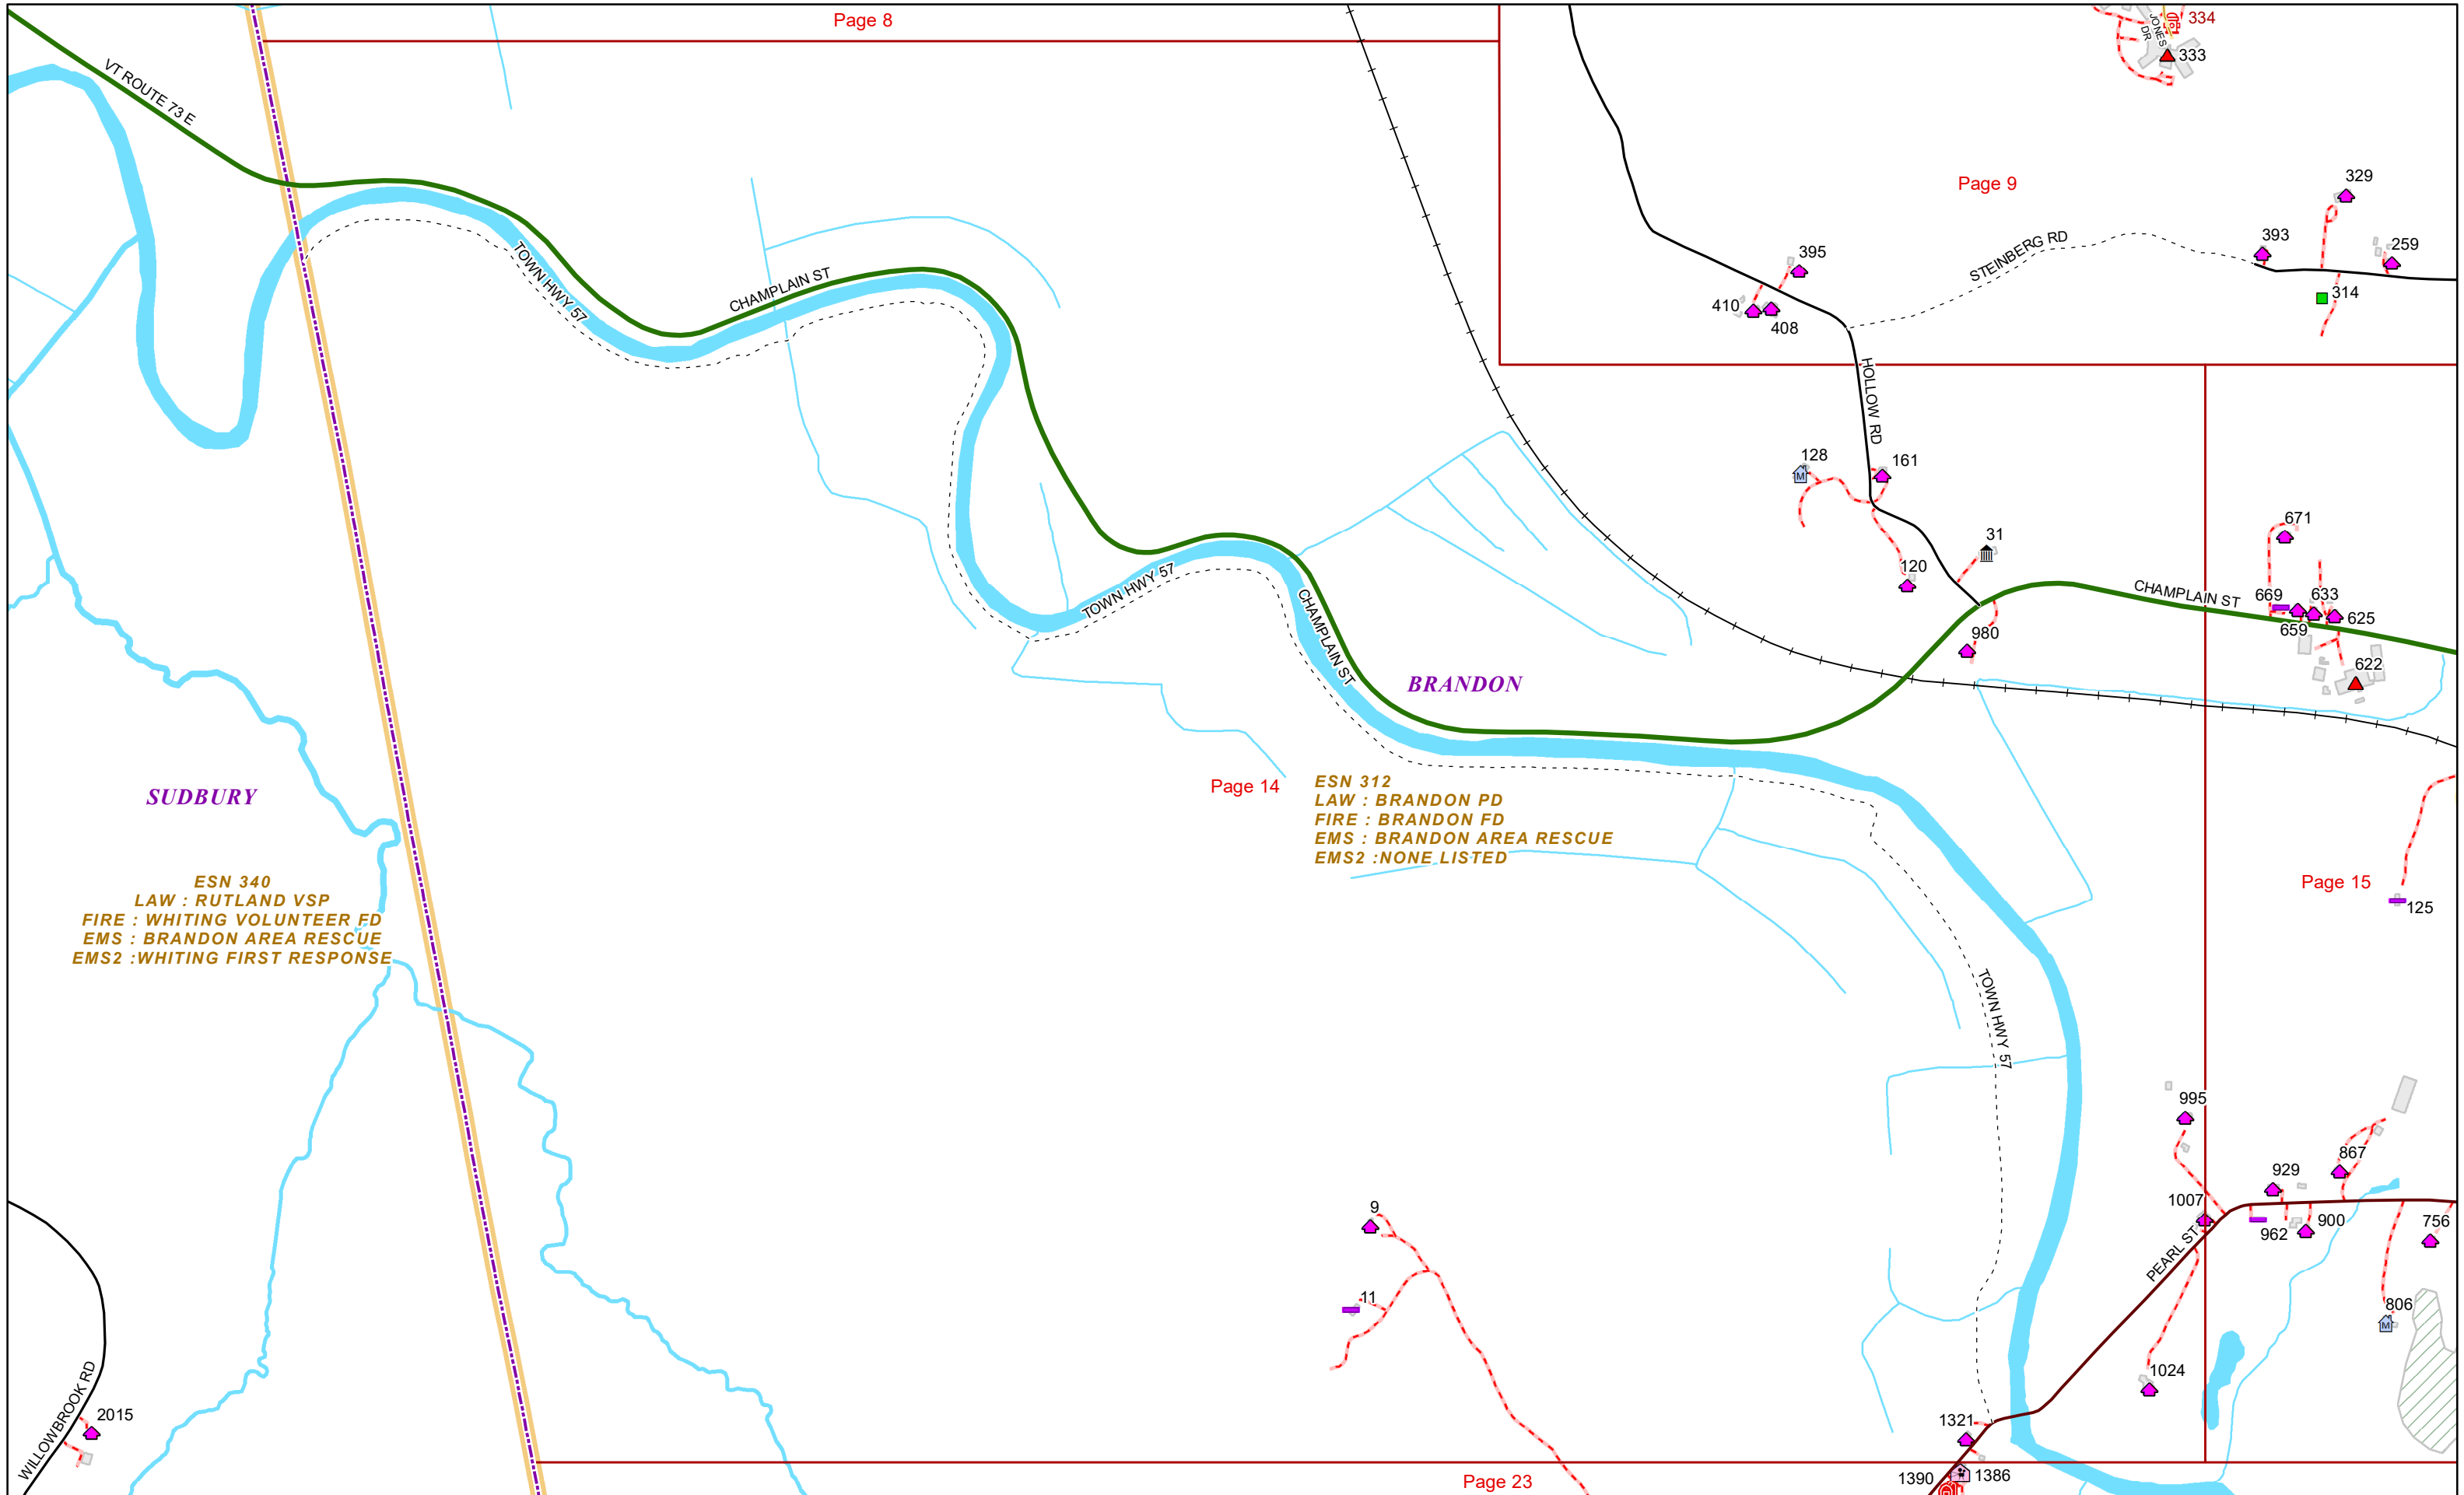

ESN 340
LAW : RUTLAND VSP
FIRE : WHITING VOLUNTEER FD
EMS : BRANDON AREA RESCUE
EMS2 : WHITING FIRST RESPONSE

ESN 312
LAW : BRANDON PD
FIRE : BRANDON FD
EMS : BRANDON AREA RESCUE
EMS2 : NONE LISTED