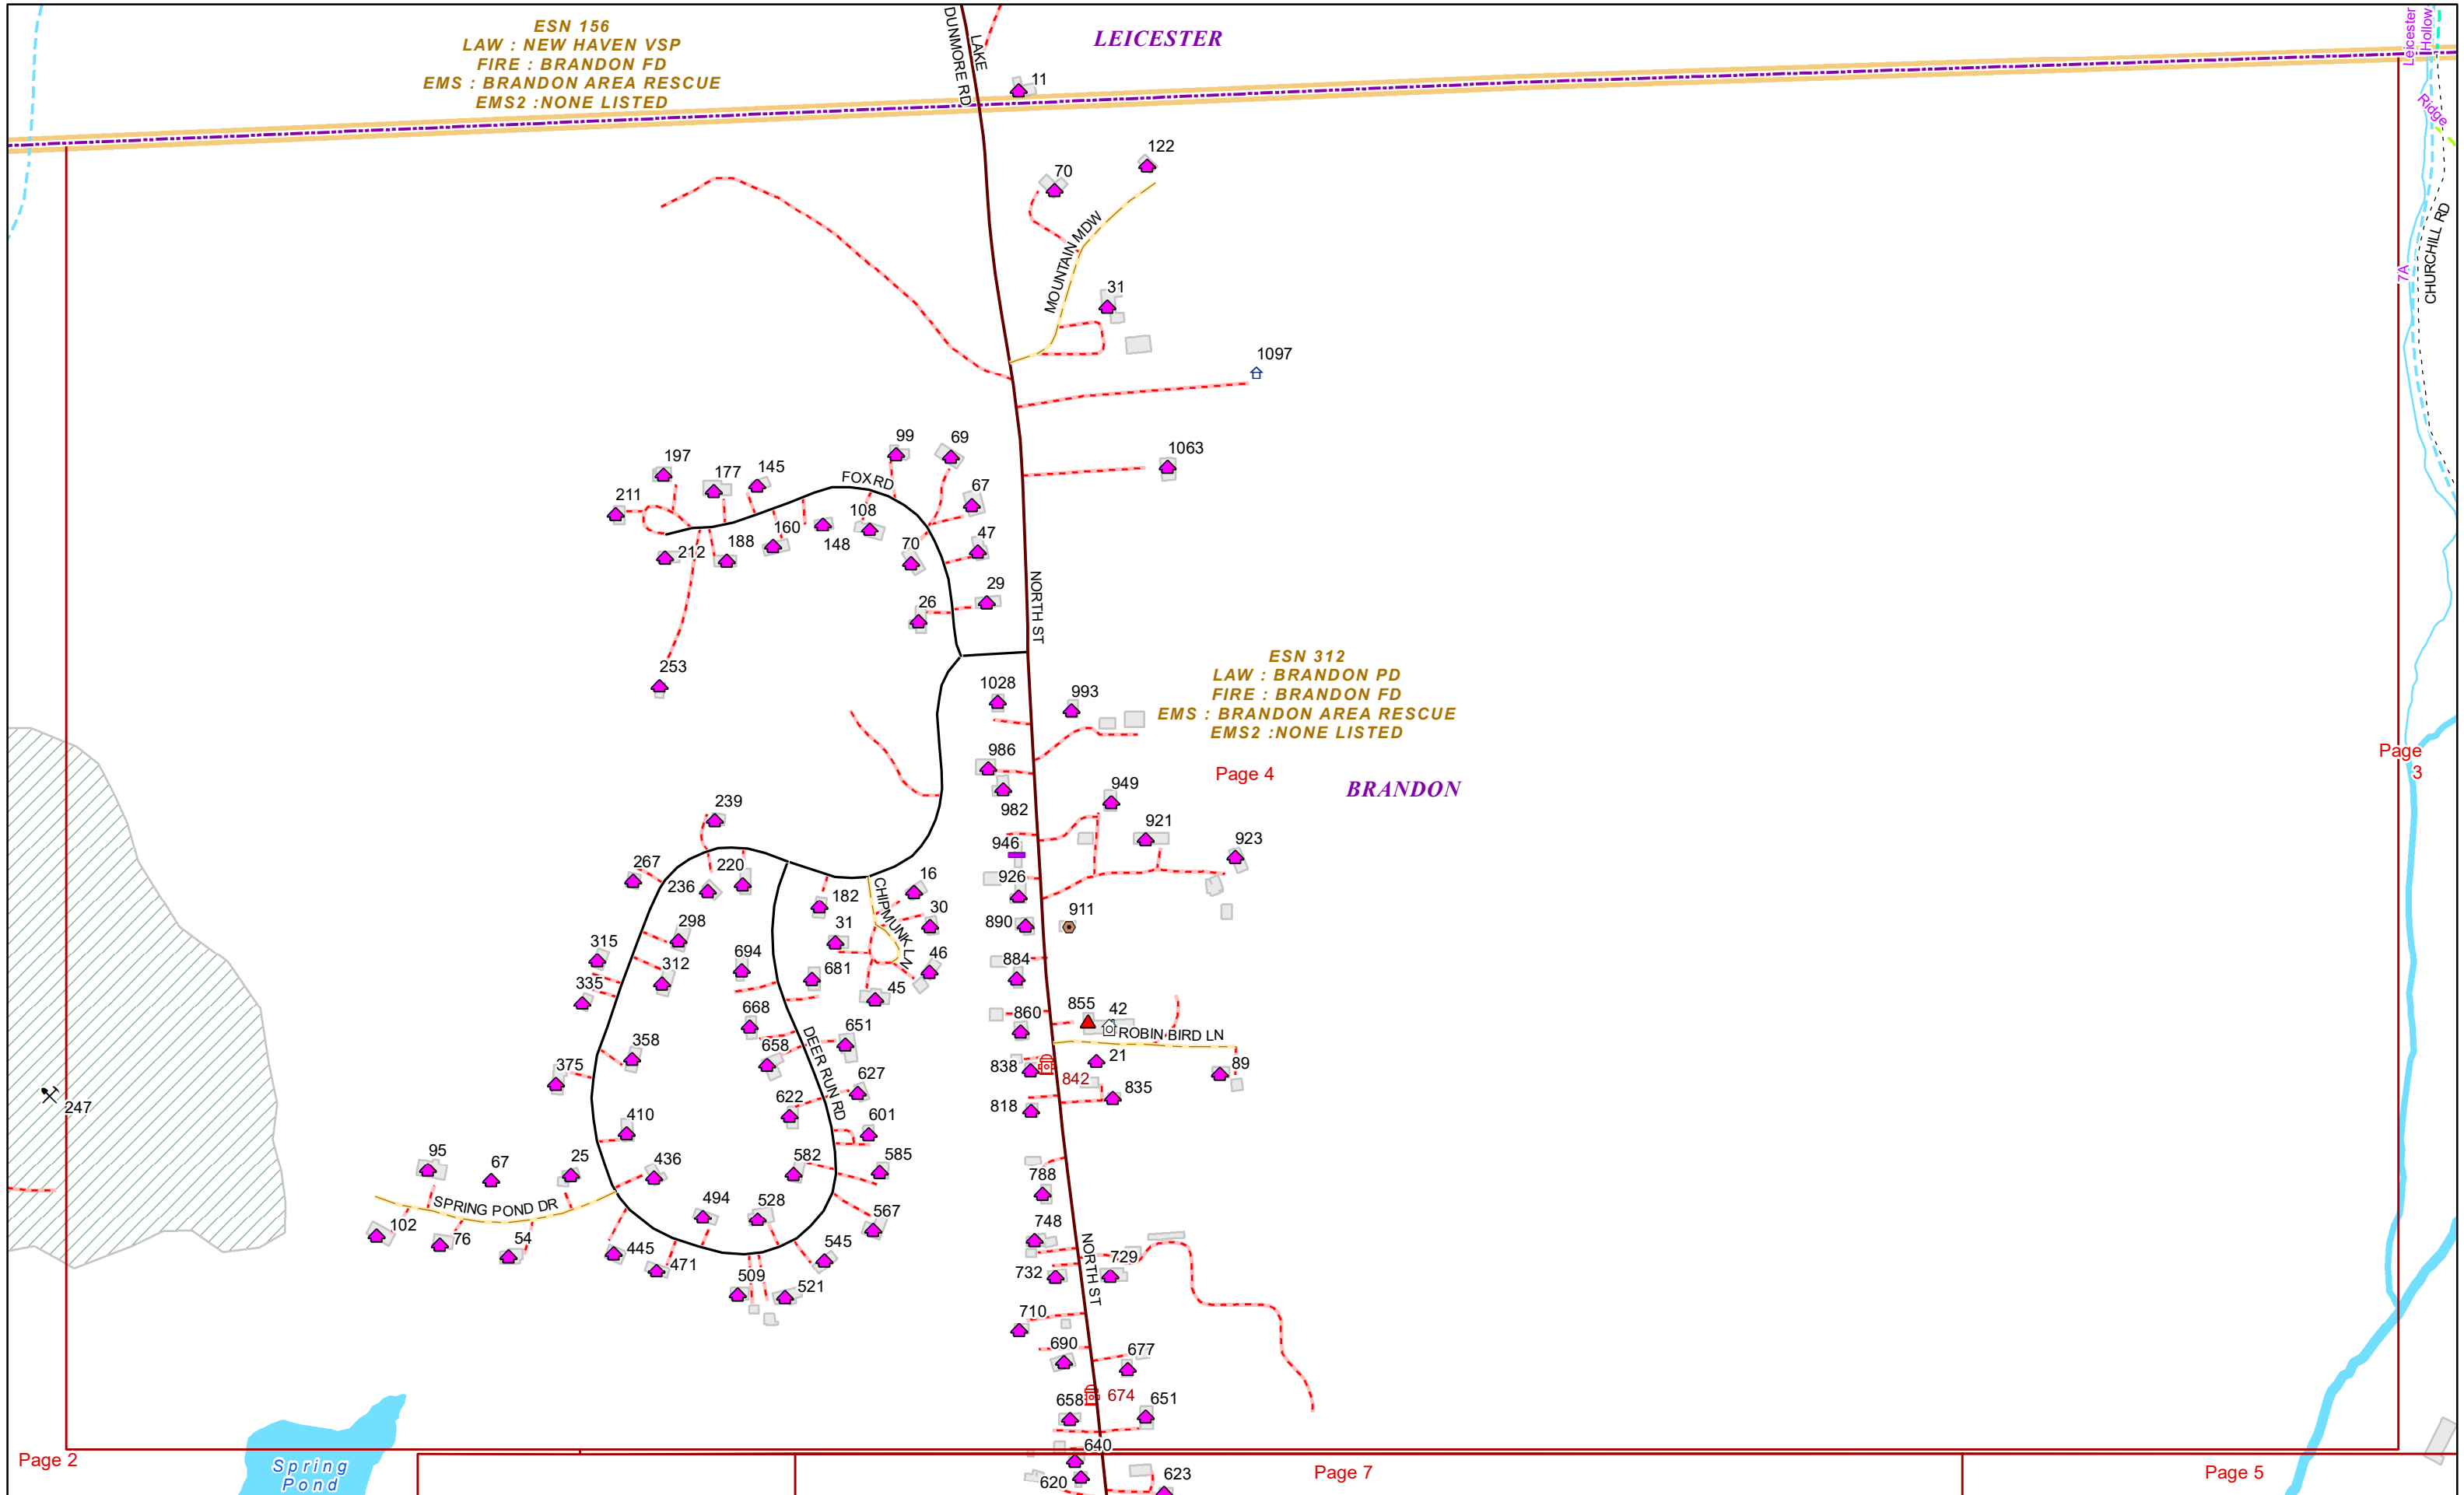

ESN 156
LAW : NEW HAVEN VSP
FIRE : BRANDON FD
EMS : BRANDON AREA RESCUE
EMS2 : NONE LISTED

LEICESTER

ESN 312
LAW : BRANDON PD
FIRE : BRANDON FD
EMS : BRANDON AREA RESCUE
EMS2 : NONE LISTED

BRANDON

Spring Pond