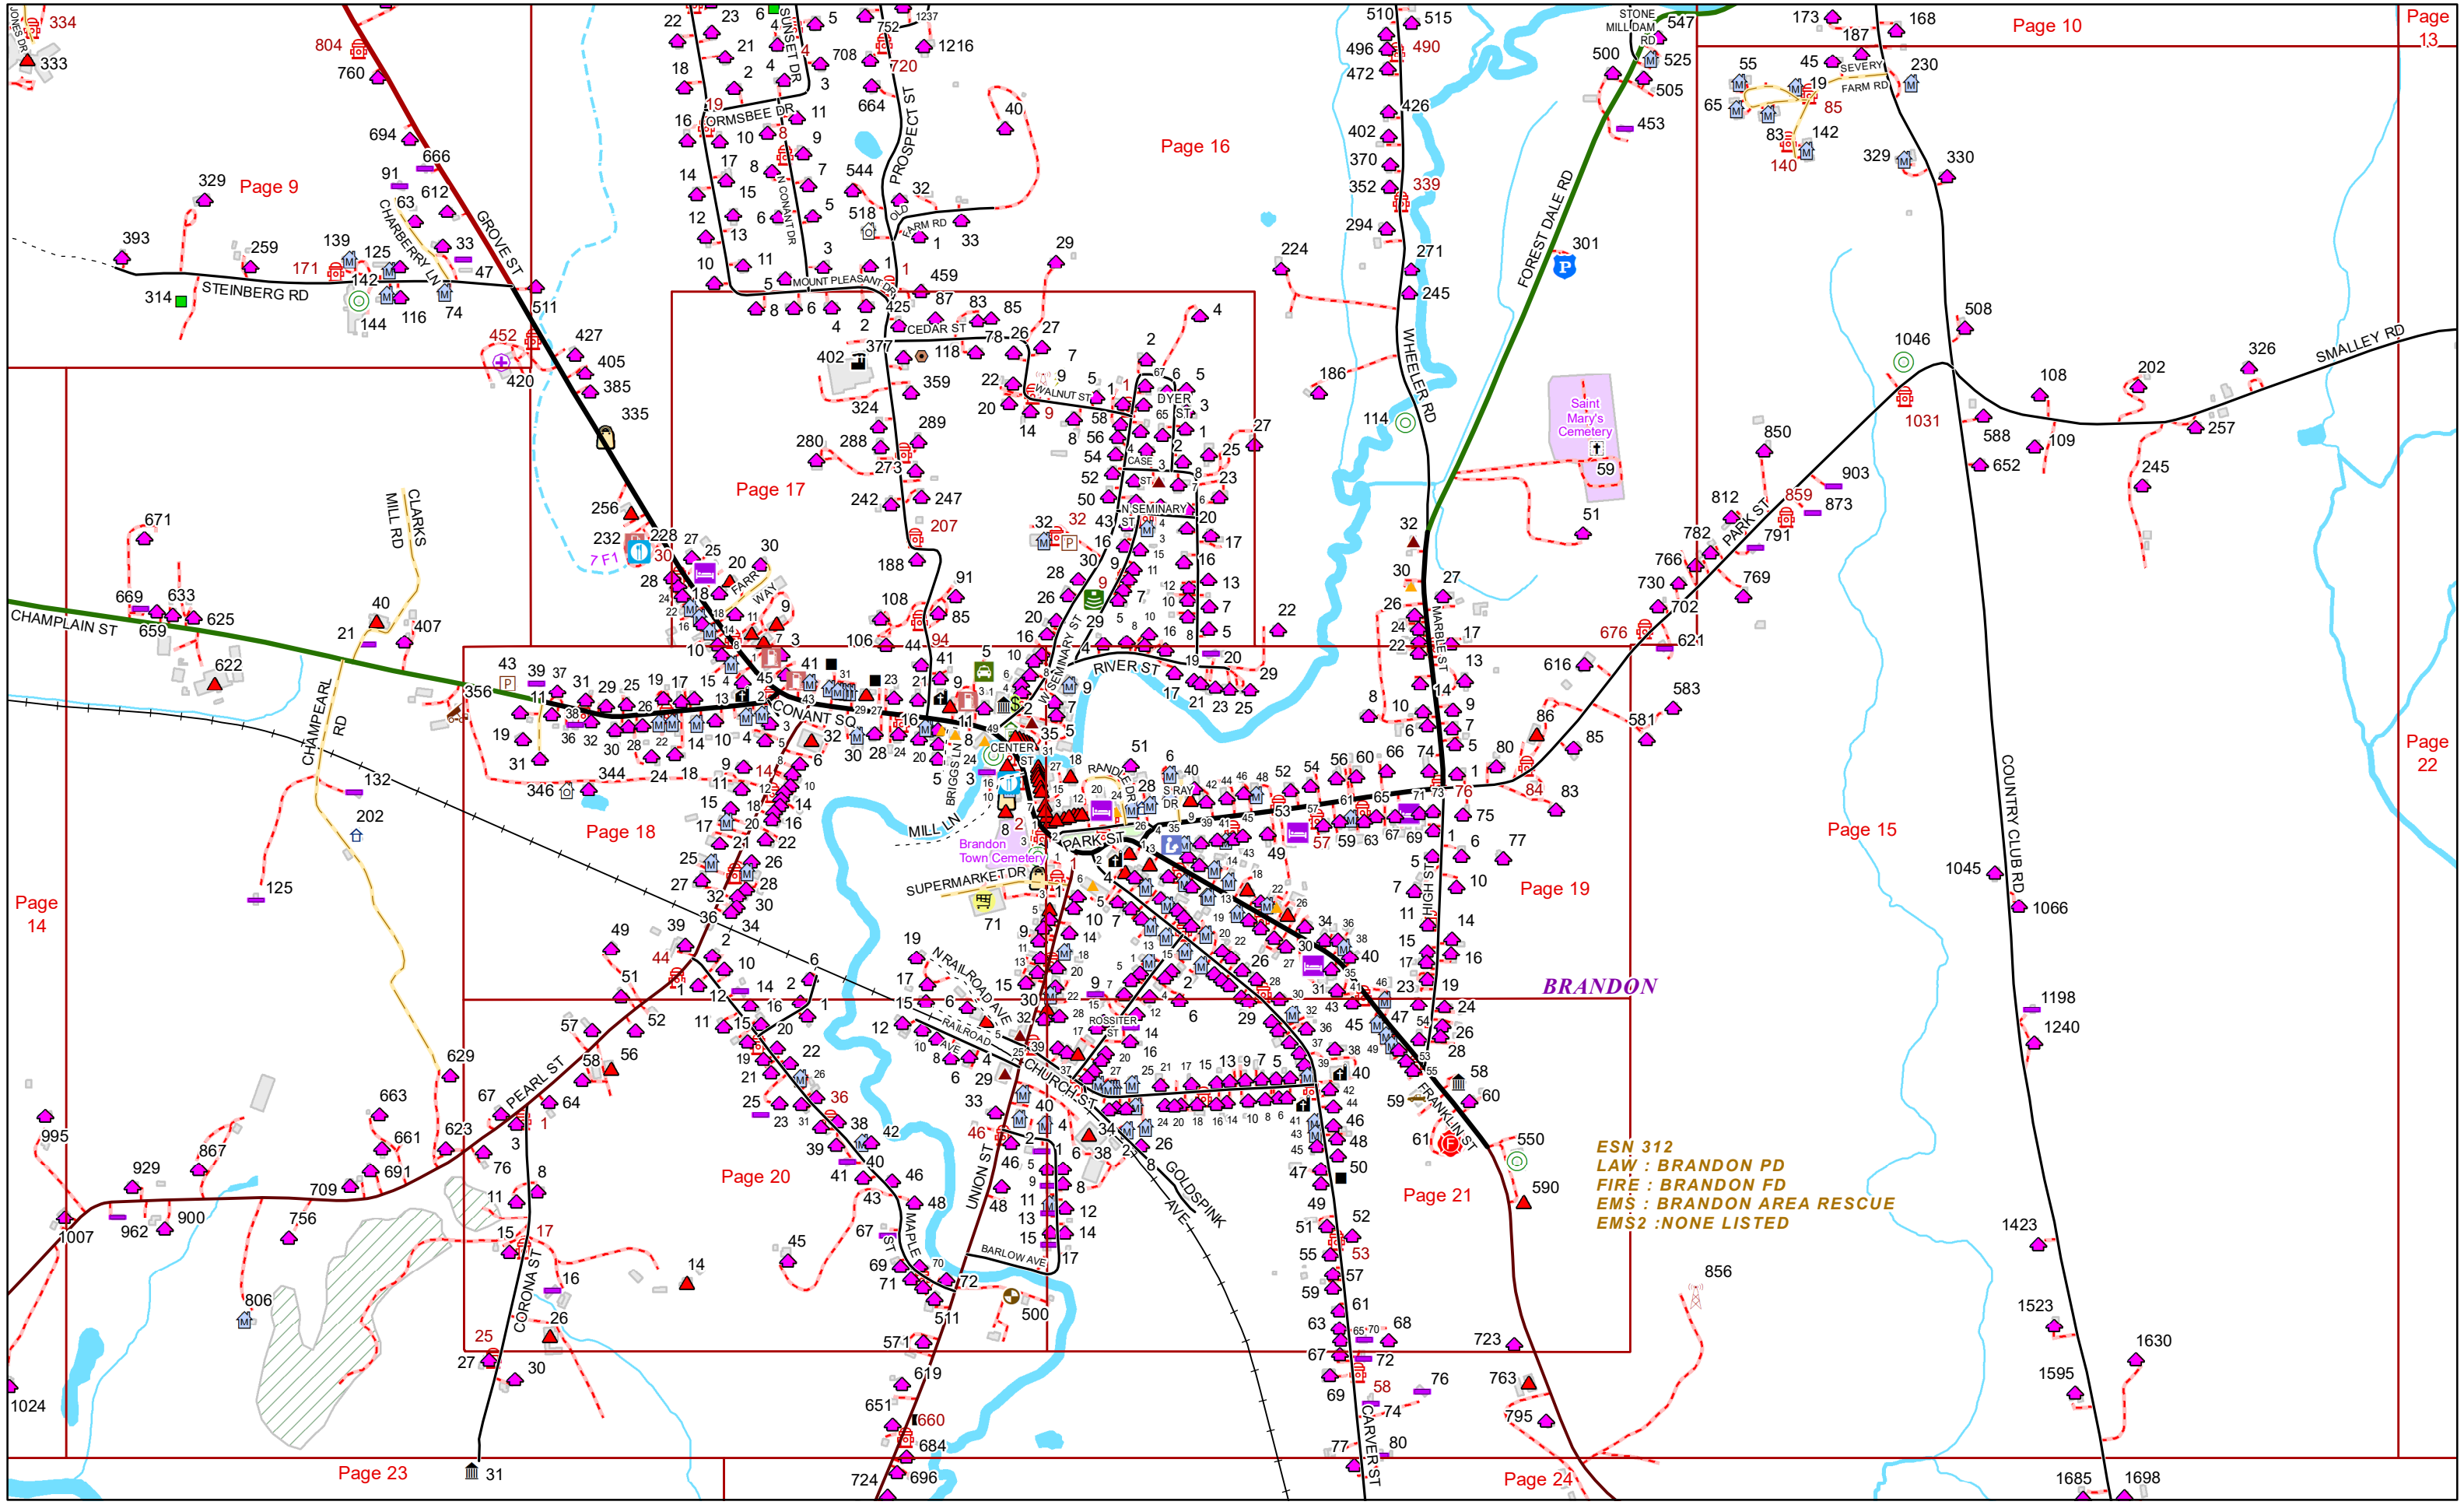

ESN 312
LAW : BRANDON PD
FIRE : BRANDON FD
EMS : BRANDON AREA RESCUE
EMS2 : NONE LISTED