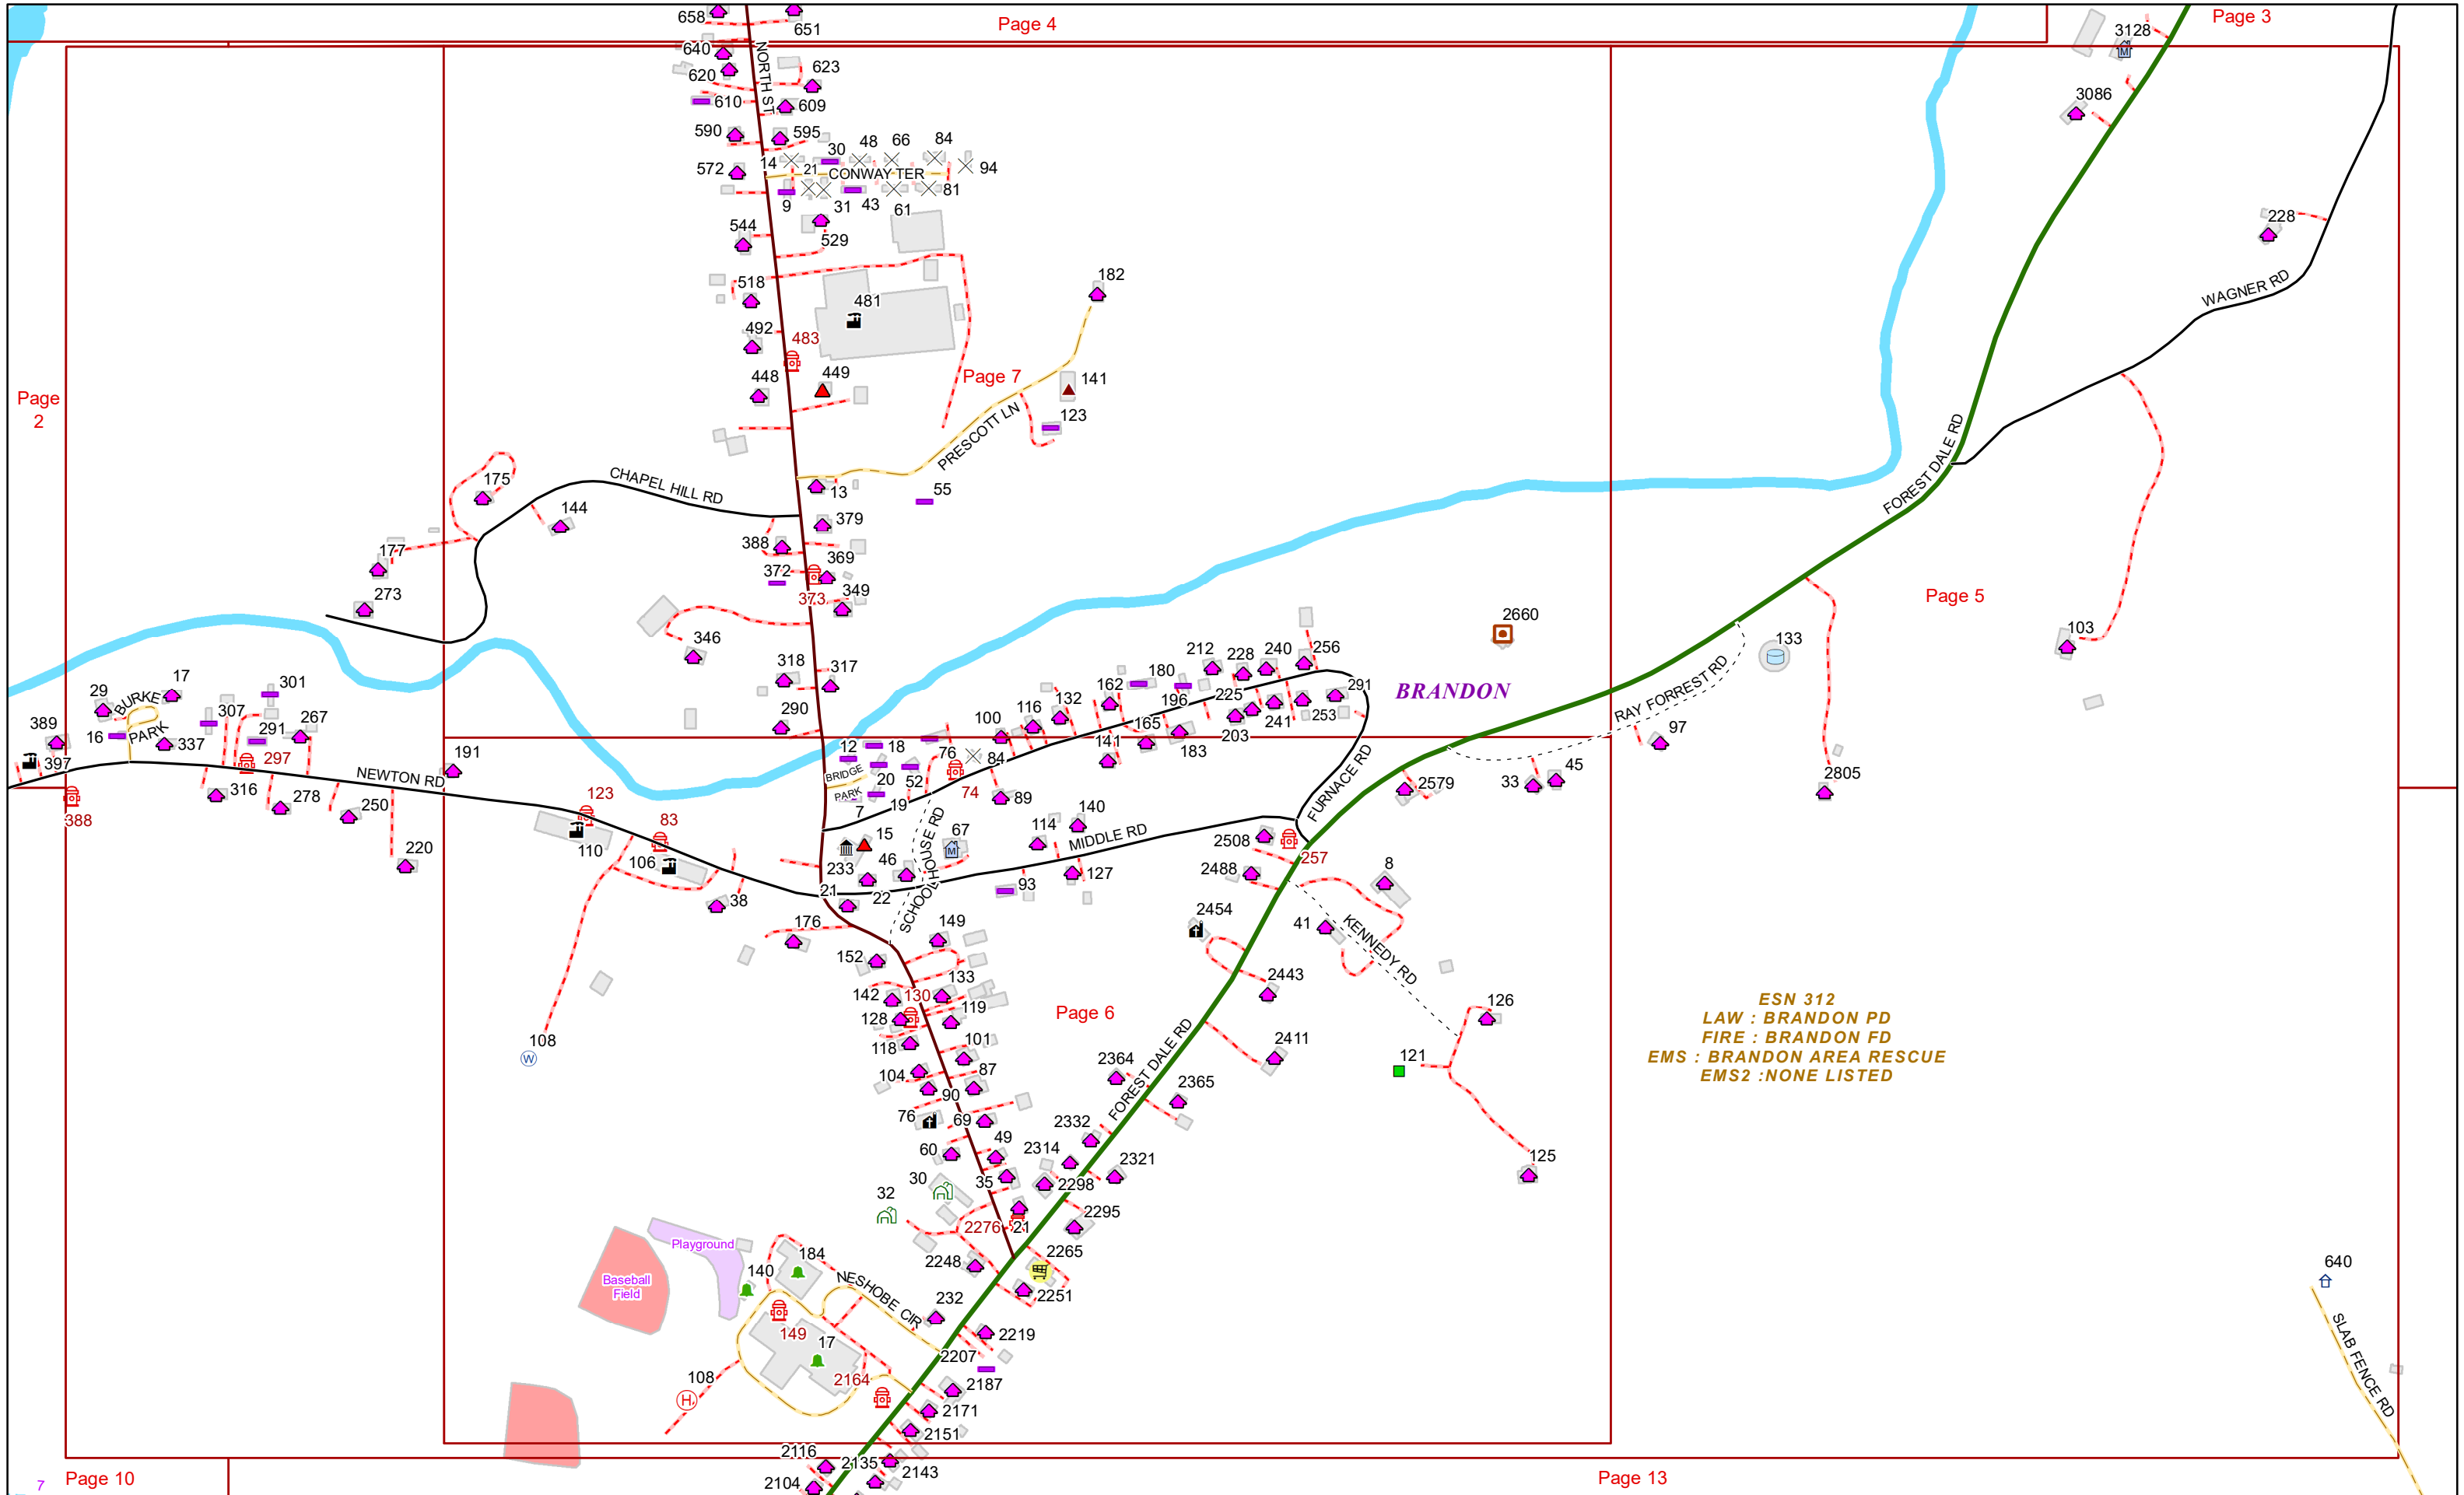

ESN 312
LAW : BRANDON PD
FIRE : BRANDON FD
EMS : BRANDON AREA RESCUE
EMS2 : NONE LISTED