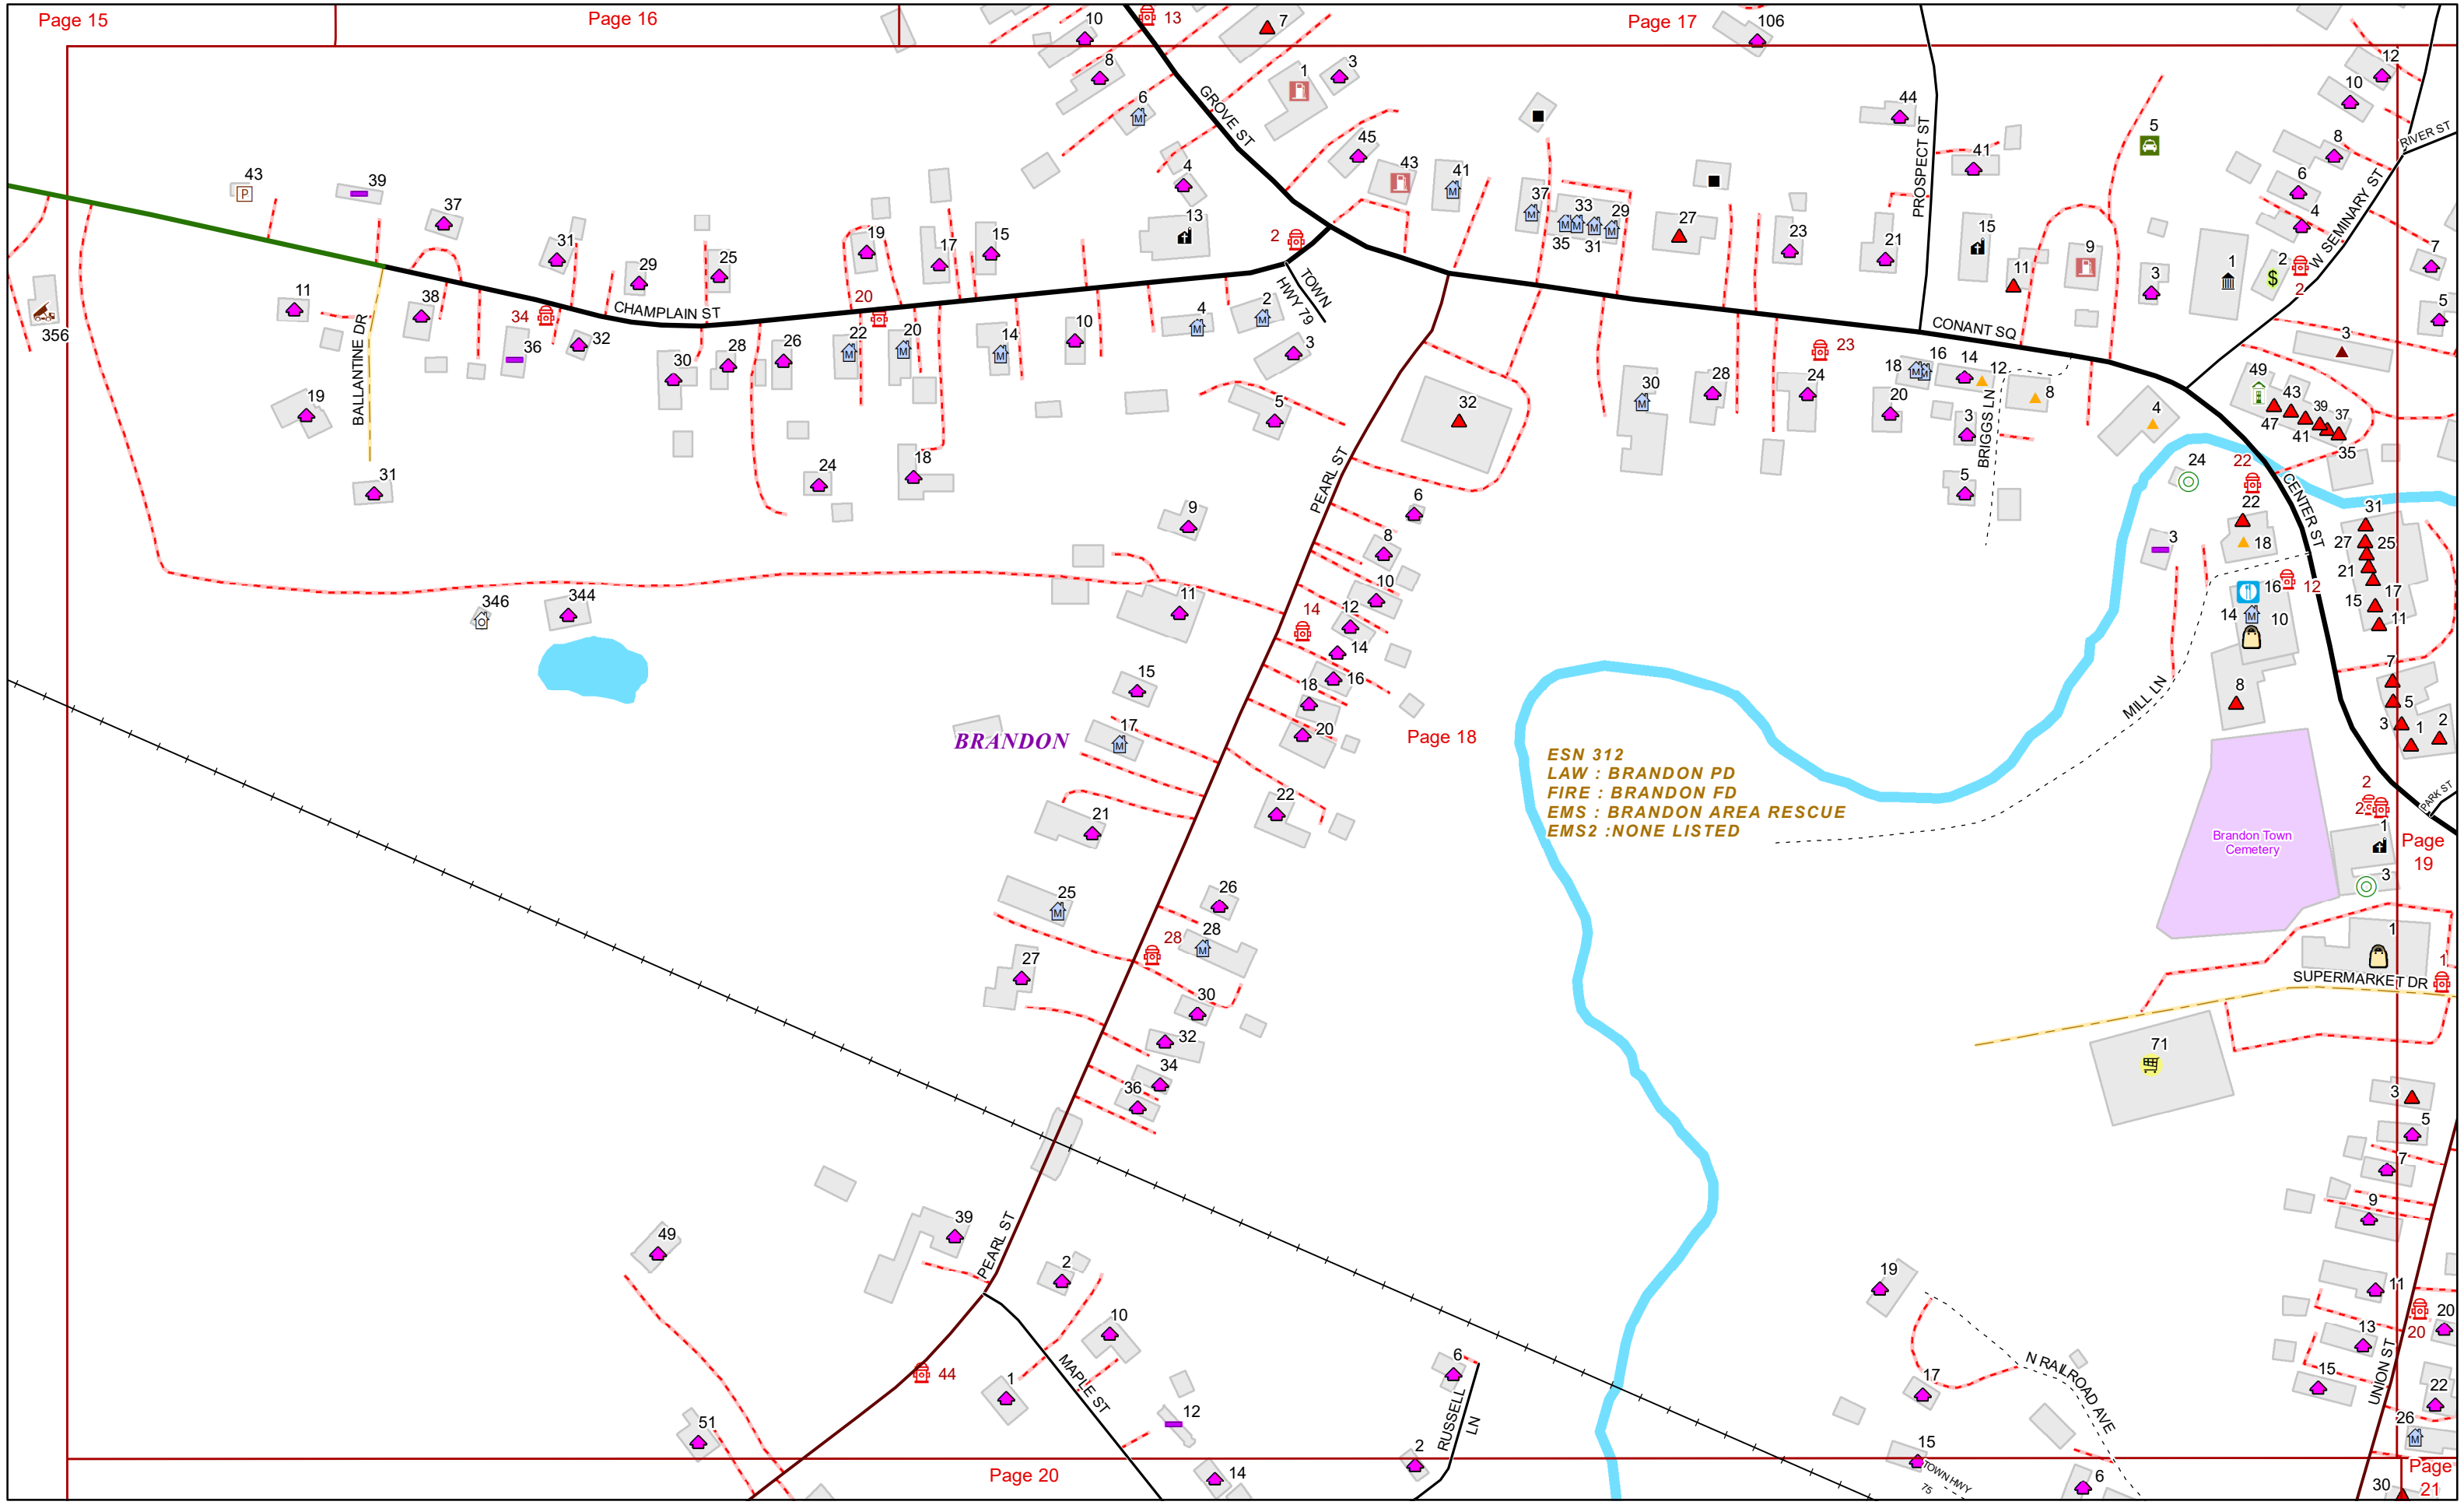

BRANDON

ESN 312
LAW : BRANDON PD
FIRE : BRANDON FD
EMS : BRANDON AREA RESCUE
EMS2 : NONE LISTED

Brandon Town Cemetery