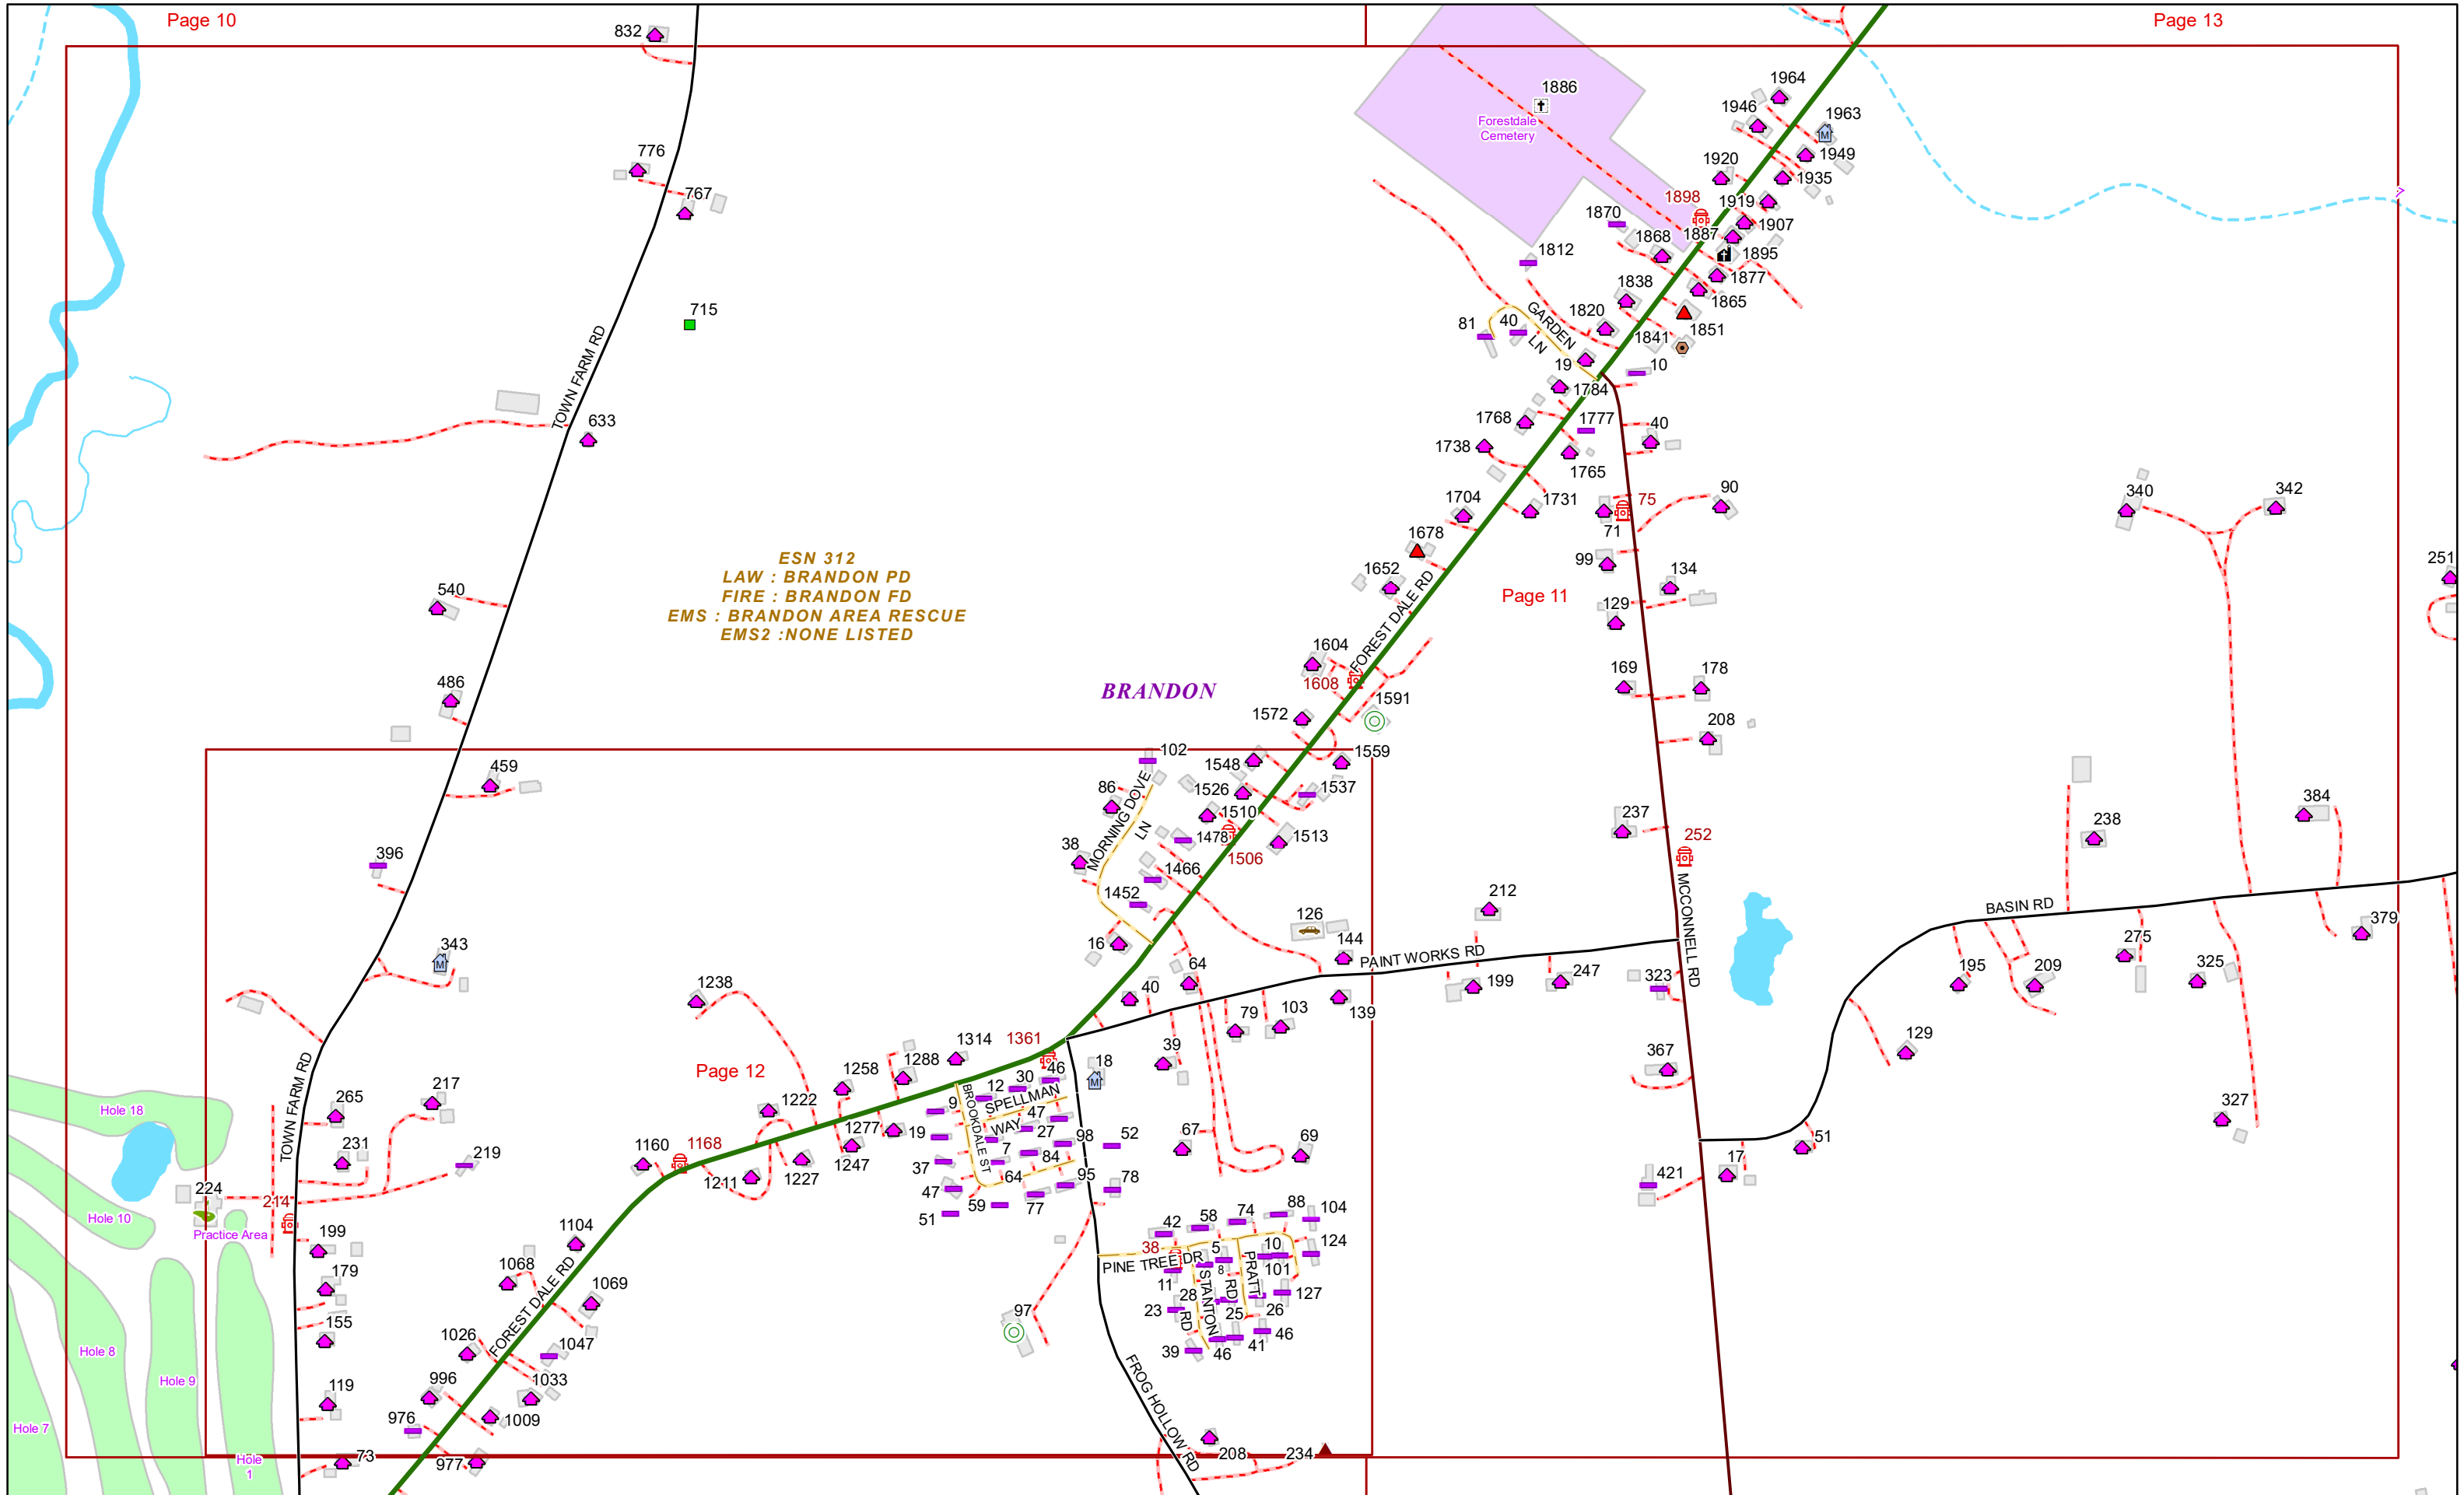

ESN 312
LAW : BRANDON PD
FIRE : BRANDON FD
EMS : BRANDON AREA RESCUE
EMS2 : NONE LISTED

BRANDON

Page 11

Page 12