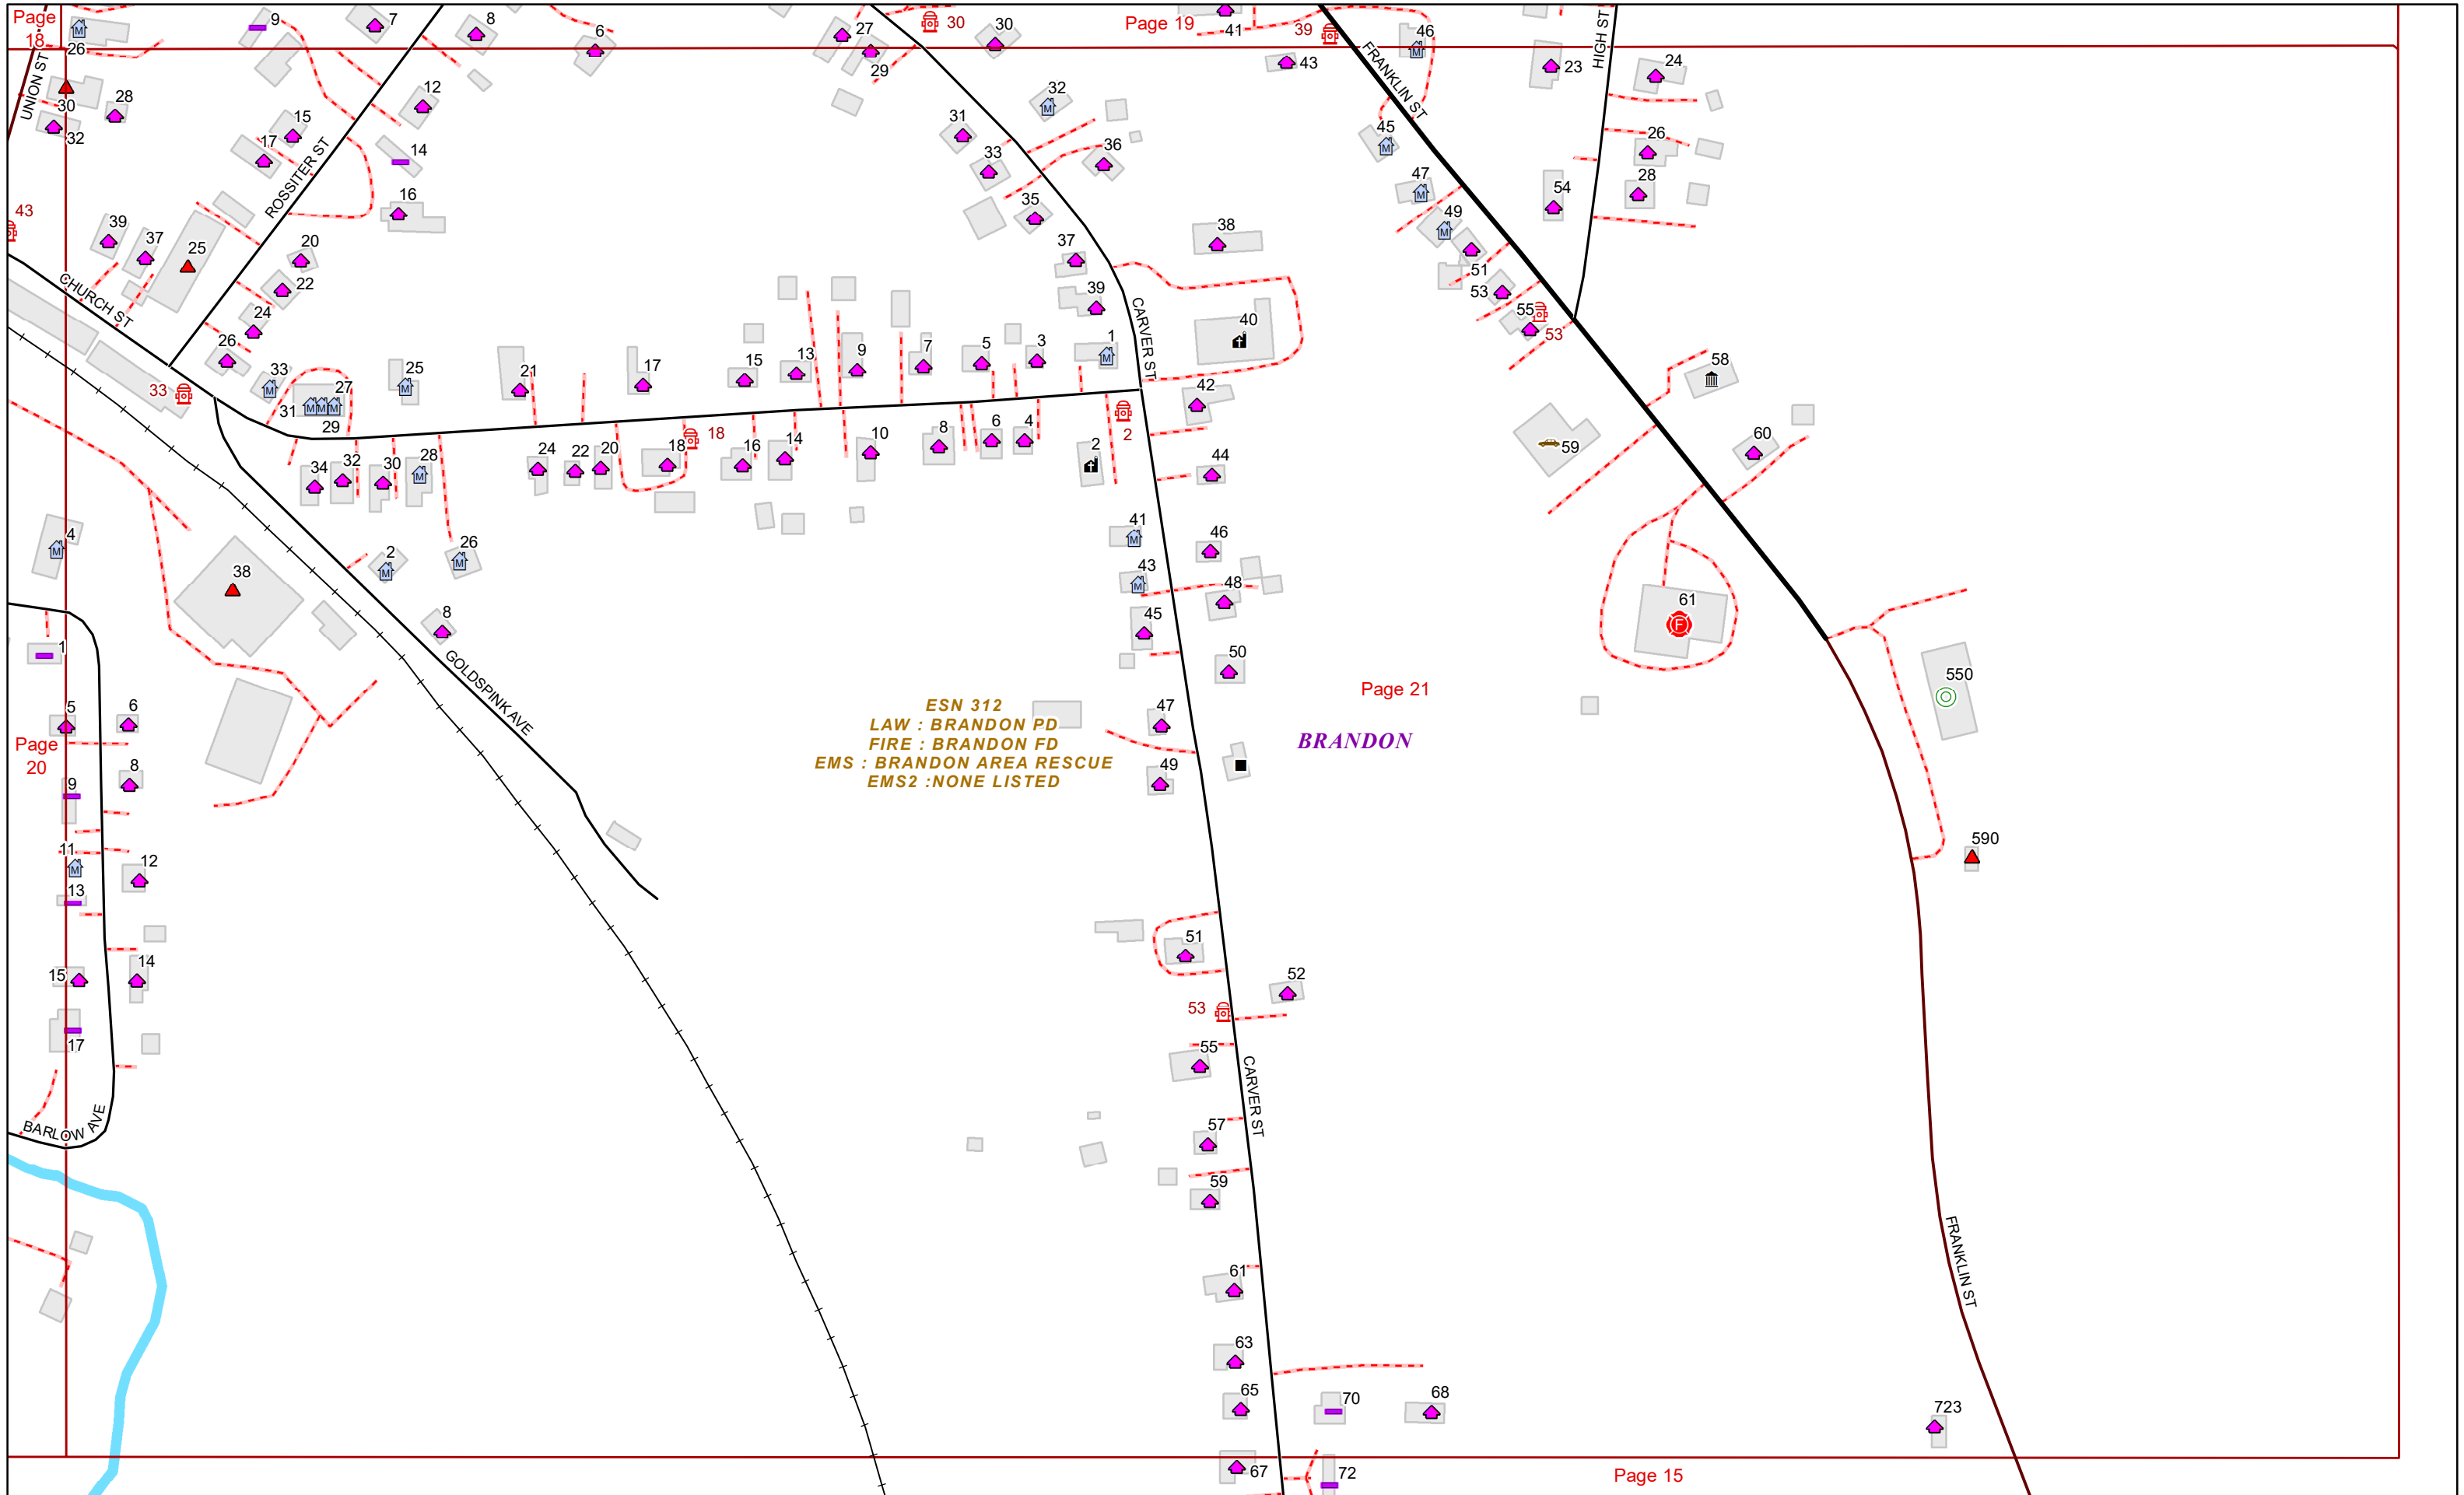

ESN 312
LAW : BRANDON PD
FIRE : BRANDON FD
EMS : BRANDON AREA RESCUE
EMS2 : NONE LISTED

BRANDON

Page 18

Page 19

Page 20

Page 21

Page 15