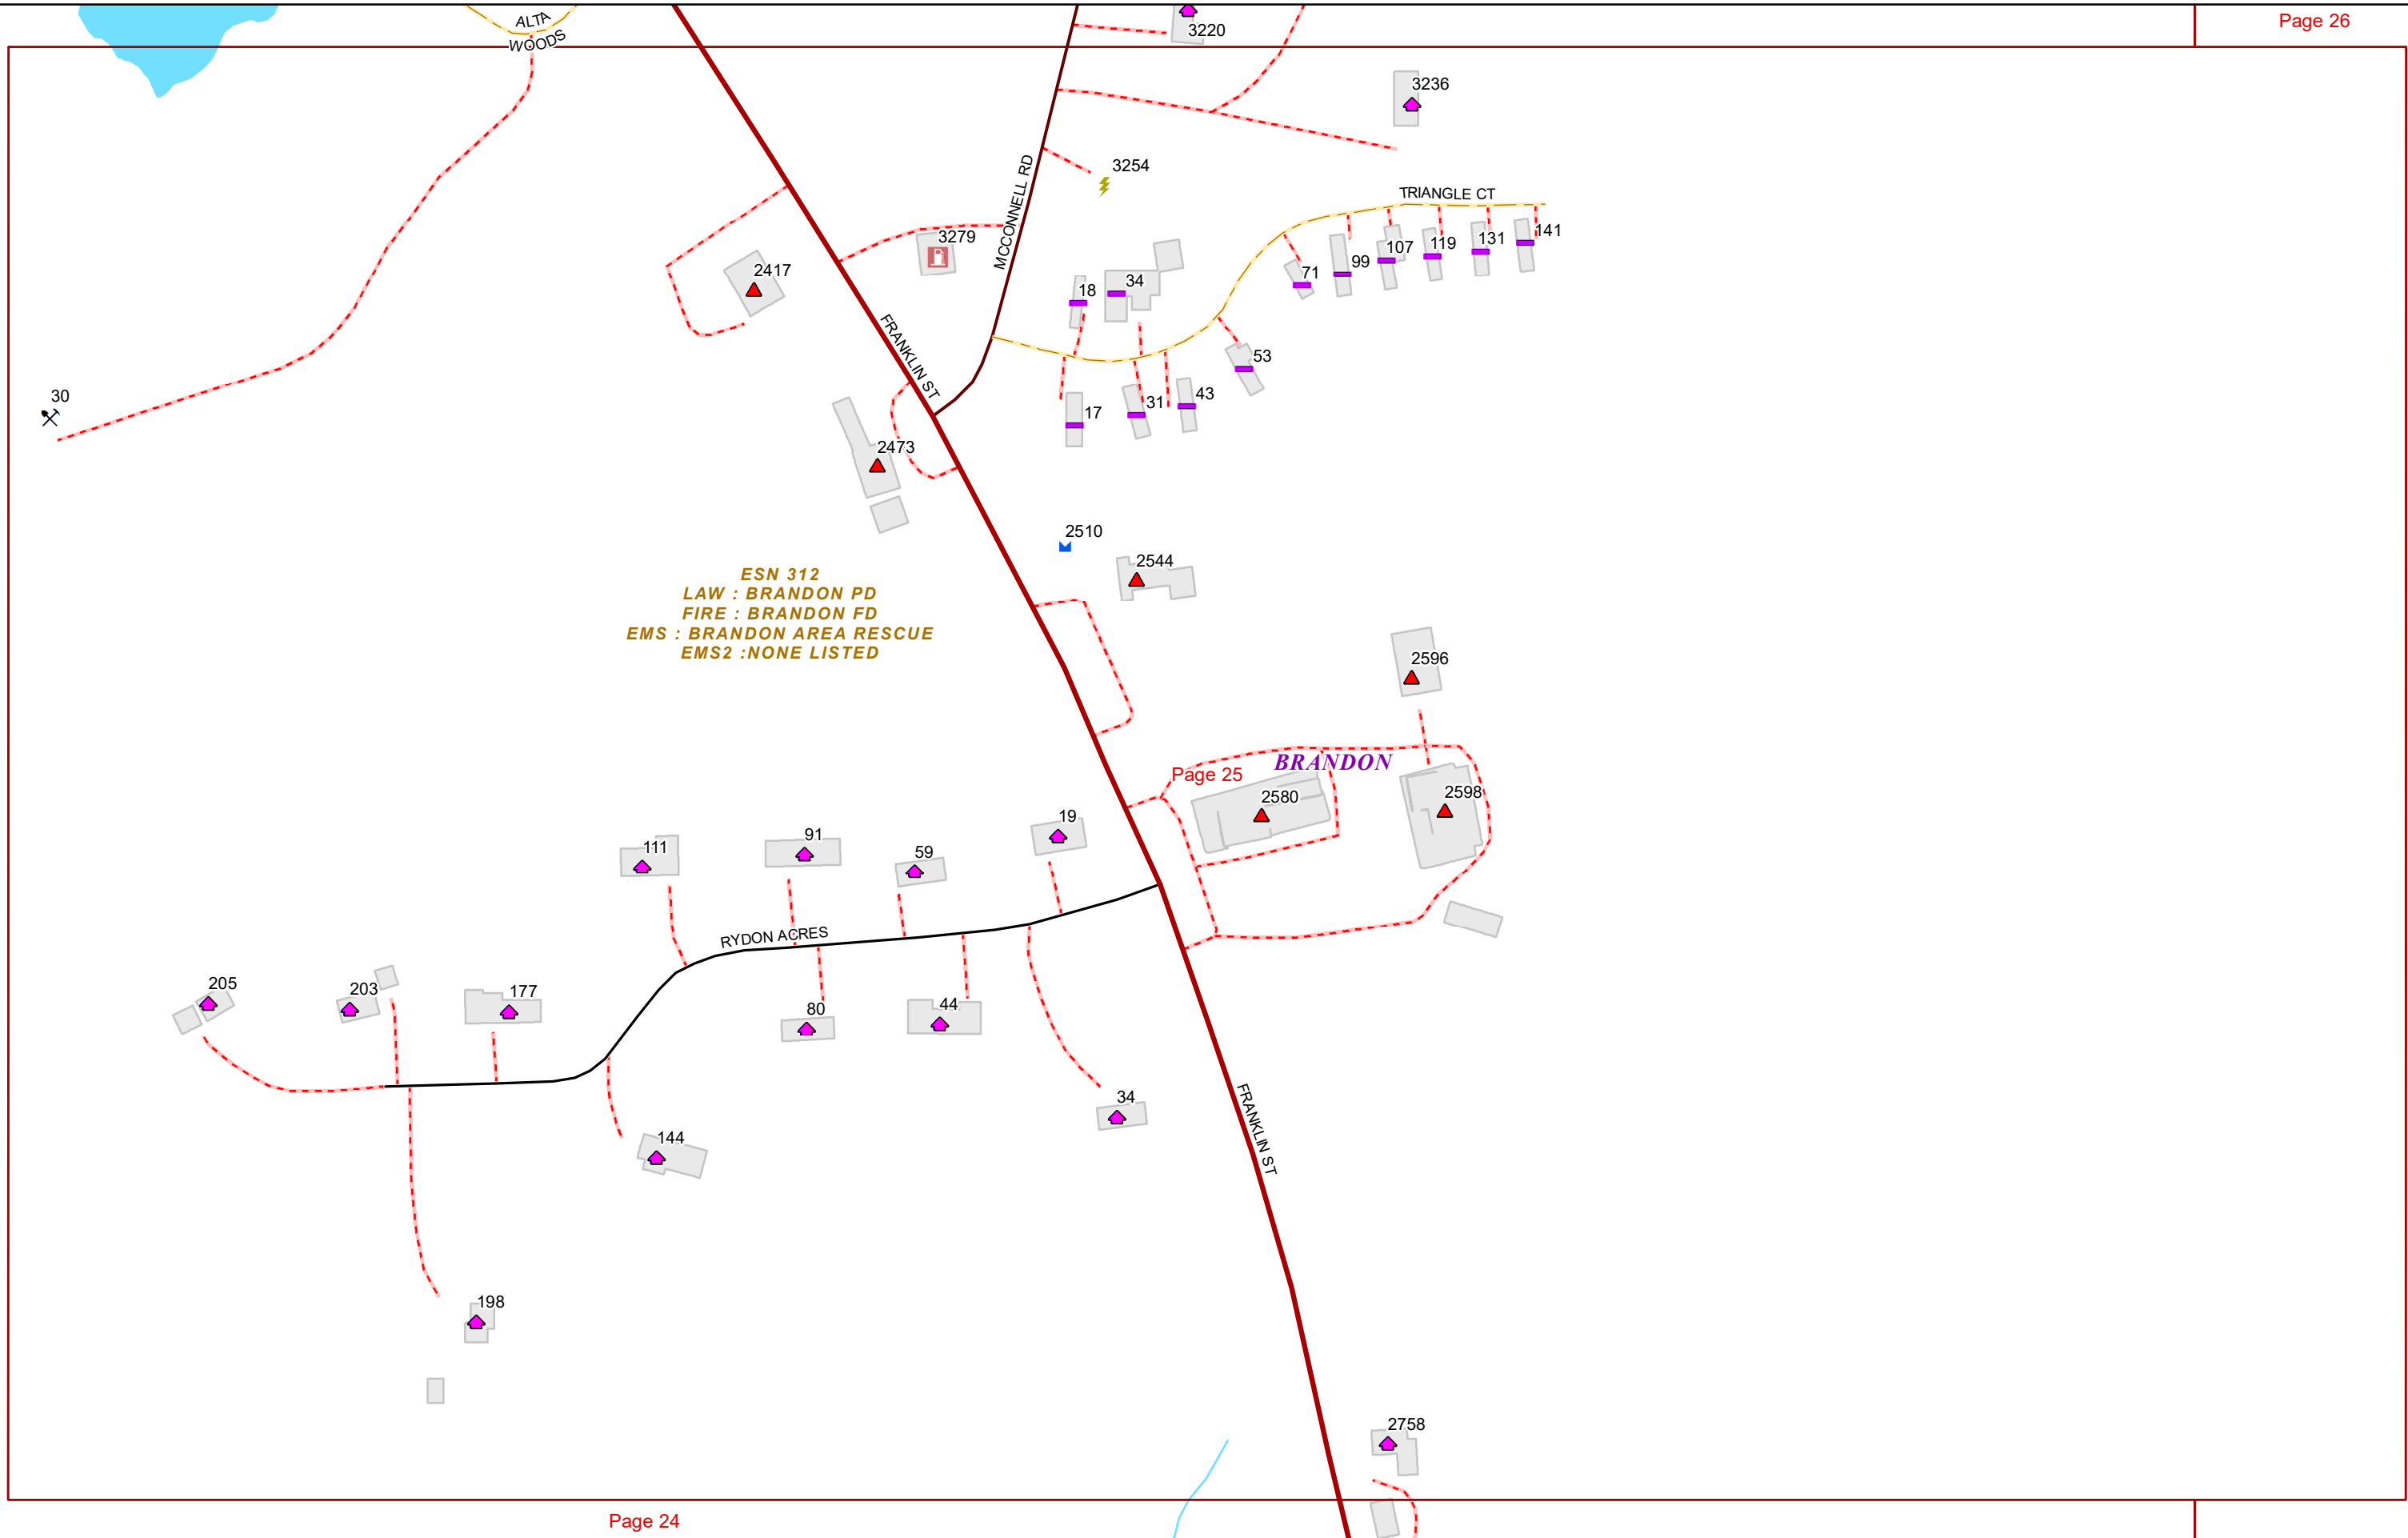

ESN 312
LAW : BRANDON PD
FIRE : BRANDON FD
EMS : BRANDON AREA RESCUE
EMS2 : NONE LISTED

Page 25 BRANDON