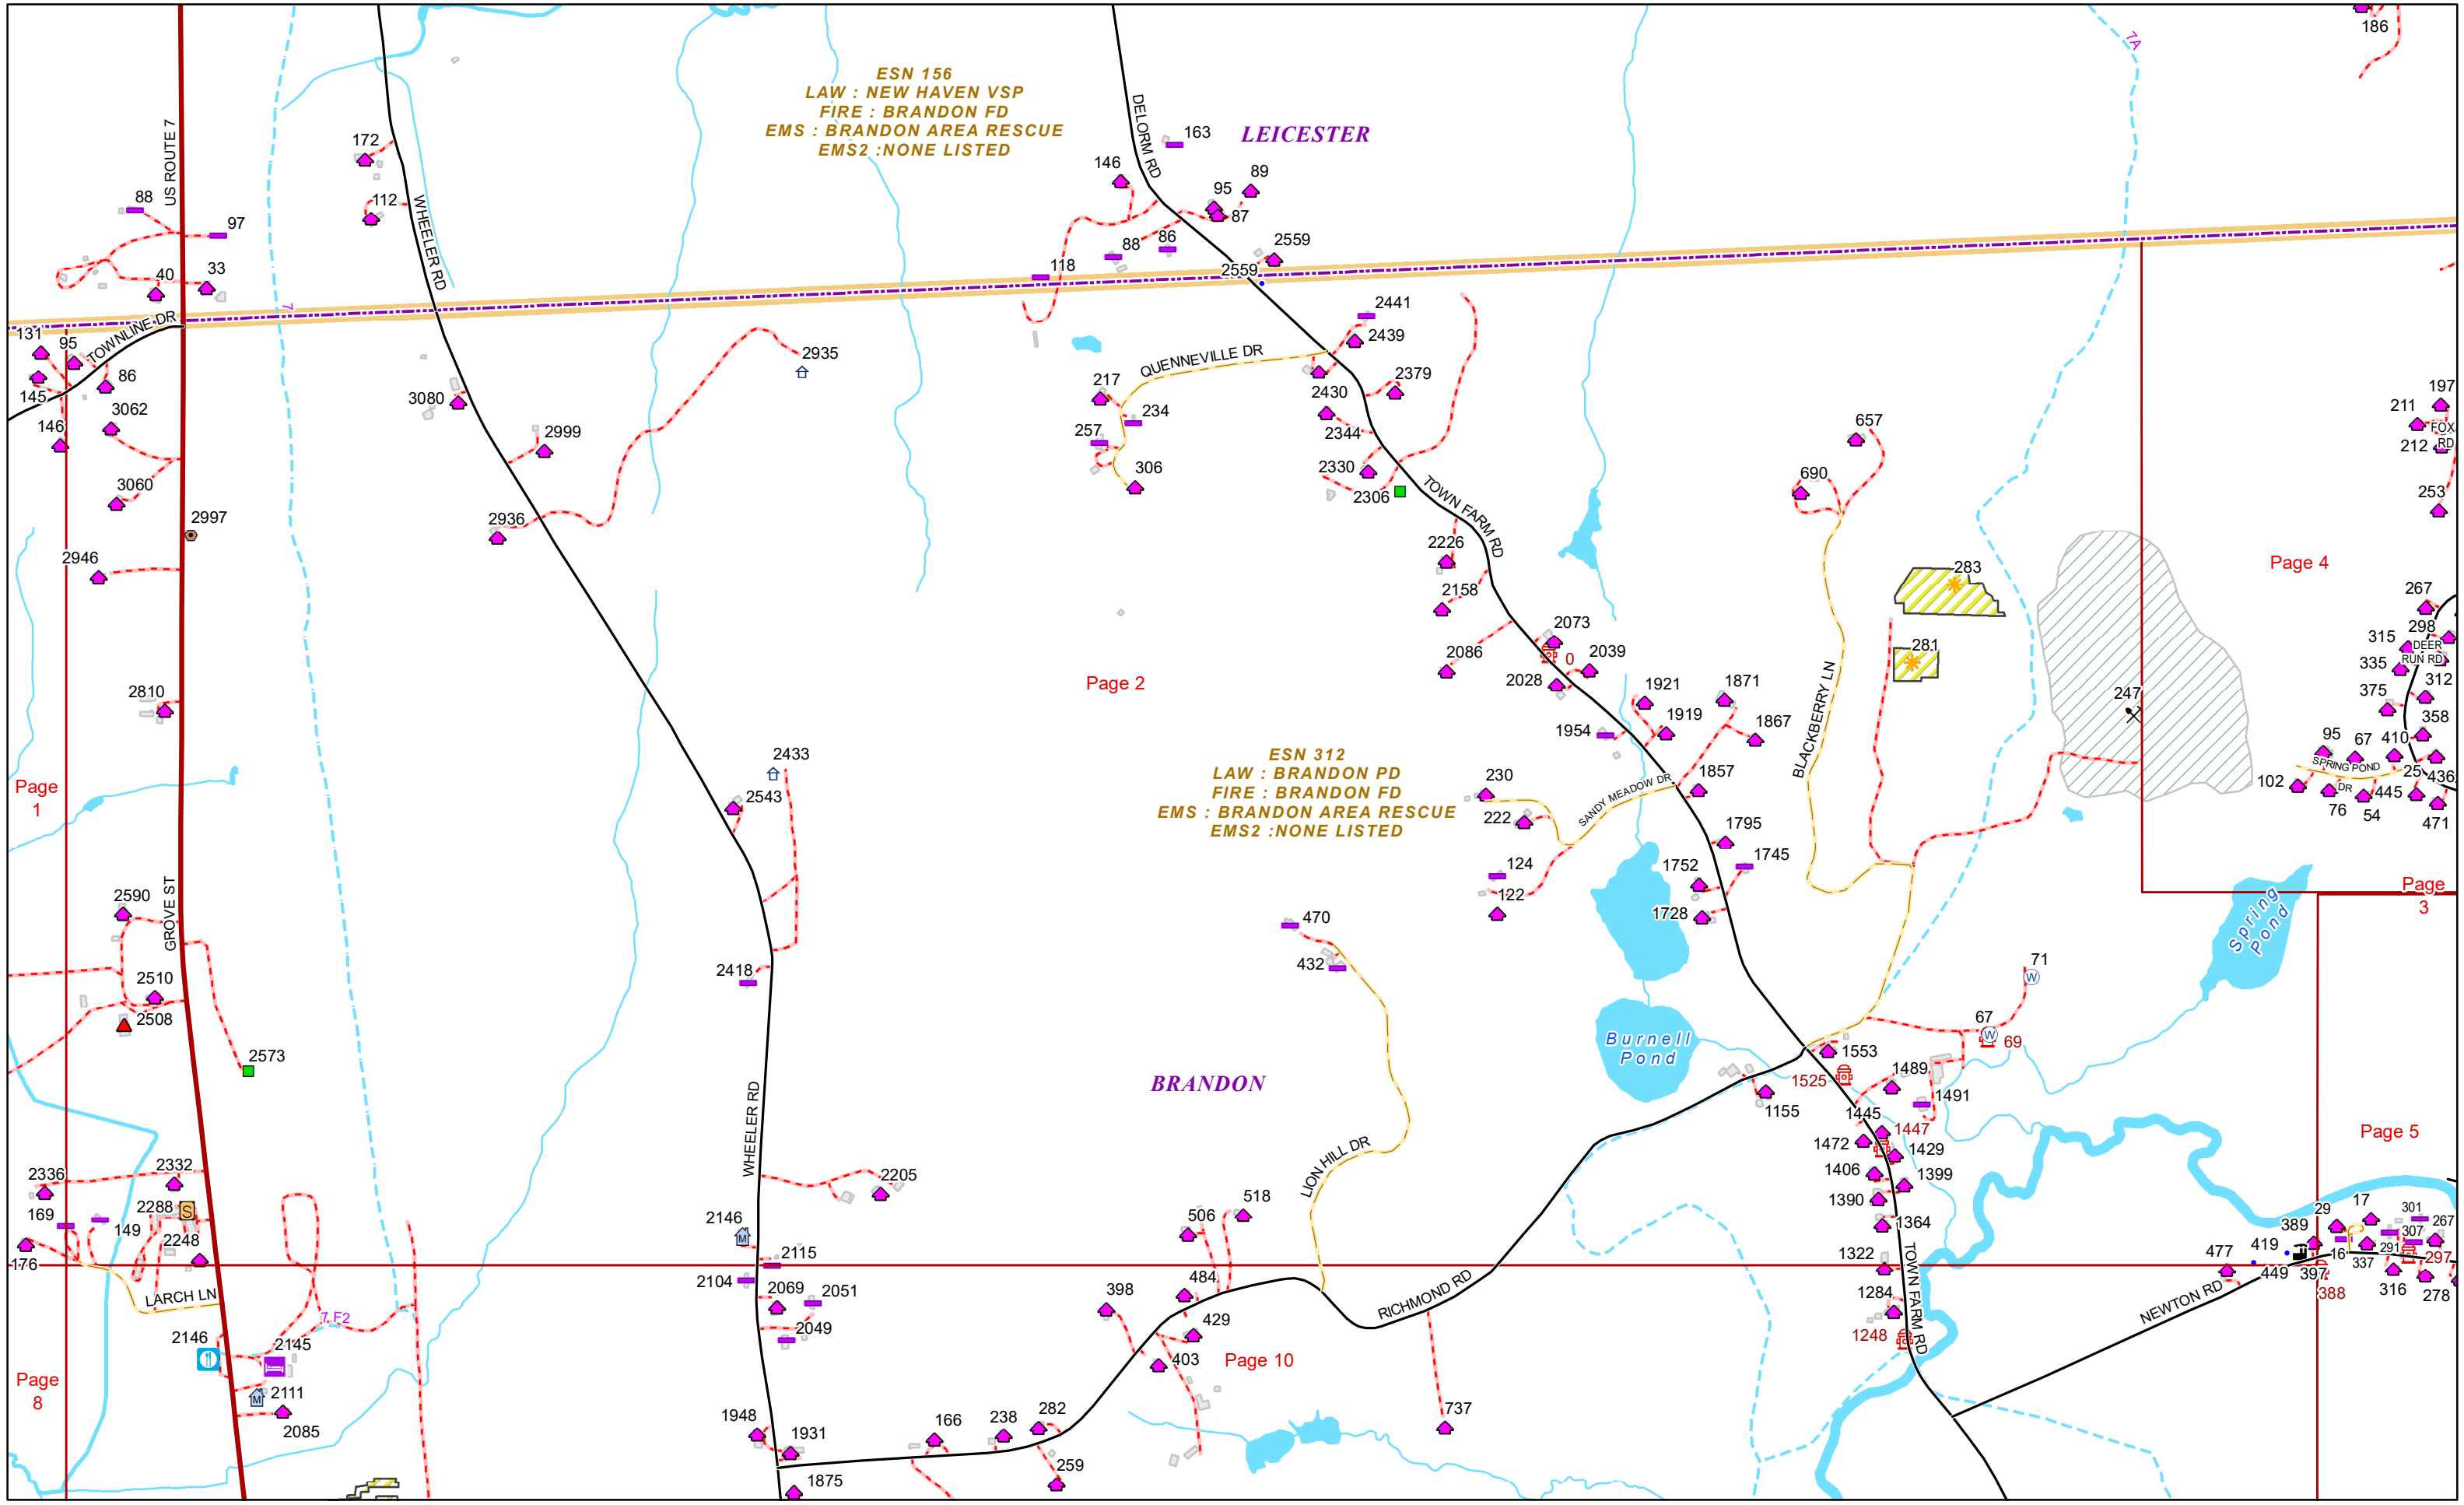

ESN 156
LAW : NEW HAVEN VSP
FIRE : BRANDON FD
EMS : BRANDON AREA RESCUE
EMS2 : NONE LISTED

ESN 312
LAW : BRANDON PD
FIRE : BRANDON FD
EMS : BRANDON AREA RESCUE
EMS2 : NONE LISTED

LEICESTER

BRANDON

Page 1

Page 2

Page 4

Page 3

Page 5

Page 8

Page 10