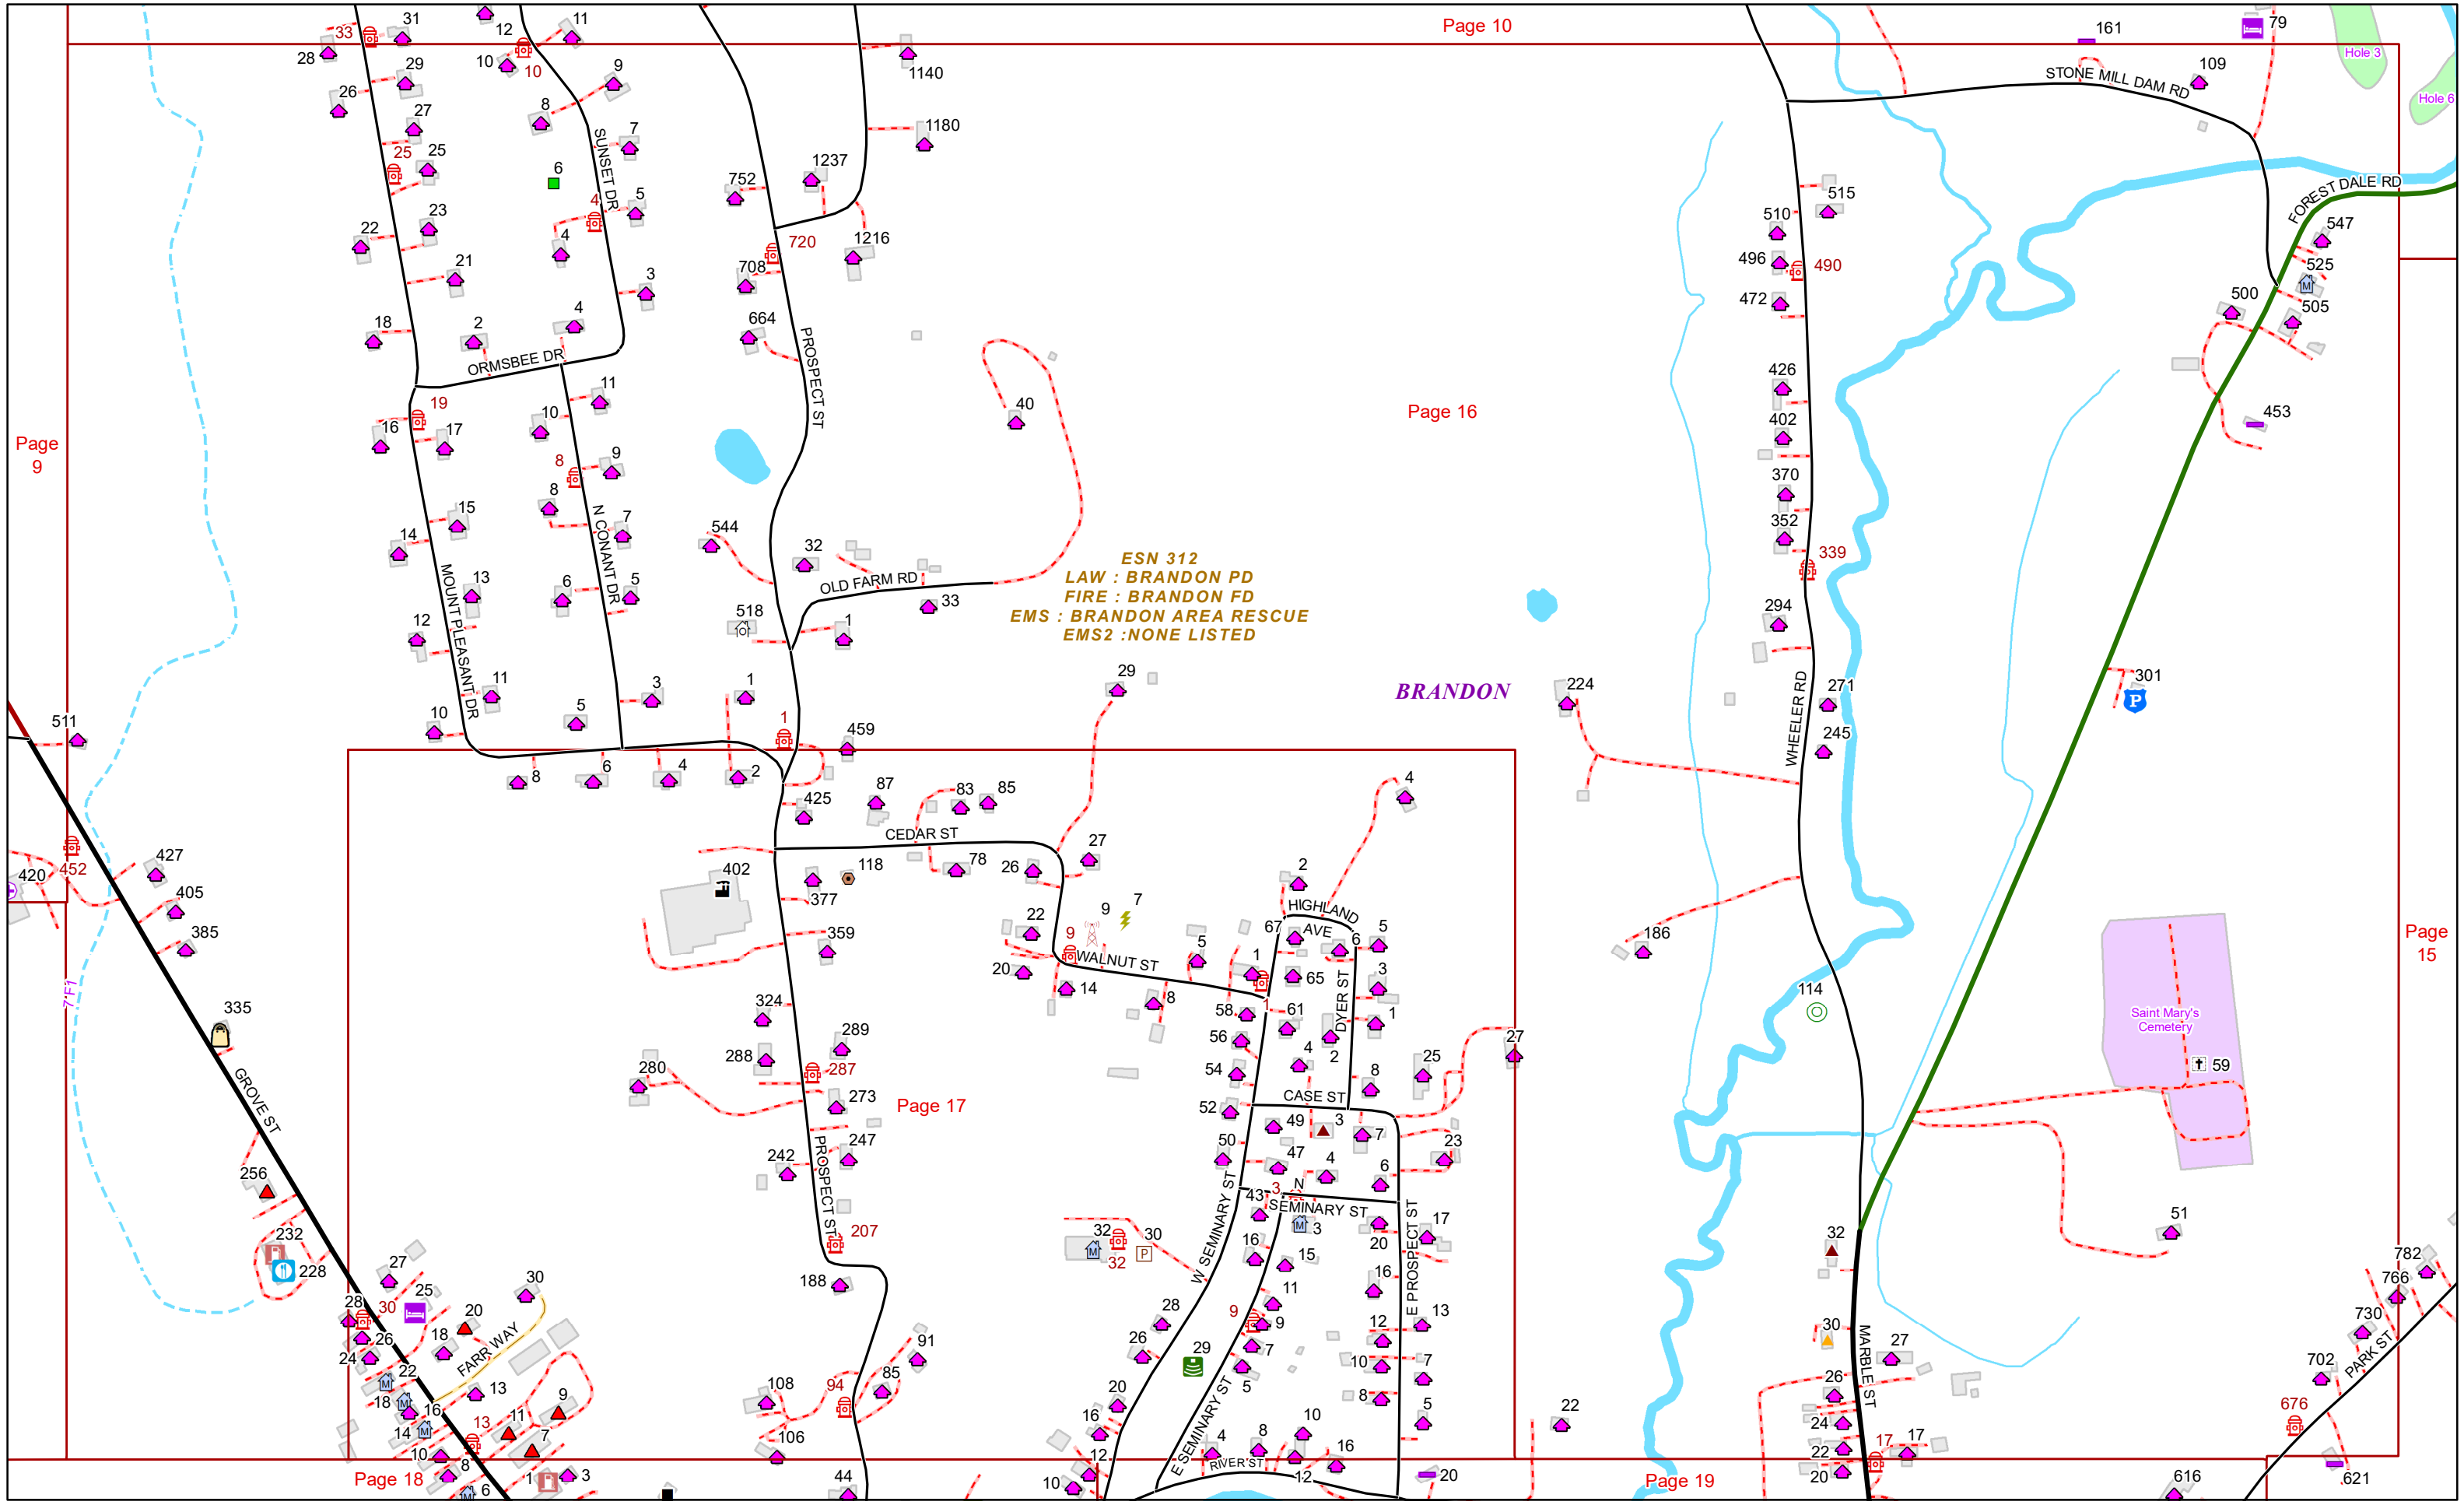

ESN 312
LAW : BRANDON PD
FIRE : BRANDON FD
EMS : BRANDON AREA RESCUE
EMS2 : NONE LISTED

BRANDON

Saint Mary's Cemetery