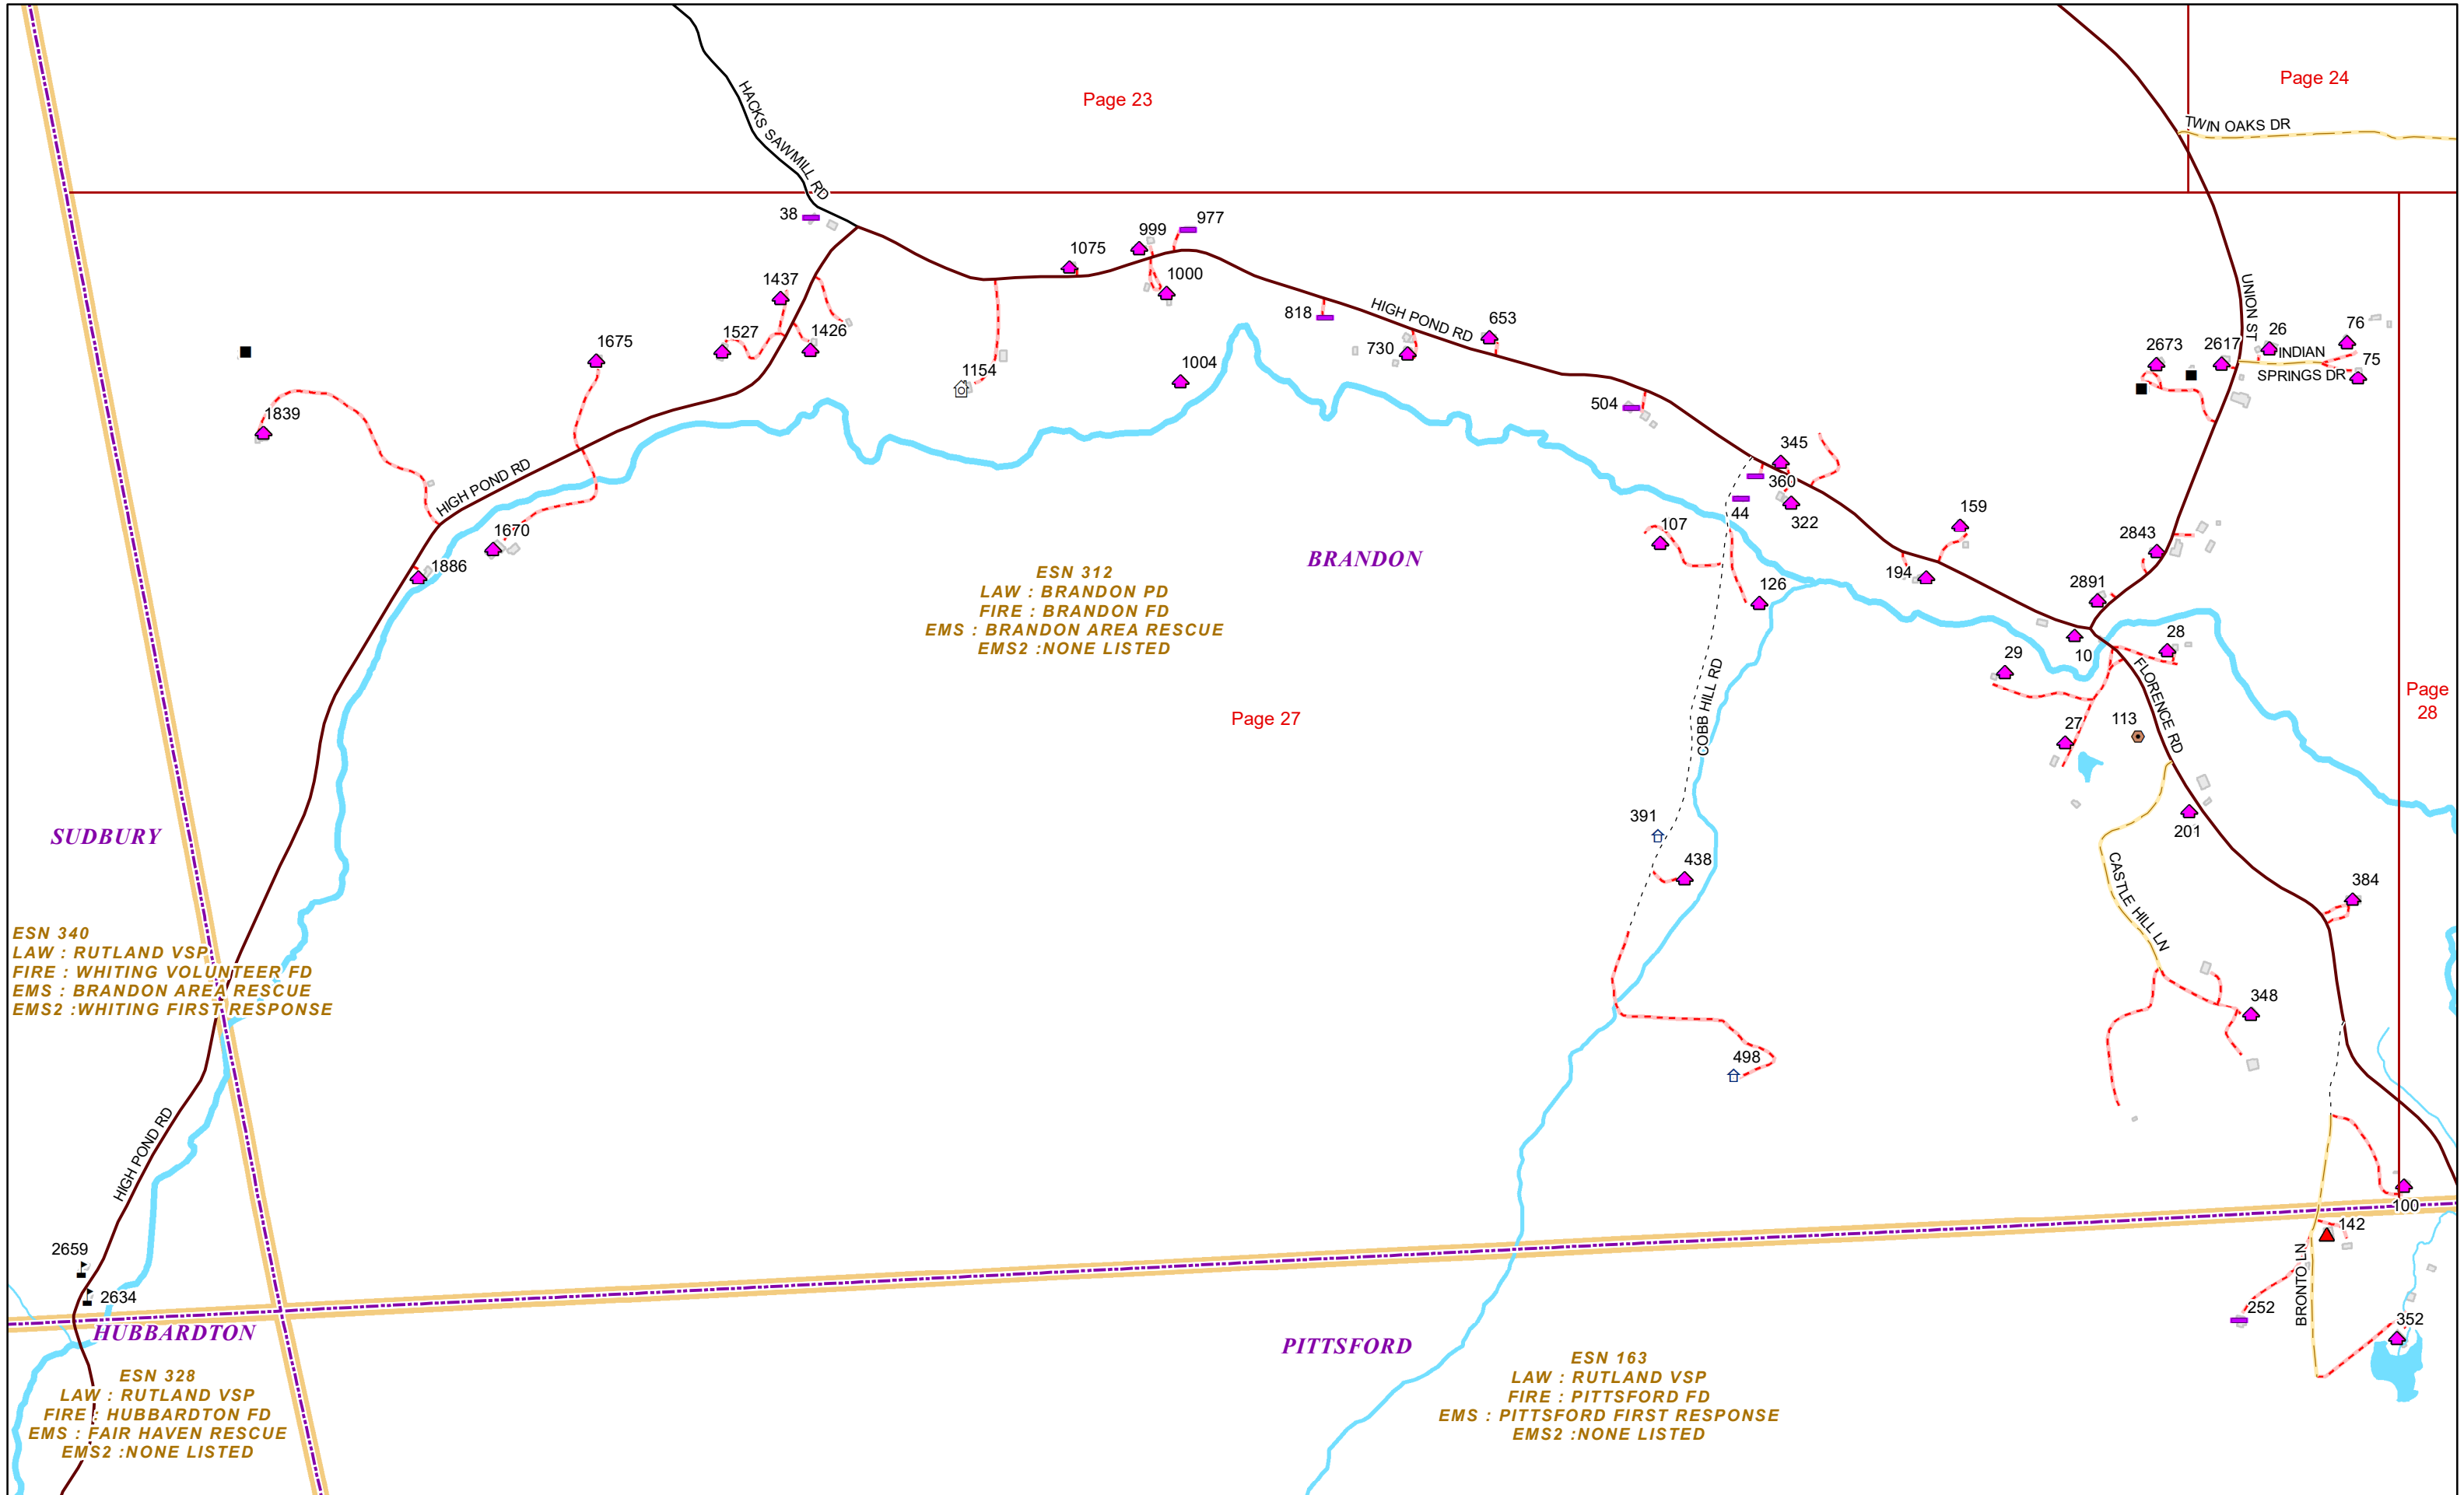

ESN 312
LAW : BRANDON PD
FIRE : BRANDON FD
EMS : BRANDON AREA RESCUE
EMS2 : NONE LISTED

ESN 340
LAW : RUTLAND VSP
FIRE : WHITING VOLUNTEER FD
EMS : BRANDON AREA RESCUE
EMS2 : WHITING FIRST RESPONSE

ESN 328
LAW : RUTLAND VSP
FIRE : HUBBARDTON FD
EMS : FAIR HAVEN RESCUE
EMS2 : NONE LISTED

ESN 163
LAW : RUTLAND VSP
FIRE : PITTSFORD FD
EMS : PITTSFORD FIRST RESPONSE
EMS2 : NONE LISTED