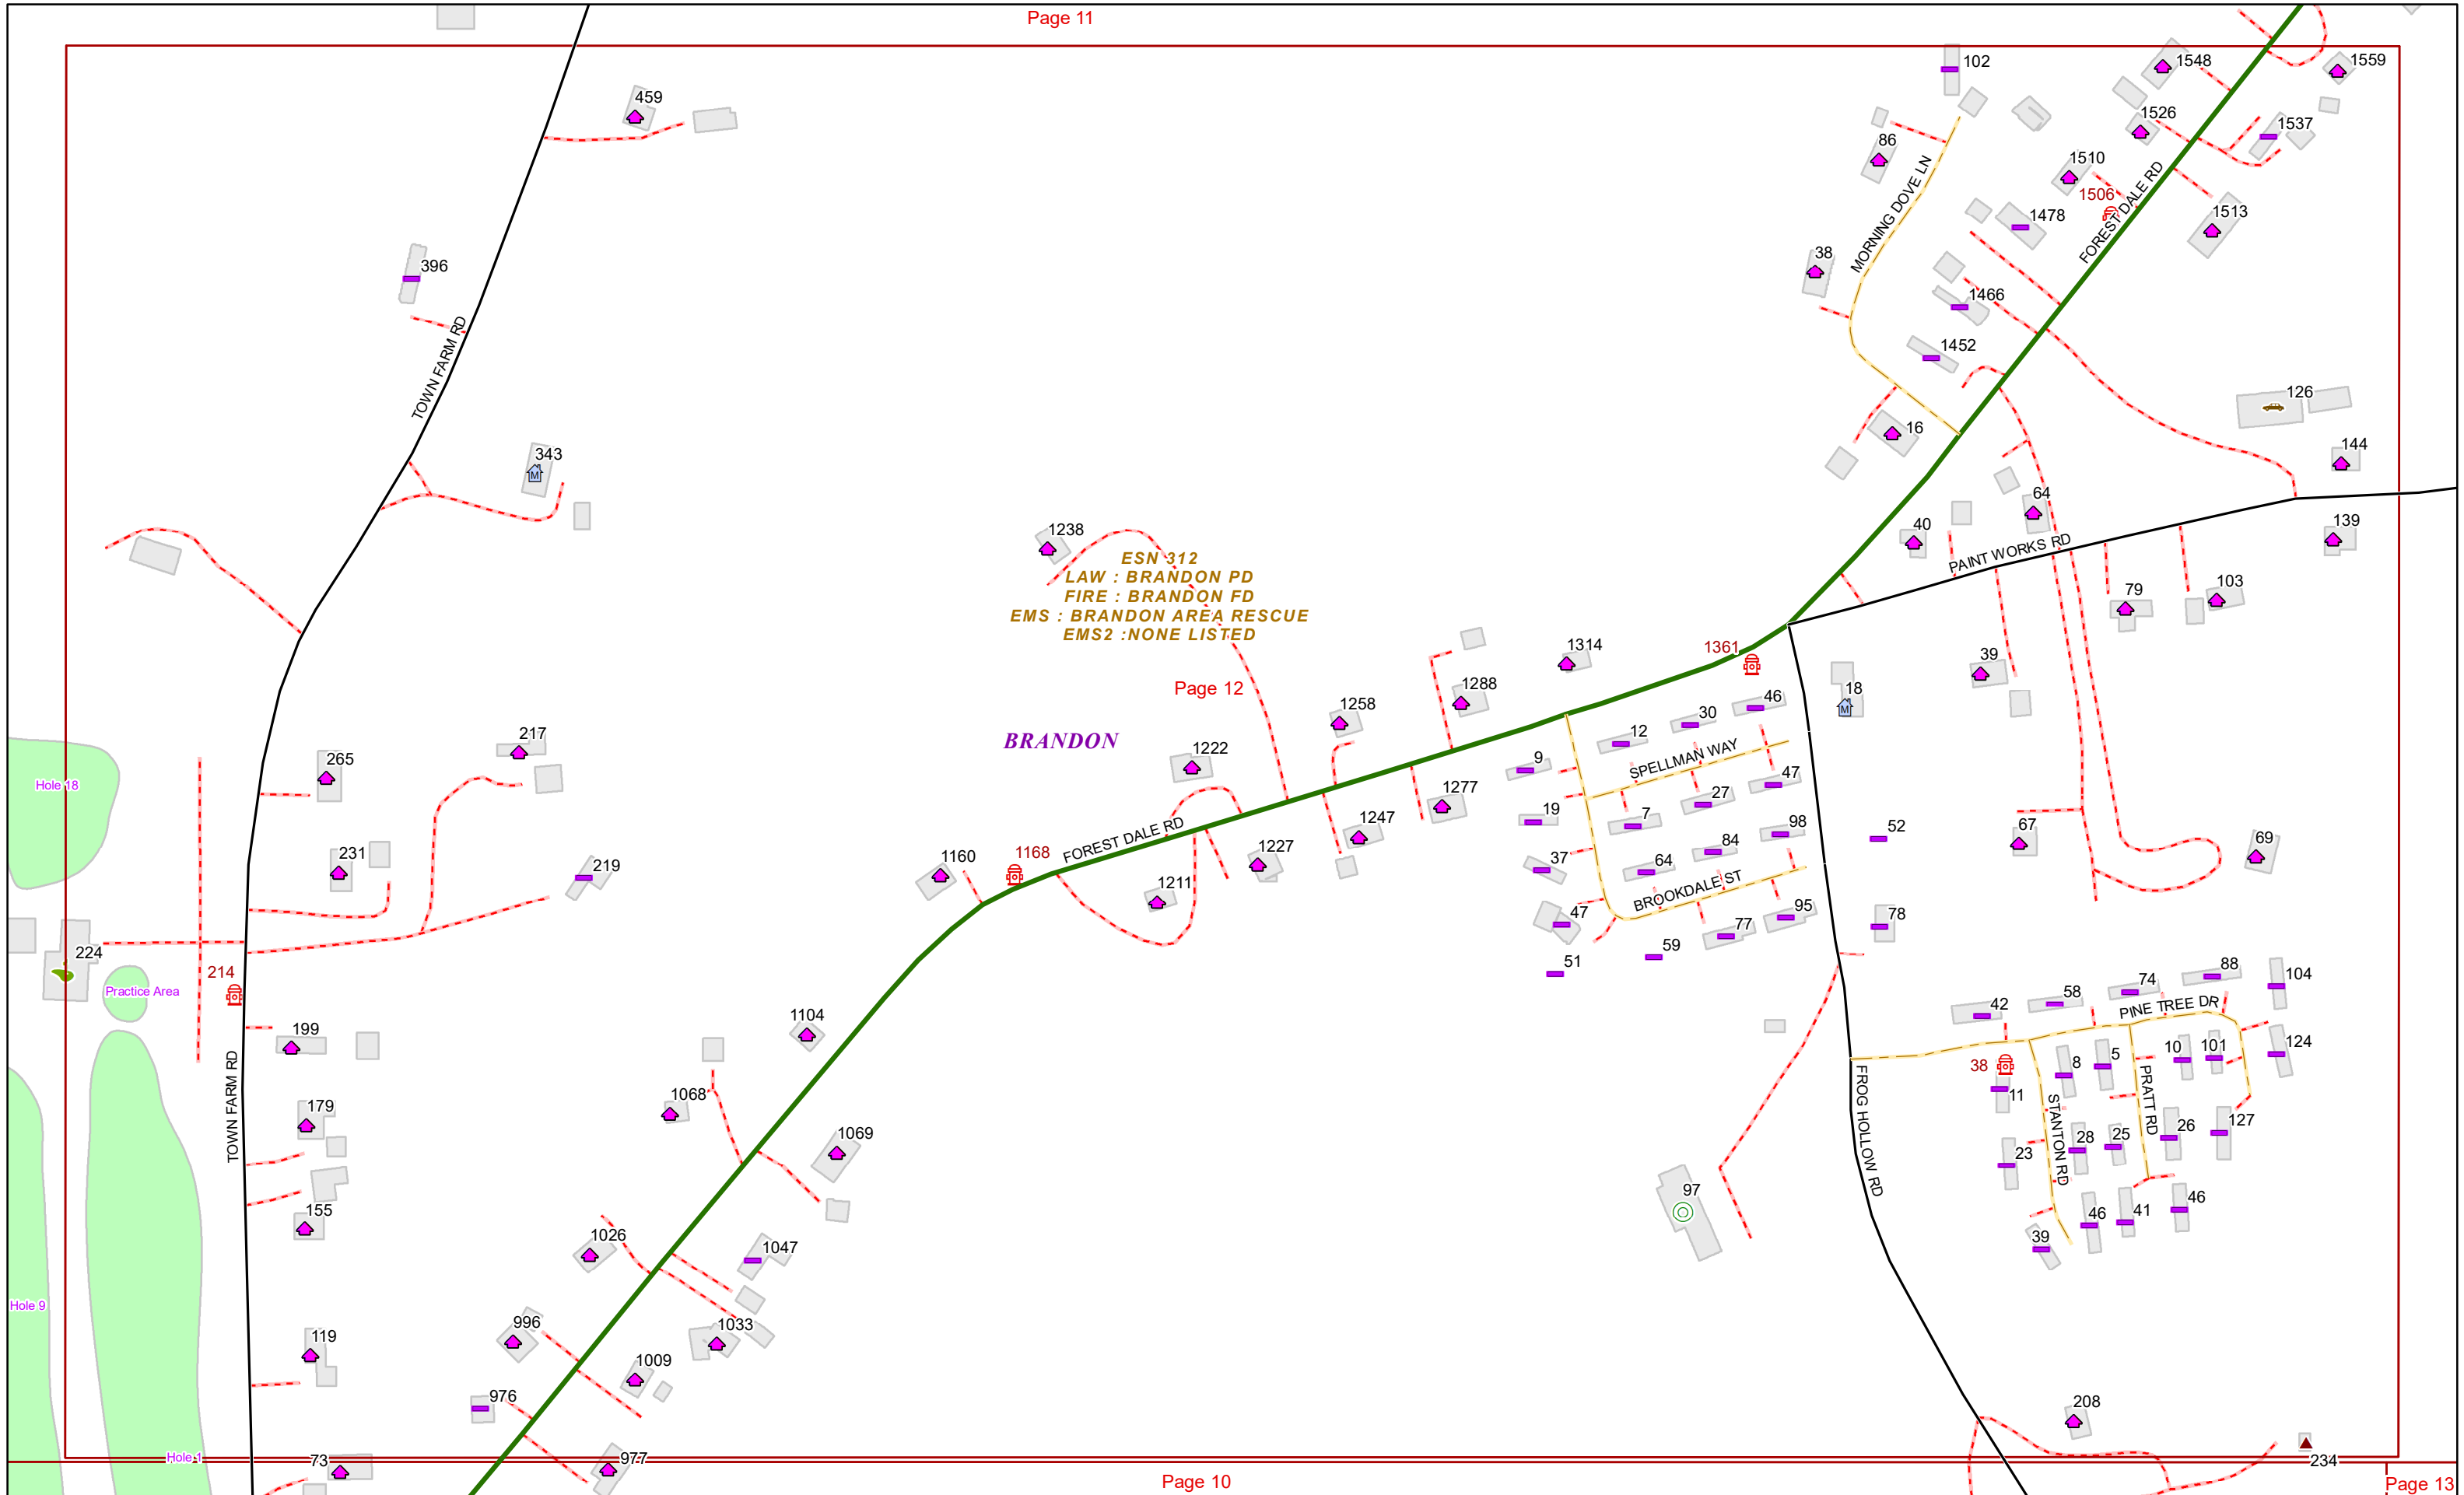

ESN 312
LAW : BRANDON PD
FIRE : BRANDON FD
EMS : BRANDON AREA RESCUE
EMS2 : NONE LISTED

Page 12