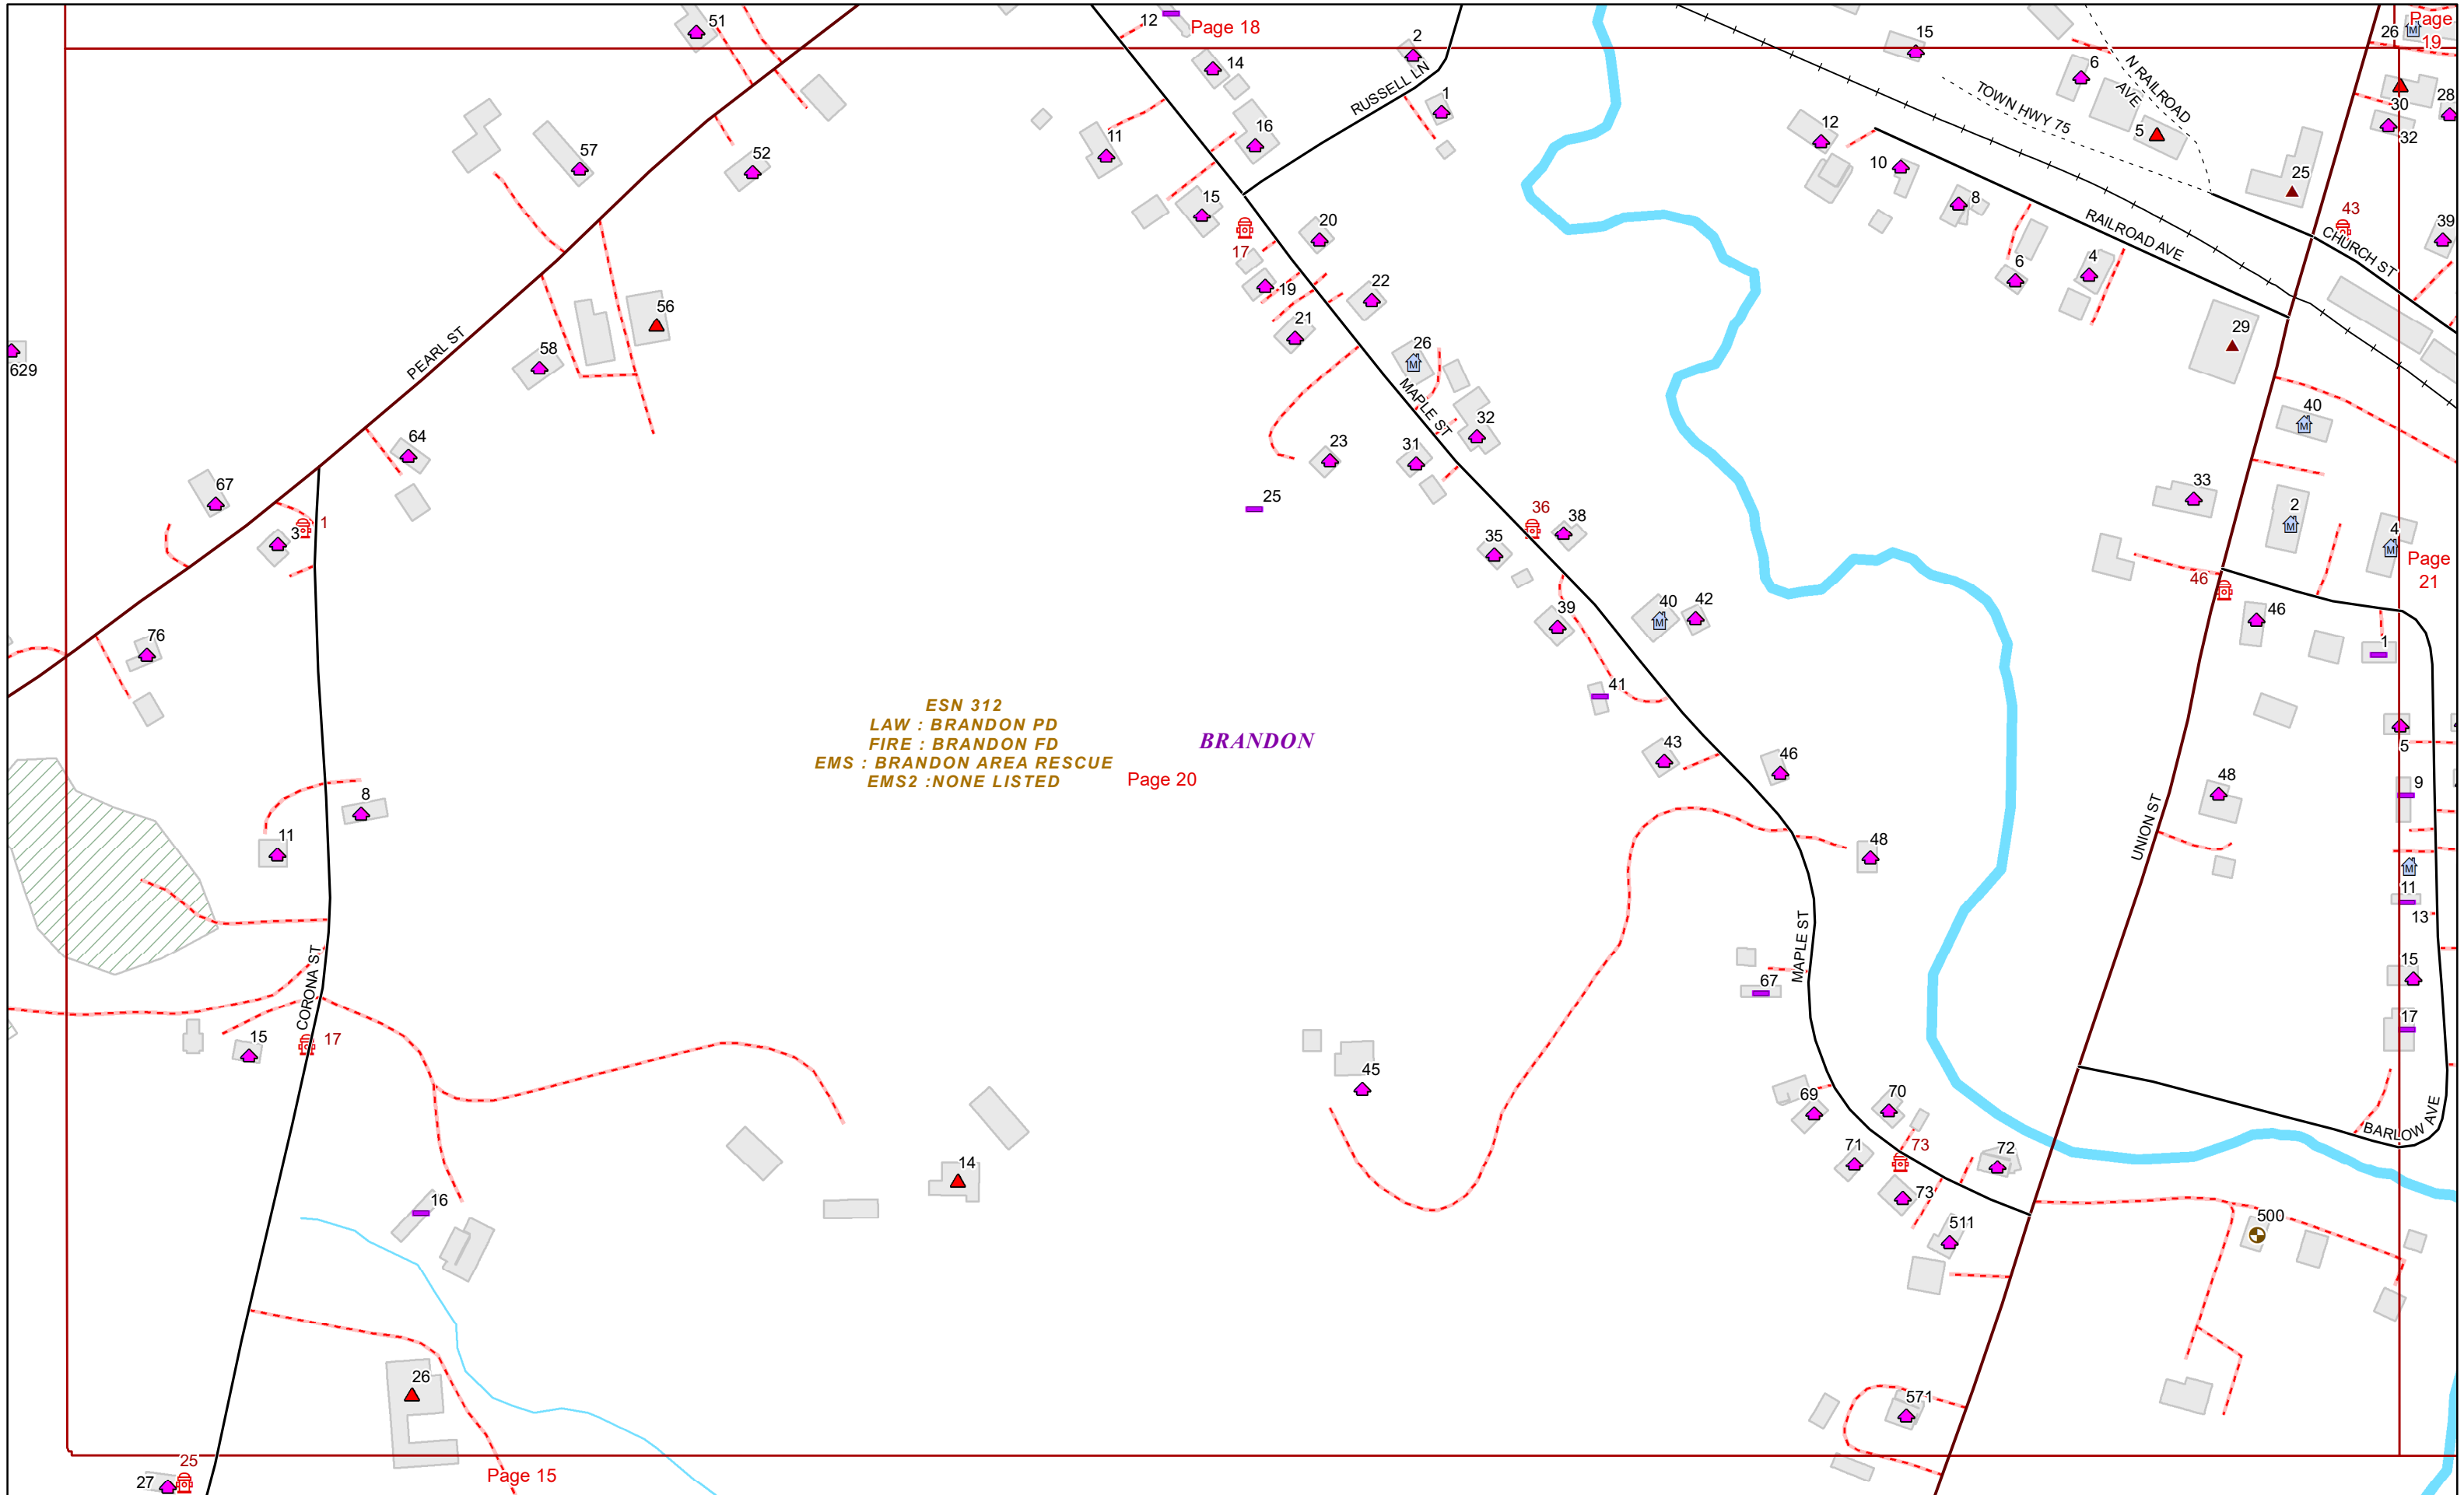

ESN 312
LAW : BRANDON PD
FIRE : BRANDON FD
EMS : BRANDON AREA RESCUE
EMS2 : NONE LISTED

BRANDON

Page 20