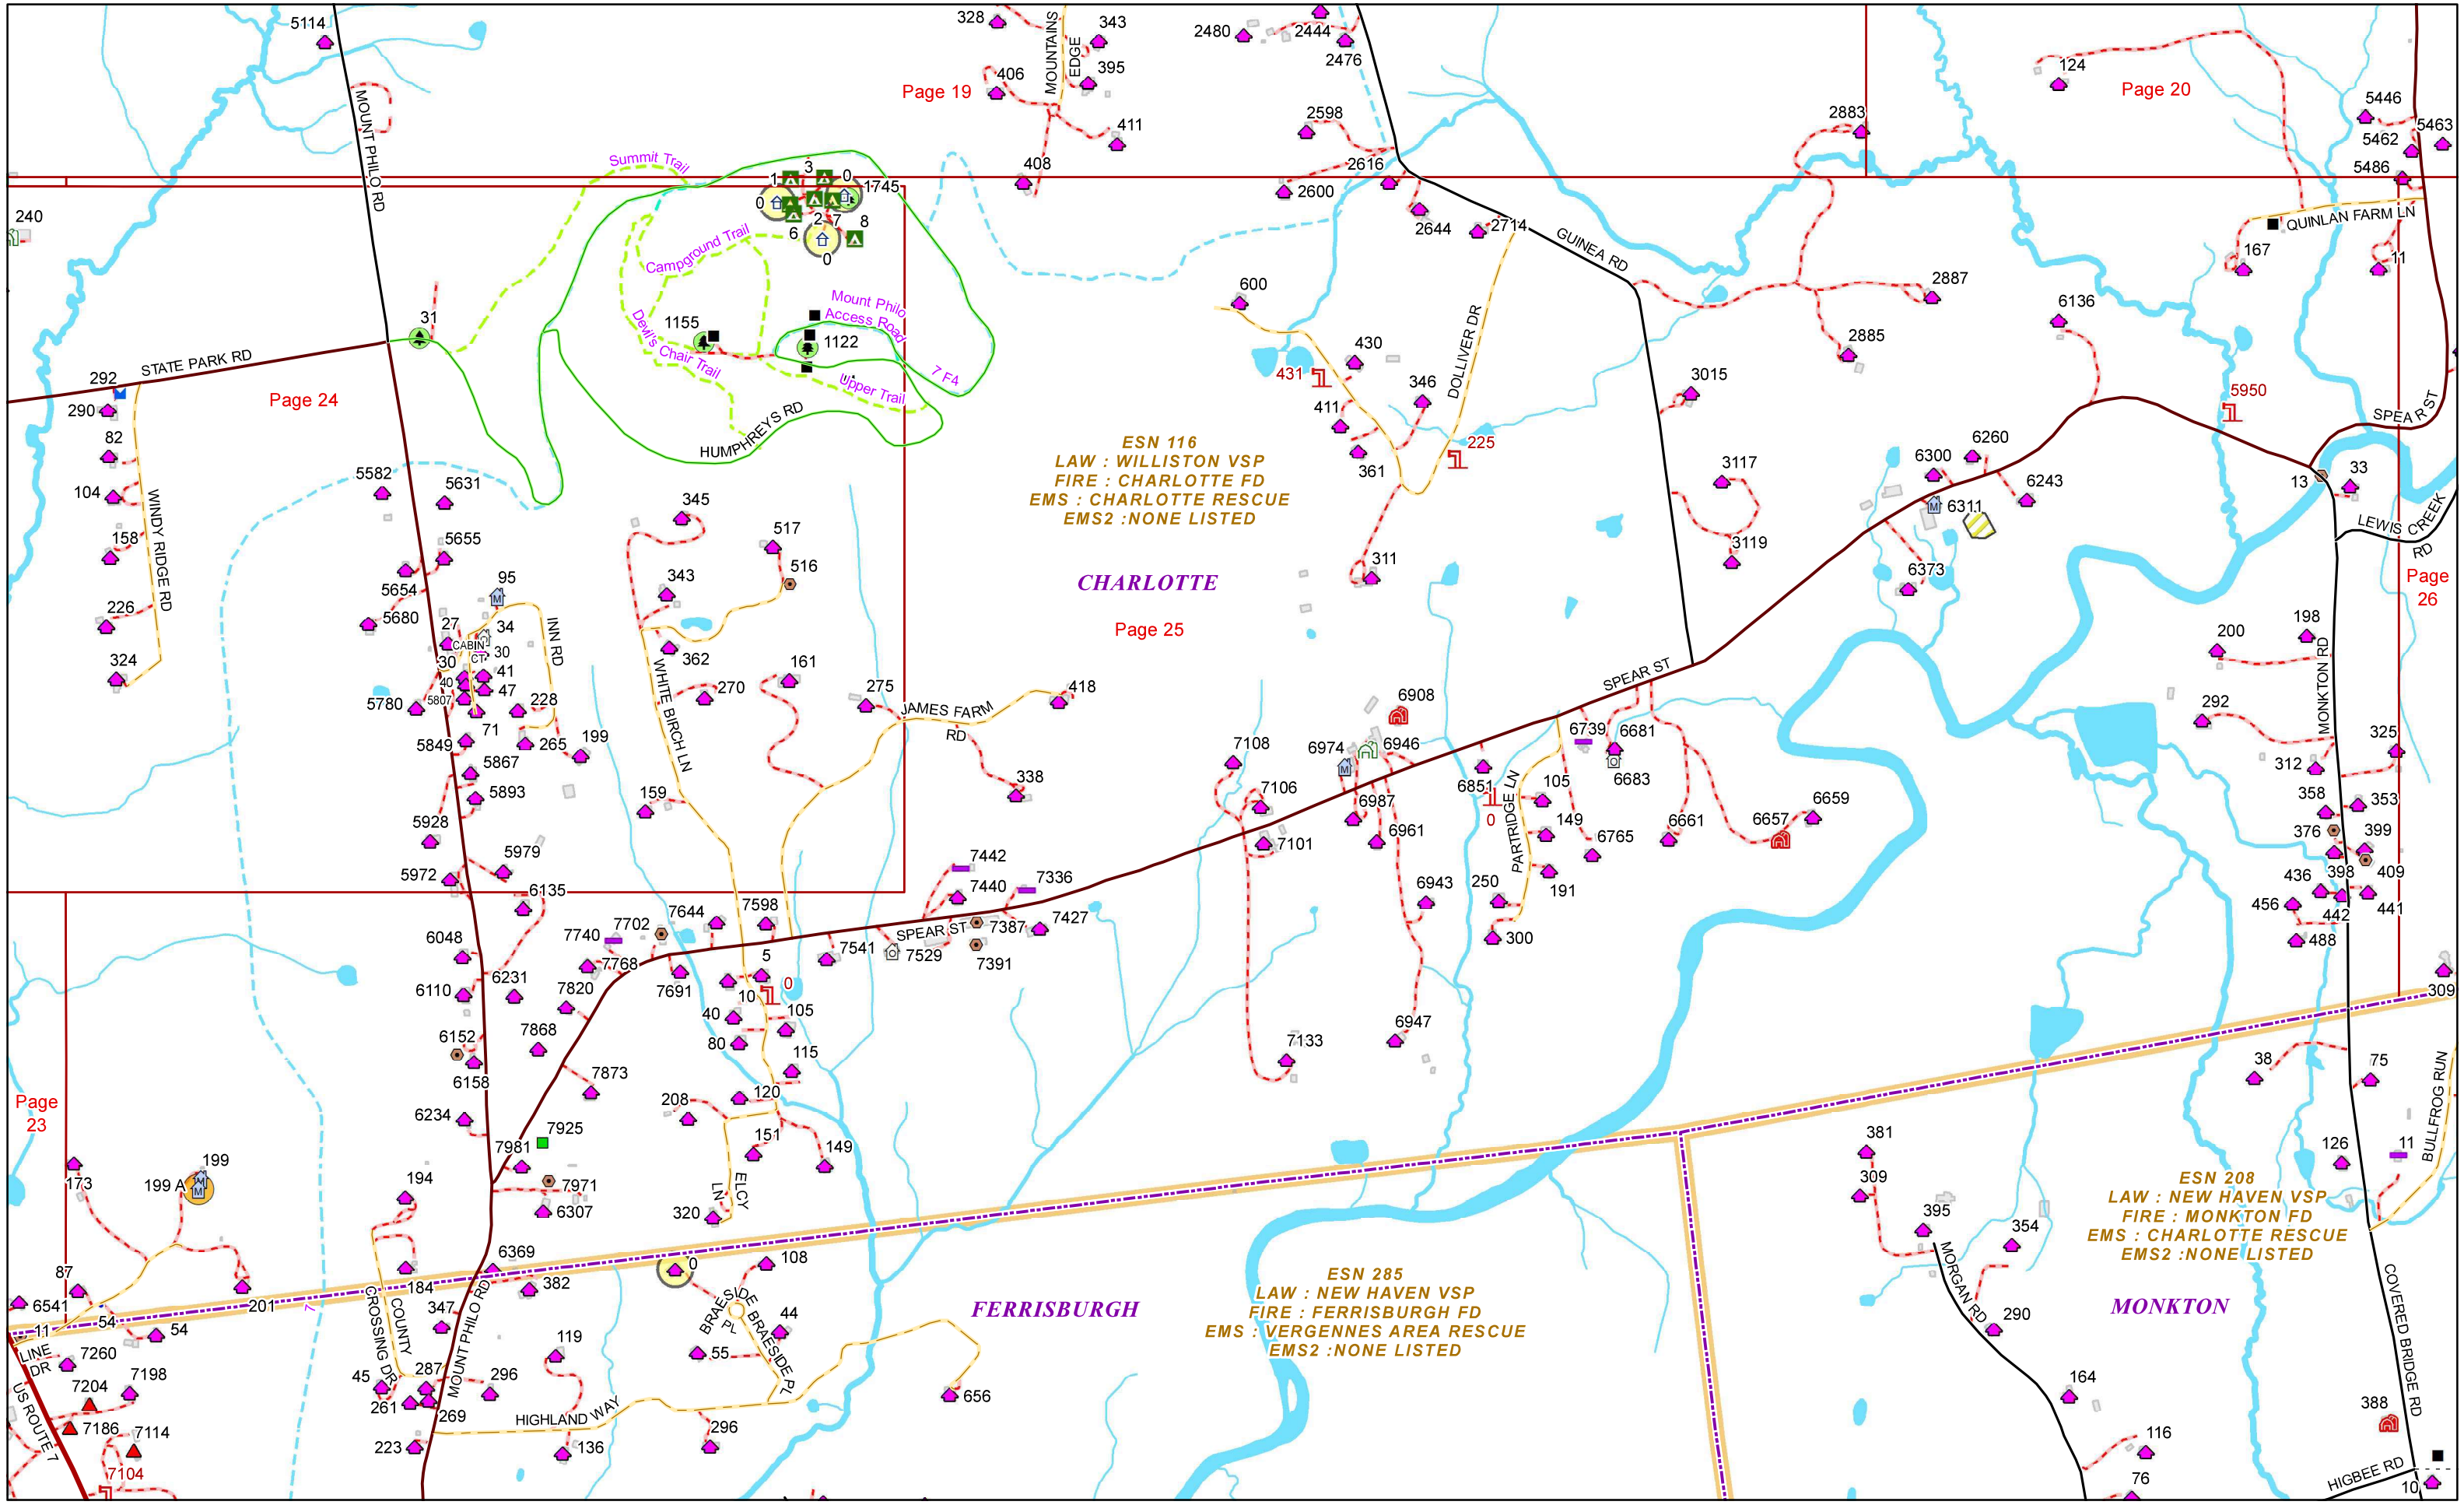

Page 19

Page 20

Page 24

CHARLOTTE

Page 25

Page 26

Page 23

ESN 285
LAW : NEW HAVEN VSP
FIRE : FERRISBURGH FD
EMS : VERGENNES AREA RESCUE
EMS2 : NONE LISTED

ESN 208
LAW : NEW HAVEN VSP
FIRE : MONKTON FD
EMS : CHARLOTTE RESCUE
EMS2 : NONE LISTED

FERRISBURGH

MONKTON