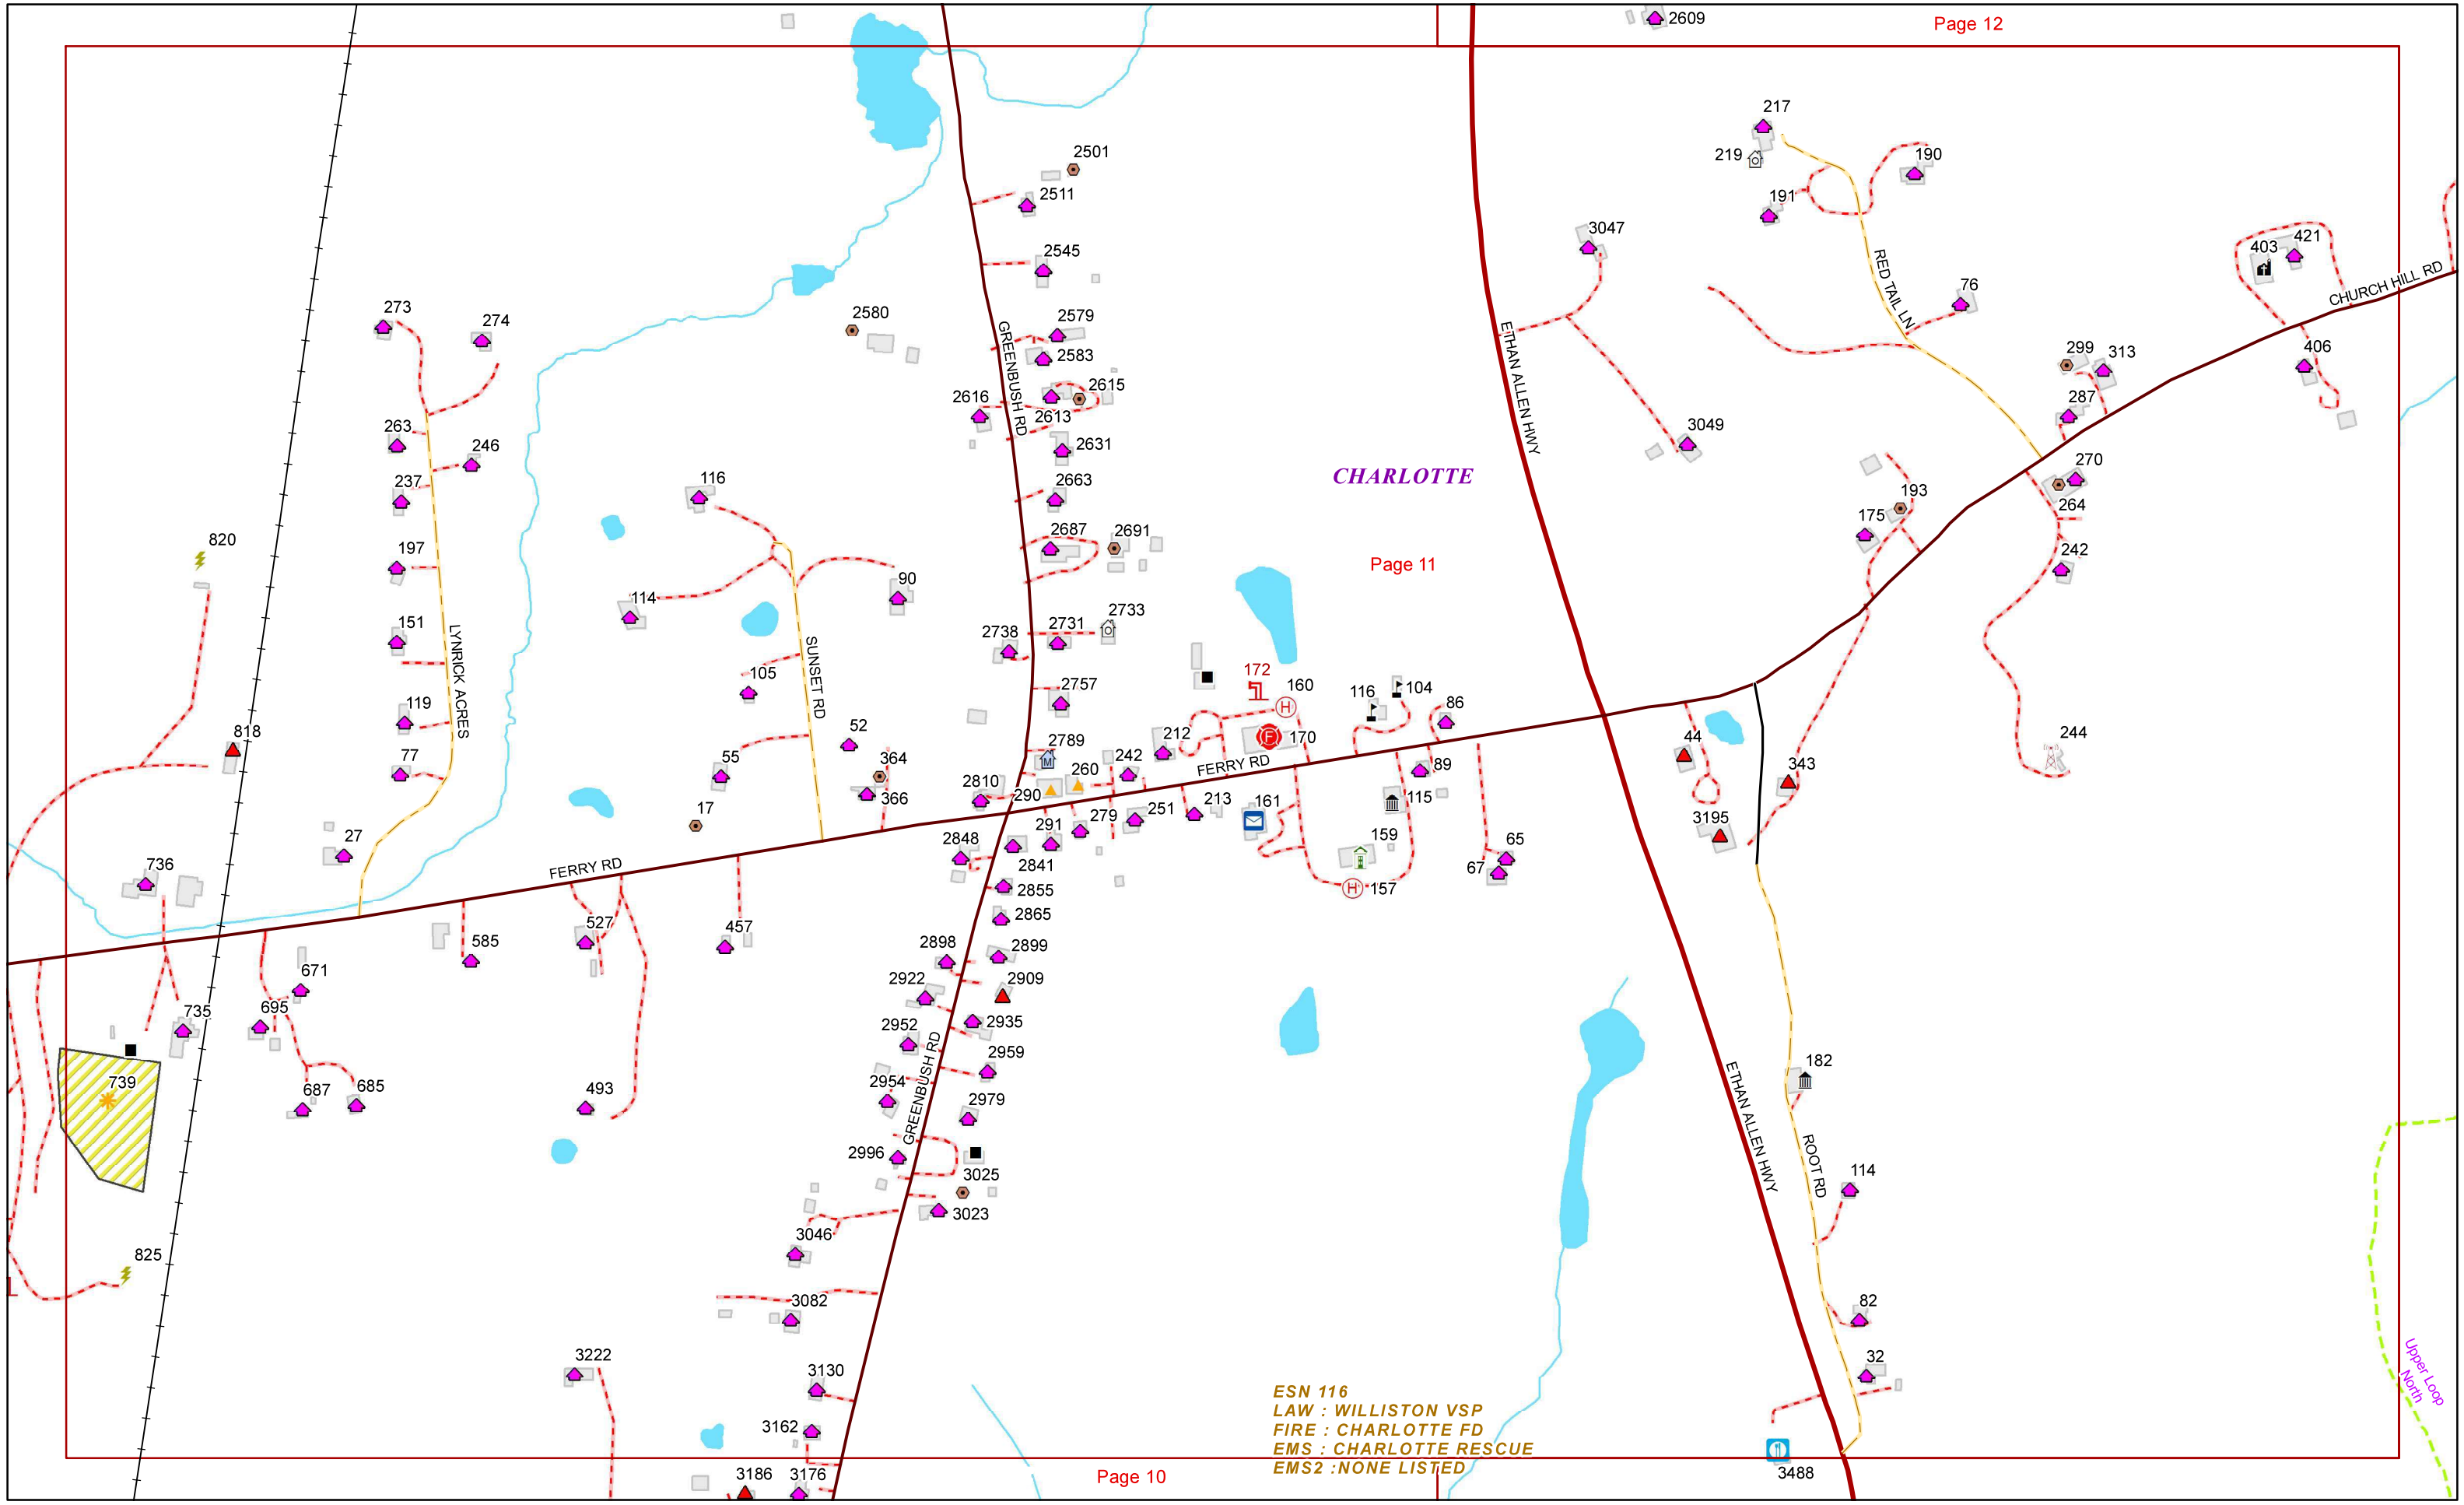

CHARLOTTE

ESN 116
LAW : WILLISTON VSP
FIRE : CHARLOTTE FD
EMS : CHARLOTTE RESCUE
EMS2 : NONE LISTED