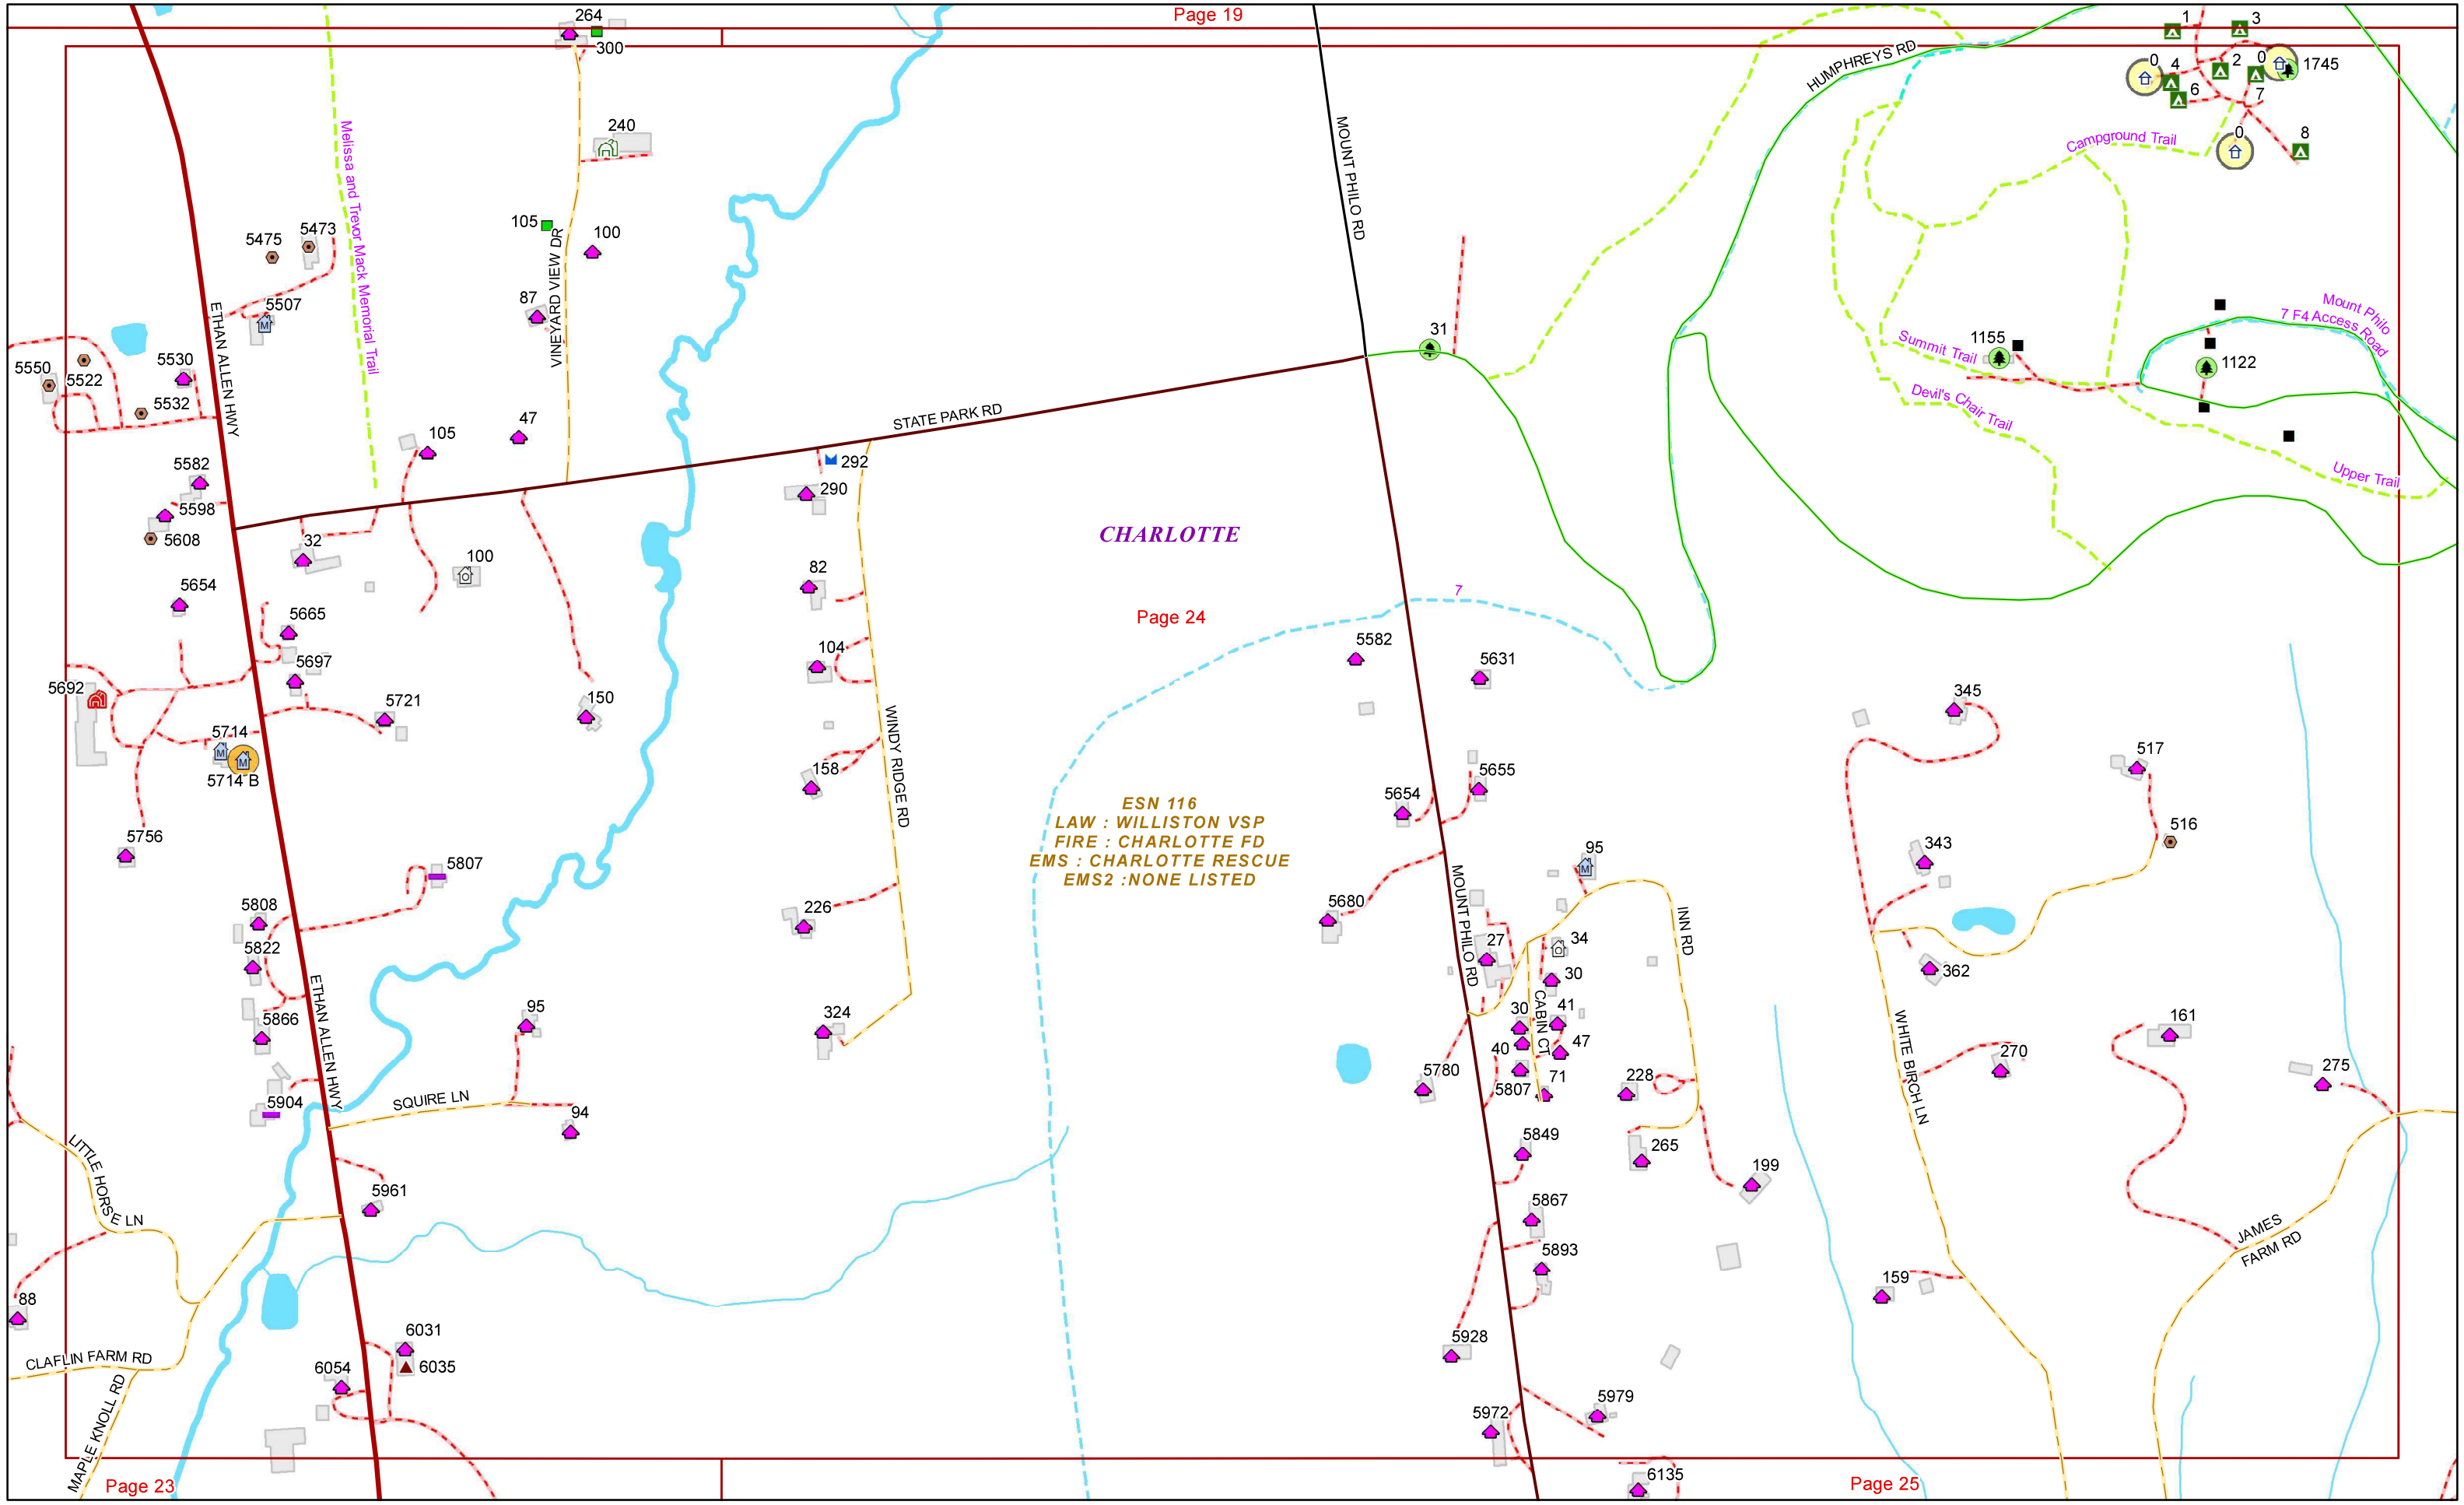

CHARLOTTE

ESN 116
LAW : WILLISTON VSP
FIRE : CHARLOTTE FD
EMS : CHARLOTTE RESCUE
EMS2 : NONE LISTED