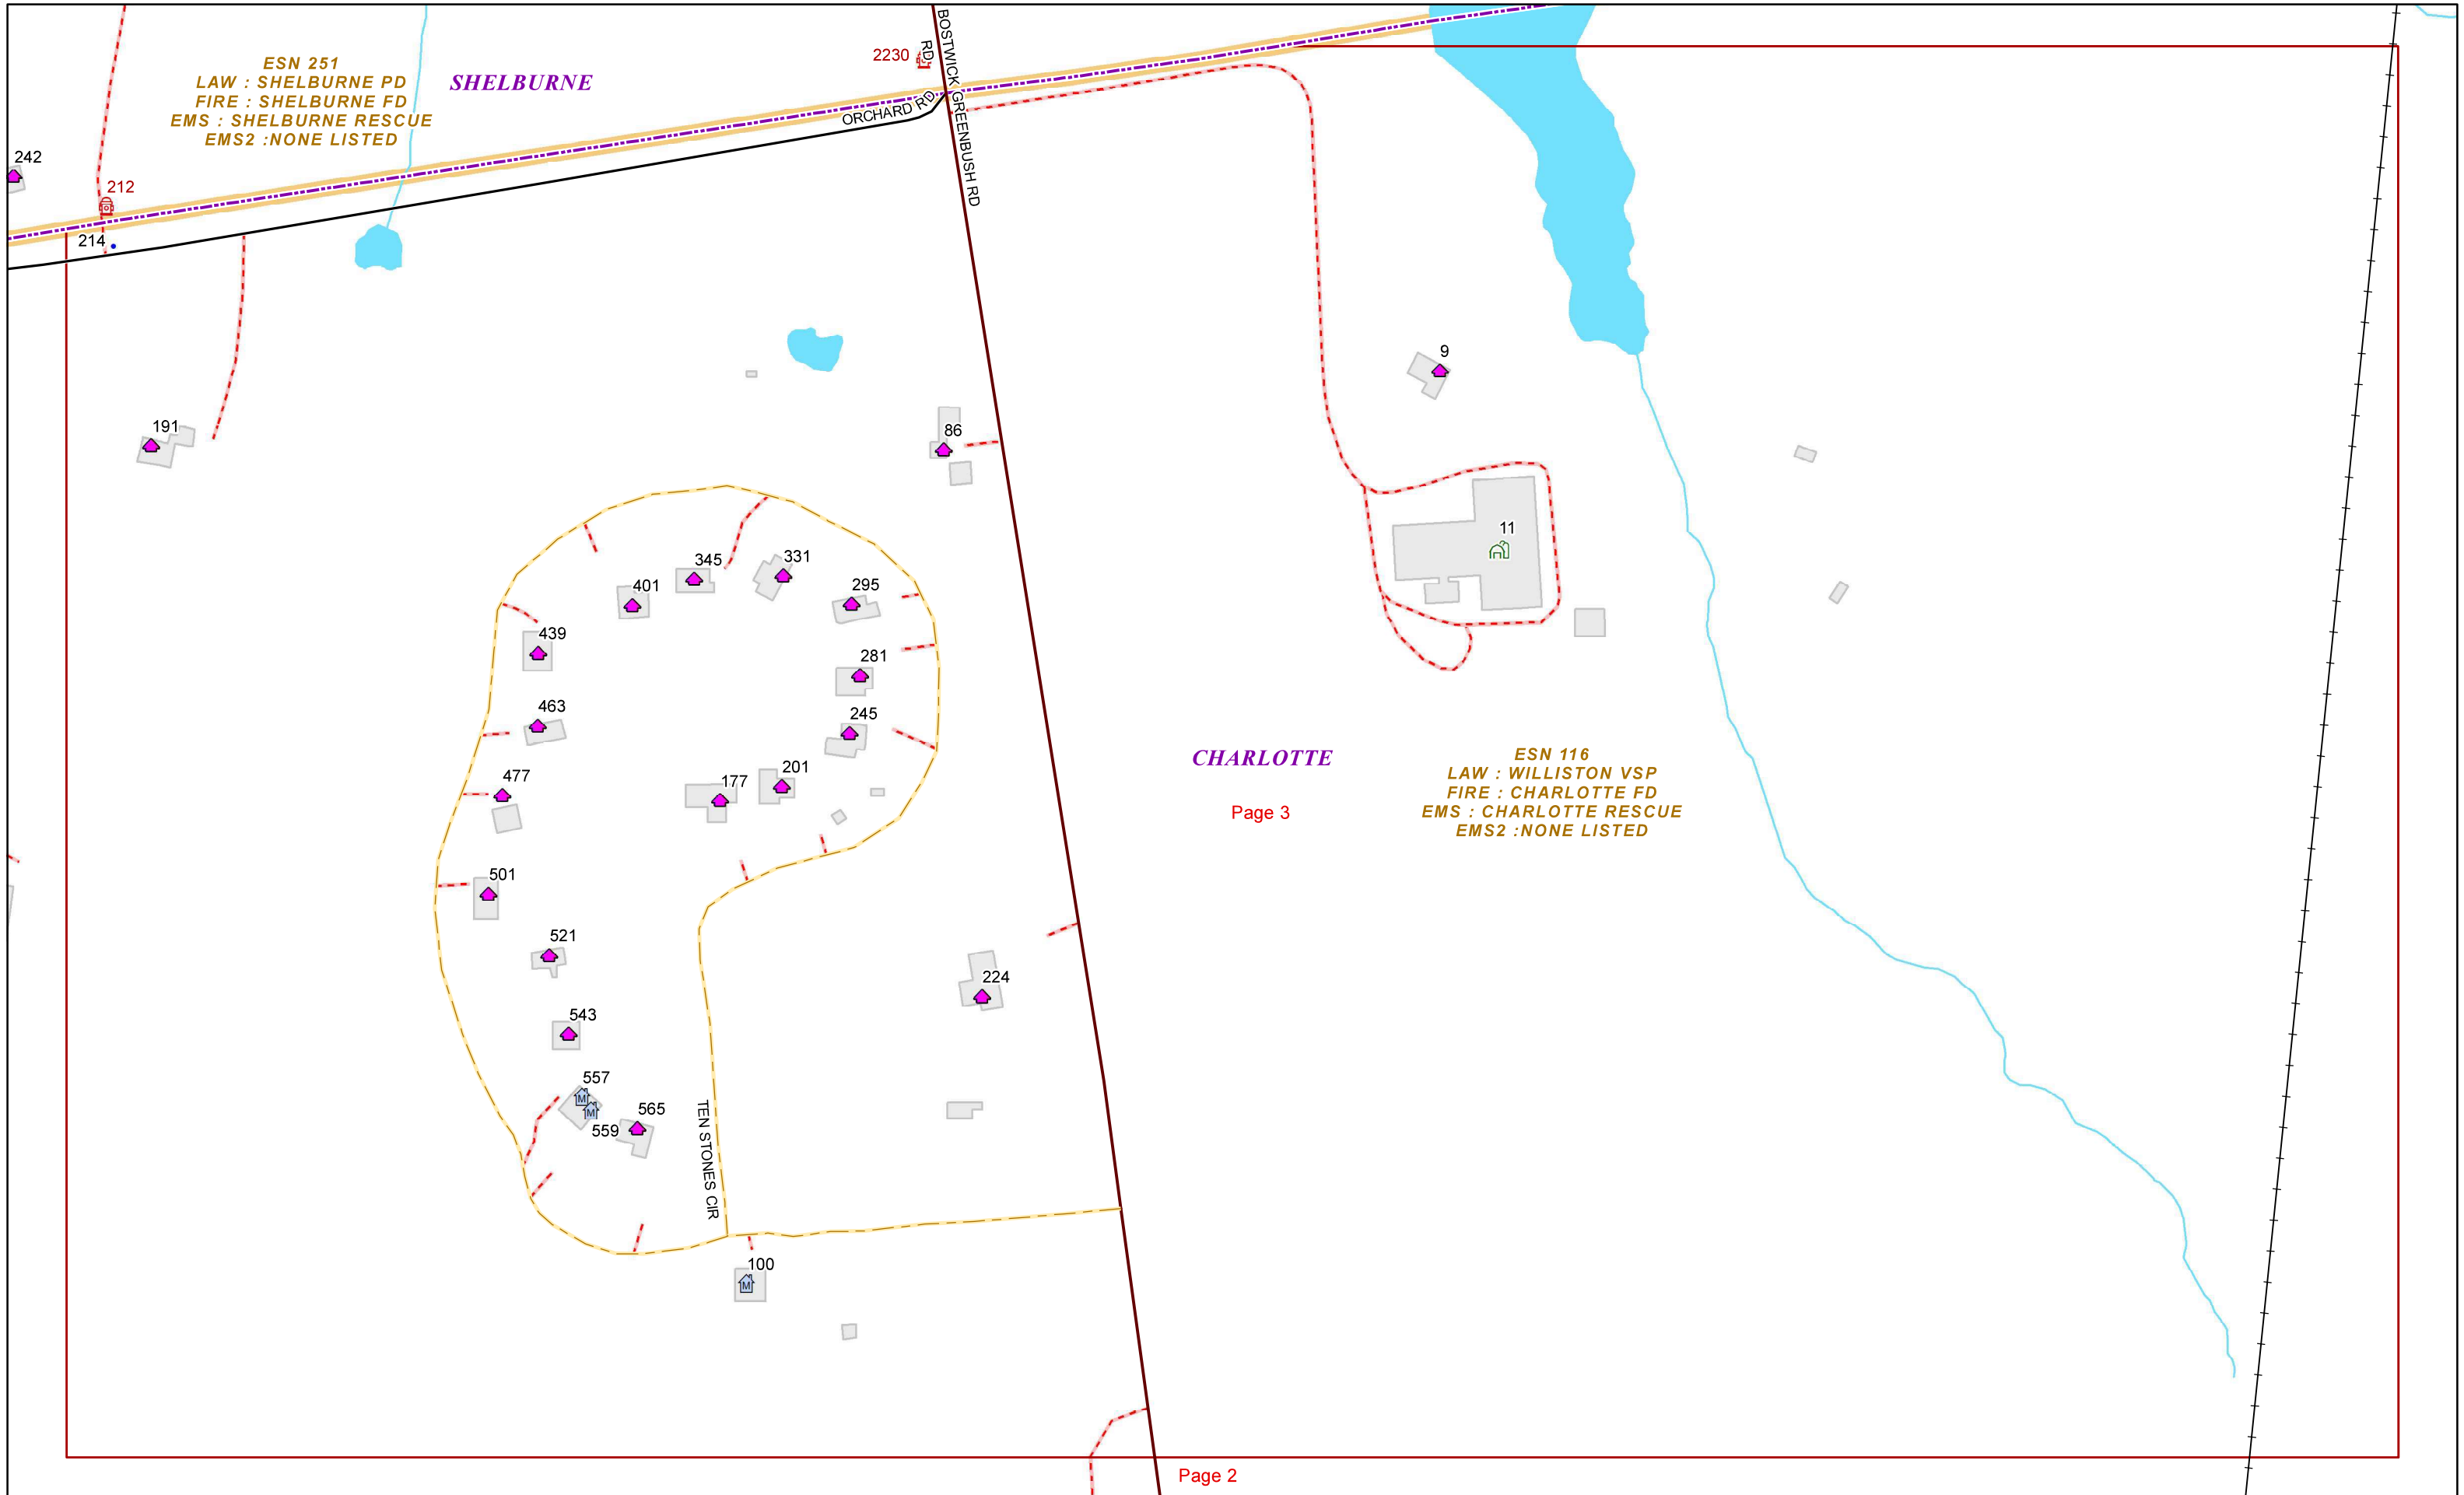

Page 3

Page 2