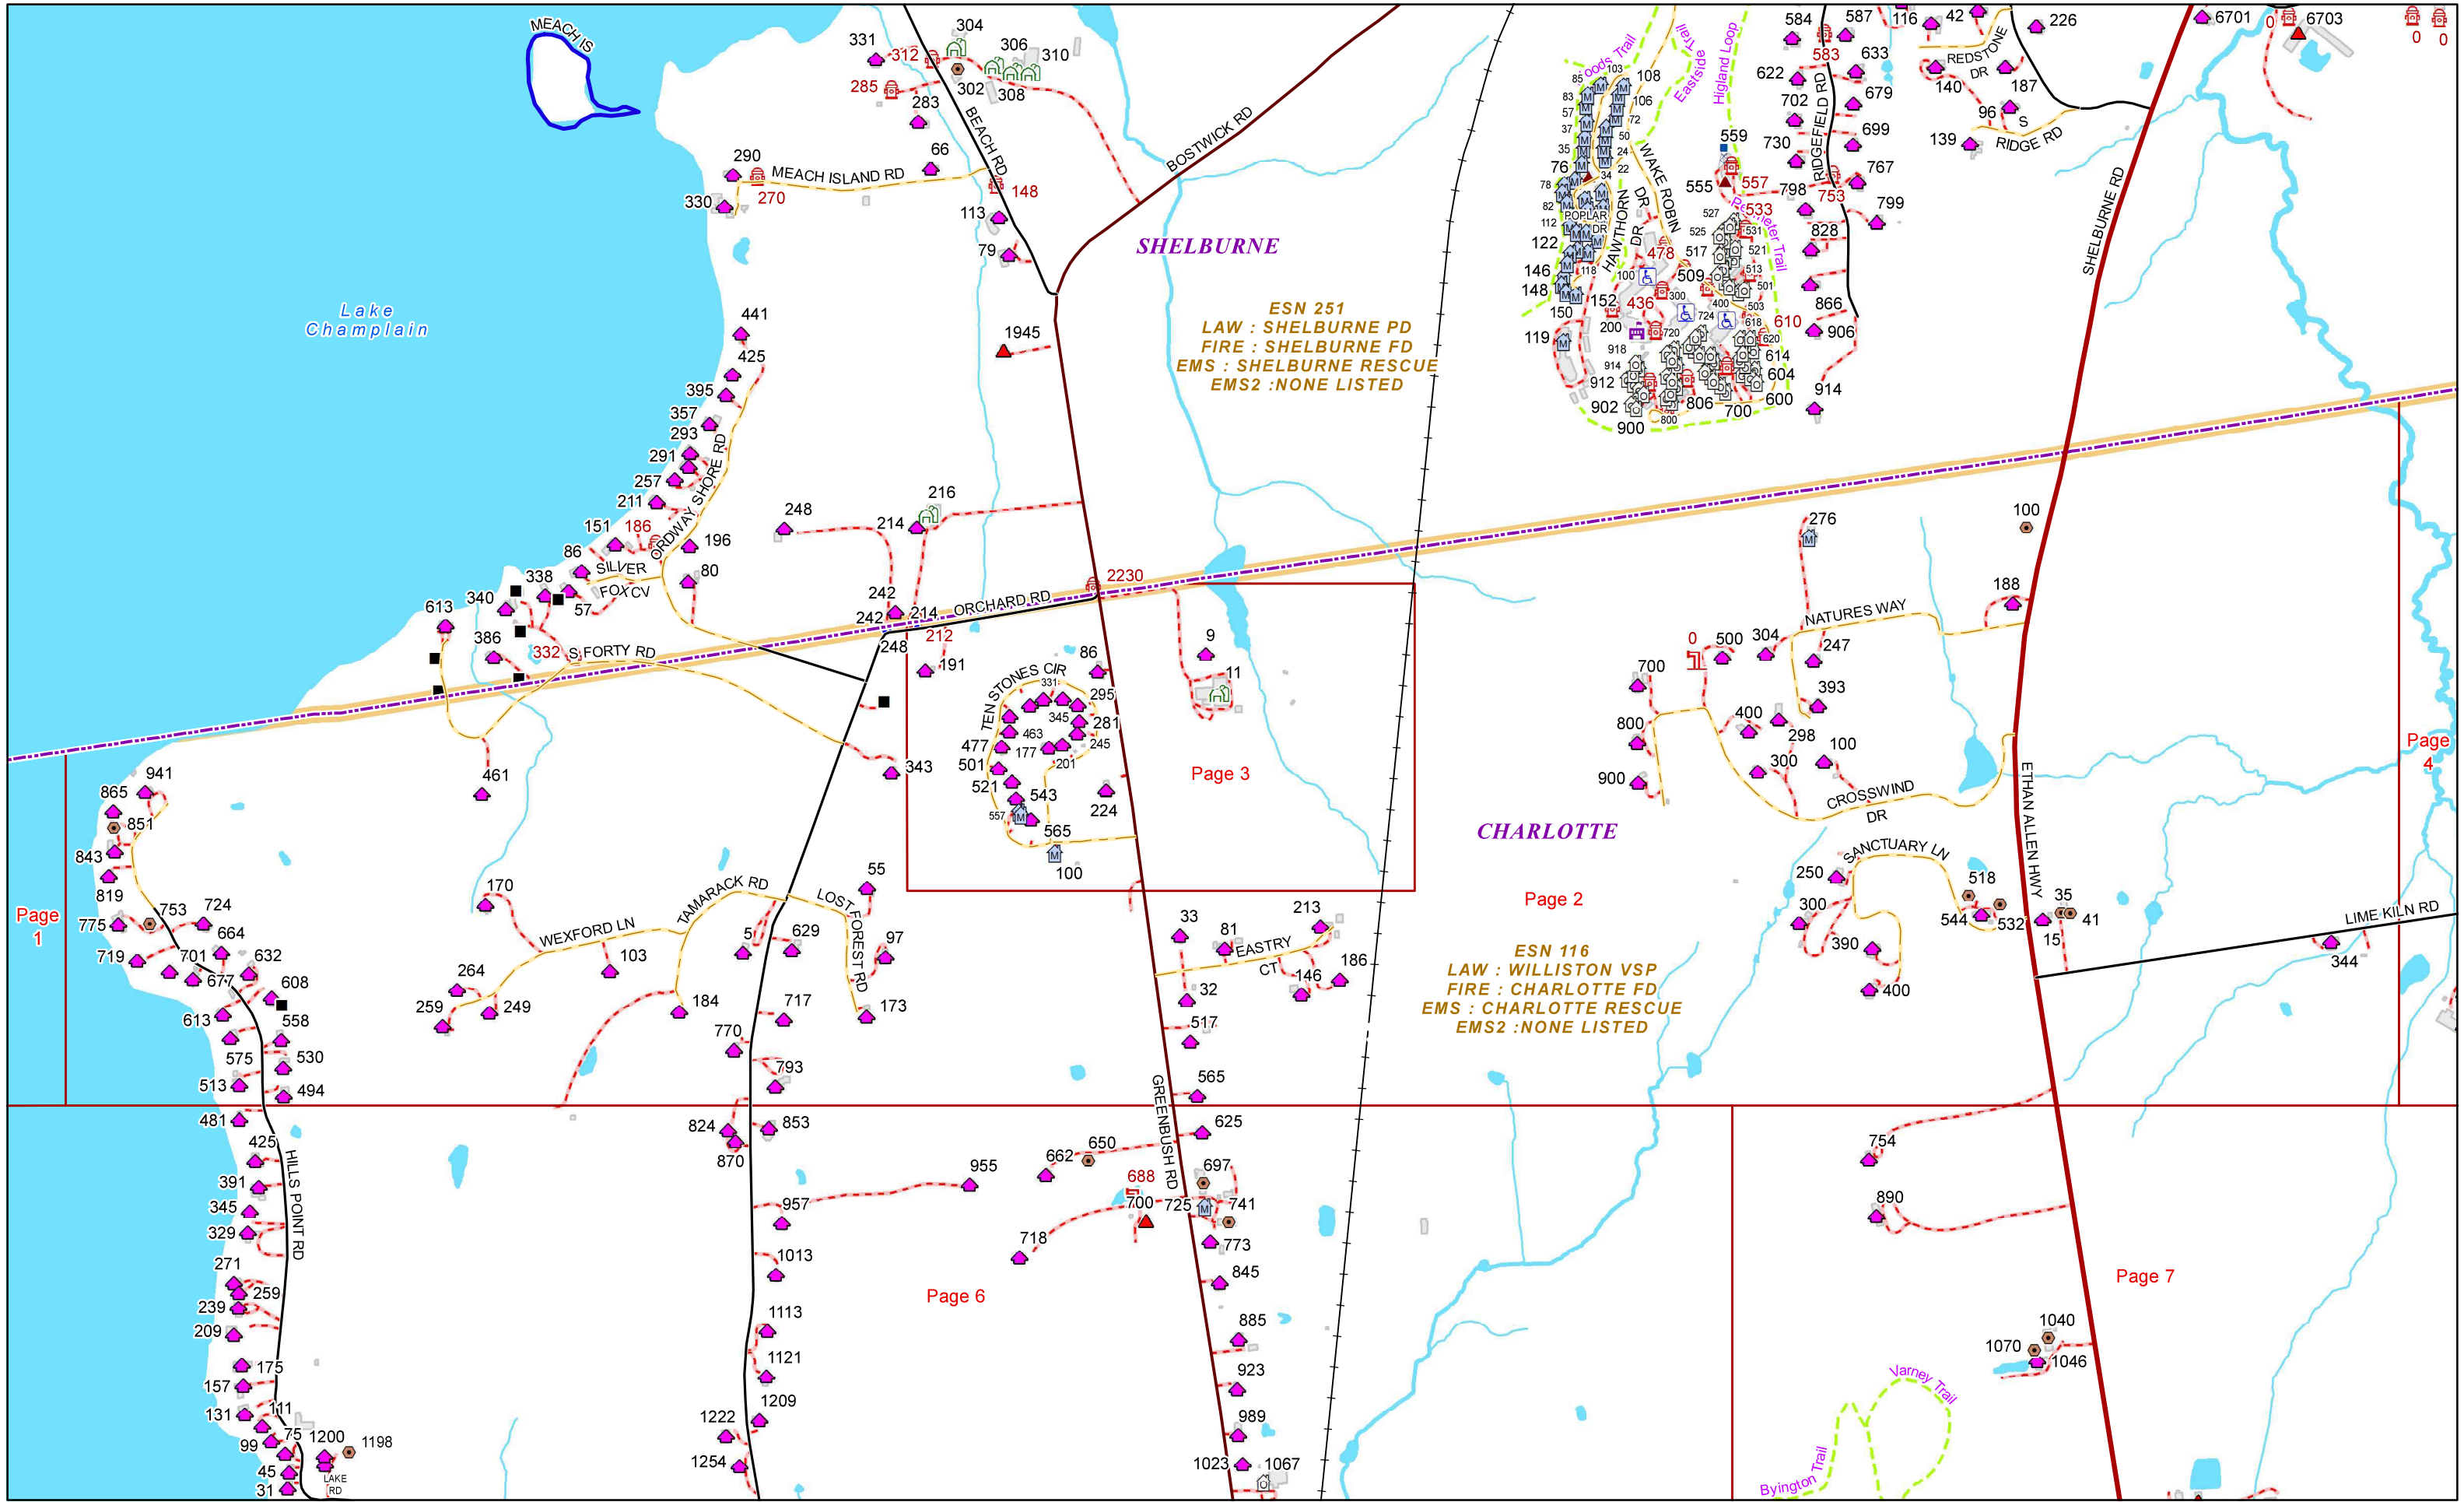

Page 1

Page 3

Page 2

Page 4

Page 6

Page 7