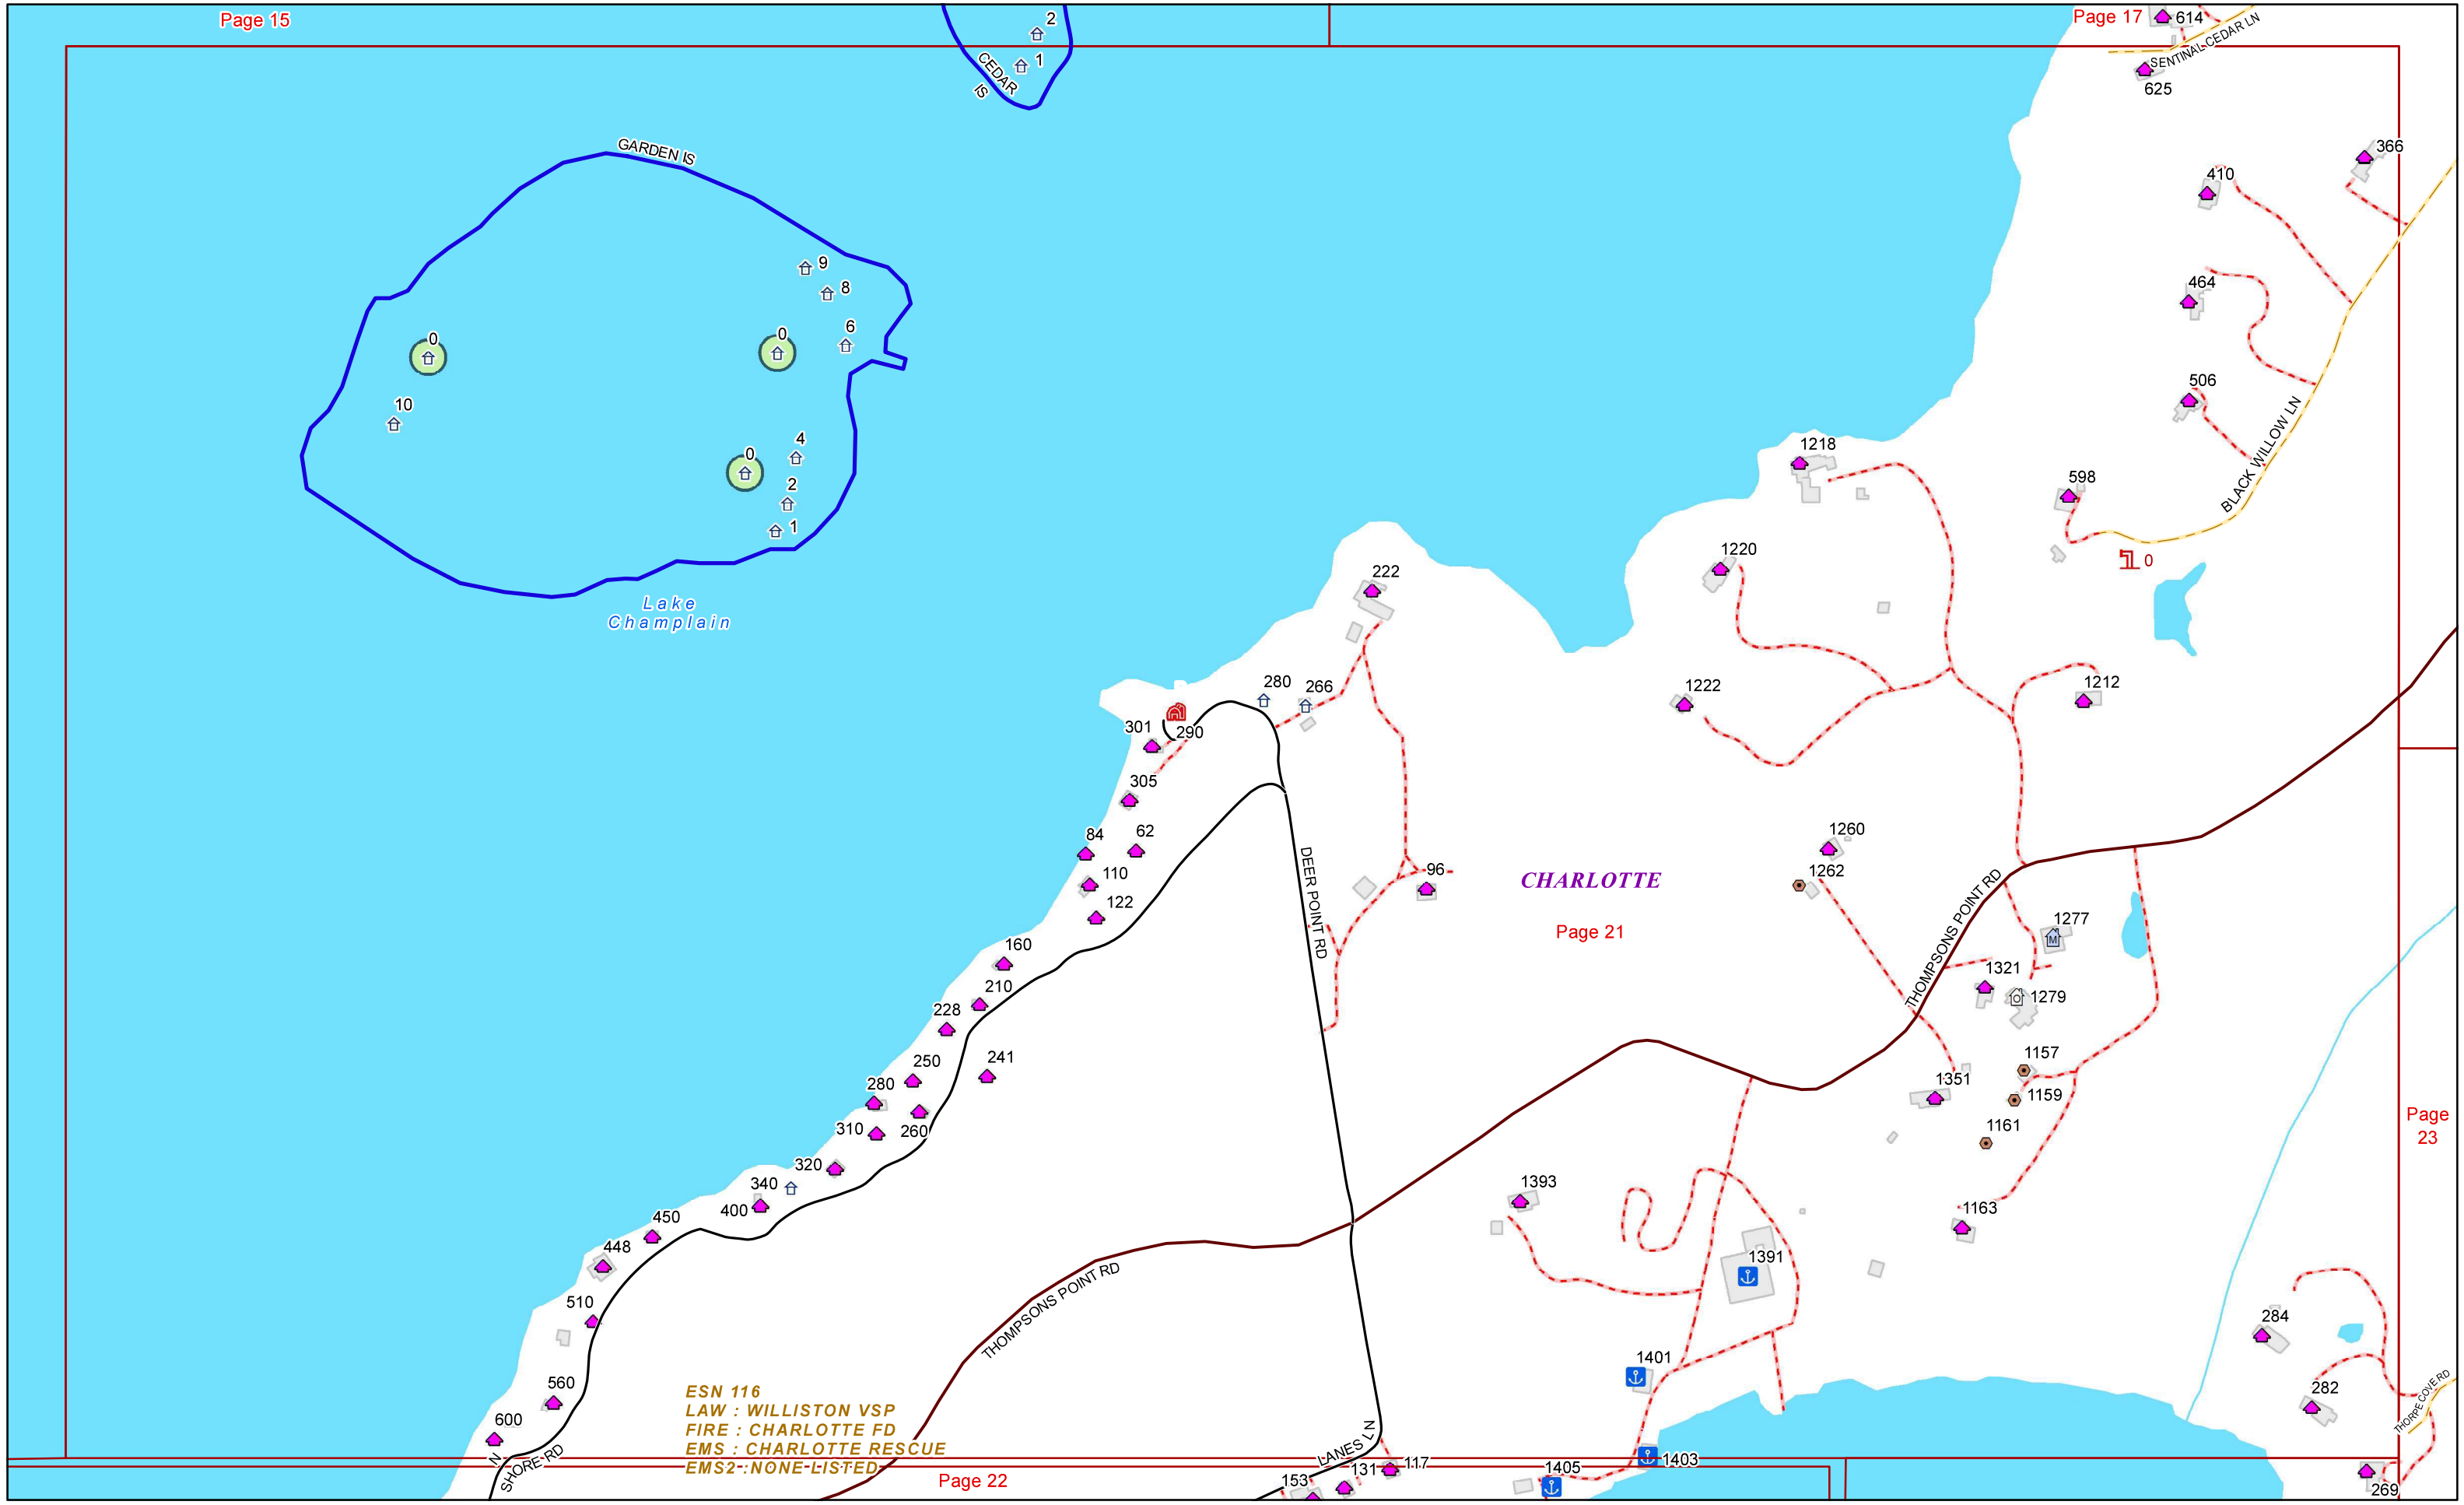

HINESBURG

Page 19

Page 25

Page 26

Lake Champlain

ESN 116
 LAW : WILLISTON VSP
 FIRE : CHARLOTTE FD
 EMS : CHARLOTTE RESCUE
 EMS2 : NONE-LISTED

CHARLOTTE
 Page 21

Lake Champlain