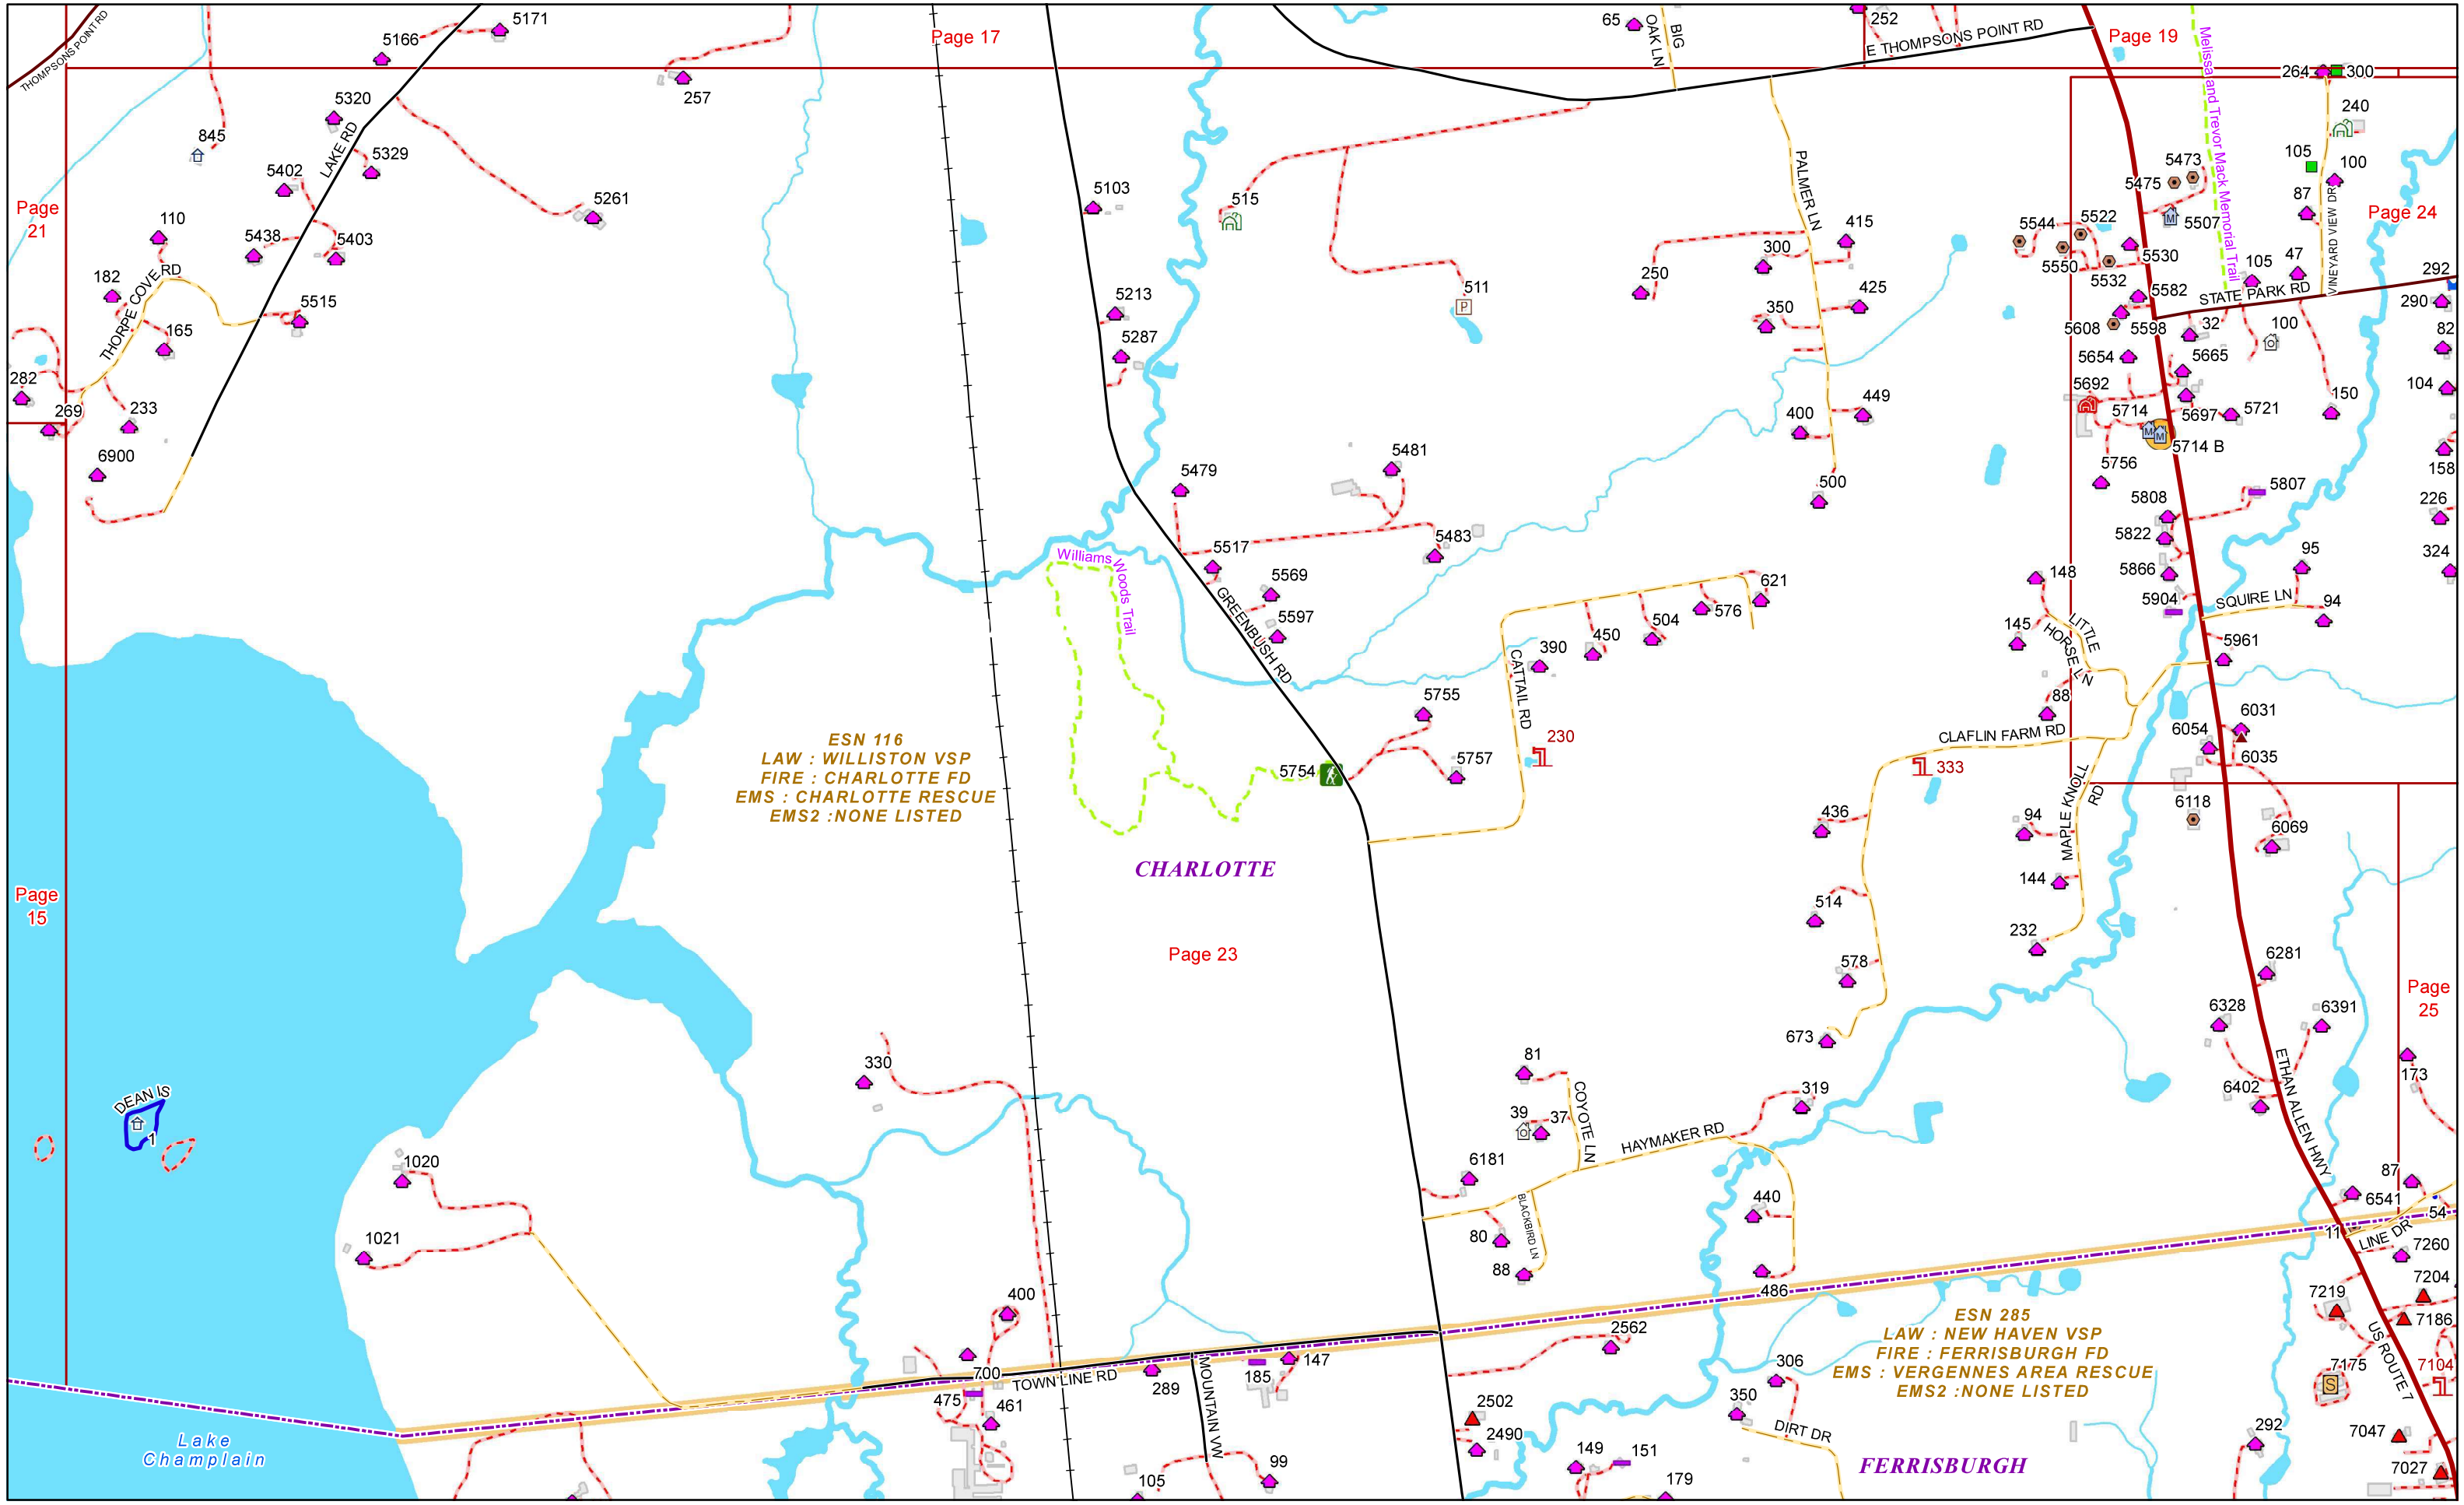

ESN 116
LAW : WILLISTON VSP
FIRE : CHARLOTTE FD
EMS : CHARLOTTE RESCUE
EMS2 : NONE LISTED

ESN 285
LAW : NEW HAVEN VSP
FIRE : FERRISBURGH FD
EMS : VERGENNES AREA RESCUE
EMS2 : NONE LISTED

CHARLOTTE

FERRISBURGH

Page 21

Page 17

Page 19

Page 24

Page 15

Page 23

Page 25