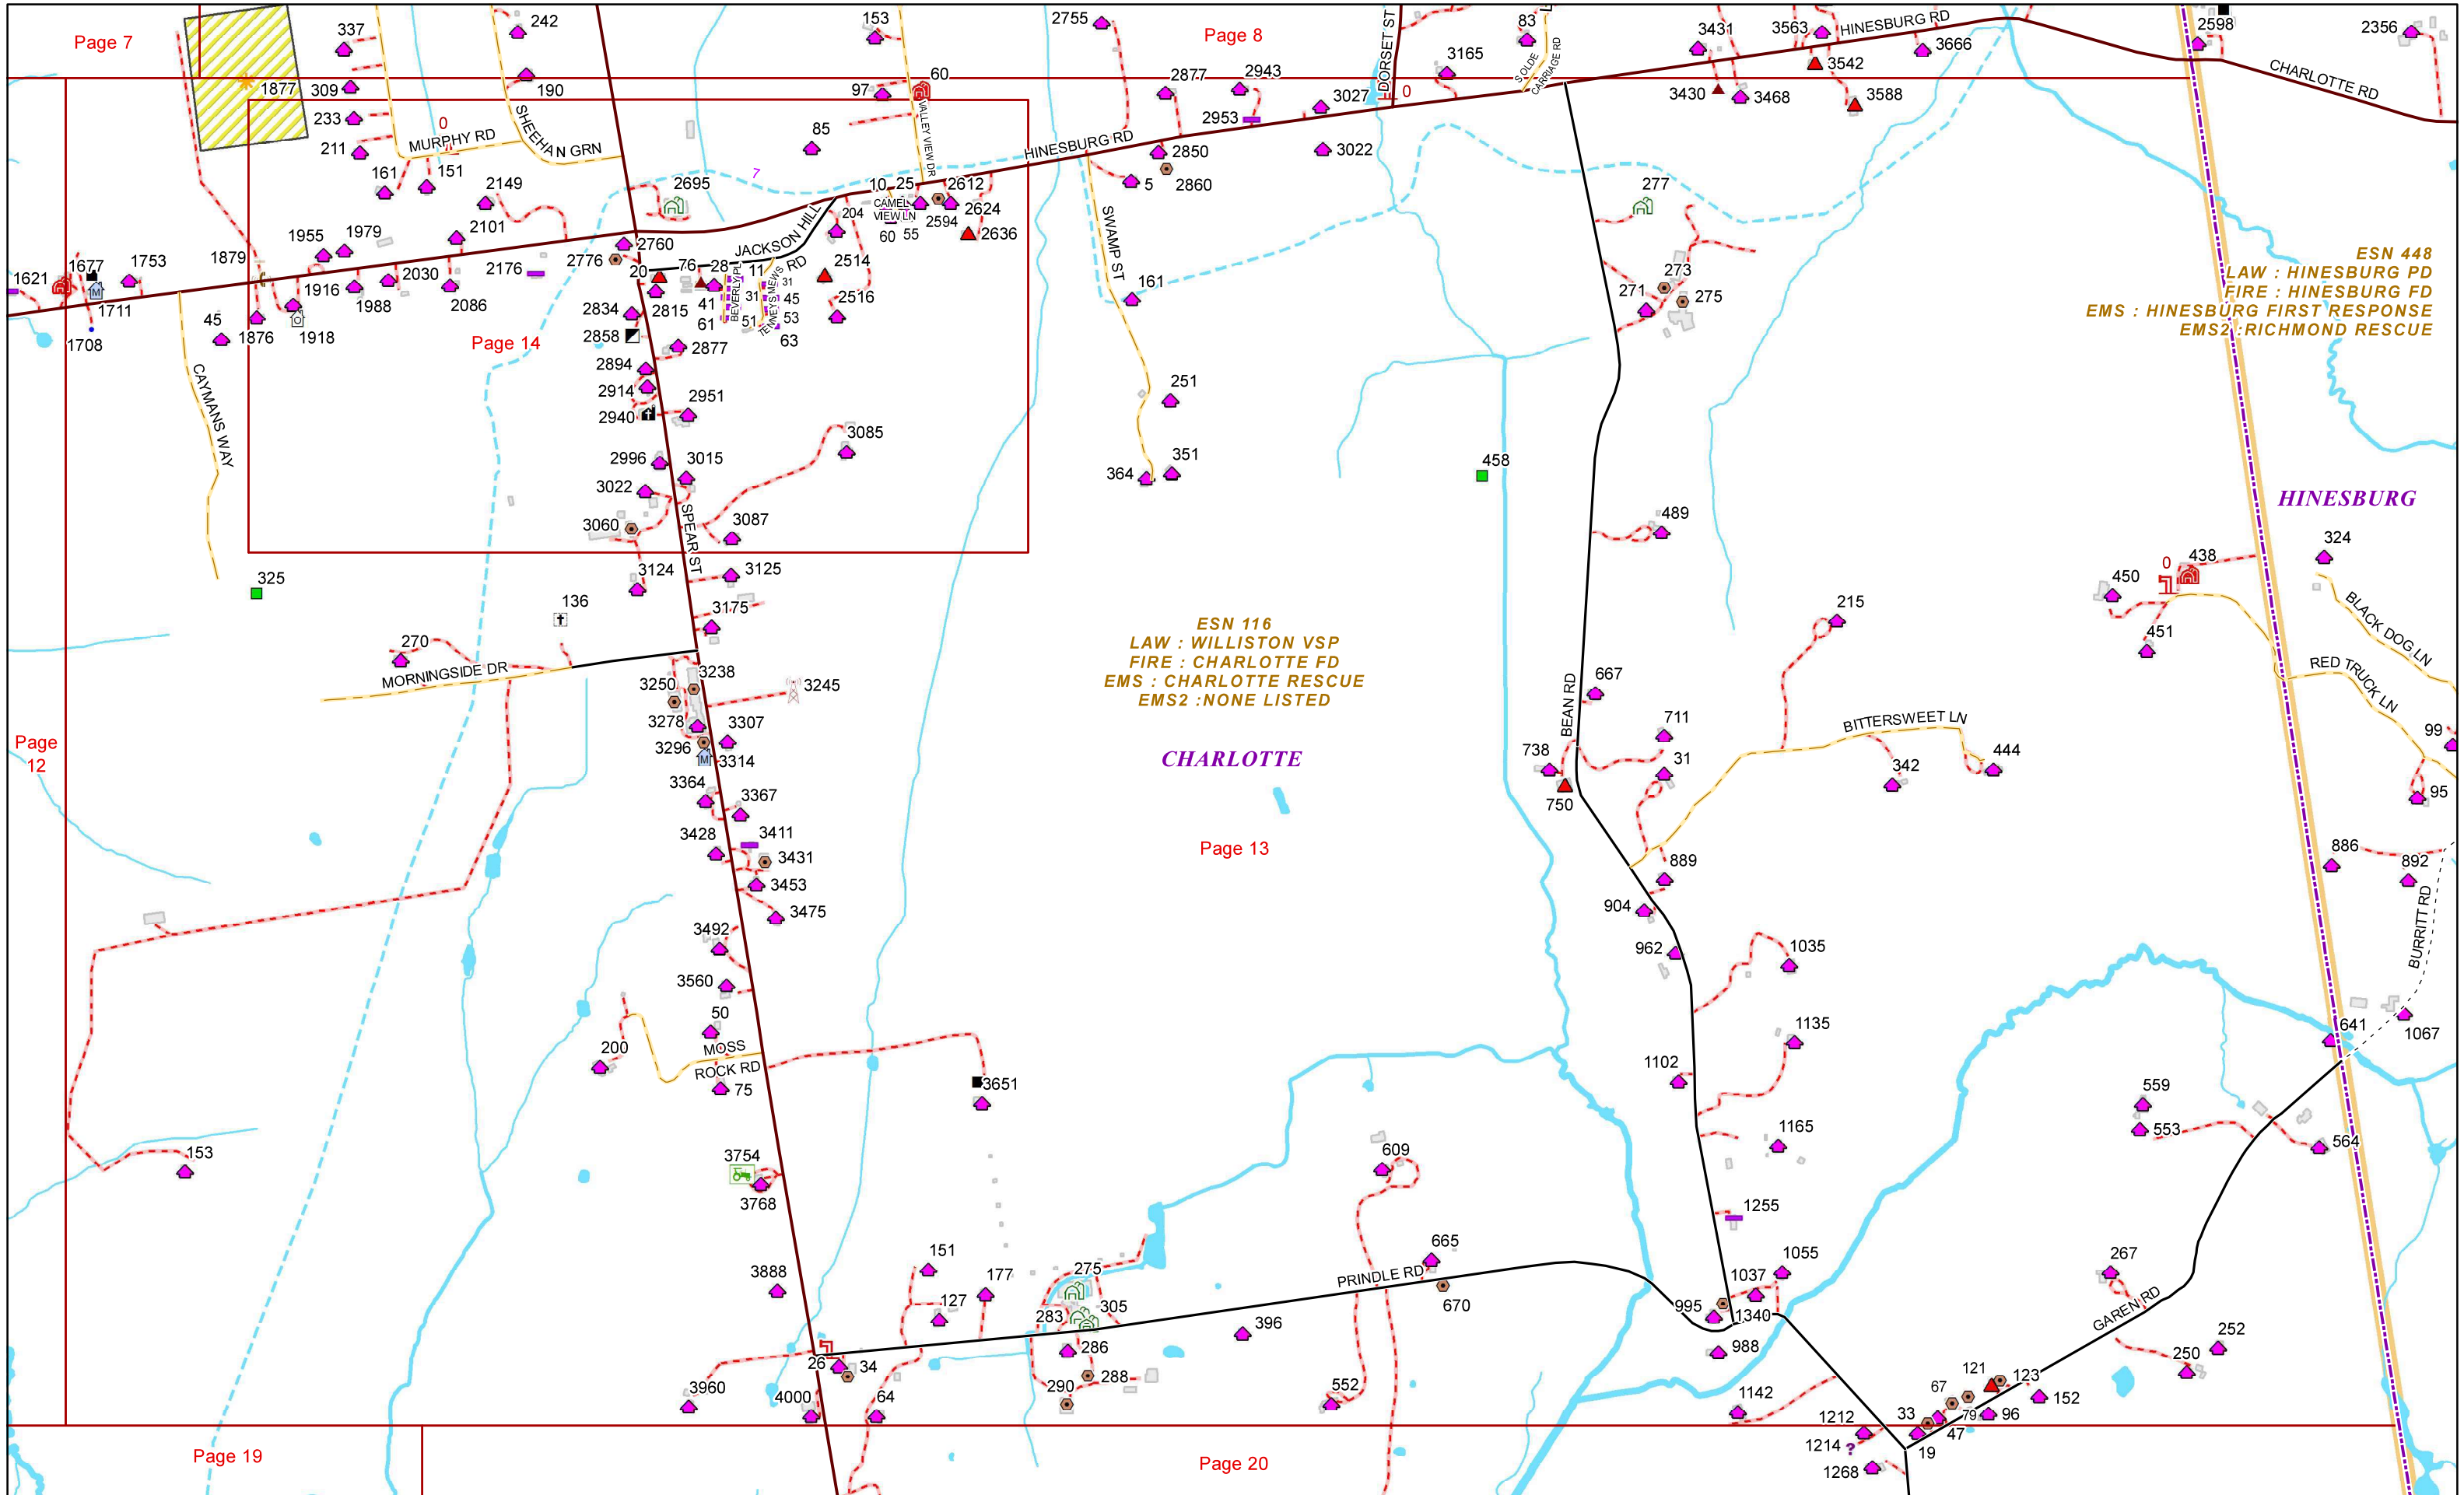

ESN 448
LAW : HINESBURG PD
FIRE : HINESBURG FD
EMS : HINESBURG FIRST RESPONSE
EMS2 : RICHMOND RESCUE

ESN 116
LAW : WILLISTON VSP
FIRE : CHARLOTTE FD
EMS : CHARLOTTE RESCUE
EMS2 : NONE LISTED

HINESBURG

CHARLOTTE