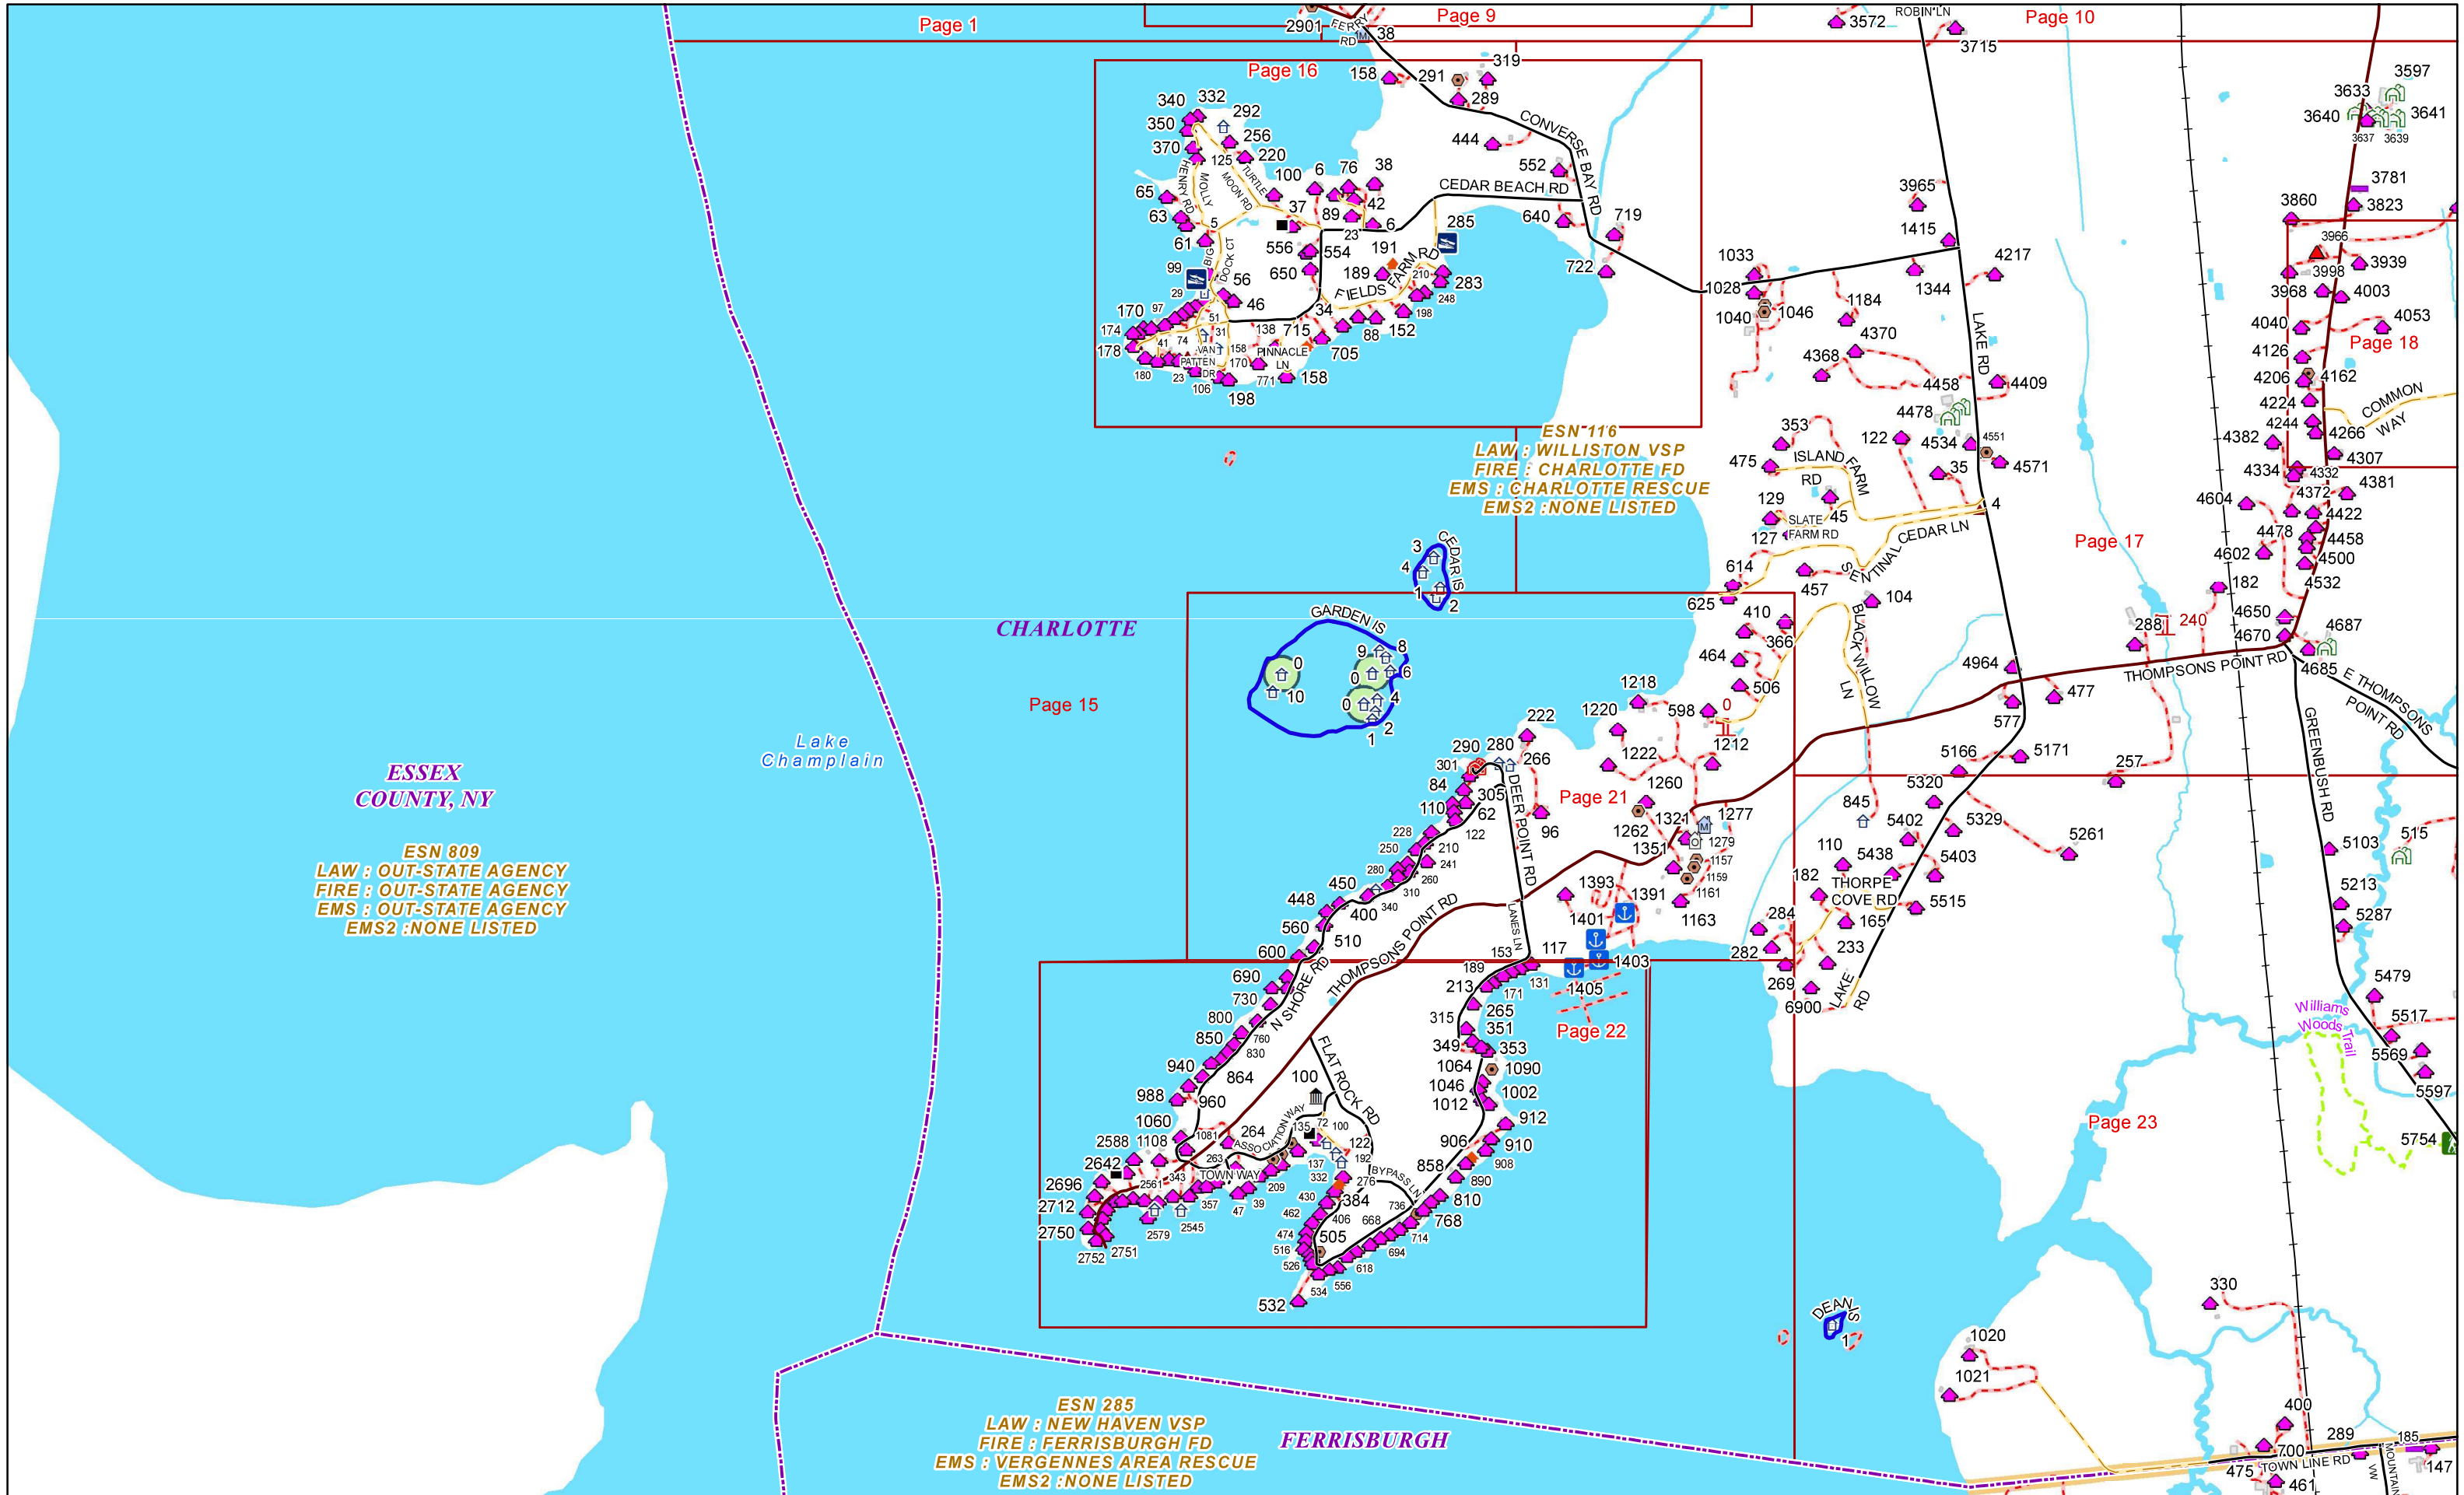

ESN 116
LAW : WILLISTON VSP
FIRE : CHARLOTTE FD
EMS : CHARLOTTE RESCUE
EMS2 : NONE LISTED

HINESBURG

CHARLOTTE

CHARLOTTE

ESN 116
LAW : WILLISTON VSP
FIRE : CHARLOTTE FD
EMS : CHARLOTTE RESCUE
EMS2 : NONE LISTED