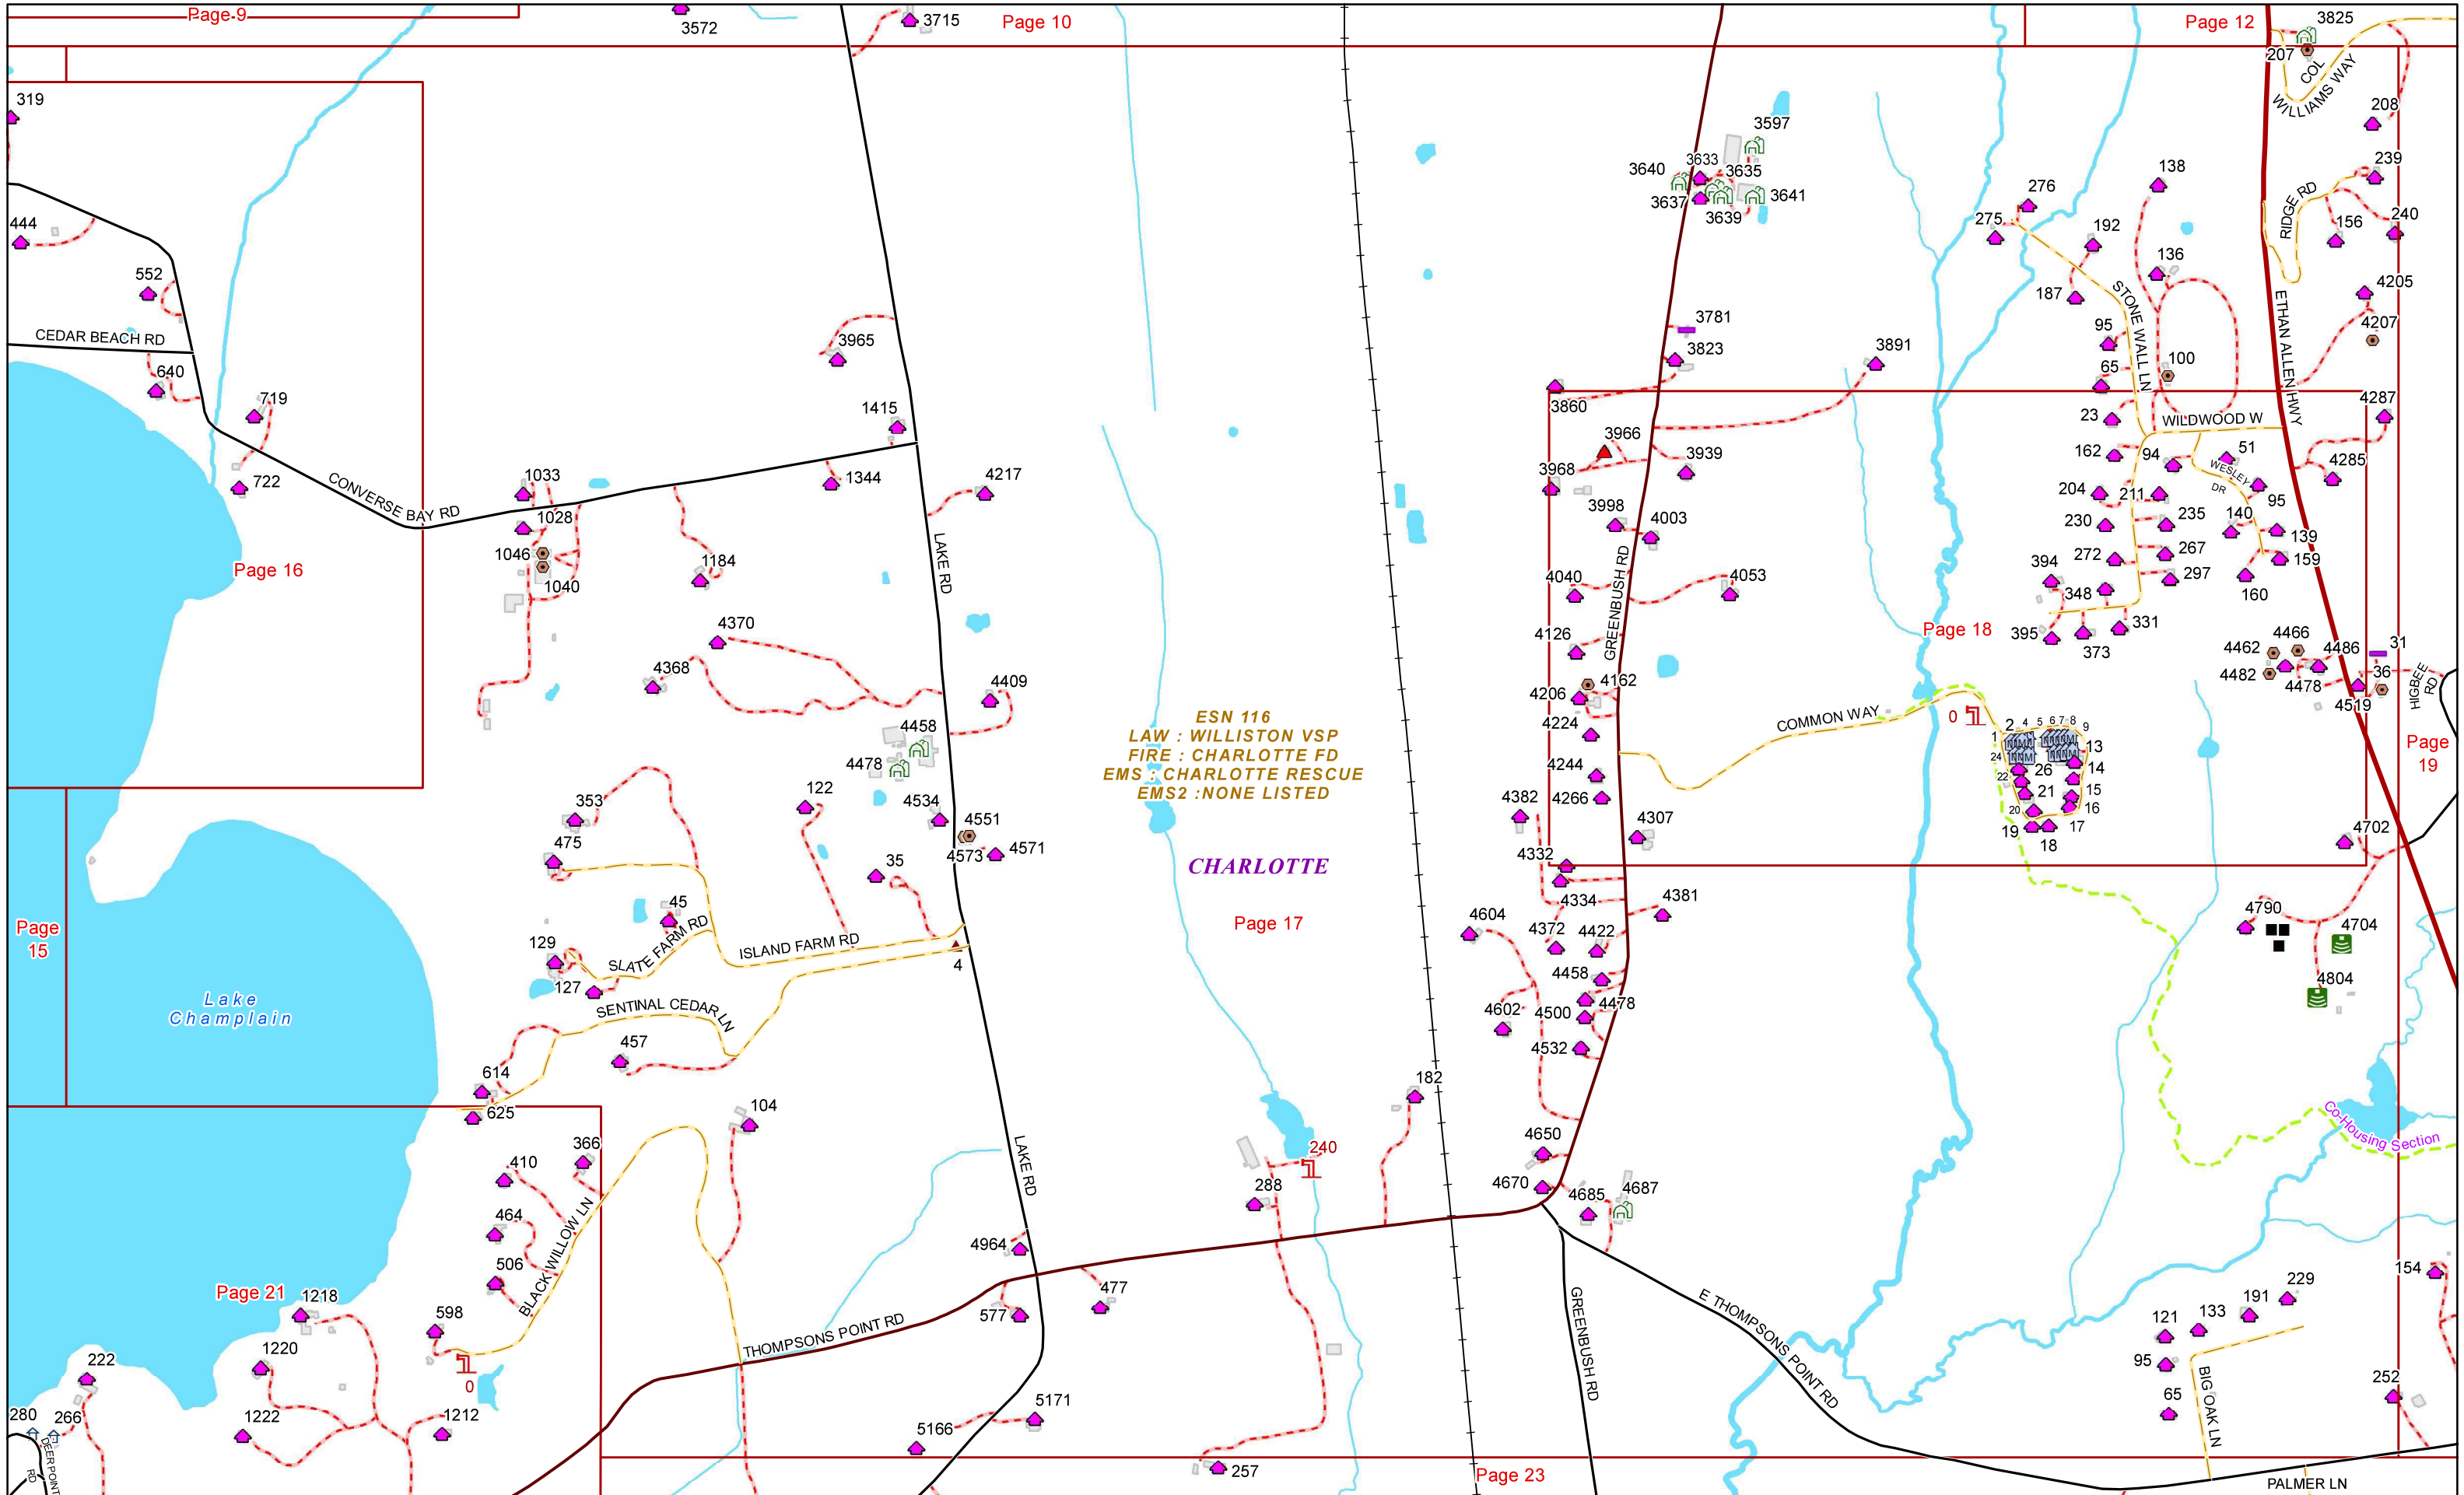

ESN 116
LAW : WILLISTON VSP
FIRE : CHARLOTTE FD
EMS : CHARLOTTE RESCUE
EMS2 : NONE LISTED

CHARLOTTE