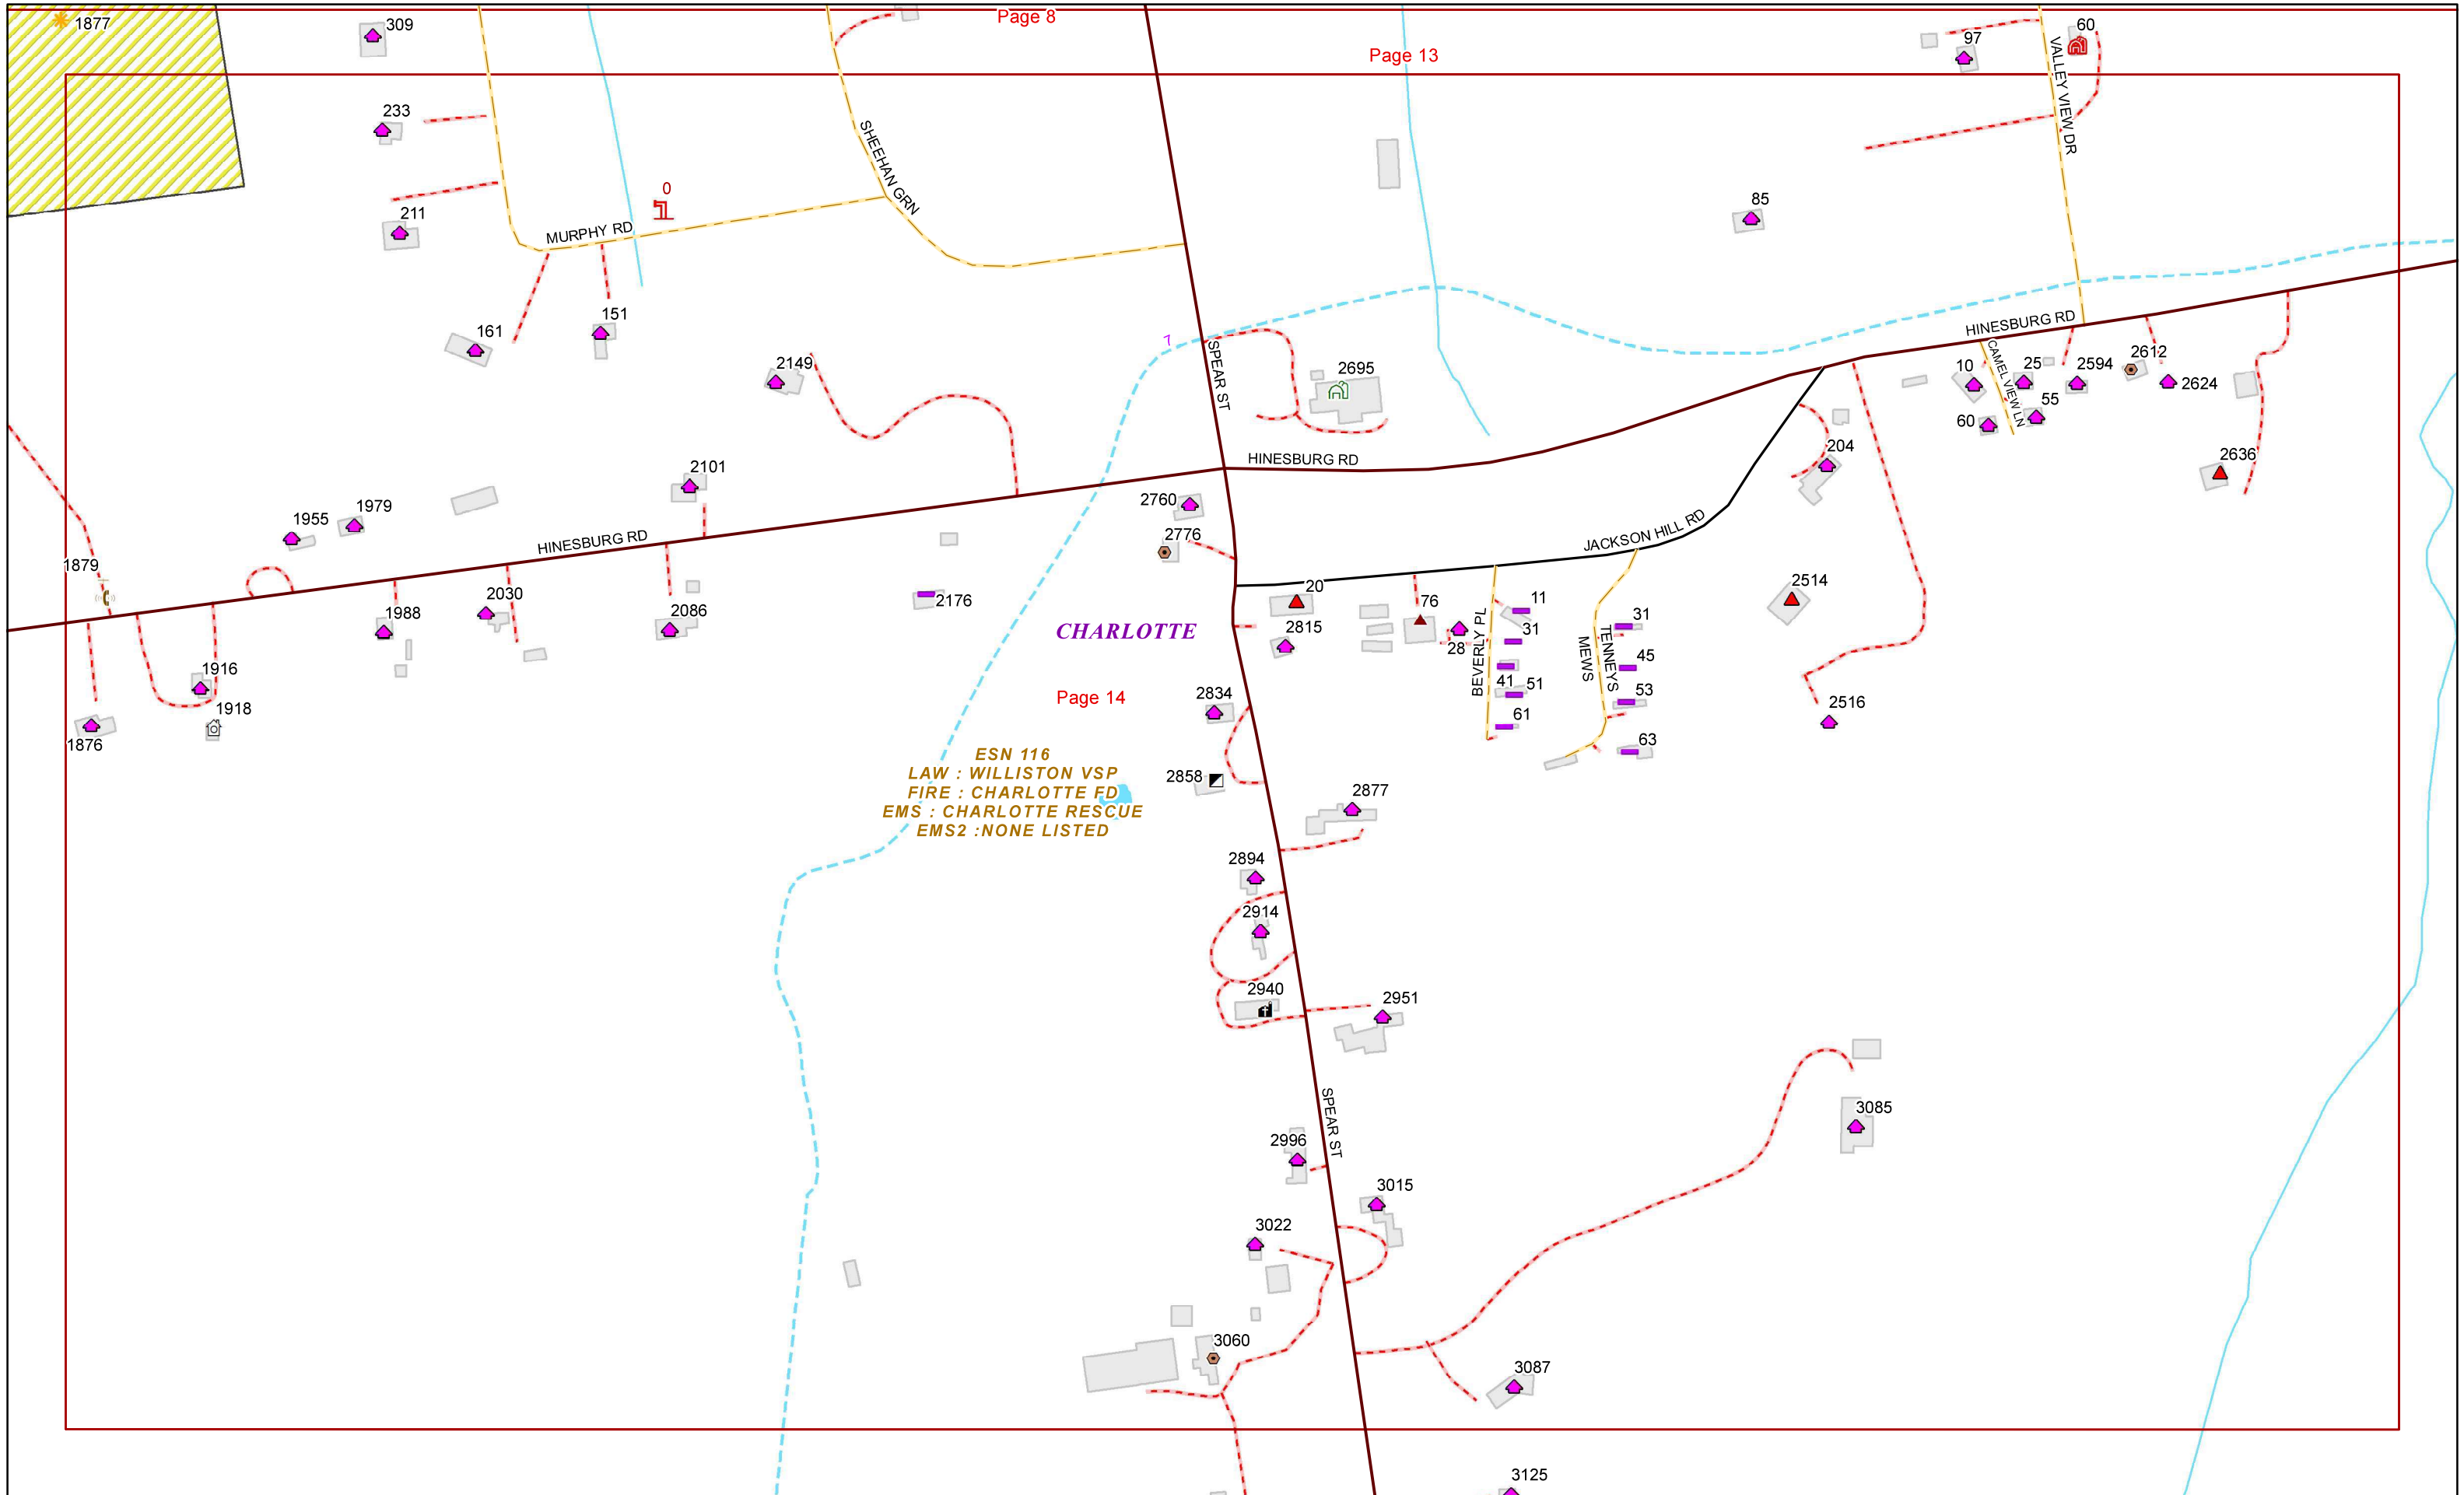

CHARLOTTE

ESN 116
LAW : WILLISTON VSP
FIRE : CHARLOTTE FD
EMS : CHARLOTTE RESCUE
EMS2 : NONE LISTED