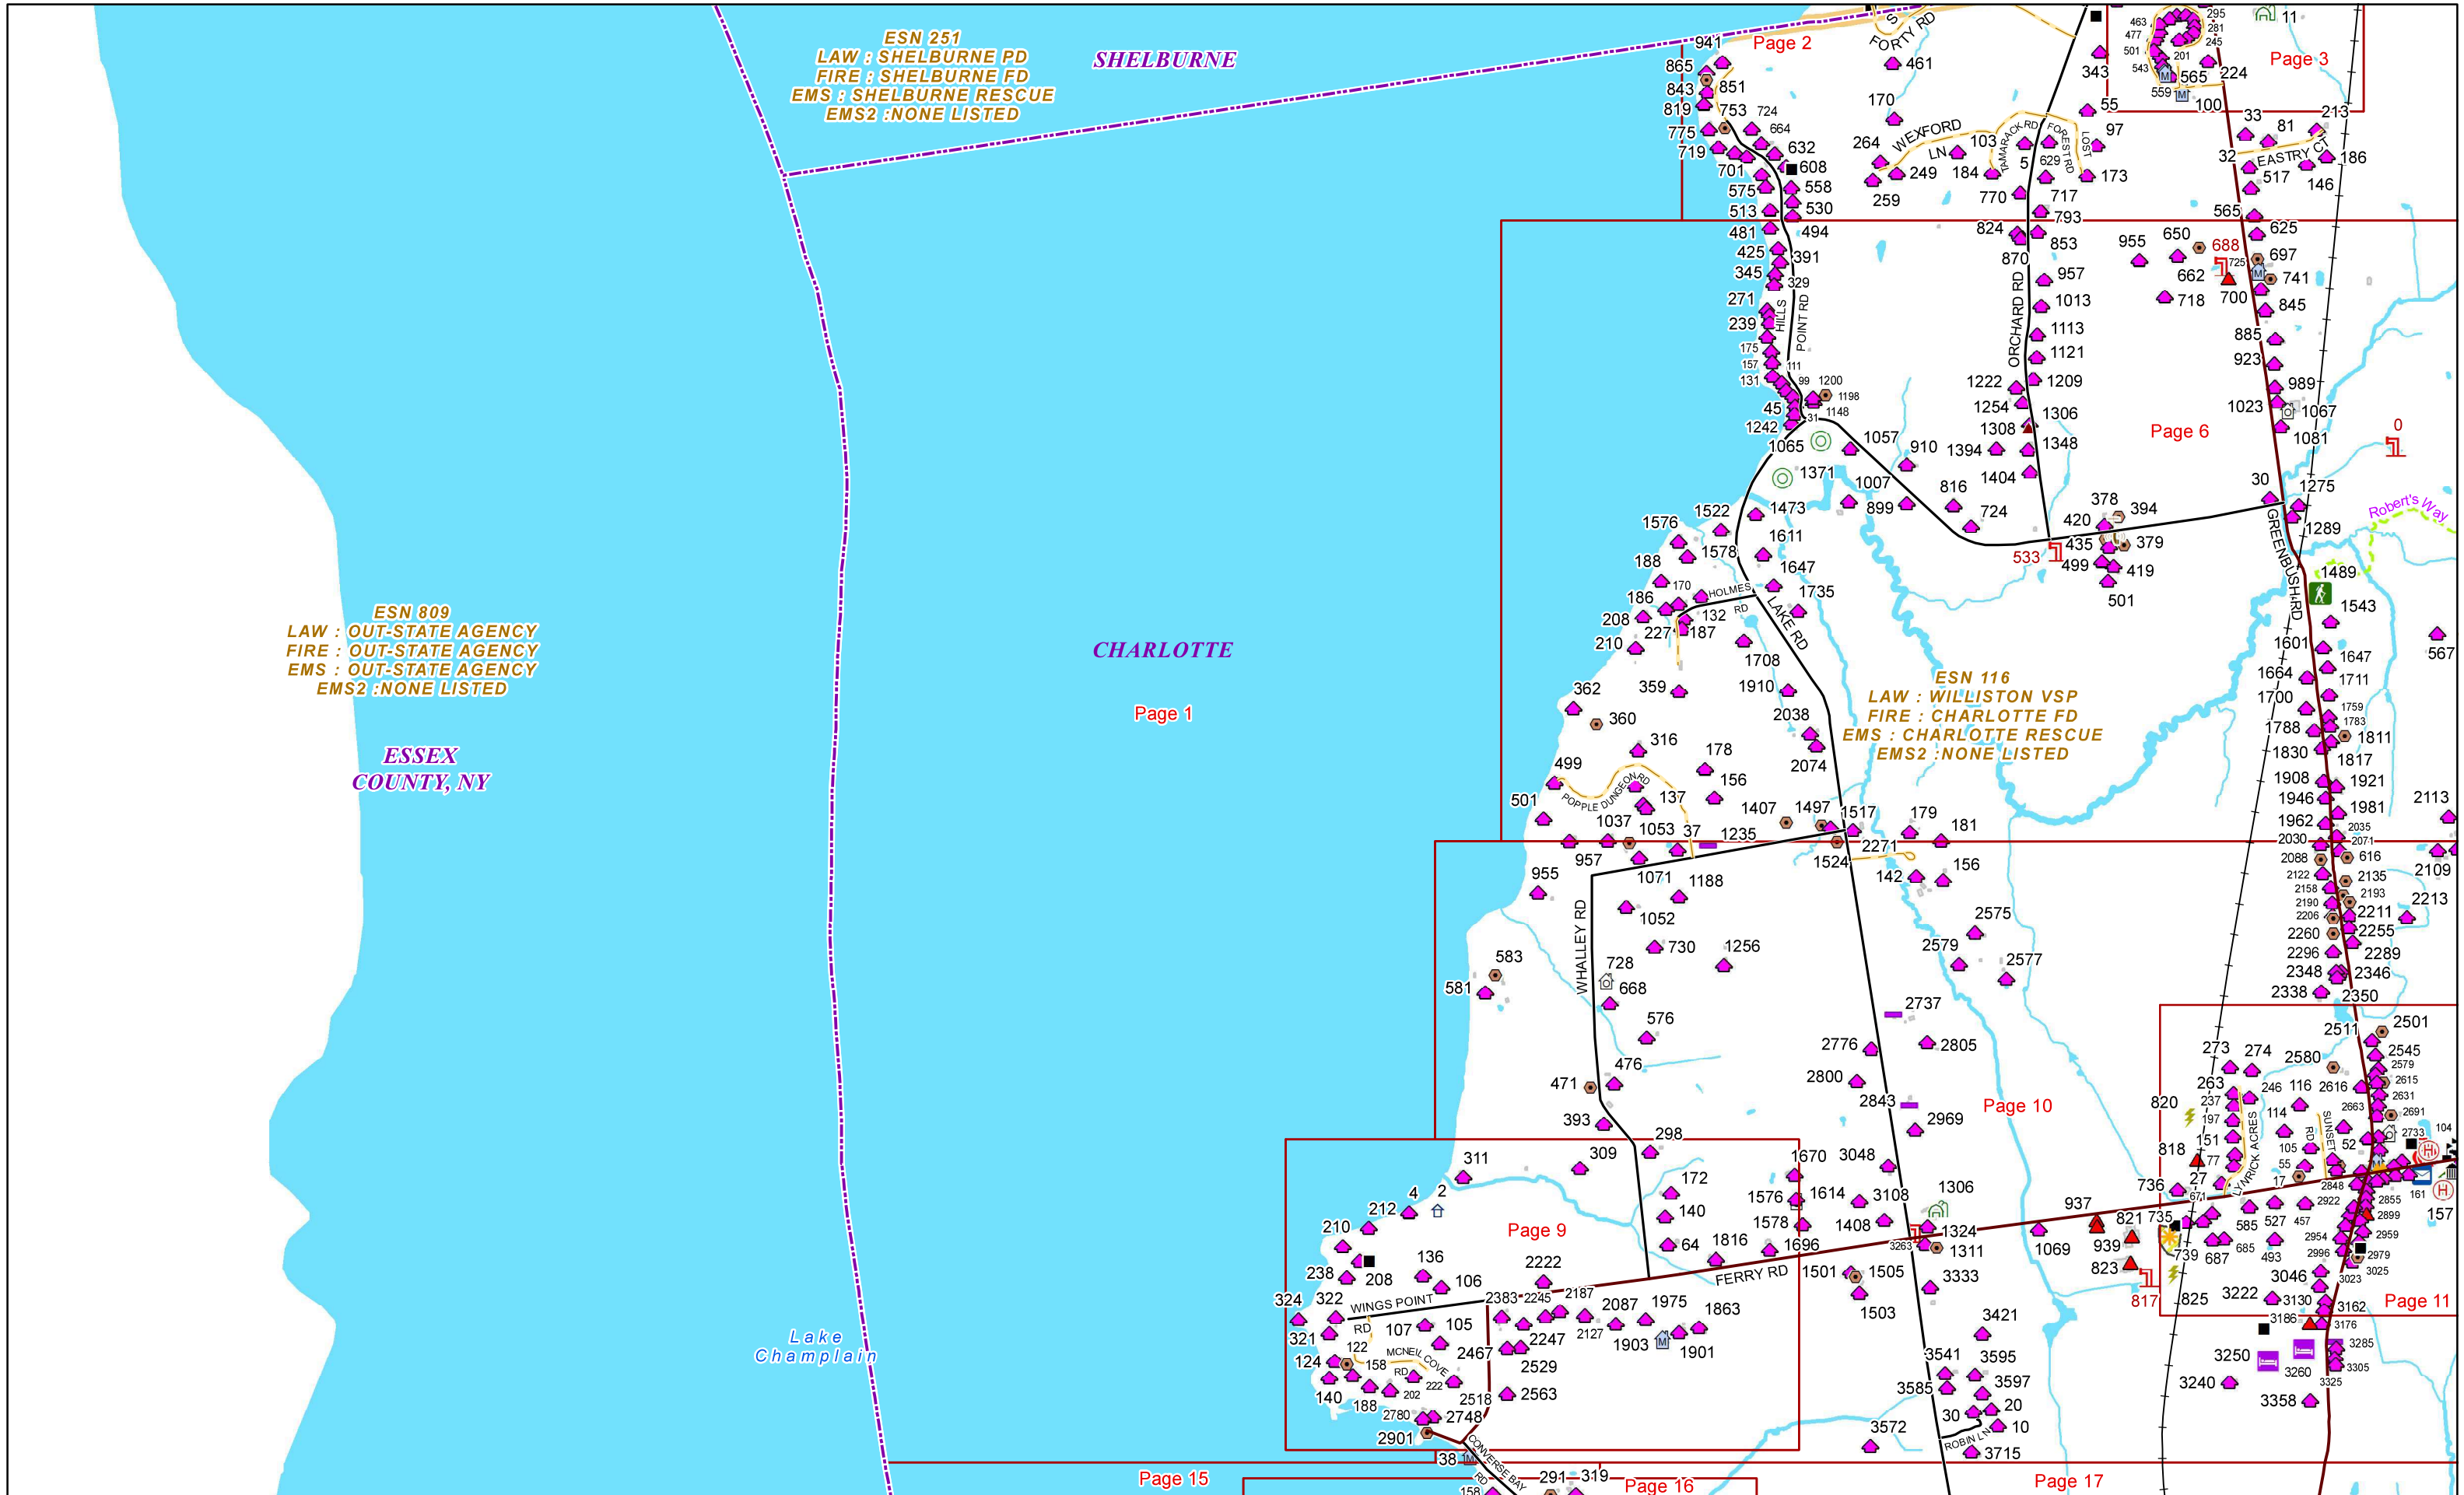

ESN 251
LAW : SHELburne PD
FIRE : SHELburne FD
EMS : SHELburne RESCUE
EMS2 : NONE LISTED

SHELburne

ESN 809
LAW : OUT-STATE AGENCY
FIRE : OUT-STATE AGENCY
EMS : OUT-STATE AGENCY
EMS2 : NONE LISTED

ESSEX
COUNTY, NY

CHARLOTTE

Page 1

ESN 116
LAW : WILLISTON VSP
FIRE : CHARLOTTE FD
EMS : CHARLOTTE RESCUE
EMS2 : NONE LISTED

Lake Champlain