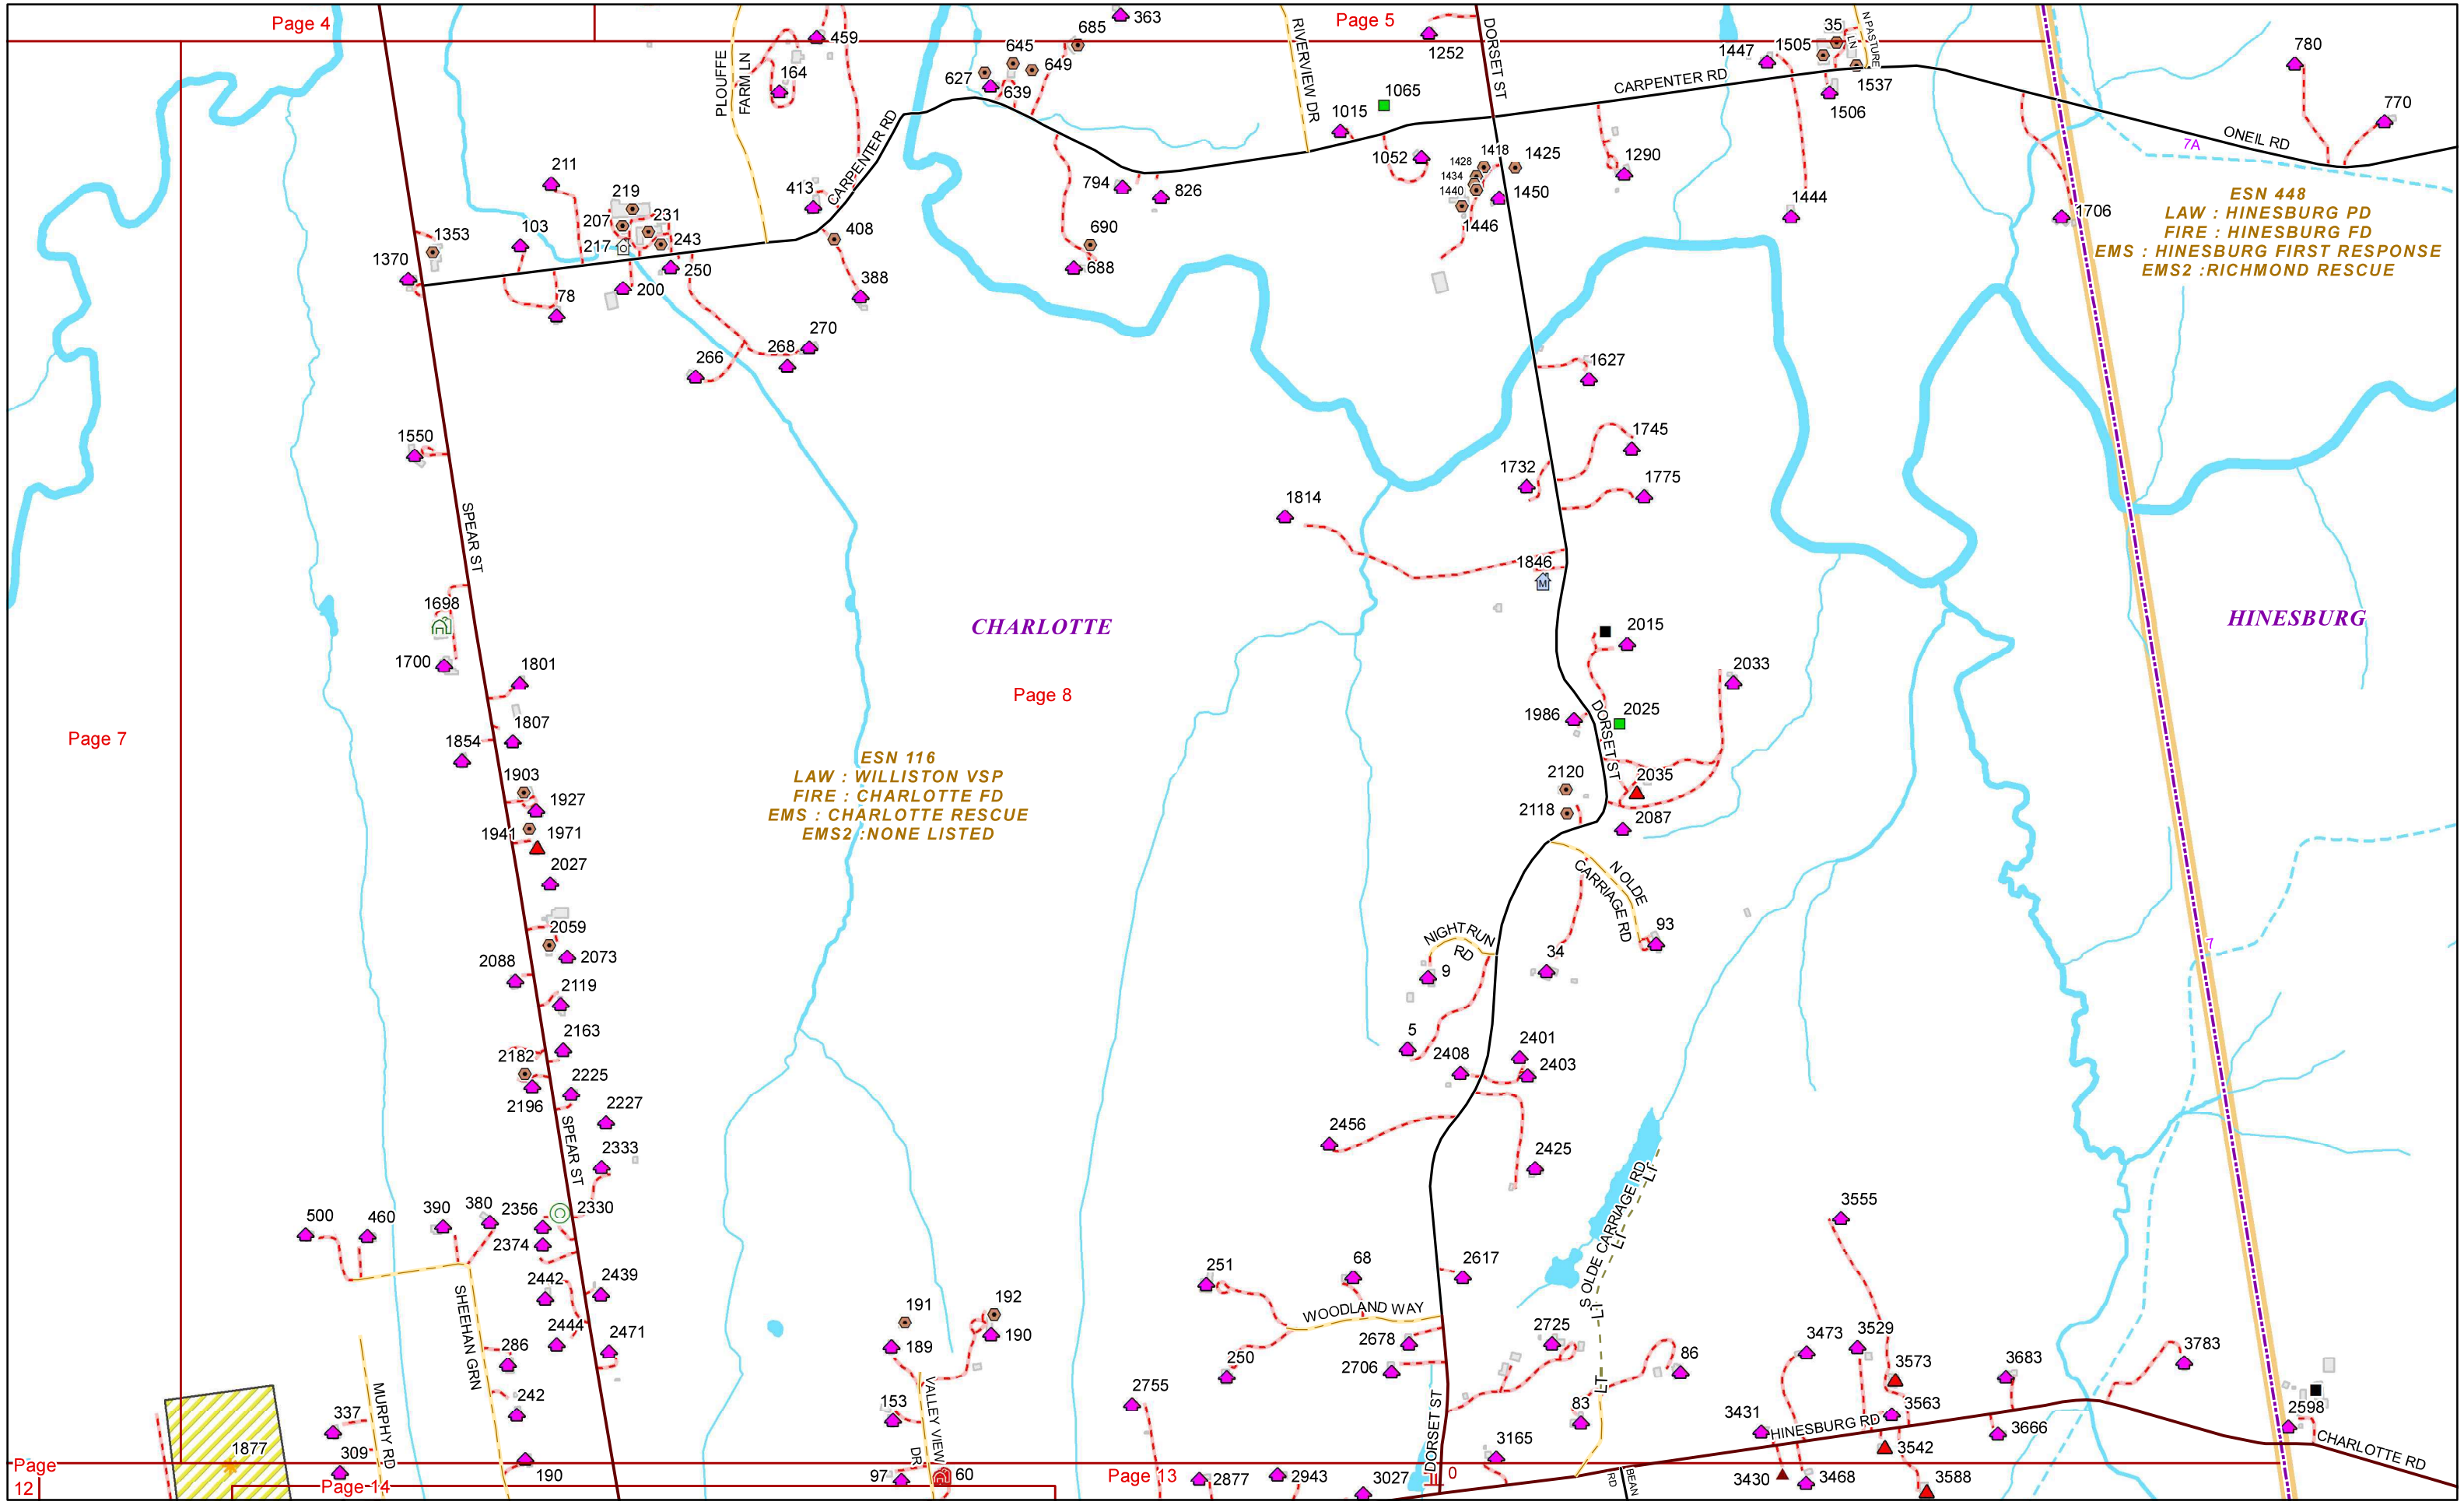

ESN 116
LAW : WILLISTON VSP
FIRE : CHARLOTTE FD
EMS : CHARLOTTE RESCUE
EMS2 : NONE LISTED

ESN 448
LAW : HINESBURG PD
FIRE : HINESBURG FD
EMS : HINESBURG FIRST RESPONSE
EMS2 : RICHMOND RESCUE

CHARLOTTE

HINESBURG