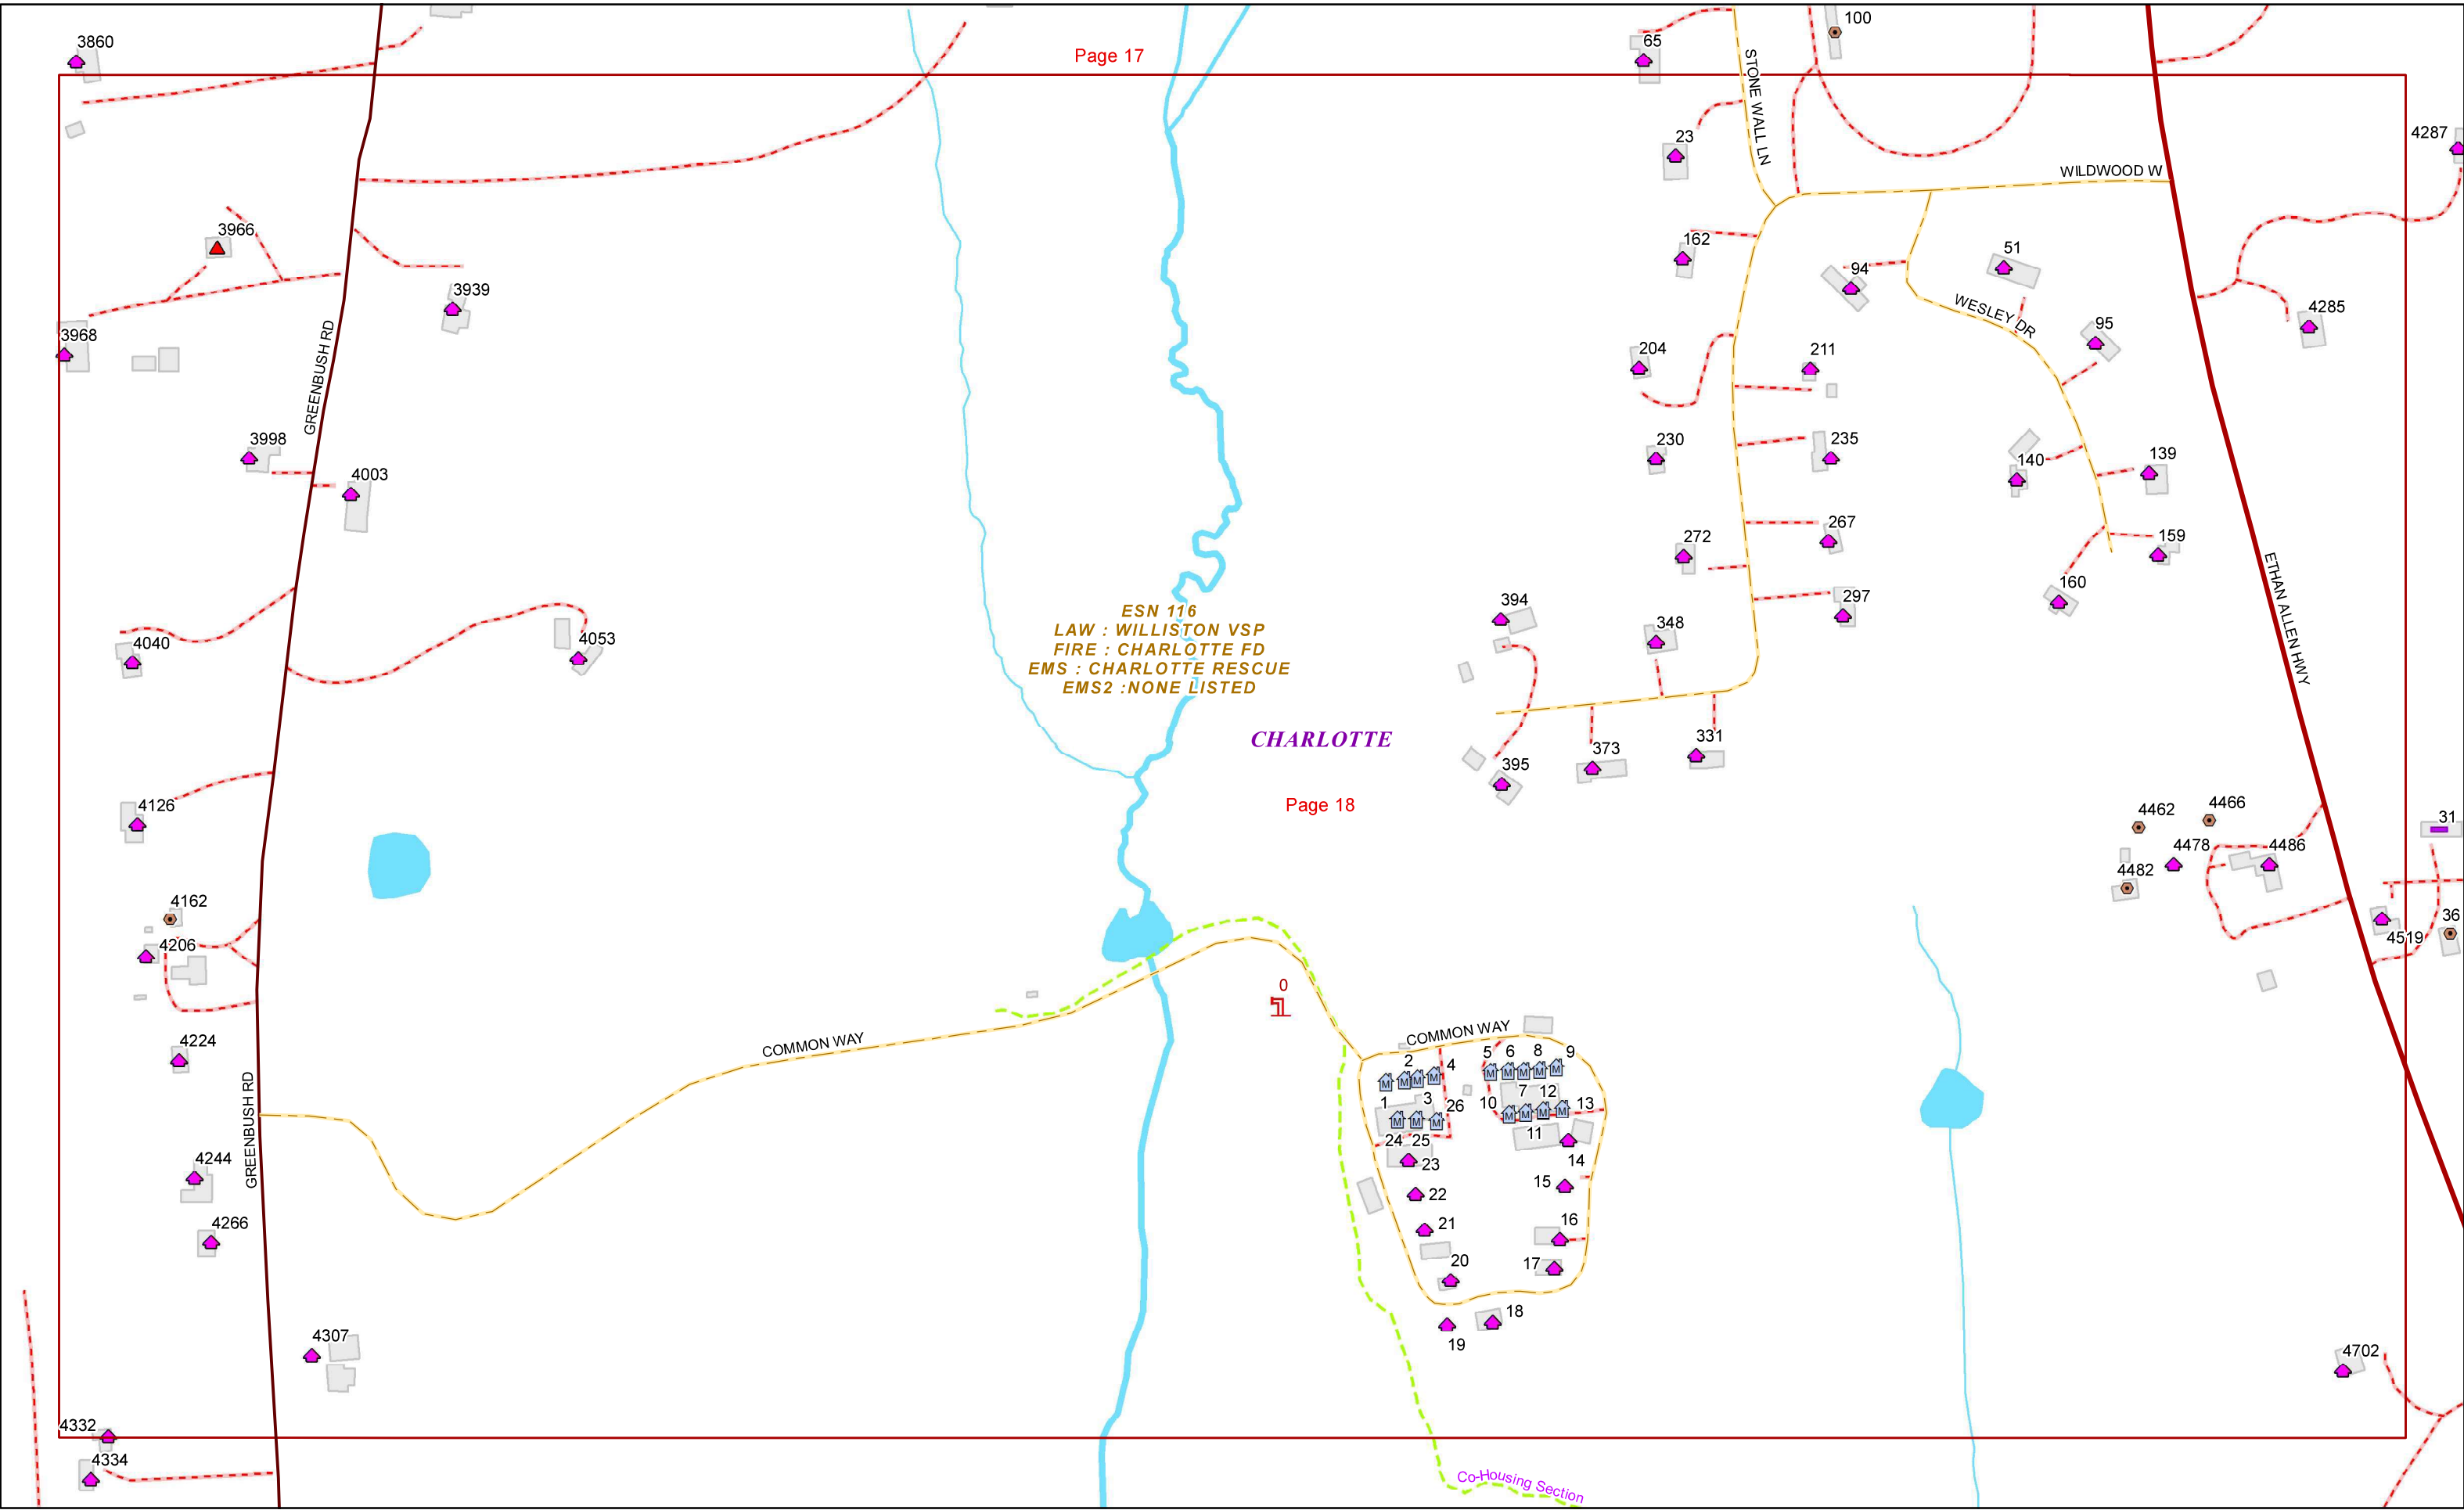

ESN 116
LAW : WILLISTON VSP
FIRE : CHARLOTTE FD
EMS : CHARLOTTE RESCUE
EMS2 : NONE LISTED

CHARLOTTE