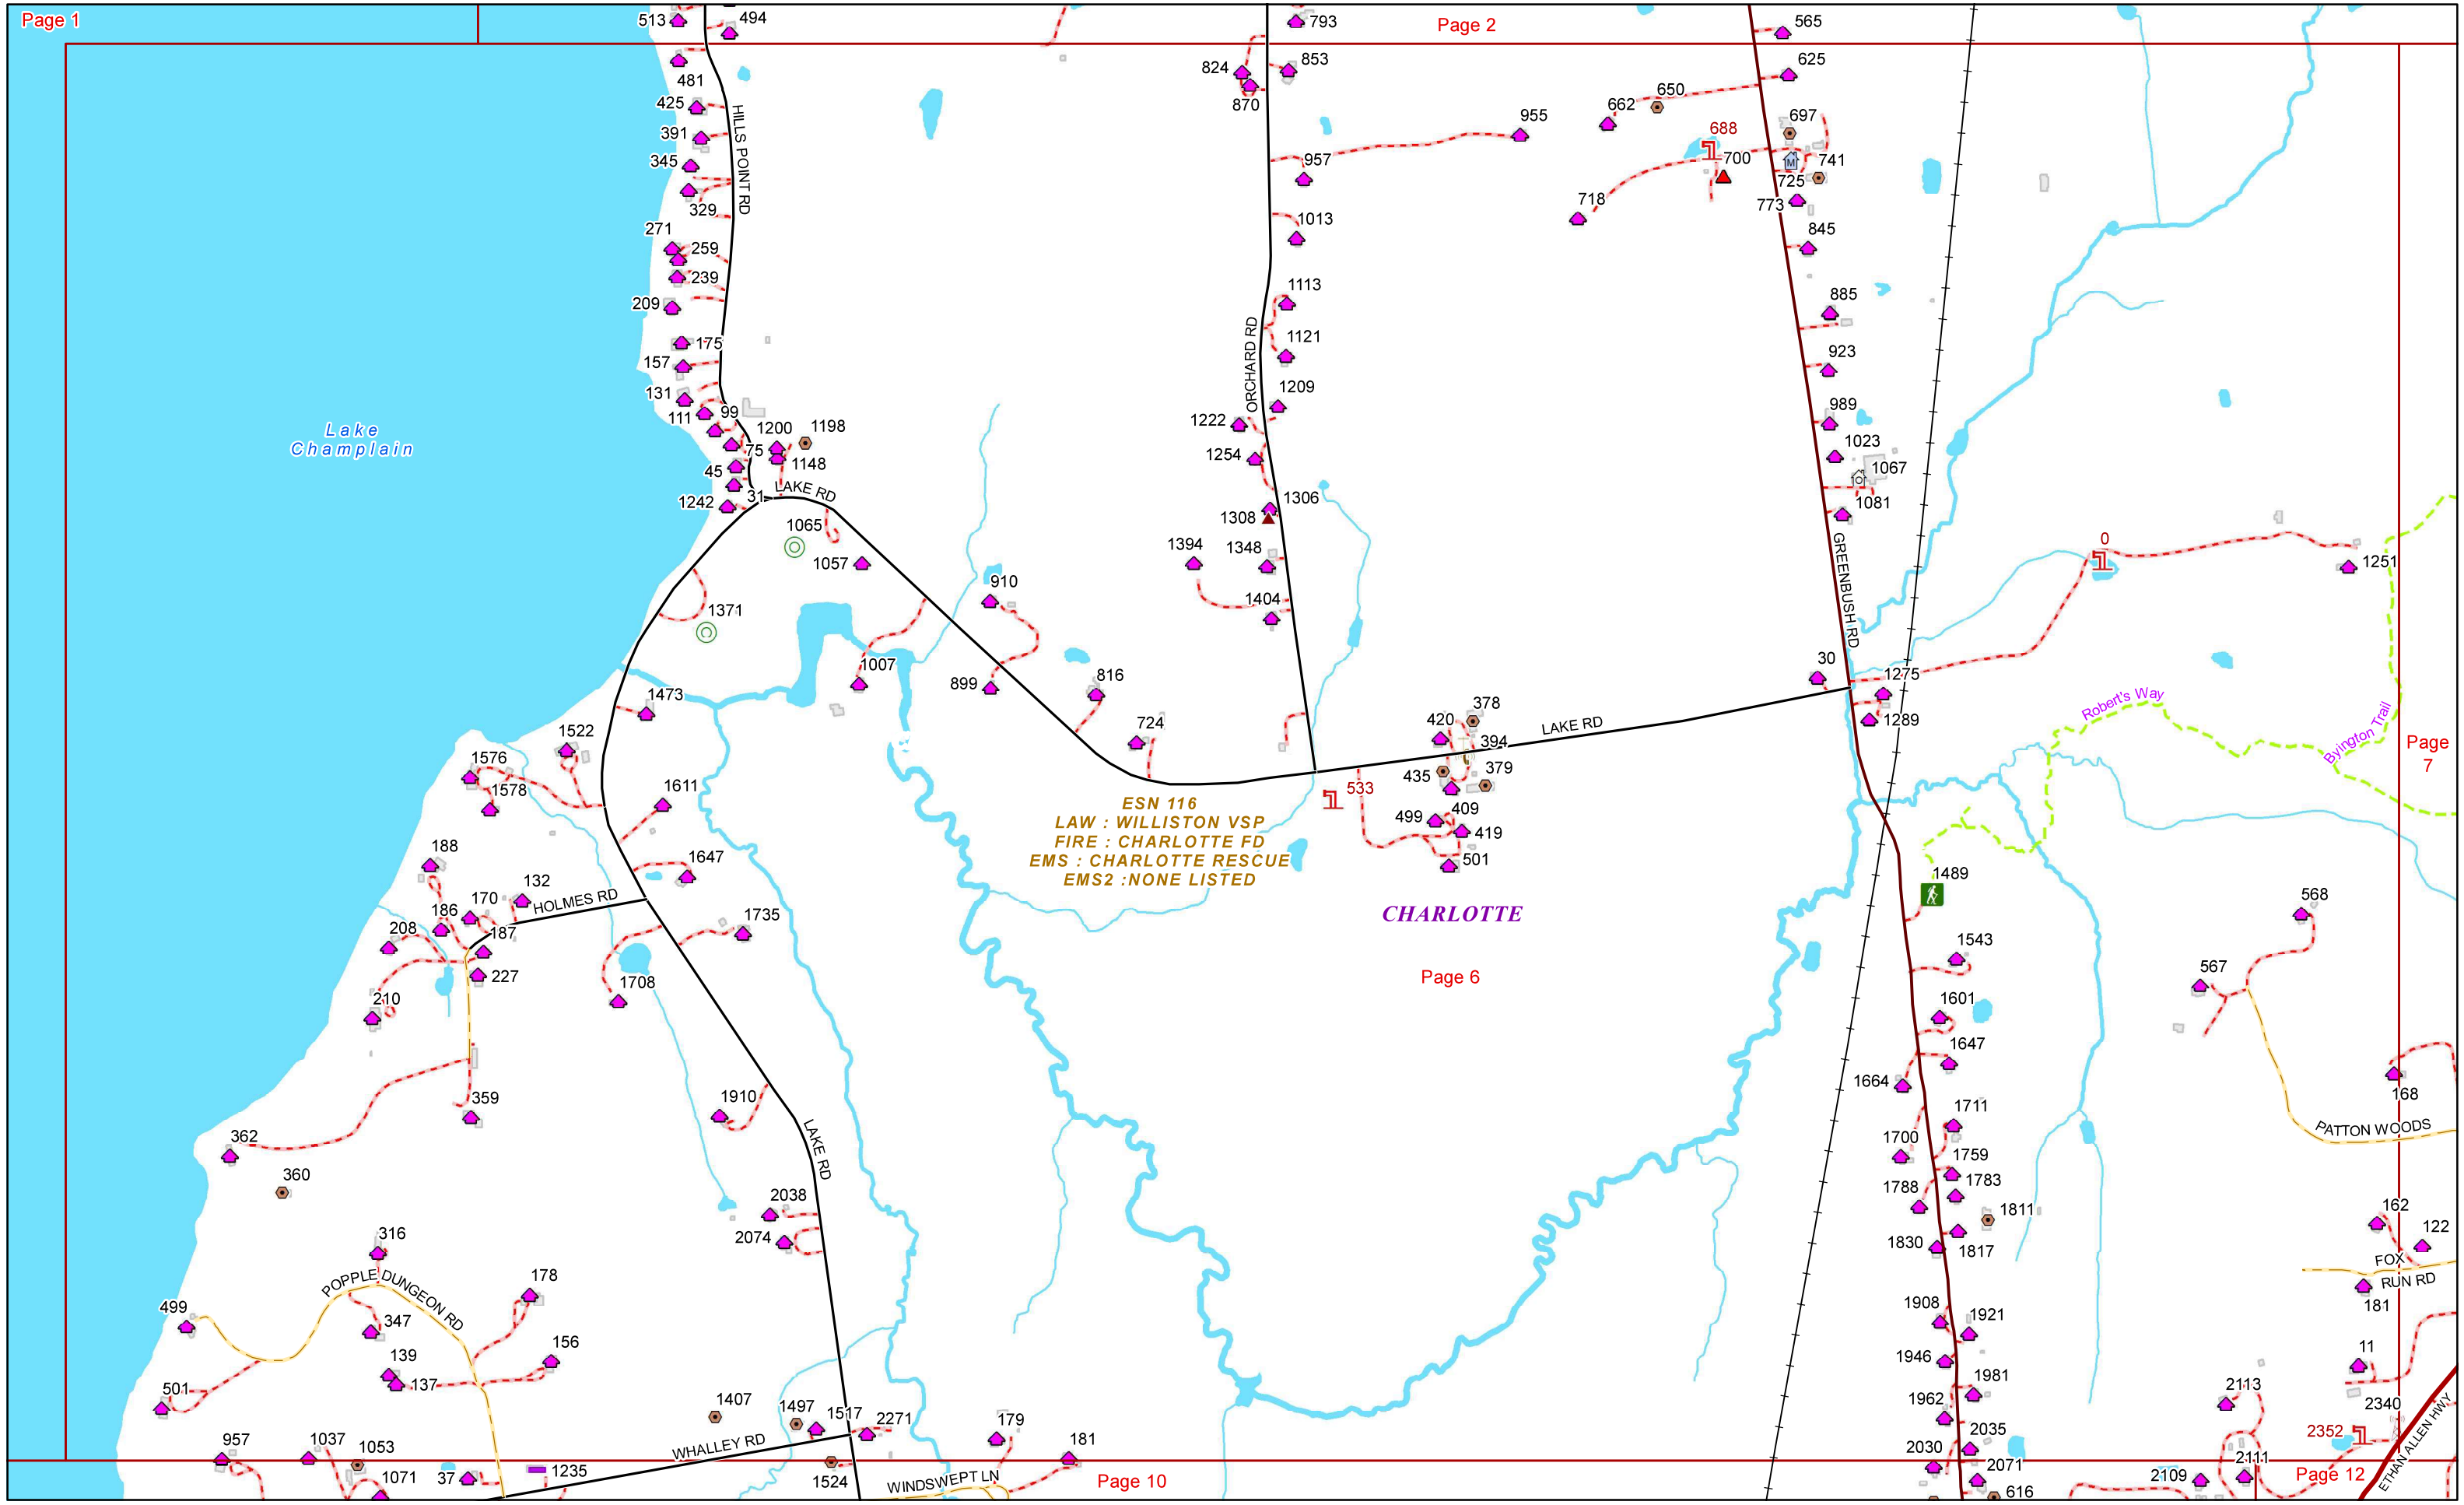

Lake Champlain

ESN 116
LAW : WILLISTON VSP
FIRE : CHARLOTTE FD
EMS : CHARLOTTE RESCUE
EMS2 : NONE LISTED

CHARLOTTE