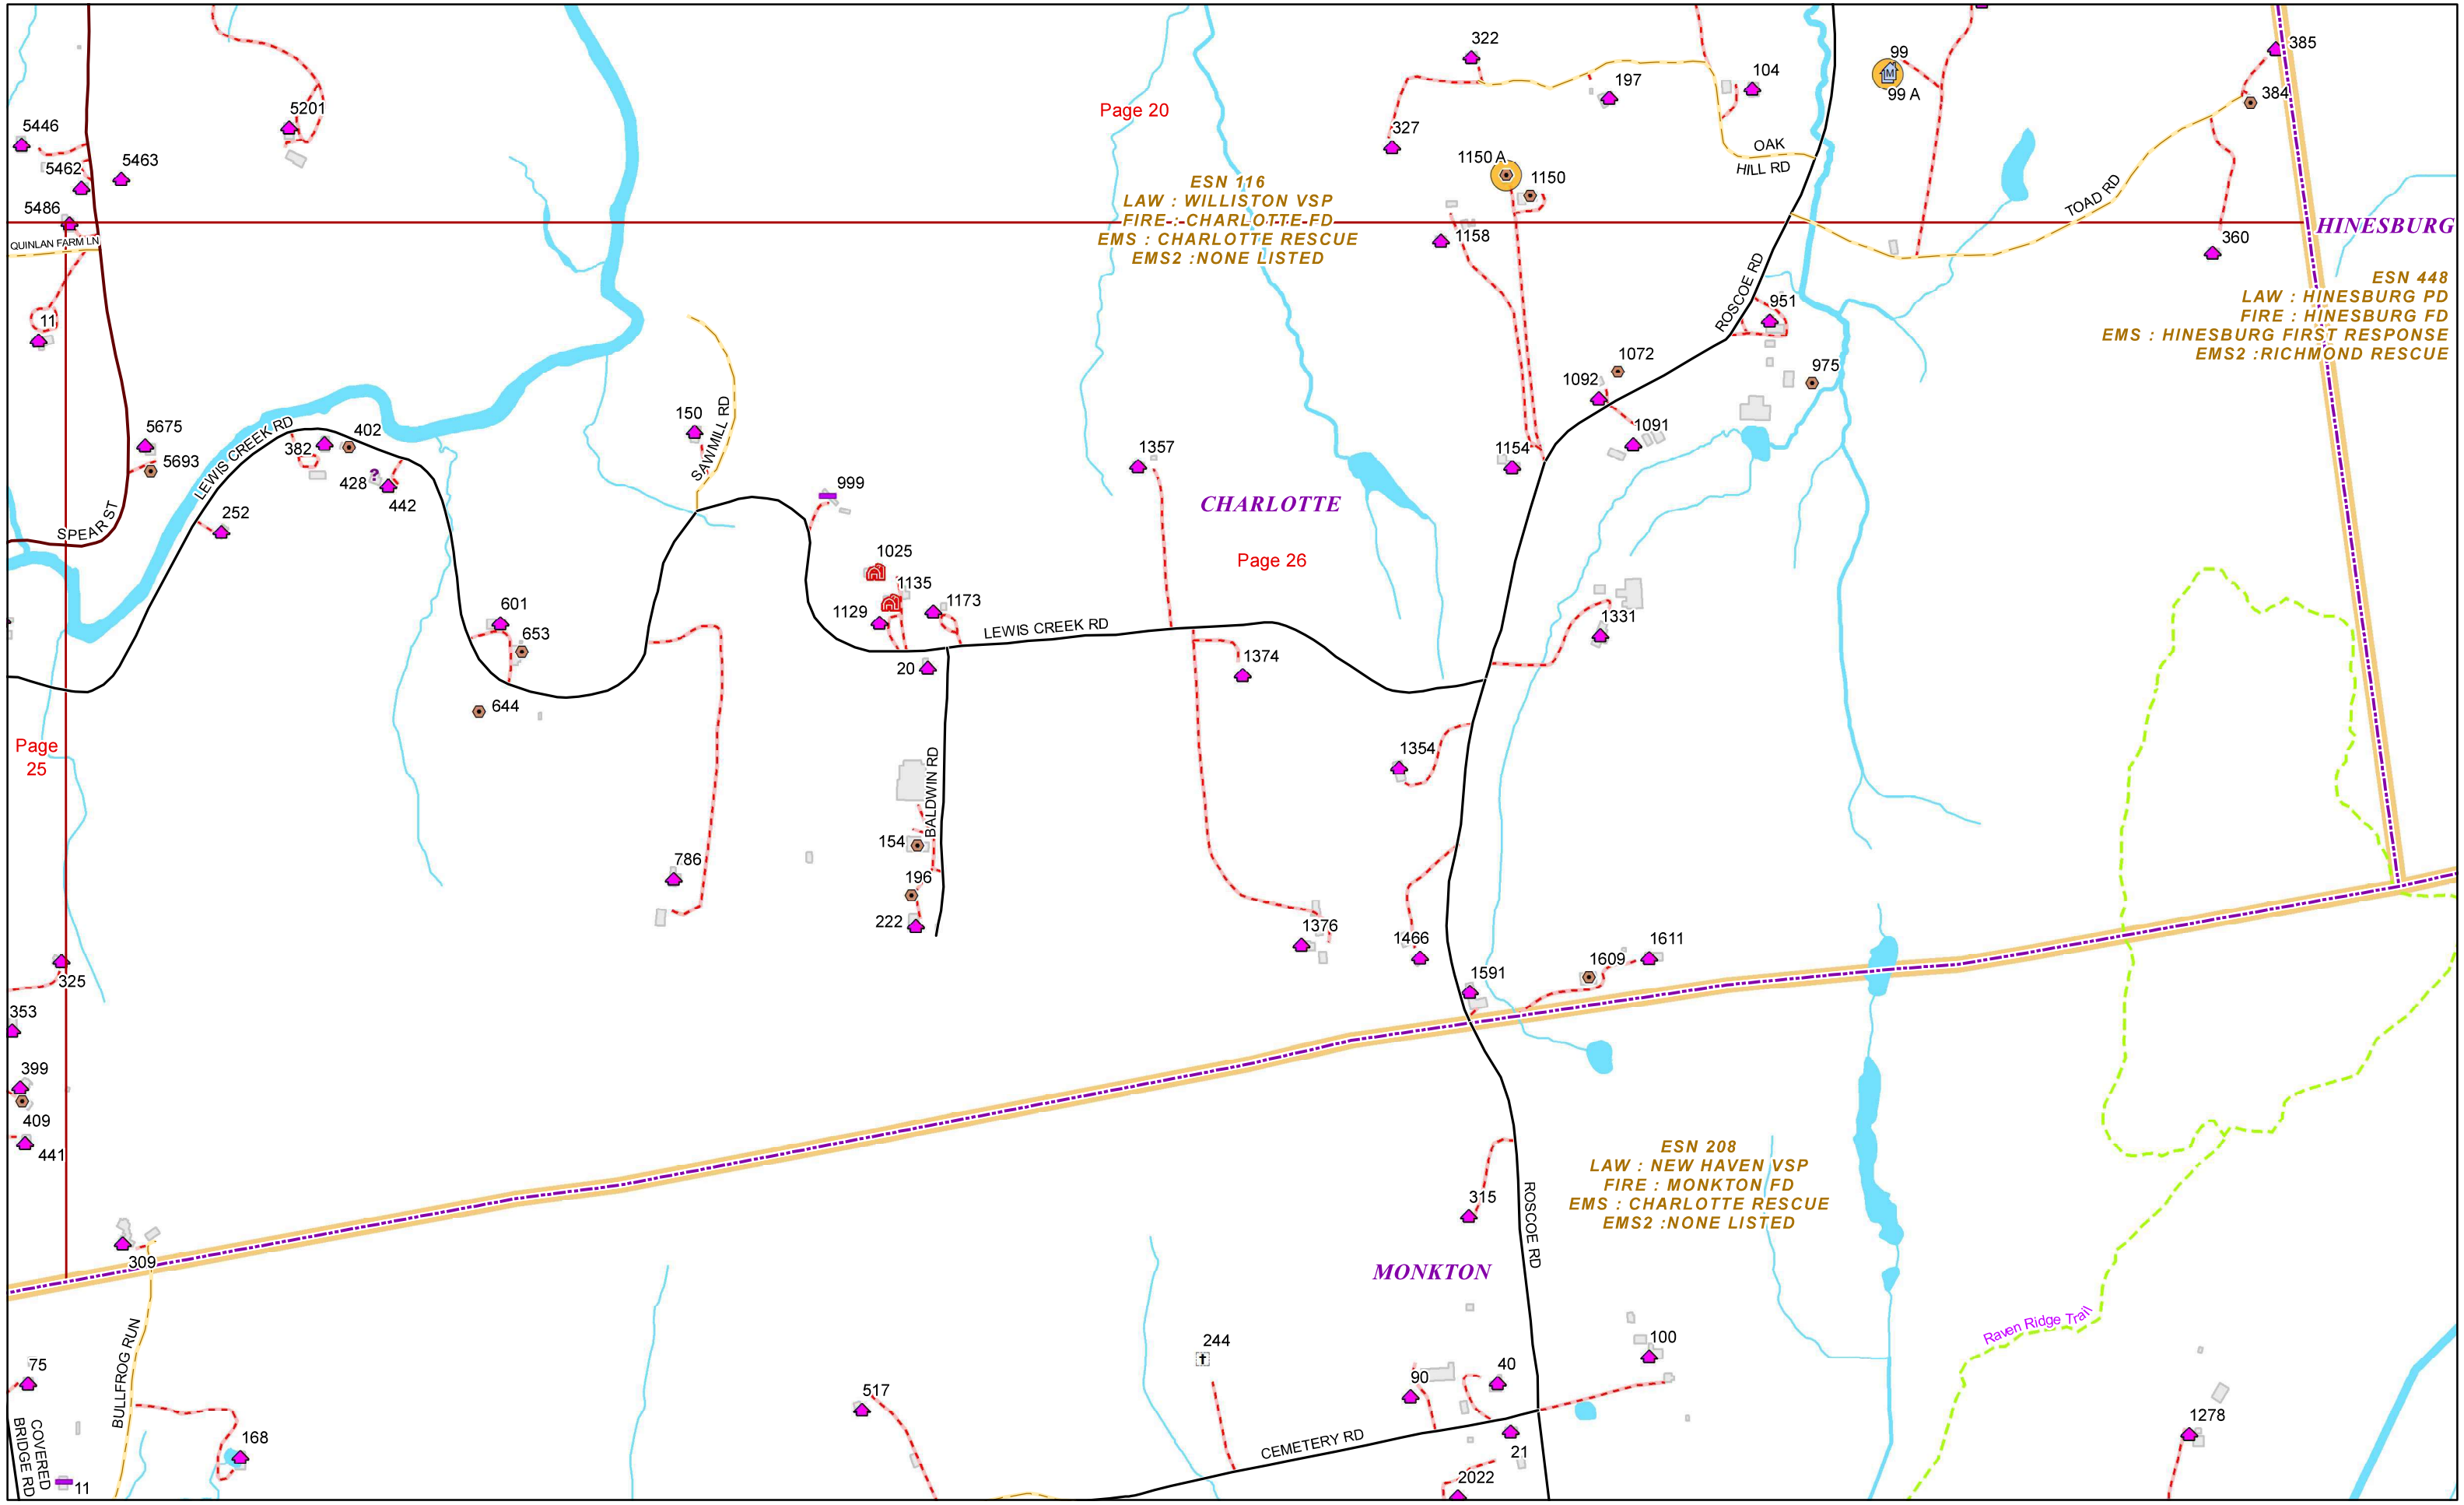

Page 20

Page 26

Page 25