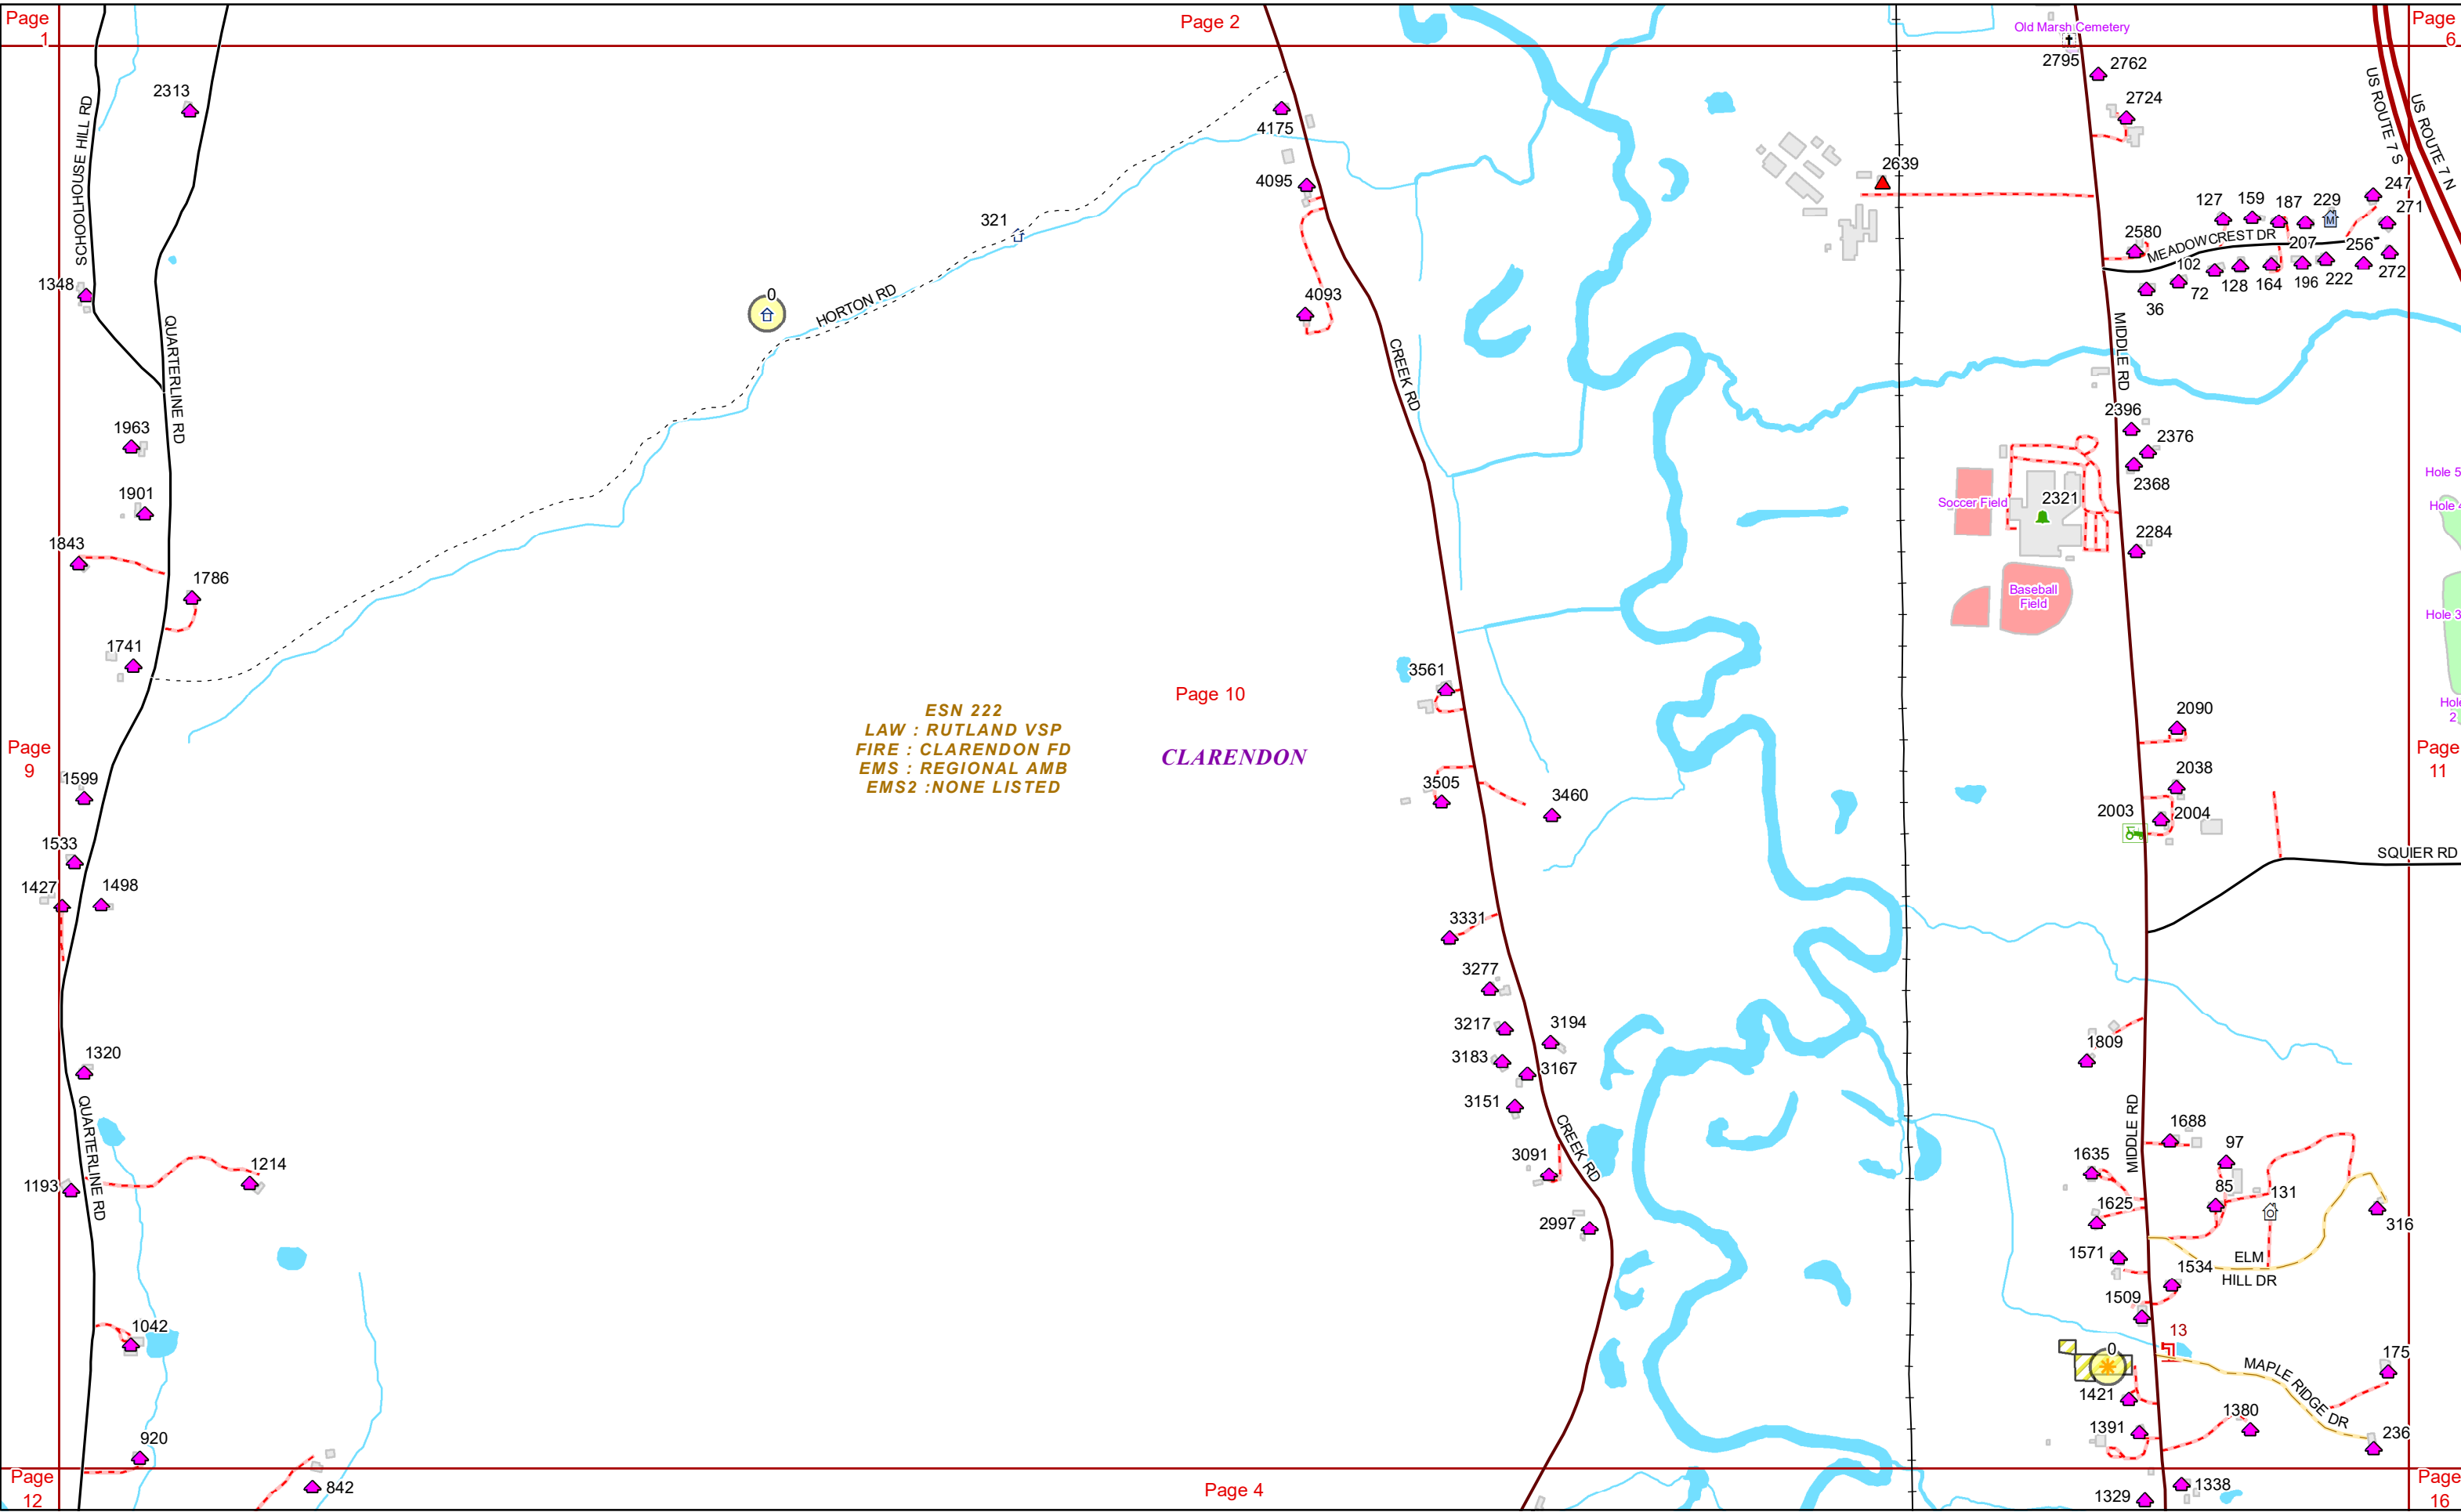

ESN 222
LAW : RUTLAND VSP
FIRE : CLARENDON FD
EMS : REGIONAL AMB
EMS2 : NONE LISTED

CLARENDON