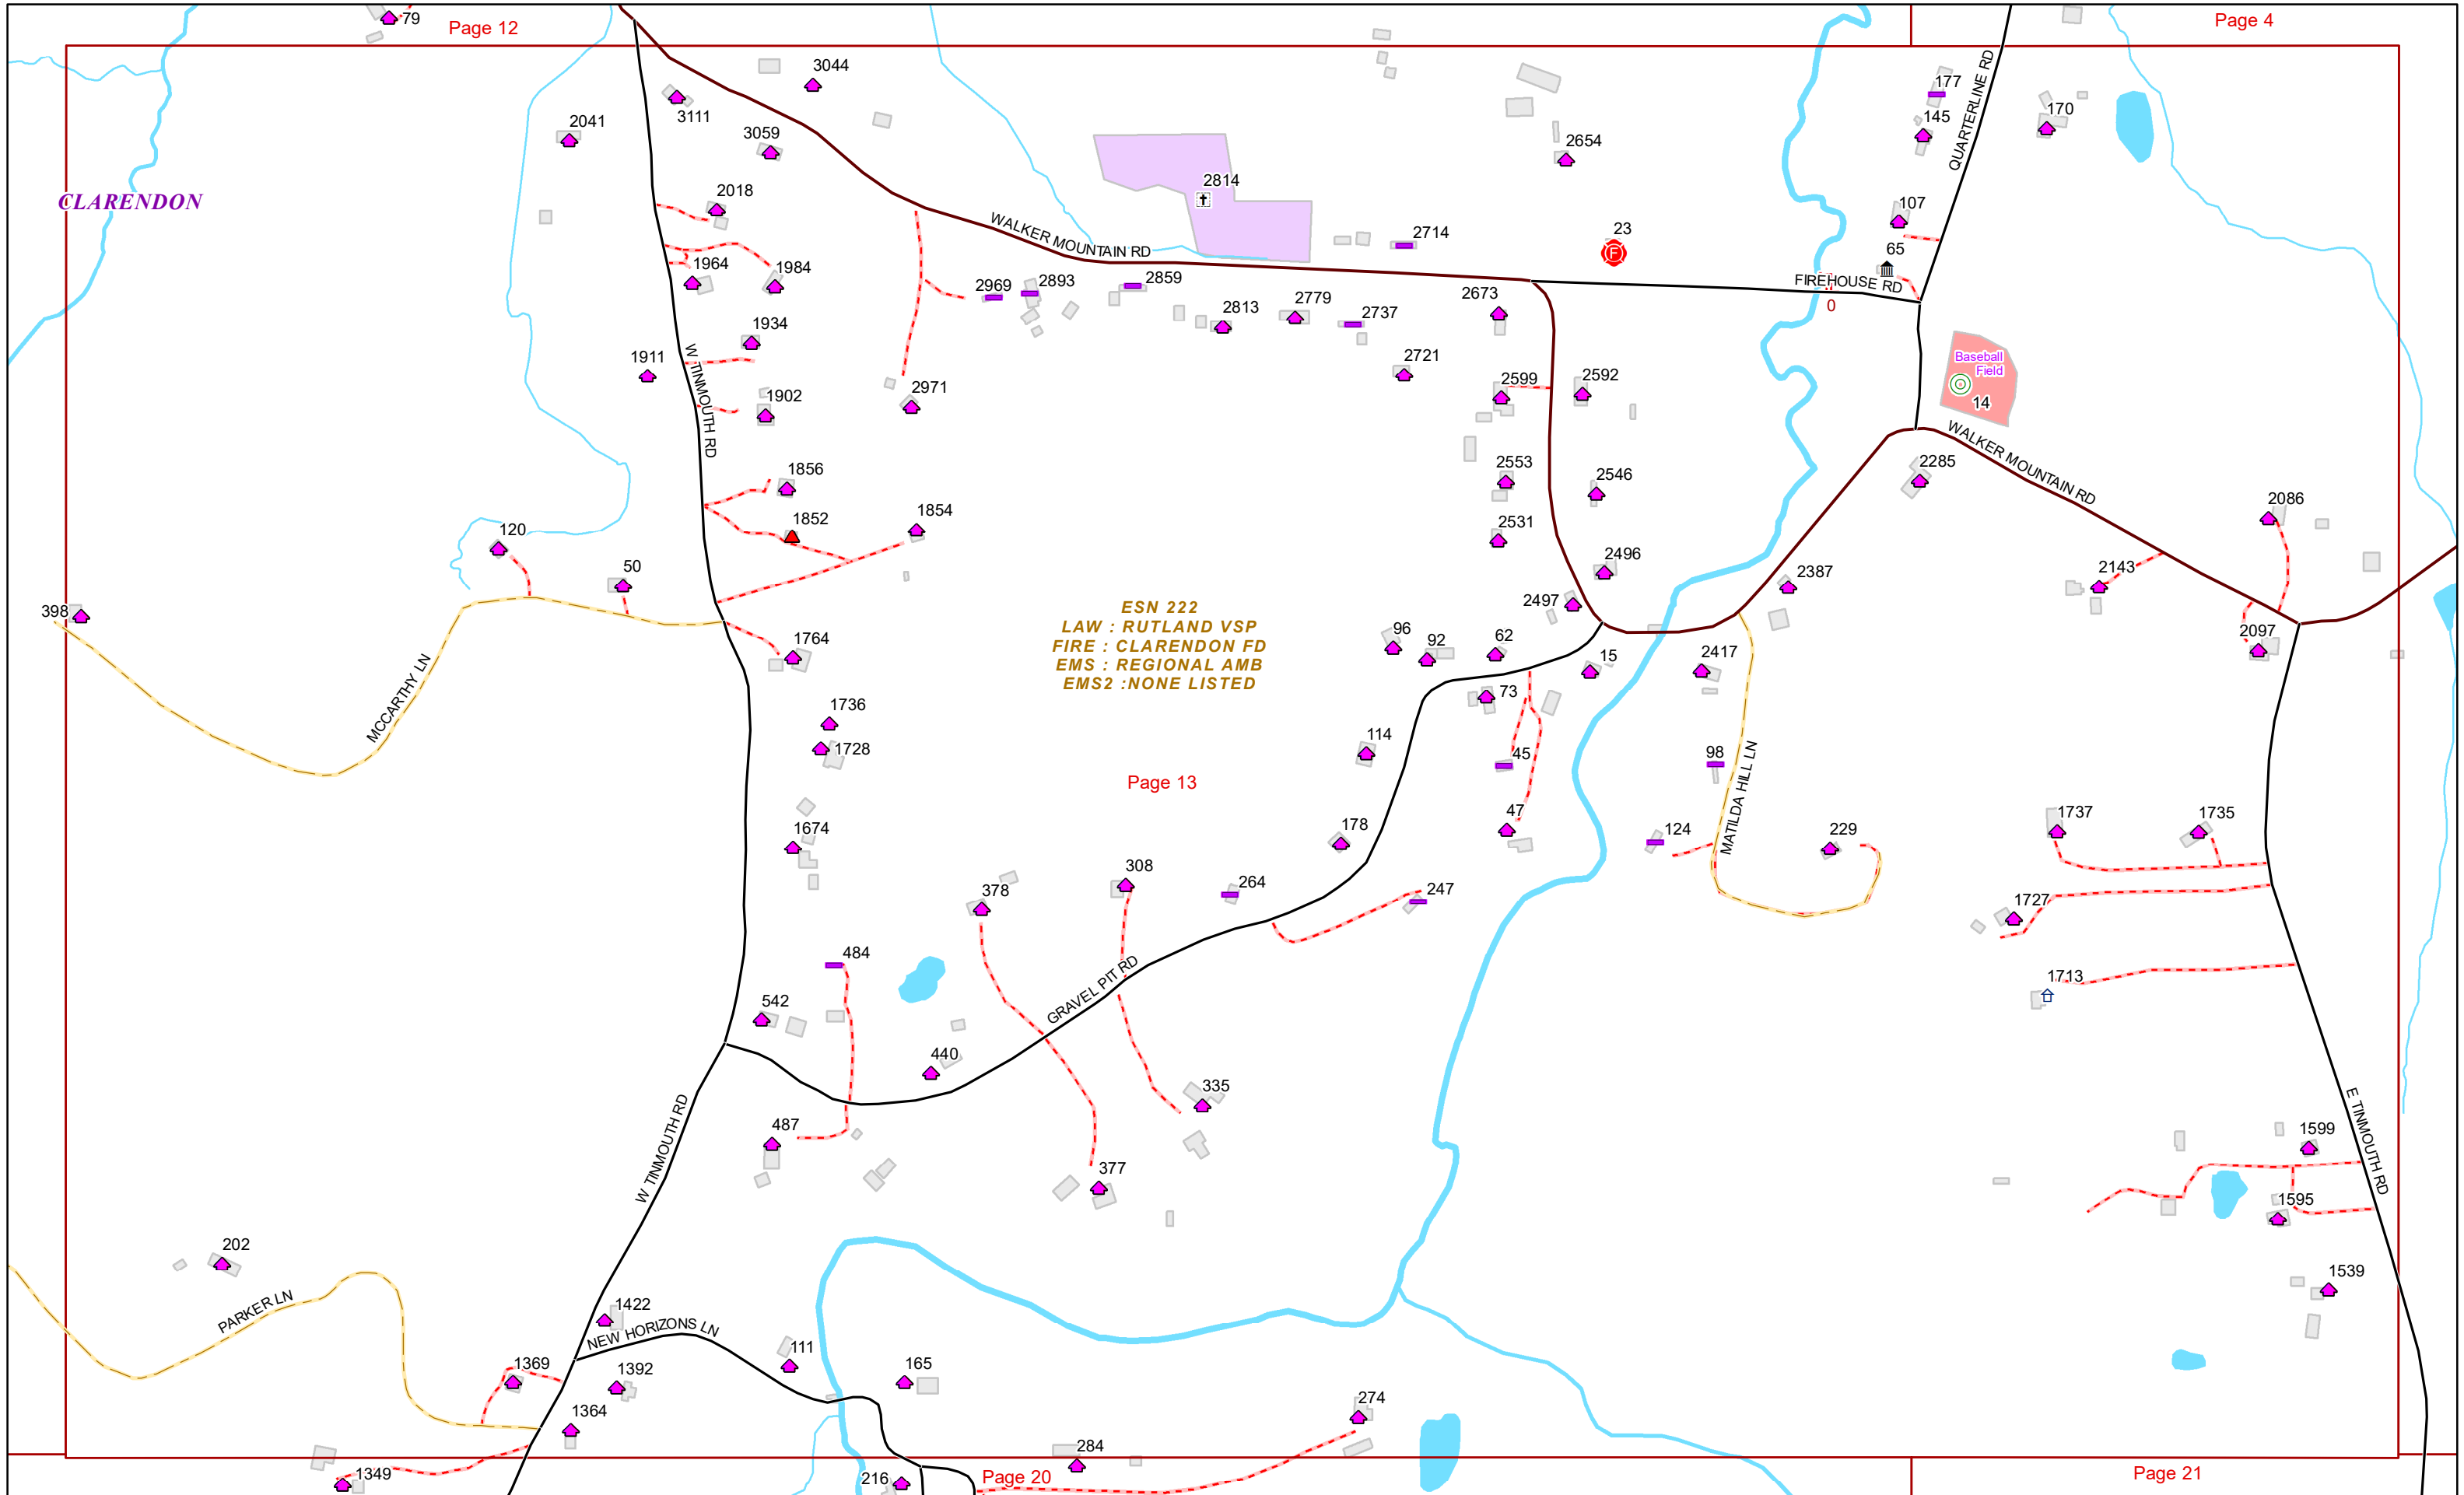

CLARENDON

ESN 222
LAW : RUTLAND VSP
FIRE : CLARENDON FD
EMS : REGIONAL AMB
EMS2 : NONE LISTED