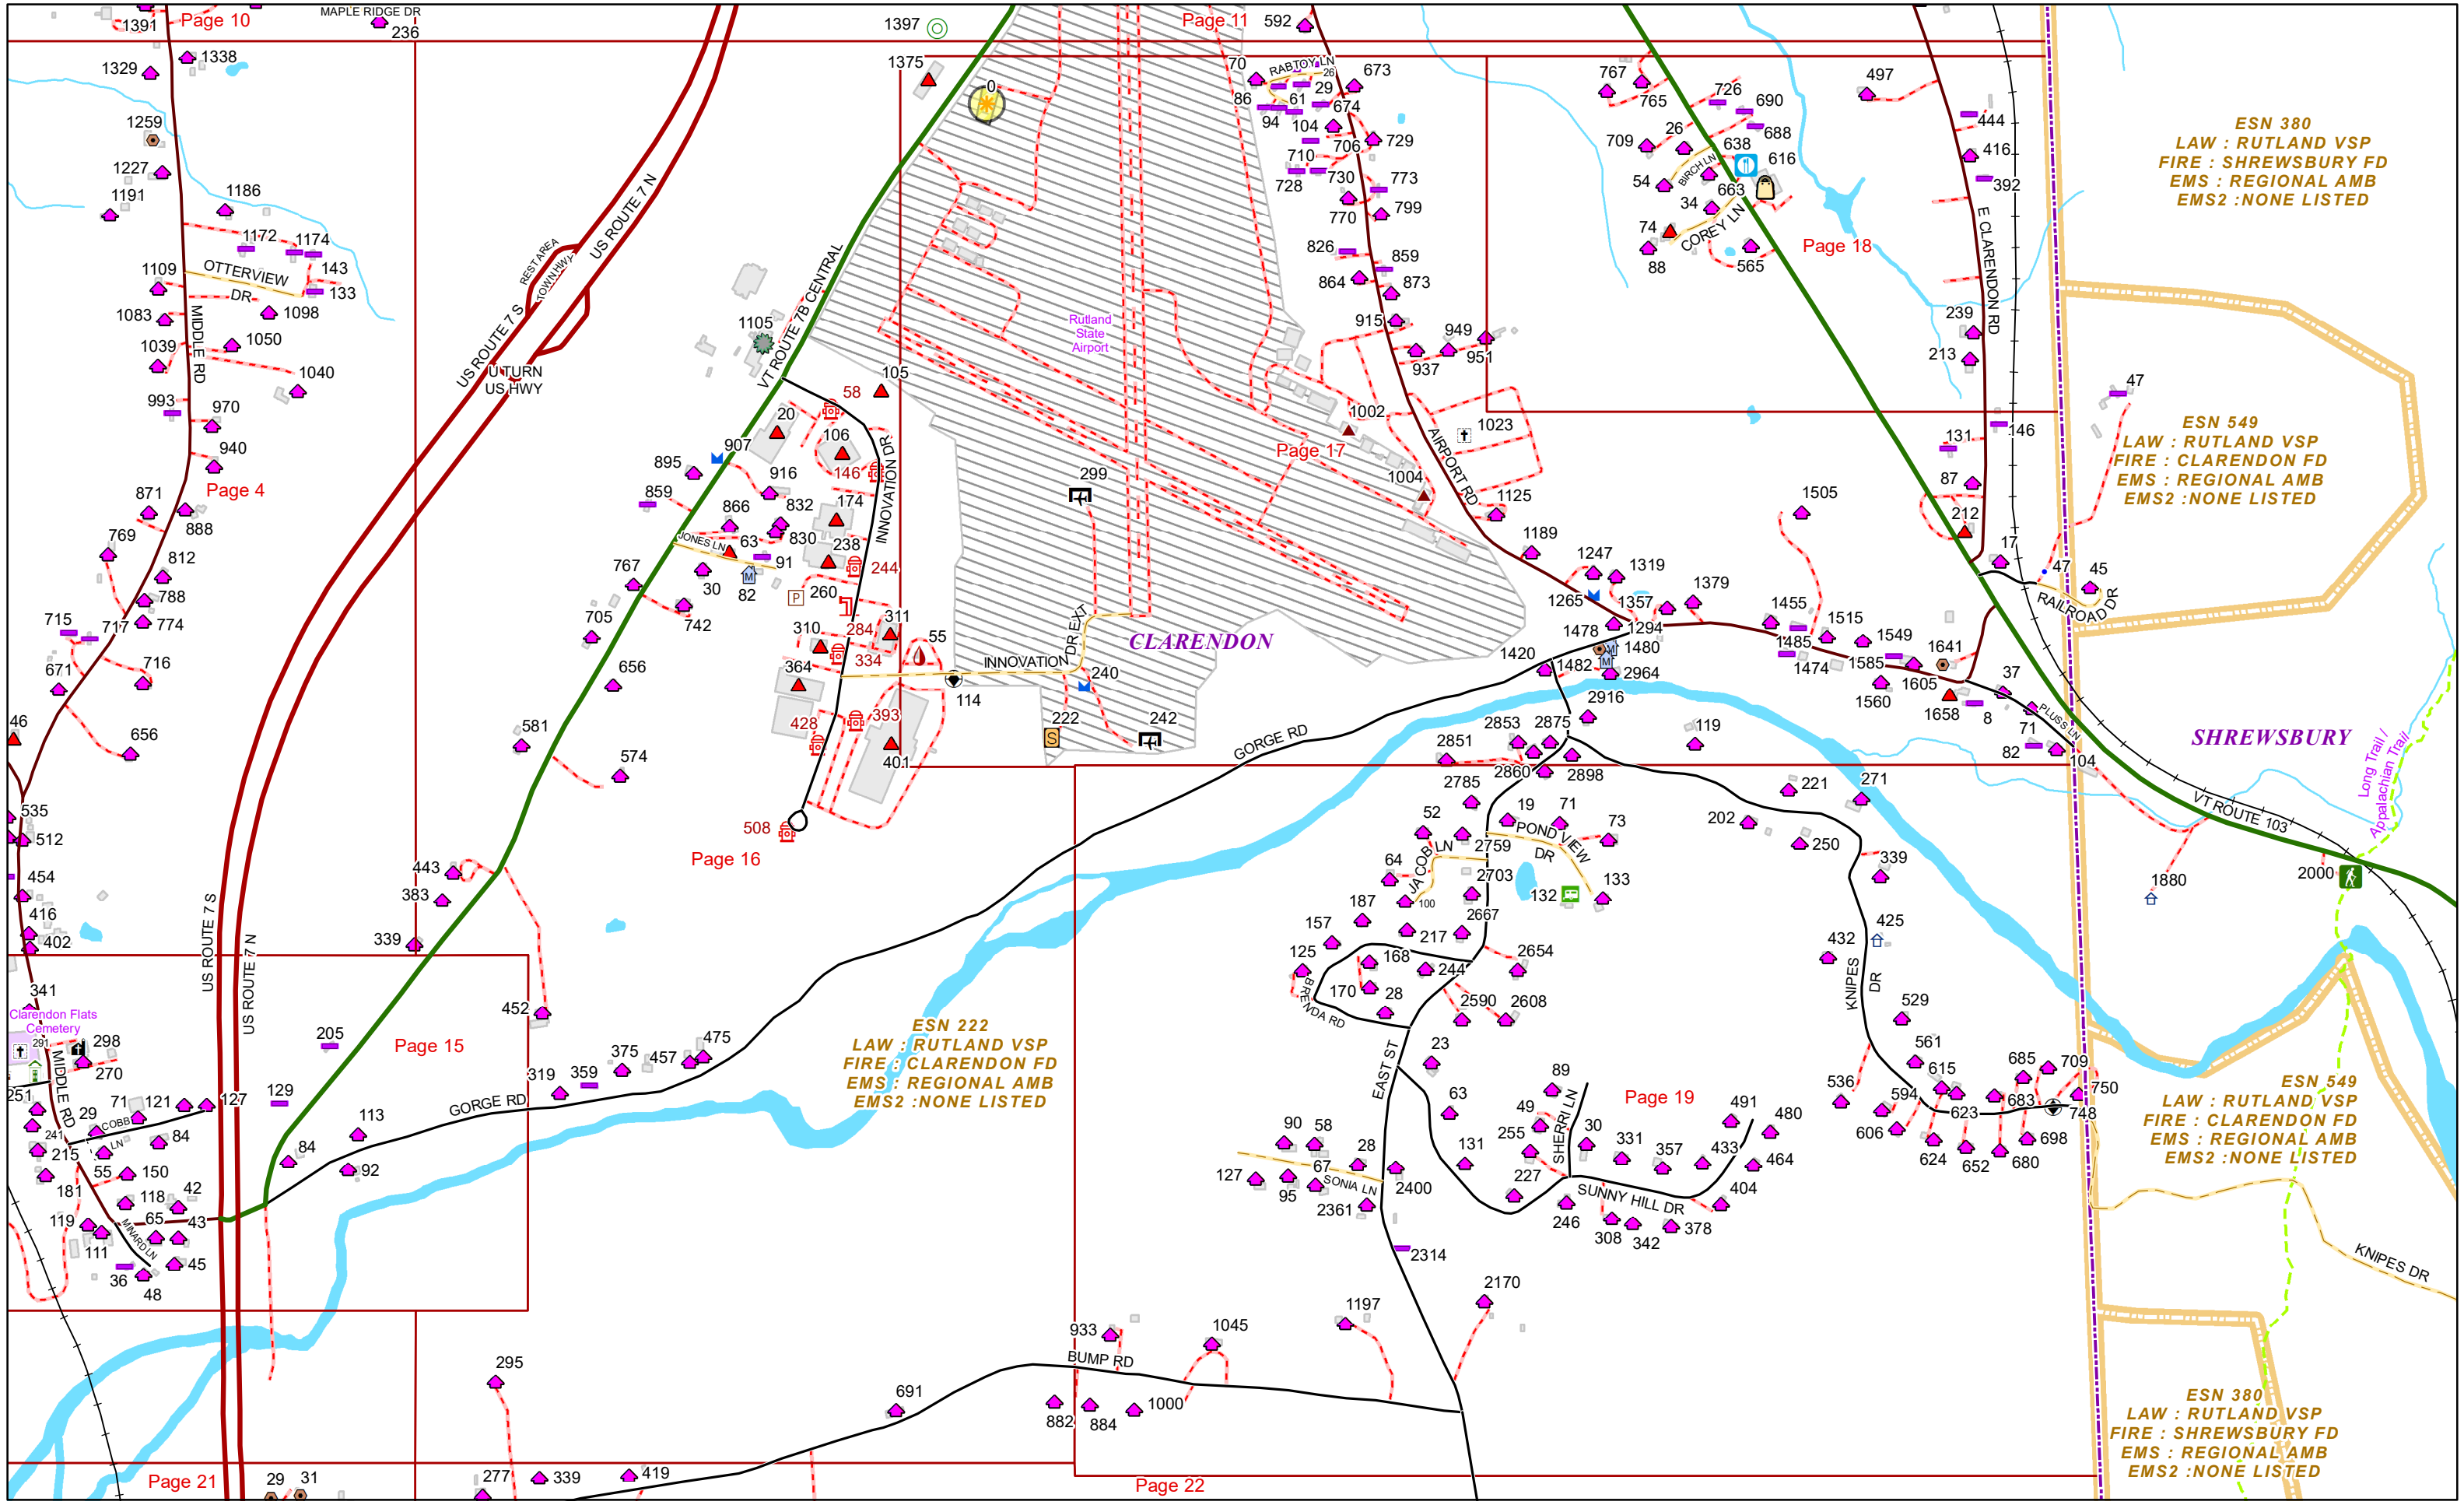

ESN 380
LAW : RUTLAND VSP
FIRE : SHREWSBURY FD
EMS : REGIONAL AMB
EMS2 : NONE LISTED

ESN 549
LAW : RUTLAND VSP
FIRE : CLARENDON FD
EMS : REGIONAL AMB
EMS2 : NONE LISTED

ESN 222
LAW : RUTLAND VSP
FIRE : CLARENDON FD
EMS : REGIONAL AMB
EMS2 : NONE LISTED

ESN 549
LAW : RUTLAND VSP
FIRE : CLARENDON FD
EMS : REGIONAL AMB
EMS2 : NONE LISTED

ESN 380
LAW : RUTLAND VSP
FIRE : SHREWSBURY FD
EMS : REGIONAL AMB
EMS2 : NONE LISTED