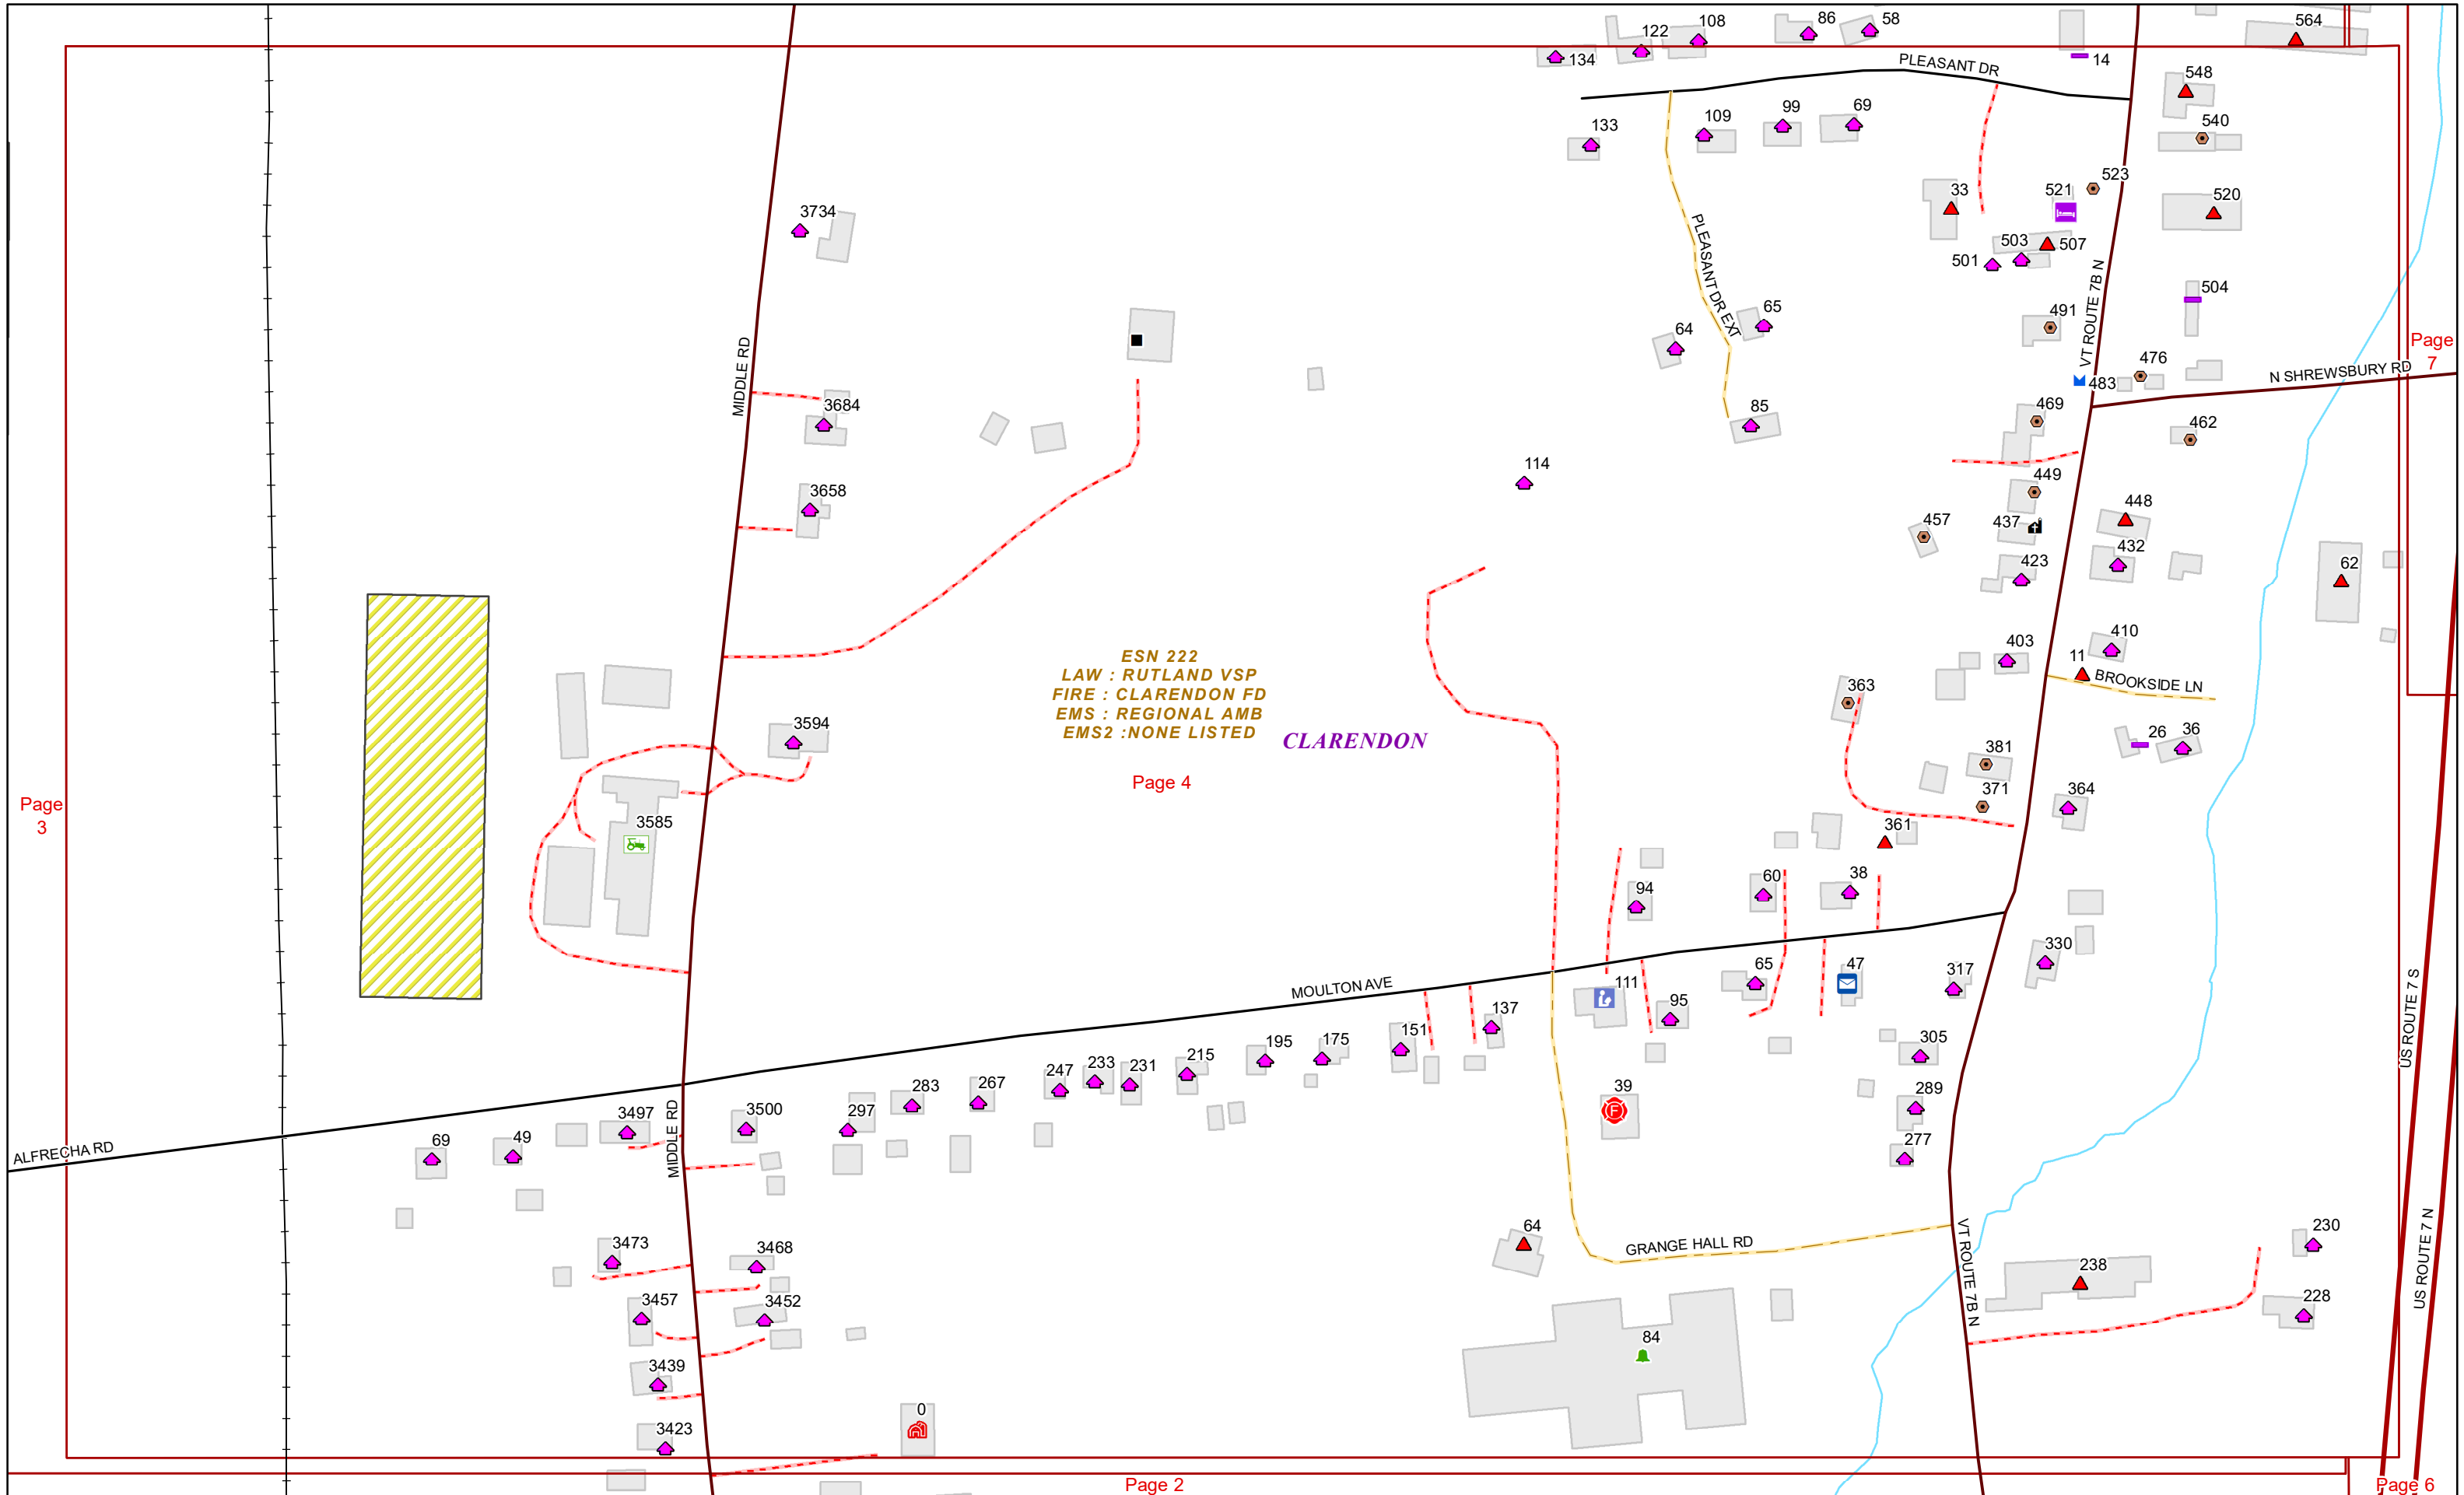

ESN 222
LAW : RUTLAND VSP
FIRE : CLARENDON FD
EMS : REGIONAL AMB
EMS2 : NONE LISTED

CLARENDON

Page 3

Page 4

Page 7

Page 2

Page 6

Page 4

Date: 7/7/2023

1 in = 200 feet