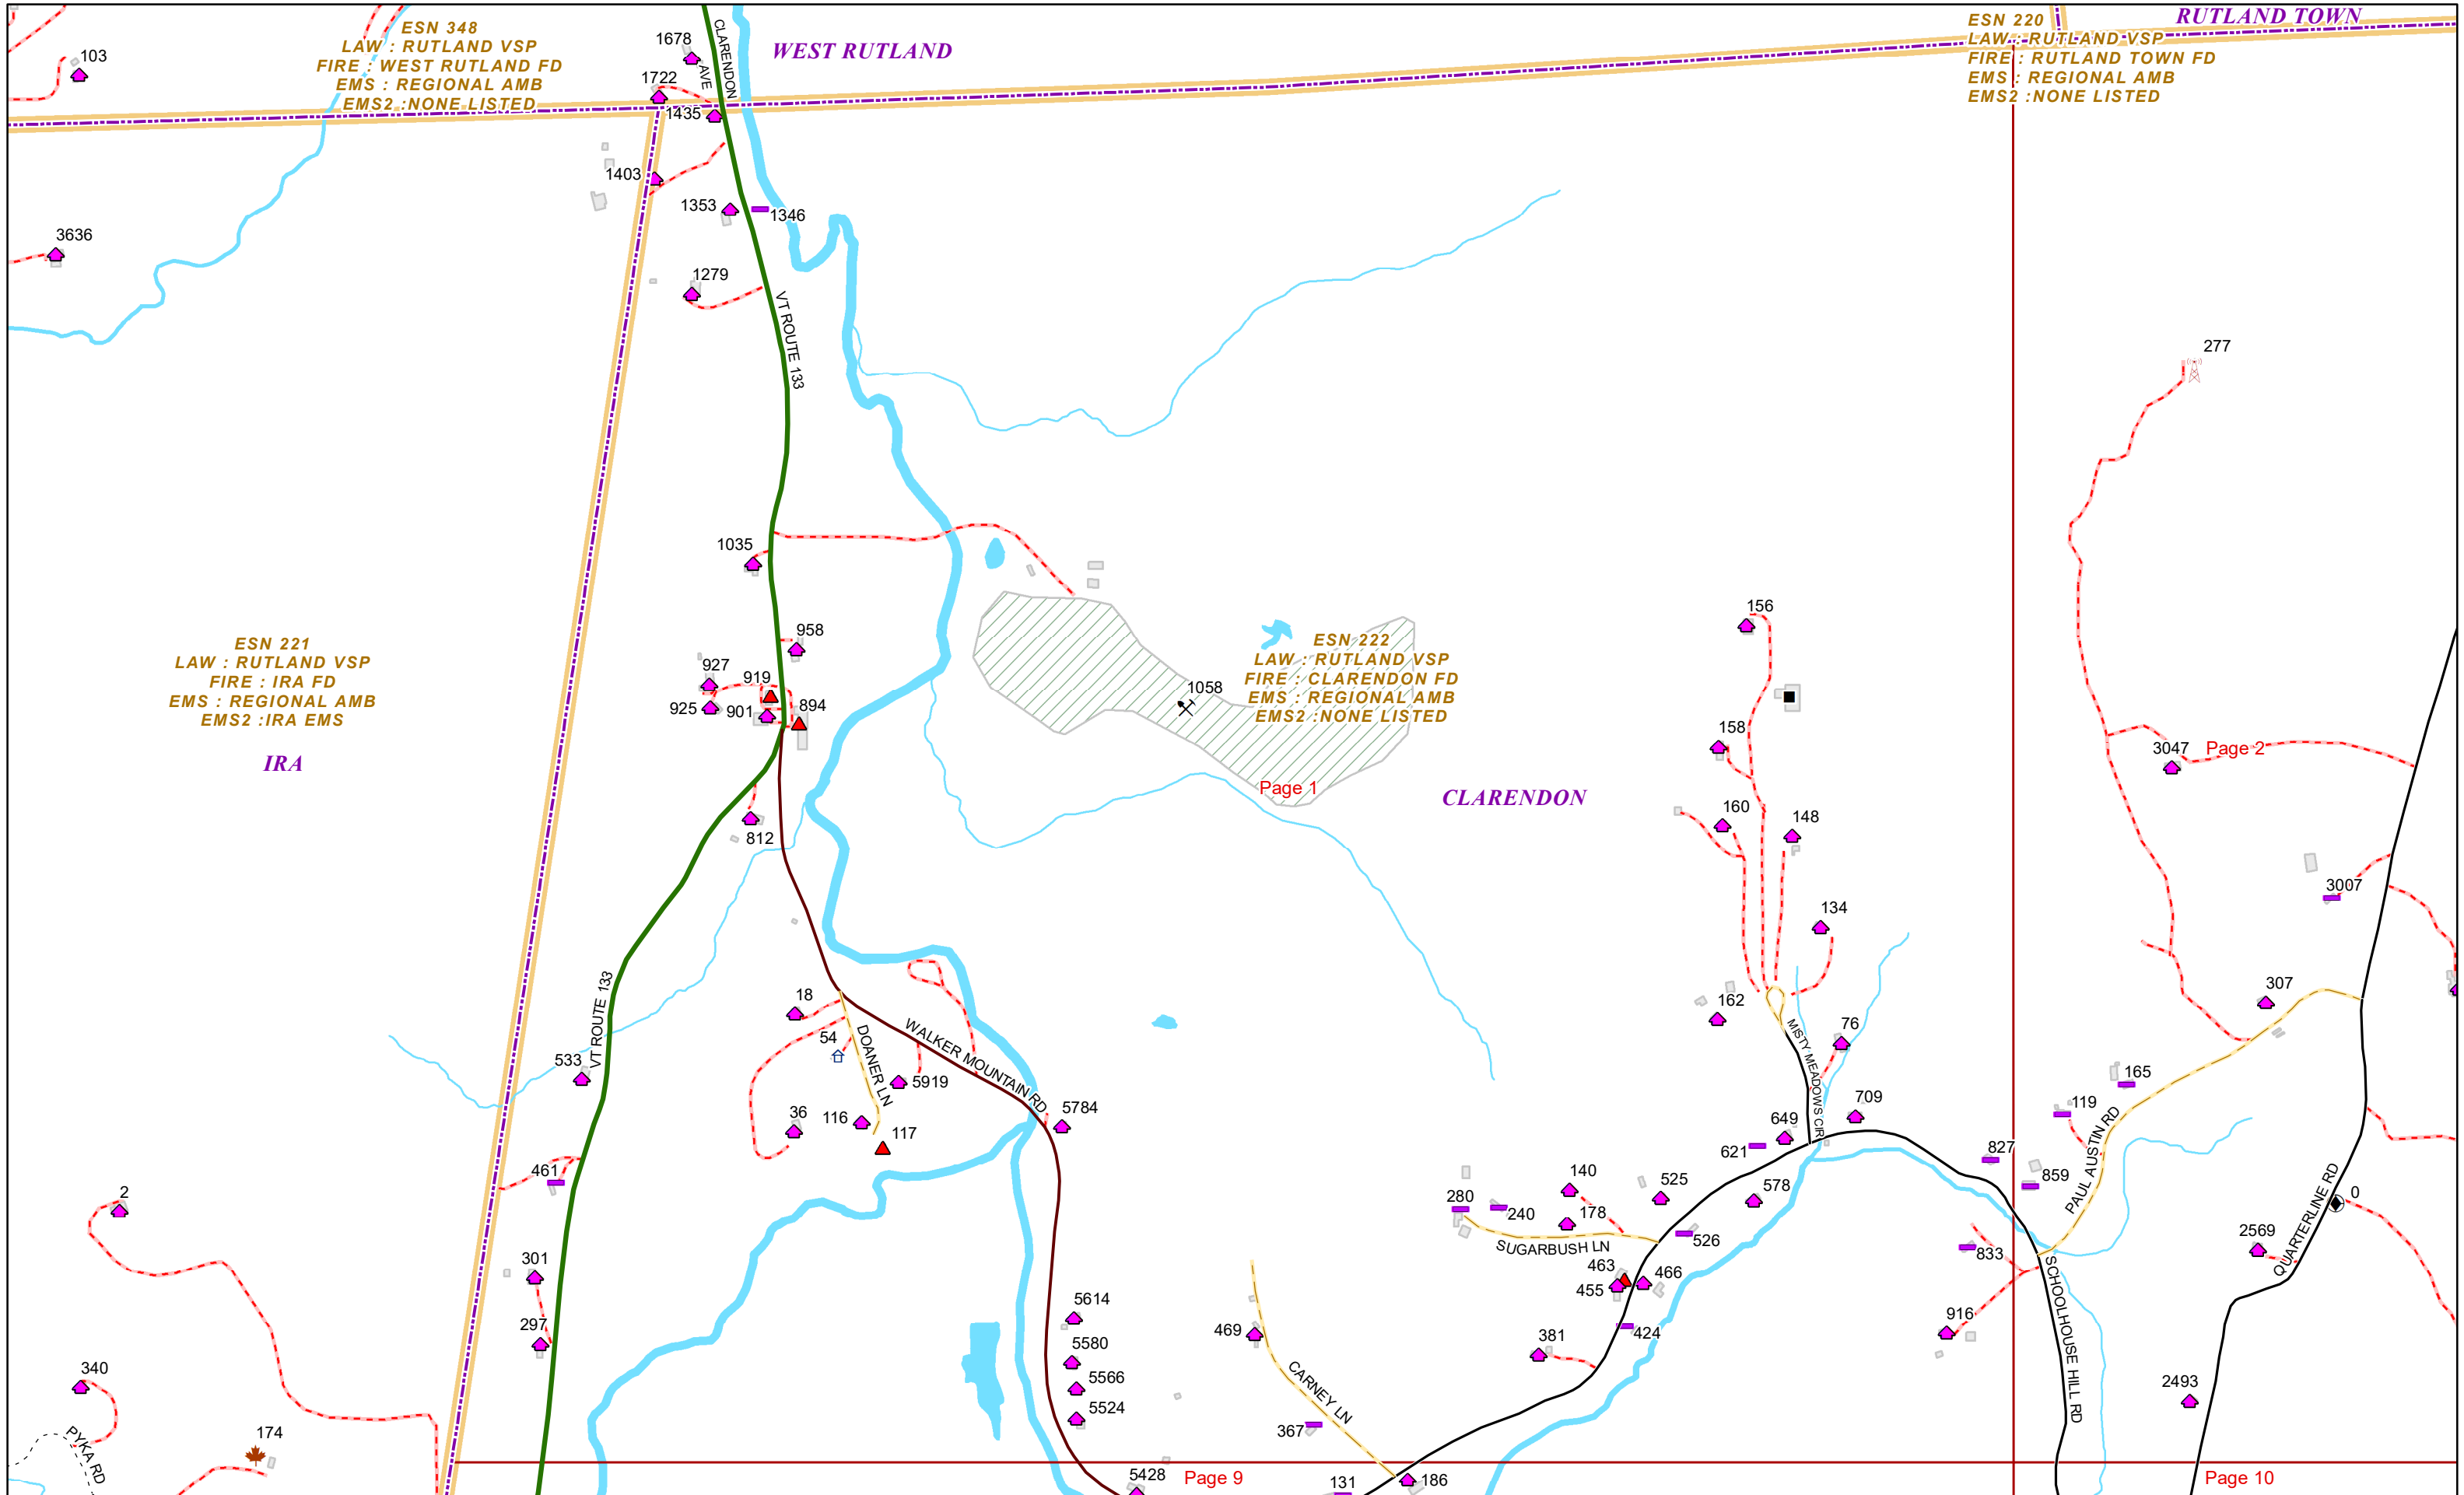

ESN 348
LAW : RUTLAND VSP
FIRE : WEST RUTLAND FD
EMS : REGIONAL AMB
EMS2 : NONE LISTED

ESN 220
LAW : RUTLAND VSP
FIRE : RUTLAND TOWN FD
EMS : REGIONAL AMB
EMS2 : NONE LISTED

ESN 221
LAW : RUTLAND VSP
FIRE : IRA FD
EMS : REGIONAL AMB
EMS2 : IRA EMS

ESN 222
LAW : RUTLAND VSP
FIRE : CLARENDON FD
EMS : REGIONAL AMB
EMS2 : NONE LISTED