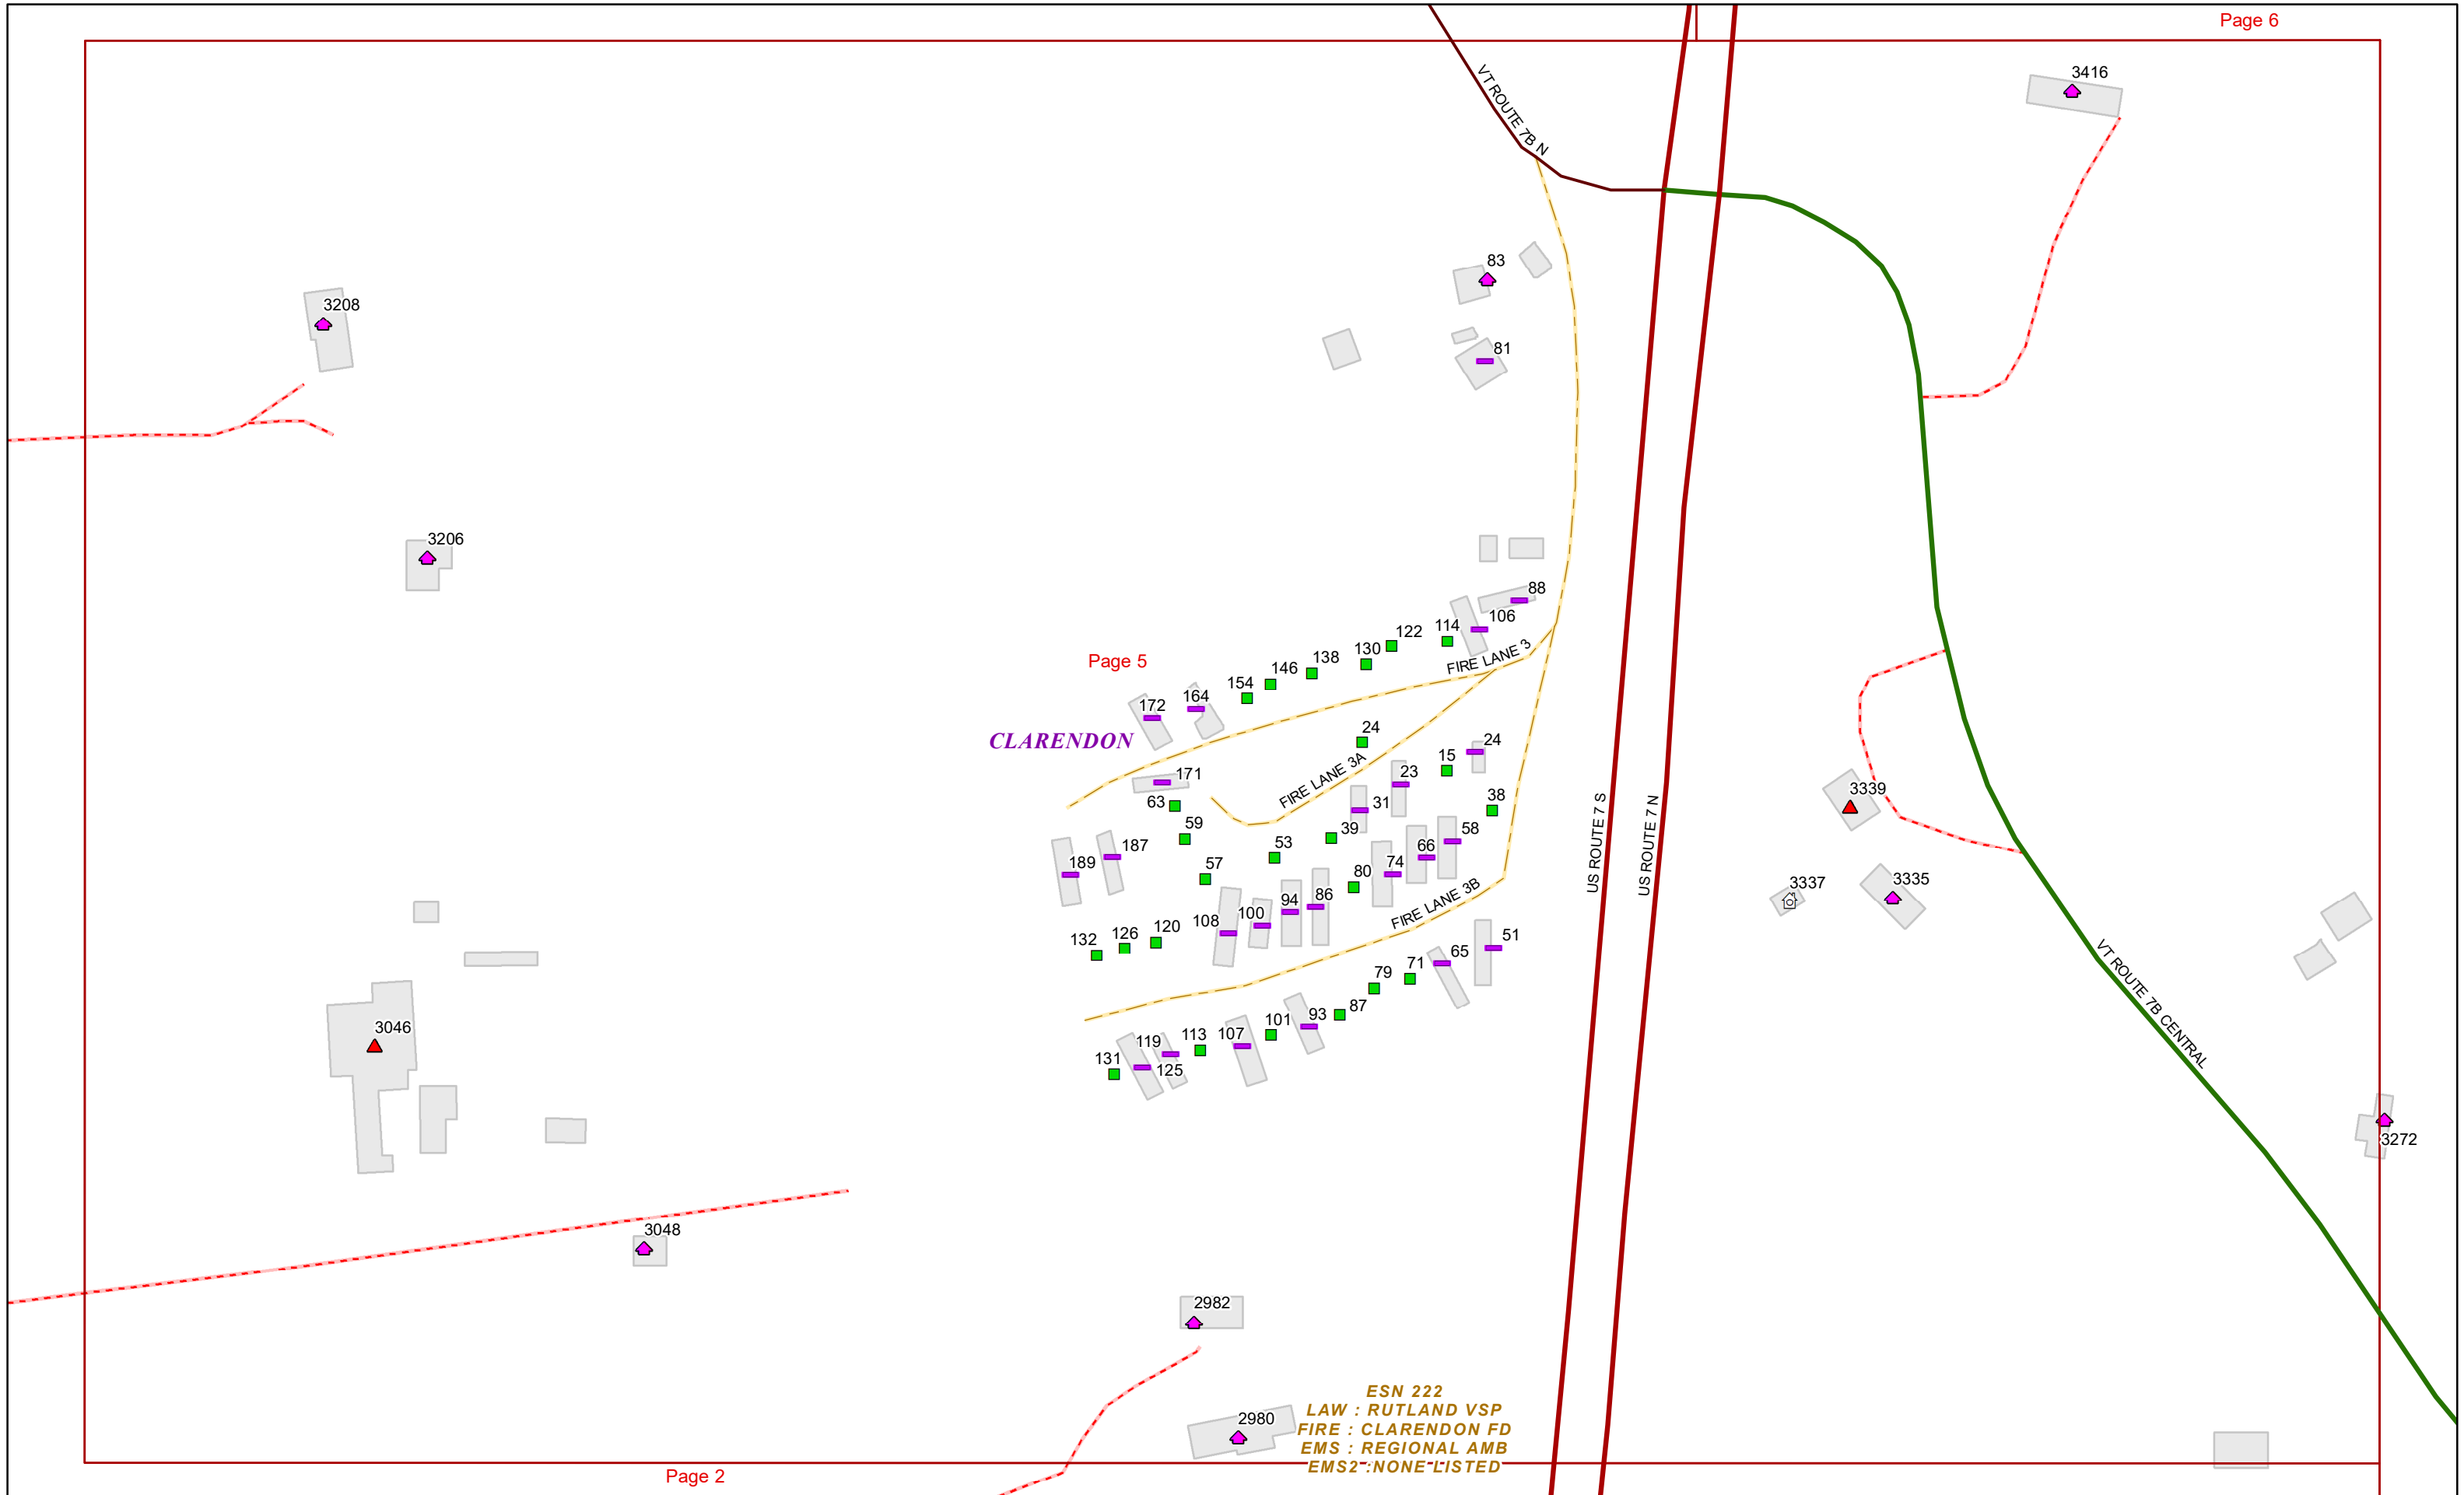

CLARENDON

ESN 222
LAW : RUTLAND VSP
FIRE : CLARENDON FD
EMS : REGIONAL AMB
EMS2 : NONE LISTED