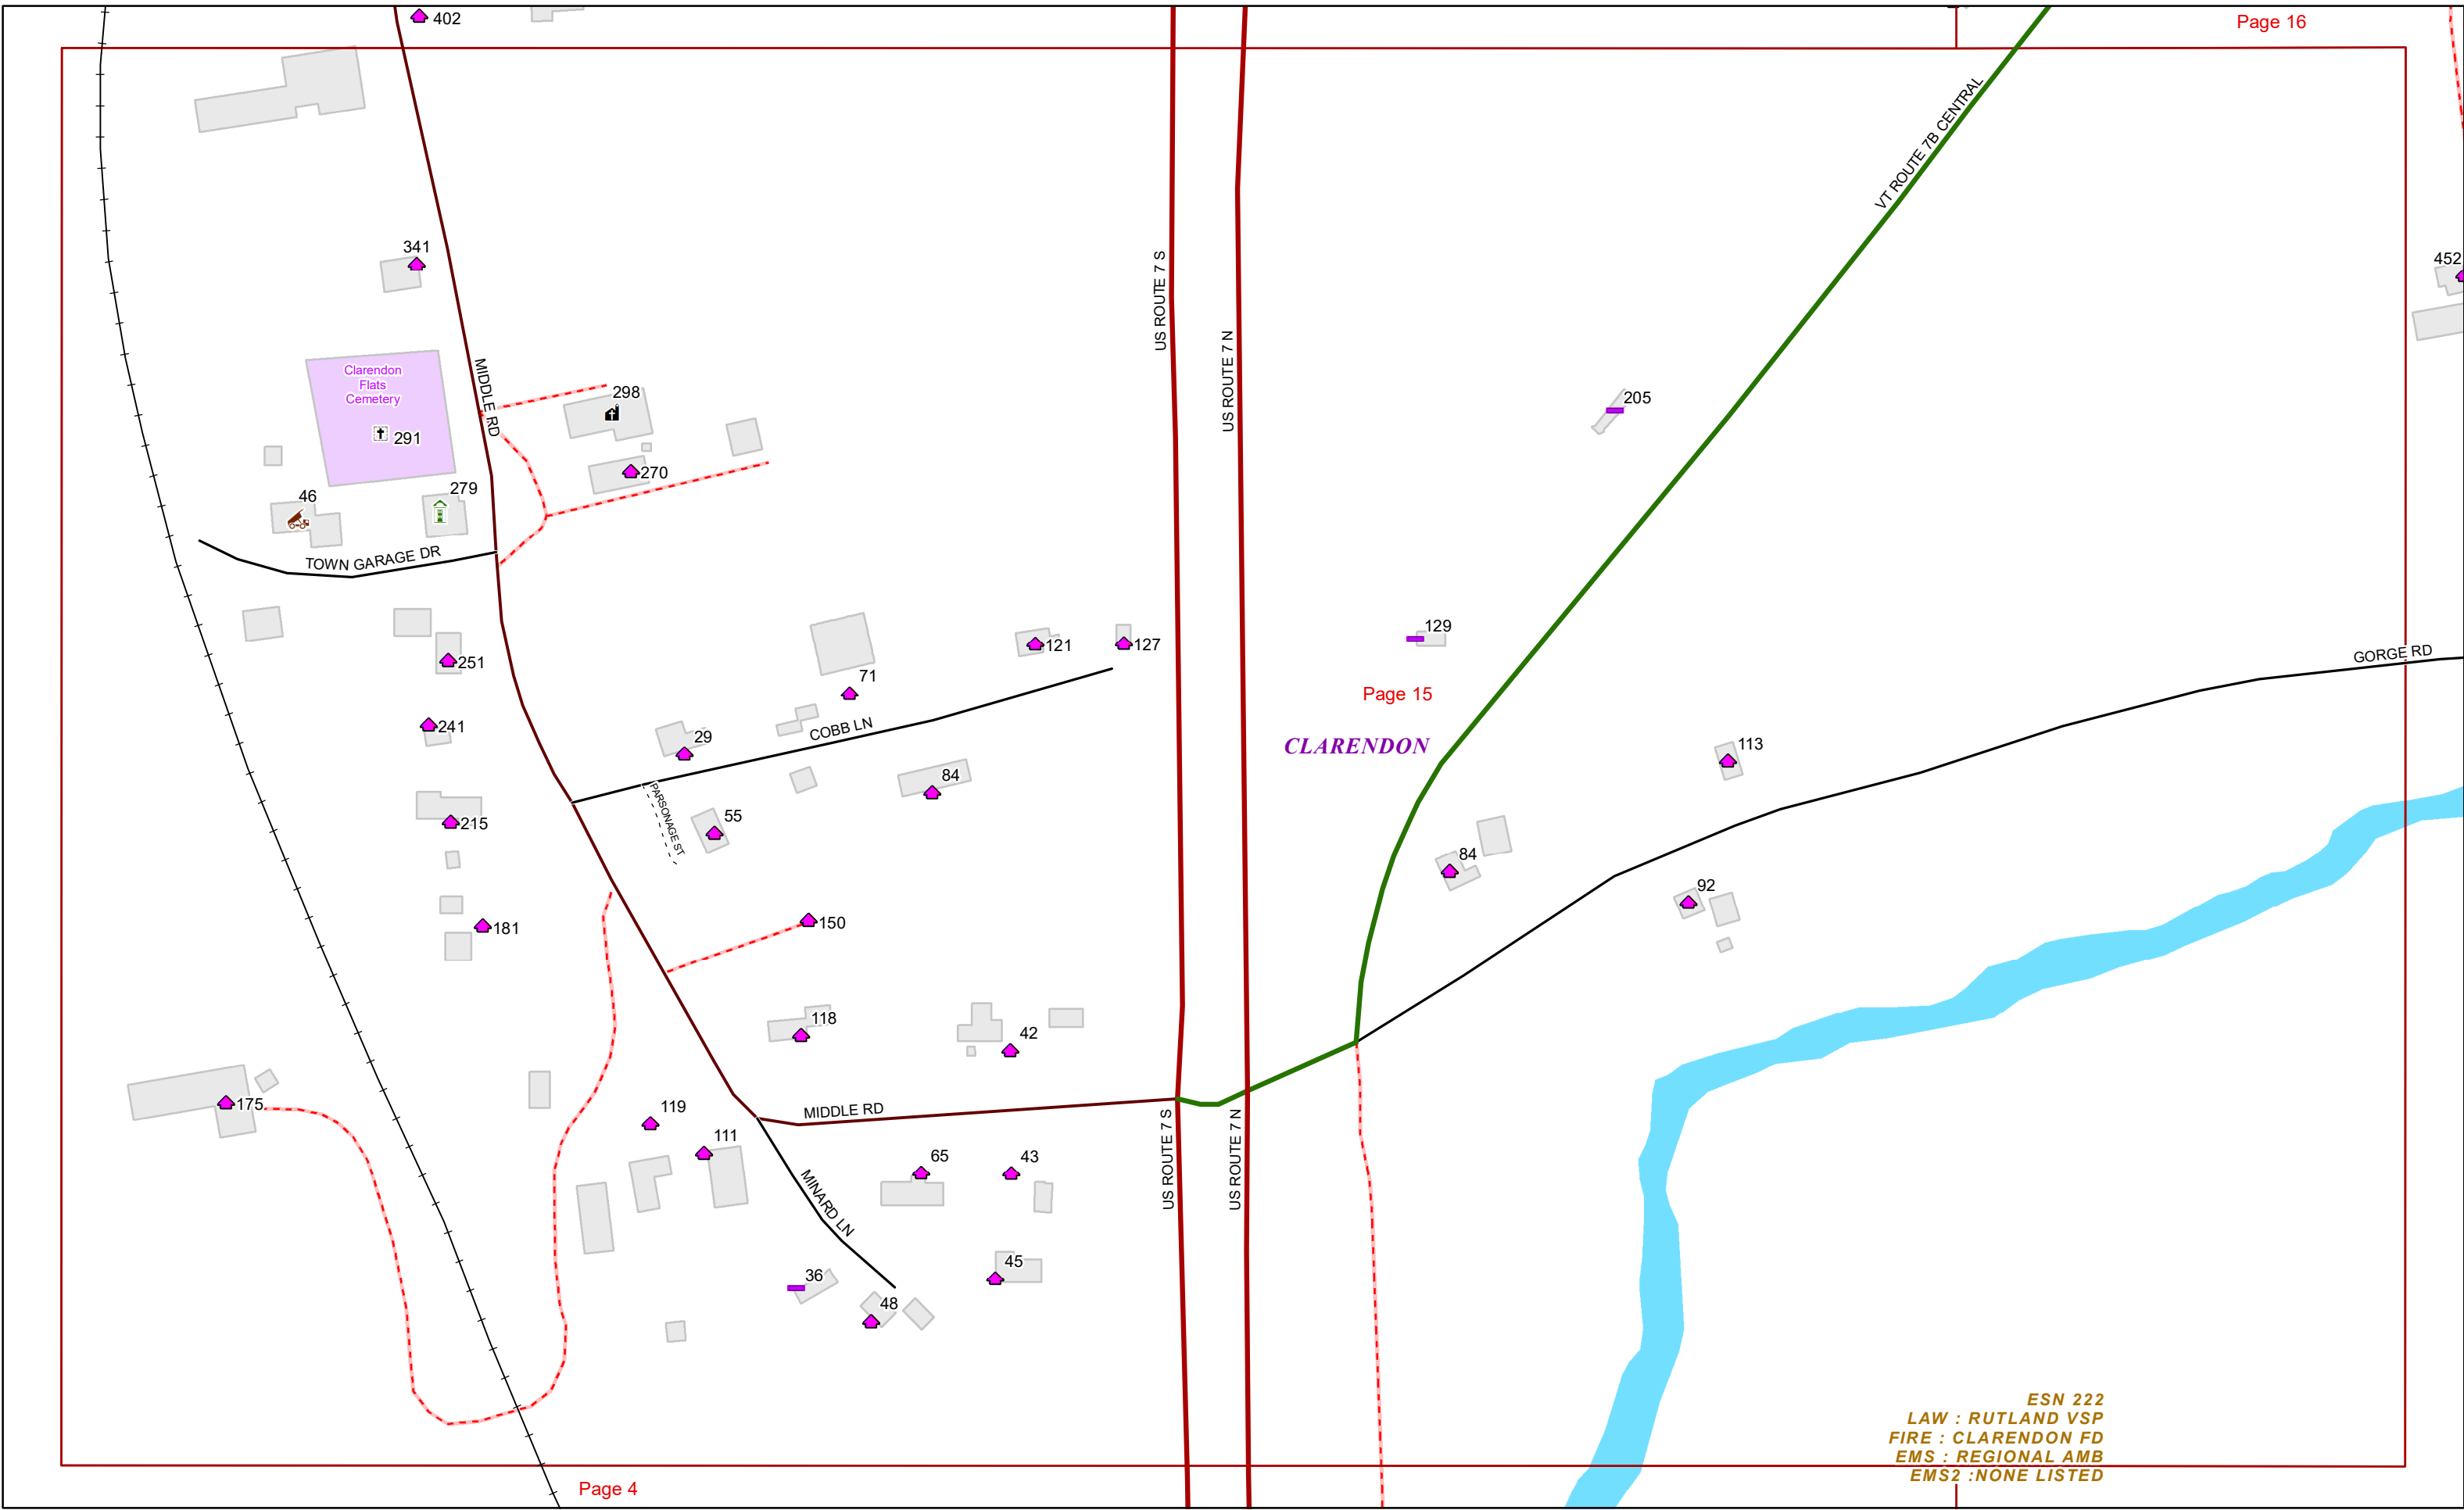

CLARENDON

Page 15

Page 4

ESN 222
LAW : RUTLAND VSP
FIRE : CLARENDON FD
EMS : REGIONAL AMB
EMS2 : NONE LISTED