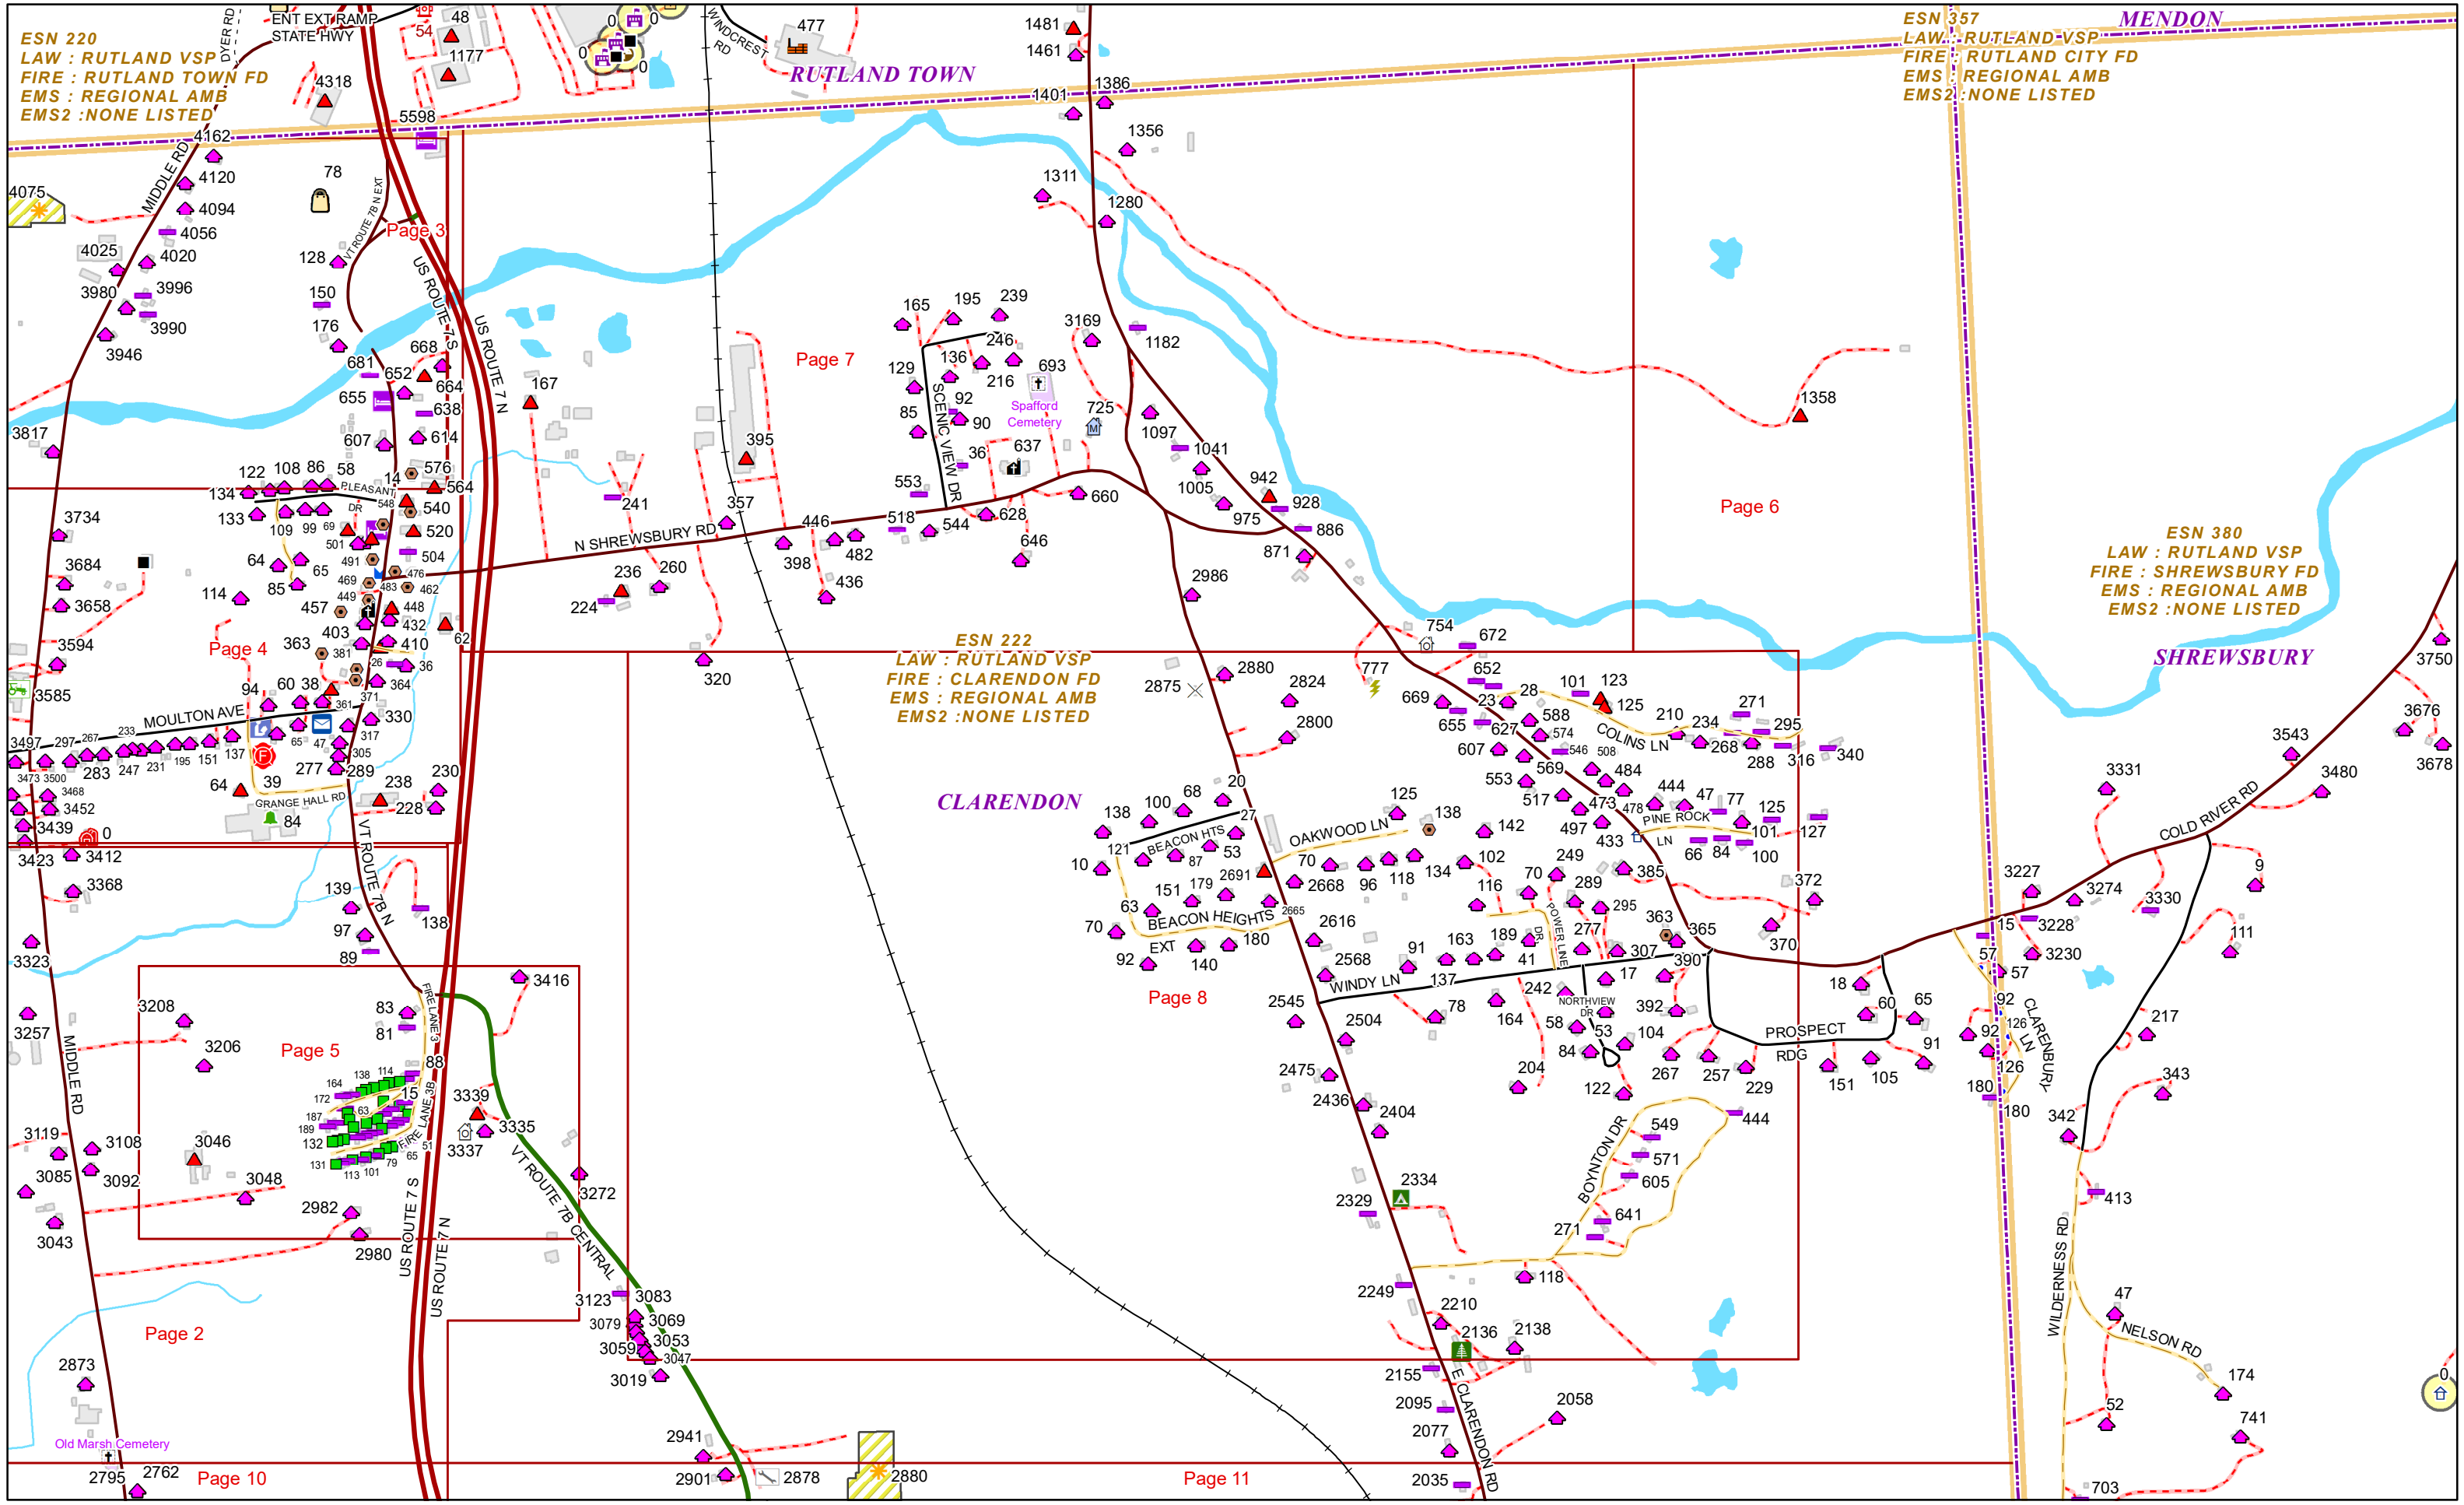

ESN 220
LAW : RUTLAND VSP
FIRE : RUTLAND TOWN FD
EMS : REGIONAL AMB
EMS2 : NONE LISTED

ESN 357
LAW : RUTLAND-VSP
FIRE : RUTLAND CITY FD
EMS : REGIONAL AMB
EMS2 : NONE LISTED

RUTLAND TOWN

MENDON

ESN 380
LAW : RUTLAND VSP
FIRE : SHREWSBURY FD
EMS : REGIONAL AMB
EMS2 : NONE LISTED

ESN 222
LAW : RUTLAND VSP
FIRE : CLARENDON FD
EMS : REGIONAL AMB
EMS2 : NONE LISTED

CLARENDON

SHREWSBURY