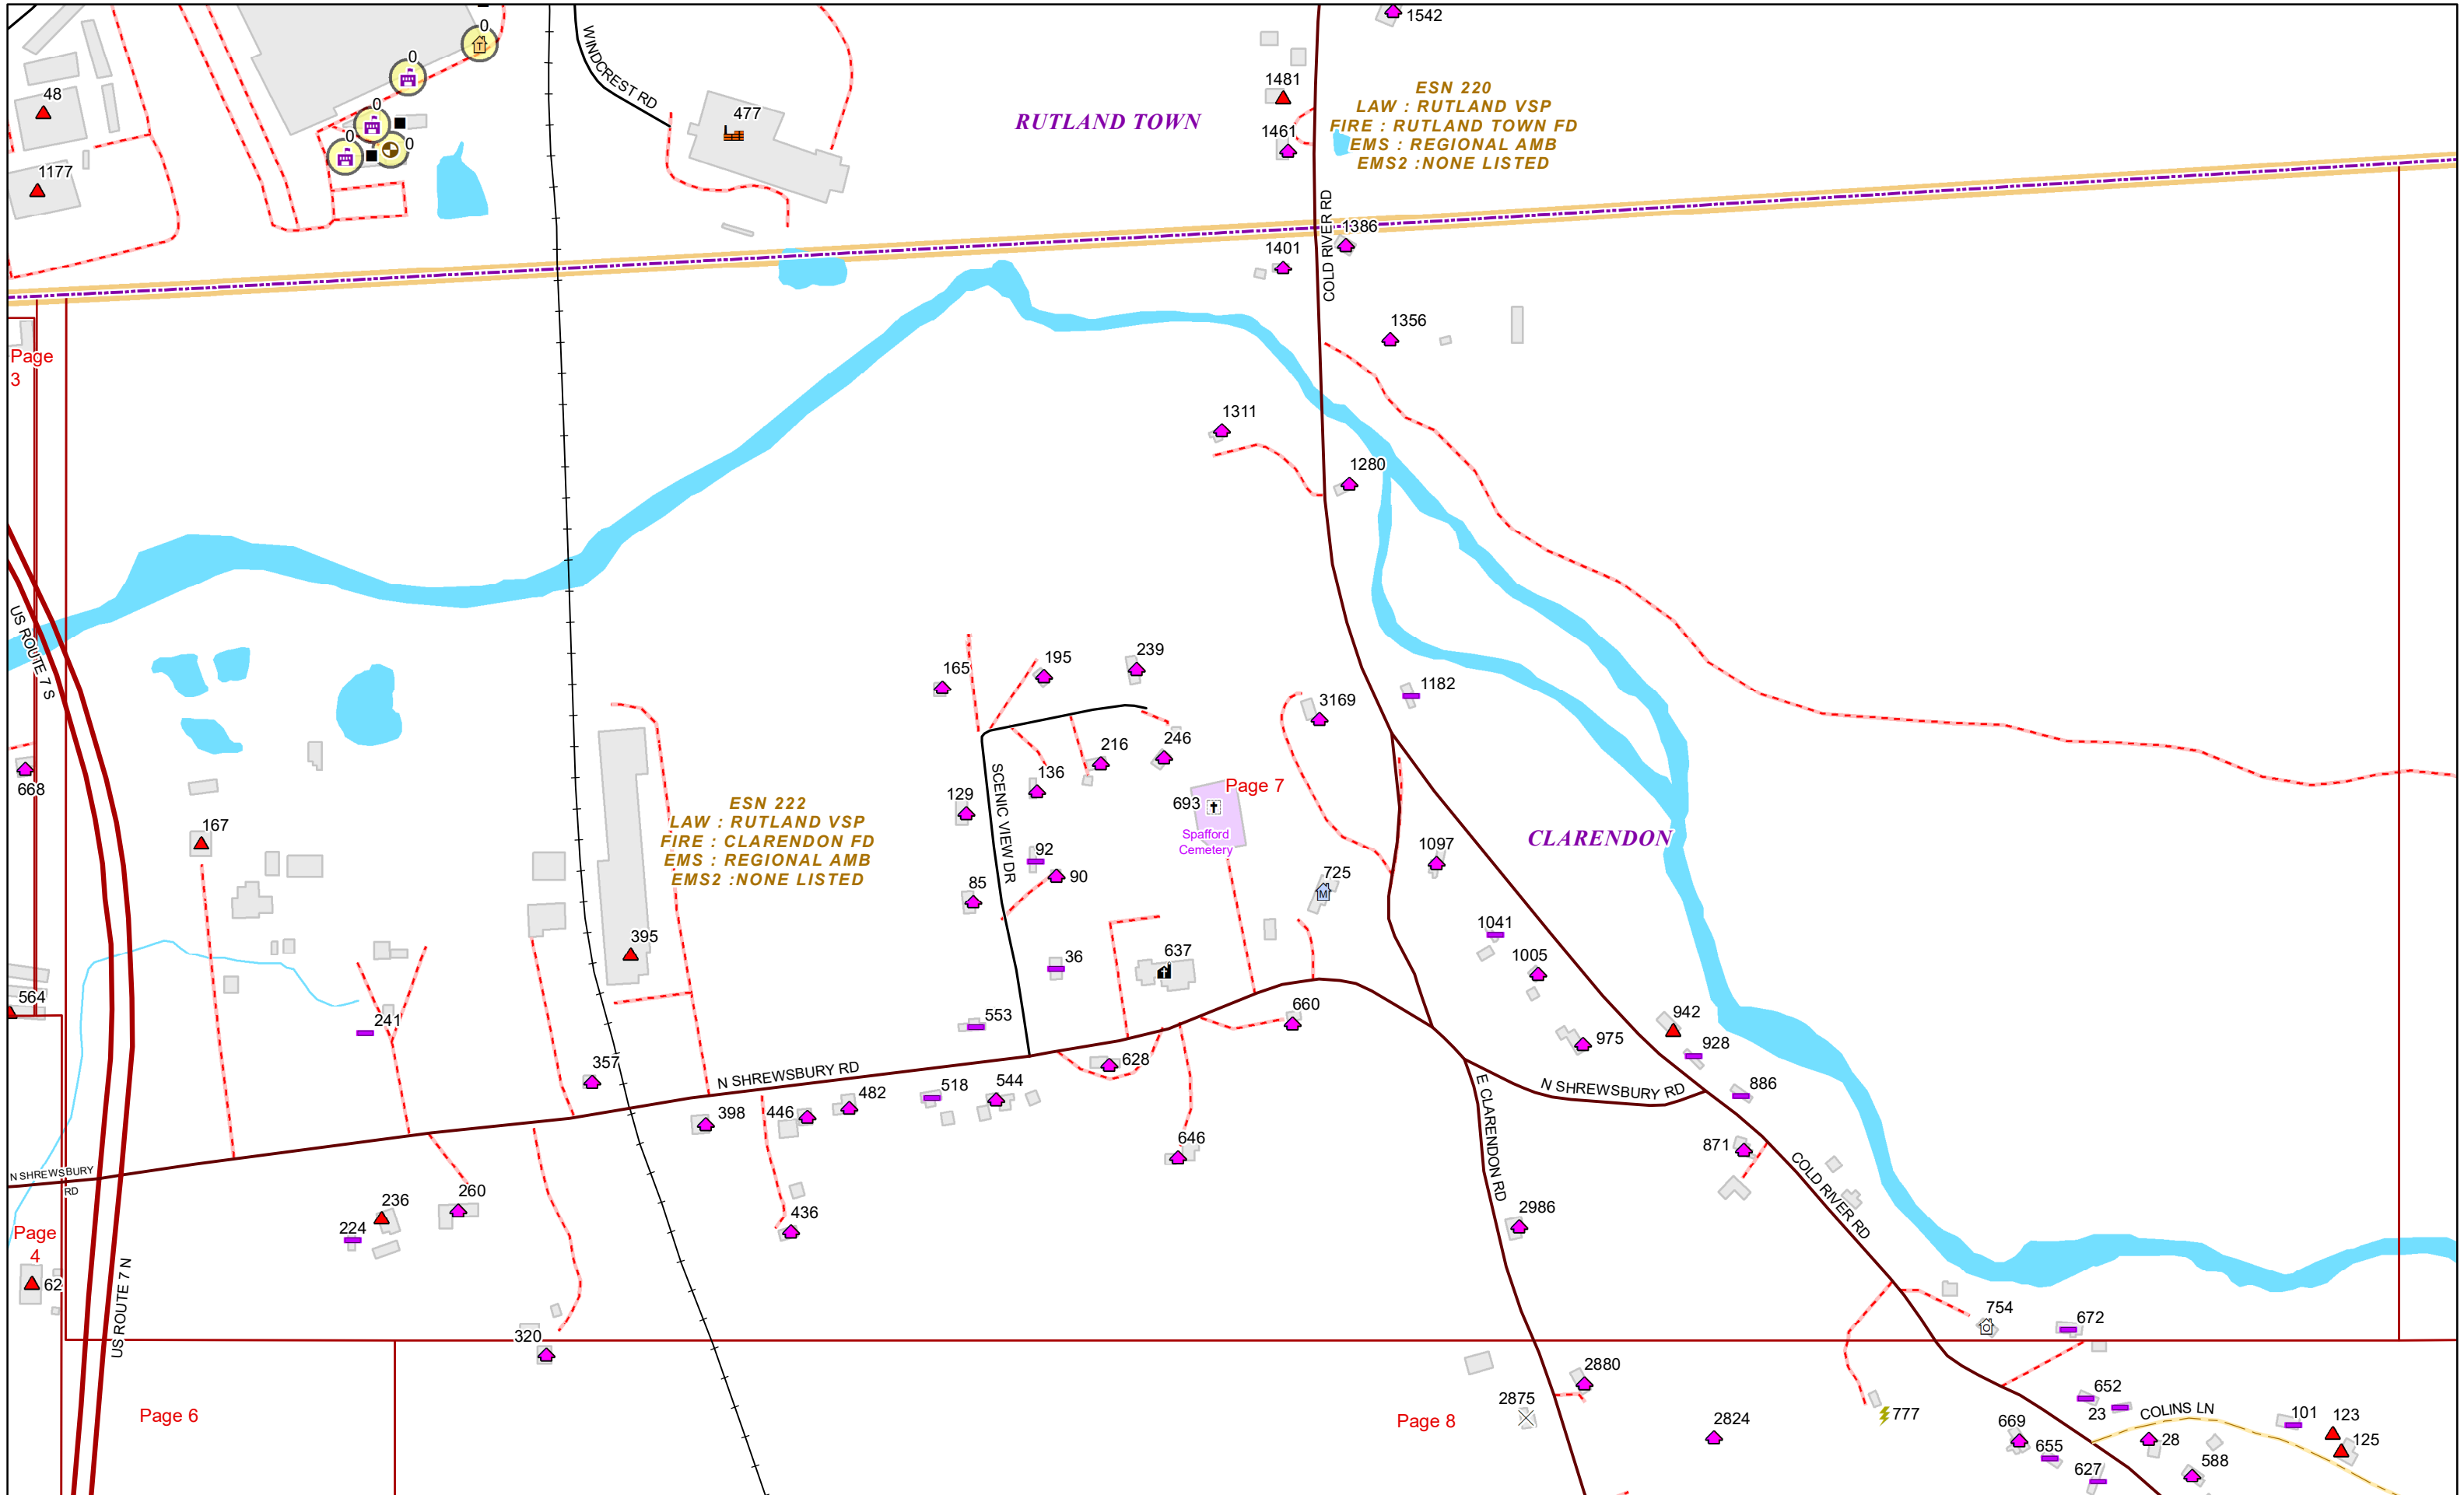

RUTLAND TOWN

ESN 220
LAW : RUTLAND VSP
FIRE : RUTLAND TOWN FD
EMS : REGIONAL AMB
EMS2 : NONE LISTED

ESN 222
LAW : RUTLAND VSP
FIRE : CLARENDON FD
EMS : REGIONAL AMB
EMS2 : NONE LISTED

CLARENDON

Spafford Cemetery

Page 3

Page 7

Page 4

Page 6

Page 8