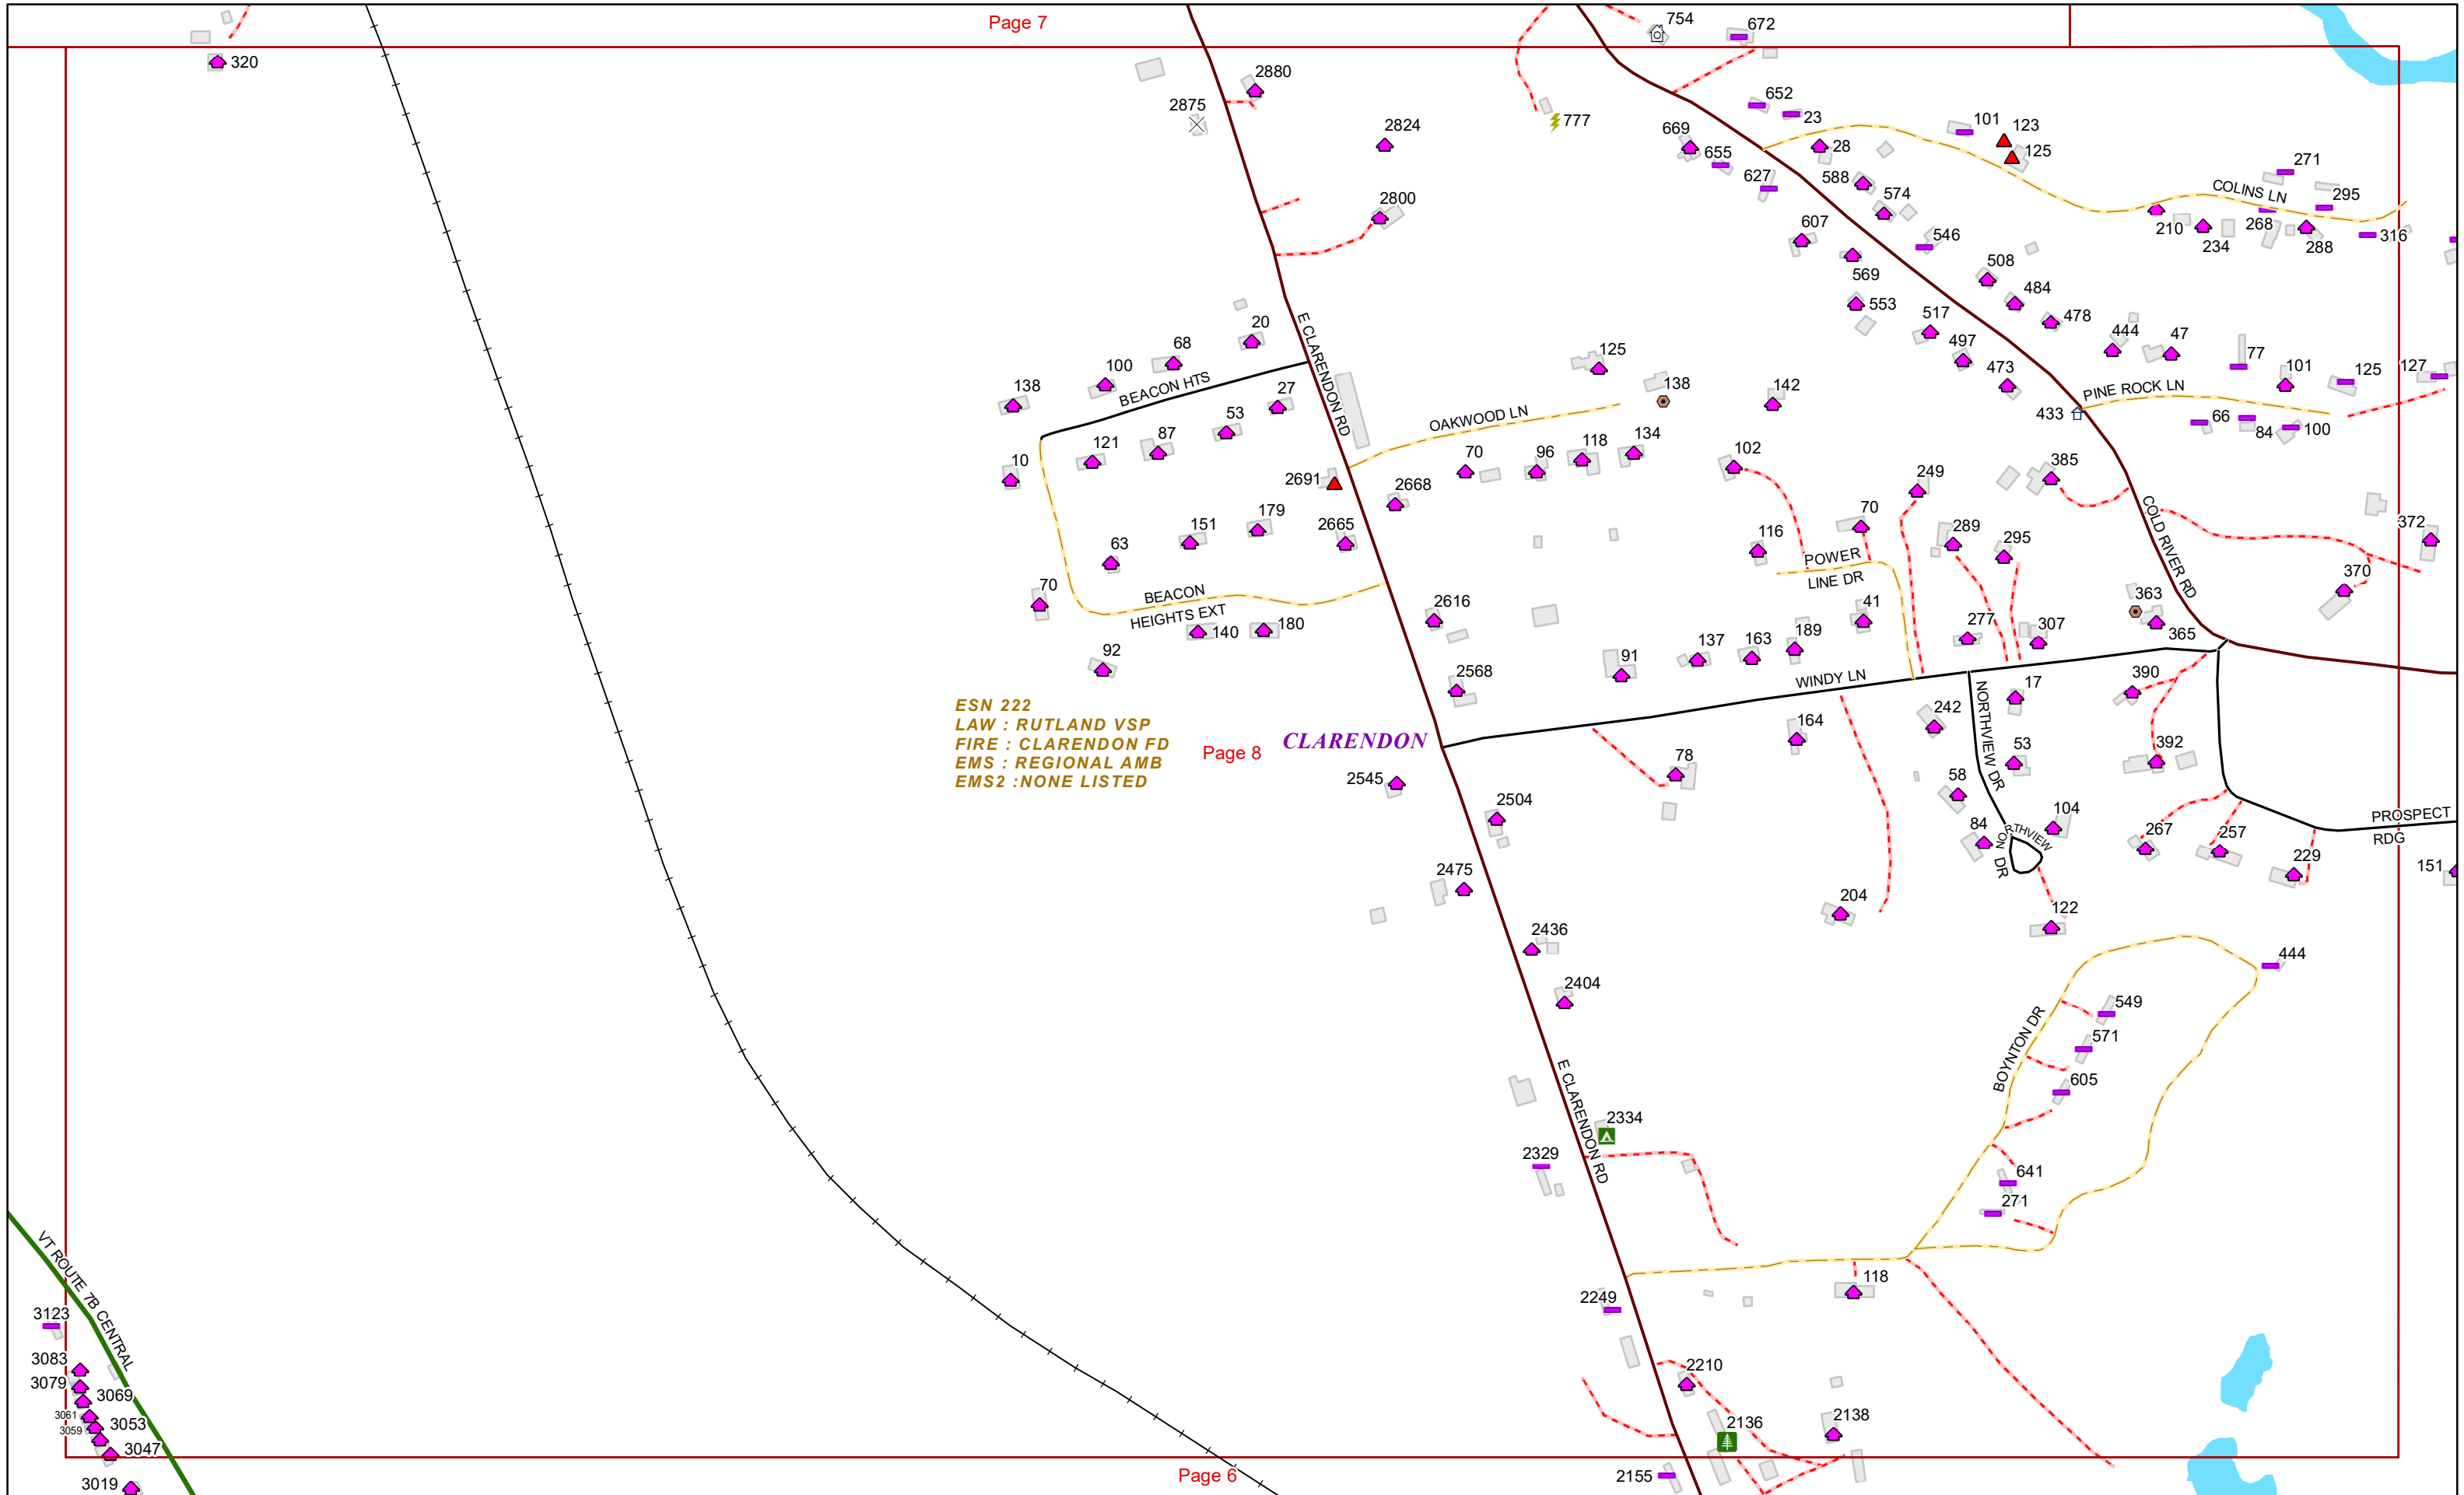

ESN 222
LAW : RUTLAND VSP
FIRE : CLARENDON FD
EMS : REGIONAL AMB
EMS2 : NONE LISTED

CLARENDON