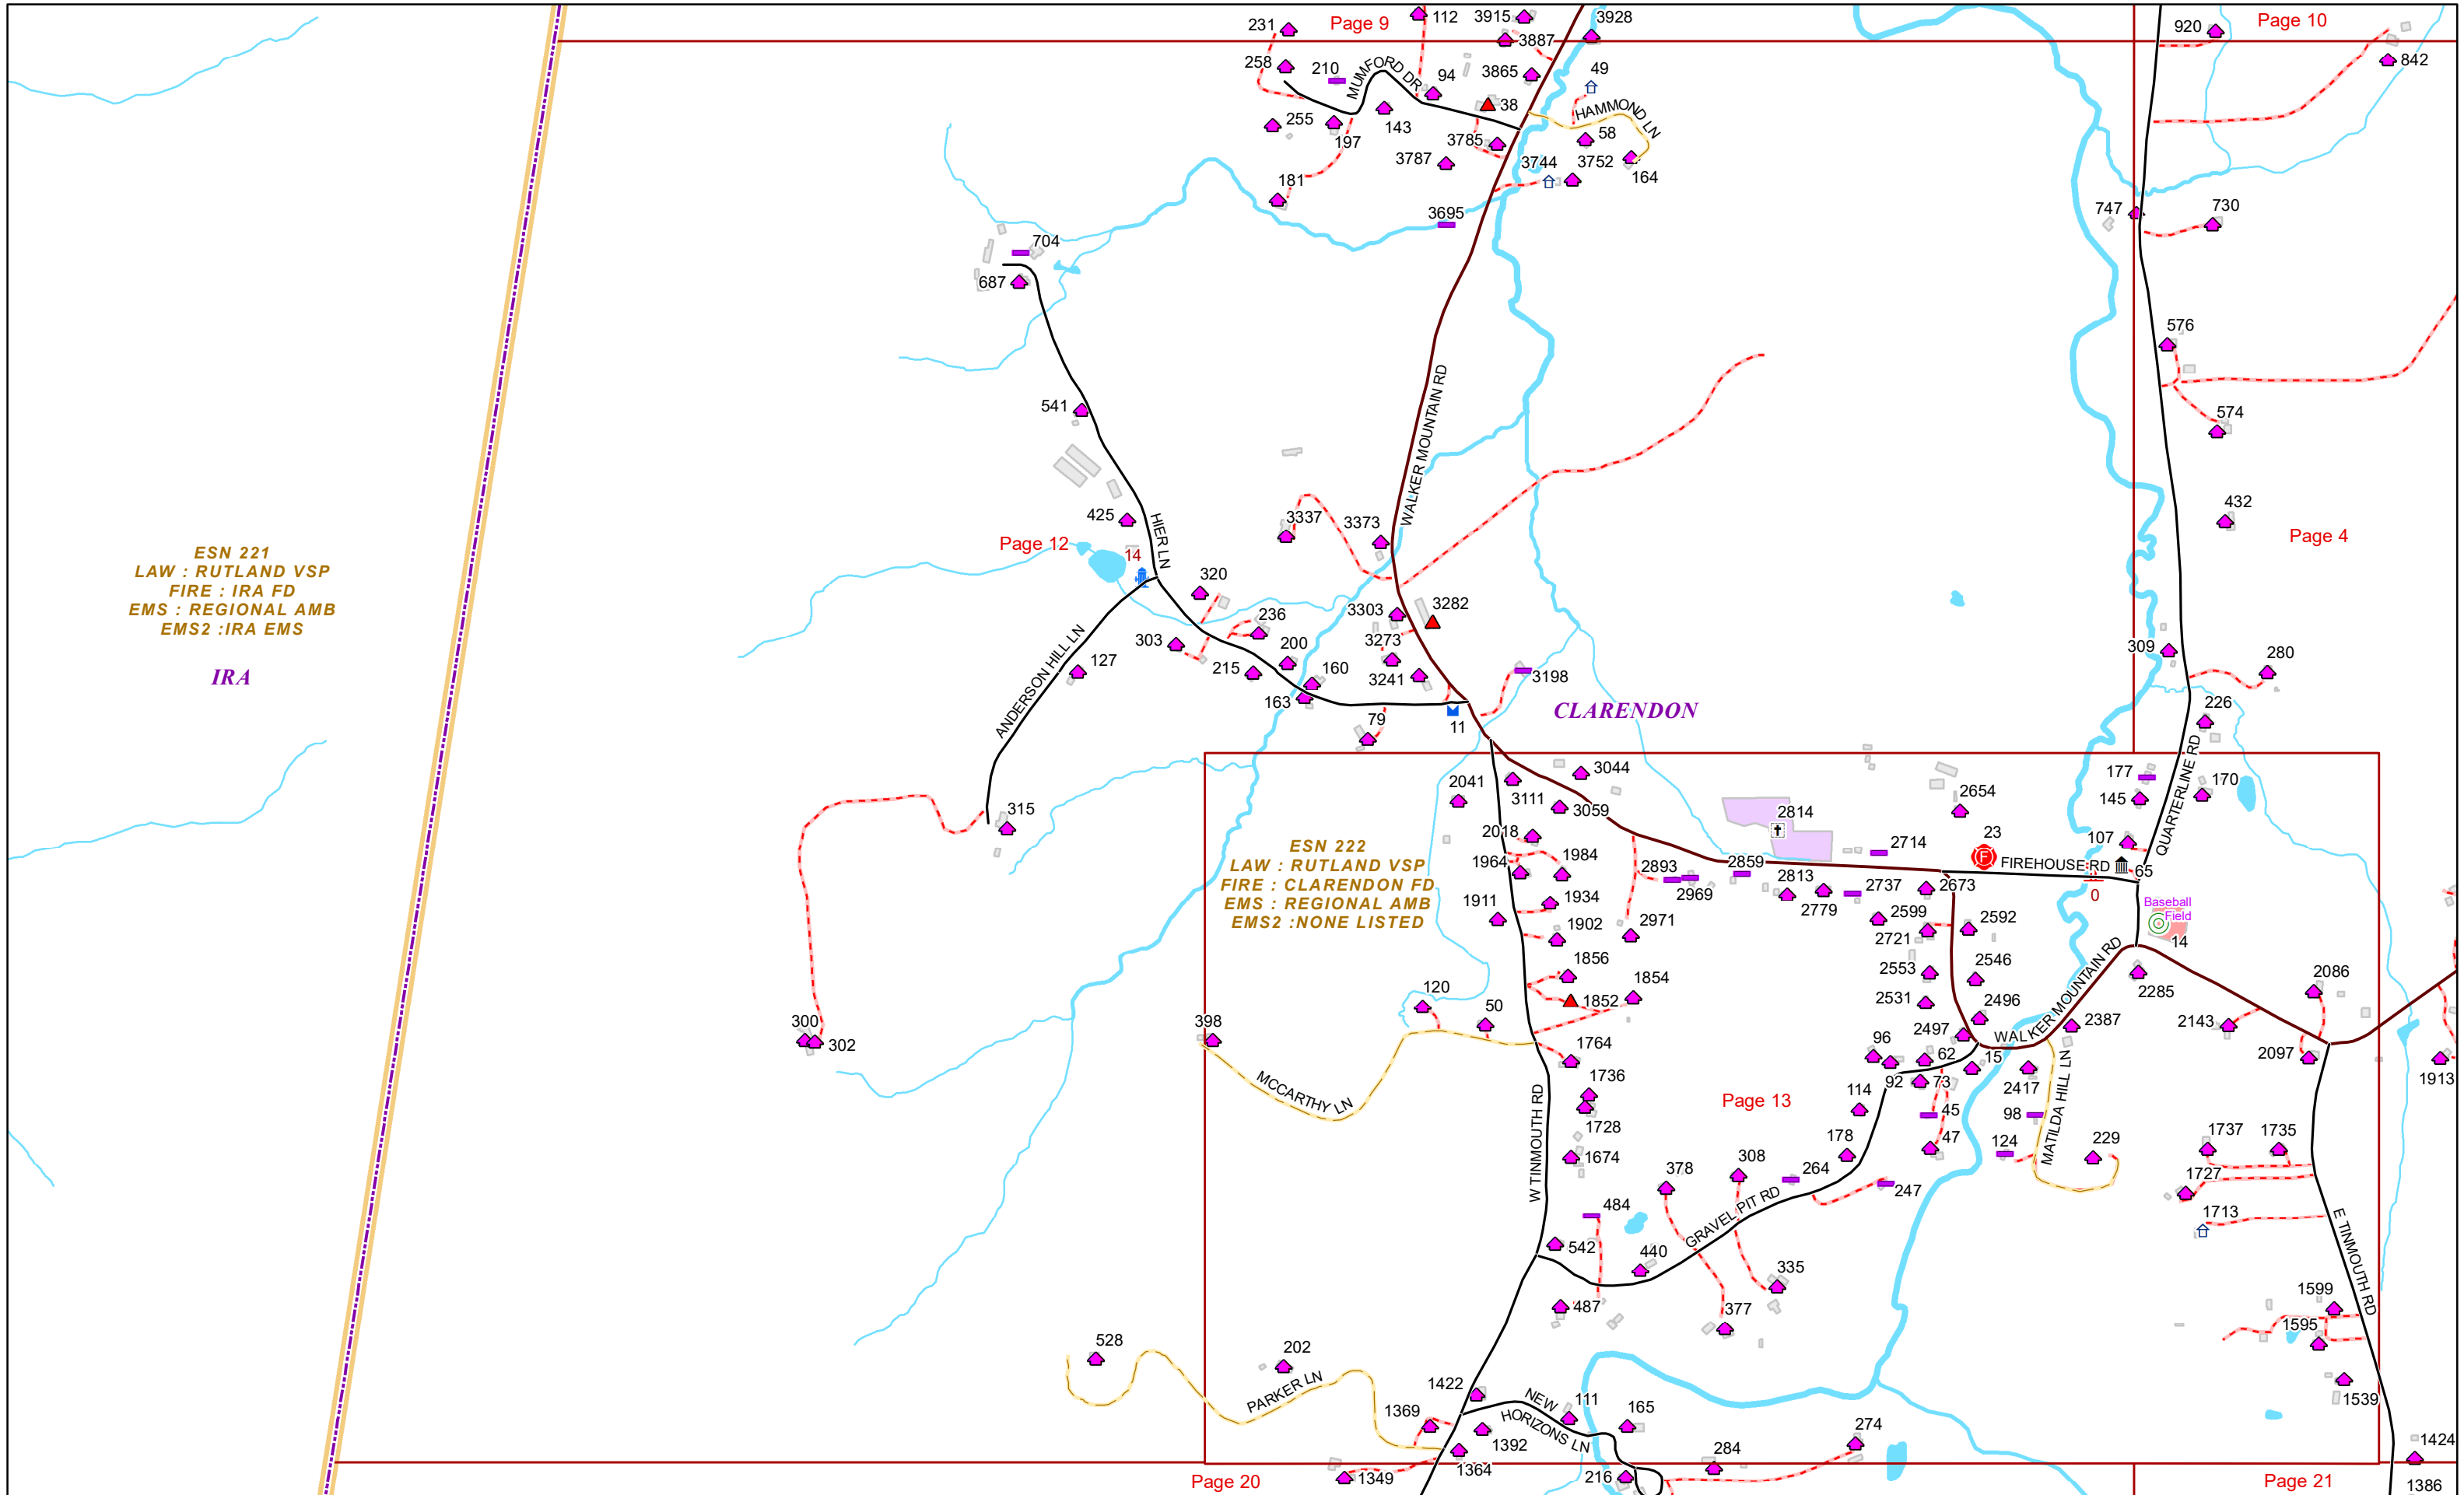

ESN 221
LAW : RUTLAND VSP
FIRE : IRA FD
EMS : REGIONAL AMB
EMS2 : IRA EMS

IRA

ESN 222
LAW : RUTLAND VSP
FIRE : CLARENDON FD
EMS : REGIONAL AMB
EMS2 : NONE LISTED

CLARENDON