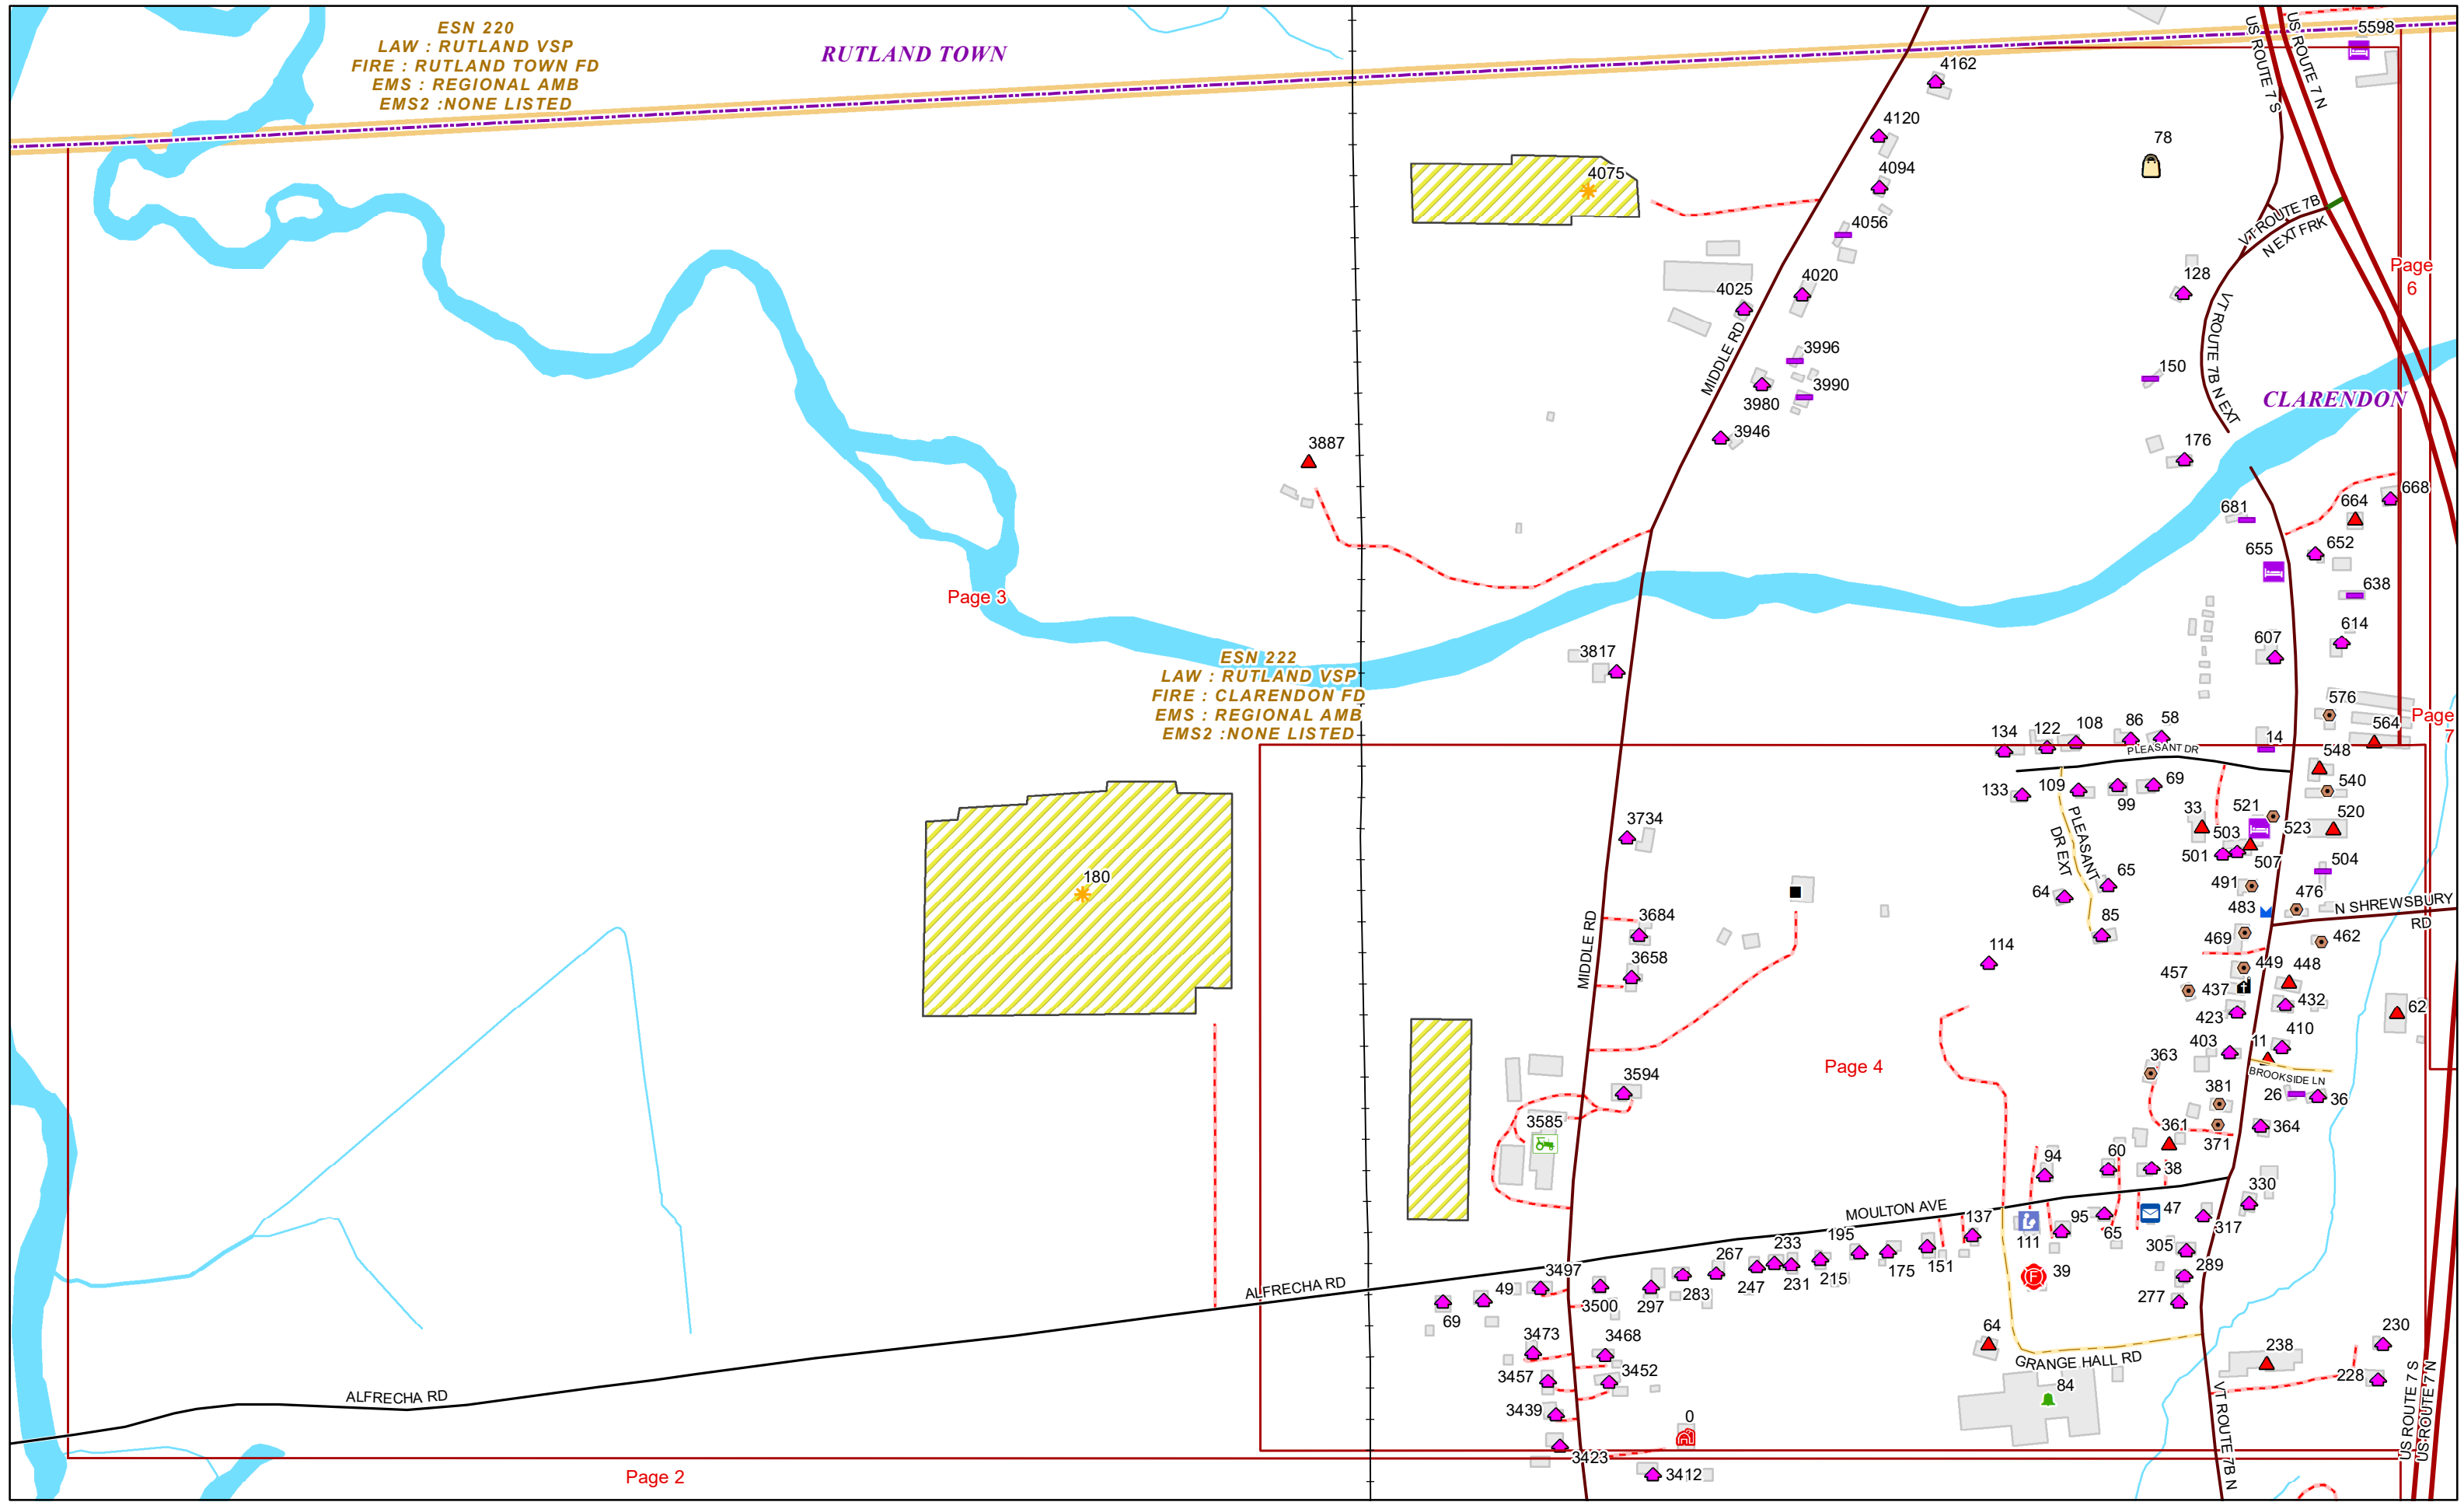

ESN 220
LAW : RUTLAND VSP
FIRE : RUTLAND TOWN FD
EMS : REGIONAL AMB
EMS2 : NONE LISTED

RUTLAND TOWN

ESN 222
LAW : RUTLAND VSP
FIRE : CLARENDON FD
EMS : REGIONAL AMB
EMS2 : NONE LISTED

CLARENDON