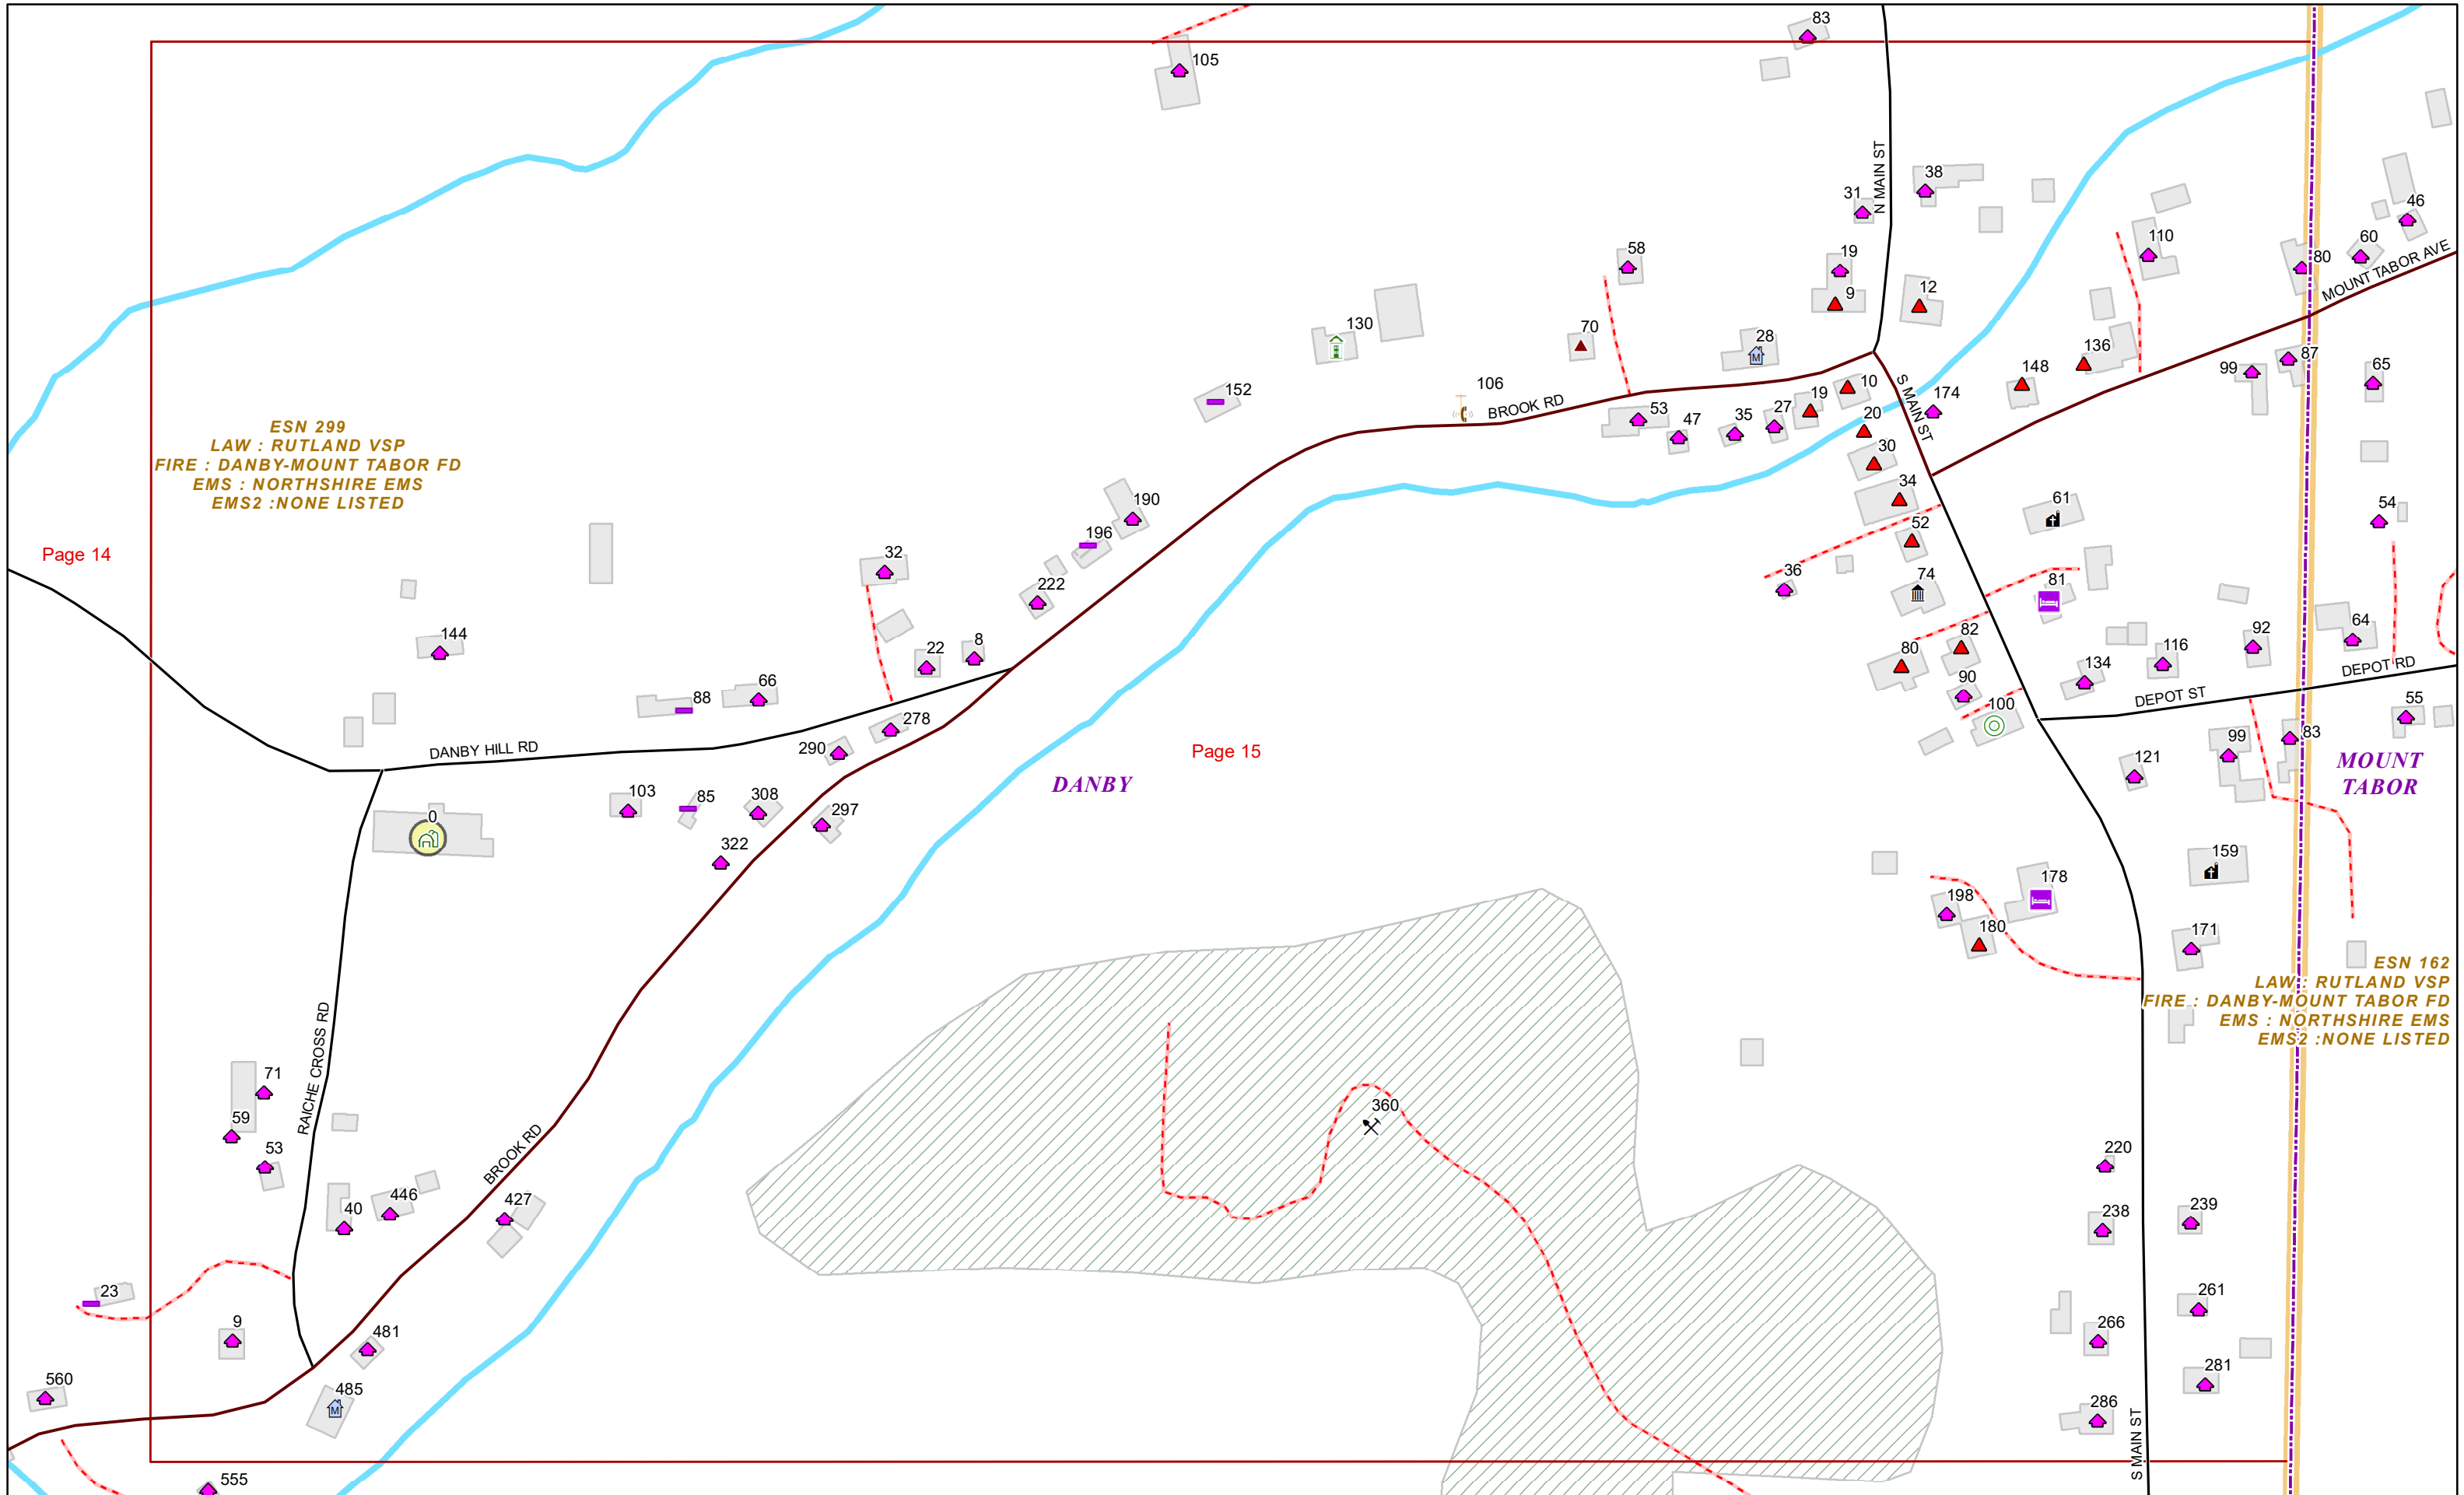

ESN 299
LAW : RUTLAND VSP
FIRE : DANBY-MOUNT TABOR FD
EMS : NORTHSHIRE EMS
EMS2 : NONE LISTED

ESN 162
LAW : RUTLAND VSP
FIRE : DANBY-MOUNT TABOR FD
EMS : NORTHSHIRE EMS
EMS2 : NONE LISTED

Page 14

Page 15