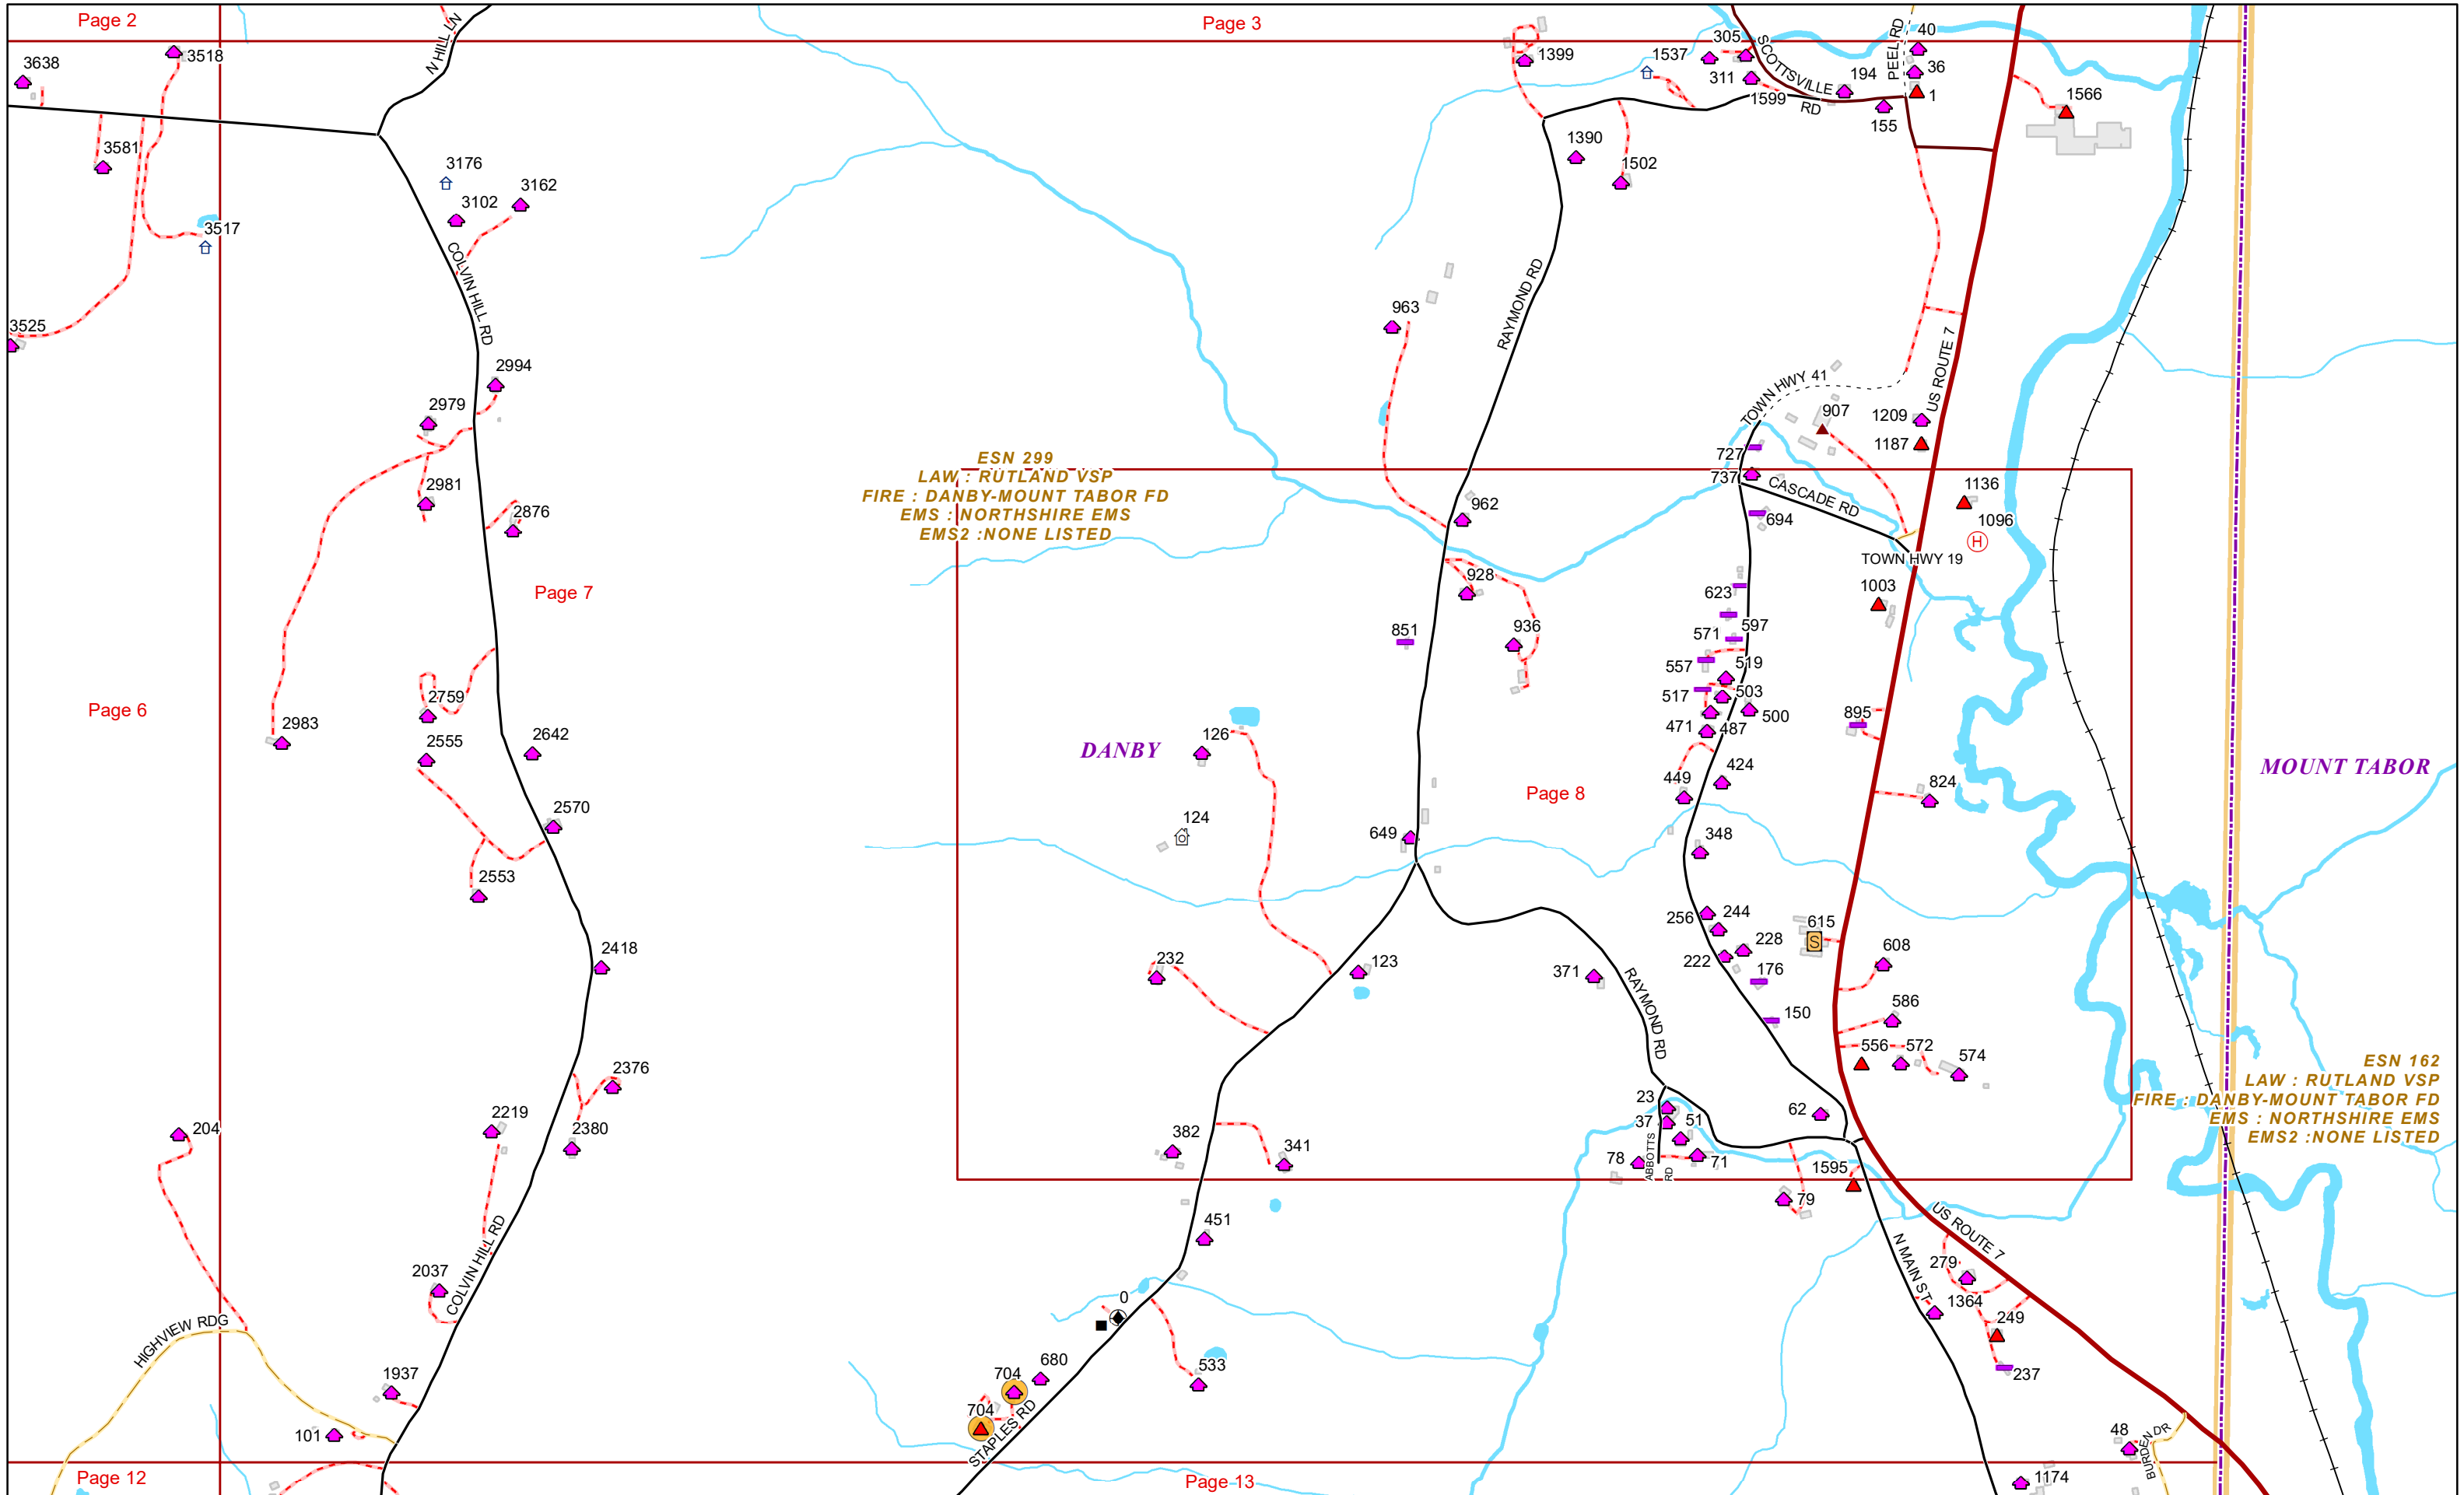

VERMONT E9-1-1 MapBook

Danby

E9-1-1 MapBook with GIS Data

Use constraints: The 9-1-1 related data layers (Esites, Landmarks, Roads, Driveways, Footprints, Atlas Sheets, ESZ, etc.) were developed and designed for Enhanced 9-1-1 purposes only. The user should understand that the nature of the Enhanced 9-1-1 data layers means they are never complete. **Each municipal government is responsible for maintenance of the E9-1-1 database.** Other data (non-E9-1-1 related) used in the Vermont E9-1-1 MapBook is acquired from the Vermont Center for Geographic Information (VCGI) (vcgi.vermont.gov) and local Regional Planning Commissions.

Page 6

Page 7

ESN 379
LAW : RUTLAND VSP
FIRE : PAWLET FD
EMS : GRANVILLE-NY-RESCUE
EMS2 : NONE LISTED

ESN 571
LAW : RUTLAND VSP
FIRE : DANBY-MOUNT TABOR FD
EMS : GRANVILLE-NY-RESCUE
EMS2 : NONE LISTED

ESN 299
LAW : RUTLAND VSP
FIRE : DANBY-MOUNT TABOR FD
EMS : NORTHSHIRE EMS
EMS2 : NONE LISTED