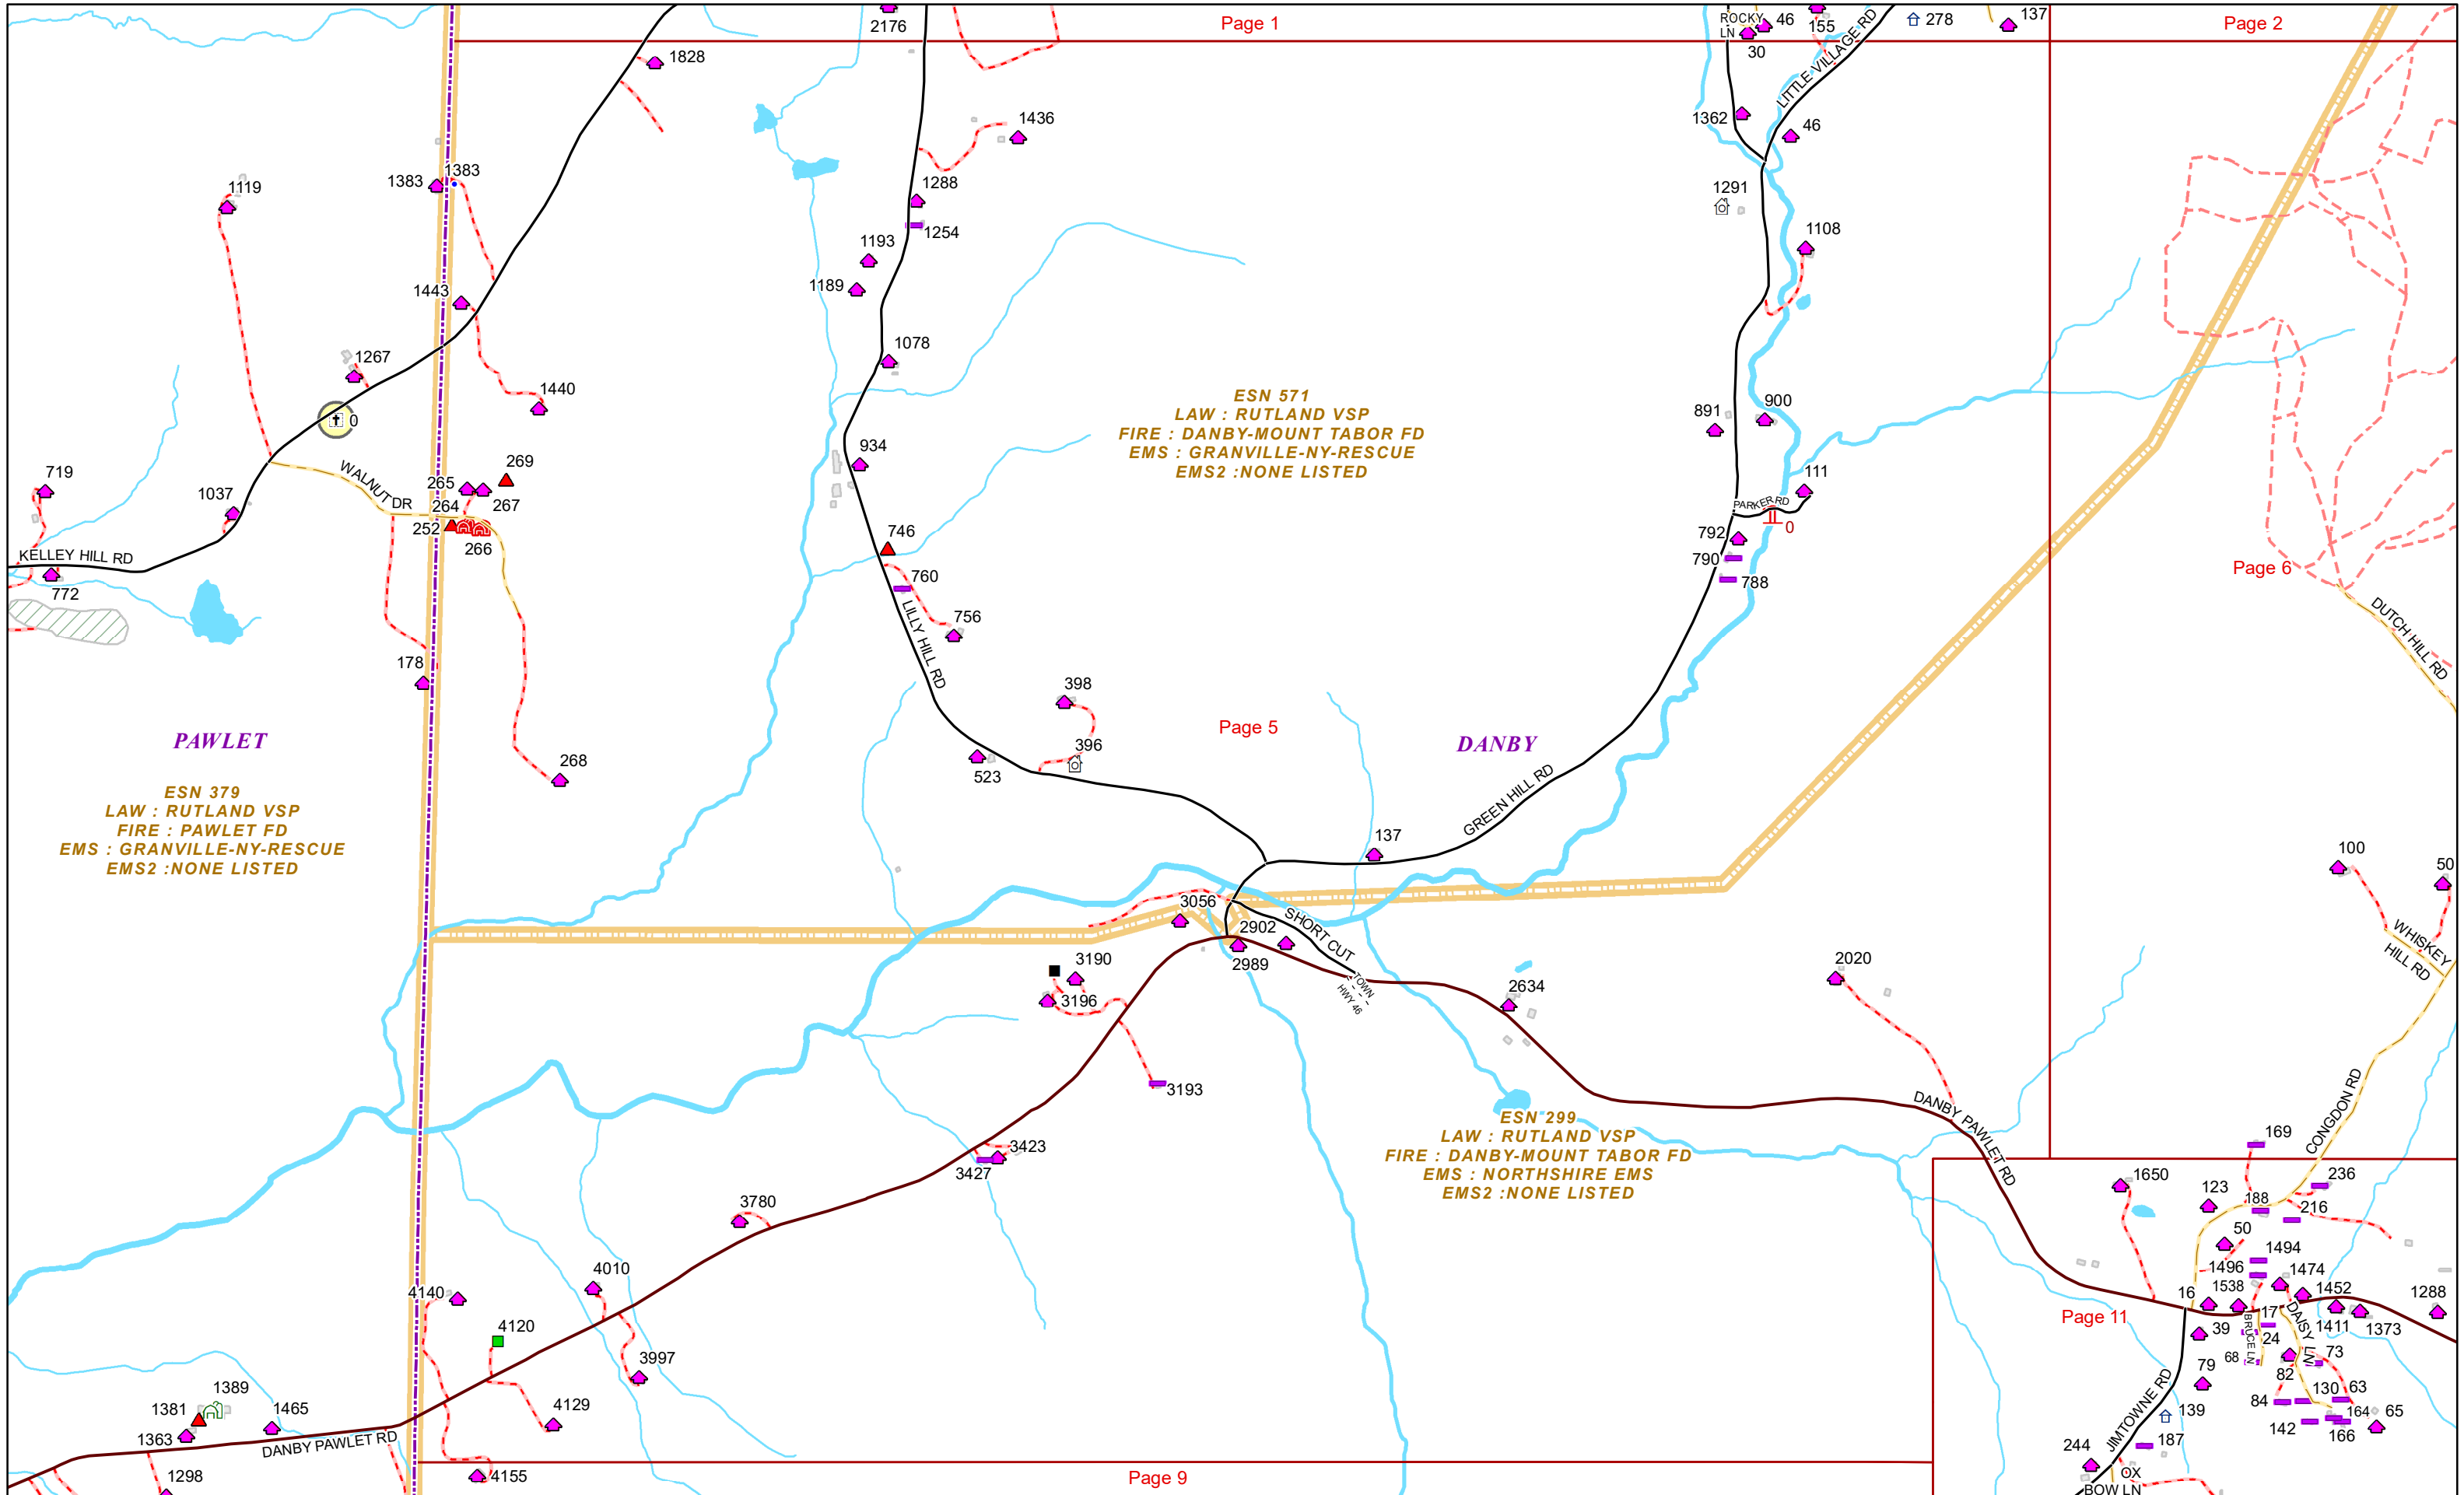

ESN 379
LAW : RUTLAND VSP
FIRE : PAWLET FD
EMS : GRANVILLE-NY-RESCUE
EMS2 : NONE LISTED

ESN 571
LAW : RUTLAND VSP
FIRE : DANBY-MOUNT TABOR FD
EMS : GRANVILLE-NY-RESCUE
EMS2 : NONE LISTED

ESN 299
LAW : RUTLAND VSP
FIRE : DANBY-MOUNT TABOR FD
EMS : NORTHSHIRE EMS
EMS2 : NONE LISTED