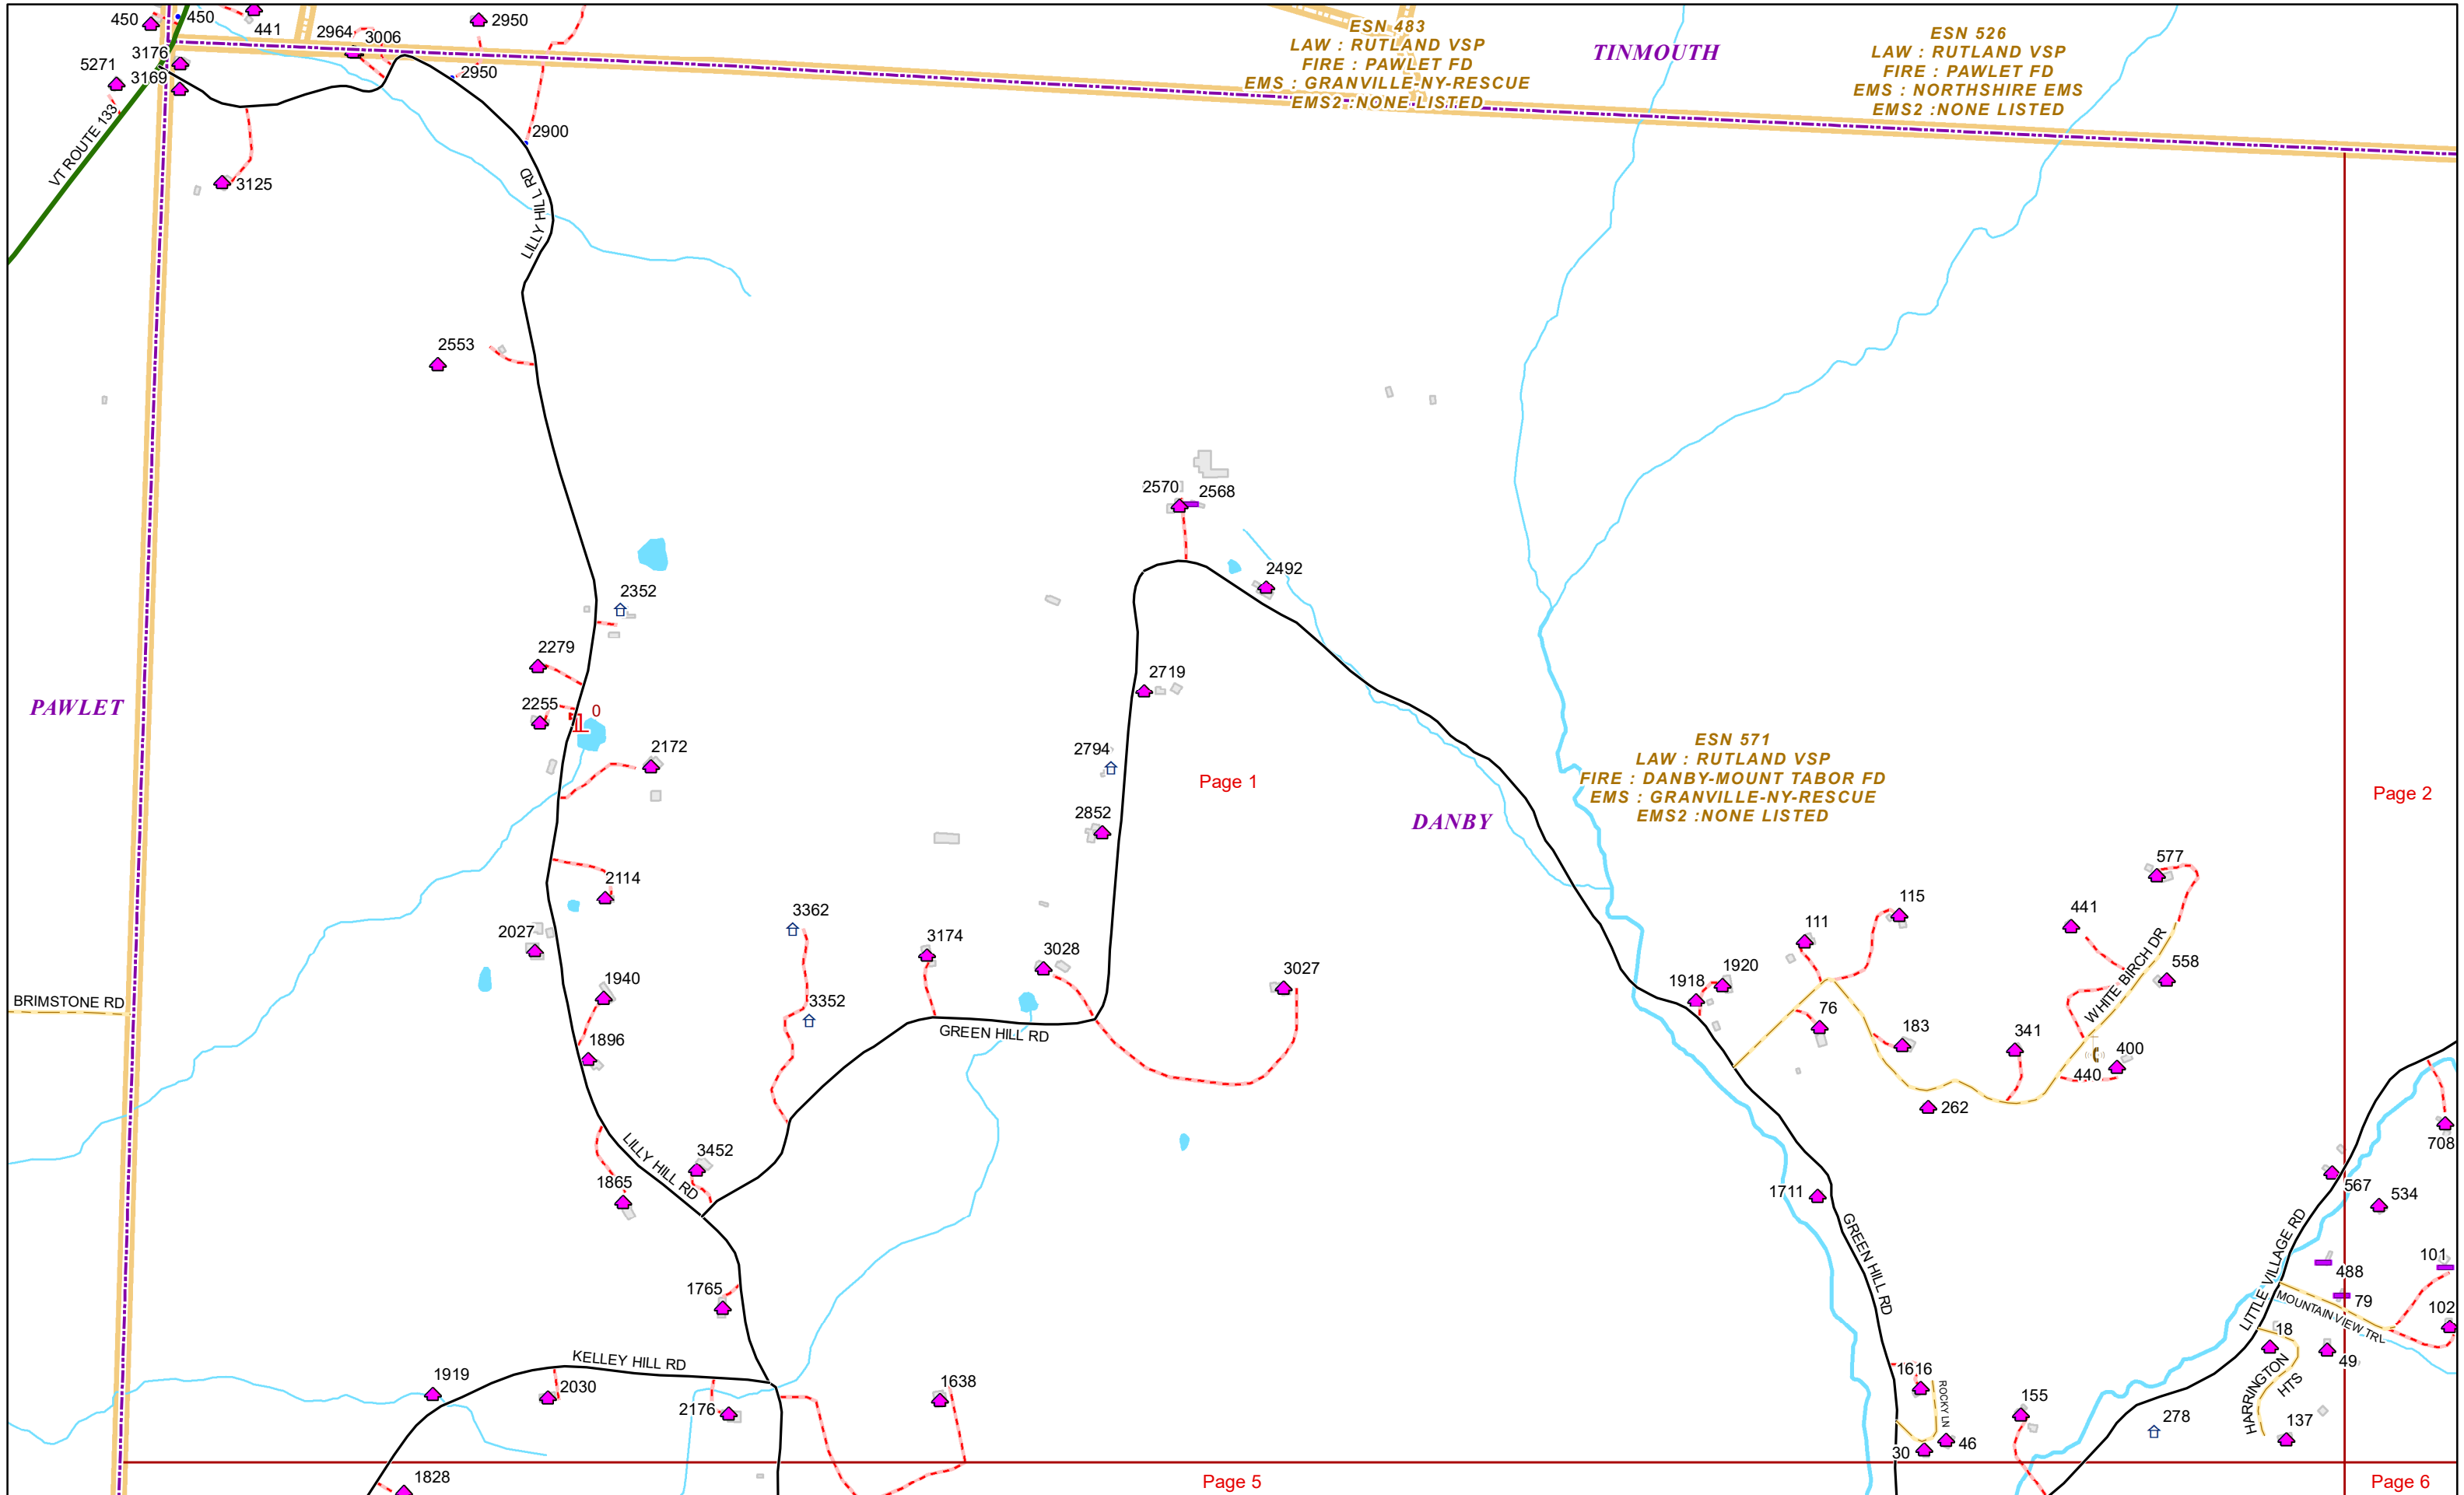

ESN 483
LAW : RUTLAND VSP
FIRE : PAWLET FD
EMS : GRANVILLE-NY-RESCUE
EMS2 : NONE LISTED

ESN 526
LAW : RUTLAND VSP
FIRE : PAWLET FD
EMS : NORTHSHIRE EMS
EMS2 : NONE LISTED

TINMOUTH

PAWLET

DANBY

ESN 571
LAW : RUTLAND VSP
FIRE : DANBY-MOUNT TABOR FD
EMS : GRANVILLE-NY-RESCUE
EMS2 : NONE LISTED

Page 1

Page 2

Page 5

Page 6