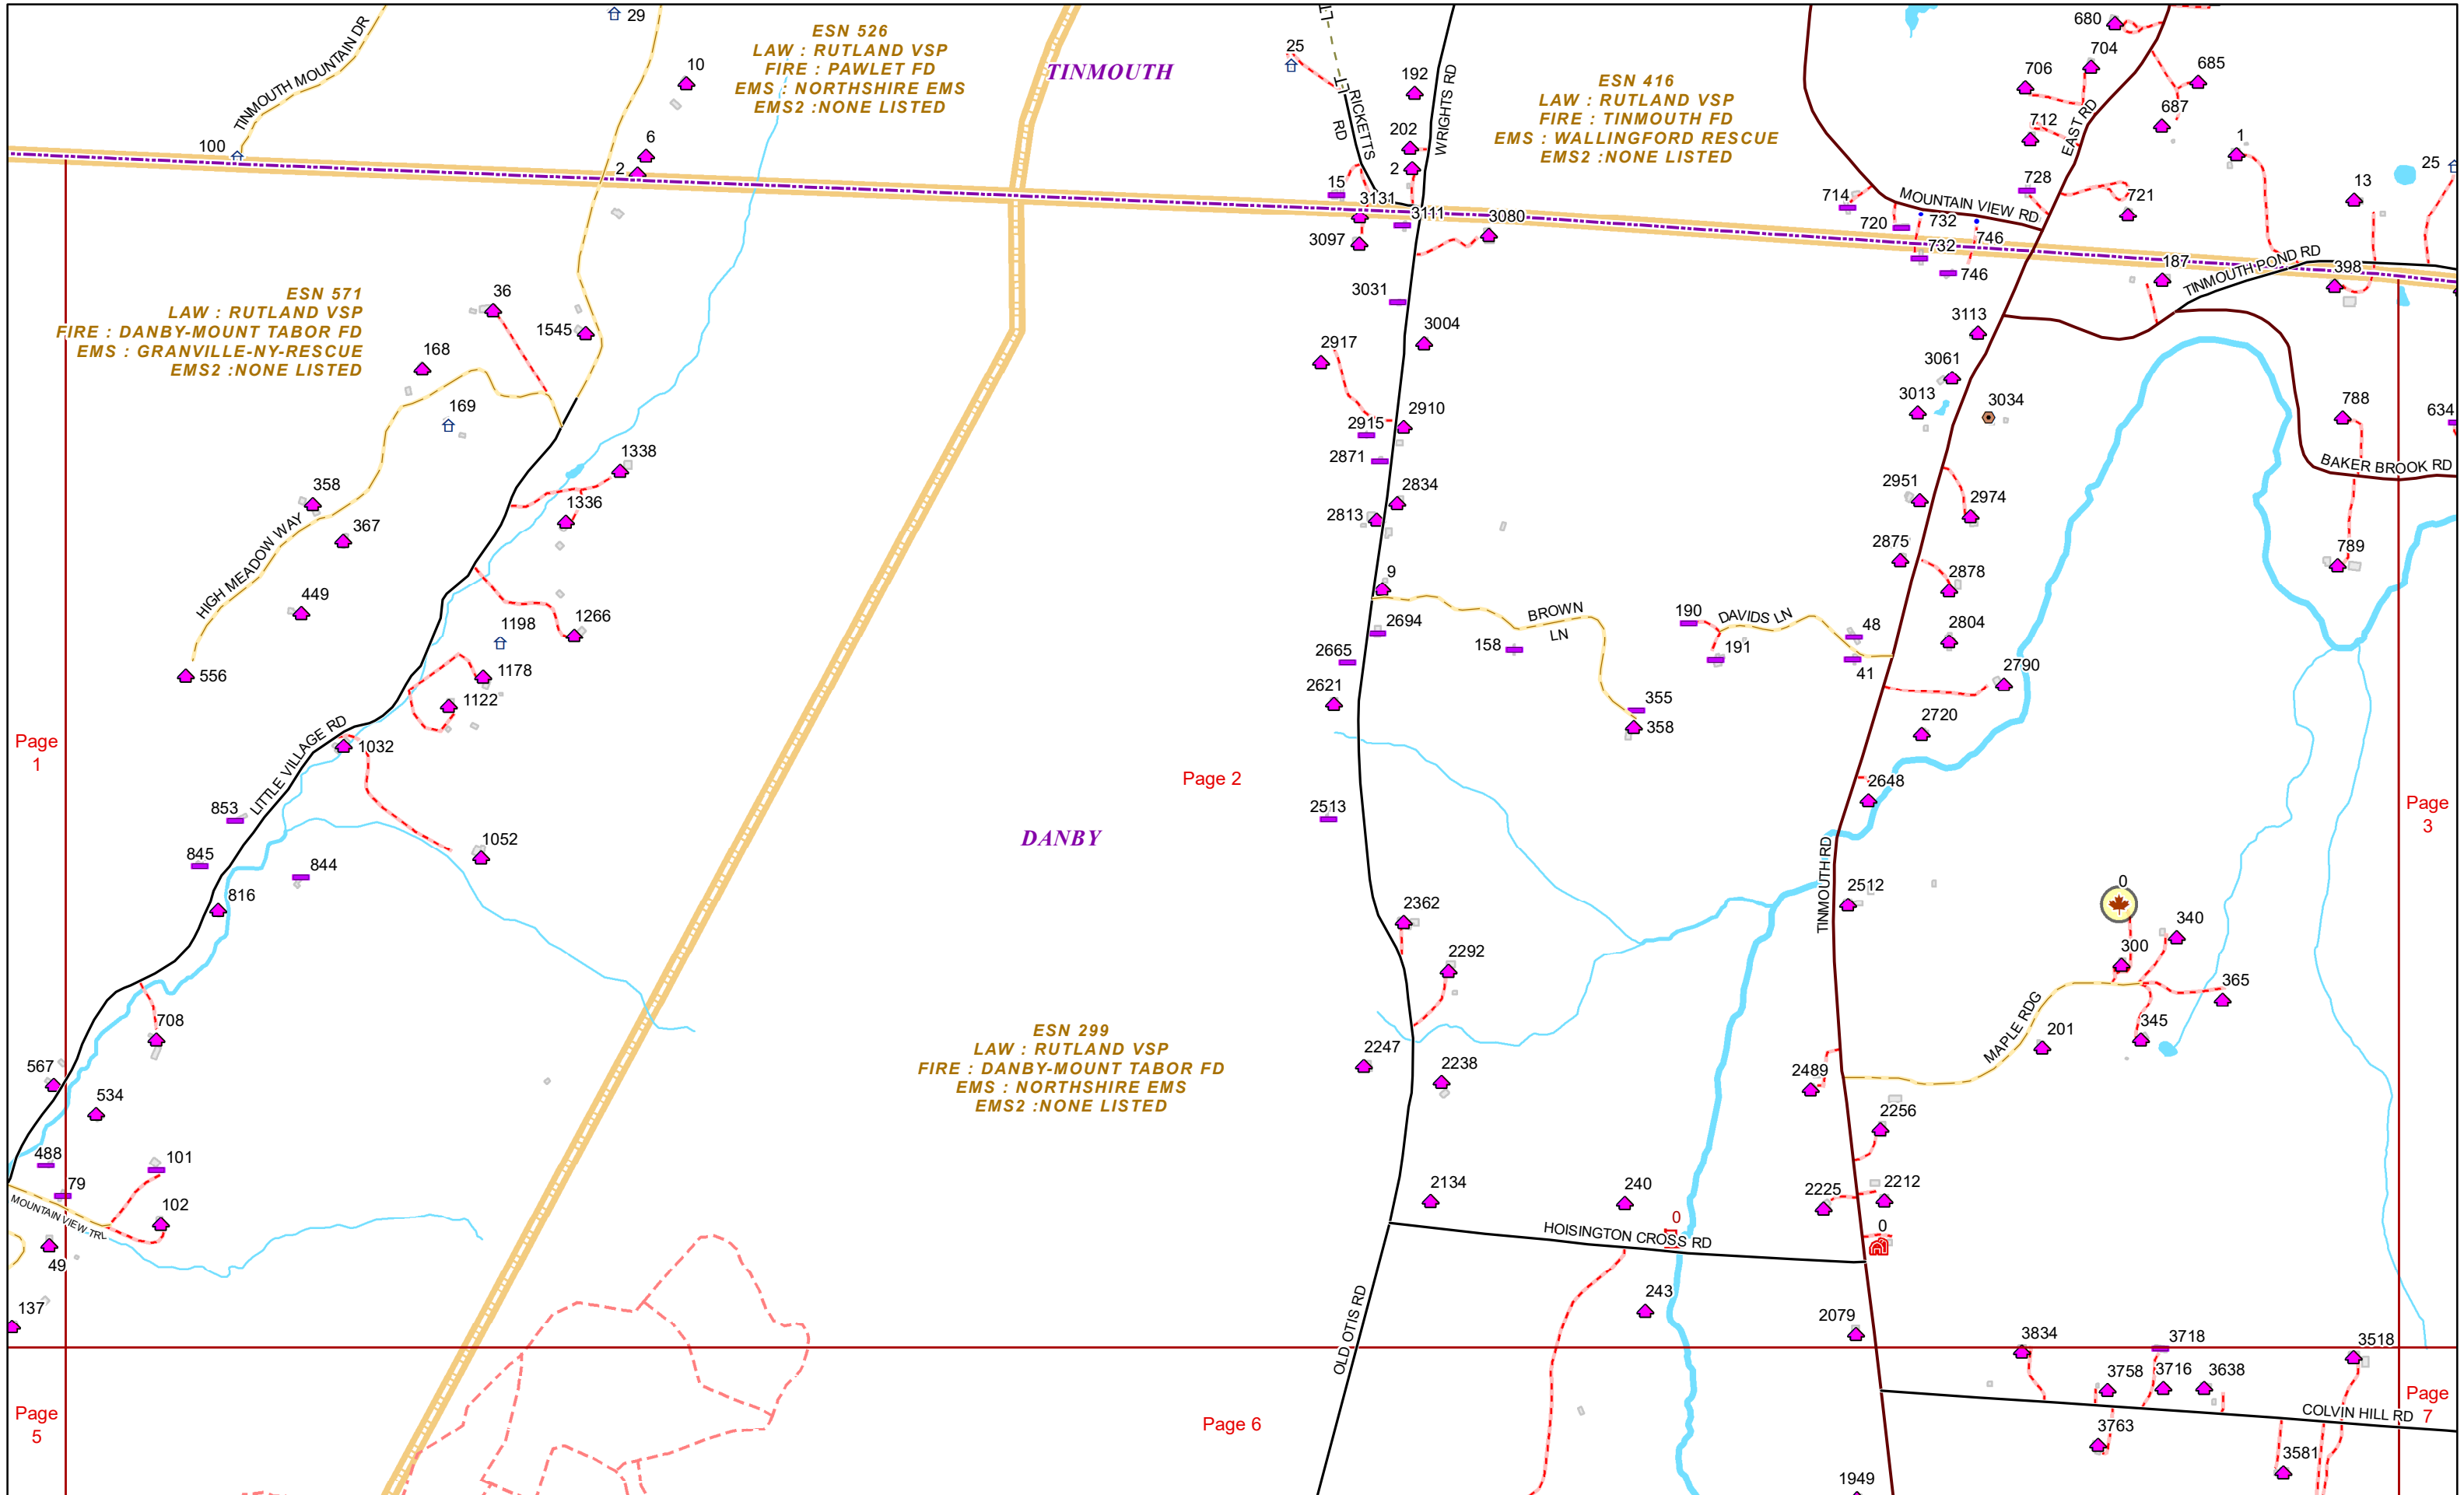

Page 1

Page 2

Page 3

Page 5

Page 6

Page 7