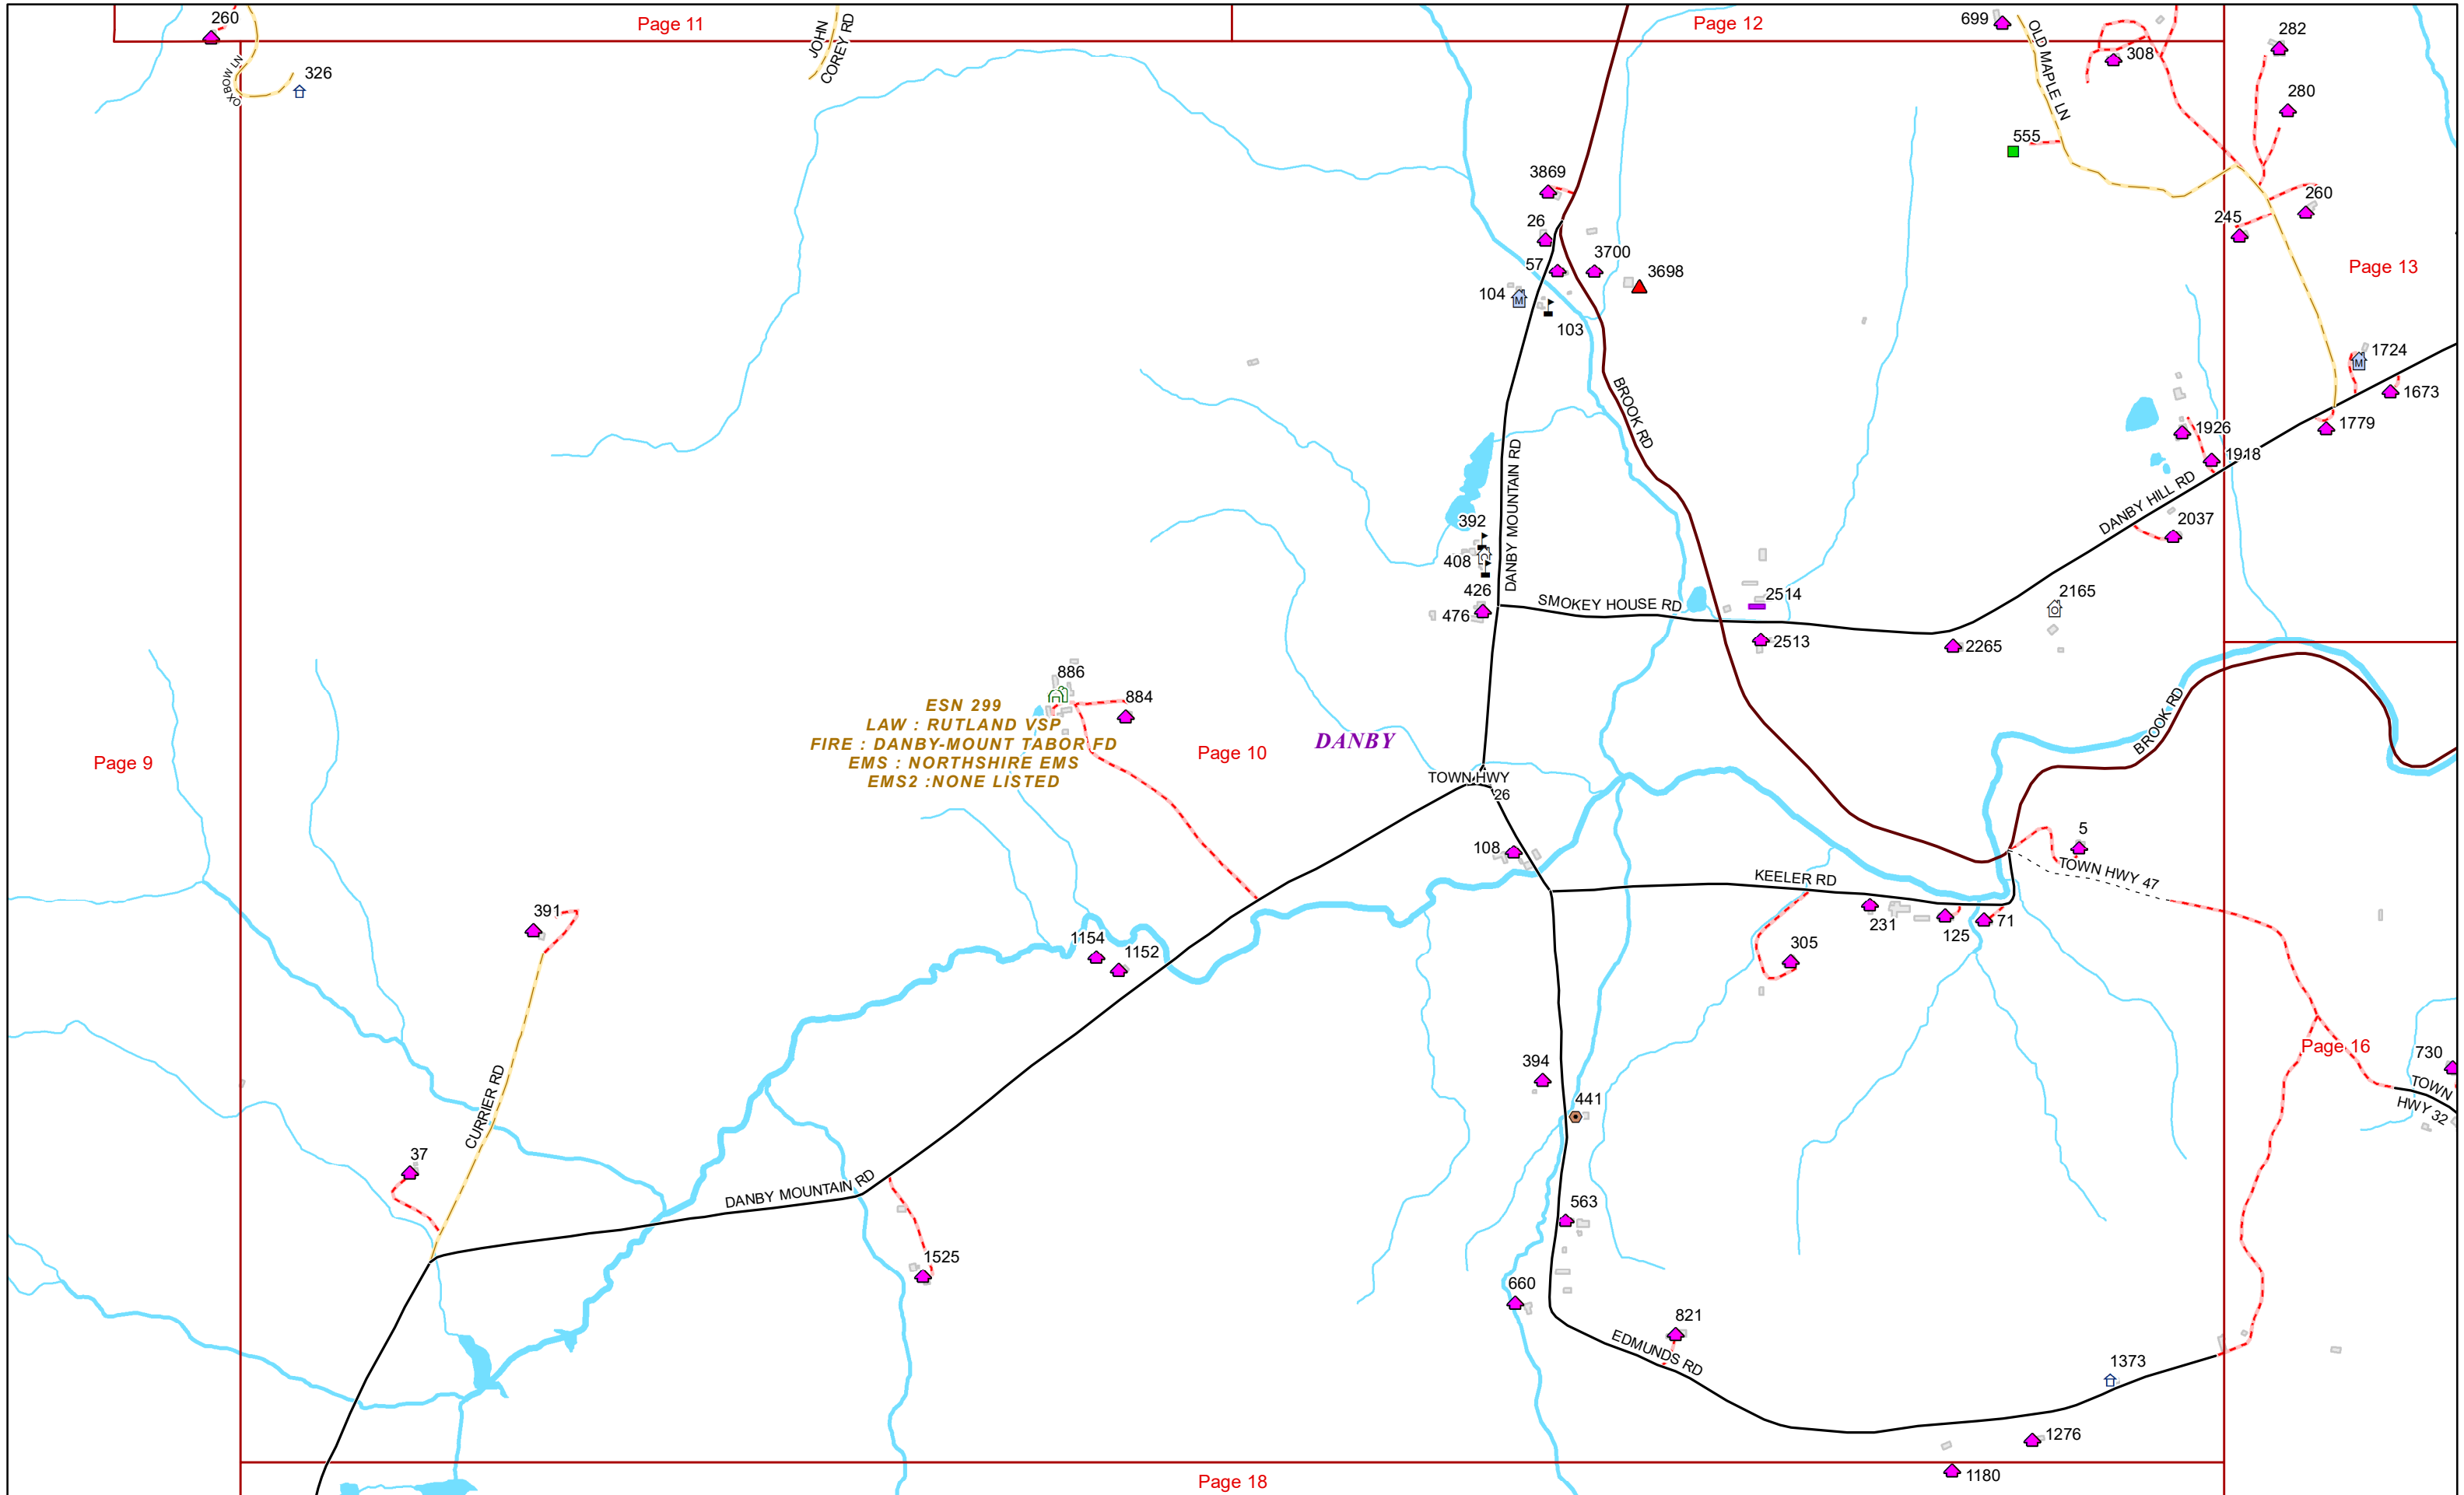

Page 9

Page 11

Page 12

Page 13

Page 10

DANBY

Page 16

Page 18