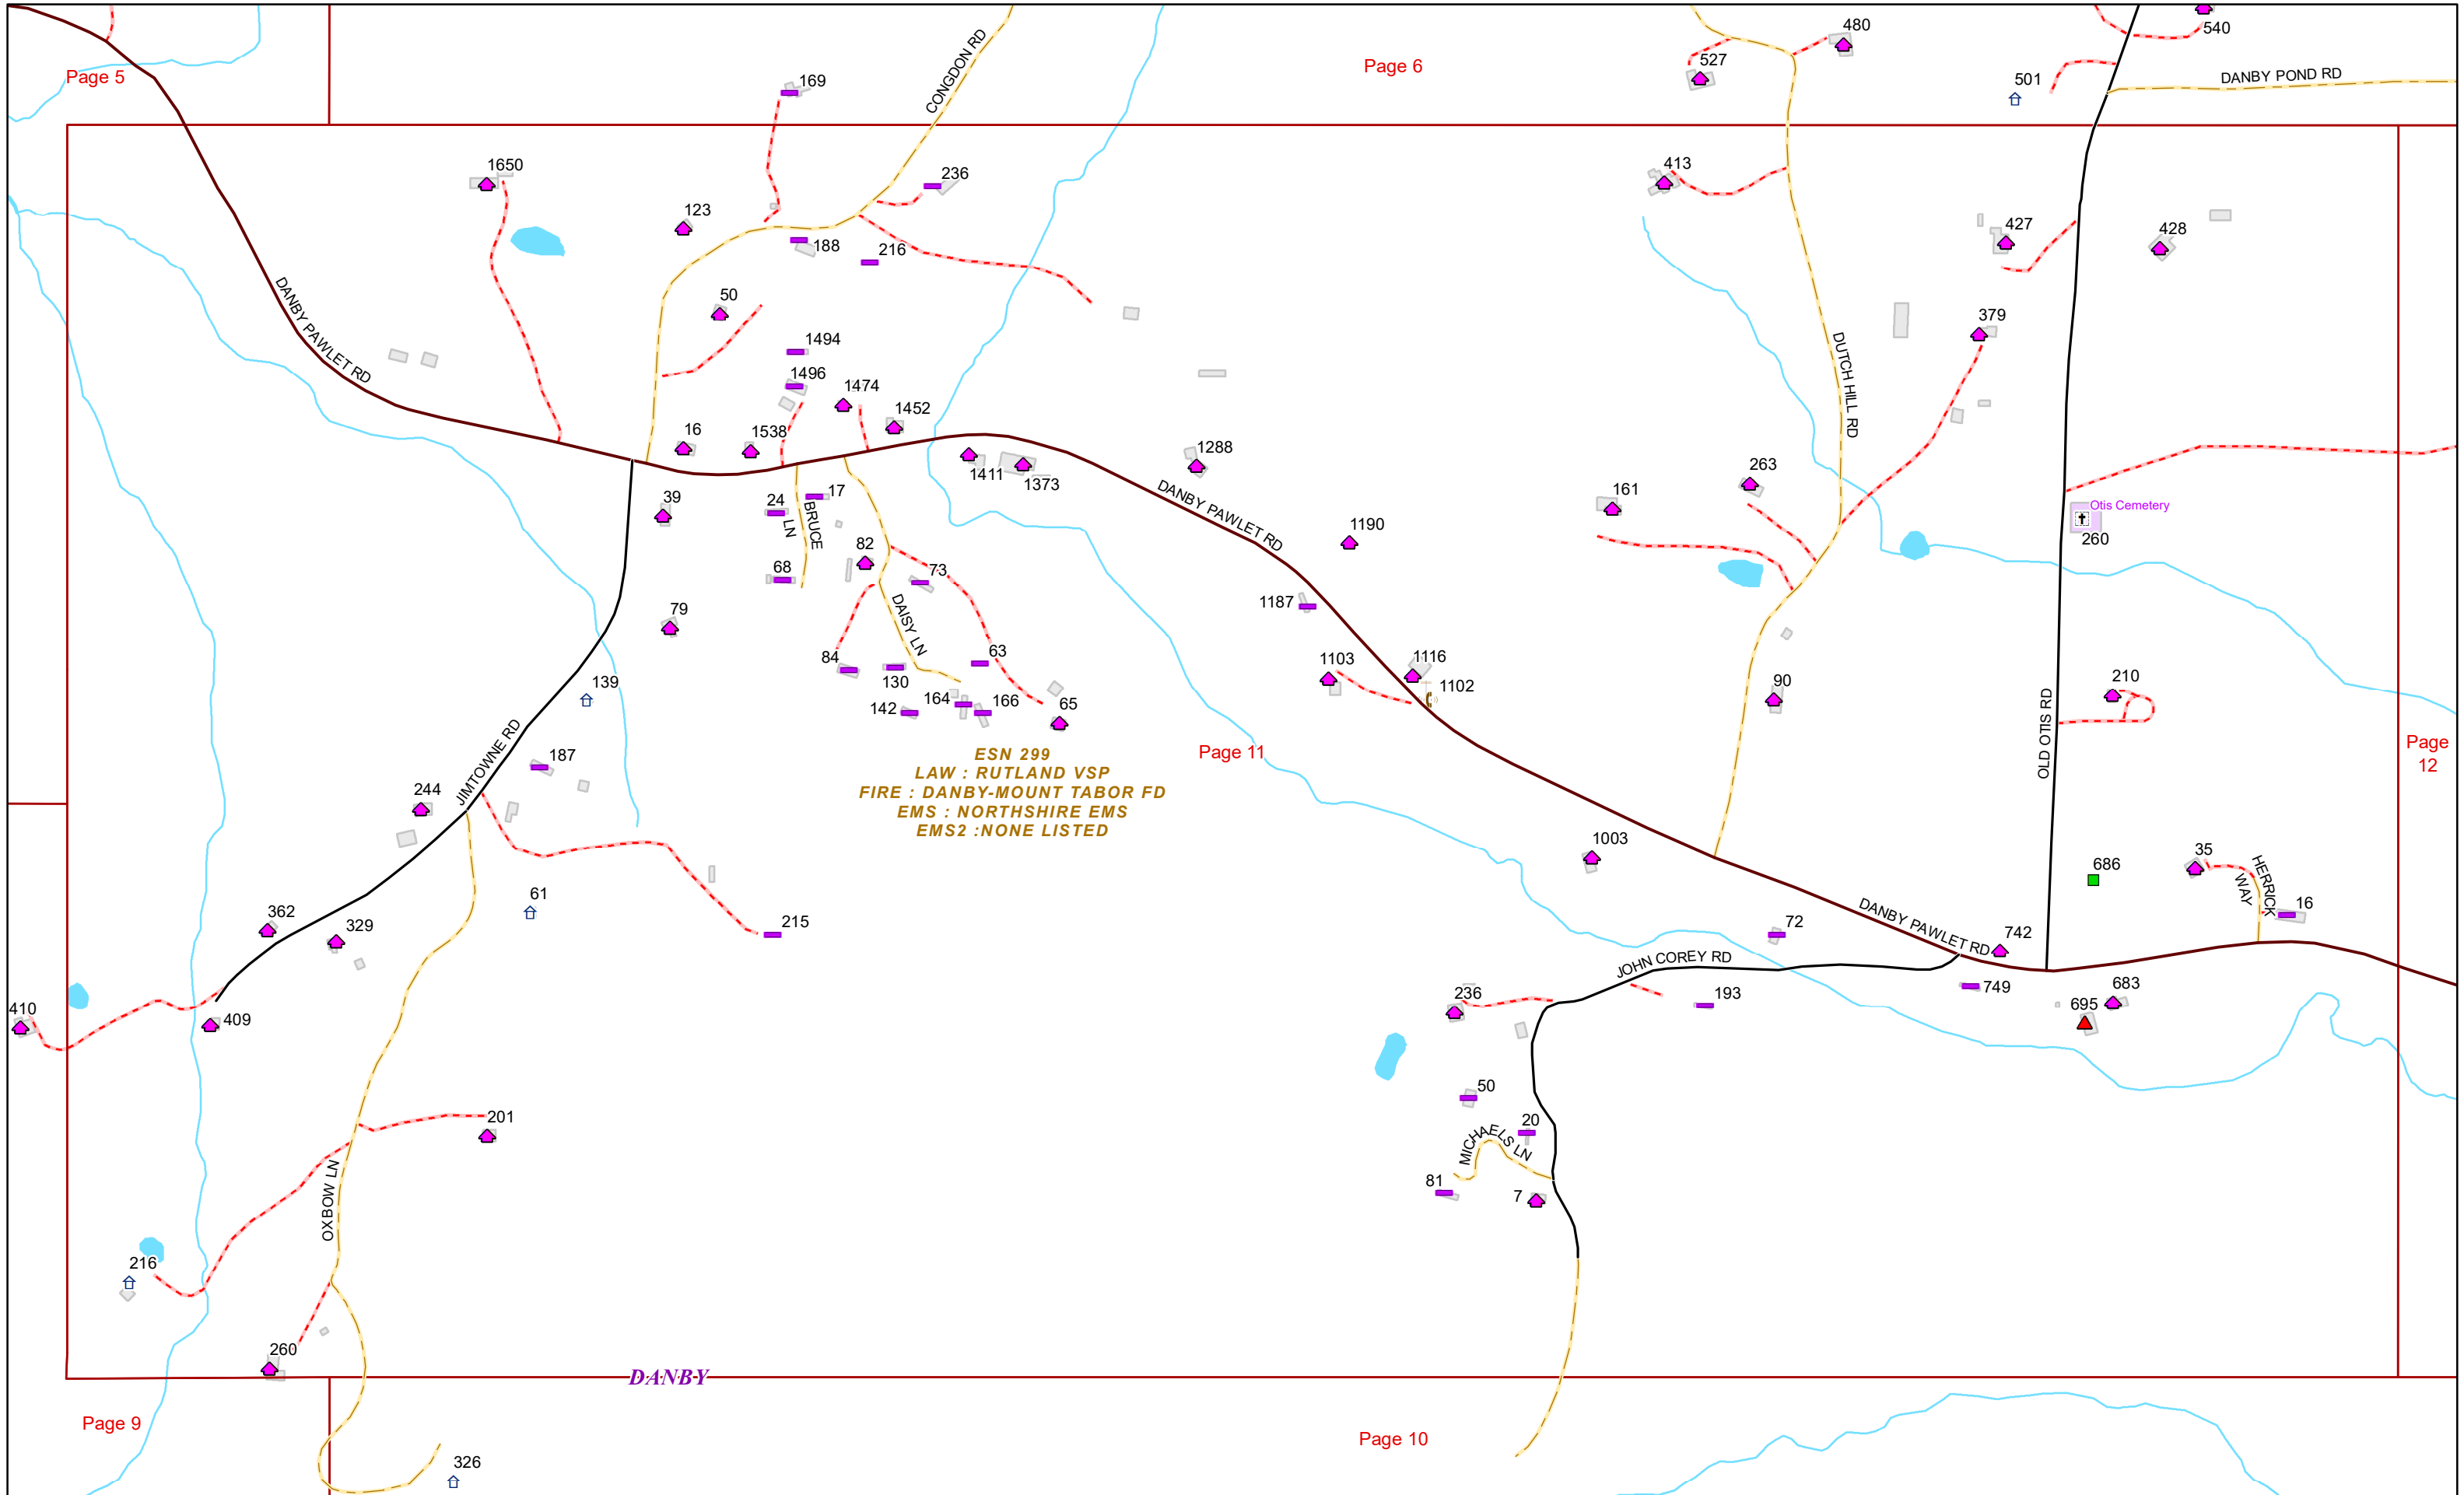

ESN 299
LAW : RUTLAND VSP
FIRE : DANBY-MOUNT TABOR FD
EMS : NORTHSHIRE EMS
EMS2 : NONE LISTED

DANBY