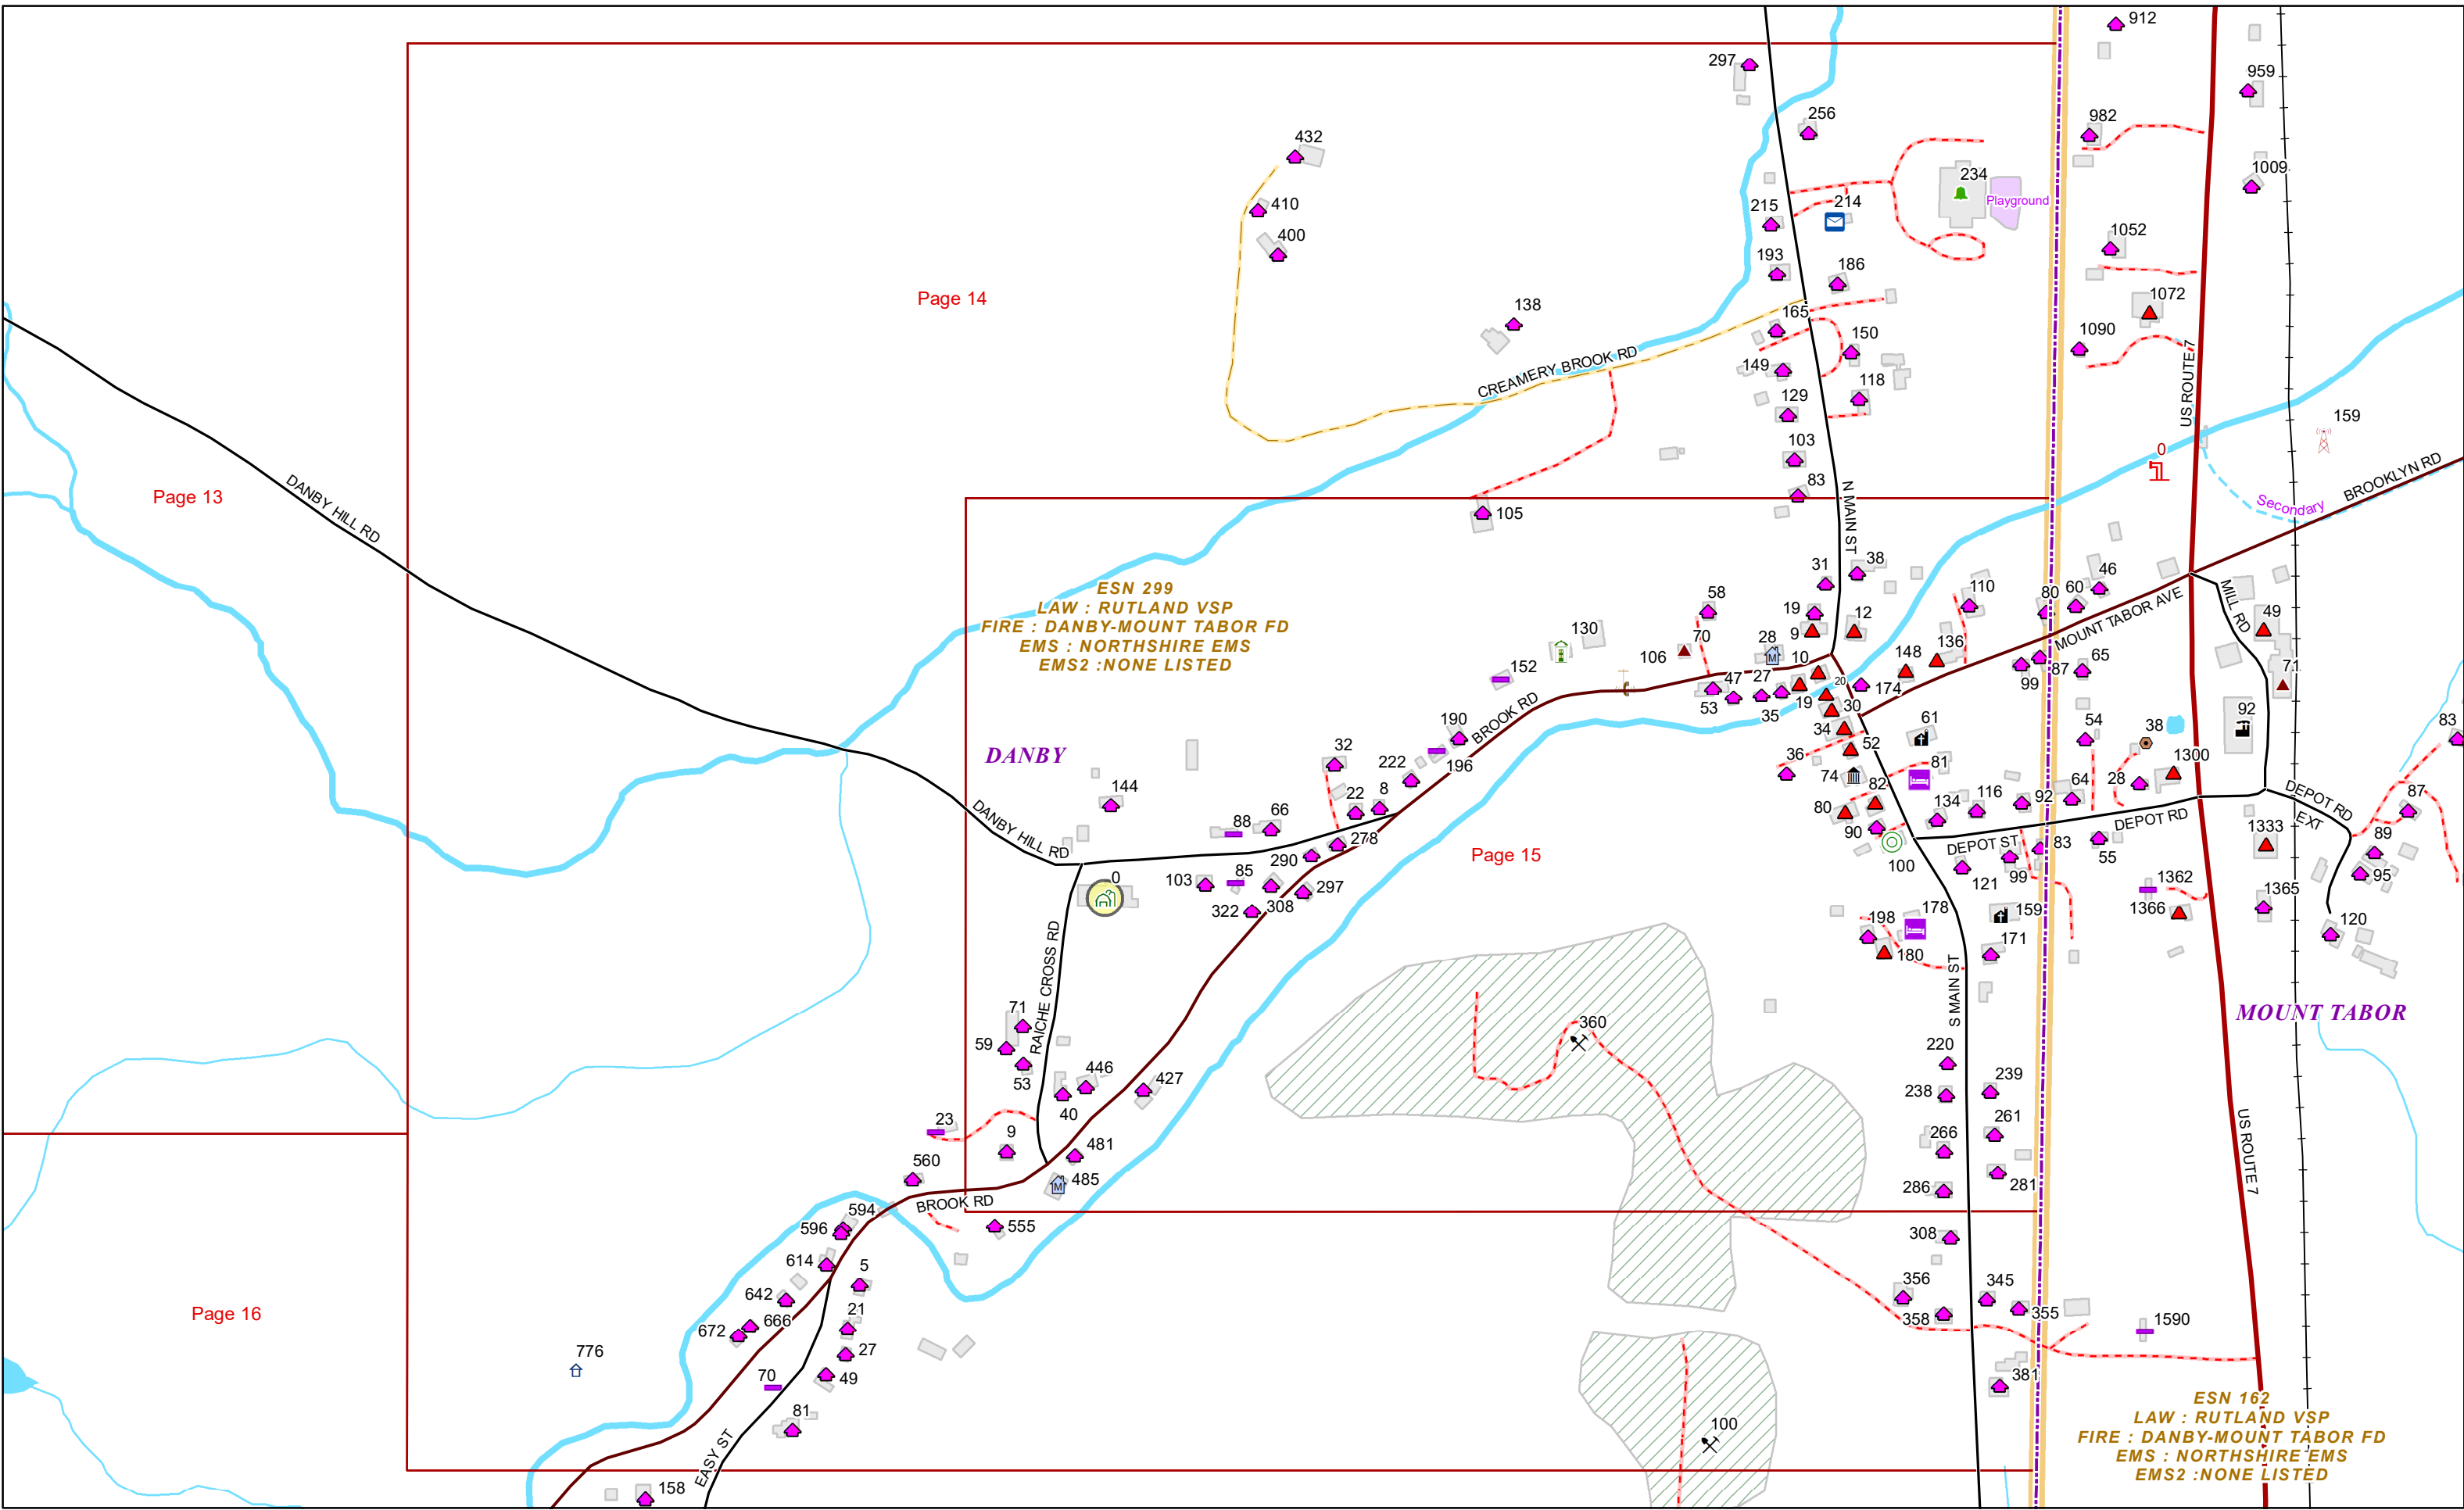

Page 14

Page 13

Page 15

Page 16

ESN 299
LAW : RUTLAND VSP
FIRE : DANBY-MOUNT TABOR FD
EMS : NORTHSHIRE EMS
EMS2 : NONE LISTED

ESN 162
LAW : RUTLAND VSP
FIRE : DANBY-MOUNT TABOR FD
EMS : NORTHSHIRE EMS
EMS2 : NONE LISTED