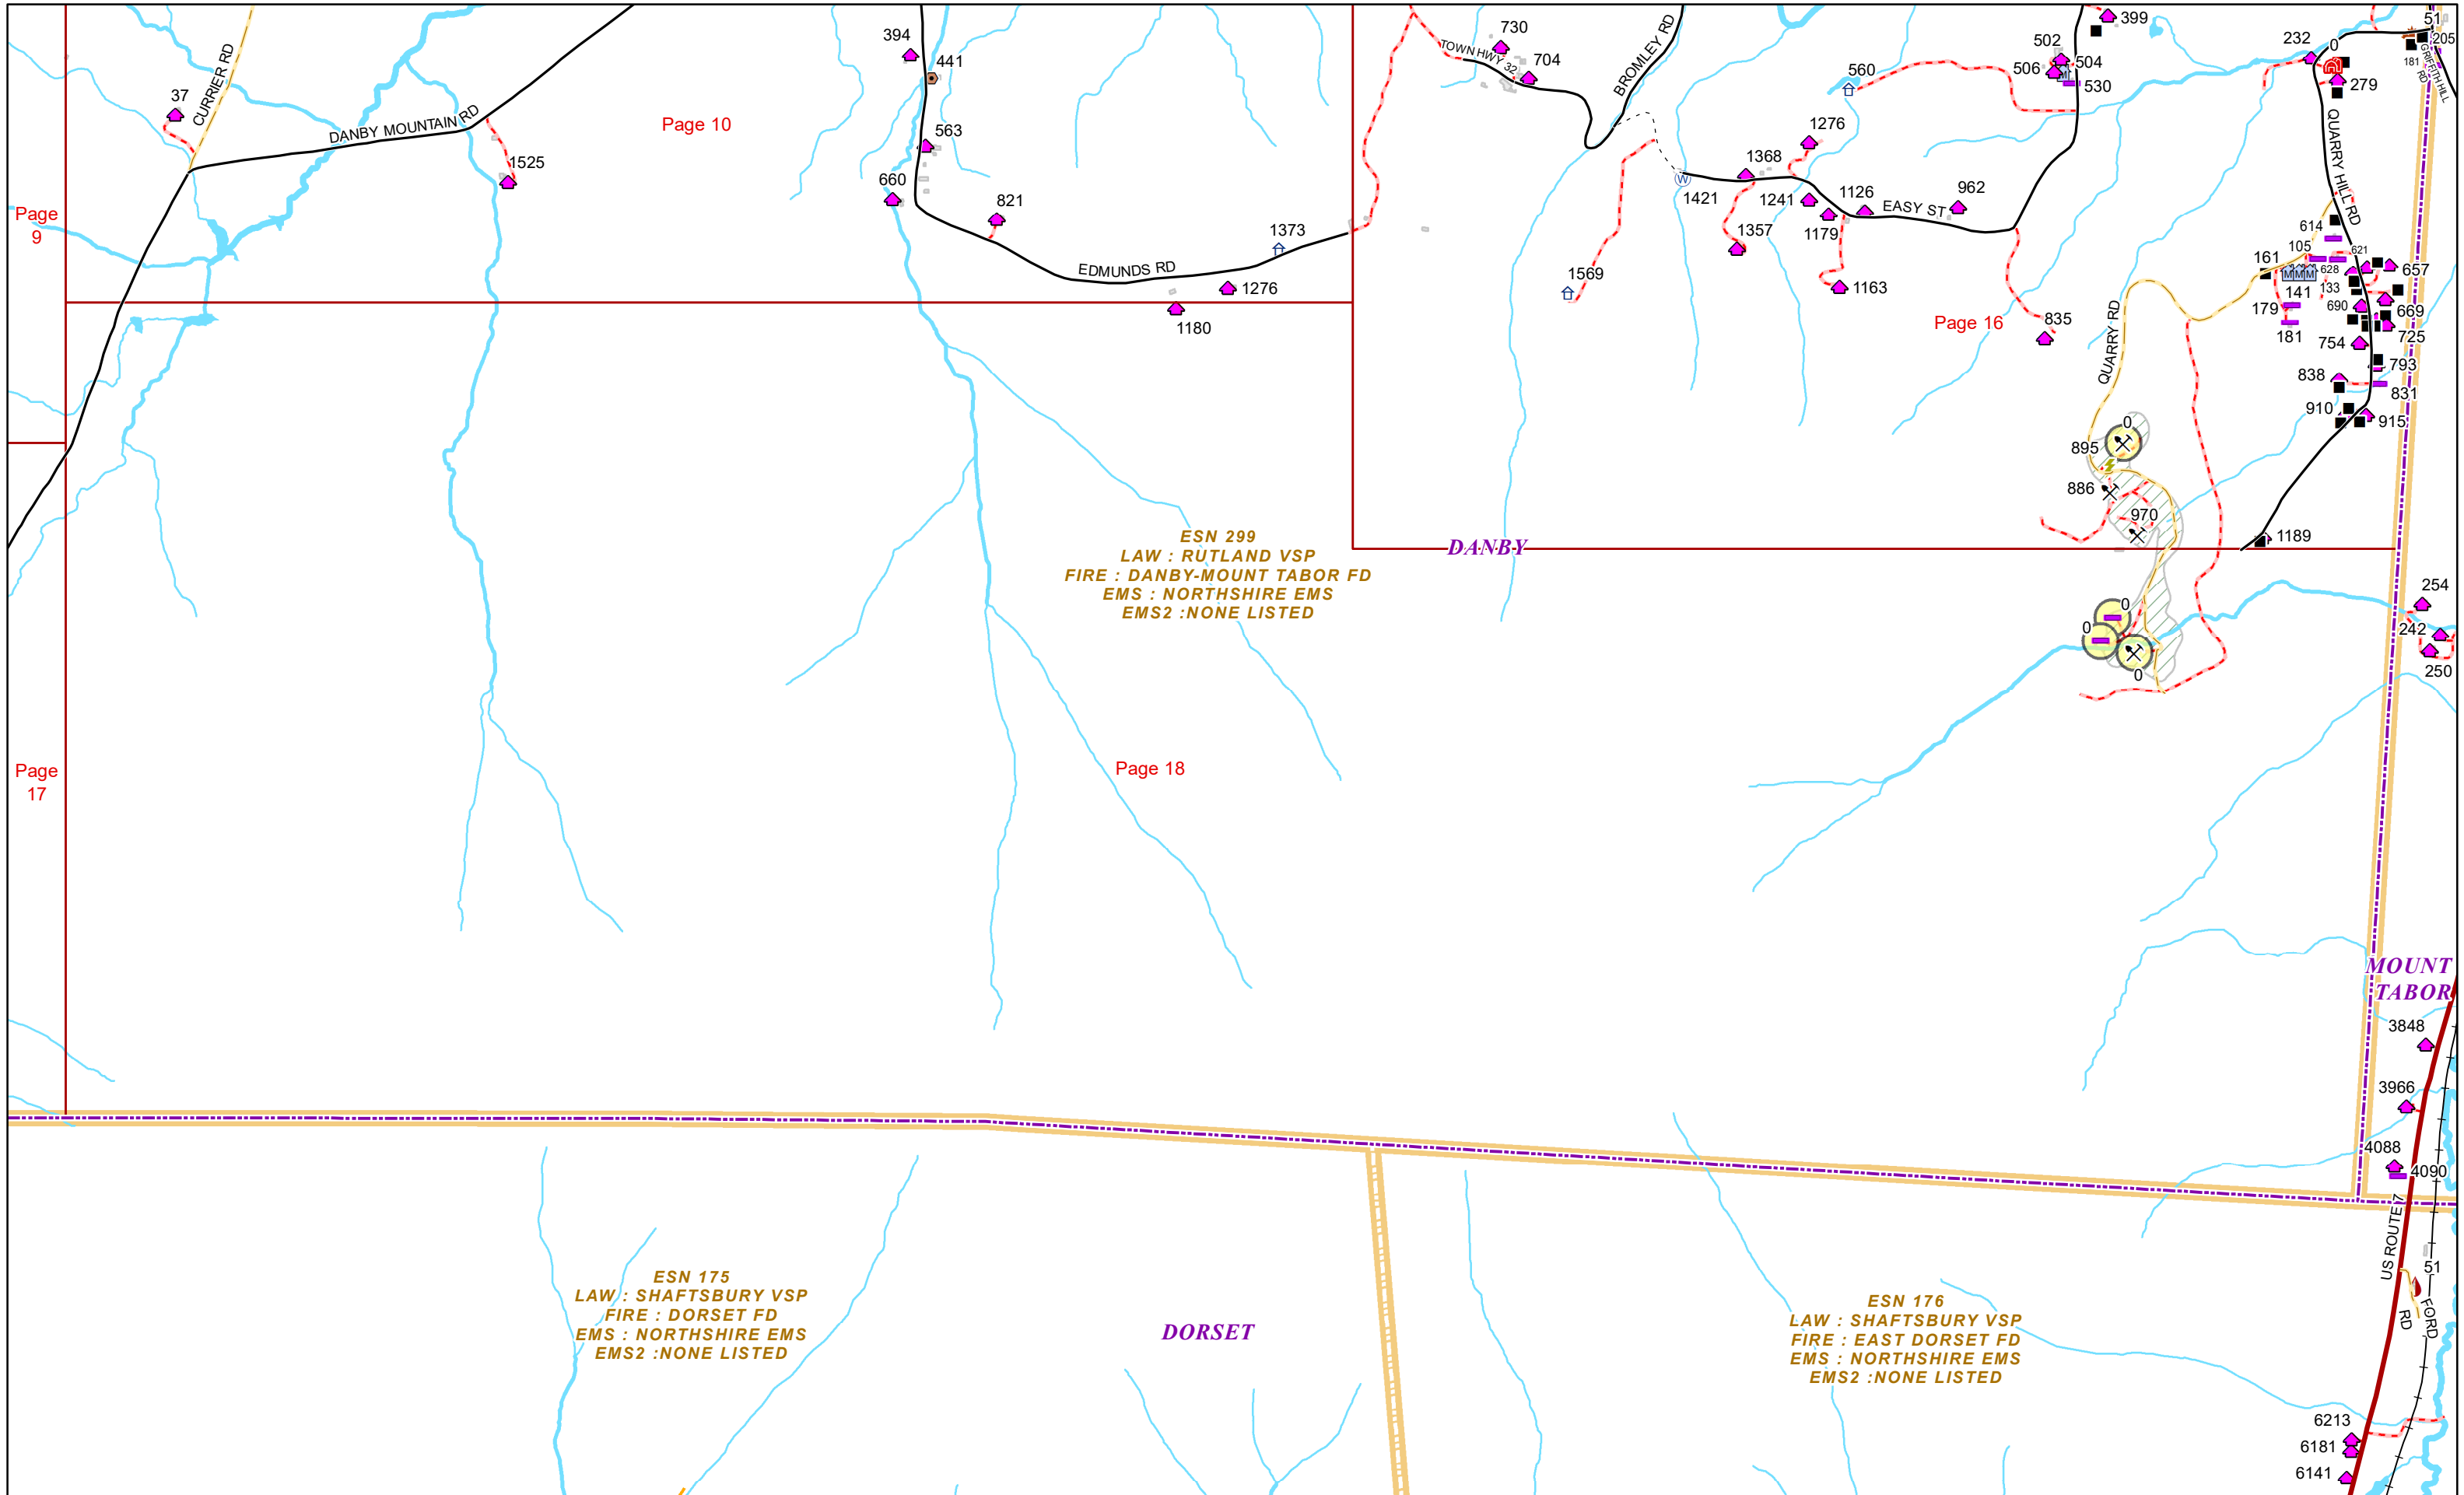

Page 10

Page 16

Page 18

Page 9

Page 17

ESN 299
LAW : RUTLAND VSP
FIRE : DANBY-MOUNT TABOR FD
EMS : NORTHSHIRE EMS
EMS2 : NONE LISTED

ESN 175
LAW : SHAFTSBURY VSP
FIRE : DORSET FD
EMS : NORTHSHIRE EMS
EMS2 : NONE LISTED

ESN 176
LAW : SHAFTSBURY VSP
FIRE : EAST DORSET FD
EMS : NORTHSHIRE EMS
EMS2 : NONE LISTED