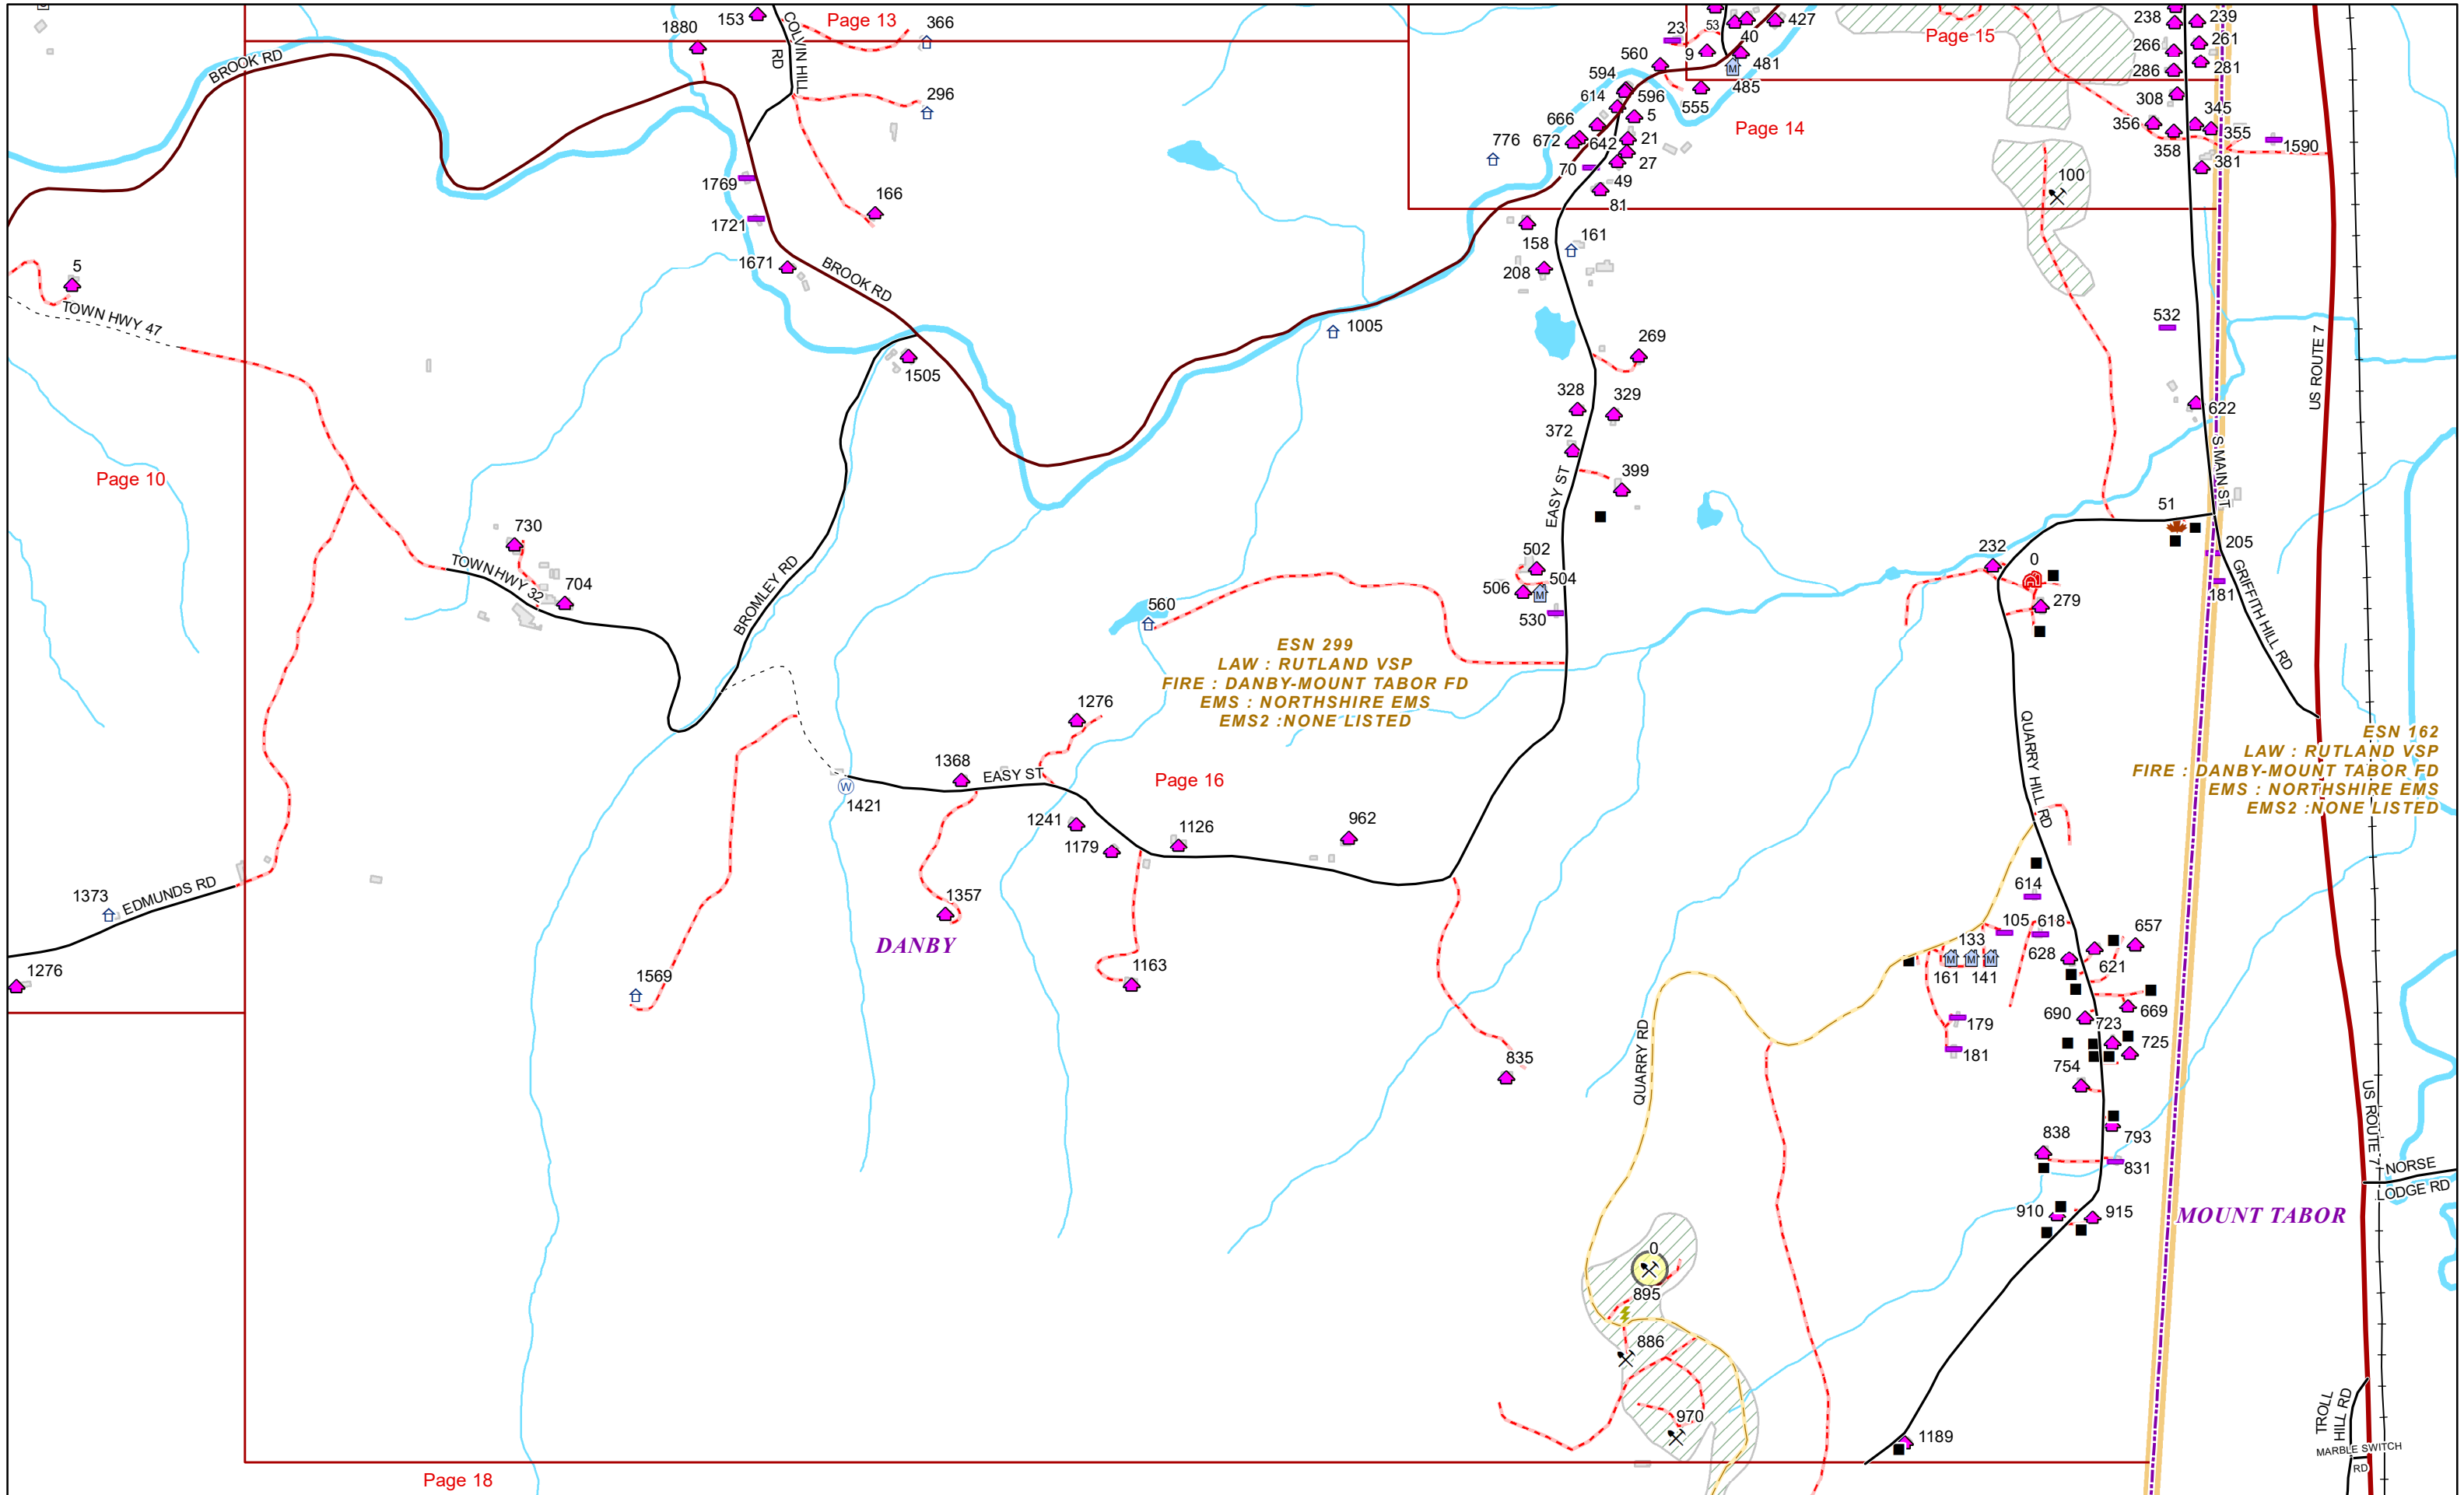

Page 13

Page 15

Page 14

Page 10

Page 16

Page 18

ESN 299
LAW : RUTLAND VSP
FIRE : DANBY-MOUNT TABOR FD
EMS : NORTHSHIRE EMS
EMS2 : NONE LISTED

ESN 162
LAW : RUTLAND VSP
FIRE : DANBY-MOUNT TABOR FD
EMS : NORTHSHIRE EMS
EMS2 : NONE LISTED

DANBY

MOUNT TABOR