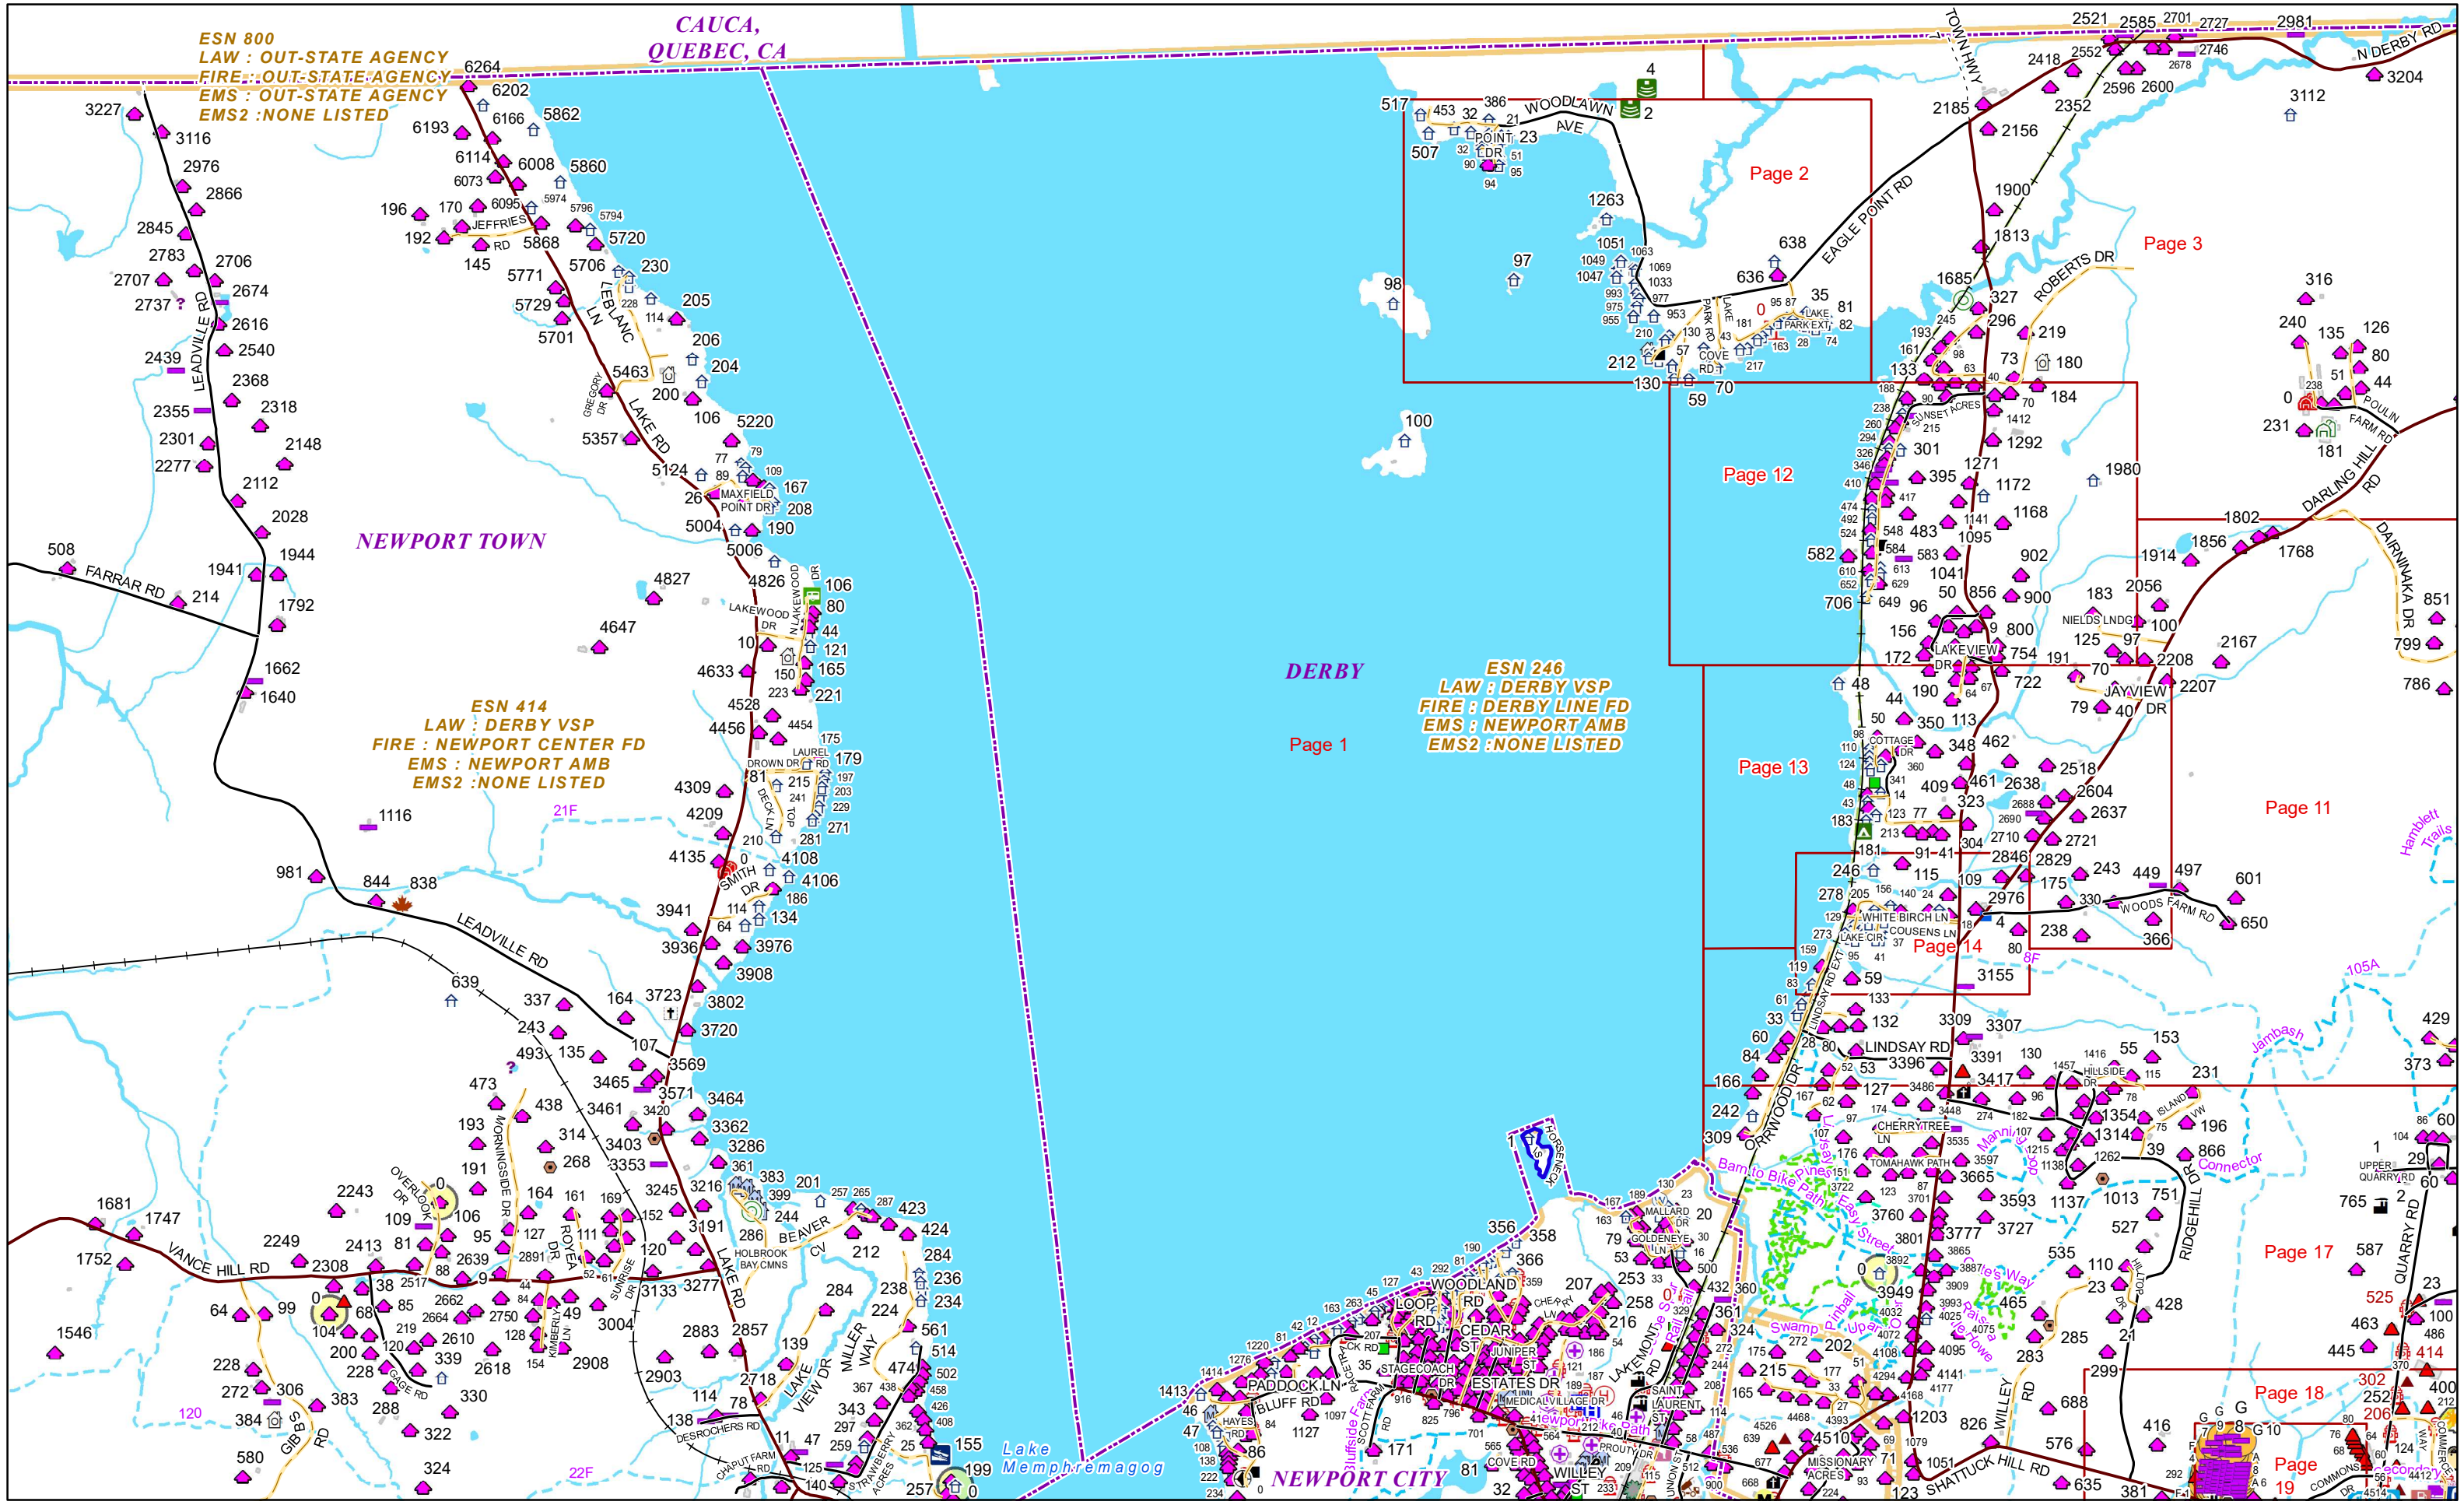

DERBY Road Name Index

ROAD NAME	PAGE(S)	ROAD NAME	PAGE(S)	ROAD NAME	PAGE(S)
PELOW HL	9	SALEMVIEW HTS	28	TOWN HWY 56	11
PHELPS ST	9	SANBORN RD	36	TOWN HWY 7	3
PINE HILL RD	26,31,37	SCHULER RD	31	TRANQUILITY TRL	11
PINEWOOD DR	13	SETTLERS WAY	10	U TURN	4,9,10,15,17,18,26,31
PLANT N PRUNE RD	15	SEYMOUR DR	18	UP NORTH DR	18
POINT DR	2	SHATTUCK HILL RD	17,18,19	UPPER QUARRY RD	11,15,17
POULIN FARM RD	3	SPRUCE DR	33	US ROUTE 5	4,15,17,18,19,20,21,22,23
PREVOST RD	3	SUGARBUSH DR	10	VALENTINE AVE	8
PROUTY DR	6	SUMMER LN	28	VT ROUTE 105	1,27,28,33,35,36
PROVOST ACRES	20,21	SUNRISE DR	3	VT ROUTE 111	20,23,27,30
PROVOST ACRES EXT	21	SUNSET ACRES	12	VTRANS	18
QUARRY CIR	17	SUNSET TER	9	WALLACE RD	20,21
QUARRY RD	17,18	SUNSET TER EXT	9	WEST ST	20,23,24
RESERVOIR RD	10	SWEET WATER RUN	15	WHISPERING PINES RD	13
RIDGEHILL DR	11,17,18	TERRACE DR	28	WHITE BIRCH LN	14
RIEGEL RD	37	TICE RD	32	WHITE FARM LN	15
ROBBINS DR	29	TOMAHAWK PATH	17	WHITTIER RD	5,10
ROBERTS DR	3	TONIS RD	16,25	WILDERNESS RUN	28
ROBILARD RD	25	TOP OF WORLD DR	11	WILLARD DR	38
ROCKY DR	28	TOWER RD	16	WILLEY RD	17
ROY ST	23	TOWN FORREST RD	37,39	WINDSWEPT DR	2
RYAN DR	33	TOWN FORREST ROAD EXT	39	WOODLAWN AVE	2
SALEM DERBY RD	27,28,32	TOWN HWY 10	8	WOODS FARM RD	11
SALEM DR	27	TOWN HWY 38	27		