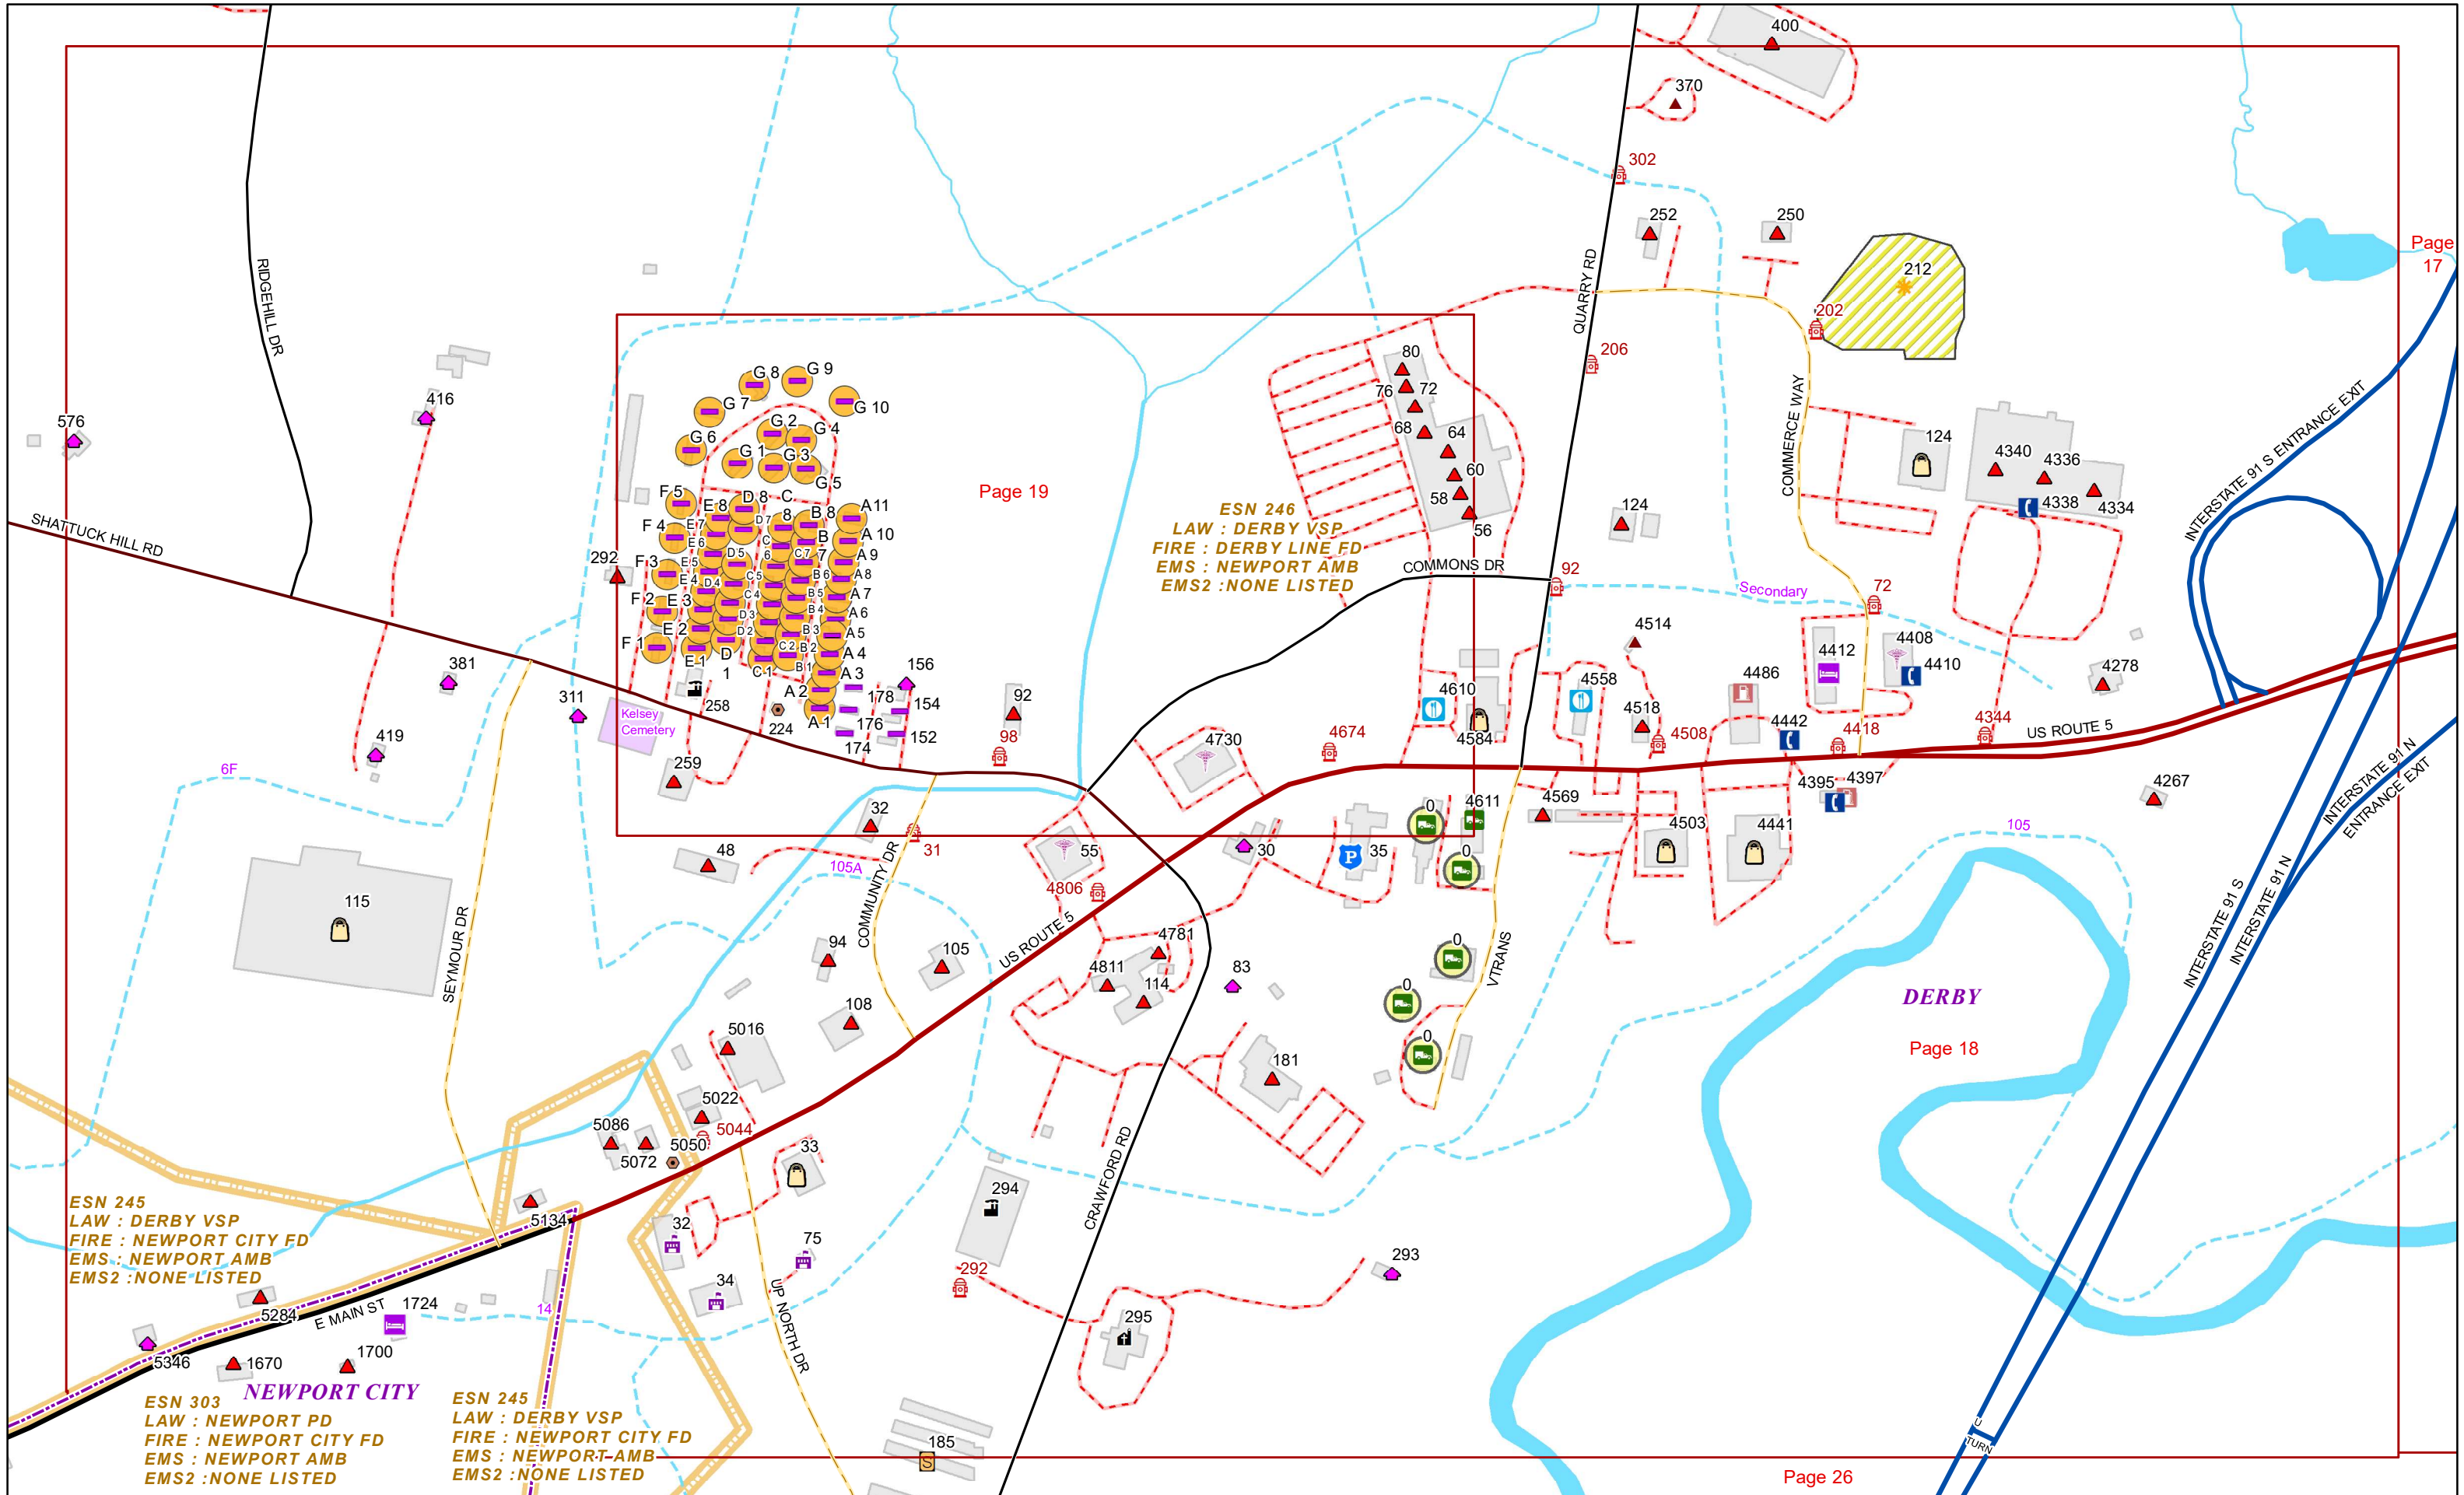

Page 19

ESN 246
LAW : DERBY VSP
FIRE : DERBY LINE FD
EMS : NEWPORT AMB
EMS2 : NONE LISTED

DERBY

Page 18

ESN 245
LAW : DERBY VSP
FIRE : NEWPORT CITY FD
EMS : NEWPORT AMB
EMS2 : NONE LISTED

ESN 303
LAW : NEWPORT PD
FIRE : NEWPORT CITY FD
EMS : NEWPORT AMB
EMS2 : NONE LISTED

ESN 245
LAW : DERBY VSP
FIRE : NEWPORT CITY FD
EMS : NEWPORT-AMB
EMS2 : NONE LISTED

Page 26

Page 17