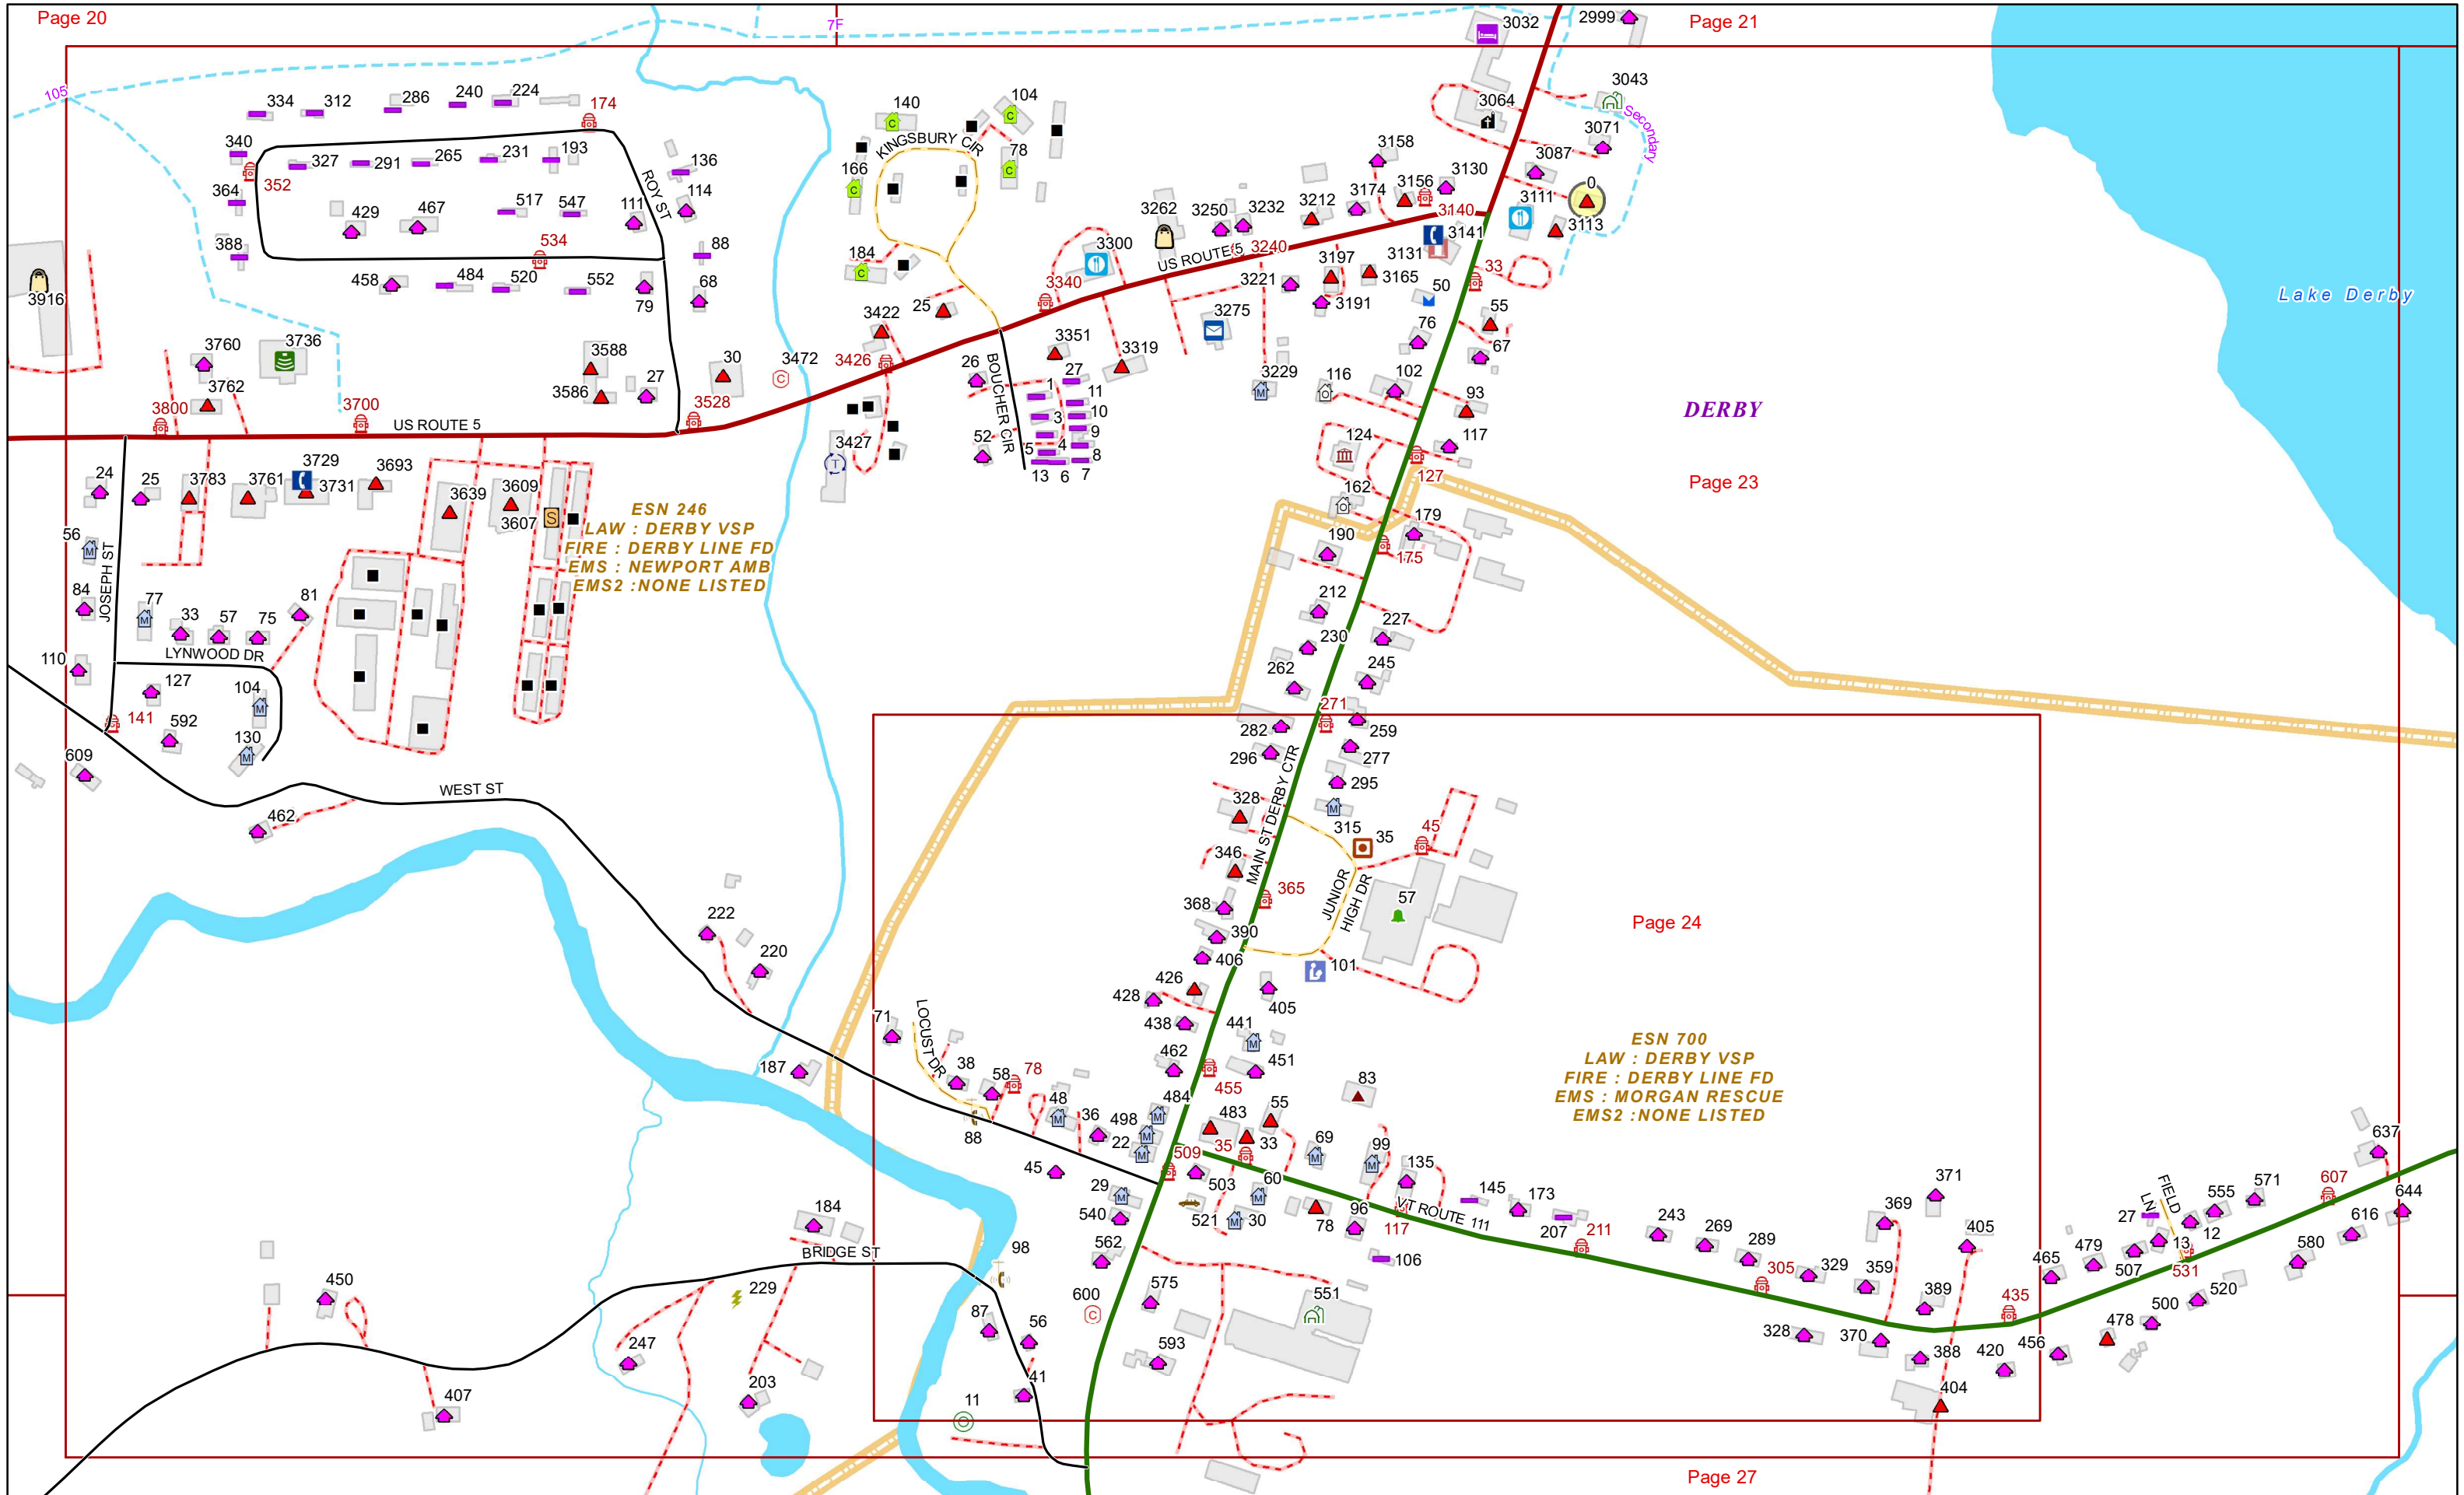

DERBY

ESN 700
LAW : DERBY VSP
FIRE : DERBY LINE FD
EMS : MORGAN RESCUE
EMS2 : NONE LISTED

ESN 246
LAW : DERBY VSP
FIRE : DERBY LINE FD
EMS : NEWPORT AMB
EMS2 : NONE LISTED