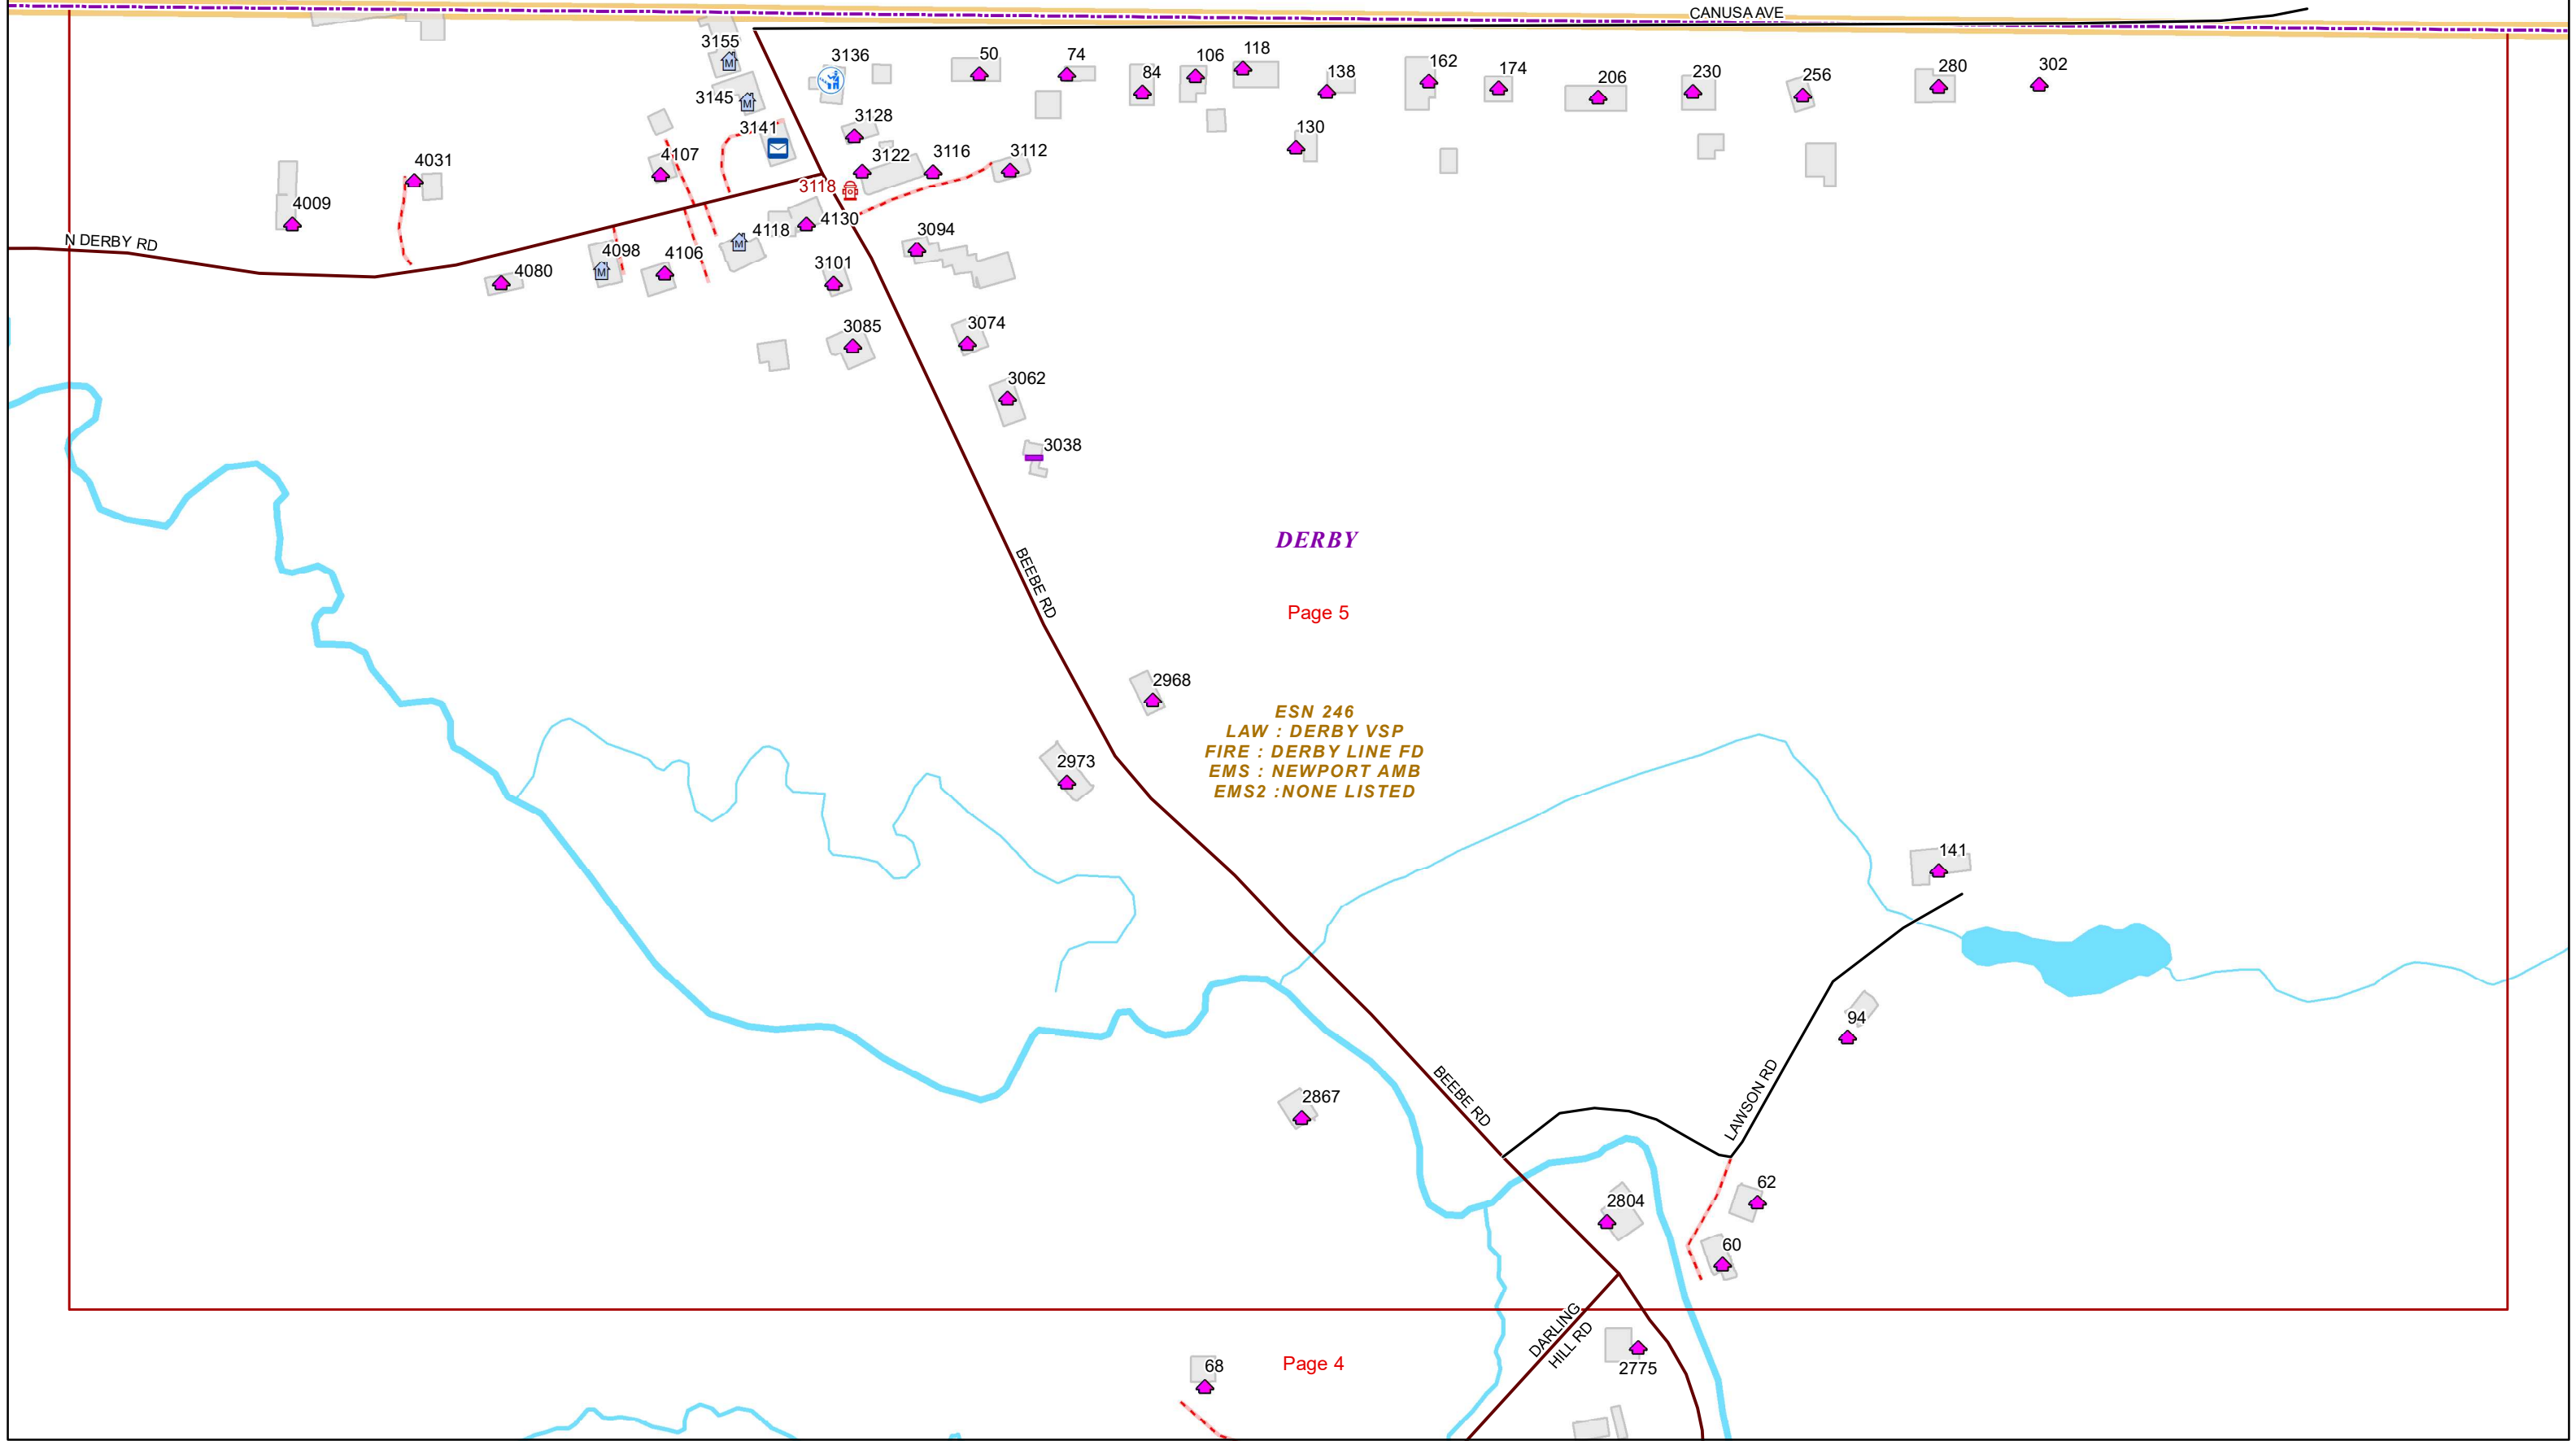

CAUCA, QUEBEC, CA
ESN 800
LAW : OUT-STATE AGENCY
FIRE : OUT-STATE AGENCY
EMS : OUT-STATE AGENCY
EMS2 : NONE LISTED

CANUSA AVE

N DERBY RD

BEEBE RD

BEEBE RD

LAWSON RD

DARLING HILL RD

DERBY

Page 5

ESN 246
LAW : DERBY VSP
FIRE : DERBY LINE FD
EMS : NEWPORT AMB
EMS2 : NONE LISTED

Page 4