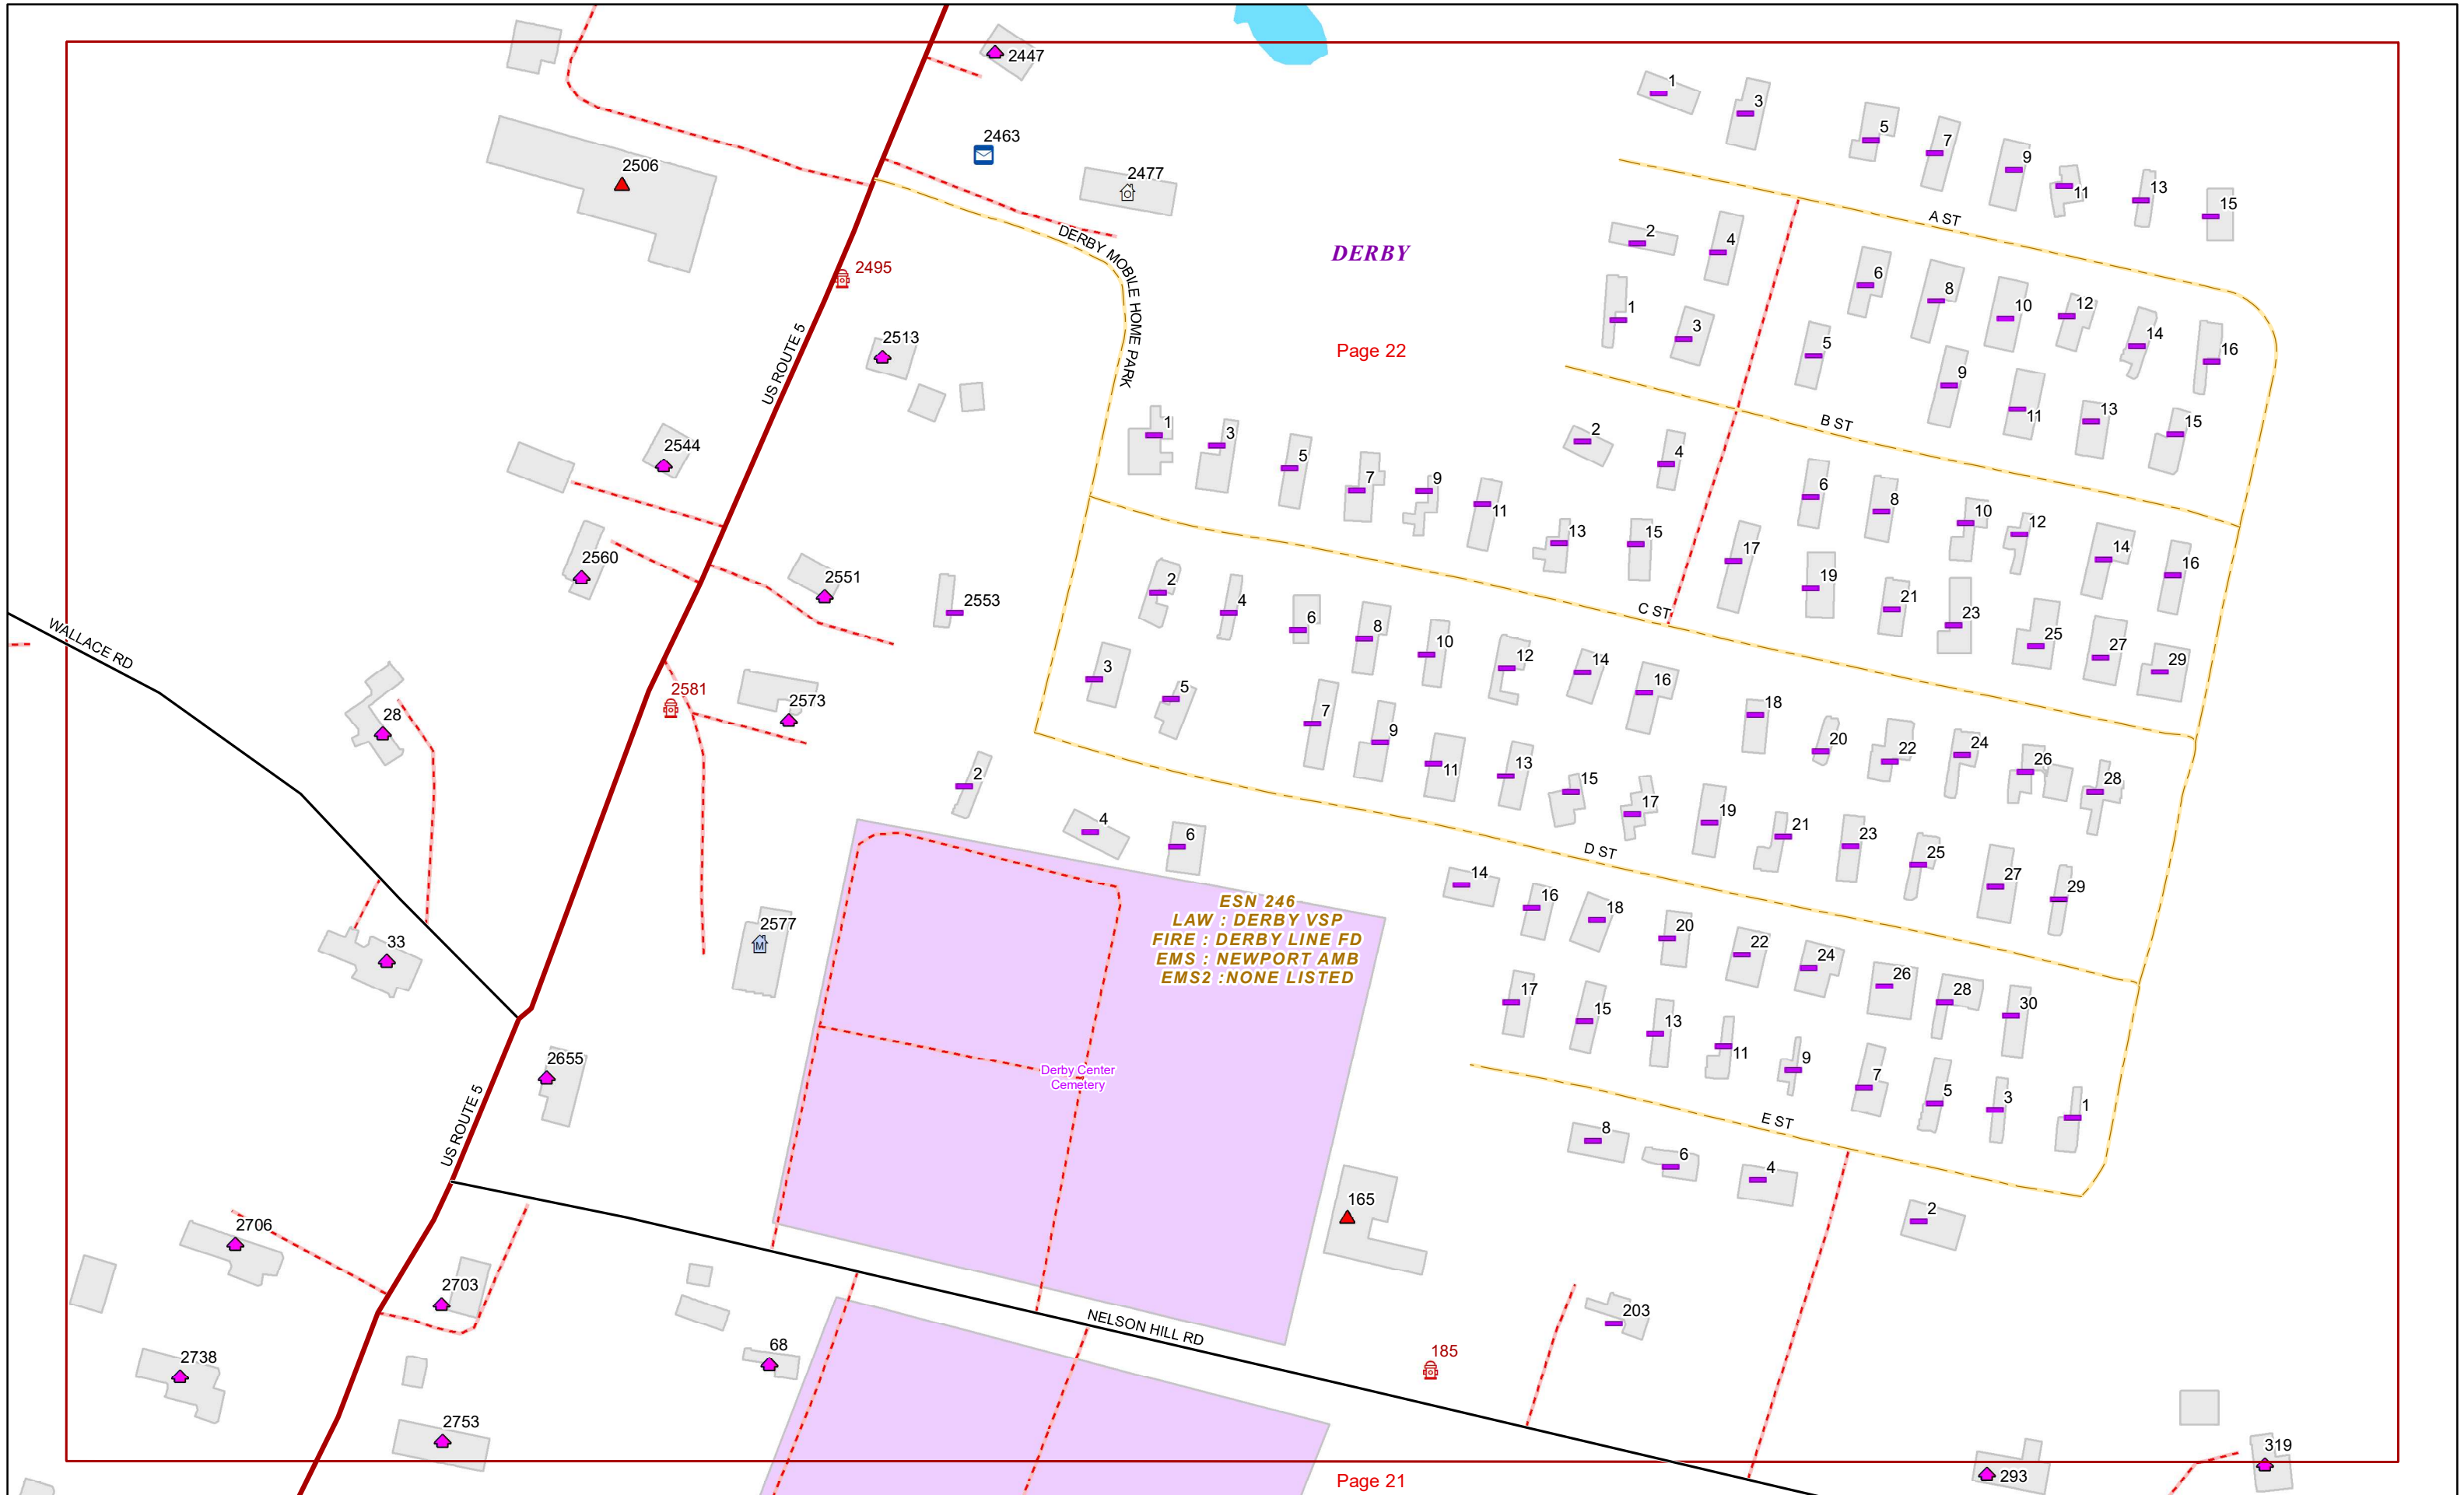

ESN 246
LAW : DERBY VSP
FIRE : DERBY LINE FD
EMS : NEWPORT AMB
EMS2 : NONE LISTED

Page 21