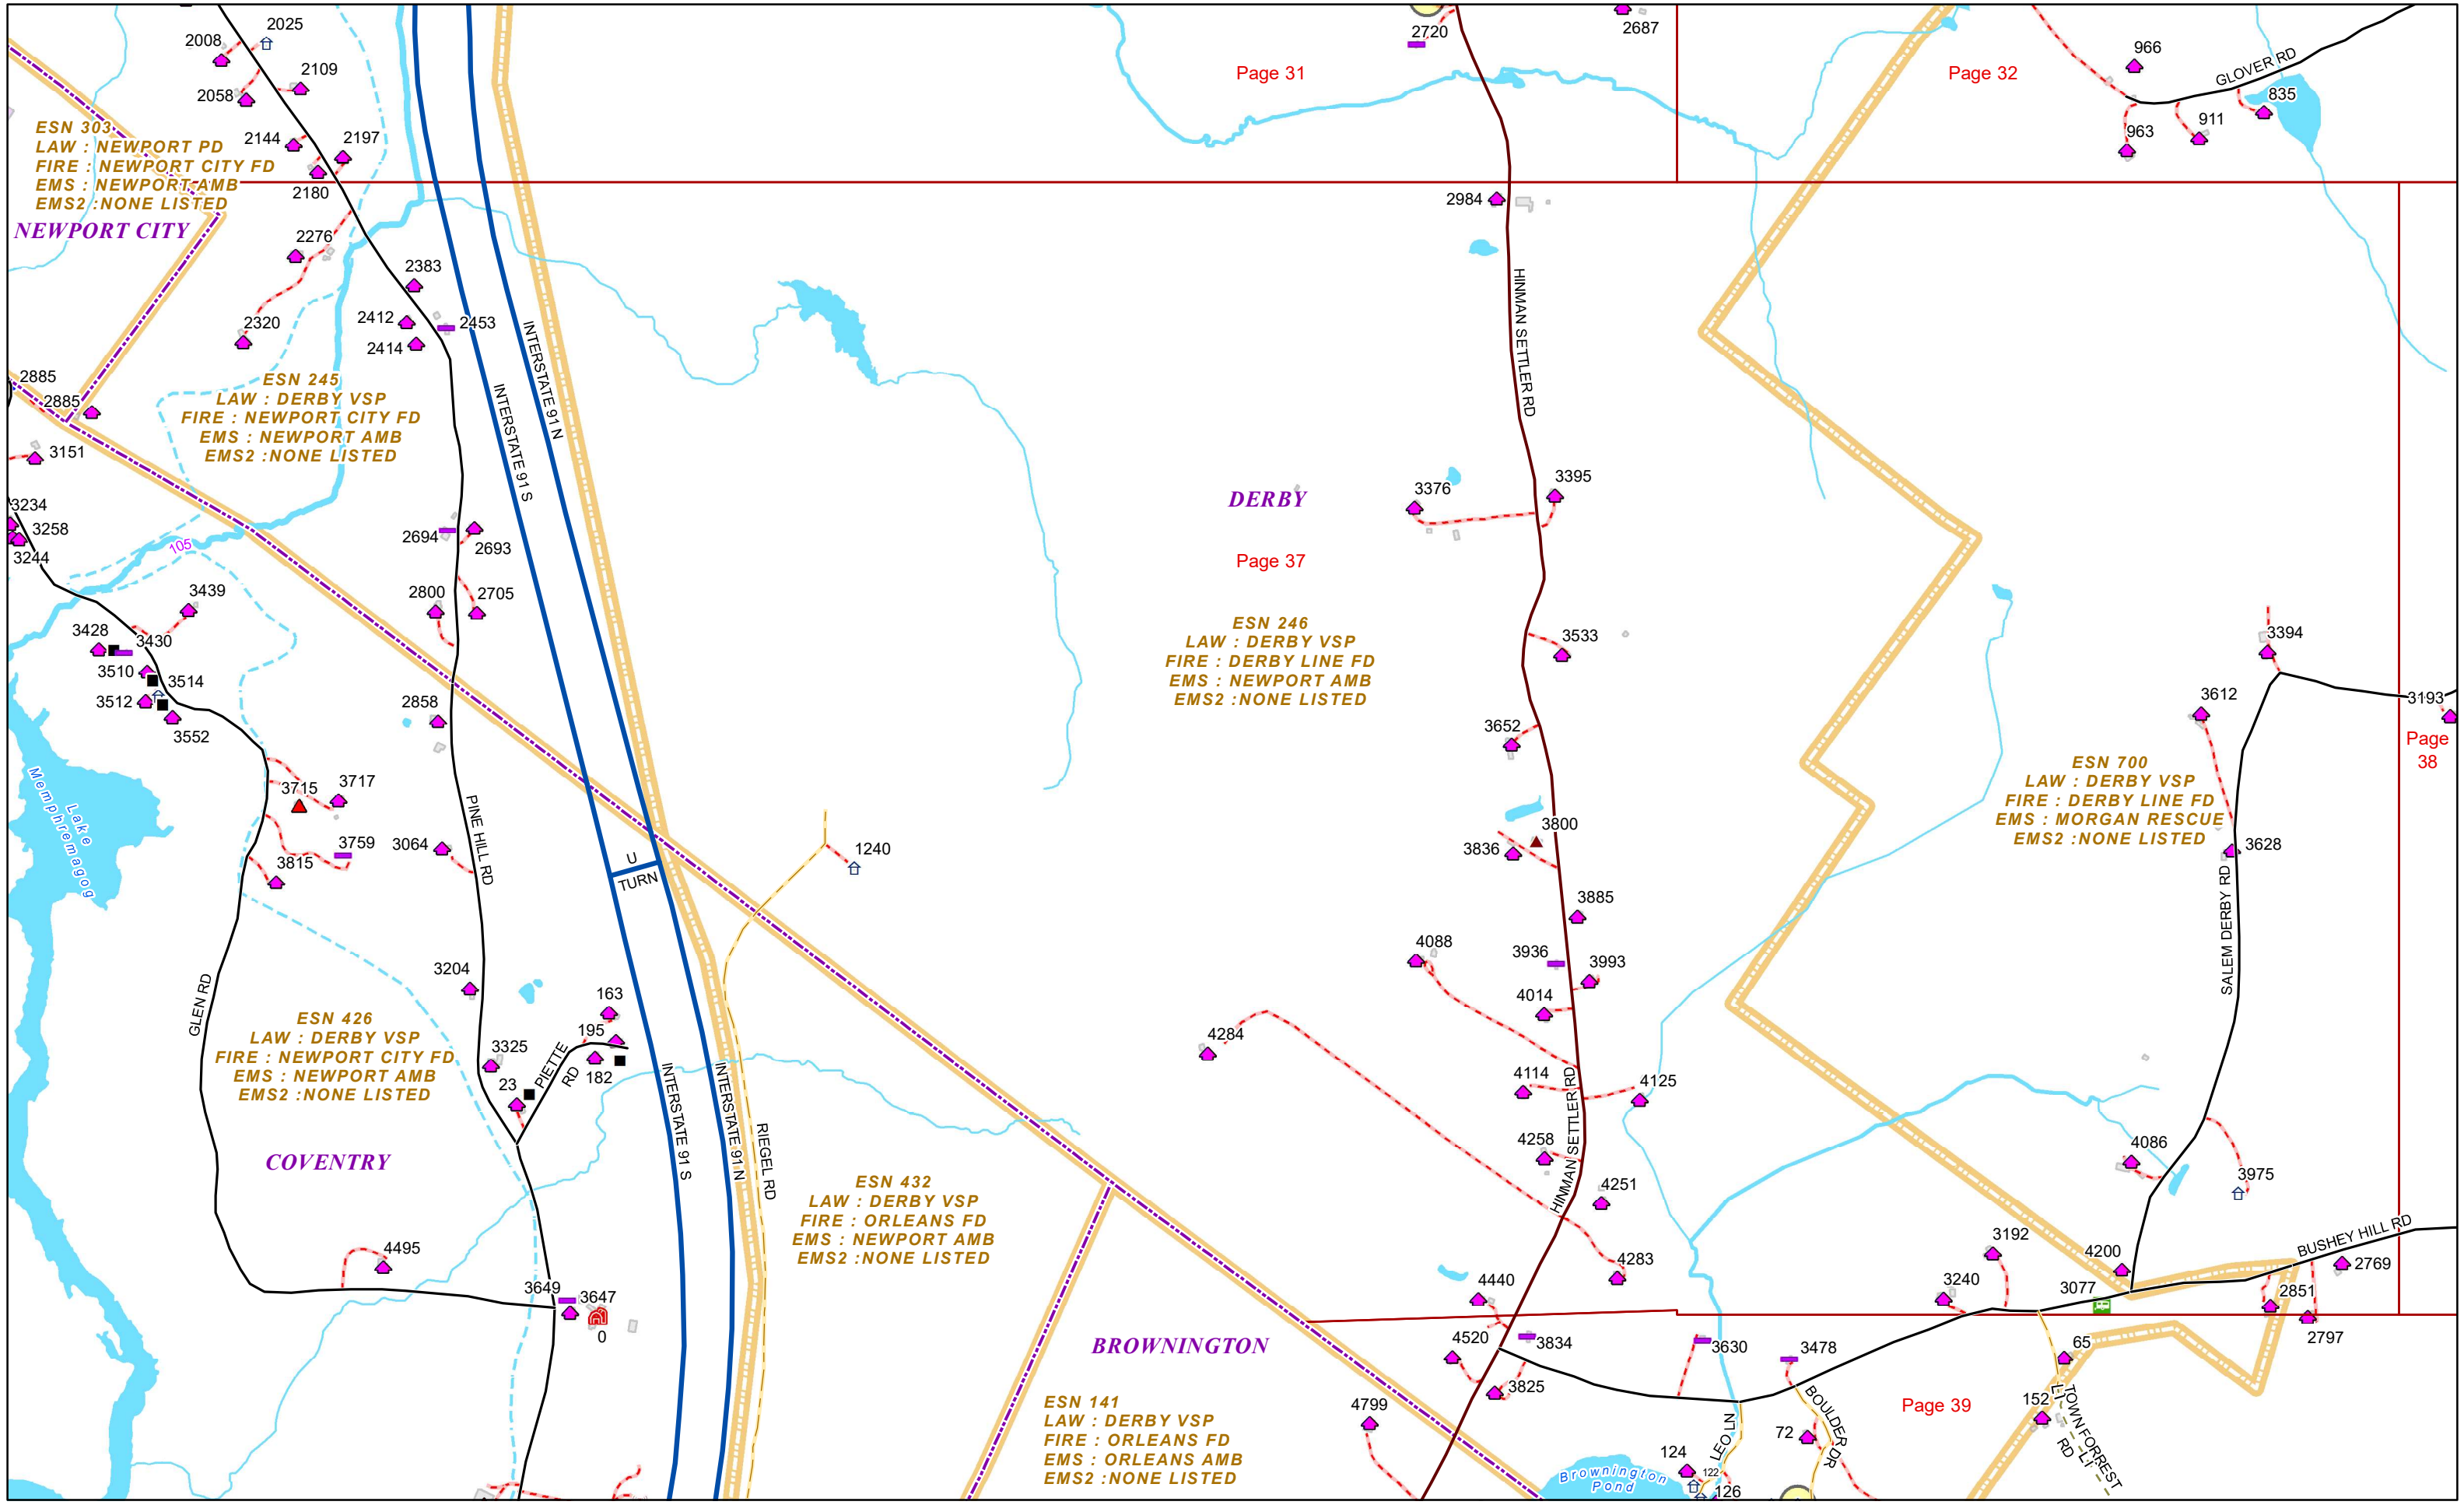

ESN 303
LAW : NEWPORT PD
FIRE : NEWPORT CITY FD
EMS : NEWPORT AMB
EMS2 : NONE LISTED

ESN 245
LAW : DERBY VSP
FIRE : NEWPORT CITY FD
EMS : NEWPORT AMB
EMS2 : NONE LISTED

ESN 426
LAW : DERBY VSP
FIRE : NEWPORT CITY FD
EMS : NEWPORT AMB
EMS2 : NONE LISTED

ESN 432
LAW : DERBY VSP
FIRE : ORLEANS FD
EMS : NEWPORT AMB
EMS2 : NONE LISTED

ESN 141
LAW : DERBY VSP
FIRE : ORLEANS FD
EMS : ORLEANS AMB
EMS2 : NONE LISTED

ESN 246
LAW : DERBY VSP
FIRE : DERBY LINE FD
EMS : NEWPORT AMB
EMS2 : NONE LISTED

ESN 700
LAW : DERBY VSP
FIRE : DERBY LINE FD
EMS : MORGAN RESCUE
EMS2 : NONE LISTED