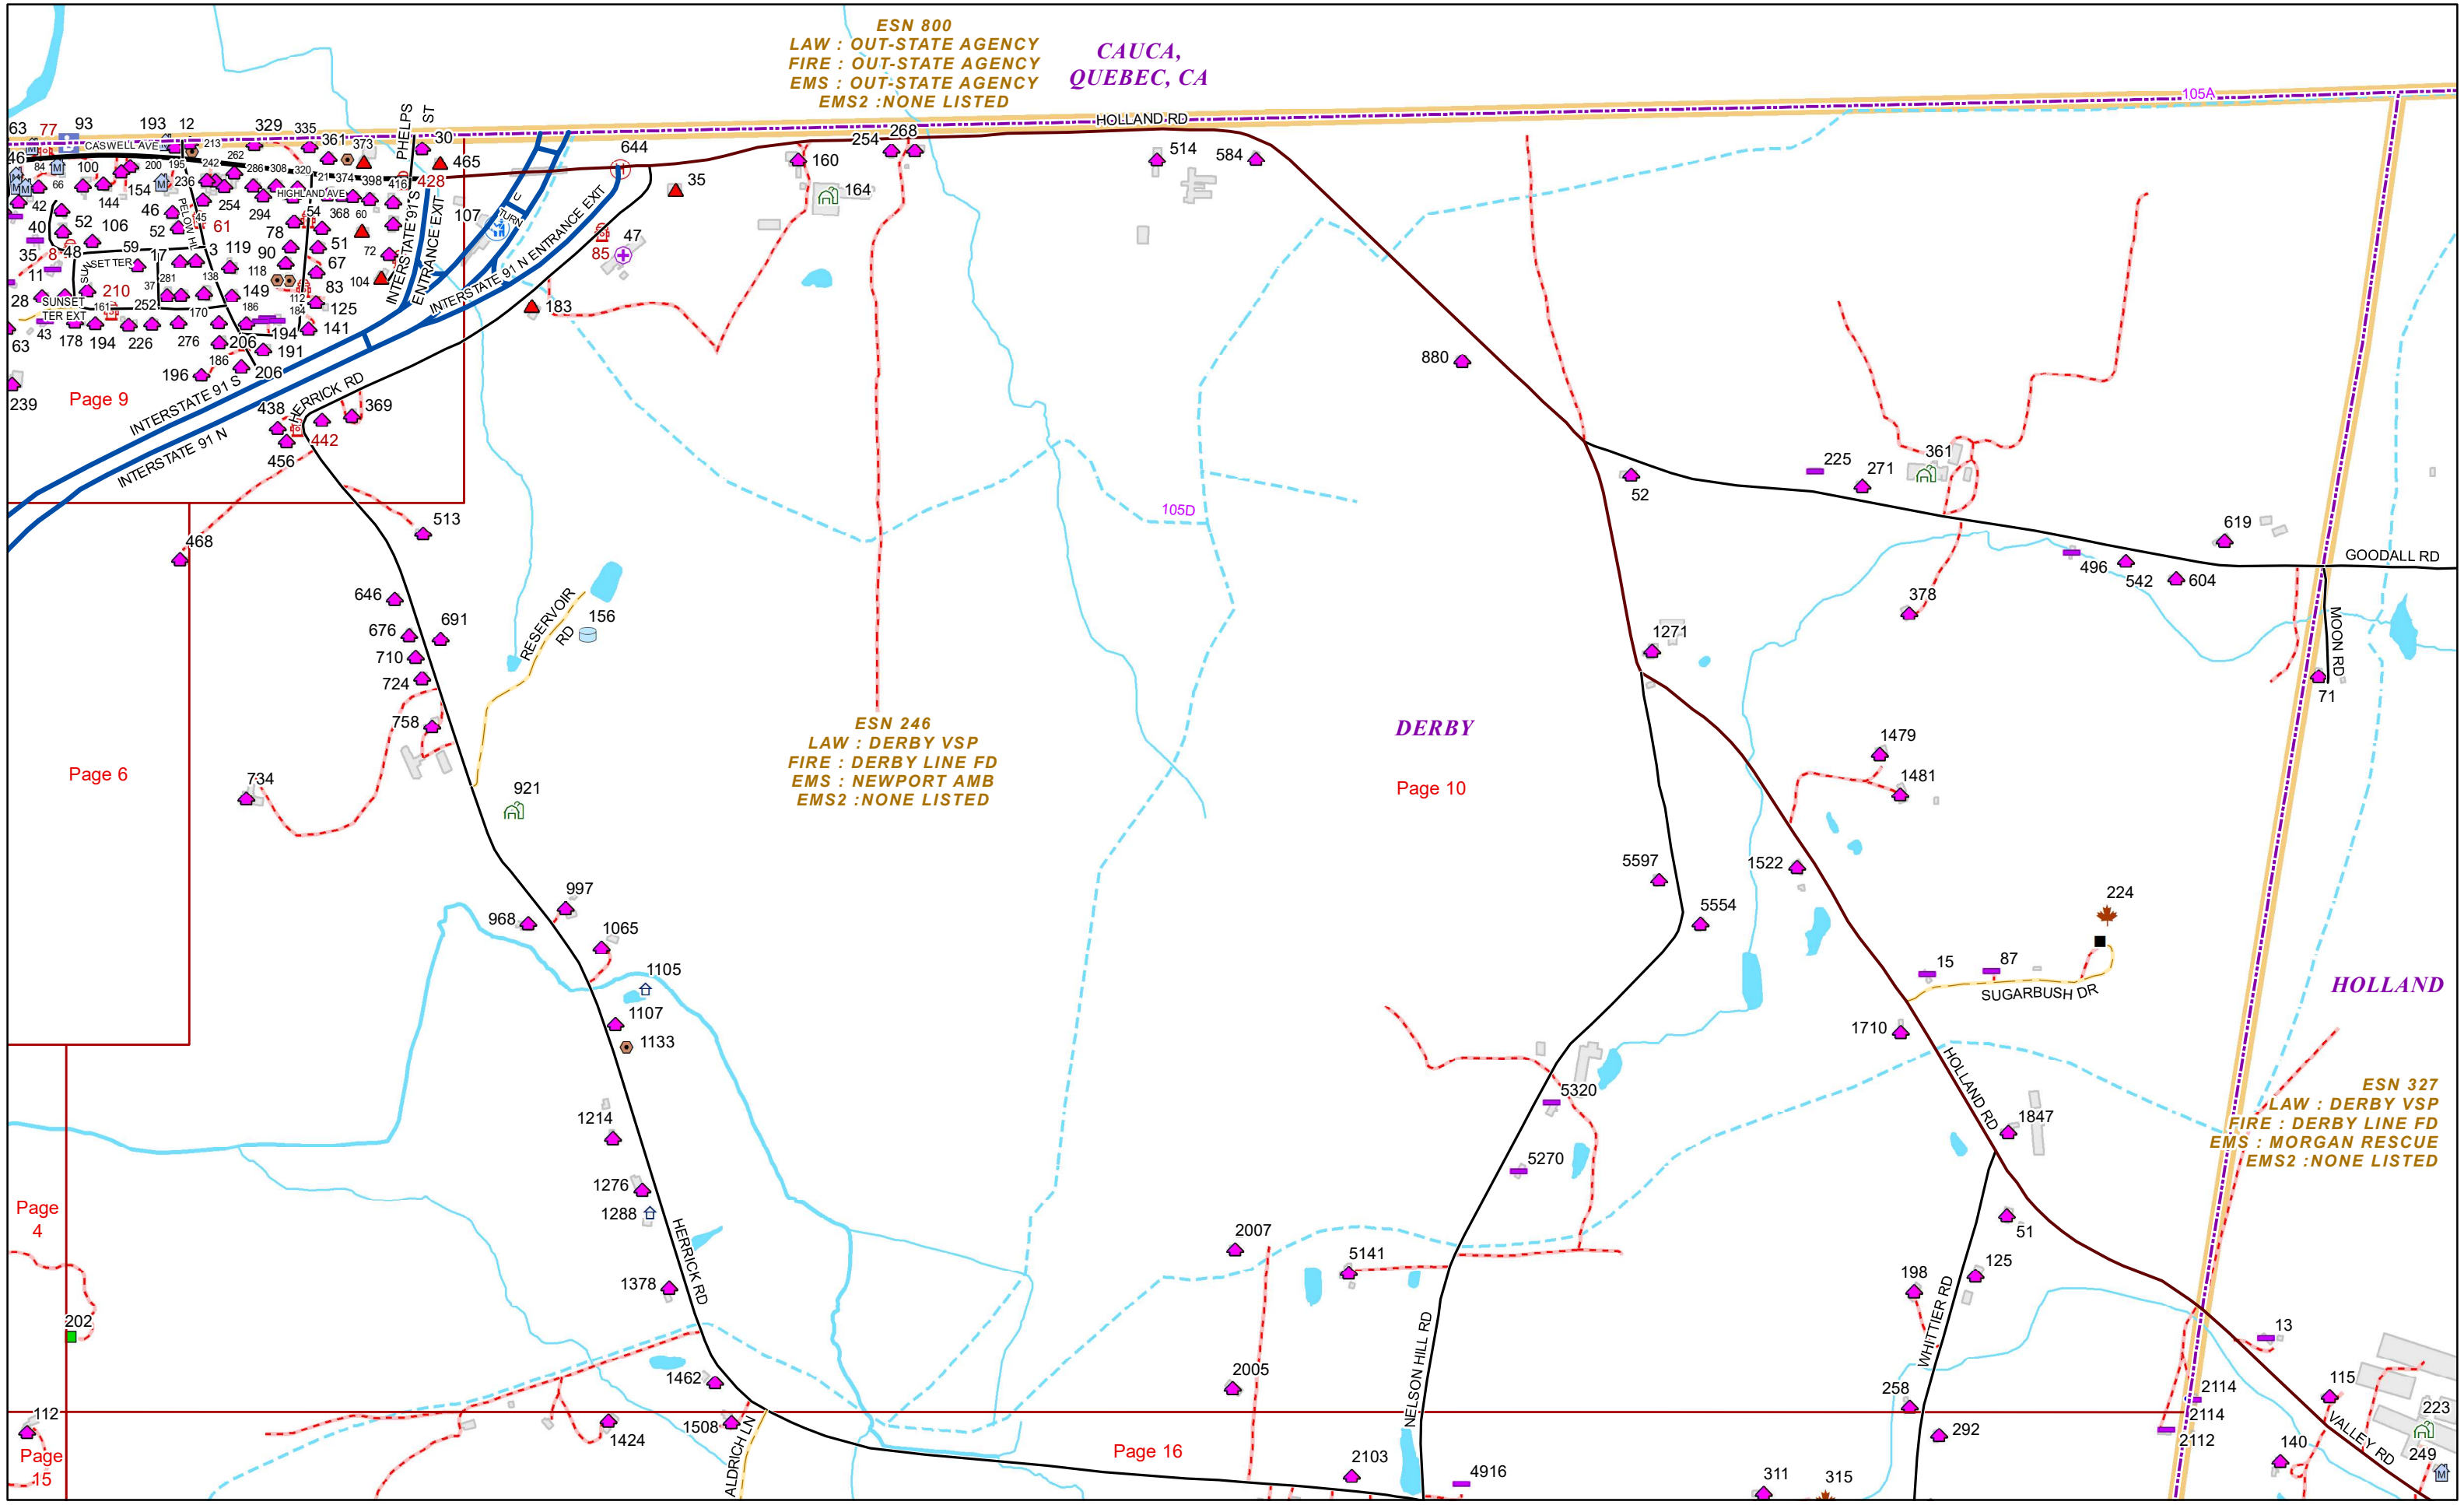

ESN 800
LAW : OUT-STATE AGENCY
FIRE : OUT-STATE AGENCY
EMS : OUT-STATE AGENCY
EMS2 : NONE LISTED

**CAUCA,
QUEBEC, CA**

ESN 246
LAW : DERBY VSP
FIRE : DERBY LINE FD
EMS : NEWPORT AMB
EMS2 : NONE LISTED

DERBY

HOLLAND

ESN 327
LAW : DERBY VSP
FIRE : DERBY LINE FD
EMS : MORGAN RESCUE
EMS2 : NONE LISTED

Page 9

Page 6

Page 10

Page 4

Page 15

Page 16