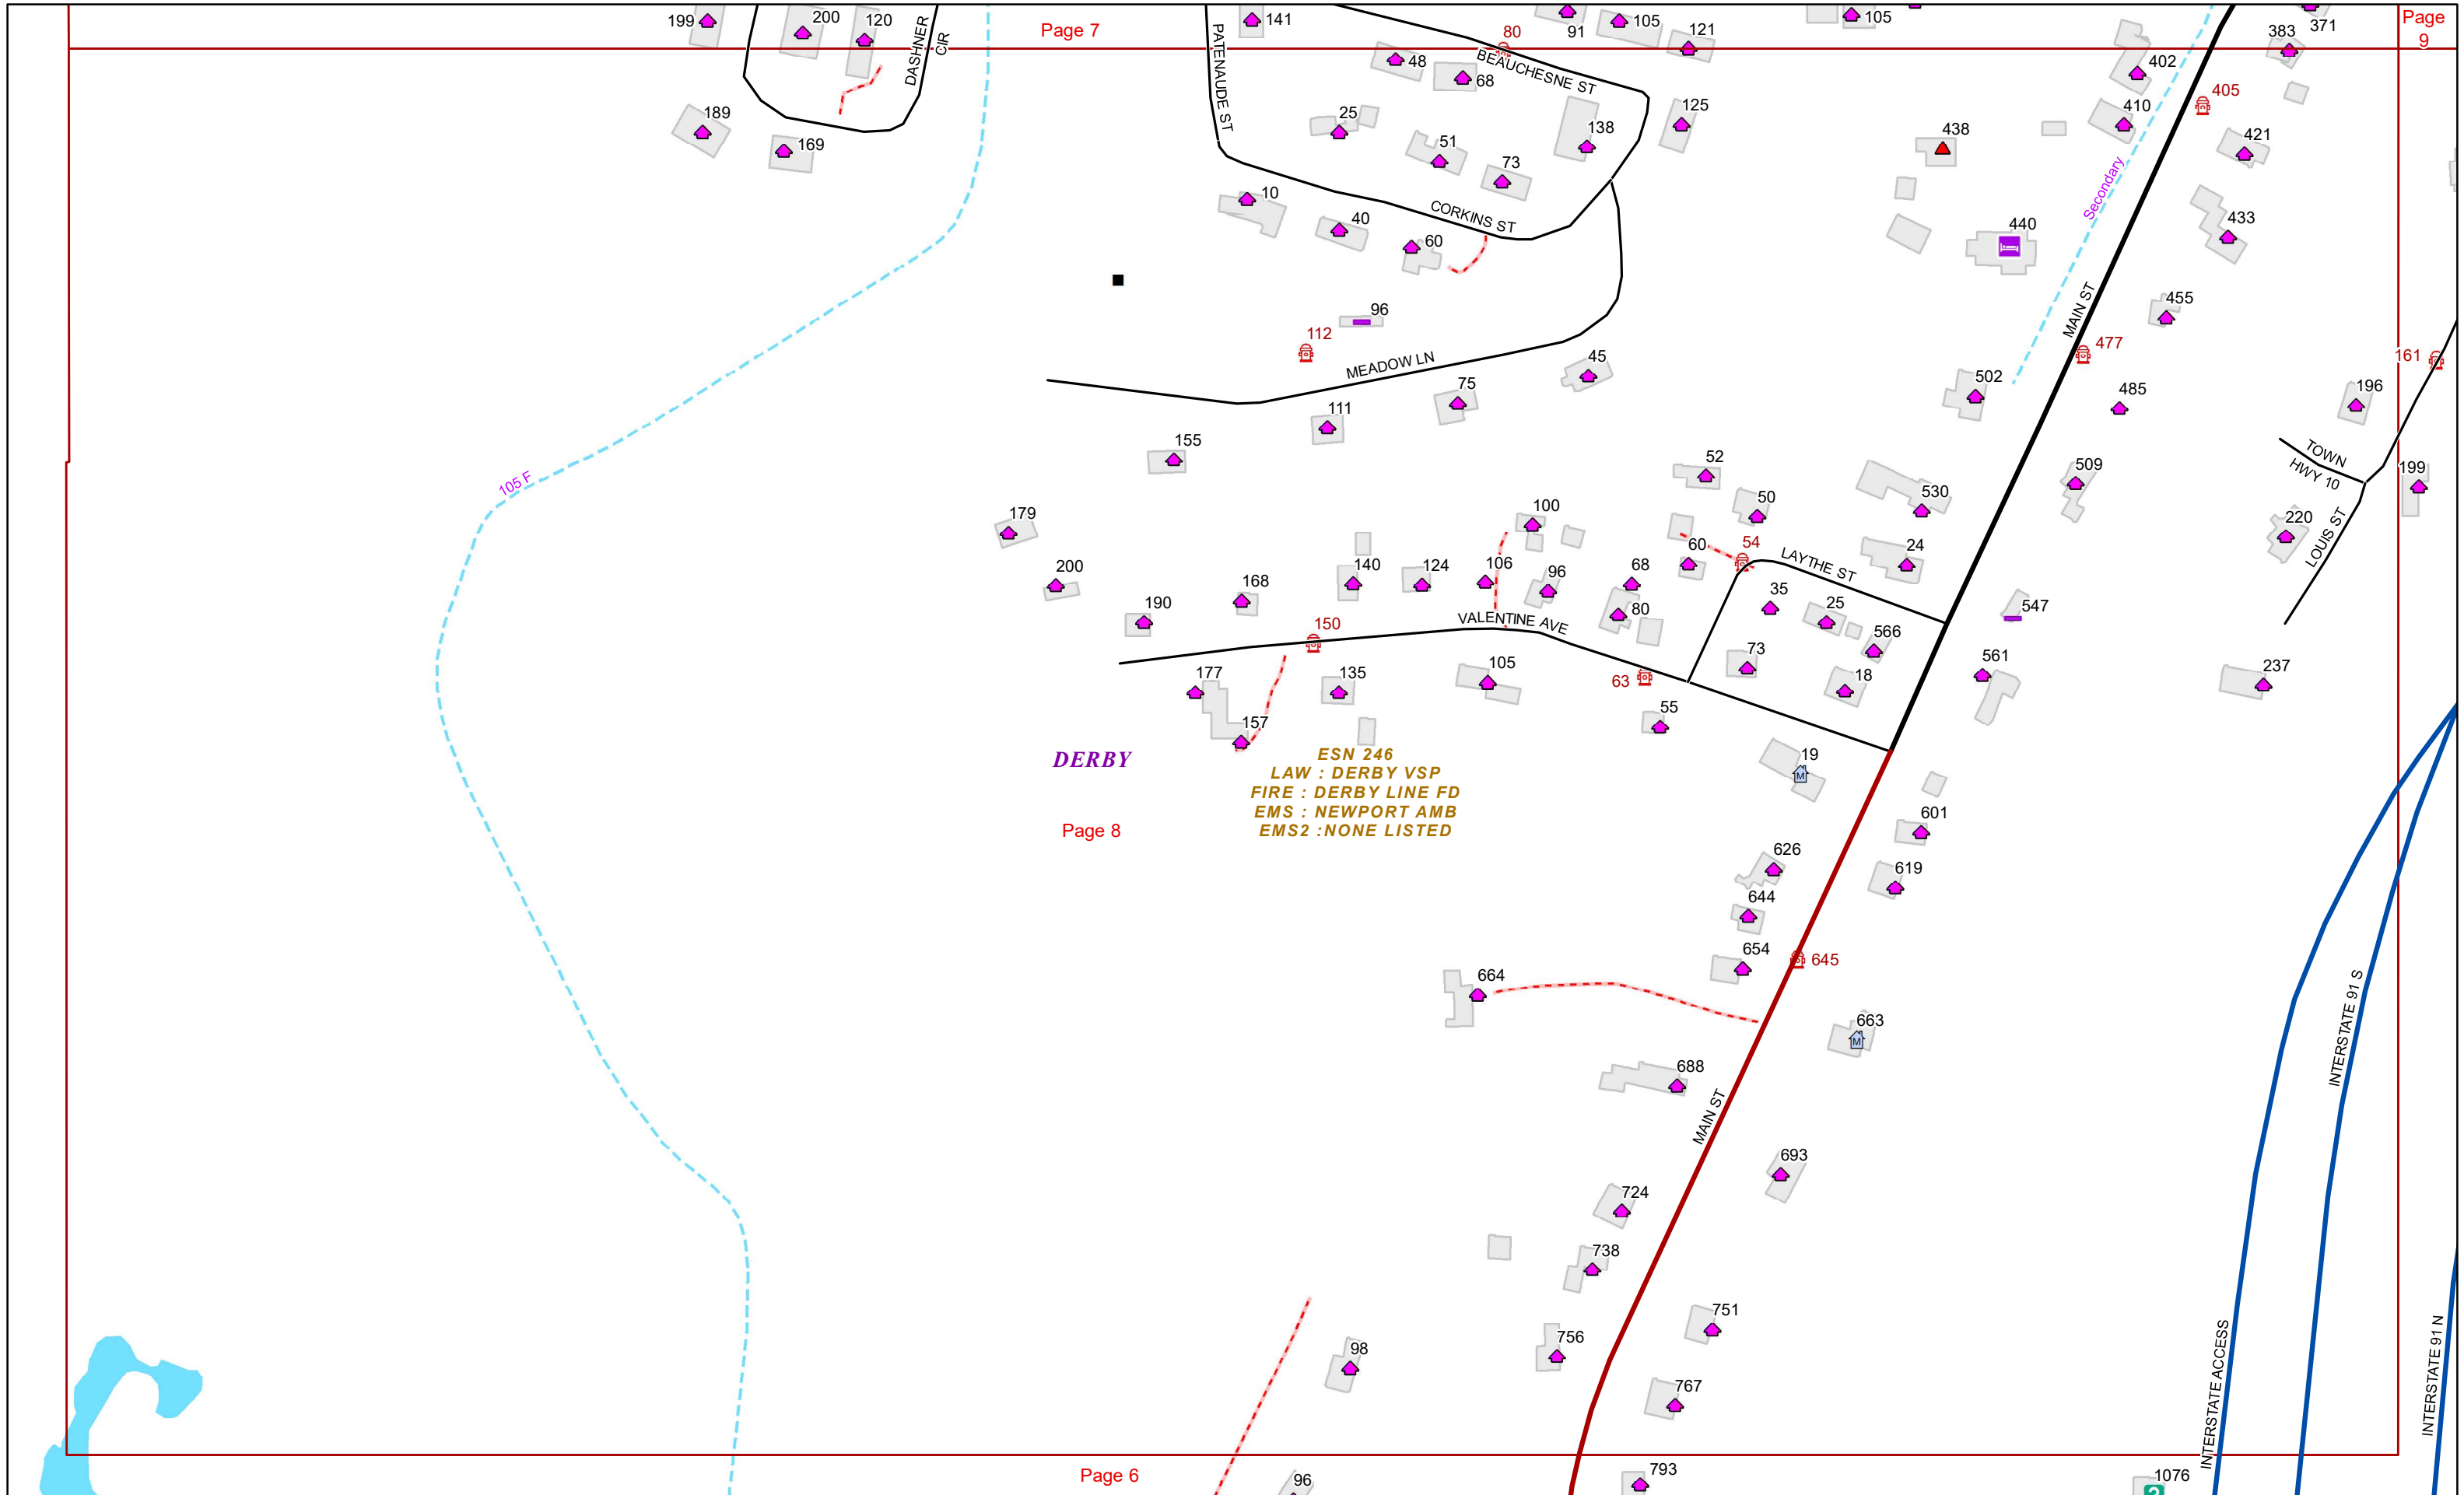

DERBY

ESN 246
LAW : DERBY VSP
FIRE : DERBY LINE FD
EMS : NEWPORT AMB
EMS2 : NONE LISTED