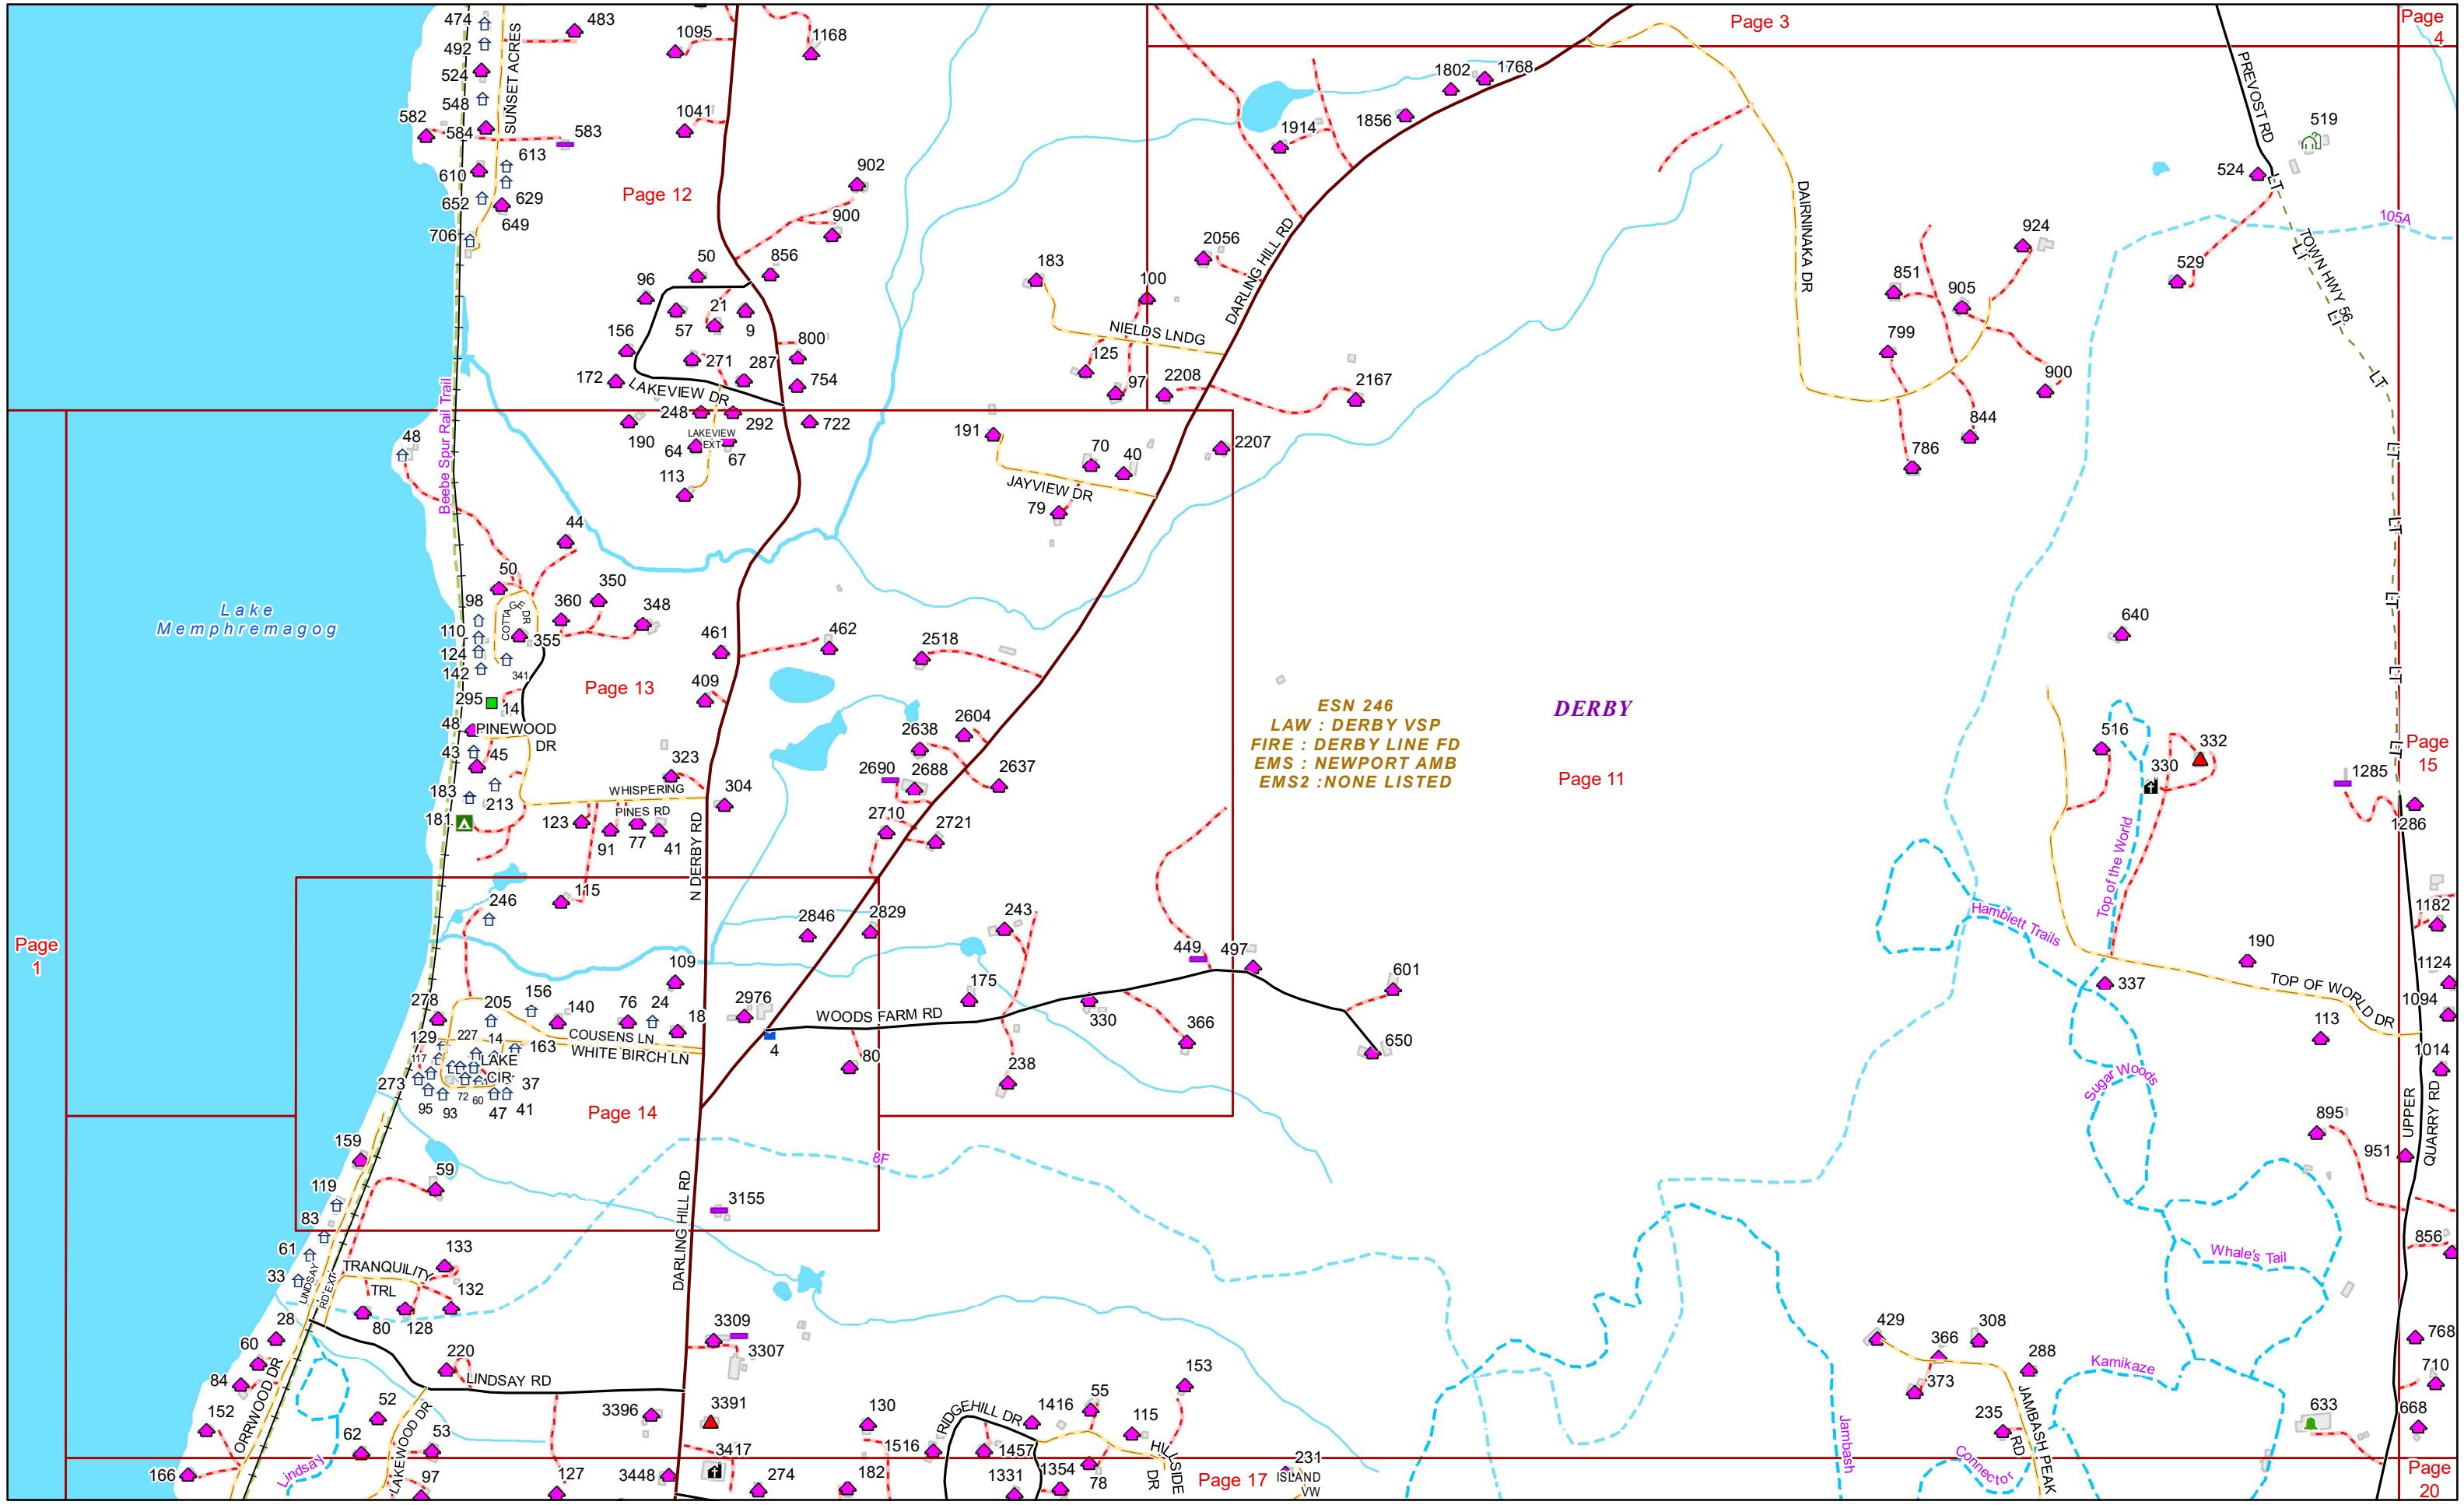

ESN 246
LAW : DERBY VSP
FIRE : DERBY LINE FD
EMS : NEWPORT AMB
EMS2 : NONE LISTED

DERBY

Page 11