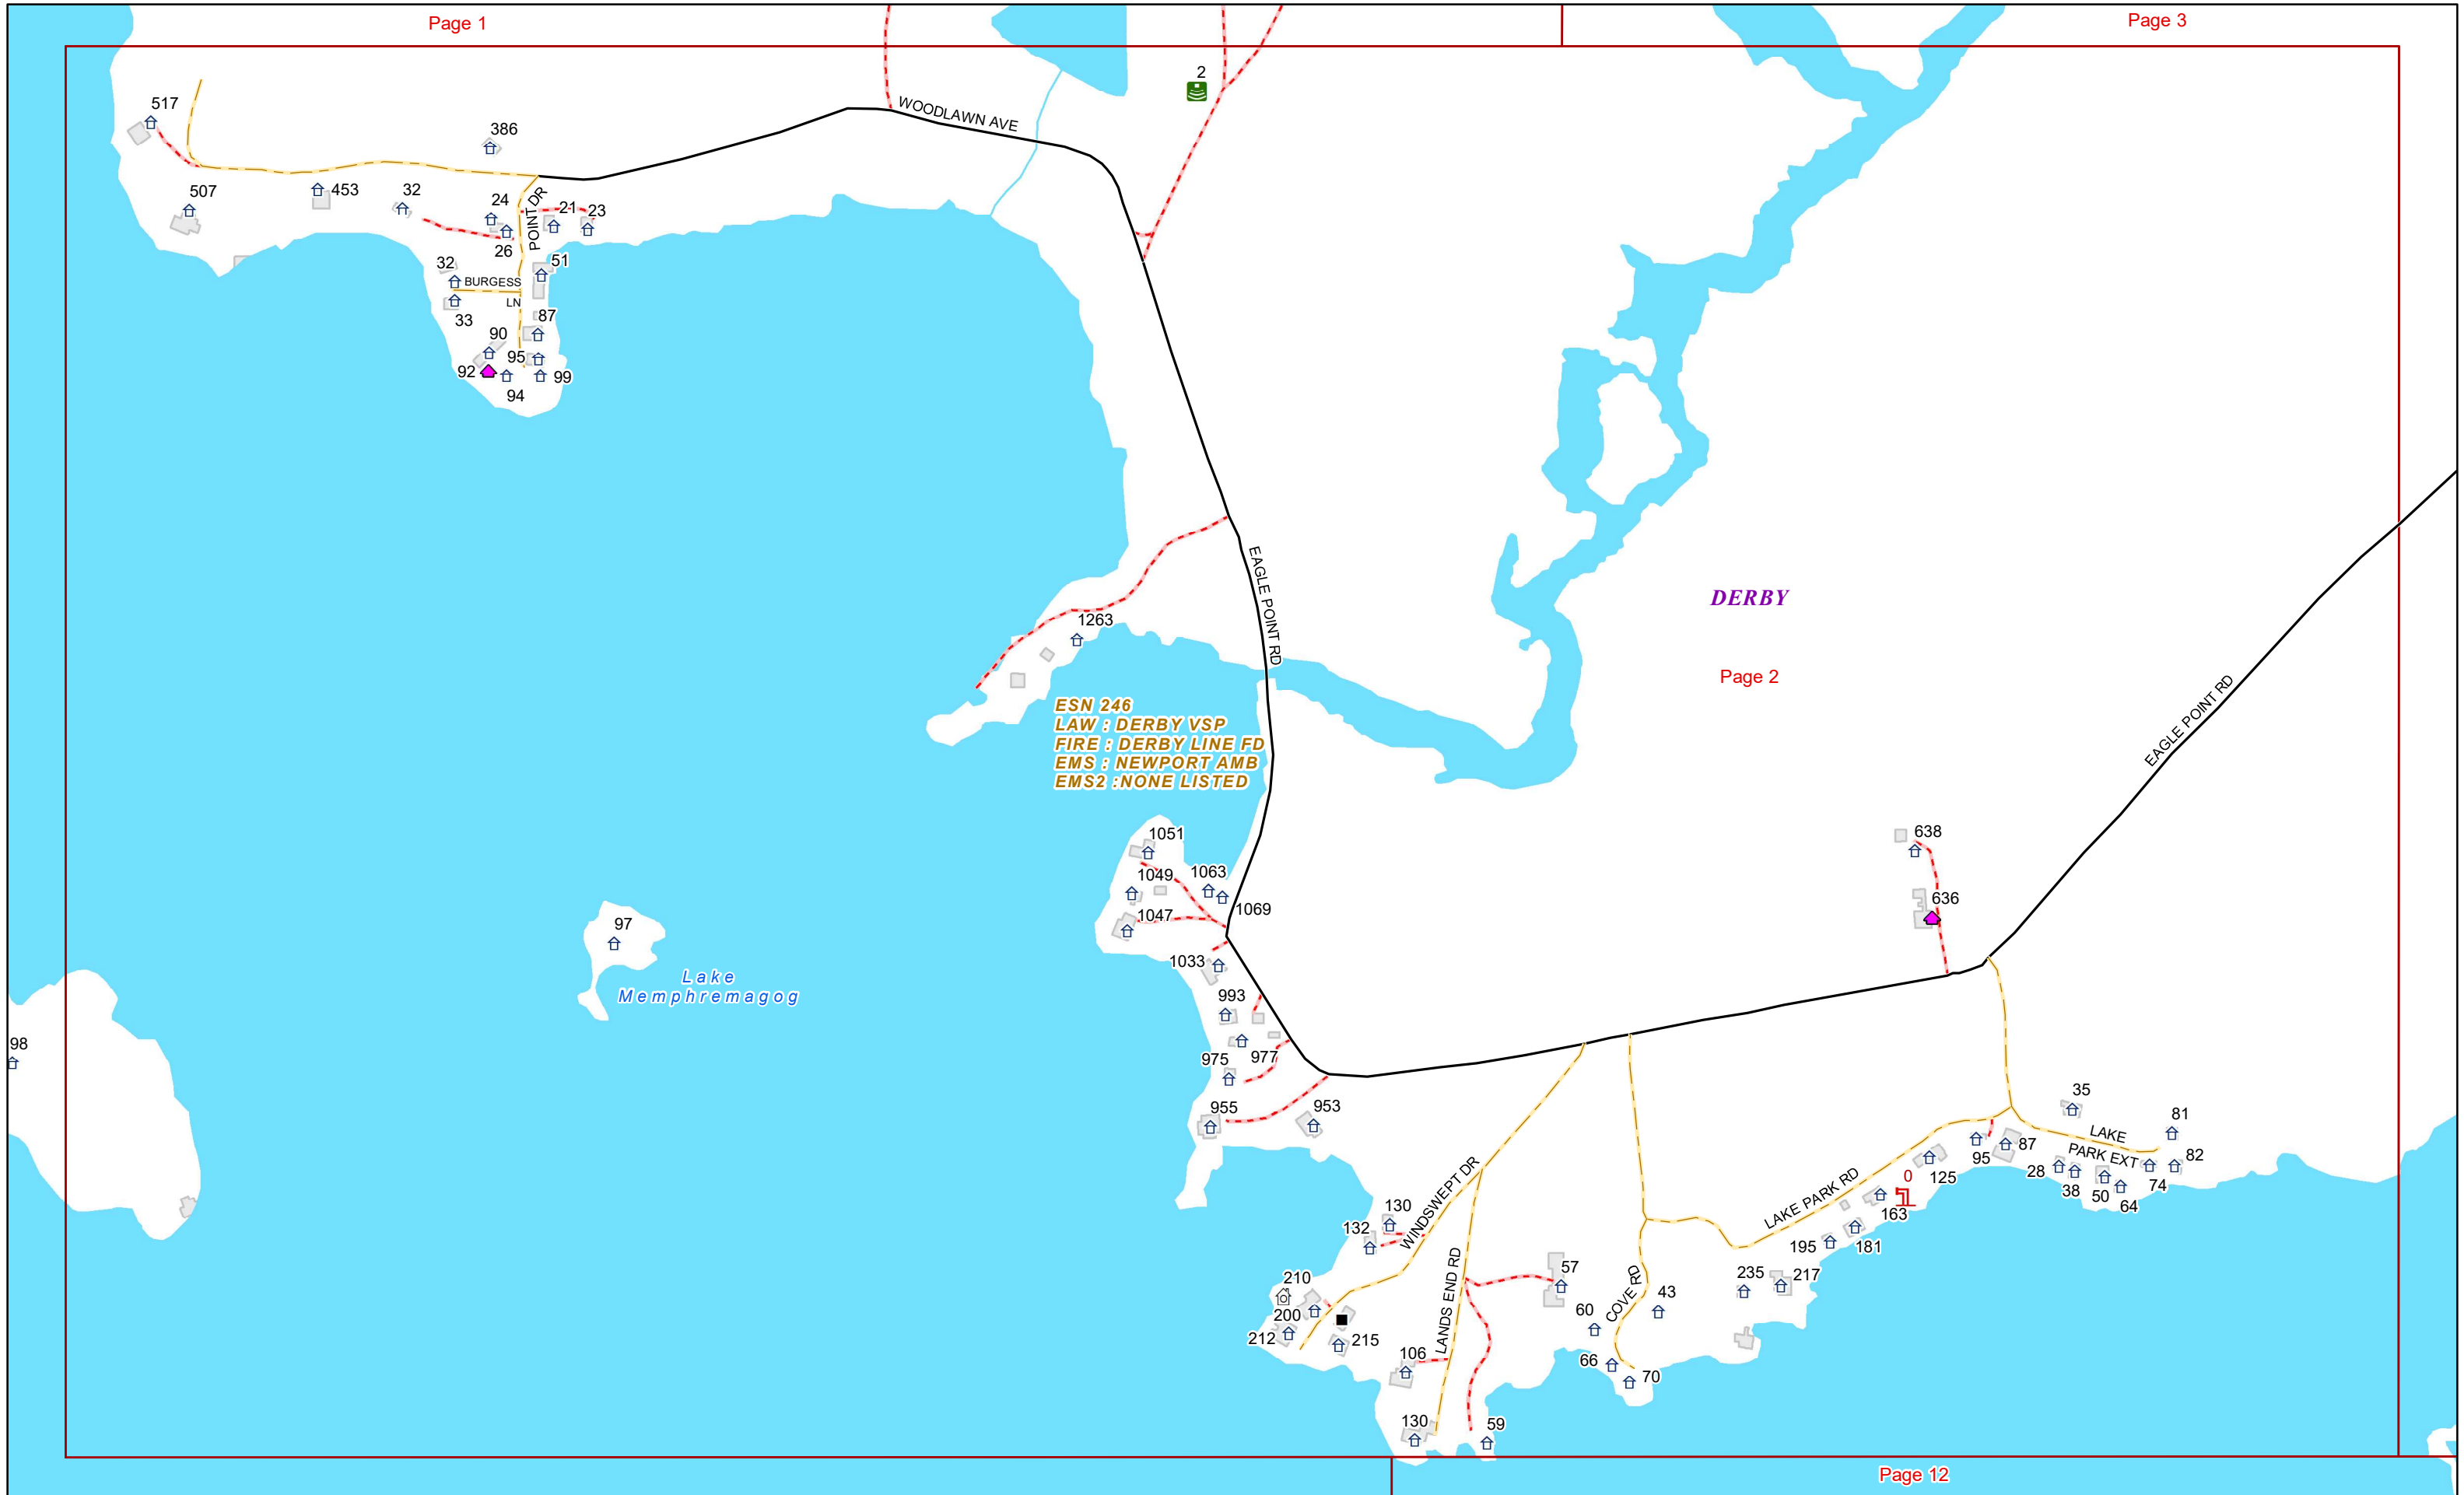

DERBY

Page 2

Page 12