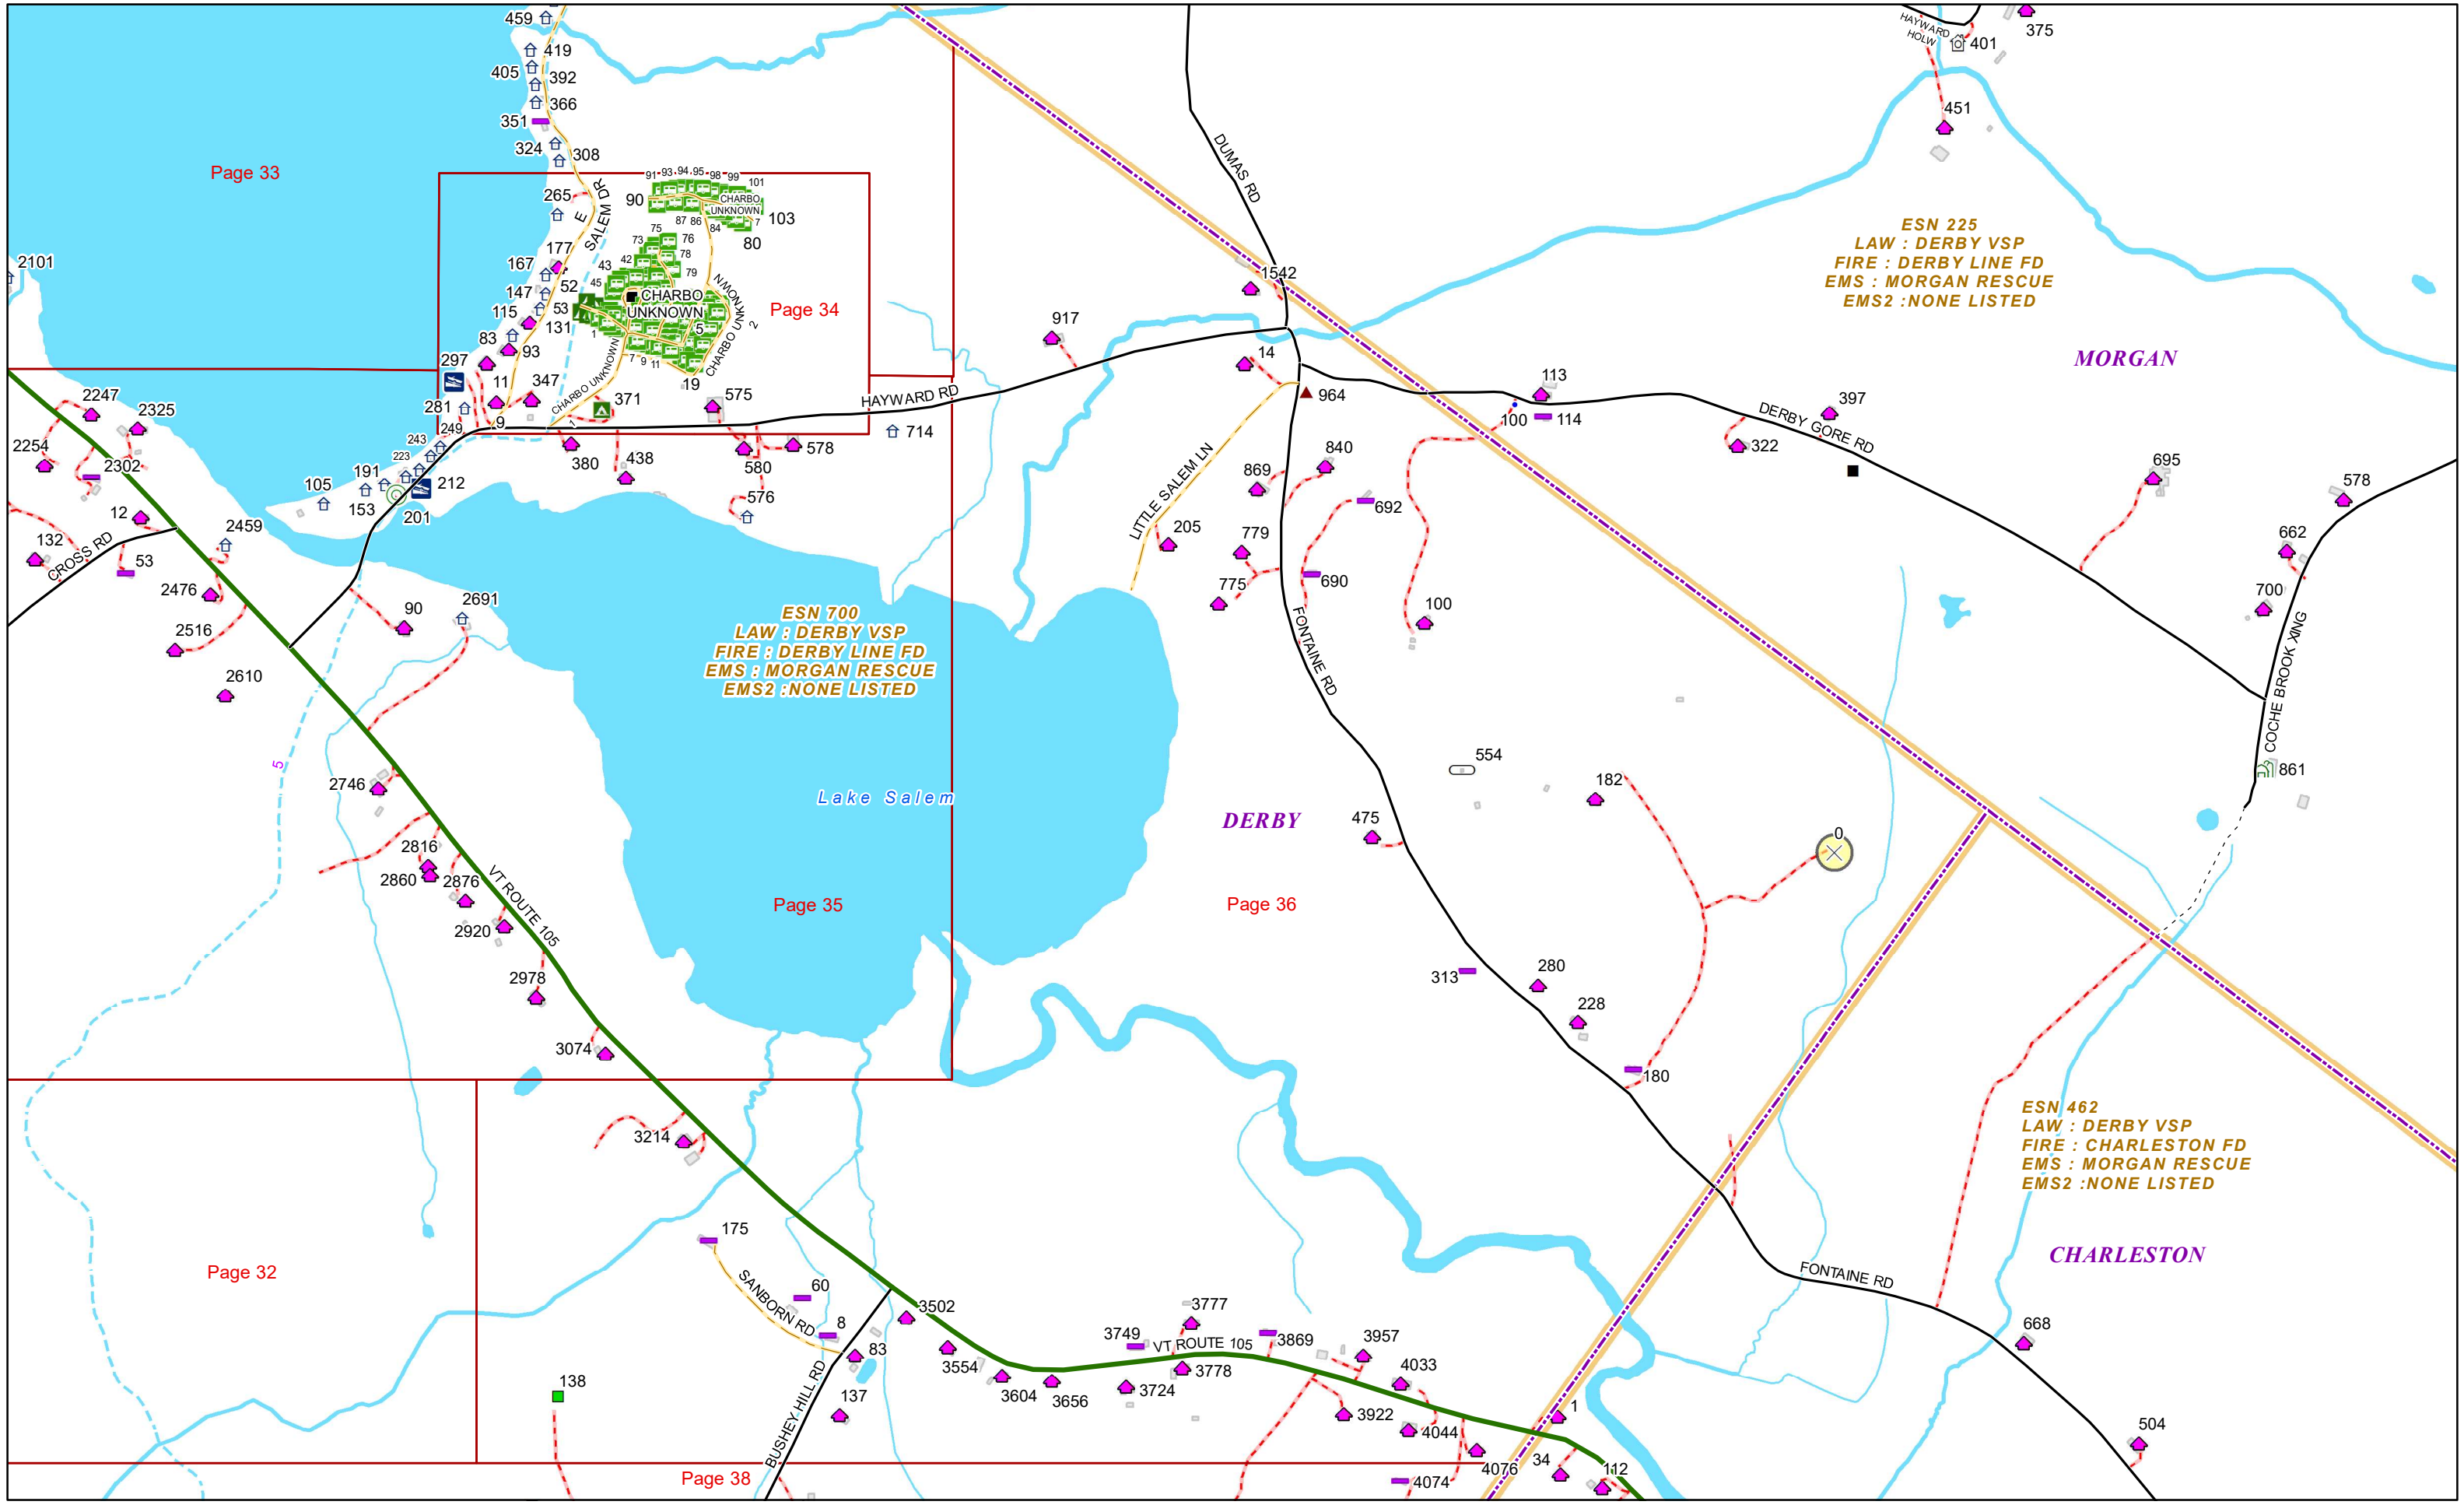

ESN 225
LAW : DERBY VSP
FIRE : DERBY LINE FD
EMS : MORGAN RESCUE
EMS2 : NONE LISTED

Lake Salem

ESN 700
LAW : DERBY VSP
FIRE : DERBY LINE FD
EMS : MORGAN RESCUE
EMS2 : NONE LISTED

DERBY

Page 34

ESN 700
LAW : DERBY VSP
FIRE : DERBY LINE FD
EMS : MORGAN RESCUE
EMS2 : NONE LISTED