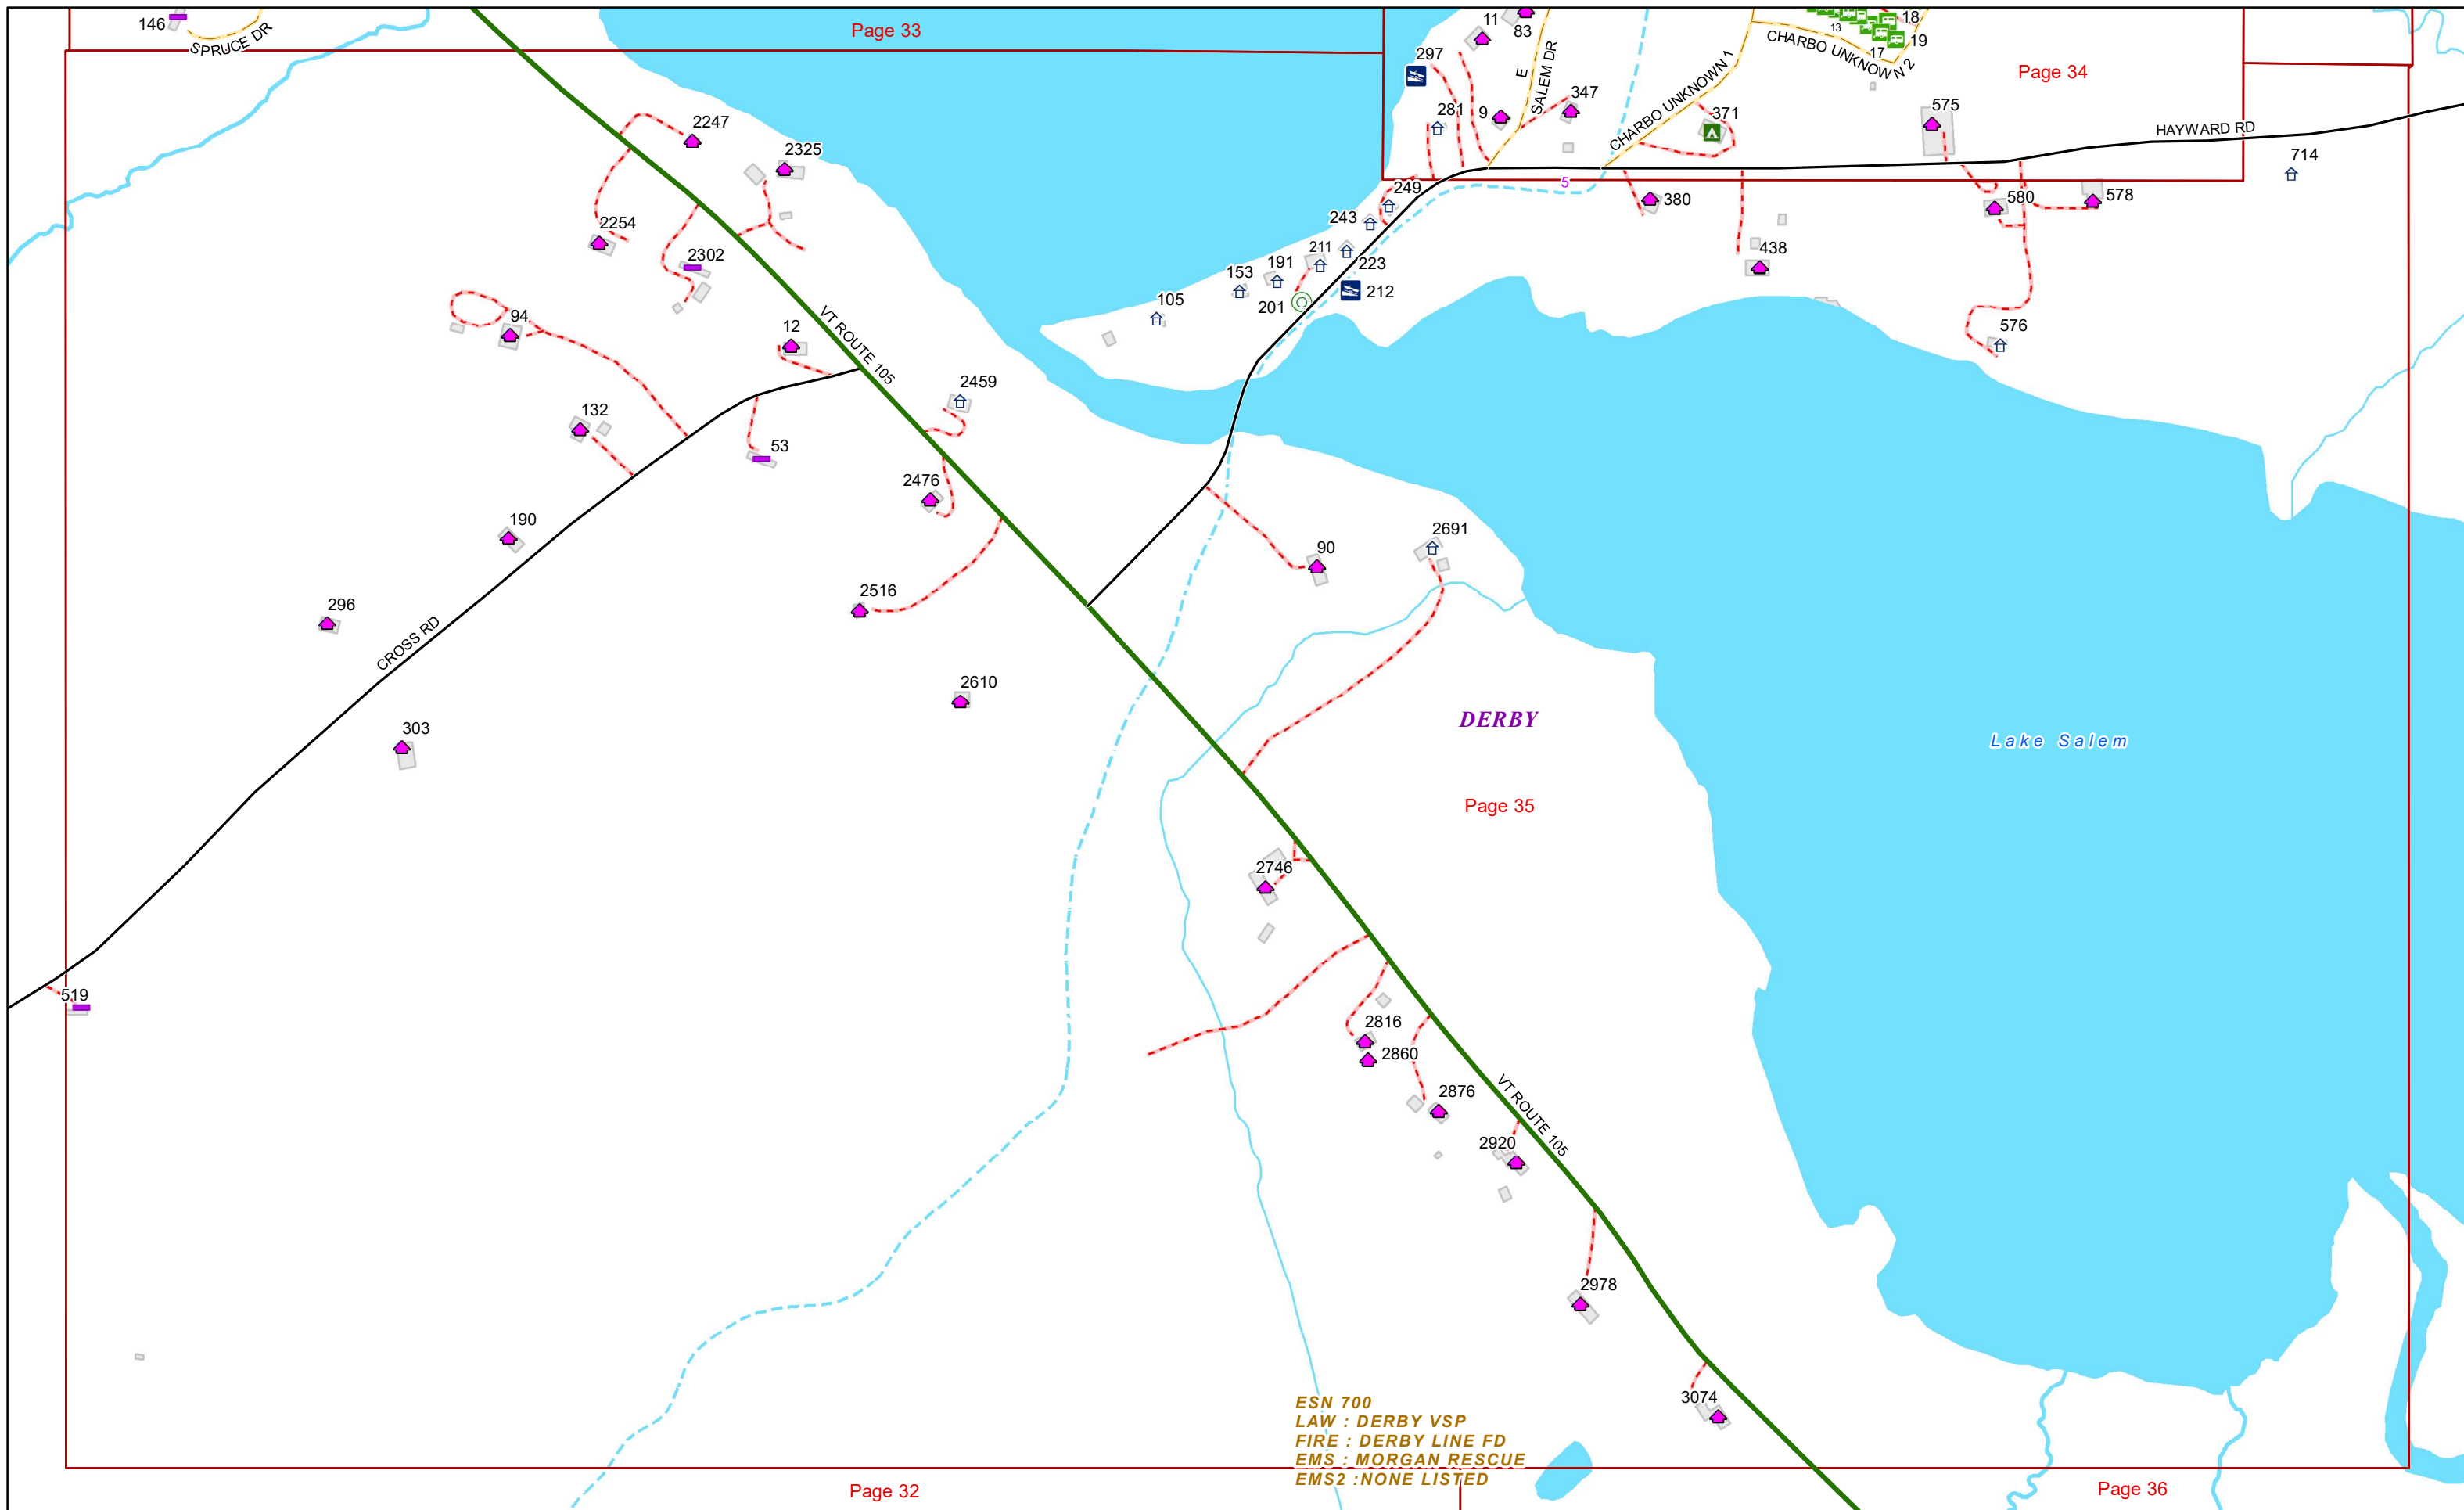

ESN 225
LAW : DERBY VSP
FIRE : DERBY LINE FD
EMS : MORGAN RESCUE
EMS2 : NONE LISTED

Lake Salem

ESN 700
LAW : DERBY VSP
FIRE : DERBY LINE FD
EMS : MORGAN RESCUE
EMS2 : NONE LISTED

DERBY

Page 34

ESN 700
LAW : DERBY VSP
FIRE : DERBY LINE FD
EMS : MORGAN RESCUE
EMS2 : NONE LISTED