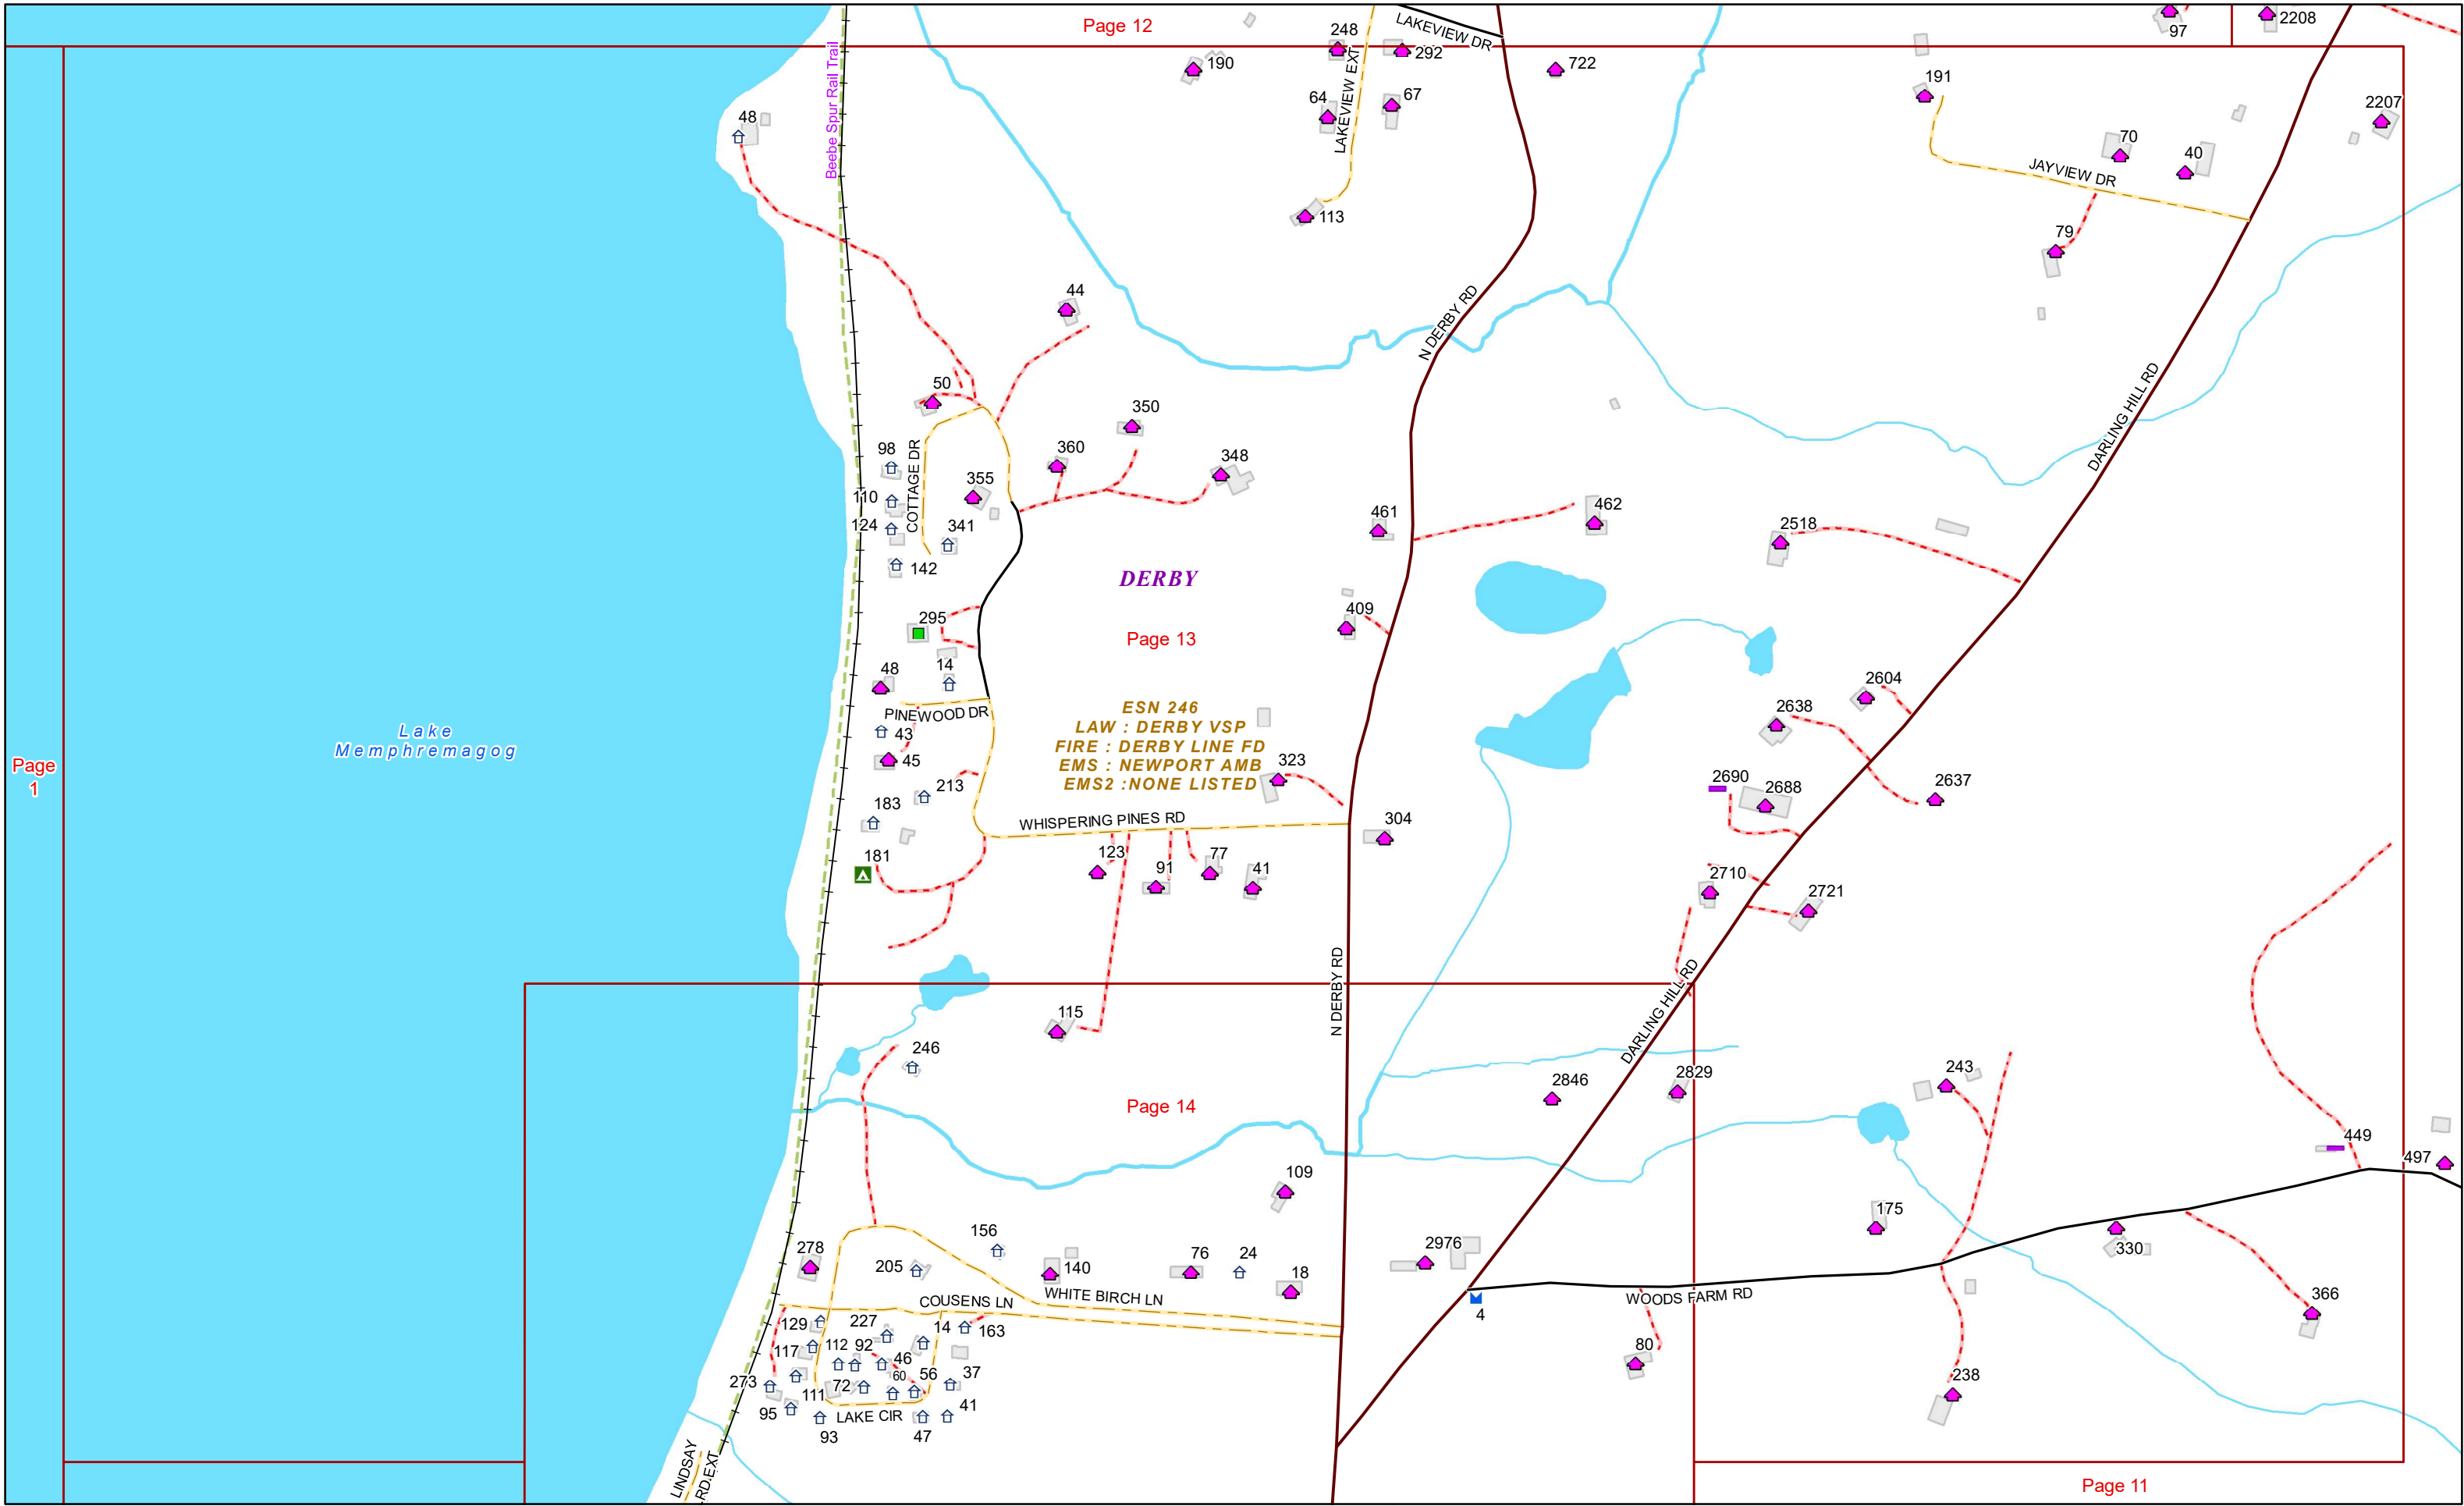

Page 12

DERBY

Page 13

ESN 246
LAW : DERBY VSP
FIRE : DERBY LINE FD
EMS : NEWPORT AMB
EMS2 : NONE LISTED

Page 14

Page 11

Page 1