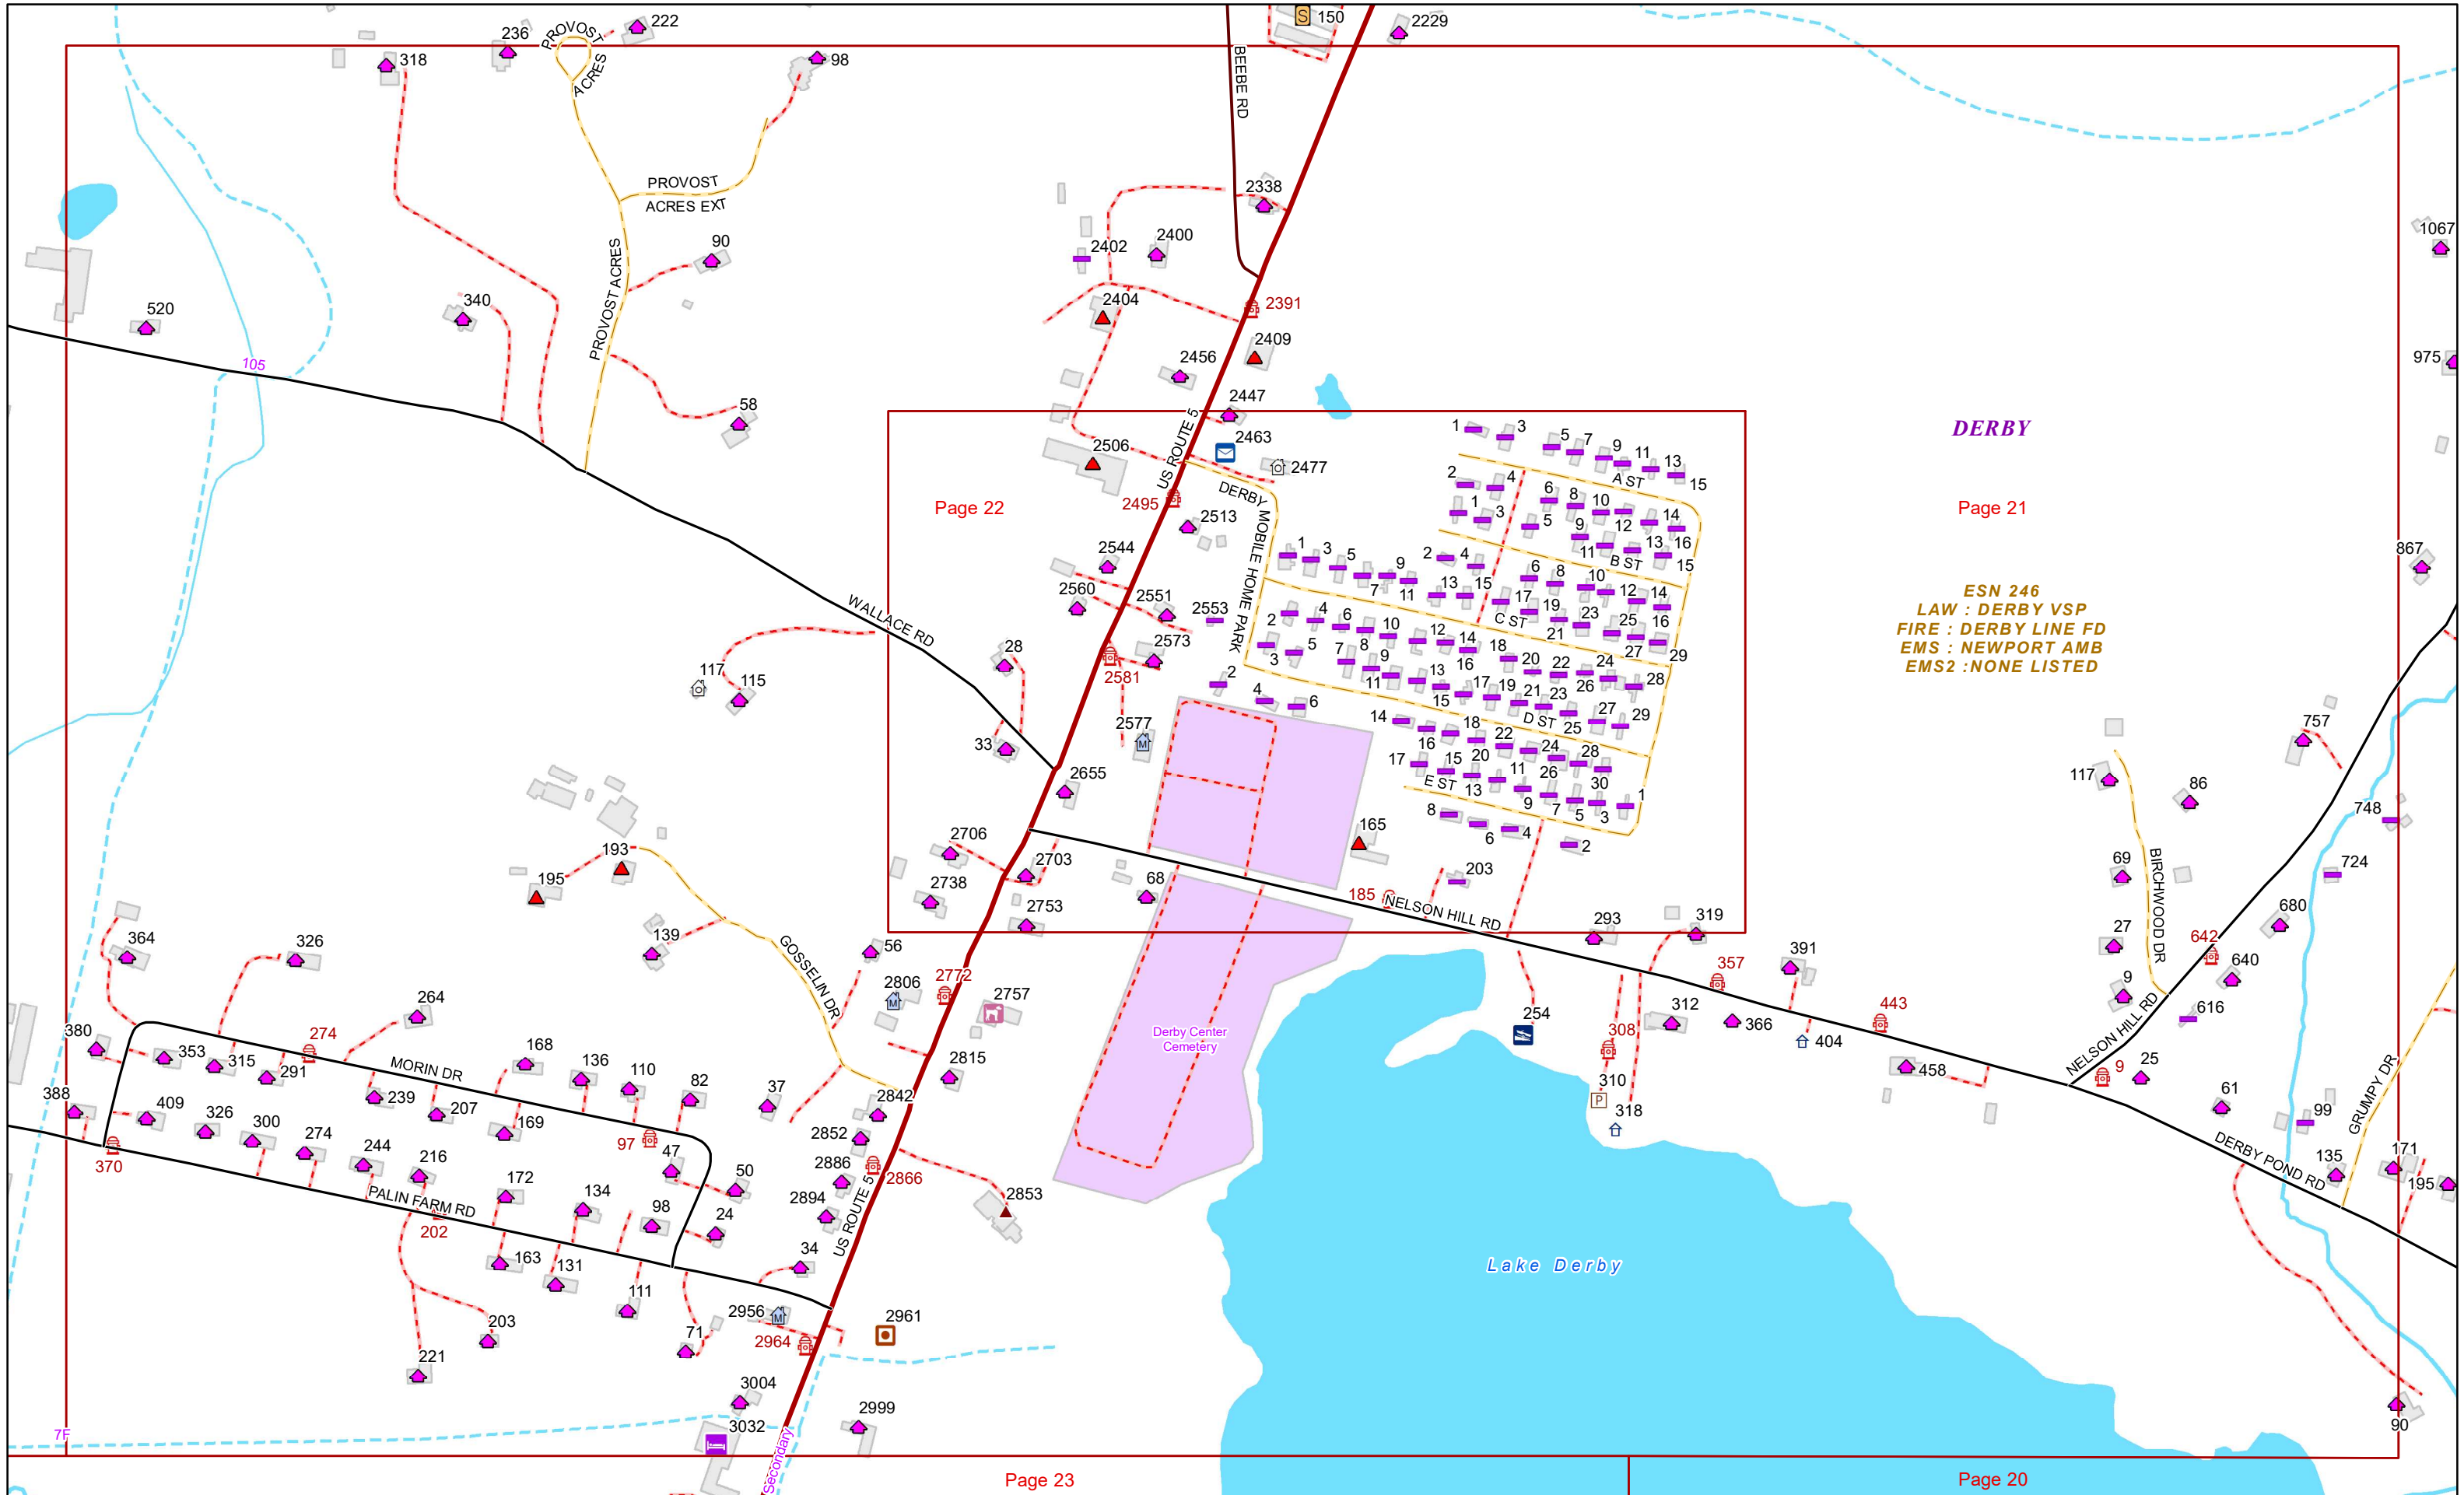

DERBY

Page 21

ESN 246
LAW : DERBY VSP
FIRE : DERBY LINE FD
EMS : NEWPORT AMB
EMS2 : NONE LISTED

Page 22

Page 23

Page 20