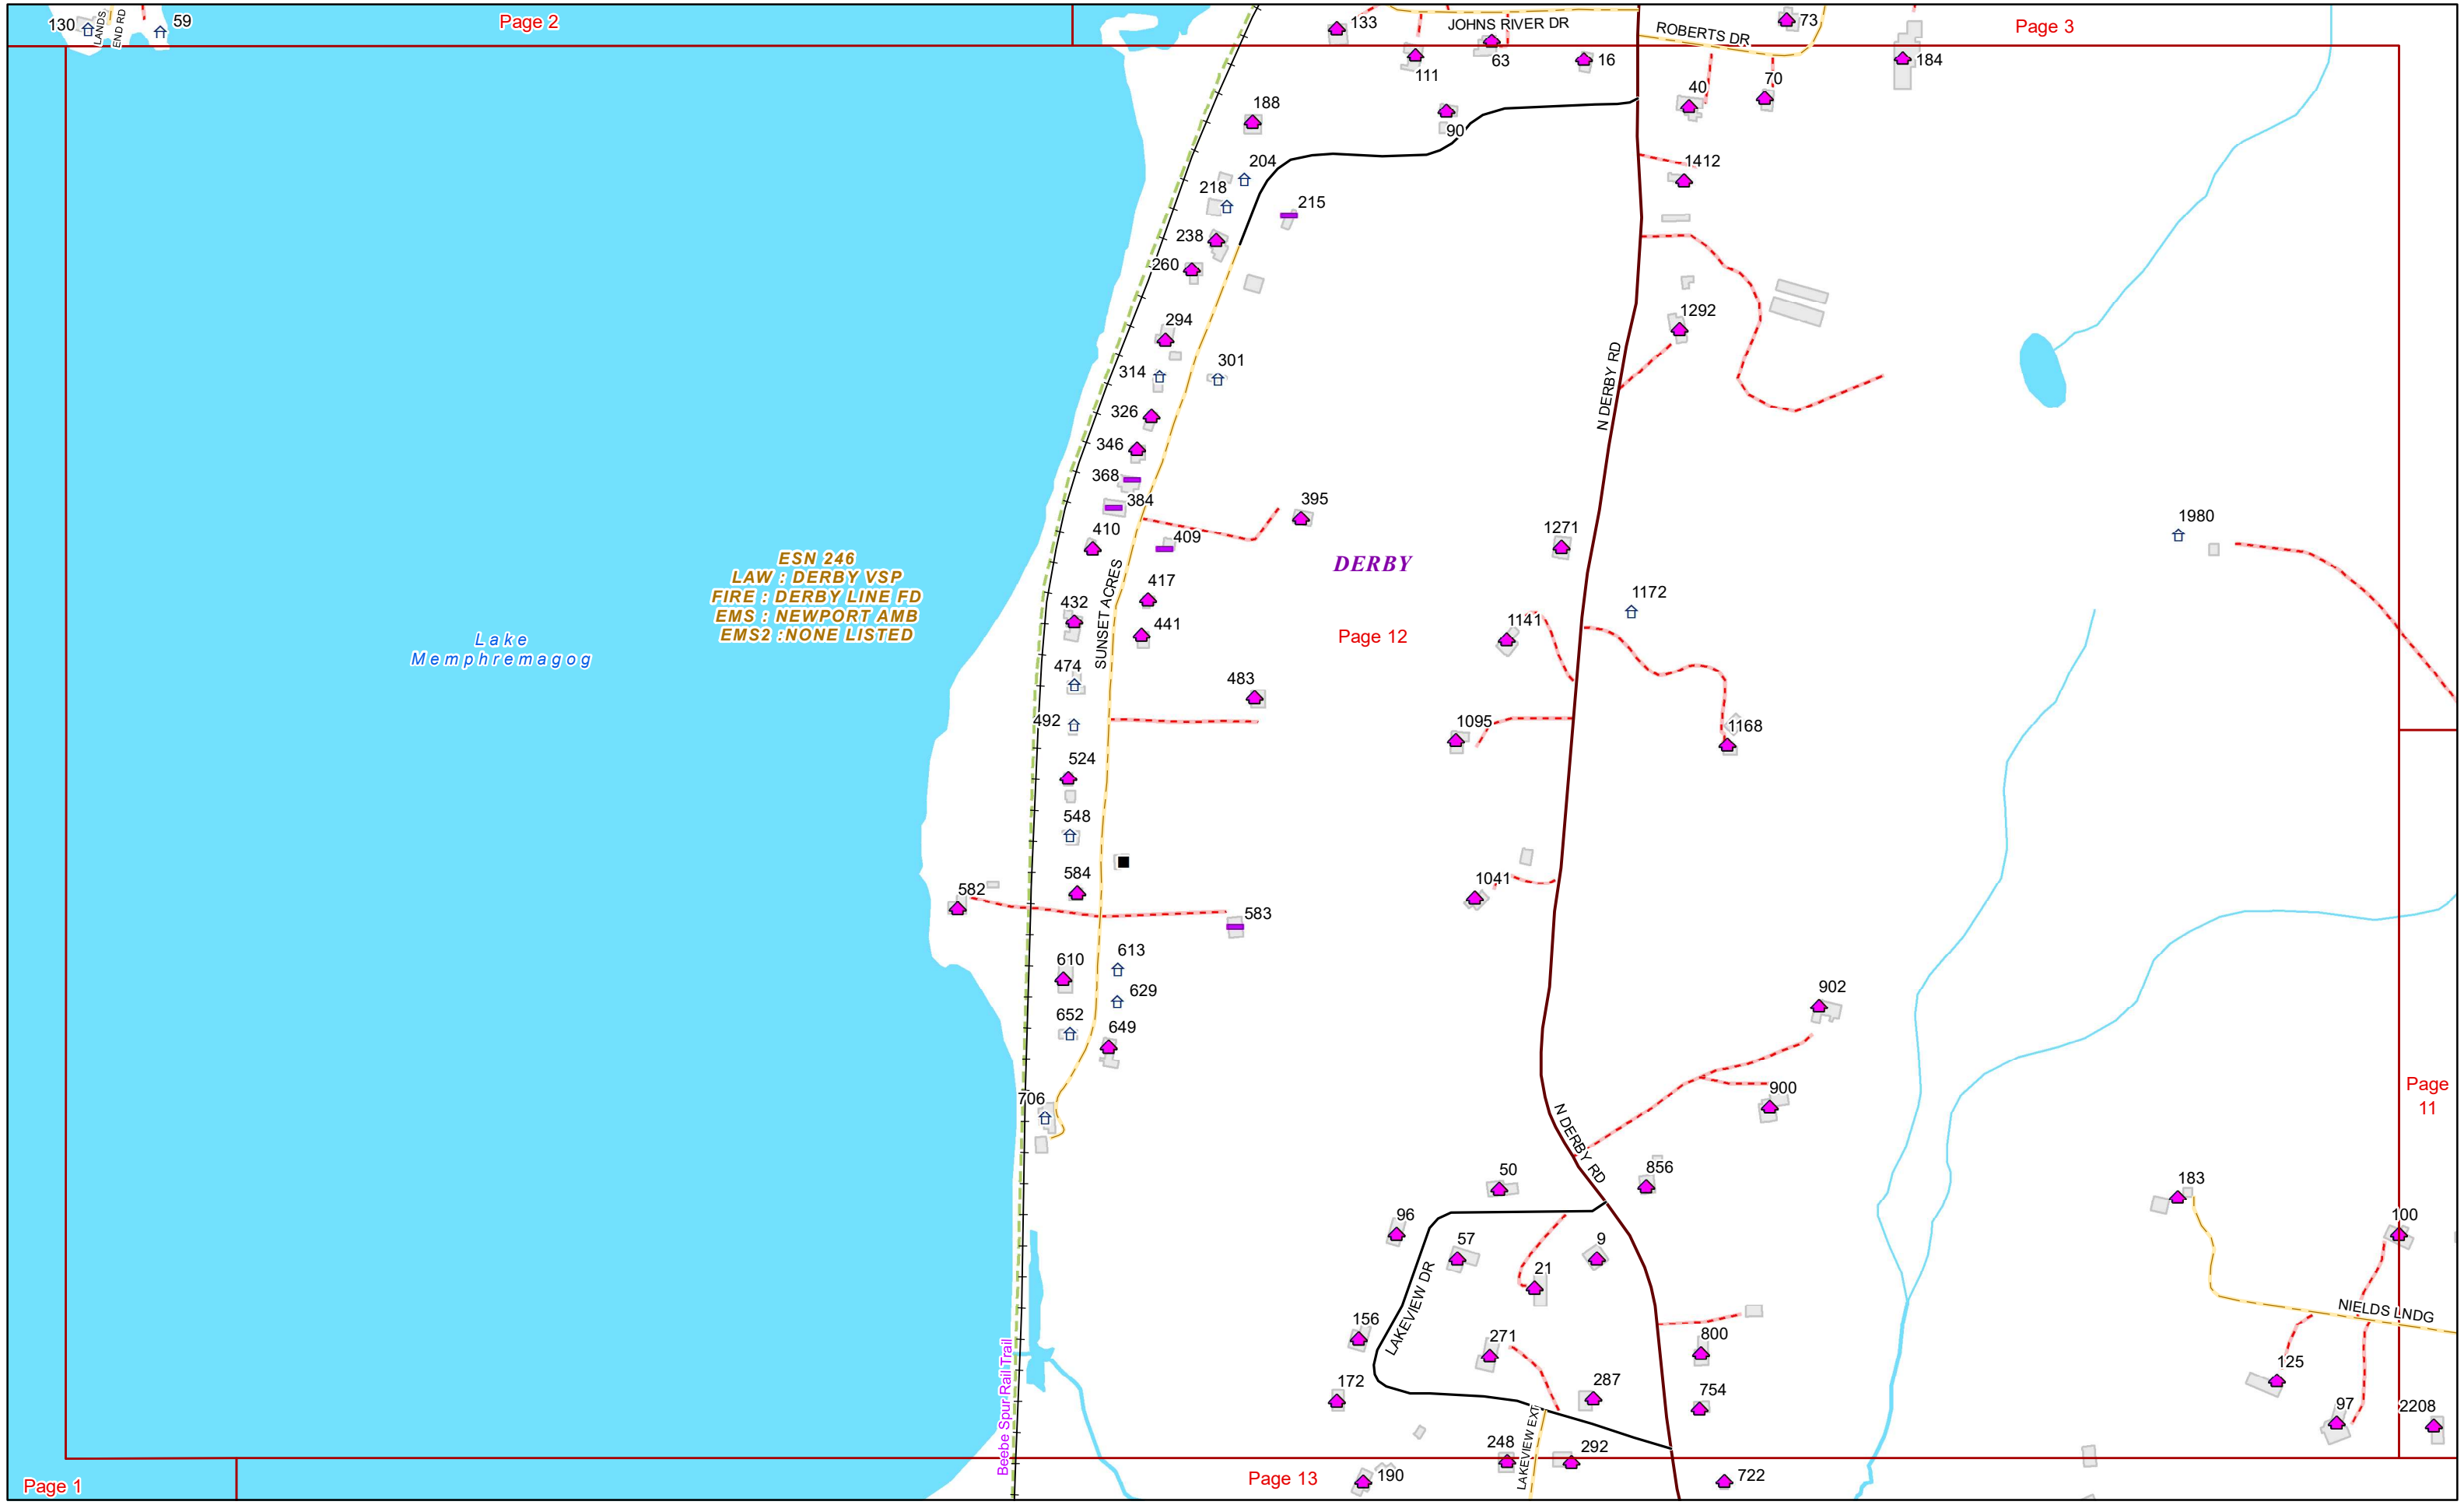

Lake Memphremagog

ESN 246
LAW : DERBY VSP
FIRE : DERBY LINE FD
EMS : NEWPORT AMB
EMS2 : NONE LISTED

DERBY

Page 12