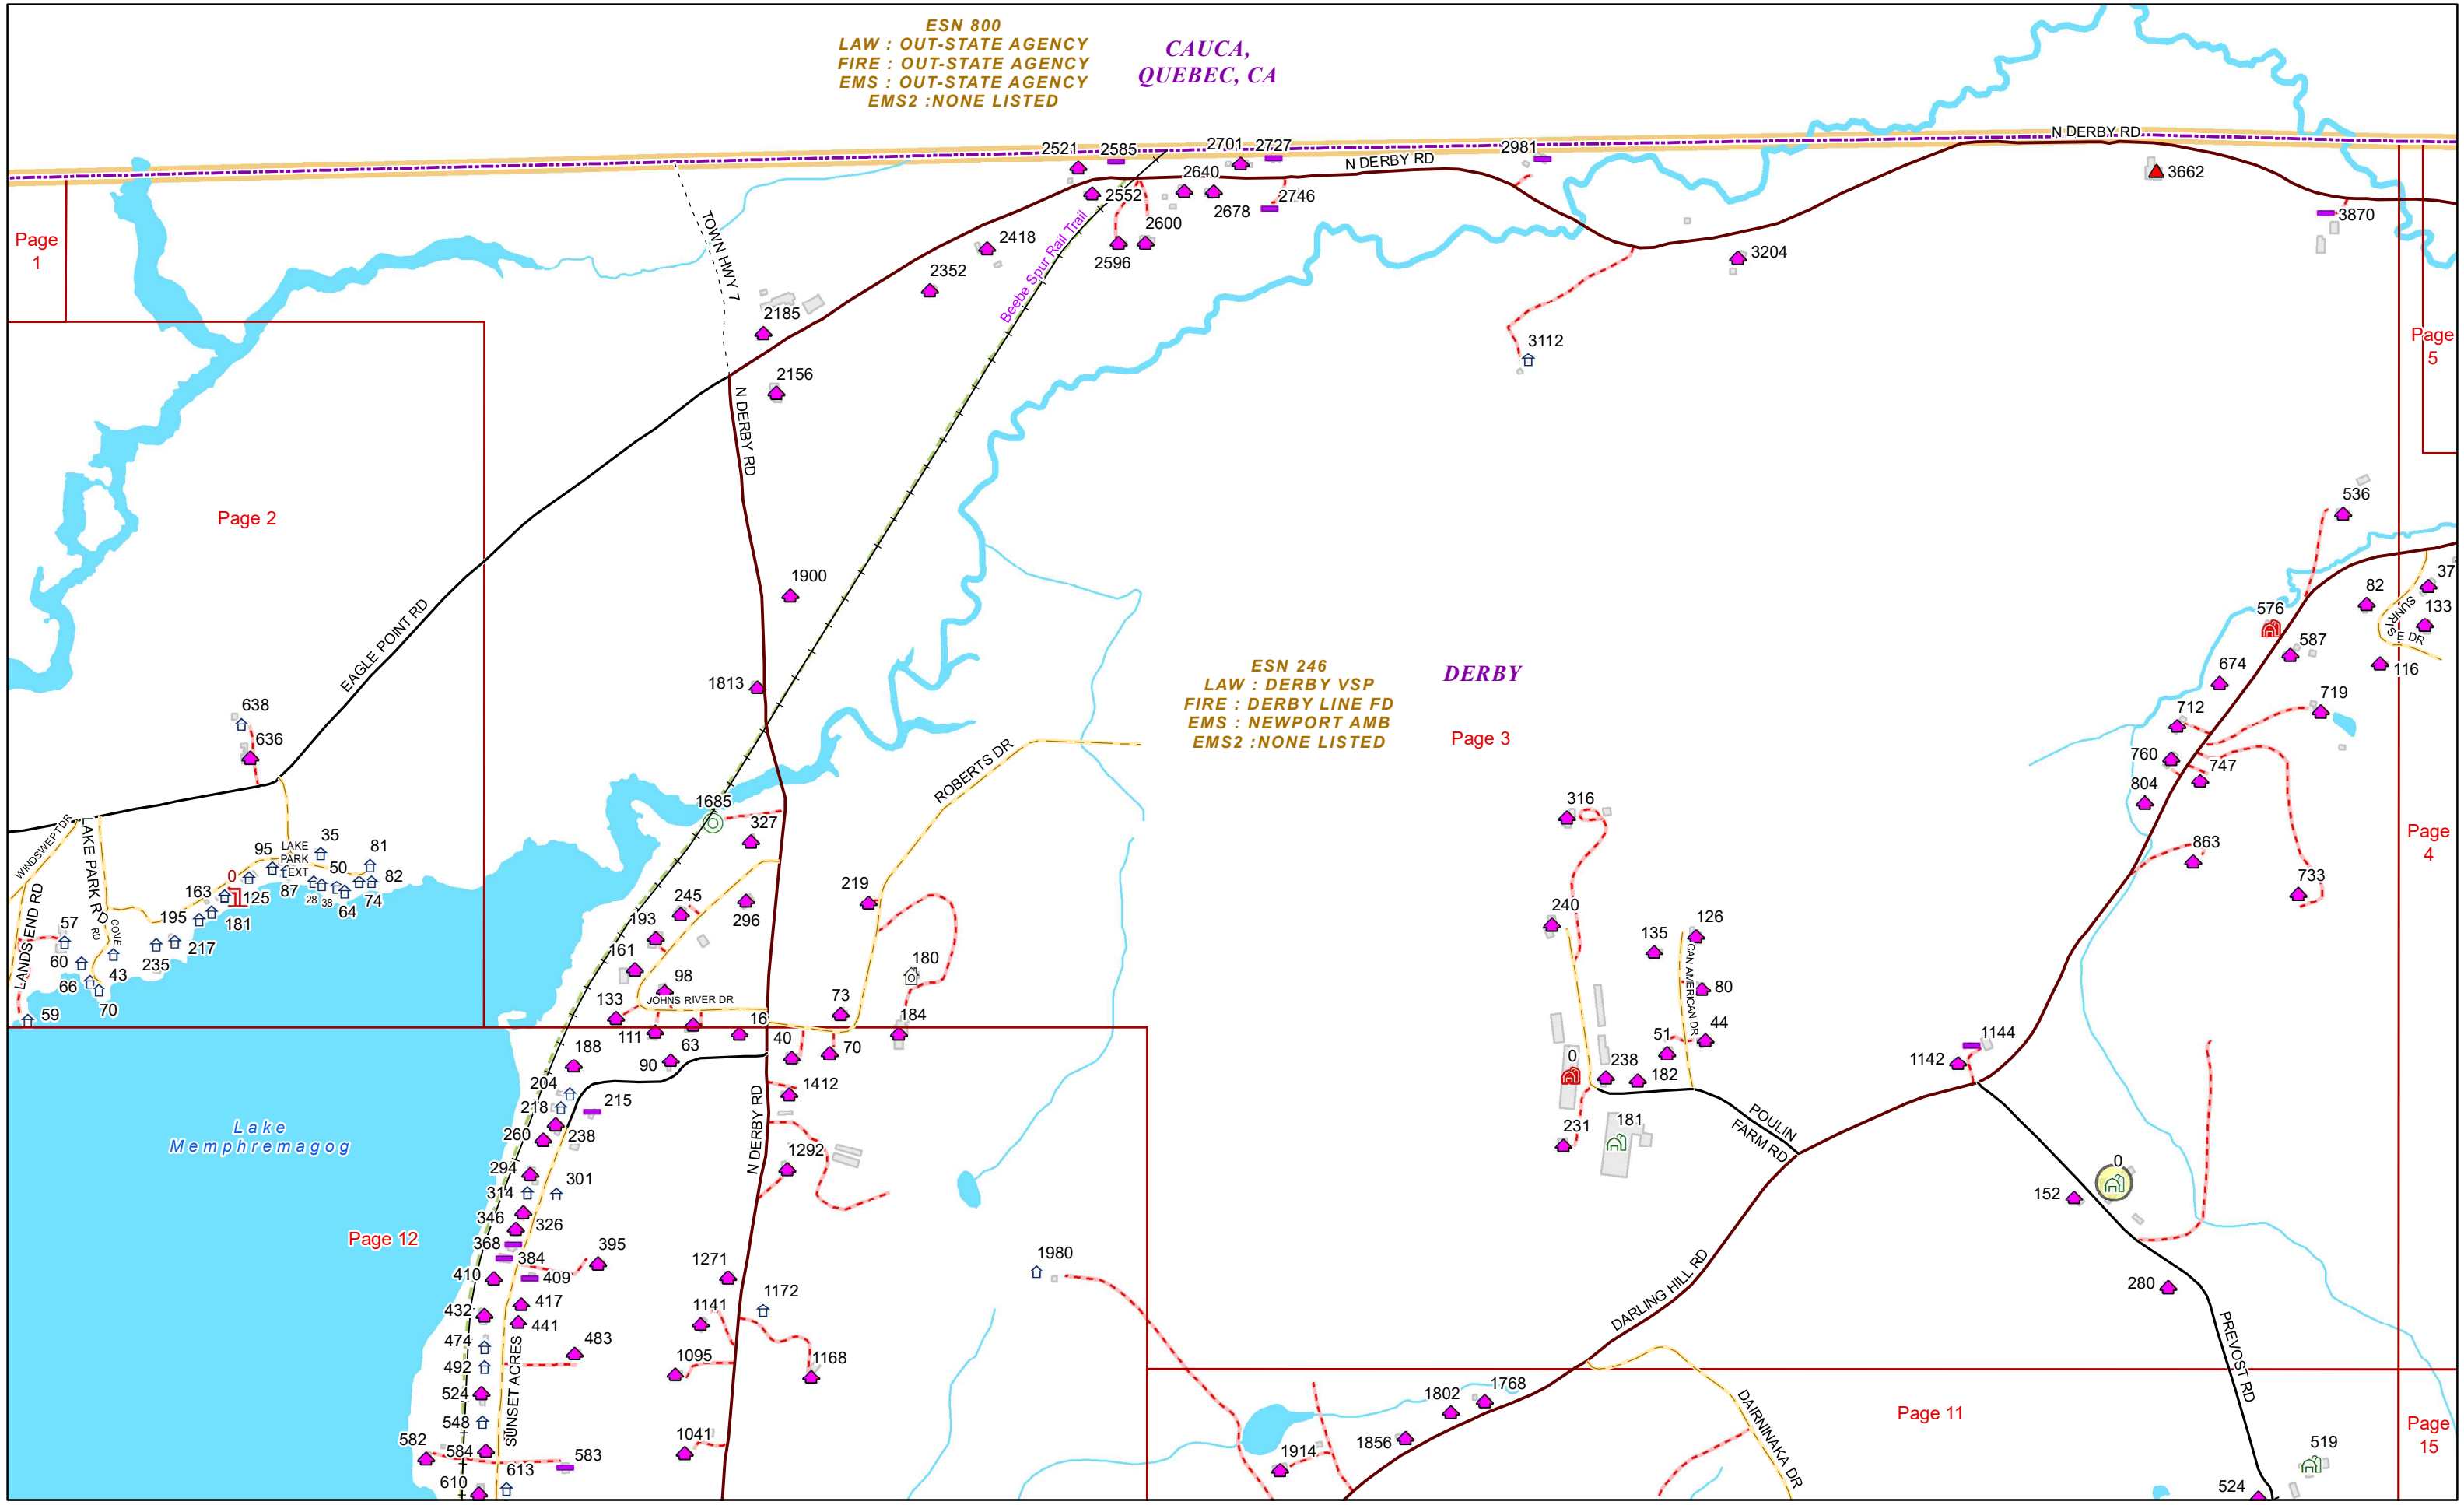

ESN 800
LAW : OUT-STATE AGENCY
FIRE : OUT-STATE AGENCY
EMS : OUT-STATE AGENCY
EMS2 : NONE LISTED

CAUCA,
QUEBEC, CA

ESN 246
LAW : DERBY VSP
FIRE : DERBY LINE FD
EMS : NEWPORT AMB
EMS2 : NONE LISTED

DERBY

Page 3

Page 1

Page 2

Page 5

Page 4

Page 15

Page 12

Page 11