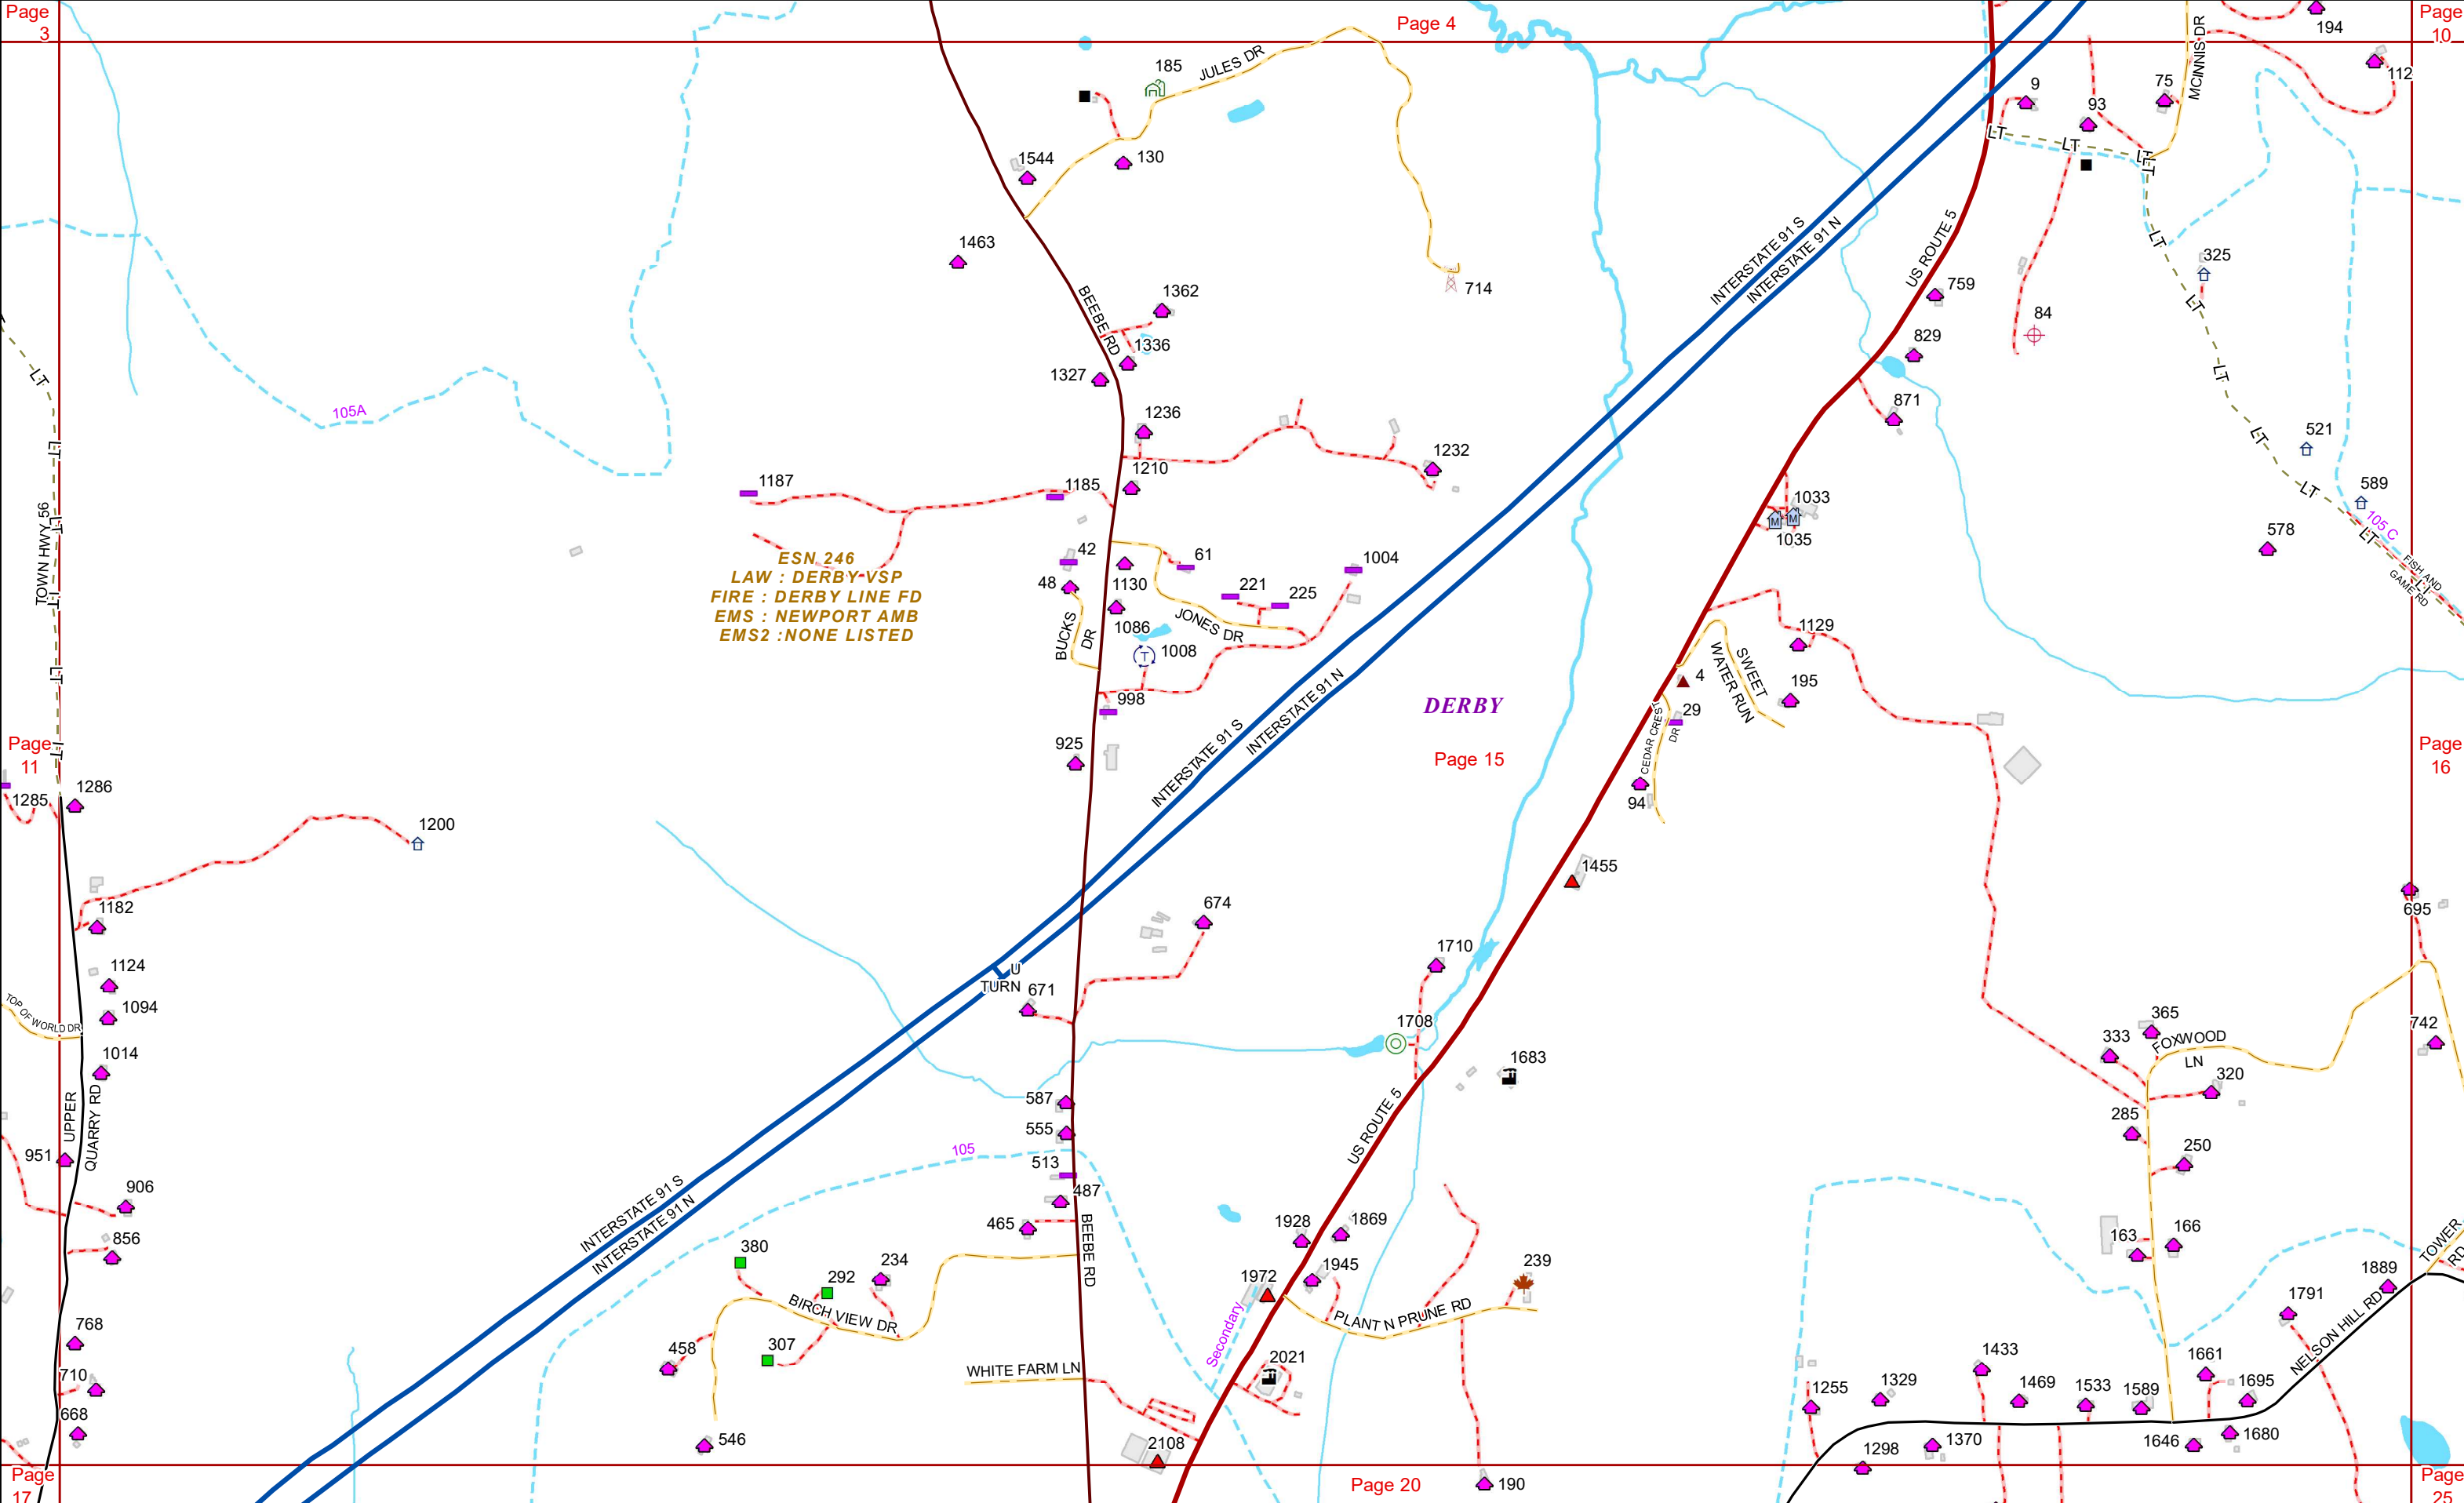

ESN 246
LAW : DERBY-VSP
FIRE : DERBY LINE FD
EMS : NEWPORT AMB
EMS2 : NONE LISTED