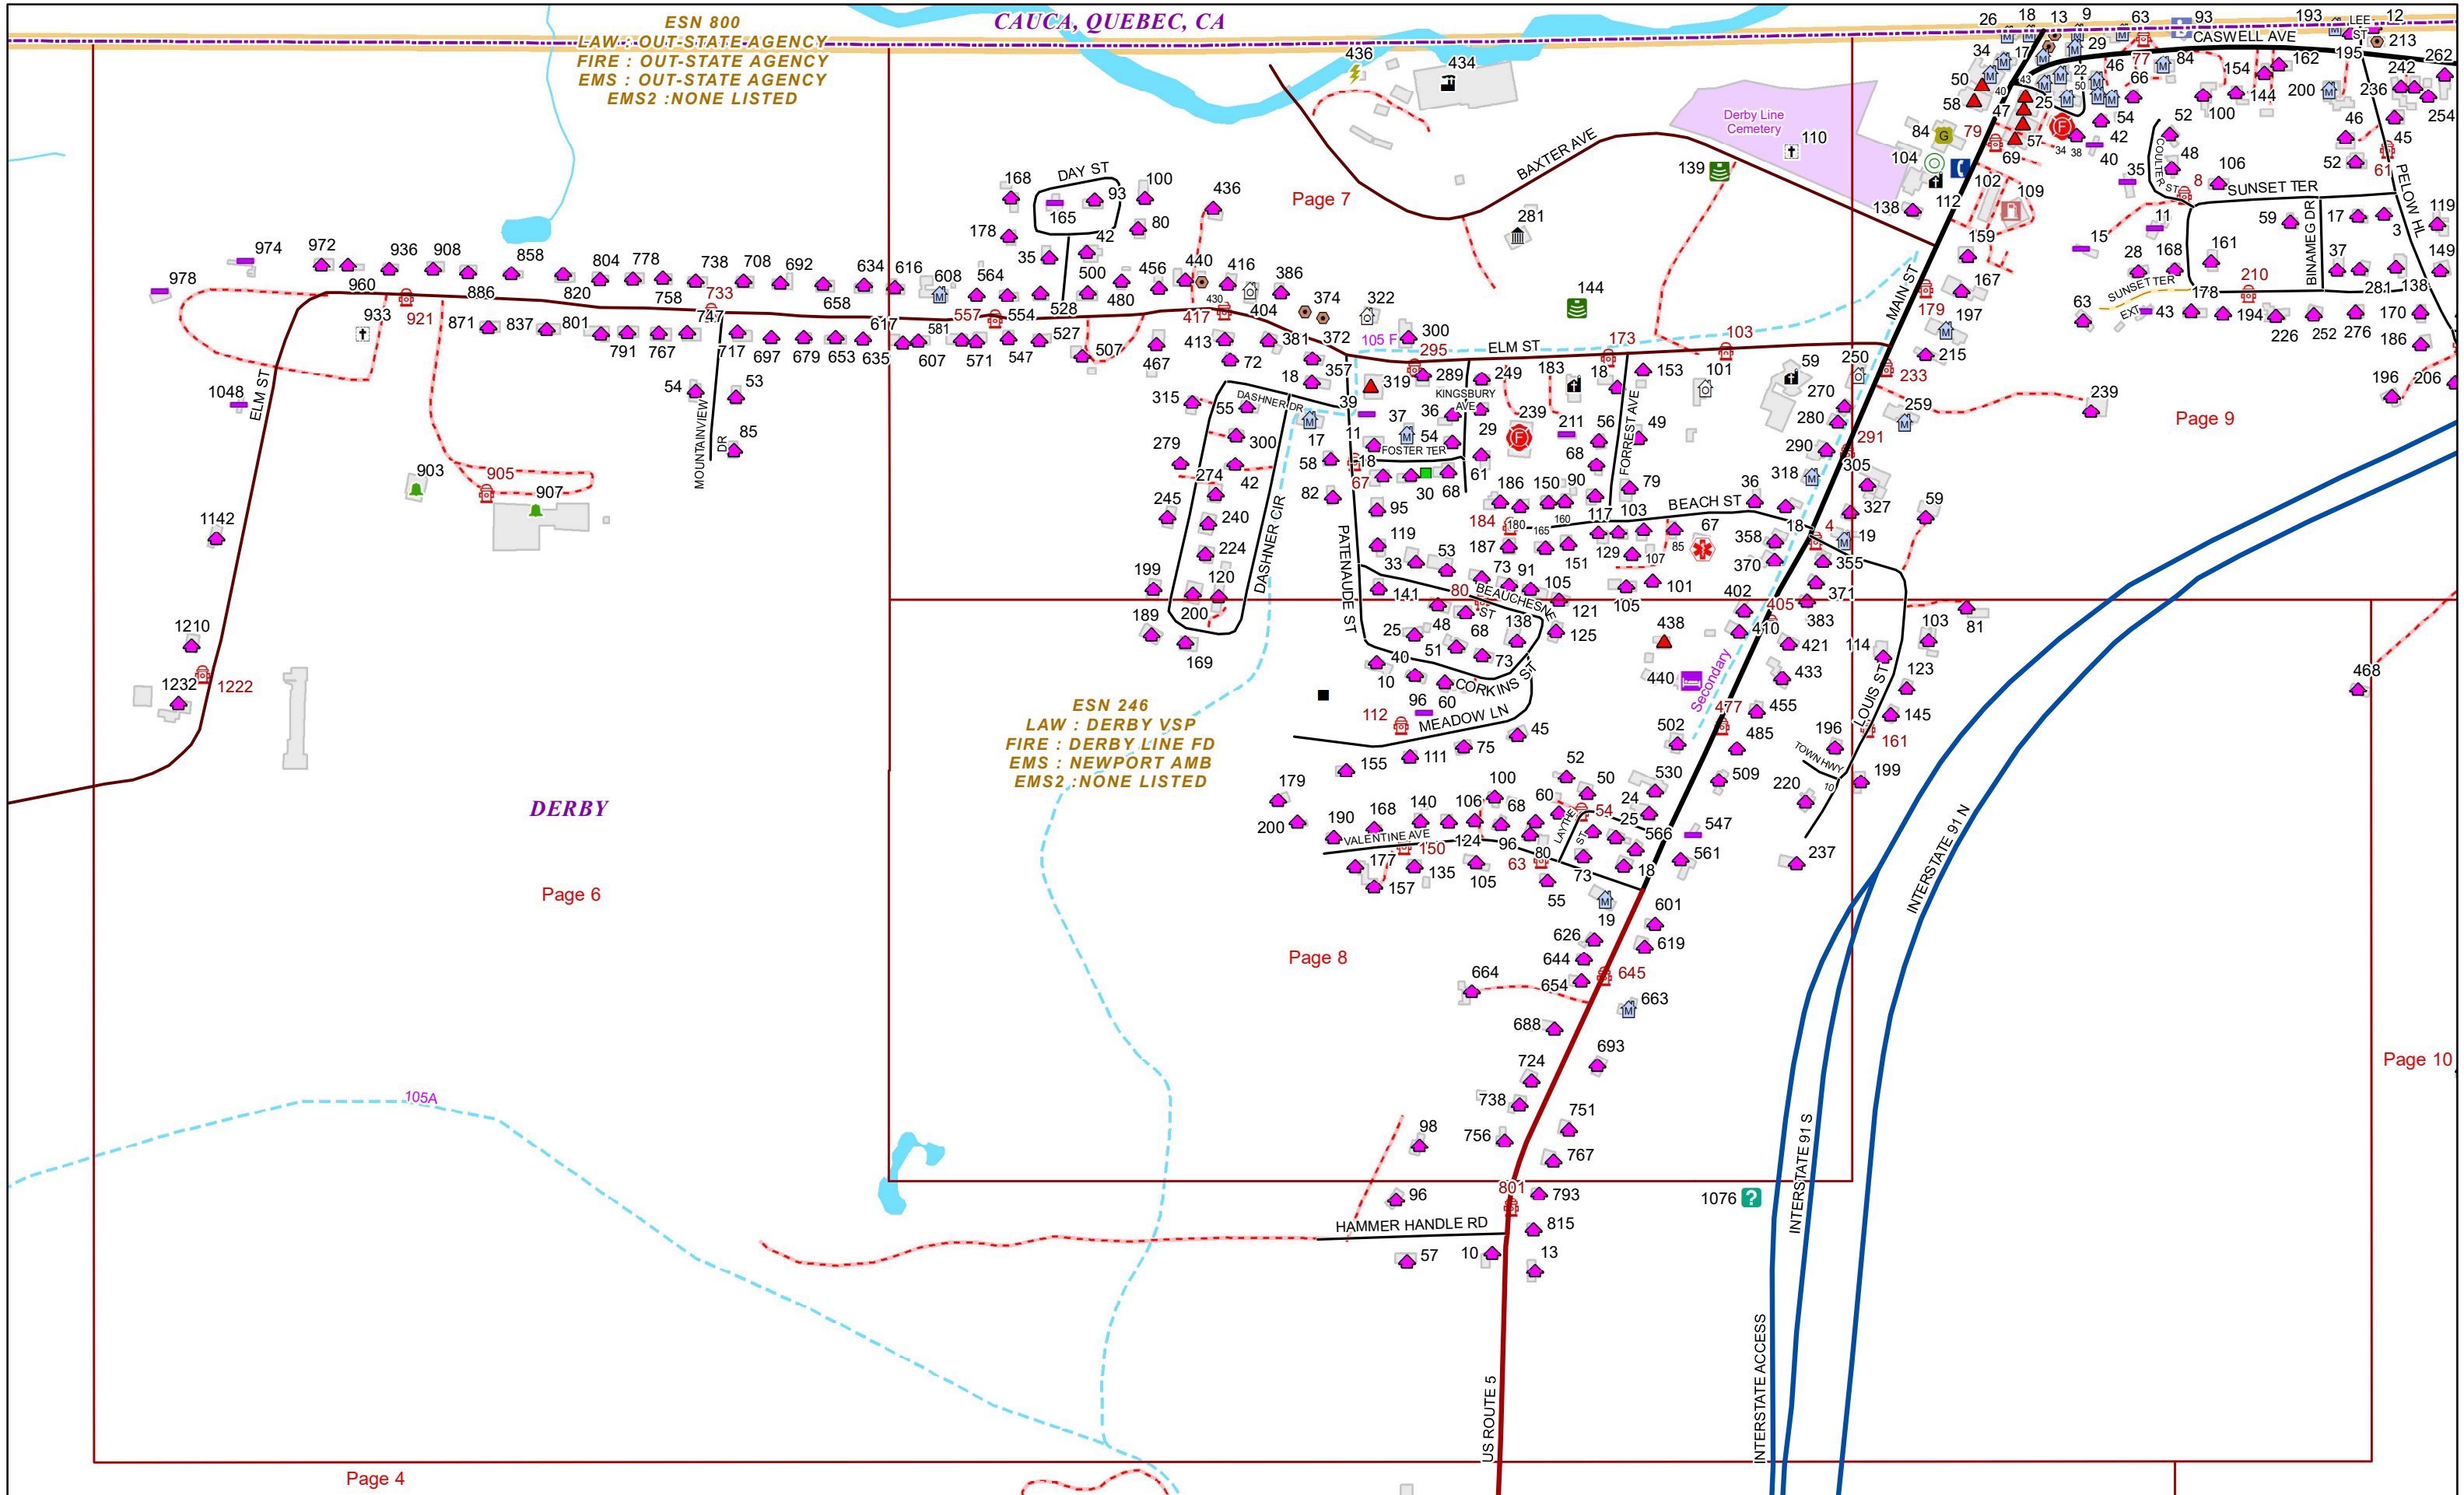

ESN 800
LAW : OUT-STATE AGENCY
FIRE : OUT-STATE AGENCY
EMS : OUT-STATE AGENCY
EMS2 : NONE LISTED

CAUCA, QUEBEC, CA

ESN 246
LAW : DERBY VSP
FIRE : DERBY LINE FD
EMS : NEWPORT AMB
EMS2 : NONE LISTED

DERBY