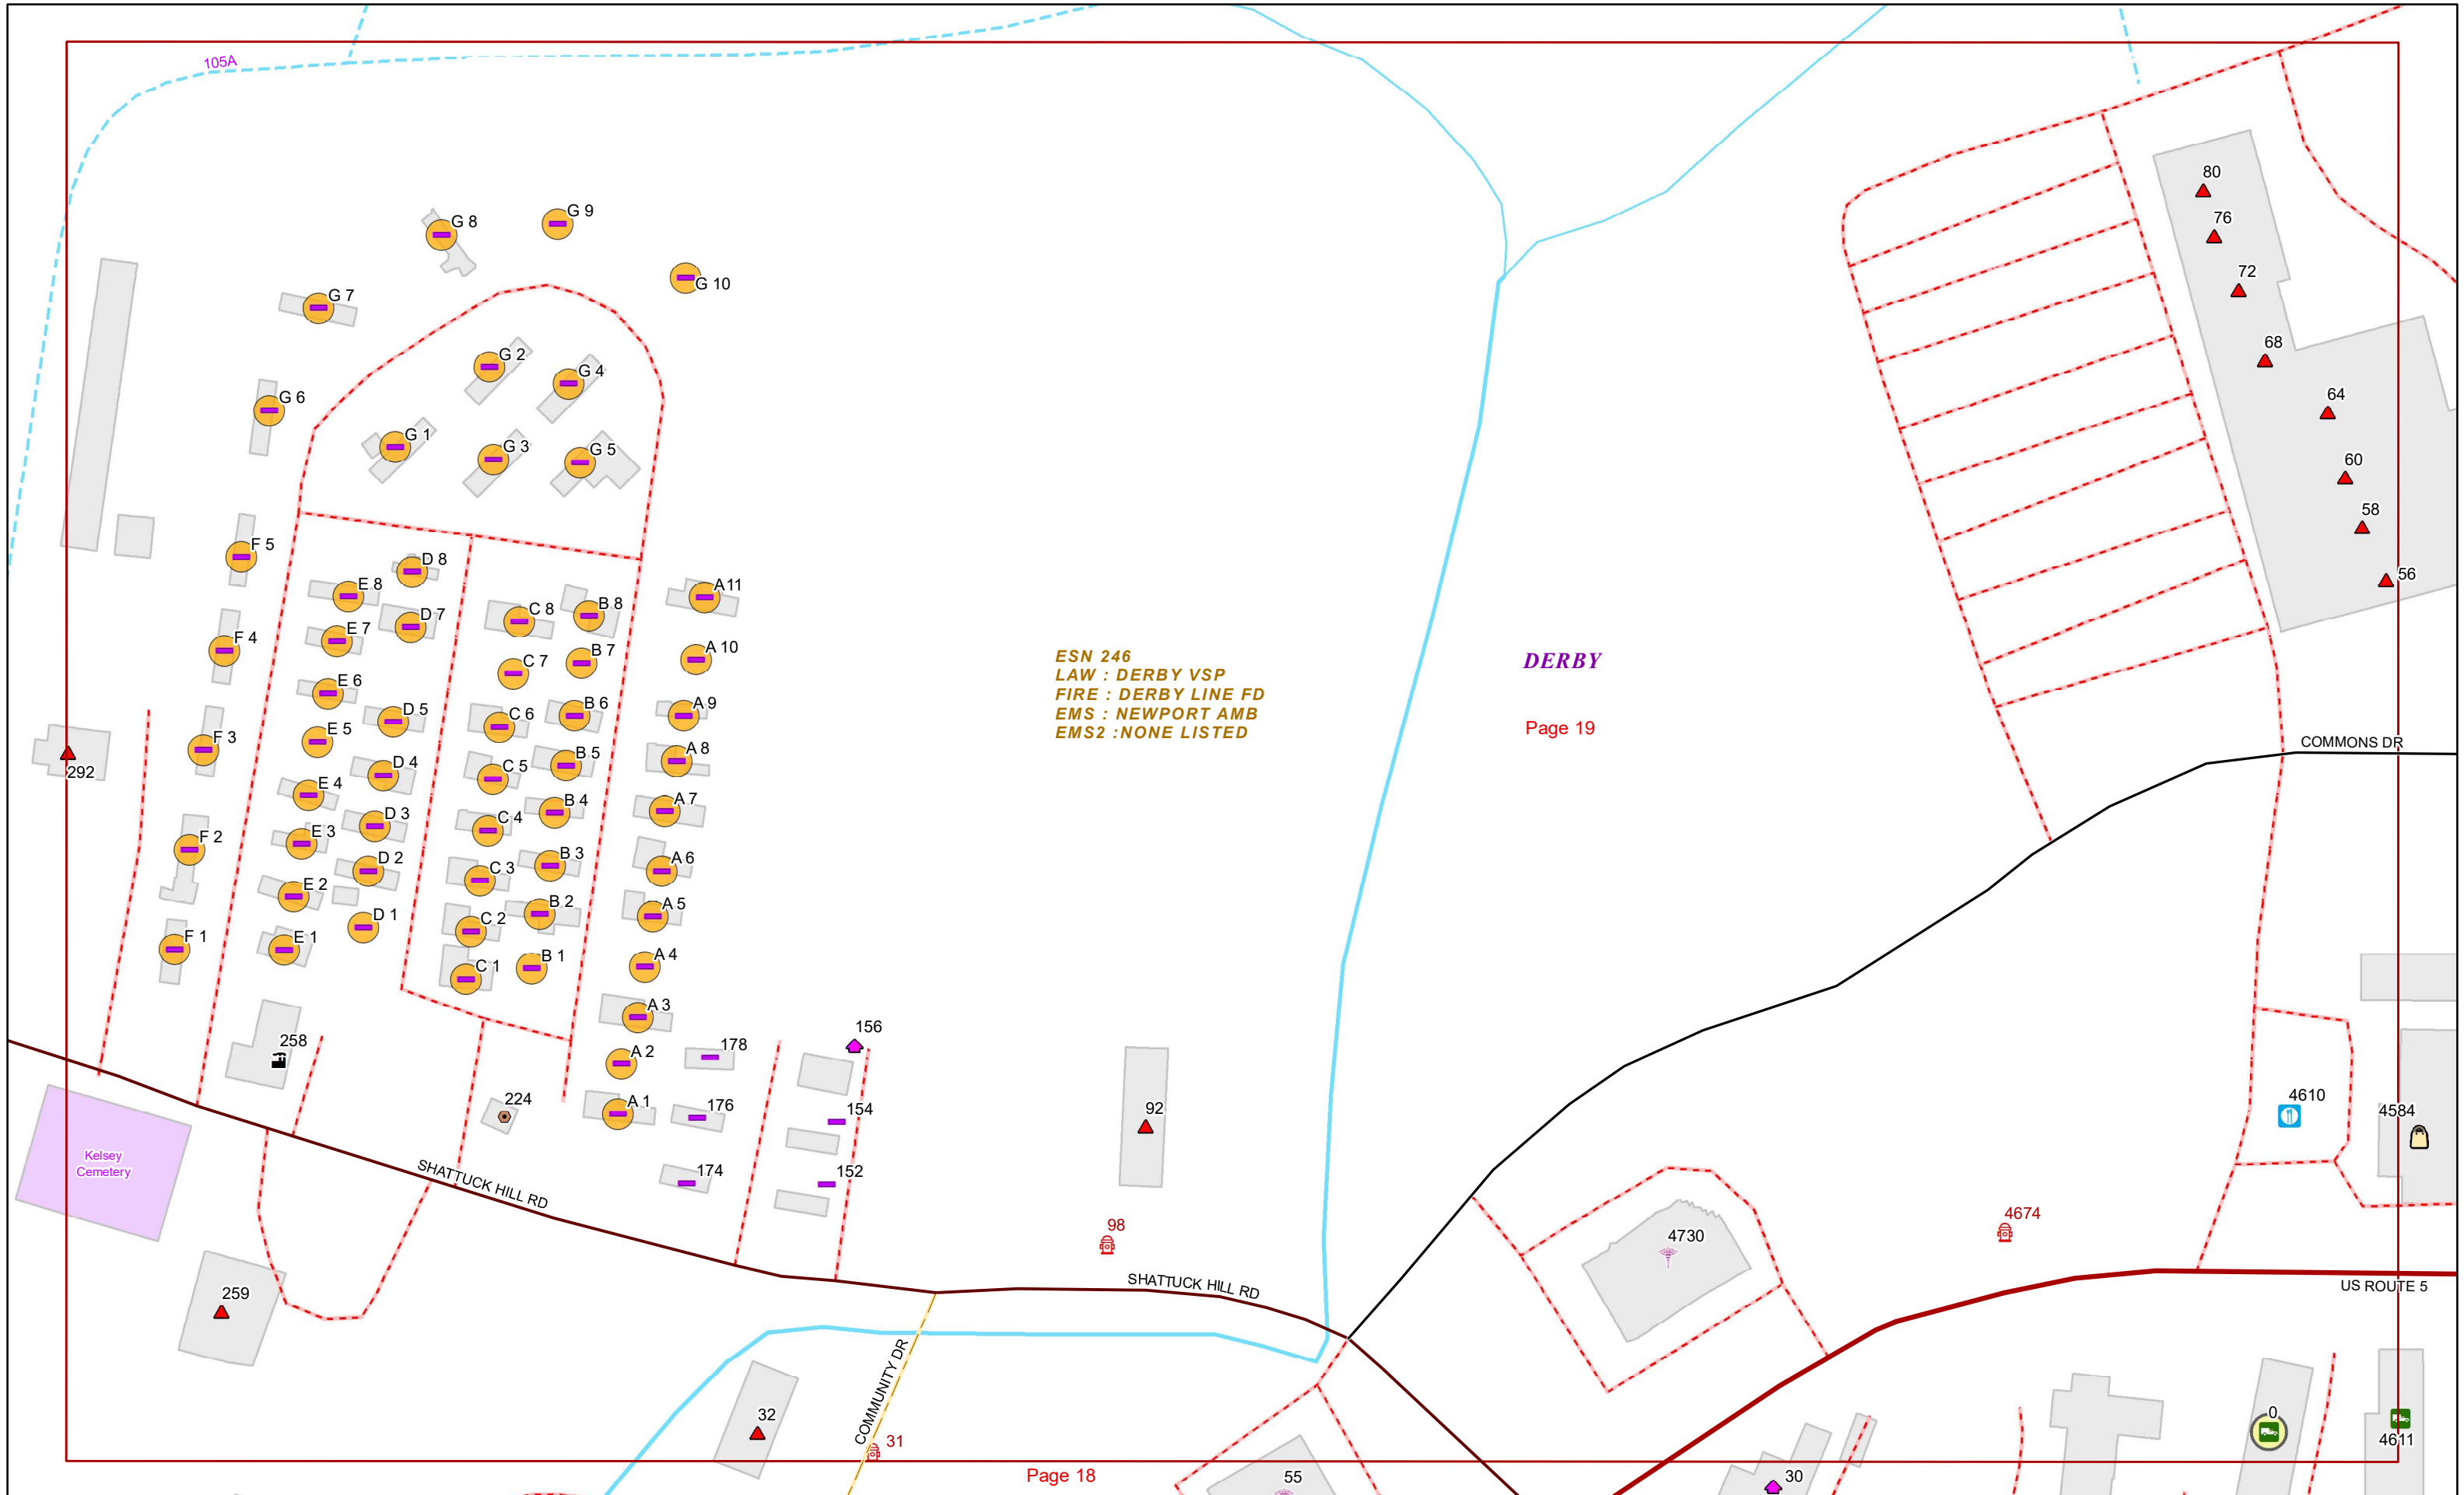

ESN 246
LAW : DERBY VSP
FIRE : DERBY LINE FD
EMS : NEWPORT AMB
EMS2 : NONE LISTED

DERBY
Page 19

Page 18