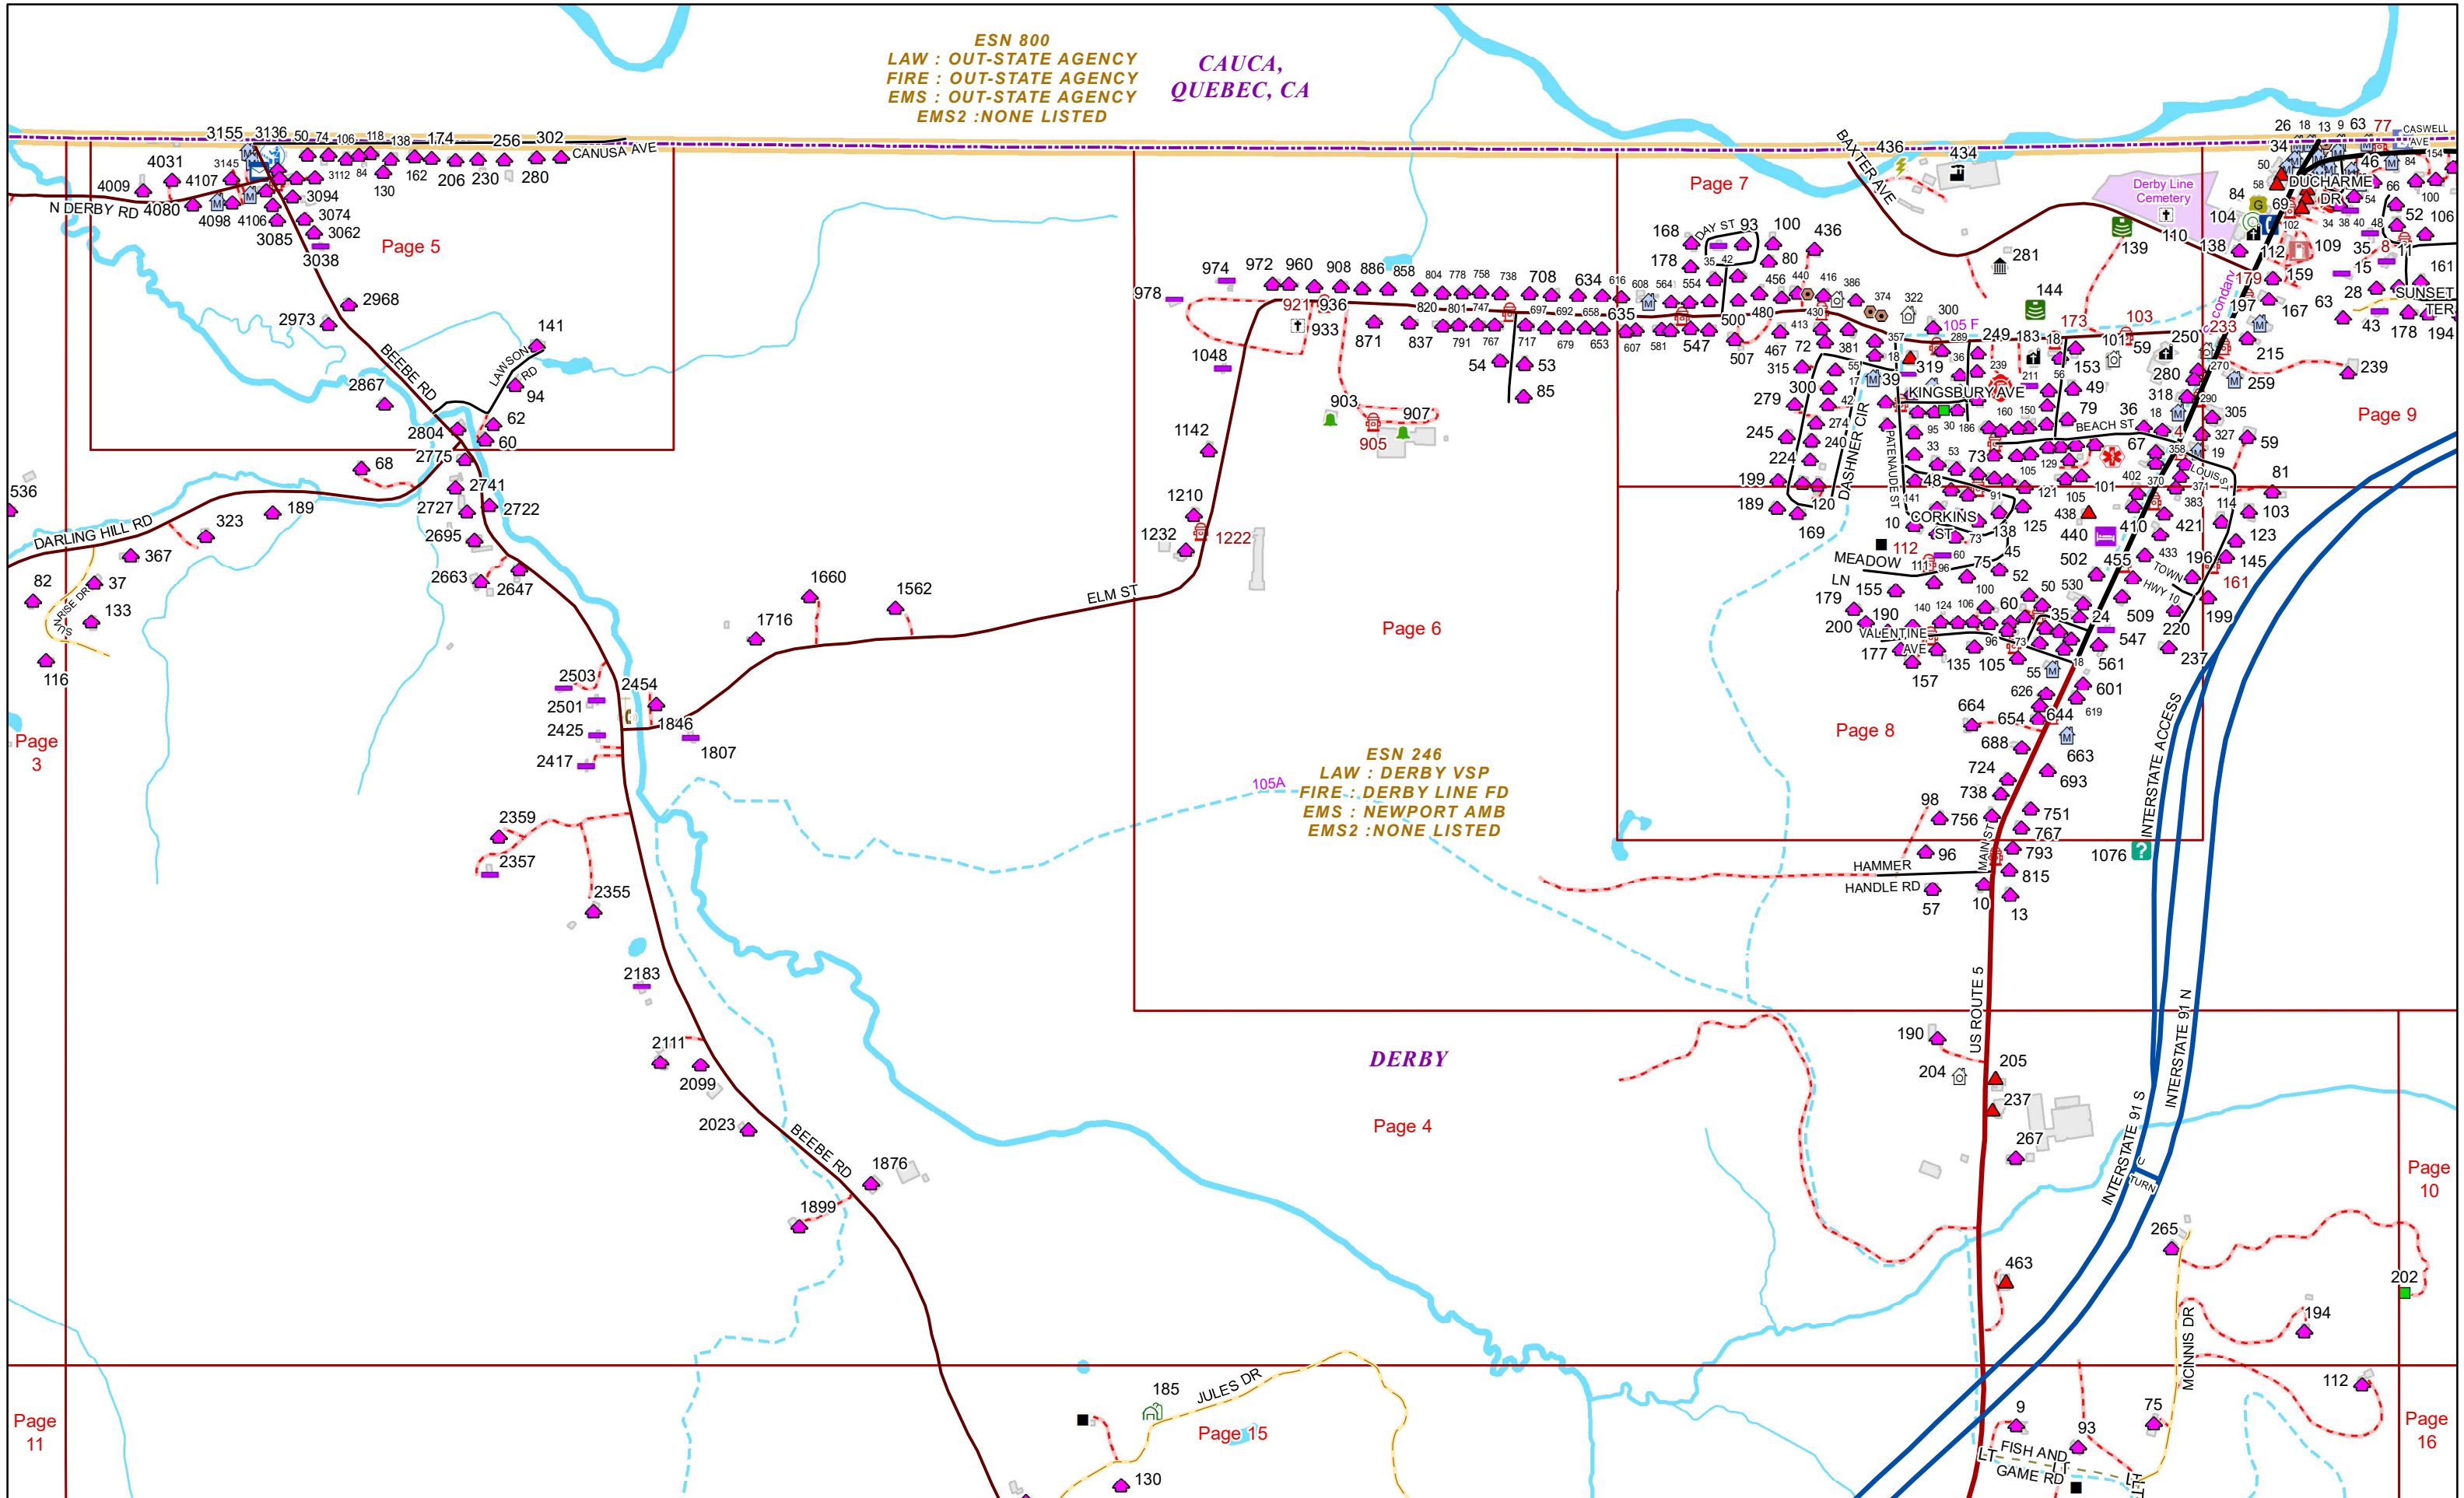

ESN 800
LAW : OUT-STATE AGENCY
FIRE : OUT-STATE AGENCY
EMS : OUT-STATE AGENCY
EMS2 : NONE LISTED

CAUCA,
QUEBEC, CA

Page 3

Page 5

Page 6

Page 7

Page 9

DERBY

Page 4

Page 8

Page 10

Page 11

Page 15

Page 16