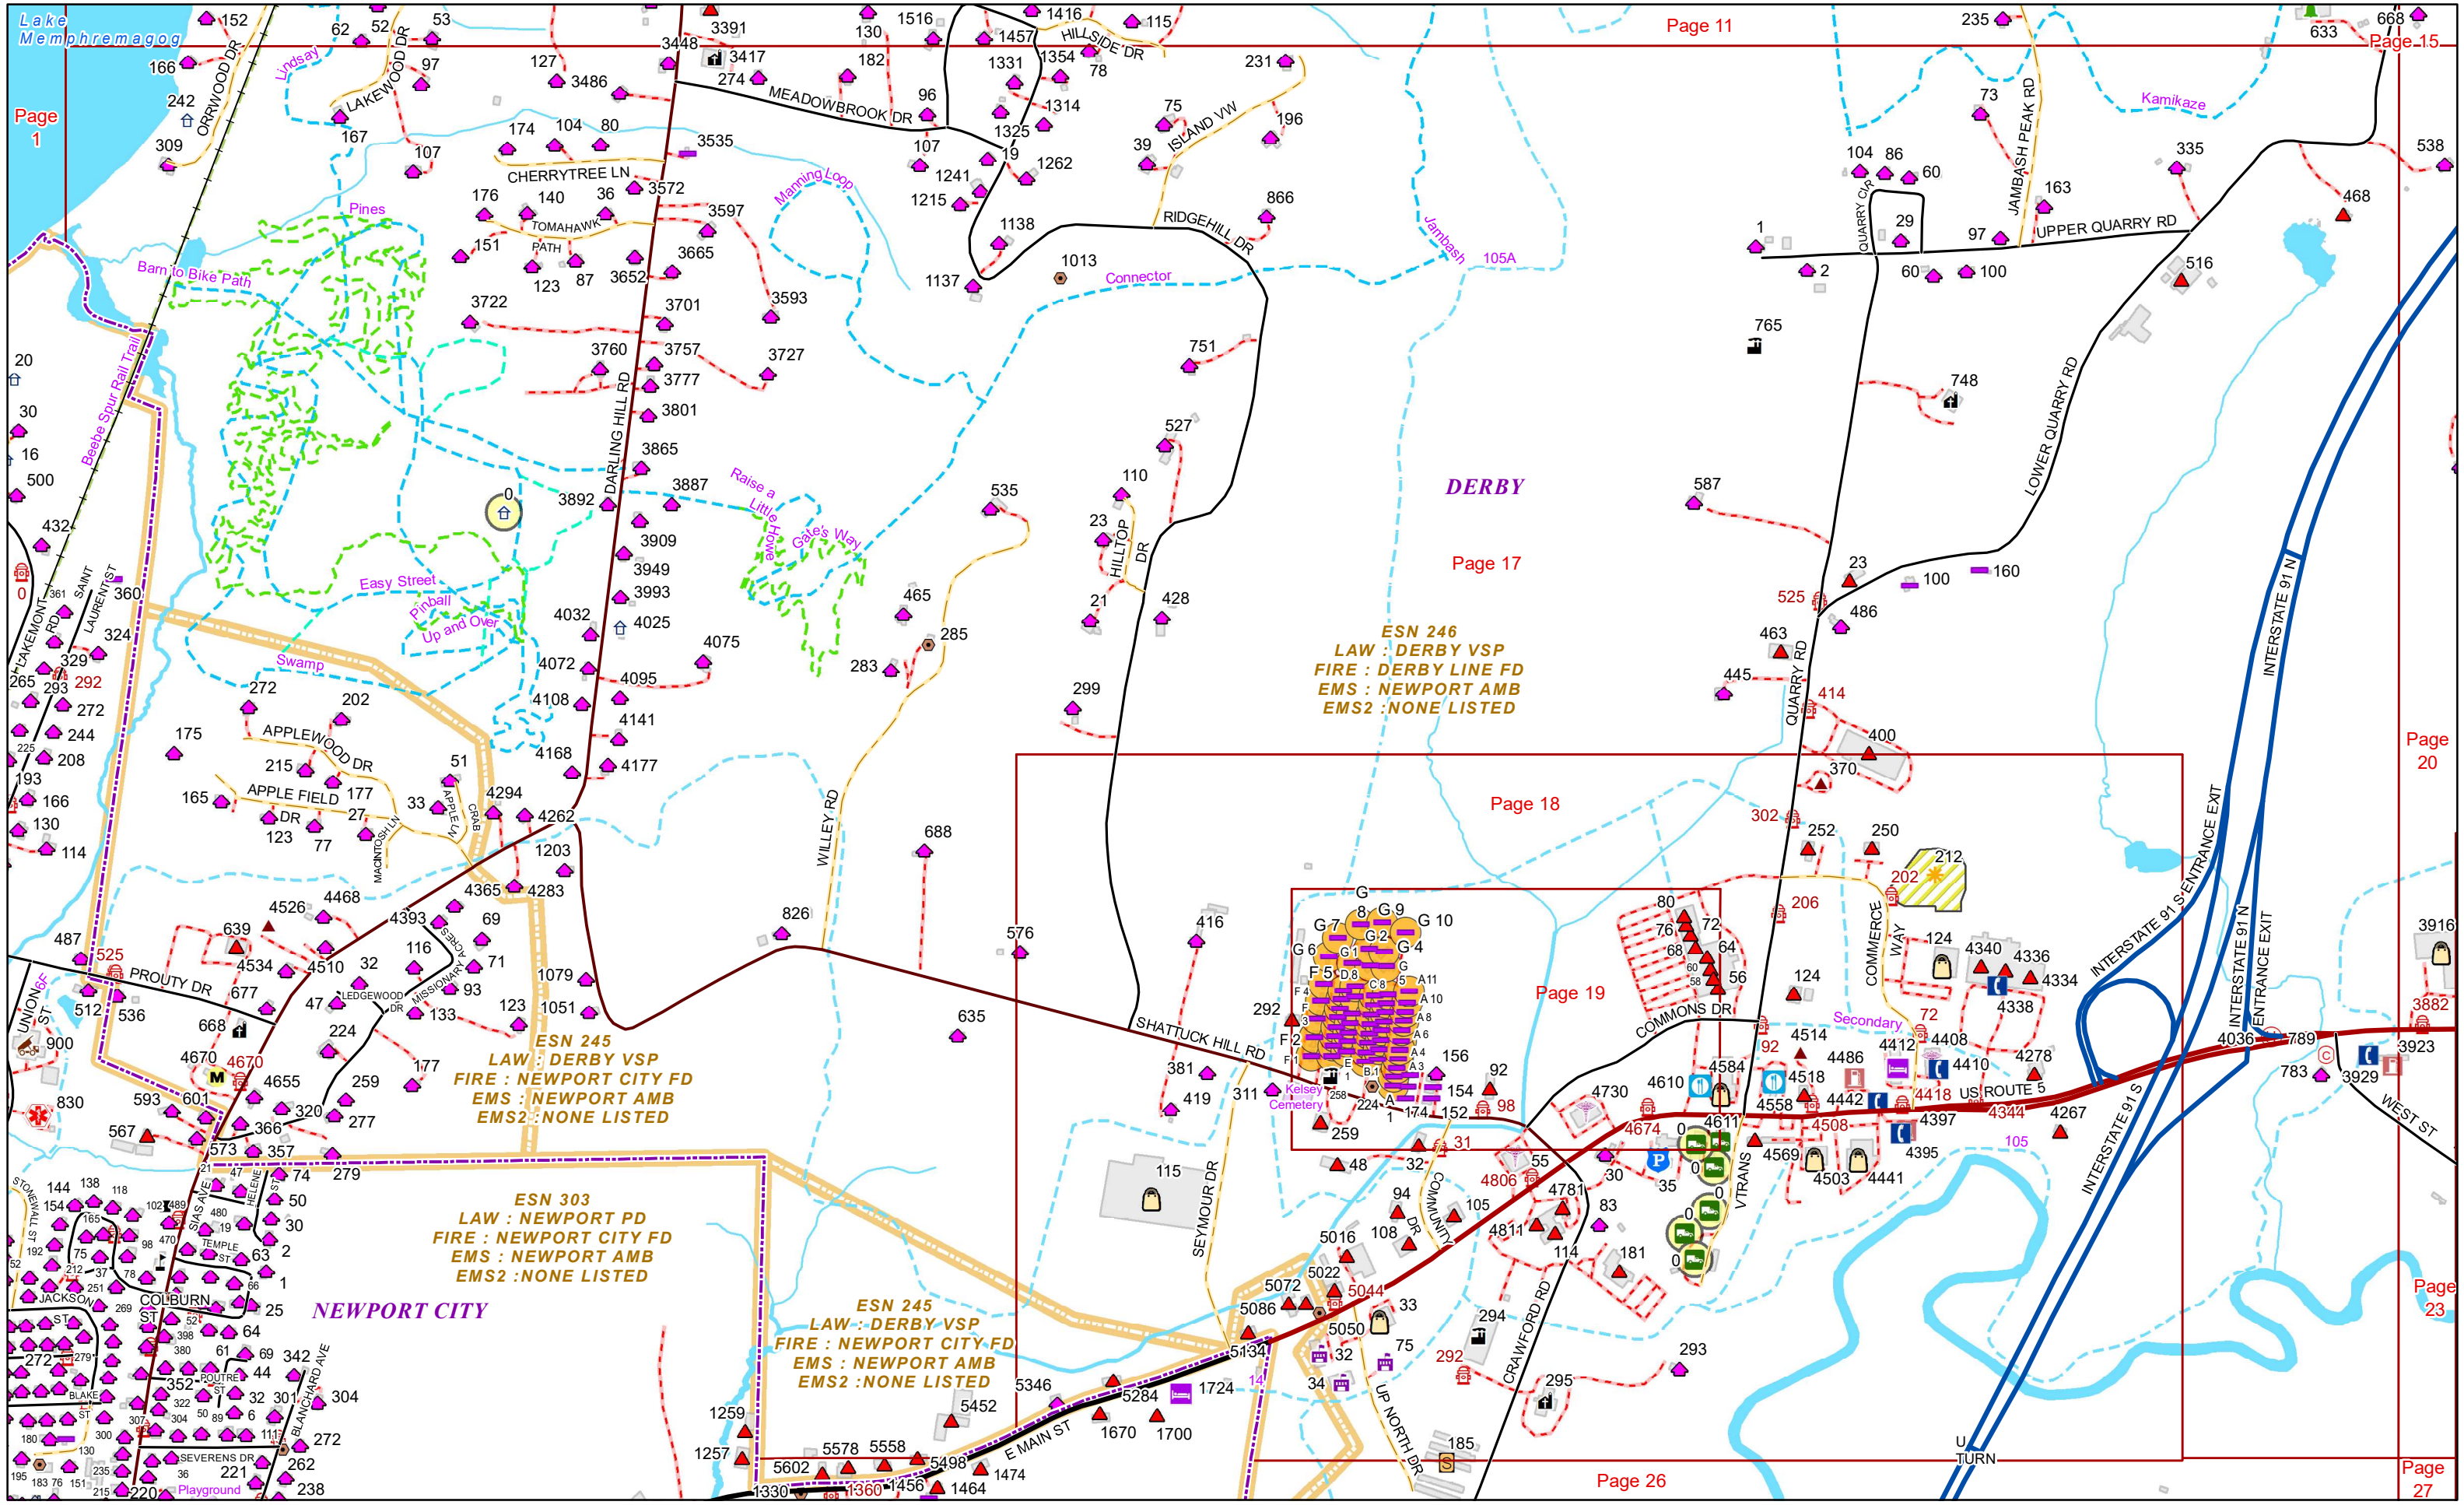

DERBY
Page 17

ESN 246
LAW : DERBY VSP
FIRE : DERBY LINE FD
EMS : NEWPORT AMB
EMS2 : NONE LISTED

ESN 245
LAW : DERBY VSP
FIRE : NEWPORT CITY FD
EMS : NEWPORT AMB
EMS2 : NONE LISTED

ESN 303
LAW : NEWPORT PD
FIRE : NEWPORT CITY FD
EMS : NEWPORT AMB
EMS2 : NONE LISTED

ESN 245
LAW : DERBY VSP
FIRE : NEWPORT CITY FD
EMS : NEWPORT AMB
EMS2 : NONE LISTED