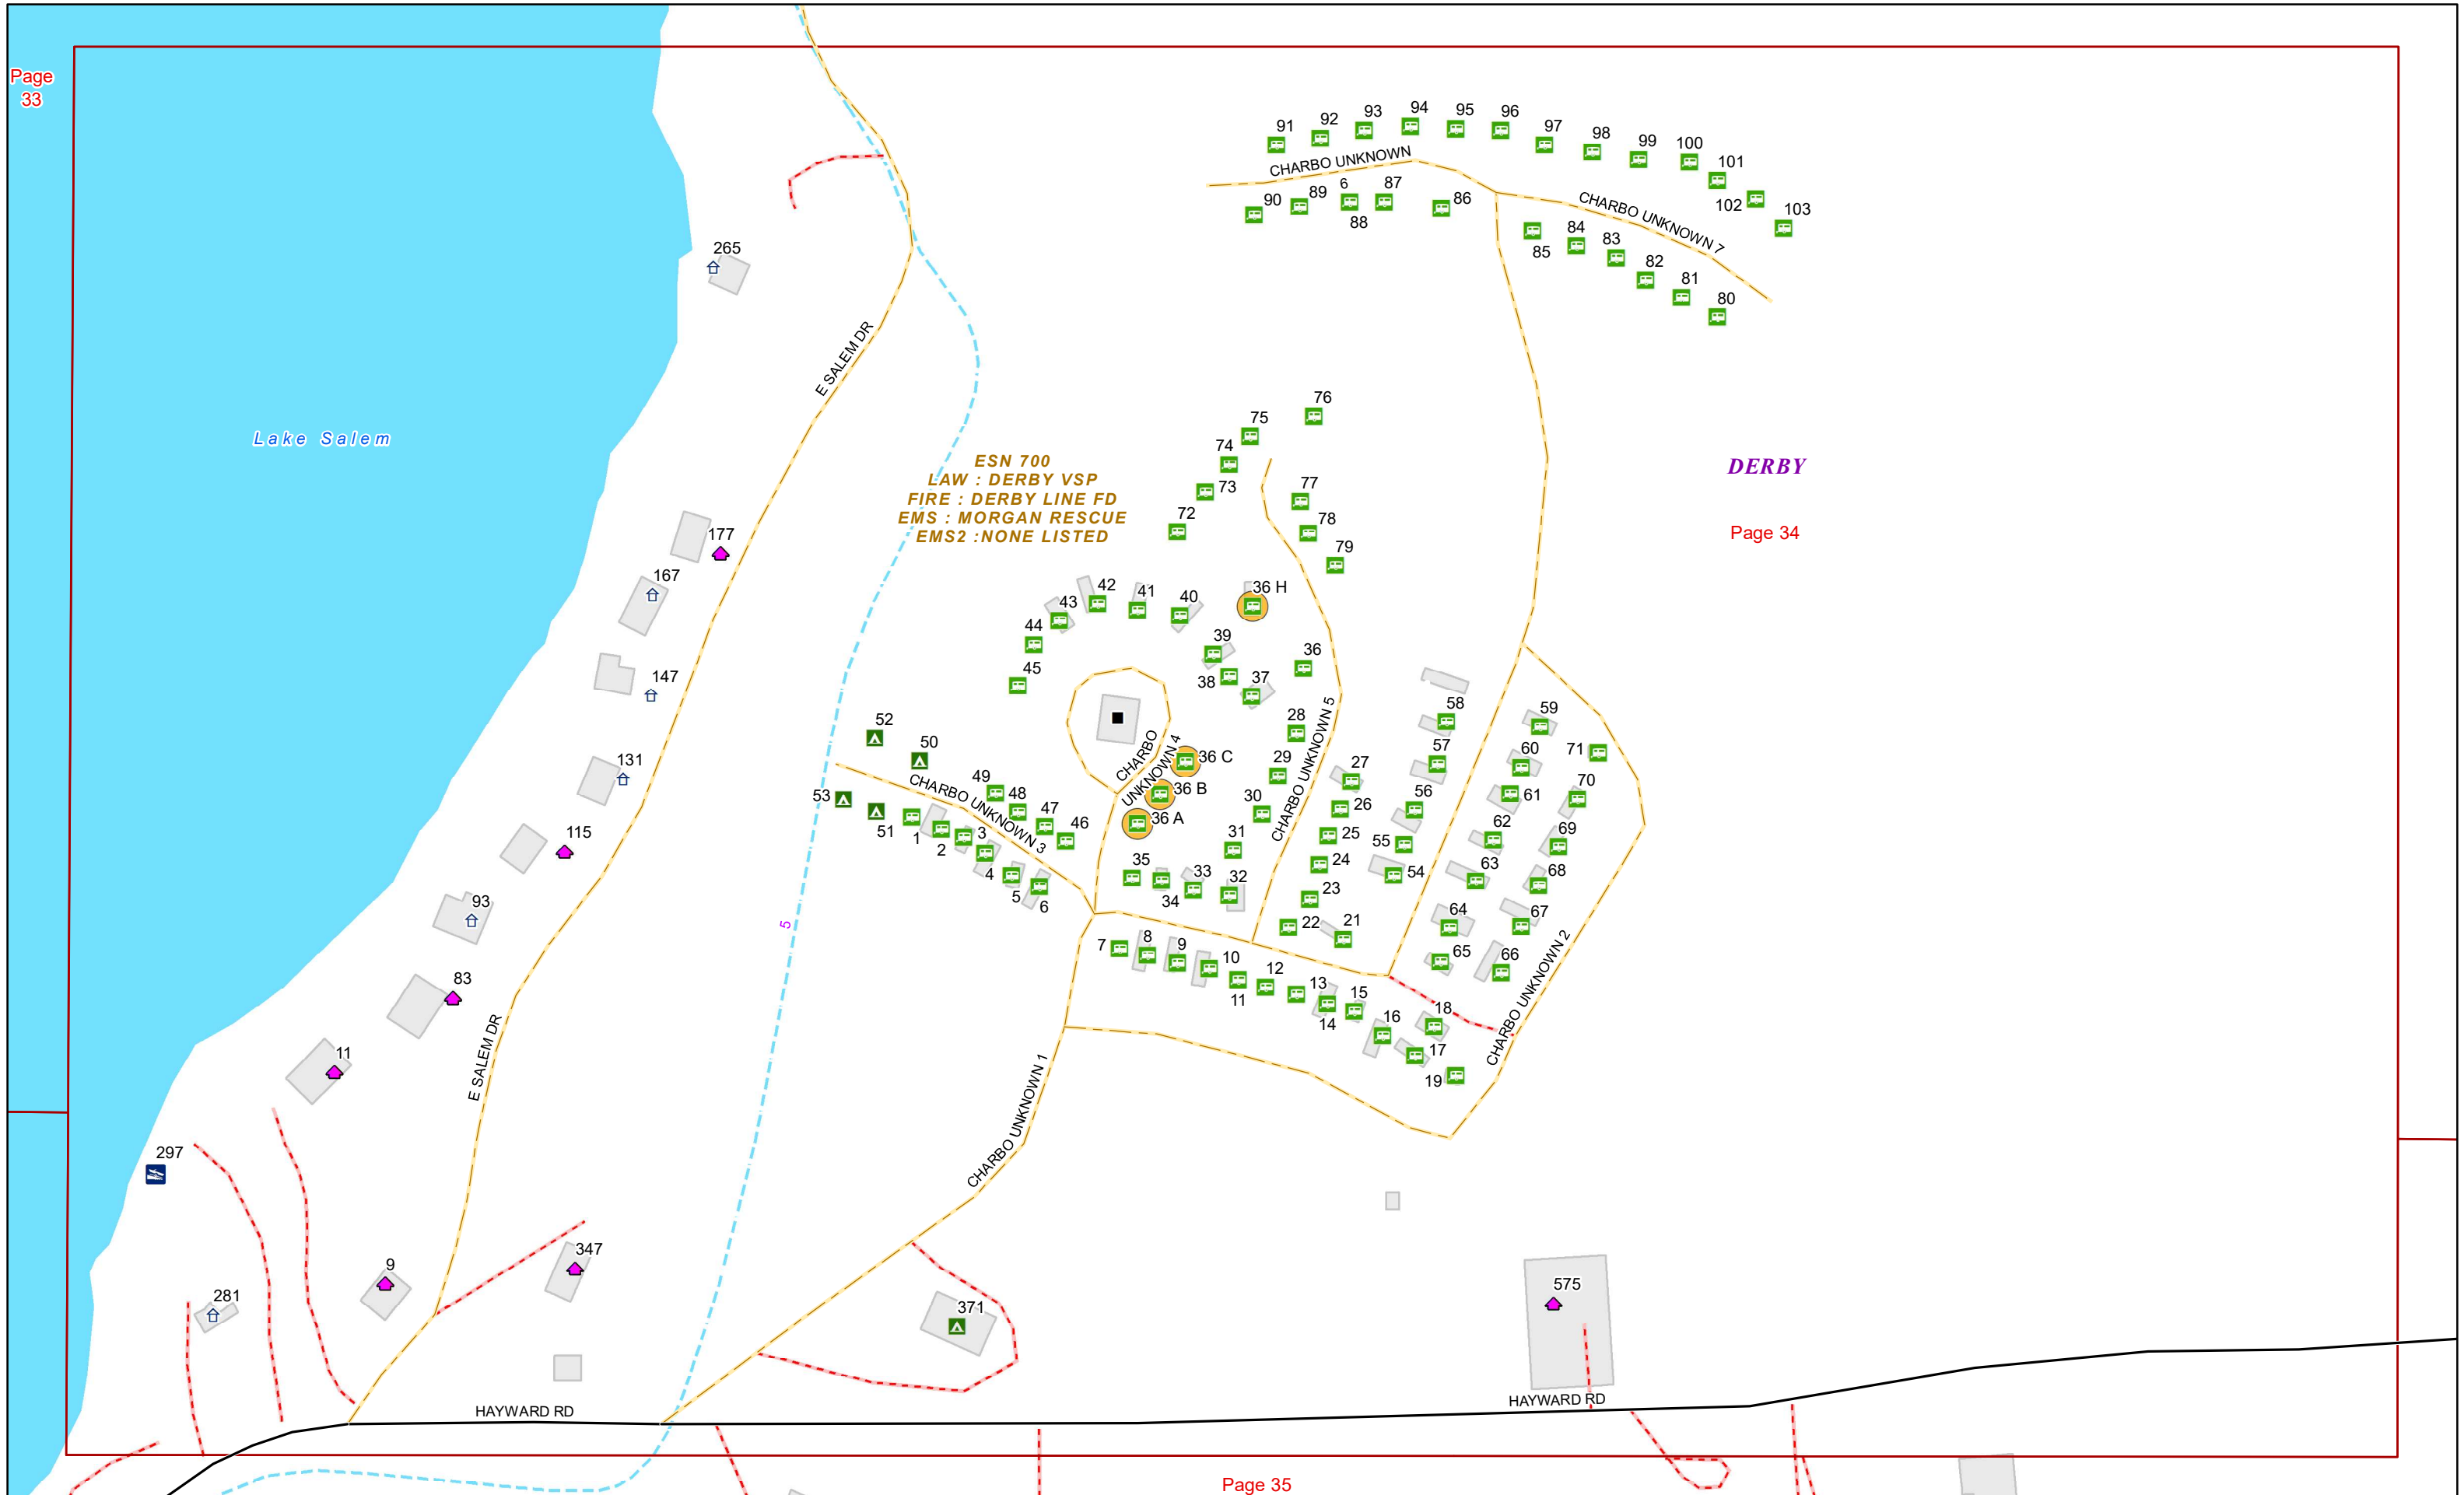

ESN 225
LAW : DERBY VSP
FIRE : DERBY LINE FD
EMS : MORGAN RESCUE
EMS2 : NONE LISTED

Lake Salem

ESN 700
LAW : DERBY VSP
FIRE : DERBY LINE FD
EMS : MORGAN RESCUE
EMS2 : NONE LISTED

DERBY

Page 34

ESN 700
LAW : DERBY VSP
FIRE : DERBY LINE FD
EMS : MORGAN RESCUE
EMS2 : NONE LISTED