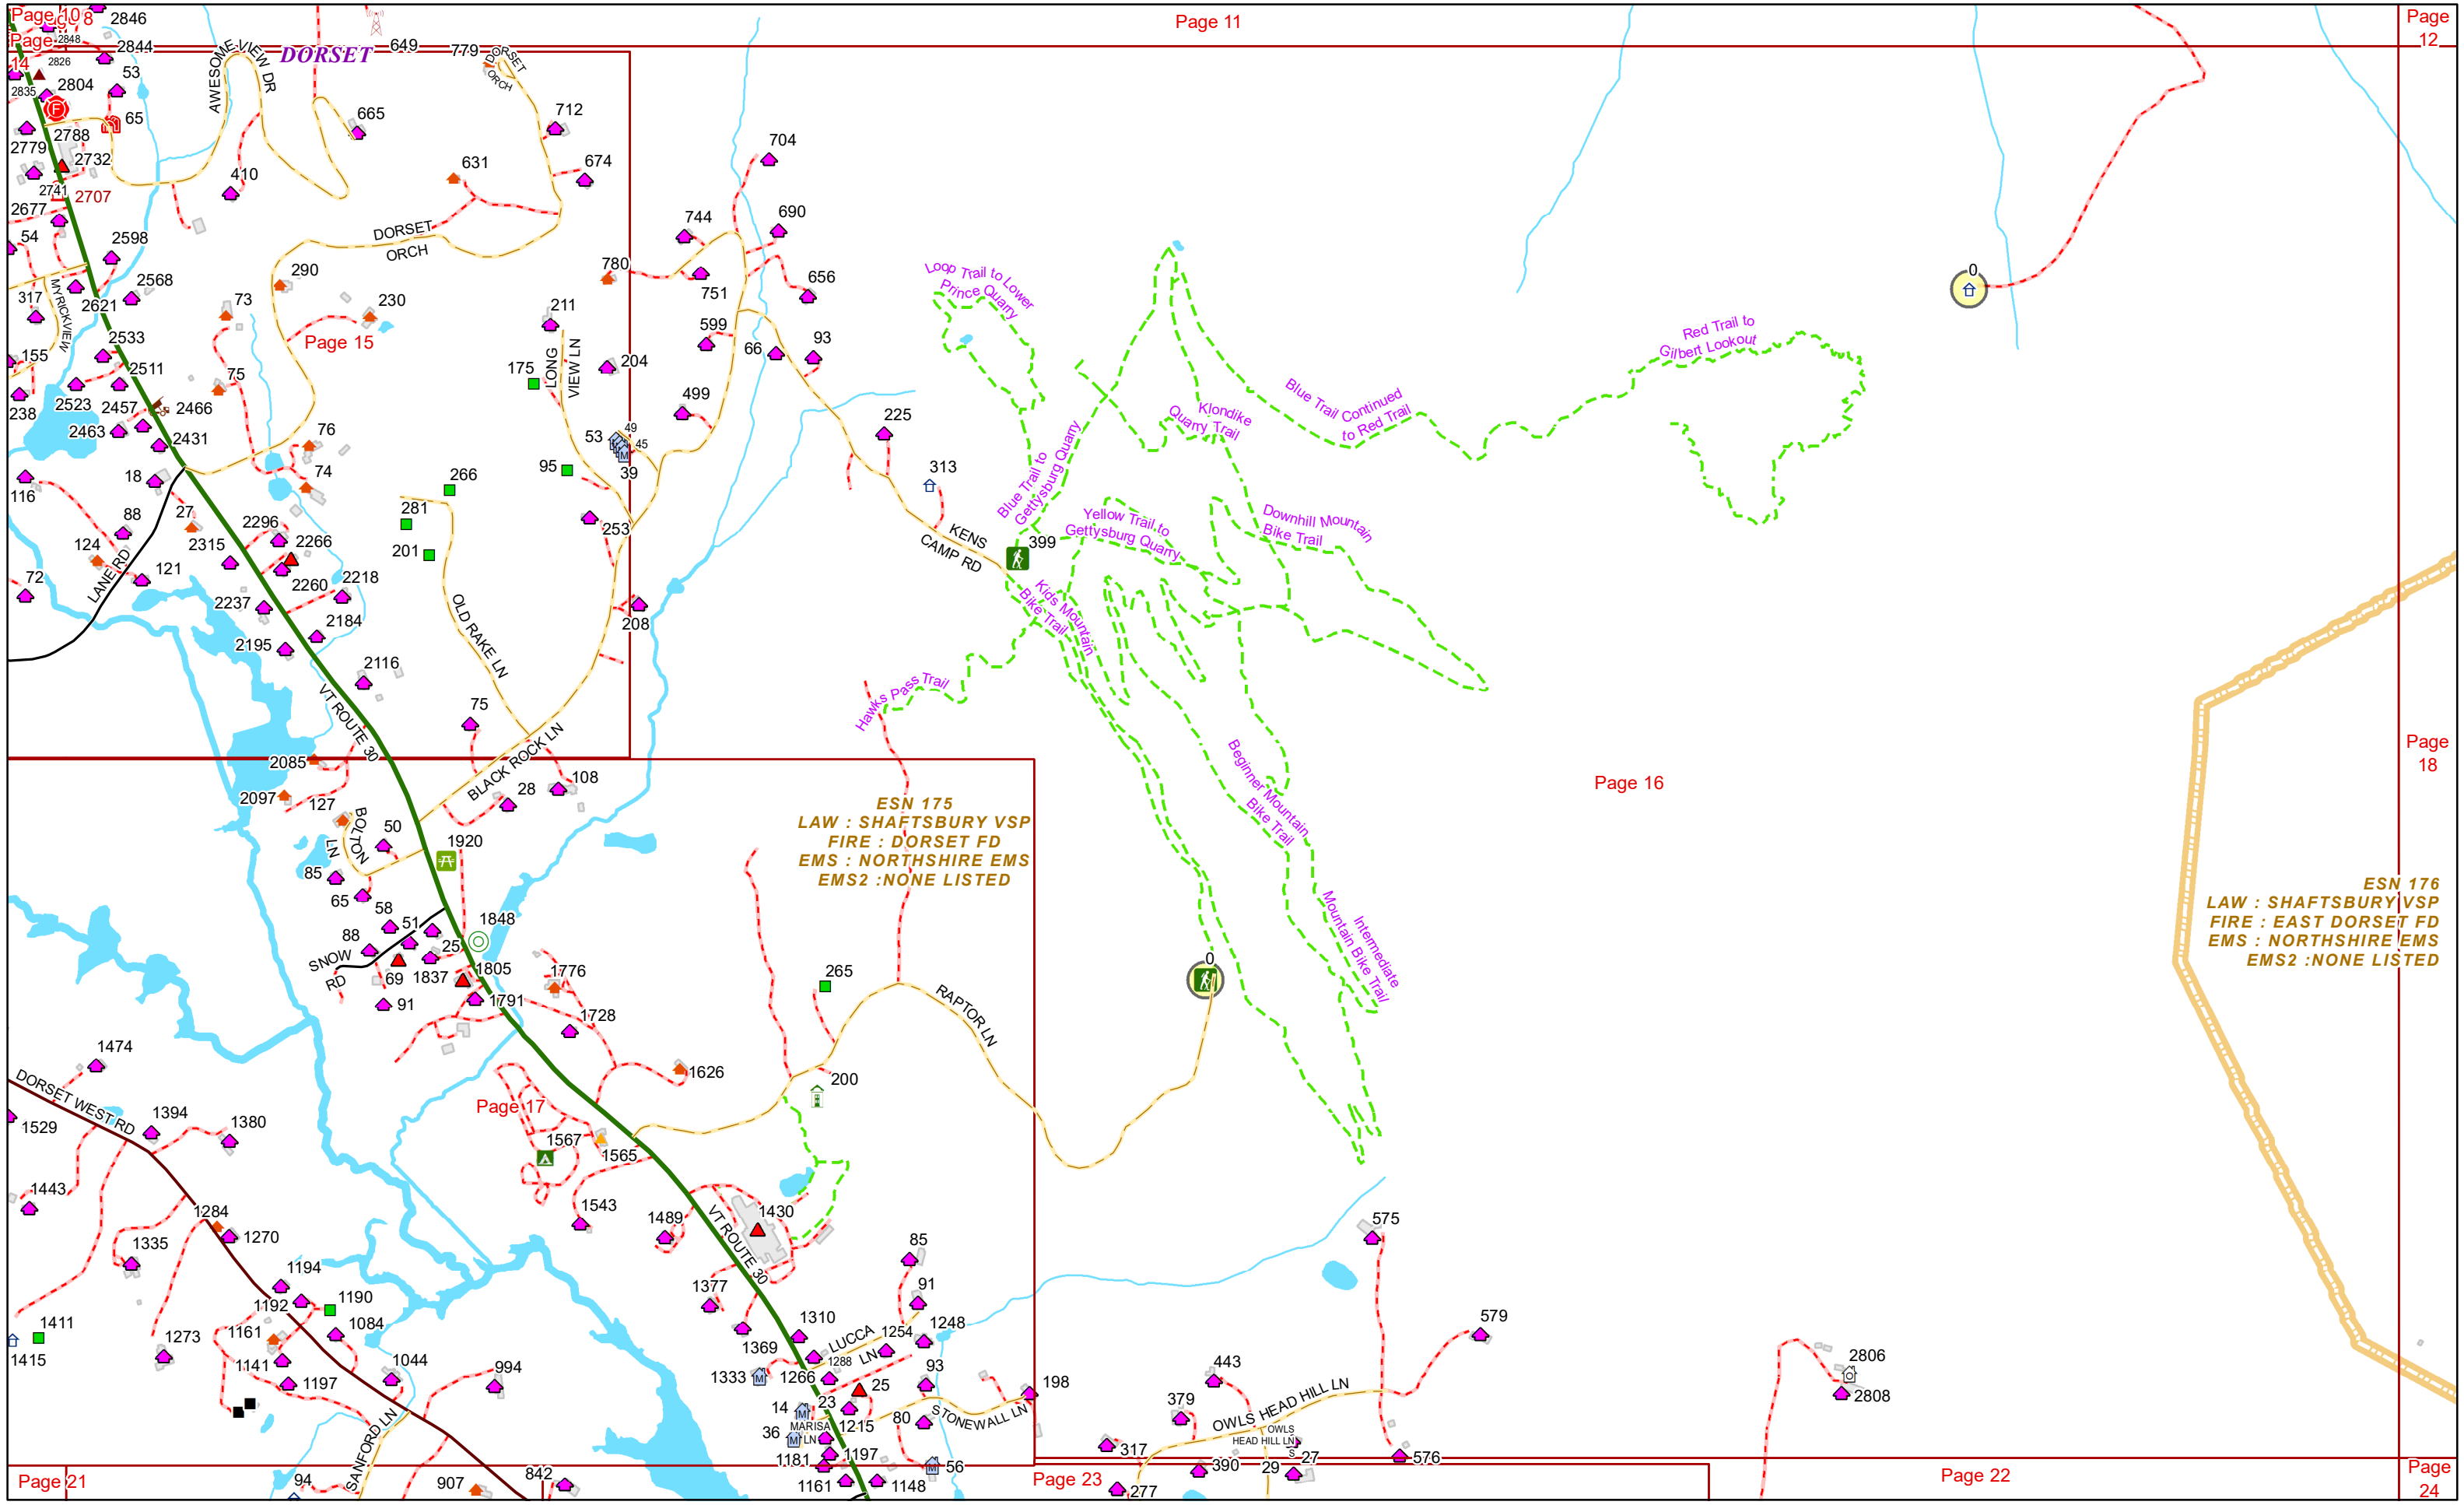

ESN 175
LAW : SHAFTSBURY VSP
FIRE : DORSET FD
EMS : NORTHSHIRE EMS
EMS2 : NONE LISTED

ESN 176
LAW : SHAFTSBURY VSP
FIRE : EAST DORSET FD
EMS : NORTHSHIRE EMS
EMS2 : NONE LISTED