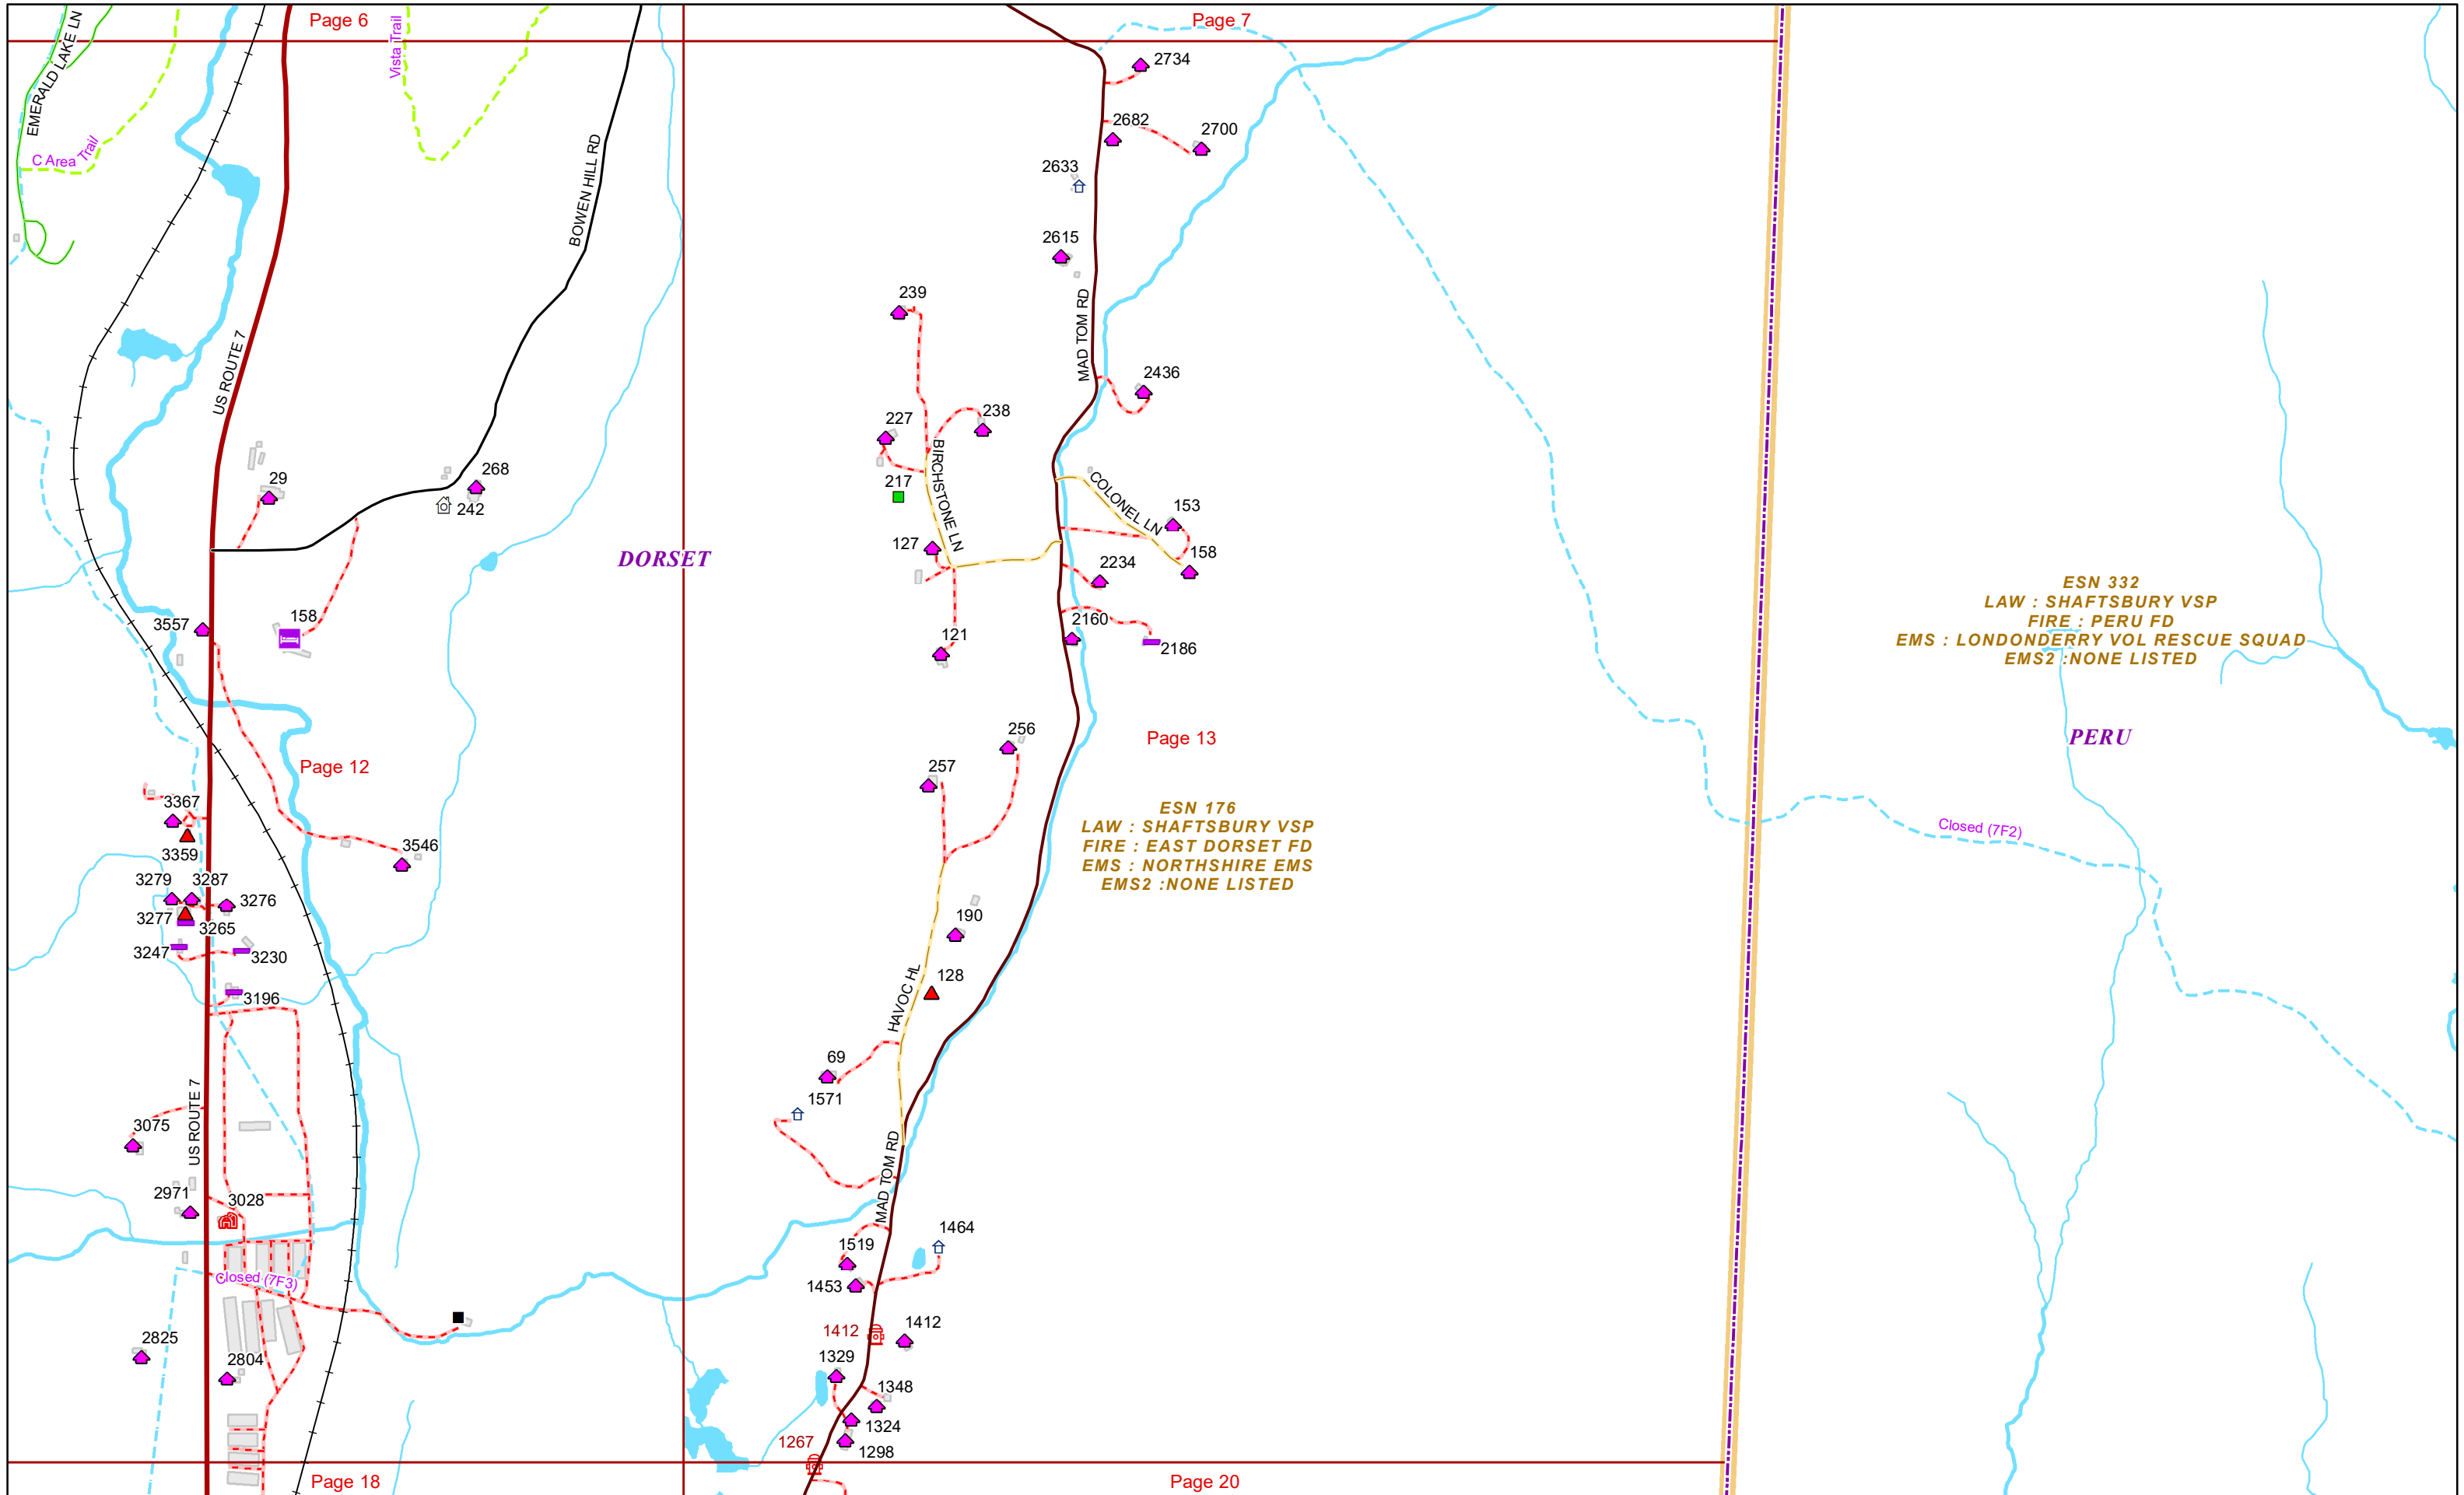

Page 6

Page 7

Page 12

Page 13

Page 18

Page 20

ESN 332
LAW : SHAFTSBURY VSP
FIRE : PERU FD
EMS : LONDONDERRY VOL RESCUE SQUAD
EMS2 : NONE LISTED

ESN 176
LAW : SHAFTSBURY VSP
FIRE : EAST DORSET FD
EMS : NORTHSHIRE EMS
EMS2 : NONE LISTED

Closed (7F2)

US ROUTE 7

BOWEN HILL RD

MAD TOM RD

BIRCHSTONE LN

COLONEL LN

HAVOC HL

EMERALD LAKE LN

Mista Trail

C Area Trail