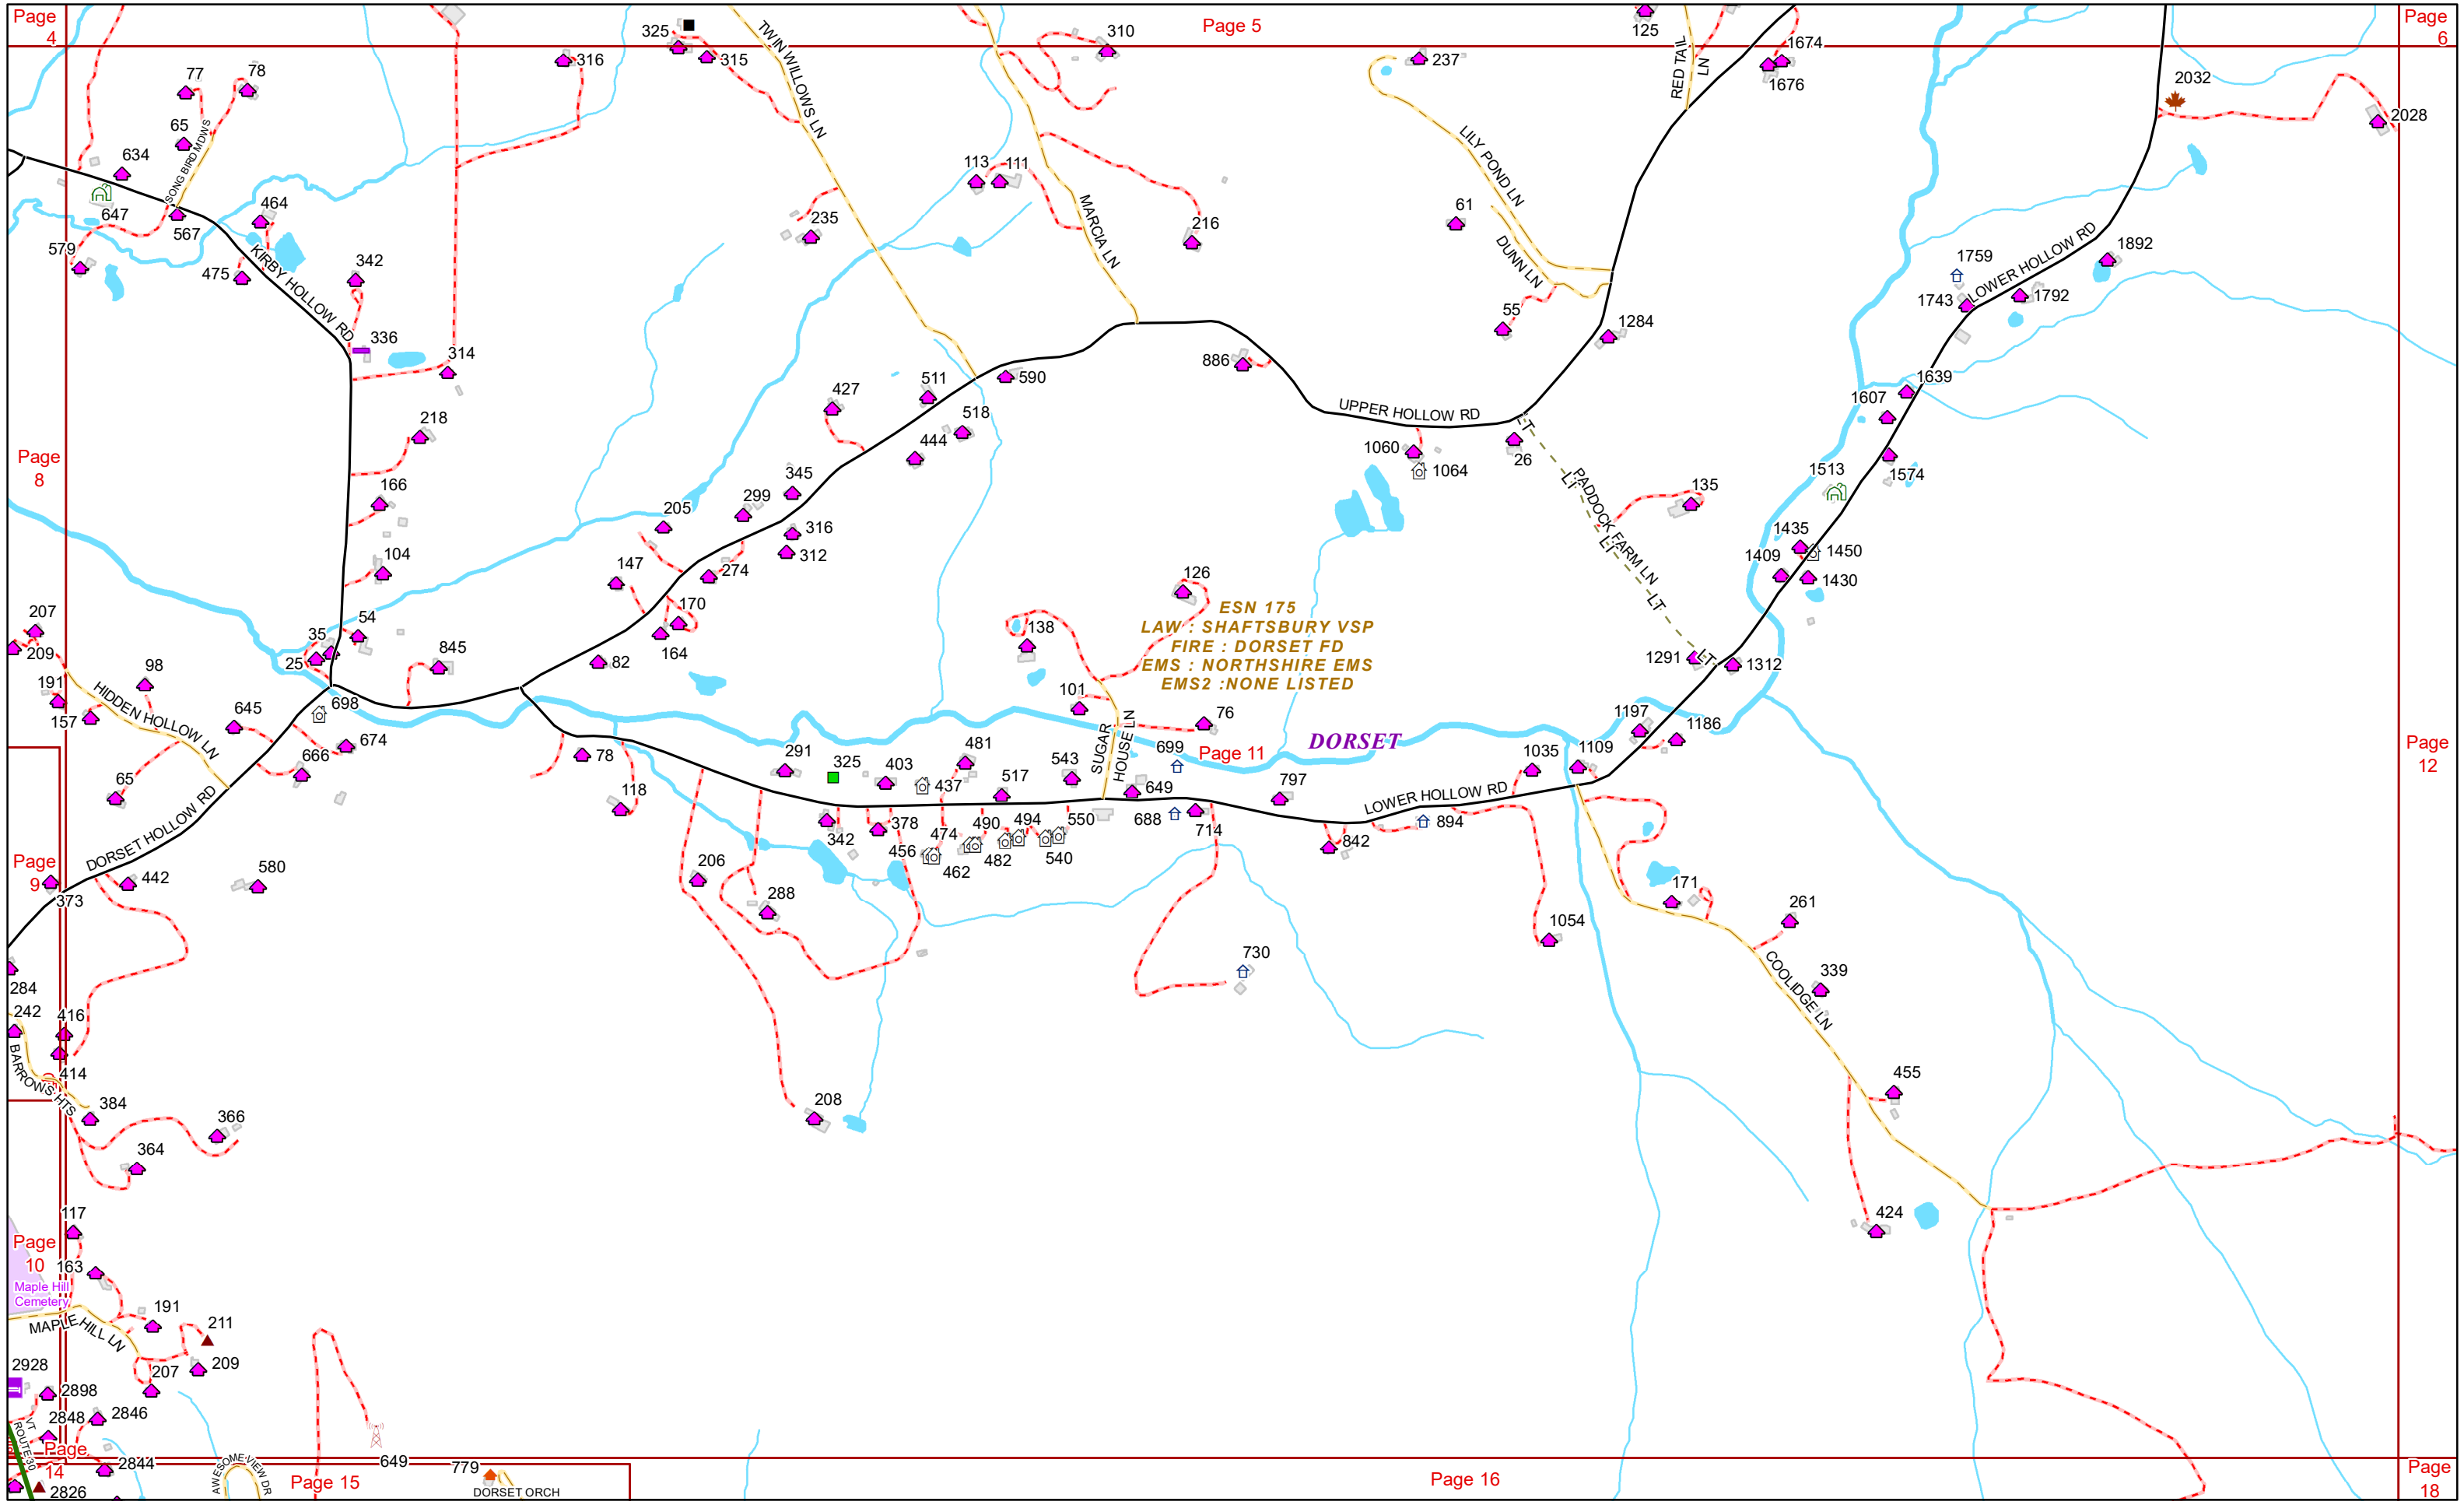

ESN 175
LAW : SHAFTSBURY VSP
FIRE : DORSET FD
EMS : NORTHSHIRE EMS
EMS2 : NONE LISTED

DORSET