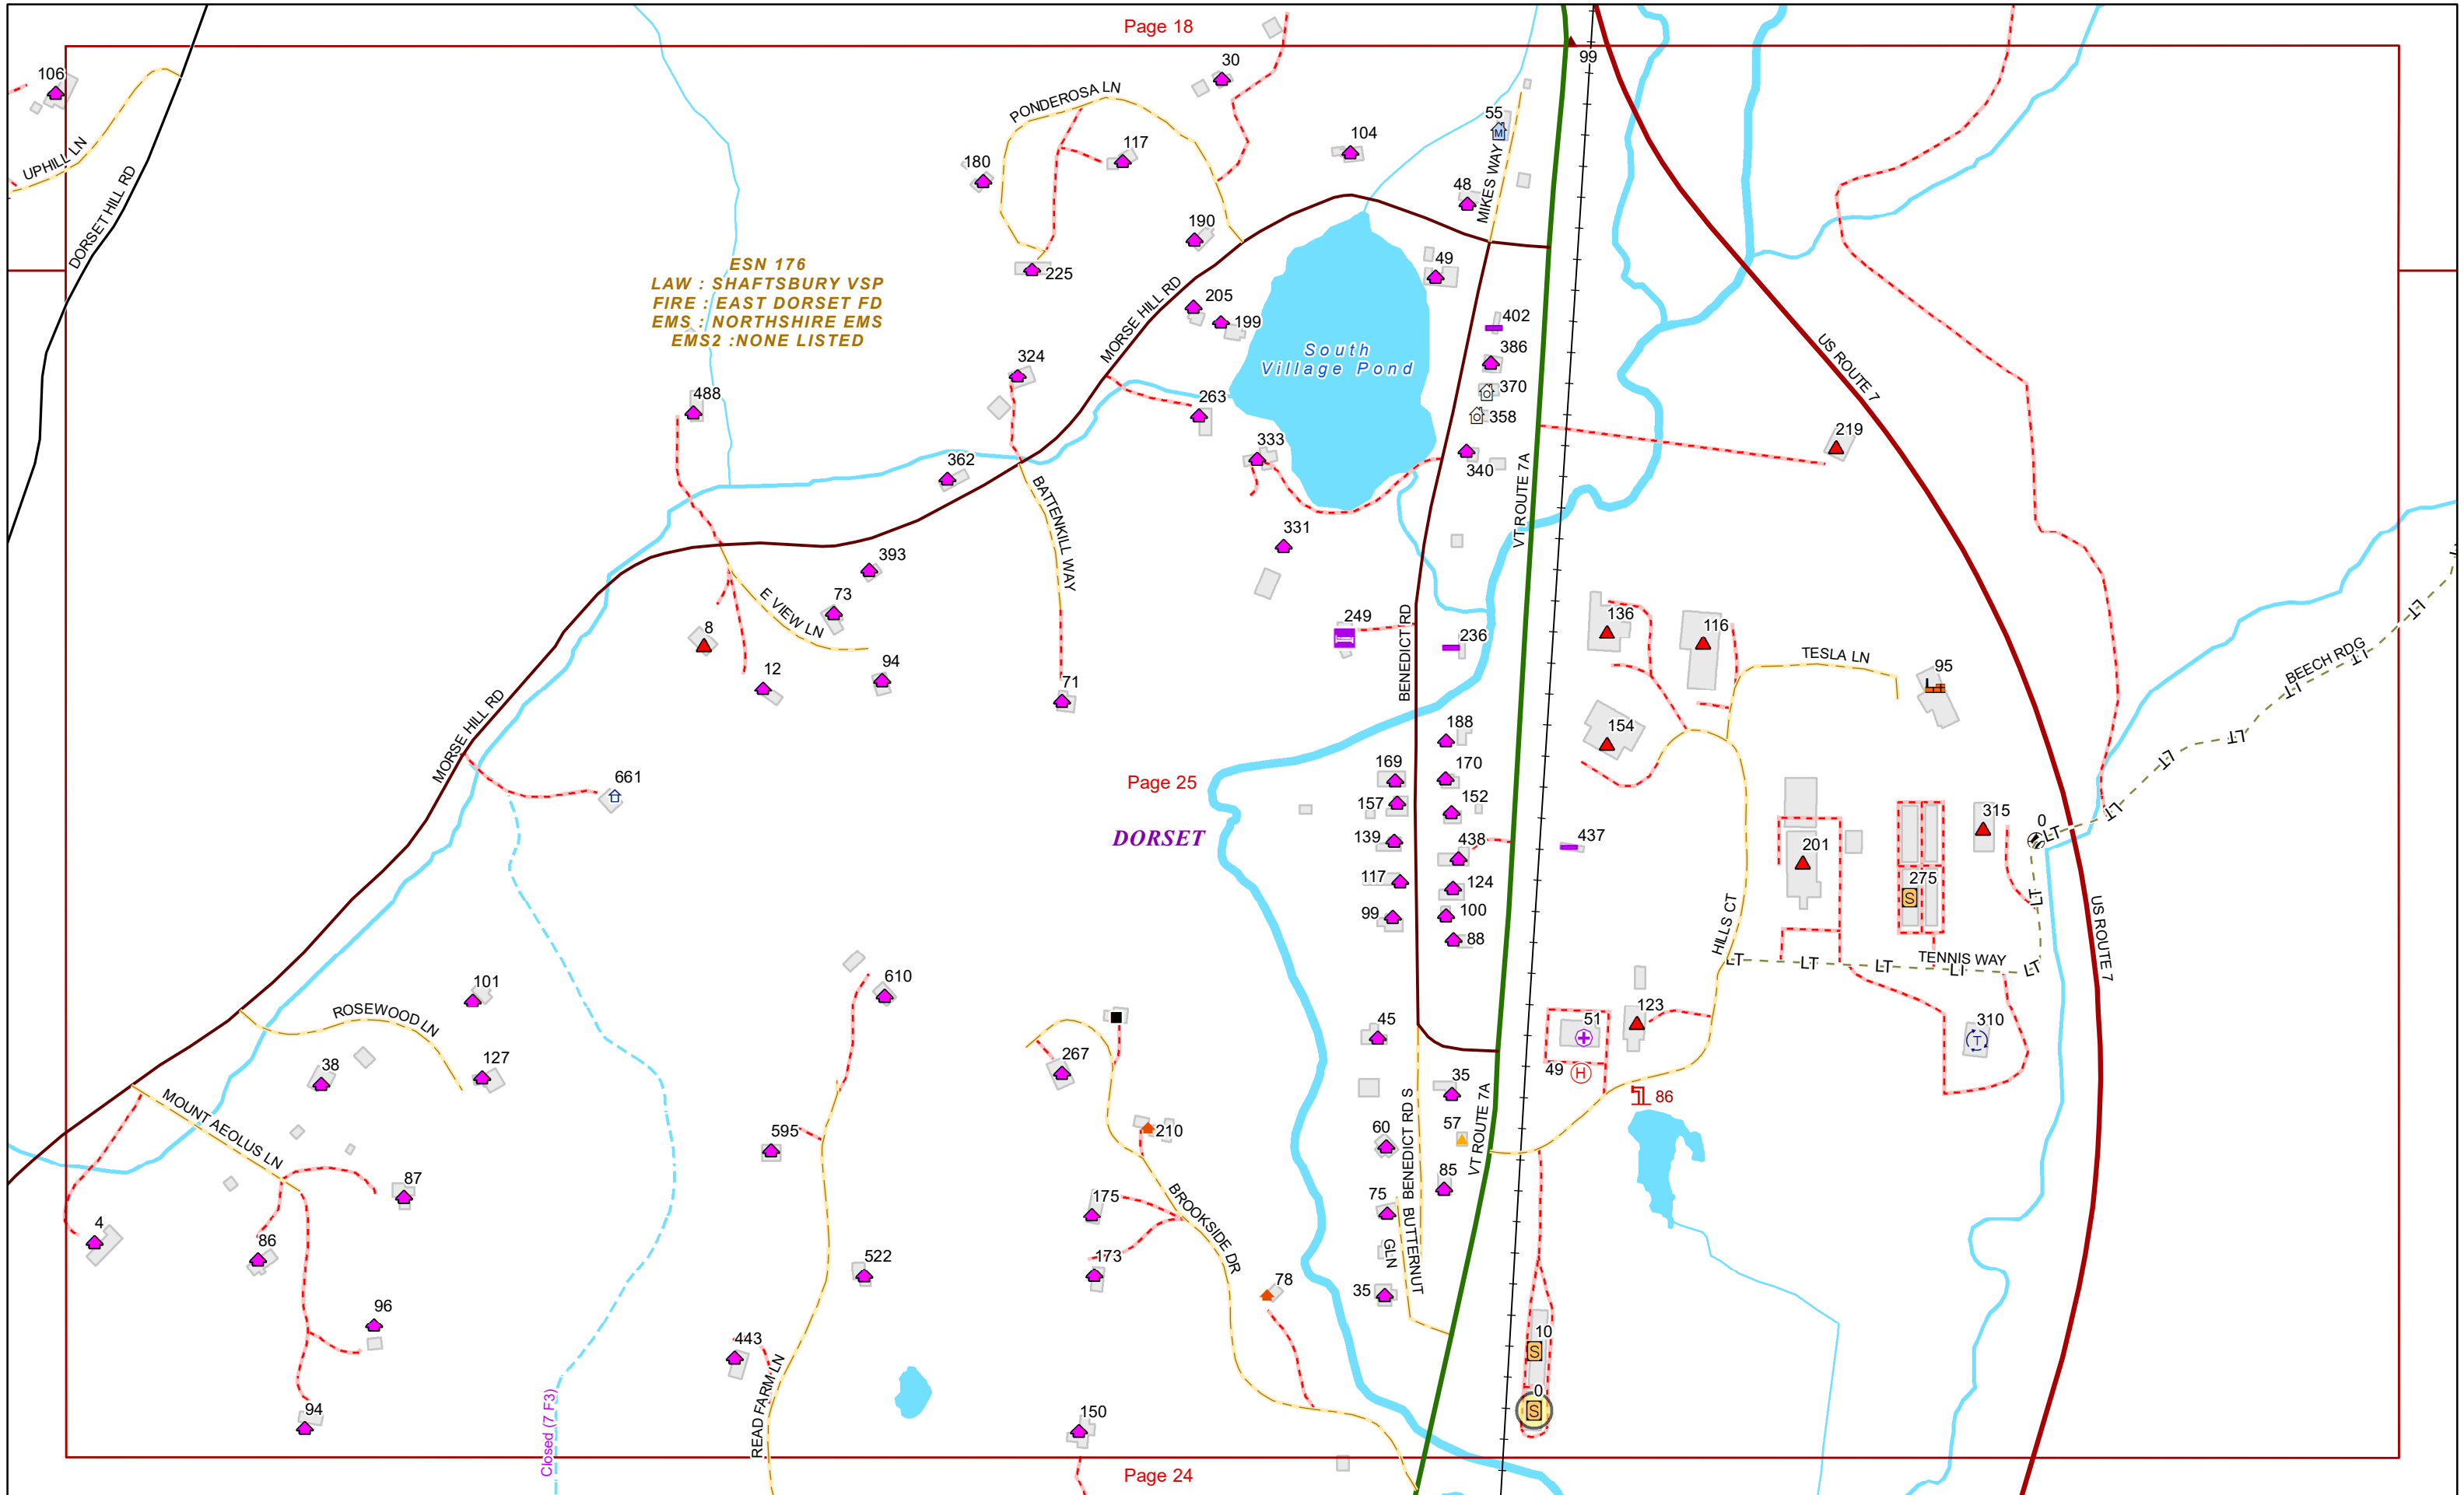

ESN 176
LAW : SHAFTSBURY VSP
FIRE : EAST DORSET FD
EMS : NORTHSHIRE EMS
EMS2 : NONE LISTED

DORSET