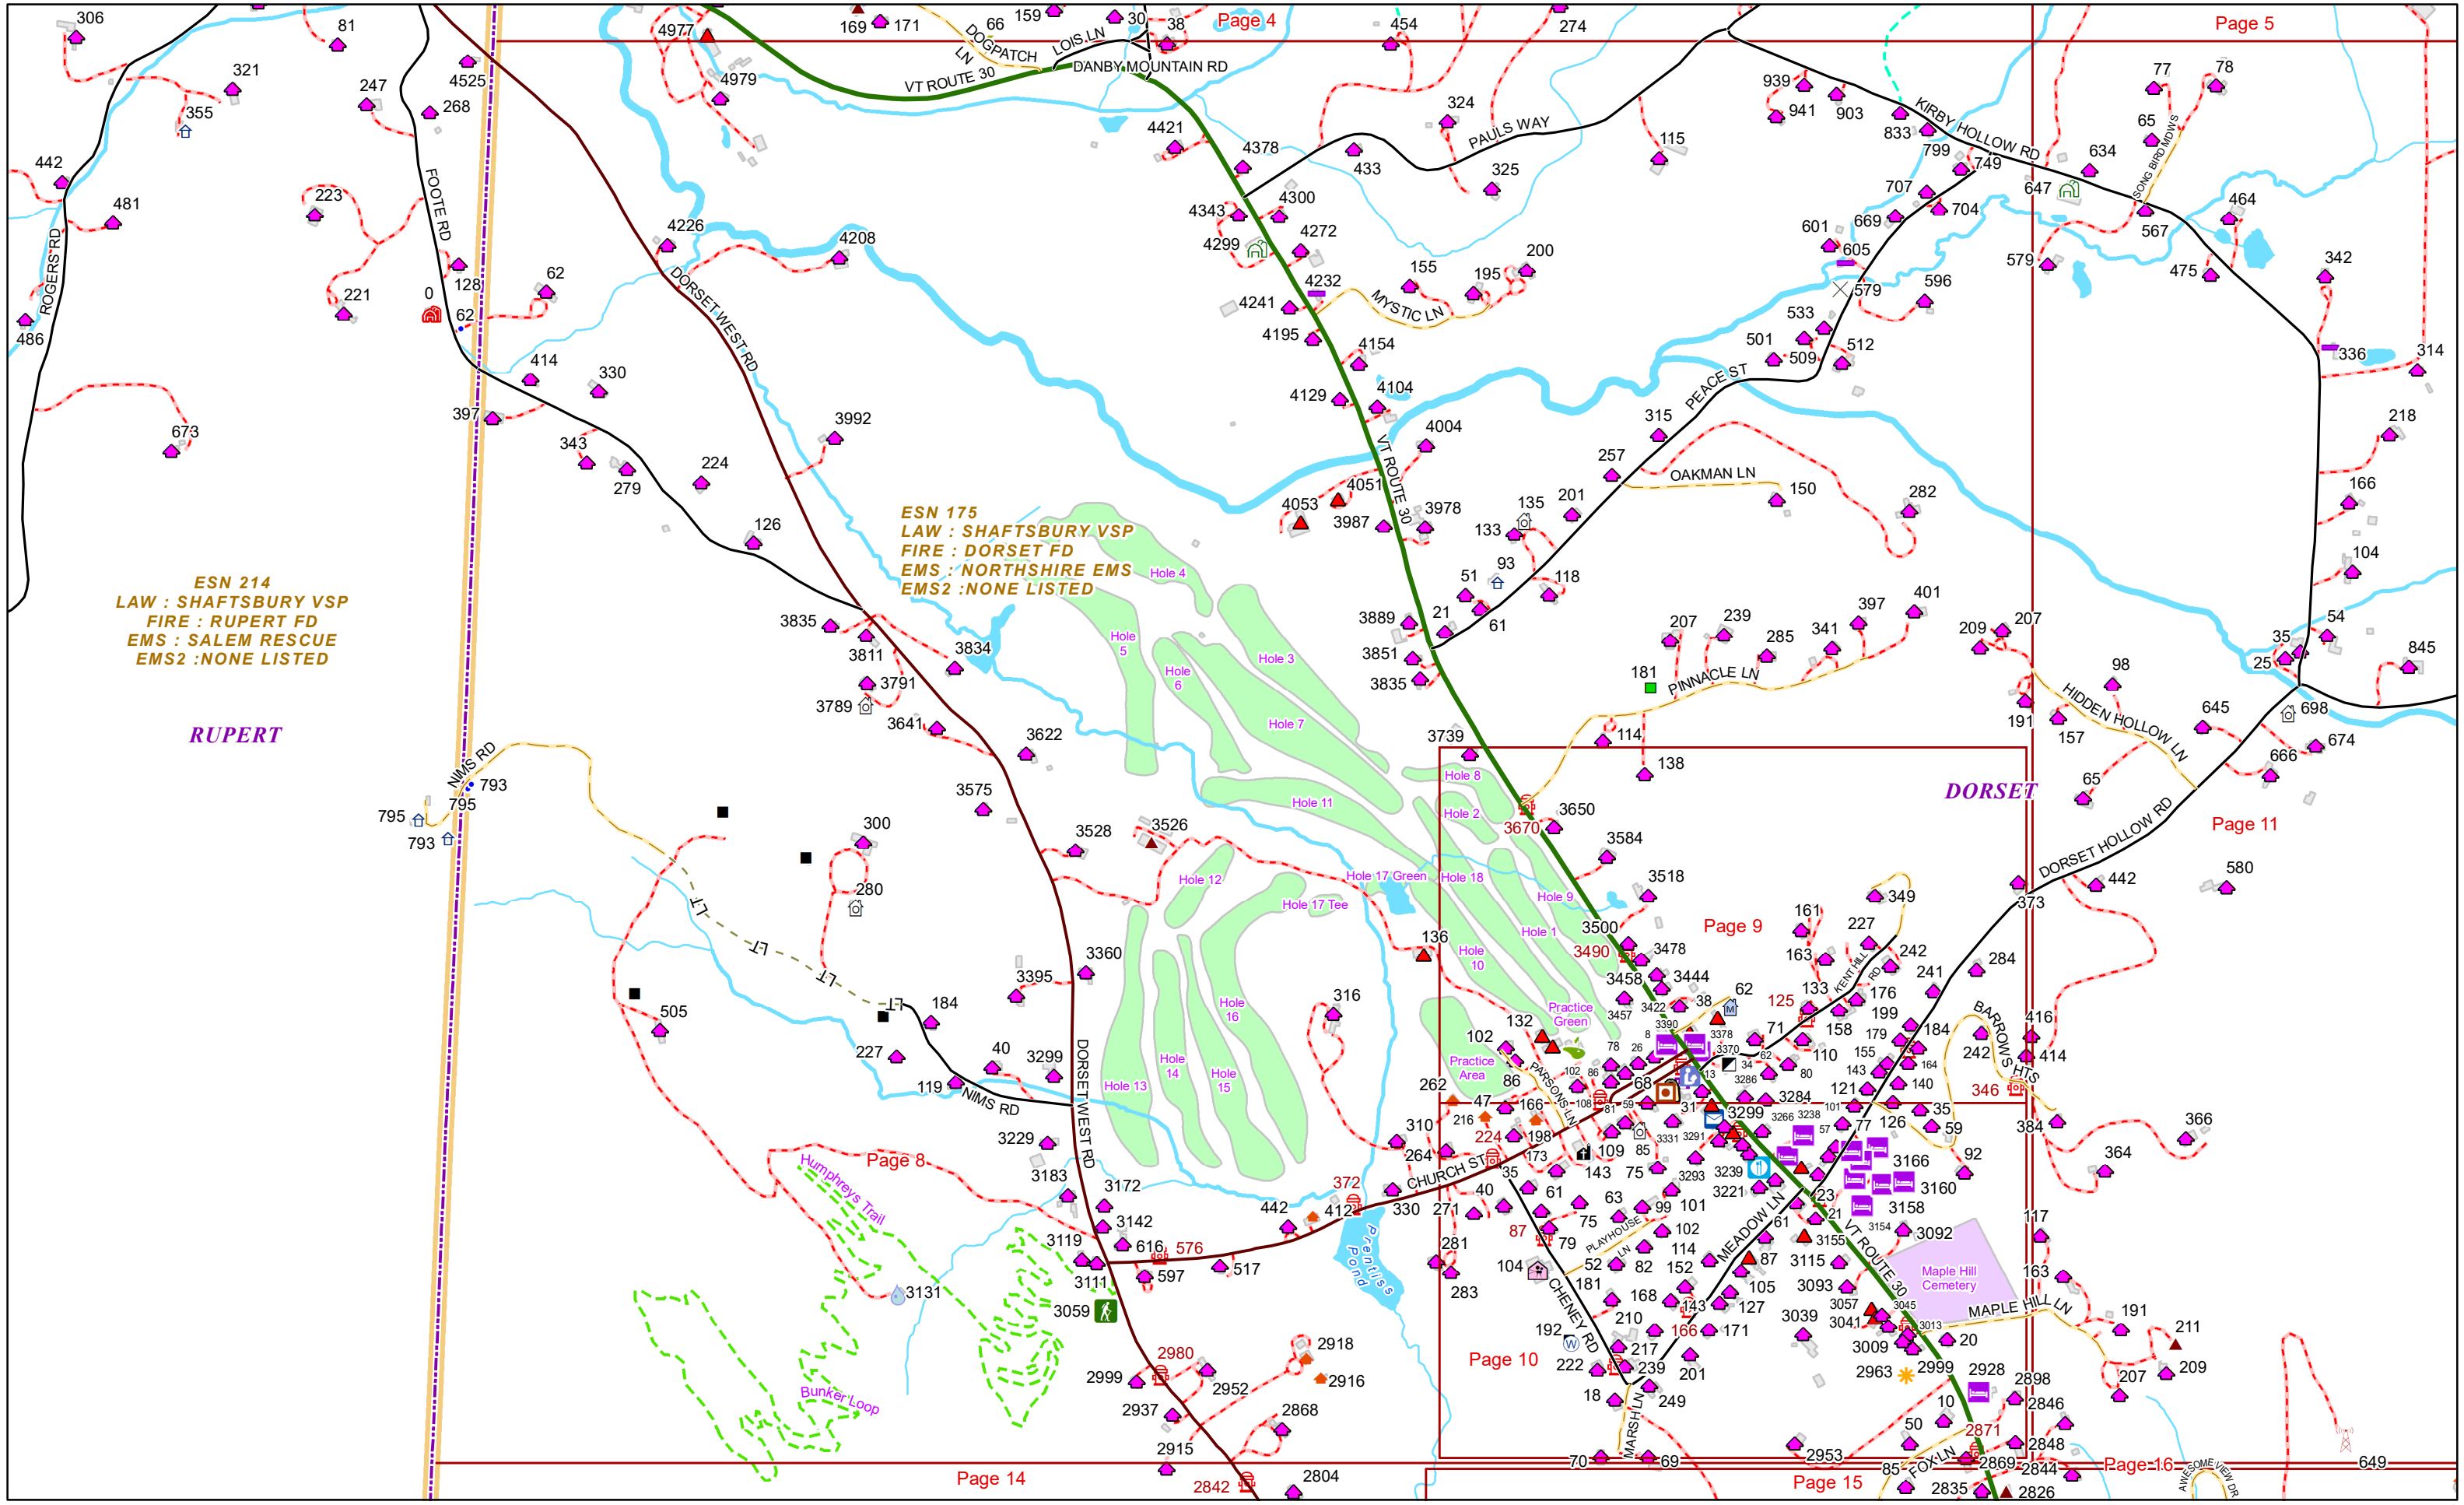

ESN 214
LAW : SHAFTSBURY VSP
FIRE : RUPERT FD
EMS : SALEM RESCUE
EMS2 : NONE LISTED

ESN 175
LAW : SHAFTSBURY VSP
FIRE : DORSET FD
EMS : NORTHSHIRE EMS
EMS2 : NONE LISTED

RUPERT

DORSET