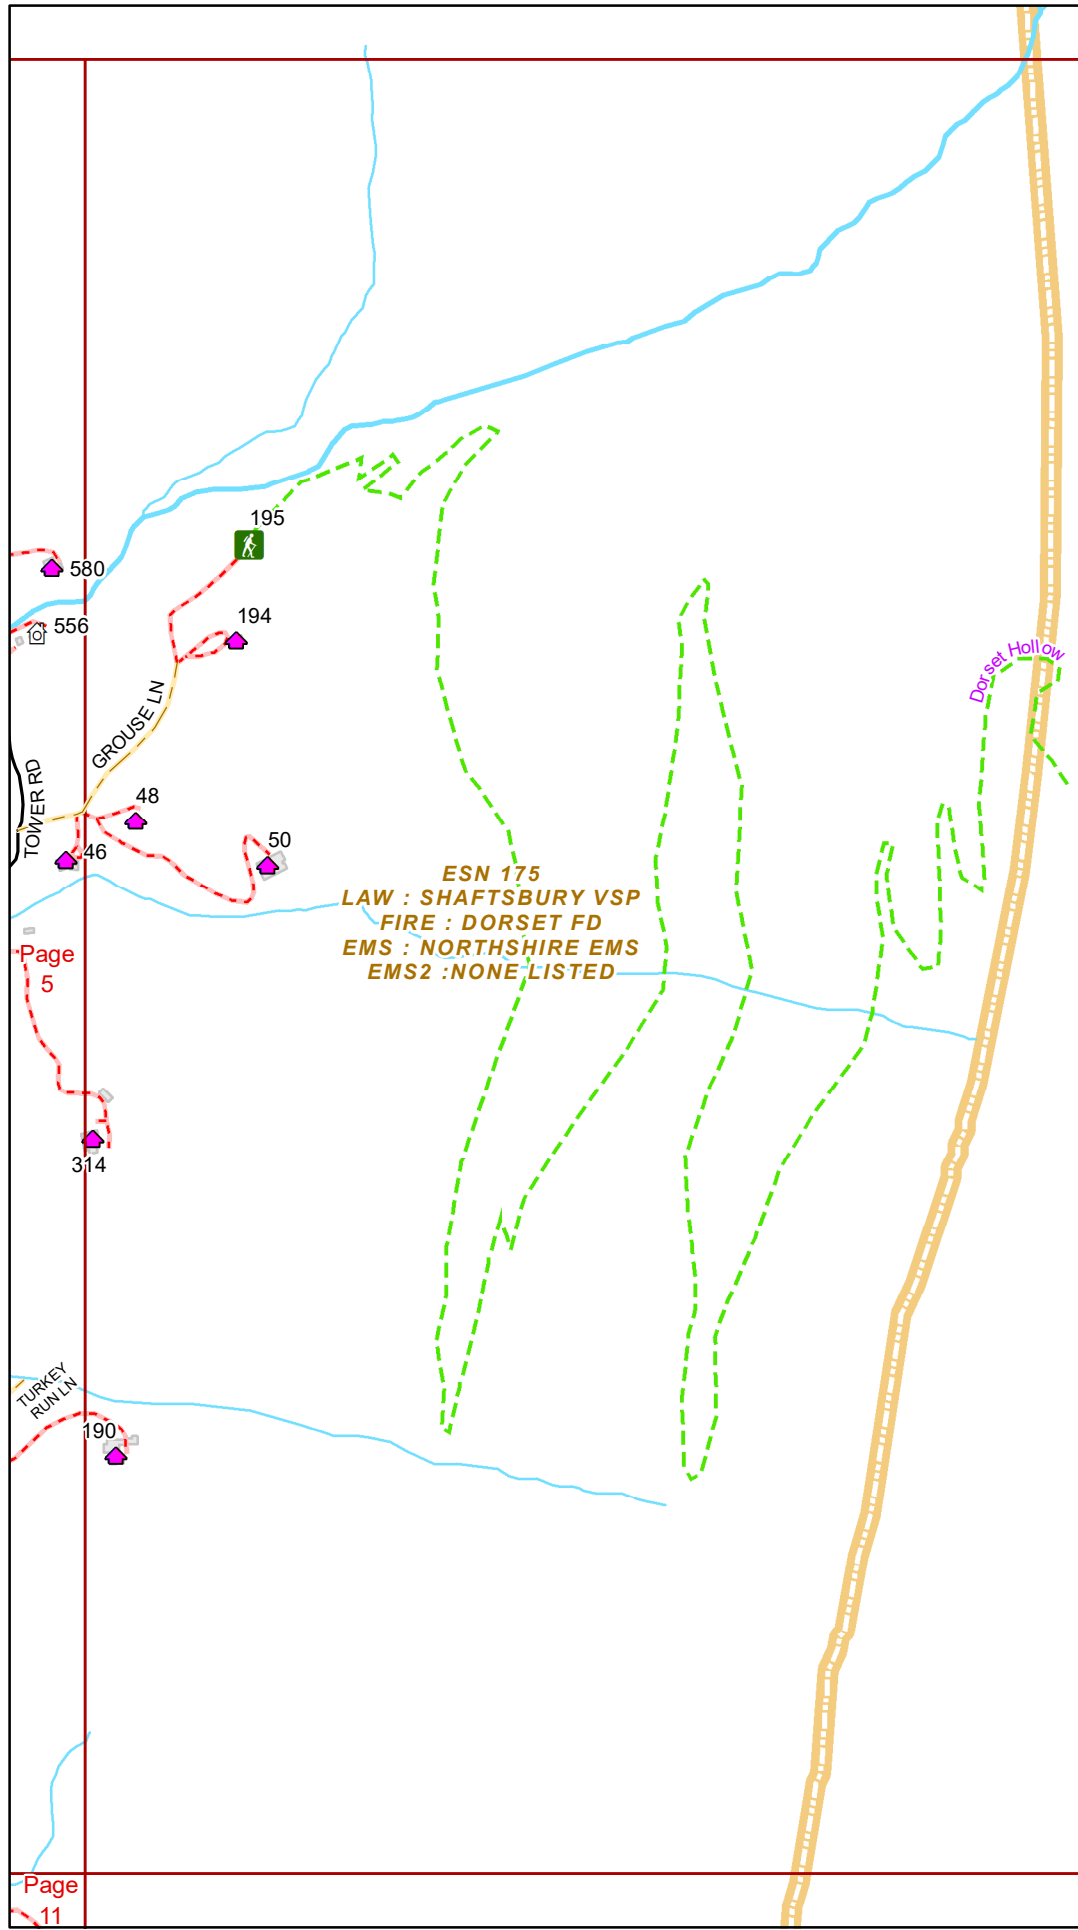

**ESN-214**  
LAW : SHAFTSBURY VSP  
FIRE : RUPERT FD  
EMS : SALEM RESCUE  
EMS2 : NONE LISTED

ESN 175  
 LAW : SHAFTSBURY VSP  
 FIRE : DORSET FD  
 EMS : NORTHSHIRE EMS  
 EMS2 : NONE LISTED

*DORSET*