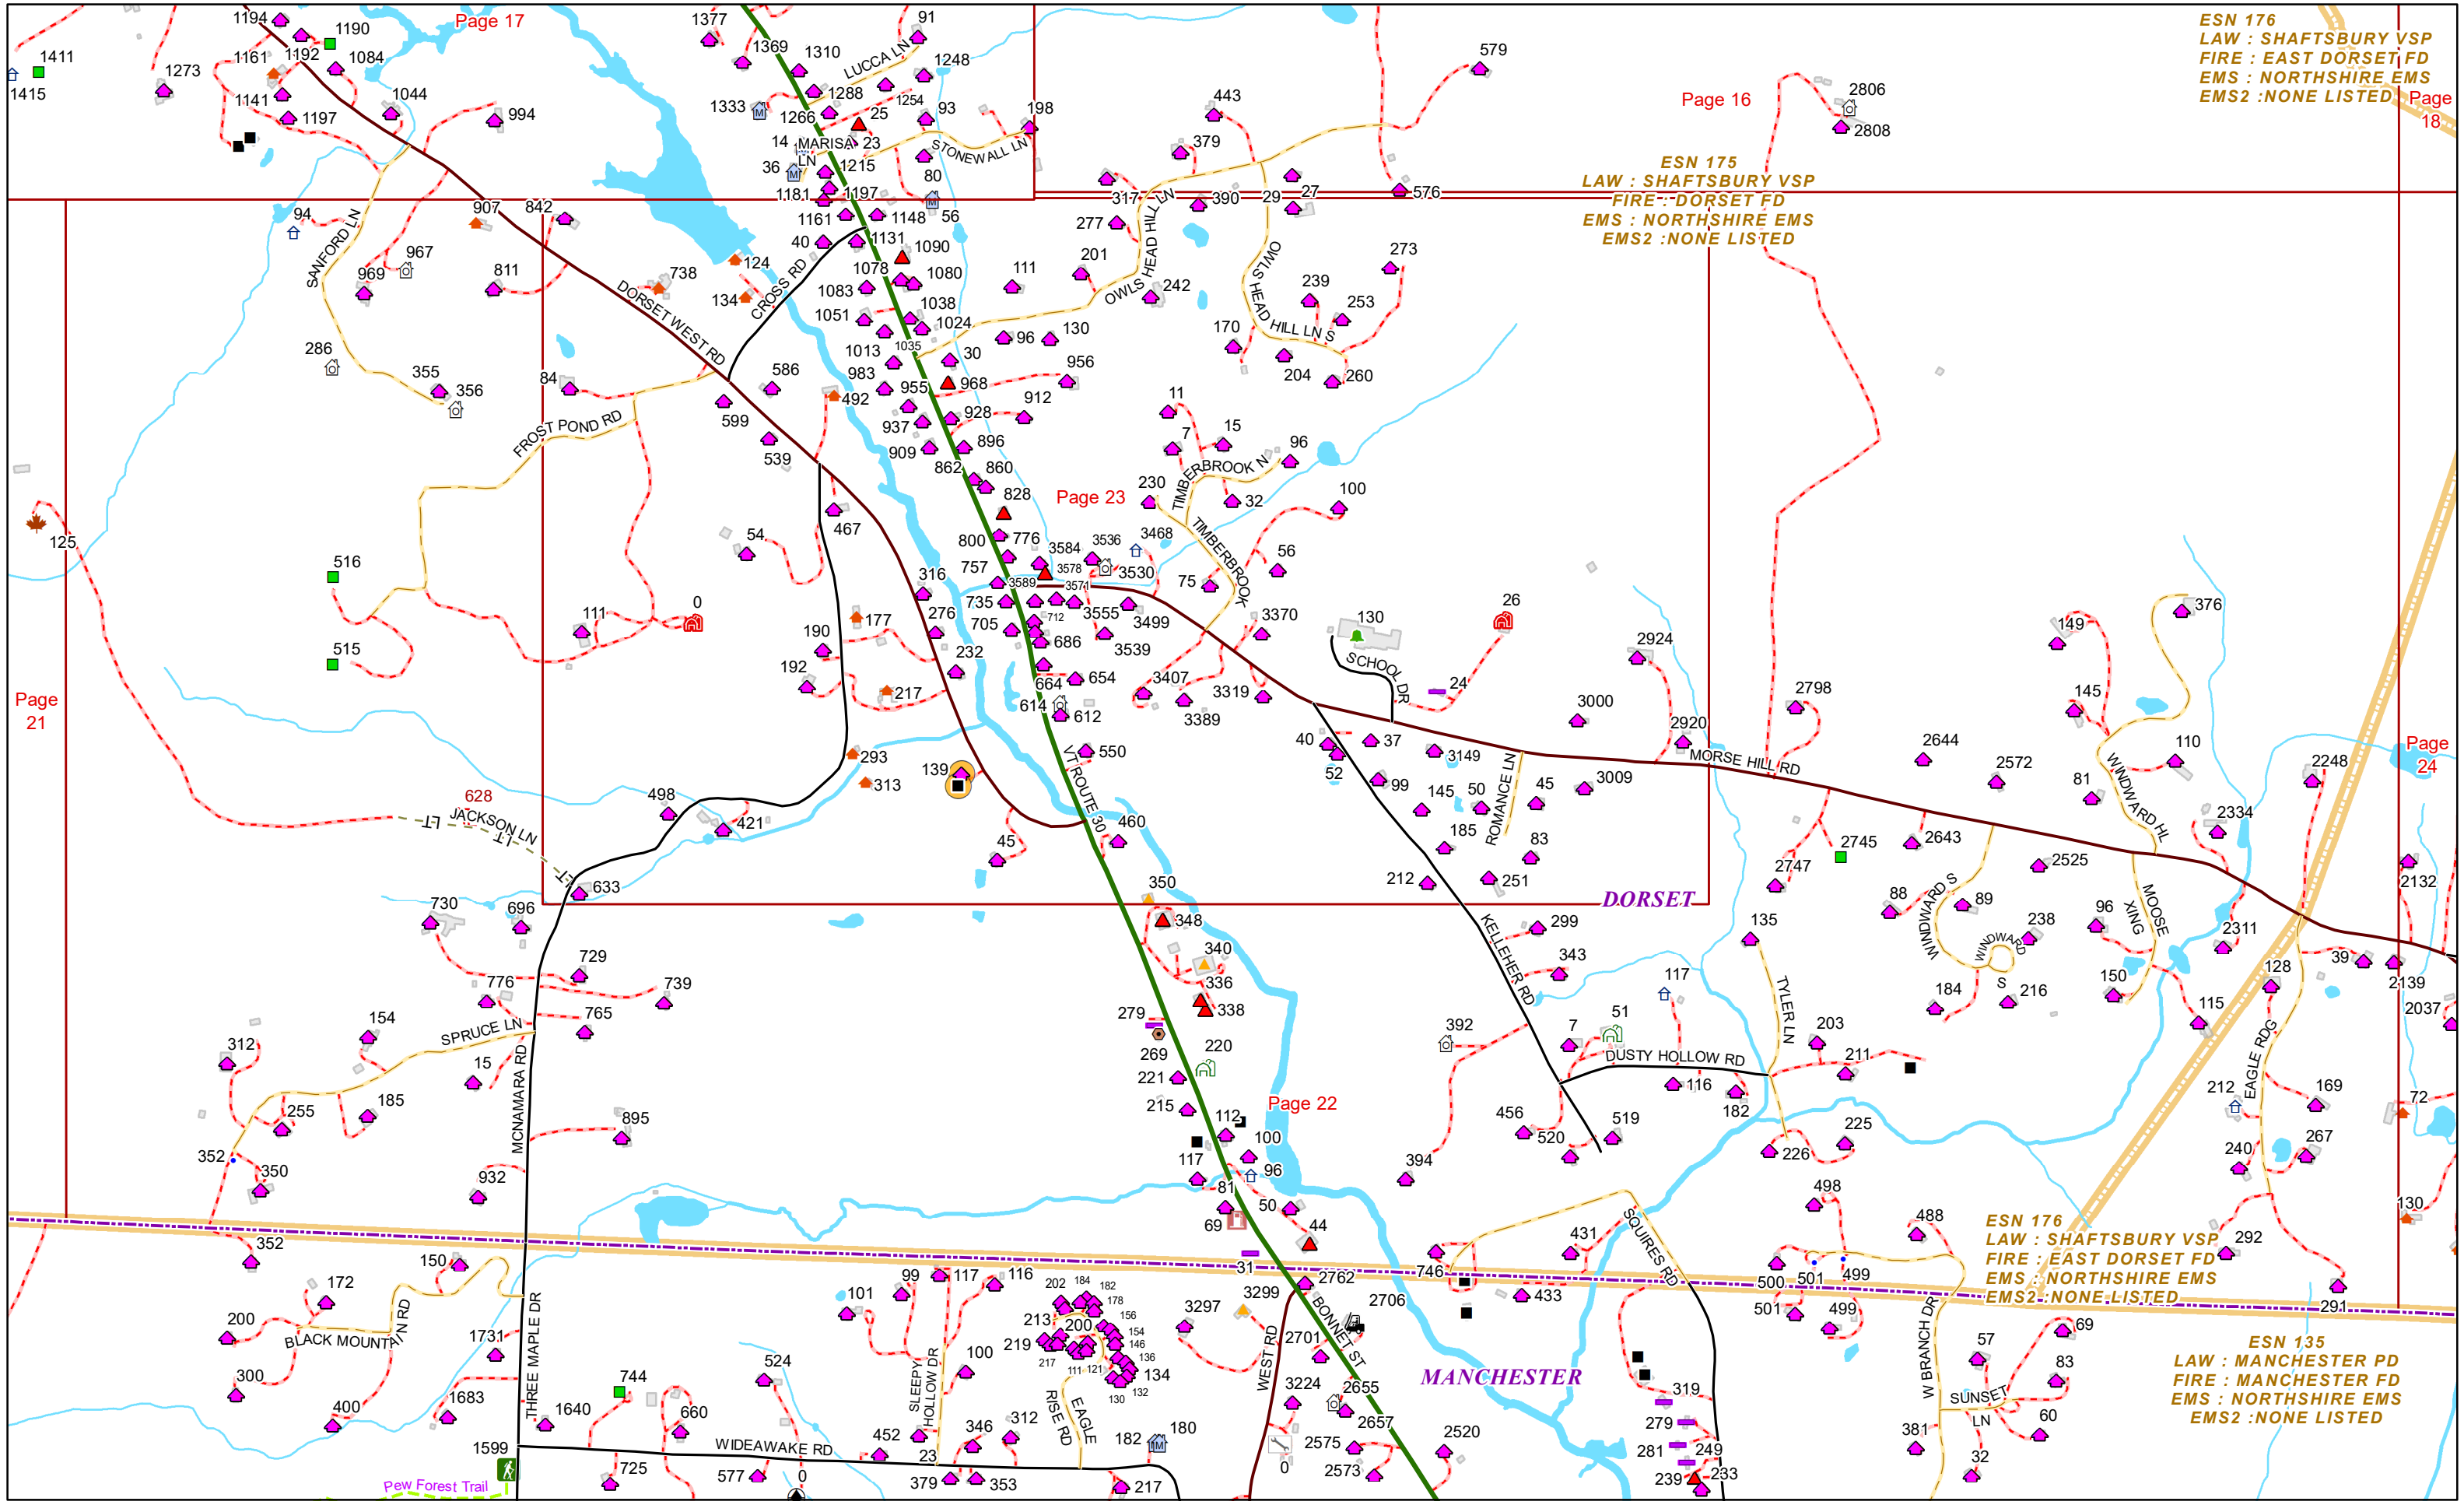

ESN 176
LAW : SHAFTSBURY VSP
FIRE : EAST DORSET FD
EMS : NORTHSHIRE EMS
EMS2 : NONE LISTED

ESN 175
LAW : SHAFTSBURY VSP
FIRE : DORSET FD
EMS : NORTHSHIRE EMS
EMS2 : NONE LISTED

ESN 176
LAW : SHAFTSBURY VSP
FIRE : EAST DORSET FD
EMS : NORTHSHIRE EMS
EMS2 : NONE LISTED

ESN 135
LAW : MANCHESTER PD
FIRE : MANCHESTER FD
EMS : NORTHSHIRE EMS
EMS2 : NONE LISTED

Page 17

Page 16

Page 18

Page 23

Page 21

Page 24

Page 22