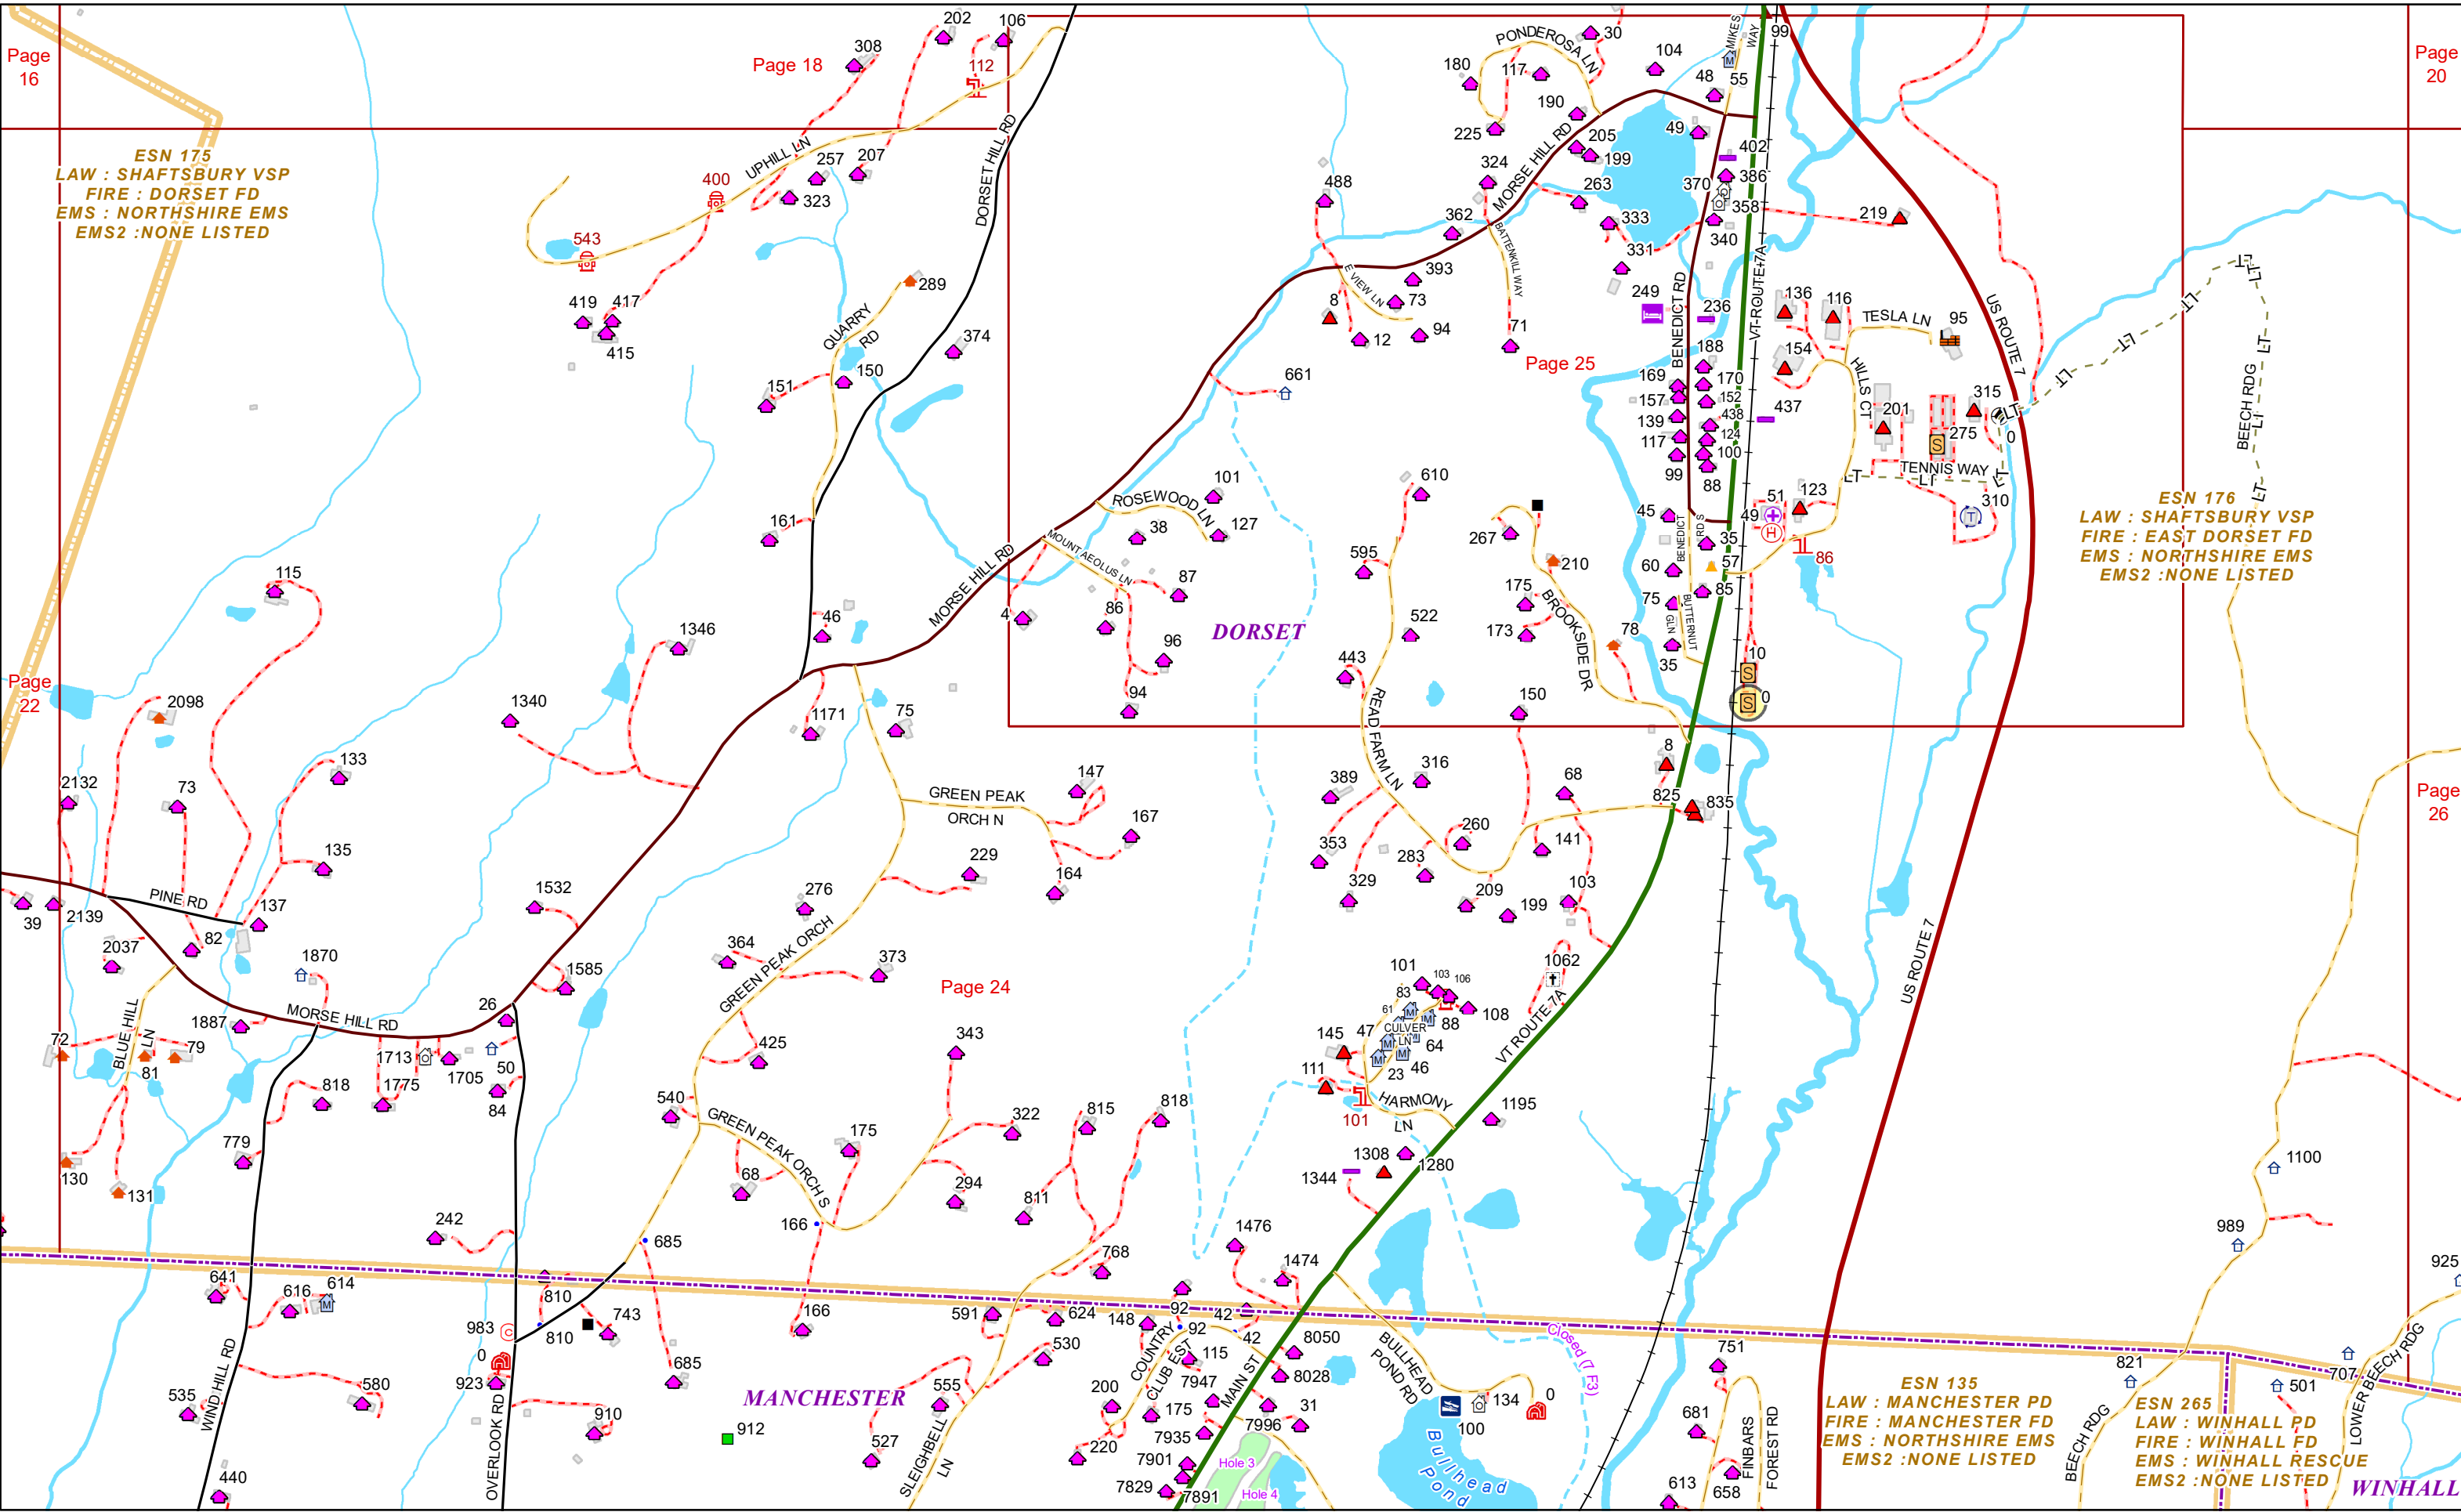

ESN 175
LAW : SHAFTSBURY VSP
FIRE : DORSET FD
EMS : NORTHSHIRE EMS
EMS2 : NONE LISTED

ESN 176
LAW : SHAFTSBURY VSP
FIRE : EAST DORSET FD
EMS : NORTHSHIRE EMS
EMS2 : NONE LISTED

ESN 135
LAW : MANCHESTER PD
FIRE : MANCHESTER FD
EMS : NORTHSHIRE EMS
EMS2 : NONE LISTED

ESN 265
LAW : WINHALL PD
FIRE : WINHALL FD
EMS : WINHALL RESCUE
EMS2 : NONE LISTED