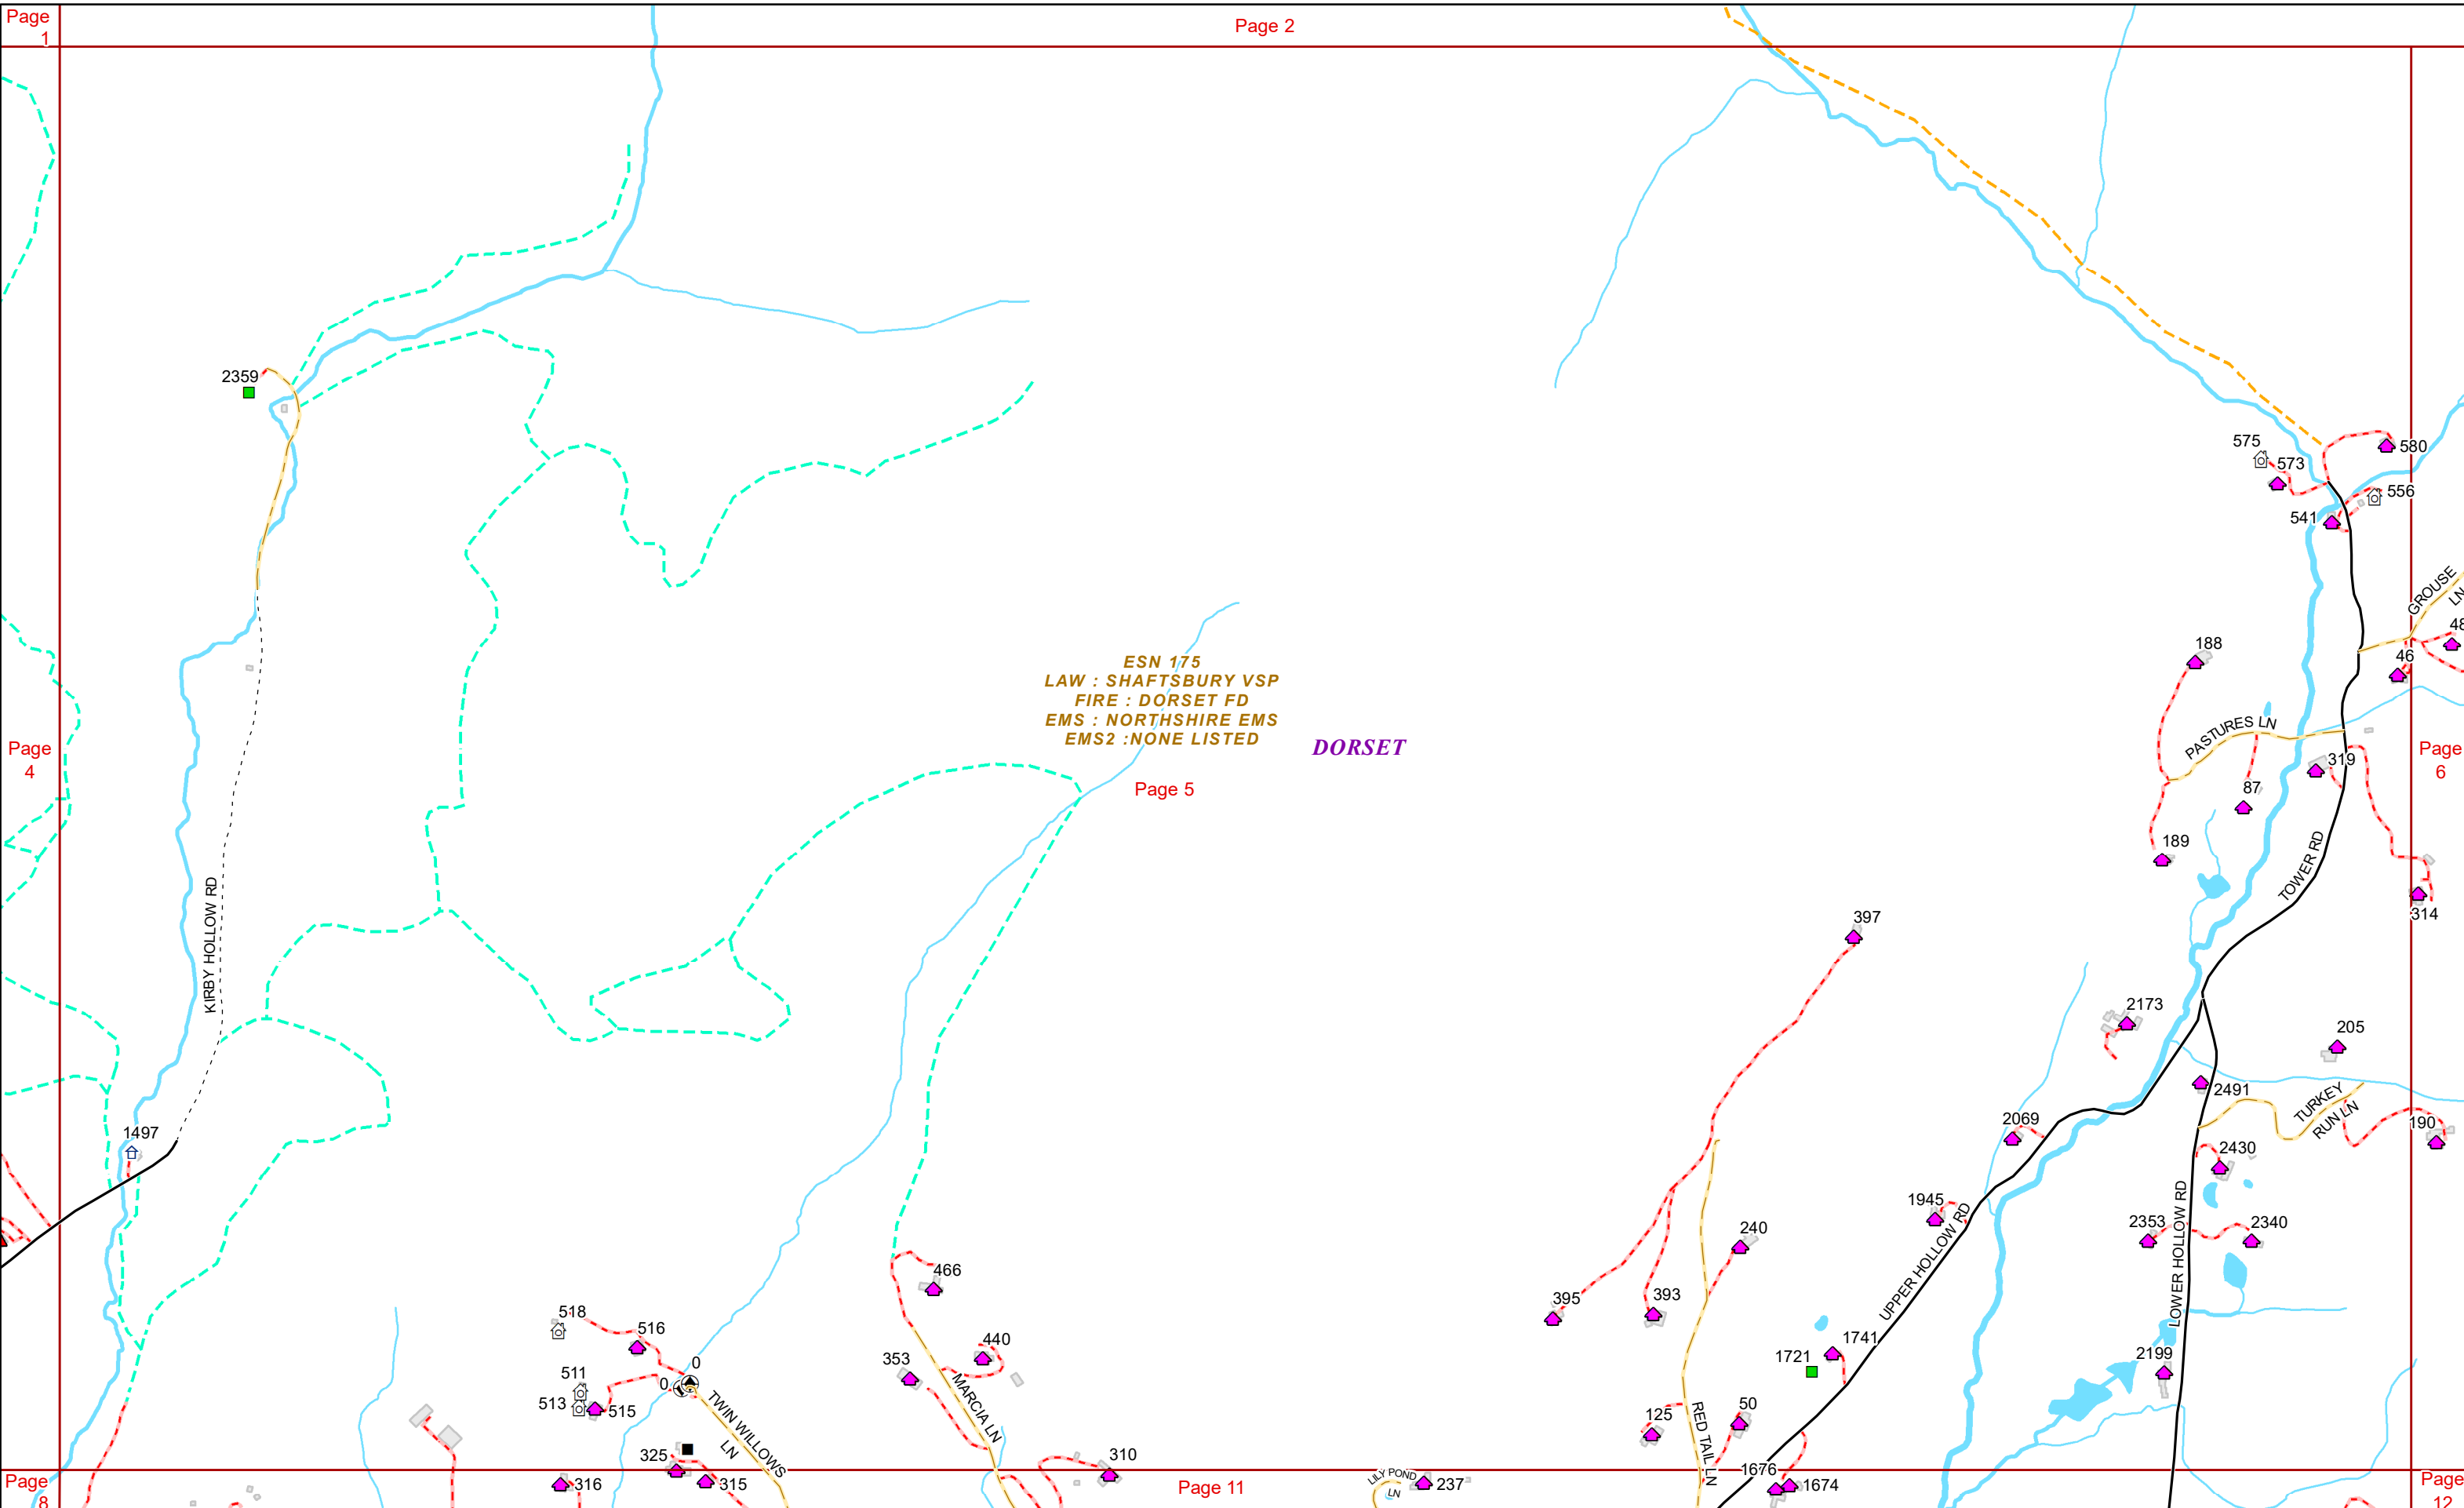

ESN 175
LAW : SHAFTSBURY VSP
FIRE : DORSET FD
EMS : NORTHSHIRE EMS
EMS2 : NONE LISTED

DORSET