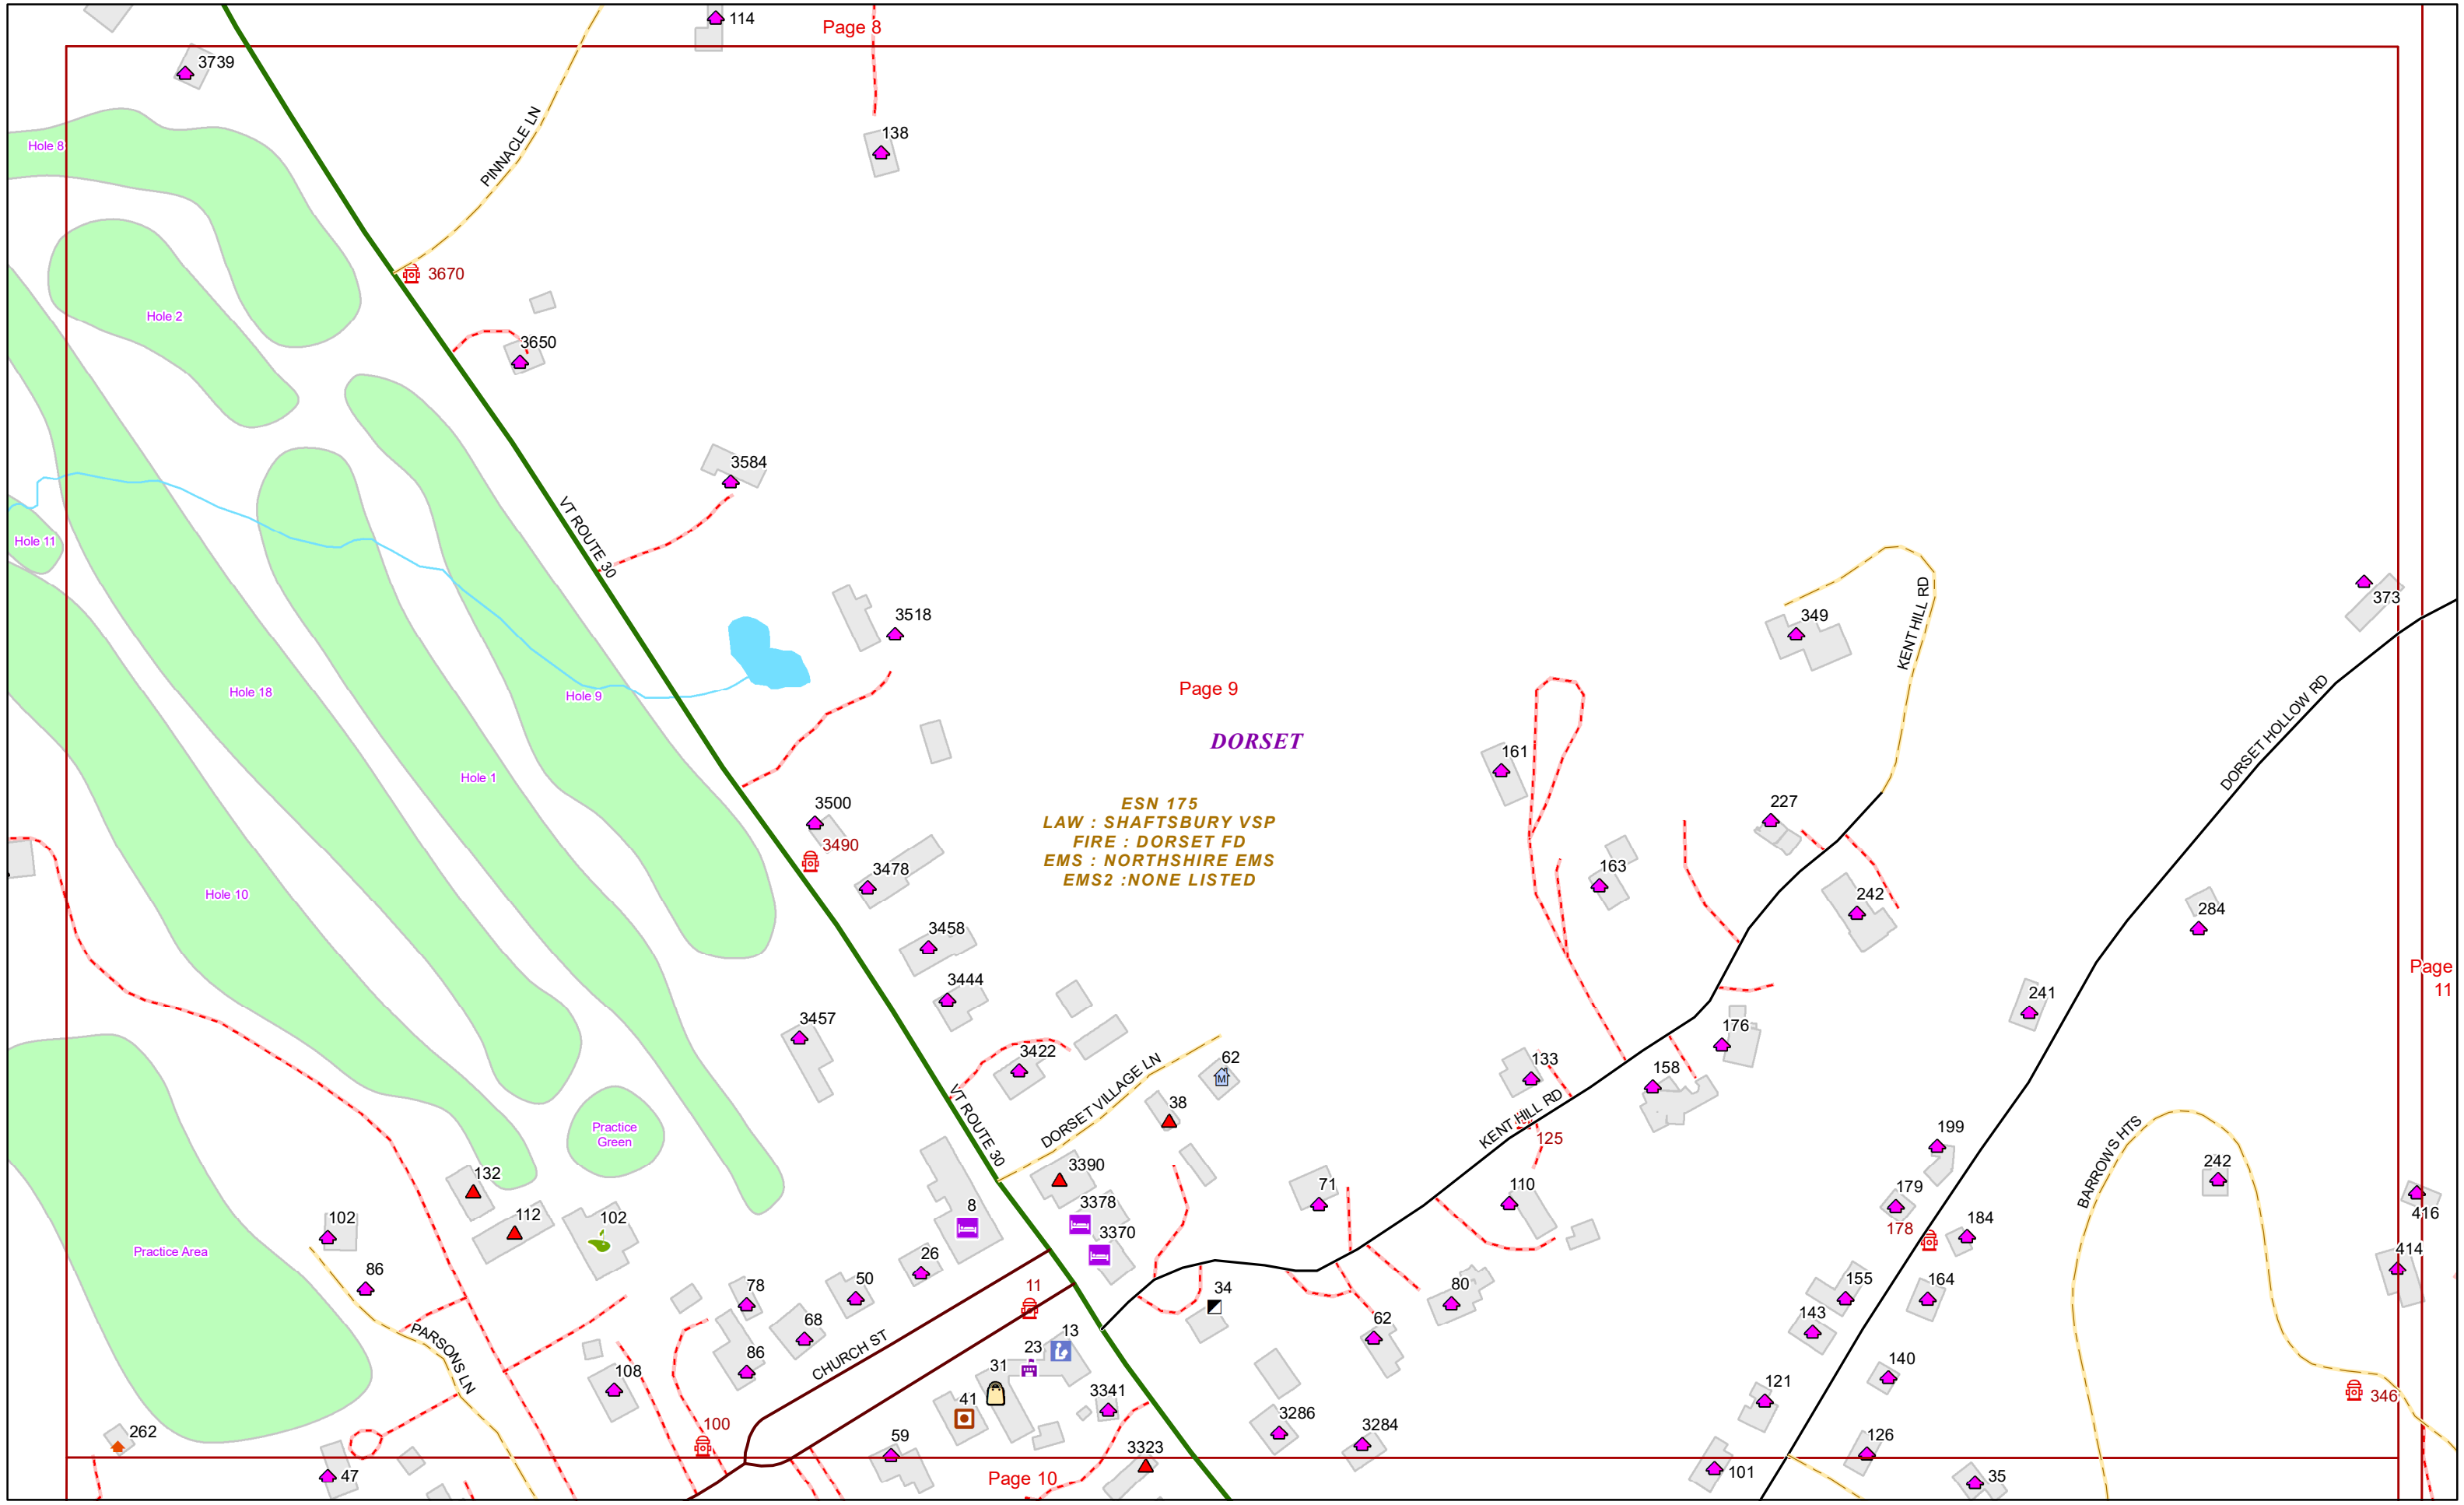

Page 8

Page 9

Page 11

Page 10

ESN 175
LAW : SHAFTSBURY VSP
FIRE : DORSET FD
EMS : NORTHSHIRE EMS
EMS2 : NONE LISTED