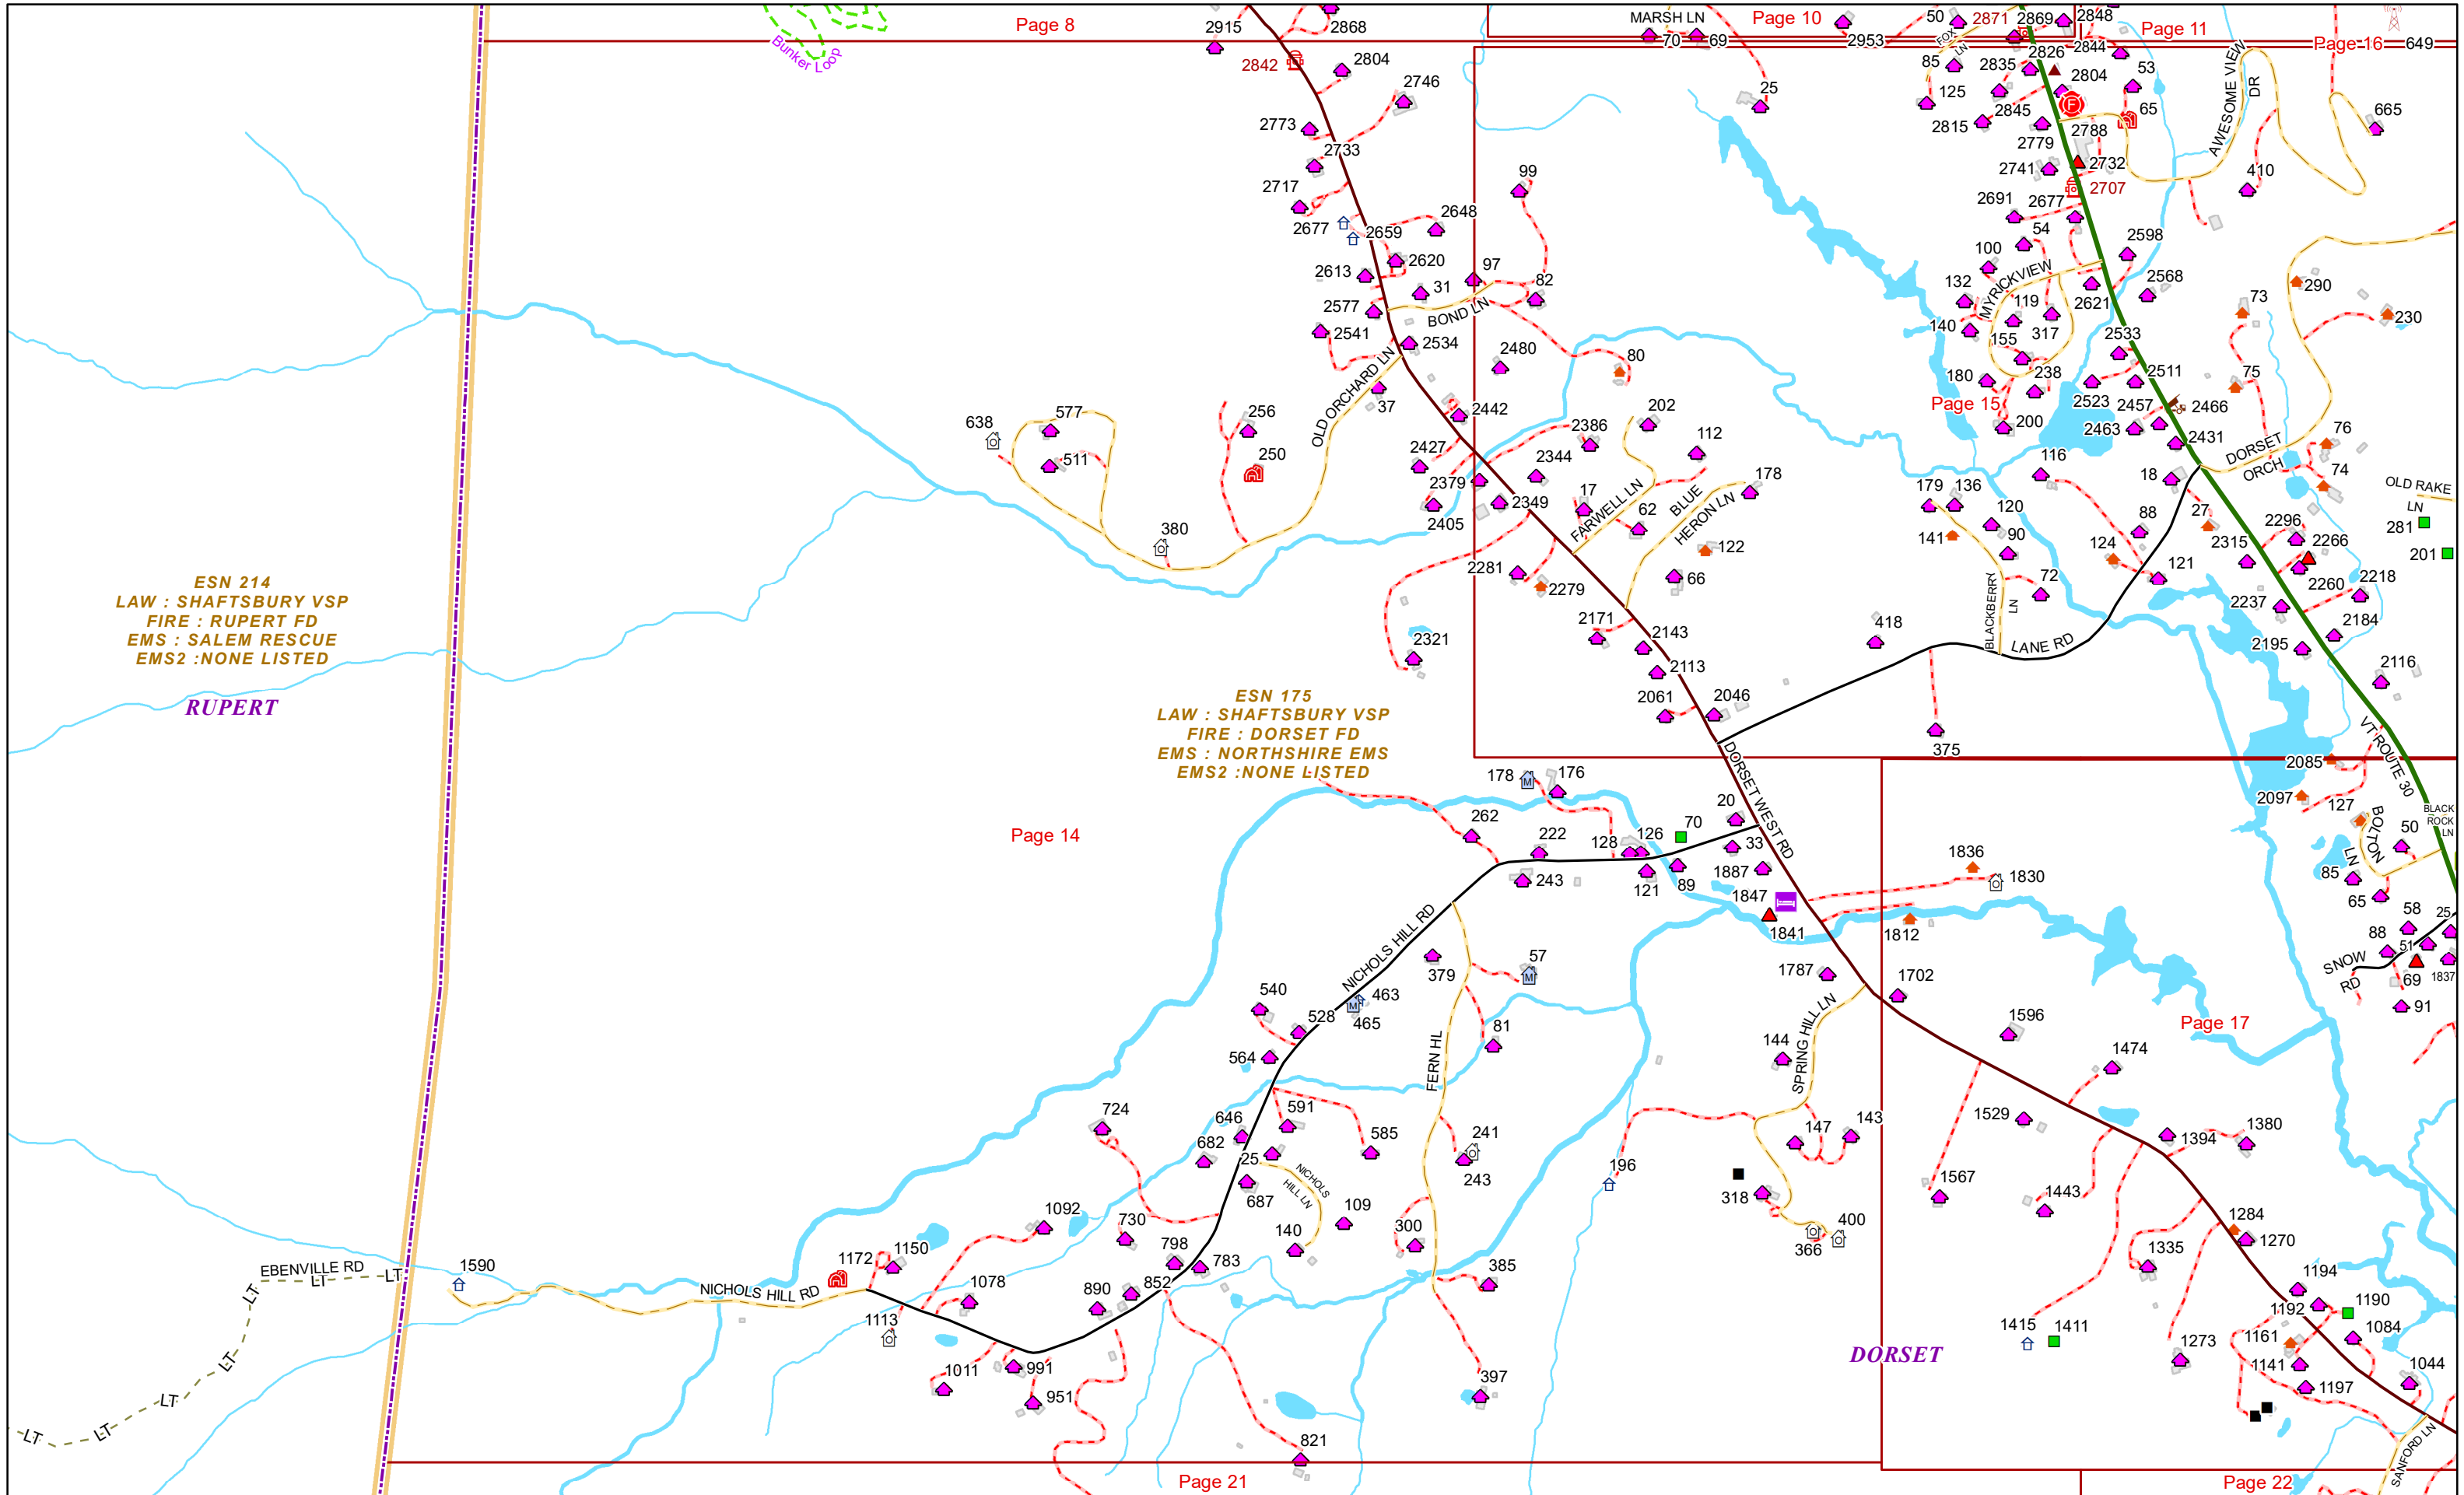

ESN 214
LAW : SHAFTSBURY VSP
FIRE : RUPERT FD
EMS : SALEM RESCUE
EMS2 : NONE LISTED

ESN 175
LAW : SHAFTSBURY VSP
FIRE : DORSET FD
EMS : NORTHSHIRE EMS
EMS2 : NONE LISTED