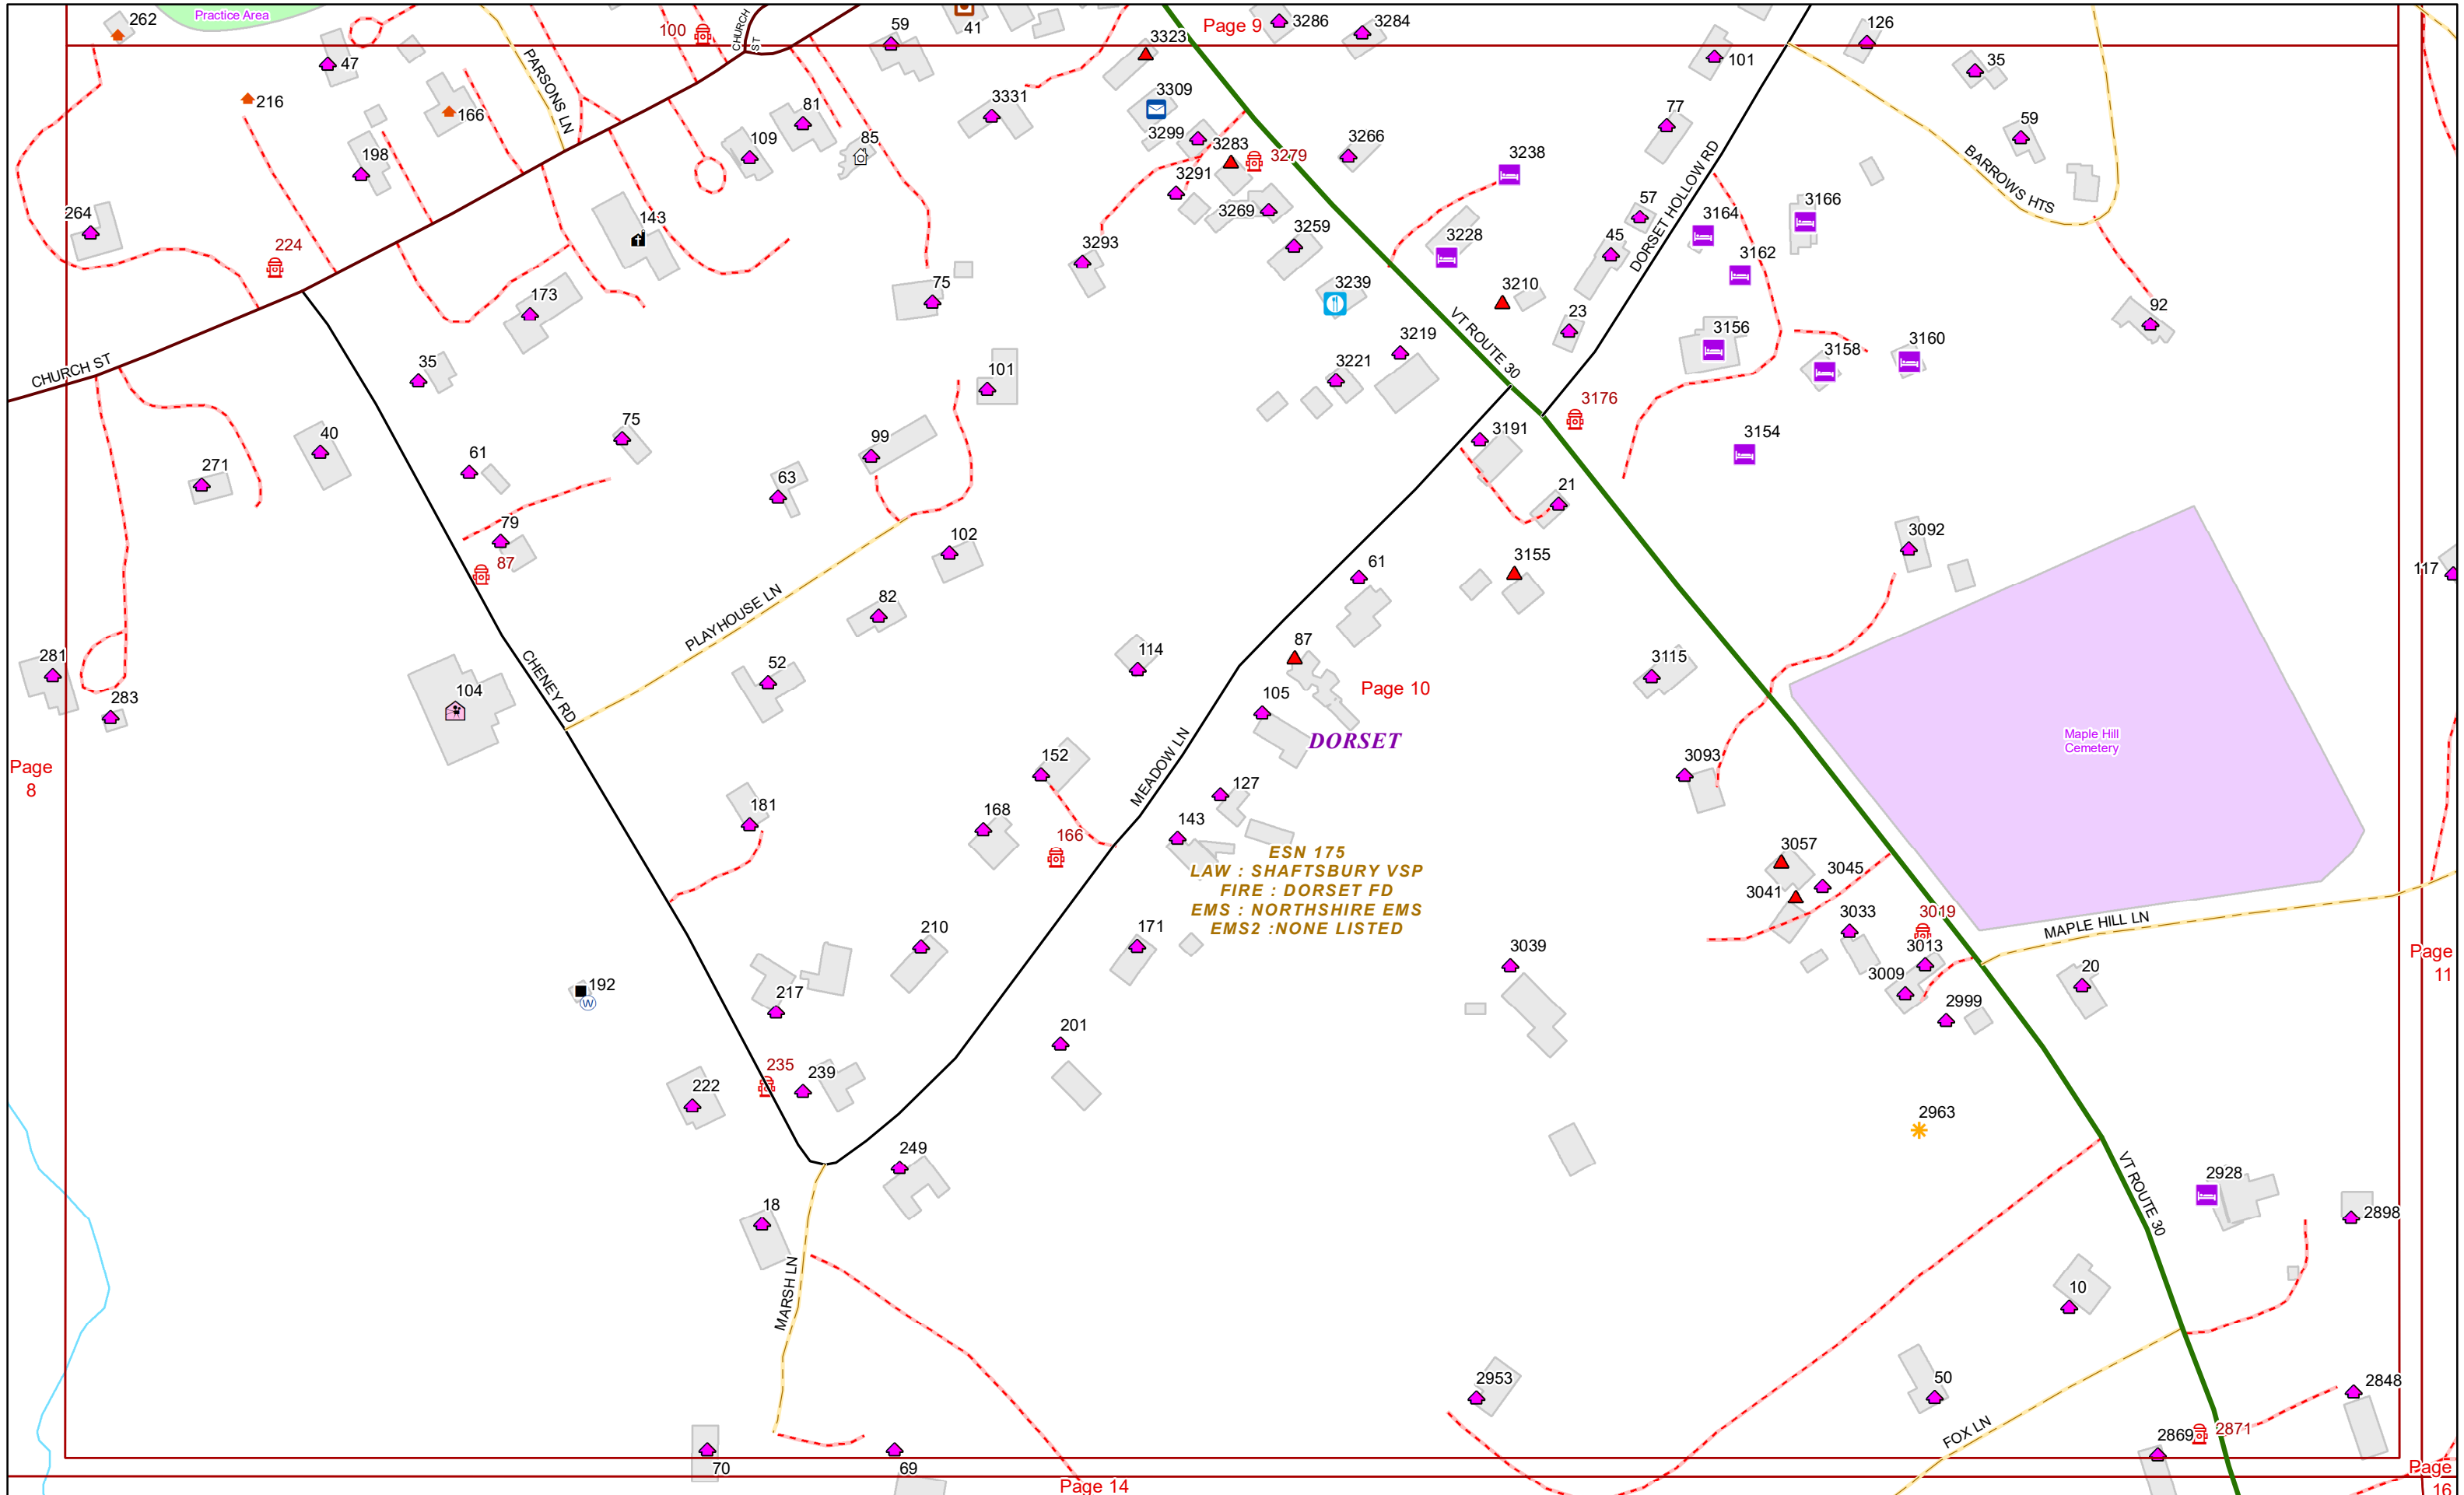

Page 8

Page 9

Page 10

Page 11

Page 14

Page 16