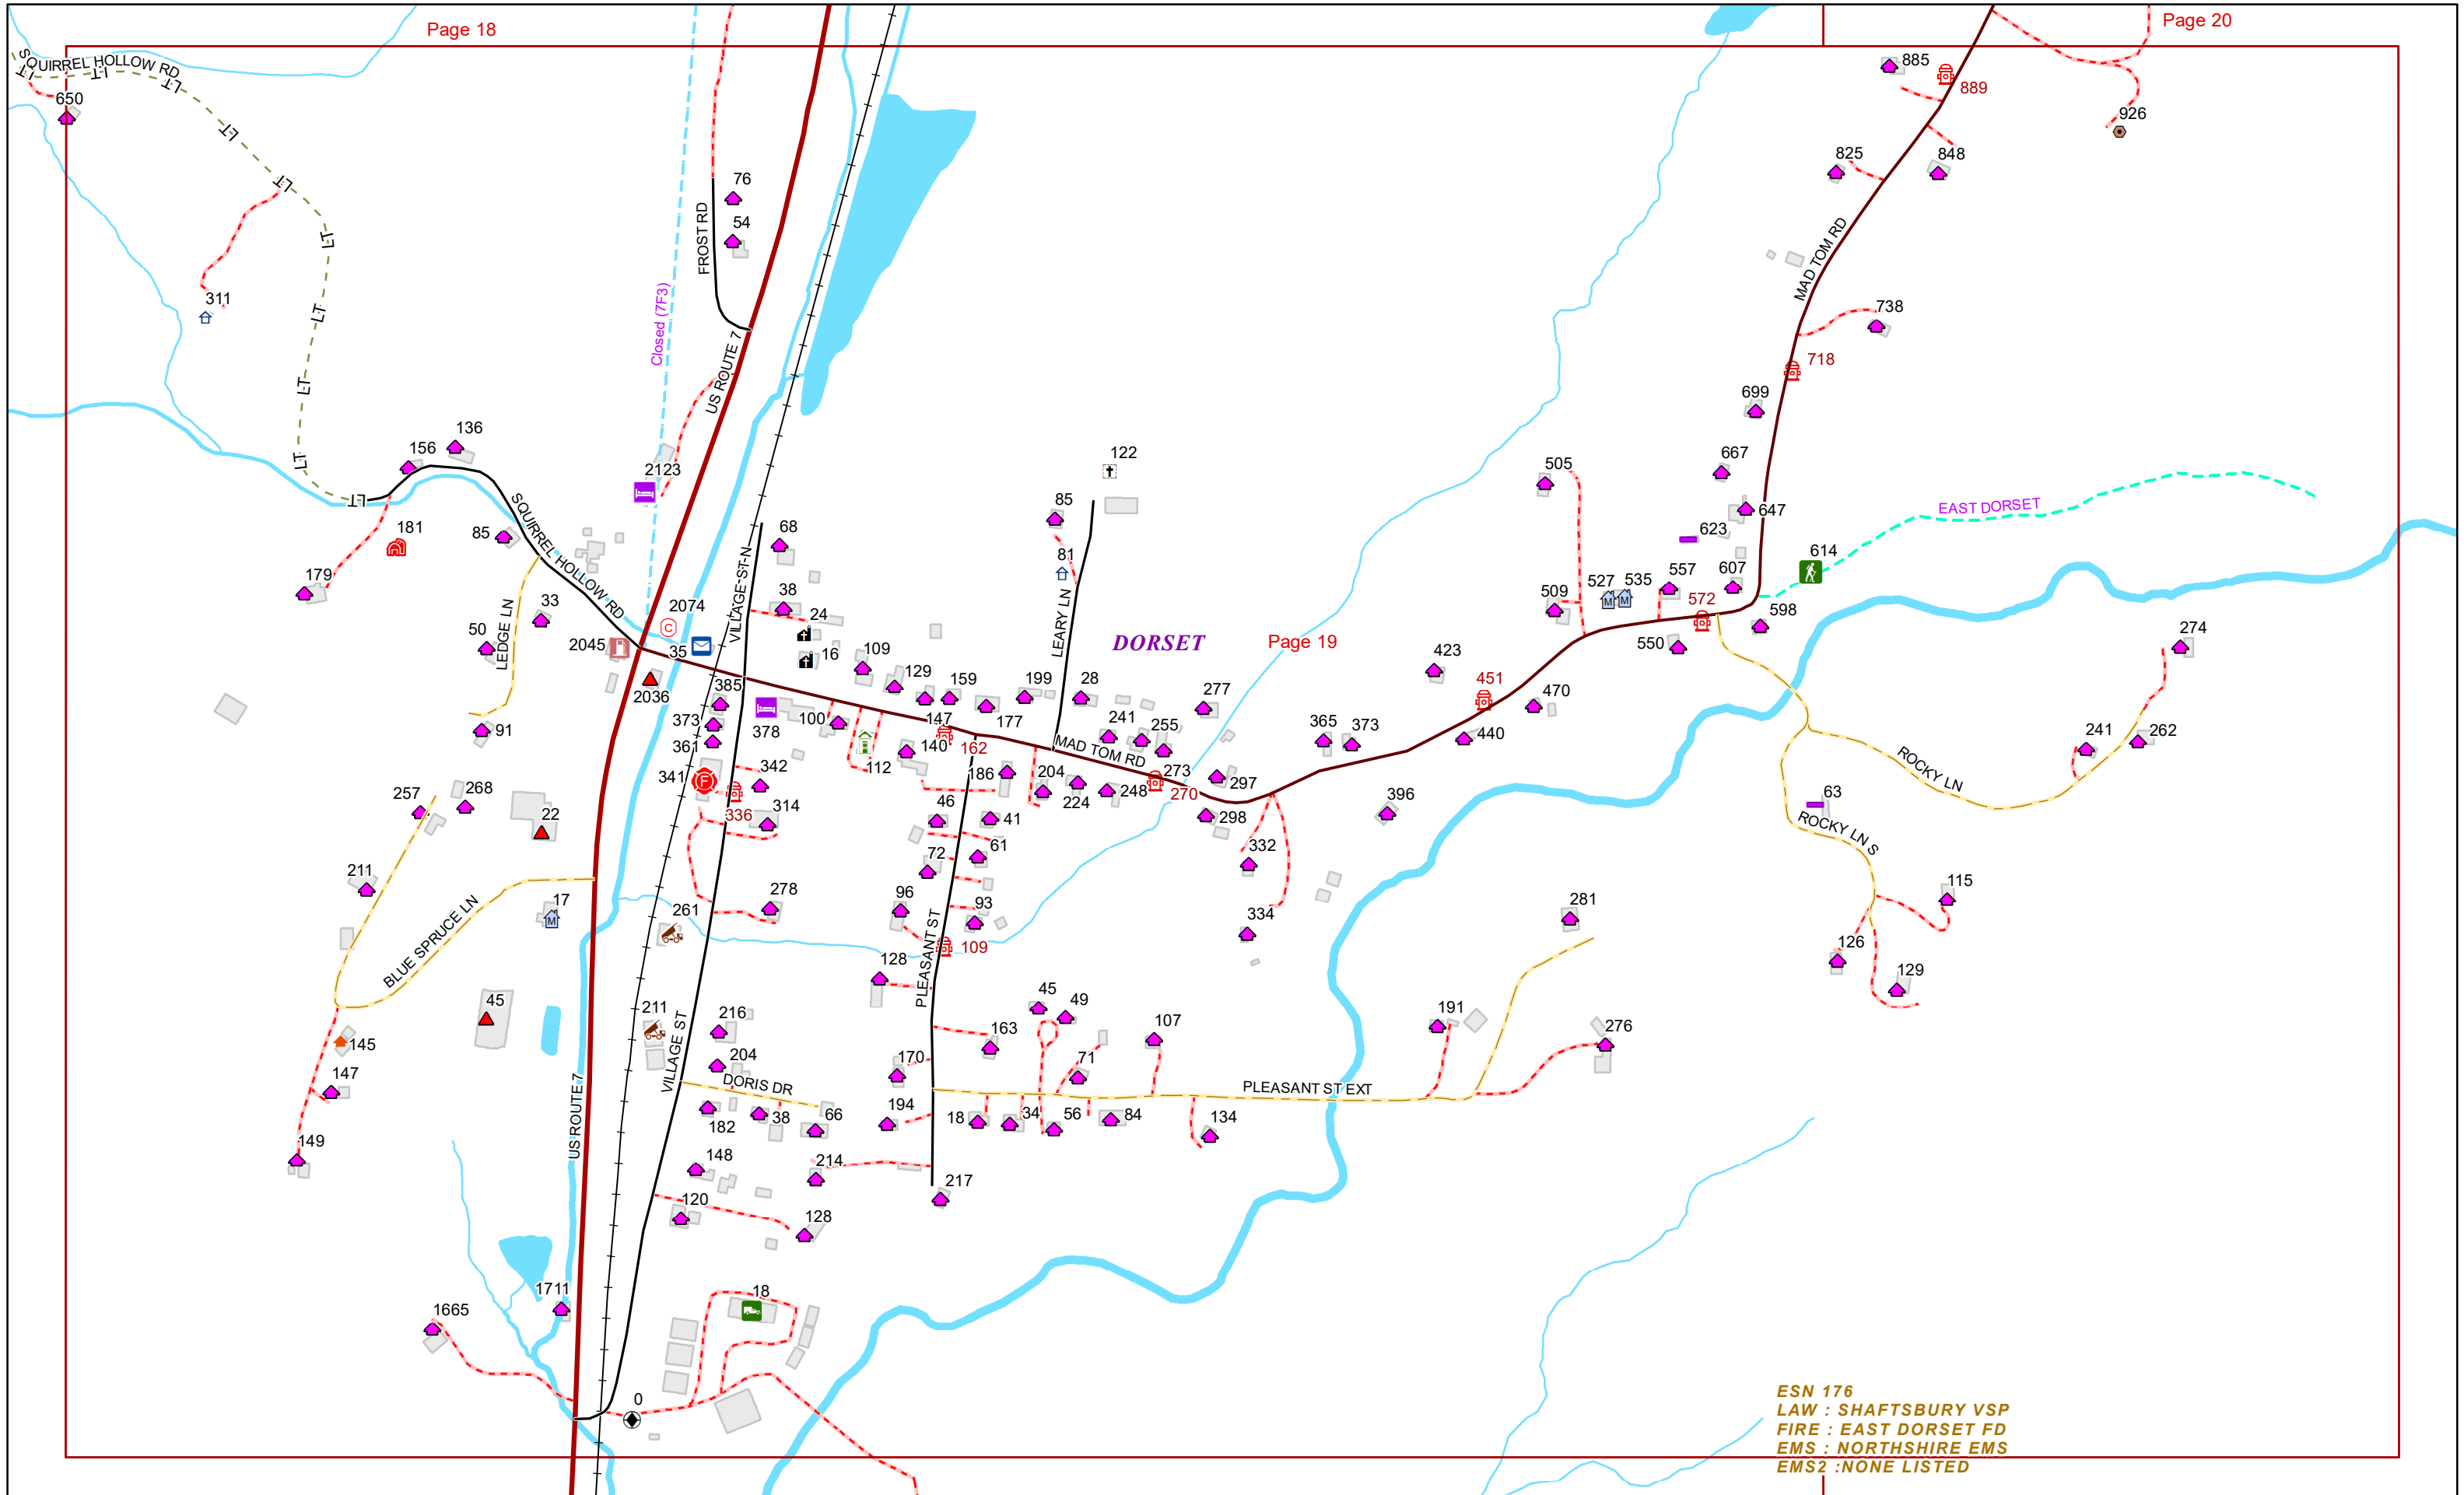

ESN 176
LAW : SHAFTSBURY VSP
FIRE : EAST DORSET FD
EMS : NORTHSHIRE EMS
EMS2 : NONE LISTED