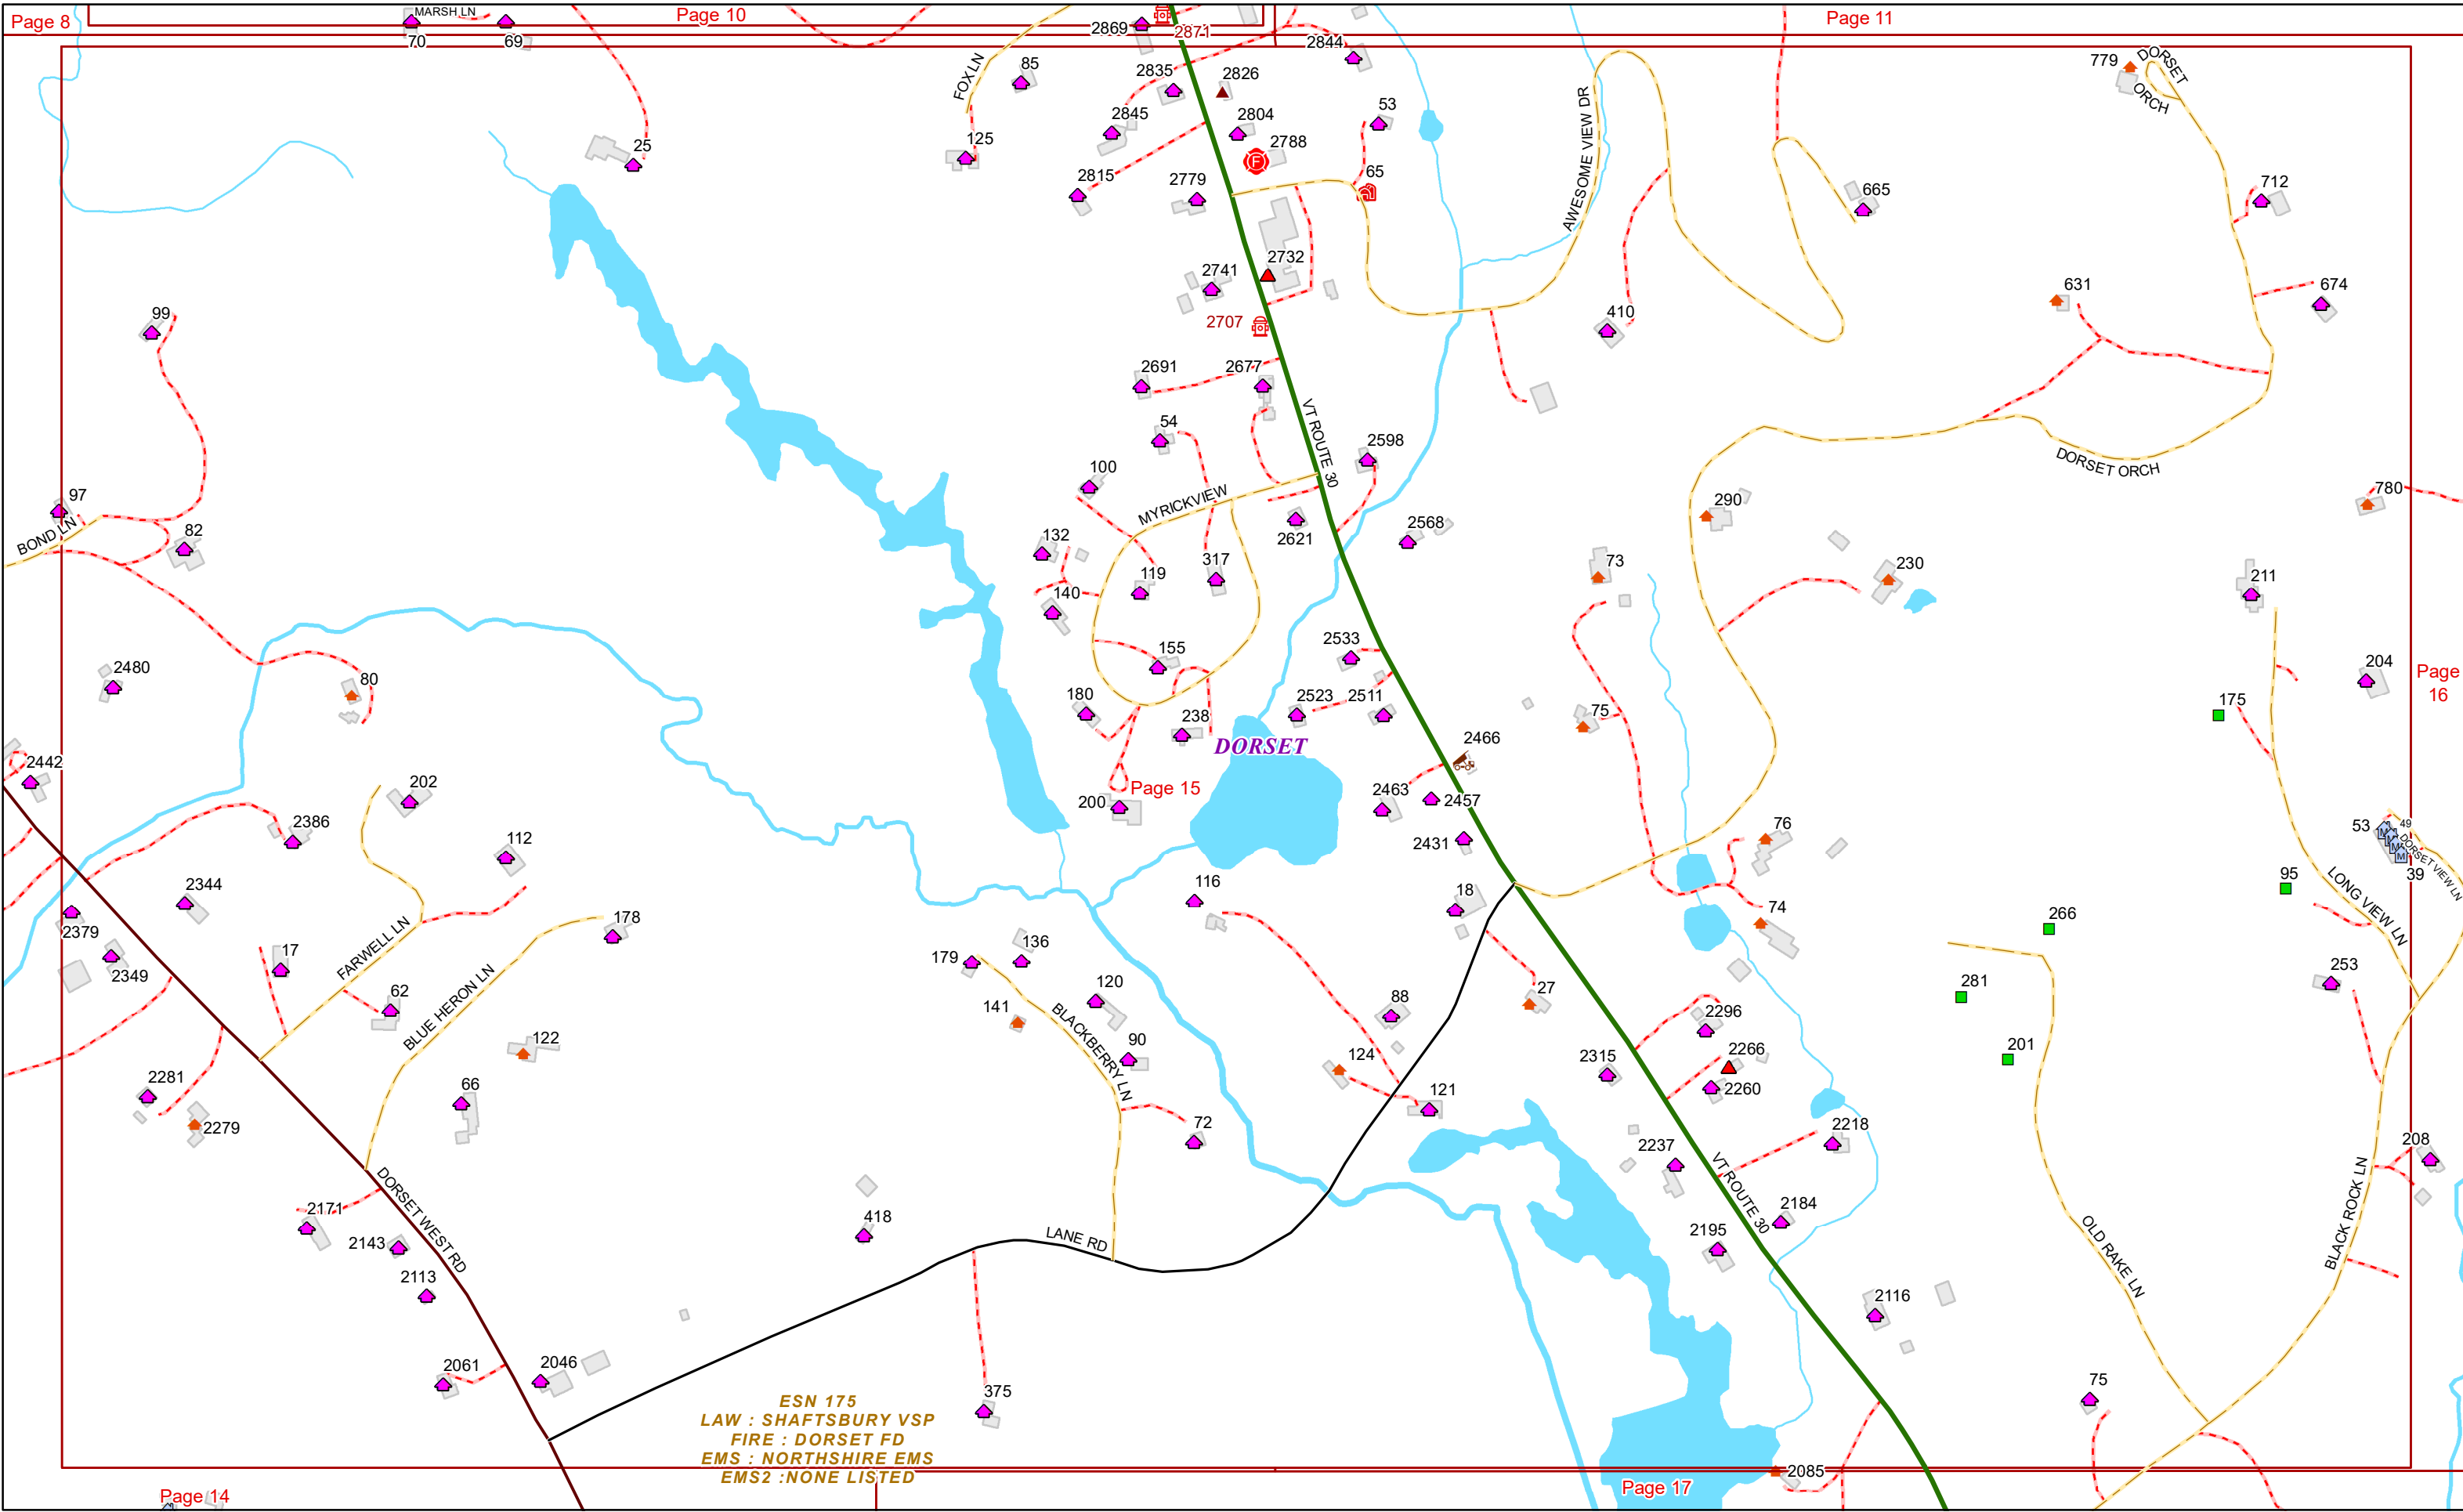

ESN 175
LAW : SHAFTSBURY VSP
FIRE : DORSET FD
EMS : NORTHSHIRE EMS
EMS2 : NONE LISTED