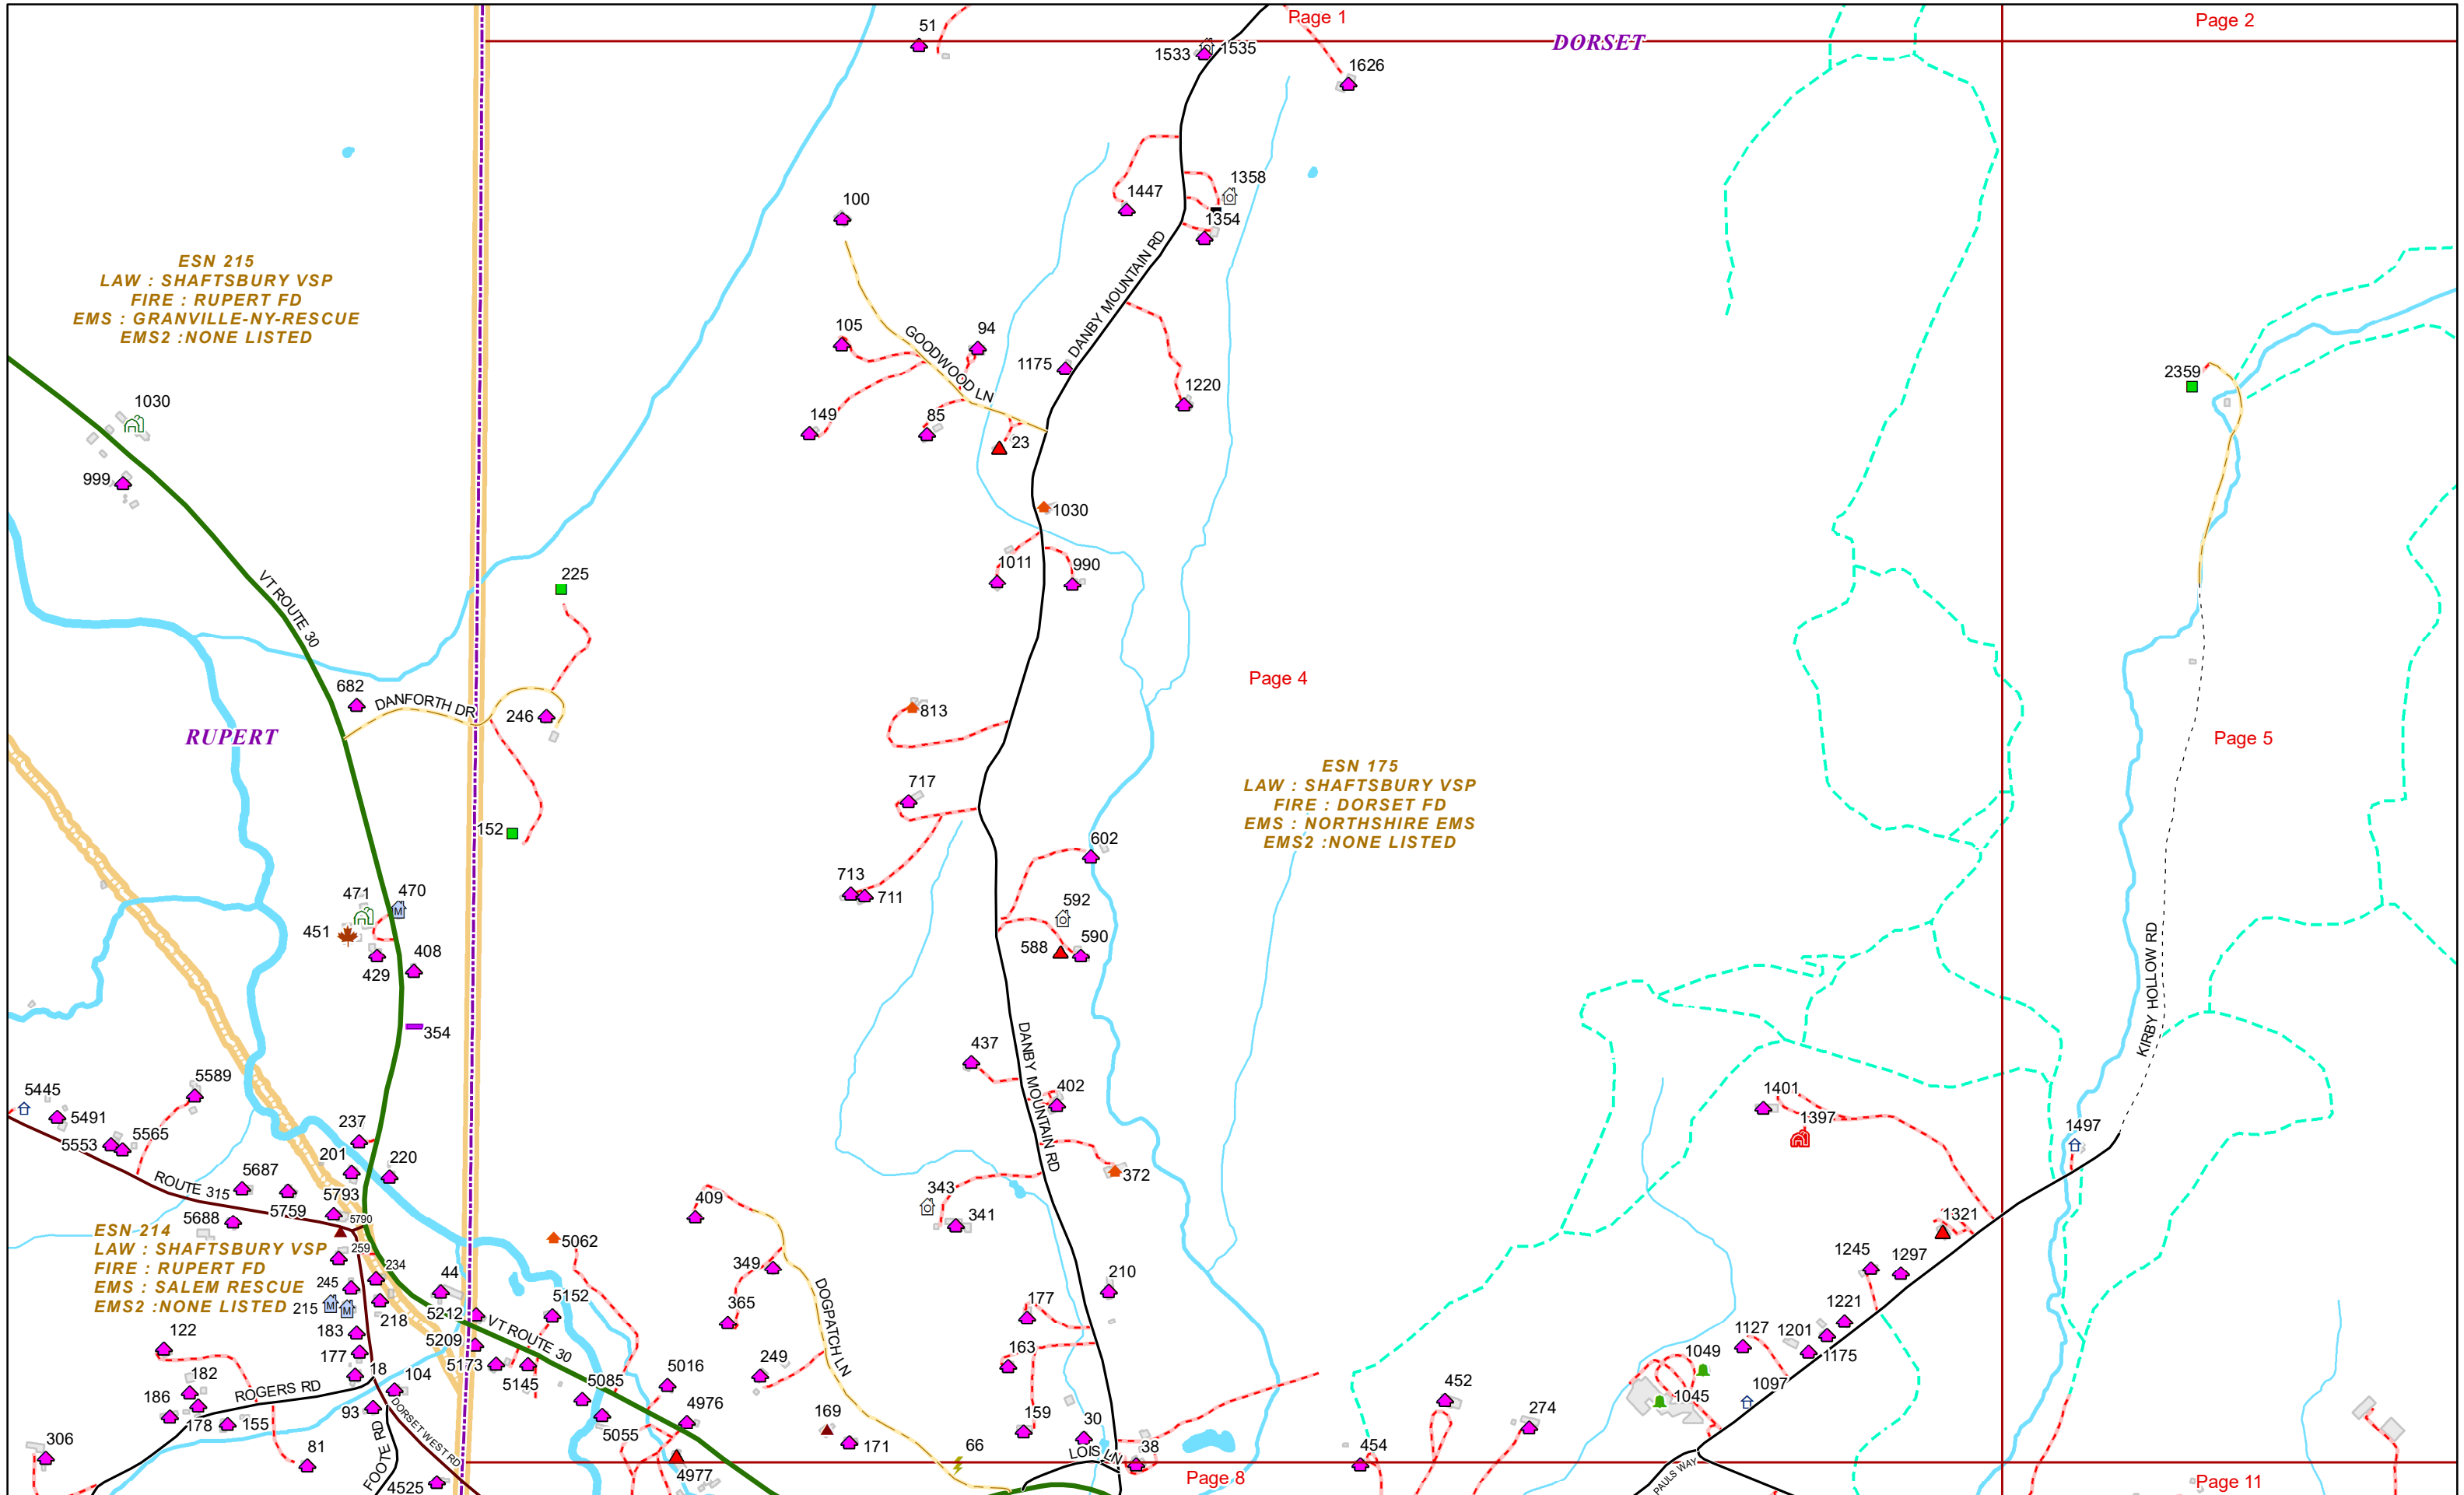

ESN 215
LAW : SHAFTSBURY VSP
FIRE : RUPERT FD
EMS : GRANVILLE-NY-RESCUE
EMS2 : NONE LISTED

ESN 175
LAW : SHAFTSBURY VSP
FIRE : DORSET FD
EMS : NORTHSHIRE EMS
EMS2 : NONE LISTED

ESN-214
LAW : SHAFTSBURY VSP
FIRE : RUPERT FD
EMS : SALEM RESCUE
EMS2 : NONE LISTED