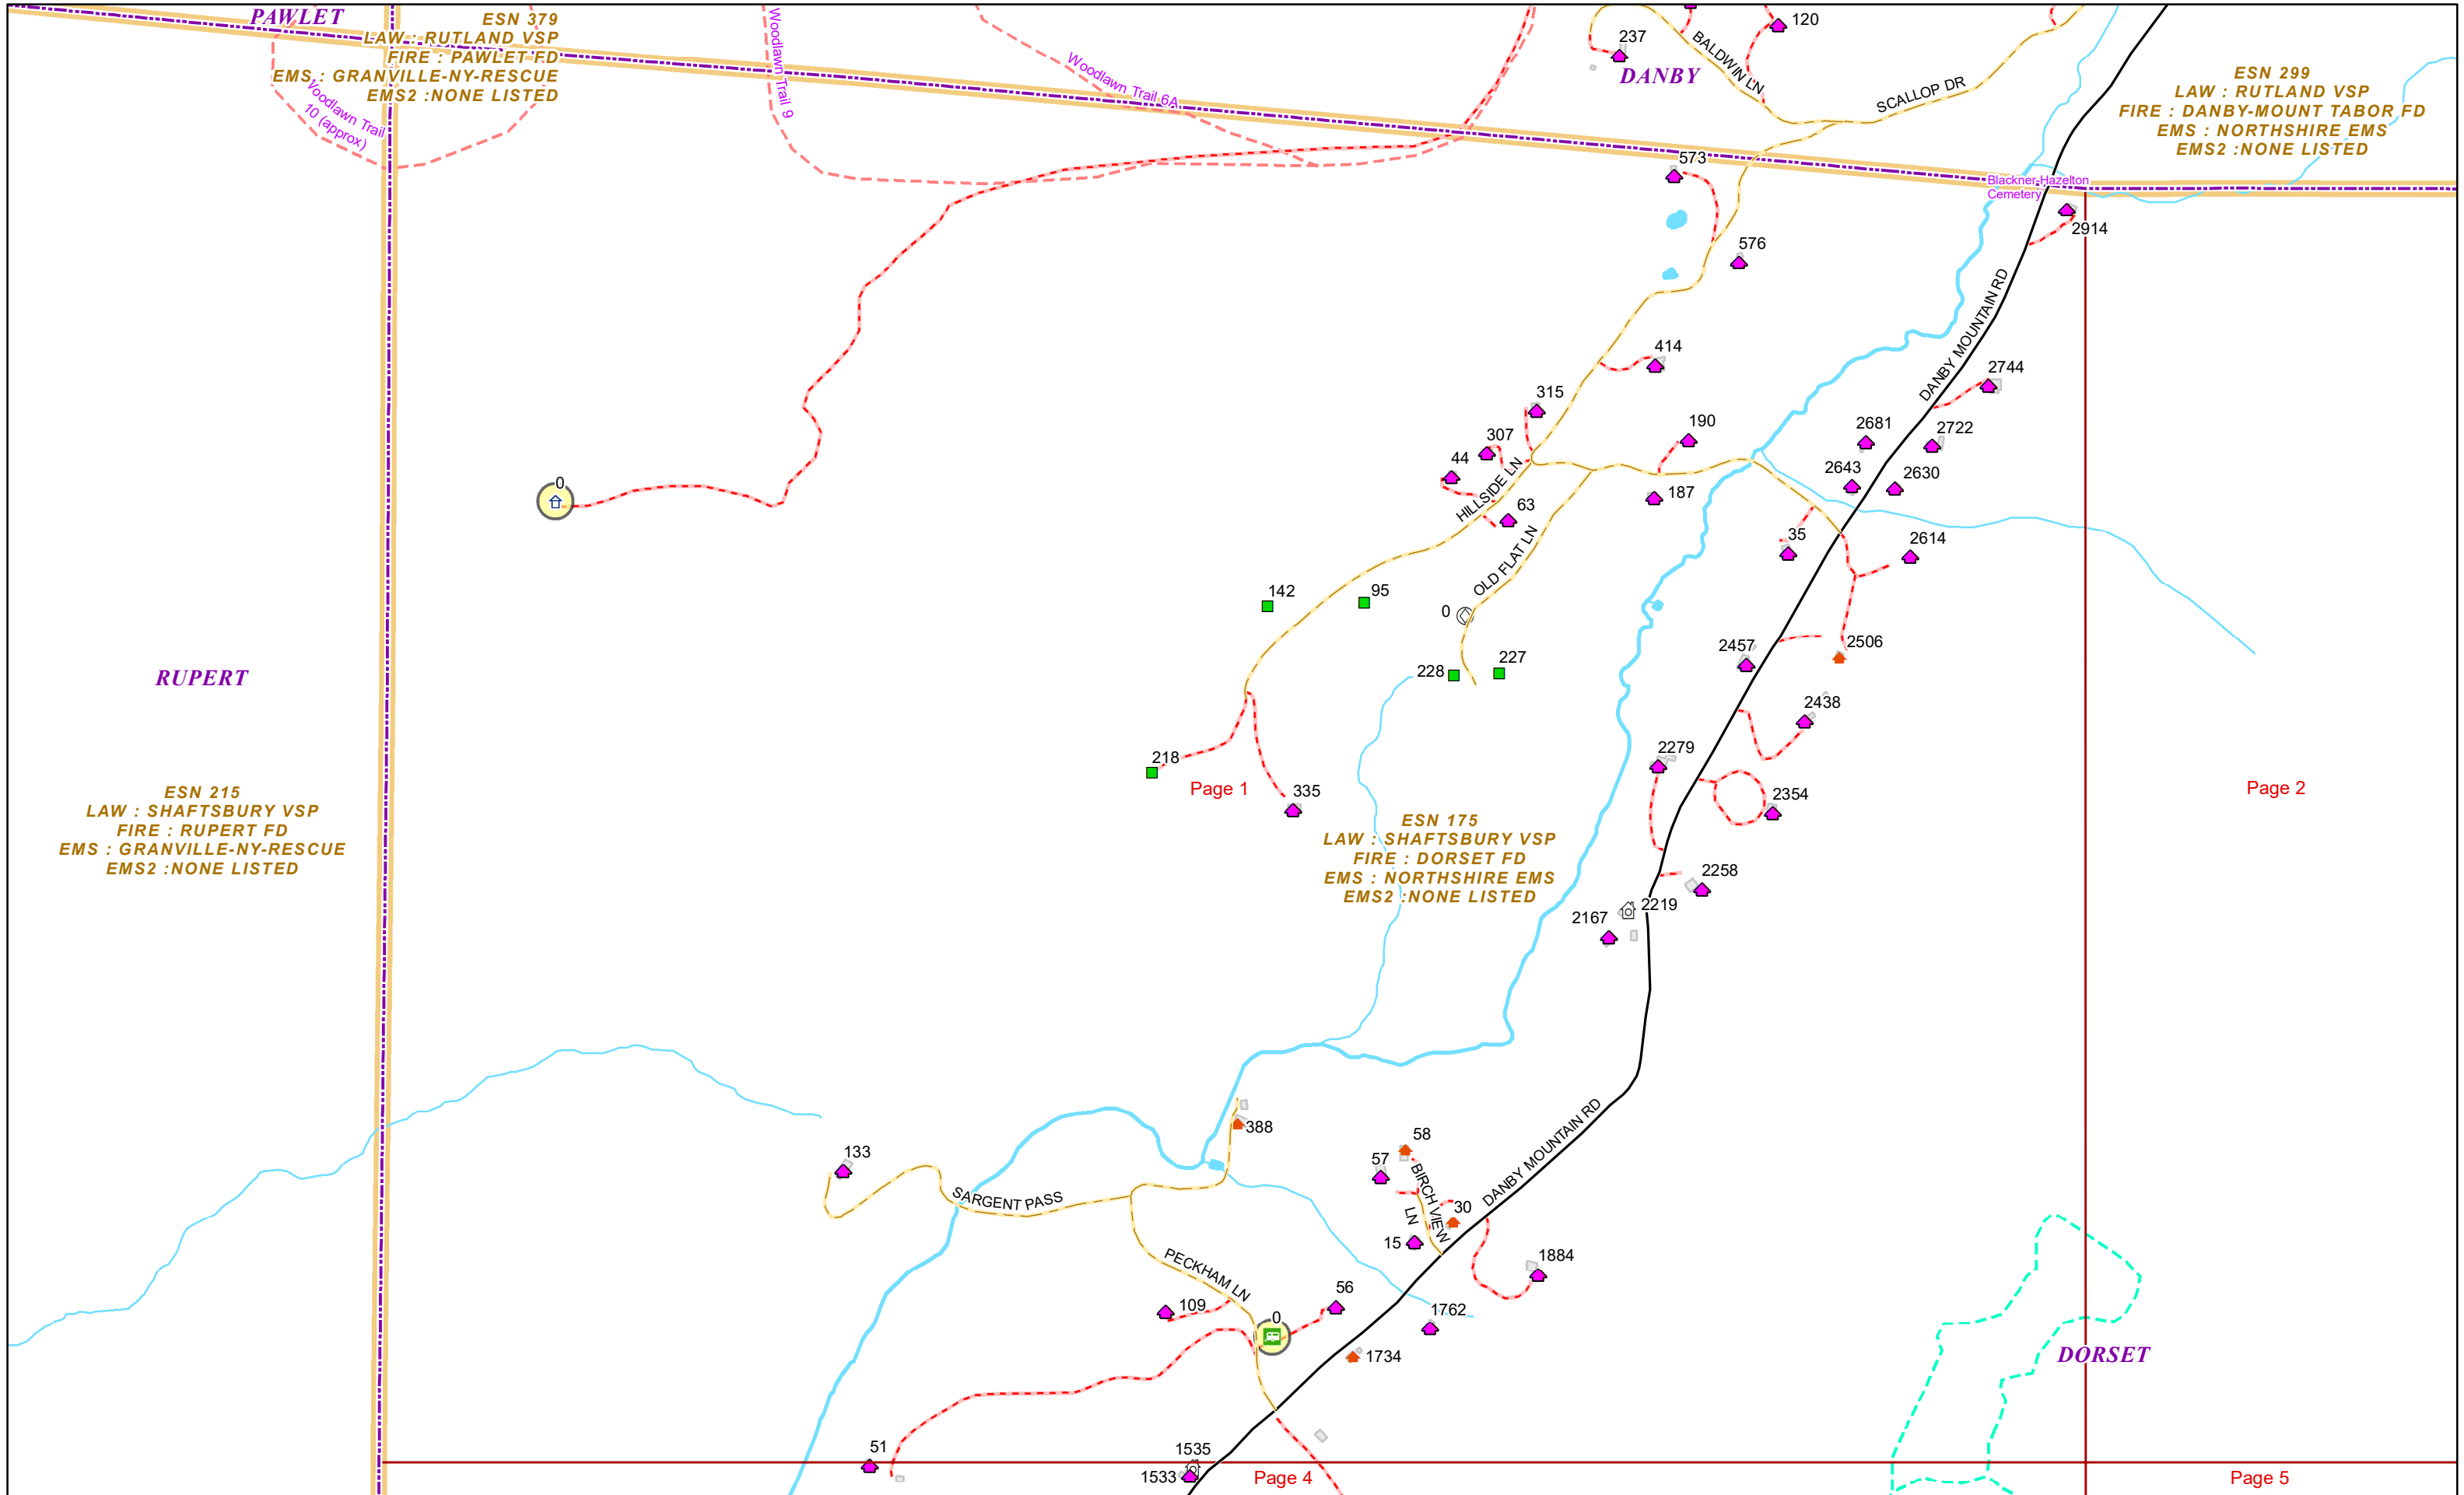

PAWLET
ESN 379
LAW : RUTLAND VSP
FIRE : PAWLET FD
EMS : GRANVILLE-NY-RESCUE
EMS2 : NONE LISTED

ESN 299
LAW : RUTLAND VSP
FIRE : DANBY-MOUNT TABOR FD
EMS : NORTHSHIRE EMS
EMS2 : NONE LISTED

ESN 215
LAW : SHAFTSBURY VSP
FIRE : RUPERT FD
EMS : GRANVILLE-NY-RESCUE
EMS2 : NONE LISTED

ESN 175
LAW : SHAFTSBURY VSP
FIRE : DORSET FD
EMS : NORTHSHIRE EMS
EMS2 : NONE LISTED

RUPERT

DORSET

Page 1

Page 2

Page 4

Page 5