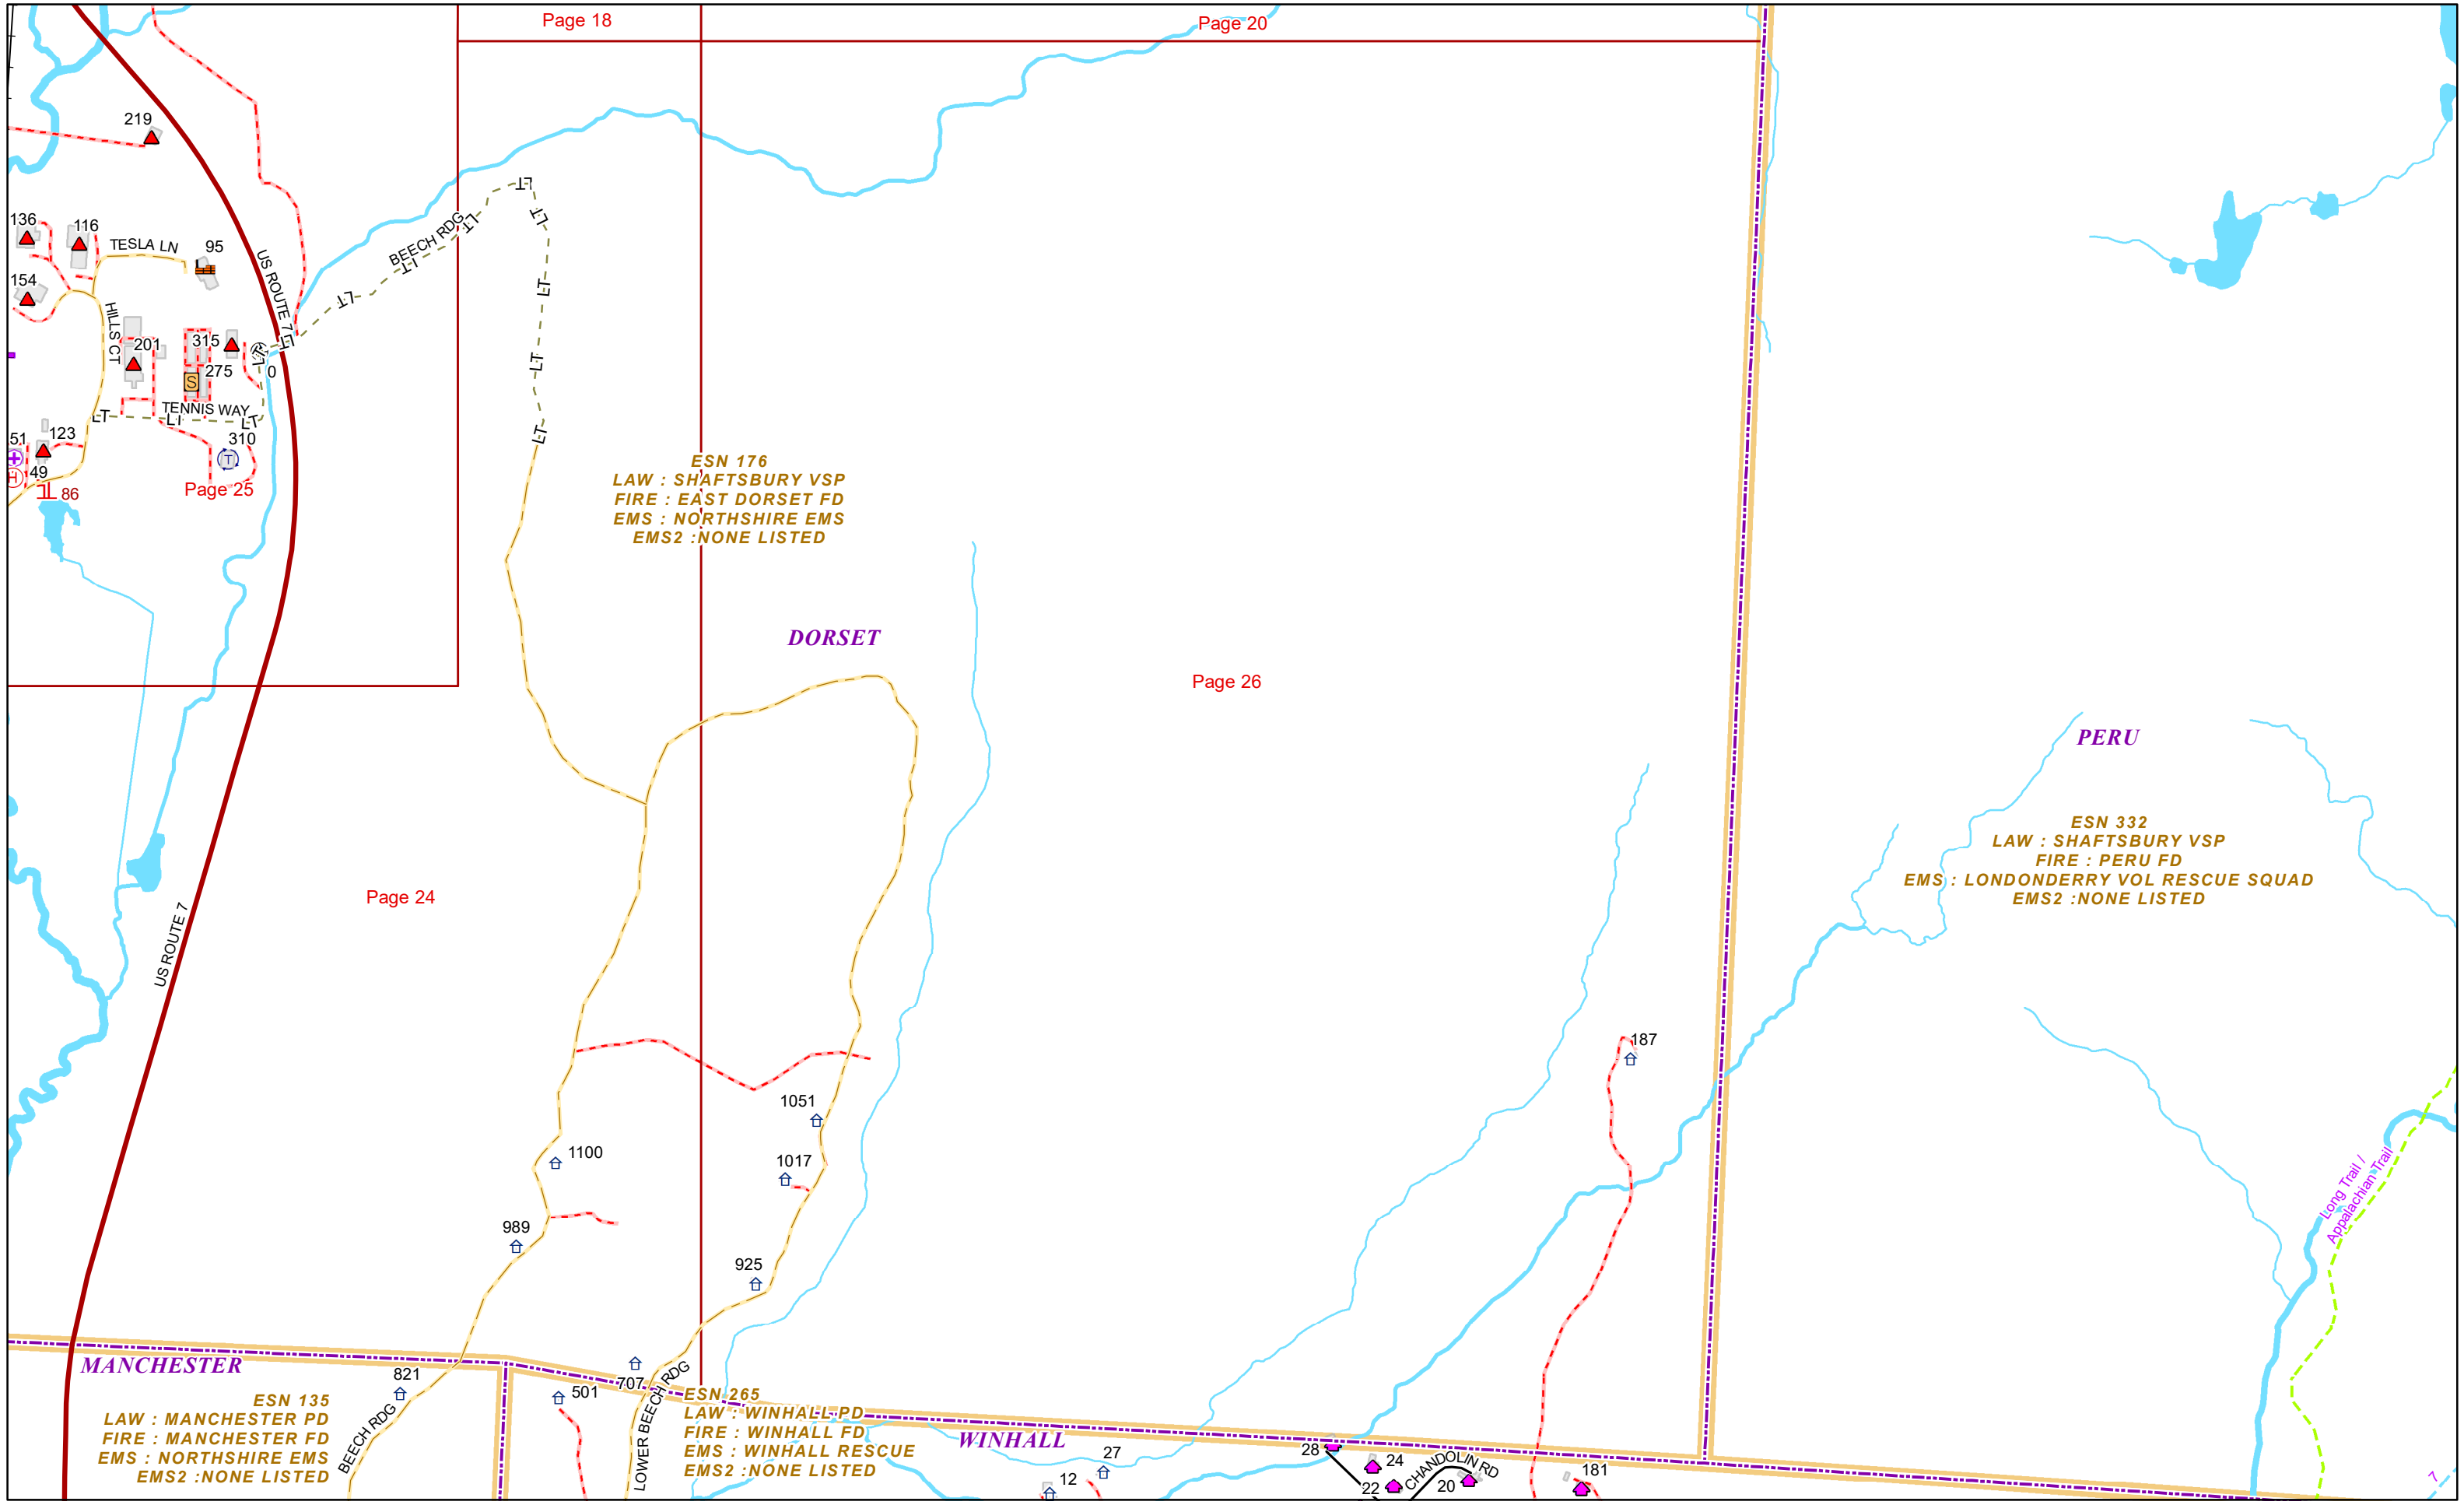

ESN 176
LAW : SHAFTSBURY VSP
FIRE : EAST DORSET FD
EMS : NORTHSHIRE EMS
EMS2 : NONE LISTED

ESN 332
LAW : SHAFTSBURY VSP
FIRE : PERU FD
EMS : LONDONDERRY VOL RESCUE SQUAD
EMS2 : NONE LISTED

ESN 135
LAW : MANCHESTER PD
FIRE : MANCHESTER FD
EMS : NORTHSHIRE EMS
EMS2 : NONE LISTED

ESN 265
LAW : WINHALL PD
FIRE : WINHALL FD
EMS : WINHALL RESCUE
EMS2 : NONE LISTED