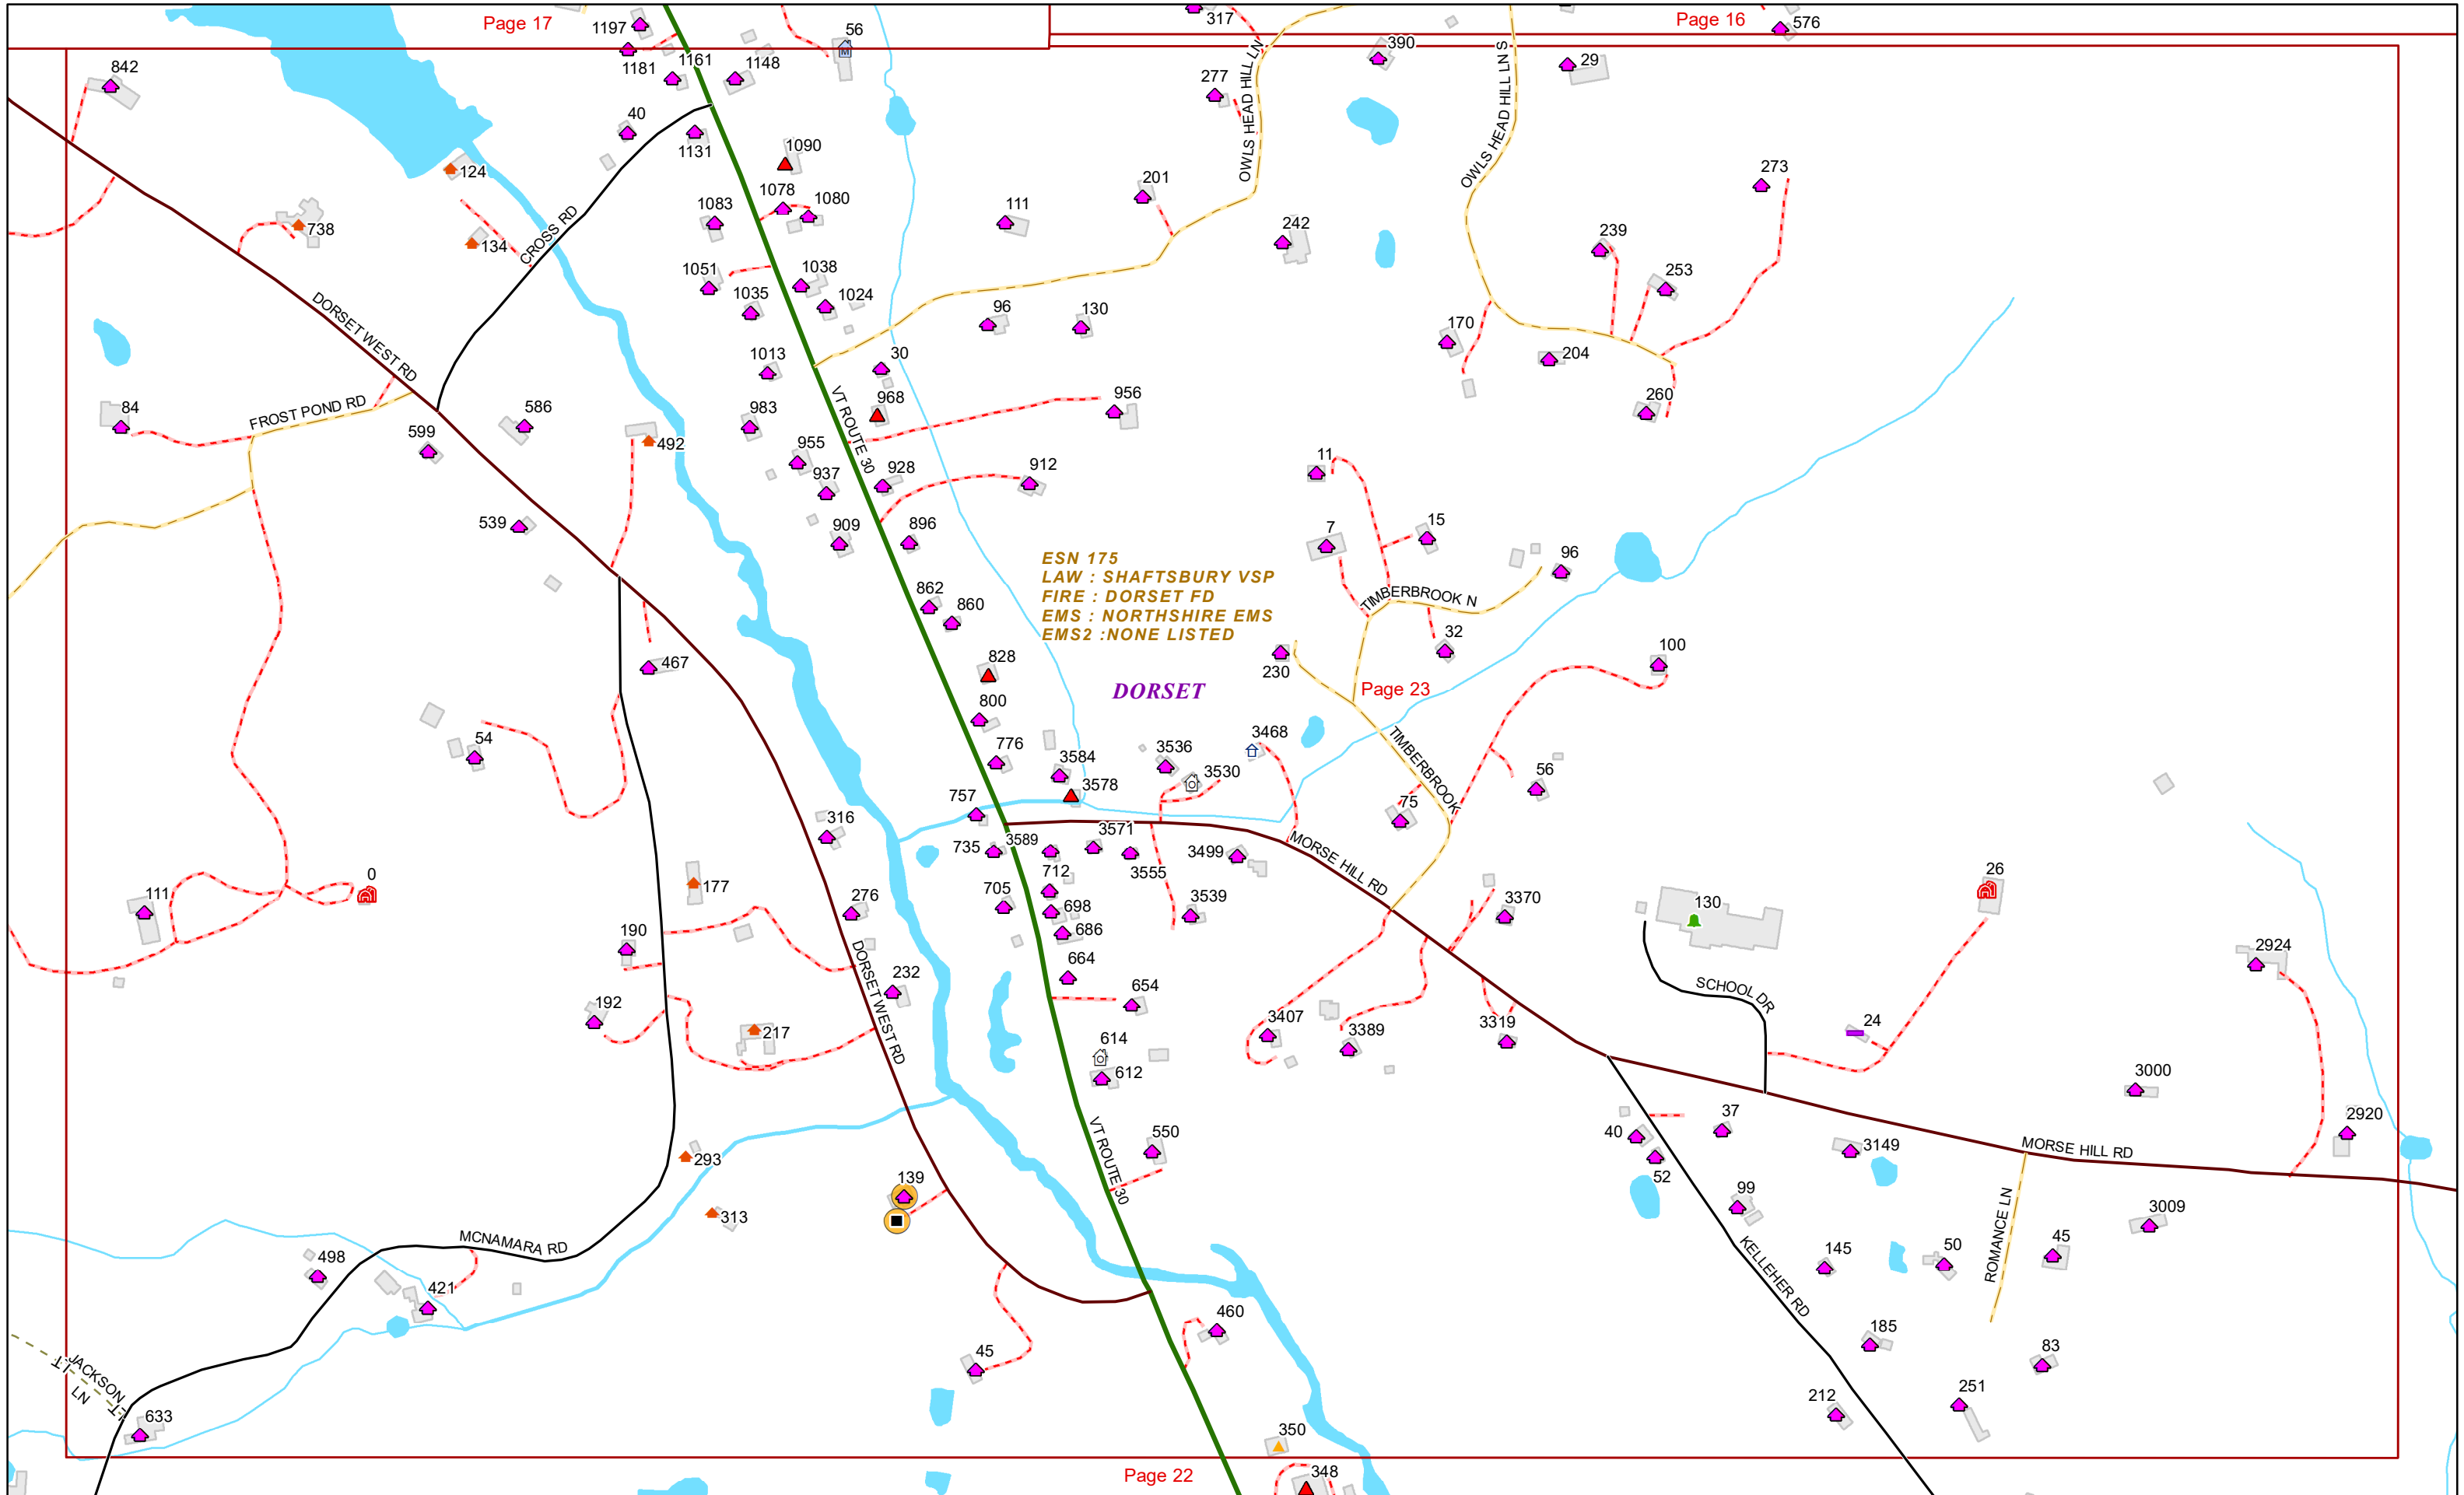

ESN 175
LAW : SHAFTSBURY VSP
FIRE : DORSET FD
EMS : NORTHSHIRE EMS
EMS2 : NONE LISTED

DORSET