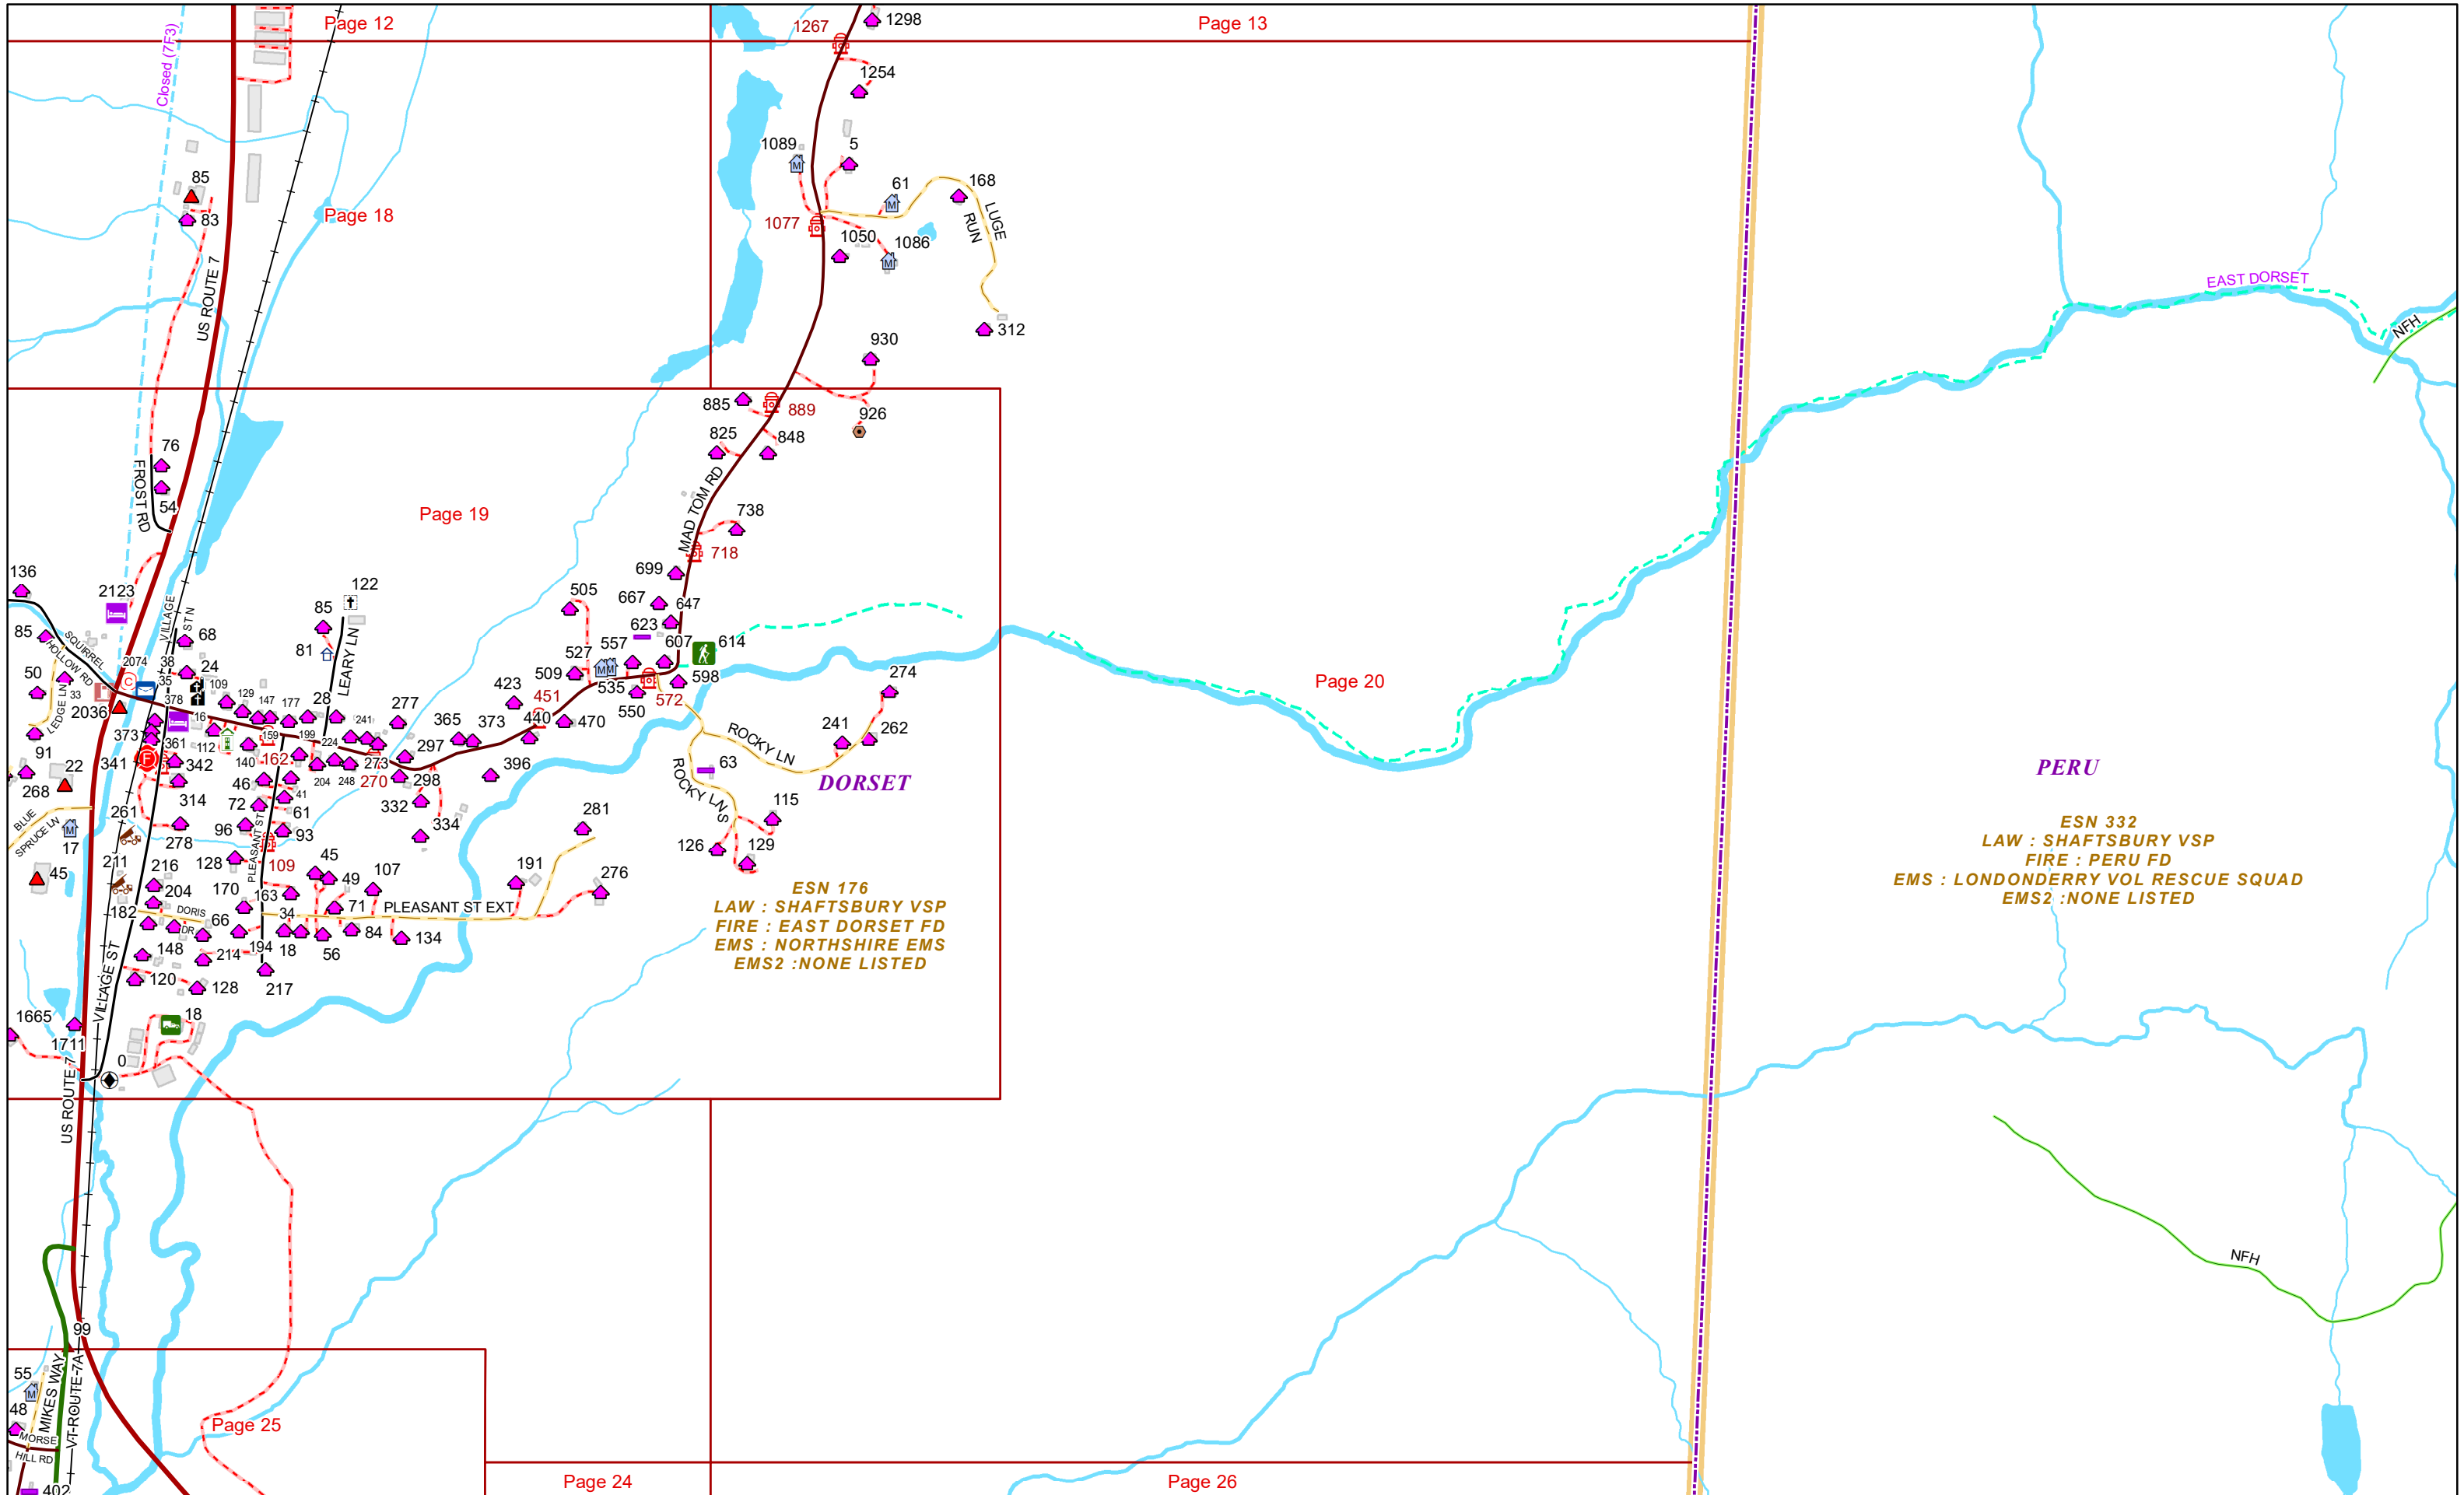

Page 12

Page 13

Page 18

Page 19

Page 20

Page 25

Page 24

Page 26

DORSET

PERU

ESN 176
LAW : SHAFTSBURY VSP
FIRE : EAST DORSET FD
EMS : NORTHSHIRE EMS
EMS2 : NONE LISTED

ESN 332
LAW : SHAFTSBURY VSP
FIRE : PERU FD
EMS : LONDONDERRY VOL RESCUE SQUAD
EMS2 : NONE LISTED