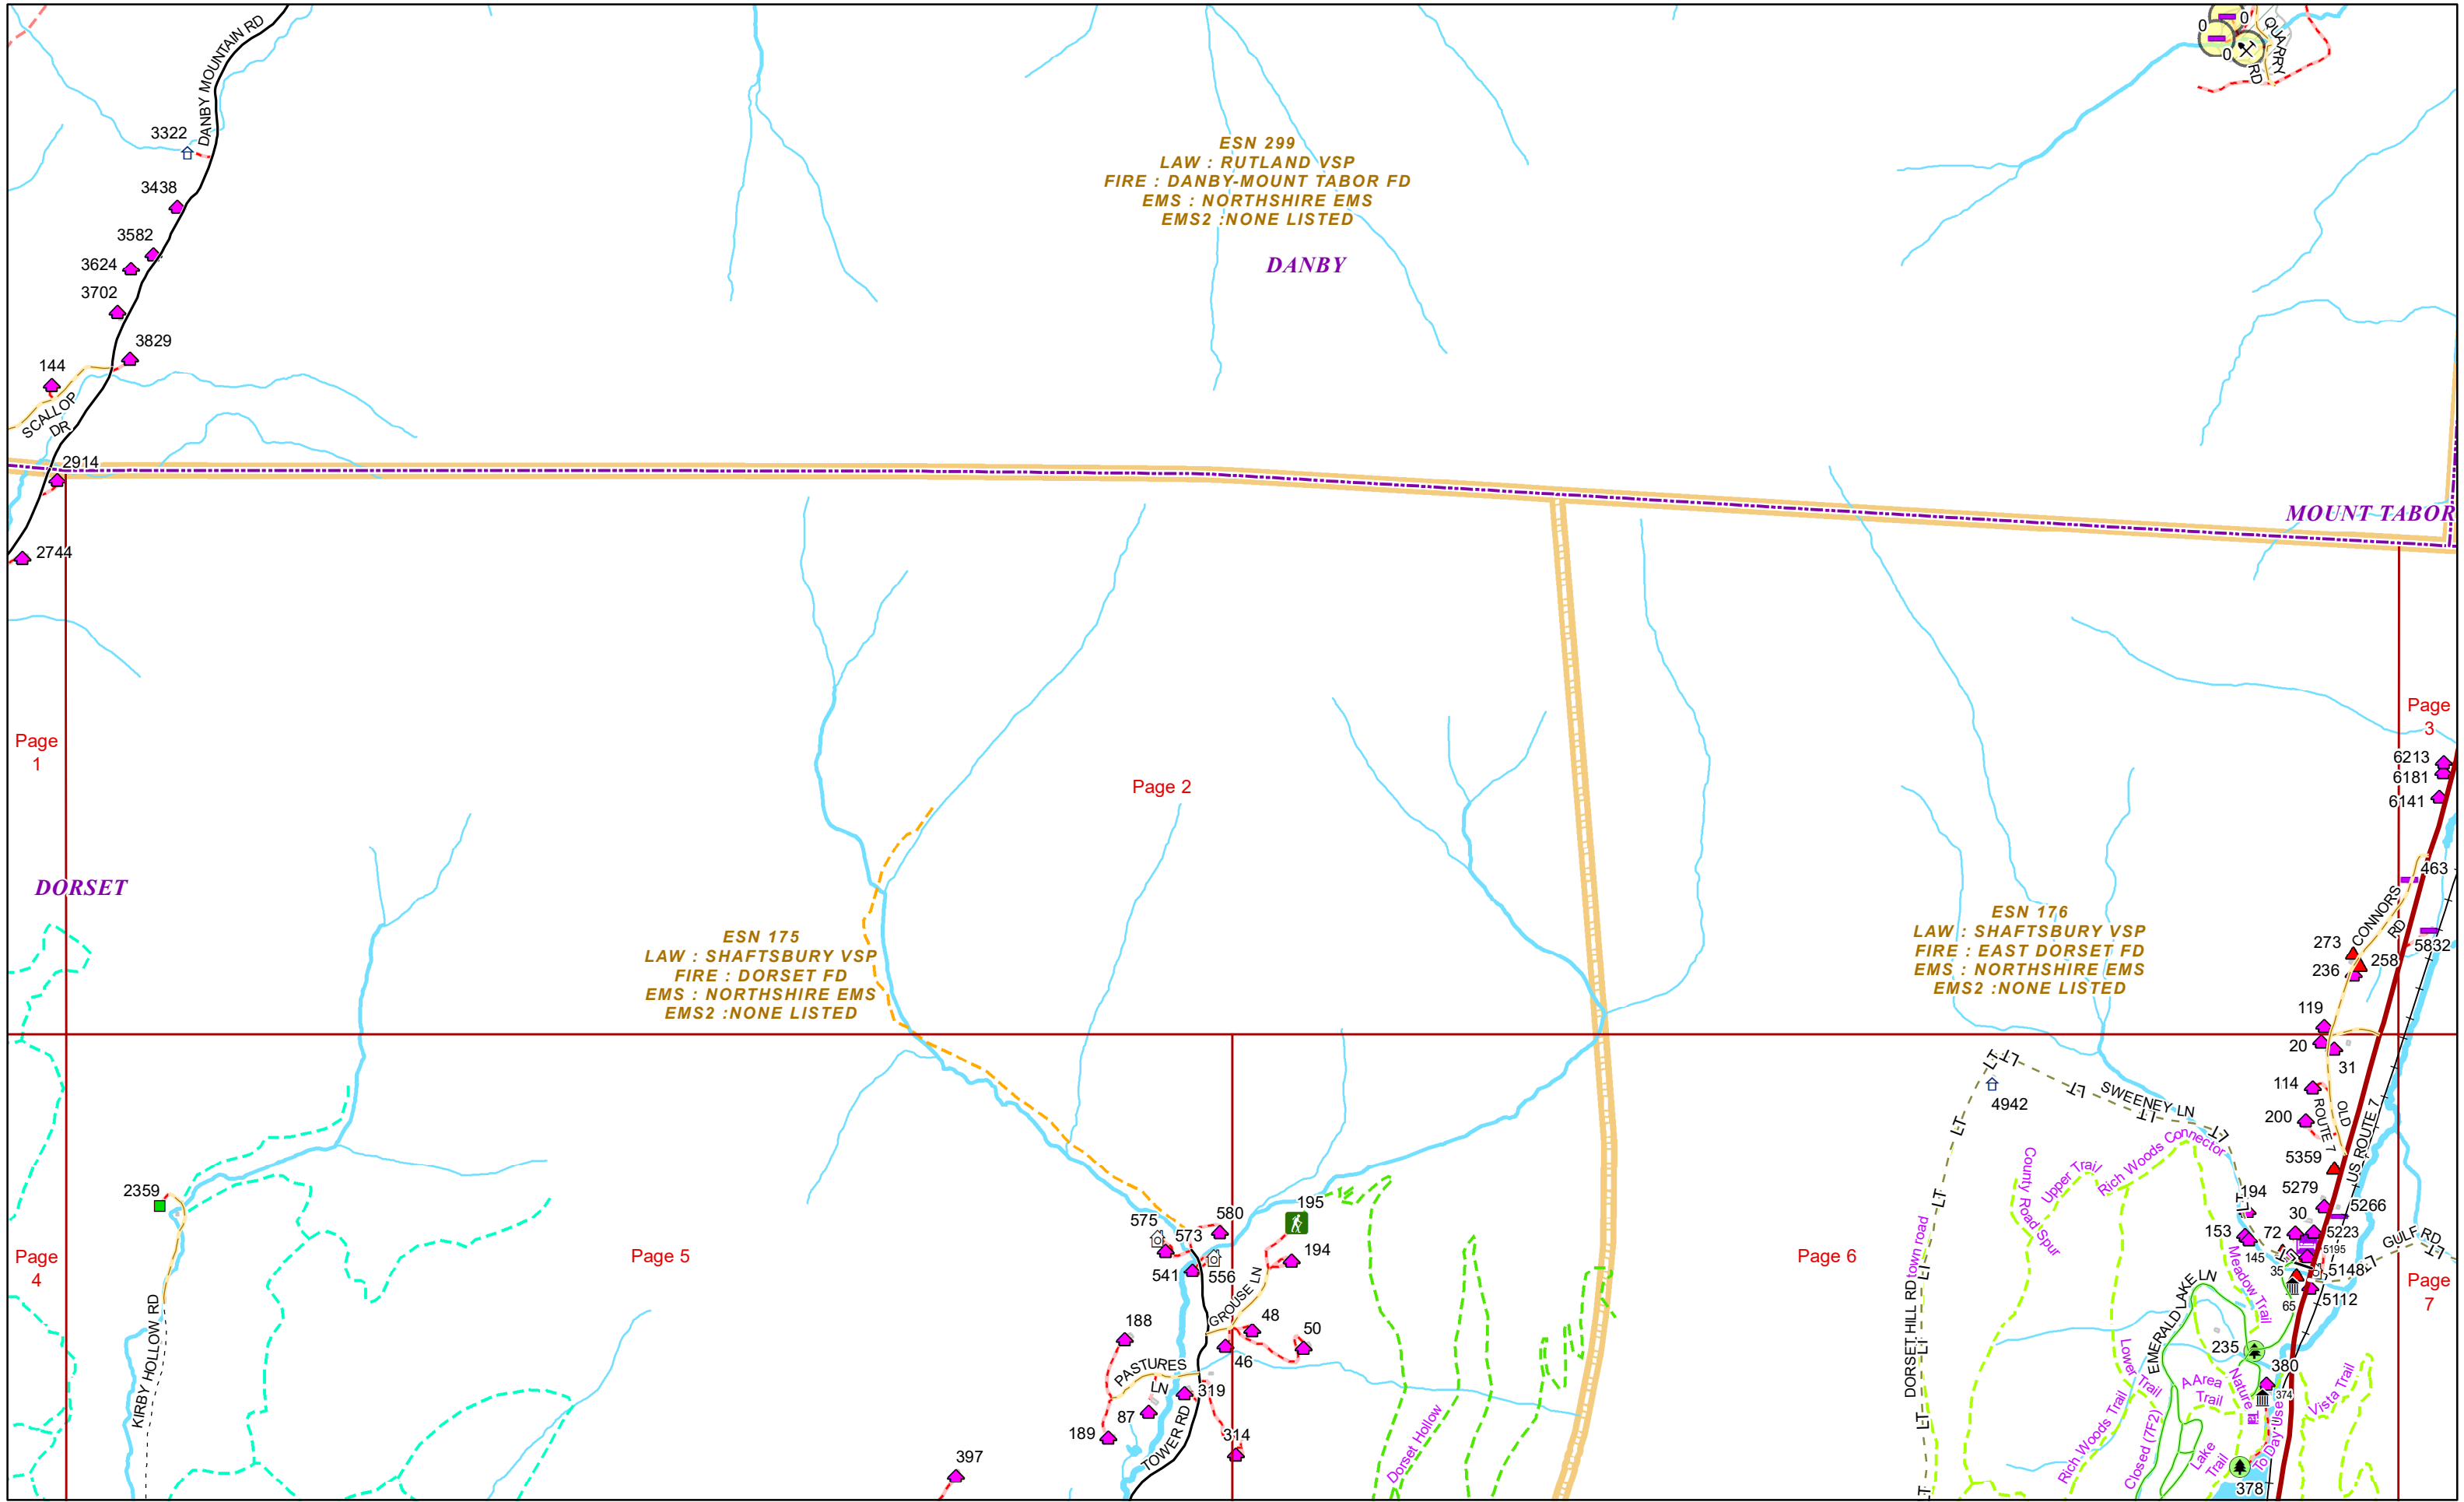

**DORSET**

Page 1

Page 2

Page 4

Page 5

ESN 299  
LAW : RUTLAND VSP  
FIRE : DANBY-MOUNT TABOR FD  
EMS : NORTHSHIRE EMS  
EMS2 : NONE LISTED

DANBY

ESN 175  
LAW : SHAFTSBURY VSP  
FIRE : DORSET FD  
EMS : NORTHSHIRE EMS  
EMS2 : NONE LISTED