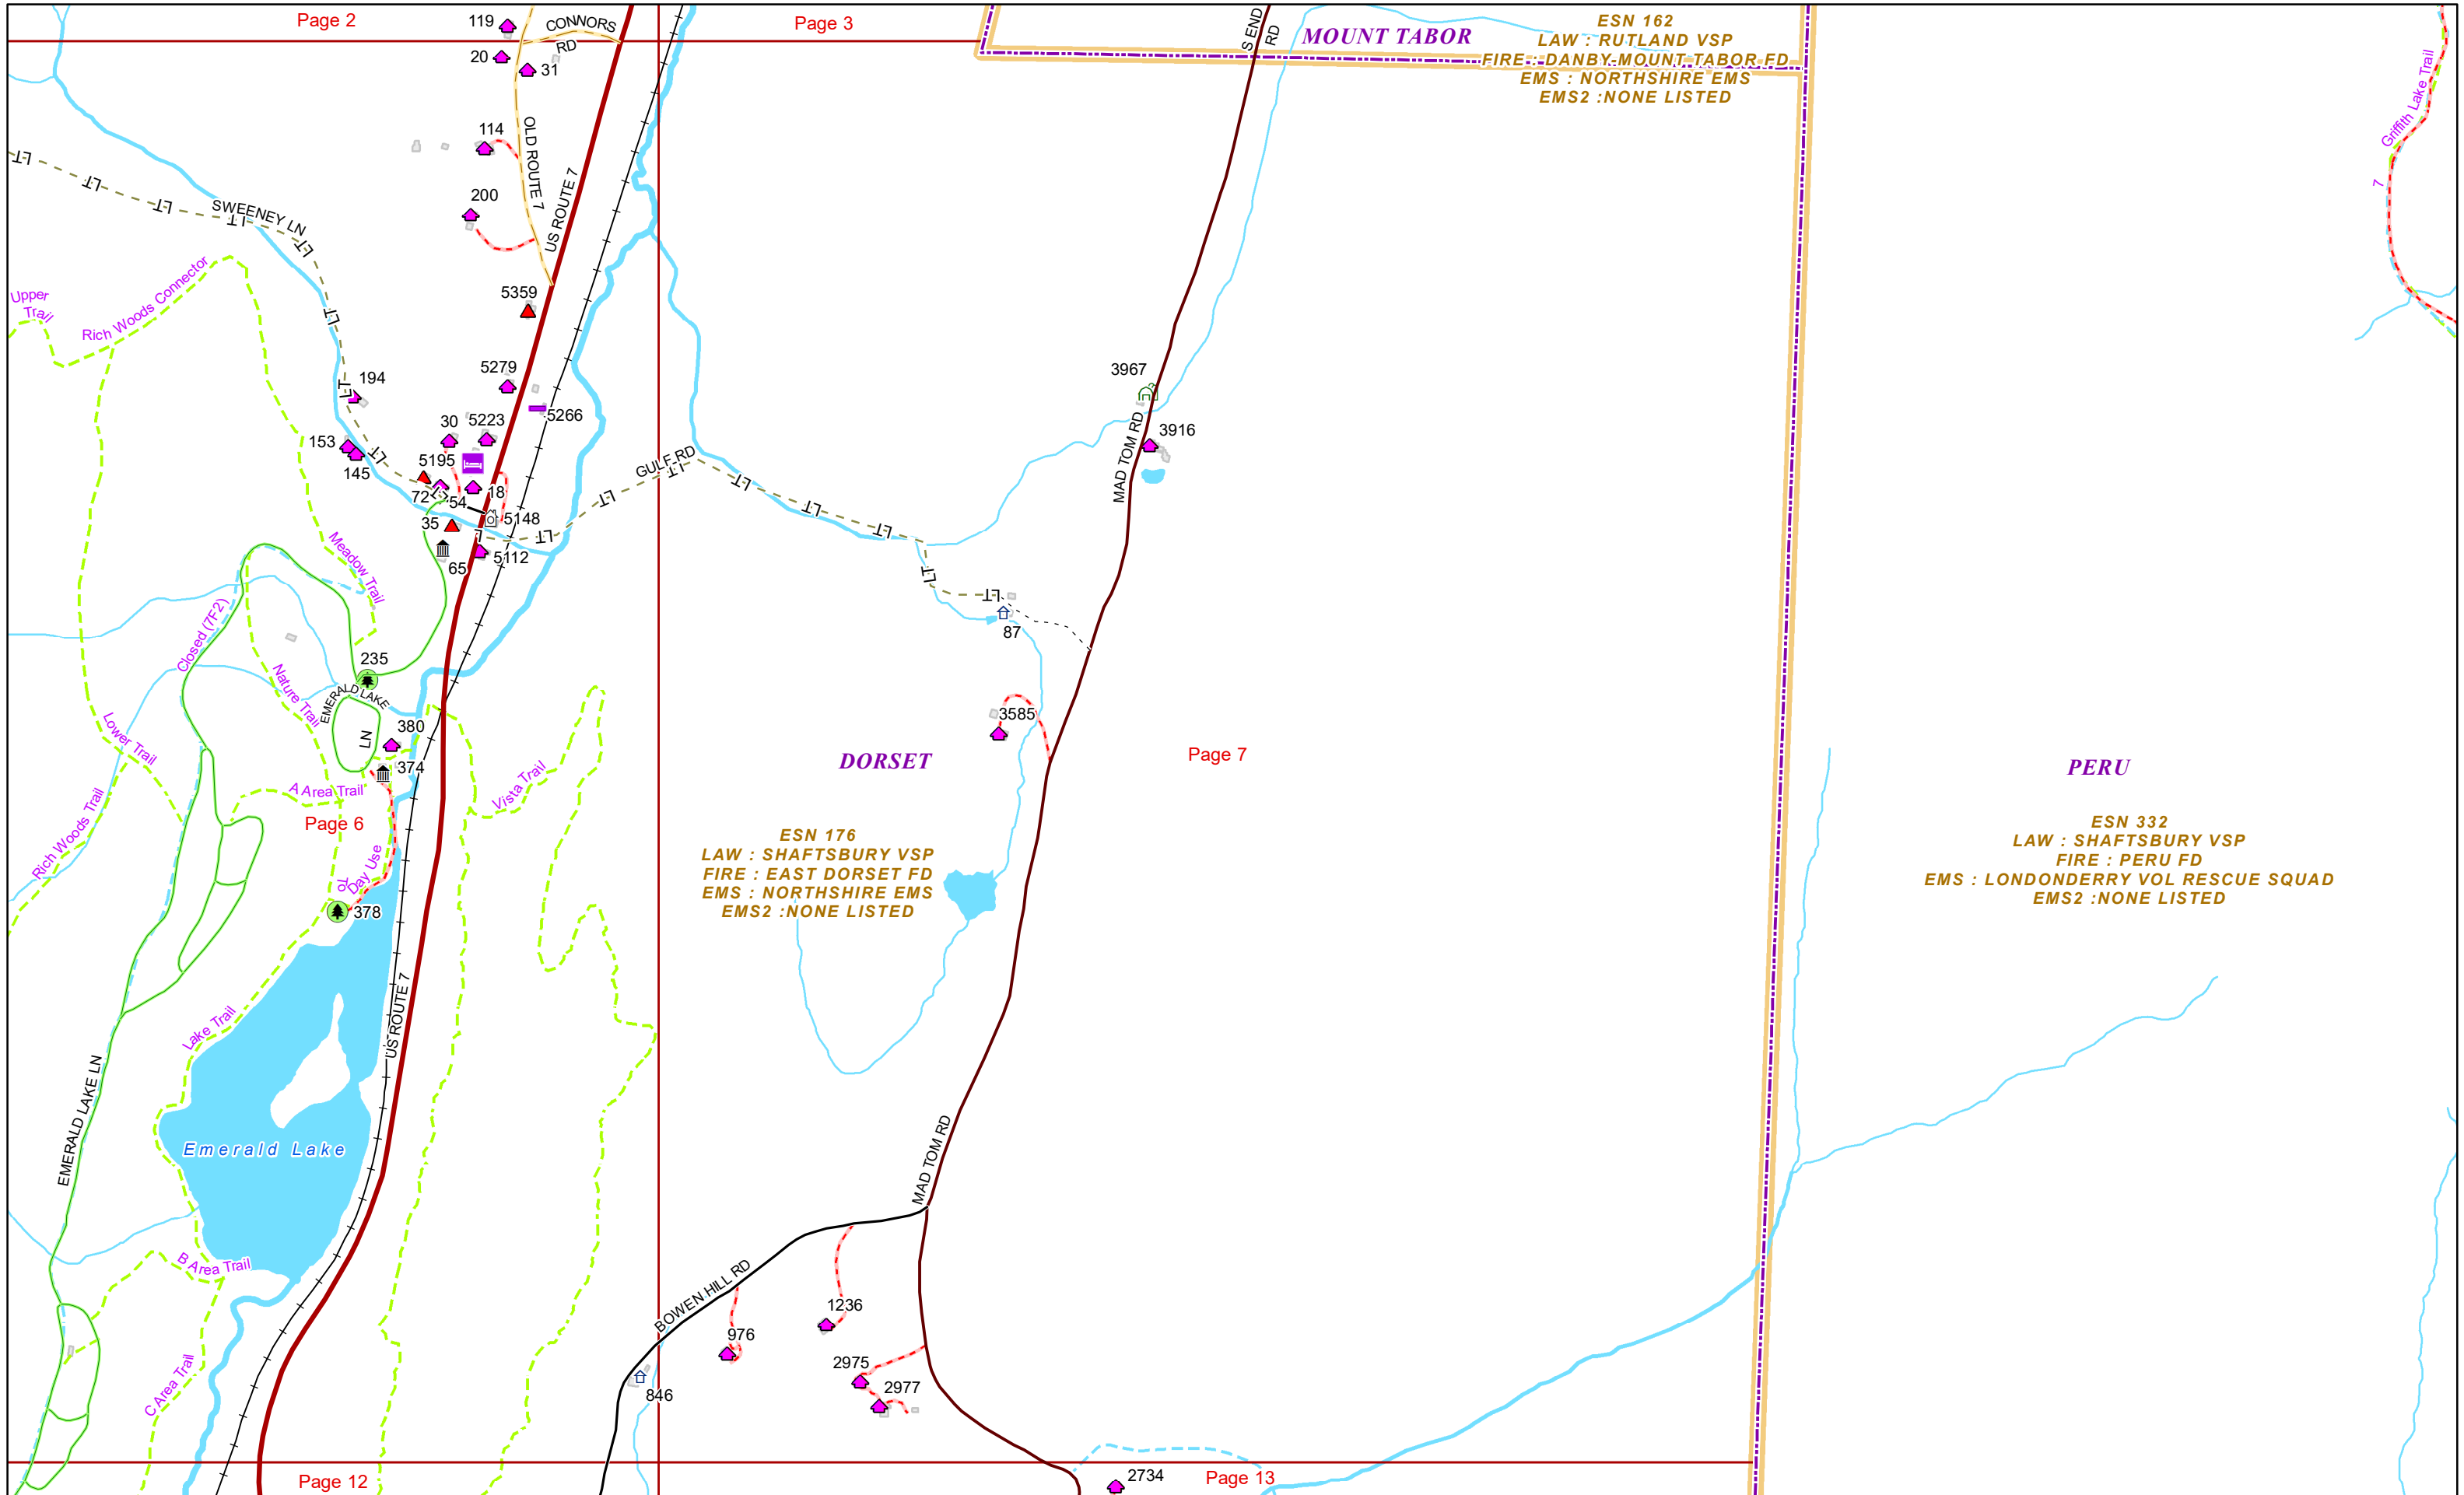

MOUNT TABOR

ESN 162
LAW : RUTLAND VSP
FIRE : DANBY: MOUNT TABOR FD
EMS : NORTHSHIRE EMS
EMS2 : NONE LISTED

DORSET

ESN 176
LAW : SHAFTSBURY VSP
FIRE : EAST DORSET FD
EMS : NORTHSHIRE EMS
EMS2 : NONE LISTED

PERU

ESN 332
LAW : SHAFTSBURY VSP
FIRE : PERU FD
EMS : LONDONDERRY VOL RESCUE SQUAD
EMS2 : NONE LISTED