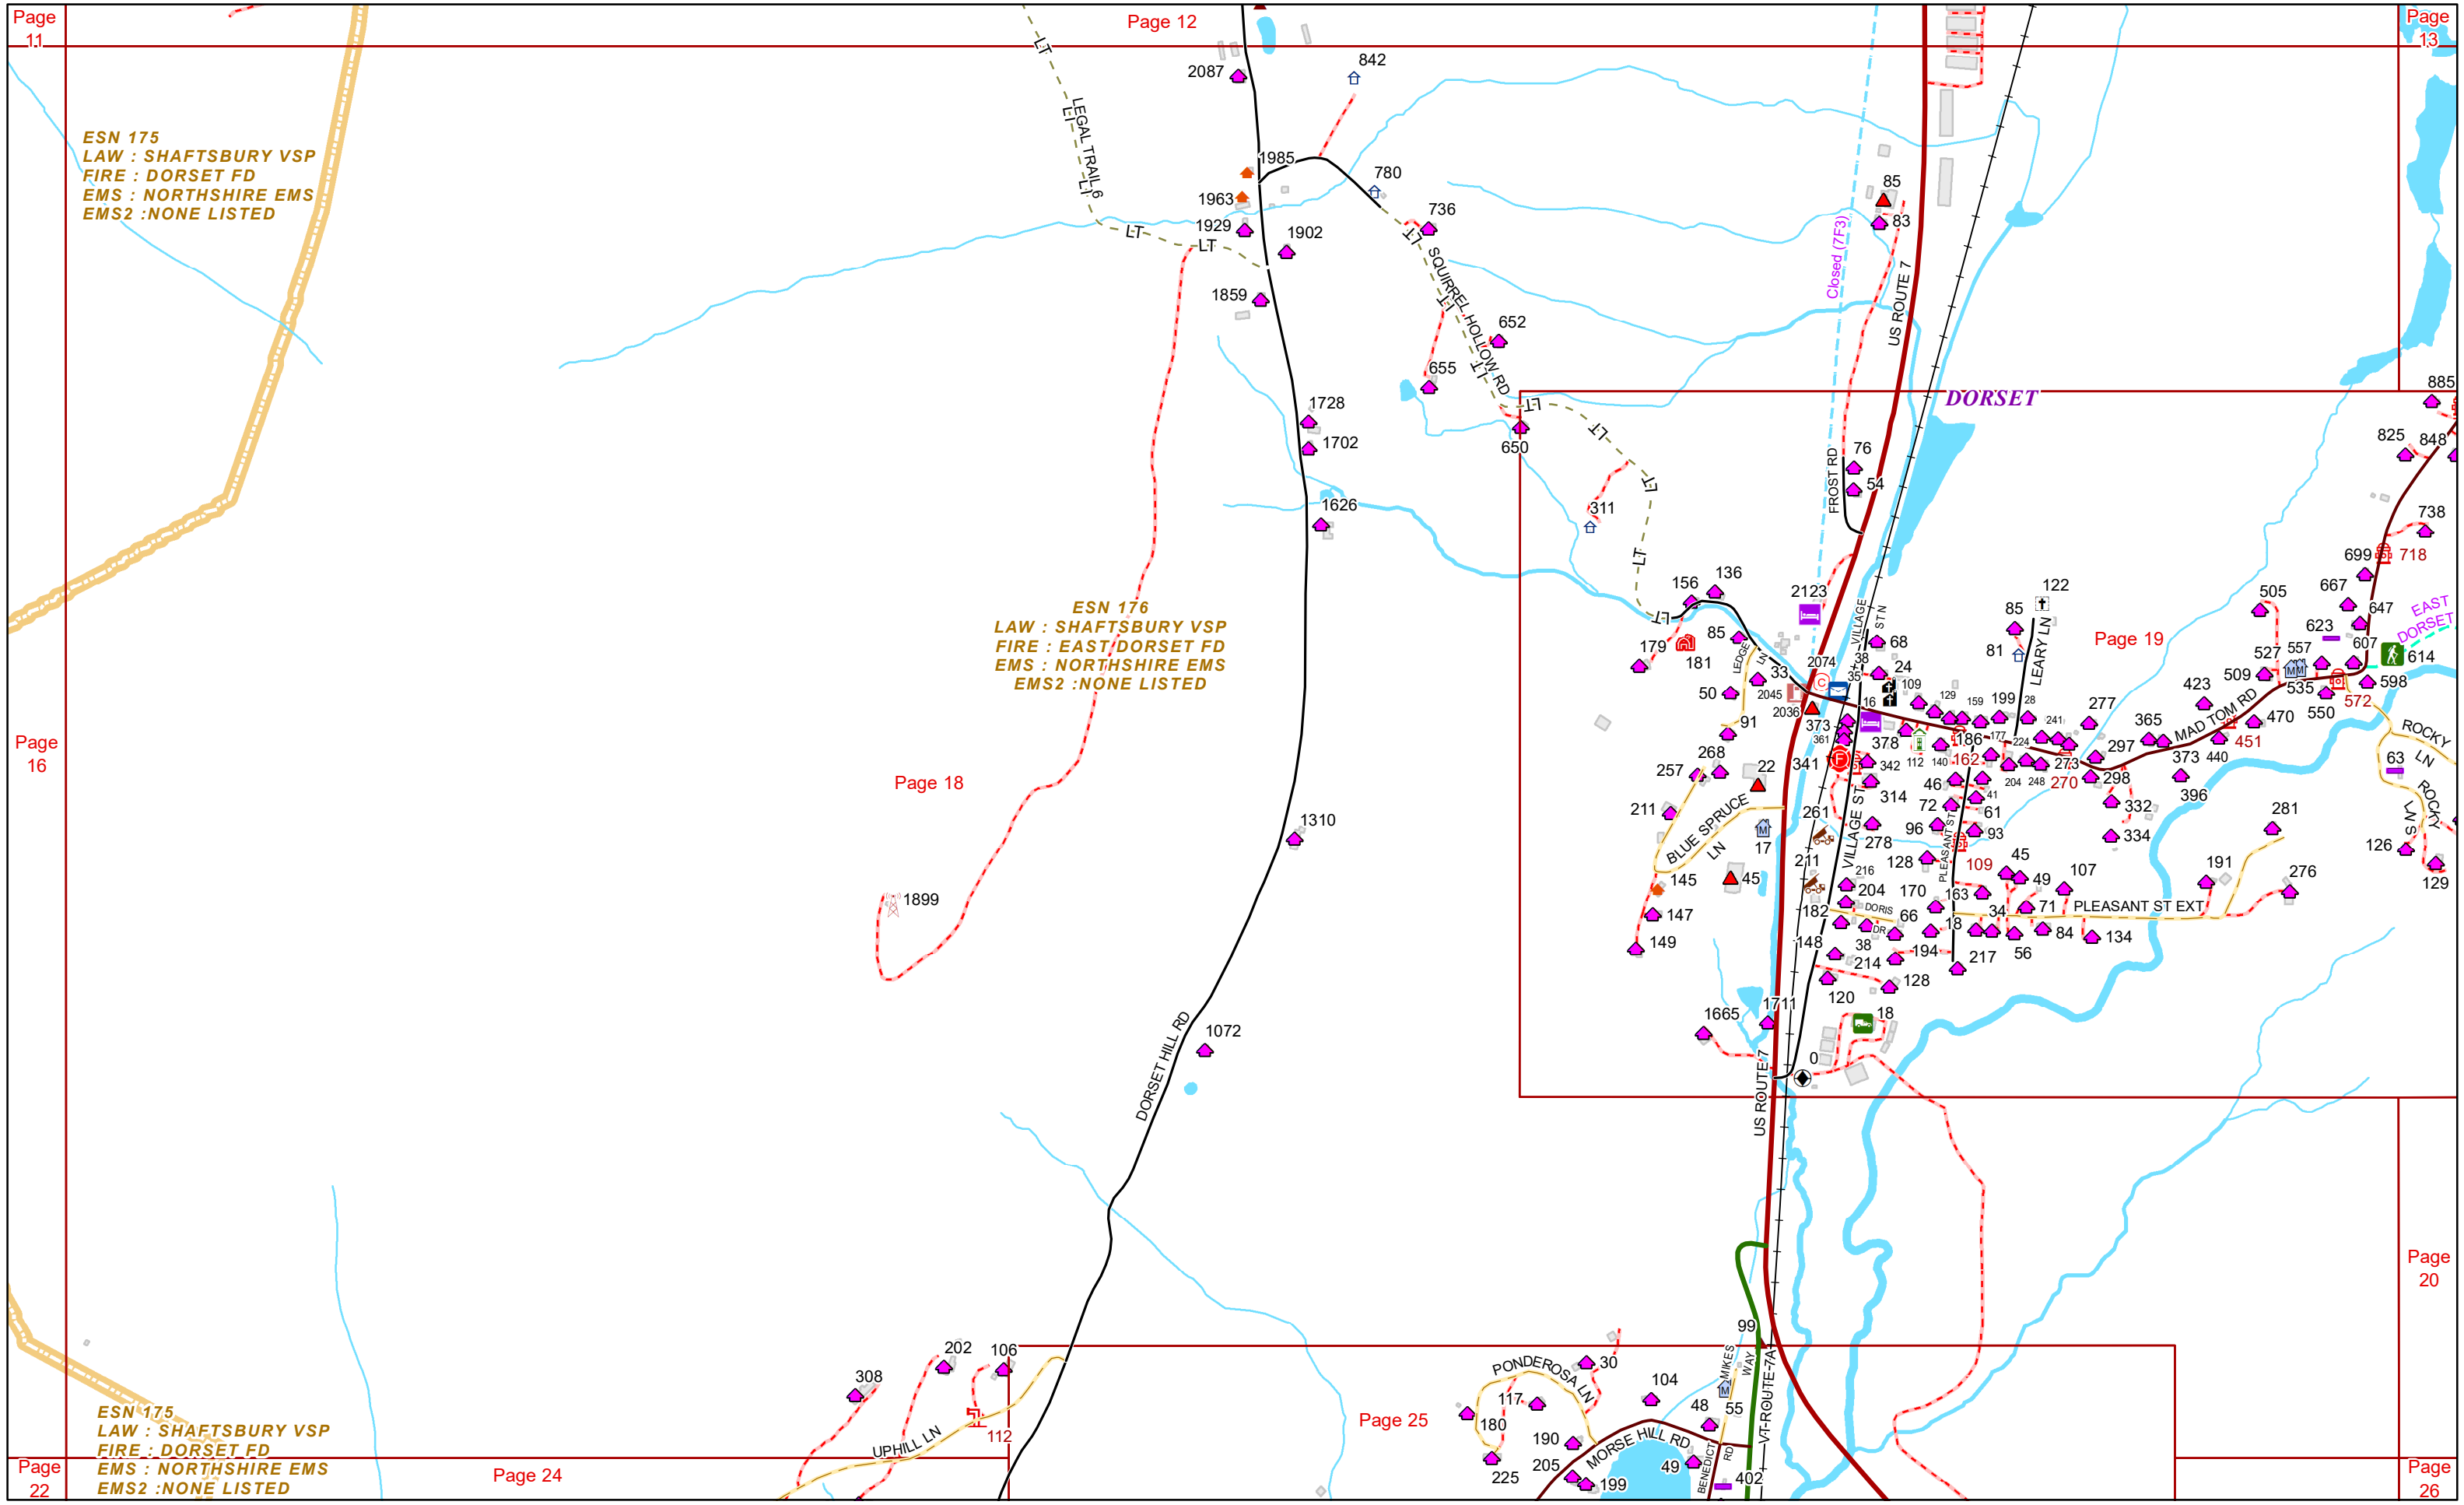

ESN 175
LAW : SHAFTSBURY VSP
FIRE : DORSET FD
EMS : NORTHSHIRE EMS
EMS2 : NONE LISTED

ESN 176
LAW : SHAFTSBURY VSP
FIRE : EAST DORSET FD
EMS : NORTHSHIRE EMS
EMS2 : NONE LISTED

ESN 175
LAW : SHAFTSBURY VSP
FIRE : DORSET FD
EMS : NORTHSHIRE EMS
EMS2 : NONE LISTED