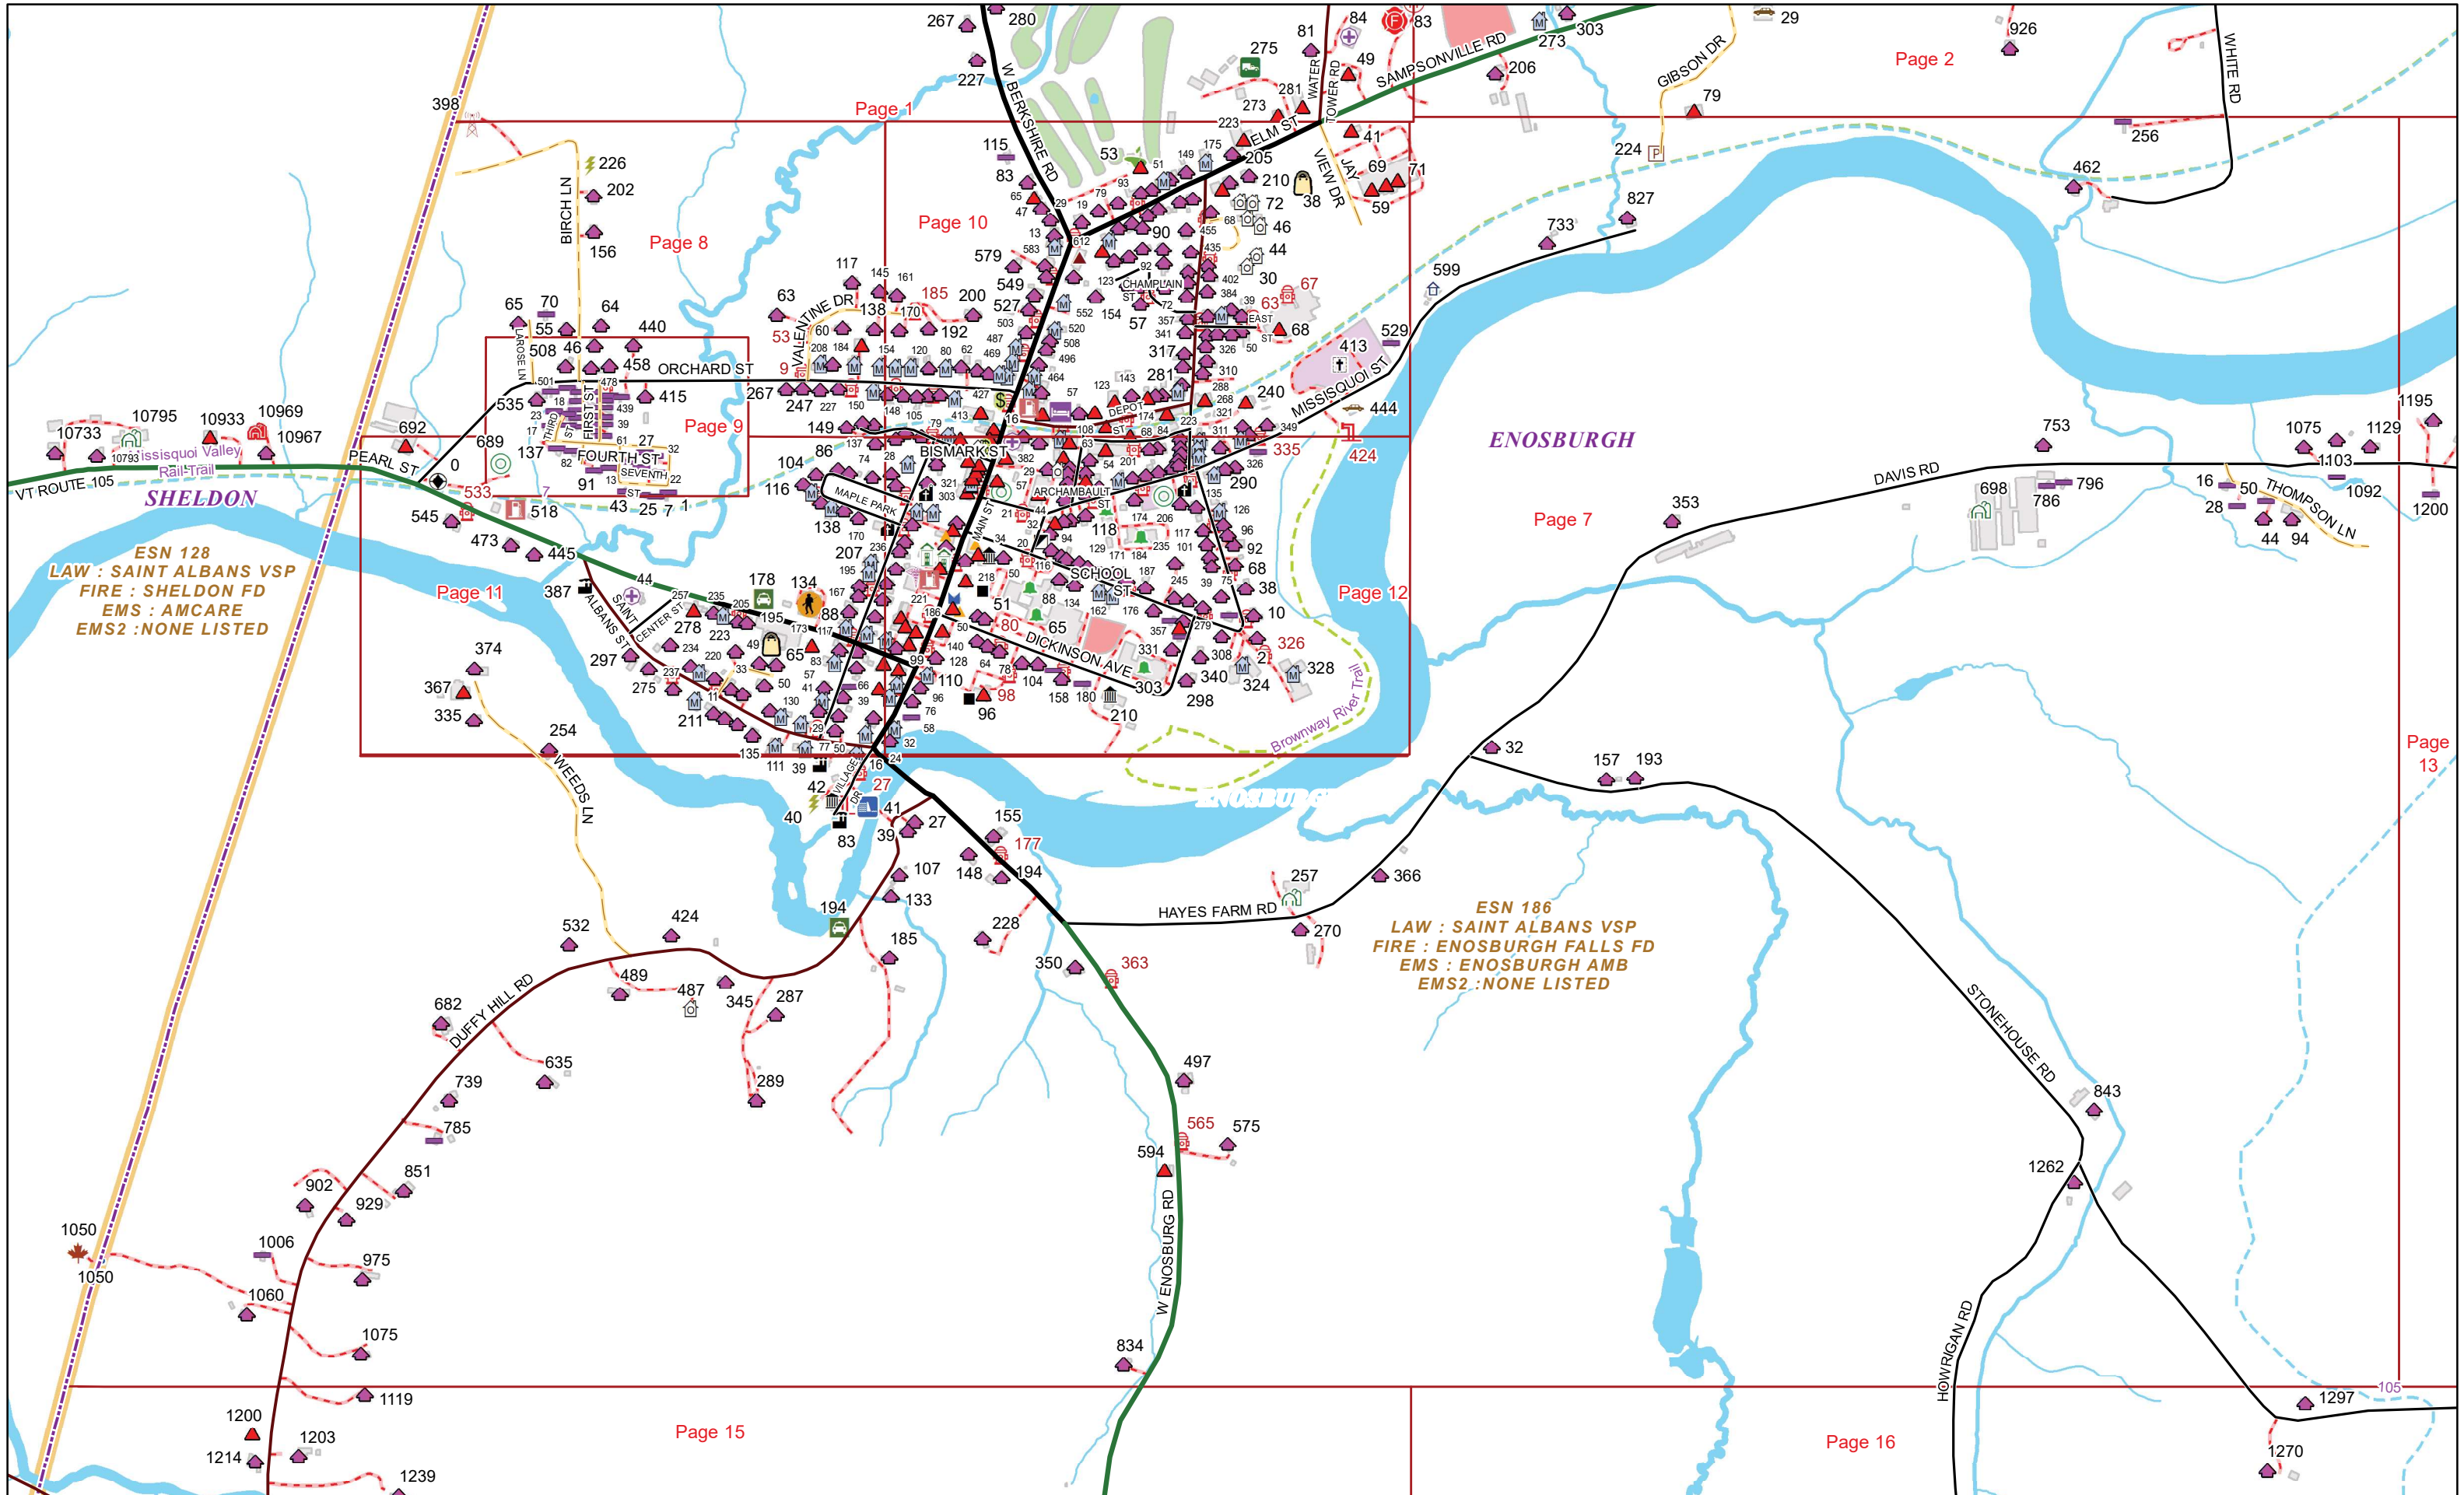

ESN 128
LAW : SAINT ALBANS VSP
FIRE : SHELDON FD
EMS : AMCARE
EMS2 : NONE LISTED

ESN 186
LAW : SAINT ALBANS VSP
FIRE : ENOSBURGH FALLS FD
EMS : ENOSBURGH AMB
EMS2 : NONE LISTED