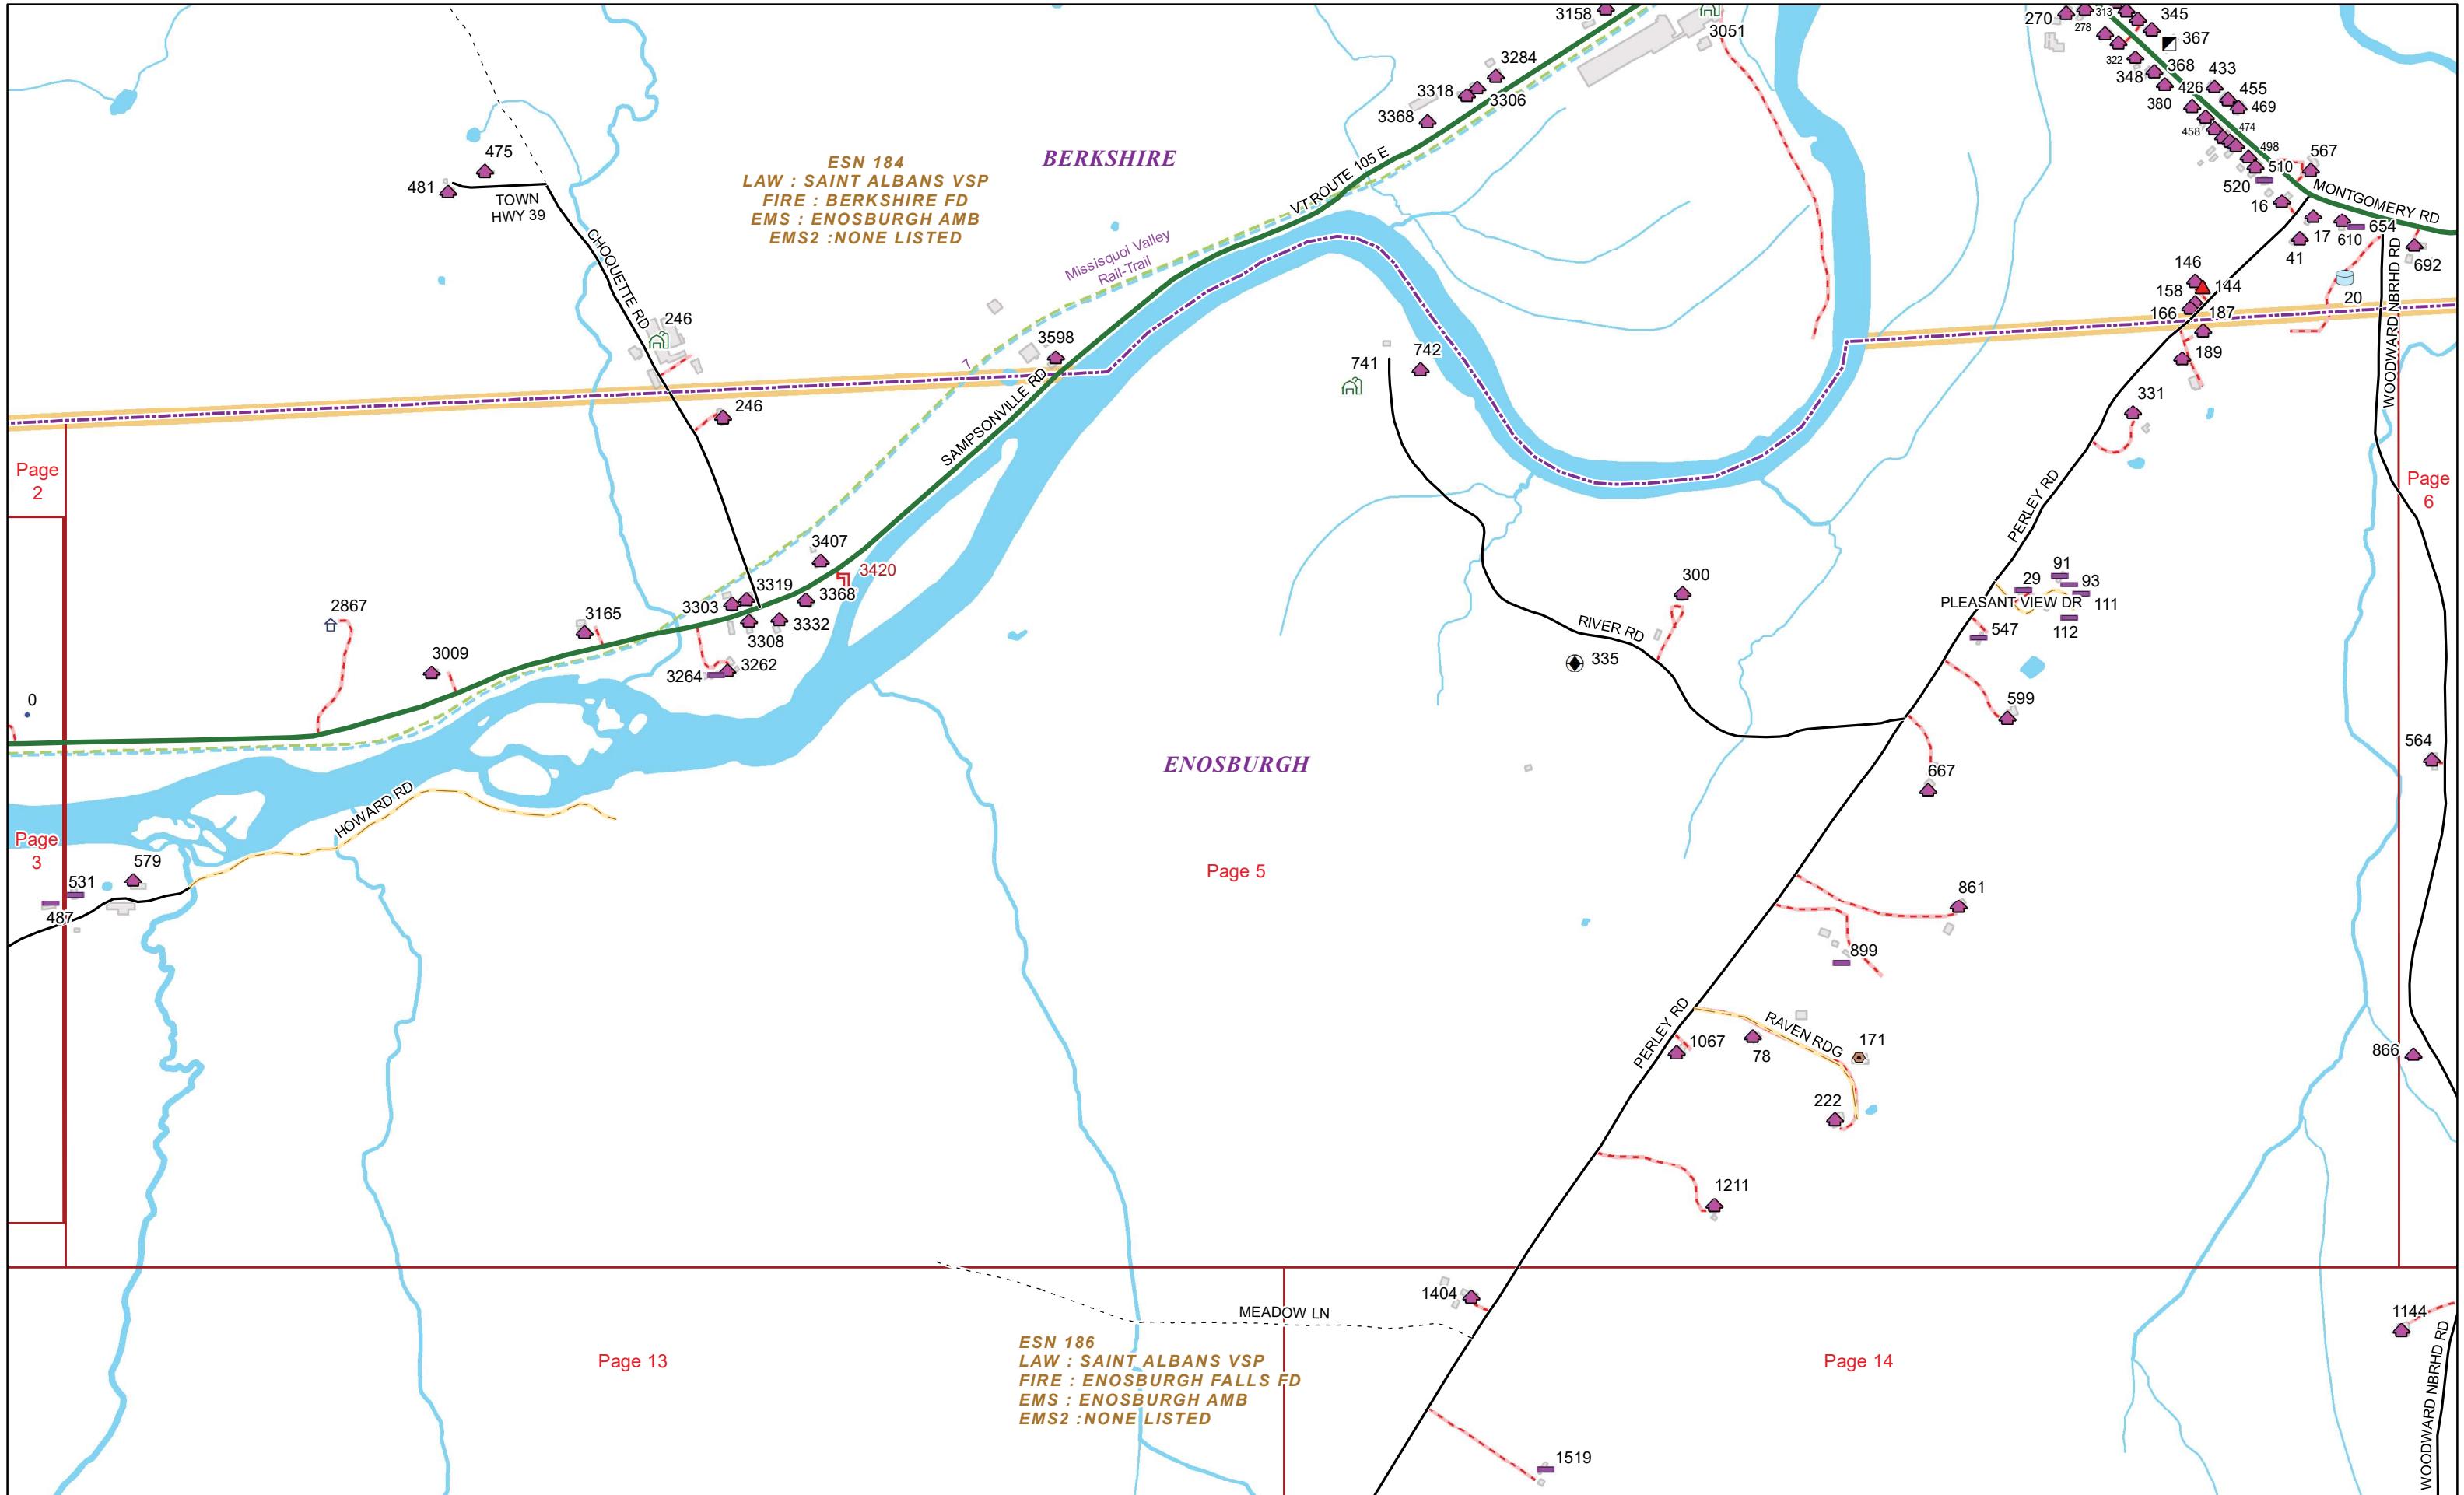

ESN 184
LAW : SAINT ALBANS VSP
FIRE : BERKSHIRE FD
EMS : ENOSBURGH AMB
EMS2 : NONE LISTED

BERKSHIRE

ENOSBURGH

ESN 186
LAW : SAINT ALBANS VSP
FIRE : ENOSBURGH FALLS FD
EMS : ENOSBURGH AMB
EMS2 : NONE LISTED

Page 2

Page 3

Page 5

Page 6

Page 13

Page 14