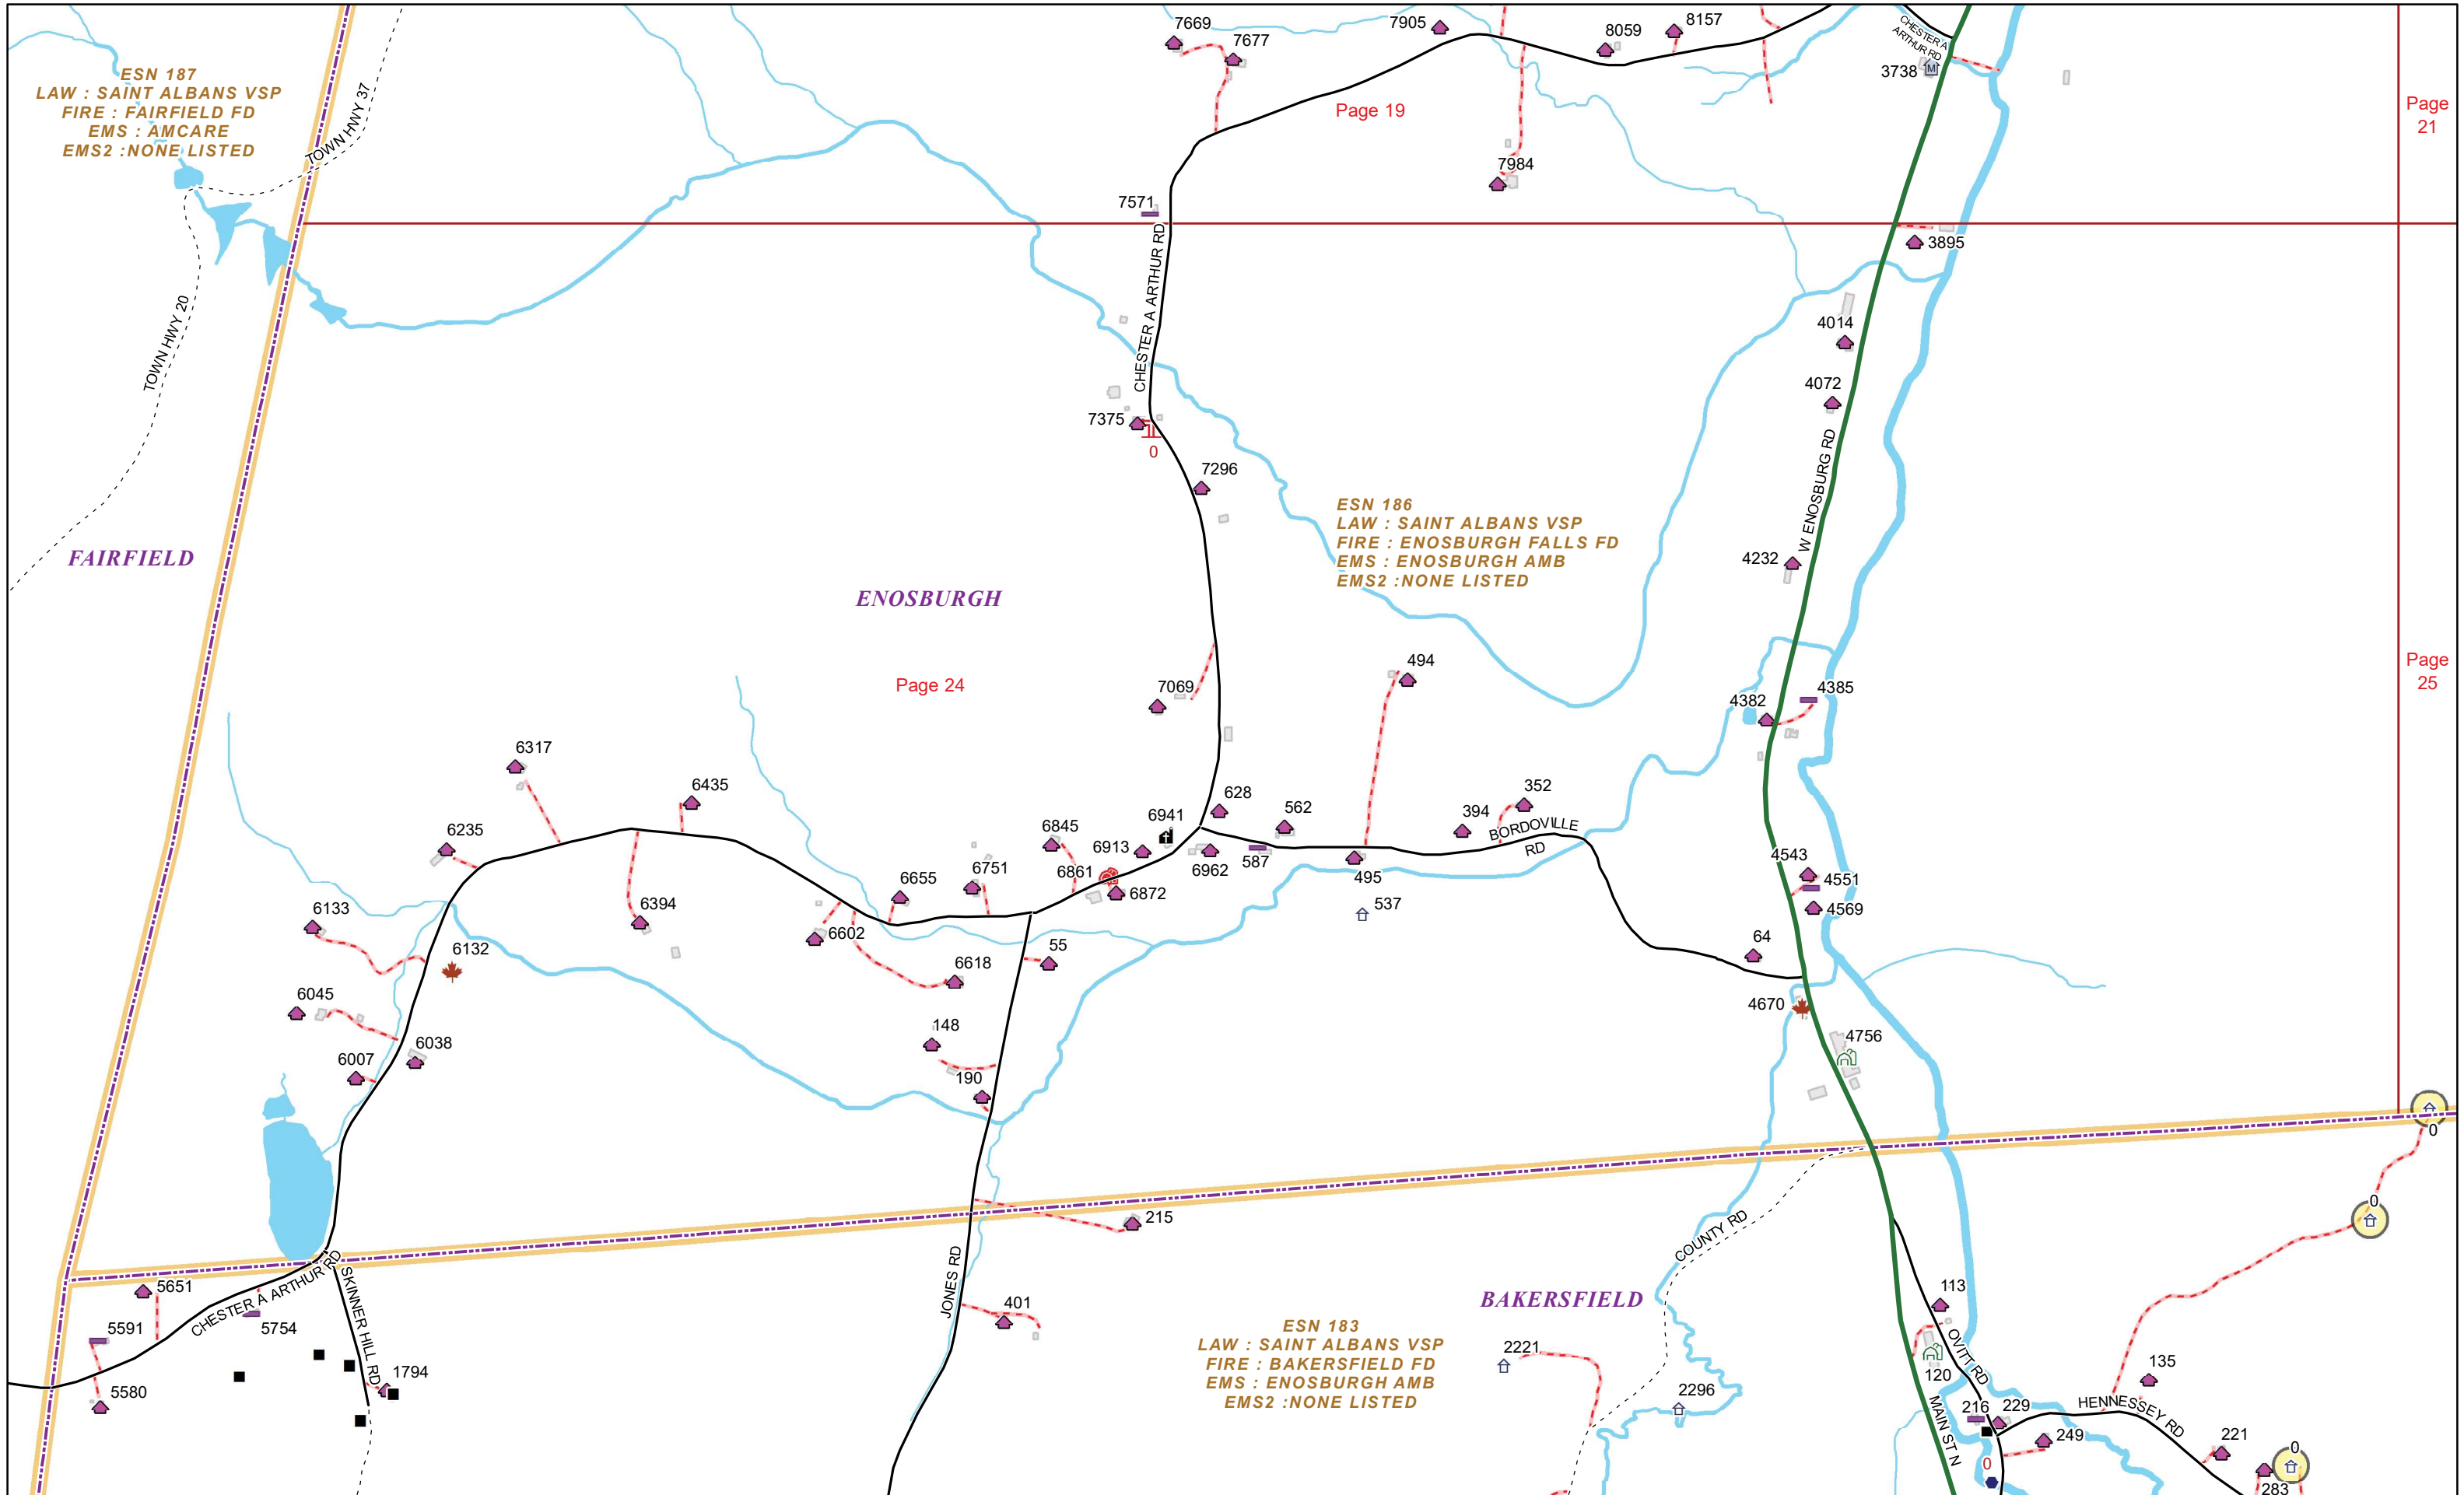

ESN 187
LAW : SAINT ALBANS VSP
FIRE : FAIRFIELD FD
EMS : AMCARE
EMS2 : NONE LISTED

FAIRFIELD

ENOSBURGH

ESN 186
LAW : SAINT ALBANS VSP
FIRE : ENOSBURGH FALLS FD
EMS : ENOSBURGH AMB
EMS2 : NONE LISTED

BAKERSFIELD

ESN 183
LAW : SAINT ALBANS VSP
FIRE : BAKERSFIELD FD
EMS : ENOSBURGH AMB
EMS2 : NONE LISTED

Page 21

Page 25