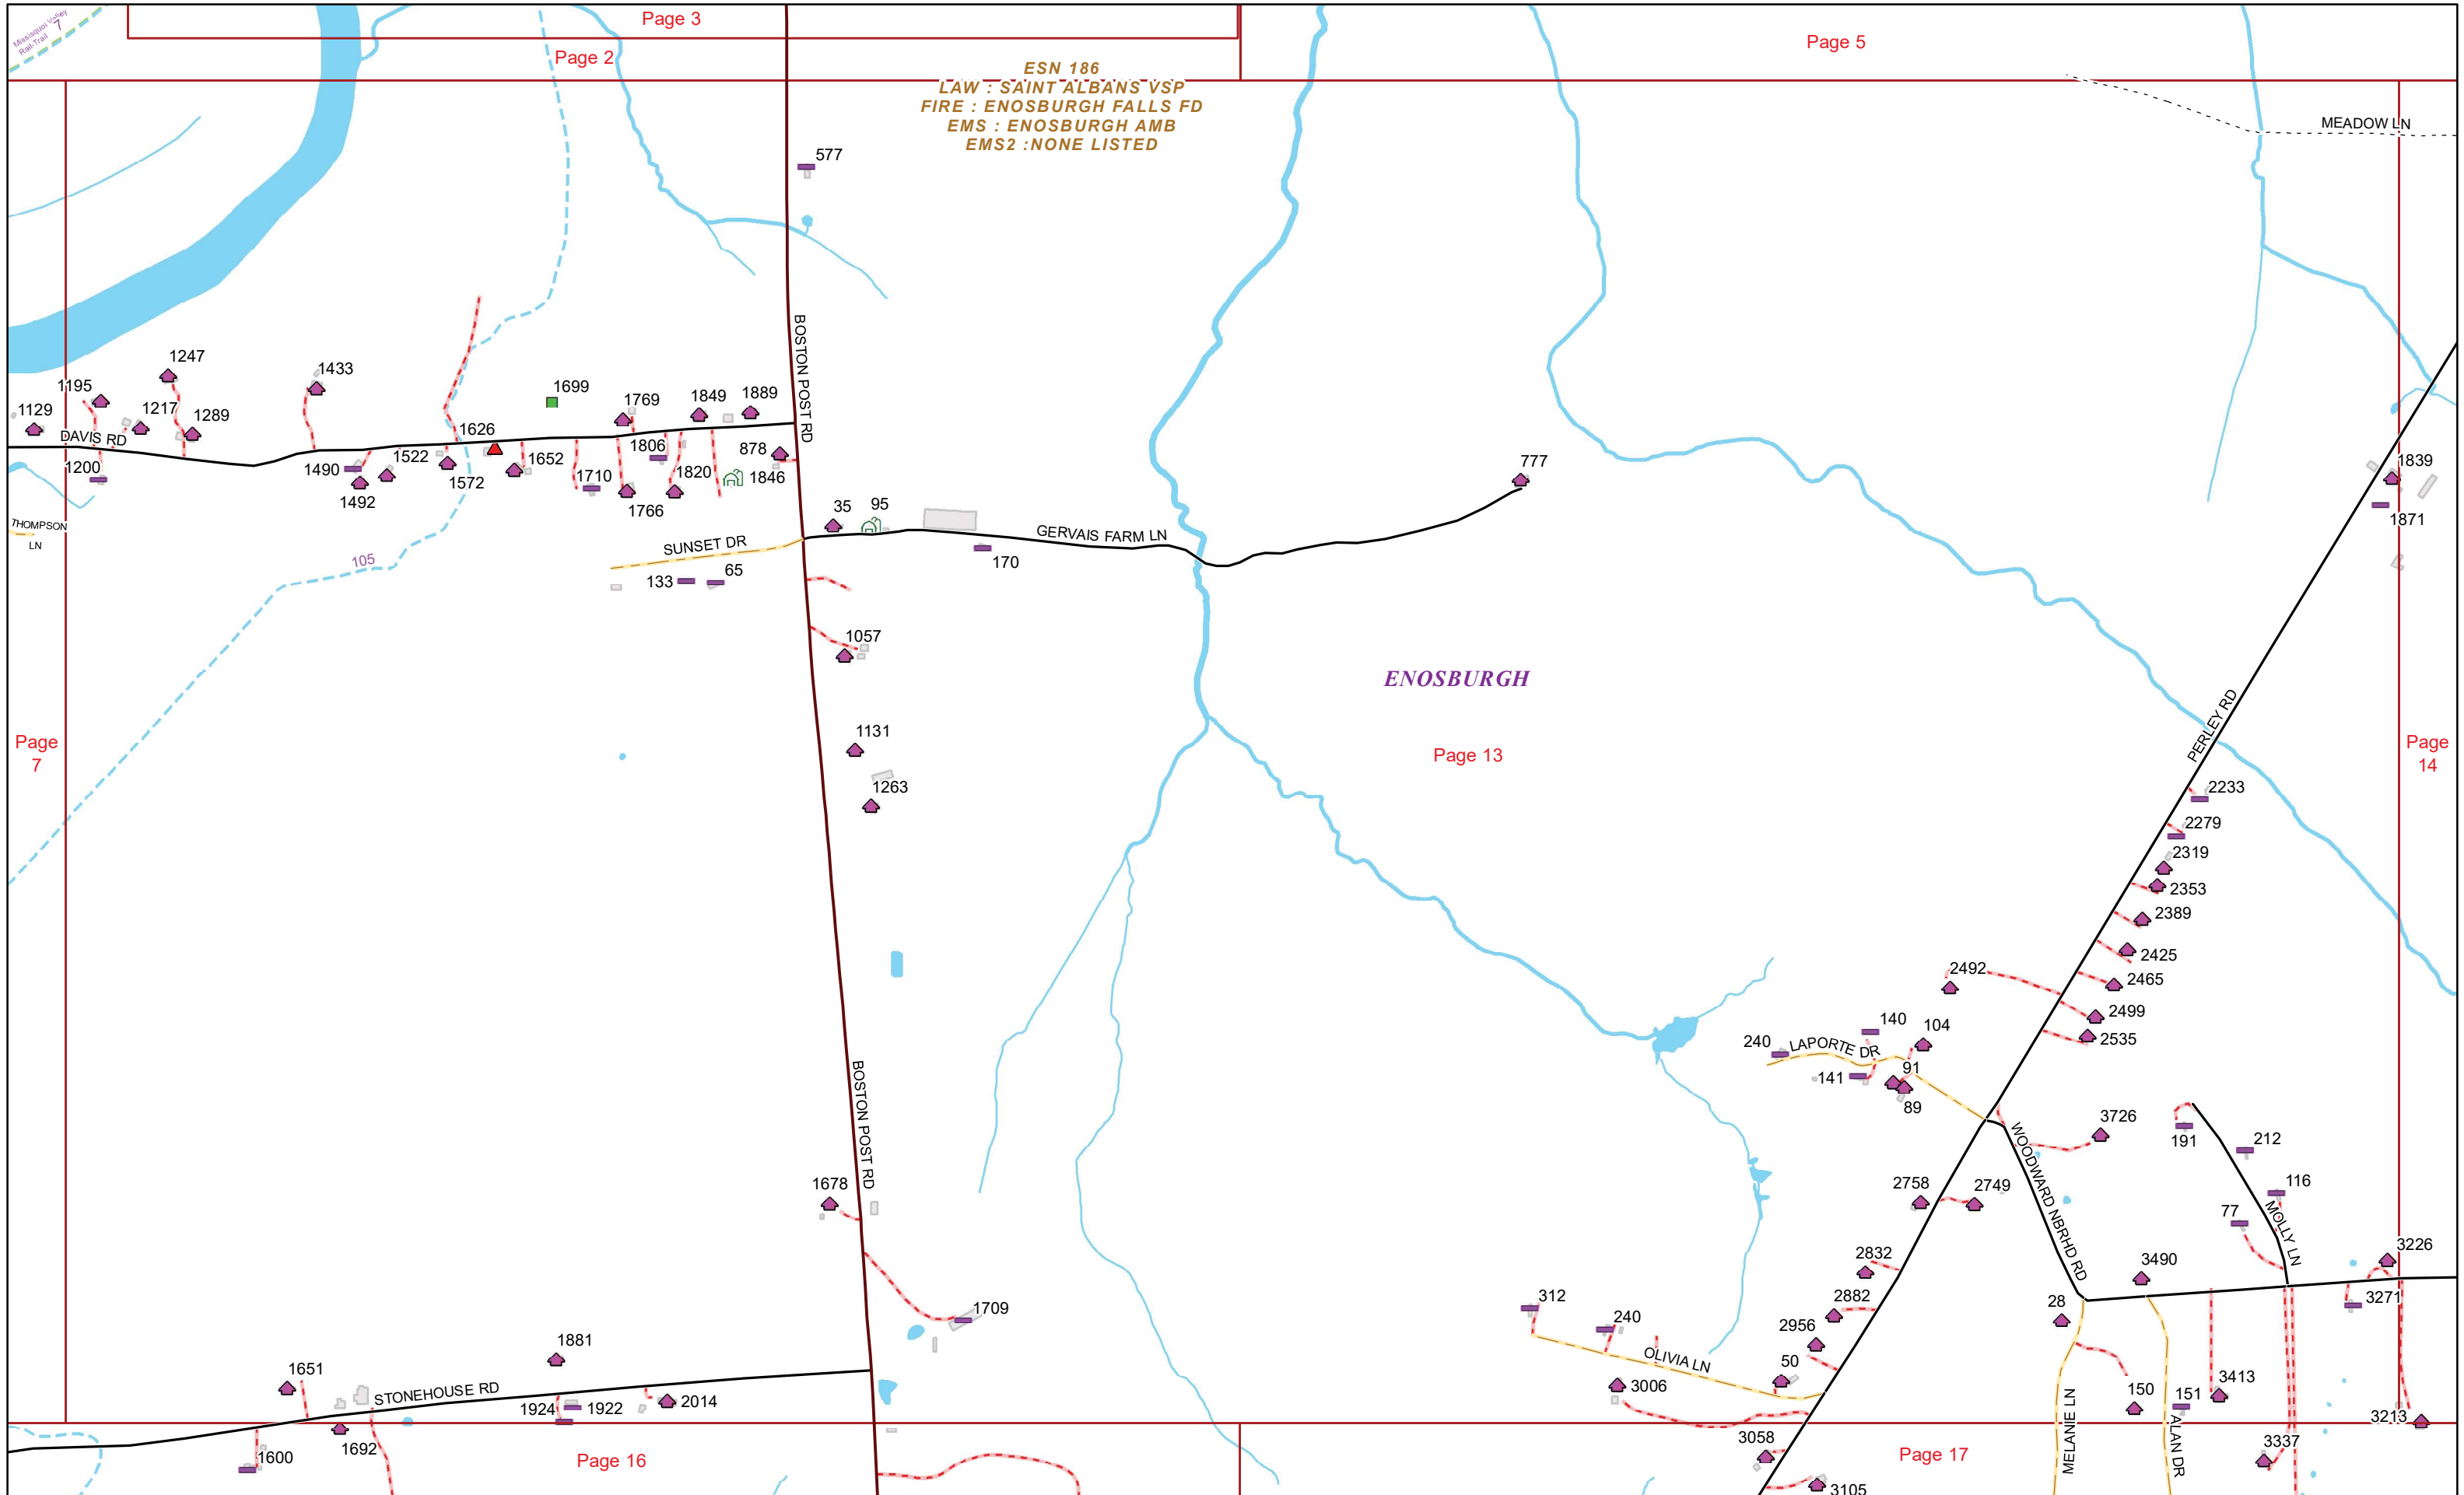

ESN 186
LAW : SAINT ALBANS VSP
FIRE : ENOSBURGH FALLS FD
EMS : ENOSBURGH AMB
EMS2 : NONE LISTED

ENOSBURGH