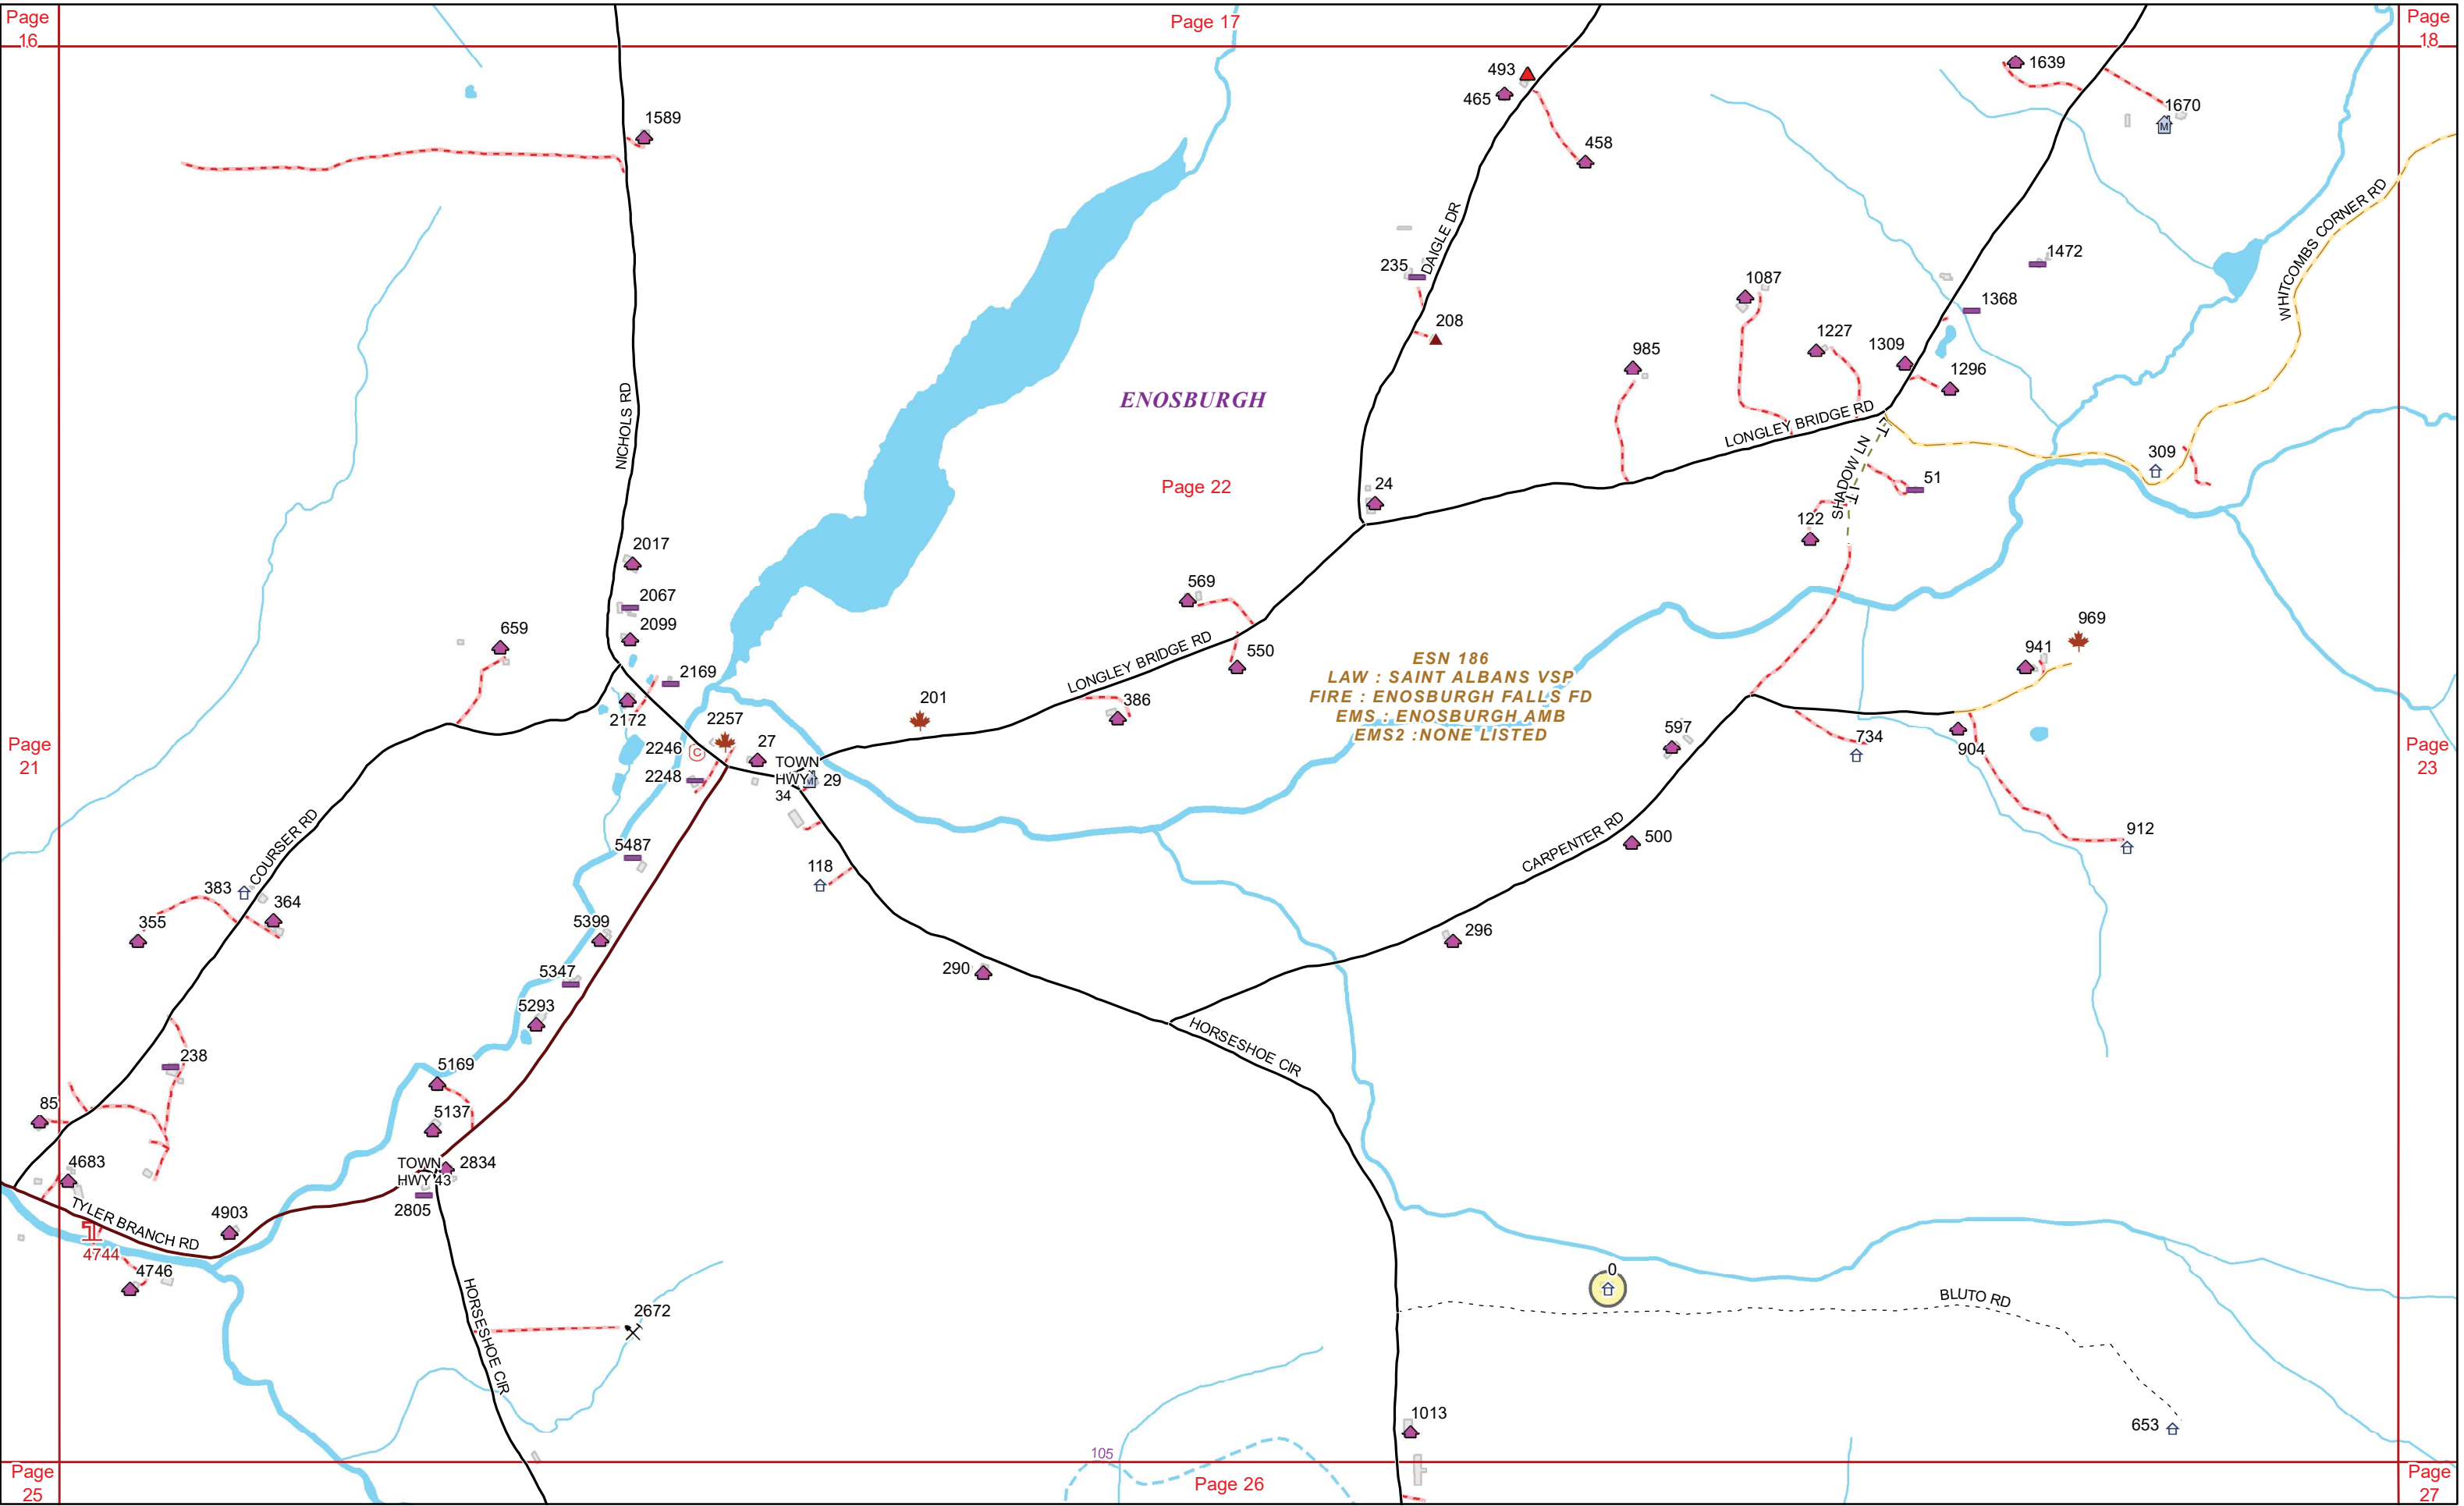

Date: 8/19/2022

1 in = 798 feet

ESN 187
LAW : SAINT ALBANS VSP
FIRE : FAIRFIELD FD
EMS : AMCARE
EMS2 : NONE LISTED

FAIRFIELD

ENOSBURGH

ESN 186
LAW : SAINT ALBANS VSP
FIRE : ENOSBURGH FALLS FD
EMS : ENOSBURGH AMB
EMS2 : NONE LISTED