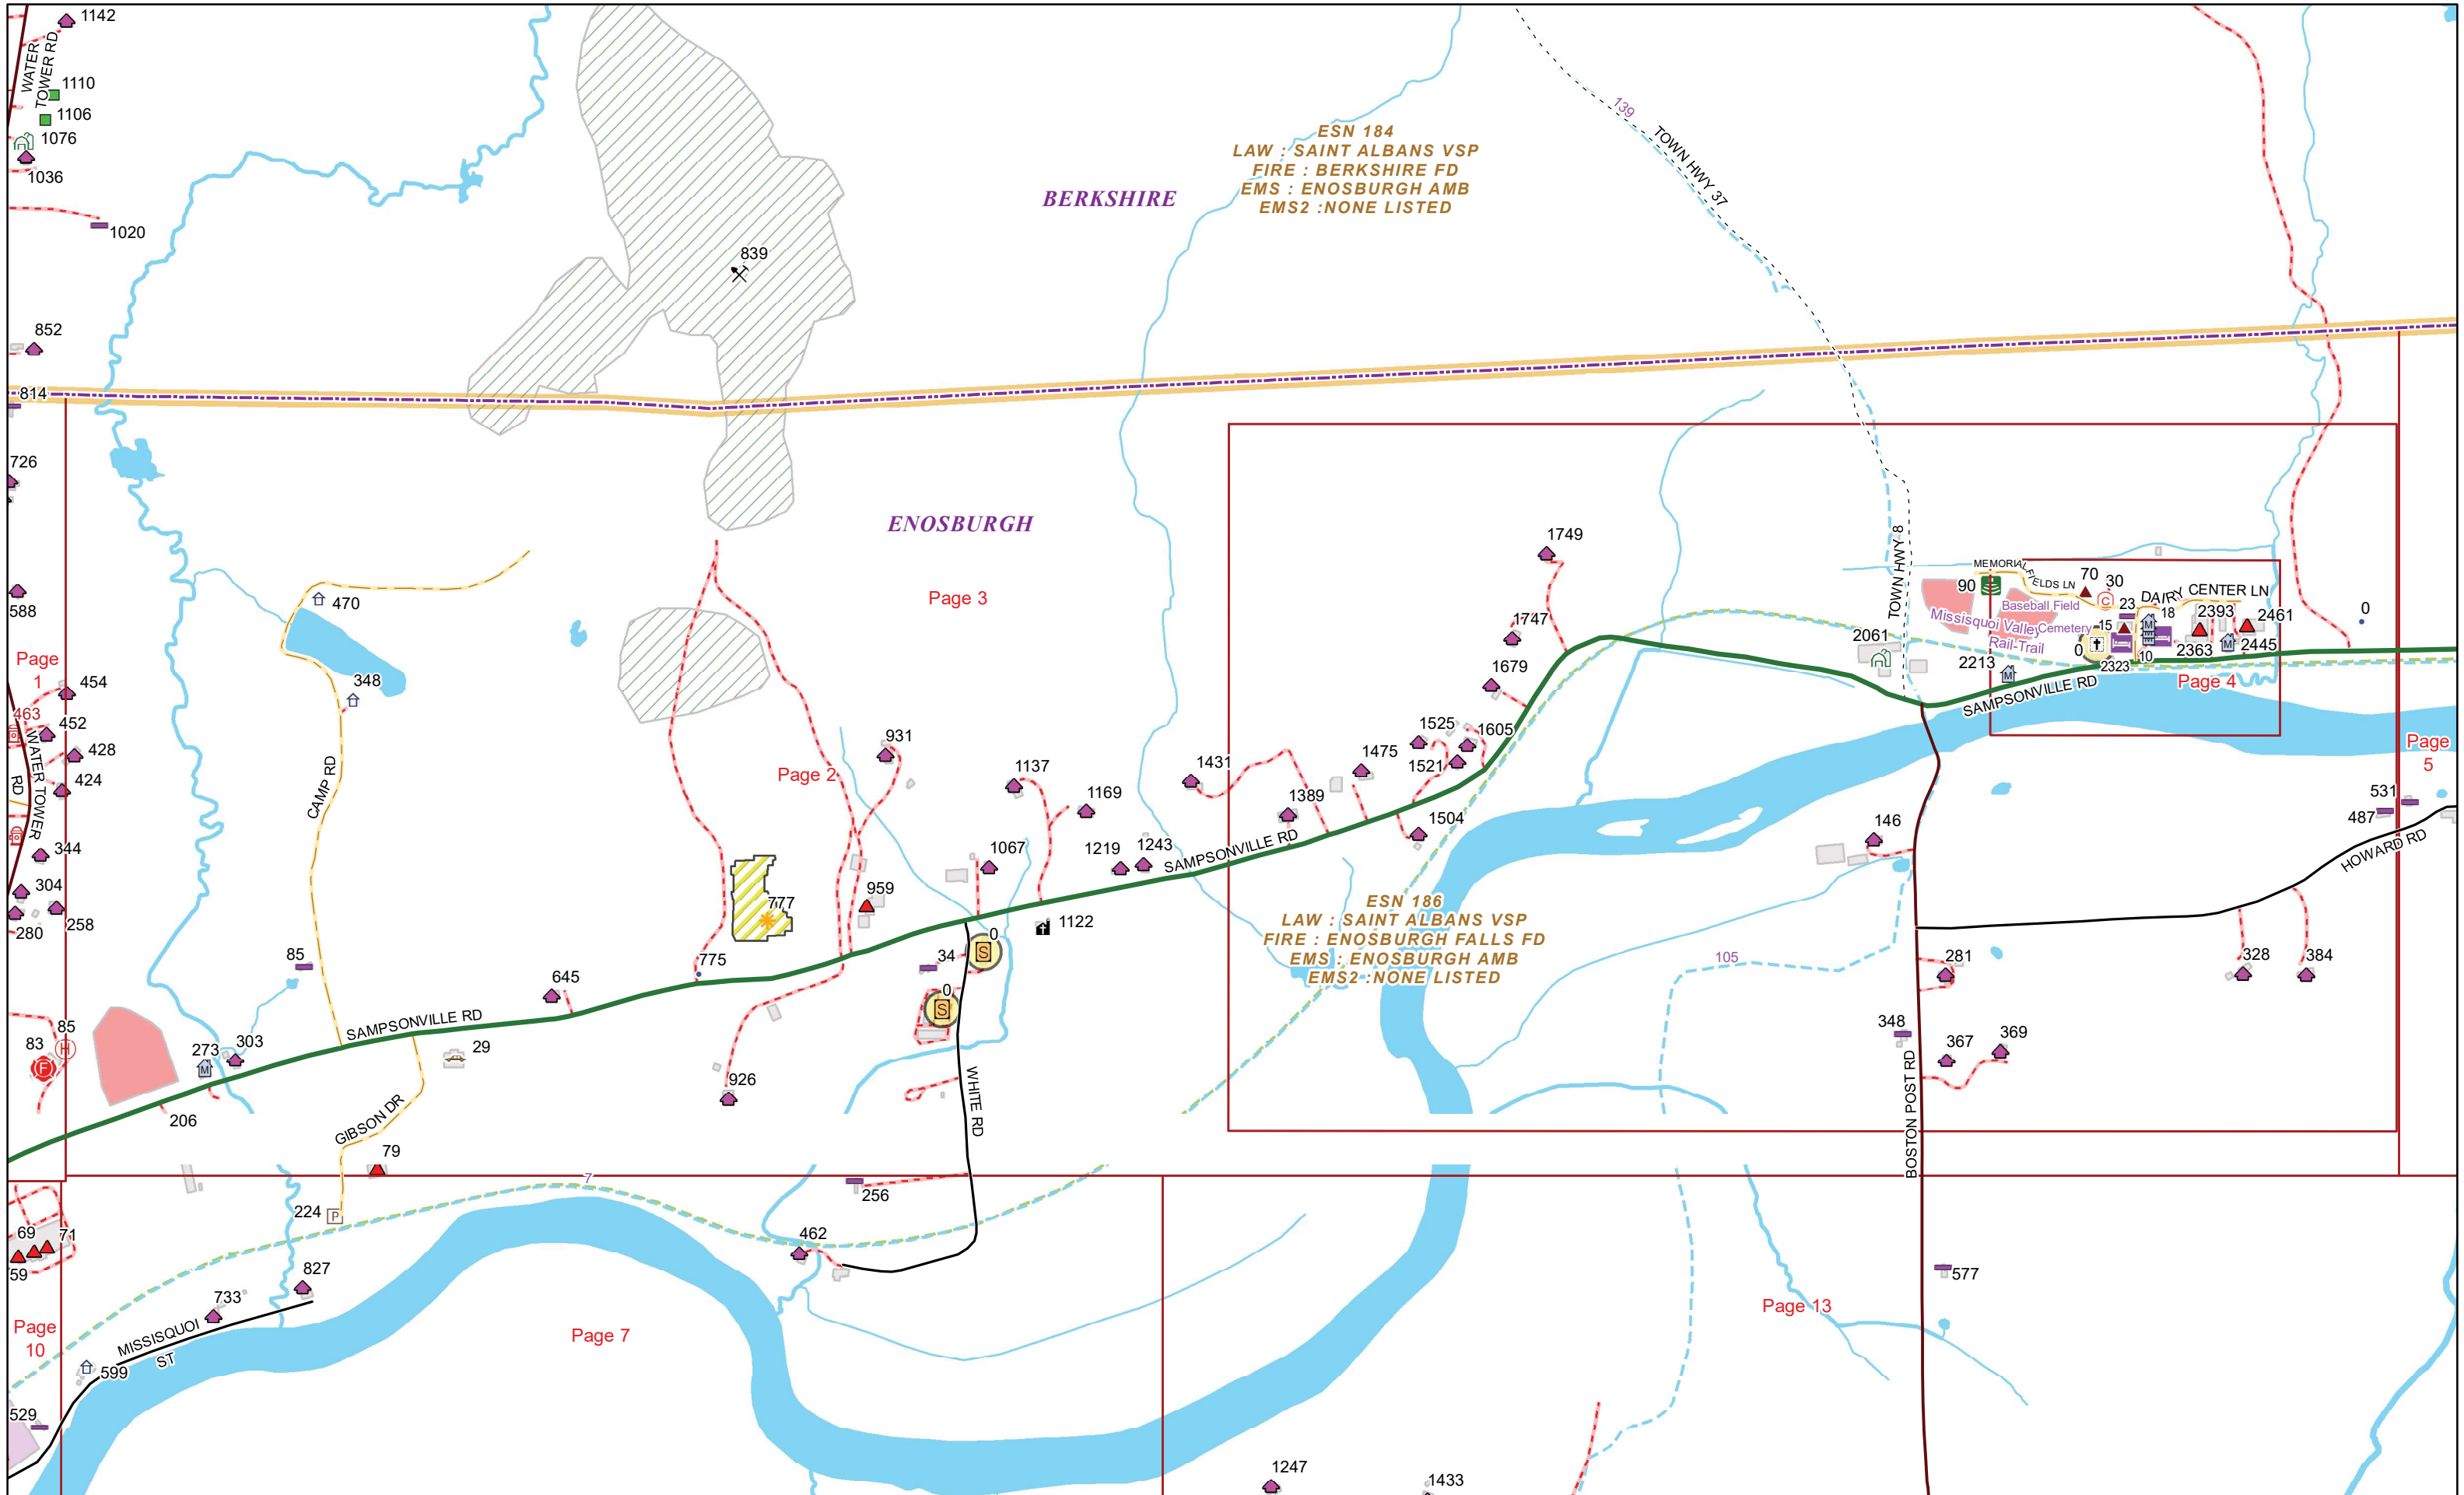

ESN 184
LAW : SAINT ALBANS VSP
FIRE : BERKSHIRE FD
EMS : ENOSBURGH AMB
EMS2 : NONE LISTED

ESN 186
LAW : SAINT ALBANS VSP
FIRE : ENOSBURGH FALLS FD
EMS : ENOSBURGH AMB
EMS2 : NONE LISTED