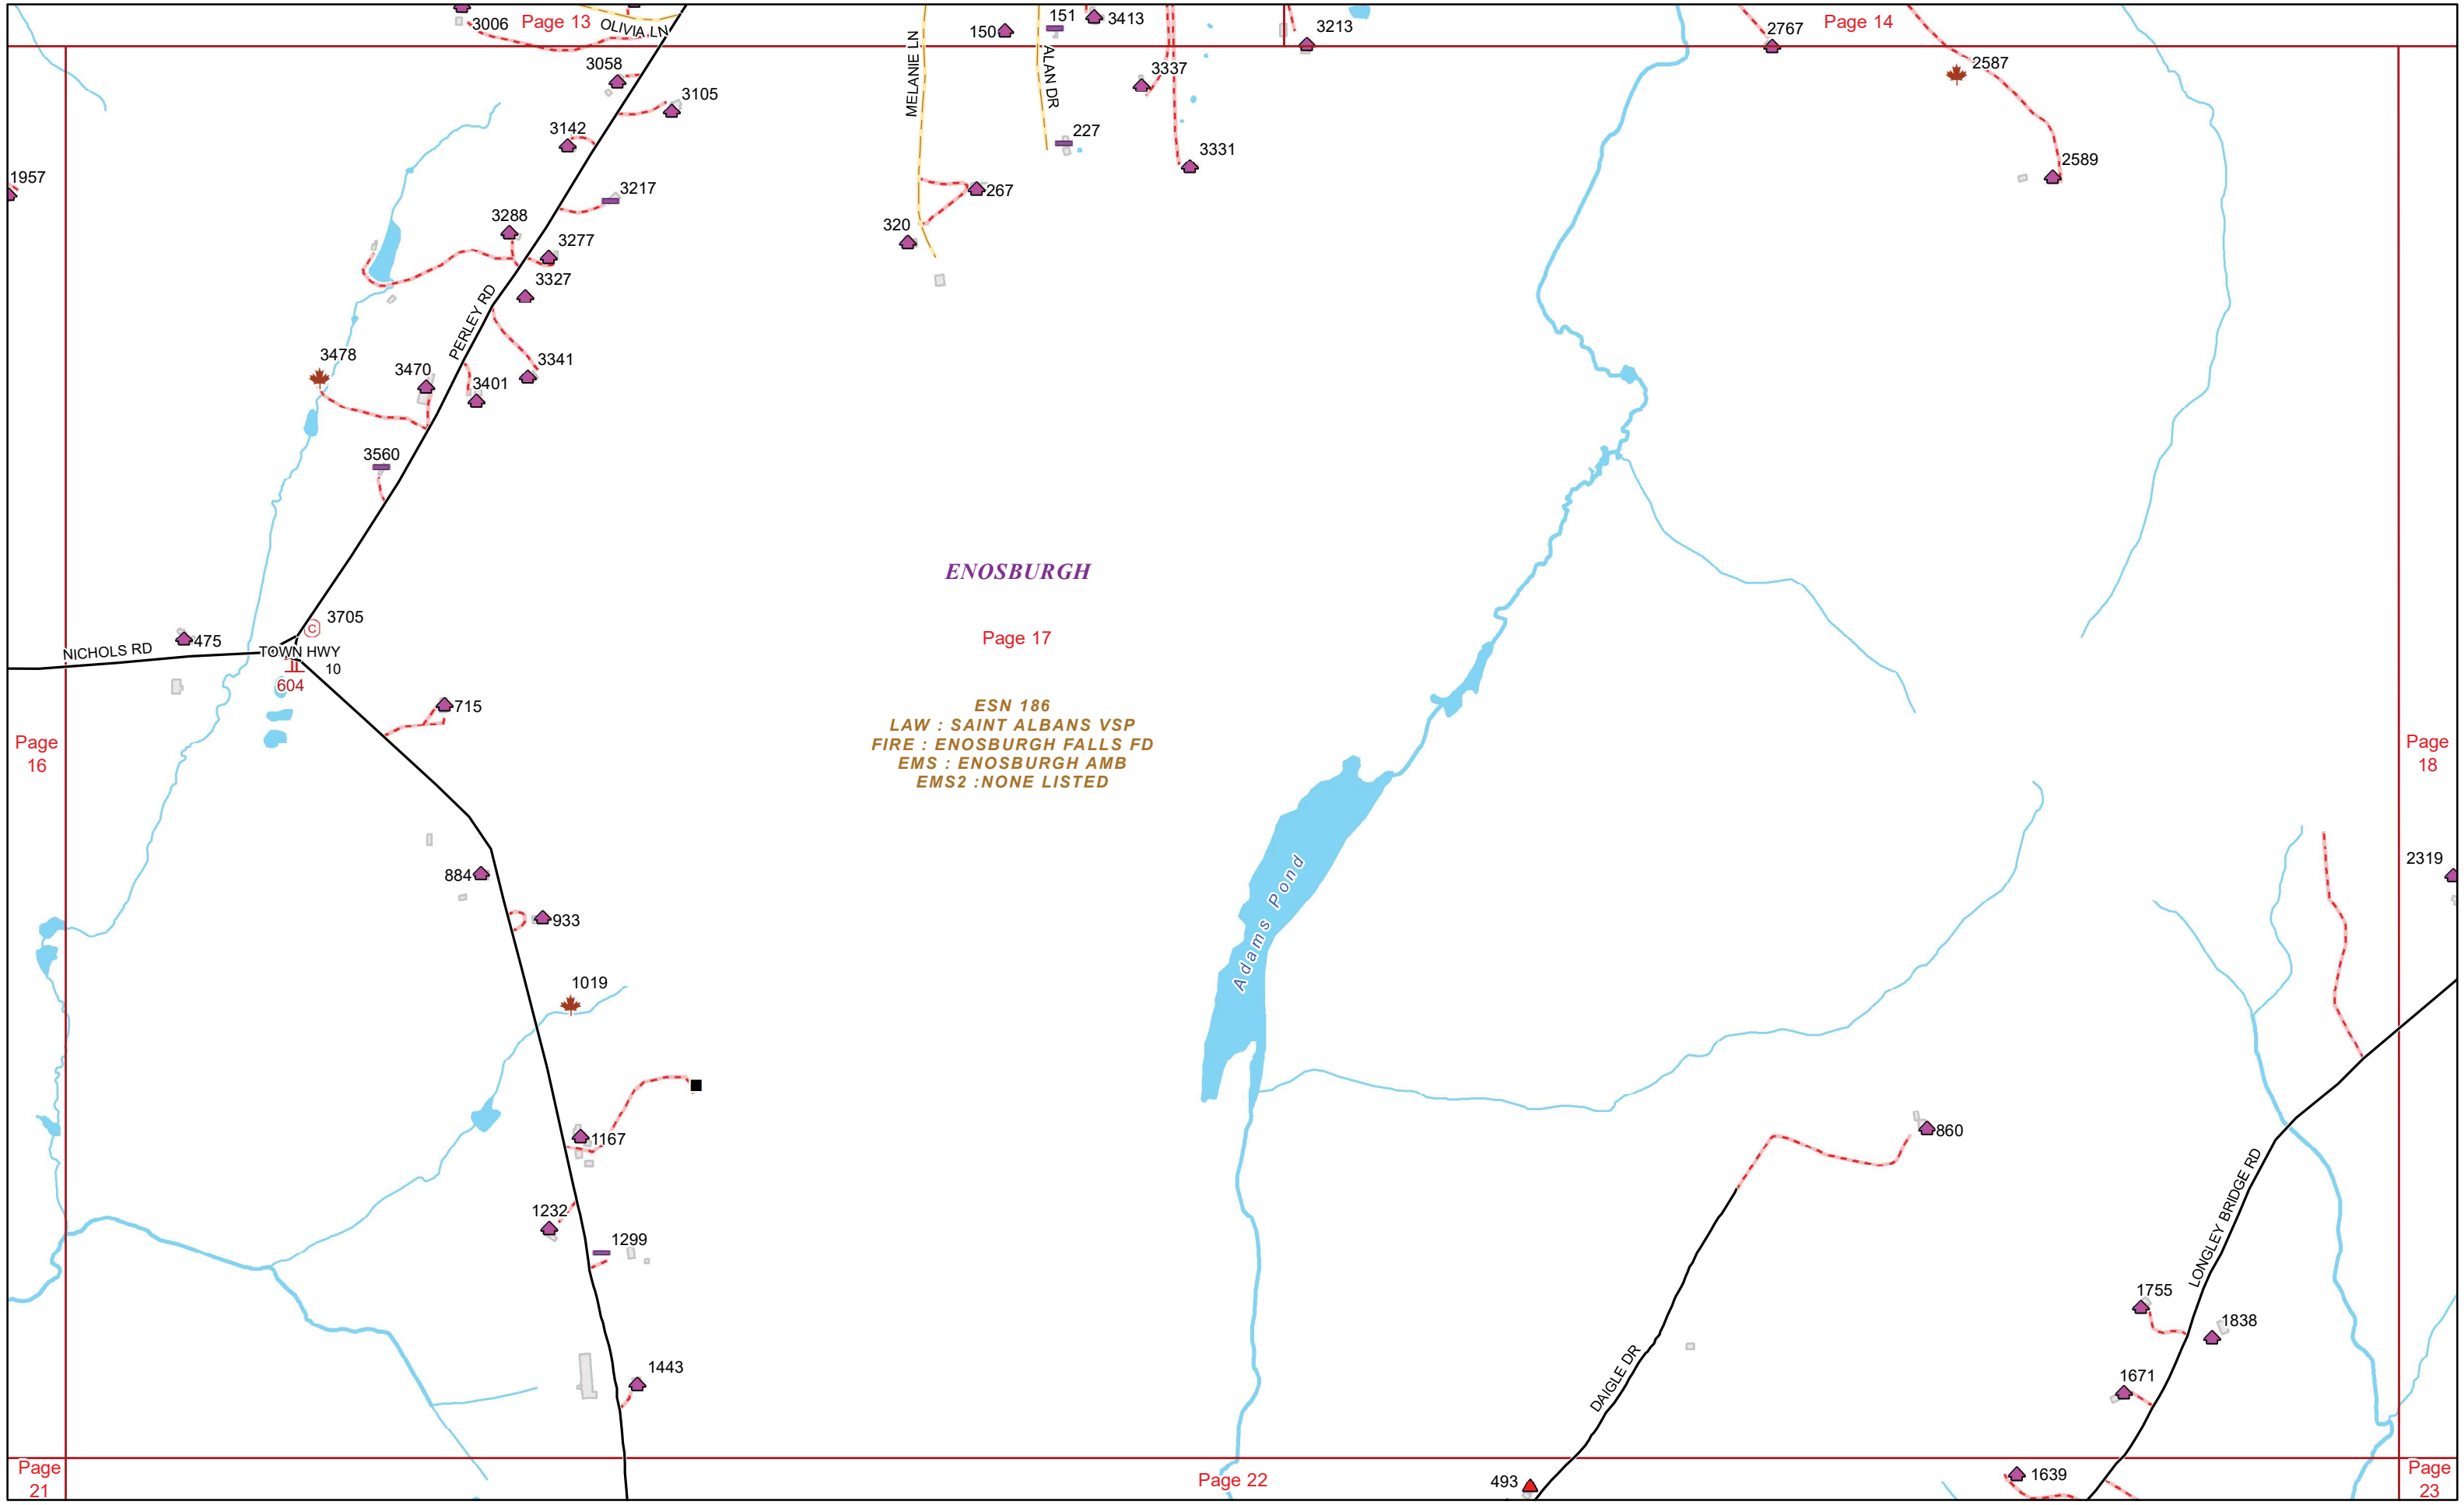

ENOSBURGH

Page 17
ESN 186
LAW : SAINT ALBANS VSP
FIRE : ENOSBURGH FALLS FD
EMS : ENOSBURGH AMB
EMS2 : NONE LISTED