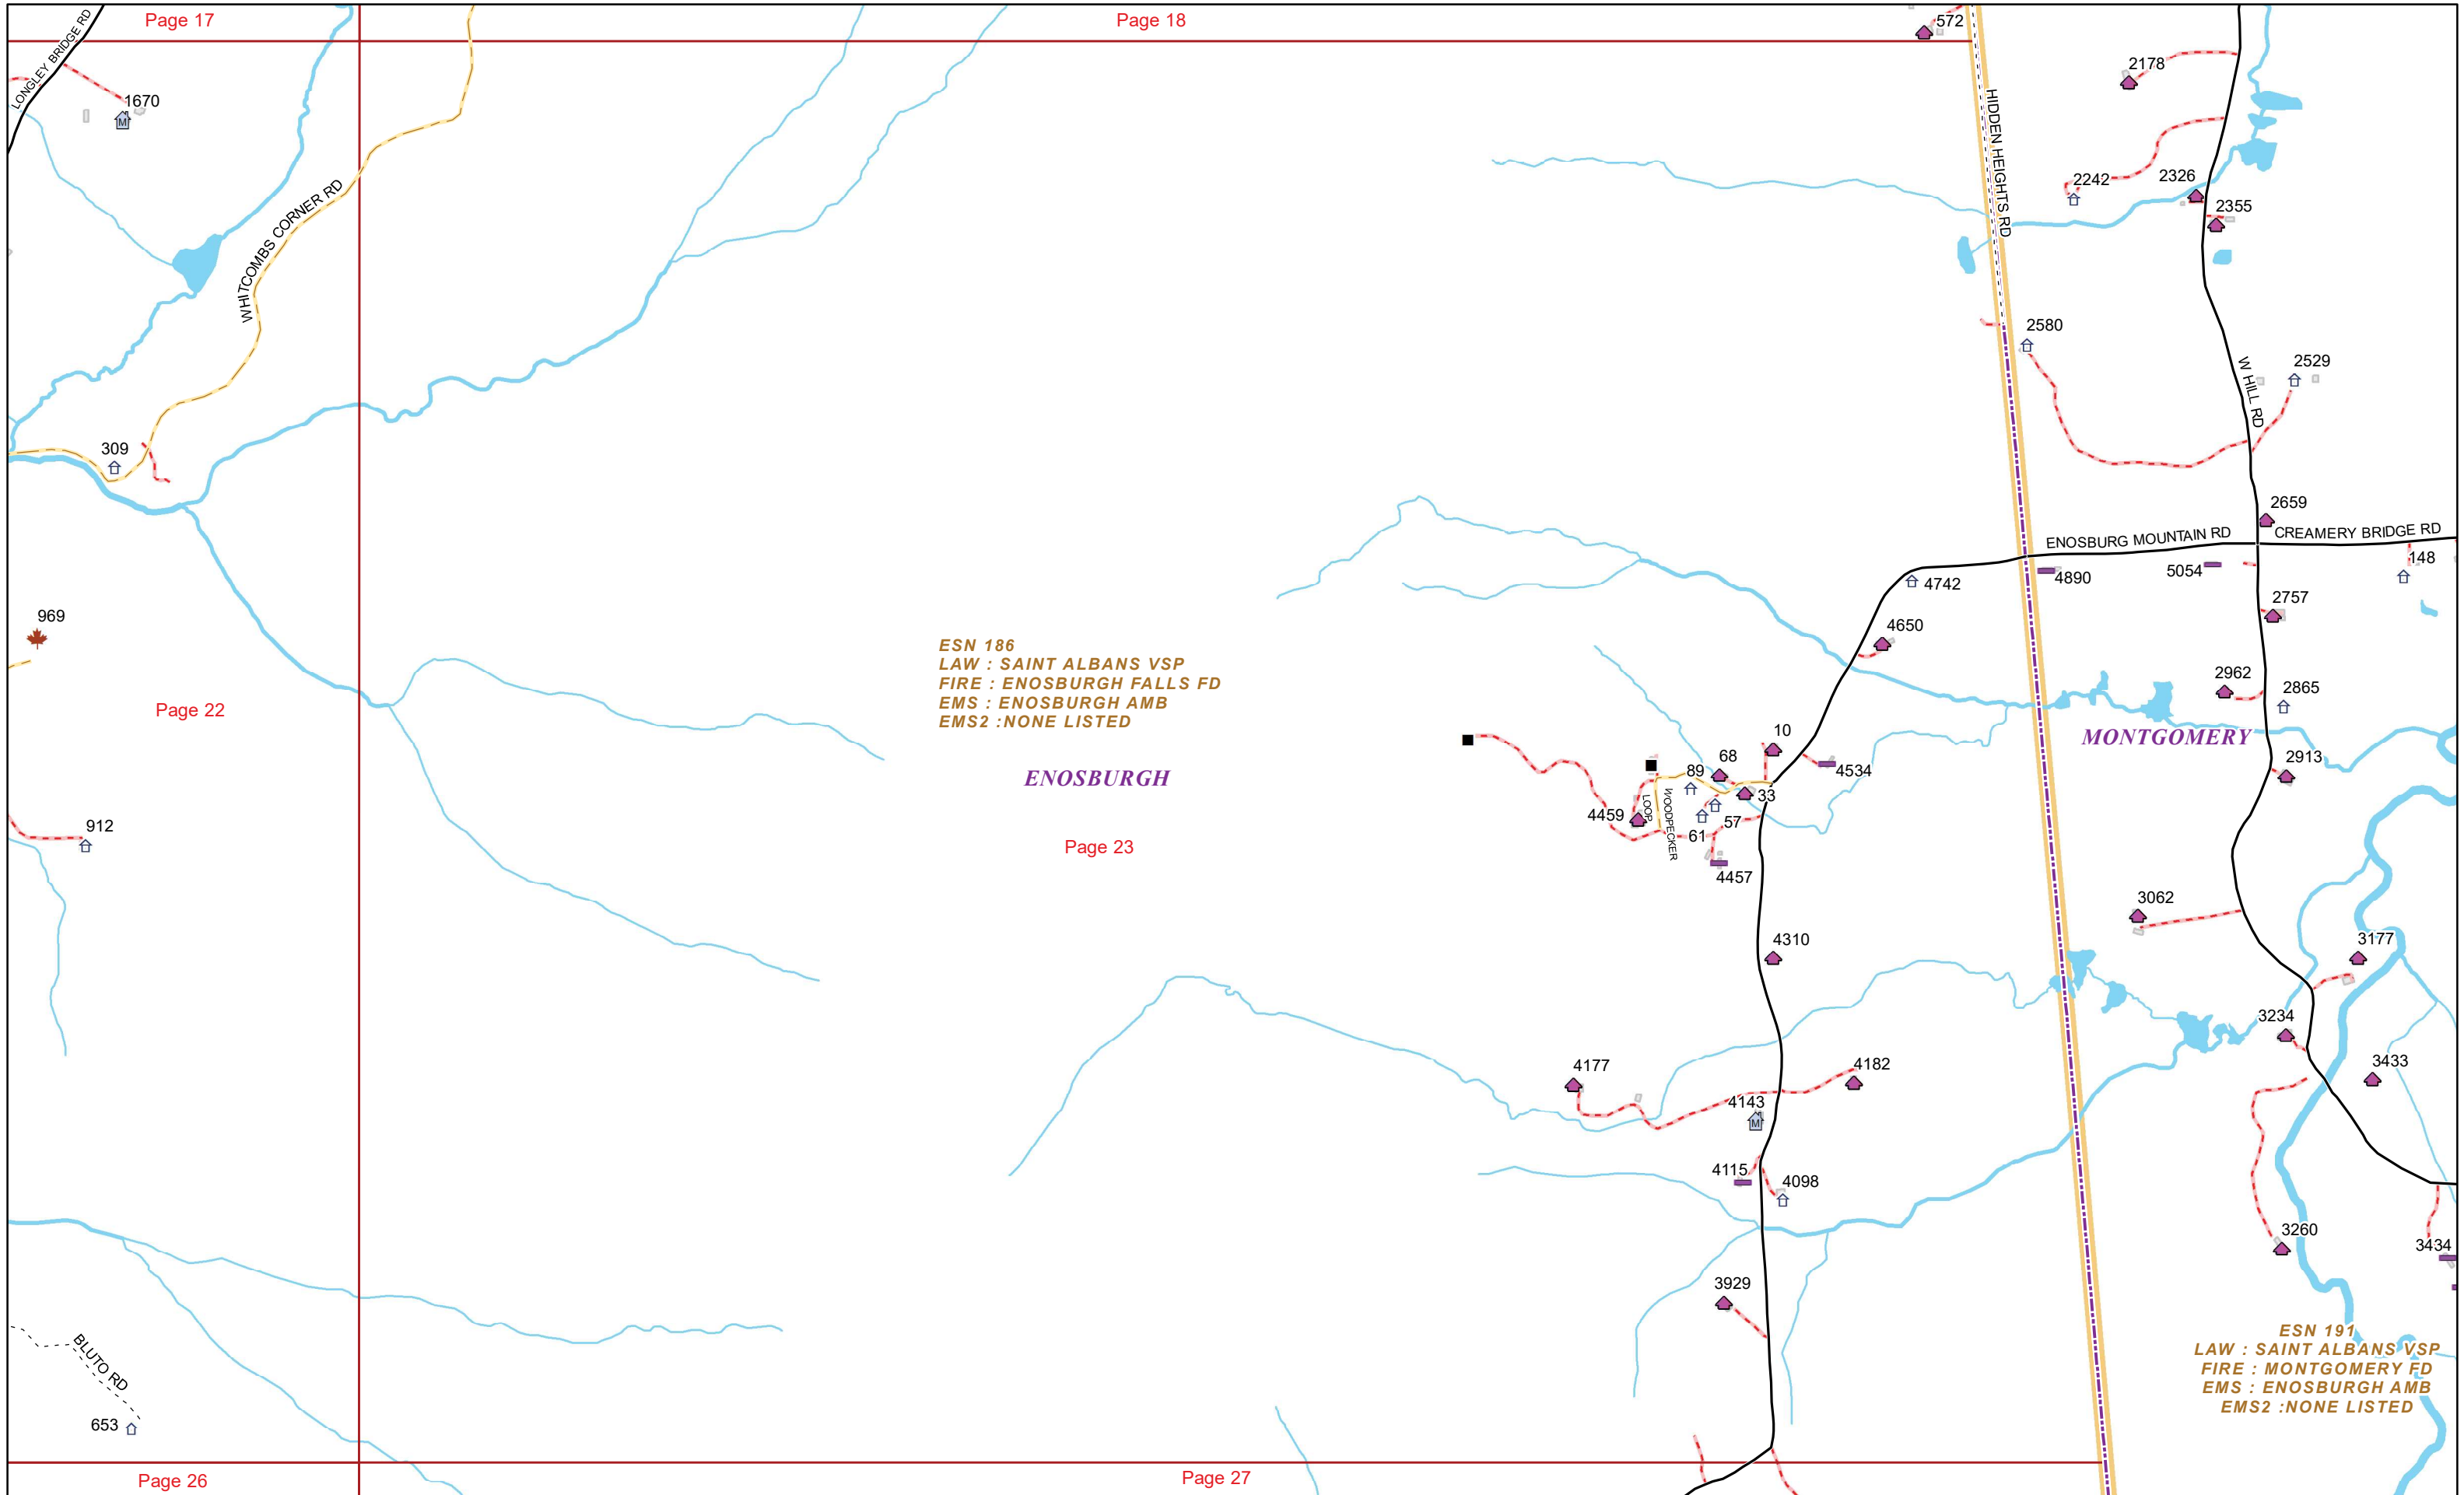

Date: 8/19/2022

1 in = 798 feet

ESN 187
LAW : SAINT ALBANS VSP
FIRE : FAIRFIELD FD
EMS : AMCARE
EMS2 : NONE LISTED

FAIRFIELD

ENOSBURGH

ESN 186
LAW : SAINT ALBANS VSP
FIRE : ENOSBURGH FALLS FD
EMS : ENOSBURGH AMB
EMS2 : NONE LISTED