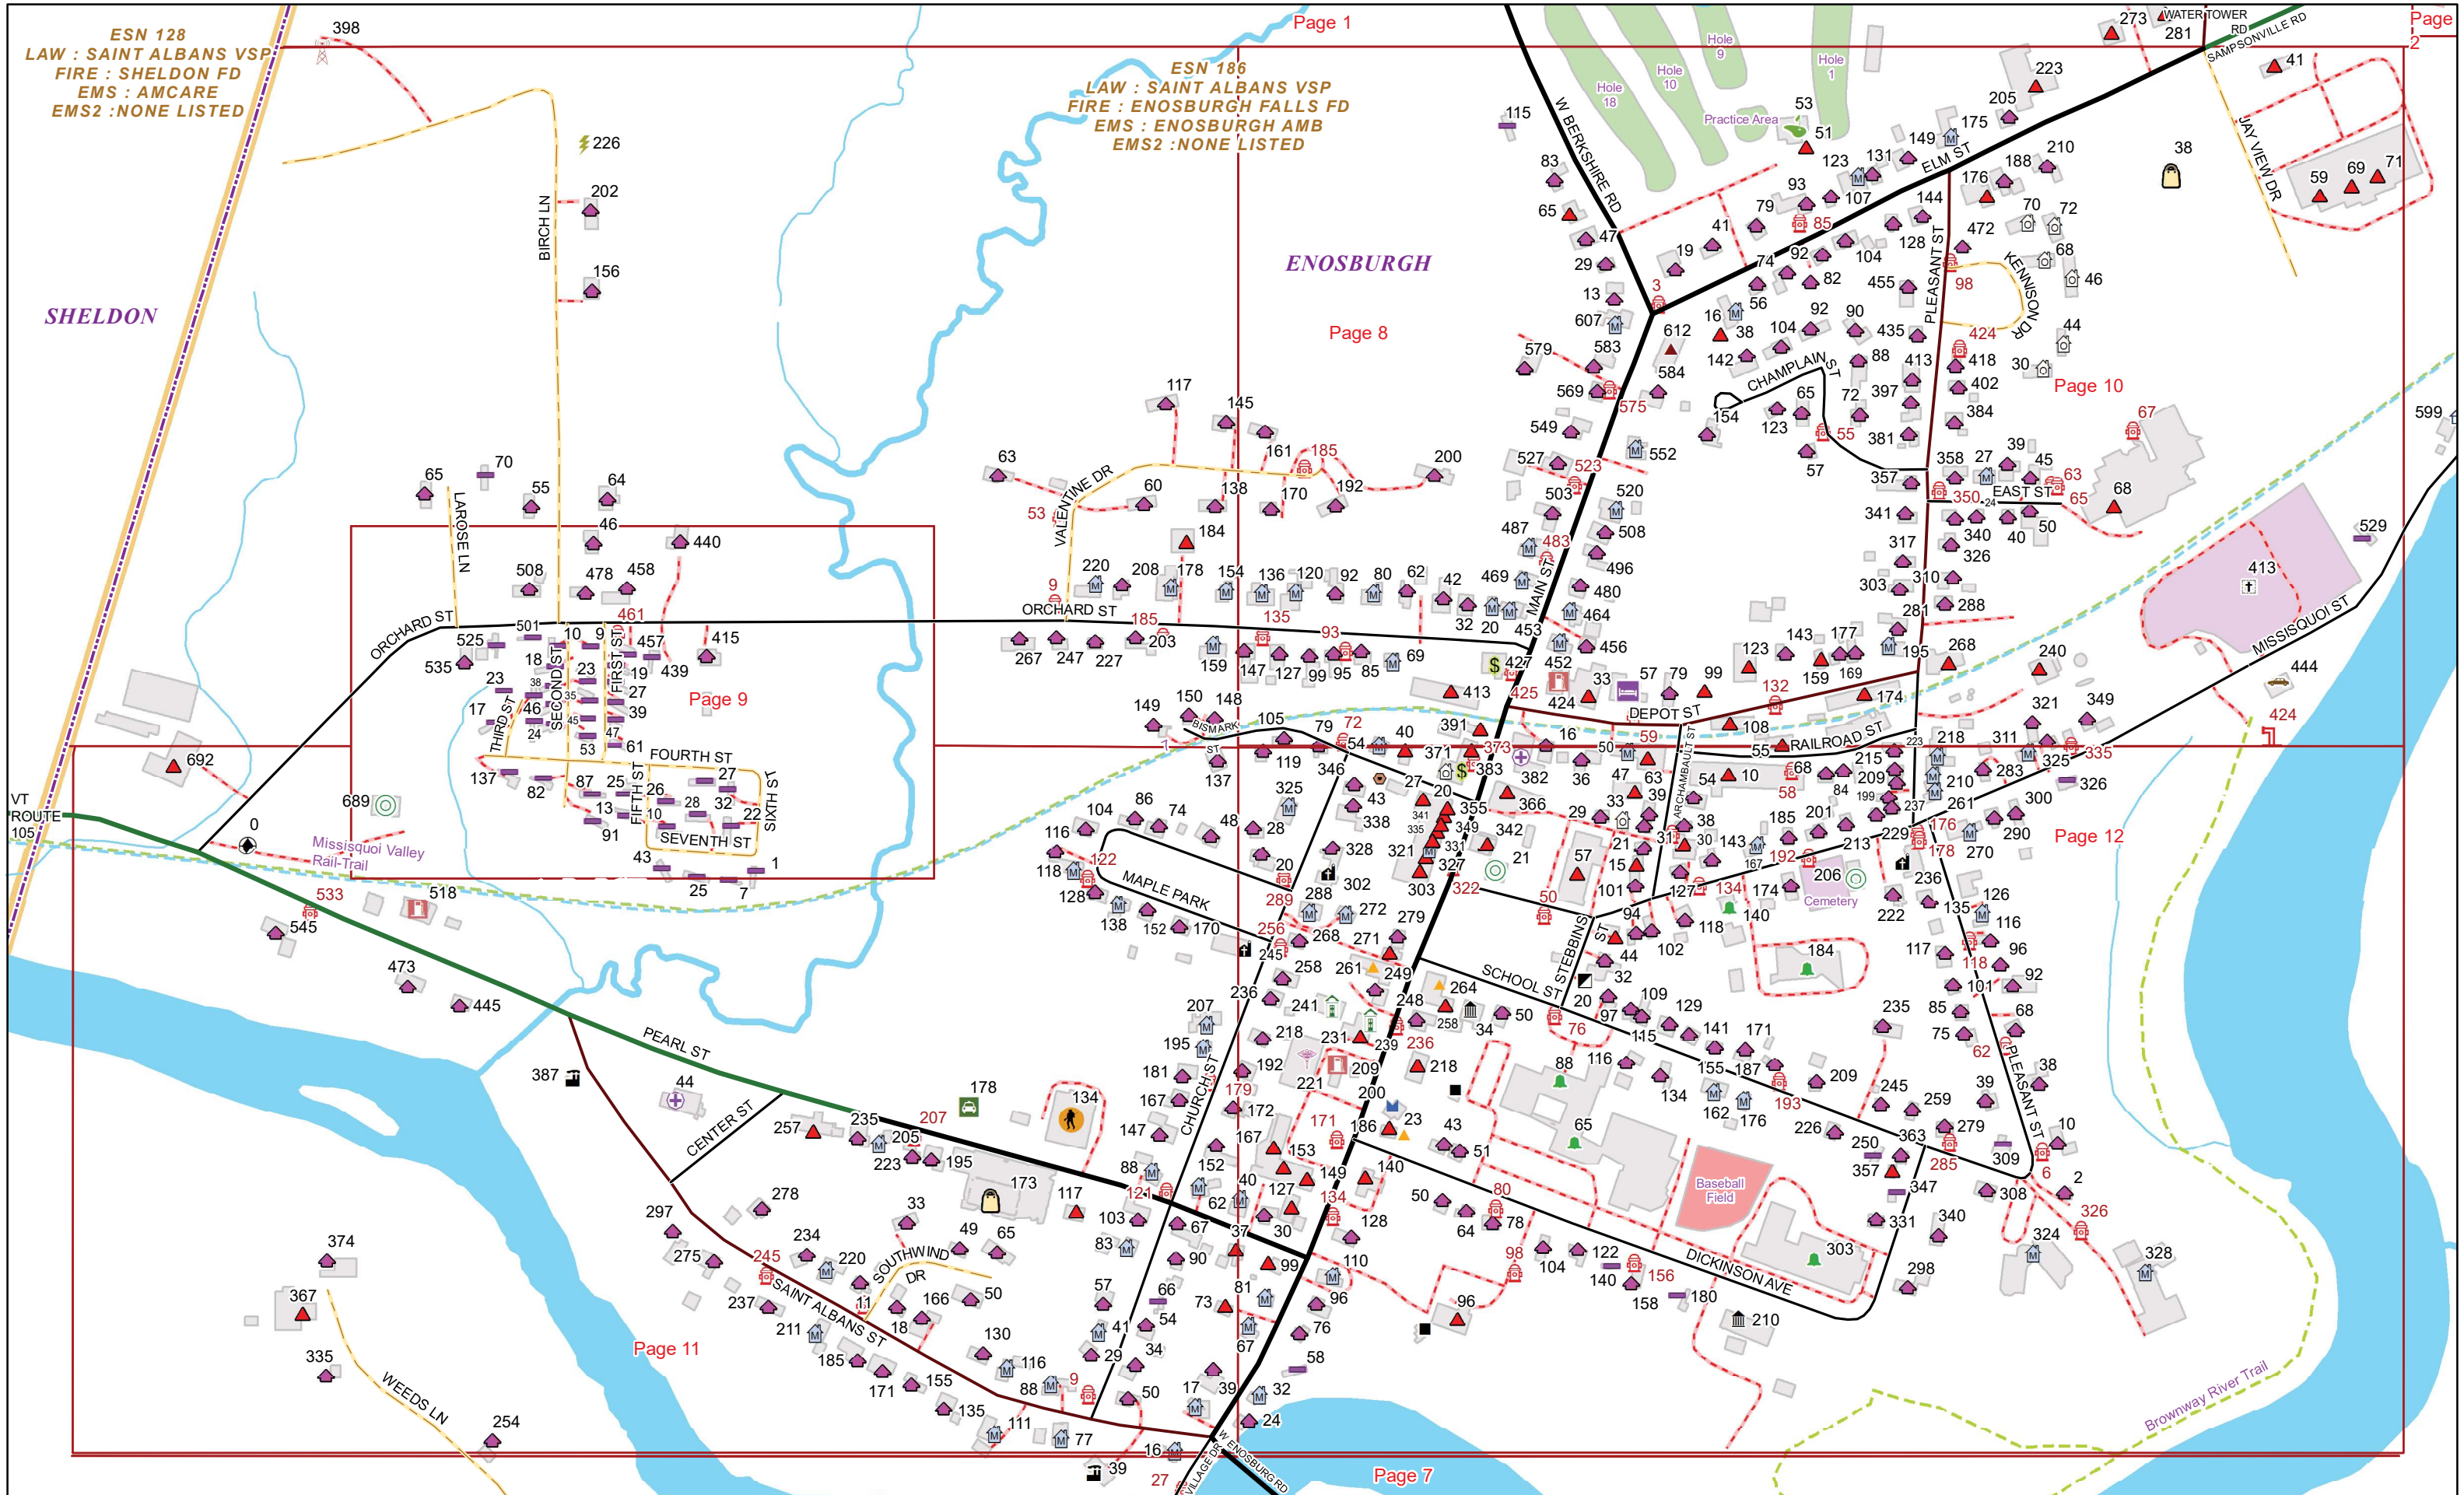

ESN 128
LAW : SAINT ALBANS VSP
FIRE : SHELDON FD
EMS : AMCARE
EMS2 : NONE LISTED

ESN 186
LAW : SAINT ALBANS VSP
FIRE : ENOSBURGH FALLS FD
EMS : ENOSBURGH AMB
EMS2 : NONE LISTED

SHELDON

ENOSBURGH