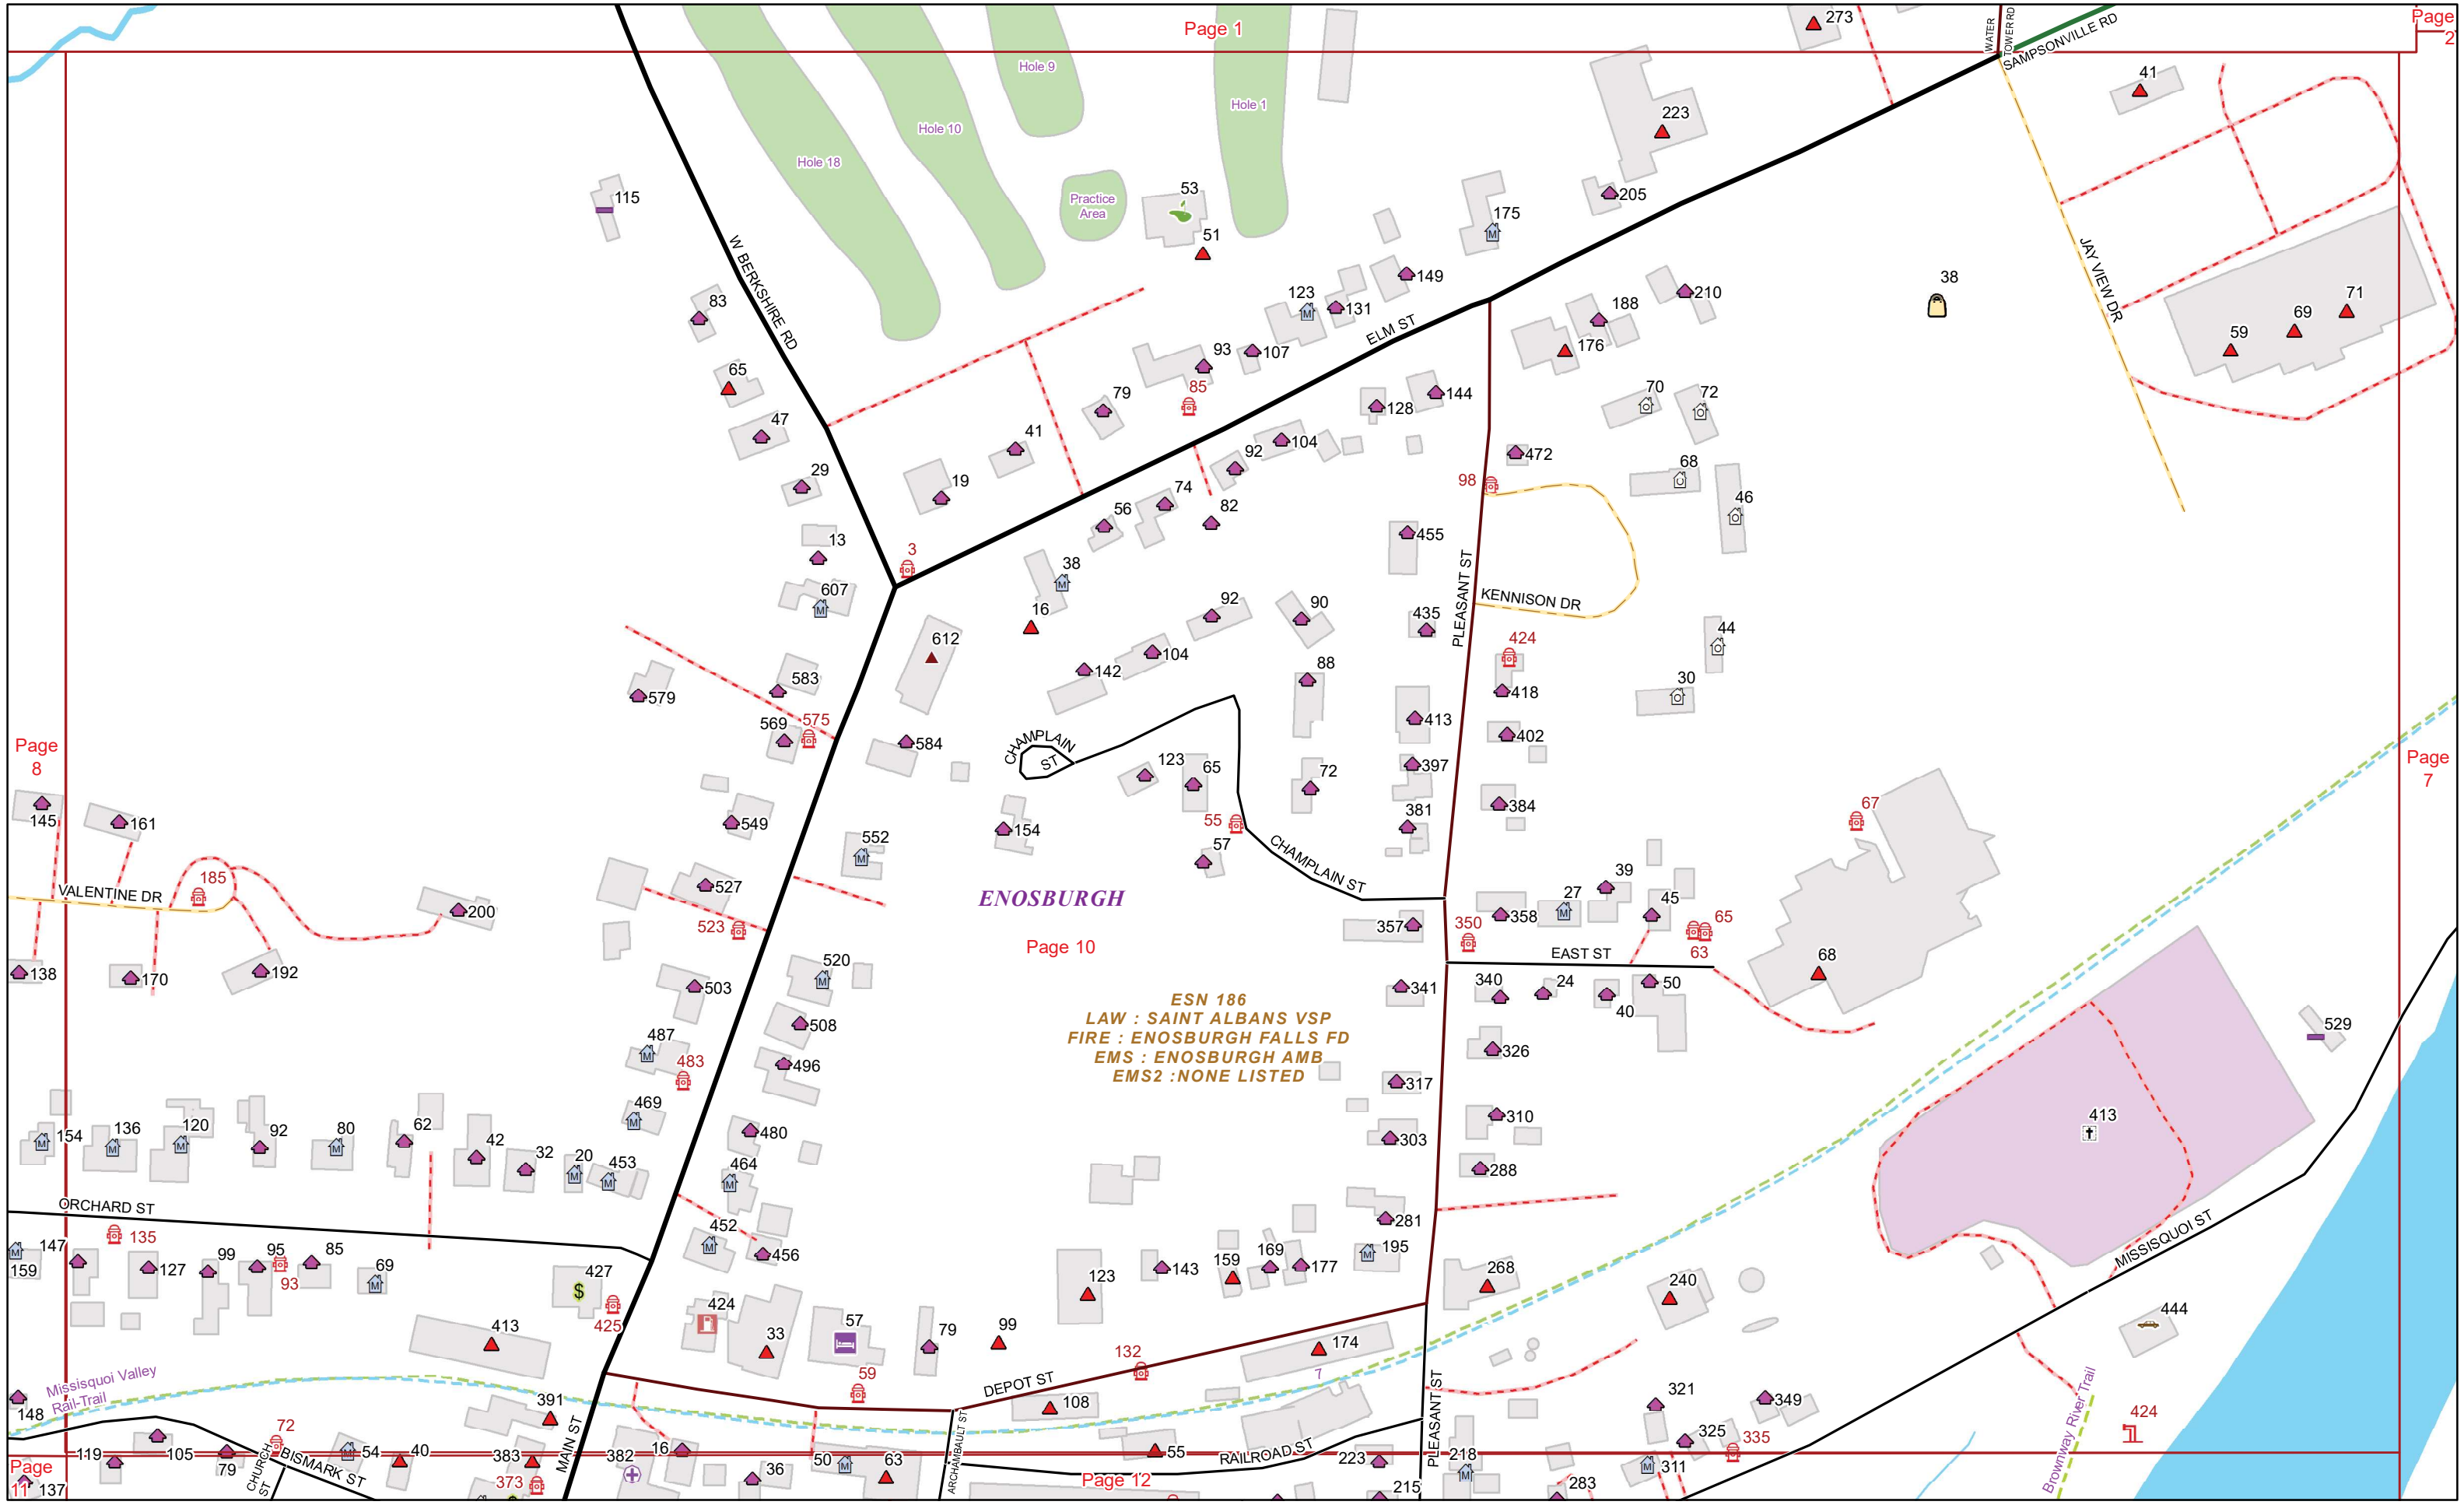

ESN 186
LAW : SAINT ALBANS VSP
FIRE : ENOSBURGH FALLS FD
EMS : ENOSBURGH AMB
EMS2 : NONE LISTED