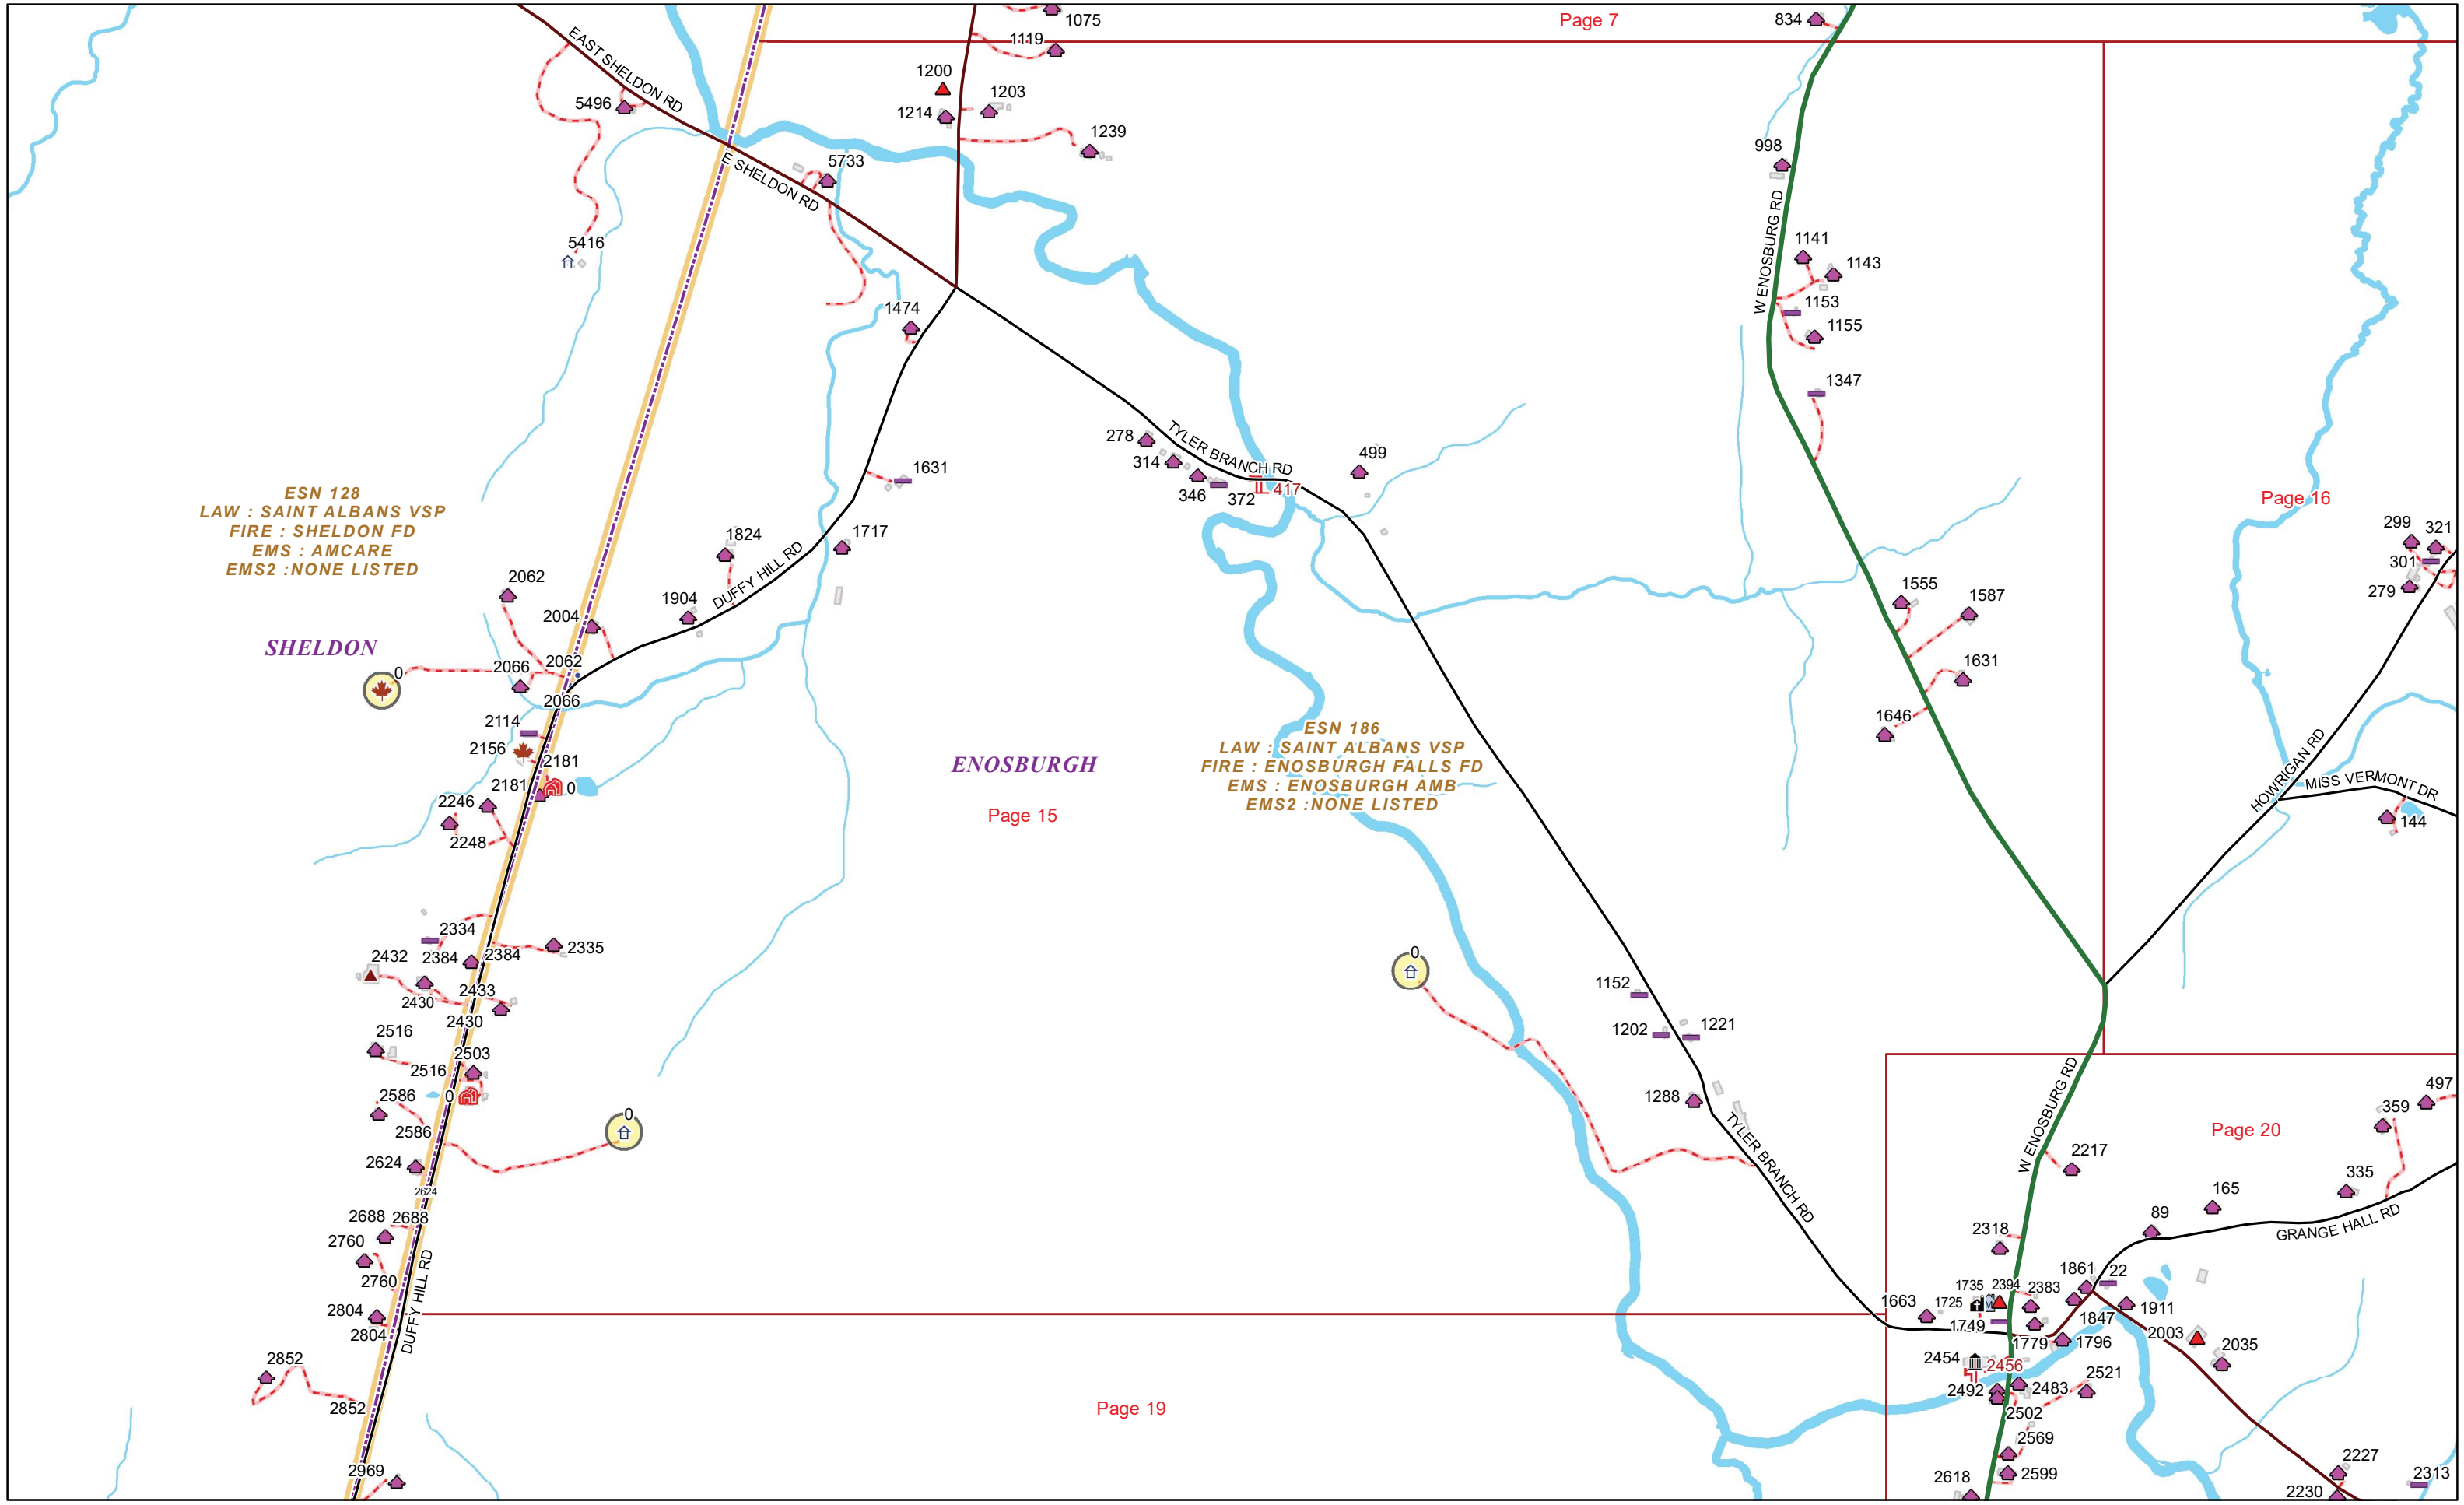

ESN 128
LAW : SAINT ALBANS VSP
FIRE : SHELDON FD
EMS : AMCARE
EMS2 : NONE LISTED

ESN 186
LAW : SAINT ALBANS VSP
FIRE : ENOSBURGH FALLS FD
EMS : ENOSBURGH AMB
EMS2 : NONE LISTED

Page 7

ENOSBURGH
Page 15

Page 16

Page 19

Page 20