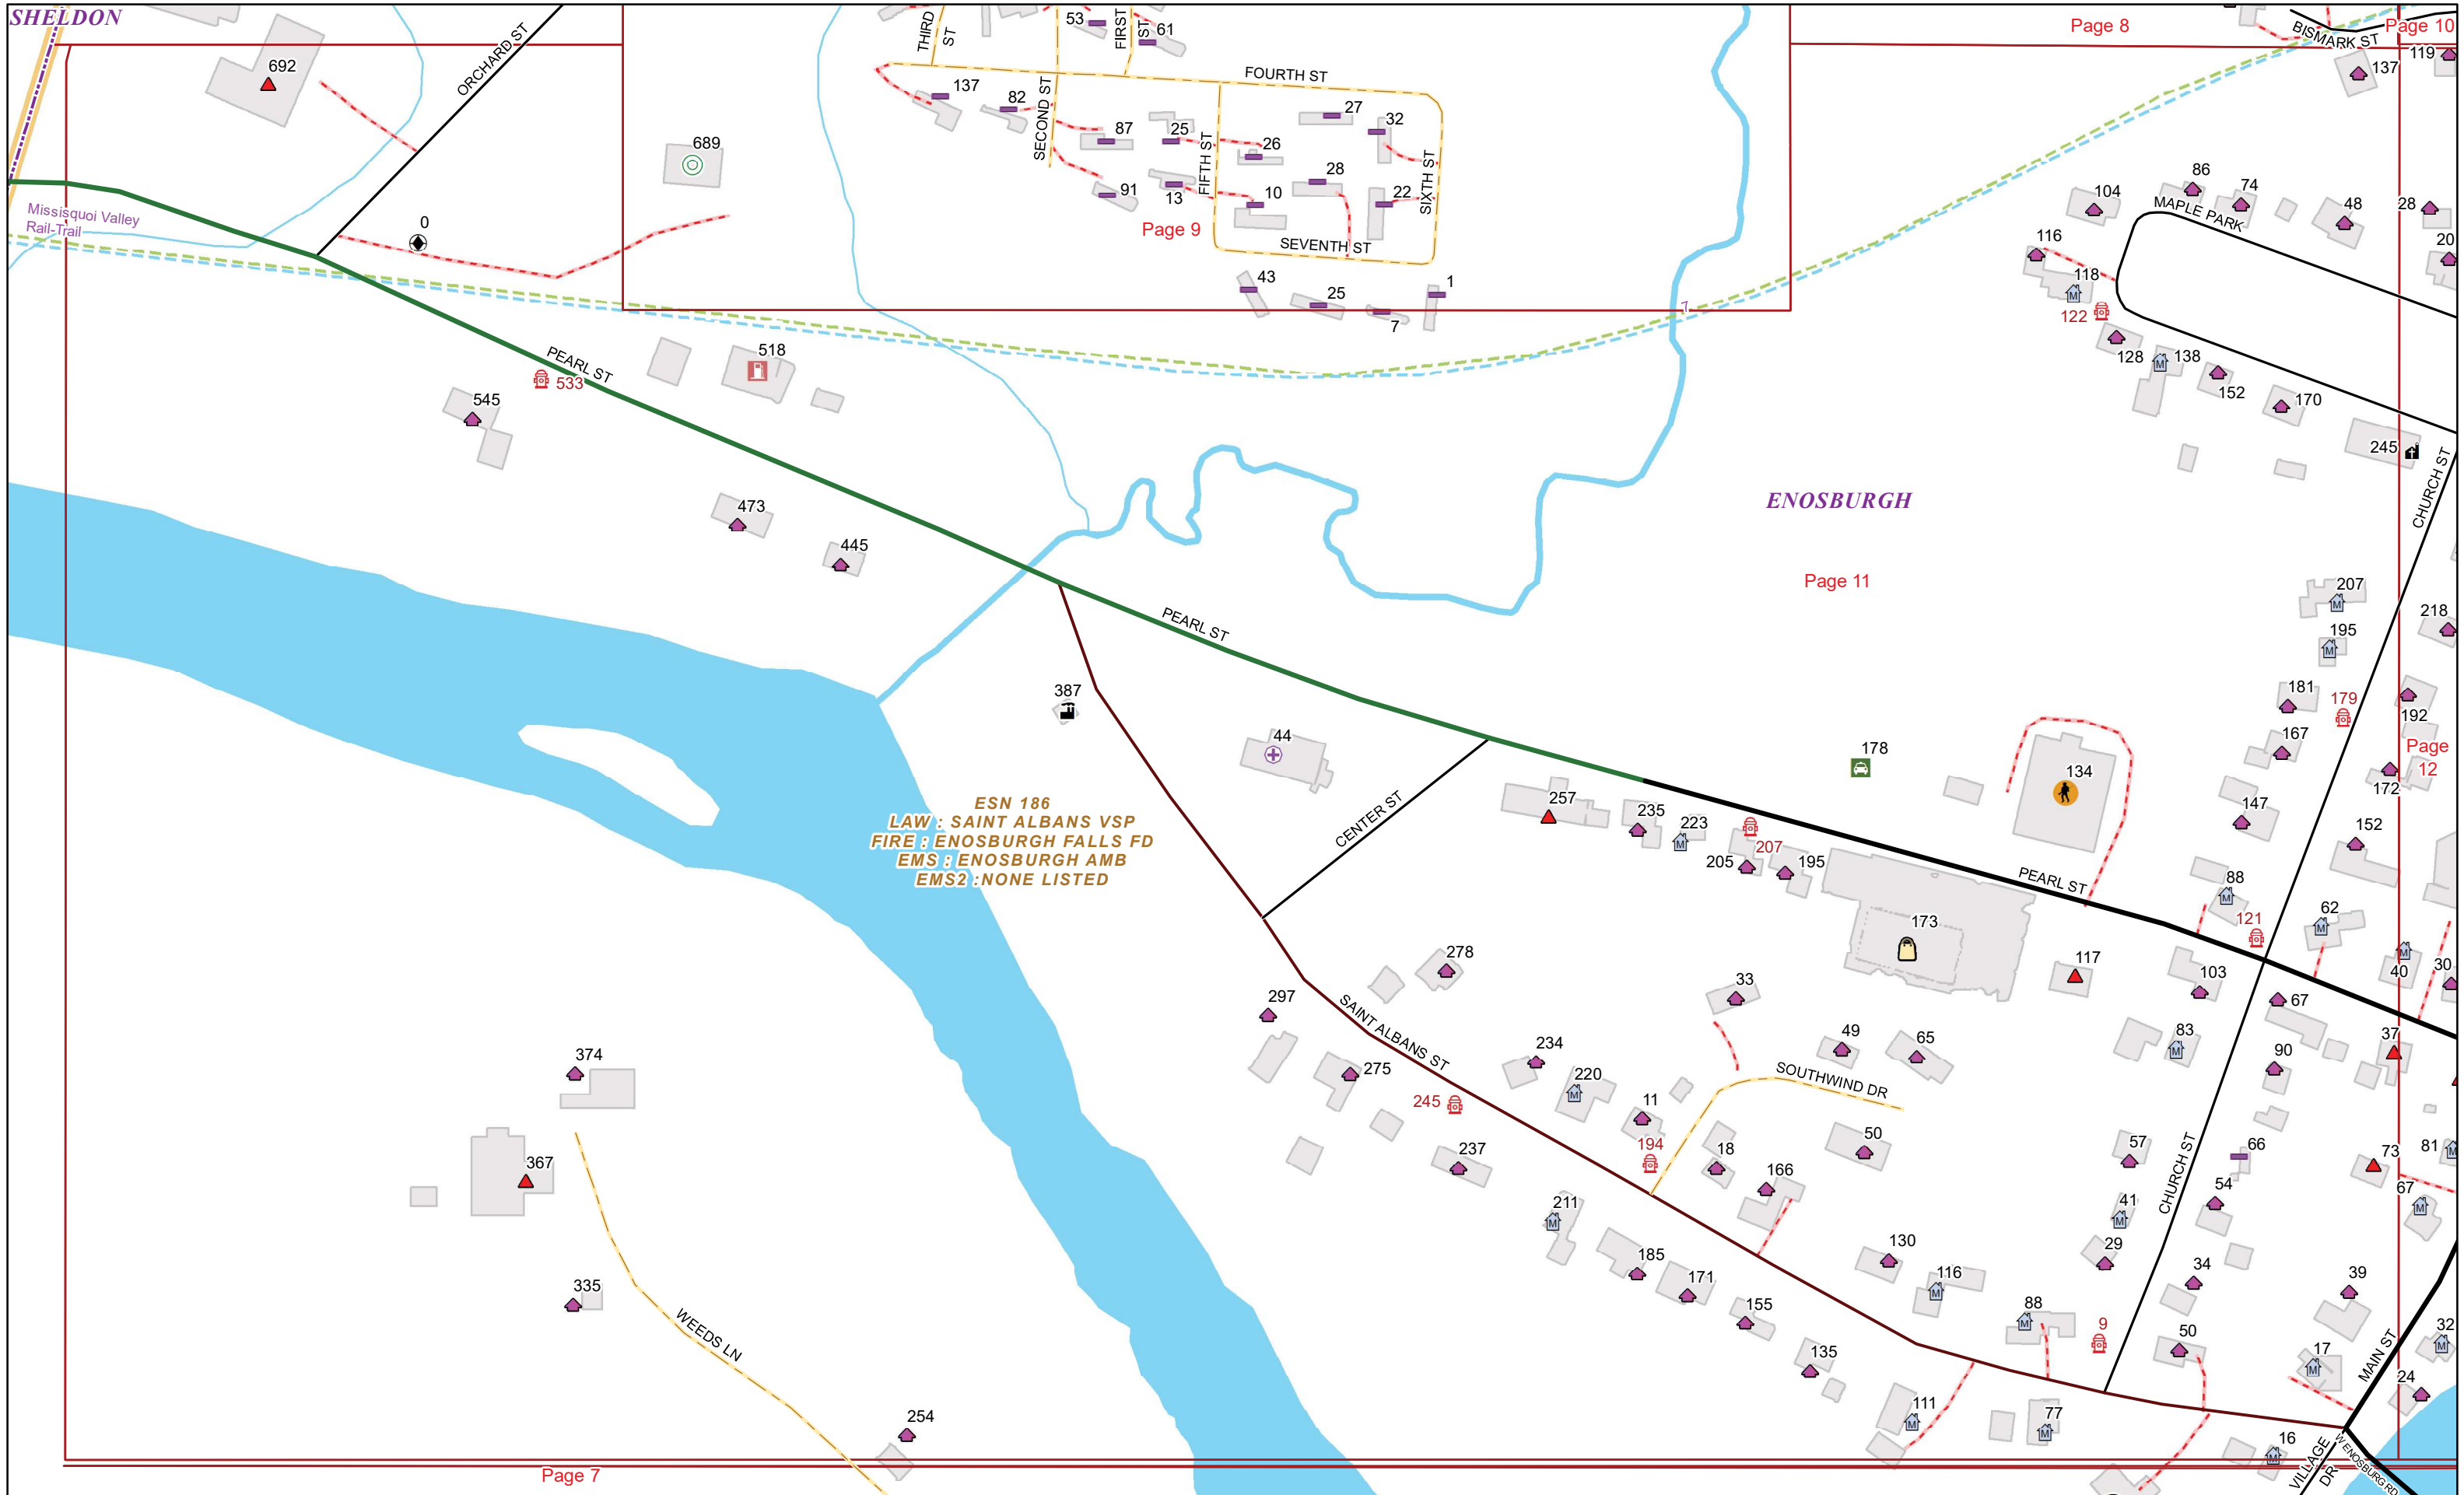

ESN 186
LAW : SAINT ALBANS VSP
FIRE : ENOSBURGH FALLS FD
EMS : ENOSBURGH AMB
EMS2 : NONE LISTED