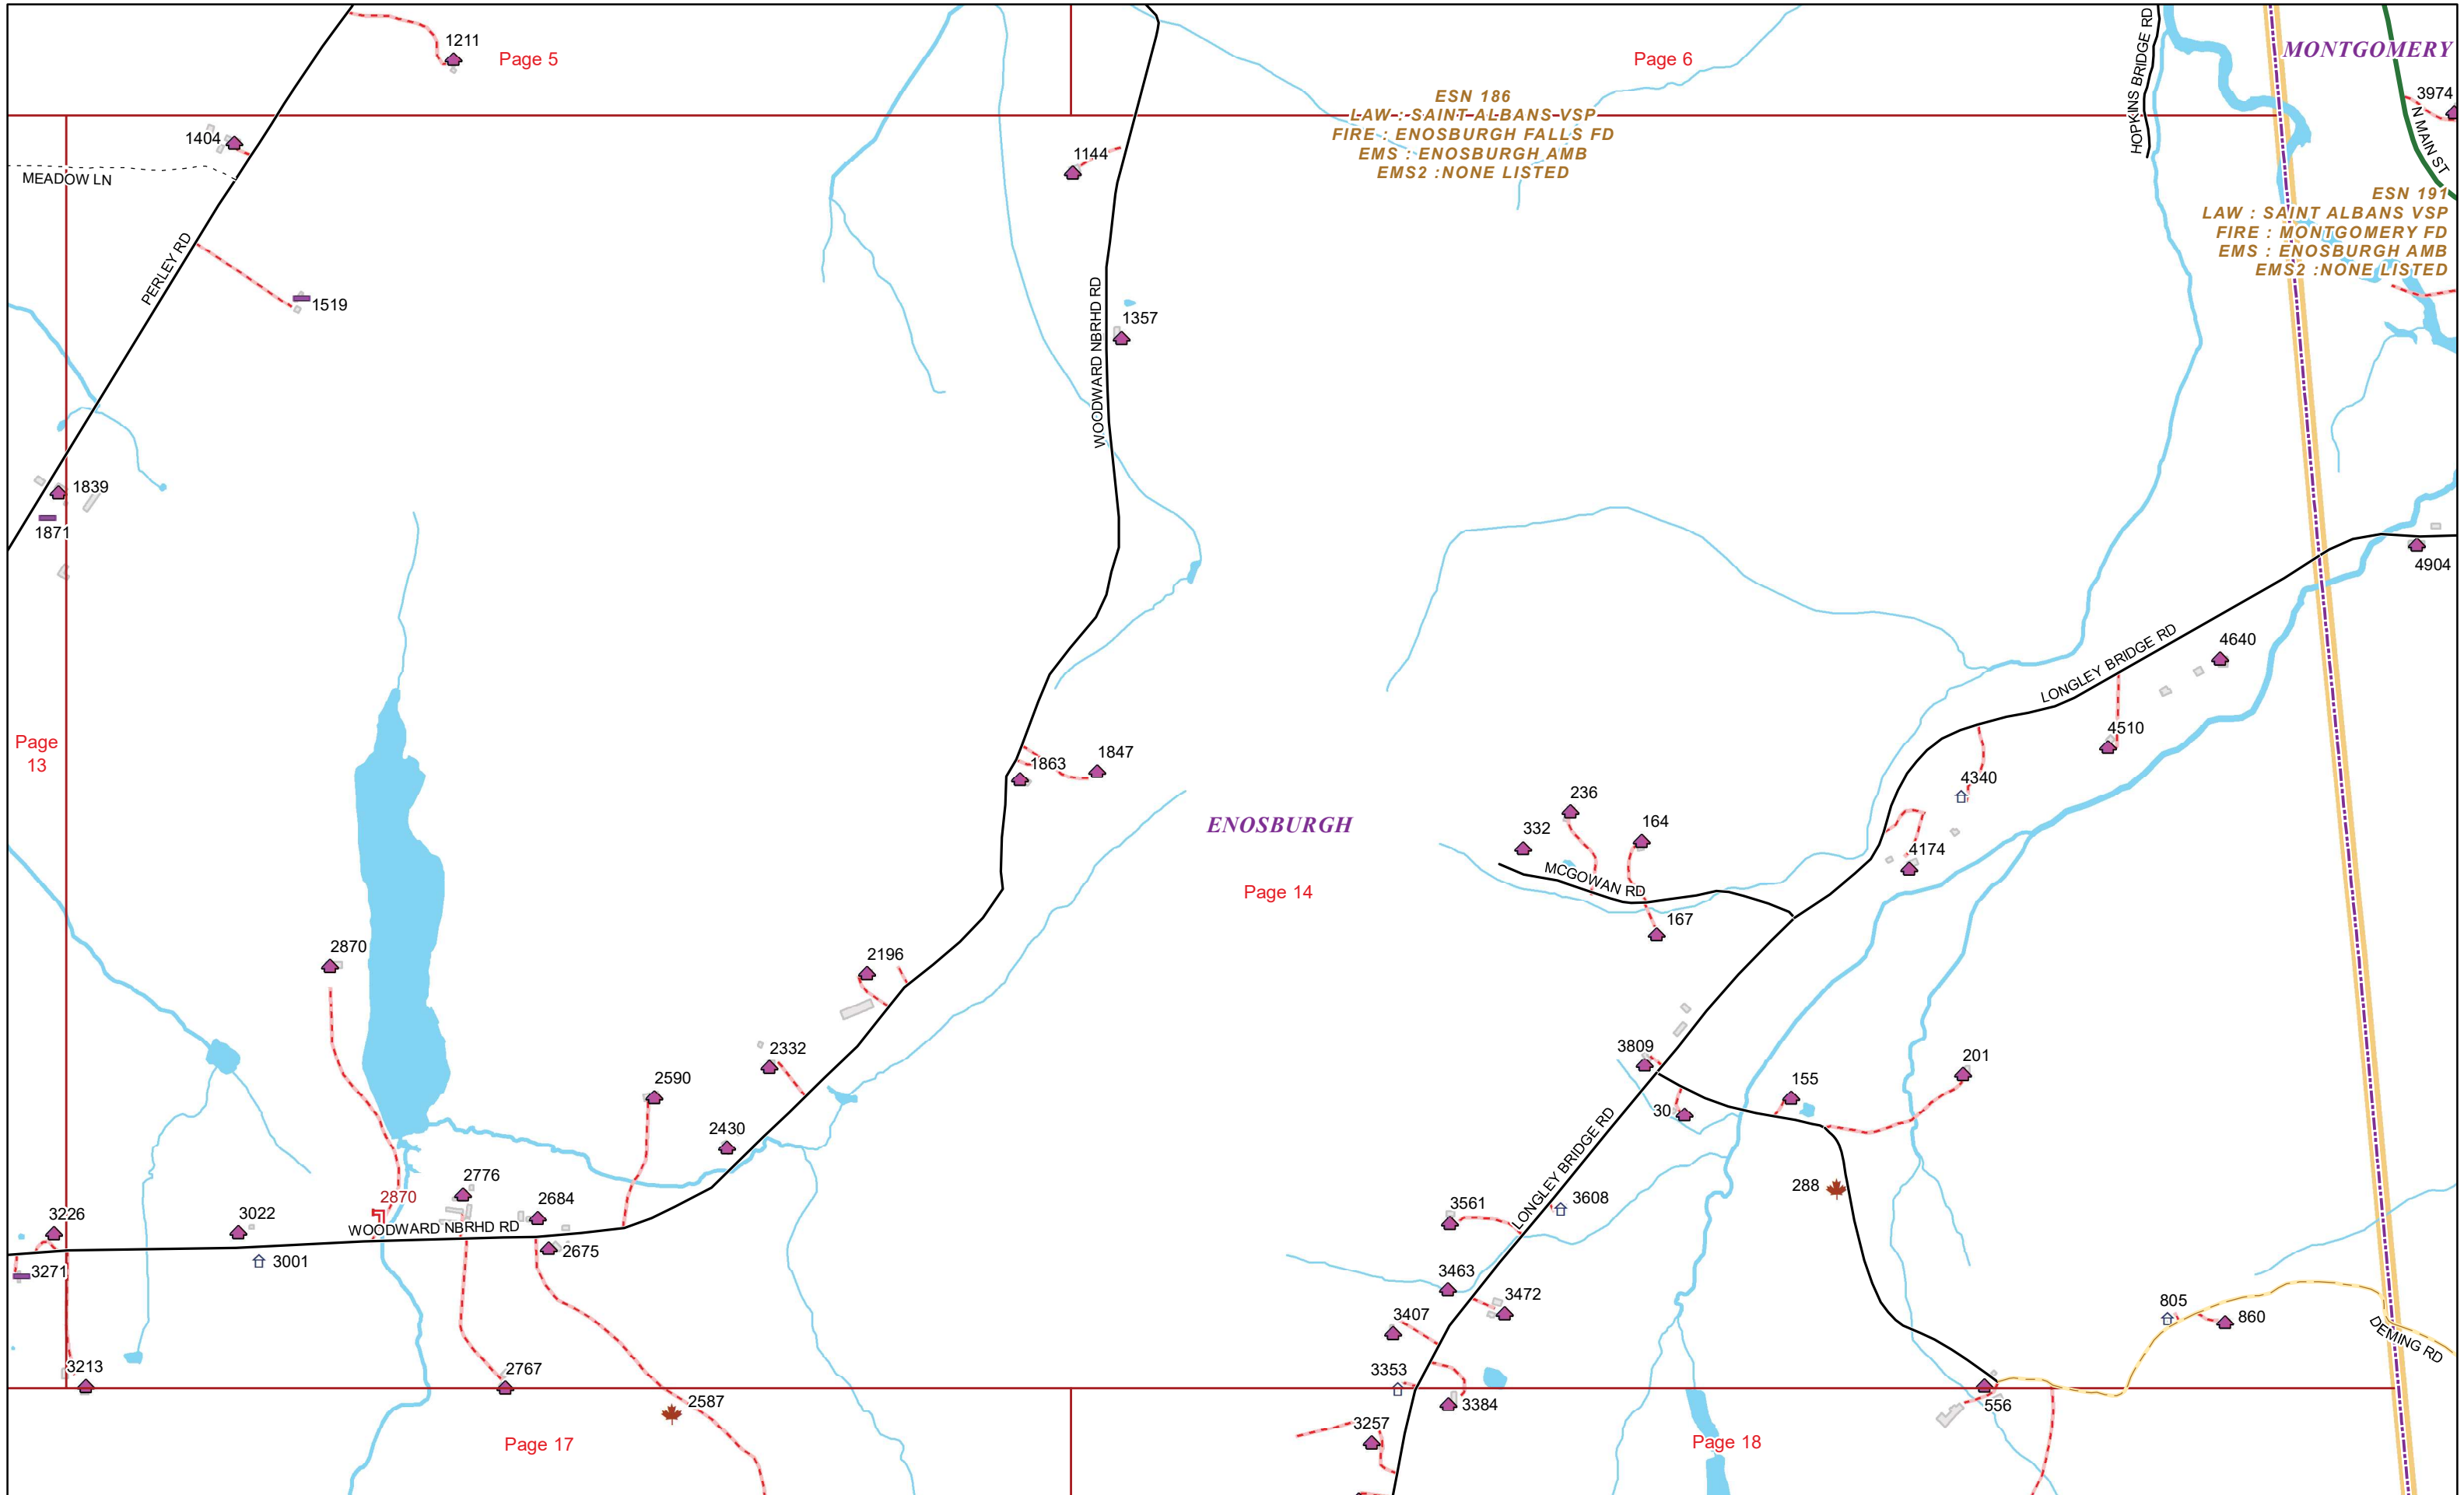

ESN 186
LAW : SAINT-ALBANS-VSP
FIRE : ENOSBURGH FALLS FD
EMS : ENOSBURGH AMB
EMS2 : NONE LISTED

ESN 191
LAW : SAINT ALBANS VSP
FIRE : MONTGOMERY FD
EMS : ENOSBURGH AMB
EMS2 : NONE LISTED

ENOSBURGH

MONTGOMERY