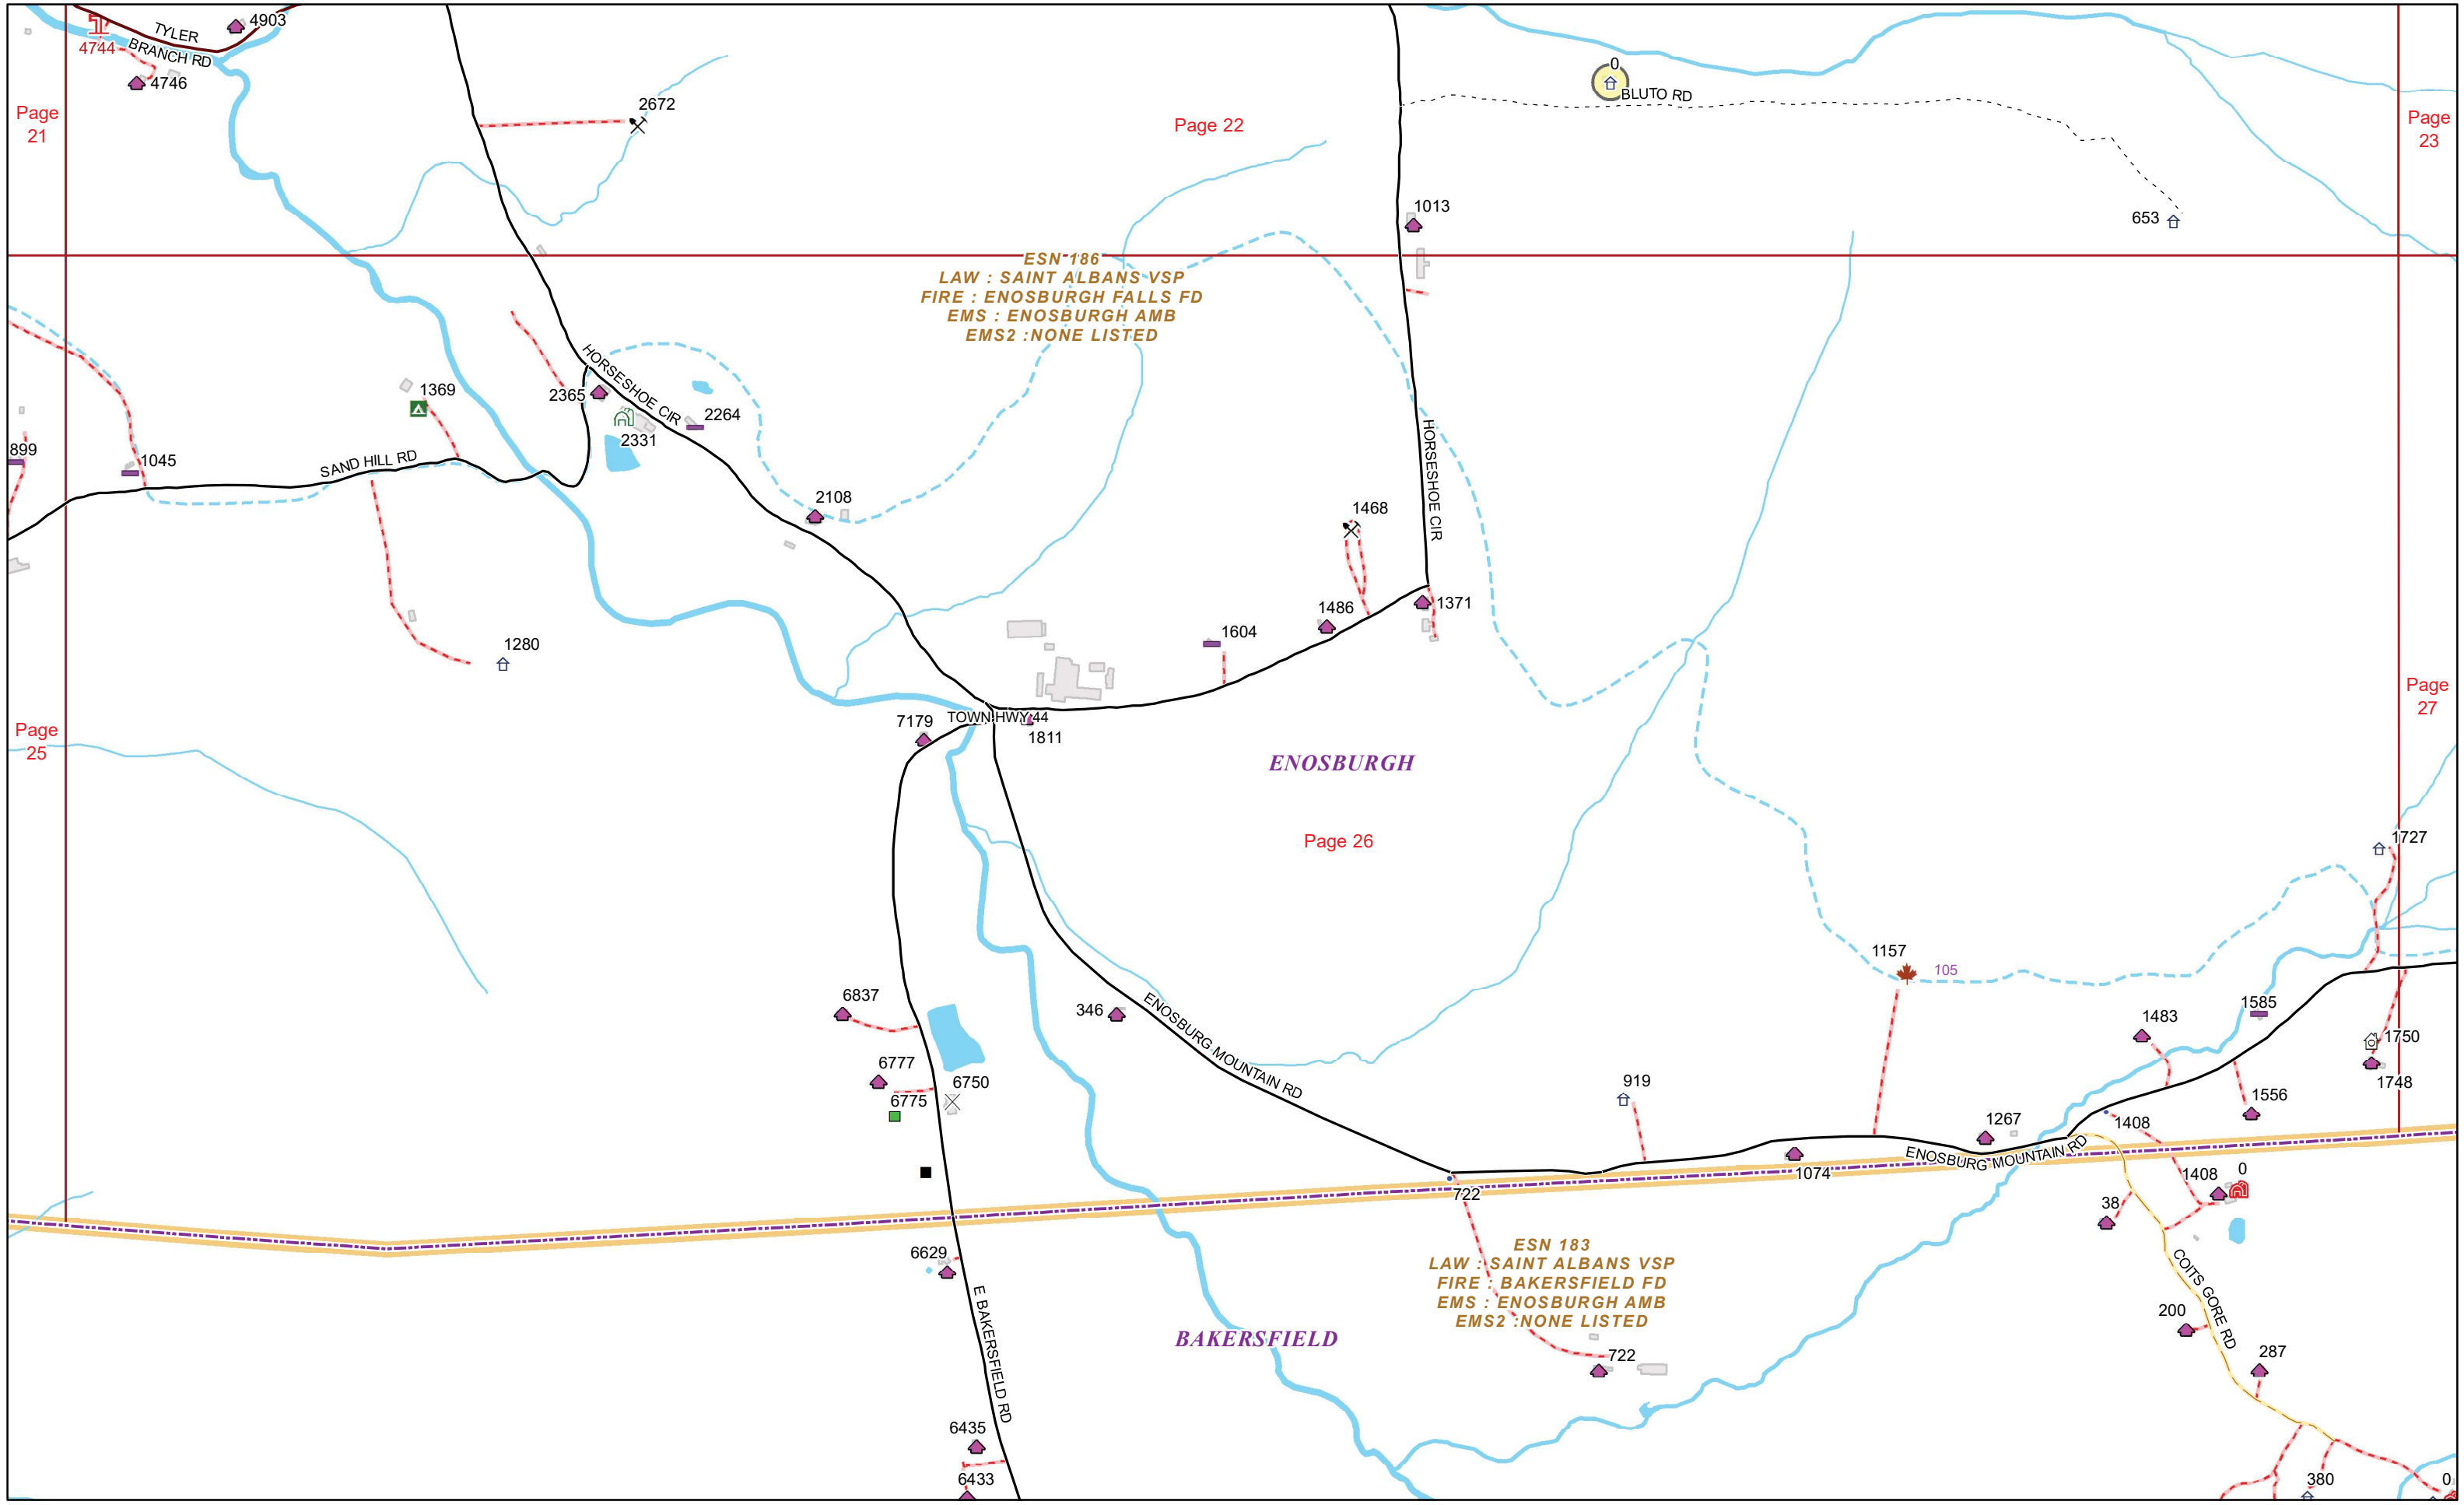

Page 21

Page 22

Page 23

Page 25

Page 26

Page 27