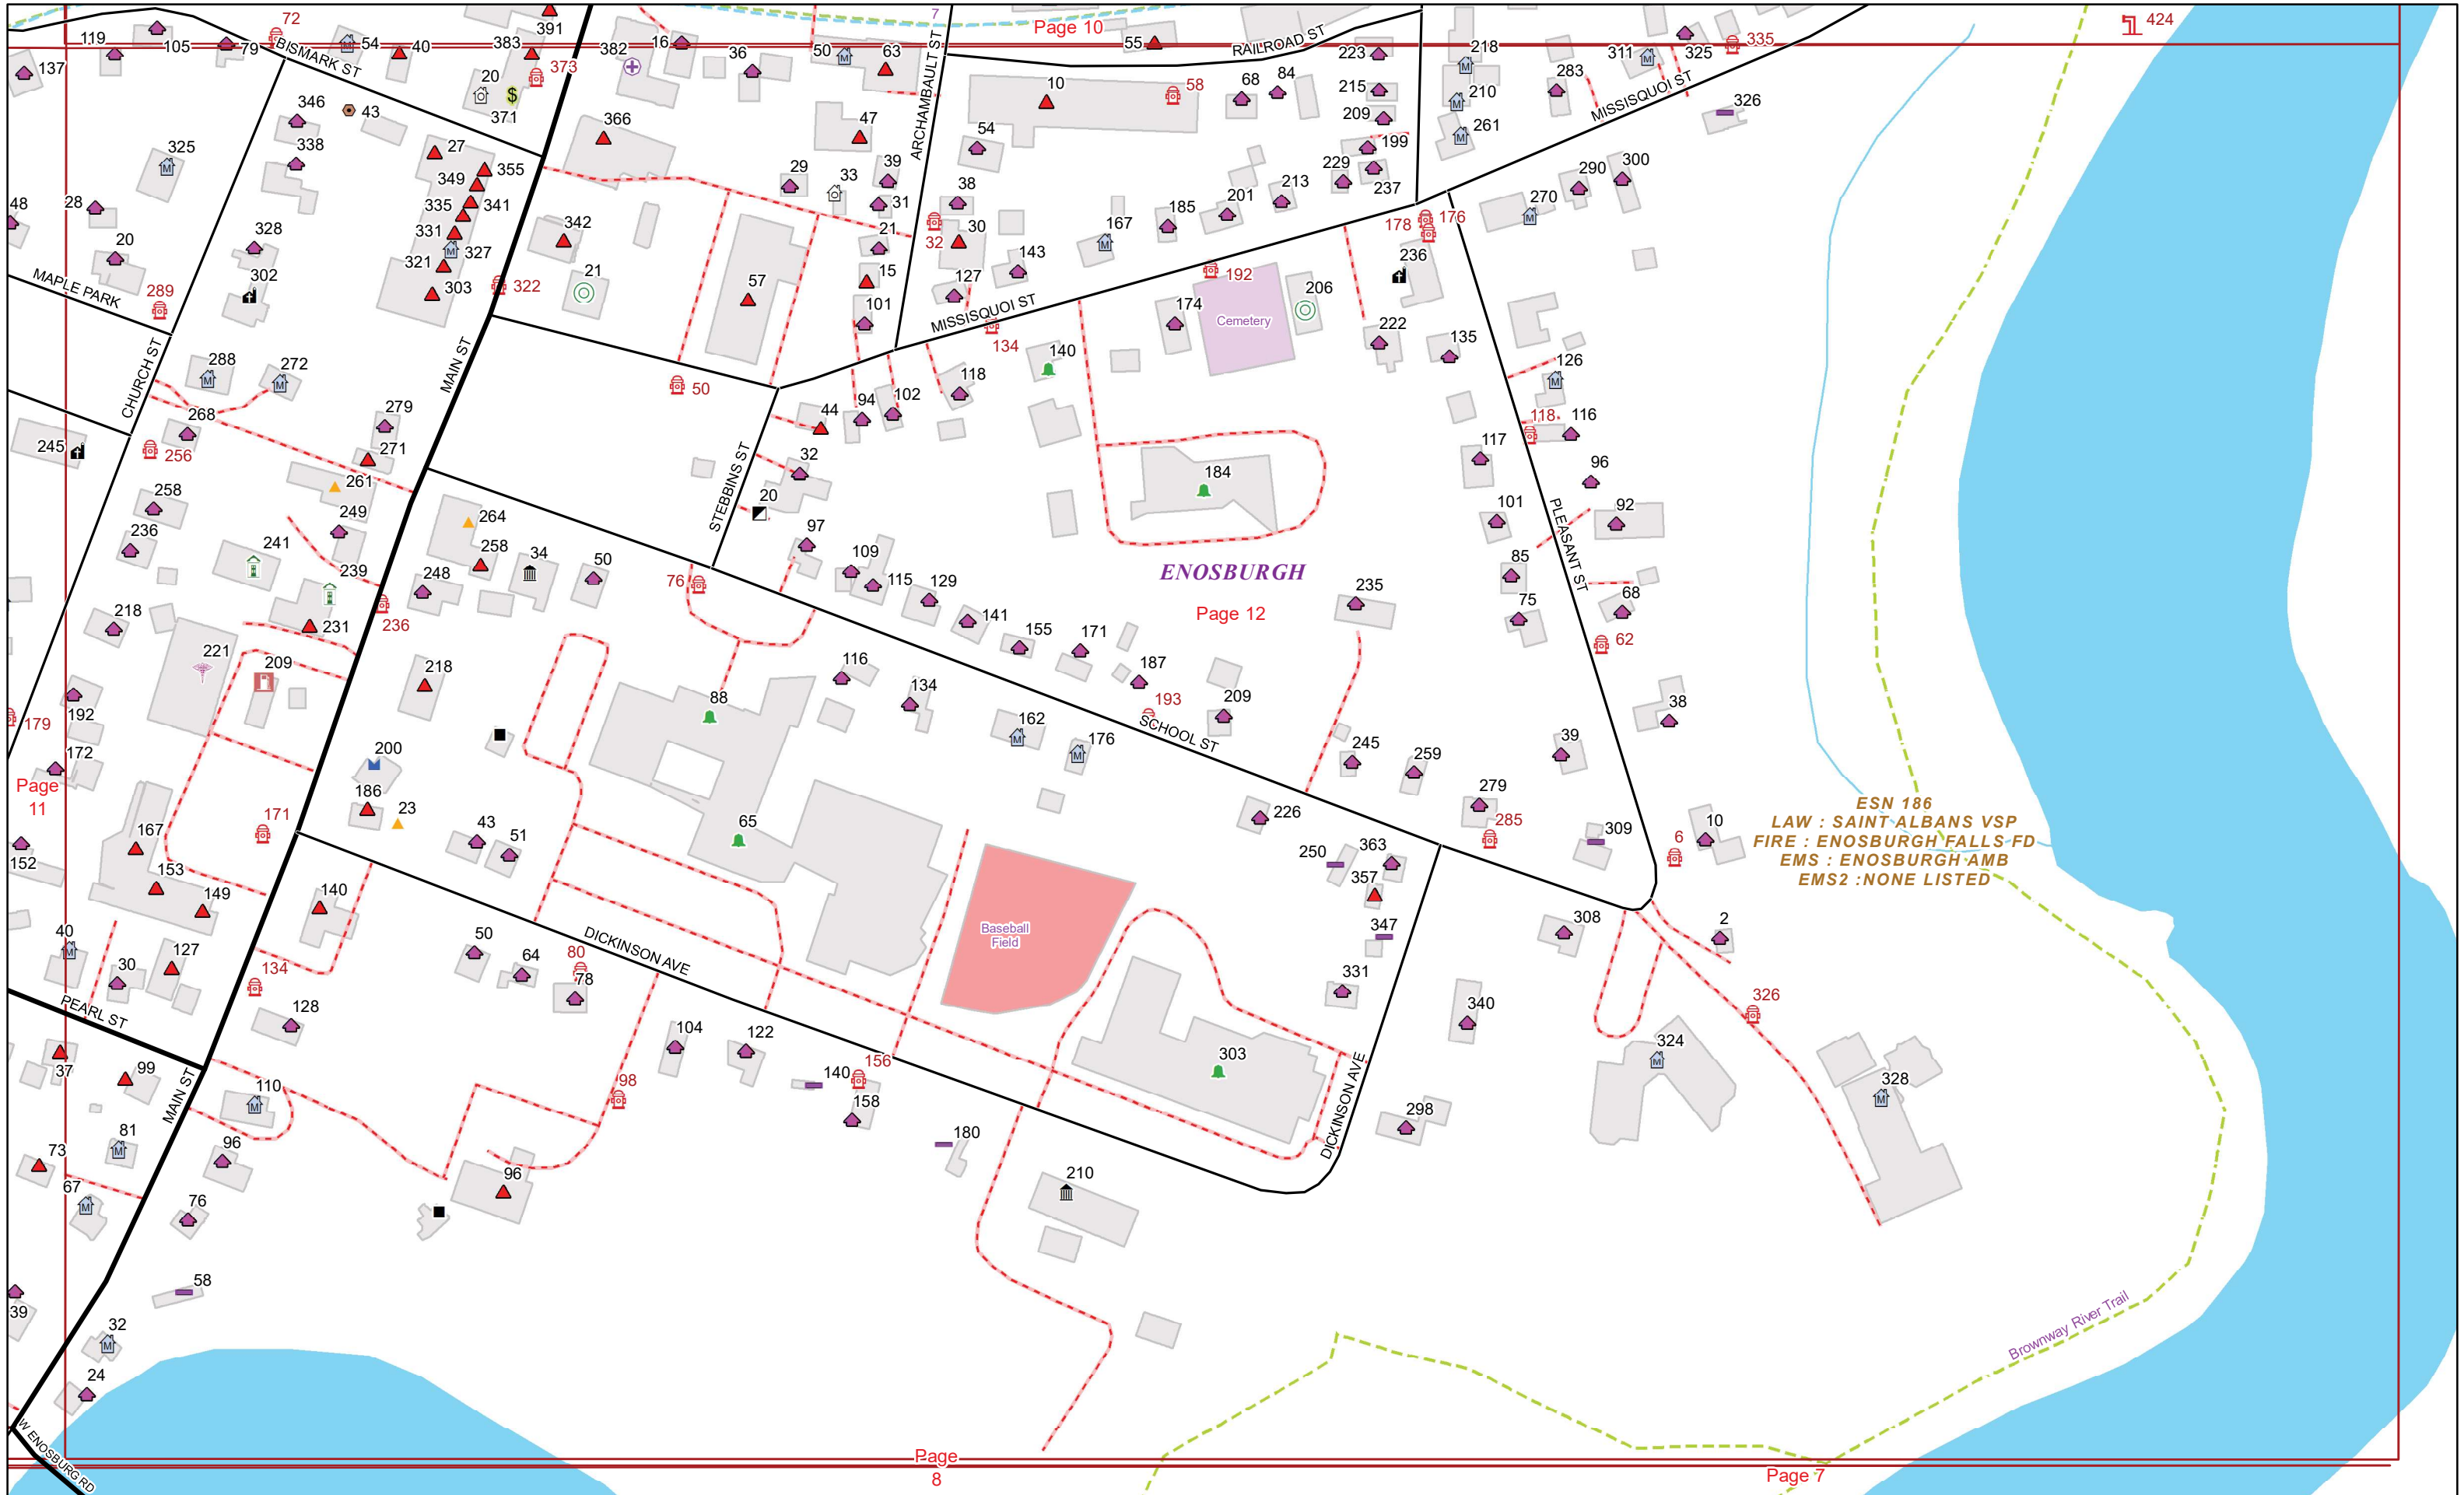

ESN 186
LAW : SAINT-ALBANS VSP
FIRE : ENOSBURGH FALLS-FD
EMS : ENOSBURGH-AMB
EMS2 : NONE LISTED