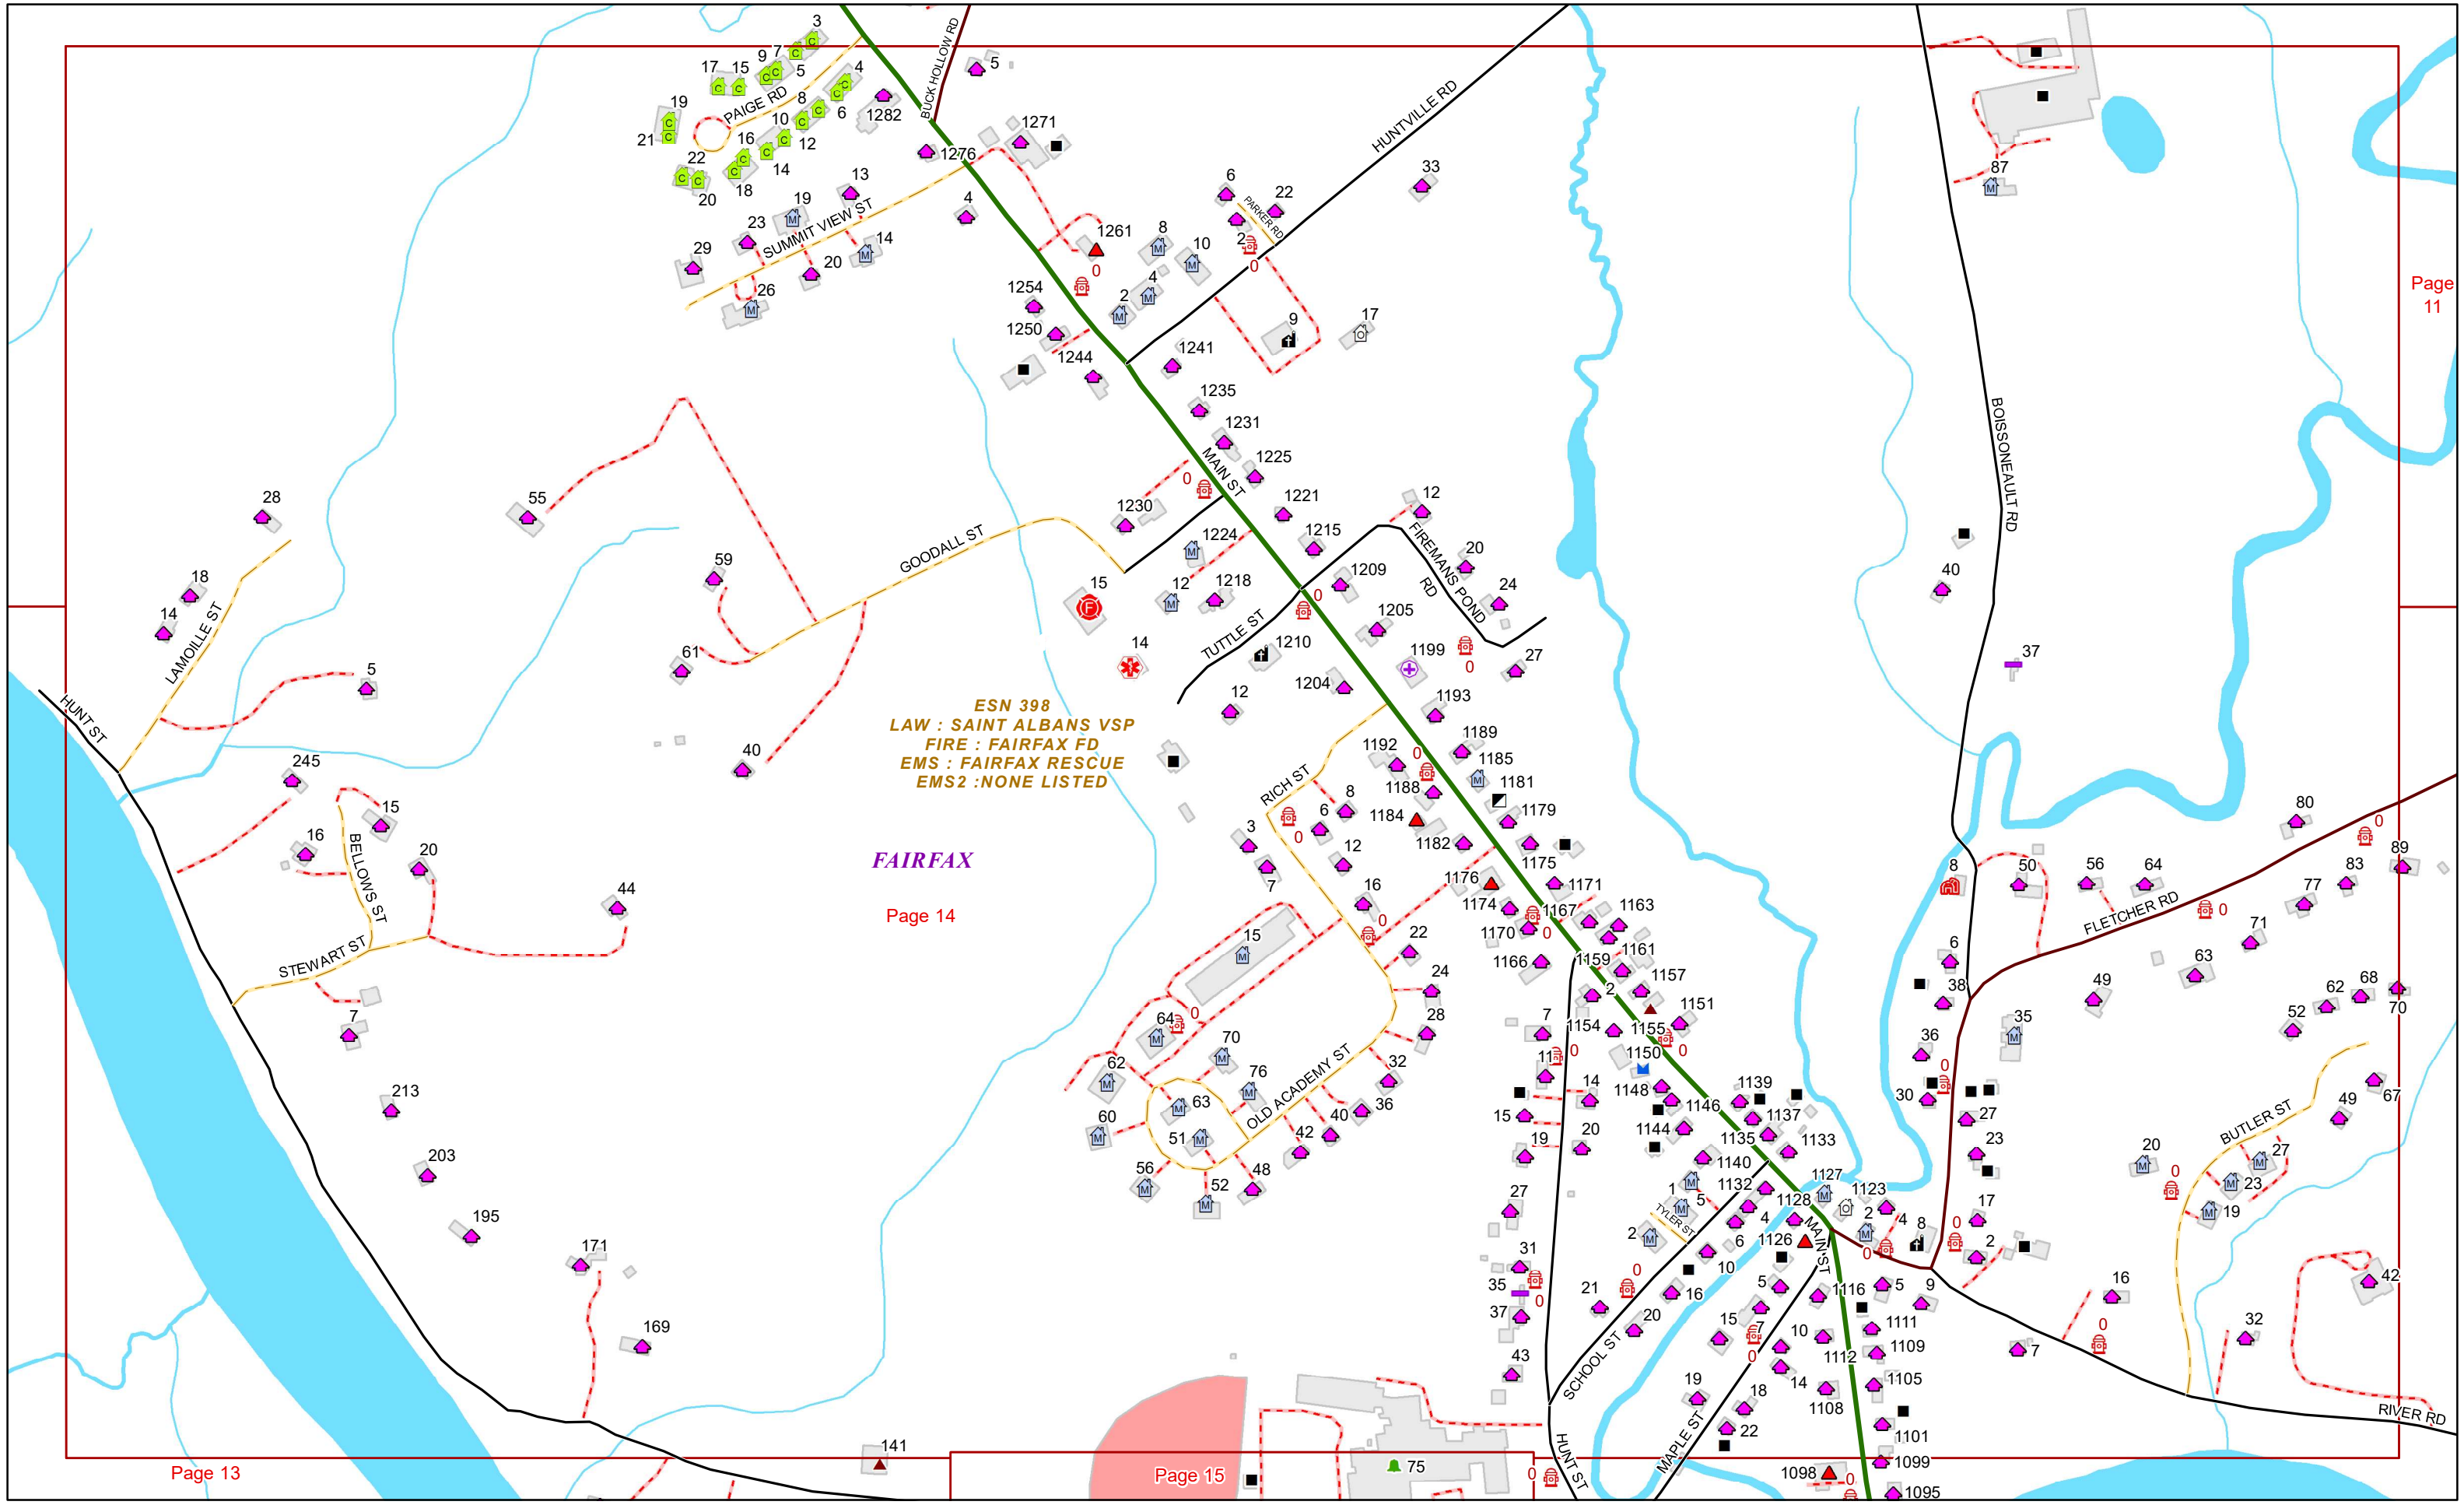

ESN 398
LAW : SAINT ALBANS VSP
FIRE : FAIRFAX FD
EMS : FAIRFAX RESCUE
EMS2 : NONE LISTED

FAIRFAX

Page 14

Page 13

Page 15