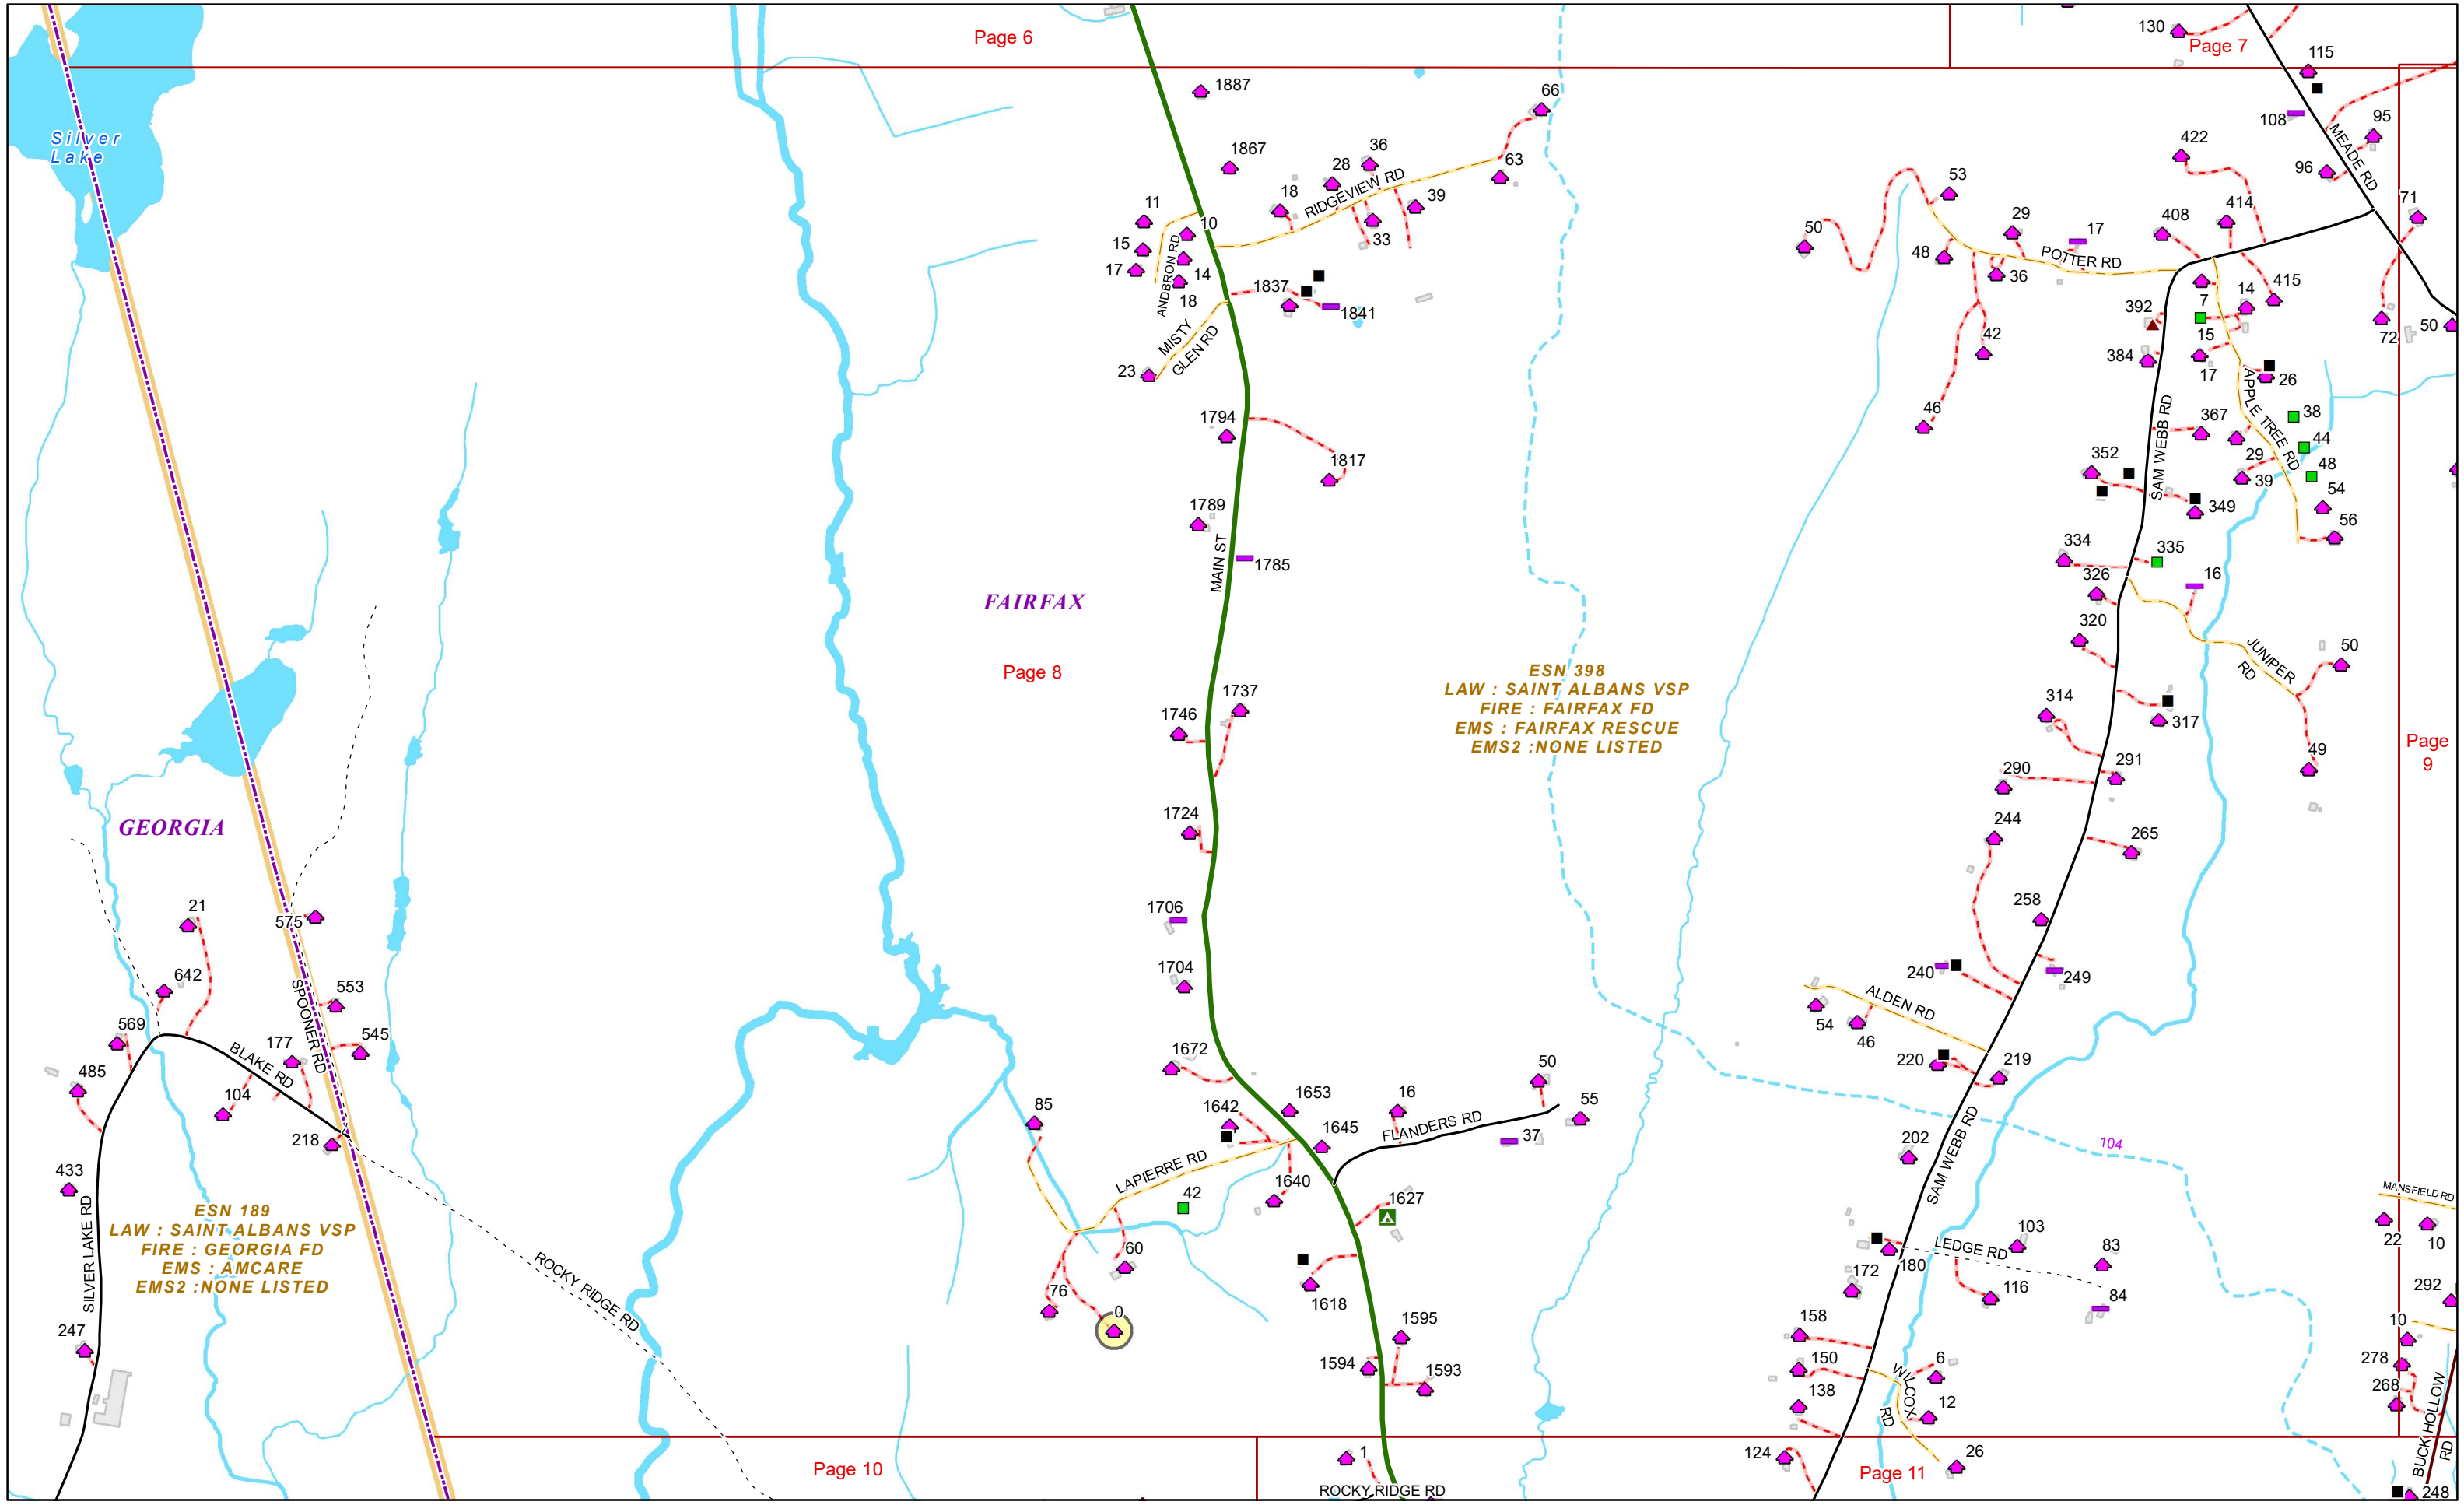

Page 6

Page 7

FAIRFAX

Page 8

Page 9

Page 10

Page 11

GEORGIA

ESN 189
LAW : SAINT ALBANS VSP
FIRE : GEORGIA FD
EMS : AMCARE
EMS2 : NONE LISTED

ESN 398
LAW : SAINT ALBANS VSP
FIRE : FAIRFAX FD
EMS : FAIRFAX RESCUE
EMS2 : NONE LISTED