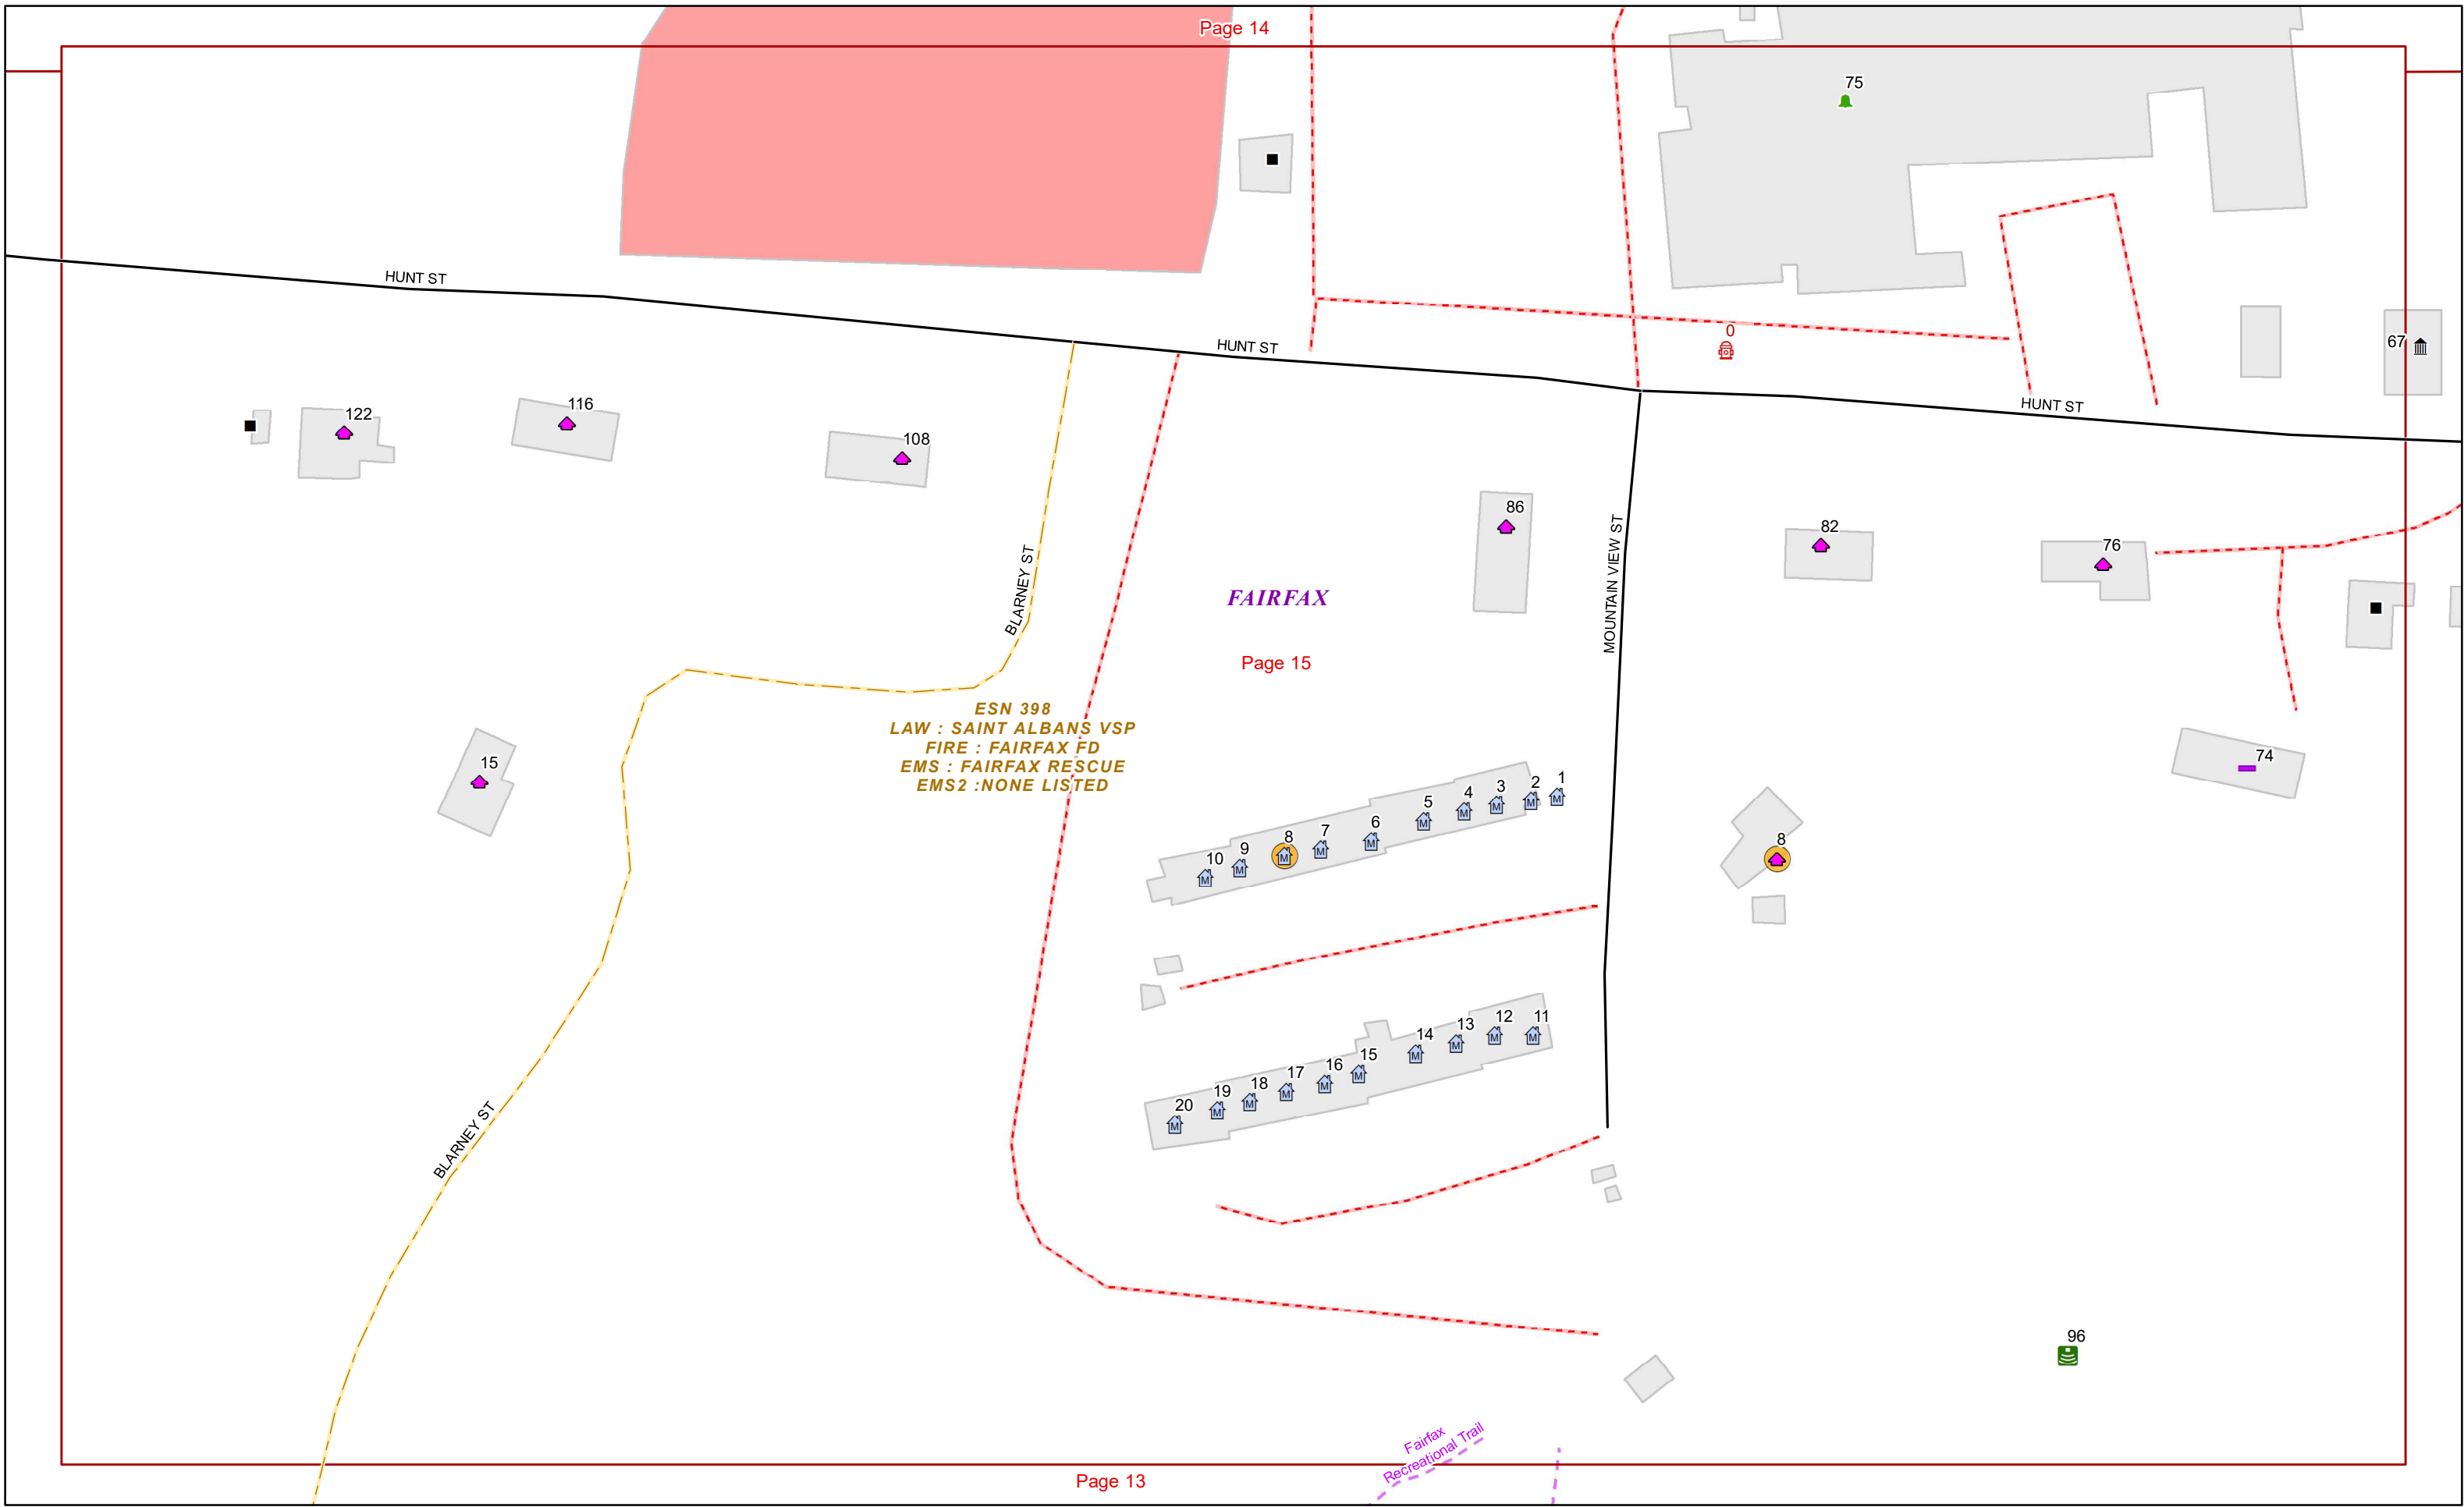

ESN 398
LAW : SAINT ALBANS VSP
FIRE : FAIRFAX FD
EMS : FAIRFAX RESCUE
EMS2 : NONE LISTED

FAIRFAX

Page 14

Page 13

Page 15

FAIRFAX

ESN 398
 LAW : SAINT ALBANS VSP
 FIRE : FAIRFAX FD
 EMS : FAIRFAX RESCUE
 EMS2 : NONE LISTED