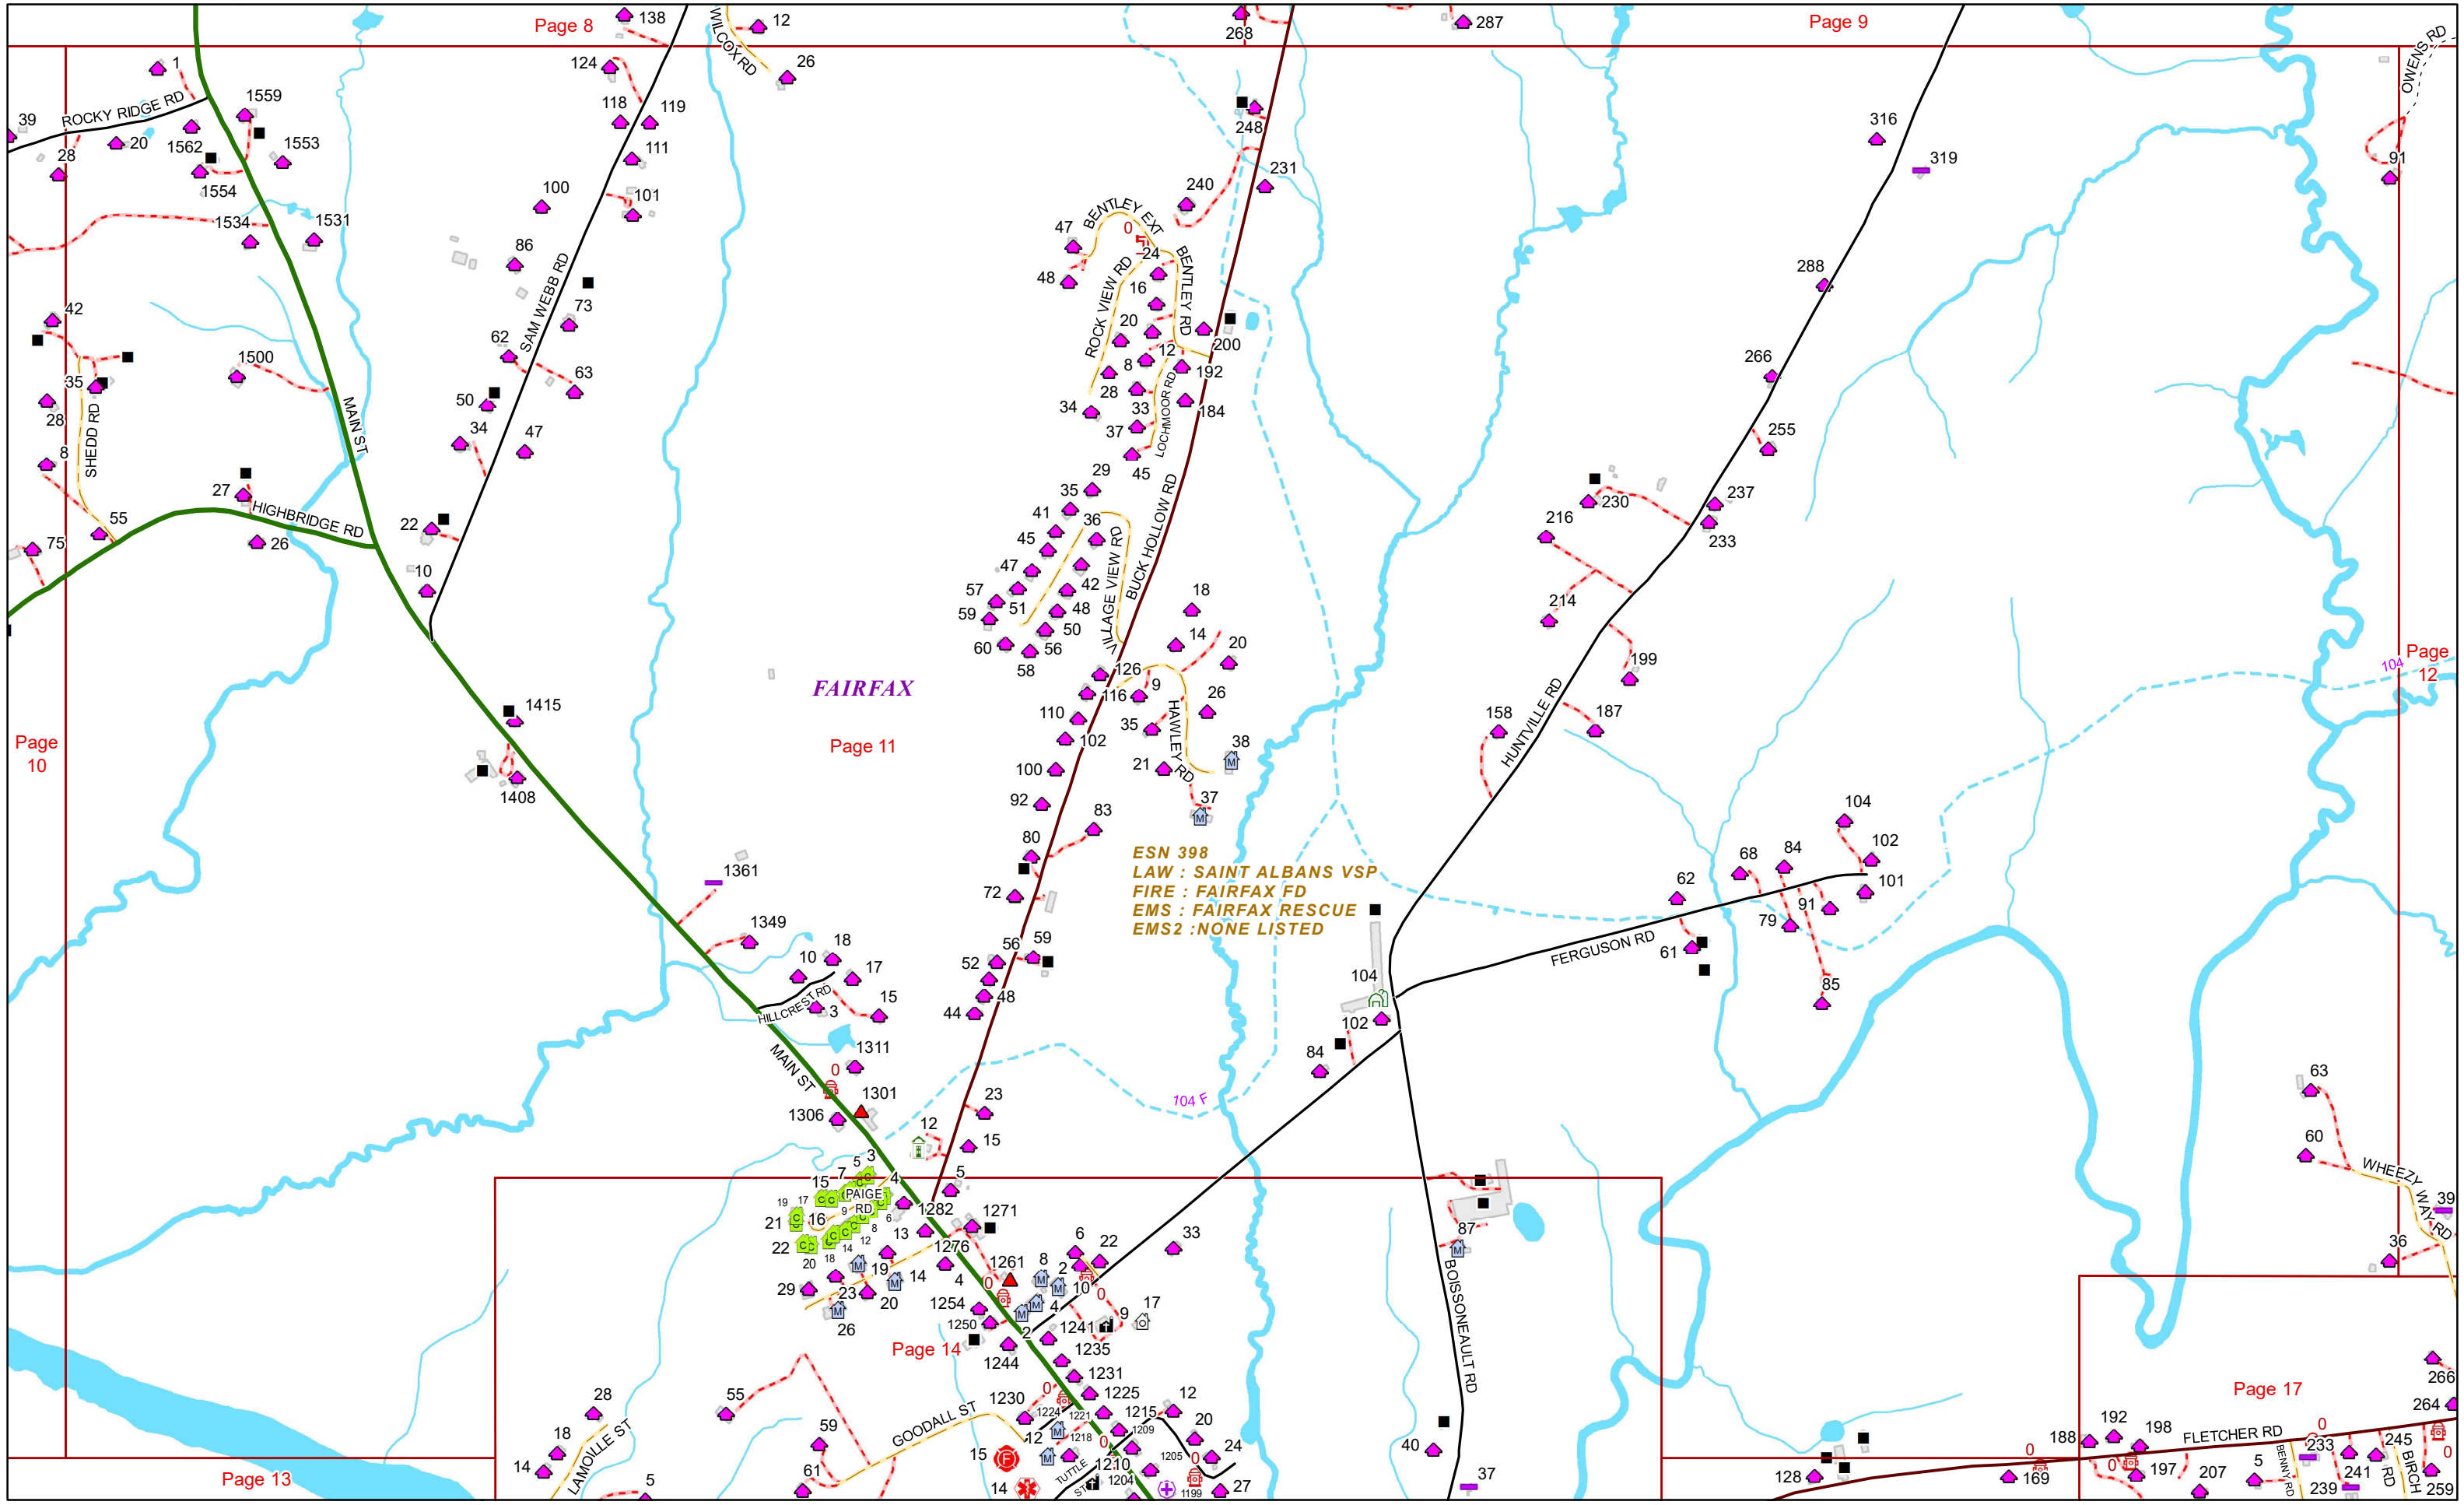

Page 11

Page 12

ESN 189
LAW : SAINT ALBANS VSP
FIRE : GEORGIA FD
EMS : AMCARE
EMS2 : NONE LISTED

ESN 398
LAW : SAINT ALBANS VSP
FIRE : FAIRFAX FD
EMS : FAIRFAX RESCUE
EMS2 : NONE LISTED

ESN 398
LAW : SAINT ALBANS VSP
FIRE : FAIRFAX FD
EMS : FAIRFAX RESCUE
EMS2 : NONE LISTED