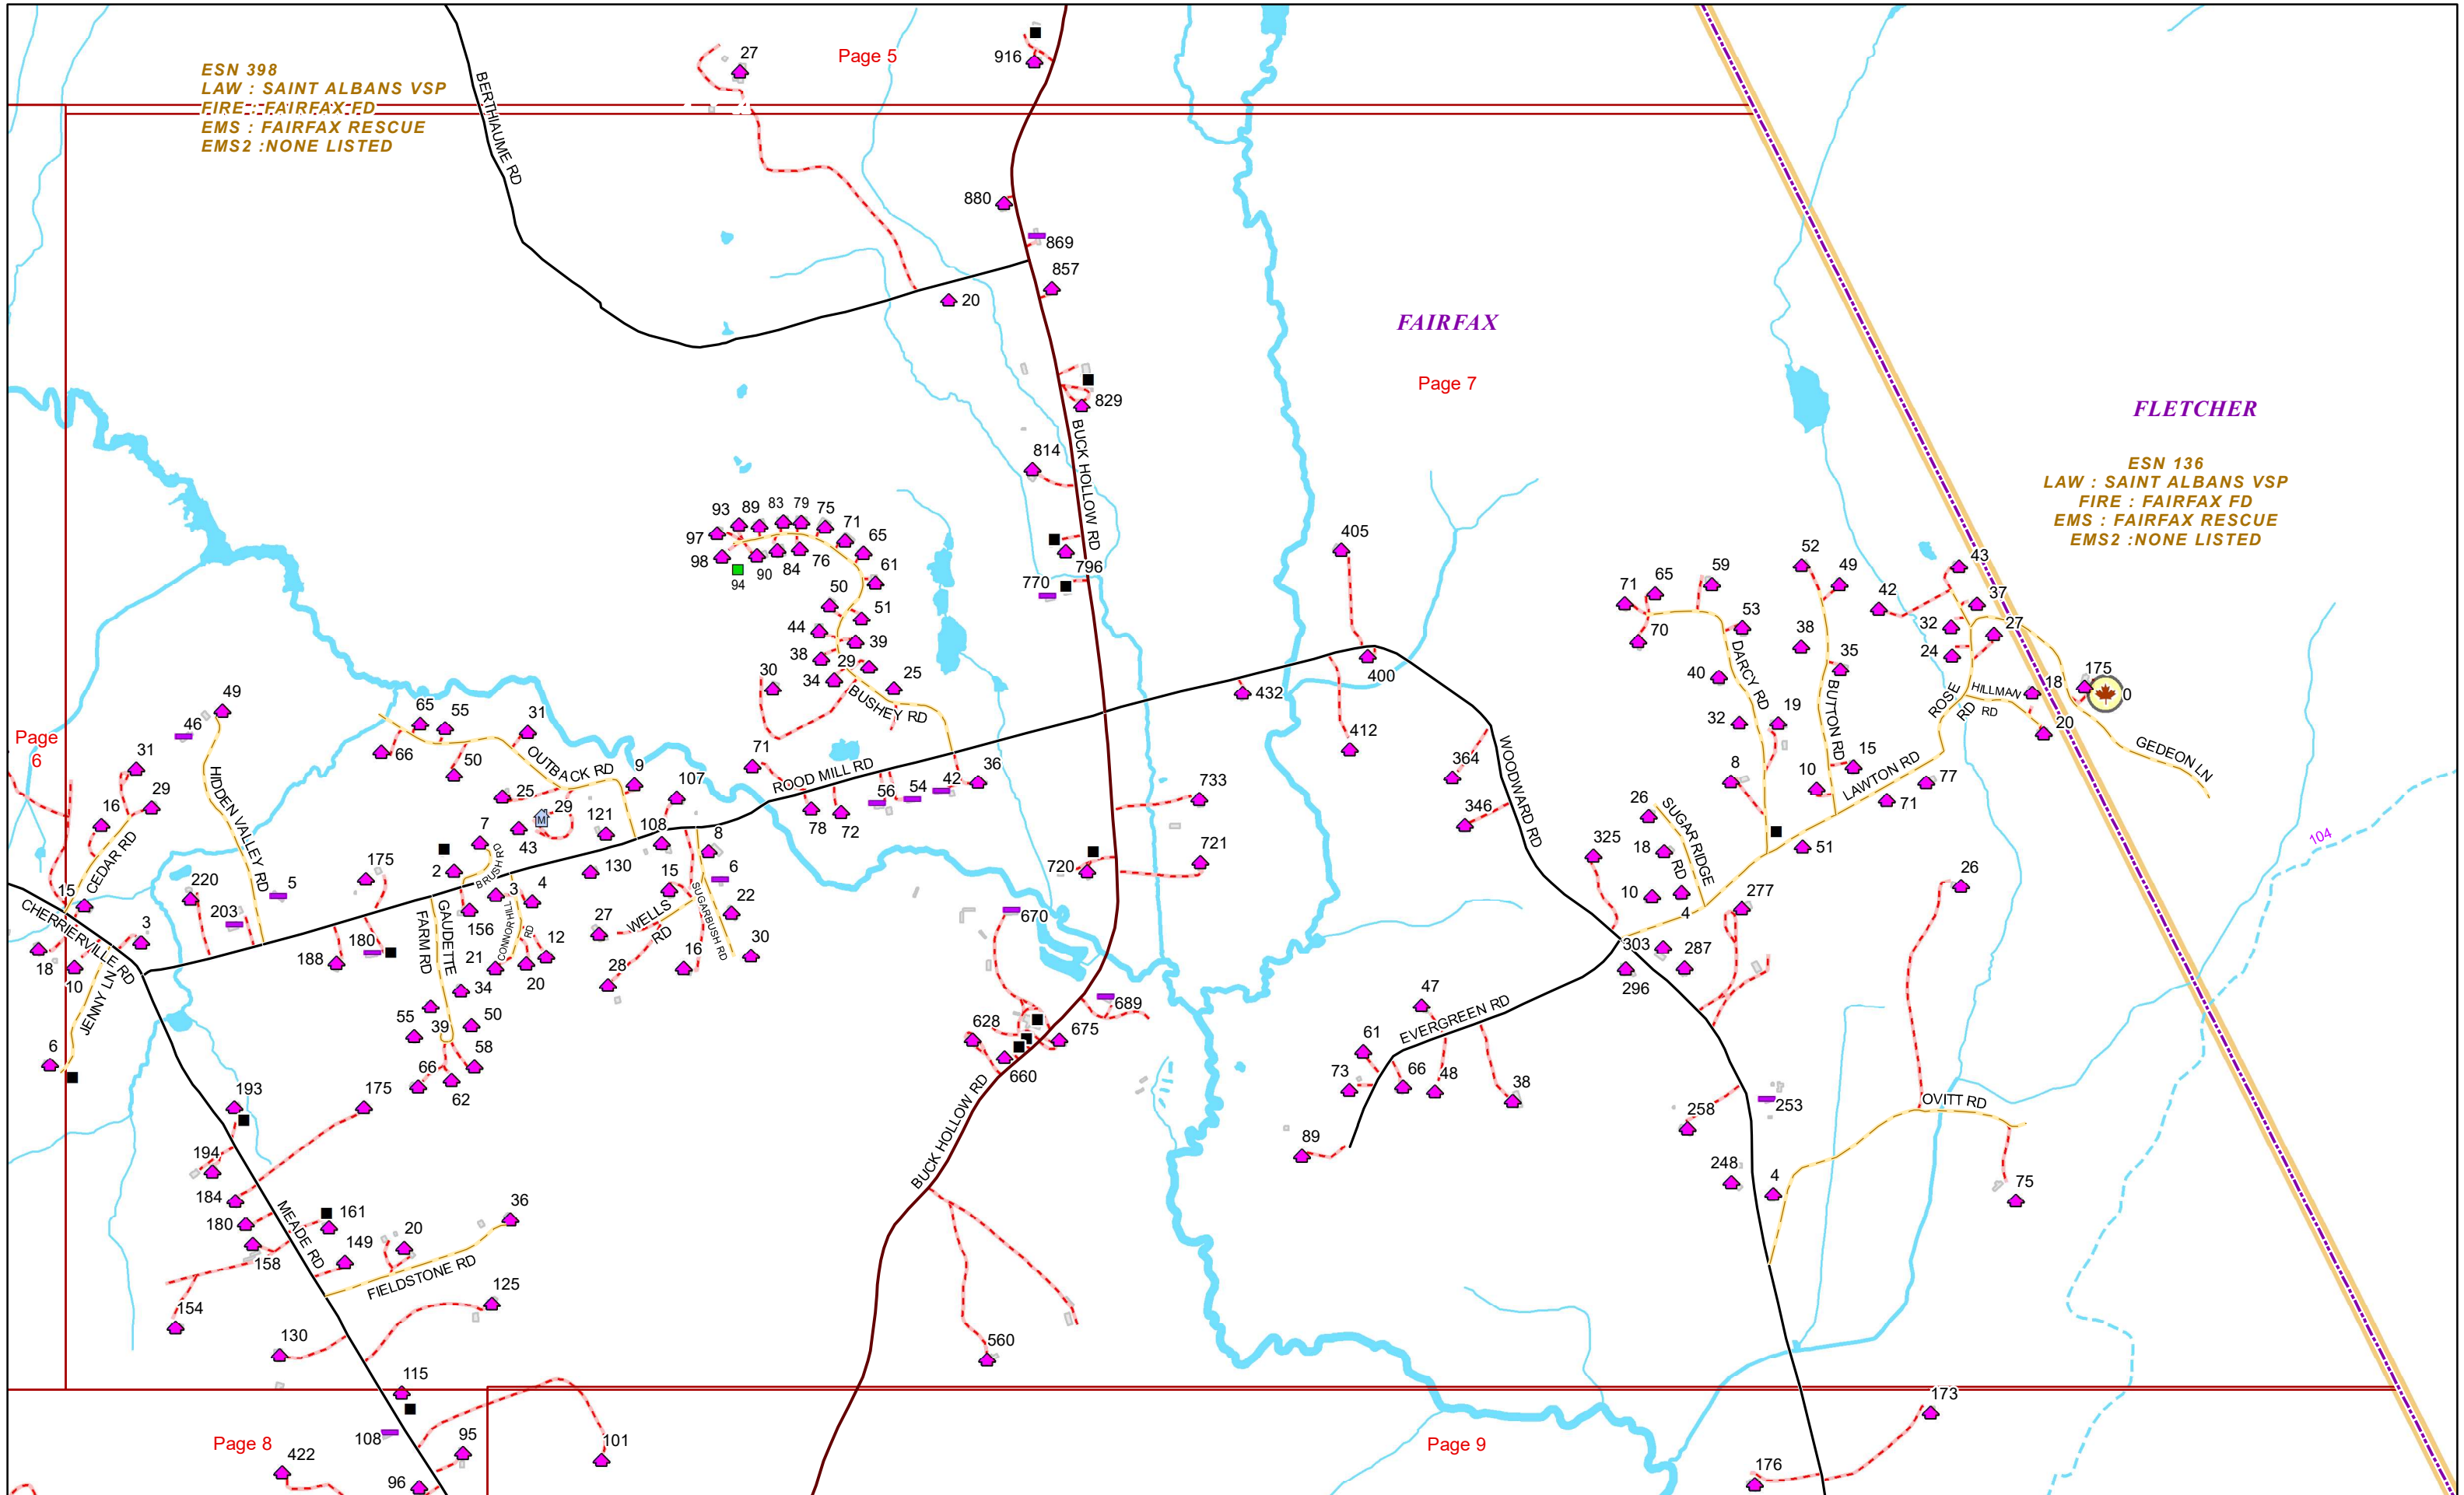

ESN 398
LAW : SAINT ALBANS VSP
FIRE : FAIRFAX FD
EMS : FAIRFAX RESCUE
EMS2 : NONE LISTED

ESN 136
LAW : SAINT ALBANS VSP
FIRE : FAIRFAX FD
EMS : FAIRFAX RESCUE
EMS2 : NONE LISTED

FAIRFAX

FLETCHER