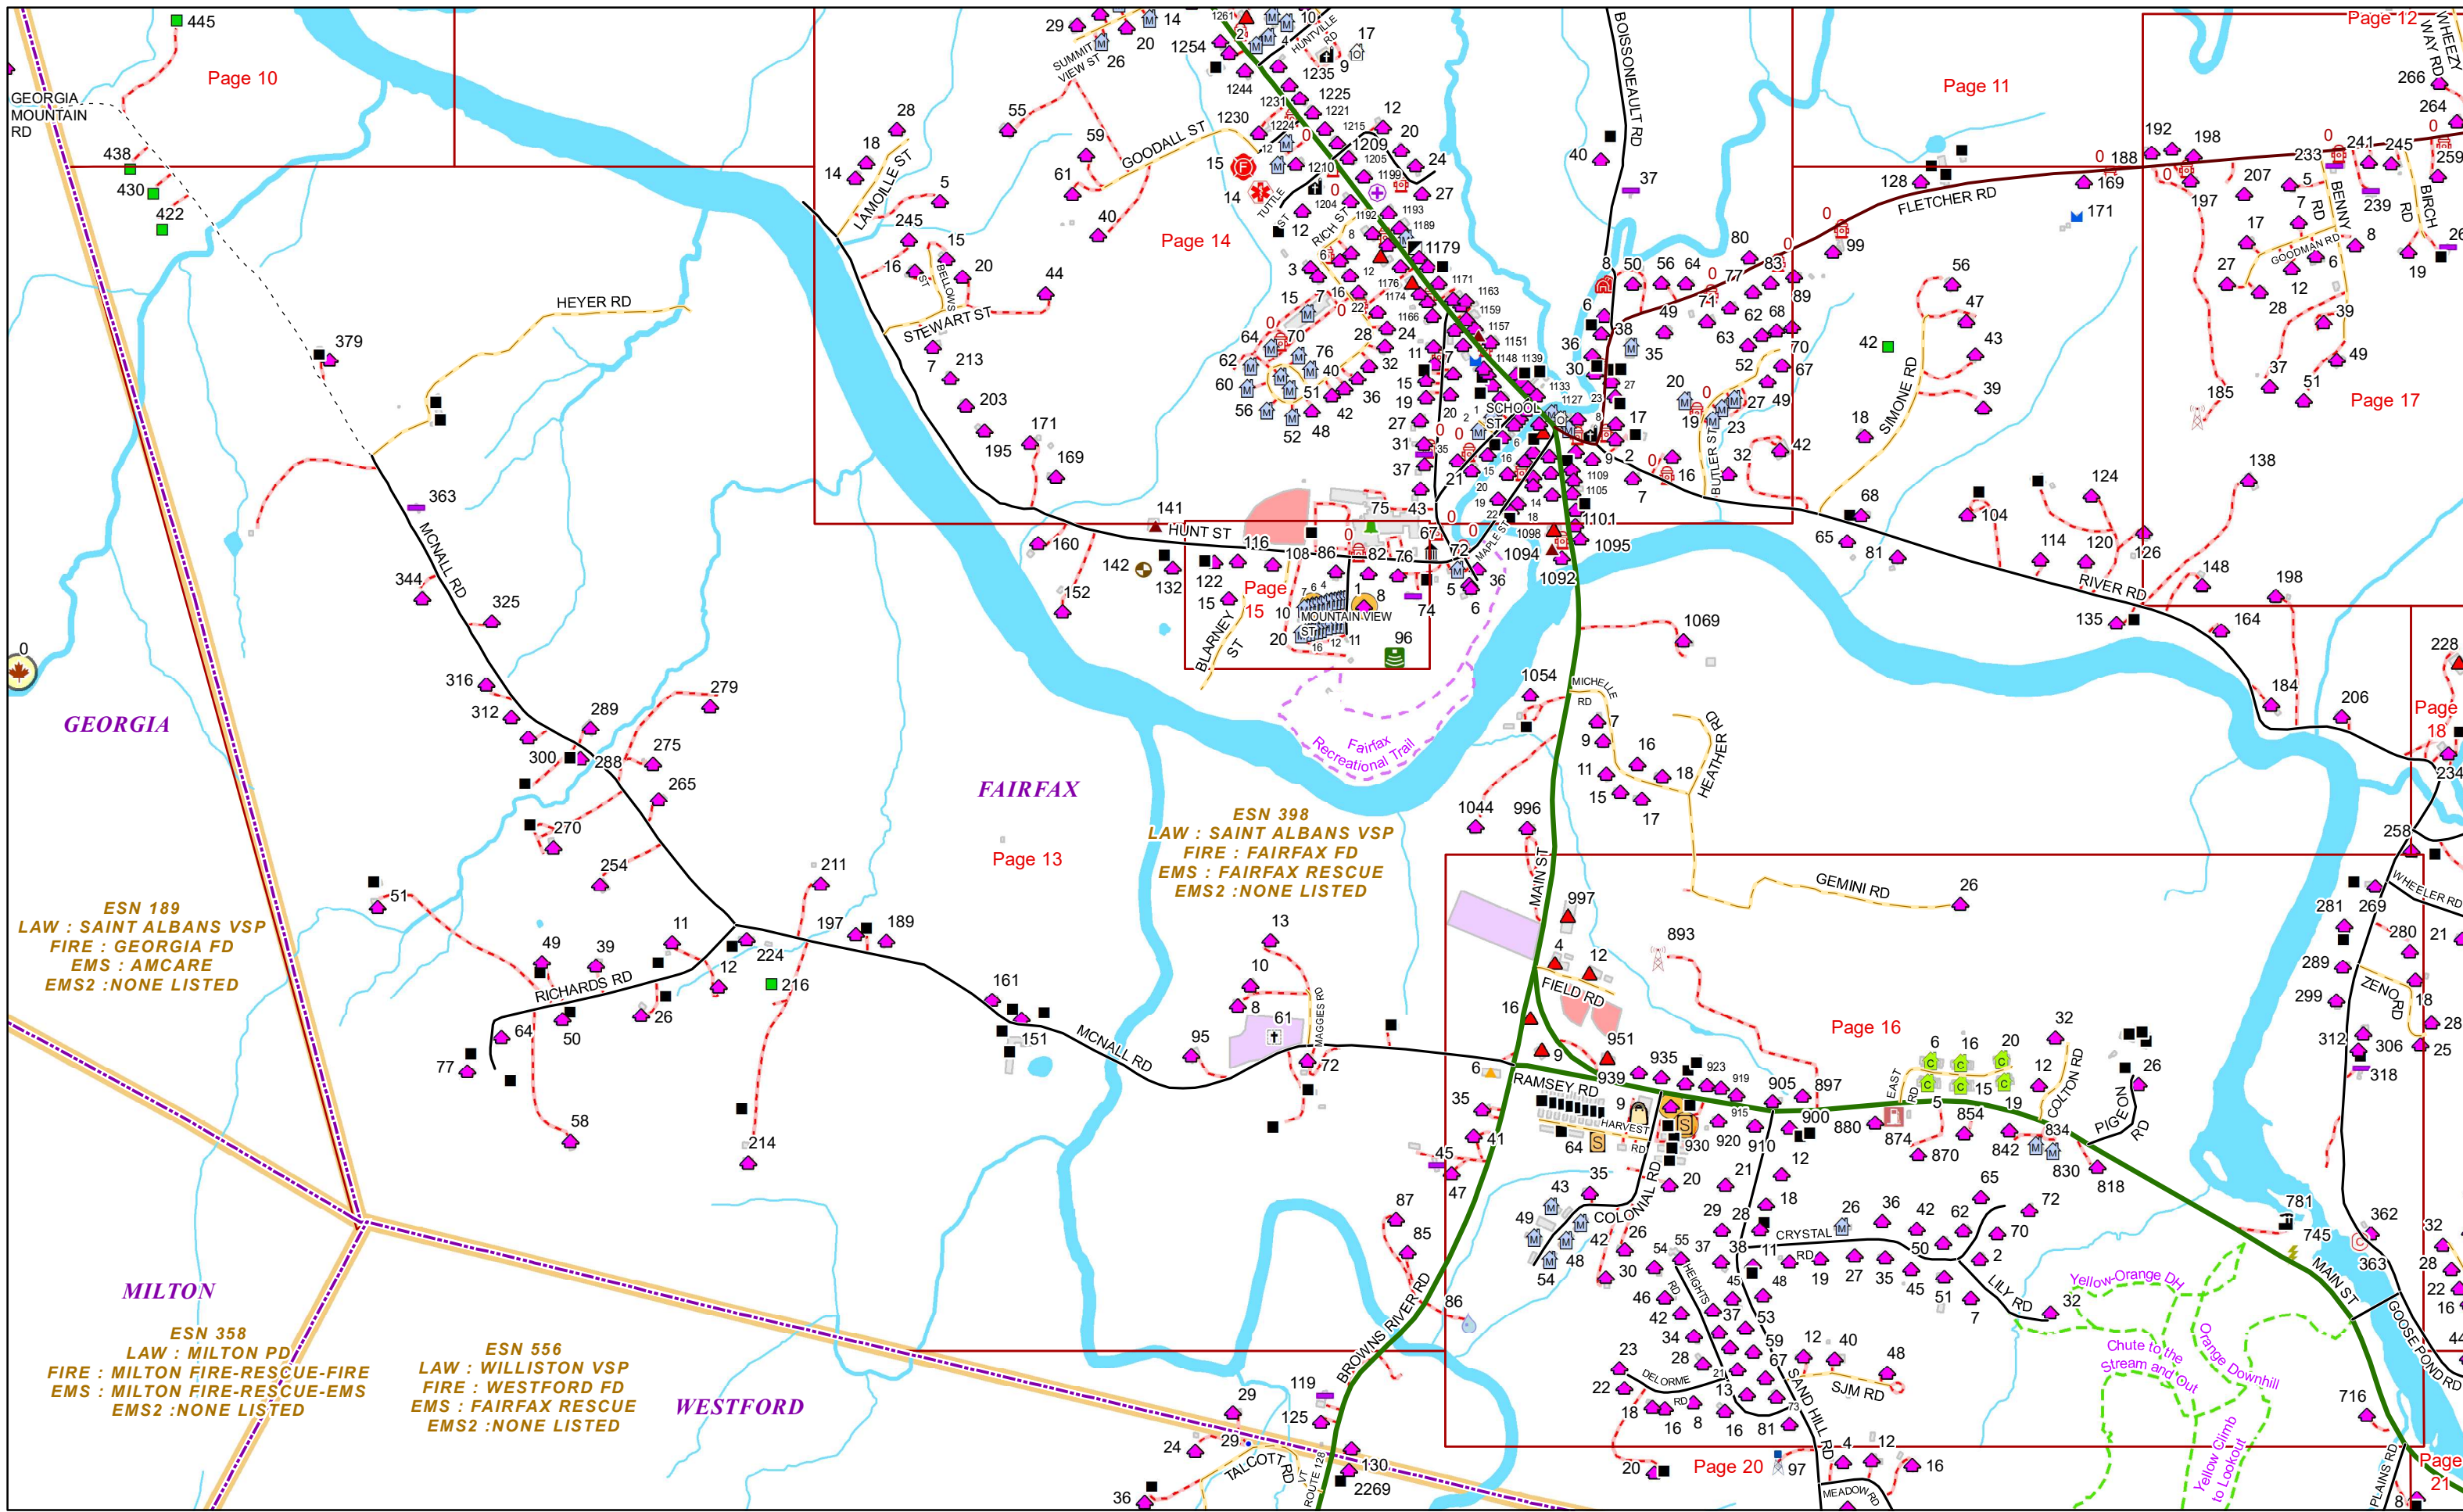

ESN 189
LAW : SAINT ALBANS VSP
FIRE : GEORGIA FD
EMS : AMCARE
EMS2 : NONE LISTED

ESN 398
LAW : SAINT ALBANS VSP
FIRE : FAIRFAX FD
EMS : FAIRFAX RESCUE
EMS2 : NONE LISTED

ESN 358
LAW : MILTON PD
FIRE : MILTON FIRE-RESCUE-FIRE
EMS : MILTON FIRE-RESCUE-EMS
EMS2 : NONE LISTED

ESN 556
LAW : WILLISTON VSP
FIRE : WESTFORD FD
EMS : FAIRFAX RESCUE
EMS2 : NONE LISTED