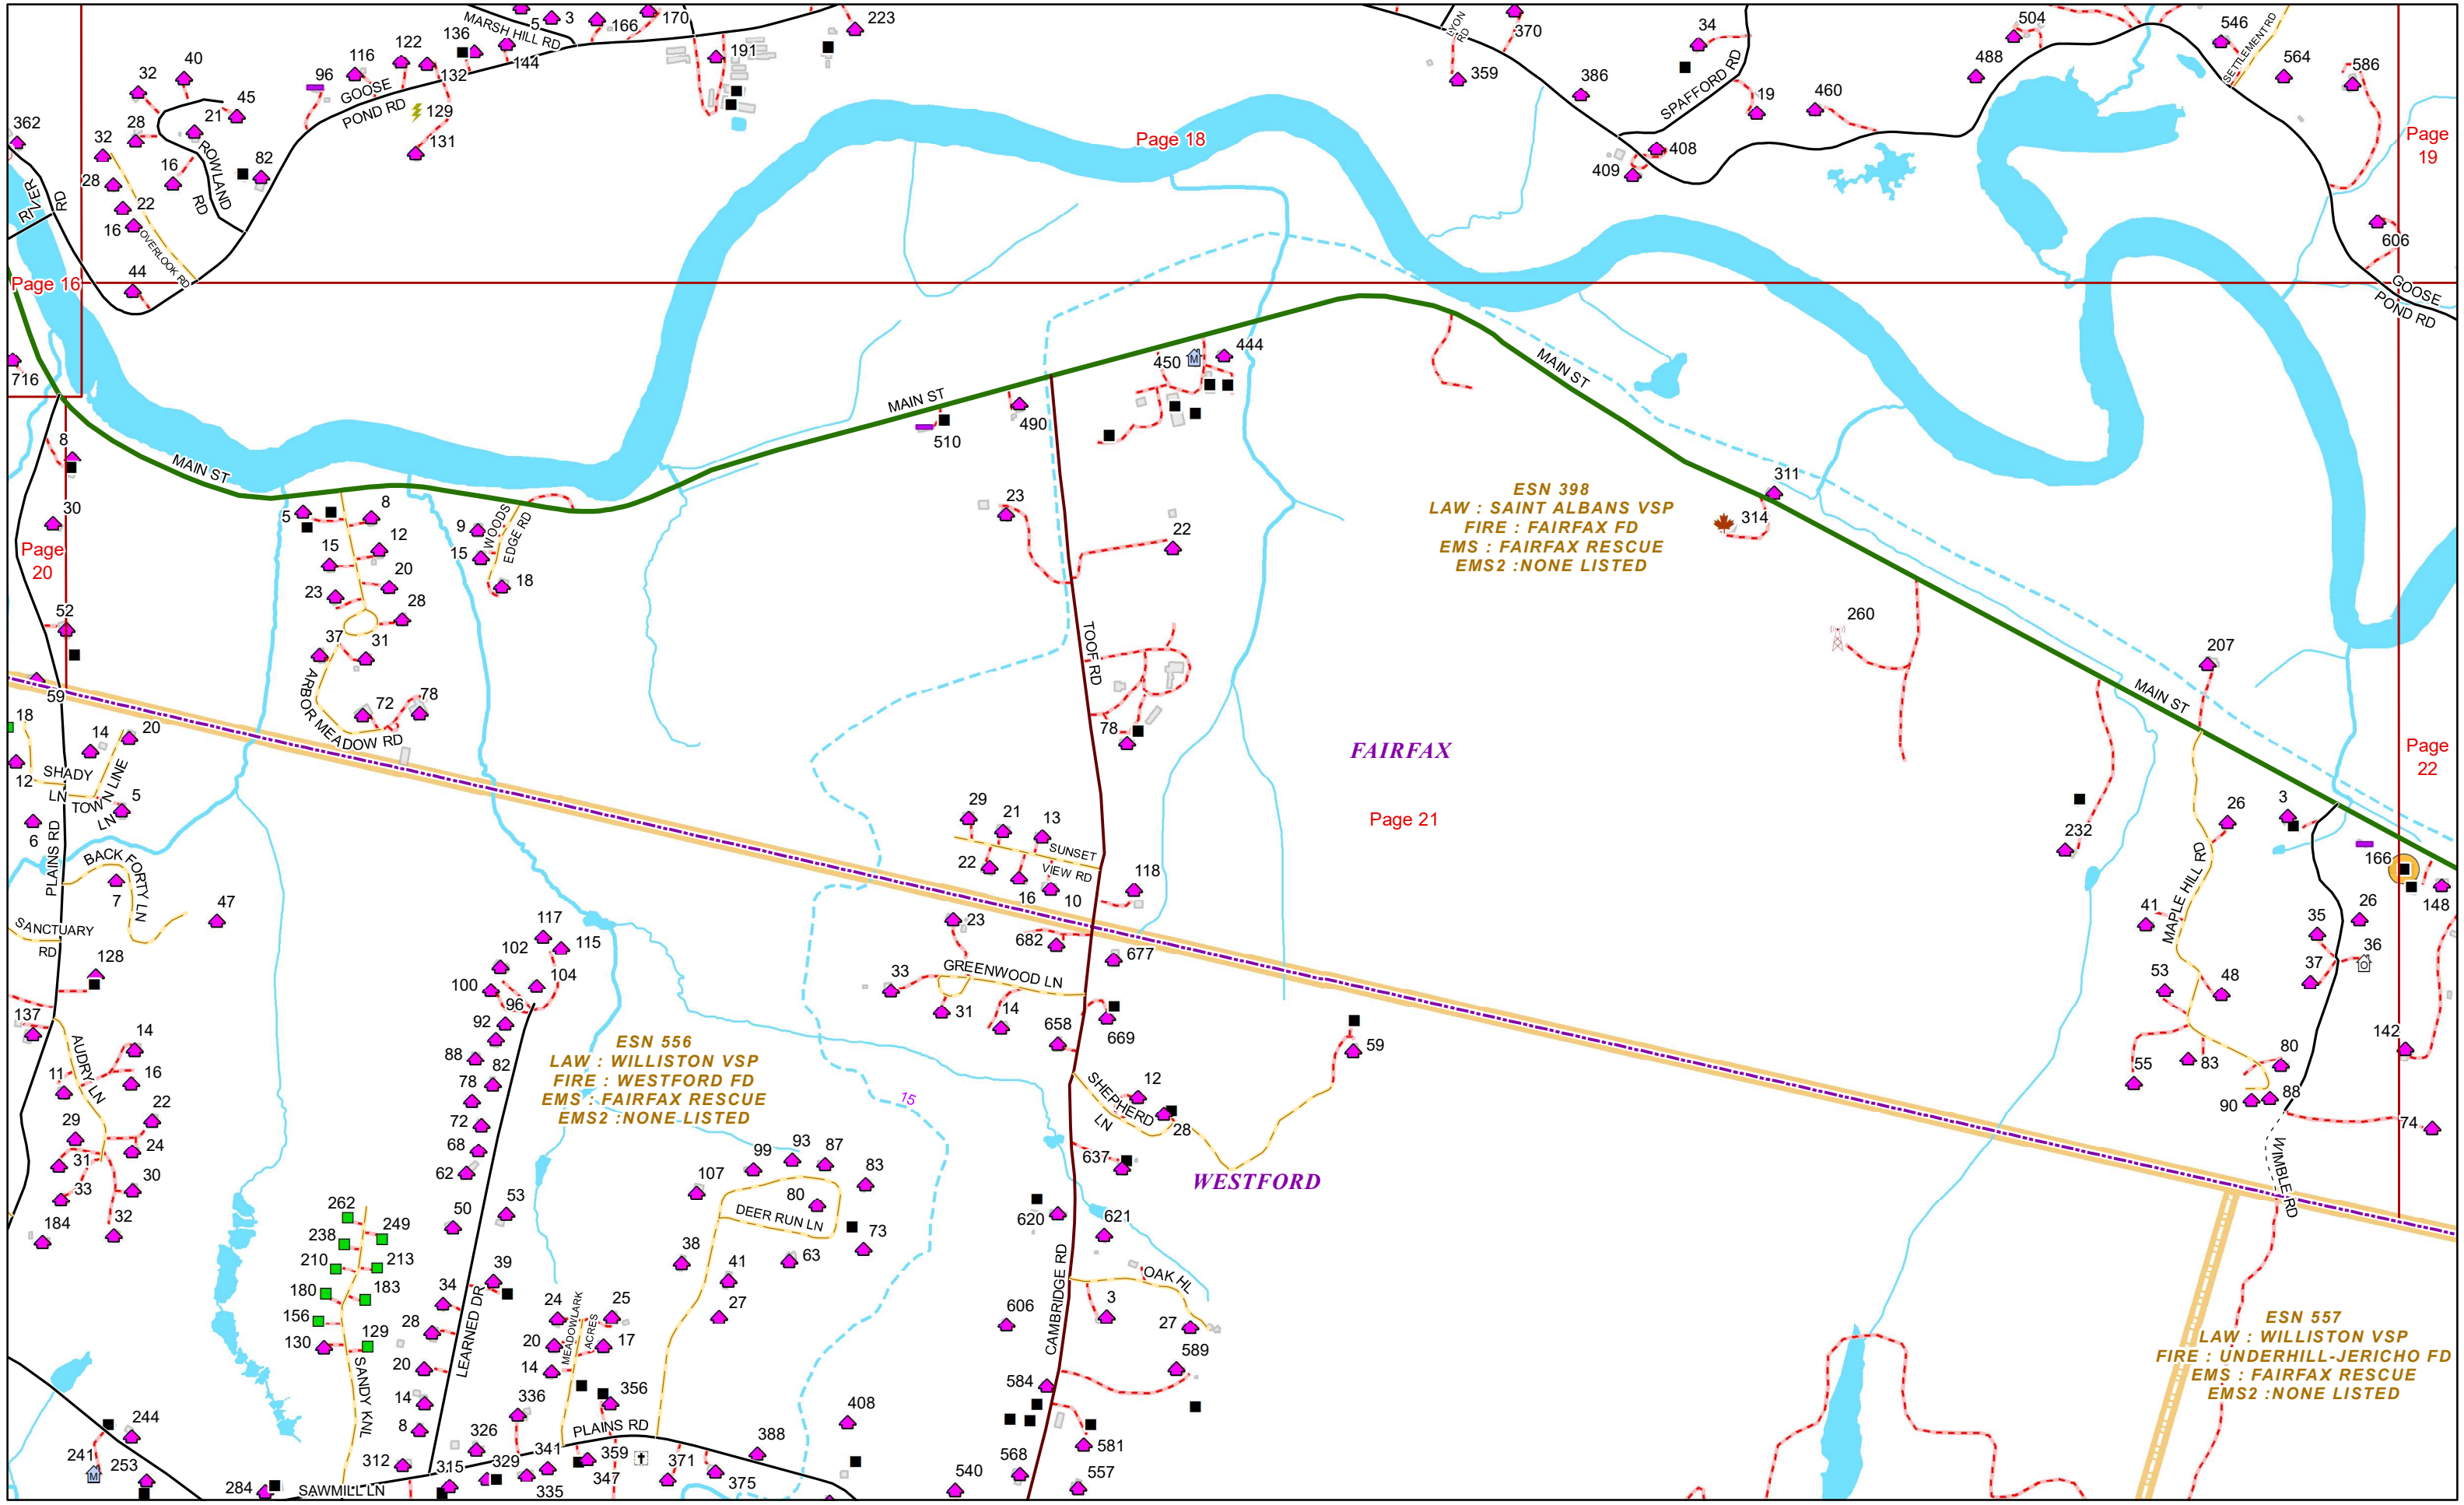

Page 21

FAIRFAX

WESTFORD

ESN 398
LAW : SAINT ALBANS VSP
FIRE : FAIRFAX FD
EMS : FAIRFAX RESCUE
EMS2 : NONE LISTED

ESN 556
LAW : WILLISTON VSP
FIRE : WESTFORD FD
EMS : FAIRFAX RESCUE
EMS2 : NONE LISTED

Page 20