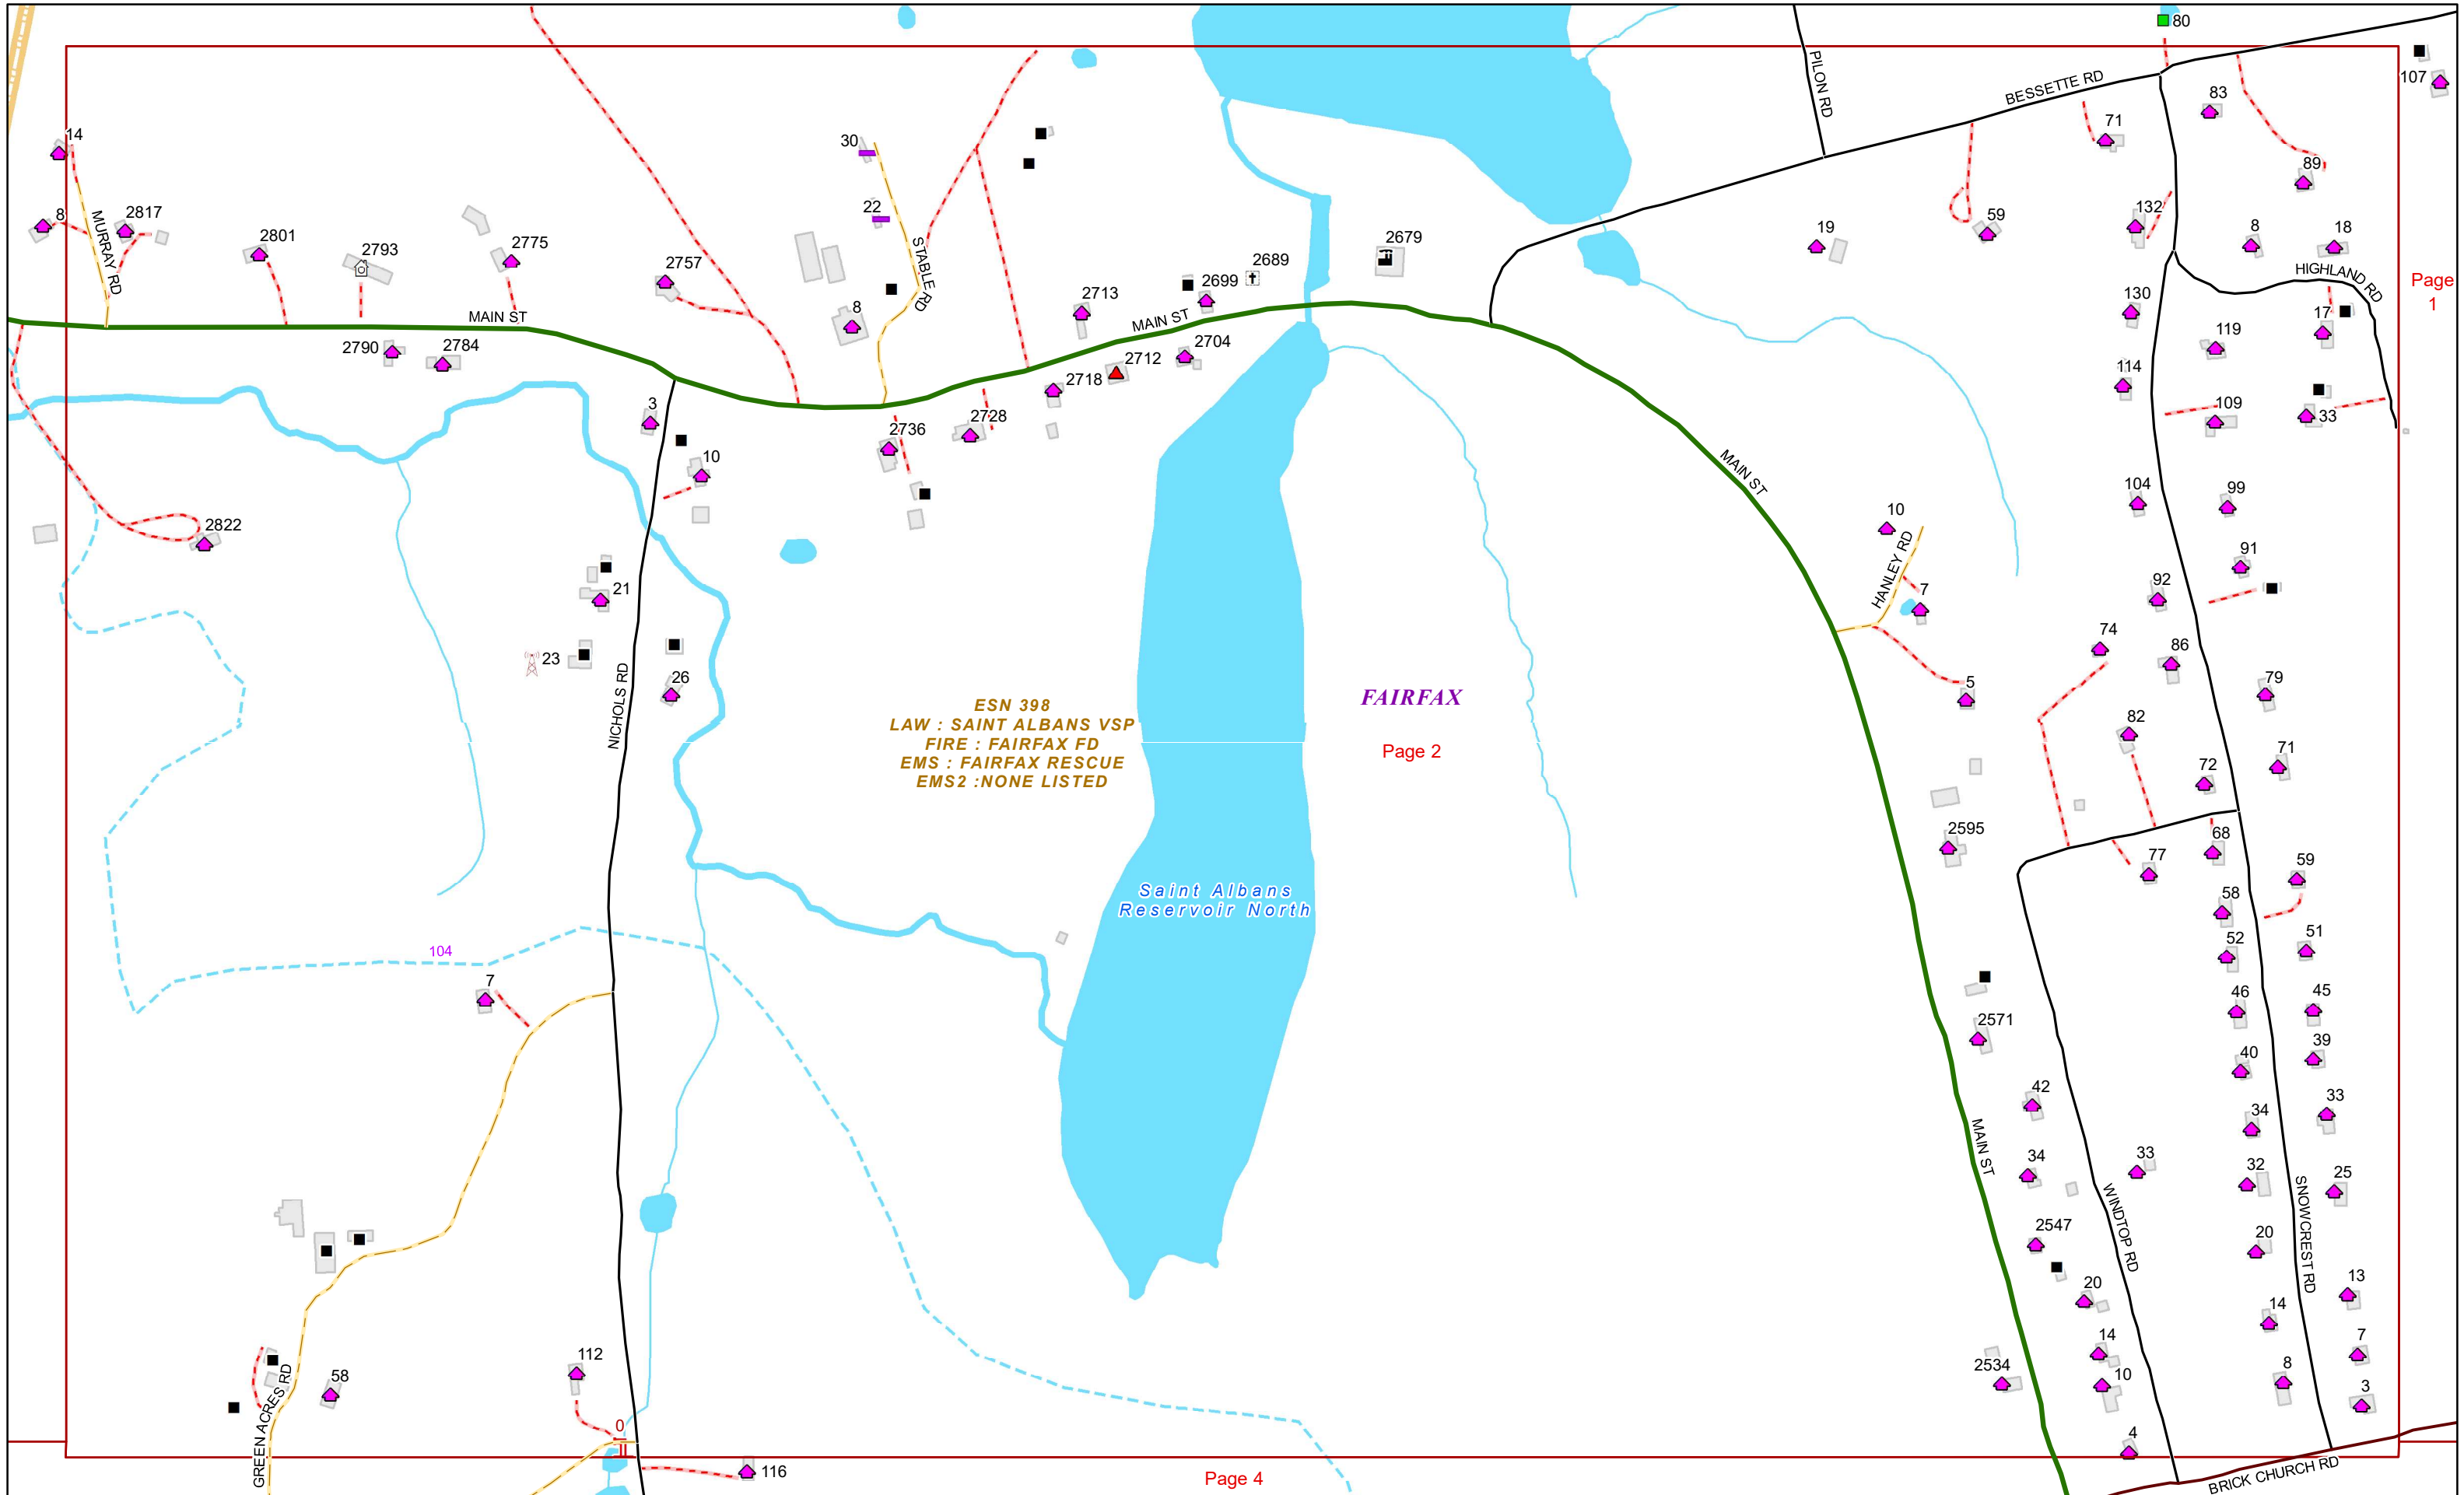

FAIRFAX
Page 2