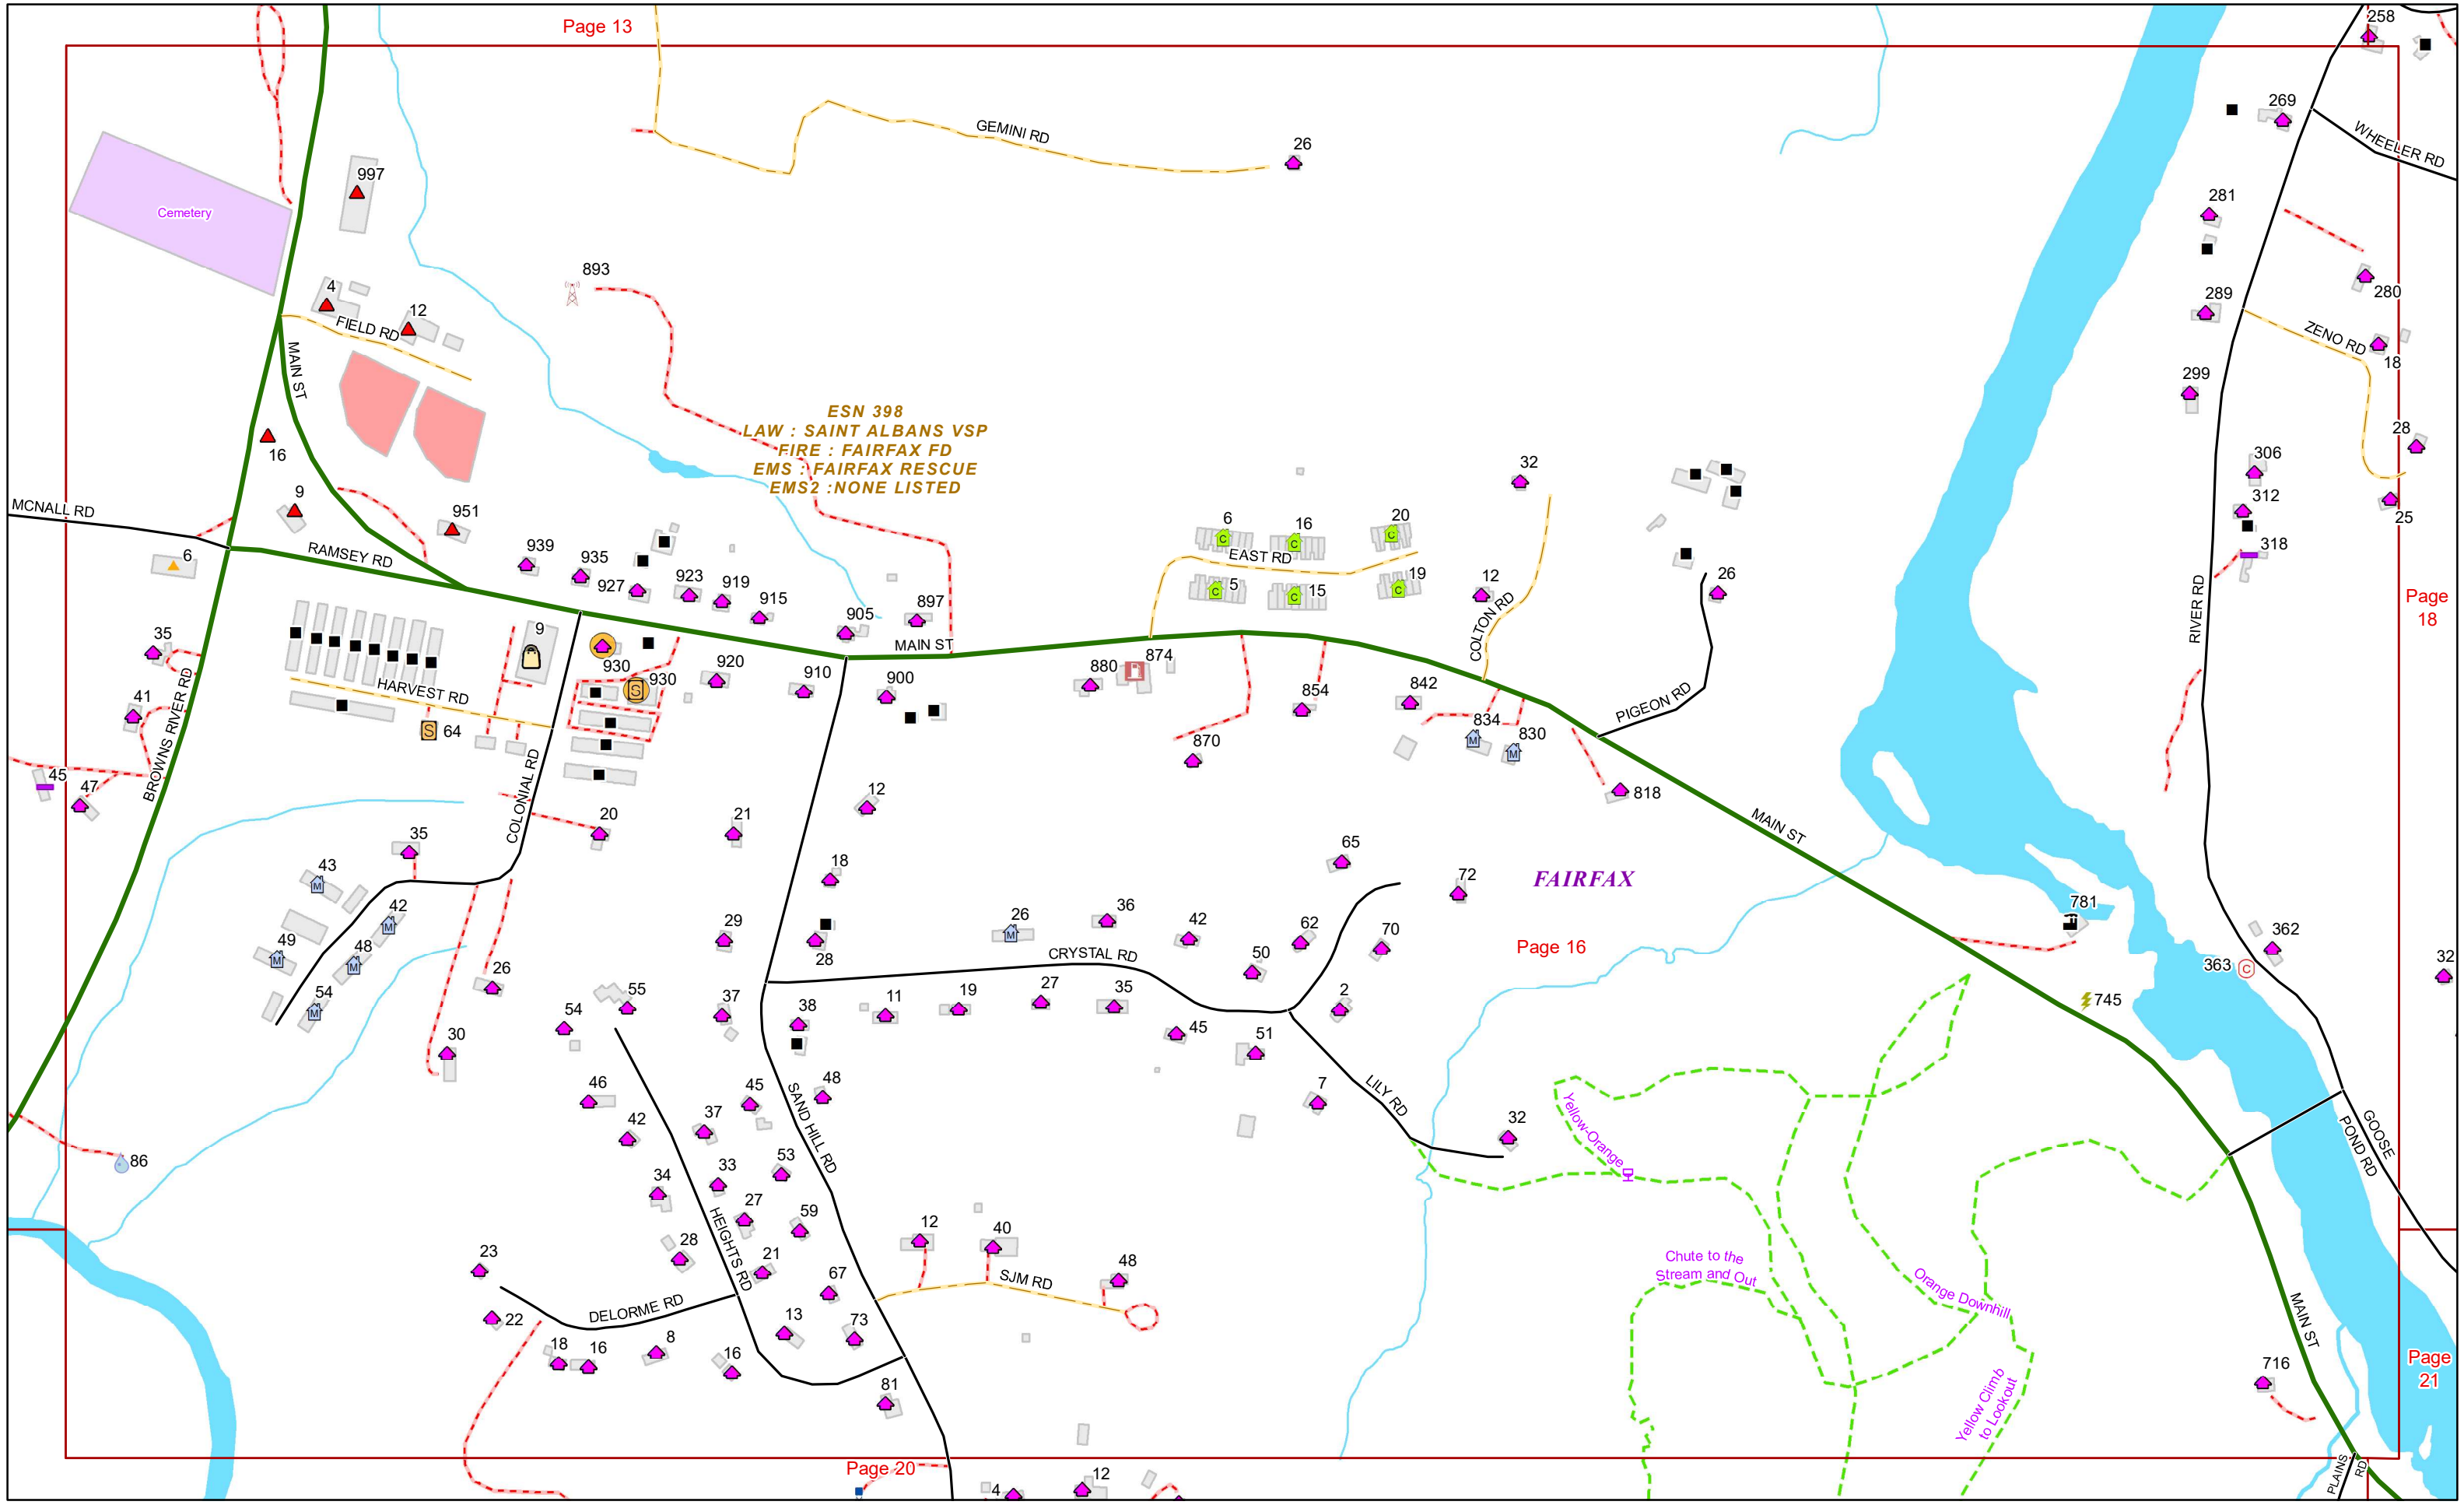

ESN 398
LAW : SAINT ALBANS VSP
FIRE : FAIRFAX FD
EMS : FAIRFAX RESCUE
EMS2 : NONE LISTED

FAIRFAX

Page 14

Page 13

Page 15

FAIRFAX

ESN 398
 LAW : SAINT ALBANS VSP
 FIRE : FAIRFAX FD
 EMS : FAIRFAX RESCUE
 EMS2 : NONE LISTED