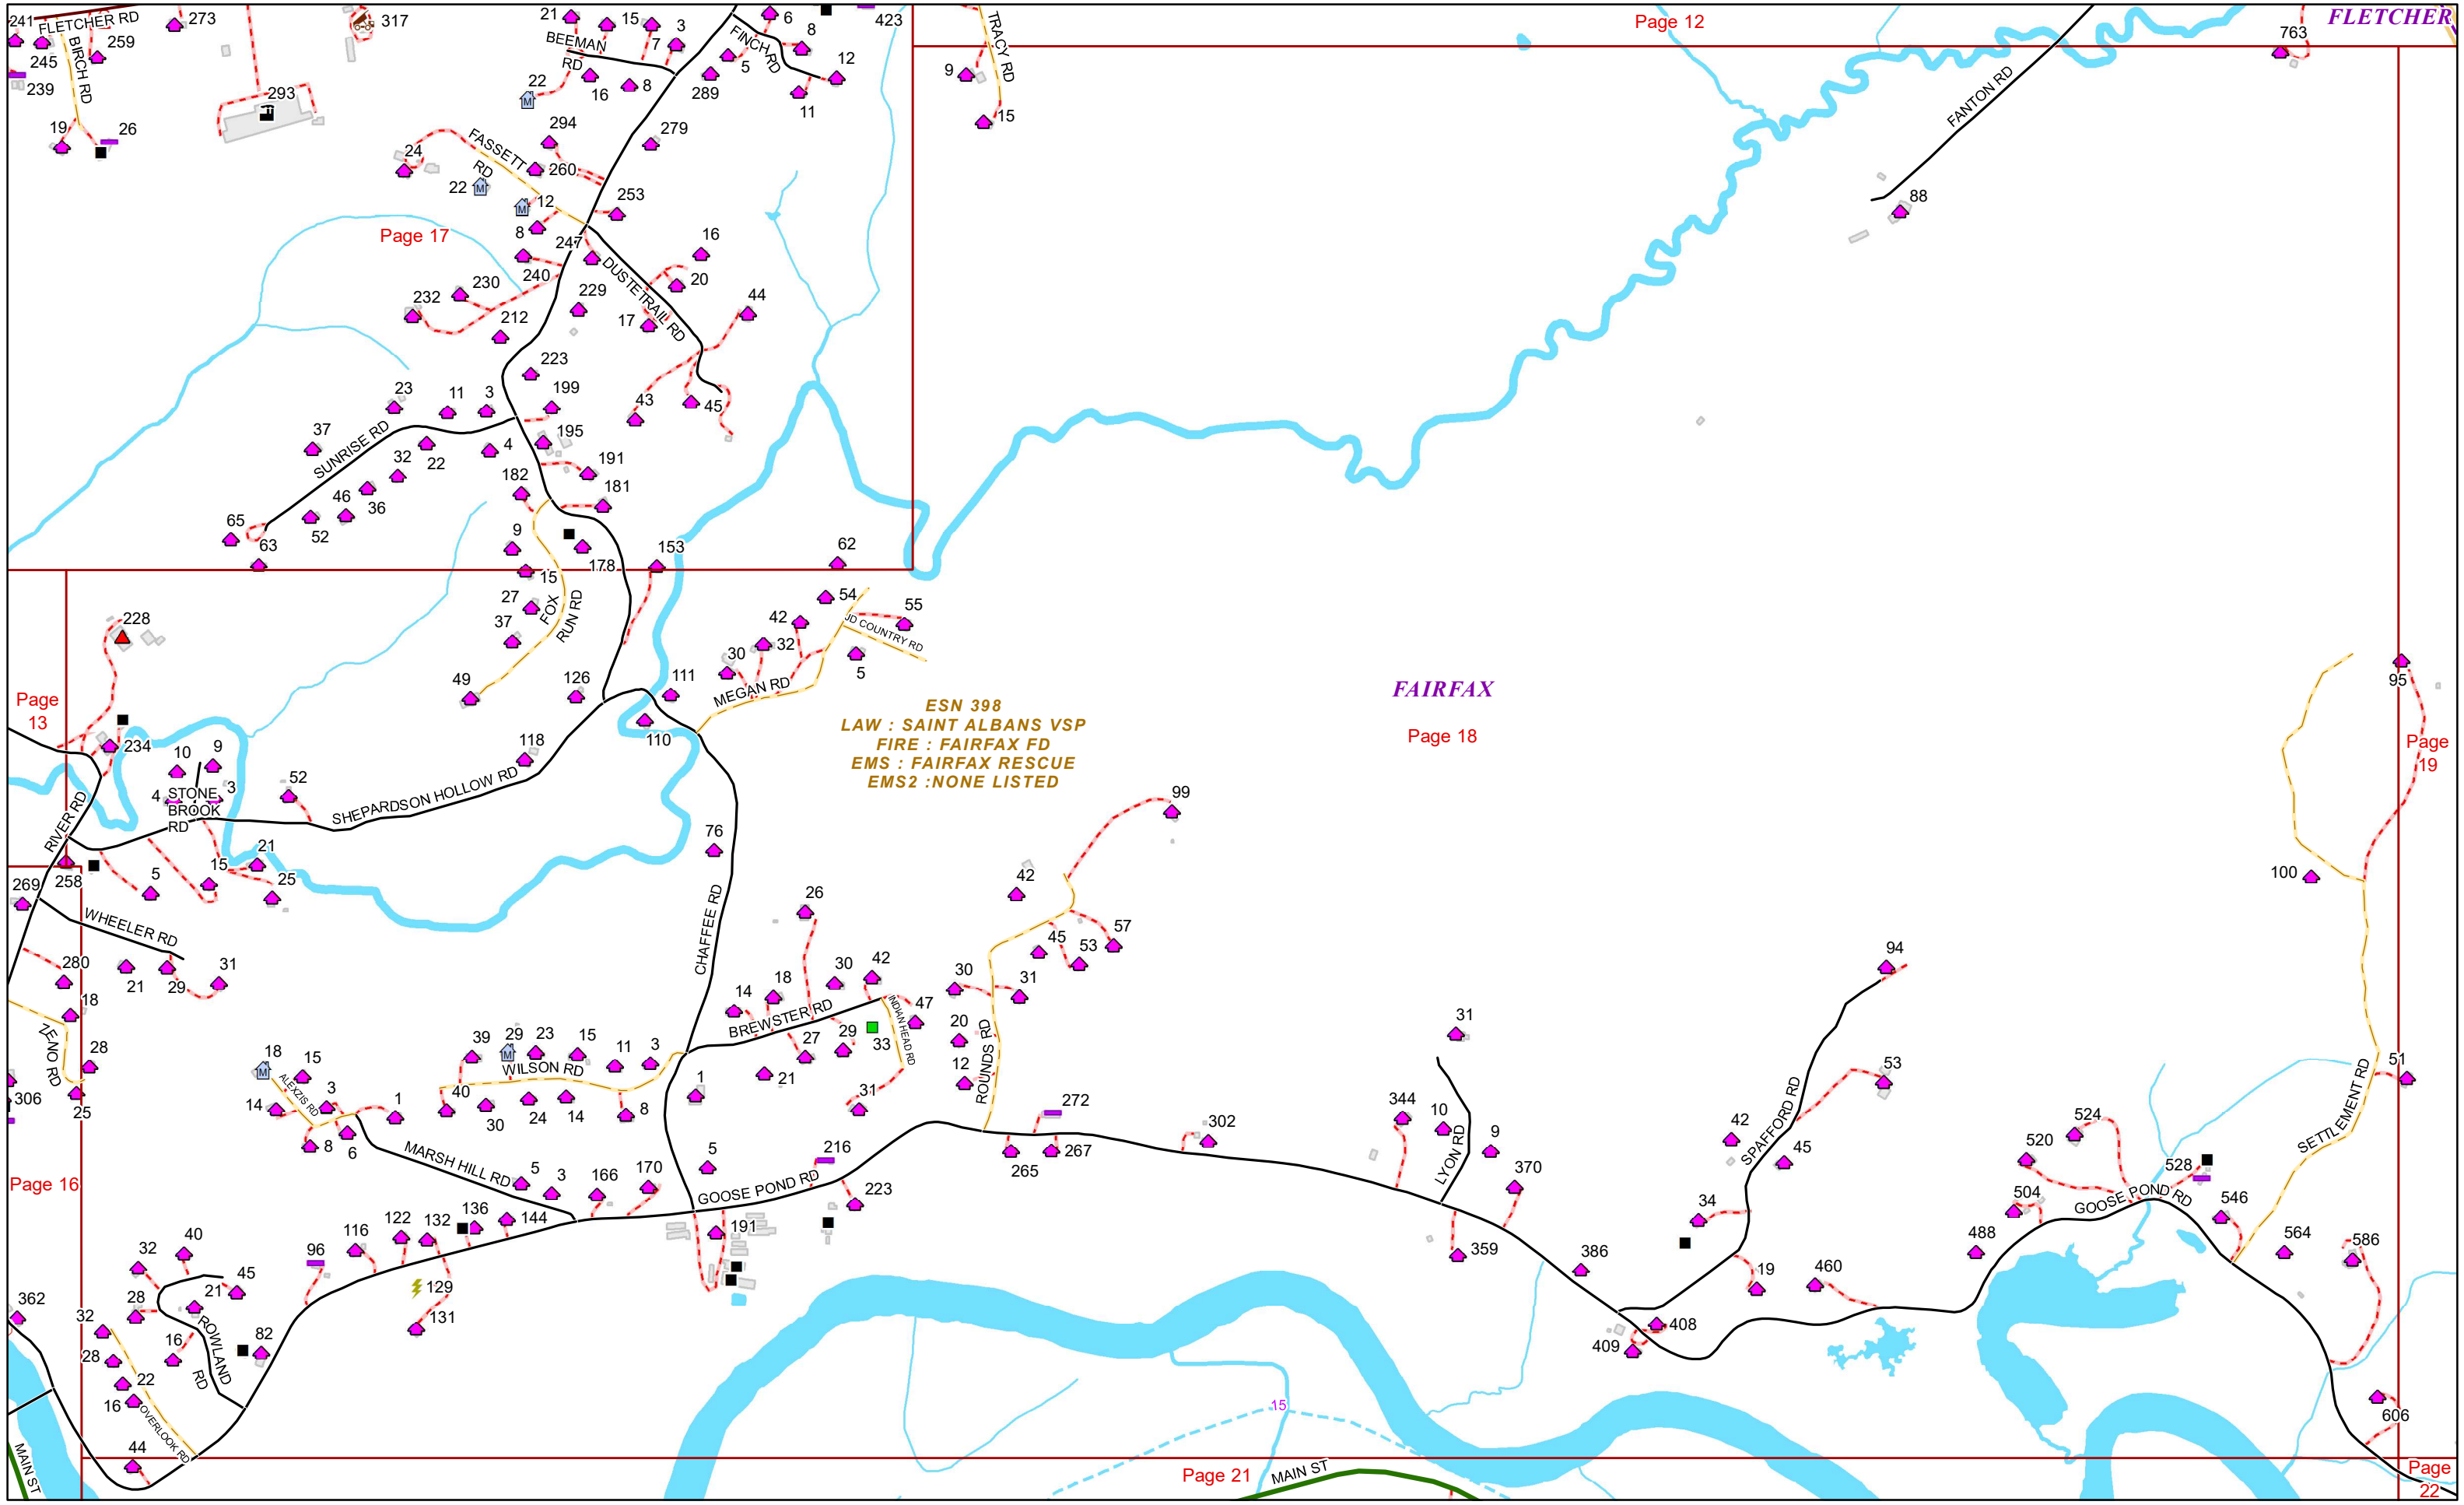

ESN 398
LAW : SAINT ALBANS VSP
FIRE : FAIRFAX FD
EMS : FAIRFAX RESCUE
EMS2 : NONE LISTED

FAIRFAX

Page 16

Page 13

Page 18

Page 21

Page 20

ESN 398
LAW : SAINT ALBANS VSP
FIRE : FAIRFAX FD
EMS : FAIRFAX RESCUE
EMS2 : NONE LISTED