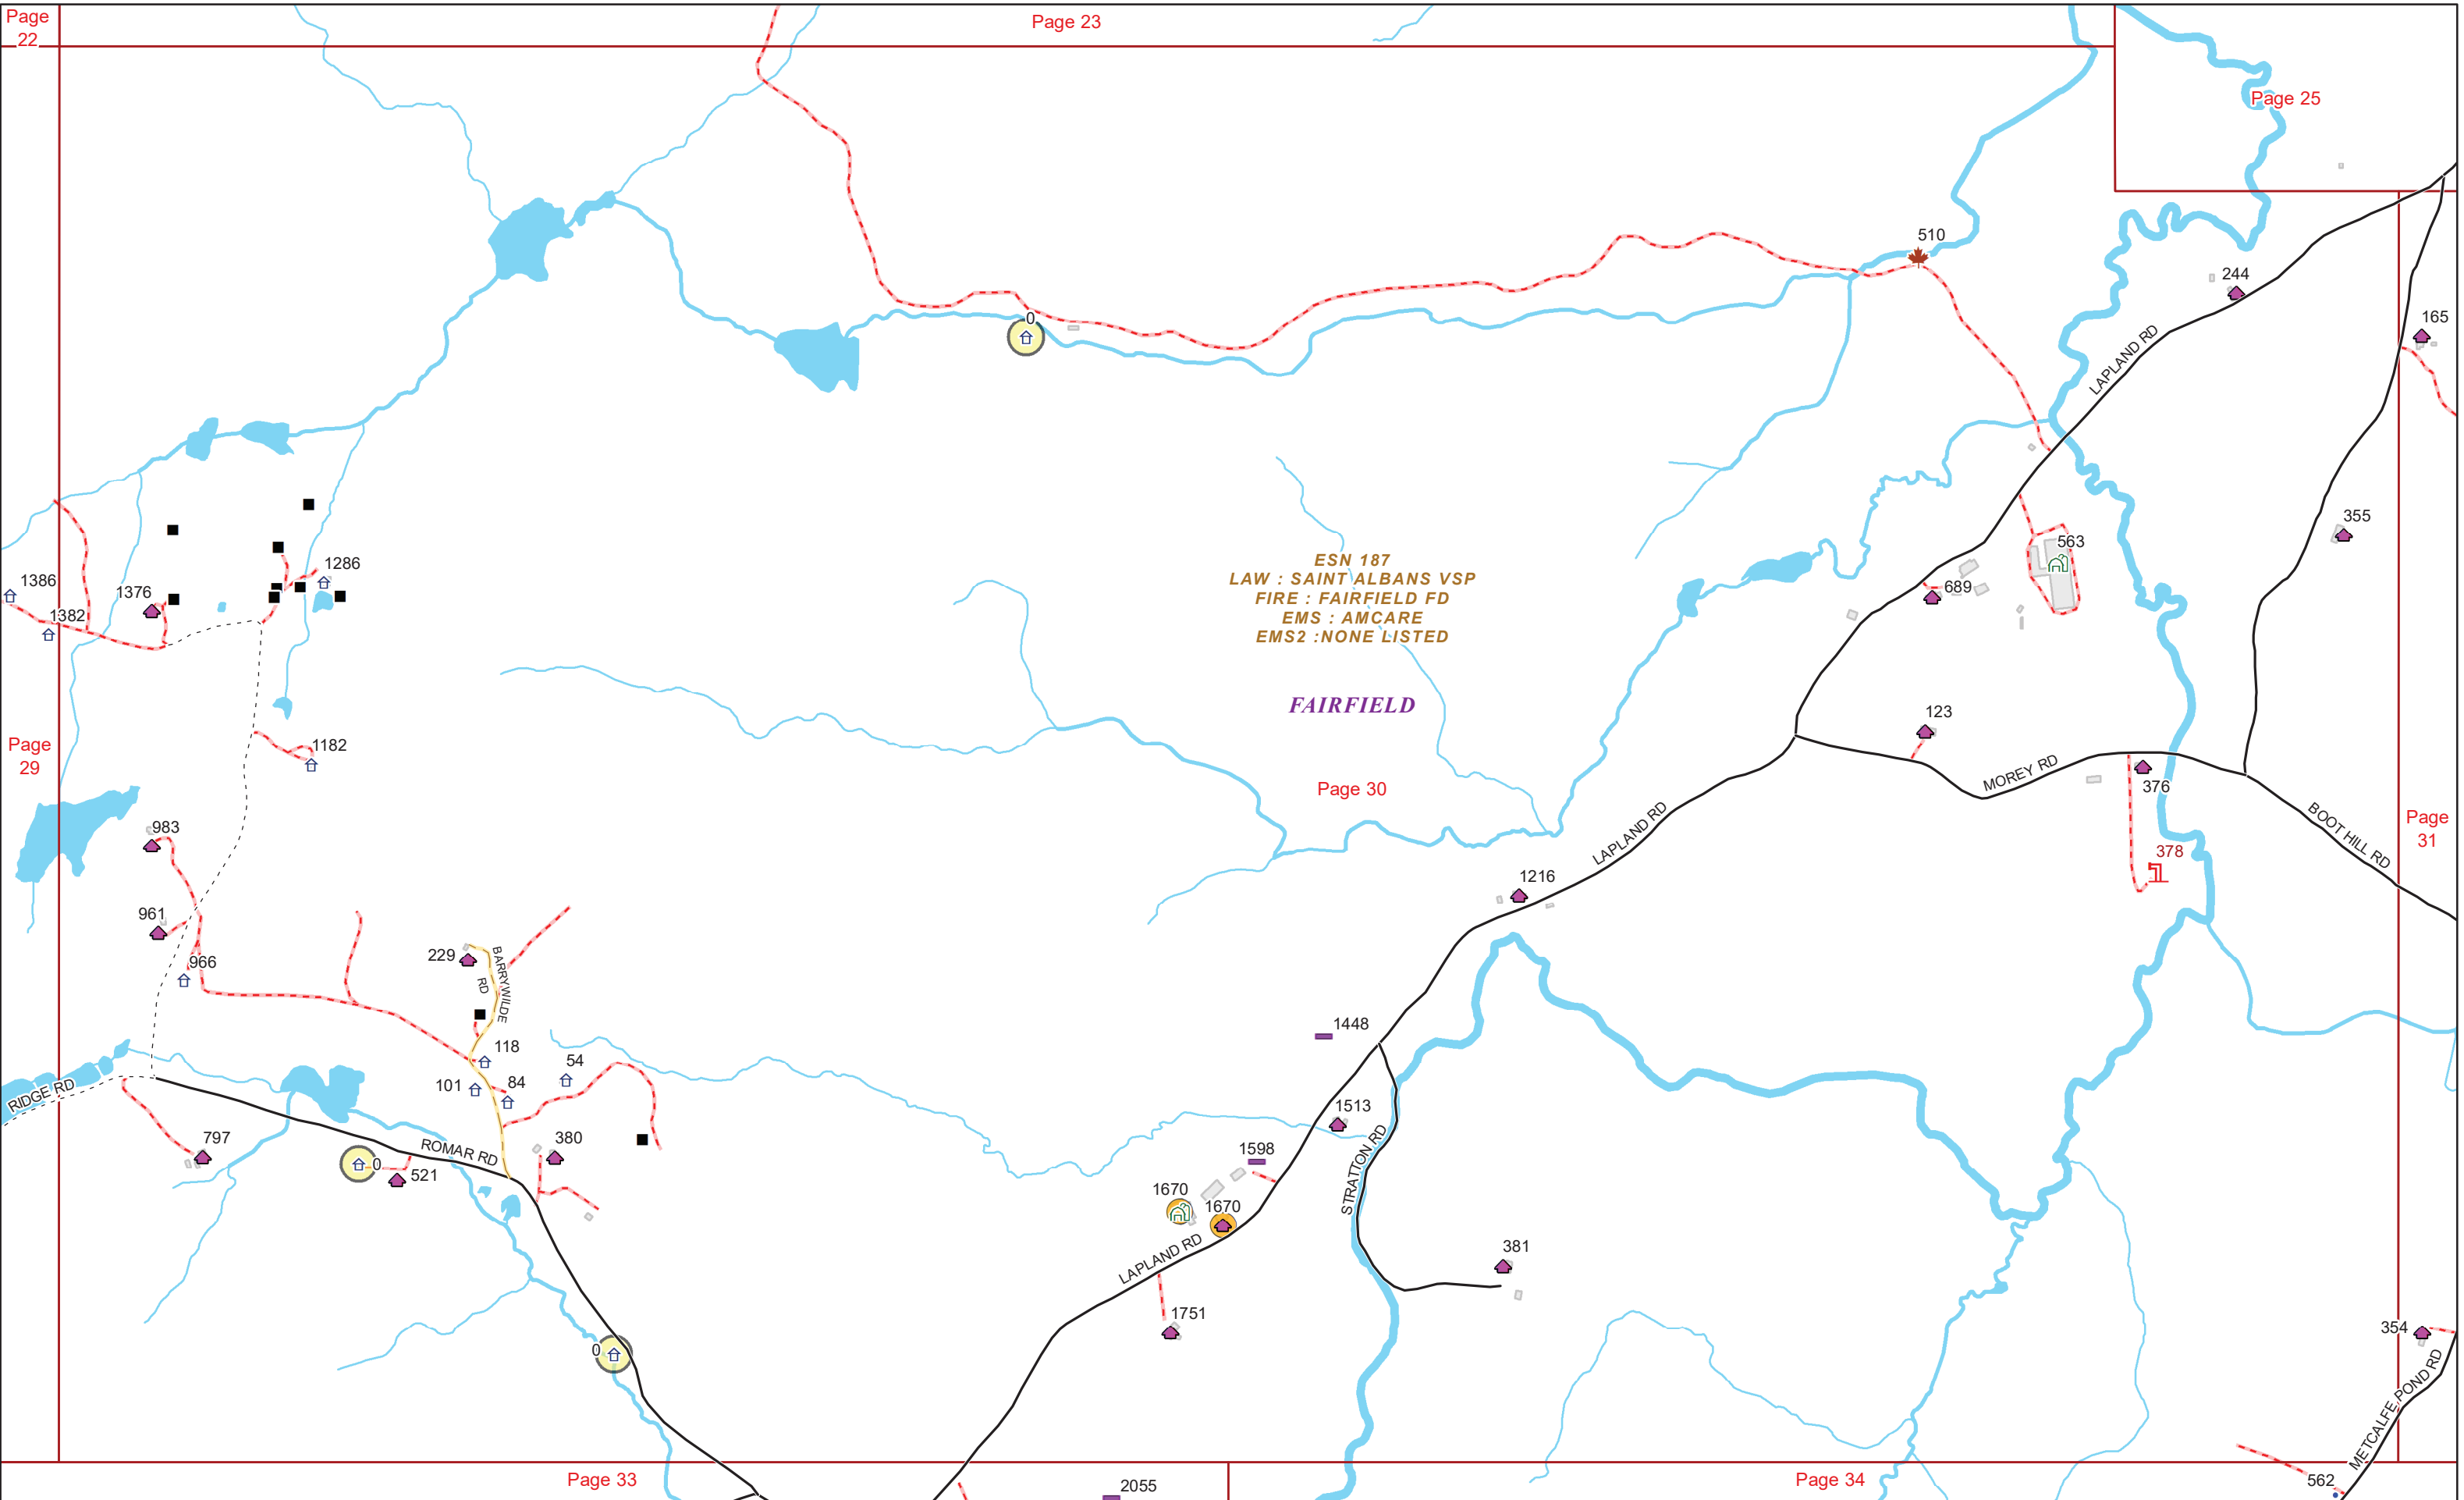

ESN 187
LAW : SAINT ALBANS VSP
FIRE : FAIRFIELD FD
EMS : AMCARE
EMS2 : NONE LISTED

ESN 136
LAW : SAINT ALBANS VSP
FIRE : FAIRFAX FD
EMS : FAIRFAX RESCUE
EMS2 : NONE LISTED

FAIRFIELD

Page 28

Page 32

ESN 187
 LAW : SAINT ALBANS VSP
 FIRE : FAIRFIELD FD
 EMS : AMCARE
 EMS2 : NONE LISTED