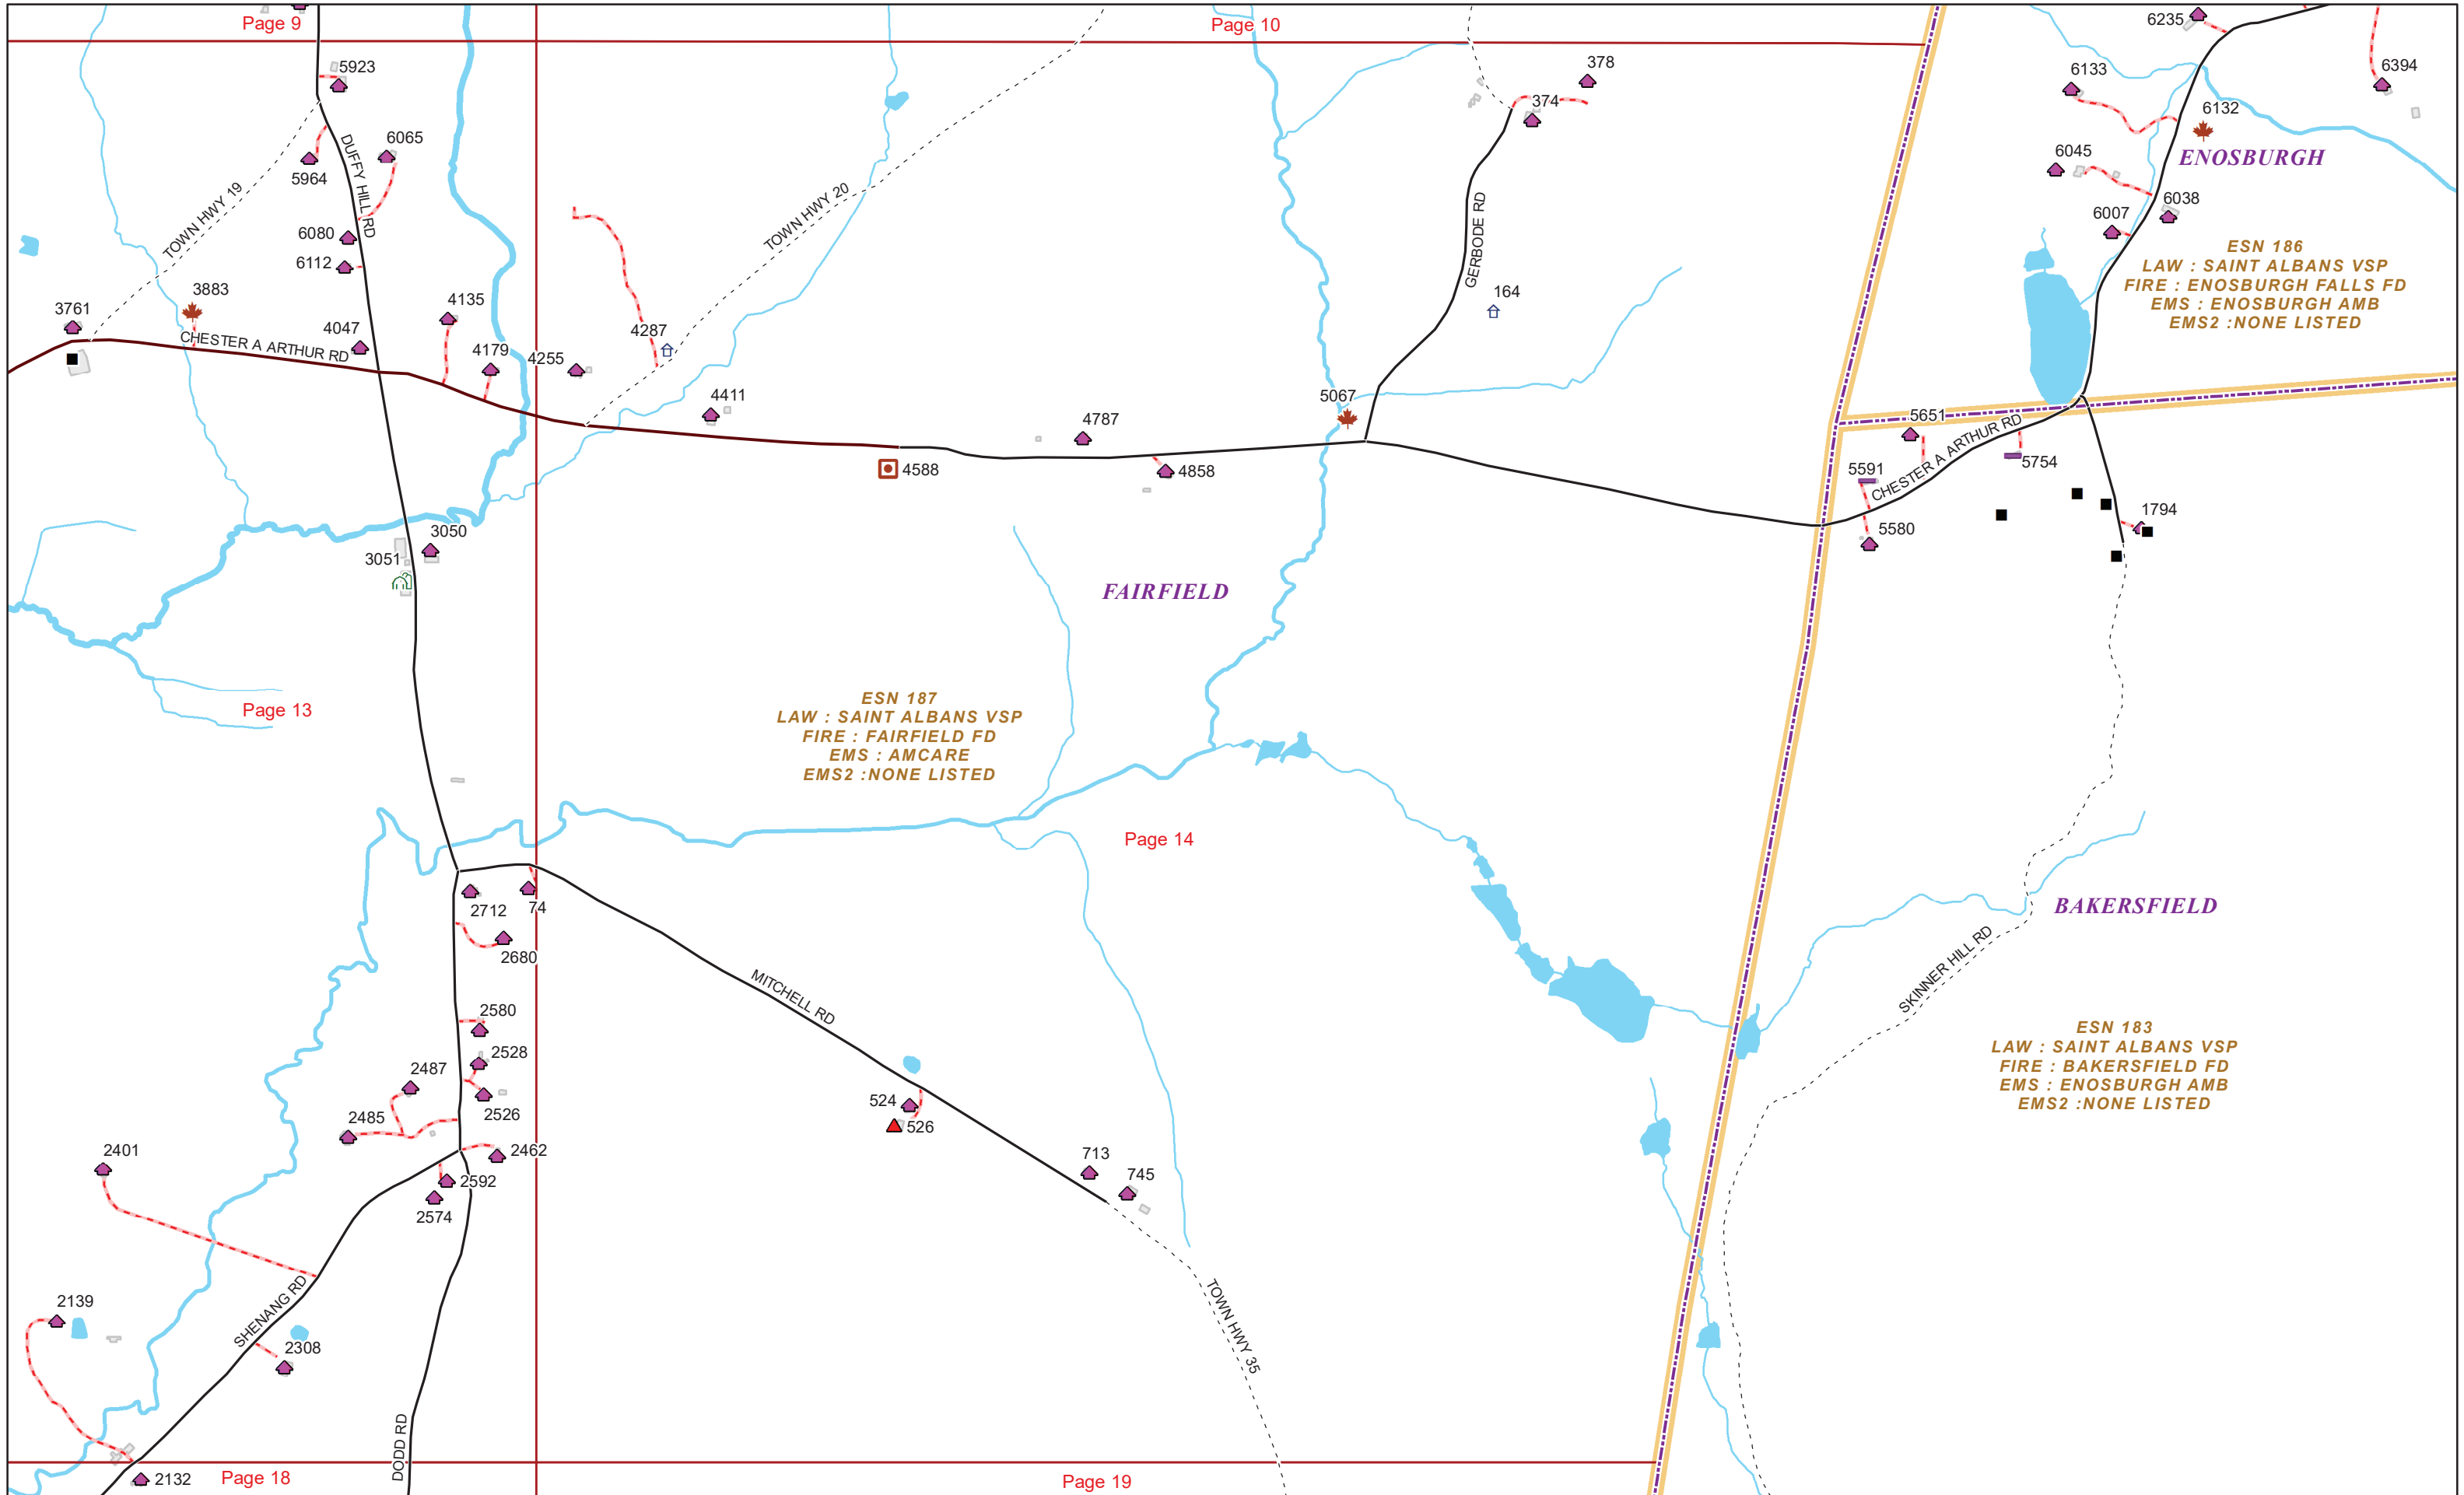

Page 9

Page 10

Page 13

Page 14

Page 18

Page 19

ENOSBURGH
ESN 186
LAW : SAINT ALBANS VSP
FIRE : ENOSBURGH FALLS FD
EMS : ENOSBURGH AMB
EMS2 : NONE LISTED

ESN 187
LAW : SAINT ALBANS VSP
FIRE : FAIRFIELD FD
EMS : AMCARE
EMS2 : NONE LISTED

ESN 183
LAW : SAINT ALBANS VSP
FIRE : BAKERSFIELD FD
EMS : ENOSBURGH AMB
EMS2 : NONE LISTED