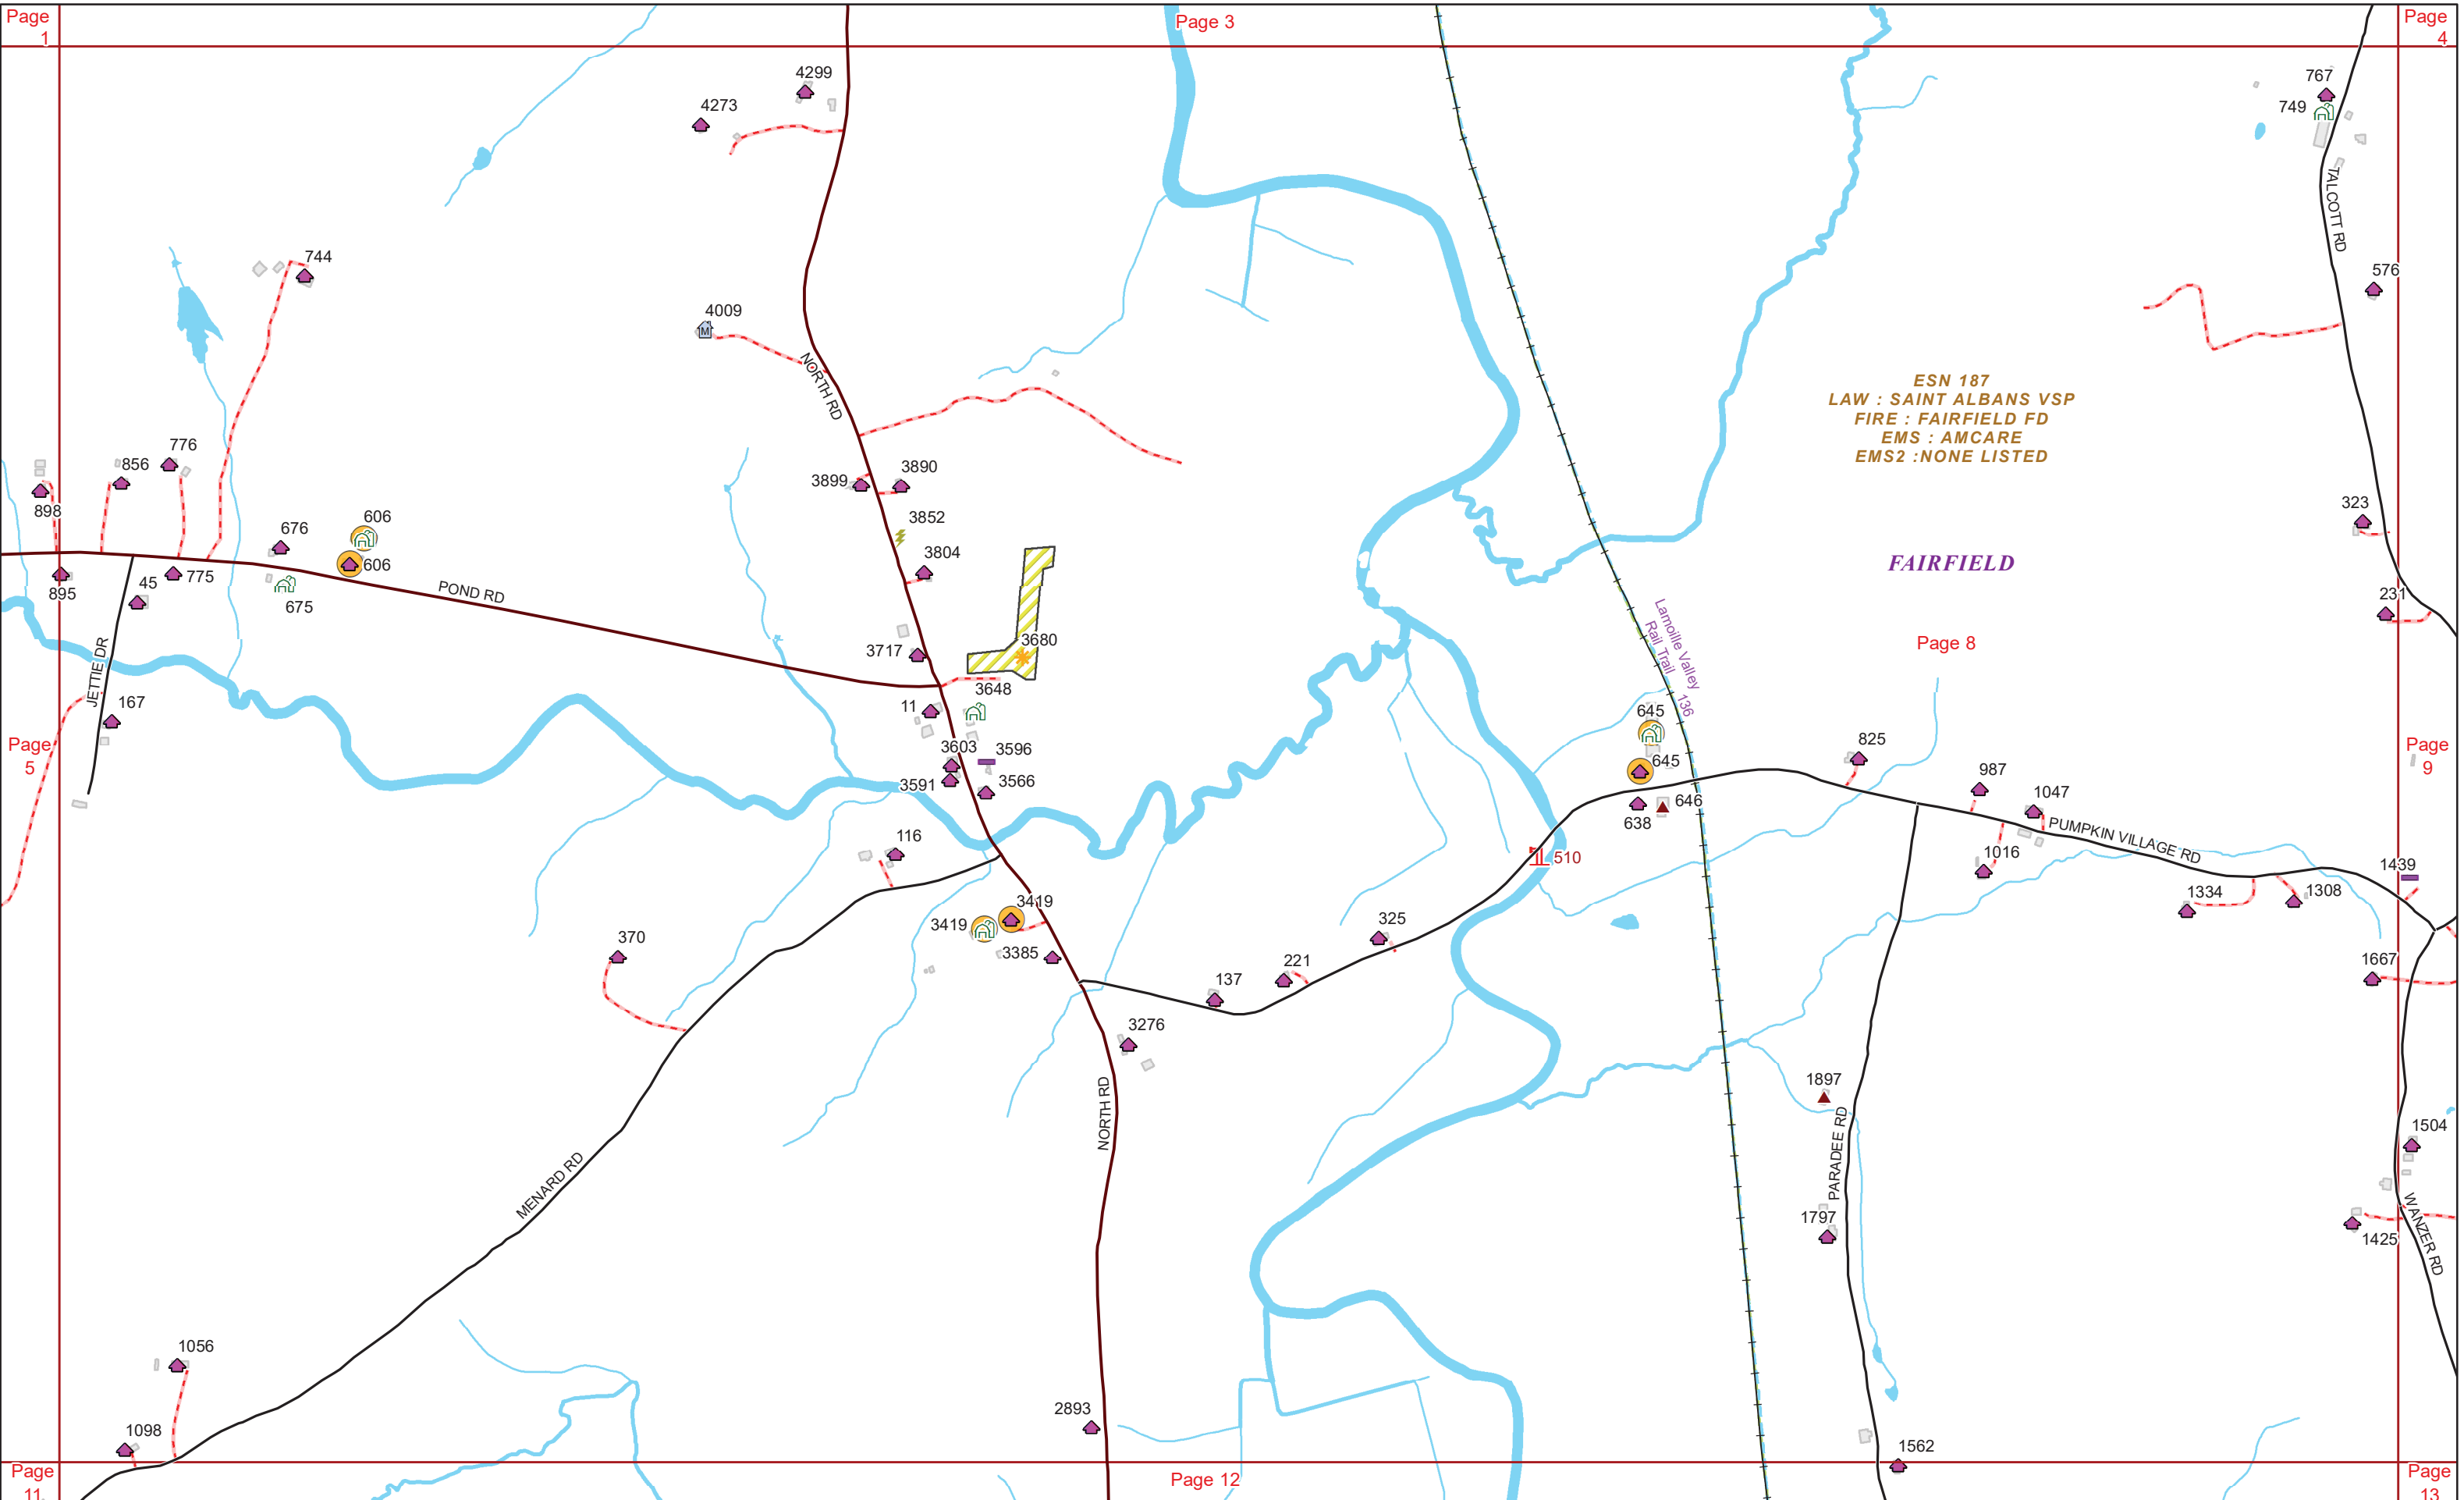

ESN 187
LAW : SAINT ALBANS VSP
FIRE : FAIRFIELD FD
EMS : AMCARE
EMS2 : NONE LISTED

FAIRFIELD