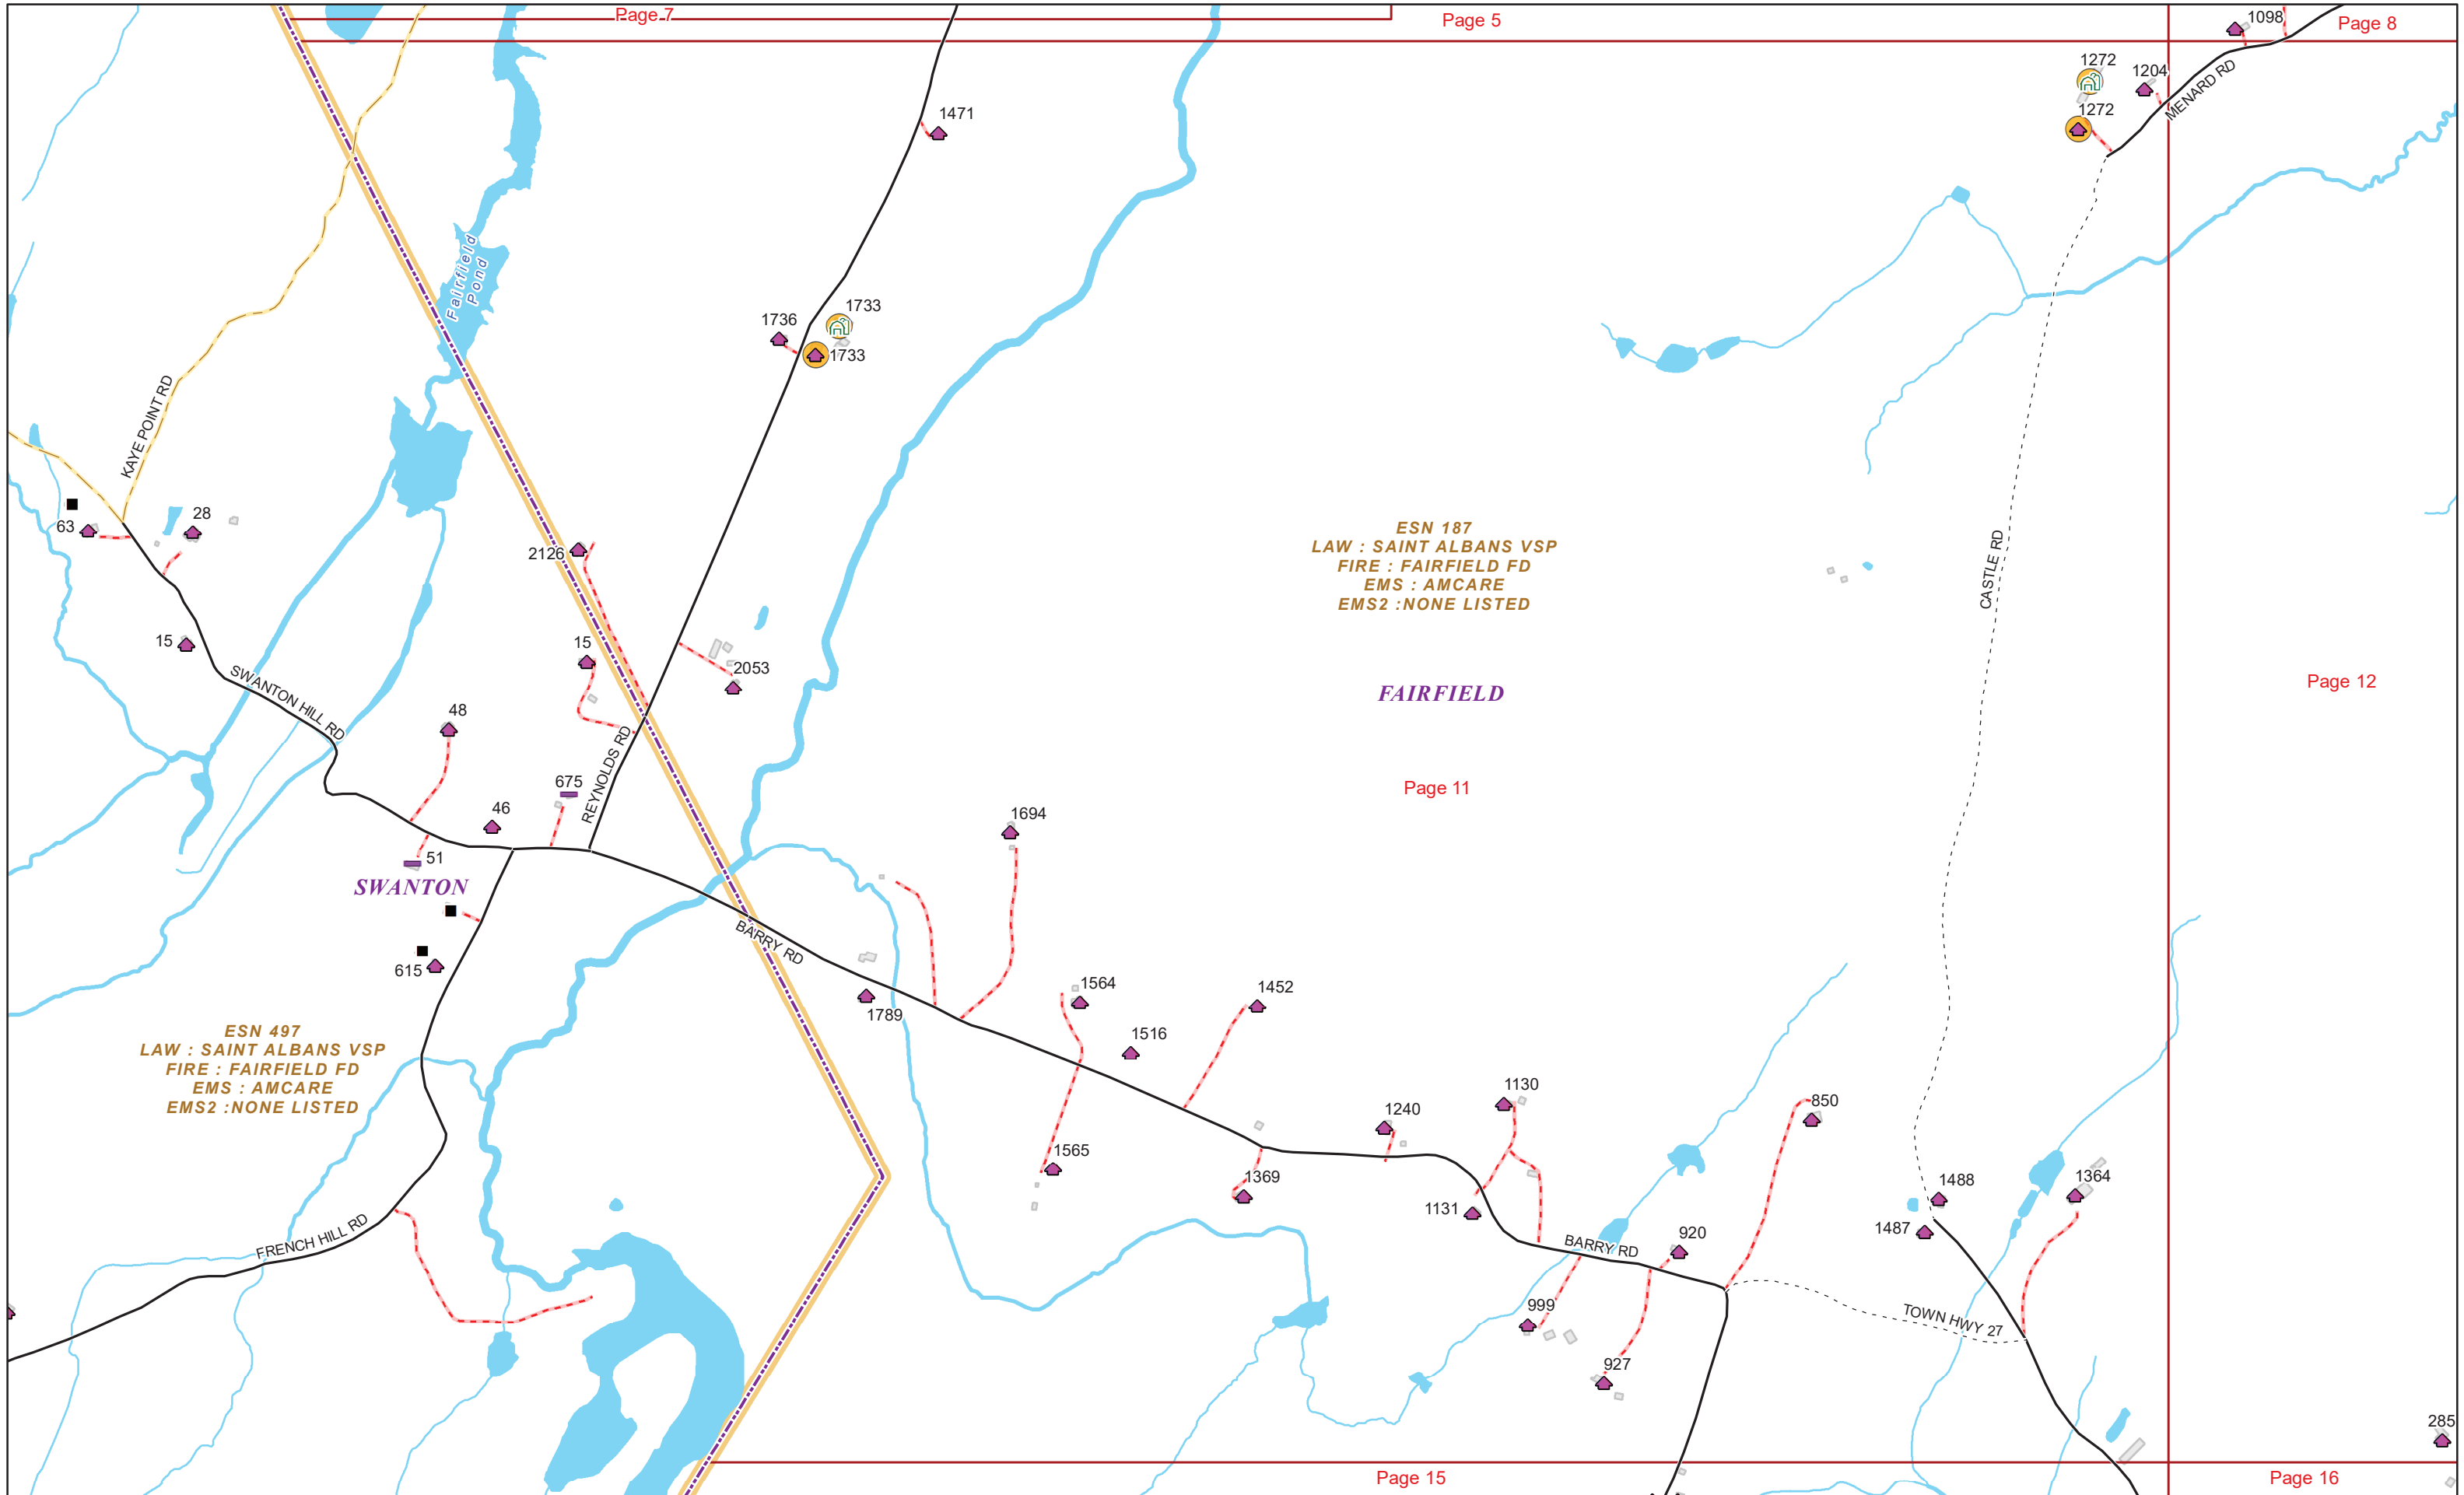

ESN 187
LAW : SAINT ALBANS VSP
FIRE : FAIRFIELD FD
EMS : AMCARE
EMS2 : NONE LISTED

FAIRFIELD

Page 11

ESN 497
LAW : SAINT ALBANS VSP
FIRE : FAIRFIELD FD
EMS : AMCARE
EMS2 : NONE LISTED

SWANTON