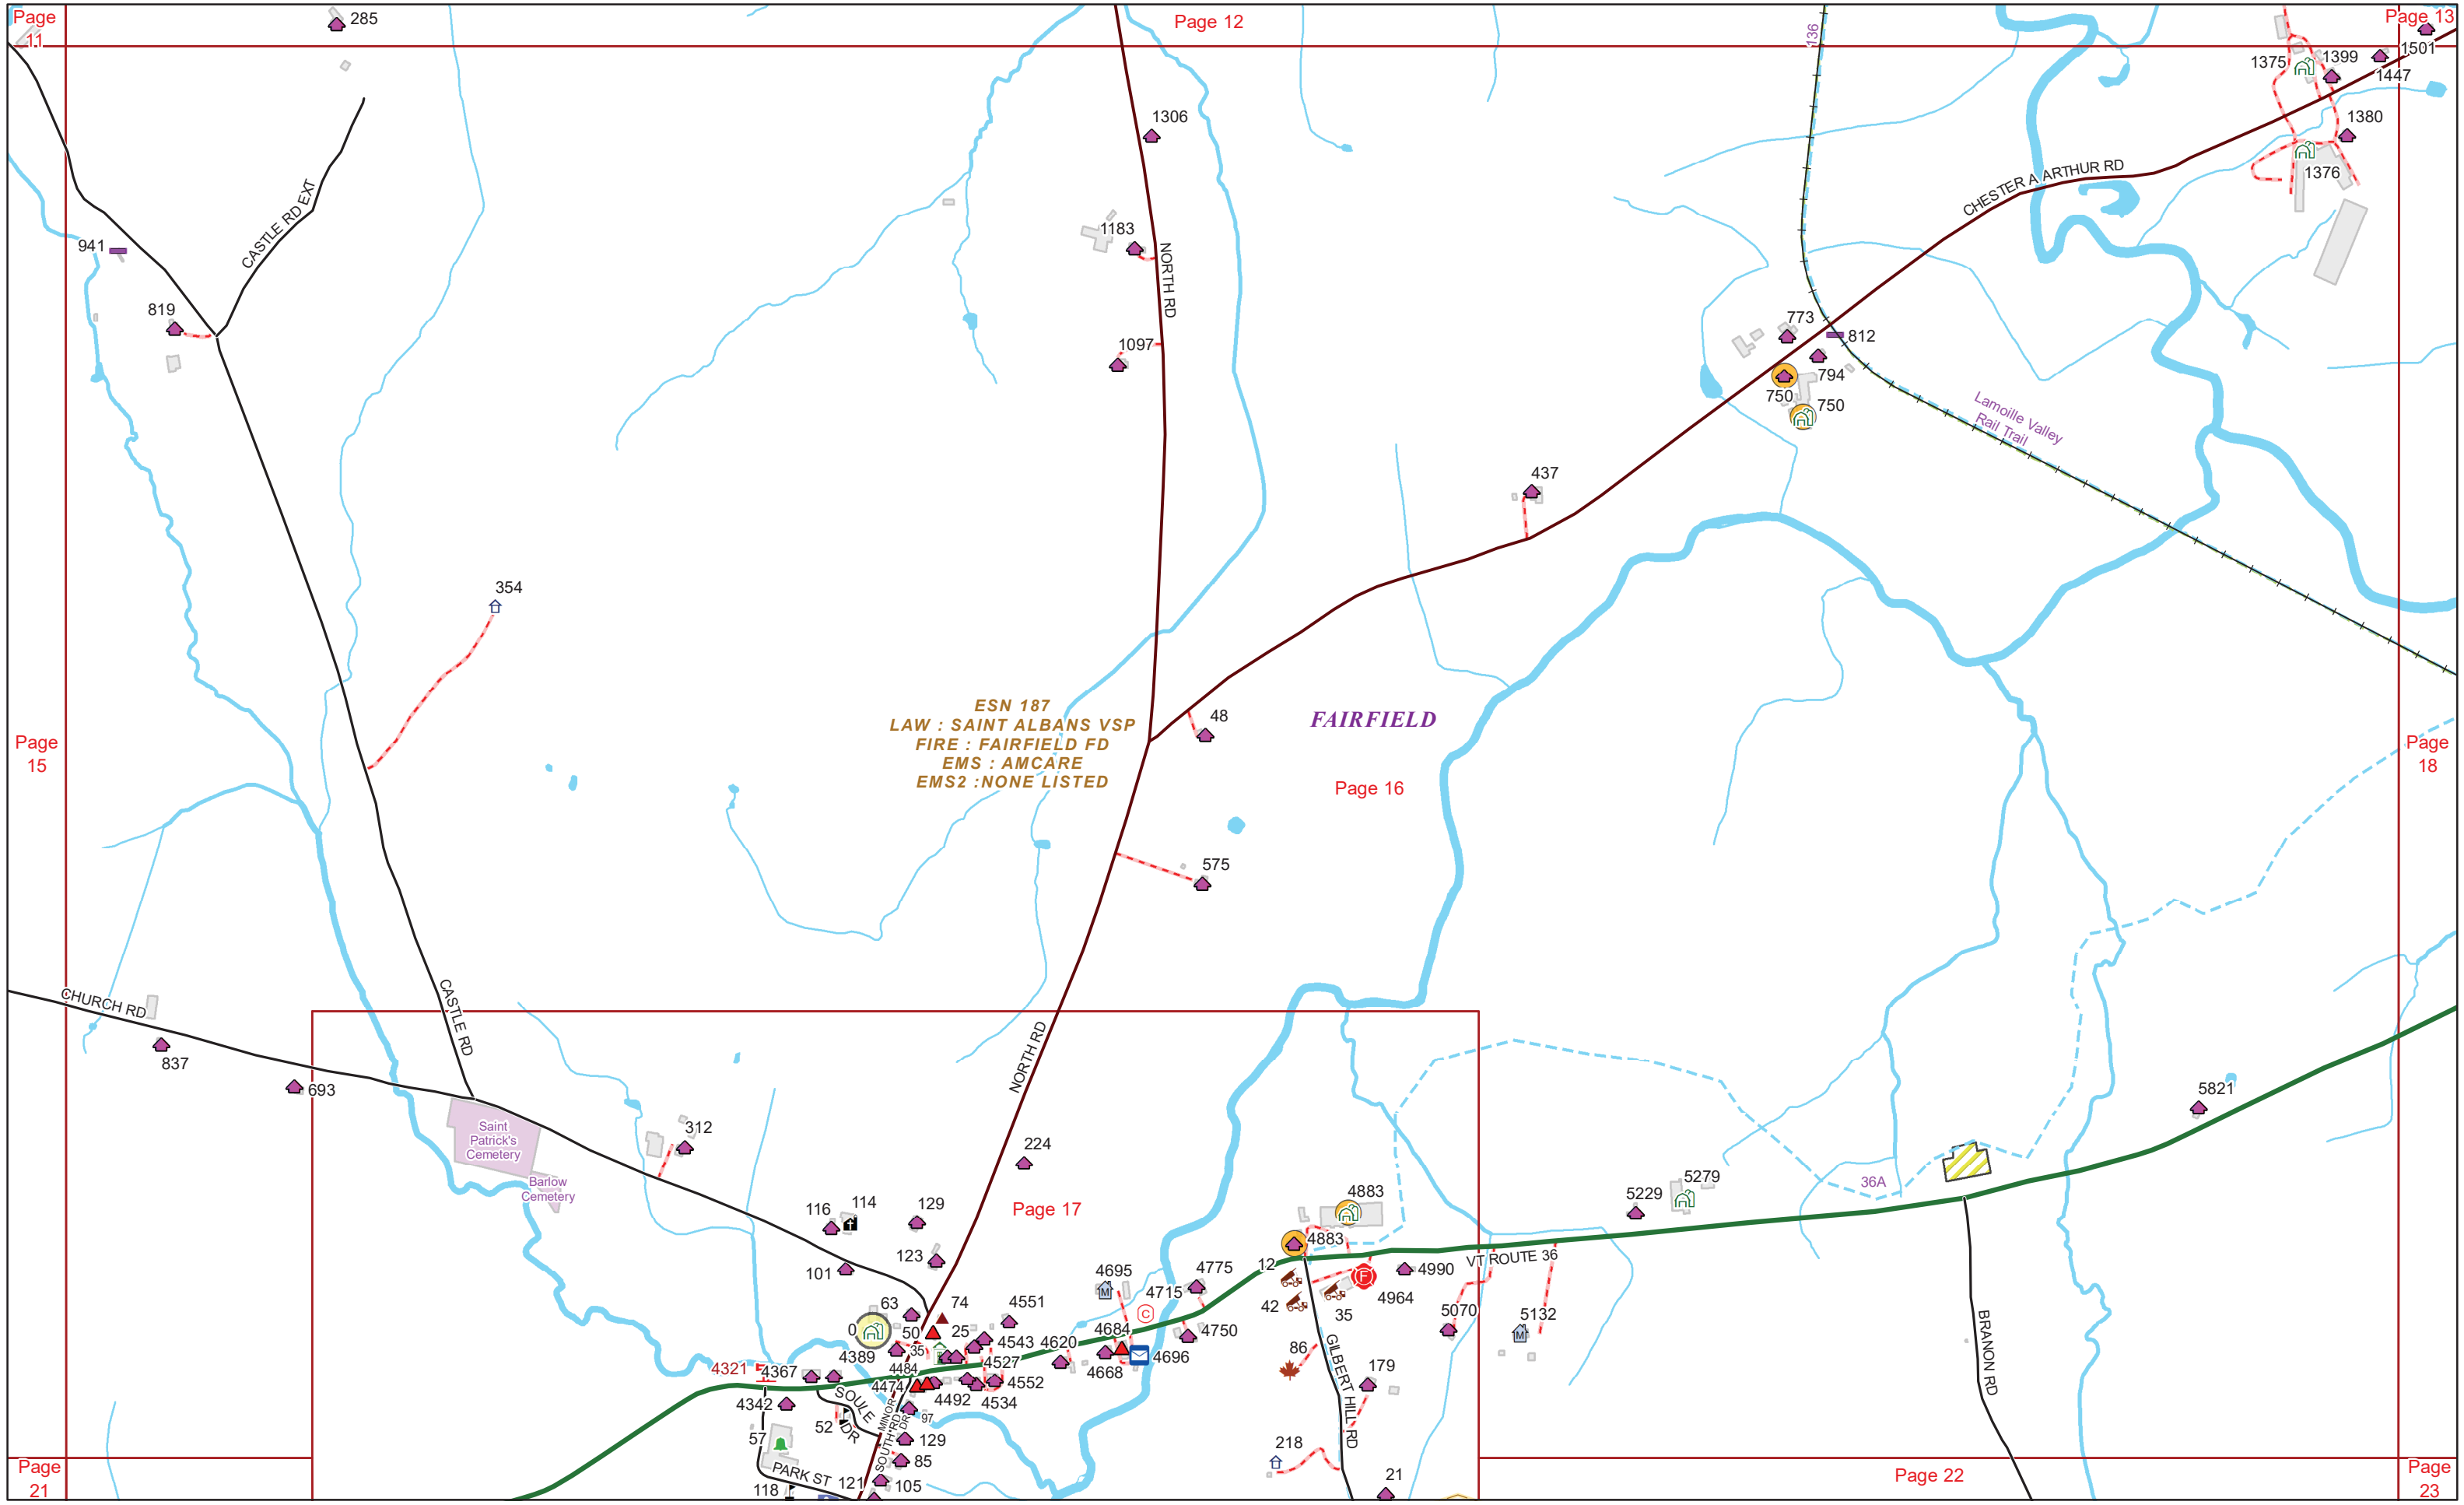

ESN 187
LAW : SAINT ALBANS VSP
FIRE : FAIRFIELD FD
EMS : AMCARE
EMS2 : NONE LISTED

FAIRFIELD

Page 16