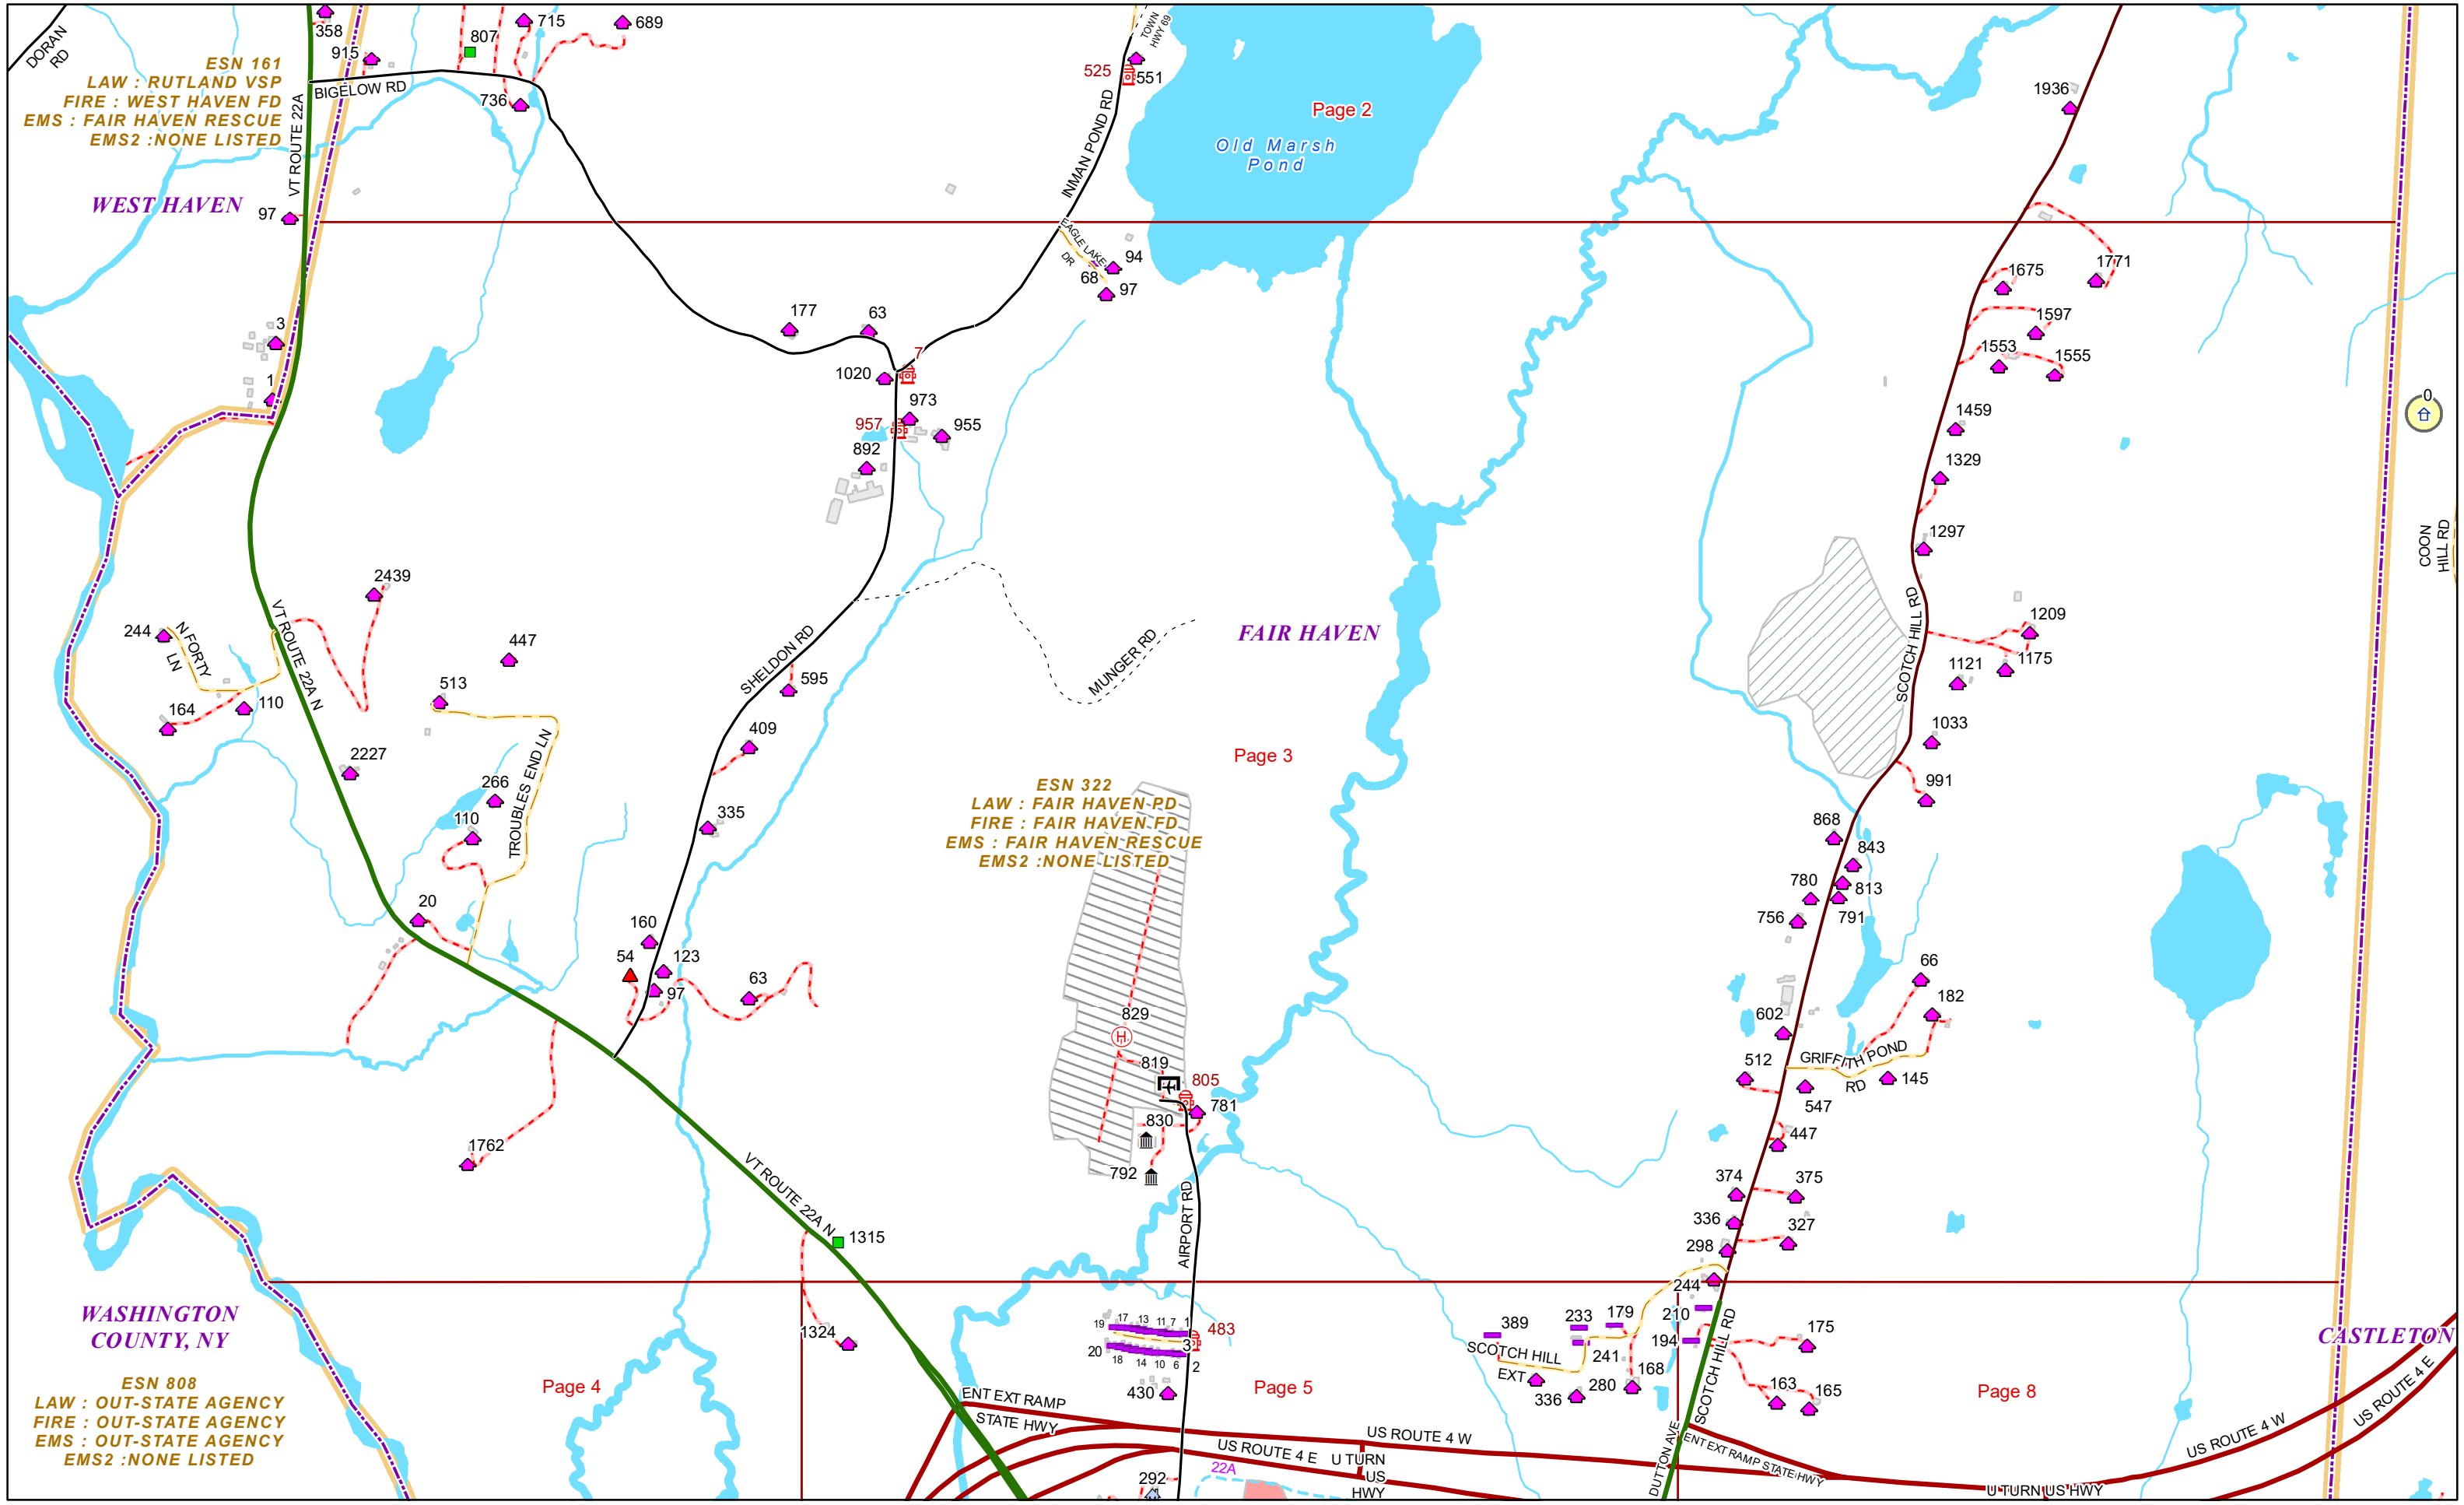

ESN 161
LAW : RUTLAND VSP
FIRE : WEST HAVEN FD
EMS : FAIR HAVEN RESCUE
EMS2 : NONE LISTED

WEST HAVEN

ESN 322
LAW : FAIR HAVEN RD
FIRE : FAIR HAVEN FD
EMS : FAIR HAVEN RESCUE
EMS2 : NONE LISTED

FAIR HAVEN

WASHINGTON COUNTY, NY

ESN 808
LAW : OUT-STATE AGENCY
FIRE : OUT-STATE AGENCY
EMS : OUT-STATE AGENCY
EMS2 : NONE LISTED

CASTLETON