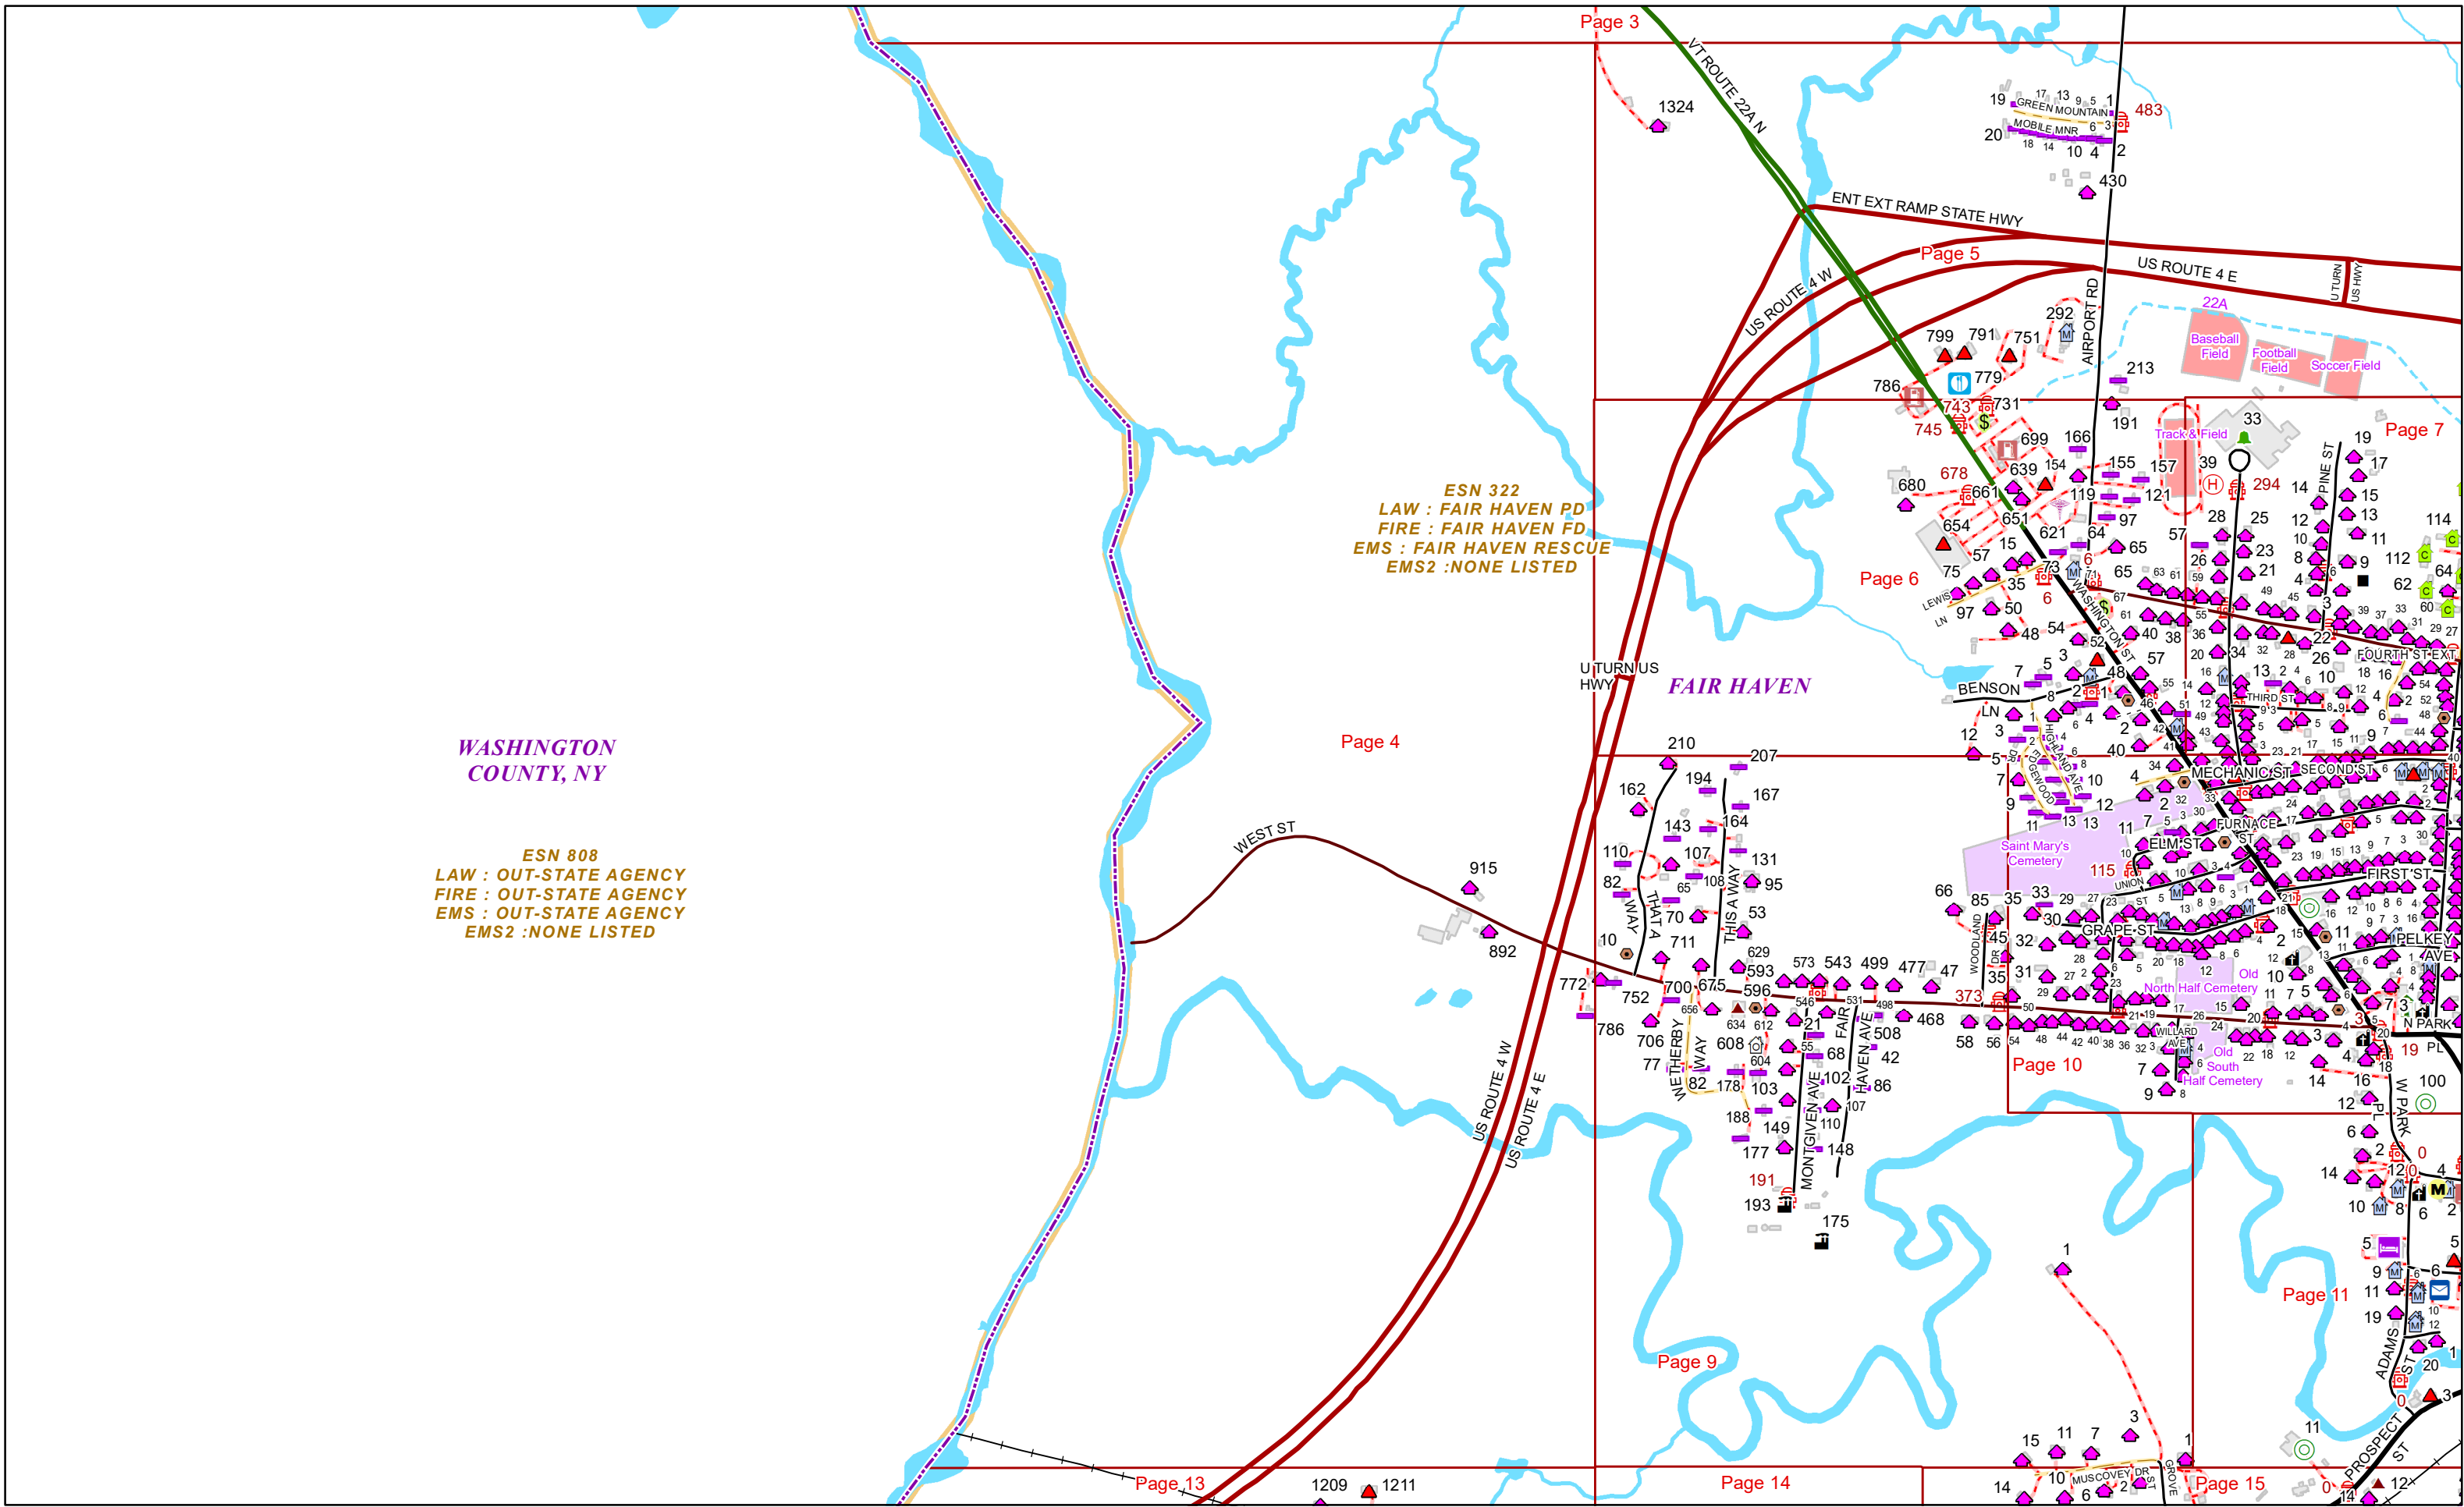

WASHINGTON
COUNTY, NY

ESN 808
LAW : OUT-STATE AGENCY
FIRE : OUT-STATE AGENCY
EMS : OUT-STATE AGENCY
EMS2 : NONE LISTED

ESN 322
LAW : FAIR HAVEN PD
FIRE : FAIR HAVEN FD
EMS : FAIR HAVEN RESCUE
EMS2 : NONE LISTED