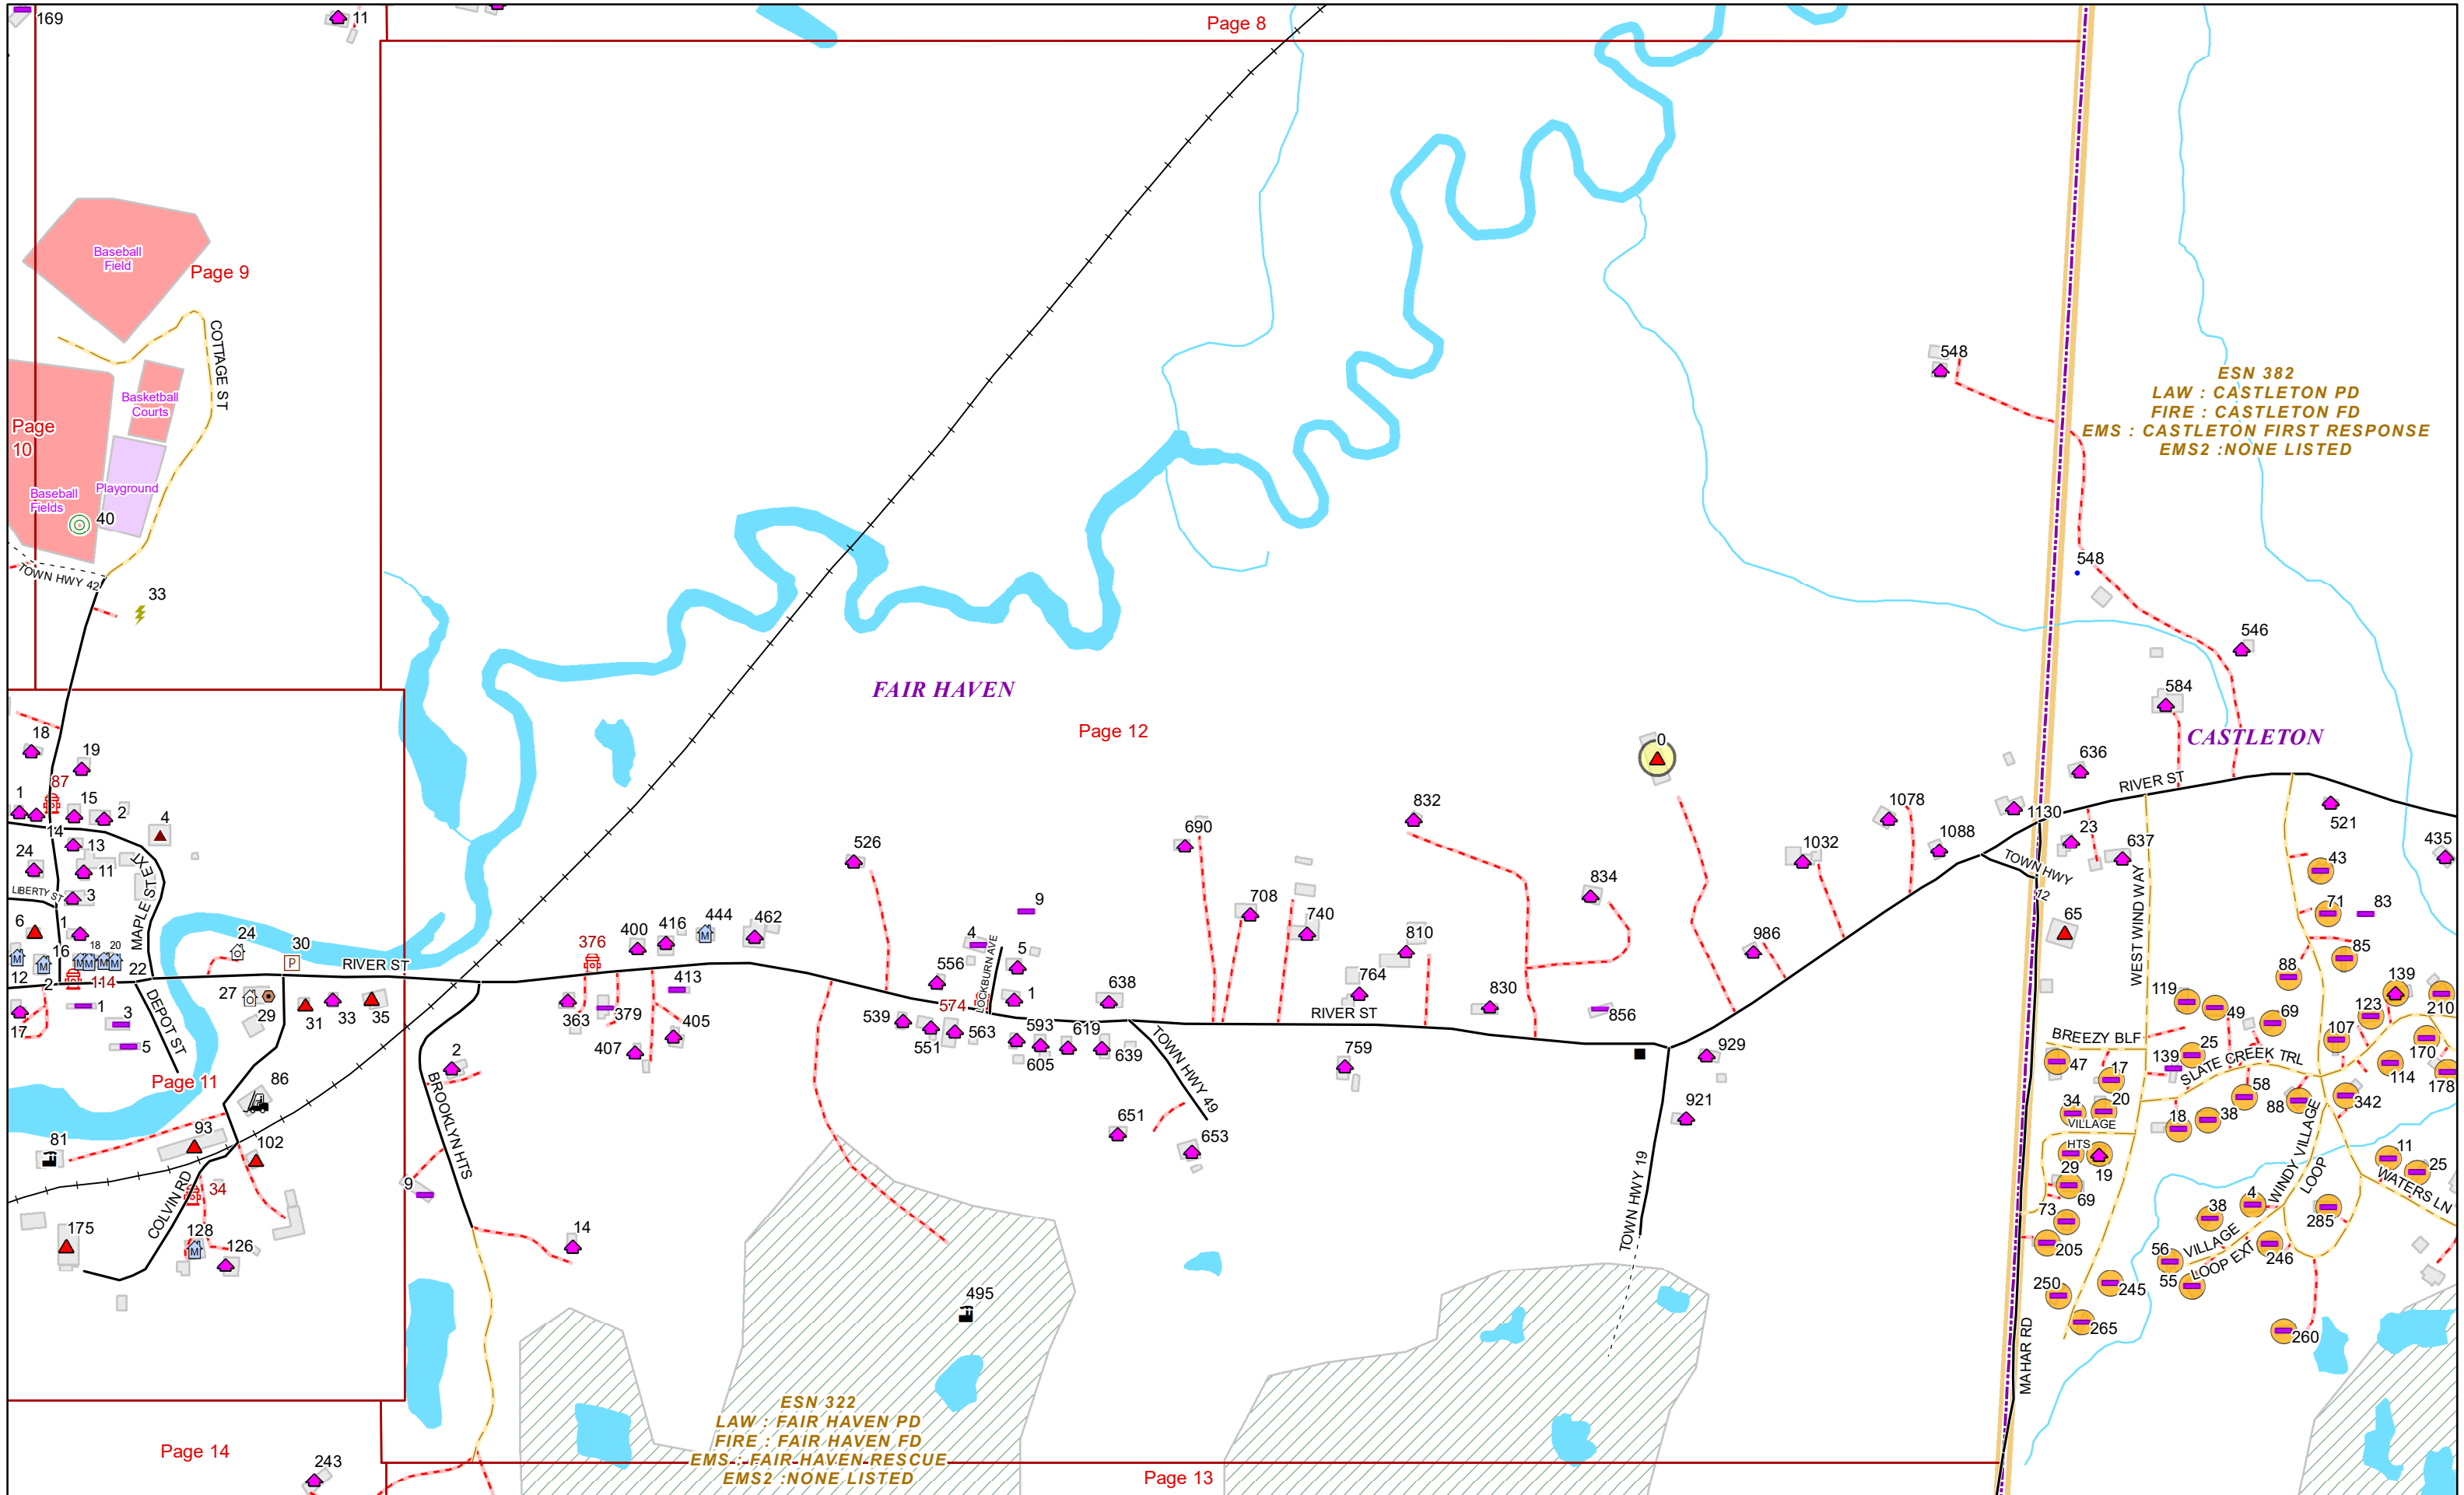

ESN 382
LAW : CASTLETON PD
FIRE : CASTLETON FD
EMS : CASTLETON FIRST RESPONSE
EMS2 : NONE LISTED

ESN 322
LAW : FAIR HAVEN PD
FIRE : FAIR HAVEN FD
EMS : FAIR HAVEN RESCUE
EMS2 : NONE LISTED