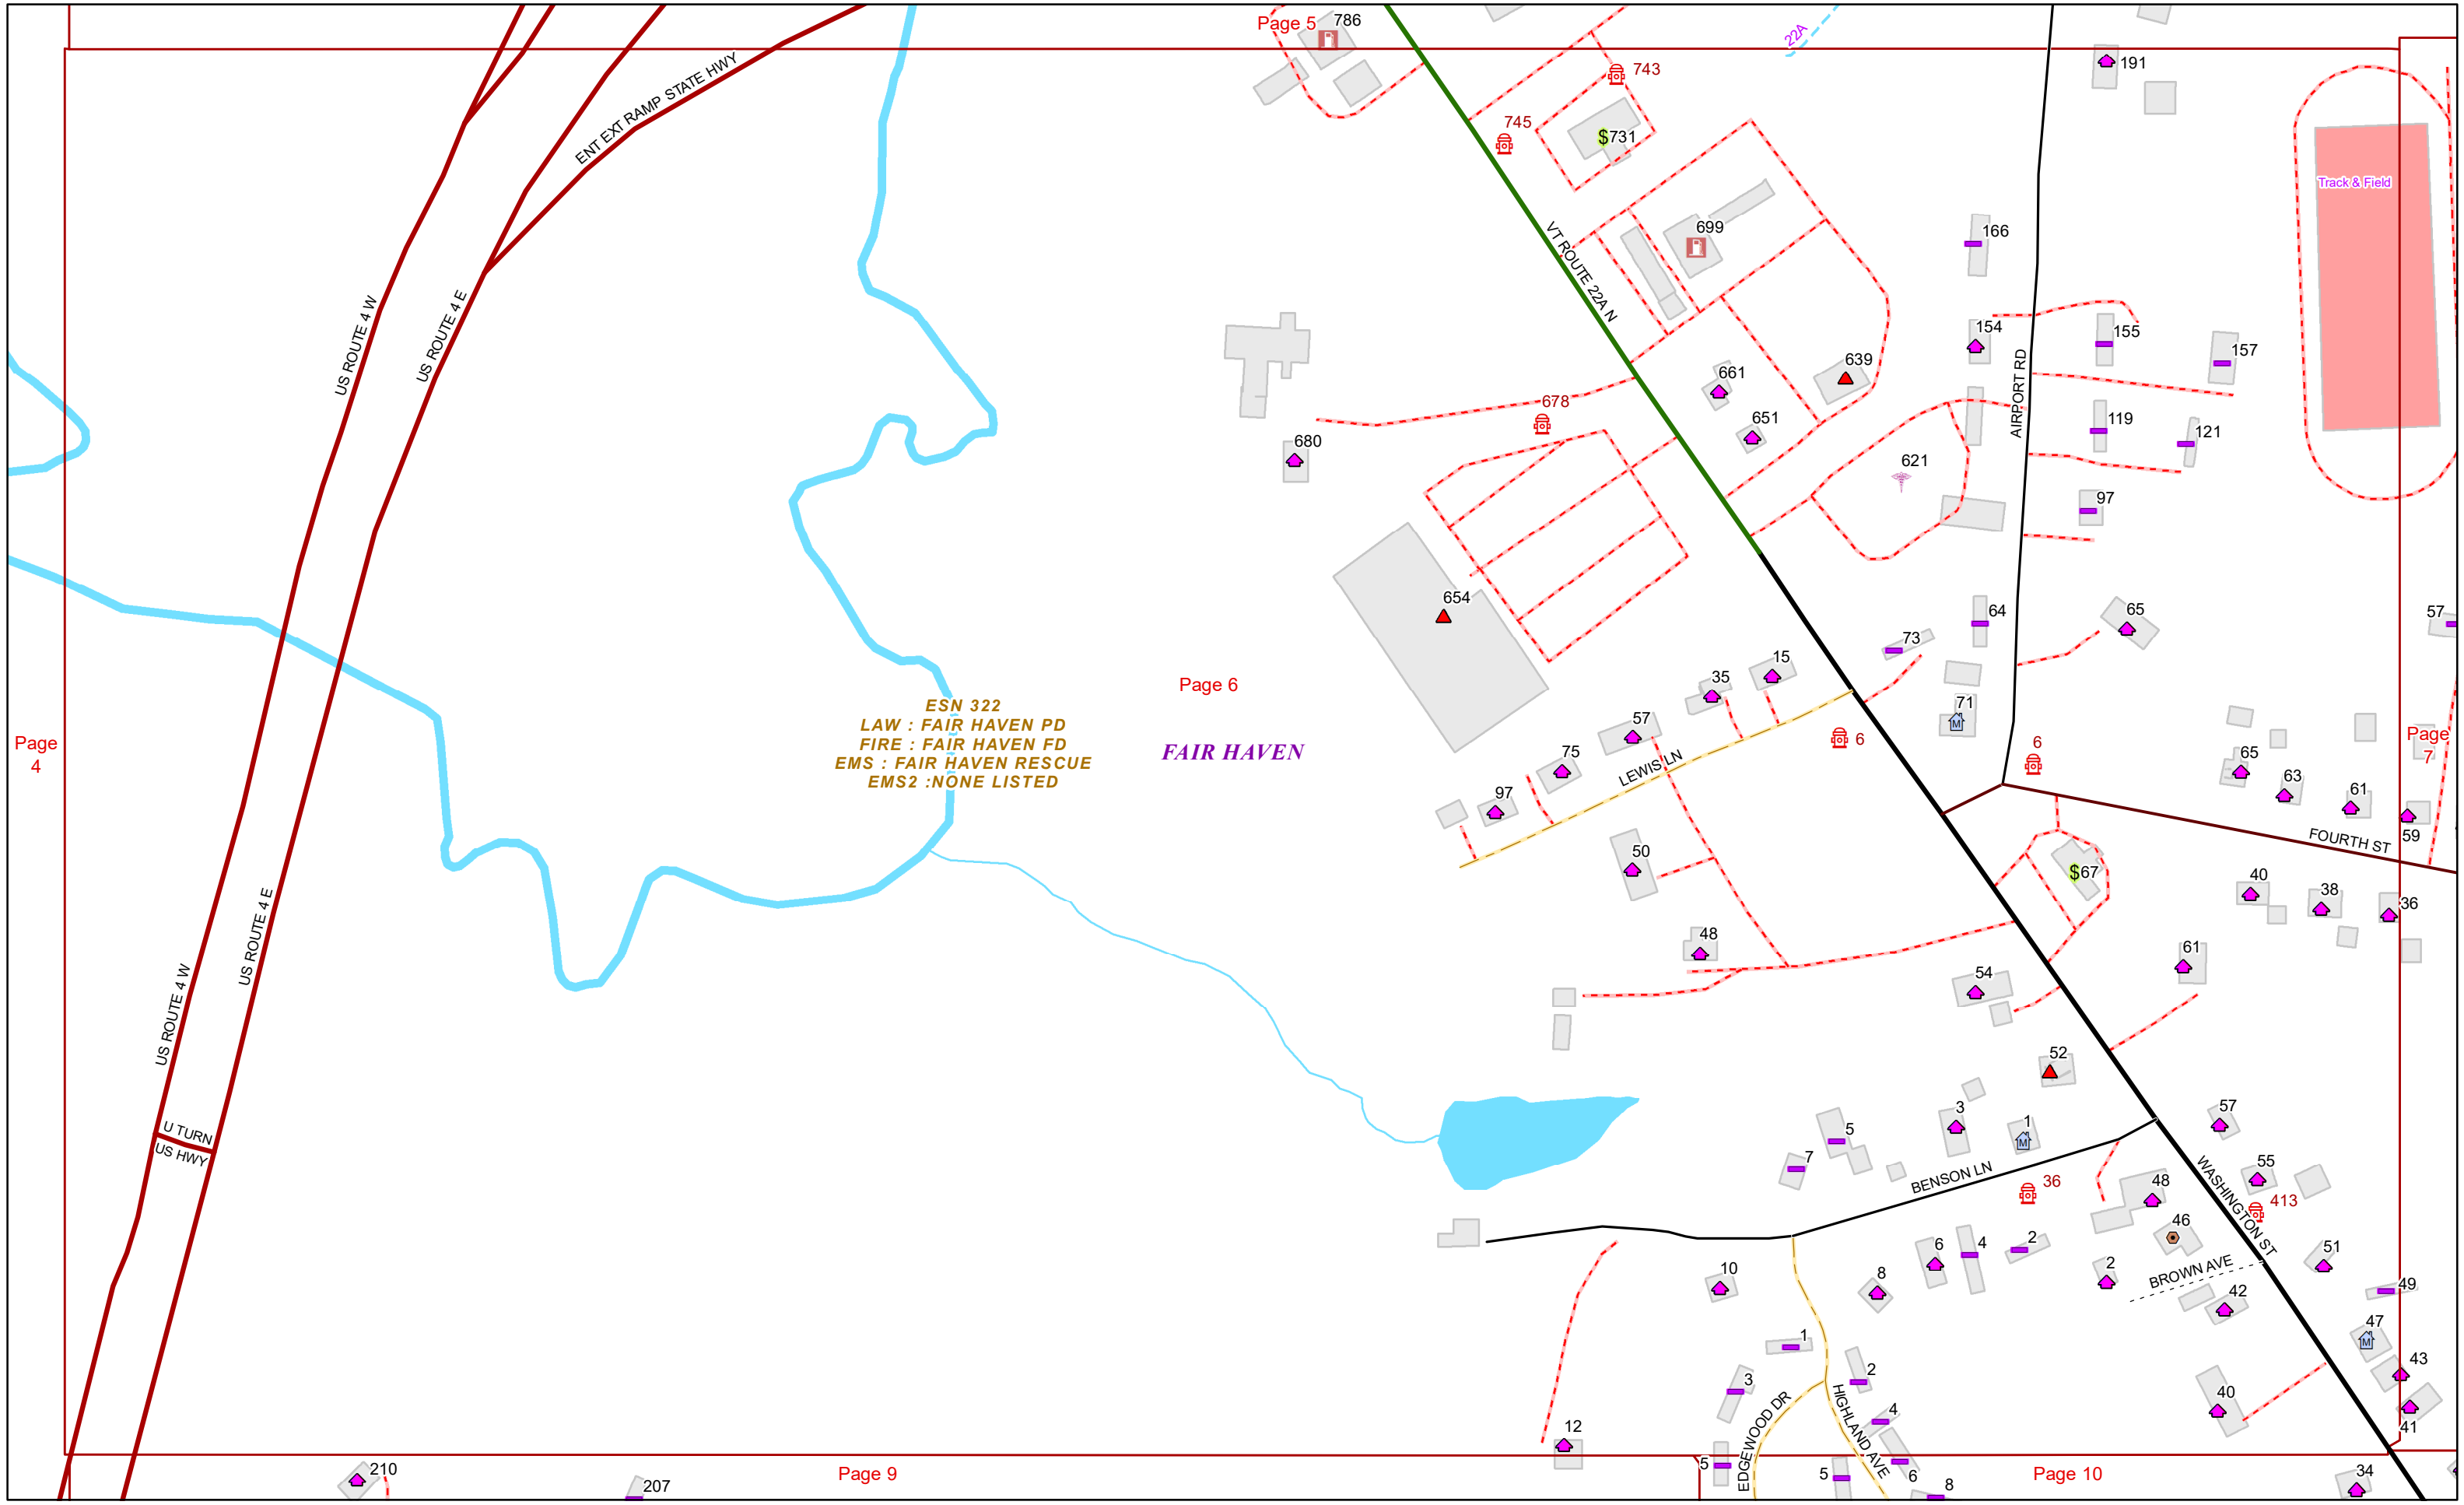

ESN 322
LAW : FAIR HAVEN PD
FIRE : FAIR HAVEN FD
EMS : FAIR HAVEN RESCUE
EMS2 : NONE LISTED

FAIR HAVEN

Track & Field