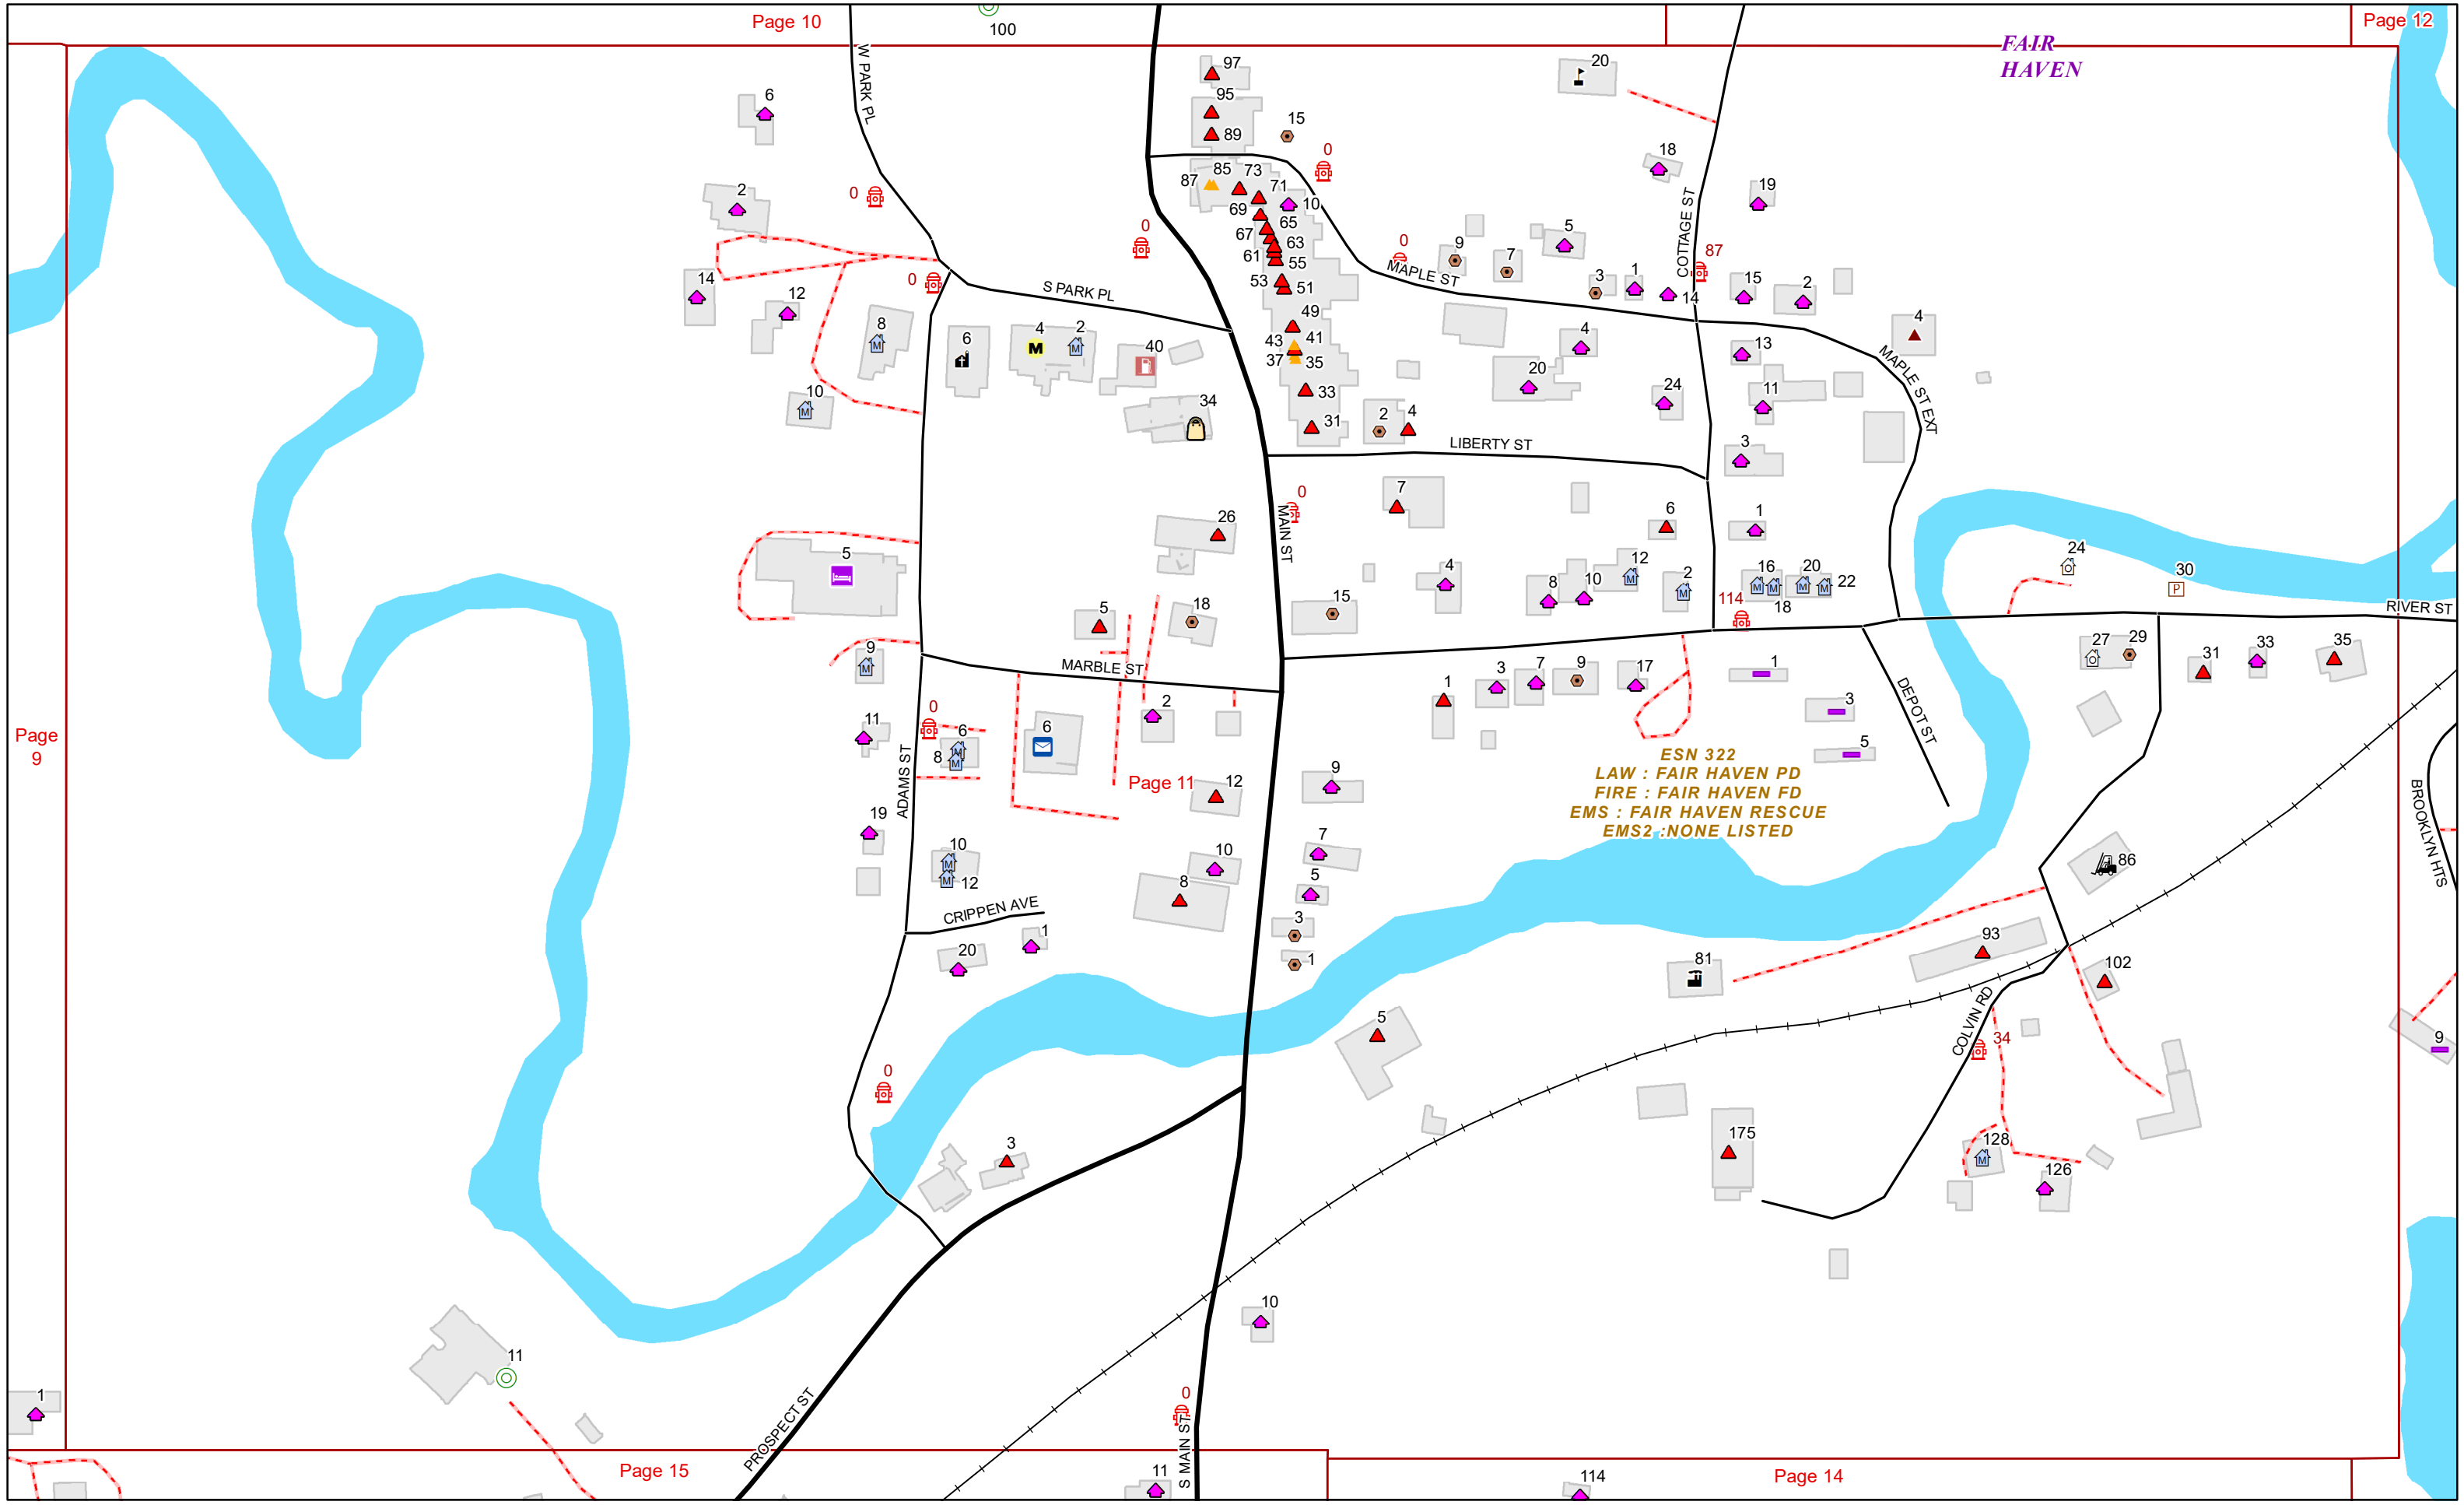

FAIR HAVEN

ESN 322
LAW : FAIR HAVEN PD
FIRE : FAIR HAVEN FD
EMS : FAIR HAVEN RESCUE
EMS2 : NONE LISTED