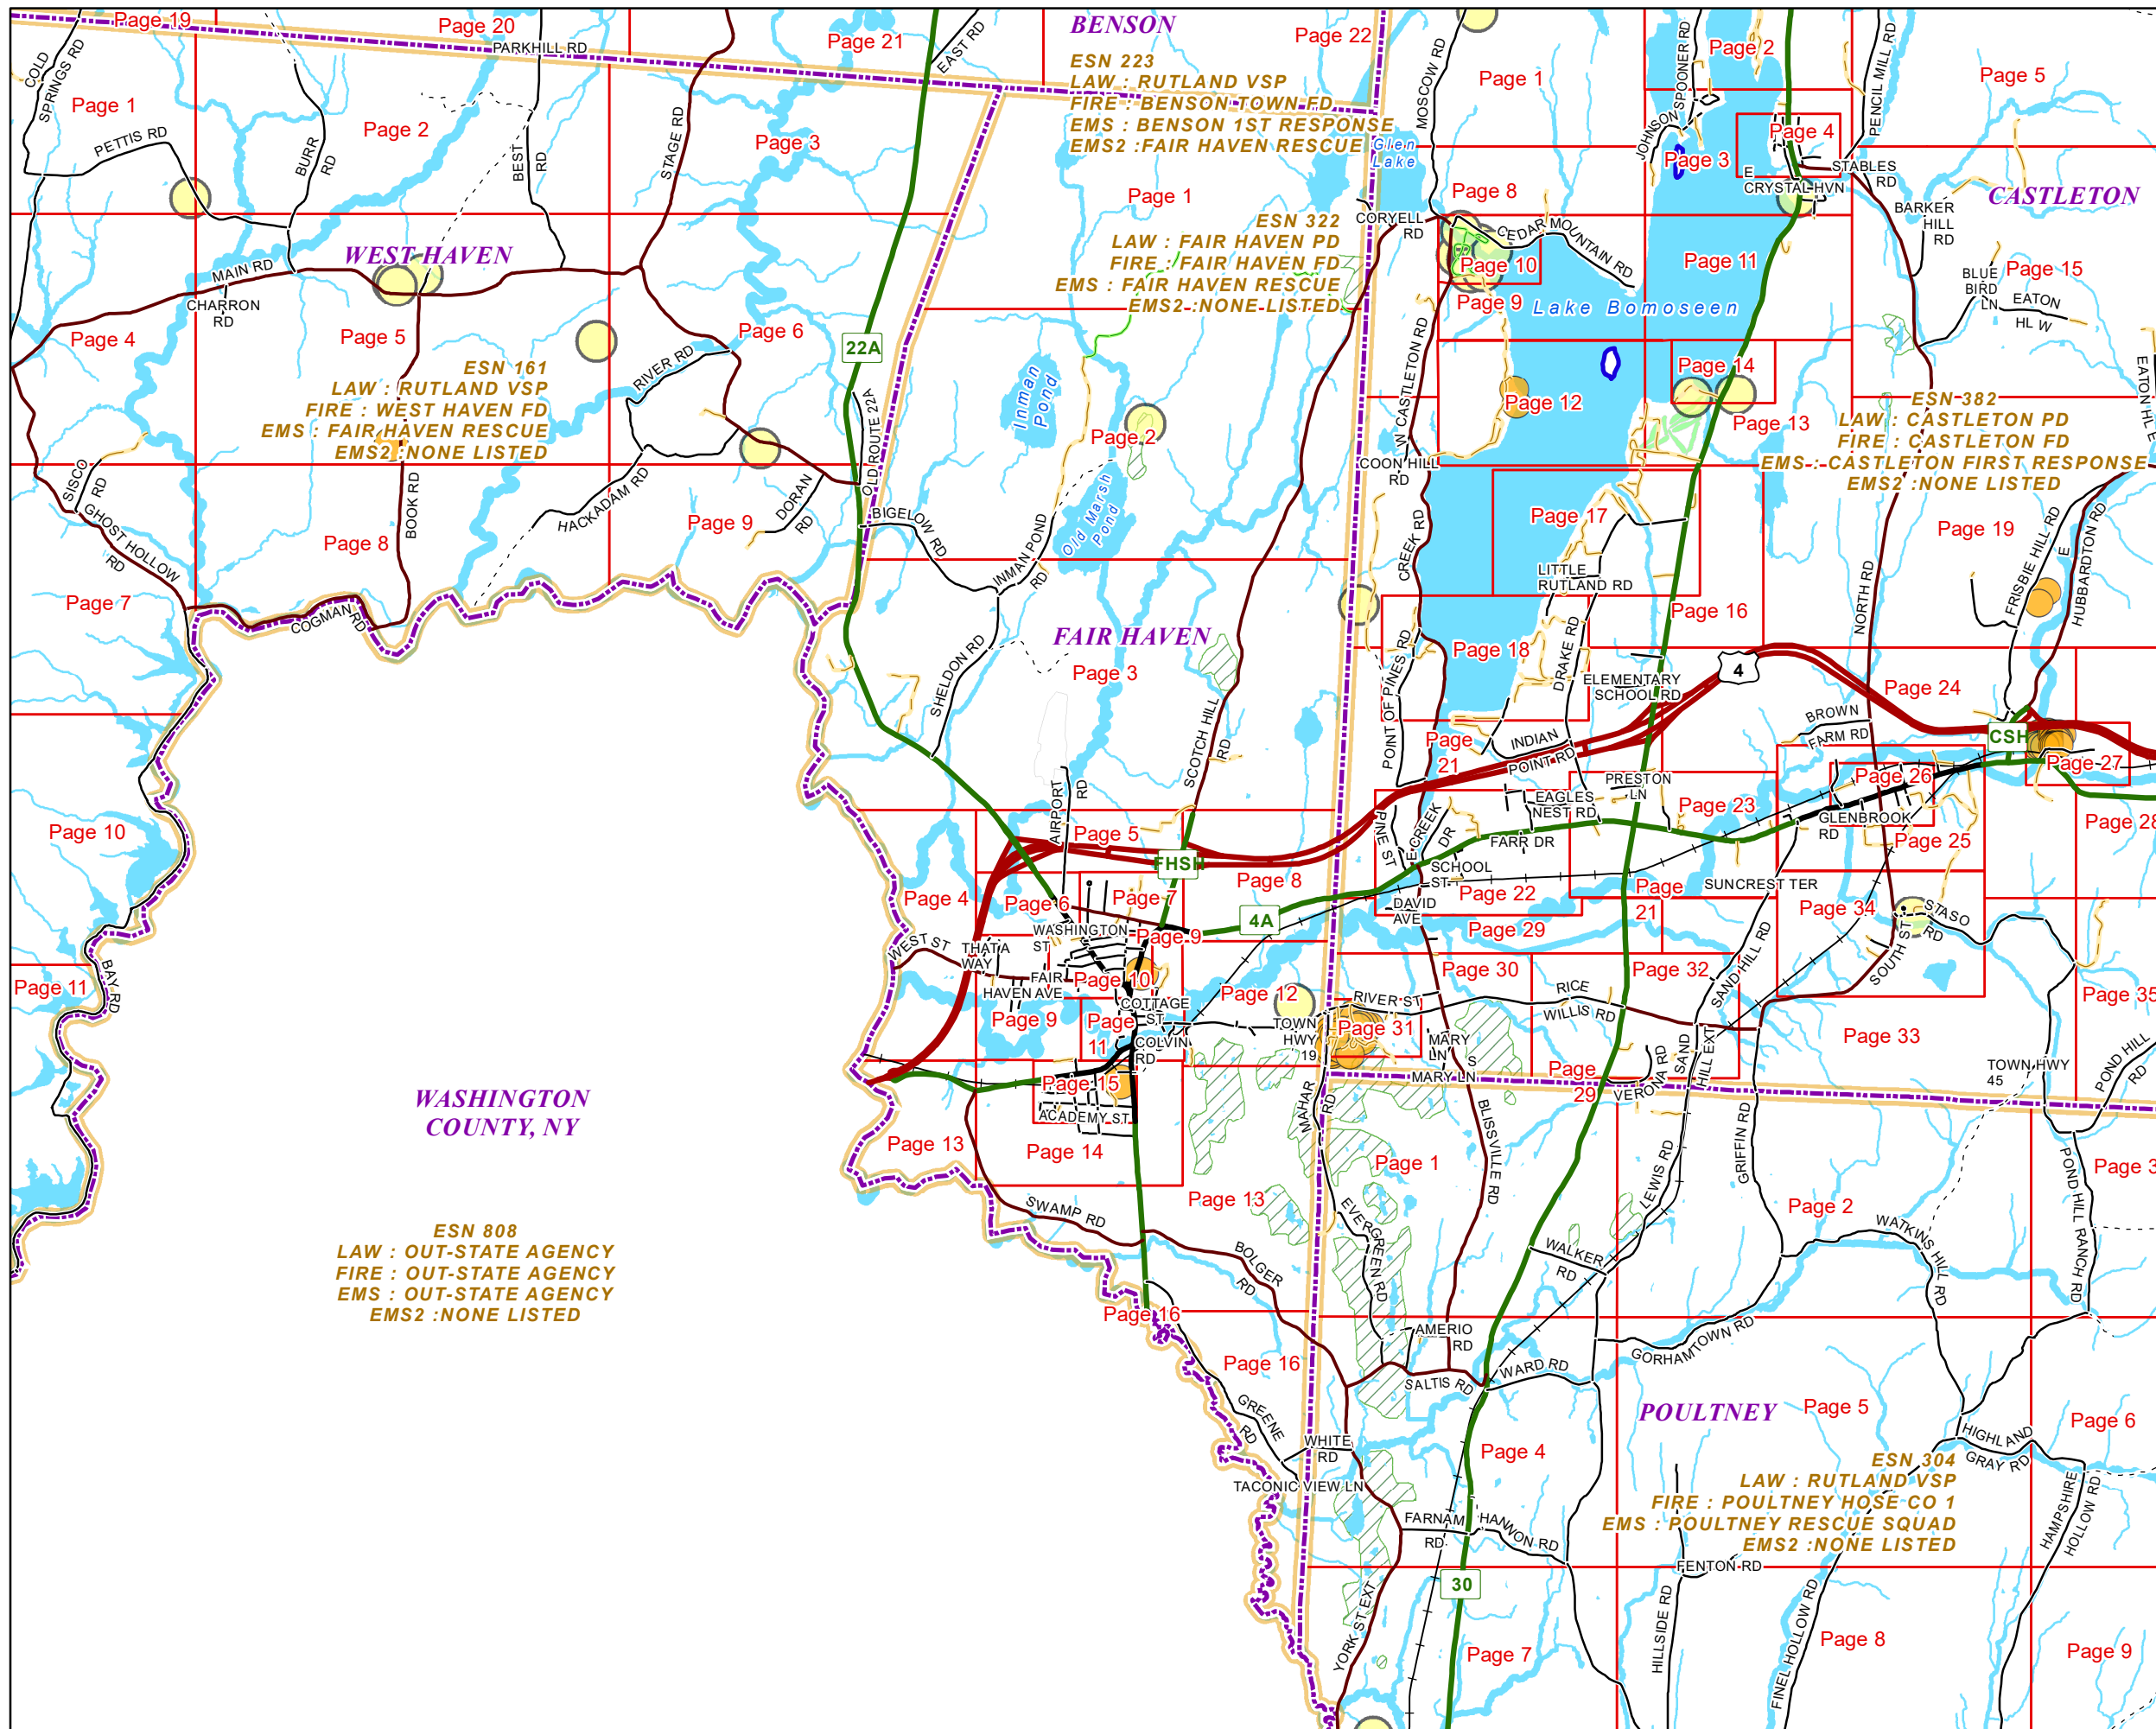

VERMONT E9-1-1 MapBook

Fair Haven

E9-1-1 MapBook with GIS Data

Use constraints: The 9-1-1 related data layers (Esites, Landmarks, Roads, Driveways, Footprints, Atlas Sheets, ESZ, etc.) were developed and designed for Enhanced 9-1-1 purposes only. The user should understand that the nature of the Enhanced 9-1-1 data layers means they are never complete. **Each municipal government is responsible for maintenance of the E9-1-1 database.** Other data (non-E9-1-1 related) used in the Vermont E9-1-1 MapBook is acquired from the Vermont Center for Geographic Information (VCGI) (vcgi.vermont.gov) and local Regional Planning Commissions.

Disclaimer:

This Vermont E9-1-1 MapBook and GIS data is for general reference only. Data layers that appear on the map may or may not be accurate, current or otherwise reliable. The E9-1-1 Board and the State of Vermont make no representations of any kind, including but not limited to the warranties of merchantability or fitness for a particular use, not are any such warranties to be implied with respect to the GIS data and MapBook.

For Questions/Updates:
Contact VT Enhanced 9-1-1 Board:
Phone: 802-828-4911
Email: e911.info@vermont.gov
Website: e911.vermont.gov

7/7/2023