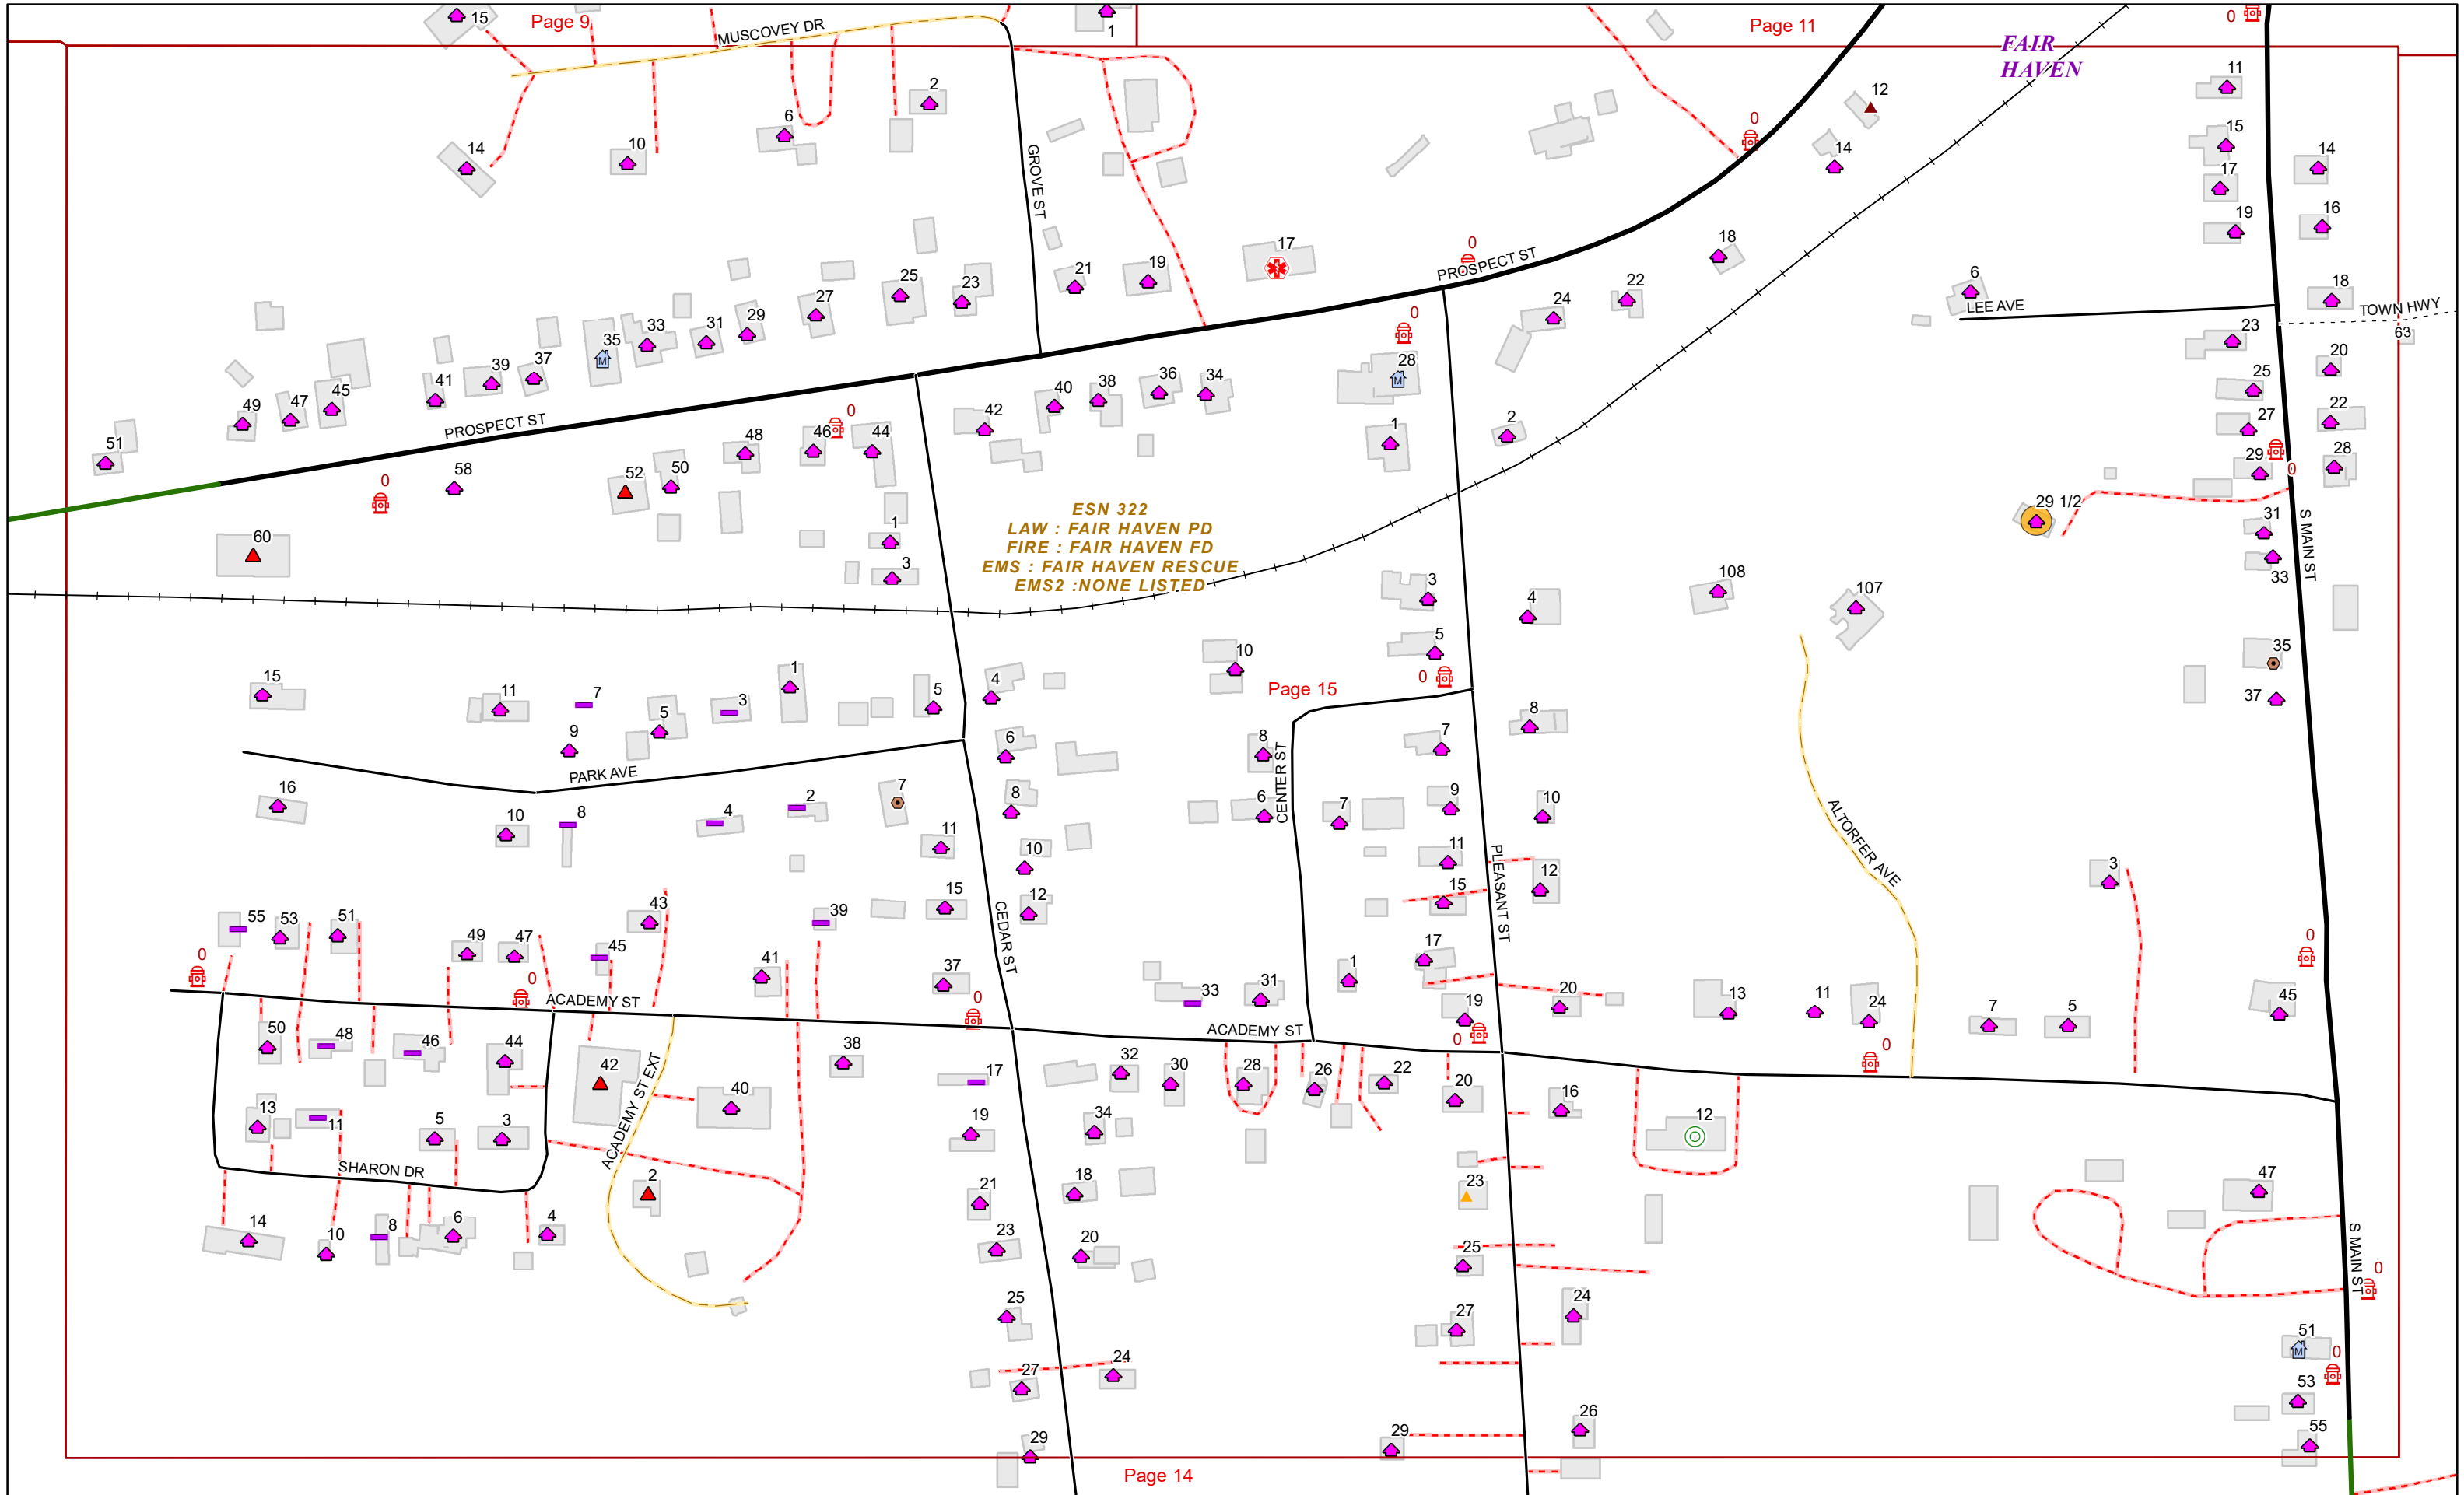

ESN 322
LAW : FAIR HAVEN PD
FIRE : FAIR HAVEN FD
EMS : FAIR HAVEN RESCUE
EMS2 : NONE LISTED