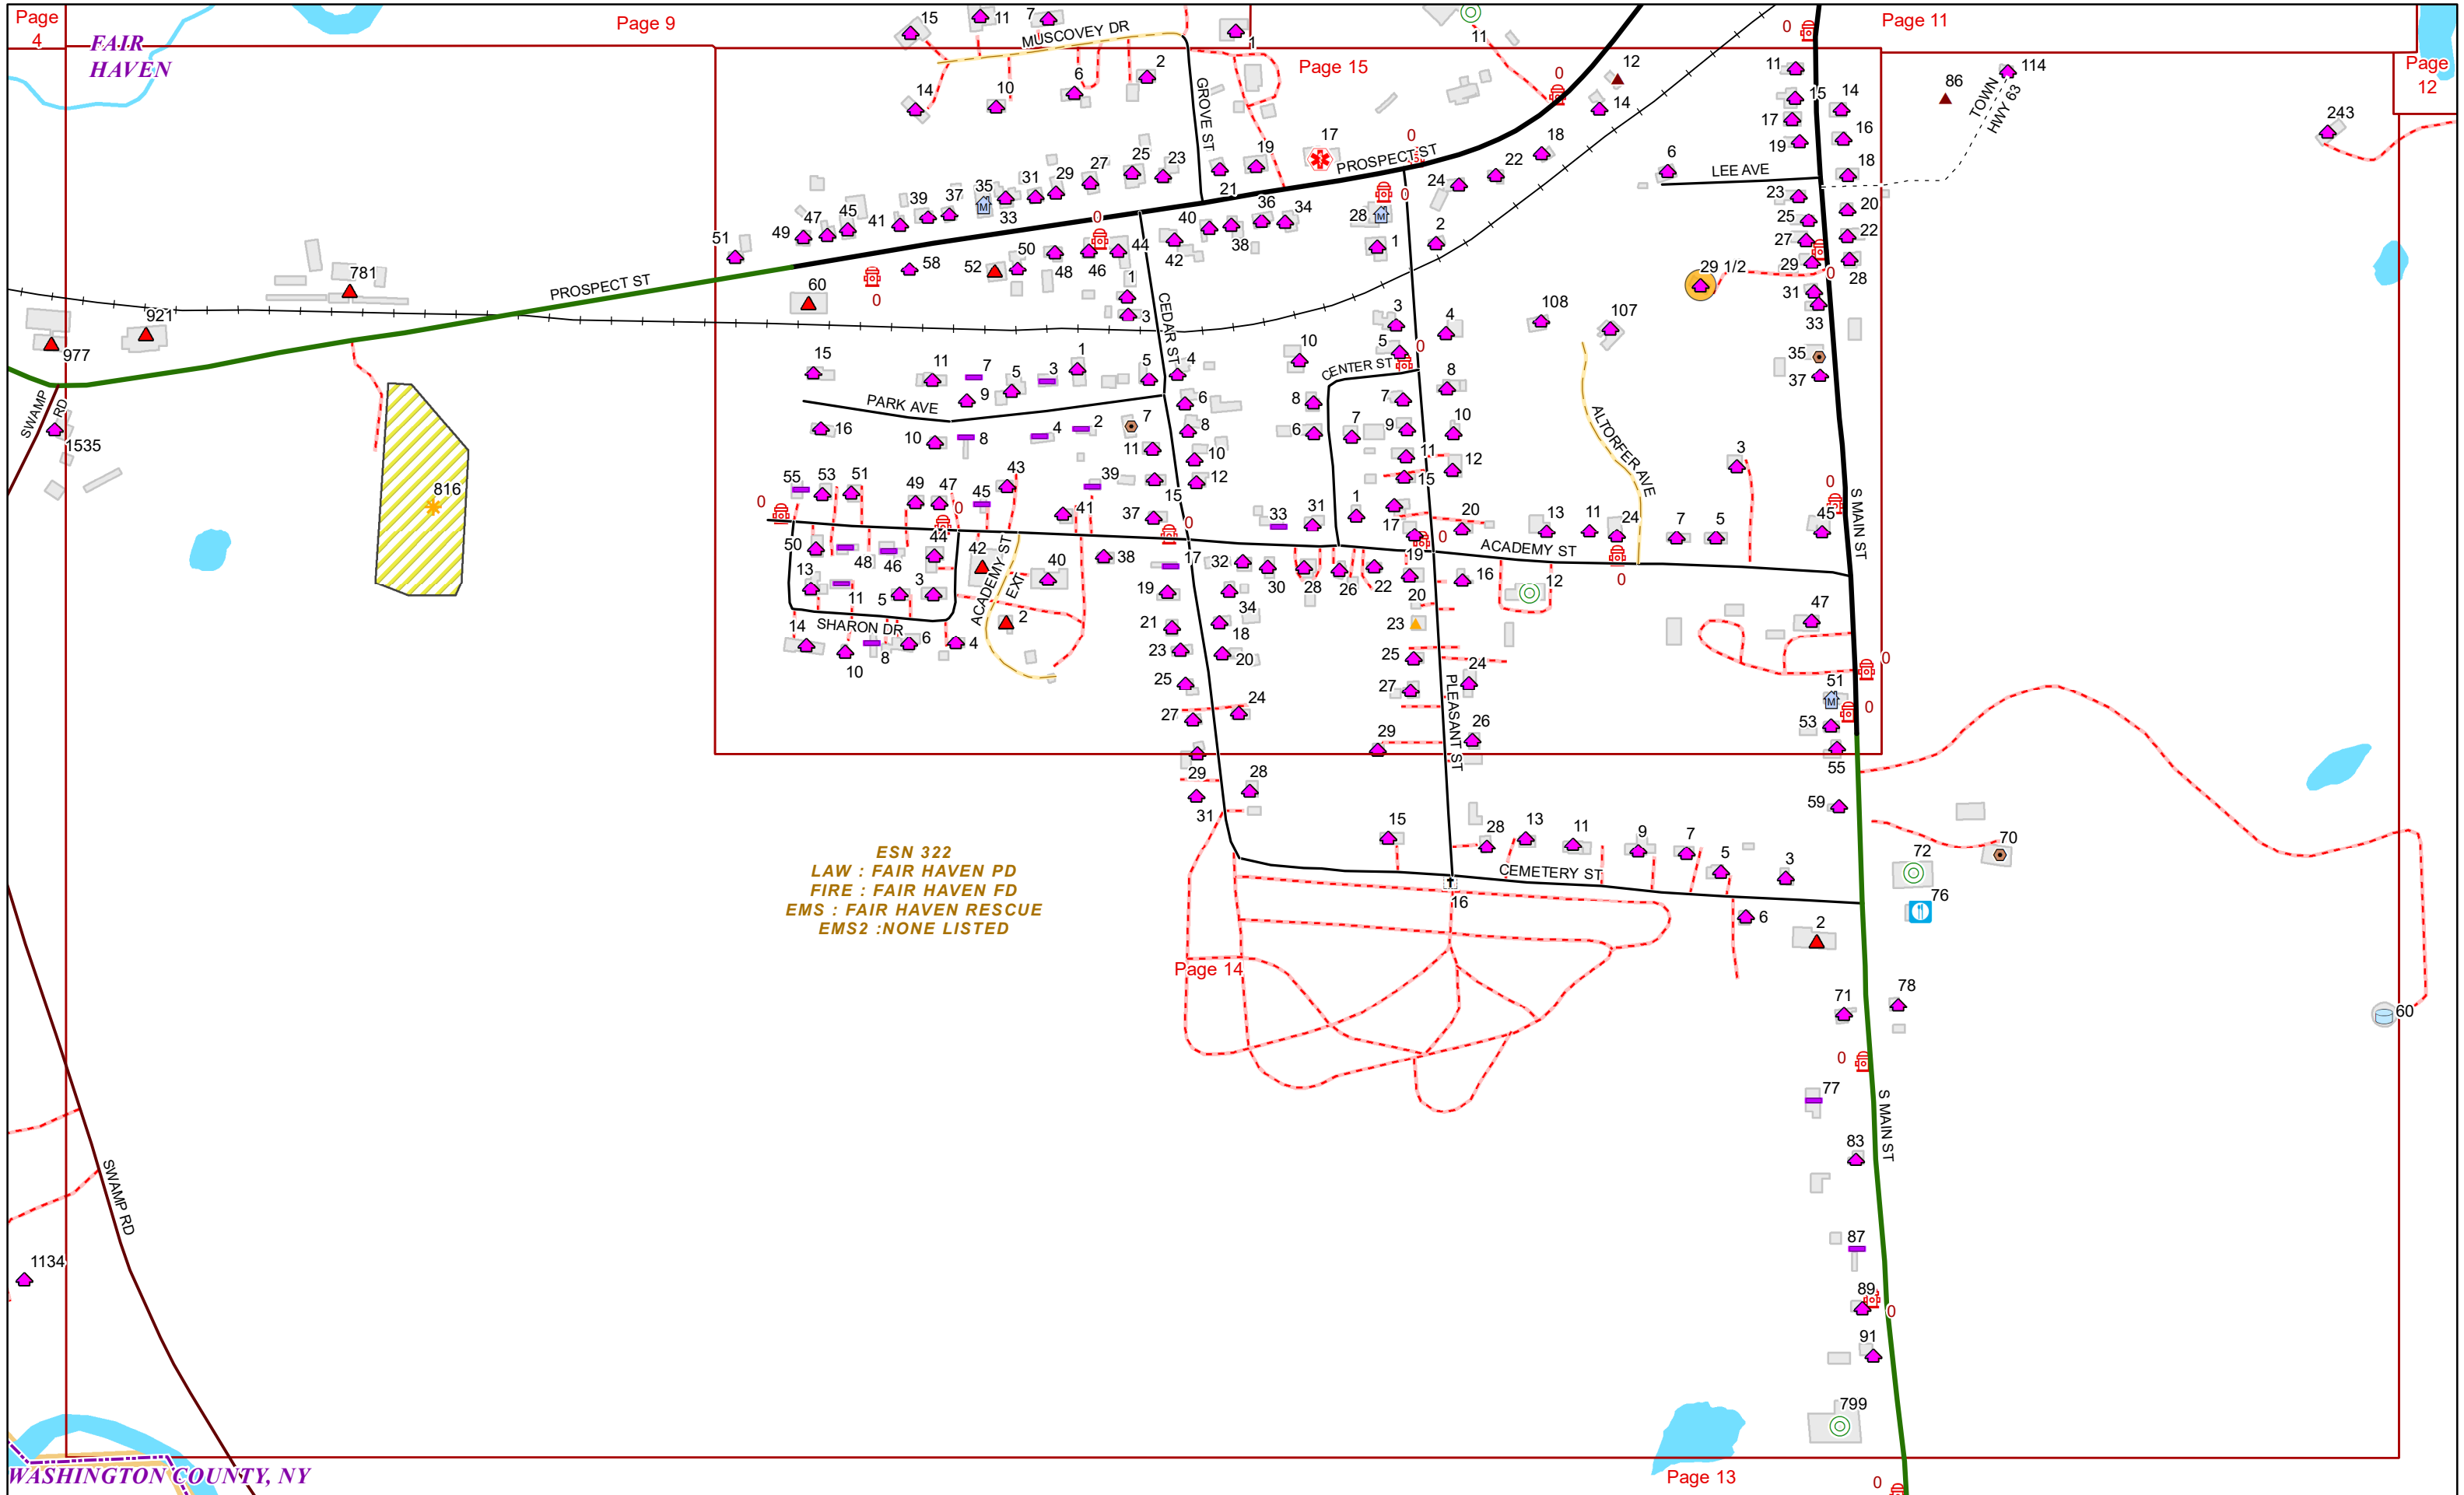

FAIR HAVEN

WASHINGTON COUNTY, NY

ESN 322
LAW : FAIR HAVEN PD
FIRE : FAIR HAVEN FD
EMS : FAIR HAVEN RESCUE
EMS2 :NONE LISTED