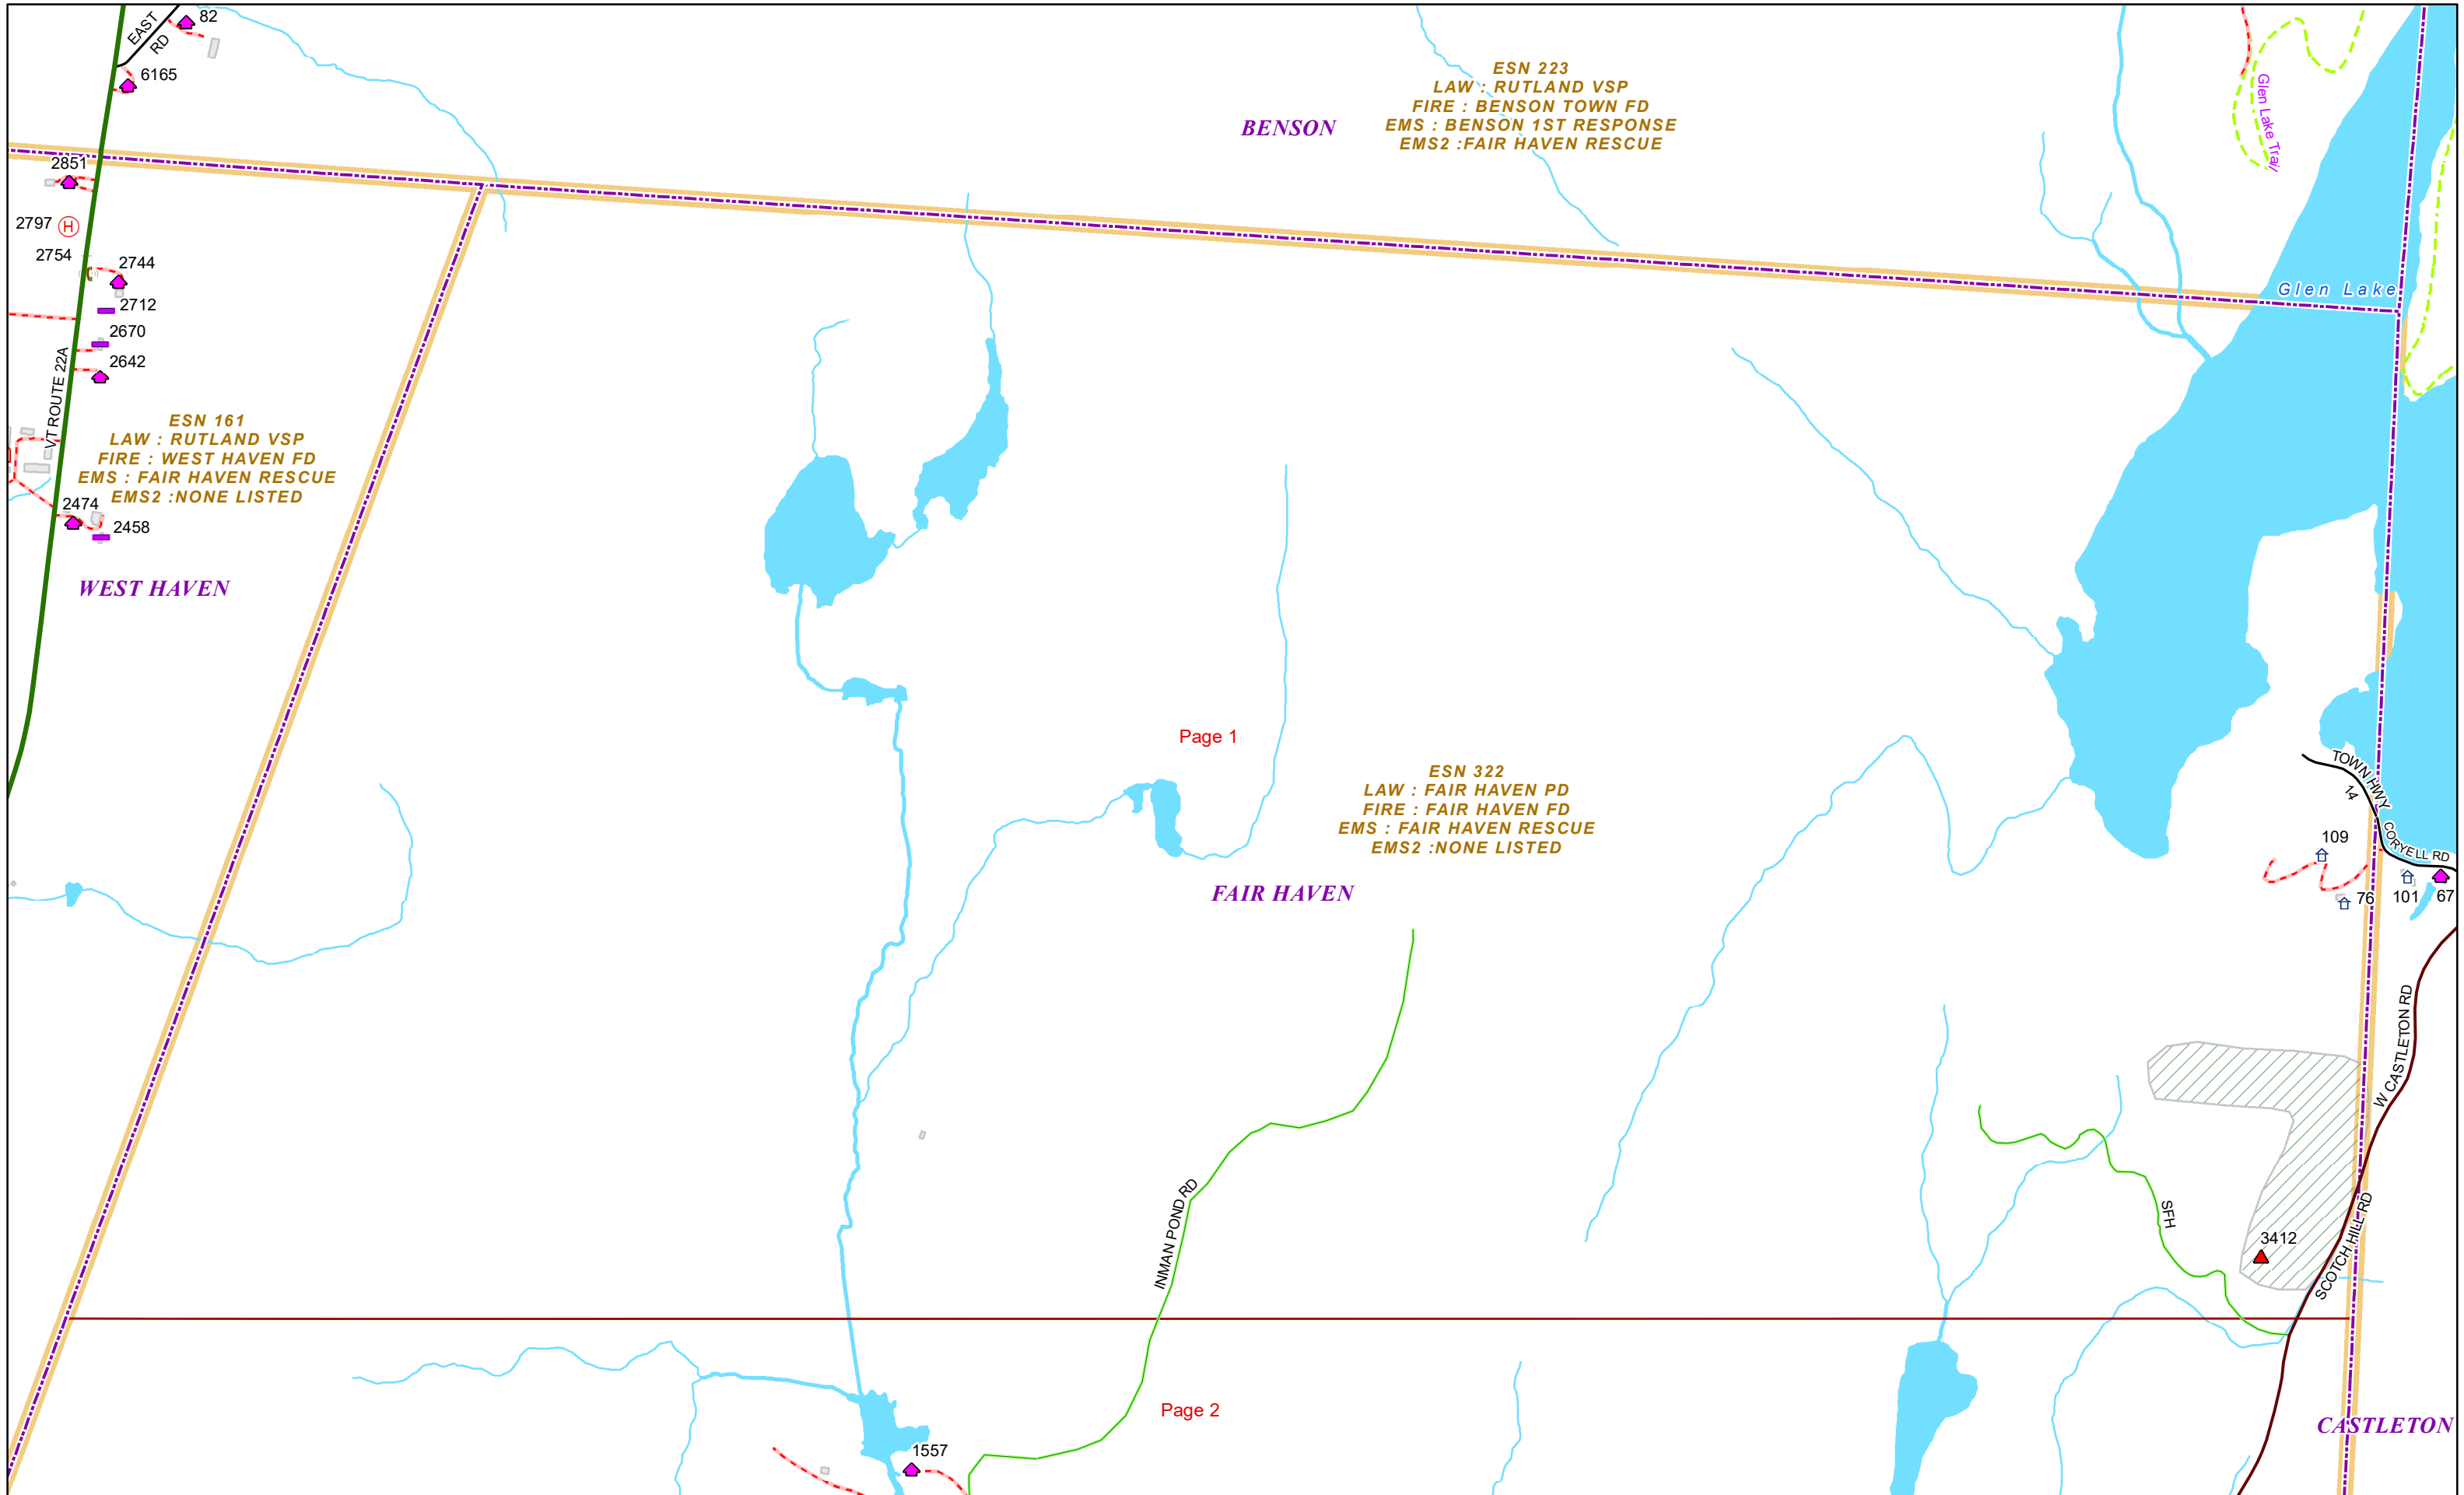

BENSON

ESN 223
LAW : RUTLAND VSP
FIRE : BENSON TOWN FD
EMS : BENSON 1ST RESPONSE
EMS2 : FAIR HAVEN RESCUE

WEST HAVEN

ESN 161
LAW : RUTLAND VSP
FIRE : WEST HAVEN FD
EMS : FAIR HAVEN RESCUE
EMS2 : NONE LISTED

FAIR HAVEN

ESN 322
LAW : FAIR HAVEN PD
FIRE : FAIR HAVEN FD
EMS : FAIR HAVEN RESCUE
EMS2 : NONE LISTED

CASTLETON

Page 1

Page 2