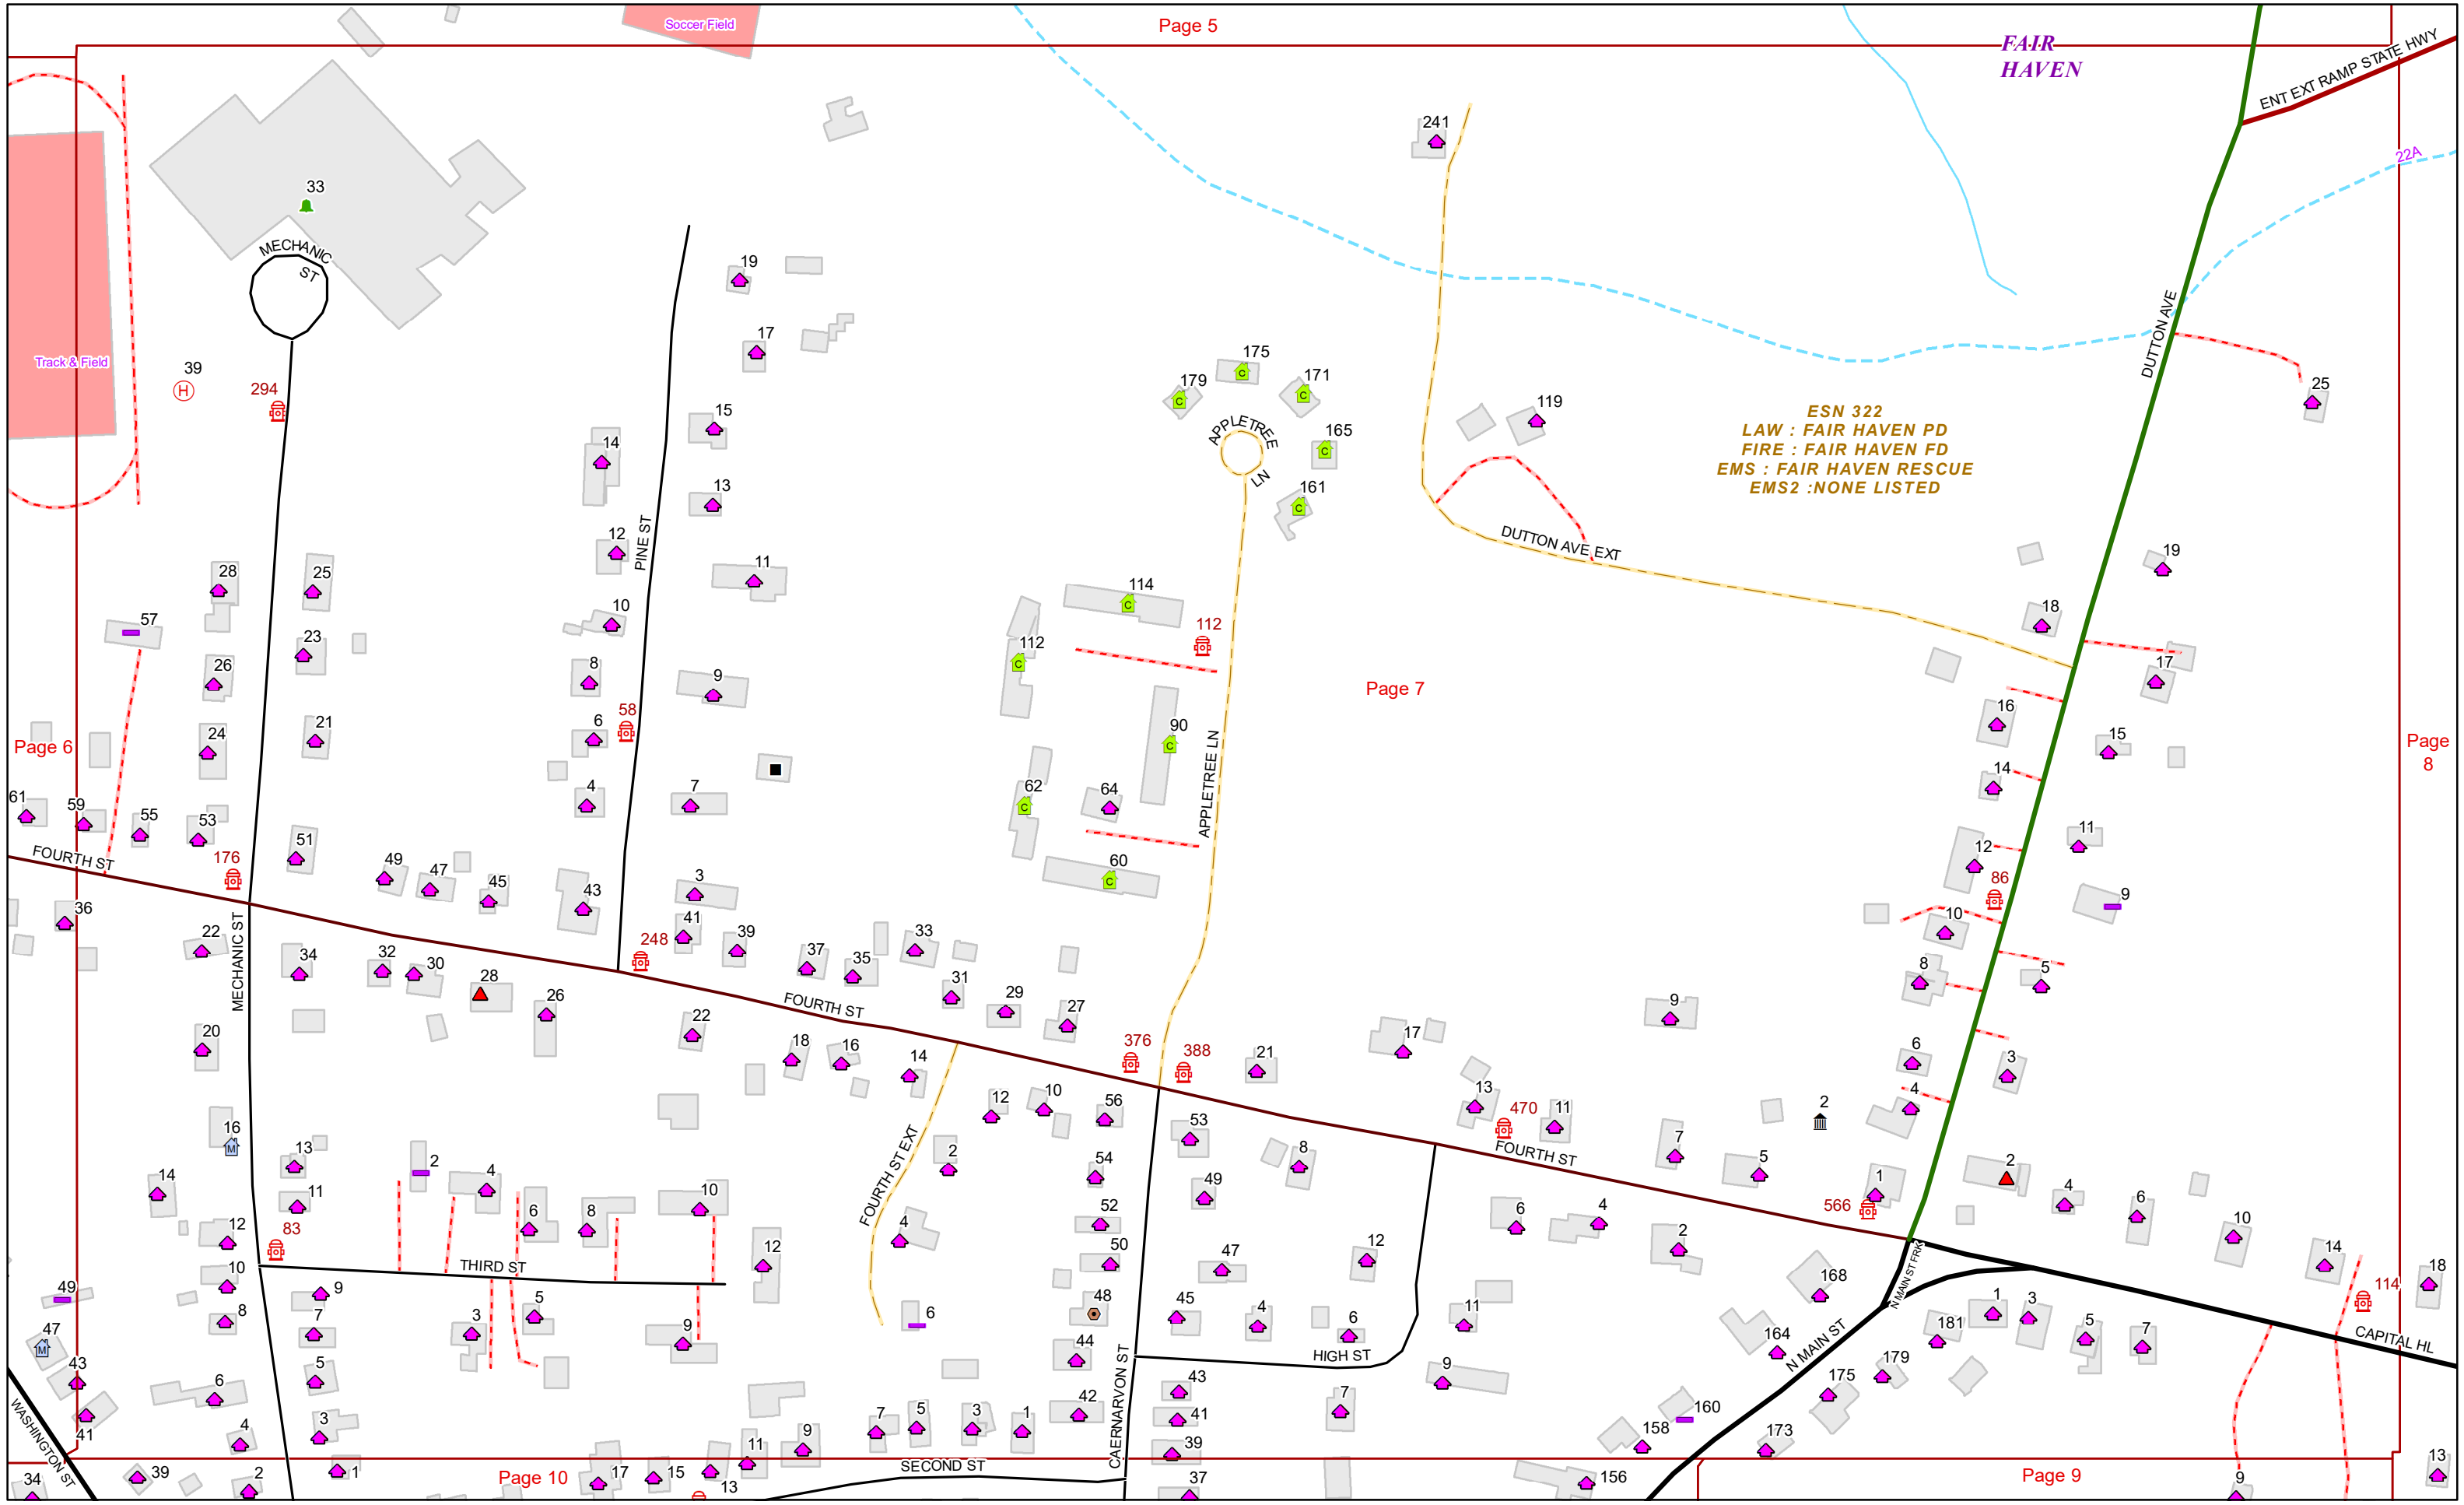

ESN 322
LAW : FAIR HAVEN PD
FIRE : FAIR HAVEN FD
EMS : FAIR HAVEN RESCUE
EMS2 : NONE LISTED