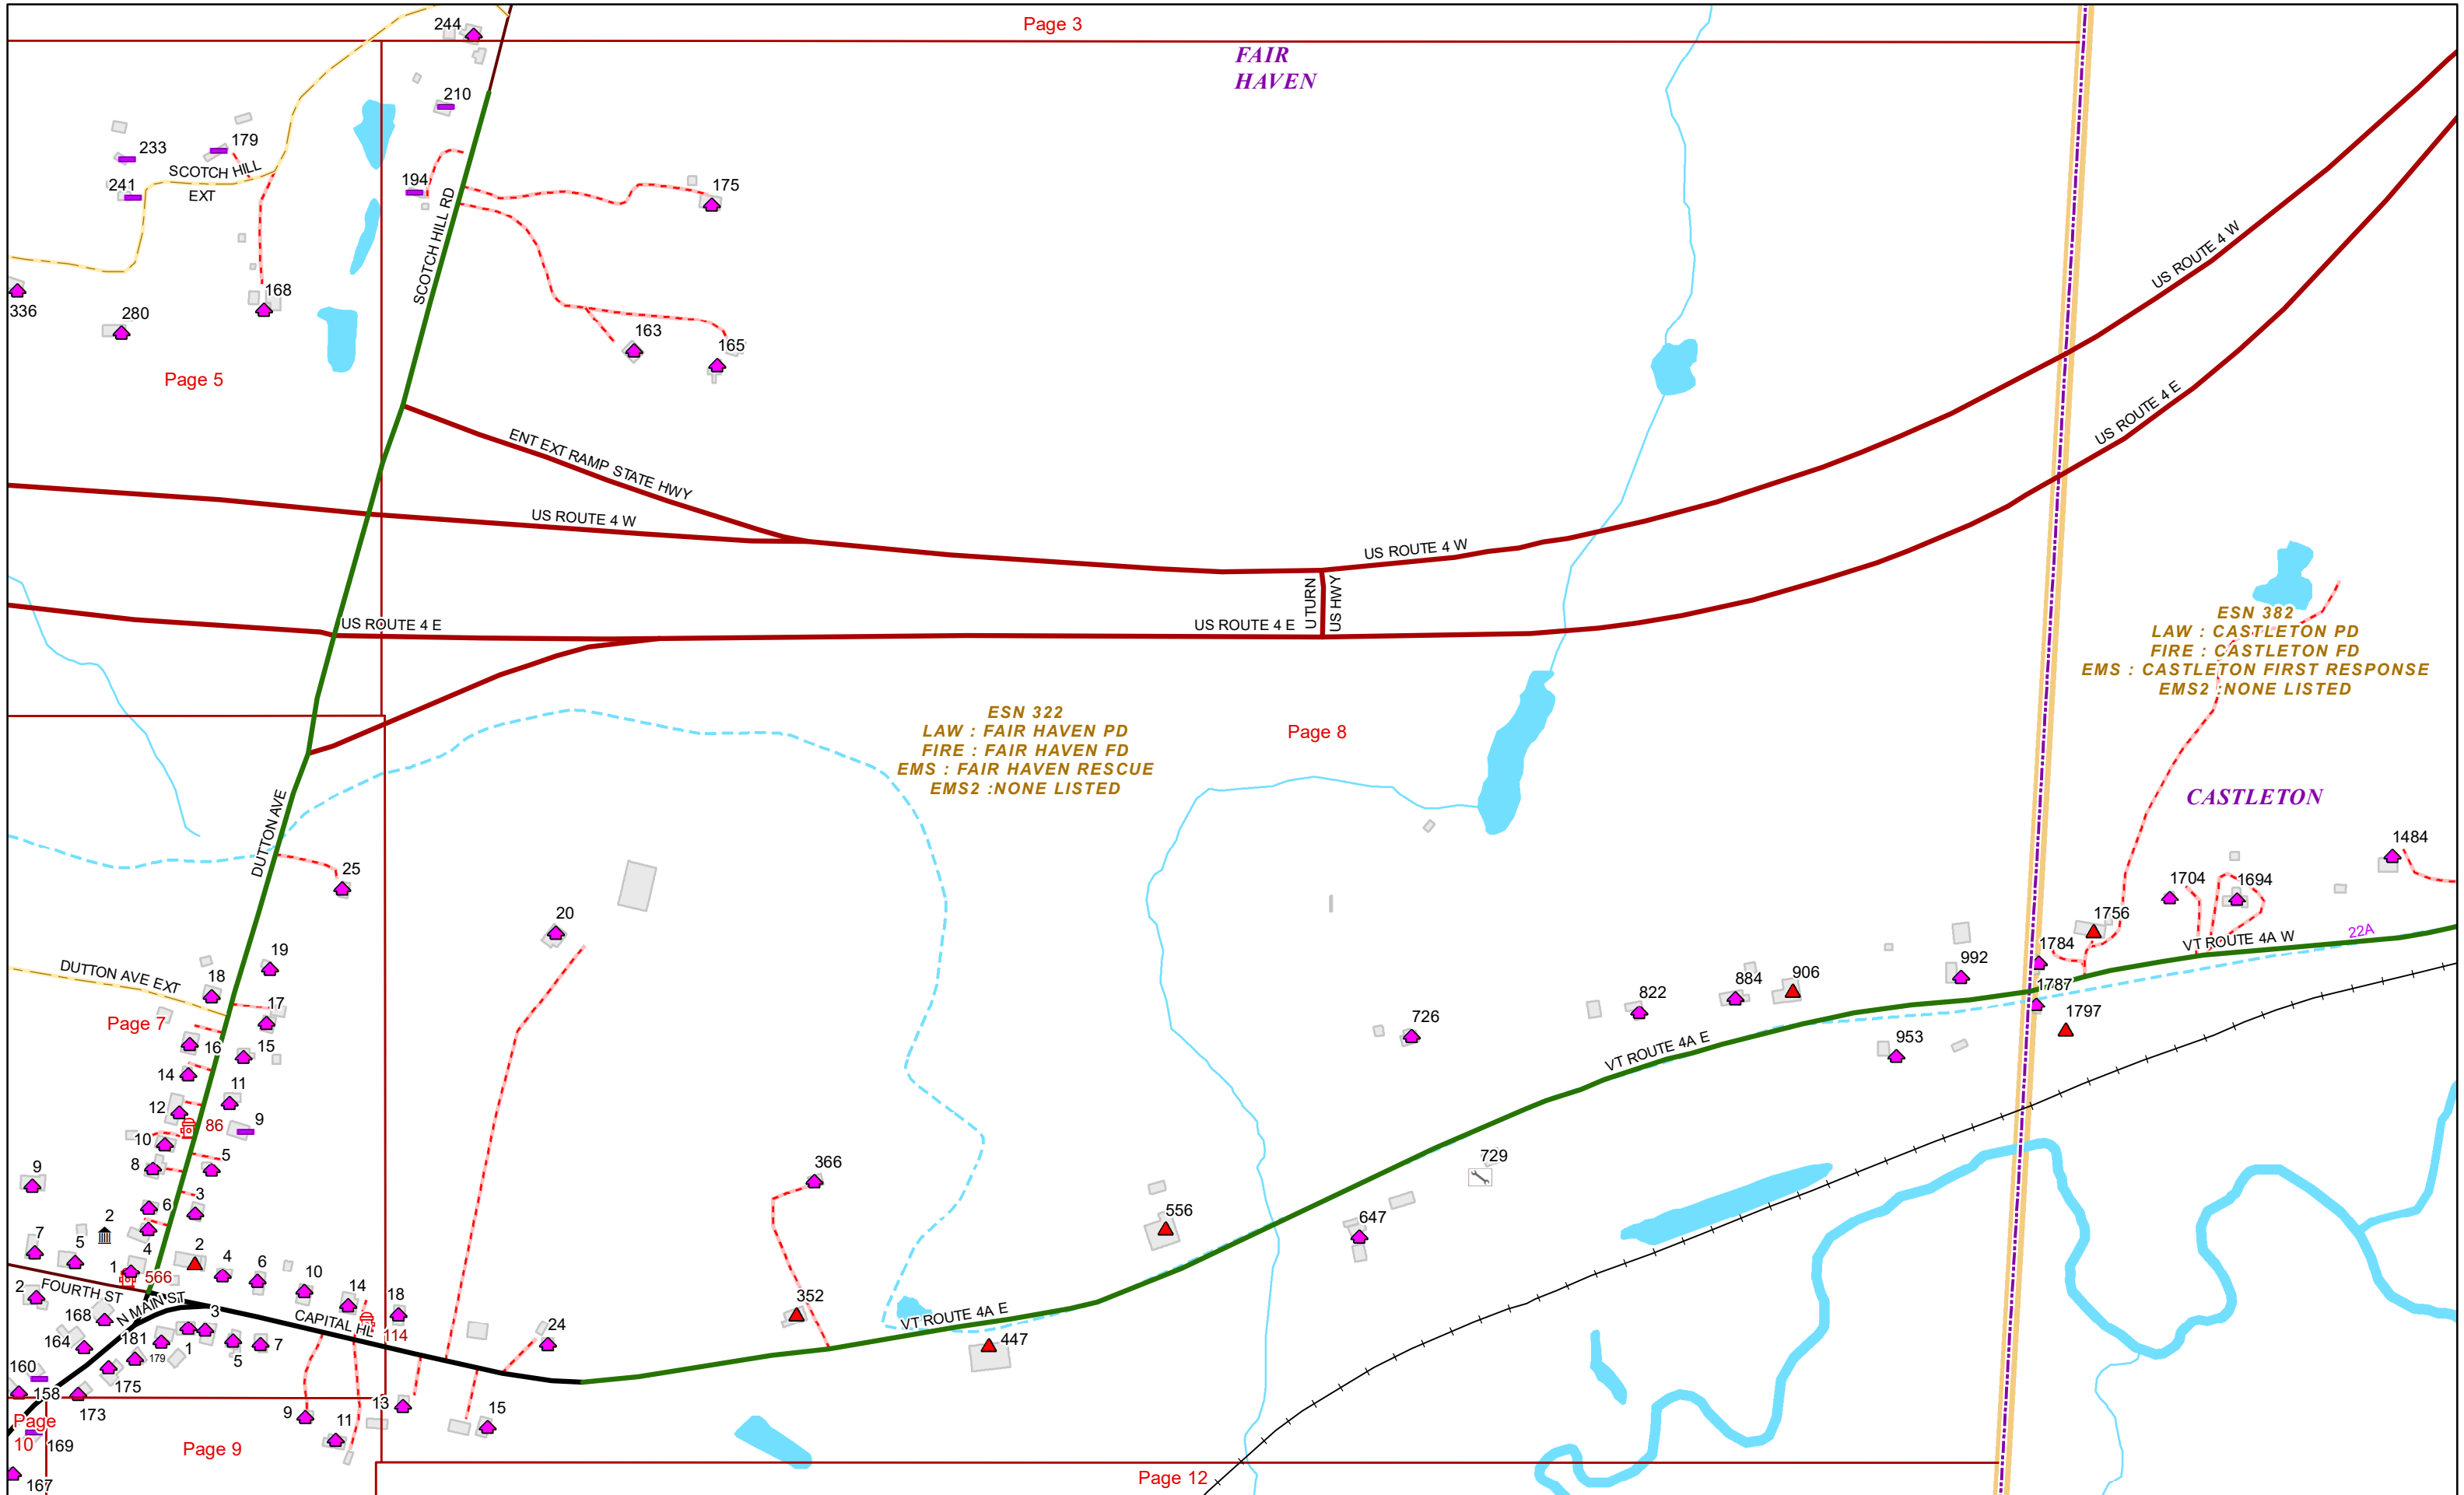

FAIR HAVEN

ESN 322
LAW : FAIR HAVEN PD
FIRE : FAIR HAVEN FD
EMS : FAIR HAVEN RESCUE
EMS2 : NONE LISTED

ESN 382
LAW : CASTLETON PD
FIRE : CASTLETON FD
EMS : CASTLETON FIRST RESPONSE
EMS2 : NONE LISTED

CASTLETON