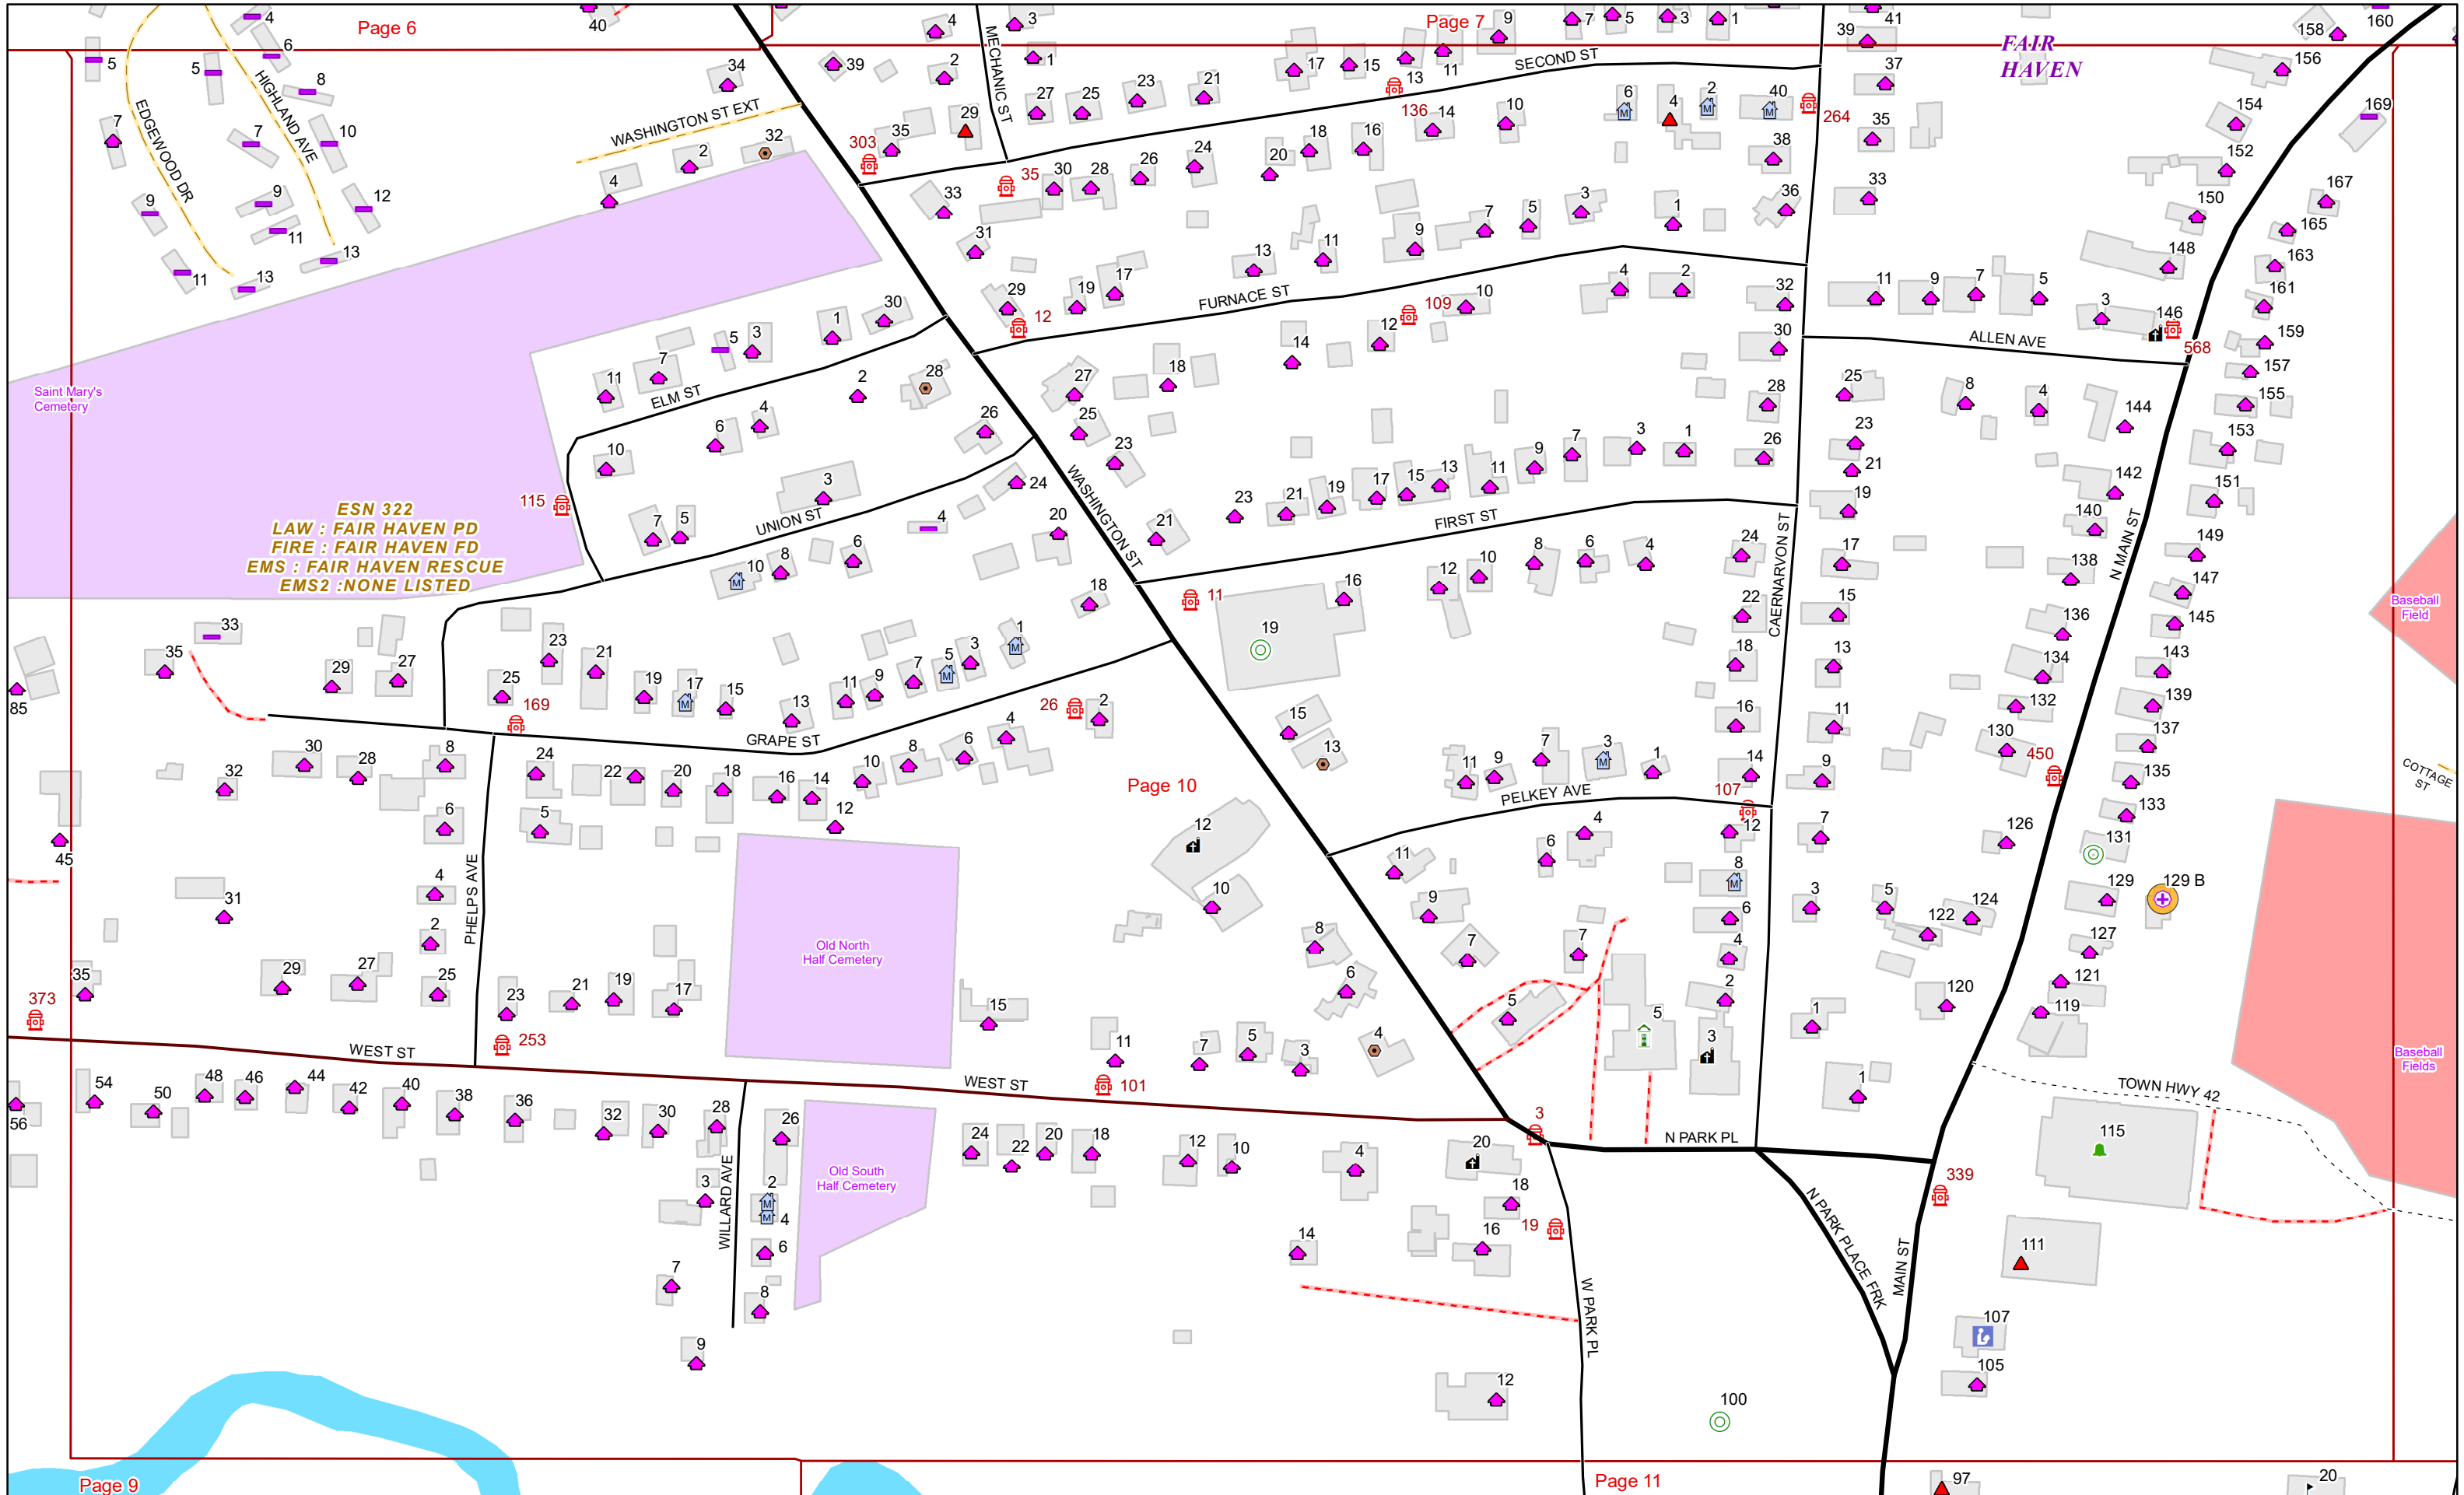

Page 6

Page 7

Page 10

Page 11

ESN 322
LAW : FAIR HAVEN PD
FIRE : FAIR HAVEN FD
EMS : FAIR HAVEN RESCUE
EMS2 : NONE LISTED

FAIR HAVEN

Saint Mary's Cemetery

Old North Half Cemetery

Old South Half Cemetery

Baseball Field

Baseball Fields

Page 9