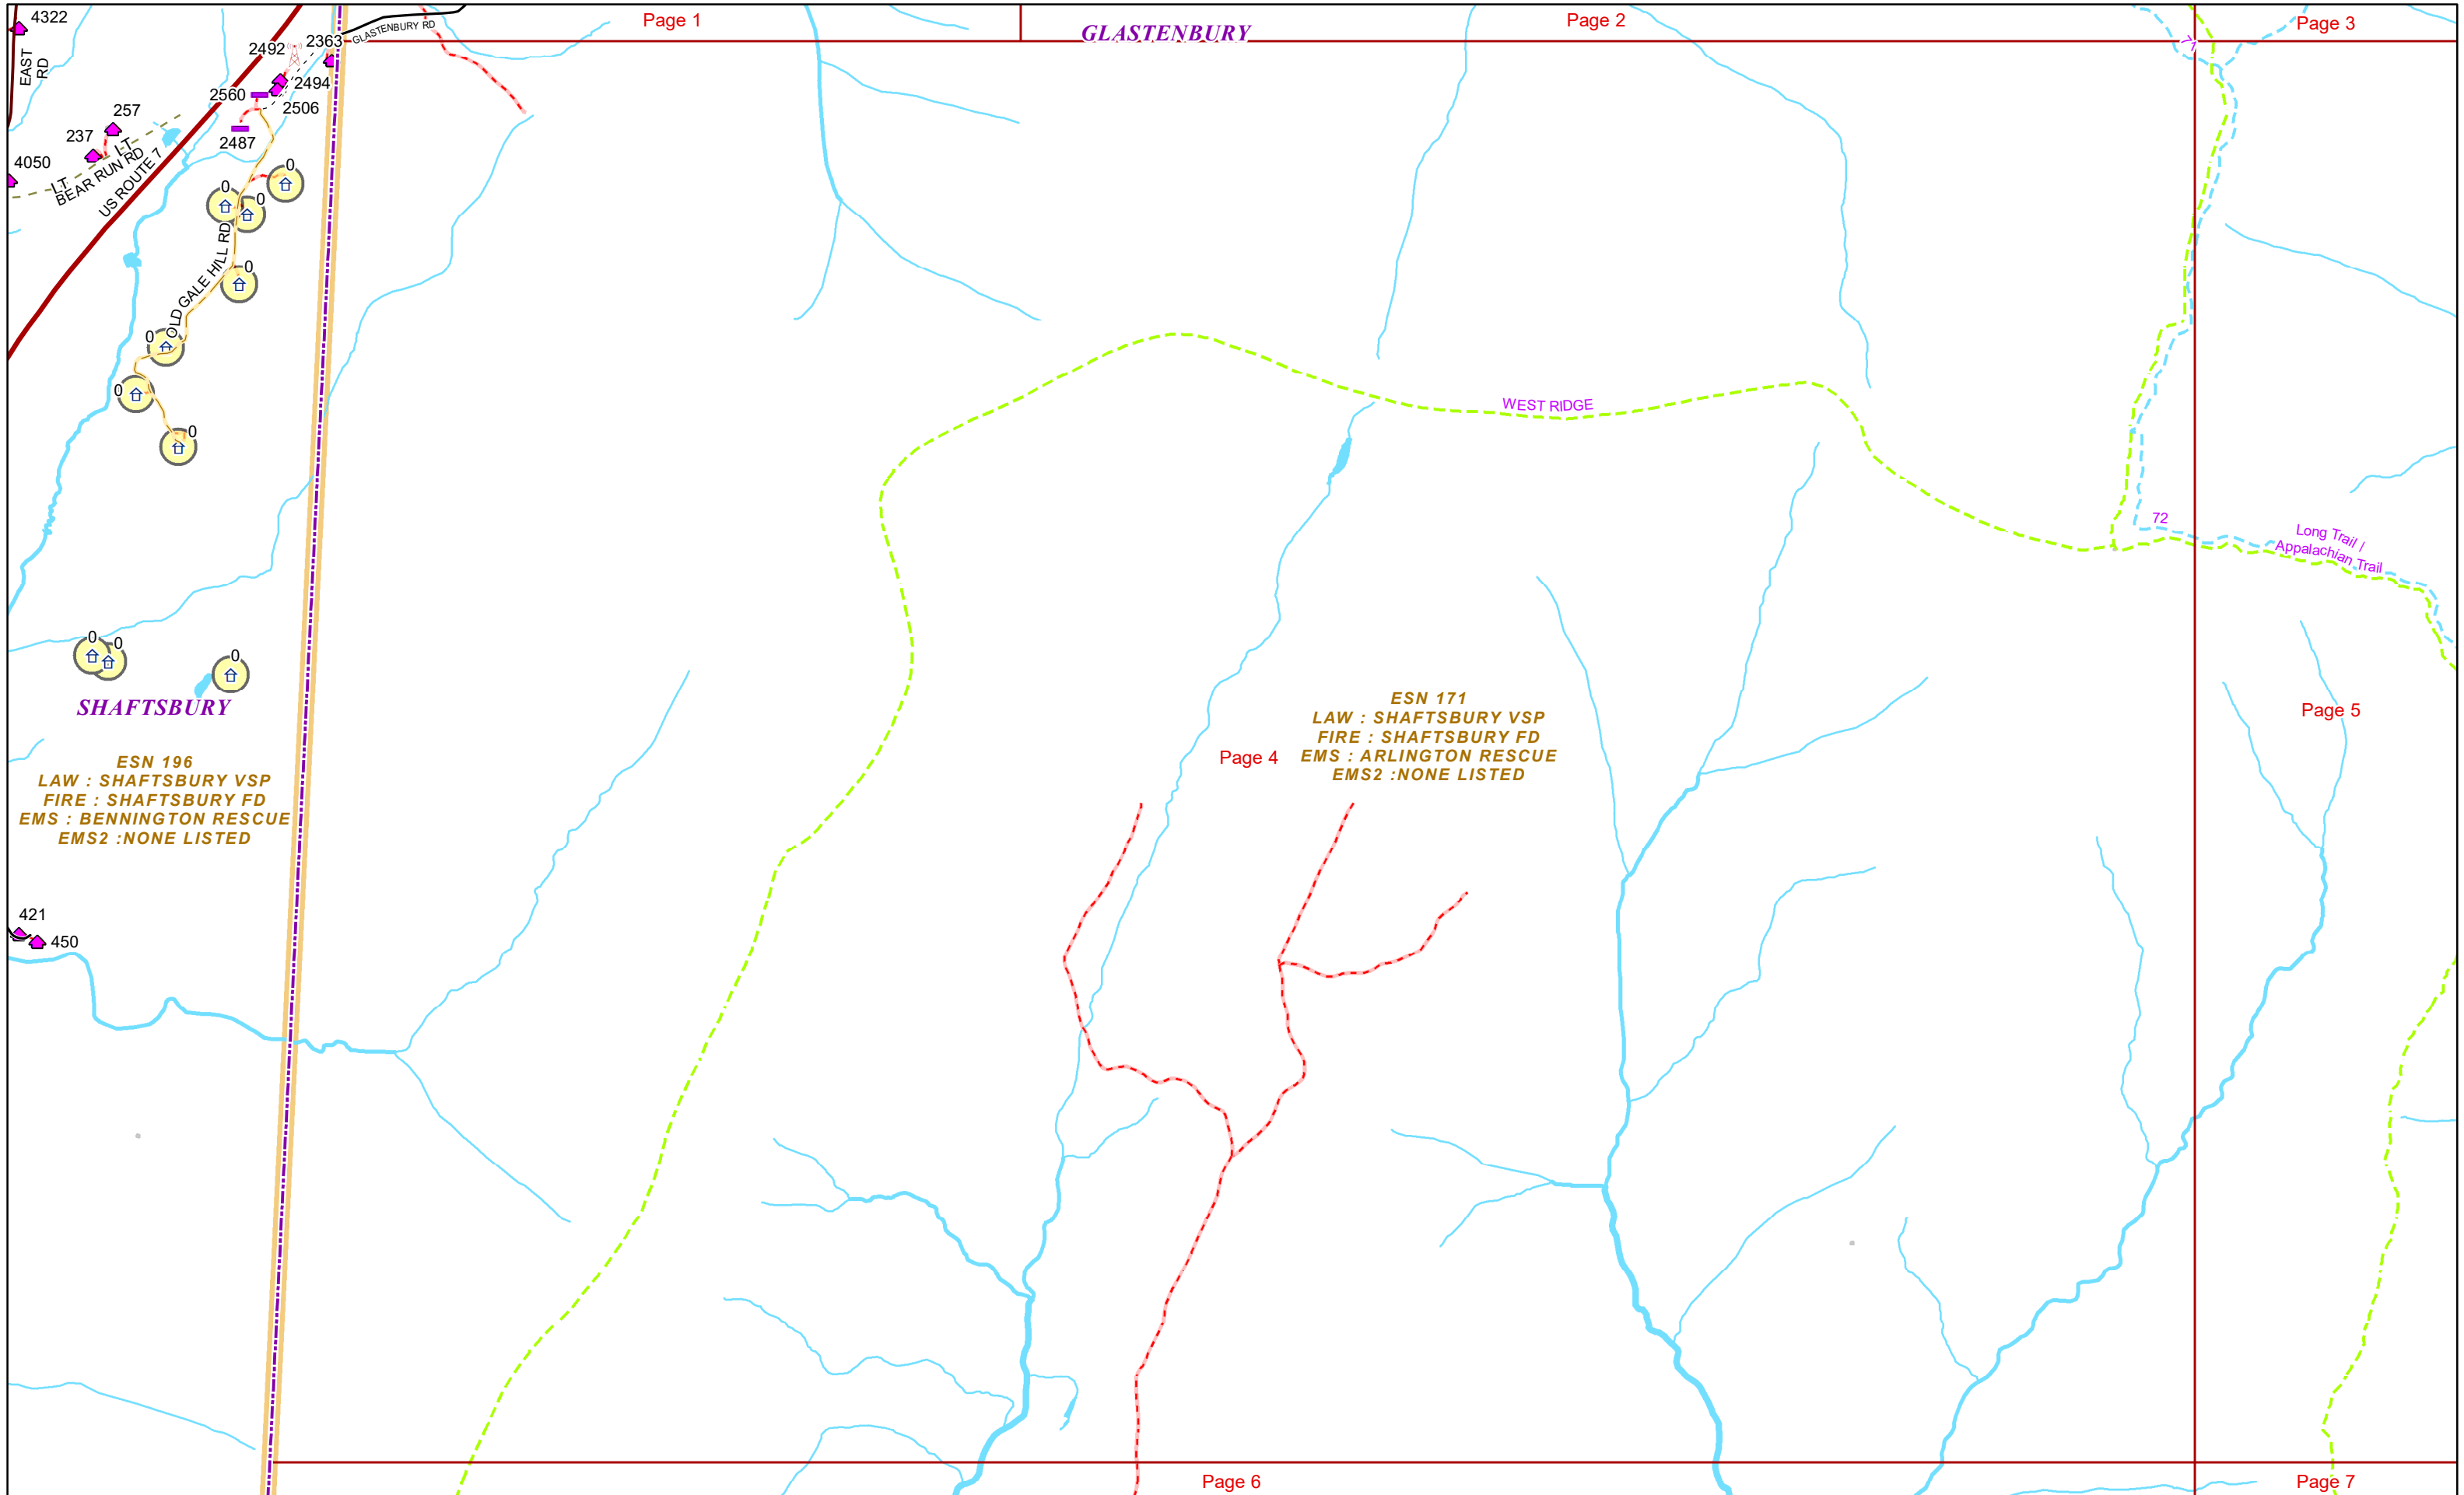

ESN 196
LAW : SHAFTSBURY VSP
FIRE : SHAFTSBURY FD
EMS : BENNINGTON RESCUE
EMS2 : NONE LISTED

ESN 171
LAW : SHAFTSBURY VSP
FIRE : SHAFTSBURY FD
EMS : ARLINGTON RESCUE
EMS2 : NONE LISTED