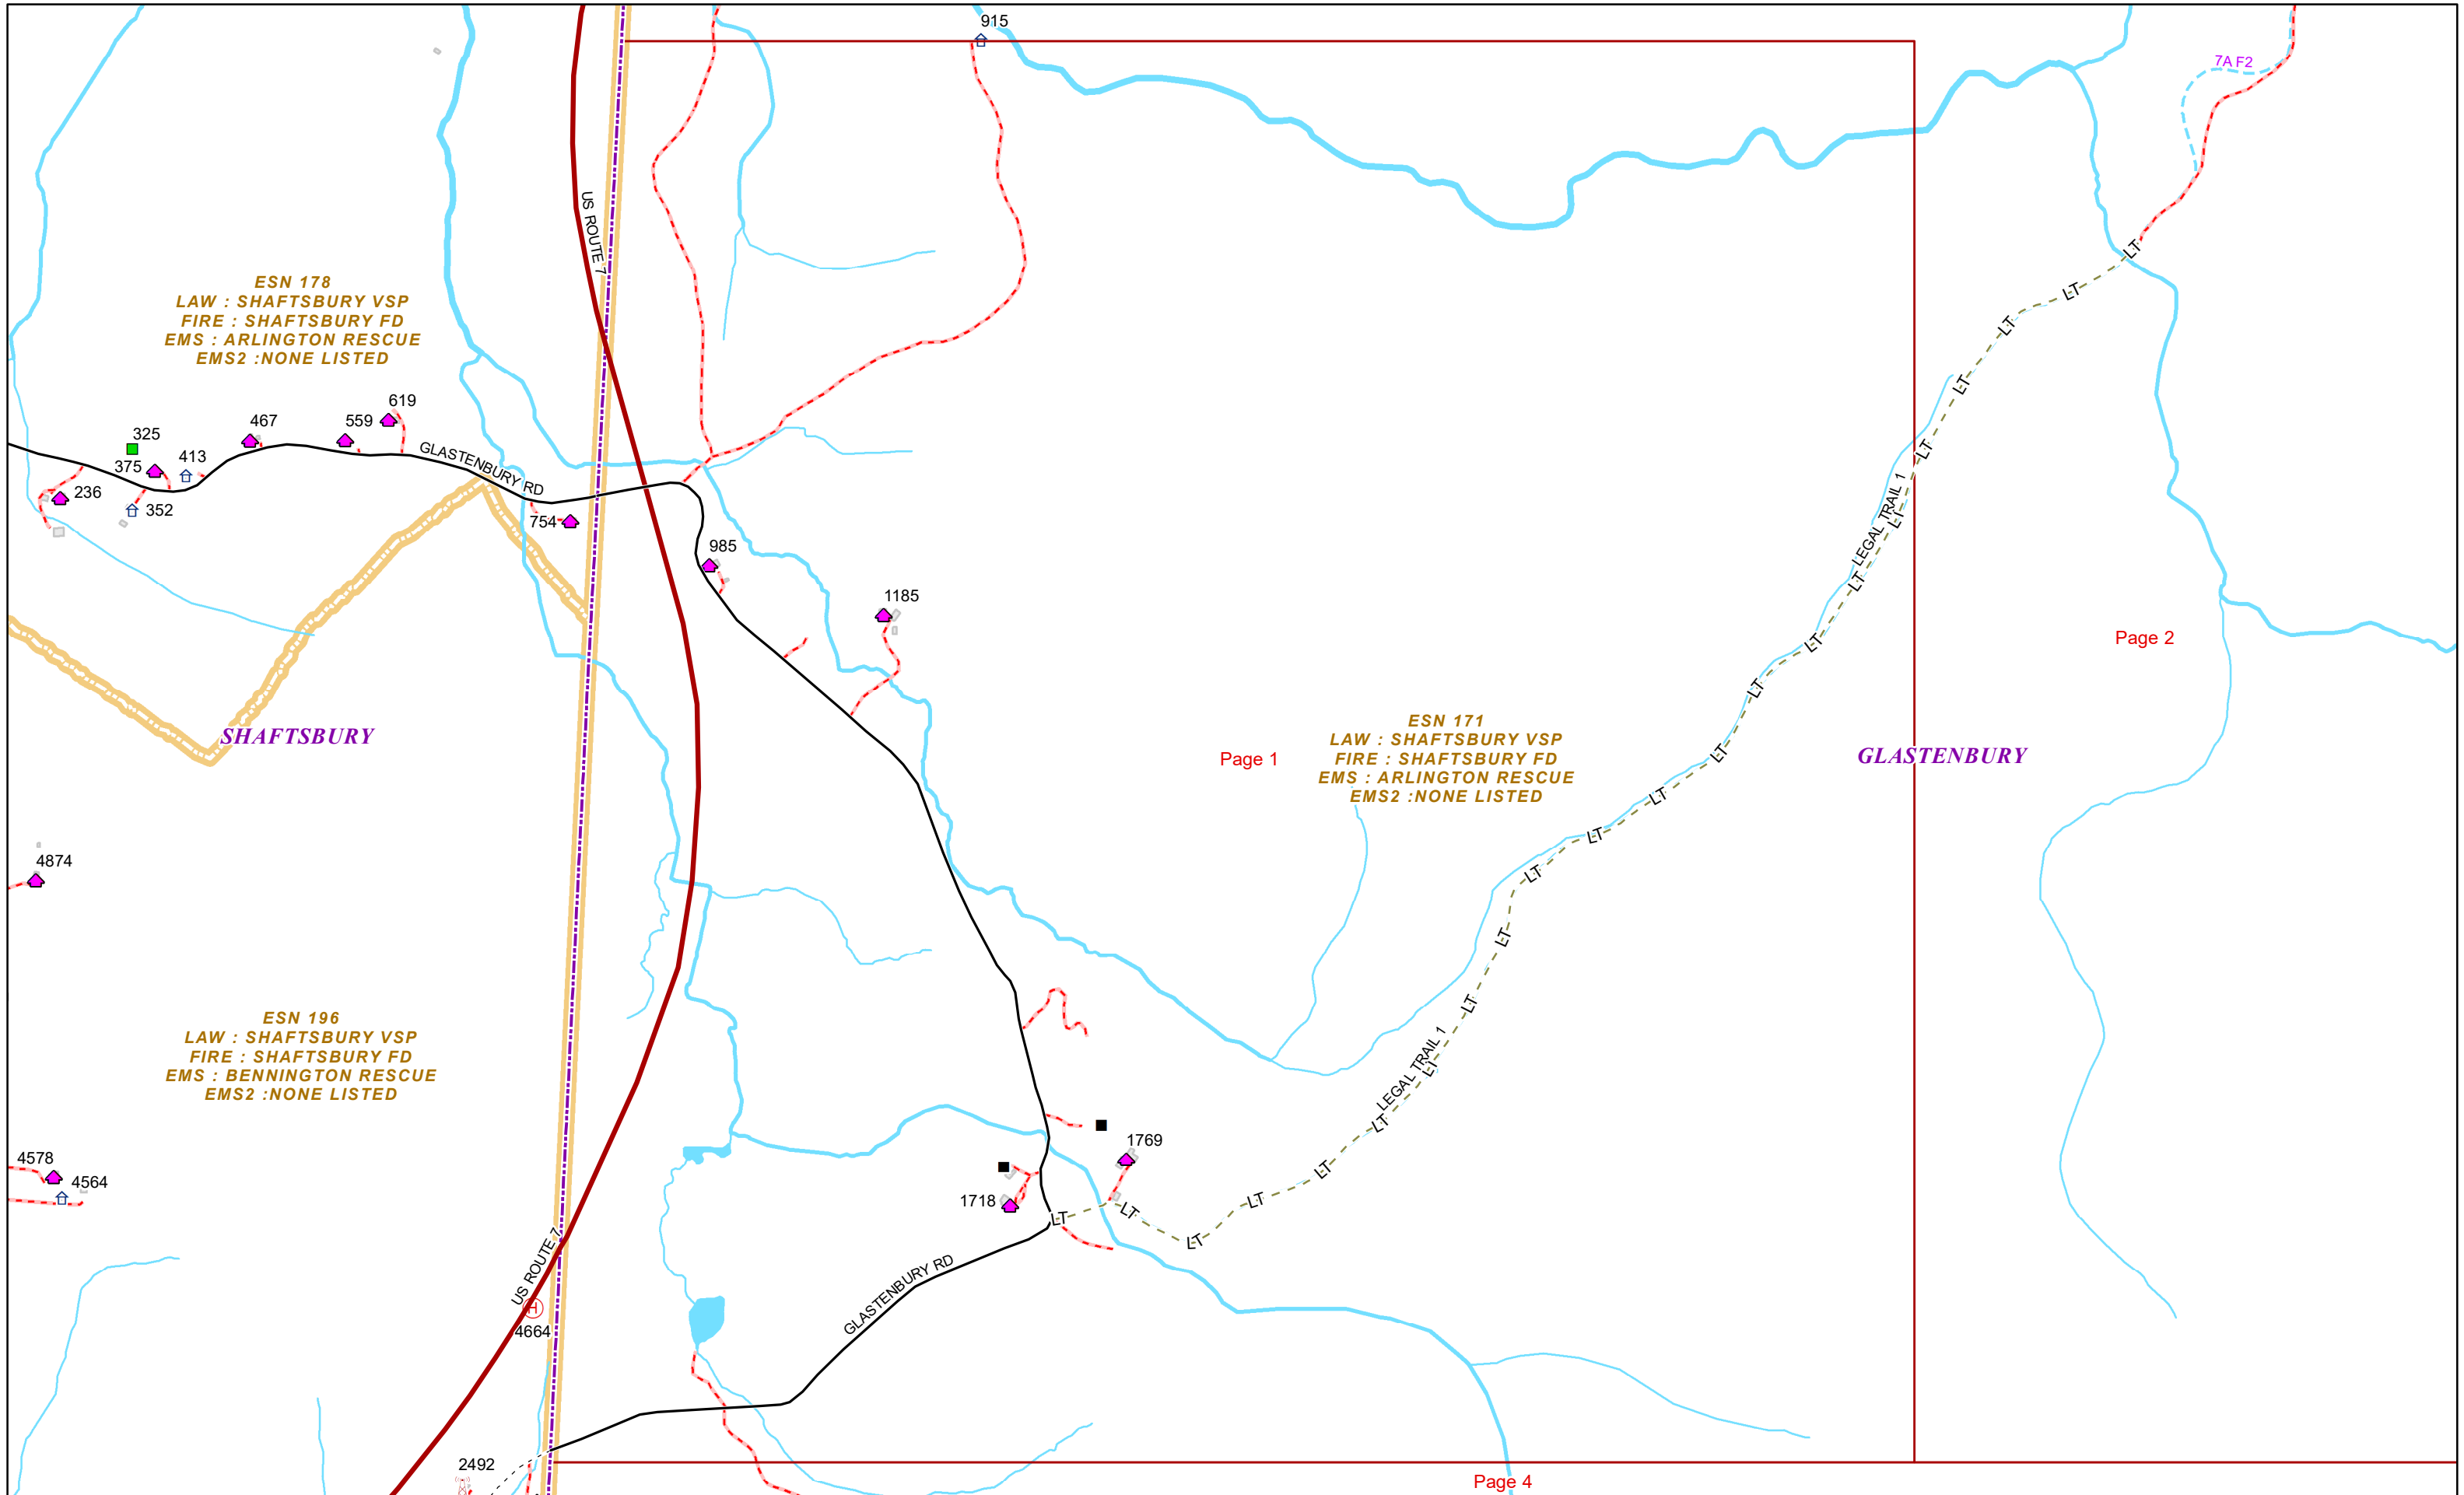

VERMONT E9-1-1 MapBook

Glastenbury

E9-1-1 MapBook with GIS Data

Use constraints: The 9-1-1 related data layers (Esites, Landmarks, Roads, Driveways, Footprints, Atlas Sheets, ESZ, etc.) were developed and designed for Enhanced 9-1-1 purposes only. The user should understand that the nature of the Enhanced 9-1-1 data layers means they are never complete. **Each municipal government is responsible for maintenance of the E9-1-1 database.** Other data (non-E9-1-1 related) used in the Vermont E9-1-1 MapBook is acquired from the Vermont Center for Geographic Information (VCGI) (vcgi.vermont.gov) and local Regional Planning Commissions.

-- L --

LEGAL TRAIL 1 GLASTENBURY 1 15961,2

-- U --

US ROUTE 7 GLASTENBURY 473156761

US ROUTE 7 GLASTENBURY 621971382

US ROUTE 7 SUNDERLAND 602371982

Community Low High Pages

Community Low High Pages

WOODFORD

SEARSBURG

LITTLE POND
ACCESS
Little Pond