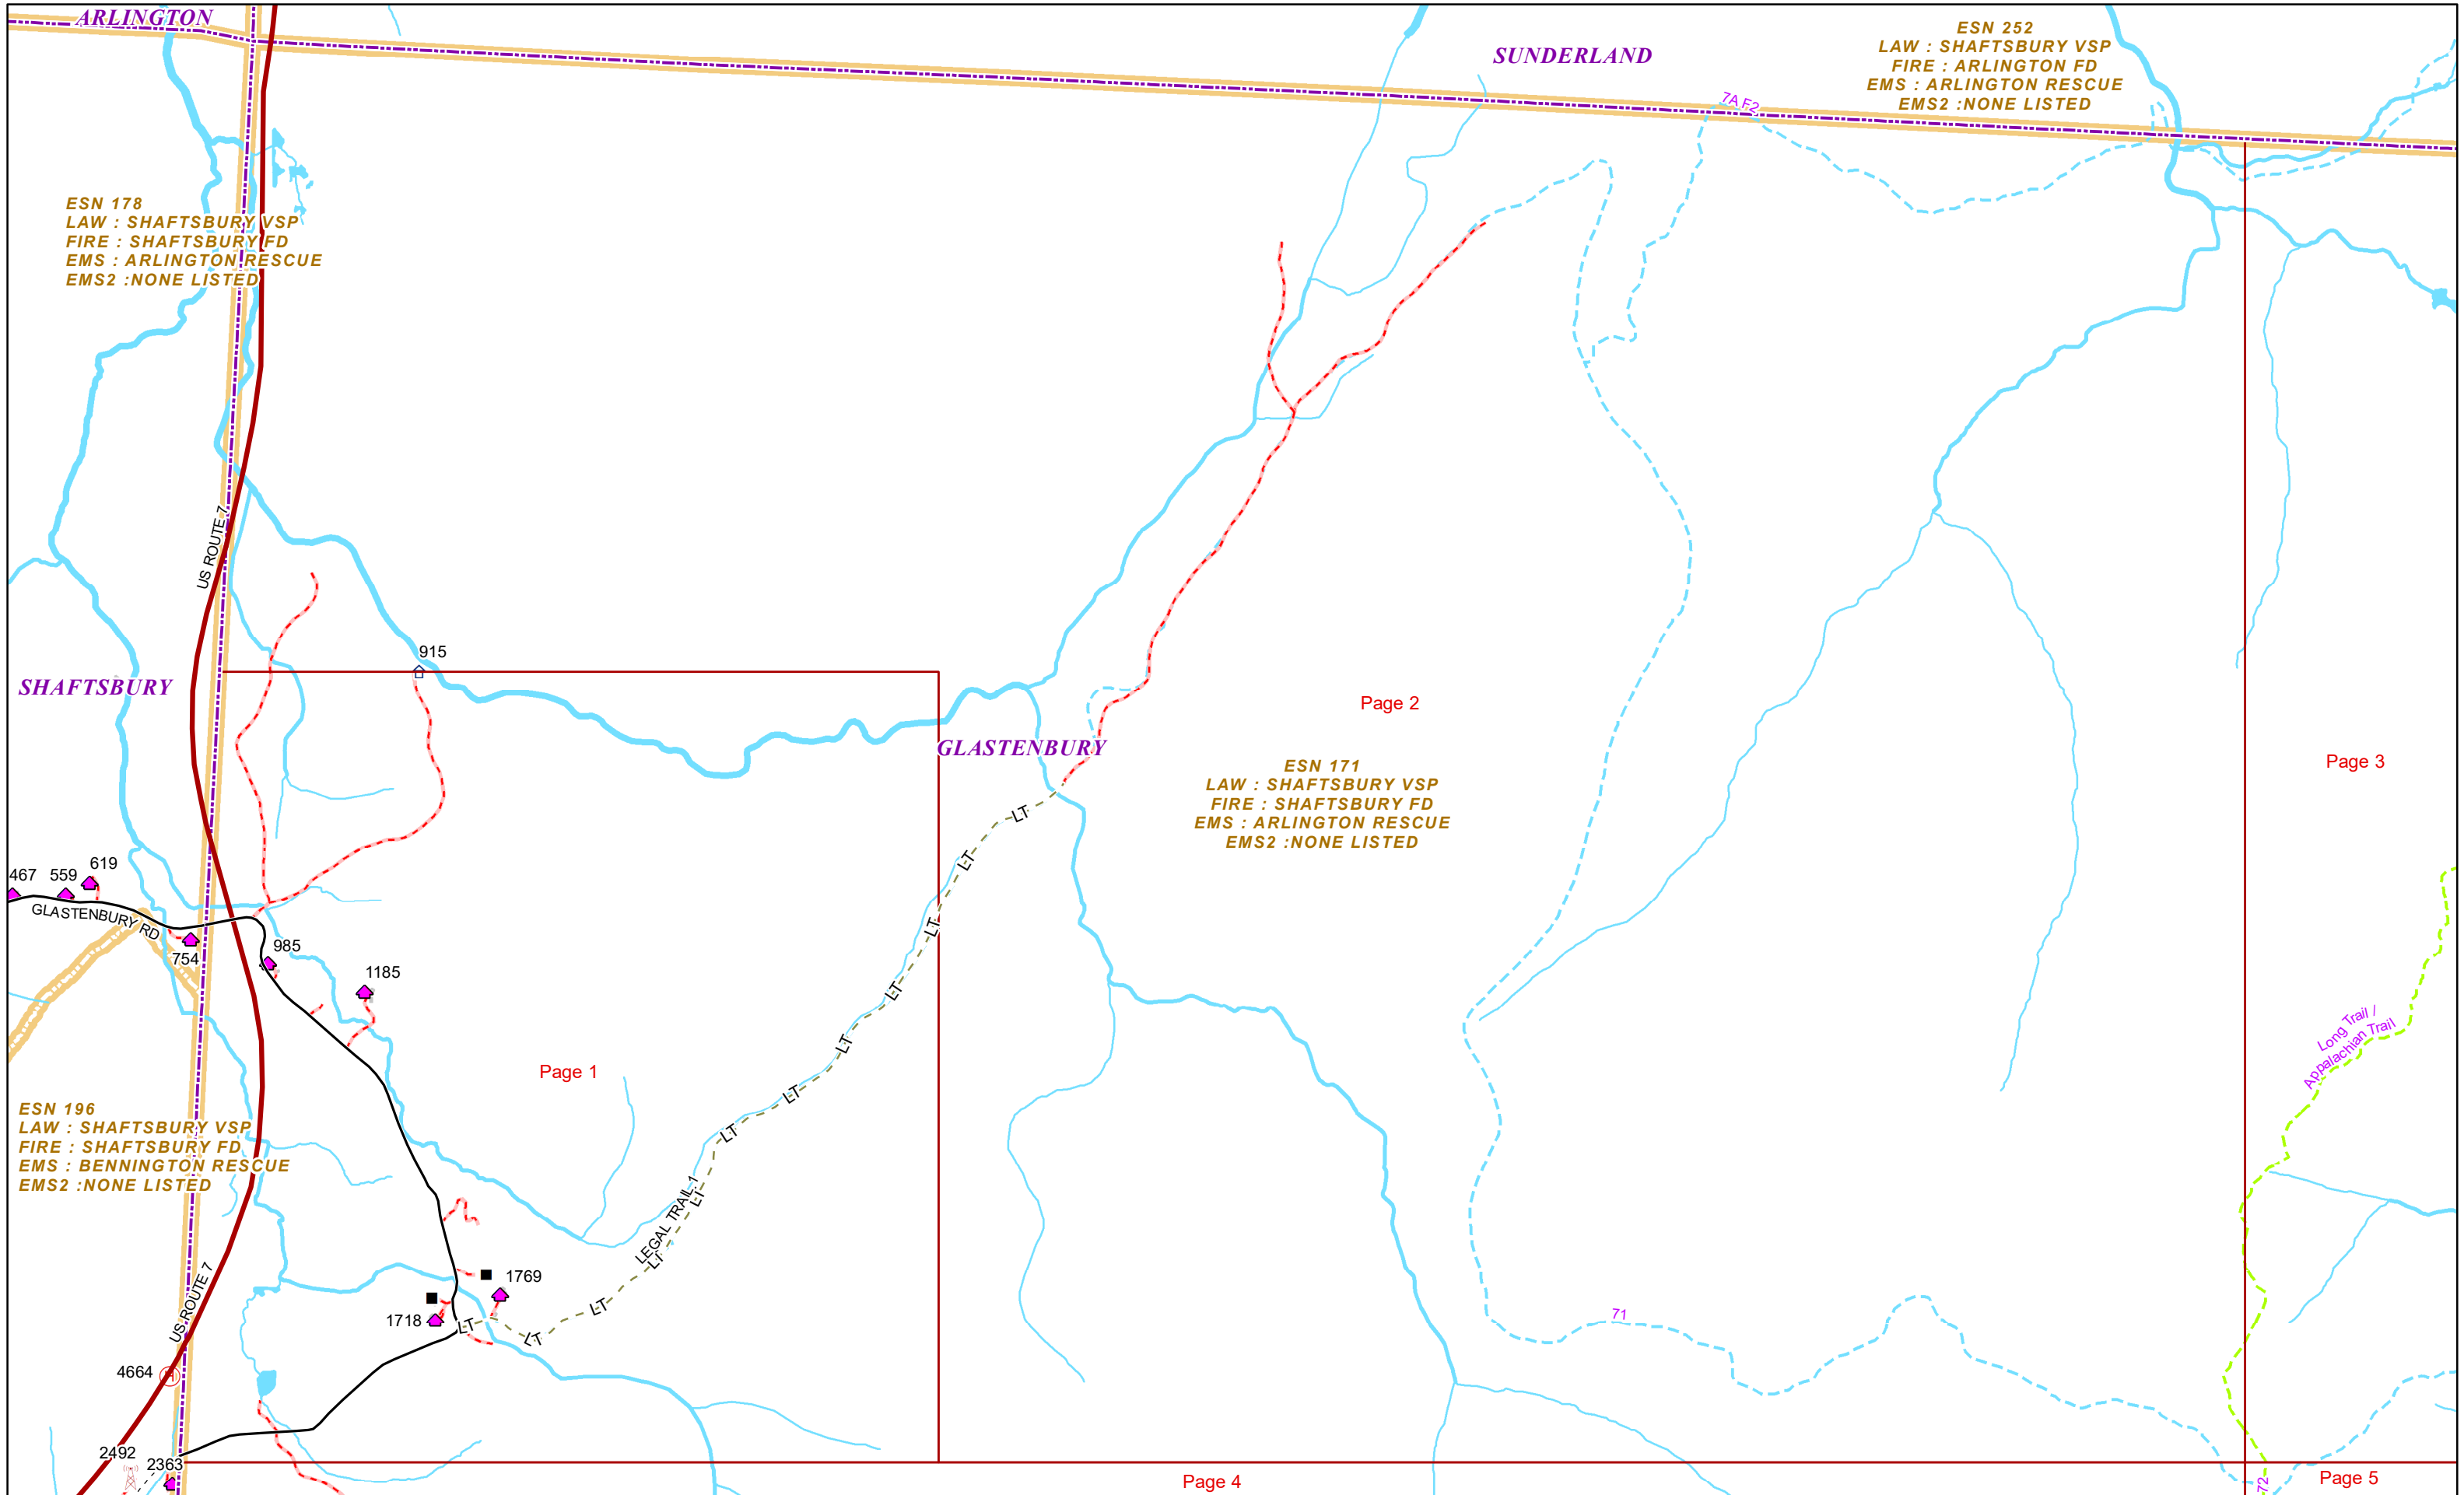

ARLINGTON

SUNDERLAND

ESN 252
LAW : SHAFTSBURY VSP
FIRE : ARLINGTON FD
EMS : ARLINGTON RESCUE
EMS2 : NONE LISTED

ESN 178
LAW : SHAFTSBURY VSP
FIRE : SHAFTSBURY FD
EMS : ARLINGTON RESCUE
EMS2 : NONE LISTED

SHAFTSBURY

GLASTENBURY

Page 2

Page 3

ESN 171
LAW : SHAFTSBURY VSP
FIRE : SHAFTSBURY FD
EMS : ARLINGTON RESCUE
EMS2 : NONE LISTED

Page 1

ESN 196
LAW : SHAFTSBURY VSP
FIRE : SHAFTSBURY FD
EMS : BENNINGTON RESCUE
EMS2 : NONE LISTED

Long Trail /
Appalachian Trail

Page 4

Page 5