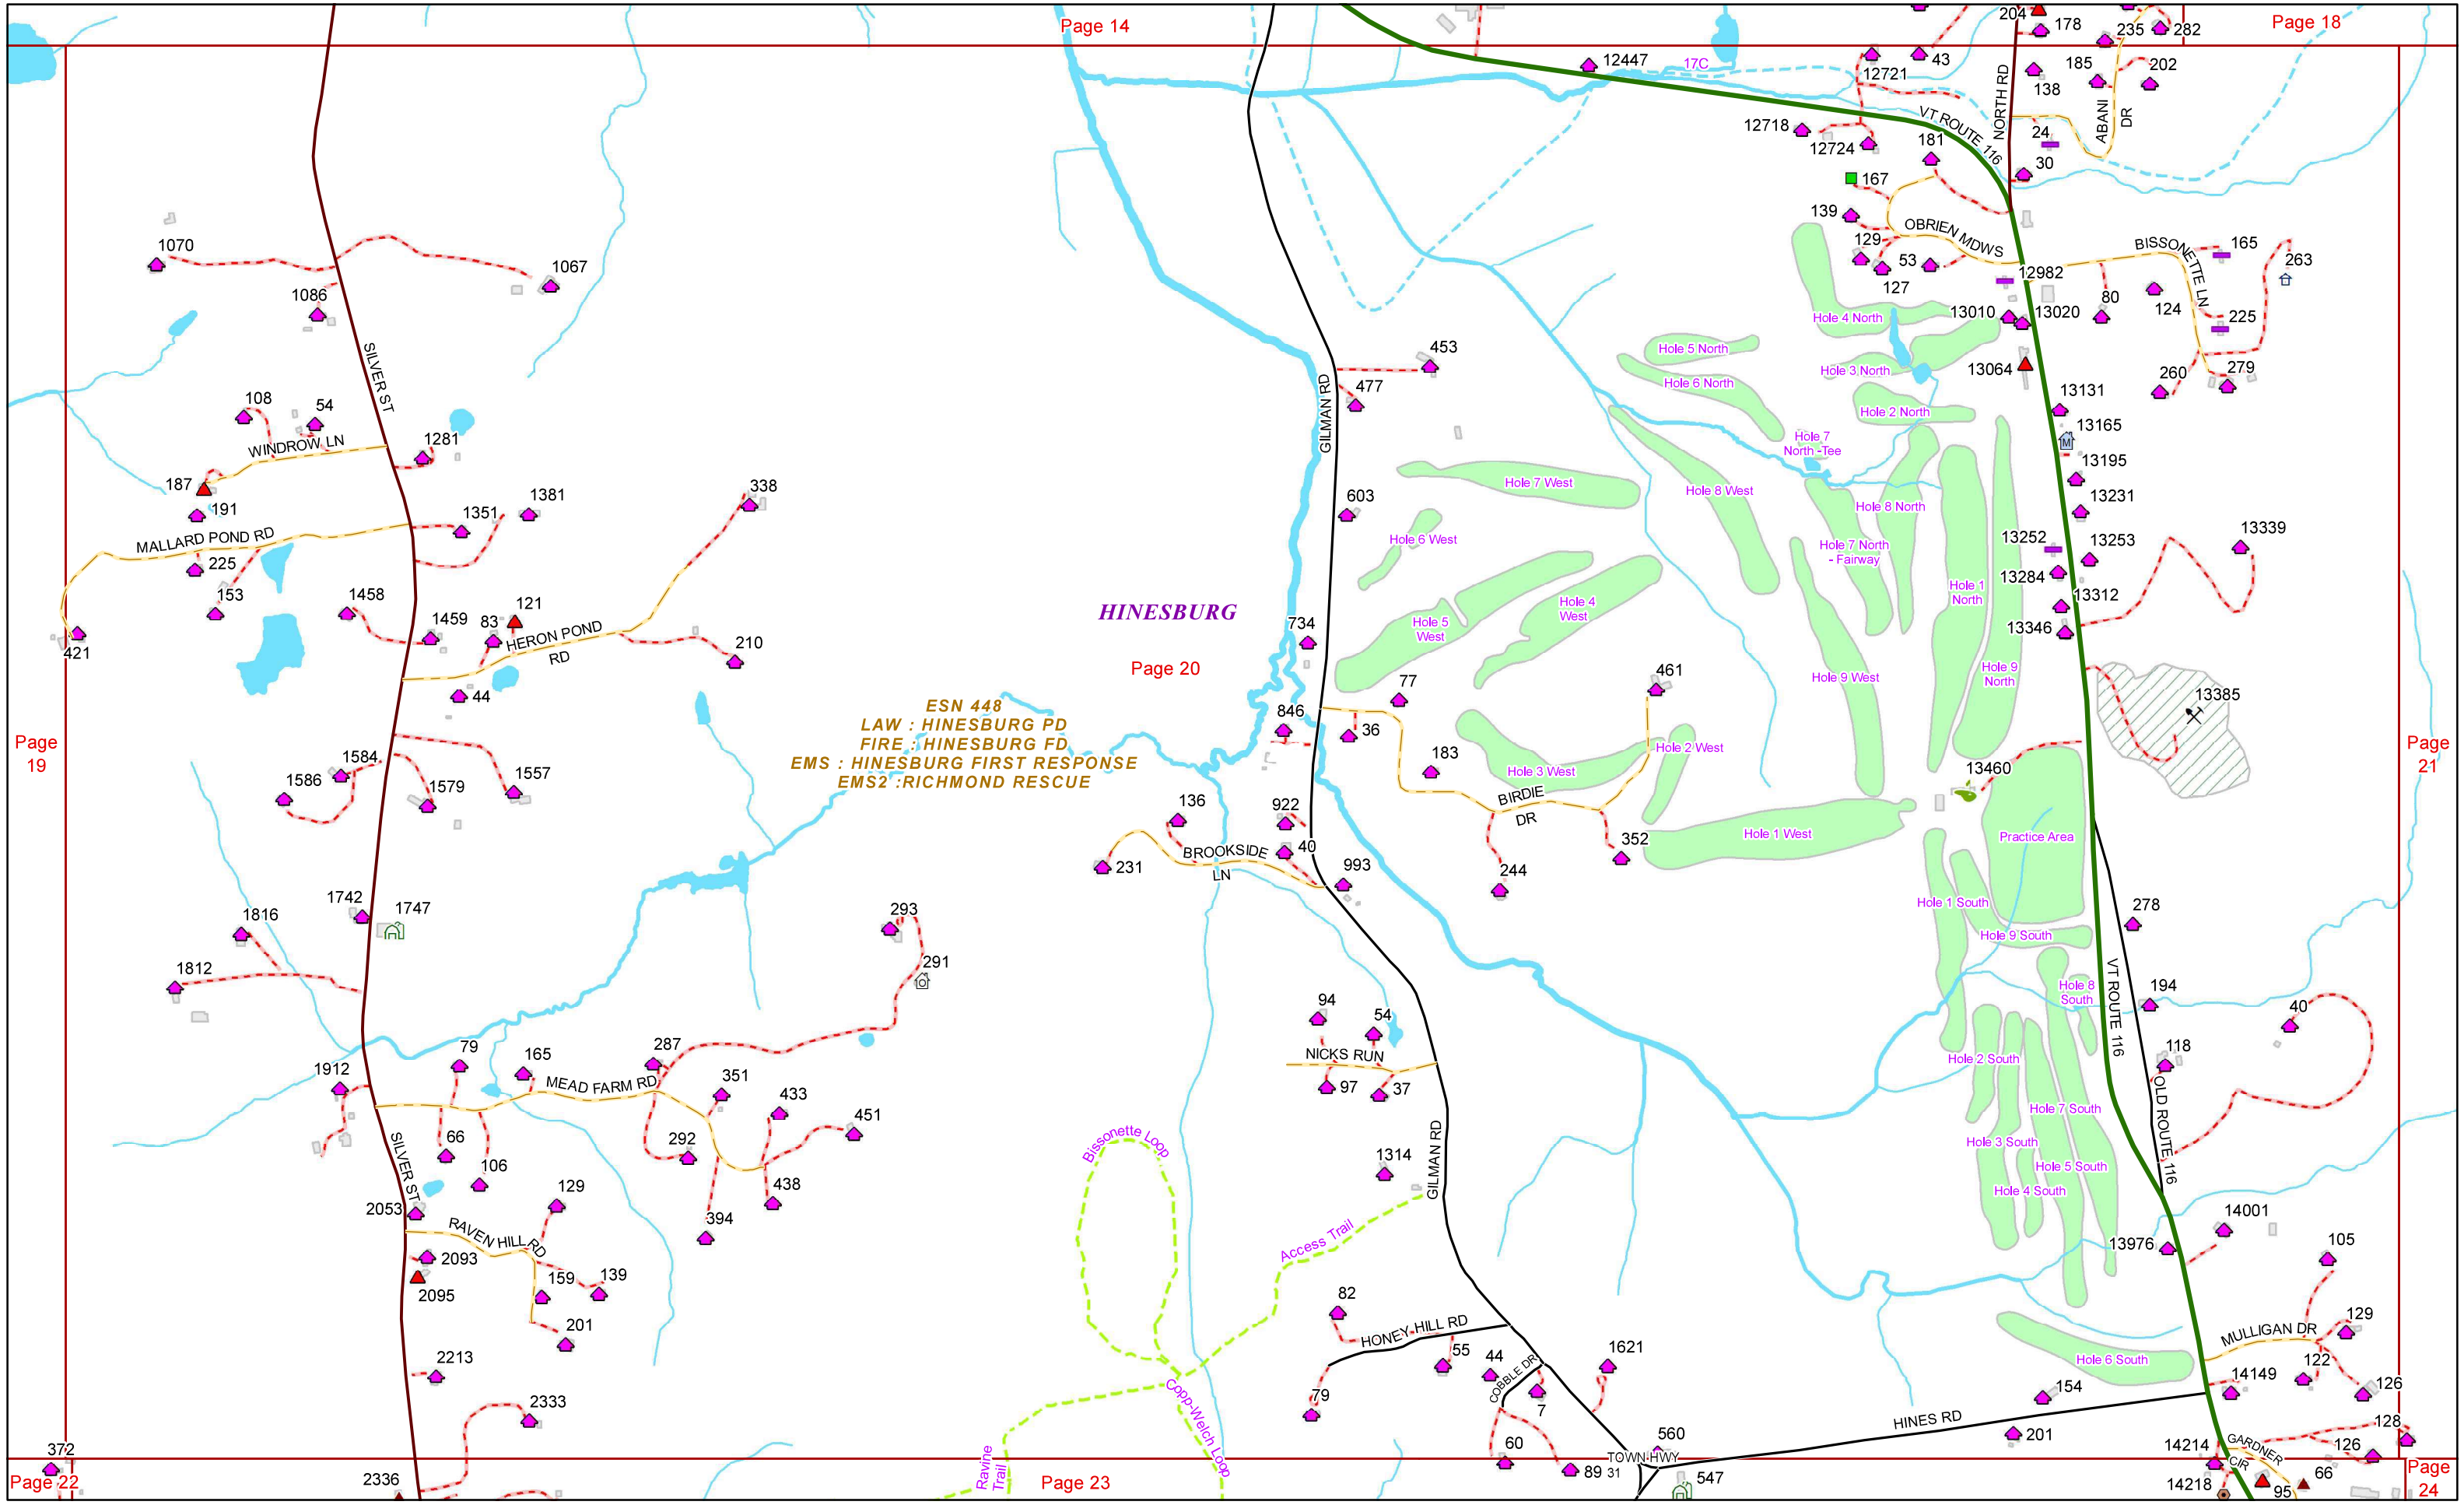

HINESBURG

ESN 448
LAW : HINESBURG PD
FIRE : HINESBURG FD
EMS : HINESBURG FIRST RESPONSE
EMS2 : RICHMOND RESCUE