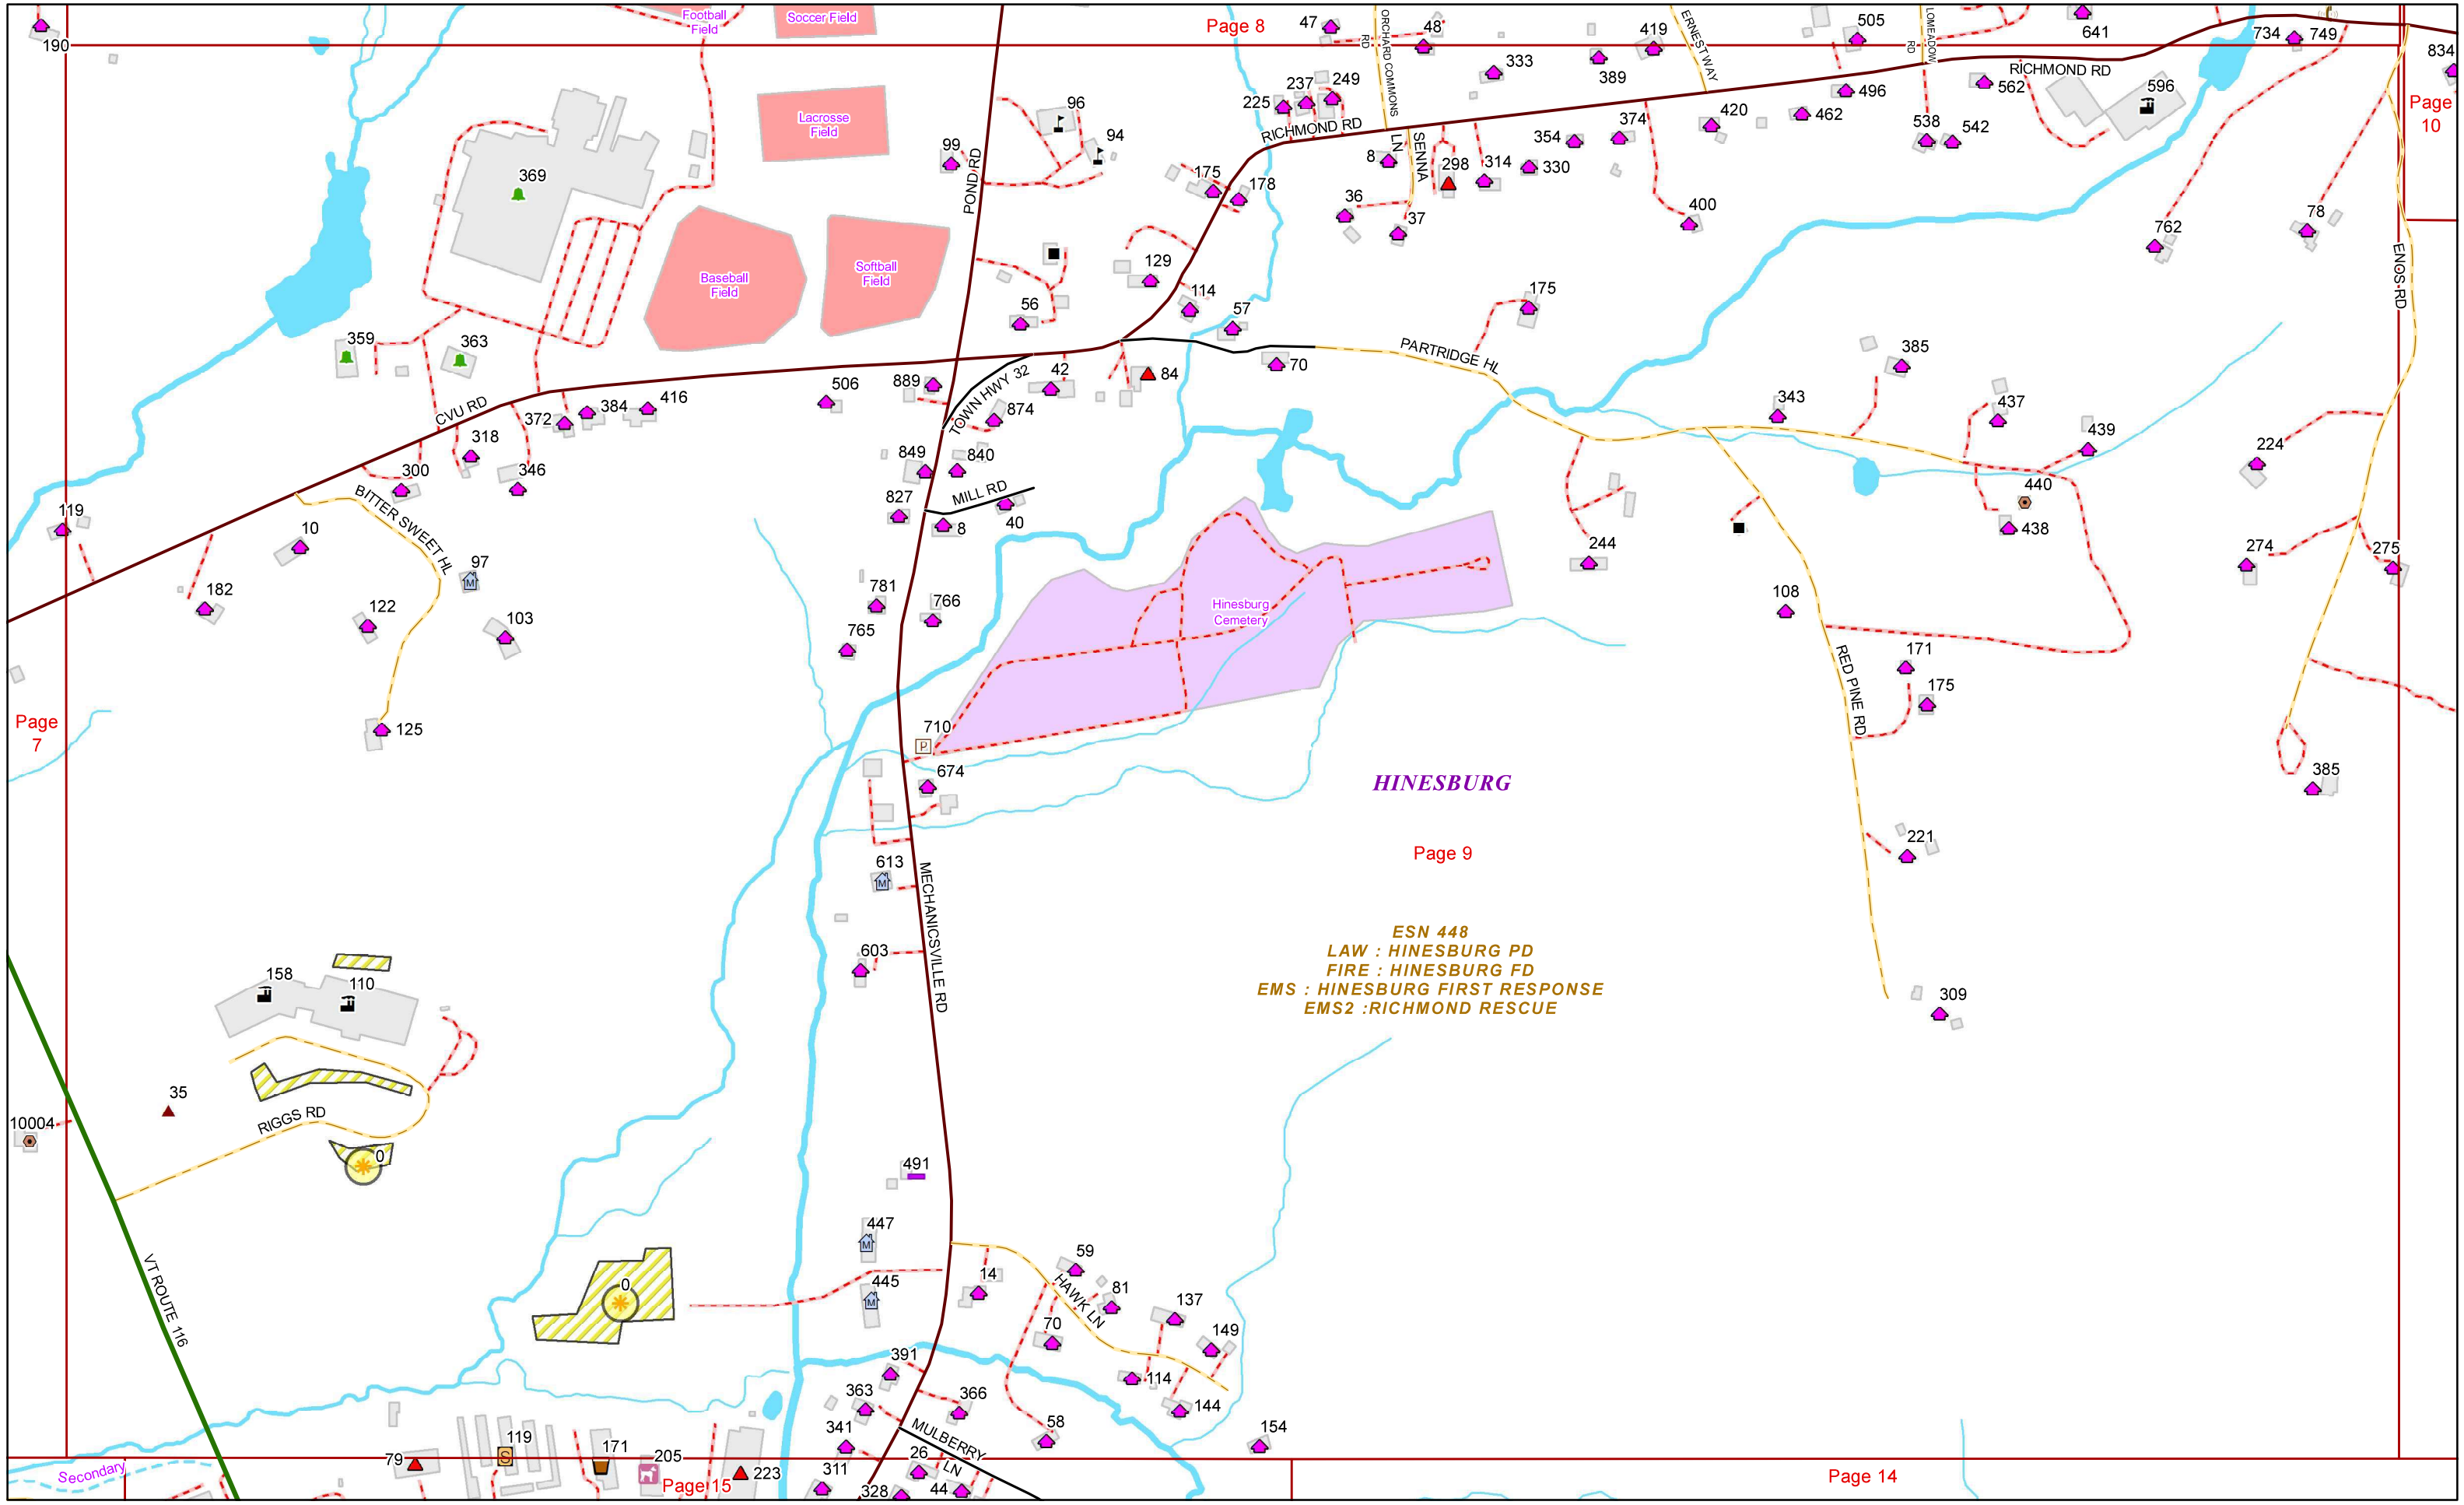

ESN 448
LAW : HINESBURG PD
FIRE : HINESBURG FD
EMS : HINESBURG FIRST RESPONSE
EMS2 : RICHMOND RESCUE