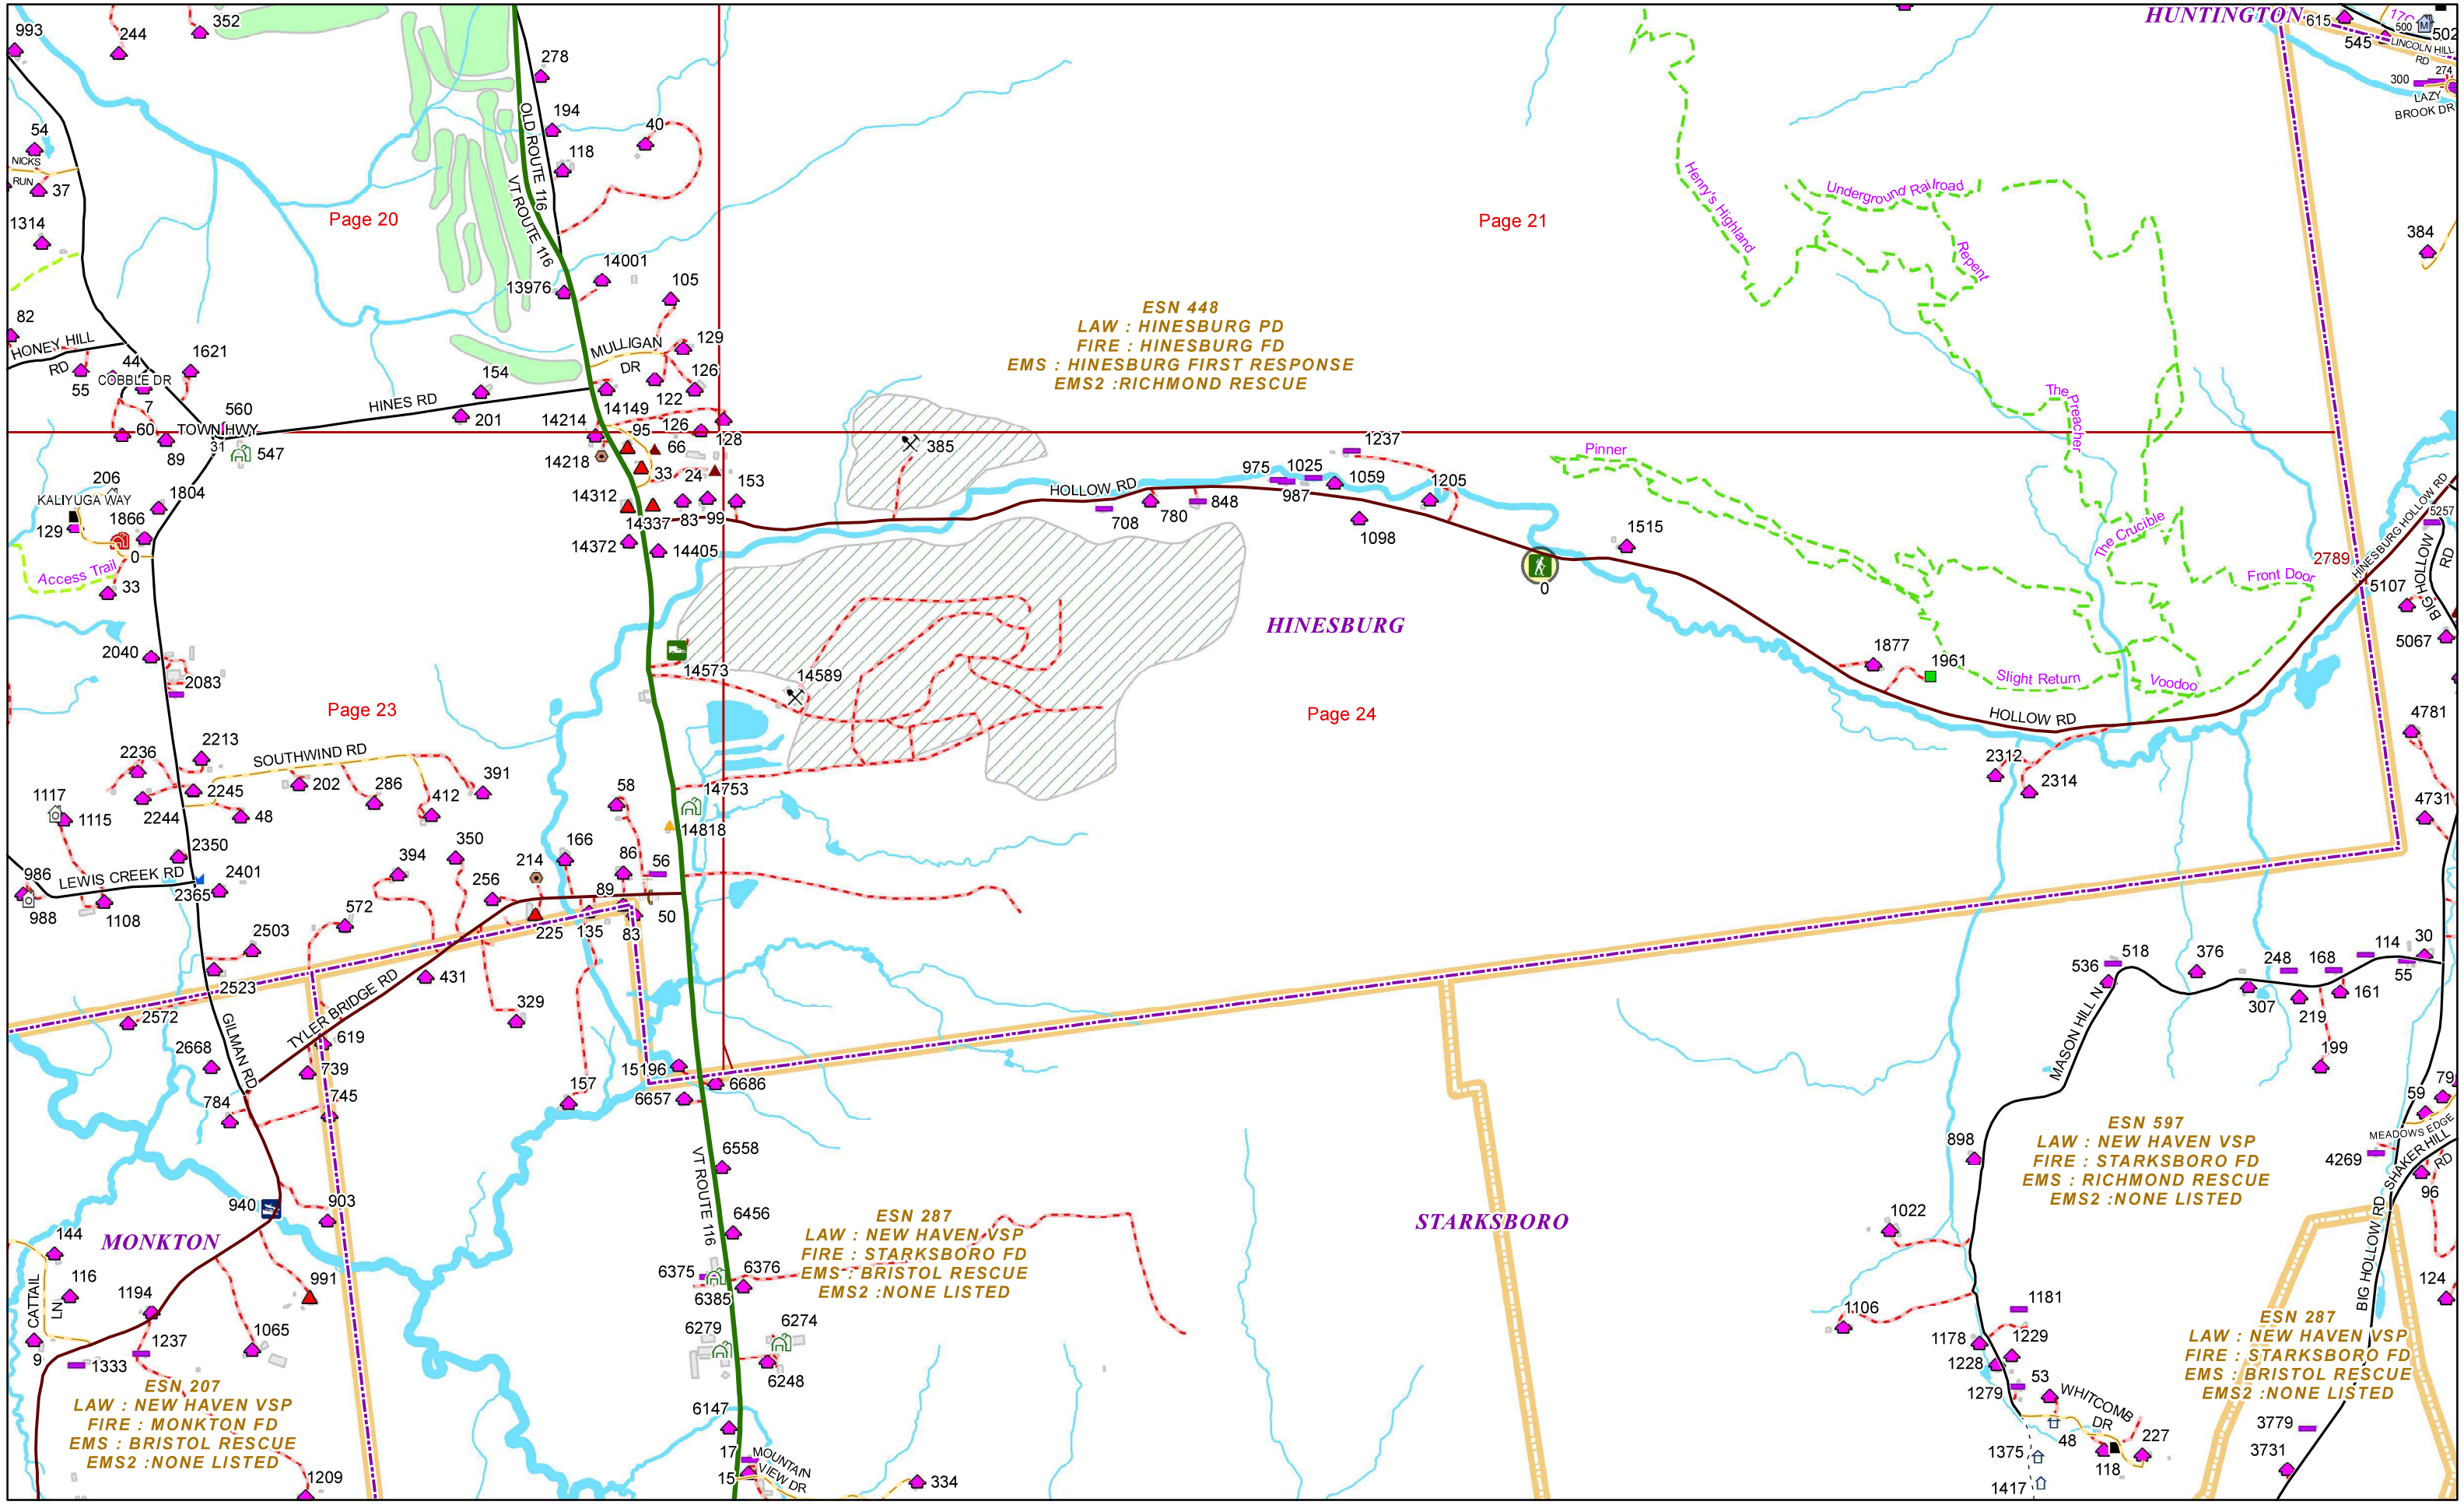

Page 20

Page 21

Page 23

Page 24

ESN 448
LAW : HINESBURG PD
FIRE : HINESBURG FD
EMS : HINESBURG FIRST RESPONSE
EMS2 : RICHMOND RESCUE

ESN 287
LAW : NEW HAVEN VSP
FIRE : STARKSBORO FD
EMS : BRISTOL RESCUE
EMS2 : NONE LISTED

ESN 597
LAW : NEW HAVEN VSP
FIRE : STARKSBORO FD
EMS : RICHMOND RESCUE
EMS2 : NONE LISTED

ESN 207
LAW : NEW HAVEN VSP
FIRE : MONKTON FD
EMS : BRISTOL RESCUE
EMS2 : NONE LISTED

ESN 287
LAW : NEW HAVEN VSP
FIRE : STARKSBORO FD
EMS : BRISTOL RESCUE
EMS2 : NONE LISTED