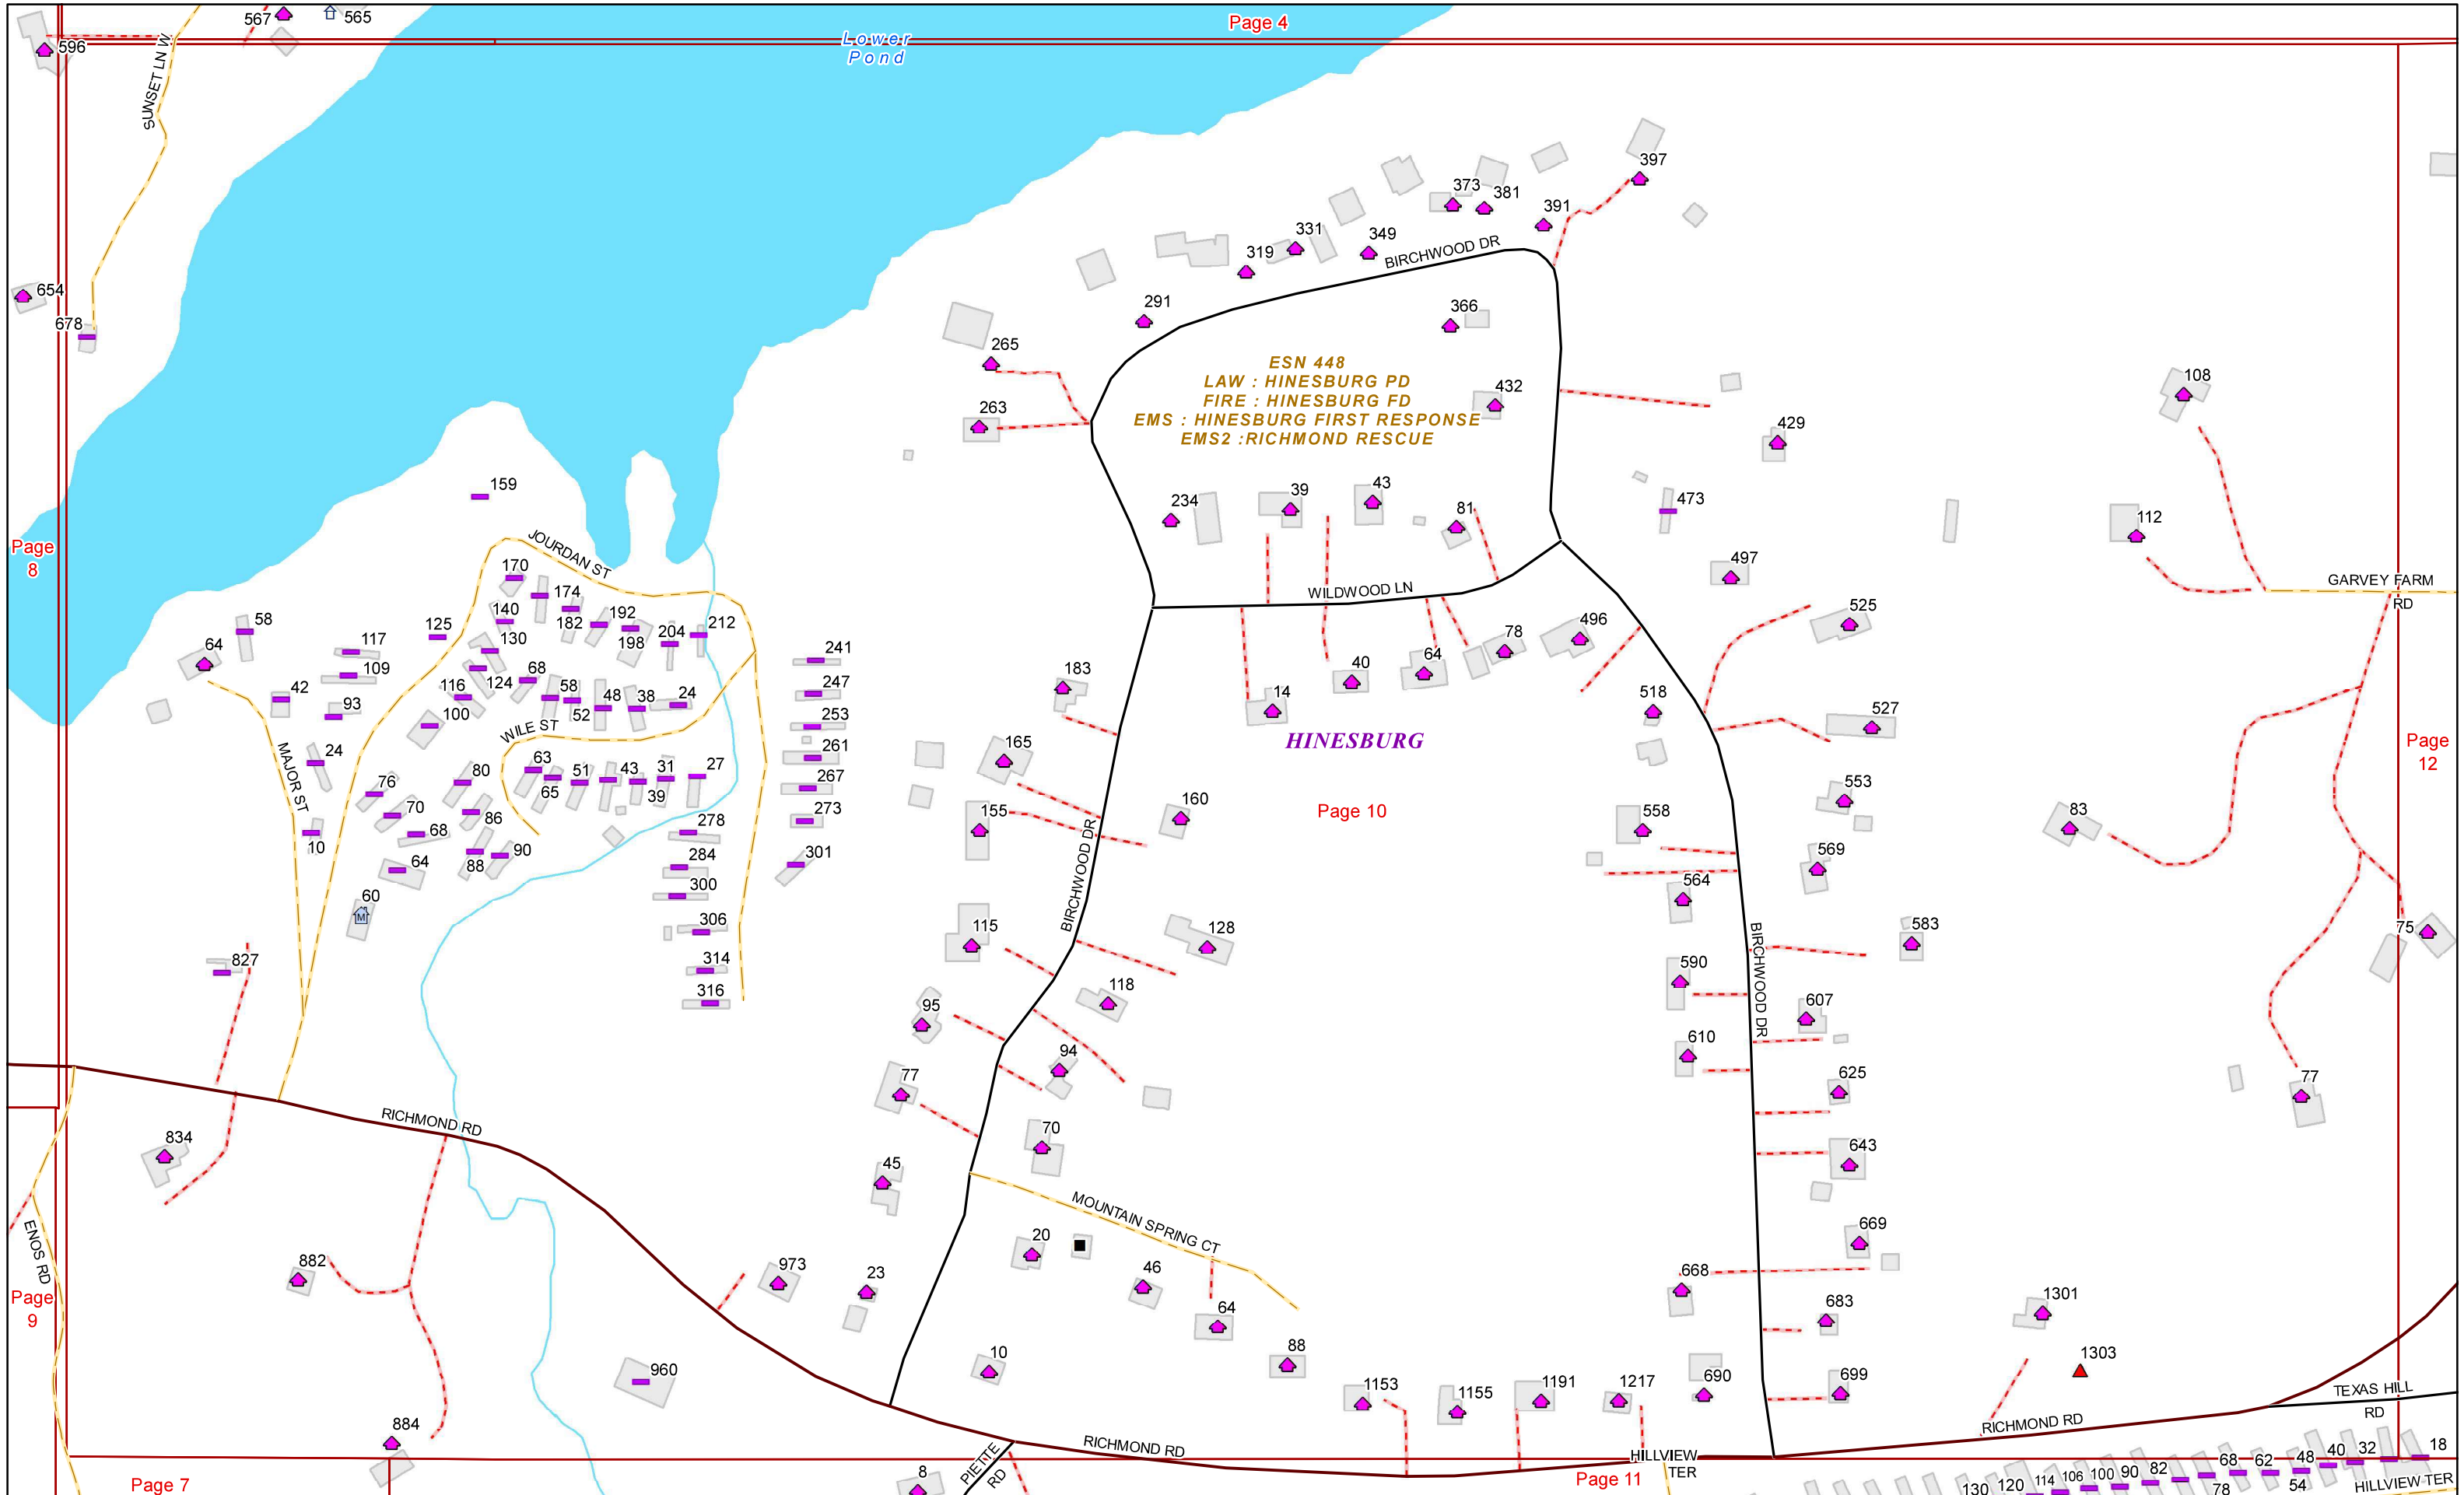

# HINESBURG

ESN 448 10  
 LAW : HINESBURG PD  
 FIRE : HINESBURG FD  
 EMS : HINESBURG FIRST RESPONSE  
 EMS2 : RICHMOND RESCUE

**ESN 448**  
**LAW : HINESBURG PD**  
**FIRE : HINESBURG FD**  
**EMS : HINESBURG FIRST RESPONSE**  
**EMS2 : RICHMOND RESCUE**