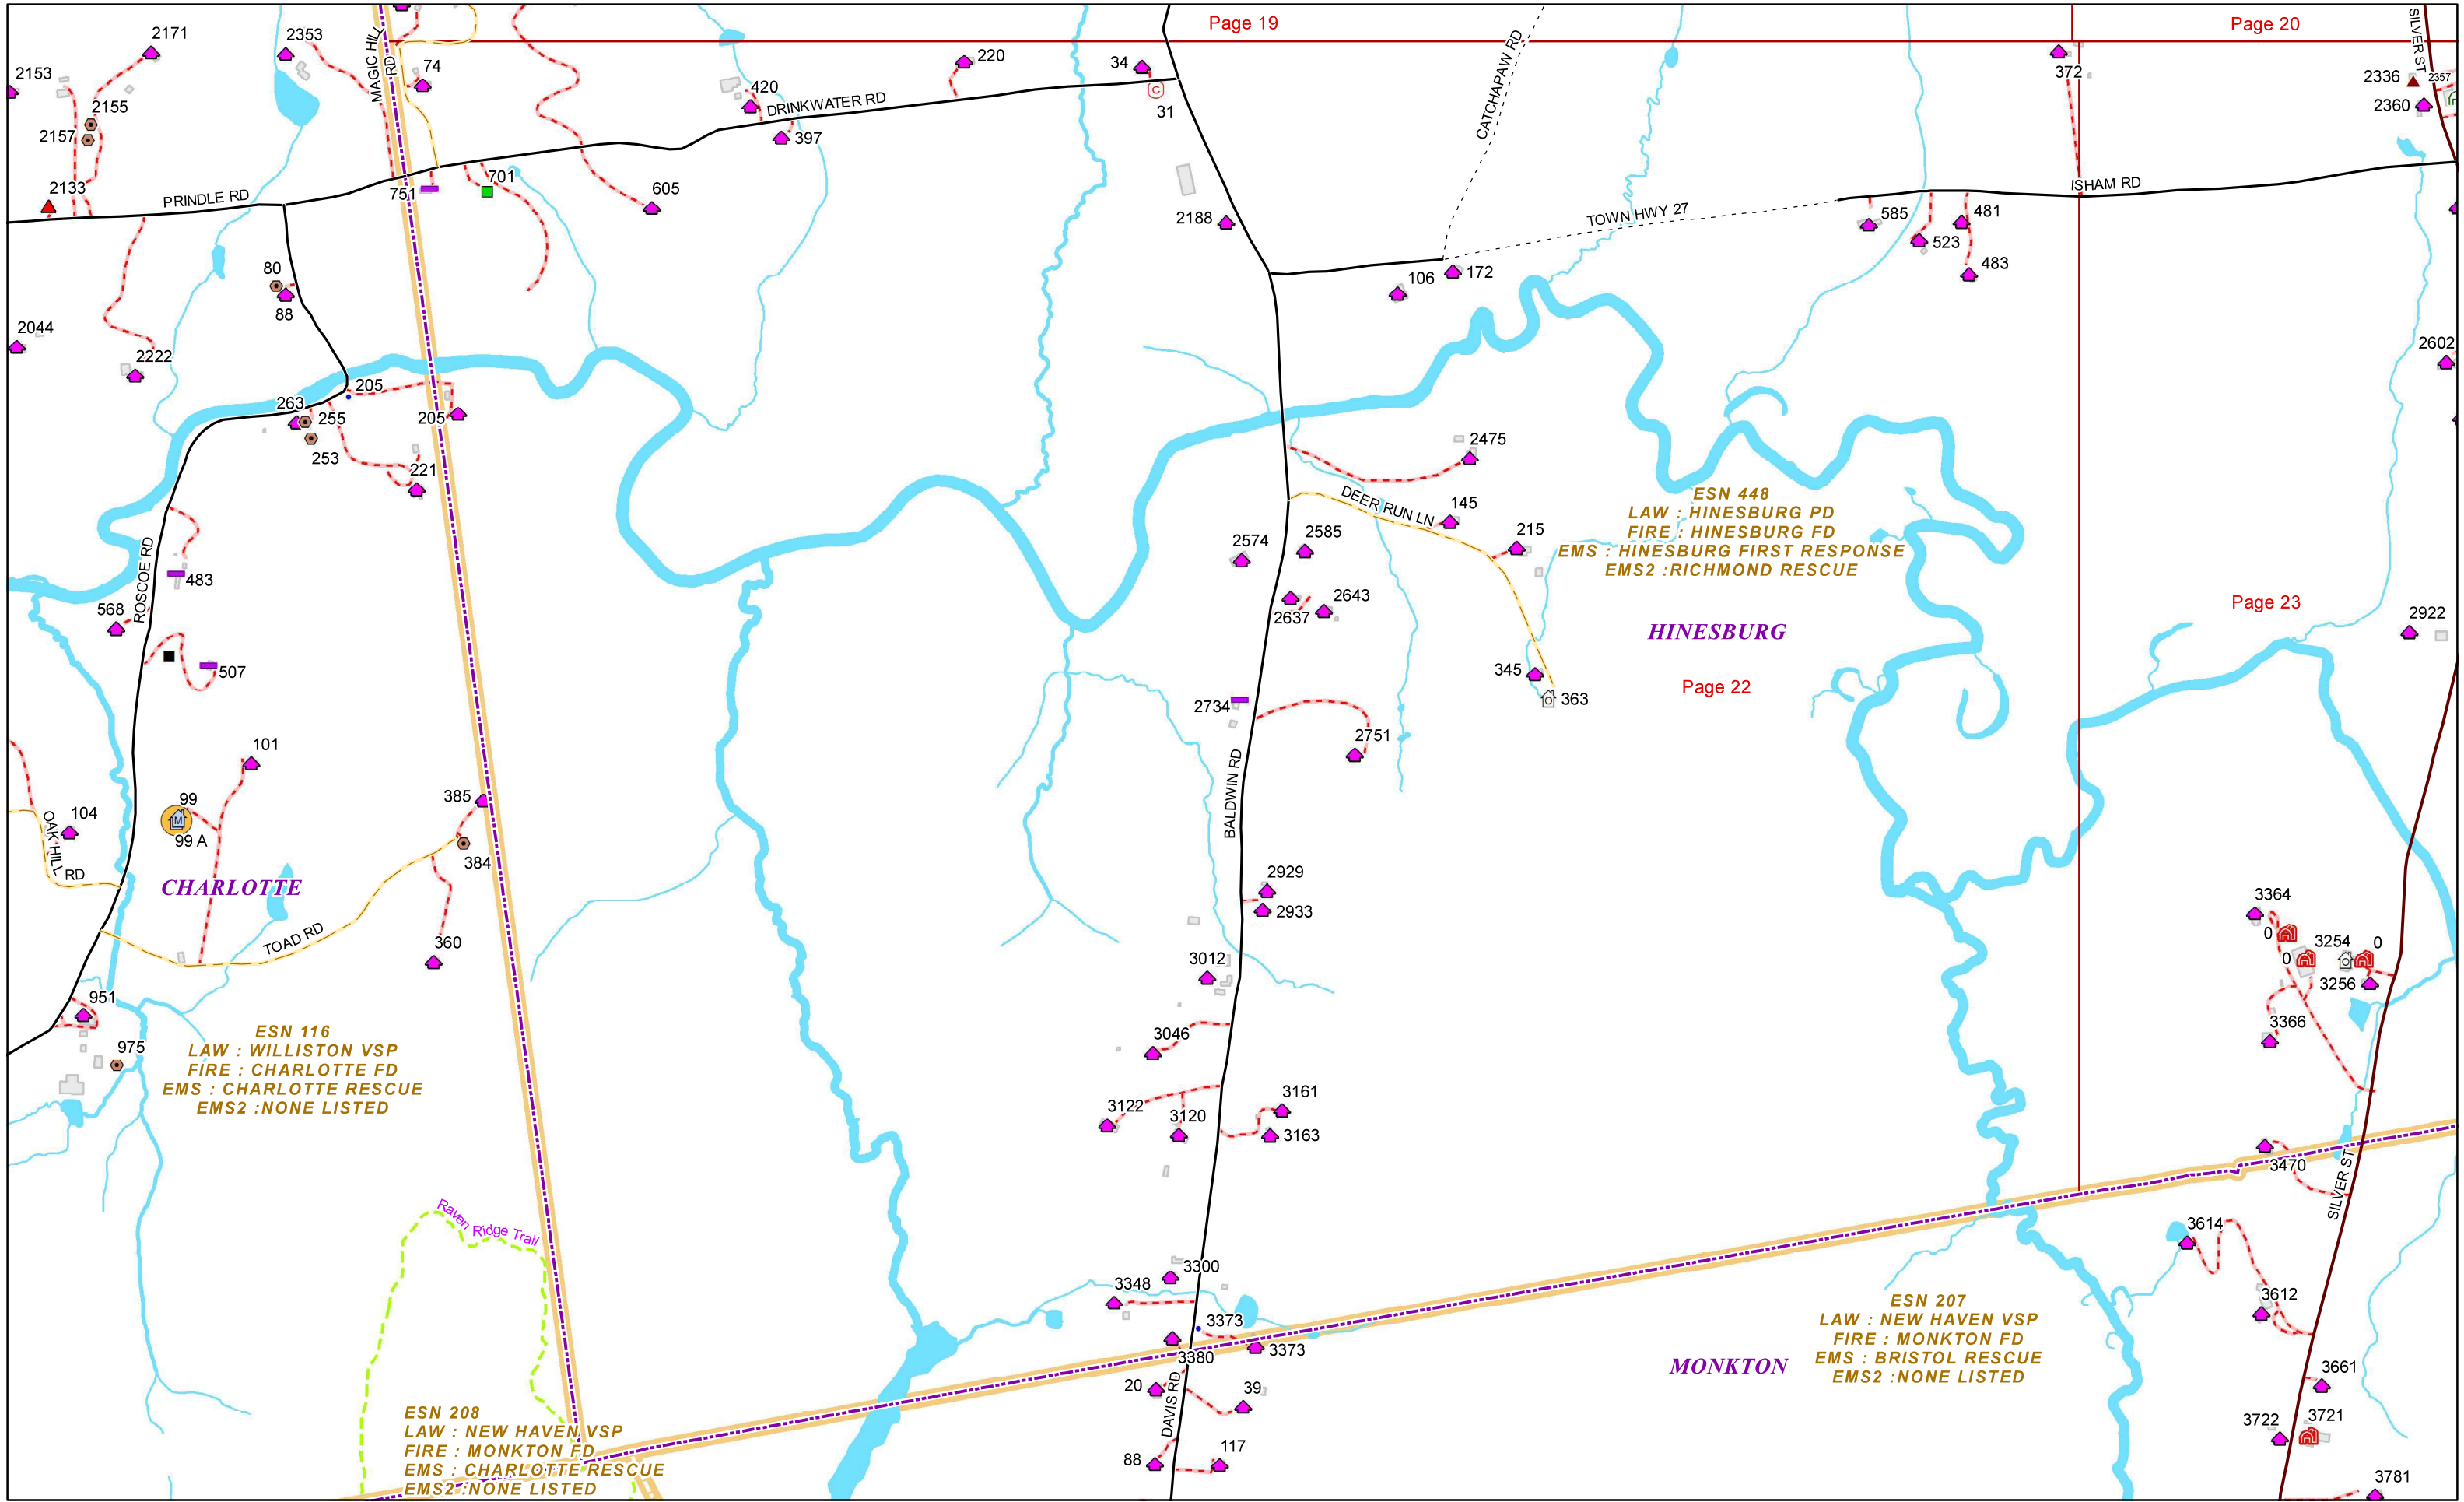

ESN 116
LAW : WILLISTON VSP
FIRE : CHARLOTTE FD
EMS : CHARLOTTE RESCUE
EMS2 : NONE LISTED

ESN 448
LAW : HINESBURG PD
FIRE : HINESBURG FD
EMS : HINESBURG FIRST RESPONSE
EMS2 : RICHMOND RESCUE

ESN 207
LAW : NEW HAVEN VSP
FIRE : MONKTON FD
EMS : BRISTOL RESCUE
EMS2 : NONE LISTED

ESN 208
LAW : NEW HAVEN VSP
FIRE : MONKTON FD
EMS : CHARLOTTE RESCUE
EMS2 : NONE LISTED