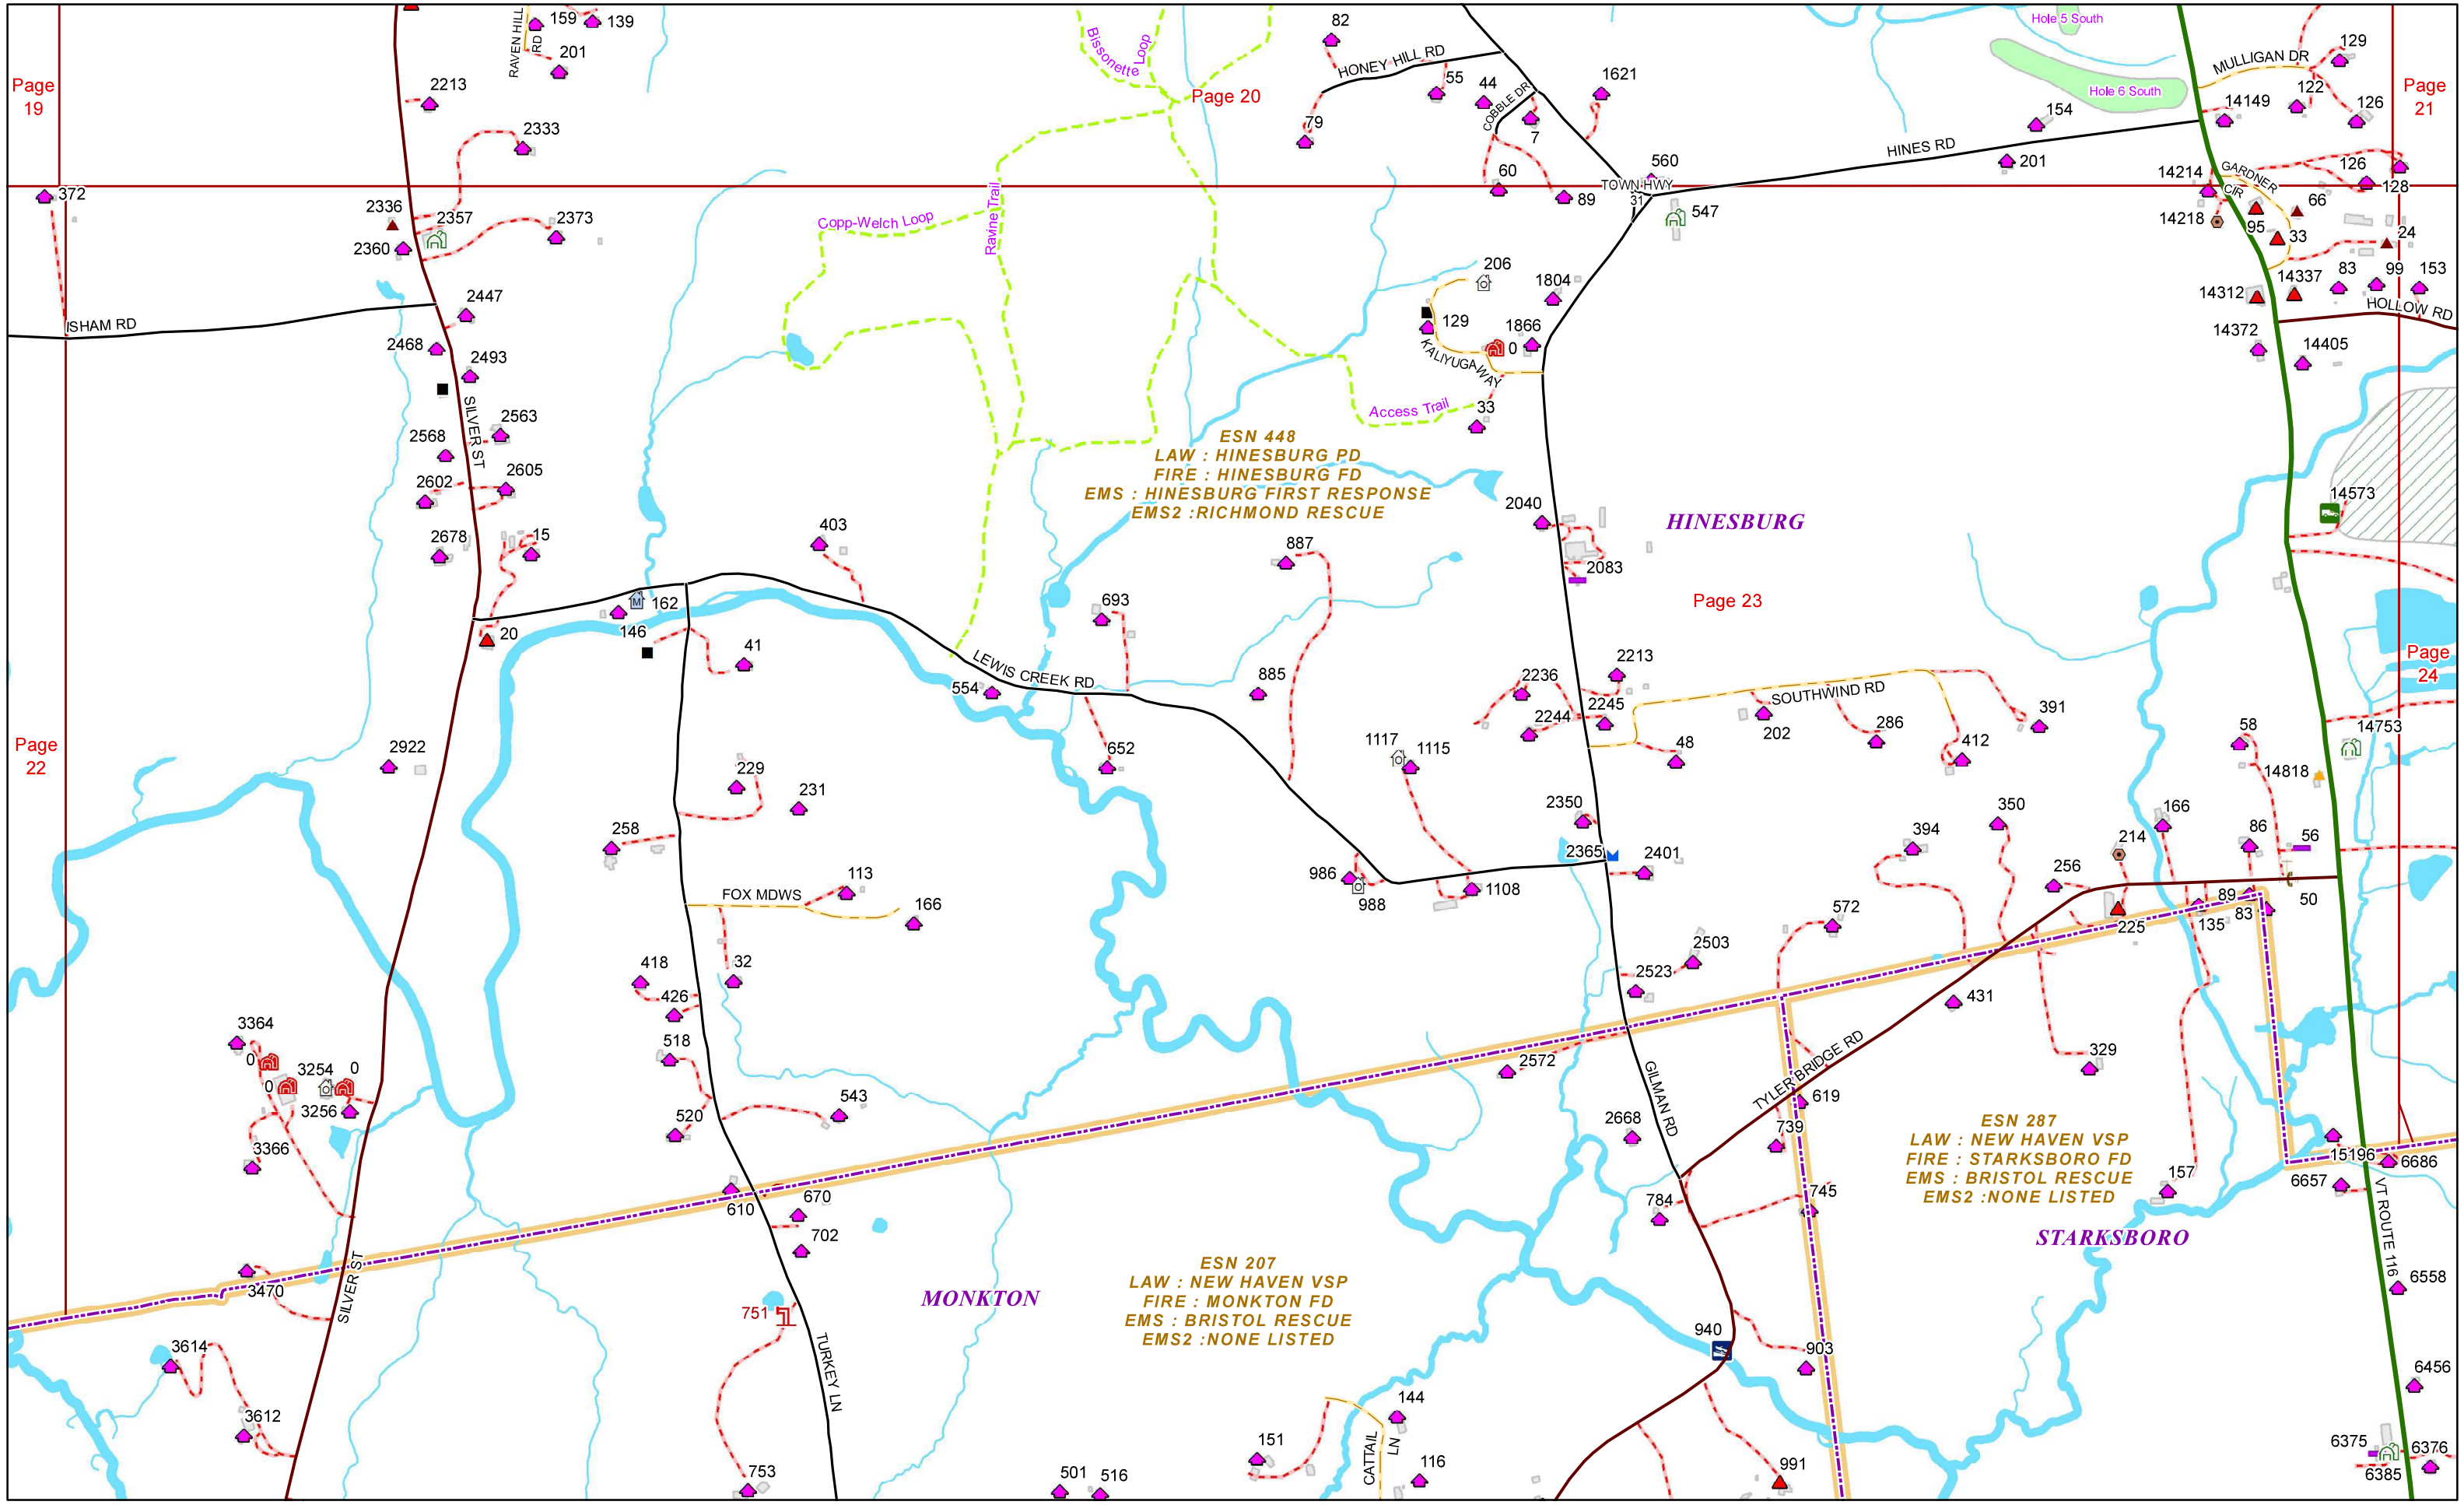

ESN 448
LAW : HINESBURG PD
FIRE : HINESBURG FD
EMS : HINESBURG FIRST RESPONSE
EMS2 : RICHMOND RESCUE

ESN 287
LAW : NEW HAVEN VSP
FIRE : STARKSBORO FD
EMS : BRISTOL RESCUE
EMS2 : NONE LISTED

ESN 207
LAW : NEW HAVEN VSP
FIRE : MONKTON FD
EMS : BRISTOL RESCUE
EMS2 : NONE LISTED

HINESBURG

MONKTON

STARKSBORO