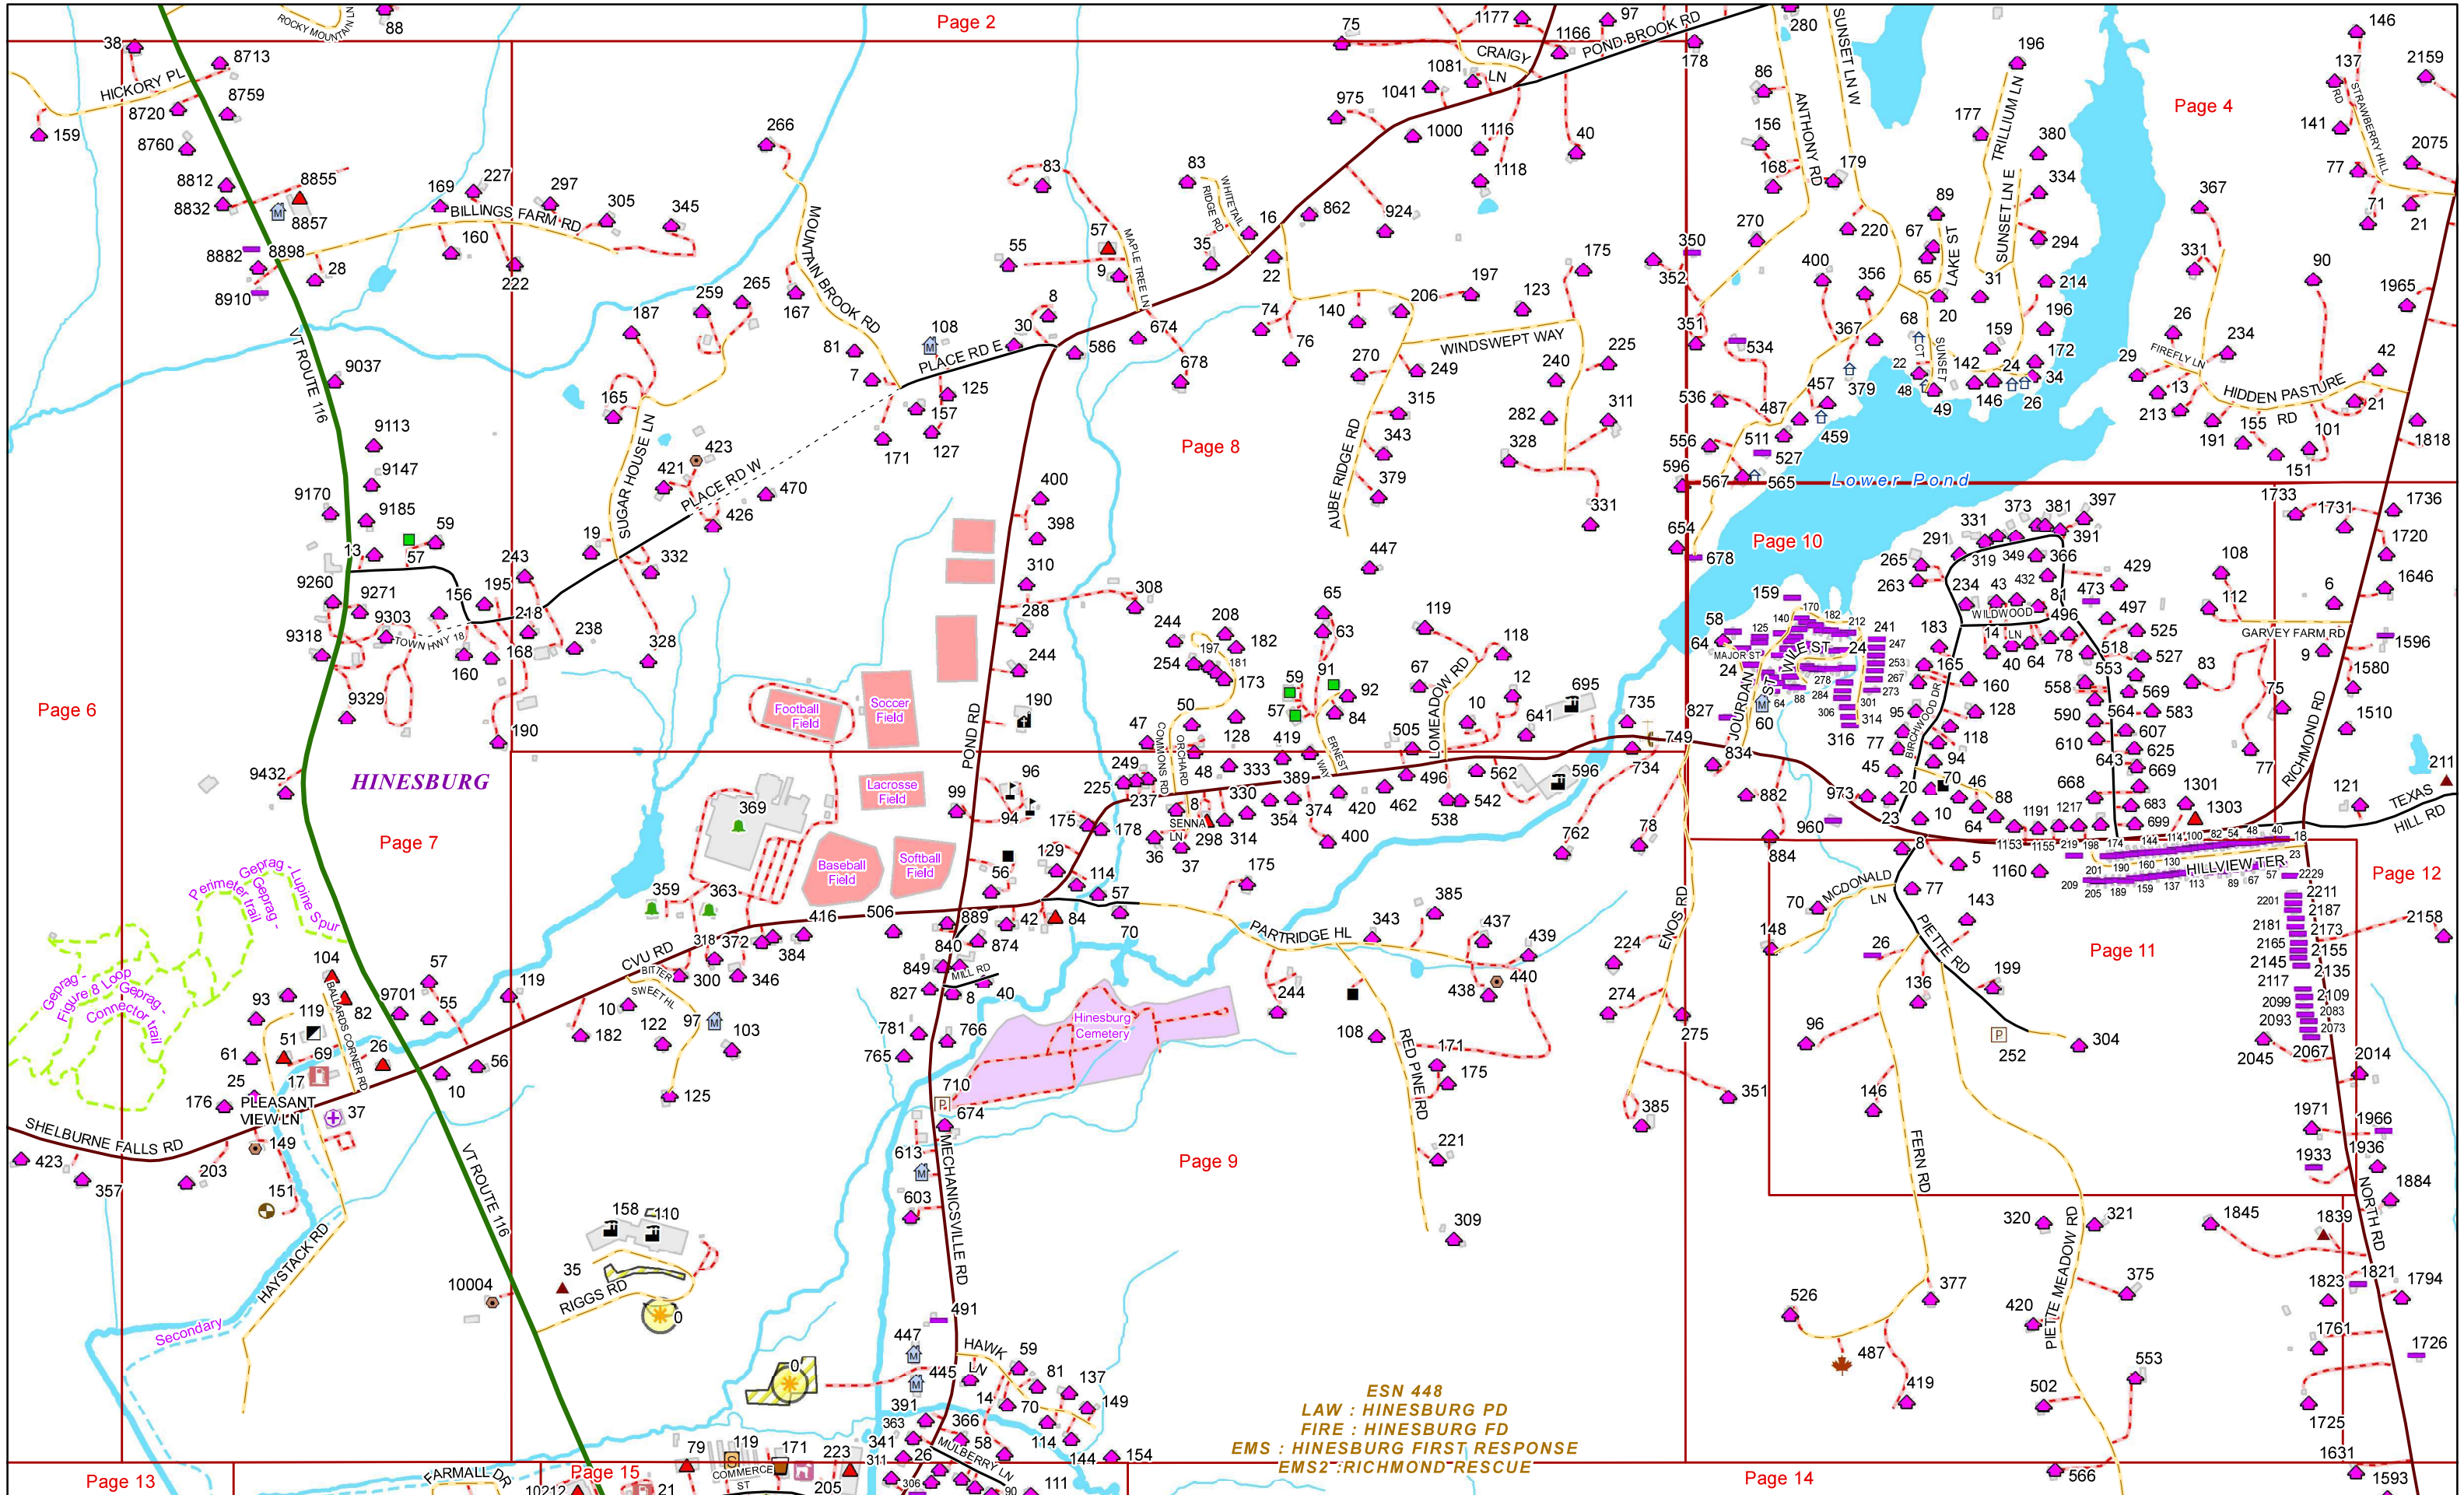

Page 2

Page 4

Page 8

Page 10

Page 6

HINESBURG

Page 7

Page 12

Page 11

Page 9

Page 13

Page 15

Page 14

ESN 448
LAW : HINESBURG PD
FIRE : HINESBURG FD
EMS : HINESBURG FIRST RESPONSE
EMS2 : RICHMOND RESCUE