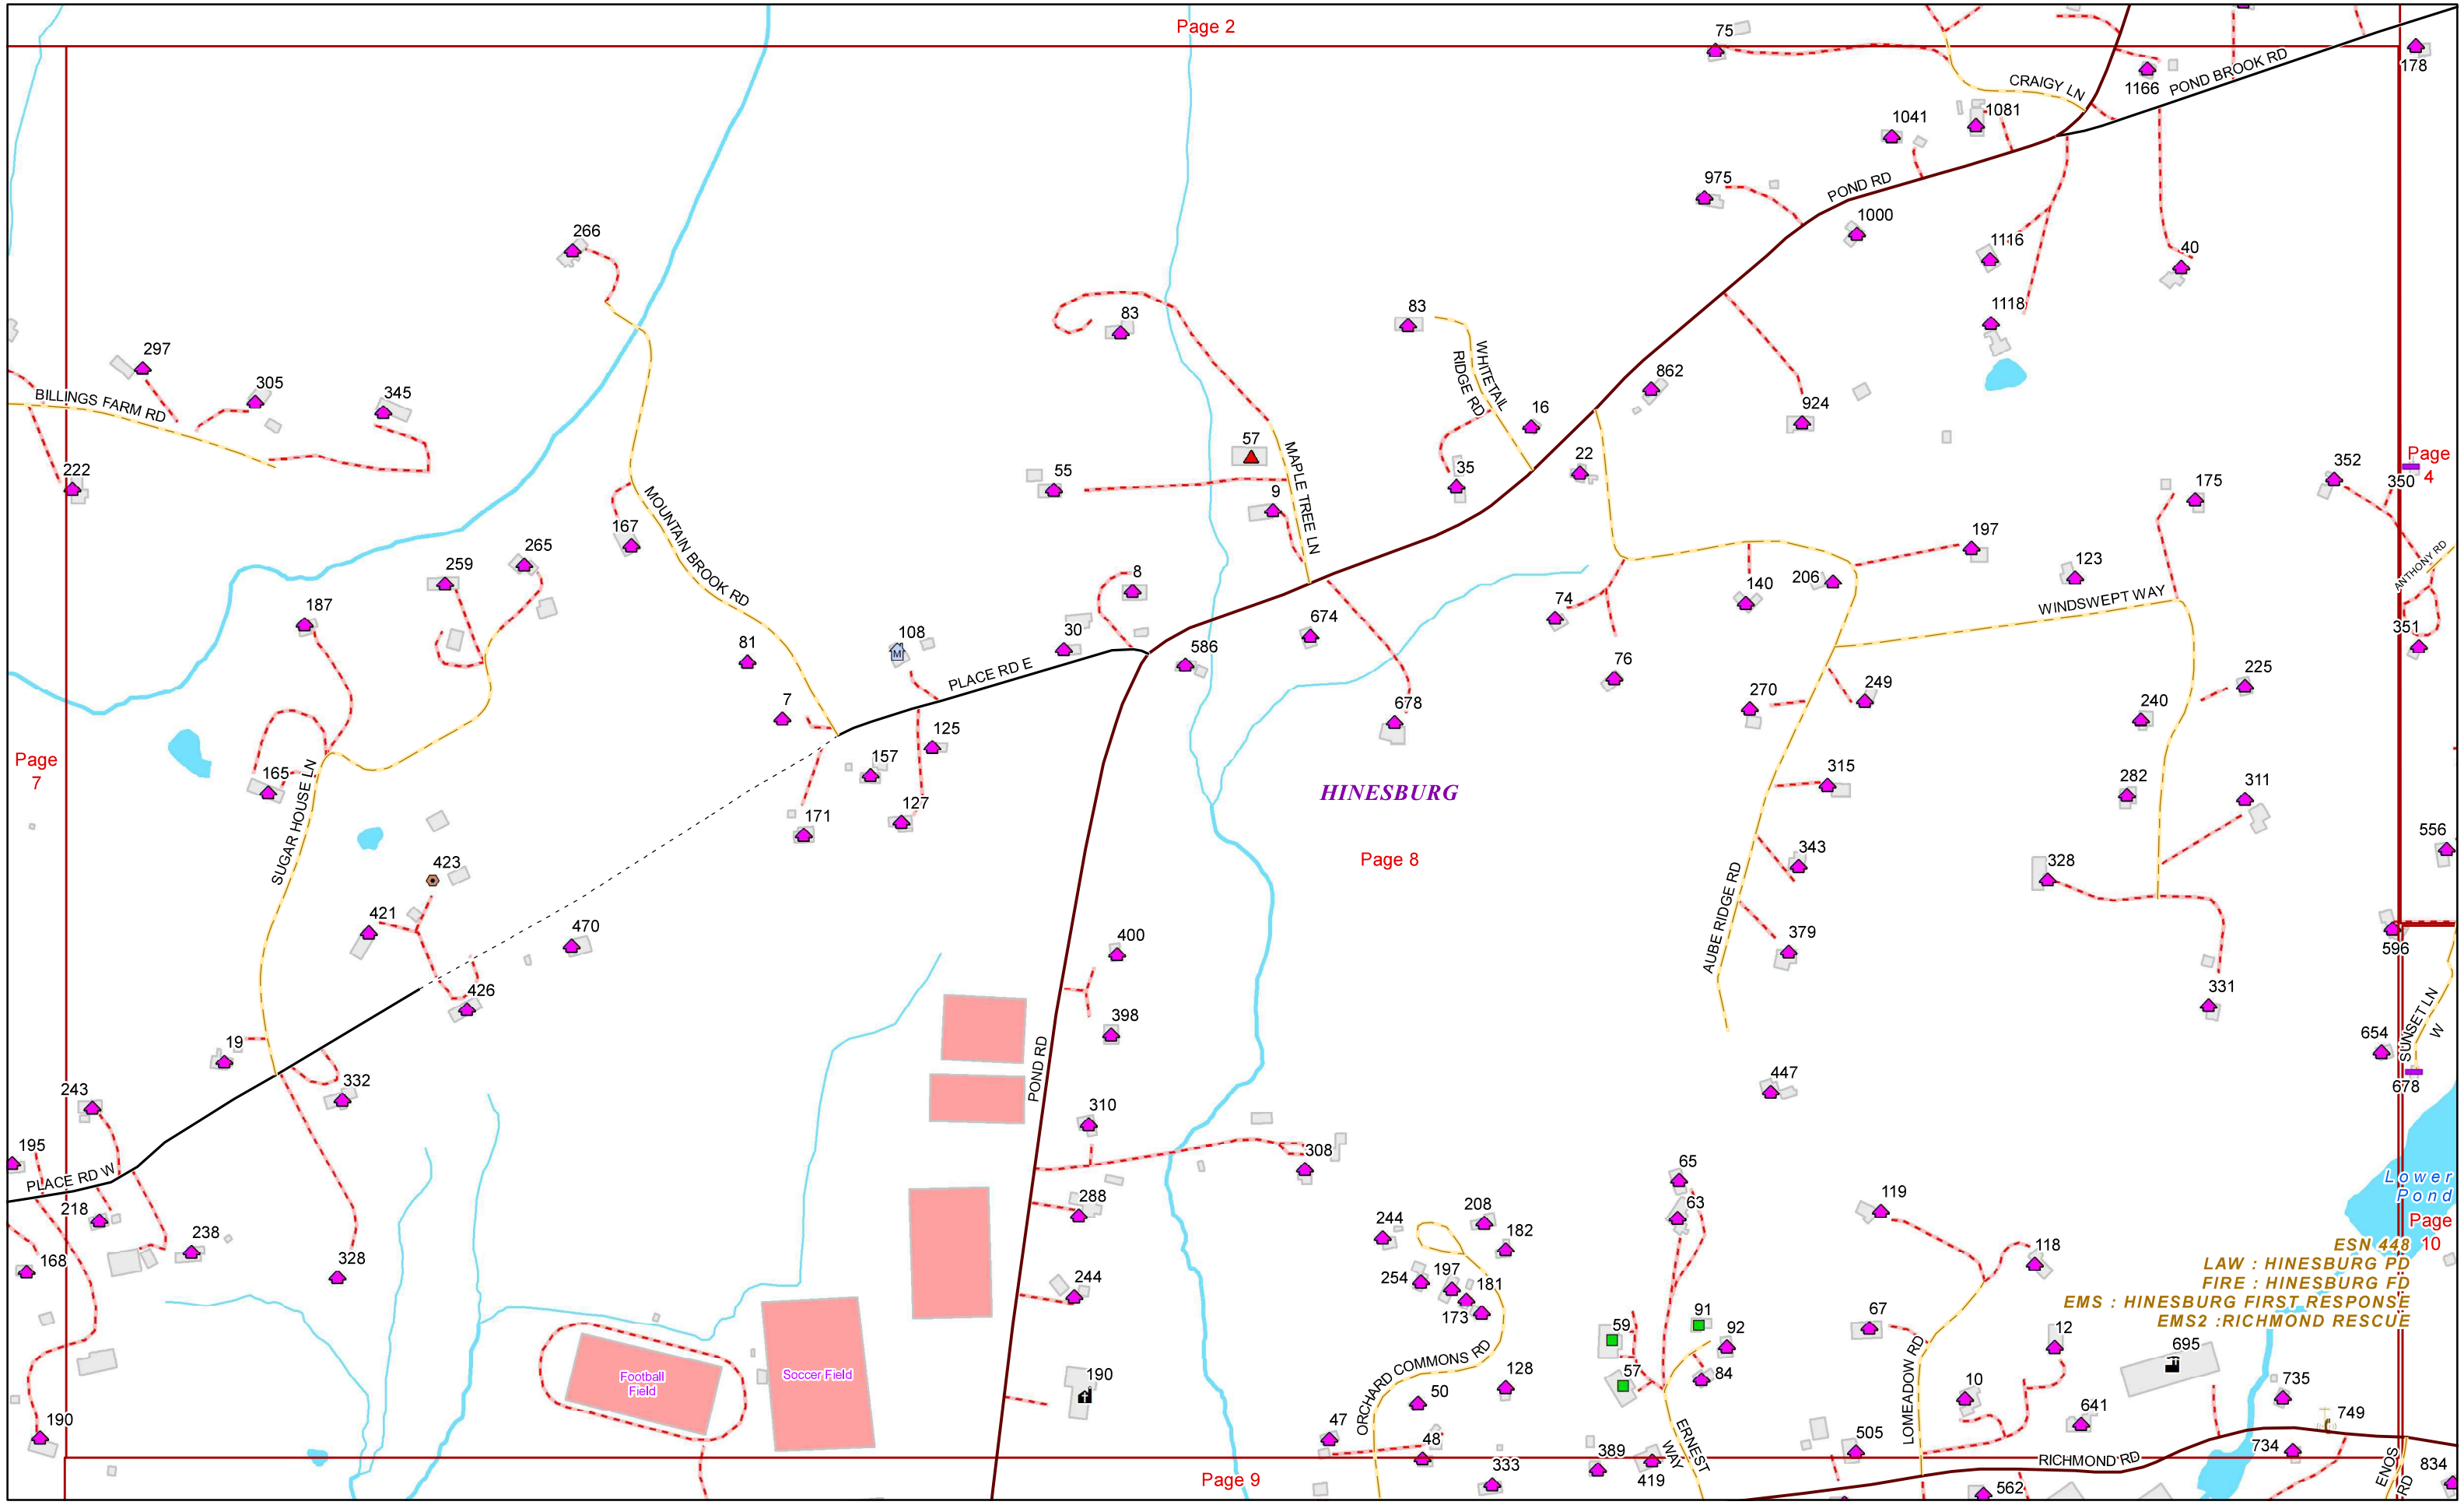

HINESBURG

ESN 448 10
LAW : HINESBURG PD
FIRE : HINESBURG FD
EMS : HINESBURG FIRST RESPONSE
EMS2 : RICHMOND RESCUE