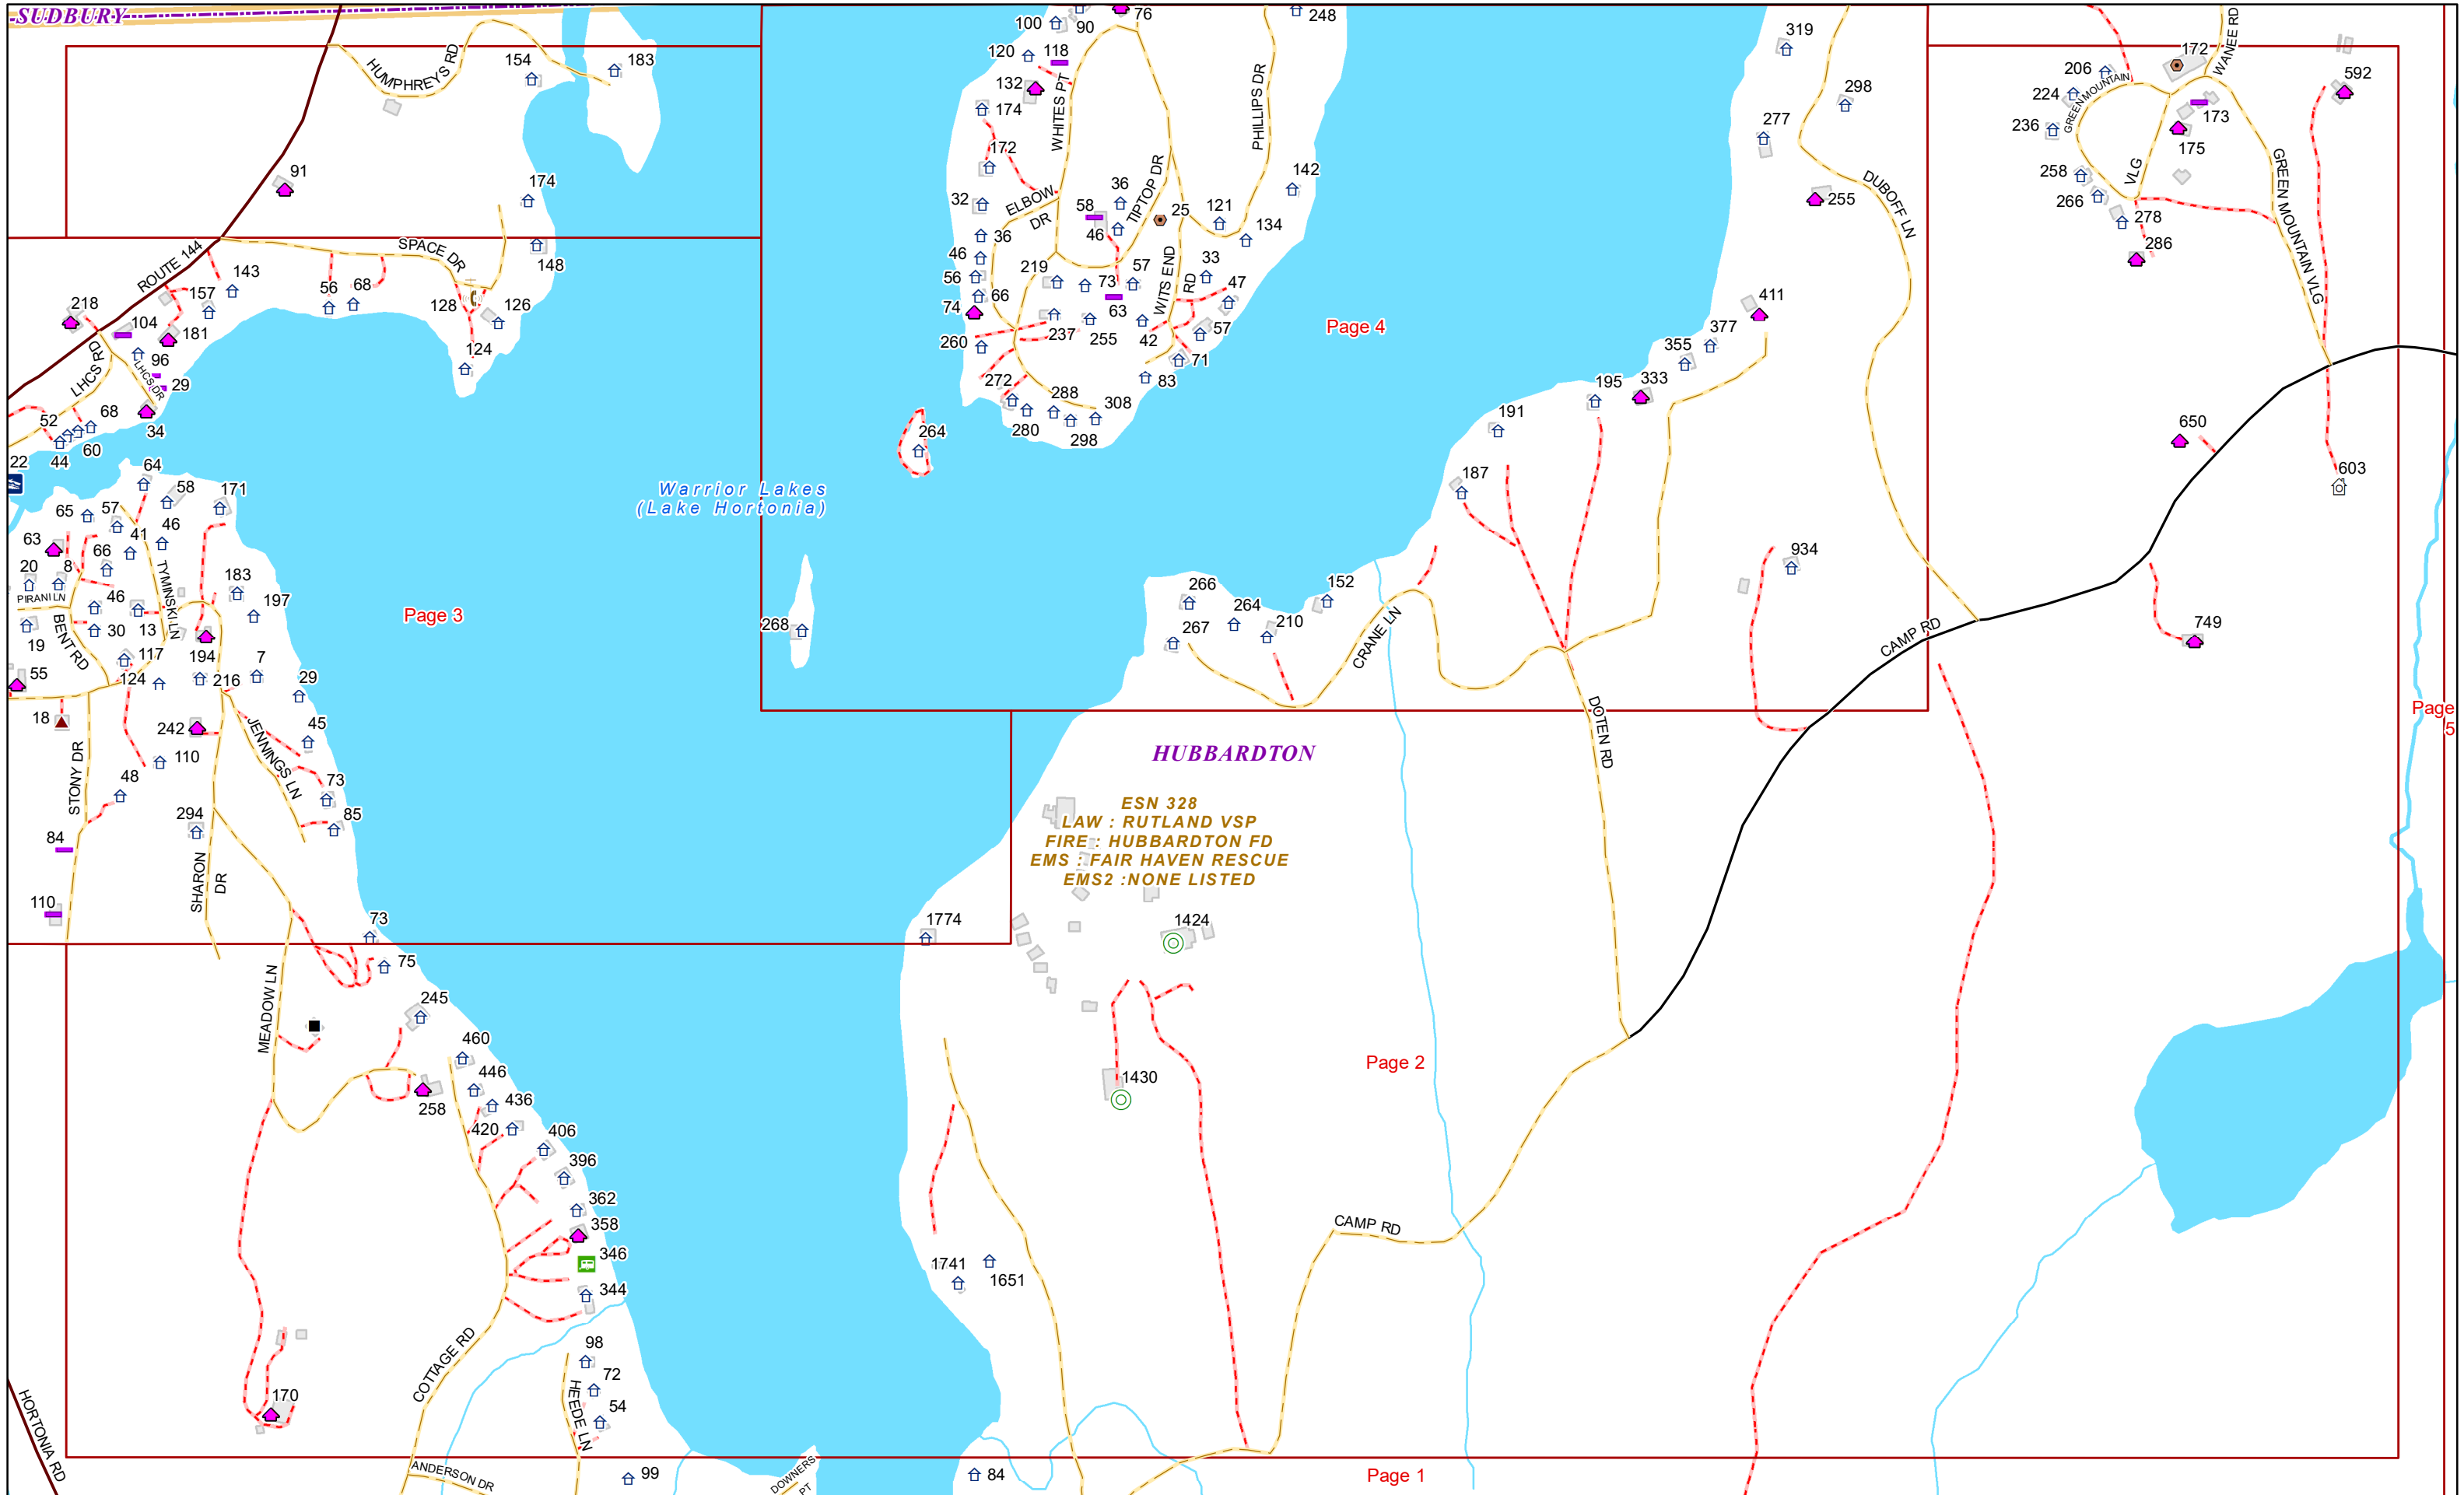

ESN 223  
LAW : RUTLAND VSP  
FIRE : BENSON TOWN FD  
EMS : BENSON 1ST RESPONSE  
EMS2 : FAIR HAVEN RESCUE

Page 1

Page 3

Page 4

Page 2

Page 5

Page 8

Page 9