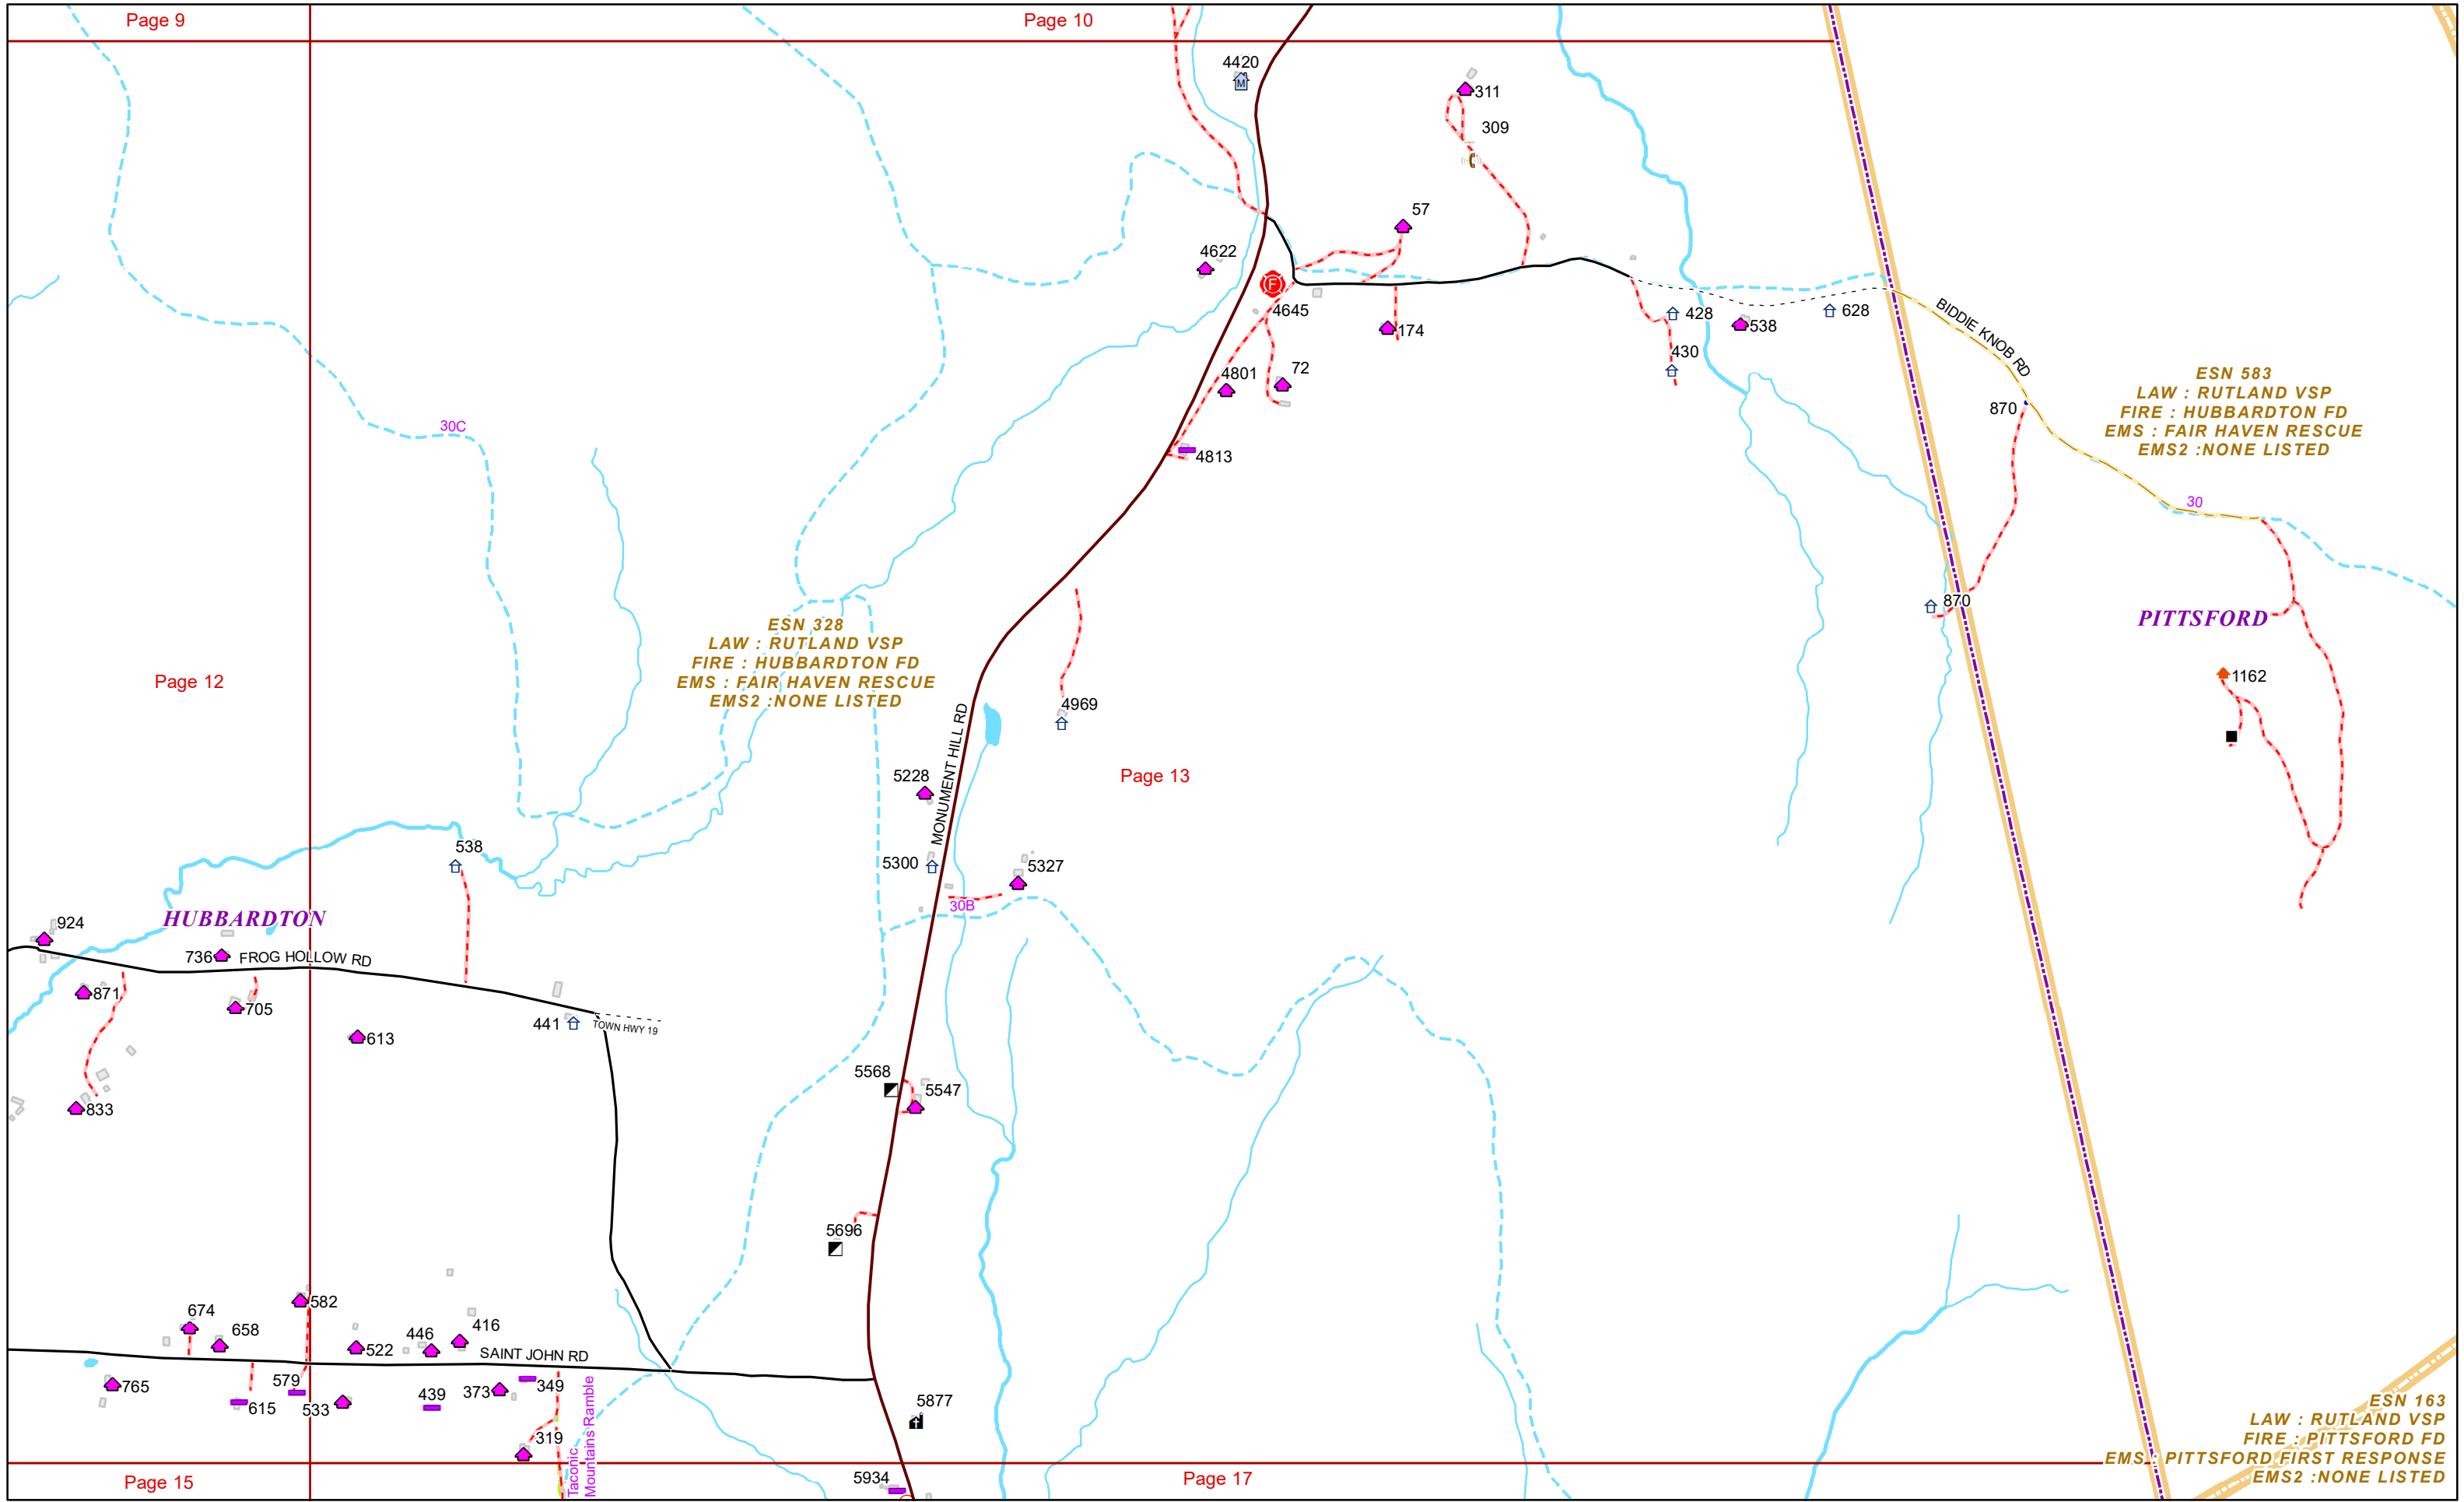

ESN 328
LAW : RUTLAND VSP
FIRE : HUBBARDTON FD
EMS : FAIR HAVEN RESCUE
EMS2 : NONE LISTED

ESN 583
LAW : RUTLAND VSP
FIRE : HUBBARDTON FD
EMS : FAIR HAVEN RESCUE
EMS2 : NONE LISTED

ESN 163
LAW : RUTLAND VSP
FIRE : PITTSFORD FD
EMS : PITTSFORD FIRST RESPONSE
EMS2 : NONE LISTED