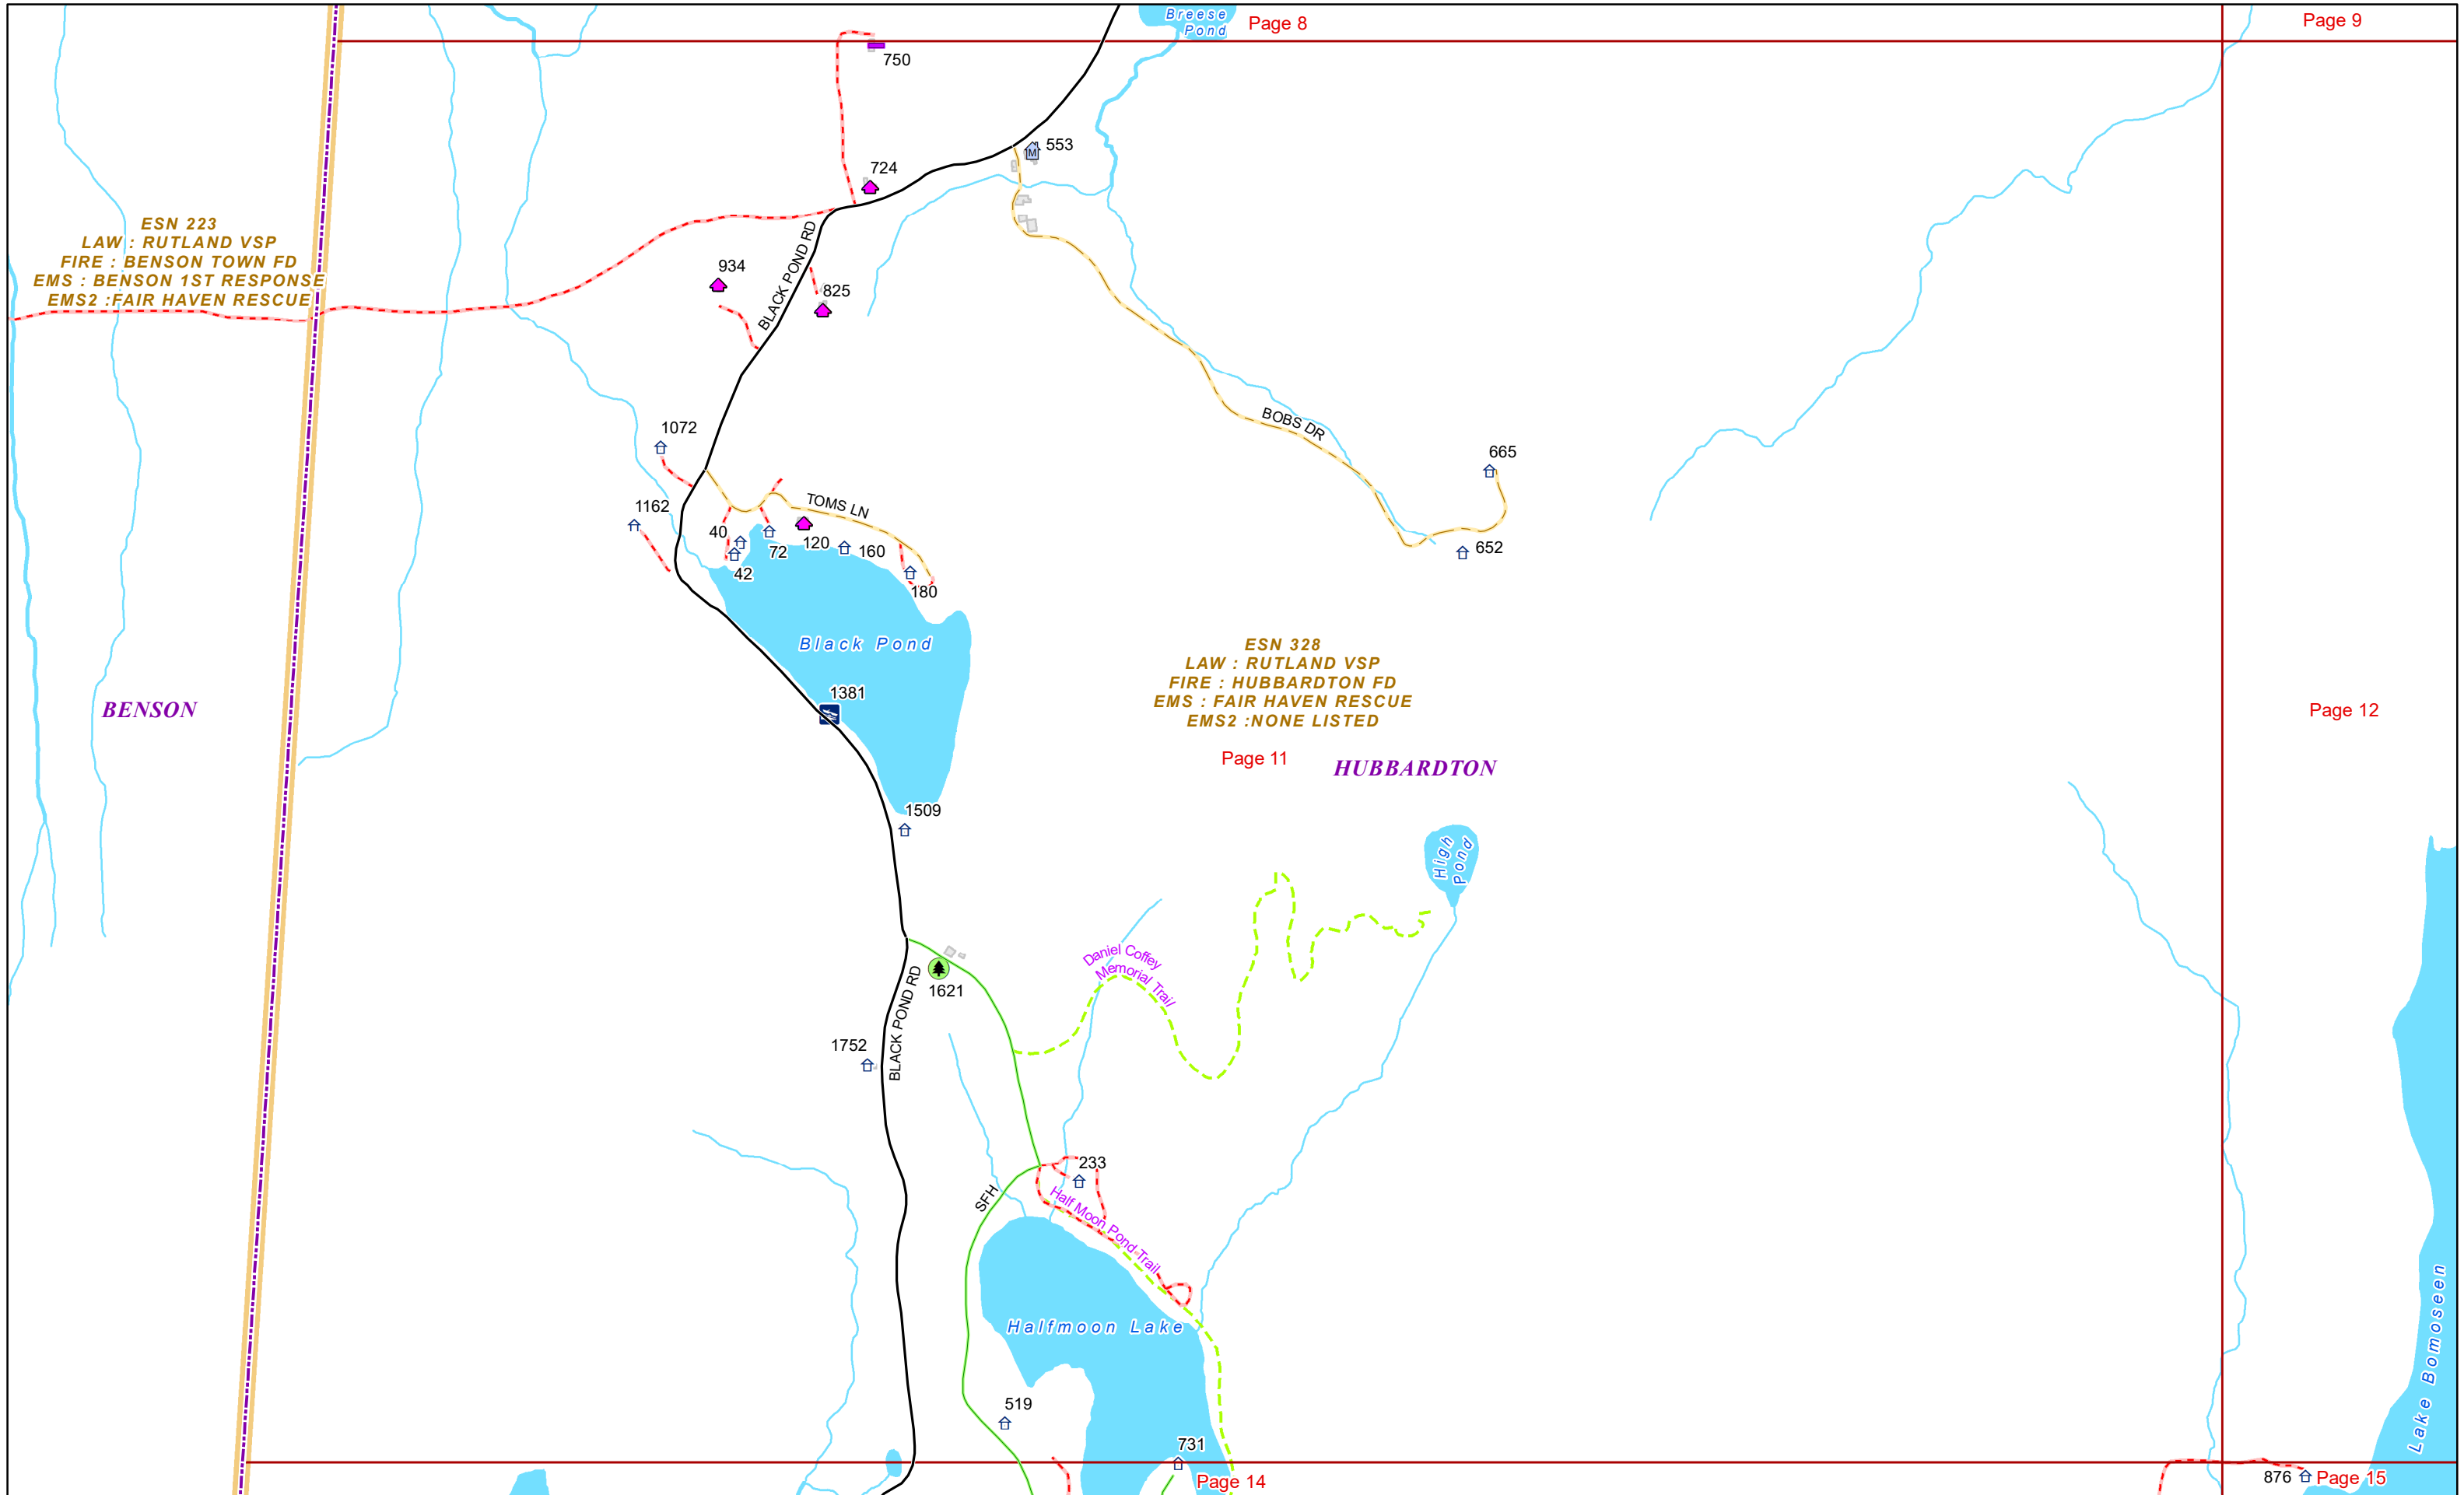

Page 5

Page 7

Page 9

Page 10

Page 12

Page 13

ESN 223  
LAW : RUTLAND VSP  
FIRE : BENSON TOWN FD  
EMS : BENSON 1ST RESPONSE  
EMS2 : FAIR HAVEN RESCUE

ESN 328  
LAW : RUTLAND VSP  
FIRE : HUBBARDTON FD  
EMS : FAIR HAVEN RESCUE  
EMS2 : NONE LISTED