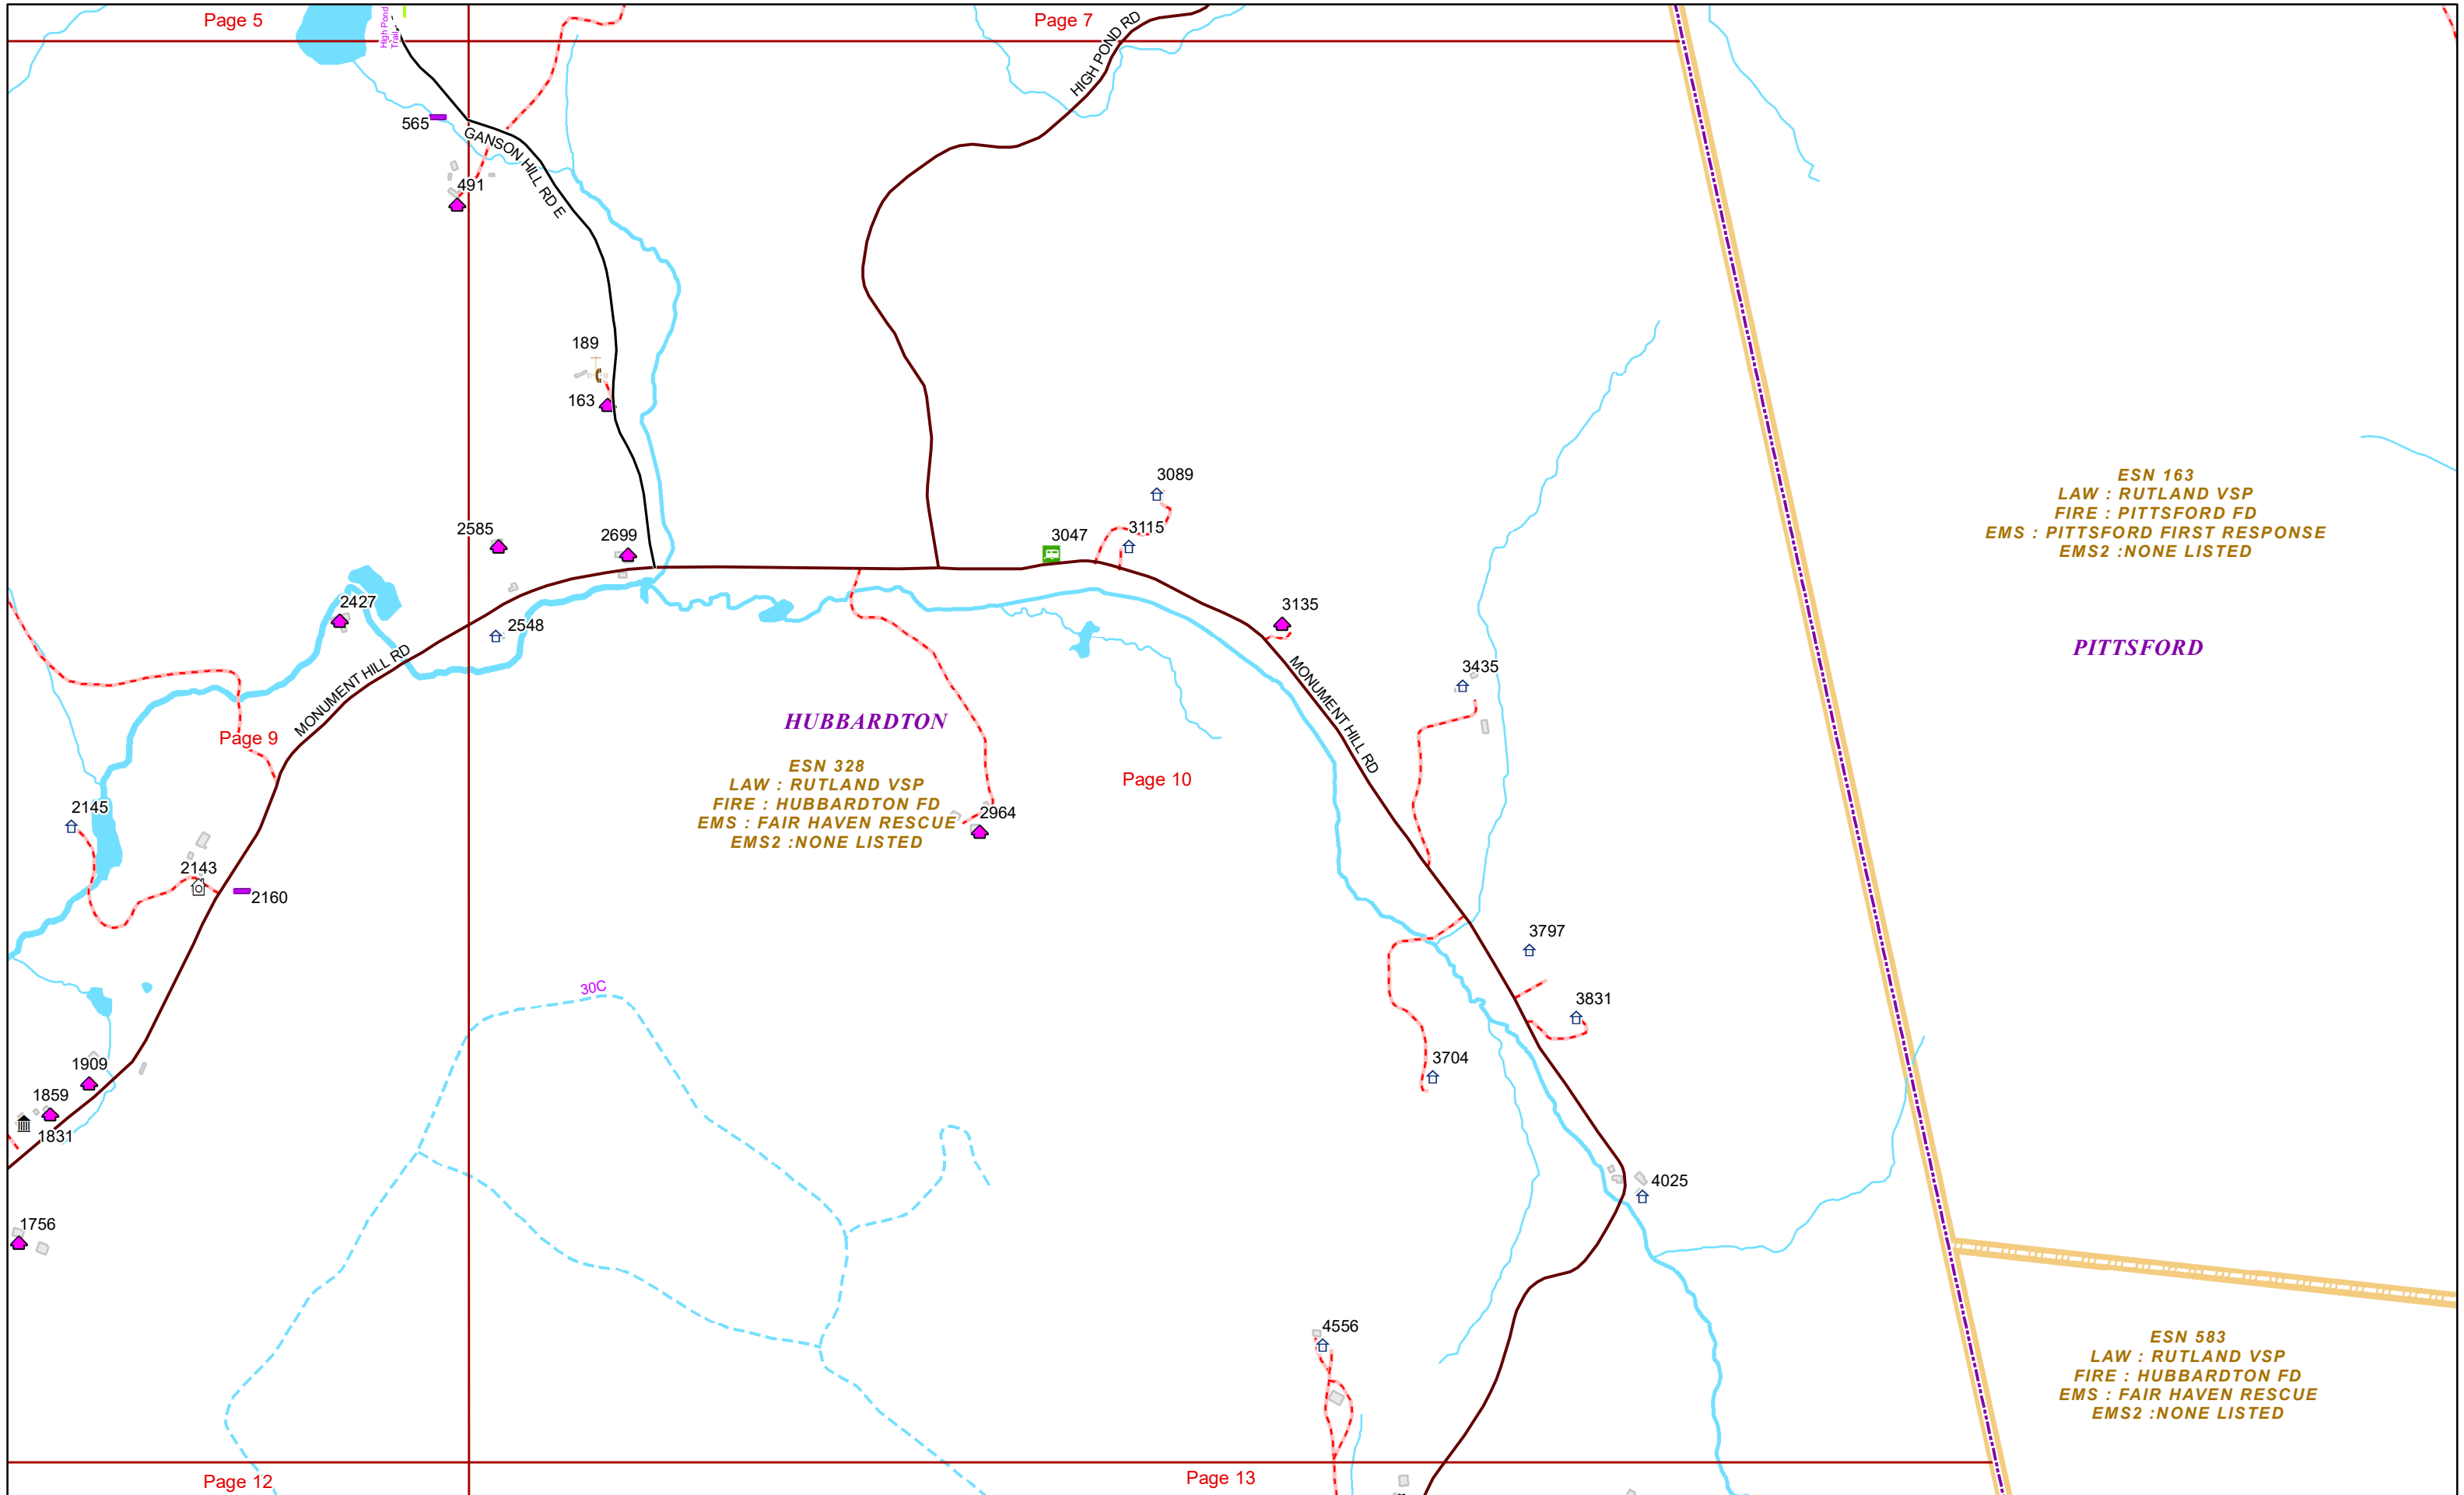

ESN 163
LAW : RUTLAND VSP
FIRE : PITTSFORD FD
EMS : PITTSFORD FIRST RESPONSE
EMS2 : NONE LISTED

HUBBARDTON
ESN 328
LAW : RUTLAND VSP
FIRE : HUBBARDTON FD
EMS : FAIR HAVEN RESCUE
EMS2 : NONE LISTED

ESN 583
LAW : RUTLAND VSP
FIRE : HUBBARDTON FD
EMS : FAIR HAVEN RESCUE
EMS2 : NONE LISTED

Page 5

Page 7

Page 9

Page 10

Page 12

Page 13