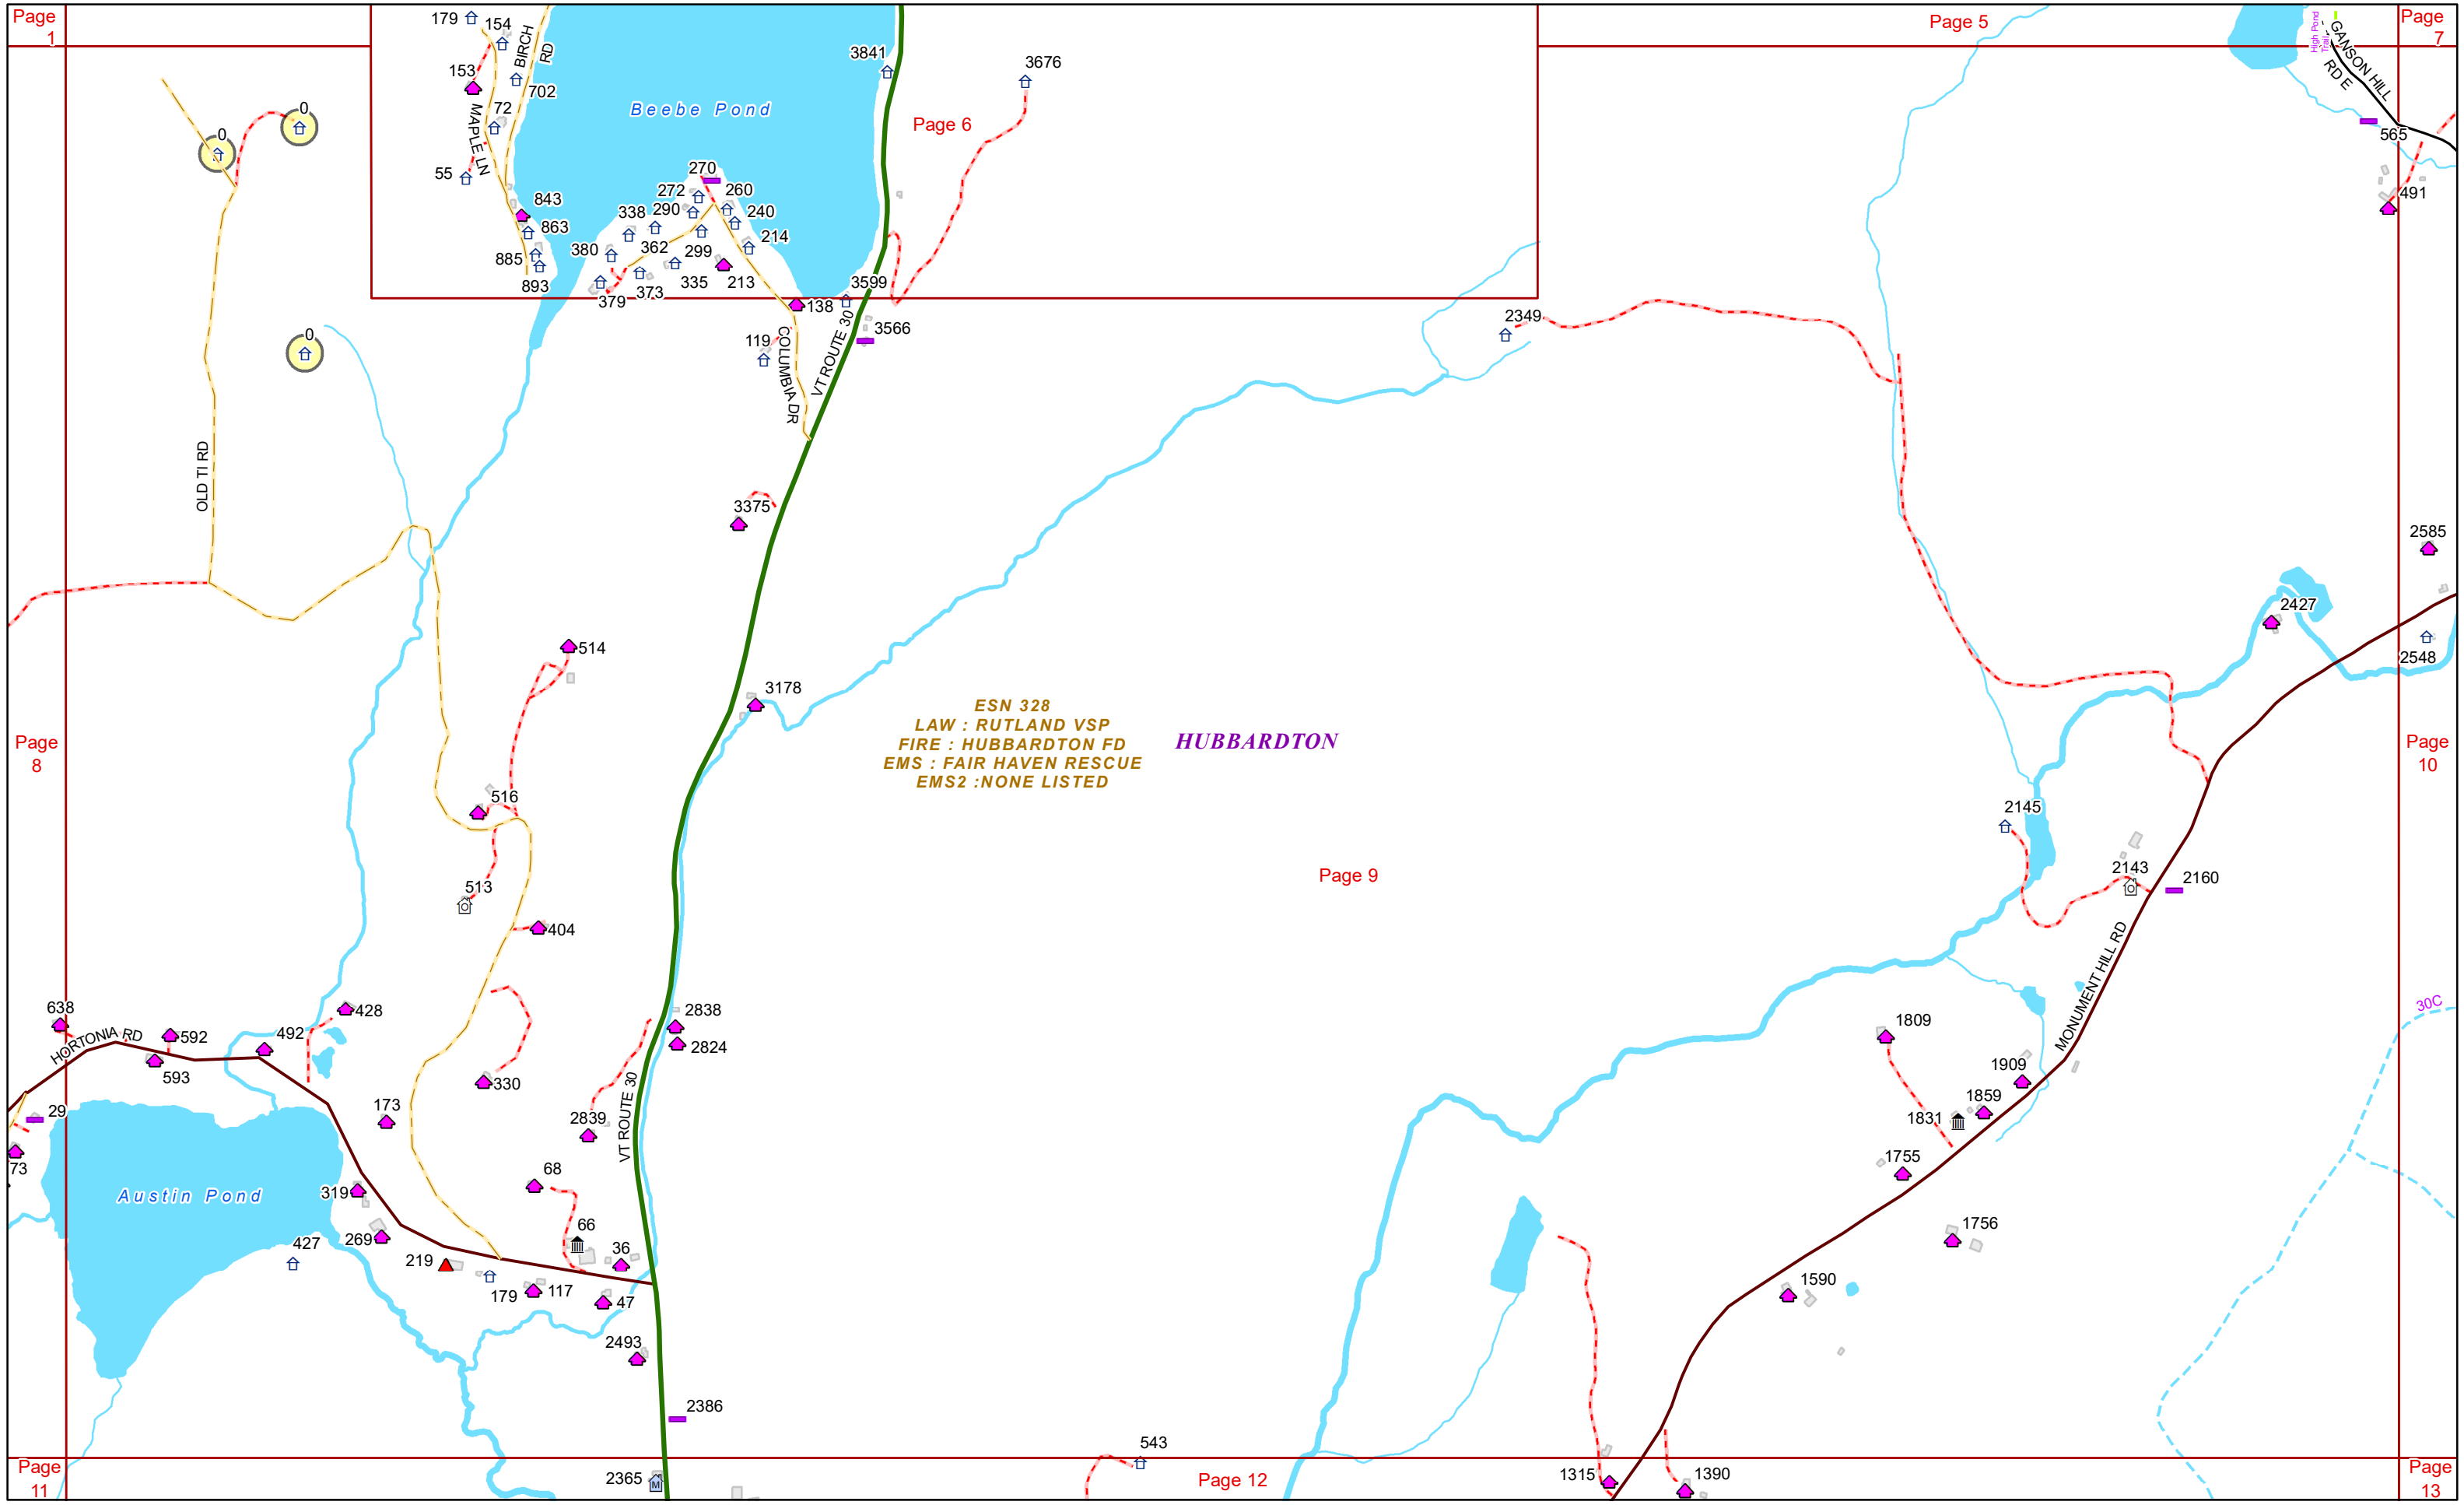

ESN 328
LAW : RUTLAND VSP
FIRE : HUBBARDTON FD
EMS : FAIR HAVEN RESCUE
EMS2 : NONE LISTED

HUBBARDTON