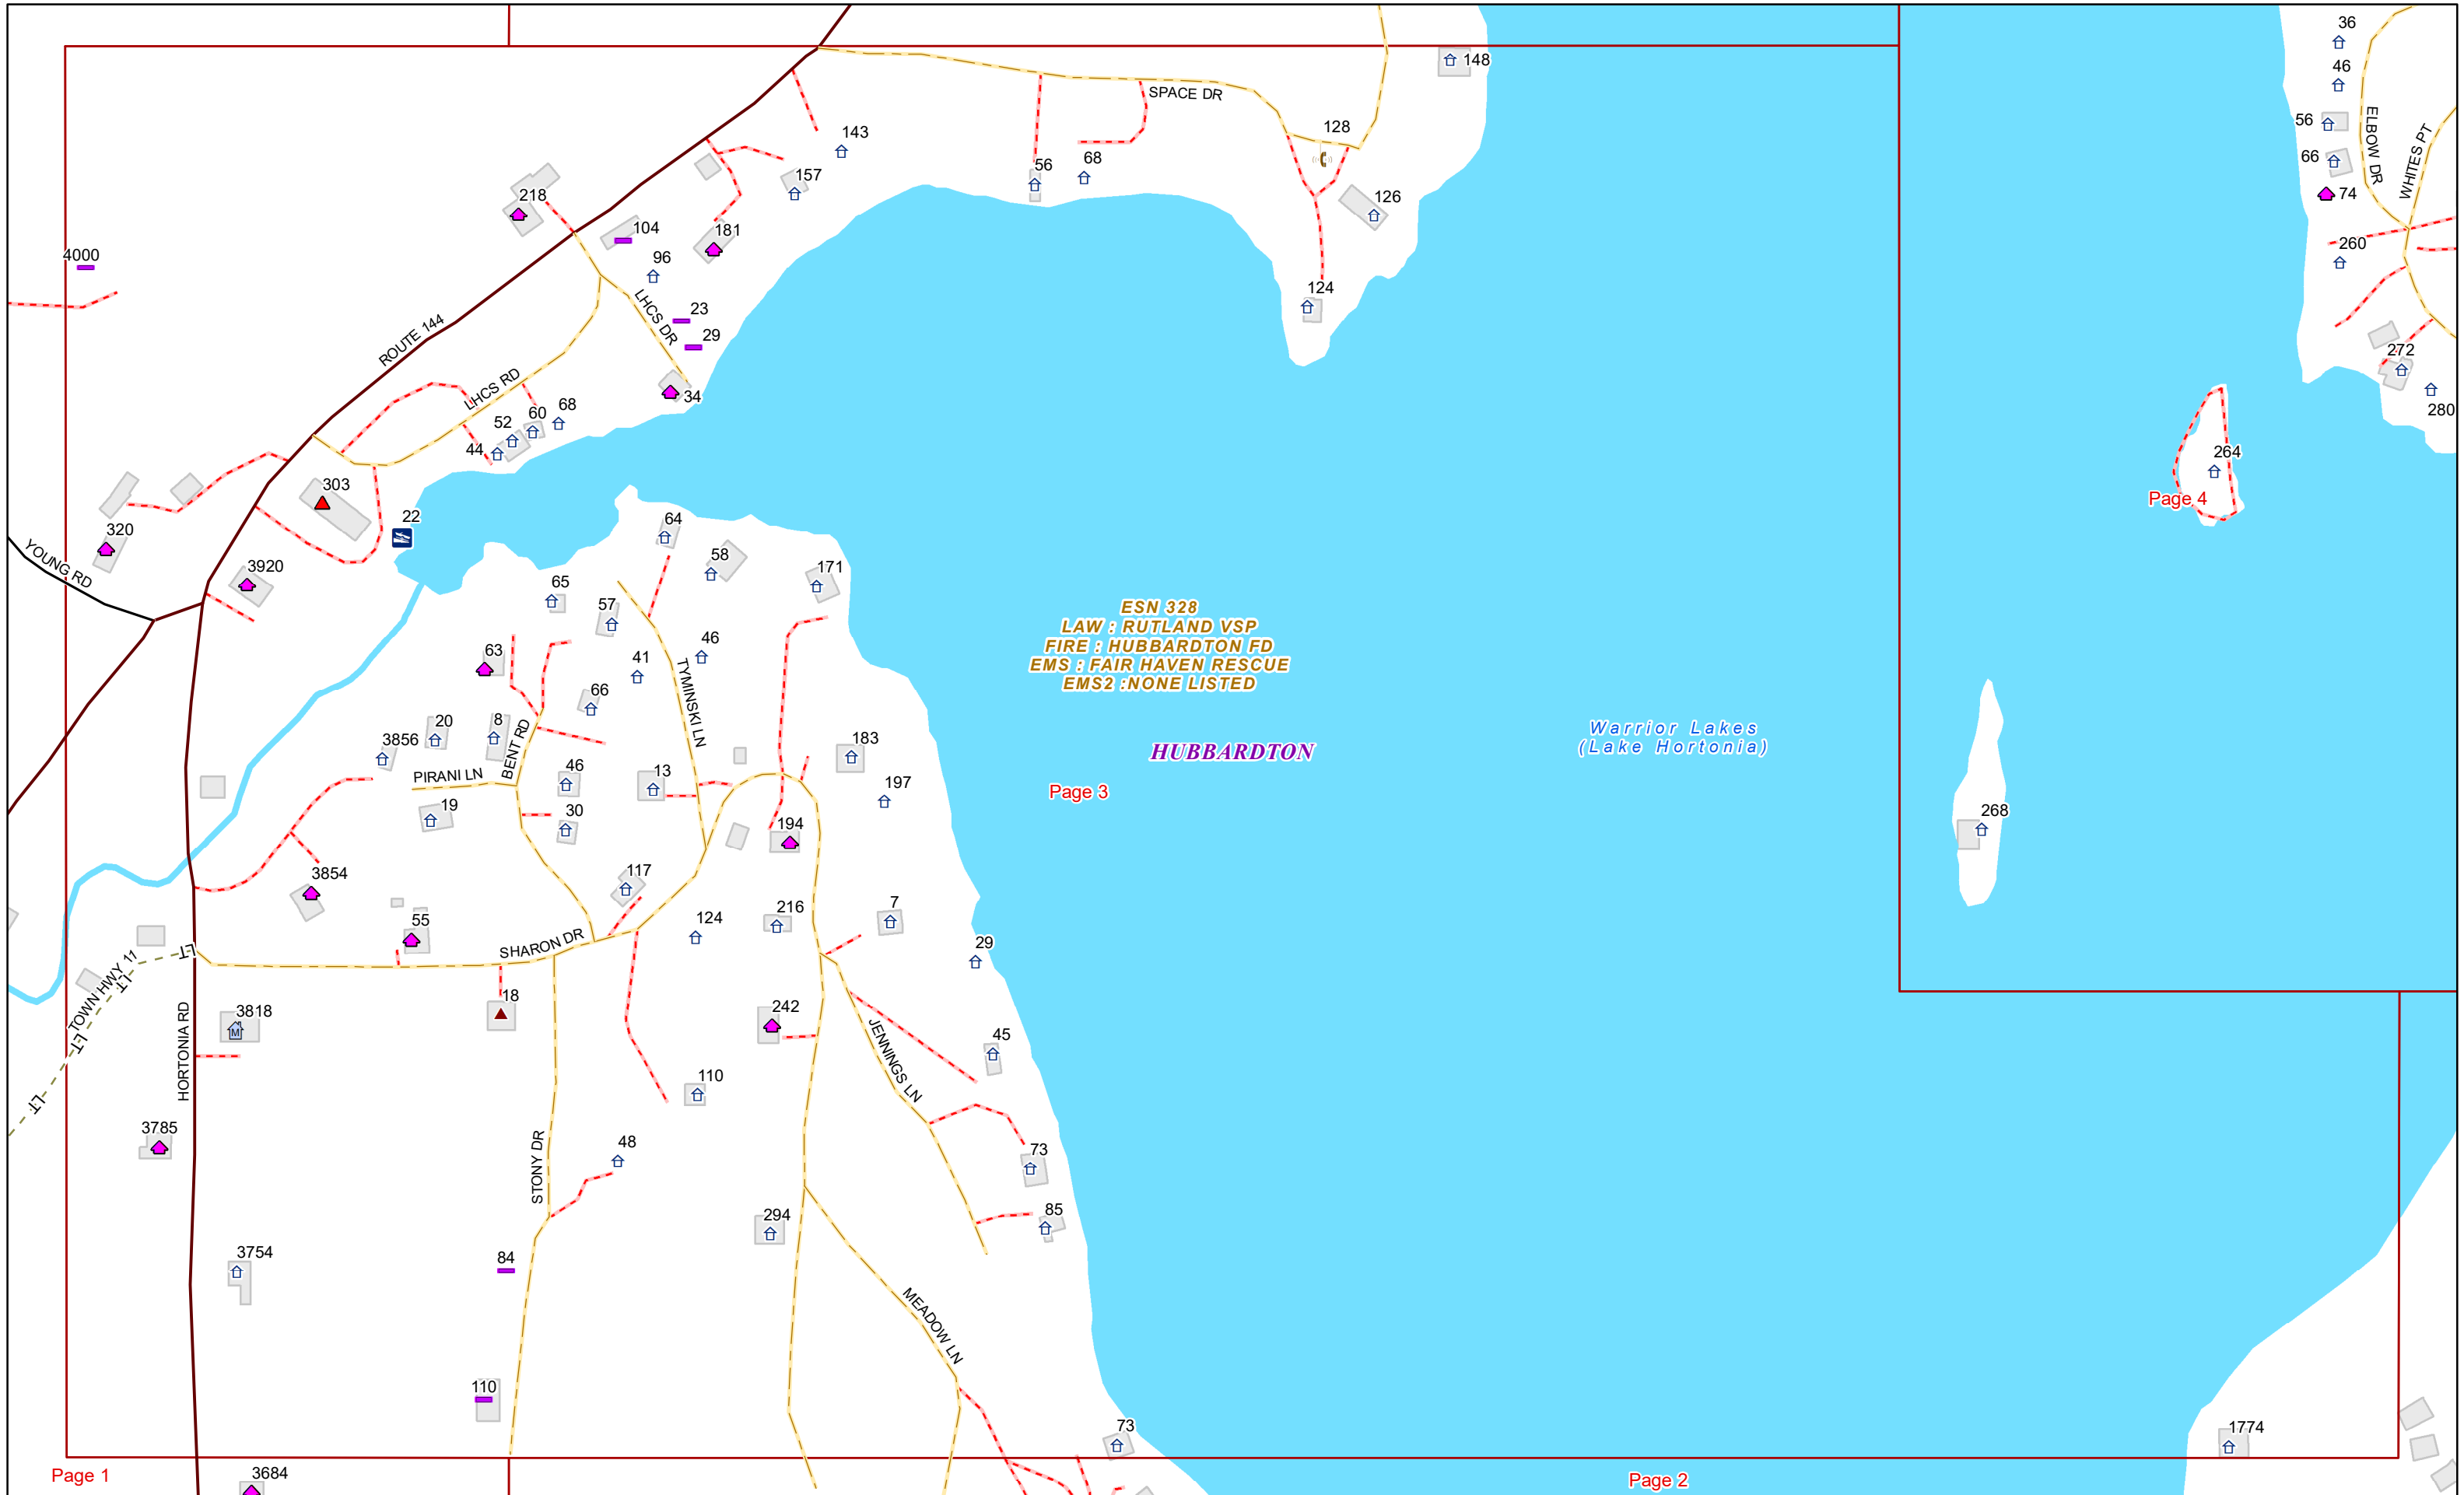

ESN 328
LAW : RUTLAND VSP
FIRE : HUBBARDTON FD
EMS : FAIR HAVEN RESCUE
EMS2 : NONE LISTED

HUBBARDTON

Warrior Lakes
(Lake Hortonia)

Page 3

Page 4

Page 1

Page 2