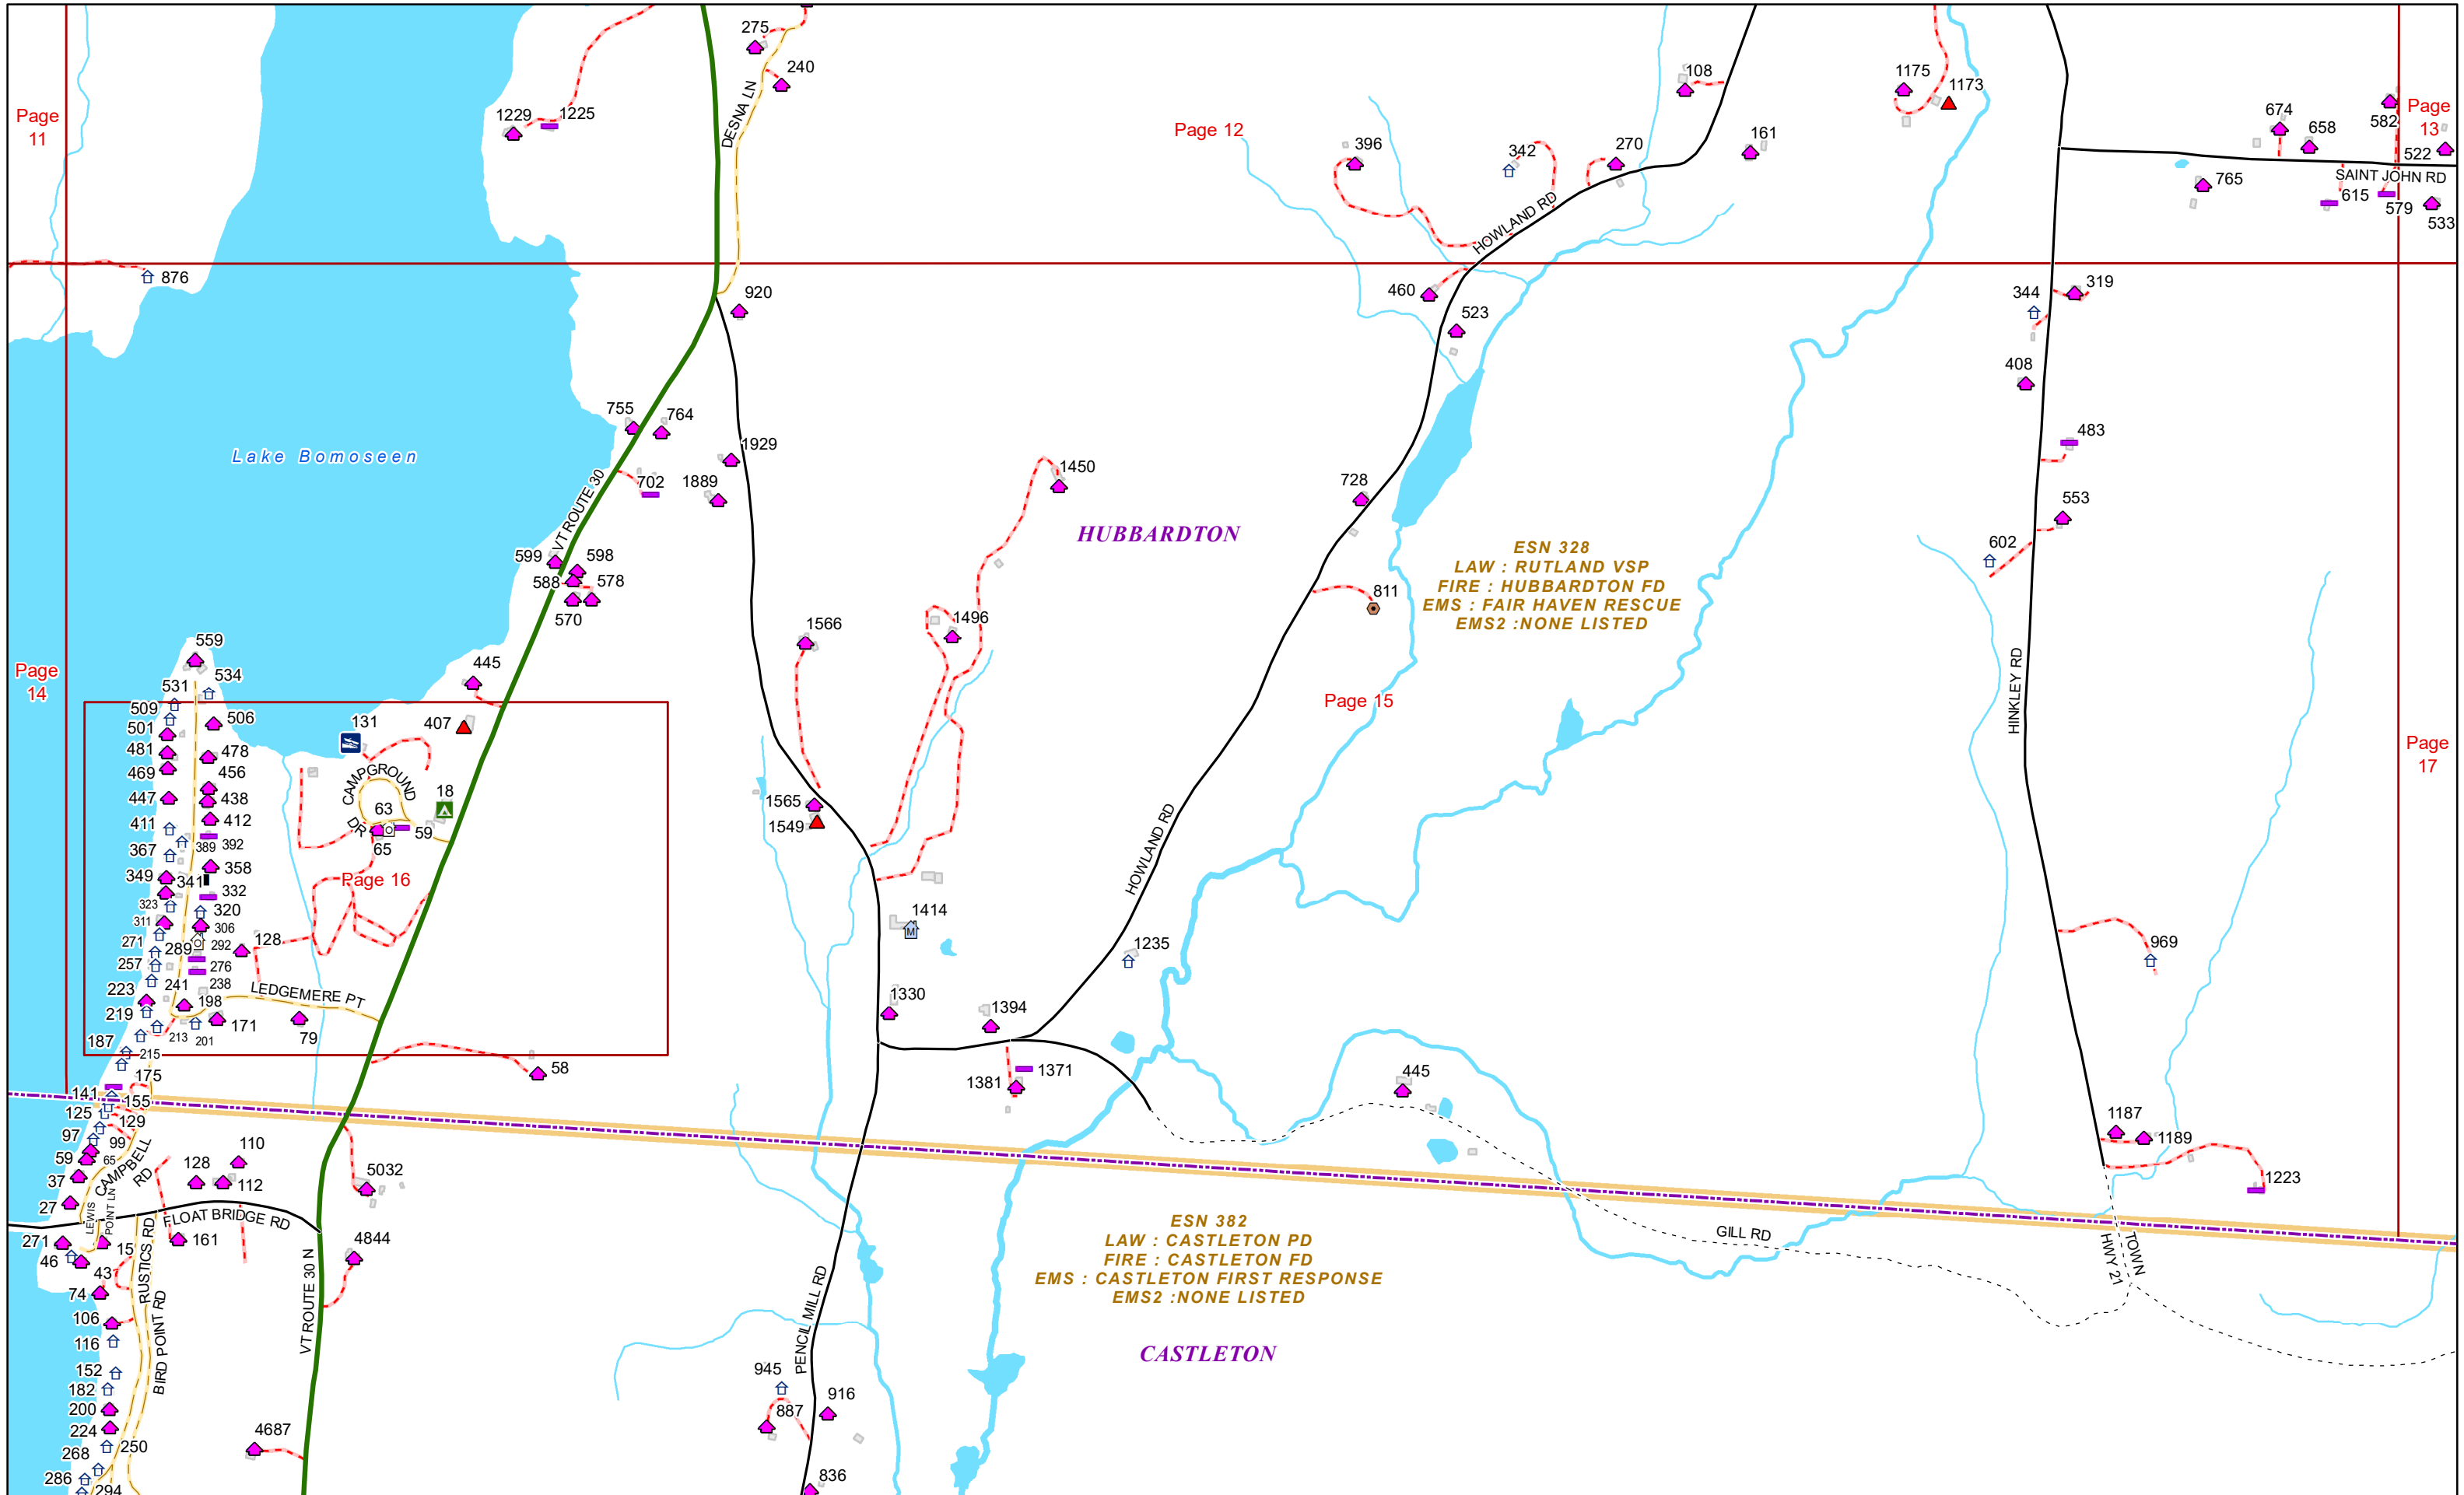

Page 11

Page 12

Page 13

Page 14

Page 15

Page 17

Page 16