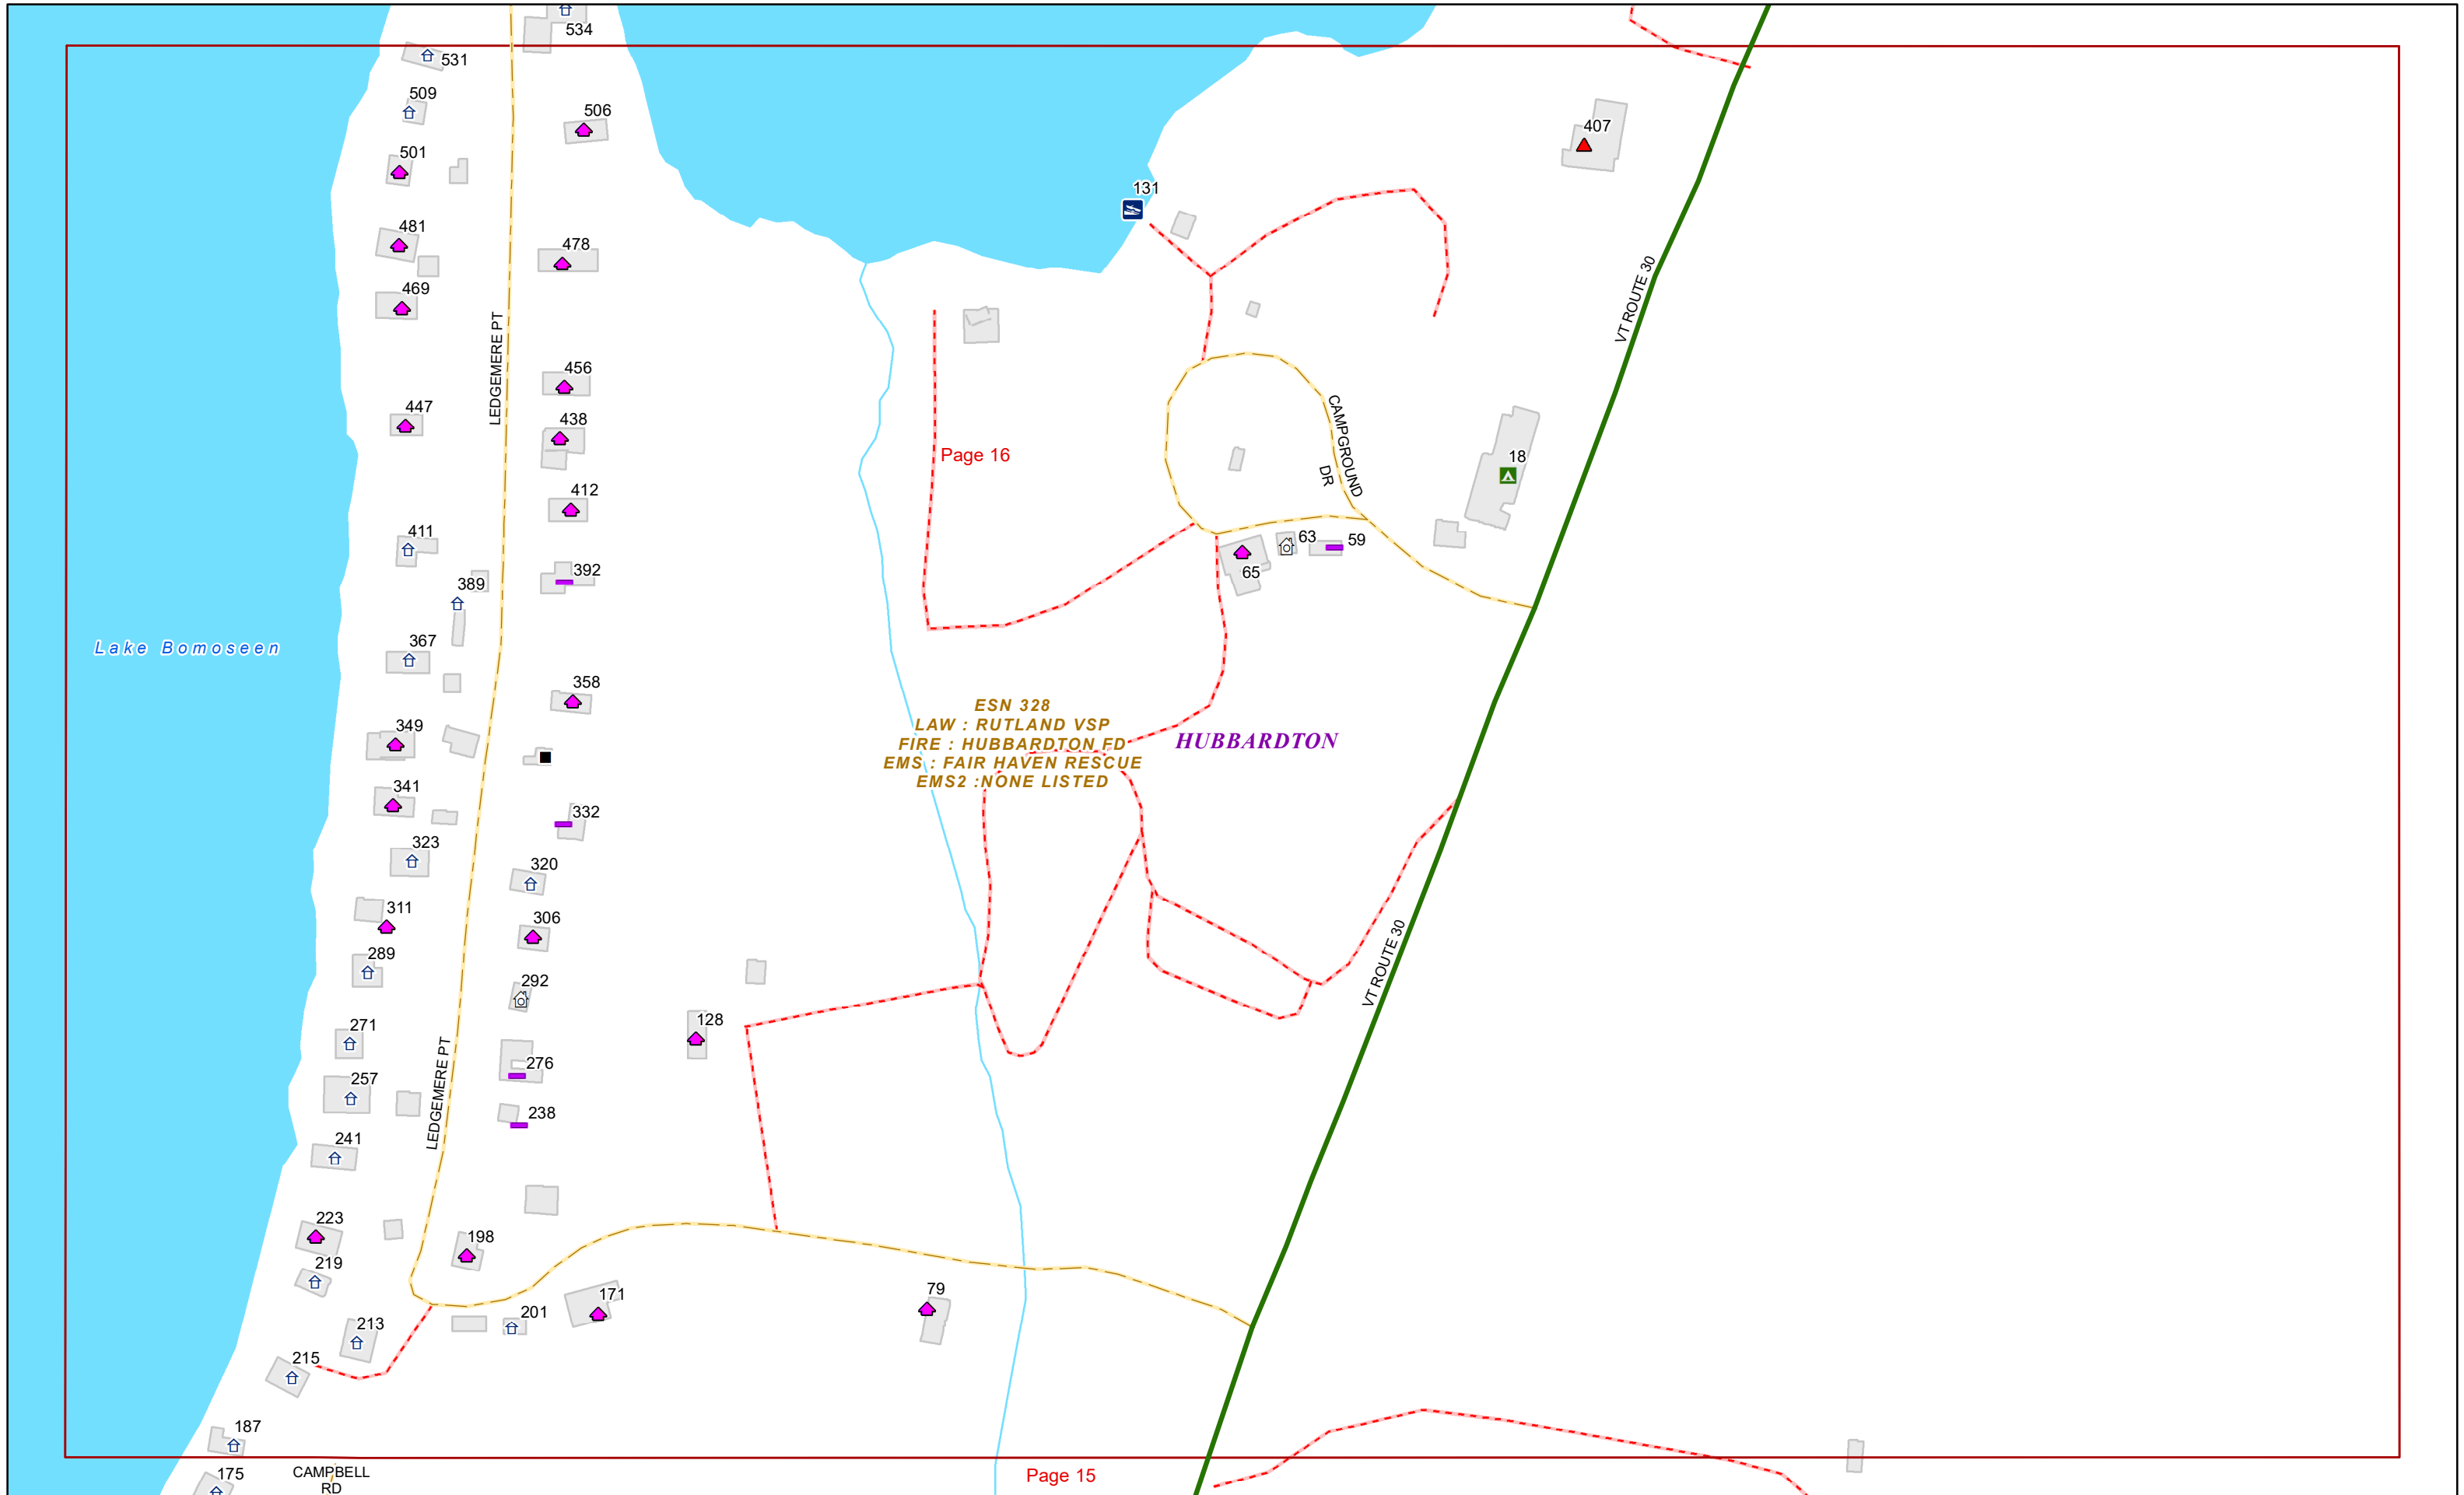

HUBBARDTON
ESN 328
LAW : RUTLAND VSP
FIRE : HUBBARDTON FD
EMS : FAIR HAVEN RESCUE
EMS2 : NONE LISTED