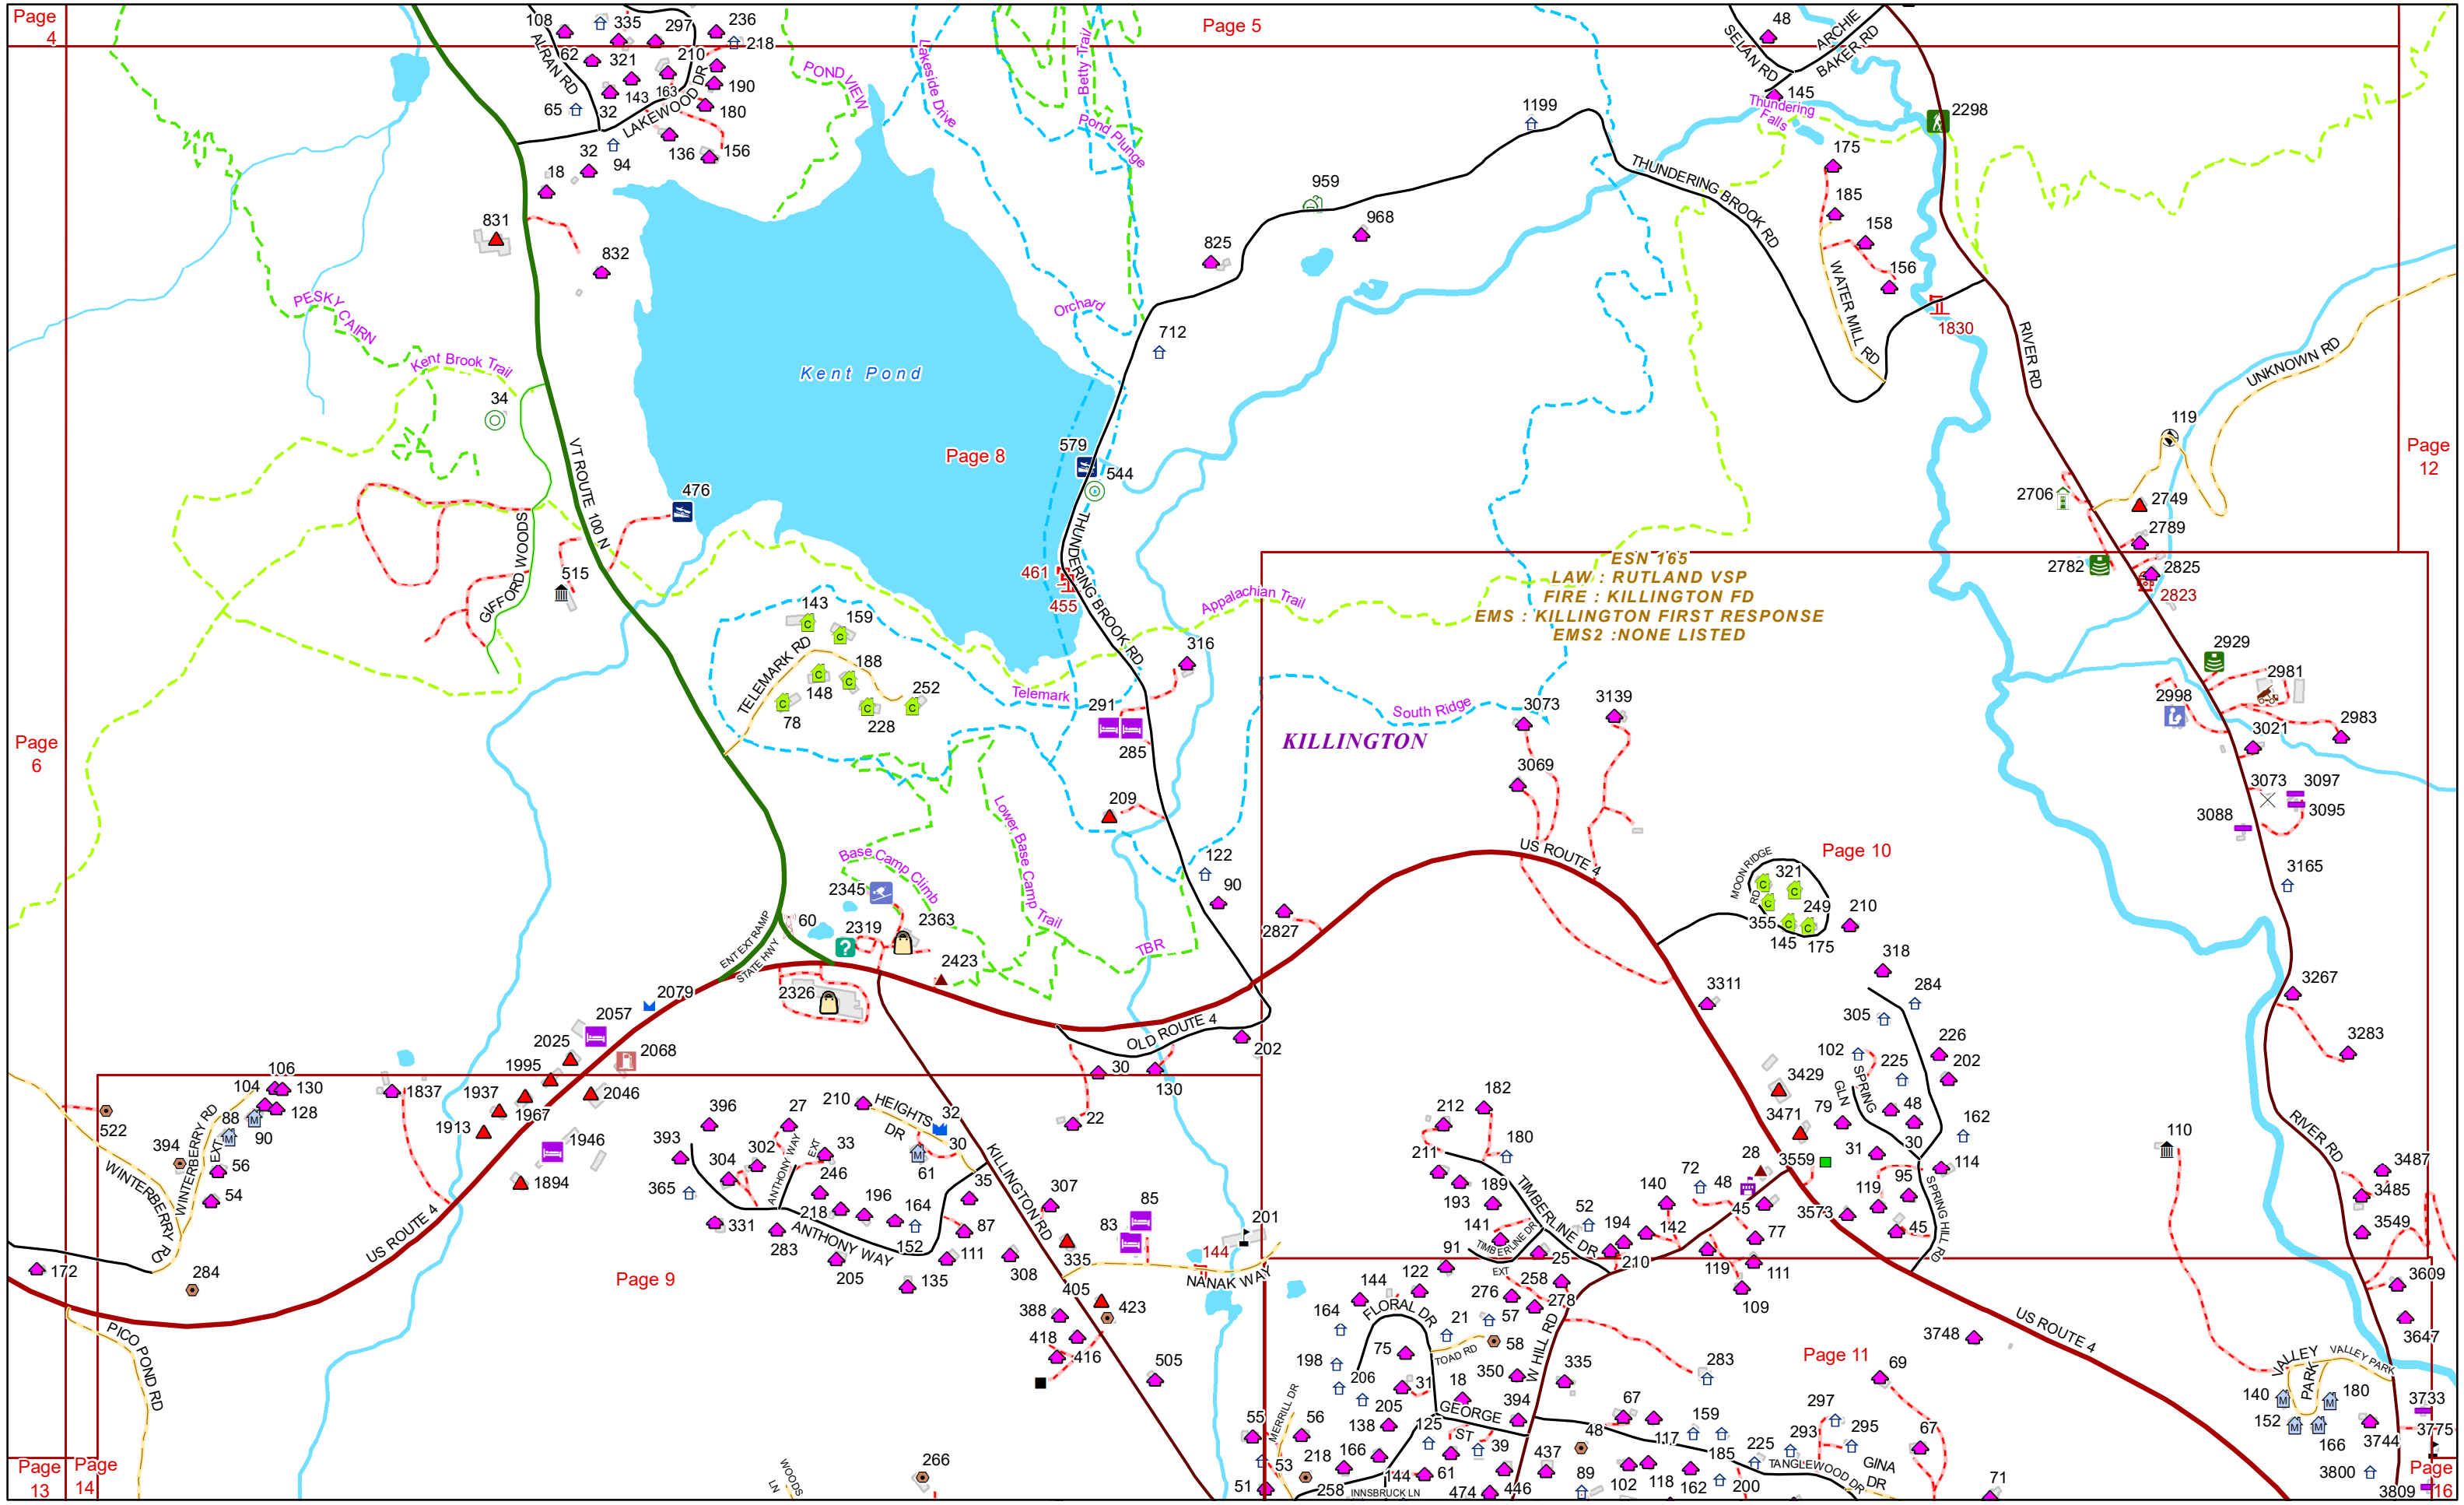

ESN 165
LAW : RUTLAND VSP
FIRE : KILLINGTON FD
EMS : KILLINGTON FIRST RESPONSE
EMS2 : NONE LISTED