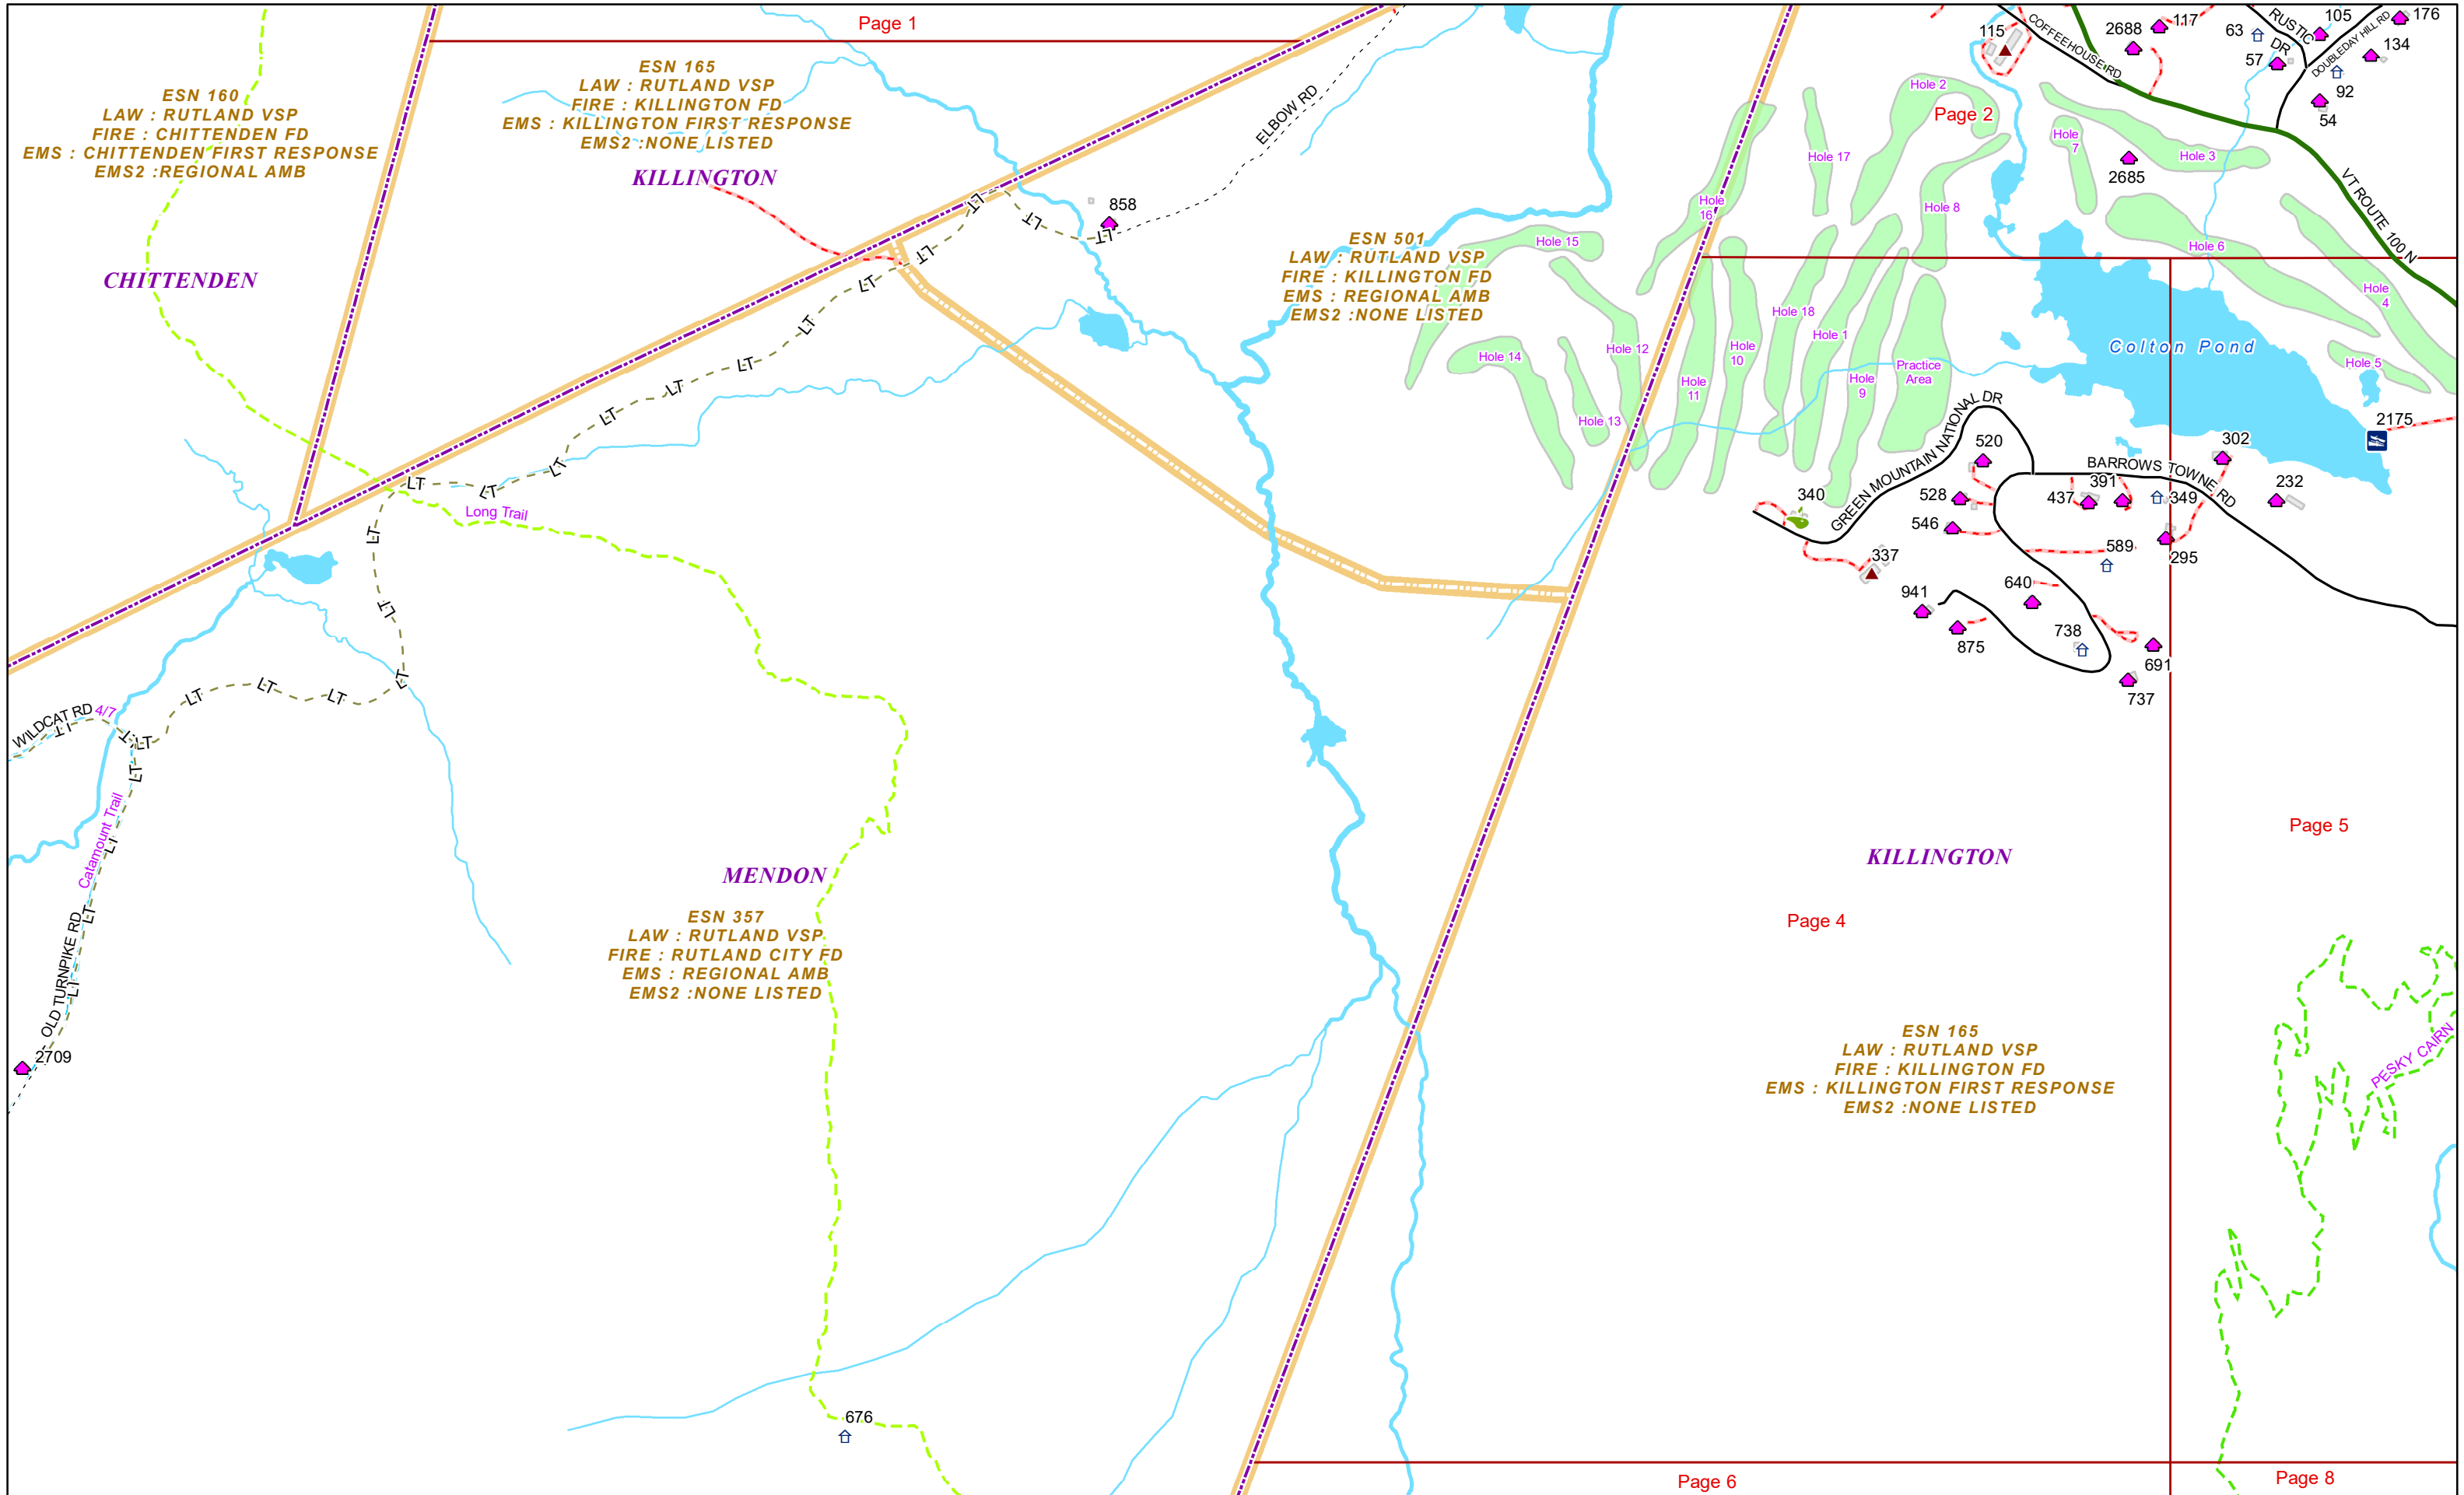

ESN 160
LAW : RUTLAND VSP
FIRE : CHITTENDEN FD
EMS : CHITTENDEN FIRST RESPONSE
EMS2 : REGIONAL AMB

ESN 165
LAW : RUTLAND VSP
FIRE : KILLINGTON FD
EMS : KILLINGTON FIRST RESPONSE
EMS2 : NONE LISTED

ESN 501
LAW : RUTLAND VSP
FIRE : KILLINGTON FD
EMS : REGIONAL AMB
EMS2 : NONE LISTED

ESN 357
LAW : RUTLAND VSP
FIRE : RUTLAND CITY FD
EMS : REGIONAL AMB
EMS2 : NONE LISTED

ESN 165
LAW : RUTLAND VSP
FIRE : KILLINGTON FD
EMS : KILLINGTON FIRST RESPONSE
EMS2 : NONE LISTED

Page 1

Page 2

Page 4

Page 5

Page 6

Page 8