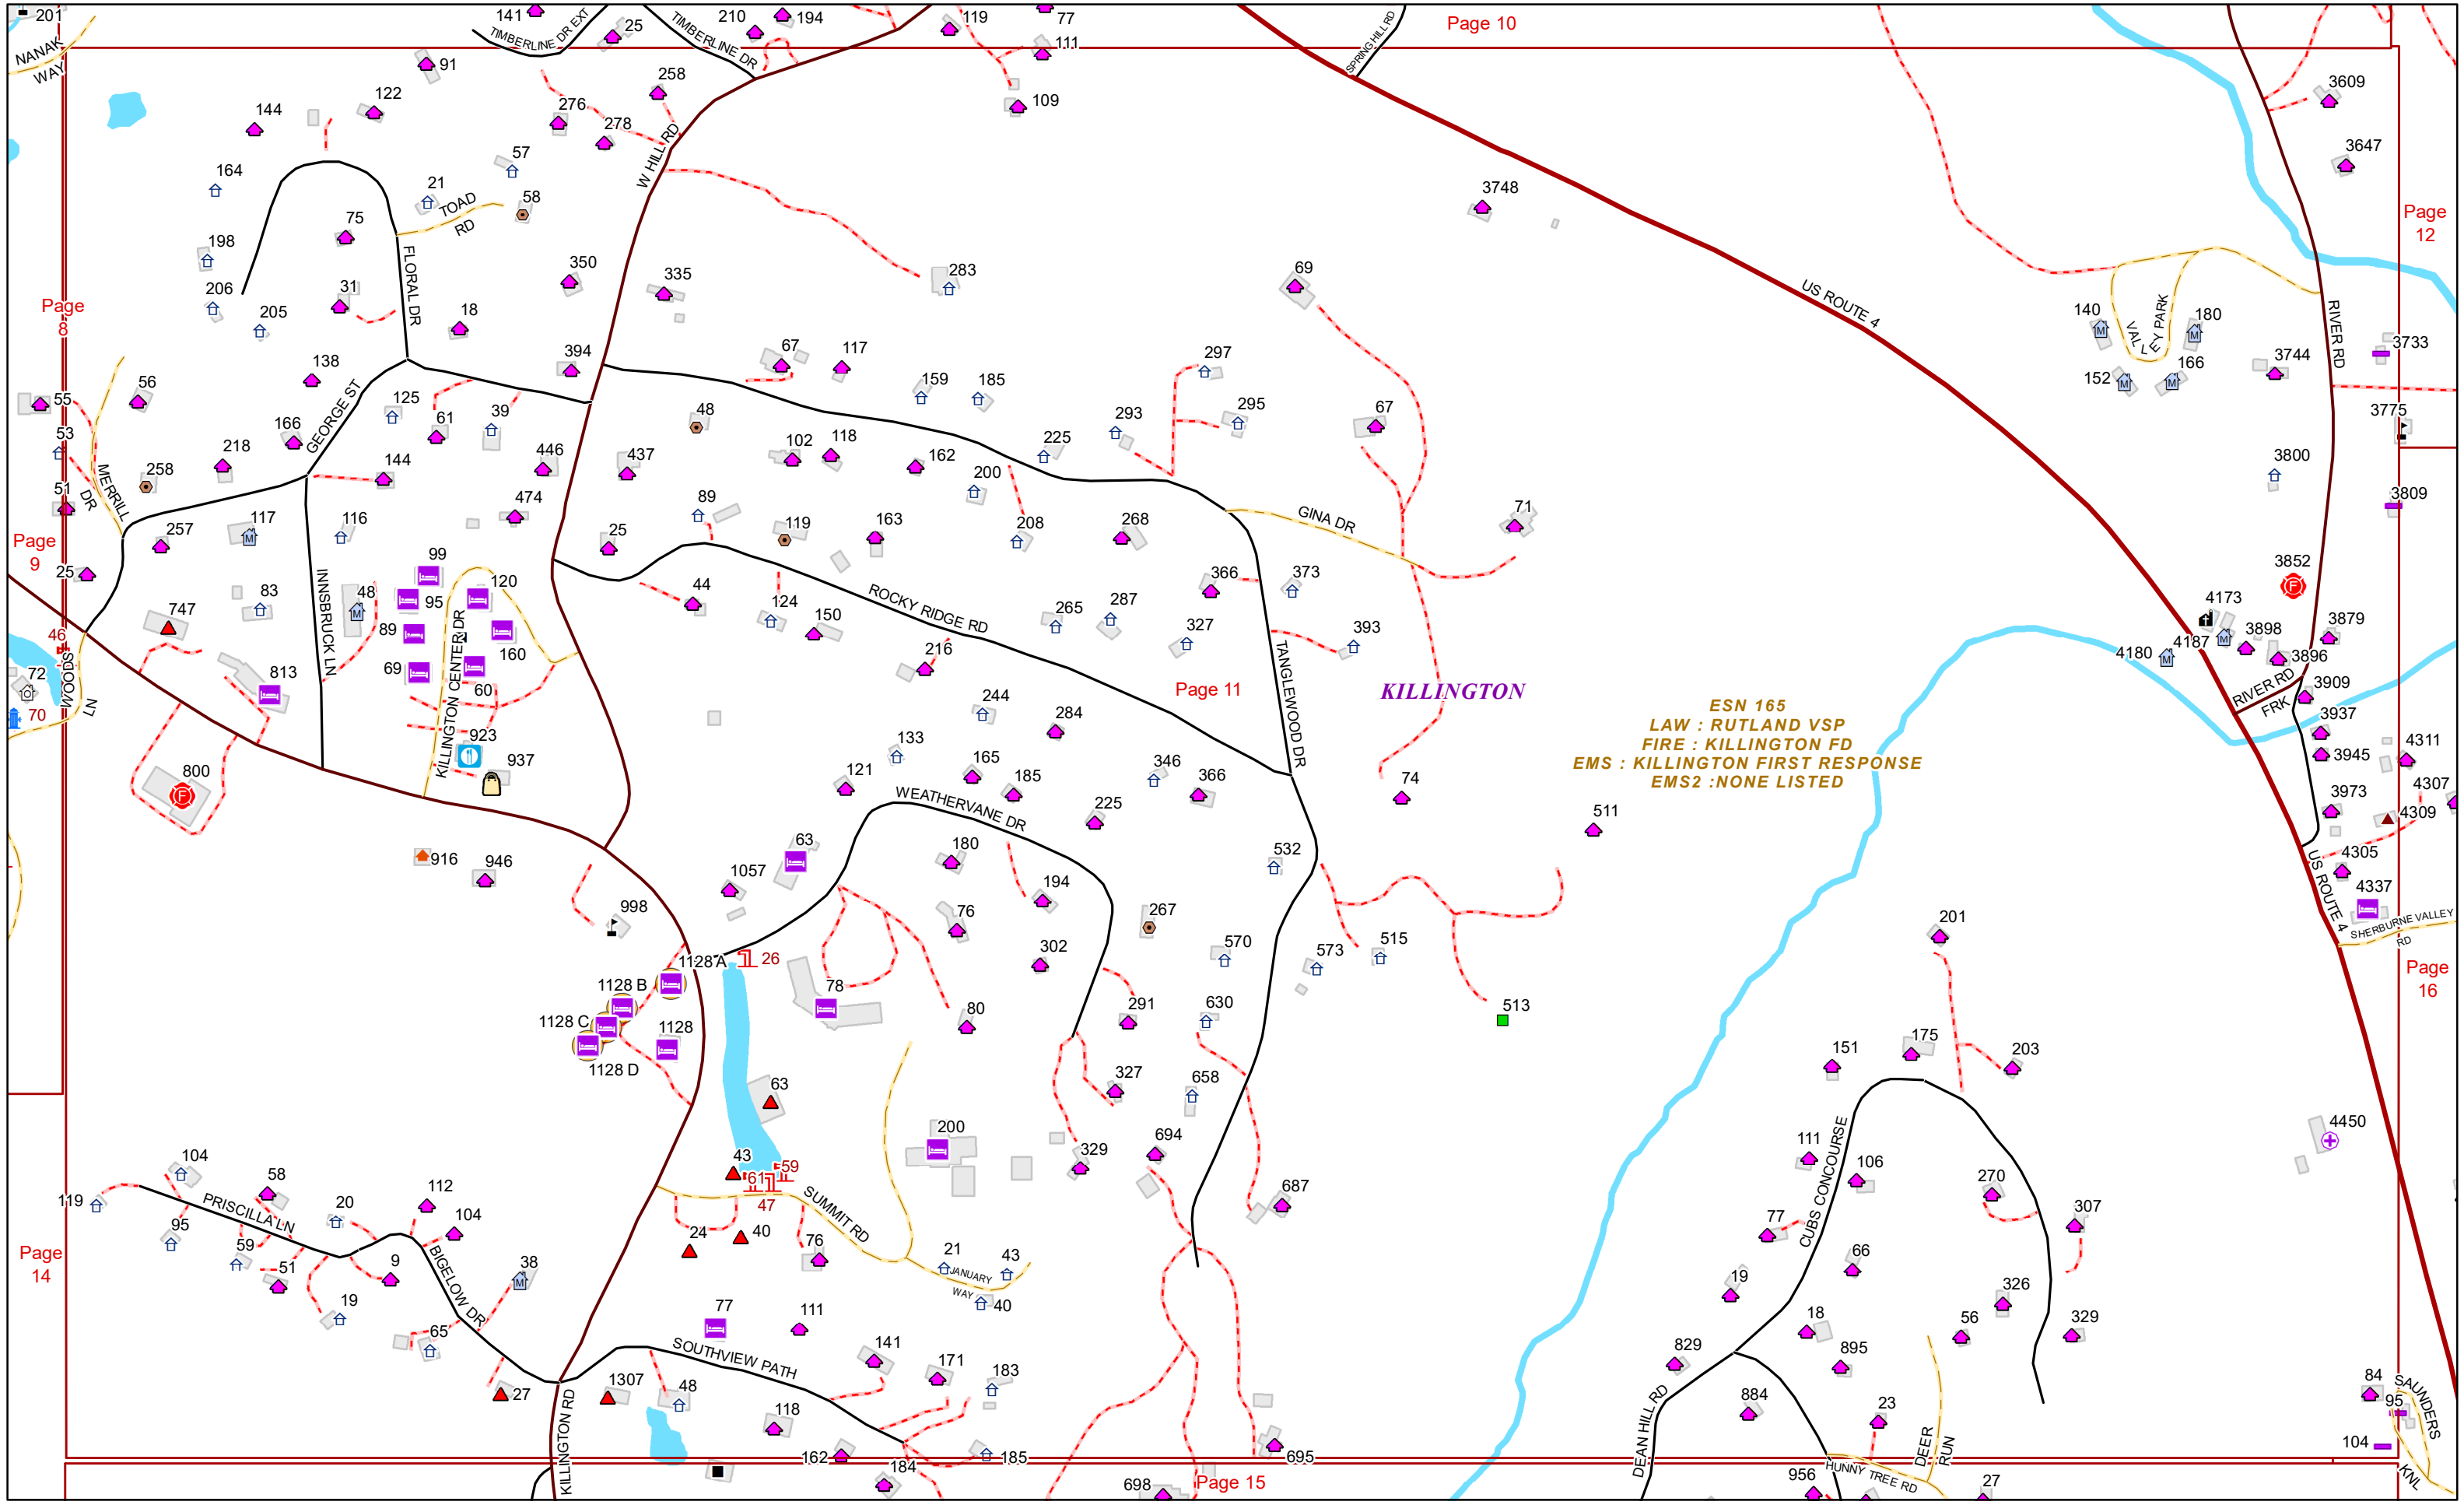

ESN 165
LAW : RUTLAND VSP
FIRE : KILLINGTON FD
EMS : KILLINGTON FIRST RESPONSE
EMS2 : NONE LISTED

KILLINGTON

Page 10

Page 12

Page 11

Page 16

Page 8

Page 9

Page 14

Page 15