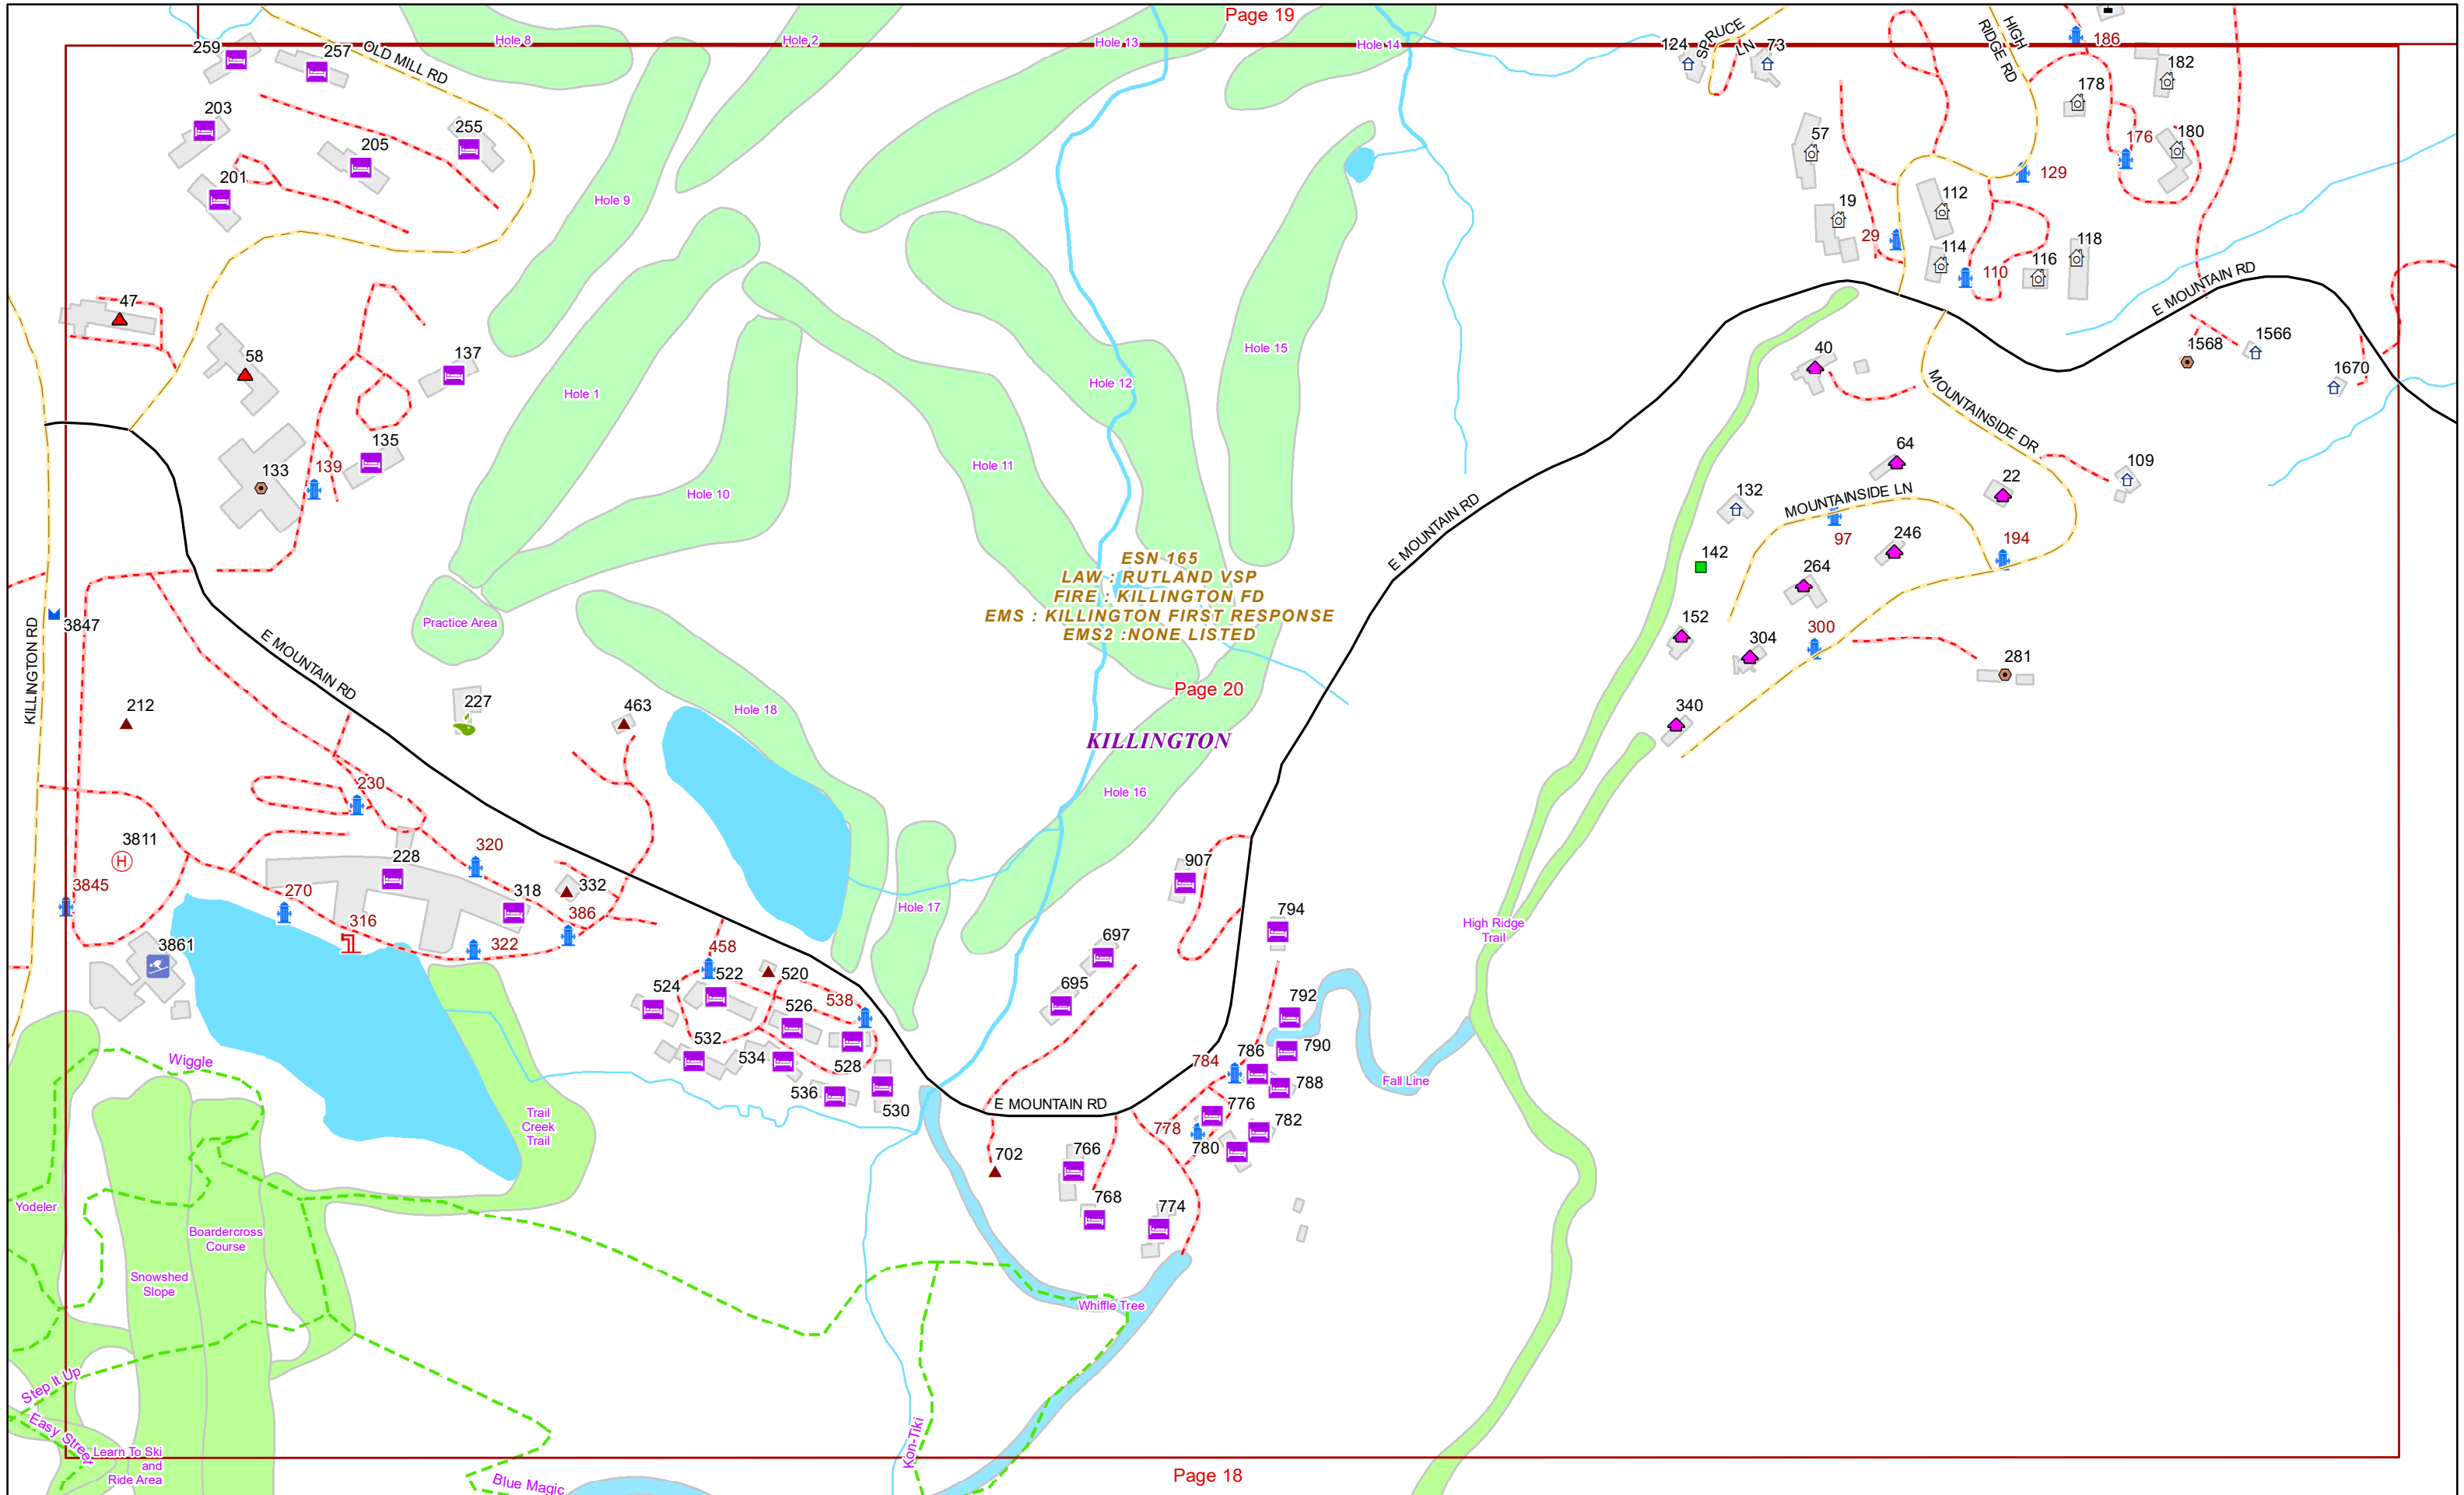

ESN 165
LAW : RUTLAND VSP
FIRE : KILLINGTON FD
EMS : KILLINGTON FIRST RESPONSE
EMS2 : NONE LISTED

KILLINGTON