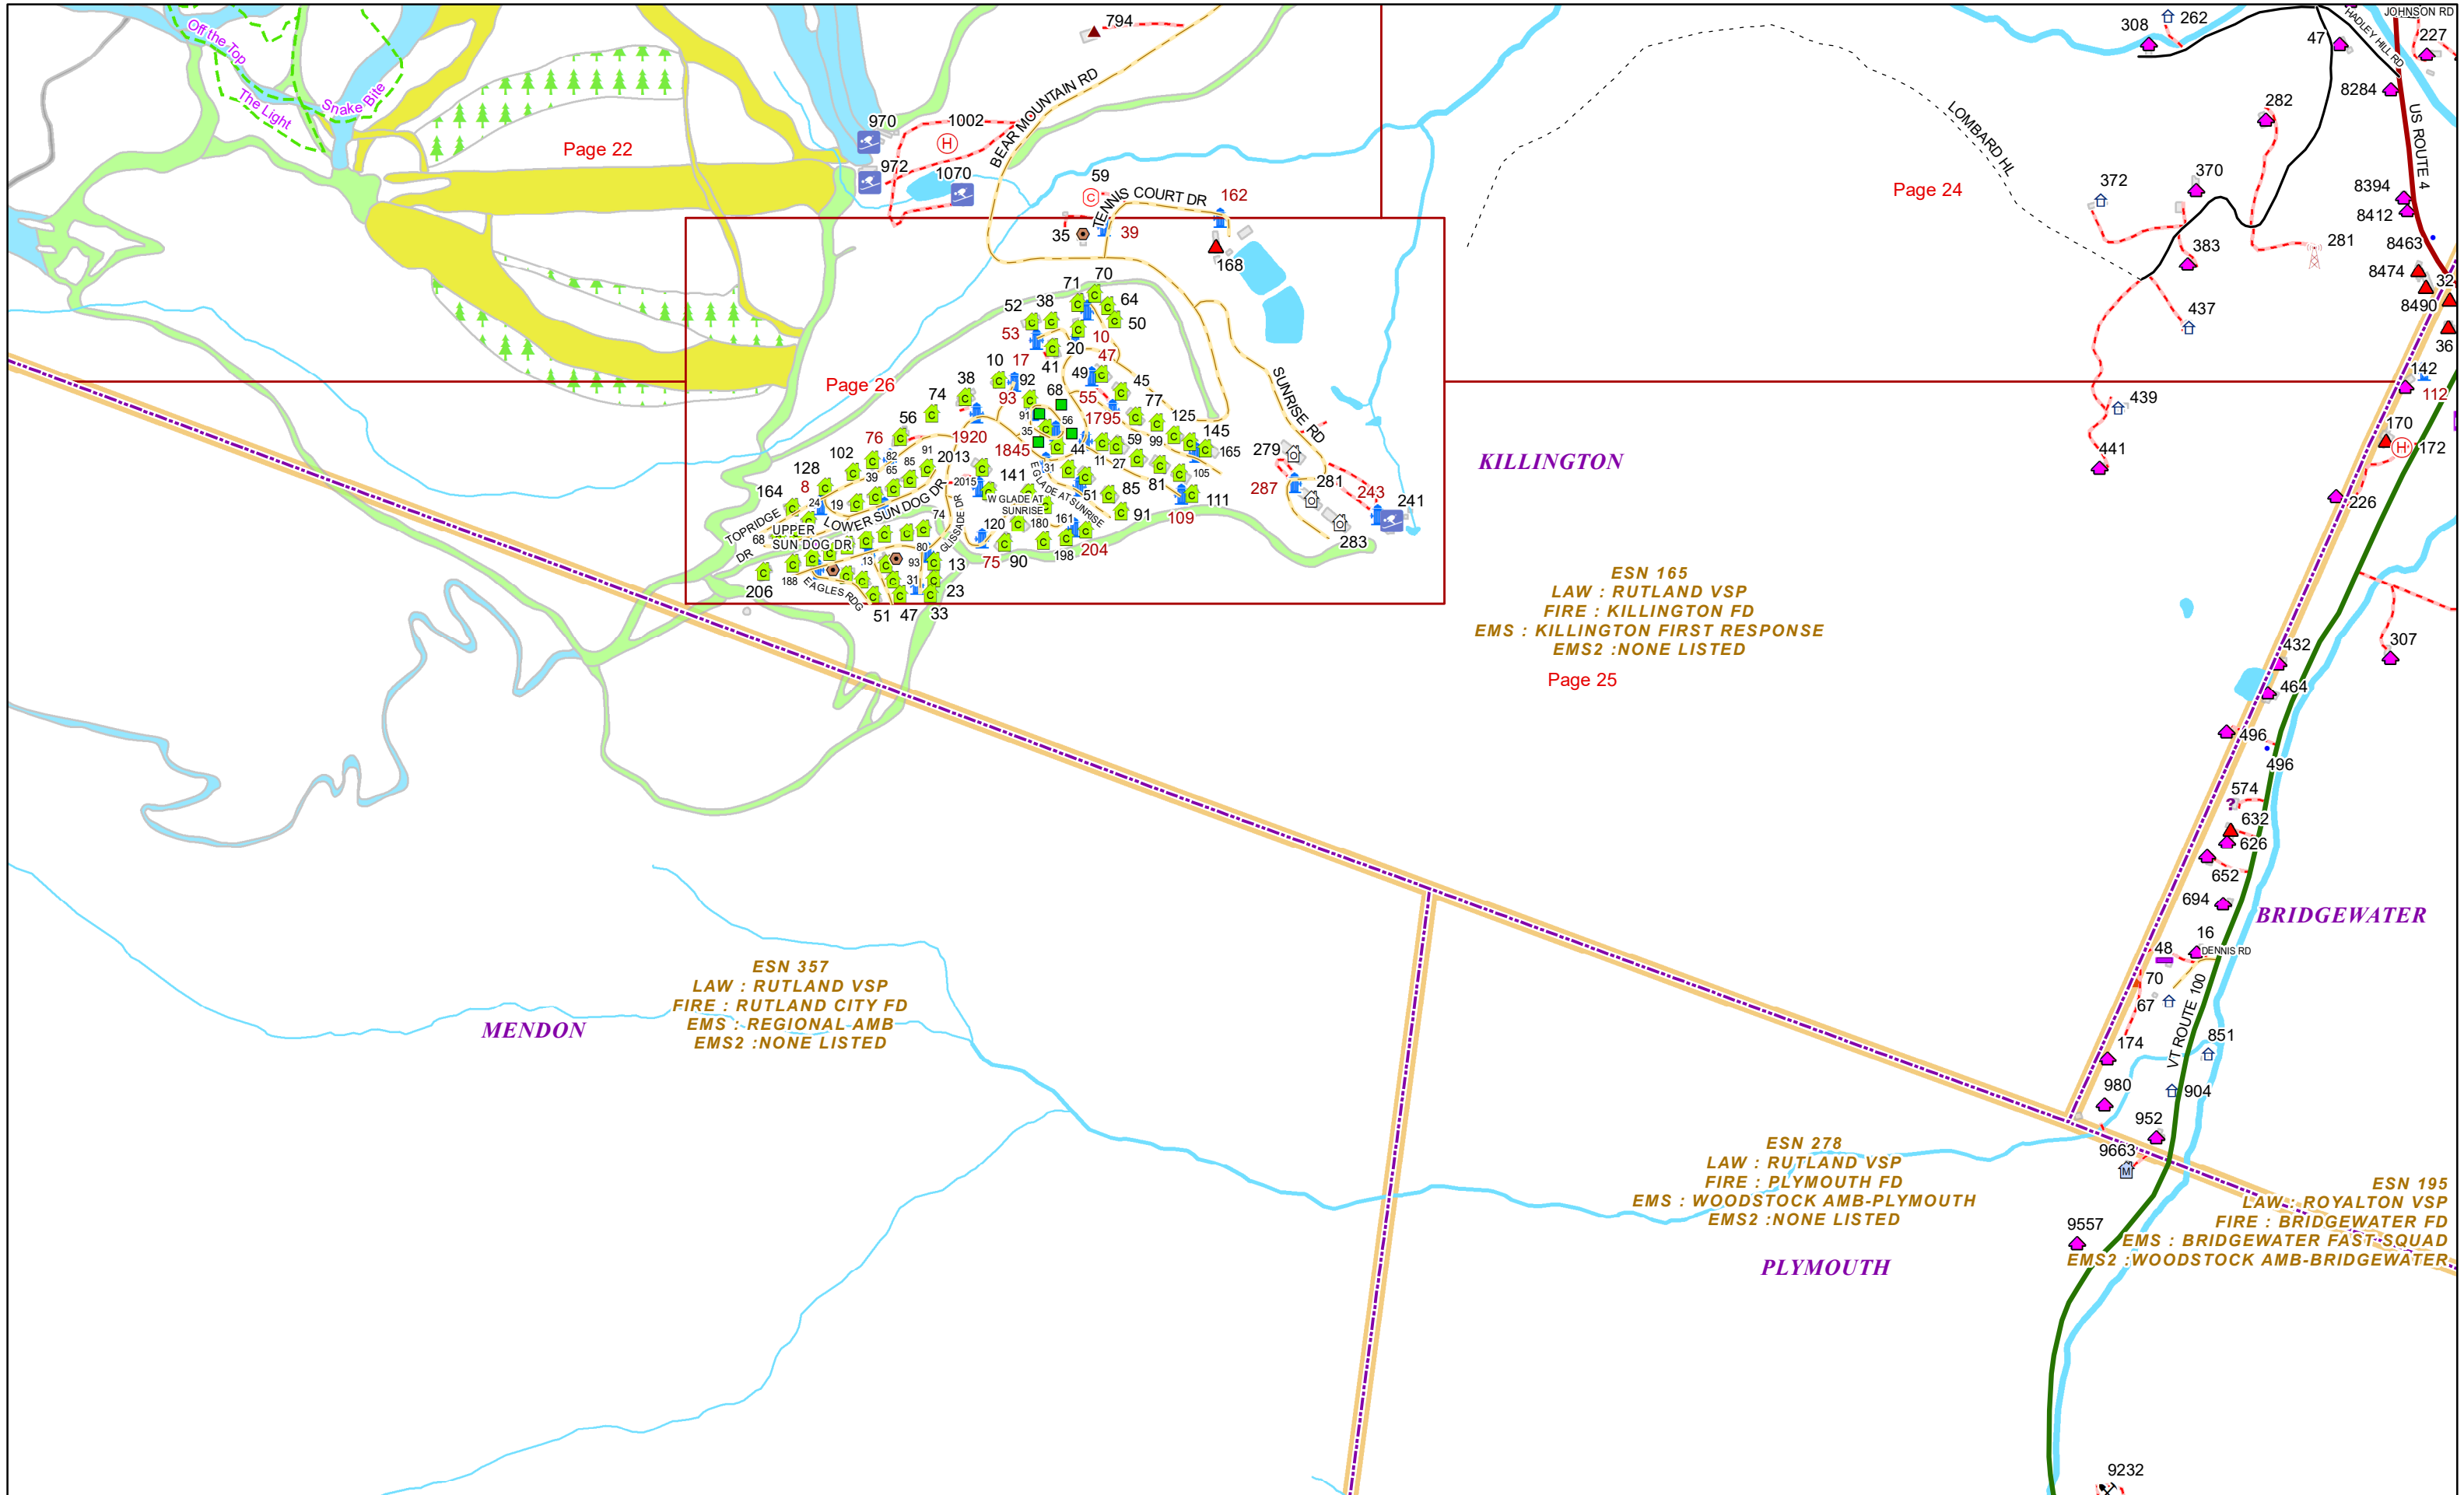

Page 22

Page 24

Page 26

Page 25

KILLINGTON
ESN 165
LAW : RUTLAND VSP
FIRE : KILLINGTON FD
EMS : KILLINGTON FIRST RESPONSE
EMS2 : NONE LISTED

MENDON
ESN 357
LAW : RUTLAND VSP
FIRE : RUTLAND CITY FD
EMS : REGIONAL-AMB
EMS2 : NONE LISTED

PLYMOUTH
ESN 278
LAW : RUTLAND VSP
FIRE : PLYMOUTH FD
EMS : WOODSTOCK AMB-PLYMOUTH
EMS2 : NONE LISTED

BRIDGEWATER
ESN 195
LAW : ROYALTON VSP
FIRE : BRIDGEWATER FD
EMS : BRIDGEWATER FAST-SQUAD
EMS2 : WOODSTOCK AMB-BRIDGEWATER