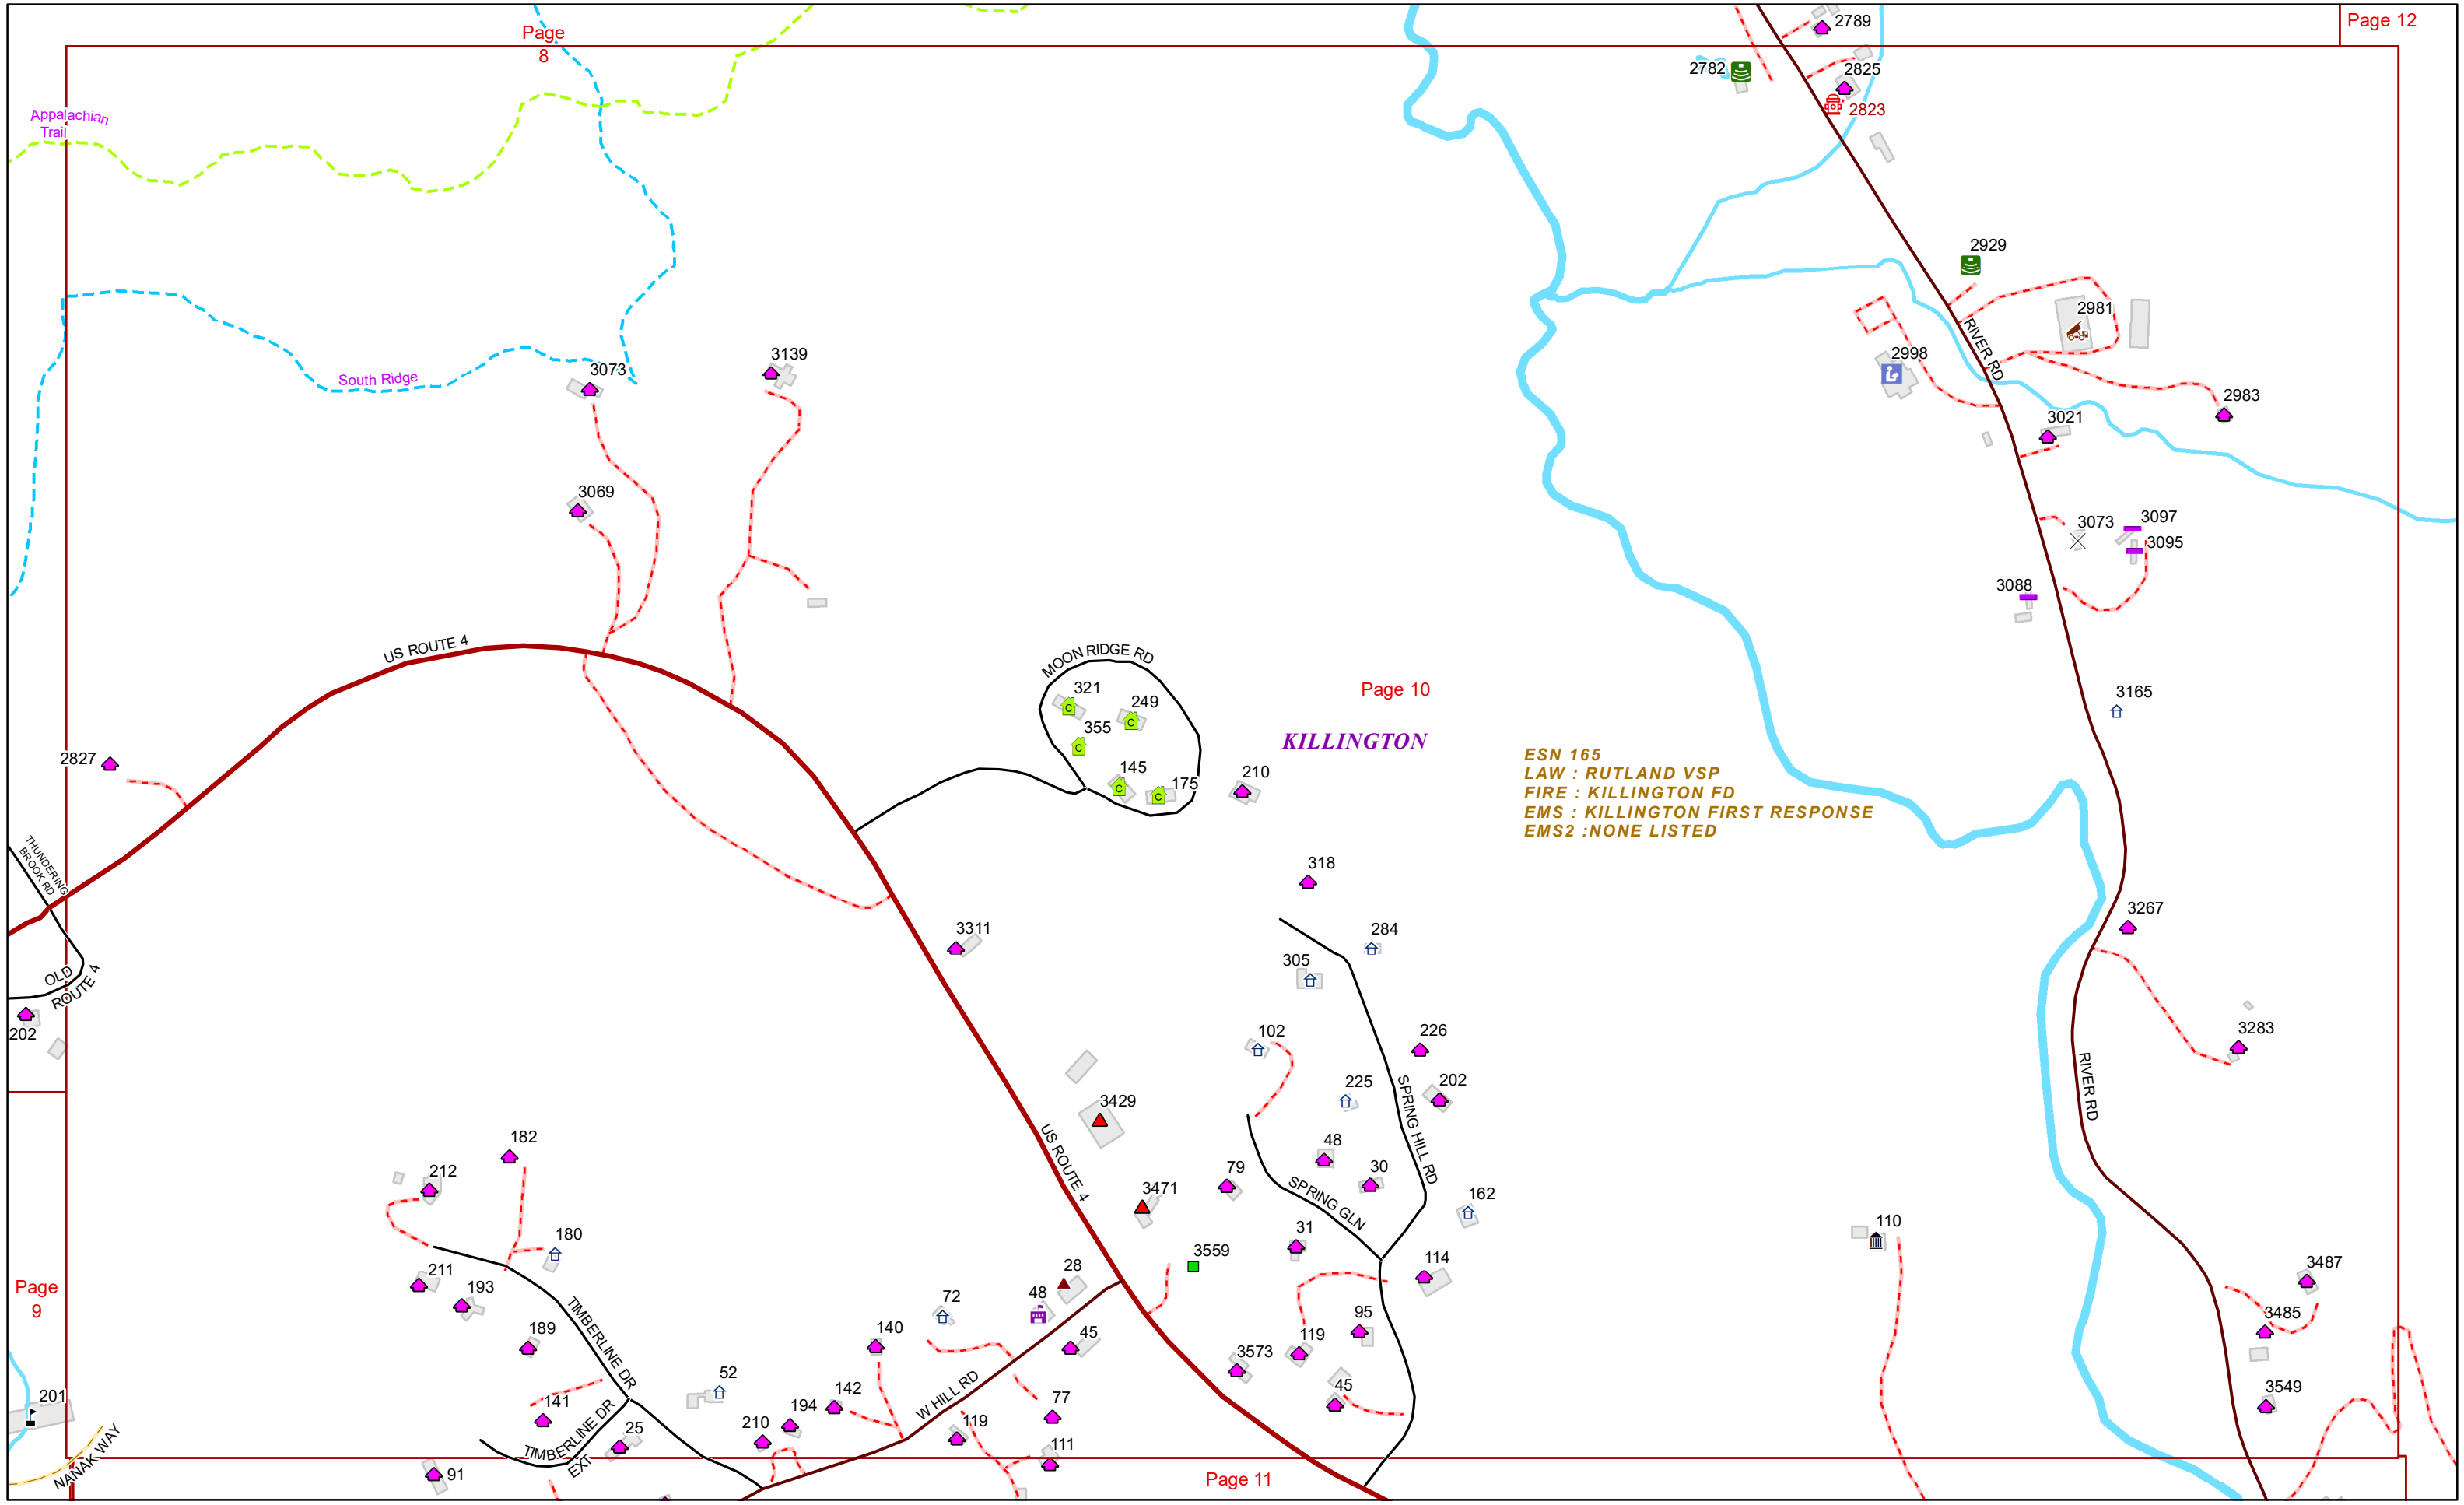

ESN 165
LAW : RUTLAND VSP
FIRE : KILLINGTON FD
EMS : KILLINGTON FIRST RESPONSE
EMS2 : NONE LISTED