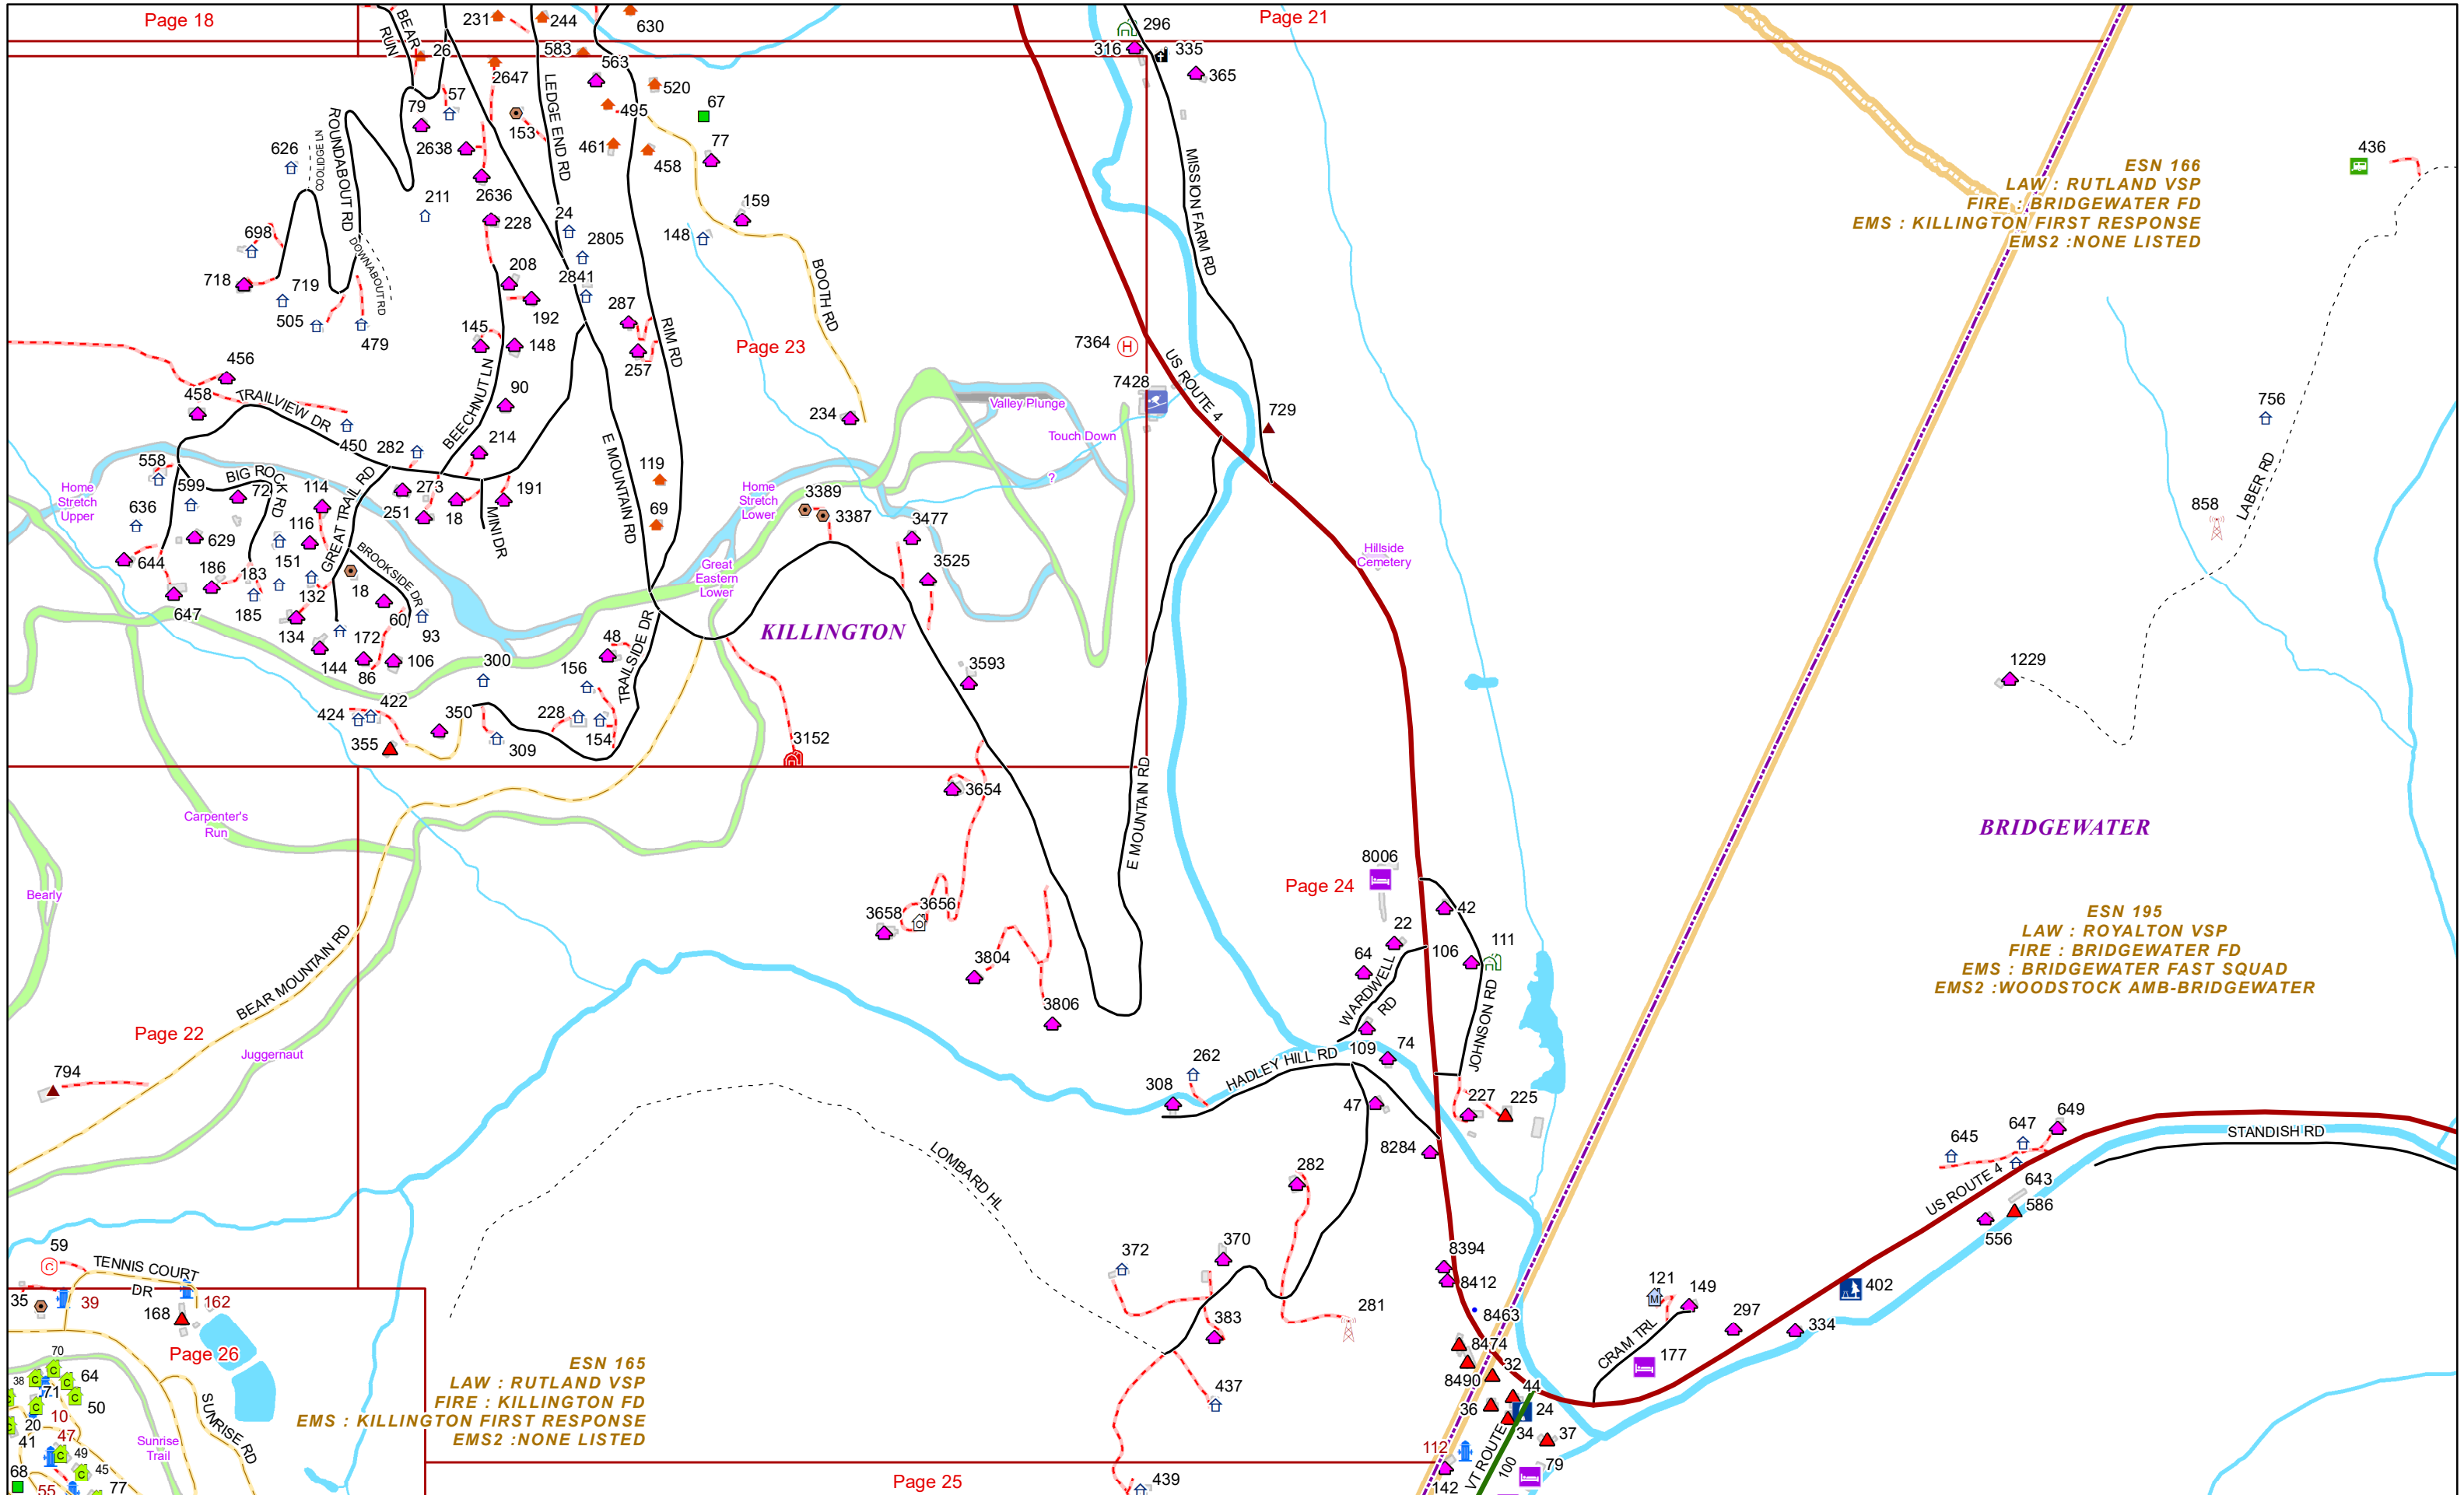

ESN 165
LAW : RUTLAND VSP
FIRE : KILLINGTON FD
EMS : KILLINGTON FIRST RESPONSE
EMS2 : NONE LISTED

ESN 166
LAW : RUTLAND VSP
FIRE : BRIDGEWATER FD
EMS : KILLINGTON FIRST RESPONSE
EMS2 : NONE LISTED

ESN 195
LAW : ROYALTON VSP
FIRE : BRIDGEWATER FD
EMS : BRIDGEWATER FAST SQUAD
EMS2 : WOODSTOCK AMB-BRIDGEWATER