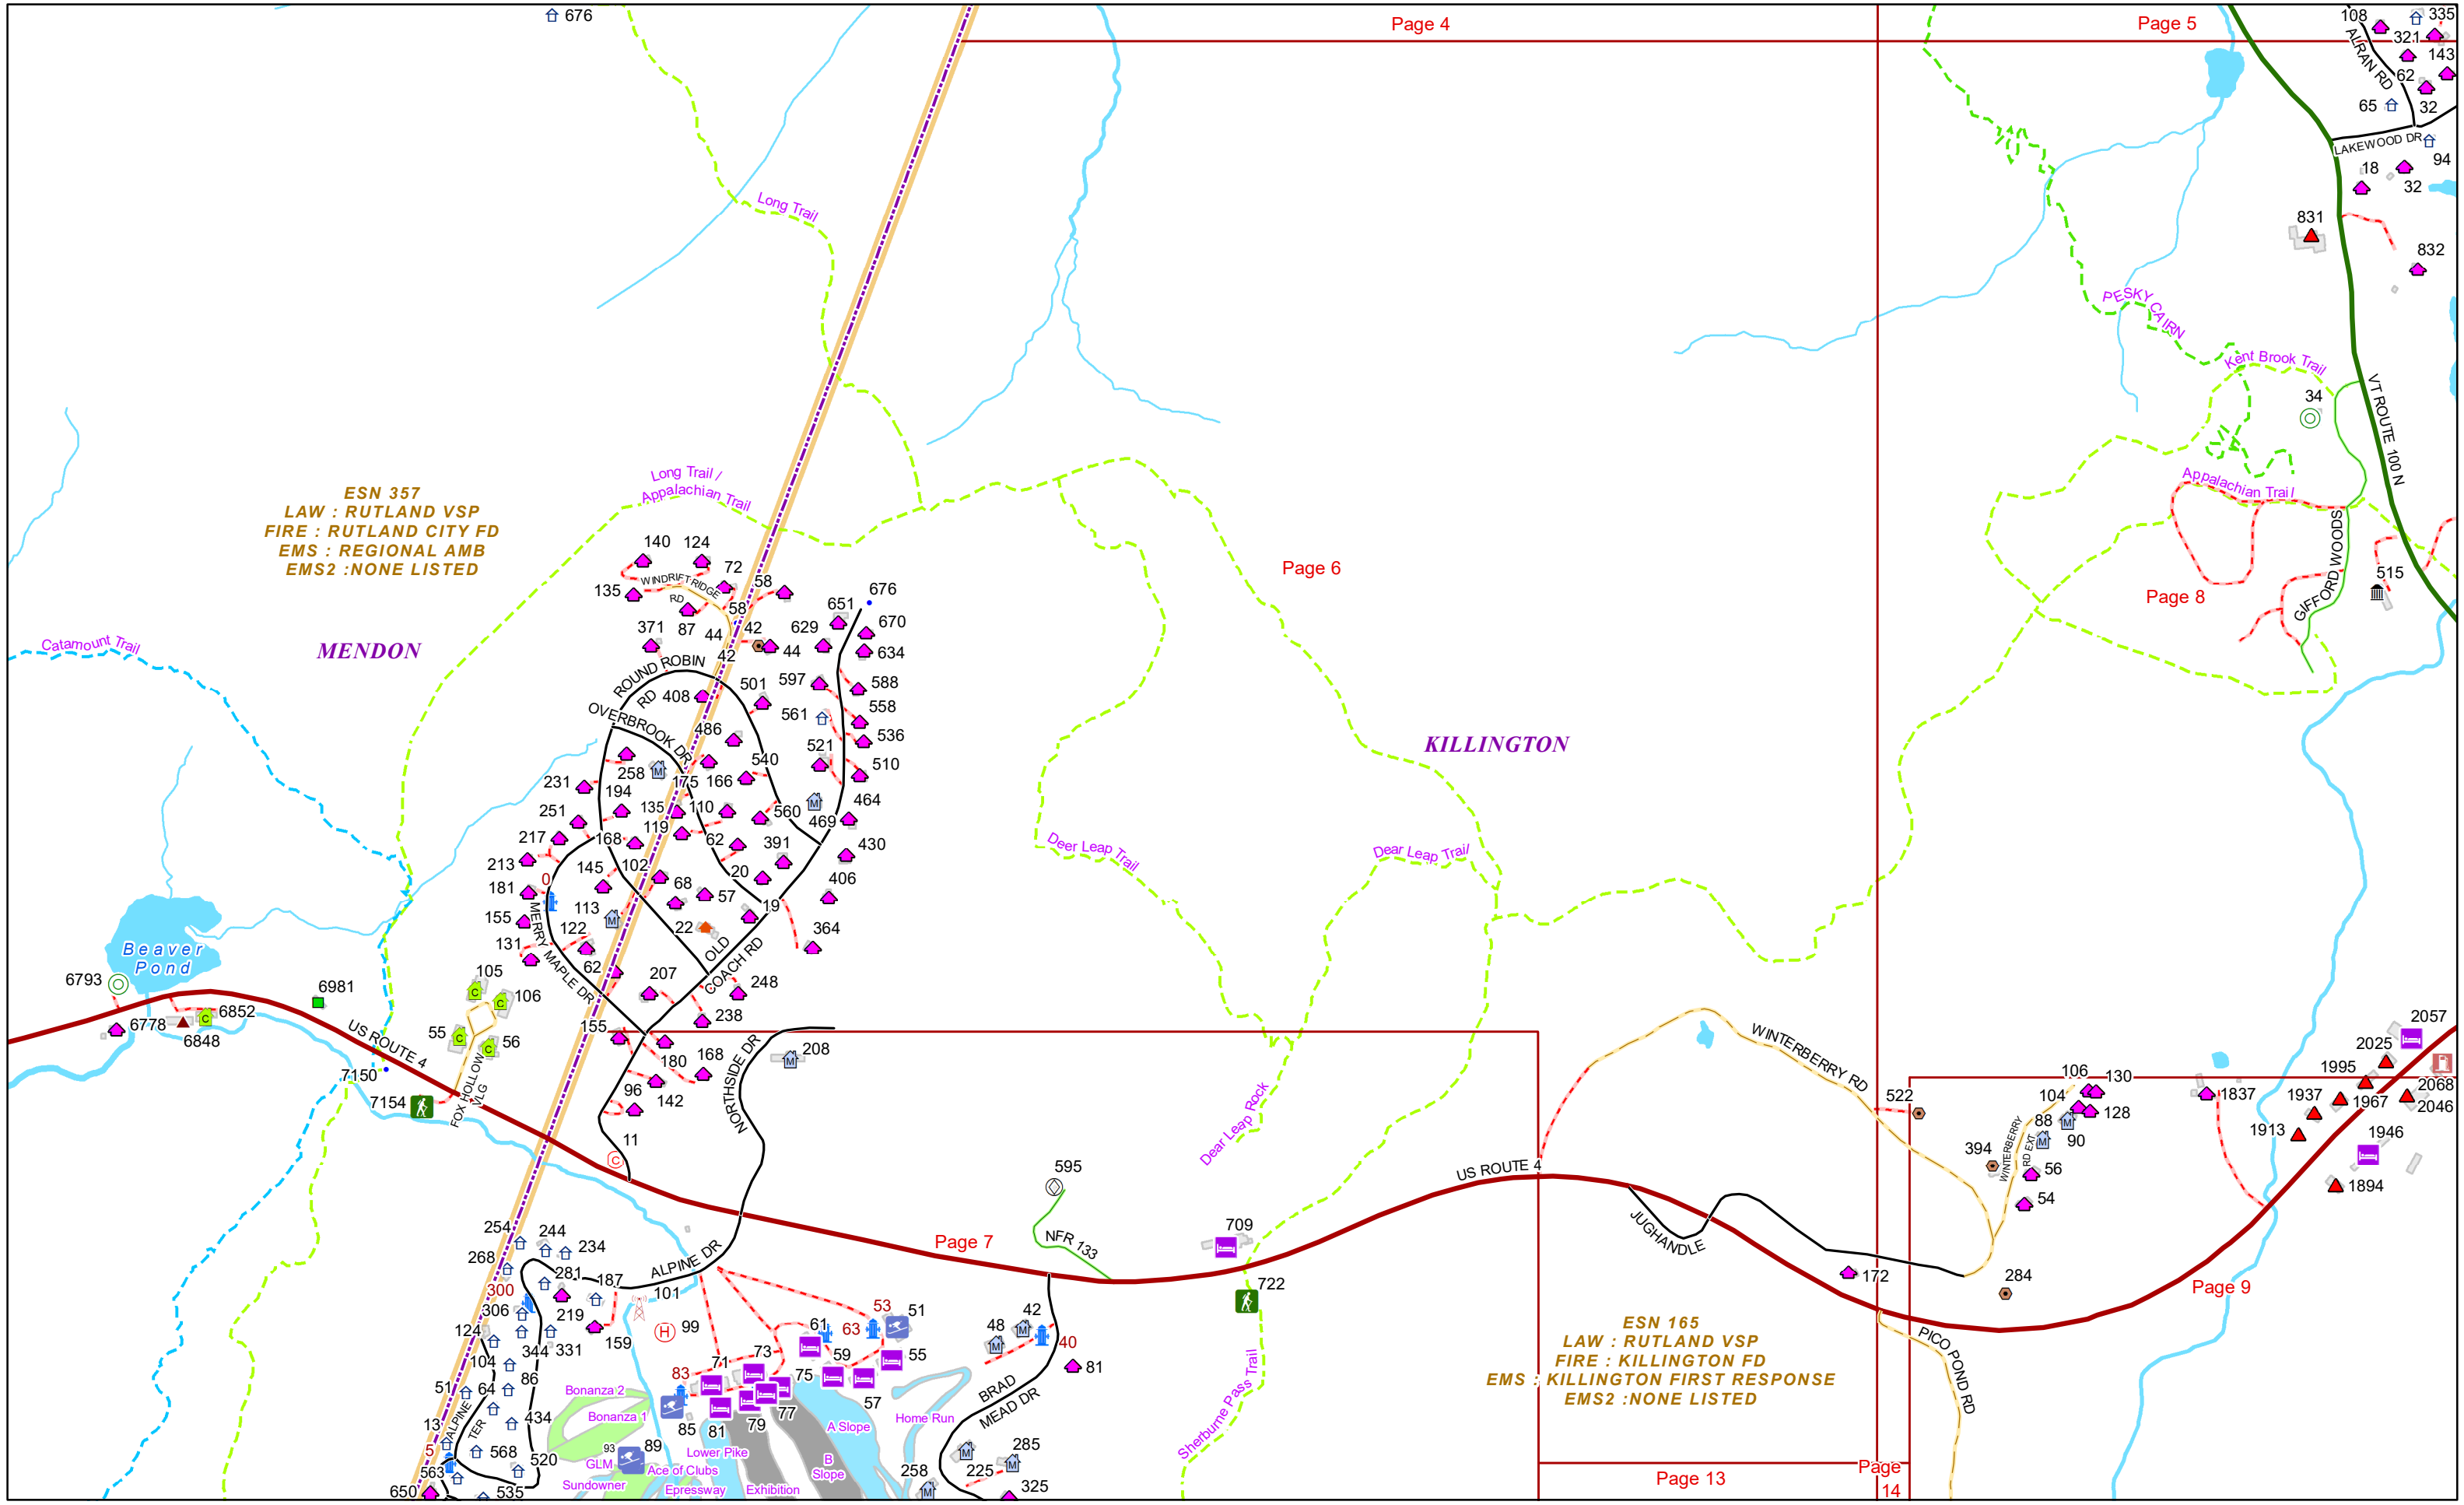

ESN 357
LAW : RUTLAND VSP
FIRE : RUTLAND CITY FD
EMS : REGIONAL AMB
EMS2 : NONE LISTED

ESN 165
LAW : RUTLAND VSP
FIRE : KILLINGTON FD
EMS : KILLINGTON FIRST RESPONSE
EMS2 : NONE LISTED