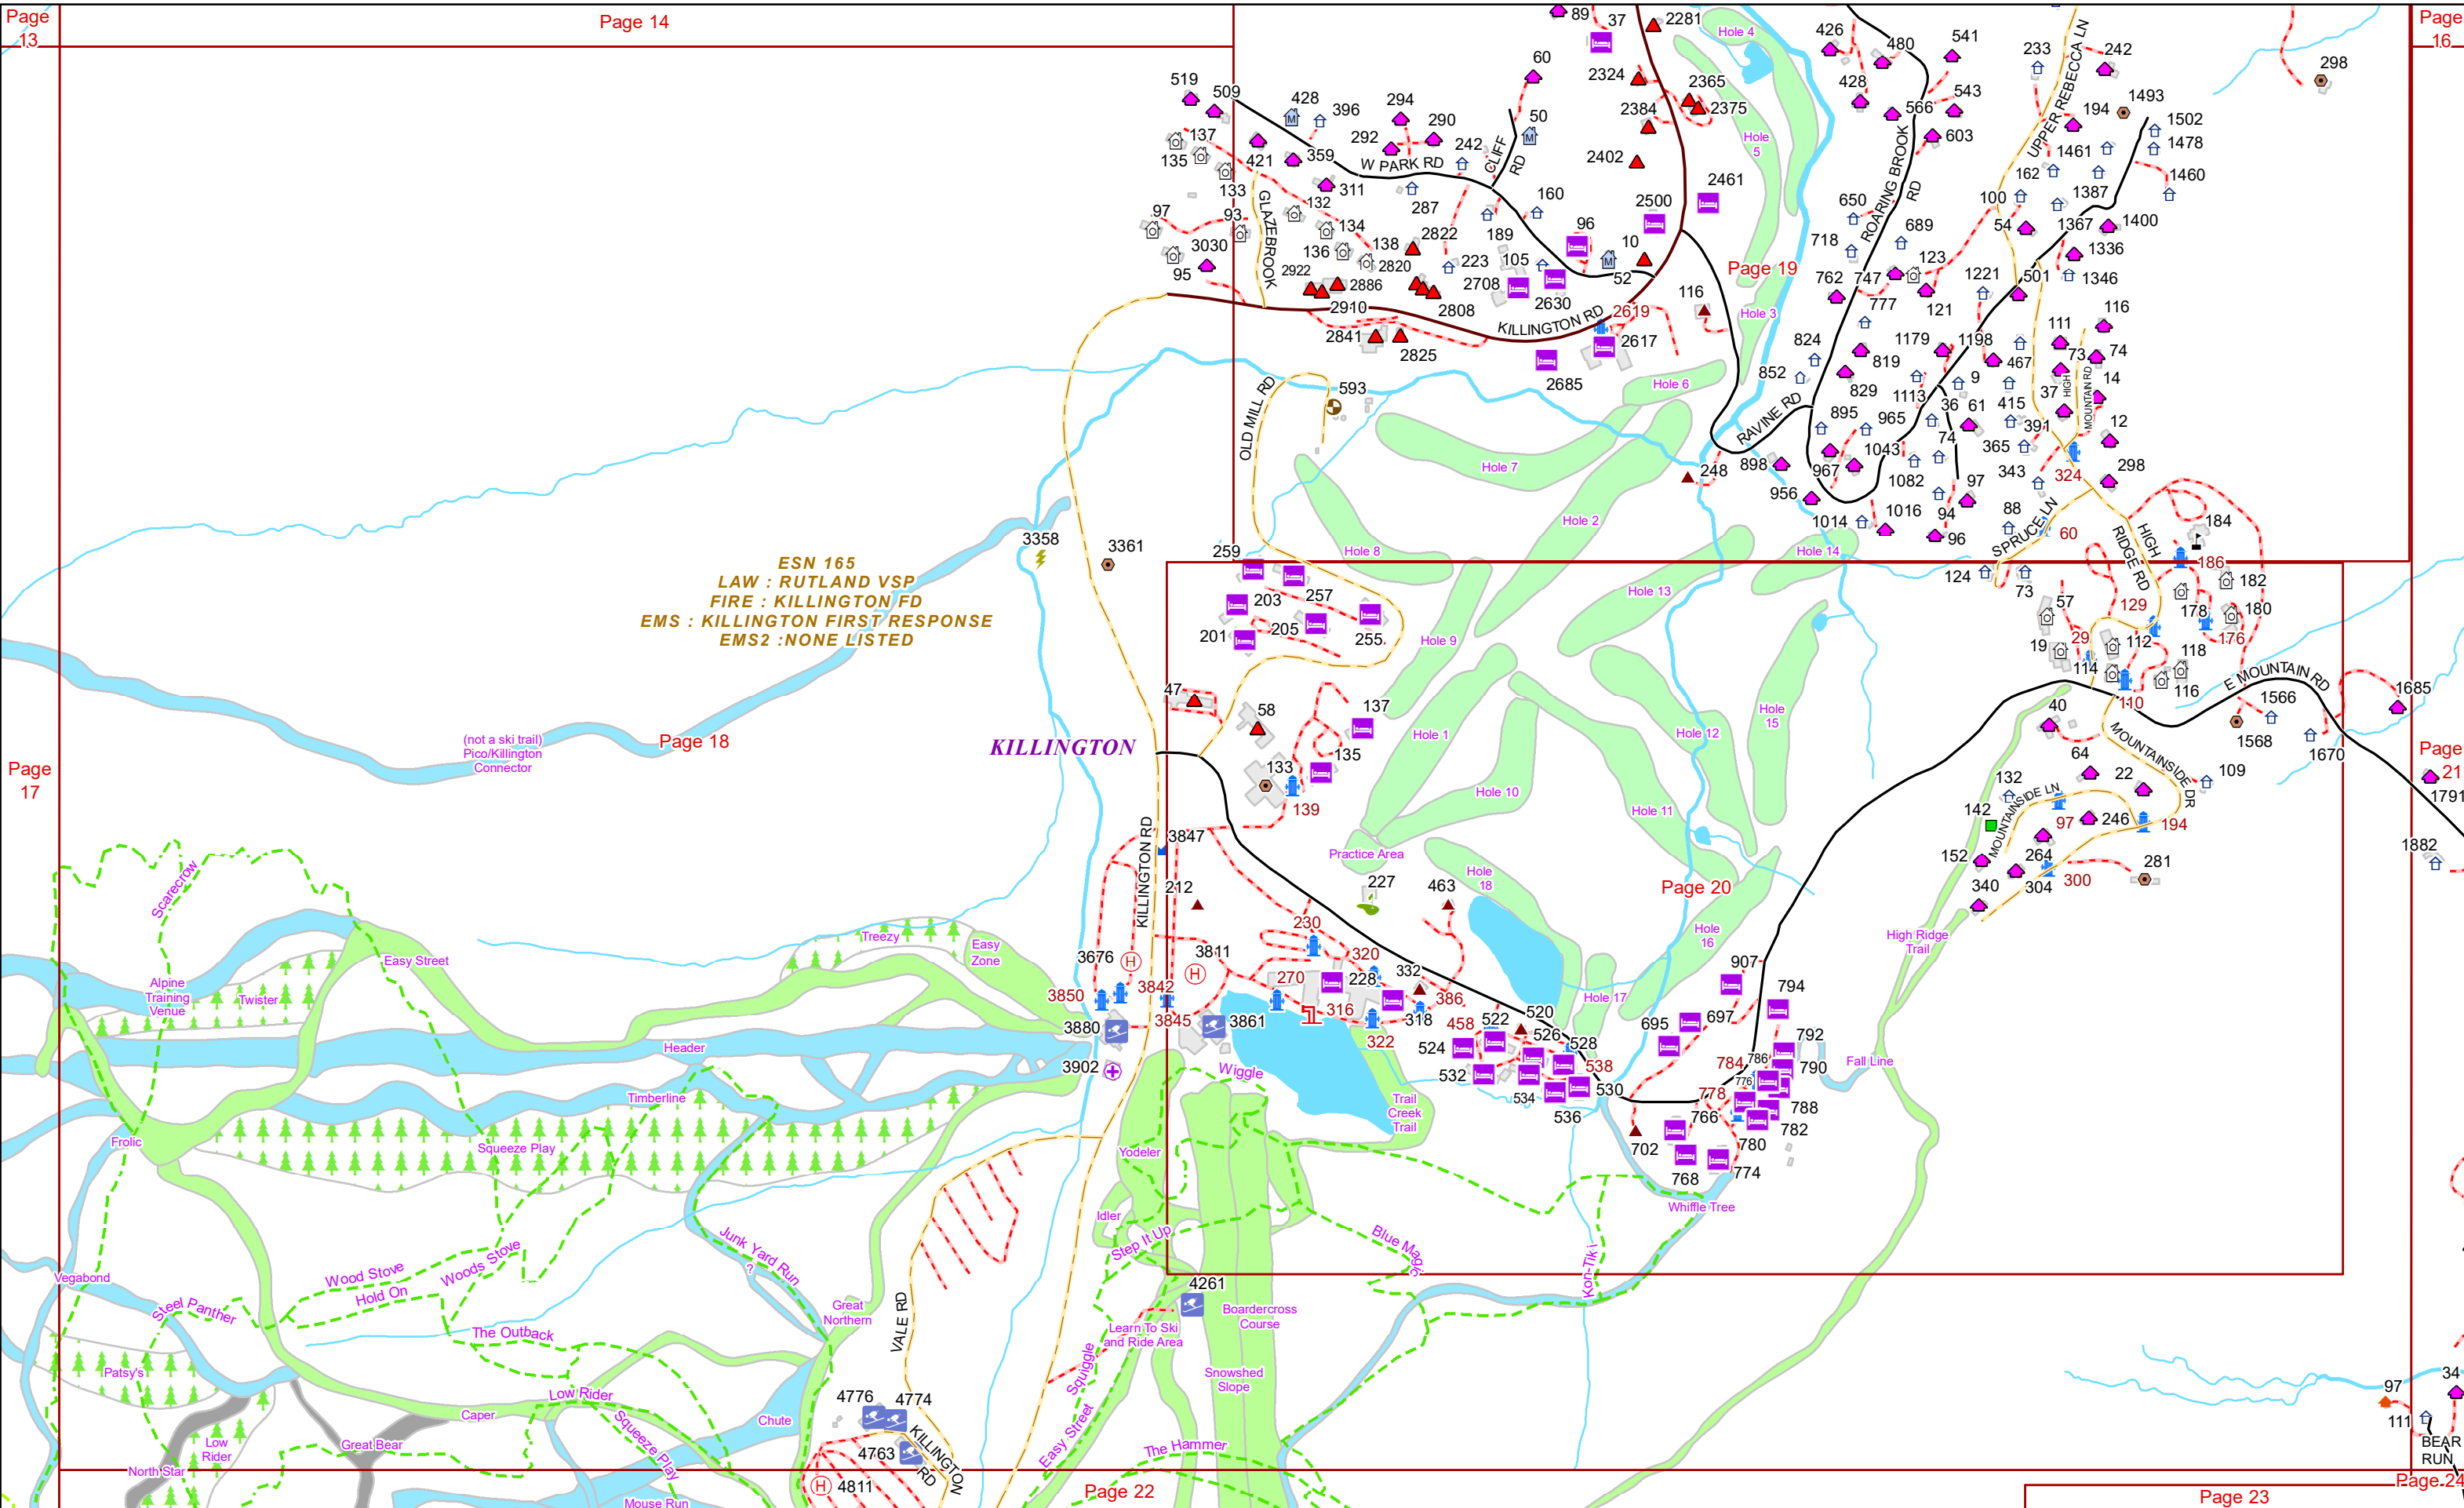

ESN 165
LAW : RUTLAND VSP
FIRE : KILLINGTON FD
EMS : KILLINGTON FIRST RESPONSE
EMS2 : NONE LISTED

KILLINGTON