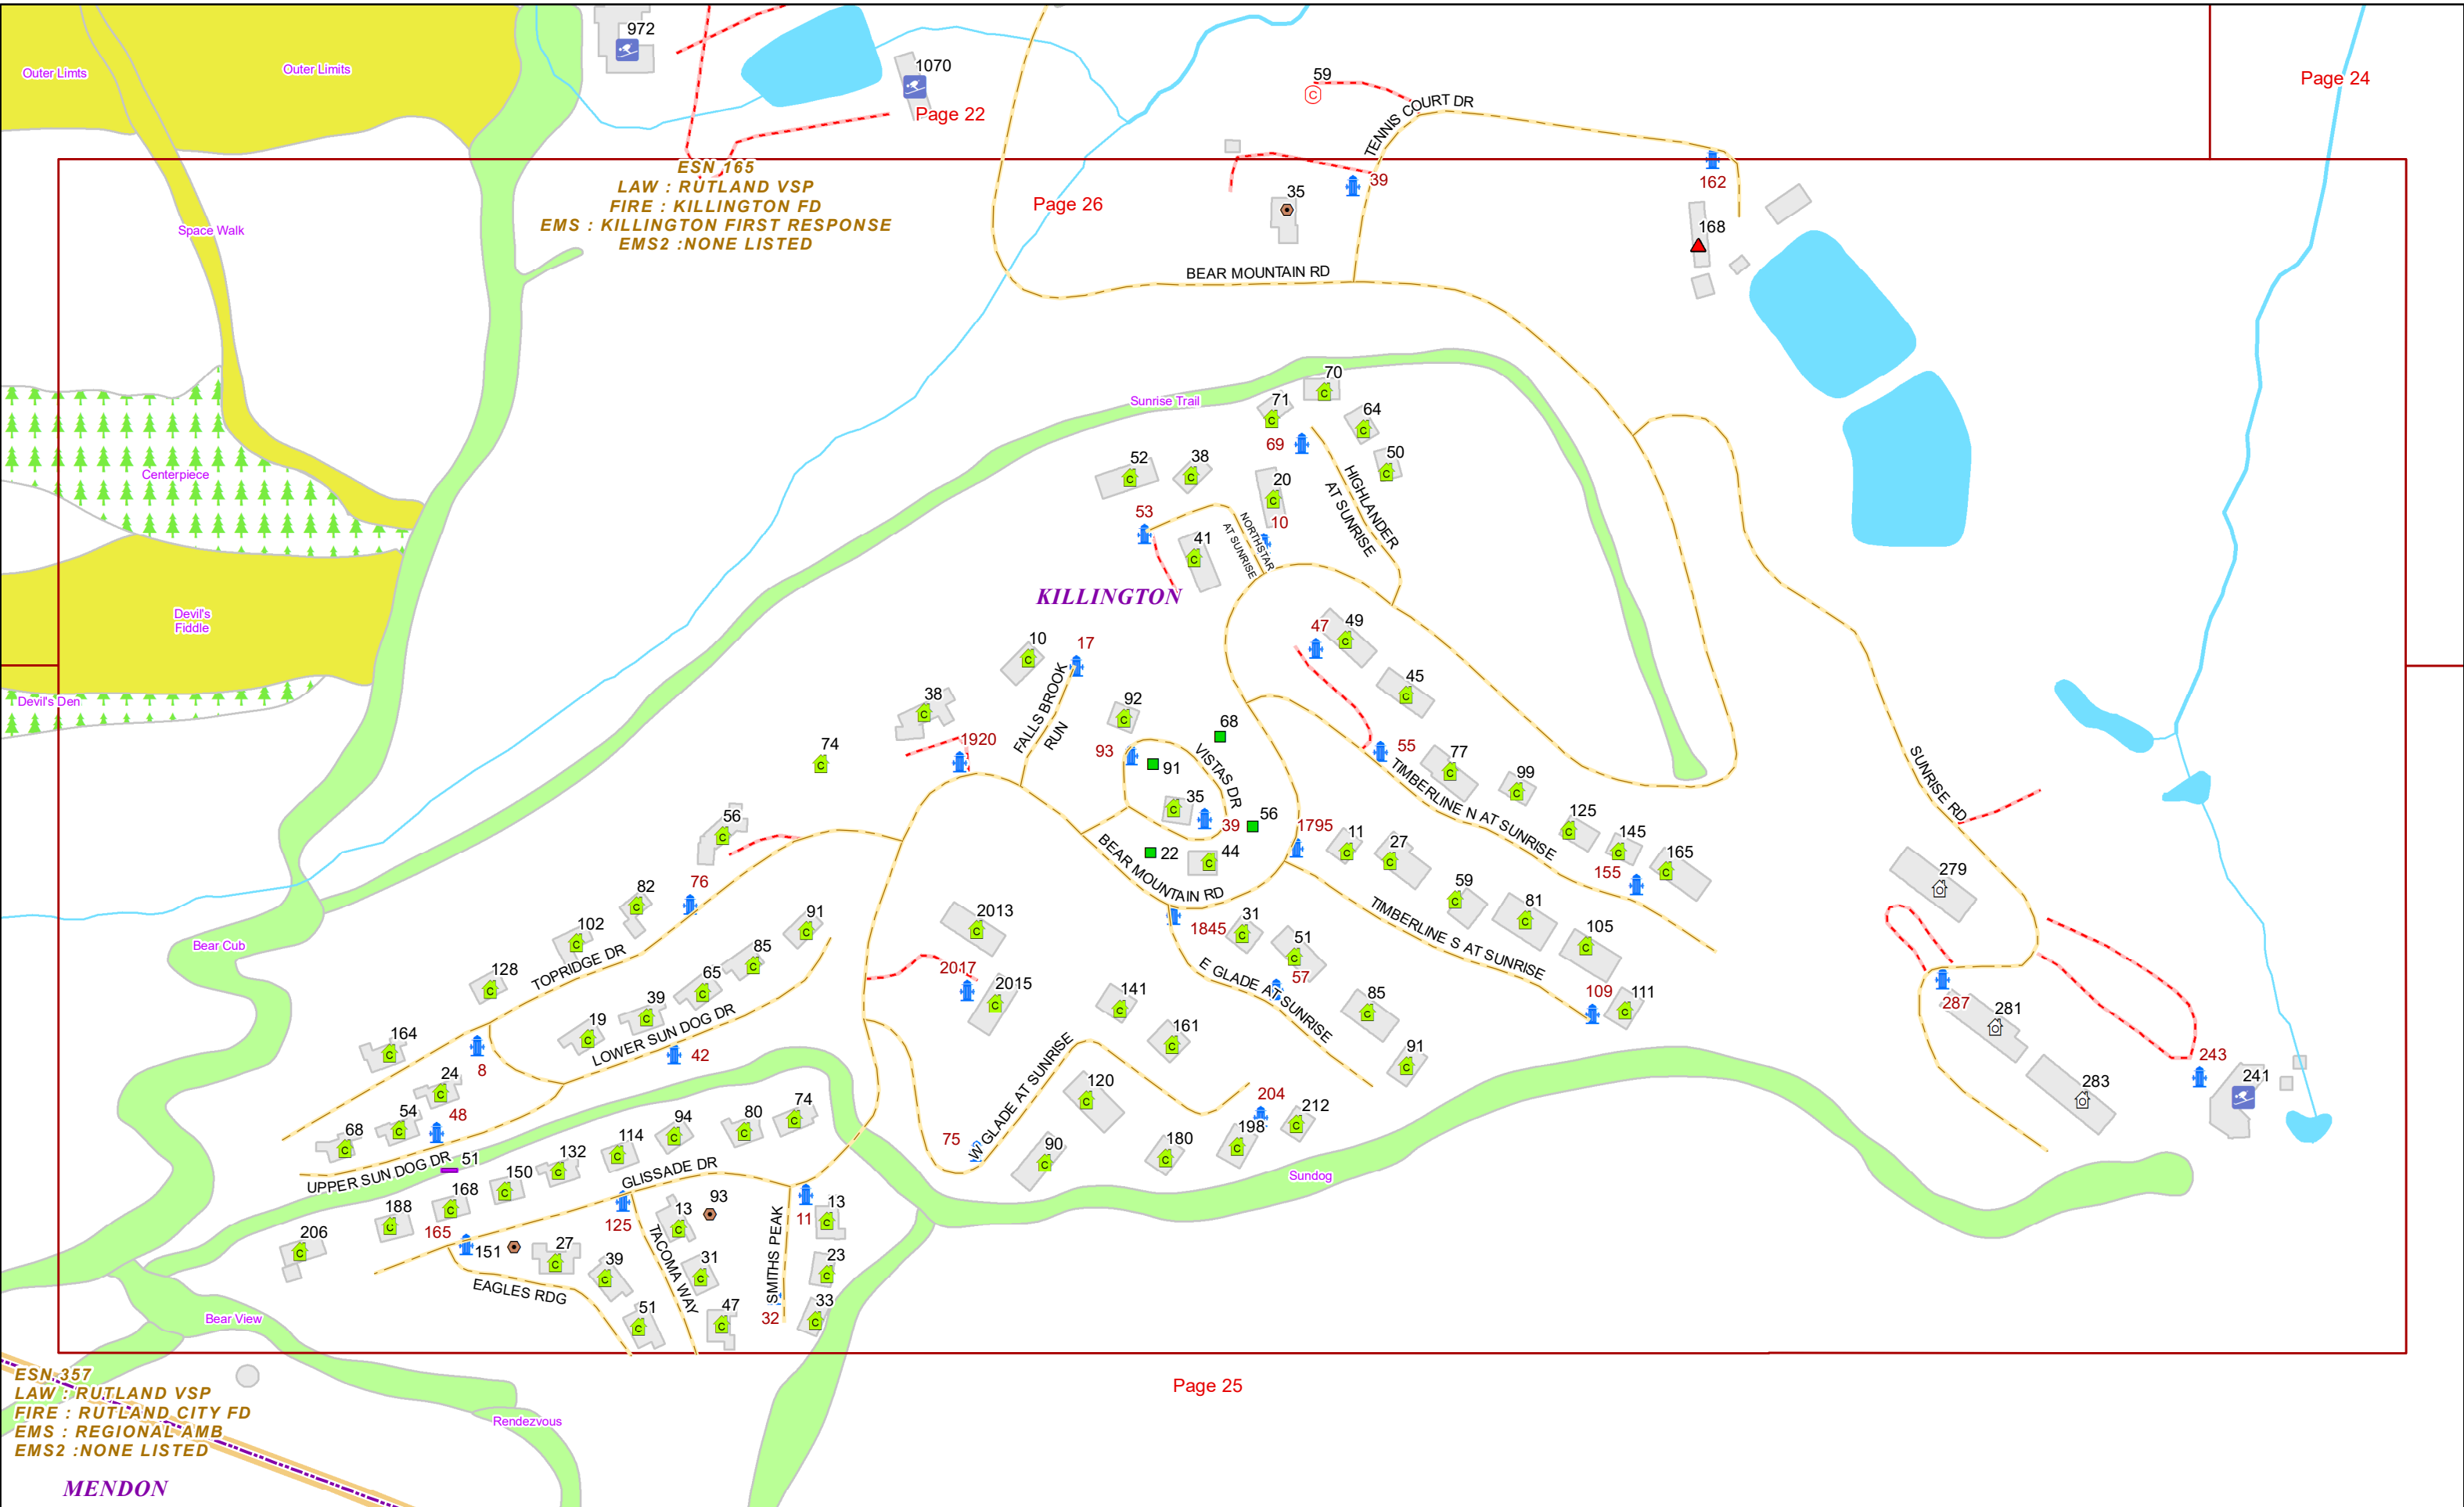

ESN 165
LAW : RUTLAND VSP
FIRE : KILLINGTON FD
EMS : KILLINGTON FIRST RESPONSE
EMS2 : NONE LISTED

Page 26

Page 22

Page 25

ESN 357
LAW : RUTLAND VSP
FIRE : RUTLAND CITY FD
EMS : REGIONAL AMB
EMS2 : NONE LISTED
MENDON