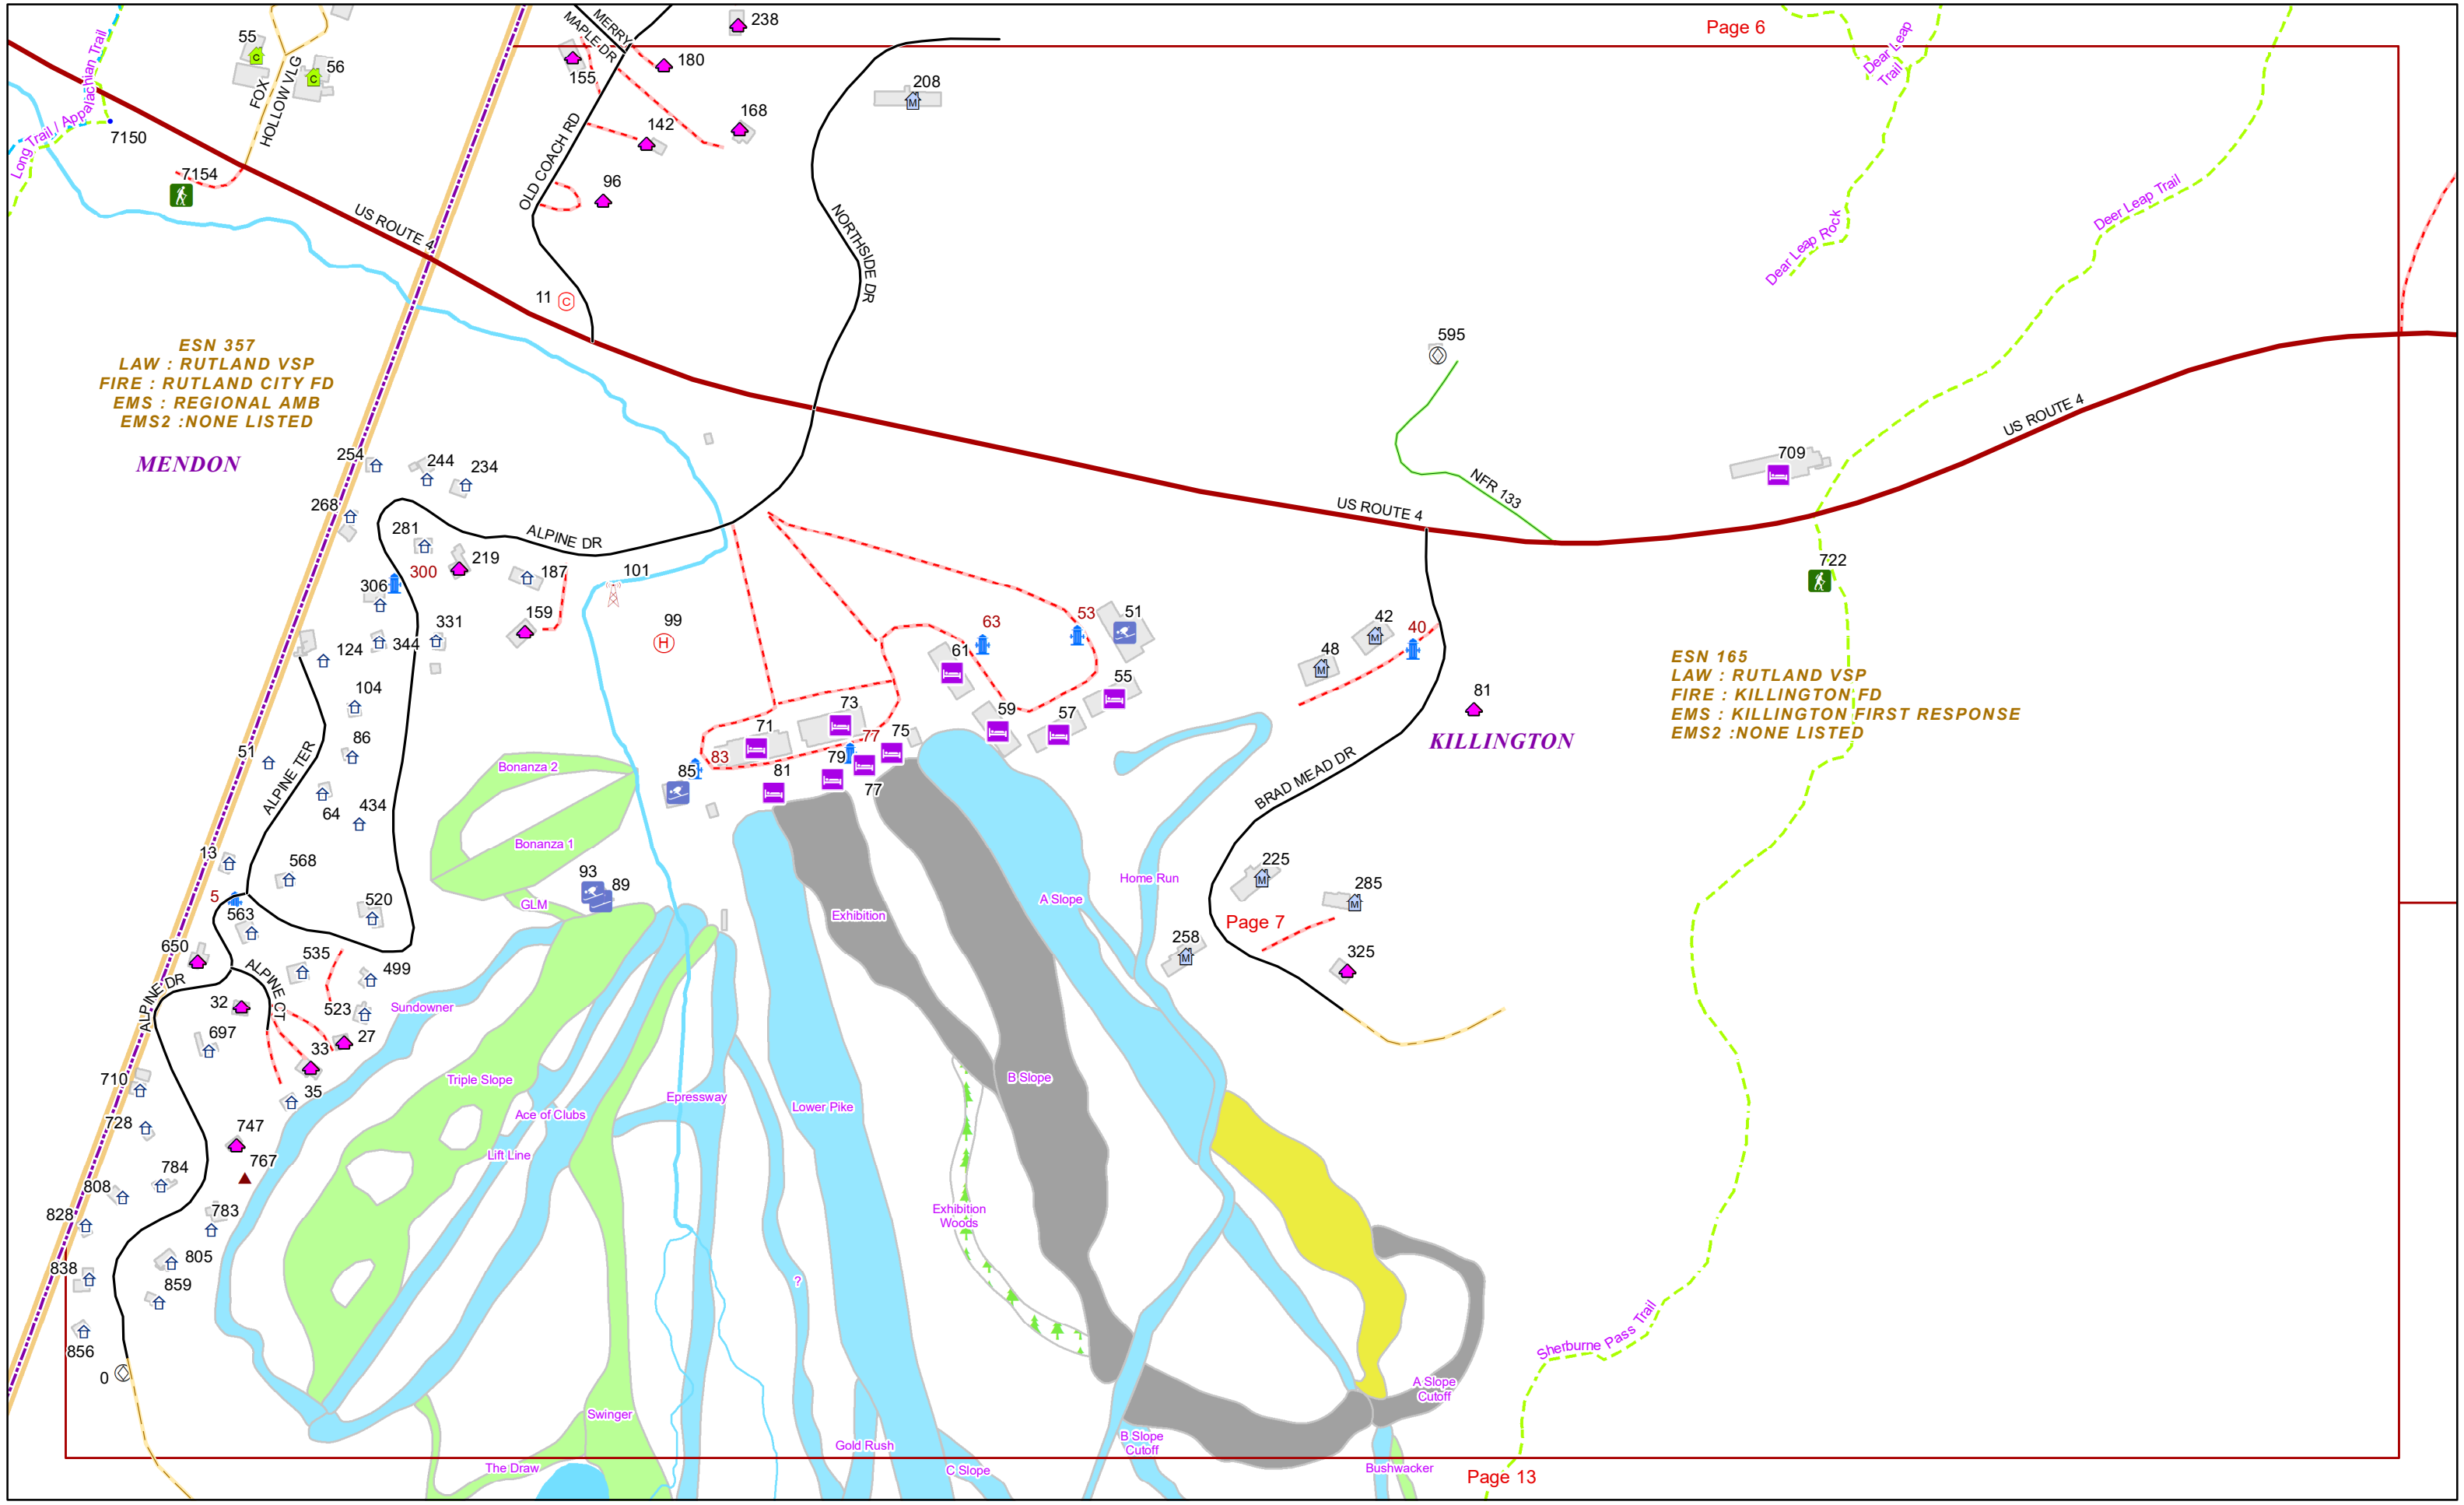

ESN 357
LAW : RUTLAND VSP
FIRE : RUTLAND CITY FD
EMS : REGIONAL AMB
EMS2 : NONE LISTED

ESN 165
LAW : RUTLAND VSP
FIRE : KILLINGTON FD
EMS : KILLINGTON FIRST RESPONSE
EMS2 : NONE LISTED