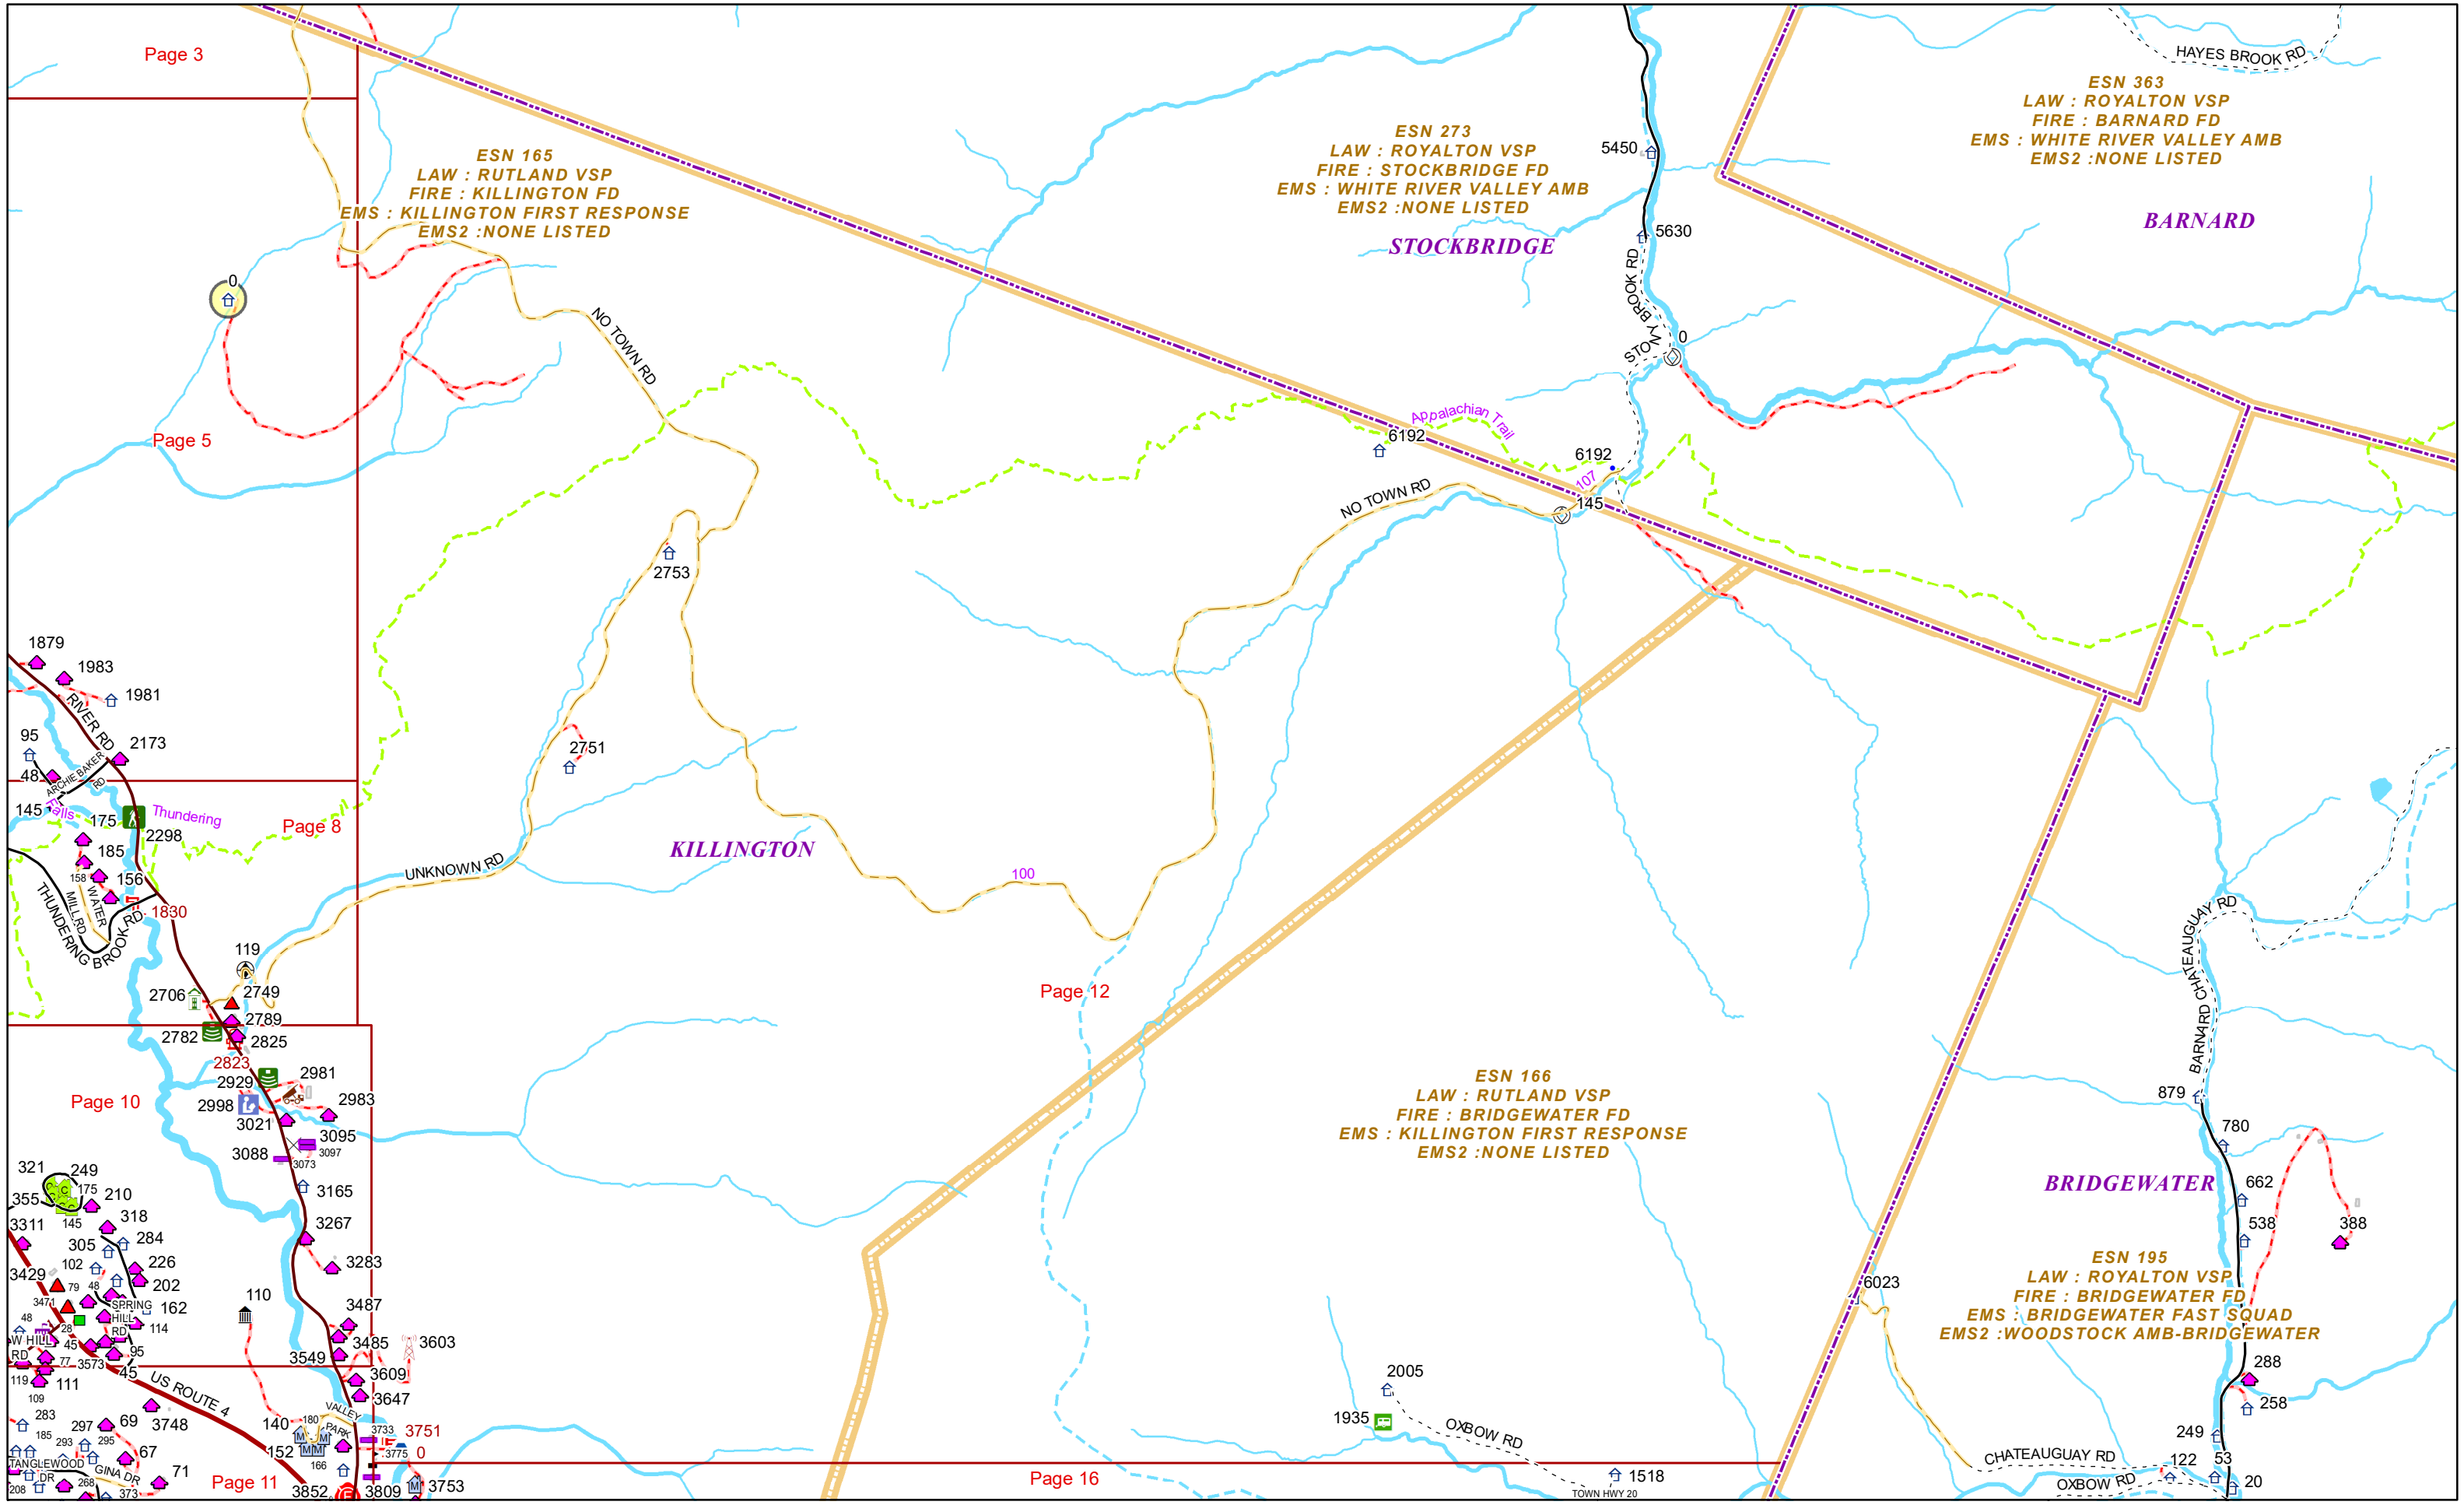

Page 3

Page 5

Page 8

Page 12

Page 16

ESN 165
LAW : RUTLAND VSP
FIRE : KILLINGTON FD
EMS : KILLINGTON FIRST RESPONSE
EMS2 : NONE LISTED

ESN 273
LAW : ROYALTON VSP
FIRE : STOCKBRIDGE FD
EMS : WHITE RIVER VALLEY AMB
EMS2 : NONE LISTED

ESN 363
LAW : ROYALTON VSP
FIRE : BARNARD FD
EMS : WHITE RIVER VALLEY AMB
EMS2 : NONE LISTED

ESN 166
LAW : RUTLAND VSP
FIRE : BRIDGEWATER FD
EMS : KILLINGTON FIRST RESPONSE
EMS2 : NONE LISTED

ESN 195
LAW : ROYALTON VSP
FIRE : BRIDGEWATER FD
EMS : BRIDGEWATER FAST SQUAD
EMS2 : WOODSTOCK AMB-BRIDGEWATER