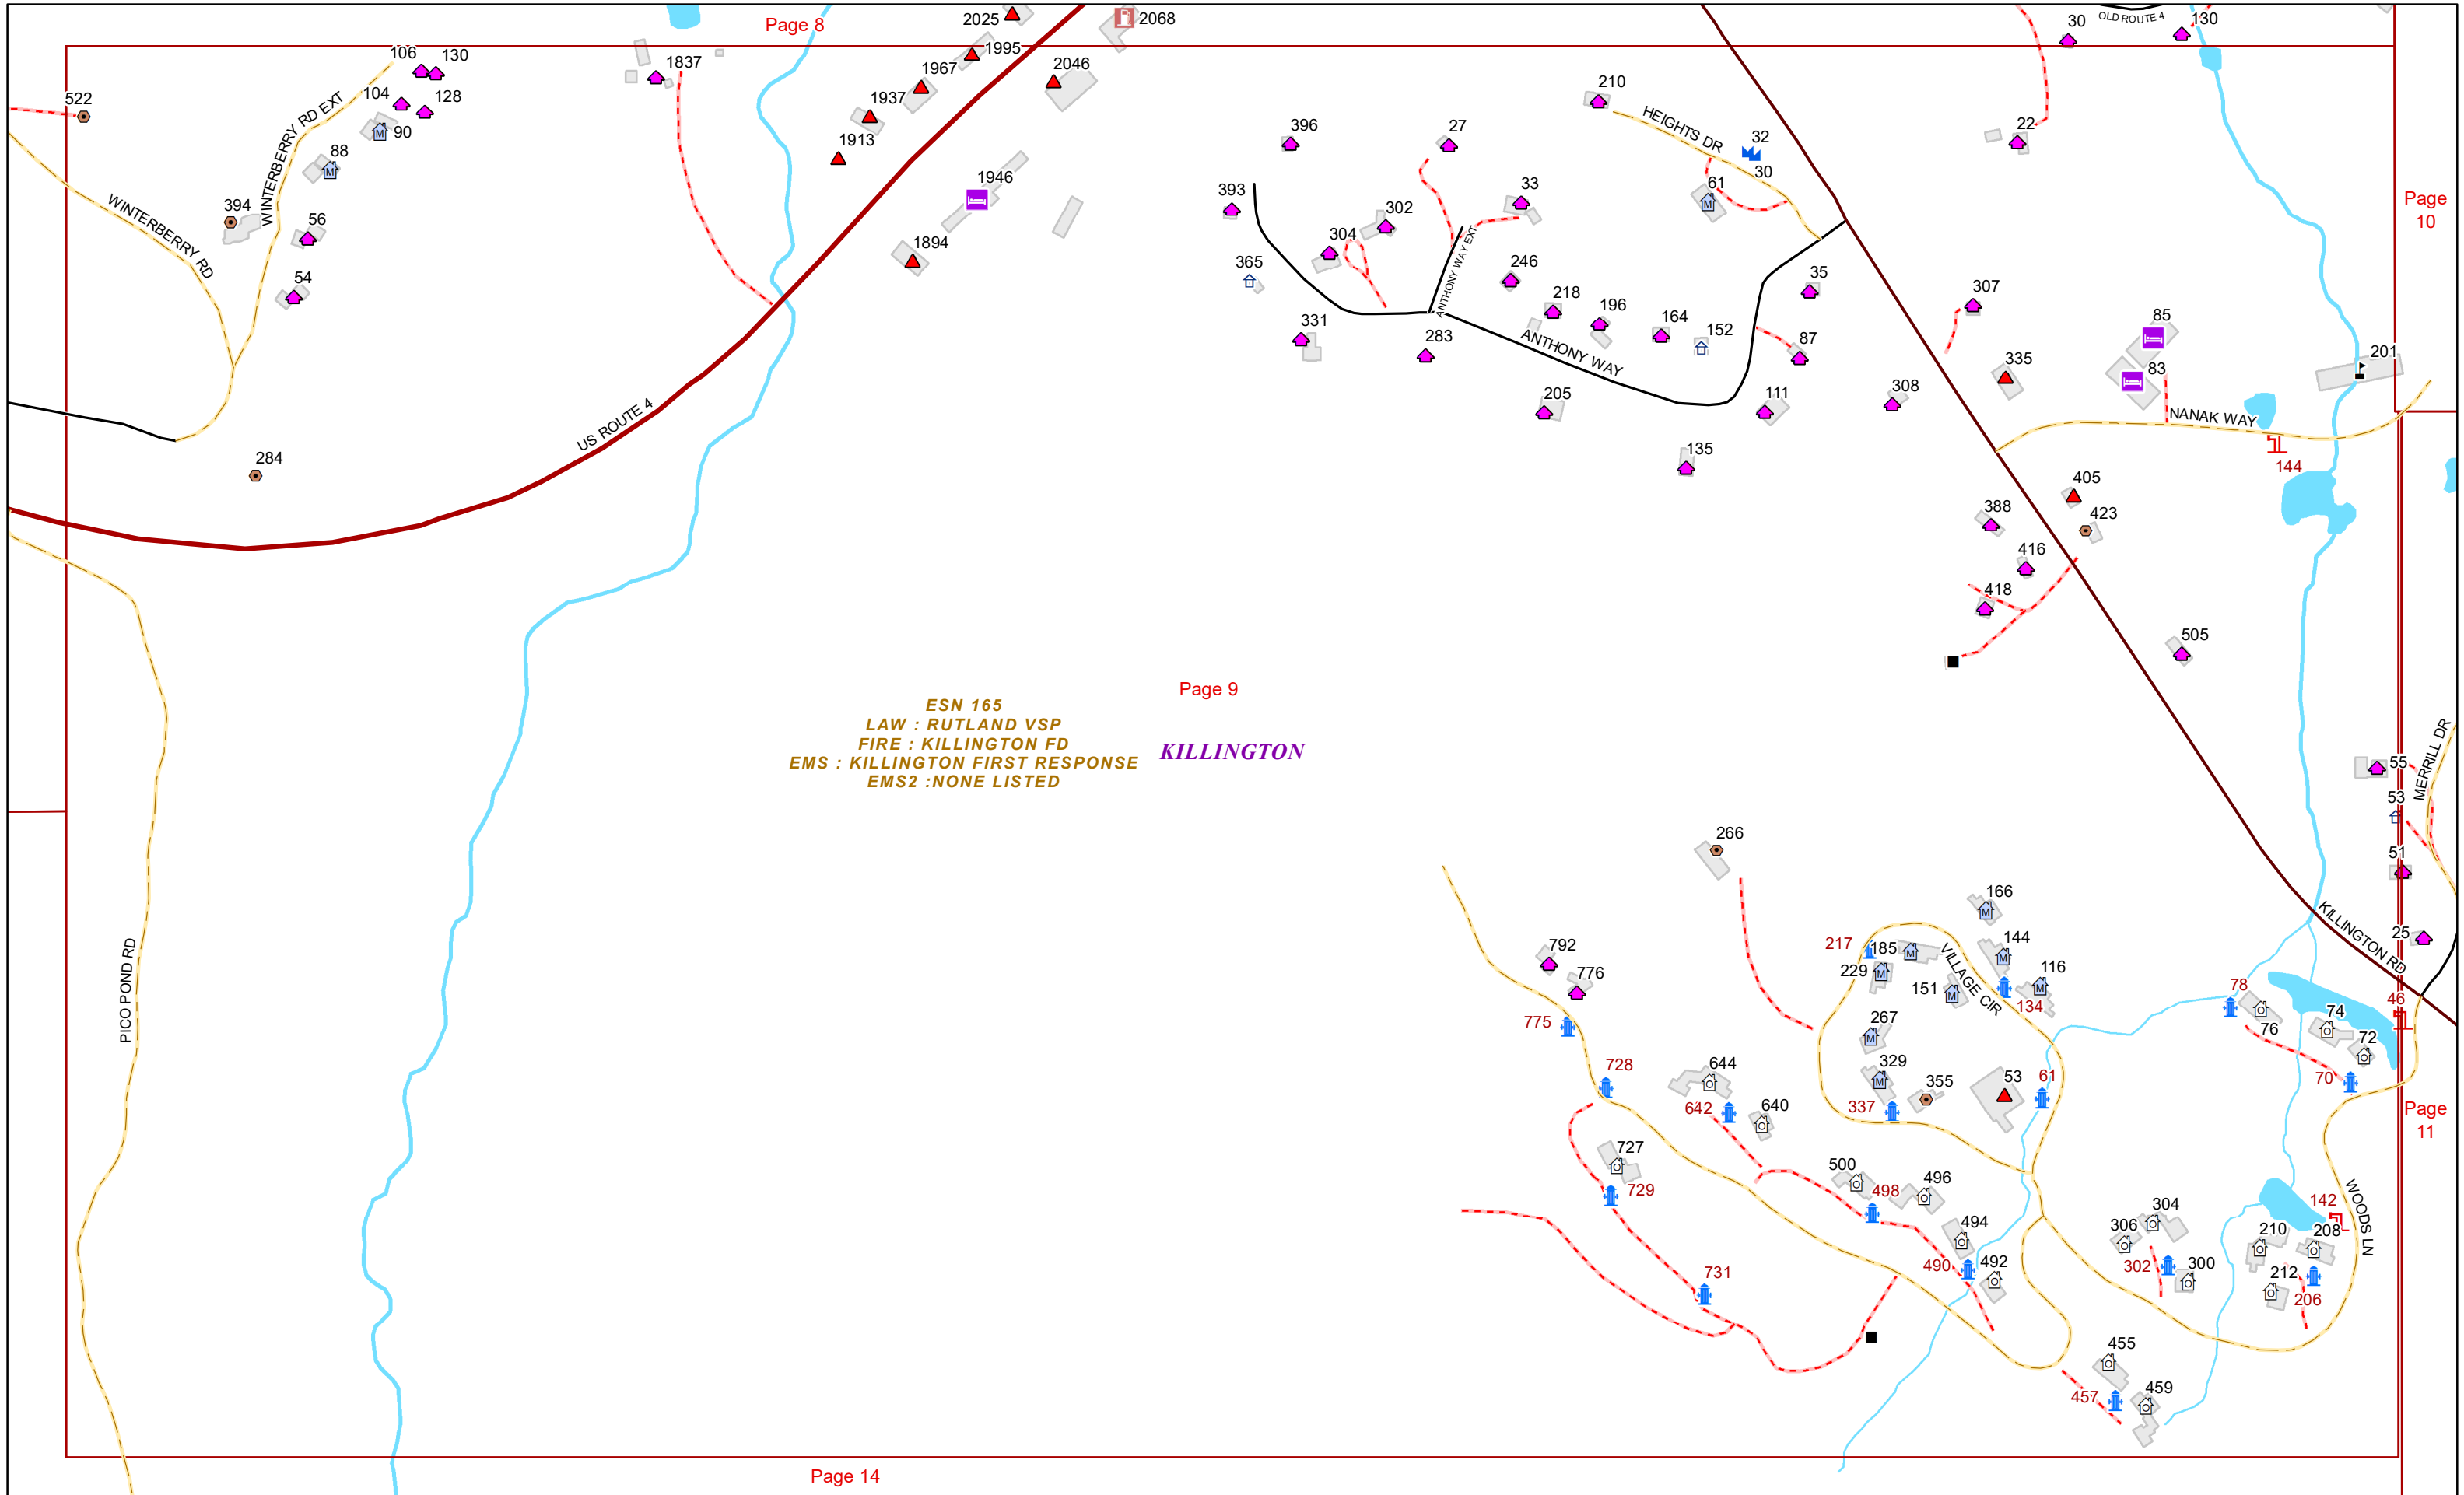

ESN 165
LAW : RUTLAND VSP
FIRE : KILLINGTON FD
EMS : KILLINGTON FIRST RESPONSE
EMS2 : NONE LISTED

KILLINGTON