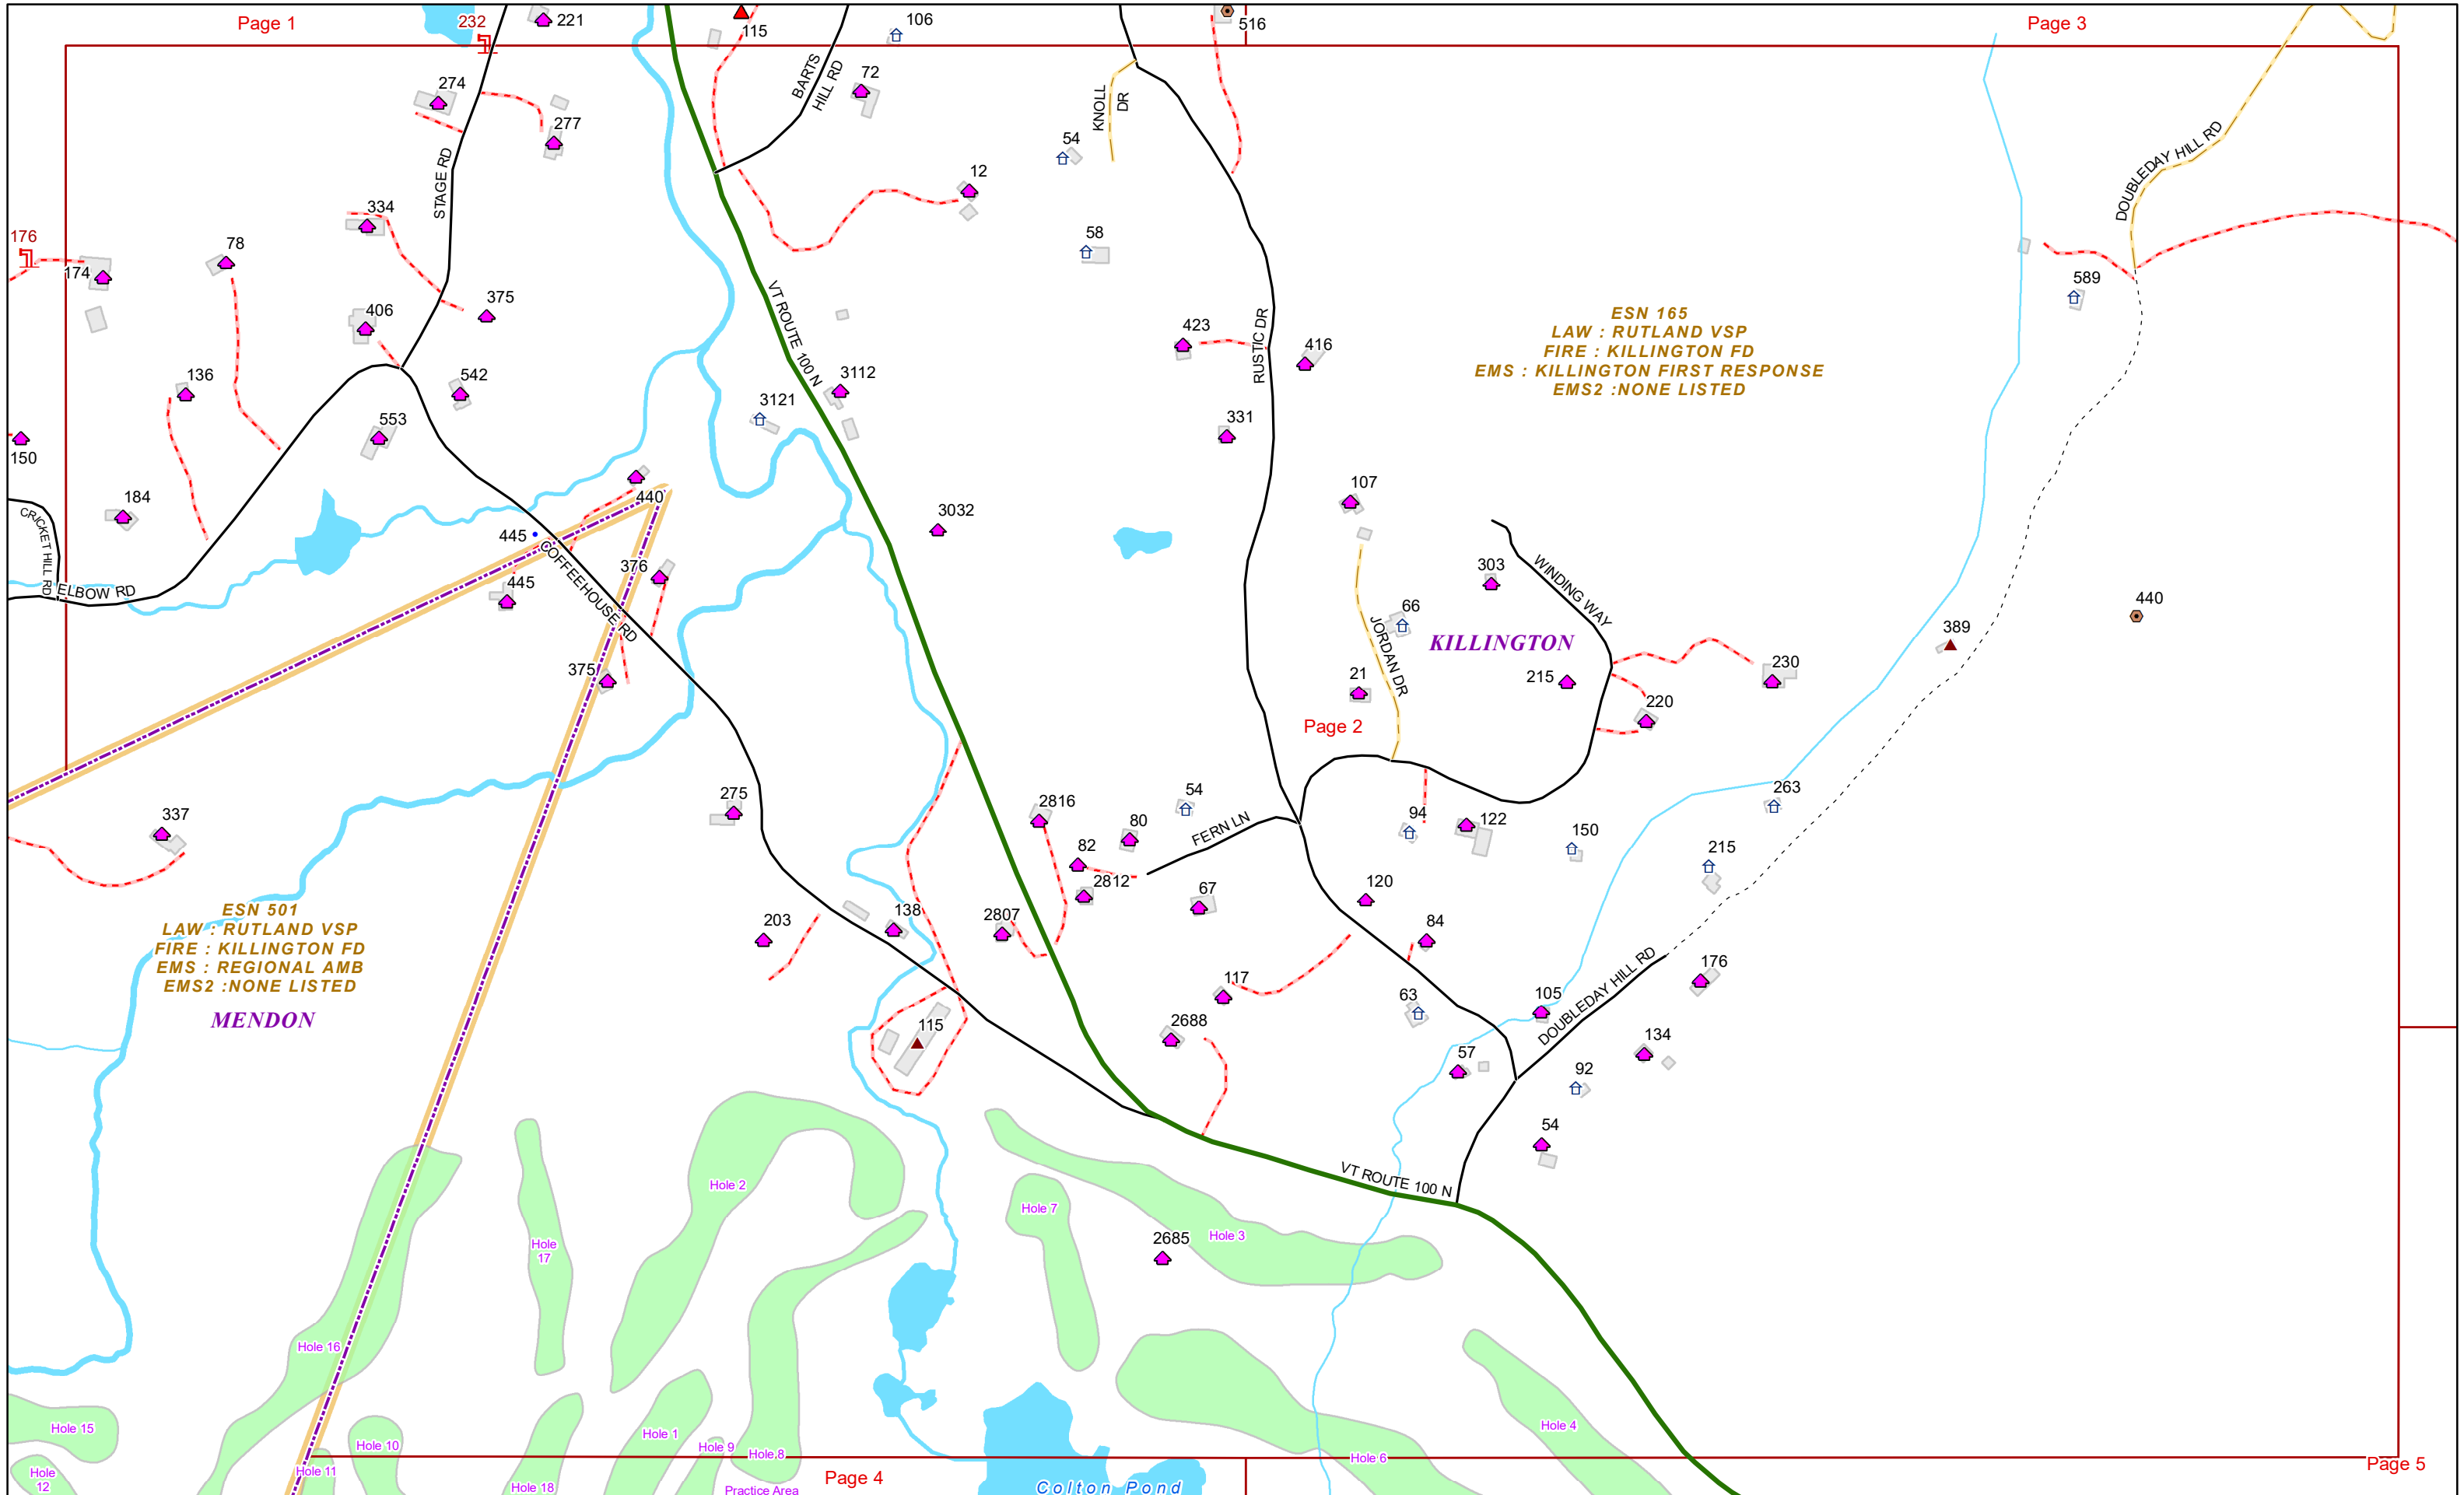

ESN 165
LAW : RUTLAND VSP
FIRE : KILLINGTON FD
EMS : KILLINGTON FIRST RESPONSE
EMS2 : NONE LISTED

ESN 501
LAW : RUTLAND VSP
FIRE : KILLINGTON FD
EMS : REGIONAL AMB
EMS2 : NONE LISTED
MENDON

KILLINGTON

Hole 15, Hole 12, Hole 11, Hole 10, Hole 17, Hole 1, Hole 9, Hole 8, Hole 2, Hole 7, Hole 3, Hole 4, Hole 6, Practice Area

Colton Pond