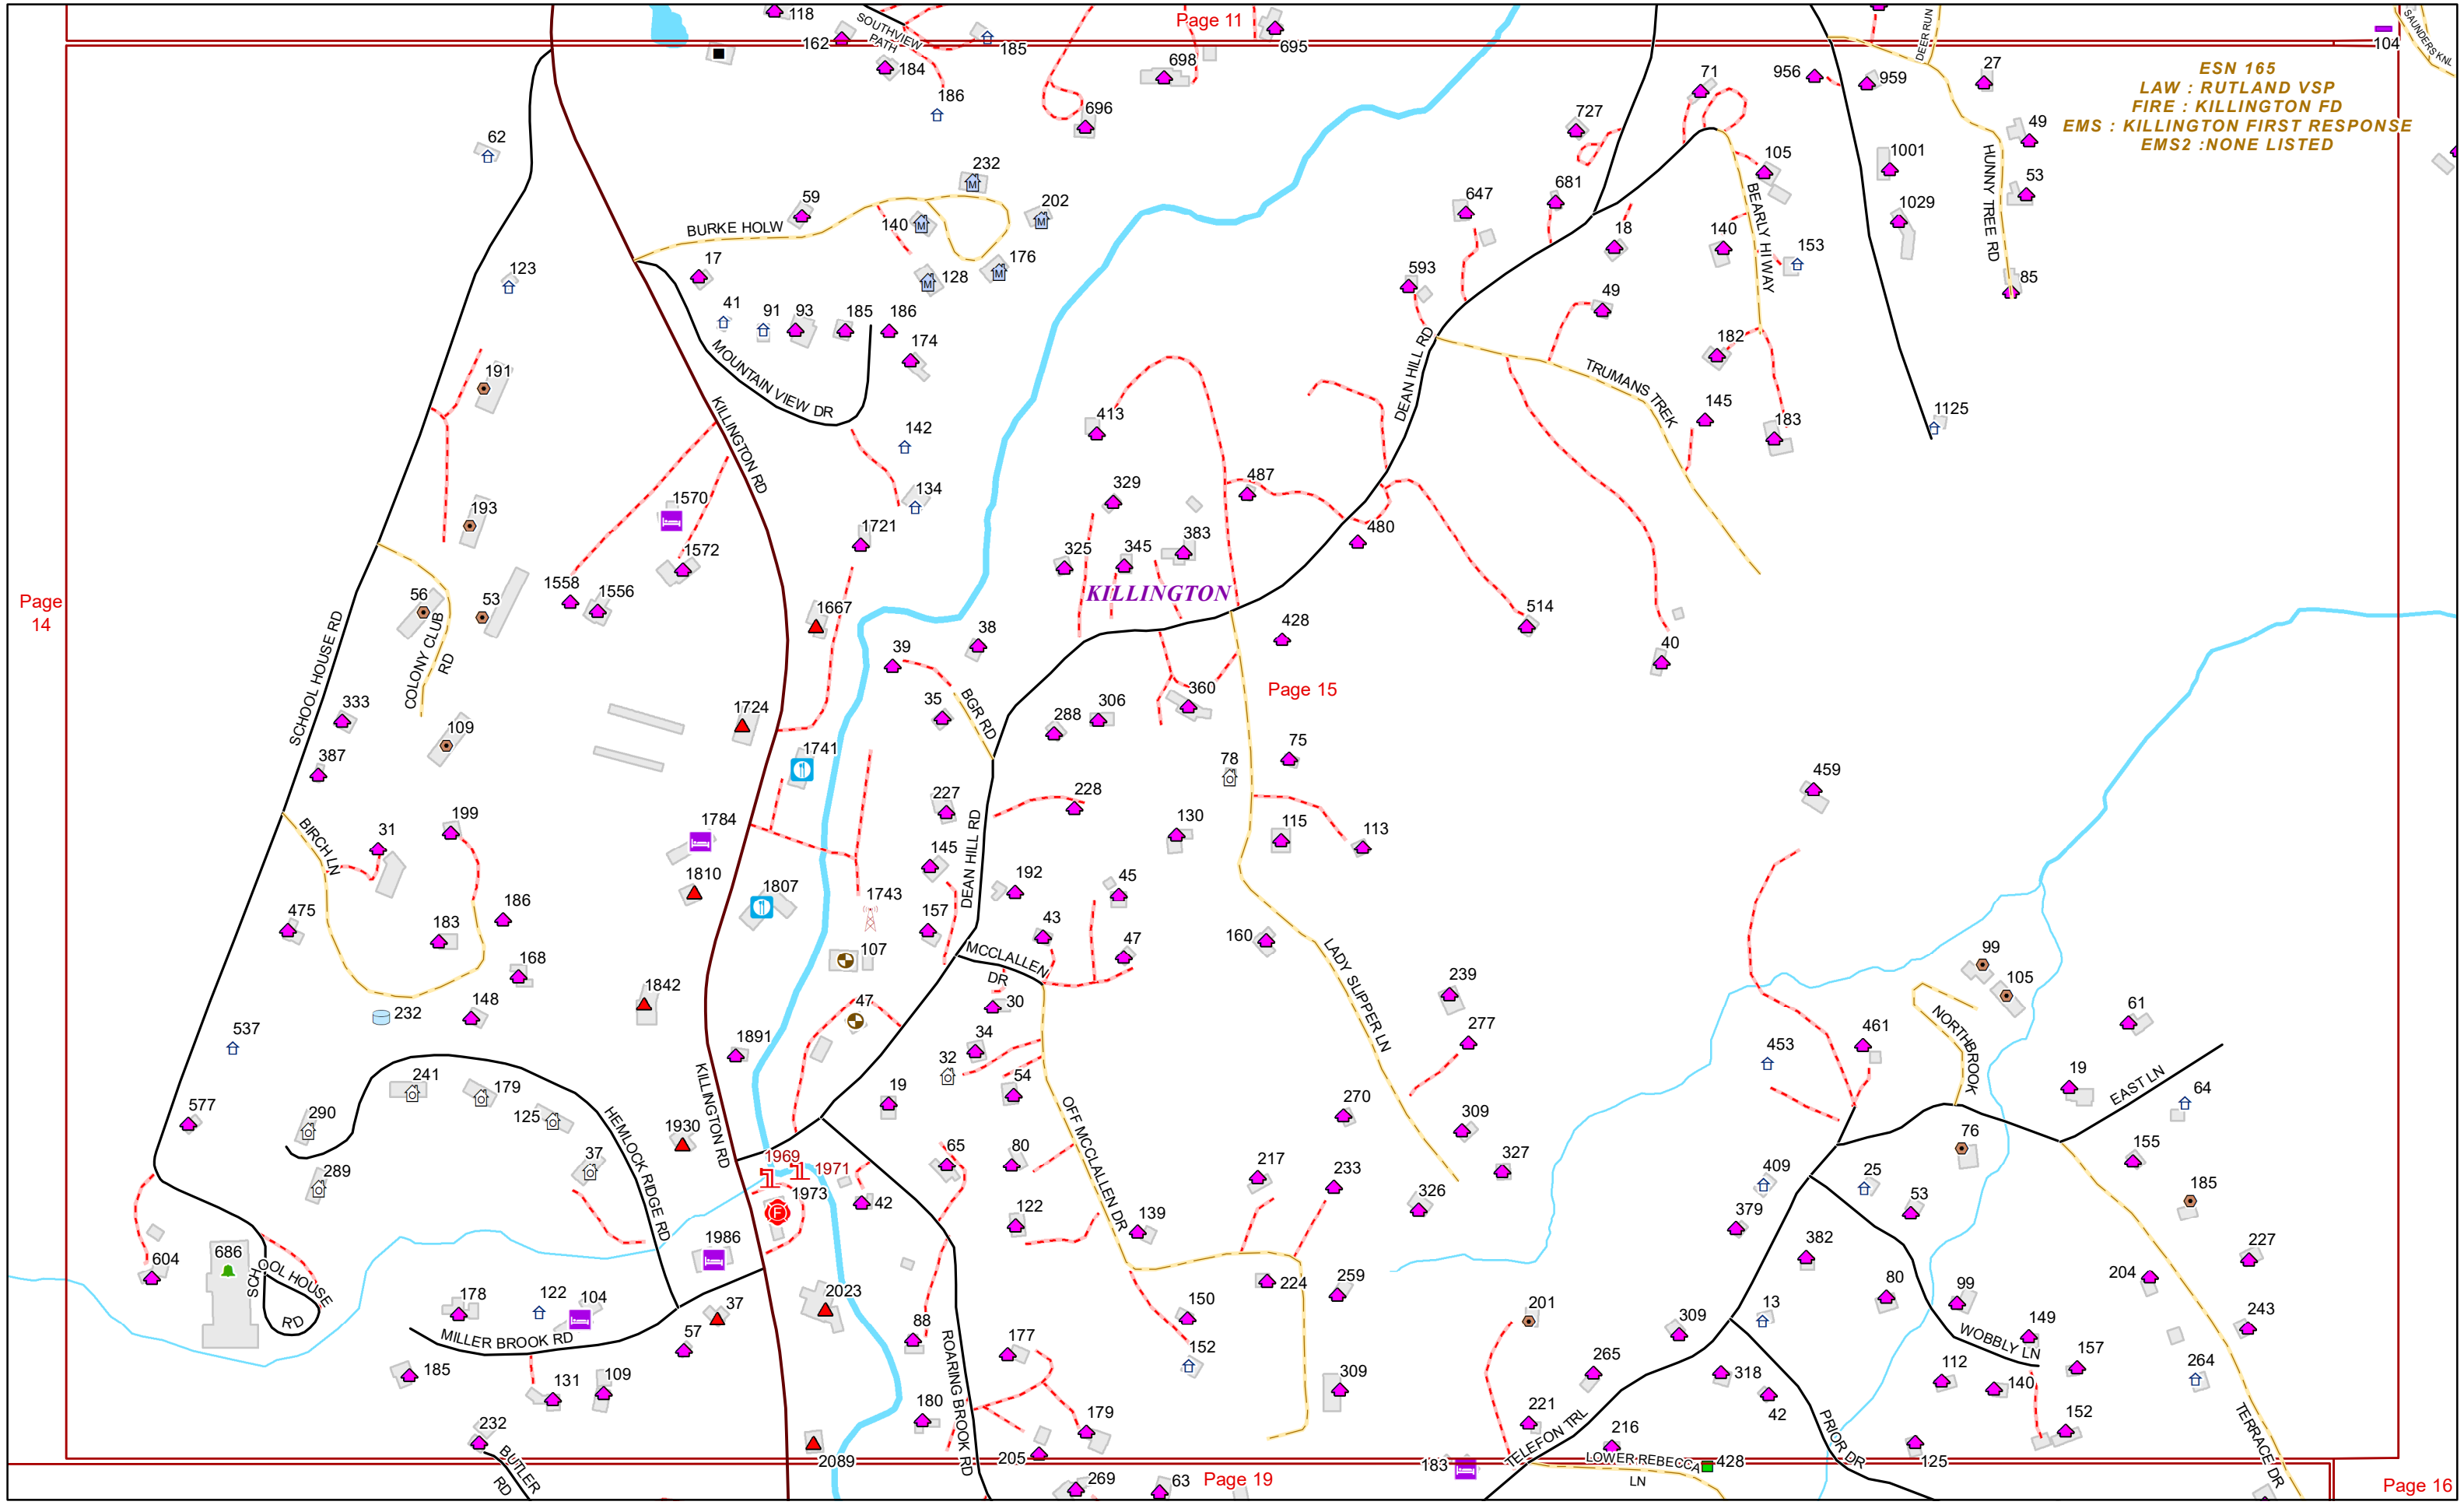

ESN 165
LAW : RUTLAND VSP
FIRE : KILLINGTON FD
EMS : KILLINGTON FIRST RESPONSE
EMS2 : NONE LISTED