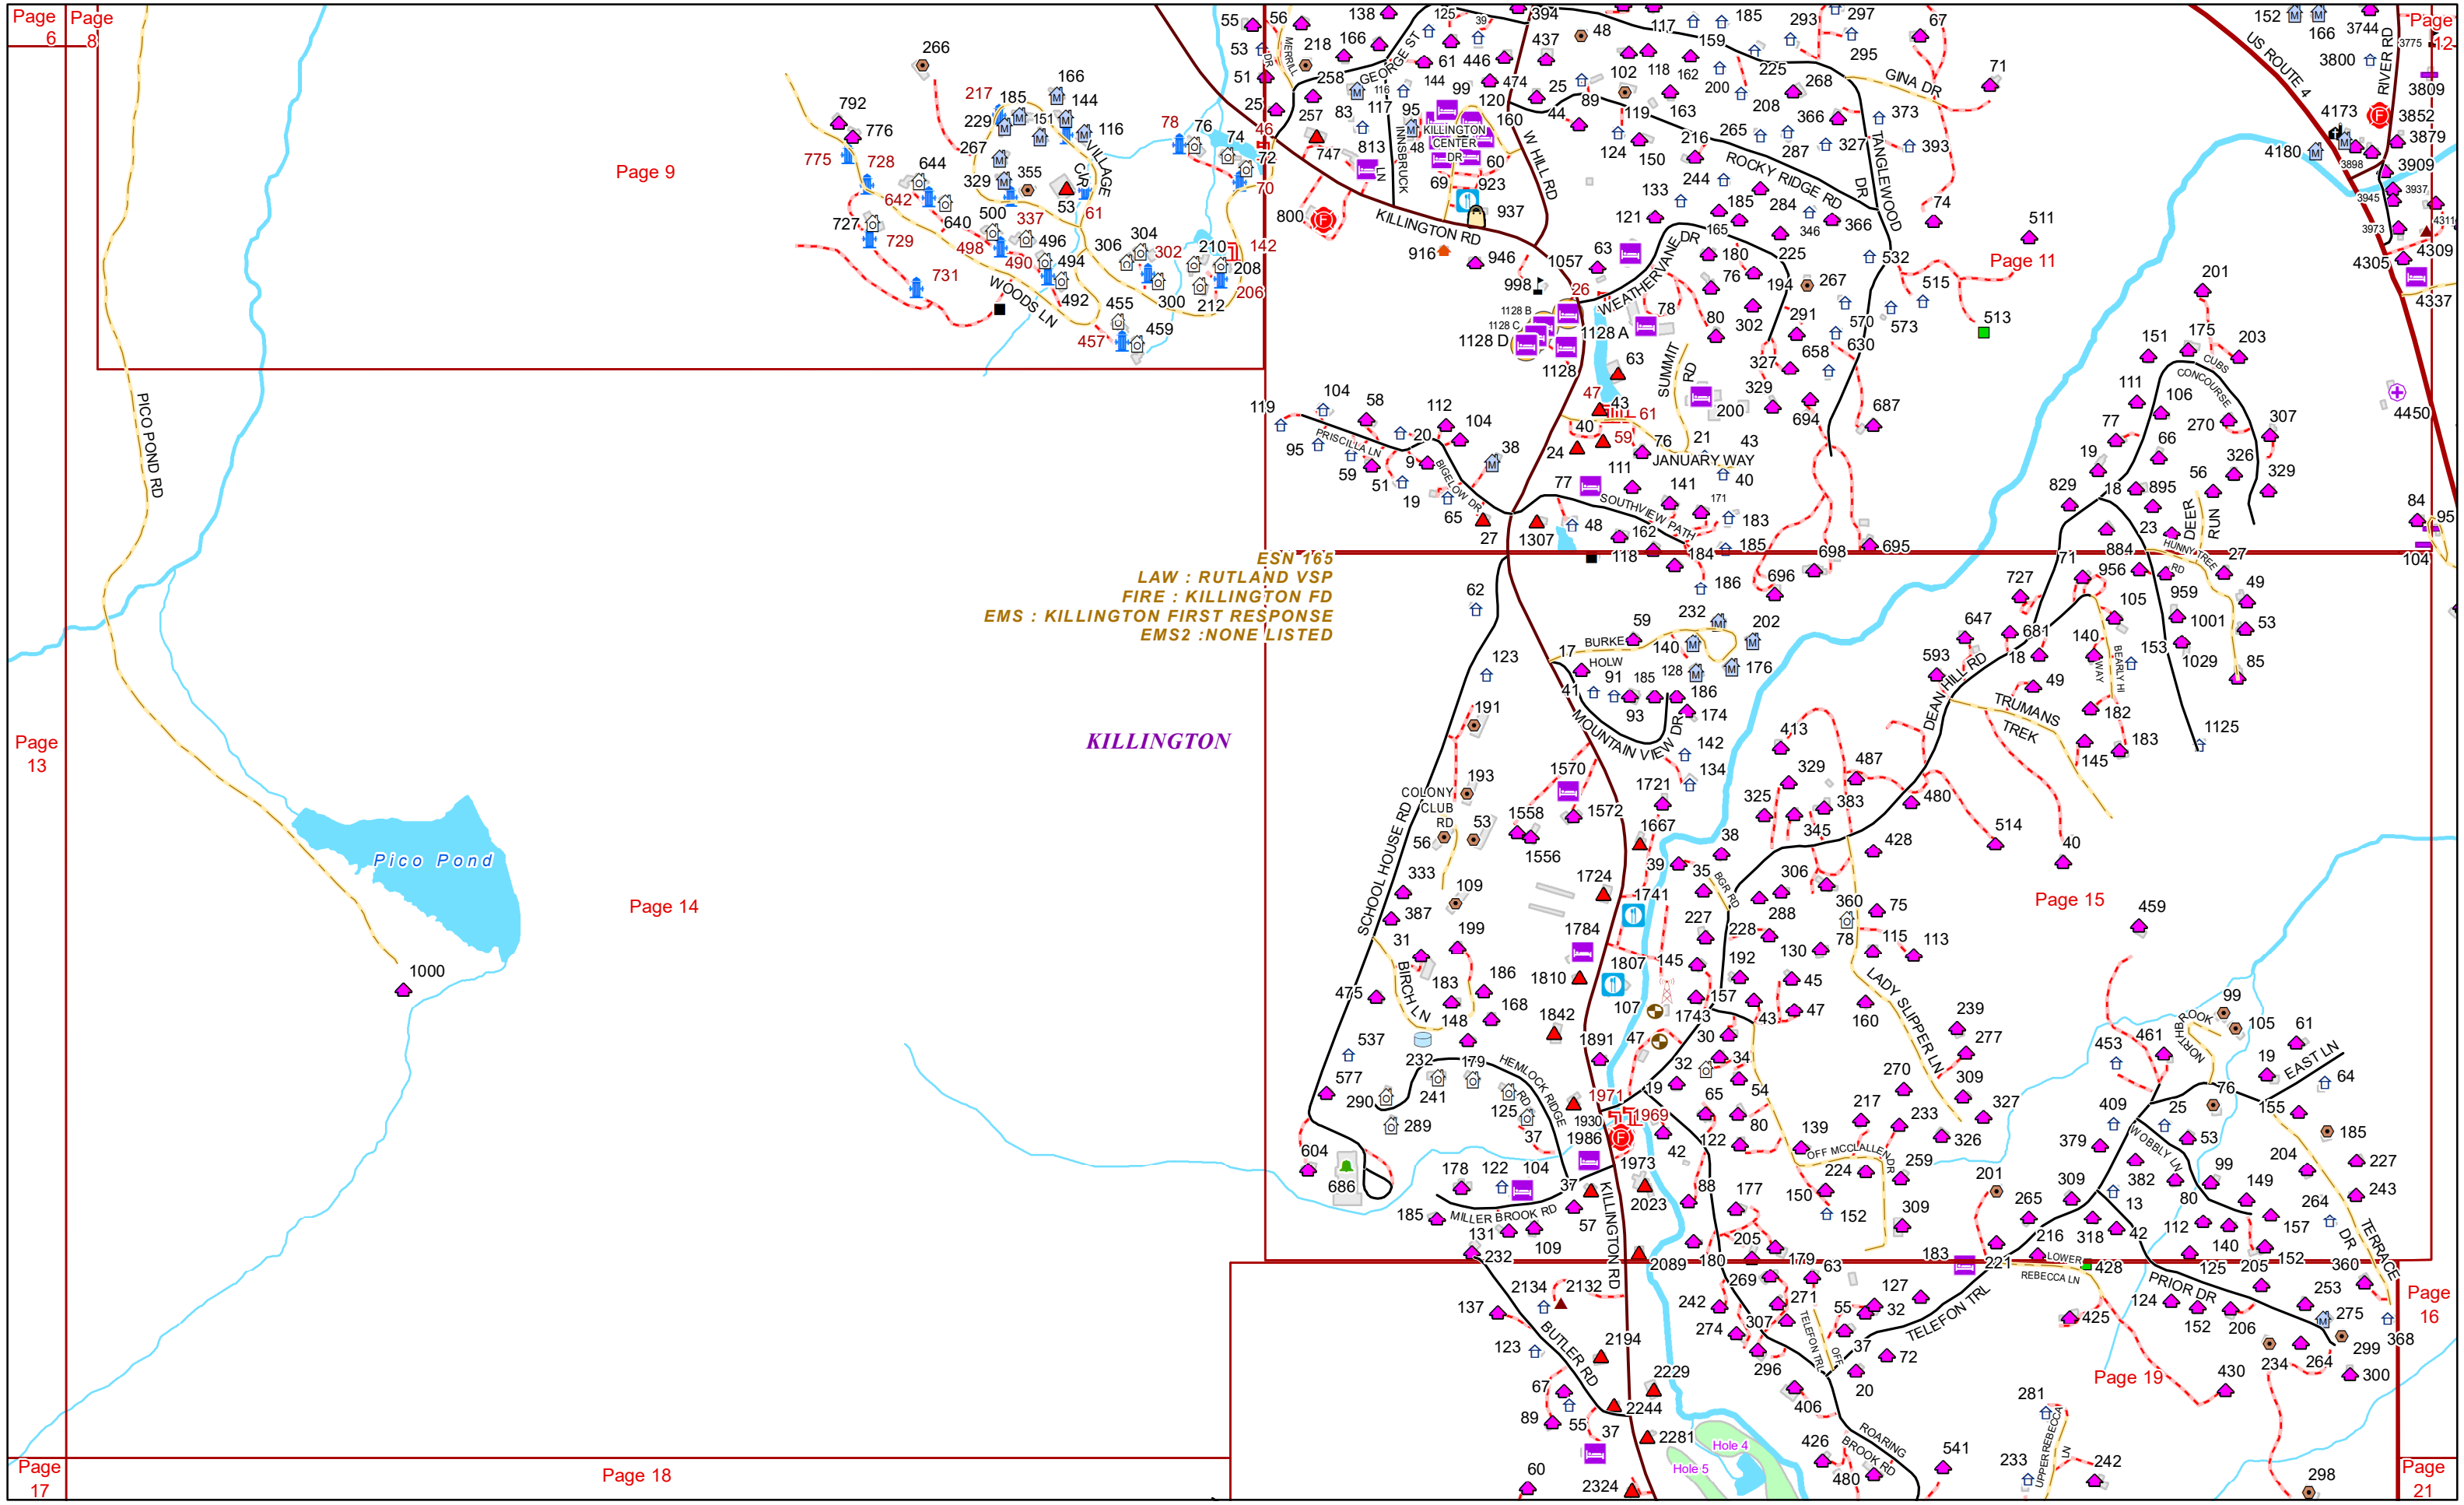

ESN 165
LAW : RUTLAND VSP
FIRE : KILLINGTON FD
EMS : KILLINGTON FIRST RESPONSE
EMS2 : NONE LISTED

KILLINGTON