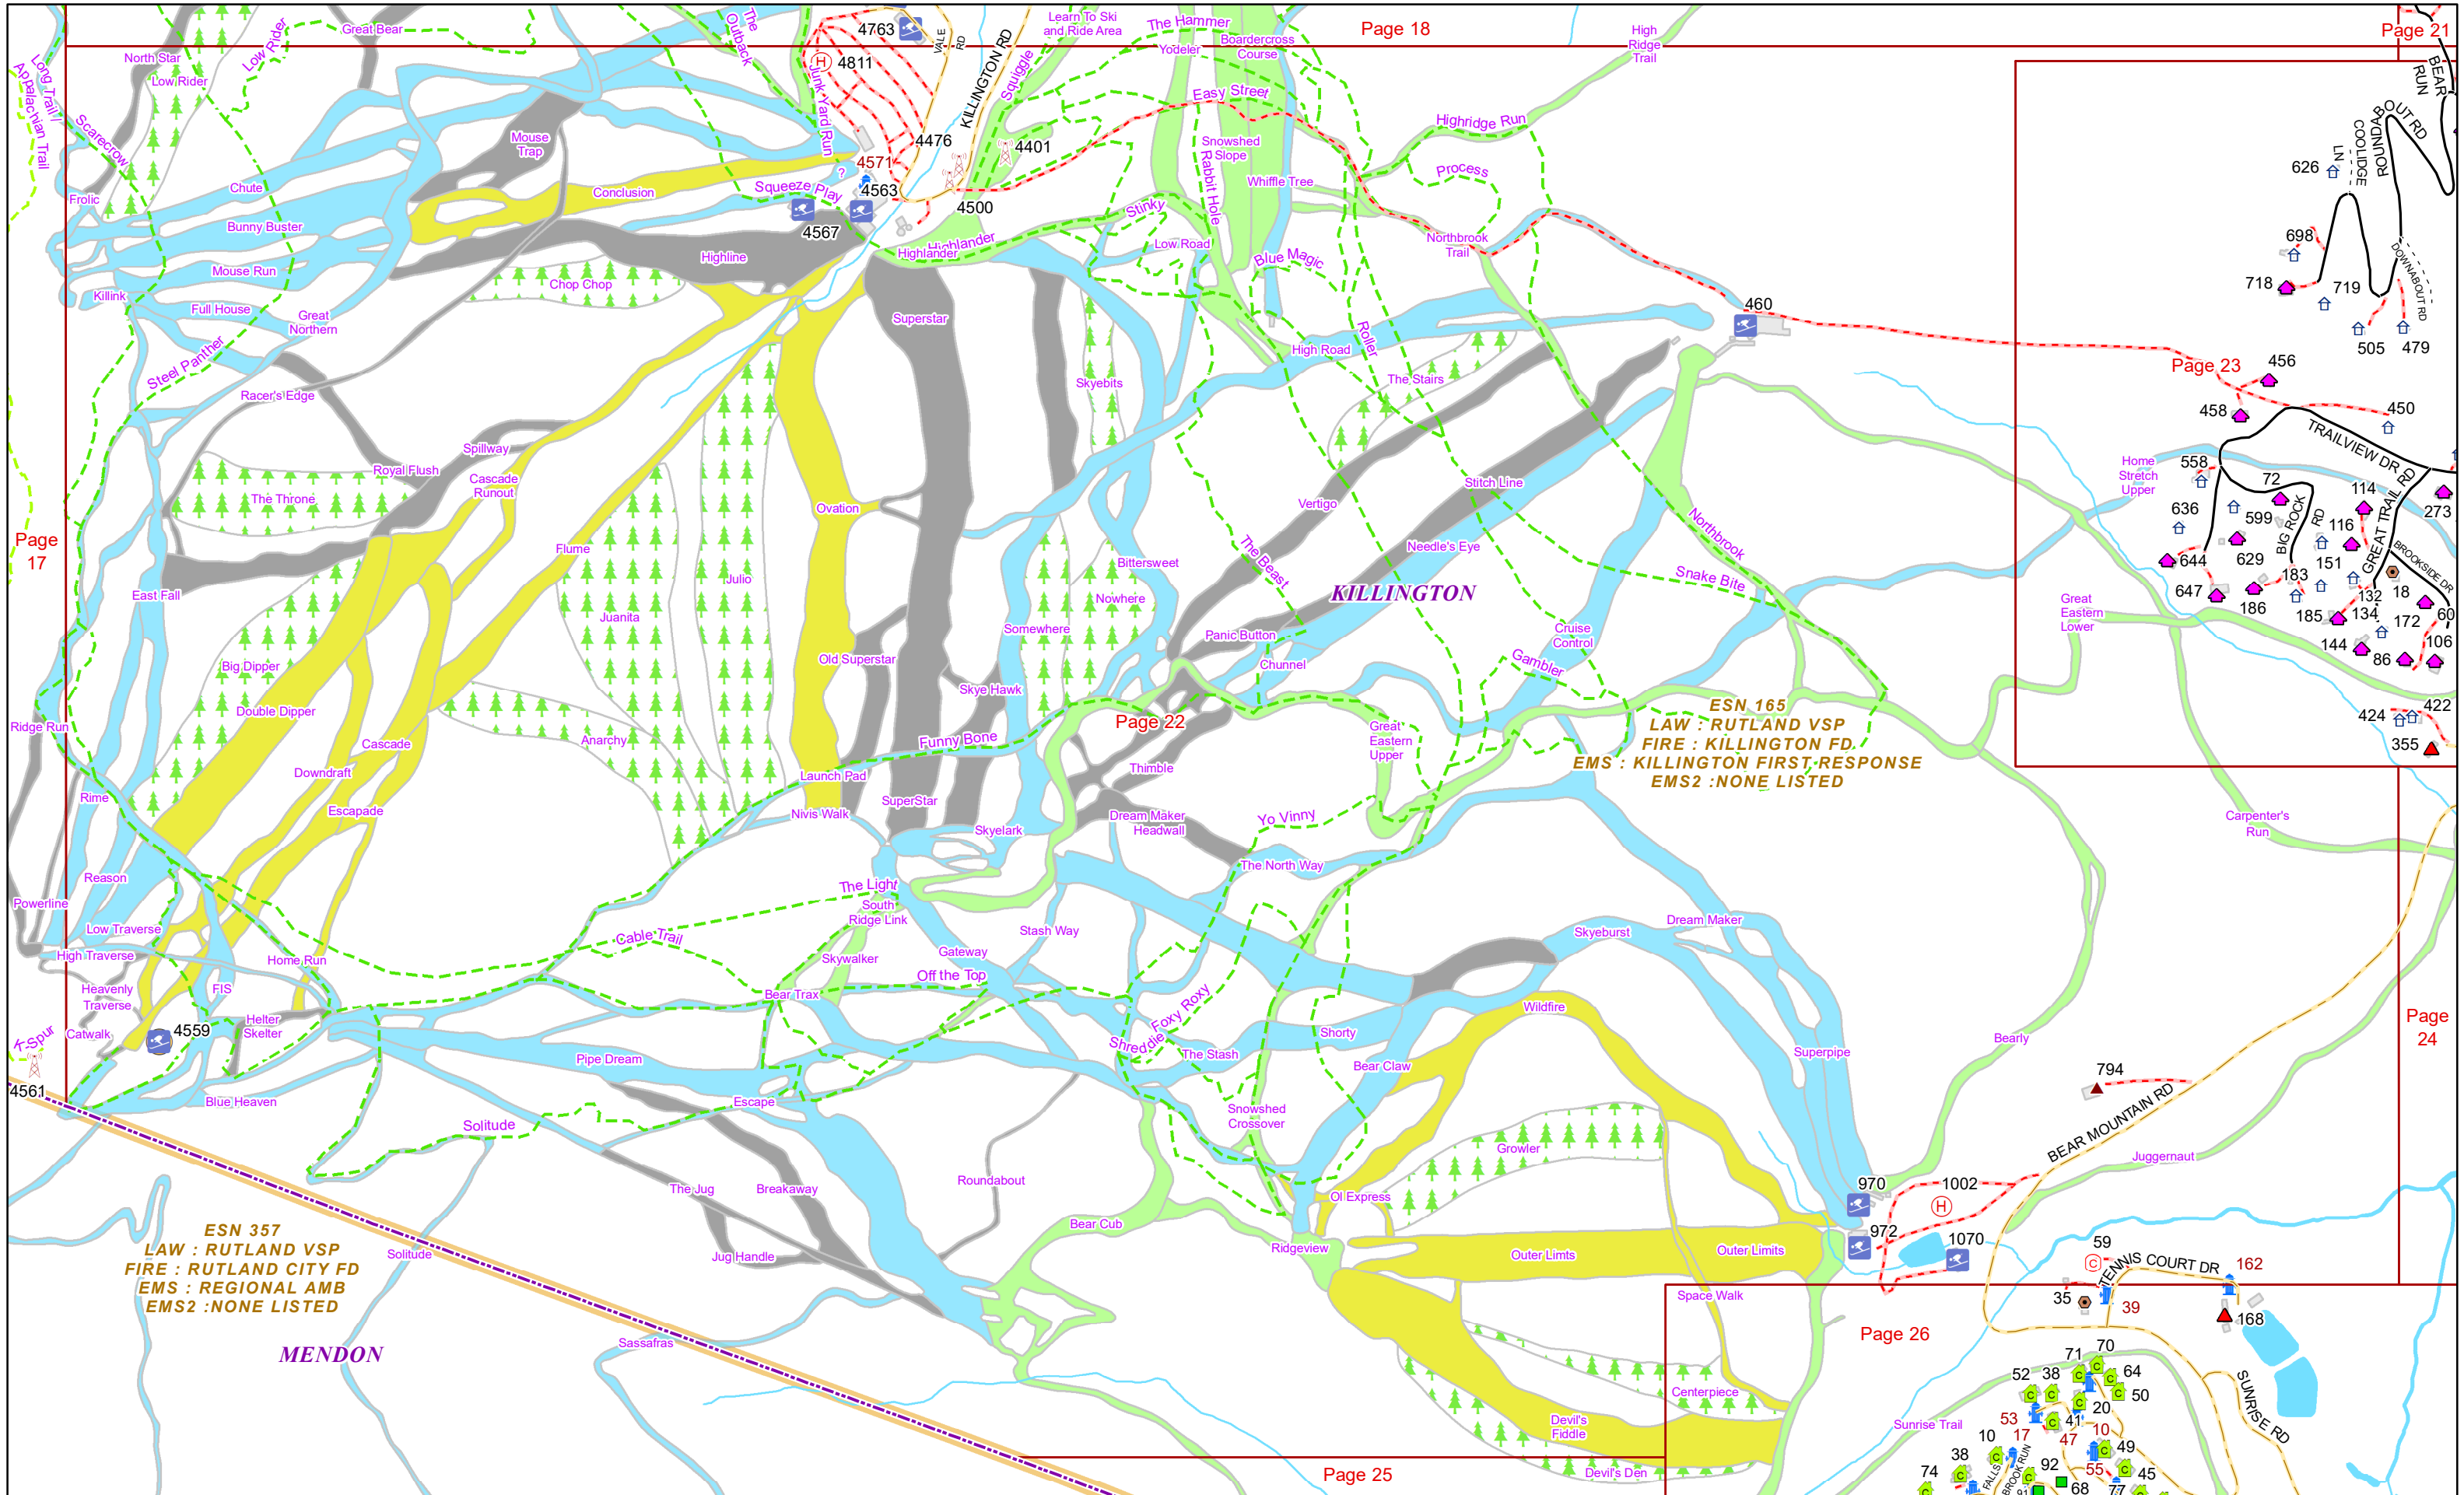

ESN 357
LAW : RUTLAND VSP
FIRE : RUTLAND CITY FD
EMS : REGIONAL AMB
EMS2 : NONE LISTED

ESN 165
LAW : RUTLAND VSP
FIRE : KILLINGTON FD.
EMS : KILLINGTON FIRST-RESPONSE
EMS2 : NONE LISTED

MENDON