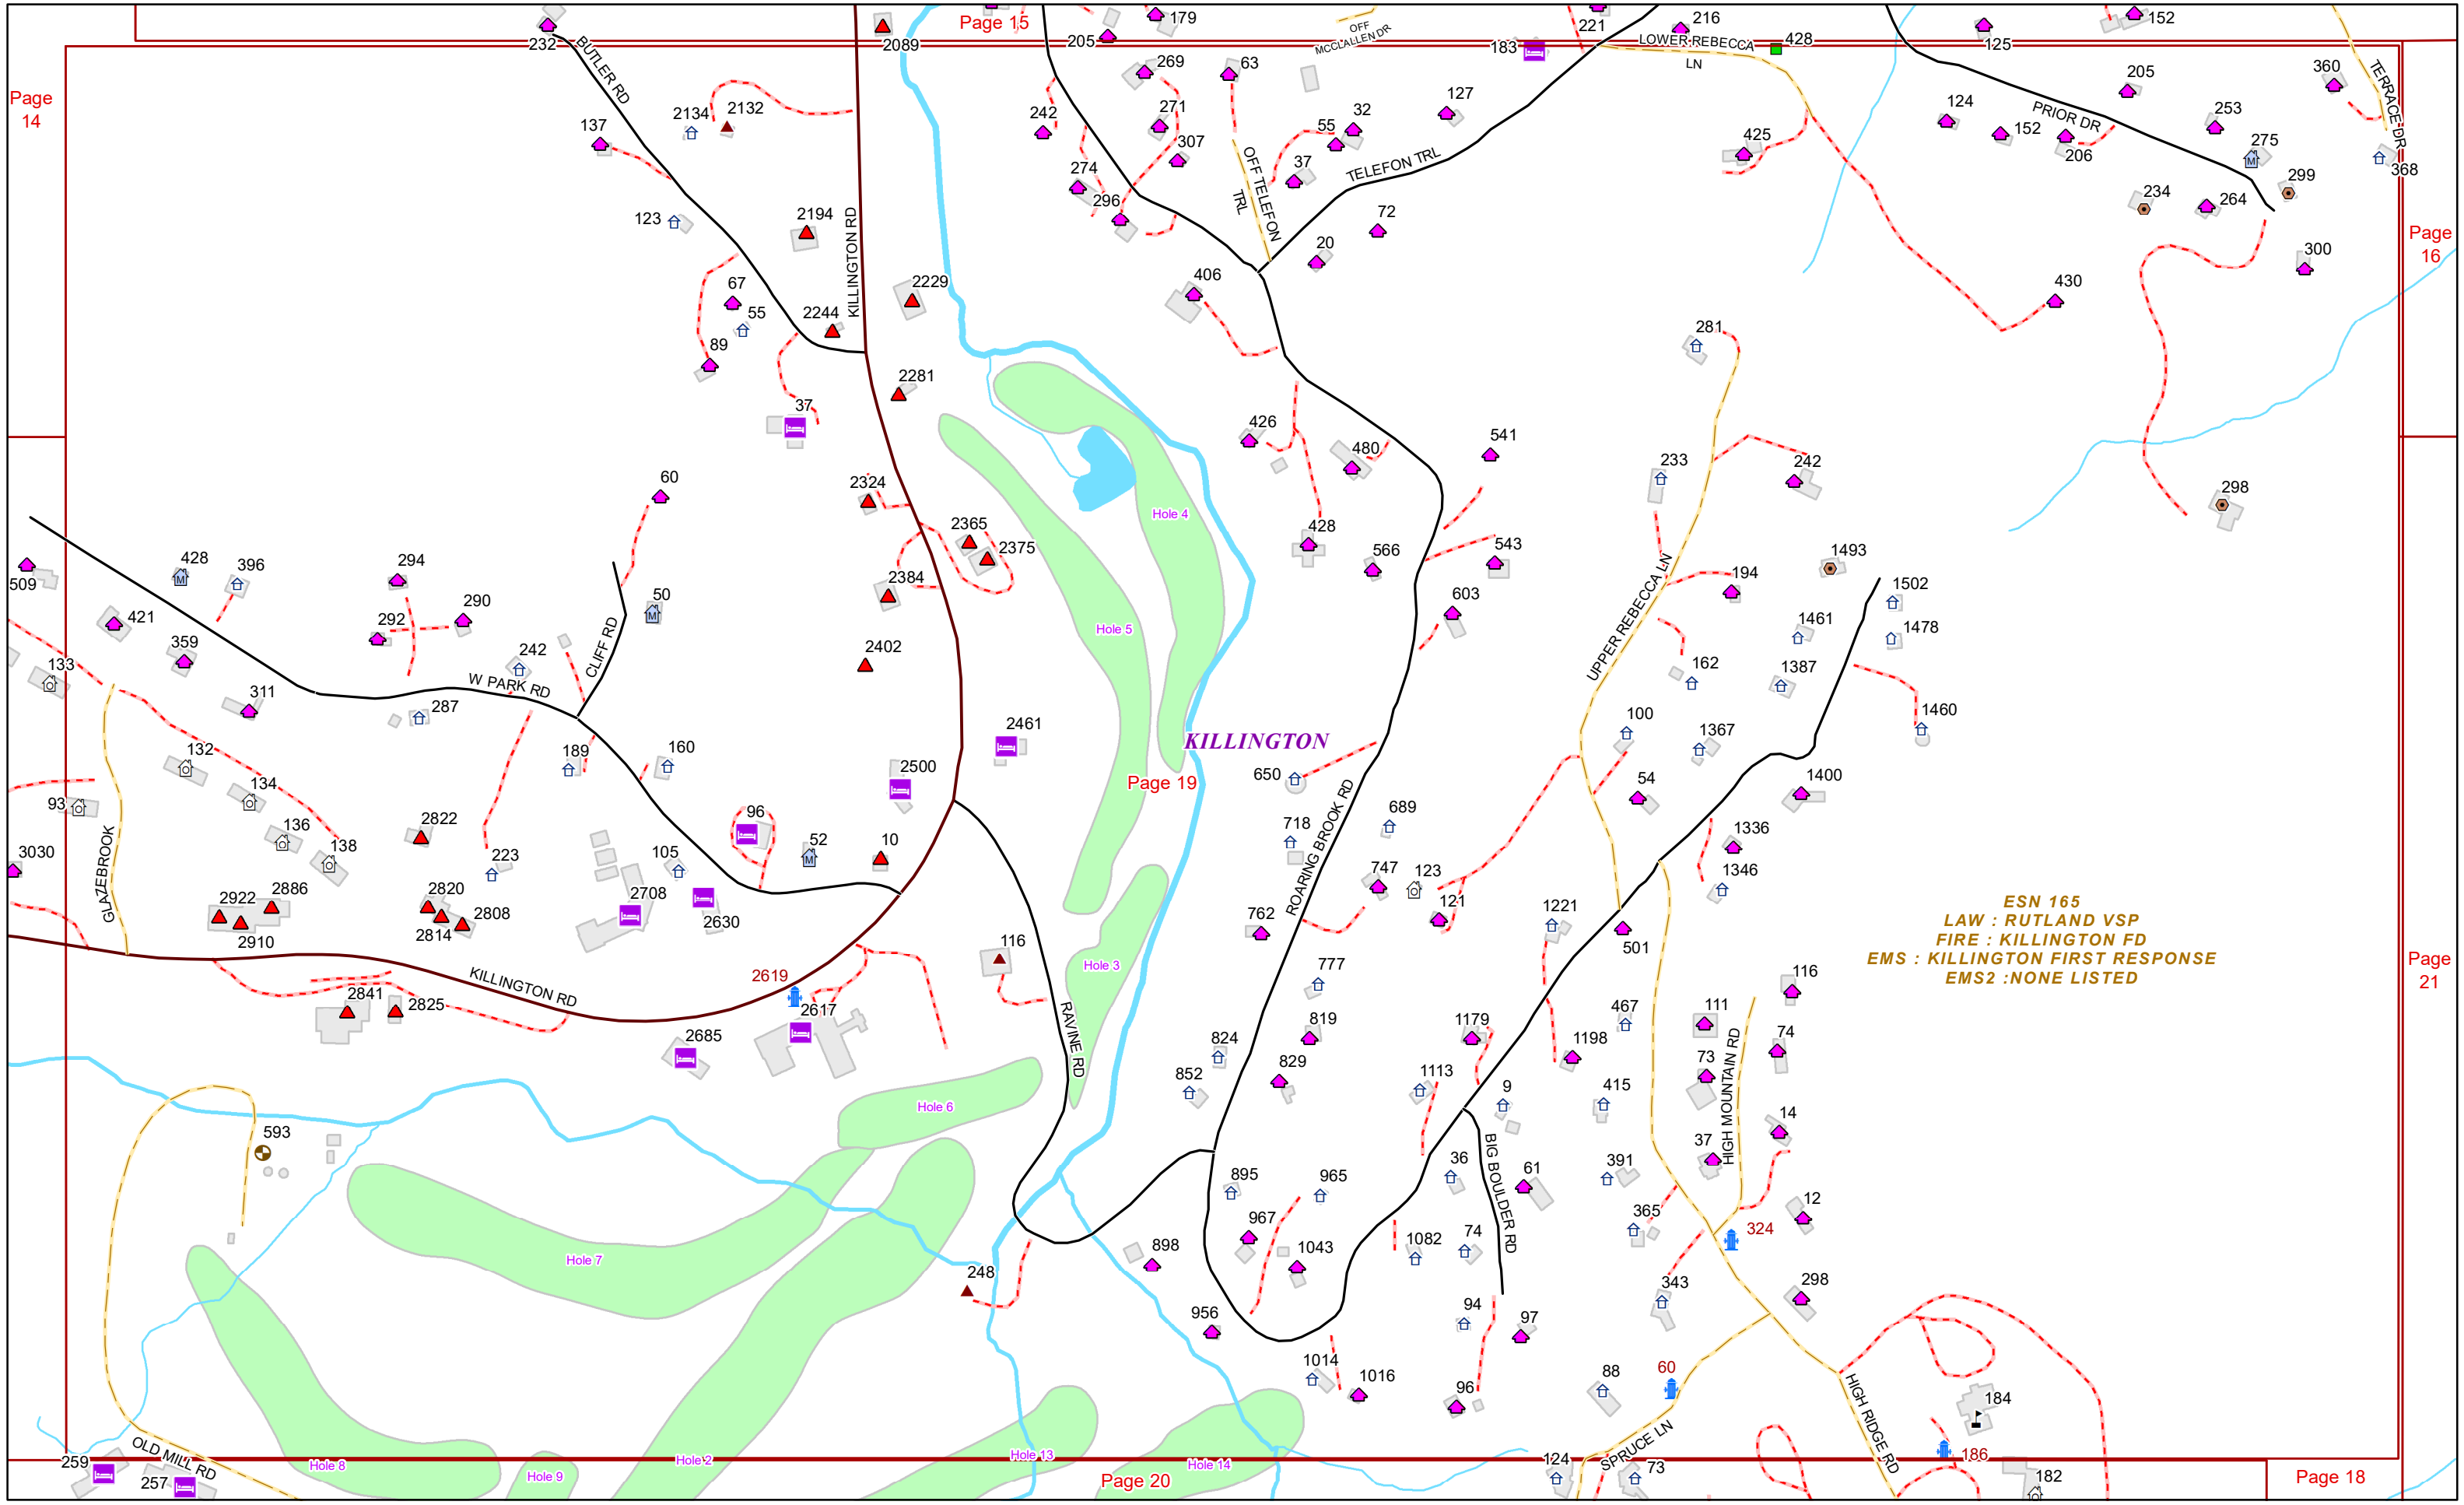

ESN 165
LAW : RUTLAND VSP
FIRE : KILLINGTON FD
EMS : KILLINGTON FIRST RESPONSE
EMS2 : NONE LISTED