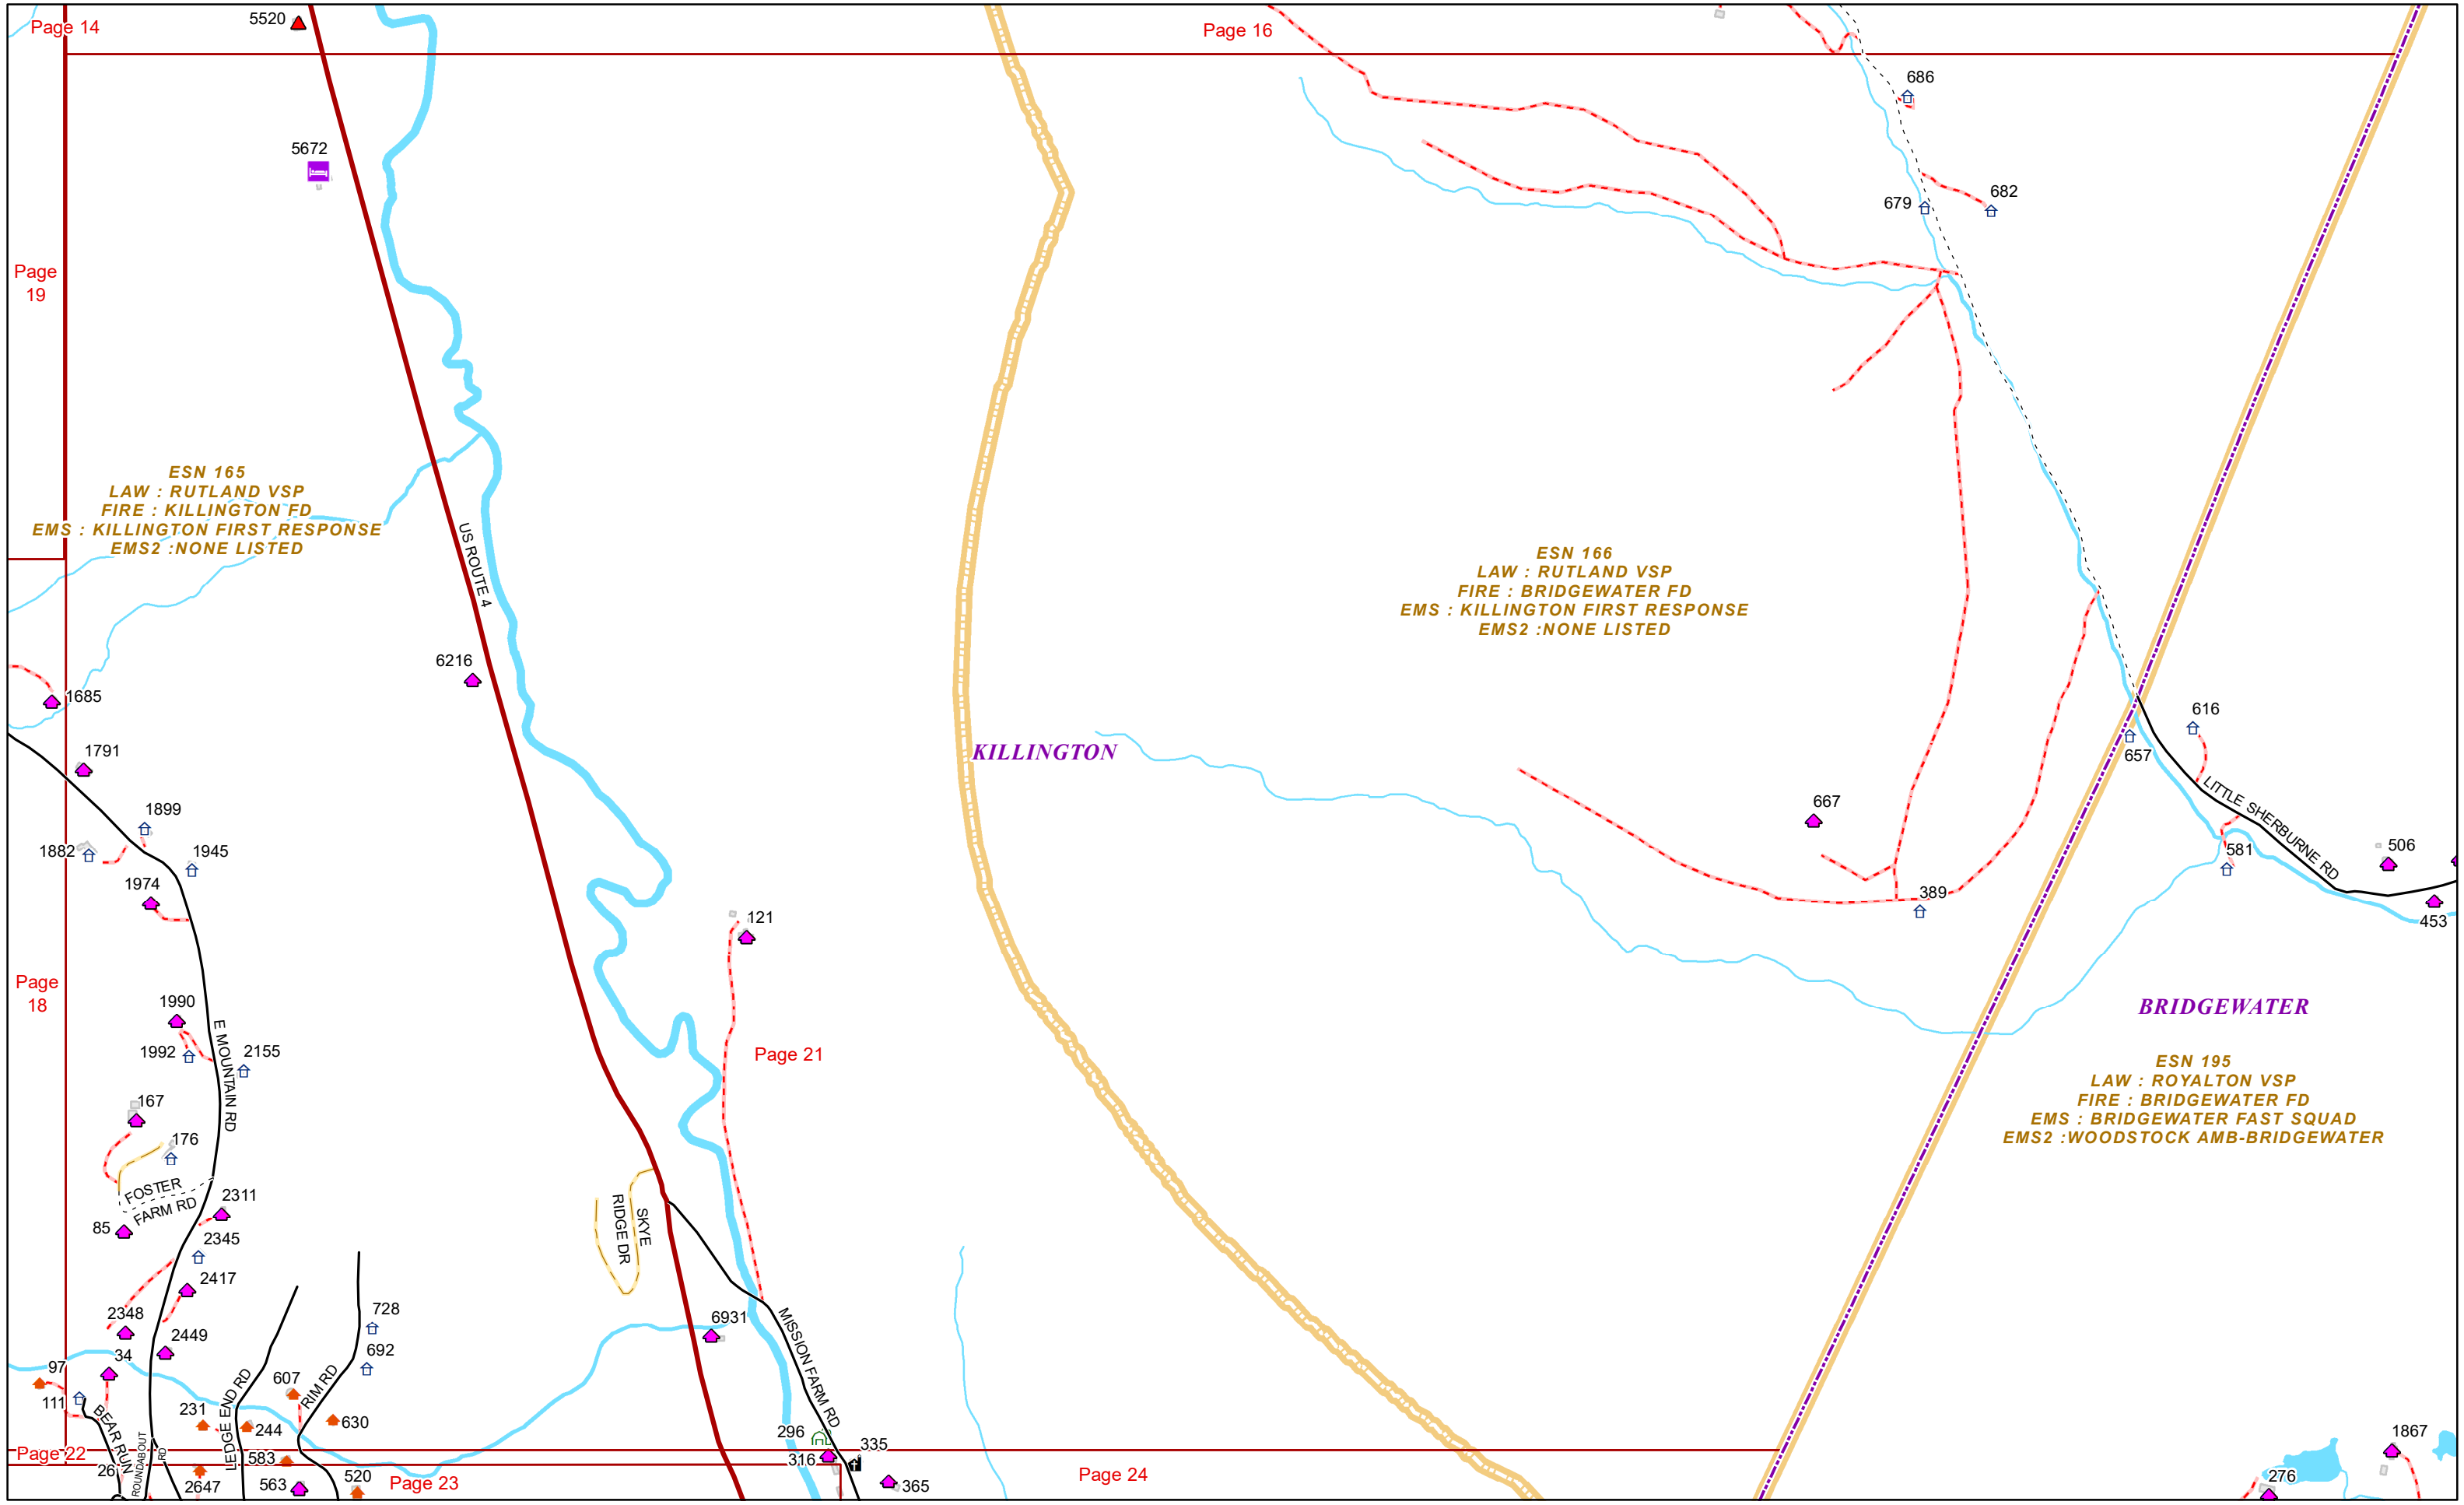

Page 14

Page 16

Page 19

Page 18

Page 21

Page 22

Page 23

Page 24

ESN 165
LAW : RUTLAND VSP
FIRE : KILLINGTON FD
EMS : KILLINGTON FIRST RESPONSE
EMS2 : NONE LISTED

ESN 166
LAW : RUTLAND VSP
FIRE : BRIDGEWATER FD
EMS : KILLINGTON FIRST RESPONSE
EMS2 : NONE LISTED

ESN 195
LAW : ROYALTON VSP
FIRE : BRIDGEWATER FD
EMS : BRIDGEWATER FAST SQUAD
EMS2 : WOODSTOCK AMB-BRIDGEWATER

KILLINGTON

BRIDGEWATER