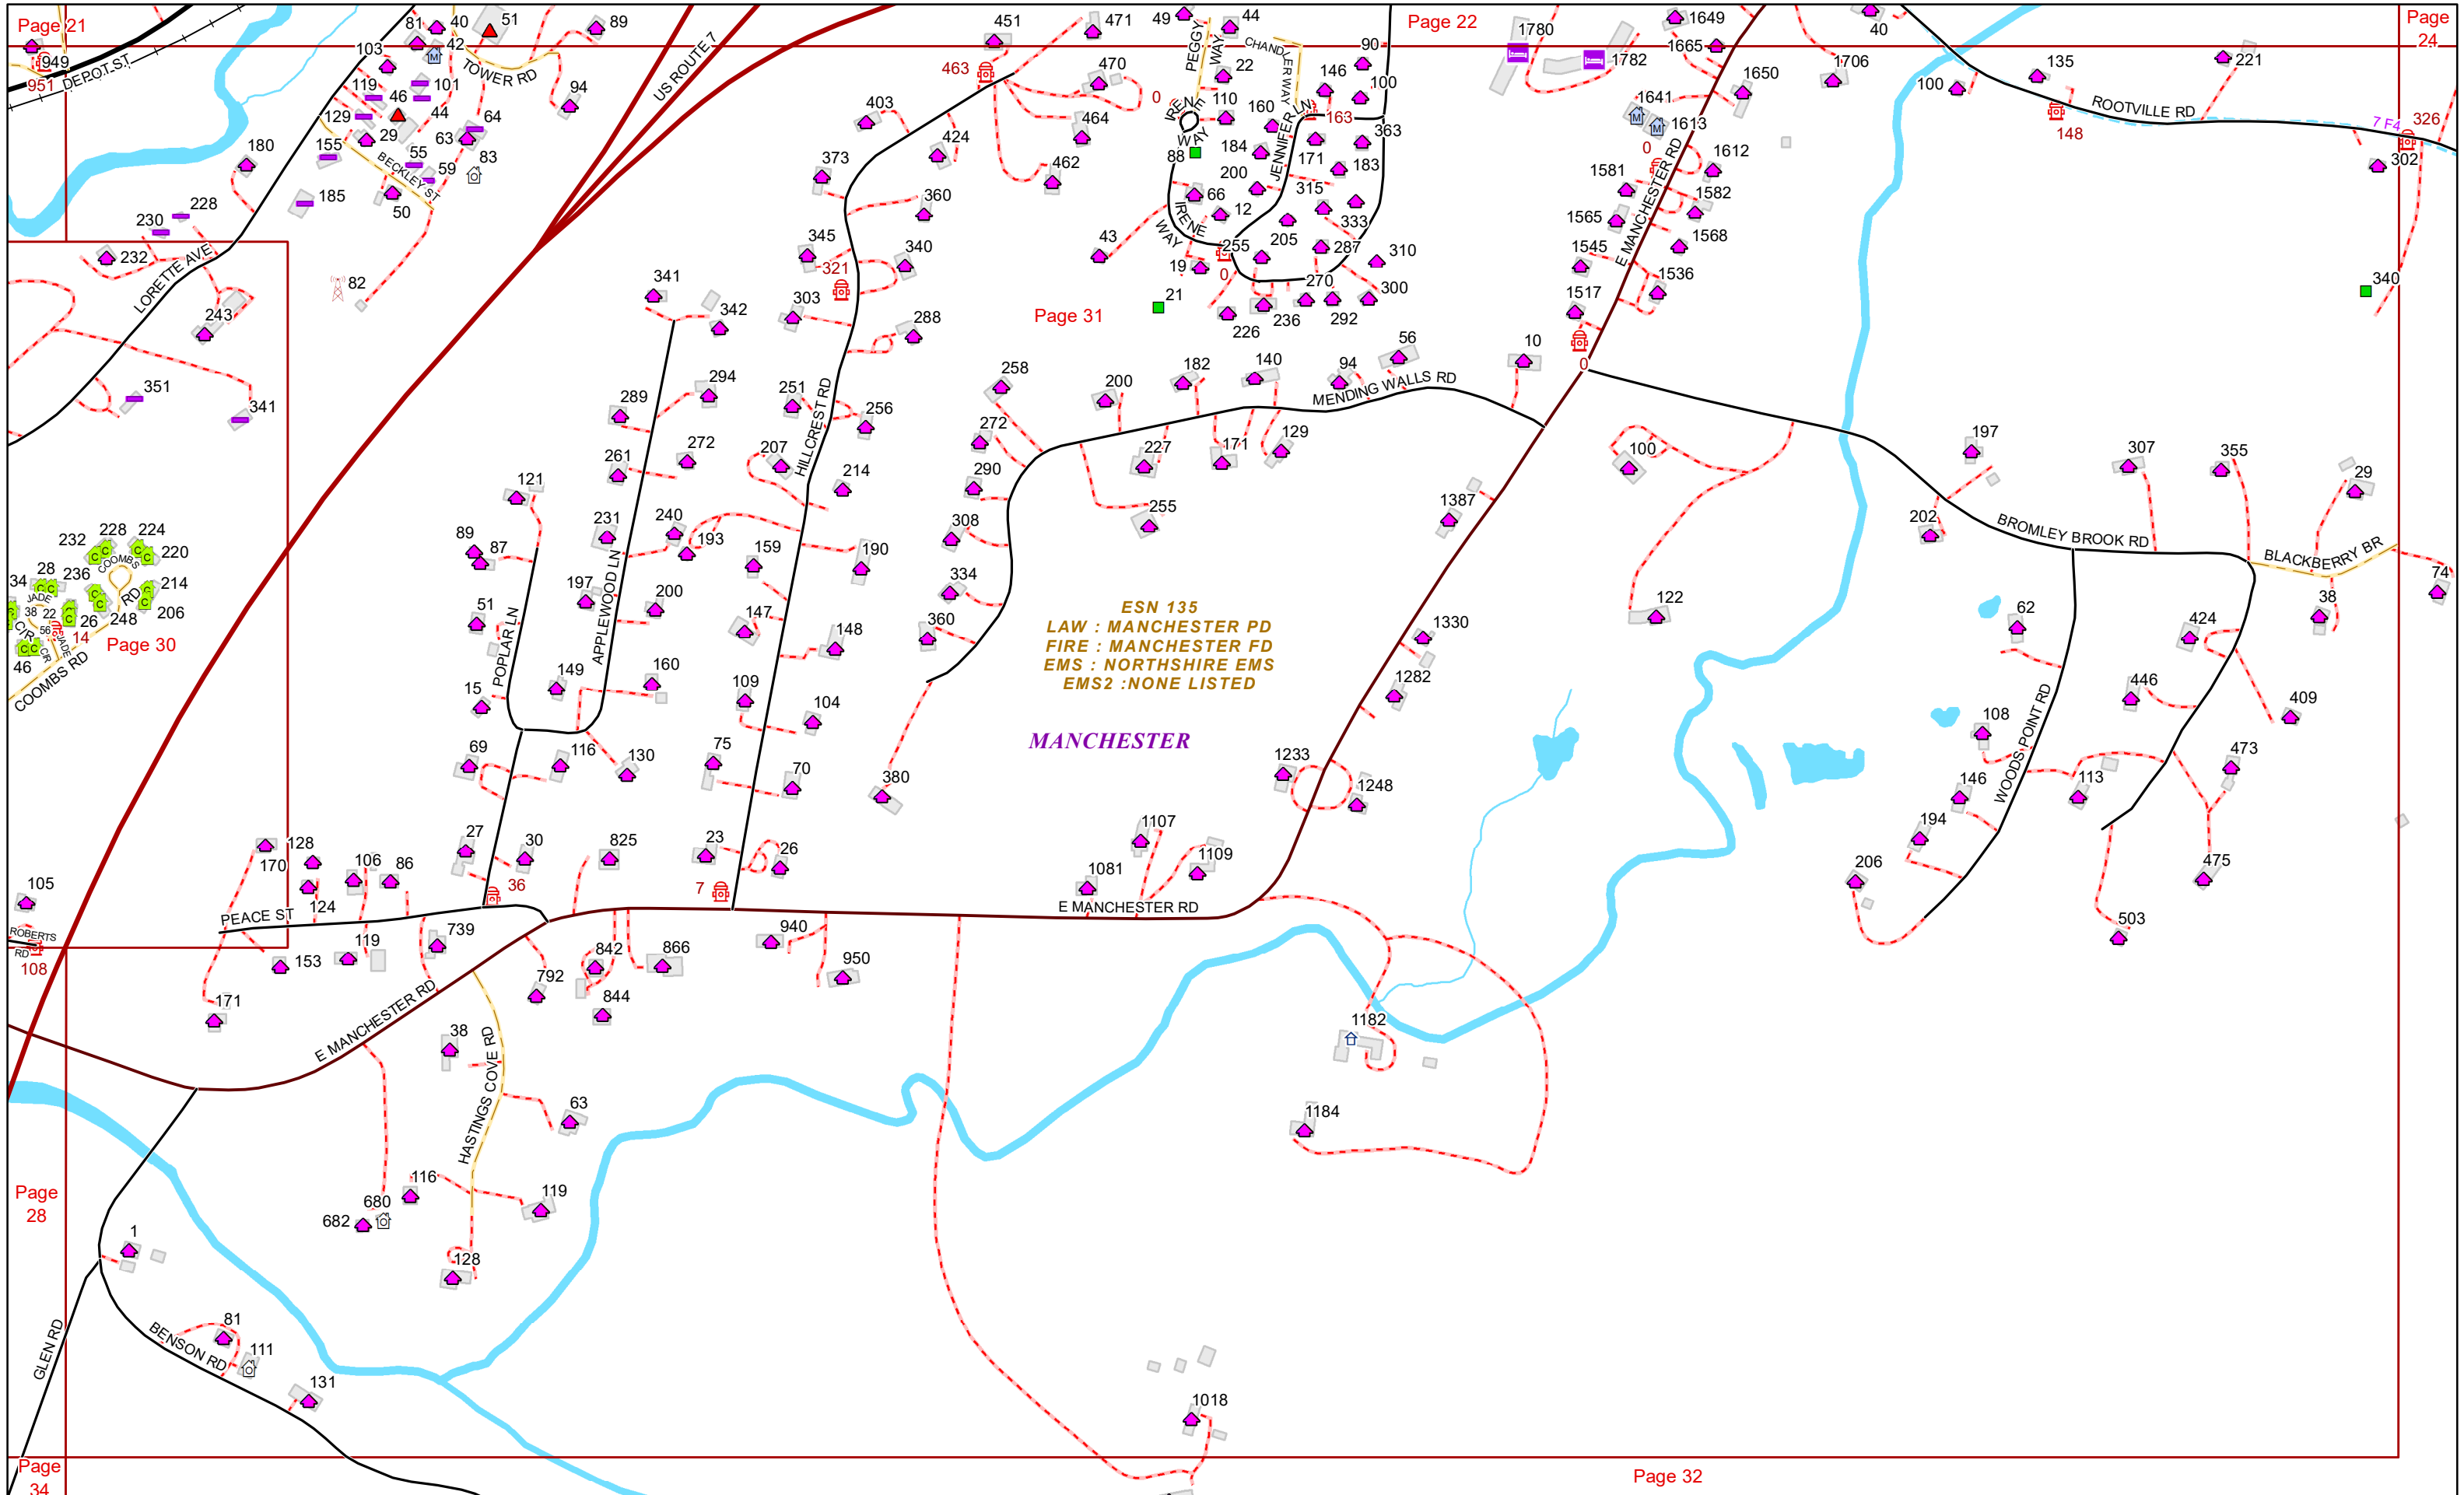

ESN 135
LAW : MANCHESTER PD
FIRE : MANCHESTER FD
EMS : NORTHSHIRE EMS
EMS2 : NONE LISTED

MANCHESTER