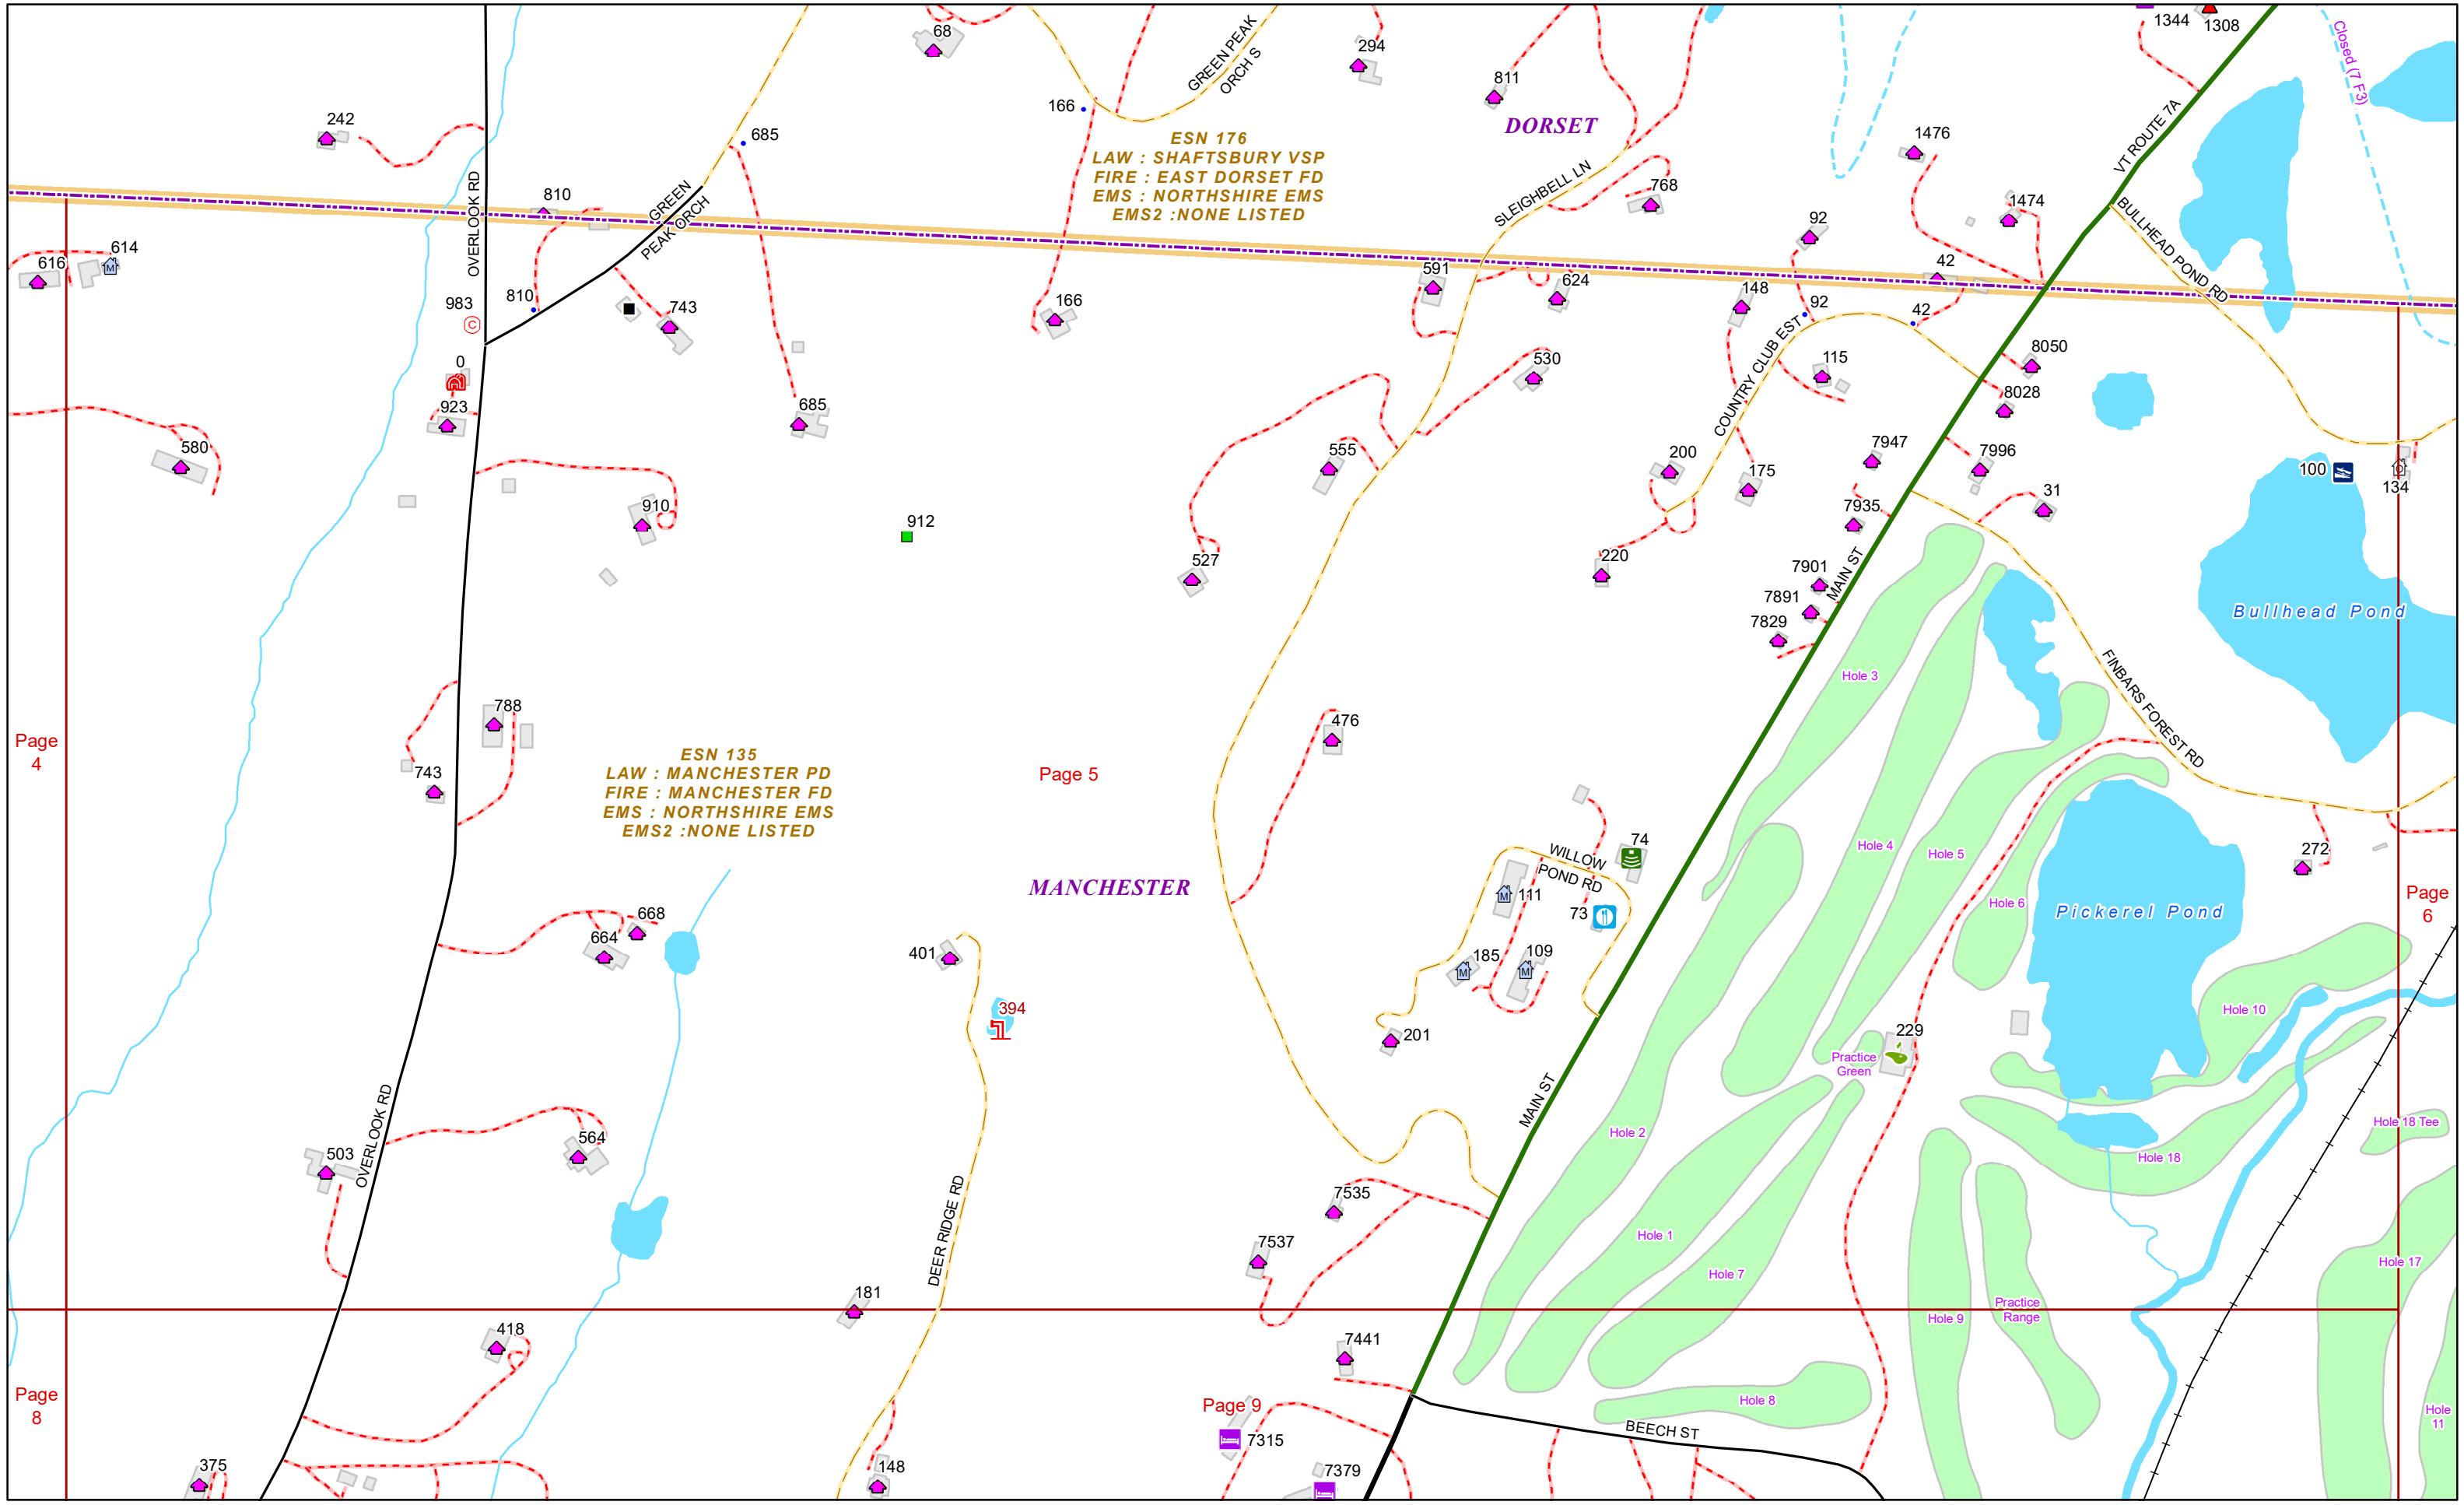

Page 3

Page 2

Page 7

Page 4

Page 8

Page 5

Page 9

**ESN 176**  
LAW : SHAFTSBURY VSP  
FIRE : EAST DORSET FD  
EMS : NORTHSHIRE EMS  
EMS2 : NONE LISTED