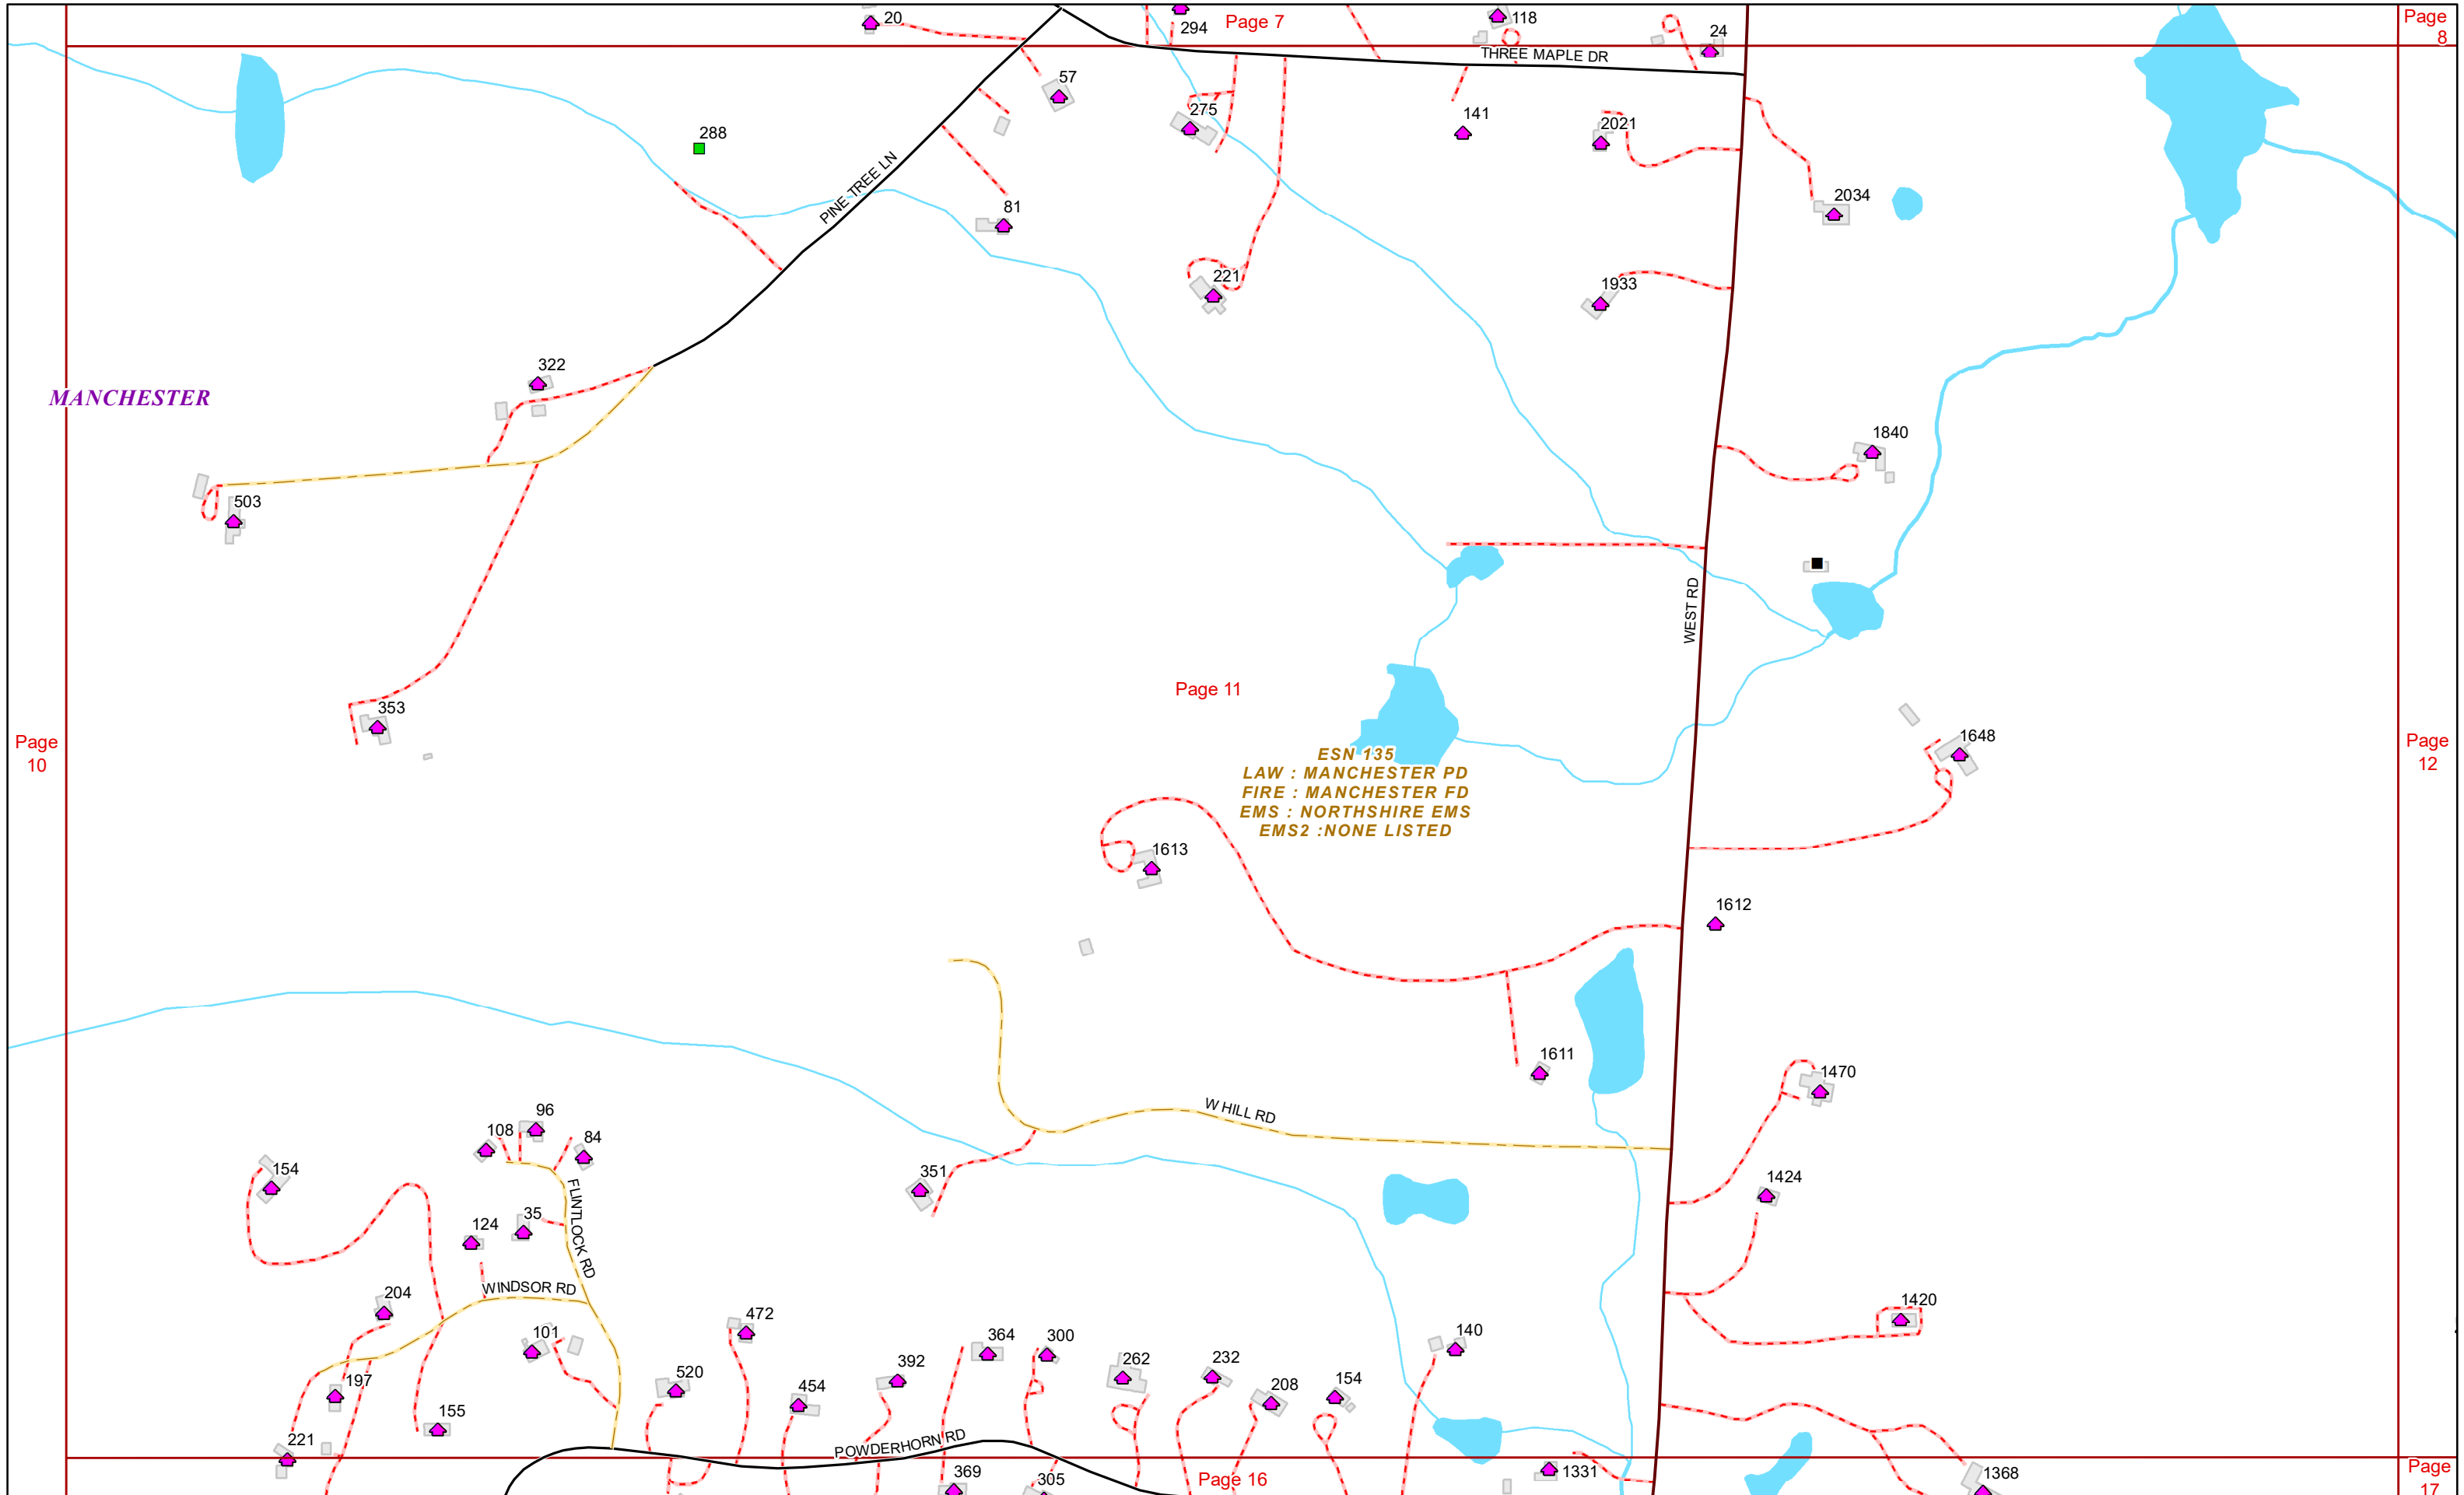

MANCHESTER

ESN 135
LAW : MANCHESTER PD
FIRE : MANCHESTER FD
EMS : NORTHSHIRE EMS
EMS2 : NONE LISTED