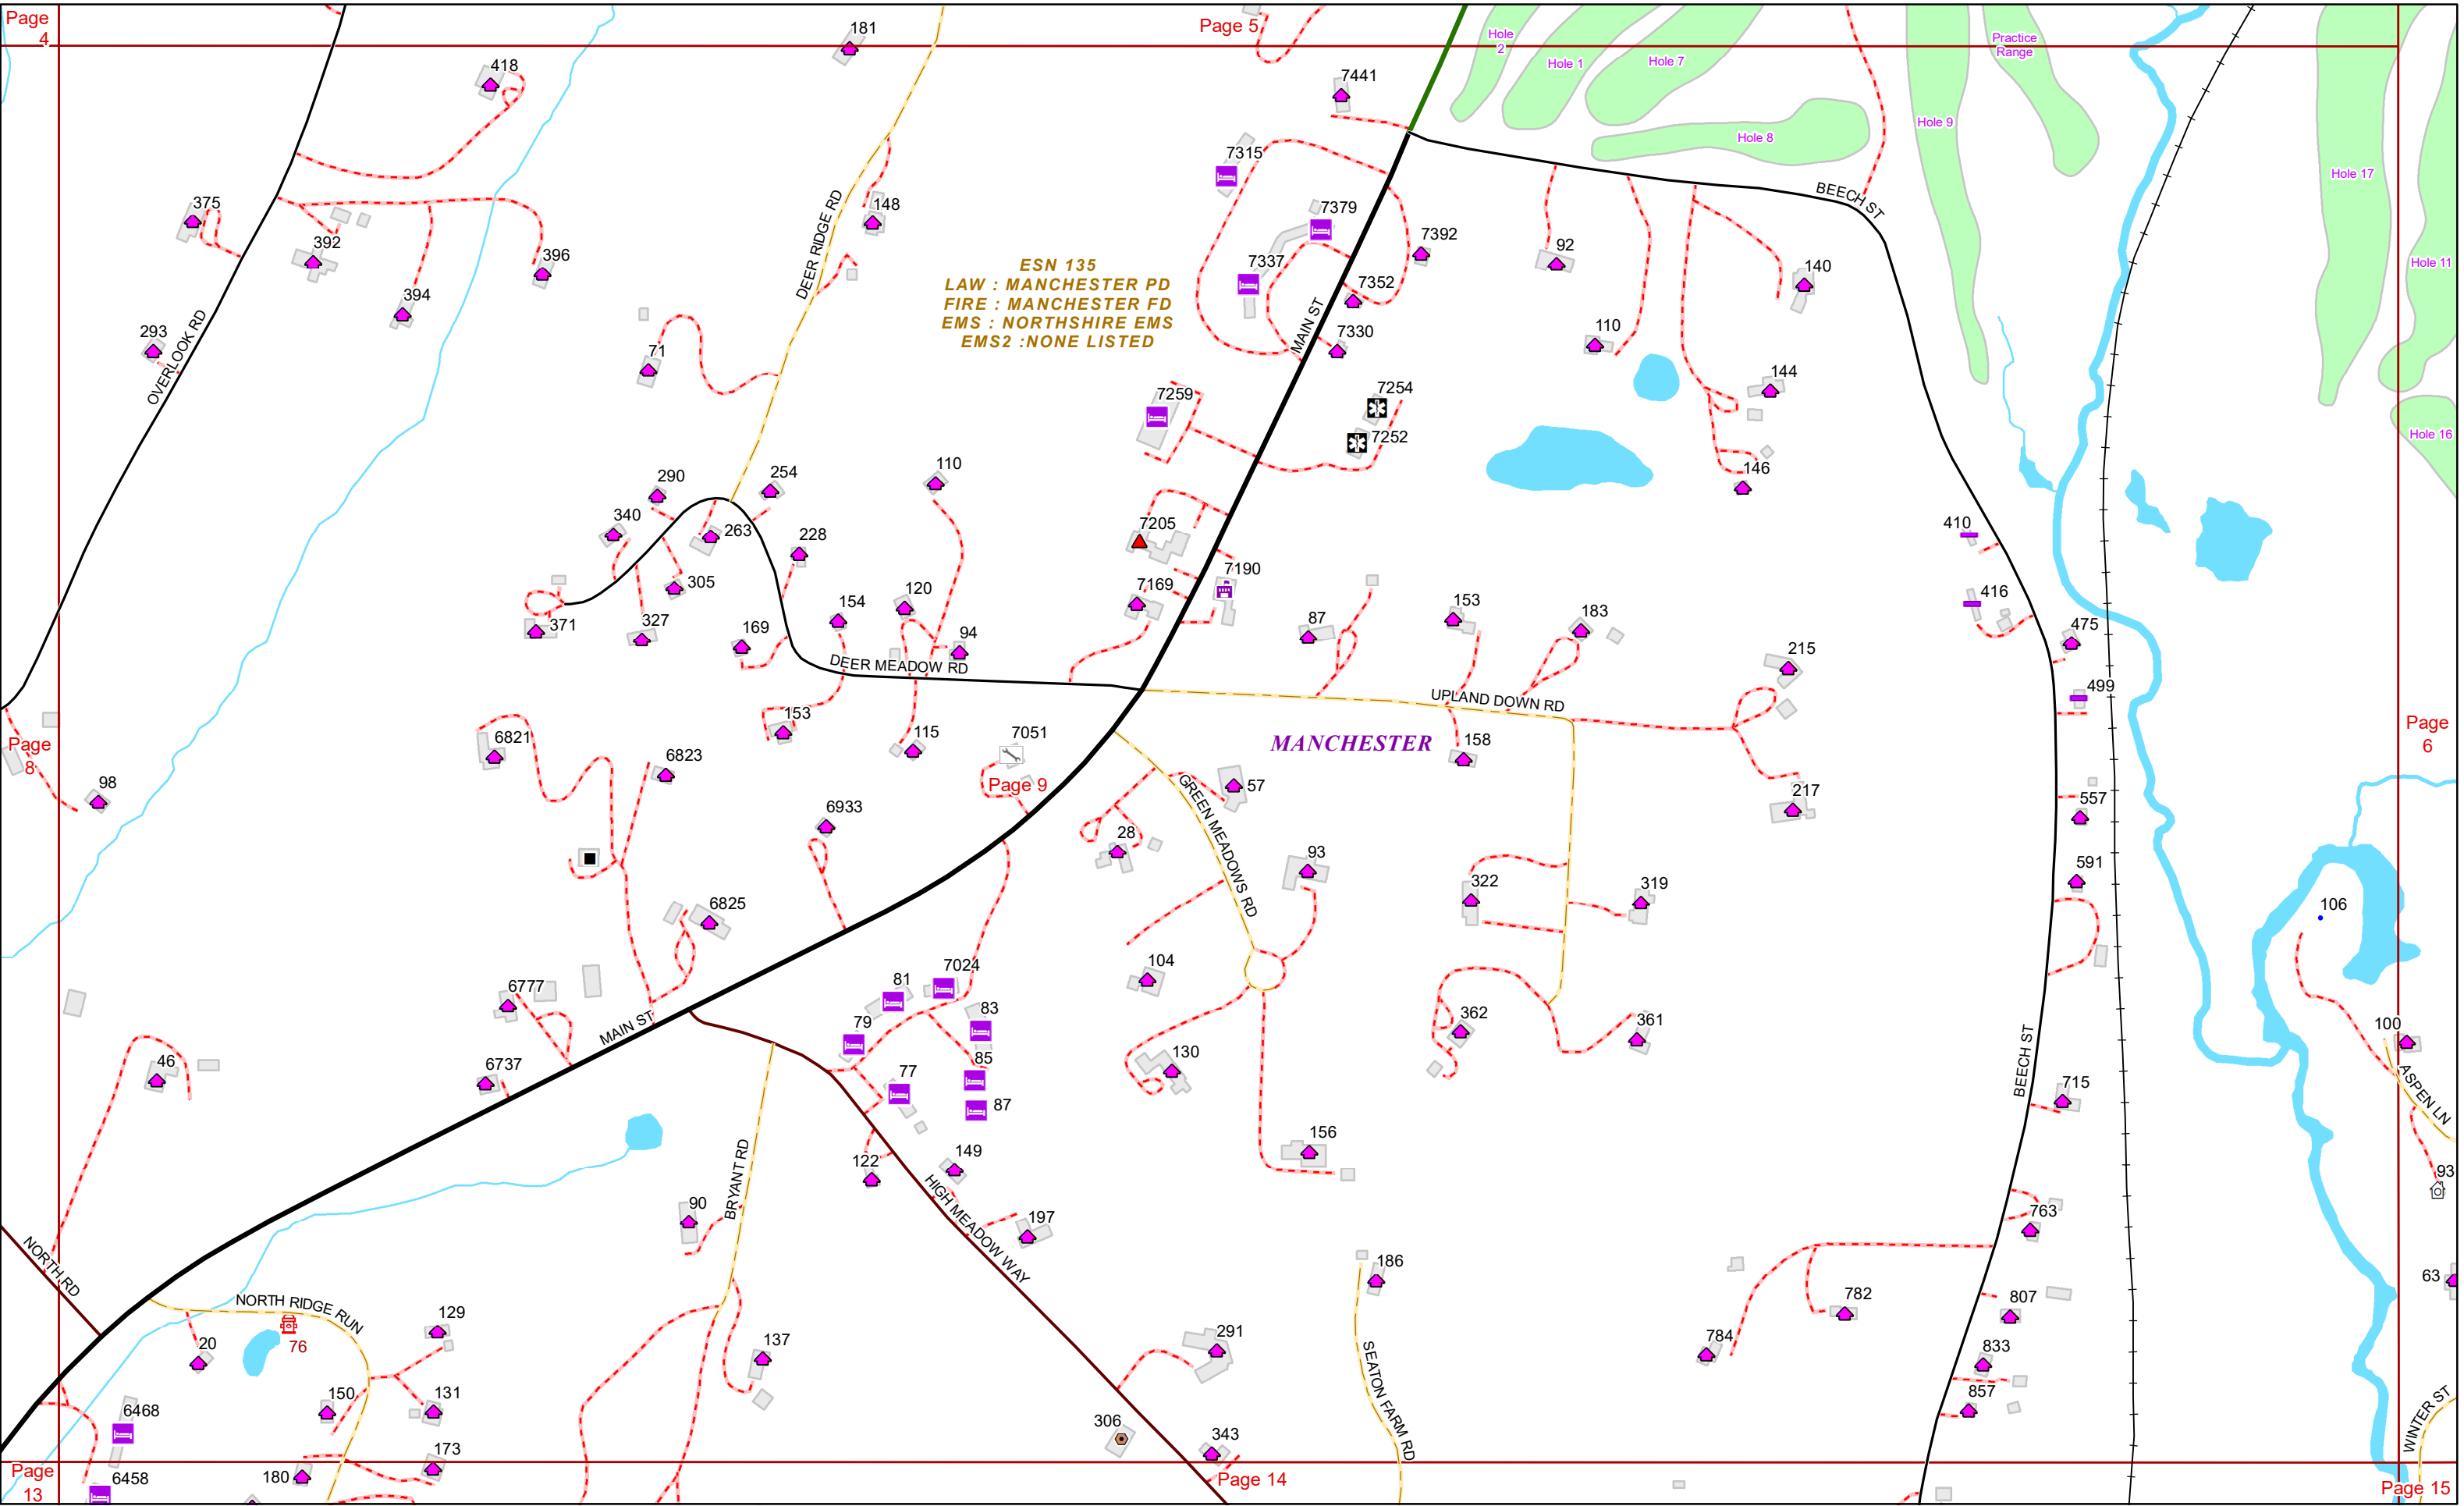

ESN 135
LAW : MANCHESTER PD
FIRE : MANCHESTER FD
EMS : NORTHSHIRE EMS
EMS2 : NONE LISTED

MANCHESTER