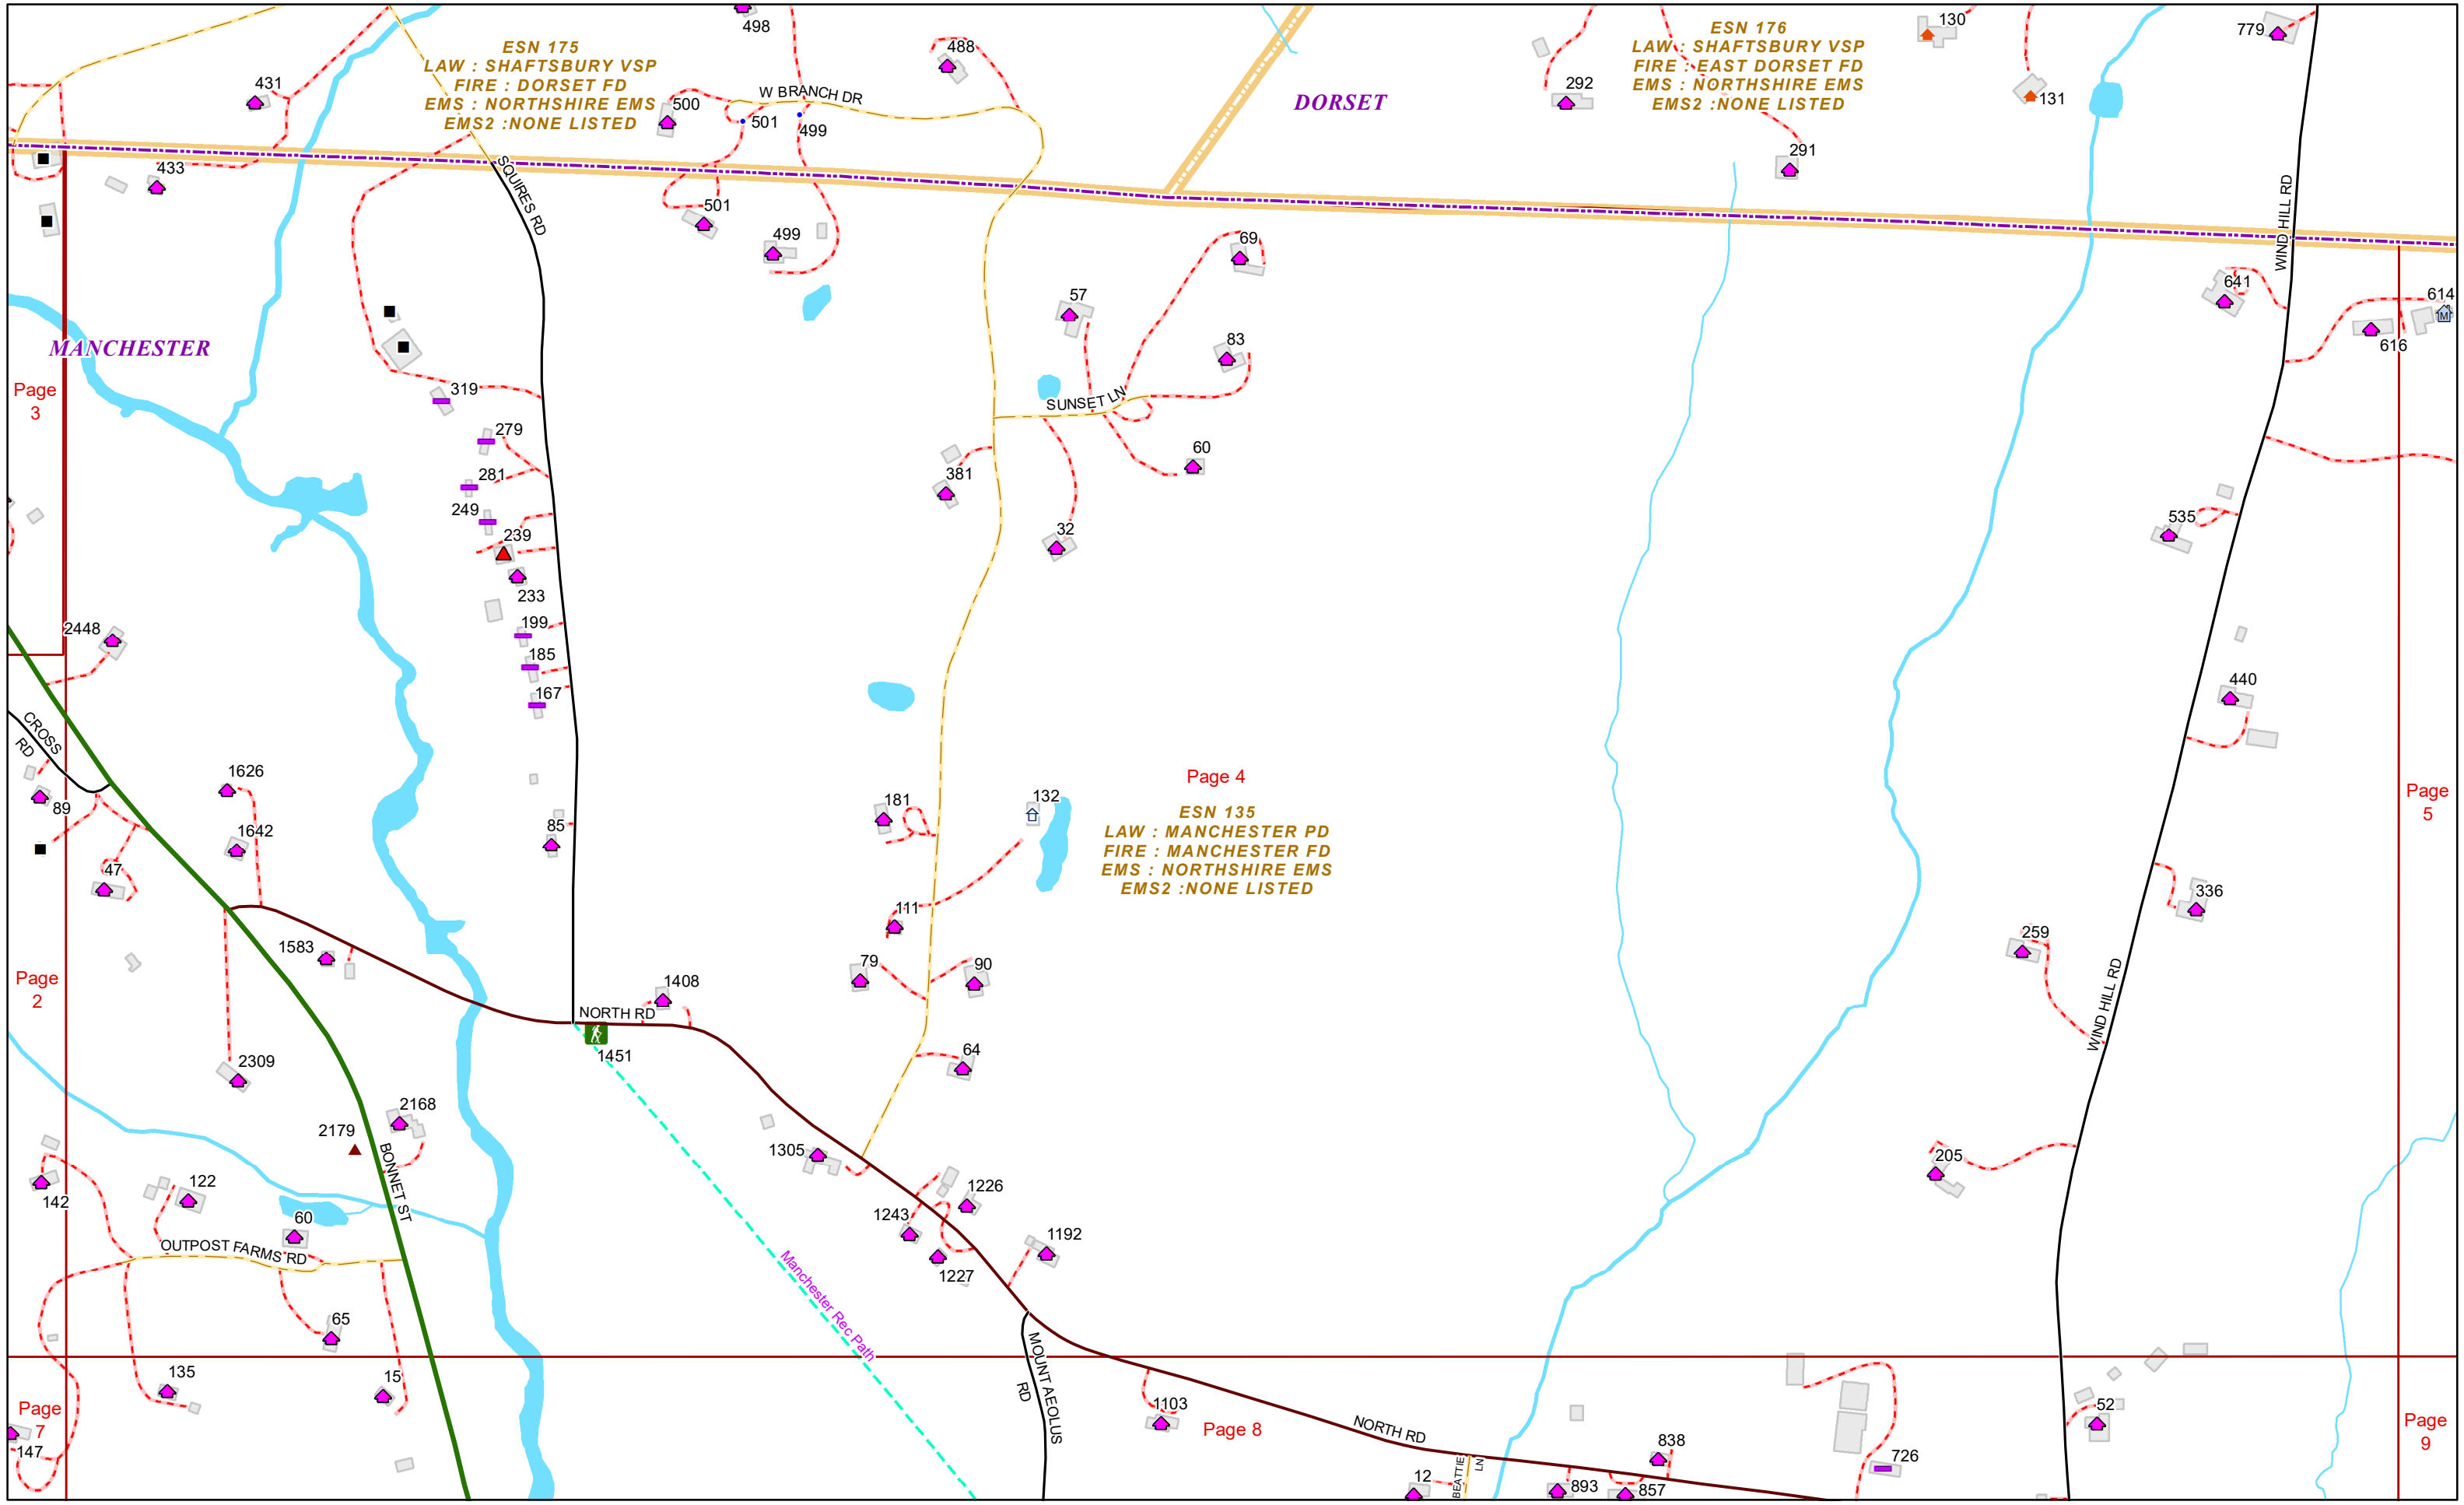

ESN 175
LAW : SHAFTSBURY VSP
FIRE : DORSET FD
EMS : NORTHSHIRE EMS
EMS2 : NONE LISTED

ESN 176
LAW : SHAFTSBURY VSP
FIRE : EAST DORSET FD
EMS : NORTHSHIRE EMS
EMS2 : NONE LISTED

ESN 135
LAW : MANCHESTER PD
FIRE : MANCHESTER FD
EMS : NORTHSHIRE EMS
EMS2 : NONE LISTED

Page 3

Page 2

Page 7

Page 4

Page 8

Page 5

Page 9