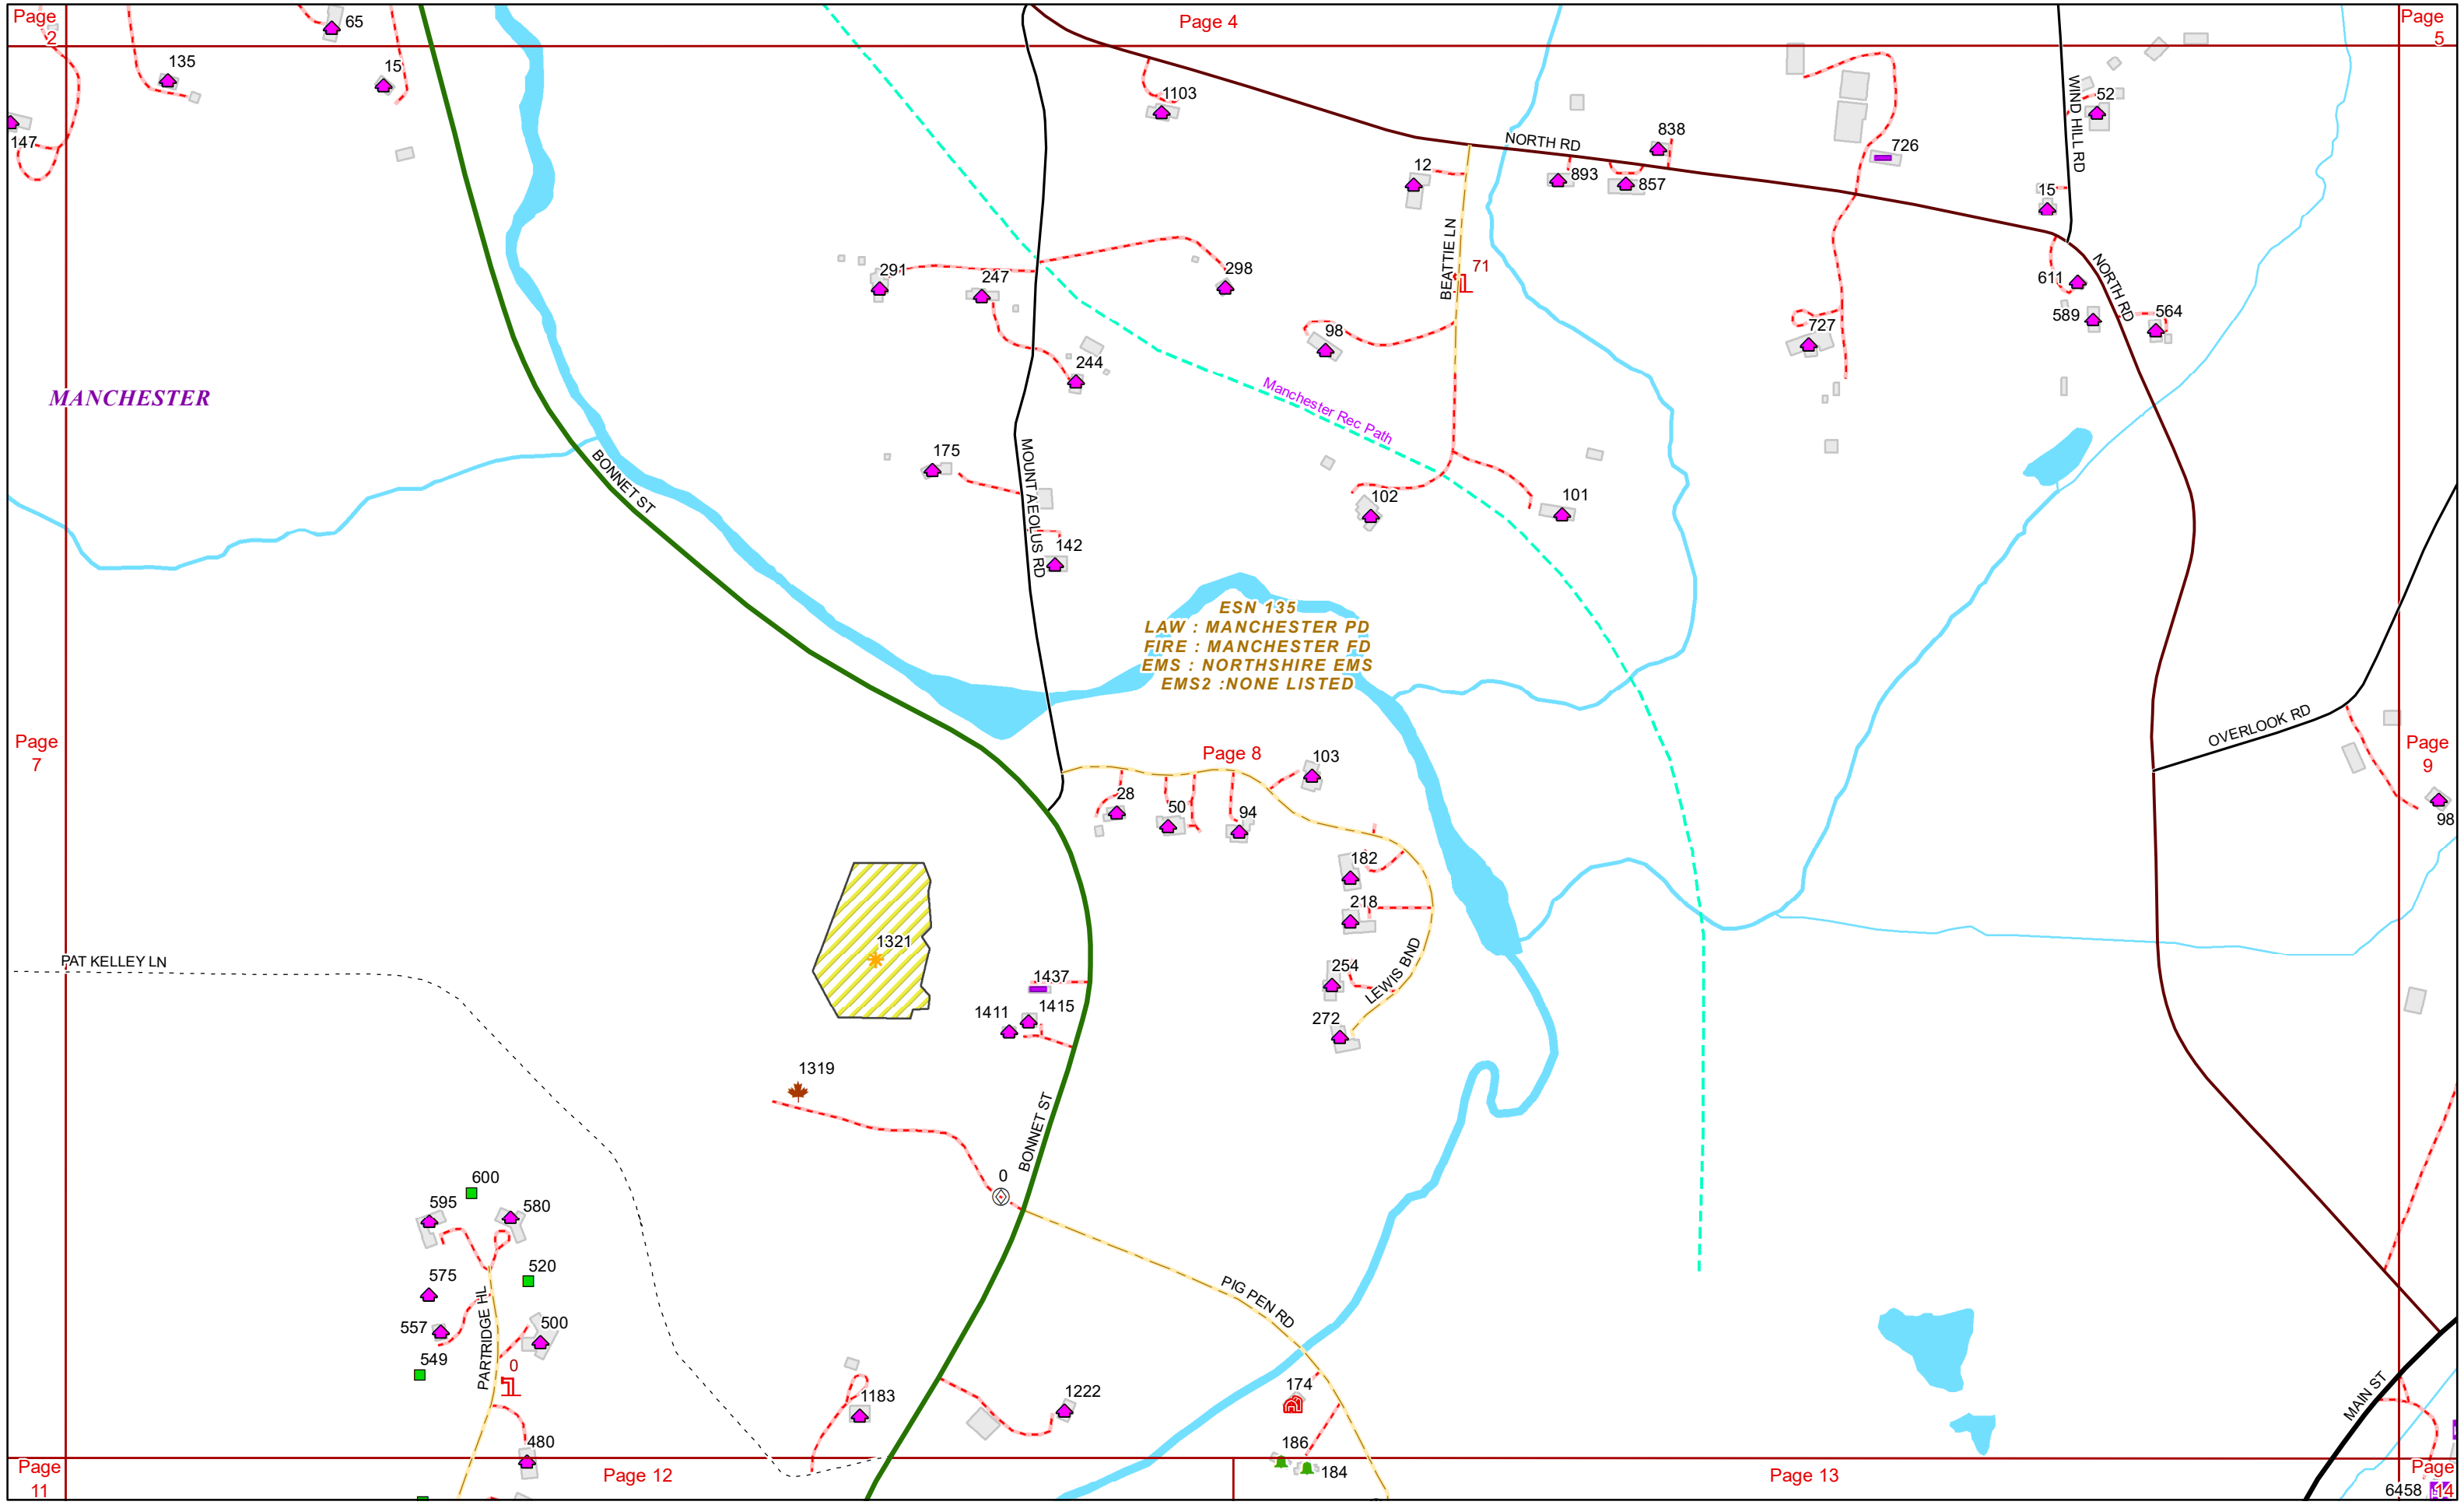

ESN 135
LAW : MANCHESTER PD
FIRE : MANCHESTER FD
EMS : NORTHSHIRE EMS
EMS2 : NONE LISTED