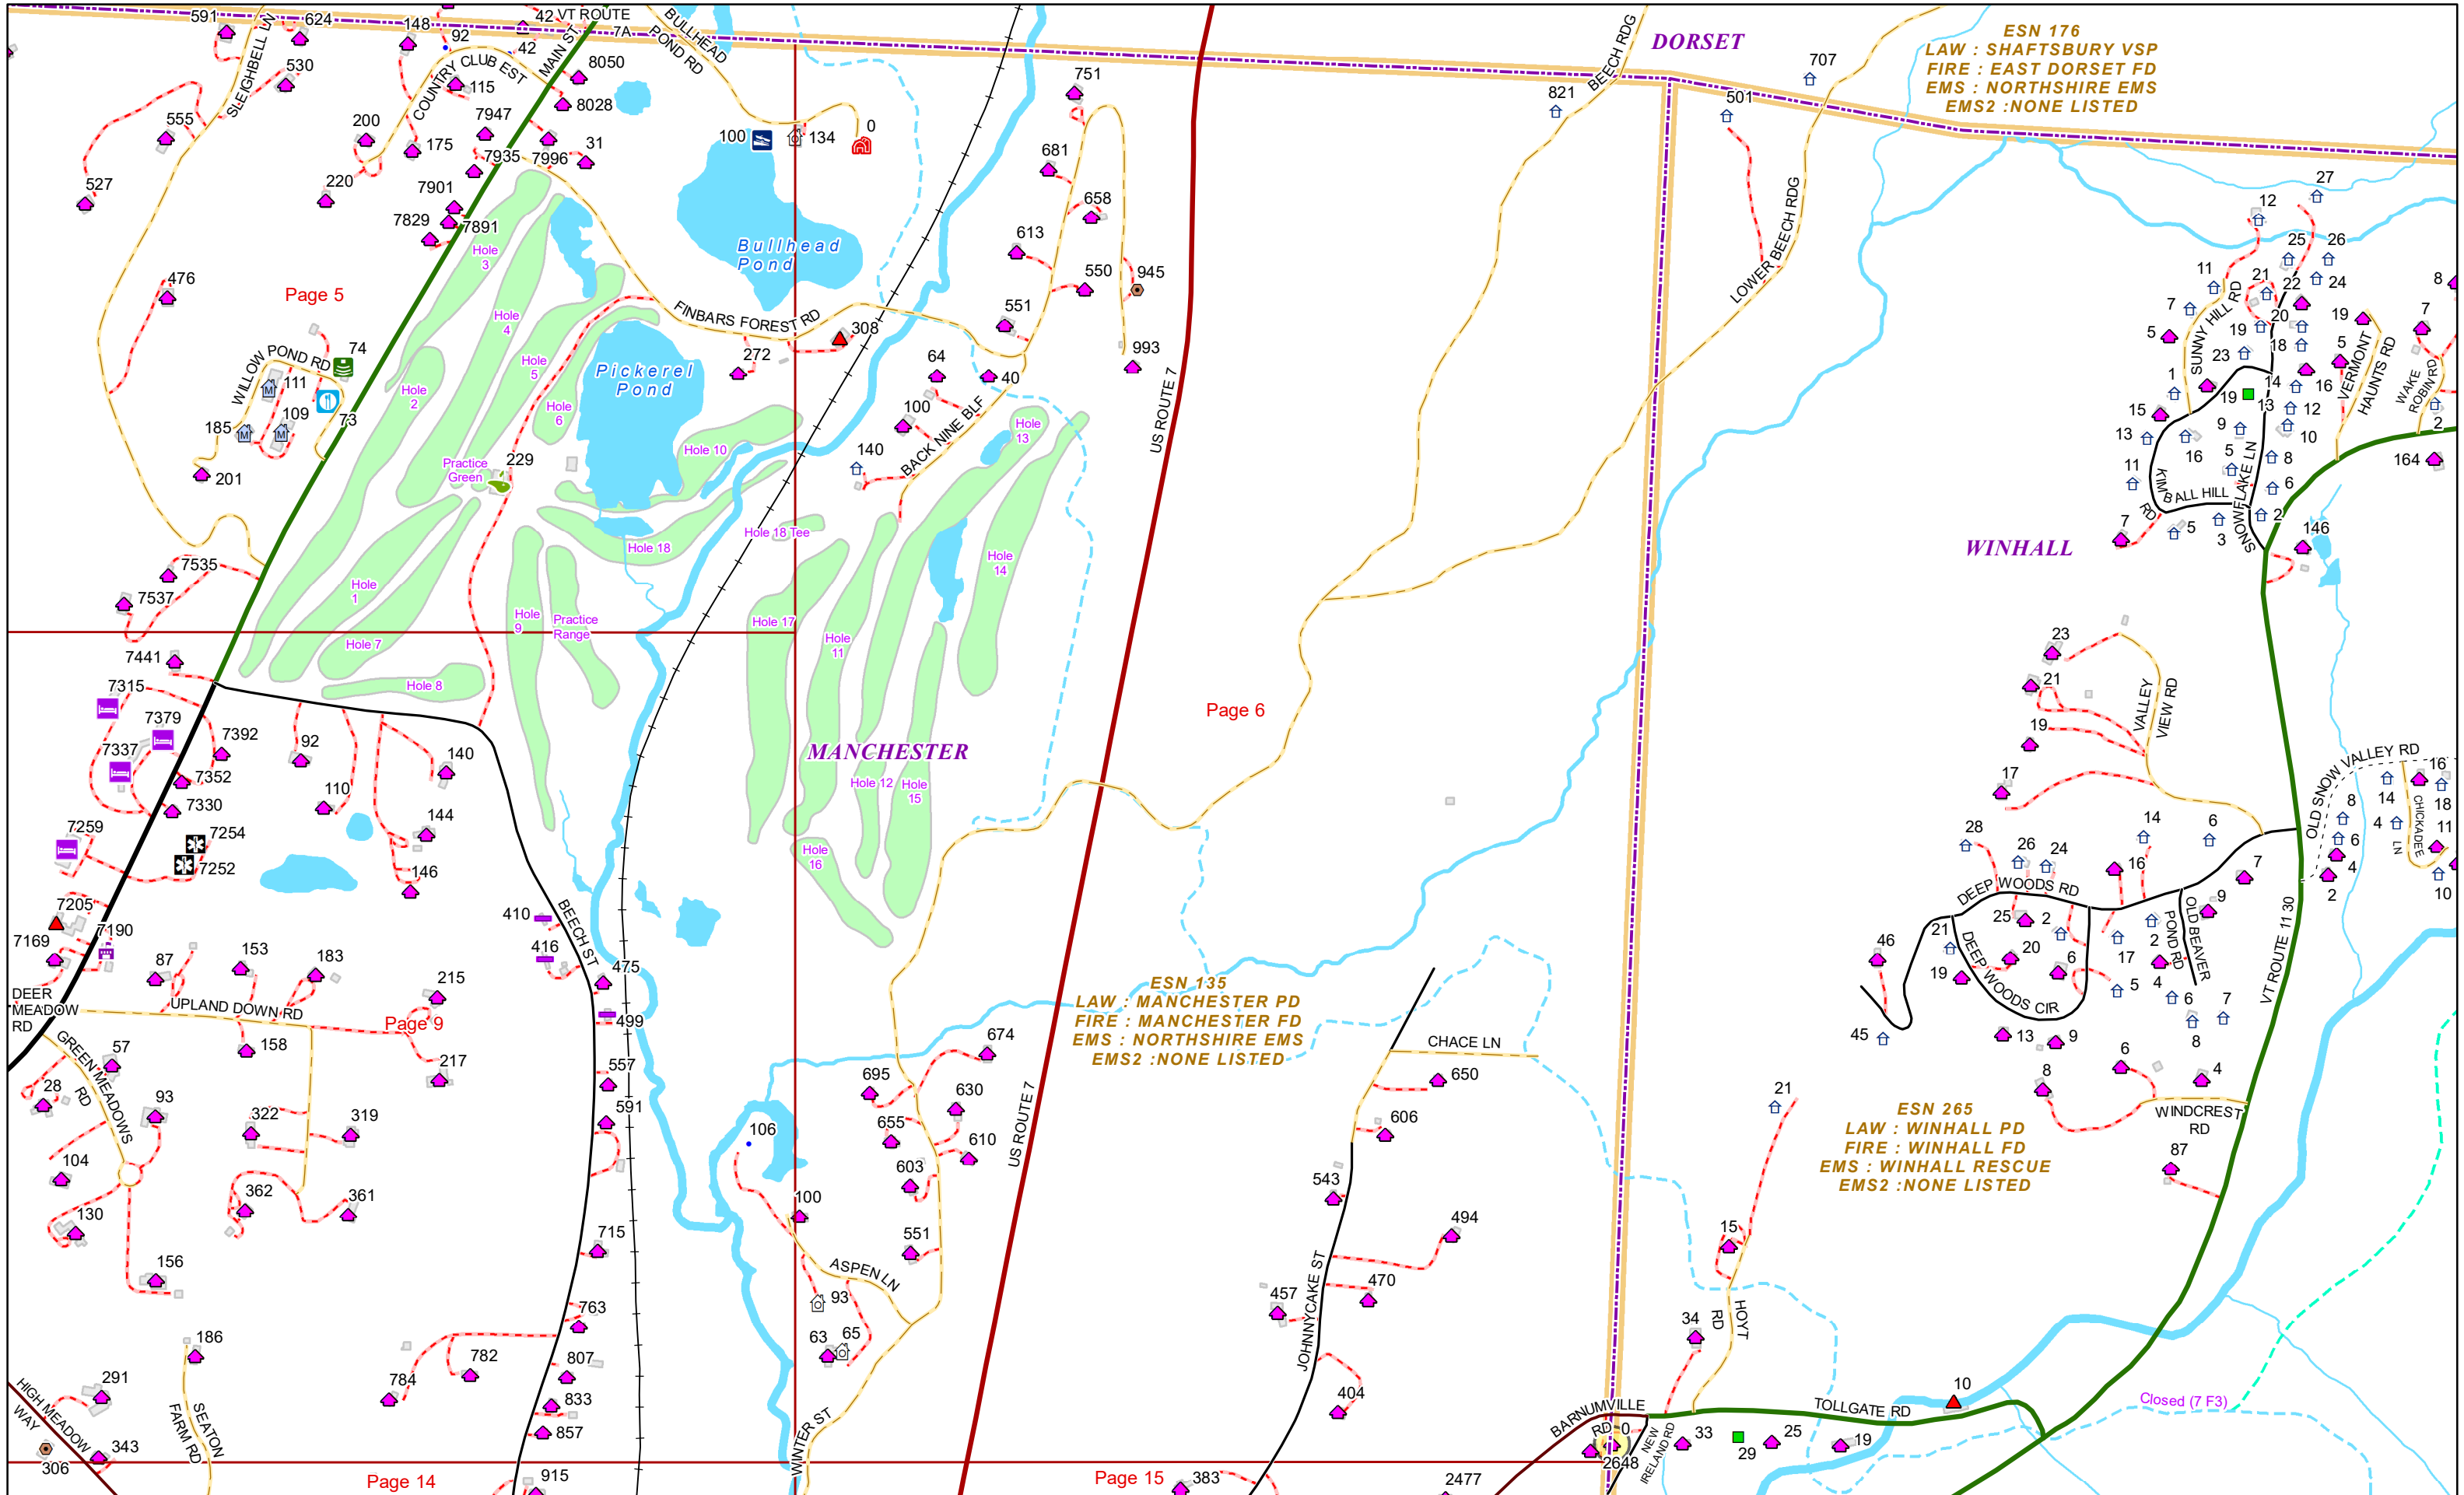

Page 5

Page 6

Page 14

Page 15

ESN 176
LAW : SHAFTSBURY VSP
FIRE : EAST DORSET FD
EMS : NORTHSHIRE EMS
EMS2 : NONE LISTED

ESN 135
LAW : MANCHESTER PD
FIRE : MANCHESTER FD
EMS : NORTHSHIRE EMS
EMS2 : NONE LISTED

ESN 265
LAW : WINHALL PD
FIRE : WINHALL FD
EMS : WINHALL RESCUE
EMS2 : NONE LISTED

Closed (7 F3)