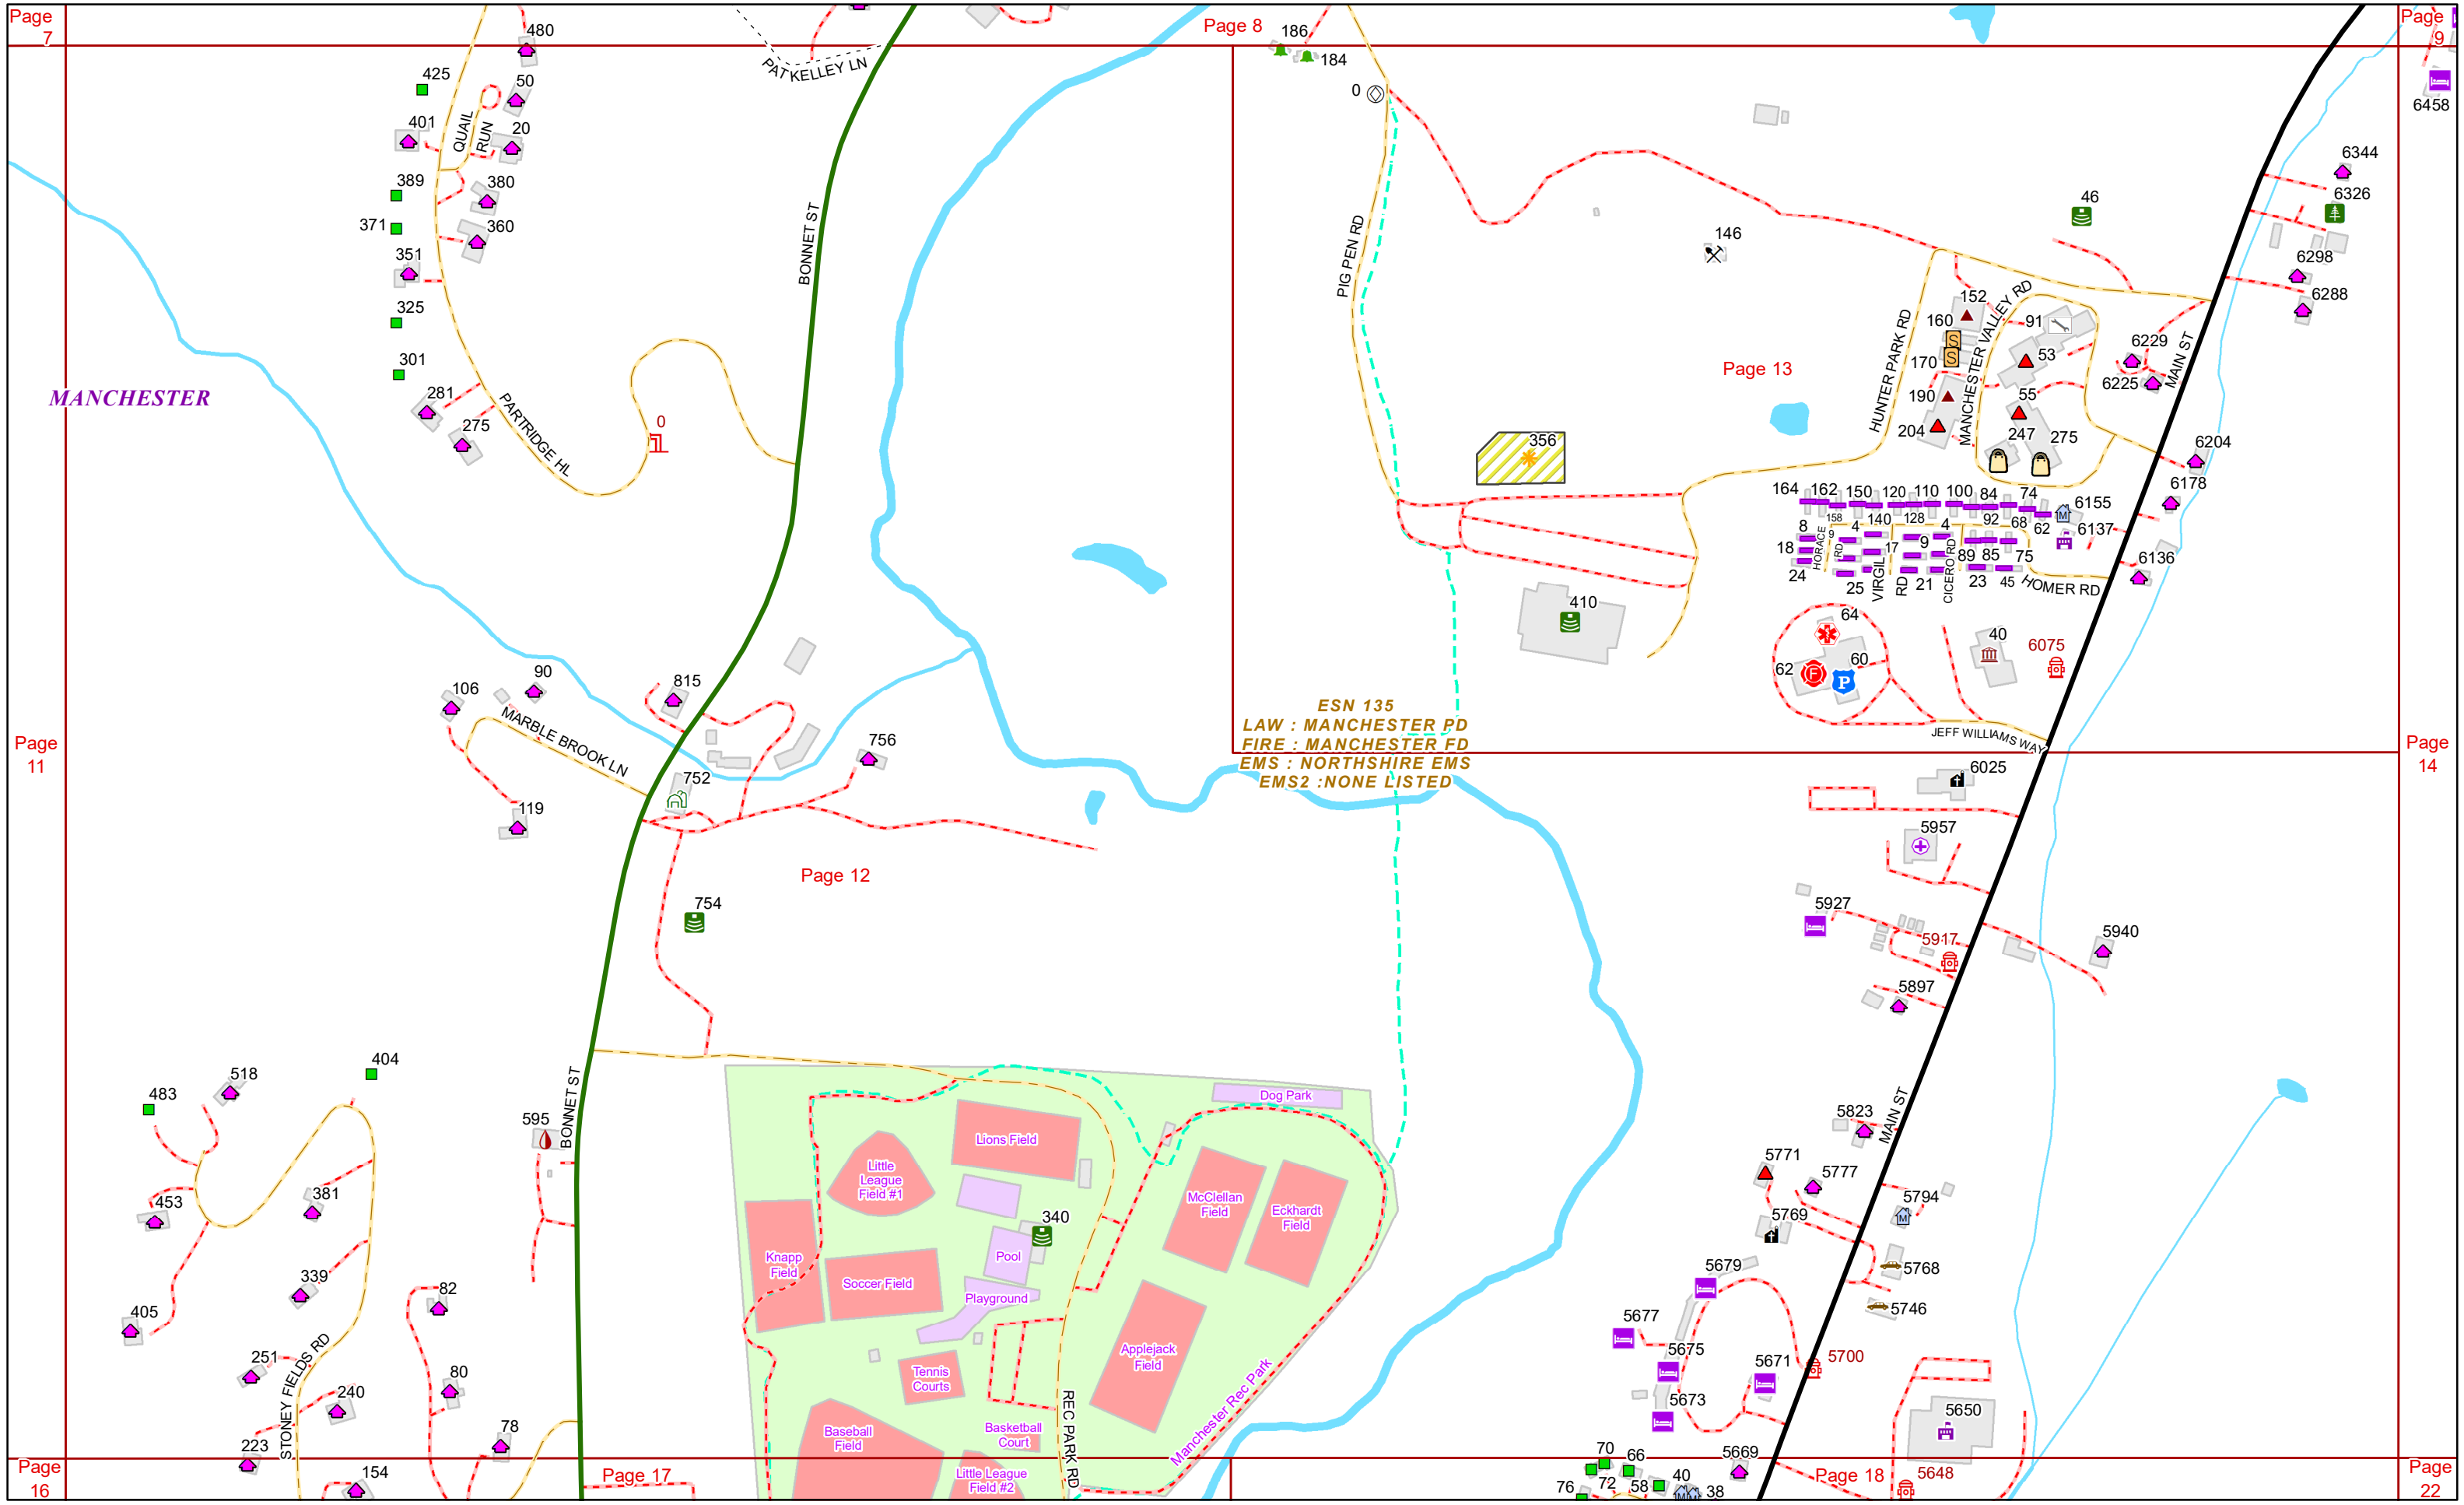

ESN 135
LAW : MANCHESTER PD
FIRE : MANCHESTER FD
EMS : NORTHSHIRE EMS
EMS2 : NONE LISTED