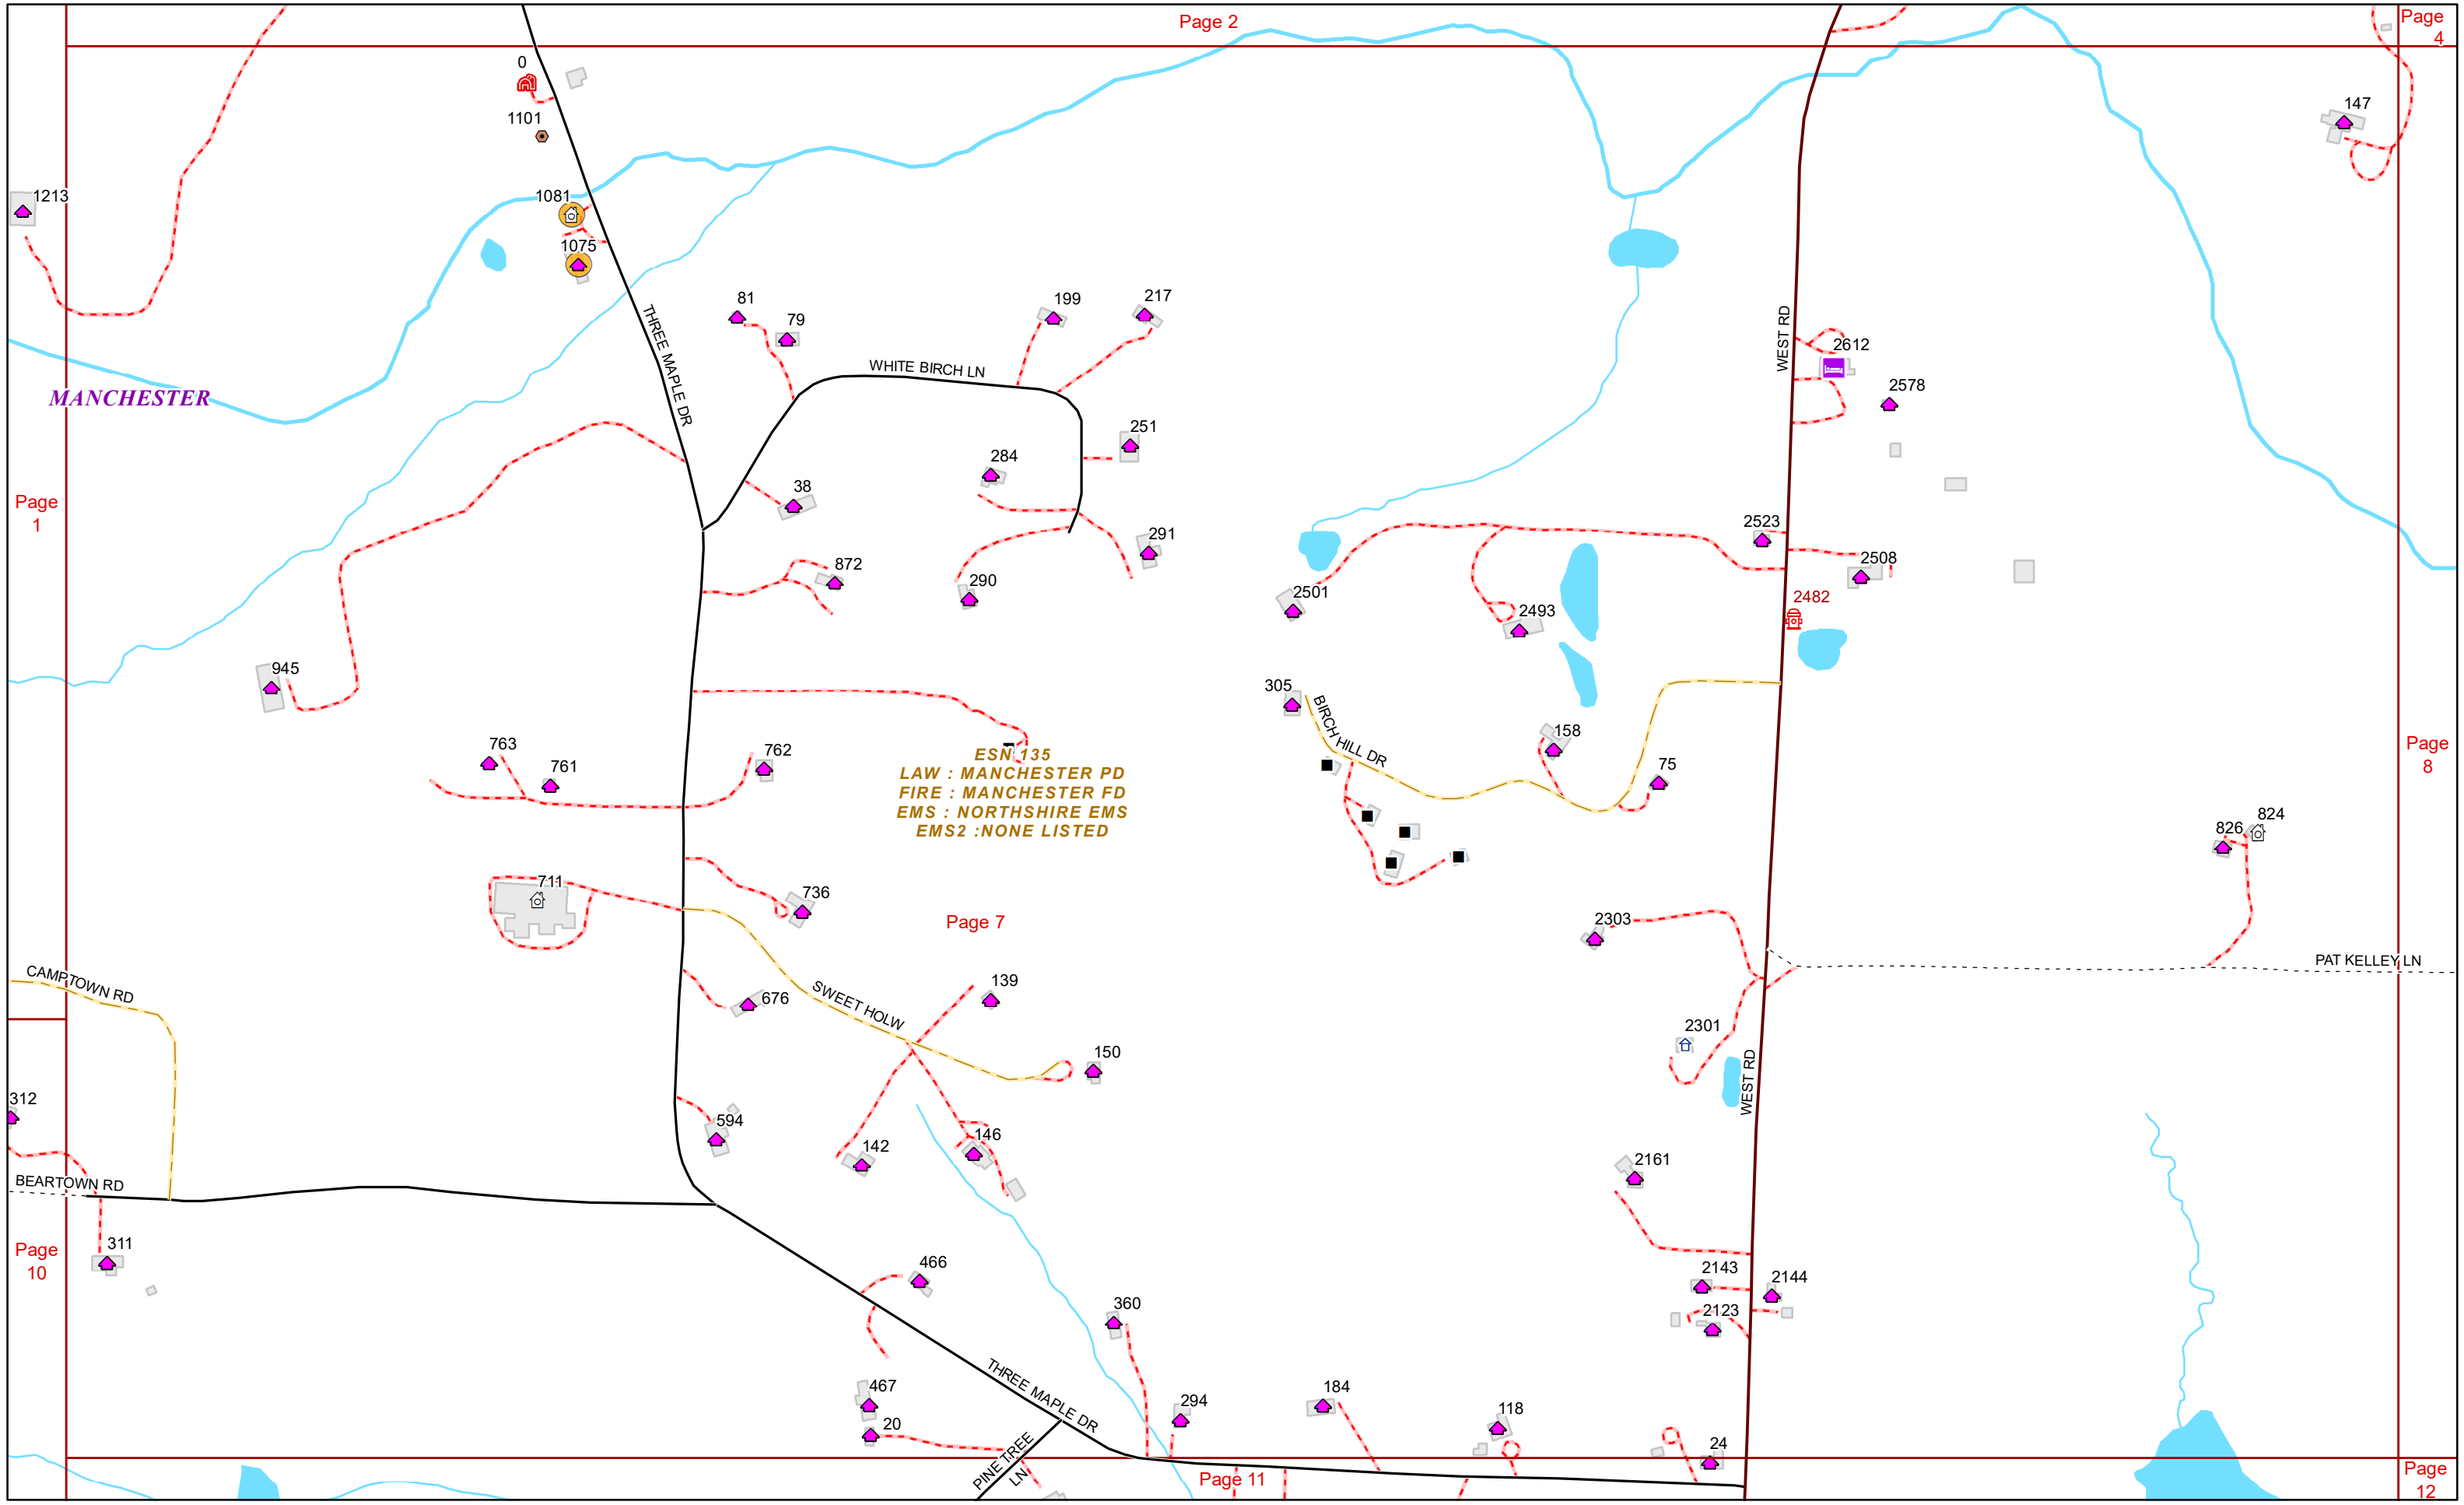

ESN: 135
LAW: MANCHESTER PD
FIRE: MANCHESTER FD
EMS: NORTHSHIRE EMS
EMS2: NONE LISTED