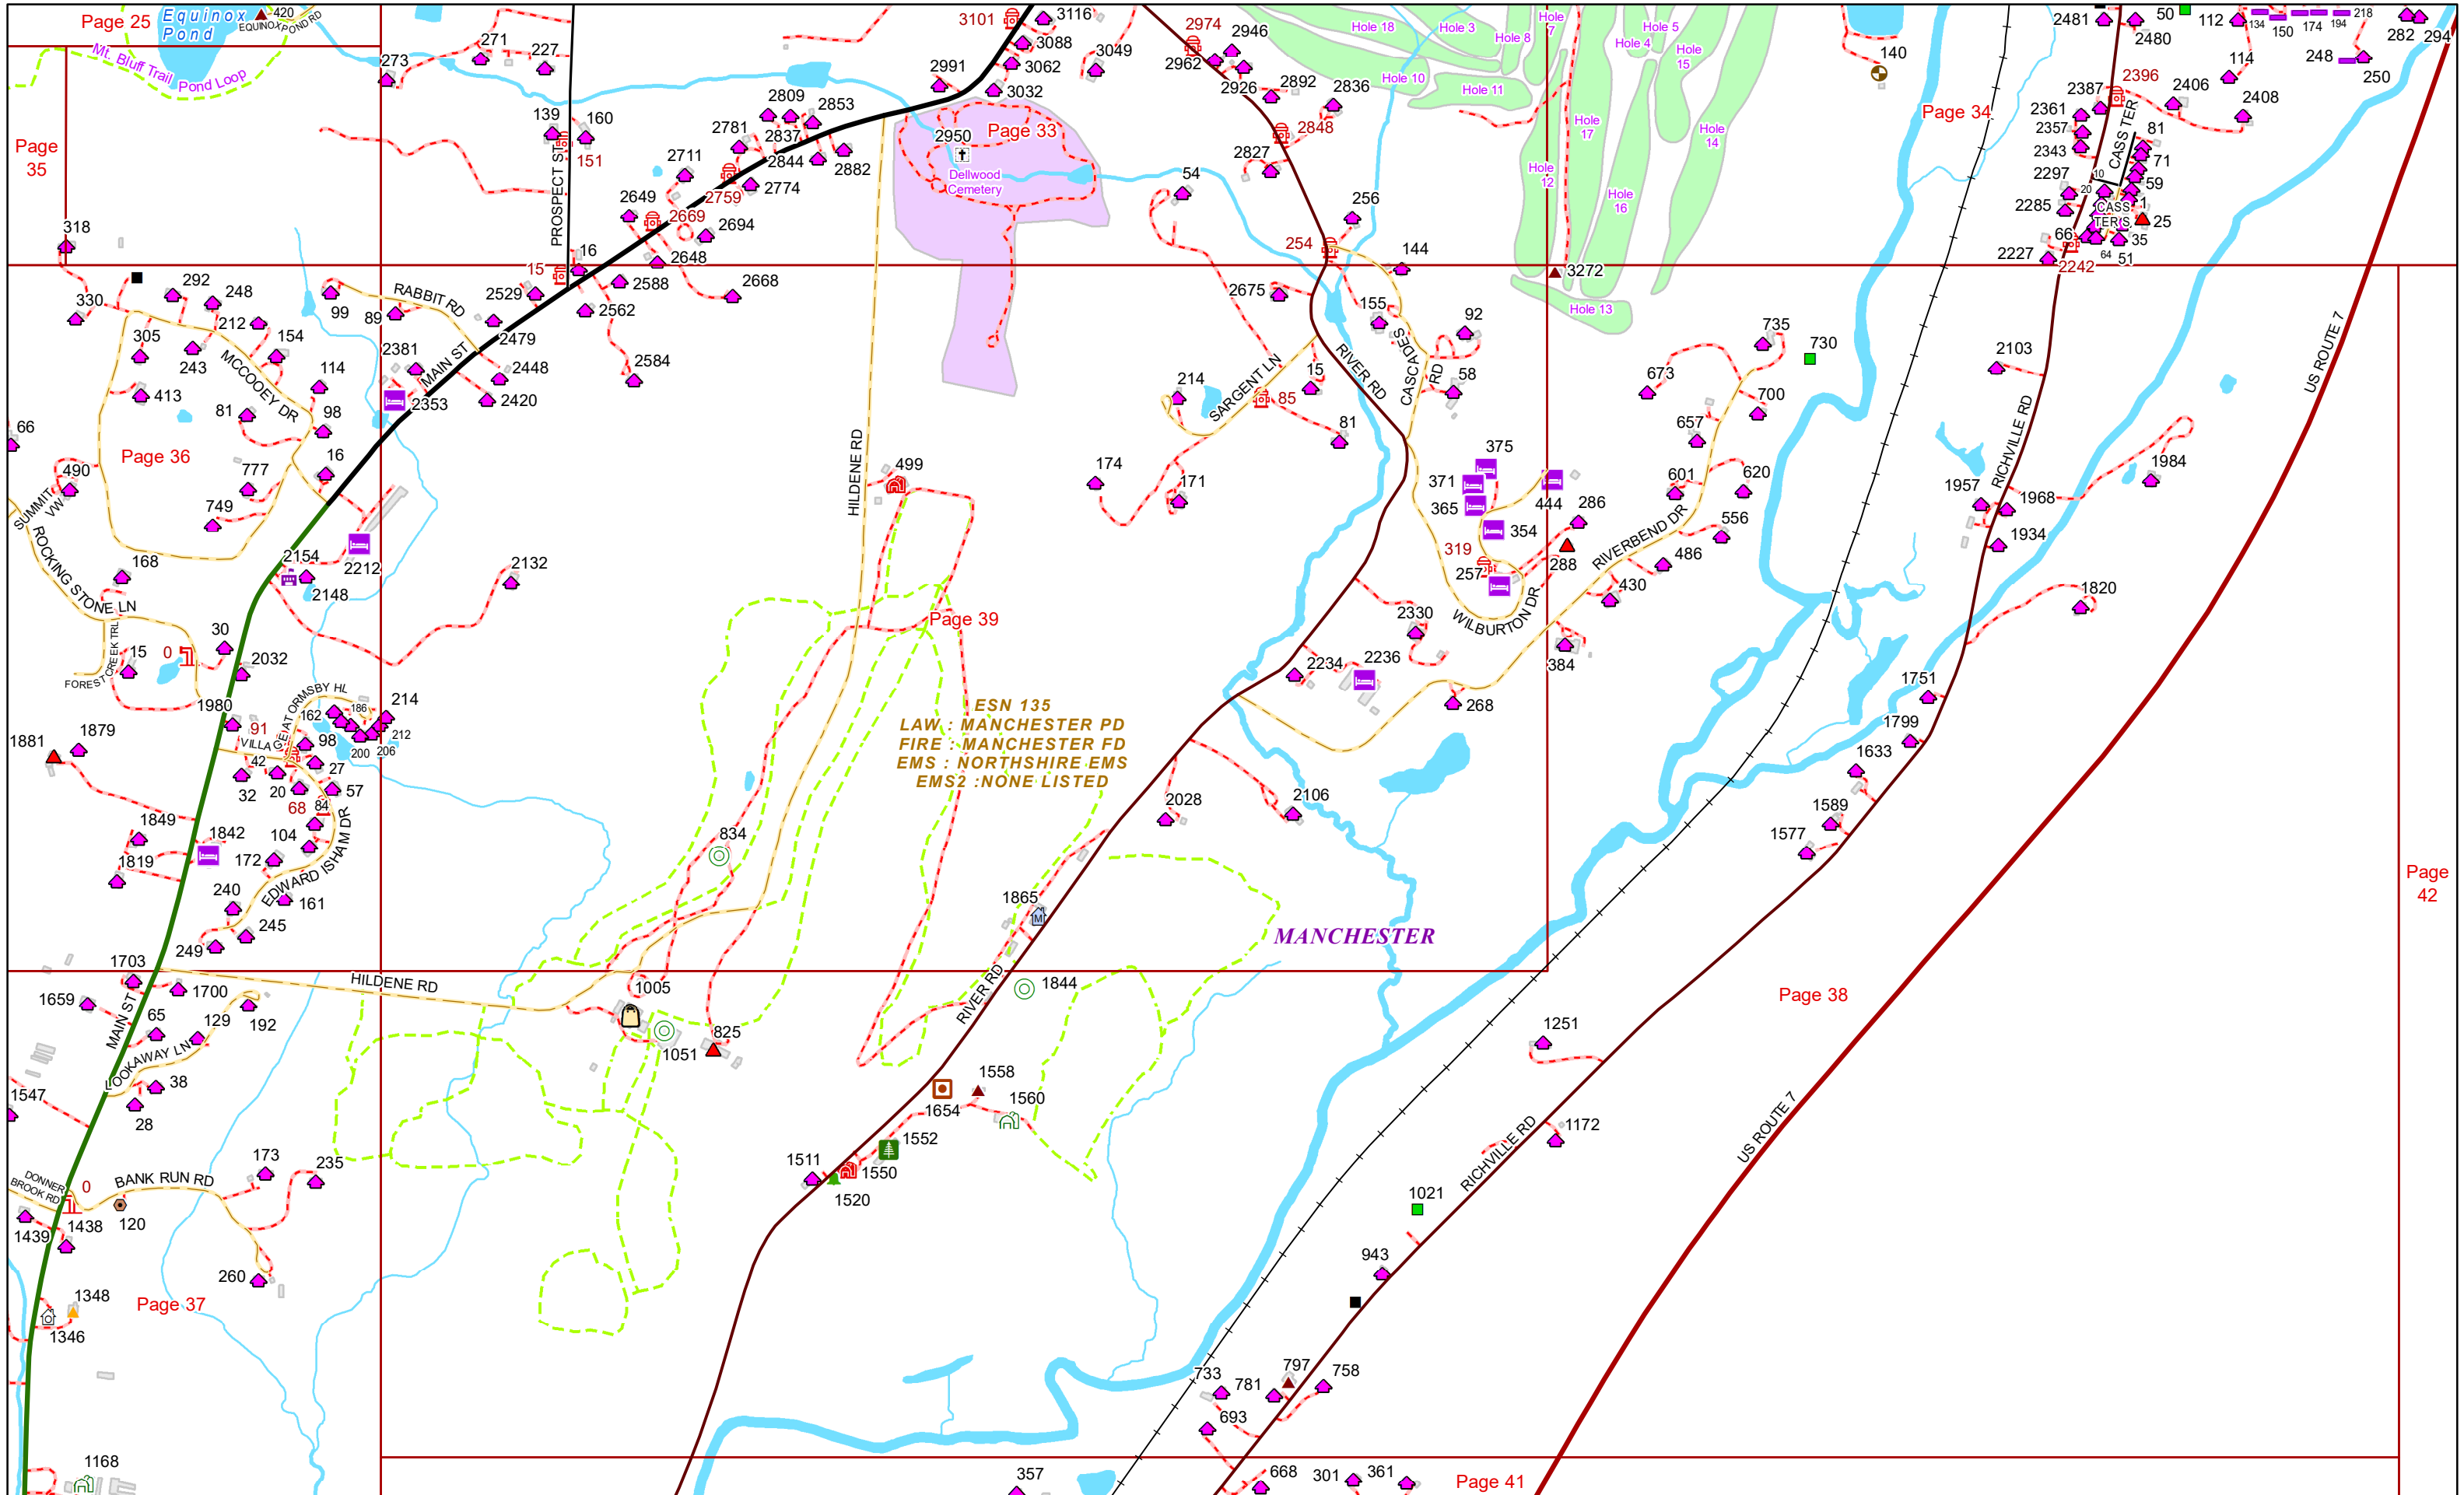

ESN 135
LAW : MANCHESTER PD
FIRE : MANCHESTER FD
EMS : NORTHSHIRE EMS
EMS2 : NONE LISTED

MANCHESTER