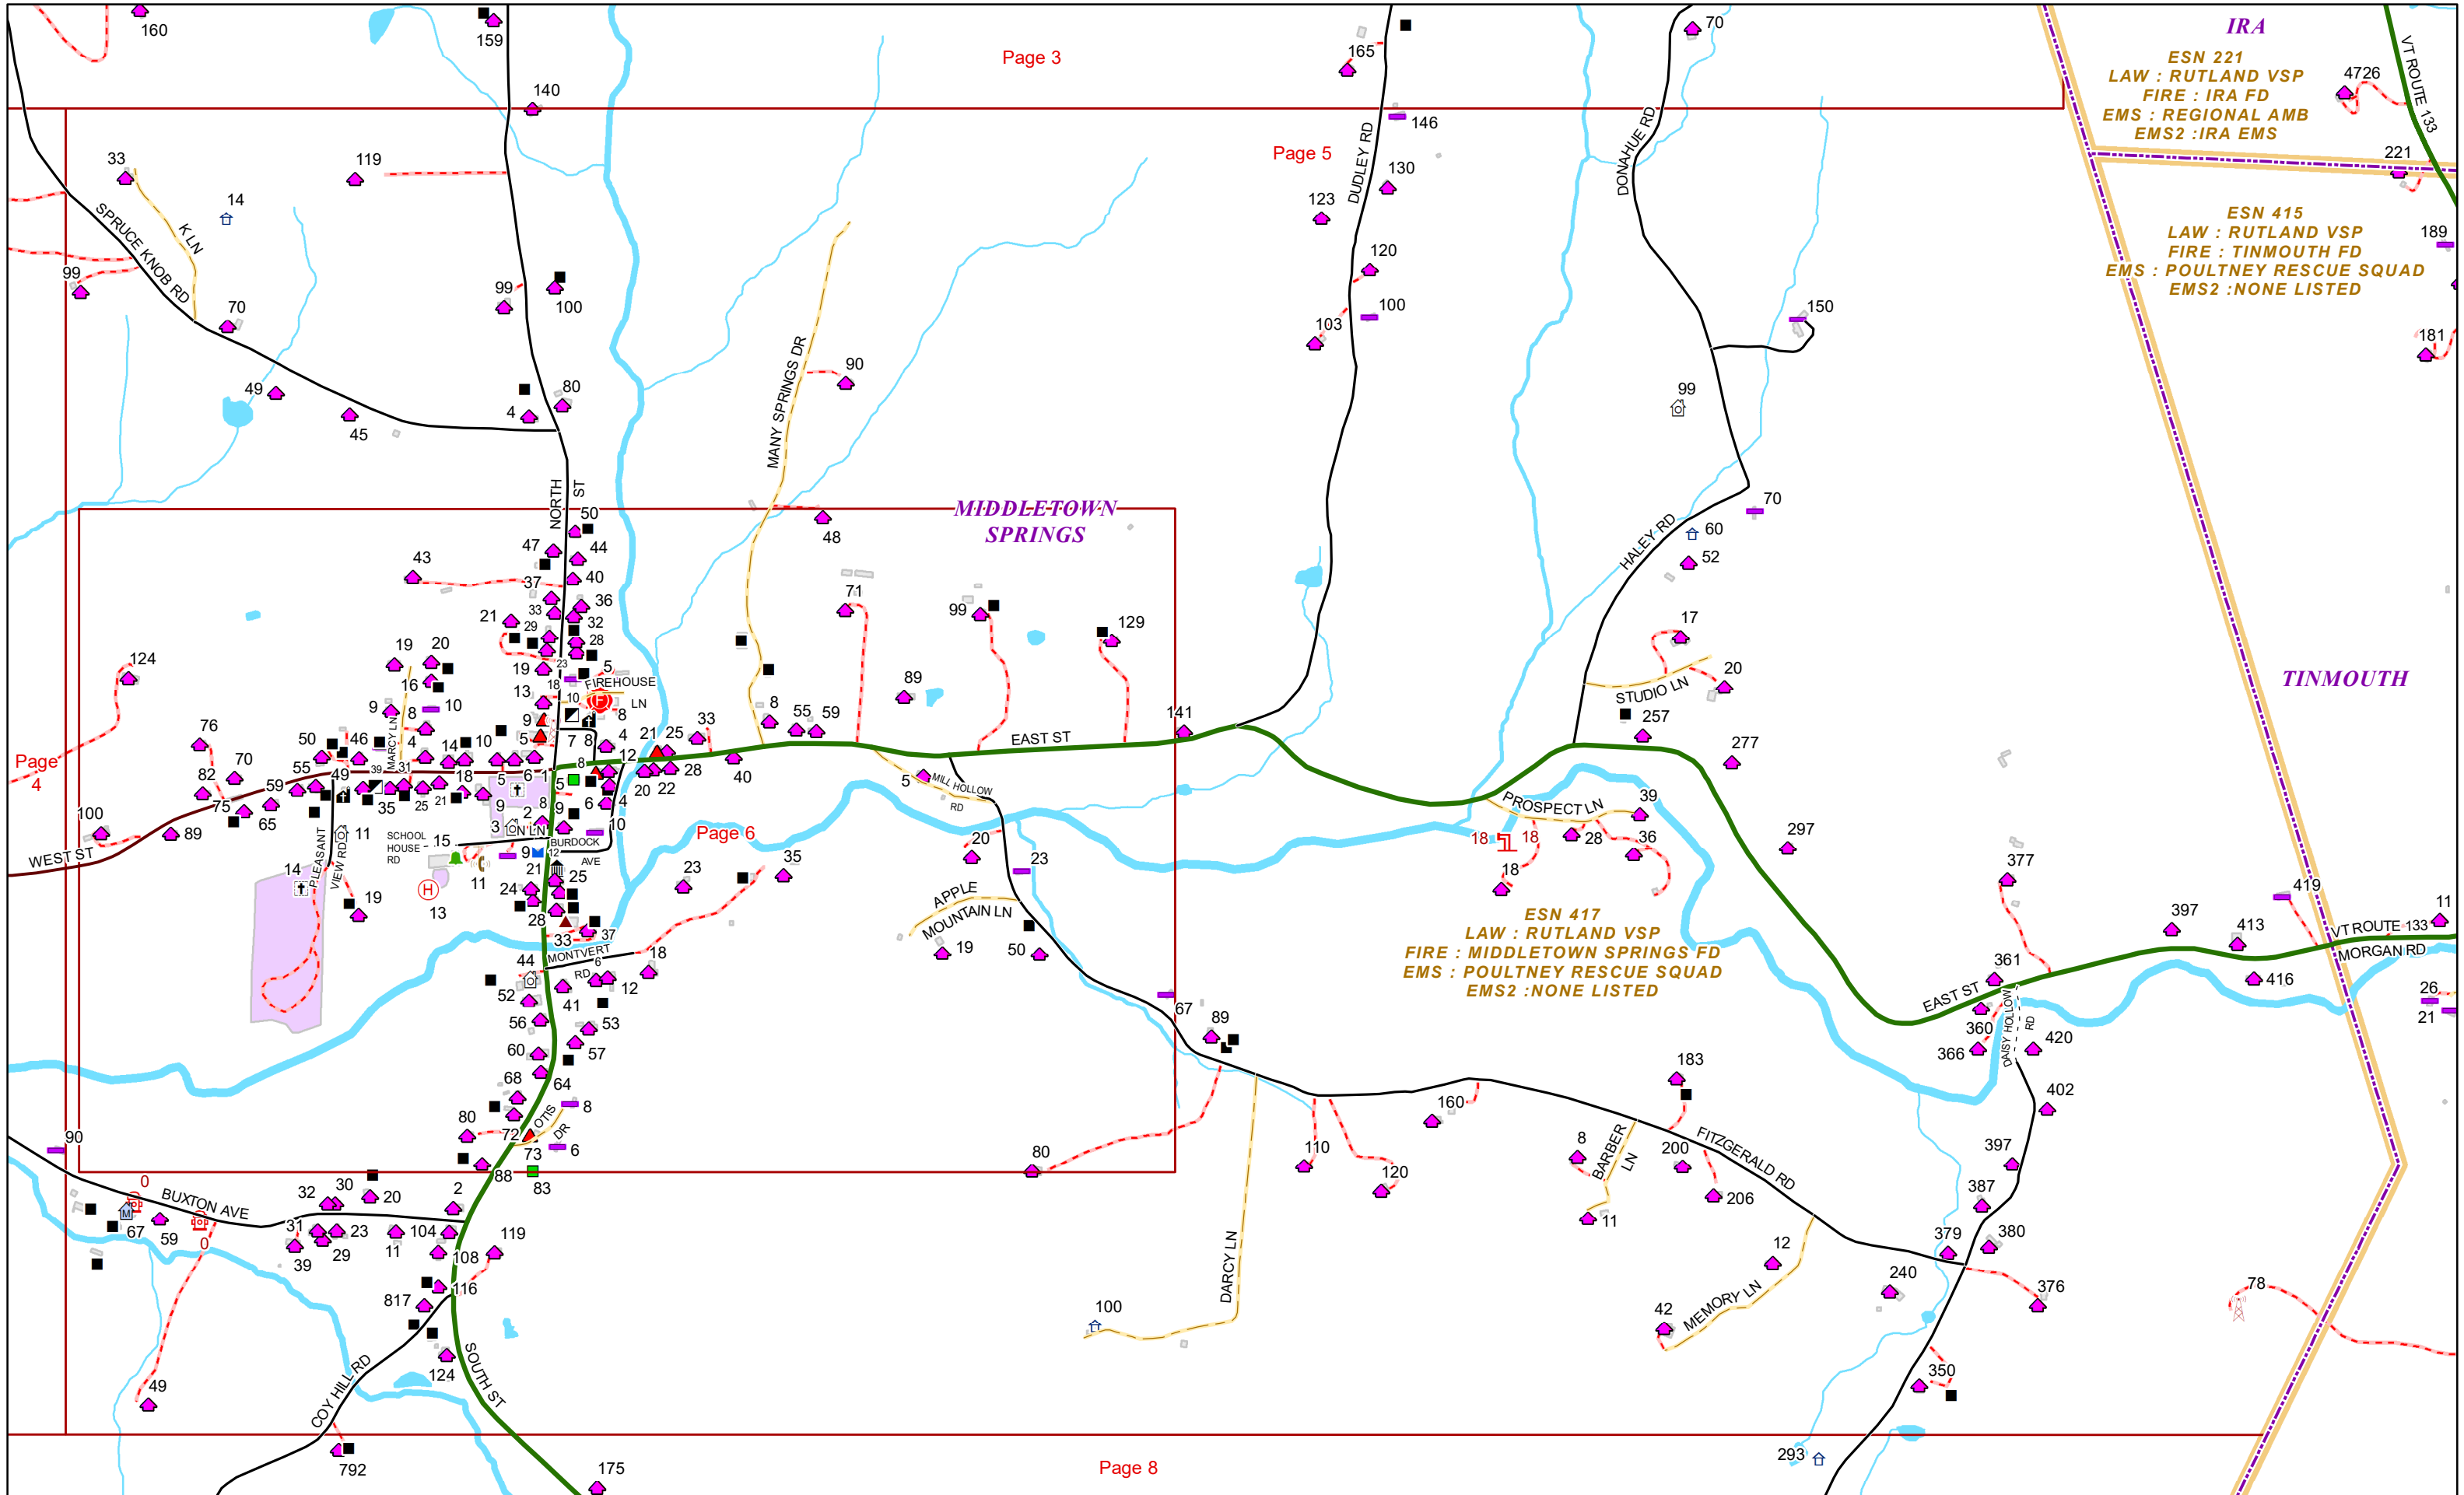

IRA
ESN 221
LAW : RUTLAND VSP
FIRE : IRA FD
EMS : REGIONAL AMB
EMS2 : IRA EMS

ESN 415
LAW : RUTLAND VSP
FIRE : TINMOUTH FD
EMS : POULTNEY RESCUE SQUAD
EMS2 : NONE LISTED

ESN 417
LAW : RUTLAND VSP
FIRE : MIDDLETOWN SPRINGS FD
EMS : POULTNEY RESCUE SQUAD
EMS2 : NONE LISTED