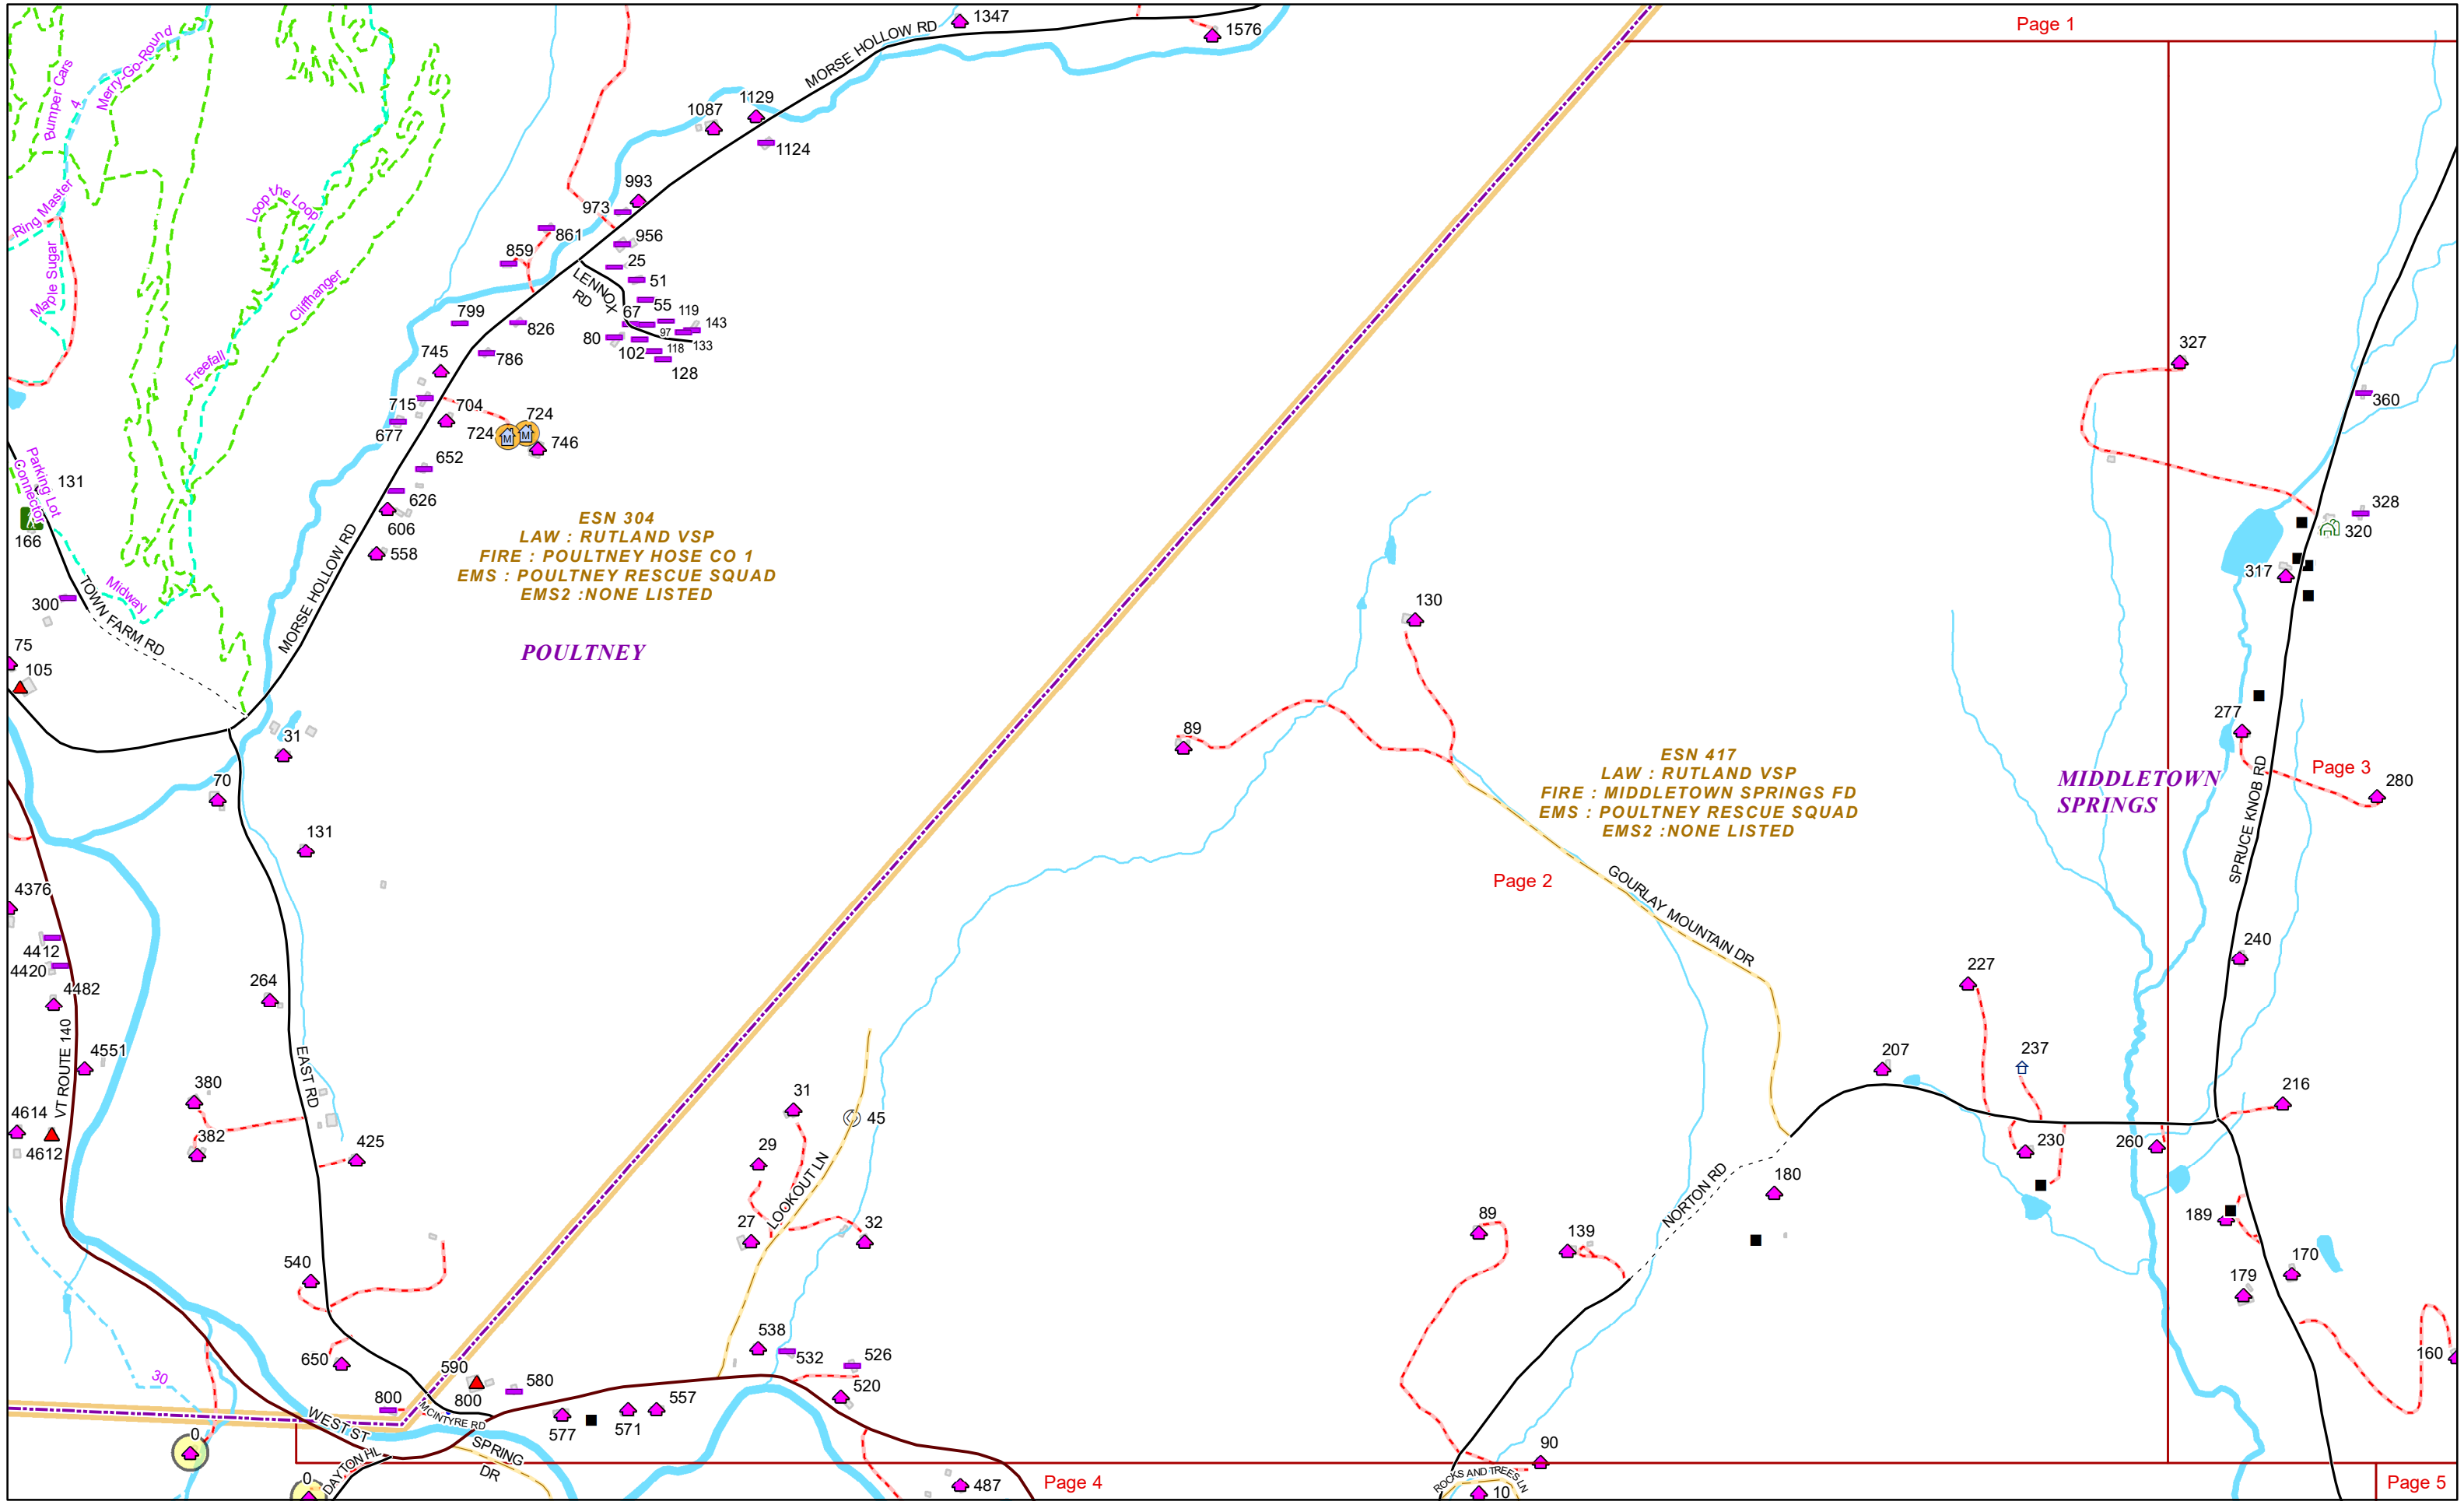

ESN 304
LAW : RUTLAND VSP
FIRE : POULTNEY HOSE CO 1
EMS : POULTNEY RESCUE SQUAD
EMS2 : NONE LISTED

ESN 417
LAW : RUTLAND VSP
FIRE : MIDDLETOWN SPRINGS FD
EMS : POULTNEY RESCUE SQUAD
EMS2 : NONE LISTED

POULTNEY

MIDDLETOWN SPRINGS