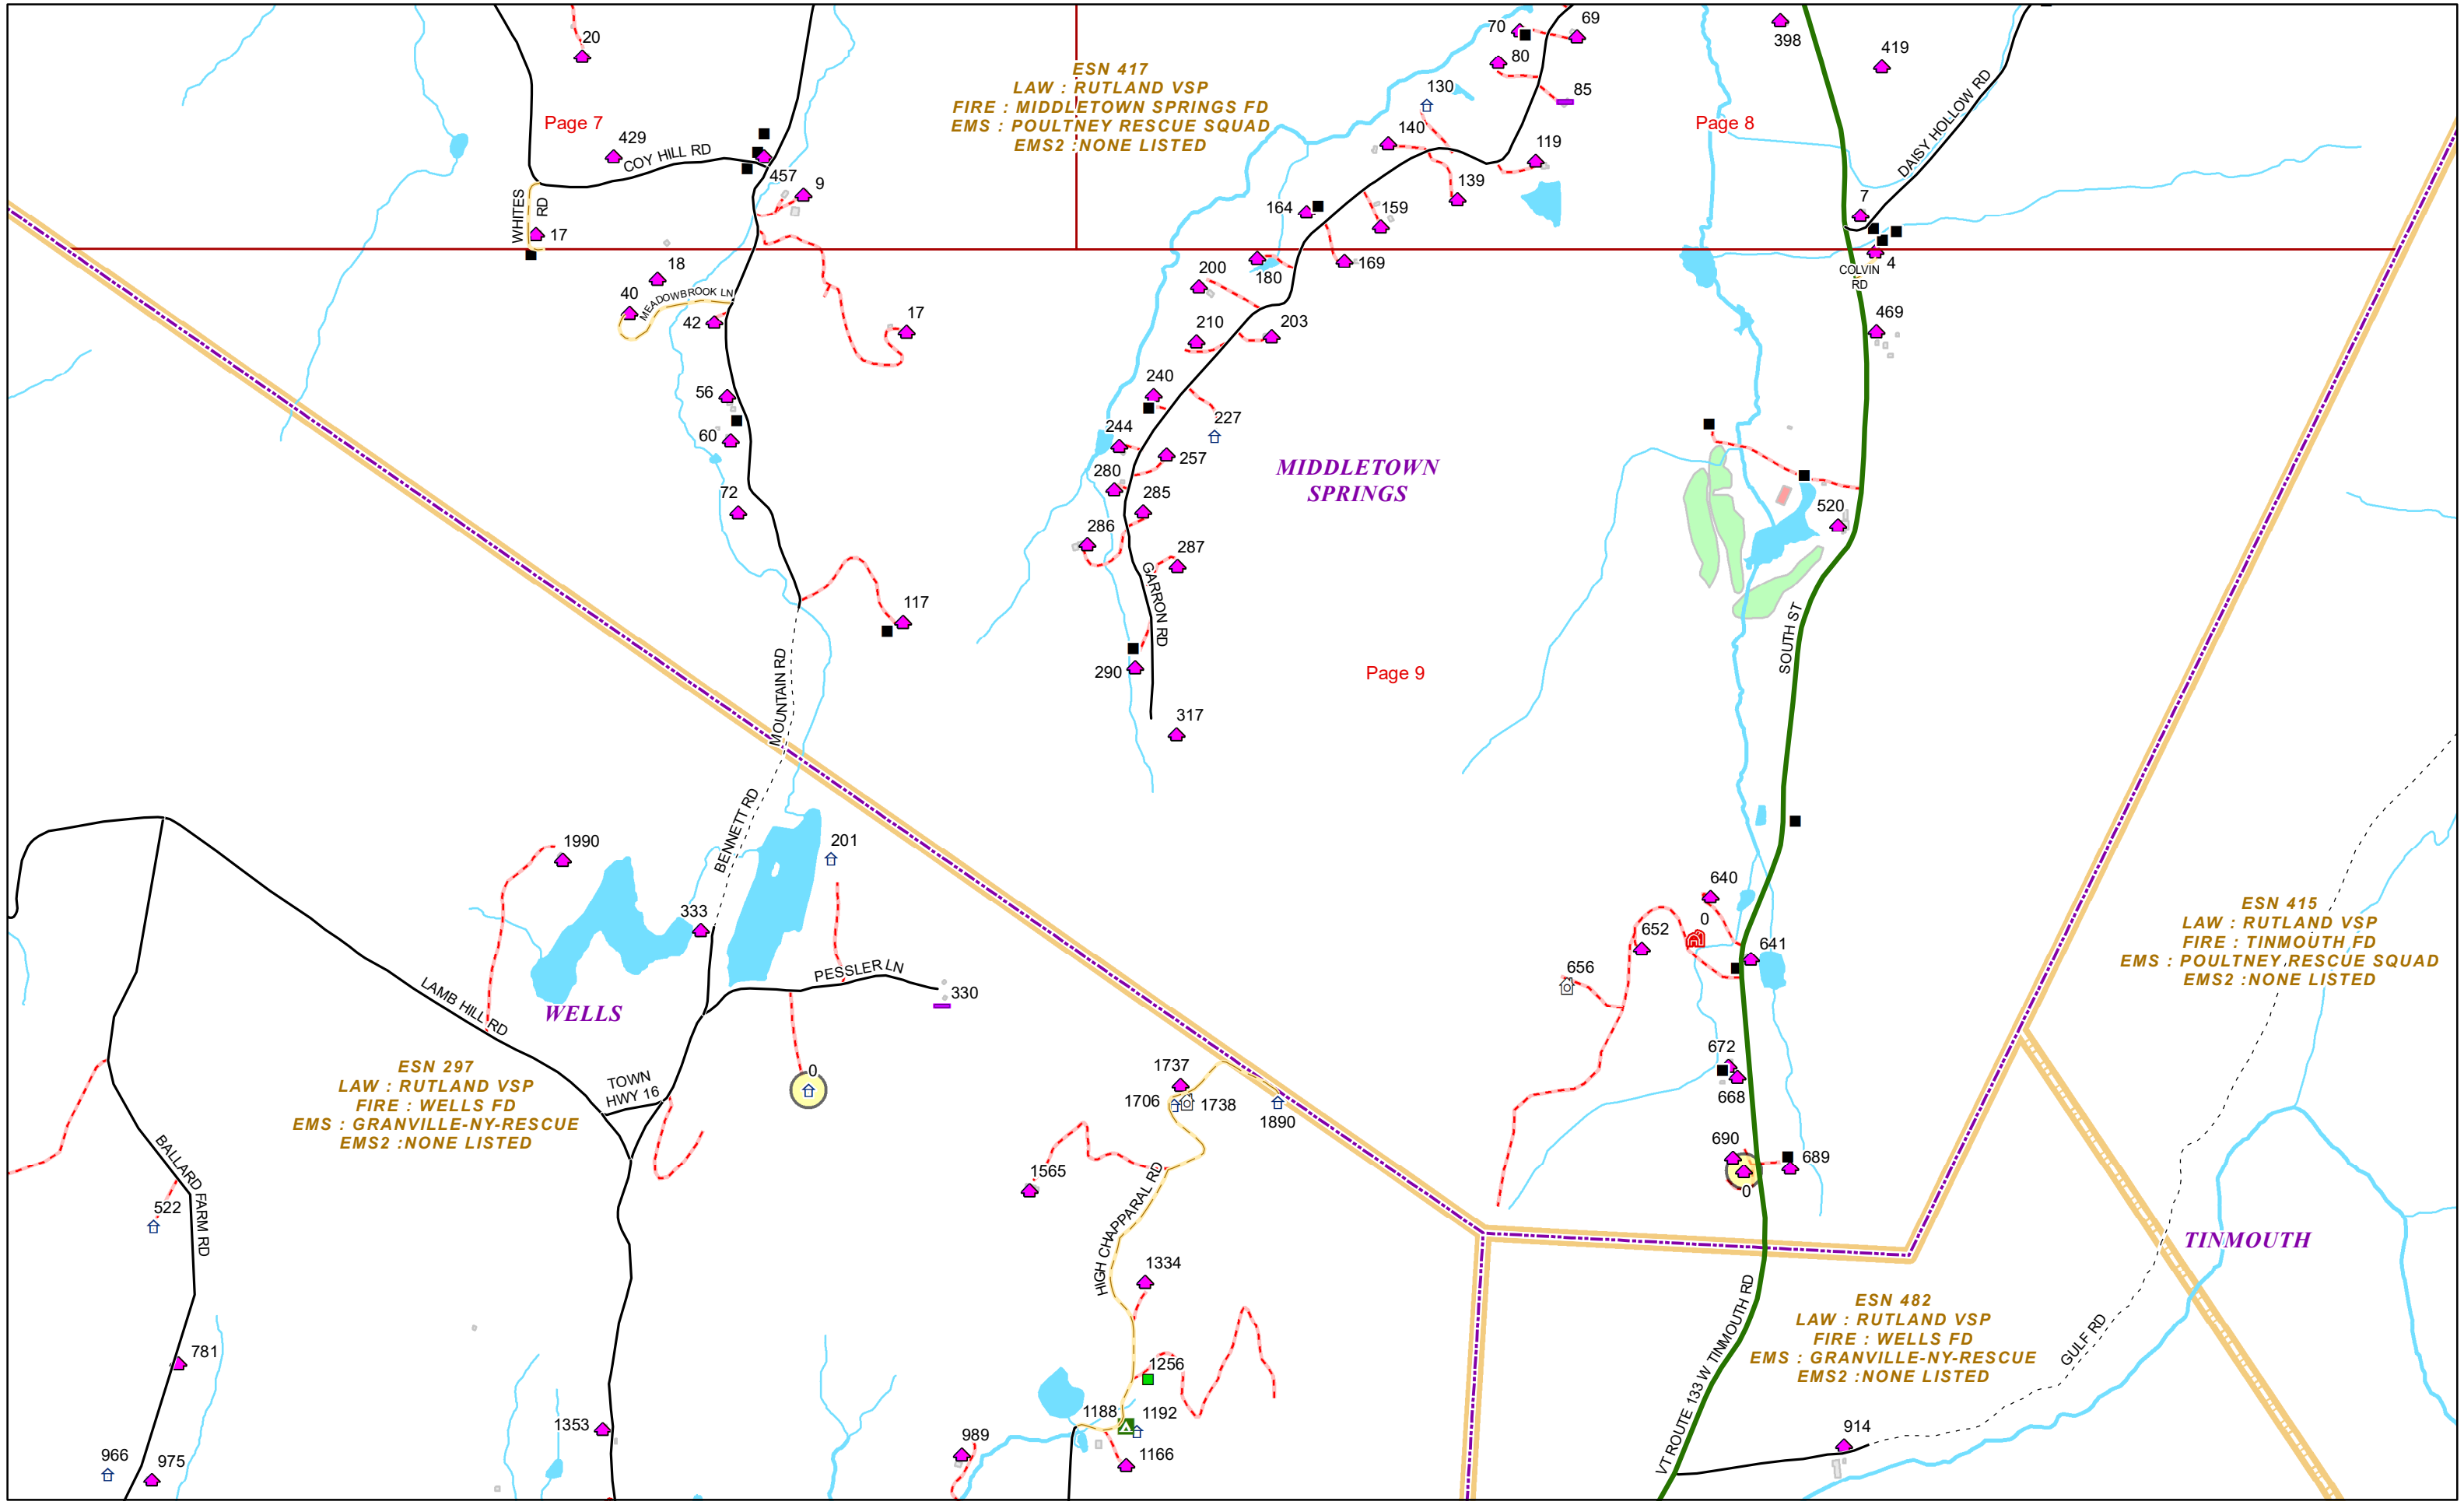

ESN 417
LAW : RUTLAND VSP
FIRE : MIDDLETOWN SPRINGS FD
EMS : POULTNEY RESCUE SQUAD
EMS2 : NONE LISTED

ESN 297
LAW : RUTLAND VSP
FIRE : WELLS FD
EMS : GRANVILLE-NY-RESCUE
EMS2 : NONE LISTED

ESN 415
LAW : RUTLAND VSP
FIRE : TINMOUTH FD
EMS : POULTNEY RESCUE SQUAD
EMS2 : NONE LISTED

ESN 482
LAW : RUTLAND VSP
FIRE : WELLS FD
EMS : GRANVILLE-NY-RESCUE
EMS2 : NONE LISTED

Page 7

Page 8

Page 9