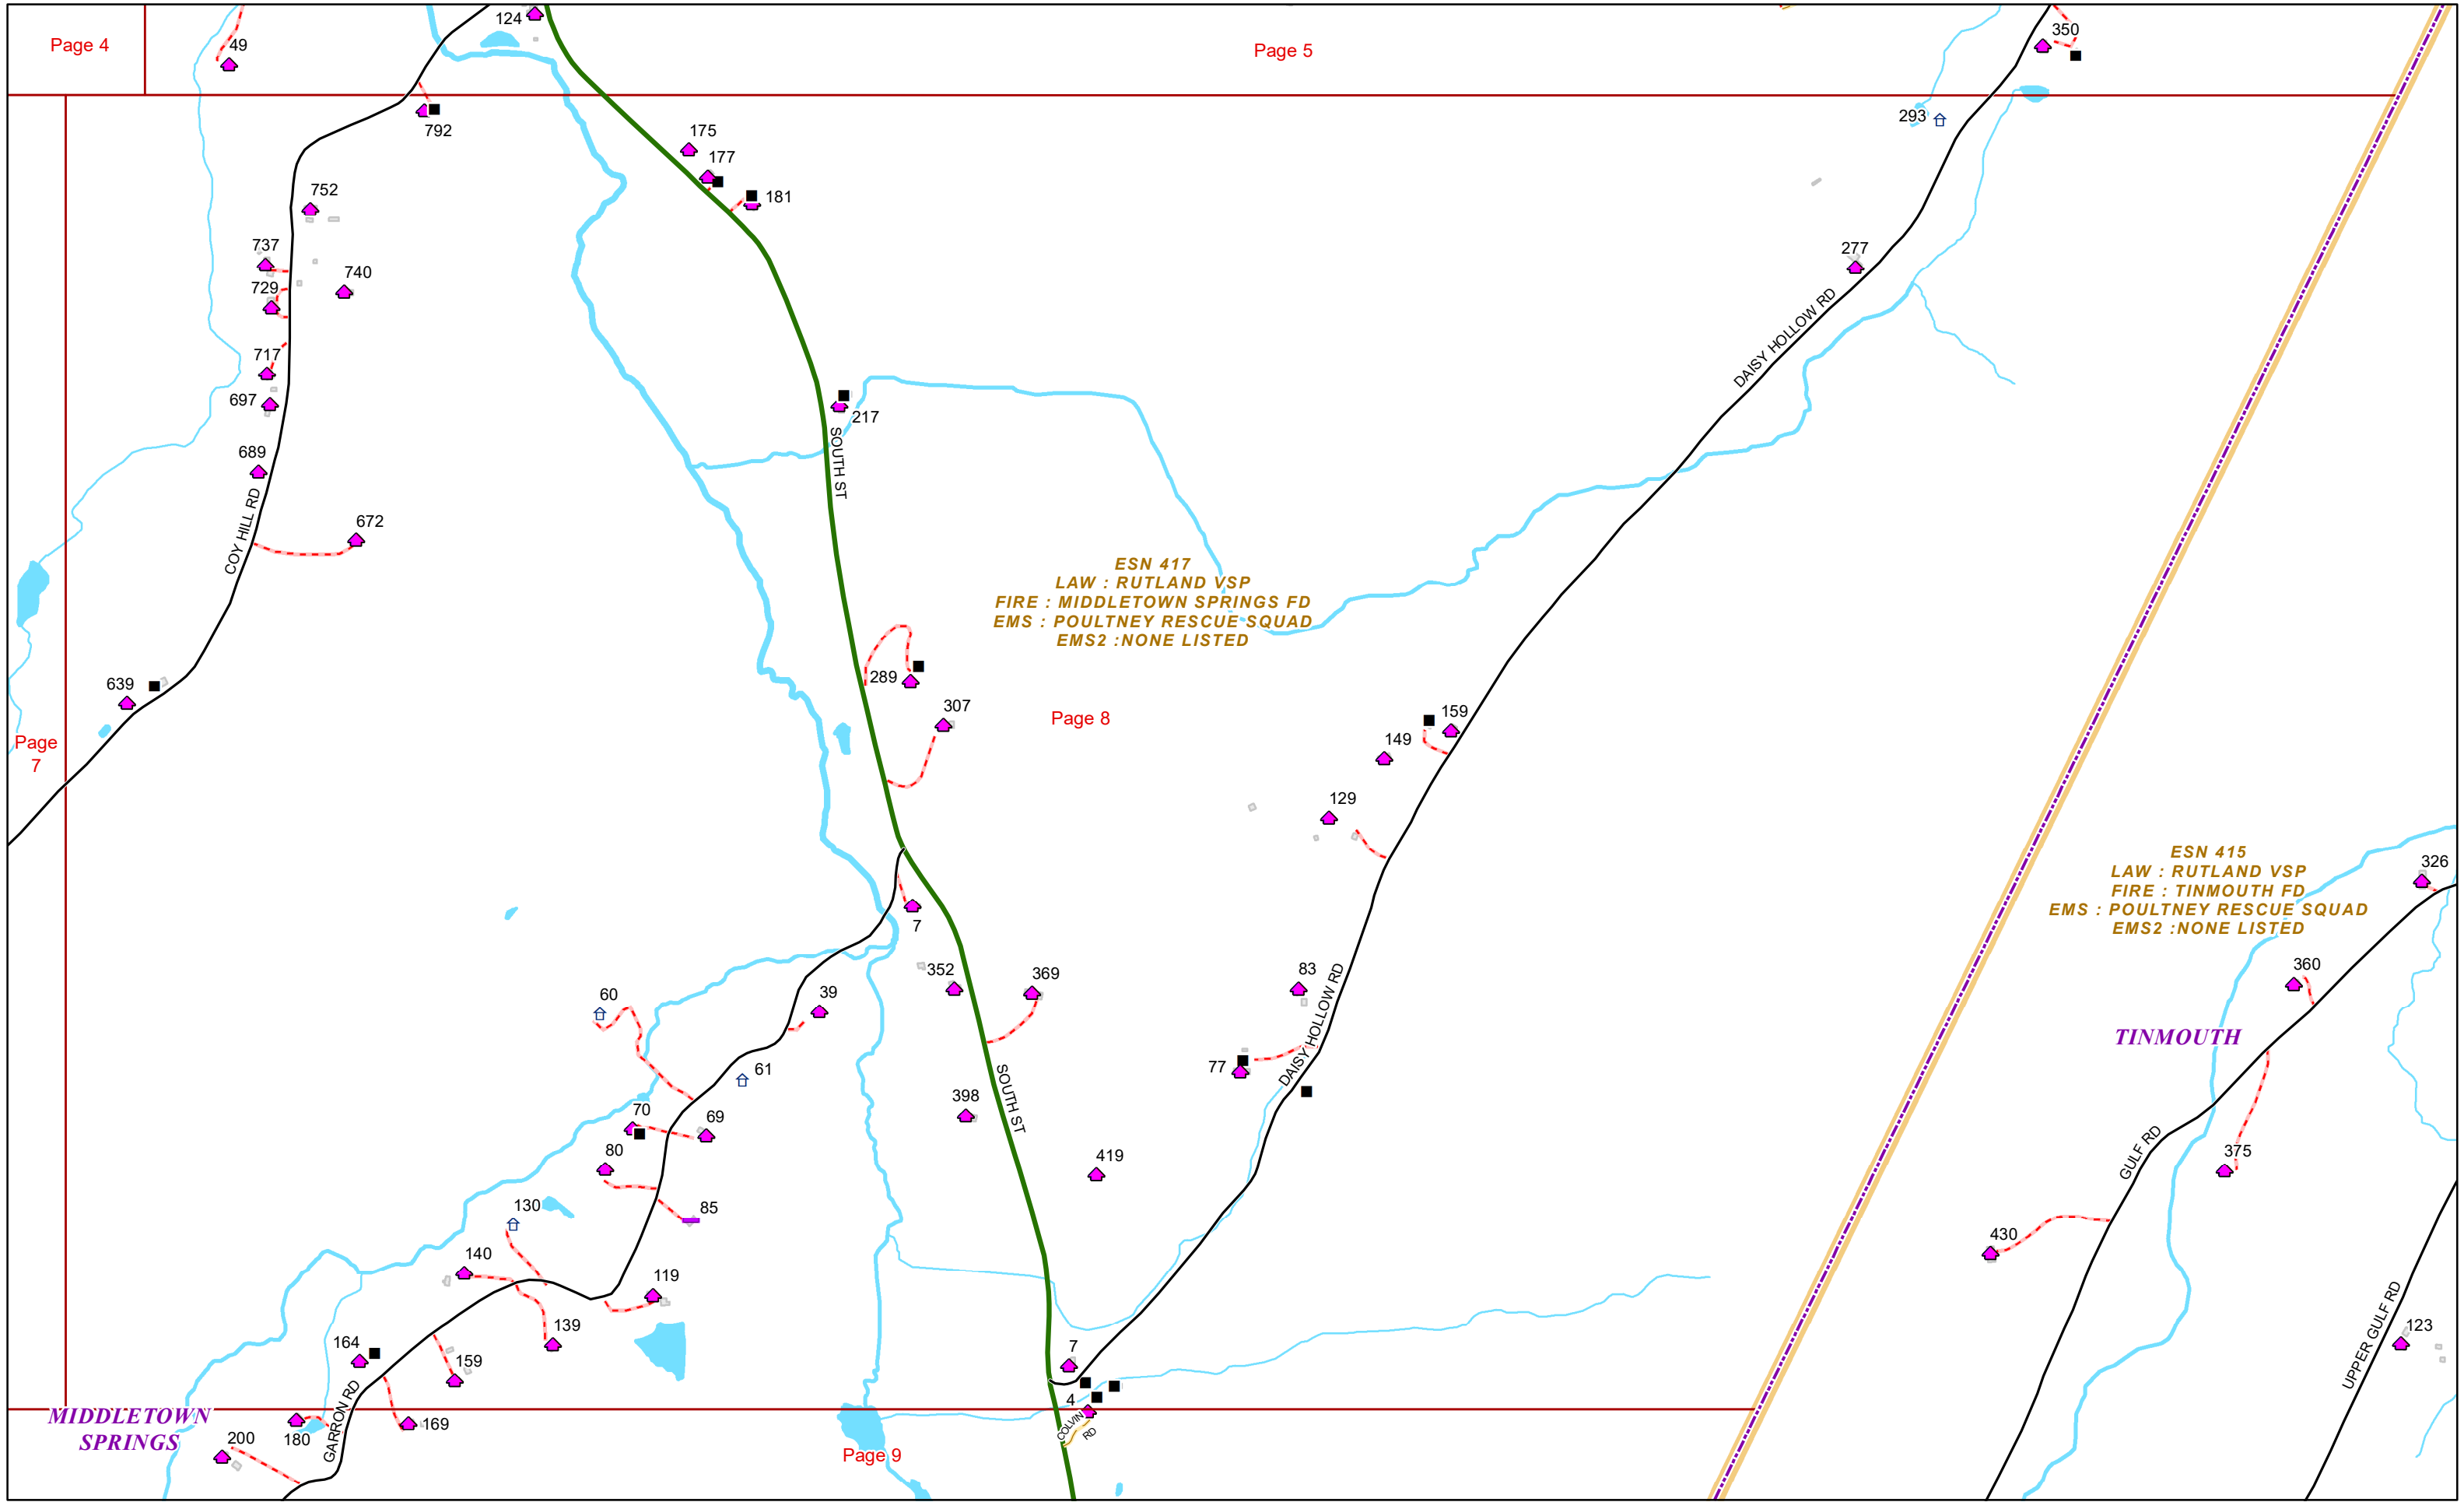

ESN 417
LAW : RUTLAND VSP
FIRE : MIDDLETOWN SPRINGS FD
EMS : POULTNEY RESCUE SQUAD
EMS2 : NONE LISTED

ESN 415
LAW : RUTLAND VSP
FIRE : TINMOUTH FD
EMS : POULTNEY RESCUE SQUAD
EMS2 : NONE LISTED

MIDDLETOWN SPRINGS

TINMOUTH