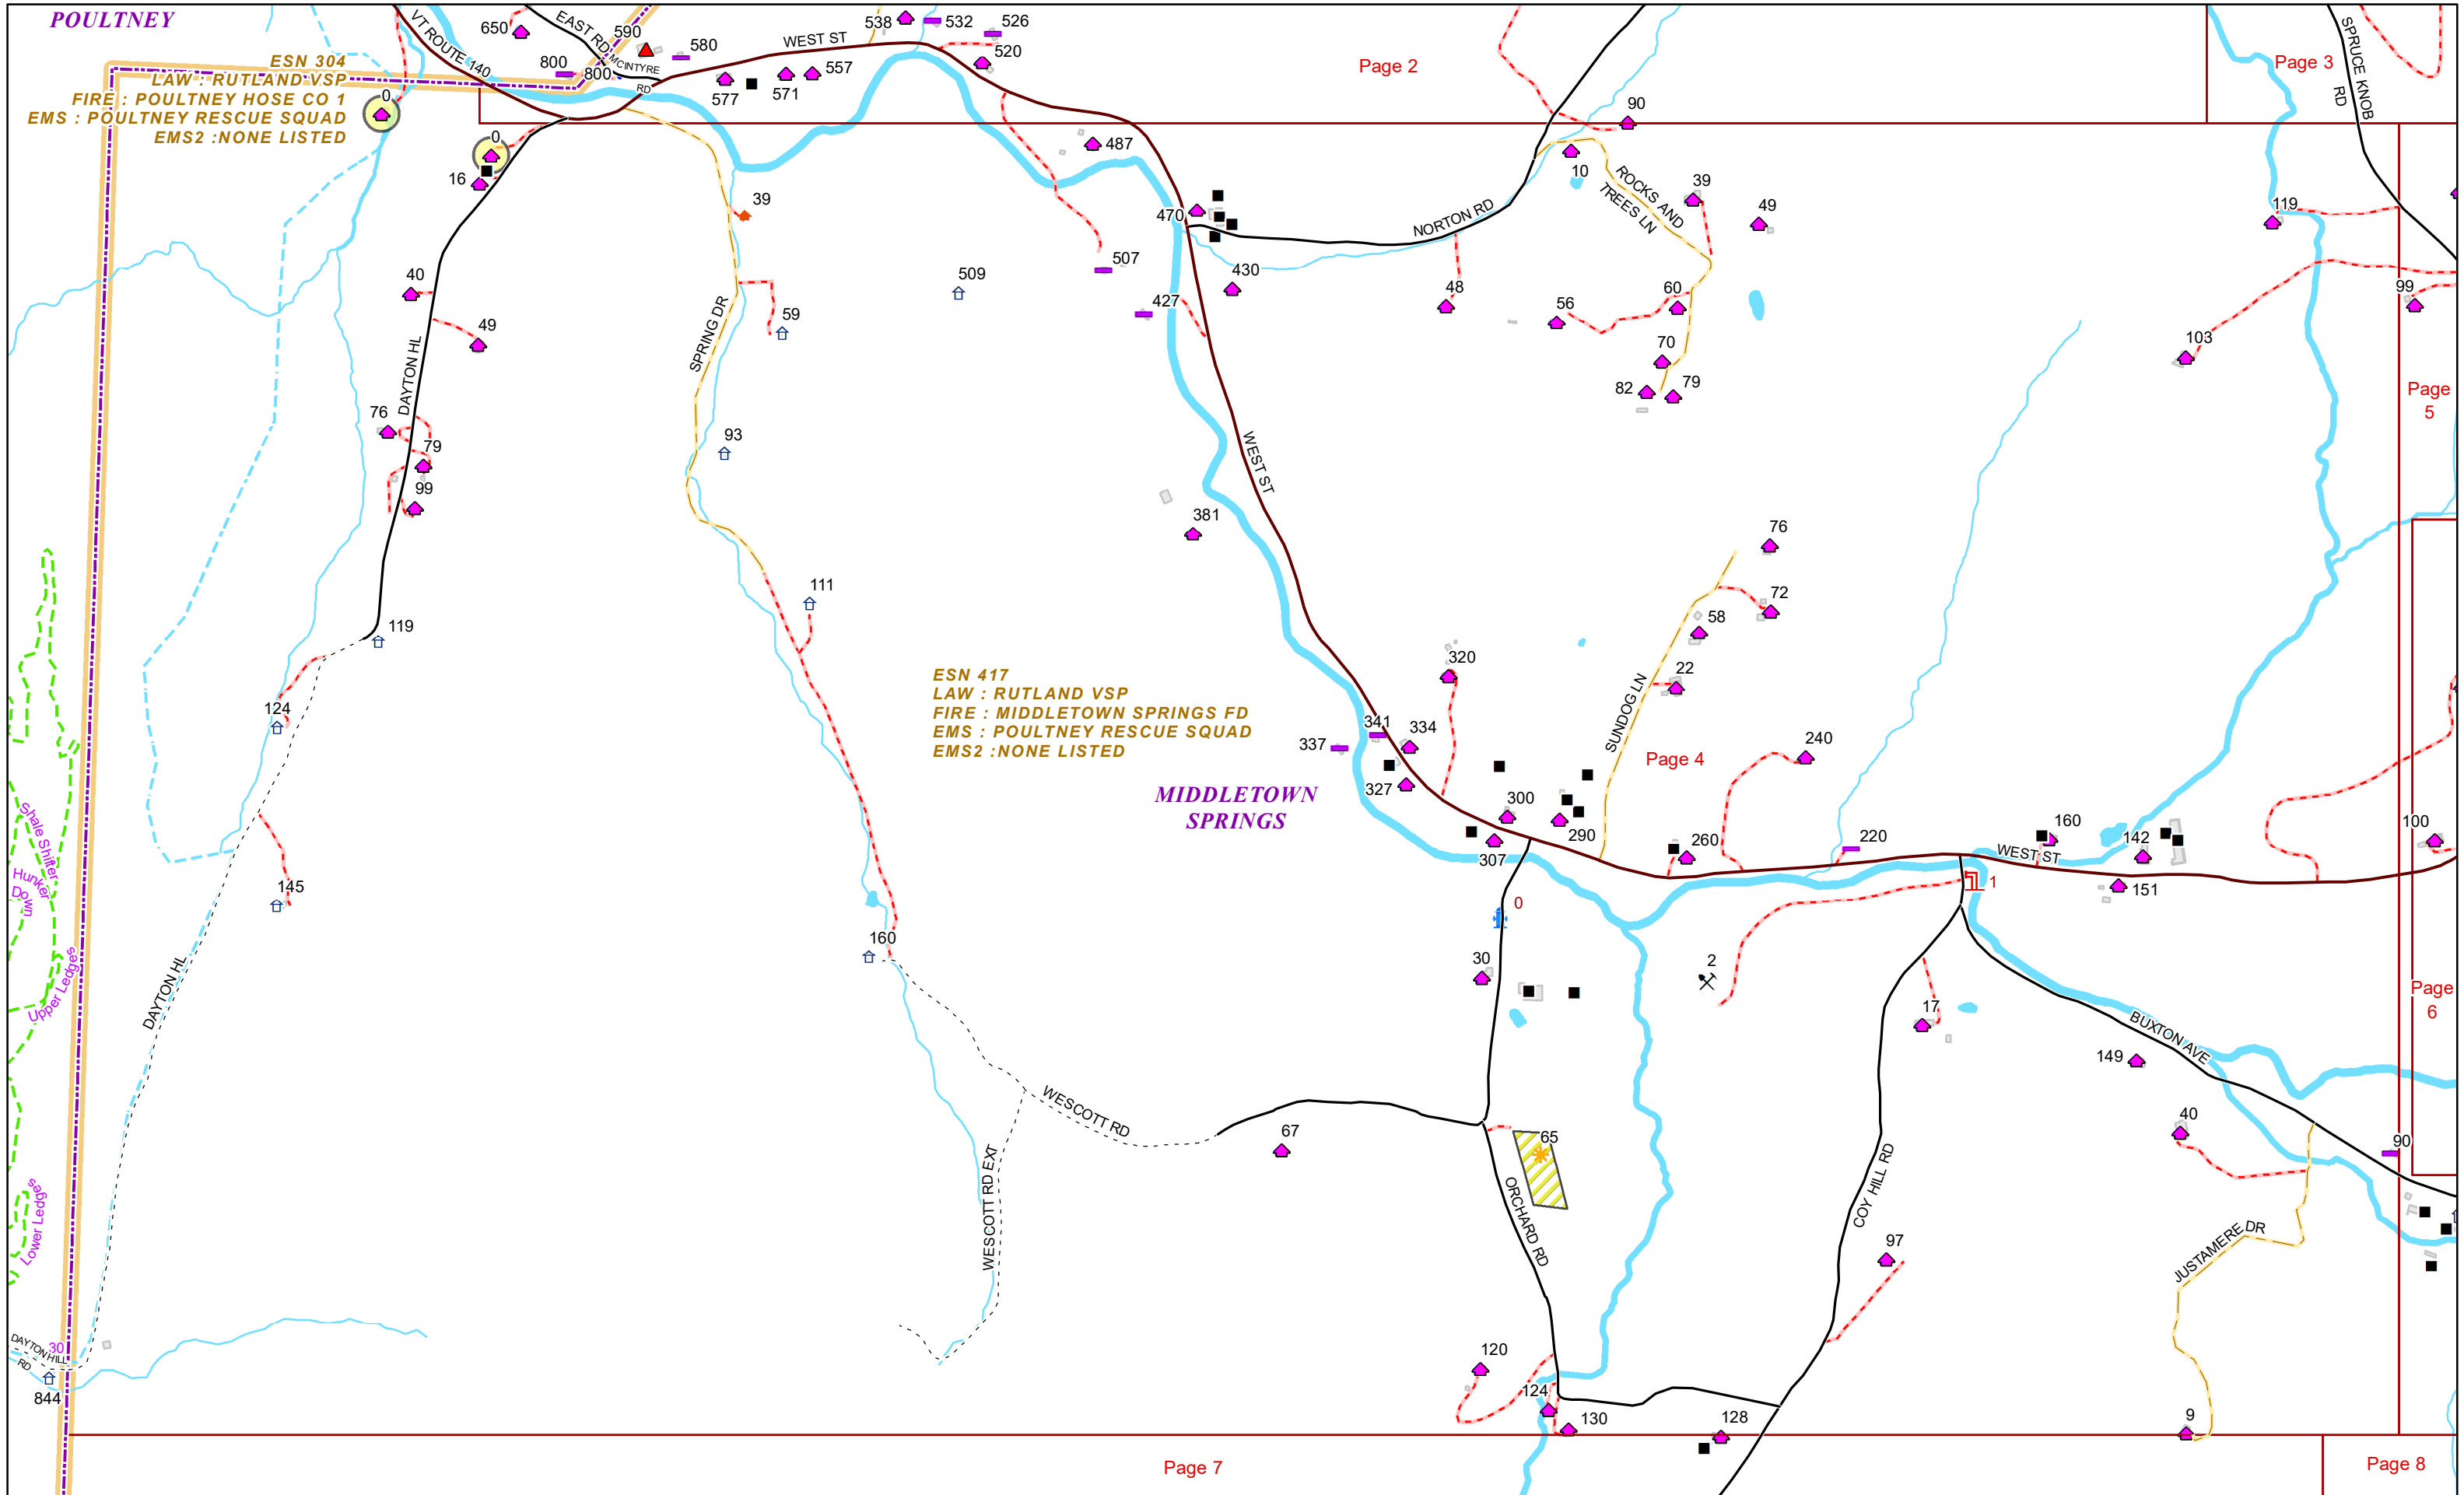

POULTNEY
ESN 304
LAW : RUTLAND-VSP
FIRE : POULTNEY HOSE CO 1
EMS : POULTNEY RESCUE SQUAD
EMS2 : NONE LISTED

ESN 417
LAW : RUTLAND VSP
FIRE : MIDDLETOWN SPRINGS FD
EMS : POULTNEY RESCUE SQUAD
EMS2 : NONE LISTED

MIDDLETOWN SPRINGS