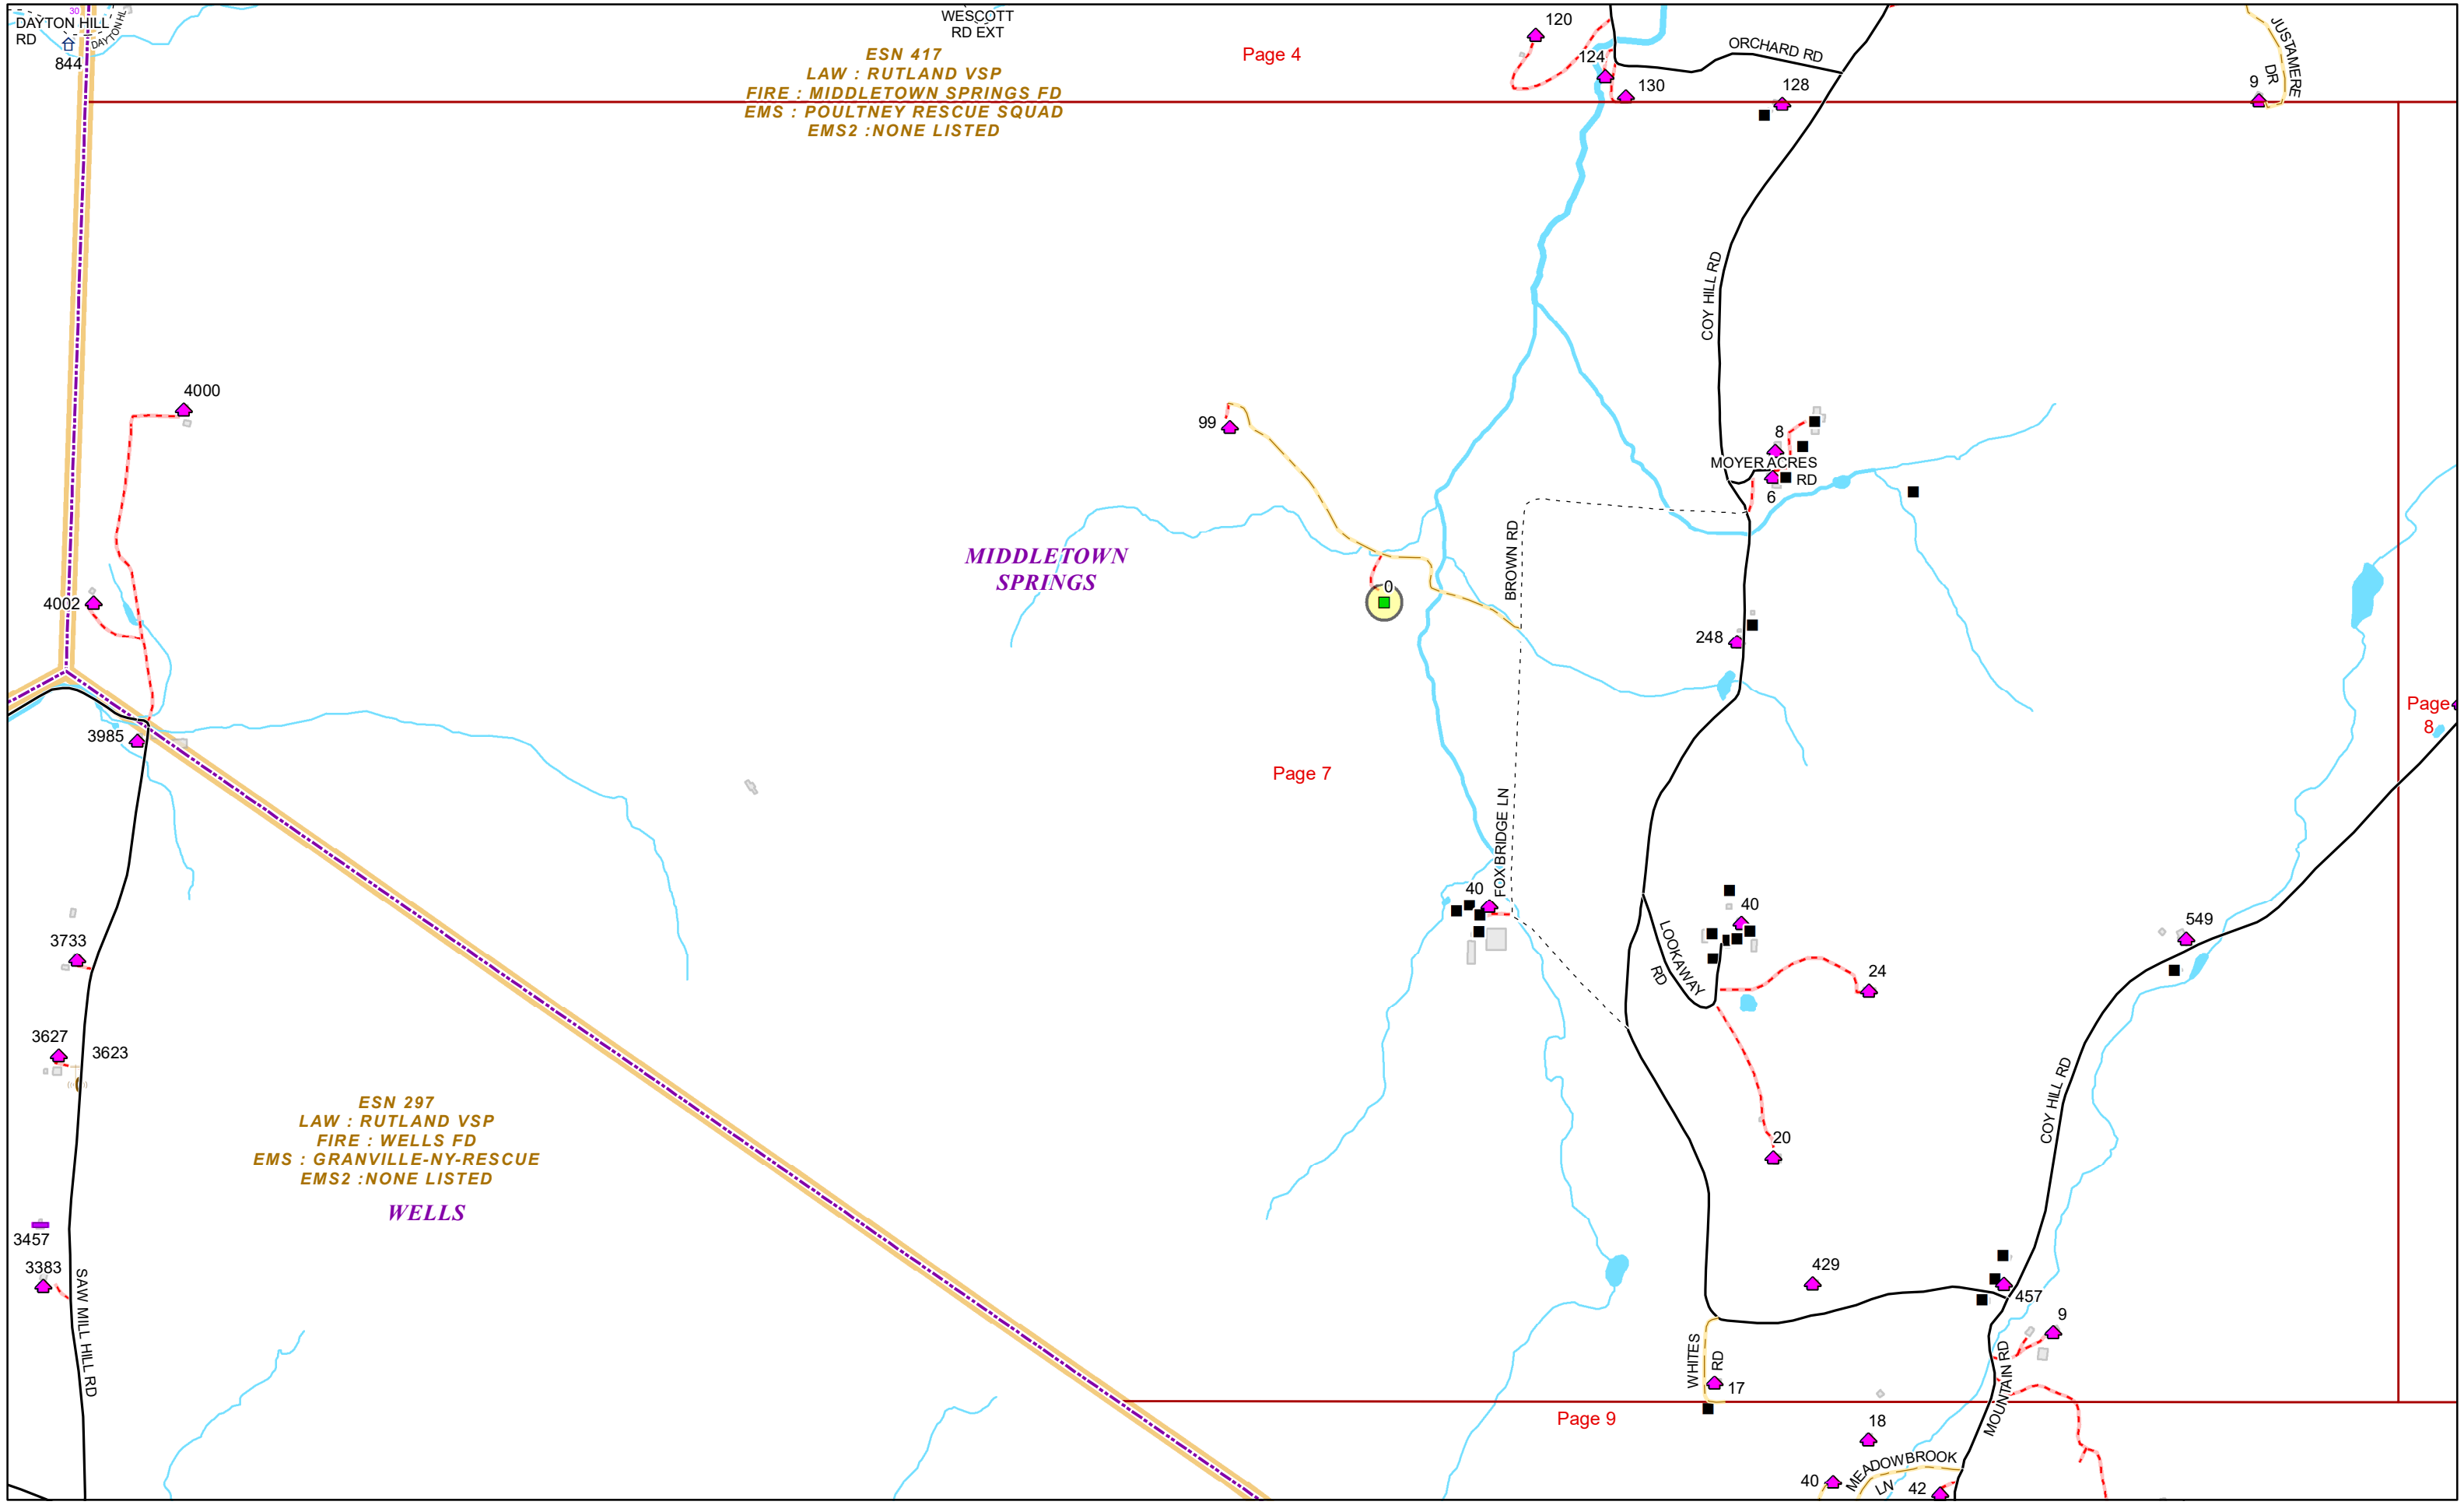

ESN 417
LAW : RUTLAND VSP
FIRE : MIDDLETOWN SPRINGS FD
EMS : POULTNEY RESCUE SQUAD
EMS2 : NONE LISTED

ESN 297
LAW : RUTLAND VSP
FIRE : WELLS FD
EMS : GRANVILLE-NY-RESCUE
EMS2 : NONE LISTED

MIDDLETOWN SPRINGS

WELLS

Page 4

Page 7

Page 9

Page 8