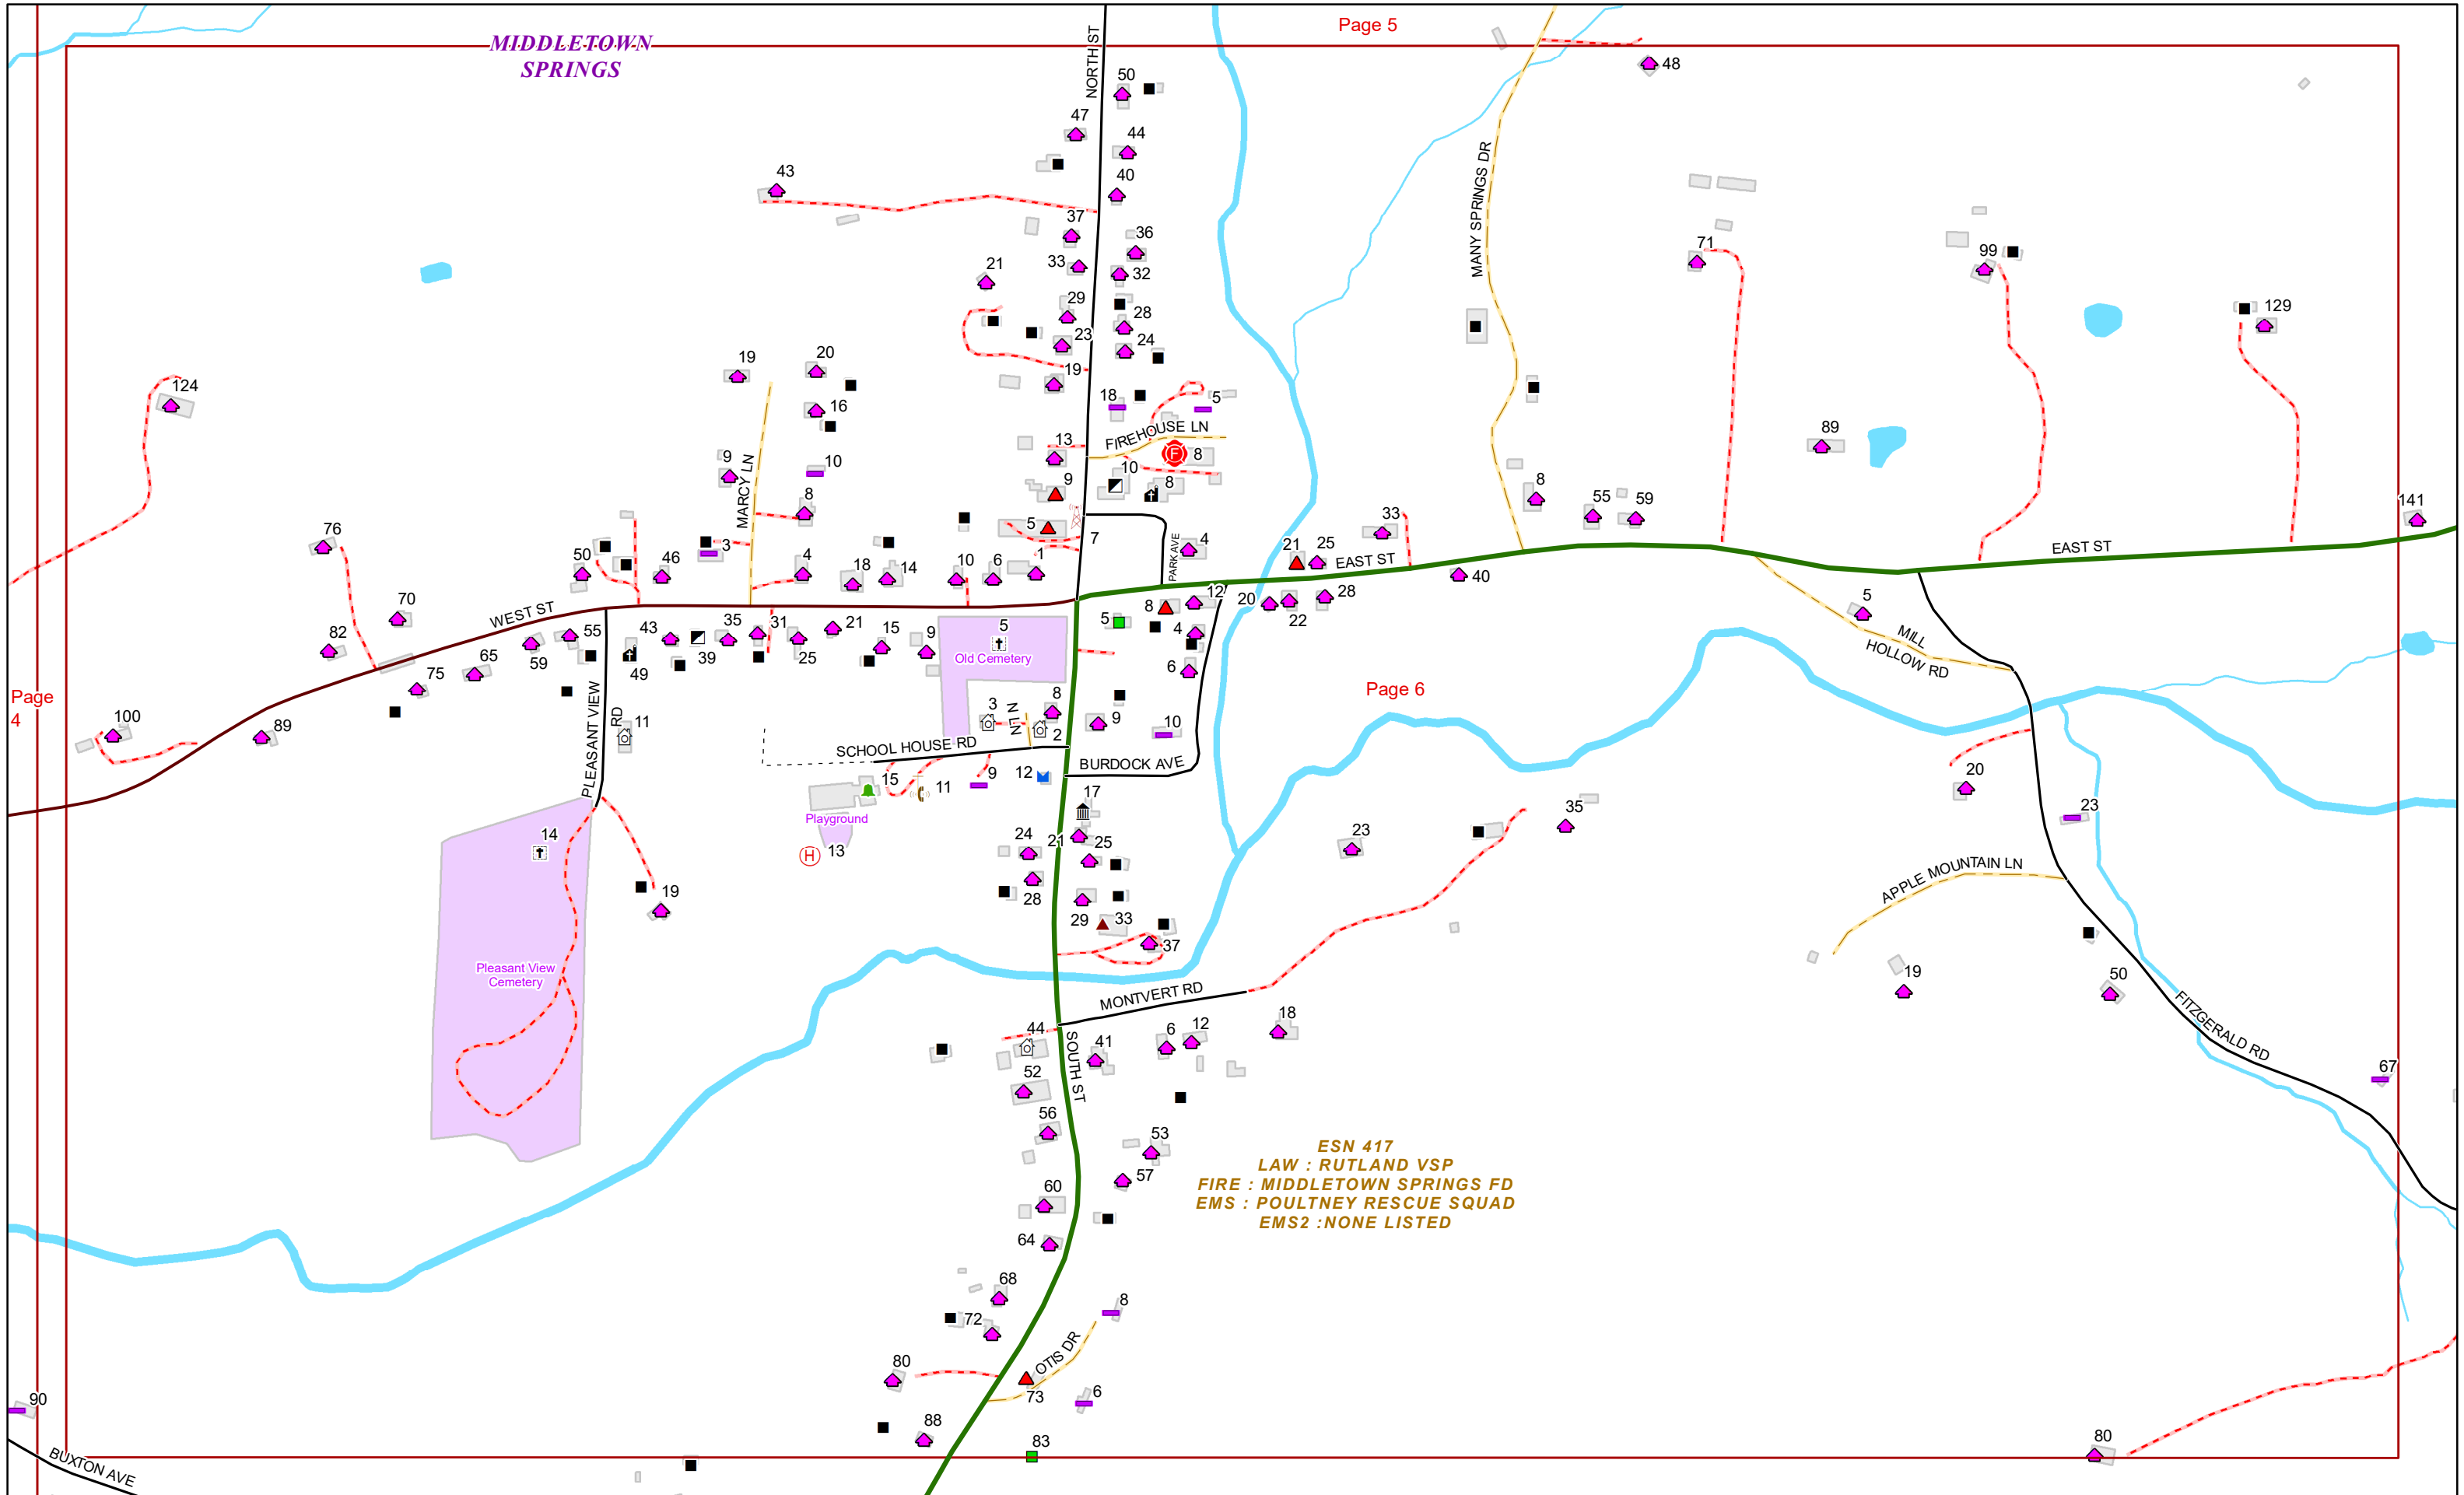

ESN 417
LAW : RUTLAND VSP
FIRE : MIDDLETOWN SPRINGS FD
EMS : POULTNEY RESCUE SQUAD
EMS2 : NONE LISTED