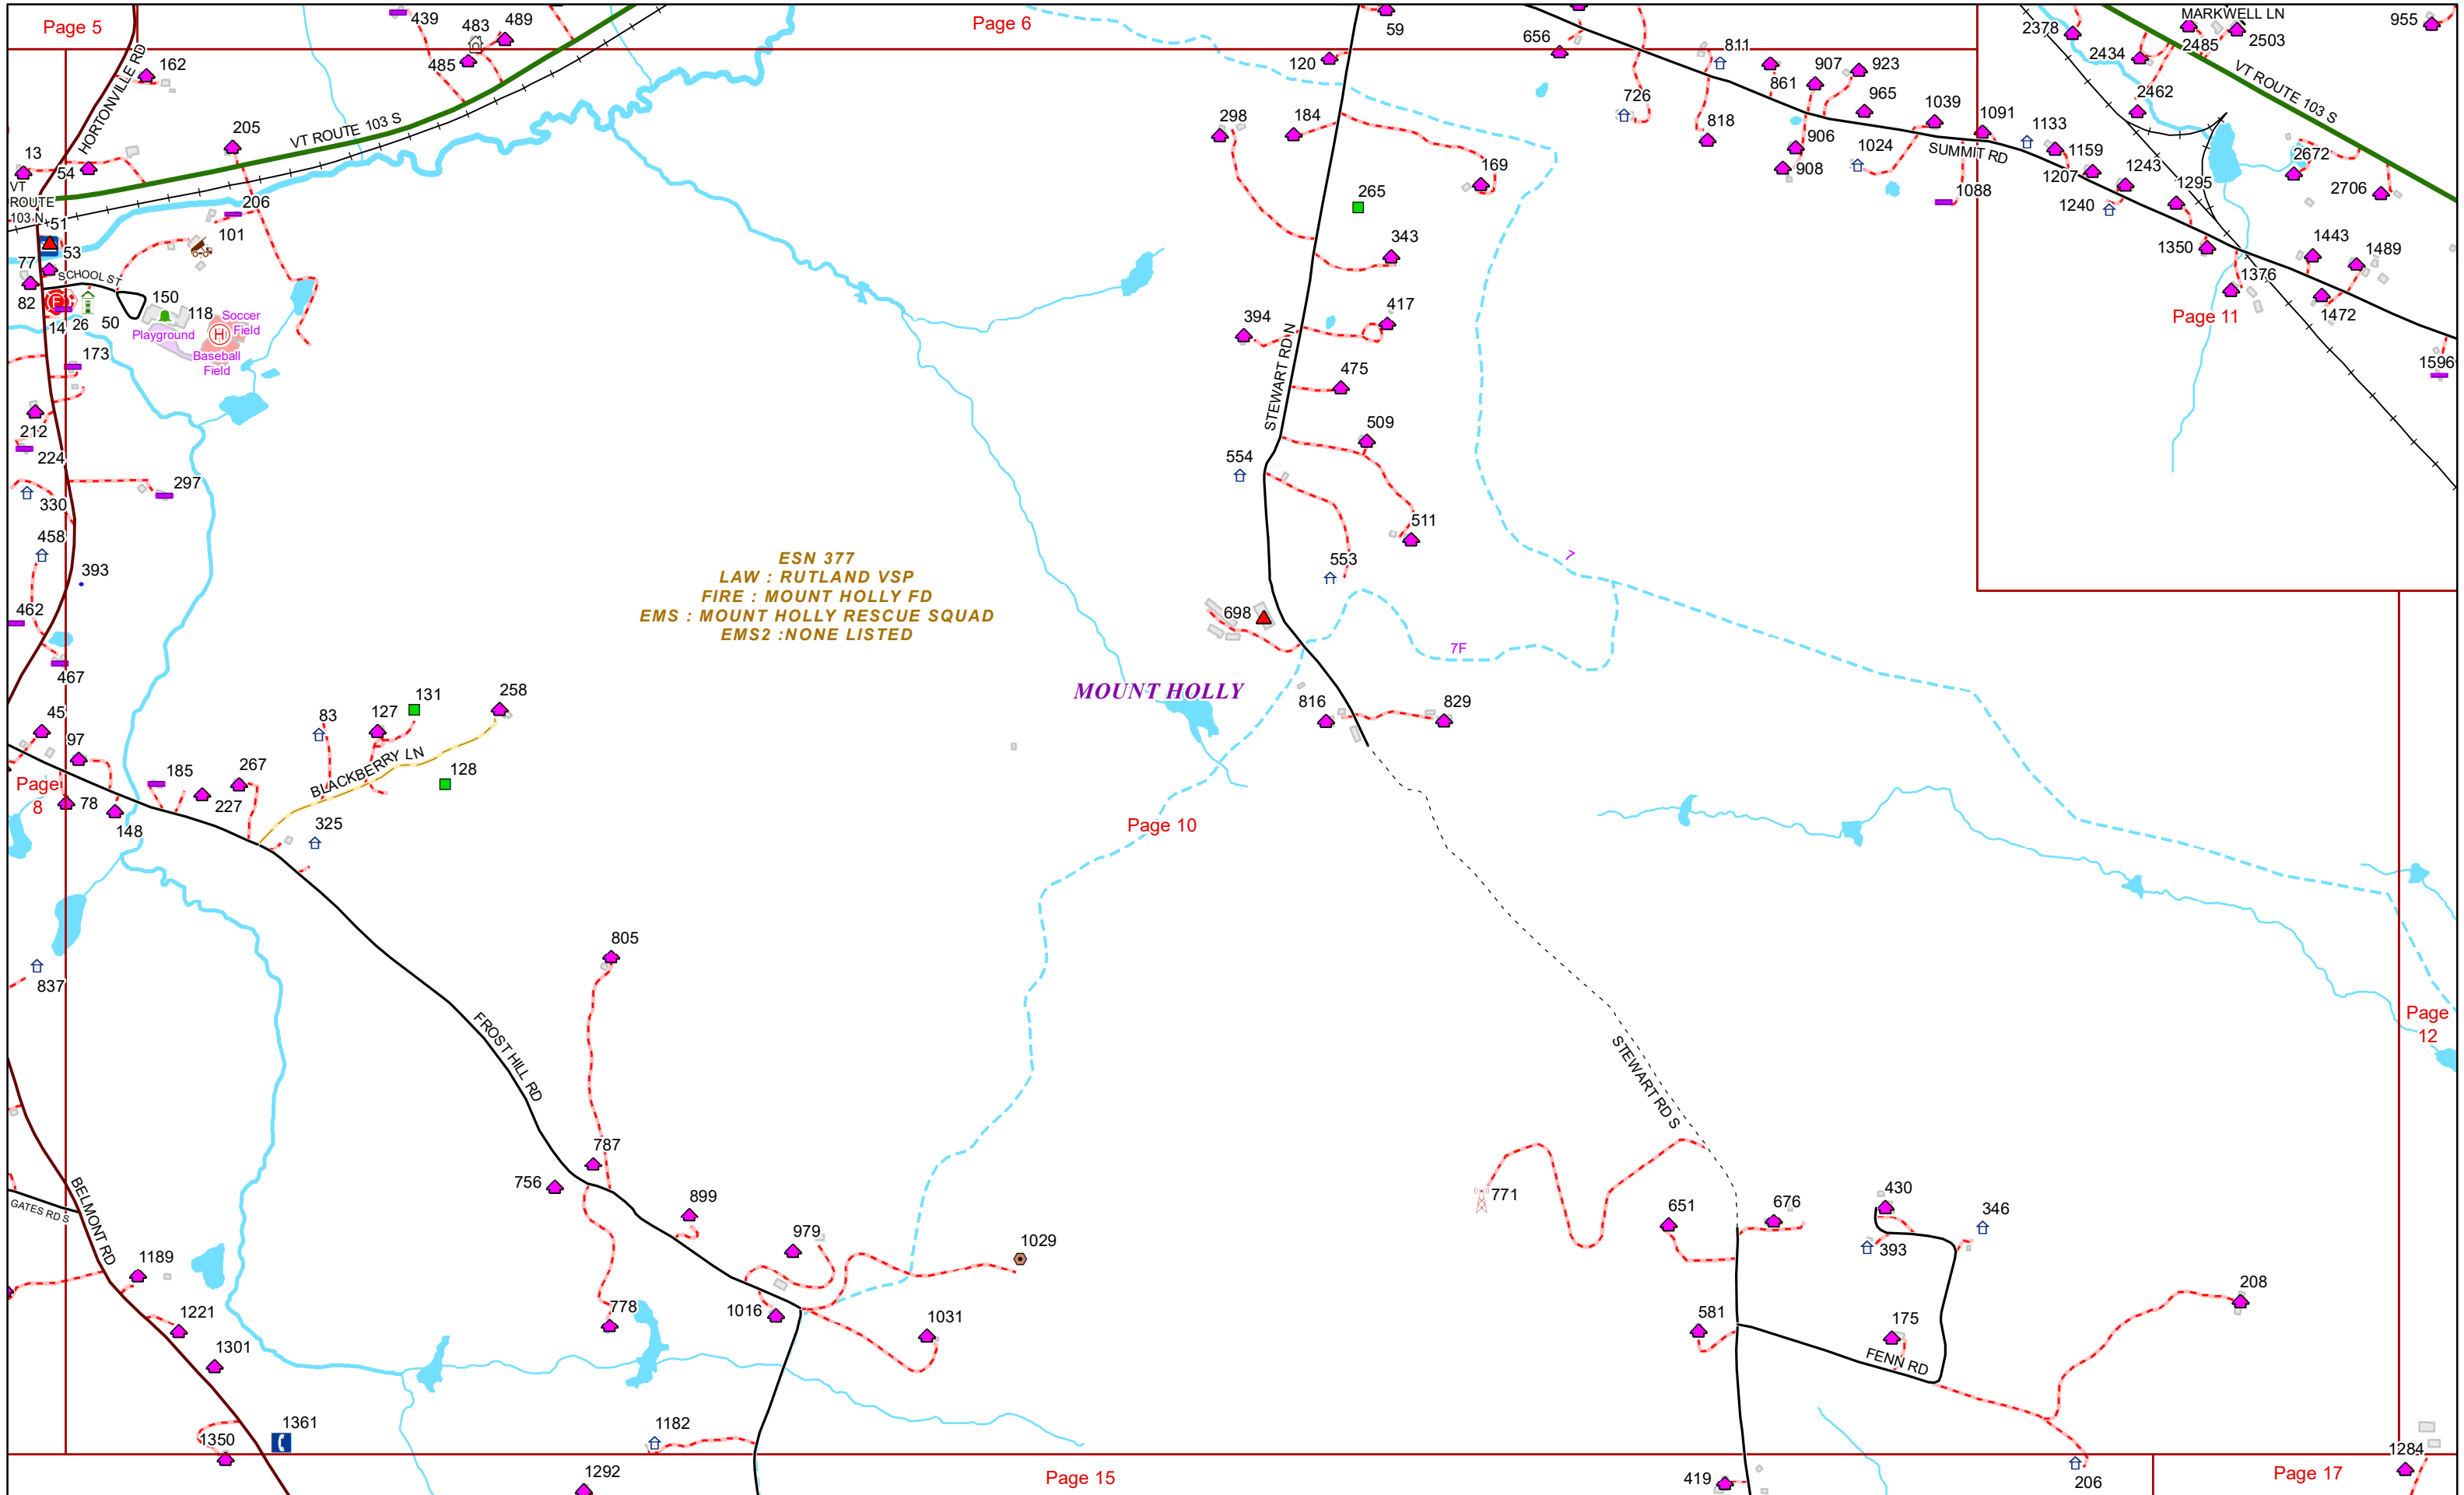

Page 3

Page 7

Page 6

Page 10

Page 11

ESN 377  
LAW : RUTLAND VSP  
FIRE : MOUNT HOLLY FD  
EMS : MOUNT HOLLY RESCUE SQUAD  
EMS2 : NONE LISTED

MOUNT HOLLY

ESN 377  
 LAW : RUTLAND VSP  
 FIRE : MOUNT HOLLY FD  
 EMS : MOUNT HOLLY RESCUE SQUAD  
 EMS2 : NONE LISTED