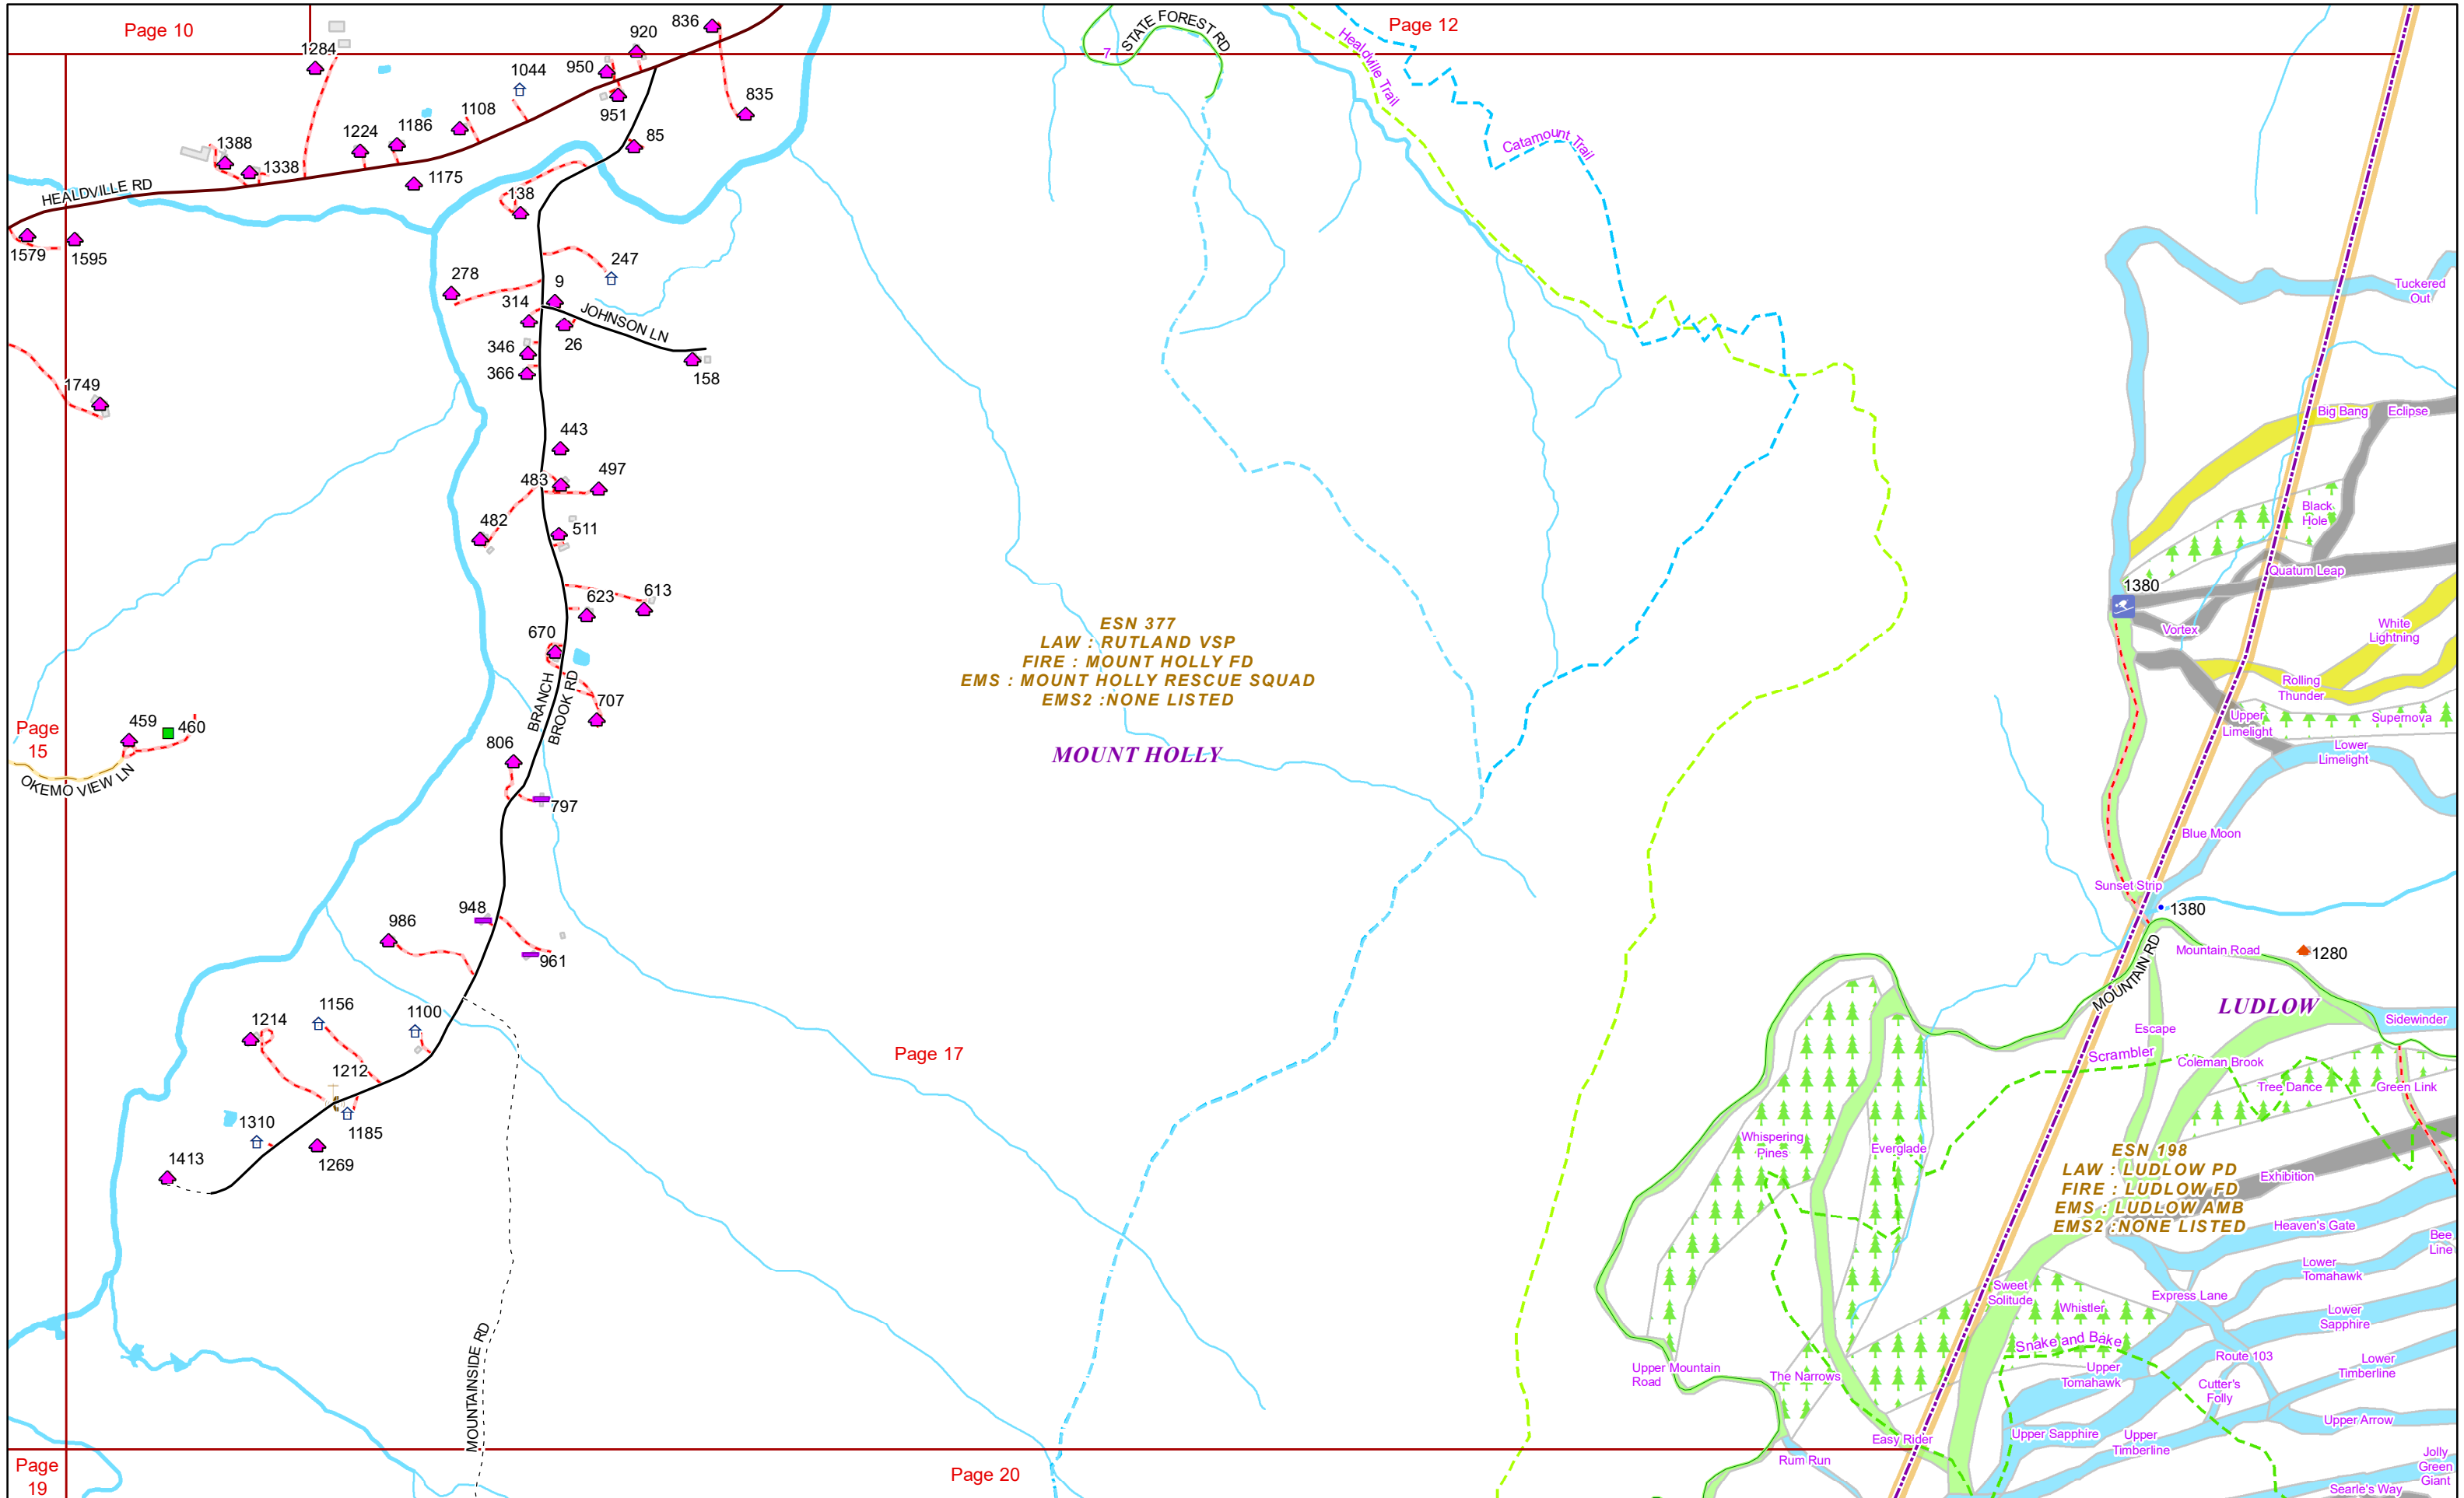

ESN 377
LAW : RUTLAND VSP
FIRE : MOUNT HOLLY FD
EMS : MOUNT HOLLY RESCUE SQUAD
EMS2 : NONE LISTED

MOUNT HOLLY

ESN 198
LAW : LUDLOW PD
FIRE : LUDLOW FD
EMS : LUDLOW/AMB
EMS2 : NONE LISTED

LUDLOW