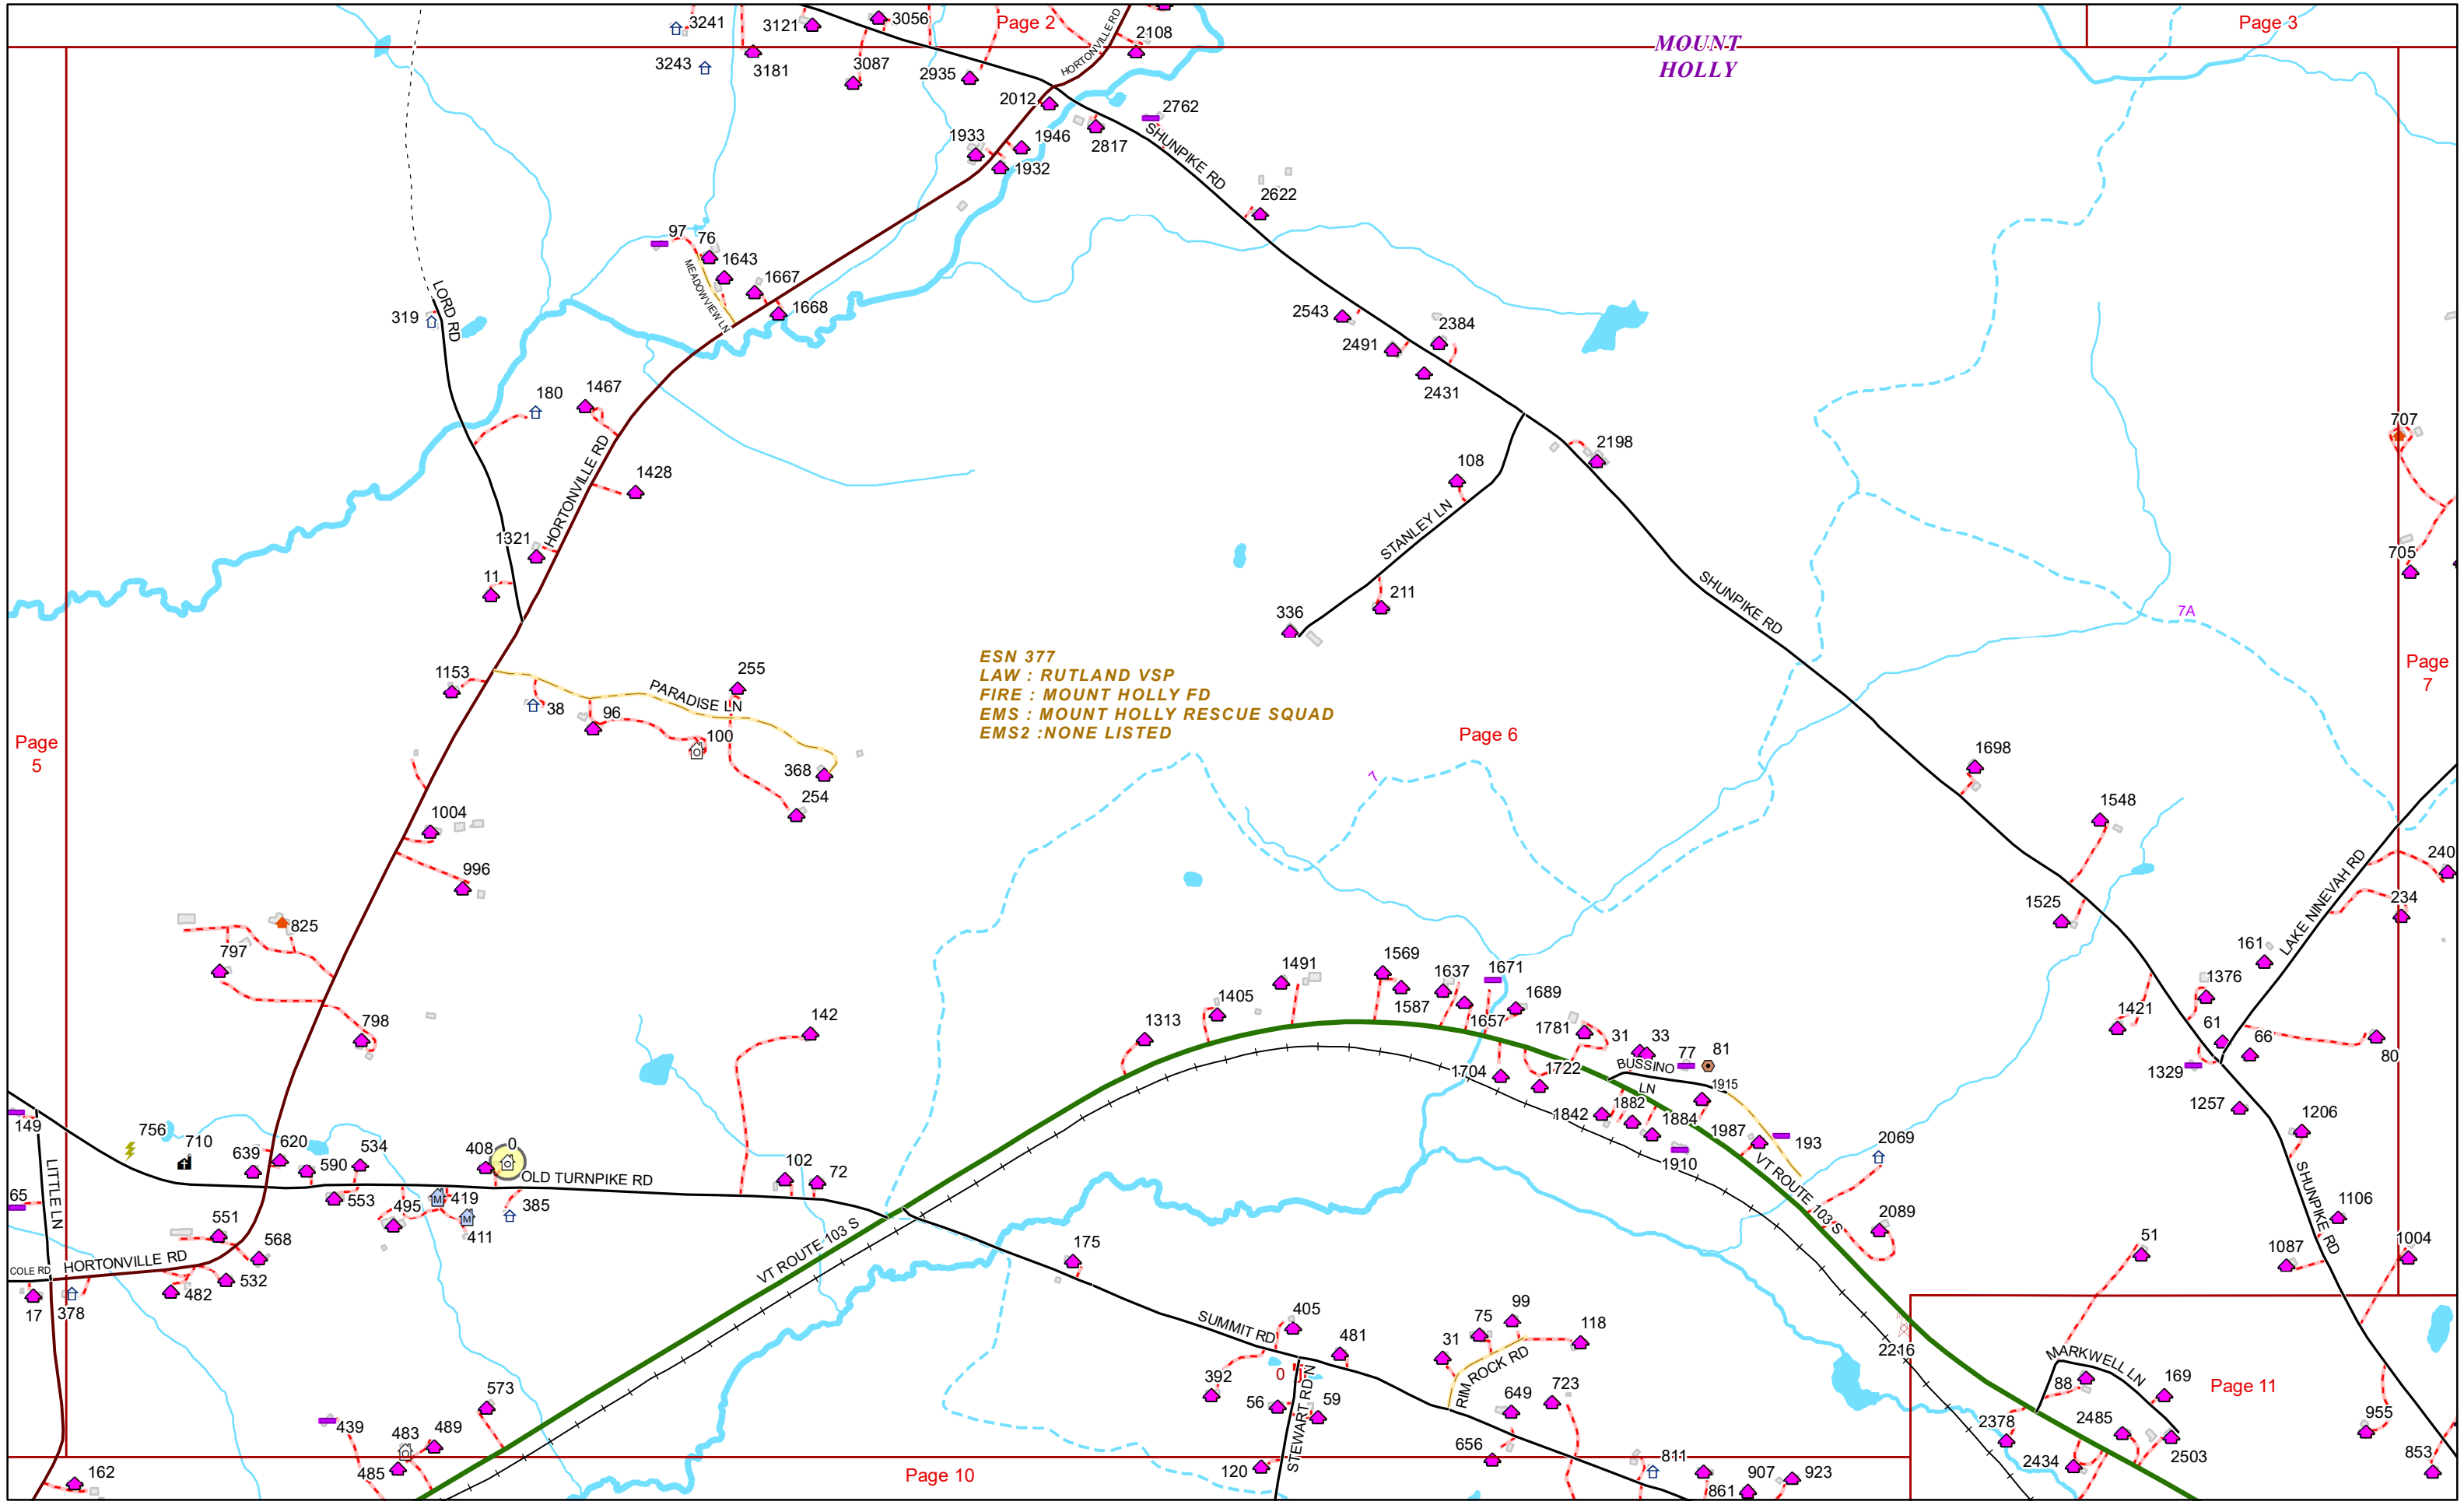

Page 5

Page 2

Page 3

Page 7

Page 6

Page 10

Page 11