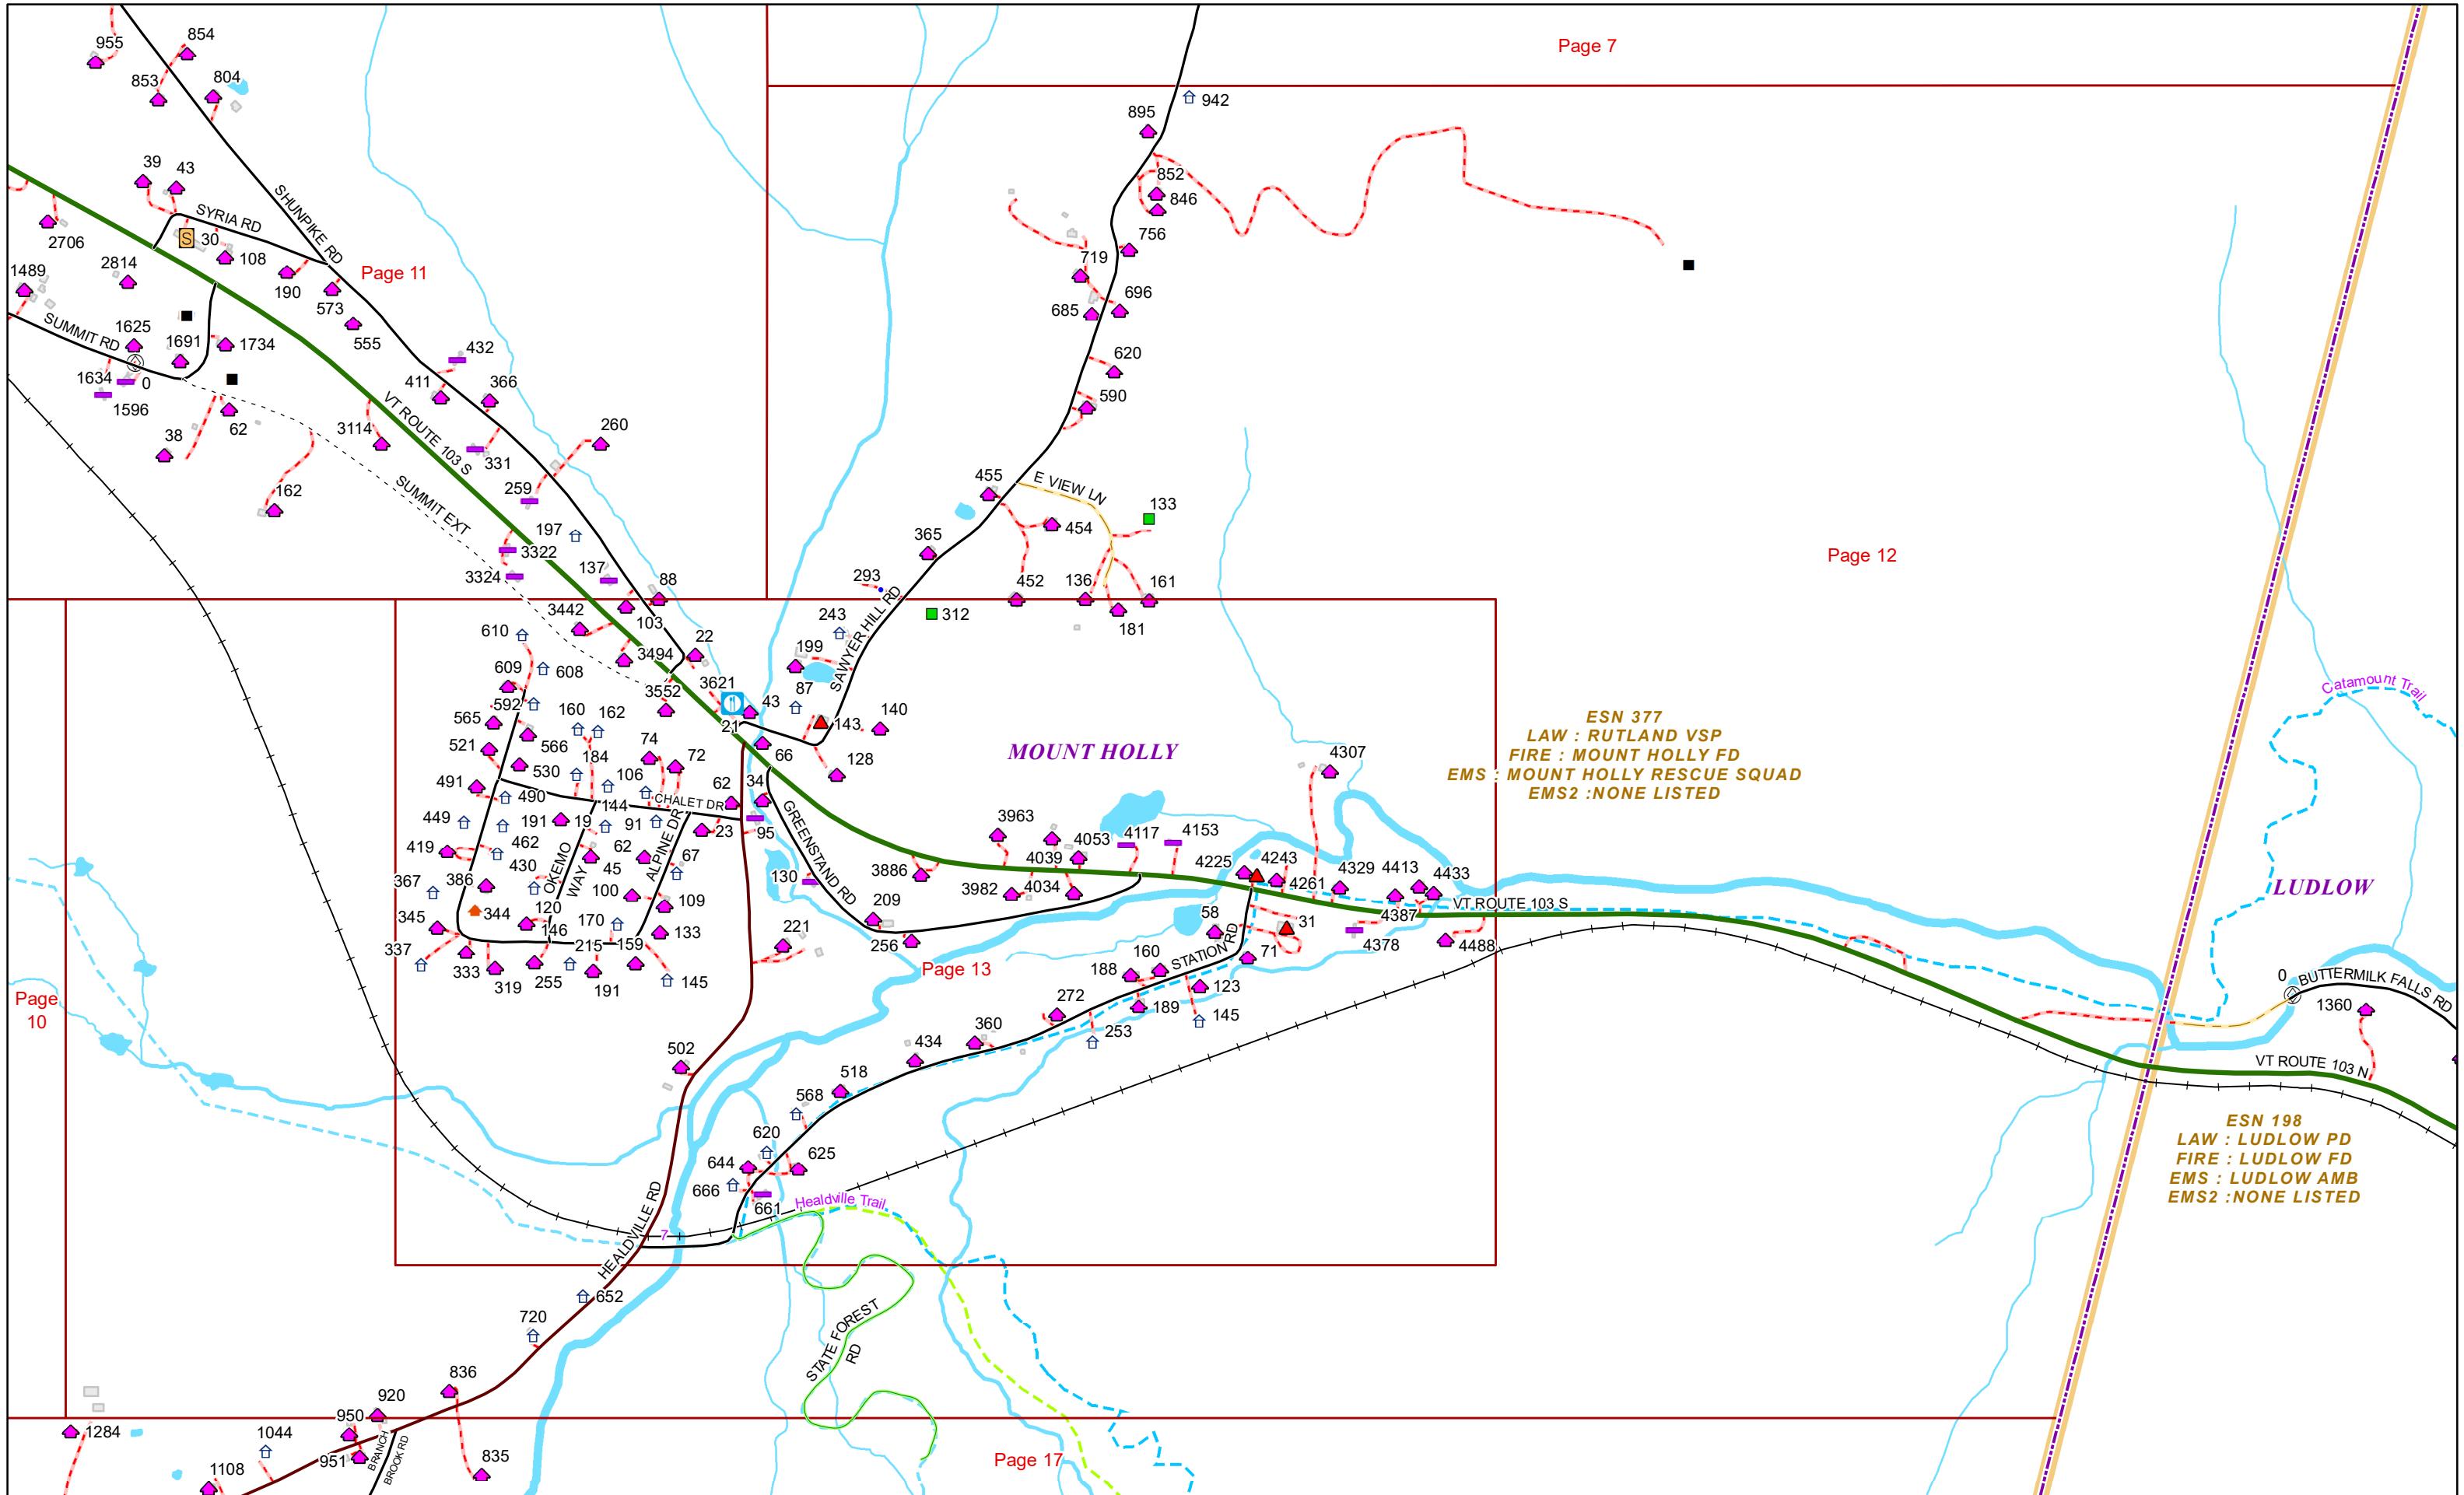

ESN 377  
LAW : RUTLAND VSP  
FIRE : MOUNT HOLLY FD  
EMS : MOUNT HOLLY RESCUE SQUAD  
EMS2 : NONE LISTED

MOUNT HOLLY

**MOUNT  
HOLLY**

**ESN 377  
LAW : RUTLAND VSP  
FIRE : MOUNT HOLLY FD  
EMS : MOUNT HOLLY RESCUE SQUAD  
EMS2 : NONE LISTED**