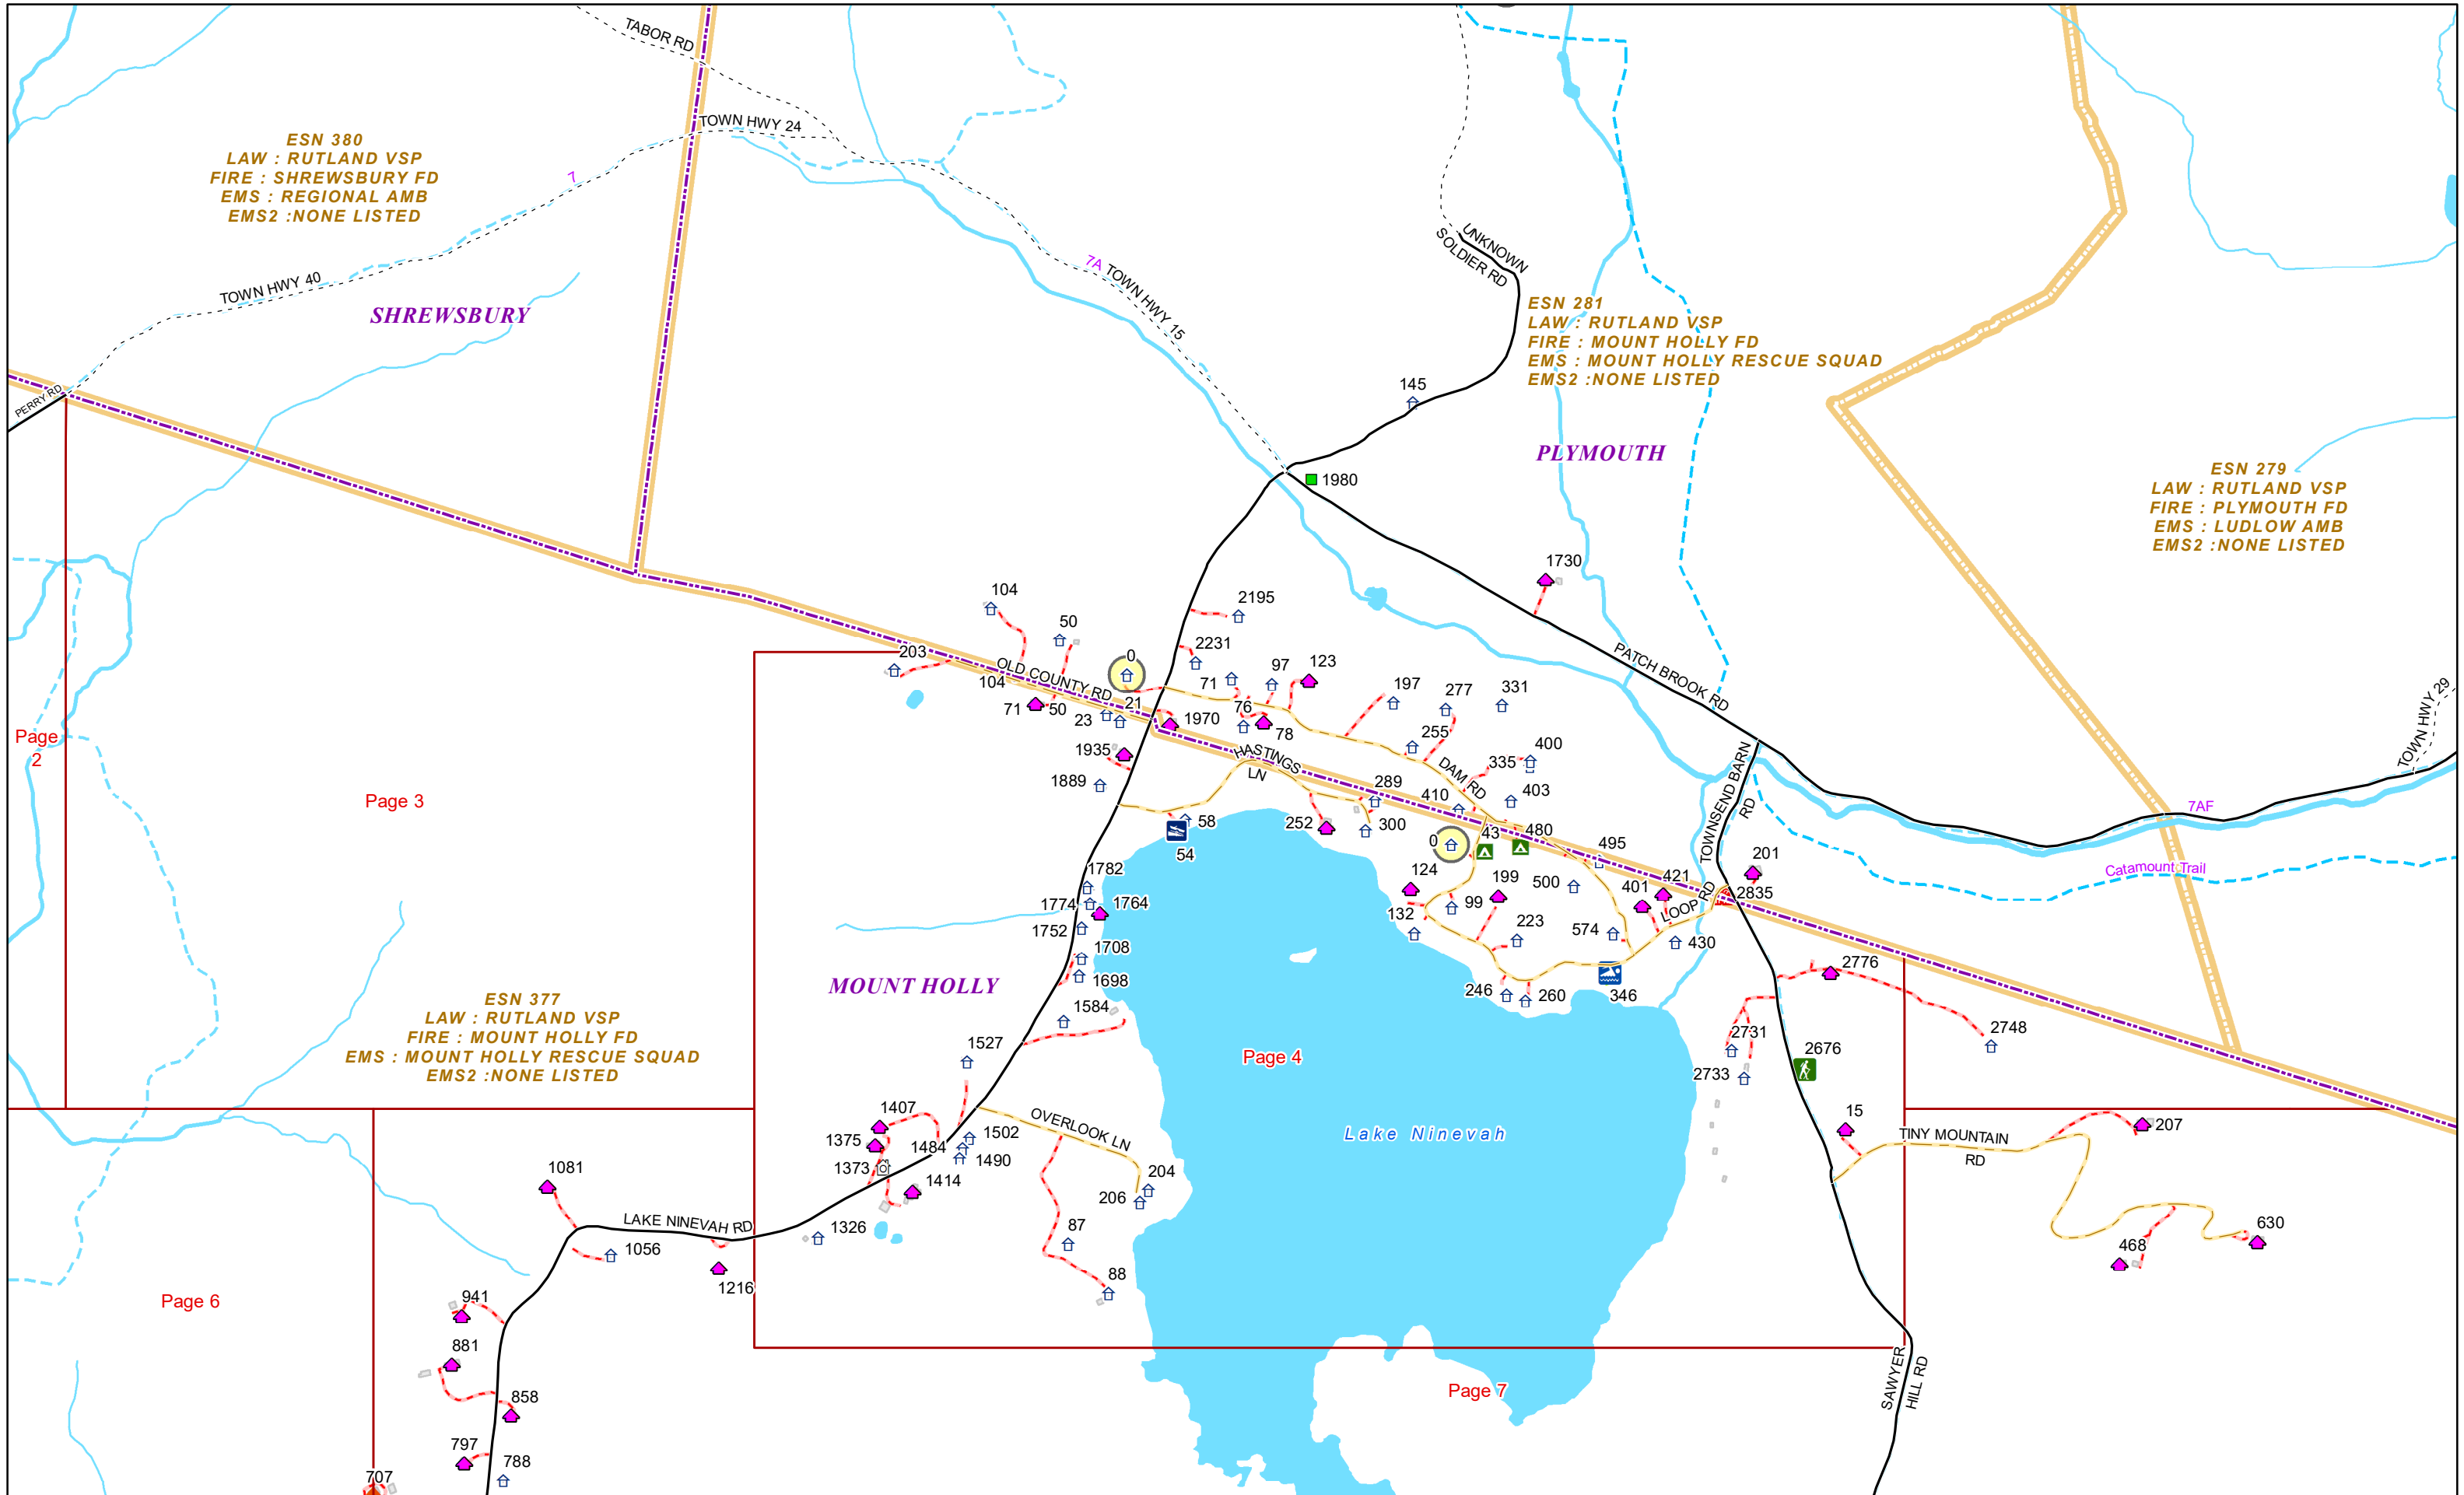

Page 2

Page 3

Page 4

Page 6

Page 7