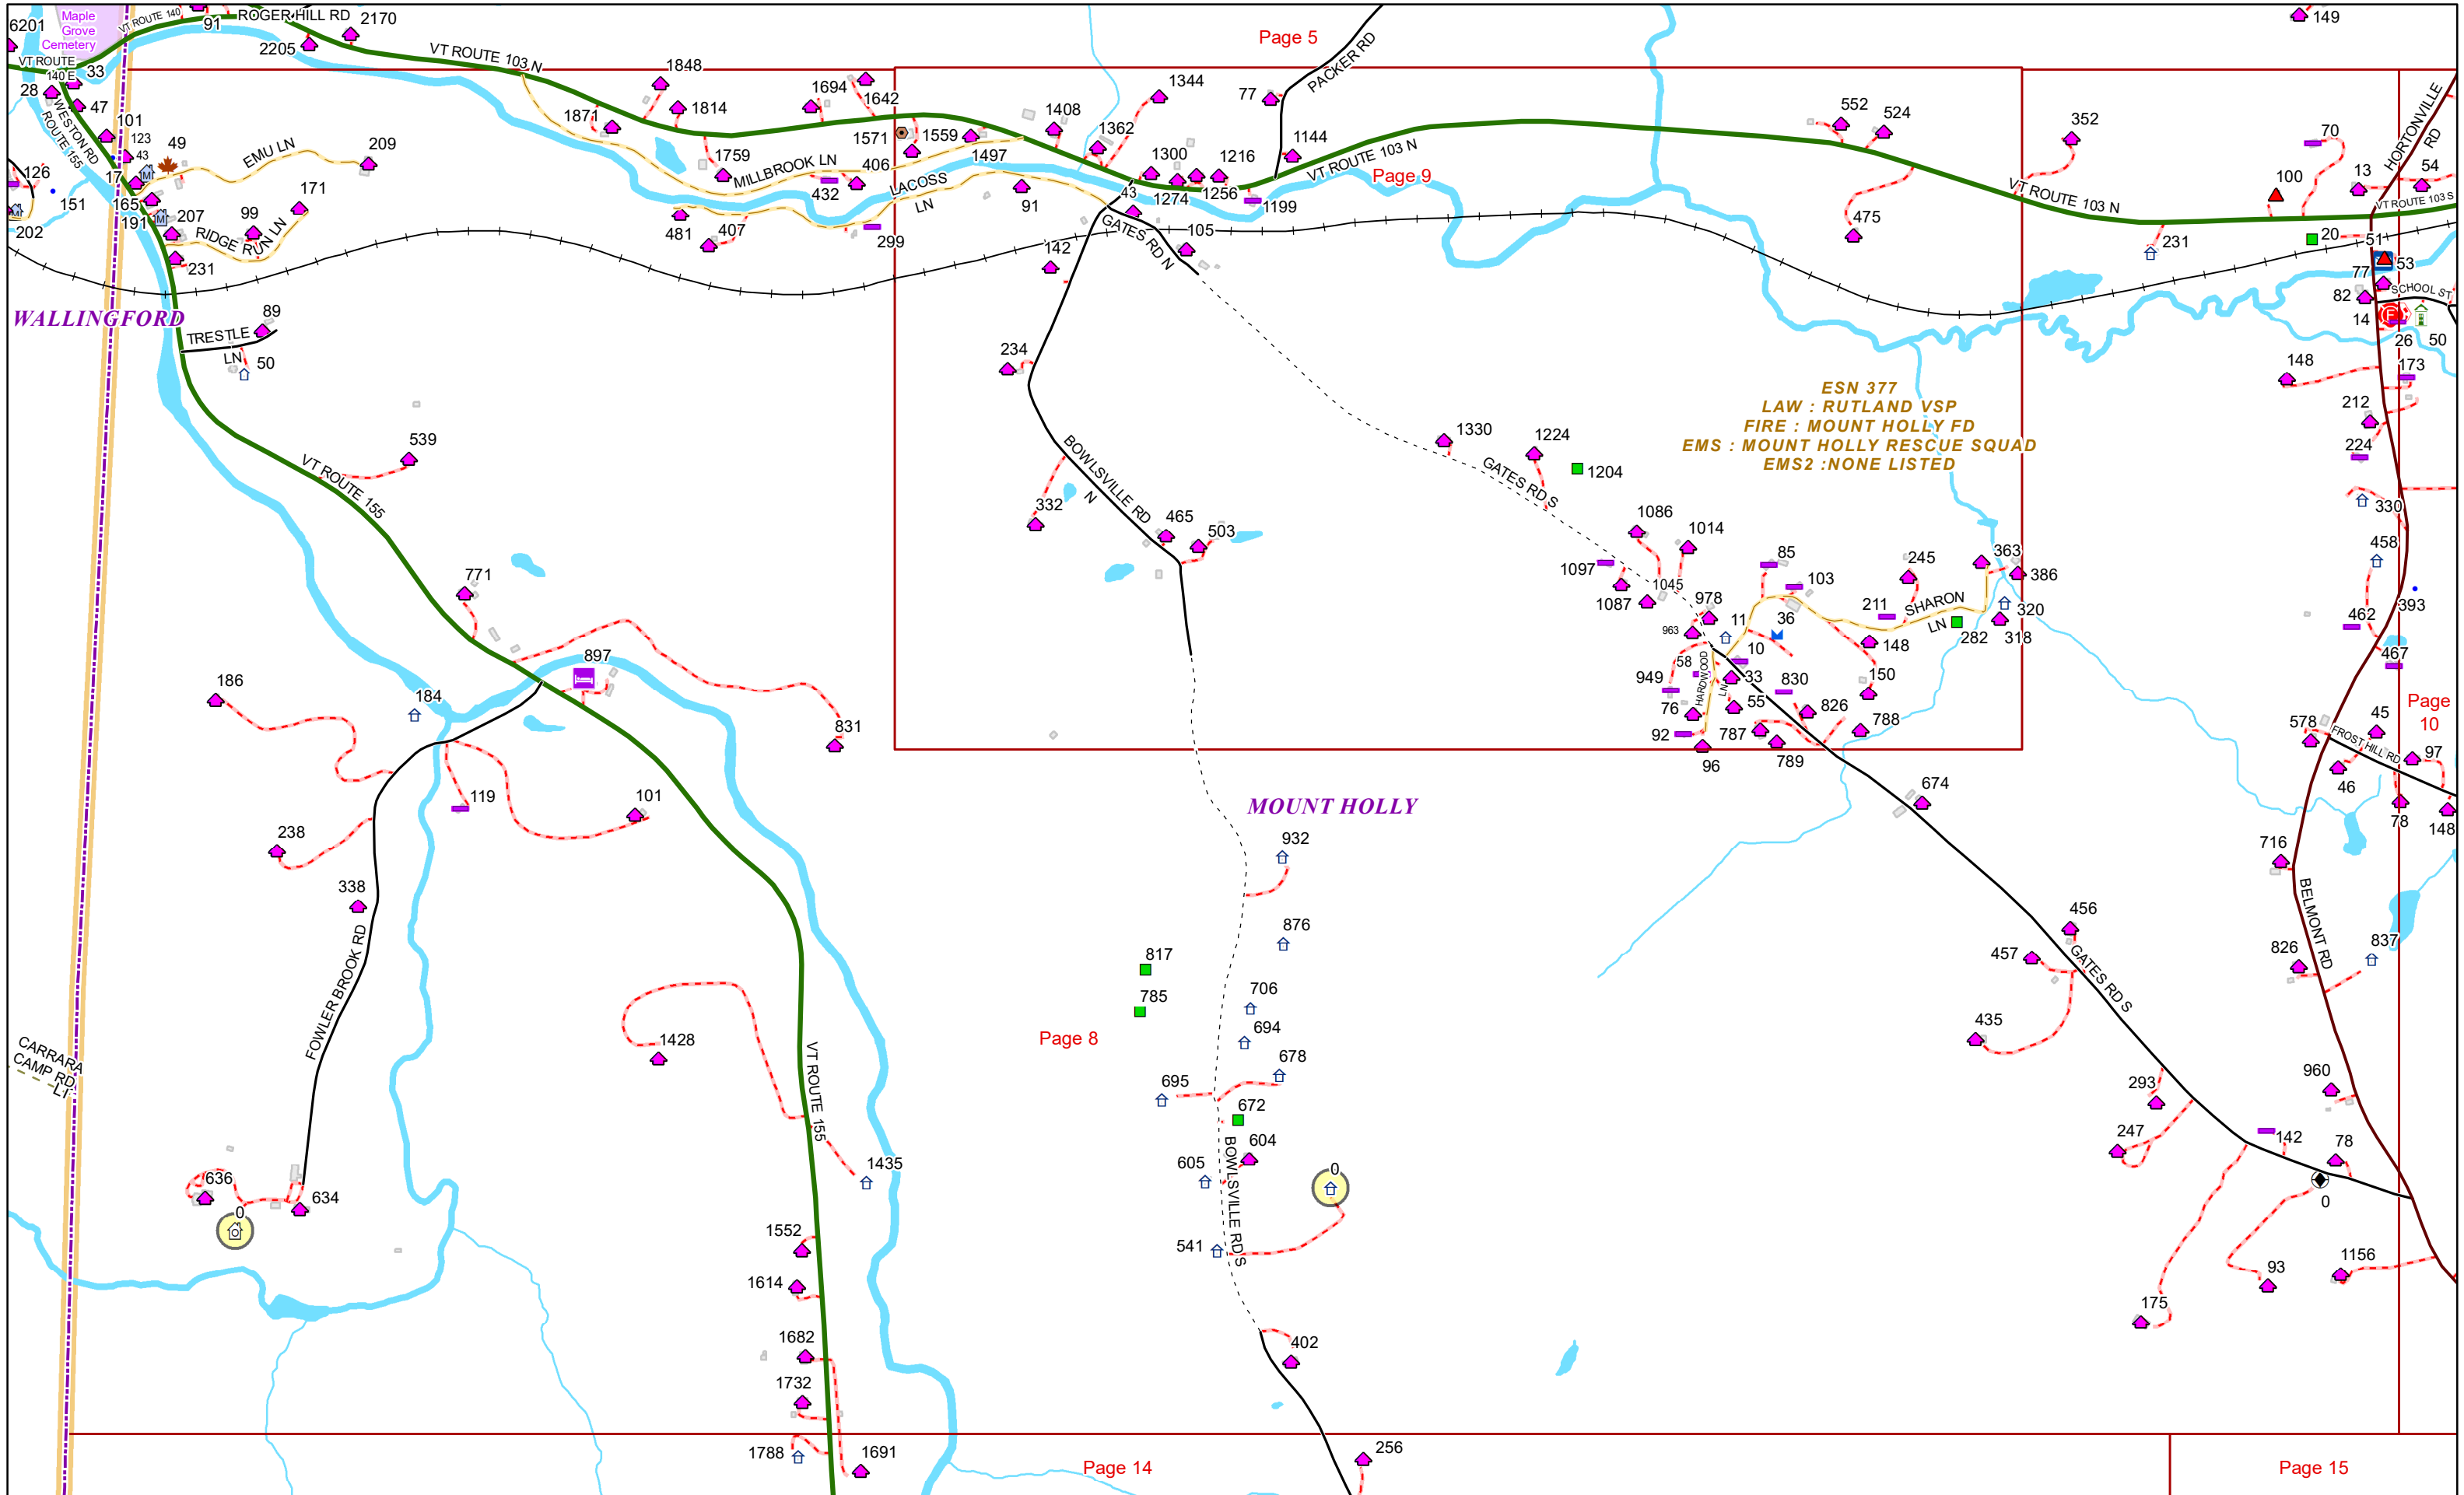

Page 3

Page 7

Page 6

Page 10

Page 11

ESN 377  
LAW : RUTLAND VSP  
FIRE : MOUNT HOLLY FD  
EMS : MOUNT HOLLY RESCUE SQUAD  
EMS2 : NONE LISTED

MOUNT HOLLY

ESN 377  
 LAW : RUTLAND VSP  
 FIRE : MOUNT HOLLY FD  
 EMS : MOUNT HOLLY RESCUE SQUAD  
 EMS2 : NONE LISTED