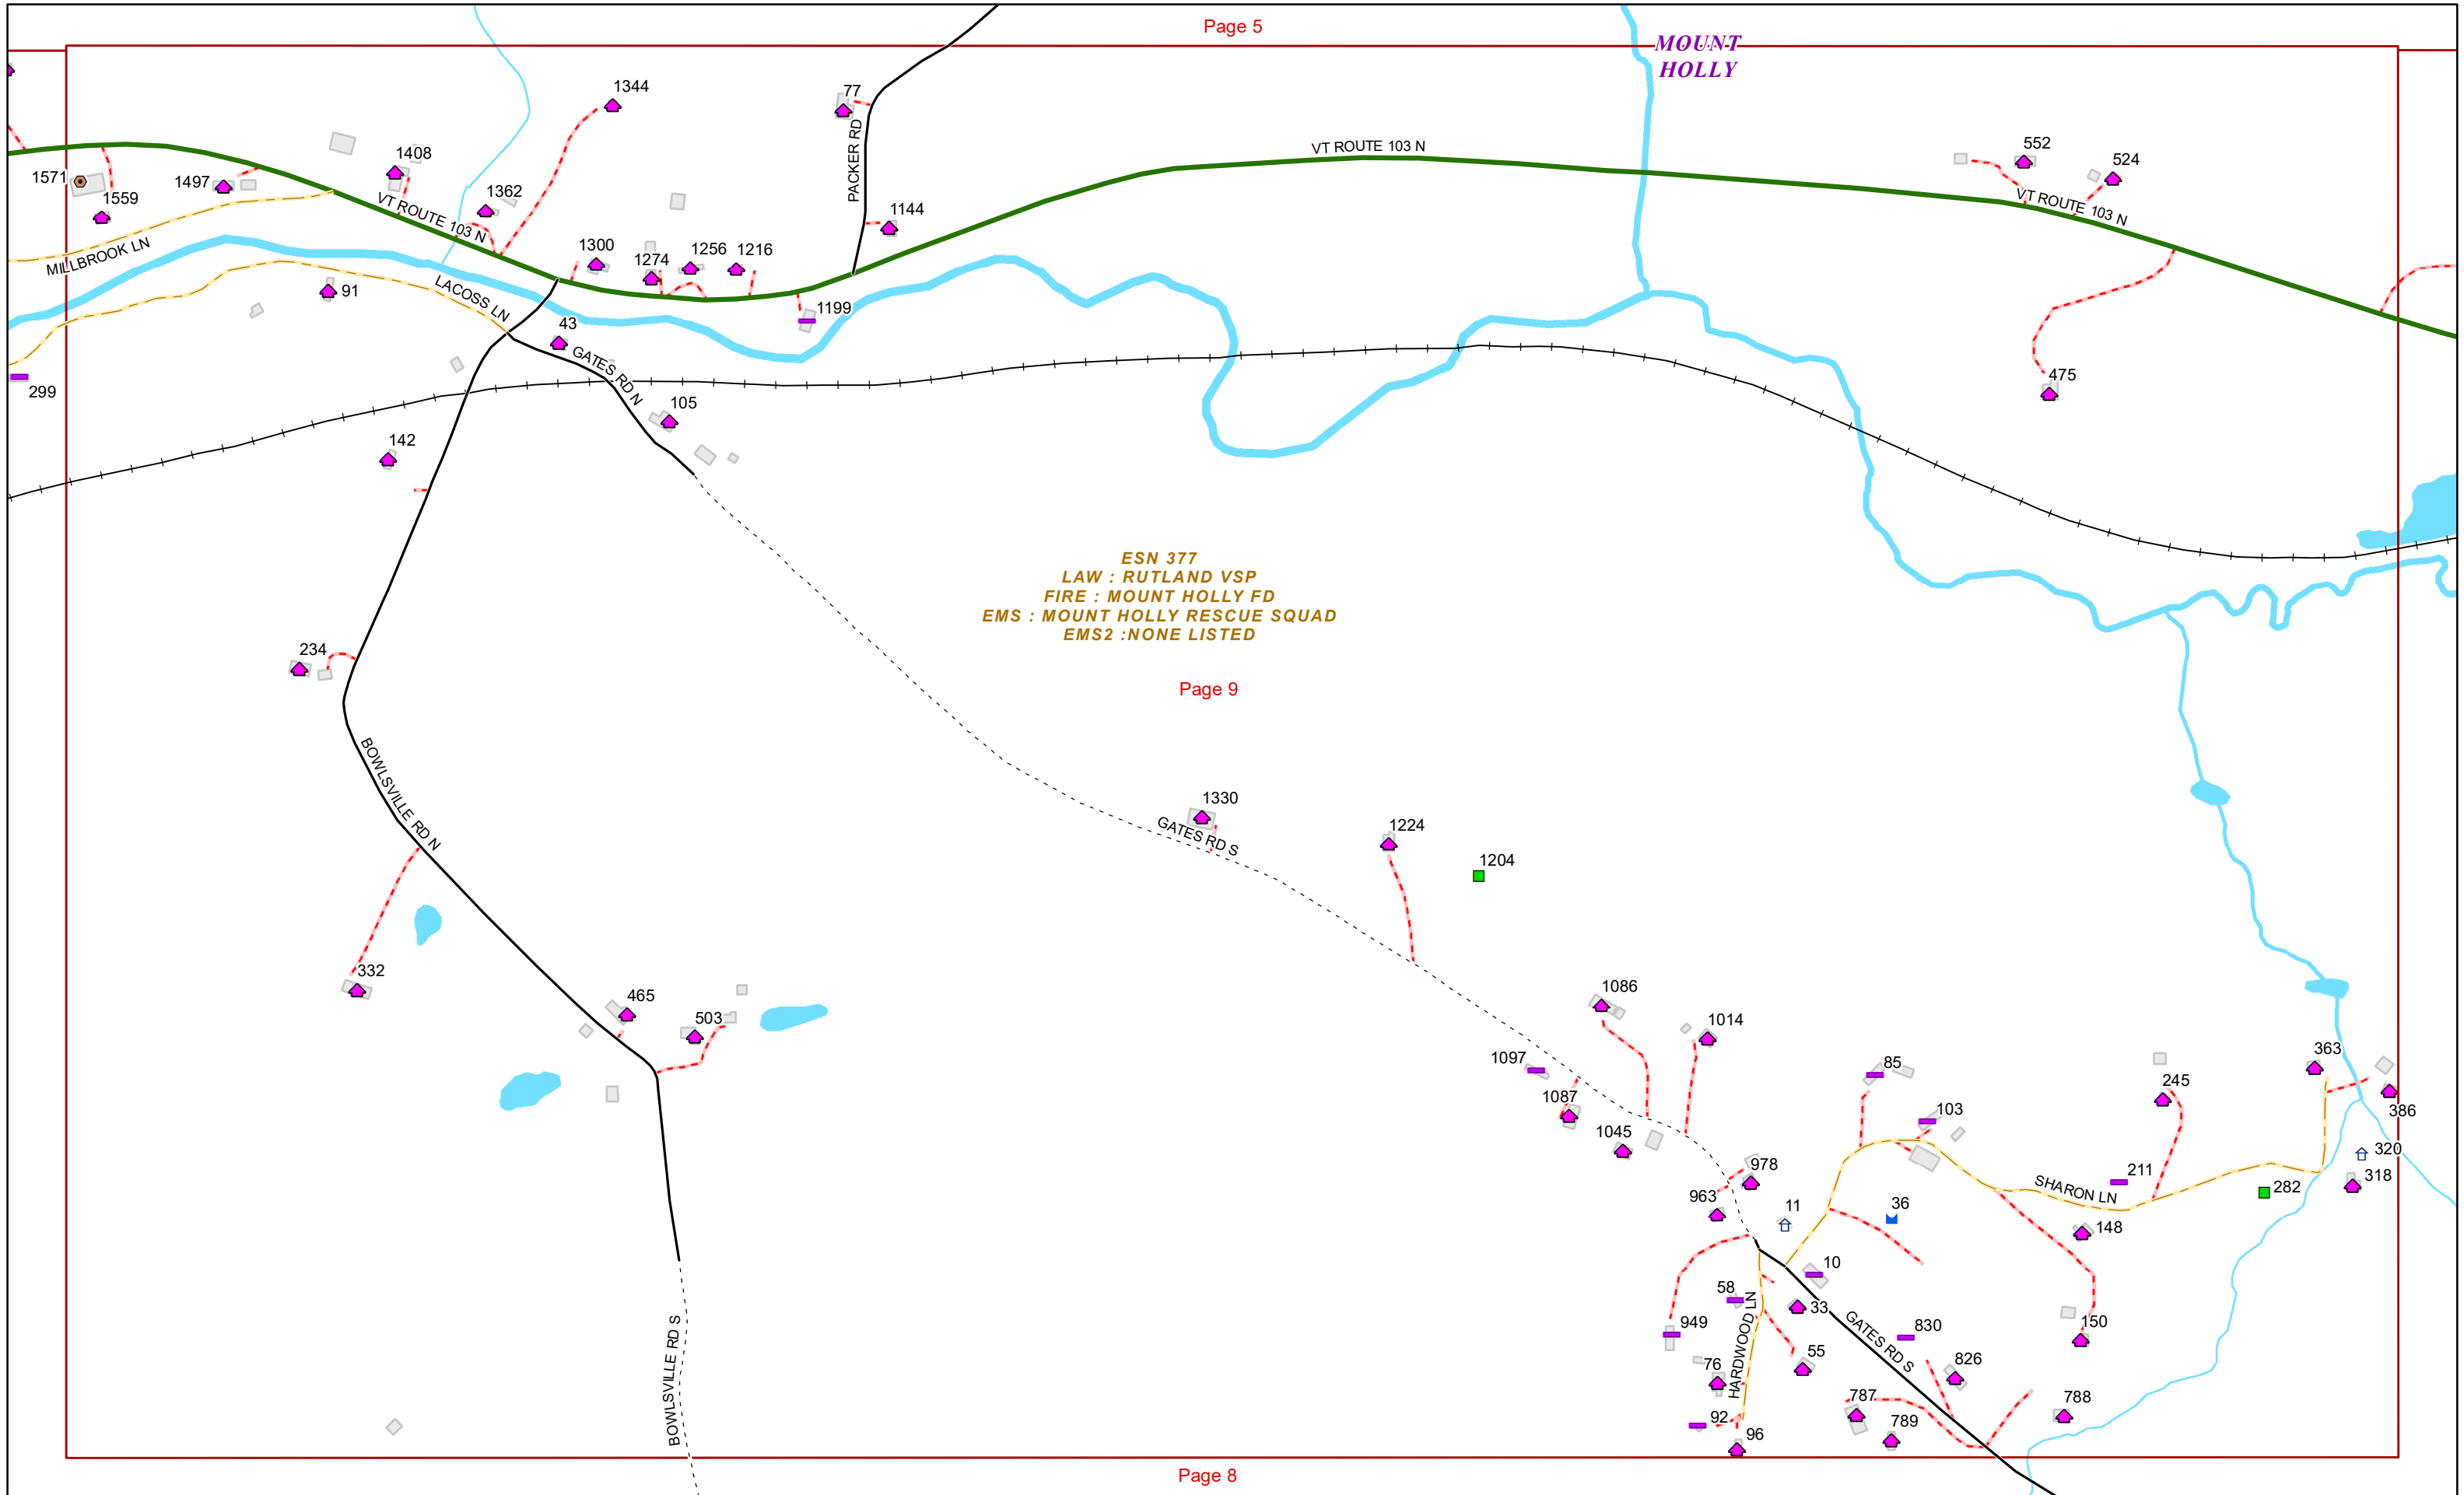

Page 3

Page 7

Page 6

Page 10

Page 11

ESN 377  
LAW : RUTLAND VSP  
FIRE : MOUNT HOLLY FD  
EMS : MOUNT HOLLY RESCUE SQUAD  
EMS2 : NONE LISTED

MOUNT HOLLY

ESN 377  
 LAW : RUTLAND VSP  
 FIRE : MOUNT HOLLY FD  
 EMS : MOUNT HOLLY RESCUE SQUAD  
 EMS2 : NONE LISTED