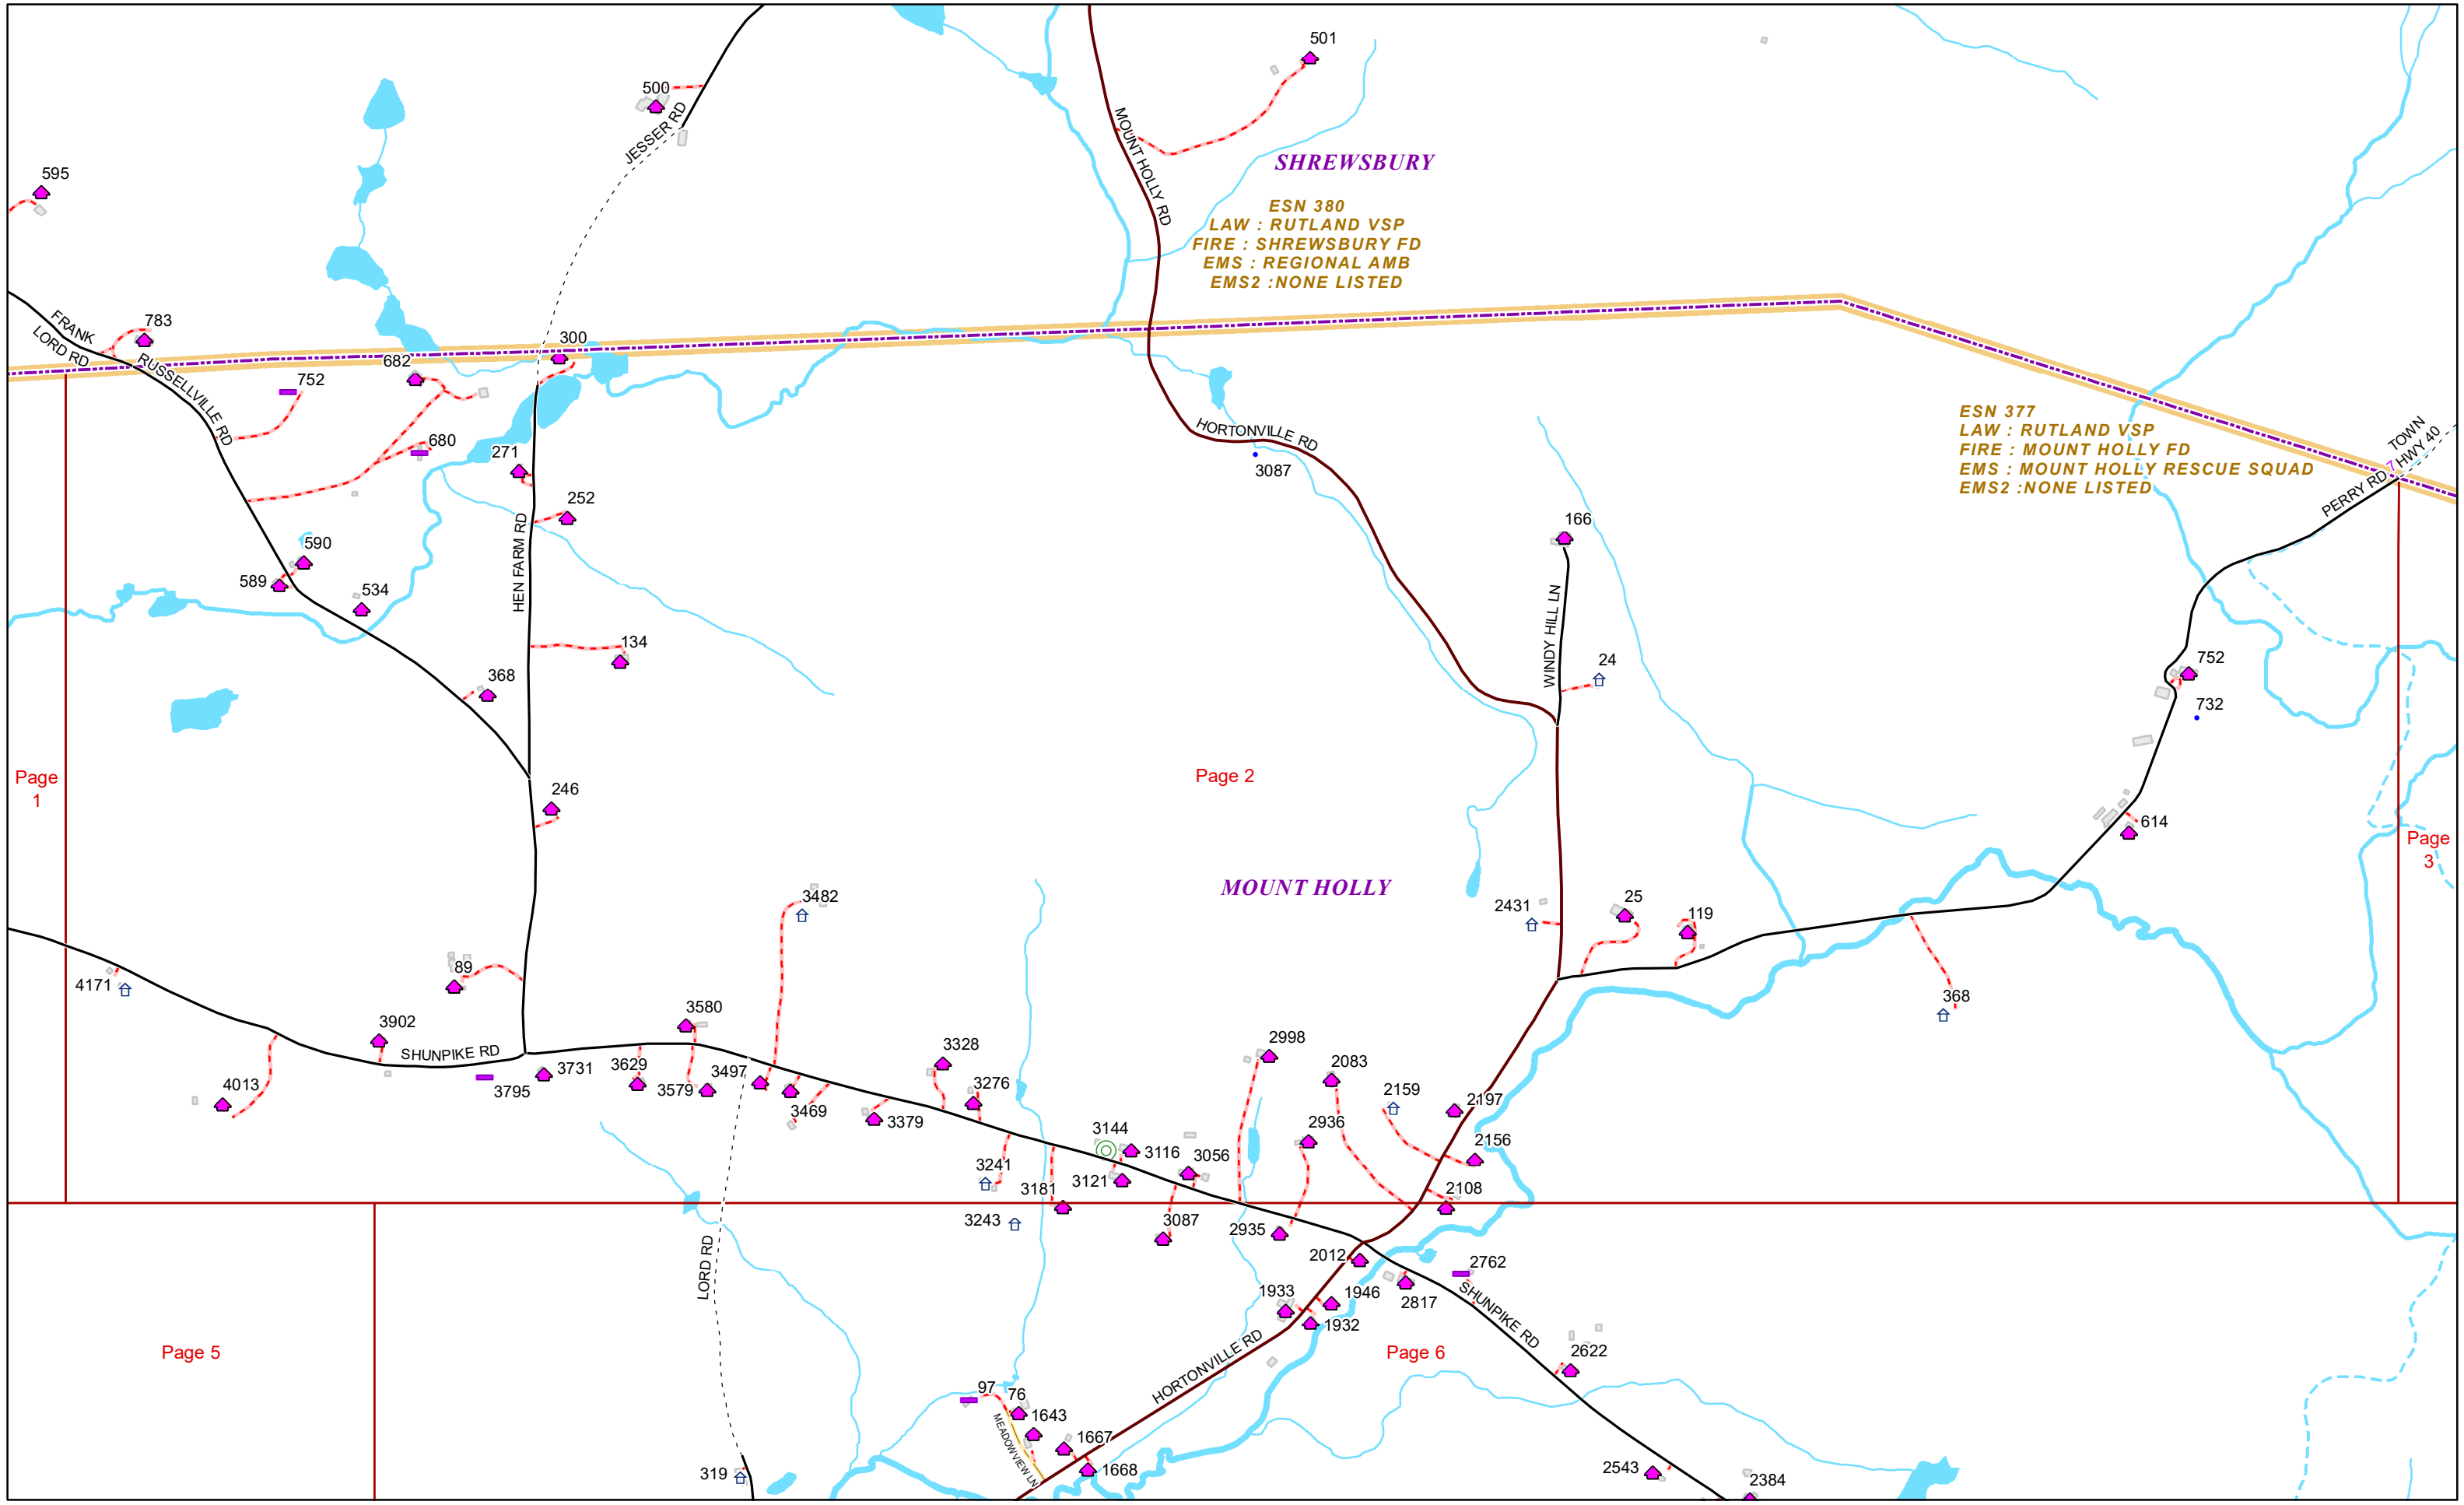

Page 1

Page 2

Page 3

Page 5

Page 6