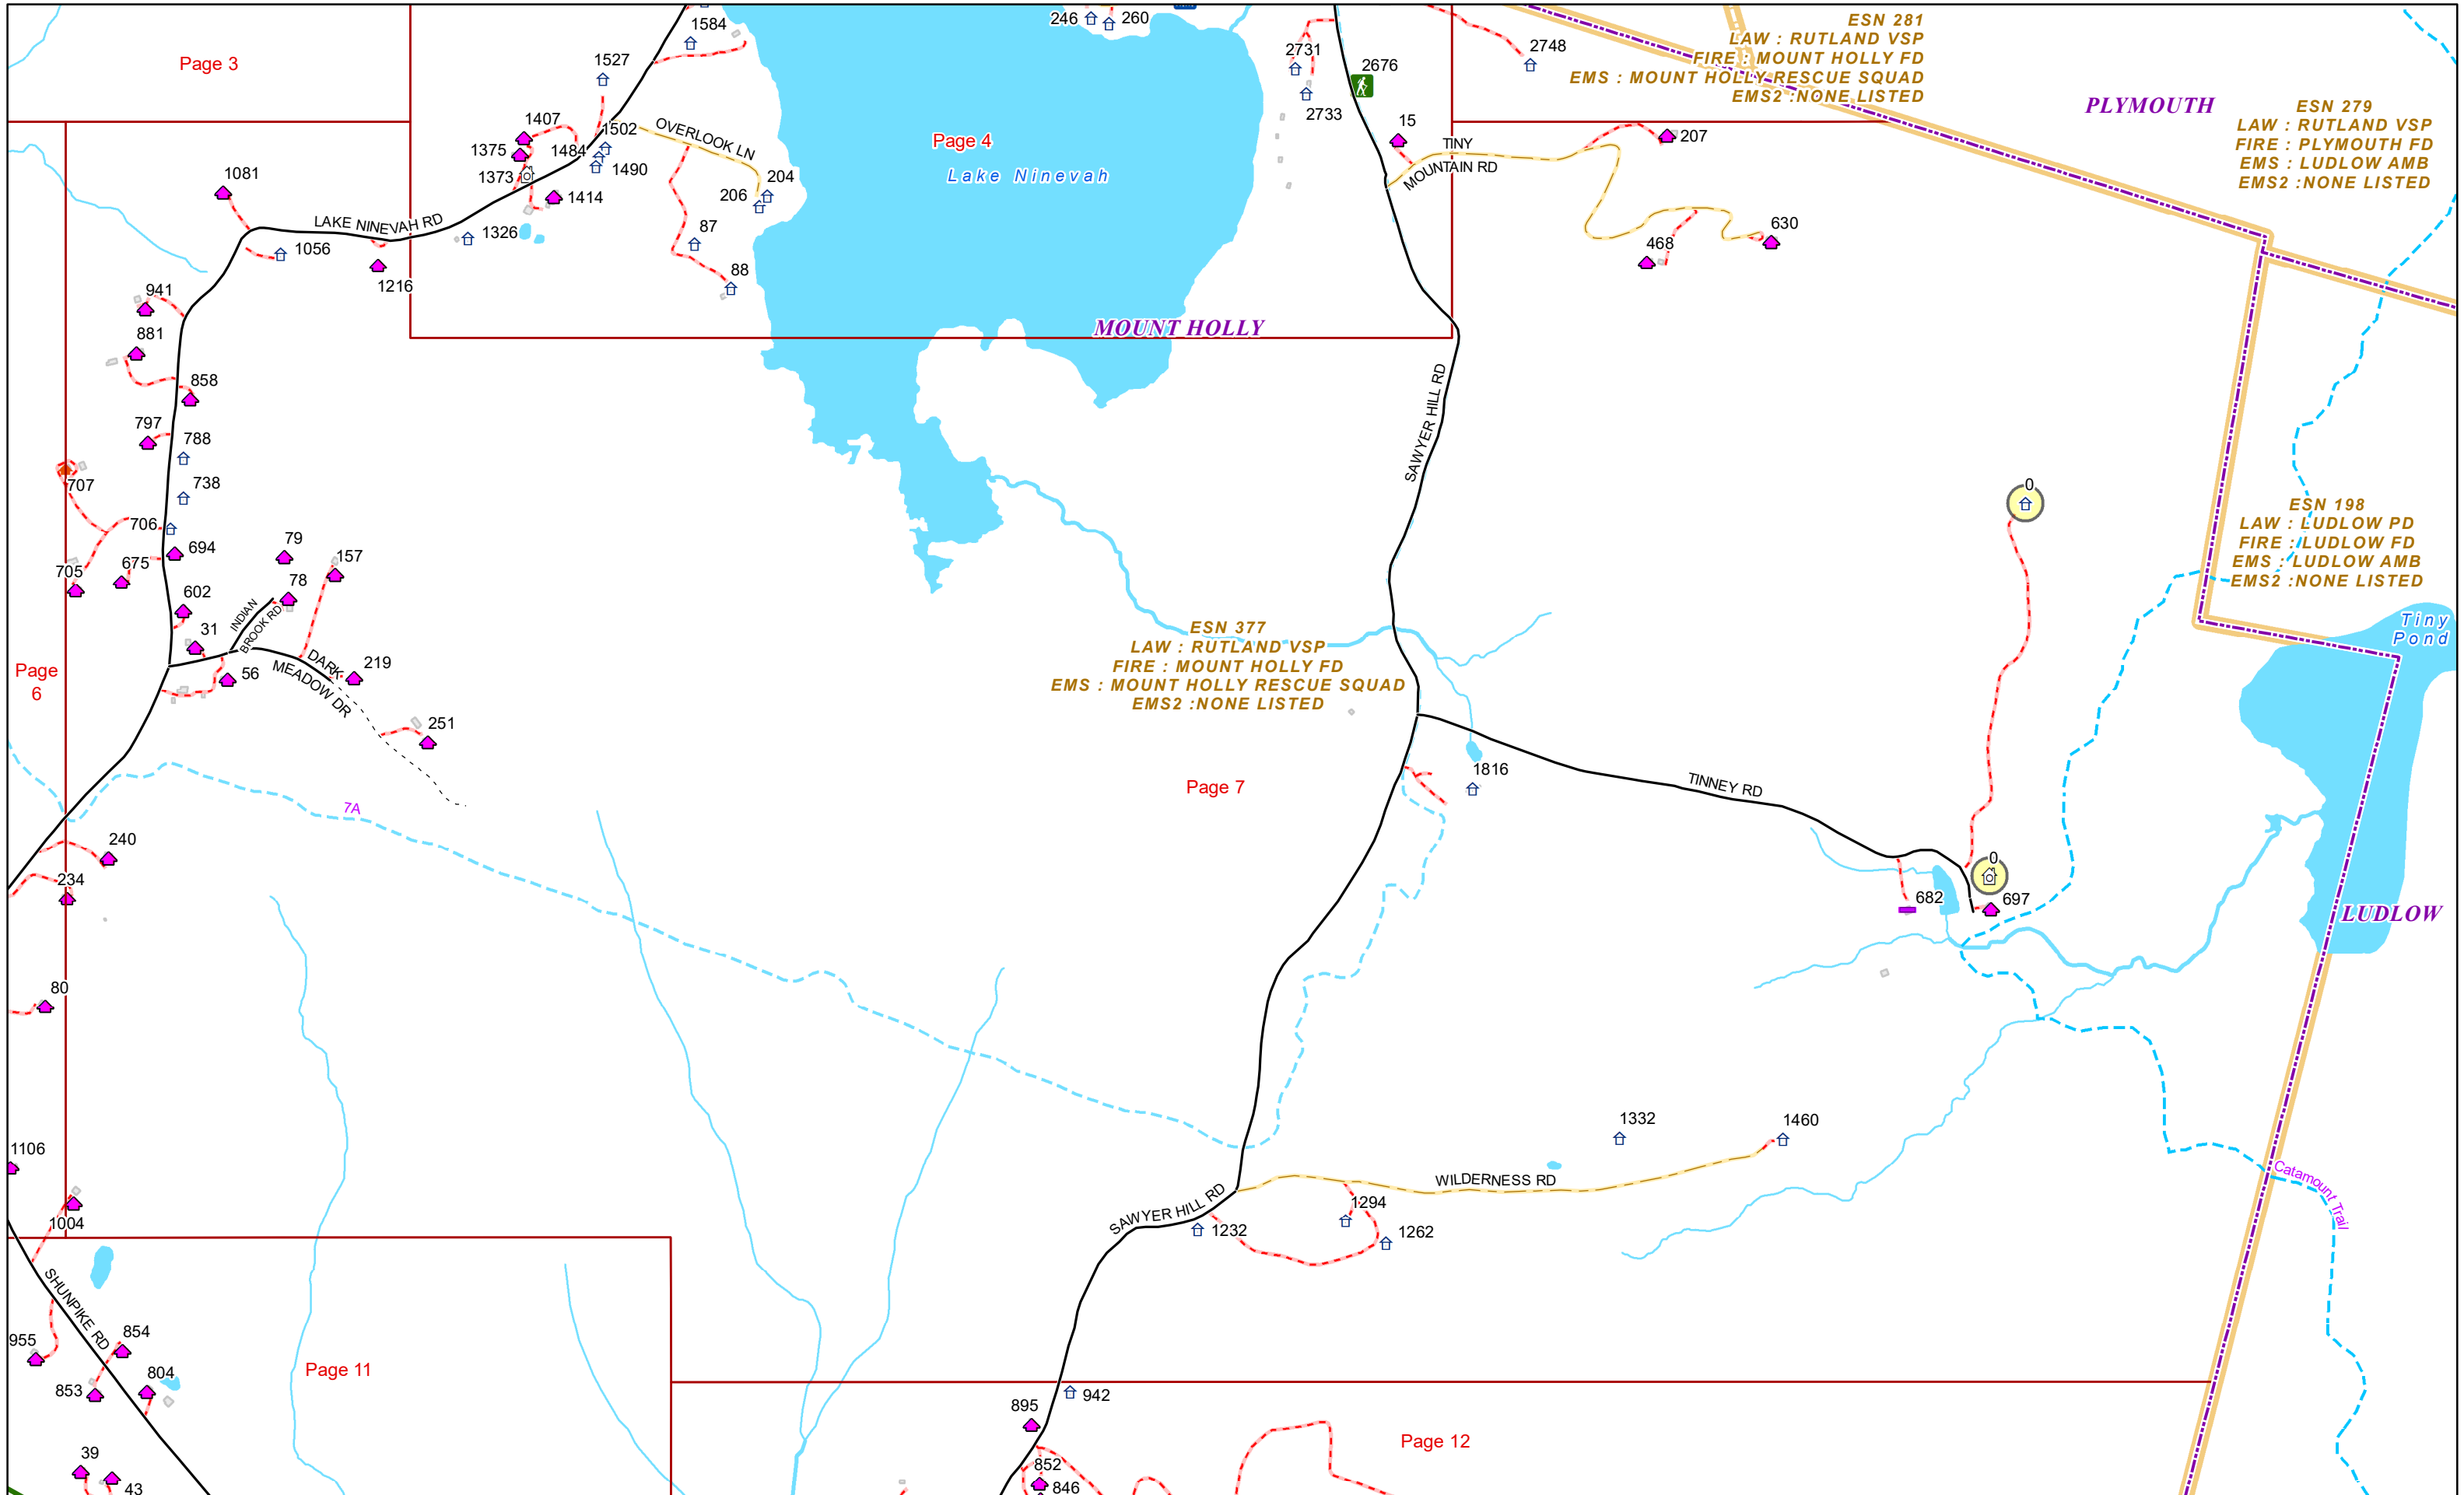

Page 3

Page 7

Page 6

Page 10

Page 11

ESN 377  
LAW : RUTLAND VSP  
FIRE : MOUNT HOLLY FD  
EMS : MOUNT HOLLY RESCUE SQUAD  
EMS2 : NONE LISTED

MOUNT HOLLY

ESN 377  
 LAW : RUTLAND VSP  
 FIRE : MOUNT HOLLY FD  
 EMS : MOUNT HOLLY RESCUE SQUAD  
 EMS2 : NONE LISTED