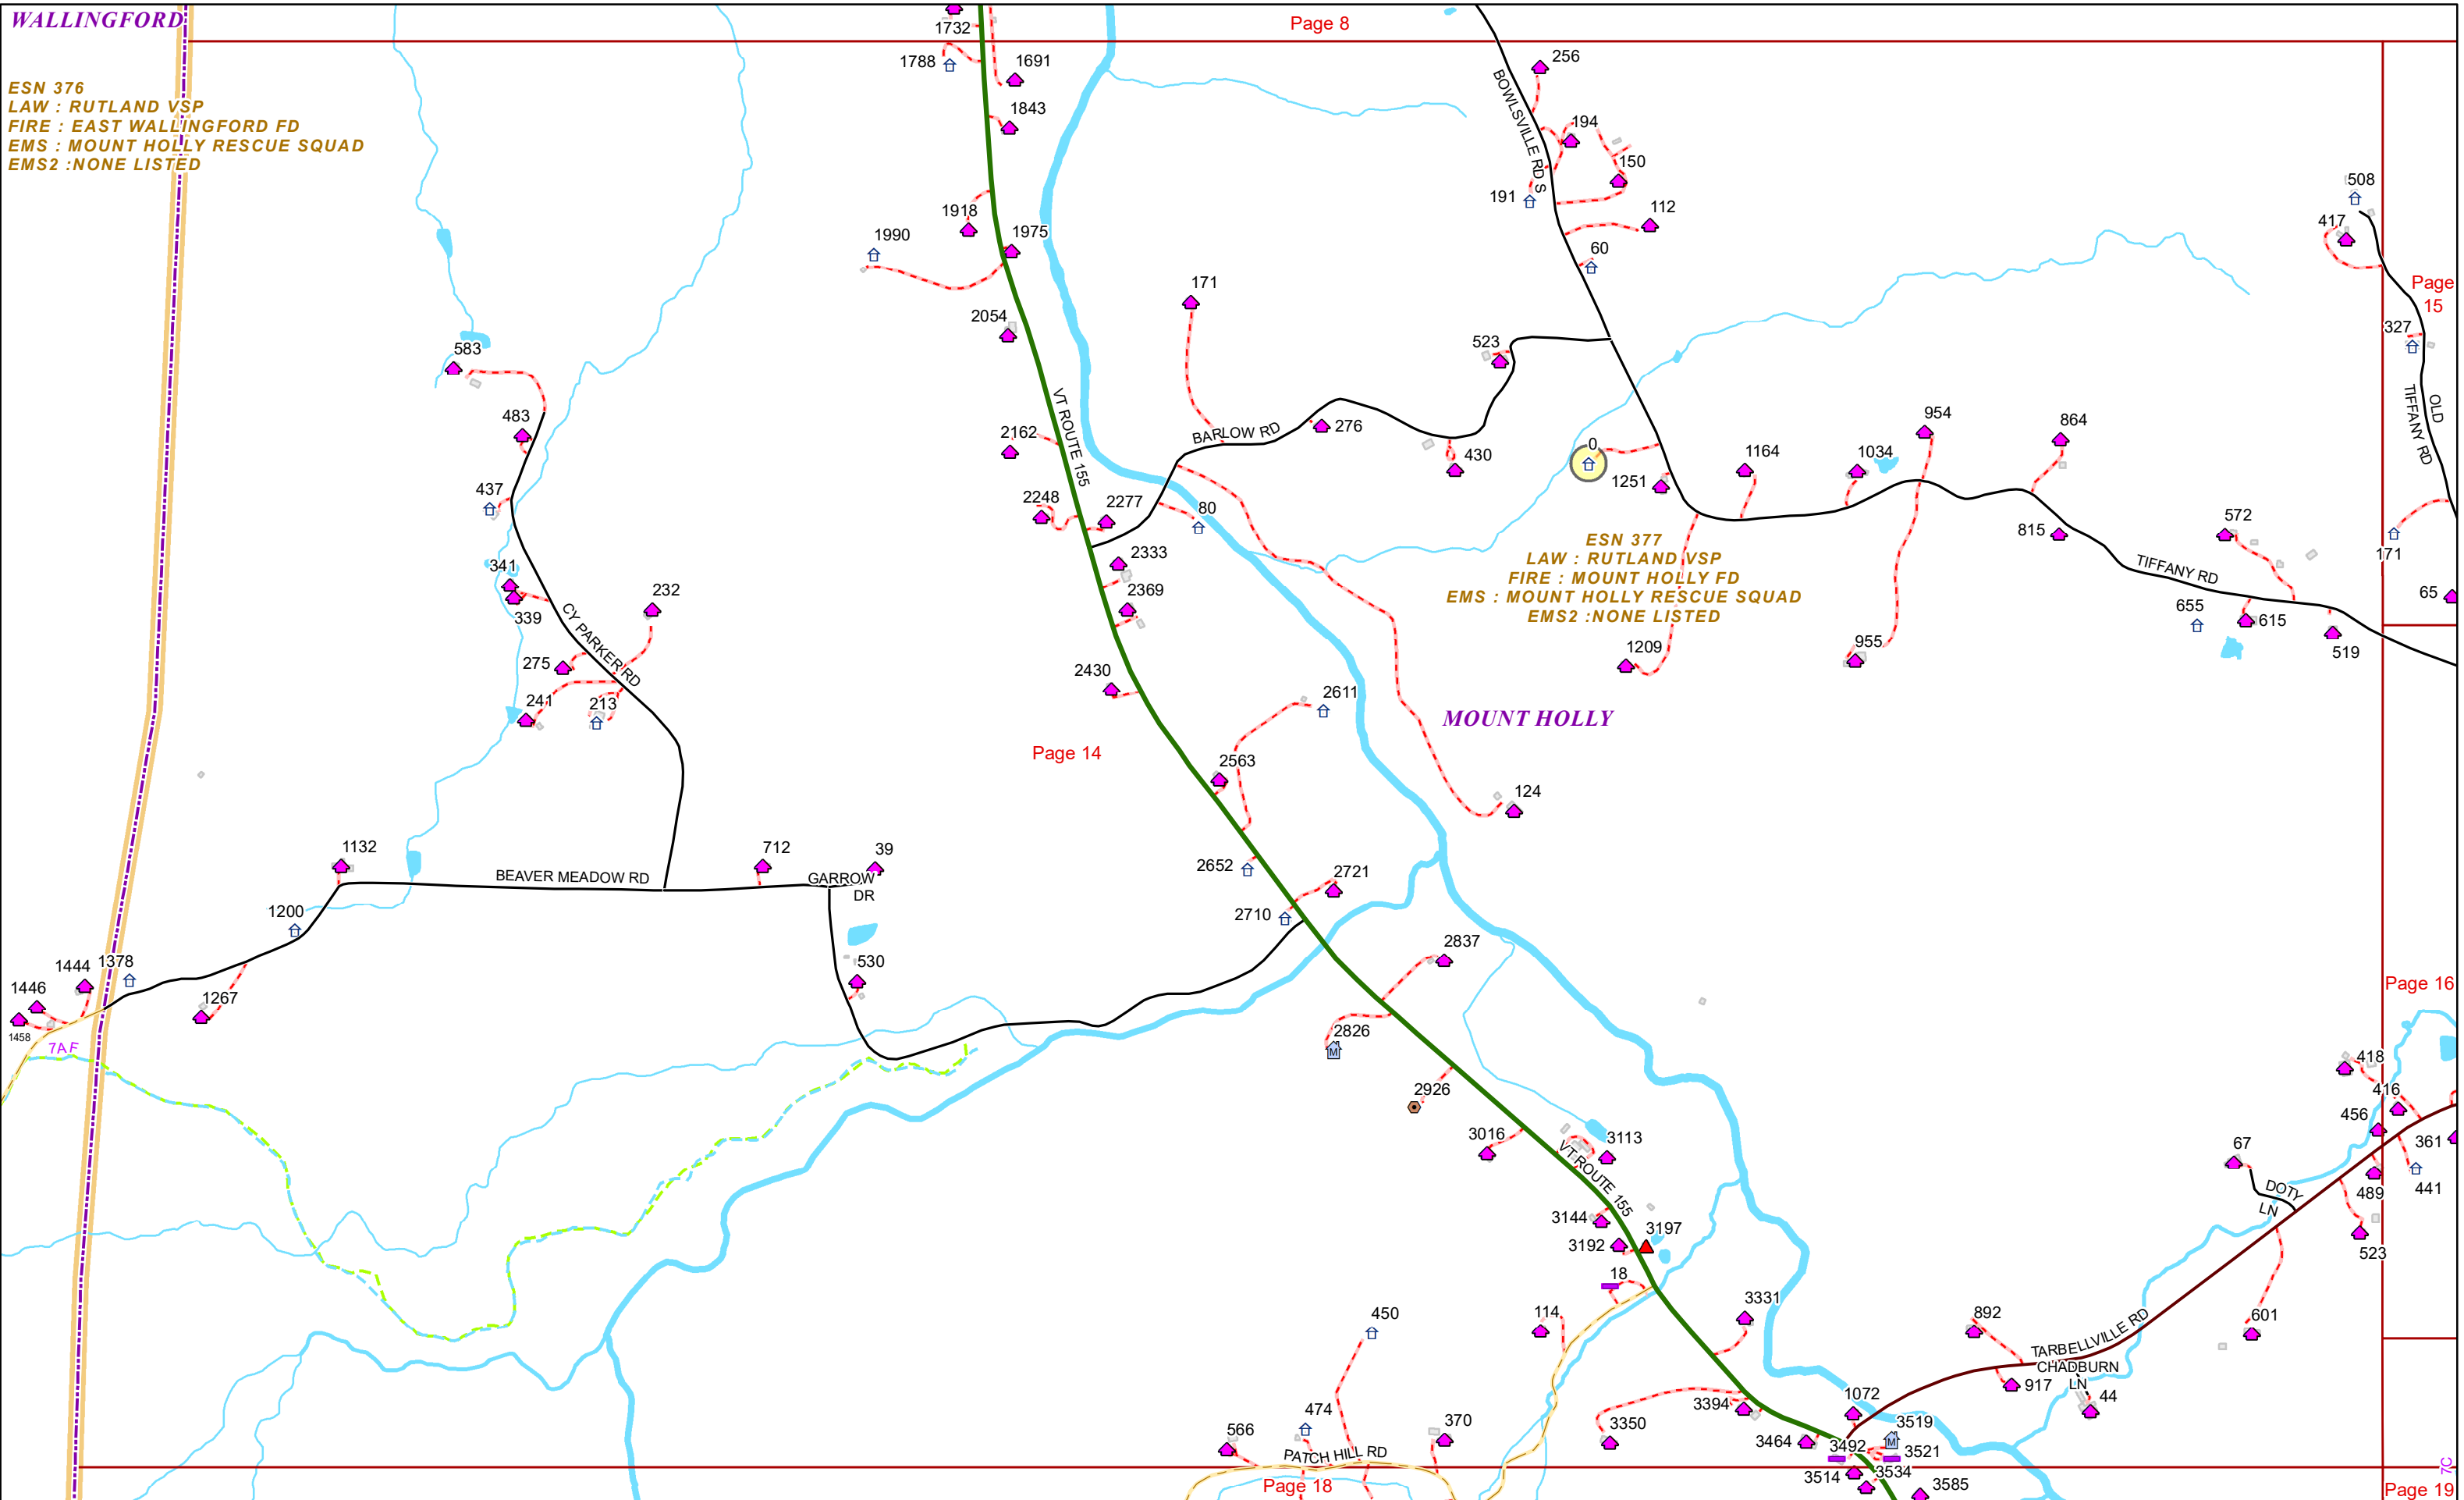

ESN 376
LAW : RUTLAND VSP
FIRE : EAST WALLINGFORD FD
EMS : MOUNT HOLLY RESCUE SQUAD
EMS2 : NONE LISTED

ESN 377
LAW : RUTLAND VSP
FIRE : MOUNT HOLLY FD
EMS : MOUNT HOLLY RESCUE SQUAD
EMS2 : NONE LISTED

MOUNT HOLLY