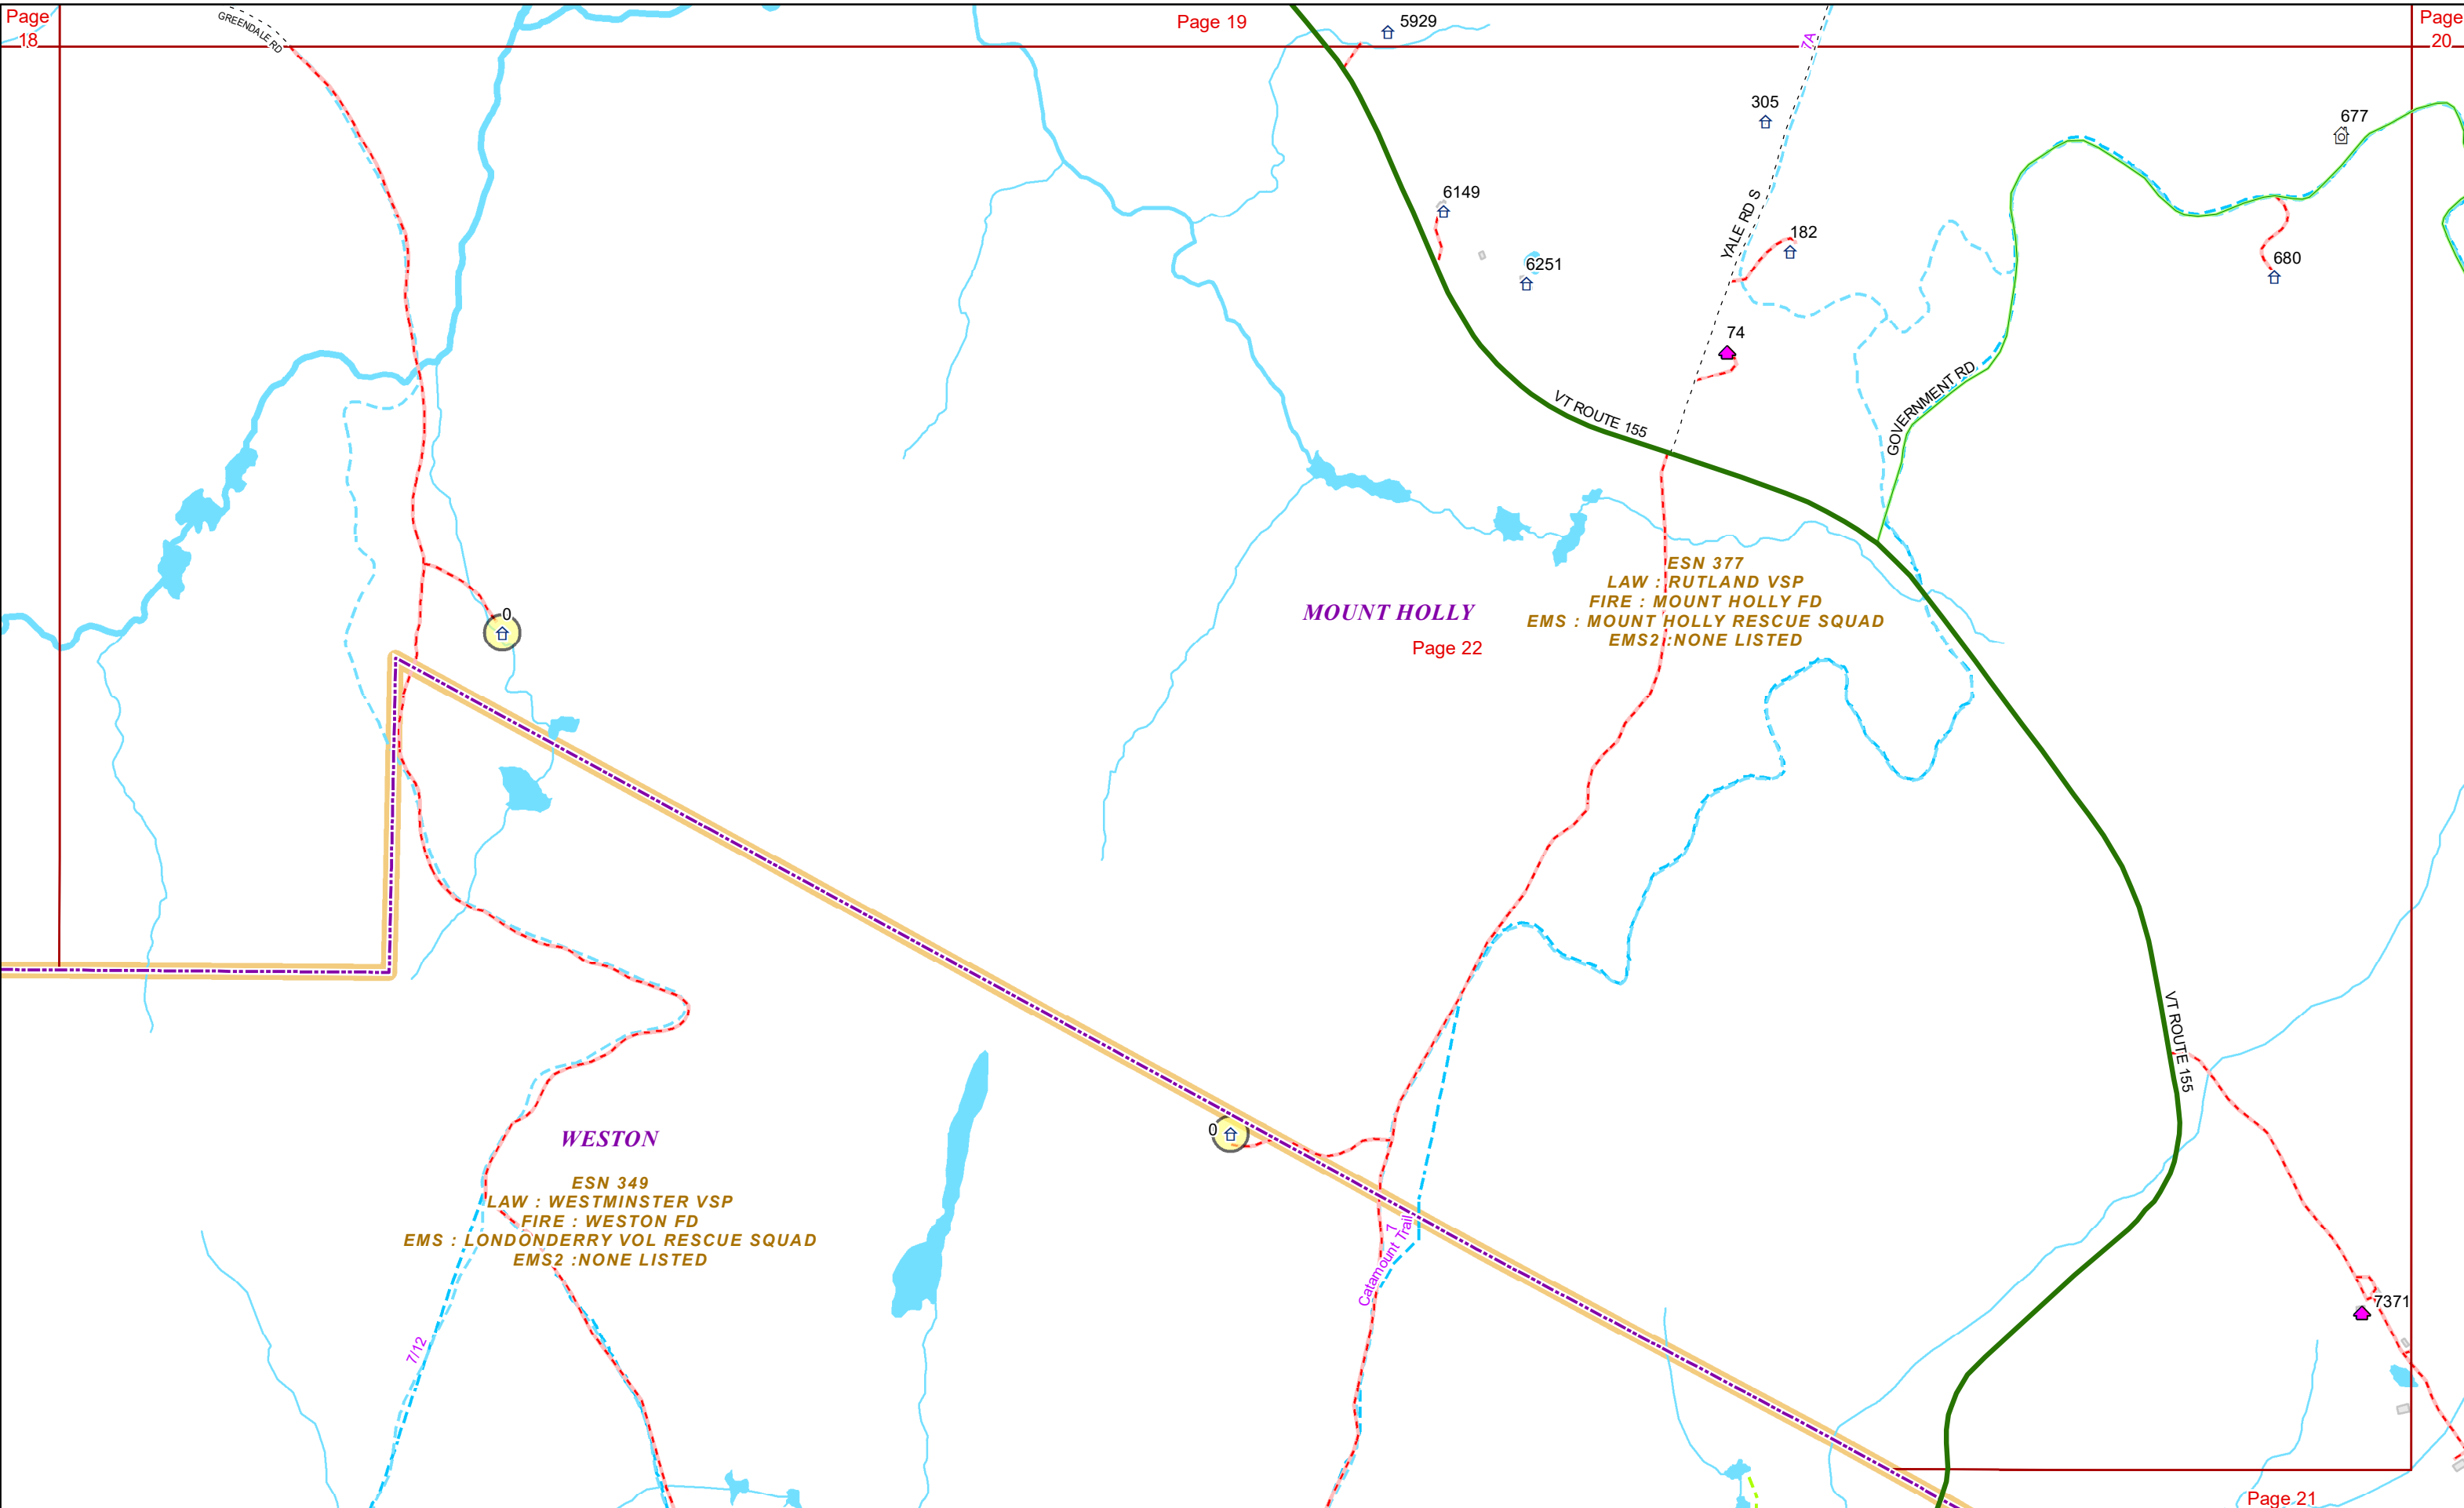

MOUNT HOLLY
Page 22

ESN 377
LAW : RUTLAND VSP
FIRE : MOUNT HOLLY FD
EMS : MOUNT HOLLY RESCUE SQUAD
EMS2 : NONE LISTED

WESTON

ESN 349
LAW : WESTMINSTER VSP
FIRE : WESTON FD
EMS : LONDONDERRY VOL RESCUE SQUAD
EMS2 : NONE LISTED