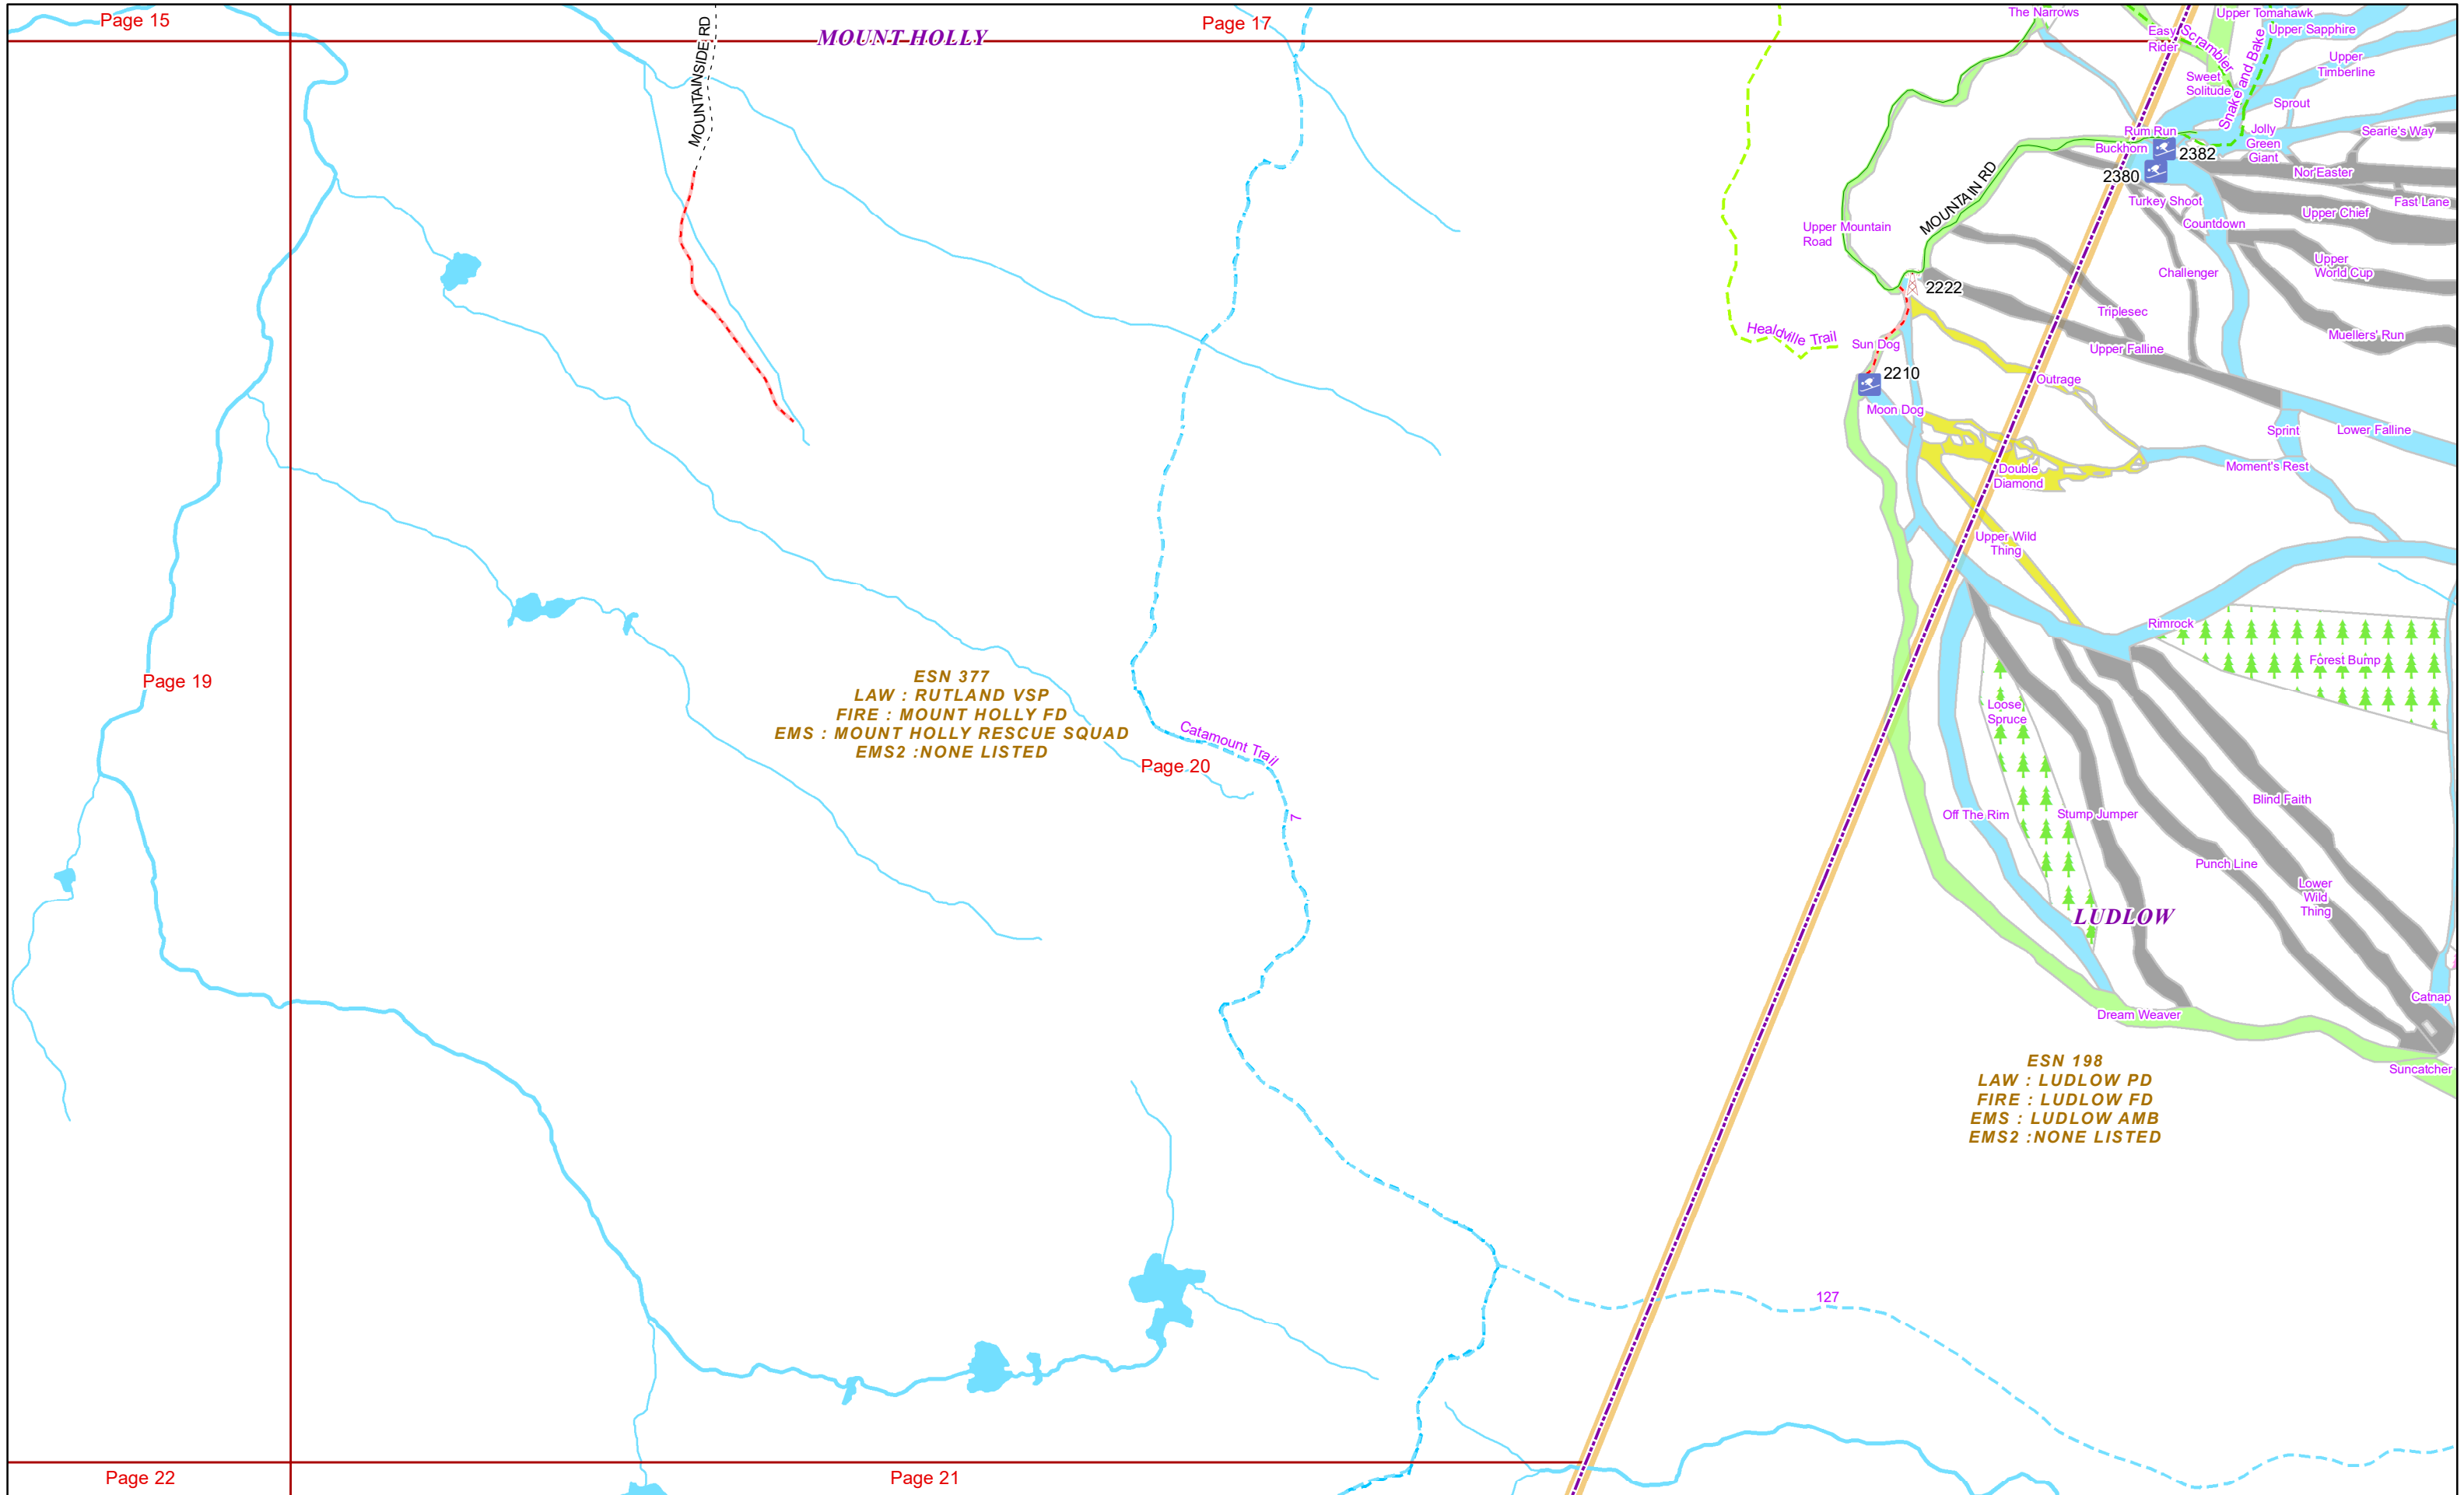

MOUNT HOLLY

ESN 377
LAW : RUTLAND VSP
FIRE : MOUNT HOLLY FD
EMS : MOUNT HOLLY RESCUE SQUAD
EMS2 : NONE LISTED

ESN 198
LAW : LUDLOW PD
FIRE : LUDLOW FD
EMS : LUDLOW AMB
EMS2 : NONE LISTED

LUDLOW