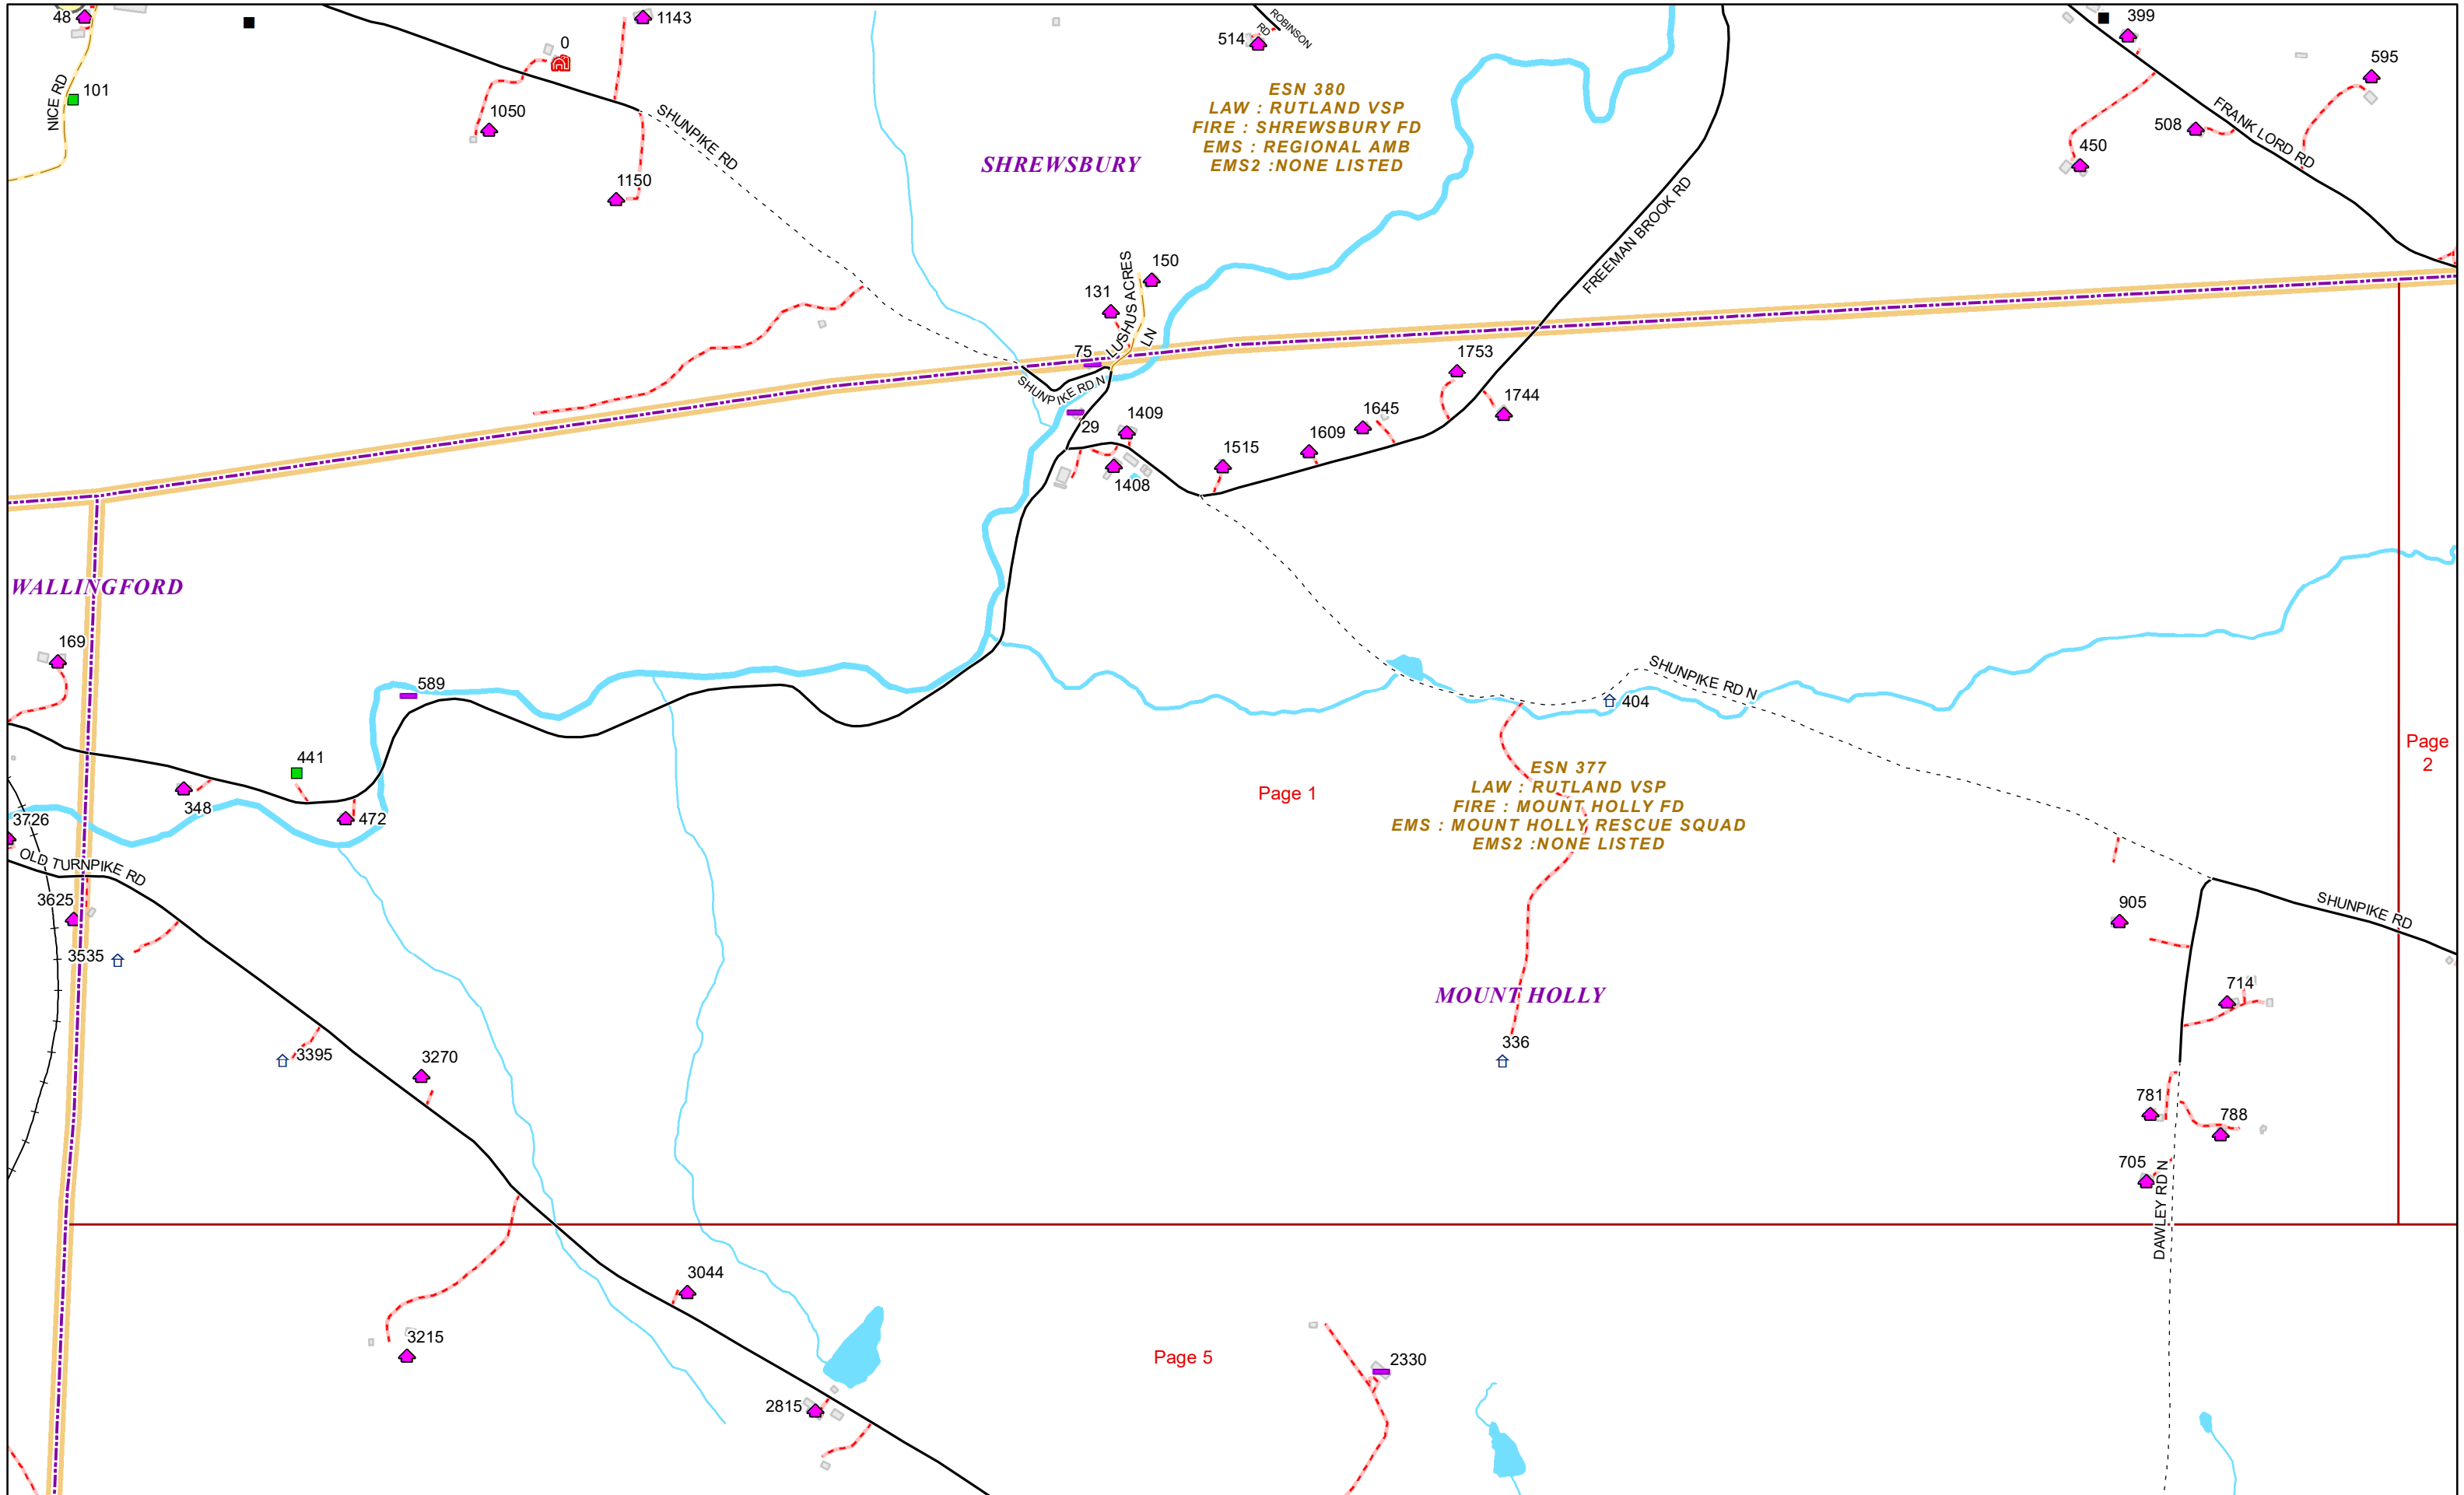

ESN 380
LAW : RUTLAND VSP
FIRE : SHREWSBURY FD
EMS : REGIONAL AMB
EMS2 : NONE LISTED

ESN 377
LAW : RUTLAND VSP
FIRE : MOUNT HOLLY FD
EMS : MOUNT HOLLY RESCUE SQUAD
EMS2 : NONE LISTED

Page 1

Page 2

Page 5