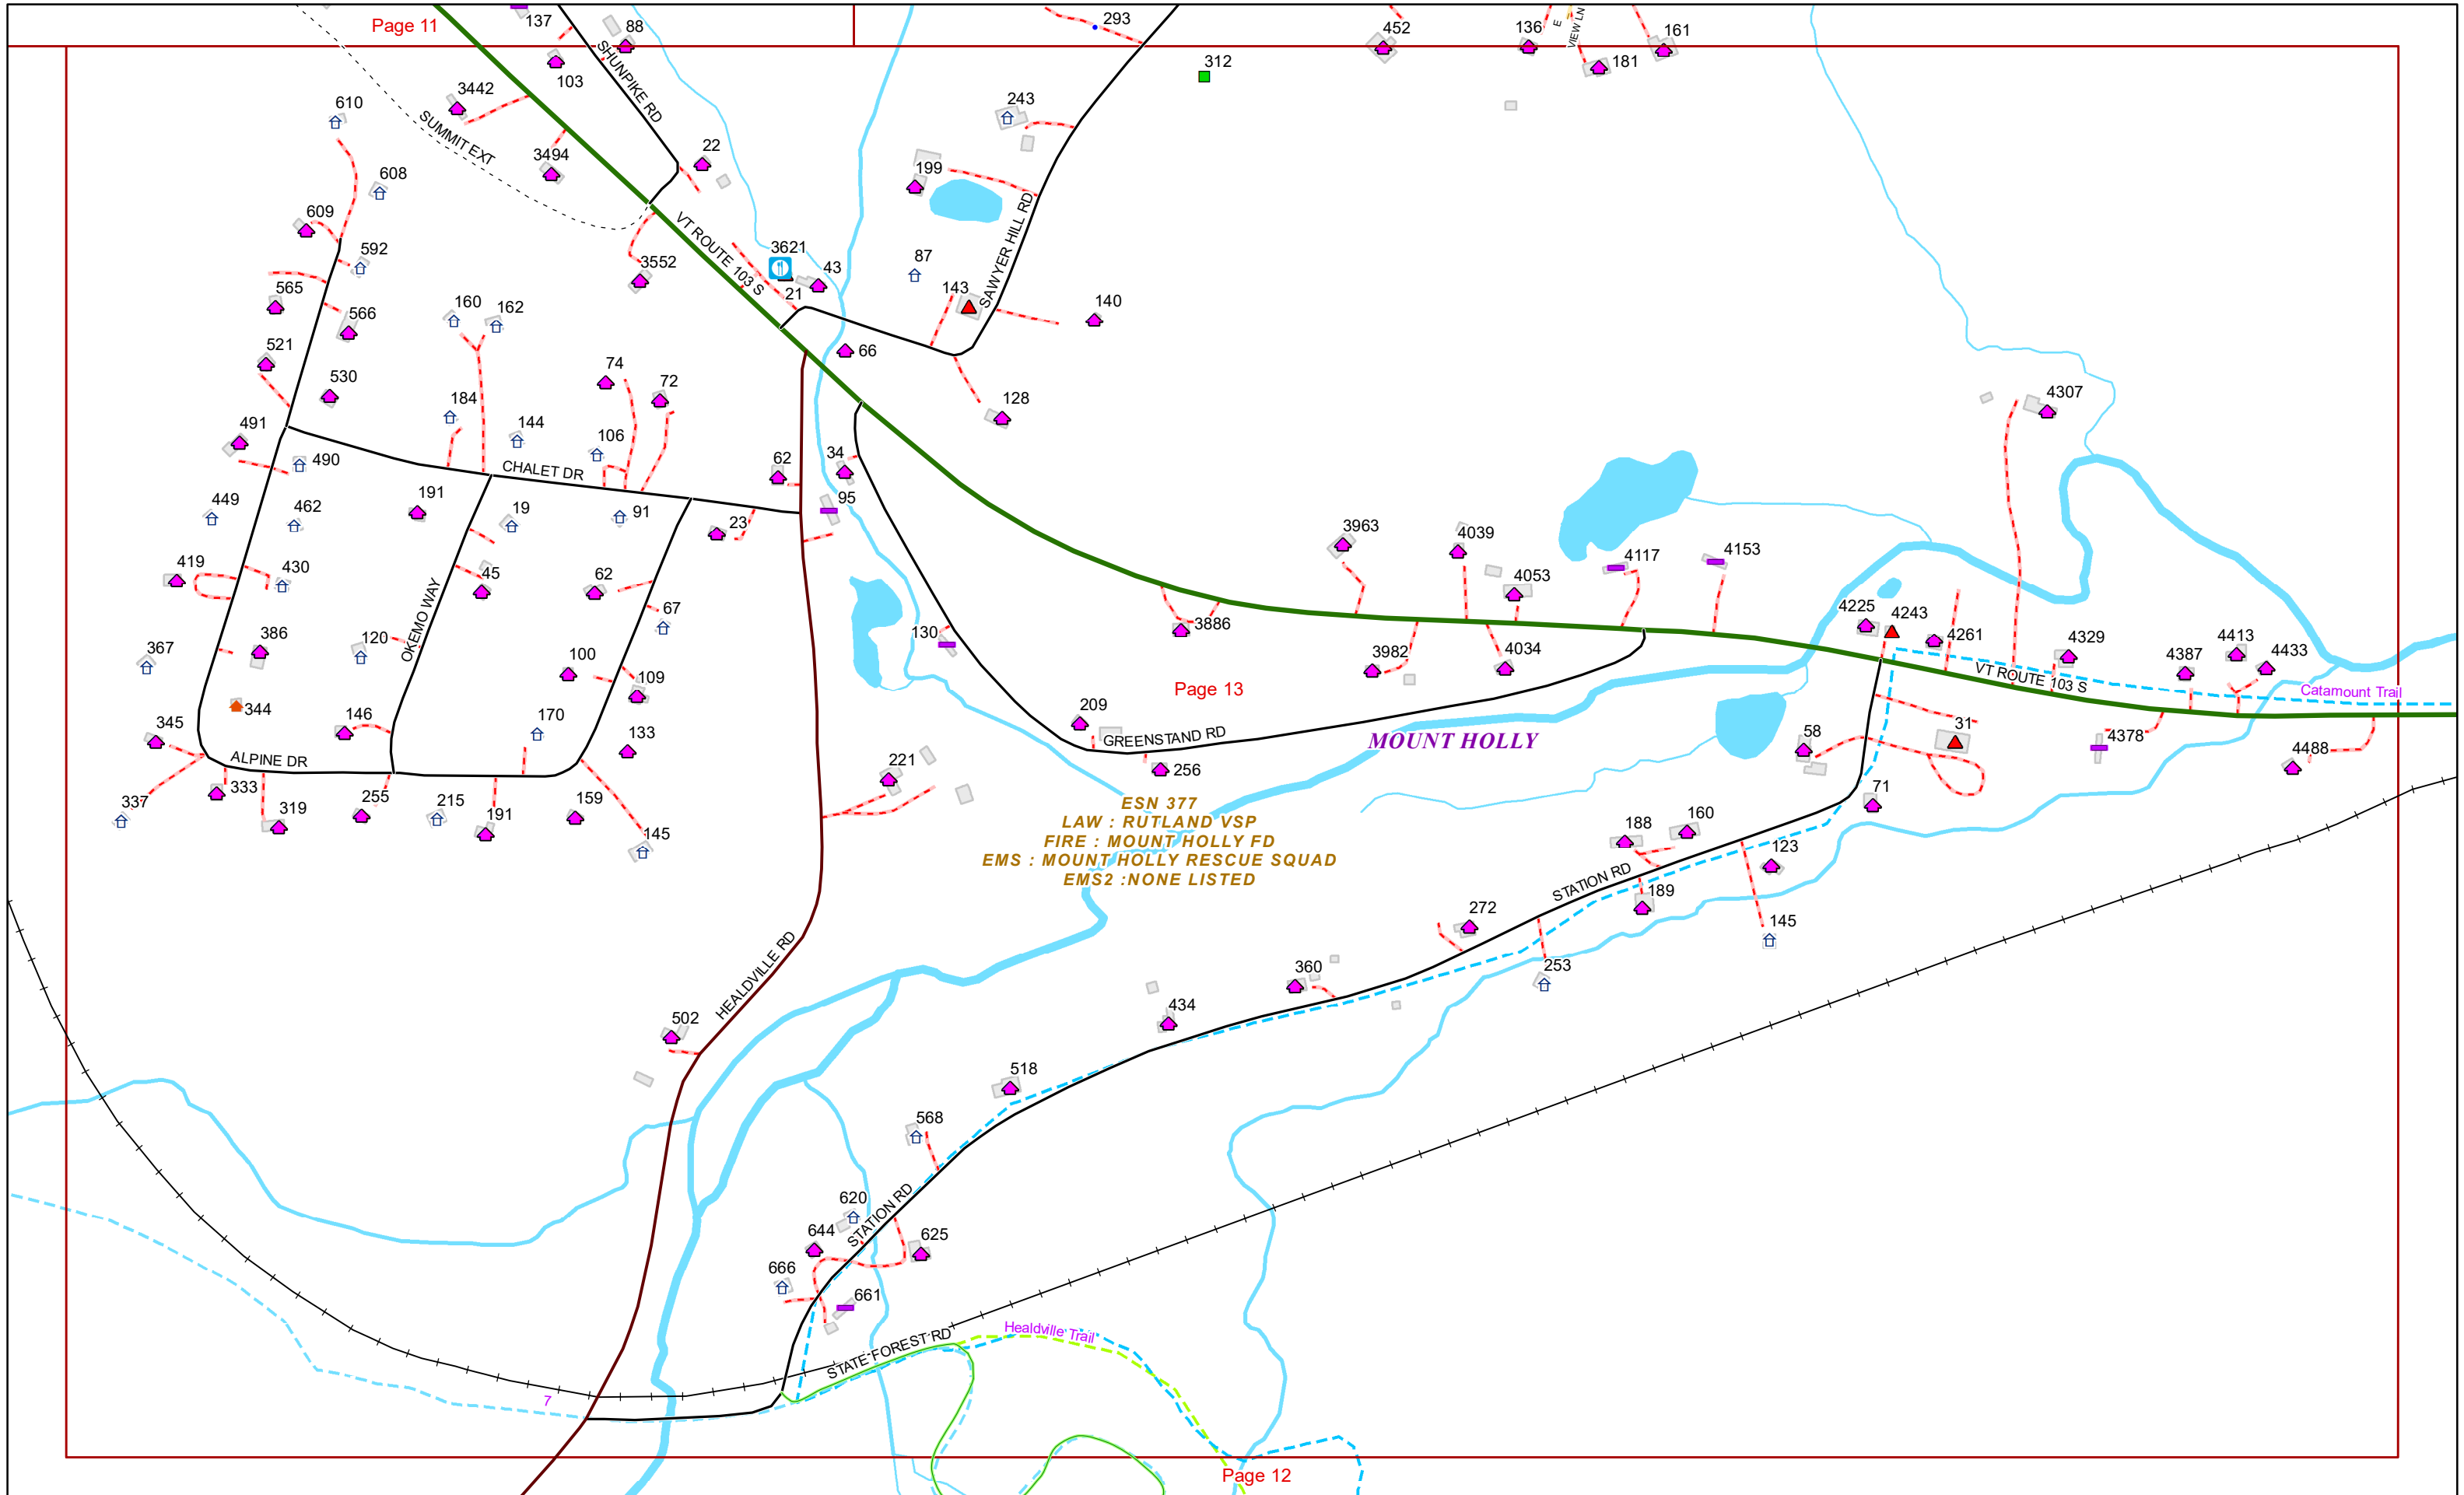

Page 11

Page 13

Page 12

MOUNT HOLLY

ESN 377
LAW : RUTLAND VSP
FIRE : MOUNT HOLLY FD
EMS : MOUNT HOLLY RESCUE SQUAD
EMS2 : NONE LISTED