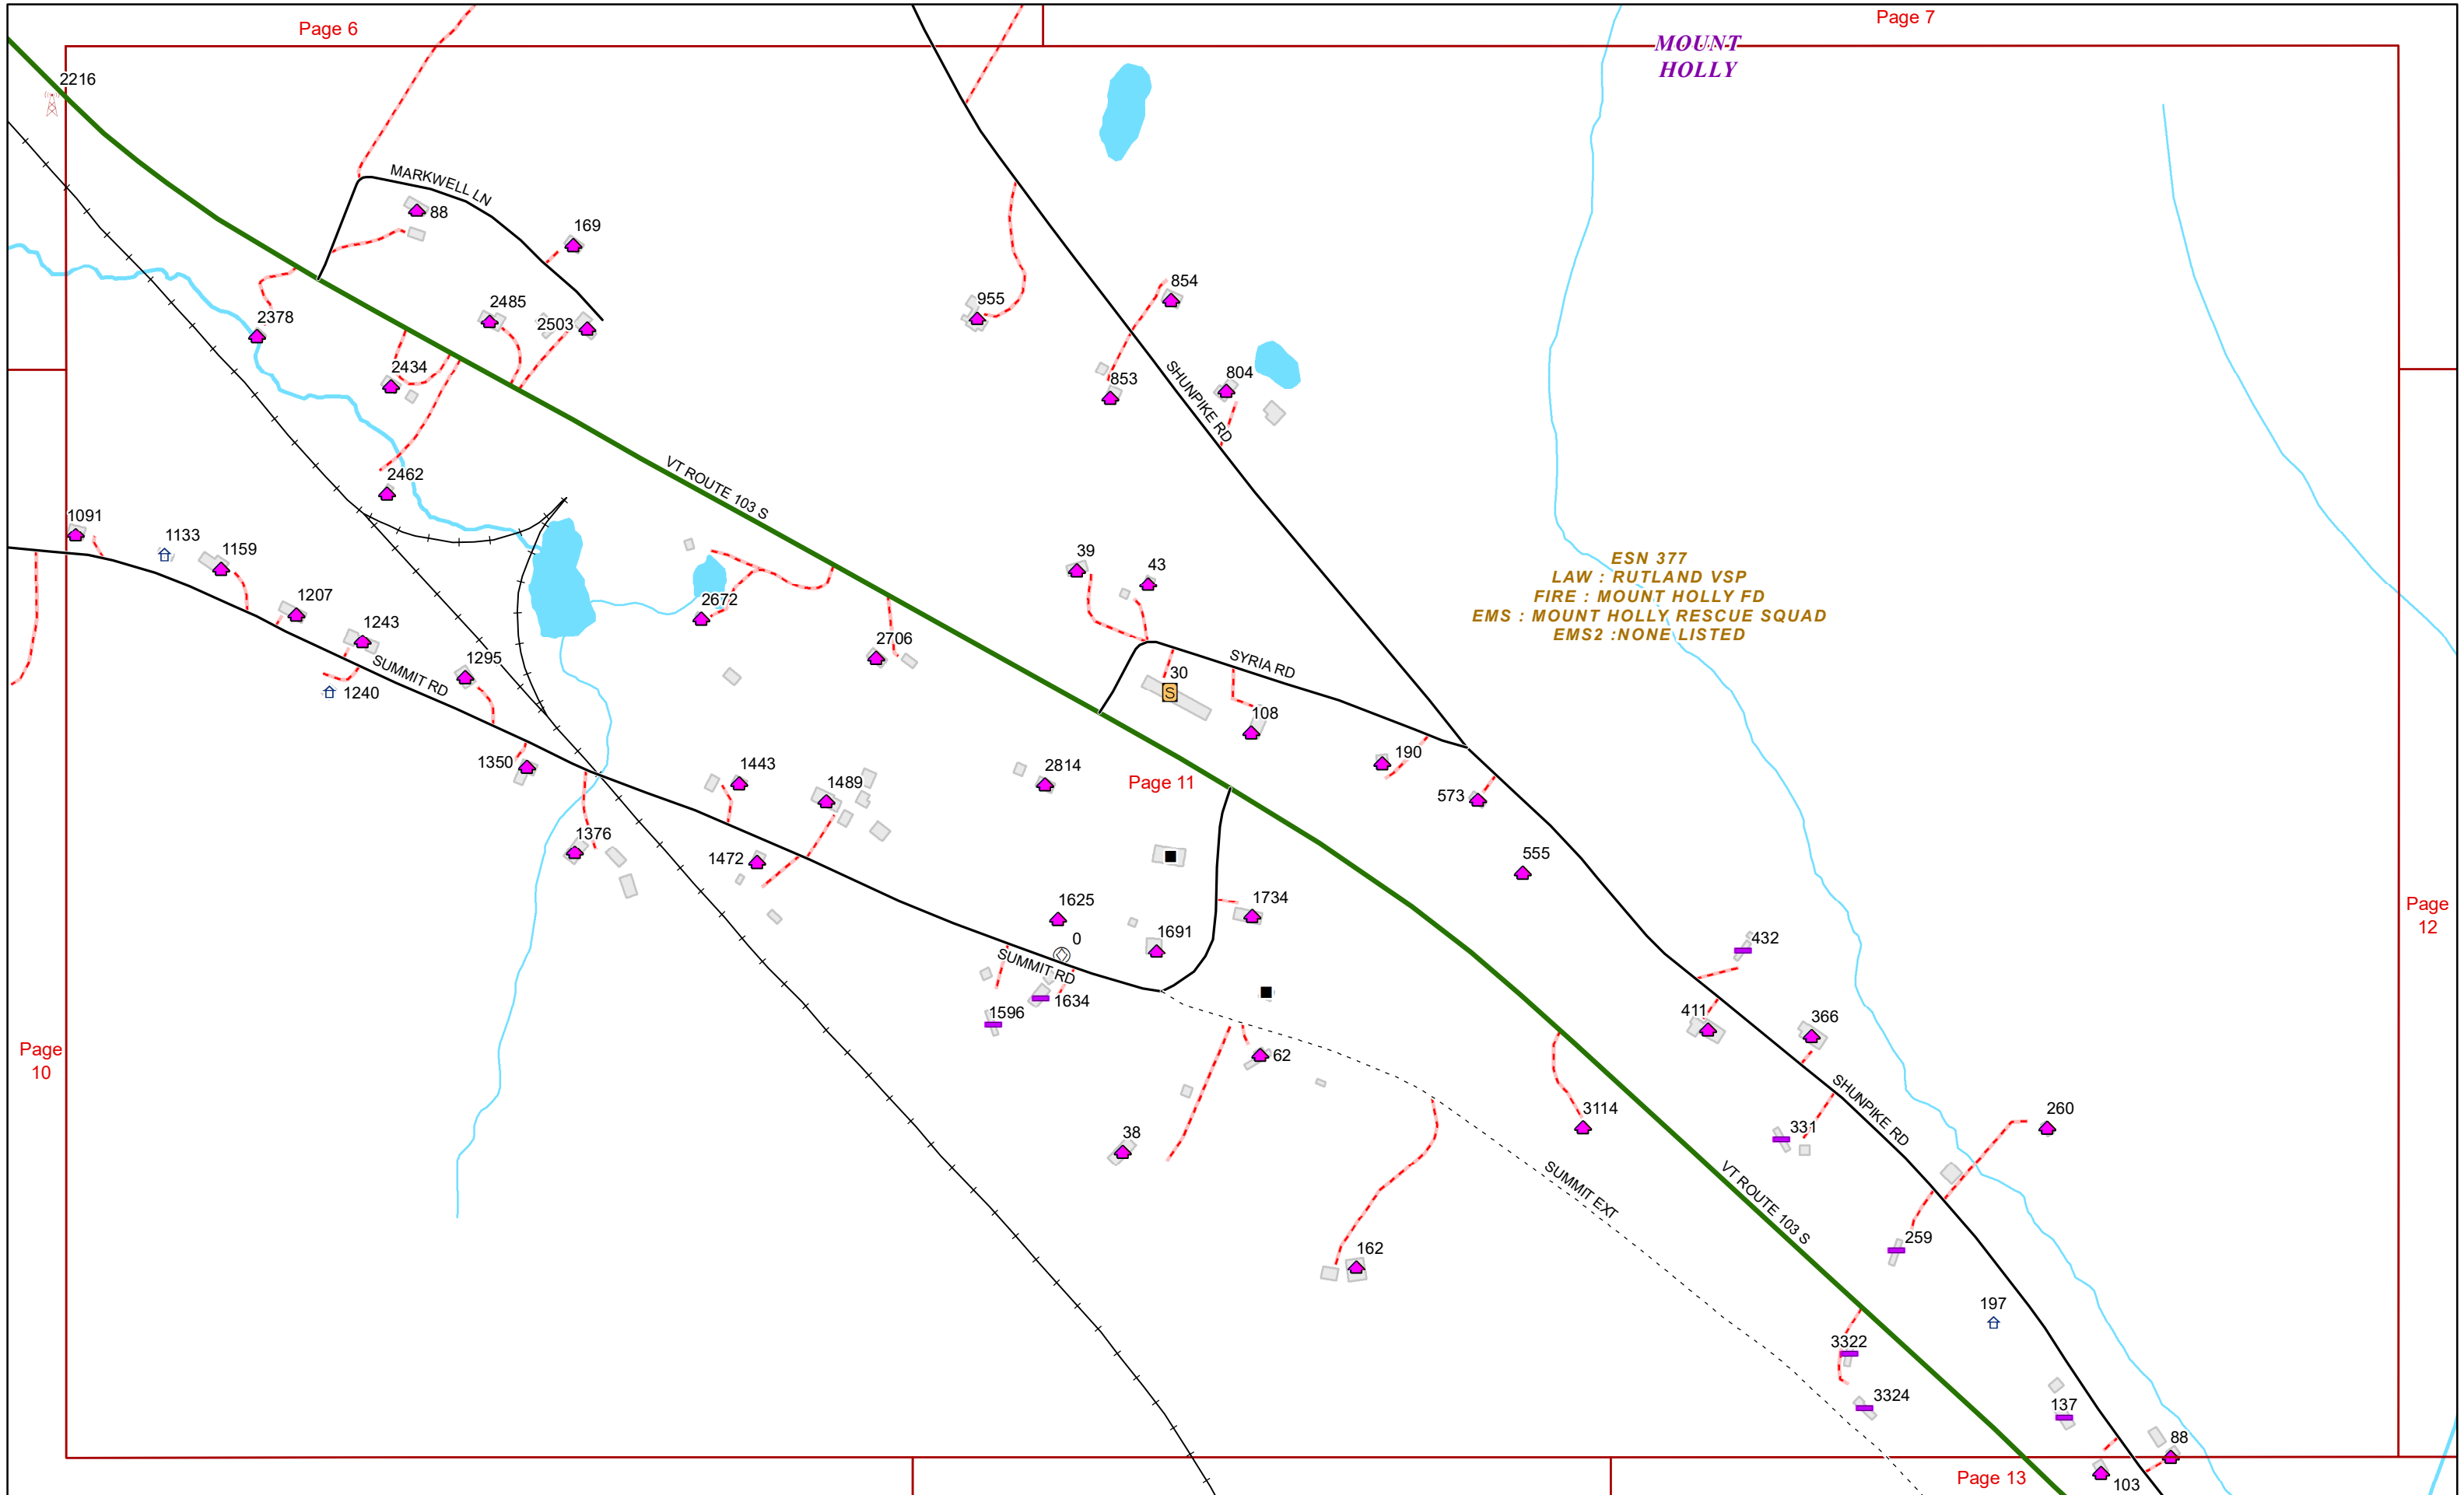

**MOUNT
HOLLY**

**ESN 377
LAW : RUTLAND VSP
FIRE : MOUNT HOLLY FD
EMS : MOUNT HOLLY RESCUE SQUAD
EMS2 : NONE LISTED**