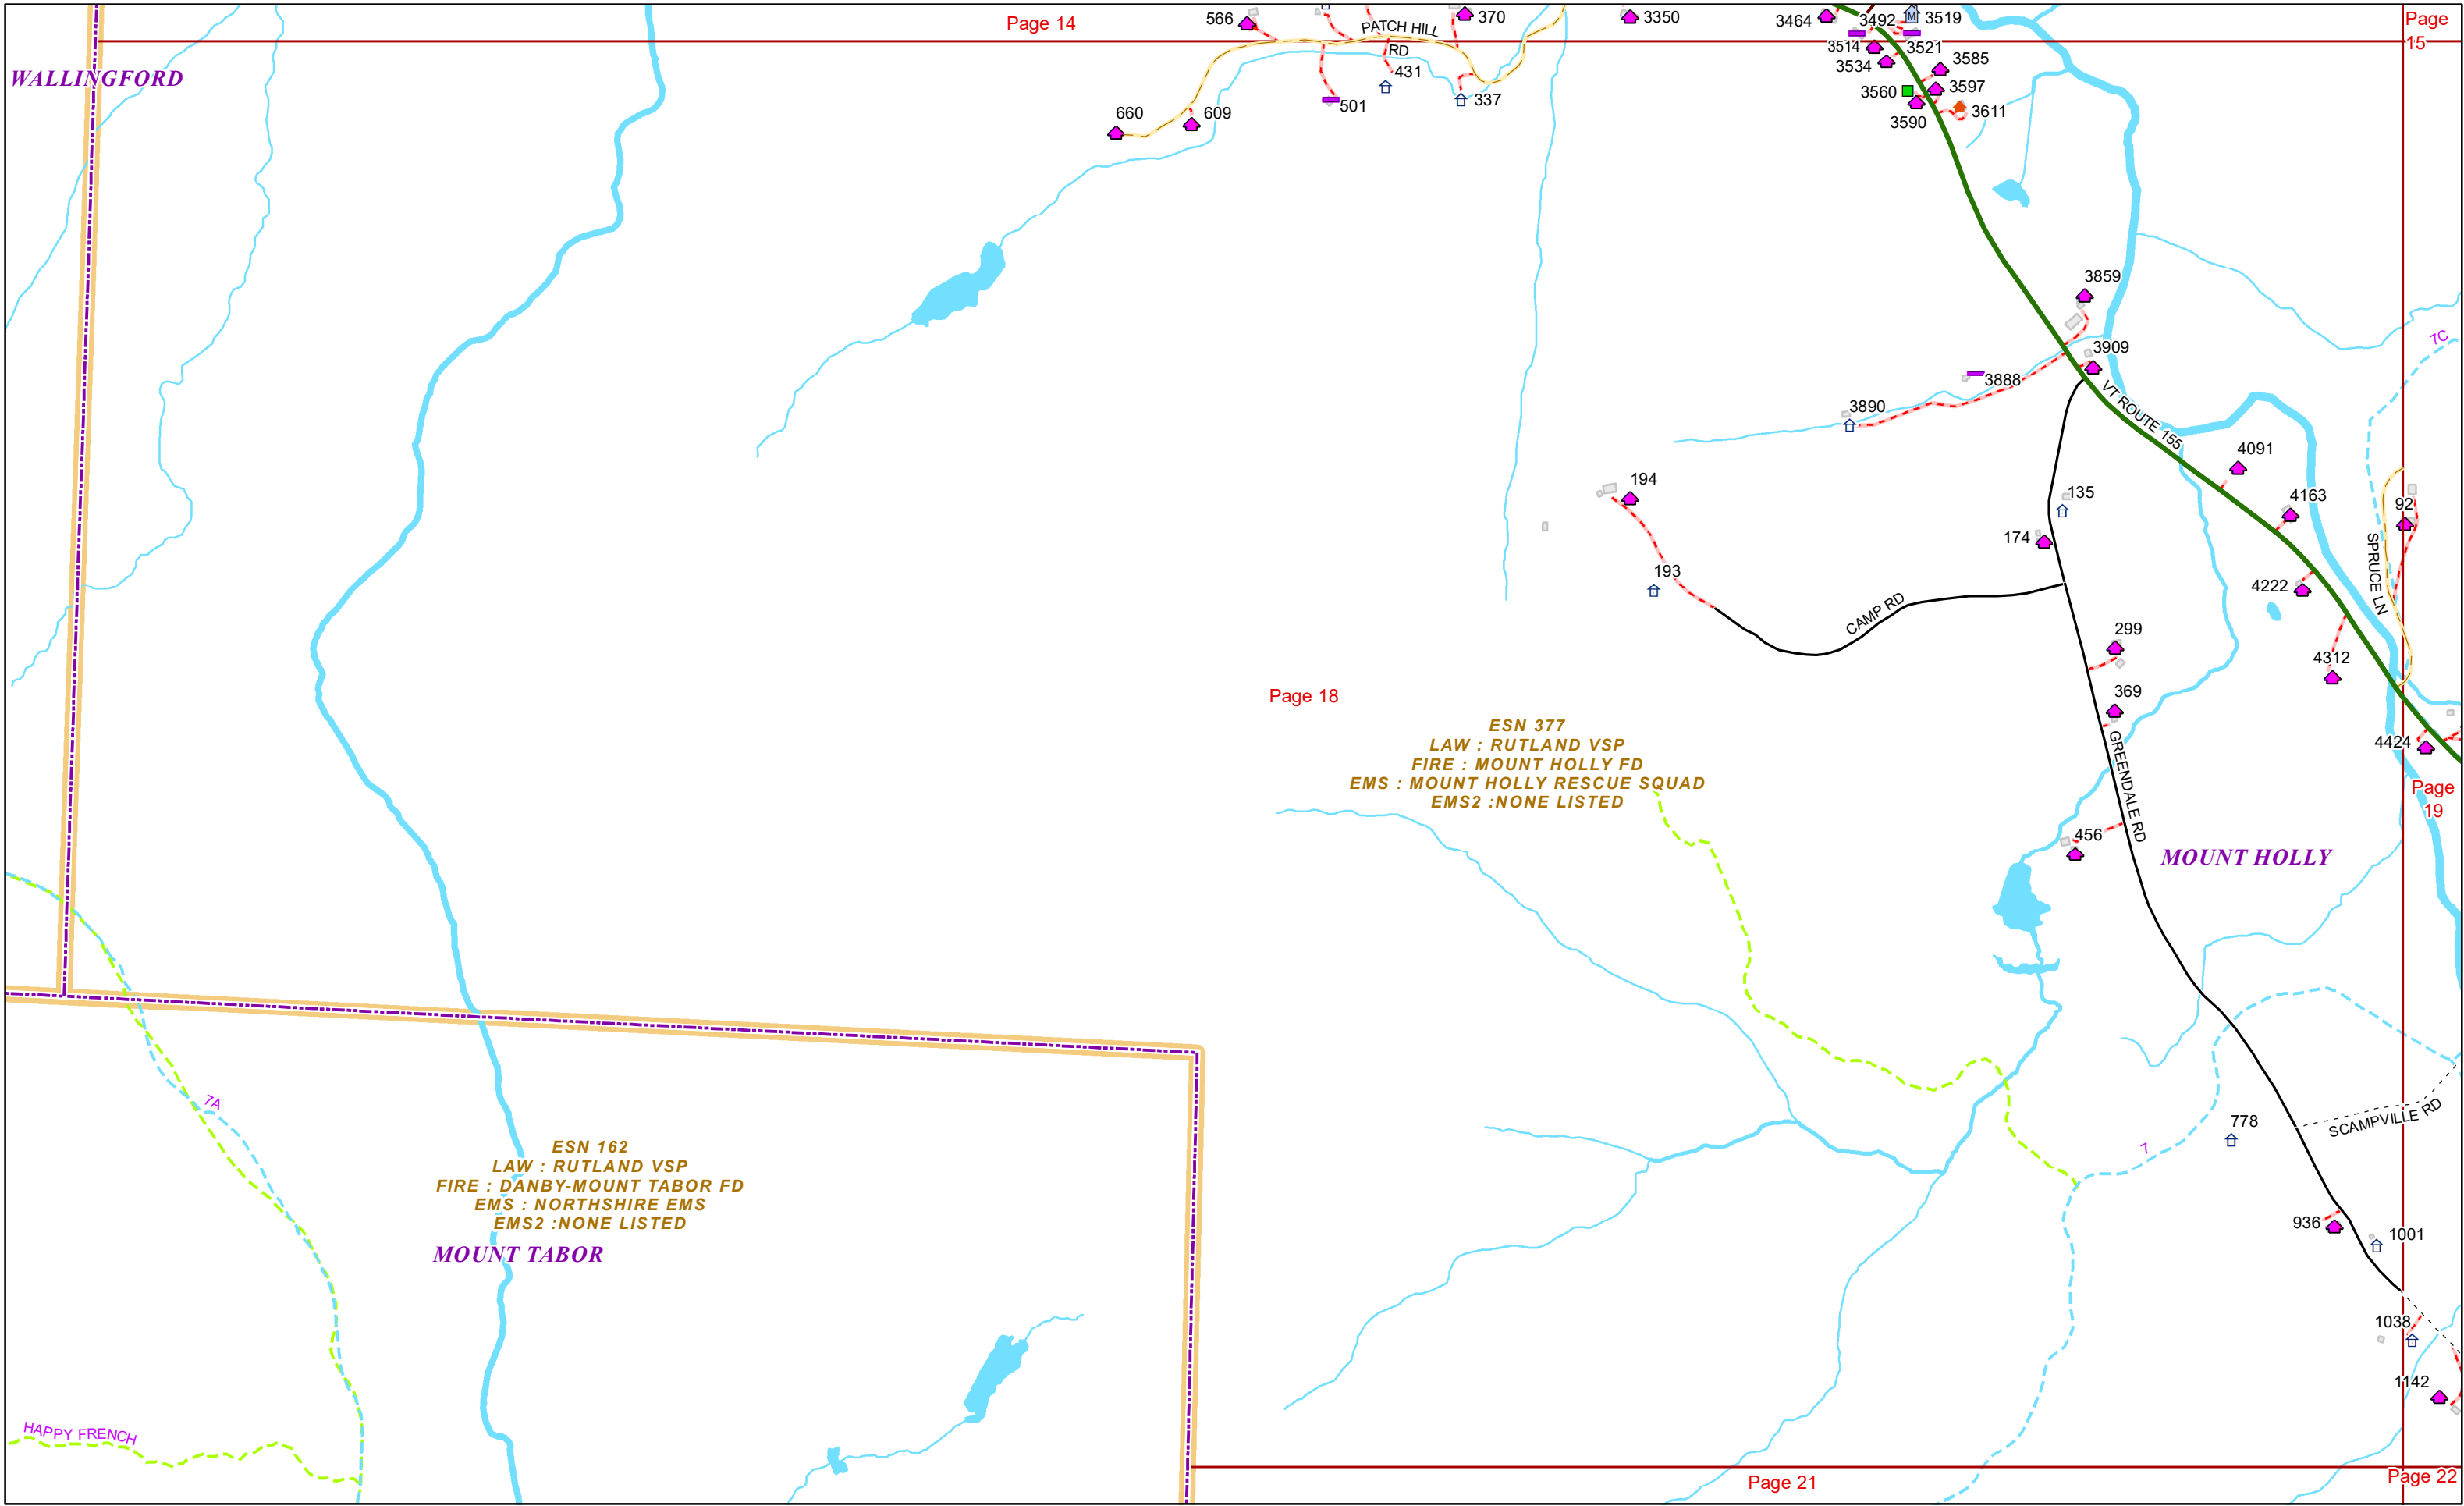

WALLINGFORD

ESN 377
LAW : RUTLAND VSP
FIRE : MOUNT HOLLY FD
EMS : MOUNT HOLLY RESCUE SQUAD
EMS2 : NONE LISTED

MOUNT HOLLY

ESN 162
LAW : RUTLAND VSP
FIRE : DANBY-MOUNT TABOR FD
EMS : NORTHSHIRE EMS
EMS2 : NONE LISTED

MOUNT TABOR

HAPPY FRENCH