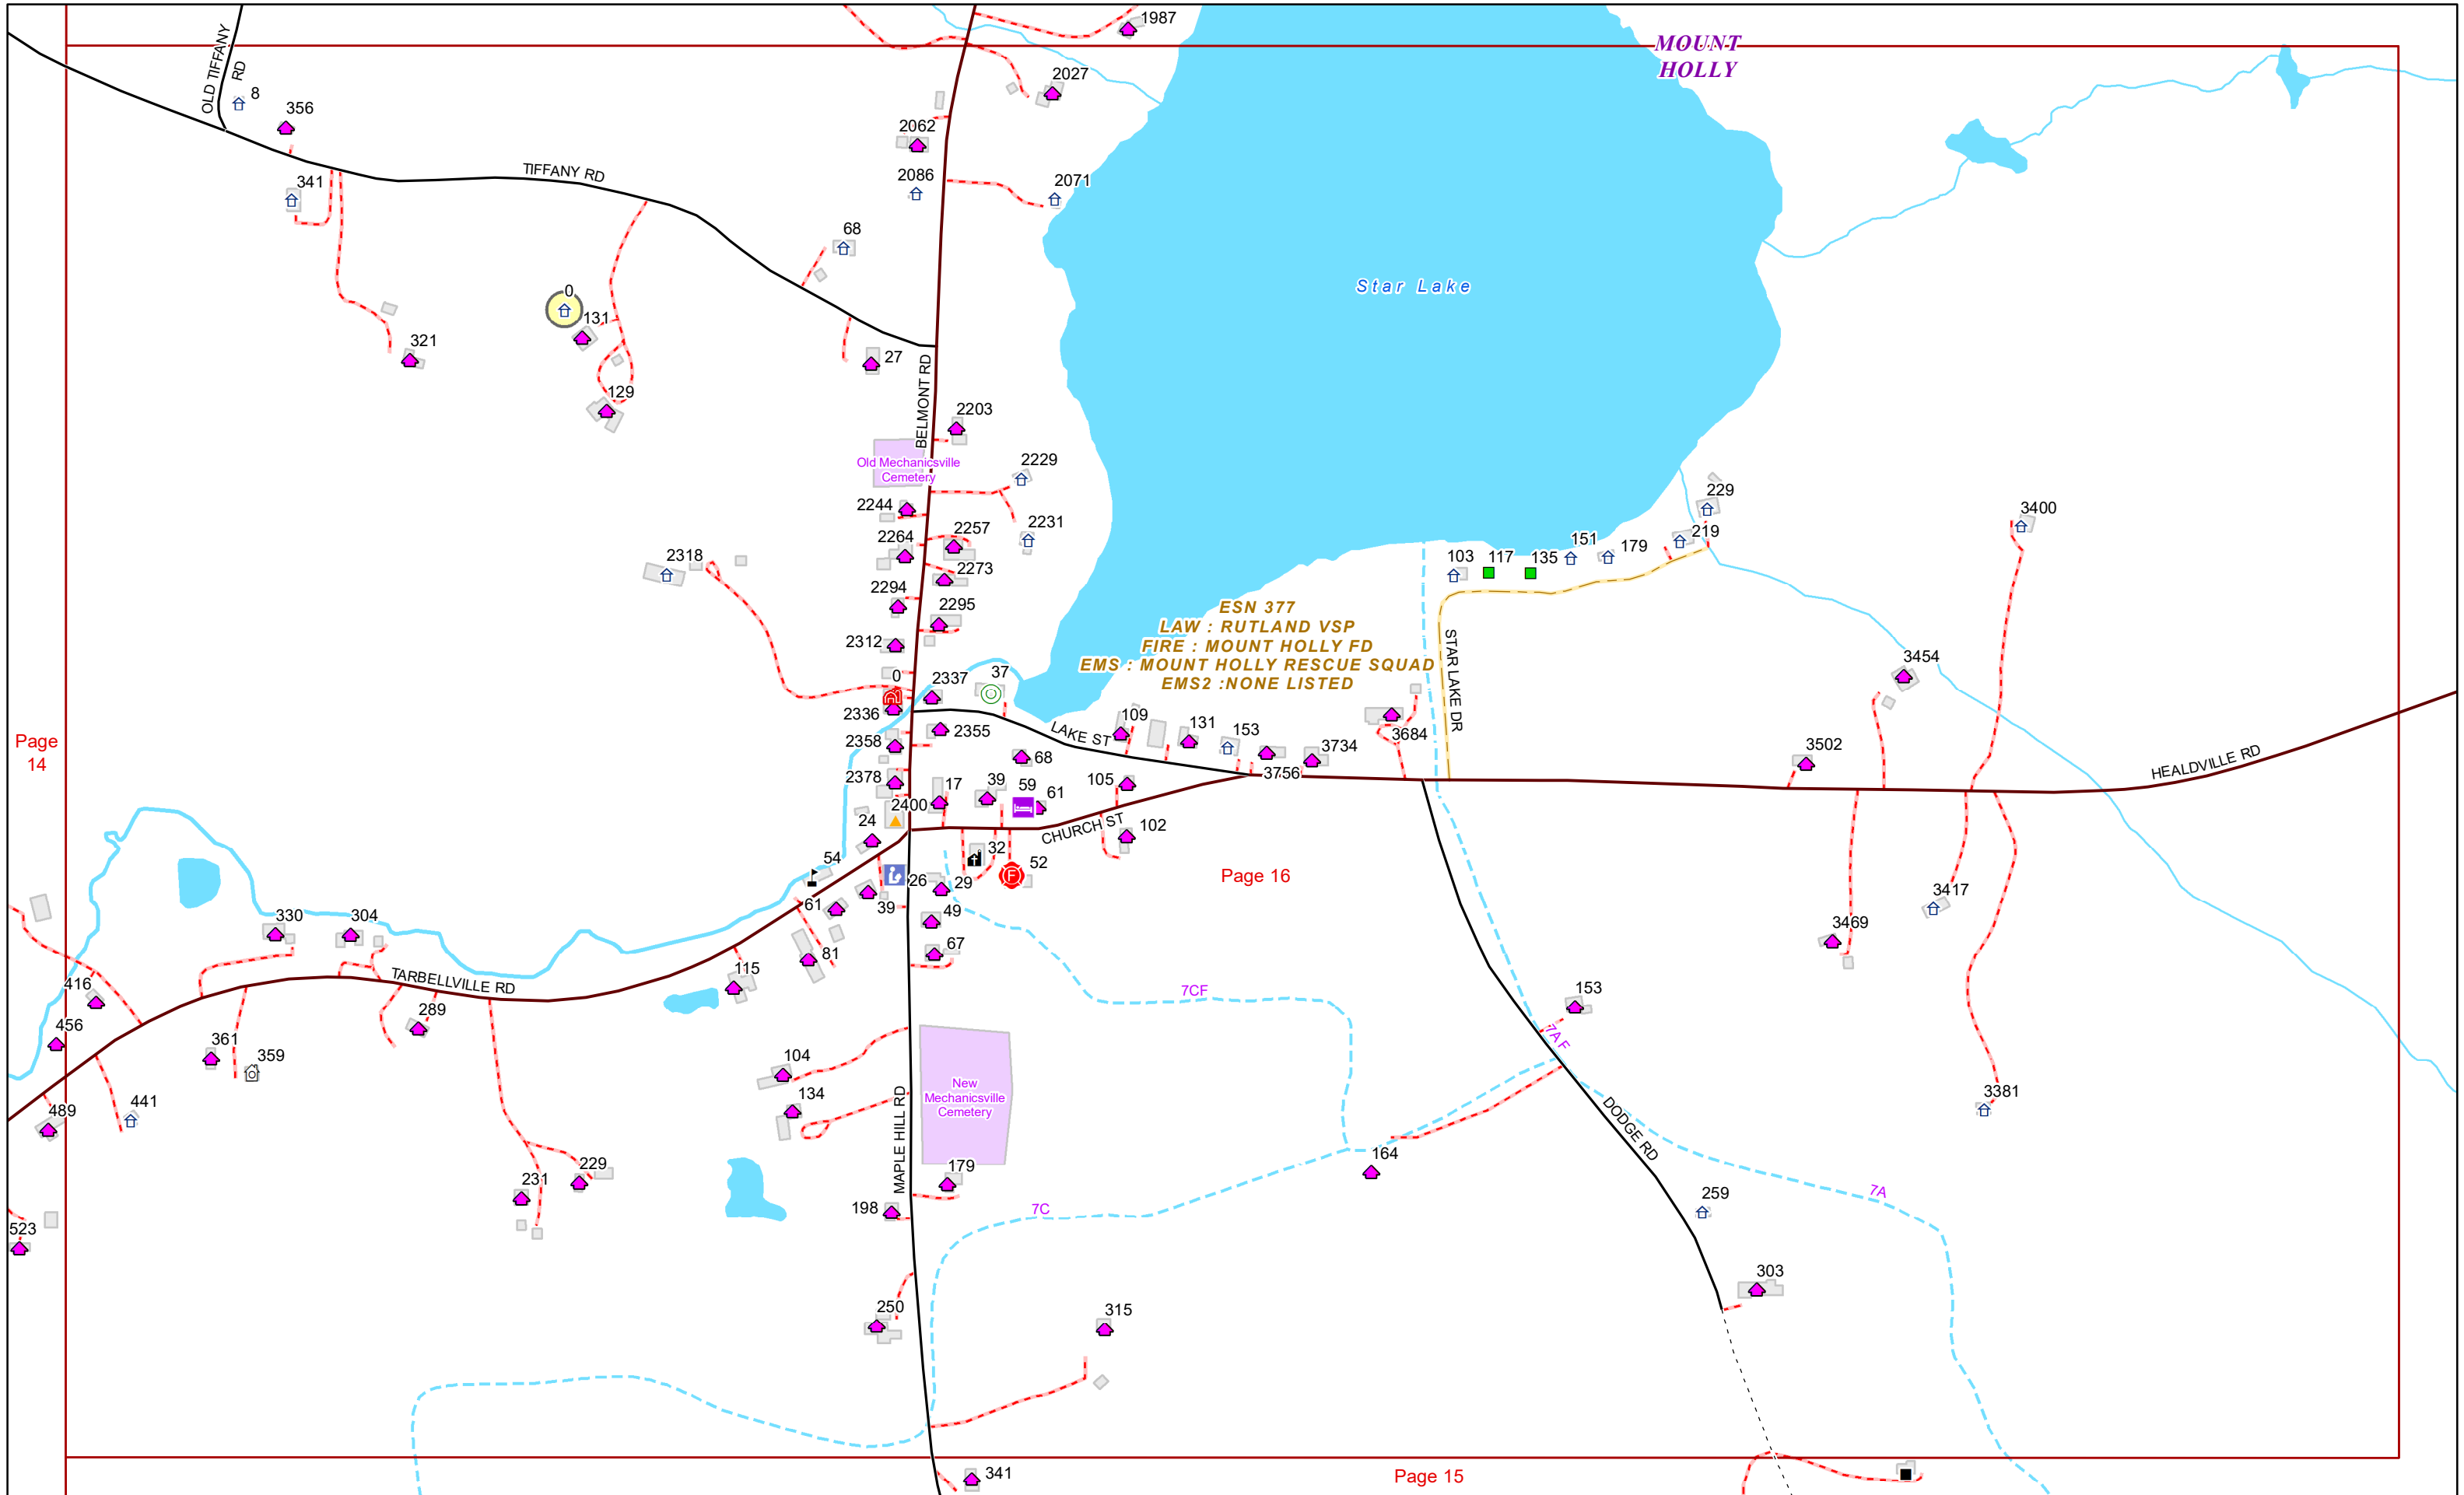

Page 14

Page 16

Page 15