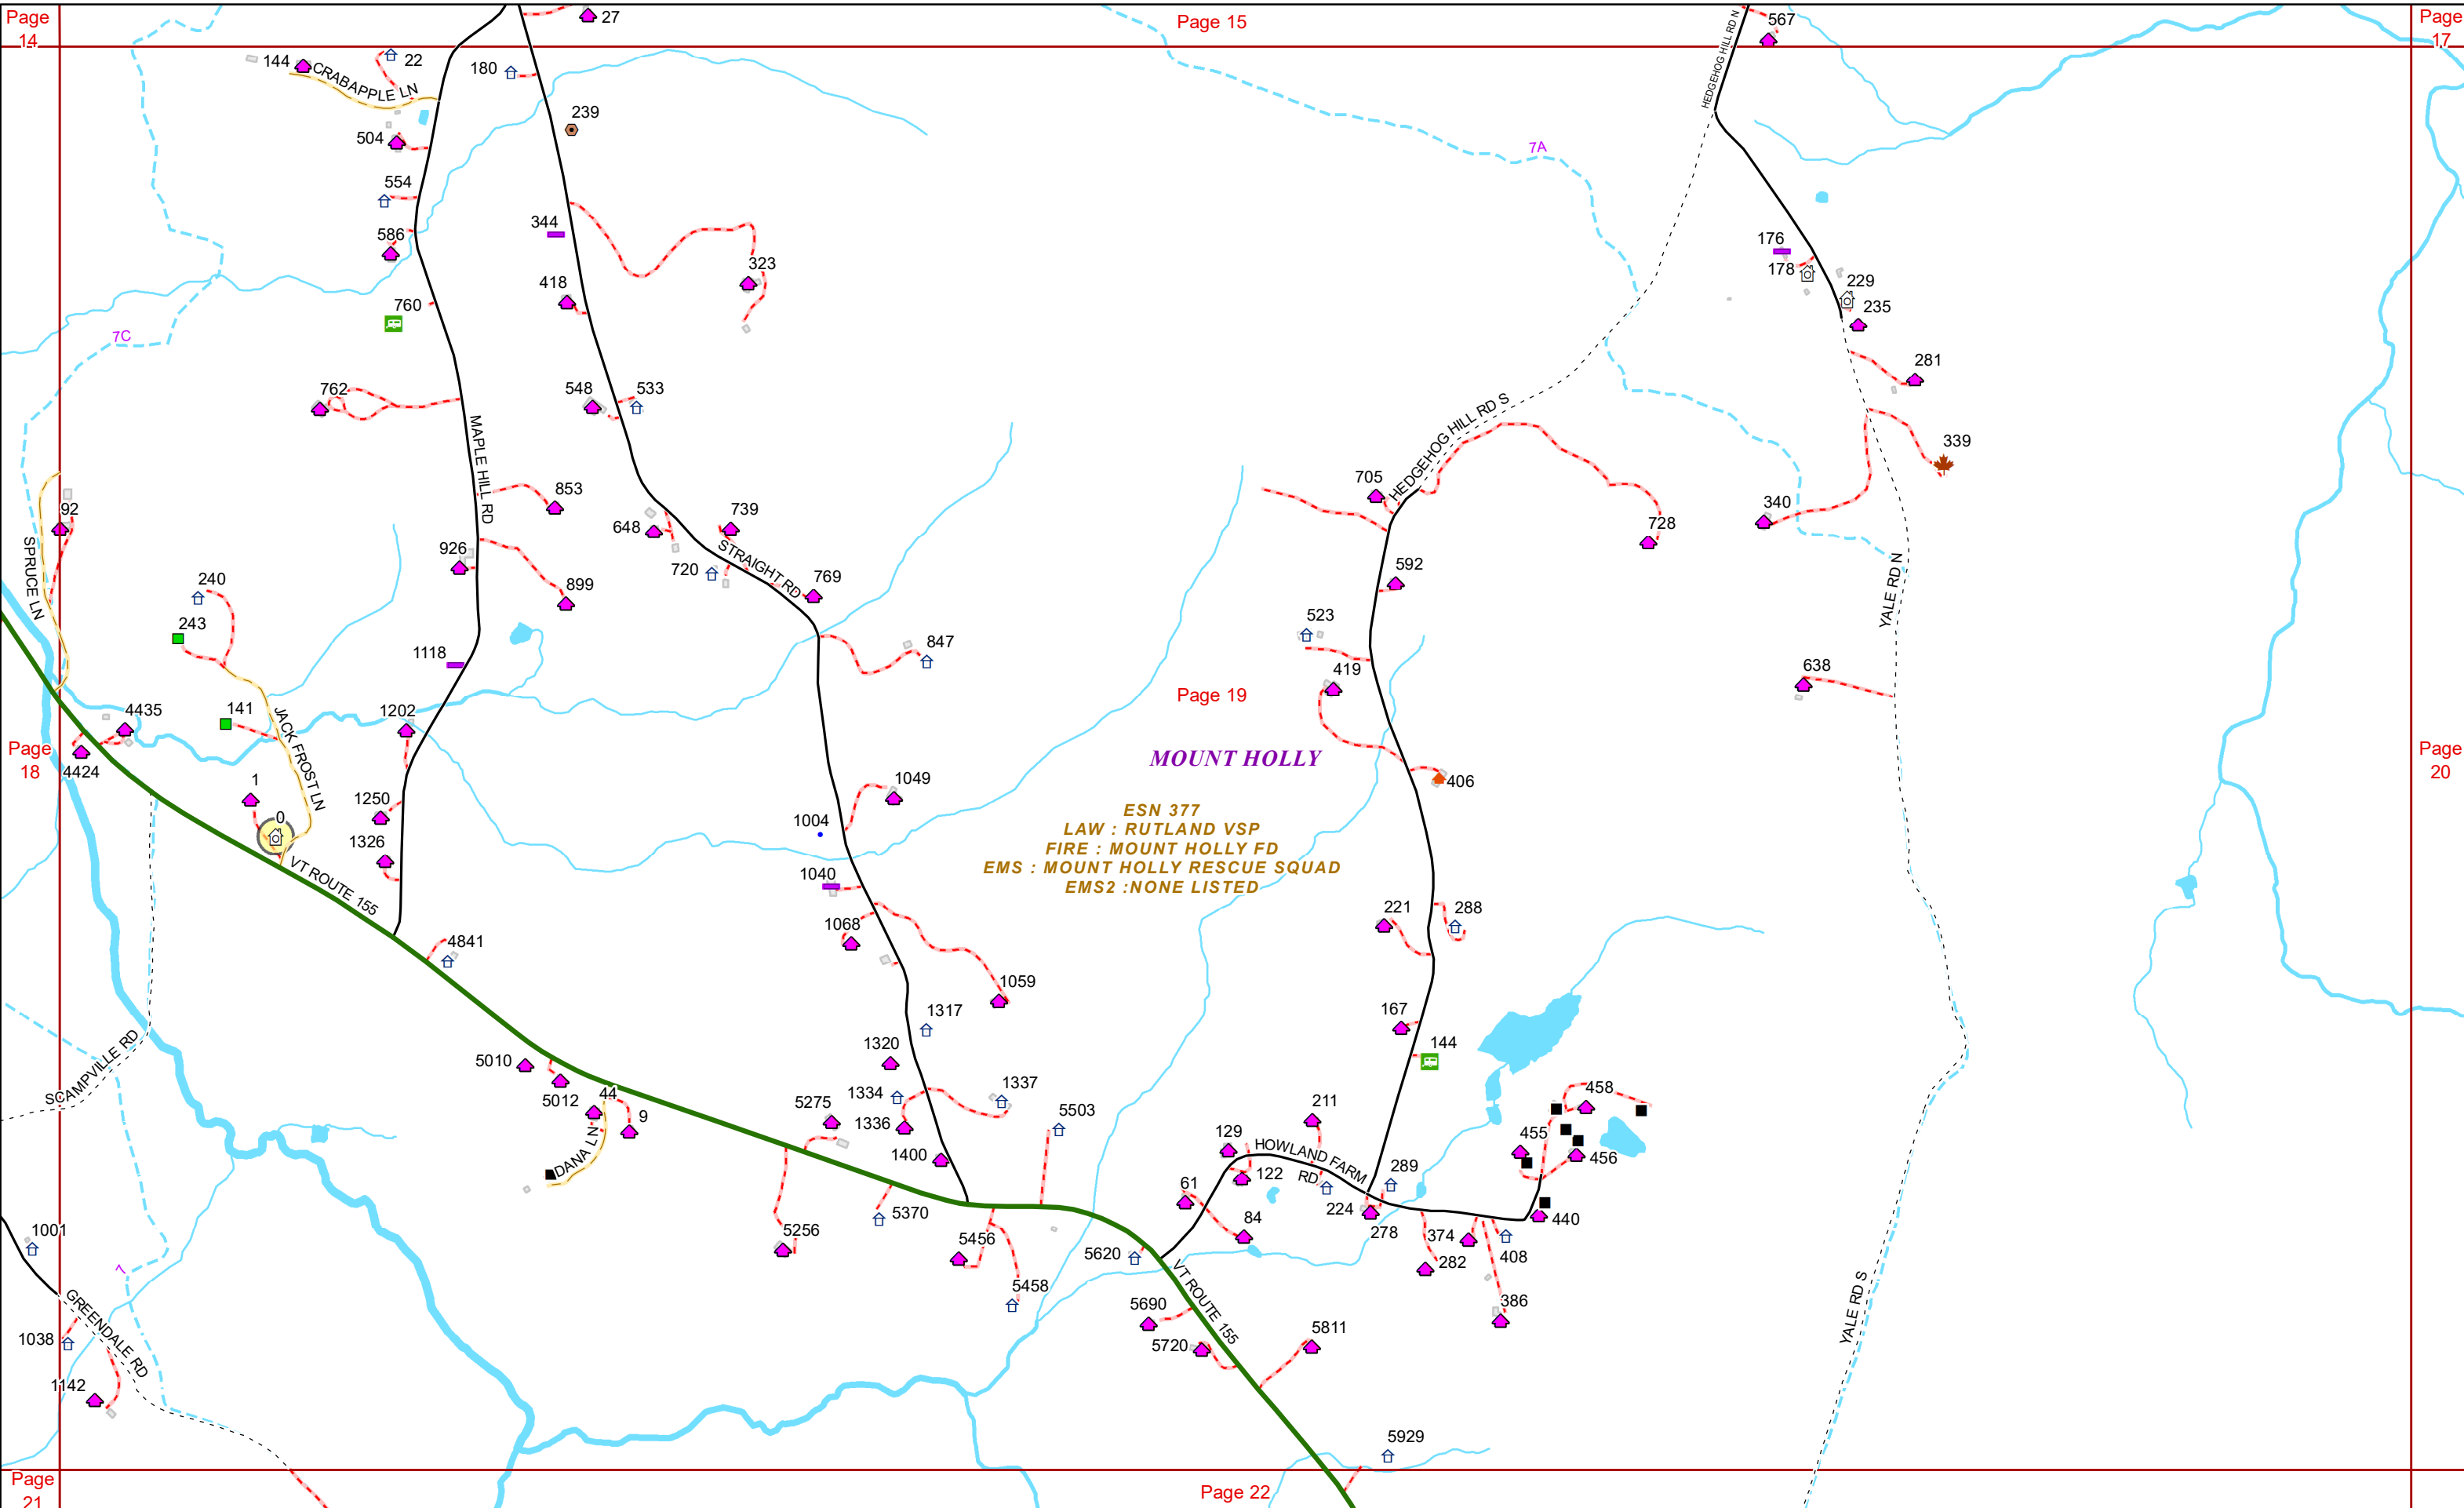

MOUNT HOLLY

ESN 162  
LAW : RUTLAND VSP  
FIRE : DANBY-MOUNT TABOR FD  
EMS : NORTHSHIRE EMS  
EMS2 : NONE LISTED

MOUNT TABOR

HAPPY FRENCH

**ESN 377**  
**LAW : RUTLAND VSP**  
**FIRE : MOUNT HOLLY FD**  
**EMS : MOUNT HOLLY RESCUE SQUAD**  
**EMS2 : NONE LISTED**