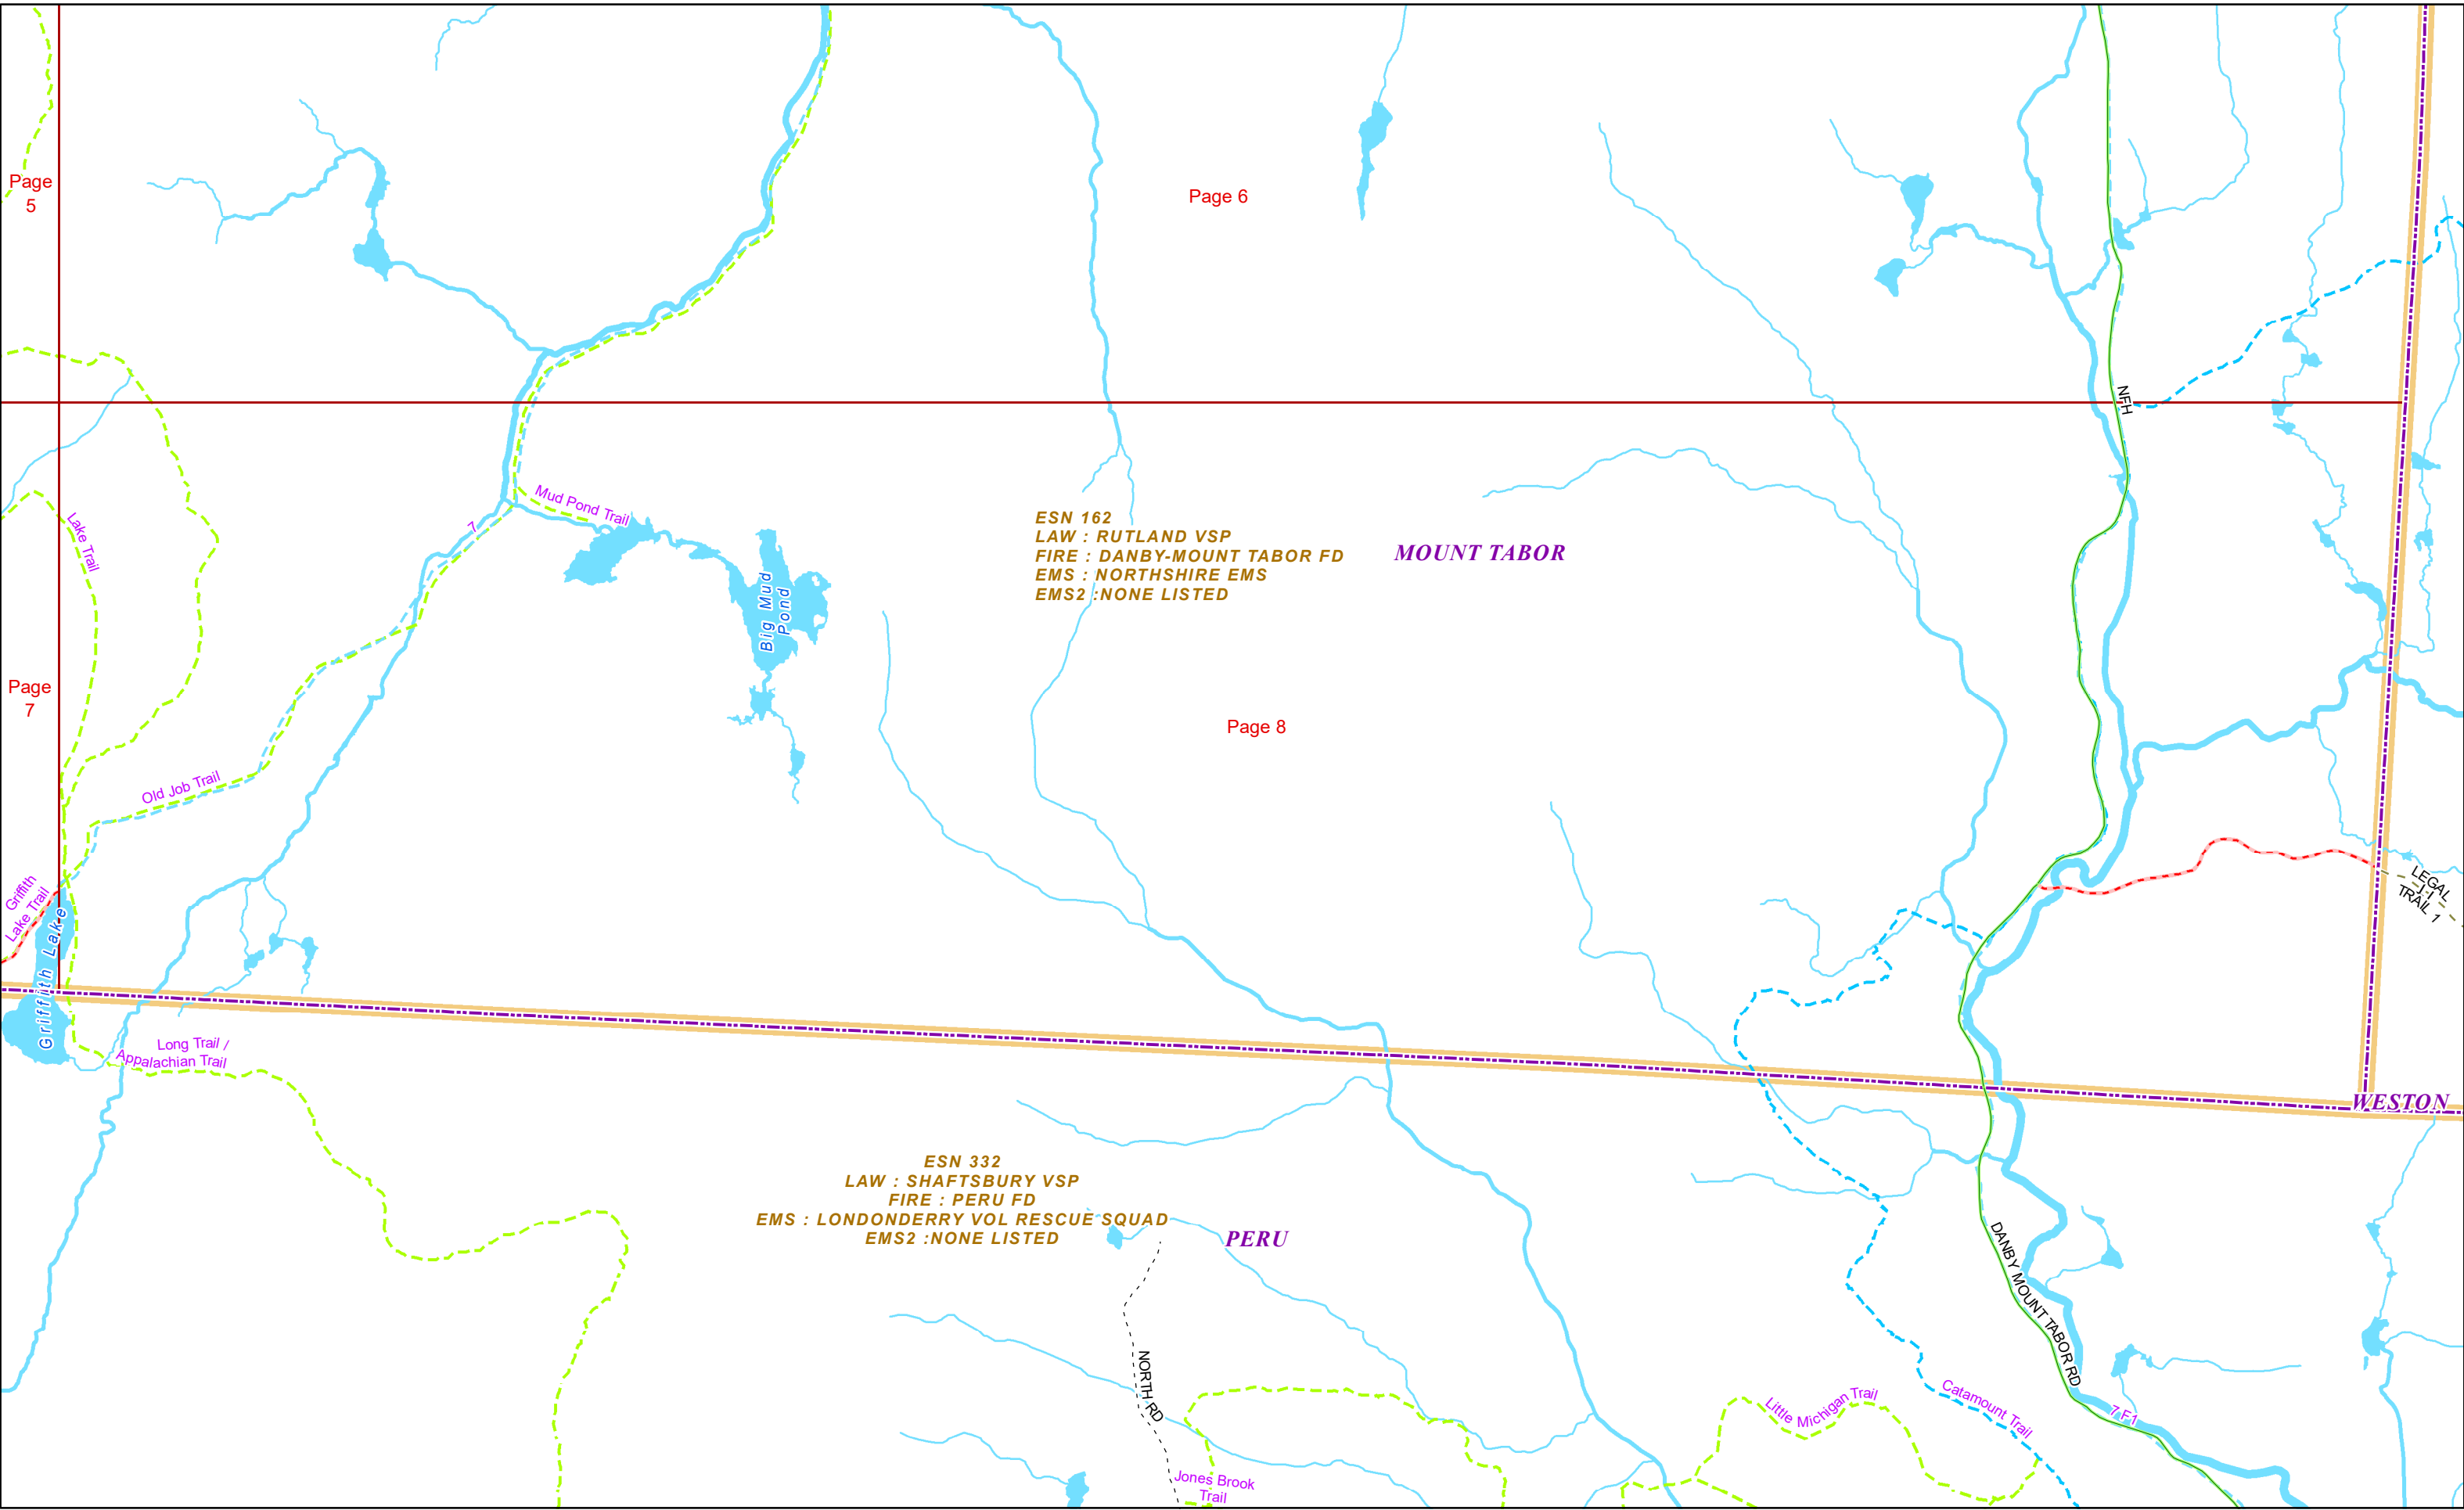

VERMONT E9-1-1 MapBook

Mount Tabor

E9-1-1 MapBook with GIS Data

Use constraints: The 9-1-1 related data layers (Esites, Landmarks, Roads, Driveways, Footprints, Atlas Sheets, ESZ, etc.) were developed and designed for Enhanced 9-1-1 purposes only. The user should understand that the nature of the Enhanced 9-1-1 data layers means they are never complete. **Each municipal government is responsible for maintenance of the E9-1-1 database.** Other data (non-E9-1-1 related) used in the Vermont E9-1-1 MapBook is acquired from the Vermont Center for Geographic Information (VCGI) (vcgi.vermont.gov) and local Regional Planning Commissions.

DANBY

ESN 299
LAW : RUTLAND VSP
FIRE : DANBY-MOUNT TABOR FD
EMS : NORTHSHIRE EMS
EMS2 : NONE LISTED

MOUNT TABOR

ESN 162
LAW : RUTLAND VSP
FIRE : DANBY-MOUNT TABOR FD
EMS : NORTHSHIRE EMS
EMS2 : NONE LISTED

DORSET

ESN 176
LAW : SHAFTSBURY VSP
FIRE : EAST DORSET FD
EMS : NORTHSHIRE EMS
EMS2 : NONE LISTED

PERU

ESN 332
LAW : SHAFTSBURY VSP
FIRE : PERU FD
EMS : LONDONDERRY VOL RESCUE SQUAD
EMS2 : NONE LISTED

ESN 162
LAW : RUTLAND VSP
FIRE : DANBY-MOUNT TABOR FD
EMS : NORTHSHIRE EMS
EMS2 : NONE LISTED