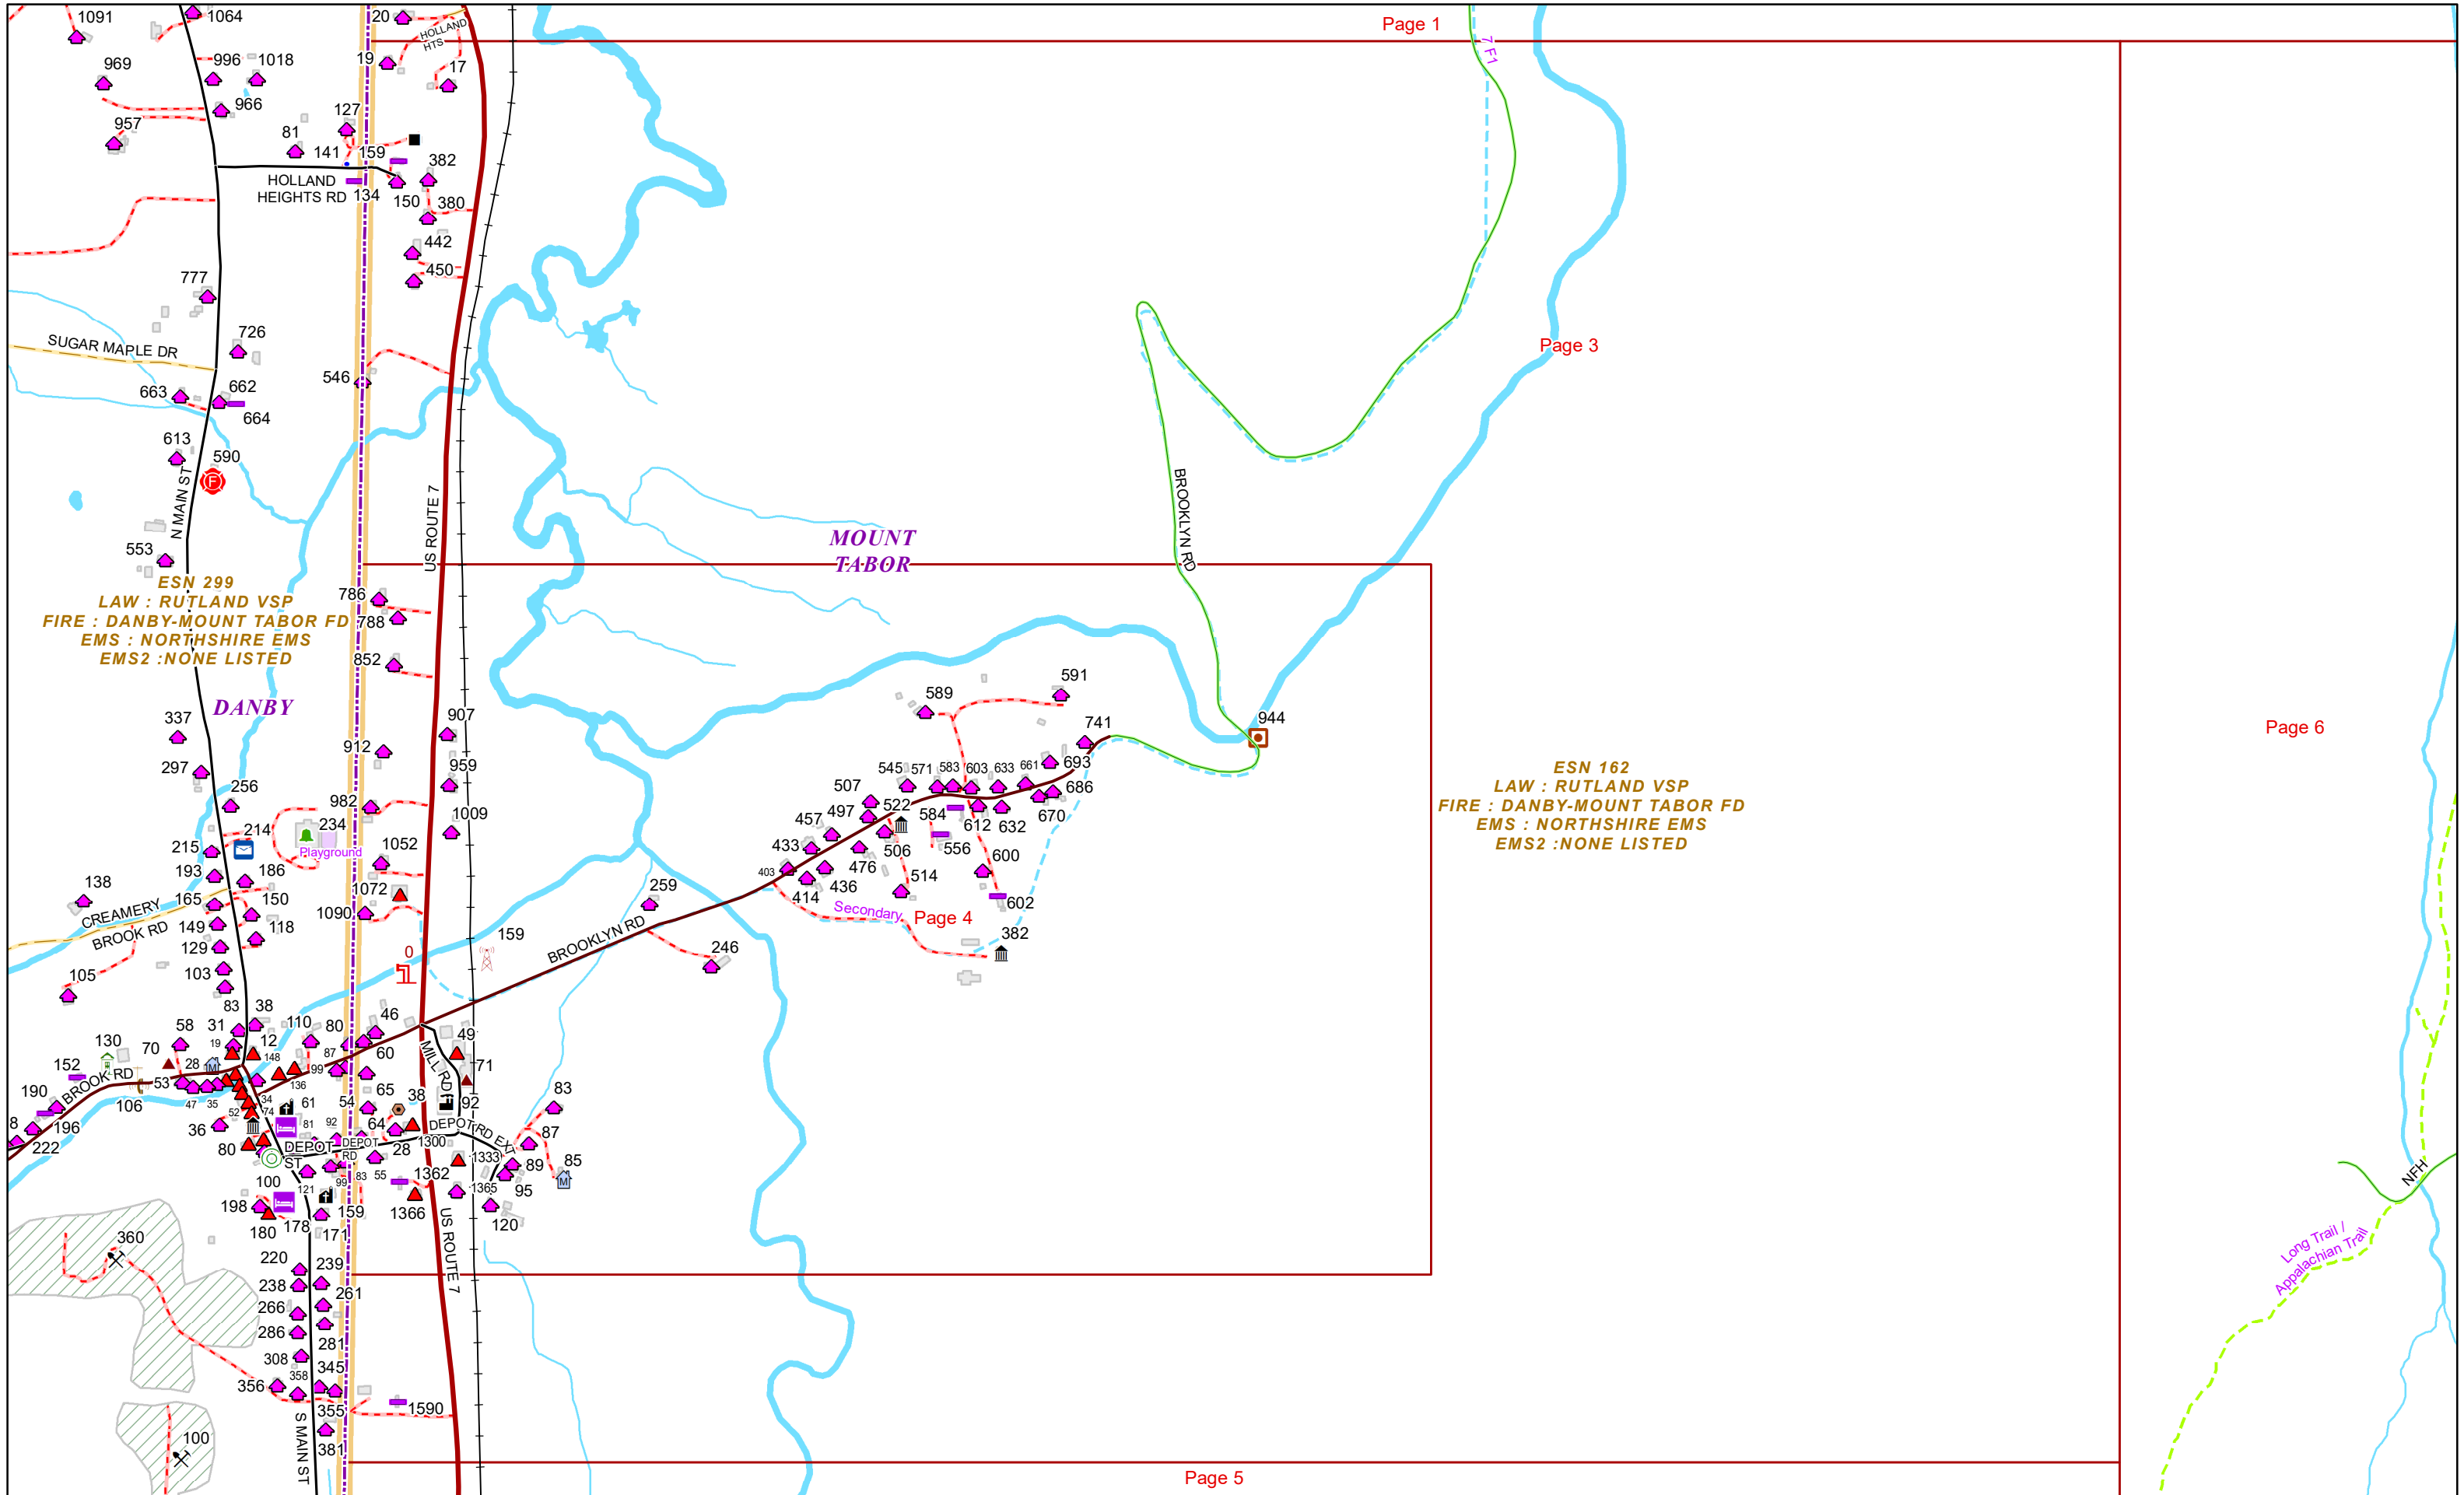

VERMONT E9-1-1 MapBook

Mount Tabor

E9-1-1 MapBook with GIS Data

Use constraints: The 9-1-1 related data layers (Esites, Landmarks, Roads, Driveways, Footprints, Atlas Sheets, ESZ, etc.) were developed and designed for Enhanced 9-1-1 purposes only. The user should understand that the nature of the Enhanced 9-1-1 data layers means they are never complete. **Each municipal government is responsible for maintenance of the E9-1-1 database.** Other data (non-E9-1-1 related) used in the Vermont E9-1-1 MapBook is acquired from the Vermont Center for Geographic Information (VCGI) (vcgi.vermont.gov) and local Regional Planning Commissions.

-- U --

Community	Low	High	Pages
US ROUTE 7	DANBY	1	48 1
US ROUTE 7	DORSET	659	367007
US ROUTE 7	MOUNT TABOR	1	176 1
US ROUTE 7	MOUNT TABOR	177	12021, 3, 4
US ROUTE 7	MOUNT TABOR	1203	13144
US ROUTE 7	MOUNT TABOR	1315	21643, 4, 5
US ROUTE 7	MOUNT TABOR	2165	29105
US ROUTE 7	MOUNT TABOR	2911	13182, 7
US ROUTE 7	MOUNT TABOR	318	341387

Page 2

US ROUTE 48
120
122
19
124
HOLLAND HTS
20
17

Page 3

Page 6

Page 1

Page 3

Page 6

Page 5

ESN 299
LAW : RUTLAND VSP
FIRE : DANBY-MOUNT TABOR FD
EMS : NORTHSHIRE EMS
EMS2 : NONE LISTED

ESN 162
LAW : RUTLAND VSP
FIRE : DANBY-MOUNT TABOR FD
EMS : NORTHSHIRE EMS
EMS2 : NONE LISTED

MOUNT TABOR

ESN 162
LAW : RUTLAND VSP
FIRE : DANBY-MOUNT TABOR FD
EMS : NORTHSHIRE EMS
EMS2 : NONE LISTED