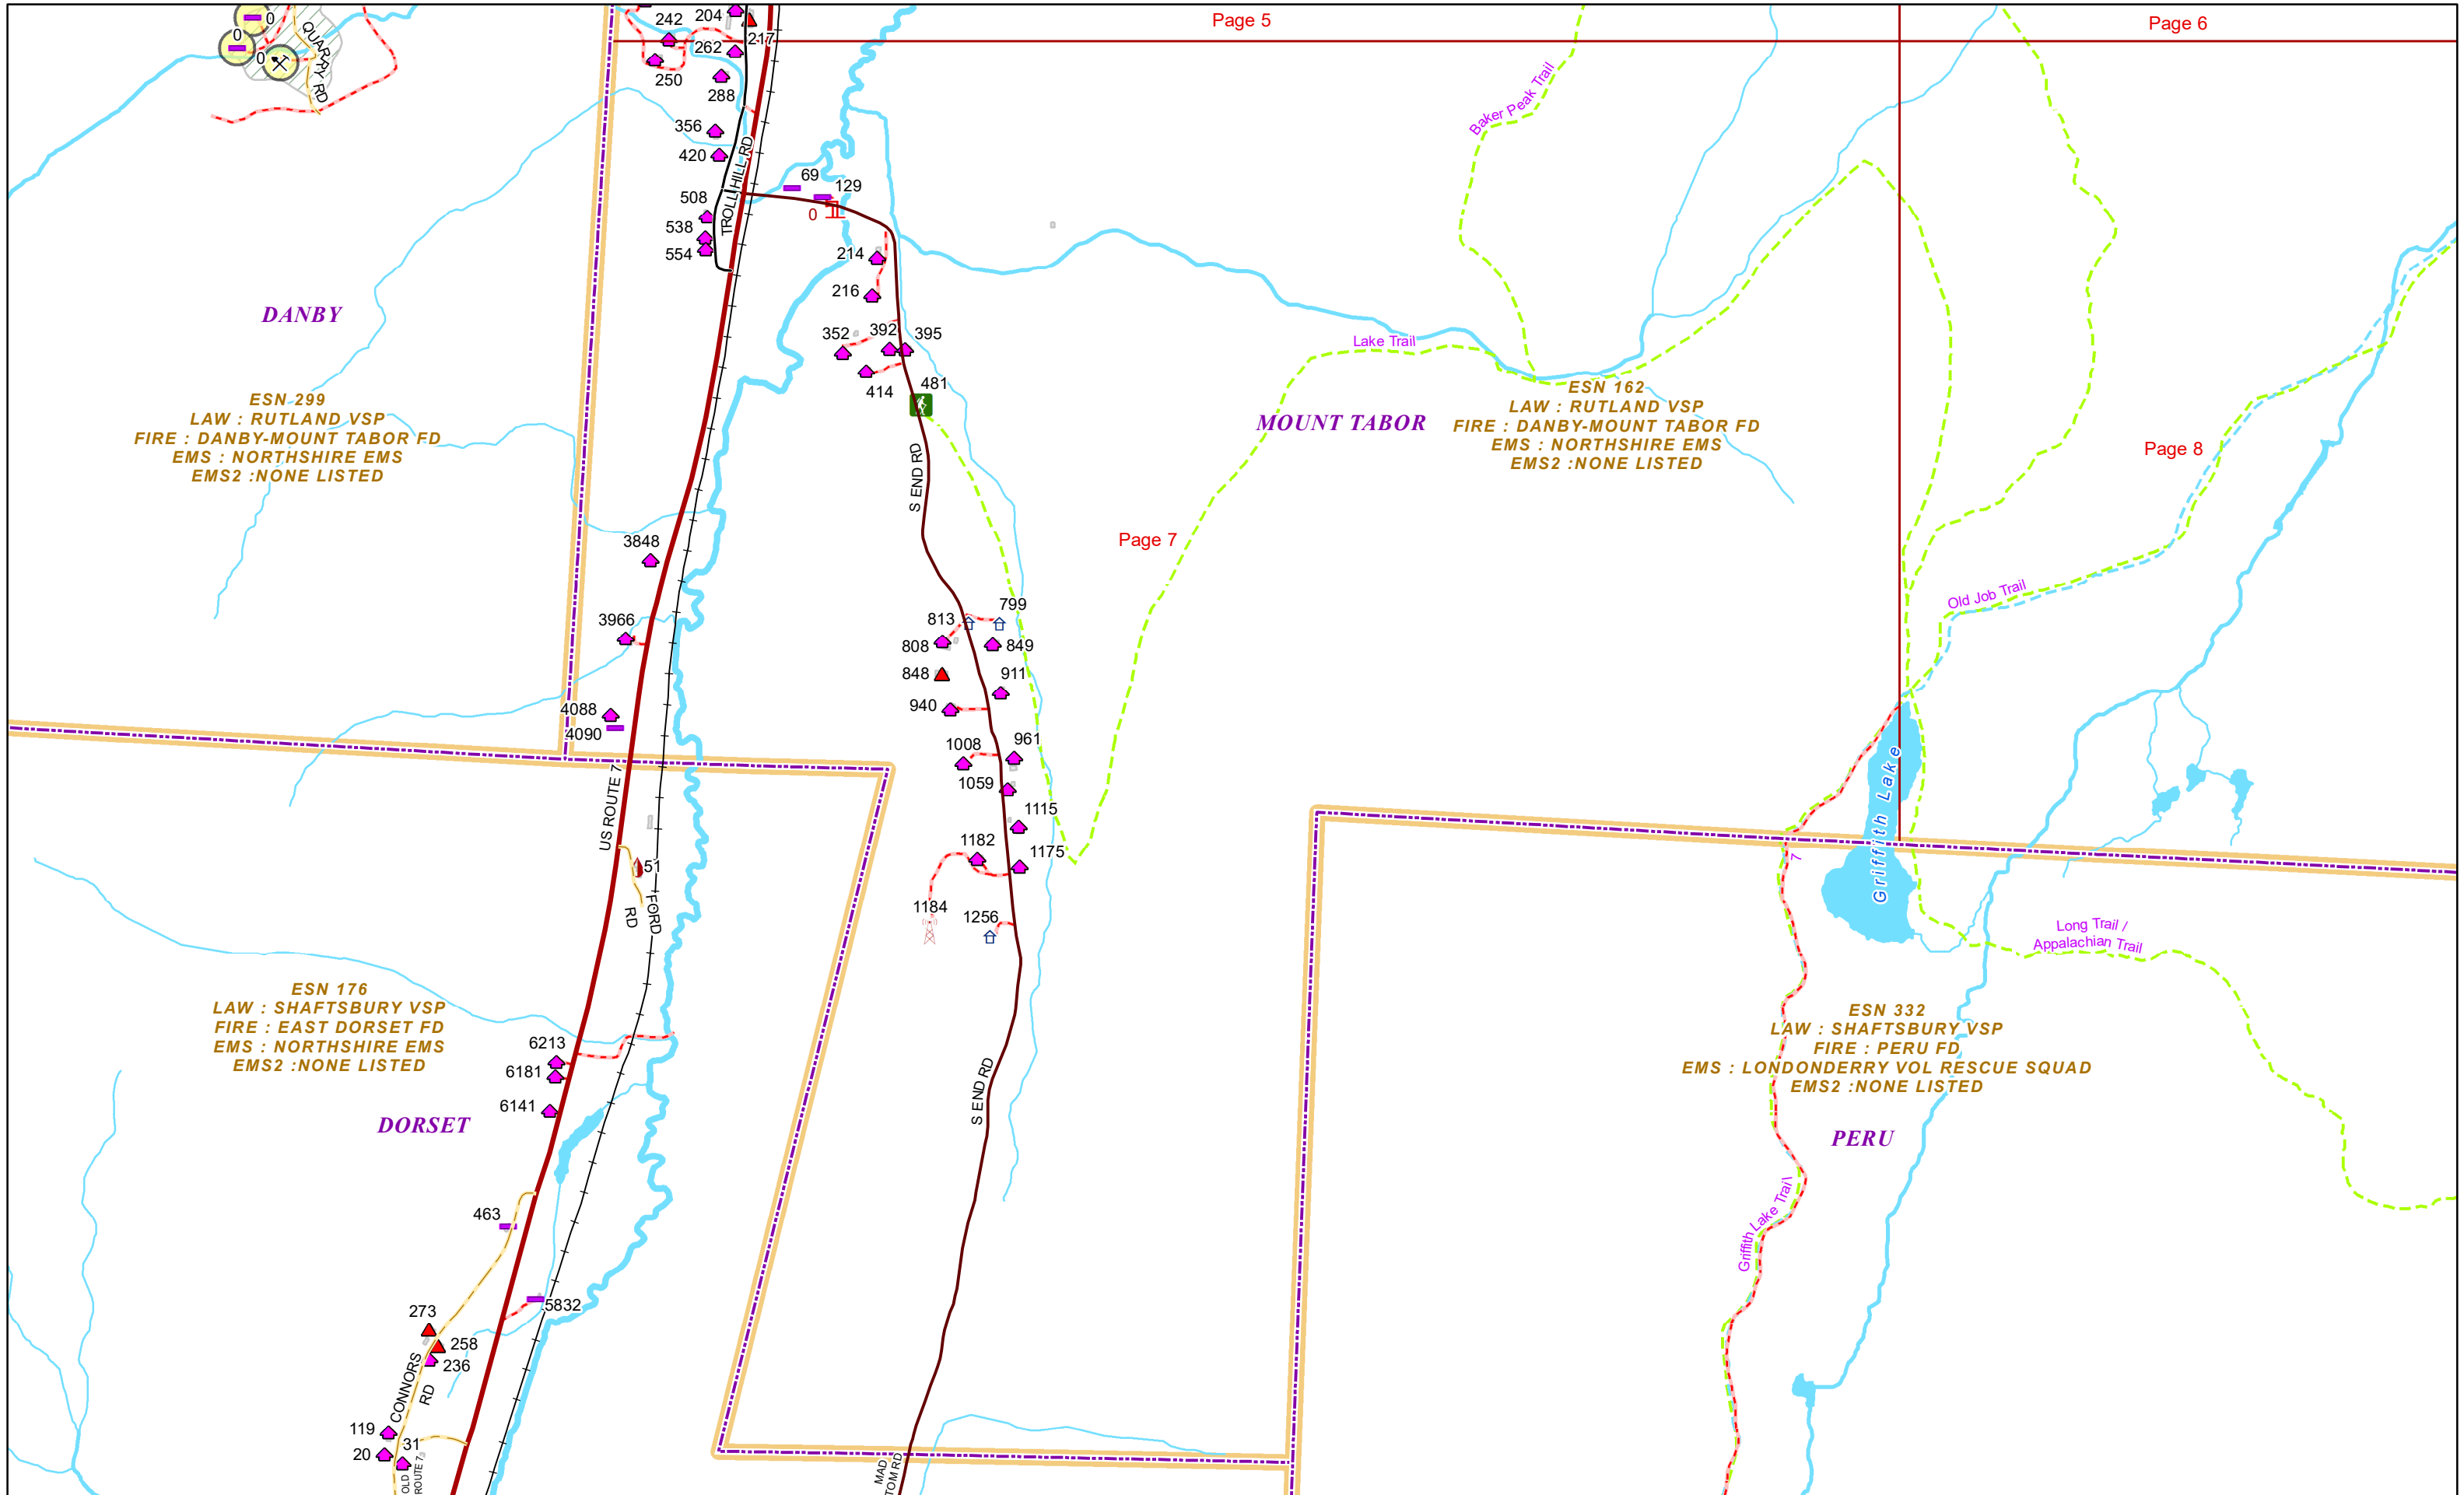

VERMONT E9-1-1 MapBook

Mount Tabor

E9-1-1 MapBook with GIS Data

Use constraints: The 9-1-1 related data layers (Esites, Landmarks, Roads, Driveways, Footprints, Atlas Sheets, ESZ, etc.) were developed and designed for Enhanced 9-1-1 purposes only. The user should understand that the nature of the Enhanced 9-1-1 data layers means they are never complete. **Each municipal government is responsible for maintenance of the E9-1-1 database.** Other data (non-E9-1-1 related) used in the Vermont E9-1-1 MapBook is acquired from the Vermont Center for Geographic Information (VCGI) (vcgi.vermont.gov) and local Regional Planning Commissions.

ESN 299
LAW : RUTLAND VSP
FIRE : DANBY-MOUNT TABOR FD
EMS : NORTHSHIRE EMS
EMS2 : NONE LISTED

ESN 162
LAW : RUTLAND VSP
FIRE : DANBY-MOUNT TABOR FD
EMS : NORTHSHIRE EMS
EMS2 : NONE LISTED

MOUNT TABOR

ESN 162
LAW : RUTLAND VSP
FIRE : DANBY-MOUNT TABOR FD
EMS : NORTHSHIRE EMS
EMS2 : NONE LISTED

DANBY

ESN 299
LAW : RUTLAND VSP
FIRE : DANBY-MOUNT TABOR FD
EMS : NORTHSHIRE EMS
EMS2 : NONE LISTED

MOUNT TABOR

ESN 162
LAW : RUTLAND VSP
FIRE : DANBY-MOUNT TABOR FD
EMS : NORTHSHIRE EMS
EMS2 : NONE LISTED

DORSET

ESN 176
LAW : SHAFTSBURY VSP
FIRE : EAST DORSET FD
EMS : NORTHSHIRE EMS
EMS2 : NONE LISTED

PERU

ESN 332
LAW : SHAFTSBURY VSP
FIRE : PERU FD
EMS : LONDONDERRY VOL RESCUE SQUAD
EMS2 : NONE LISTED

ESN 162
LAW : RUTLAND VSP
FIRE : DANBY-MOUNT TABOR FD
EMS : NORTHSHIRE EMS
EMS2 : NONE LISTED