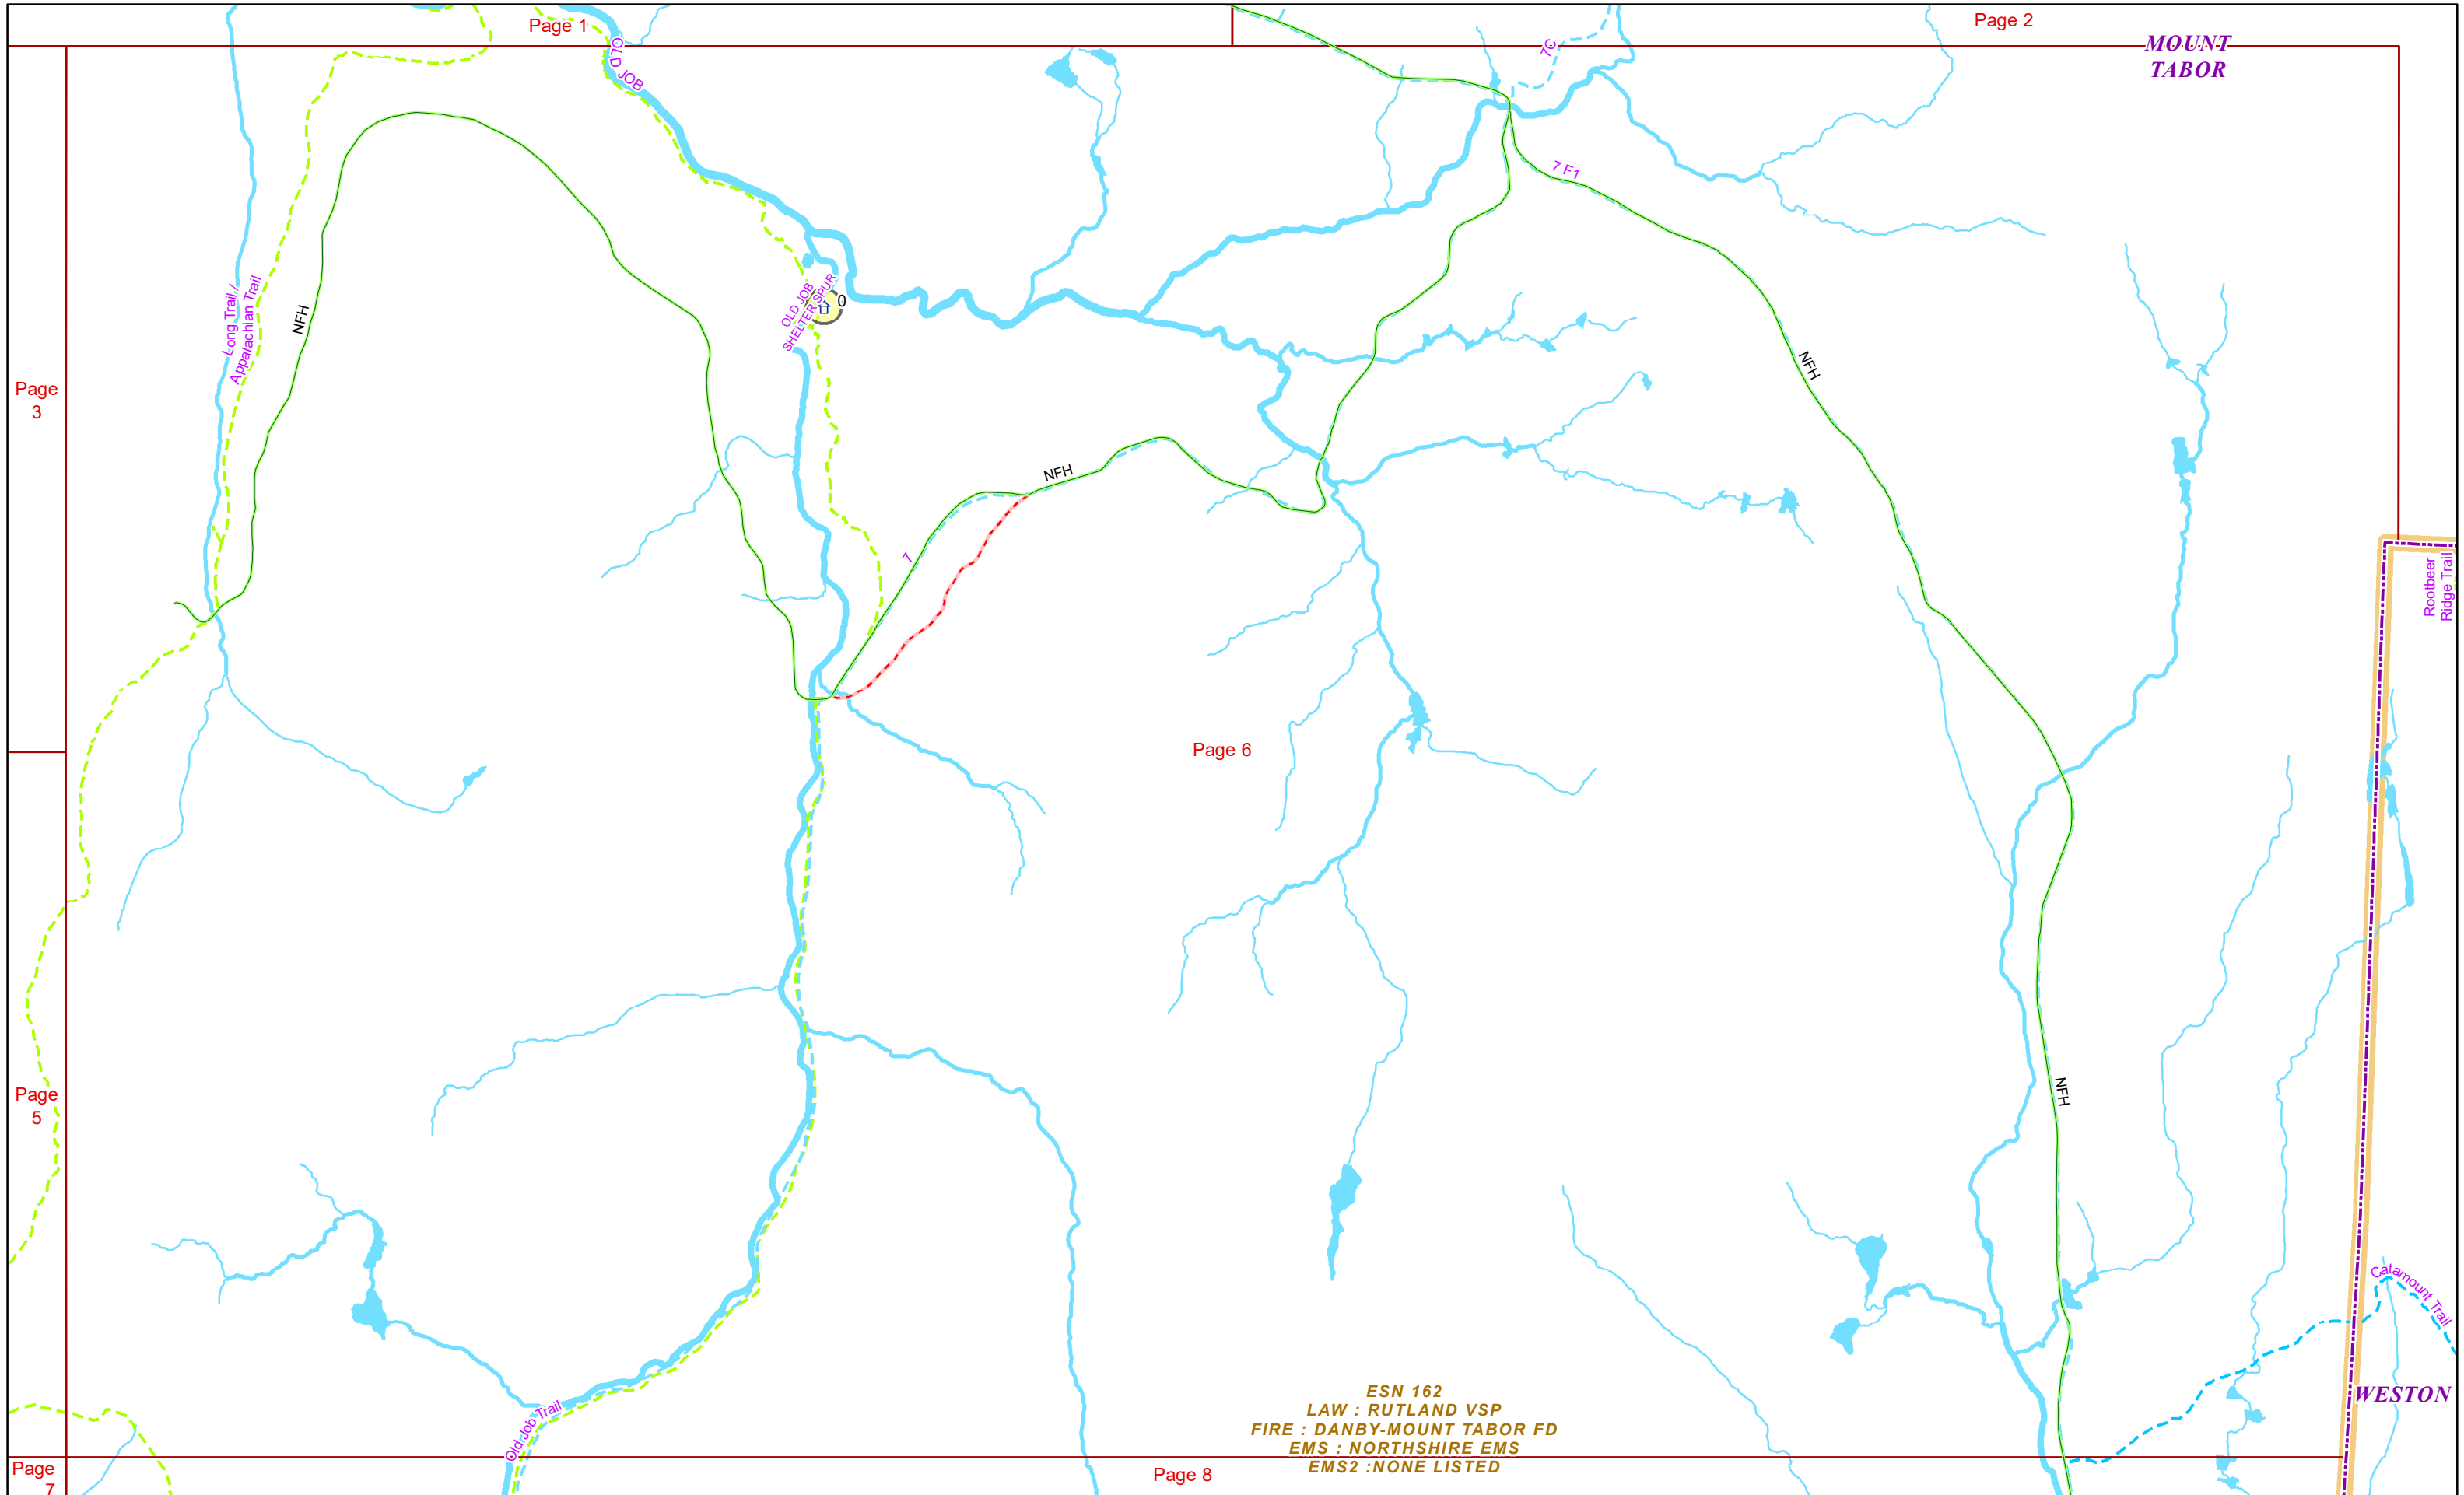

VERMONT E9-1-1 MapBook

Mount Tabor

E9-1-1 MapBook with GIS Data

Use constraints: The 9-1-1 related data layers (Esites, Landmarks, Roads, Driveways, Footprints, Atlas Sheets, ESZ, etc.) were developed and designed for Enhanced 9-1-1 purposes only. The user should understand that the nature of the Enhanced 9-1-1 data layers means they are never complete. **Each municipal government is responsible for maintenance of the E9-1-1 database.** Other data (non-E9-1-1 related) used in the Vermont E9-1-1 MapBook is acquired from the Vermont Center for Geographic Information (VCGI) (vcgi.vermont.gov) and local Regional Planning Commissions.

-- U --

Community	Low	High	Pages
US ROUTE 7	DANBY	1	48 1
US ROUTE 7	DORSET	659	367007
US ROUTE 7	MOUNT TABOR	1	176 1
US ROUTE 7	MOUNT TABOR	177	12021, 3, 4
US ROUTE 7	MOUNT TABOR	1203	13144
US ROUTE 7	MOUNT TABOR	1315	21643, 4, 5
US ROUTE 7	MOUNT TABOR	2165	29105
US ROUTE 7	MOUNT TABOR	2911	13182, 7
US ROUTE 7	MOUNT TABOR	318	341387

Page 2

US ROUTE 48
120
122
19
124
HOLLAND HTS
20
17

Page 3

Page 6

Page 1

Page 3

Page 6

Page 5

ESN 299
LAW : RUTLAND VSP
FIRE : DANBY-MOUNT TABOR FD
EMS : NORTHSHIRE EMS
EMS2 : NONE LISTED

ESN 162
LAW : RUTLAND VSP
FIRE : DANBY-MOUNT TABOR FD
EMS : NORTHSHIRE EMS
EMS2 : NONE LISTED

MOUNT TABOR

ESN 162
LAW : RUTLAND VSP
FIRE : DANBY-MOUNT TABOR FD
EMS : NORTHSHIRE EMS
EMS2 : NONE LISTED