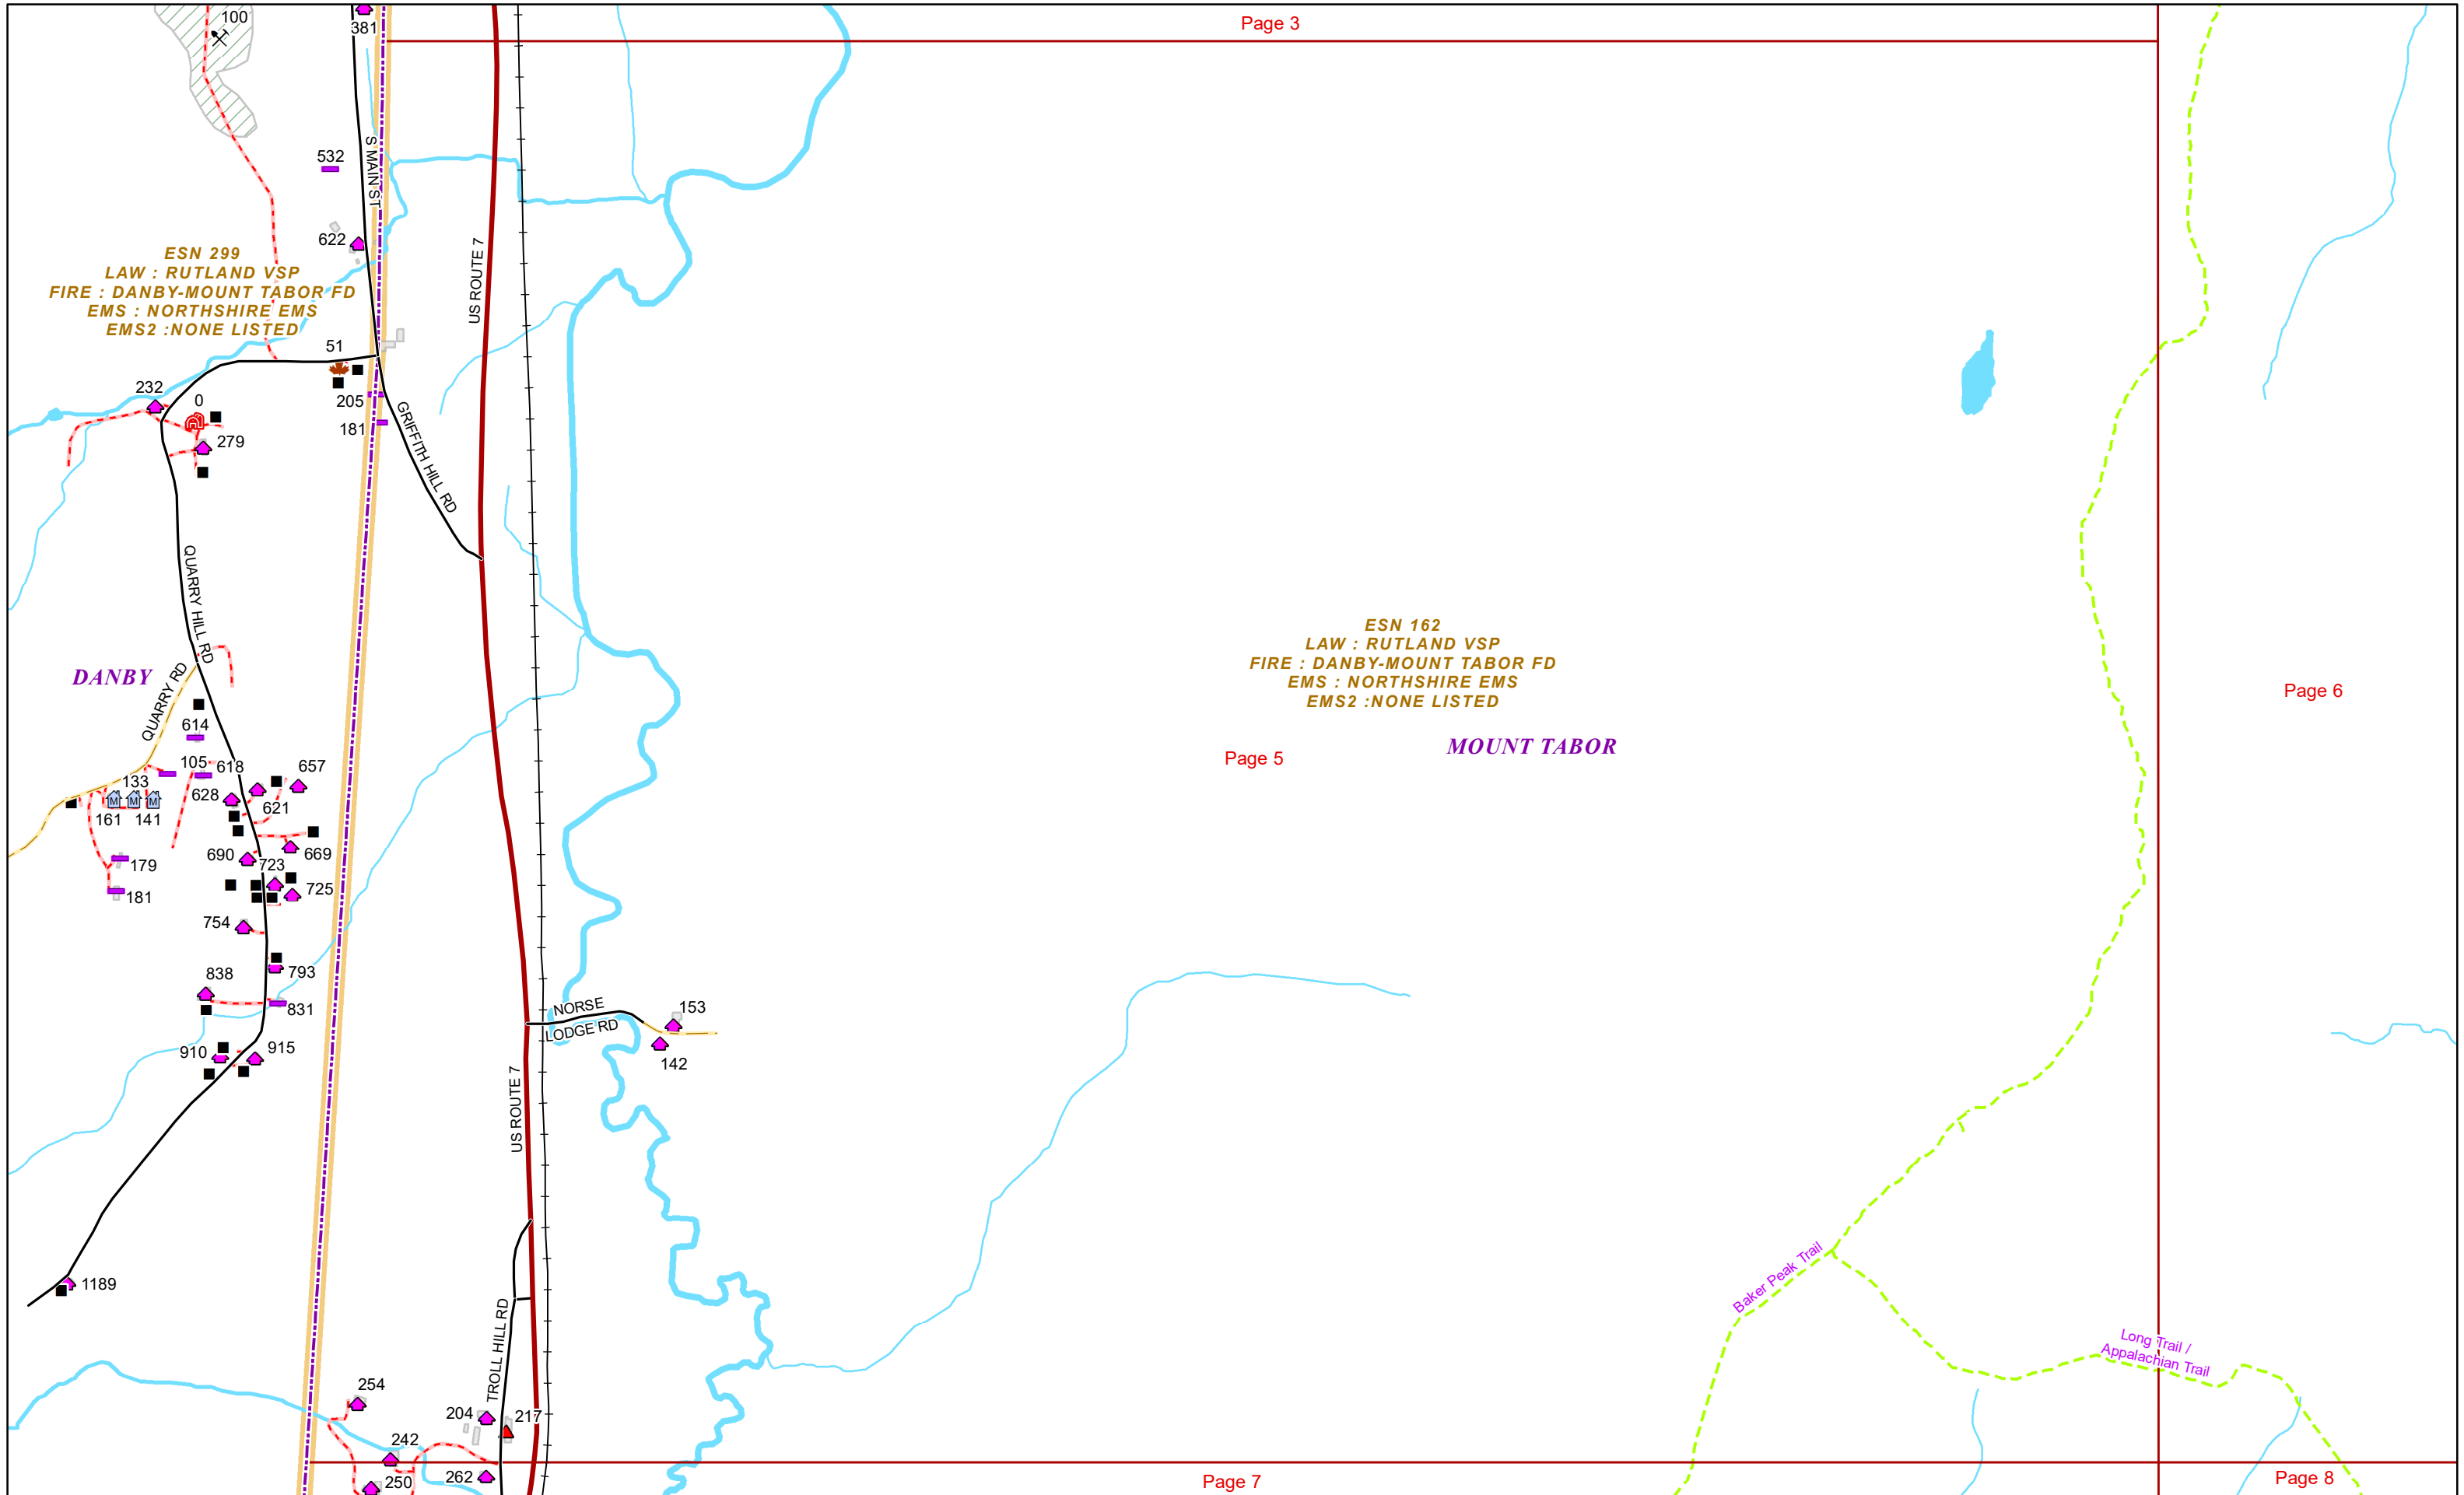

MOUNT TABOR