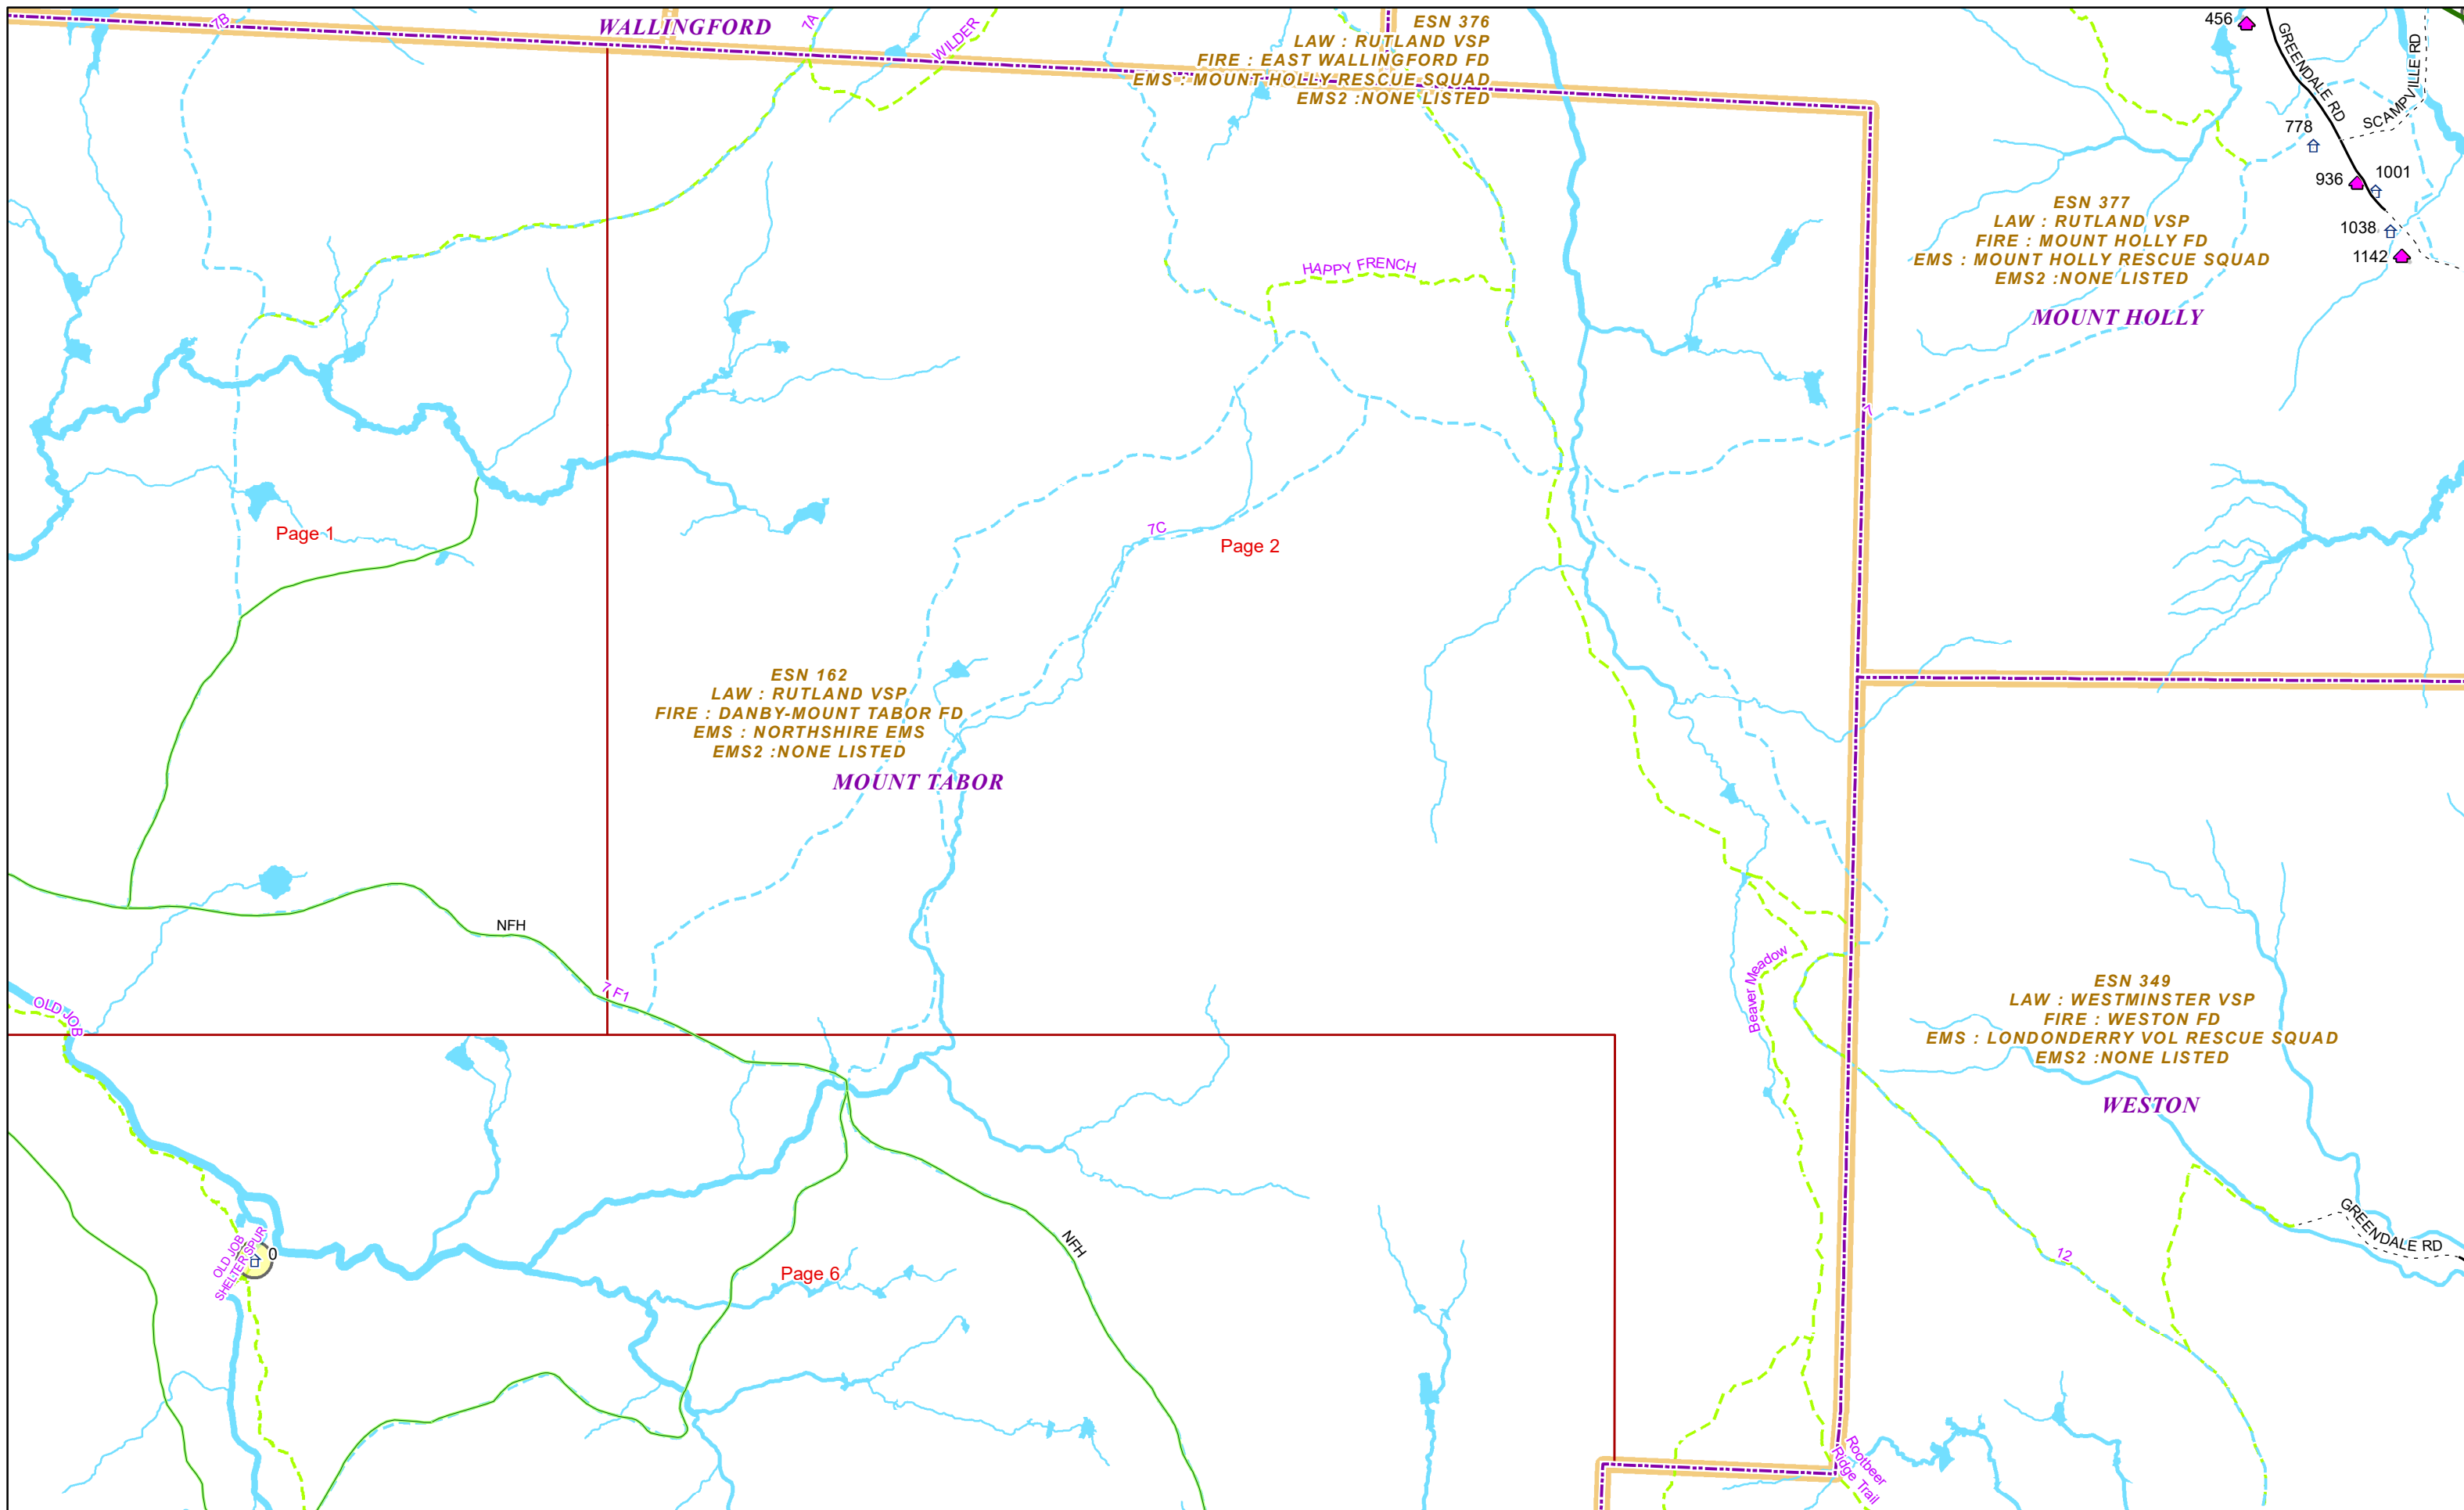

VERMONT E9-1-1 MapBook

Mount Tabor

E9-1-1 MapBook with GIS Data

Use constraints: The 9-1-1 related data layers (Esites, Landmarks, Roads, Driveways, Footprints, Atlas Sheets, ESZ, etc.) were developed and designed for Enhanced 9-1-1 purposes only. The user should understand that the nature of the Enhanced 9-1-1 data layers means they are never complete. **Each municipal government is responsible for maintenance of the E9-1-1 database.** Other data (non-E9-1-1 related) used in the Vermont E9-1-1 MapBook is acquired from the Vermont Center for Geographic Information (VCGI) (vcgi.vermont.gov) and local Regional Planning Commissions.

-- U --

Community	Low	High	Pages
US ROUTE 7	DANBY	1	48 1
US ROUTE 7	DORSET	659	367007
US ROUTE 7	MOUNT TABOR	1	176 1
US ROUTE 7	MOUNT TABOR	177	12021, 3, 4
US ROUTE 7	MOUNT TABOR	1203	13144
US ROUTE 7	MOUNT TABOR	1315	21643, 4, 5
US ROUTE 7	MOUNT TABOR	2165	29105
US ROUTE 7	MOUNT TABOR	2911	13182, 7
US ROUTE 7	MOUNT TABOR	318	341387

DANBY
1056
1096
1106
1108
1124
1083
1136

ESN 375
LAW : RUTLAND VSP
FIRE : WALLINGFORD FD
EMS : WALLINGFORD RESCUE
EMS2 : NONE LISTED

ESN 162
LAW : RUTLAND VSP
FIRE : DANBY-MOUNT TABOR FD
EMS : NORTHSHIRE EMS
EMS2 : NONE LISTED
Page 1

Page 2

US ROUTE 48
120
122
19
124
HOLLAND HTS
20
17

Page 3

Page 6

Page 1

Page 3

Page 6

Page 5