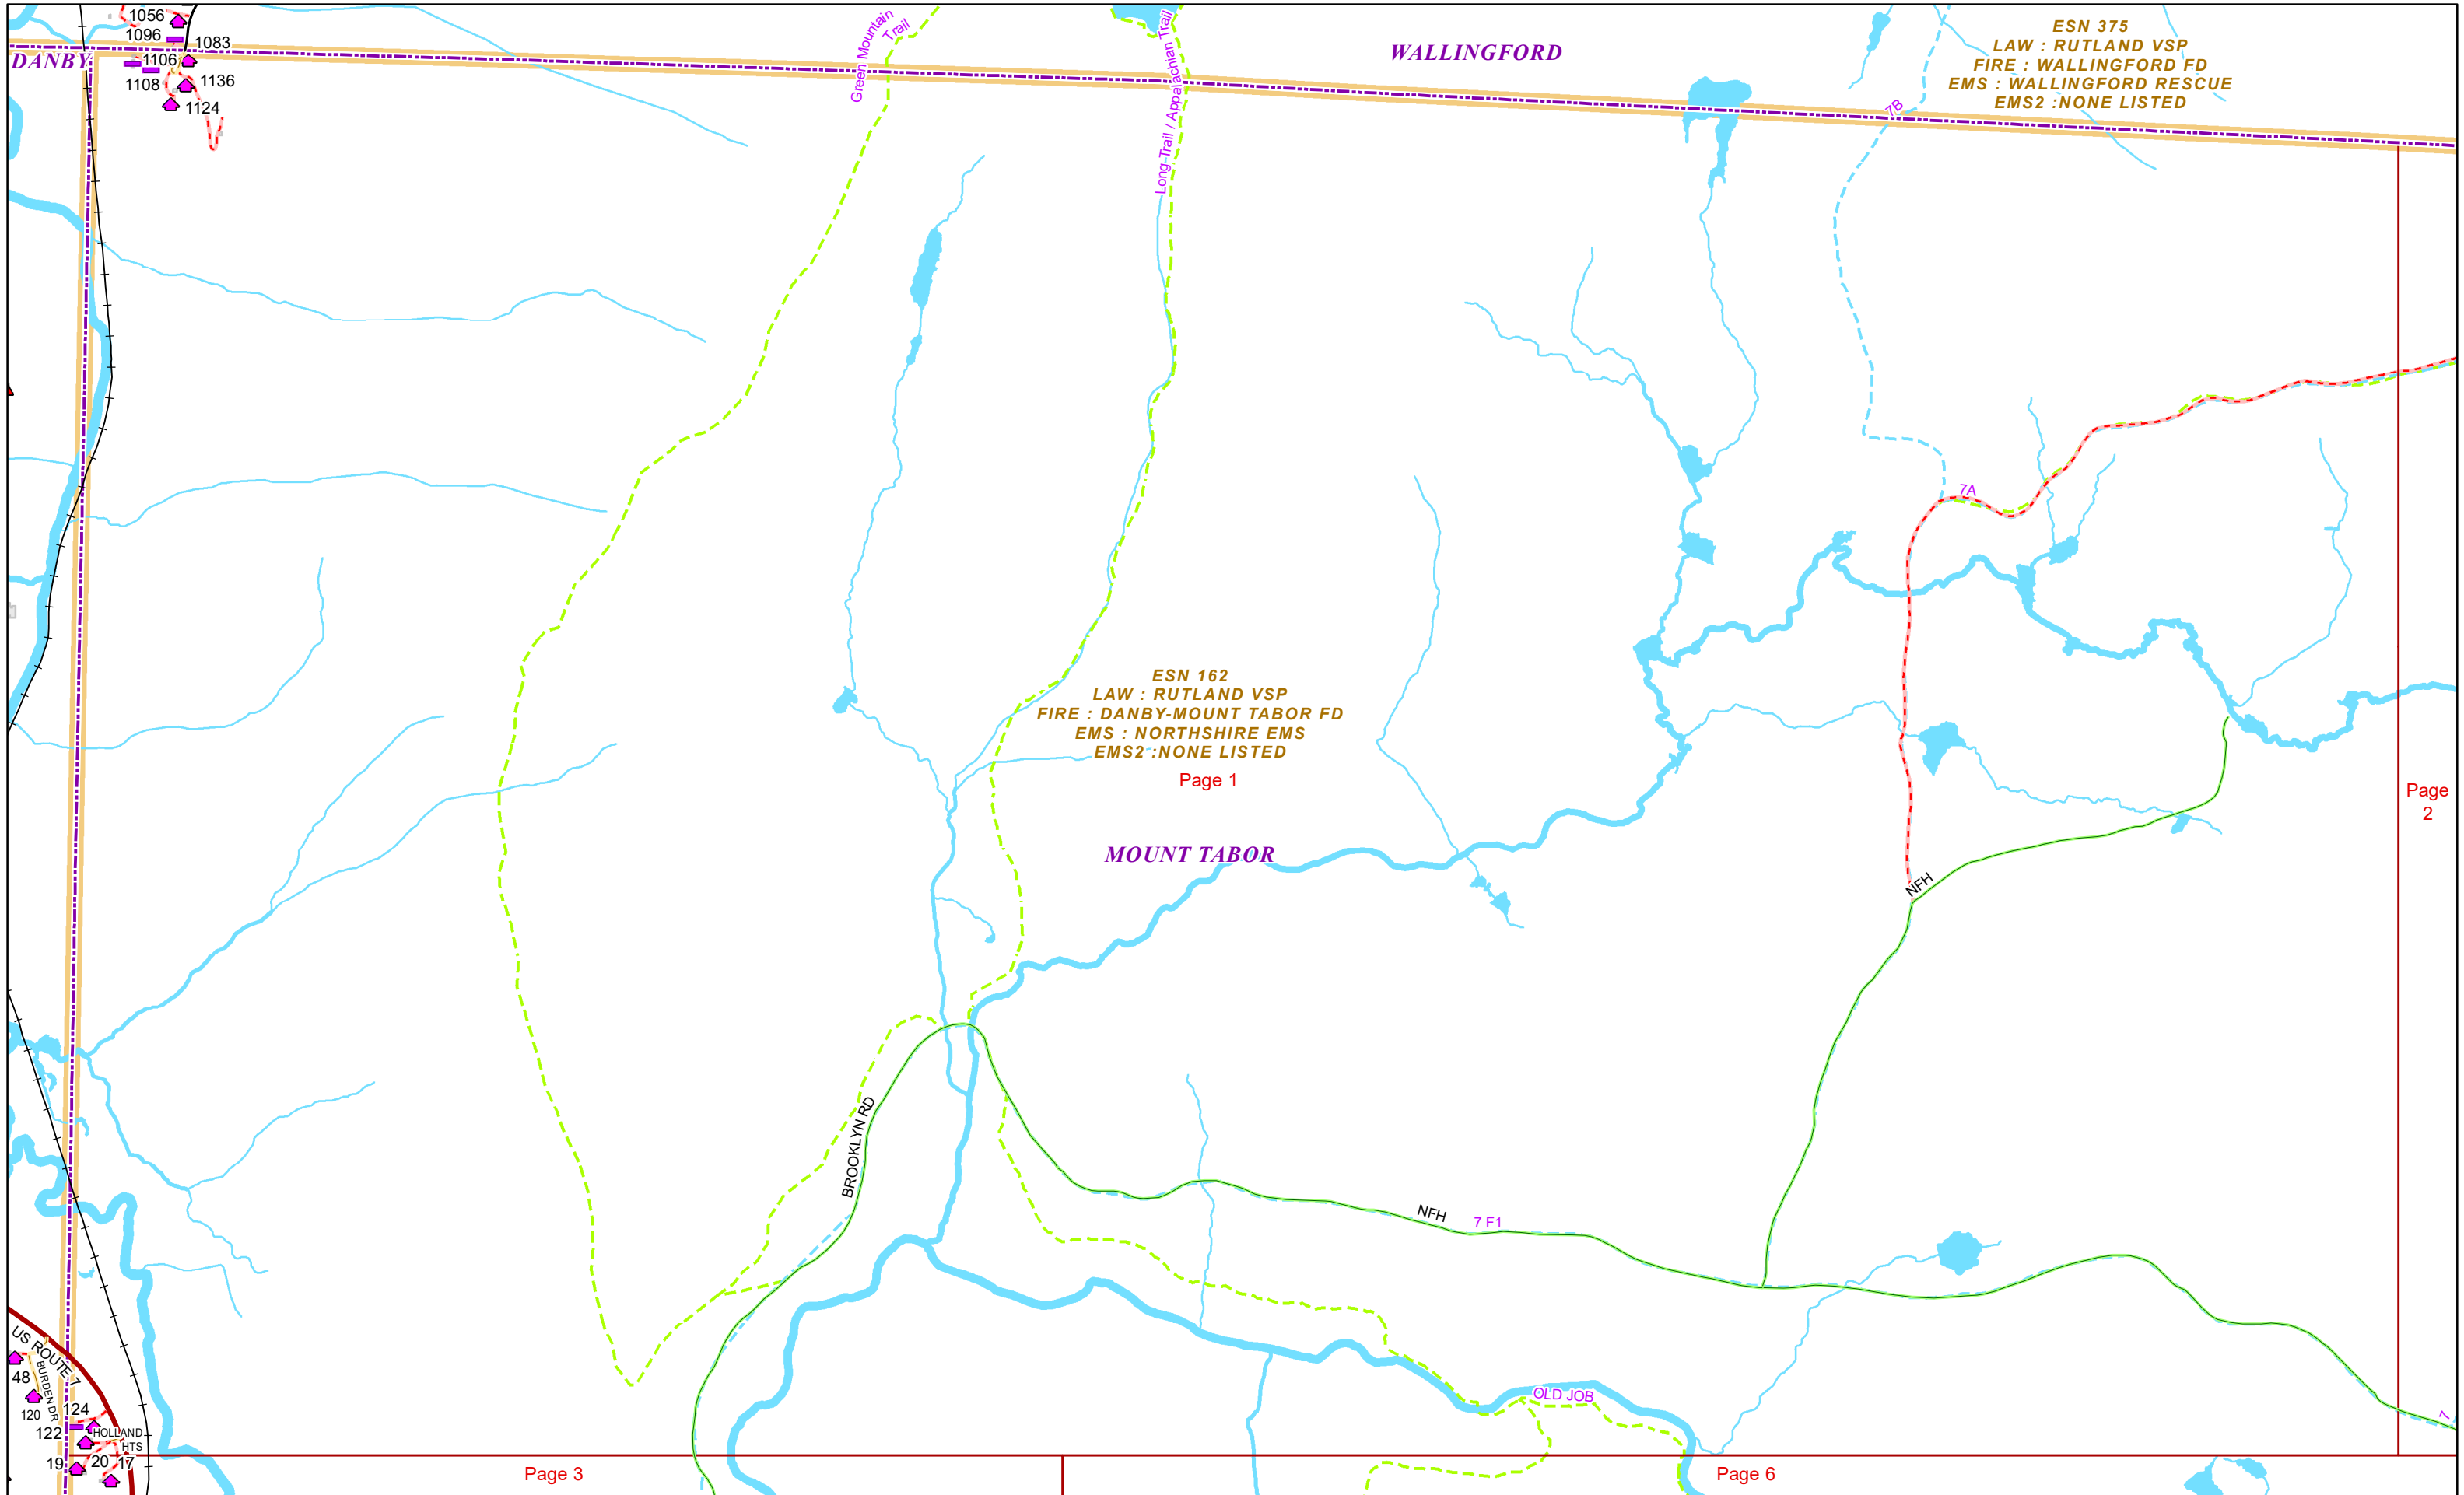

VERMONT E9-1-1 MapBook

Mount Tabor

E9-1-1 MapBook with GIS Data

Use constraints: The 9-1-1 related data layers (Esites, Landmarks, Roads, Driveways, Footprints, Atlas Sheets, ESZ, etc.) were developed and designed for Enhanced 9-1-1 purposes only. The user should understand that the nature of the Enhanced 9-1-1 data layers means they are never complete. **Each municipal government is responsible for maintenance of the E9-1-1 database.** Other data (non-E9-1-1 related) used in the Vermont E9-1-1 MapBook is acquired from the Vermont Center for Geographic Information (VCGI) (vcgi.vermont.gov) and local Regional Planning Commissions.

-- Q --

Community	Low	High	Pages
QUARRY HILL RD	DANBY	1	490 5

-- S --

Community	Low	High	Pages
S END EXT	MOUNT TABOR	1	32 7
S END RD	MOUNT TABOR	1	20467
S MAIN ST	DANBY	101	734 5

-- T --

Community	Low	High	Pages
TROLL HILL RD	MOUNT TABOR	1	84 5
TROLL HILL RD	MOUNT TABOR	85	340 5, 7
TROLL HILL RD	MOUNT TABOR	341	600 7

-- U --

Community	Low	High	Pages
US ROUTE 7	DANBY	1	48 1
US ROUTE 7	DORSET	659	367007
US ROUTE 7	MOUNT TABOR	1	176 1
US ROUTE 7	MOUNT TABOR	177	12021, 3, 4
US ROUTE 7	MOUNT TABOR	1203	13144
US ROUTE 7	MOUNT TABOR	1315	21643, 4, 5
US ROUTE 7	MOUNT TABOR	2165	29105
US ROUTE 7	MOUNT TABOR	2911	13182, 7
US ROUTE 7	MOUNT TABOR	318	341387