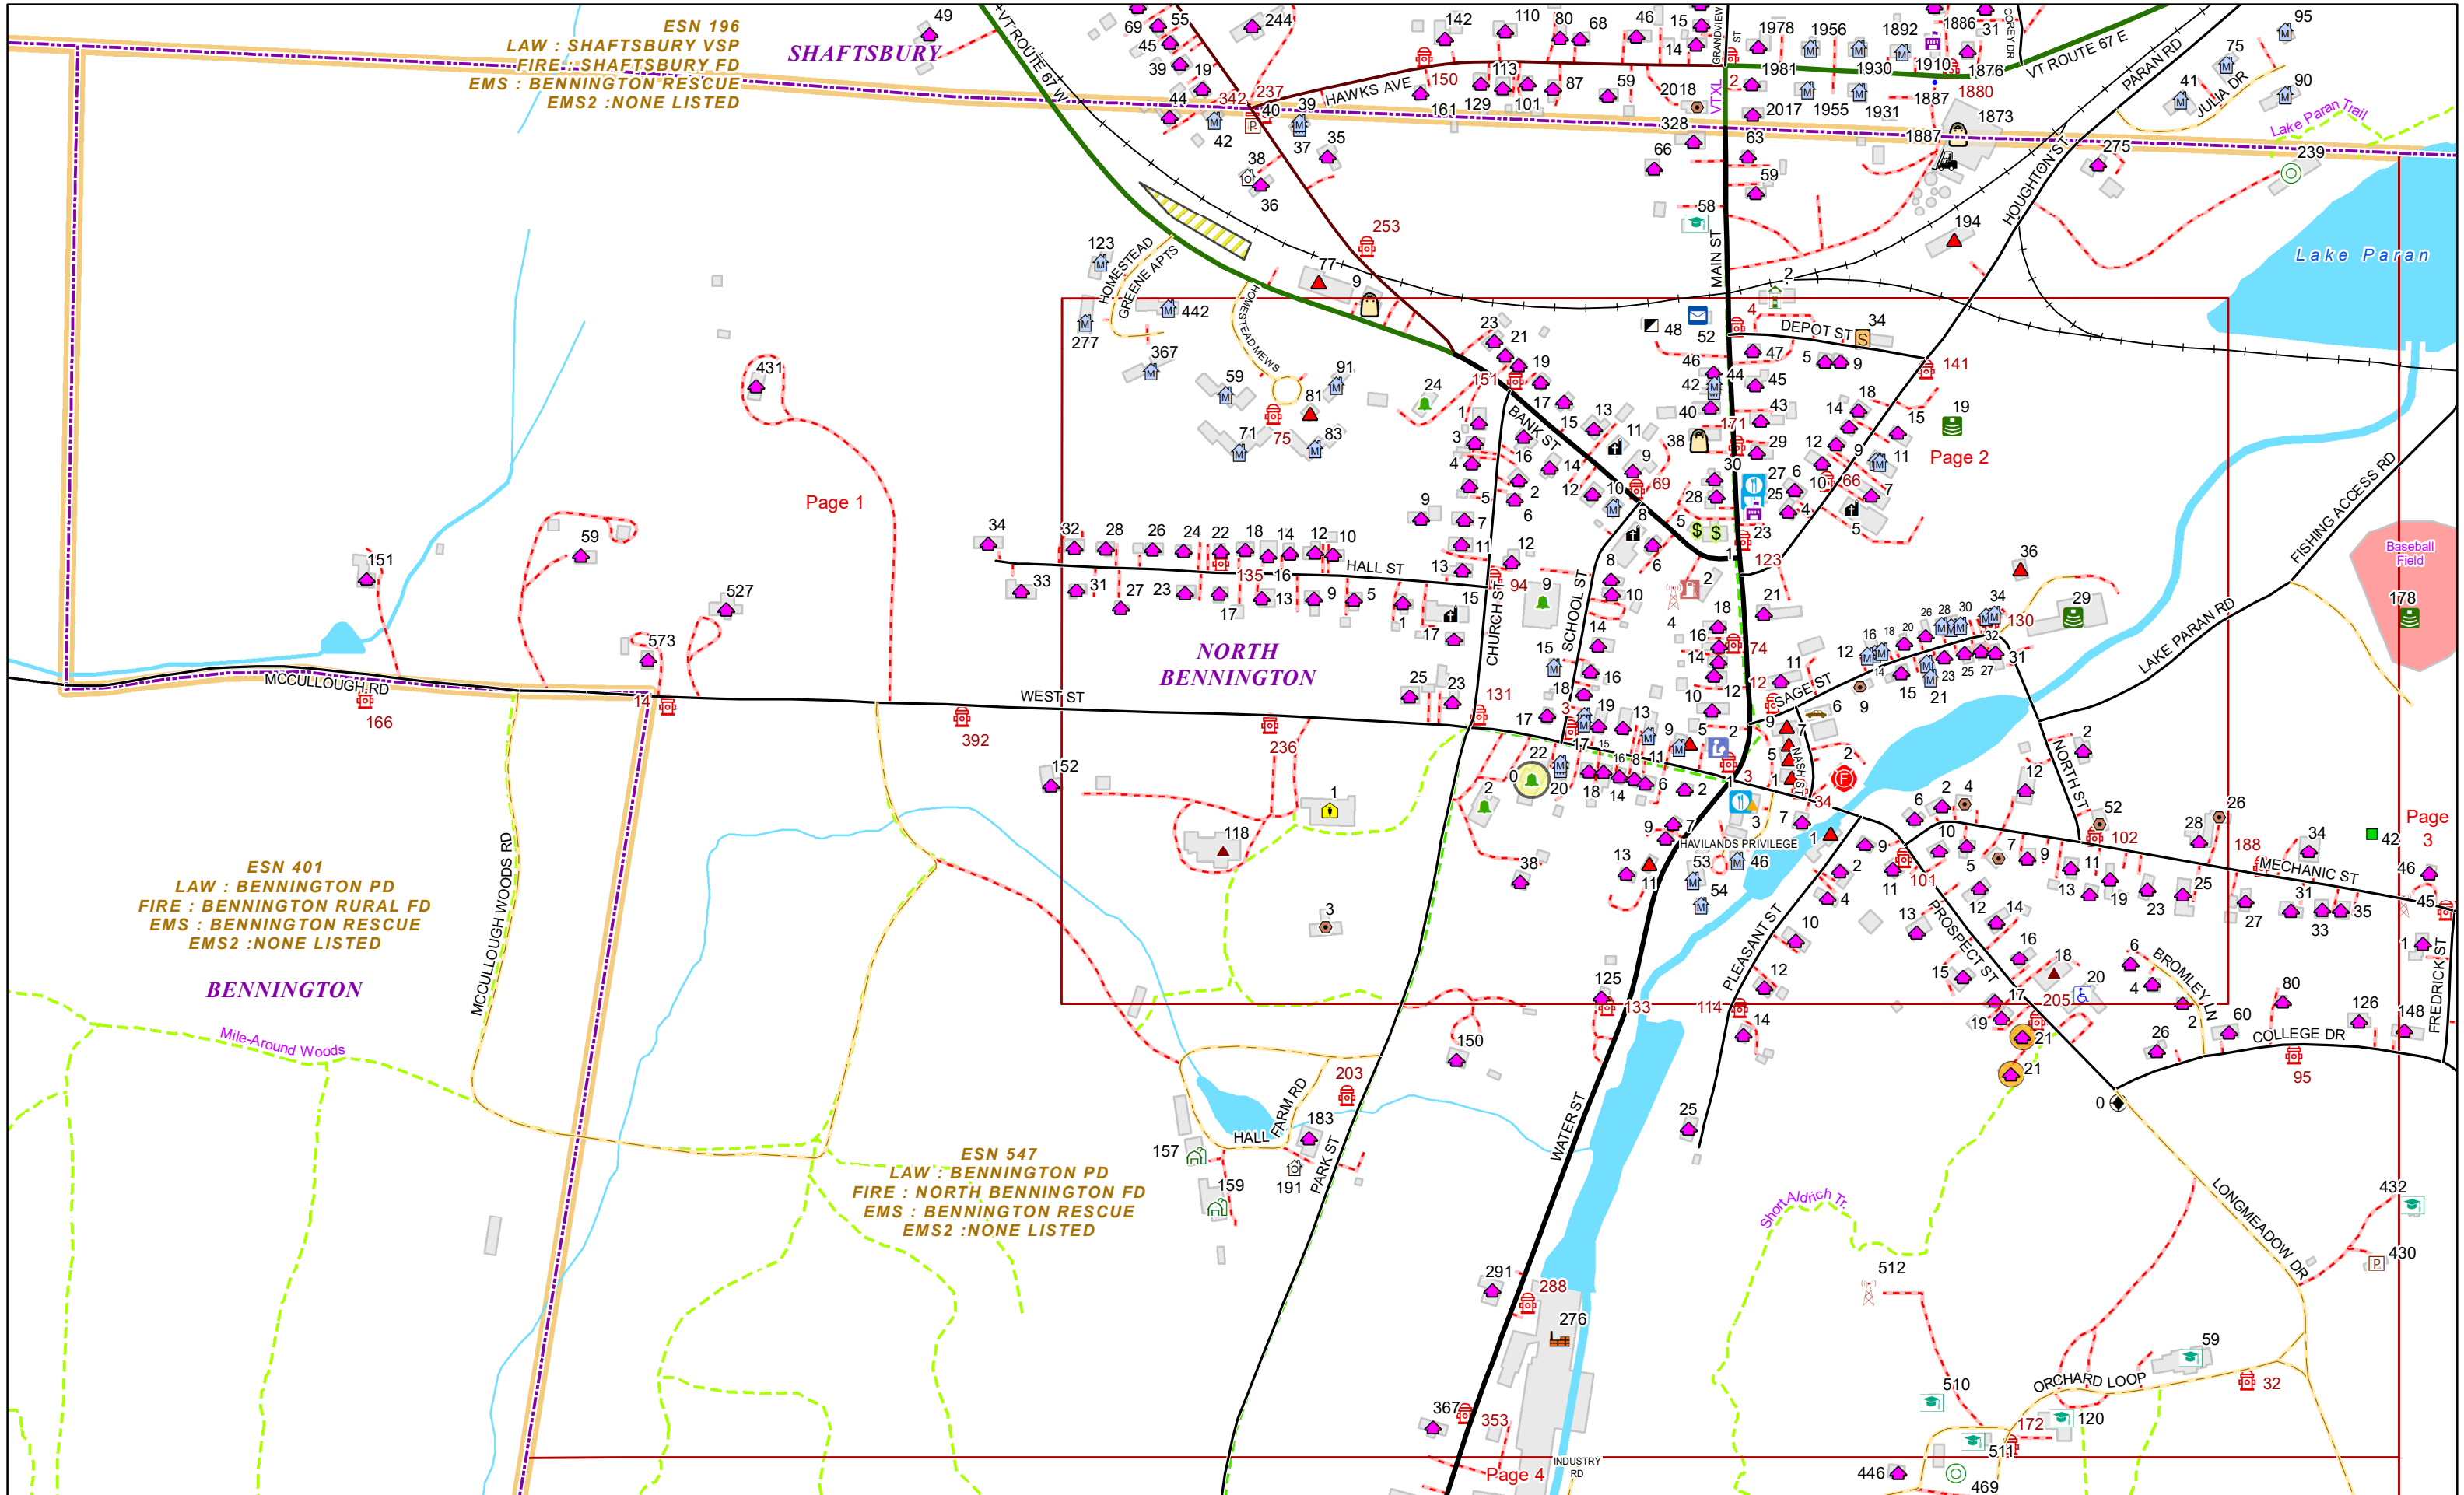

ESN 196
LAW : SHAFTSBURY VSP
FIRE : SHAFTSBURY FD
EMS : BENNINGTON RESCUE
EMS2 : NONE LISTED

ESN 401
LAW : BENNINGTON PD
FIRE : BENNINGTON RURAL FD
EMS : BENNINGTON RESCUE
EMS2 : NONE LISTED

ESN 547
LAW : BENNINGTON PD
FIRE : NORTH BENNINGTON FD
EMS : BENNINGTON RESCUE
EMS2 : NONE LISTED

Page 1

Page 2

Page 3

Page 4