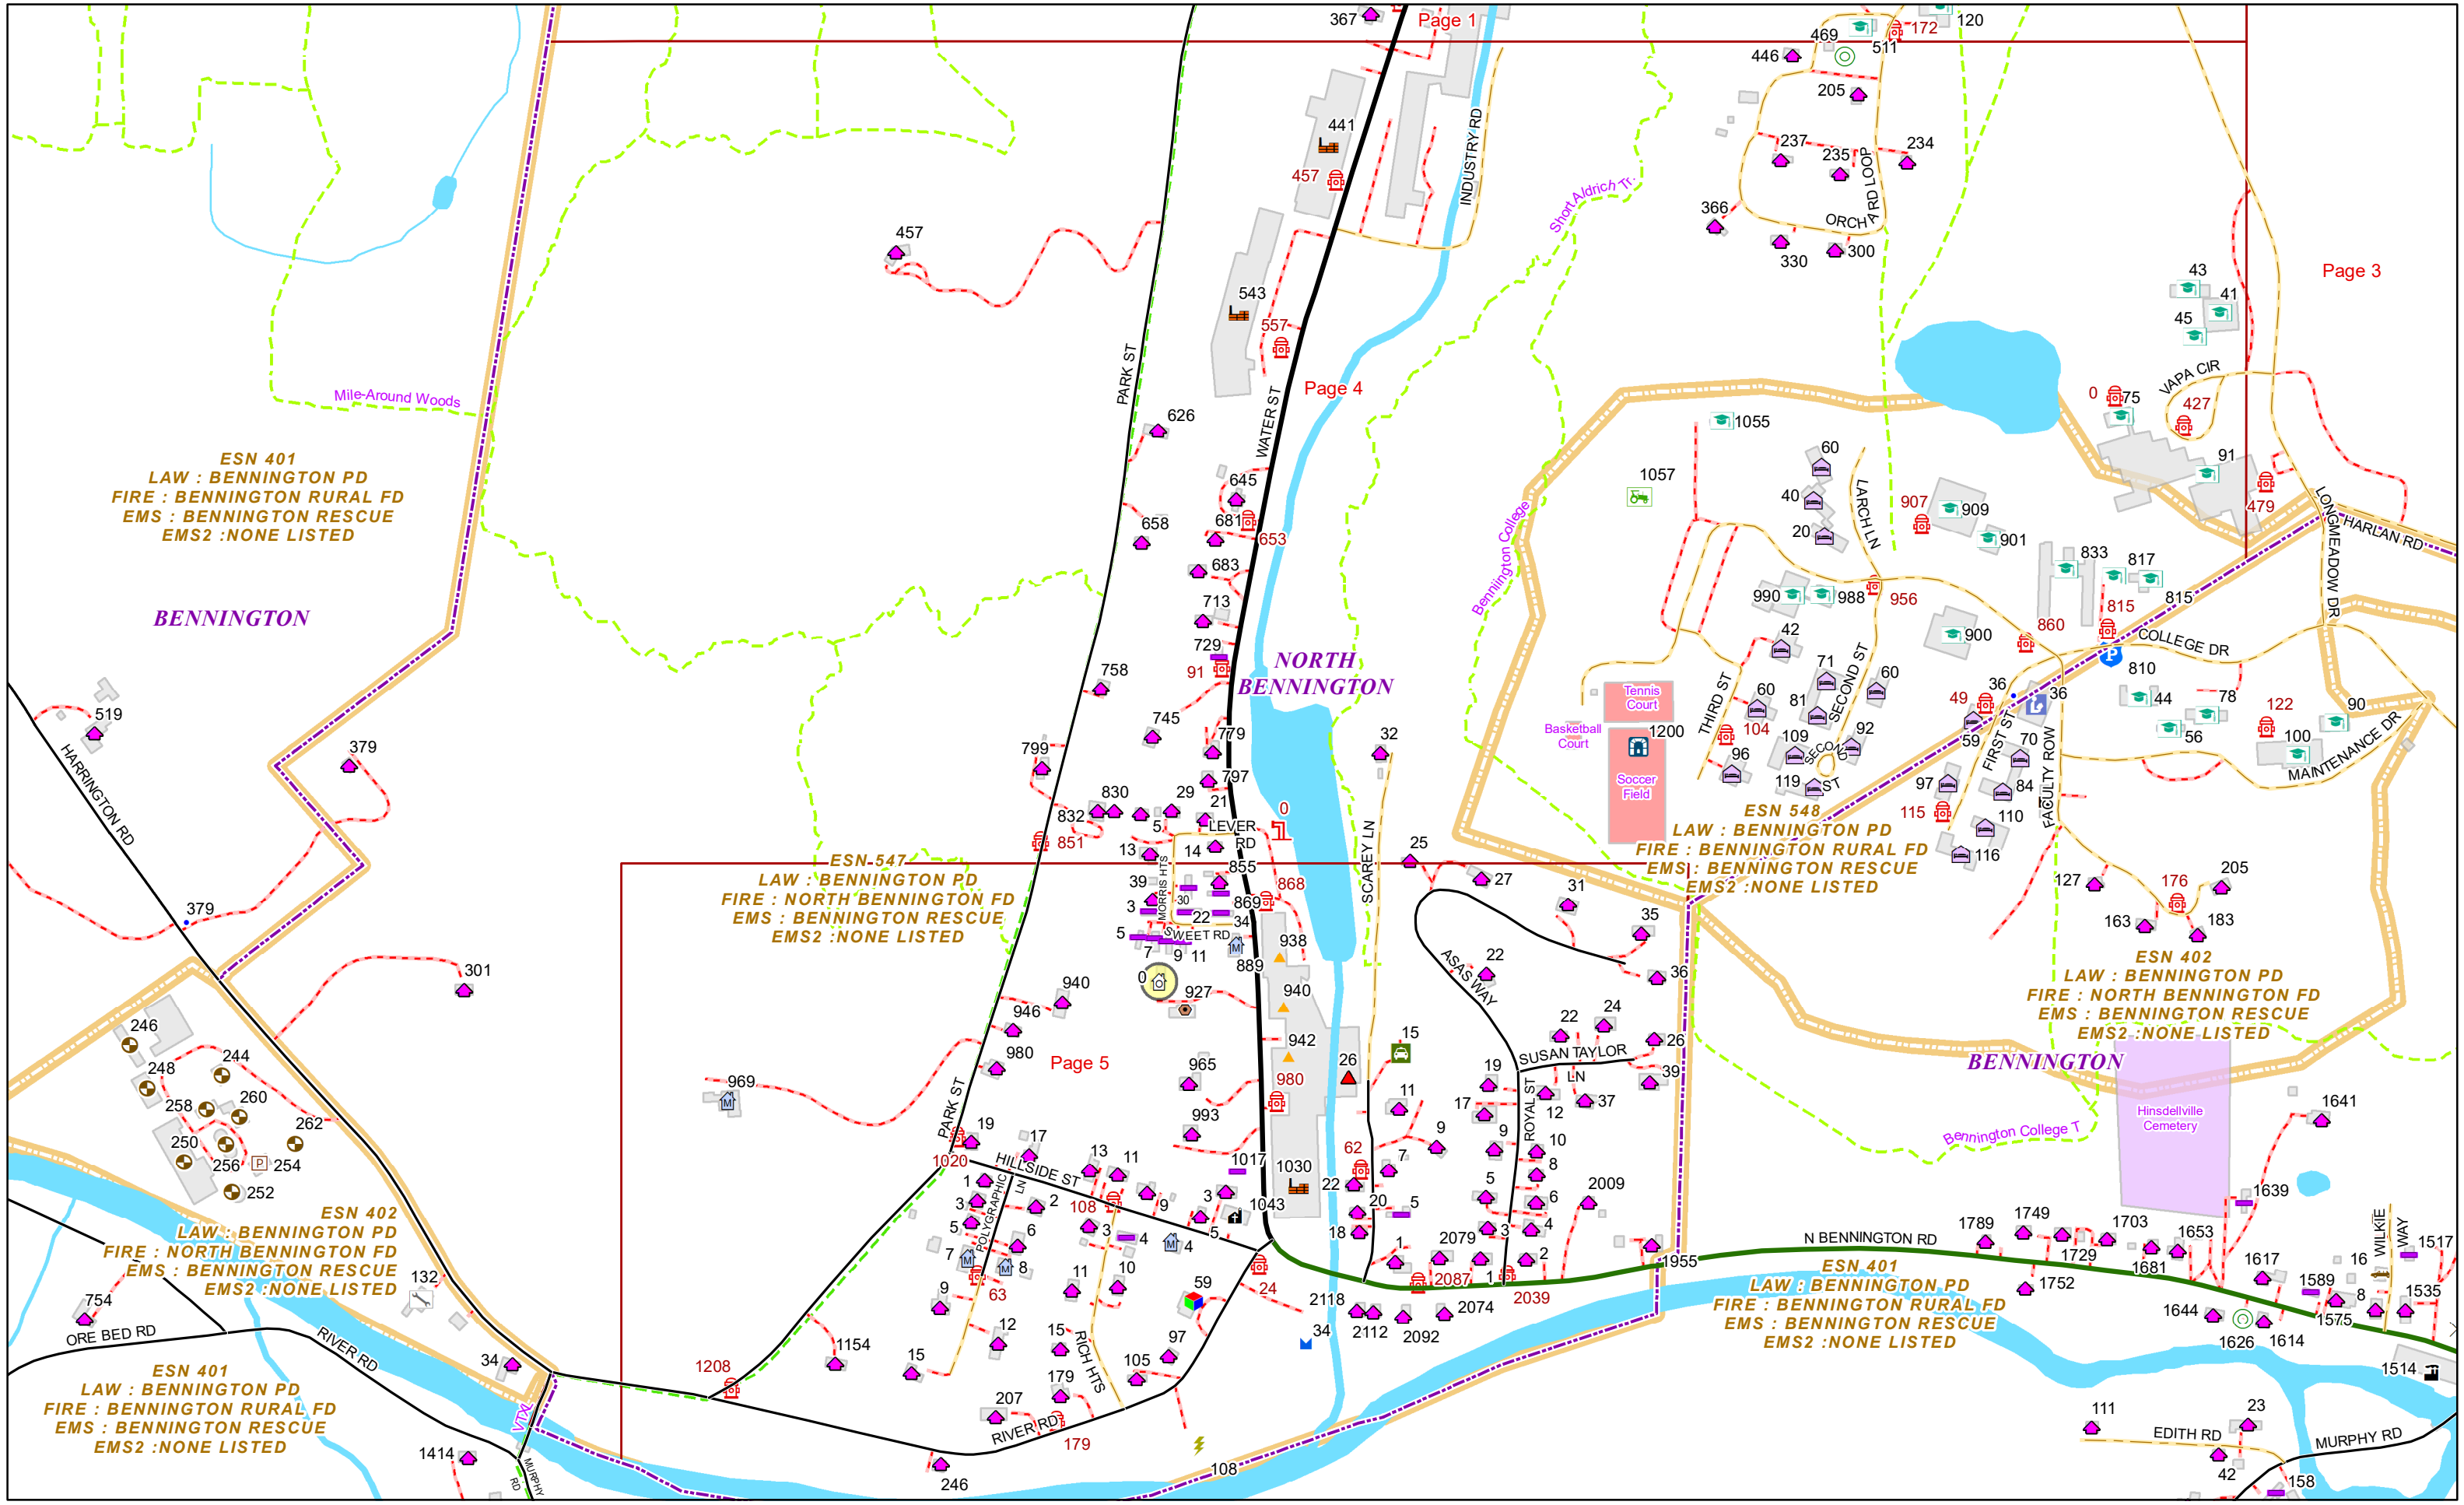

ESN 401
LAW : BENNINGTON PD
FIRE : BENNINGTON RURAL FD
EMS : BENNINGTON RESCUE
EMS2 : NONE LISTED

ESN-547
LAW : BENNINGTON PD
FIRE : NORTH BENNINGTON FD
EMS : BENNINGTON RESCUE
EMS2 : NONE LISTED

ESN 548
LAW : BENNINGTON PD
FIRE : BENNINGTON RURAL FD
EMS : BENNINGTON RESCUE
EMS2 : NONE LISTED

ESN 402
LAW : BENNINGTON PD
FIRE : NORTH BENNINGTON FD
EMS : BENNINGTON RESCUE
EMS2 : NONE LISTED

ESN 402
LAW : BENNINGTON PD
FIRE : NORTH BENNINGTON FD
EMS : BENNINGTON RESCUE
EMS2 : NONE LISTED

ESN 401
LAW : BENNINGTON PD
FIRE : BENNINGTON RURAL FD
EMS : BENNINGTON RESCUE
EMS2 : NONE LISTED

ESN 401
LAW : BENNINGTON PD
FIRE : BENNINGTON RURAL FD
EMS : BENNINGTON RESCUE
EMS2 : NONE LISTED