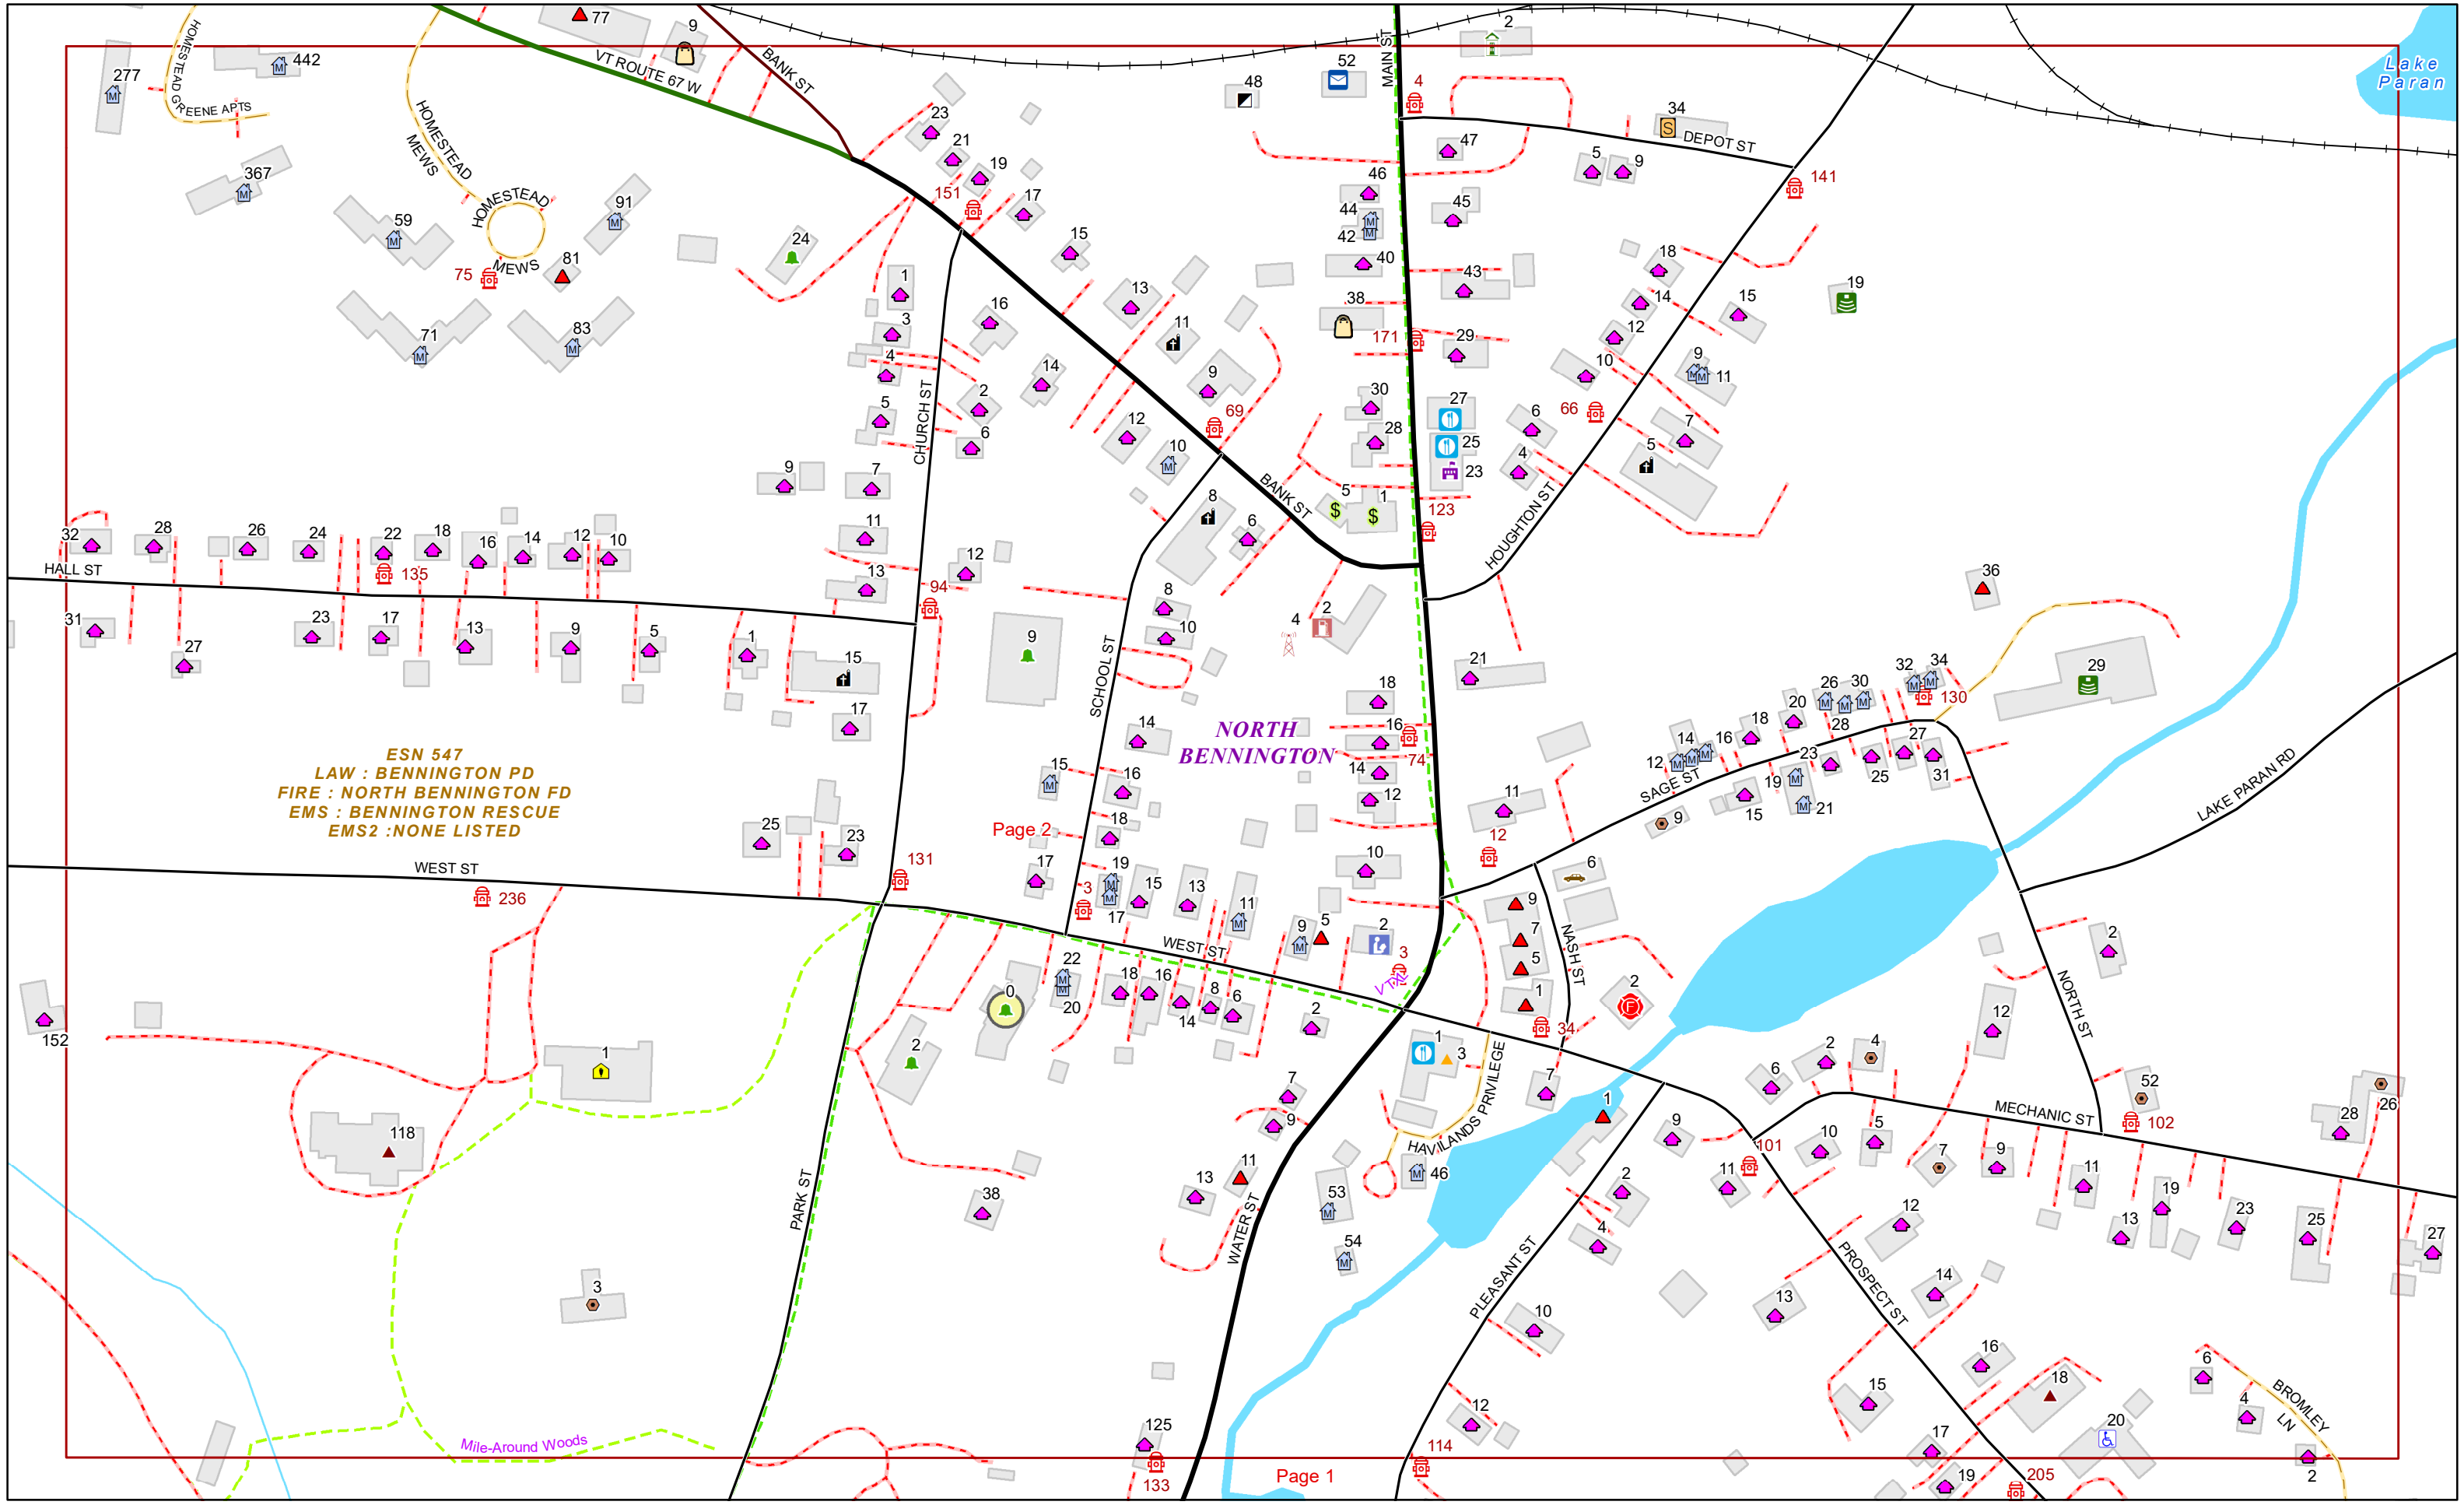

ESN 547
LAW : BENNINGTON PD
FIRE : NORTH BENNINGTON FD
EMS : BENNINGTON RESCUE
EMS2 : NONE LISTED

Page 2

Page 1