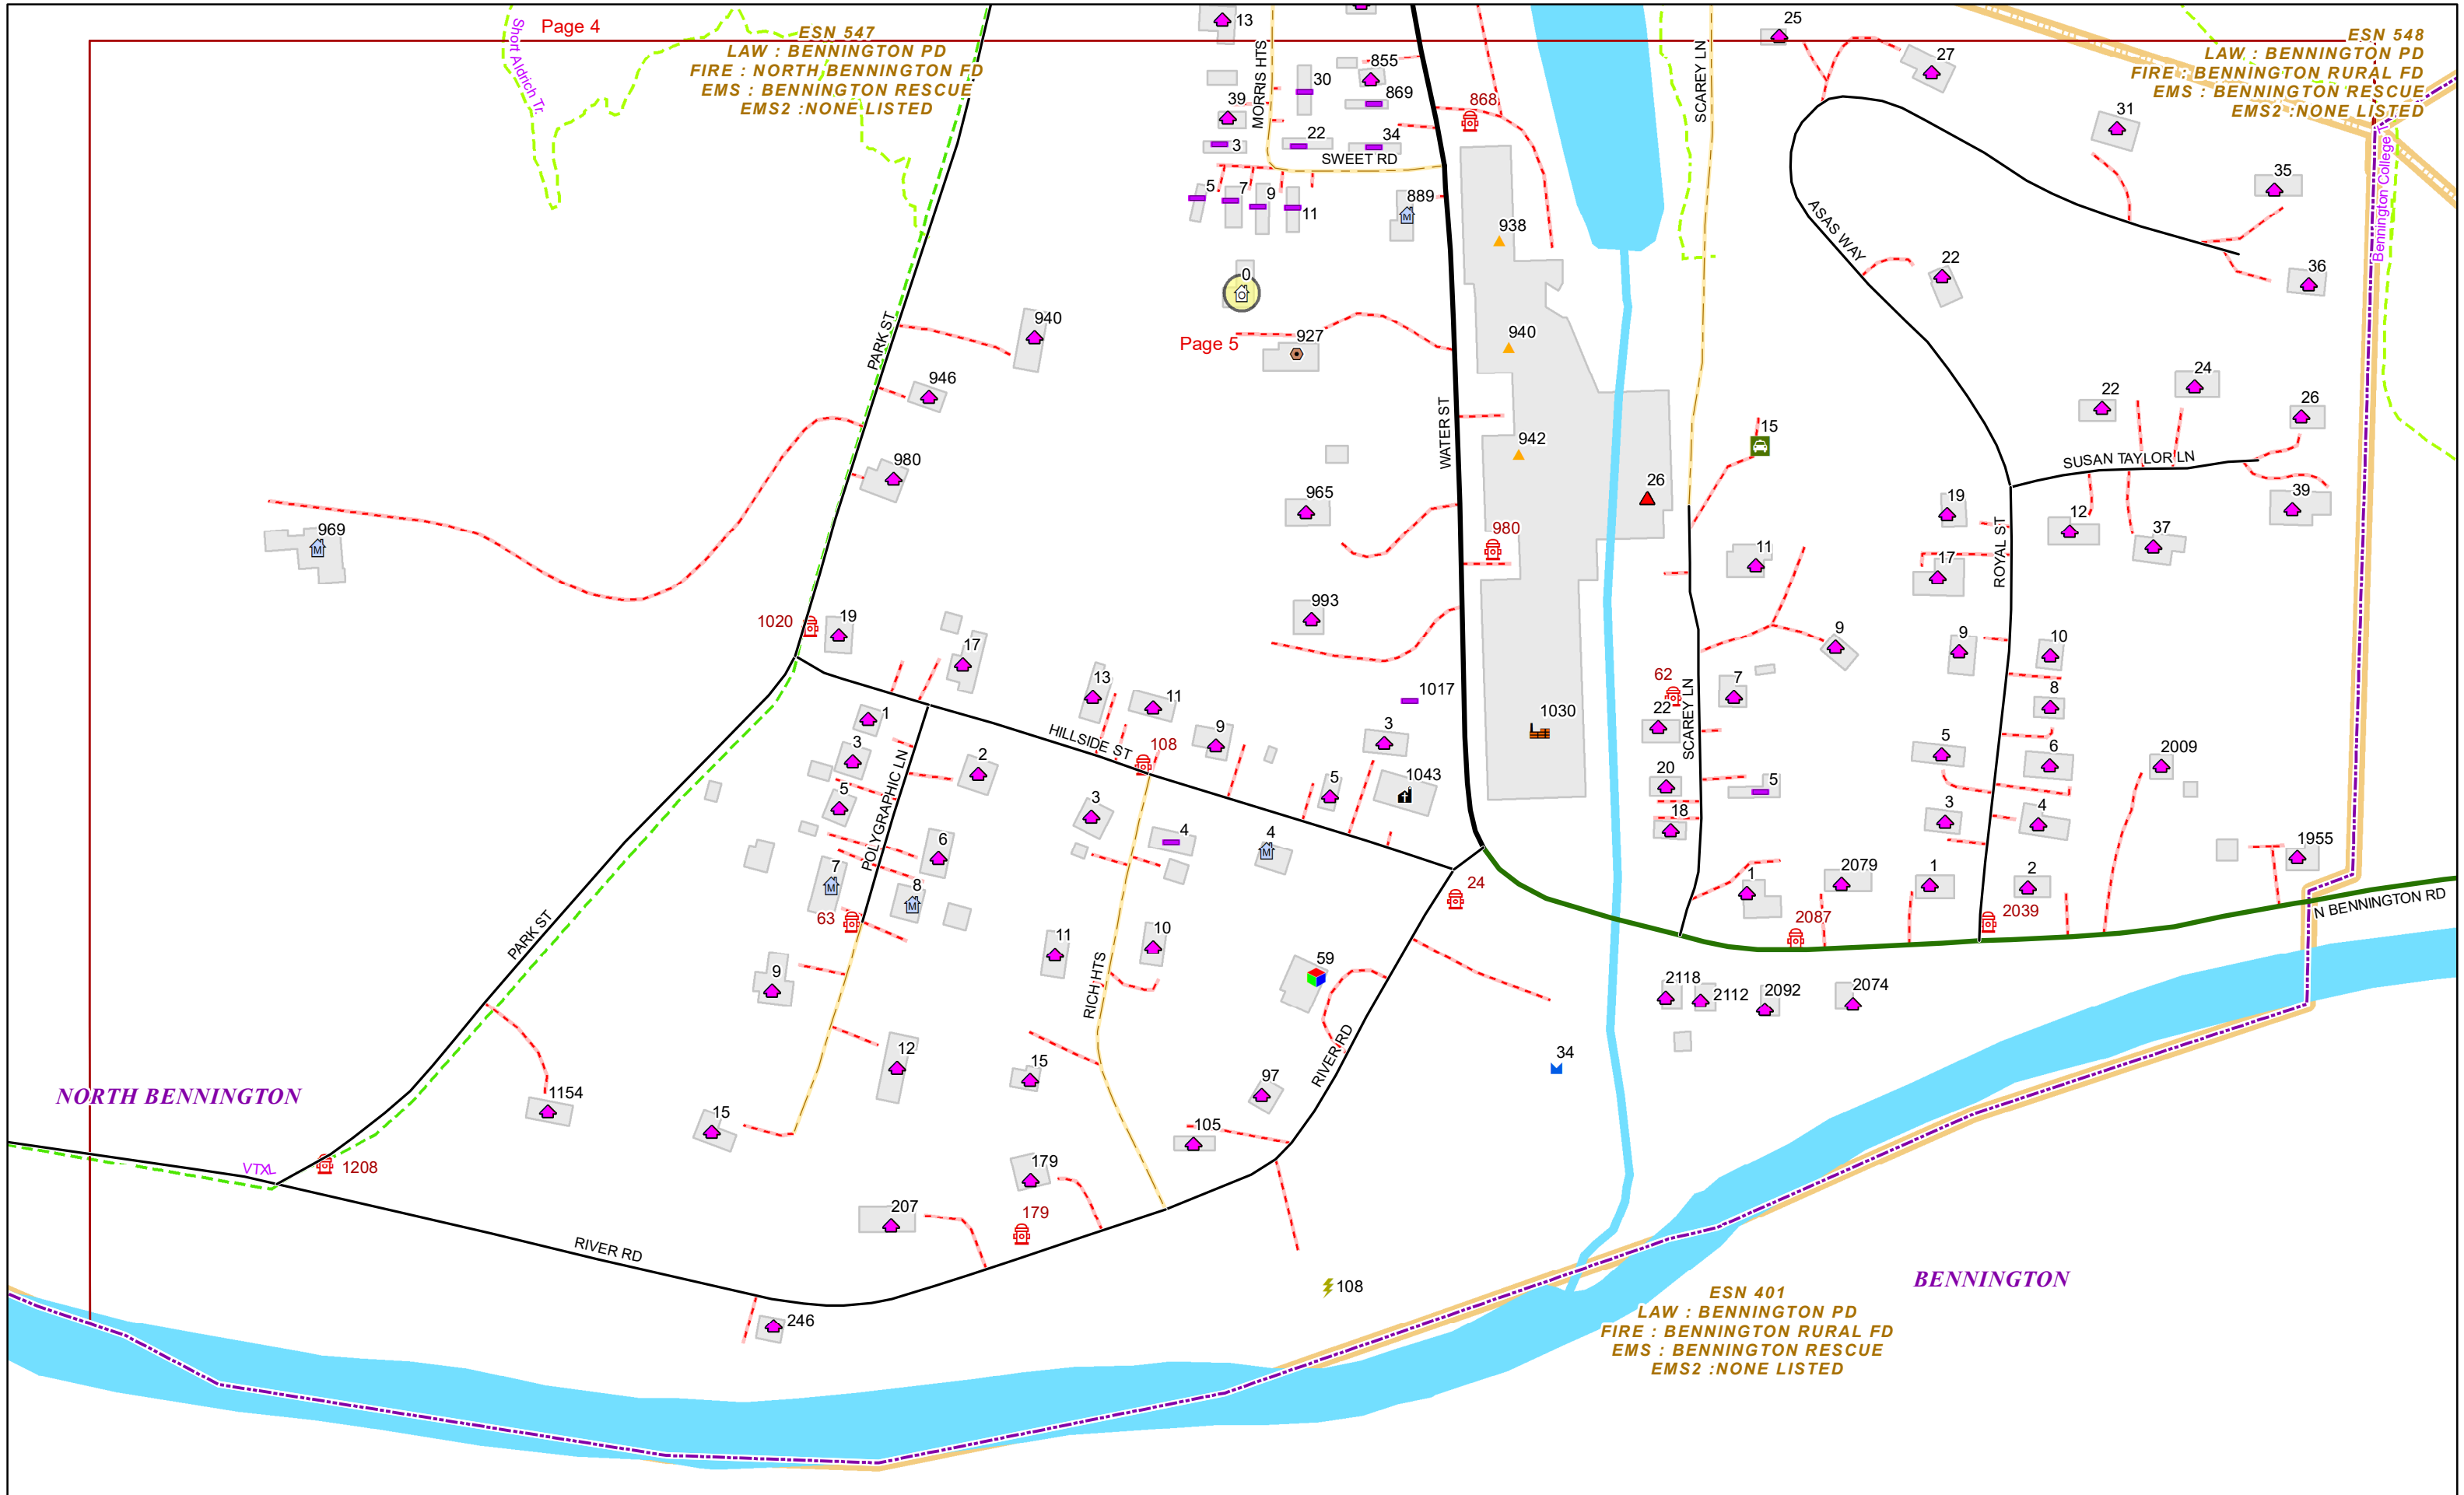

ESN 547
LAW : BENNINGTON PD
FIRE : NORTH BENNINGTON FD
EMS : BENNINGTON RESCUE
EMS2 : NONE LISTED

ESN 548
LAW : BENNINGTON PD
FIRE : BENNINGTON RURAL FD
EMS : BENNINGTON RESCUE
EMS2 : NONE LISTED

ESN 401
LAW : BENNINGTON PD
FIRE : BENNINGTON RURAL FD
EMS : BENNINGTON RESCUE
EMS2 : NONE LISTED

NORTH BENNINGTON

BENNINGTON