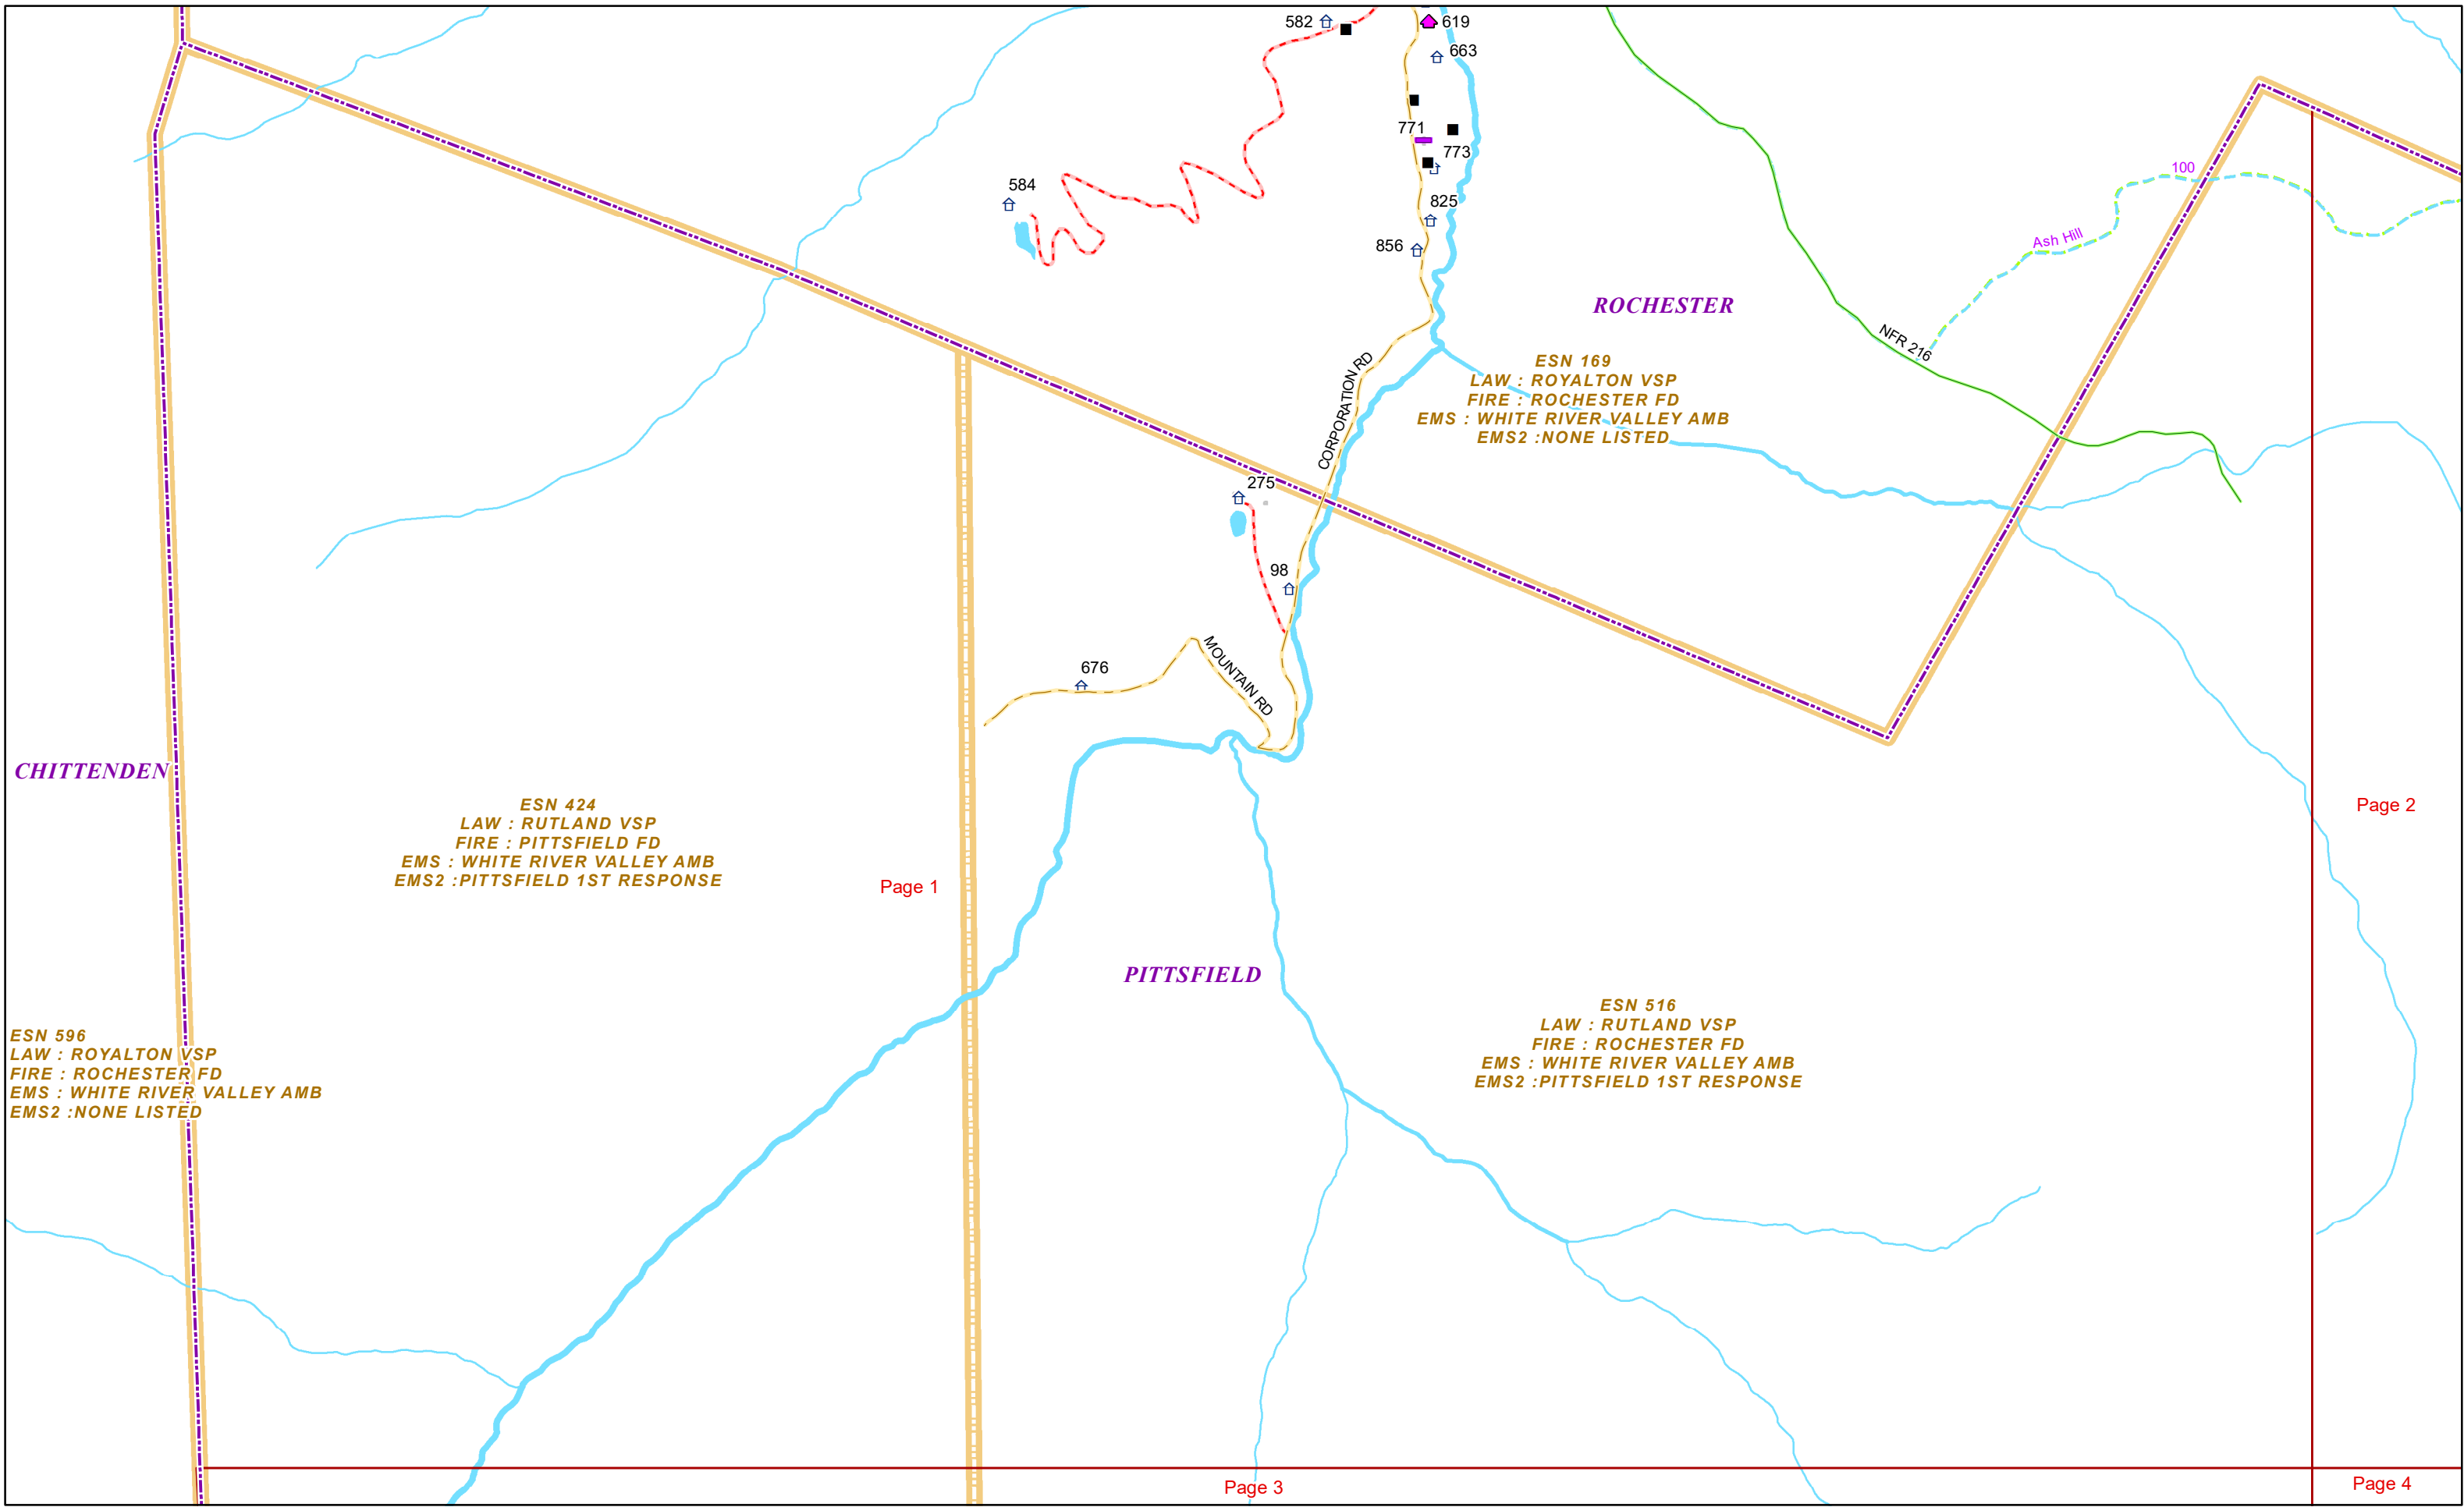

CHITTENDEN

ROCHESTER

PITTSFIELD

ESN 596
LAW : ROYALTON VSP
FIRE : ROCHESTER FD
EMS : WHITE RIVER VALLEY AMB
EMS2 : NONE LISTED

ESN 424
LAW : RUTLAND VSP
FIRE : PITTSFIELD FD
EMS : WHITE RIVER VALLEY AMB
EMS2 : PITTSFIELD 1ST RESPONSE

ESN 169
LAW : ROYALTON VSP
FIRE : ROCHESTER FD
EMS : WHITE RIVER VALLEY AMB
EMS2 : NONE LISTED

ESN 516
LAW : RUTLAND VSP
FIRE : ROCHESTER FD
EMS : WHITE RIVER VALLEY AMB
EMS2 : PITTSFIELD 1ST RESPONSE

Page 1

Page 2

Page 3

Page 4