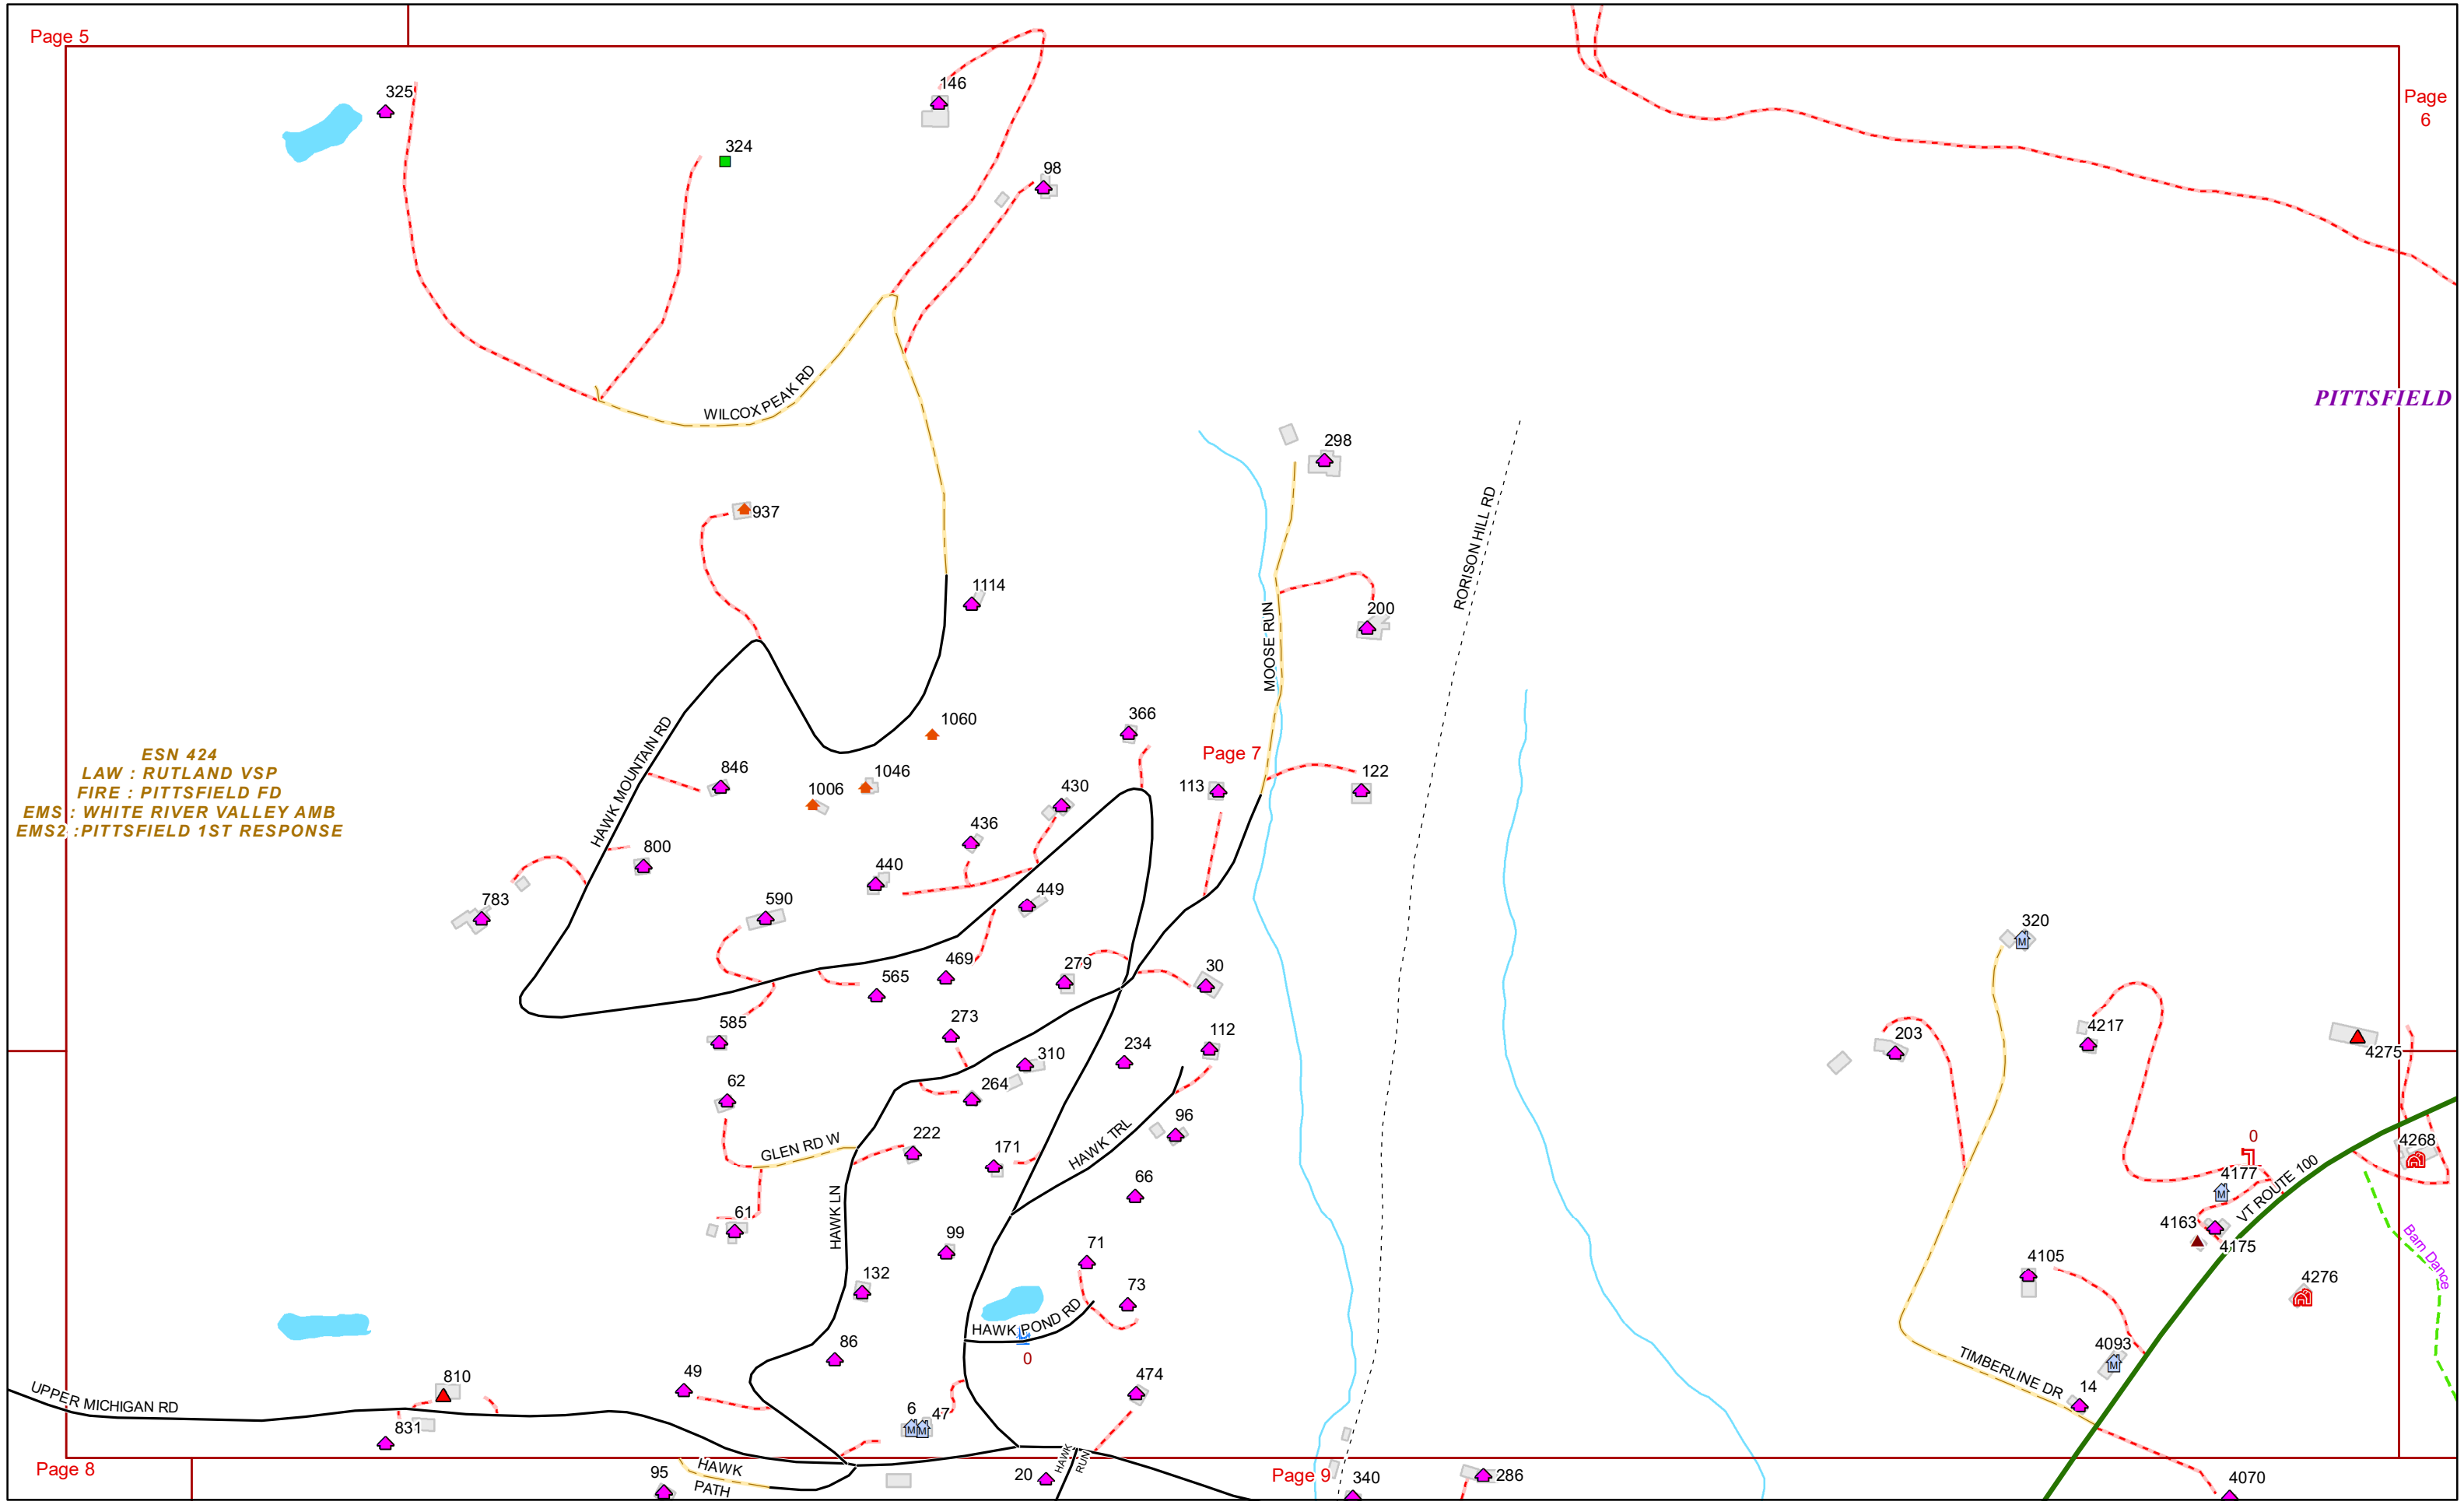

VERMONT E9-1-1 MapBook

Pittsfield

E9-1-1 MapBook with GIS Data

Use constraints: The 9-1-1 related data layers (Esites, Landmarks, Roads, Driveways, Footprints, Atlas Sheets, ESZ, etc.) were developed and designed for Enhanced 9-1-1 purposes only. The user should understand that the nature of the Enhanced 9-1-1 data layers means they are never complete. **Each municipal government is responsible for maintenance of the E9-1-1 database.** Other data (non-E9-1-1 related) used in the Vermont E9-1-1 MapBook is acquired from the Vermont Center for Geographic Information (VCGI) (vcgi.vermont.gov) and local Regional Planning Commissions.

ESN 273
LAW : ROYALTON VSP
FIRE : STOCKBRIDGE FD
EMS : WHITE RIVER VALLEY AMB
EMS2 : NONE LISTED

PITTSFIELD

ESN 424
LAW : RUTLAND VSP
FIRE : PITTSFIELD FD
EMS : WHITE RIVER VALLEY AMB
EMS2 : PITTSFIELD 1ST RESPONSE