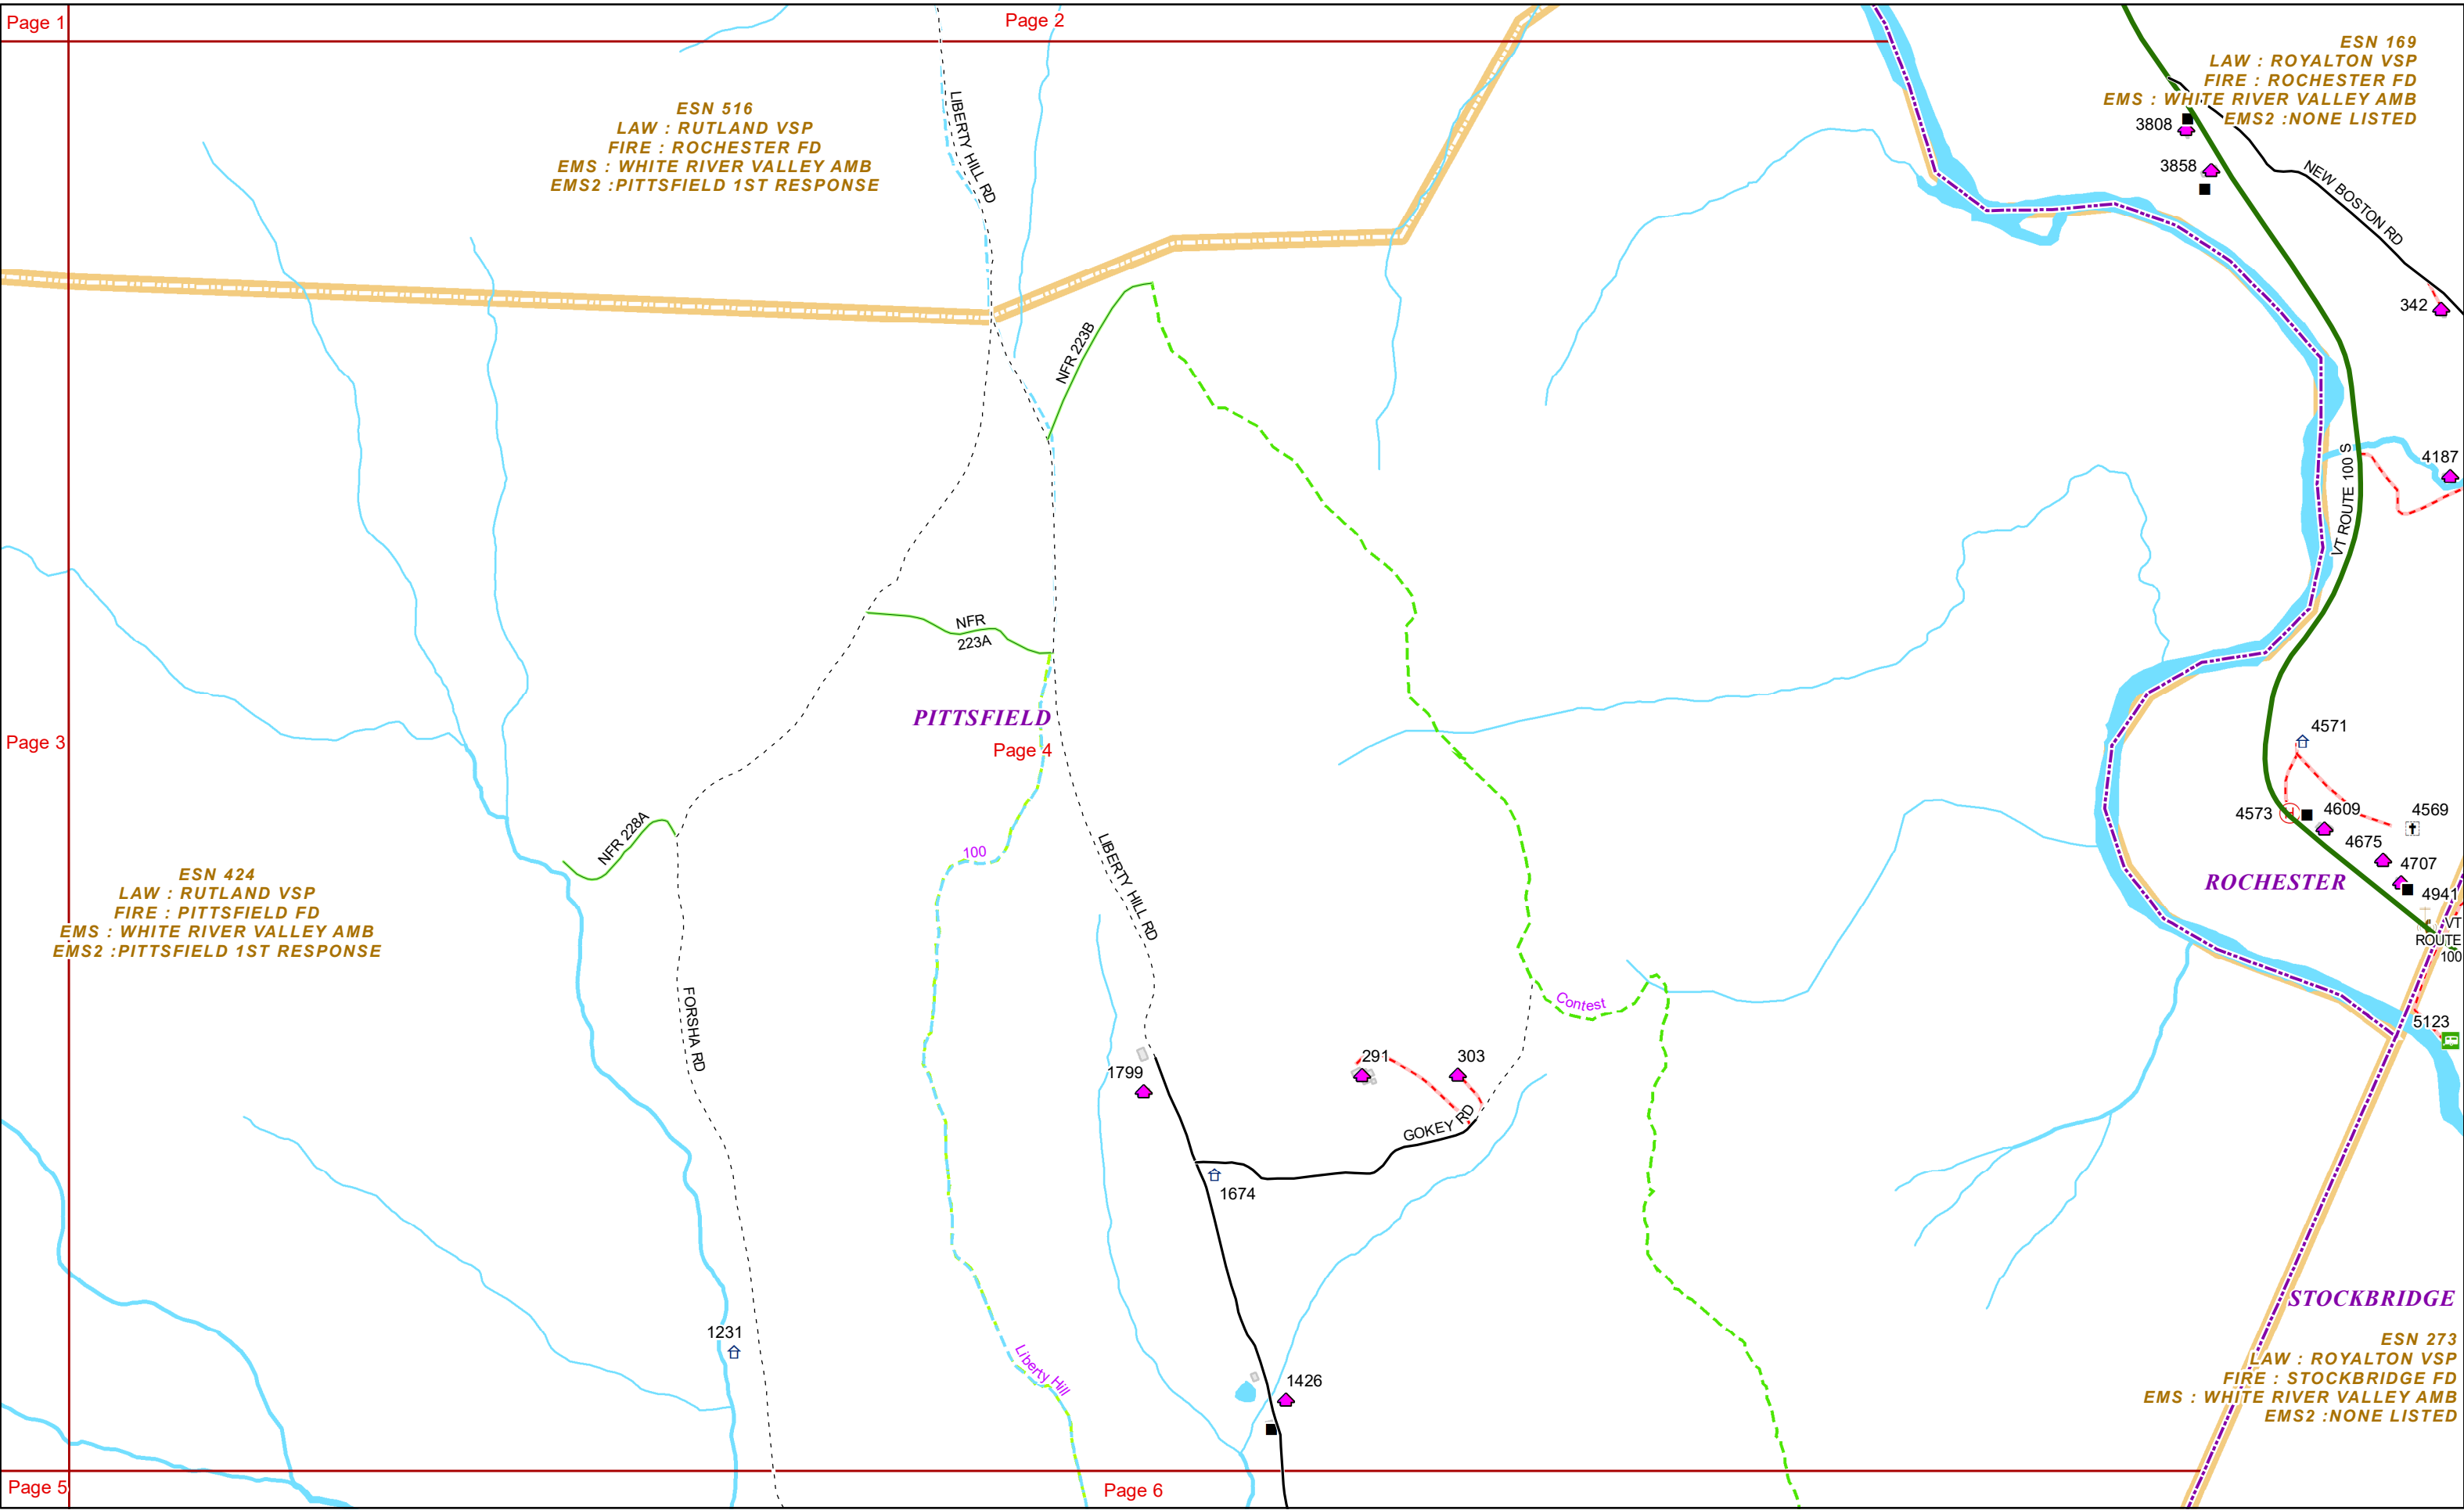

ESN 516
LAW : RUTLAND VSP
FIRE : ROCHESTER FD
EMS : WHITE RIVER VALLEY AMB
EMS2 : PITTSFIELD 1ST RESPONSE

ESN 169
LAW : ROYALTON VSP
FIRE : ROCHESTER FD
EMS : WHITE RIVER VALLEY AMB
EMS2 : NONE LISTED

ESN 424
LAW : RUTLAND VSP
FIRE : PITTSFIELD FD
EMS : WHITE RIVER VALLEY AMB
EMS2 : PITTSFIELD 1ST RESPONSE

ESN 273
LAW : ROYALTON VSP
FIRE : STOCKBRIDGE FD
EMS : WHITE RIVER VALLEY AMB
EMS2 : NONE LISTED