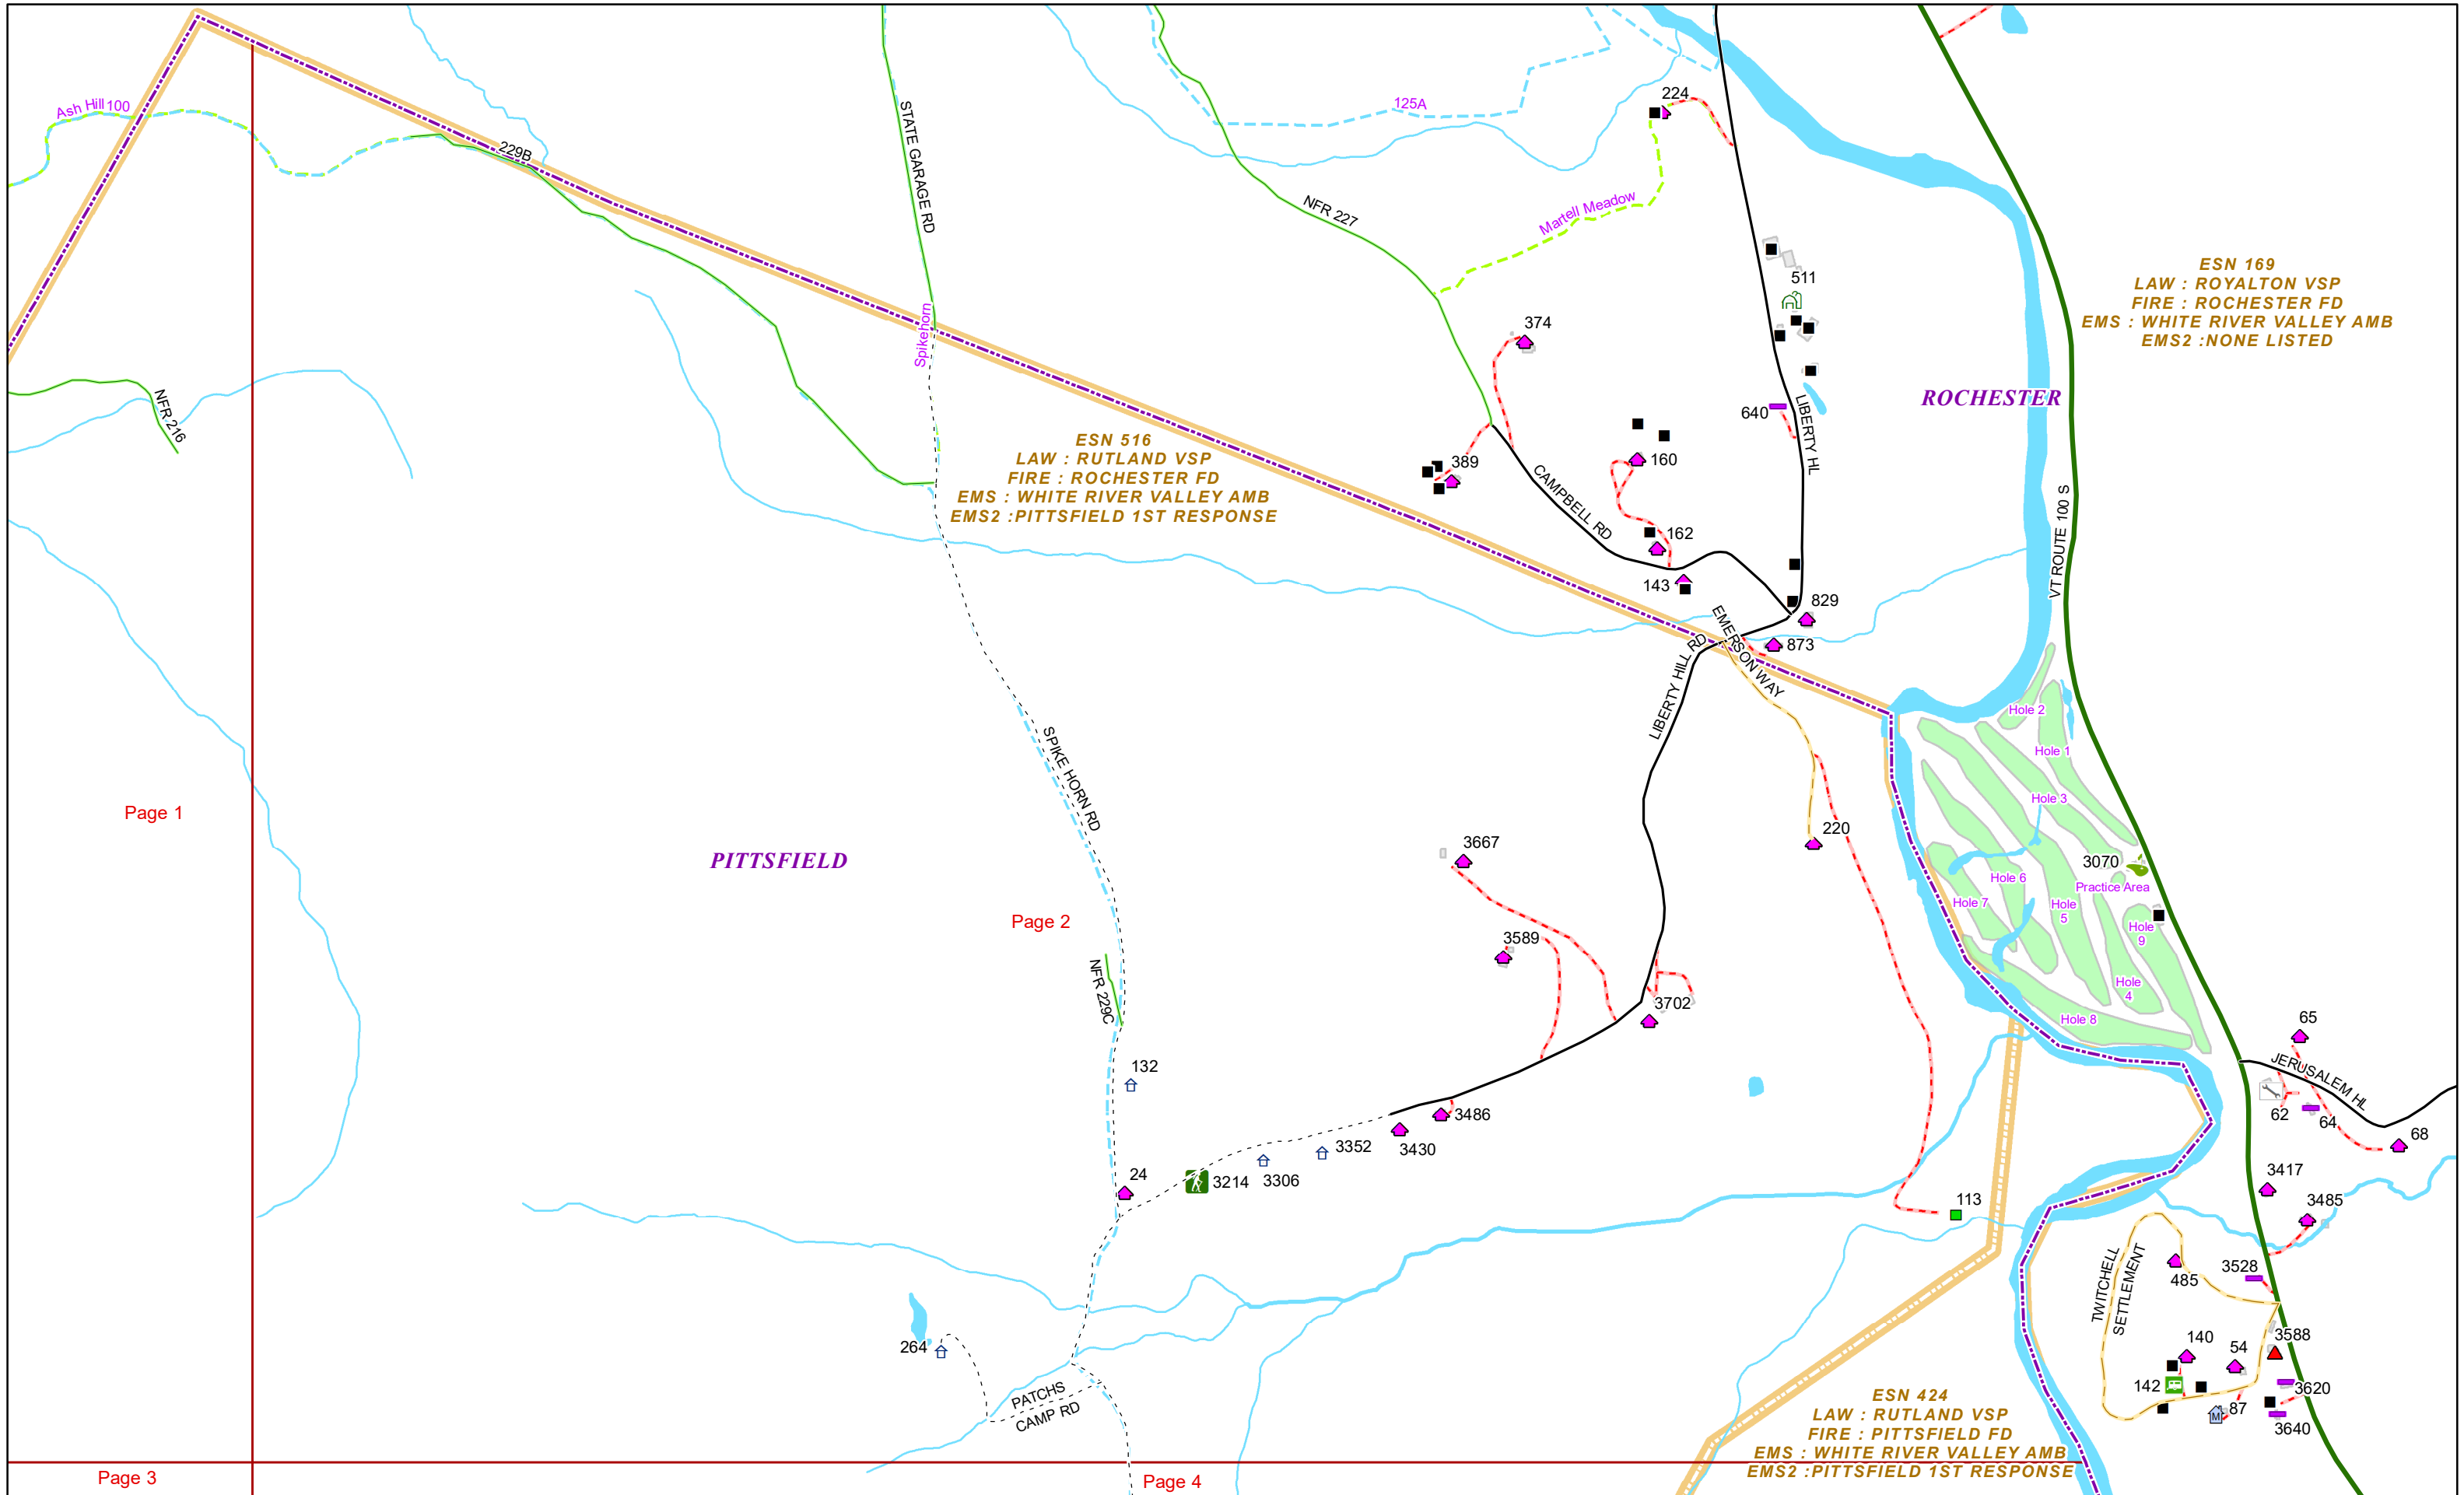

ESN 516
LAW : RUTLAND VSP
FIRE : ROCHESTER FD
EMS : WHITE RIVER VALLEY AMB
EMS2 : PITTSFIELD 1ST RESPONSE

ESN 169
LAW : ROYALTON VSP
FIRE : ROCHESTER FD
EMS : WHITE RIVER VALLEY AMB
EMS2 : NONE LISTED

ESN 424
LAW : RUTLAND VSP
FIRE : PITTSFIELD FD
EMS : WHITE RIVER VALLEY AMB
EMS2 : PITTSFIELD 1ST RESPONSE

Page 1

Page 2

Page 3

Page 4