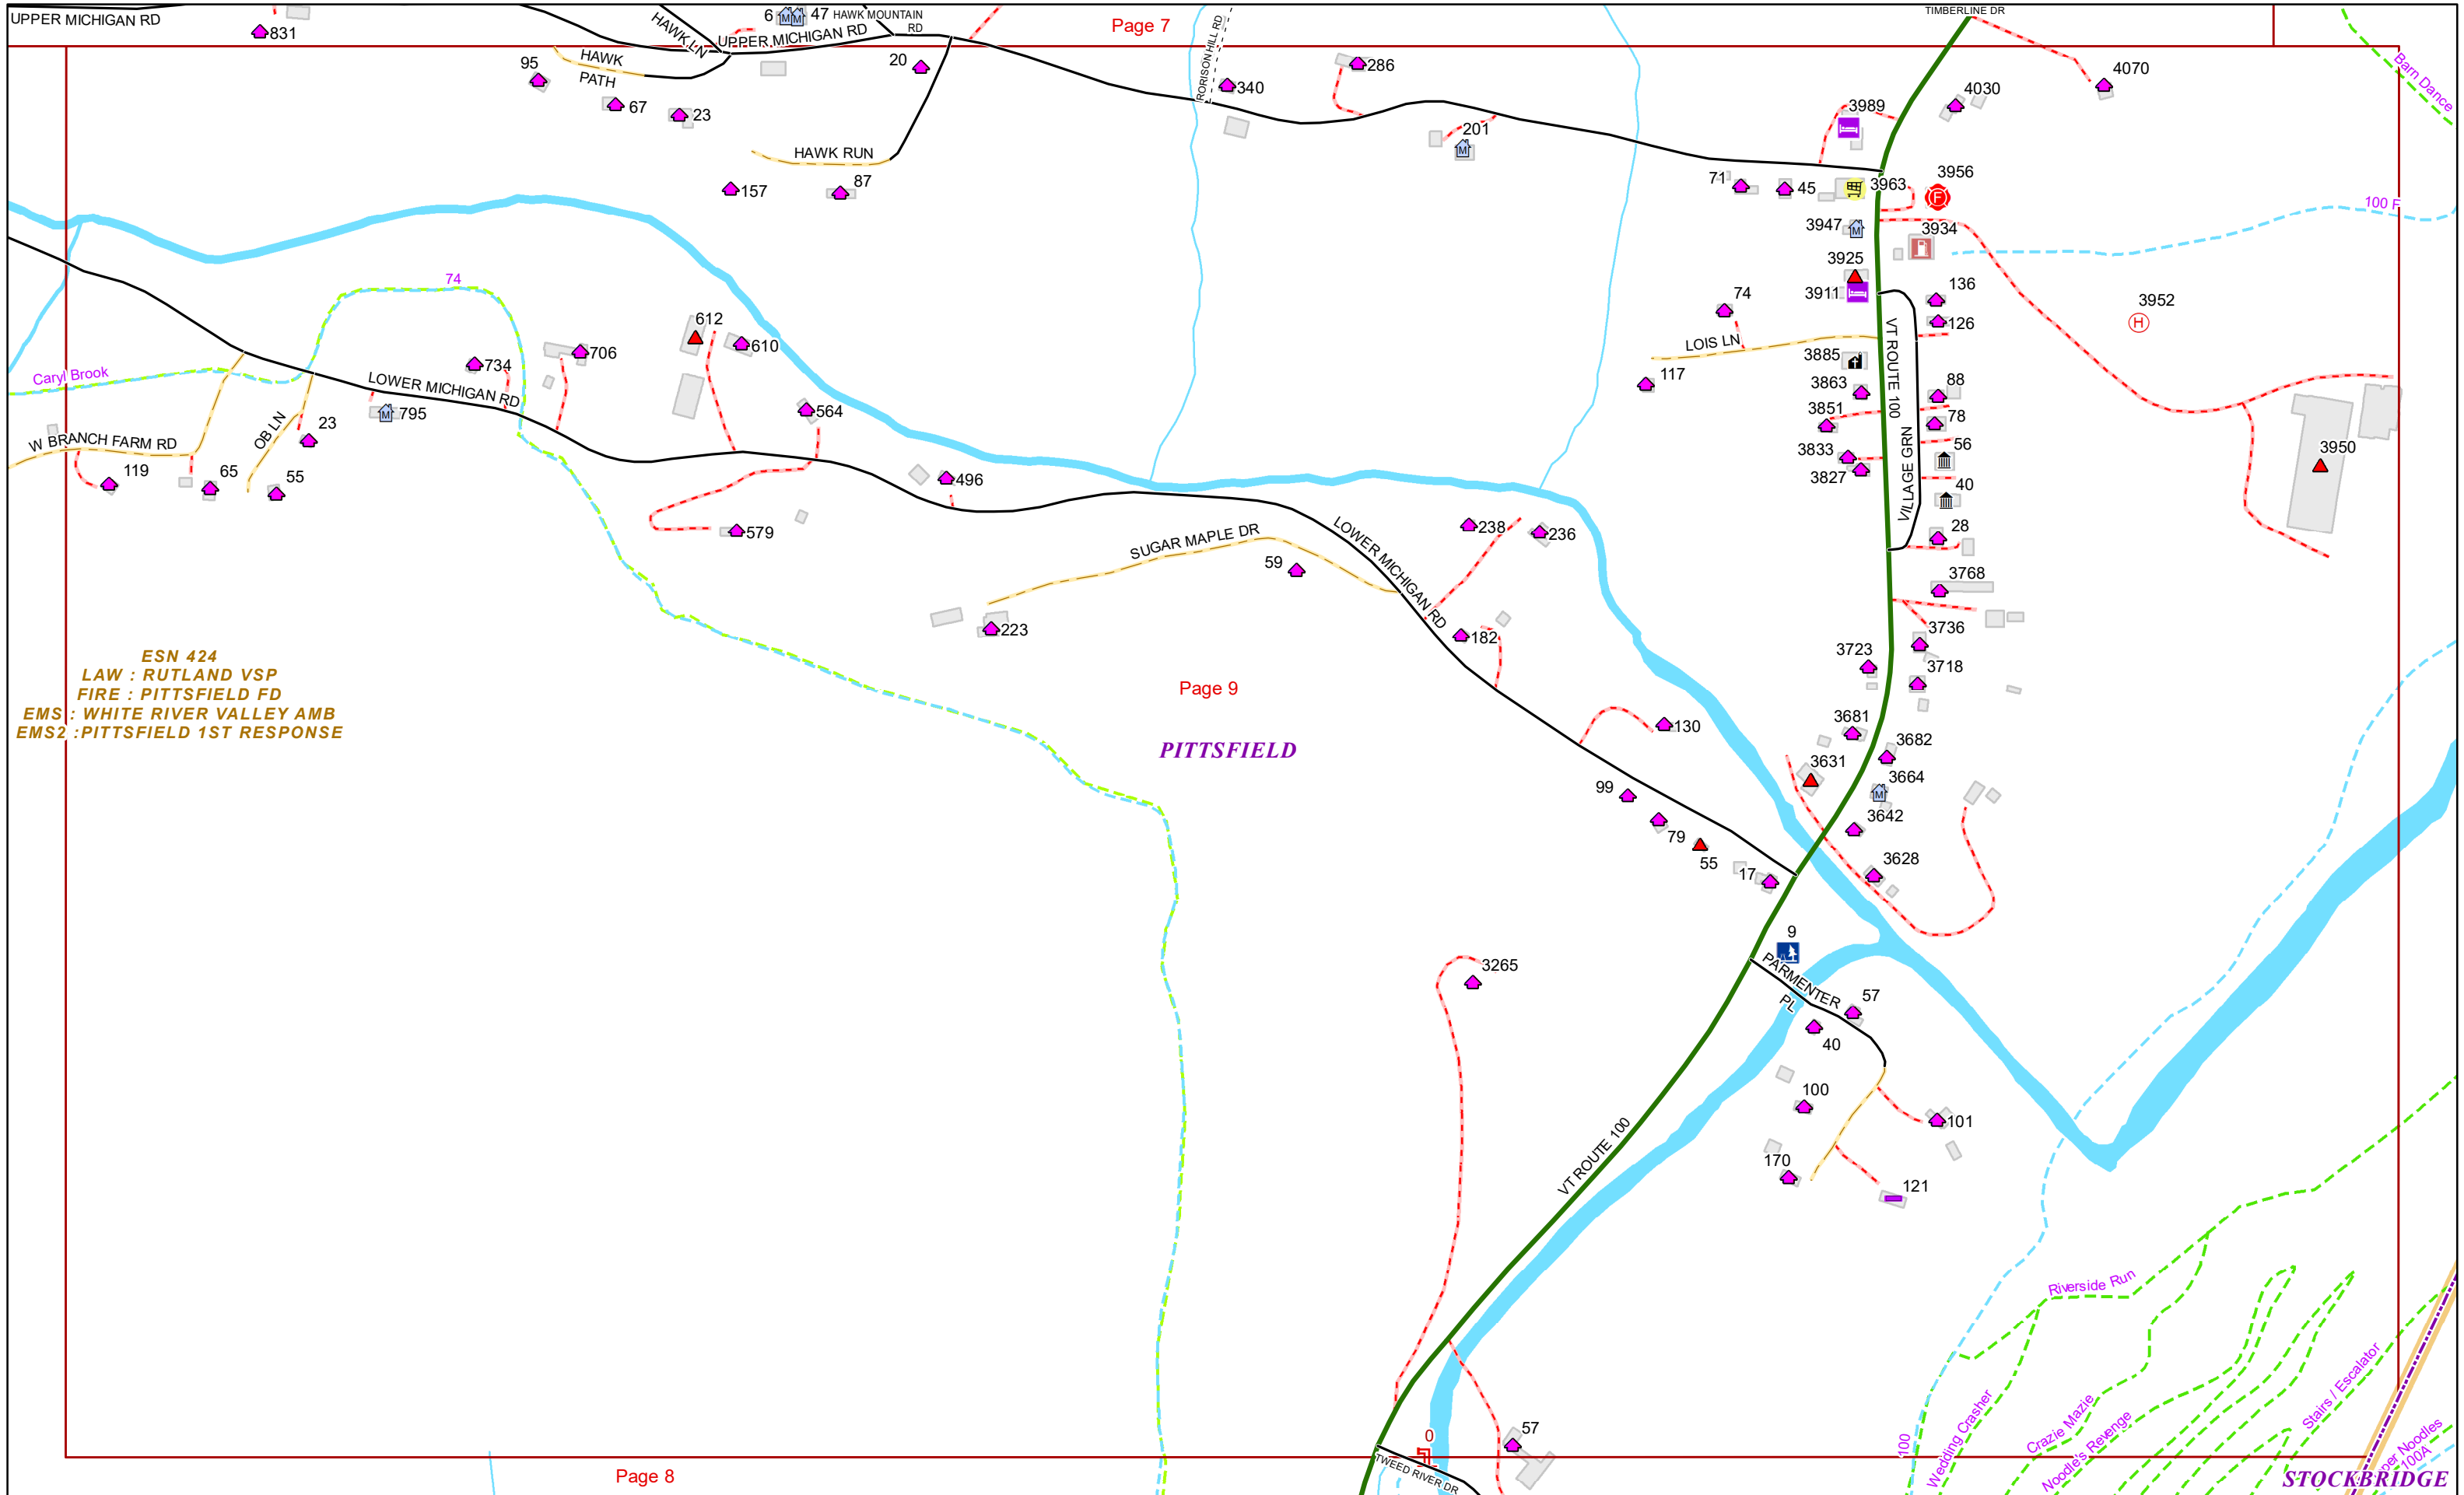

ESN 424
LAW : RUTLAND VSP
FIRE : PITTSFIELD FD
EMS : WHITE RIVER VALLEY AMB
EMS2 : PITTSFIELD 1ST RESPONSE

Page 7

Page 9

Page 8

PITTSFIELD