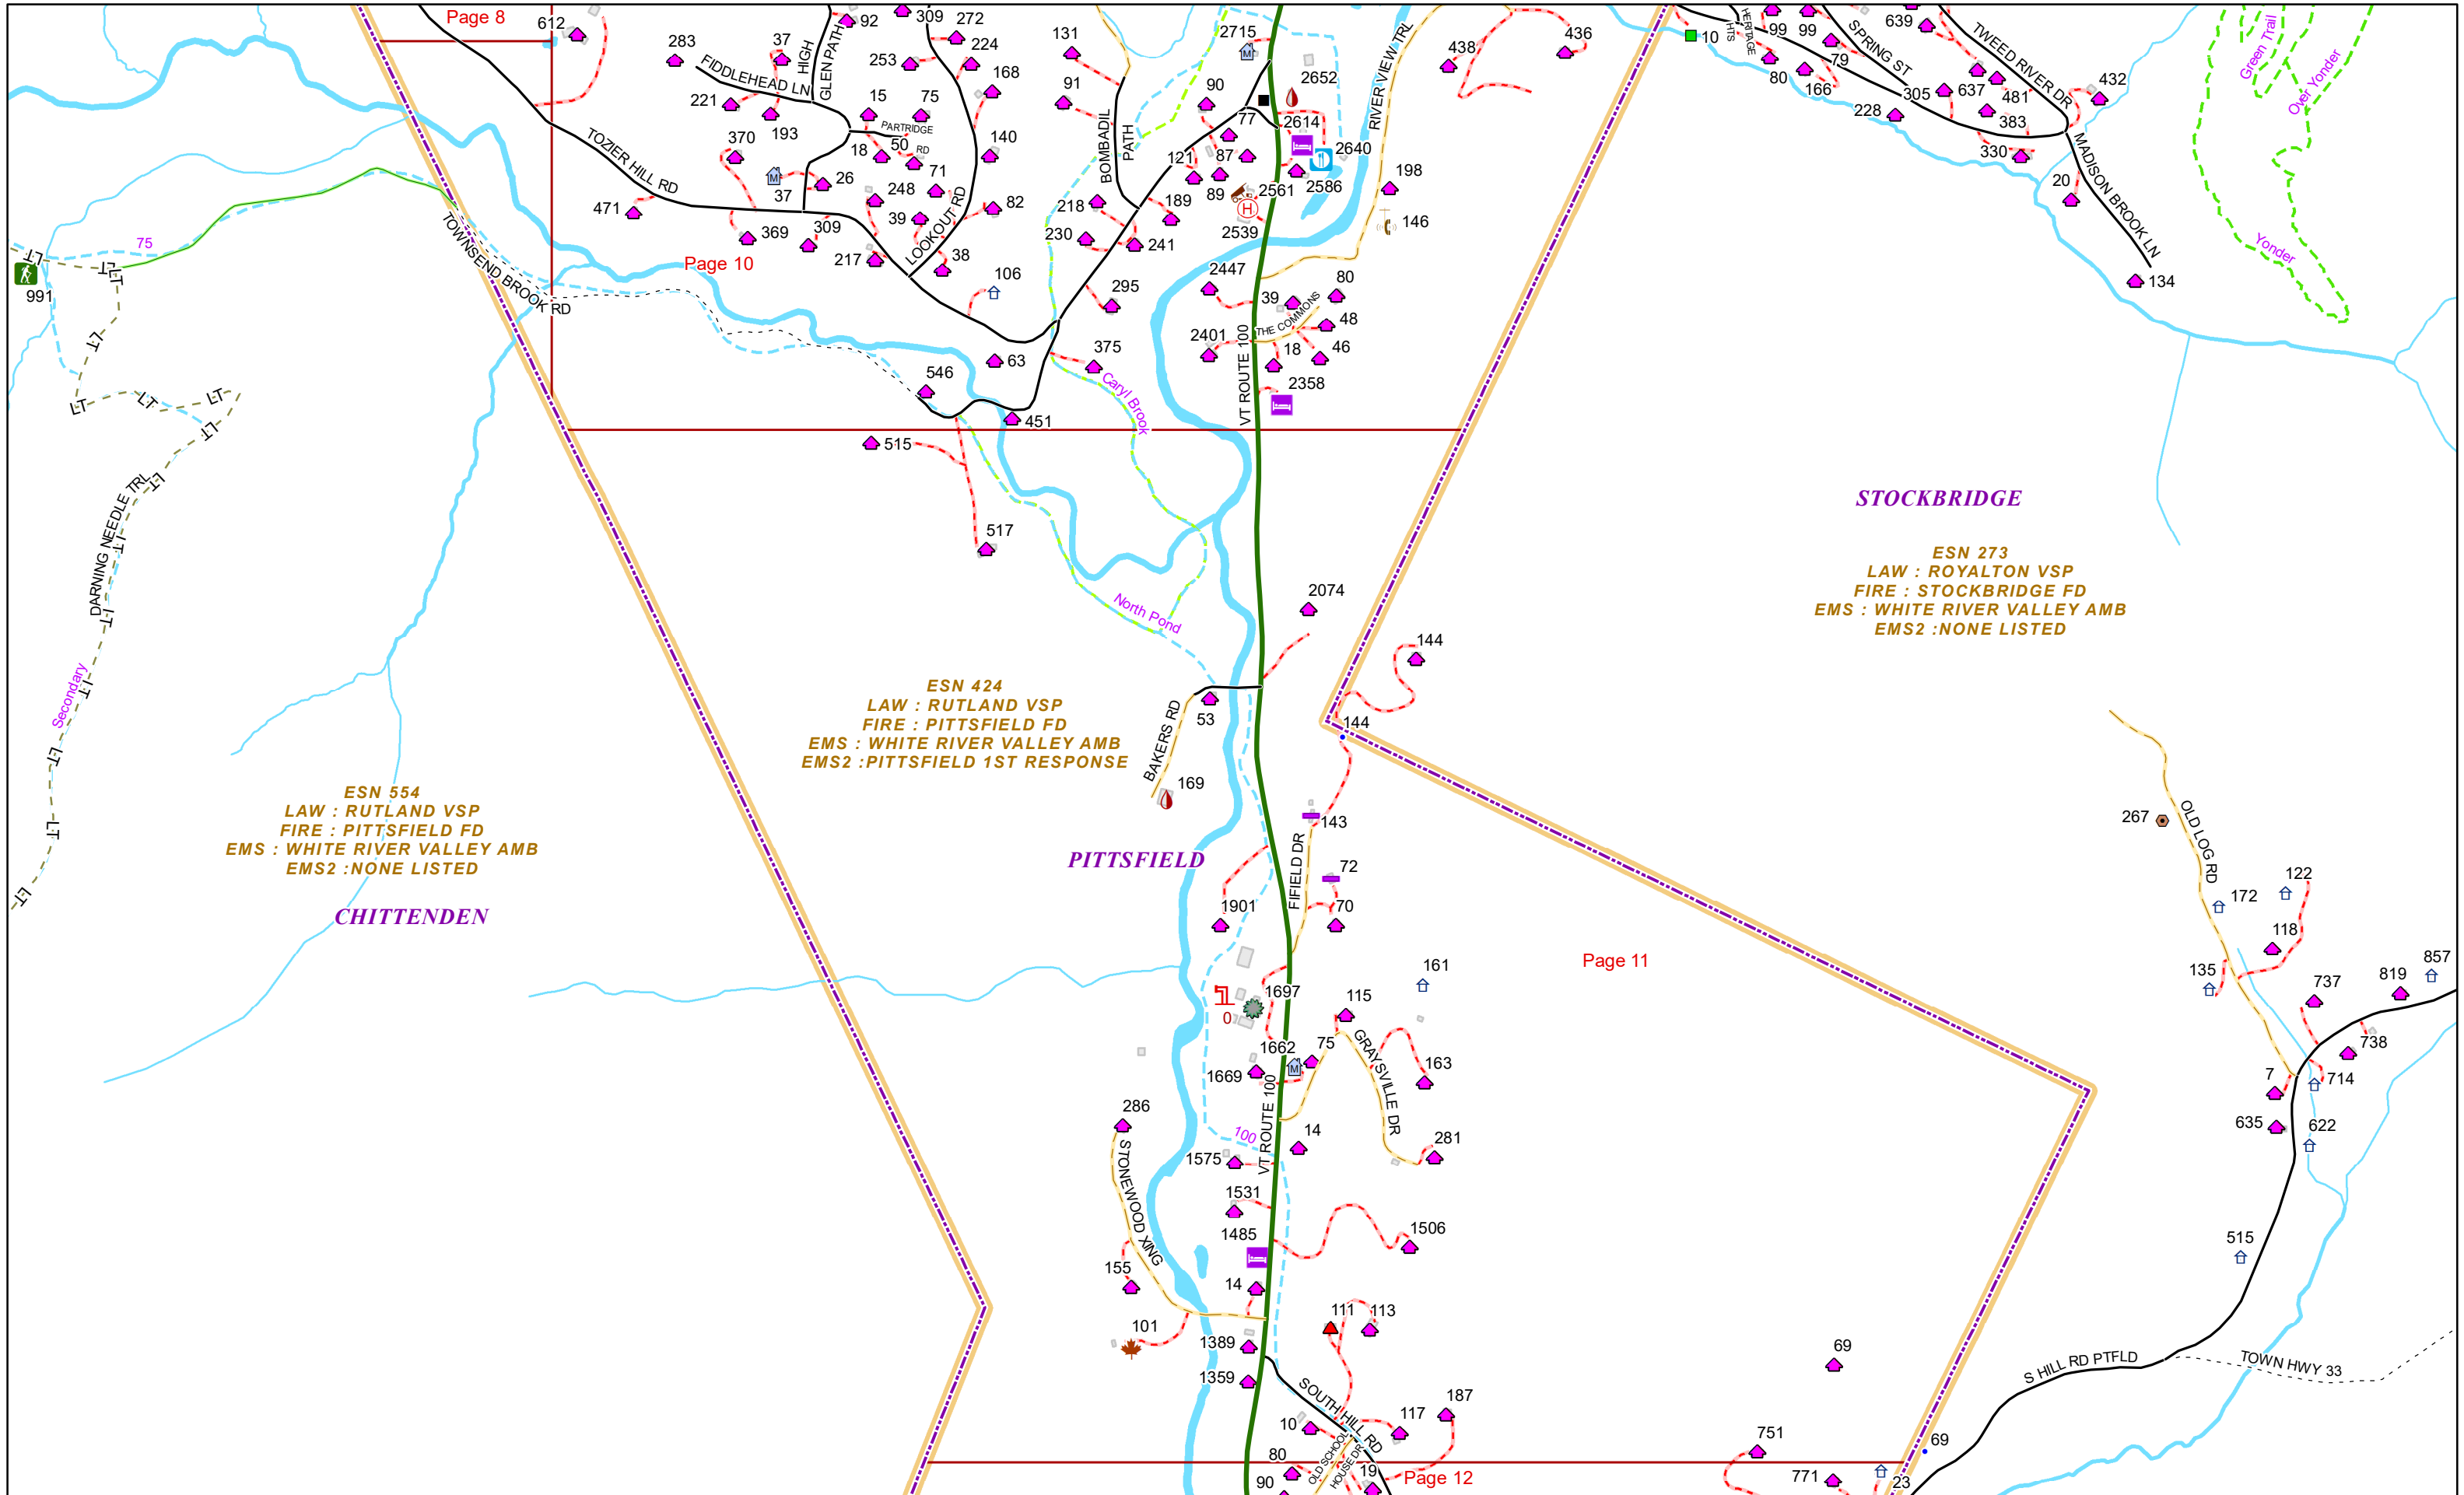

ESN 554
LAW : RUTLAND VSP
FIRE : PITTSFIELD FD
EMS : WHITE RIVER VALLEY AMB
EMS2 : NONE LISTED

ESN 424
LAW : RUTLAND VSP
FIRE : PITTSFIELD FD
EMS : WHITE RIVER VALLEY AMB
EMS2 : PITTSFIELD 1ST RESPONSE

ESN 273
LAW : ROYALTON VSP
FIRE : STOCKBRIDGE FD
EMS : WHITE RIVER VALLEY AMB
EMS2 : NONE LISTED