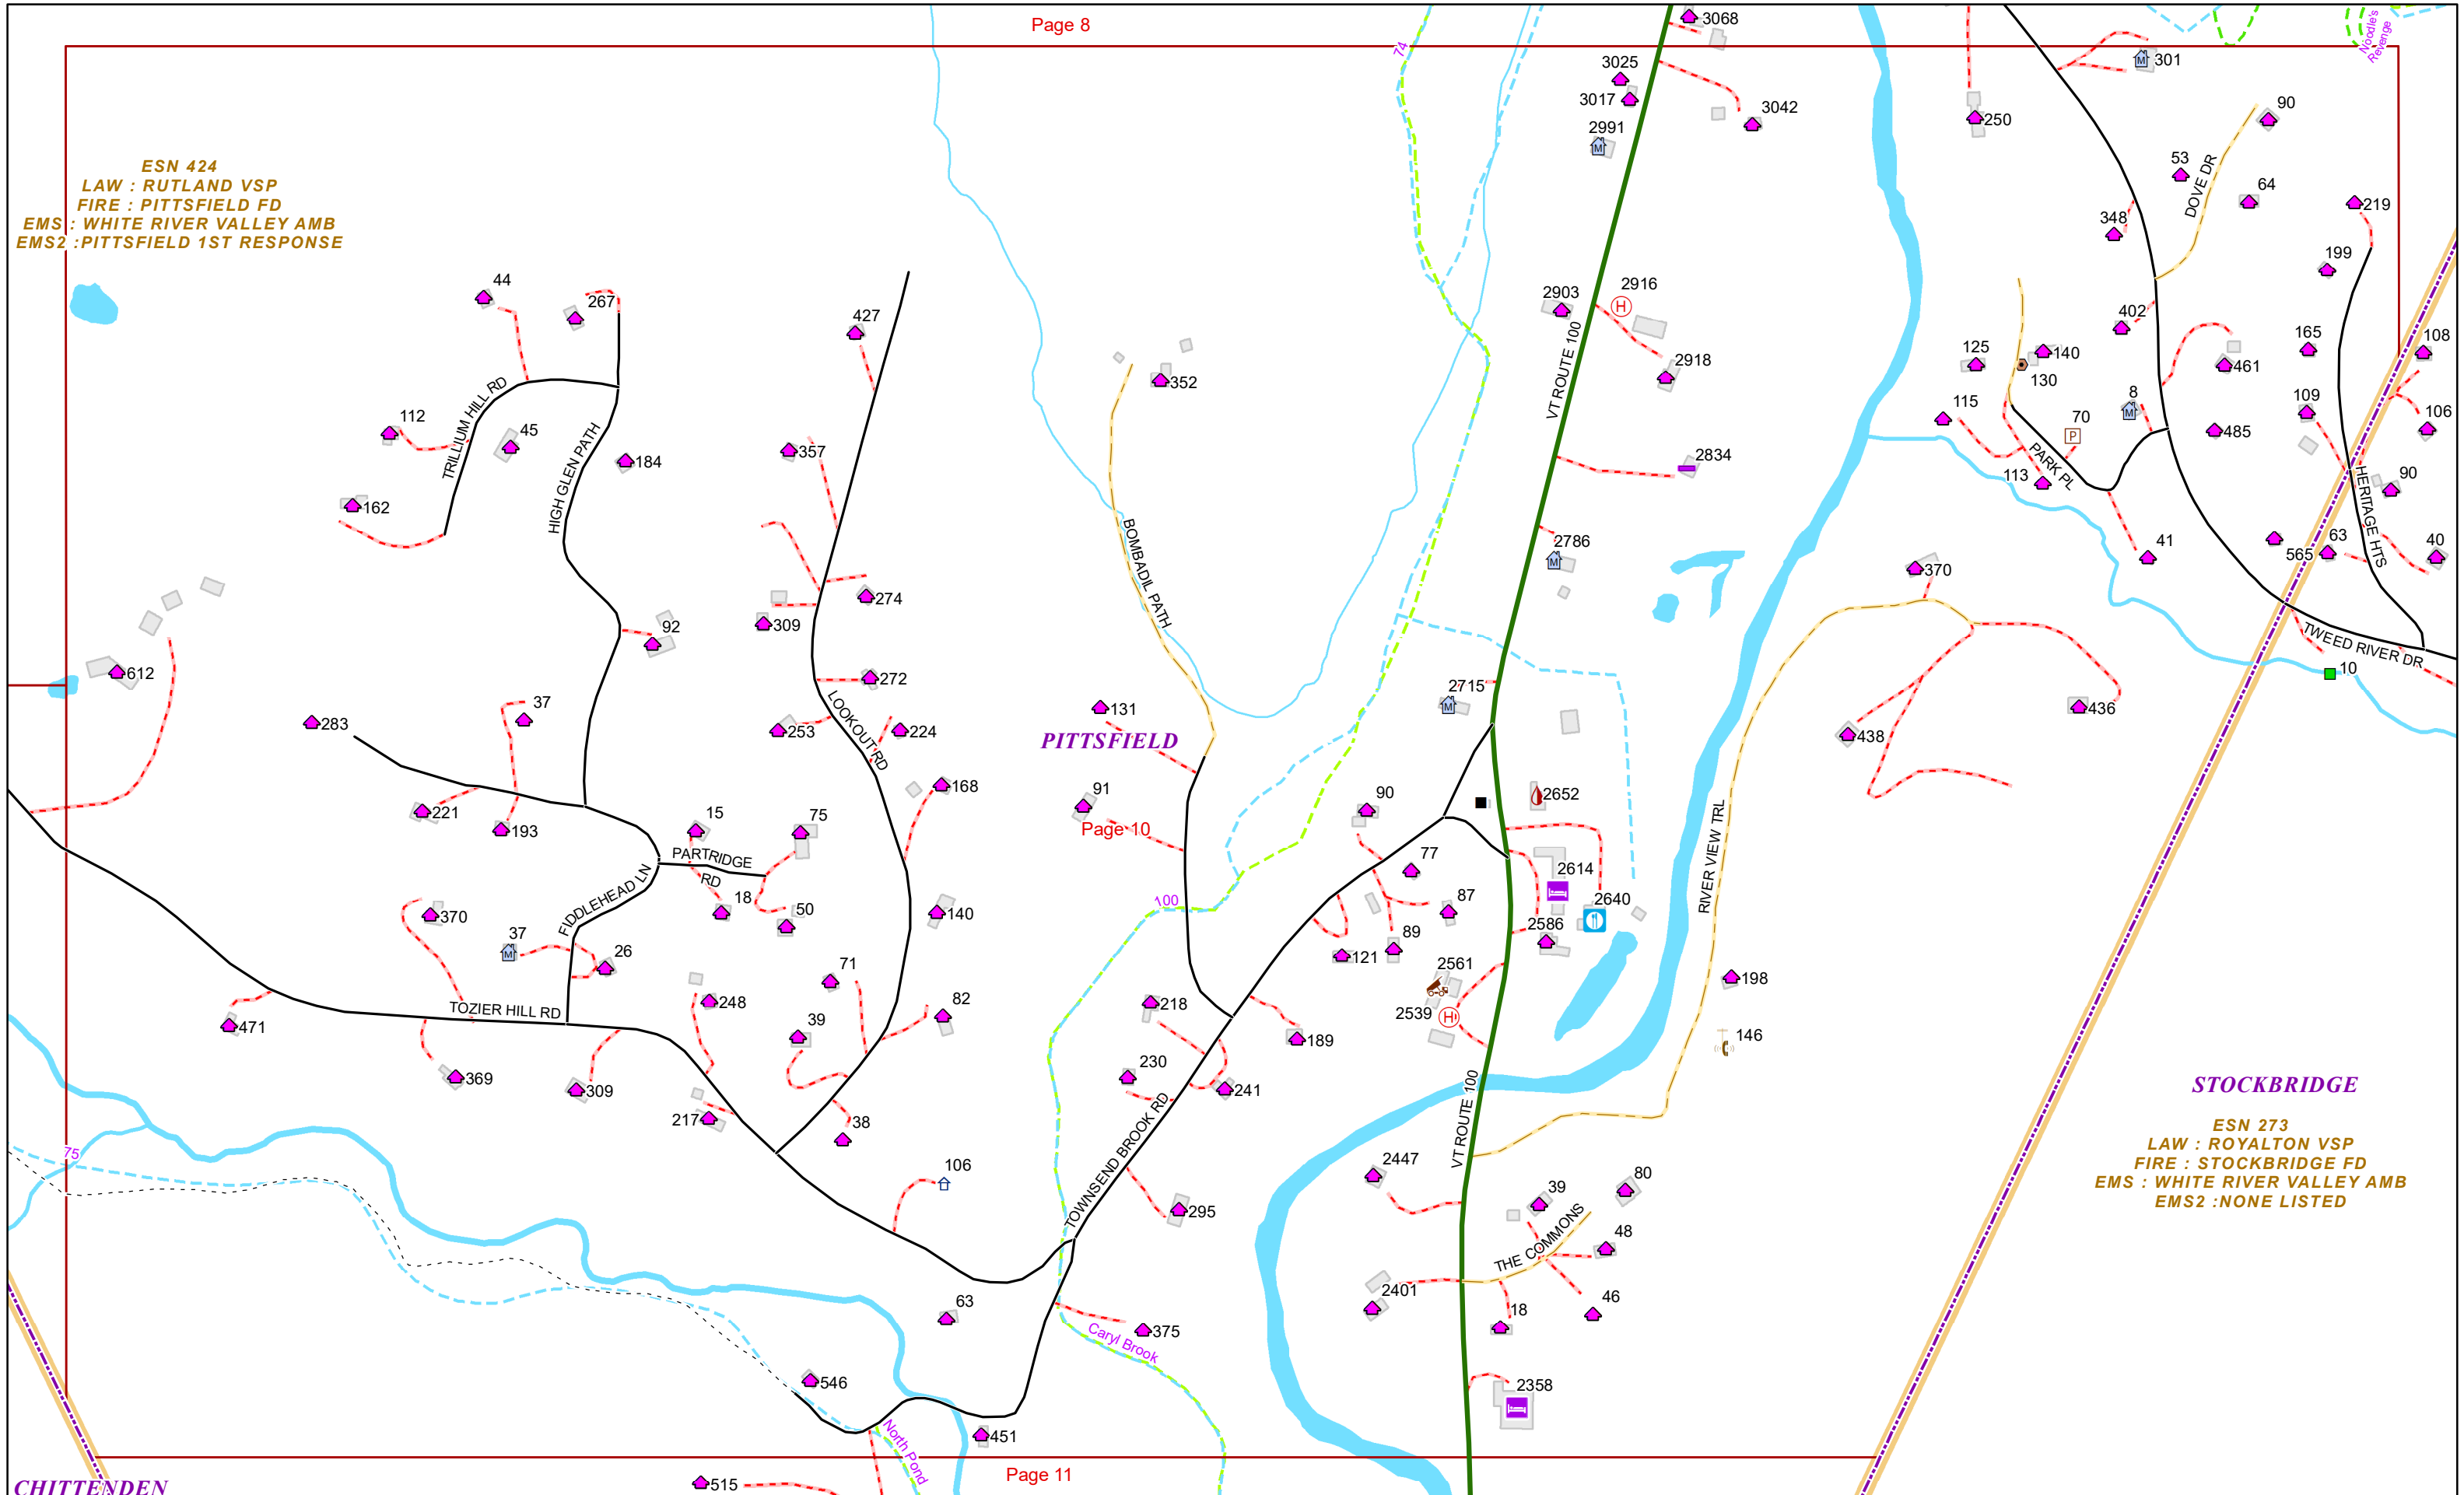

ESN 424
LAW : RUTLAND VSP
FIRE : PITTSFIELD FD
EMS : WHITE RIVER VALLEY AMB
EMS2 : PITTSFIELD 1ST RESPONSE

Page 10

ESN 273
LAW : ROYALTON VSP
FIRE : STOCKBRIDGE FD
EMS : WHITE RIVER VALLEY AMB
EMS2 : NONE LISTED

CHITTENDEN

Page 11