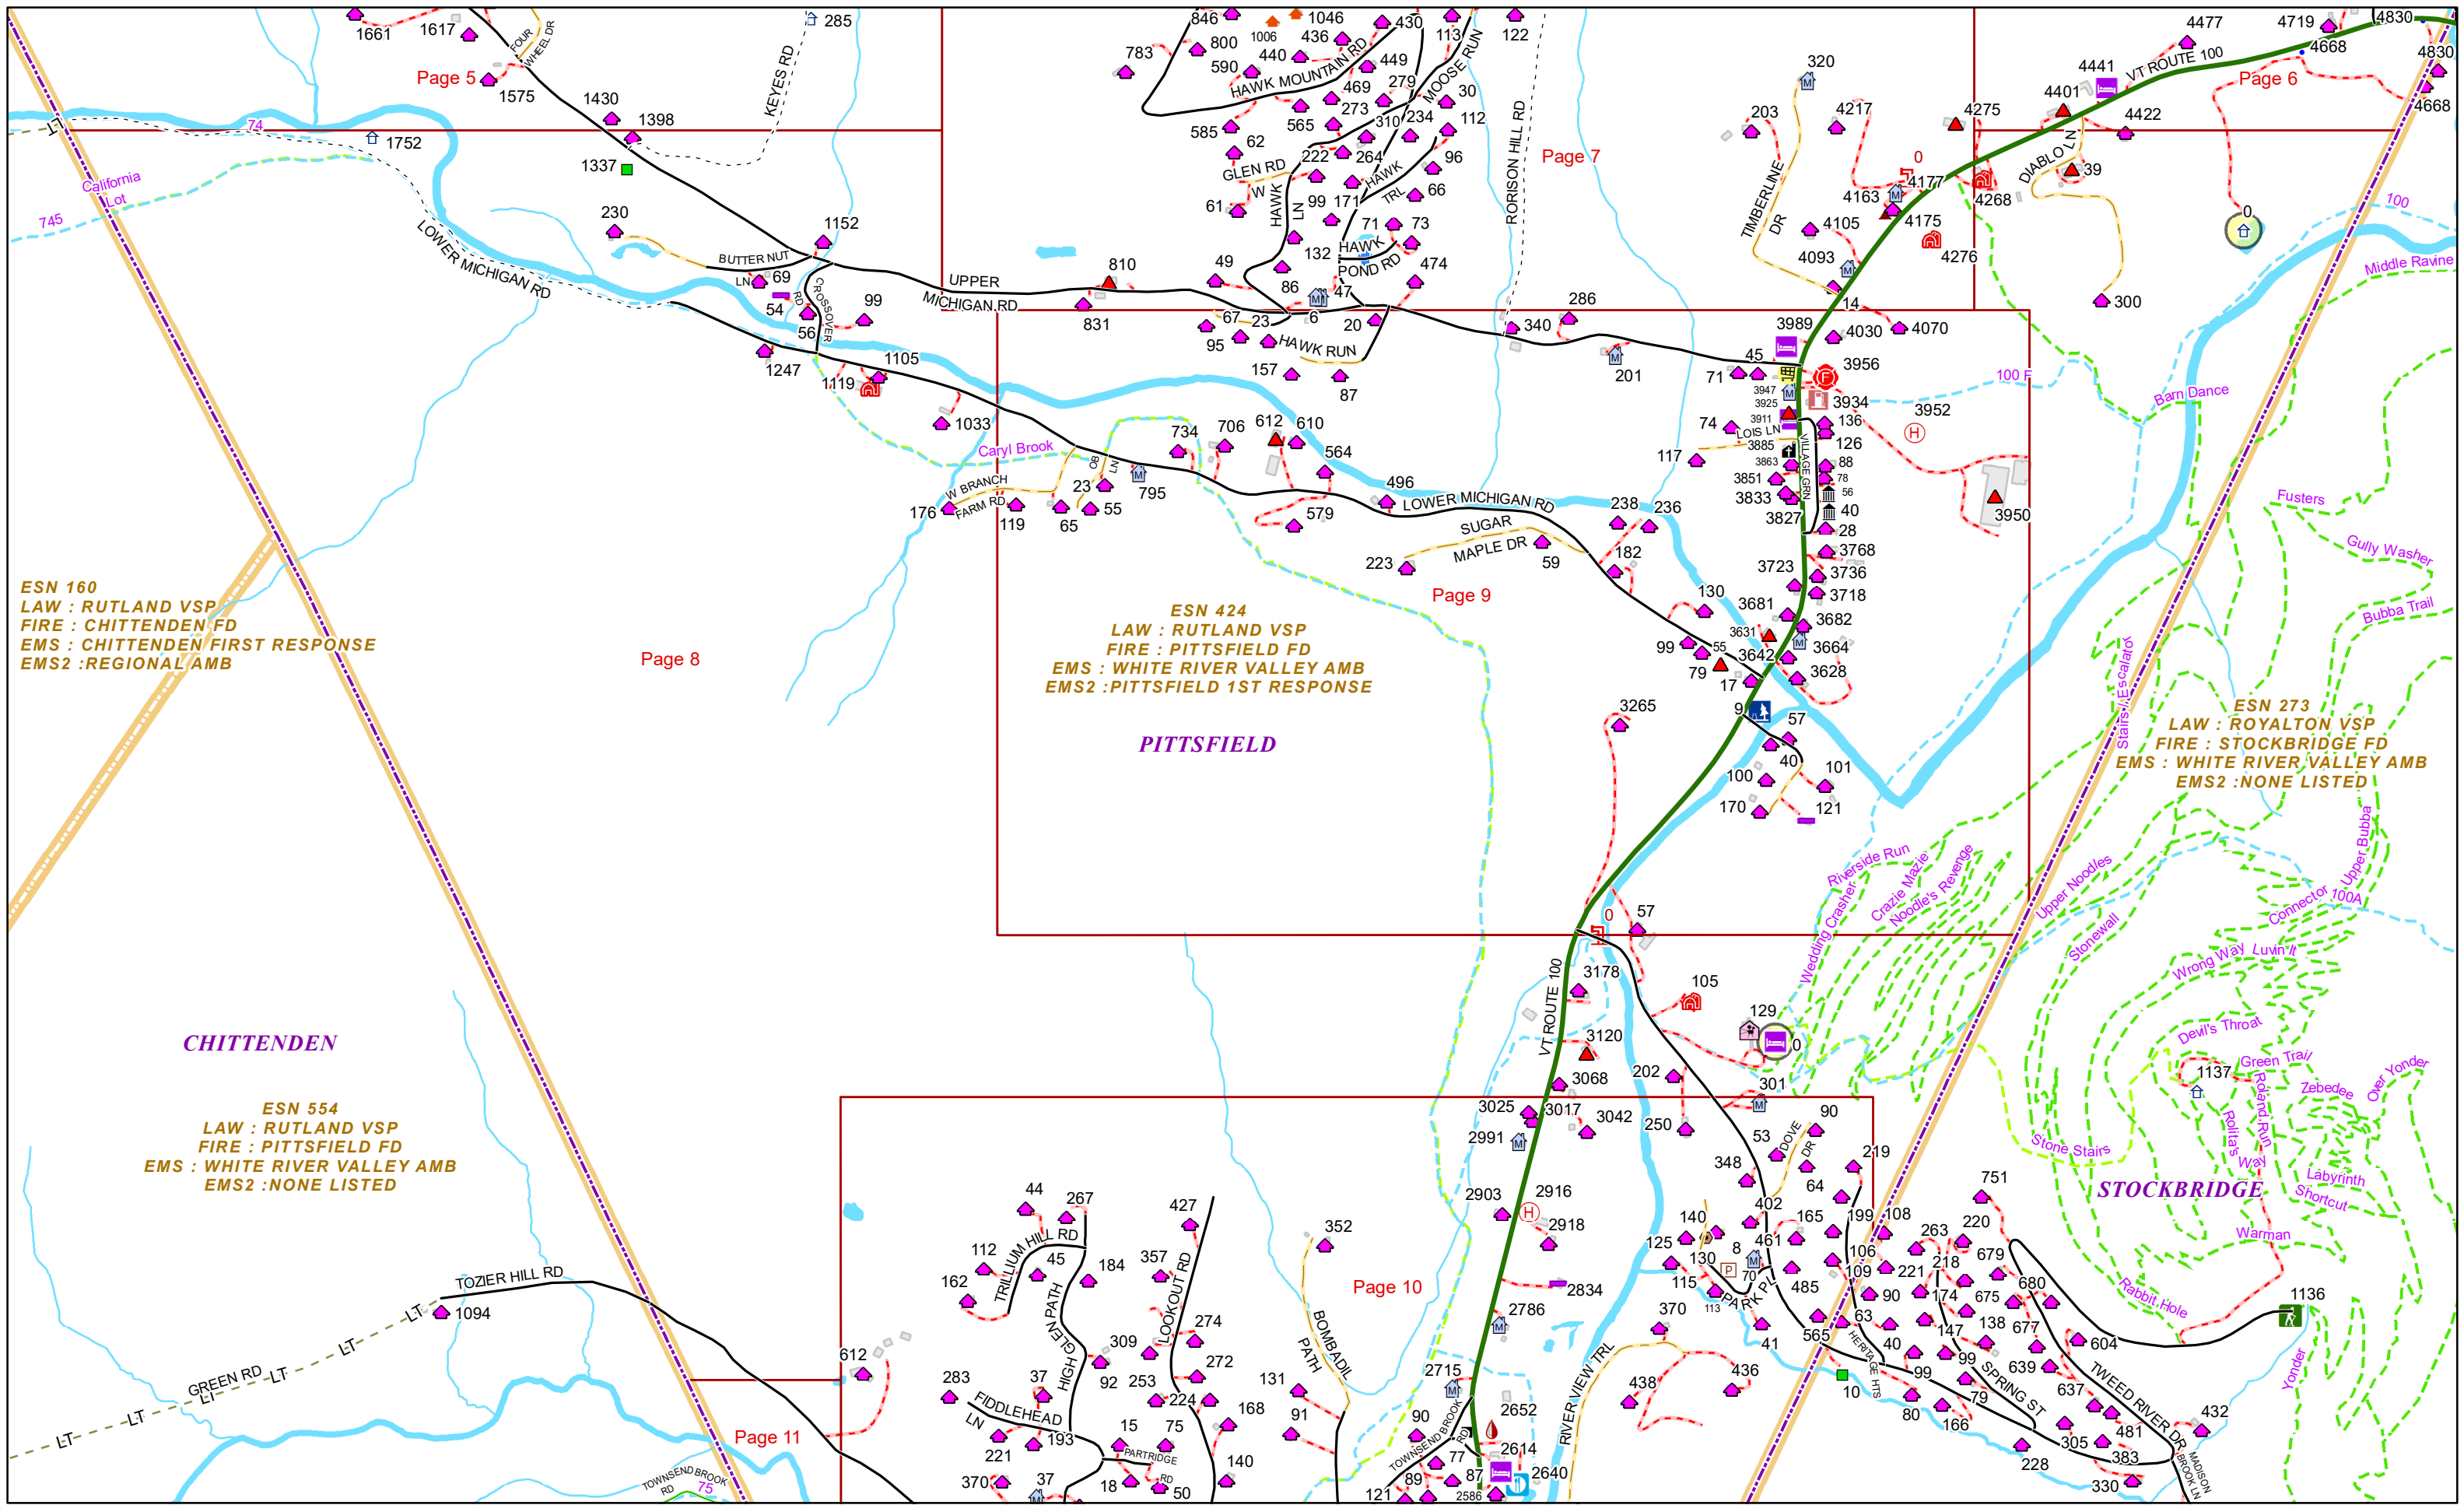

ESN 160
LAW : RUTLAND VSP
FIRE : CHITTENDEN FD
EMS : CHITTENDEN FIRST RESPONSE
EMS2 : REGIONAL AMB

Page 8

ESN 424
LAW : RUTLAND VSP
FIRE : PITTSFIELD FD
EMS : WHITE RIVER VALLEY AMB
EMS2 : PITTSFIELD 1ST RESPONSE

PITTSFIELD

CHITTENDEN

ESN 554
LAW : RUTLAND VSP
FIRE : PITTSFIELD FD
EMS : WHITE RIVER VALLEY AMB
EMS2 : NONE LISTED

ESN 273
LAW : ROYALTON VSP
FIRE : STOCKBRIDGE FD
EMS : WHITE RIVER VALLEY AMB
EMS2 : NONE LISTED

STOCKBRIDGE