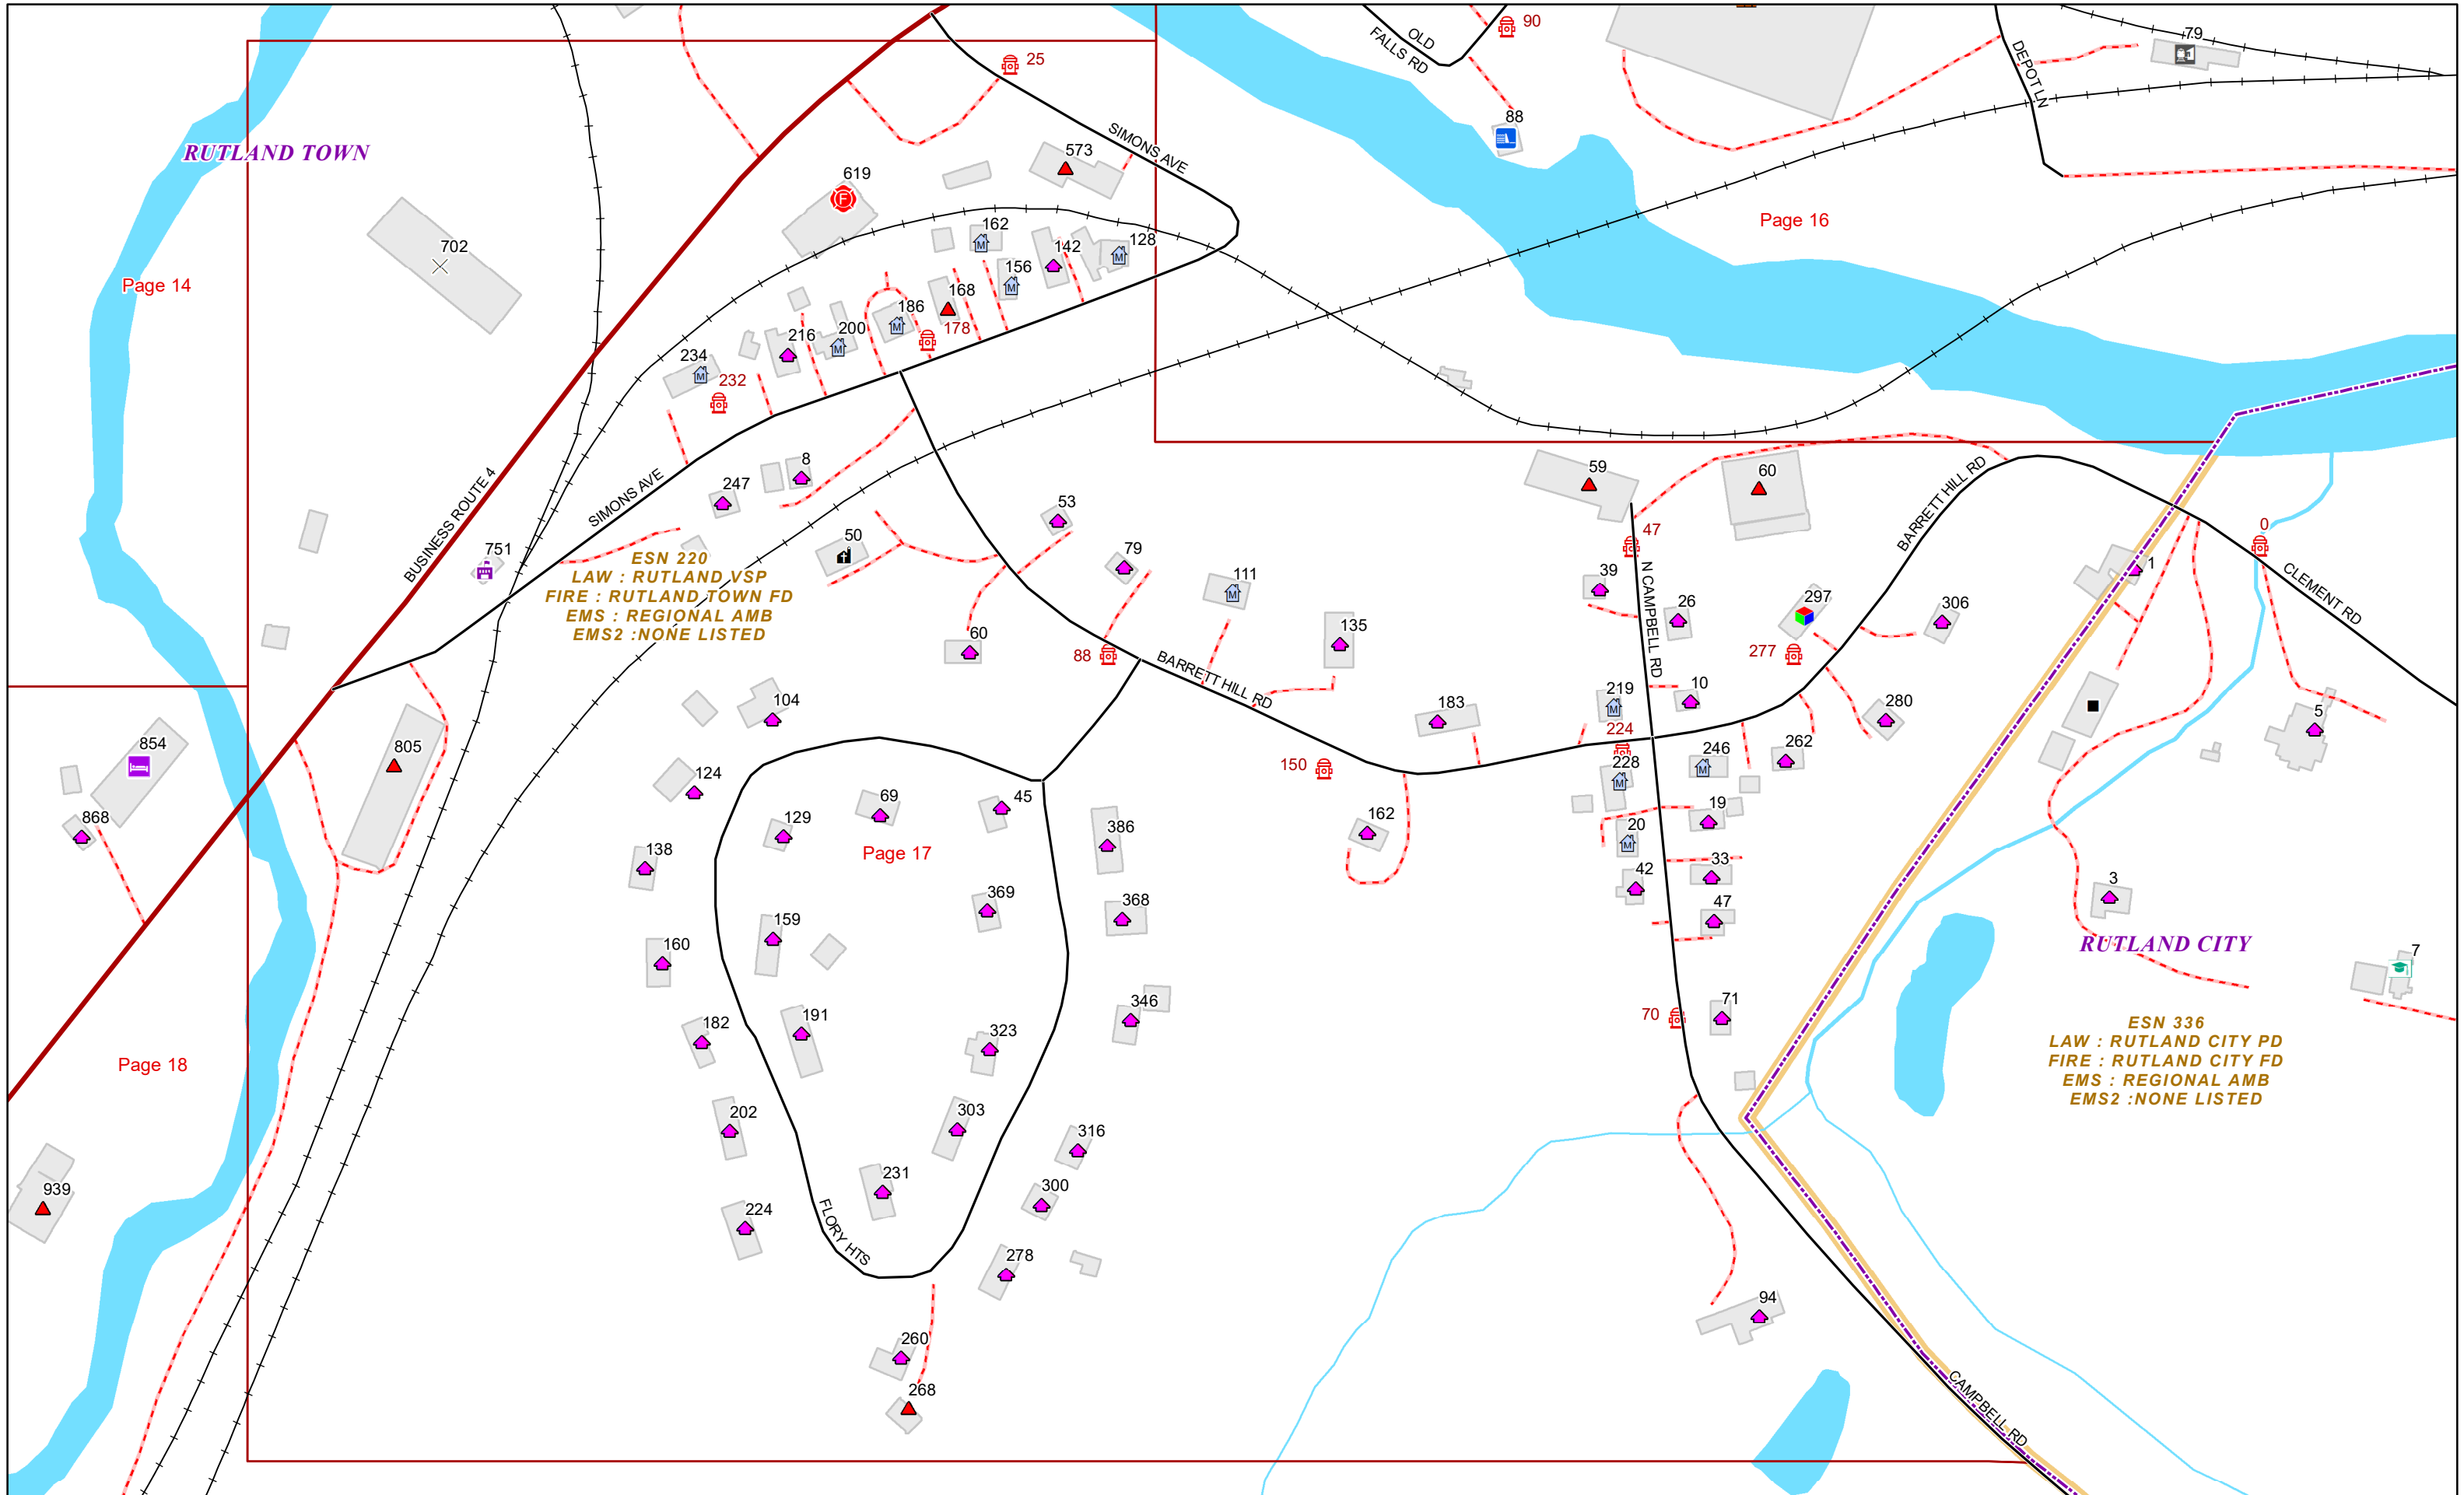

ESN 220
LAW : RUTLAND VSP
FIRE : RUTLAND TOWN FD
EMS : REGIONAL AMB
EMS2 : NONE LISTED

ESN 336
LAW : RUTLAND CITY PD
FIRE : RUTLAND CITY FD
EMS : REGIONAL AMB
EMS2 : NONE LISTED