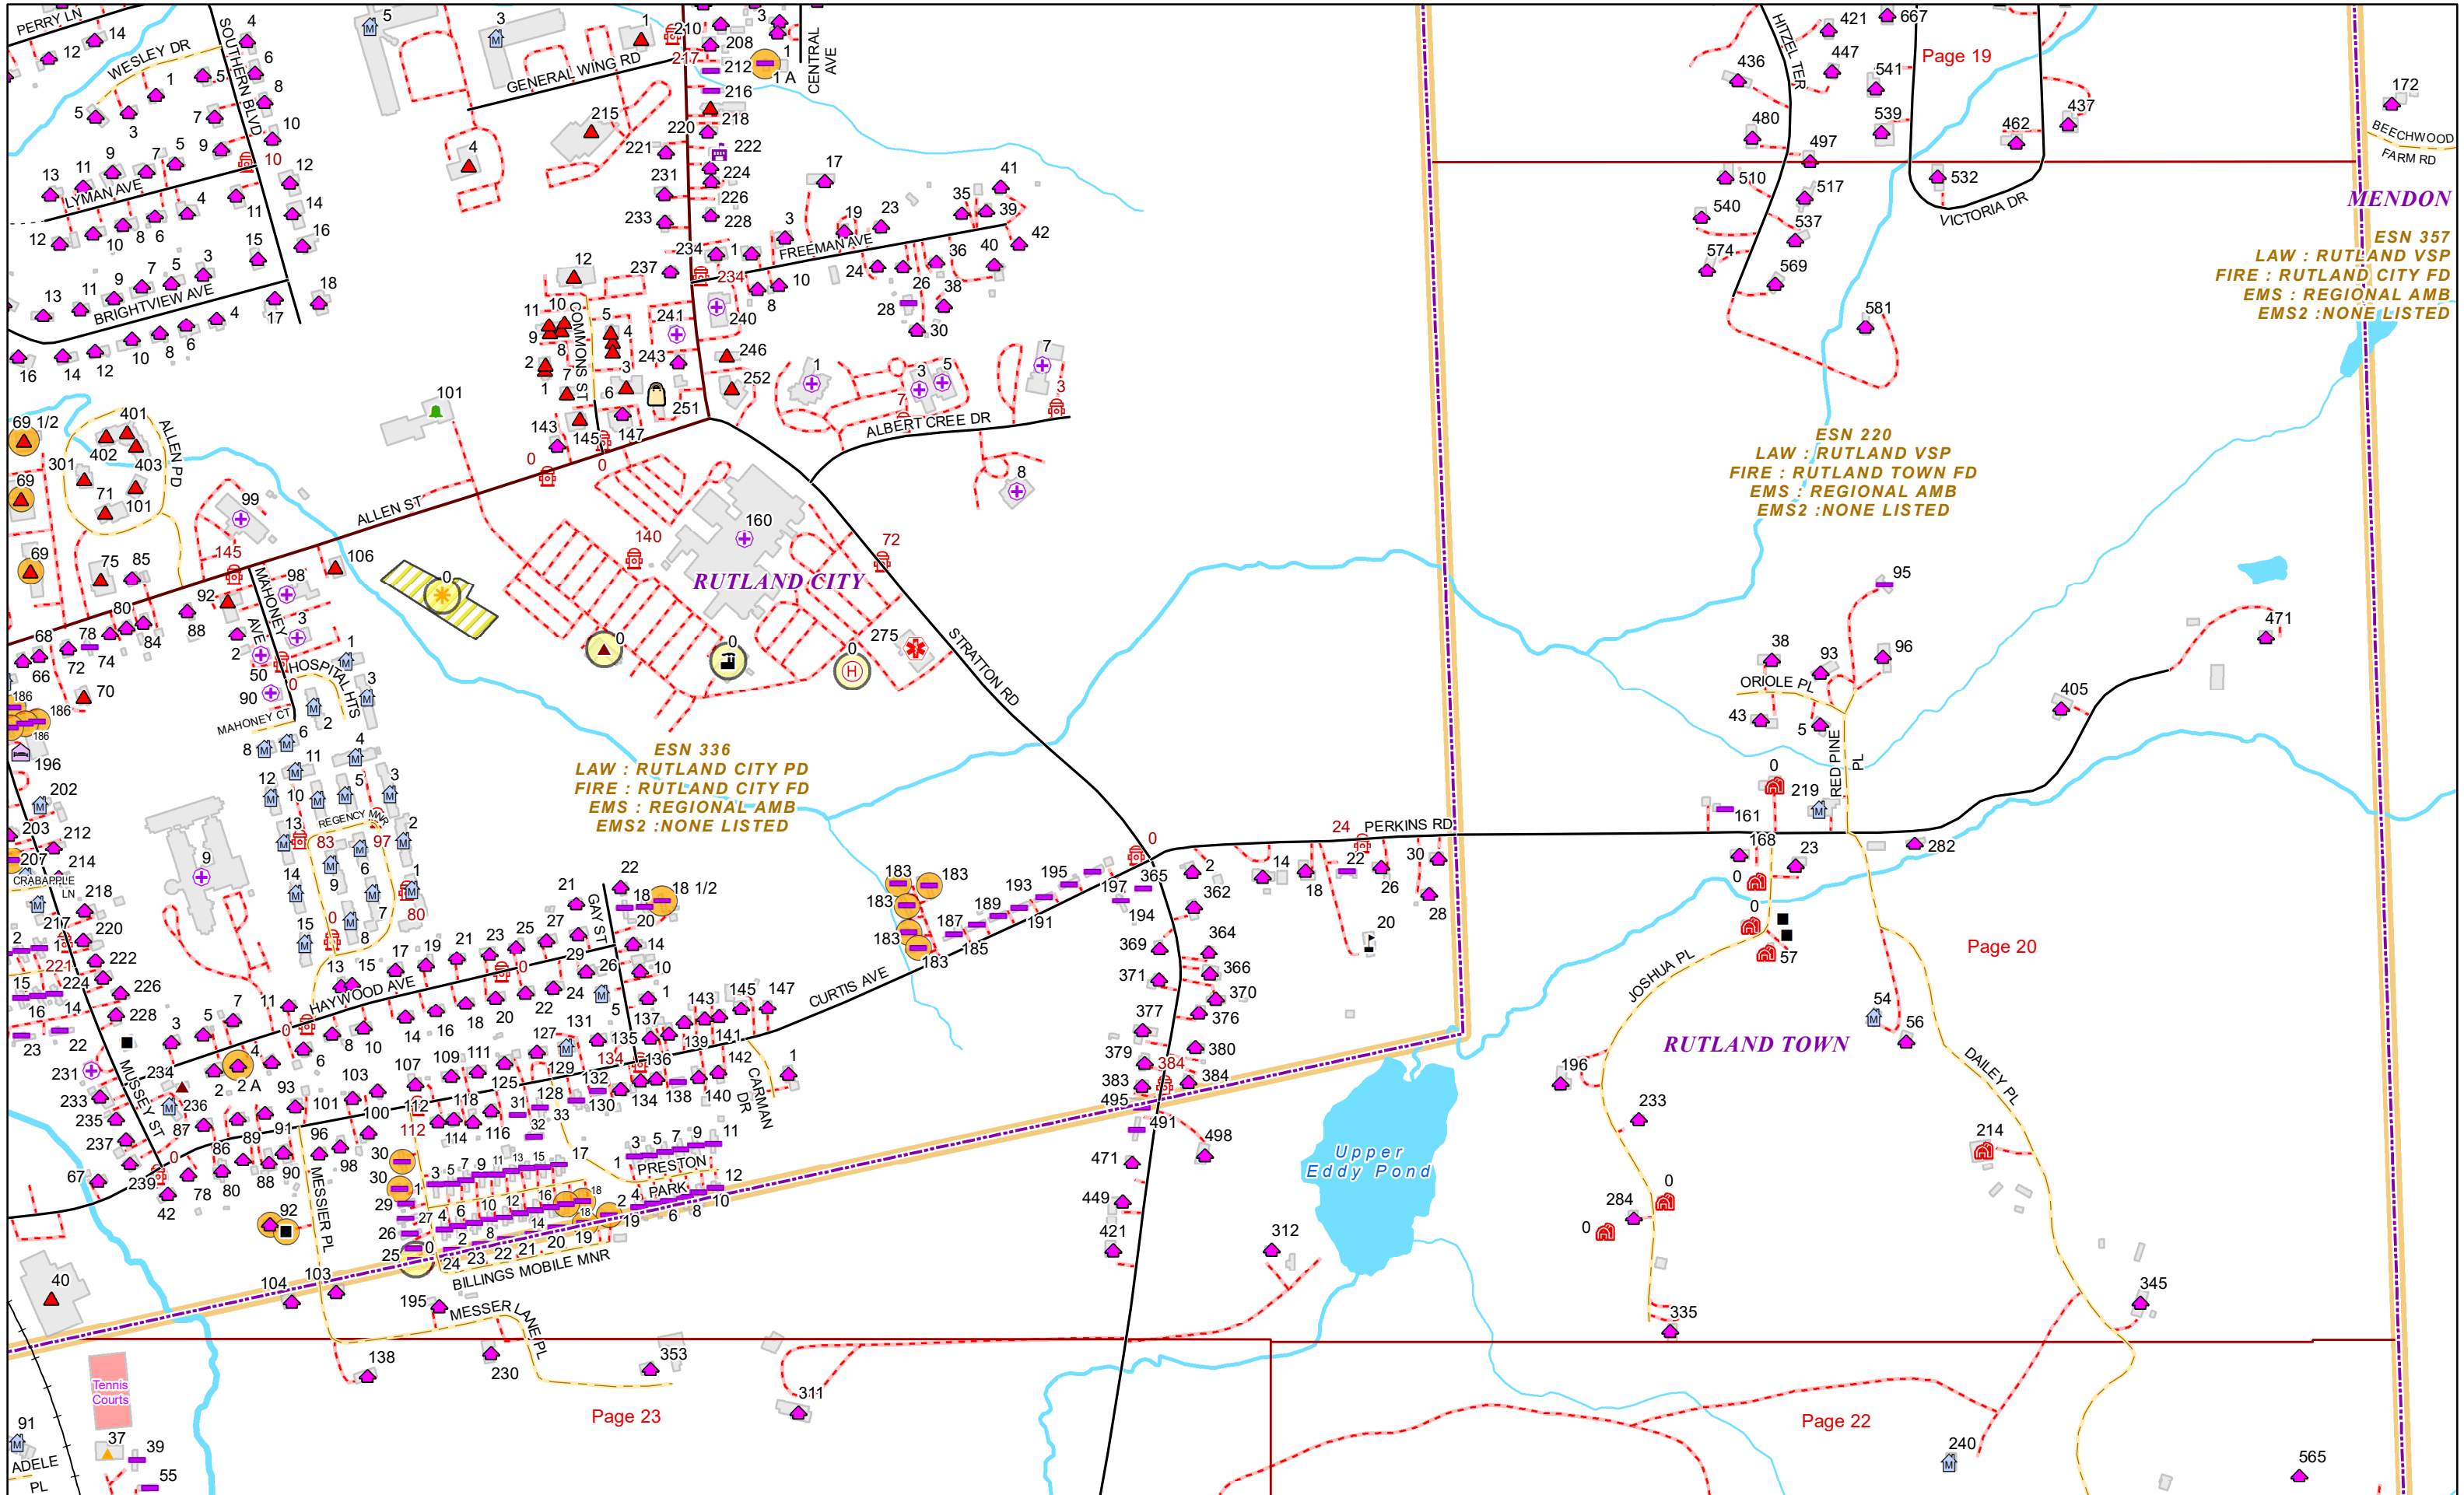

ESN 336
LAW : RUTLAND CITY PD
FIRE : RUTLAND CITY FD
EMS : REGIONAL AMB
EMS2 : NONE LISTED

ESN 220
LAW : RUTLAND VSP
FIRE : RUTLAND TOWN FD
EMS : REGIONAL AMB
EMS2 : NONE LISTED

ESN 357
LAW : RUTLAND VSP
FIRE : RUTLAND CITY FD
EMS : REGIONAL AMB
EMS2 : NONE LISTED