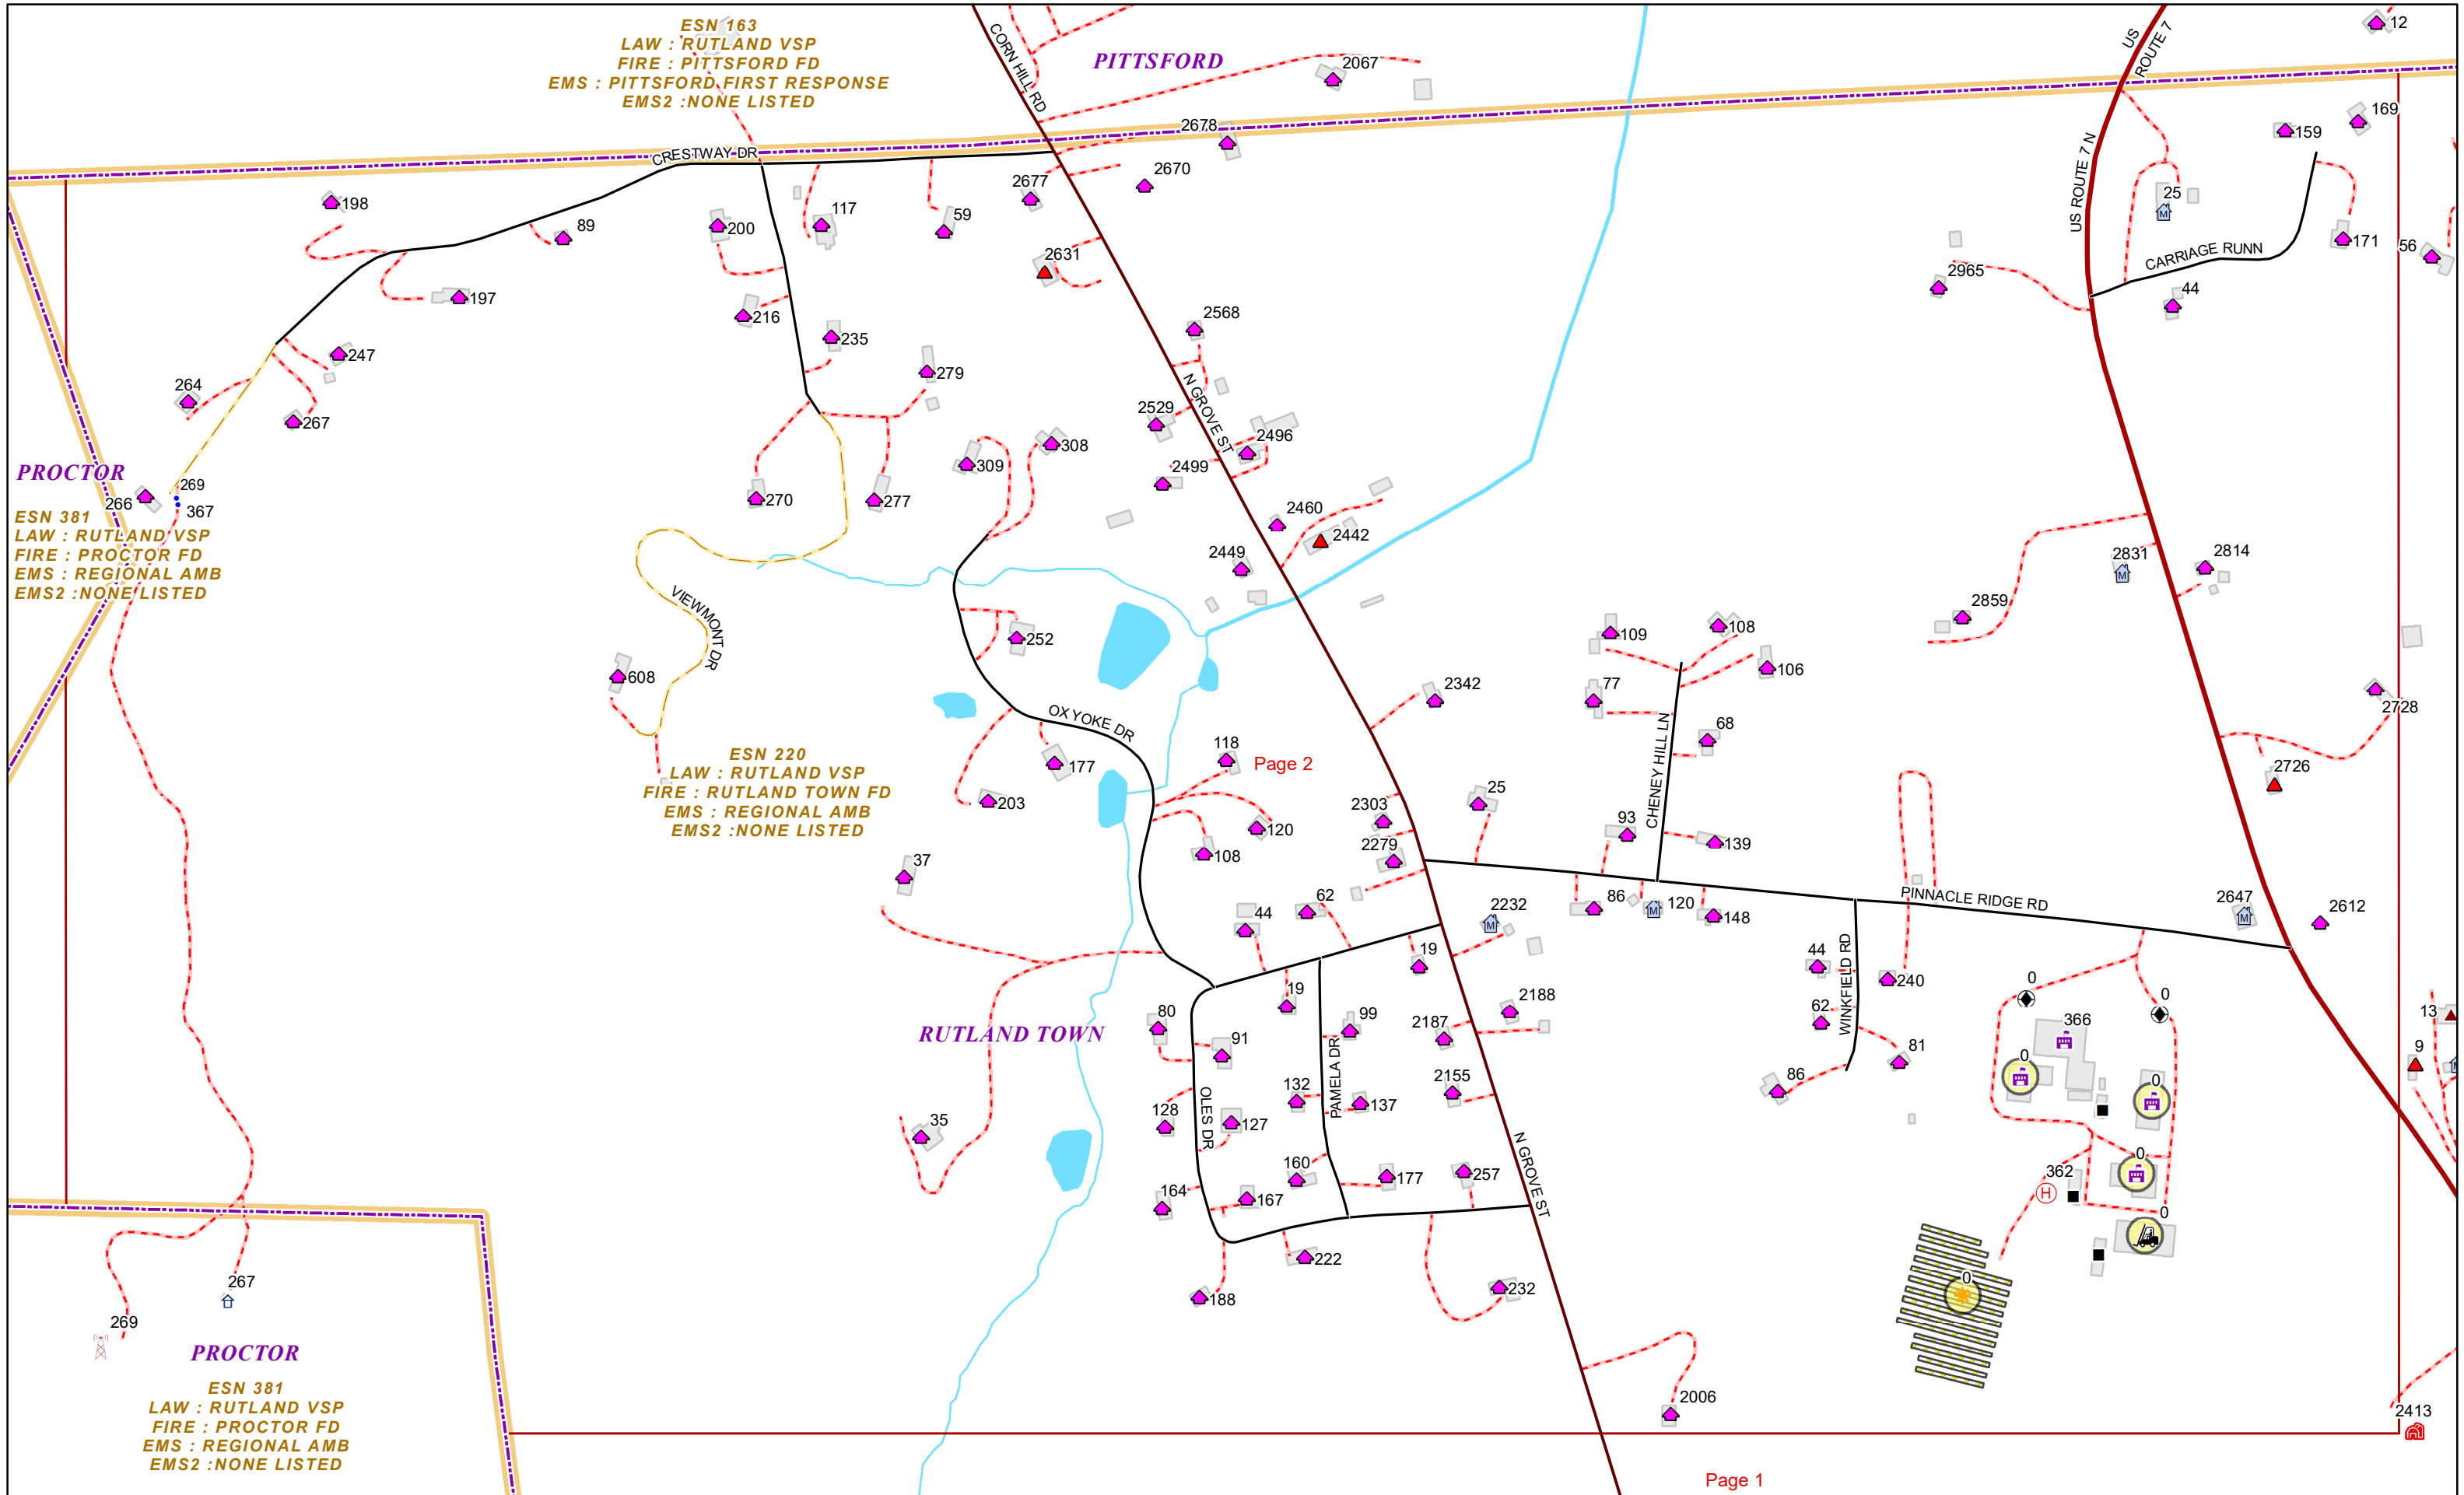

ESN 163
LAW : RUTLAND VSP
FIRE : PITTSFORD FD
EMS : PITTSFORD FIRST RESPONSE
EMS2 : NONE LISTED

PROCTOR
ESN 381
LAW : RUTLAND VSP
FIRE : PROCTOR FD
EMS : REGIONAL AMB
EMS2 : NONE LISTED

ESN 220
LAW : RUTLAND VSP
FIRE : RUTLAND TOWN FD
EMS : REGIONAL AMB
EMS2 : NONE LISTED

PROCTOR
ESN 381
LAW : RUTLAND VSP
FIRE : PROCTOR FD
EMS : REGIONAL AMB
EMS2 : NONE LISTED

Page 2

Page 1