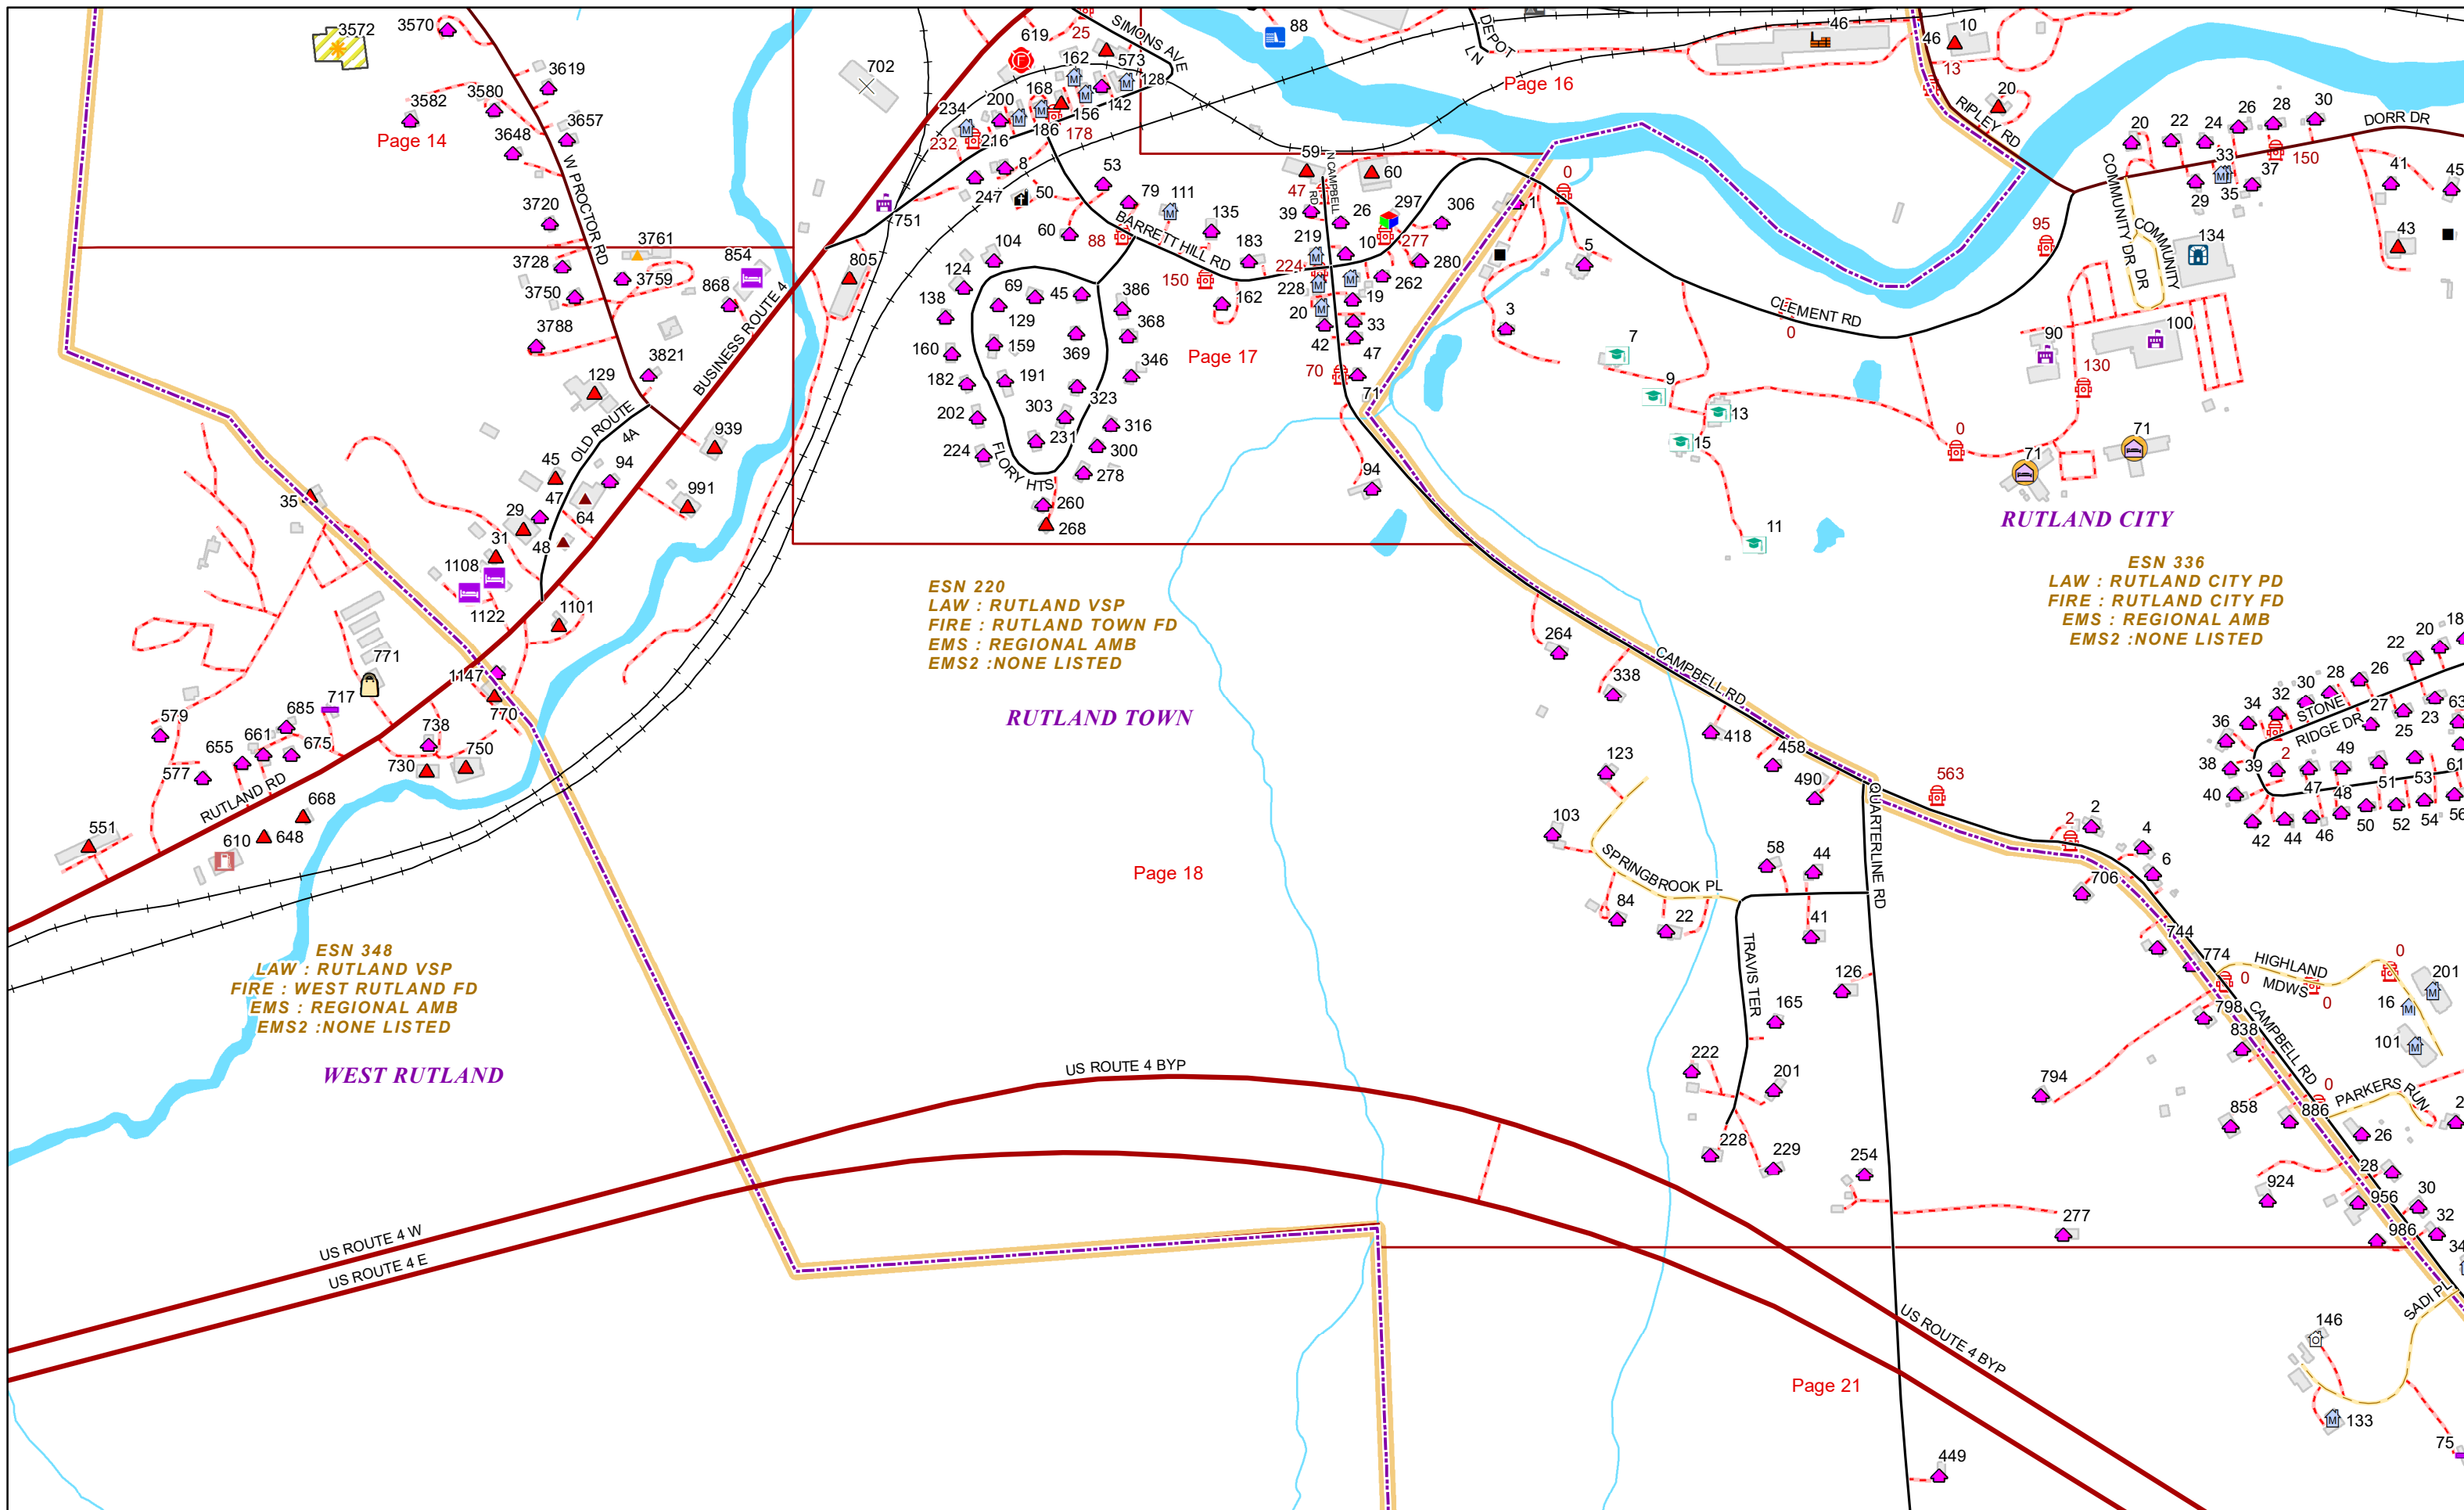

Page 14

Page 16

Page 17

Page 18

Page 21

ESN 220
LAW : RUTLAND VSP
FIRE : RUTLAND TOWN FD
EMS : REGIONAL AMB
EMS2 : NONE LISTED

ESN 336
LAW : RUTLAND CITY PD
FIRE : RUTLAND CITY FD
EMS : REGIONAL AMB
EMS2 : NONE LISTED

ESN 348
LAW : RUTLAND VSP
FIRE : WEST RUTLAND FD
EMS : REGIONAL AMB
EMS2 : NONE LISTED