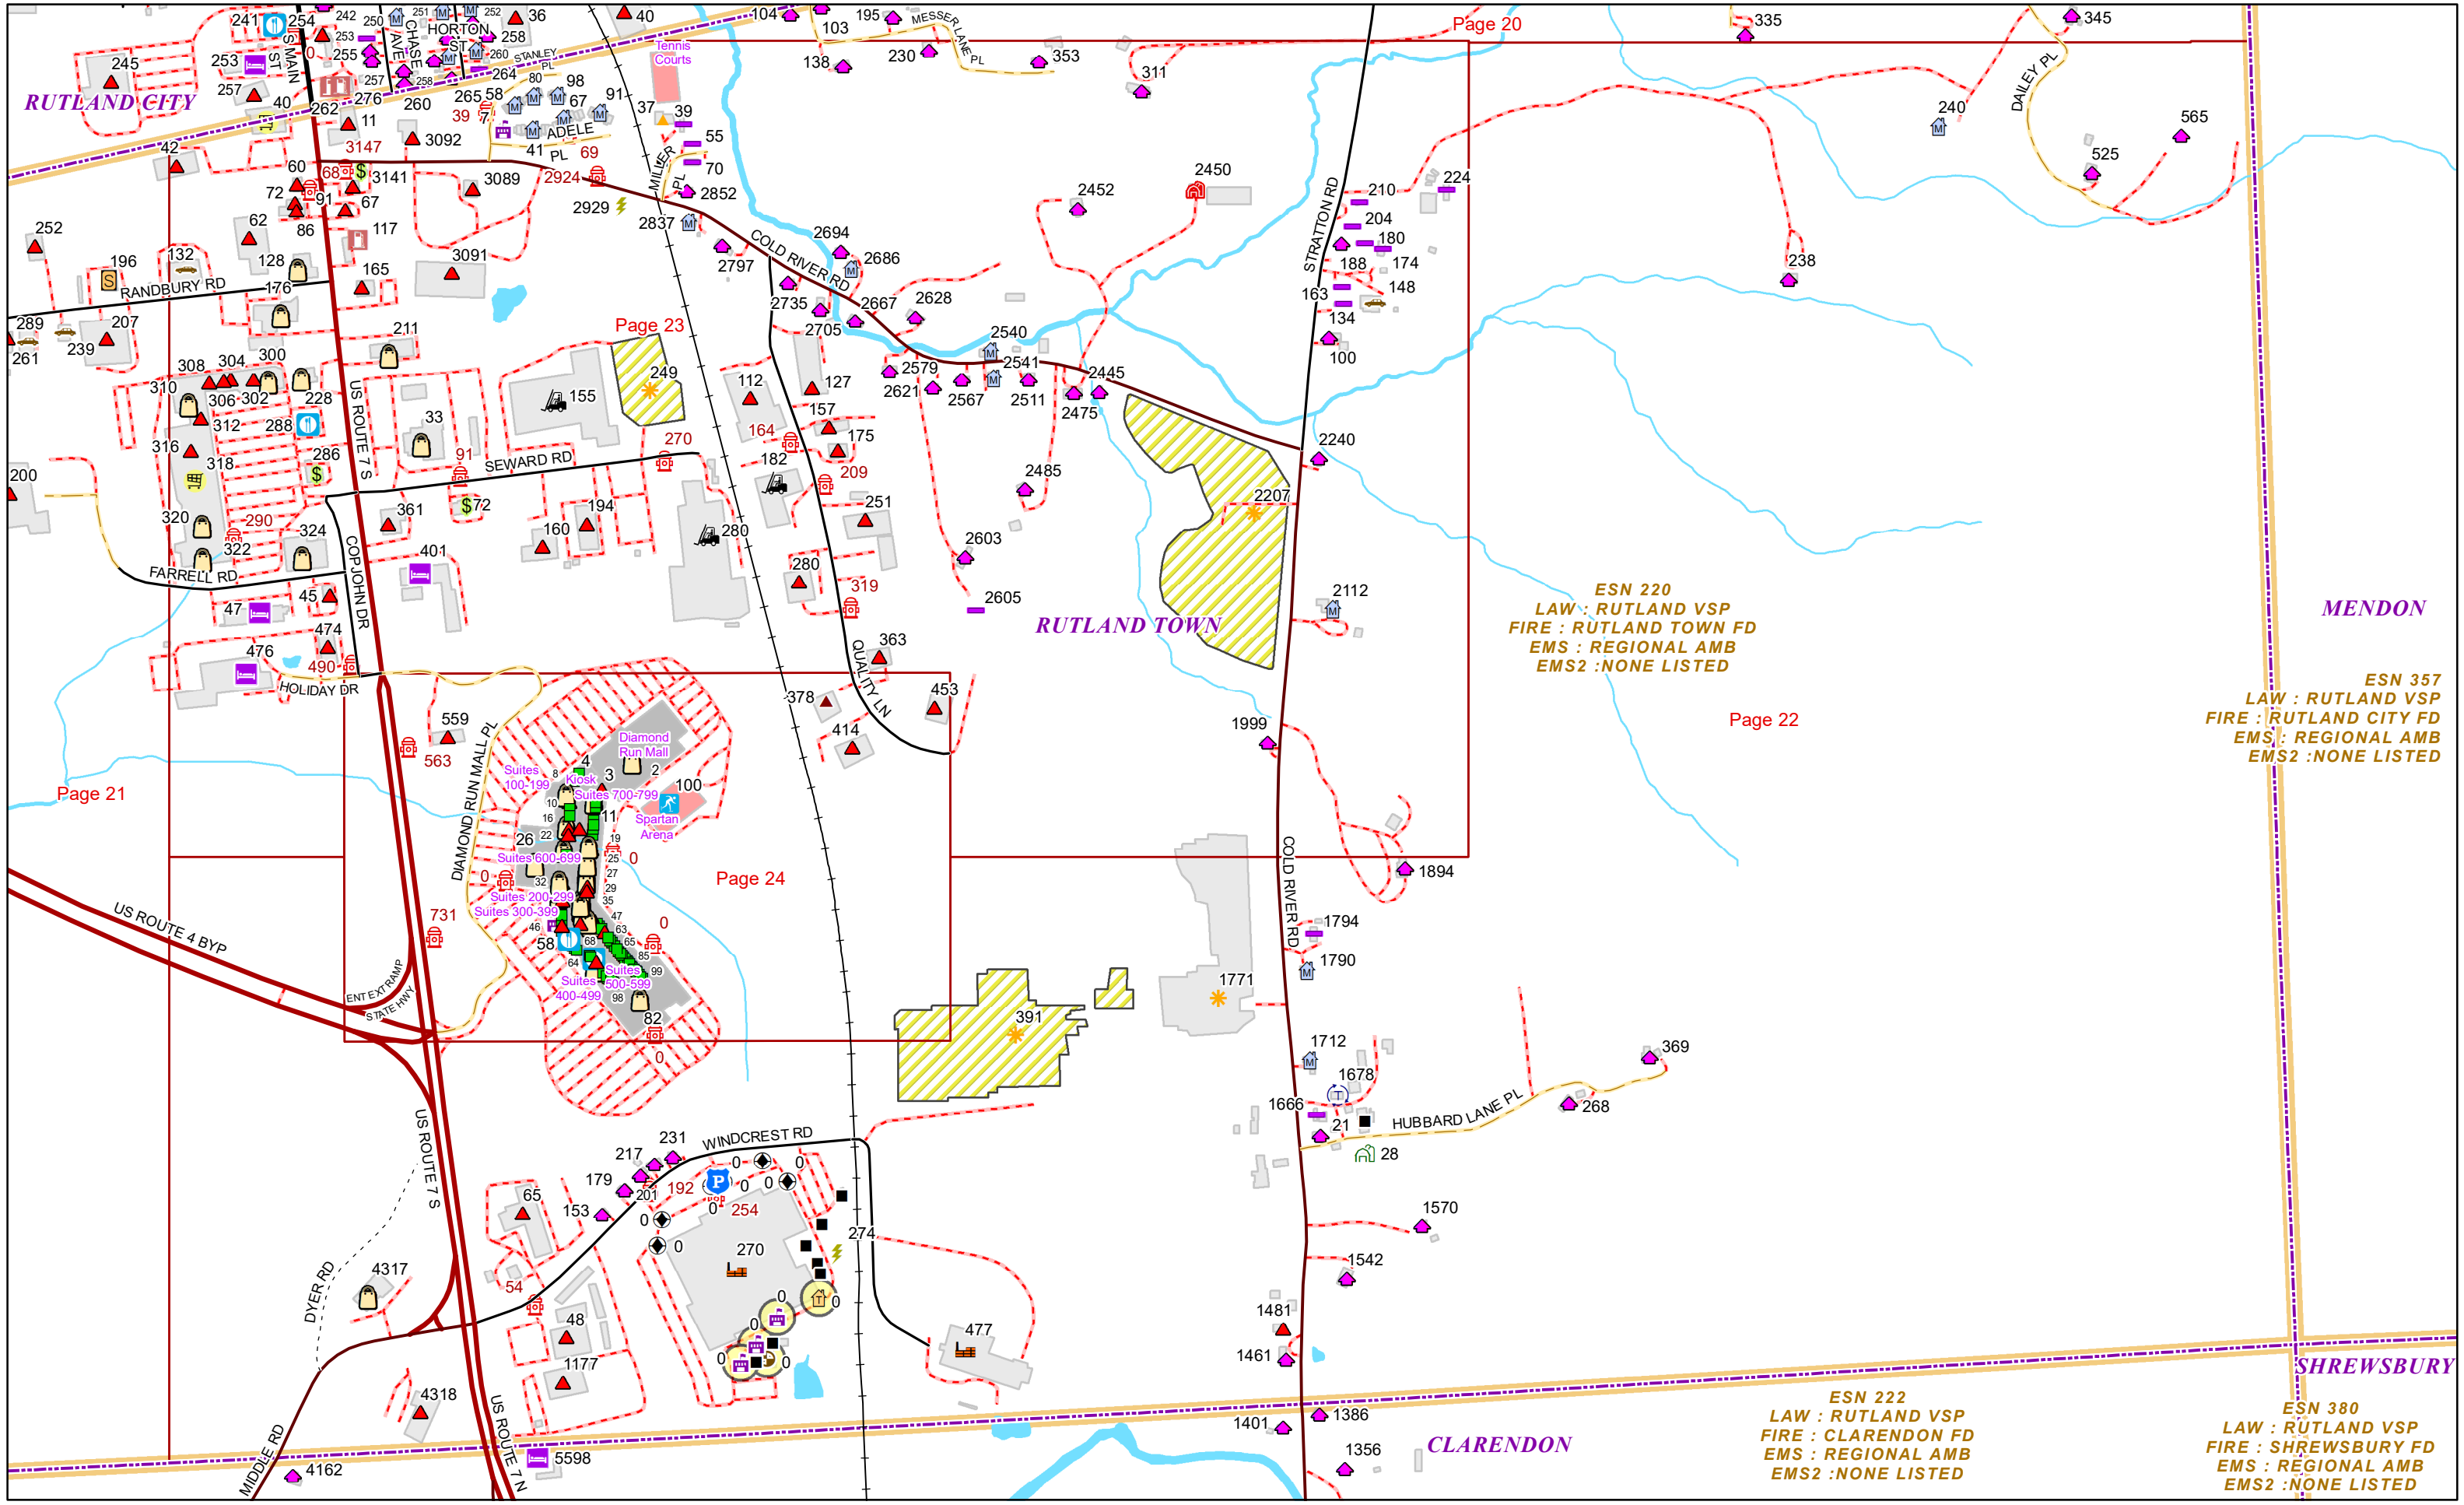

ESN 220
LAW : RUTLAND VSP
FIRE : RUTLAND TOWN FD
EMS : REGIONAL AMB
EMS2 : NONE LISTED

ESN 357
LAW : RUTLAND VSP
FIRE : RUTLAND CITY FD
EMS : REGIONAL AMB
EMS2 : NONE LISTED

ESN 222
LAW : RUTLAND VSP
FIRE : CLARENDON FD
EMS : REGIONAL AMB
EMS2 : NONE LISTED

ESN 380
LAW : RUTLAND VSP
FIRE : SHREWSBURY FD
EMS : REGIONAL AMB
EMS2 : NONE LISTED