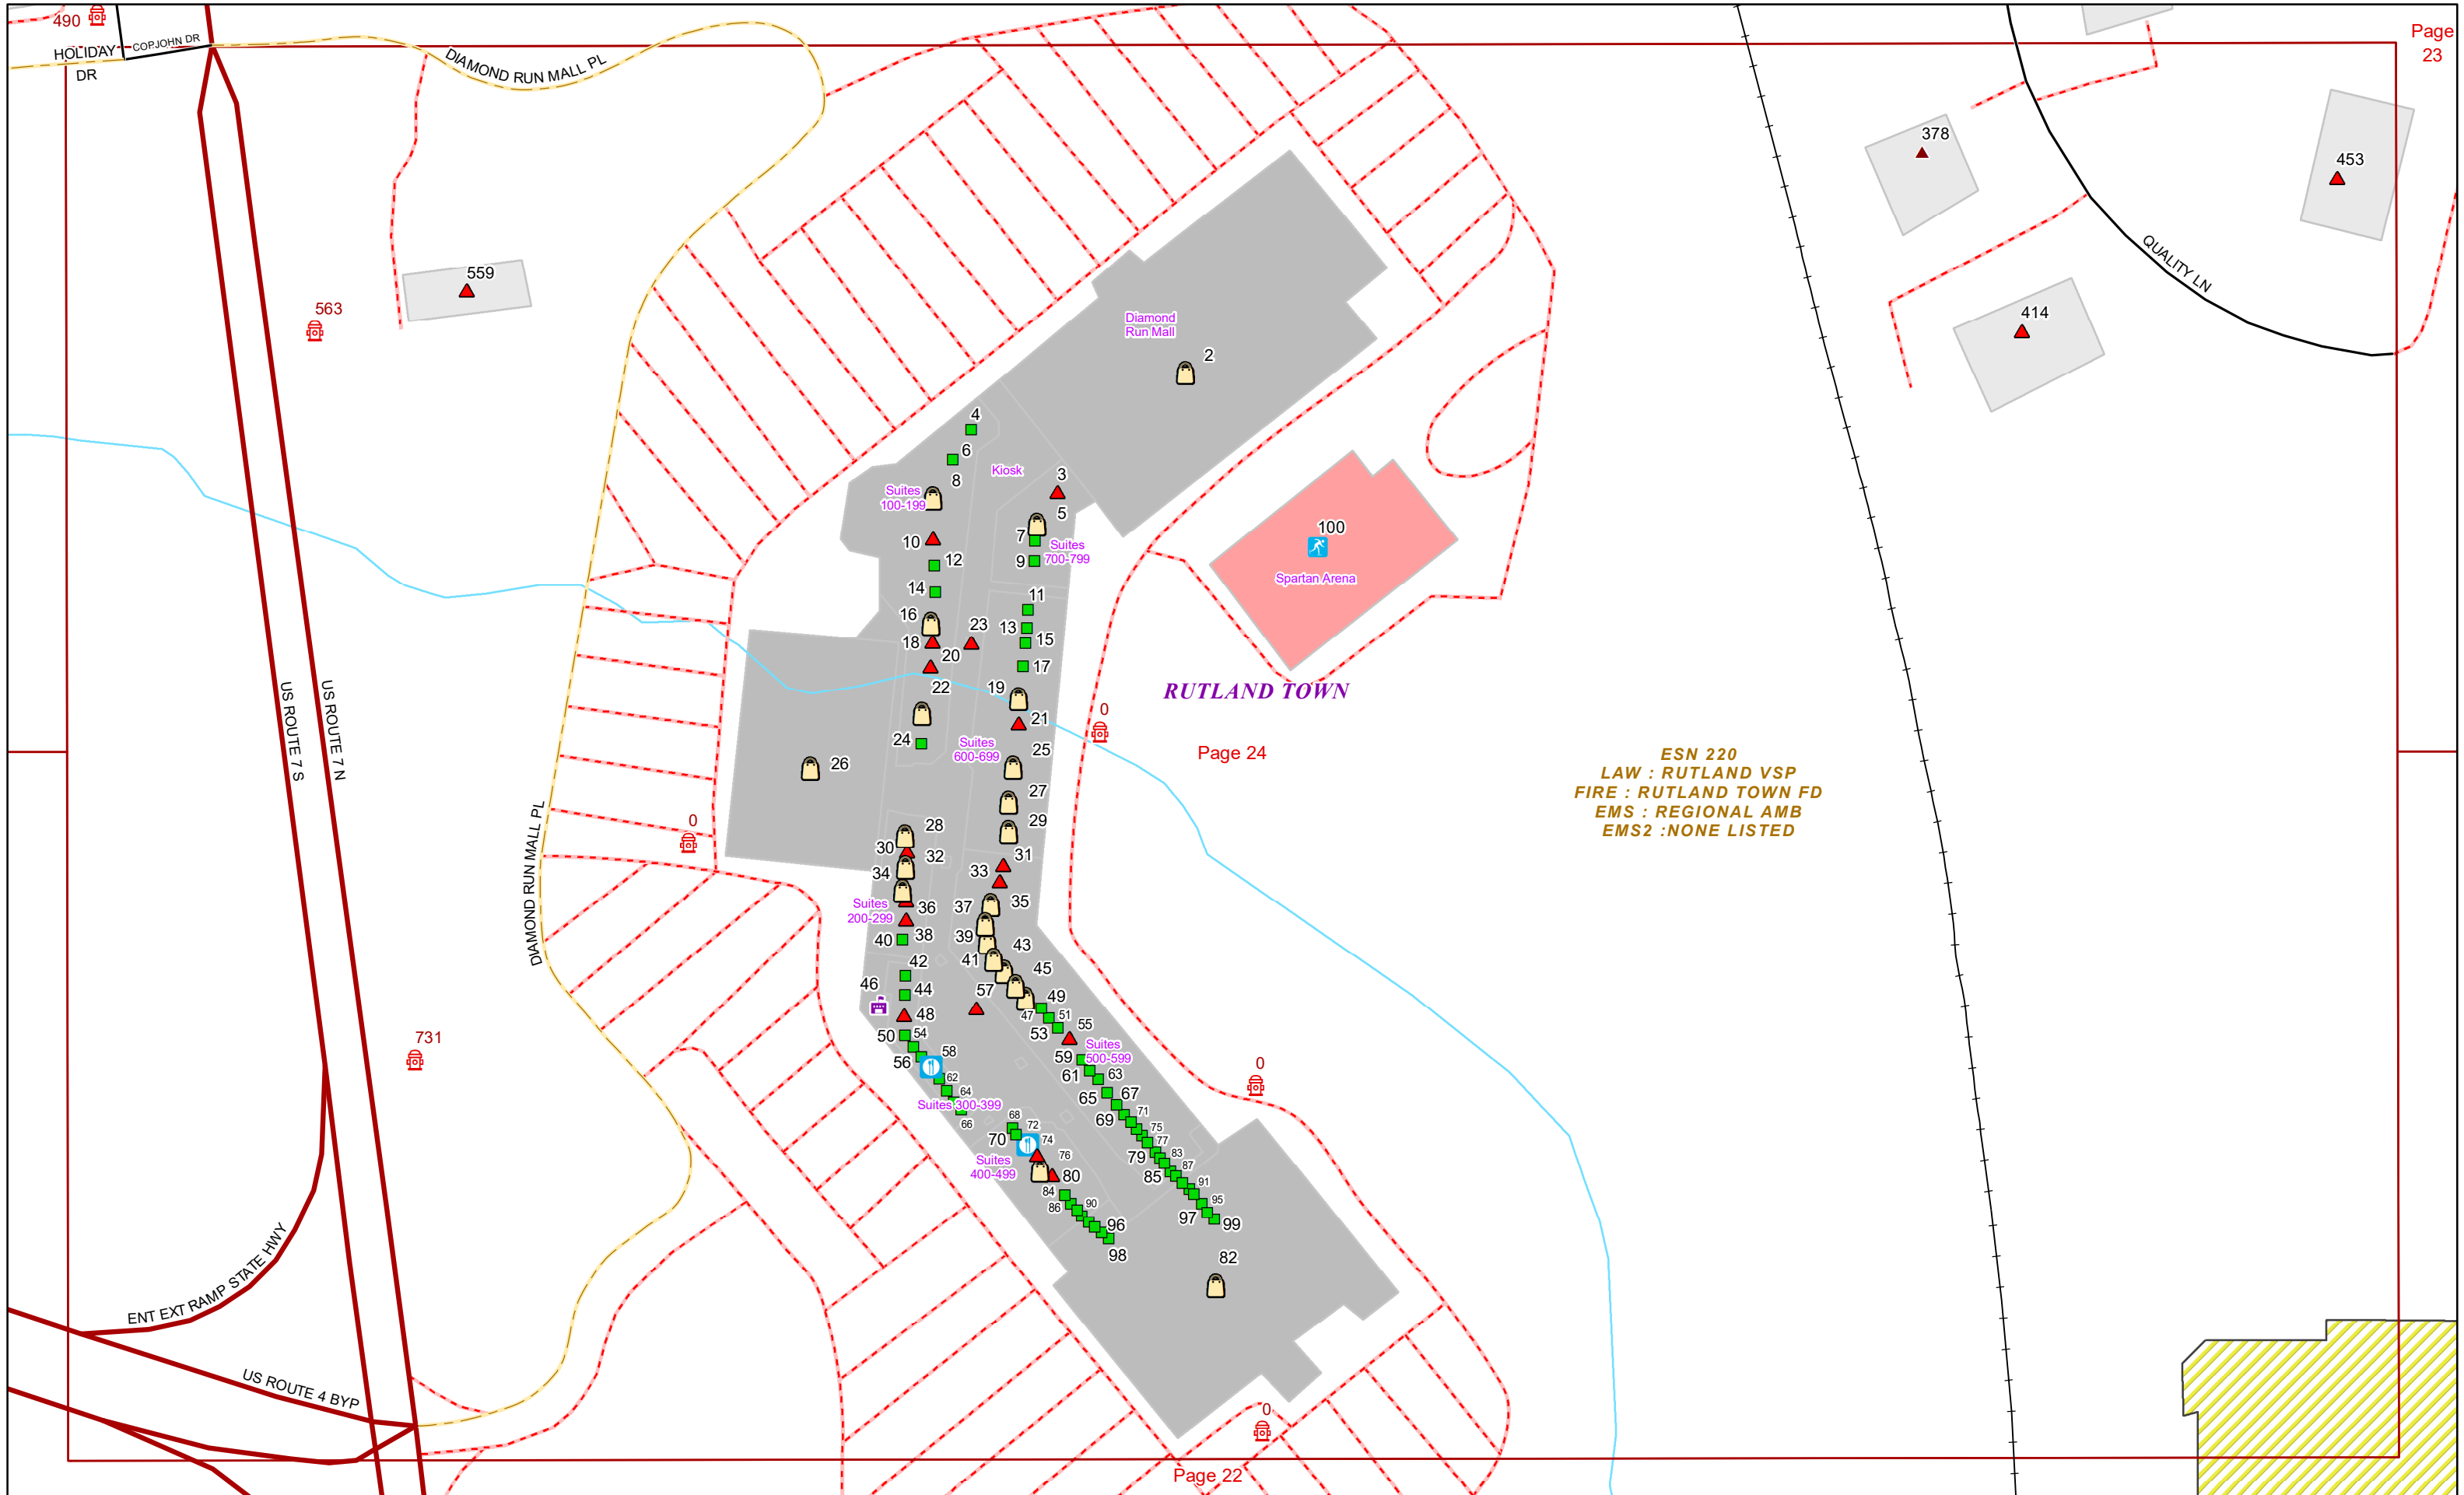

ESN 220
LAW : RUTLAND VSP
FIRE : RUTLAND TOWN FD
EMS : REGIONAL AMB
EMS2 : NONE LISTED