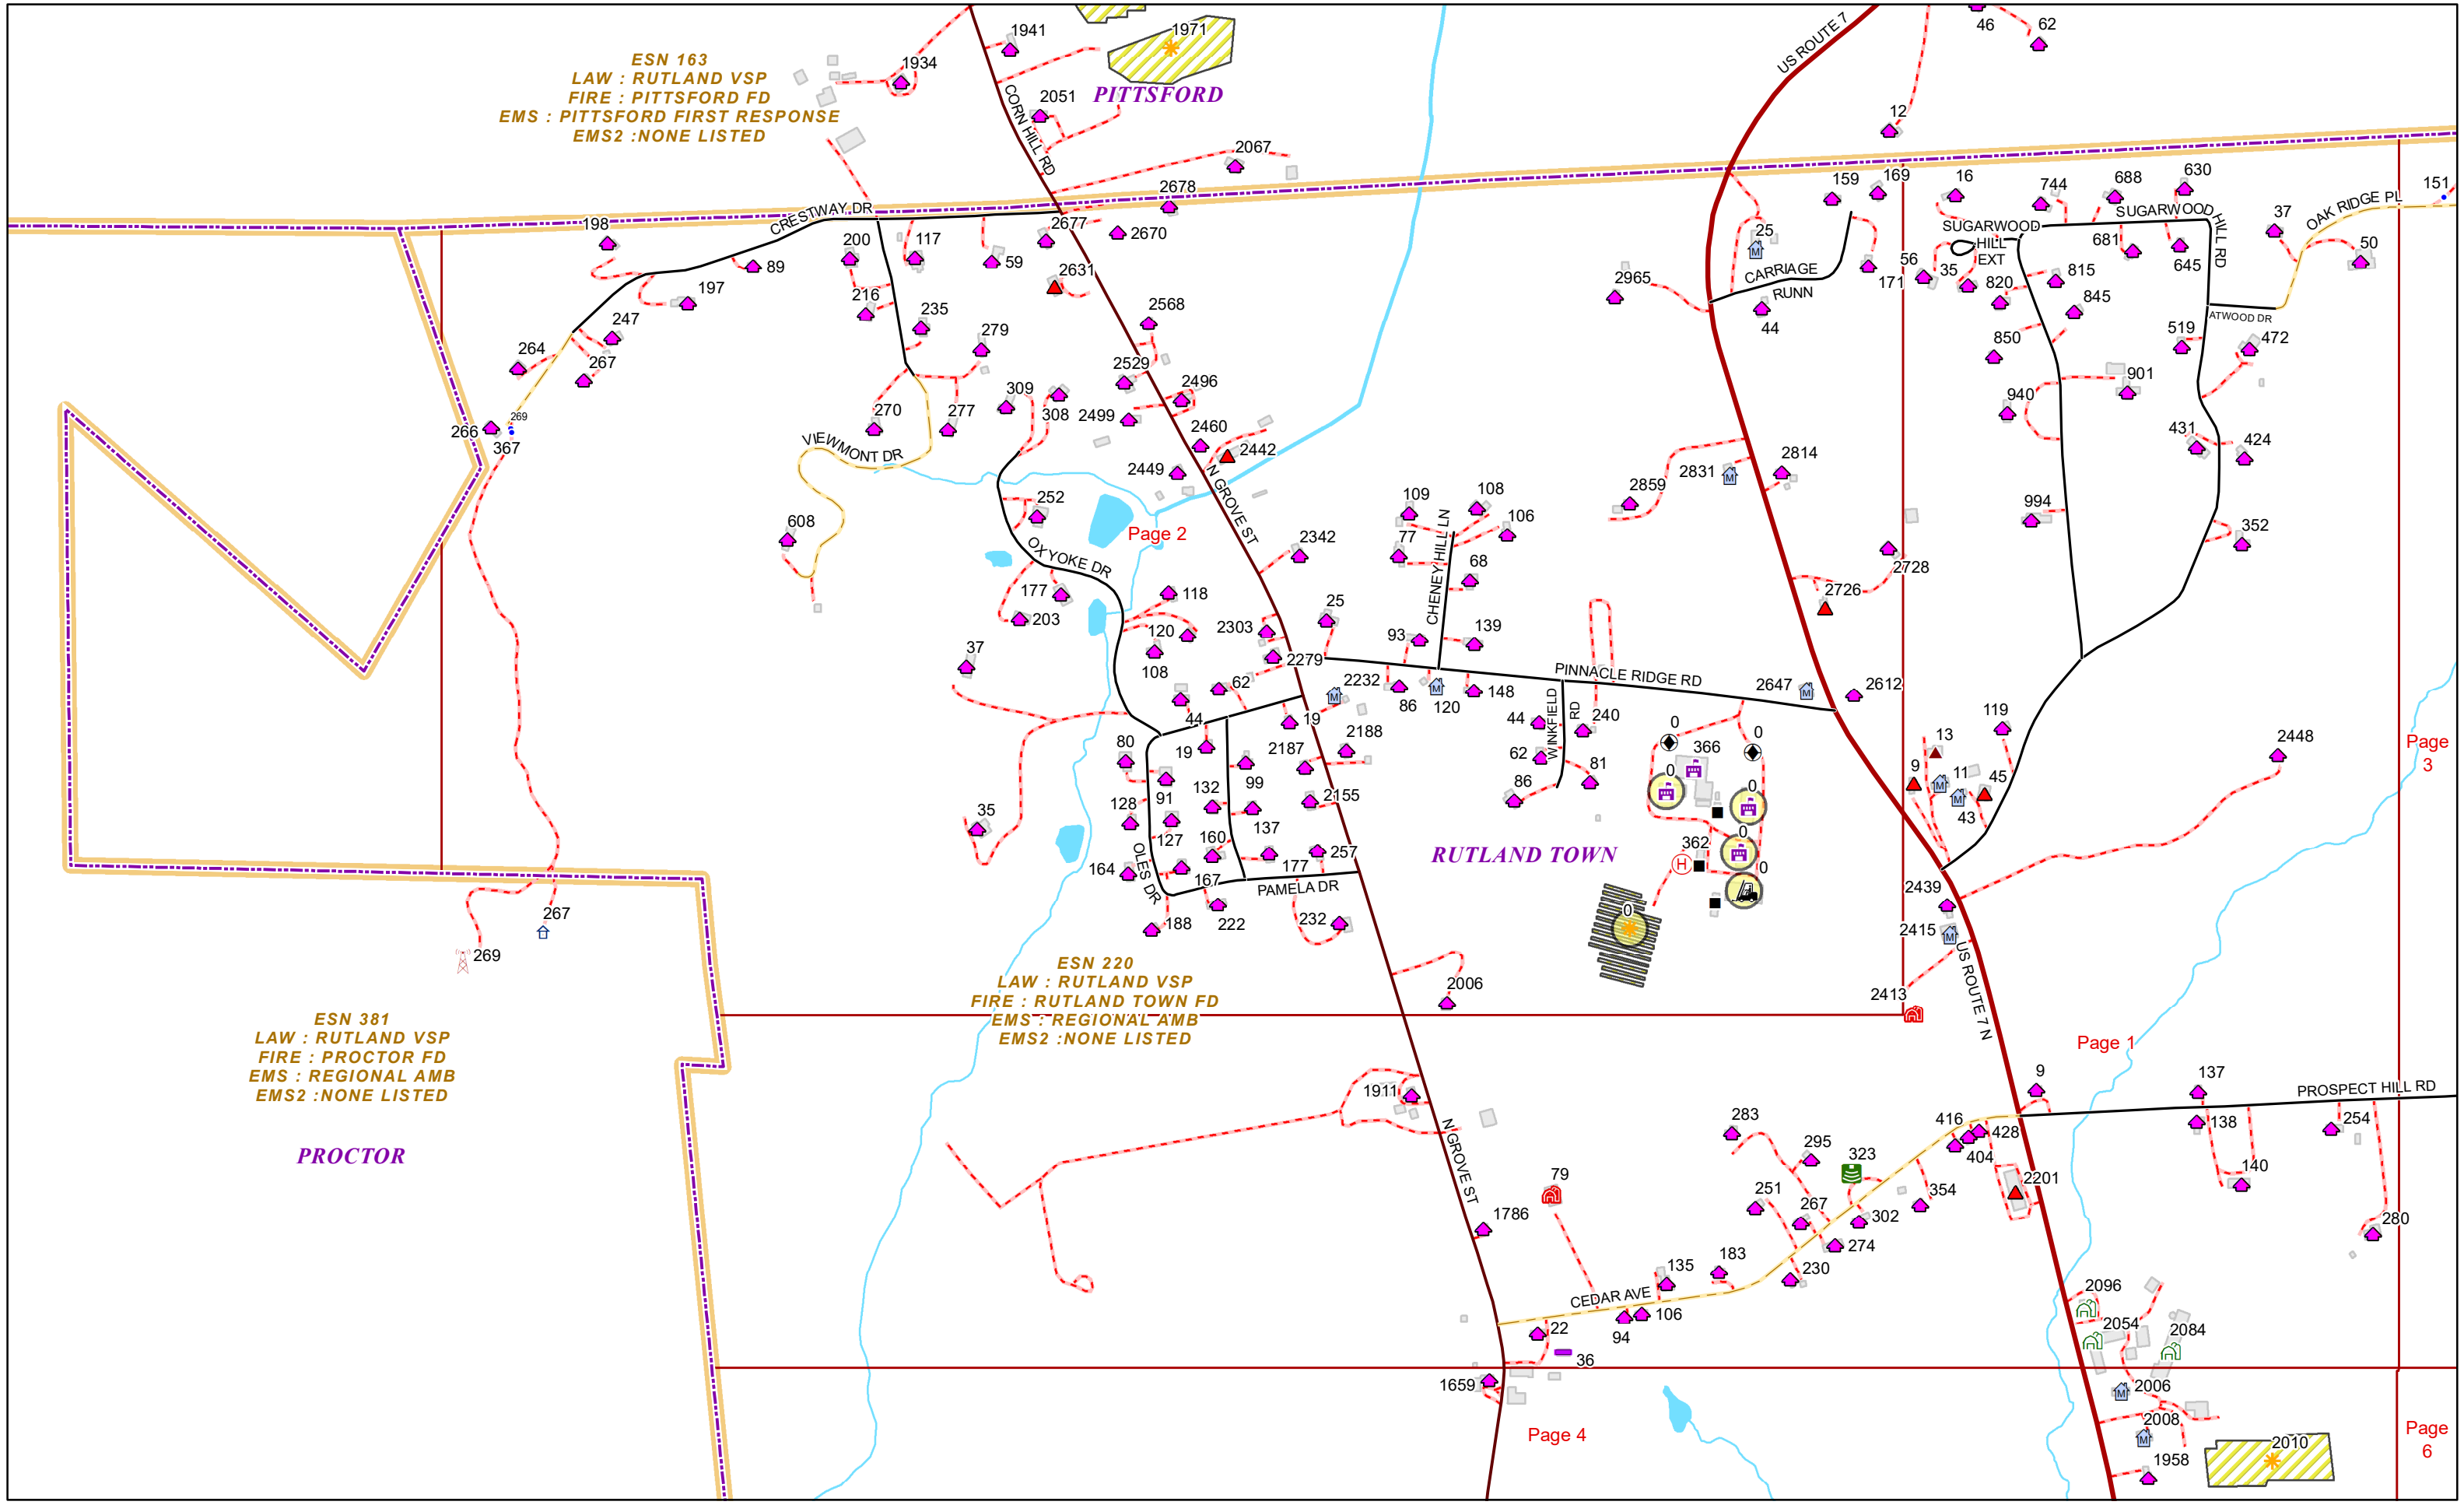

ESN 163
LAW : RUTLAND VSP
FIRE : PITTSFORD FD
EMS : PITTSFORD FIRST RESPONSE
EMS2 : NONE LISTED

1971
PITTSFORD

ESN 381
LAW : RUTLAND VSP
FIRE : PROCTOR FD
EMS : REGIONAL AMB
EMS2 : NONE LISTED

PROCTOR

ESN 220
LAW : RUTLAND VSP
FIRE : RUTLAND TOWN FD
EMS : REGIONAL AMB
EMS2 : NONE LISTED

RUTLAND TOWN

2010