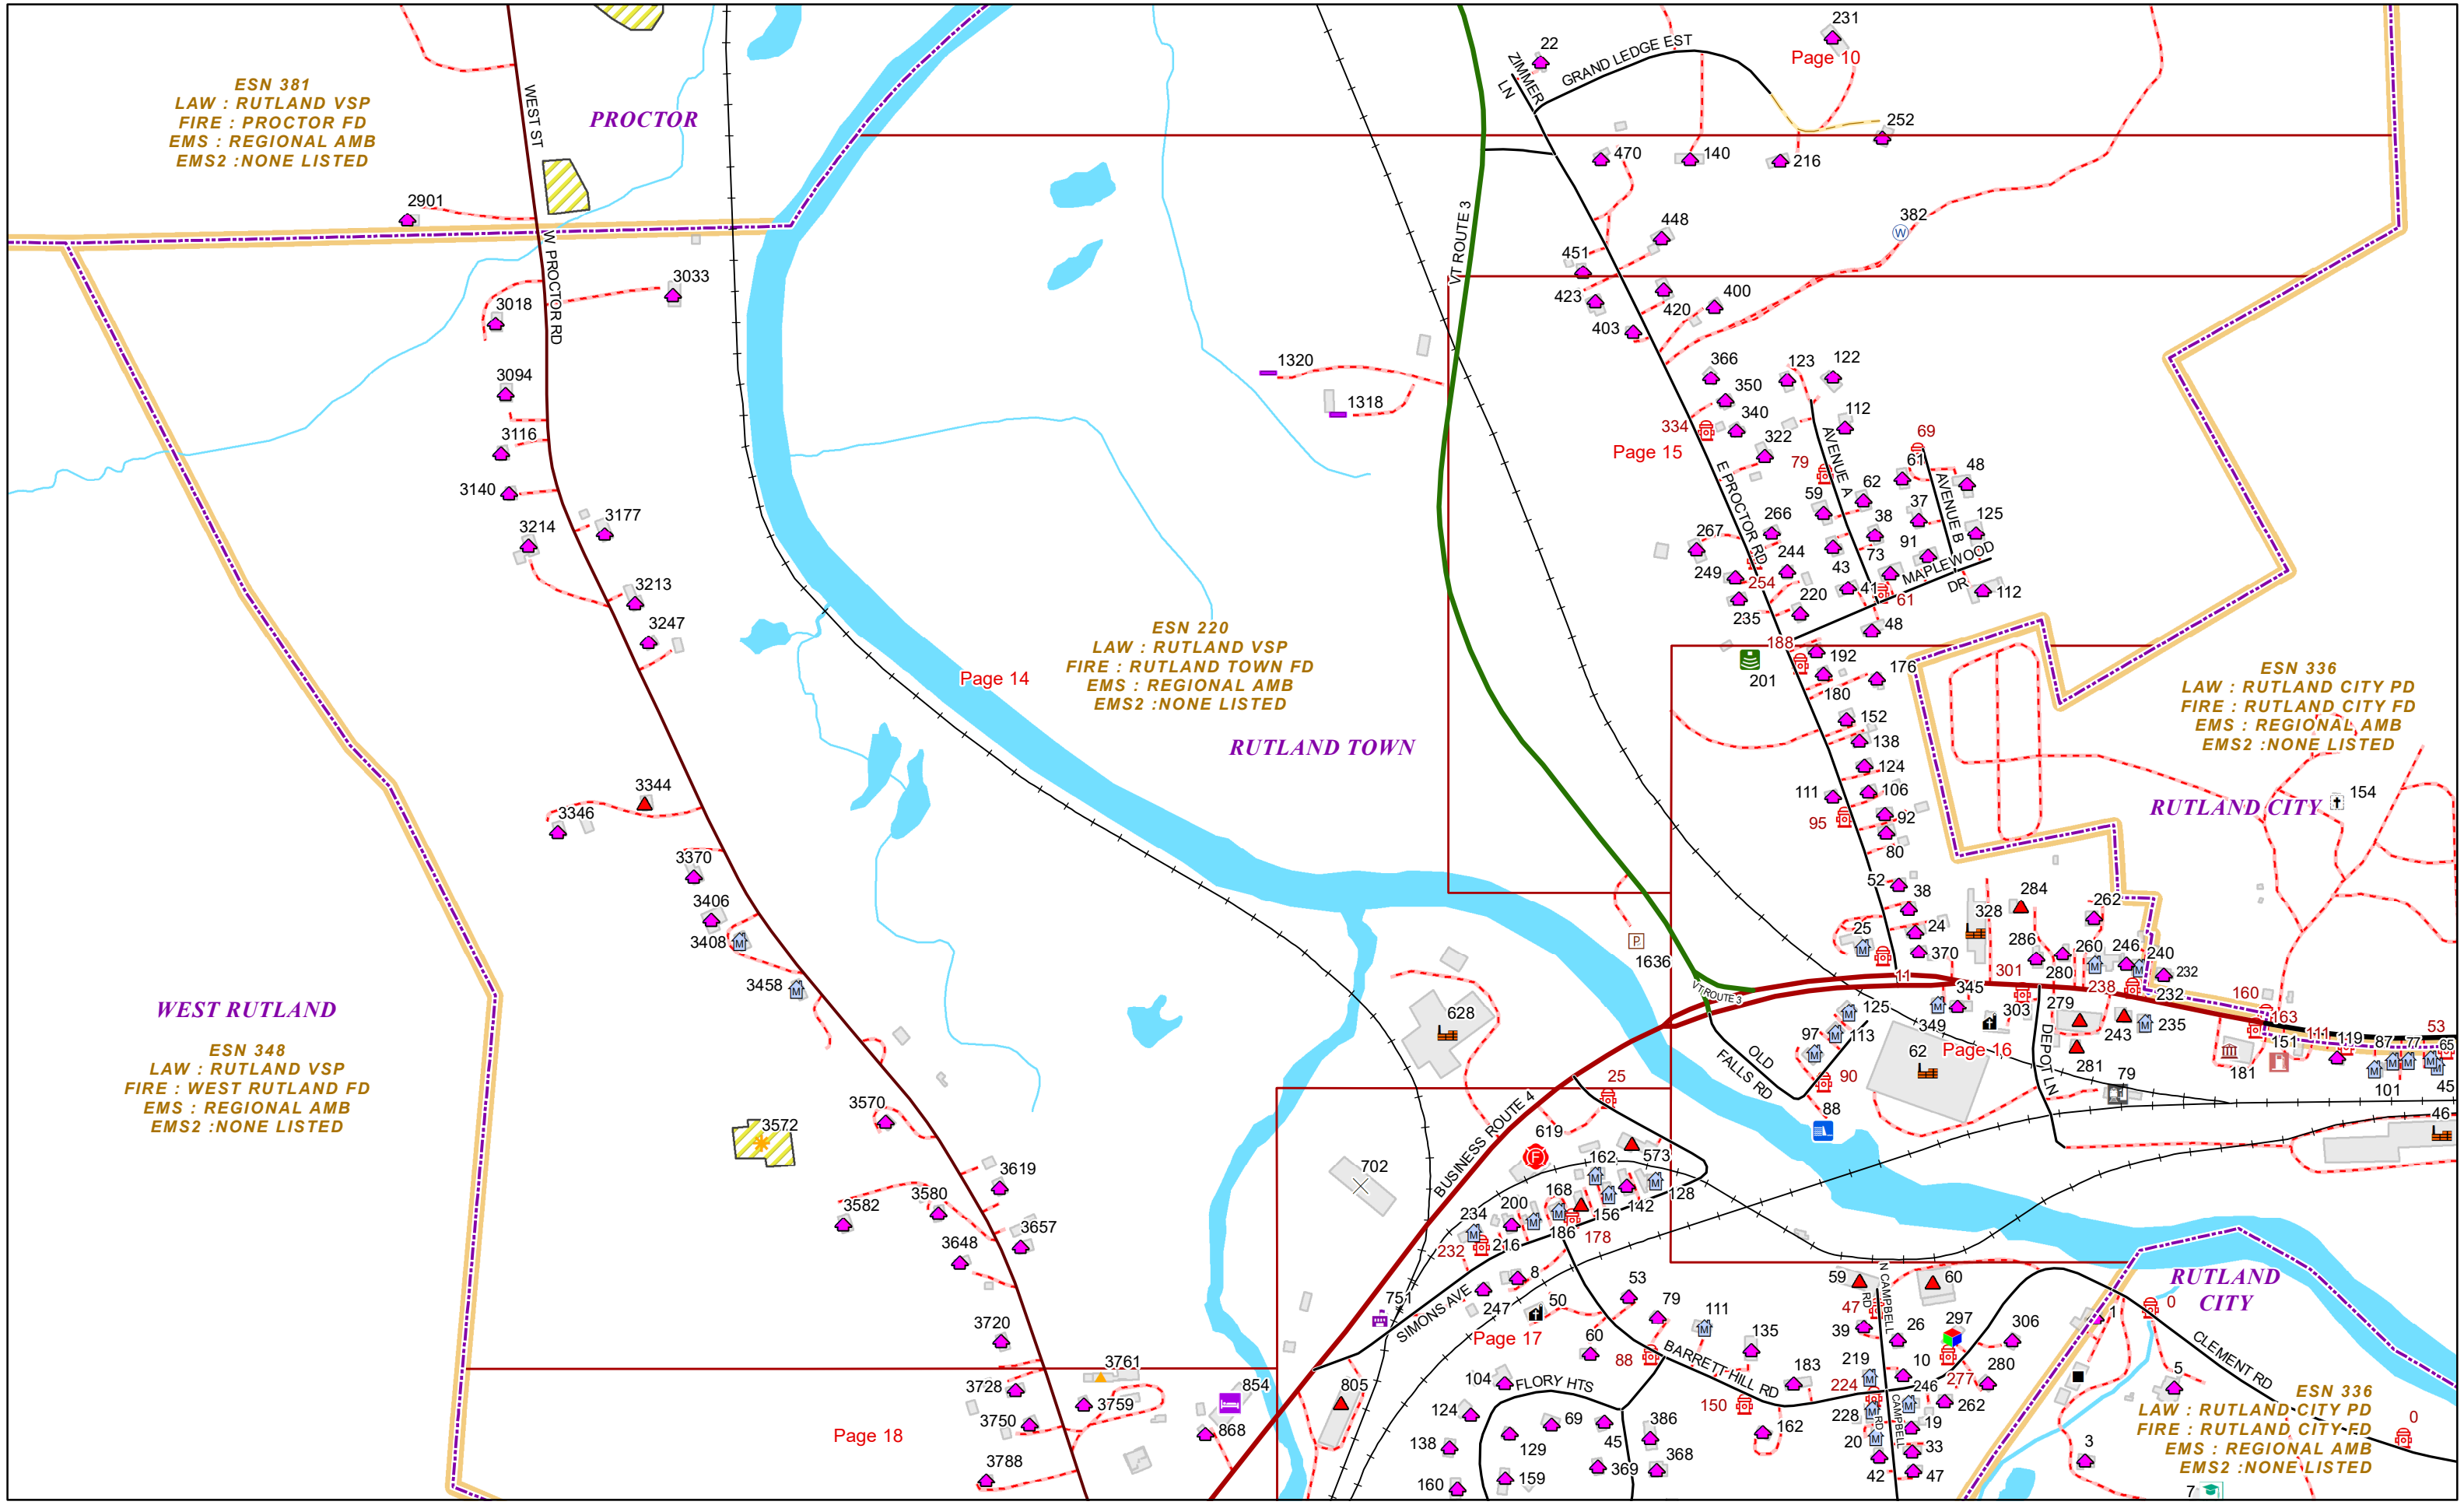

ESN 381
LAW : RUTLAND VSP
FIRE : PROCTOR FD
EMS : REGIONAL AMB
EMS2 : NONE LISTED

ESN 220
LAW : RUTLAND VSP
FIRE : RUTLAND TOWN FD
EMS : REGIONAL AMB
EMS2 : NONE LISTED

ESN 336
LAW : RUTLAND CITY PD
FIRE : RUTLAND CITY FD
EMS : REGIONAL AMB
EMS2 : NONE LISTED

WEST RUTLAND
ESN 348
LAW : RUTLAND VSP
FIRE : WEST RUTLAND FD
EMS : REGIONAL AMB
EMS2 : NONE LISTED

ESN 336
LAW : RUTLAND-CITY PD
FIRE : RUTLAND-CITY-FD
EMS : REGIONAL AMB
EMS2 : NONE LISTED