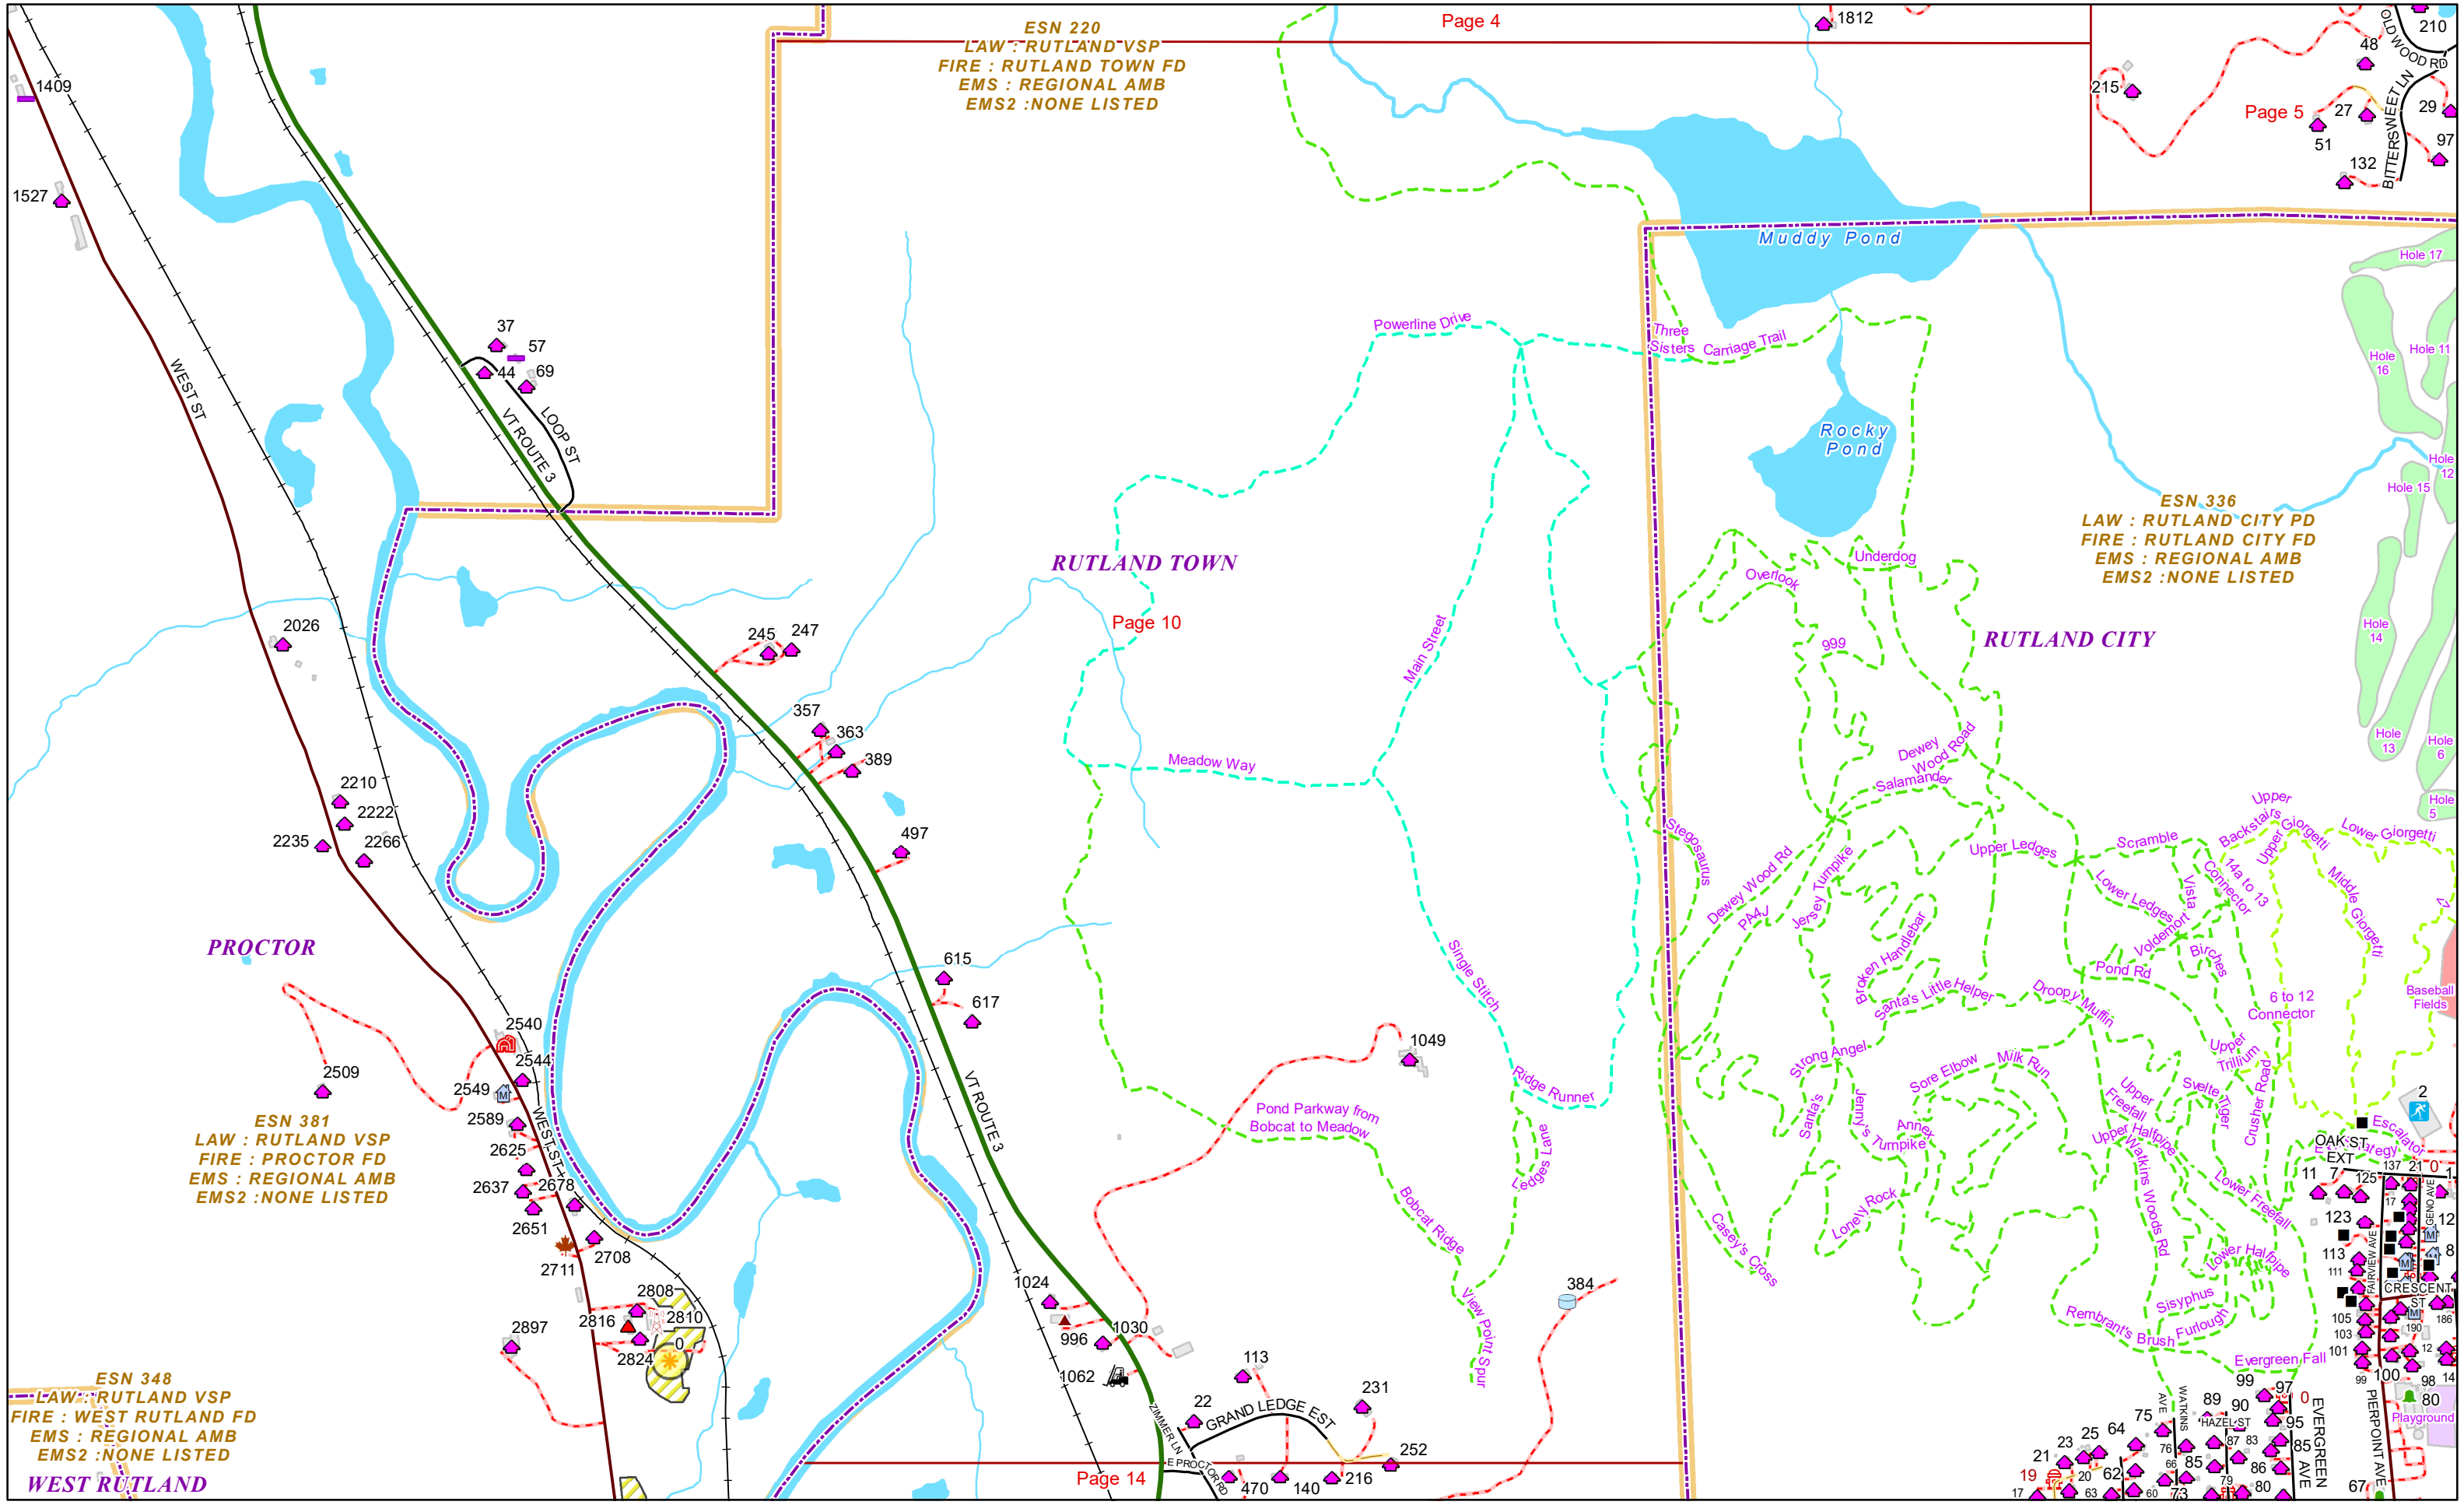

ESN 220
LAW : RUTLAND VSP
FIRE : RUTLAND TOWN FD
EMS : REGIONAL AMB
EMS2 : NONE LISTED

ESN 336
LAW : RUTLAND CITY PD
FIRE : RUTLAND CITY FD
EMS : REGIONAL AMB
EMS2 : NONE LISTED

PROCTOR

RUTLAND TOWN

RUTLAND CITY

ESN 348
LAW : RUTLAND VSP
FIRE : WEST RUTLAND FD
EMS : REGIONAL AMB
EMS2 : NONE LISTED

WEST RUTLAND

ESN 381
LAW : RUTLAND VSP
FIRE : PROCTOR FD
EMS : REGIONAL AMB
EMS2 : NONE LISTED