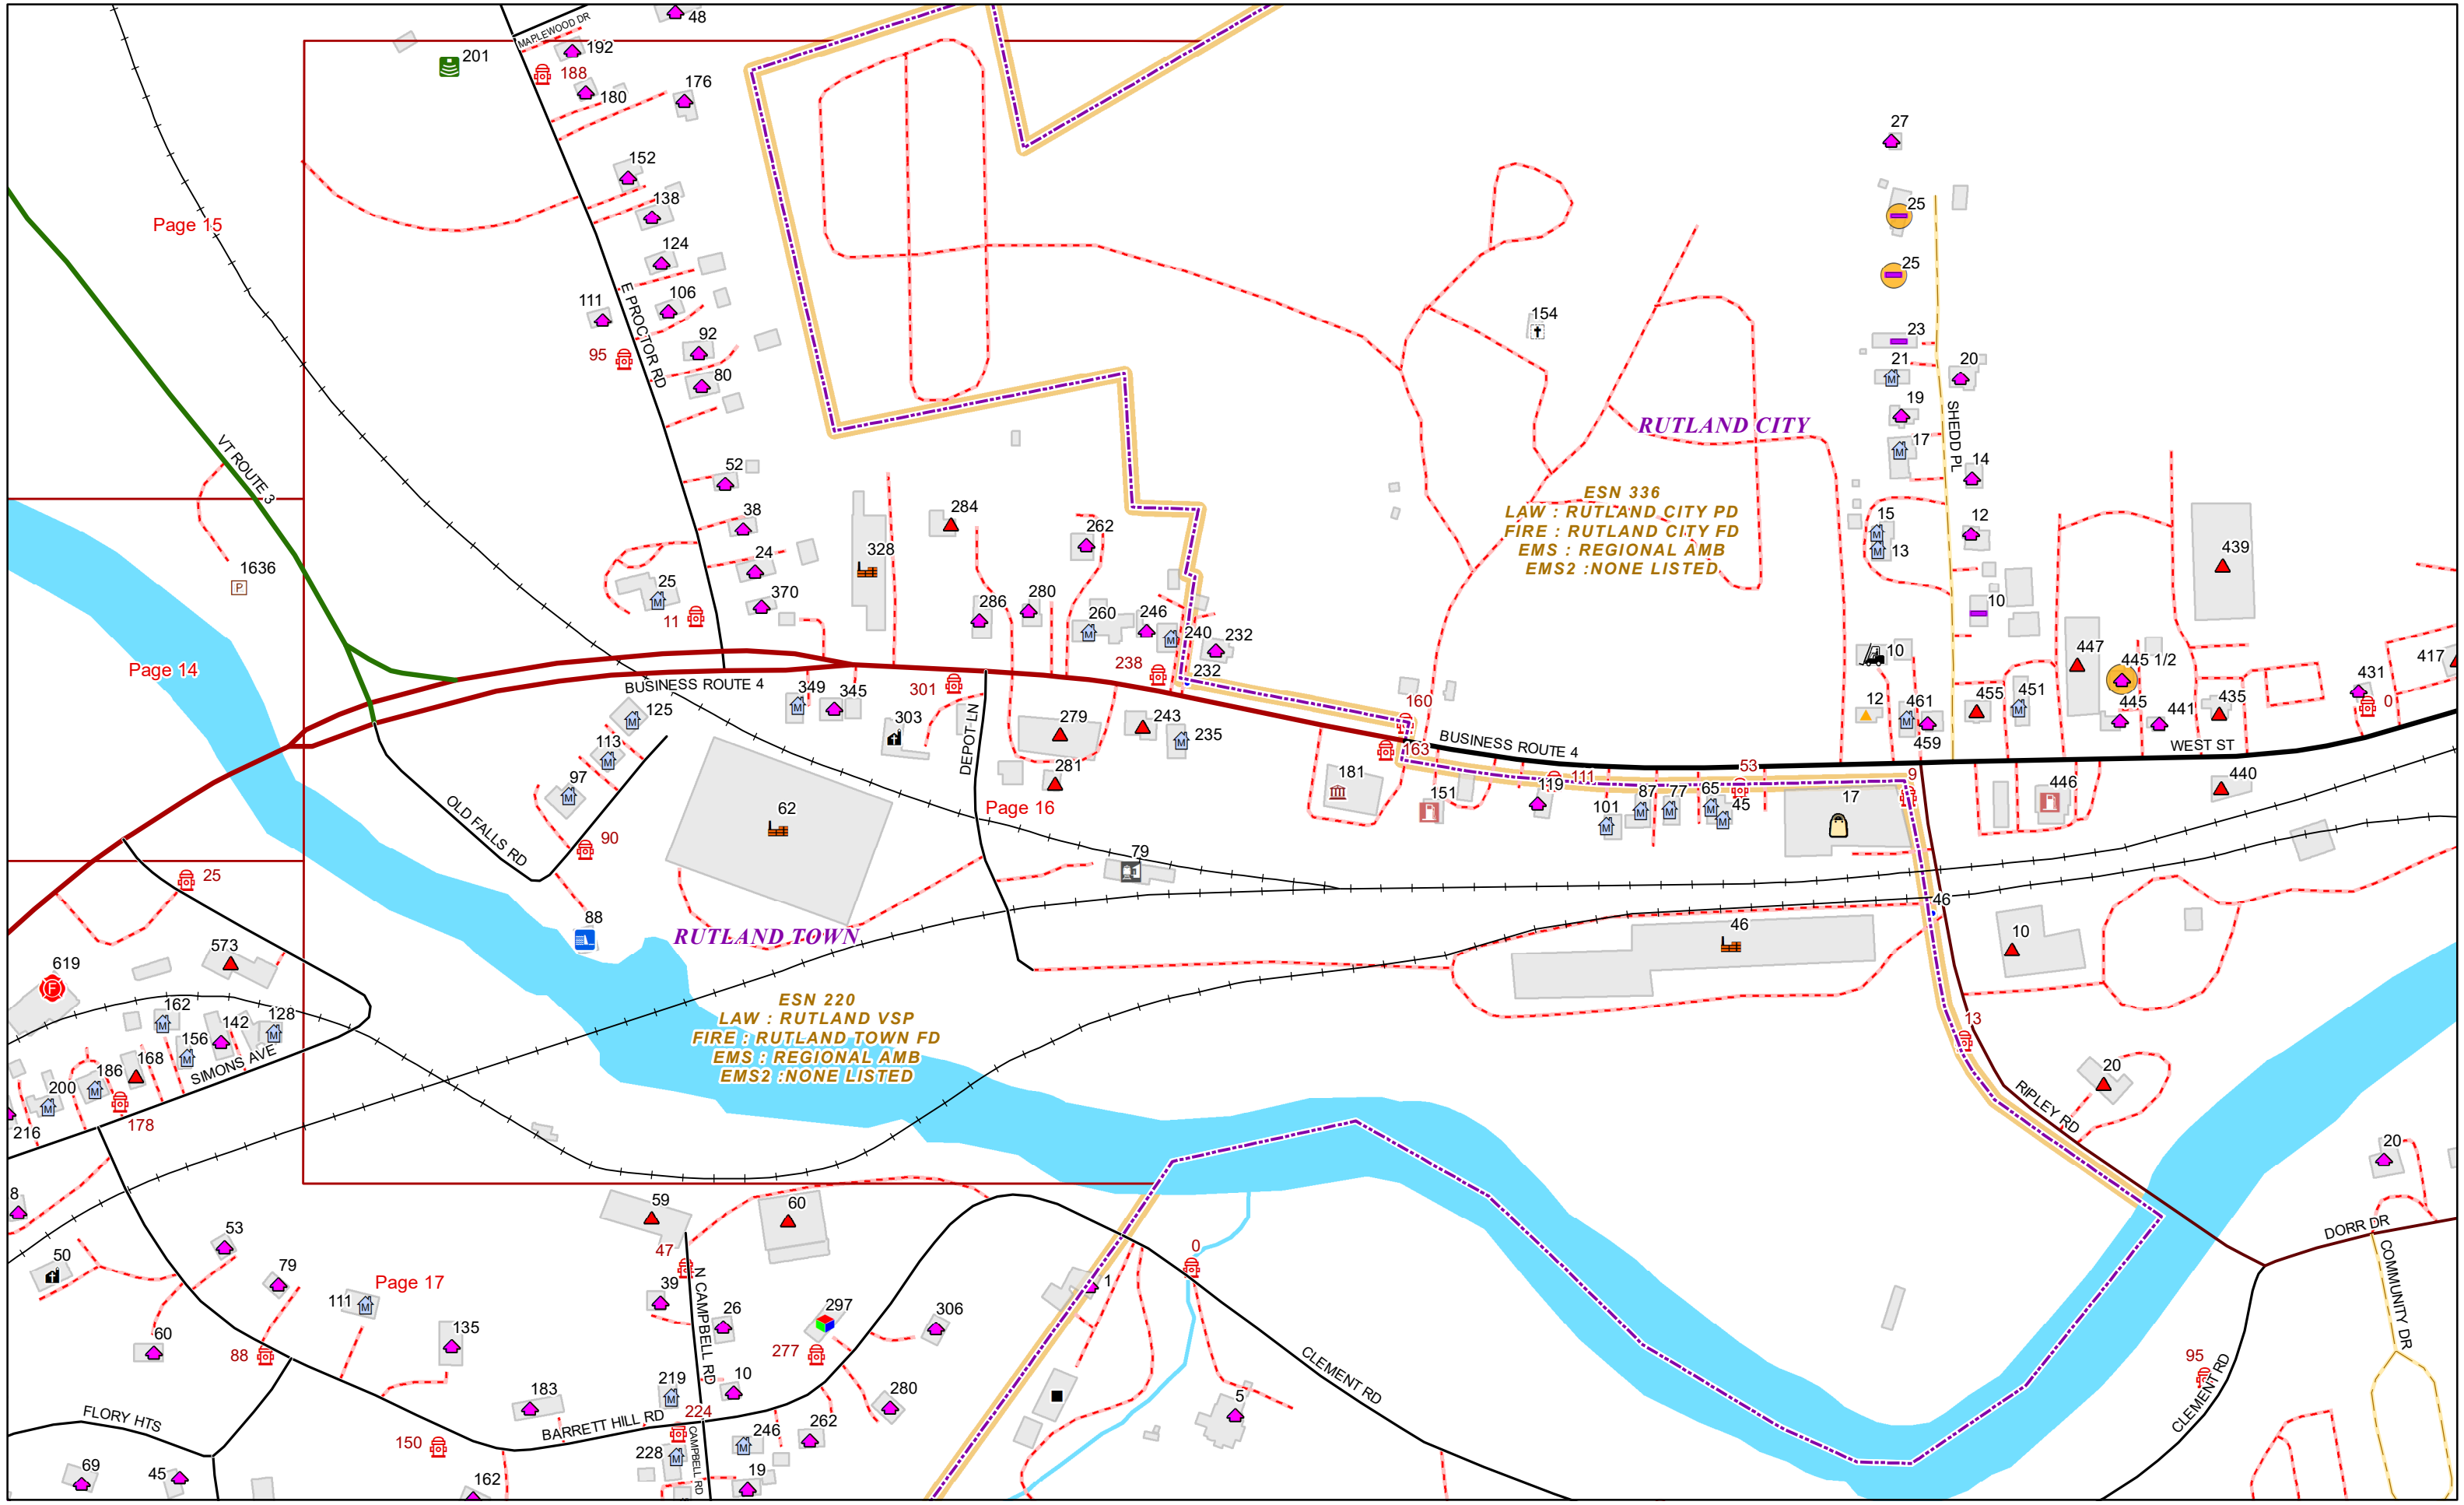

ESN 336
LAW : RUTLAND CITY PD
FIRE : RUTLAND CITY FD
EMS : REGIONAL AMB
EMS2 : NONE LISTED

ESN 220
LAW : RUTLAND VSP
FIRE : RUTLAND TOWN FD
EMS : REGIONAL AMB
EMS2 : NONE LISTED