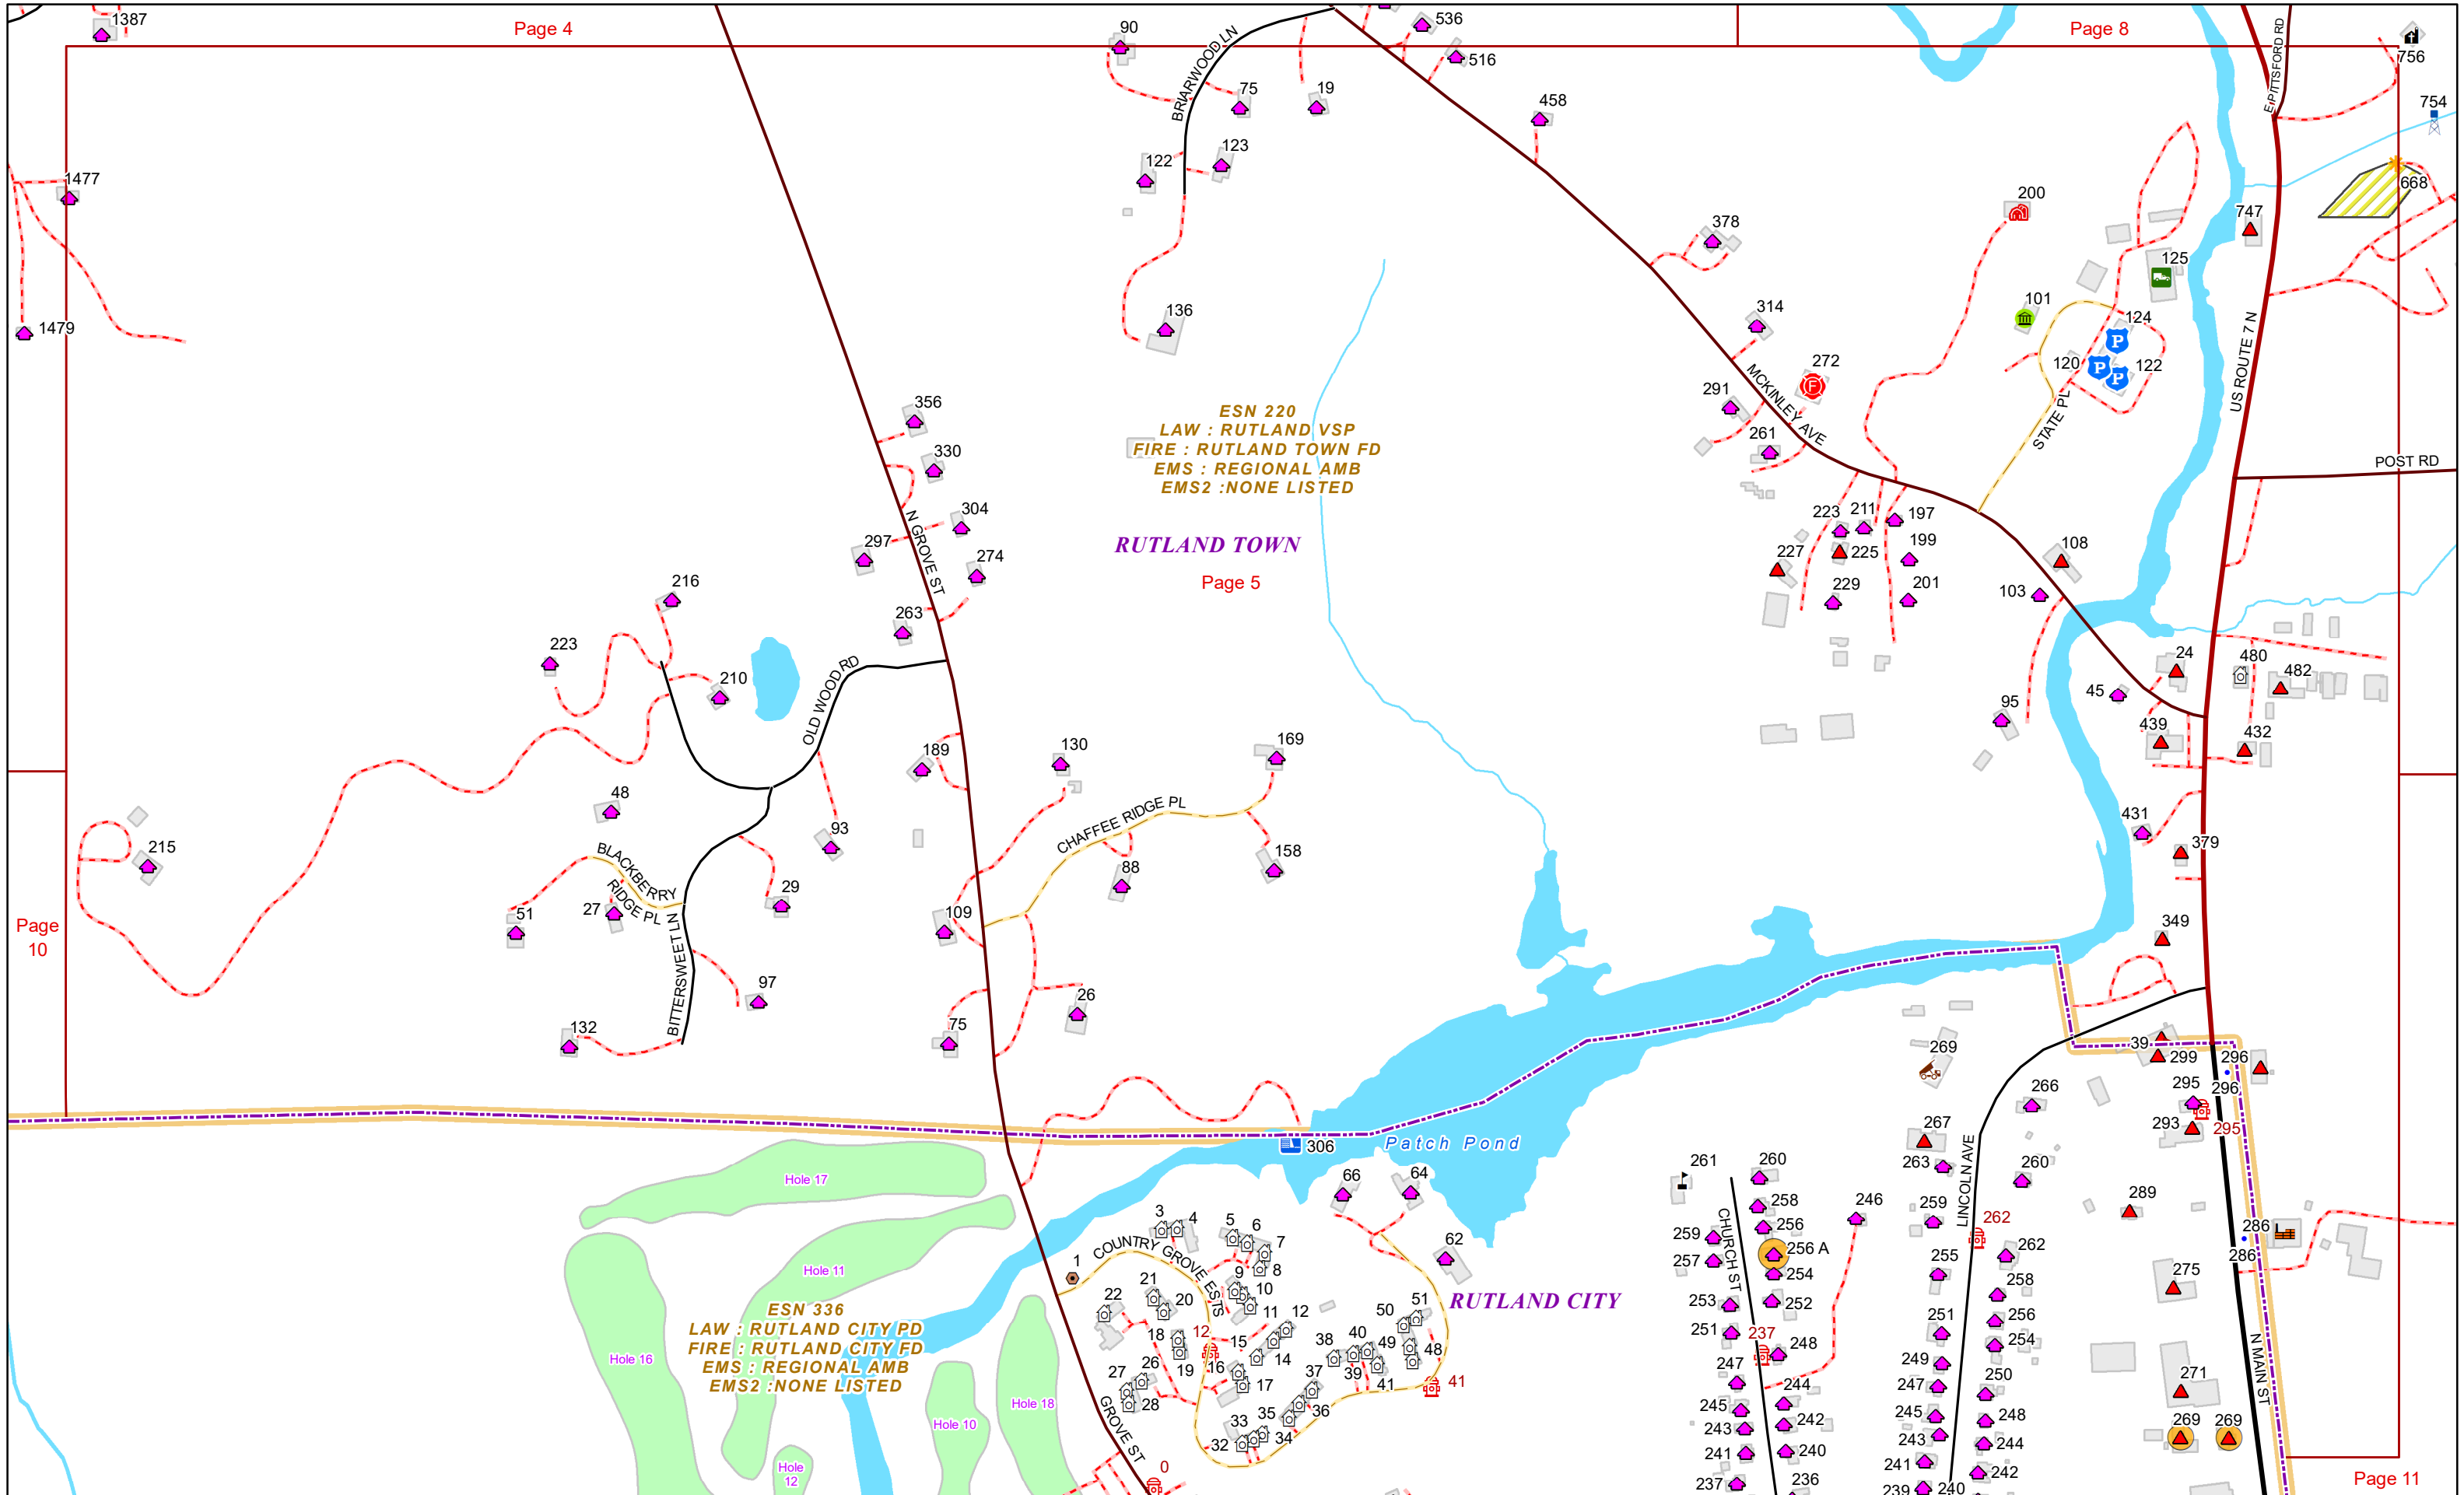

ESN 220
LAW : RUTLAND VSP
FIRE : RUTLAND TOWN FD
EMS : REGIONAL AMB
EMS2 : NONE LISTED

RUTLAND TOWN

ESN 336
LAW : RUTLAND CITY PD
FIRE : RUTLAND CITY FD
EMS : REGIONAL AMB
EMS2 : NONE LISTED

RUTLAND CITY