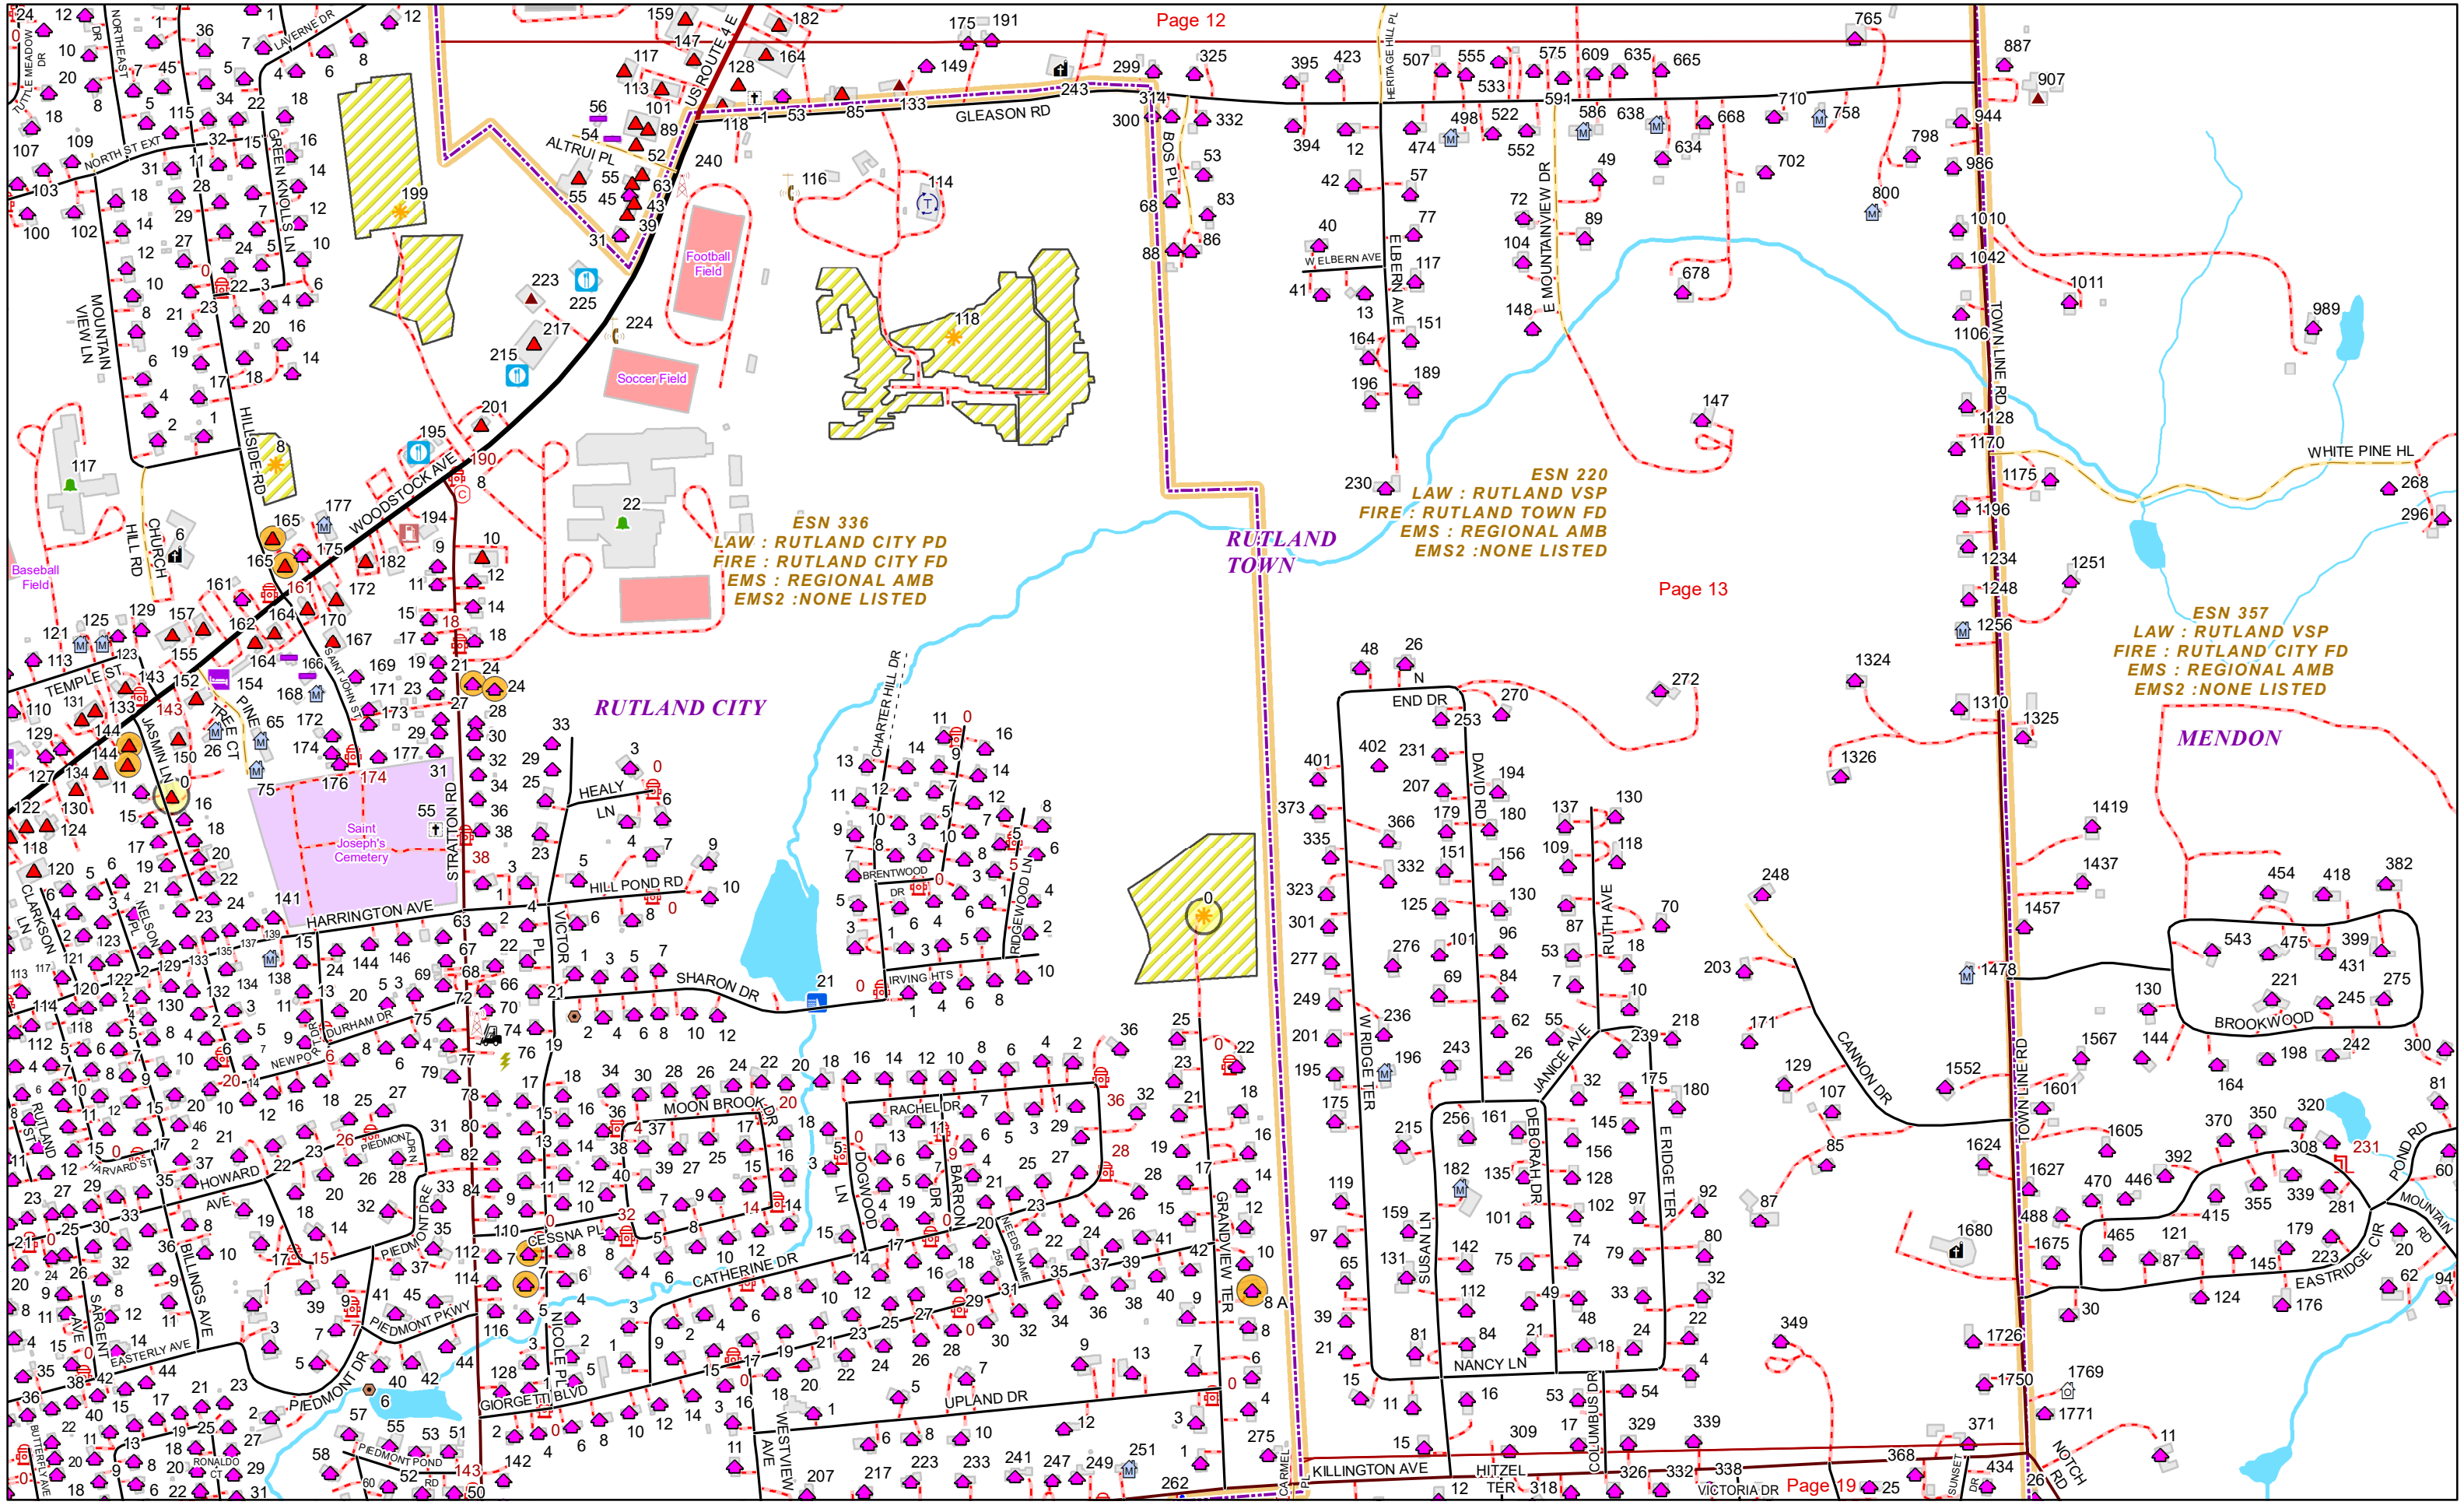

ESN 336
LAW : RUTLAND CITY PD
FIRE : RUTLAND CITY FD
EMS : REGIONAL AMB
EMS2 : NONE LISTED

ESN 220
LAW : RUTLAND VSP
FIRE : RUTLAND TOWN FD
EMS : REGIONAL AMB
EMS2 : NONE LISTED

ESN 357
LAW : RUTLAND VSP
FIRE : RUTLAND CITY FD
EMS : REGIONAL AMB
EMS2 : NONE LISTED