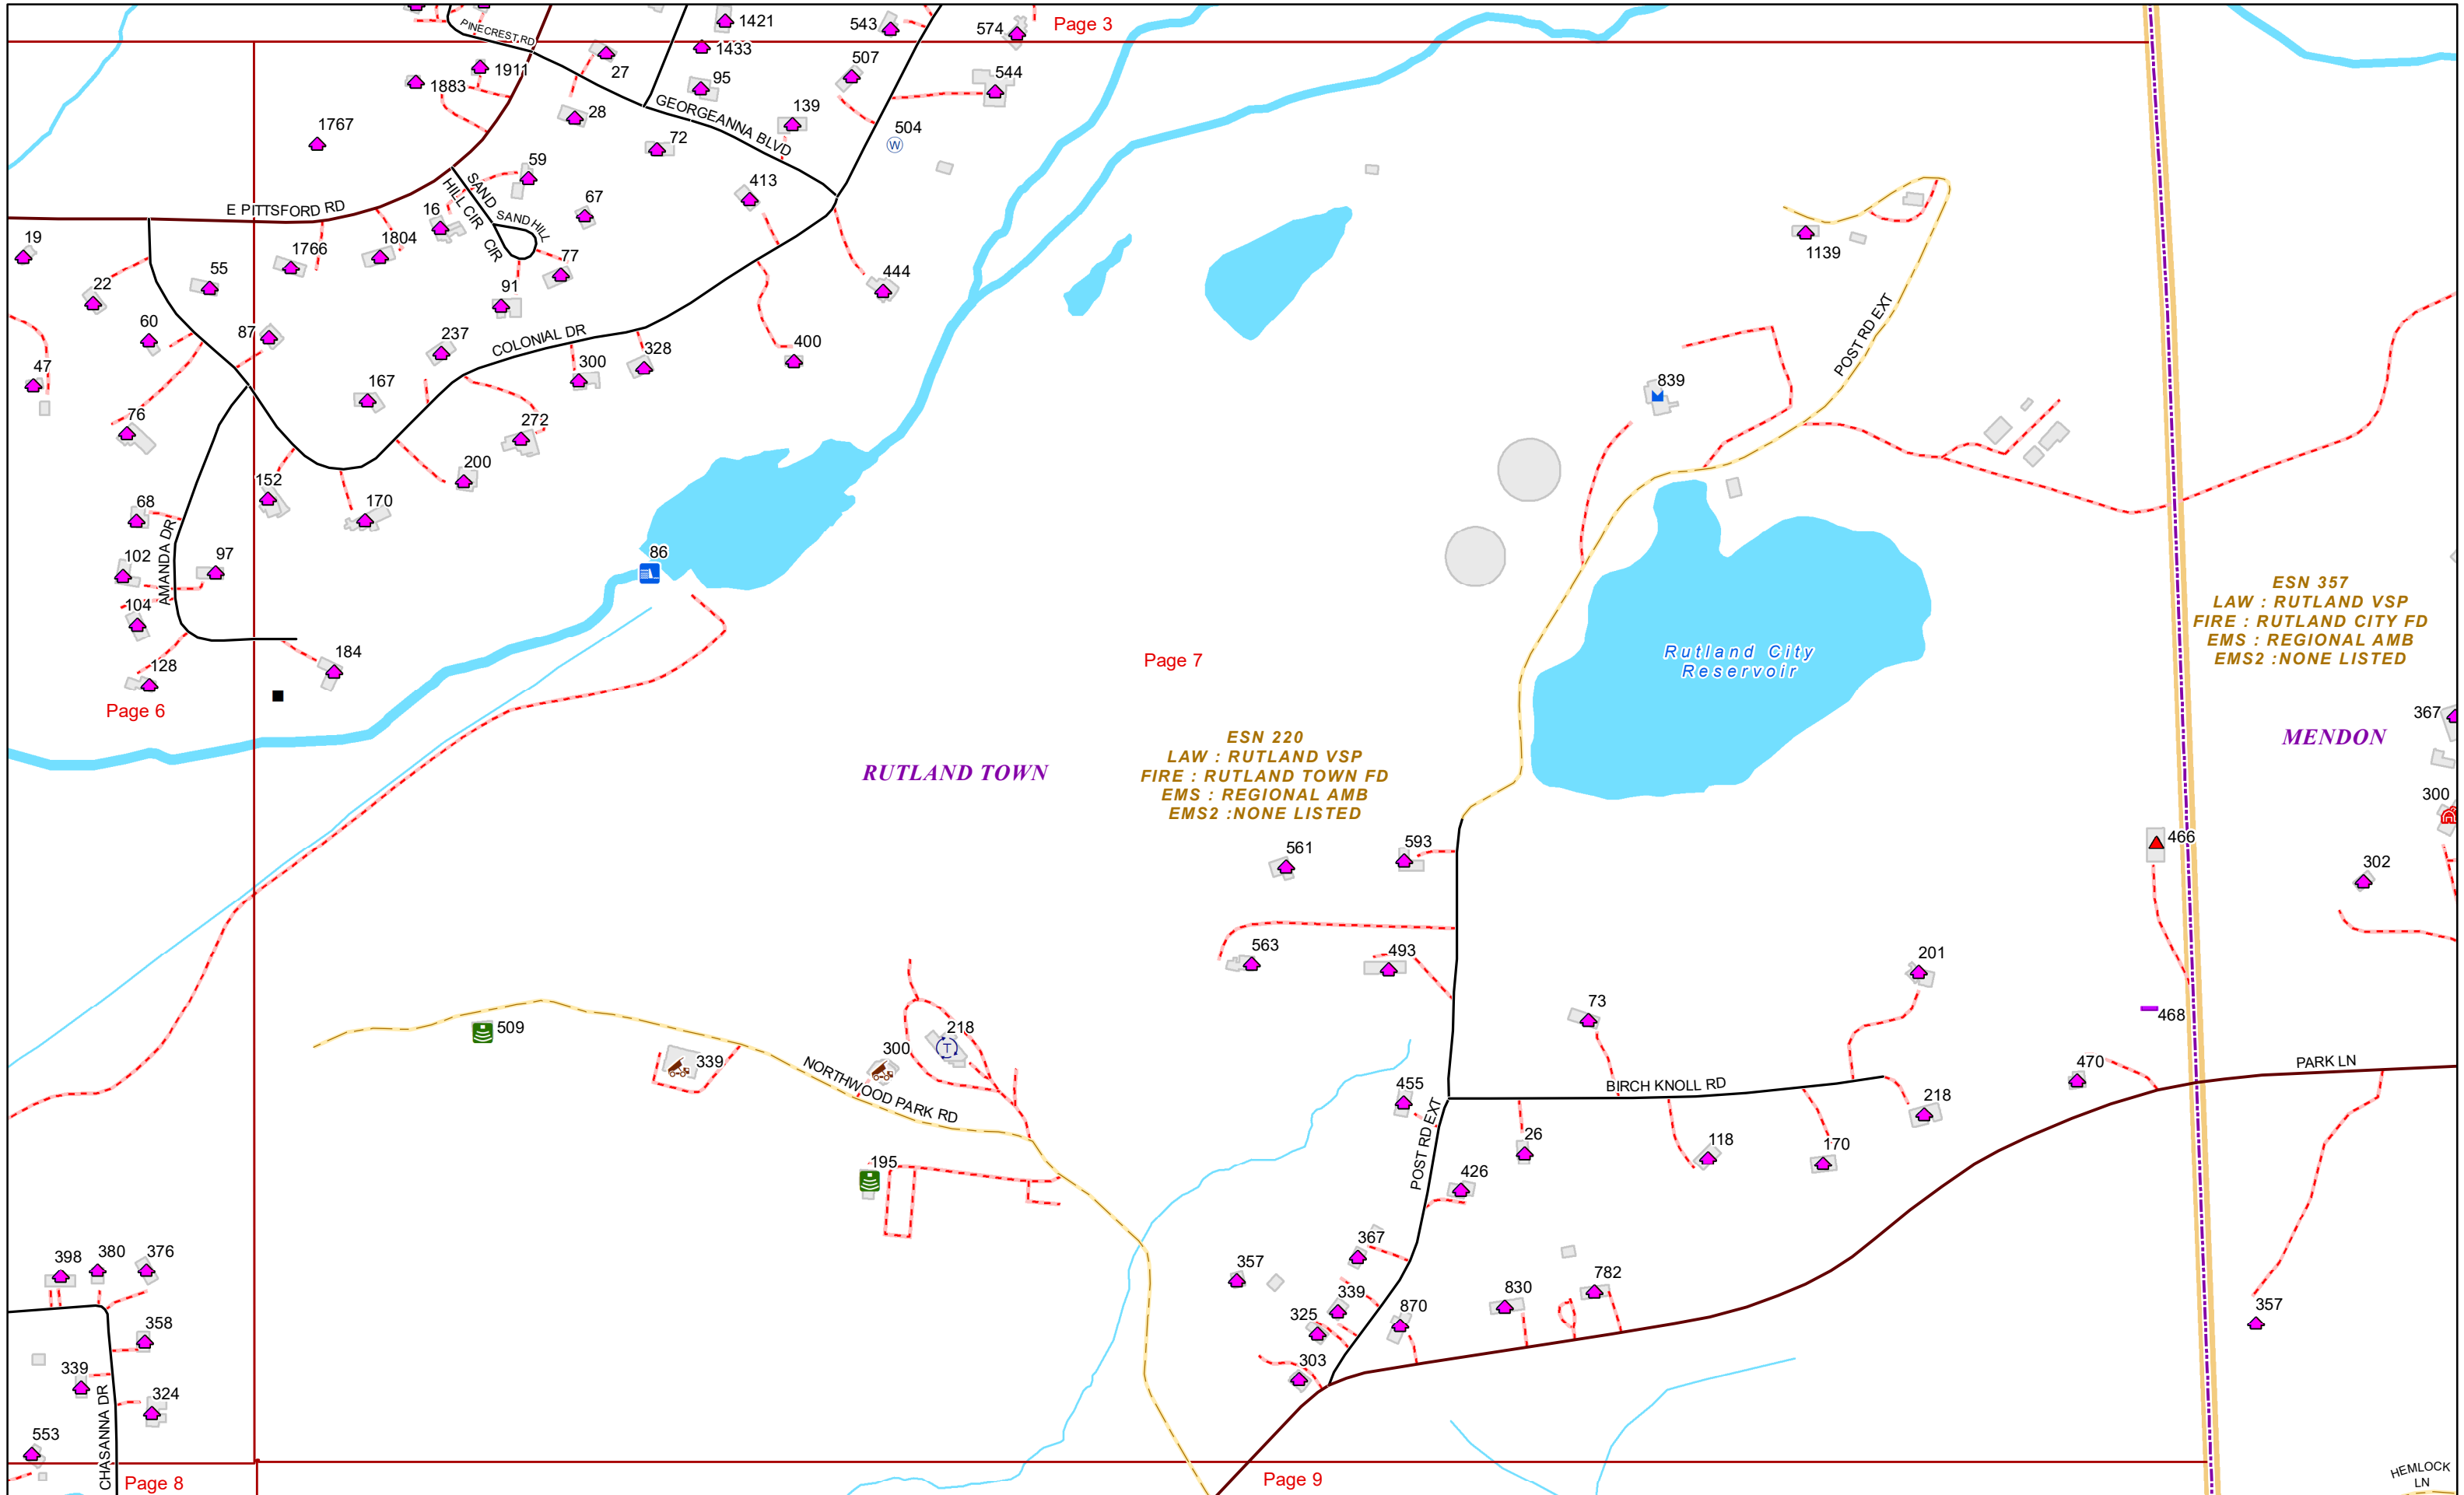

Page 3

Page 7

Page 6

Page 8

Page 9

RUTLAND TOWN

Rutland City Reservoir

MENDON

ESN 220
LAW : RUTLAND VSP
FIRE : RUTLAND TOWN FD
EMS : REGIONAL AMB
EMS2 : NONE LISTED

ESN 357
LAW : RUTLAND VSP
FIRE : RUTLAND CITY FD
EMS : REGIONAL AMB
EMS2 : NONE LISTED