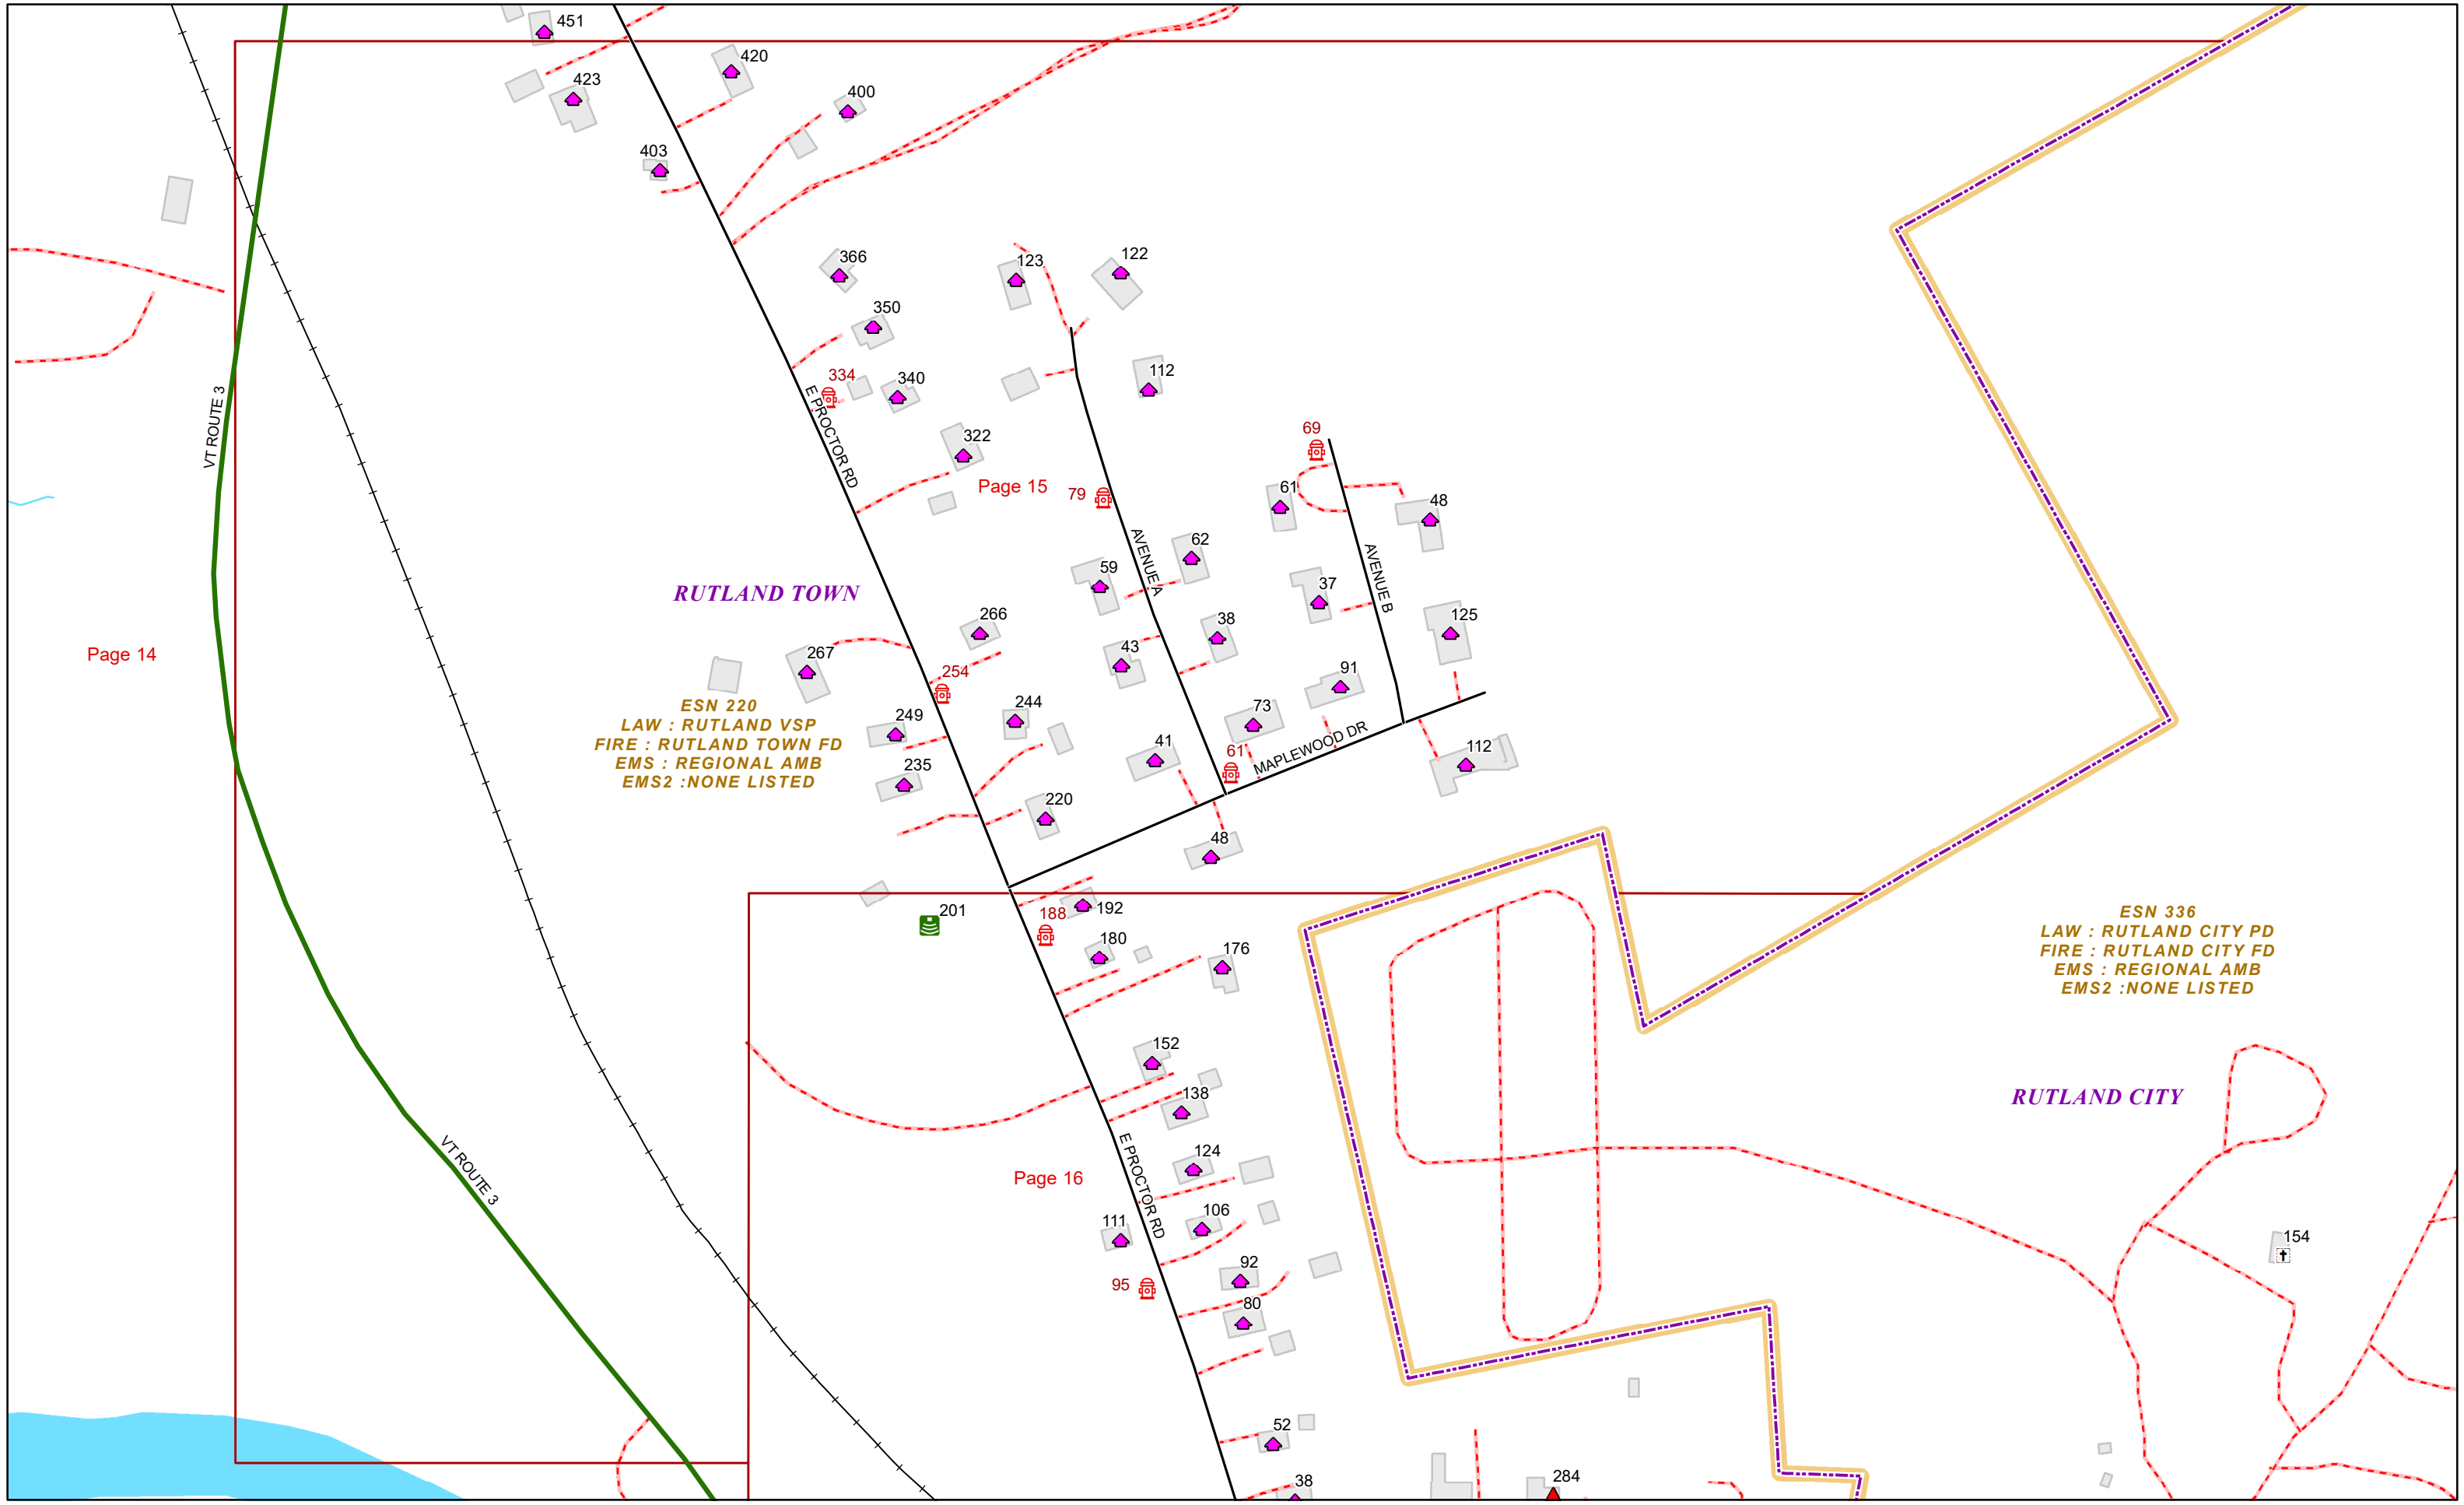

Page 14

ESN 220
LAW : RUTLAND VSP
FIRE : RUTLAND TOWN FD
EMS : REGIONAL AMB
EMS2 : NONE LISTED

ESN 336
LAW : RUTLAND CITY PD
FIRE : RUTLAND CITY FD
EMS : REGIONAL AMB
EMS2 : NONE LISTED

Page 16