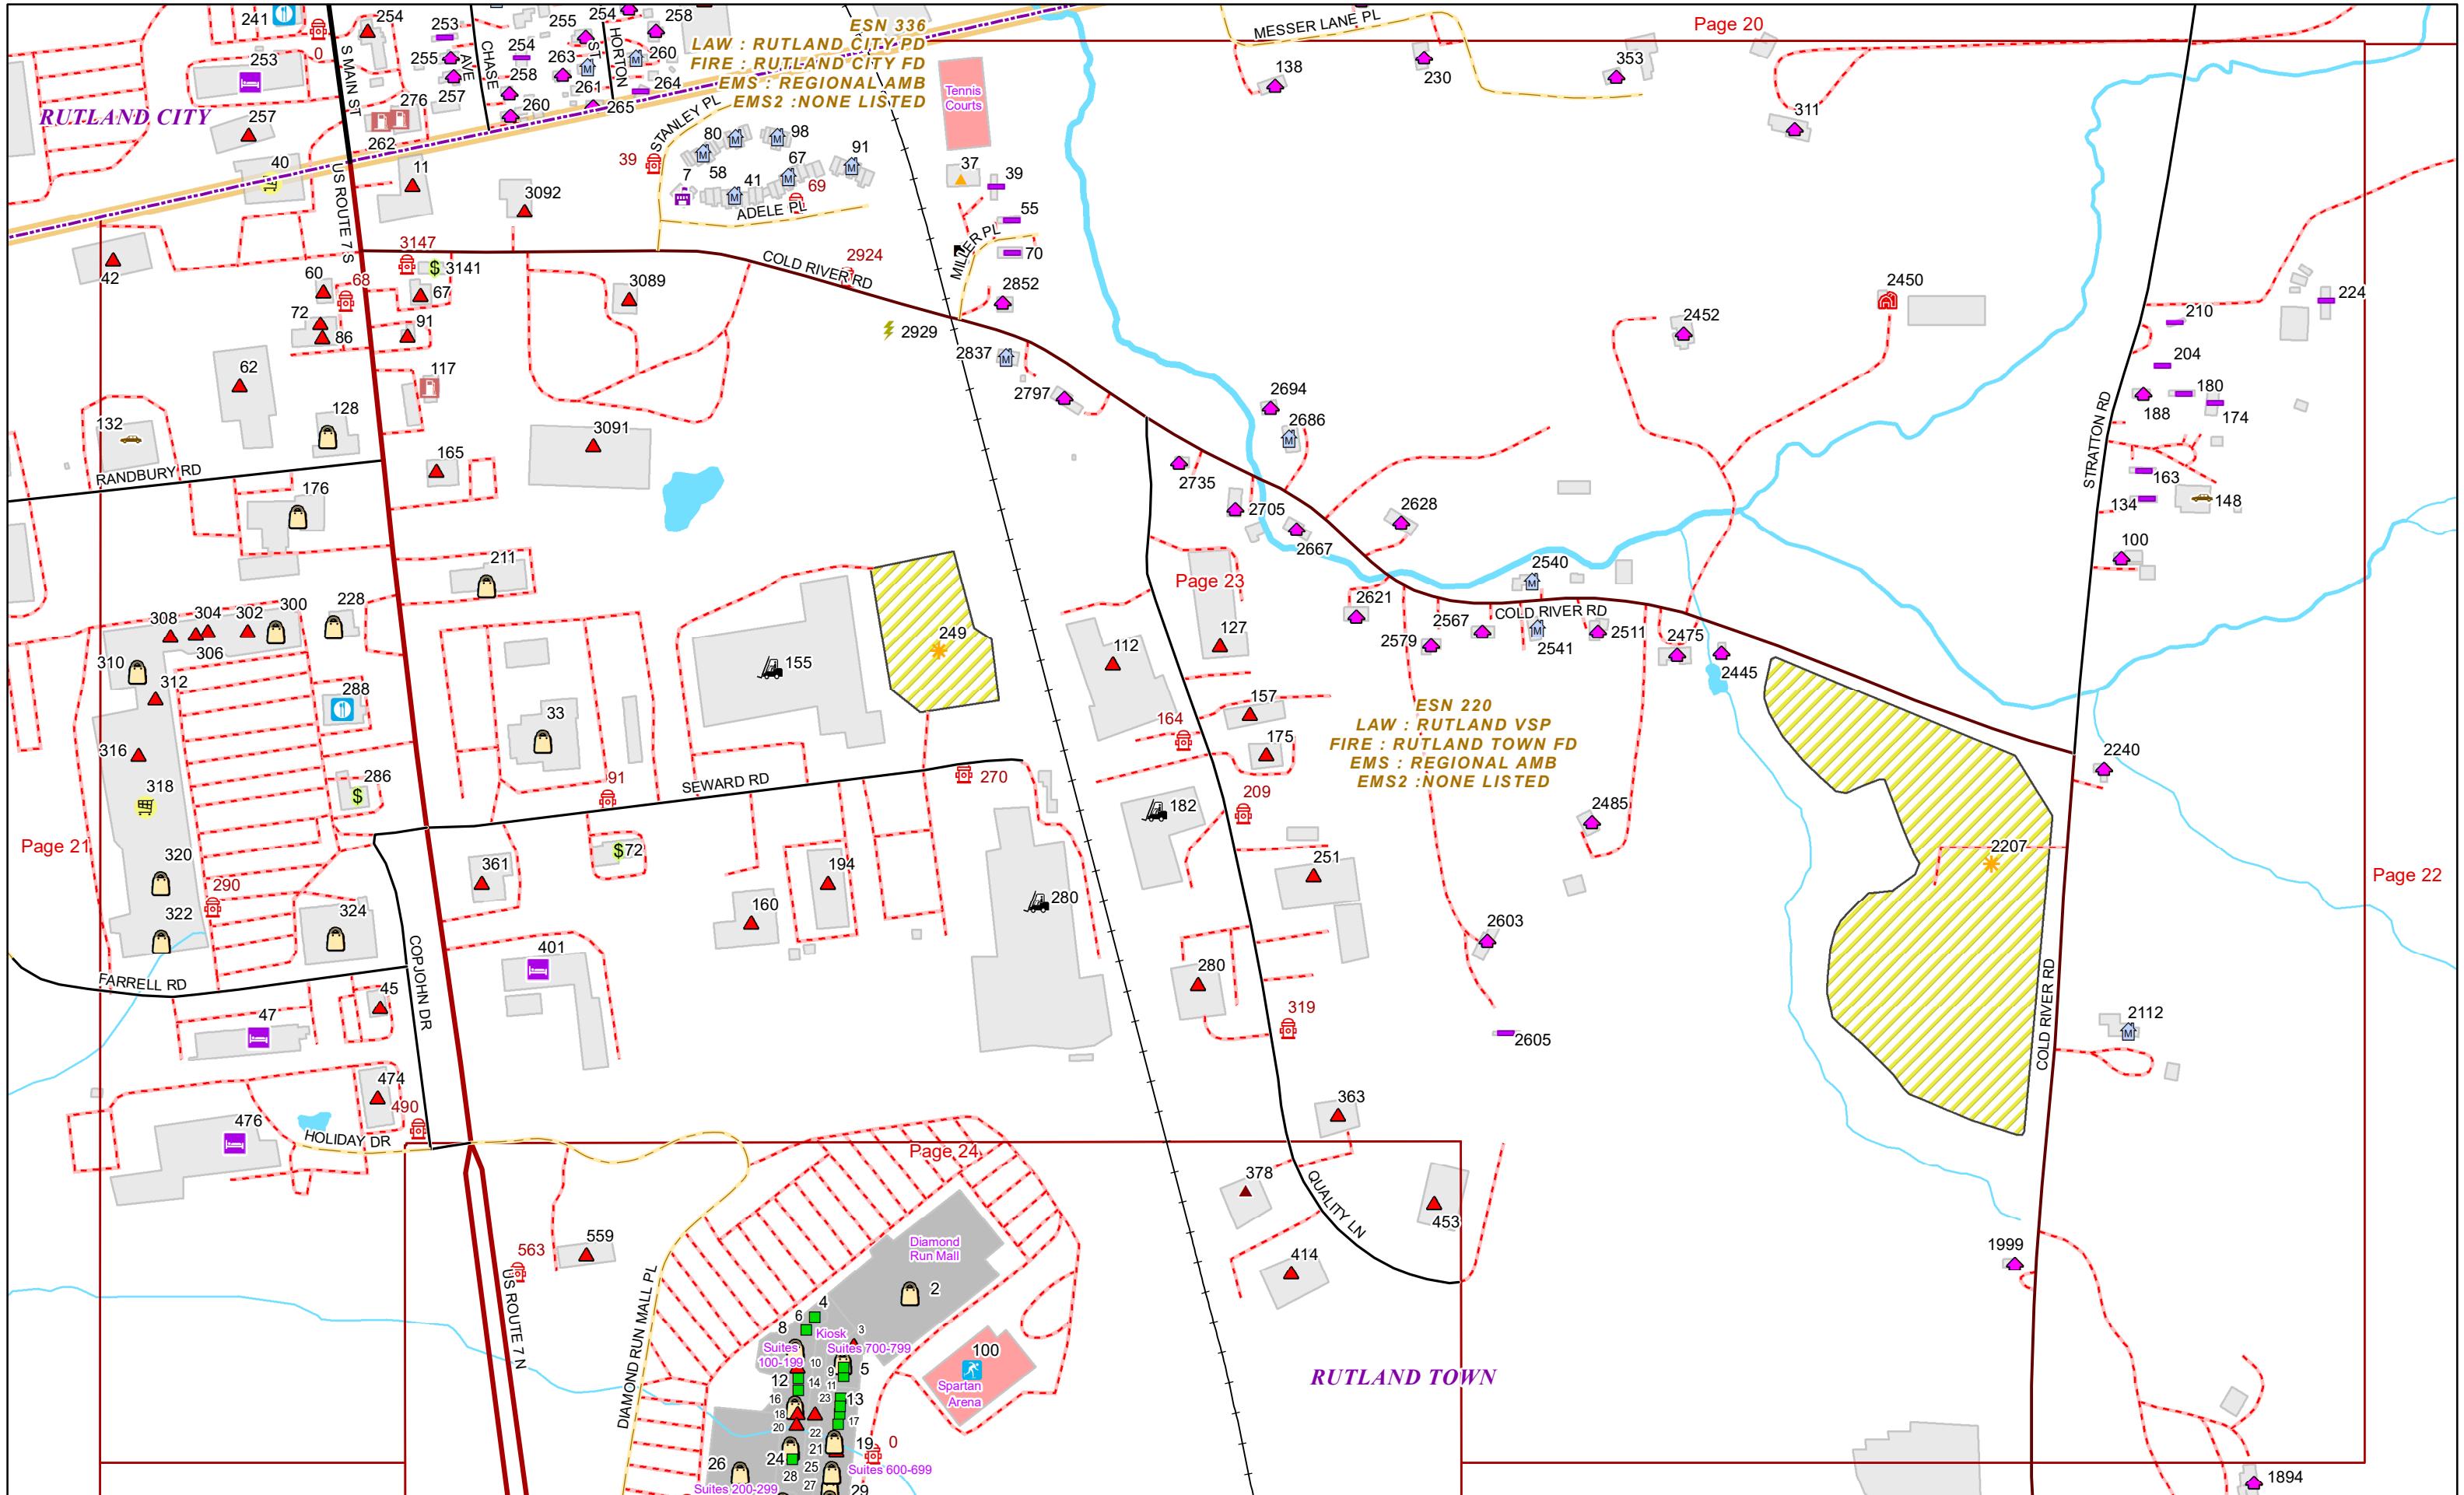

Page 20

Page 23

Page 22

Page 24