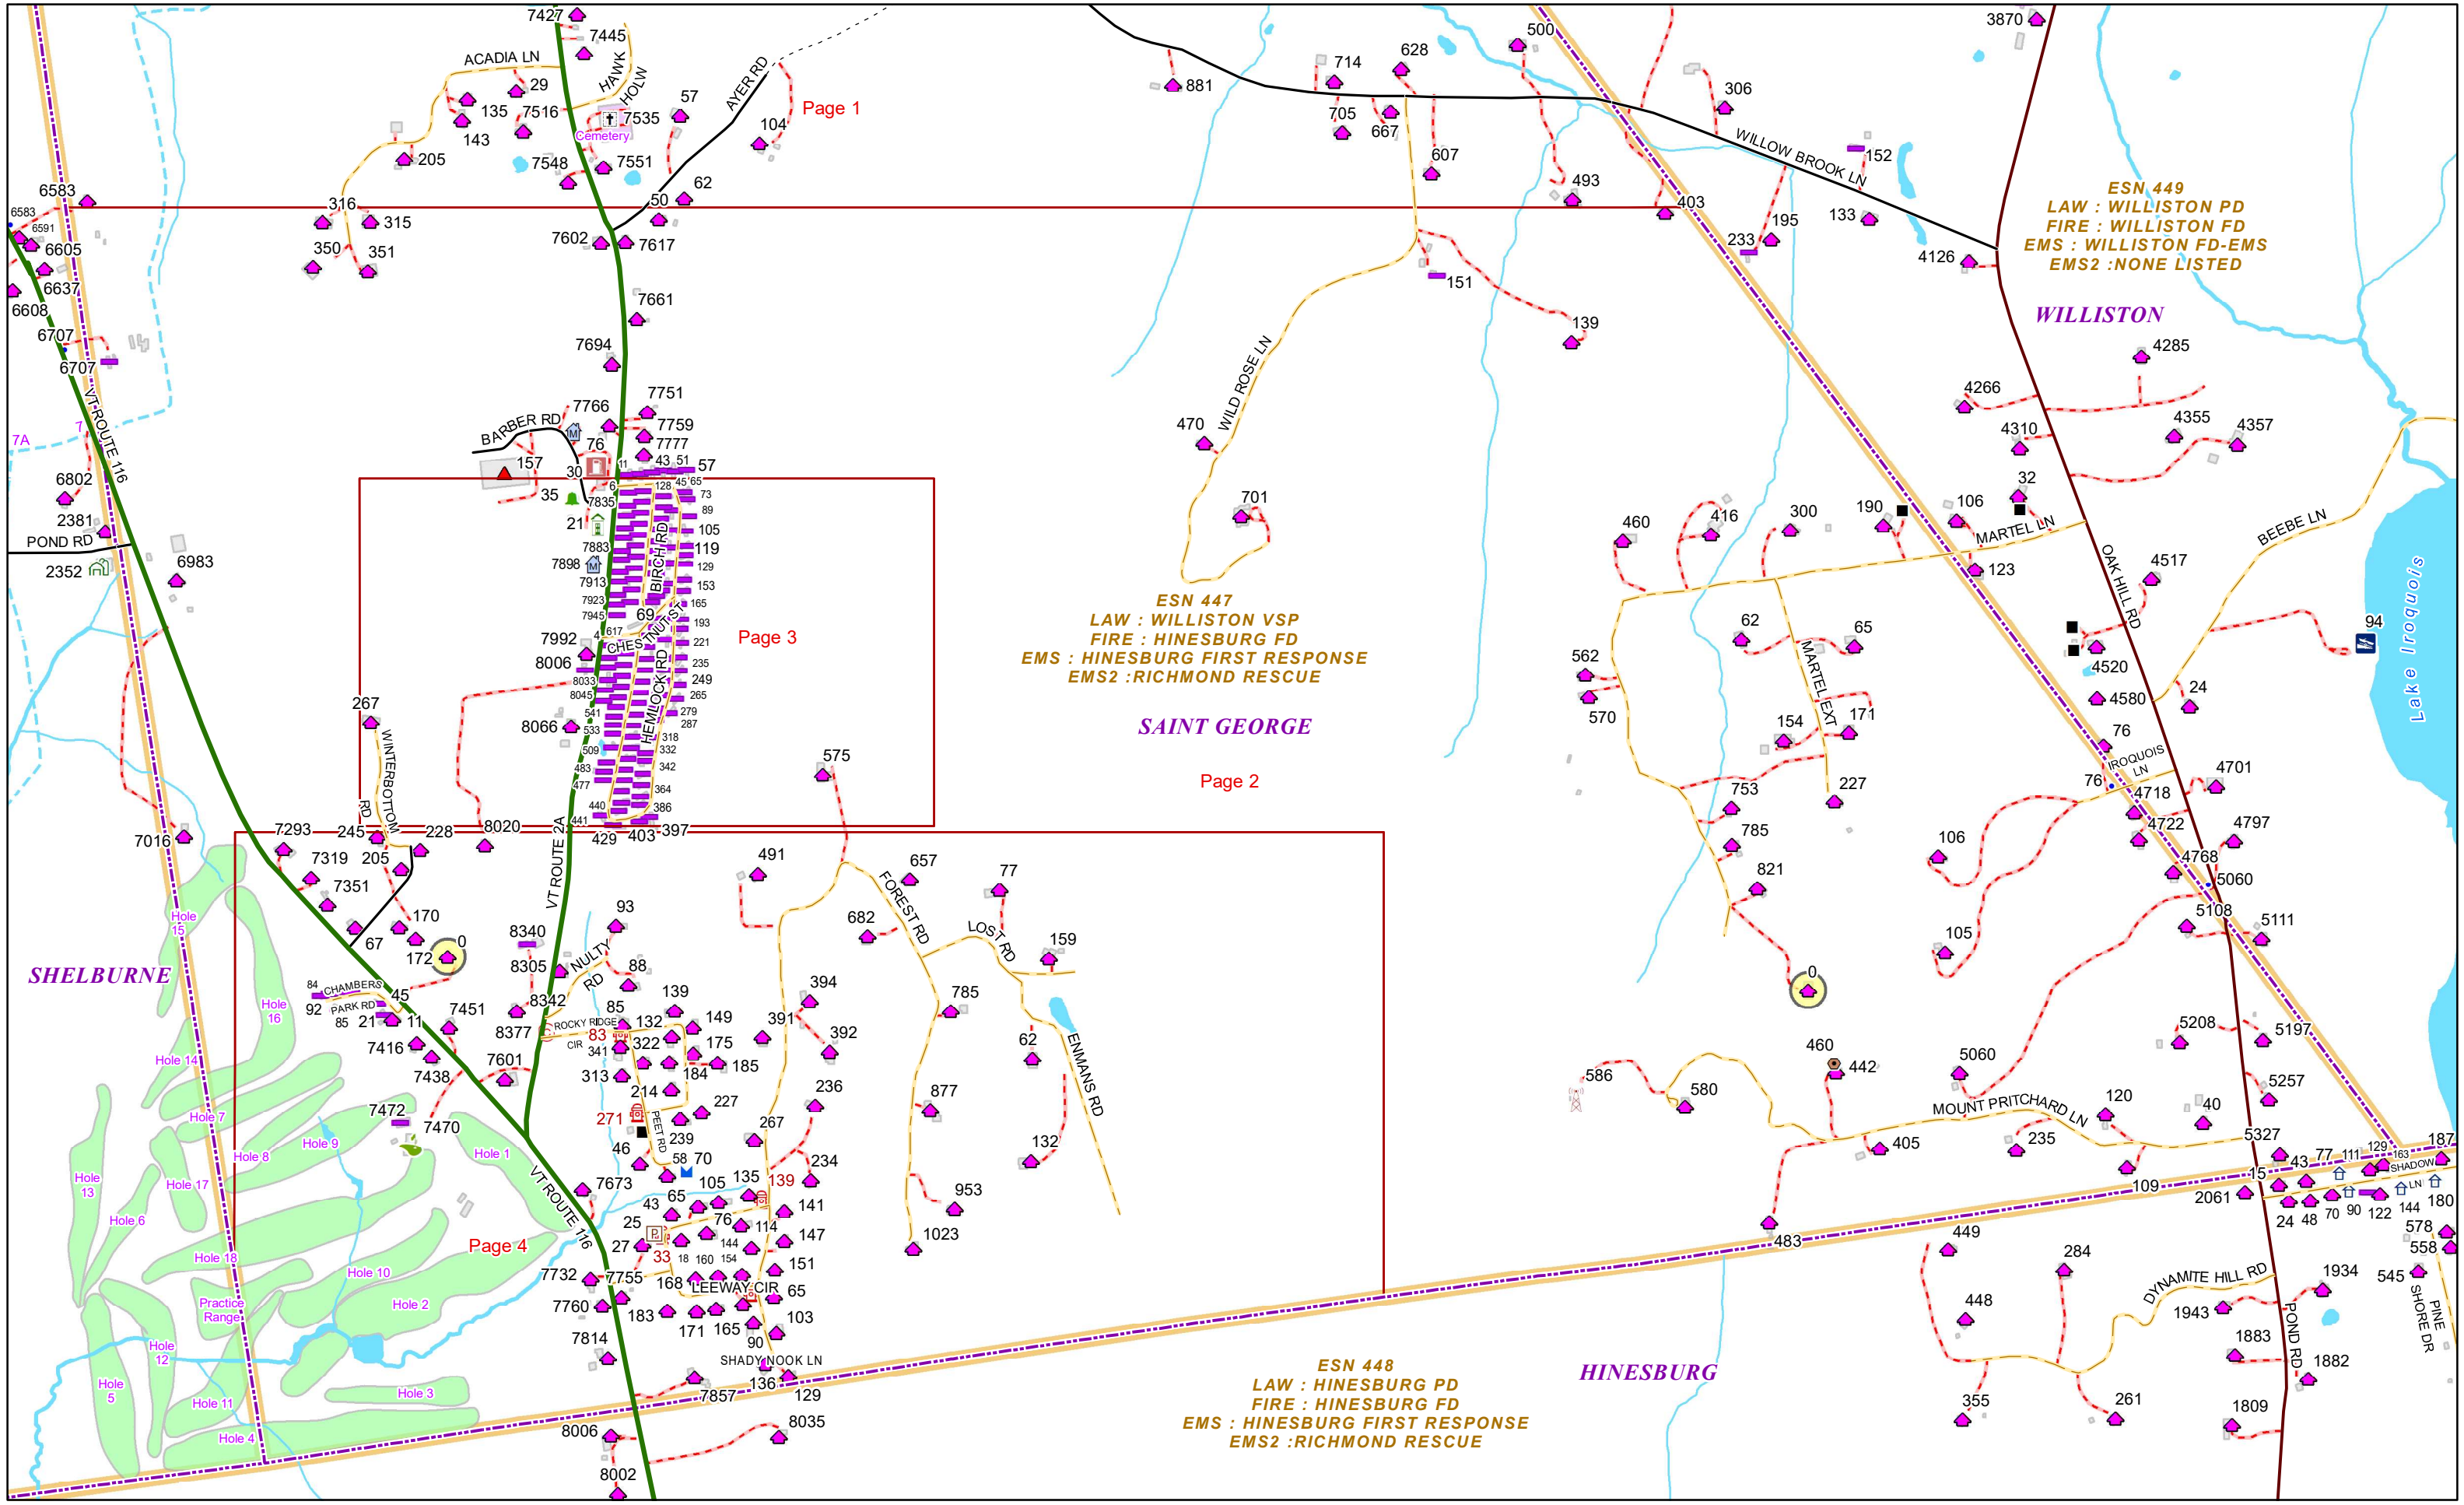

ESN 449
LAW : WILLISTON PD
FIRE : WILLISTON FD
EMS : WILLISTON FD-EMS
EMS2 : NONE LISTED

ESN 447
LAW : WILLISTON VSP
FIRE : HINESBURG FD
EMS : HINESBURG FIRST RESPONSE
EMS2 : RICHMOND RESCUE

ESN 448
LAW : HINESBURG PD
FIRE : HINESBURG FD
EMS : HINESBURG FIRST RESPONSE
EMS2 : RICHMOND RESCUE

SHELBURNE

SAINT GEORGE

HINESBURG

WILLISTON

Lake Iroquois