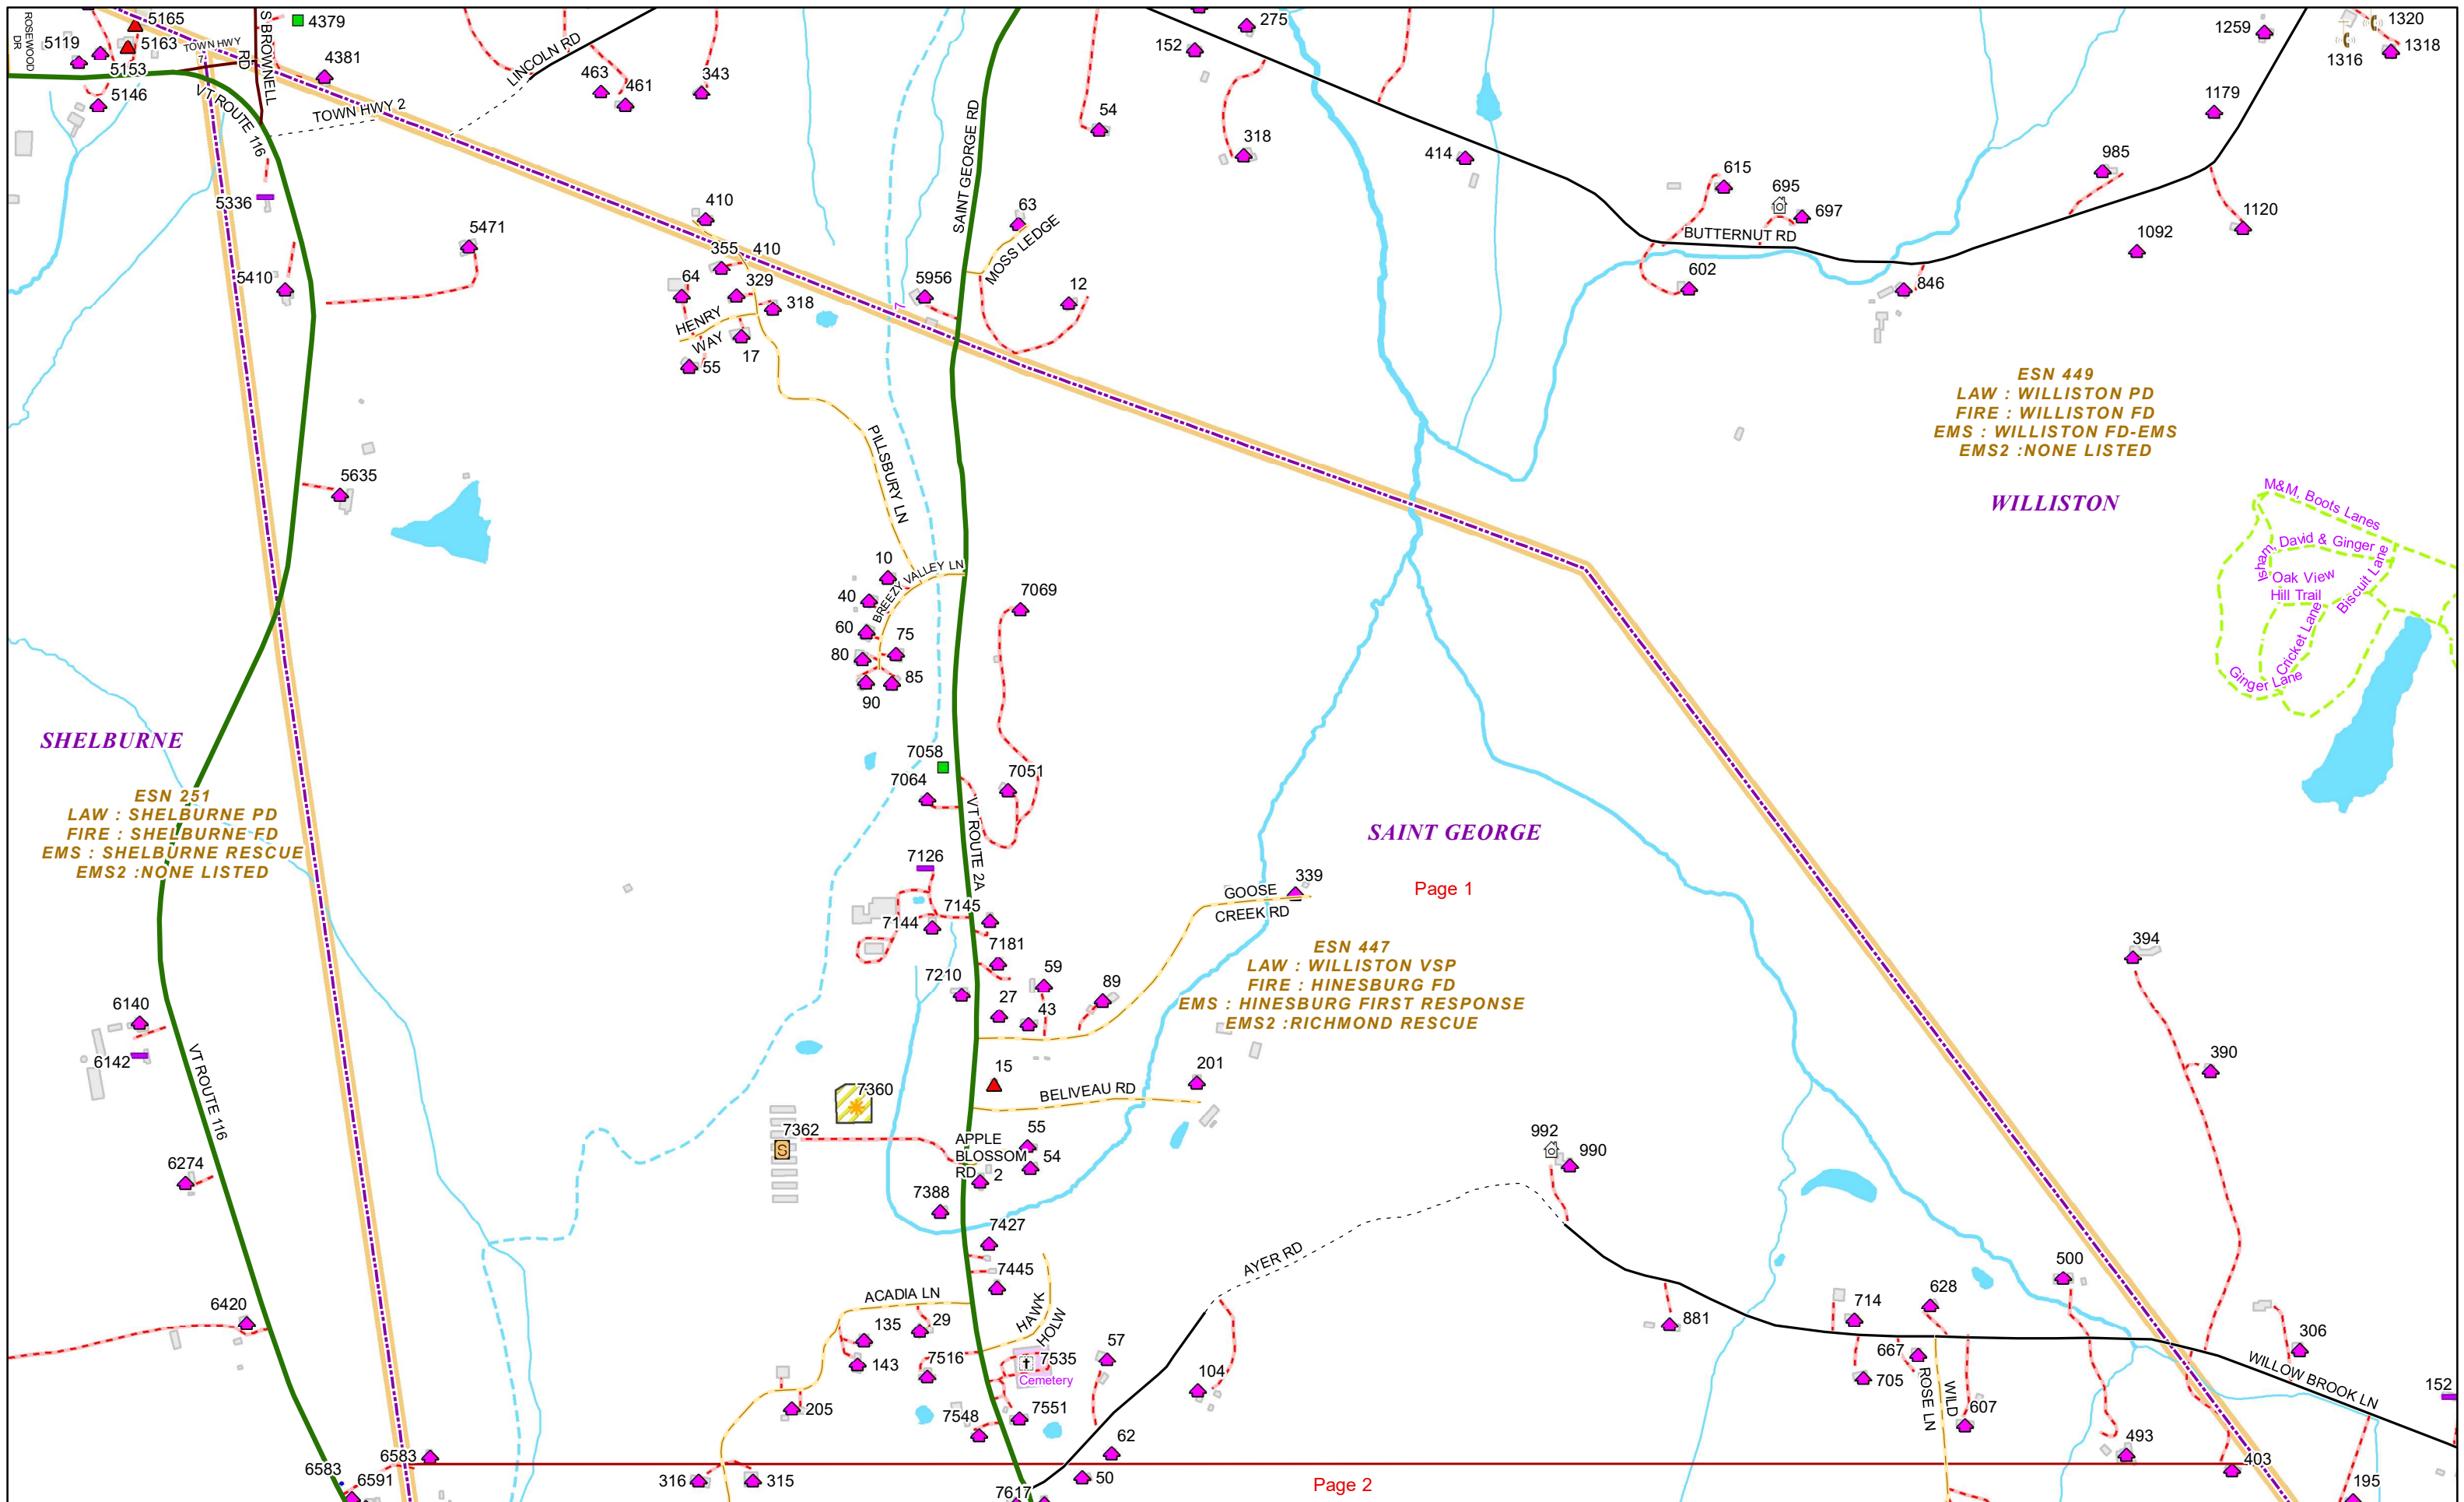

SHELBURNE
ESN 251
LAW : SHELBURNE PD
FIRE : SHELBURNE FD
EMS : SHELBURNE RESCUE
EMS2 : NONE LISTED

WILLISTON
ESN 449
LAW : WILLISTON PD
FIRE : WILLISTON FD
EMS : WILLISTON FD-EMS
EMS2 : NONE LISTED

SAINT GEORGE
ESN 447
LAW : WILLISTON VSP
FIRE : HINESBURG FD
EMS : HINESBURG FIRST RESPONSE
EMS2 : RICHMOND RESCUE

Page 1

Page 2