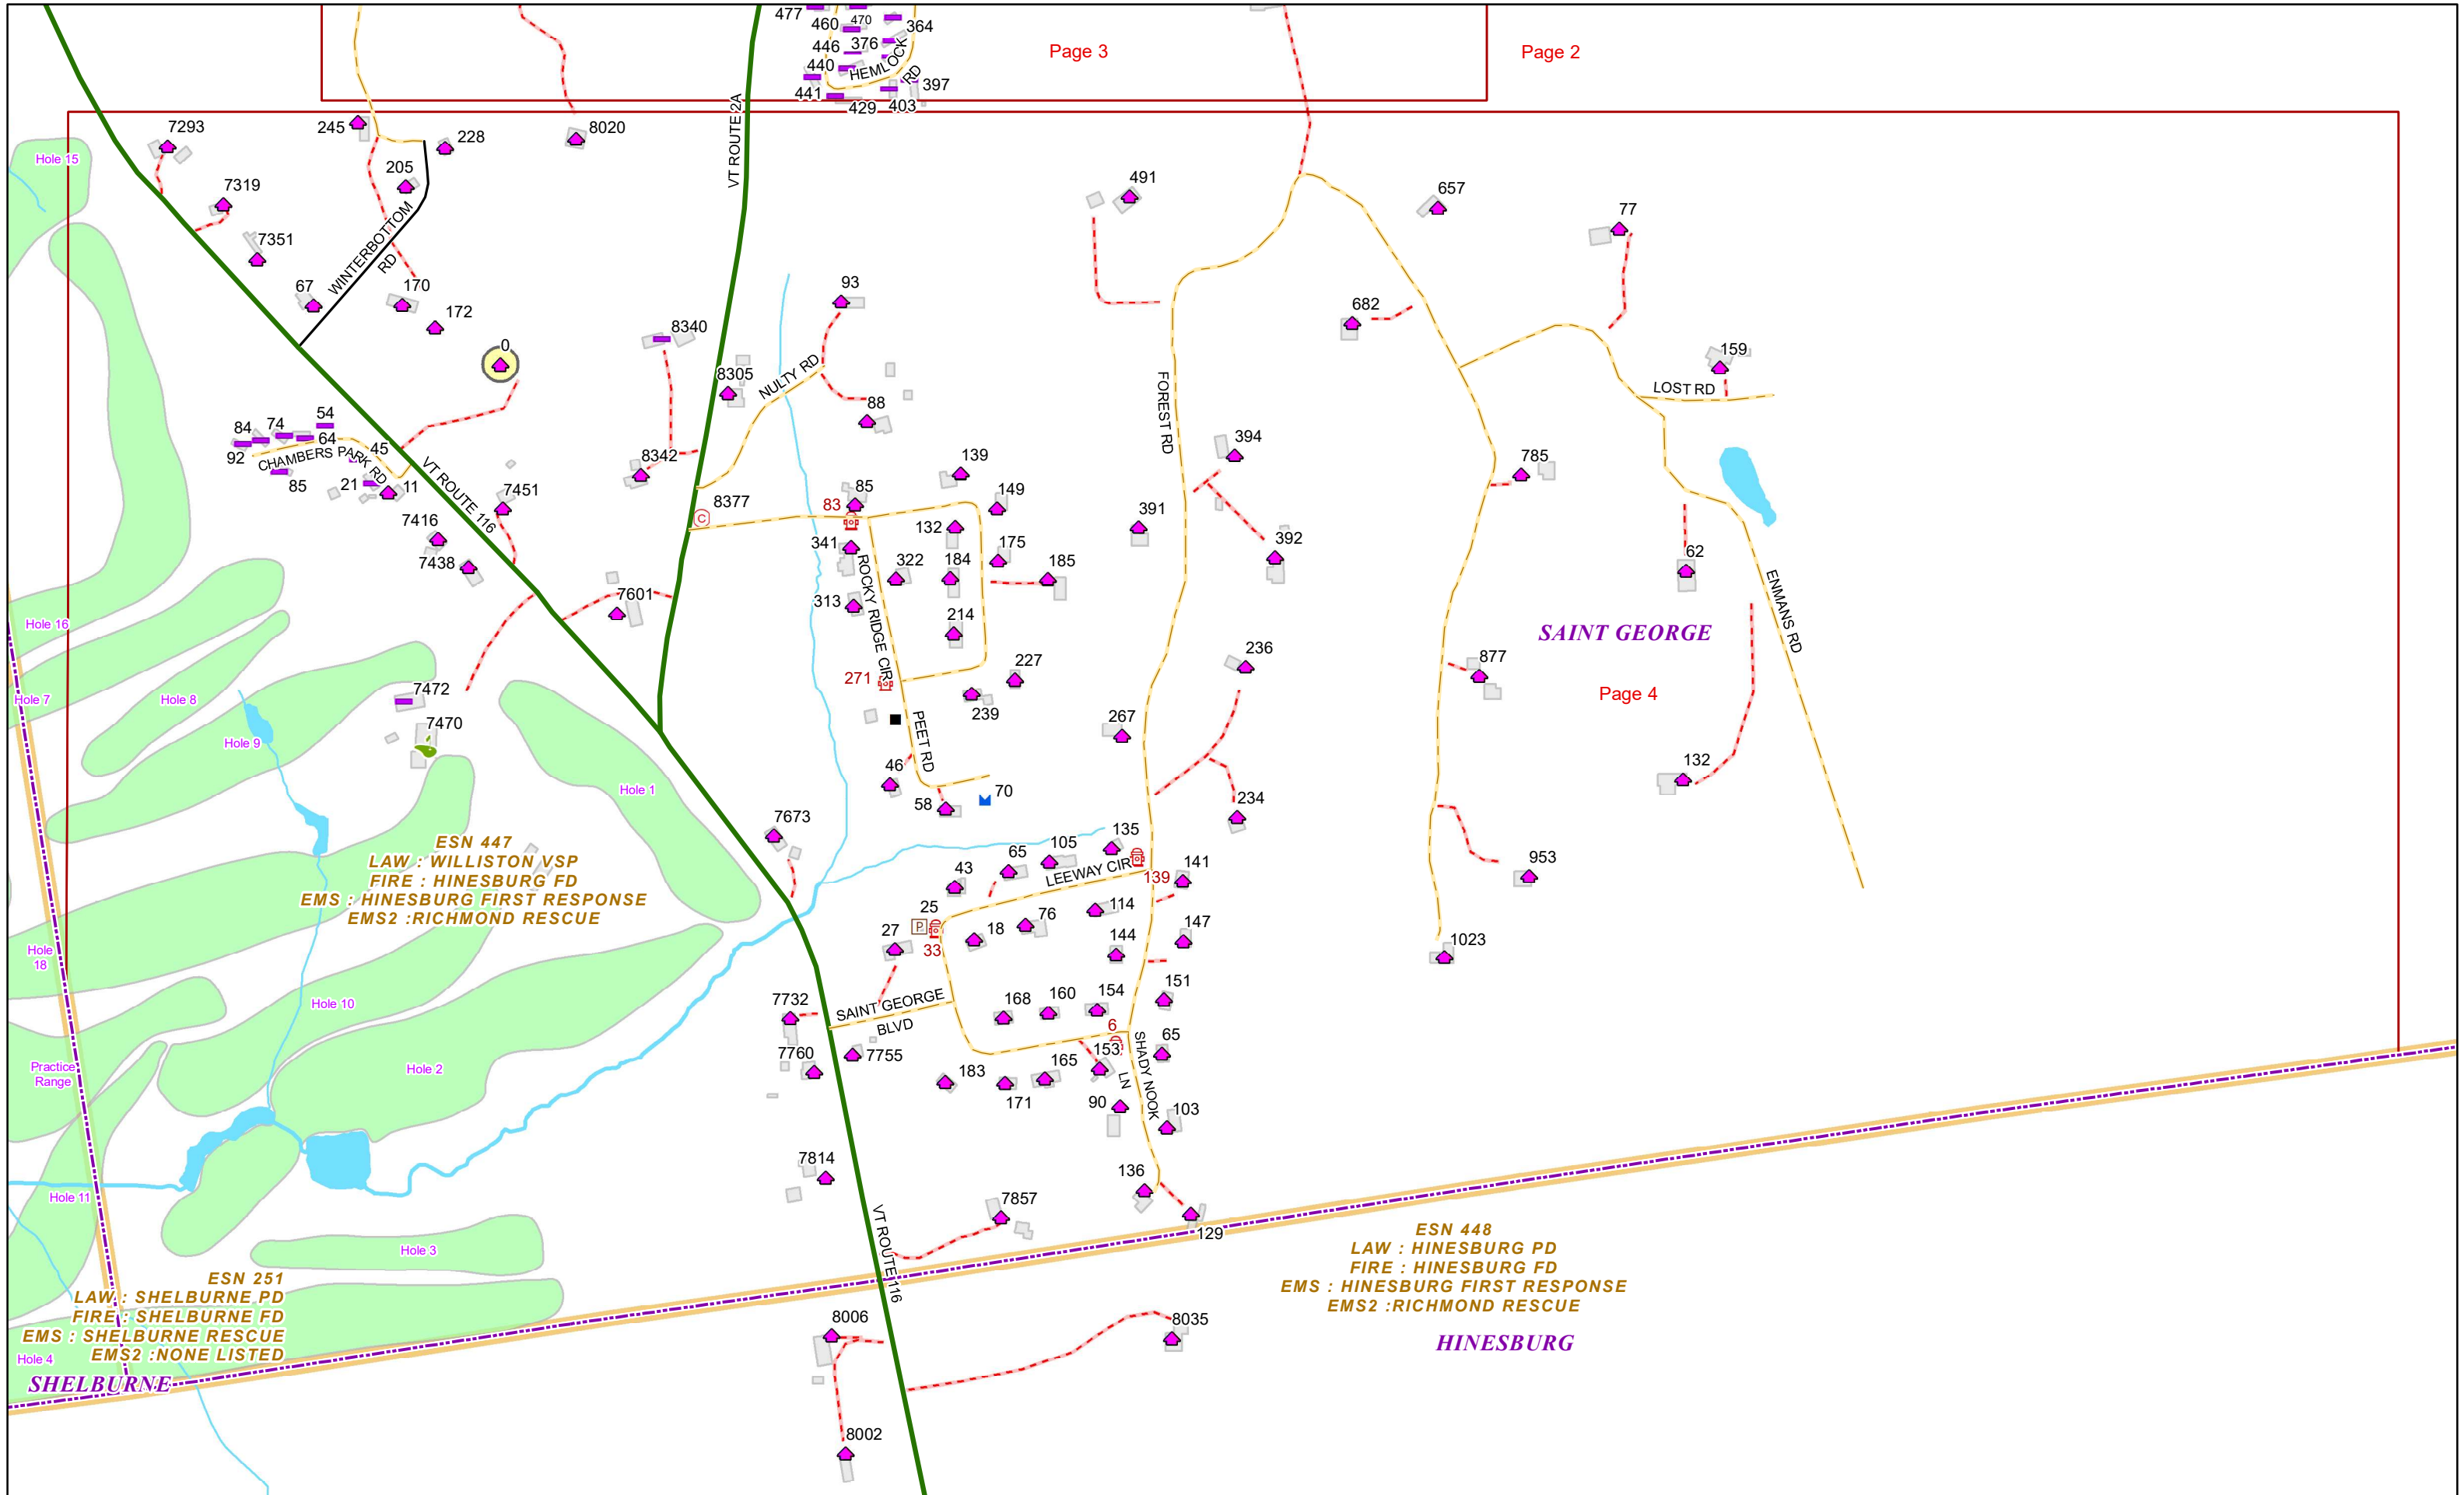

ESN 447
LAW : WILLISTON VSP
FIRE : HINESBURG FD
EMS : HINESBURG FIRST RESPONSE
EMS2 : RICHMOND RESCUE

ESN 251
LAW : SHELBURNE PD
FIRE : SHELBURNE FD
EMS : SHELBURNE RESCUE
EMS2 : NONE LISTED

ESN 448
LAW : HINESBURG PD
FIRE : HINESBURG FD
EMS : HINESBURG FIRST RESPONSE
EMS2 : RICHMOND RESCUE