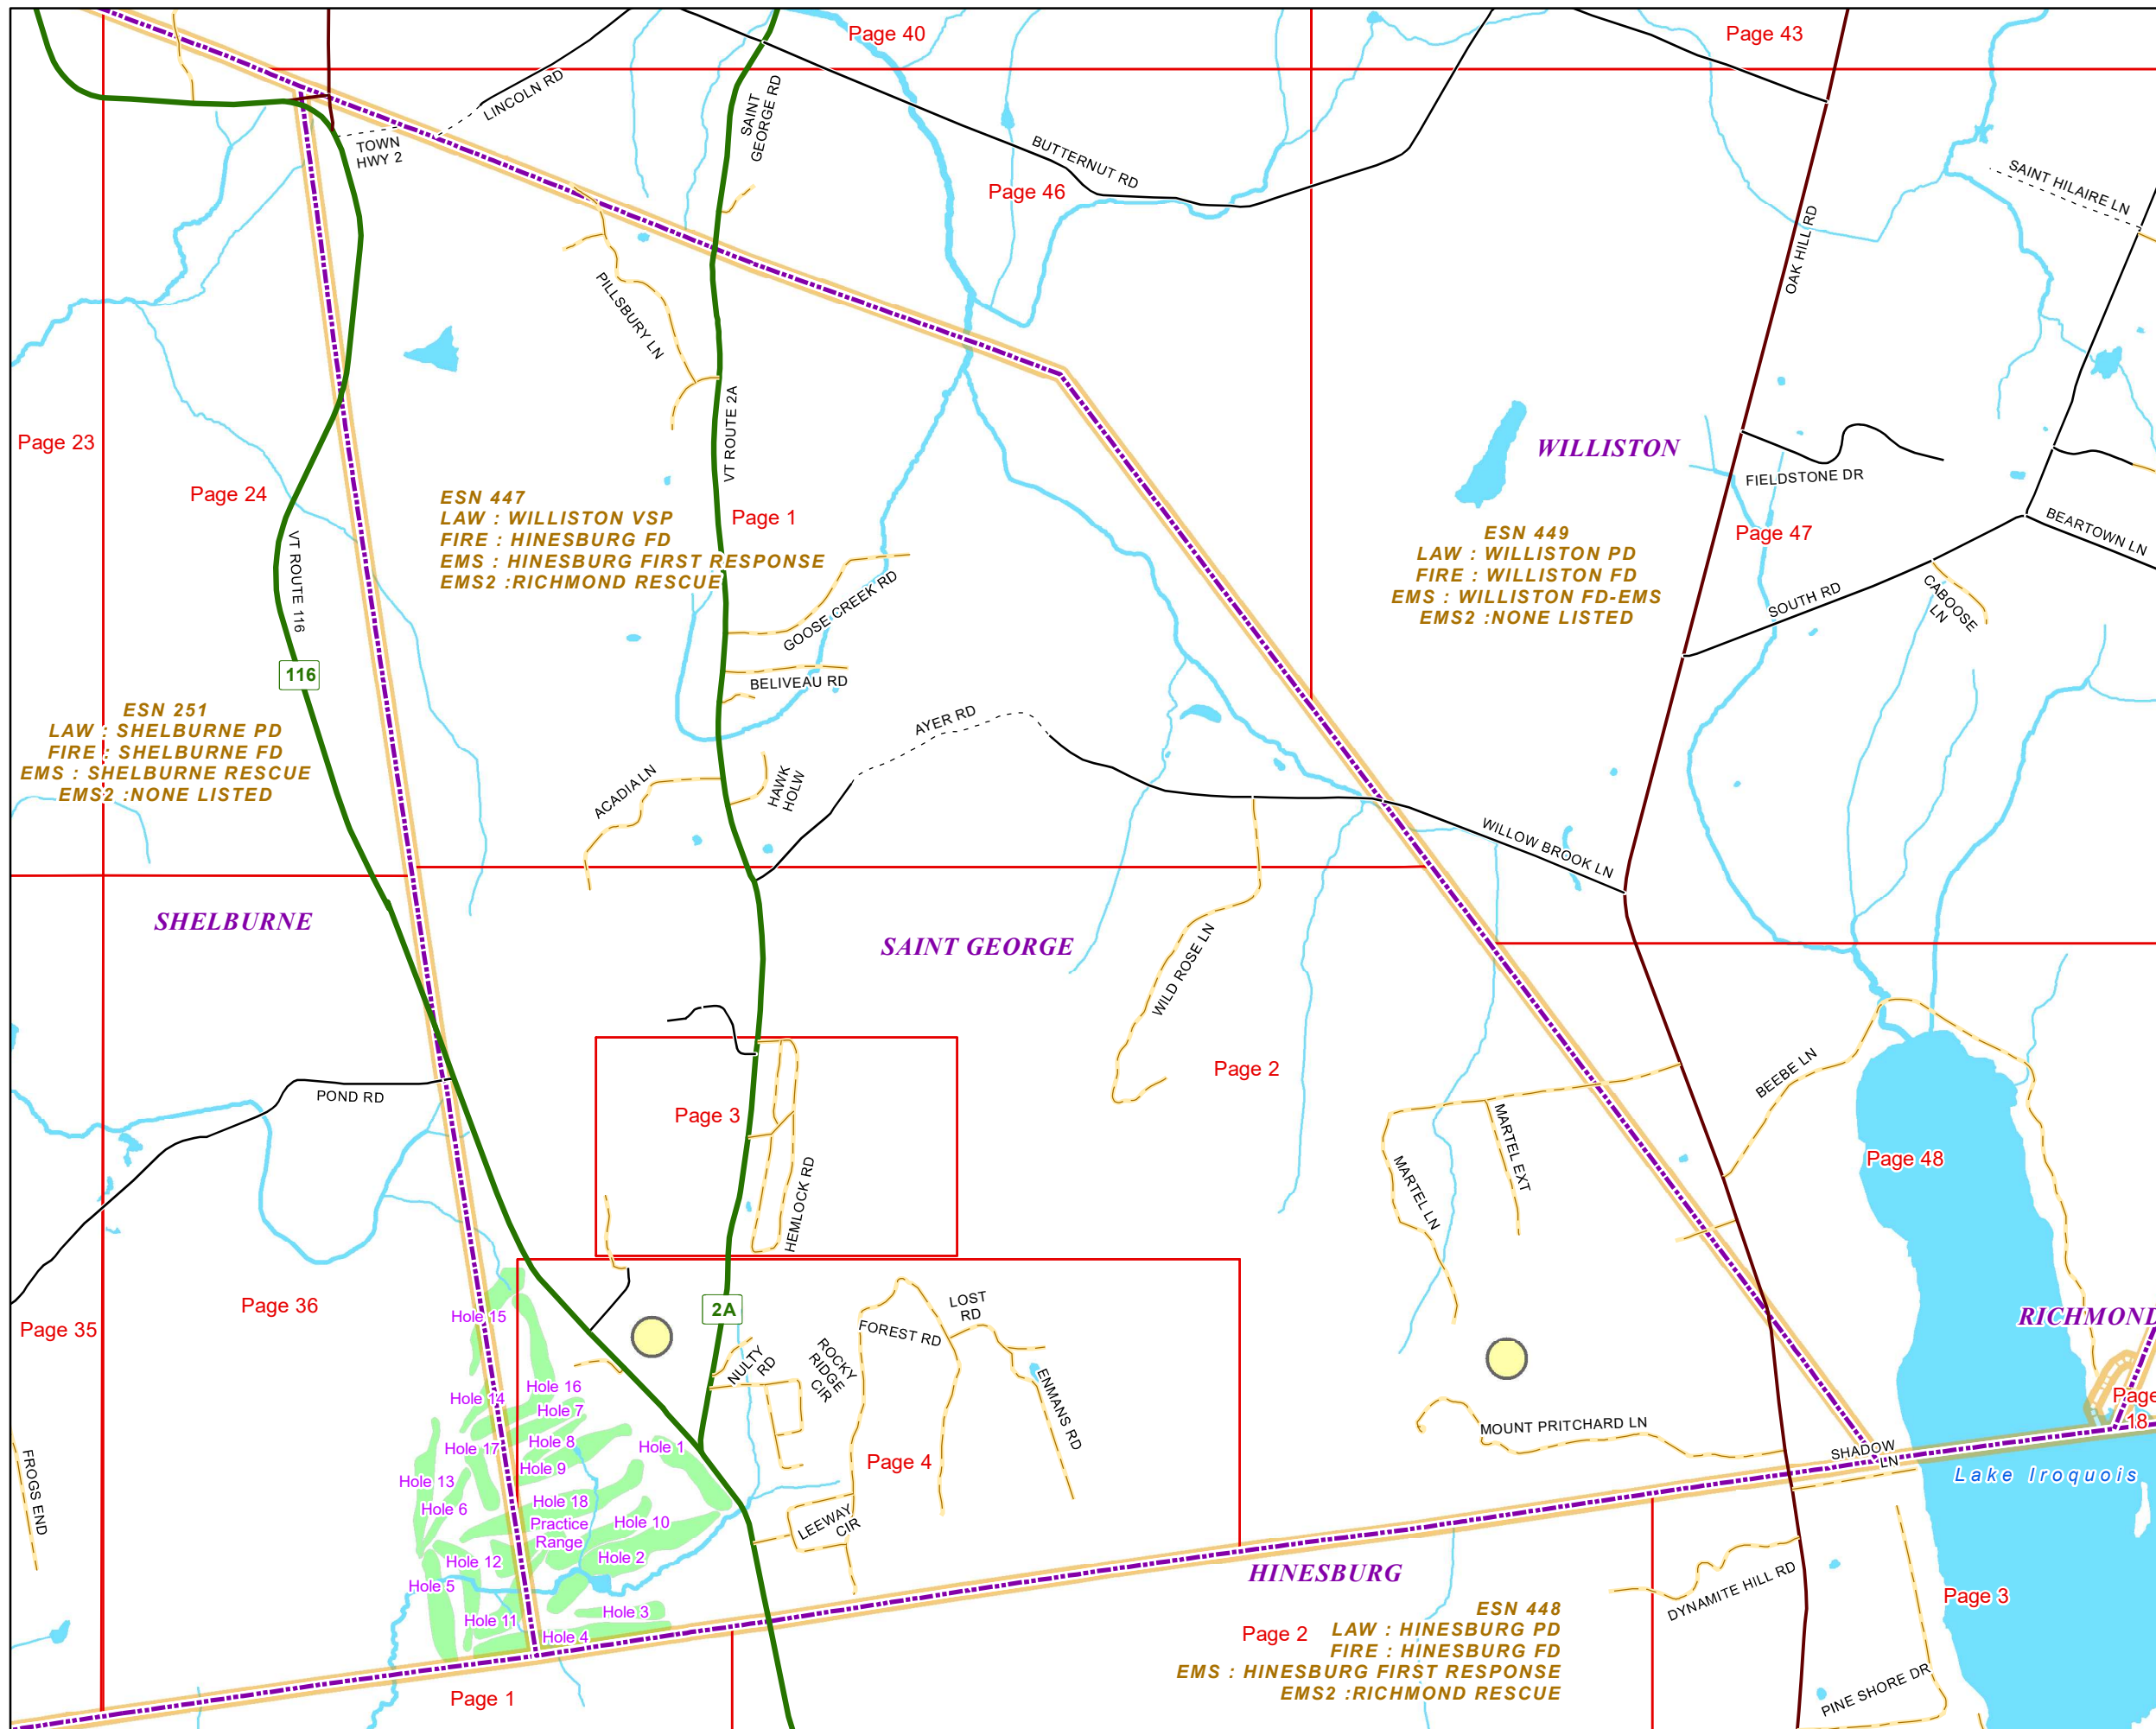

VERMONT E9-1-1 MapBook

Saint George

E9-1-1 MapBook with GIS Data

Use constraints: The 9-1-1 related data layers (Esites, Landmarks, Roads, Driveways, Footprints, Atlas Sheets, ESZ, etc.) were developed and designed for Enhanced 9-1-1 purposes only. The user should understand that the nature of the Enhanced 9-1-1 data layers means they are never complete. **Each municipal government is responsible for maintenance of the E9-1-1 database.** Other data (non-E9-1-1 related) used in the Vermont E9-1-1 MapBook is acquired from the Vermont Center for Geographic Information (VCGI) (vcgi.vermont.gov) and local Regional Planning Commissions.

Disclaimer:

This Vermont E9-1-1 MapBook and GIS data is for general reference only. Data layers that appear on the map may or may not be accurate, current or otherwise reliable. The E9-1-1 Board and the State of Vermont make no representations of any kind, including but not limited to the warranties of merchantability or fitness for a particular use, not are any such warranties to be implied with respect to the GIS data and MapBook.

For Questions/Updates:

Contact VT Enhanced 9-1-1 Board:
Phone: 802-828-4911
Email: e911.info@vermont.gov
Website: e911.vermont.gov

9/20/2022