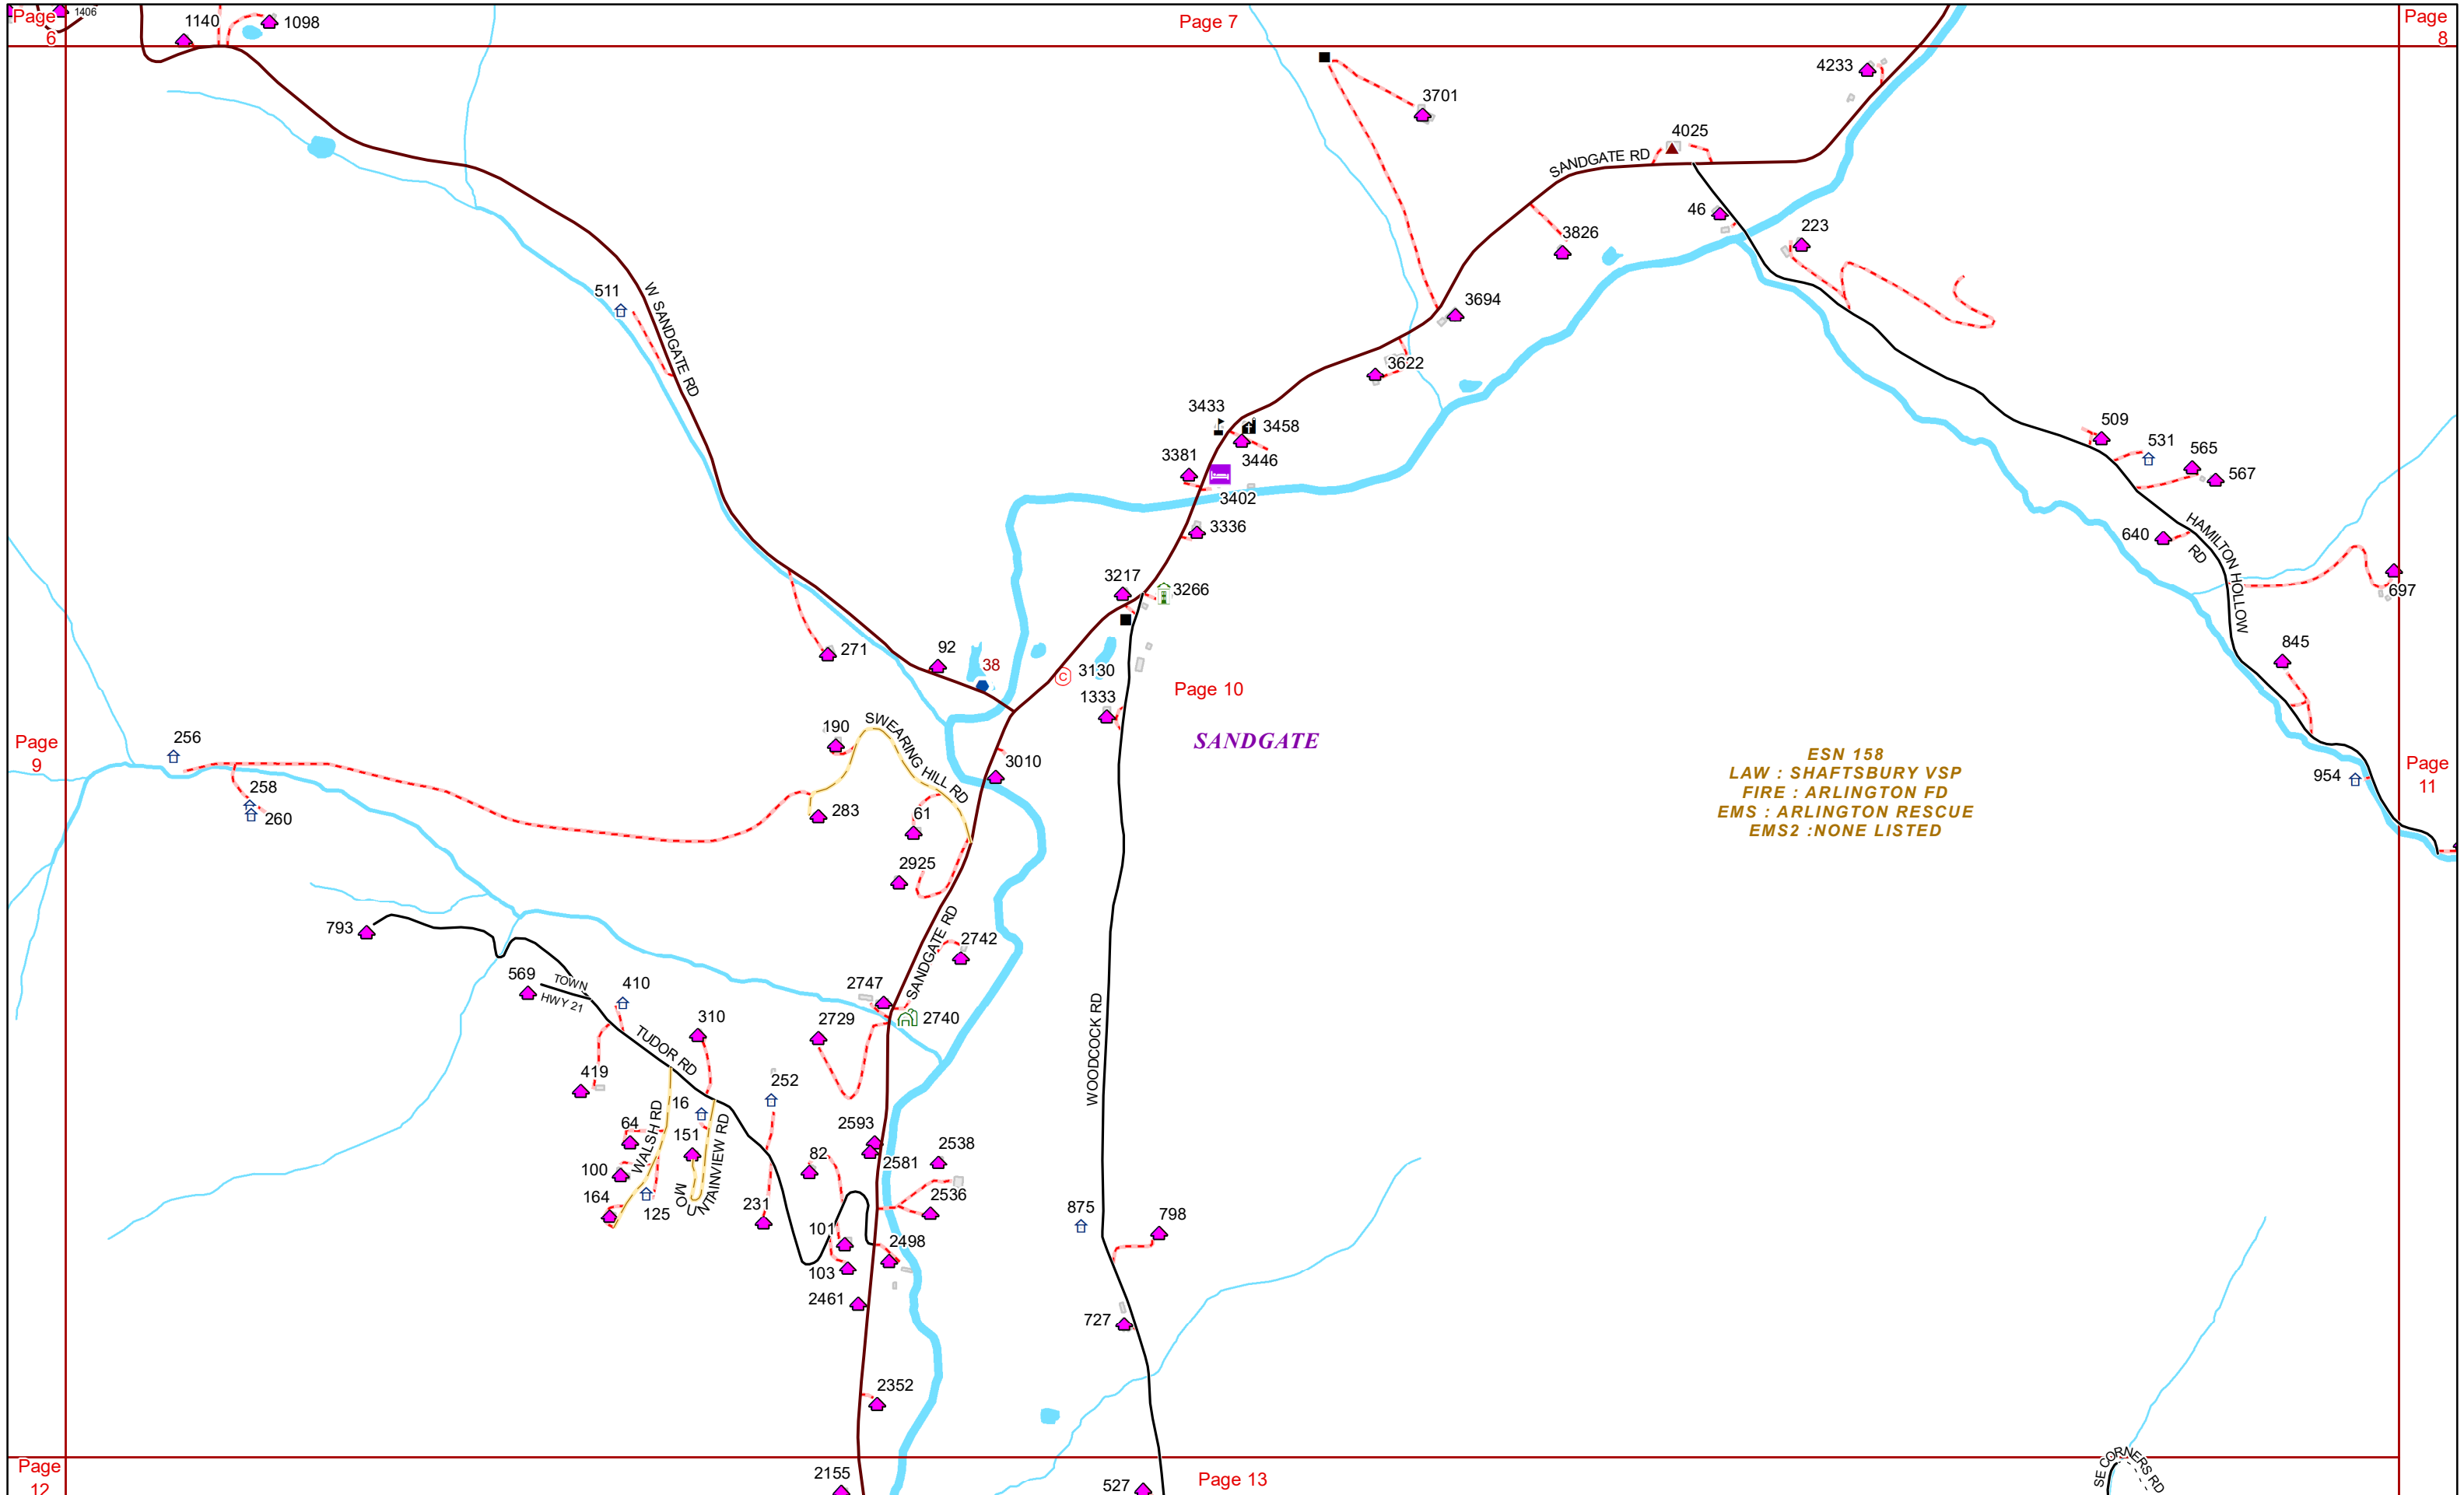

ESN 158
LAW : SHAFTSBURY VSP
FIRE : ARLINGTON FD
EMS : ARLINGTON RESCUE
EMS2 : NONE LISTED

SANDGATE