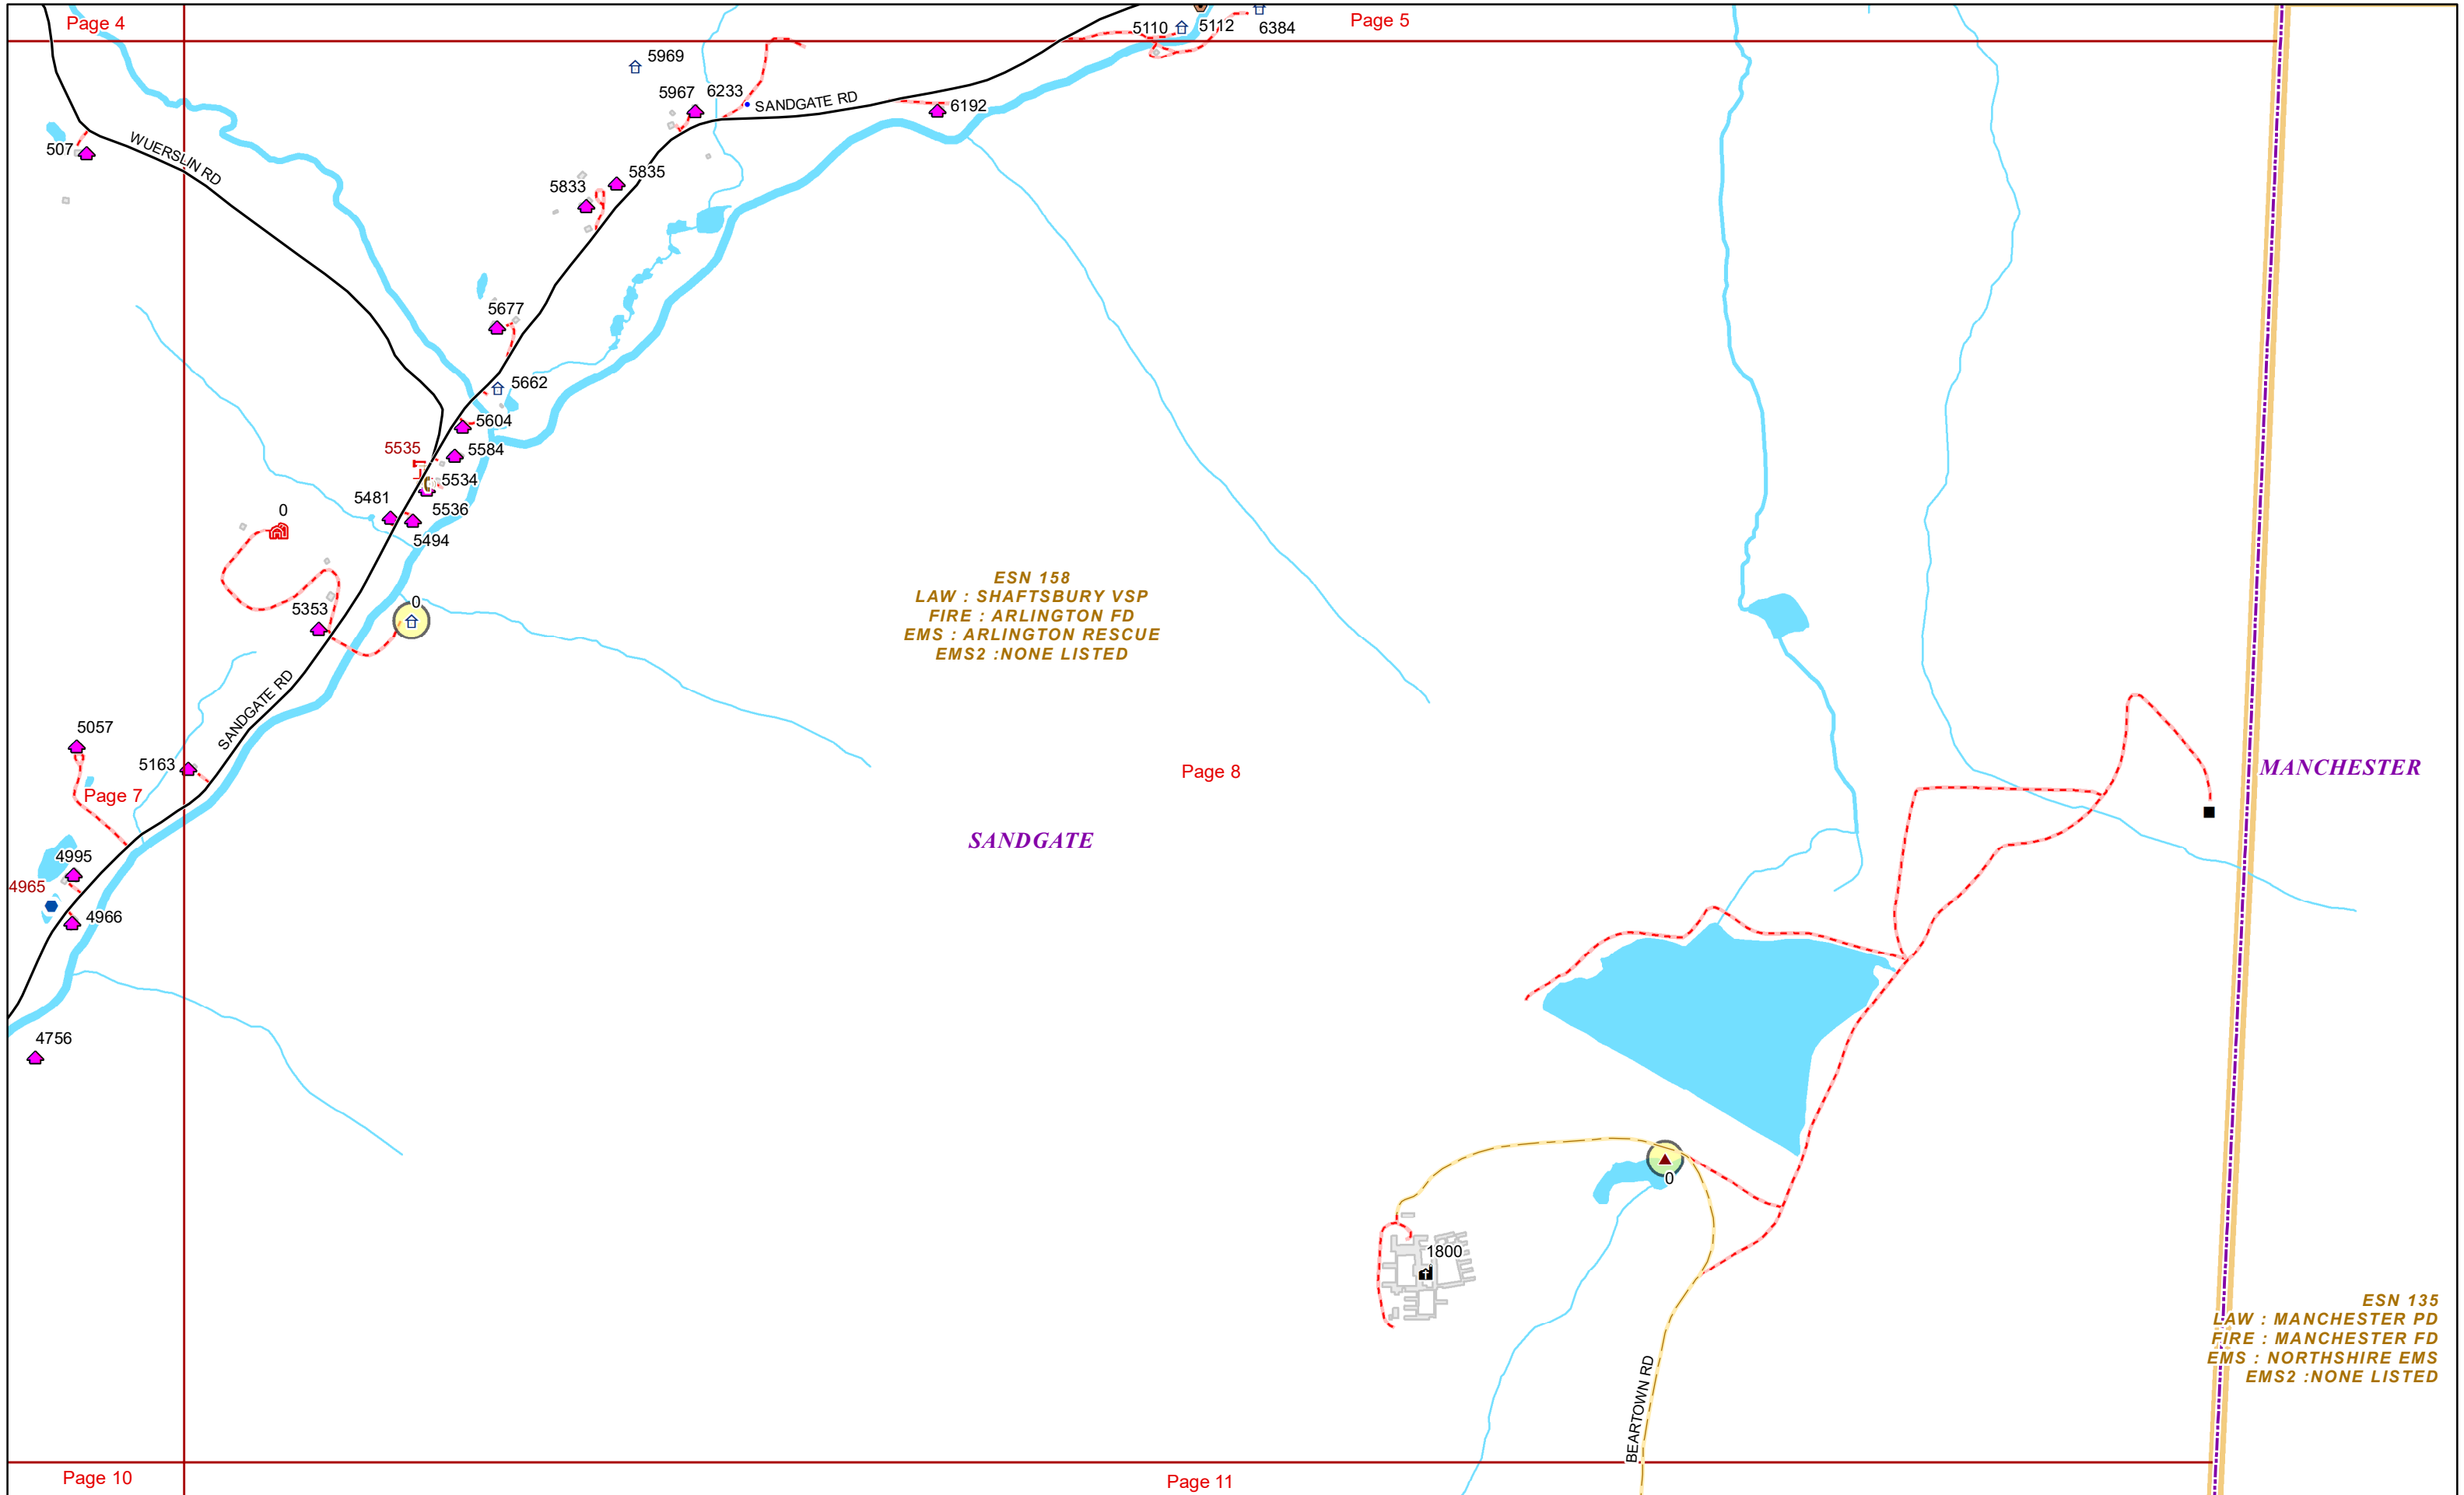

ESN 158
LAW : SHAFTSBURY VSP
FIRE : ARLINGTON FD
EMS : ARLINGTON RESCUE
EMS2 : NONE LISTED

ESN 135
LAW : MANCHESTER PD
FIRE : MANCHESTER FD
EMS : NORTHSHIRE EMS
EMS2 : NONE LISTED