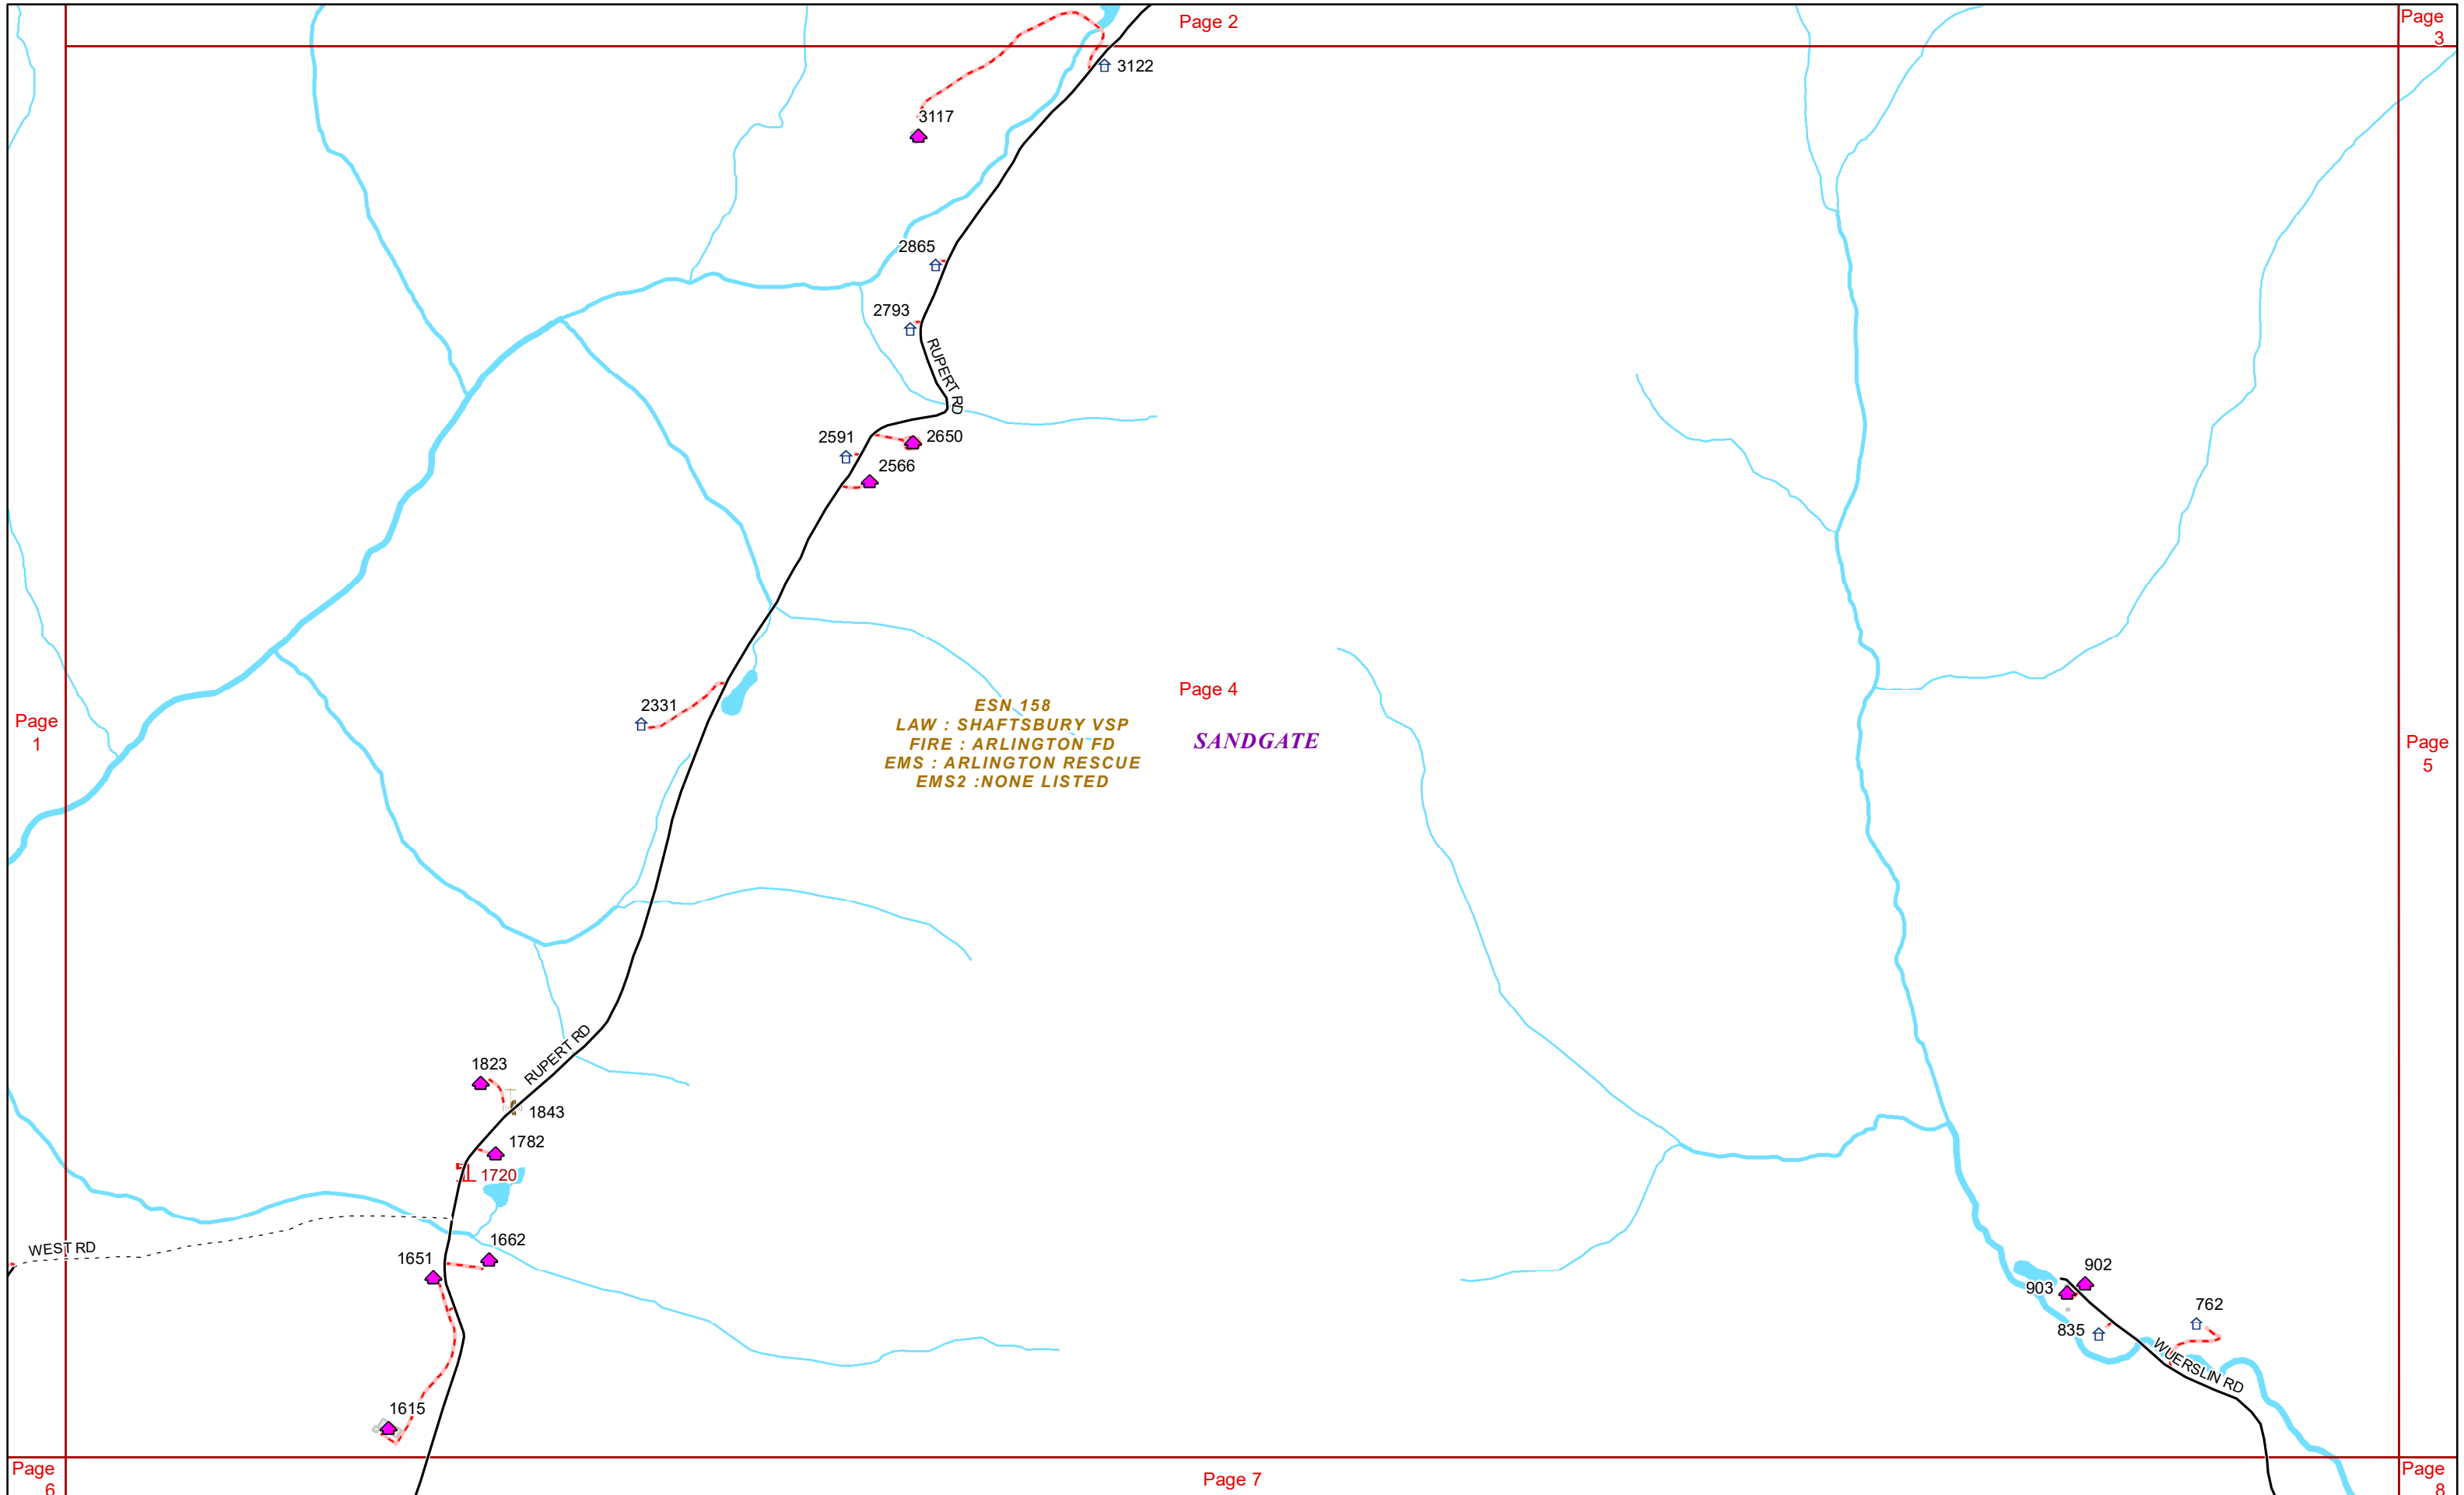

Page 2

Page 3

Page 1

Page 5

Page 4

SANDGATE

Page 6

Page 7

Page 8