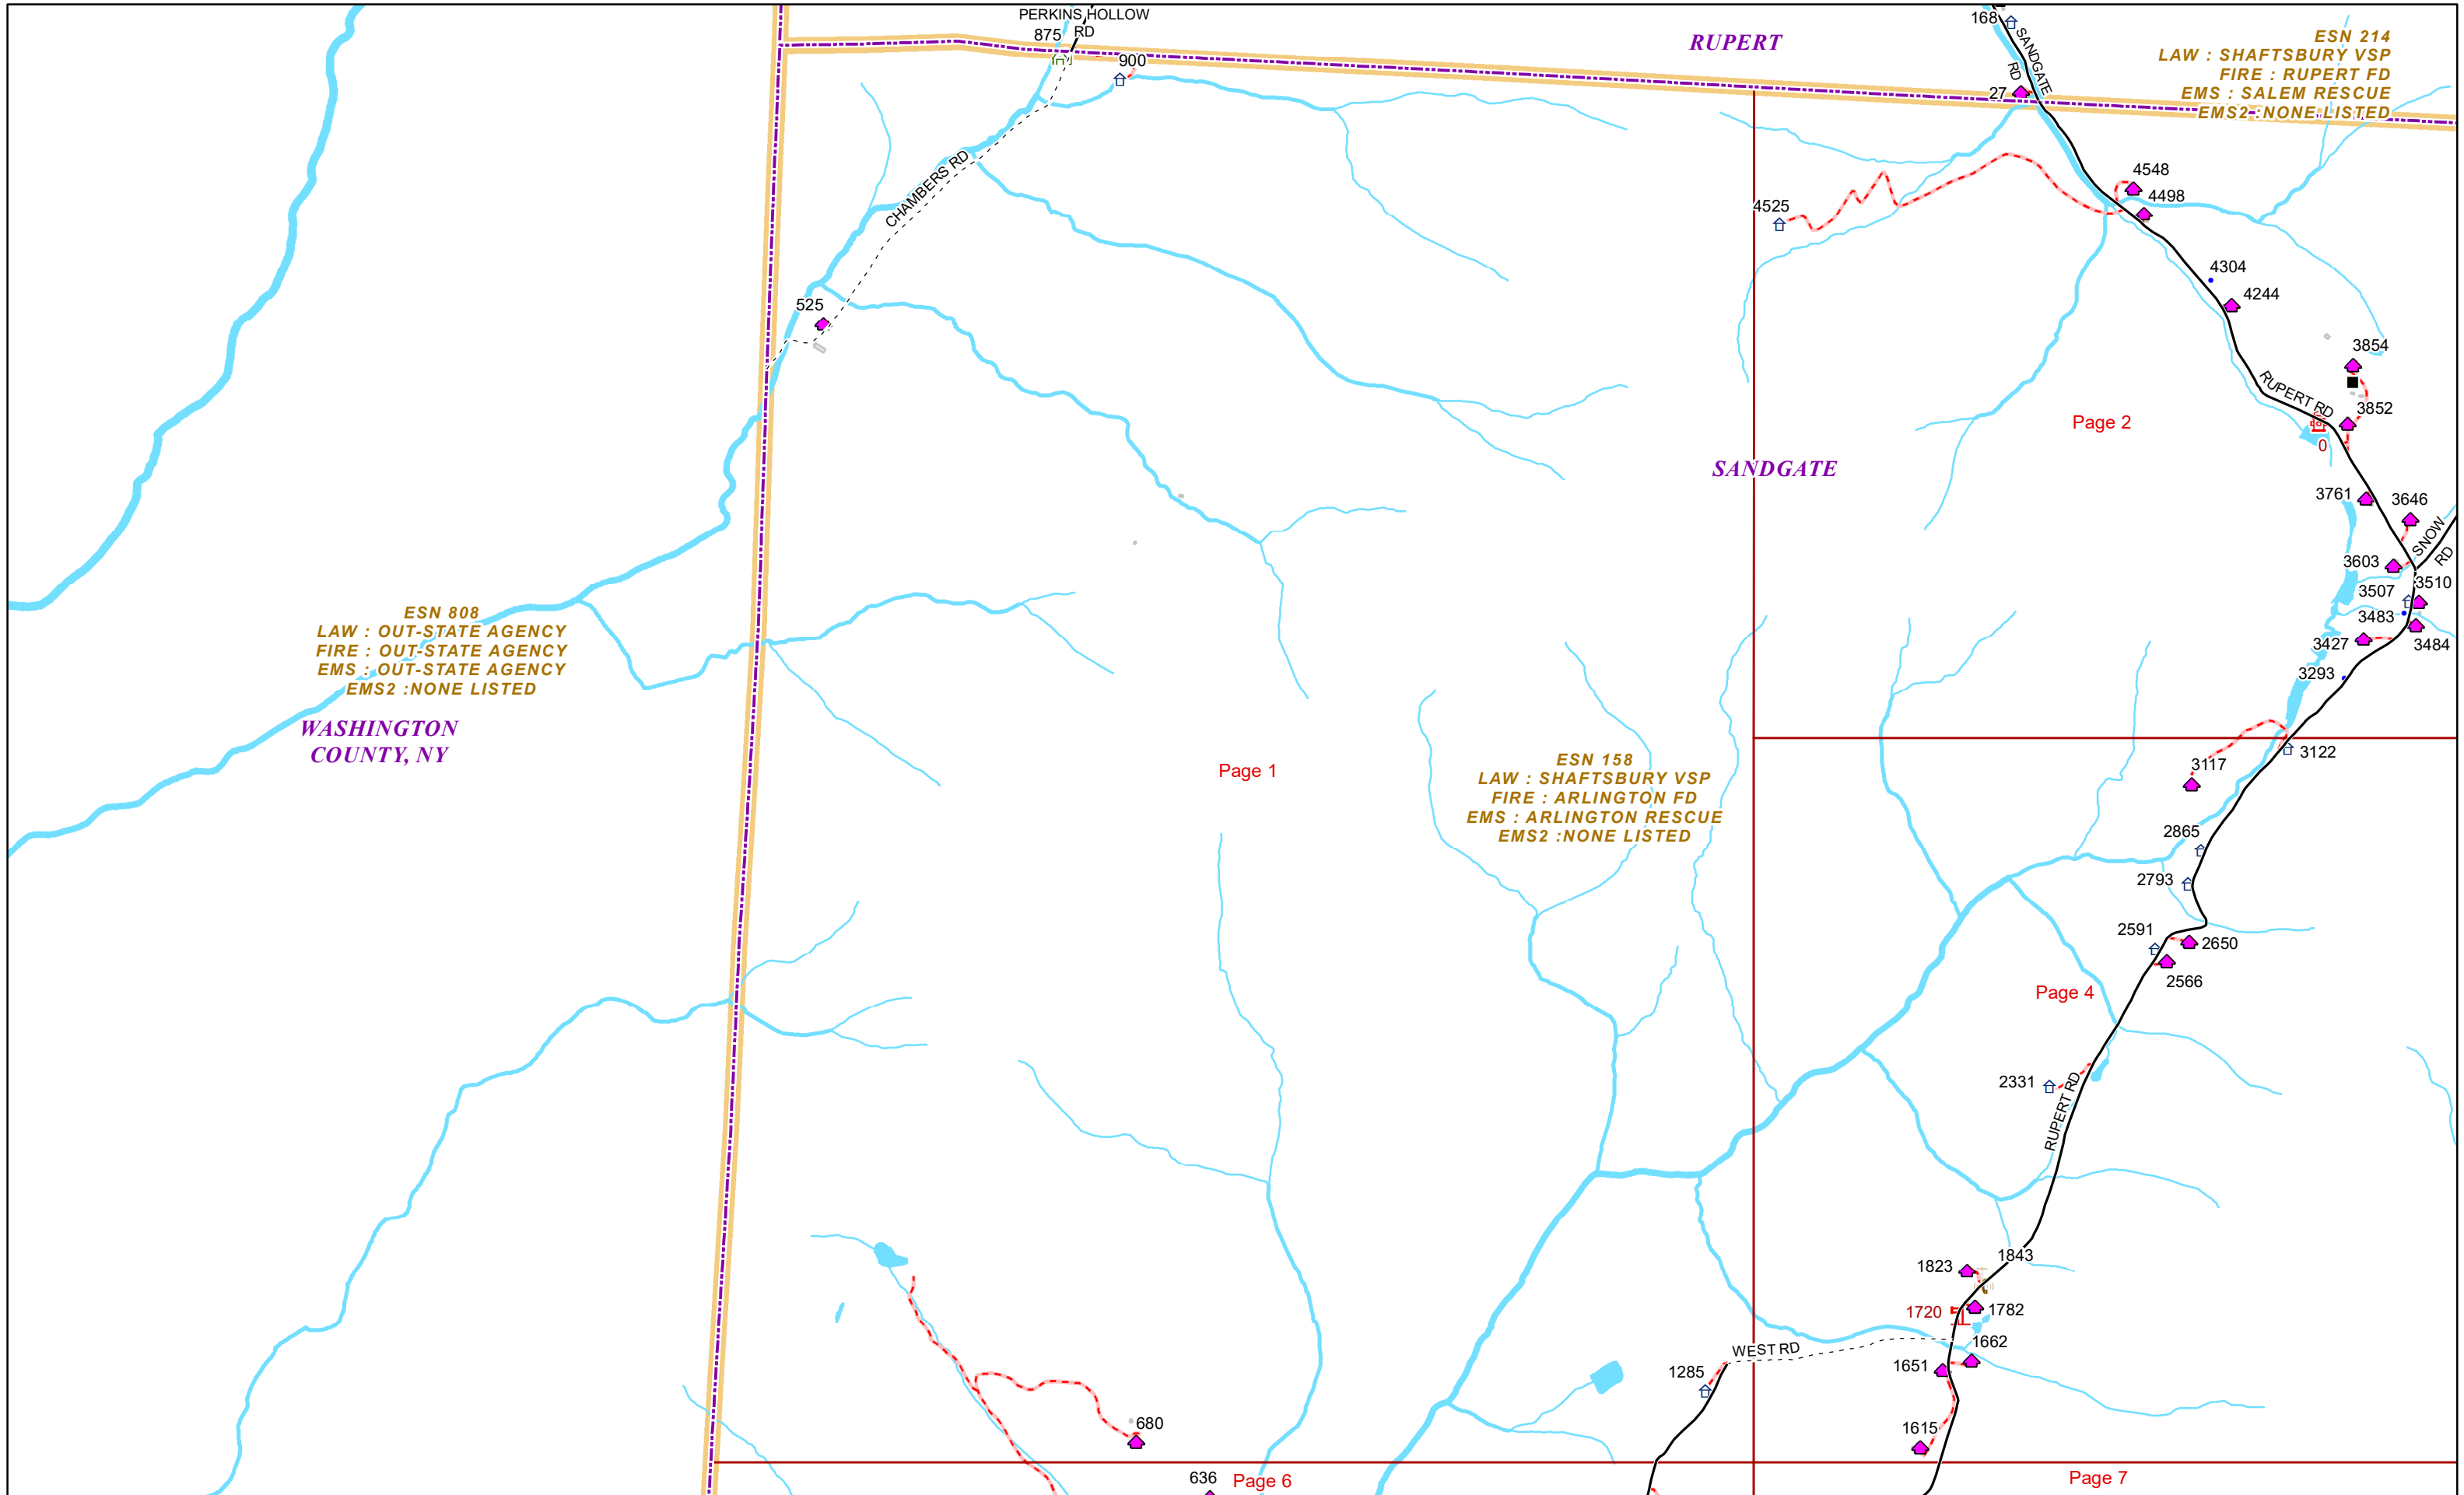

ESN 808
LAW : OUT-STATE AGENCY
FIRE : OUT-STATE AGENCY
EMS : OUT-STATE AGENCY
EMS2 : NONE LISTED

WASHINGTON COUNTY, NY

ESN 158
LAW : SHAFTSBURY VSP
FIRE : ARLINGTON FD
EMS : ARLINGTON RESCUE
EMS2 : NONE LISTED

ESN 214
LAW : SHAFTSBURY VSP
FIRE : RUPERT FD
EMS : SALEM RESCUE
EMS2 : NONE LISTED

Page 1

Page 2

Page 4

Page 6

Page 7