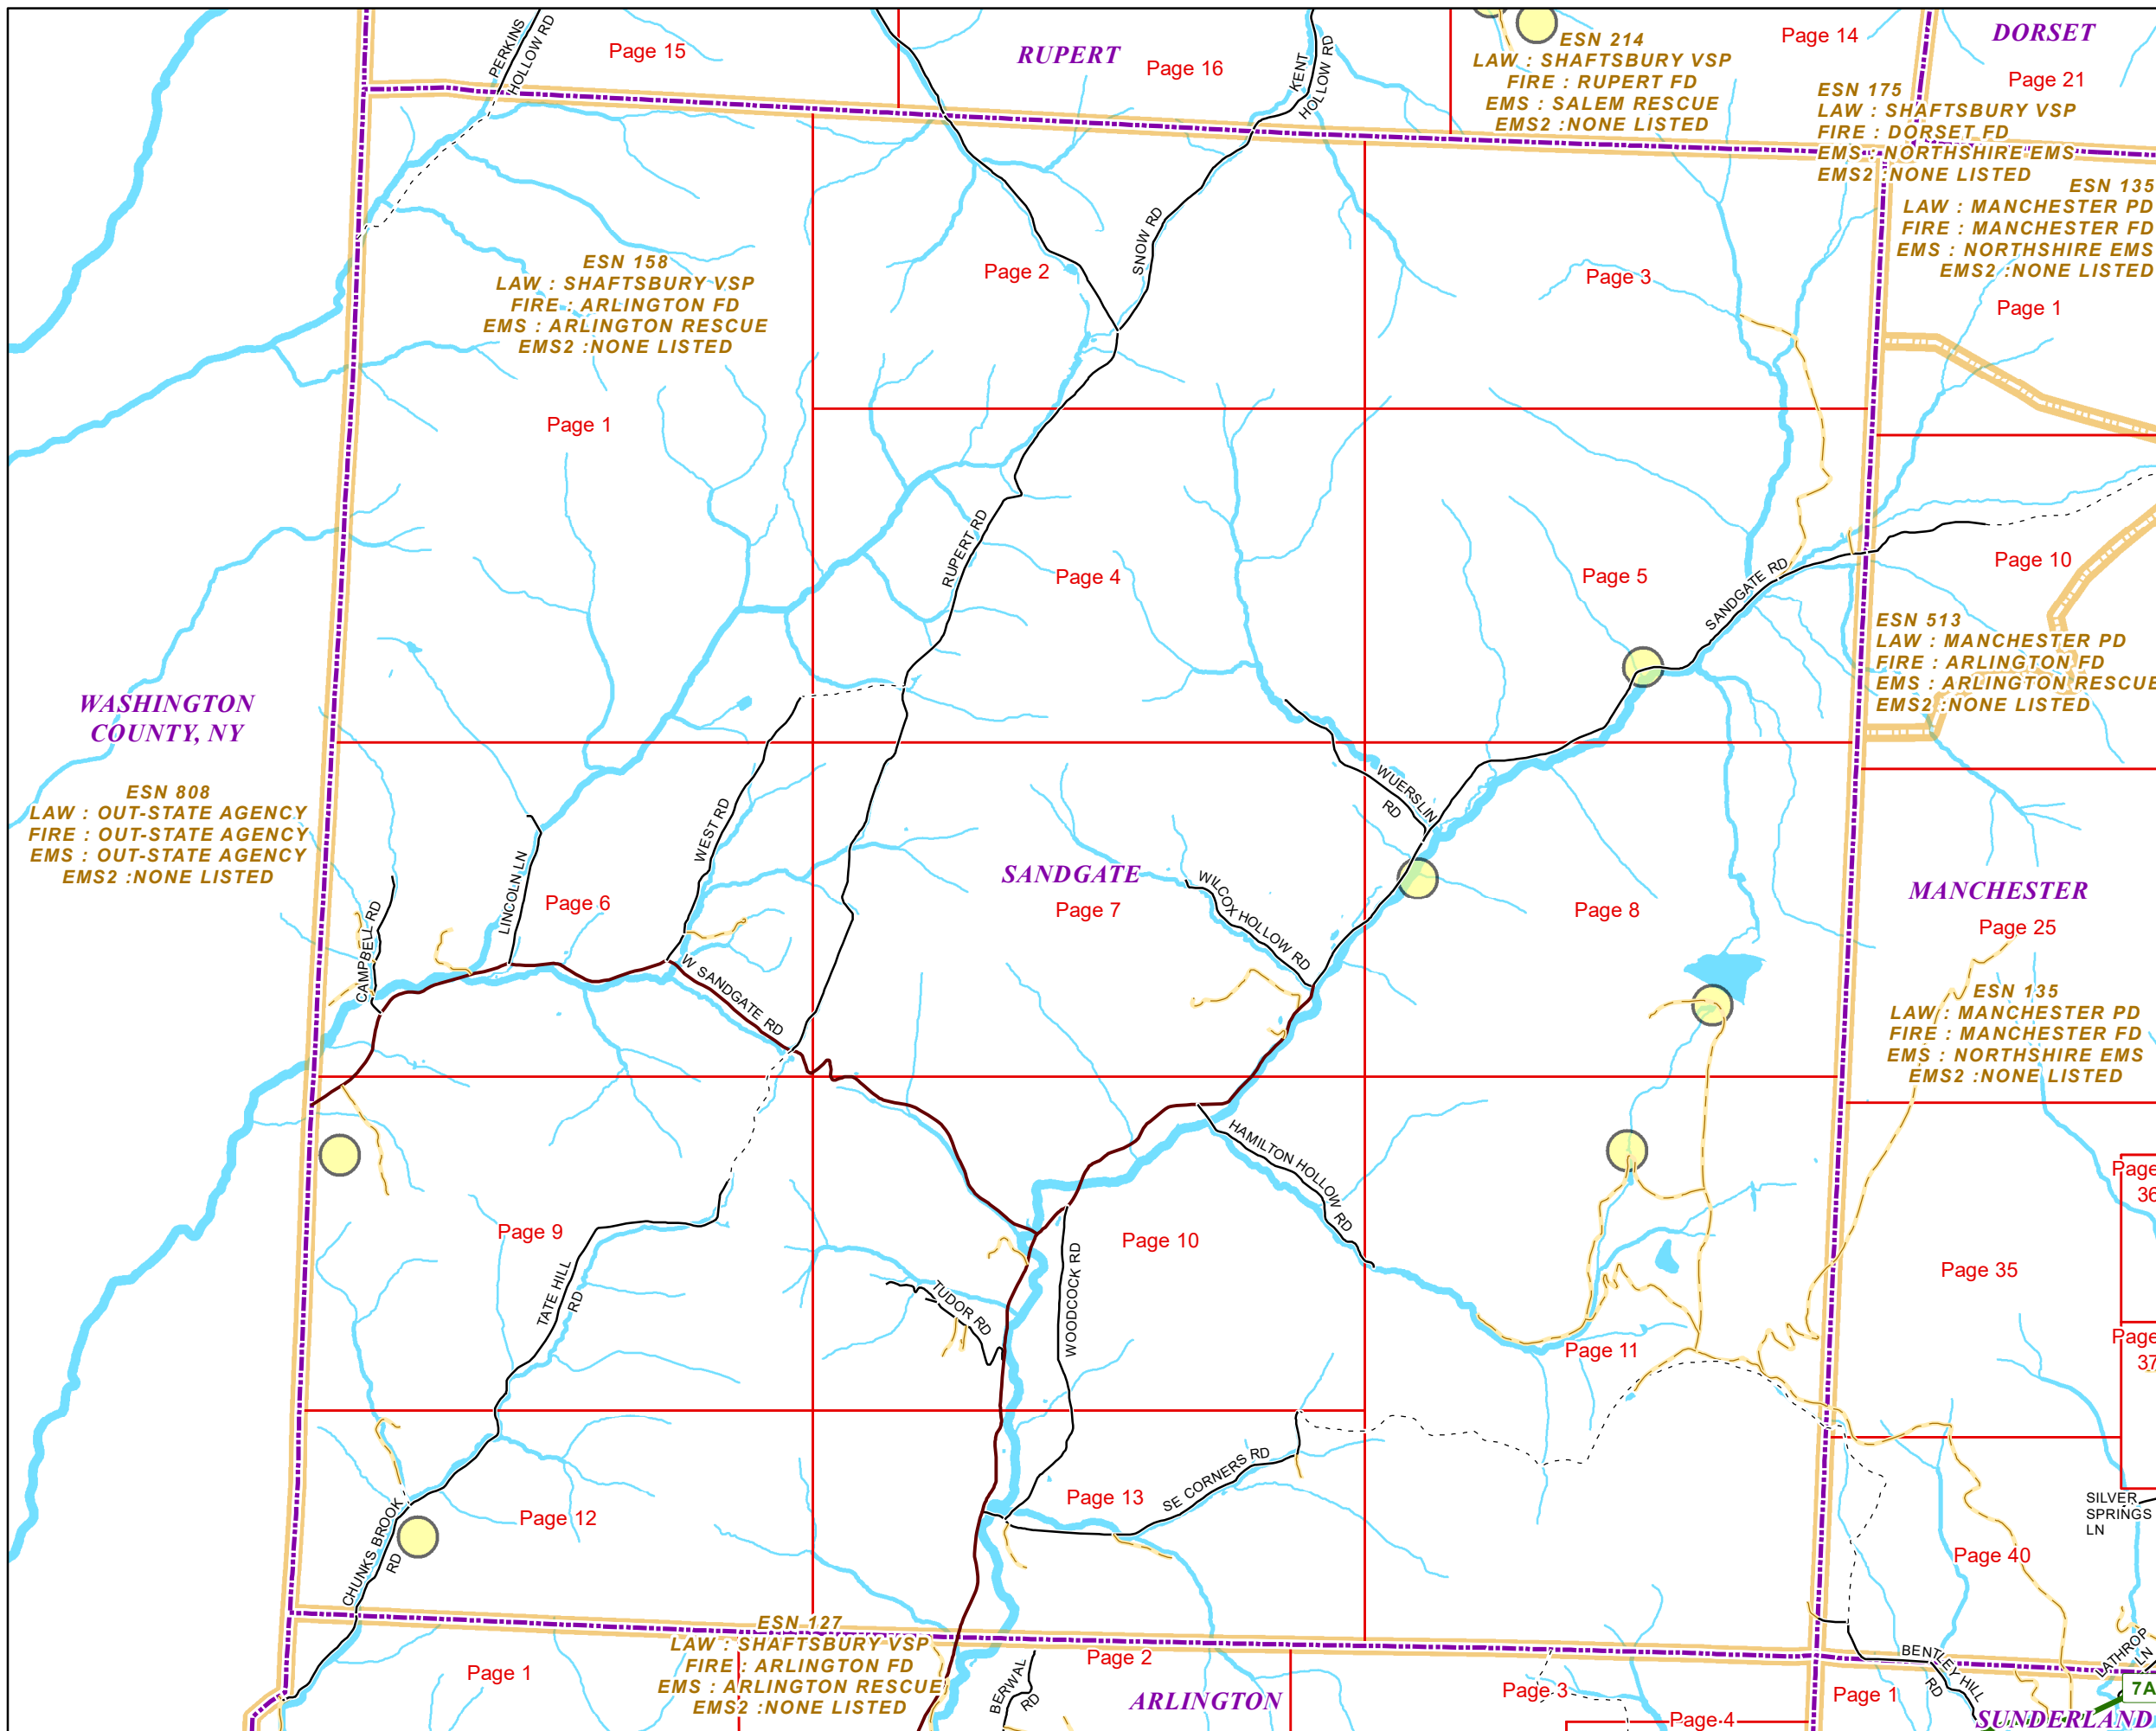

VERMONT E9-1-1 MapBook

Sandgate

E9-1-1 MapBook with GIS Data

Use constraints: The 9-1-1 related data layers (Esites, Landmarks, Roads, Driveways, Footprints, Atlas Sheets, ESZ, etc.) were developed and designed for Enhanced 9-1-1 purposes only. The user should understand that the nature of the Enhanced 9-1-1 data layers means they are never complete. **Each municipal government is responsible for maintenance of the E9-1-1 database.** Other data (non-E9-1-1 related) used in the Vermont E9-1-1 MapBook is acquired from the Vermont Center for Geographic Information (VCGI) (vcgi.vermont.gov) and local Regional Planning Commissions.

Disclaimer:

This Vermont E9-1-1 MapBook and GIS data is for general reference only. Data layers that appear on the map may or may not be accurate, current or otherwise reliable. The E9-1-1 Board and the State of Vermont make no representations of any kind, including but not limited to the warranties of merchantability or fitness for a particular use, not are any such warranties to be implied with respect to the GIS data and MapBook.

For Questions/Updates:

Contact VT Enhanced 9-1-1 Board:
Phone: 802-828-4911
Email: e911.info@vermont.gov
Website: e911.vermont.gov

7/6/2023

WASHINGTON
COUNTY, NY

SANDGATE

MANCHESTER

ARLINGTON

SUNDERLAND

Page 36

Page 37

Page 40

Page 1

Page 15

RUPERT Page 16

Page 14

DORSET Page 21

Page 1

Page 2

Page 3

Page 1

Page 4

Page 5

Page 10

Page 6

Page 7

Page 8

Page 9

Page 10

Page 11

Page 12

Page 13

Page 1

Page 2

Page 3

Page 4

Page 1