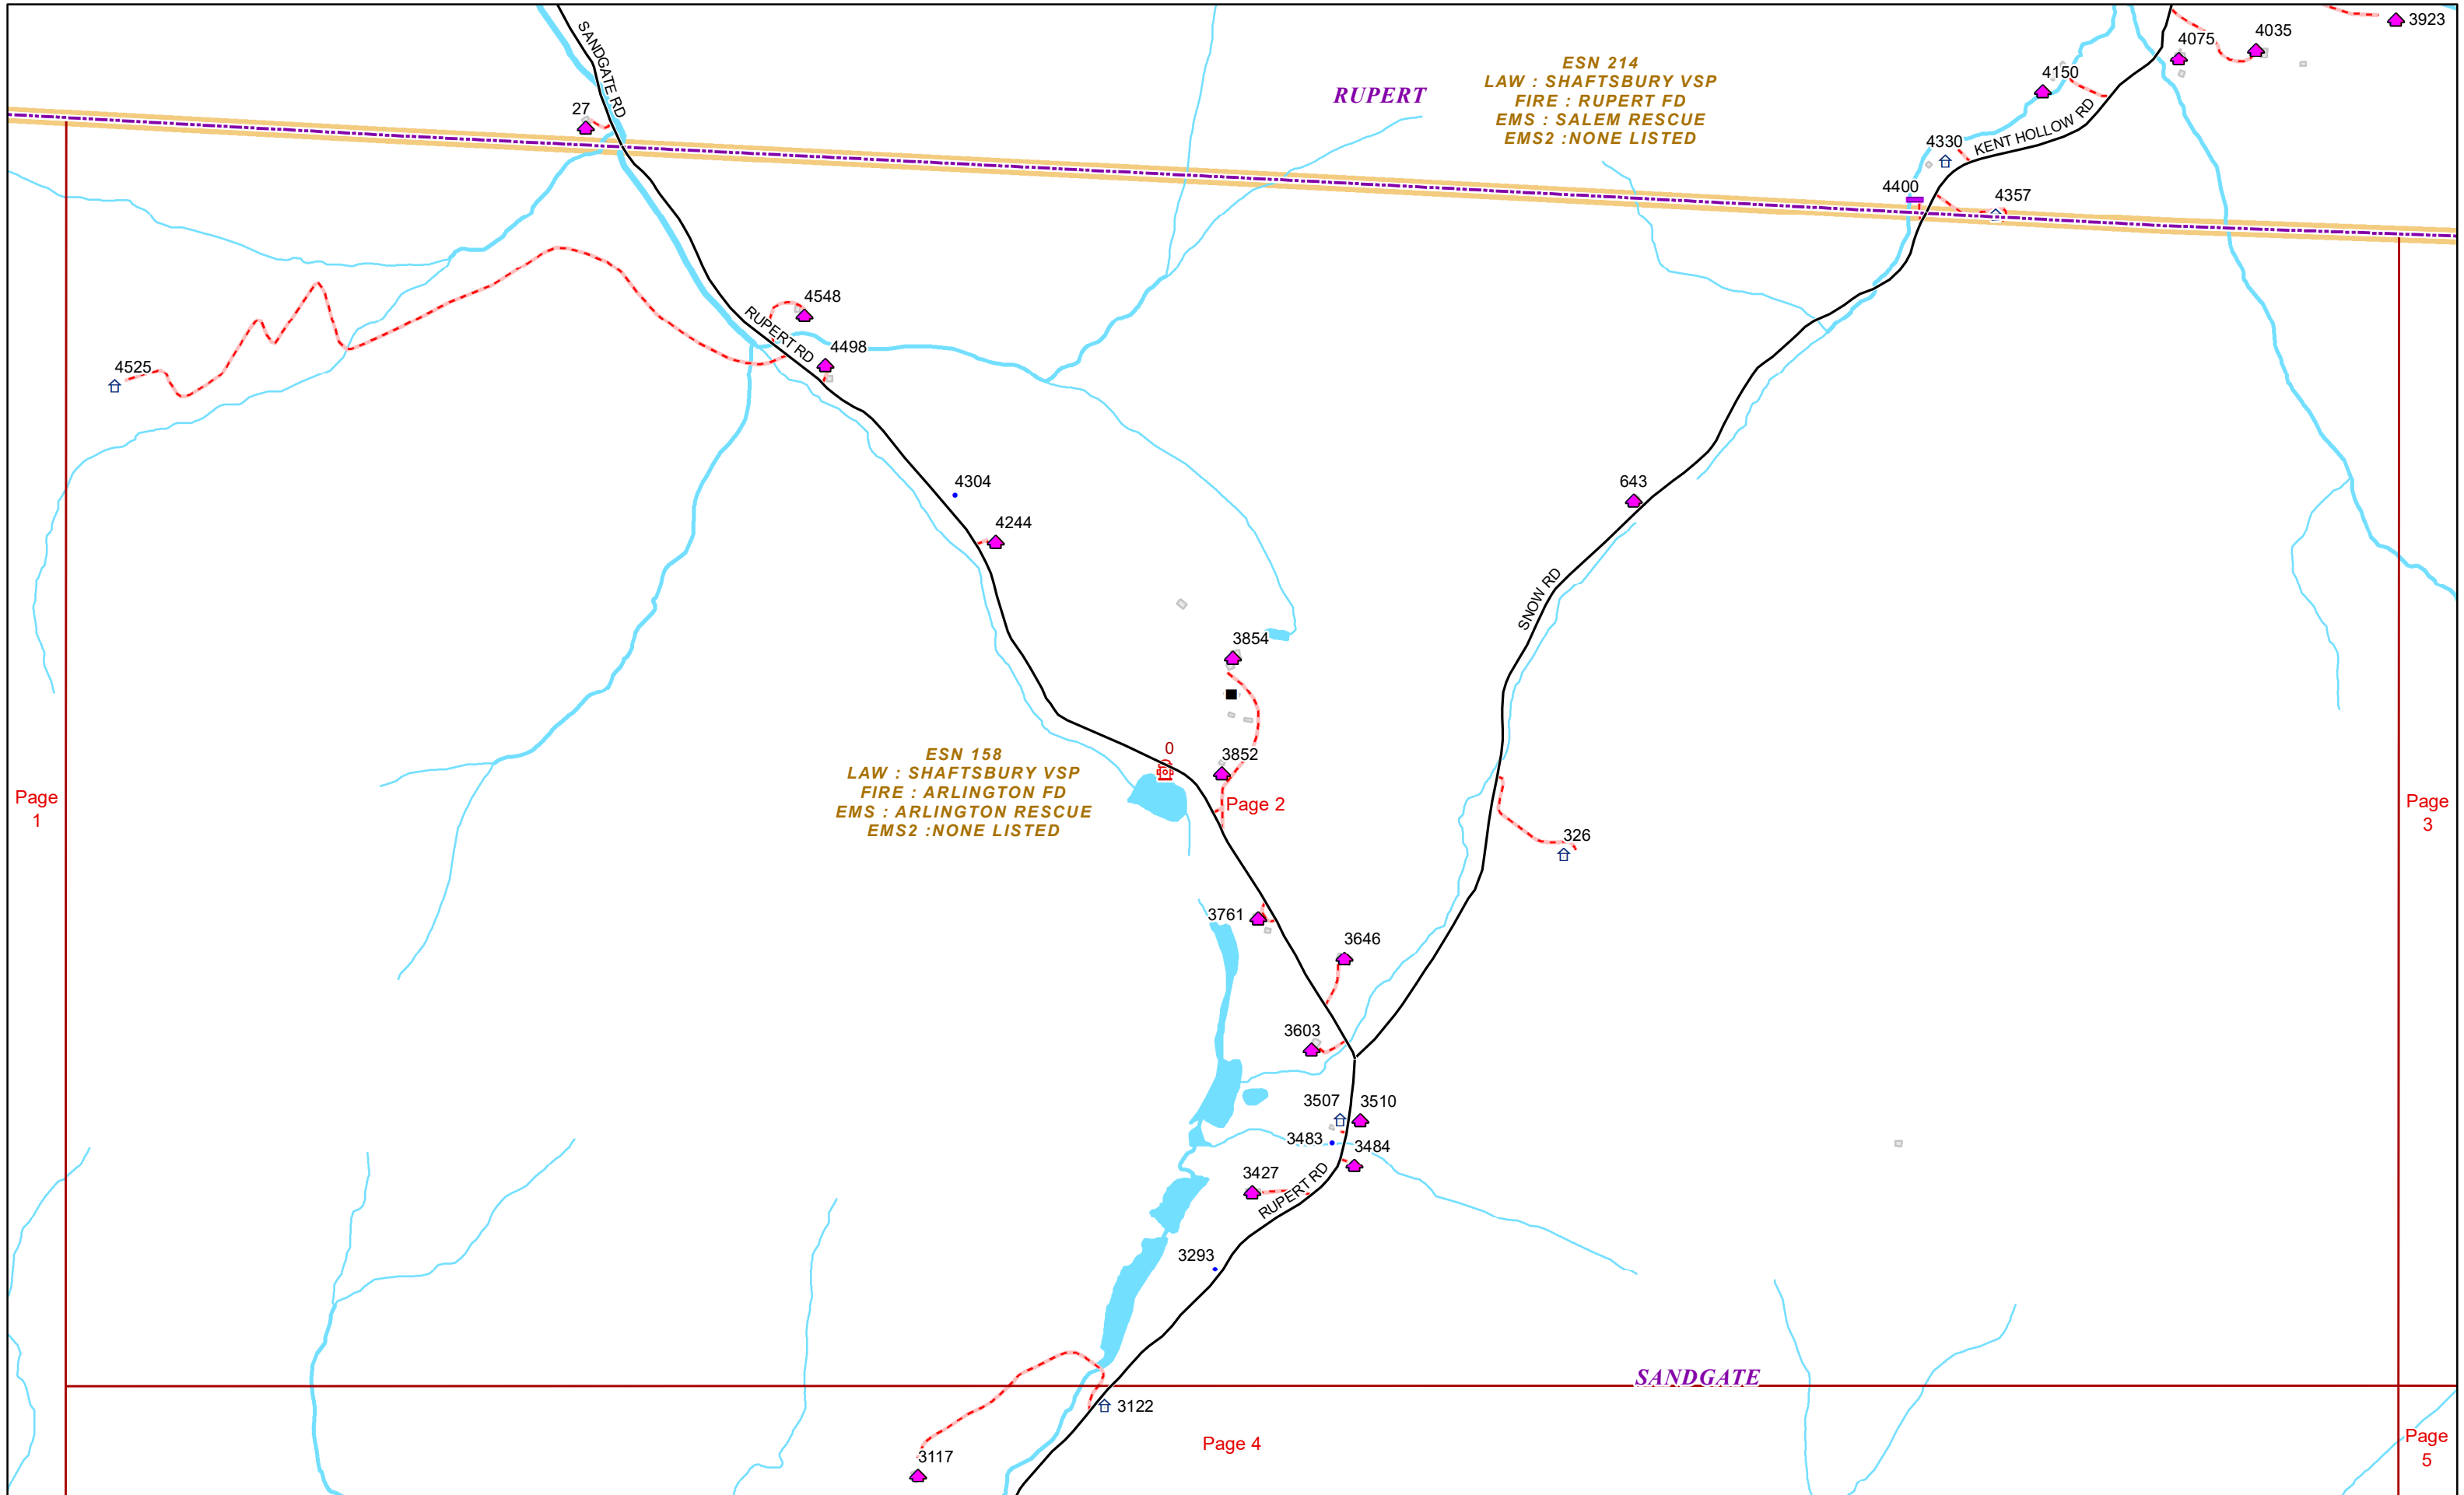

Page 1

Page 3

Page 4

Page 5