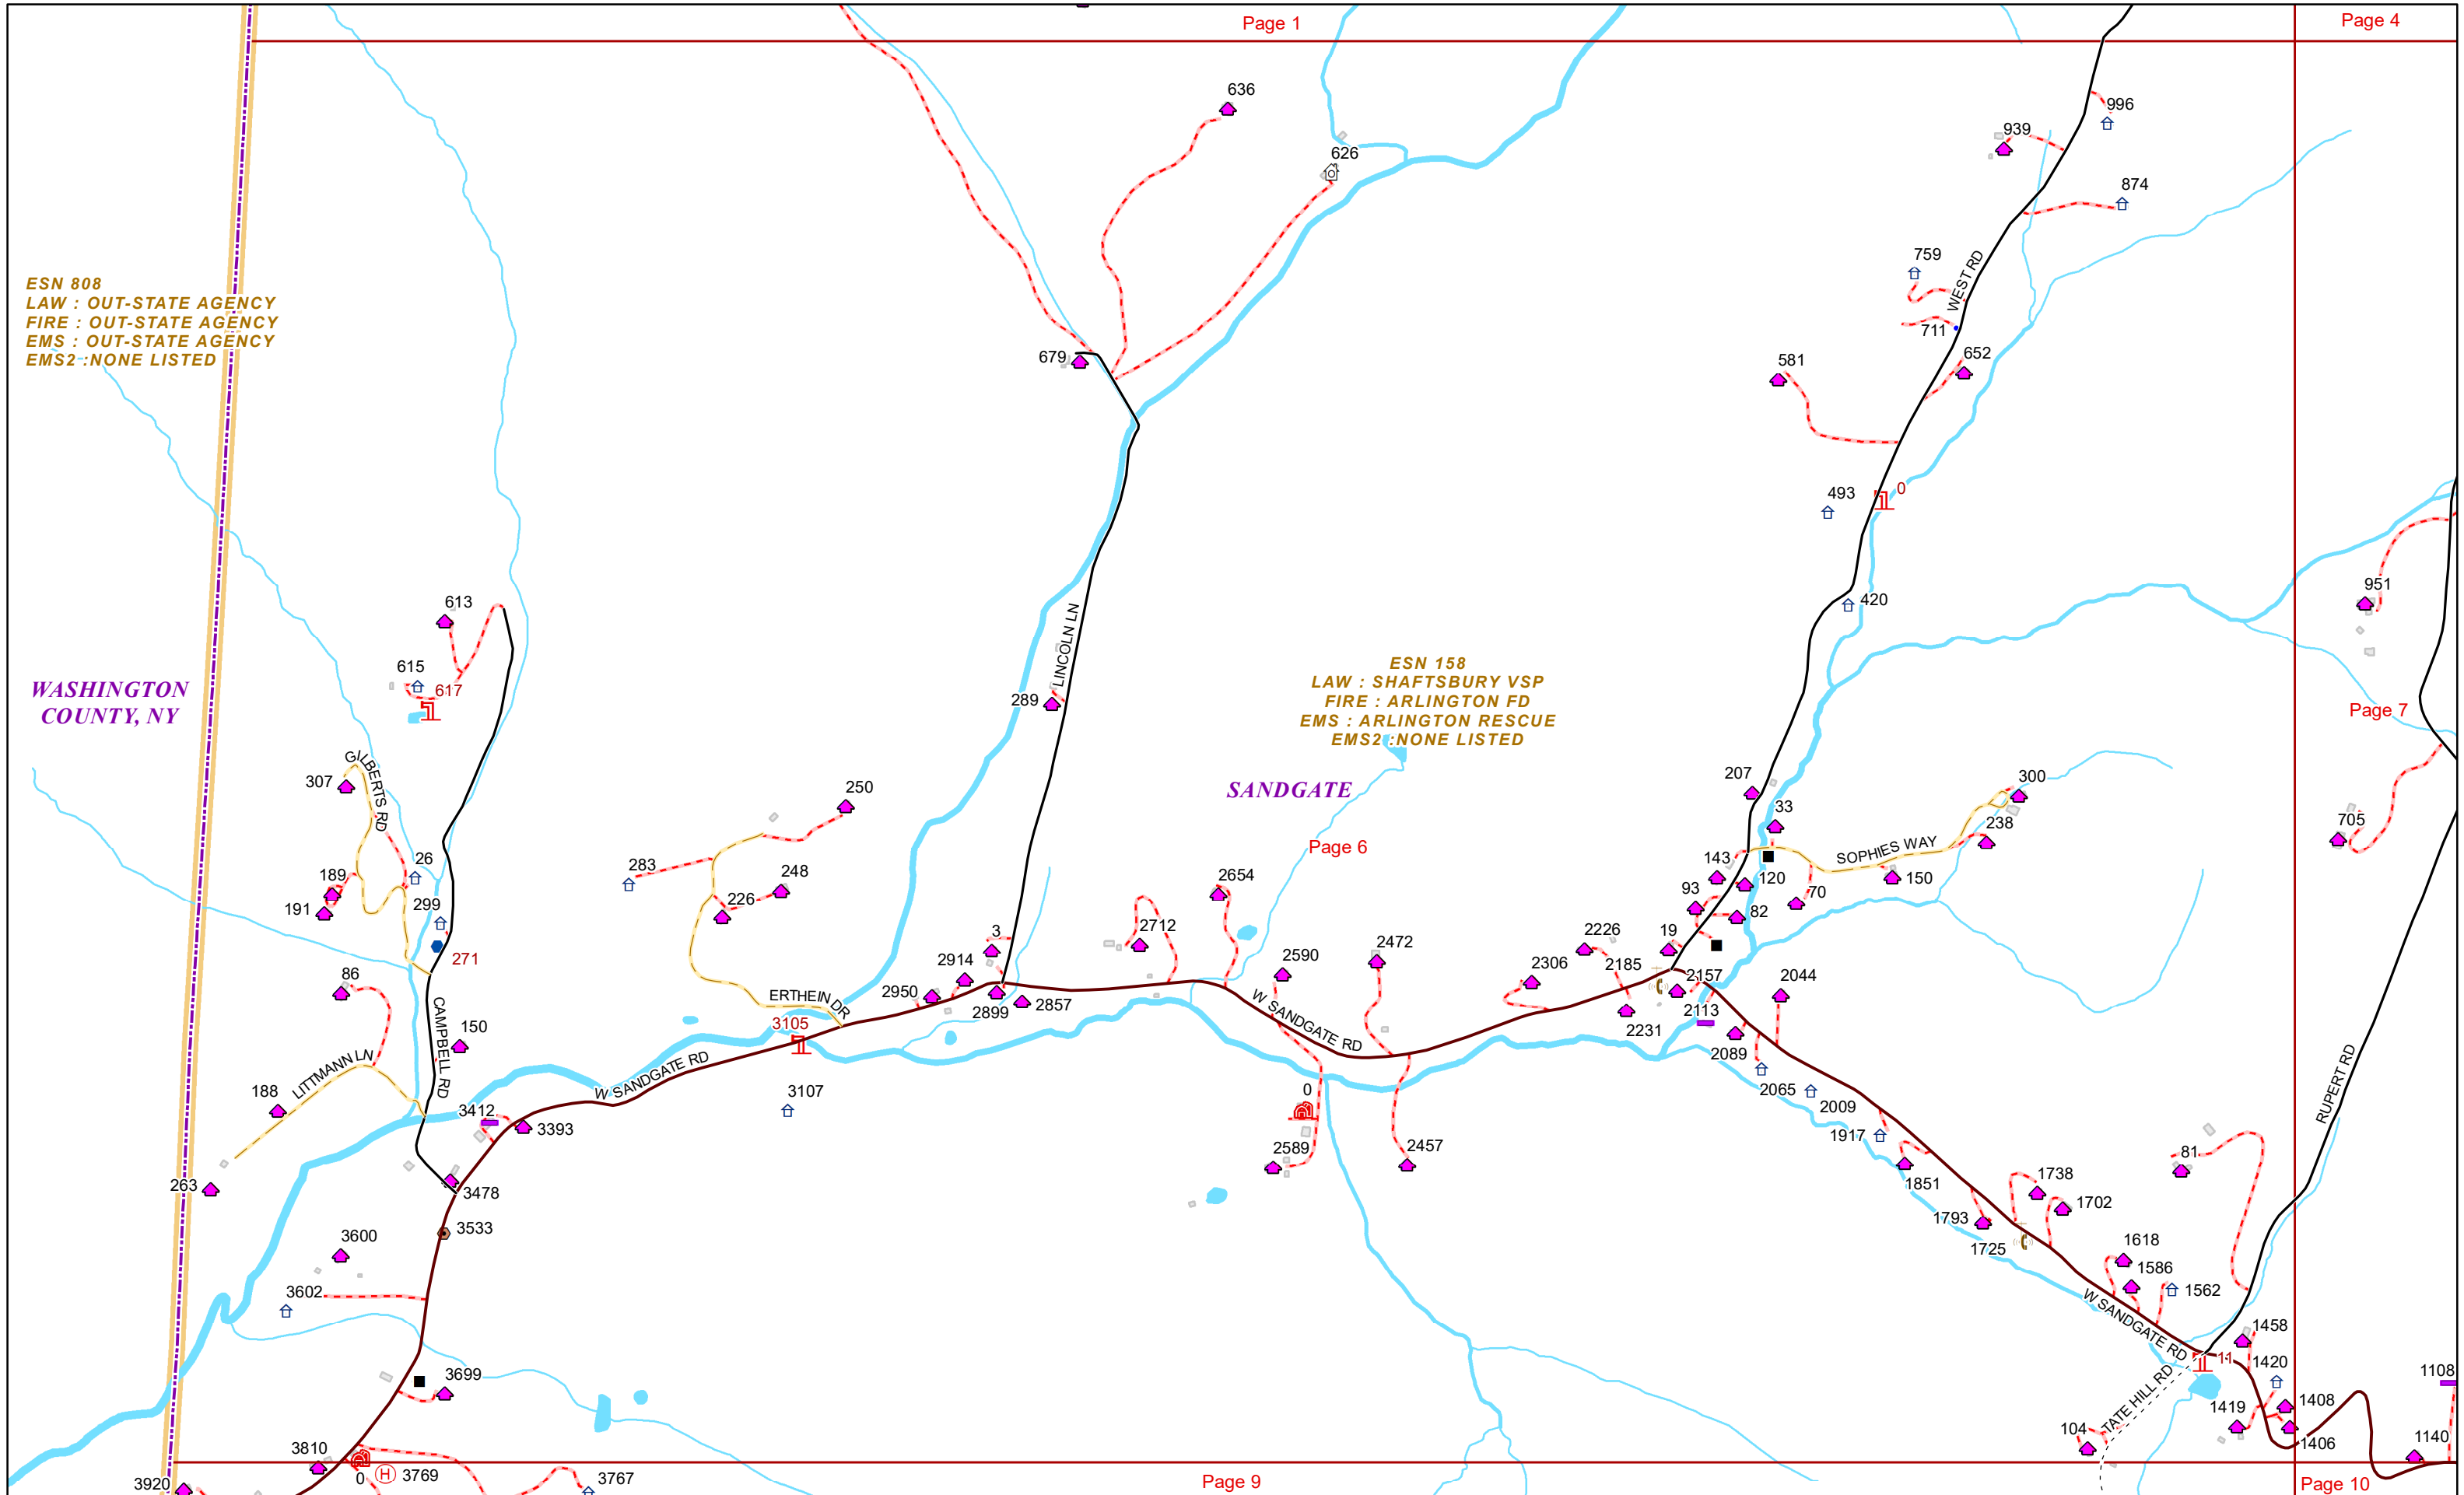

ESN 808
LAW : OUT-STATE AGENCY
FIRE : OUT-STATE AGENCY
EMS : OUT-STATE AGENCY
EMS2 : NONE LISTED

ESN 158
LAW : SHAFTSBURY VSP
FIRE : ARLINGTON FD
EMS : ARLINGTON RESCUE
EMS2 : NONE LISTED

WASHINGTON
COUNTY, NY

SANDGATE