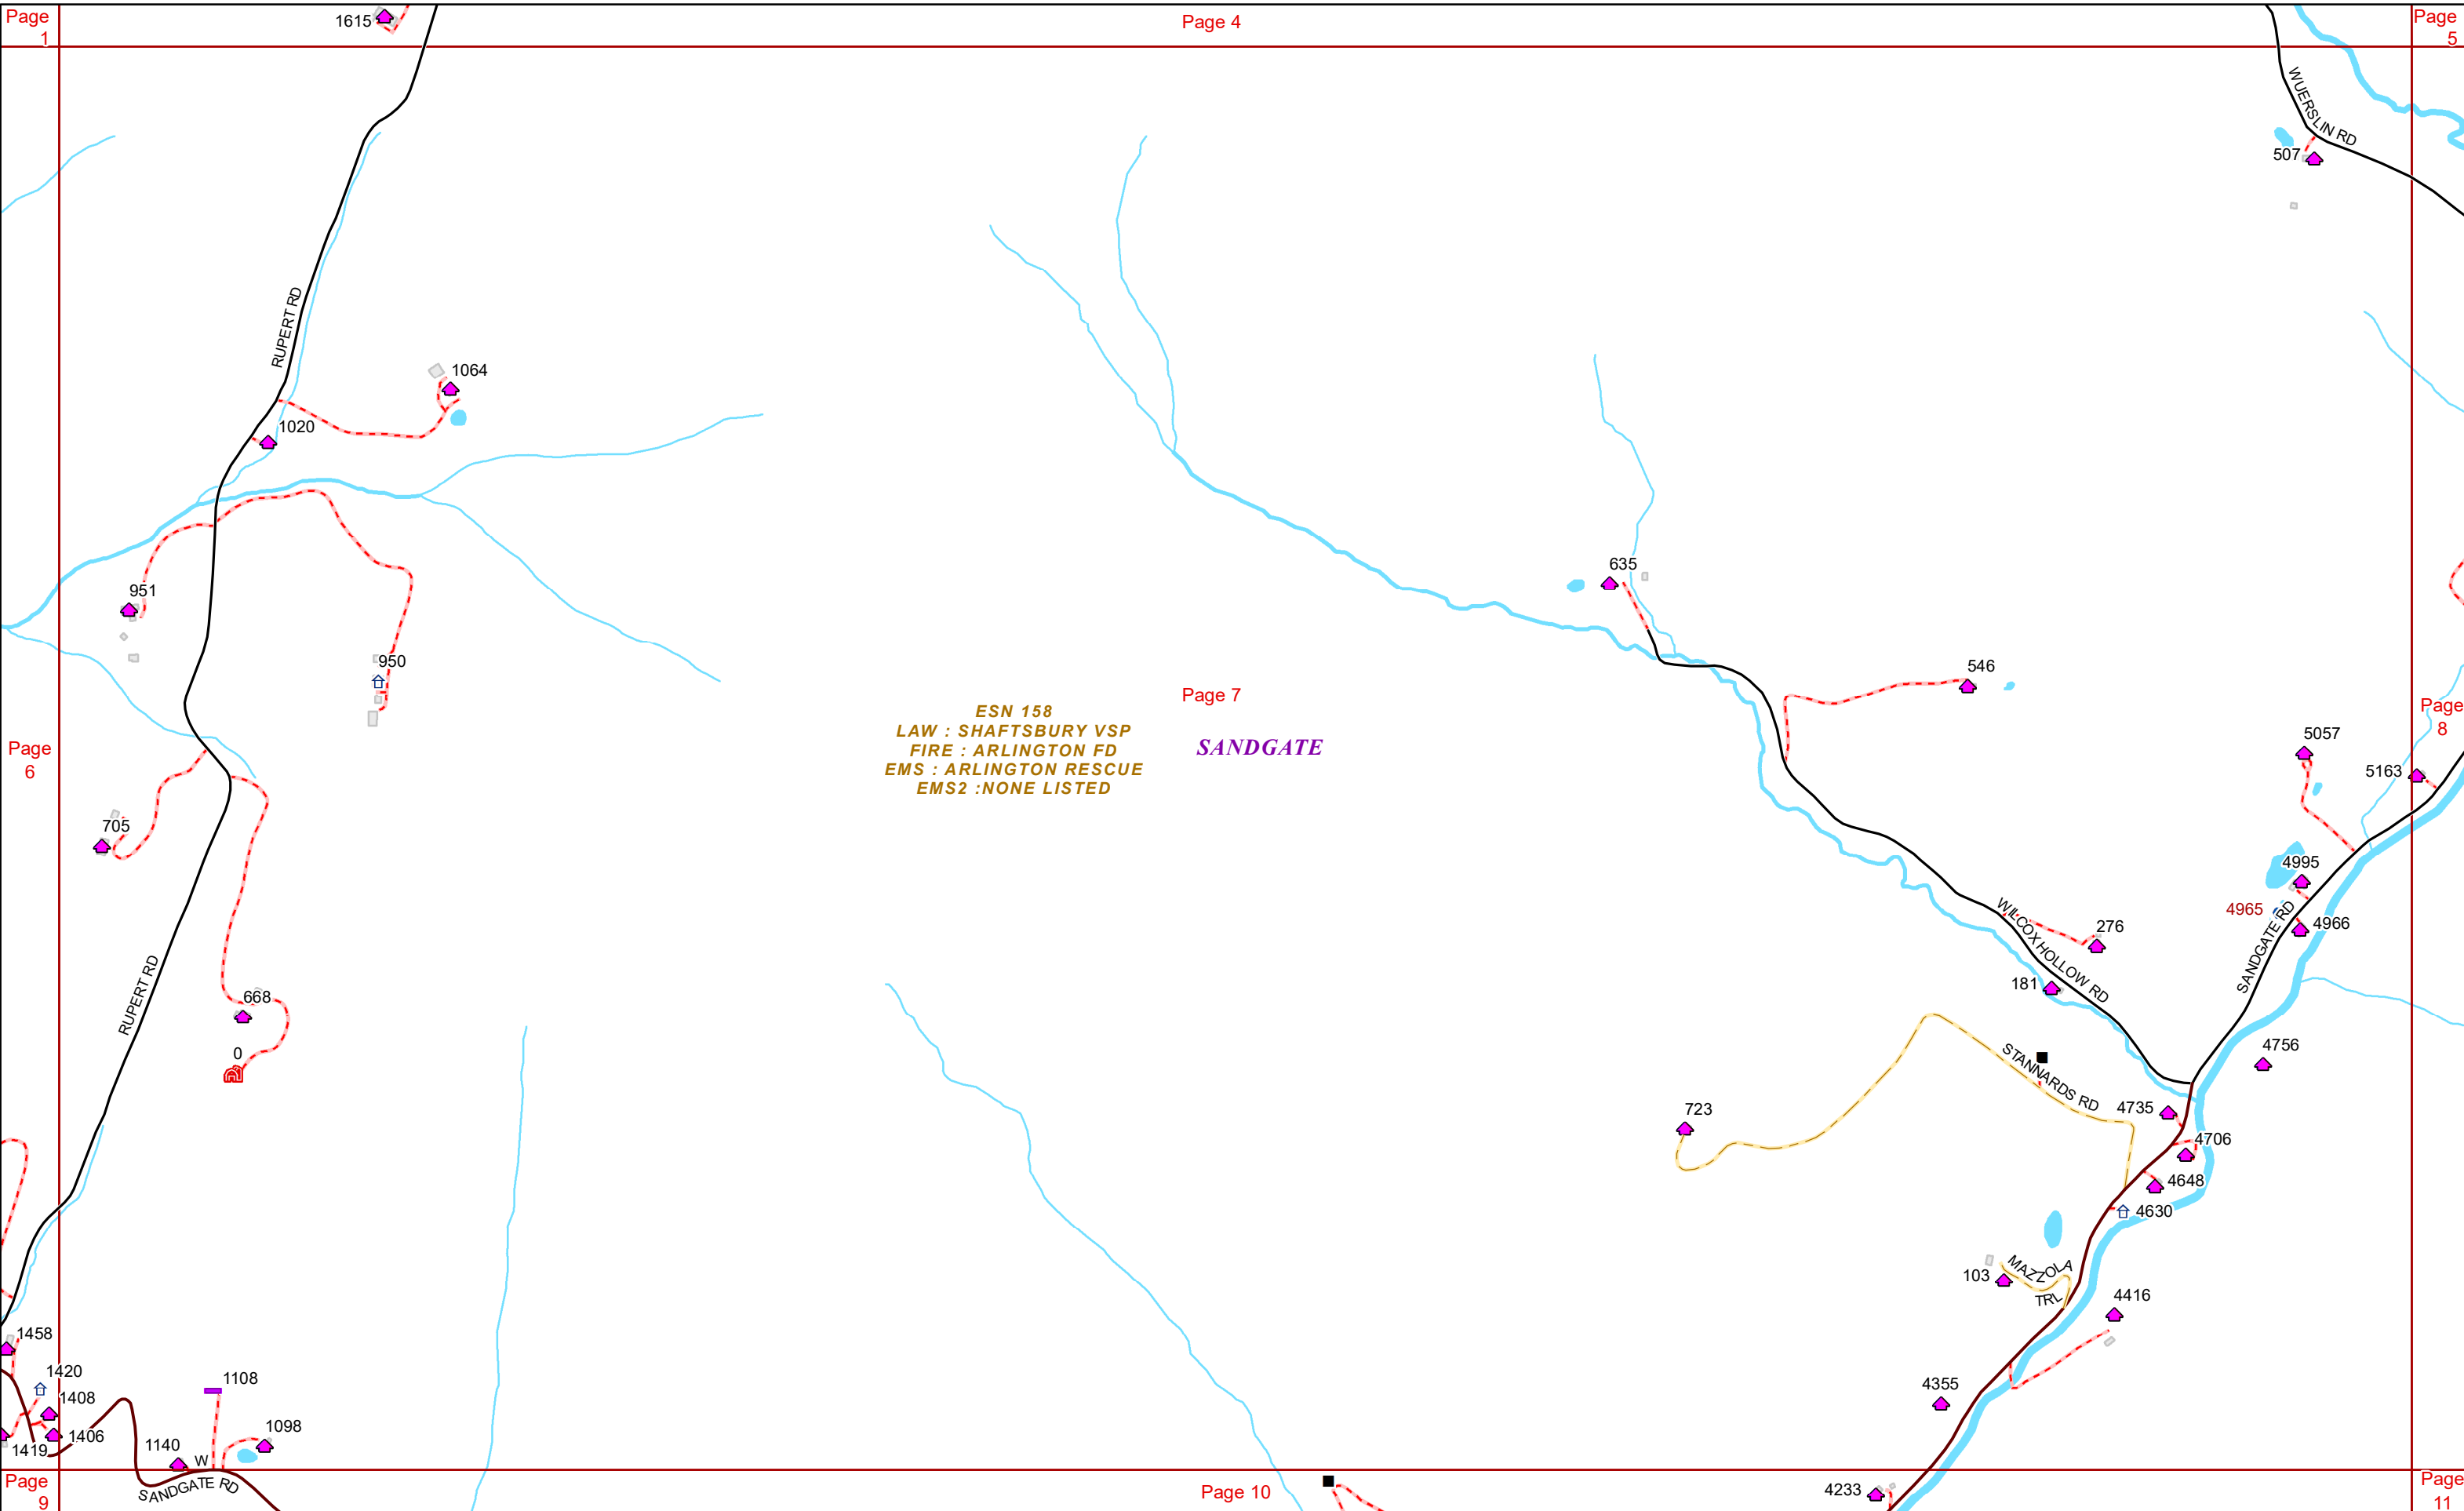

ESN 158
LAW : SHAFTSBURY VSP
FIRE : ARLINGTON FD
EMS : ARLINGTON RESCUE
EMS2 : NONE LISTED

SANDGATE