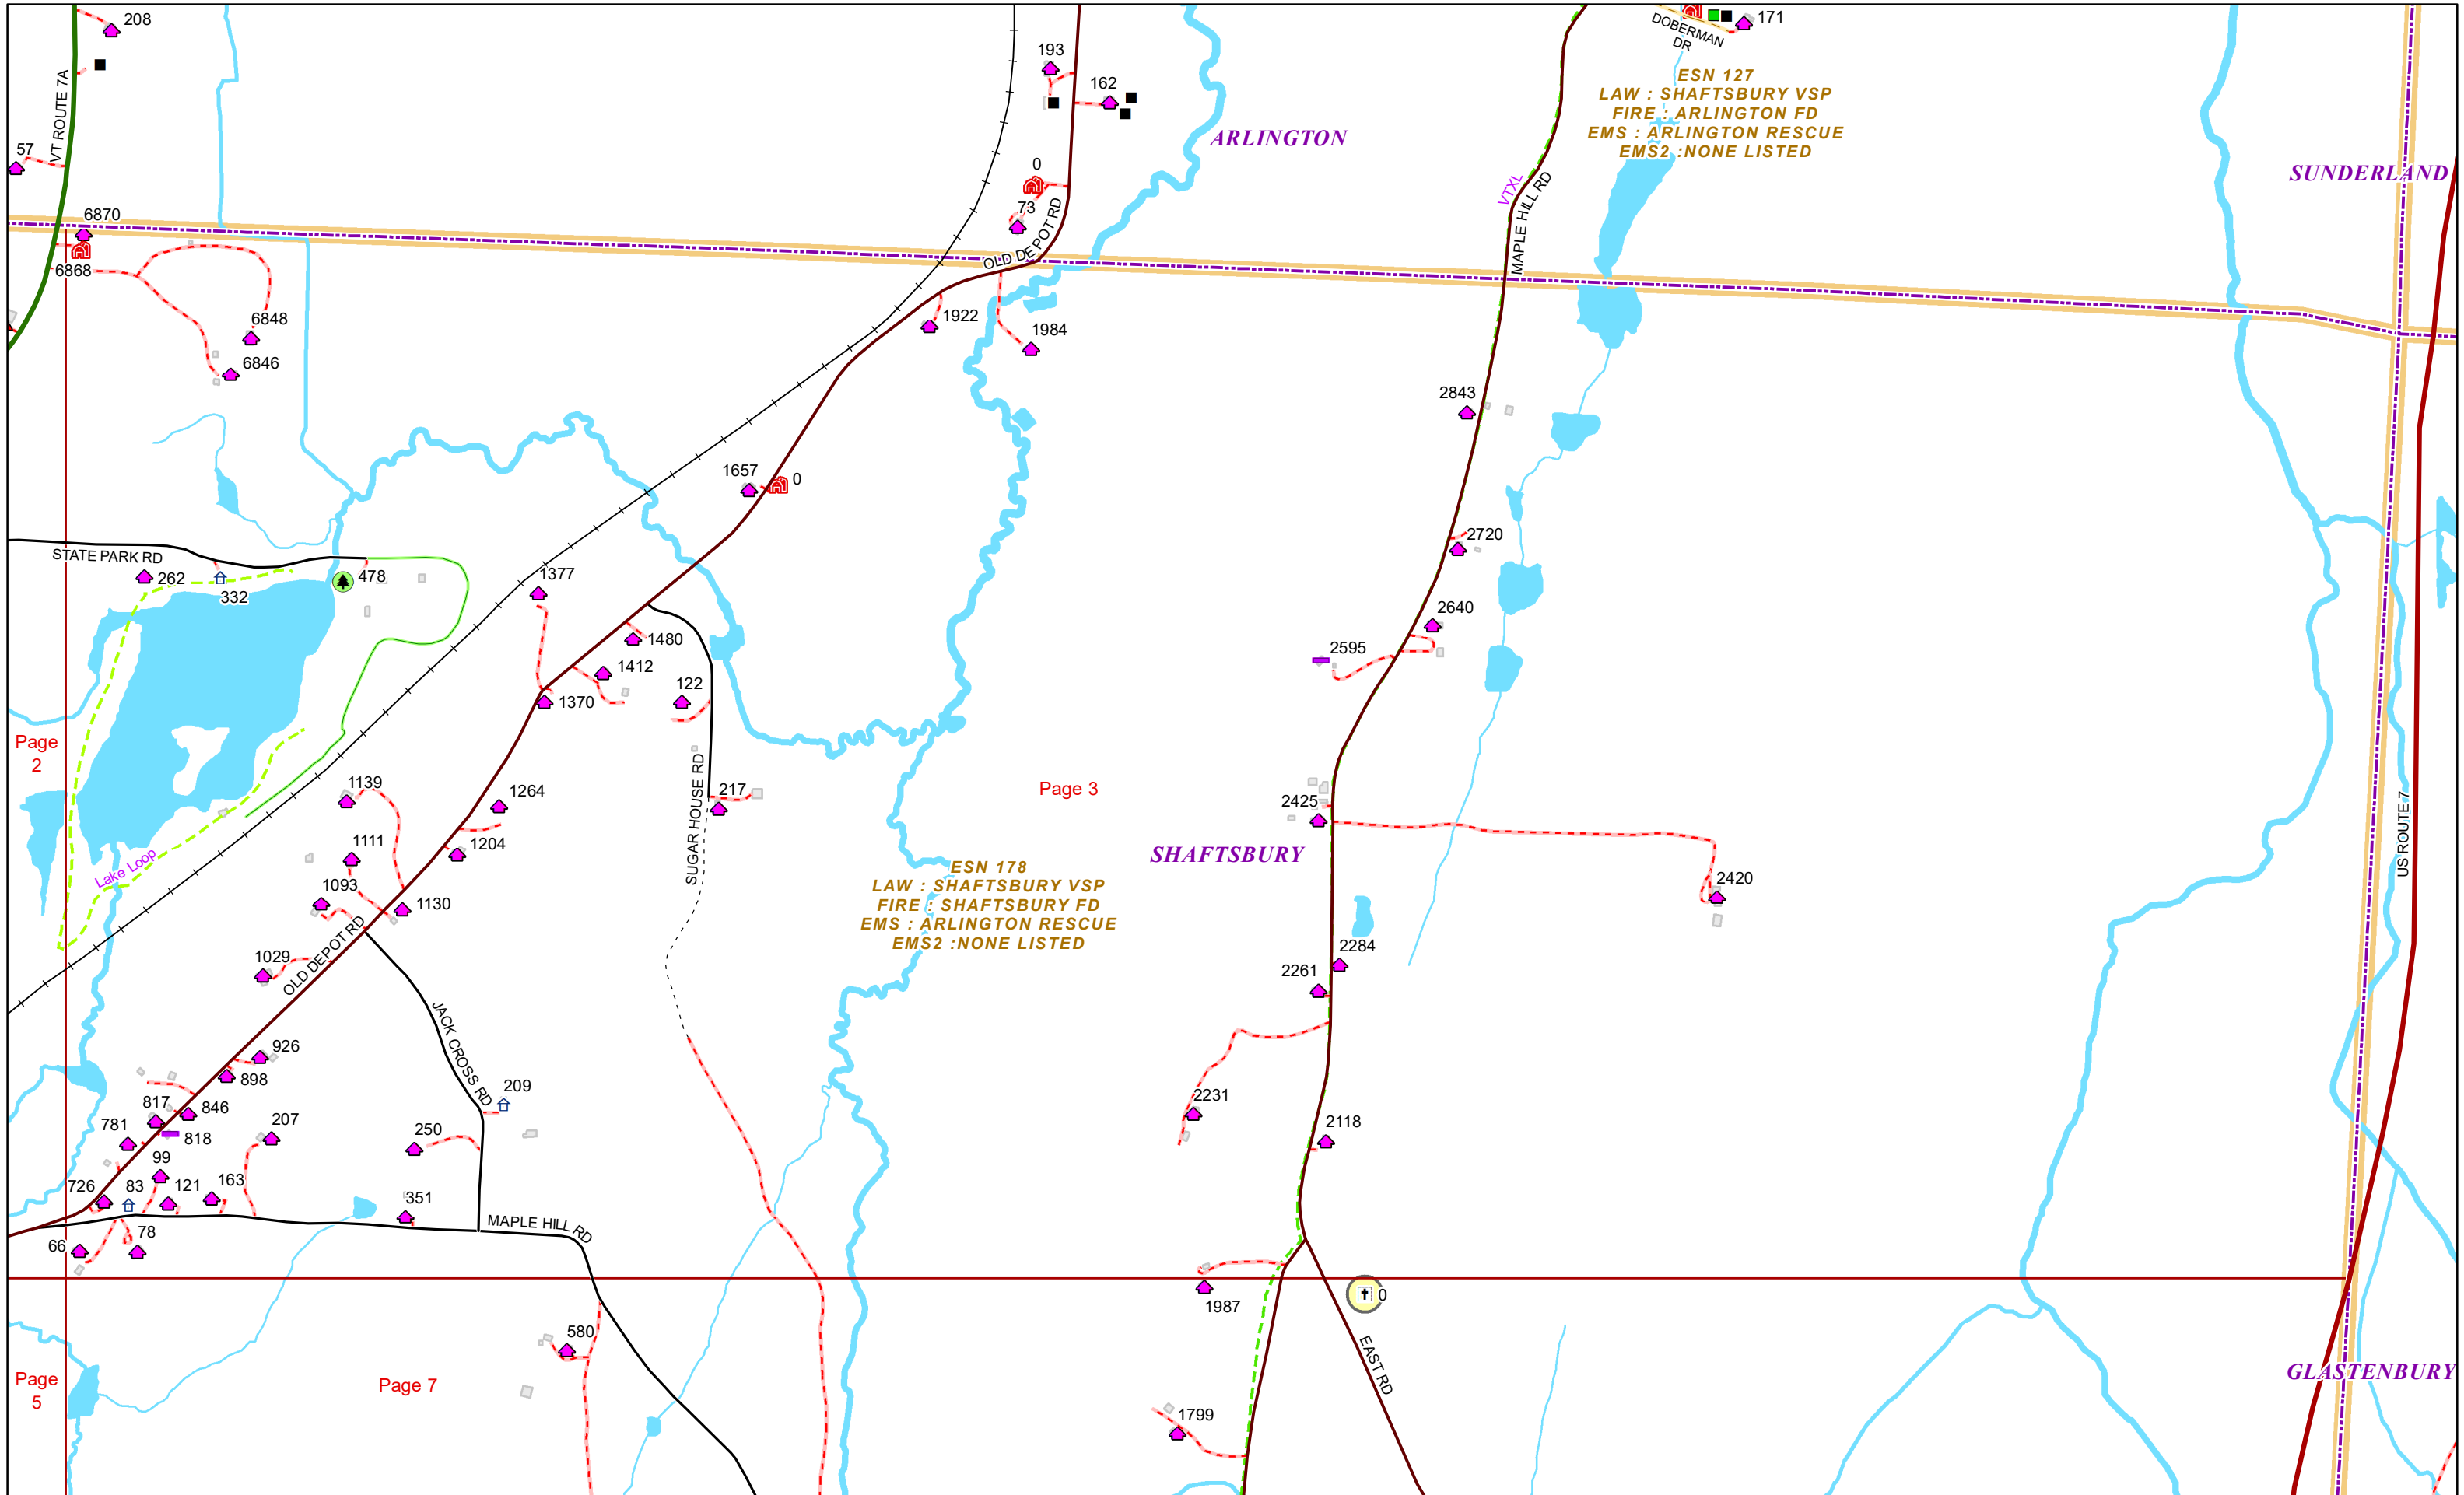

Page 2

Page 3

Page 5

Page 7