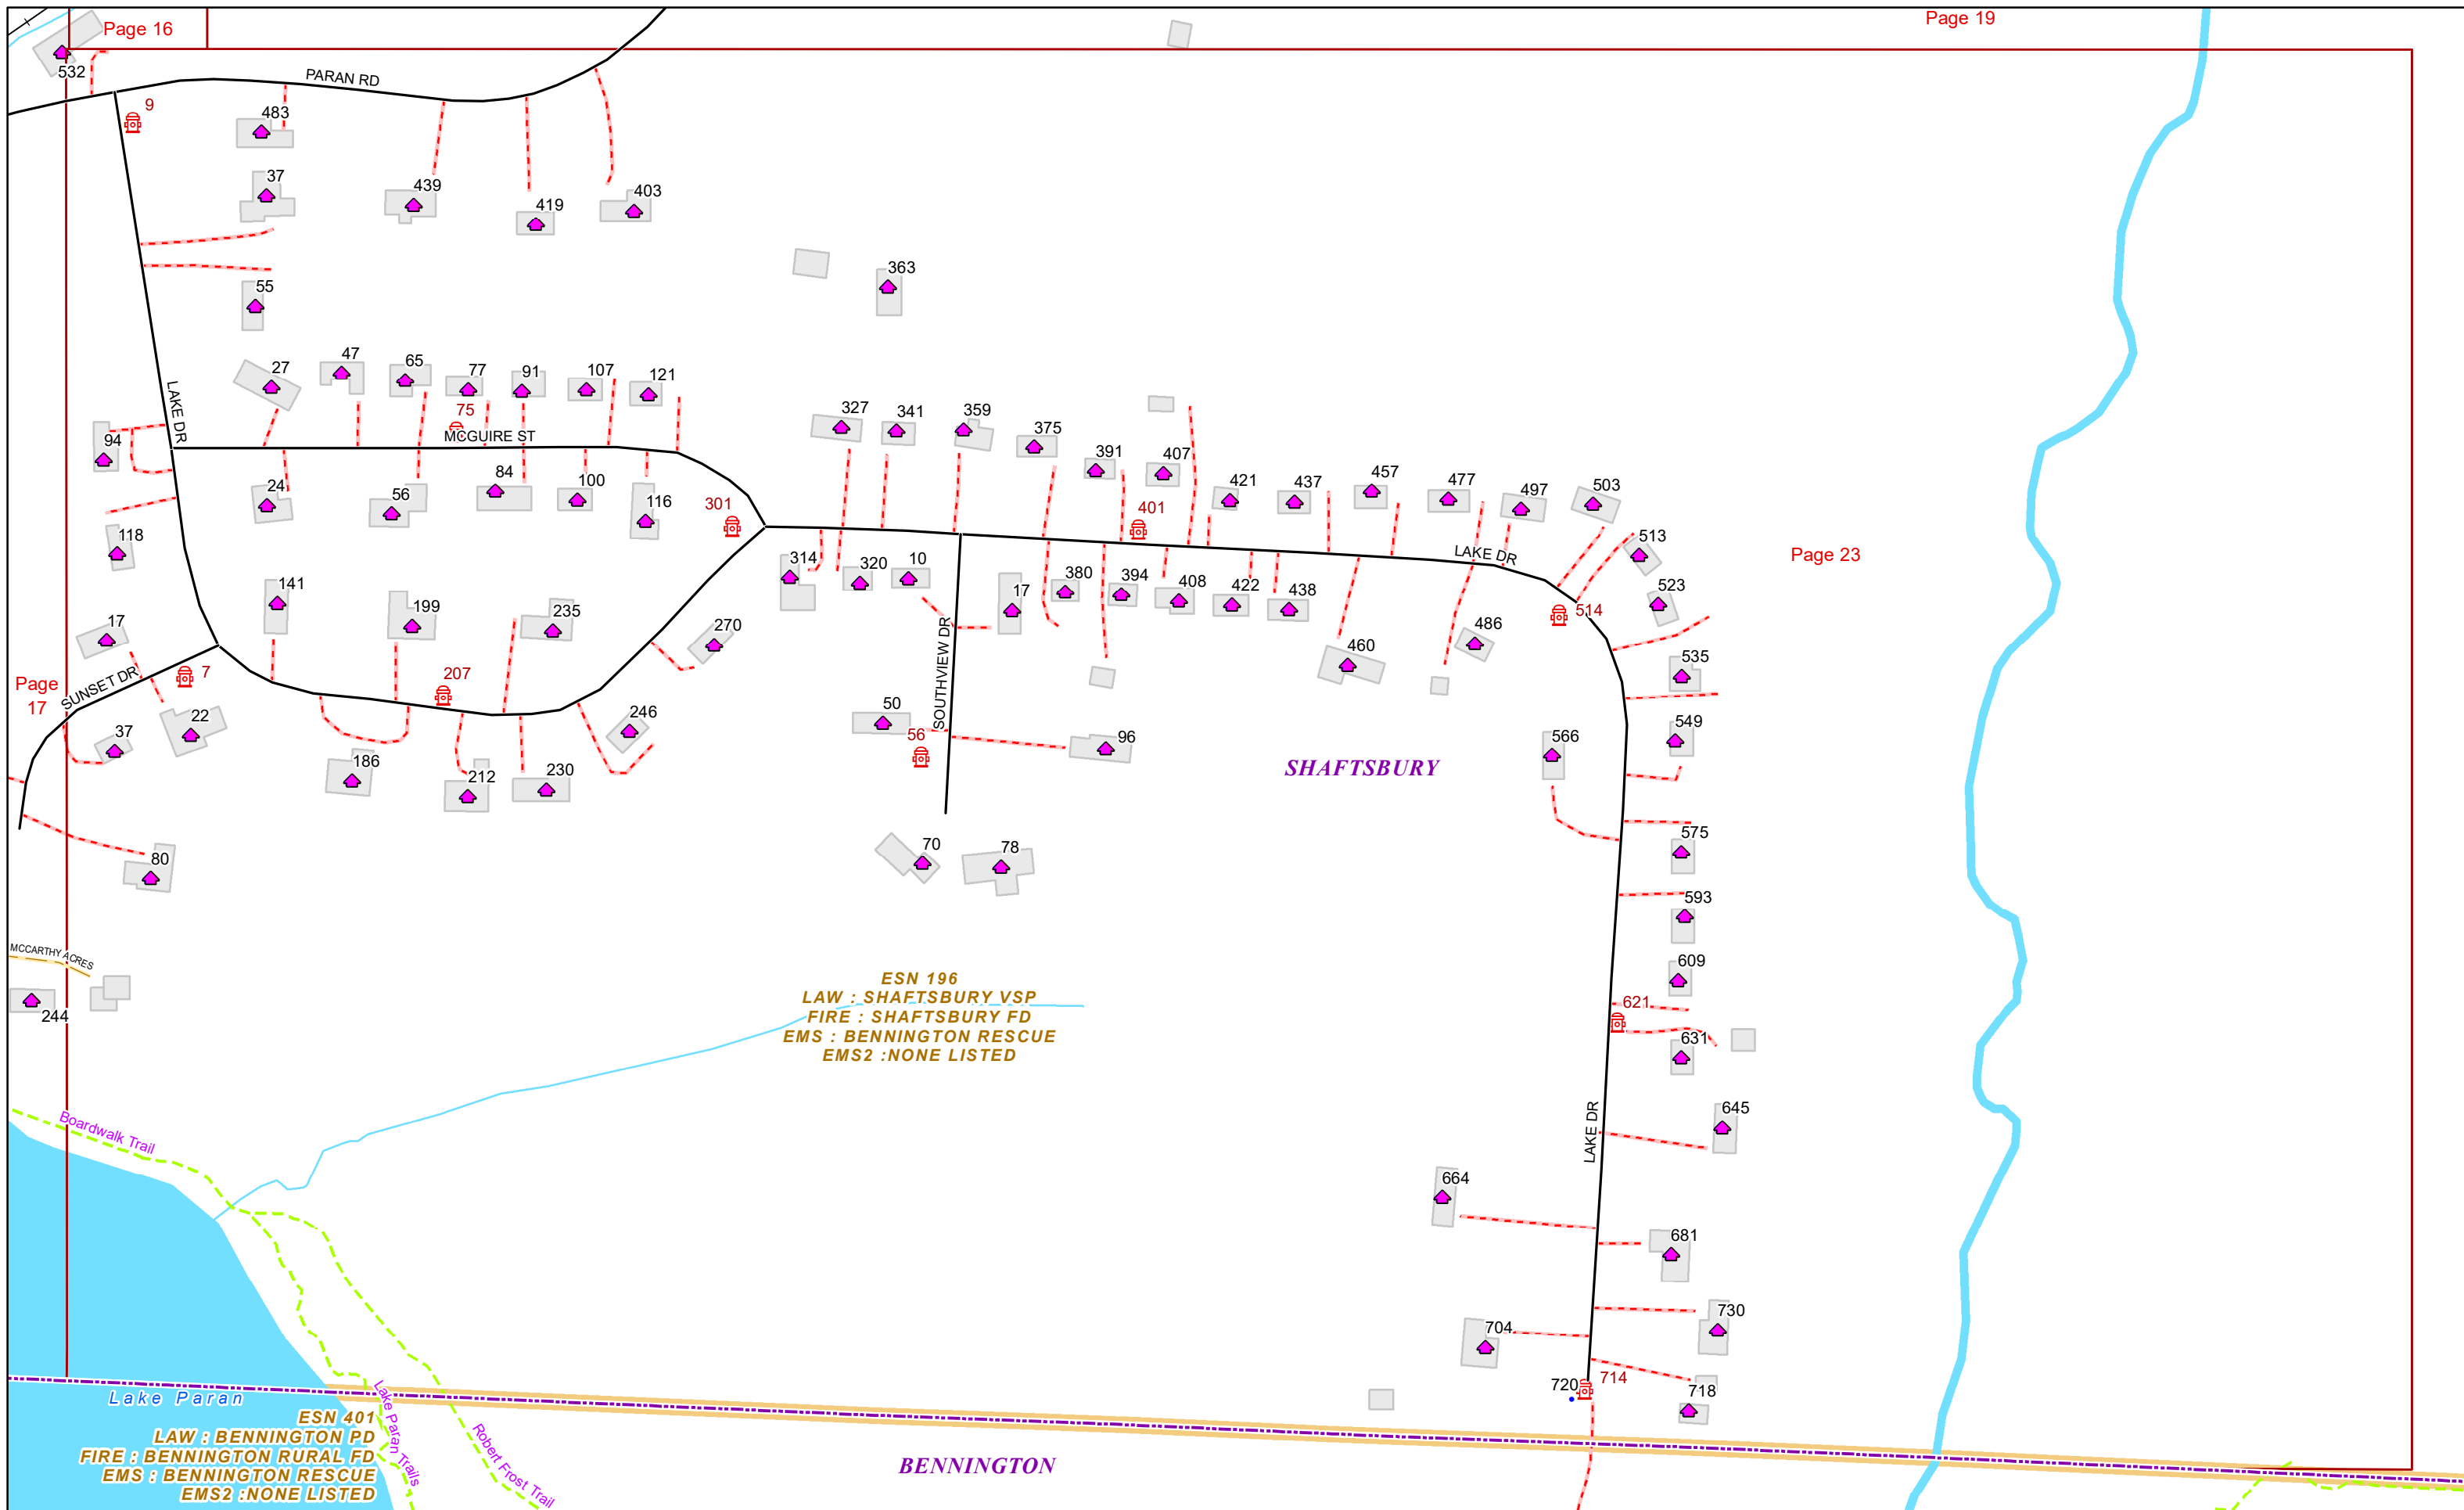

SHAFTSBURY

ESN 196
LAW : SHAFTSBURY VSP
FIRE : SHAFTSBURY FD
EMS : BENNINGTON RESCUE
EMS2 : NONE LISTED

Page 20

Page 21

Page 22

Page 19

ESN 196
LAW : SHAFTSBURY VSP
FIRE : SHAFTSBURY FD
EMS : BENNINGTON RESCUE
EMS2 : NONE LISTED