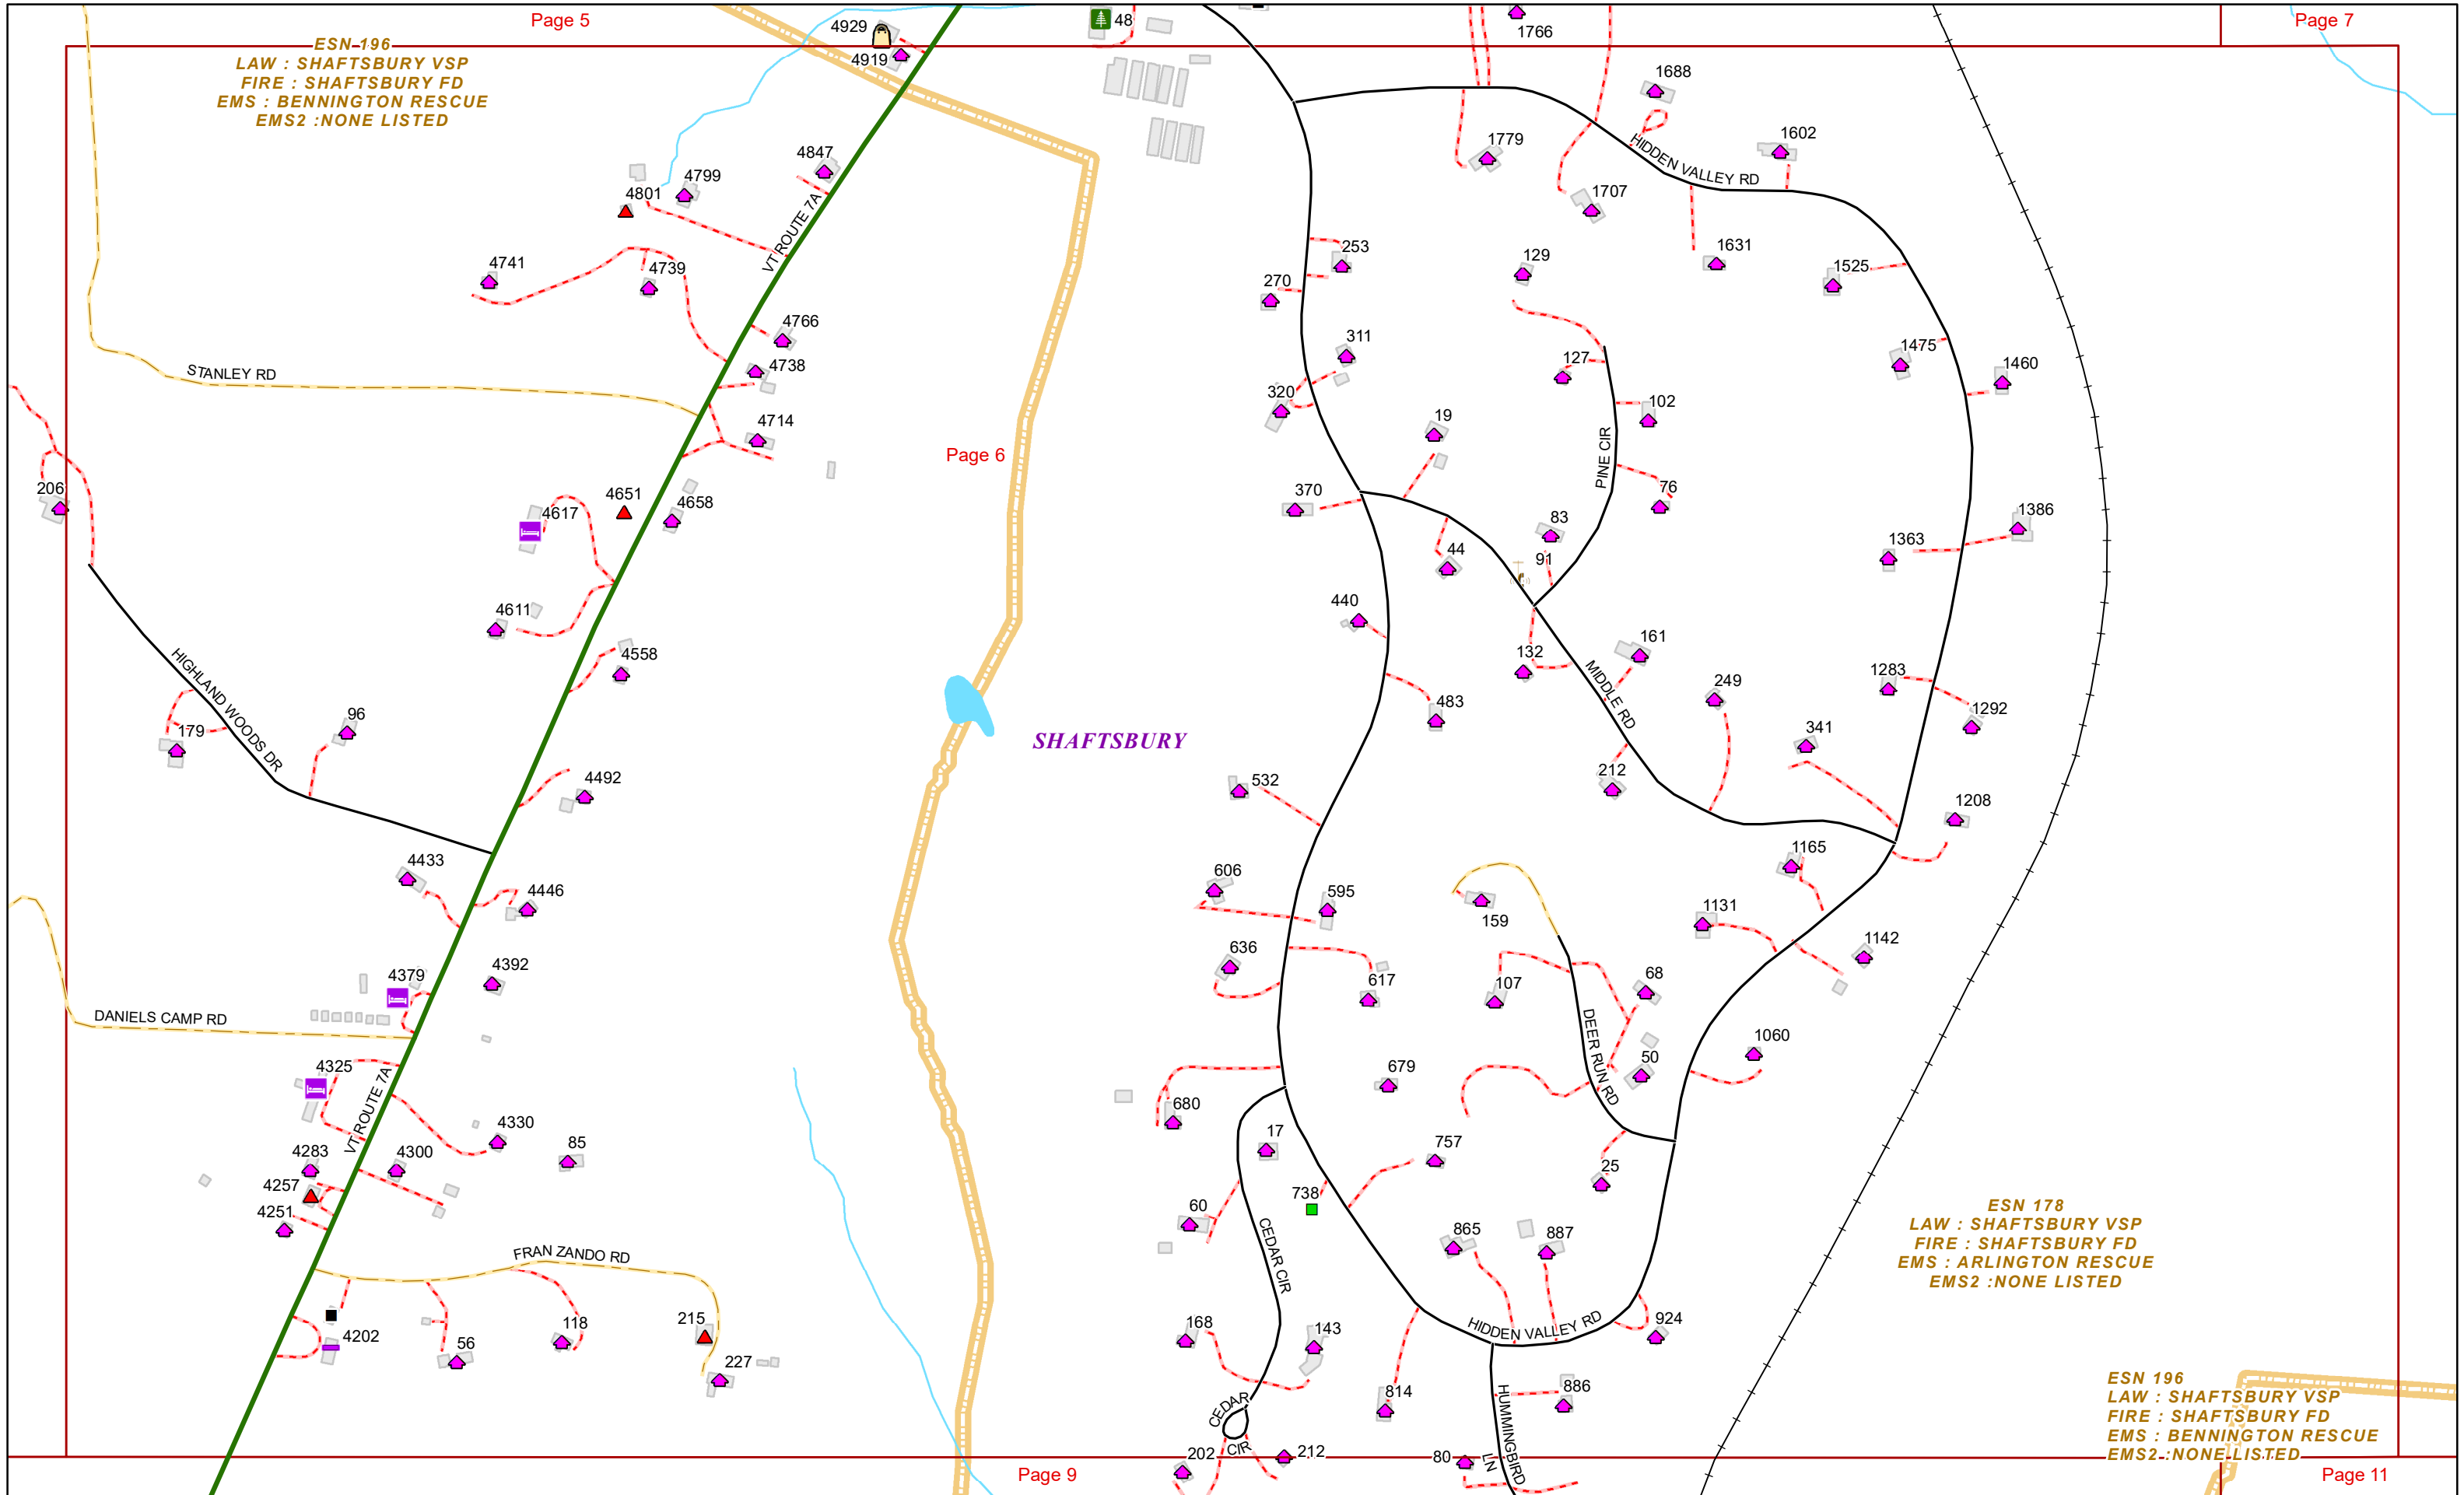

ESN-196
LAW : SHAFTSBURY VSP
FIRE : SHAFTSBURY FD
EMS : BENNINGTON RESCUE
EMS2 : NONE LISTED

SHAFTSBURY

ESN 178
LAW : SHAFTSBURY VSP
FIRE : SHAFTSBURY FD
EMS : ARLINGTON RESCUE
EMS2 : NONE LISTED

ESN 196
LAW : SHAFTSBURY VSP
FIRE : SHAFTSBURY FD
EMS : BENNINGTON RESCUE
EMS2 : NONE LISTED