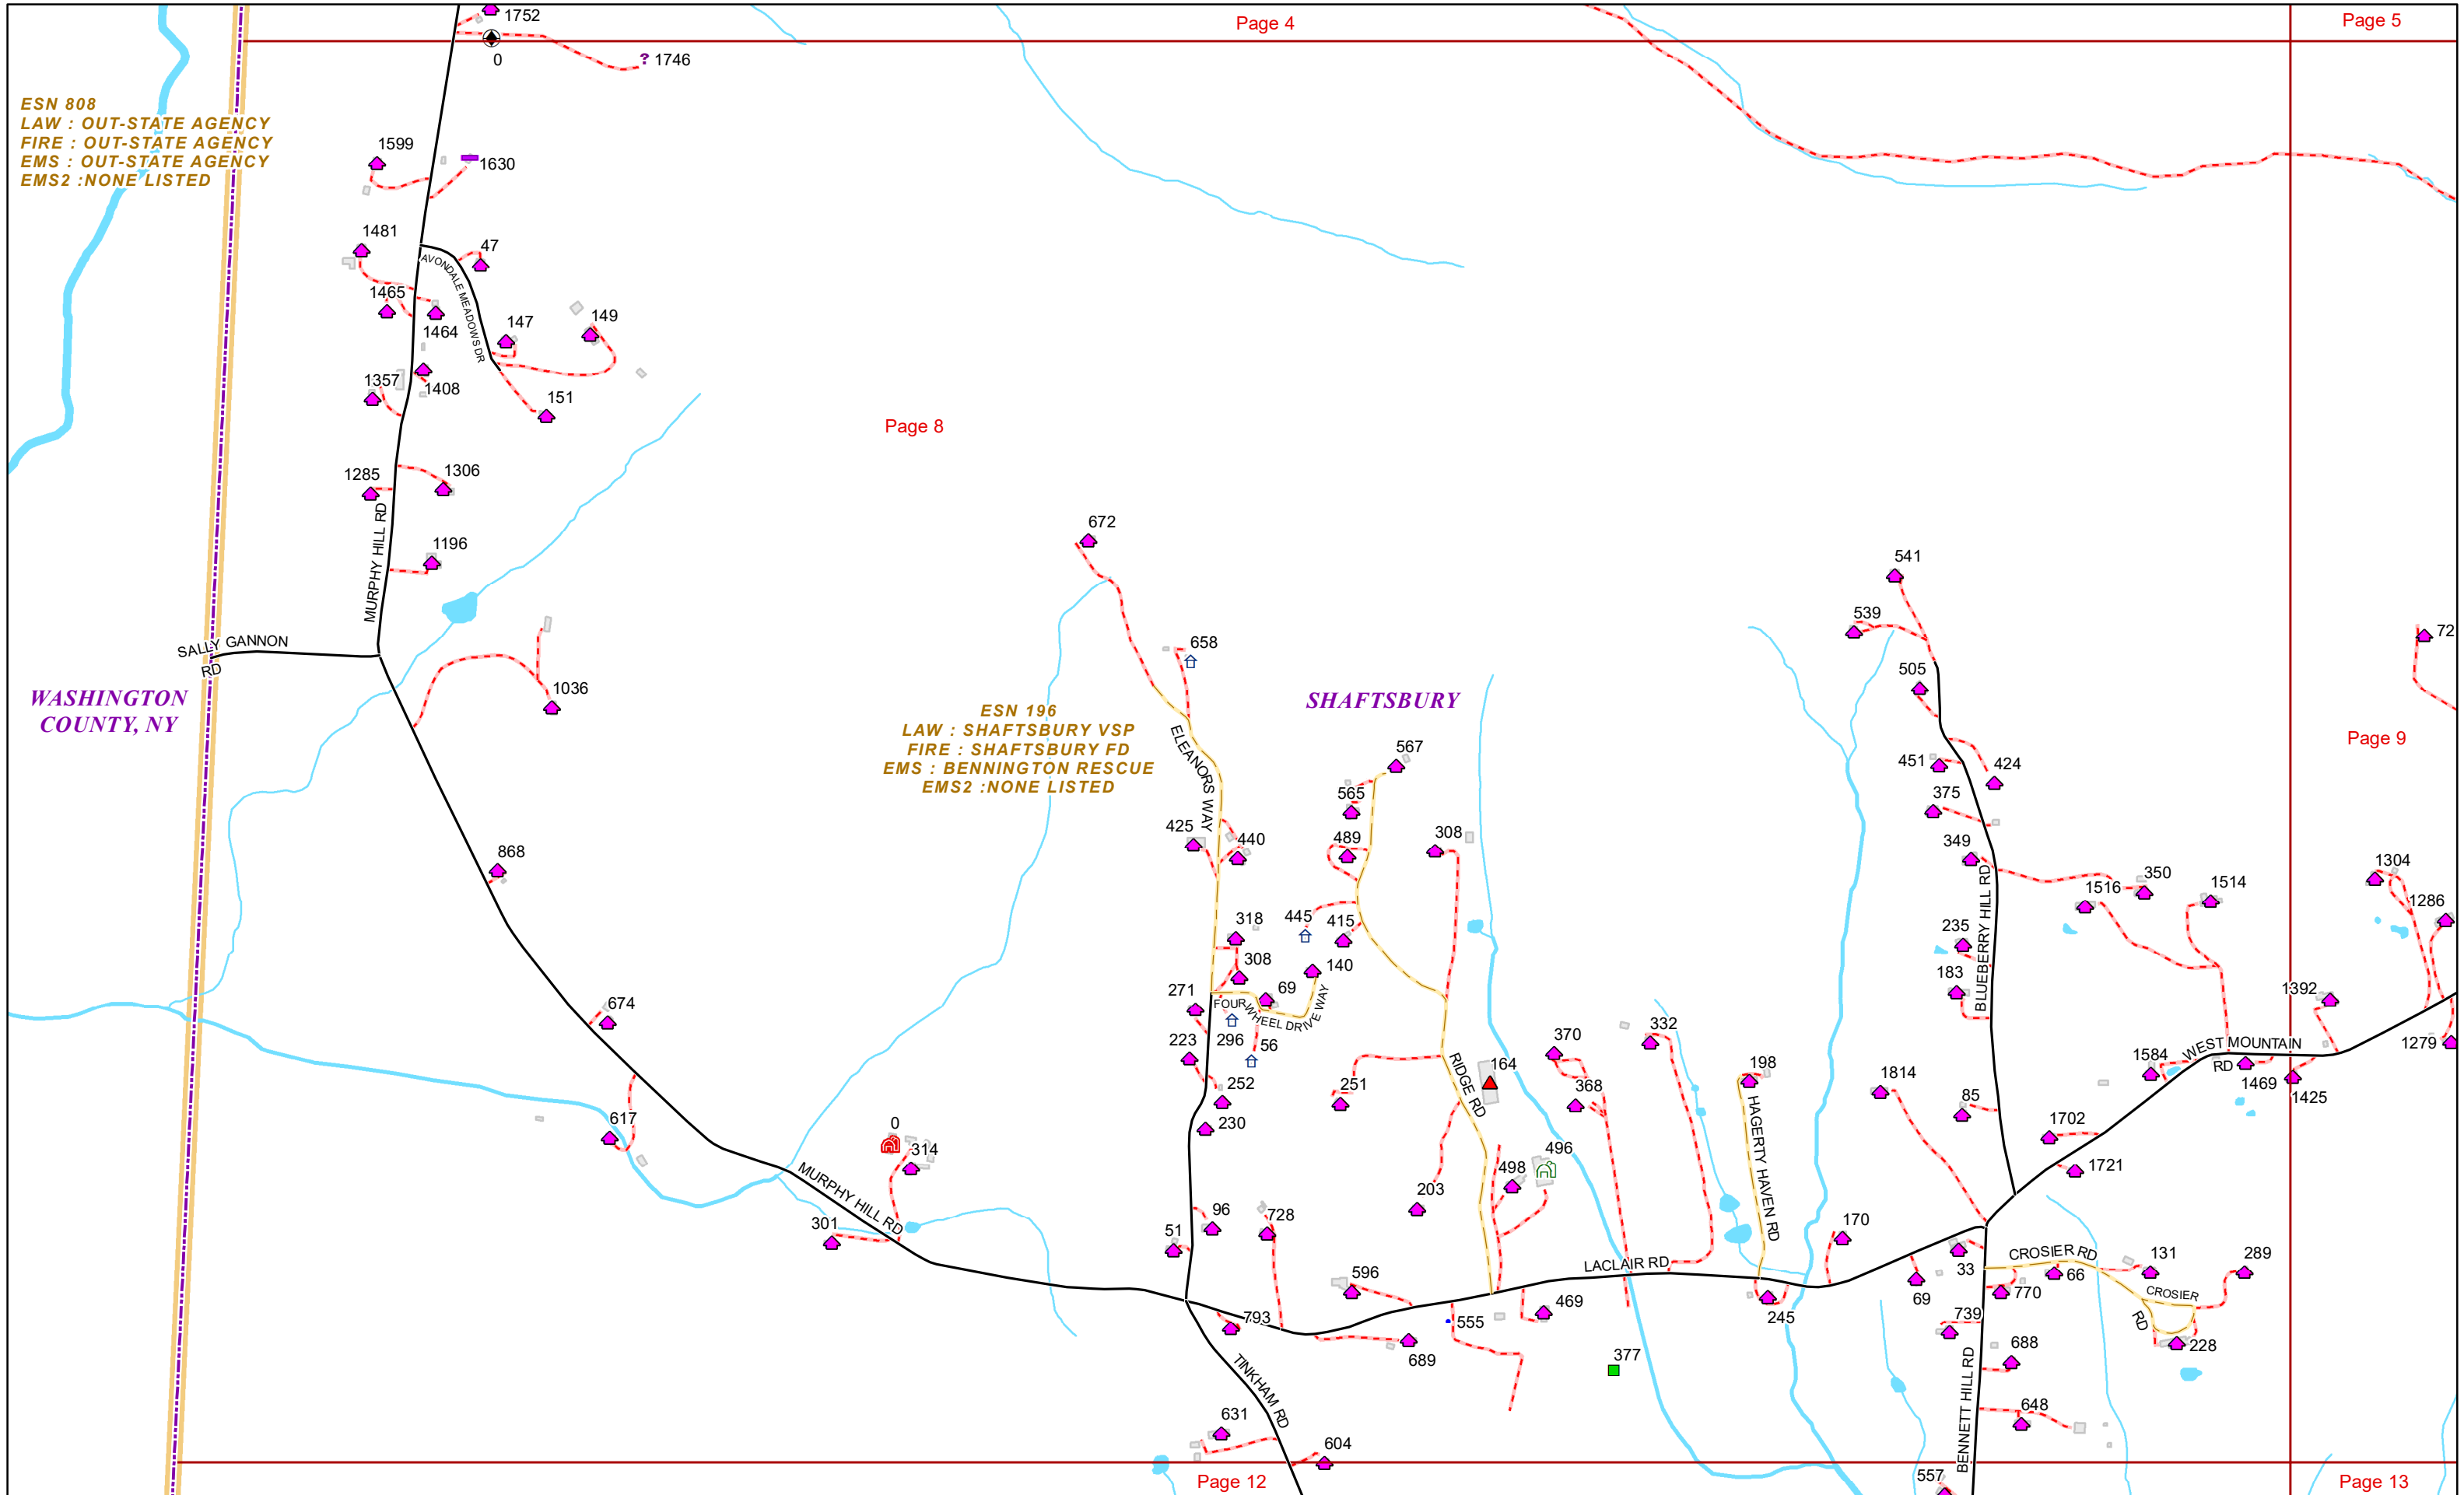

ESN 808
LAW : OUT-STATE AGENCY
FIRE : OUT-STATE AGENCY
EMS : OUT-STATE AGENCY
EMS2 : NONE LISTED

WASHINGTON
COUNTY, NY

ESN 196
LAW : SHAFTSBURY VSP
FIRE : SHAFTSBURY FD
EMS : BENNINGTON RESCUE
EMS2 : NONE LISTED

SHAFTSBURY

Page 4

Page 5

Page 8

Page 9

Page 12

Page 13