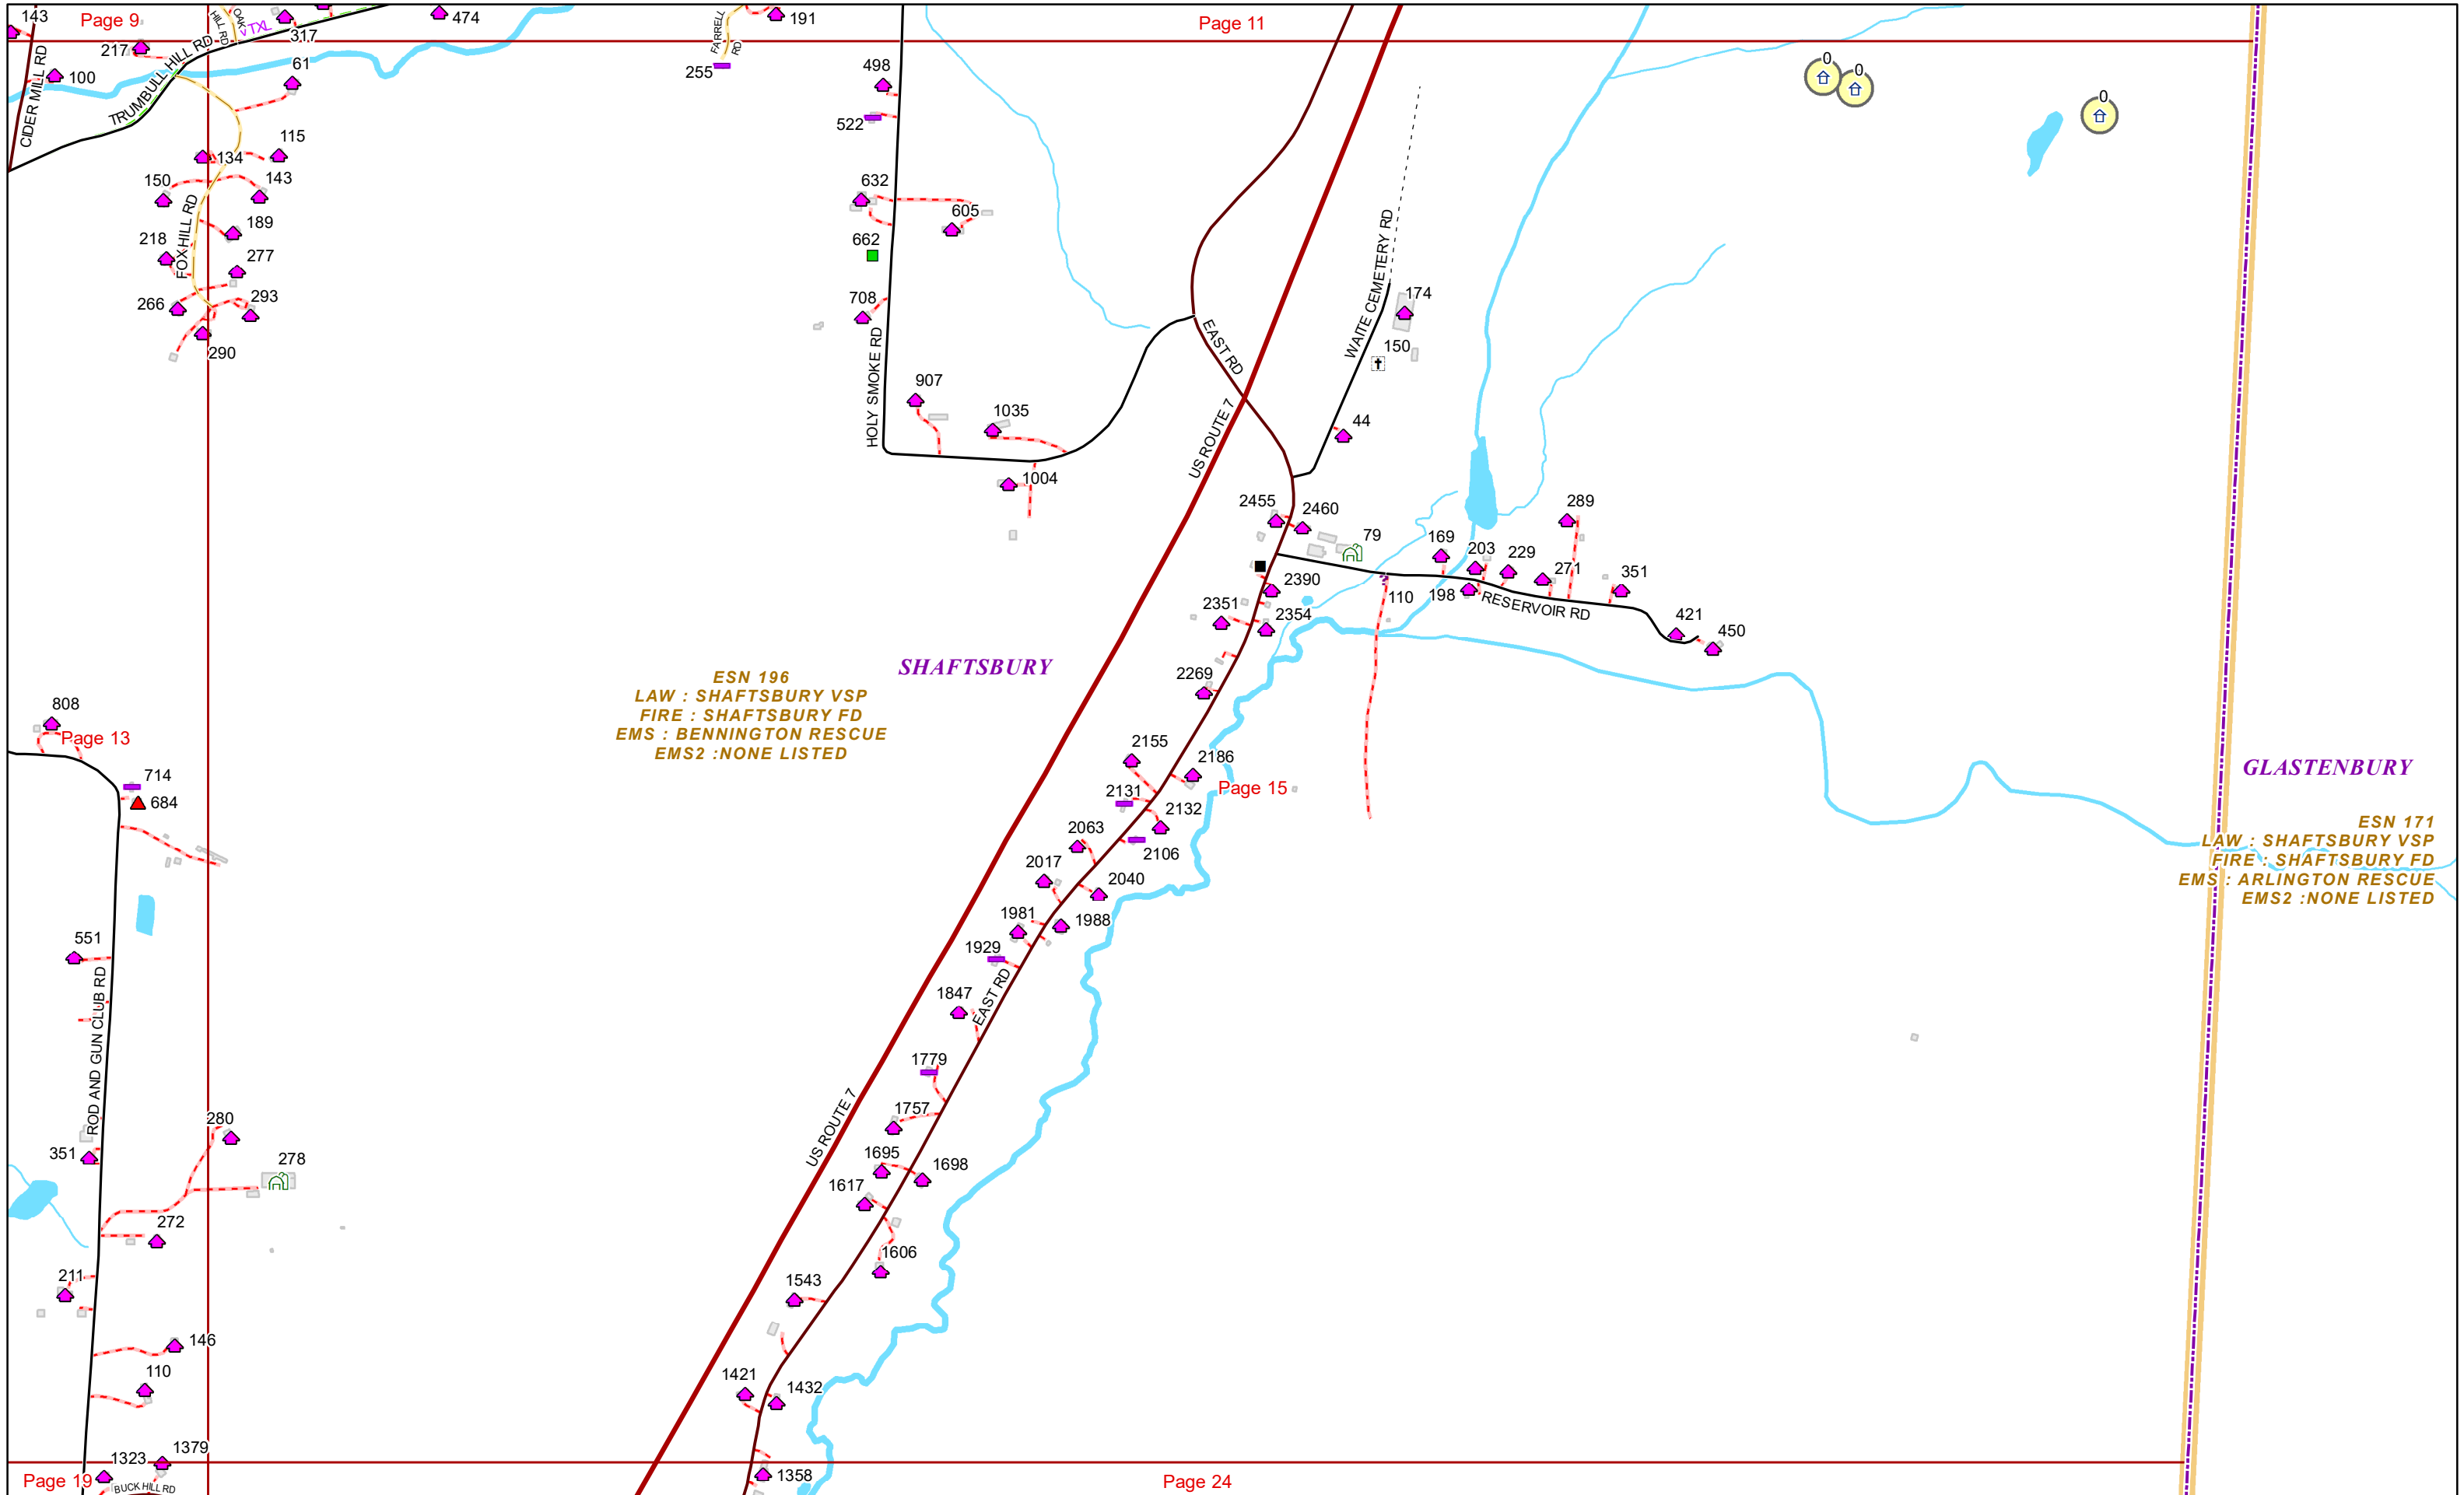

ESN 196
LAW : SHAFTSBURY VSP
FIRE : SHAFTSBURY FD
EMS : BENNINGTON RESCUE
EMS2 : NONE LISTED

ESN 171
LAW : SHAFTSBURY VSP
FIRE : SHAFTSBURY FD
EMS : ARLINGTON RESCUE
EMS2 : NONE LISTED