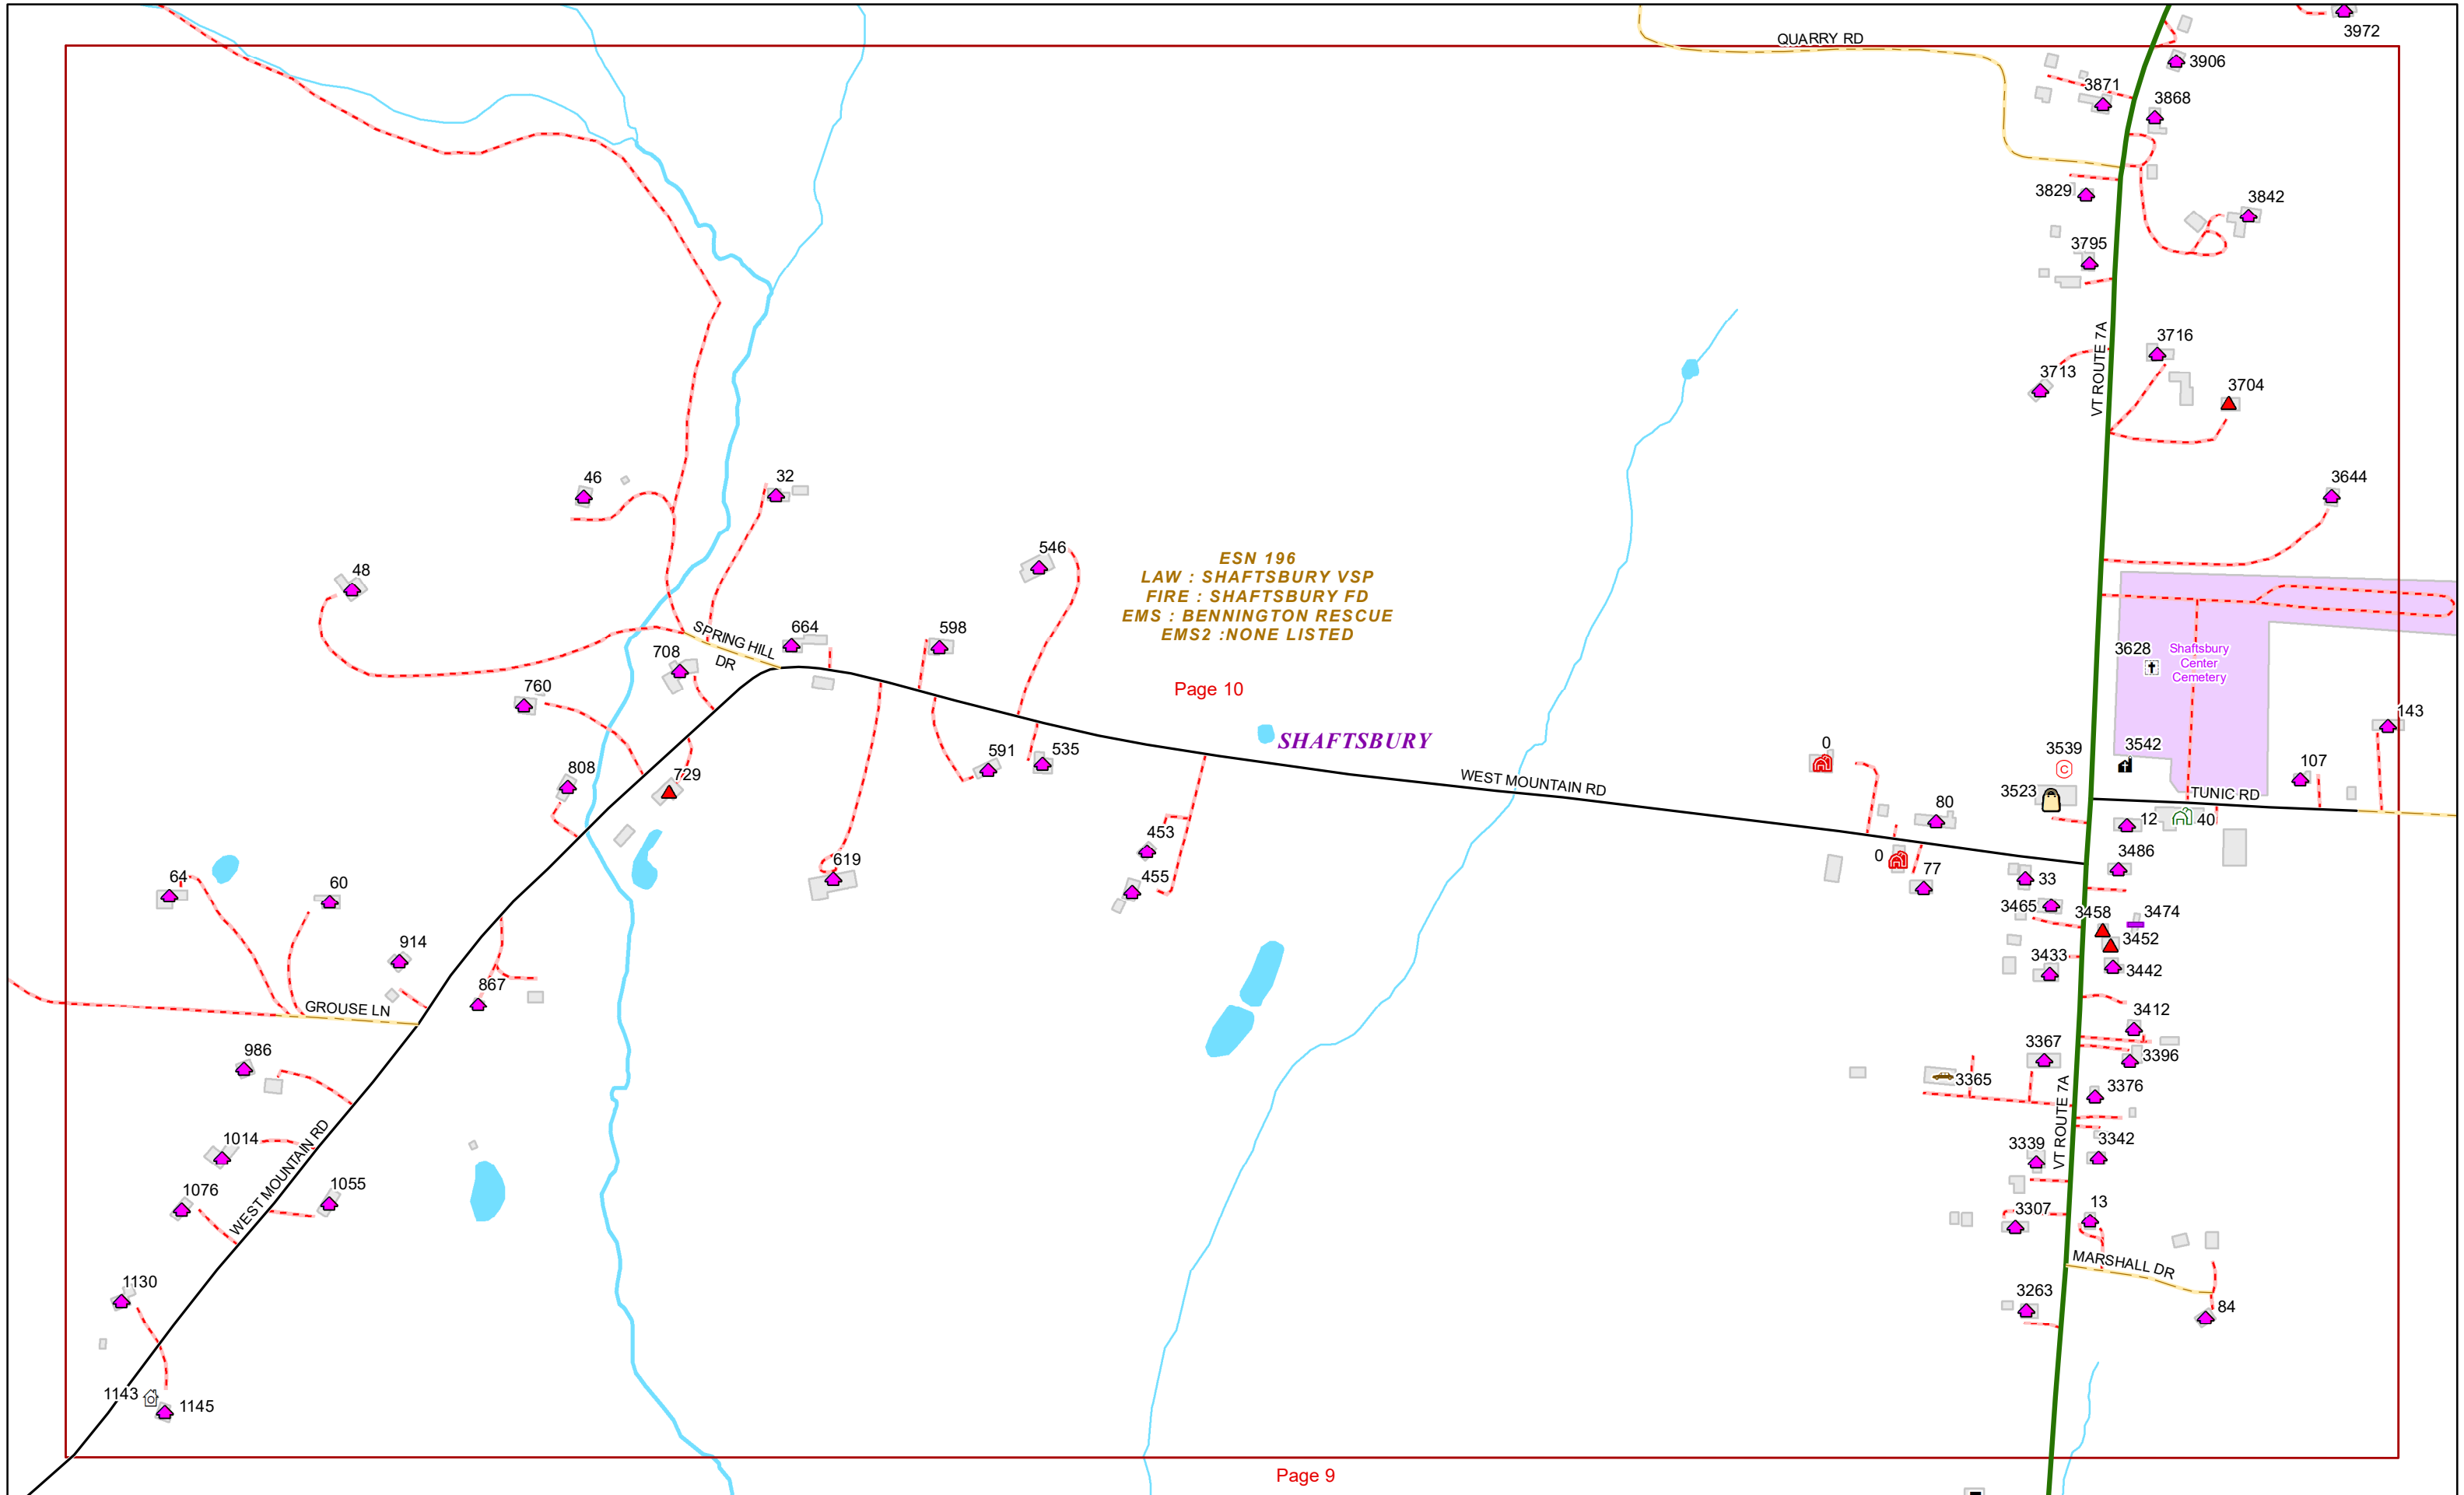

ESN 196
LAW : SHAFTSBURY VSP
FIRE : SHAFTSBURY FD
EMS : BENNINGTON RESCUE
EMS2 : NONE LISTED

Page 10

SHAFTSBURY

Shaftsbury Center Cemetery

Page 9