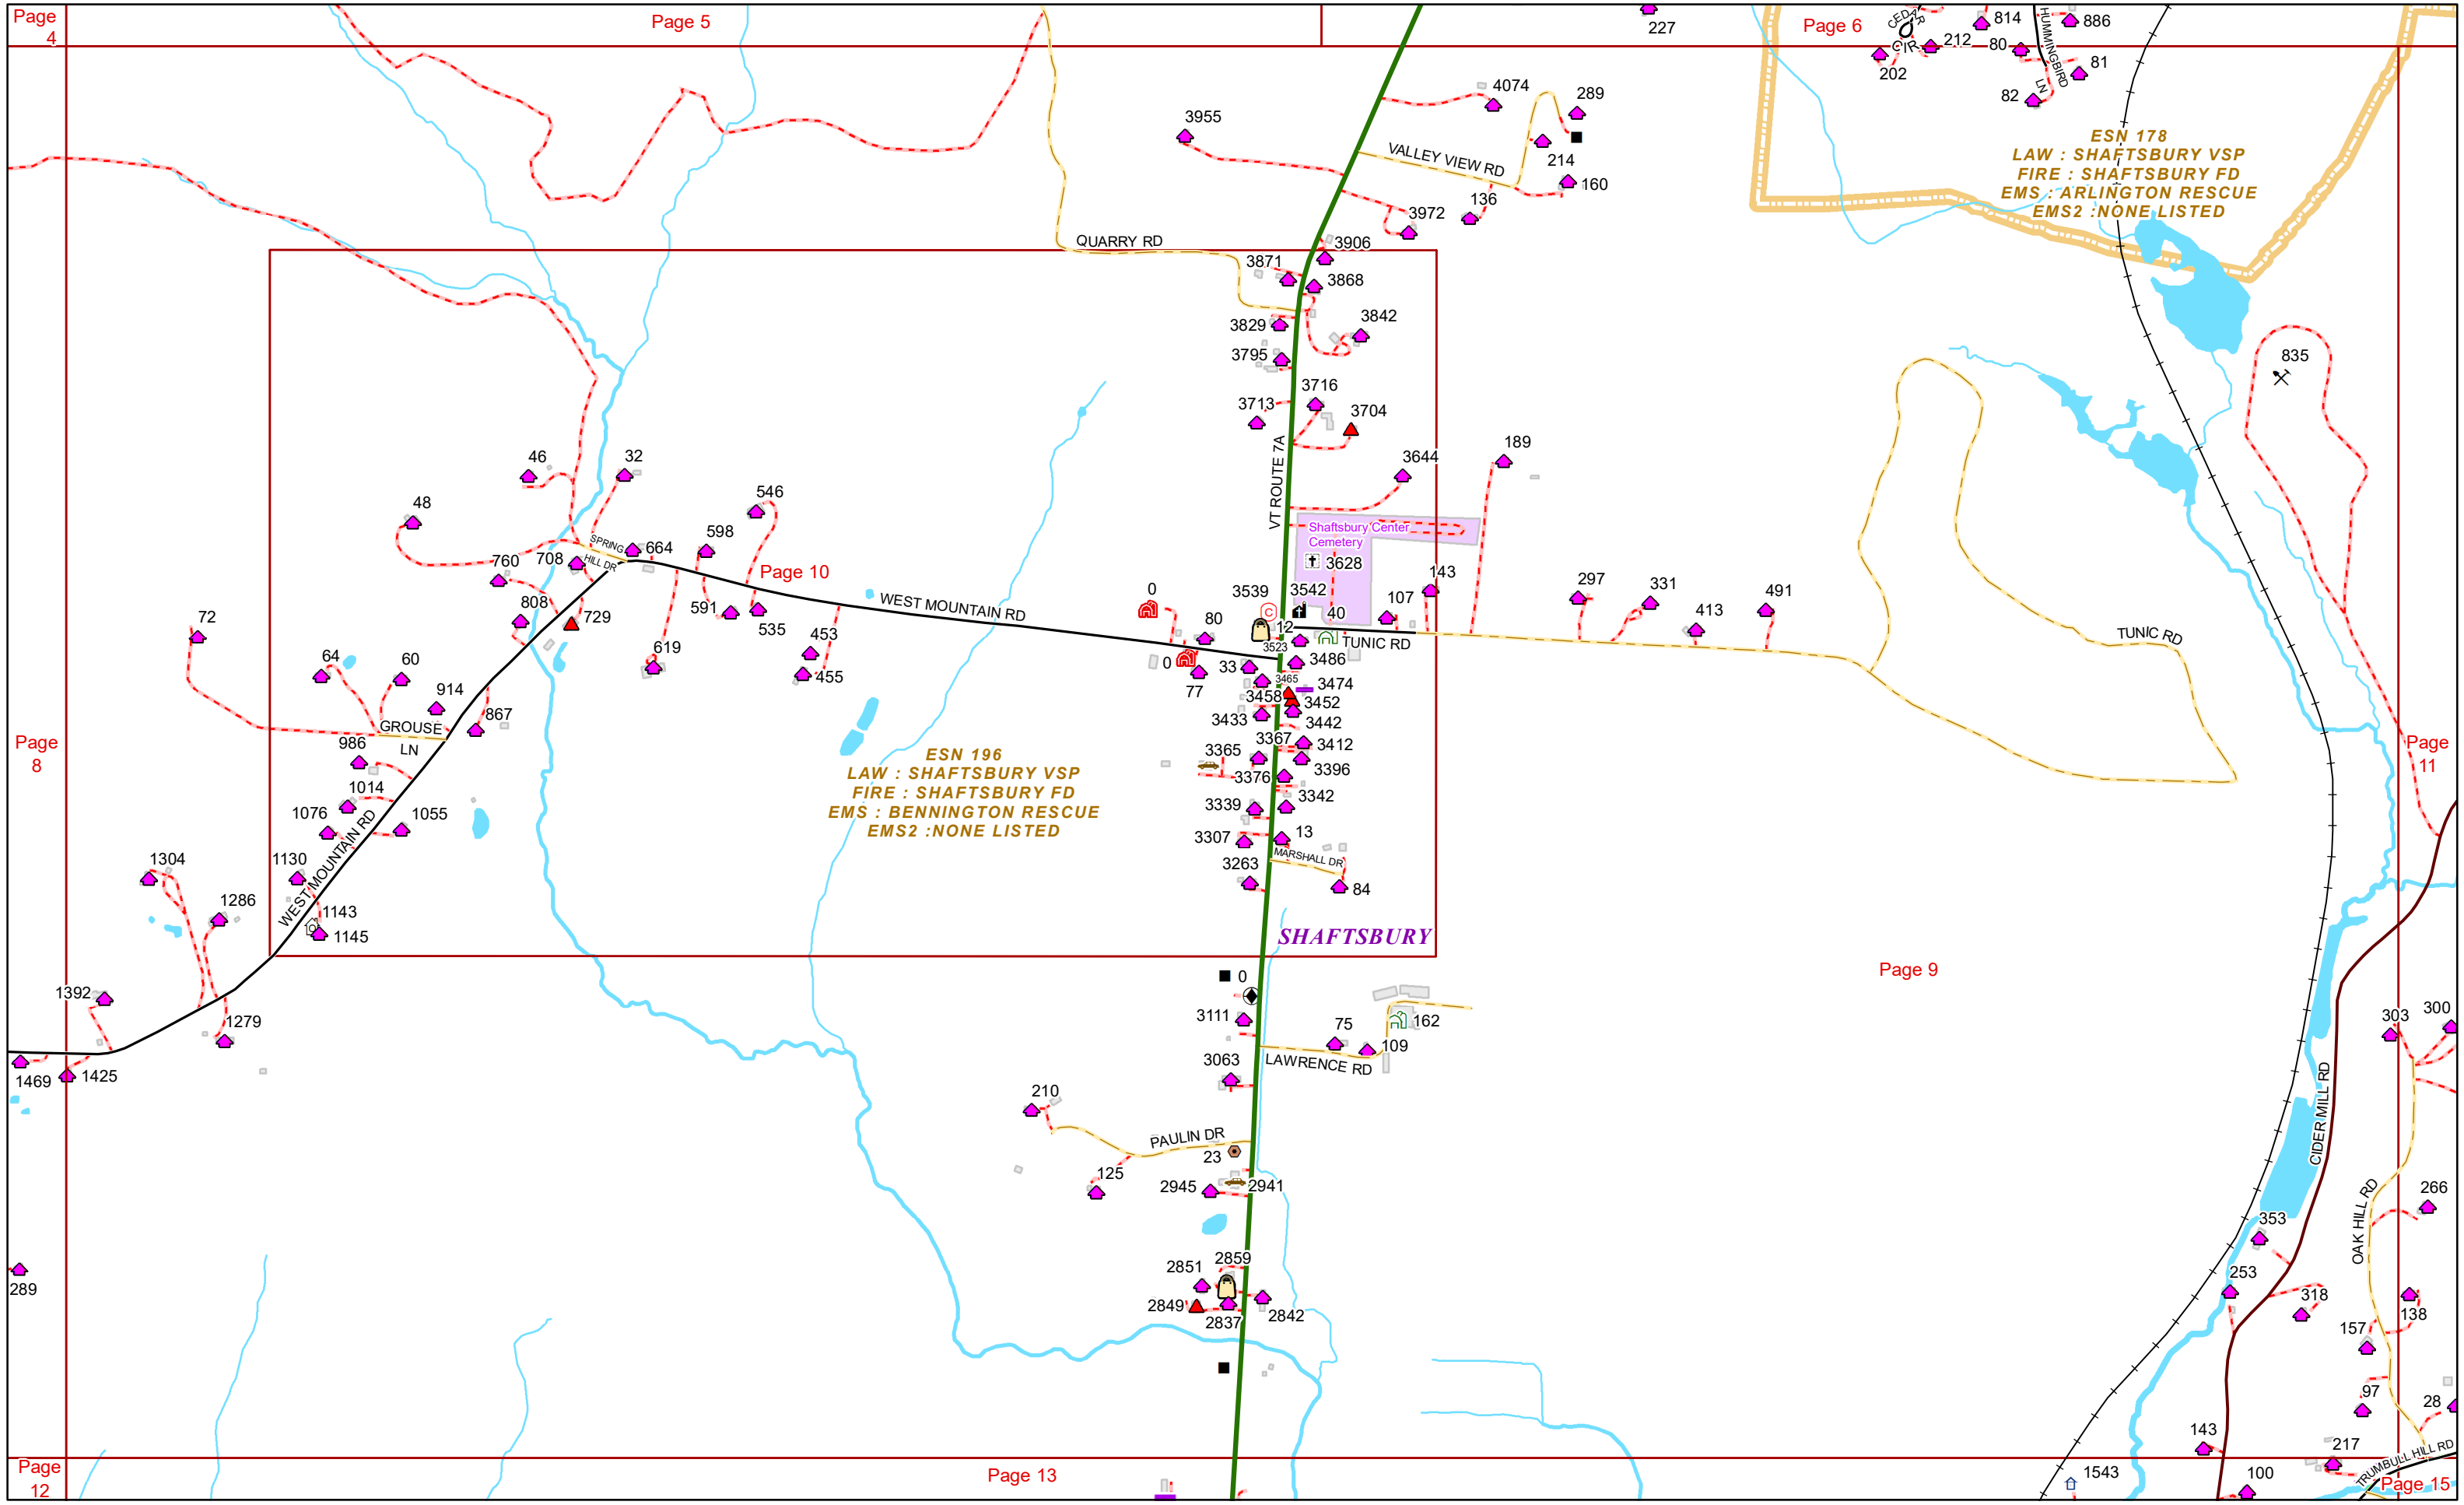

ESN 196
LAW : SHAFTSBURY VSP
FIRE : SHAFTSBURY FD
EMS : BENNINGTON RESCUE
EMS2 : NONE LISTED

ESN 178
LAW : SHAFTSBURY VSP
FIRE : SHAFTSBURY FD
EMS : ARLINGTON RESCUE
EMS2 : NONE LISTED

SHAFTSBURY