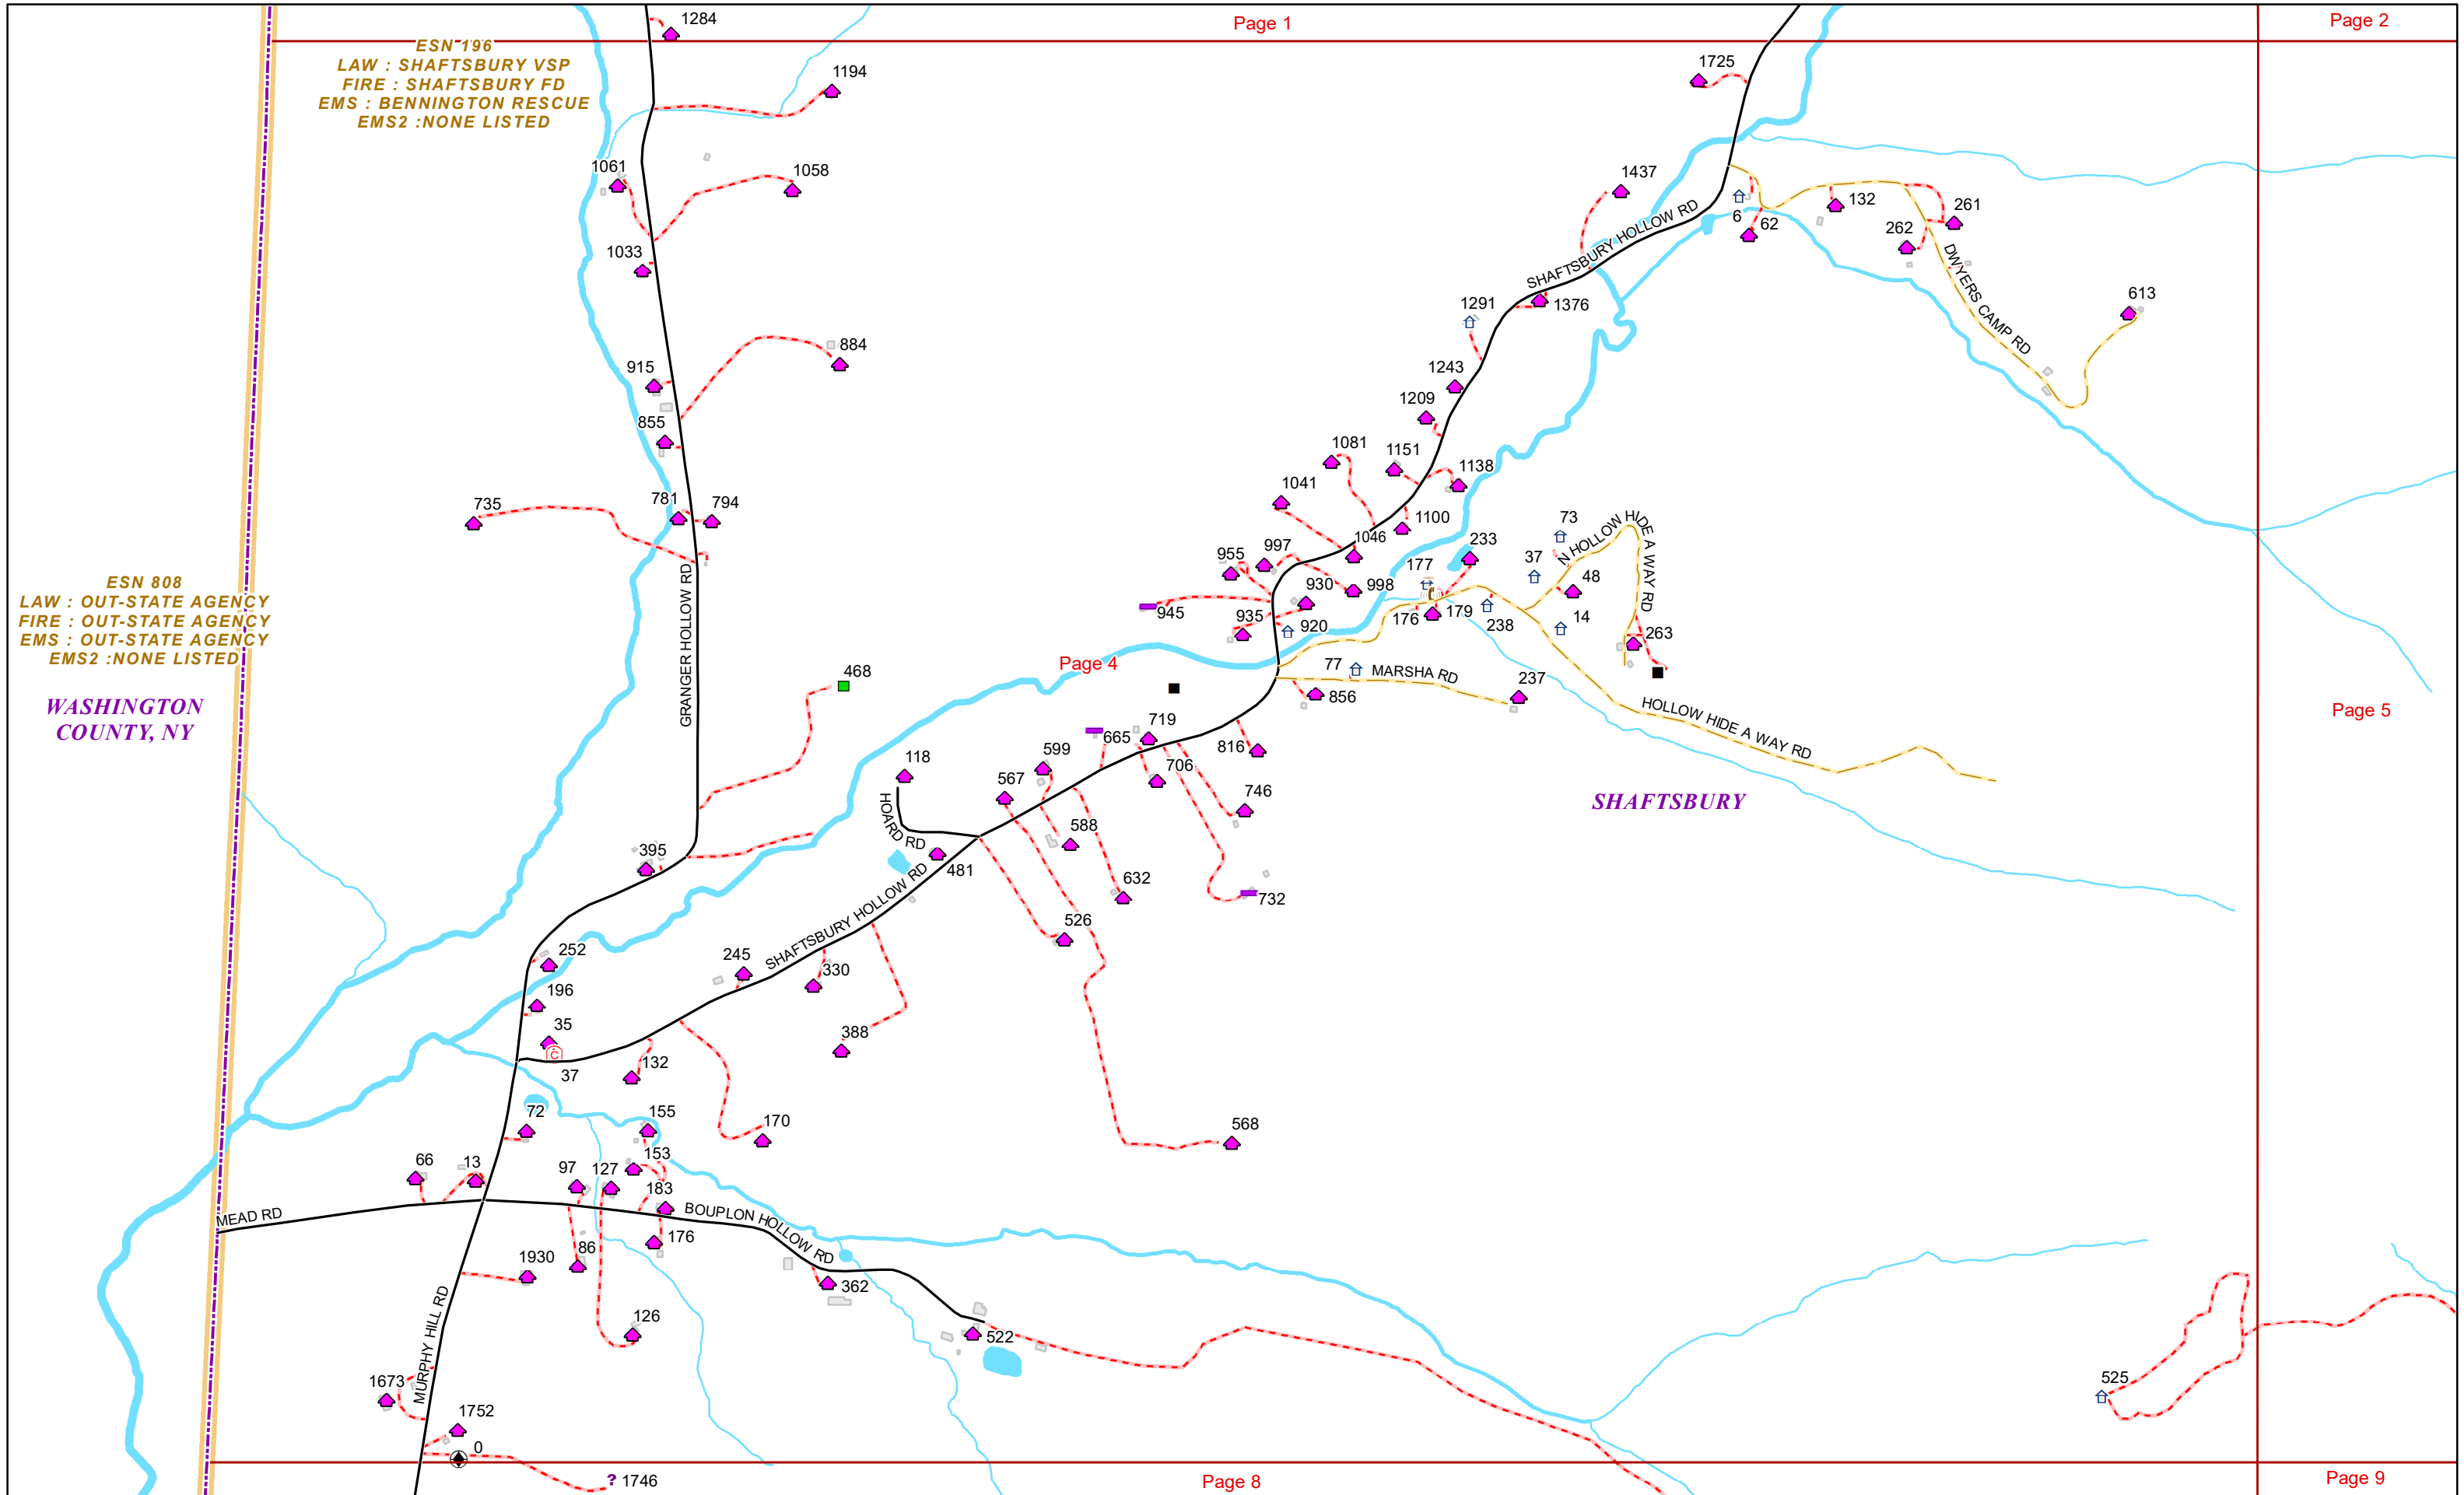

ESN 196
LAW : SHAFTSBURY VSP
FIRE : SHAFTSBURY FD
EMS : BENNINGTON RESCUE
EMS2 : NONE LISTED

ESN 808
LAW : OUT-STATE AGENCY
FIRE : OUT-STATE AGENCY
EMS : OUT-STATE AGENCY
EMS2 : NONE LISTED

WASHINGTON
COUNTY, NY