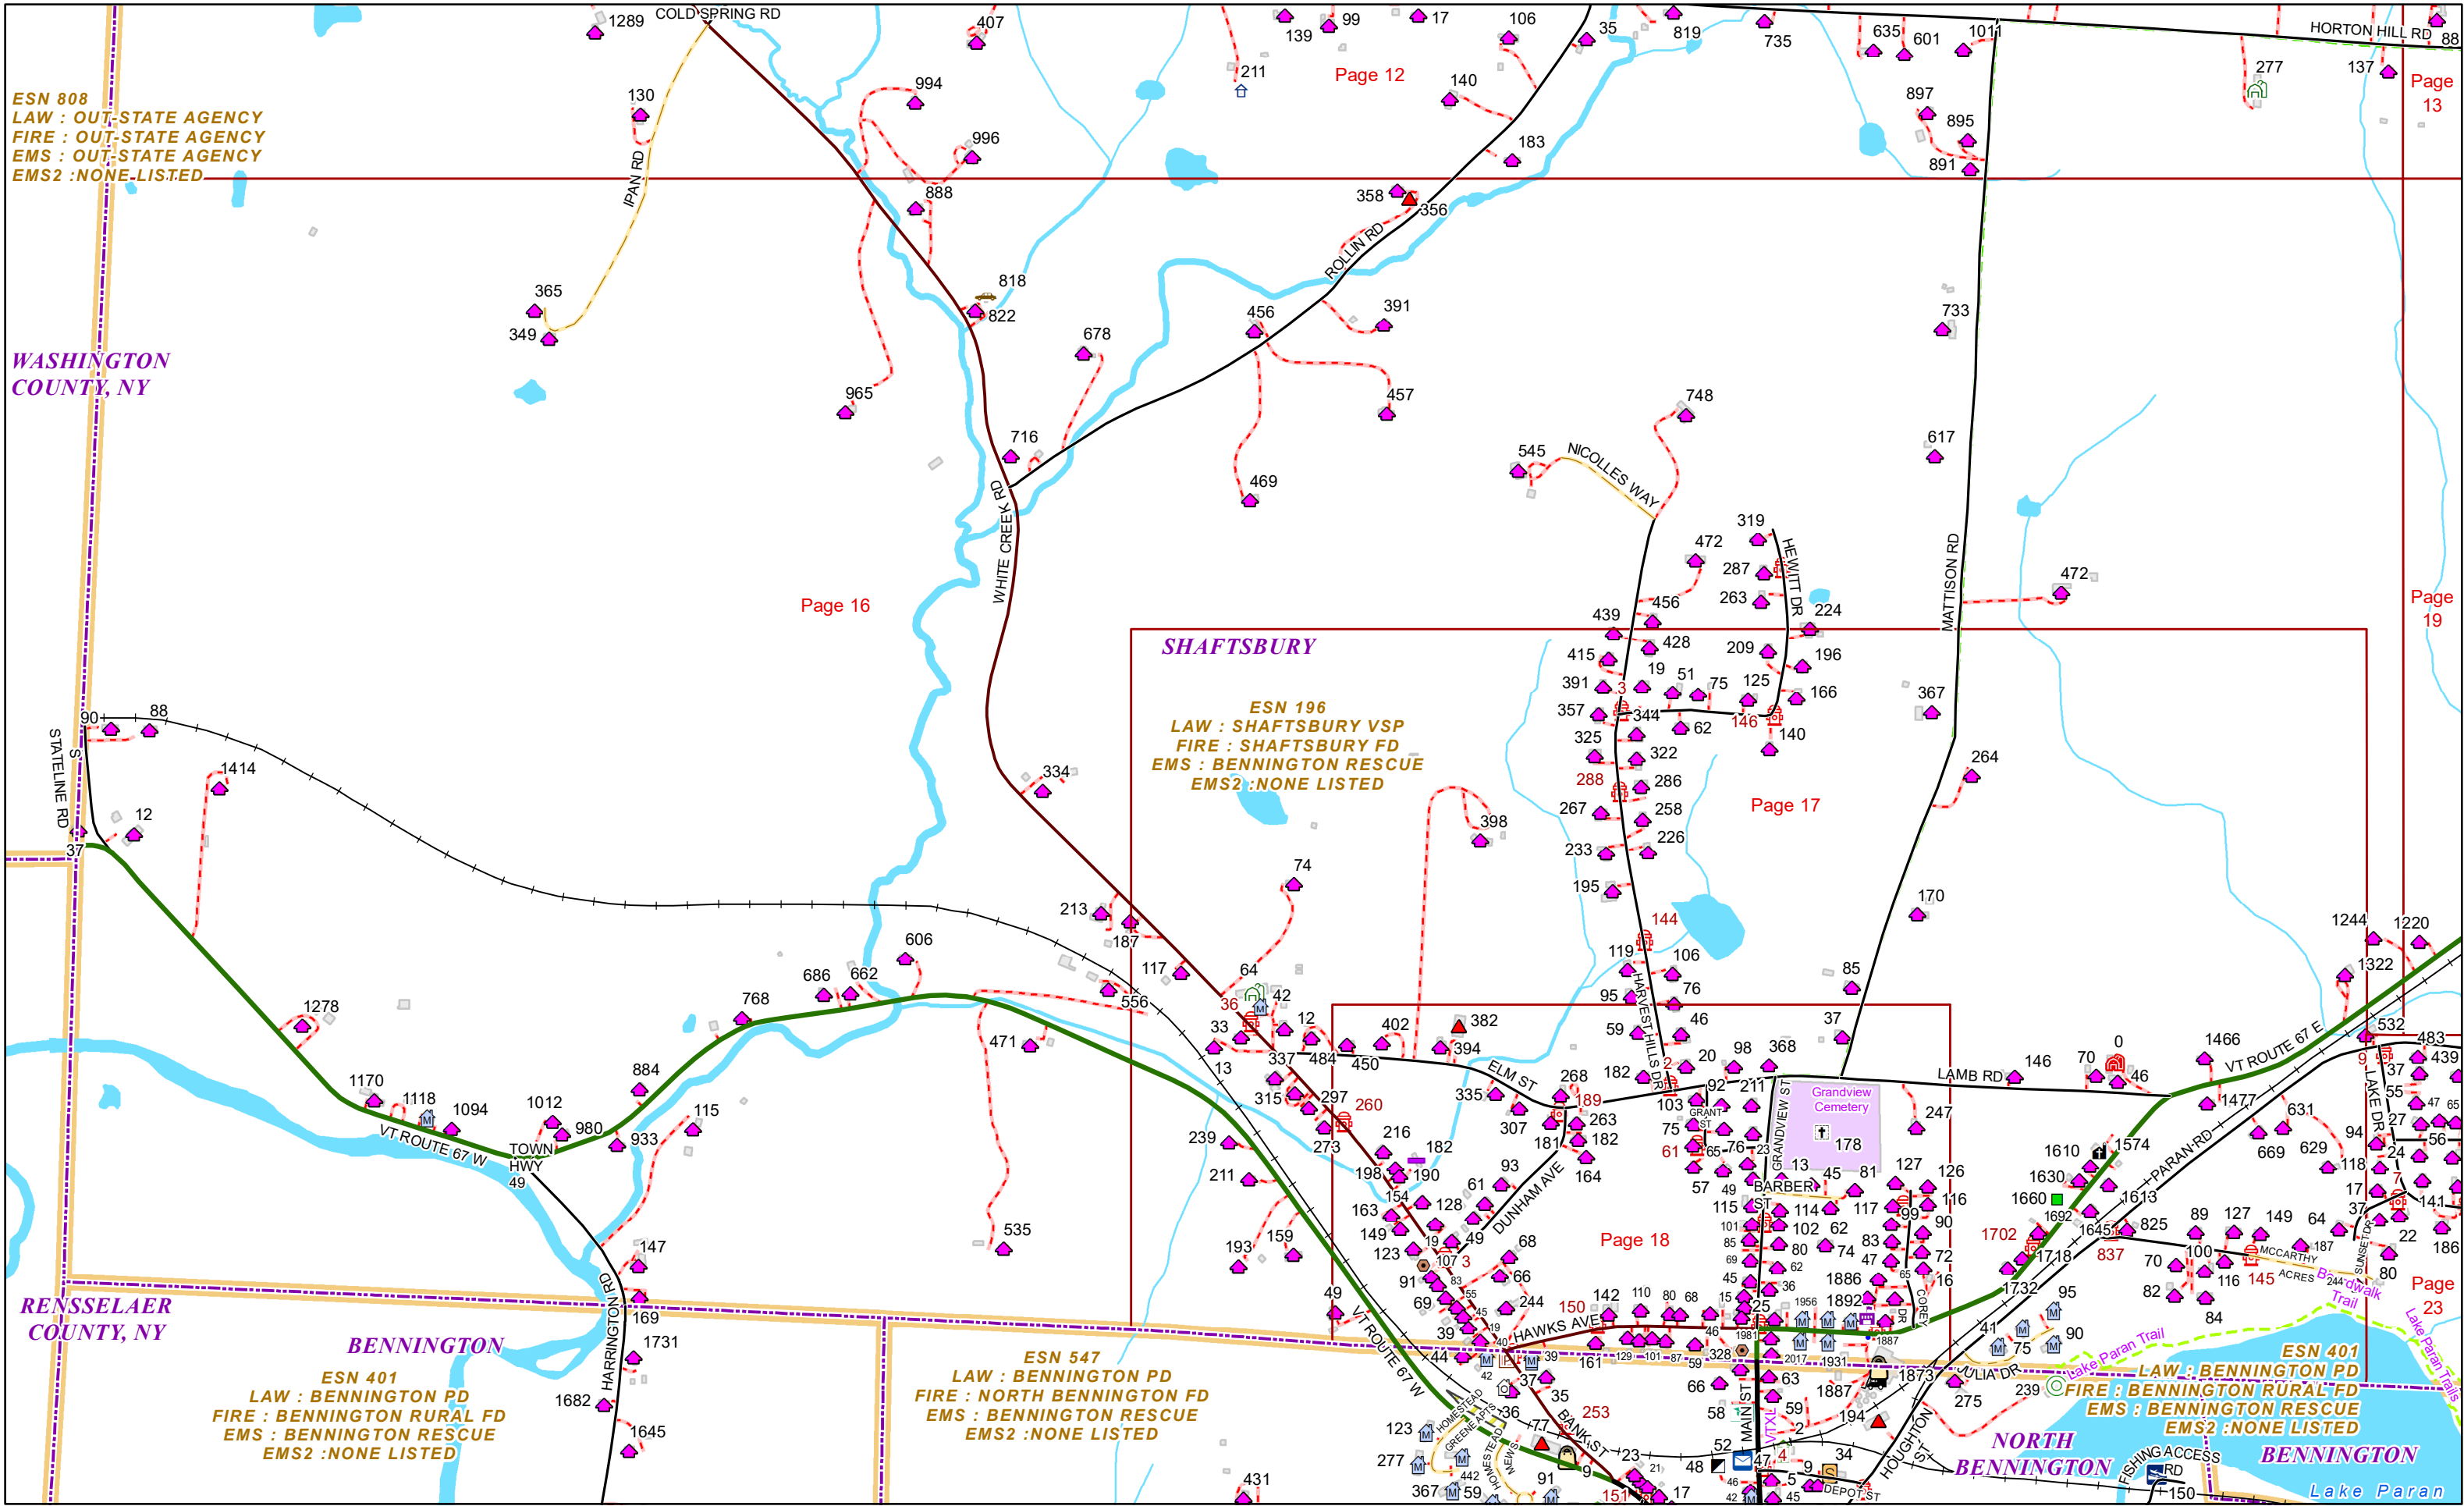

ESN 808
LAW : OUT-STATE AGENCY
FIRE : OUT-STATE AGENCY
EMS : OUT-STATE AGENCY
EMS2 : NONE LISTED

WASHINGTON
COUNTY, NY

RENSSELAER
COUNTY, NY

BENNINGTON

ESN 401
LAW : BENNINGTON PD
FIRE : BENNINGTON RURAL FD
EMS : BENNINGTON RESCUE
EMS2 : NONE LISTED

ESN 547
LAW : BENNINGTON PD
FIRE : NORTH BENNINGTON FD
EMS : BENNINGTON RESCUE
EMS2 : NONE LISTED

SHAFTSBURY

ESN 196
LAW : SHAFTSBURY VSP
FIRE : SHAFTSBURY FD
EMS : BENNINGTON RESCUE
EMS2 : NONE LISTED

ESN 401
LAW : BENNINGTON PD
FIRE : BENNINGTON RURAL FD
EMS : BENNINGTON RESCUE
EMS2 : NONE LISTED

NORTH
BENNINGTON

BENNINGTON

Lake Paran