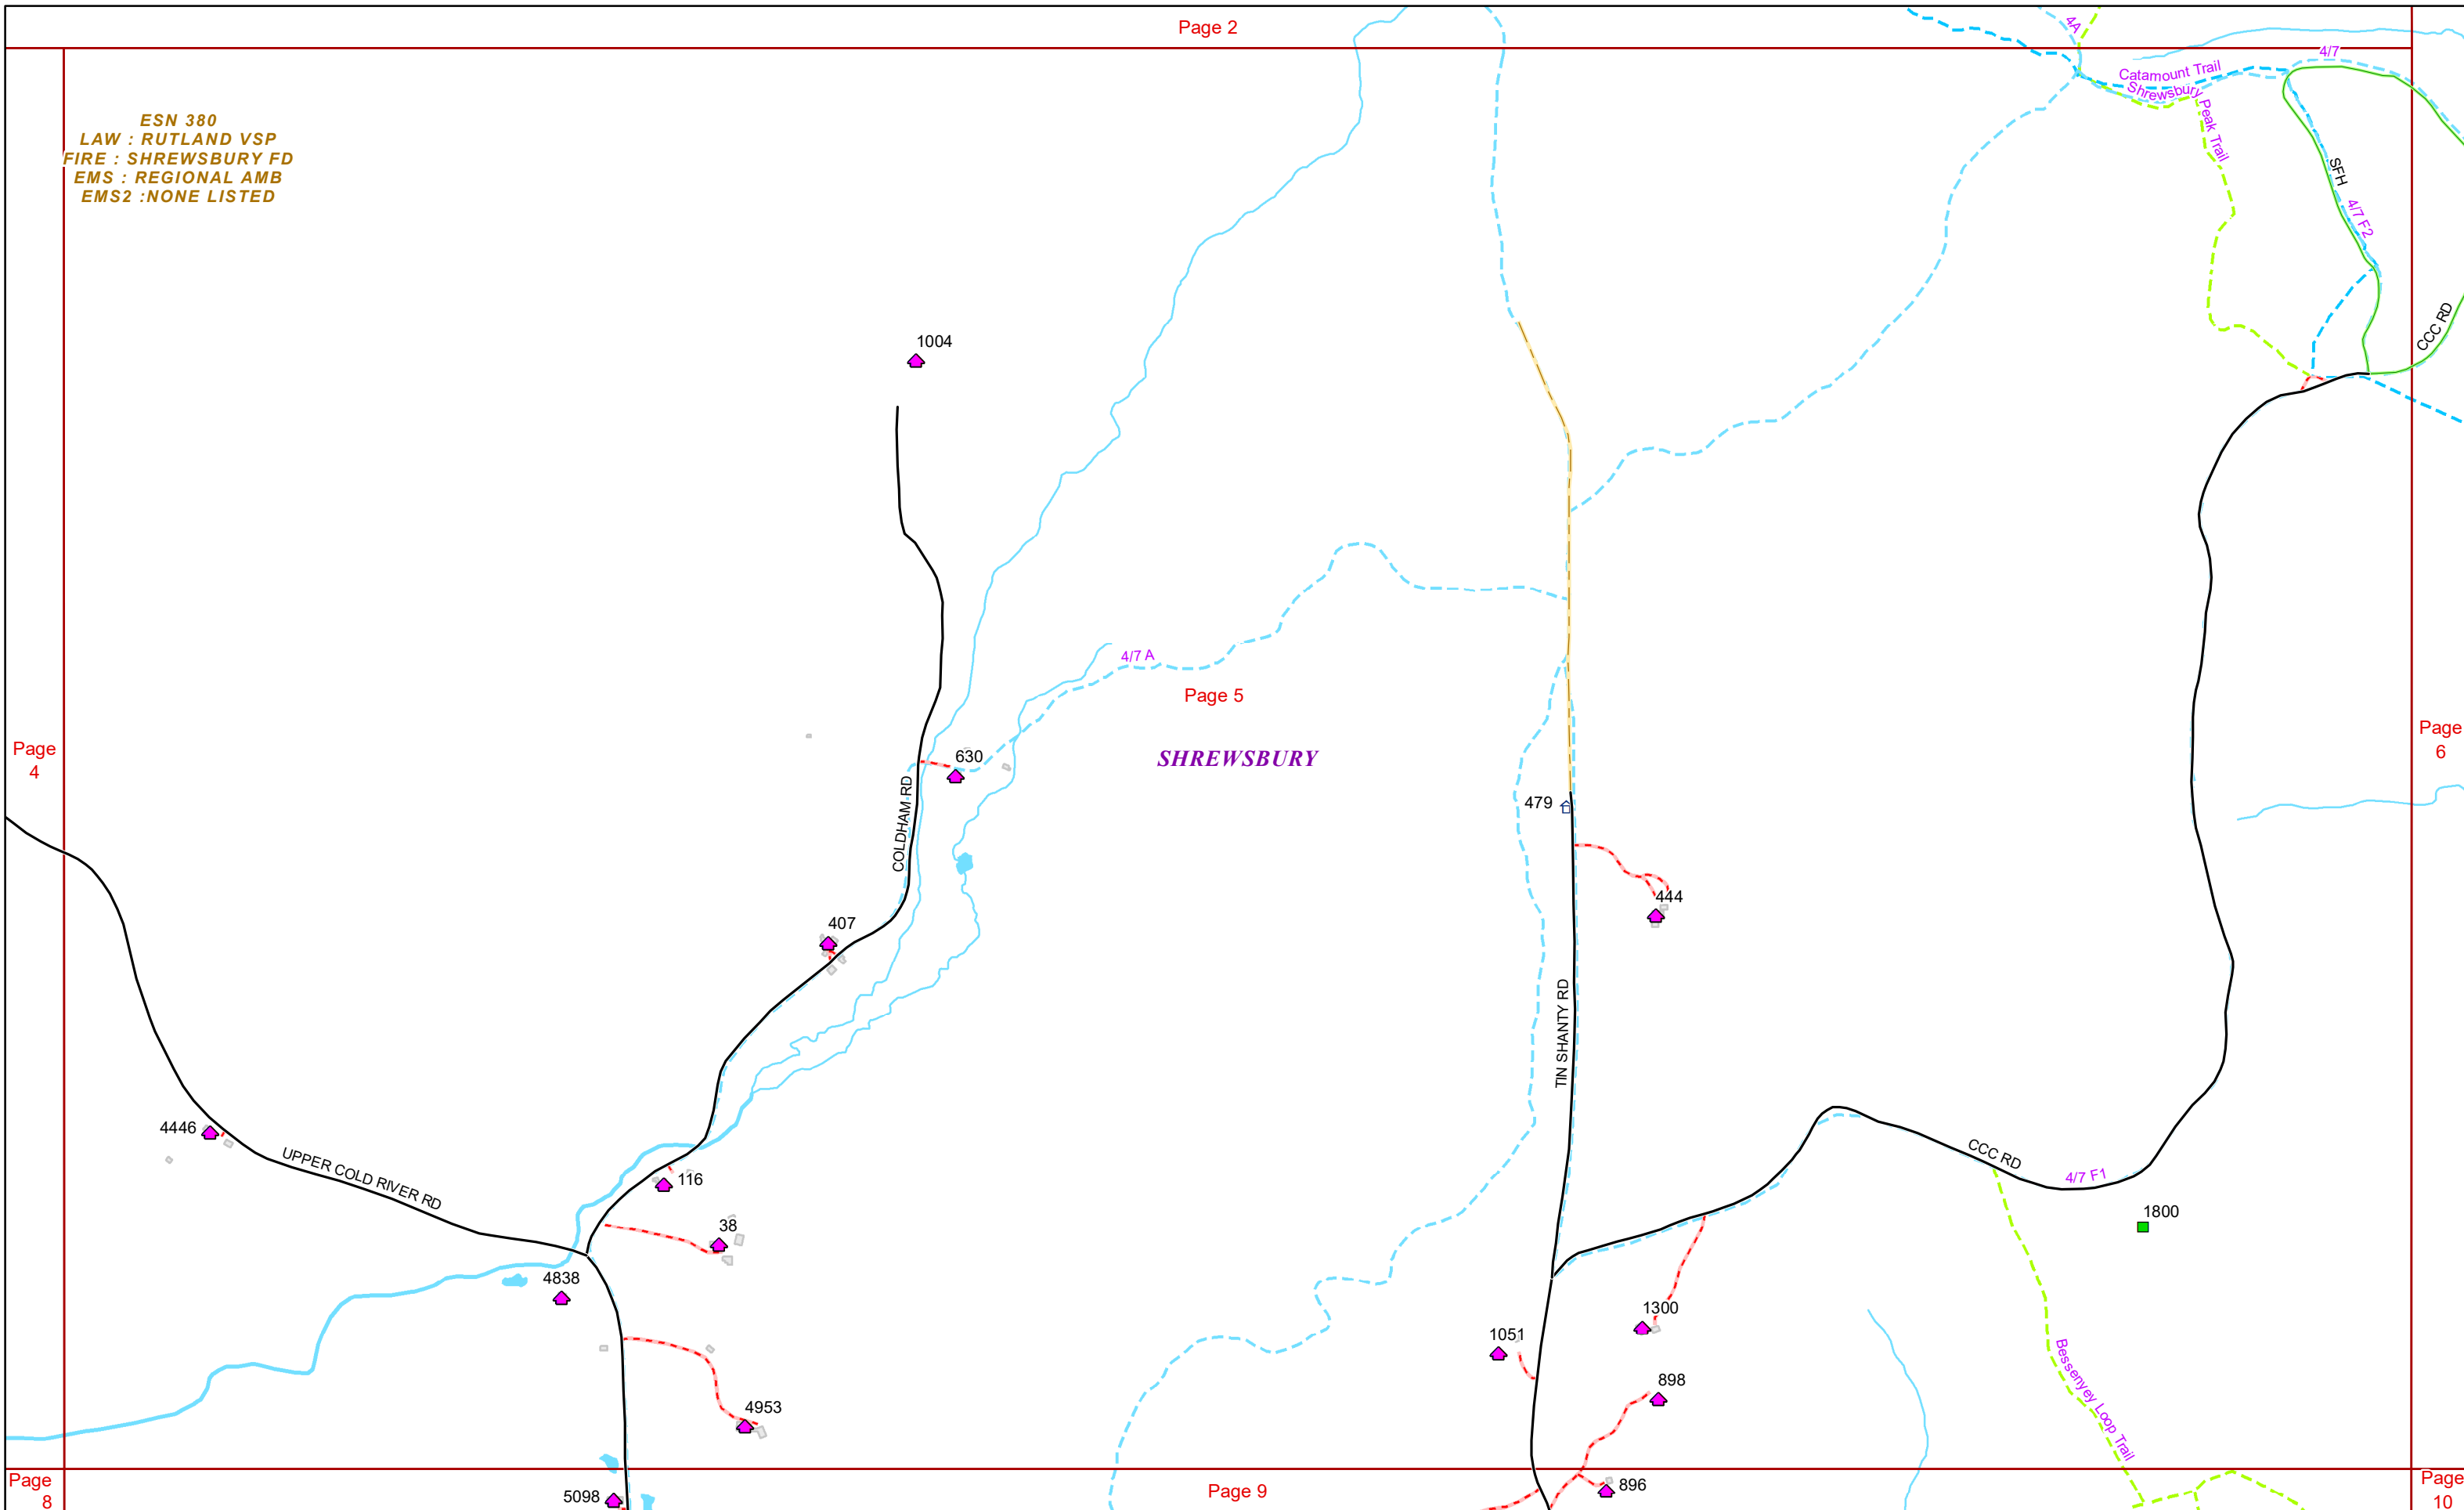

ESN 380
LAW : RUTLAND VSP
FIRE : SHREWSBURY FD
EMS : REGIONAL AMB
EMS2 : NONE LISTED

SHREWSBURY