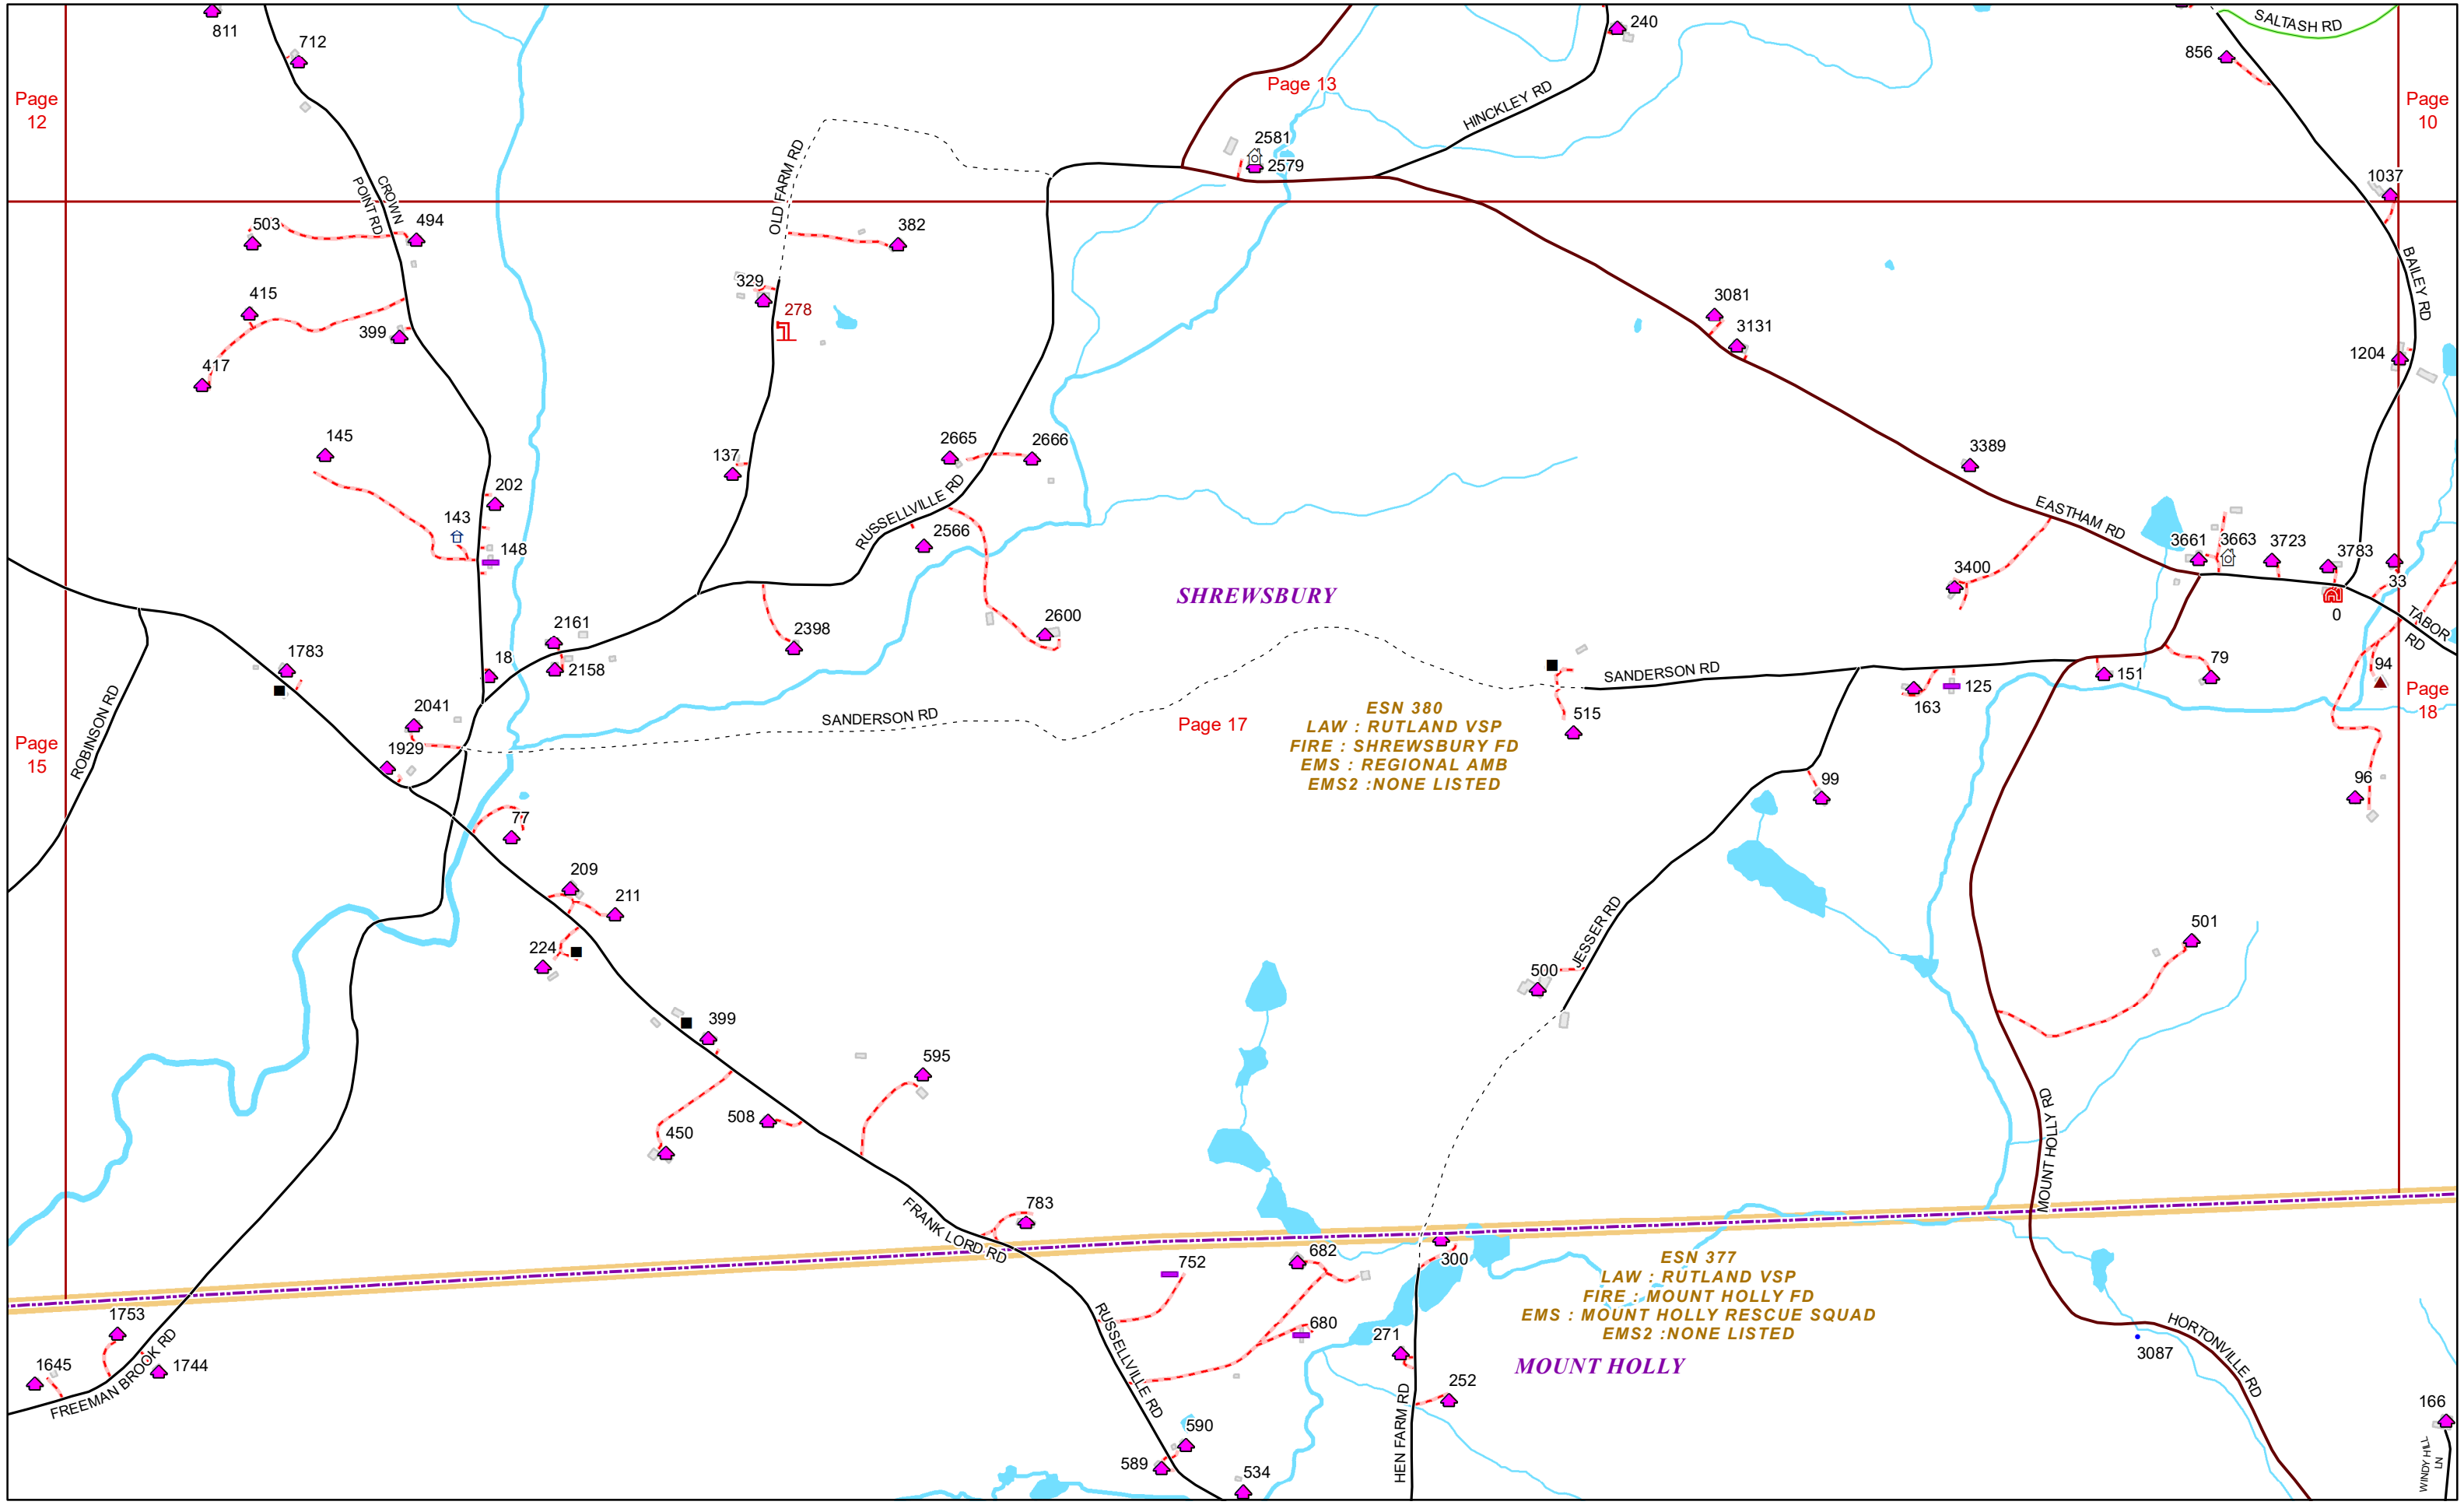

Page 12

Page 10

Page 15

Page 18

Page 13

Page 17

ESN 380
LAW : RUTLAND VSP
FIRE : SHREWSBURY FD
EMS : REGIONAL AMB
EMS2 : NONE LISTED

ESN 377
LAW : RUTLAND VSP
FIRE : MOUNT HOLLY FD
EMS : MOUNT HOLLY RESCUE SQUAD
EMS2 : NONE LISTED