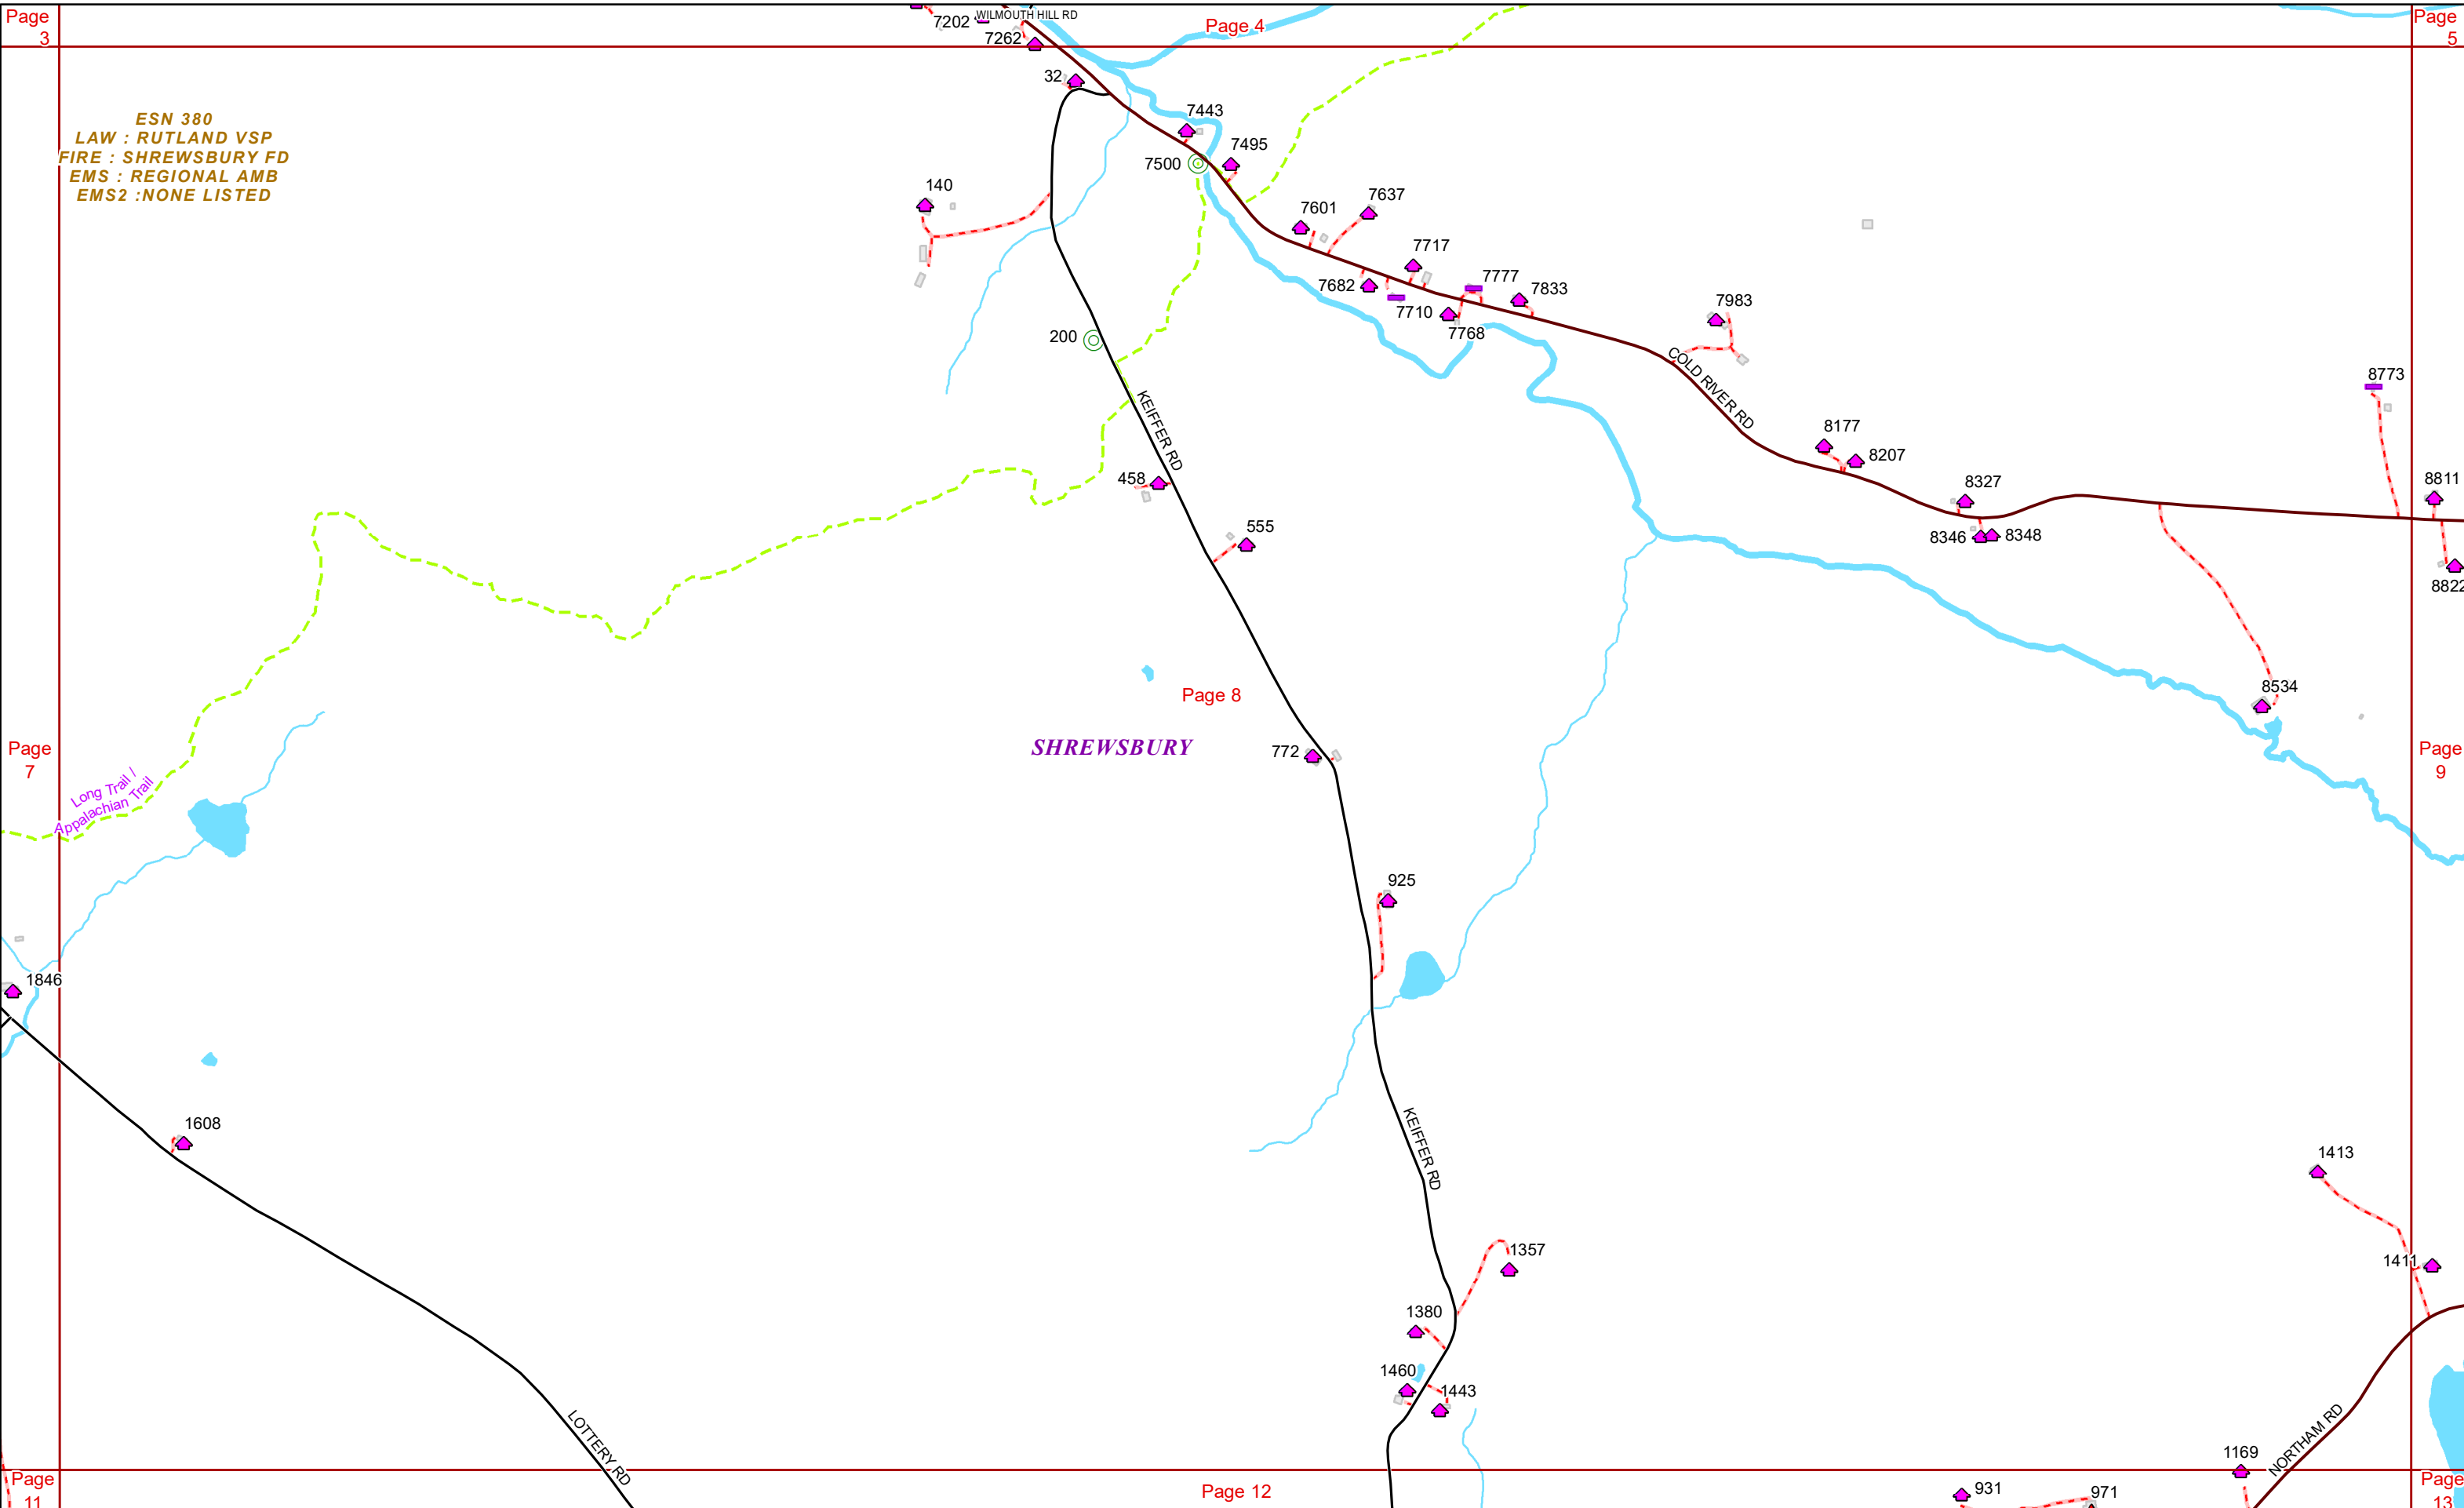

ESN 380
LAW : RUTLAND VSP
FIRE : SHREWSBURY FD
EMS : REGIONAL AMB
EMS2 : NONE LISTED