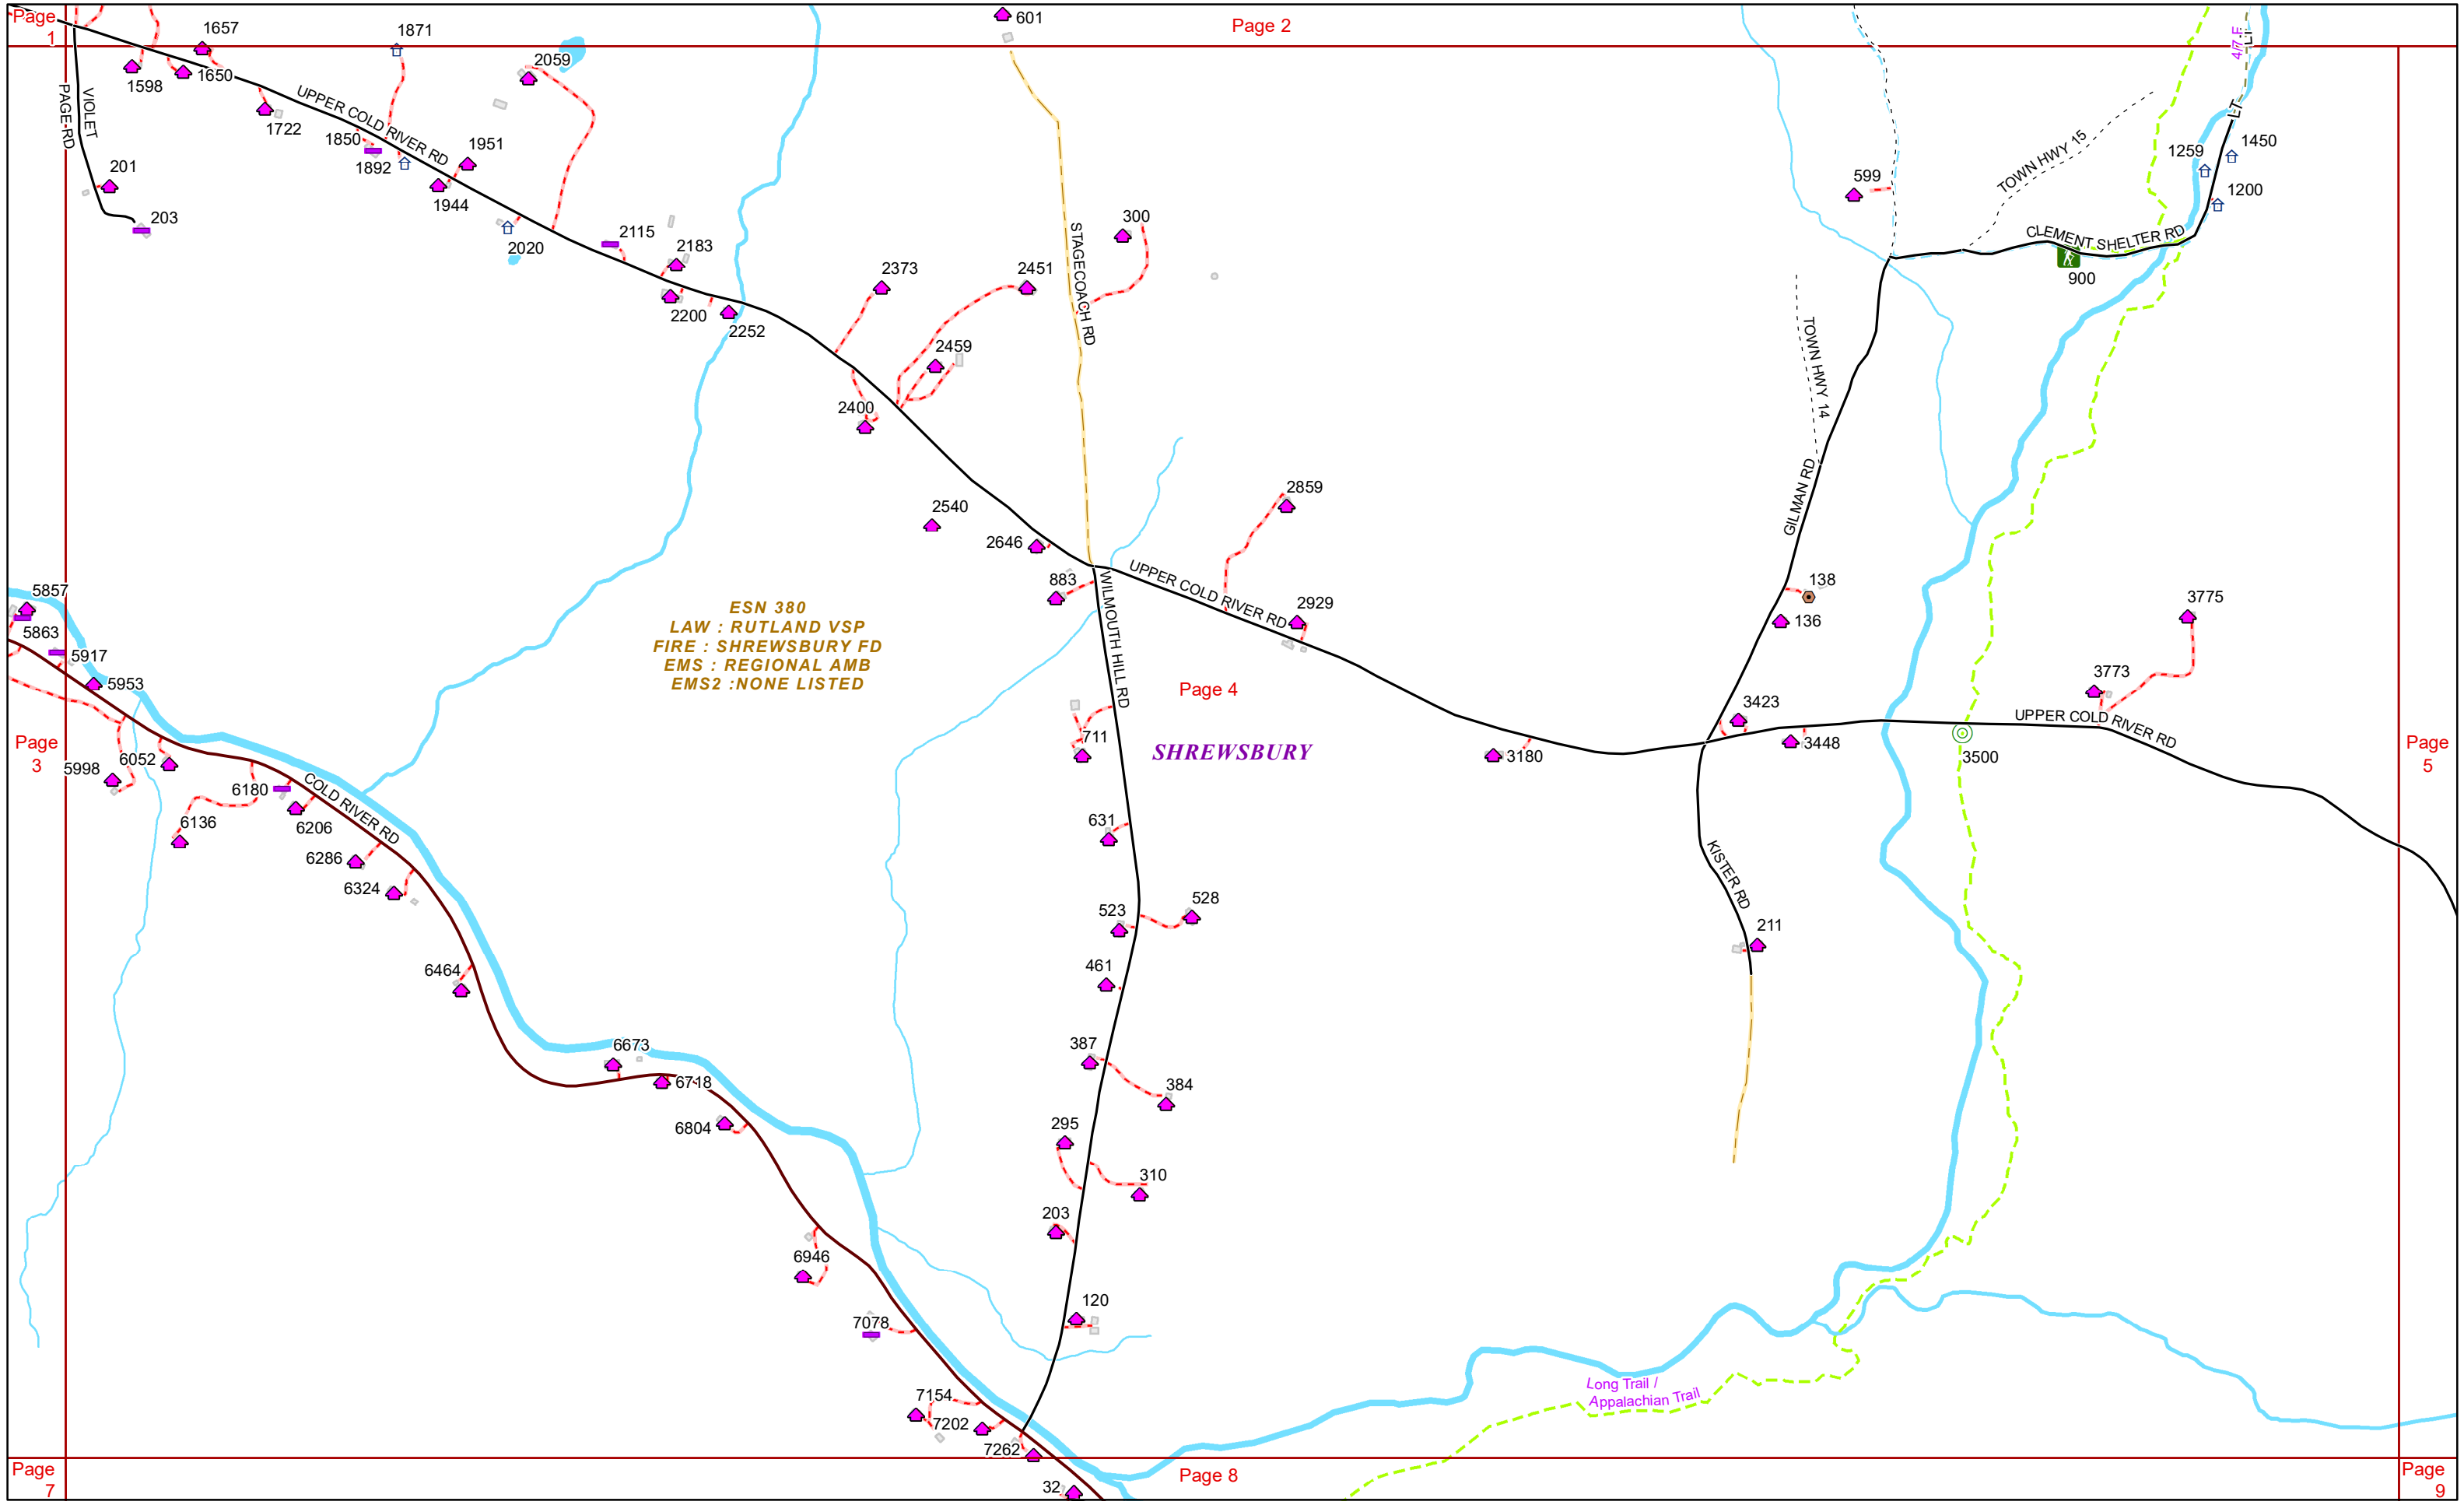

ESN 380
LAW : RUTLAND VSP
FIRE : SHREWSBURY FD
EMS : REGIONAL AMB
EMS2 : NONE LISTED

SHREWSBURY

Page 1

Page 2

Page 3

Page 4

Page 5

Page 7

Page 8

Page 9