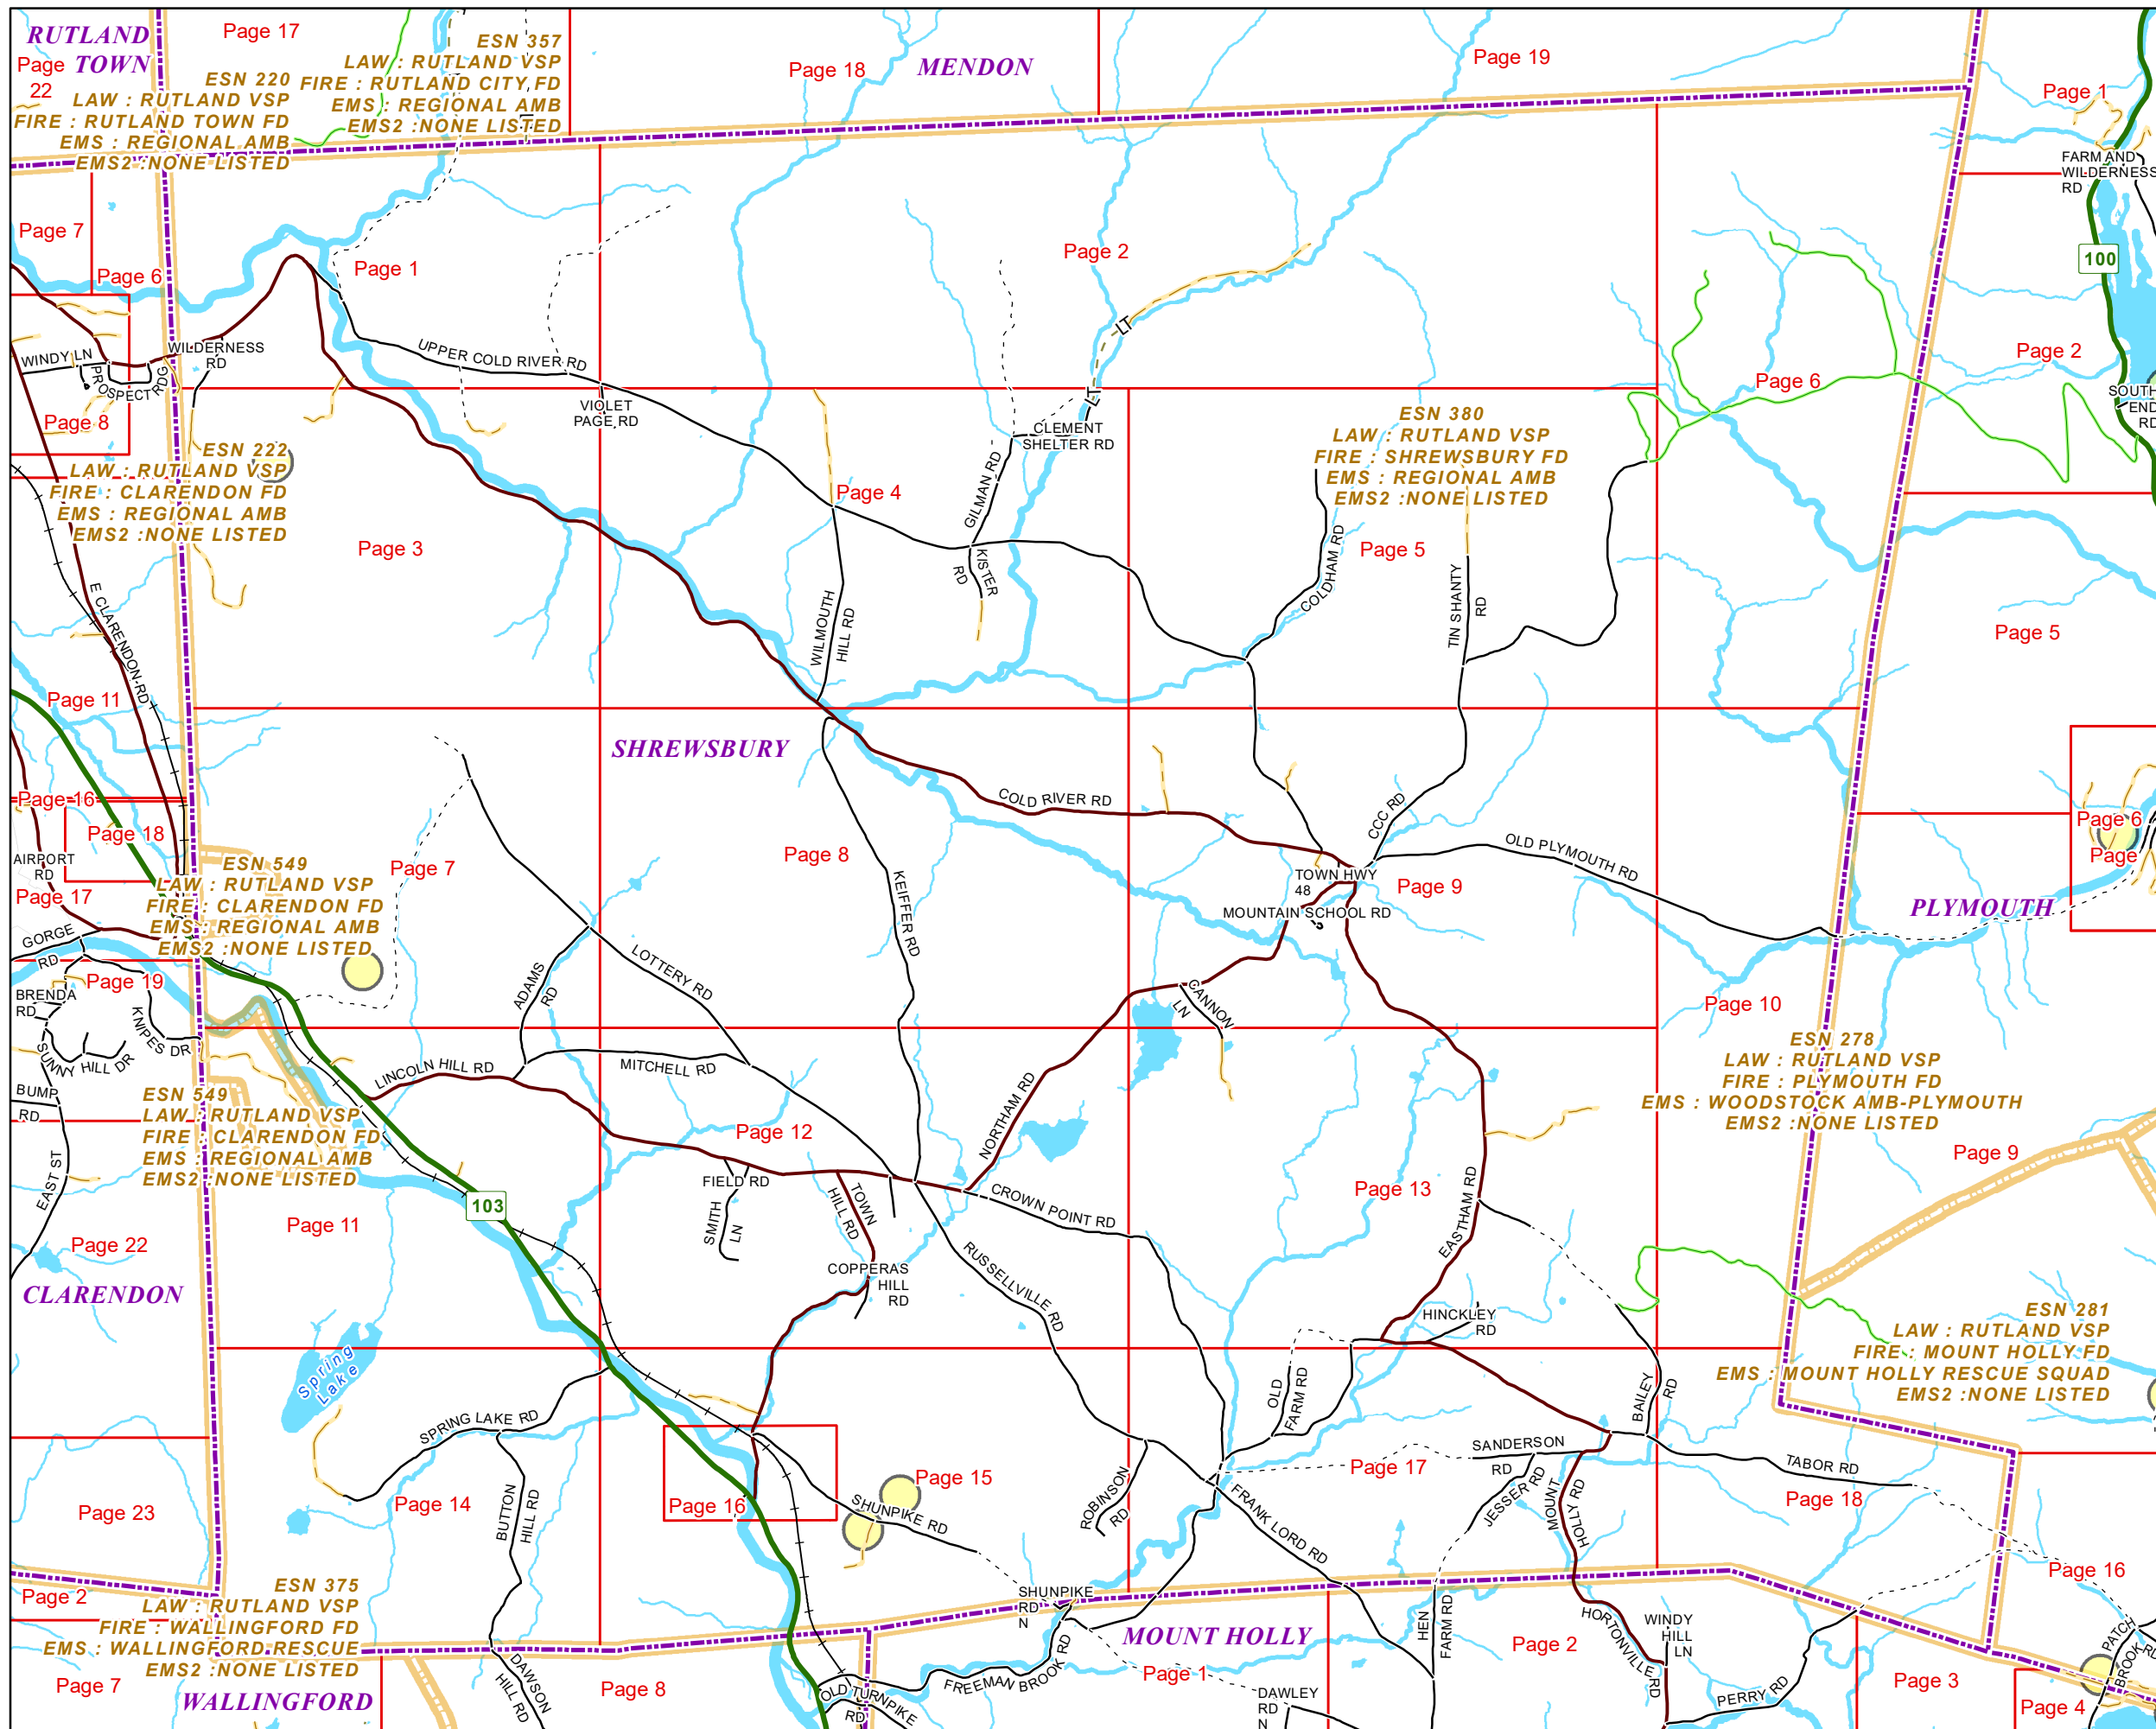

VERMONT E9-1-1 MapBook

Shrewsbury

E9-1-1 MapBook with GIS Data

Use constraints: The 9-1-1 related data layers (Esites, Landmarks, Roads, Driveways, Footprints, Atlas Sheets, ESZ, etc.) were developed and designed for Enhanced 9-1-1 purposes only. The user should understand that the nature of the Enhanced 9-1-1 data layers means they are never complete. **Each municipal government is responsible for maintenance of the E9-1-1 database.** Other data (non-E9-1-1 related) used in the Vermont E9-1-1 MapBook is acquired from the Vermont Center for Geographic Information (VCGI) (vcgi.vermont.gov) and local Regional Planning Commissions.

Disclaimer:

This Vermont E9-1-1 MapBook and GIS data is for general reference only. Data layers that appear on the map may or may not be accurate, current or otherwise reliable. The E9-1-1 Board and the State of Vermont make no representations of any kind, including but not limited to the warranties of merchantability or fitness for a particular use, not are any such warranties to be implied with respect to the GIS data and MapBook.

For Questions/Updates:

Contact VT Enhanced 9-1-1 Board:
Phone: 802-828-4911
Email: e911.info@vermont.gov
Website: e911.vermont.gov

7/10/2023