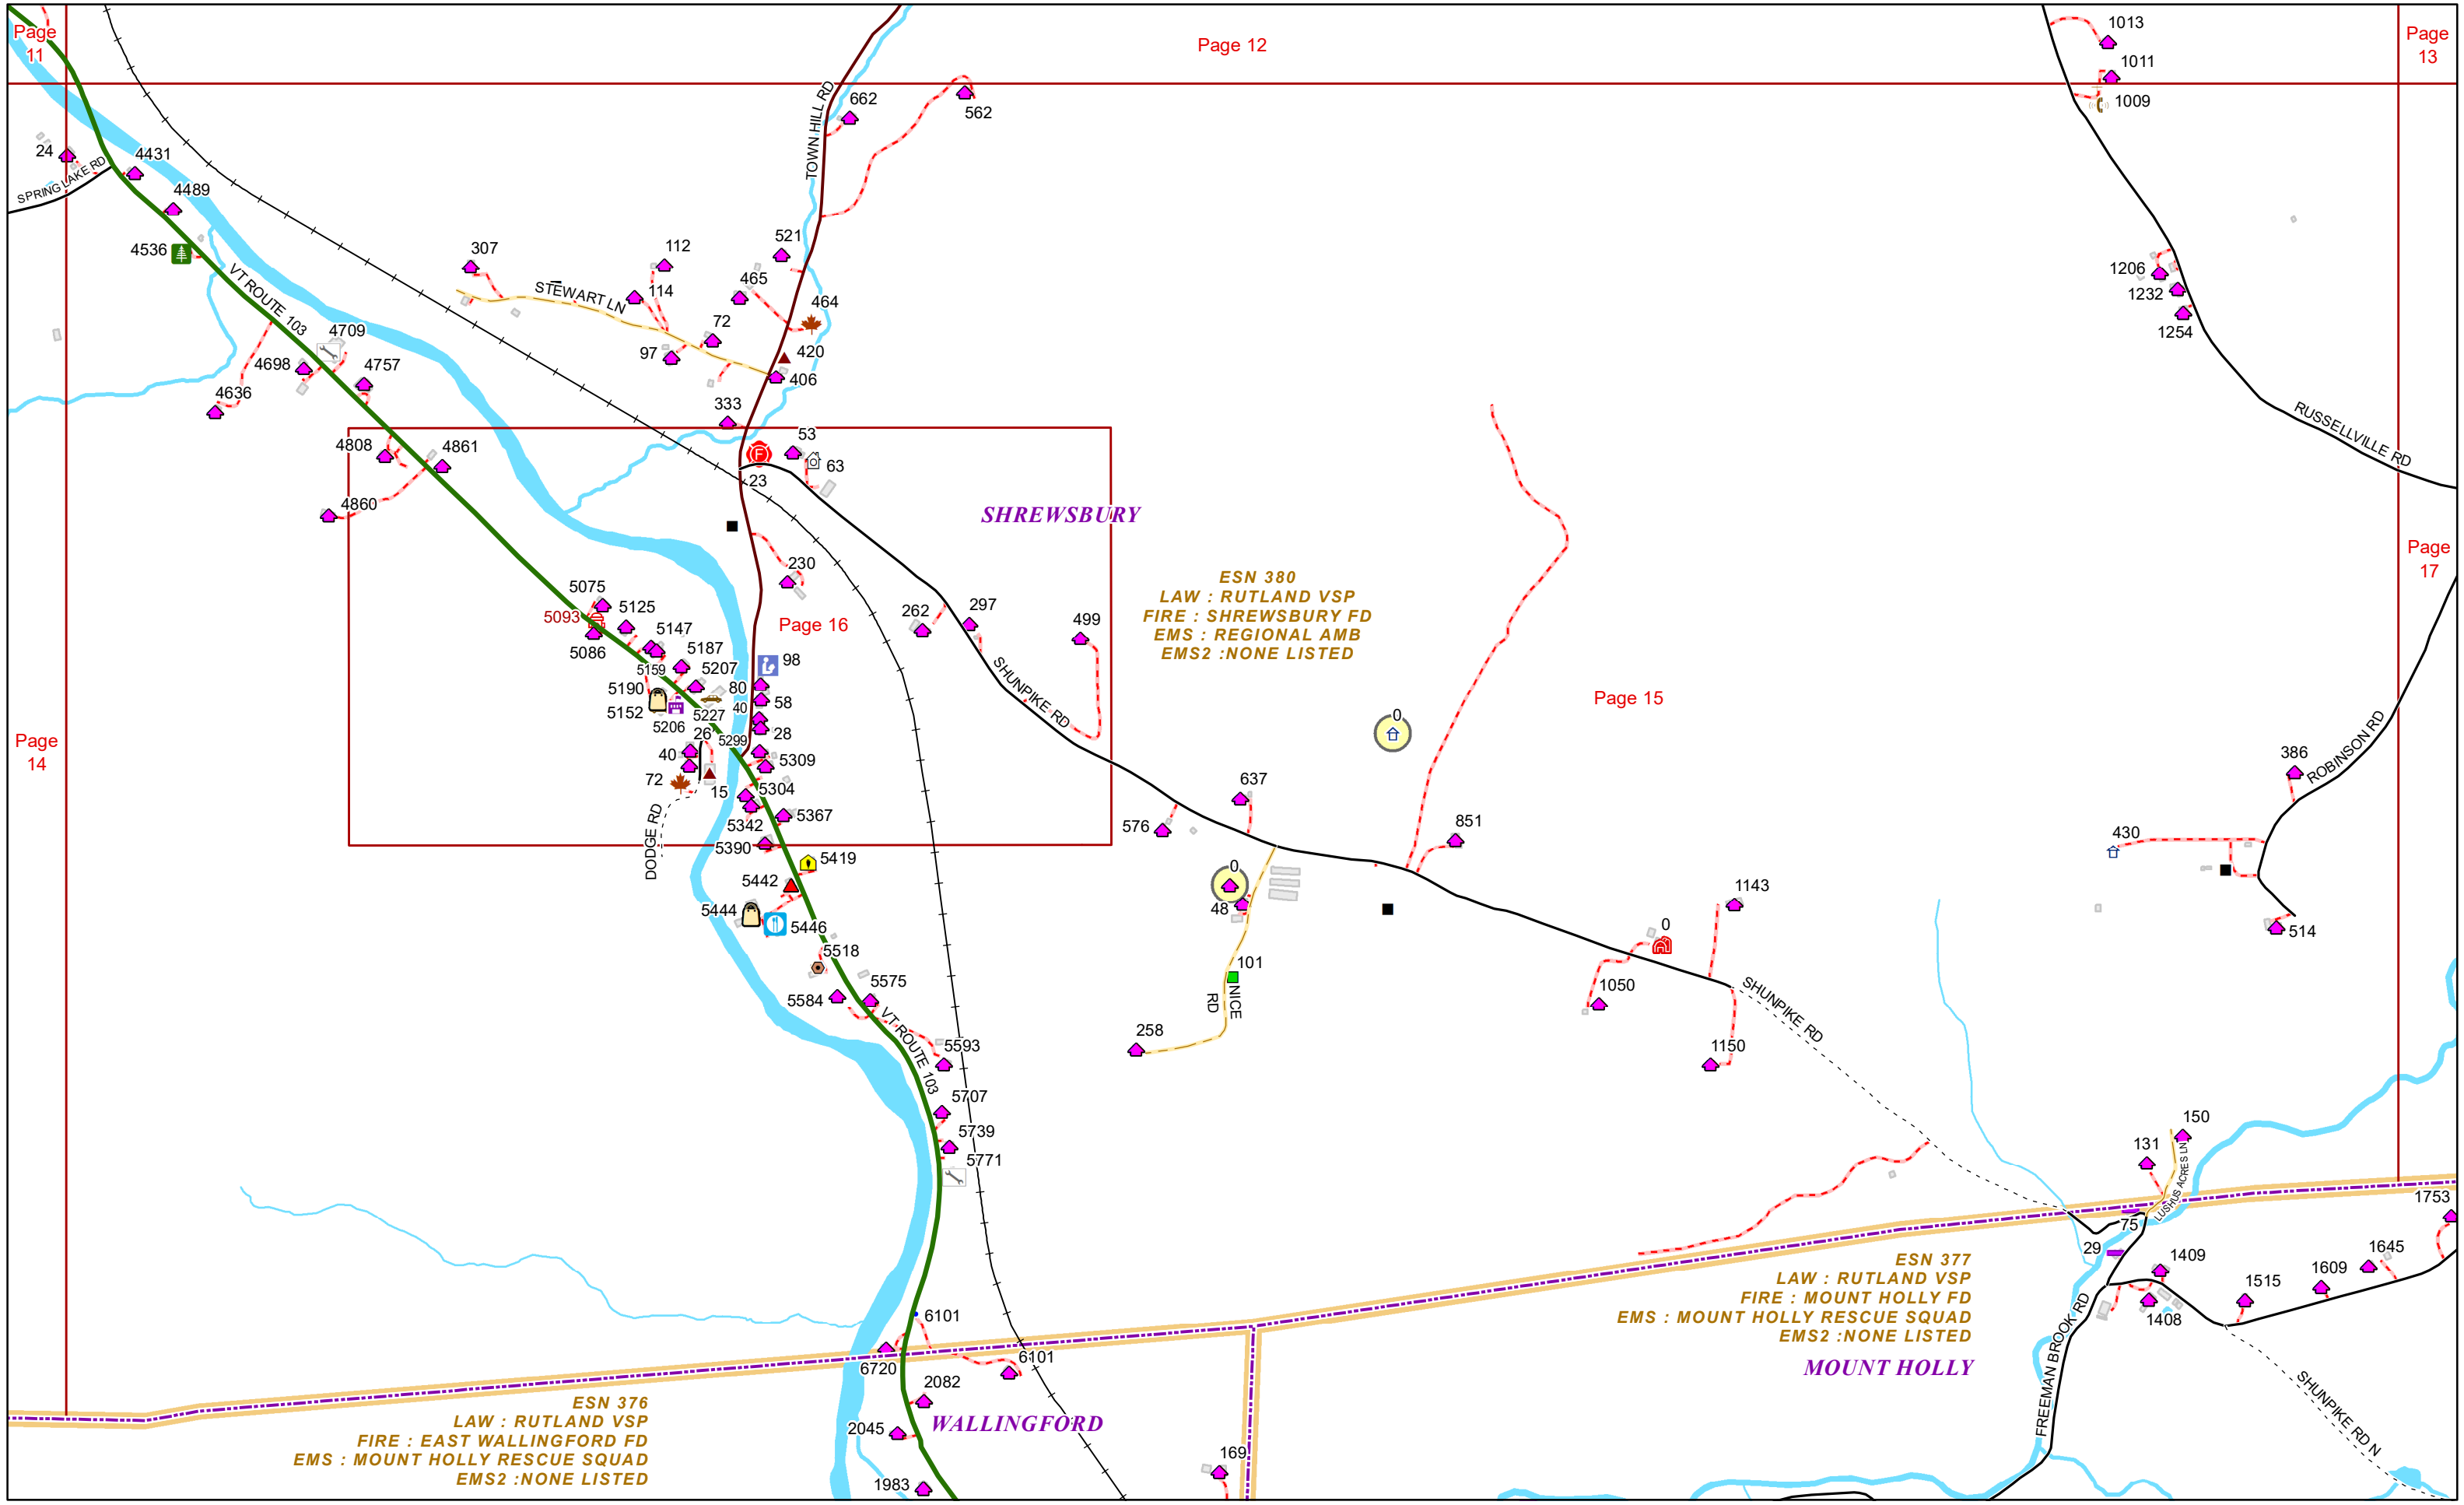

ESN 376
LAW : RUTLAND VSP
FIRE : EAST WALLINGFORD FD
EMS : MOUNT HOLLY RESCUE SQUAD
EMS2 : NONE LISTED

ESN 380
LAW : RUTLAND VSP
FIRE : SHREWSBURY FD
EMS : REGIONAL AMB
EMS2 : NONE LISTED

ESN 377
LAW : RUTLAND VSP
FIRE : MOUNT HOLLY FD
EMS : MOUNT HOLLY RESCUE SQUAD
EMS2 : NONE LISTED