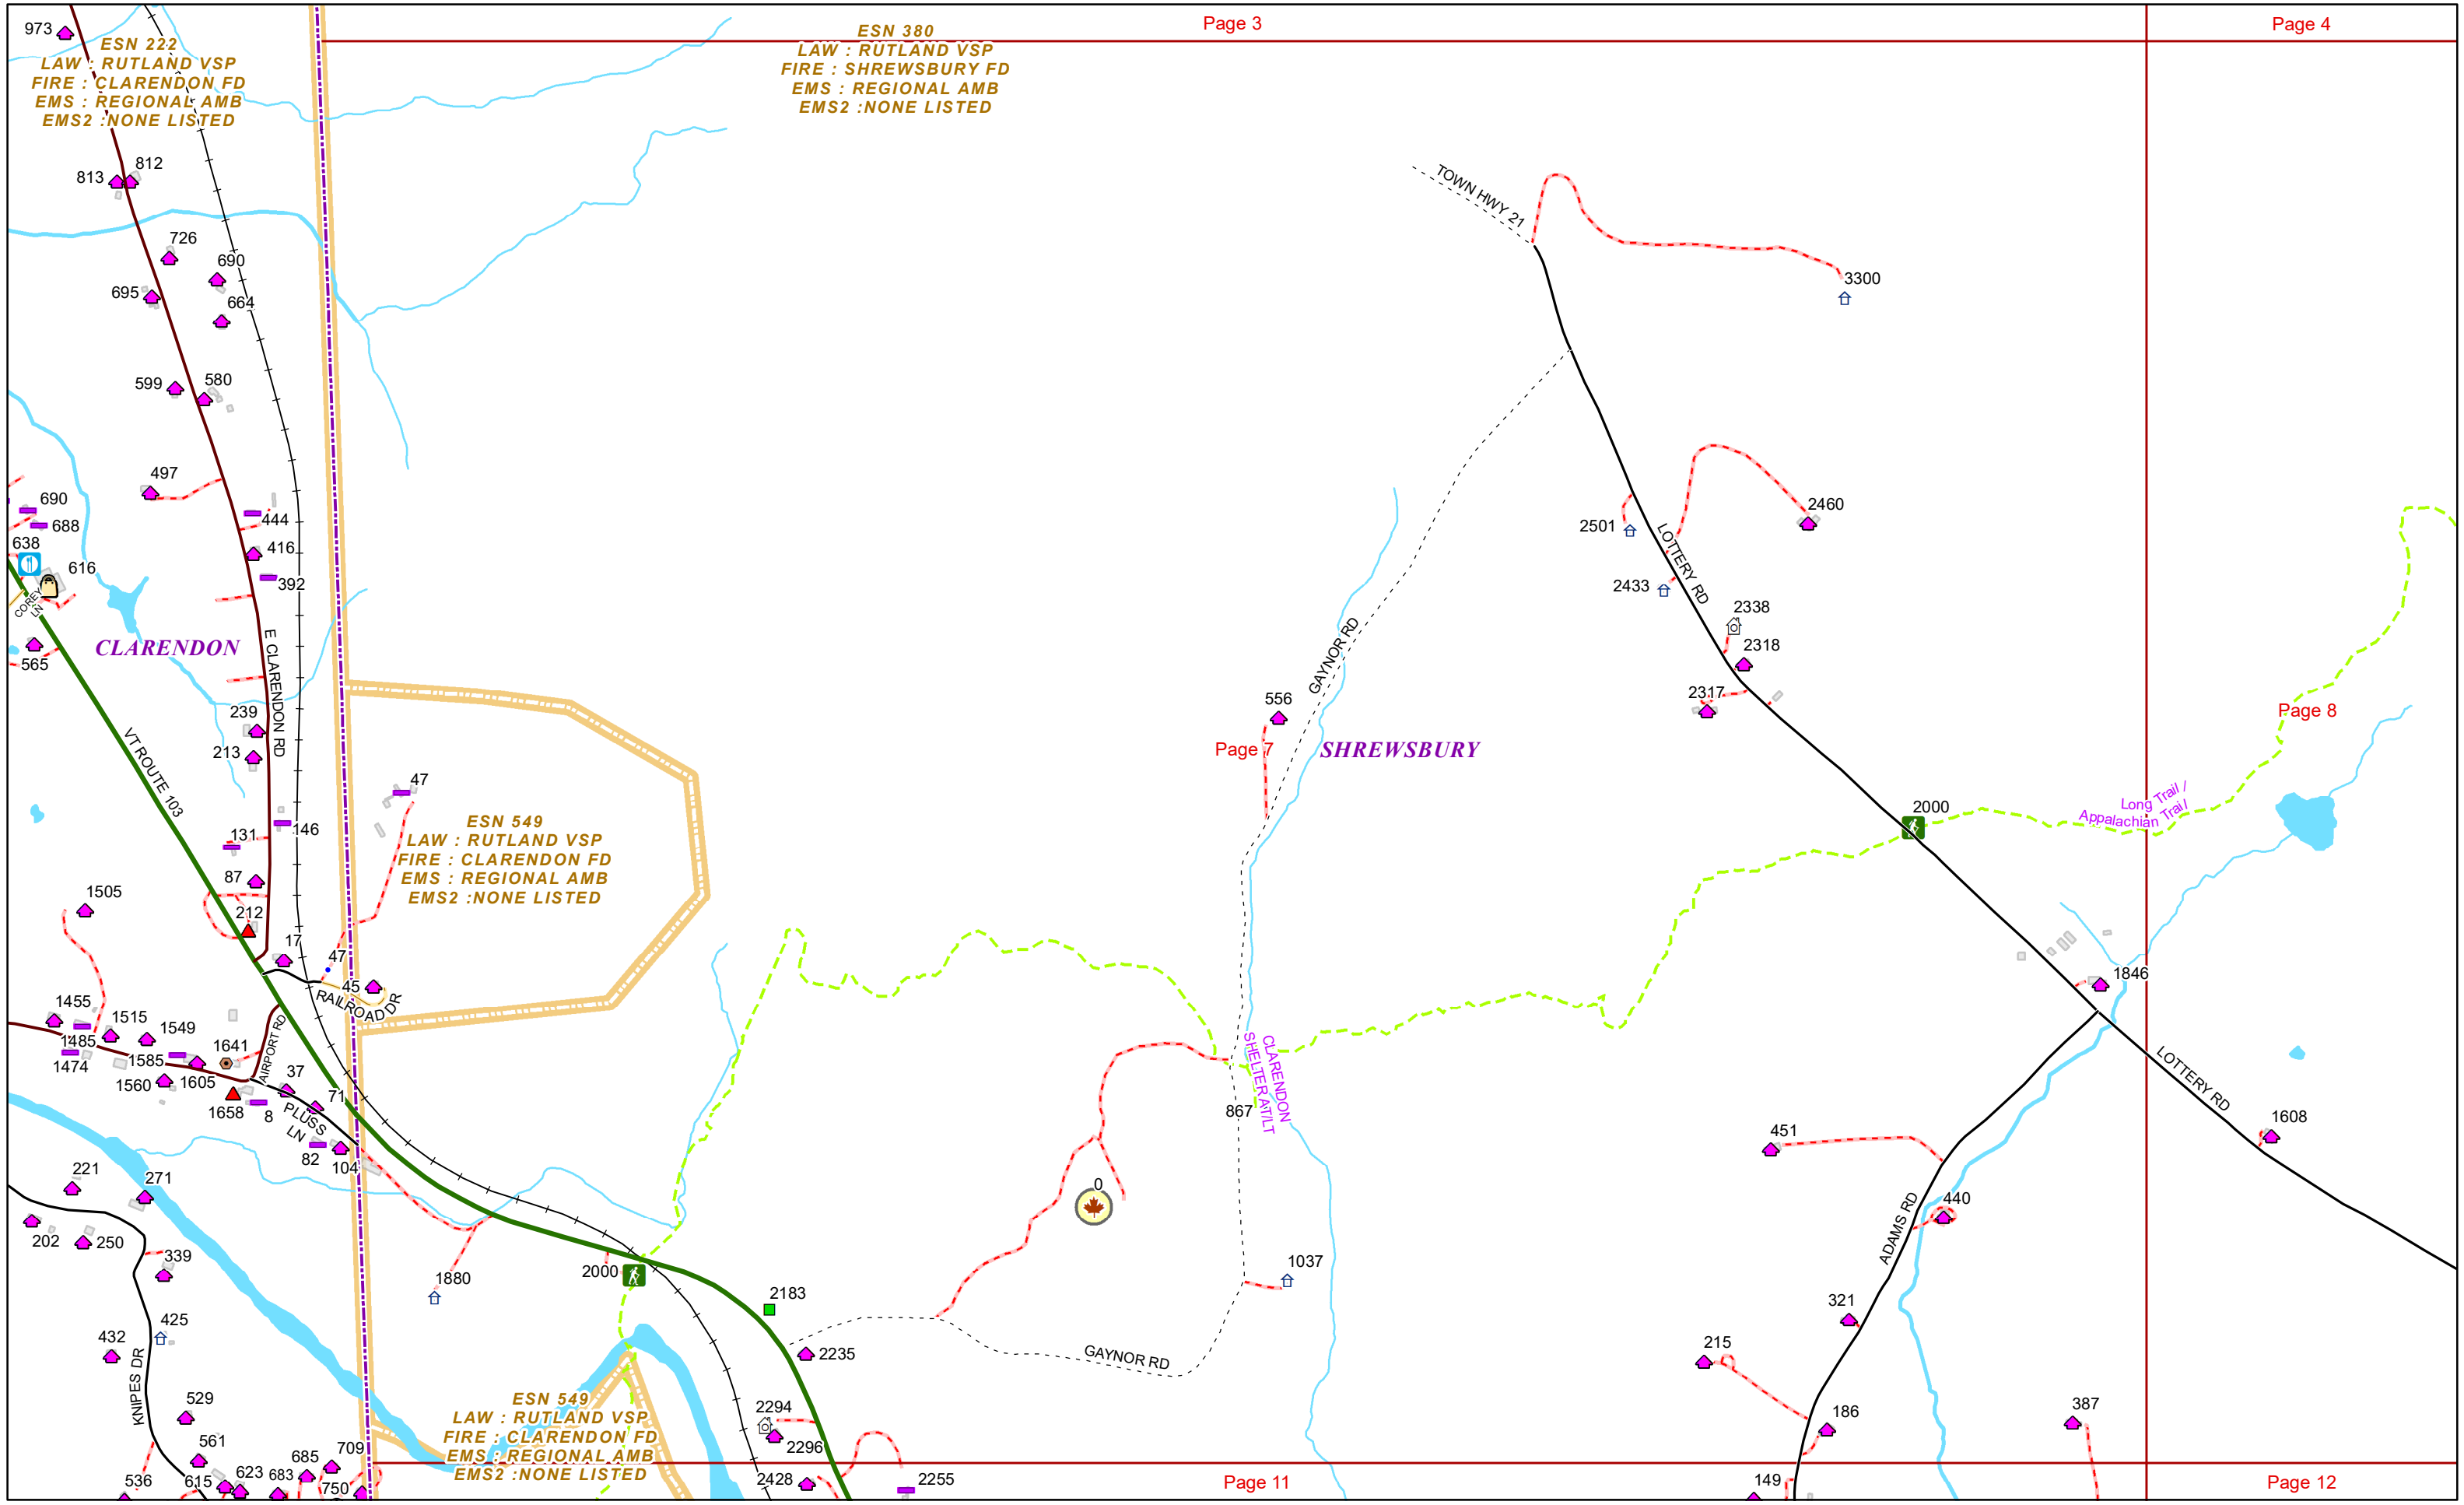

ESN 222
LAW : RUTLAND VSP
FIRE : CLARENDON FD
EMS : REGIONAL AMB
EMS2 : NONE LISTED

ESN 380
LAW : RUTLAND VSP
FIRE : SHREWSBURY FD
EMS : REGIONAL AMB
EMS2 : NONE LISTED

ESN 549
LAW : RUTLAND VSP
FIRE : CLARENDON FD
EMS : REGIONAL AMB
EMS2 : NONE LISTED

ESN 549
LAW : RUTLAND VSP
FIRE : CLARENDON FD
EMS : REGIONAL AMB
EMS2 : NONE LISTED