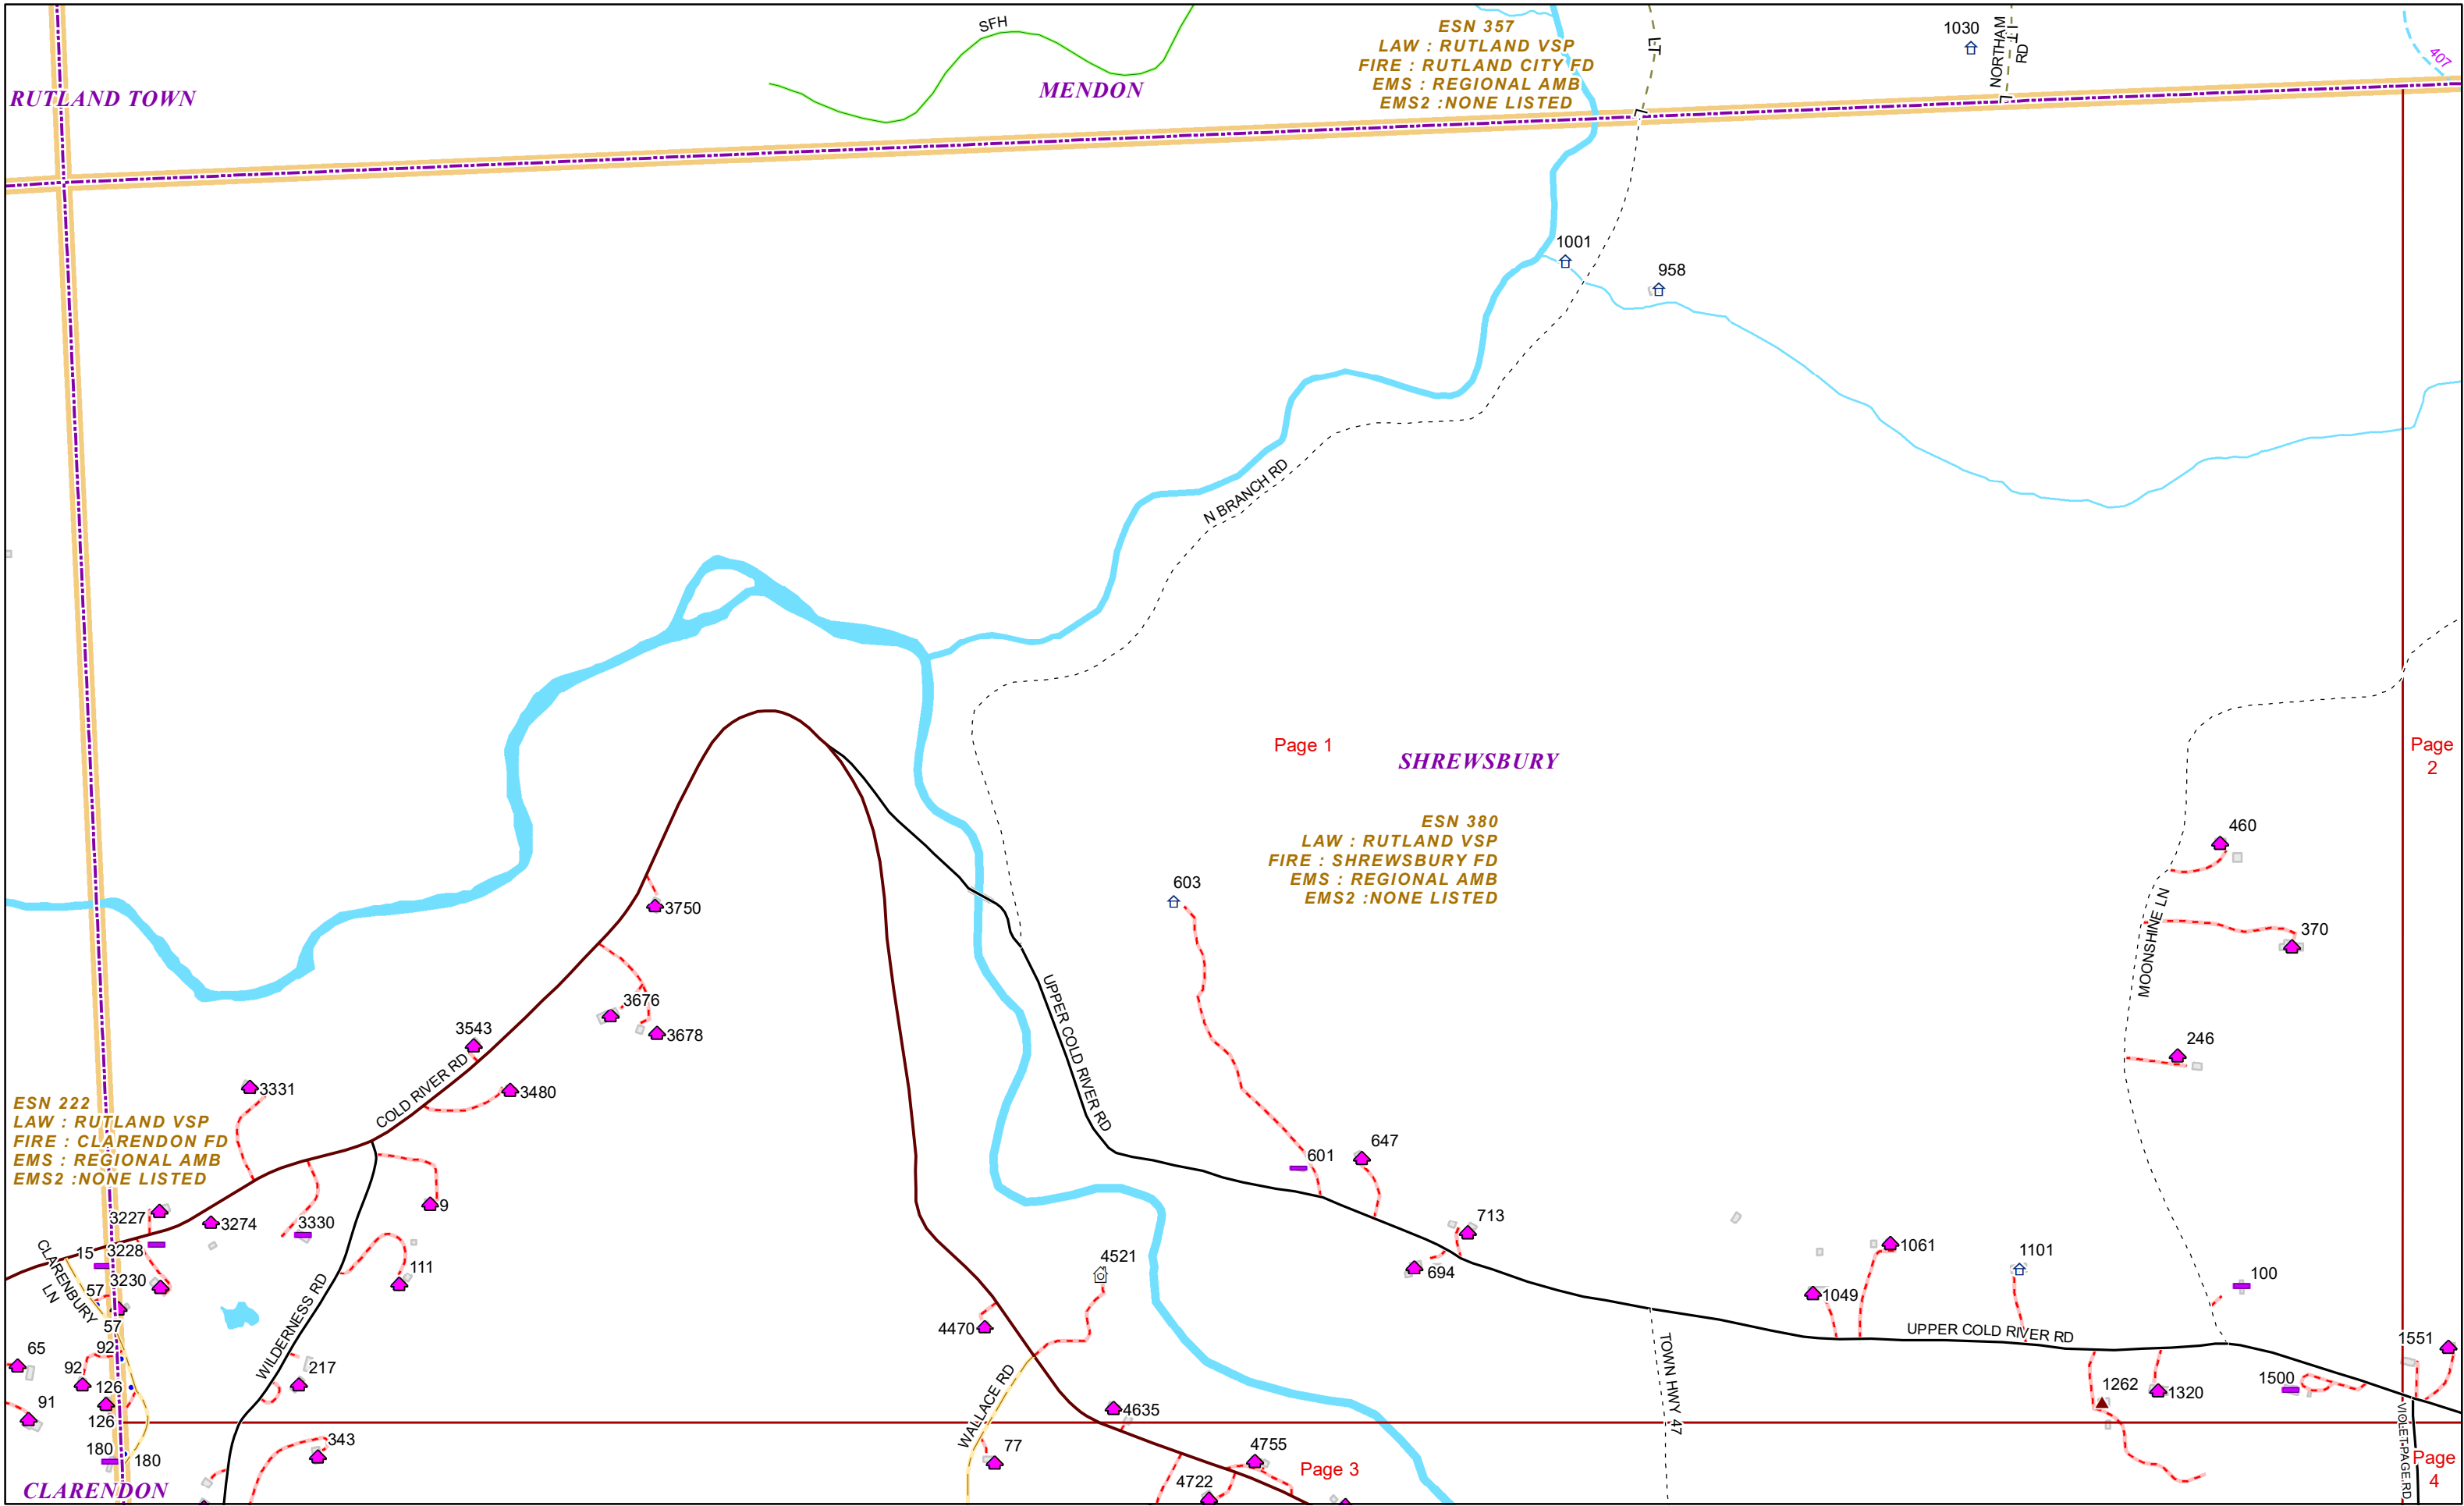

Page 1

Page 2

Page 3

Page 4