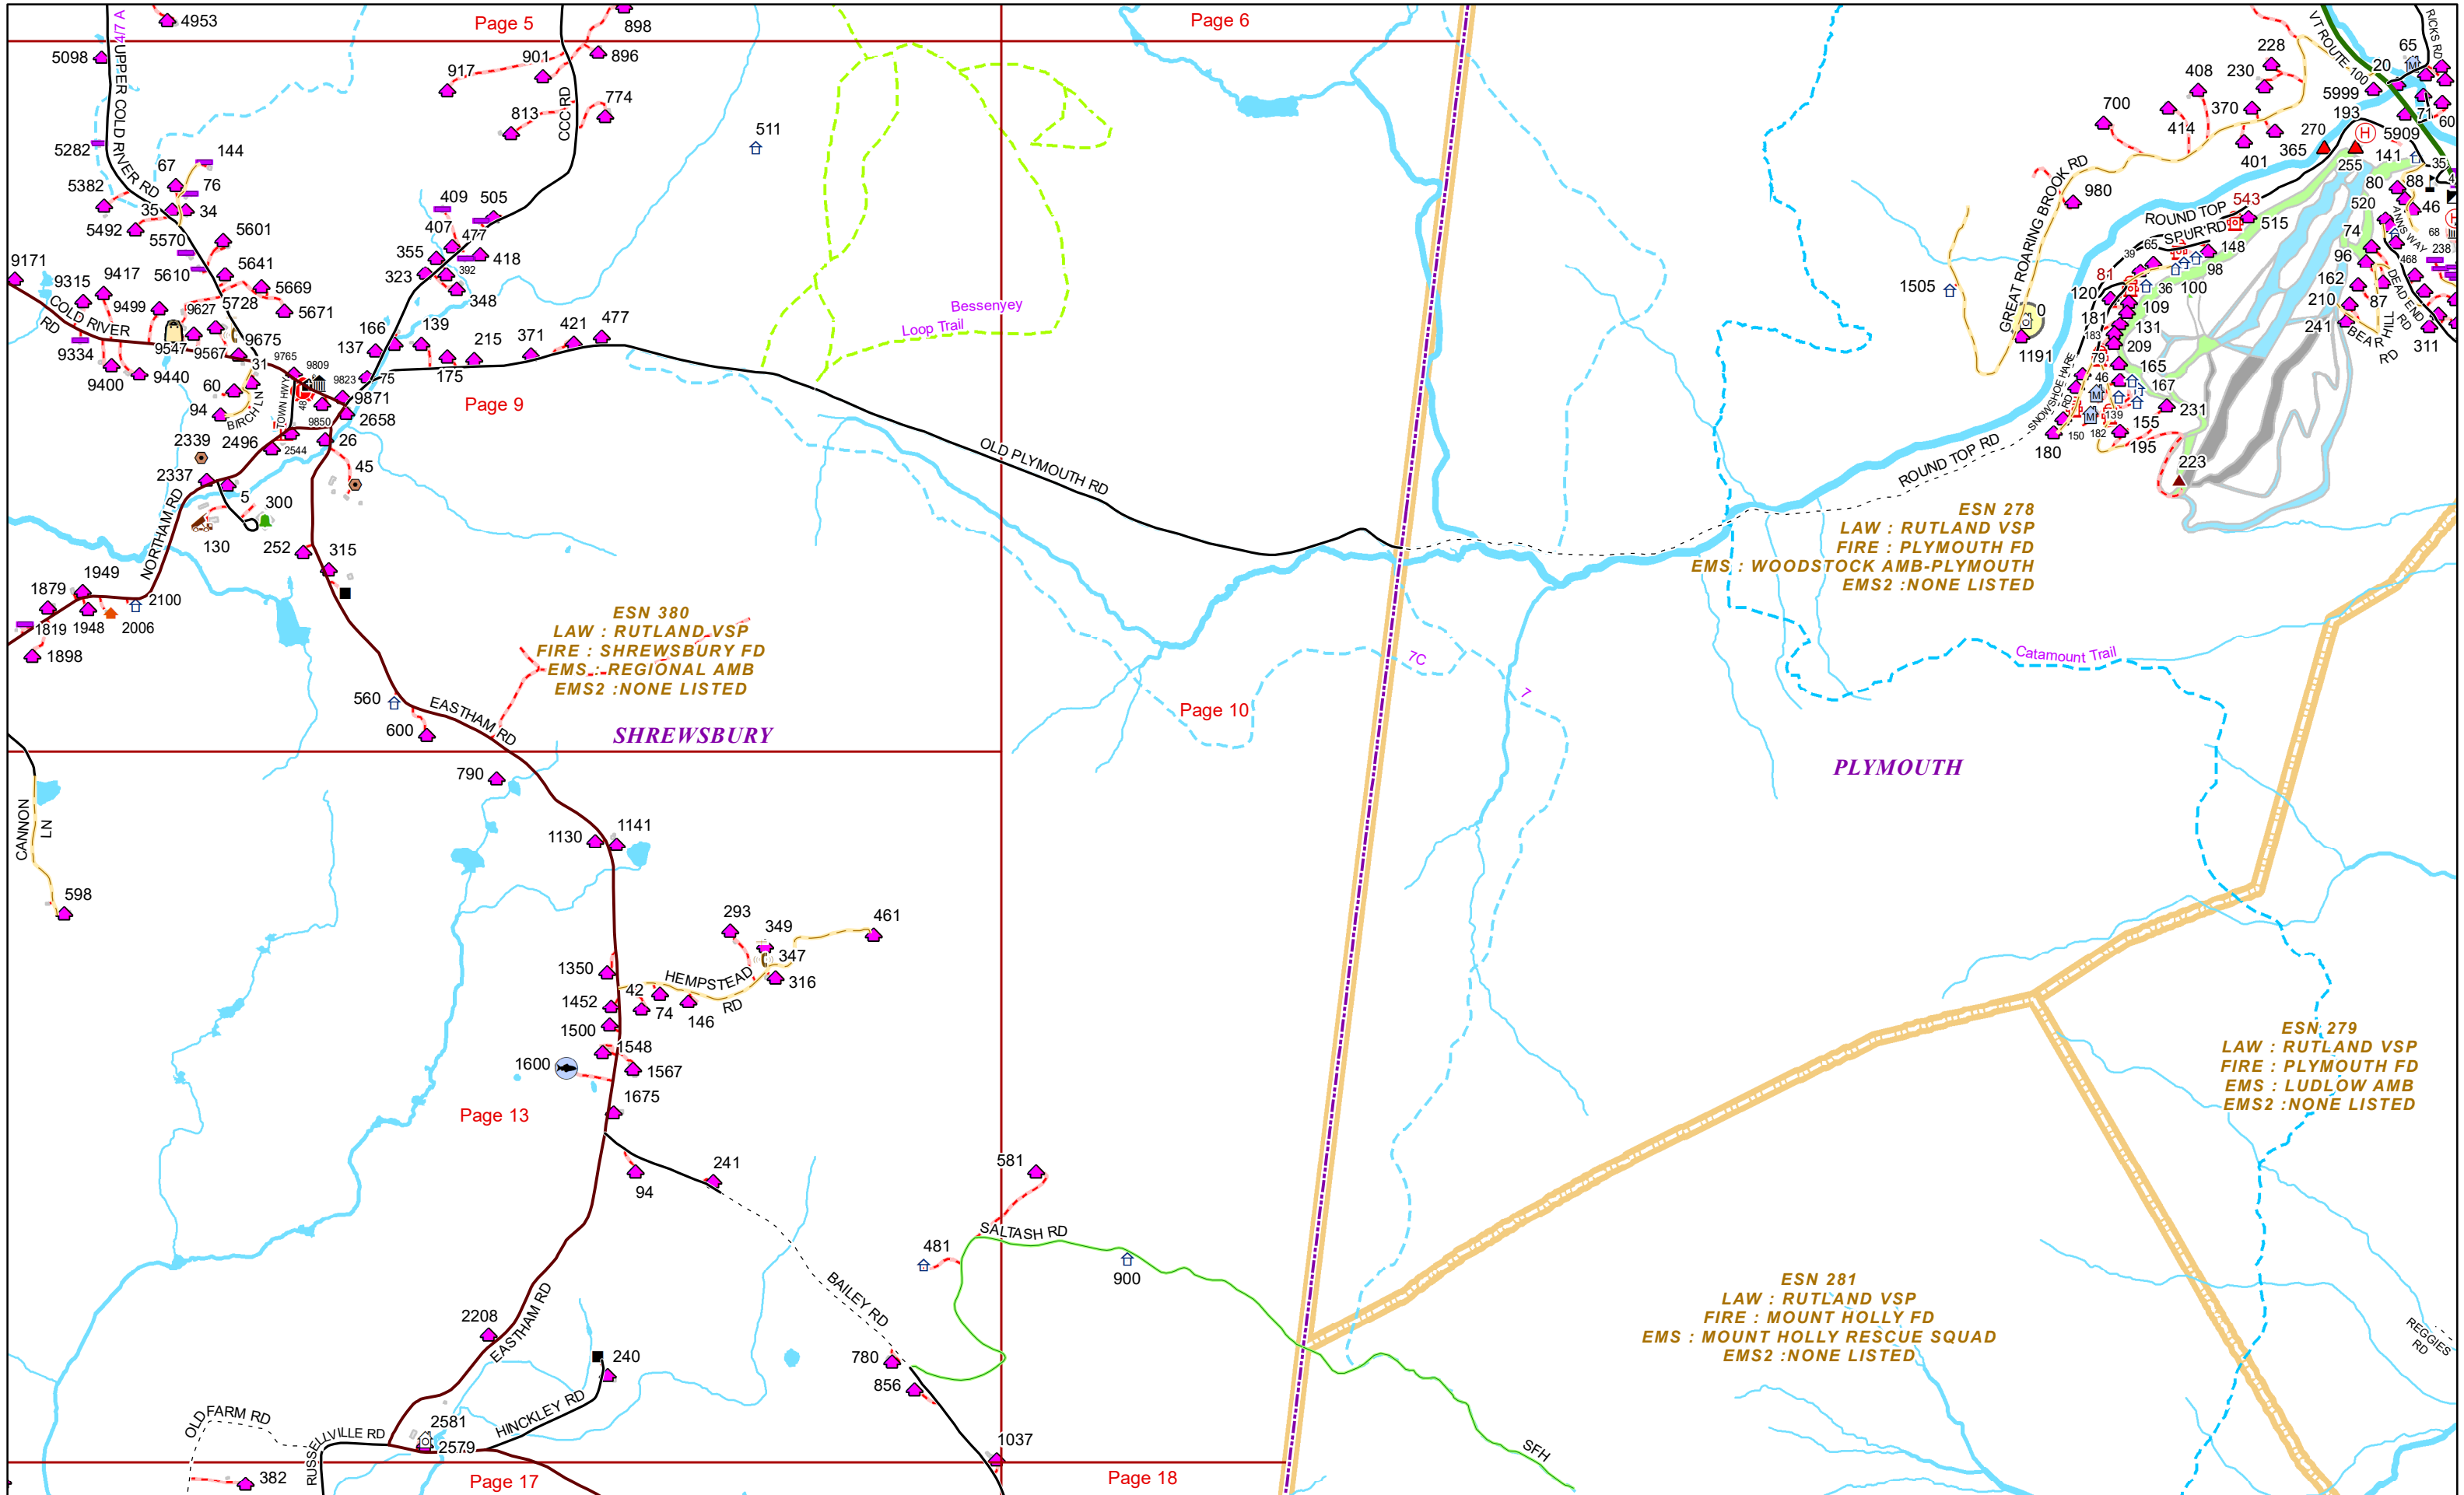

Page 5

Page 6

Page 9

Page 10

Page 13

Page 17

Page 18

ESN 380
LAW : RUTLAND_VSP
FIRE : SHREWSBURY FD
EMS : REGIONAL AMB
EMS2 : NONE LISTED

SHREWSBURY

ESN 278
LAW : RUTLAND VSP
FIRE : PLYMOUTH FD
EMS : WOODSTOCK AMB-PLYMOUTH
EMS2 : NONE LISTED

PLYMOUTH

ESN 279
LAW : RUTLAND VSP
FIRE : PLYMOUTH FD
EMS : LUDLOW AMB
EMS2 : NONE LISTED

ESN 281
LAW : RUTLAND VSP
FIRE : MOUNT HOLLY FD
EMS : MOUNT HOLLY RESCUE SQUAD
EMS2 : NONE LISTED