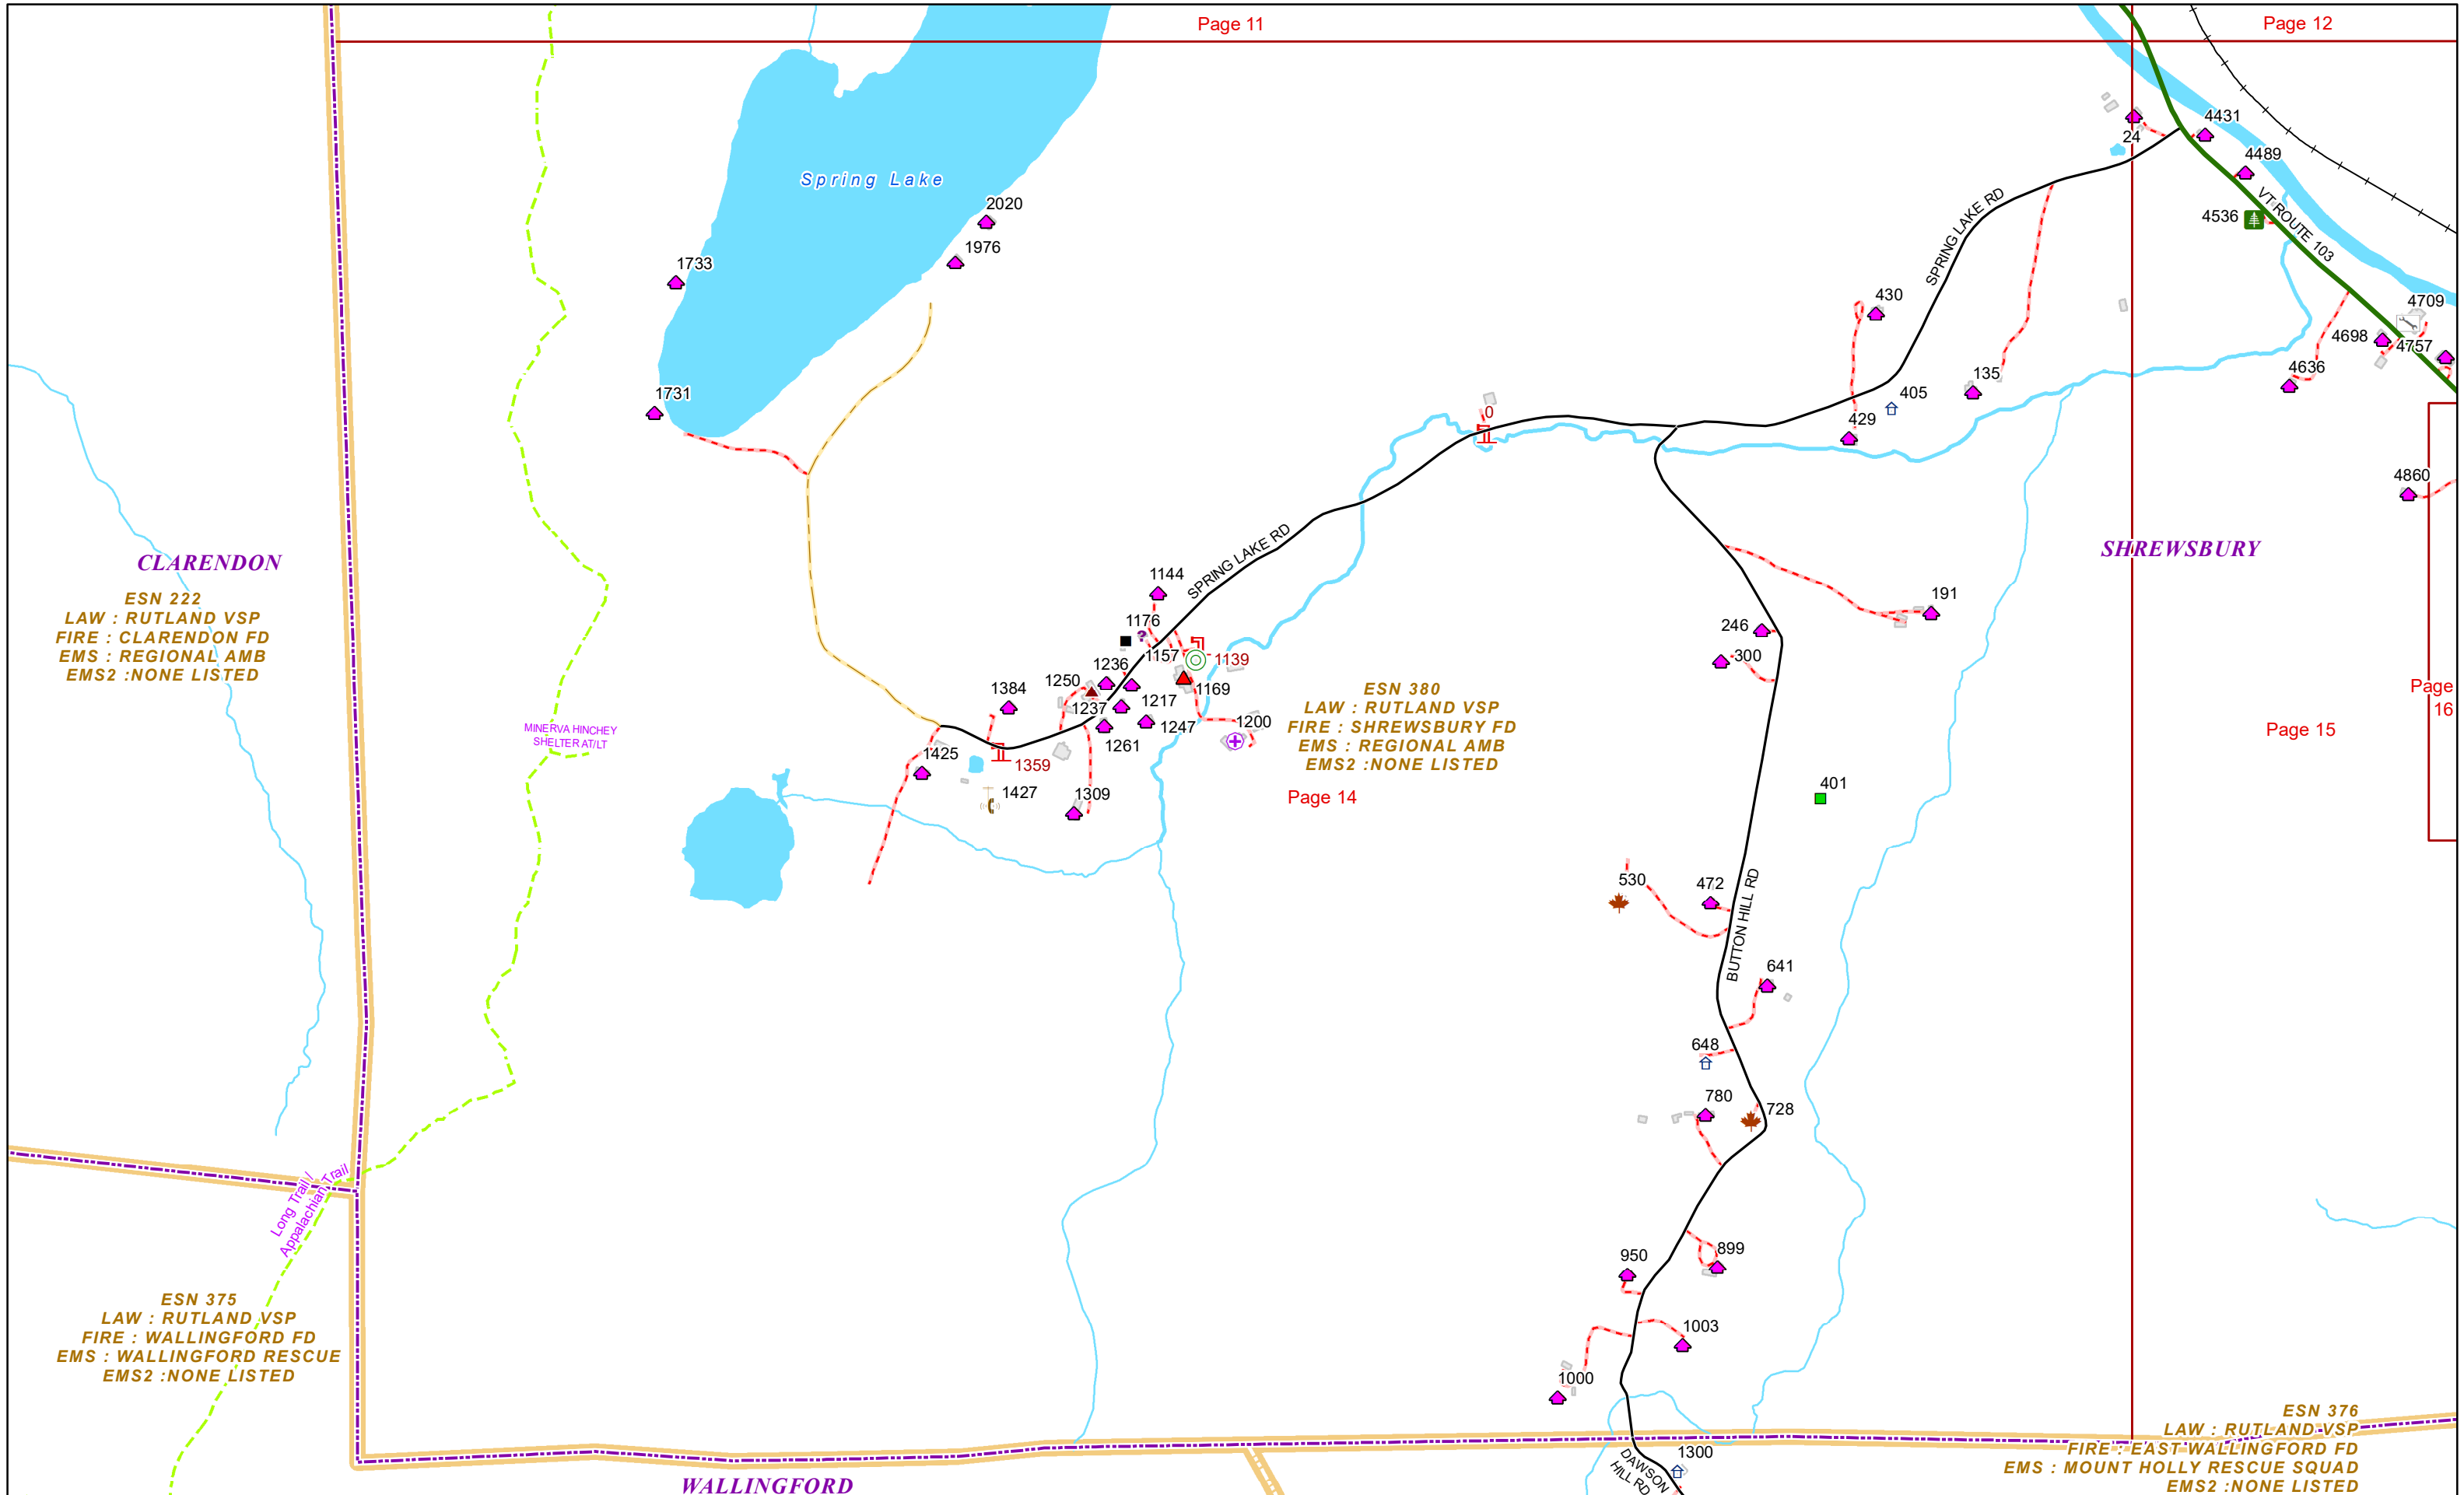

ESN 222
LAW : RUTLAND VSP
FIRE : CLARENDON FD
EMS : REGIONAL AMB
EMS2 : NONE LISTED

ESN 380
LAW : RUTLAND VSP
FIRE : SHREWSBURY FD
EMS : REGIONAL AMB
EMS2 : NONE LISTED

ESN 375
LAW : RUTLAND VSP
FIRE : WALLINGFORD FD
EMS : WALLINGFORD RESCUE
EMS2 : NONE LISTED

ESN 376
LAW : RUTLAND-VSP
FIRE : EAST-WALLINGFORD FD
EMS : MOUNT HOLLY RESCUE SQUAD
EMS2 : NONE LISTED