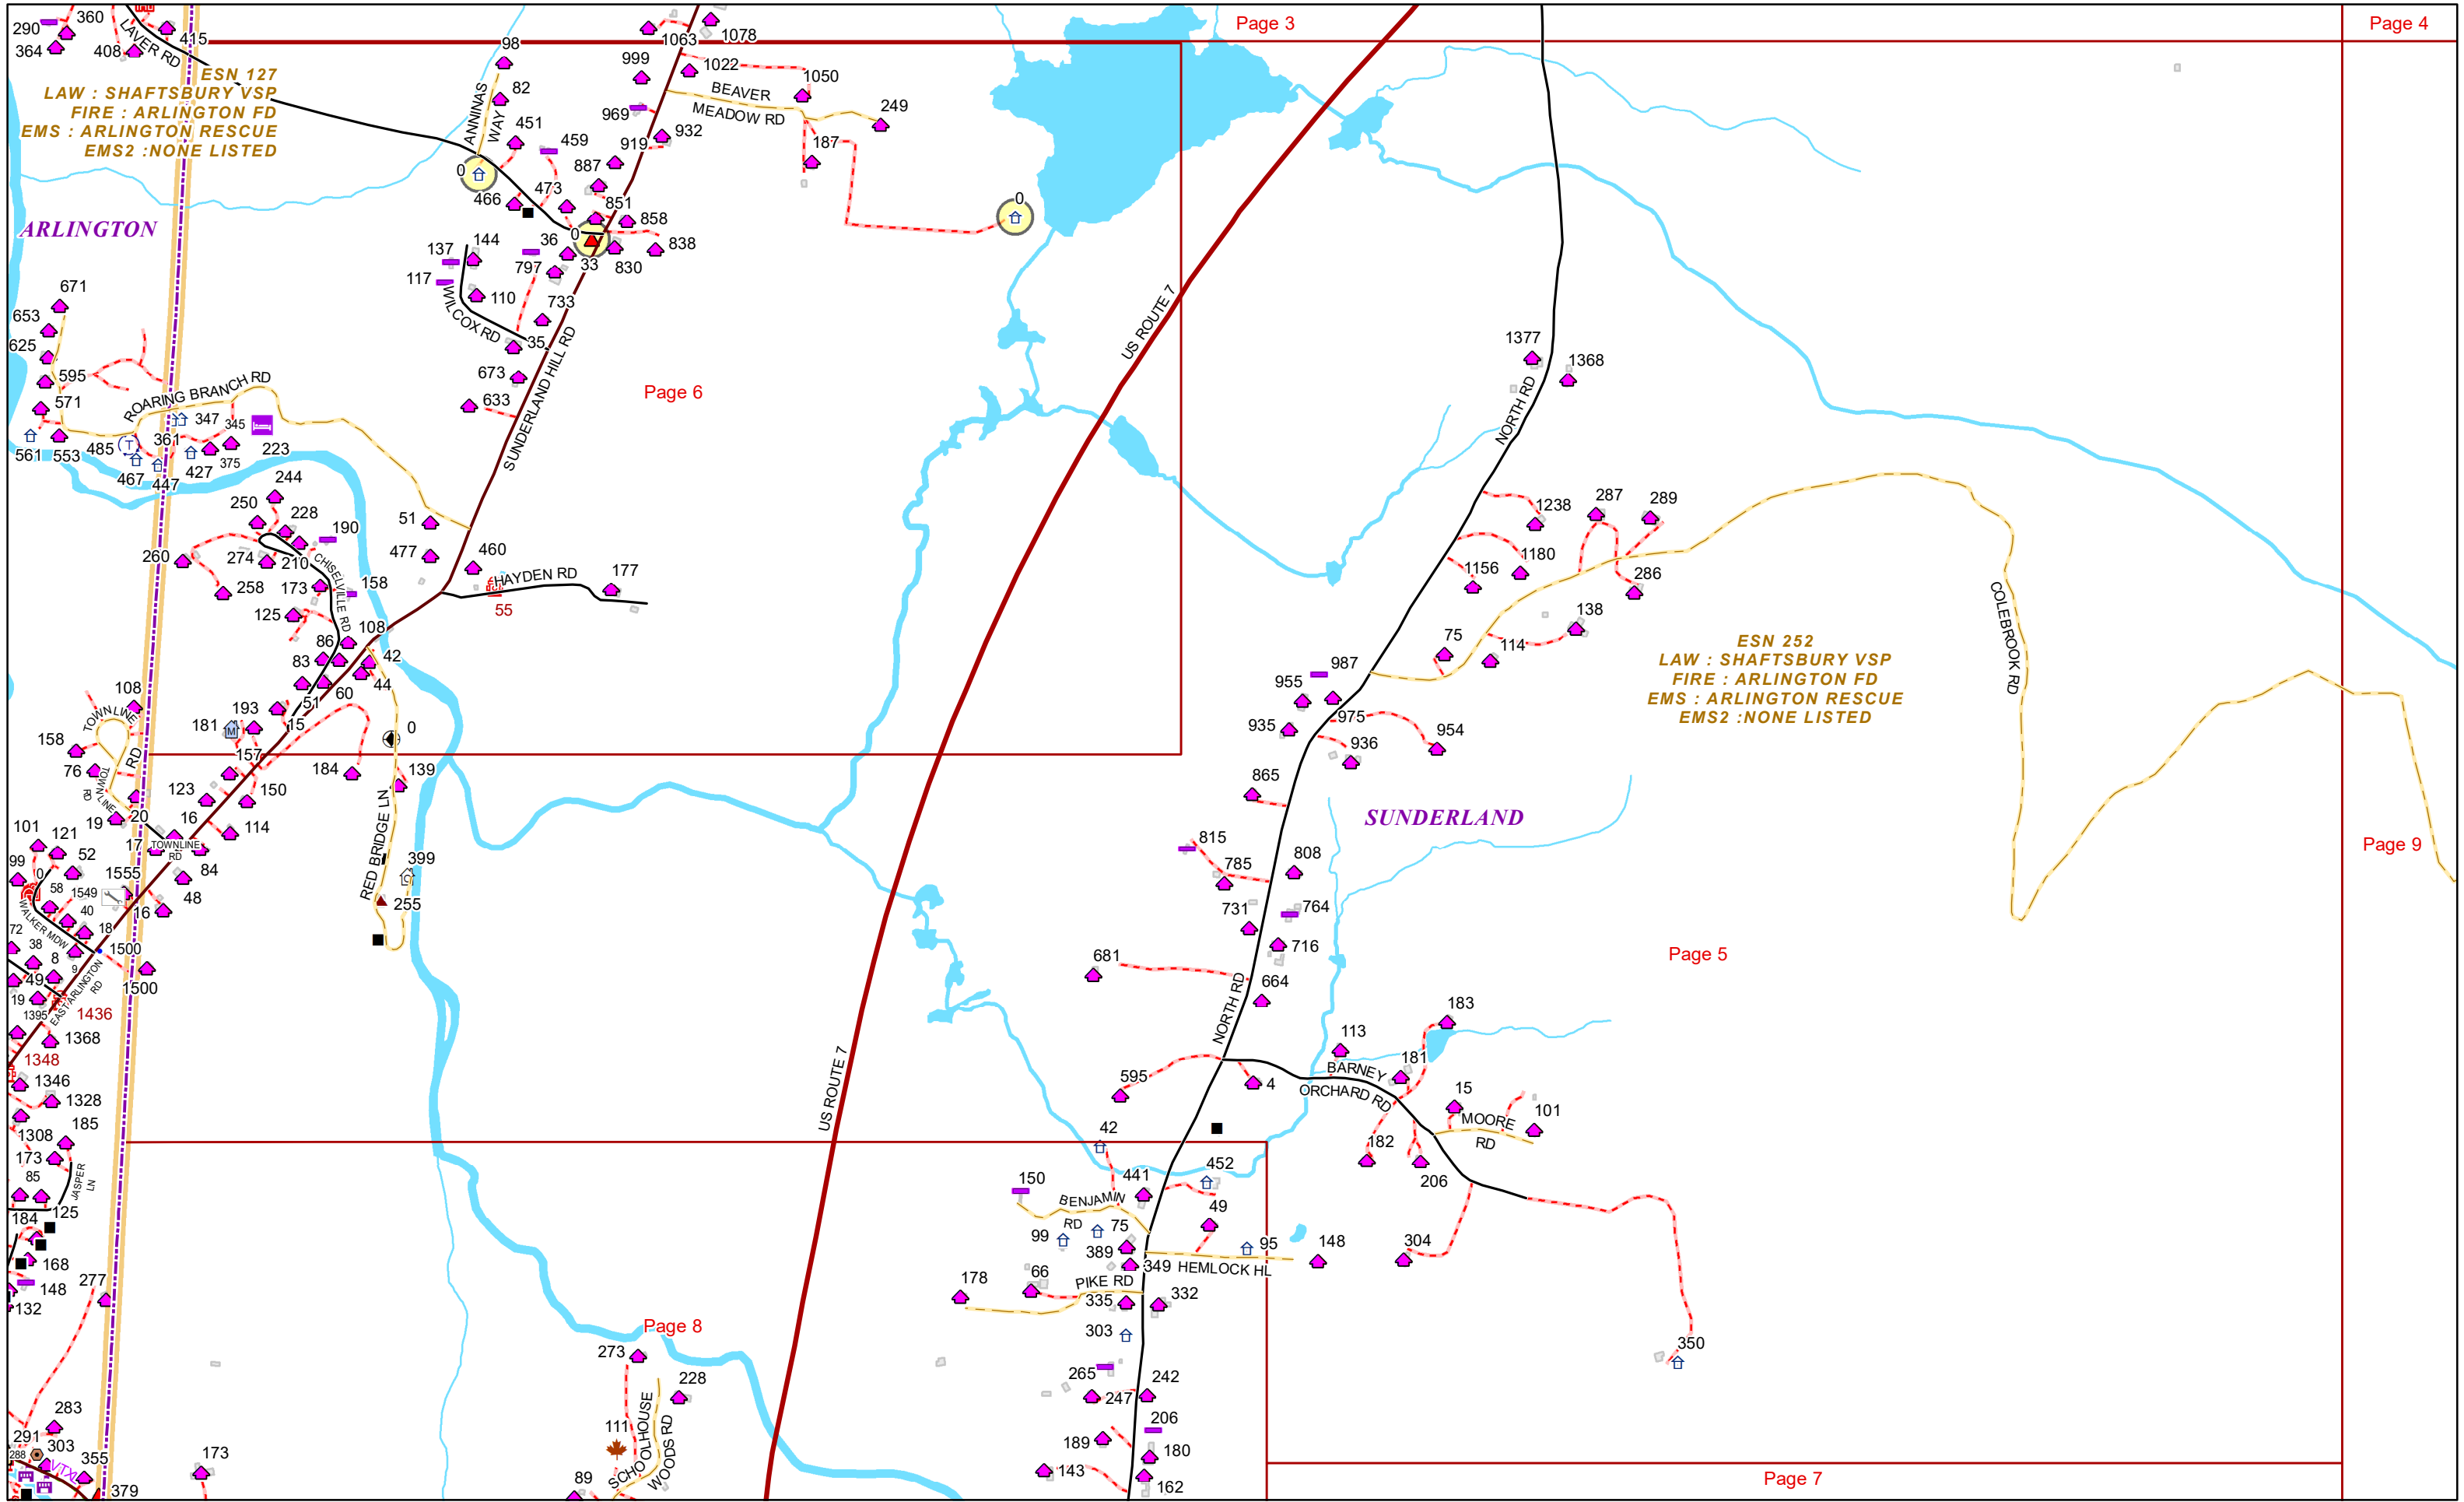

ESN 127
LAW : SHAFTSBURY VSP
FIRE : ARLINGTON FD
EMS : ARLINGTON RESCUE
EMS2 : NONE LISTED

ESN 252
LAW : SHAFTSBURY VSP
FIRE : ARLINGTON FD
EMS : ARLINGTON RESCUE
EMS2 : NONE LISTED