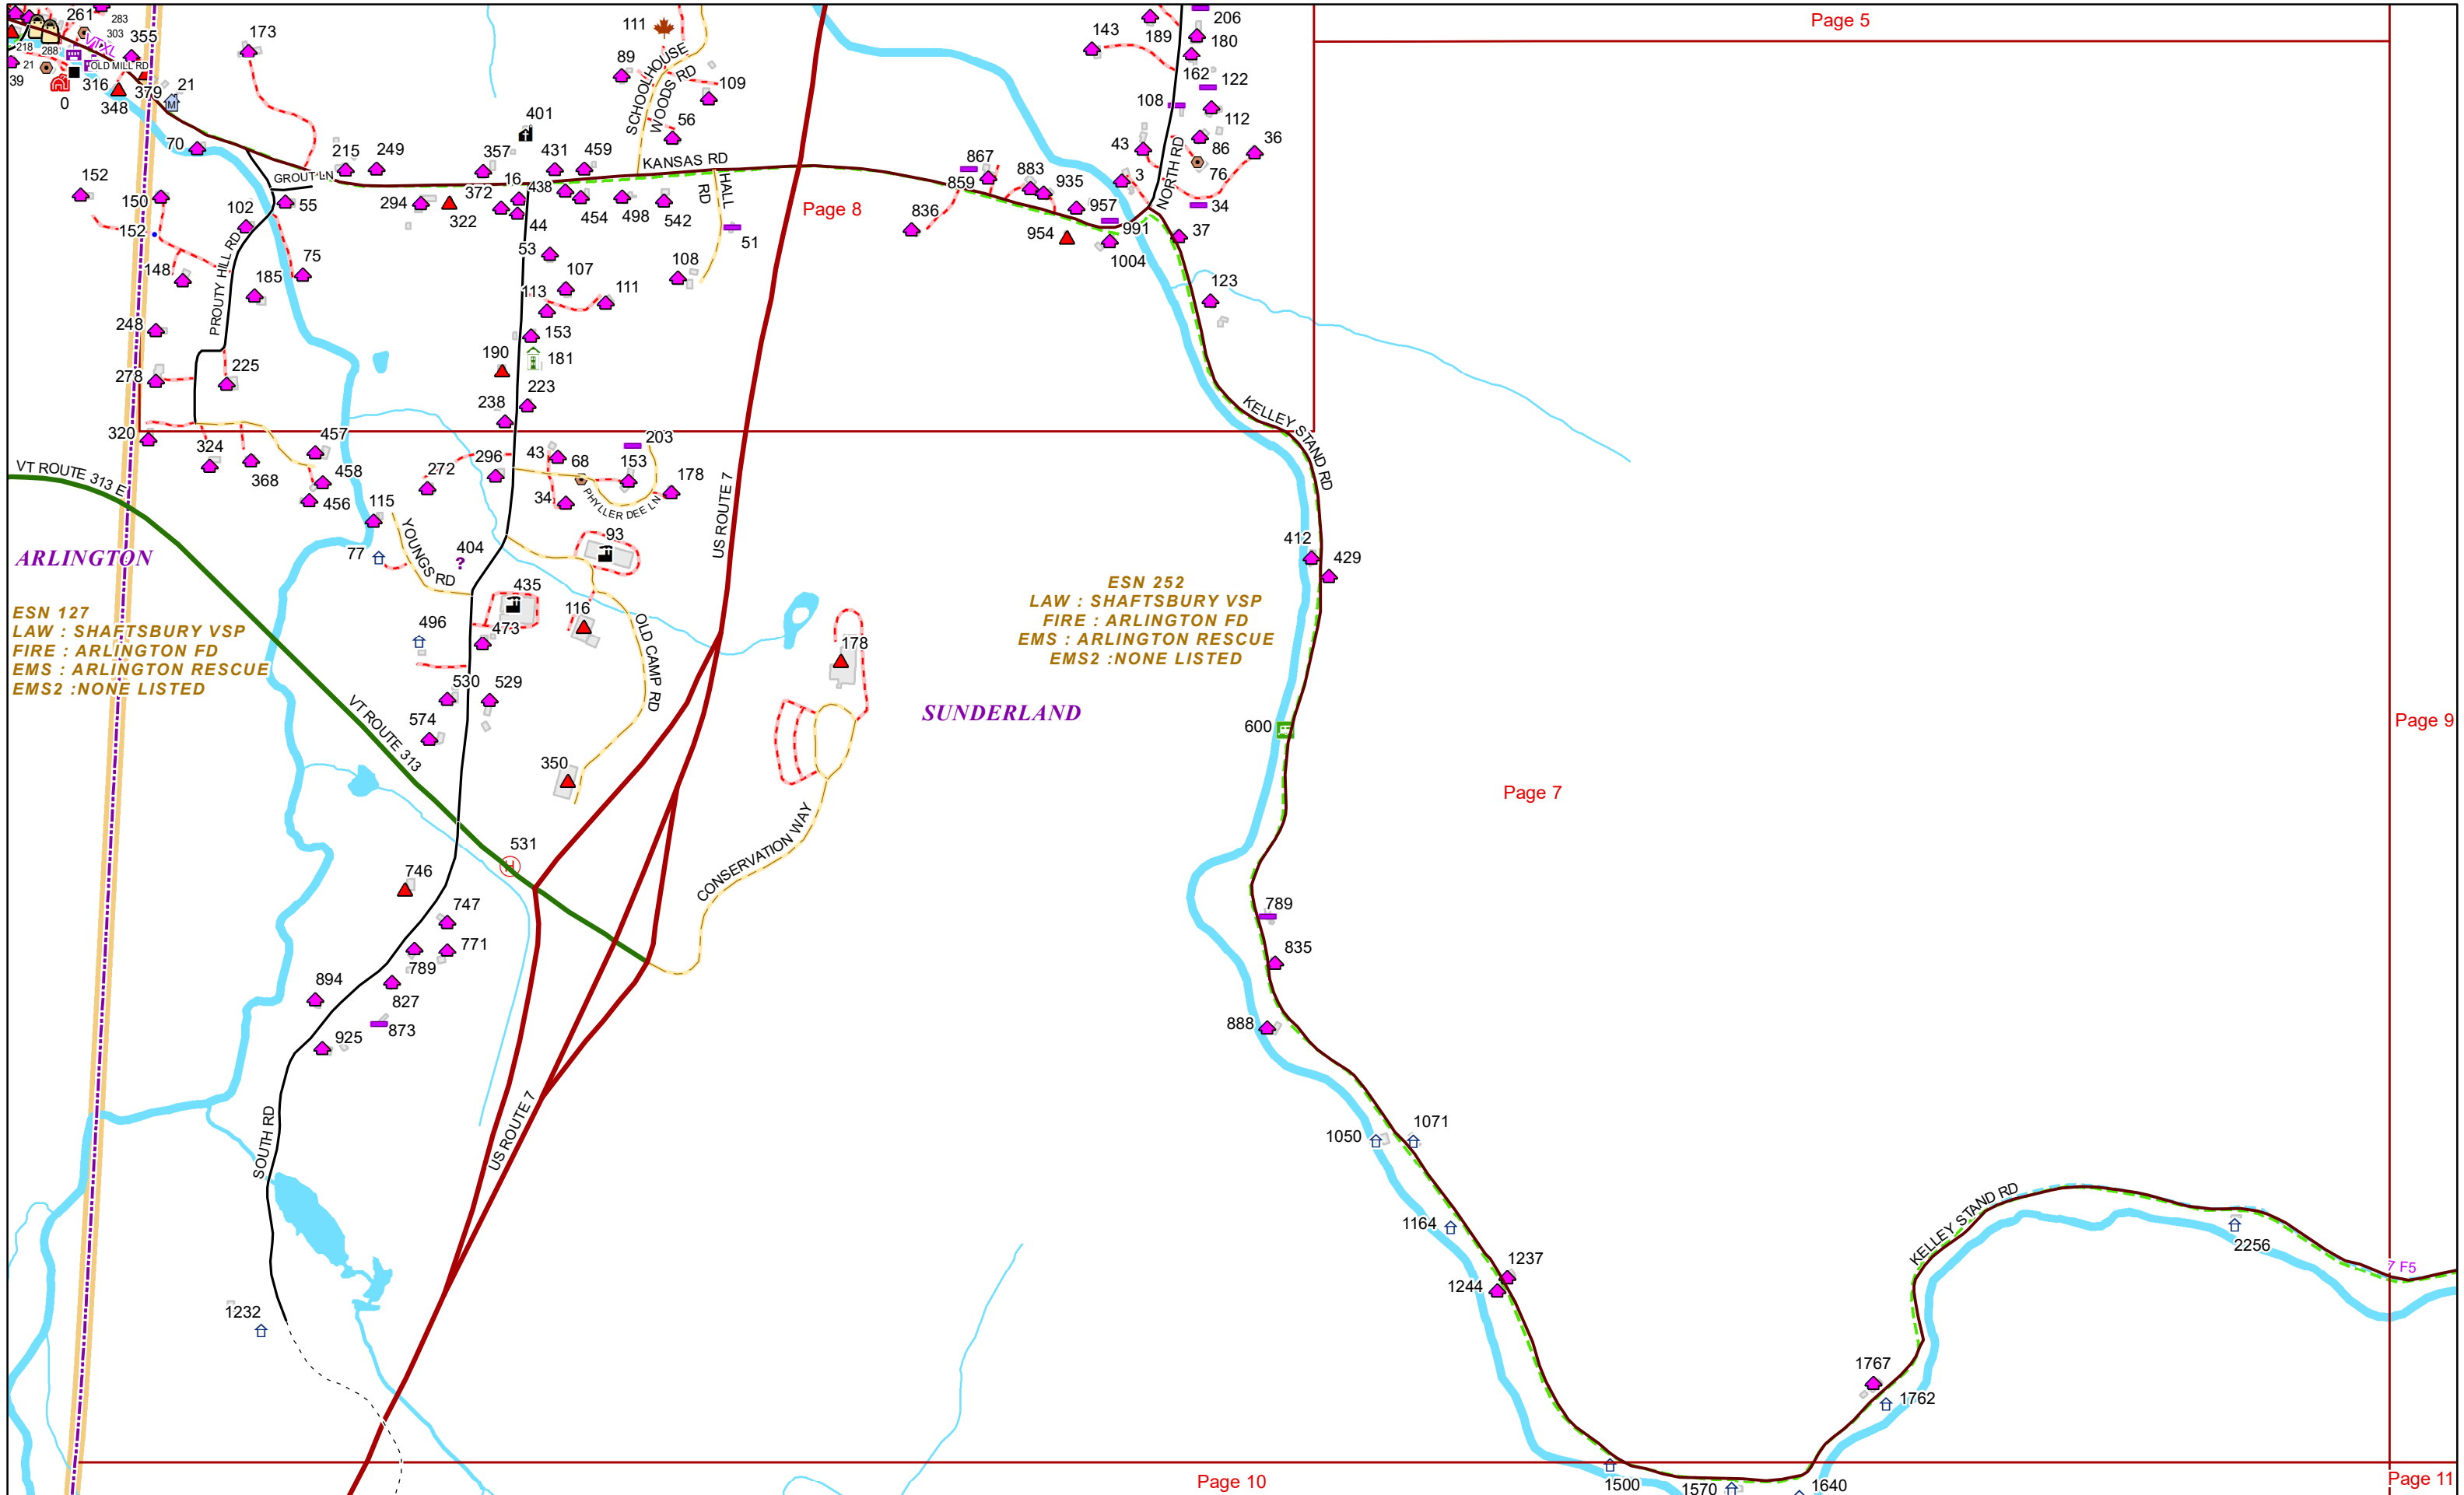

ARLINGTON

ESN 127
LAW : SHAFTSBURY VSP
FIRE : ARLINGTON FD
EMS : ARLINGTON RESCUE
EMS2 : NONE LISTED

SUNDERLAND

ESN 252
LAW : SHAFTSBURY VSP
FIRE : ARLINGTON FD
EMS : ARLINGTON RESCUE
EMS2 : NONE LISTED