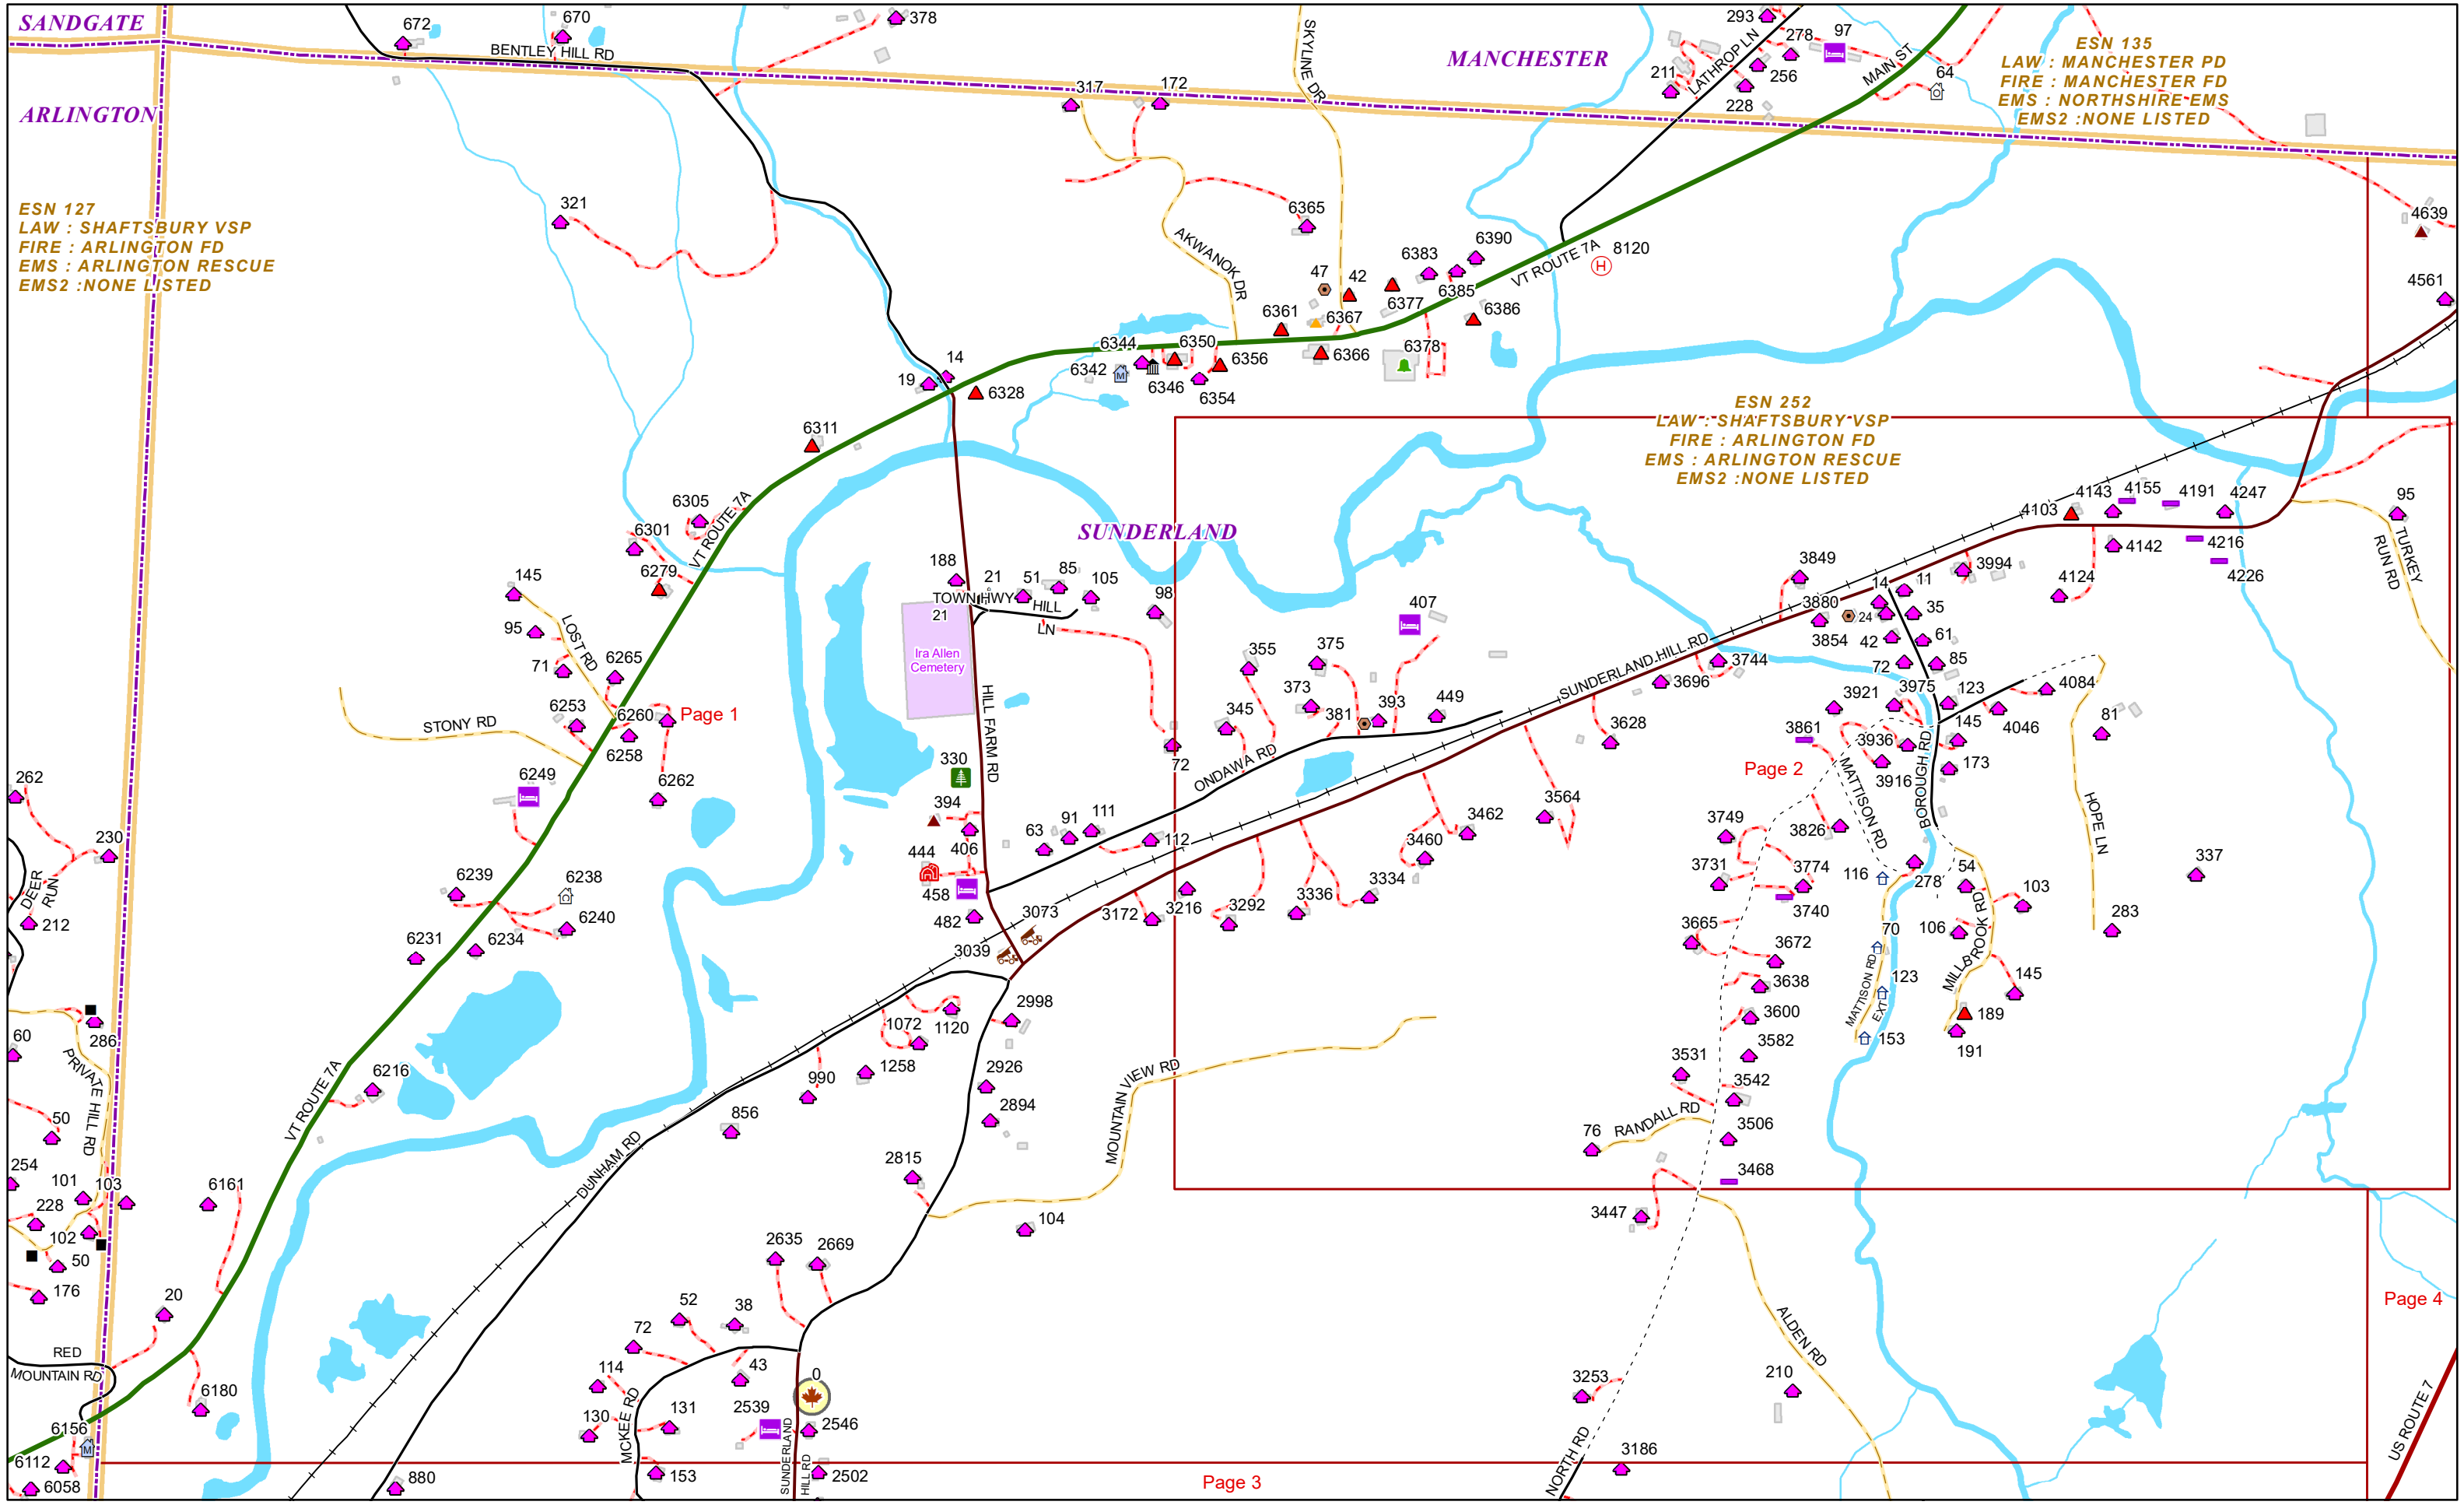

ESN 127
LAW : SHAFTSBURY VSP
FIRE : ARLINGTON FD
EMS : ARLINGTON RESCUE
EMS2 : NONE LISTED

ESN 135
LAW : MANCHESTER PD
FIRE : MANCHESTER FD
EMS : NORTHSHIRE-EMS
EMS2 : NONE LISTED

ESN 252
LAW : SHAFTSBURY VSP
FIRE : ARLINGTON FD
EMS : ARLINGTON RESCUE
EMS2 : NONE LISTED

Page 1

Page 2

Page 3

Page 4