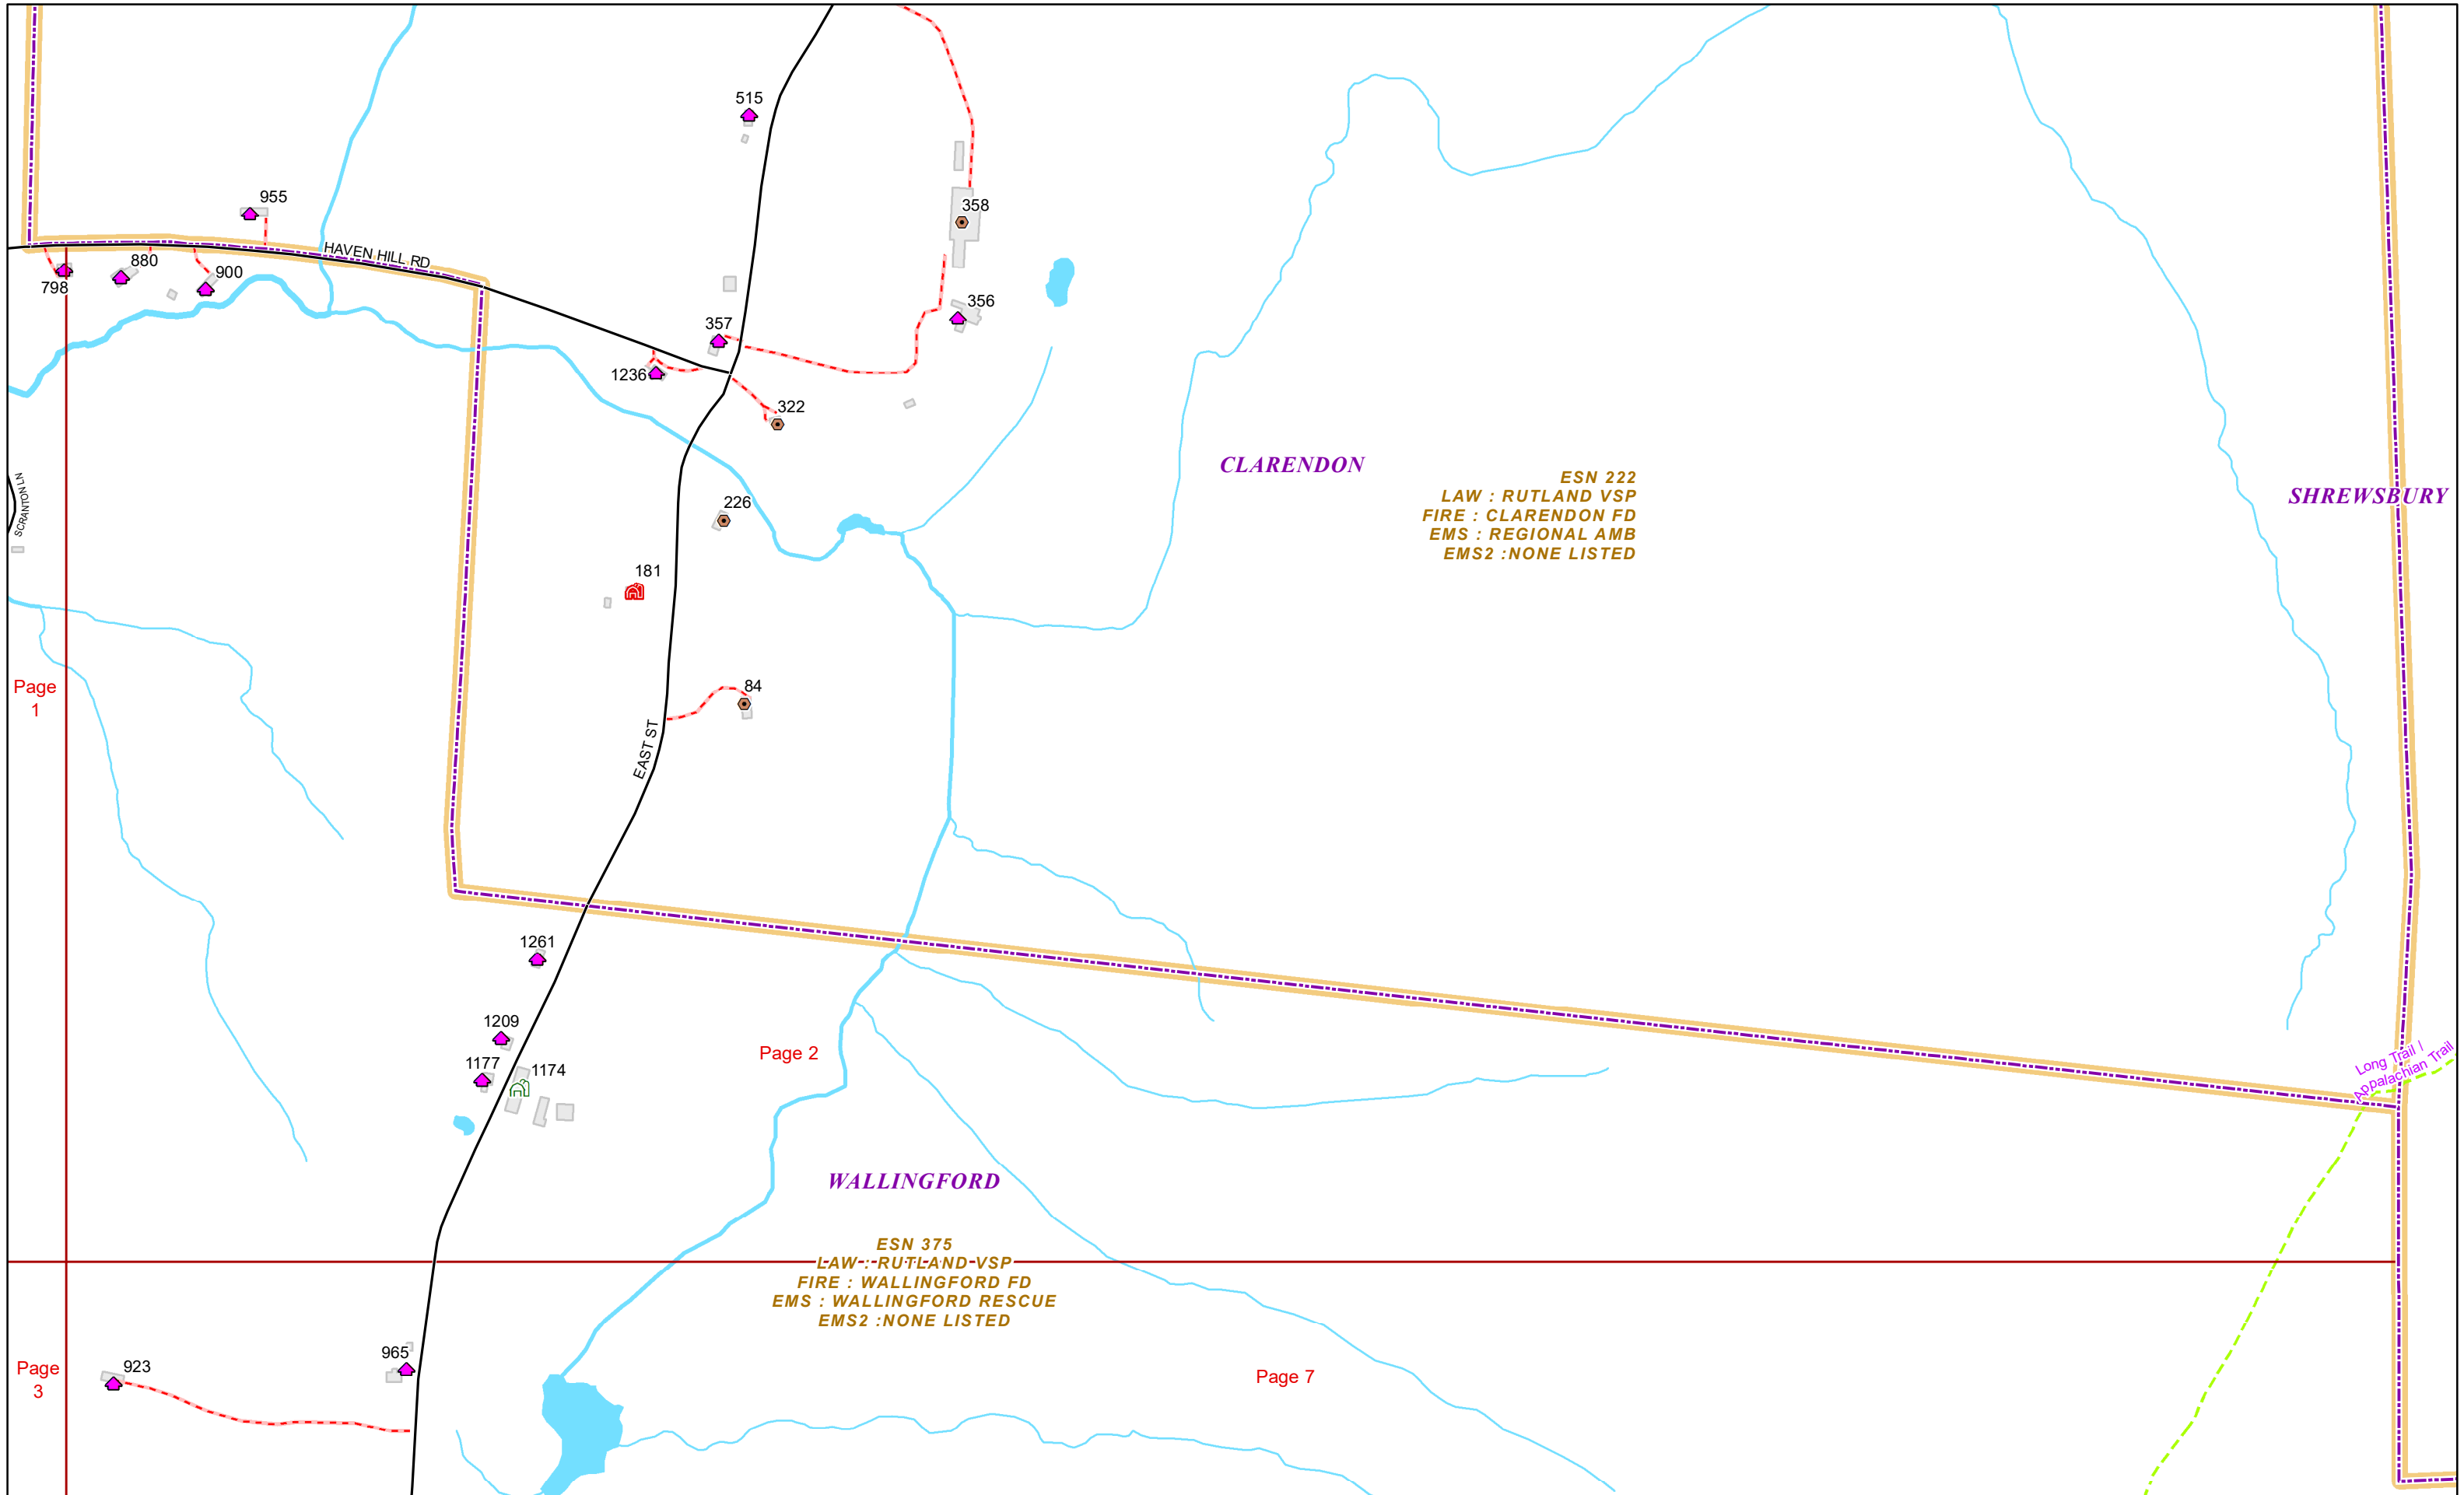

Page 1

Page 2

Page 3

Page 7