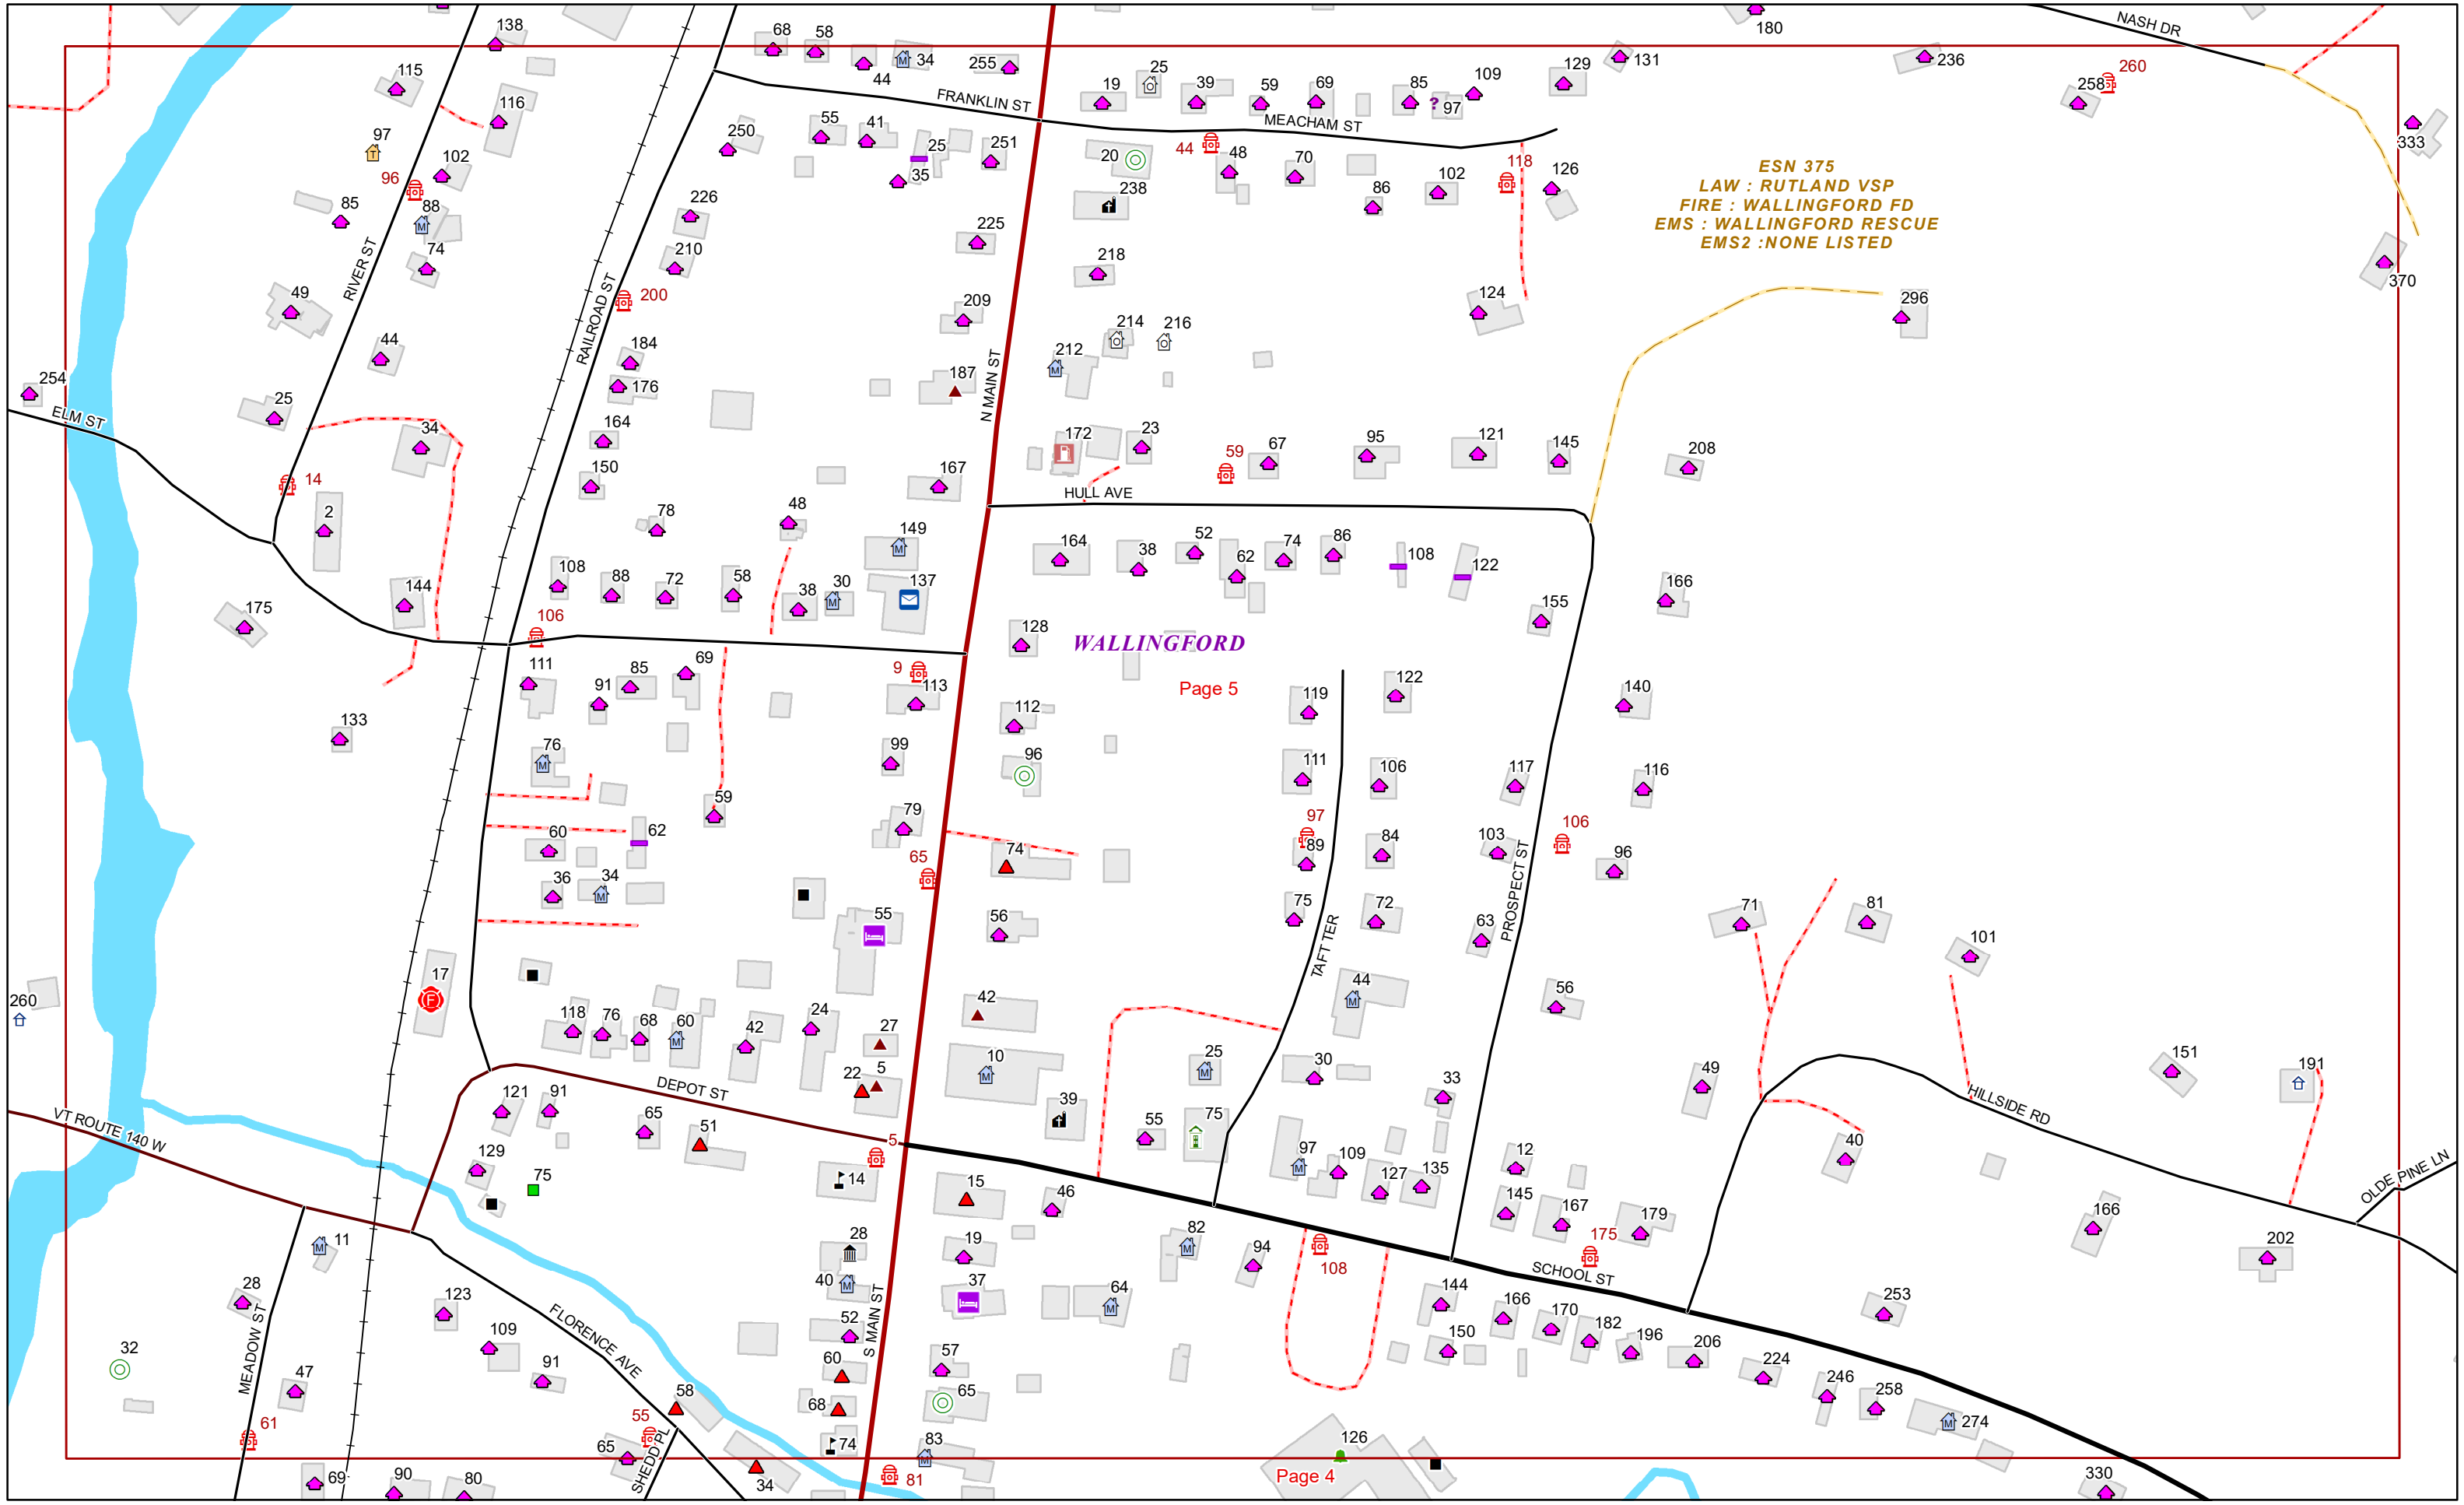

ESN 375
LAW : RUTLAND VSP
FIRE : WALLINGFORD FD
EMS : WALLINGFORD RESCUE
EMS2 : NONE LISTED

WALLINGFORD

Page 5

Page 4