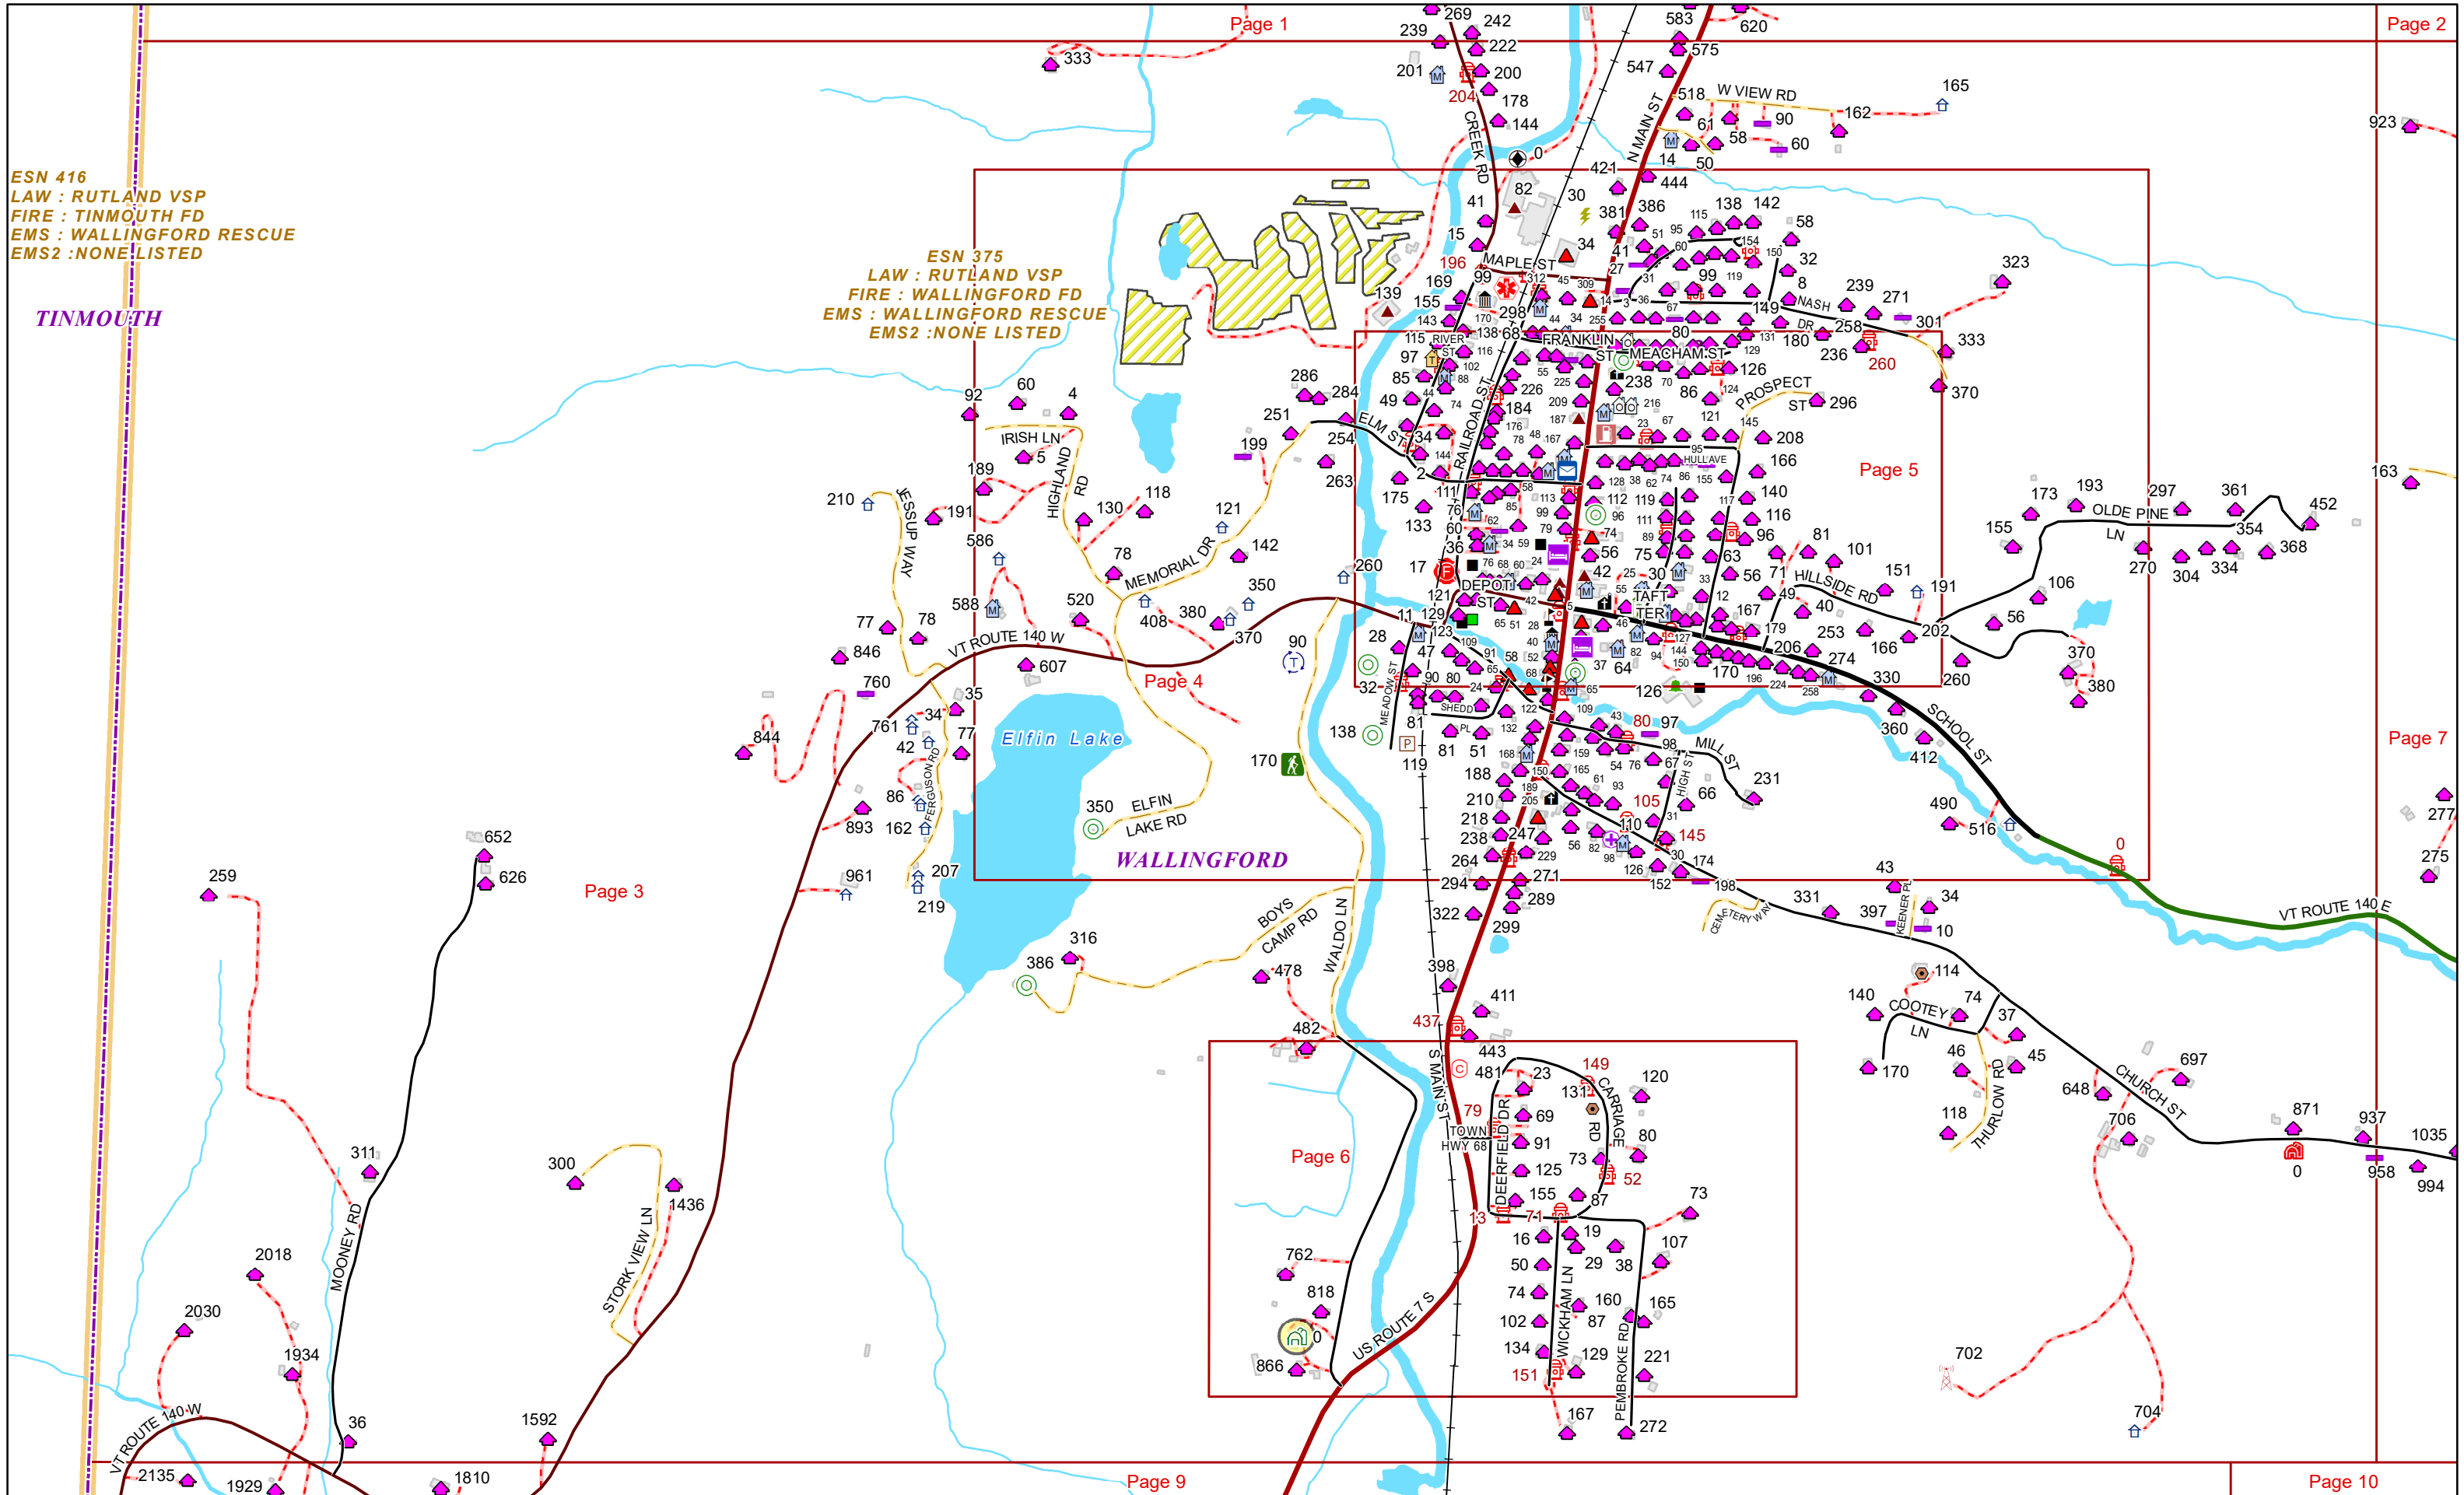

ESN 416
LAW : RUTLAND VSP
FIRE : TINMOUTH FD
EMS : WALLINGFORD RESCUE
EMS2 : NONE LISTED

TINMOUTH

ESN 375
LAW : RUTLAND VSP
FIRE : WALLINGFORD FD
EMS : WALLINGFORD RESCUE
EMS2 : NONE LISTED