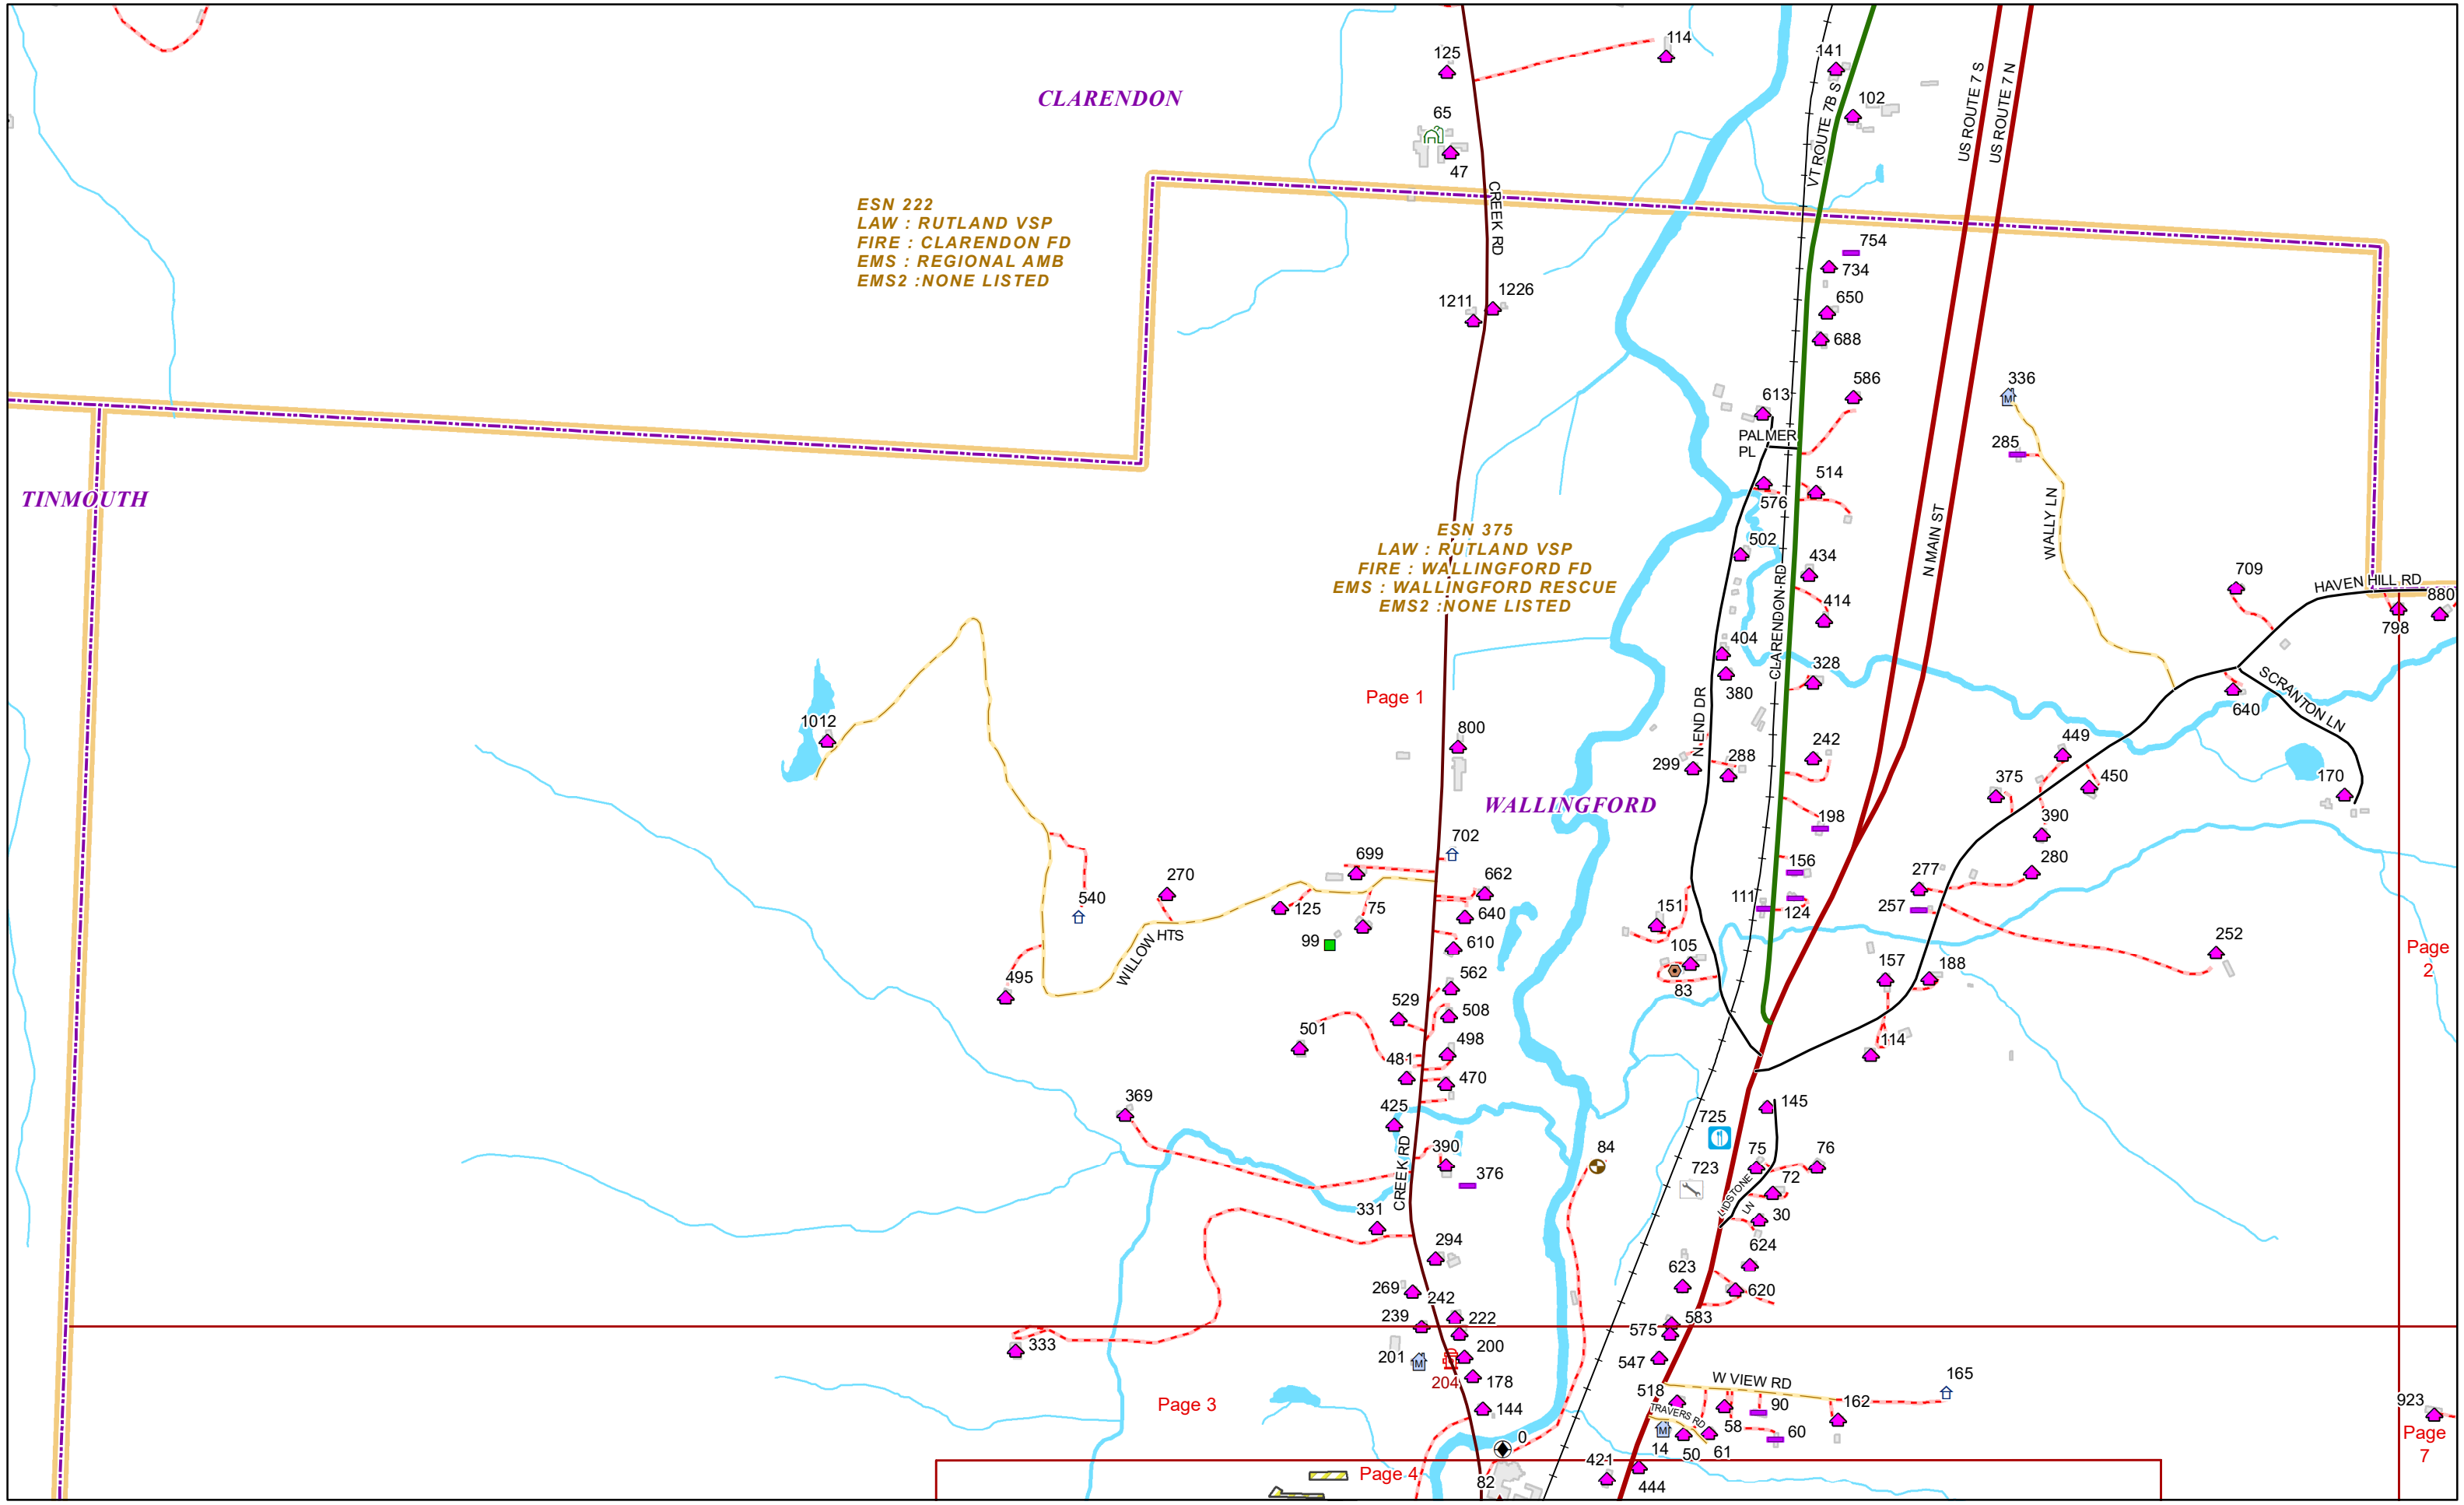

ESN 222
LAW : RUTLAND VSP
FIRE : CLARENDON FD
EMS : REGIONAL AMB
EMS2 : NONE LISTED

ESN 375
LAW : RUTLAND VSP
FIRE : WALLINGFORD FD
EMS : WALLINGFORD RESCUE
EMS2 : NONE LISTED

Page 1

Page 2

Page 3

Page 4

Page 7