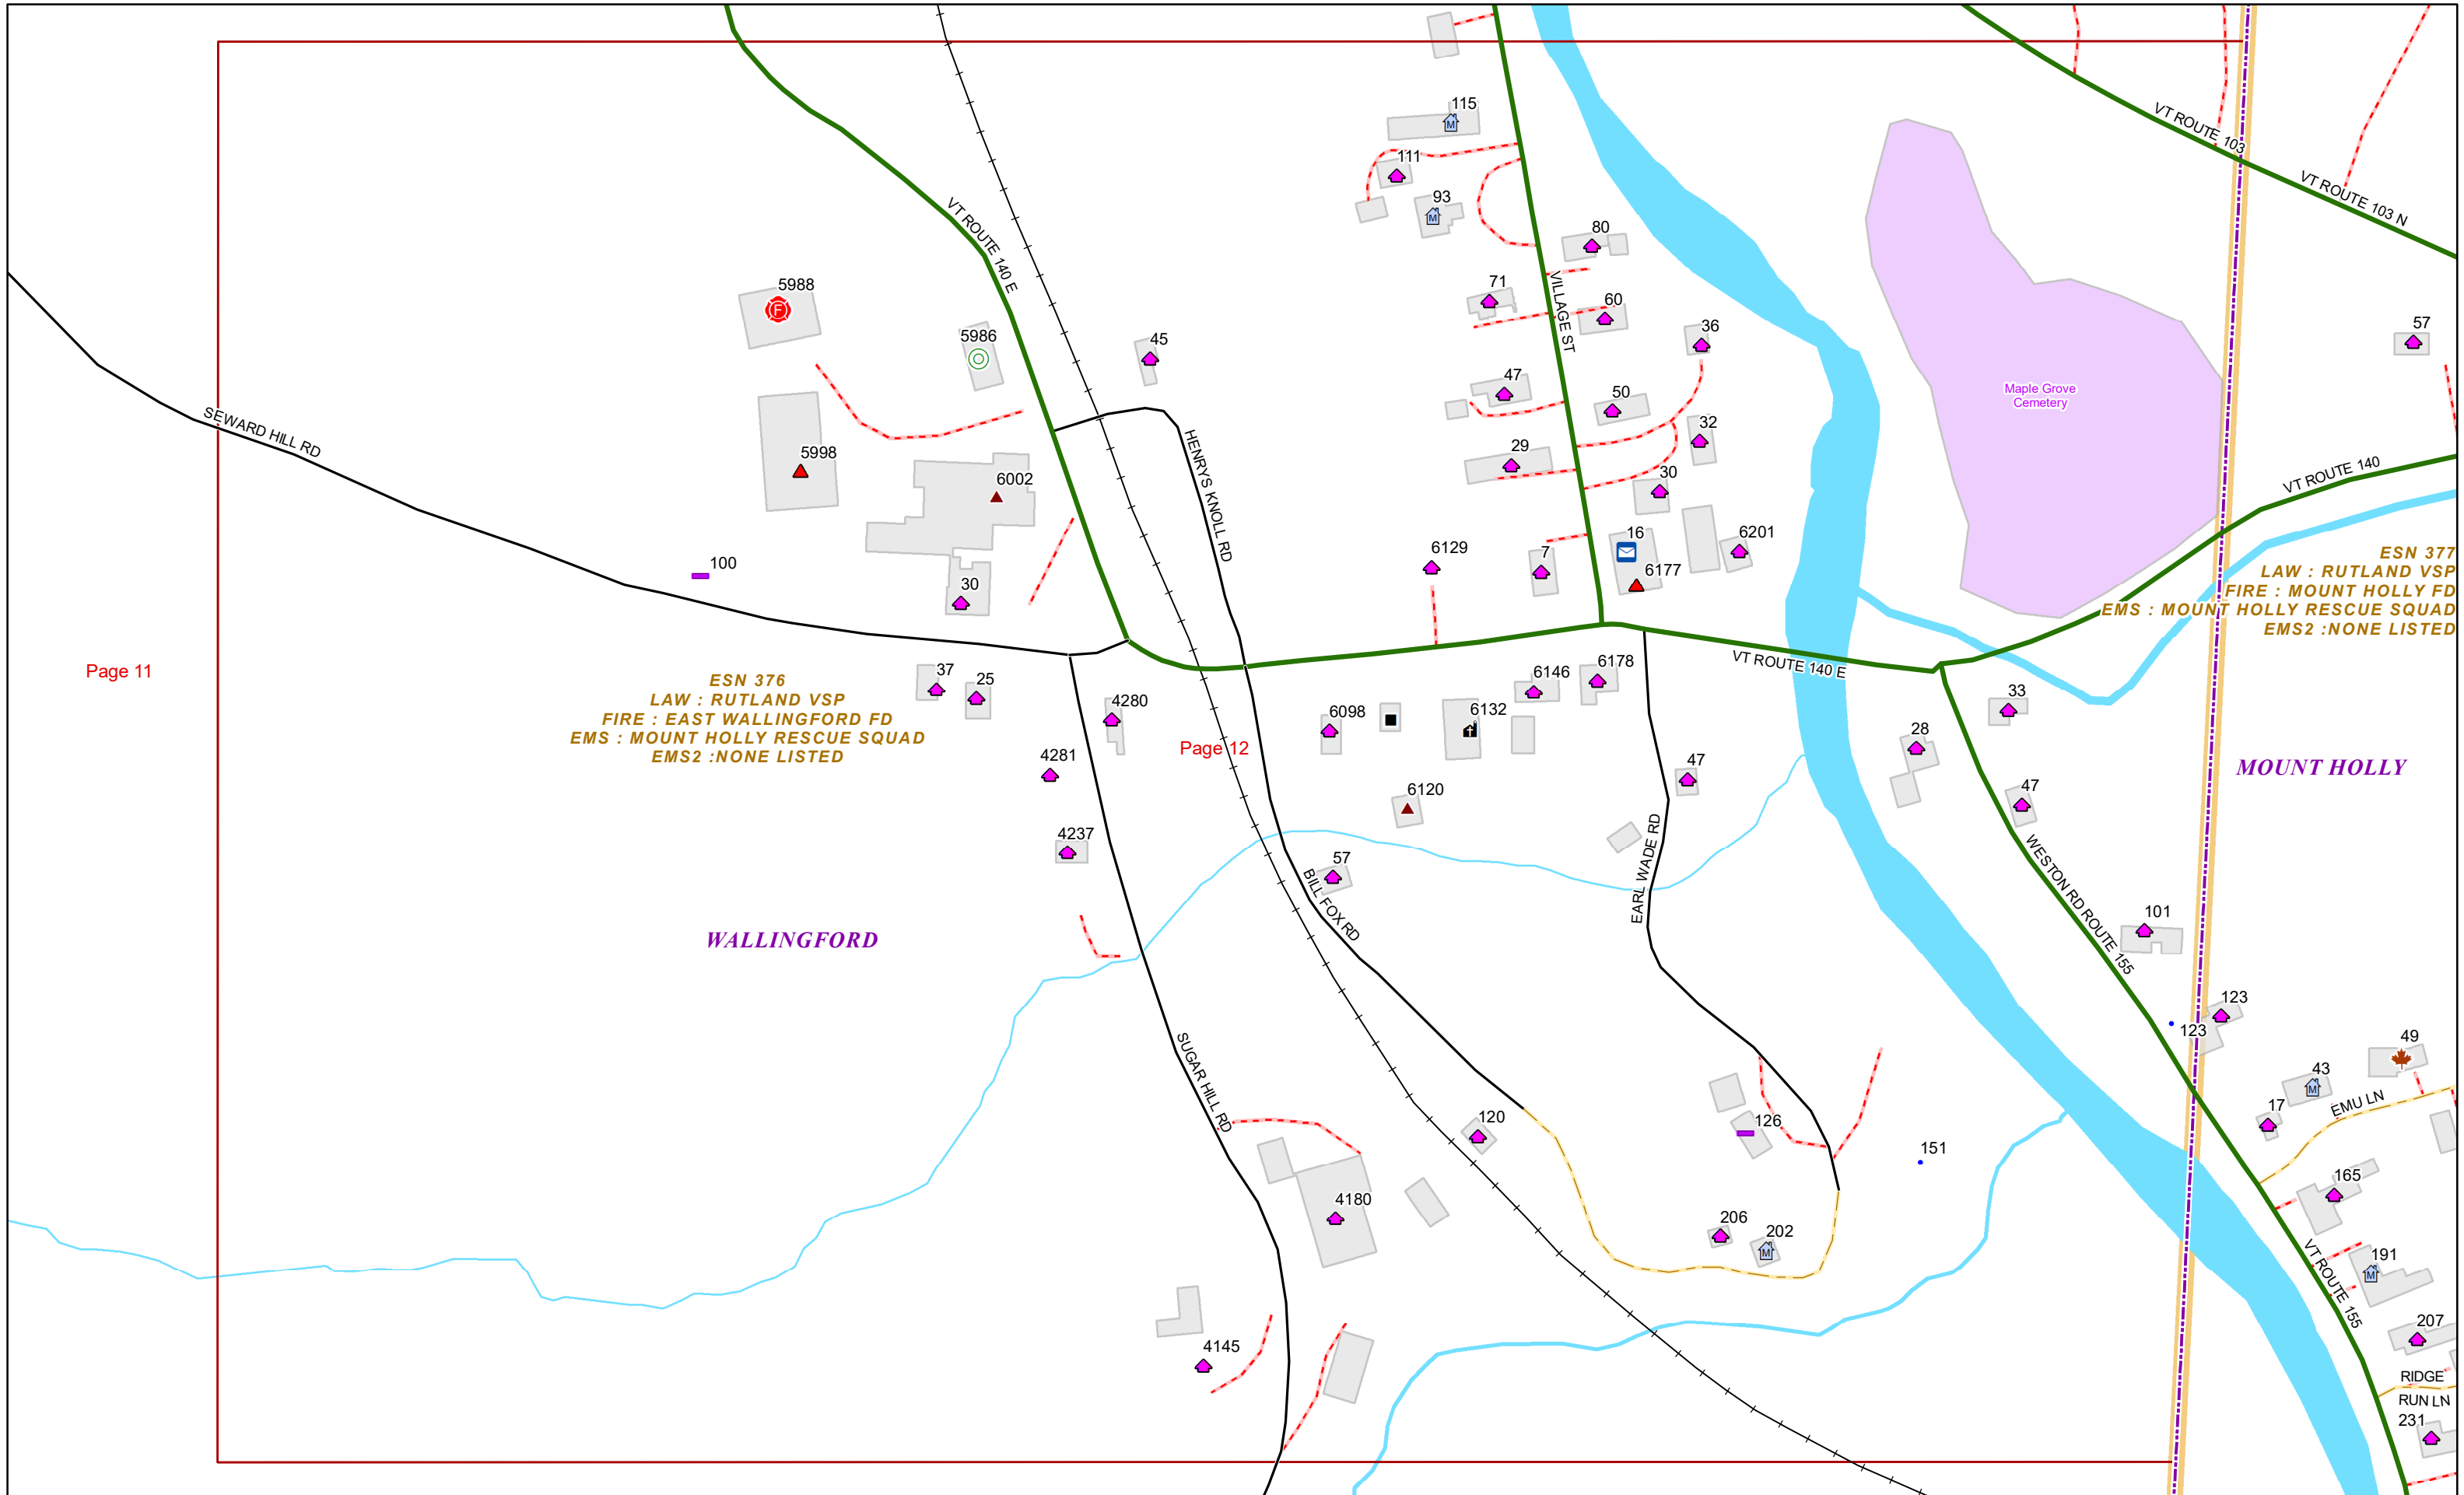

Page 11

Page 12