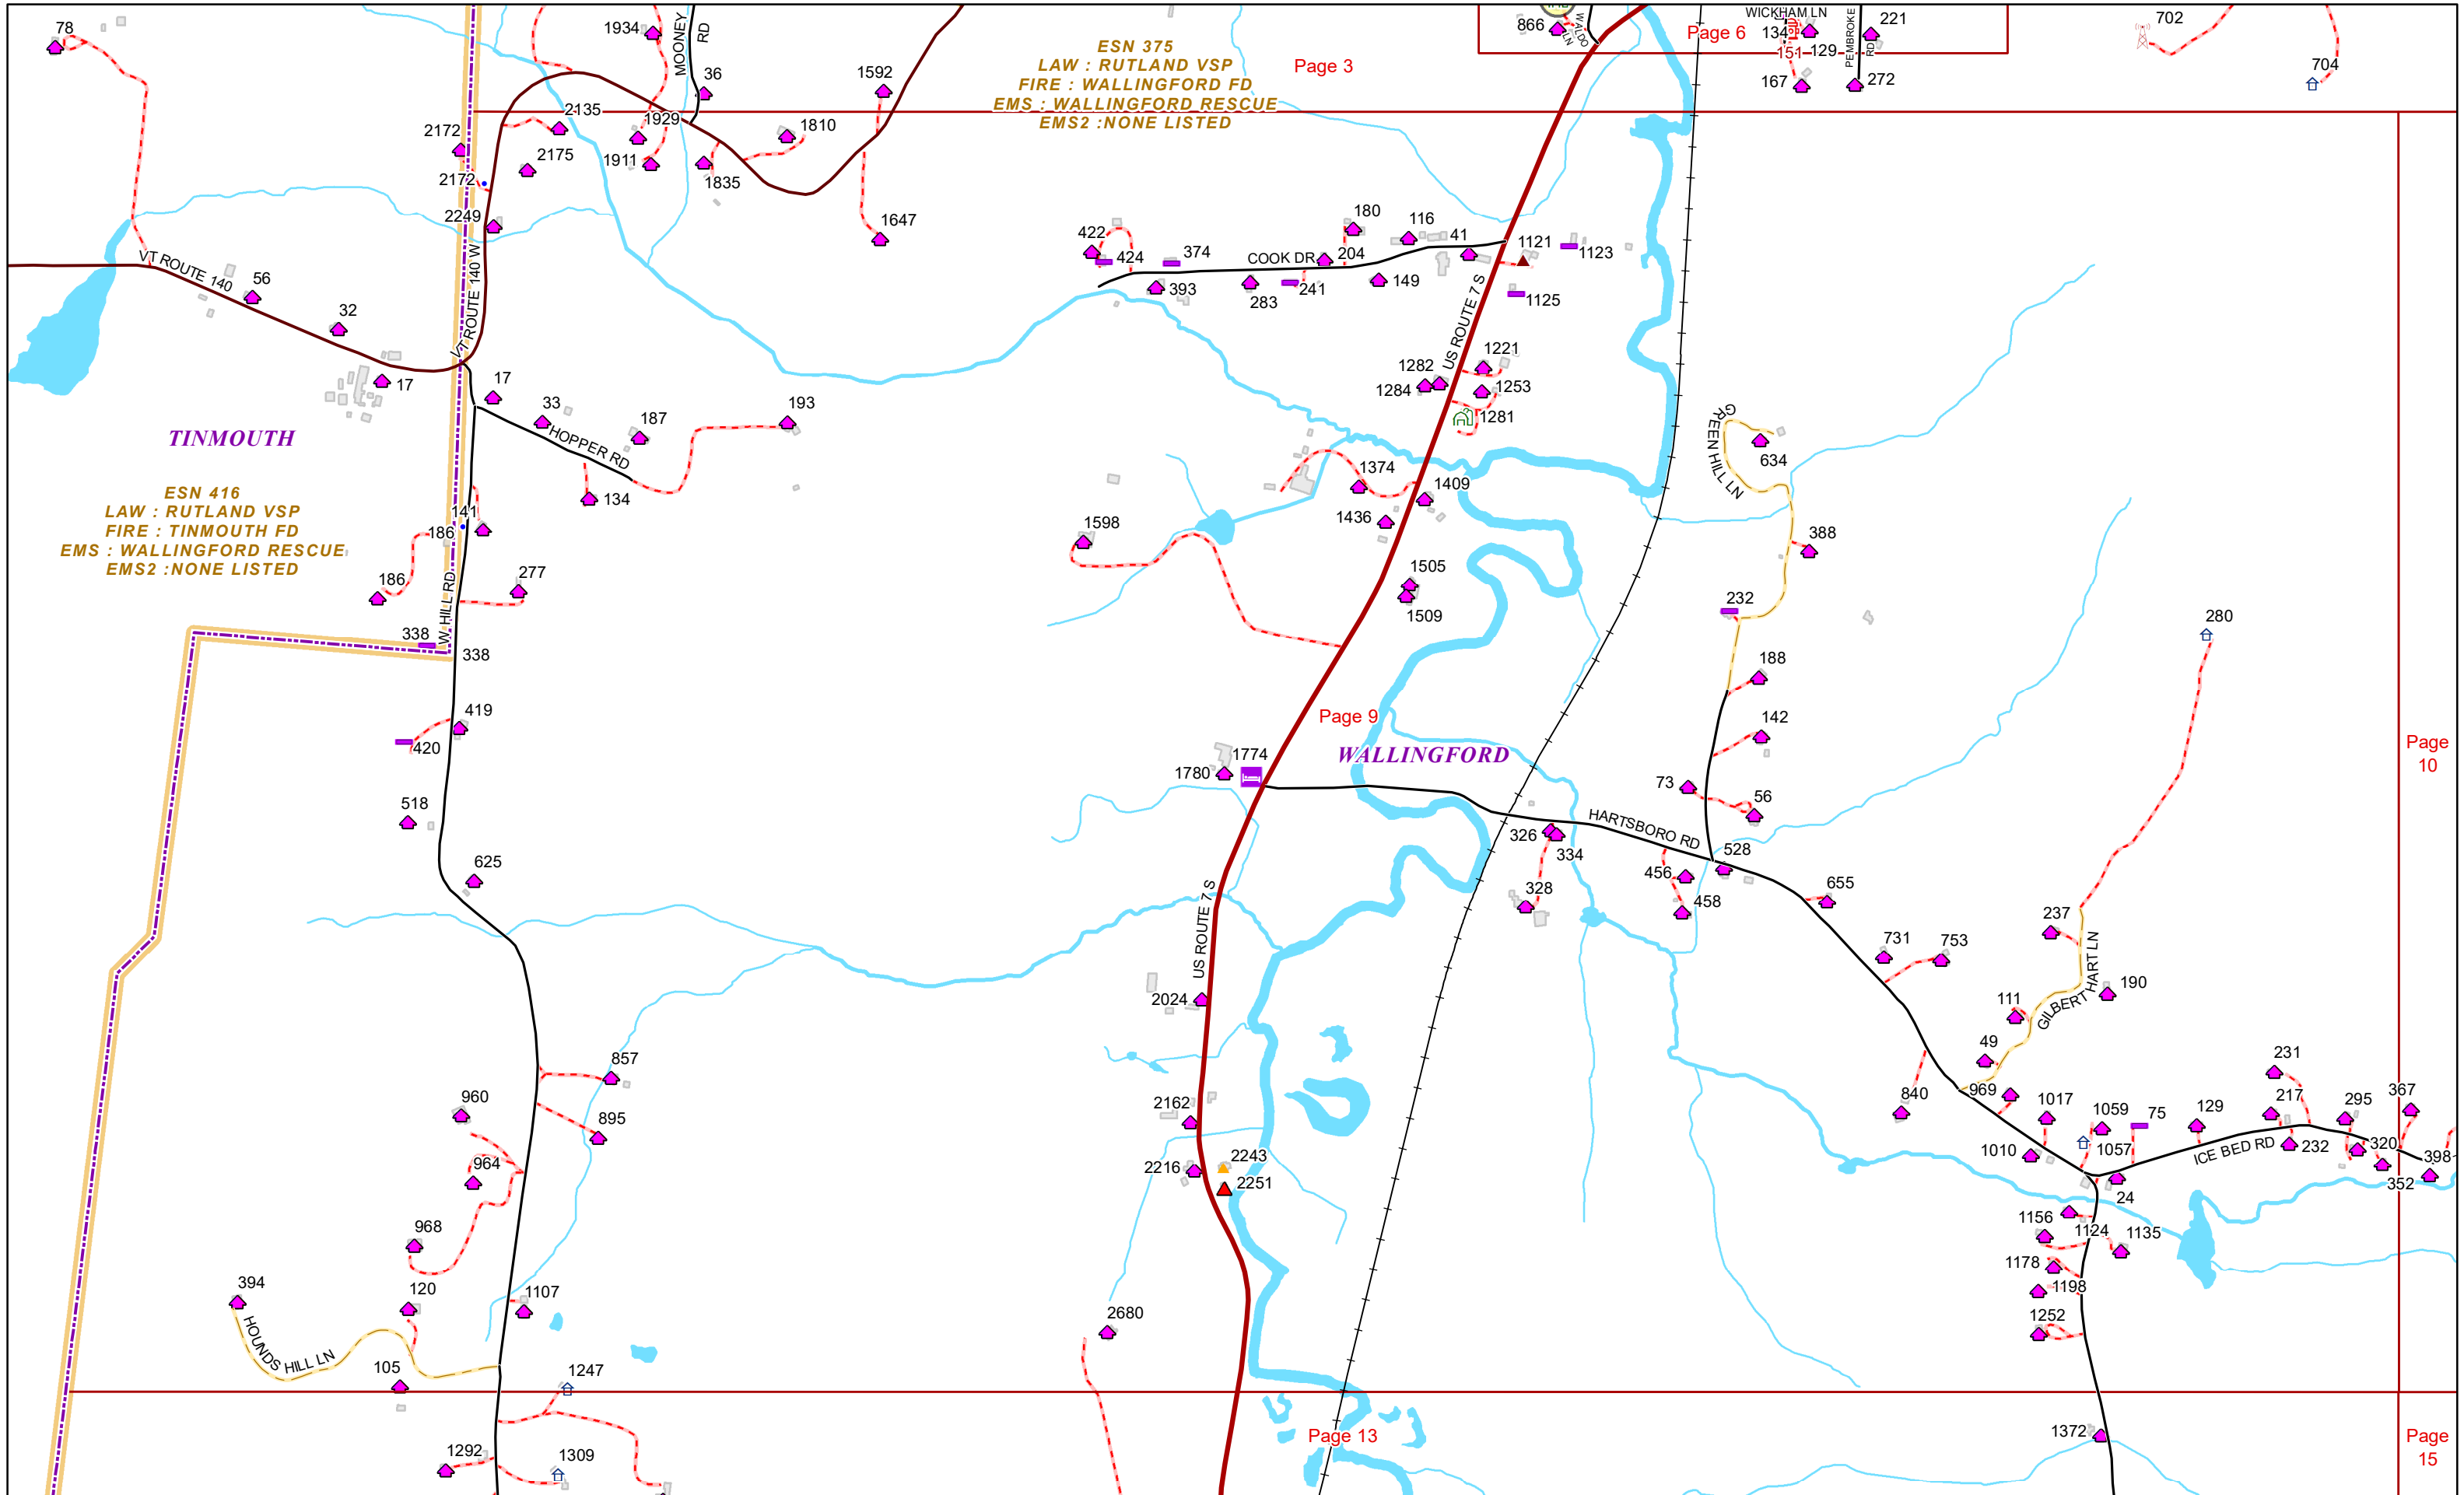

ESN 375
LAW : RUTLAND VSP
FIRE : WALLINGFORD FD
EMS : WALLINGFORD RESCUE
EMS2 : NONE LISTED

ESN 416
LAW : RUTLAND VSP
FIRE : TINMOUTH FD
EMS : WALLINGFORD RESCUE
EMS2 : NONE LISTED