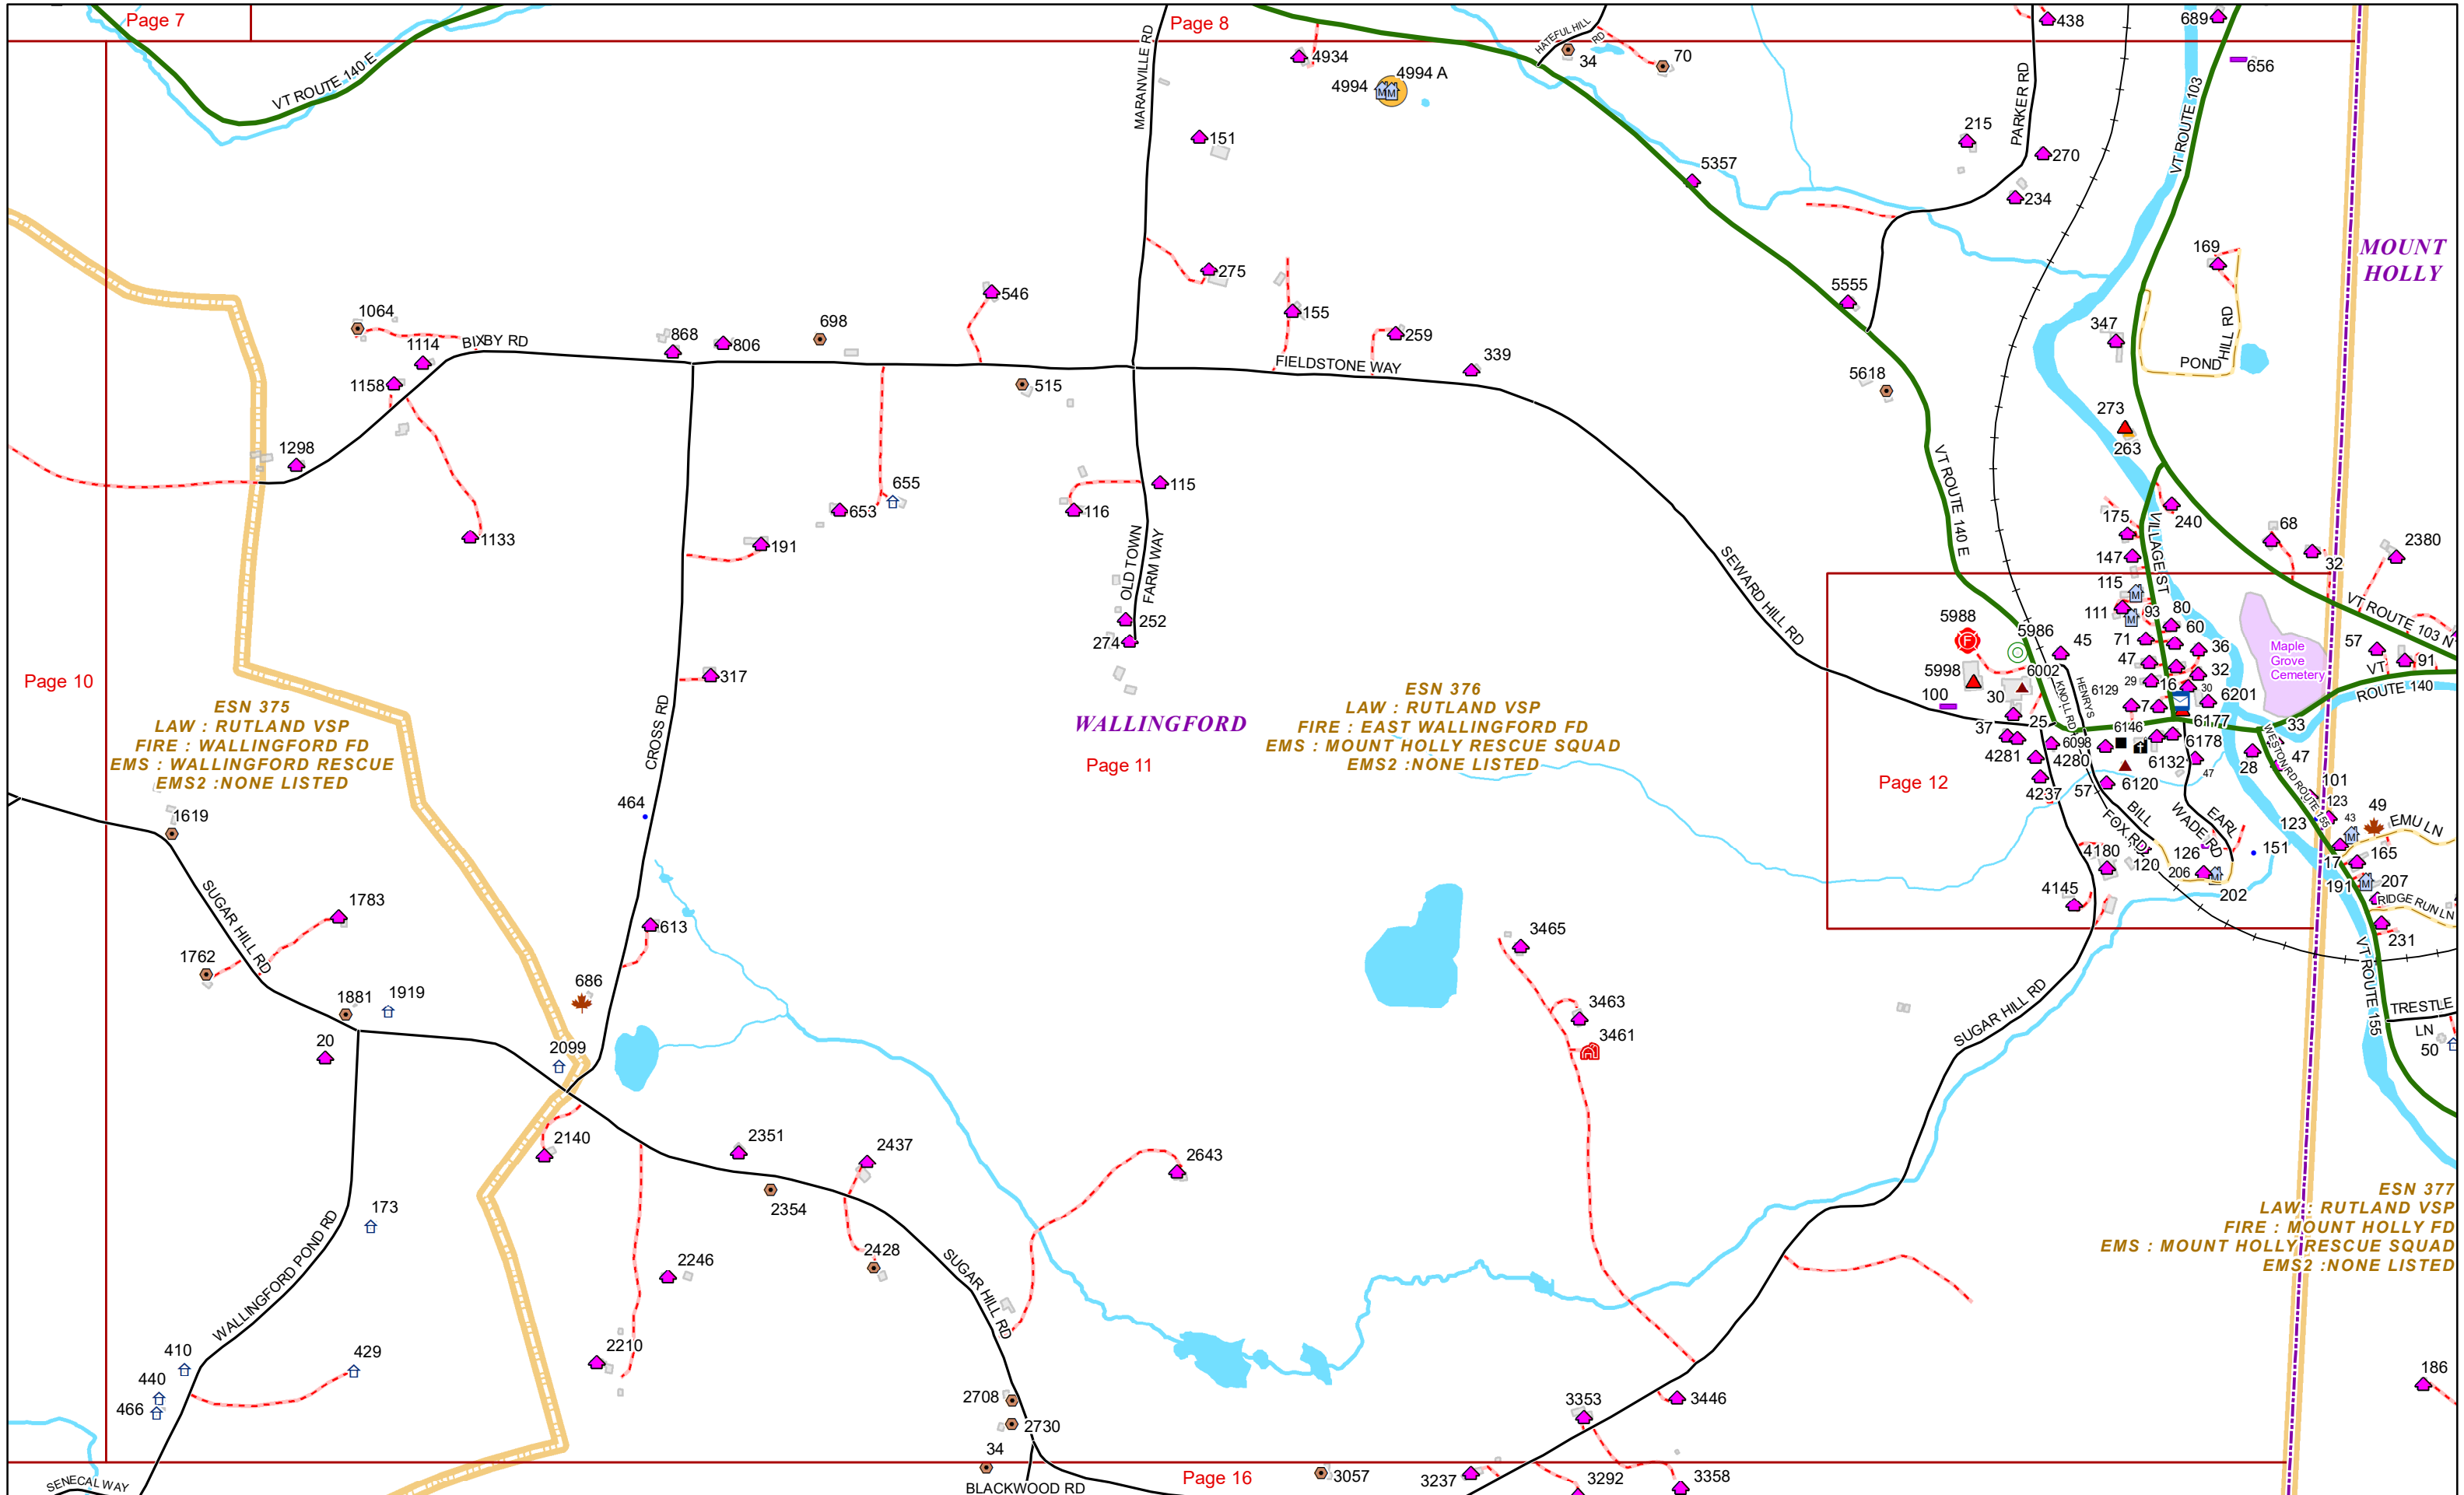

Page 7

Page 8

Page 10

WALLINGFORD

Page 11

Page 12

Page 16

ESN 375
LAW : RUTLAND VSP
FIRE : WALLINGFORD FD
EMS : WALLINGFORD RESCUE
EMS2 : NONE LISTED

ESN 376
LAW : RUTLAND VSP
FIRE : EAST WALLINGFORD FD
EMS : MOUNT HOLLY RESCUE SQUAD
EMS2 : NONE LISTED

ESN 377
LAW : RUTLAND VSP
FIRE : MOUNT HOLLY FD
EMS : MOUNT HOLLY RESCUE SQUAD
EMS2 : NONE LISTED