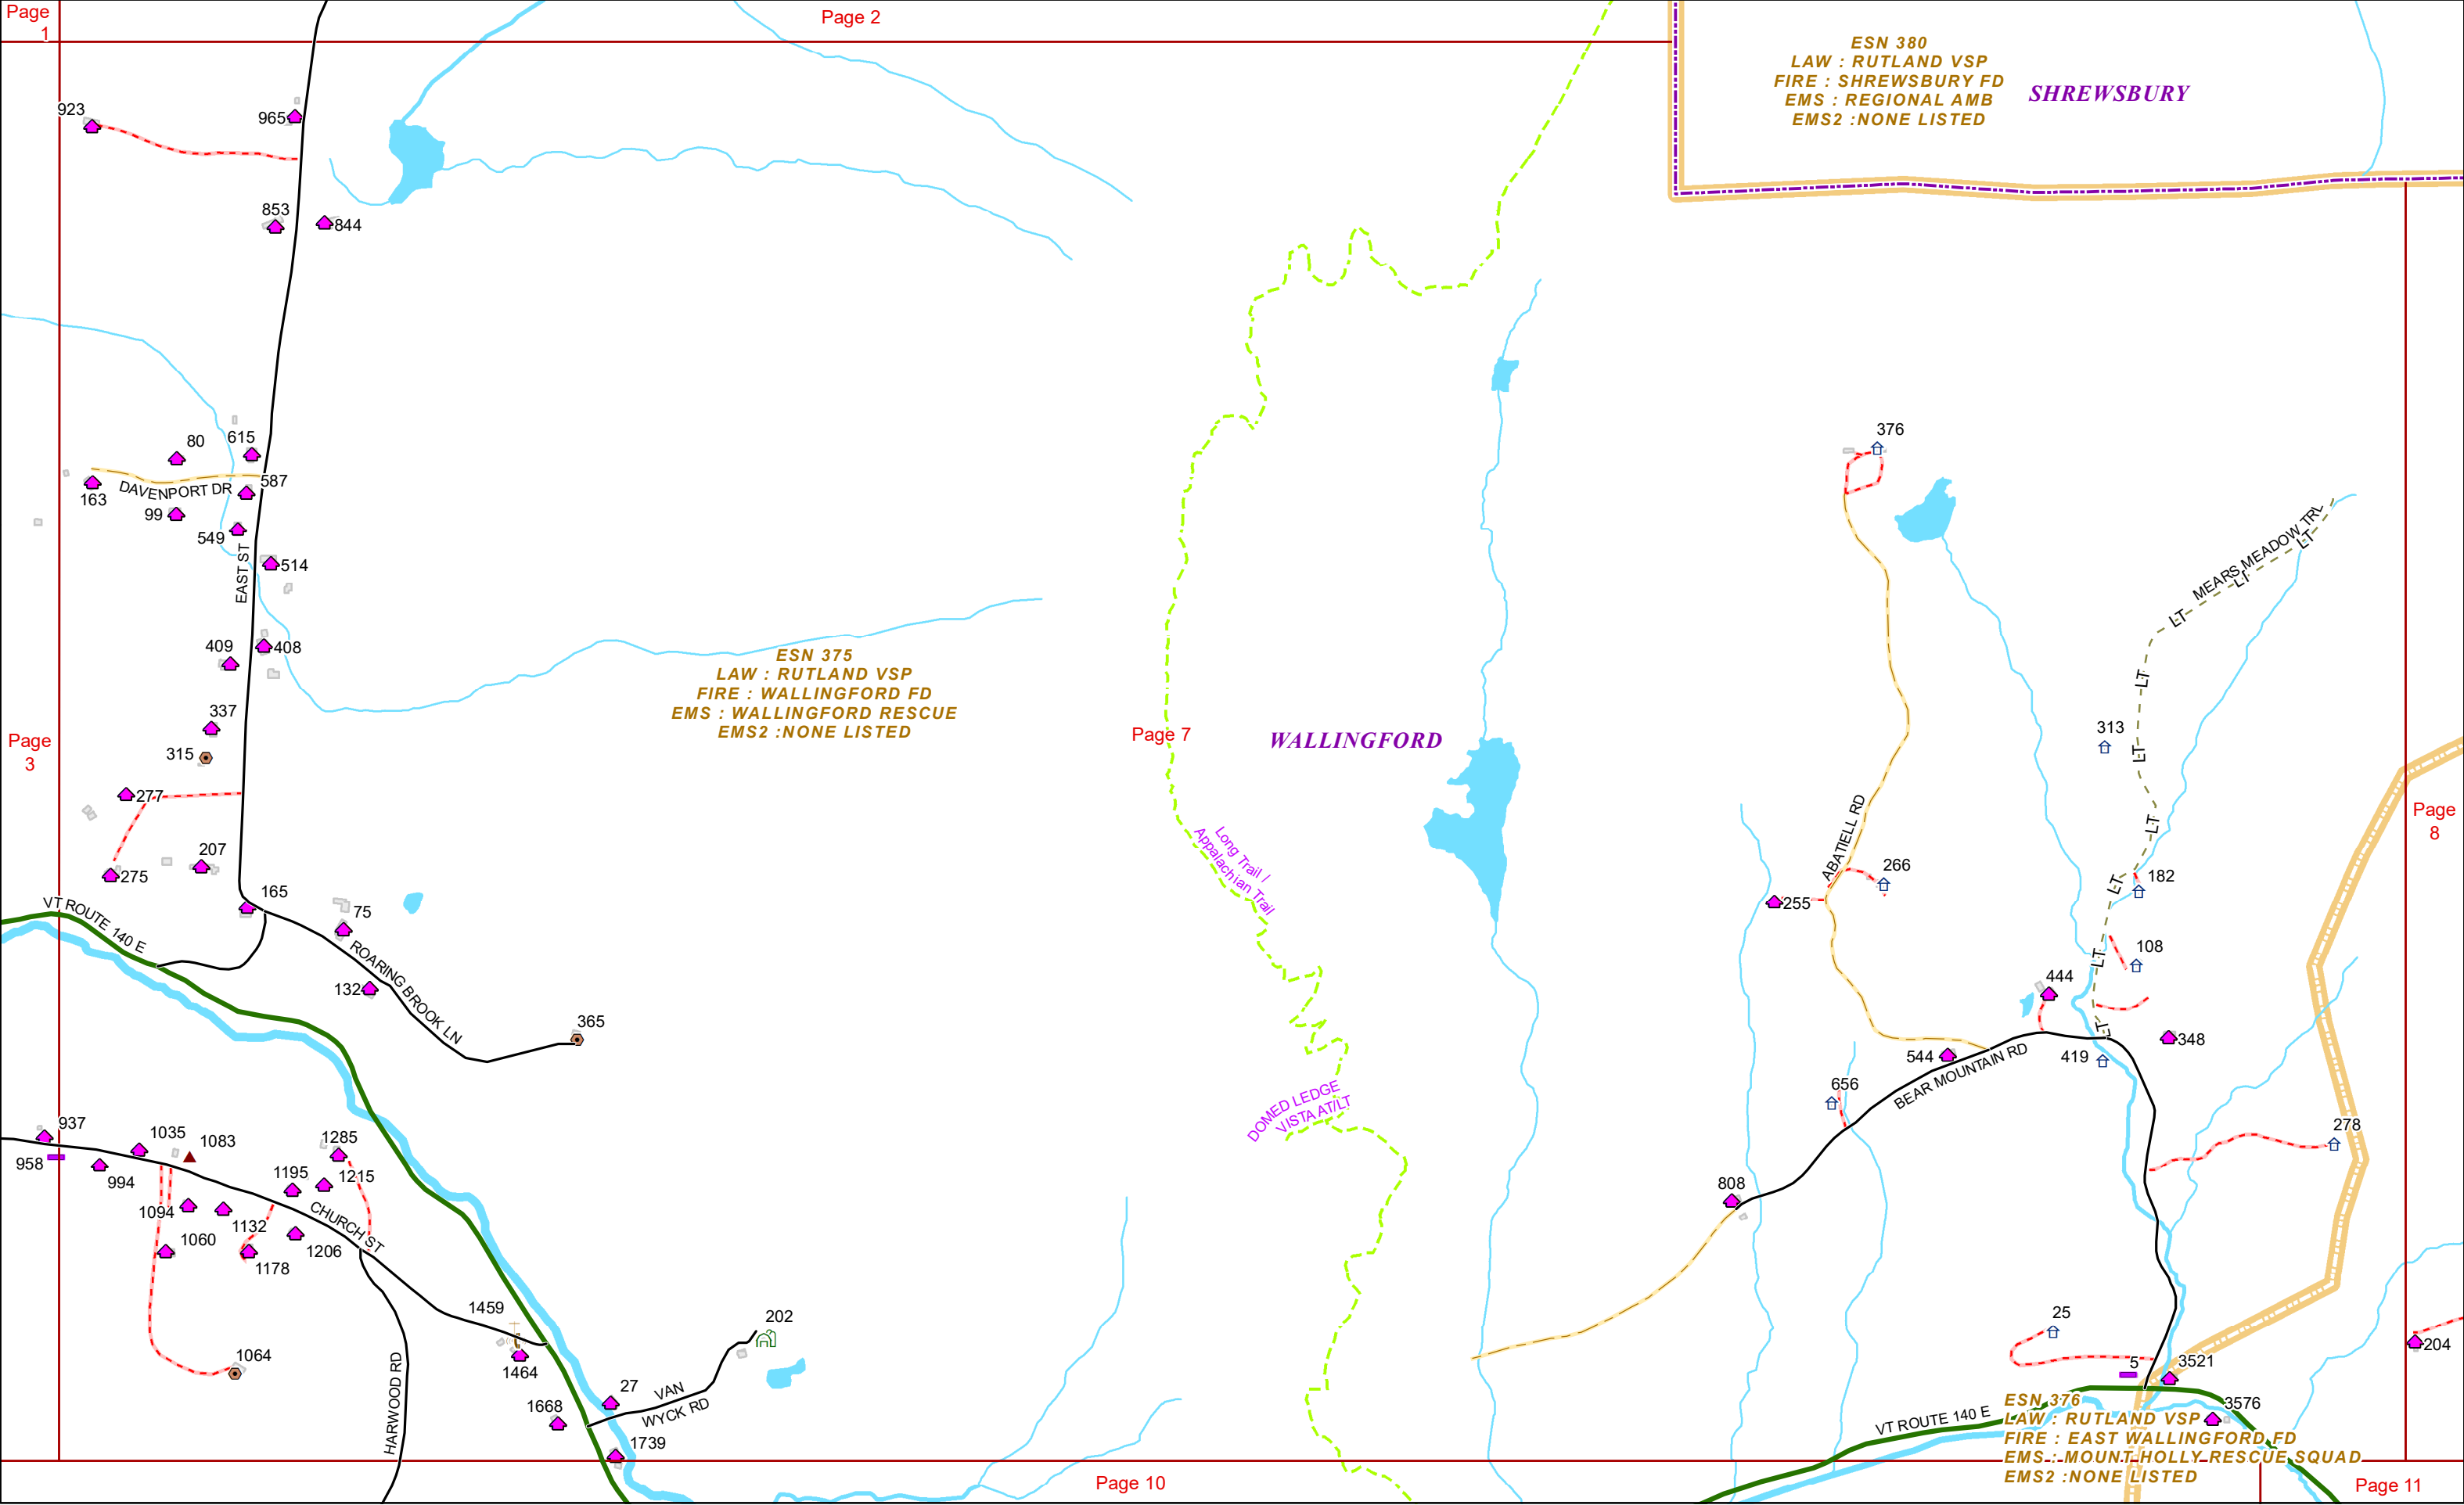

ESN 380
LAW : RUTLAND VSP
FIRE : SHREWSBURY FD
EMS : REGIONAL AMB
EMS2 : NONE LISTED

SHREWSBURY

ESN 375
LAW : RUTLAND VSP
FIRE : WALLINGFORD FD
EMS : WALLINGFORD RESCUE
EMS2 : NONE LISTED

WALLINGFORD

ESN 376
LAW : RUTLAND VSP
FIRE : EAST WALLINGFORD FD
EMS : MOUNT HOLLY RESCUE SQUAD
EMS2 : NONE LISTED