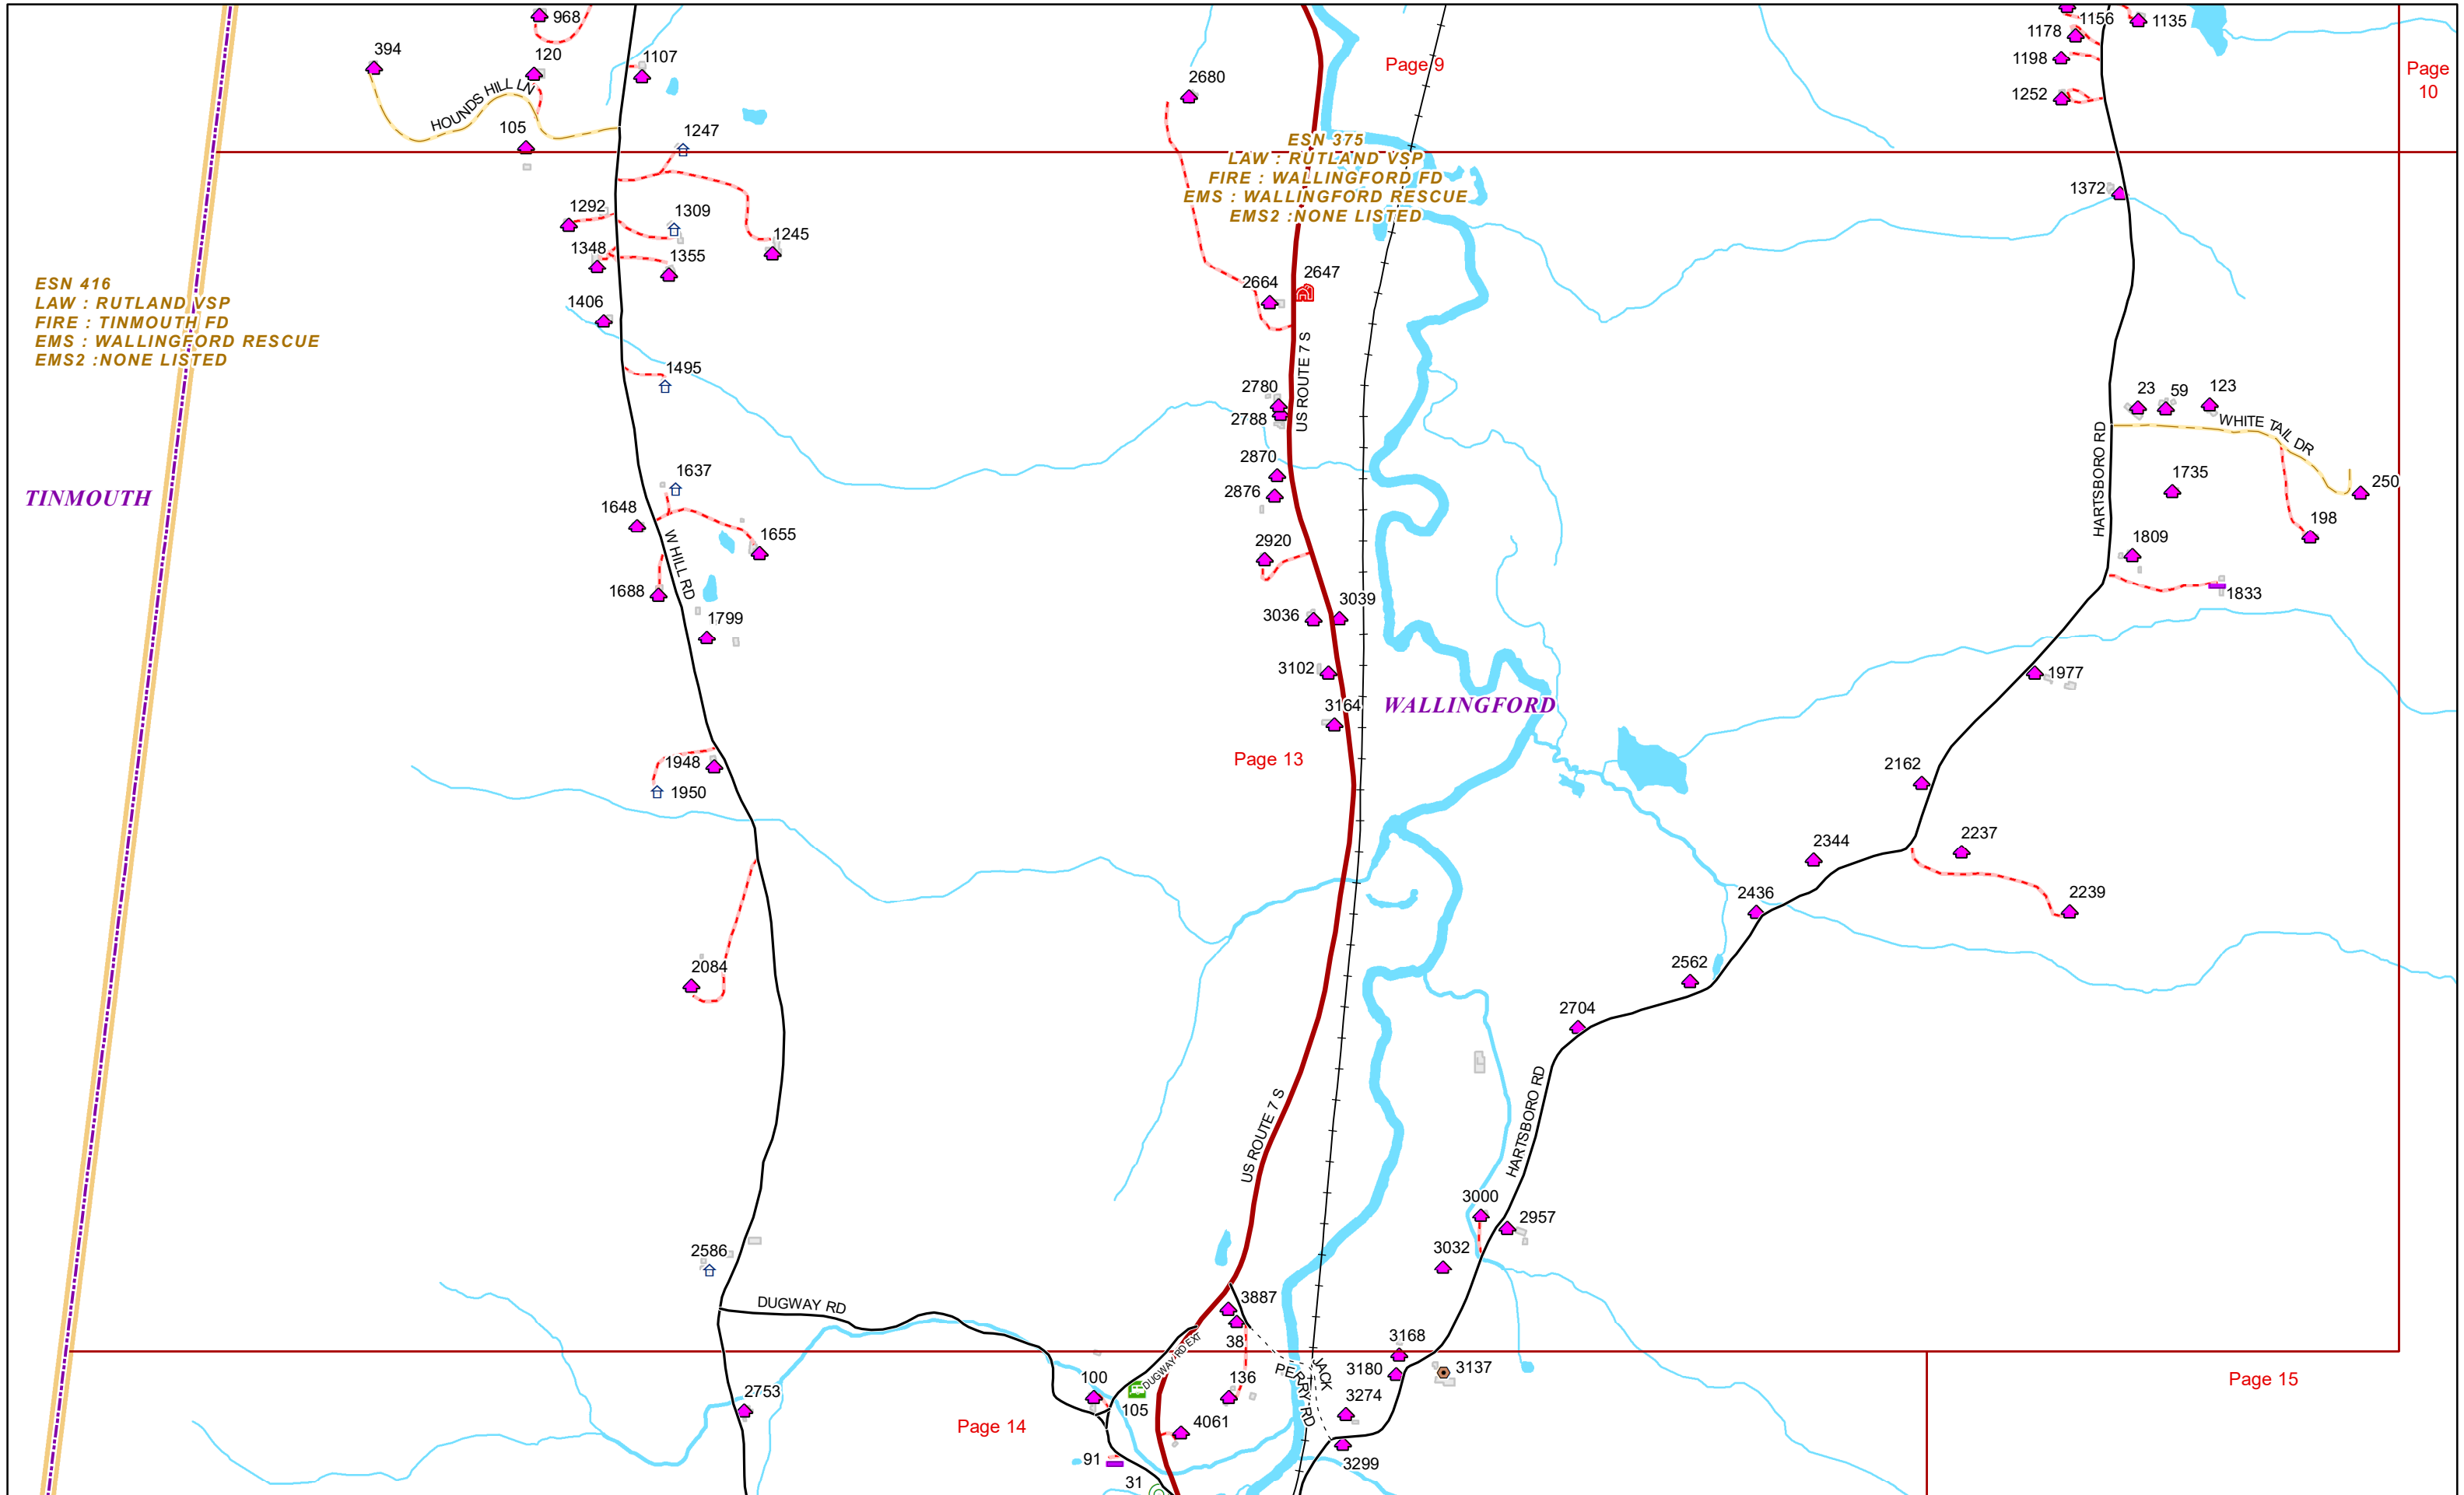

ESN 416
LAW : RUTLAND VSP
FIRE : TINMOUTH FD
EMS : WALLINGFORD RESCUE
EMS2 : NONE LISTED

TINMOUTH

ESN 375
LAW : RUTLAND VSP
FIRE : WALLINGFORD FD
EMS : WALLINGFORD RESCUE
EMS2 : NONE LISTED

WALLINGFORD

US ROUTE 7 S

US ROUTE 7 S

HARTSBORO RD

HARTSBORO RD

WHITE TAIL DR

DUGWAY RD

DUGWAY RD EXT

PERKINS RD

MOX

HOUNDS HILL LN

Page 13

Page 9

Page 10

Page 14

Page 15