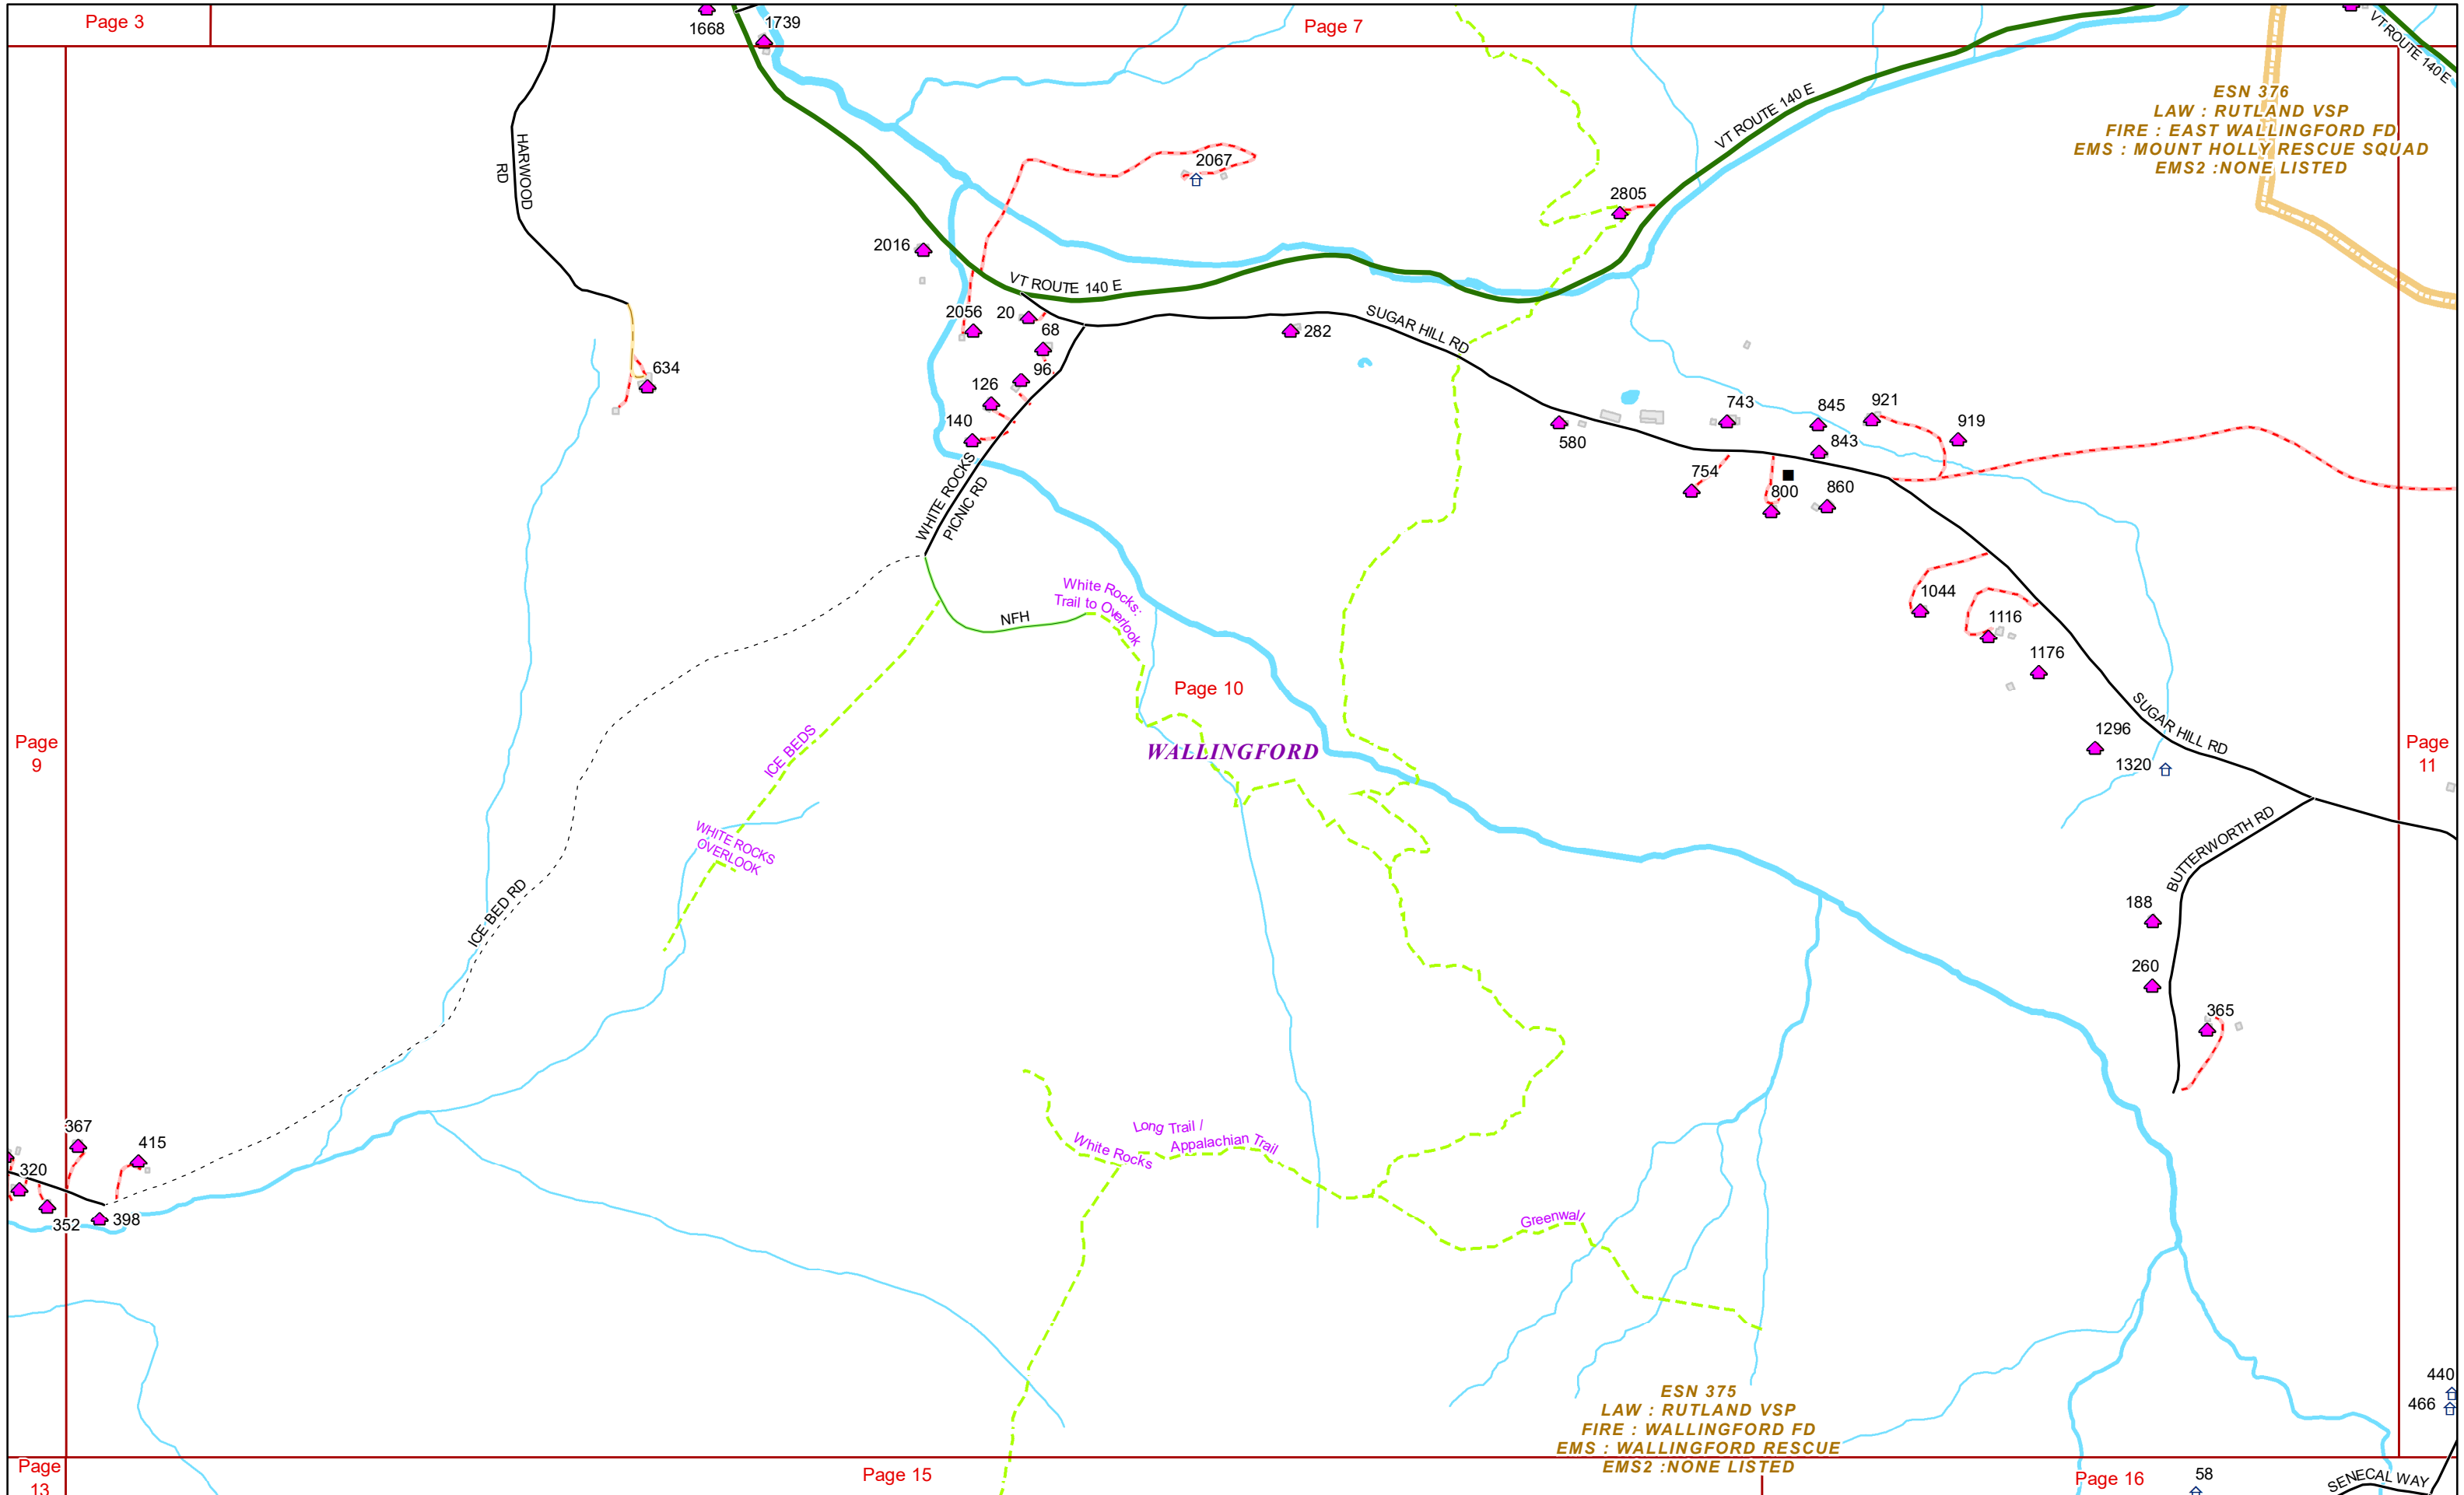

ESN 376
LAW : RUTLAND VSP
FIRE : EAST WALLINGFORD FD
EMS : MOUNT HOLLY RESCUE SQUAD
EMS2 : NONE LISTED

ESN 375
LAW : RUTLAND VSP
FIRE : WALLINGFORD FD
EMS : WALLINGFORD RESCUE
EMS2 : NONE LISTED