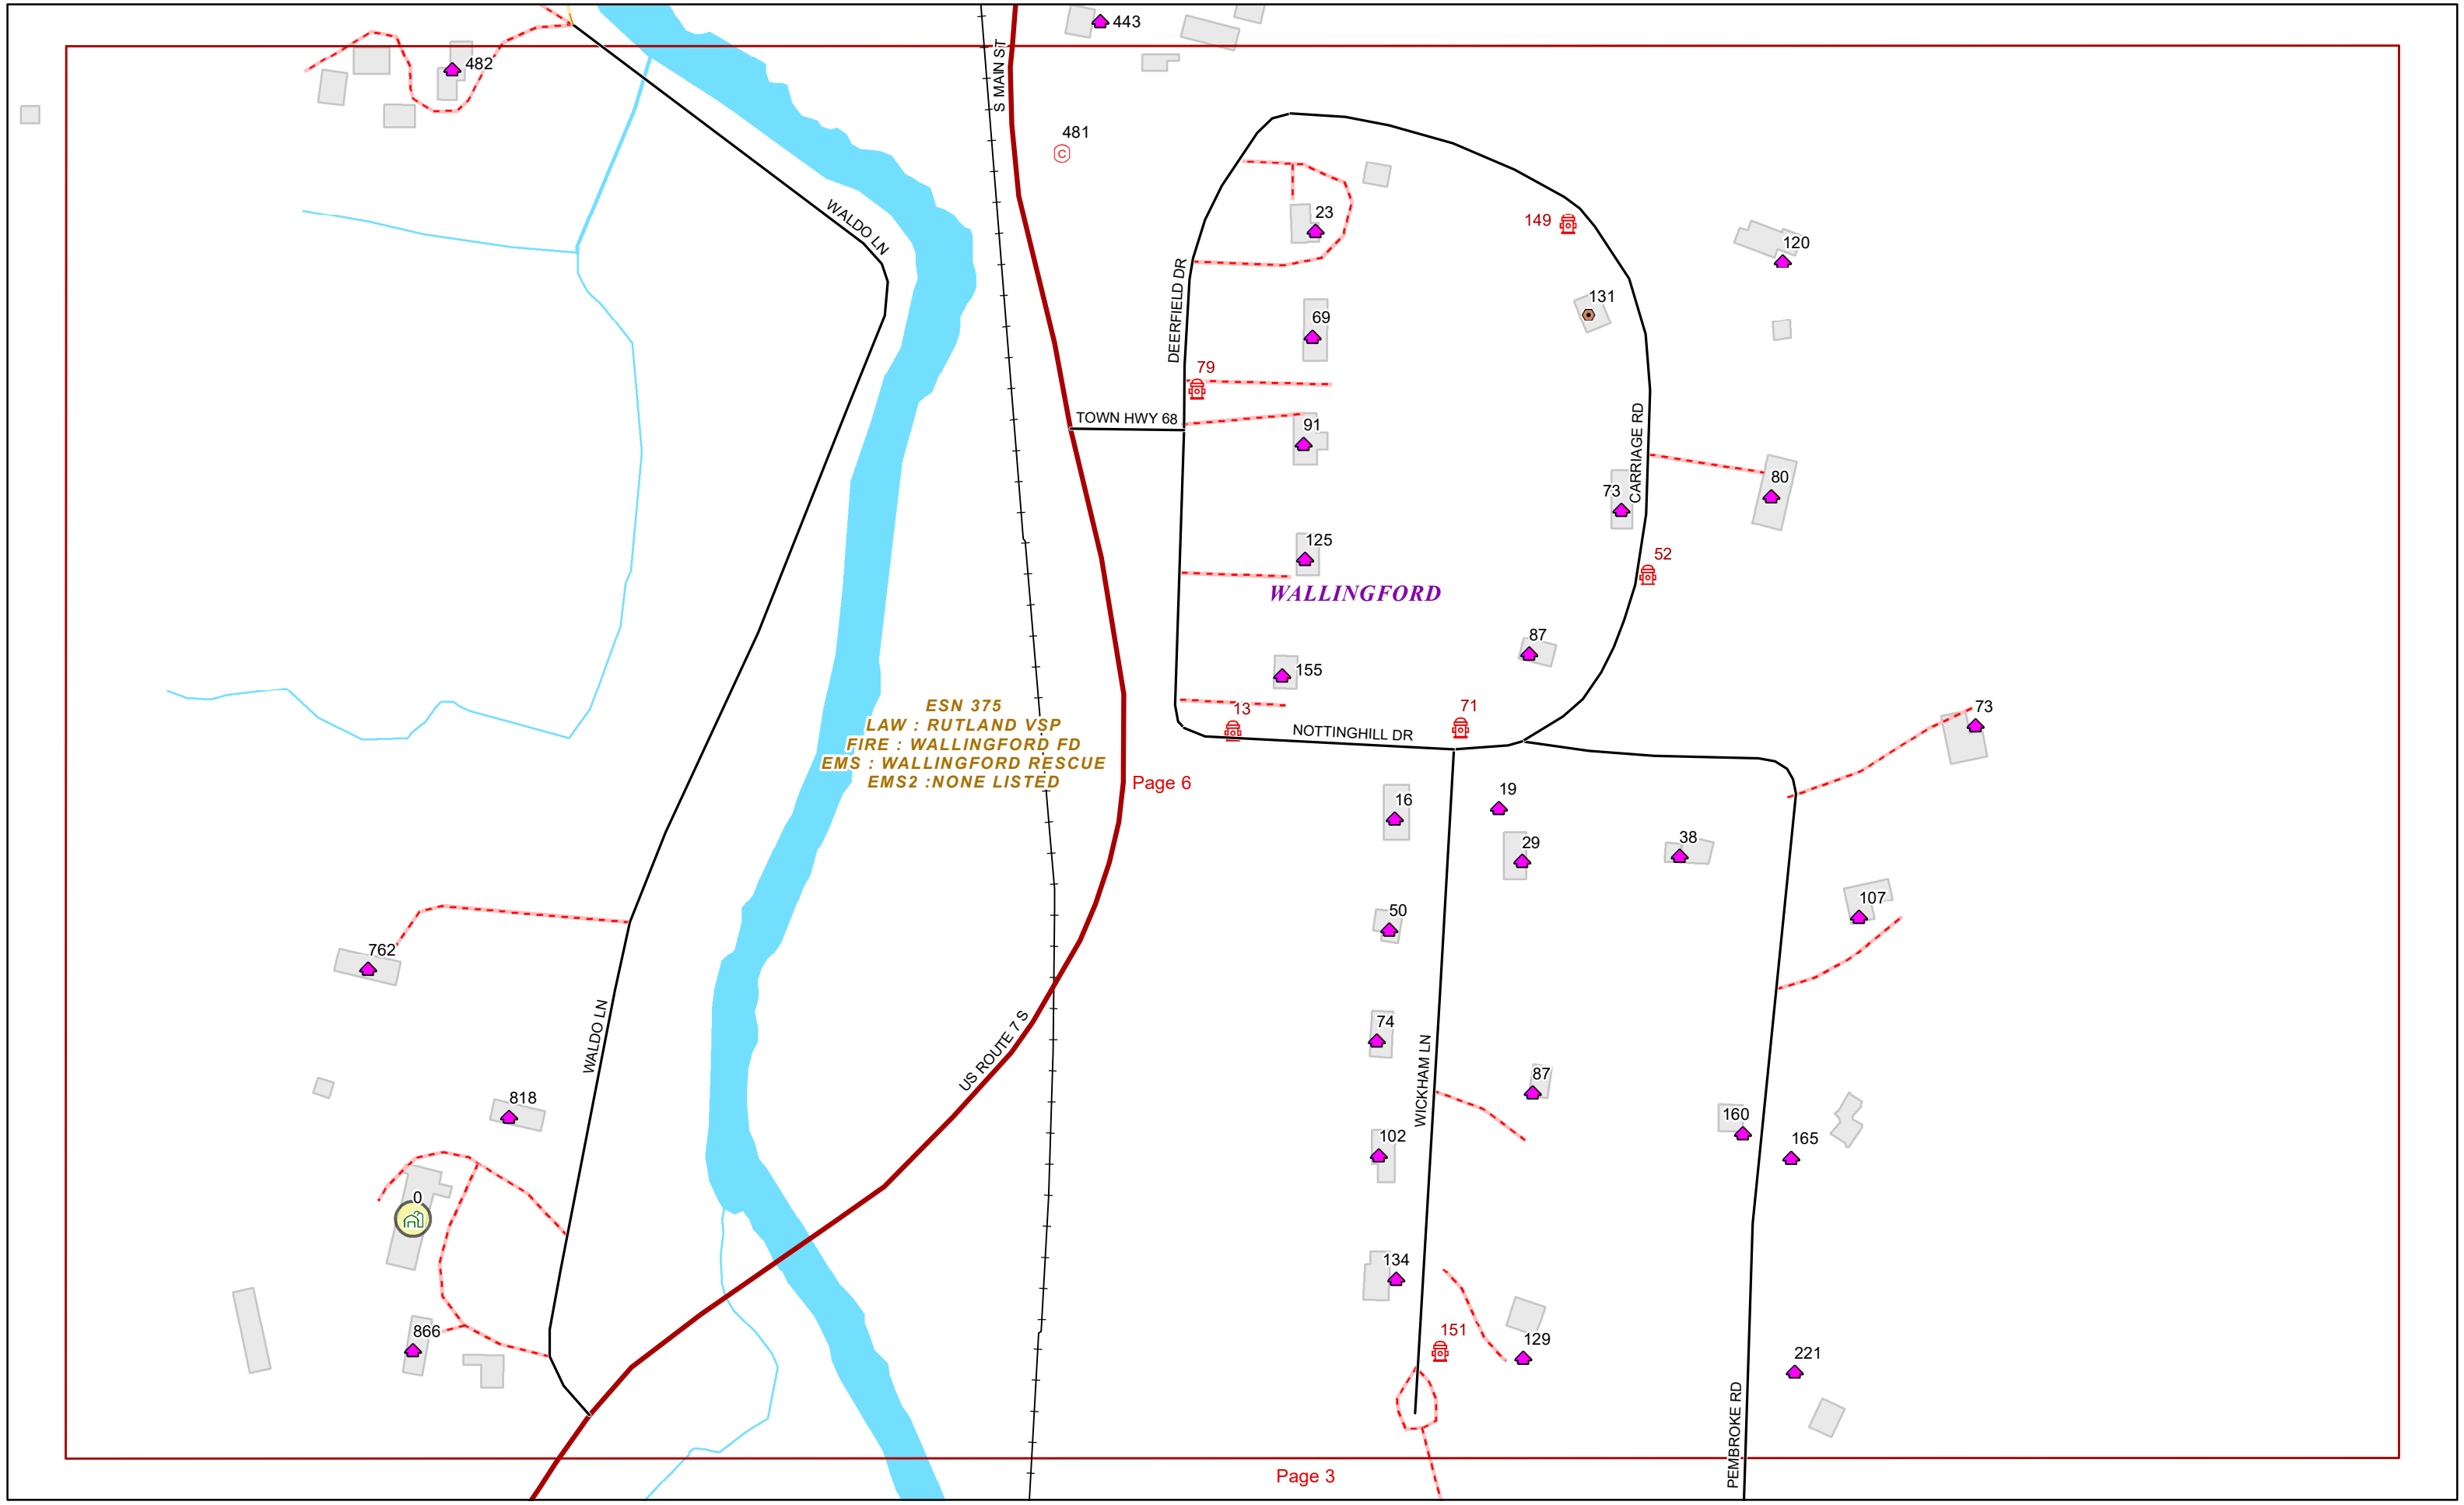

ESN 375
LAW : RUTLAND VSP
FIRE : WALLINGFORD FD
EMS : WALLINGFORD RESCUE
EMS2 : NONE LISTED

Page 6

Page 3