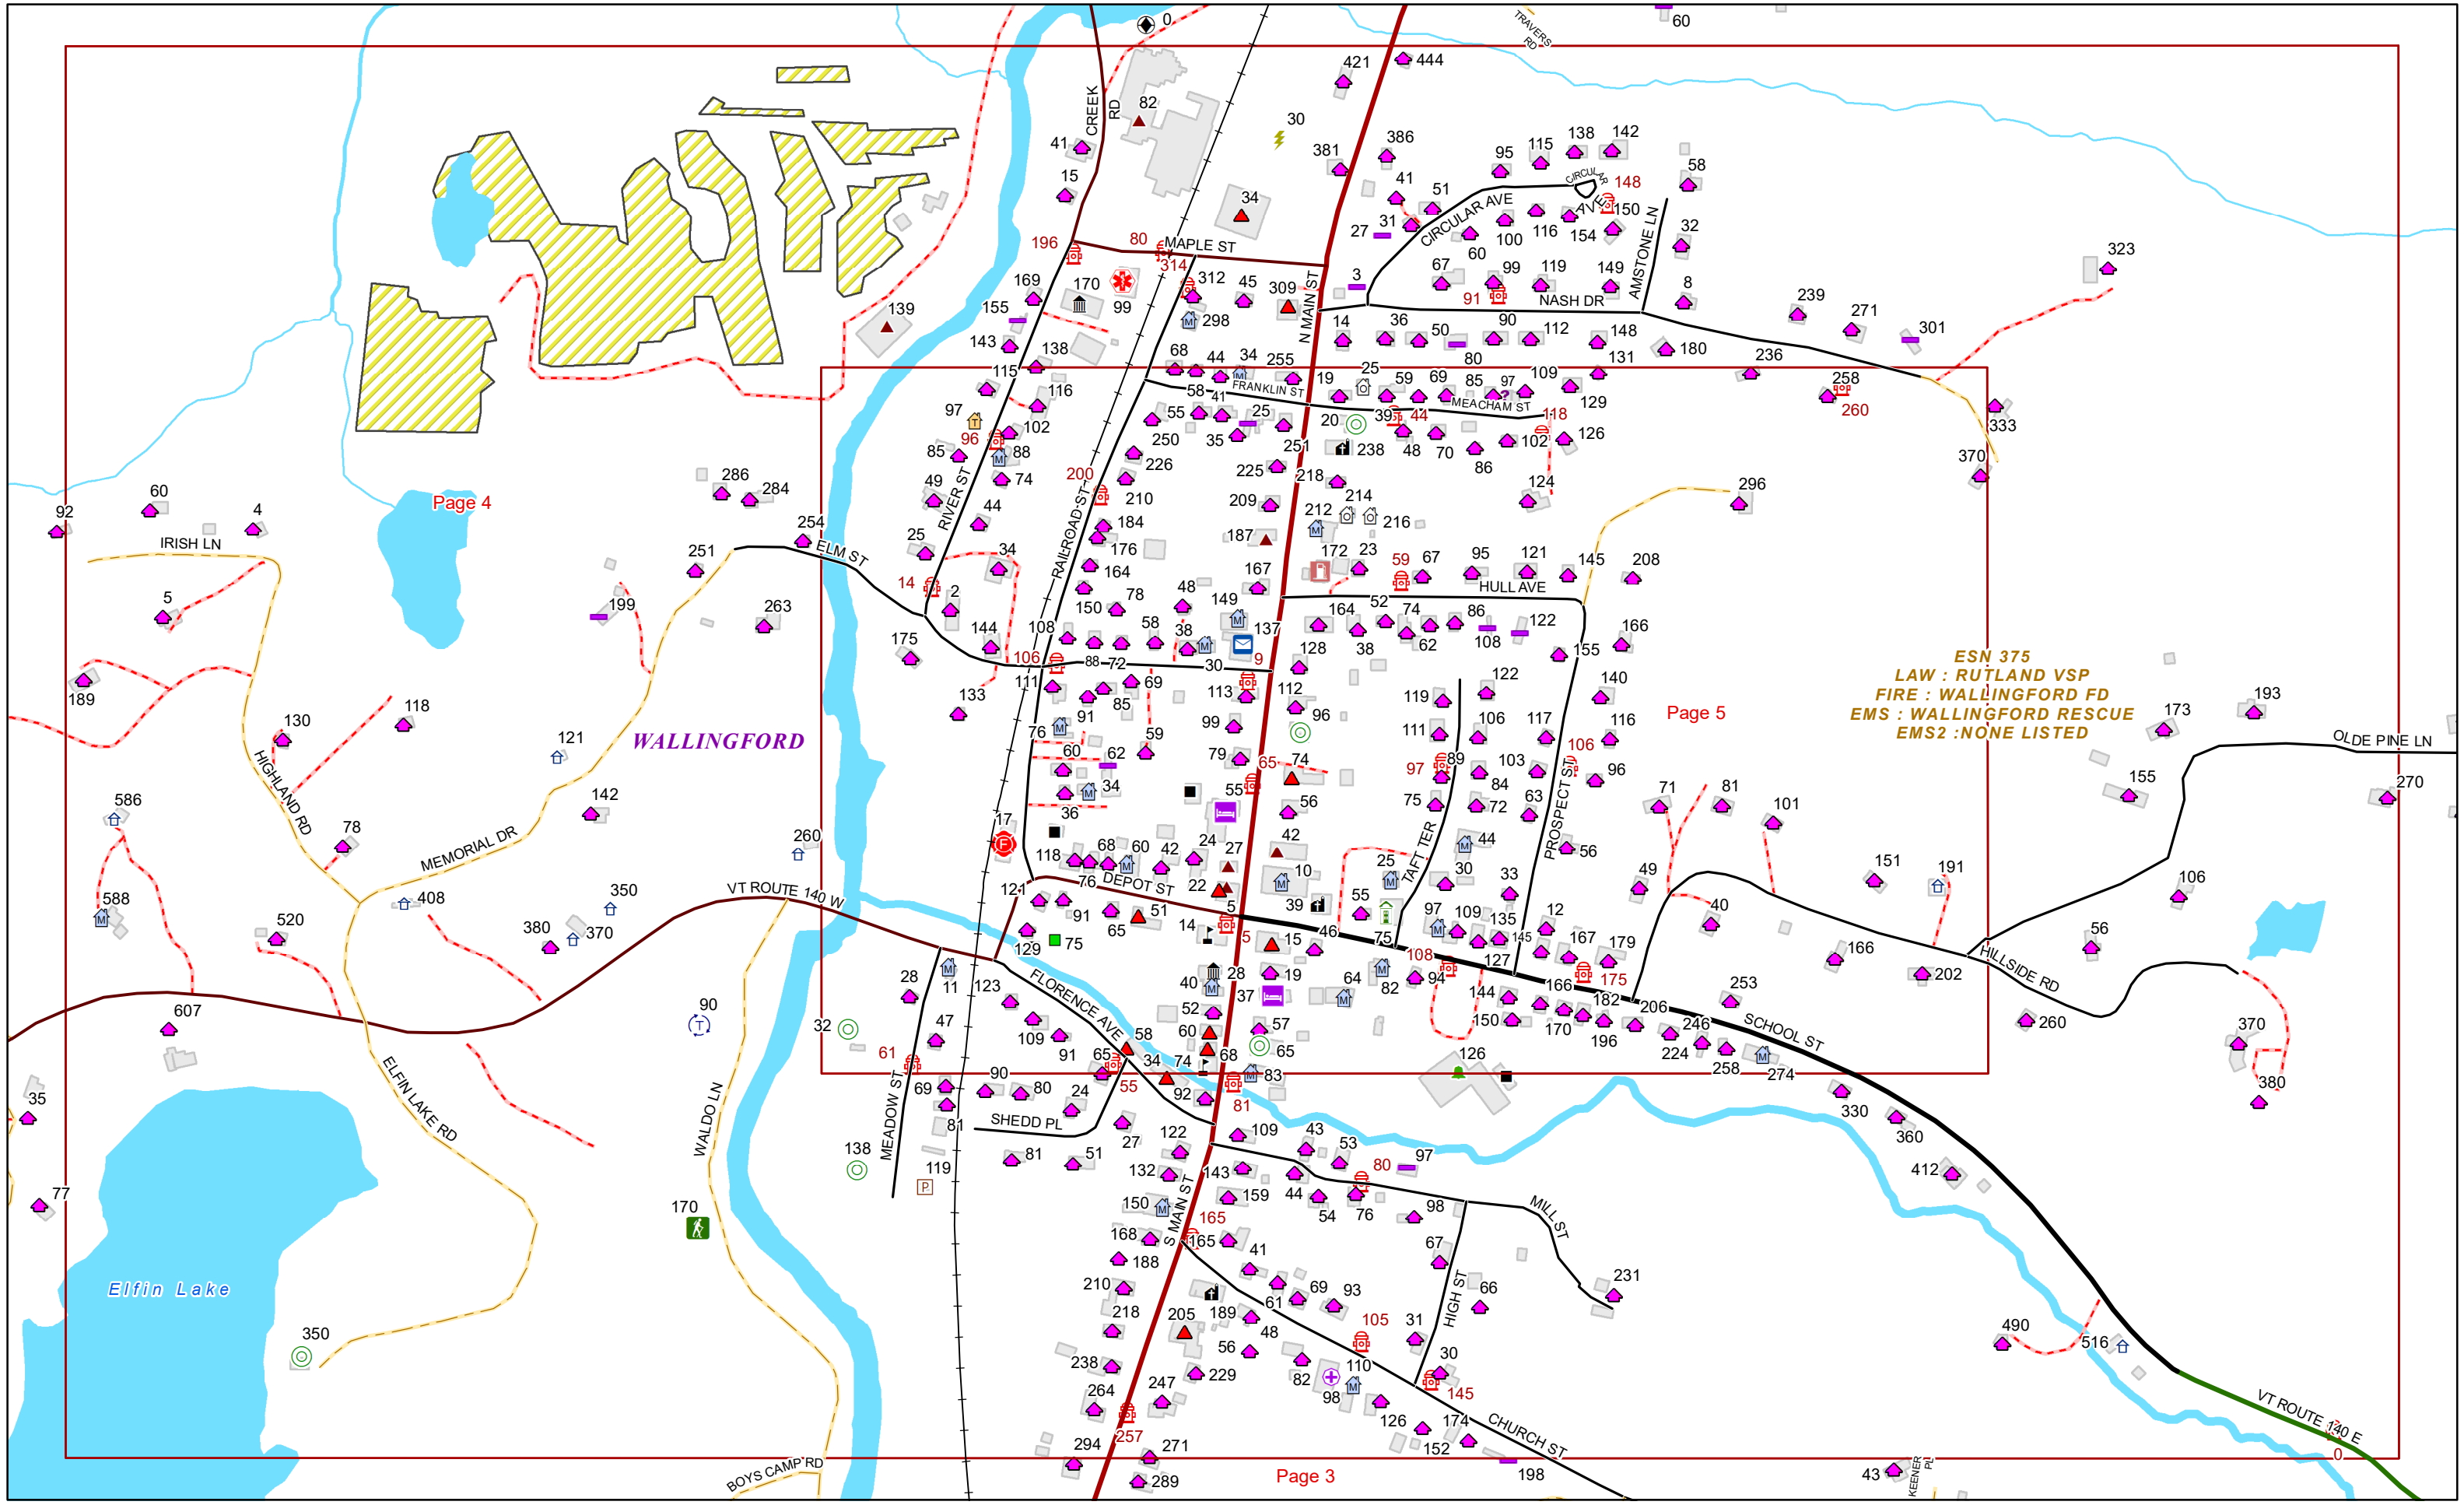

ESN 375
LAW : RUTLAND VSP
FIRE : WALLINGFORD FD
EMS : WALLINGFORD RESCUE
EMS2 : NONE LISTED

Page 4

Page 5

Page 3