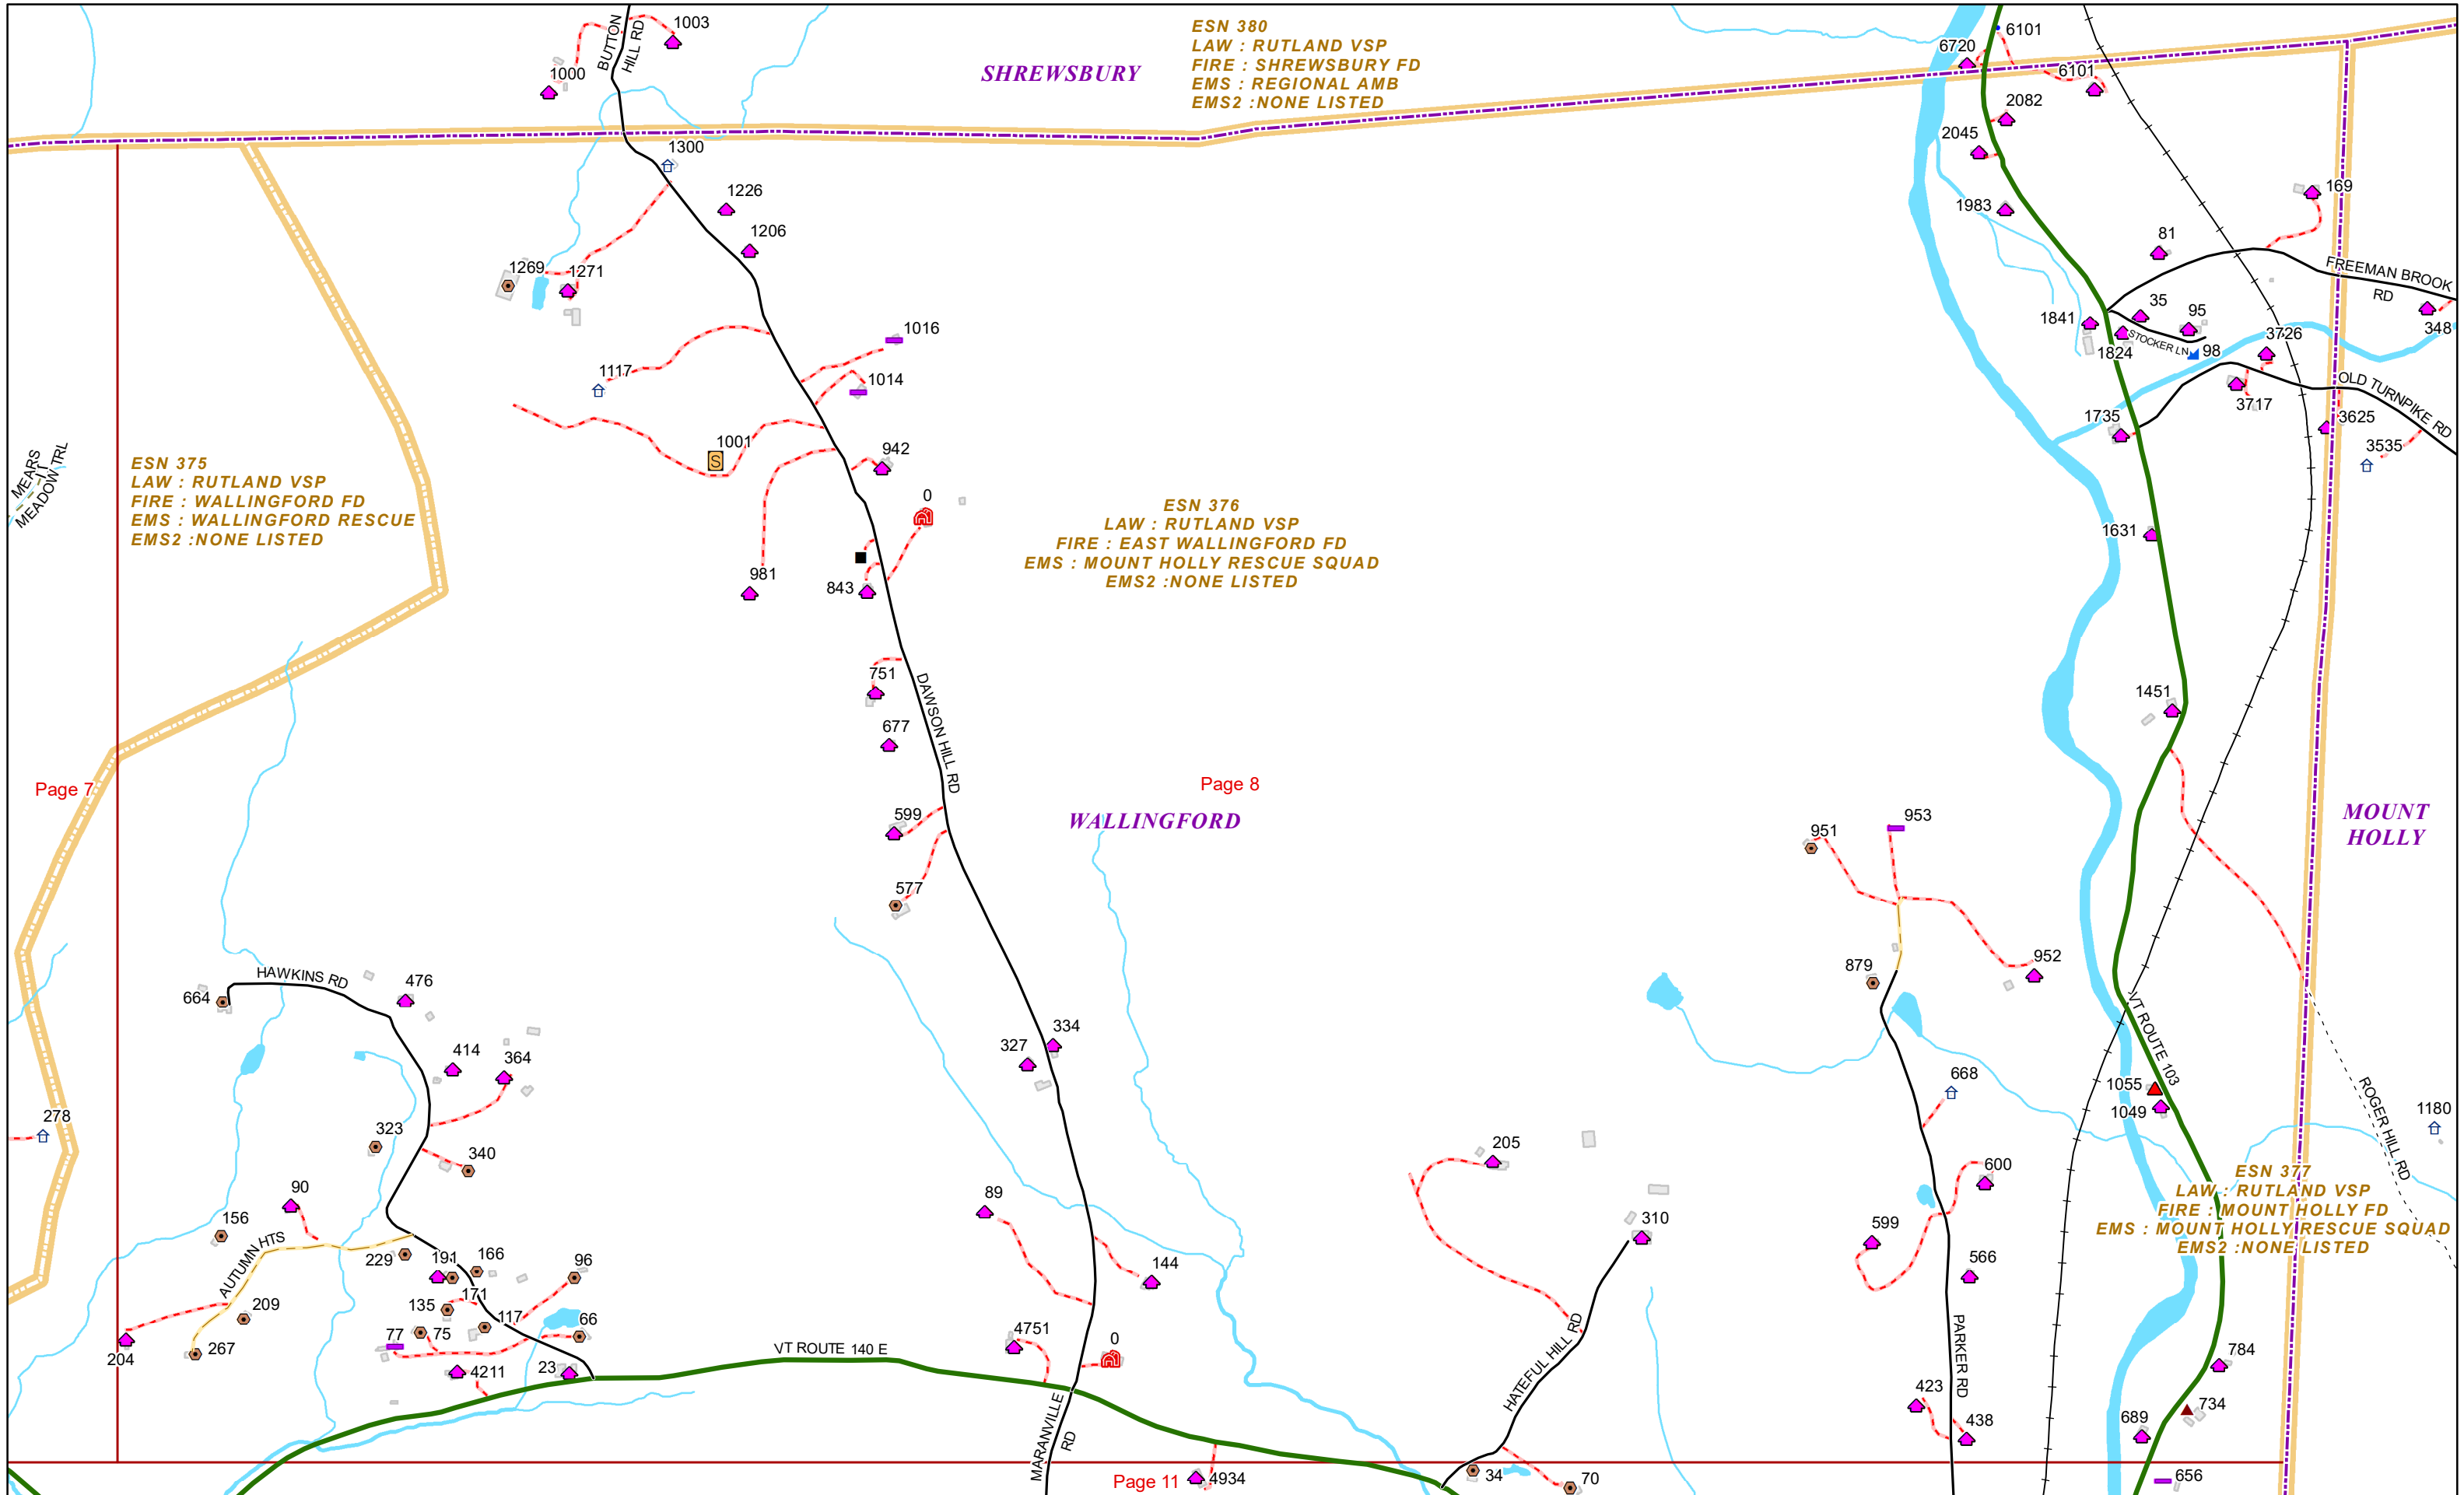

Page 7

Page 8

Page 11