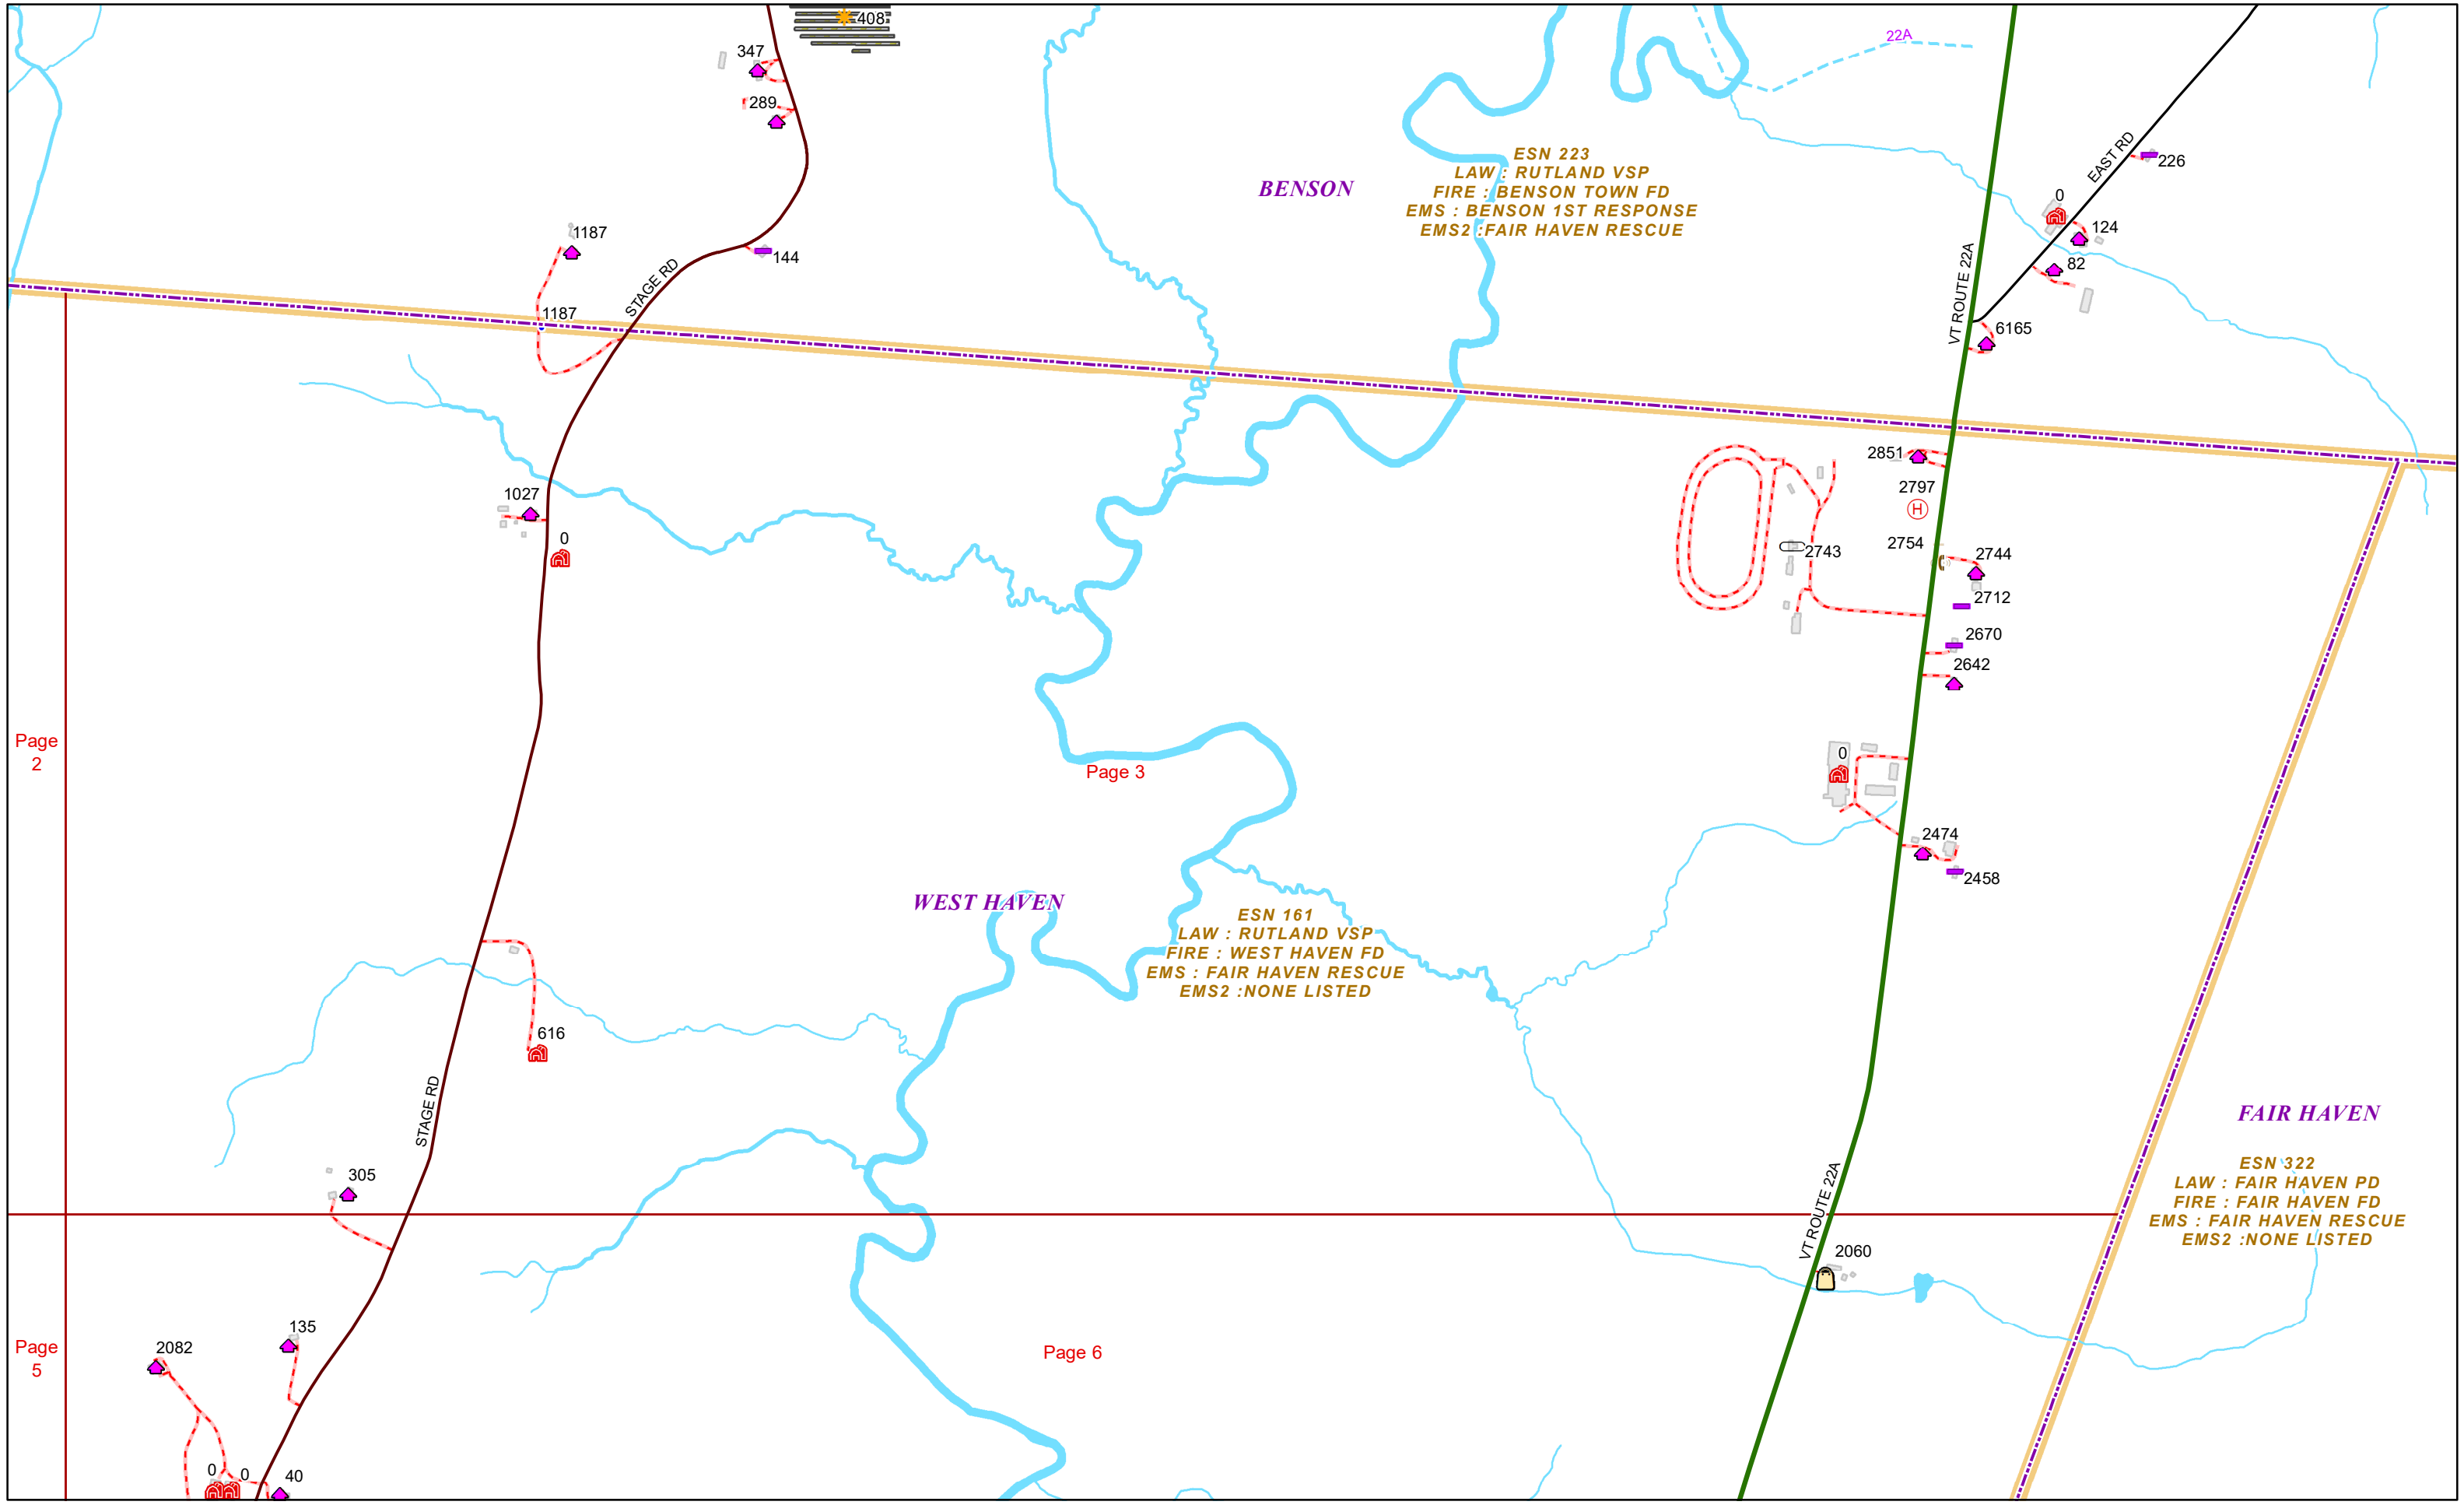

BENSON

ESN 223
LAW : RUTLAND VSP
FIRE : BENSON TOWN FD
EMS : BENSON 1ST RESPONSE
EMS2 : FAIR HAVEN RESCUE

WEST HAVEN

ESN 161
LAW : RUTLAND VSP
FIRE : WEST HAVEN FD
EMS : FAIR HAVEN RESCUE
EMS2 : NONE LISTED

FAIR HAVEN

ESN 322
LAW : FAIR HAVEN PD
FIRE : FAIR HAVEN FD
EMS : FAIR HAVEN RESCUE
EMS2 : NONE LISTED

Page 2

Page 3

Page 6

Page 5