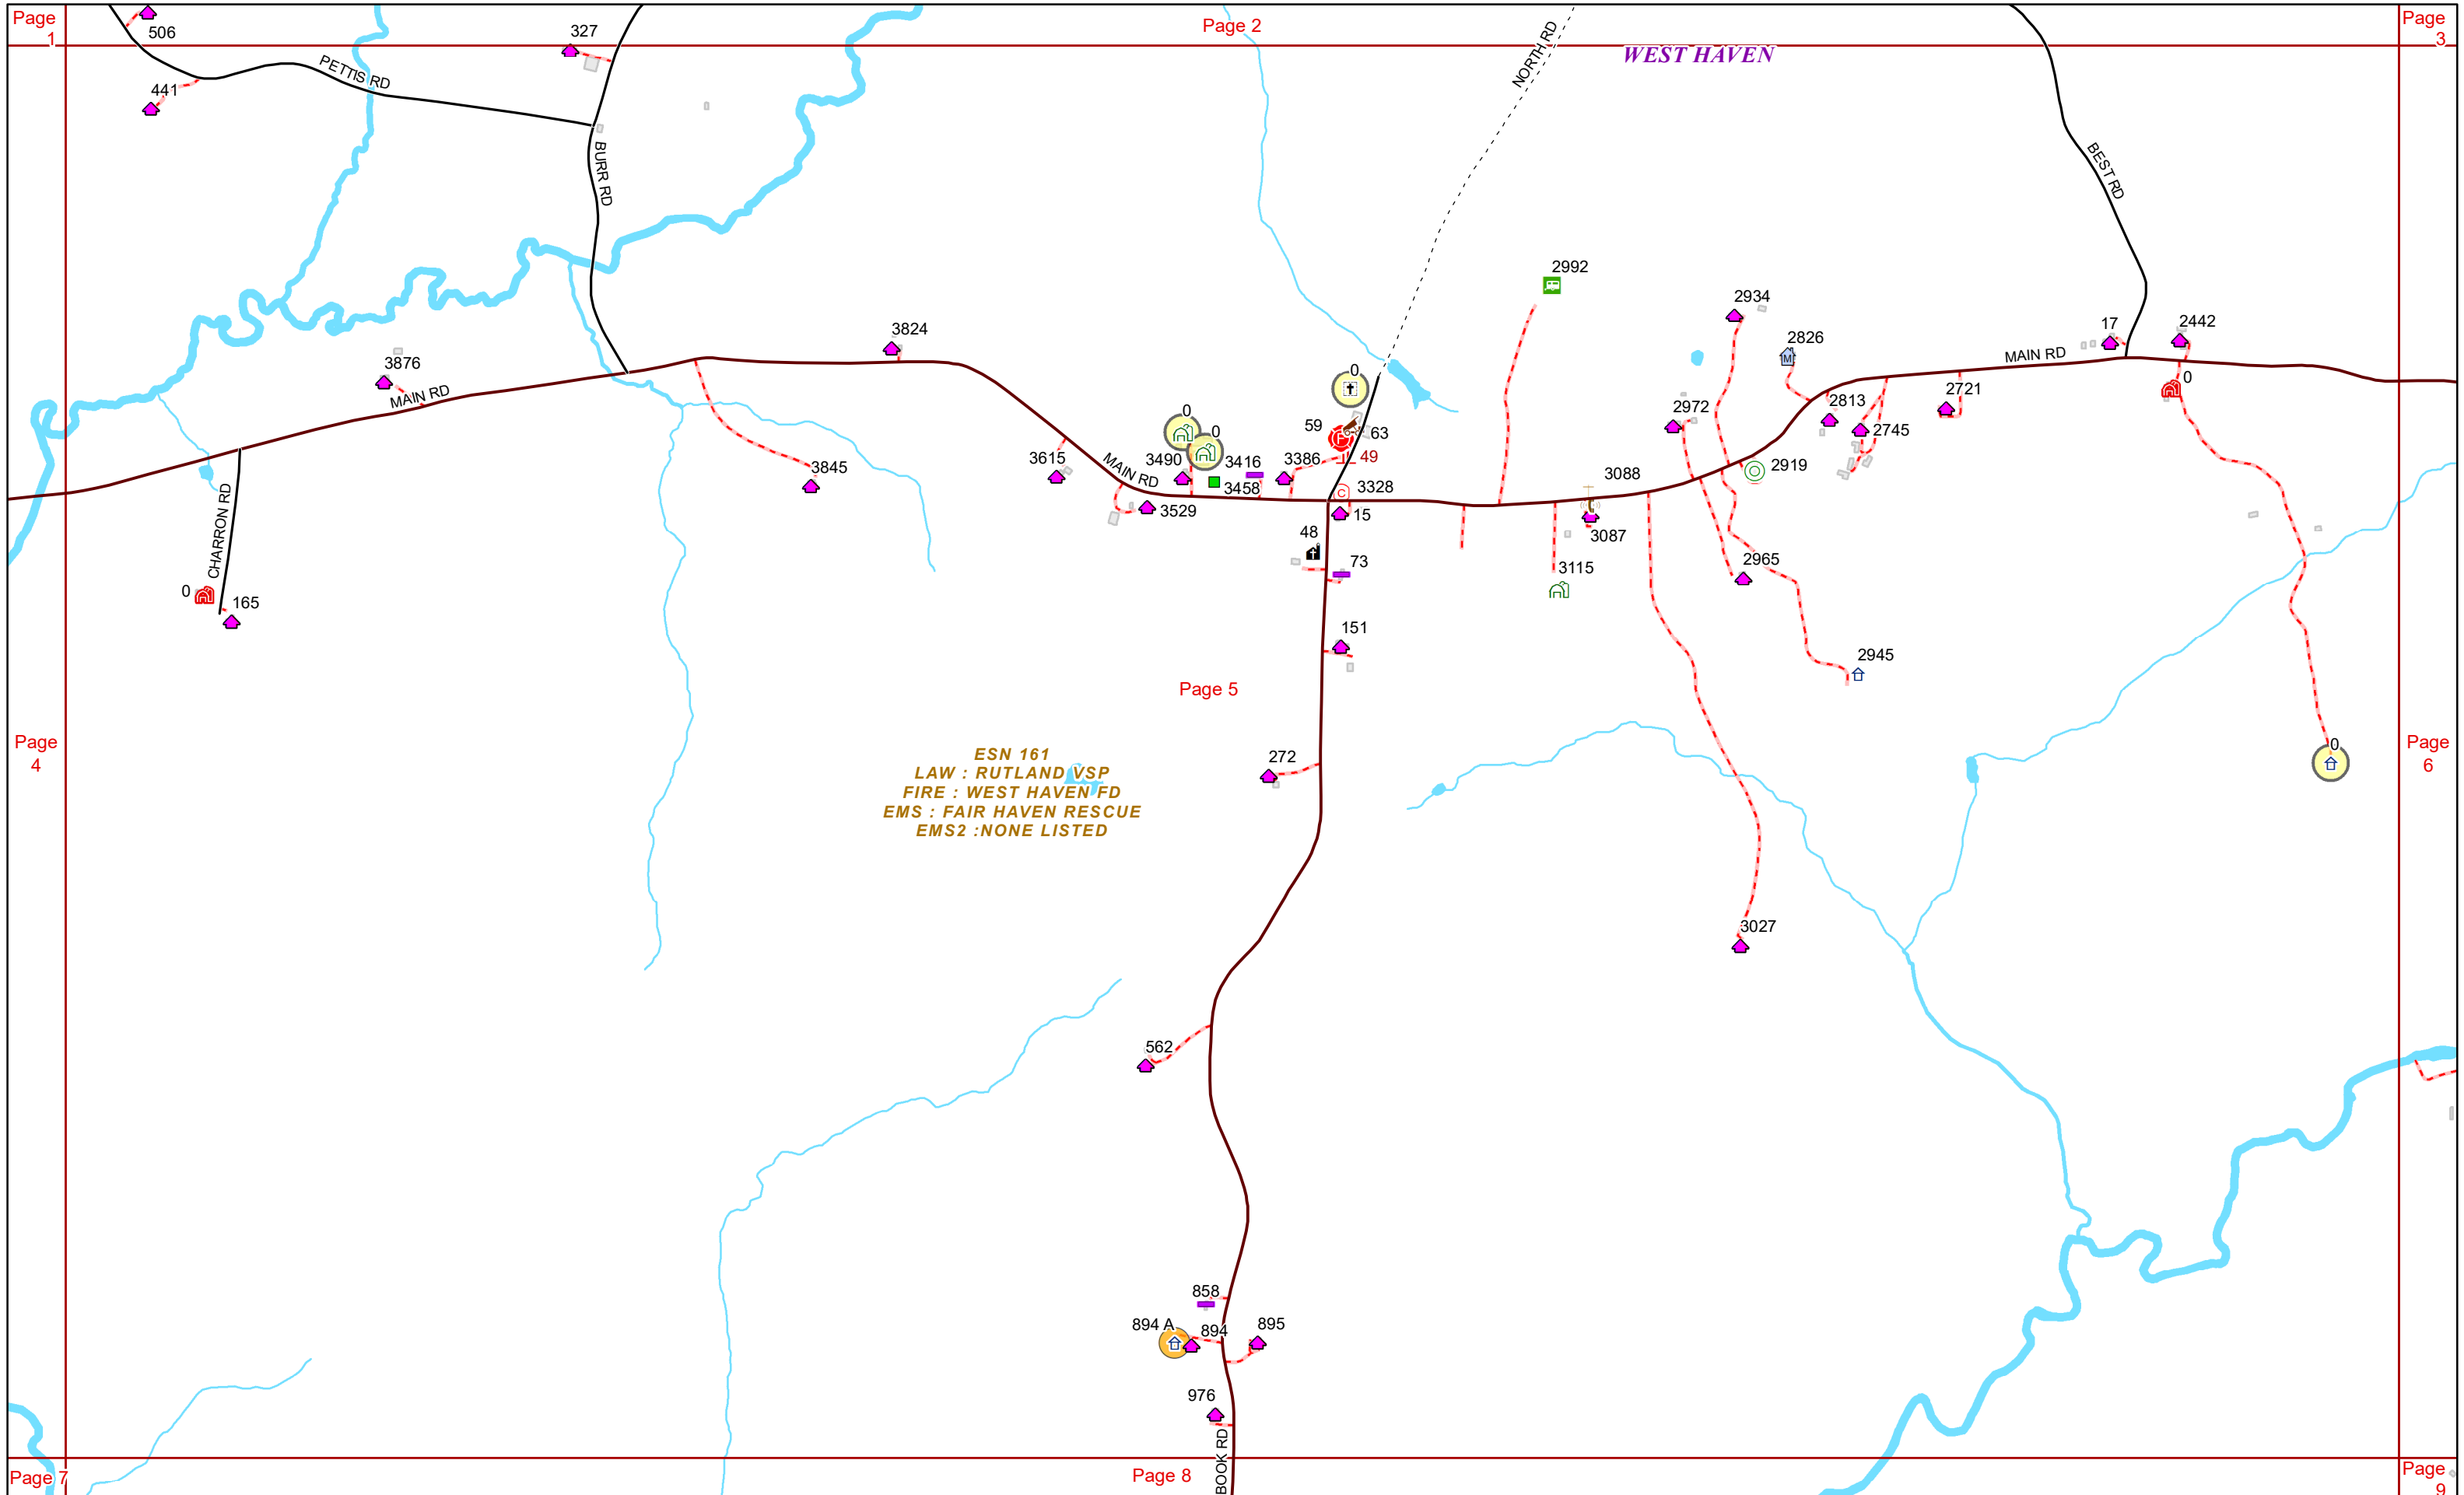

Page 1

Page 2

Page 3

Page 4

Page 5

Page 6

Page 7

Page 8

Page 9