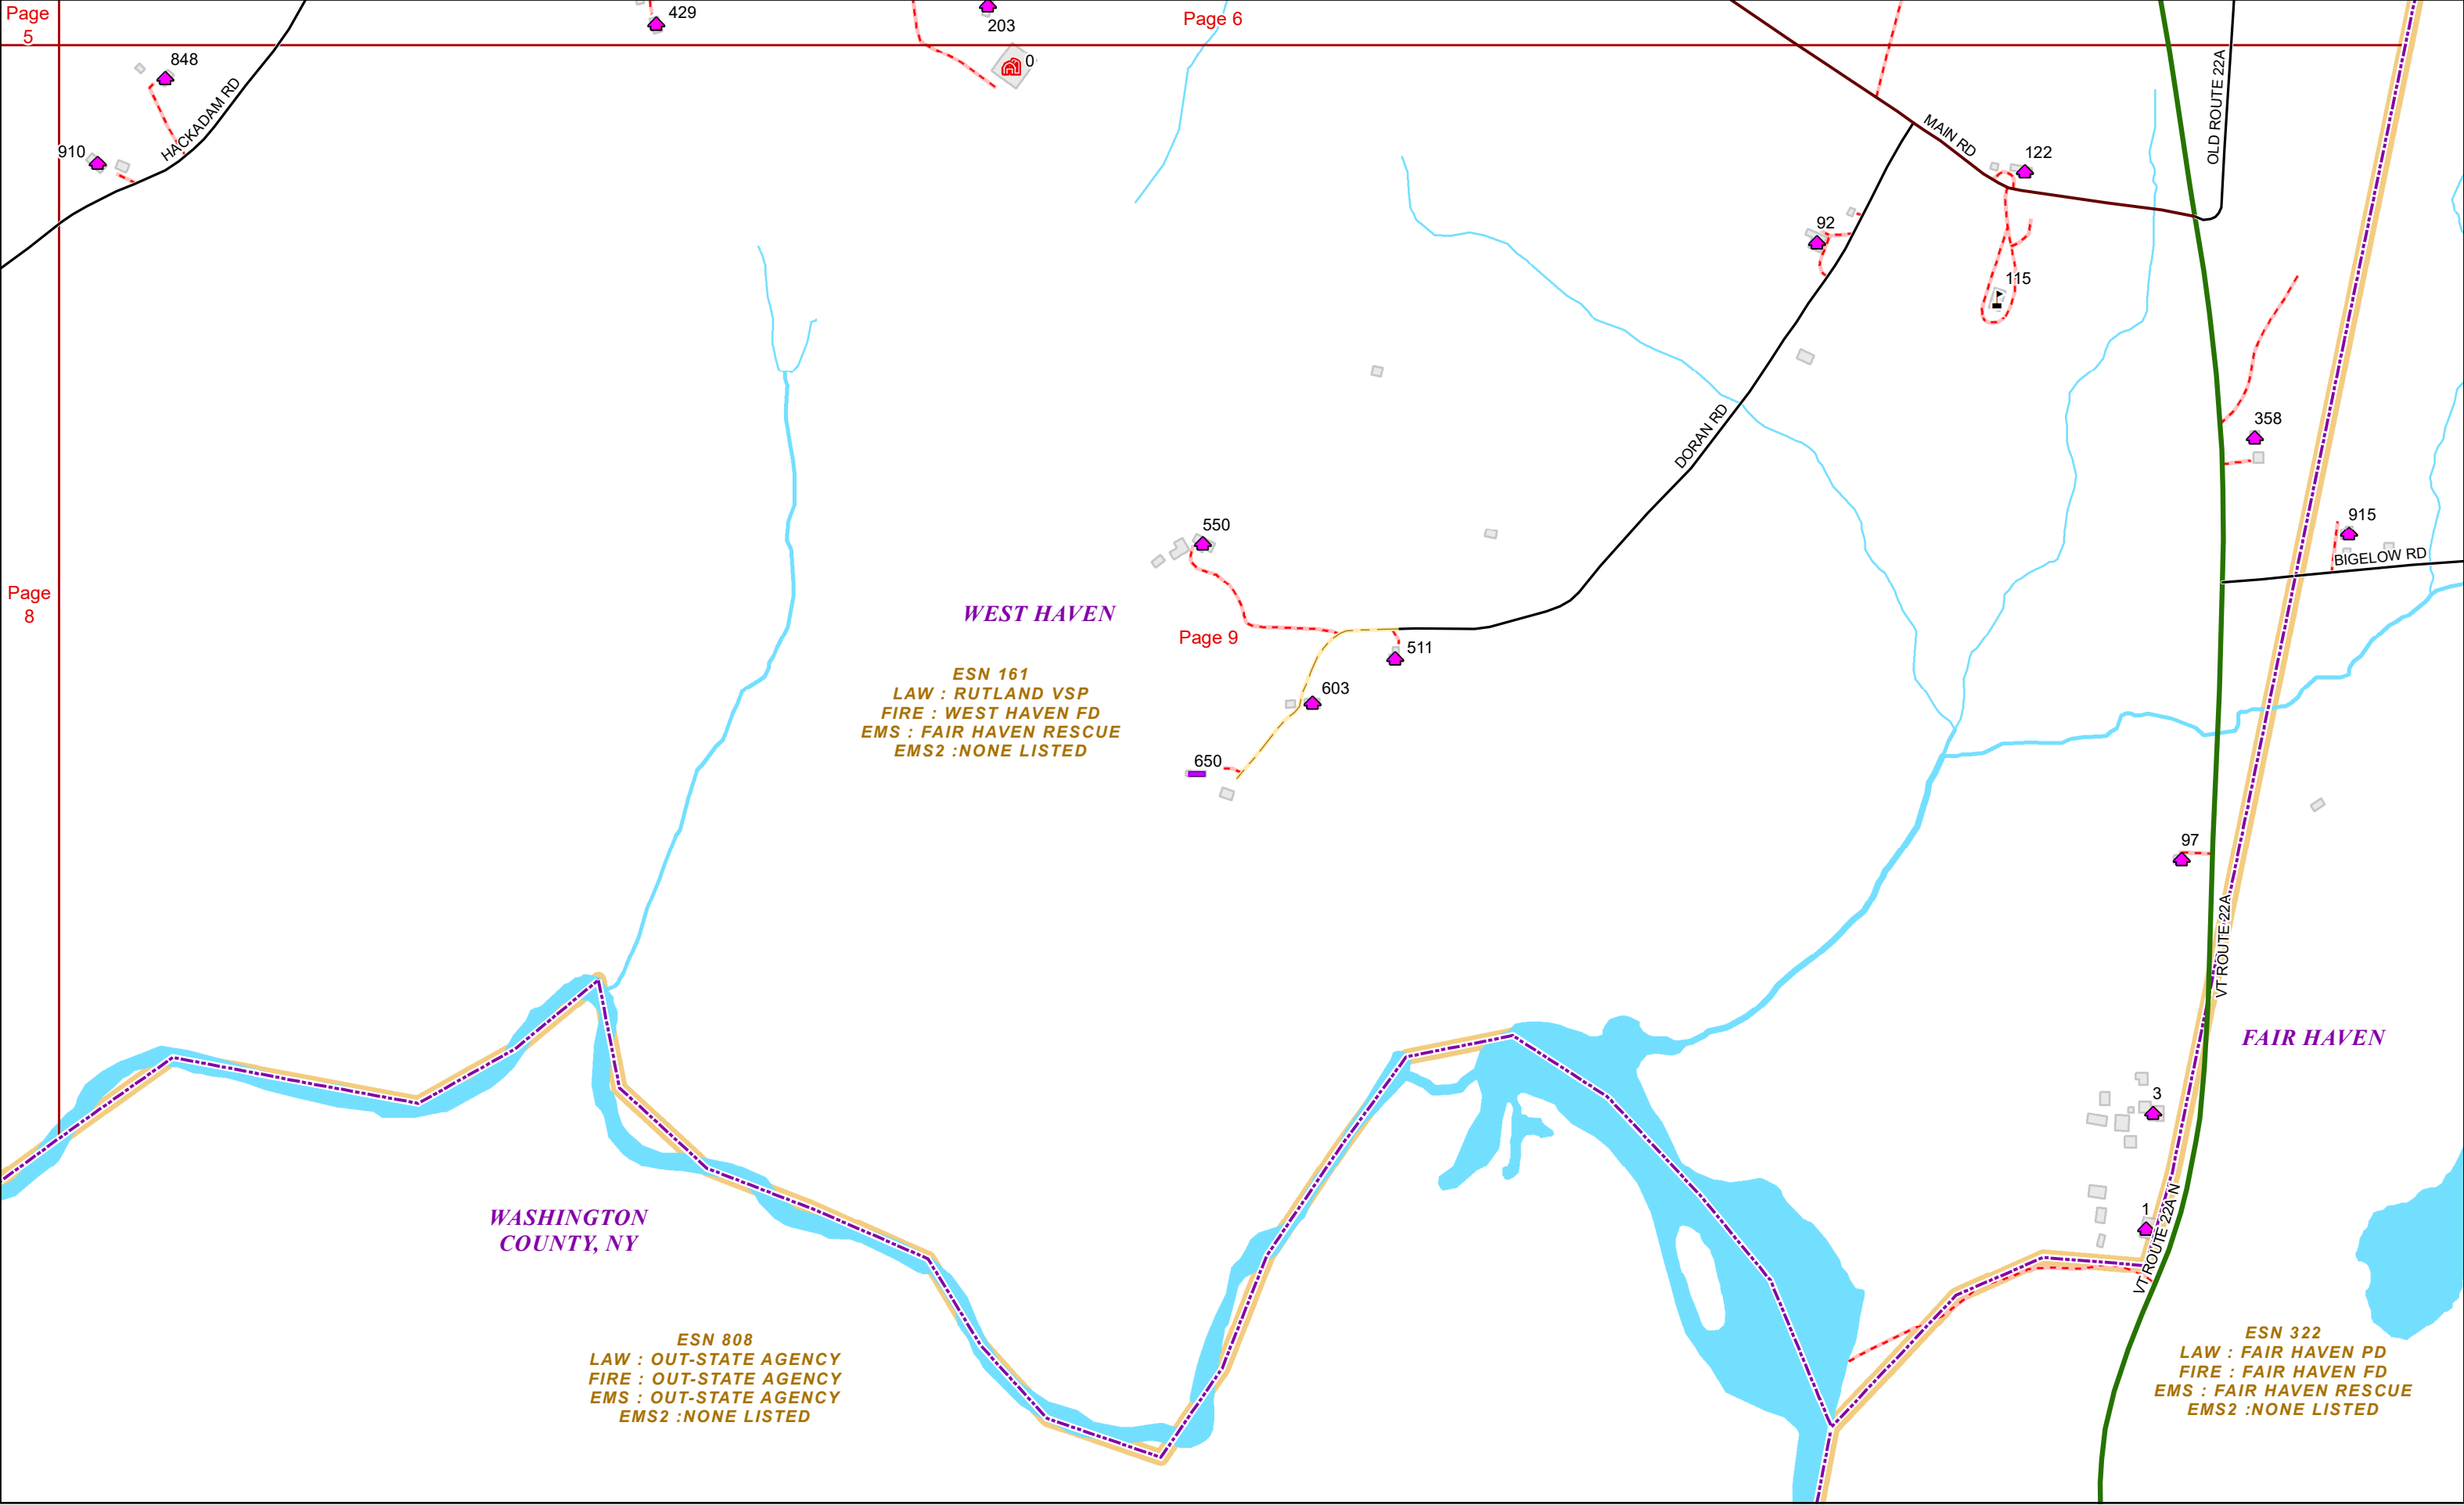

WEST HAVEN
ESN 161
LAW : RUTLAND VSP
FIRE : WEST HAVEN FD
EMS : FAIR HAVEN RESCUE
EMS2 : NONE LISTED

WASHINGTON COUNTY, NY

ESN 808
LAW : OUT-STATE AGENCY
FIRE : OUT-STATE AGENCY
EMS : OUT-STATE AGENCY
EMS2 : NONE LISTED

FAIR HAVEN

ESN 322
LAW : FAIR HAVEN PD
FIRE : FAIR HAVEN FD
EMS : FAIR HAVEN RESCUE
EMS2 : NONE LISTED