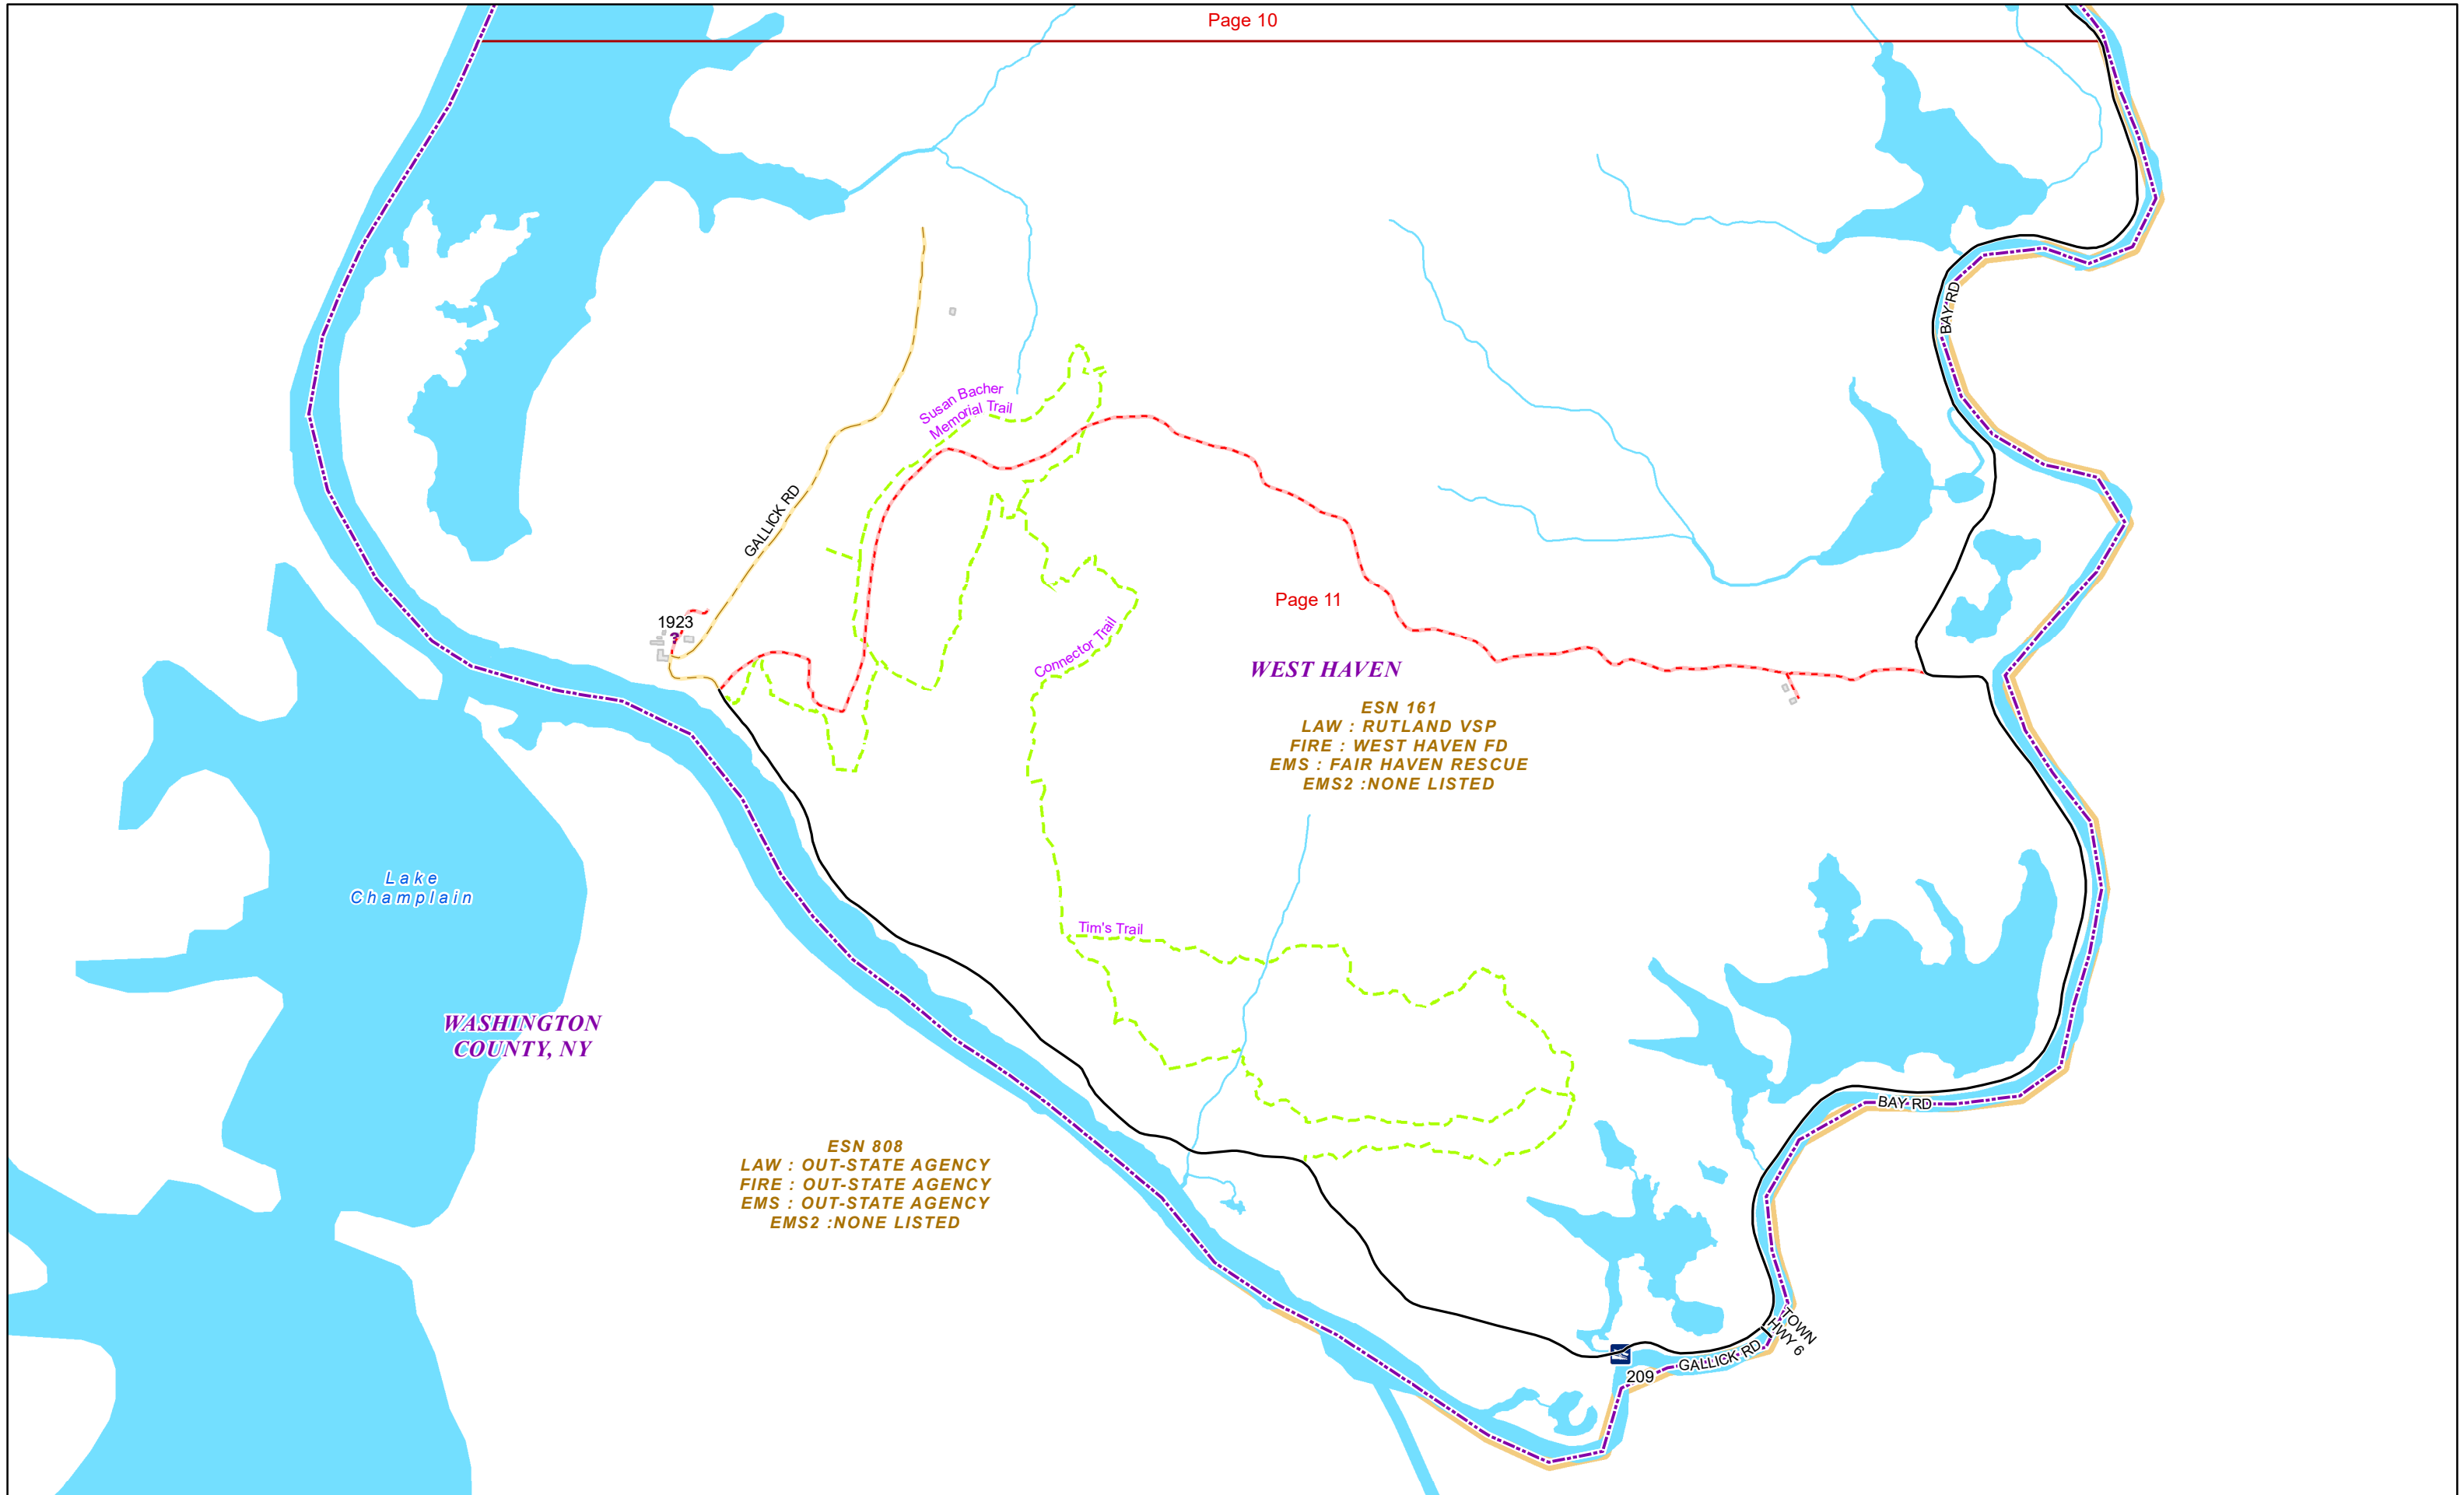

WEST HAVEN

ESN 161
LAW : RUTLAND VSP
FIRE : WEST HAVEN FD
EMS : FAIR HAVEN RESCUE
EMS2 : NONE LISTED

ESN 808
LAW : OUT-STATE AGENCY
FIRE : OUT-STATE AGENCY
EMS : OUT-STATE AGENCY
EMS2 : NONE LISTED