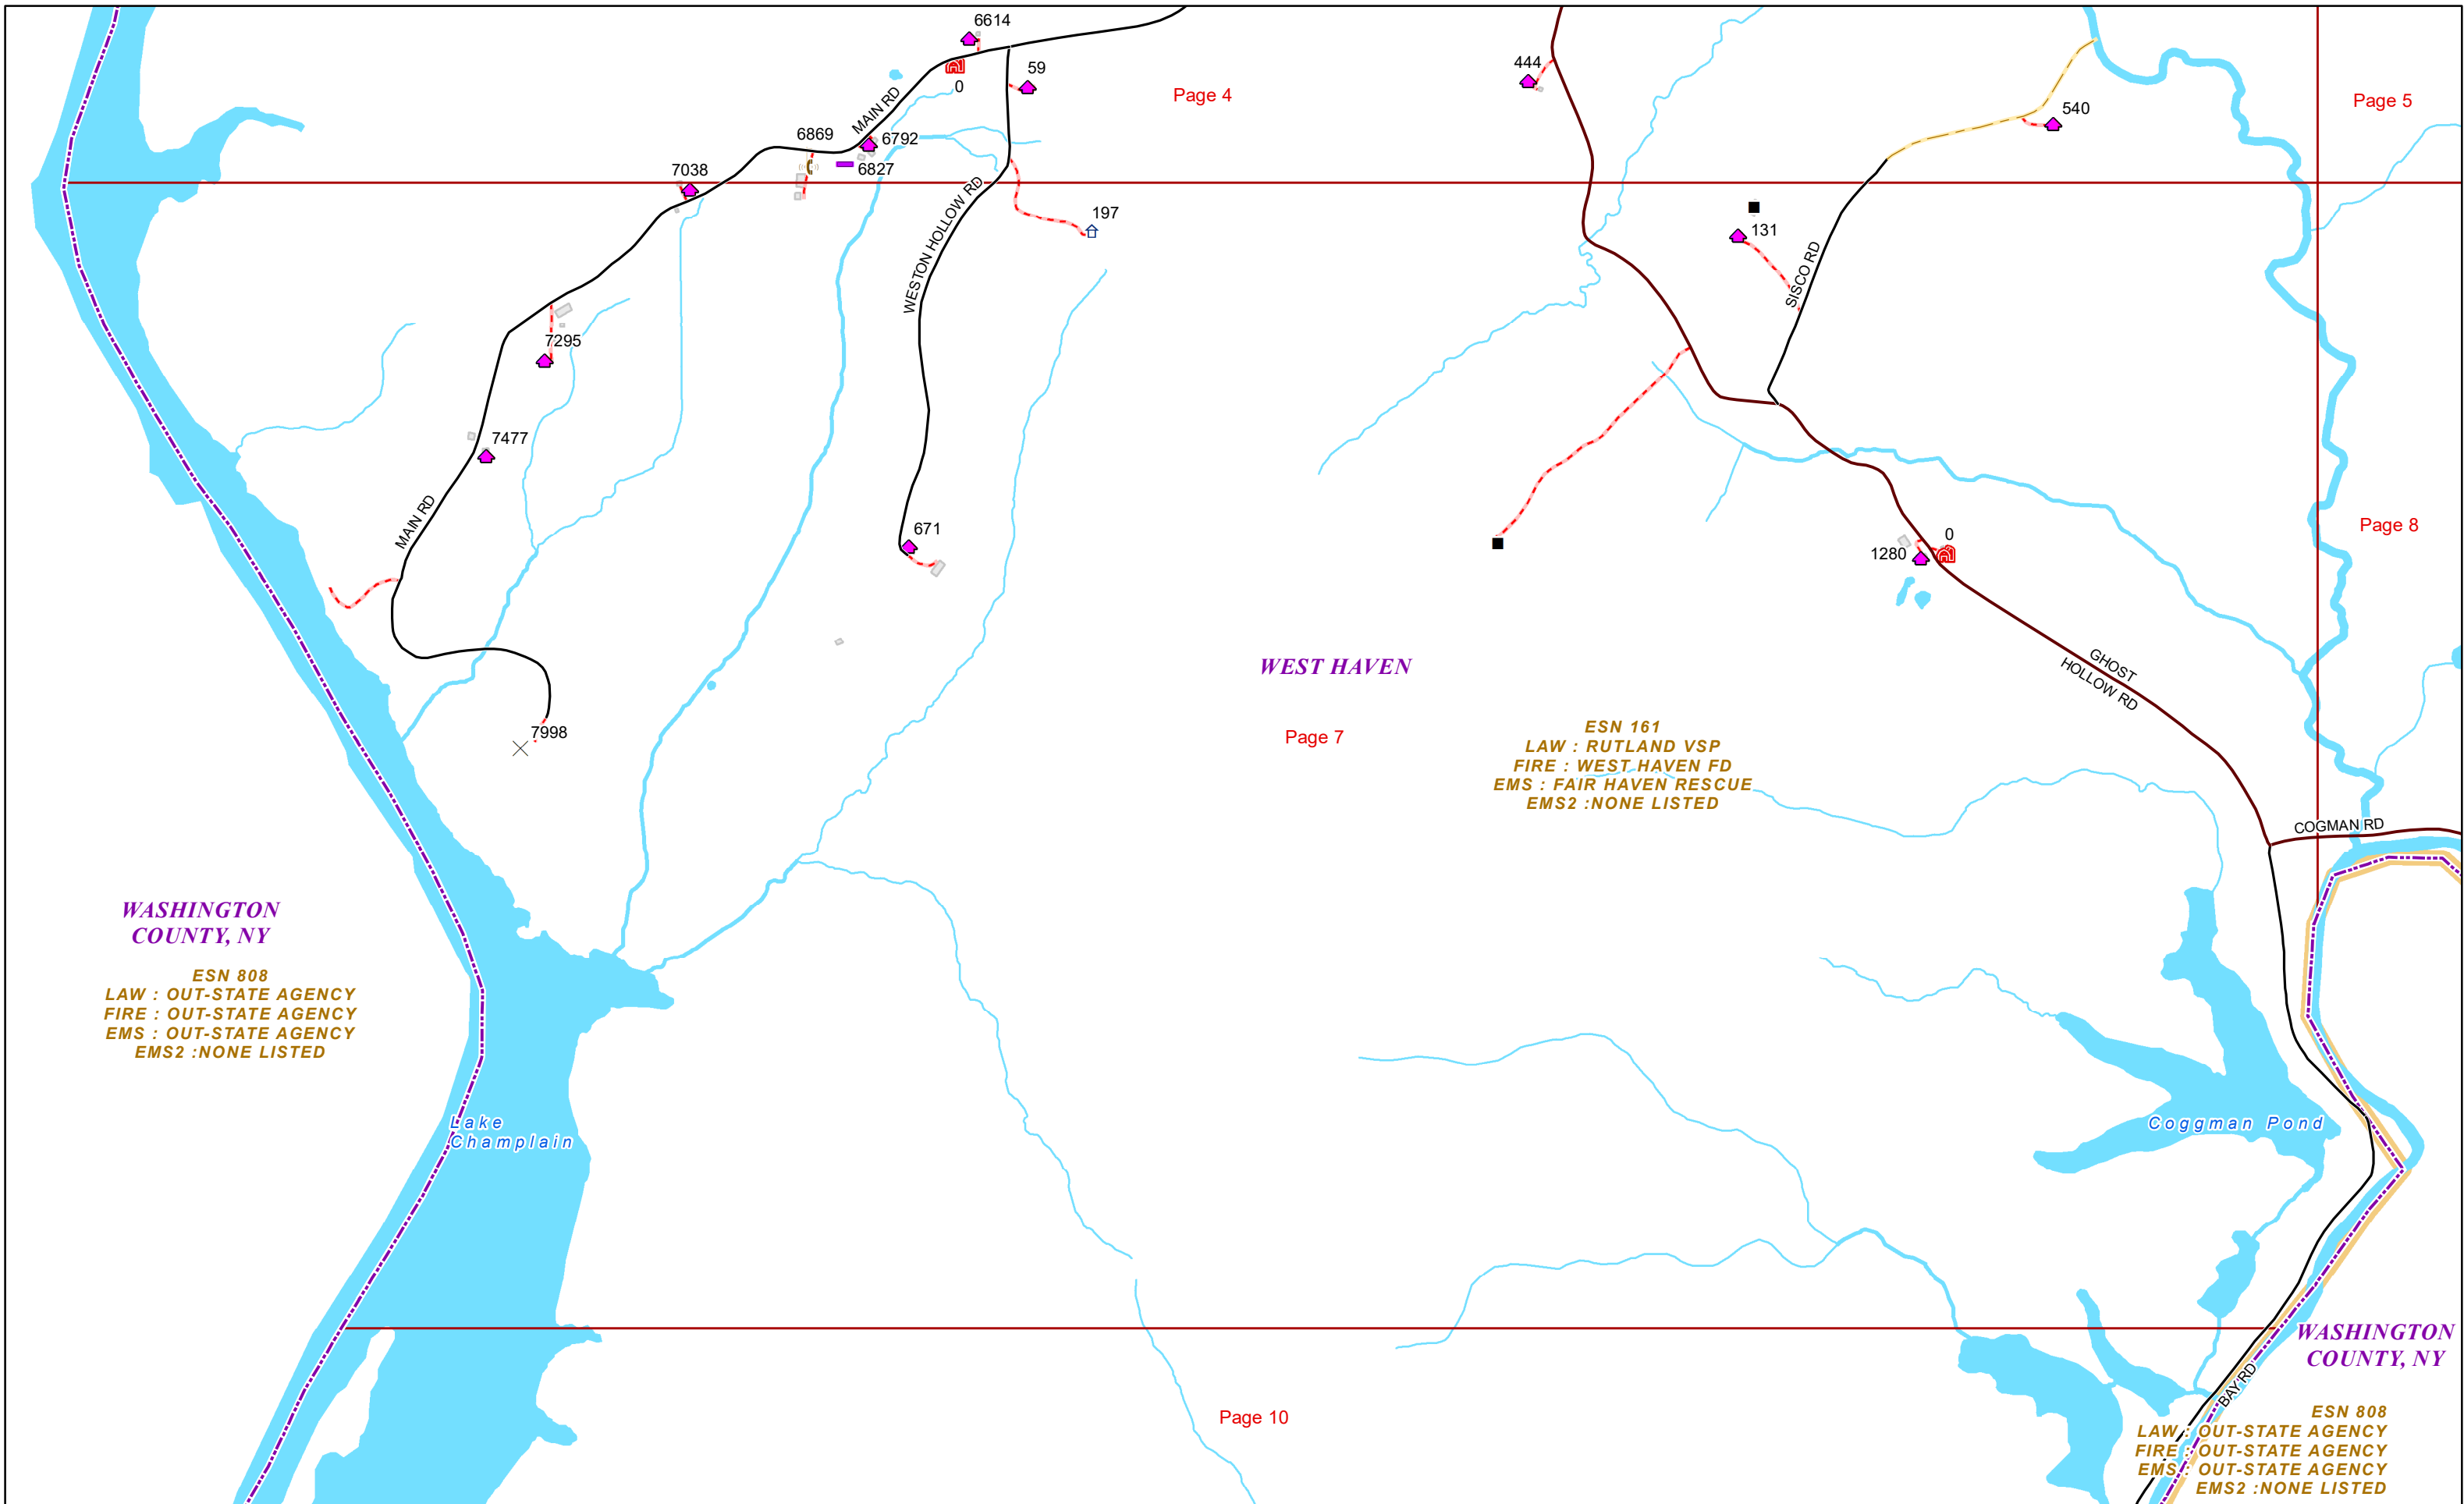

WEST HAVEN

Page 7

ESN 161
LAW : RUTLAND VSP
FIRE : WEST HAVEN FD
EMS : FAIR HAVEN RESCUE
EMS2 : NONE LISTED

WASHINGTON COUNTY, NY

ESN 808
LAW : OUT-STATE AGENCY
FIRE : OUT-STATE AGENCY
EMS : OUT-STATE AGENCY
EMS2 : NONE LISTED

Lake Champlain

Coggman Pond

WASHINGTON COUNTY, NY

ESN 808
LAW : OUT-STATE AGENCY
FIRE : OUT-STATE AGENCY
EMS : OUT-STATE AGENCY
EMS2 : NONE LISTED