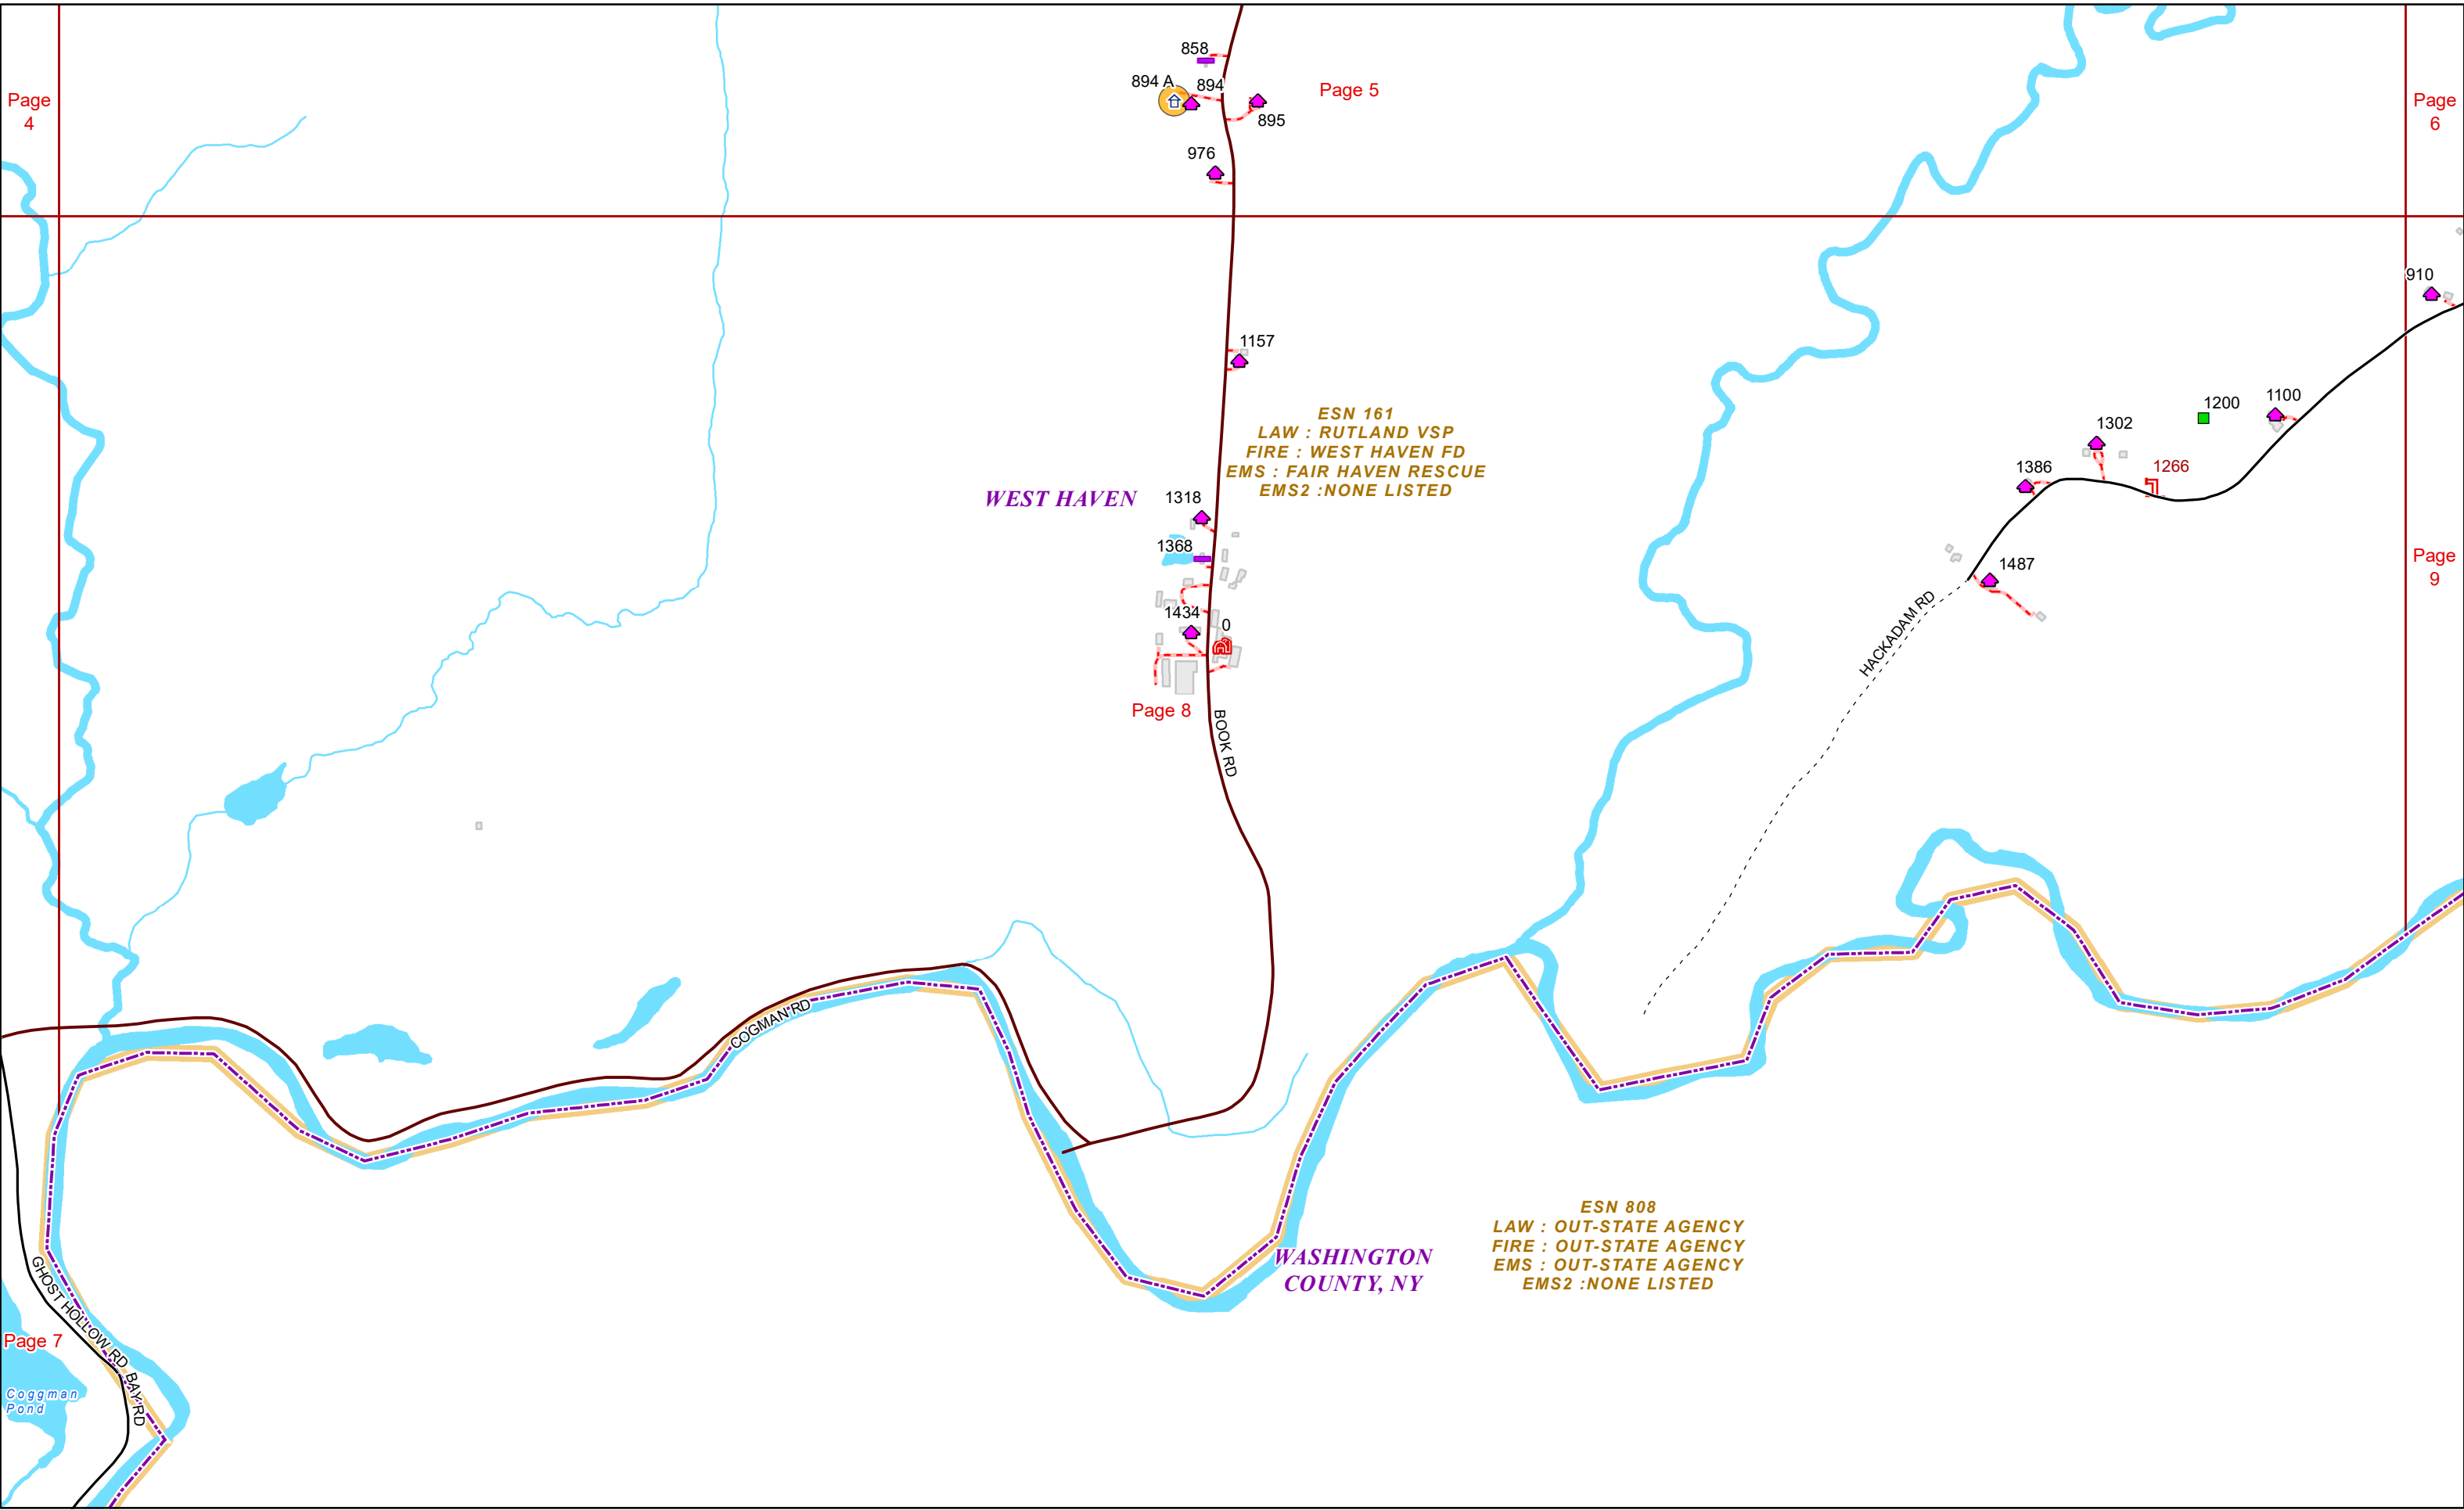

Page 4

Page 6

Page 5

Page 9

WEST HAVEN

ESN 161
LAW : RUTLAND VSP
FIRE : WEST HAVEN FD
EMS : FAIR HAVEN RESCUE
EMS2 : NONE LISTED

Page 8

BOOK RD

HACKADAM RD

COGMAN RD

WASHINGTON COUNTY, NY

ESN 808
LAW : OUT-STATE AGENCY
FIRE : OUT-STATE AGENCY
EMS : OUT-STATE AGENCY
EMS2 : NONE LISTED

Page 7

Coggman Pond

GHOST HOLLOW RD BAY RD