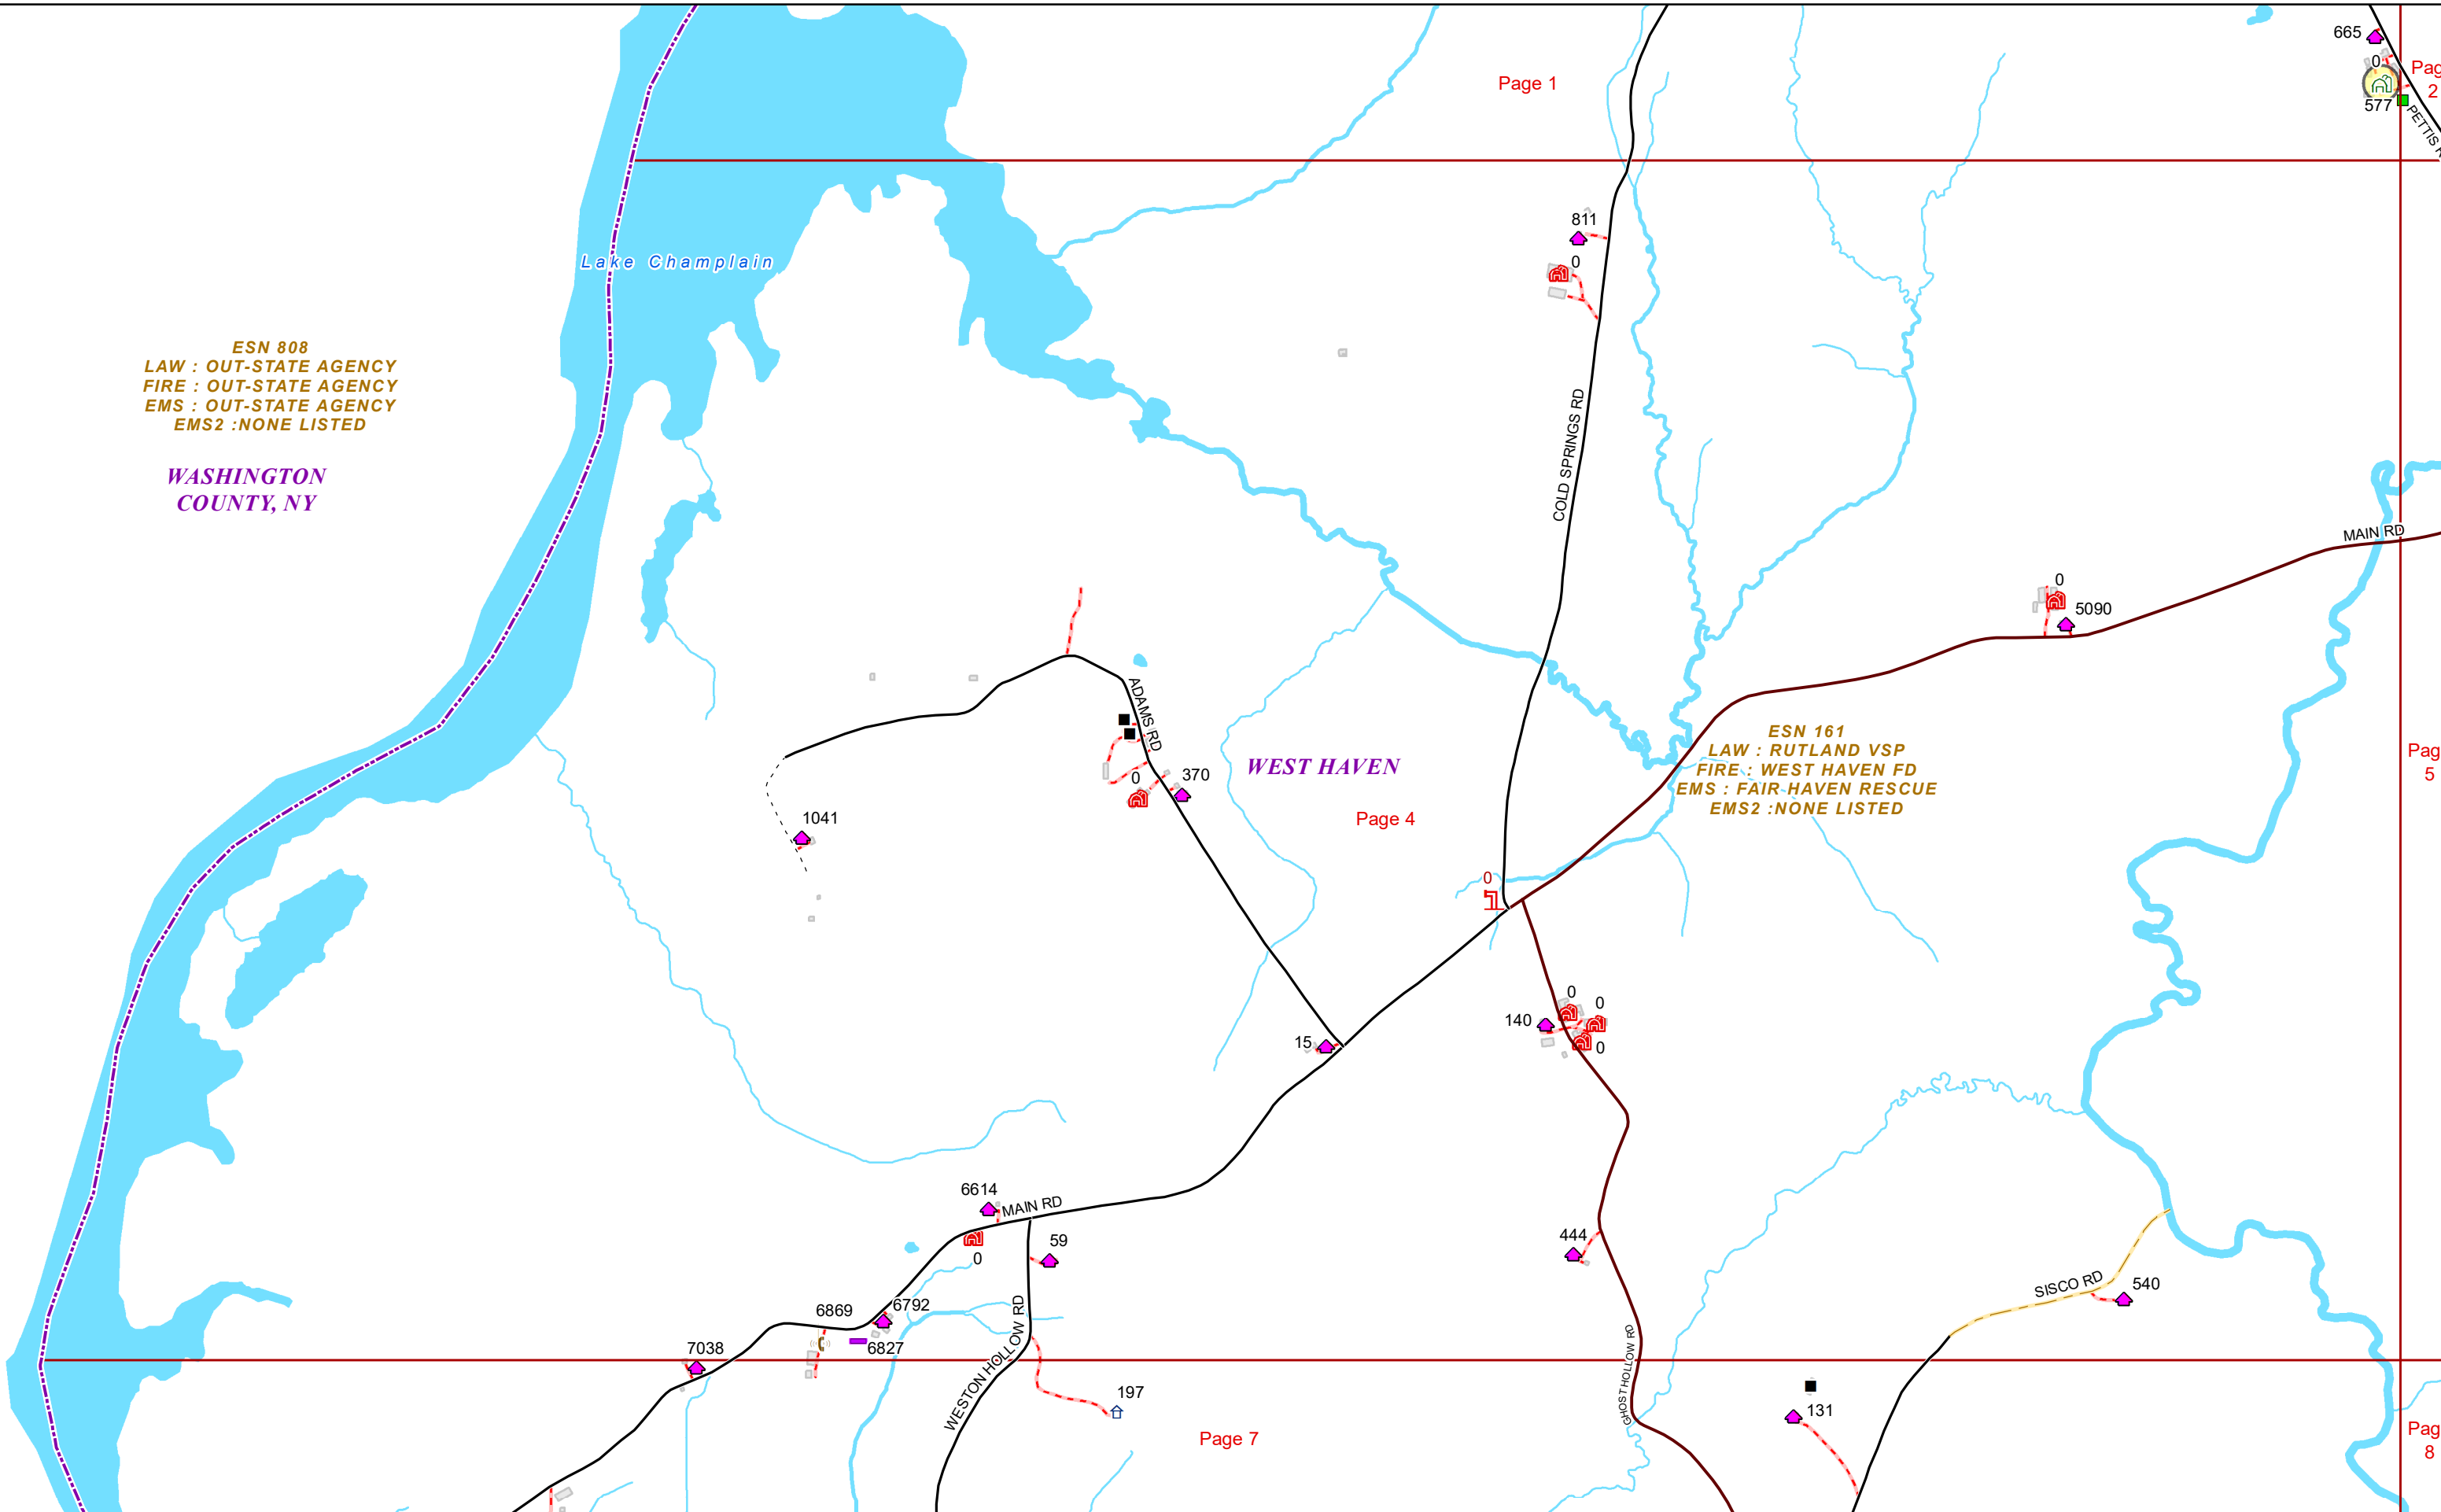

ESN 808
LAW : OUT-STATE AGENCY
FIRE : OUT-STATE AGENCY
EMS : OUT-STATE AGENCY
EMS2 : NONE LISTED

WASHINGTON COUNTY, NY

ESN 161
LAW : RUTLAND VSP
FIRE : WEST HAVEN FD
EMS : FAIR-HAVEN RESCUE
EMS2 : NONE LISTED