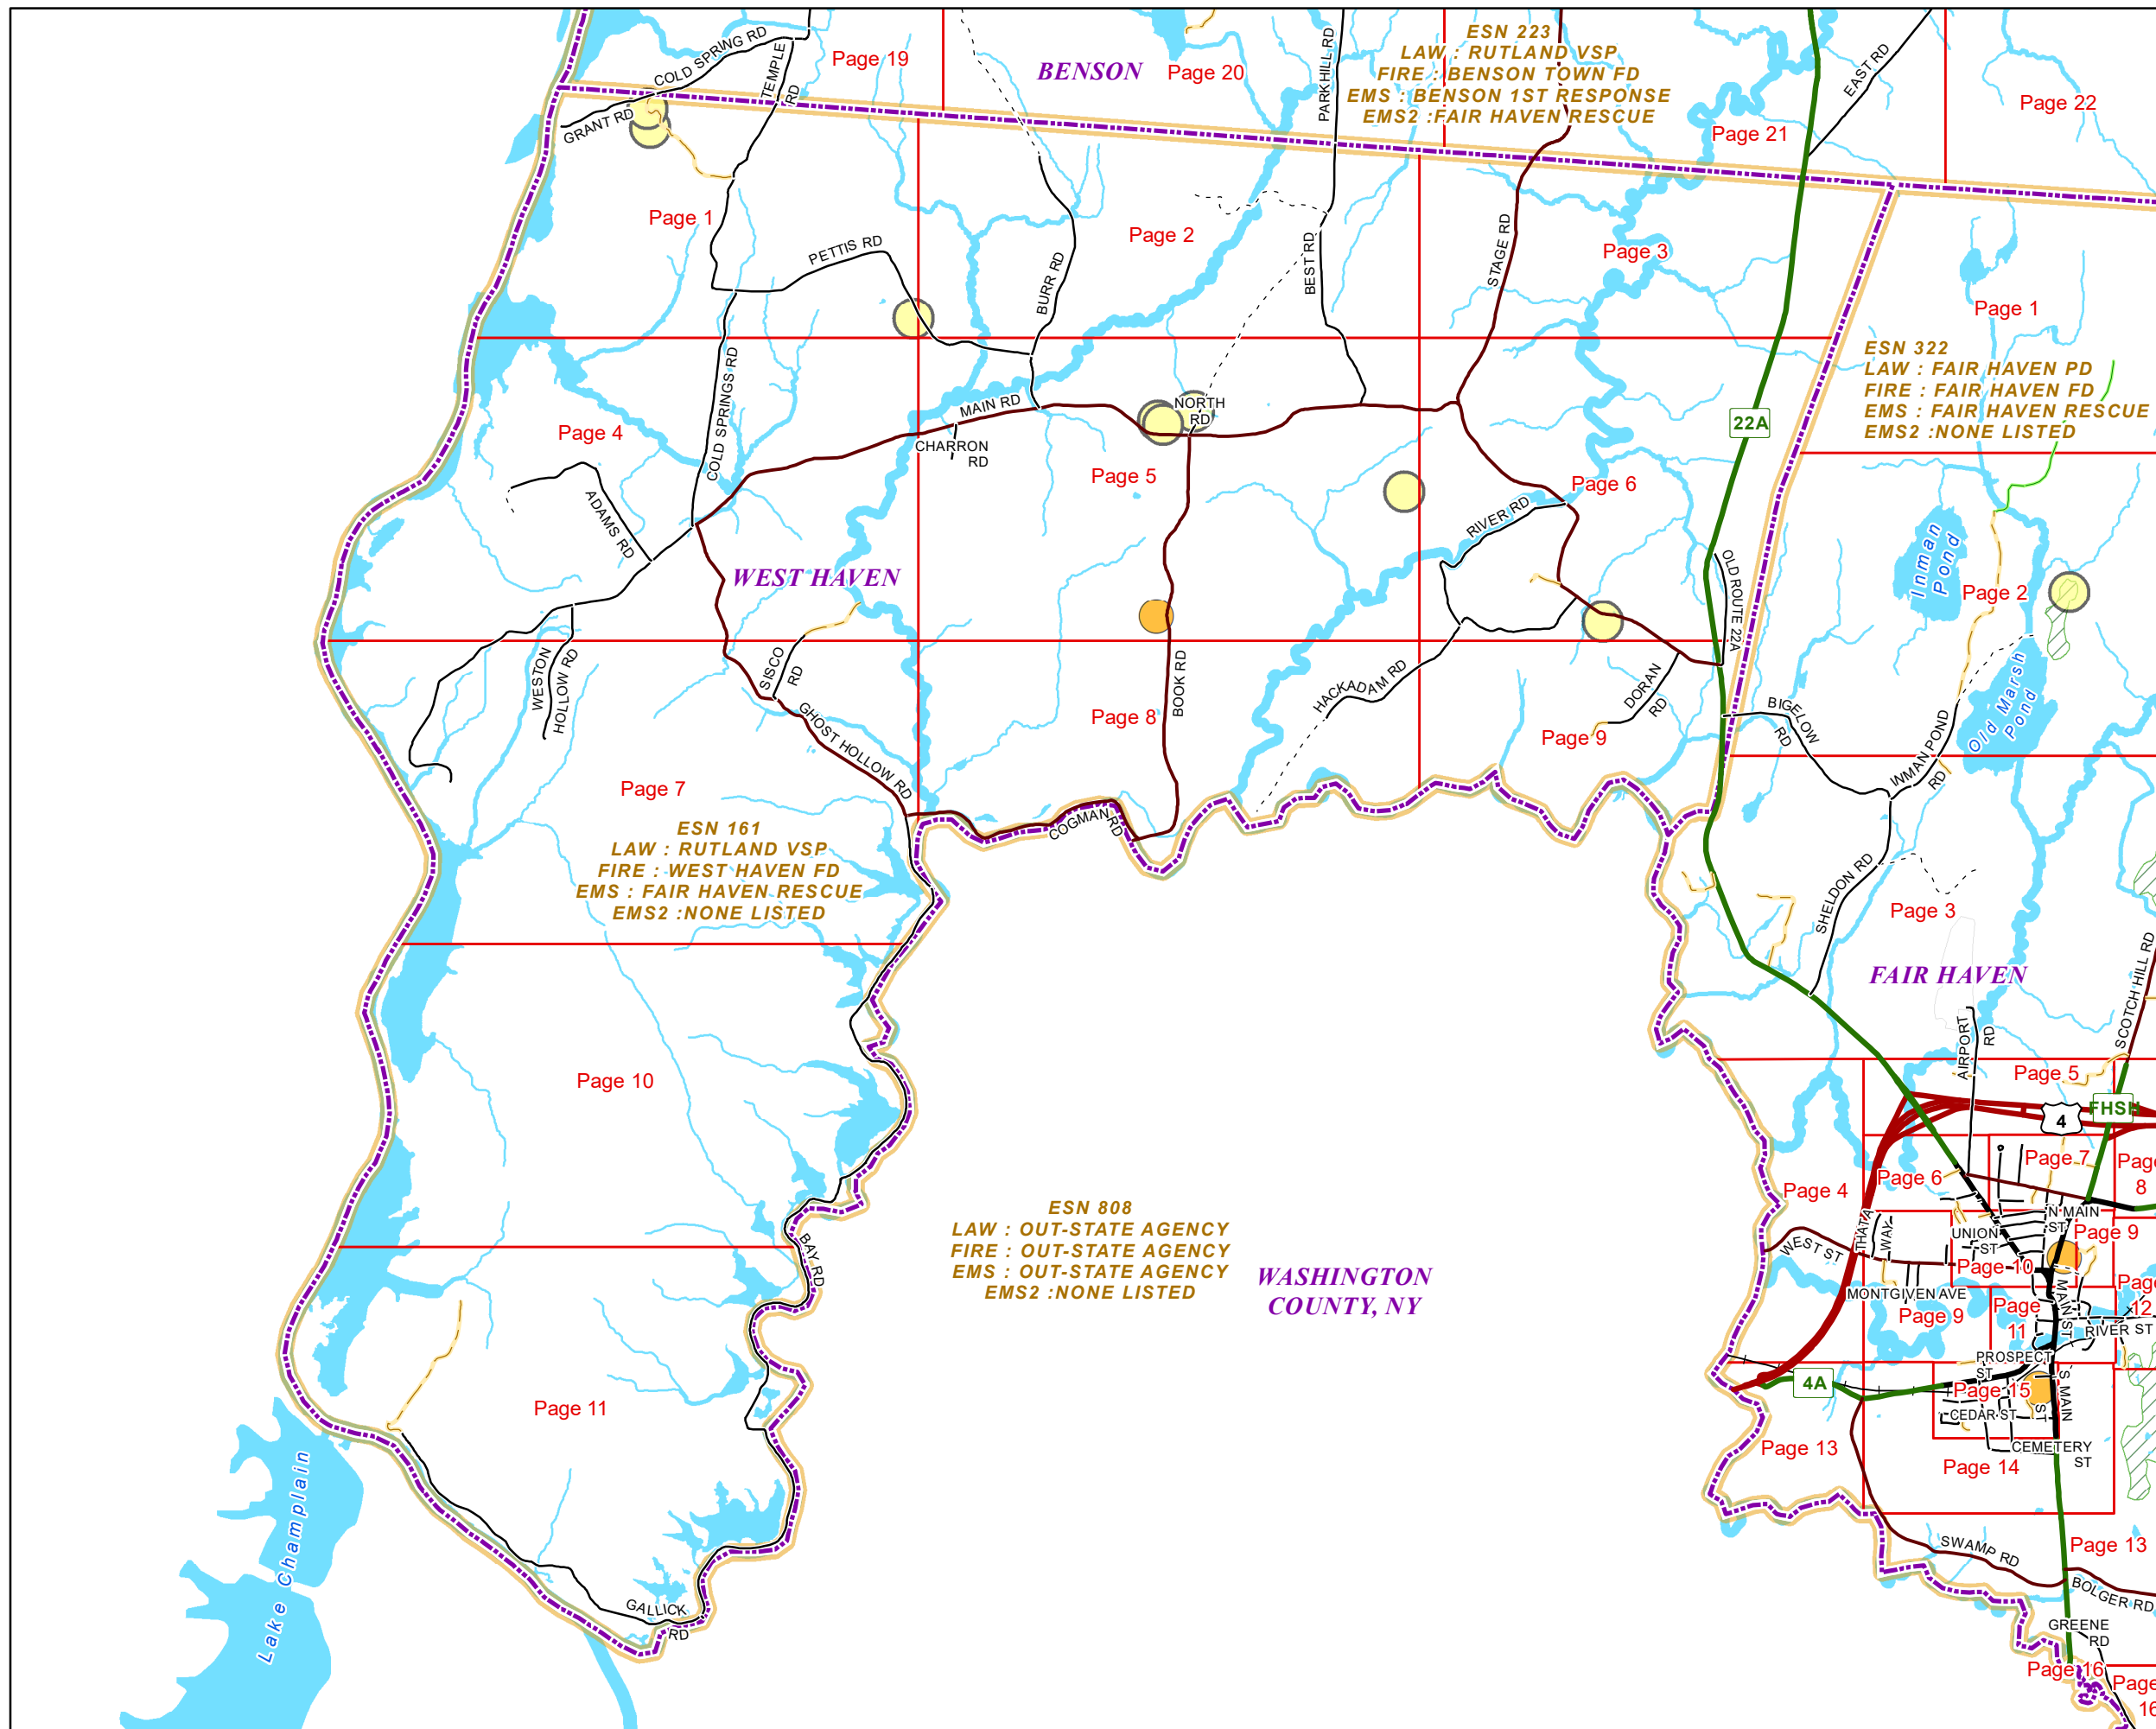

VERMONT E9-1-1 MapBook

West Haven

E9-1-1 MapBook with GIS Data

Use constraints: The 9-1-1 related data layers (Esites, Landmarks, Roads, Driveways, Footprints, Atlas Sheets, ESZ, etc.) were developed and designed for Enhanced 9-1-1 purposes only. The user should understand that the nature of the Enhanced 9-1-1 data layers means they are never complete. **Each municipal government is responsible for maintenance of the E9-1-1 database.** Other data (non-E9-1-1 related) used in the Vermont E9-1-1 MapBook is acquired from the Vermont Center for Geographic Information (VCGI) (vcgi.vermont.gov) and local Regional Planning Commissions.

Disclaimer:

This Vermont E9-1-1 MapBook and GIS data is for general reference only. Data layers that appear on the map may or may not be accurate, current or otherwise reliable. The E9-1-1 Board and the State of Vermont make no representations of any kind, including but not limited to the warranties of merchantability or fitness for a particular use, not are any such warranties to be implied with respect to the GIS data and MapBook.

For Questions/Updates:

Contact VT Enhanced 9-1-1 Board:
Phone: 802-828-4911
Email: e911.info@vermont.gov
Website: e911.vermont.gov

7/11/2023