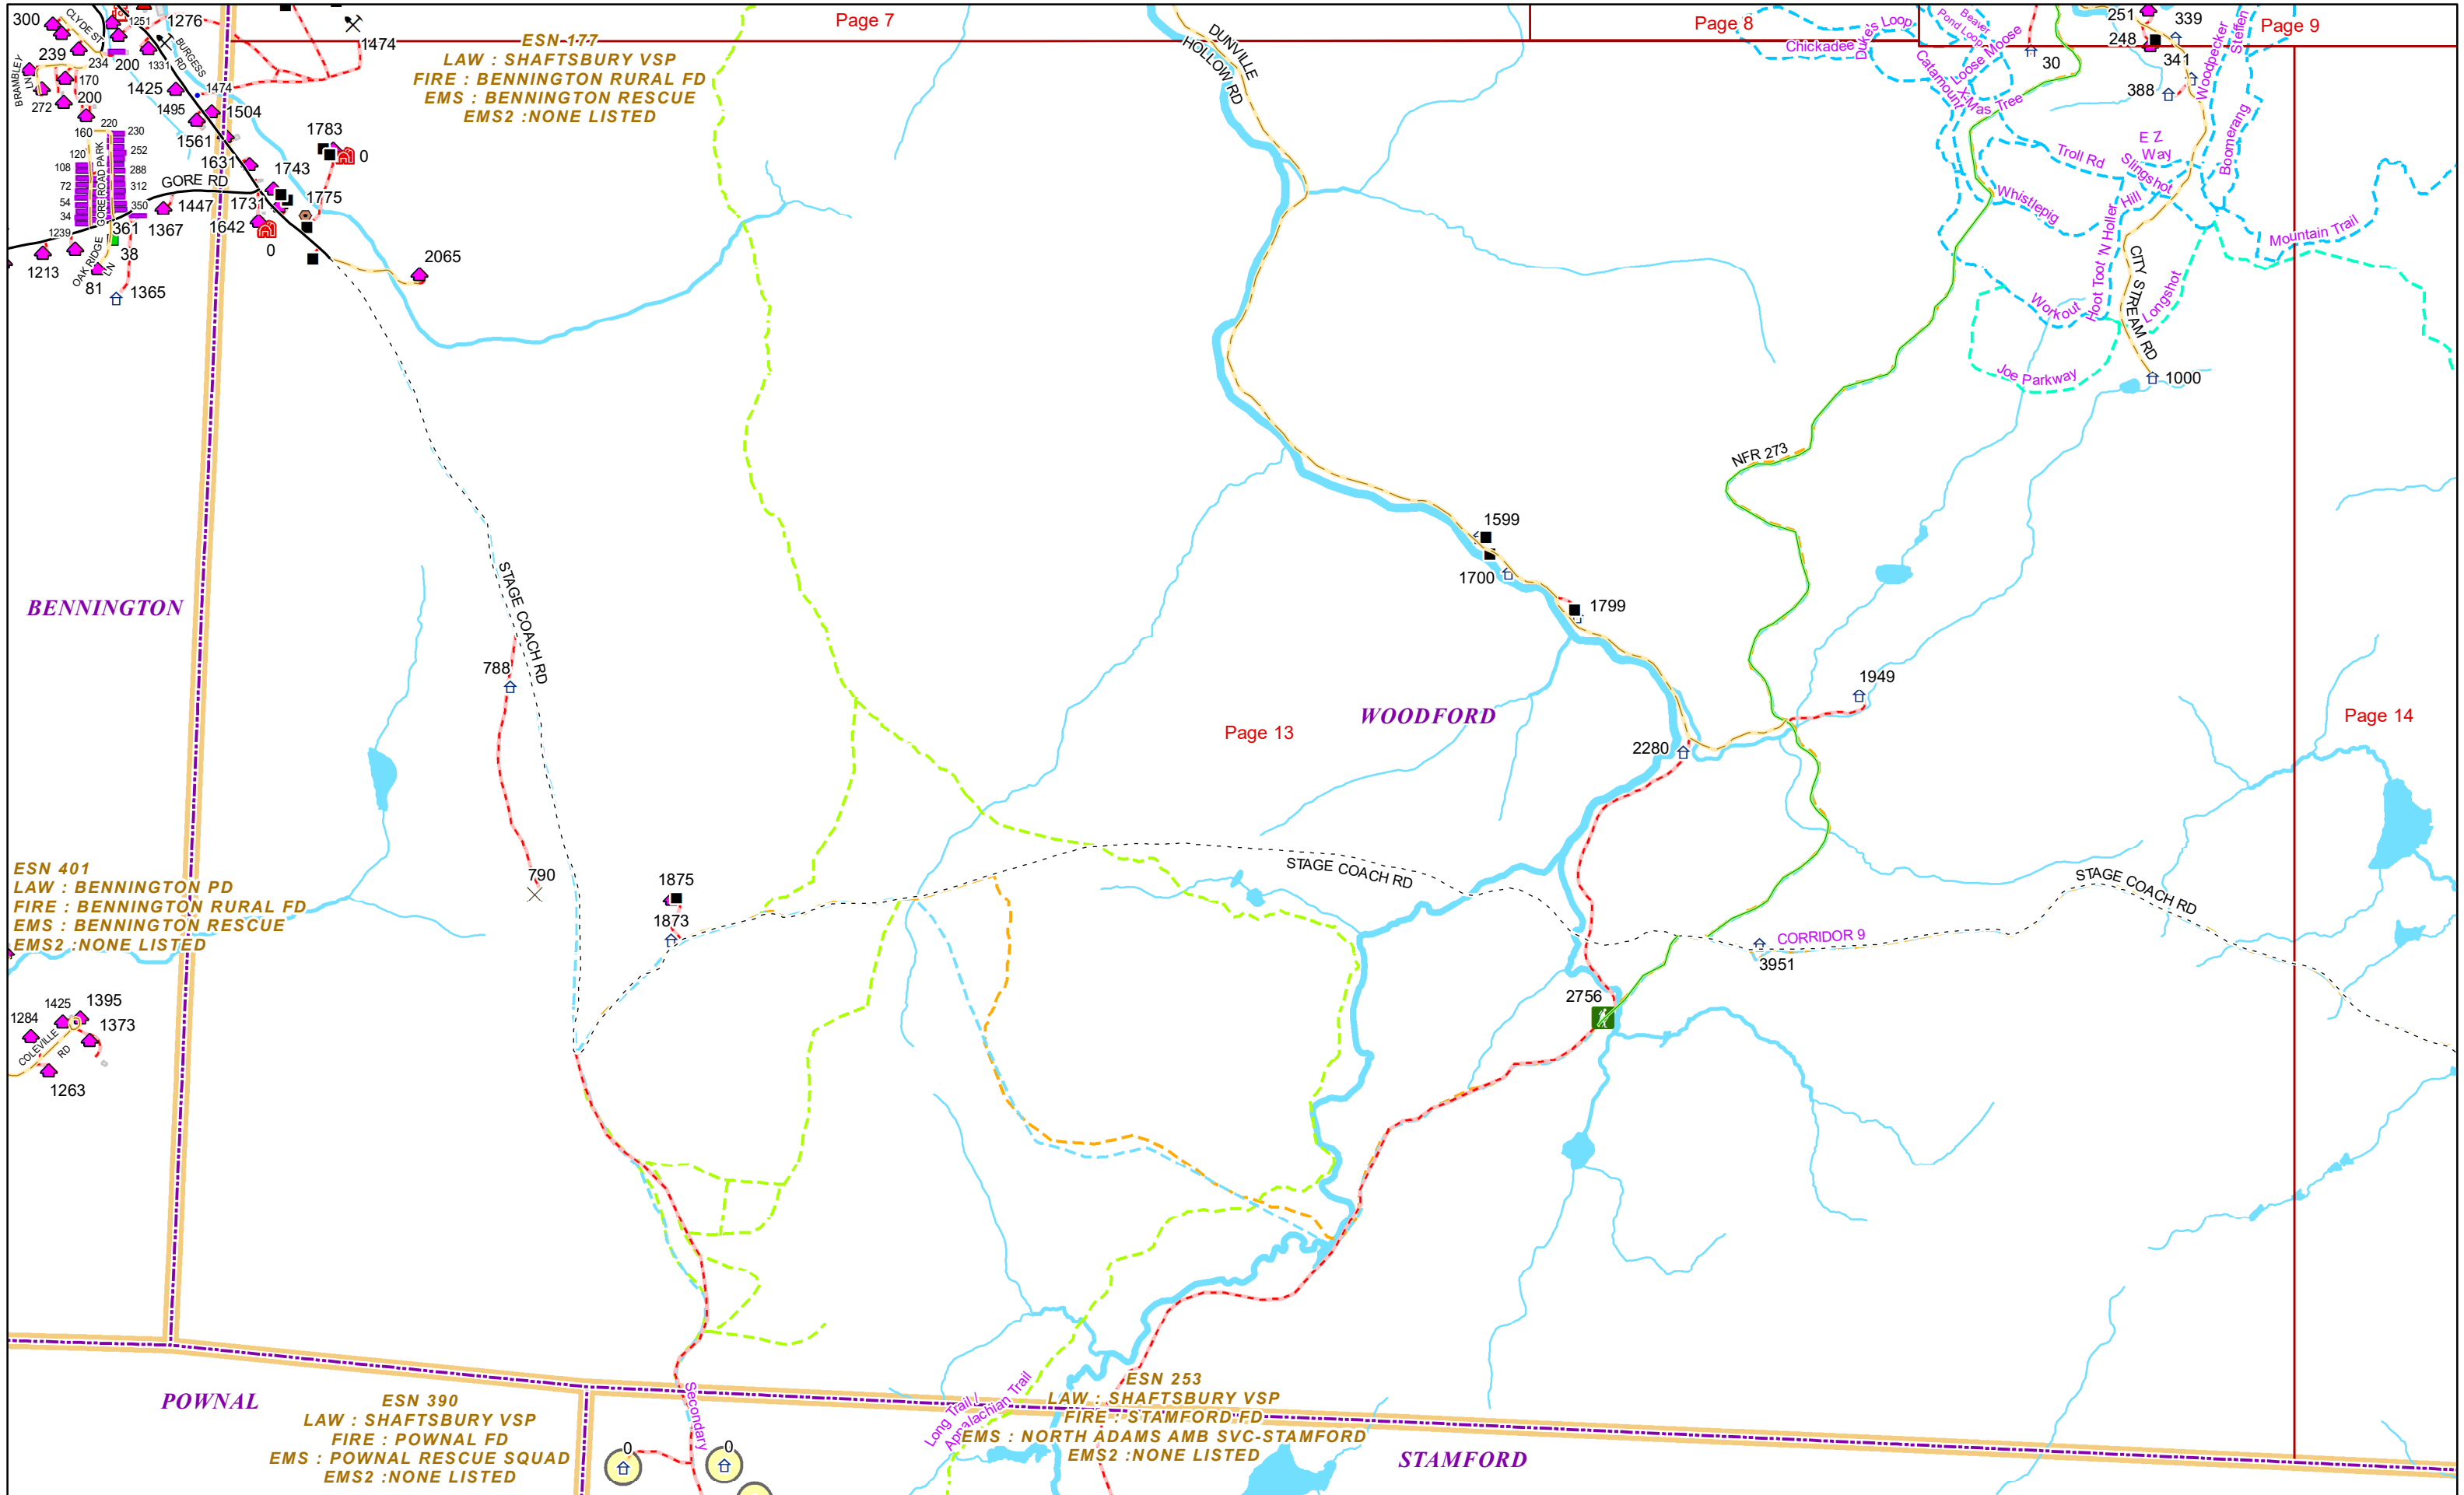

Page 11

Page 10

Page 8

Page 12

Duke's Loop
30
251
248
339
341
388
1000
NFR 273
Cabin
Tree
Whistlepig
Troll Rd
Slingshot
EZ Way
Hoot Toot N Holler
CITY
STREAM RD
Longshot
Joe Parkway
Workout
Woodpecker
Steffen
Boomerang
Mountain Trail