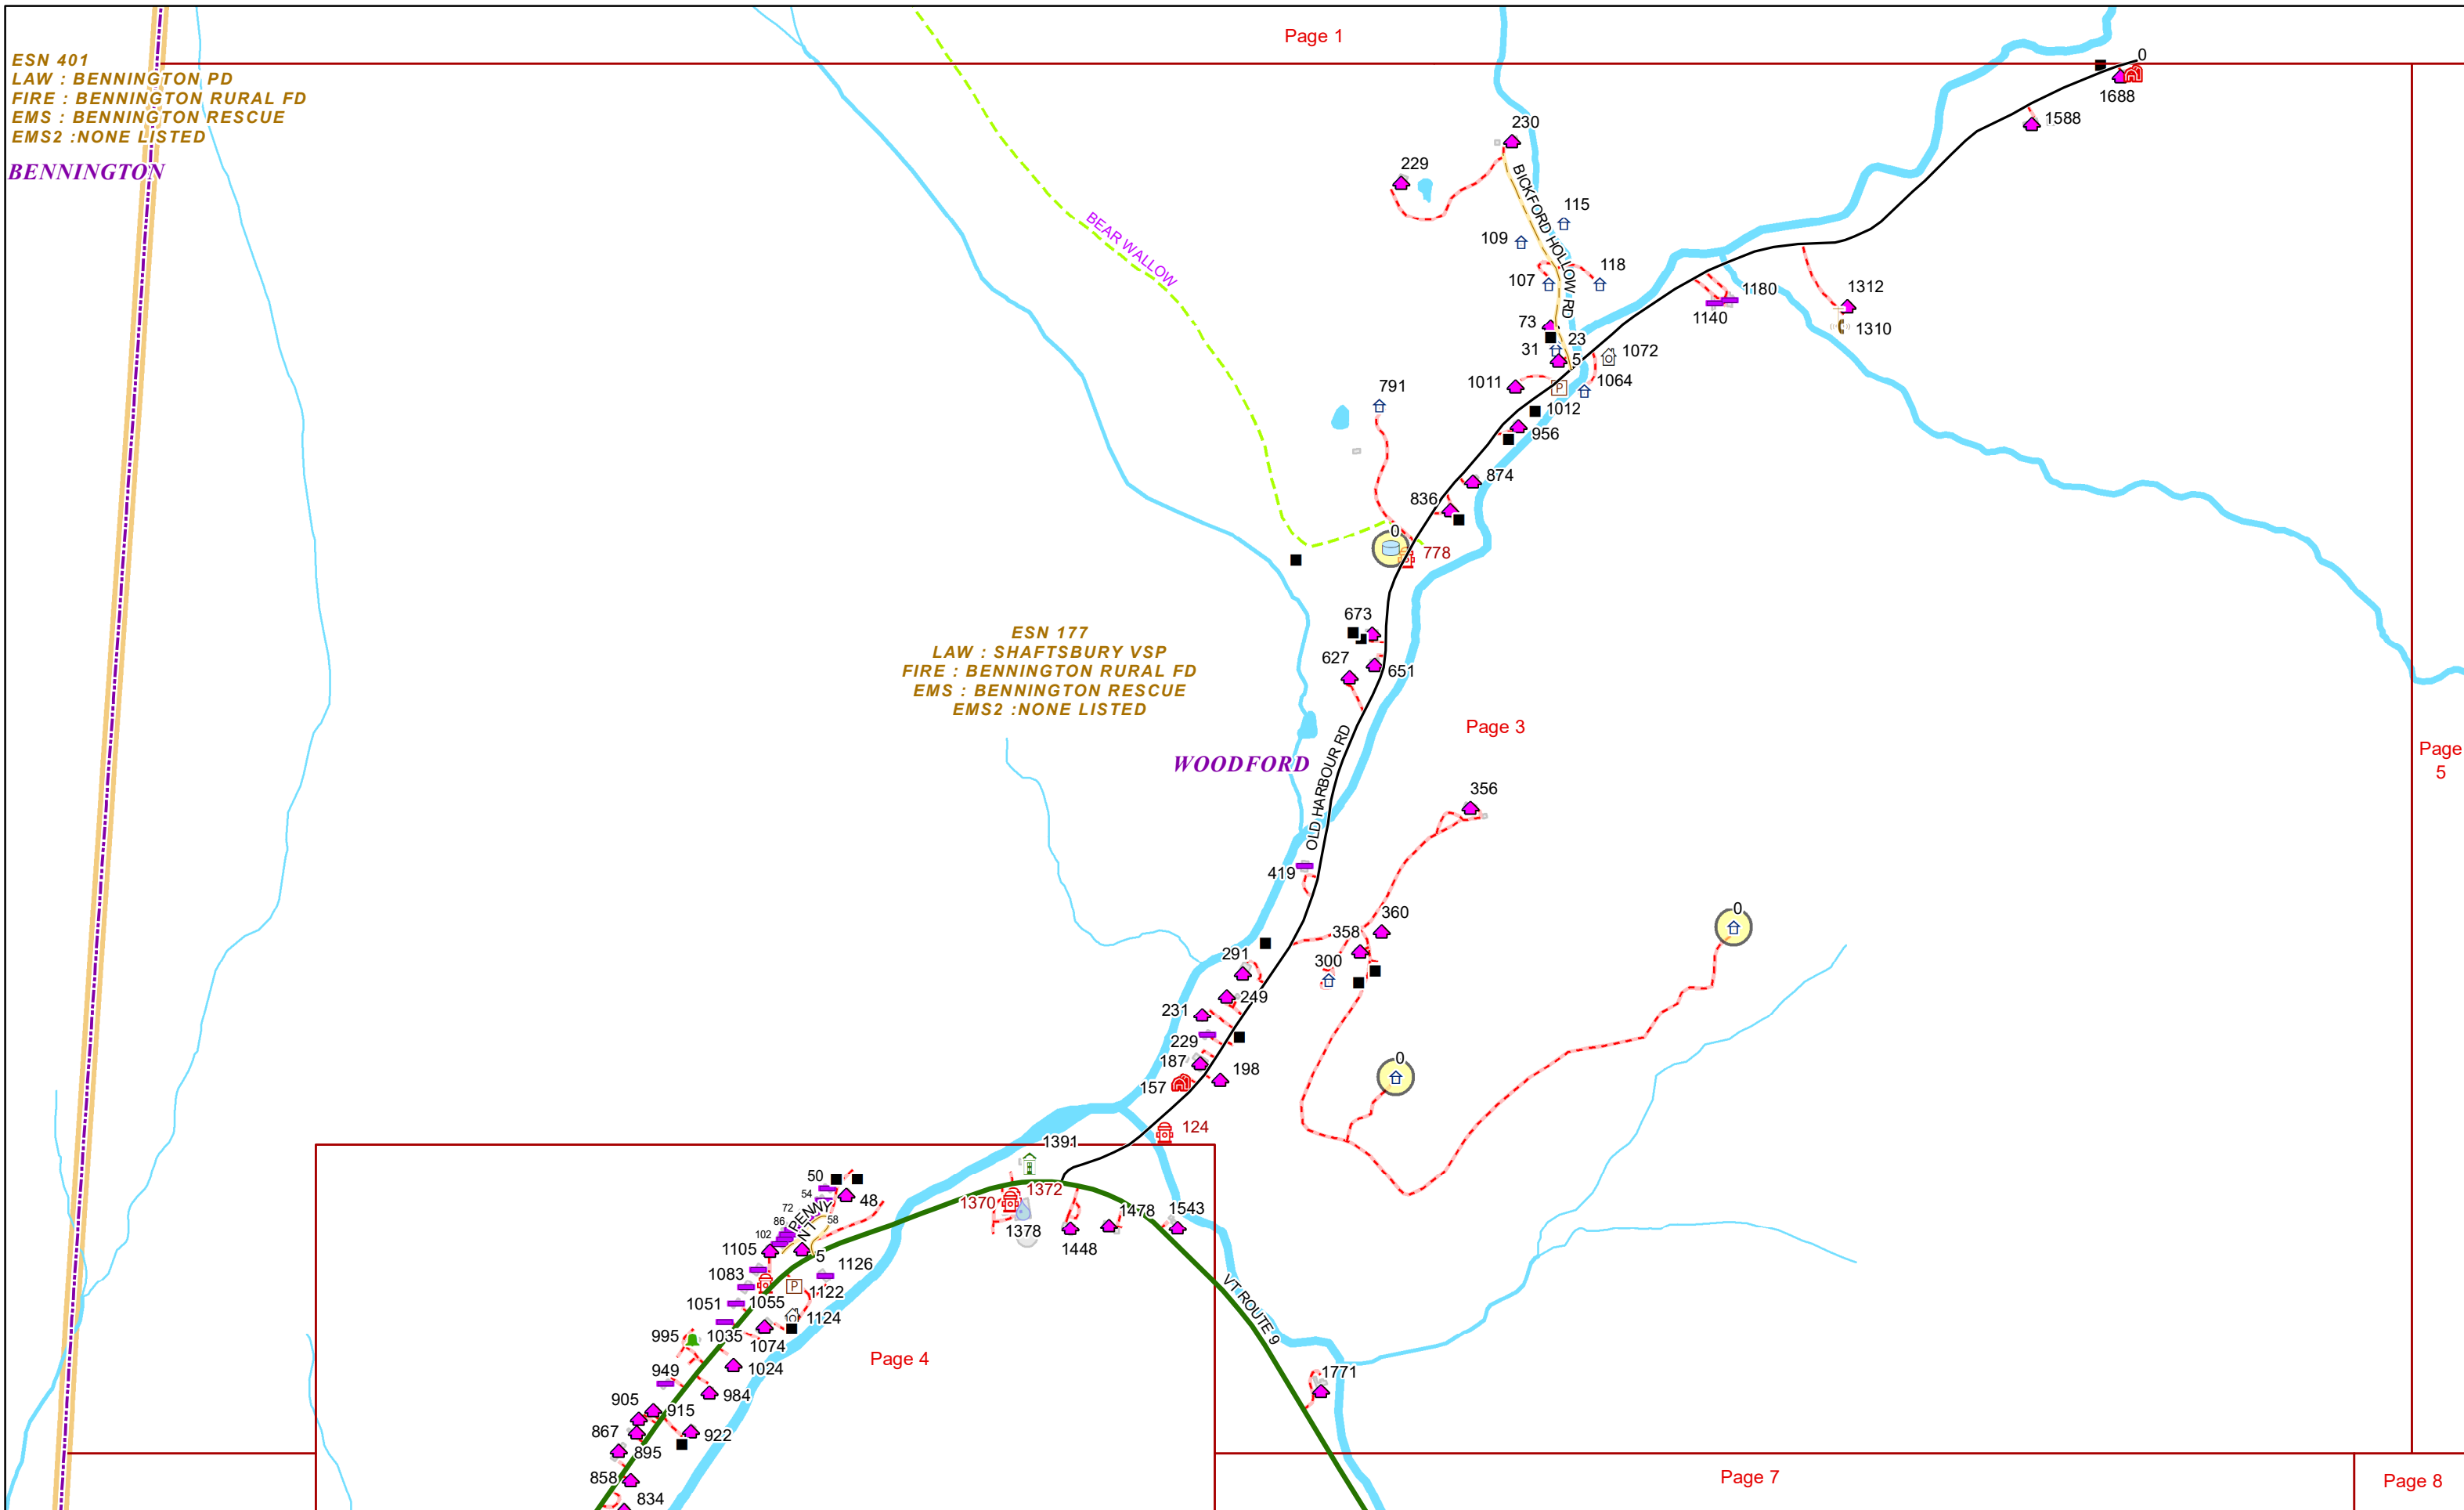

ESN 401
LAW : BENNINGTON PD
FIRE : BENNINGTON RURAL FD
EMS : BENNINGTON RESCUE
EMS2 : NONE LISTED

BENNINGTON

Page 1

ESN 177
LAW : SHAFTSBURY VSP
FIRE : BENNINGTON RURAL FD
EMS : BENNINGTON RESCUE
EMS2 : NONE LISTED

WOODFORD

Page 3

Page 5

Page 4

Page 7

Page 8

Page 3

Date: 7/6/2023

1 in = 816 feet