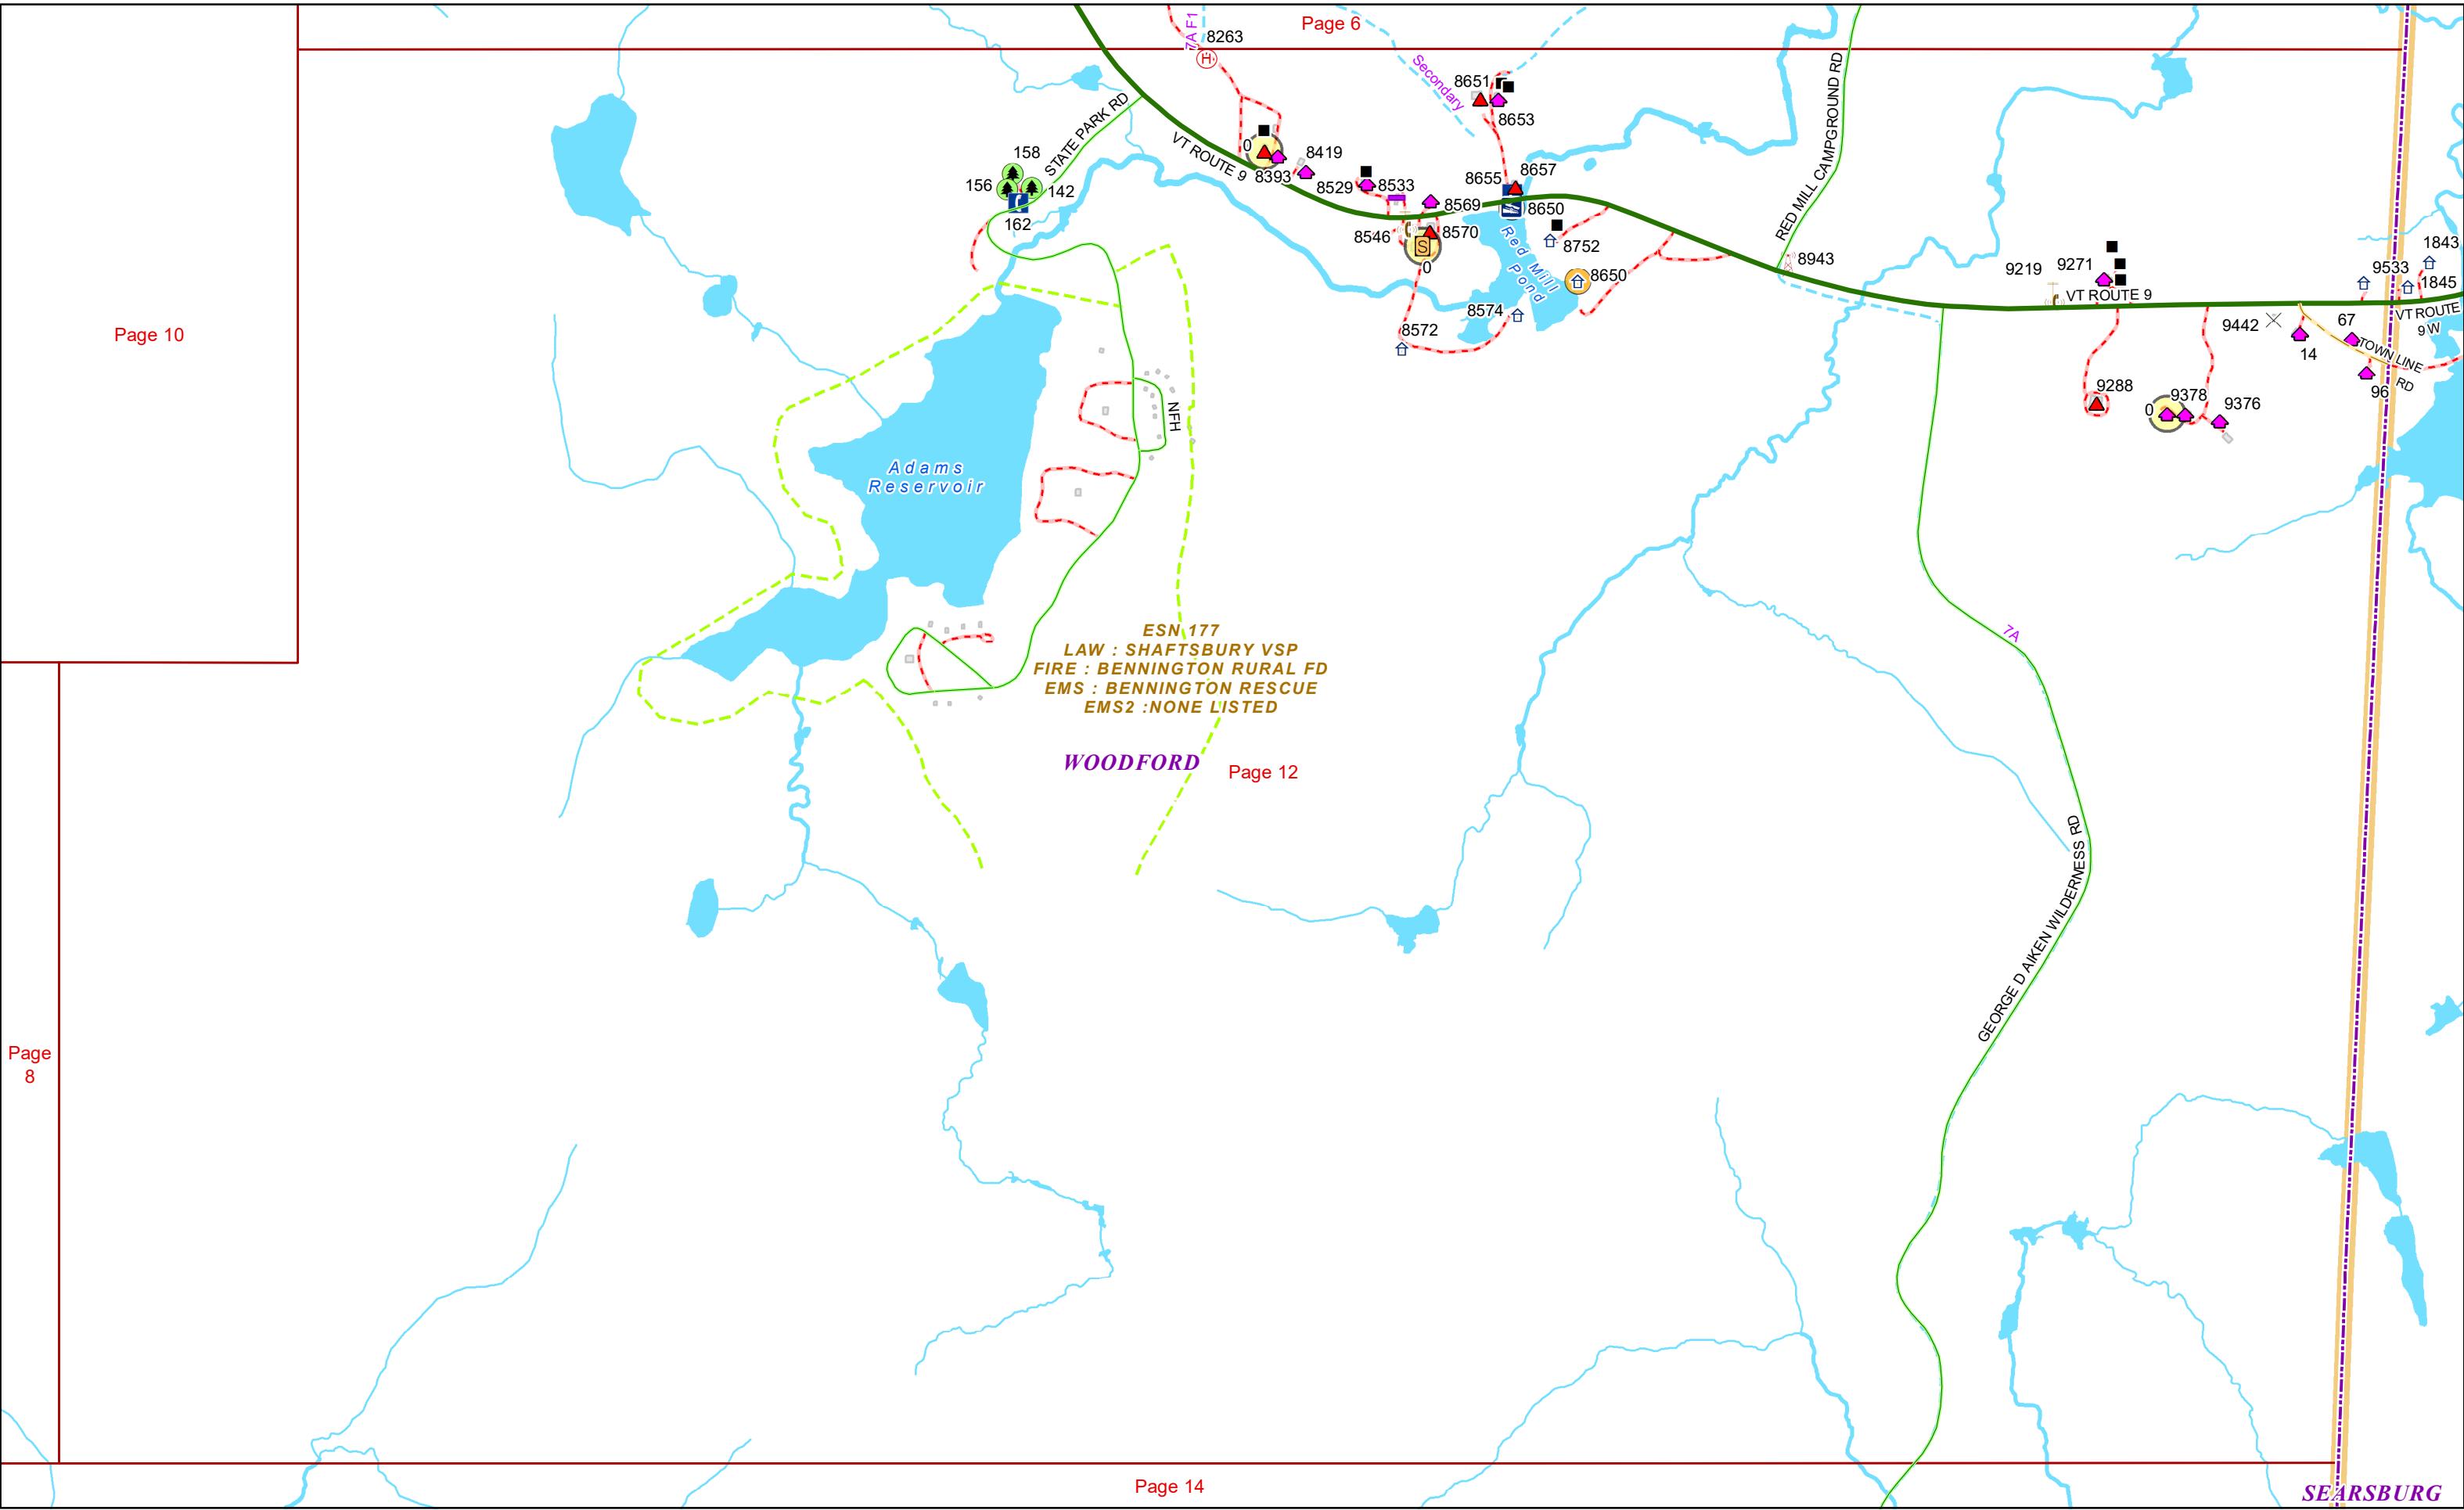

WOODFORD

Page 9

ESN 177
LAW : SHAFTSBURY VSP
FIRE : BENNINGTON RURAL FD
EMS : BENNINGTON RESCUE
EMS2 : NONE LISTED

WOODFORD

Big Pond

ESN 177
LAW : SHAFTSBURY VSP
FIRE : BENNINGTON RURAL FD
EMS : BENNINGTON RESCUE
EMS2 : NONE LISTED

Page 11

Page 10

Page 8

Page 12

Duke's Loop
30
251
248
339
341
388
1000
NFR 273
Cabin
Tree
Whistlepig
Troll Rd
Slingshot
EZ Way
Hoot Toot N Holler
CITY
STREAM RD
Longshot
Joe Parkway
Workout
Woodpecker
Steffen
Boomerang
Mountain Trail