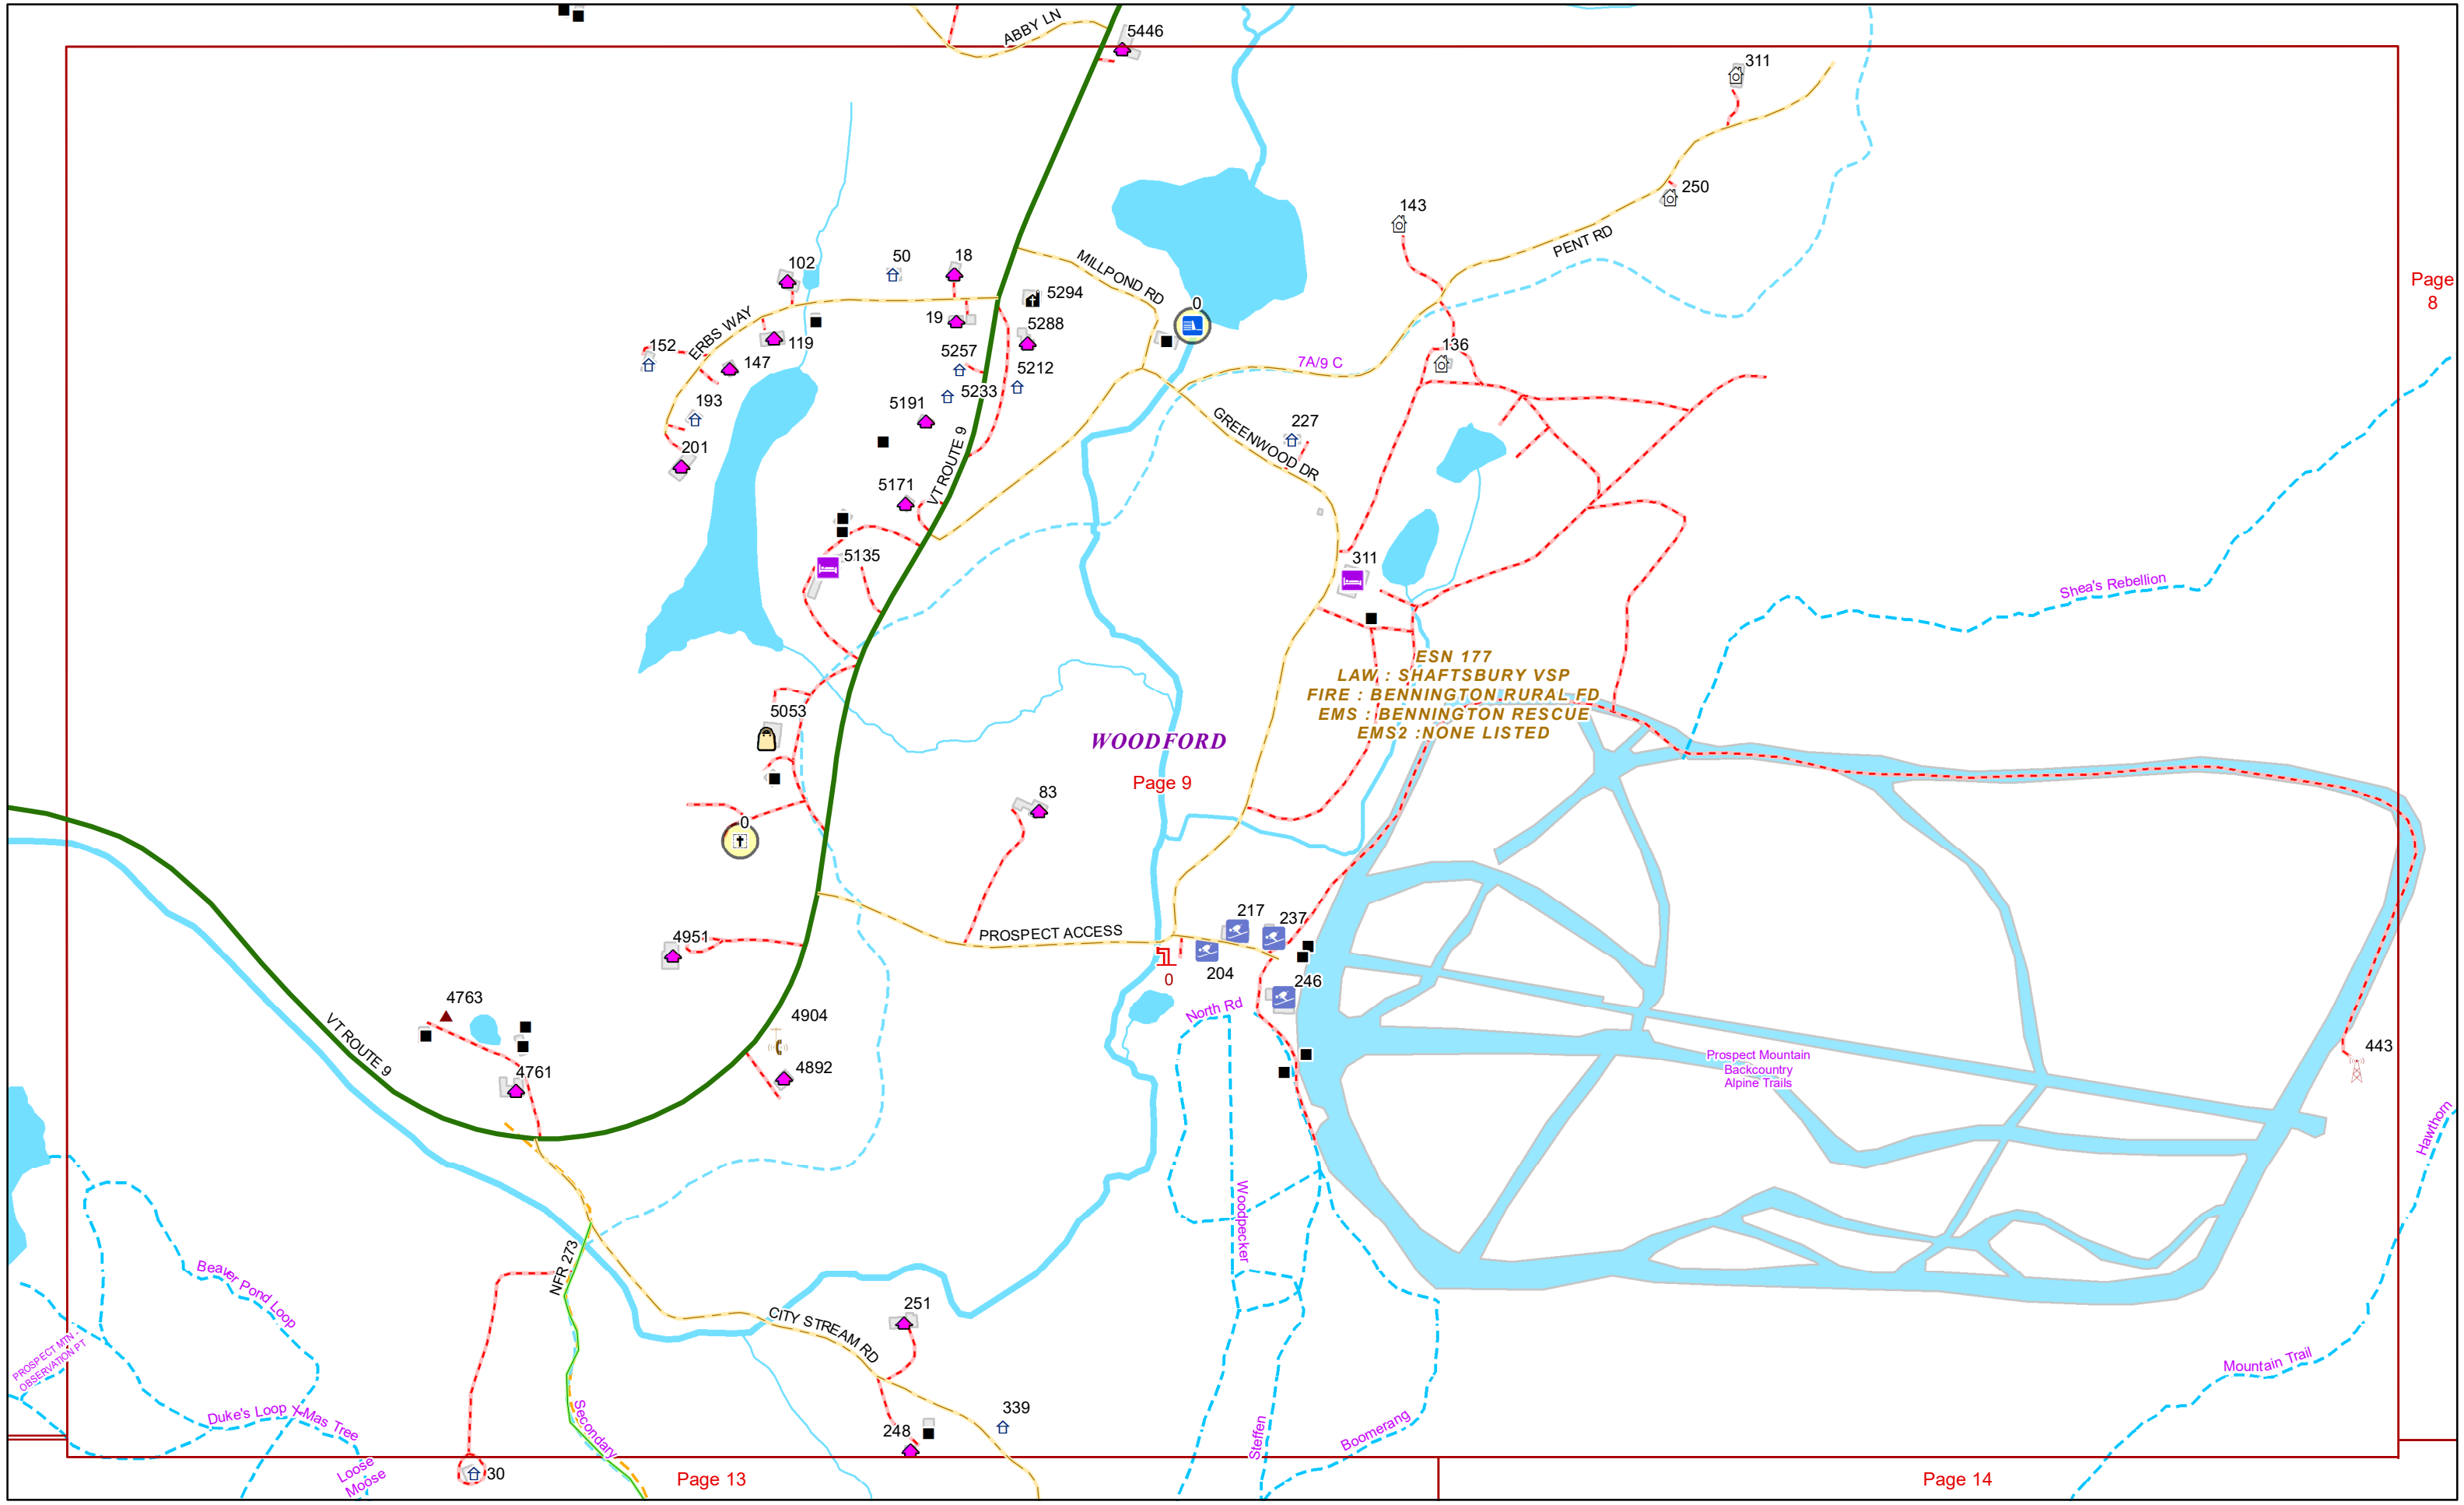

WOODFORD

Page 9

ESN 177
LAW : SHAFTSBURY VSP
FIRE : BENNINGTON RURAL FD
EMS : BENNINGTON RESCUE
EMS2 : NONE LISTED