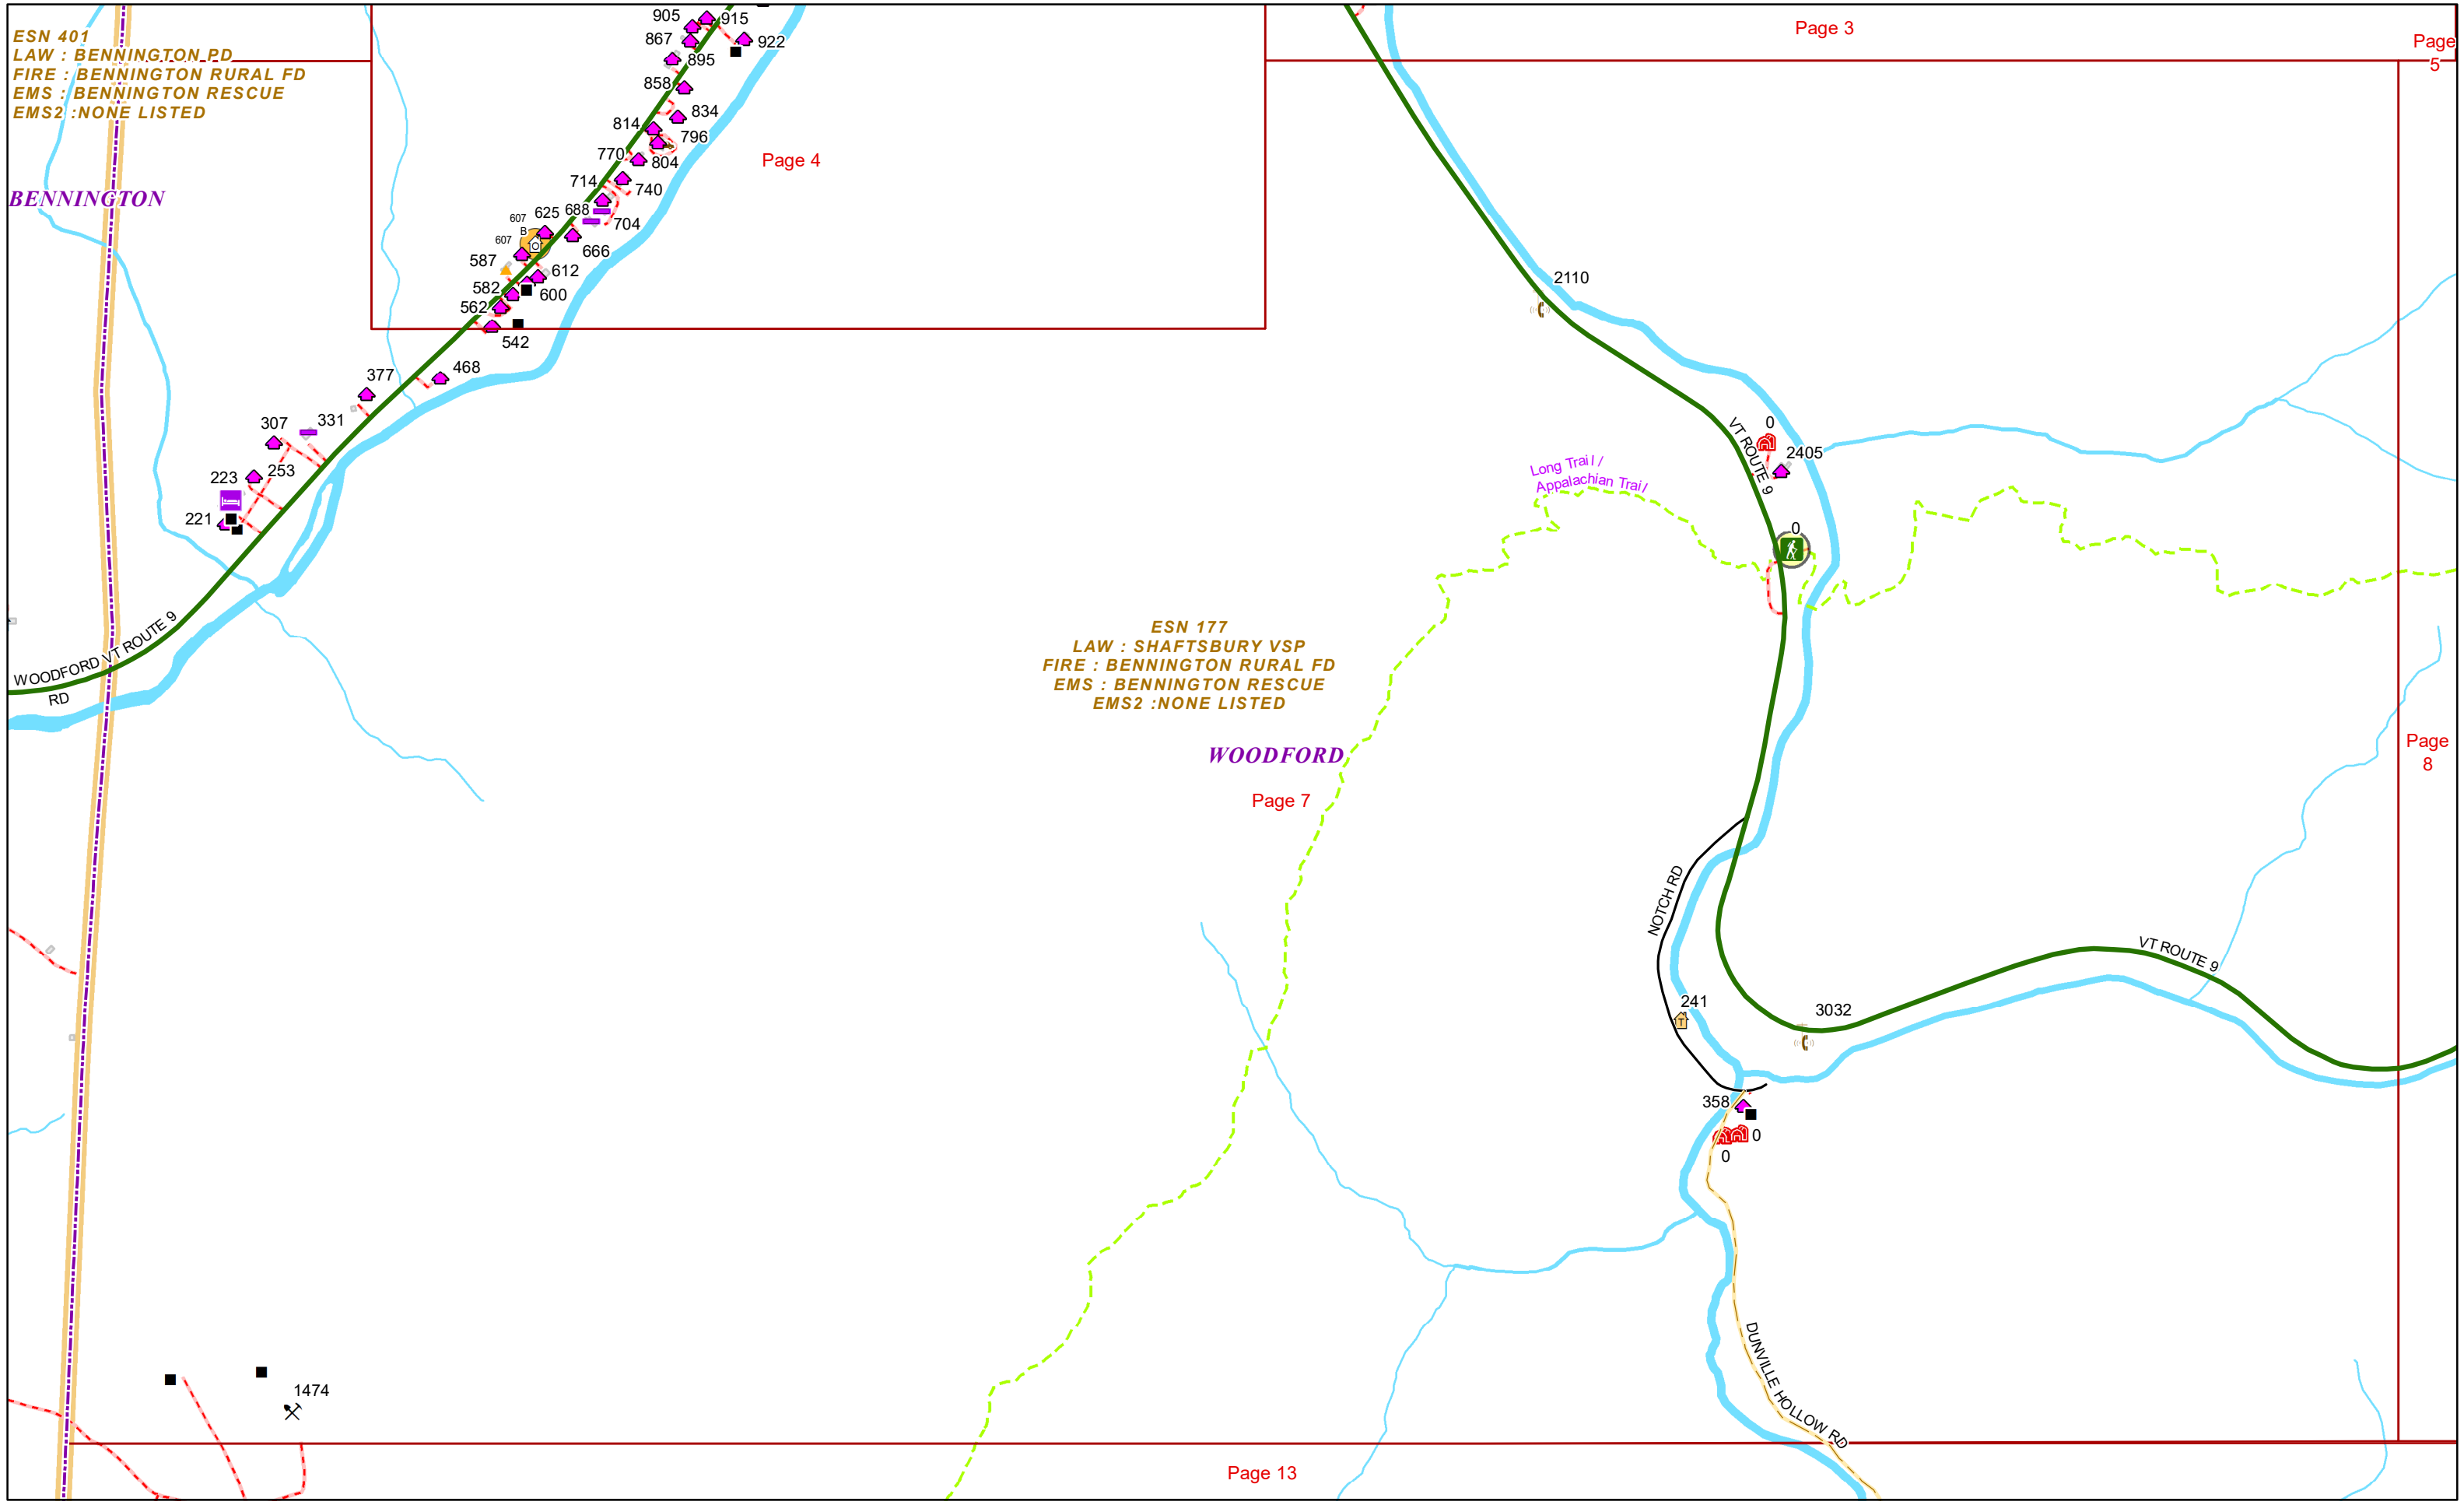

Page 3

Page 5

Page 8

Page 13