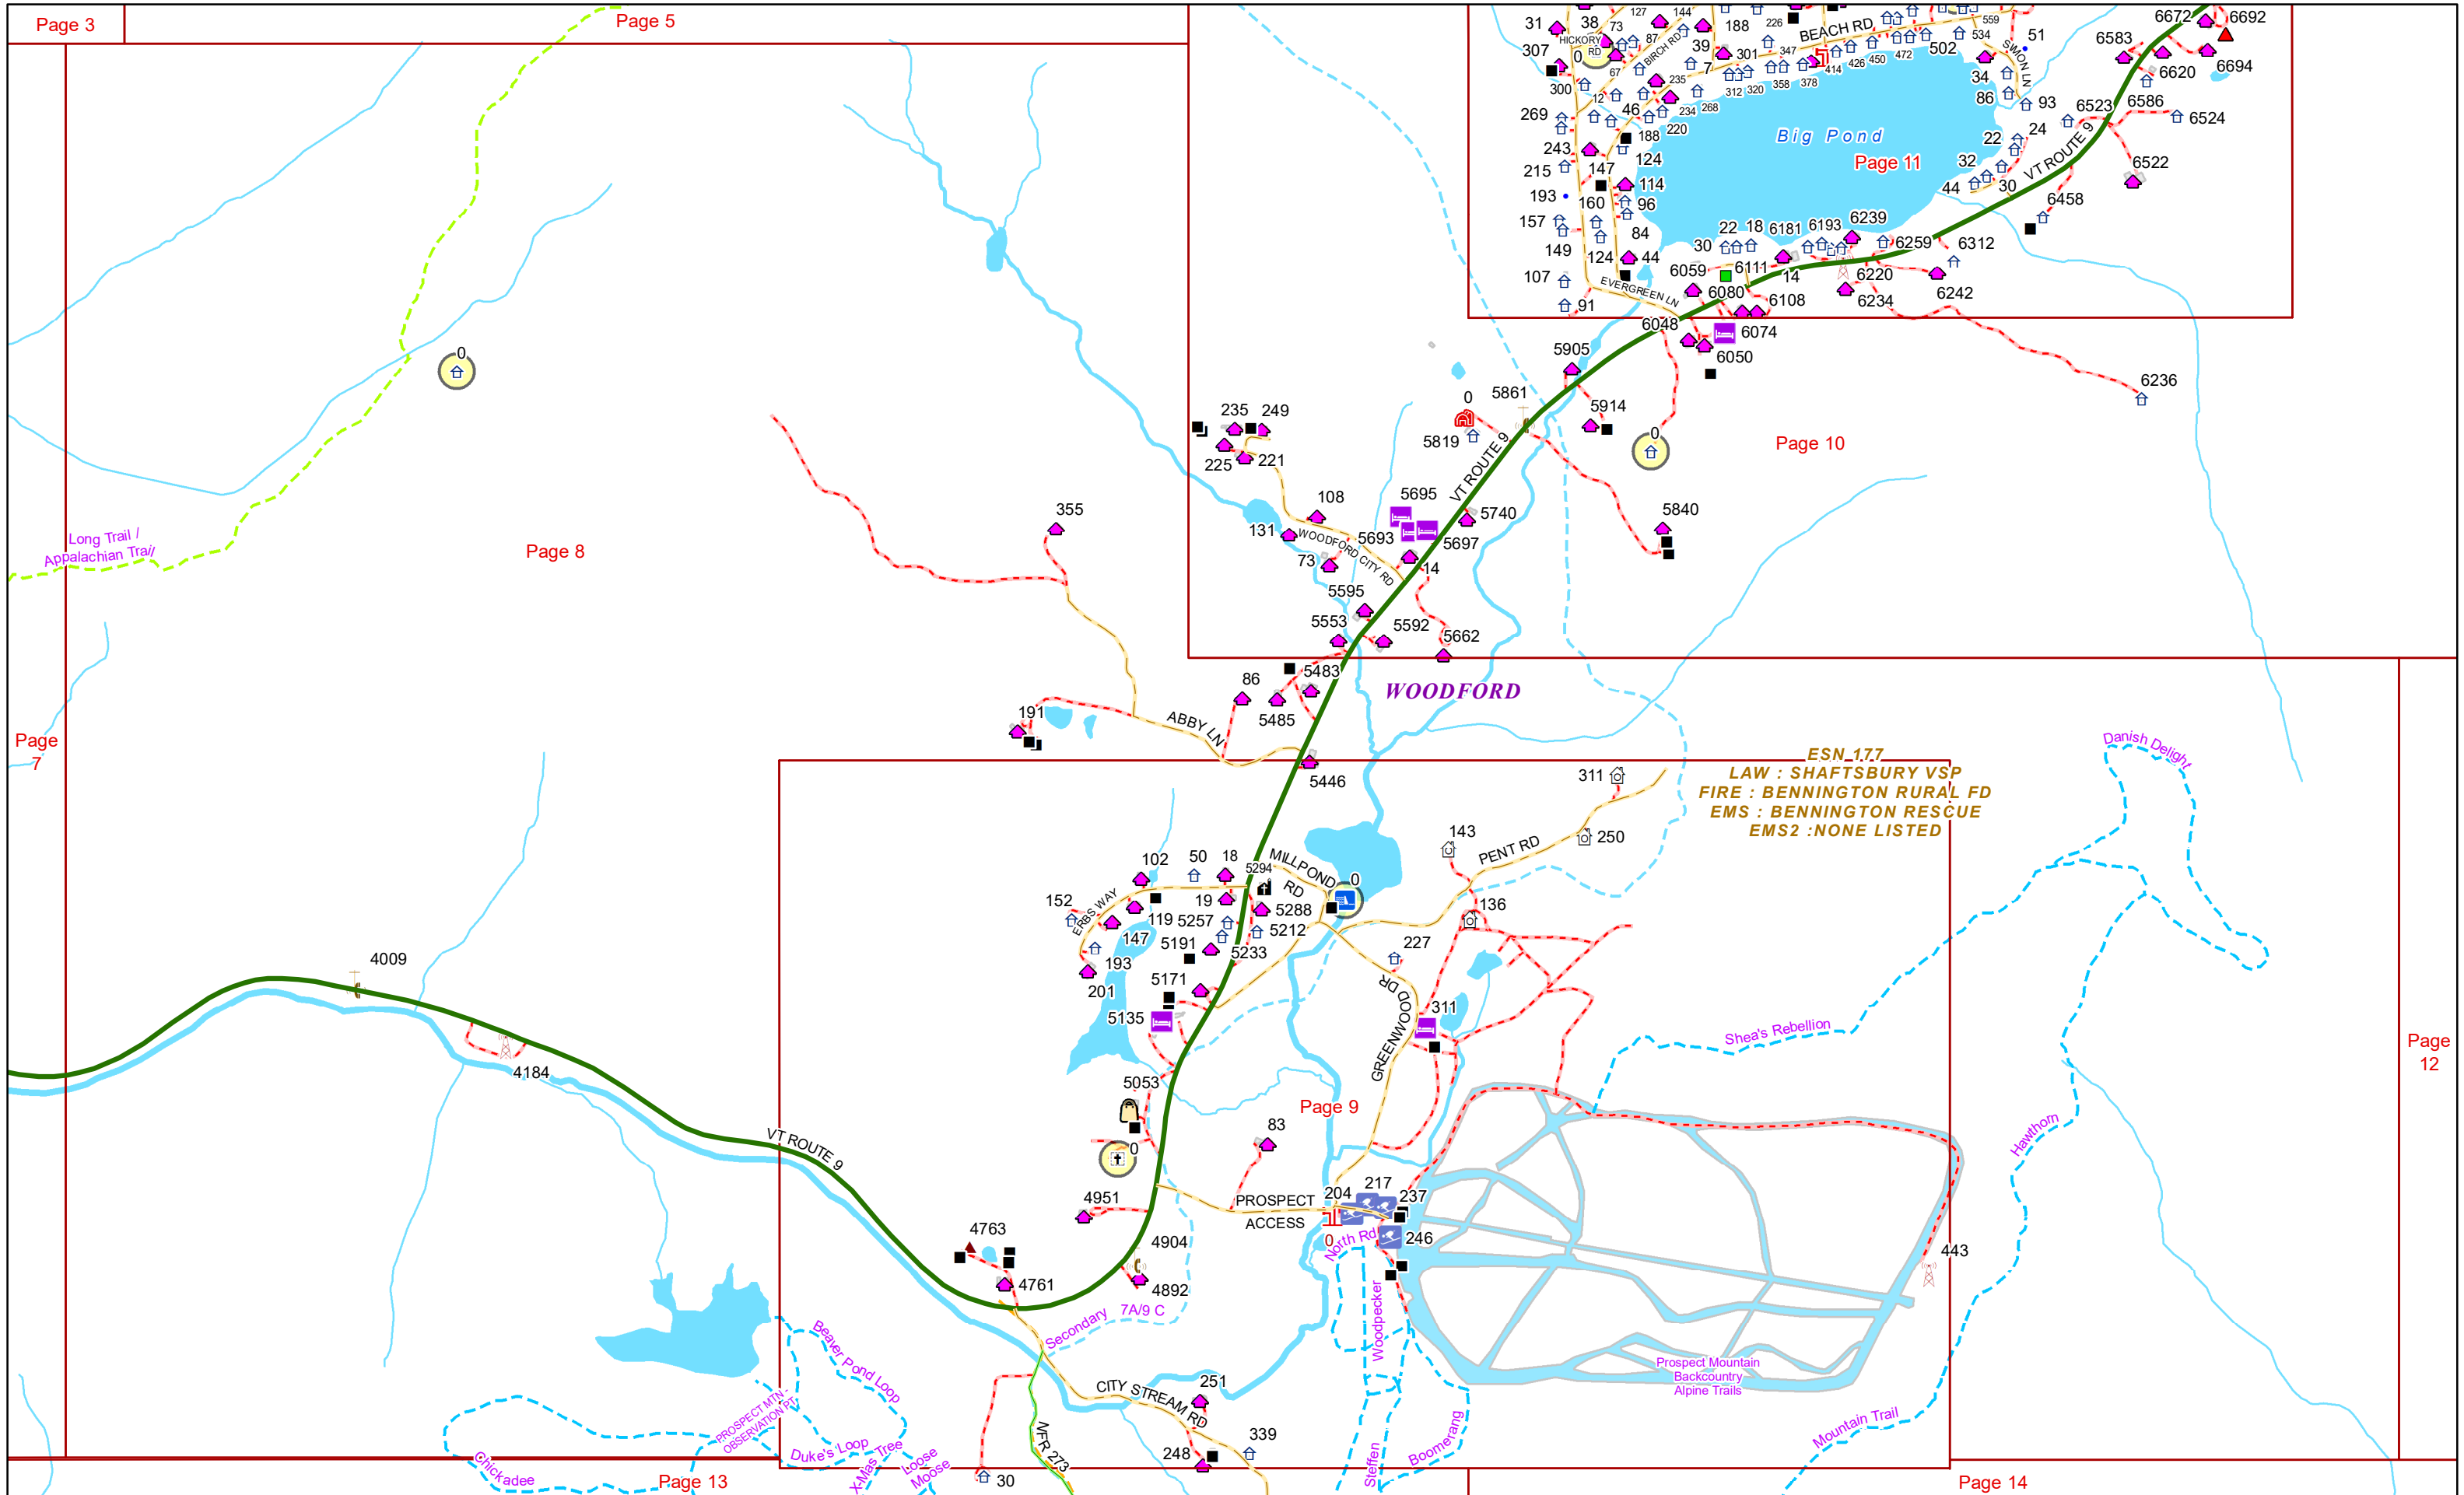

LAW : SHAFTSBURY VSP
FIRE : BENNINGTON RURAL FD
EMS : BENNINGTON RESCUE
EMS2 : NONE LISTED