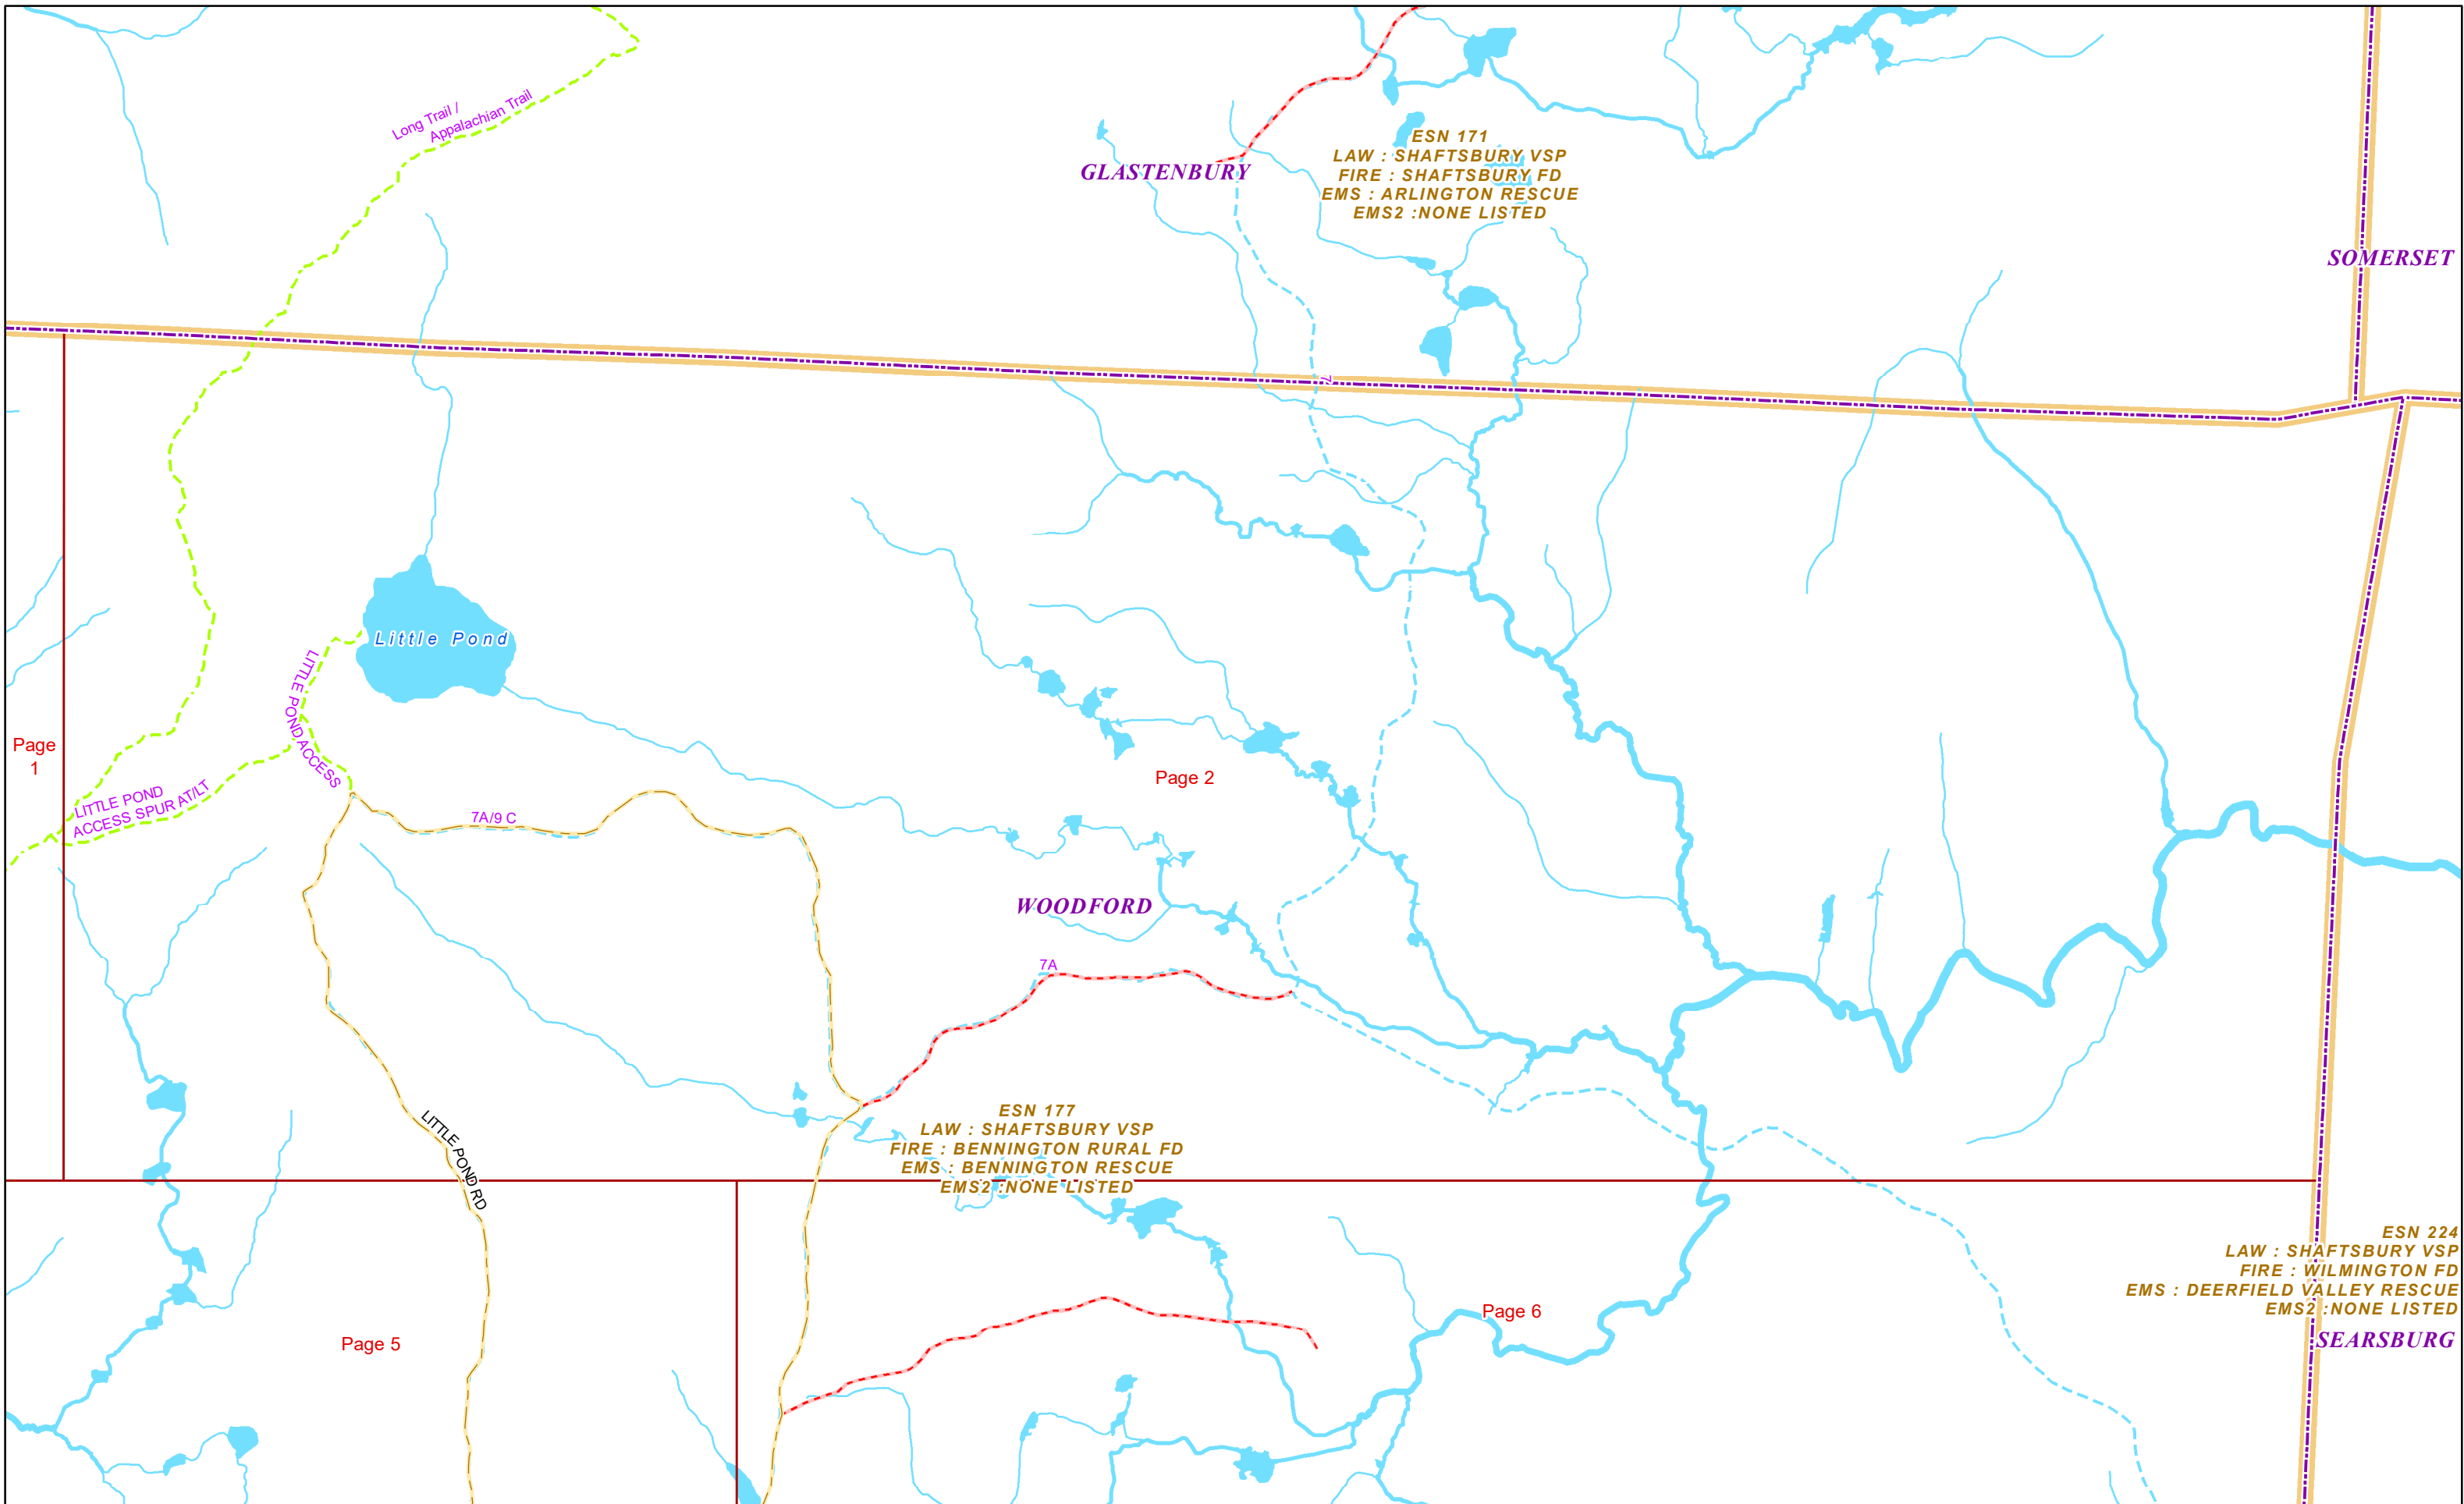

GLASTENBURY

ESN 171
LAW : SHAFTSBURY VSP
FIRE : SHAFTSBURY FD
EMS : ARLINGTON RESCUE
EMS2 : NONE LISTED

SOMERSET

Little Pond

Page 1

Page 2

WOODFORD

7A

ESN 177
LAW : SHAFTSBURY VSP
FIRE : BENNINGTON RURAL FD
EMS : BENNINGTON RESCUE
EMS2 : NONE LISTED

Page 5

Page 6

ESN 224
LAW : SHAFTSBURY VSP
FIRE : WILMINGTON FD
EMS : DEERFIELD VALLEY RESCUE
EMS2 : NONE LISTED

SEARSBURG