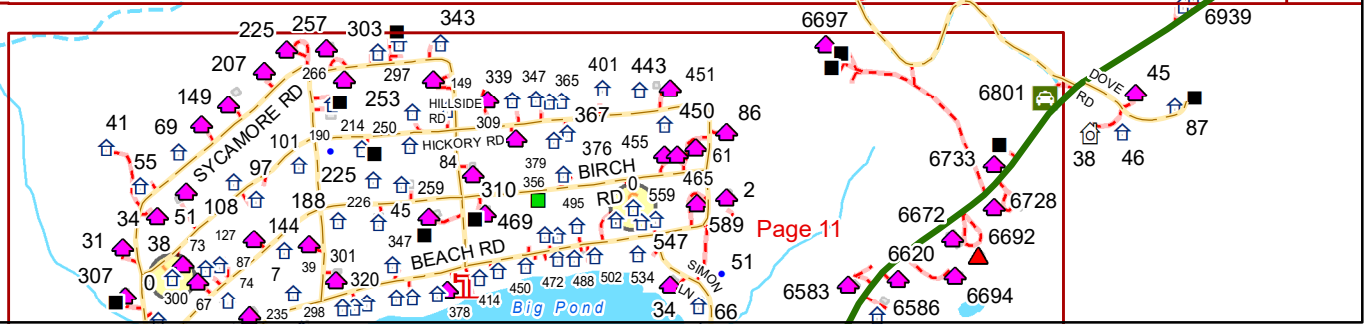

1 in = 816 feet

WOODFORD

ESN 177
LAW : SHAFTSBURY VSP
FIRE : BENNINGTON RURAL FD
EMS : BENNINGTON RESCUE
EMS2 : NONE LISTED

Long Trail /
Appalachian Trail

LITTLE POND RD

7A/C

VT ROUTE 9

WOODFORD