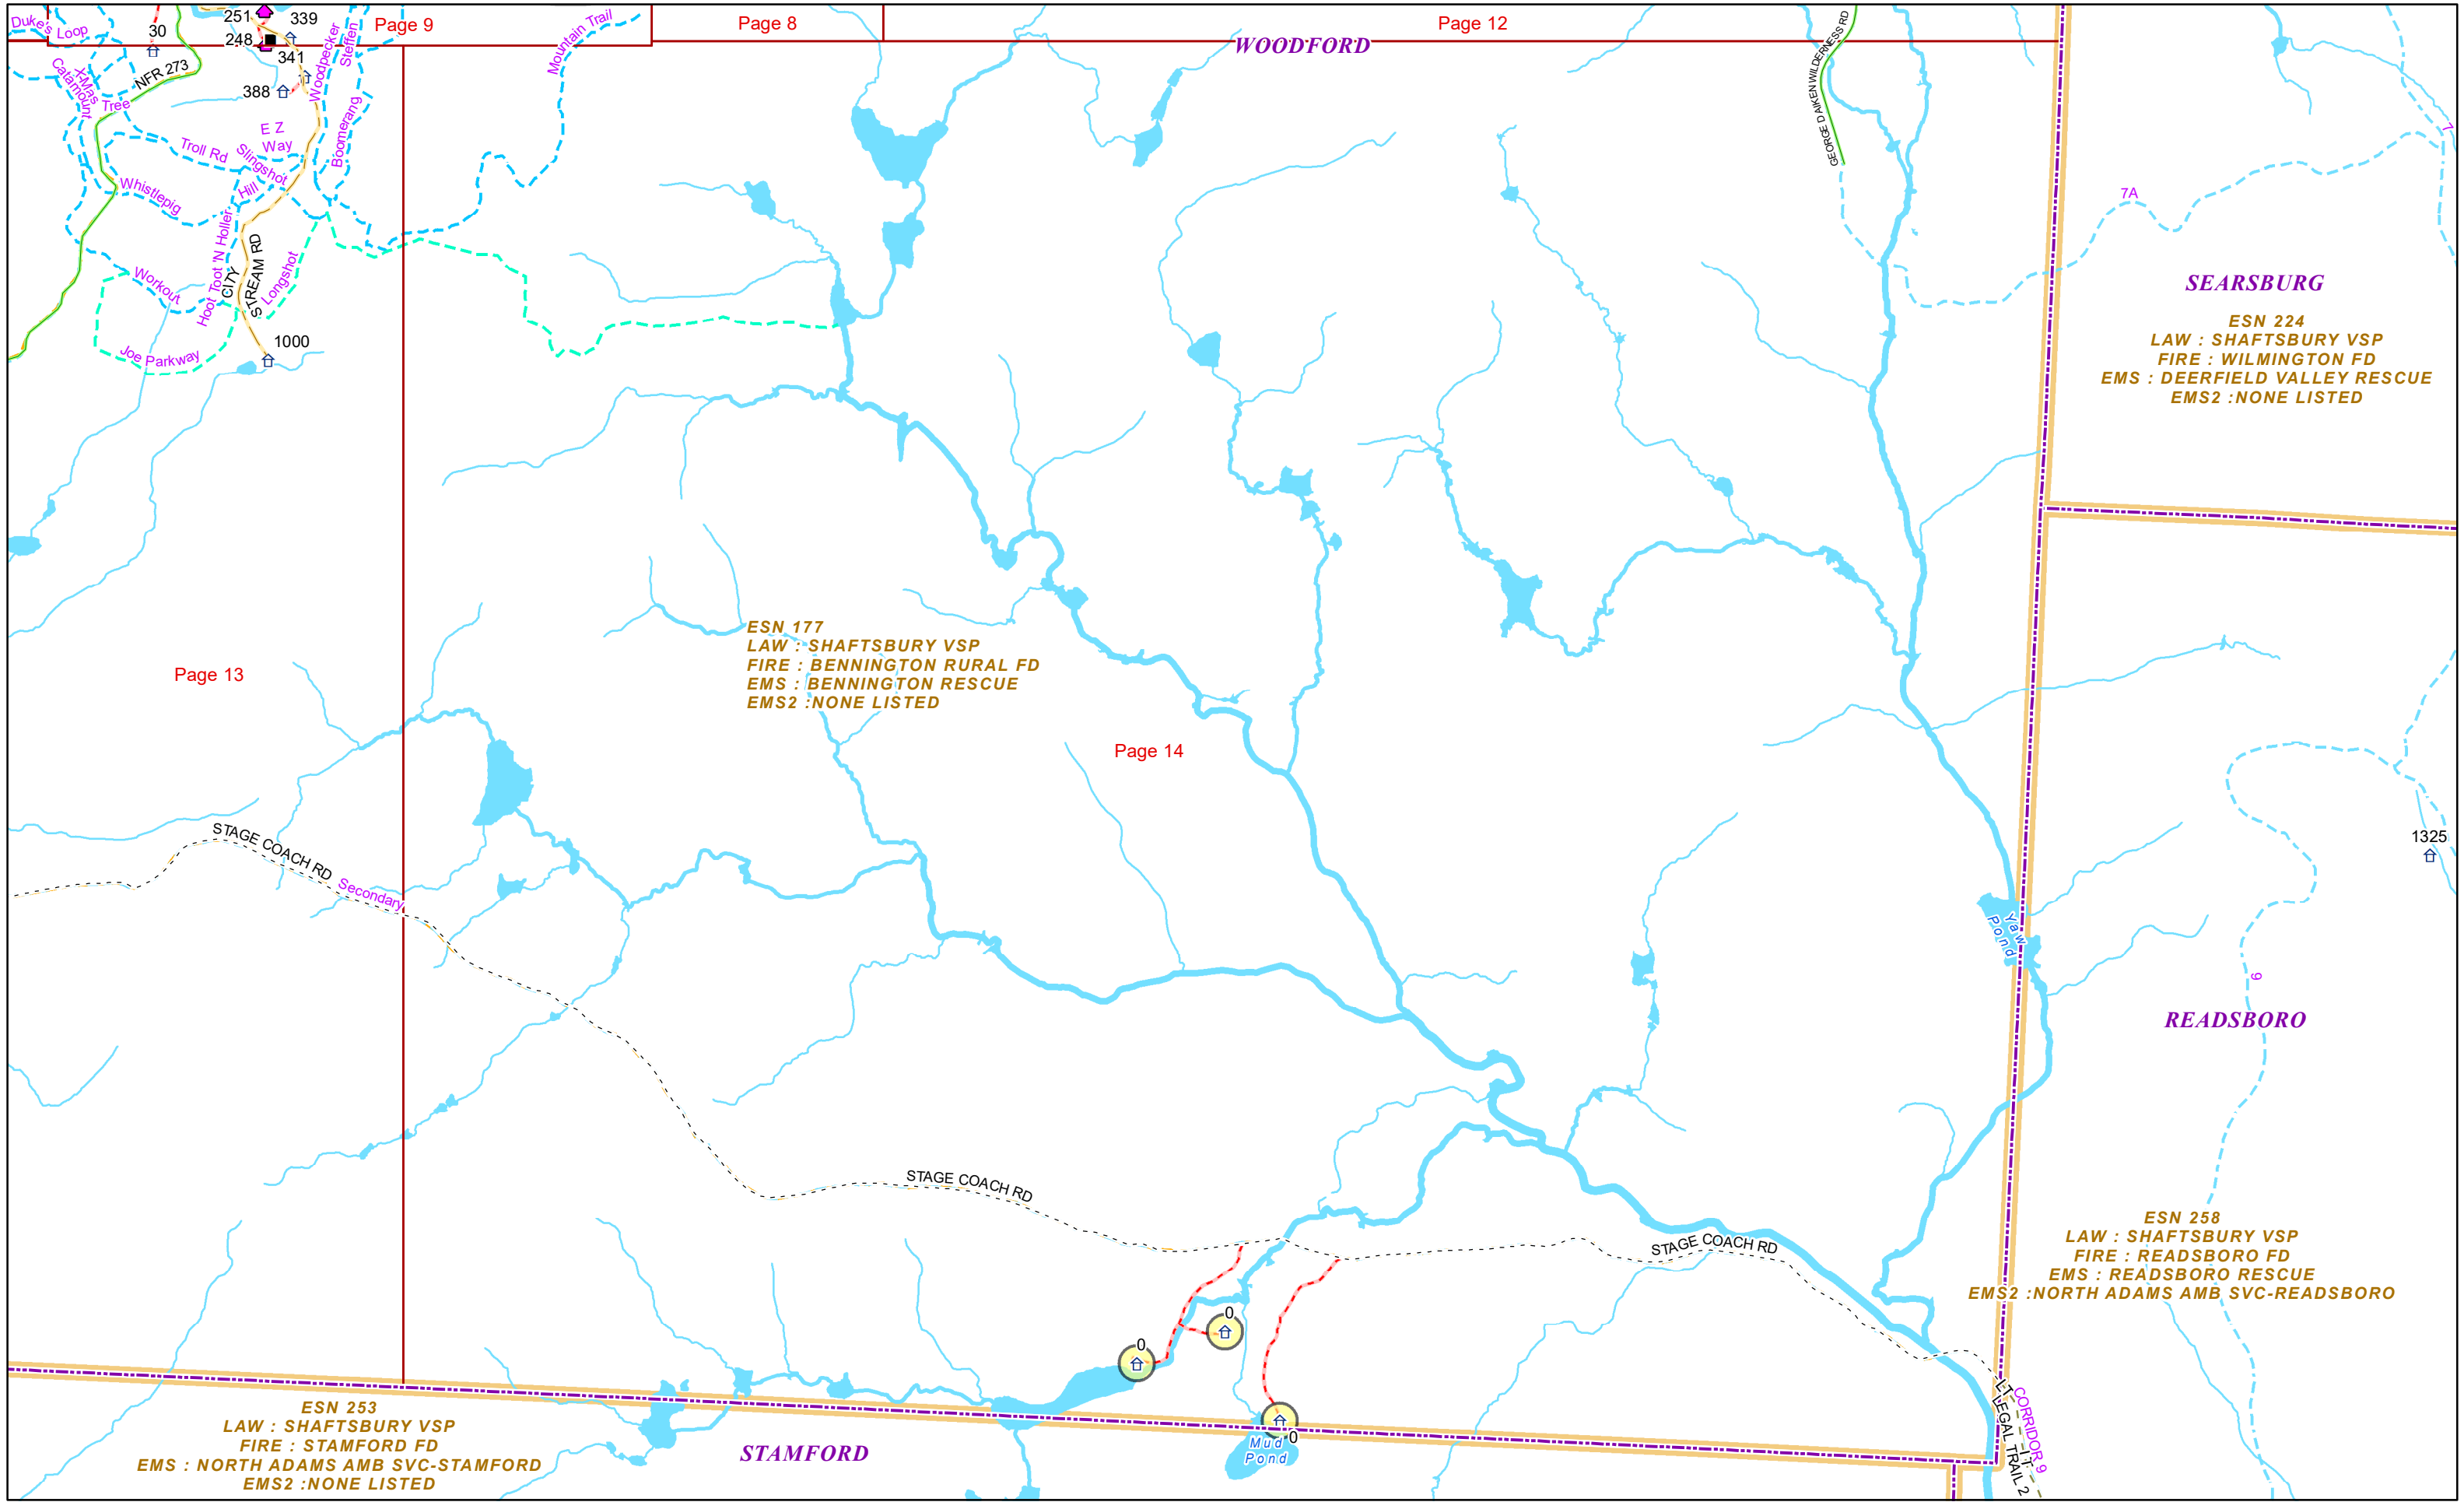

Page 11

Page 10

Page 8

Page 12

Duke's Loop
30
251
248
339
341
388
1000
NFR 273
Cabin
Tree
Whistlepig
Troll Rd
Slingshot
EZ Way
Hoot Toot N Holler
CITY
STREAM RD
Longshot
Joe Parkway
Workout
Woodpecker
Steffen
Boomerang
Mountain Trail