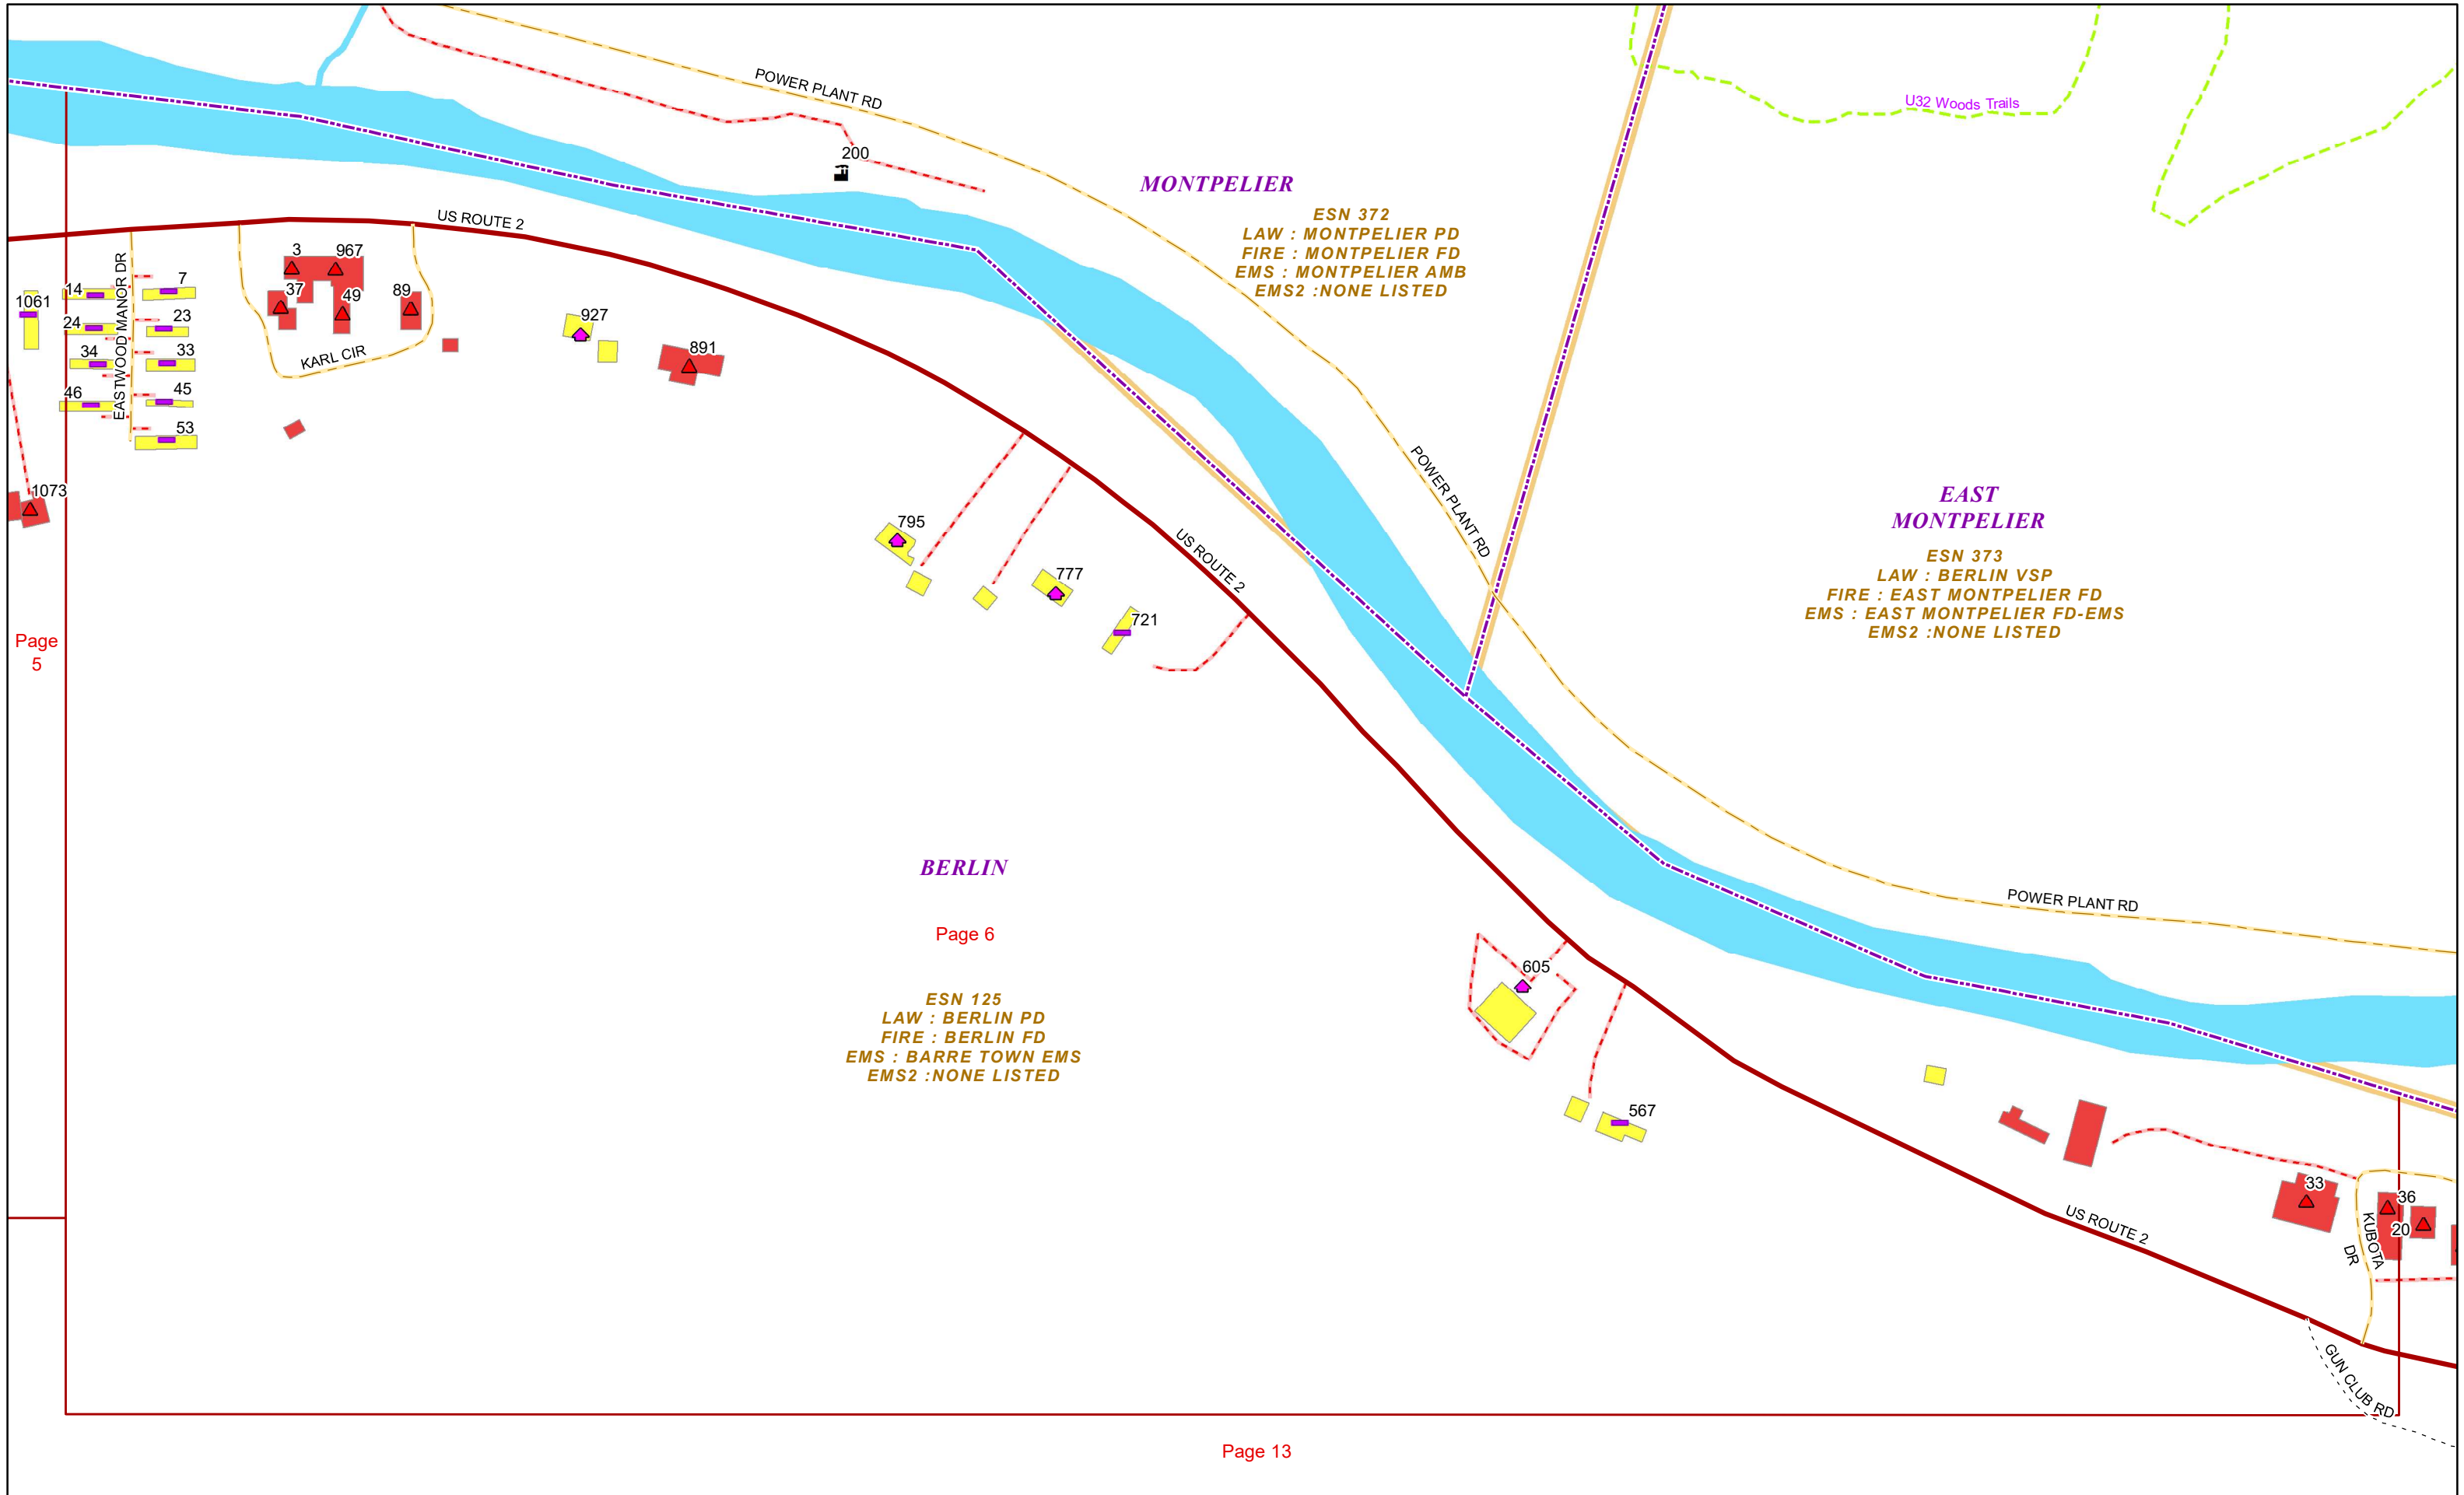

Page 5

BERLIN

Page 6

Page 13