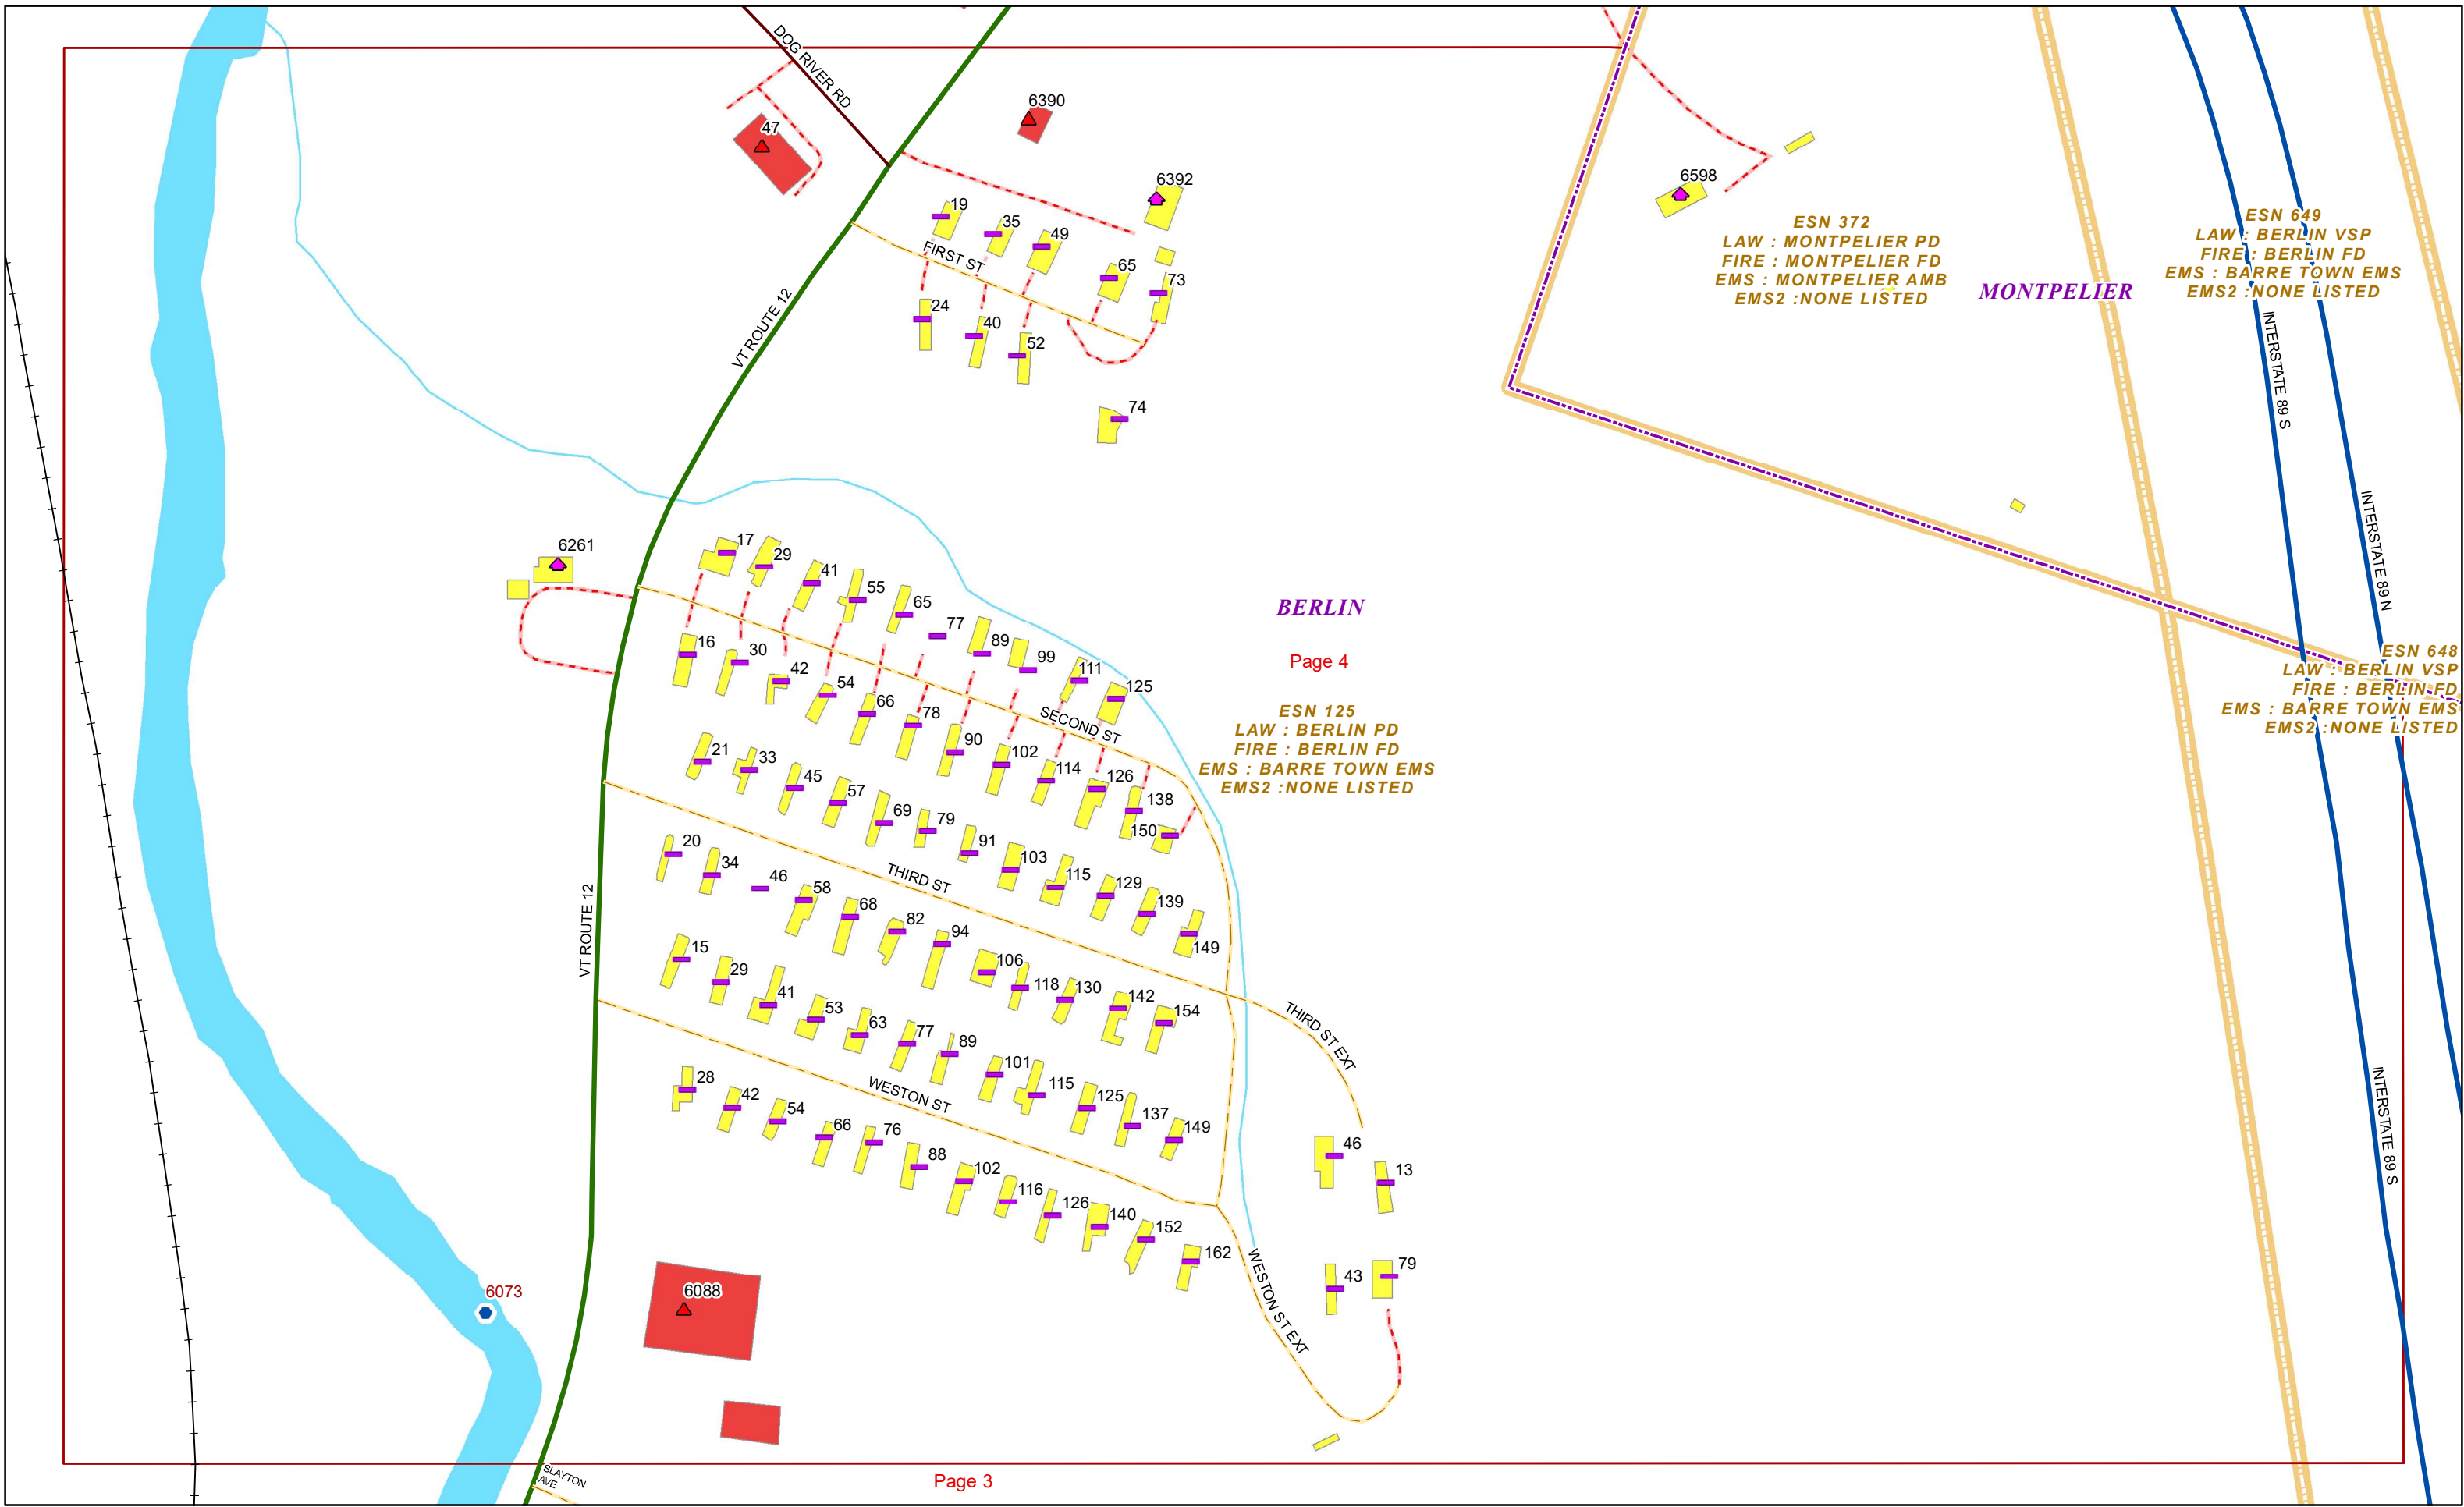

BERLIN

Page 4

Page 3