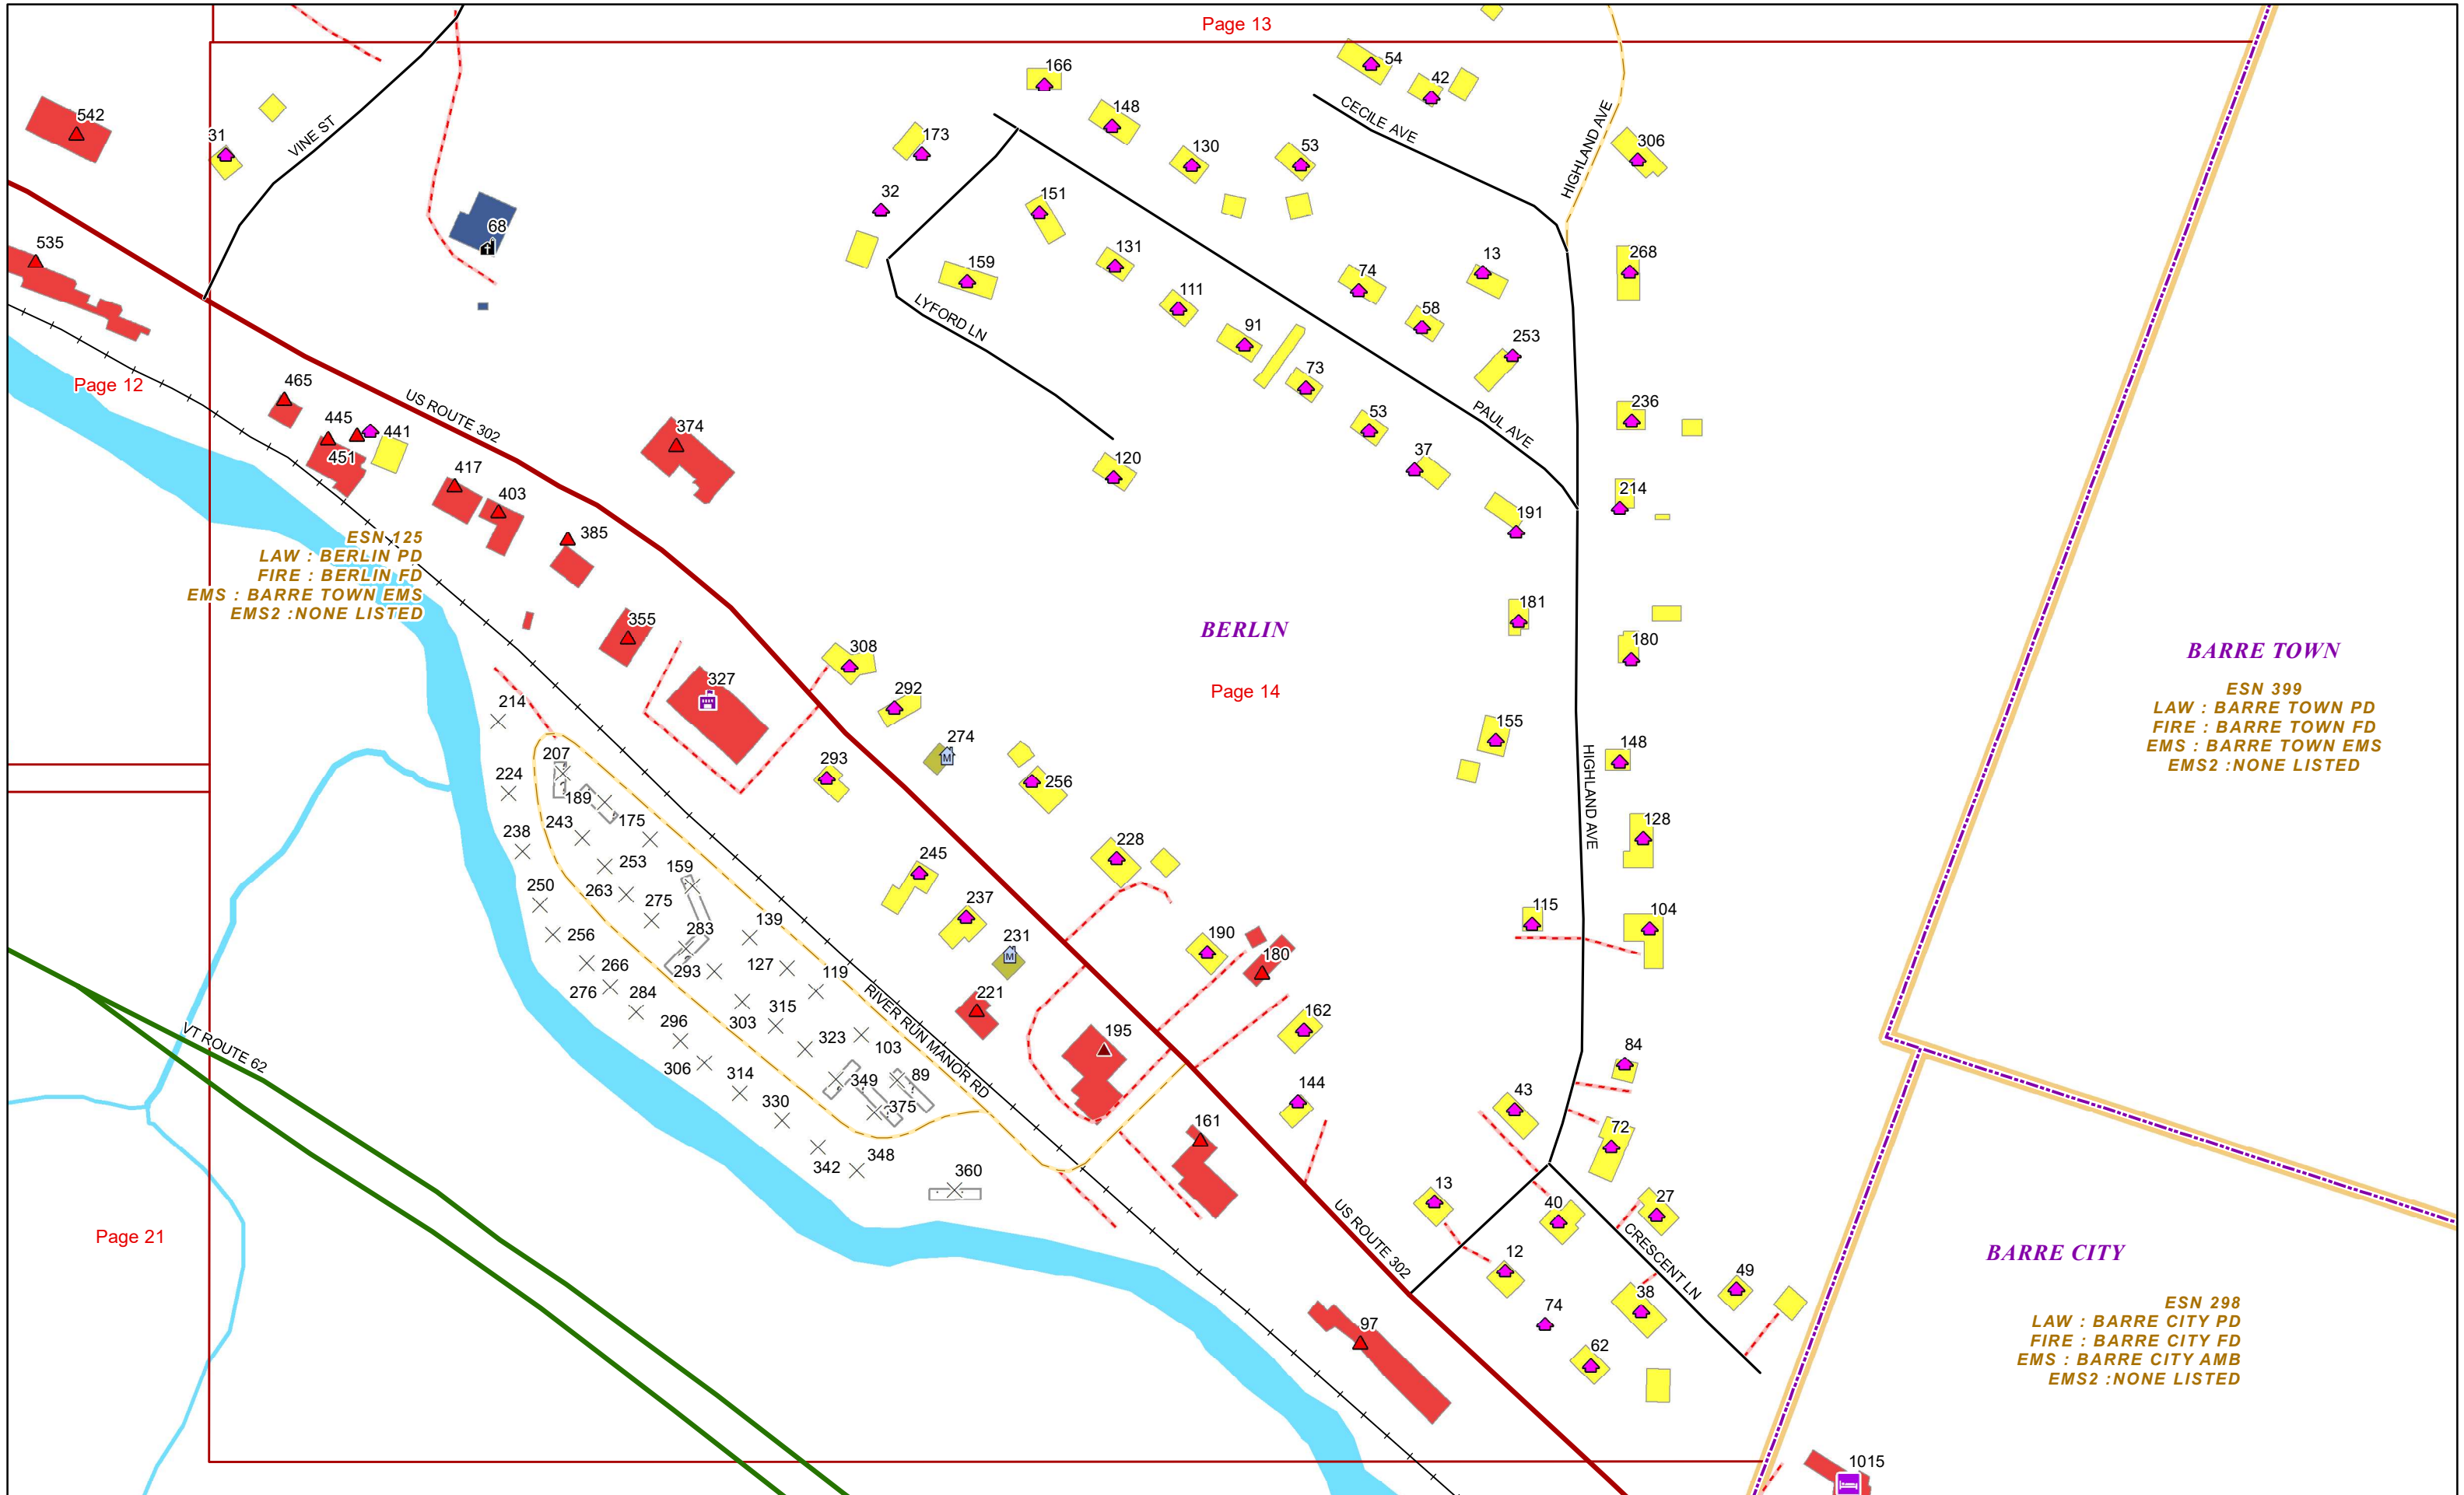

**BERLIN**  
Page 11

Page 10

ESN 125  
LAW : BERLIN PD  
FIRE : BERLIN FD  
EMS : BARRE TOWN EMS  
EMS2 : NONE LISTED

BERLIN

**ESN 125**  
 LAW : BERLIN PD  
 FIRE : BERLIN FD  
 EMS : BARRE TOWN EMS  
 EMS2 : NONE LISTED