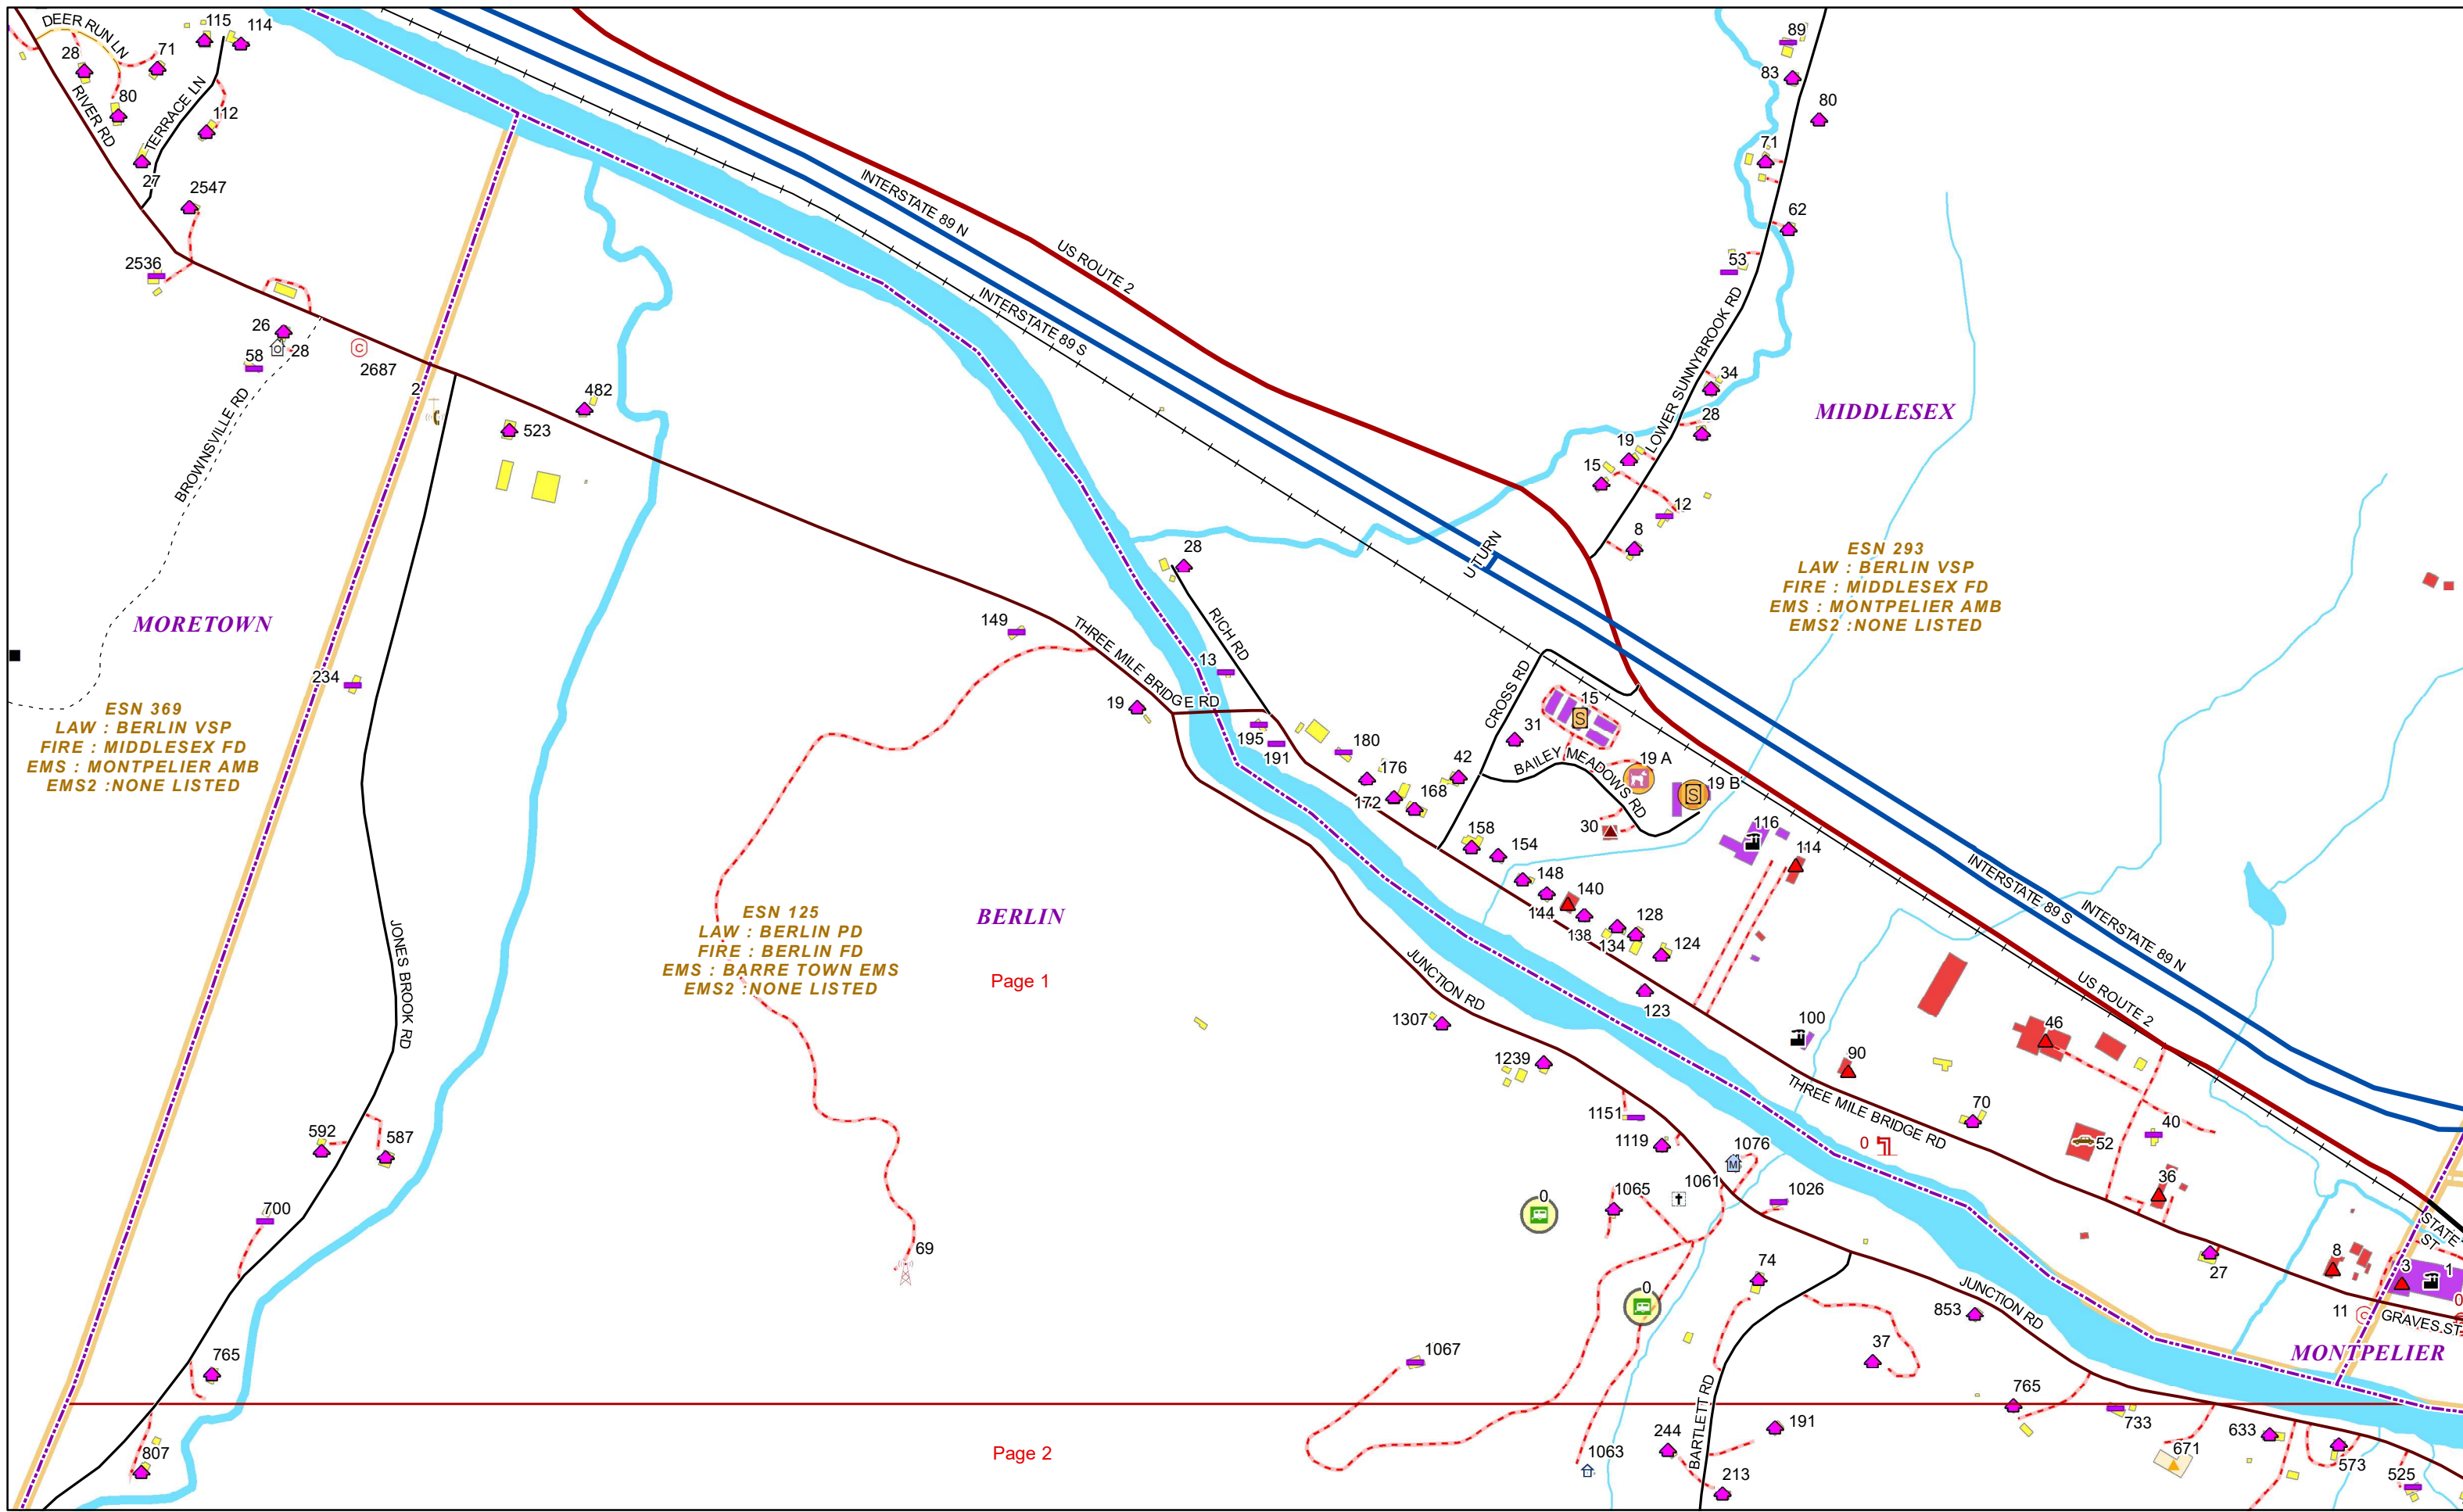

BERLIN Road Name Index

ROAD NAME	PAGE(S)
MANSFIELD LN	10
MAPLE ST	10
MARVIN RD	5
MCCARTY RD	22
MERCIER RD	17
MIDWAY AVE	12
MIRROR LAKE RD	25
MURRAY RD	9
MUZZY RD	8,16
NEILL RD	24
NELSON DR	3
NEW ENGLAND LABEL DR	12
OVERLOOK DR	10
PAINE TPKE N	9,10,19,30
PAINE TPKE S	18,19,25
PARADISE MOUNTAIN RD	8
PARK MANOR DR	2
PARTRIDGE FARM RD	10,11
PAUL AVE	14
PEACH ST	9
PENNY LN	16
PIKE DR	19
PINE HILL DR	24
PIPER RD	20

ROAD NAME	PAGE(S)
PLATEAU DR	10
POINT RIDGE RD	10
POND VIEW CIR	25
POPLAR ST	10
PORTER PL	13
RICHARDSON RD	9
RIDGEVIEW DR	9
RIVER RUN MANOR RD	14
ROWELL HILL RD	8,9,18
SCHOOL ST	17
SCOTIA LN	21
SCOTT HILL RD	18,19,25
SECOND ST	4
SHADOW LN	13
SHED RD	19
SHORT RD	3
SLAYTON AVE	3
SPRUCE ST	10
STEWART RD	9
SUNSET DR	19
THELMAS WAY	2
THIRD ST	4
THIRD ST EXT	4
THREE MILE BRIDGE RD	1,9

ROAD NAME	PAGE(S)
TREE FARM LN	18
TURNER HILL RD	19
U TURN	9,19,27
US ROUTE 2	6,31
US ROUTE 302	11,12,14
VALLEY VW	30
VAST LN	19
VINE ST	12,13
VINE ST EXT	13
VT ROUTE 12	3,4,8,9,32,17,22,24
VT ROUTE 62	12,14,19
VT ROUTE 63	54
WALKER RD	9
WARNER RD	21
WATER WORKS WAY	25
WEST HILL RD	15,22
WESTON ST	4
WESTON ST EXT	4
WHEELER RD	17
WHITE RD	5,6,52
WIDOW MOSES RD	2
WILLIAMS RD	27
WINTERS RD	17
WOODRIDGE DR	12

ESN 369
LAW : BERLIN VSP
FIRE : MIDDLESEX FD
EMS : MONTPELIER AMB
EMS2 : NONE LISTED

ESN 125
LAW : BERLIN PD
FIRE : BERLIN FD
EMS : BARRE TOWN EMS
EMS2 : NONE LISTED

ESN 293
LAW : BERLIN VSP
FIRE : MIDDLESEX FD
EMS : MONTPELIER AMB
EMS2 : NONE LISTED

Page 1

Page 2