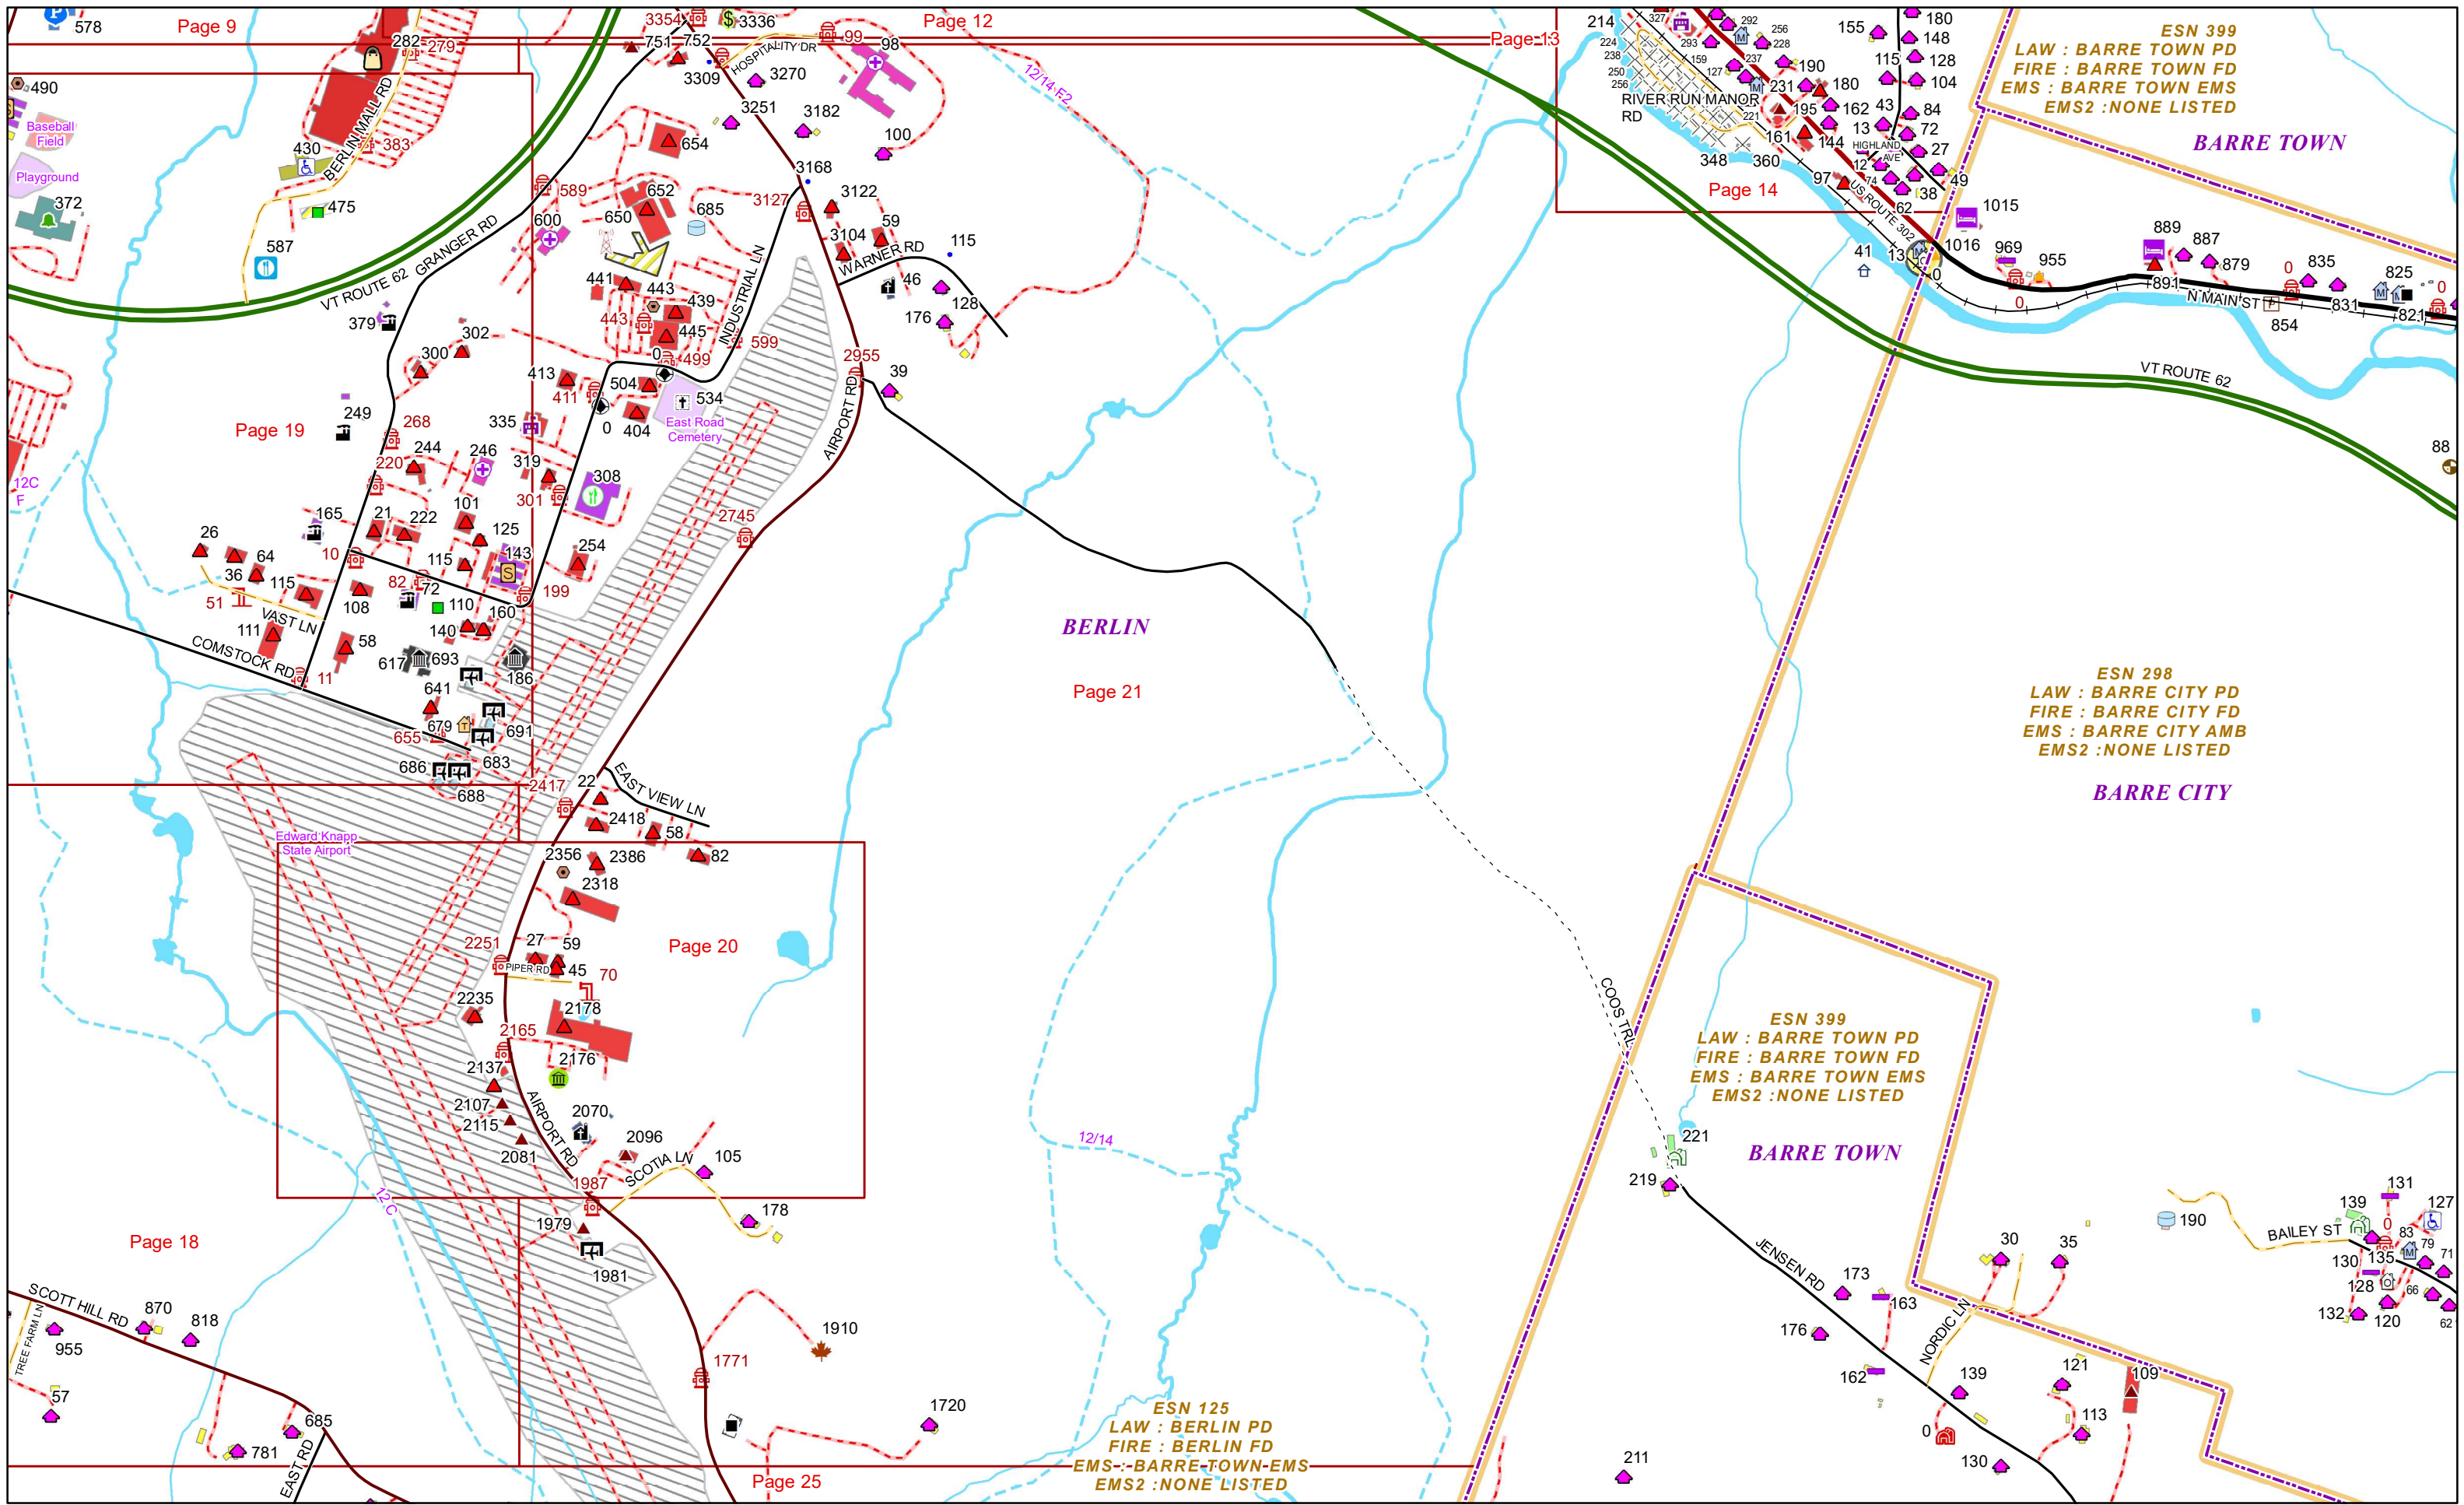

ESN 399
LAW : BARRE TOWN PD
FIRE : BARRE TOWN FD
EMS : BARRE TOWN EMS
EMS2 : NONE LISTED

ESN 298
LAW : BARRE CITY PD
FIRE : BARRE CITY FD
EMS : BARRE CITY AMB
EMS2 : NONE LISTED

ESN 399
LAW : BARRE TOWN PD
FIRE : BARRE TOWN FD
EMS : BARRE TOWN EMS
EMS2 : NONE LISTED

ESN 125
LAW : BERLIN PD
FIRE : BERLIN FD
EMS : BARRE TOWN EMS
EMS2 : NONE LISTED