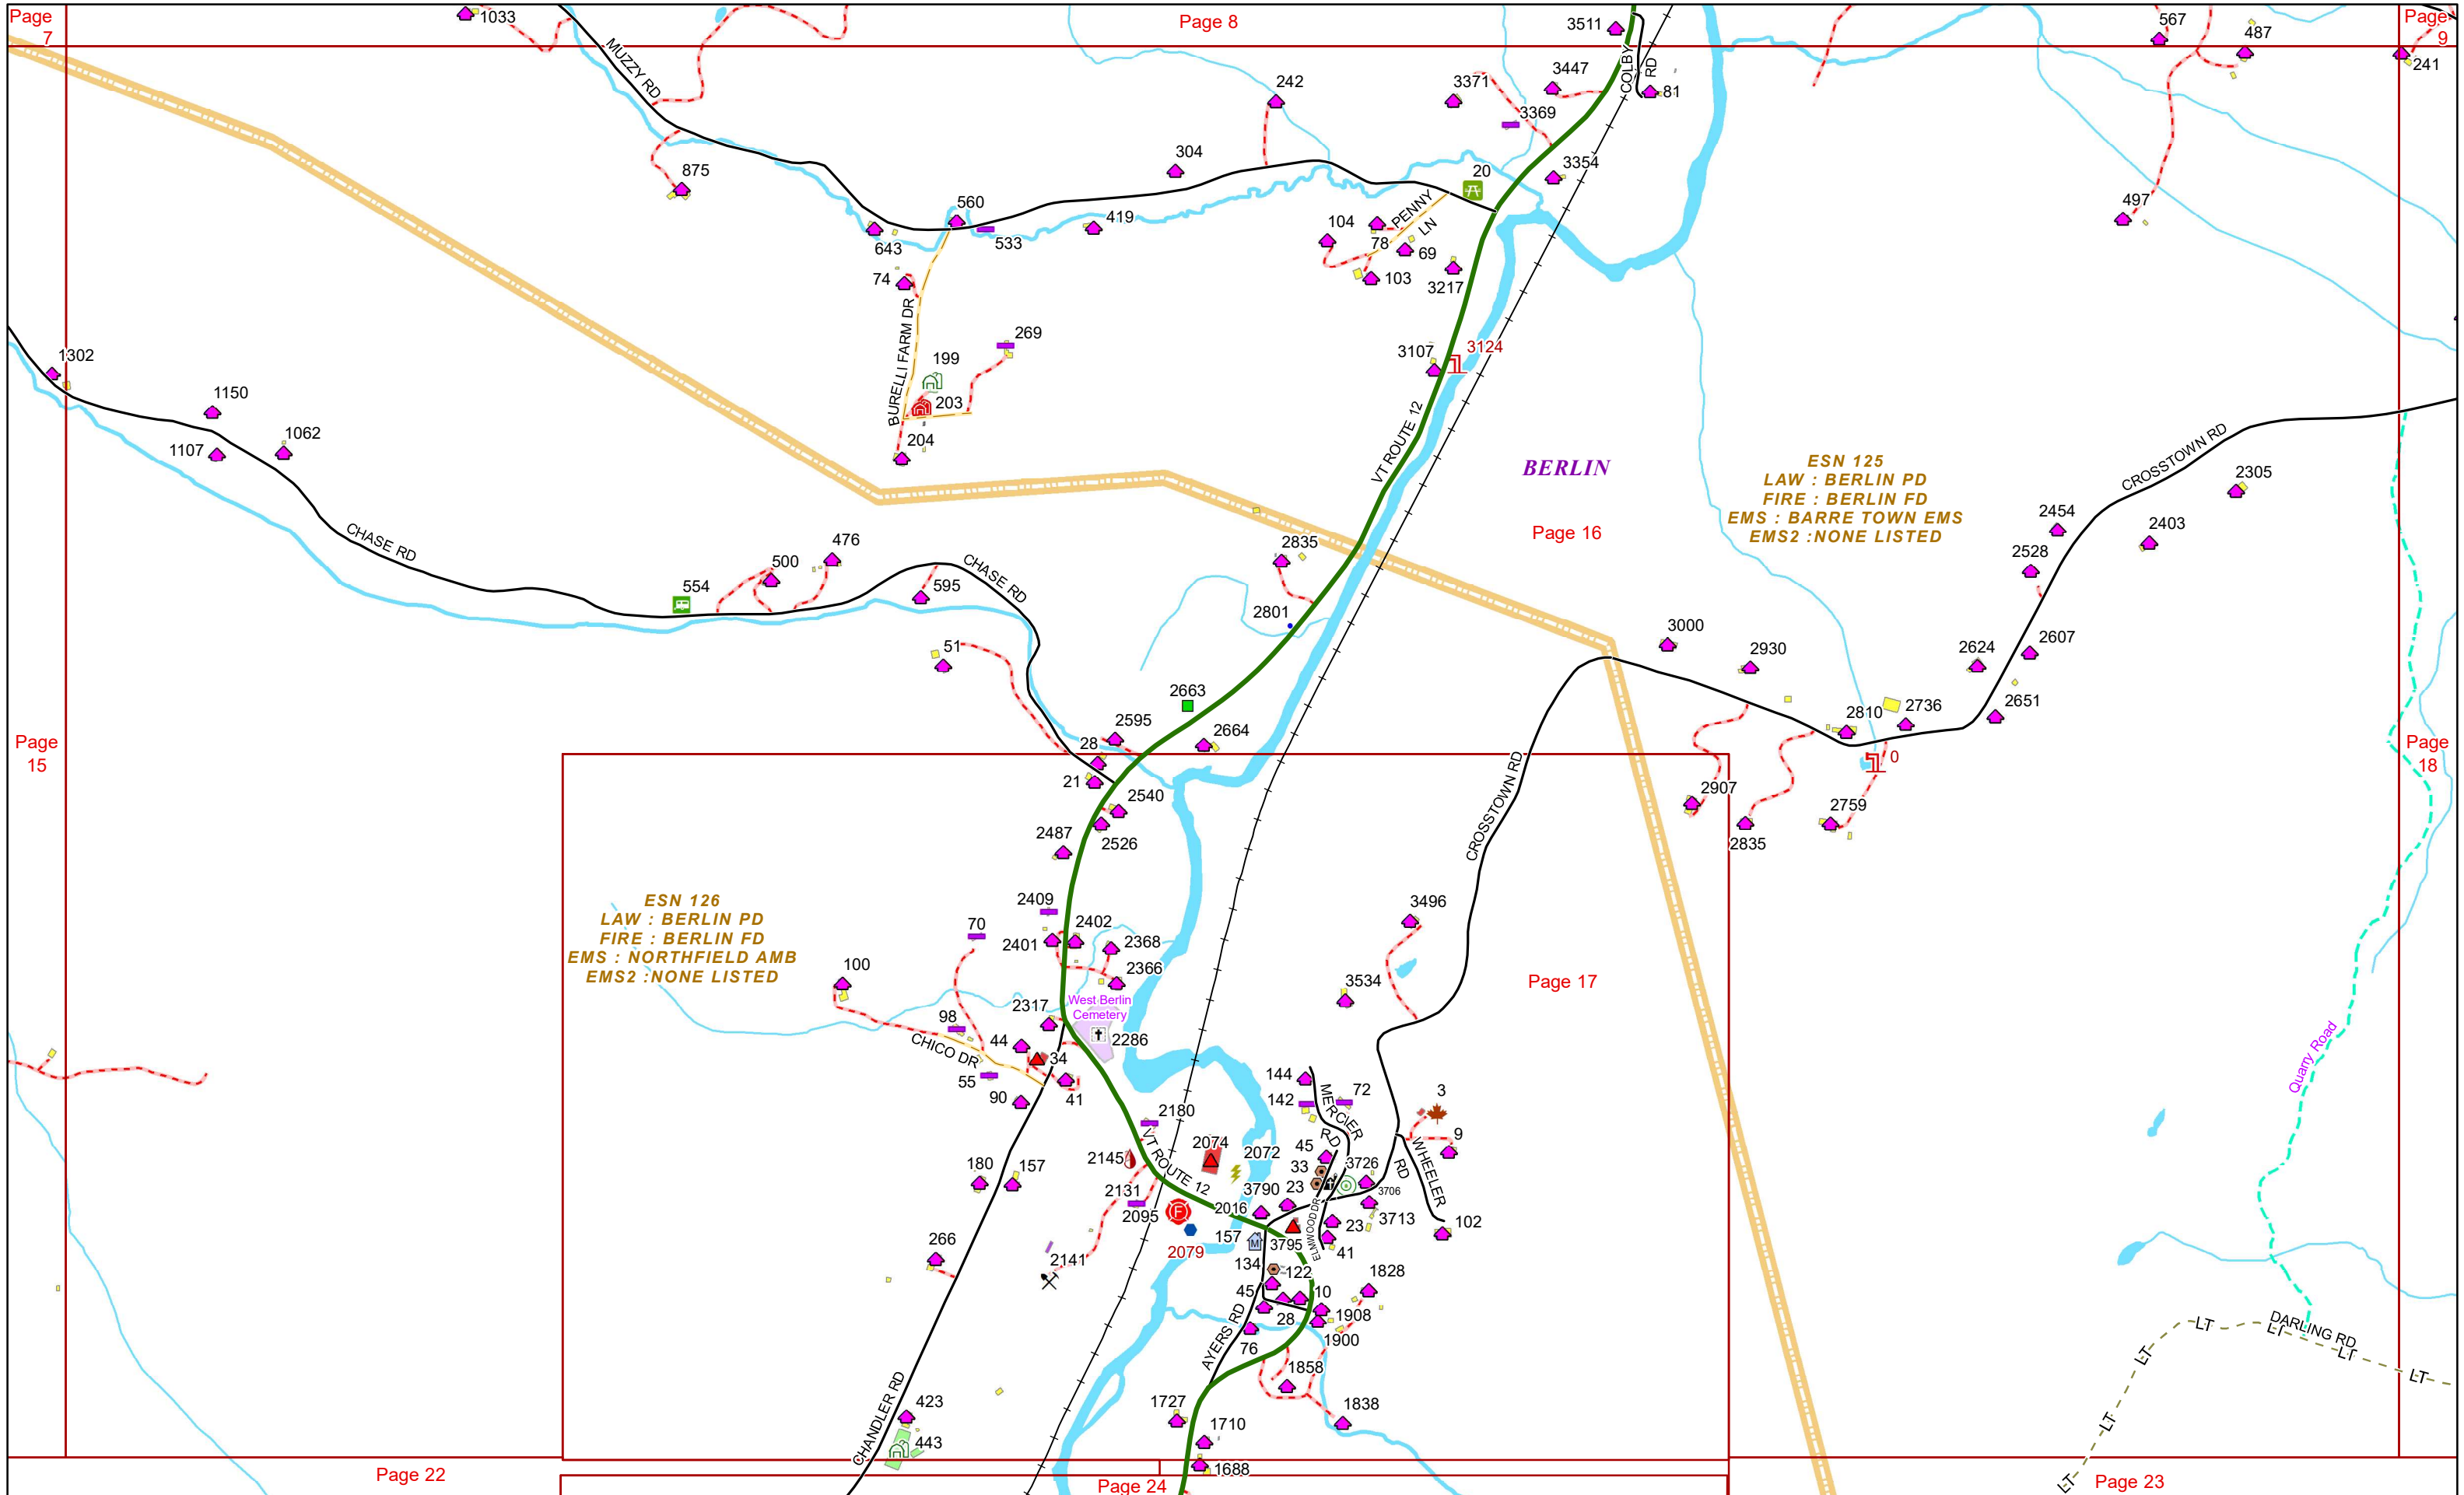

BERLIN

ESN 125
LAW : BERLIN PD
FIRE : BERLIN FD
EMS : BARRE TOWN EMS
EMS2 : NONE LISTED

ESN 126
LAW : BERLIN PD
FIRE : BERLIN FD
EMS : NORTHFIELD AMB
EMS2 : NONE LISTED

West Berlin Cemetery