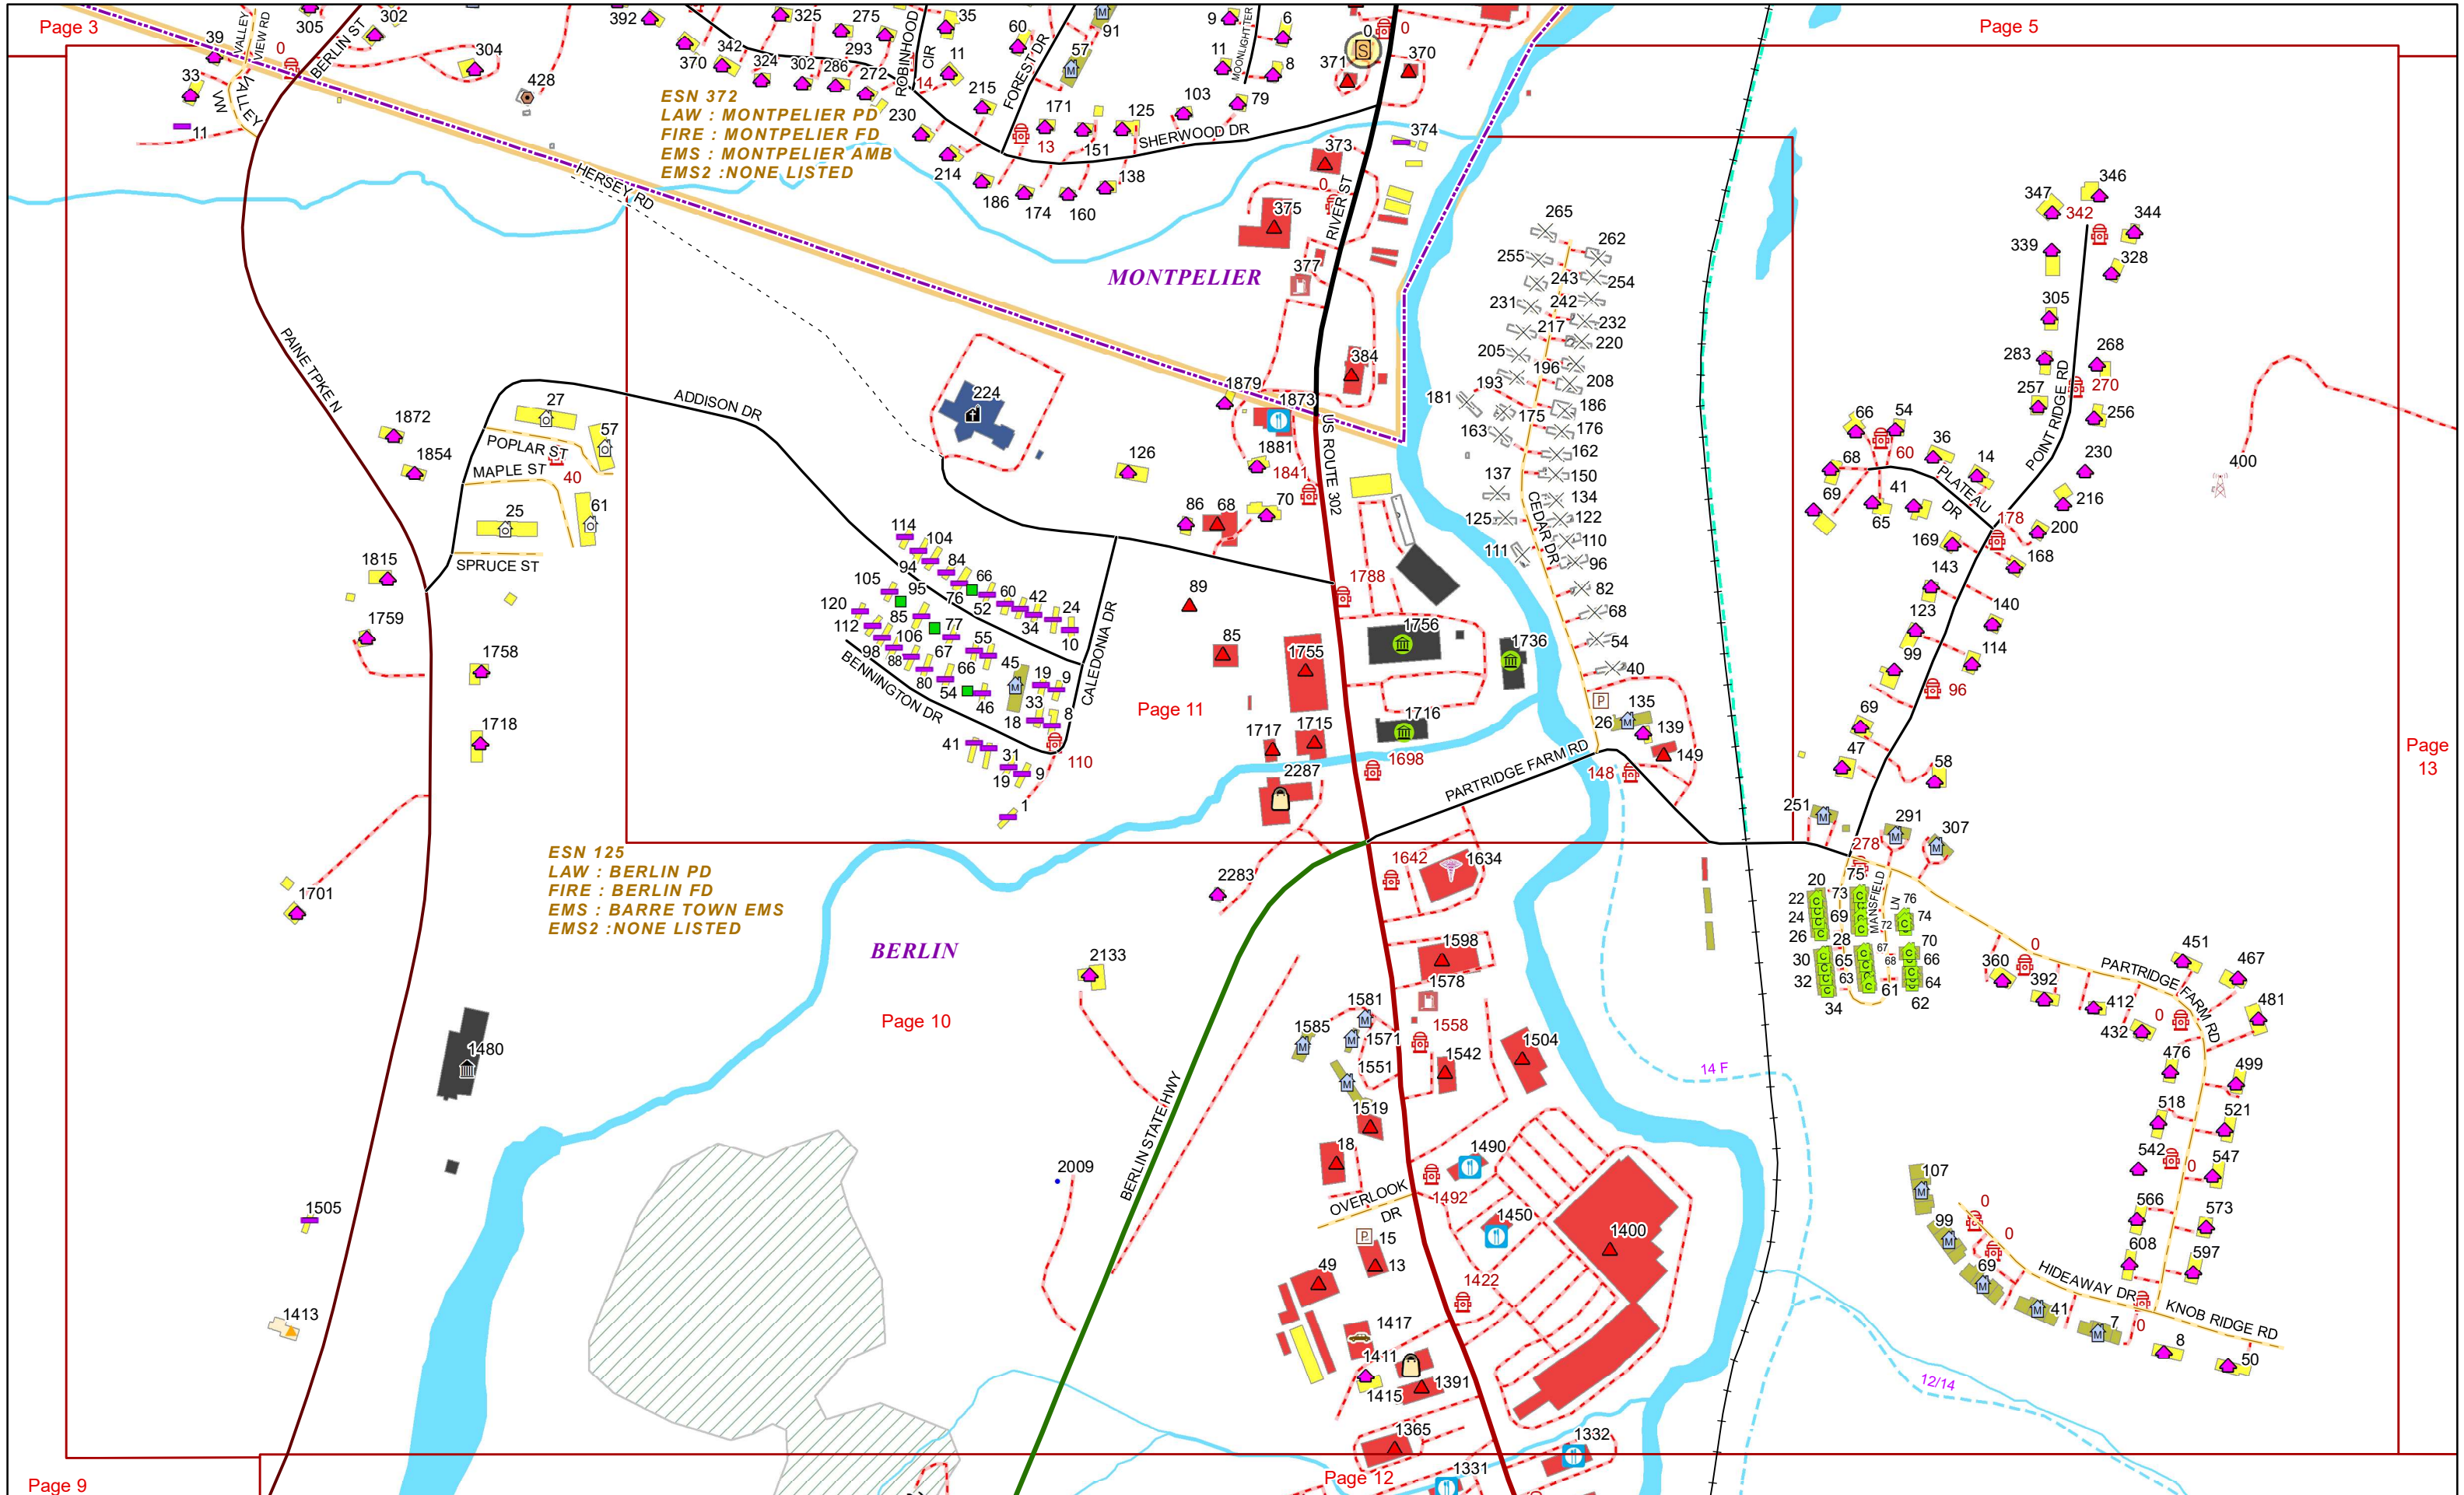

ESN 372
LAW : MONTPELIER PD
FIRE : MONTPELIER FD
EMS : MONTPELIER AMB
EMS2 : NONE LISTED

ESN 125
LAW : BERLIN PD
FIRE : BERLIN FD
EMS : BARRE TOWN EMS
EMS2 : NONE LISTED

MONTPELIER

BERLIN

Page 11

Page 10

Page 12