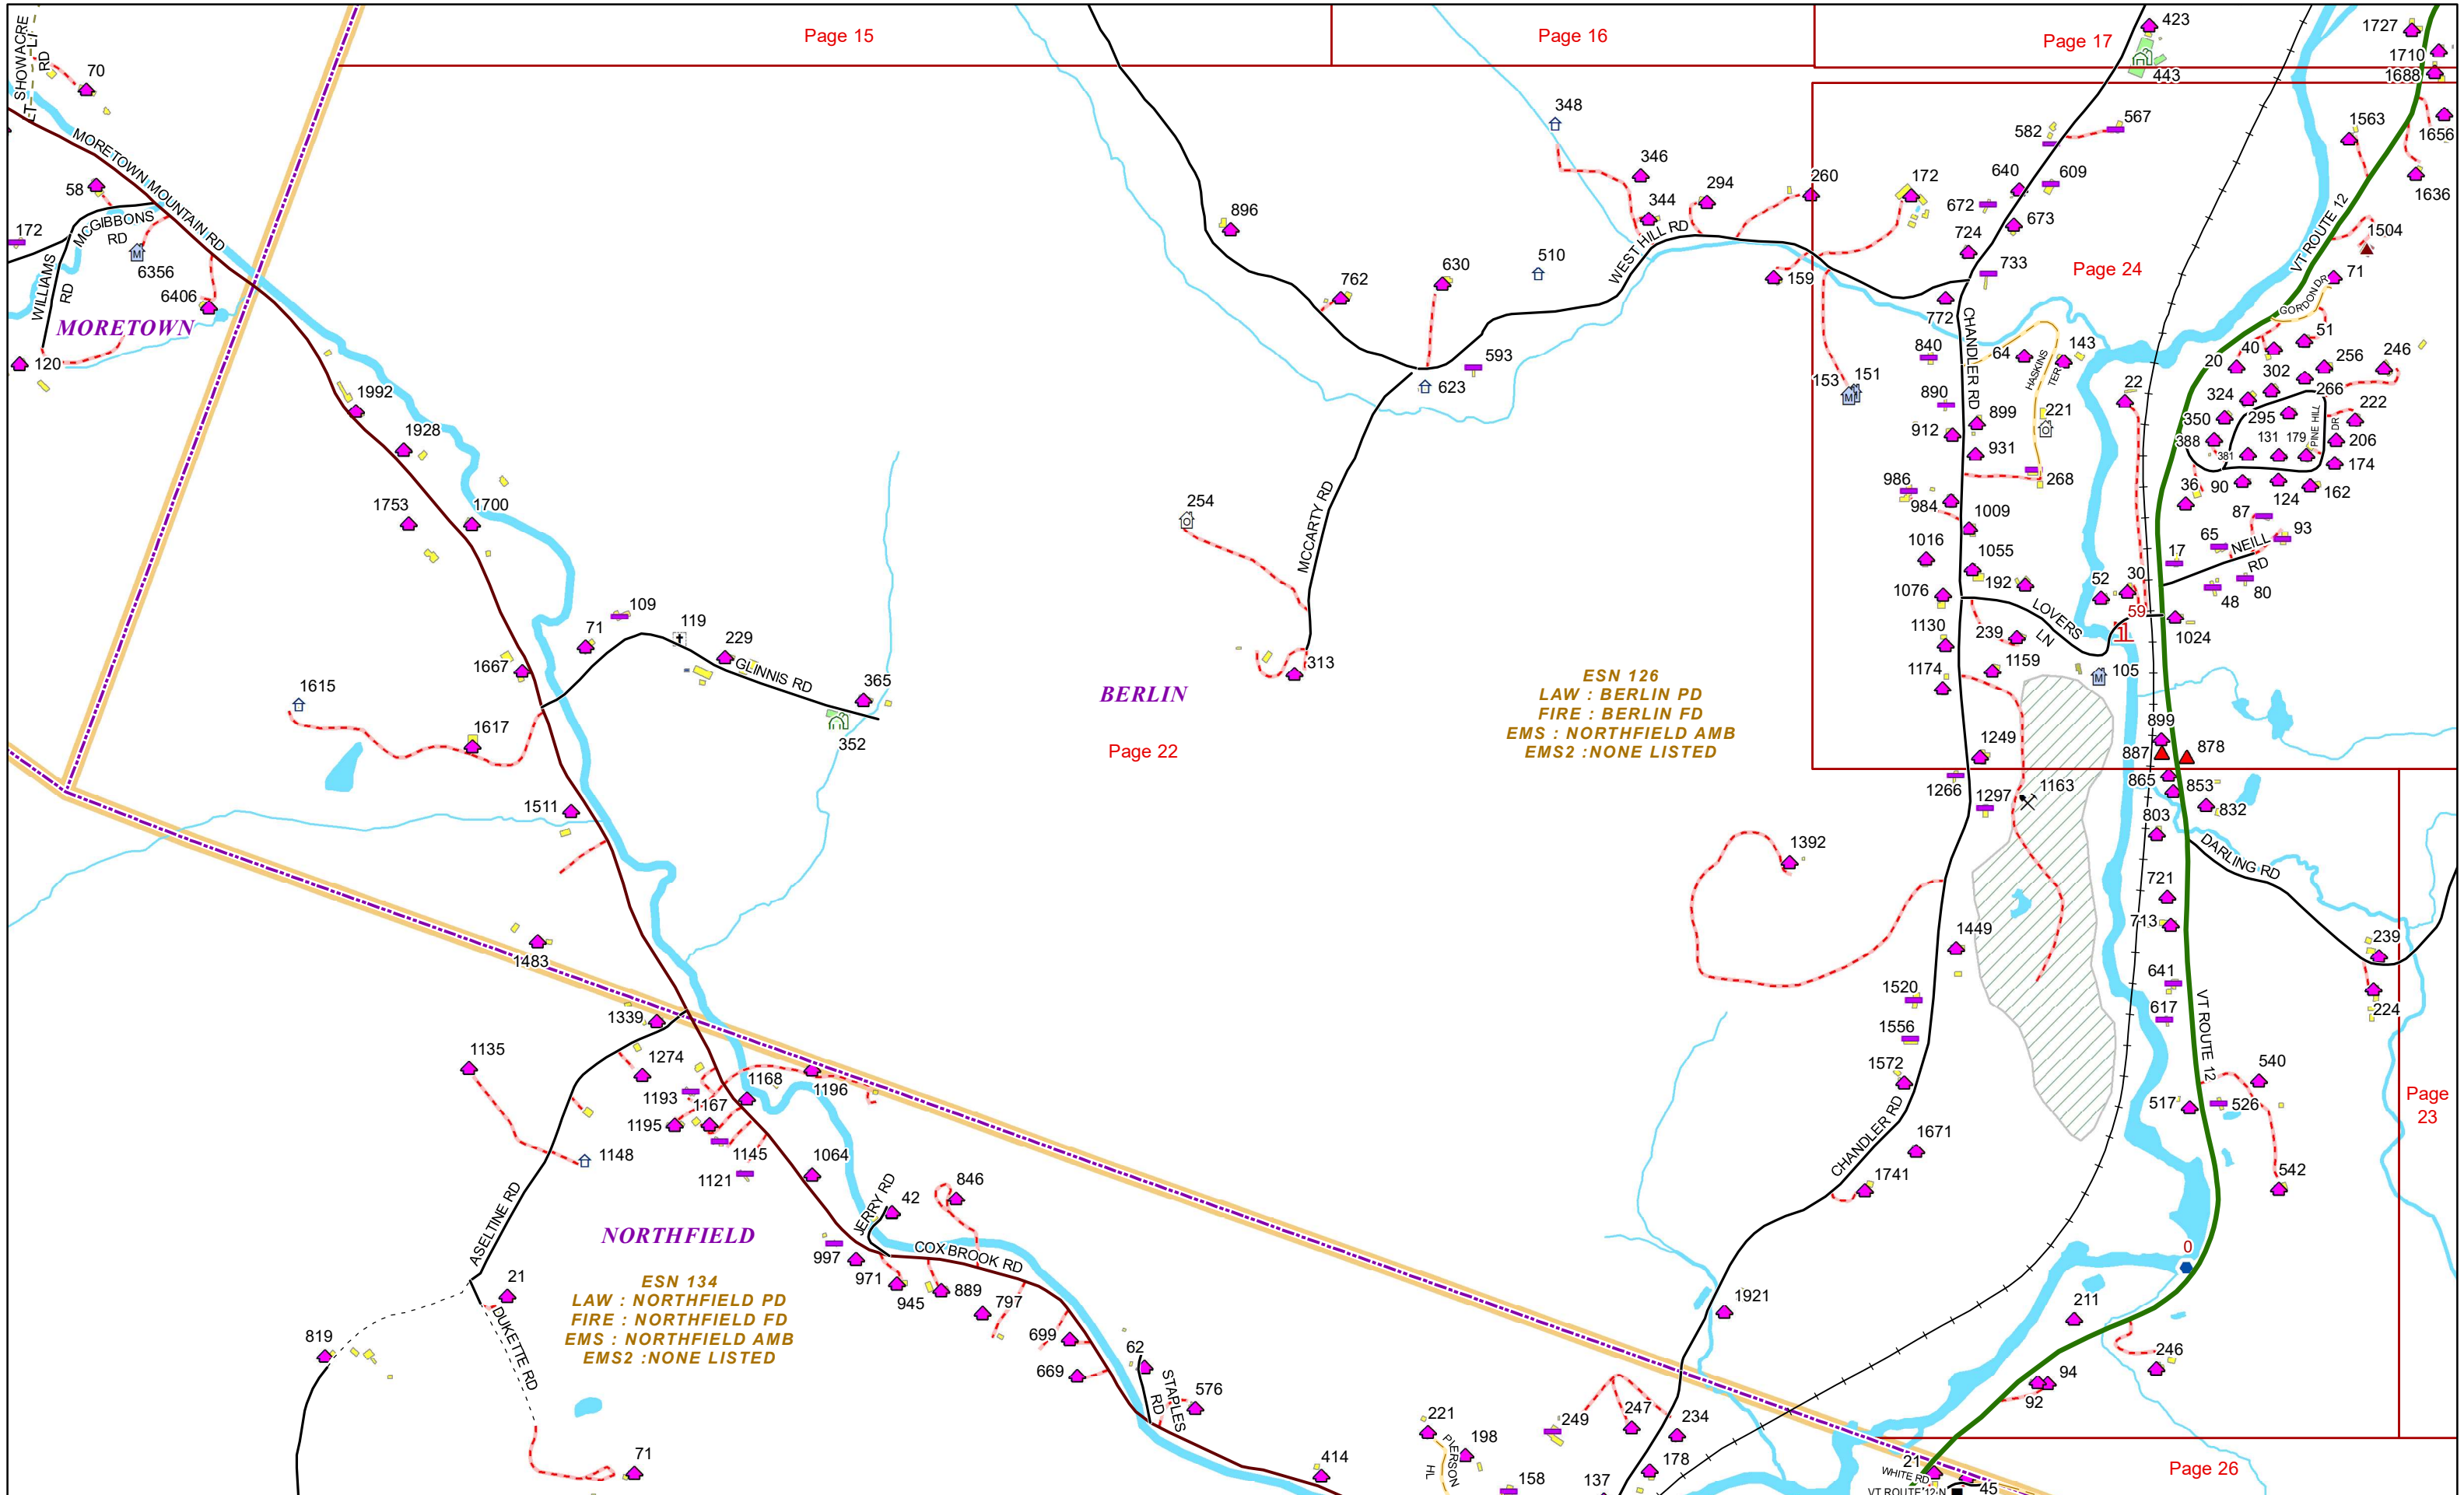

BERLIN

Page 22

ESN 126
LAW : BERLIN PD
FIRE : BERLIN FD
EMS : NORTHFIELD AMB
EMS2 :NONE LISTED

NORTHFIELD

ESN 134
LAW : NORTHFIELD PD
FIRE : NORTHFIELD FD
EMS : NORTHFIELD AMB
EMS2 :NONE LISTED