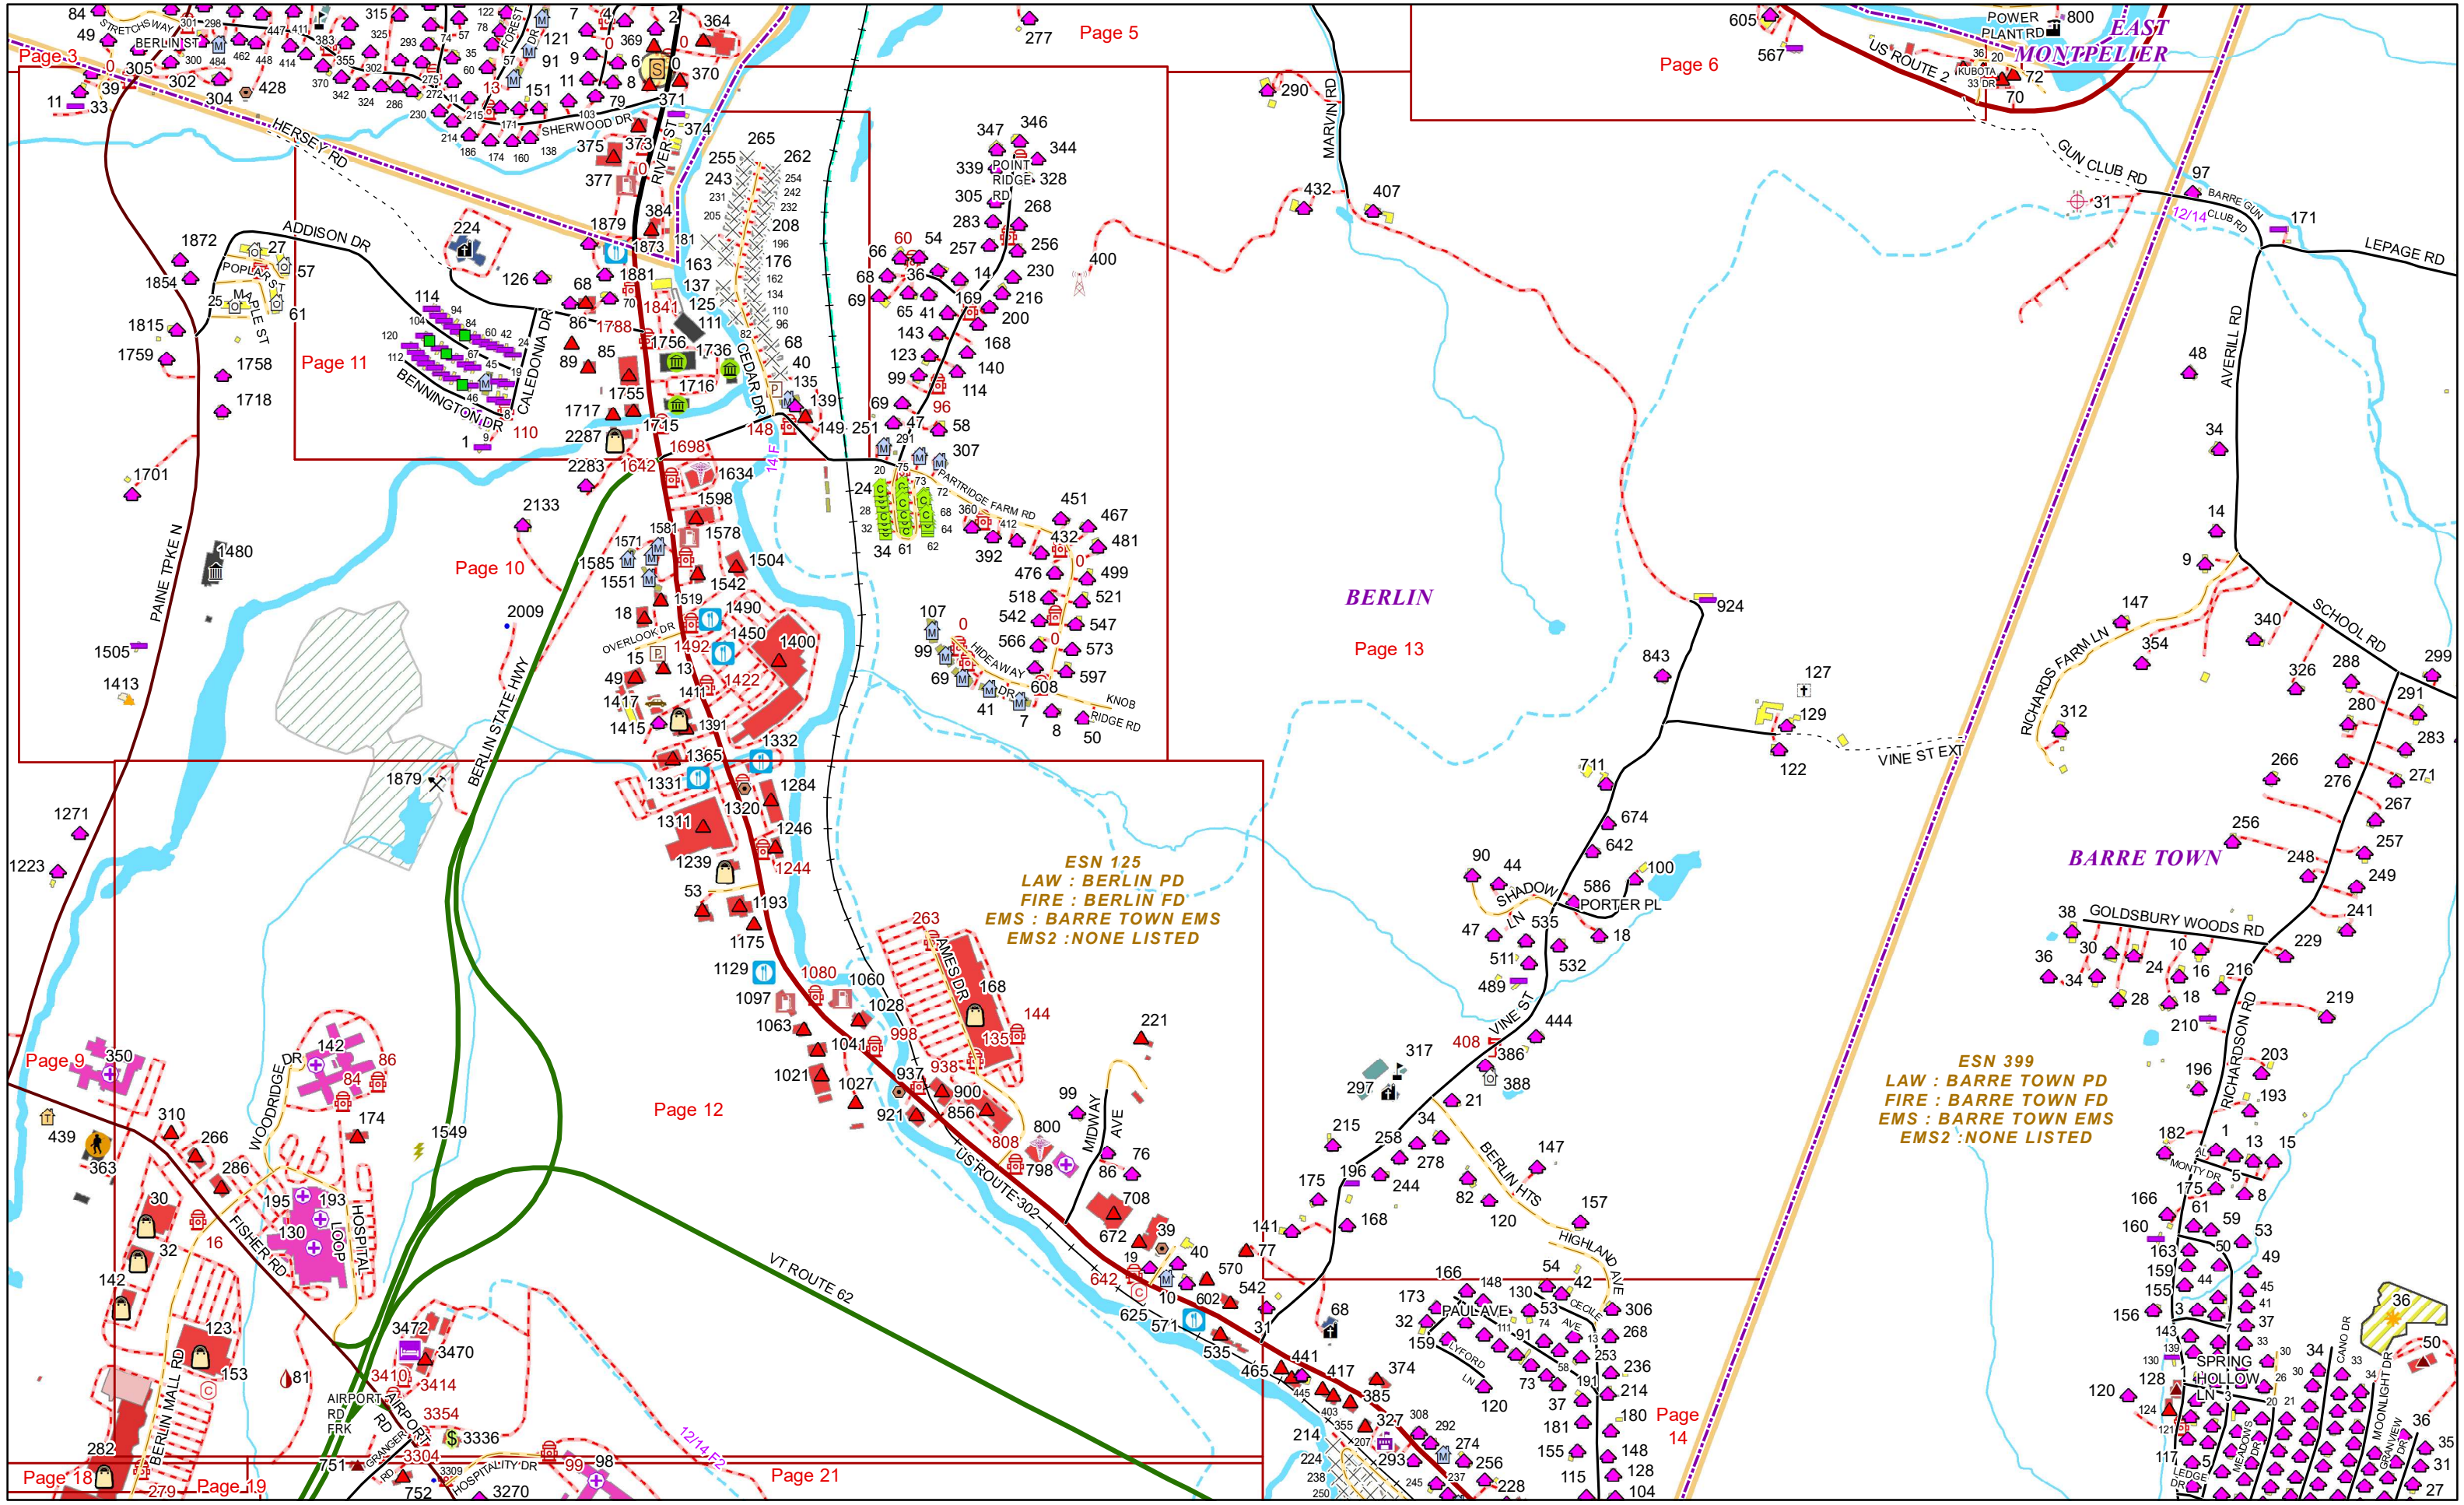

**BERLIN**  
Page 11

Page 10

ESN 125  
LAW : BERLIN PD  
FIRE : BERLIN FD  
EMS : BARRE TOWN EMS  
EMS2 : NONE LISTED

BERLIN

**ESN 125**  
 LAW : BERLIN PD  
 FIRE : BERLIN FD  
 EMS : BARRE TOWN EMS  
 EMS2 : NONE LISTED