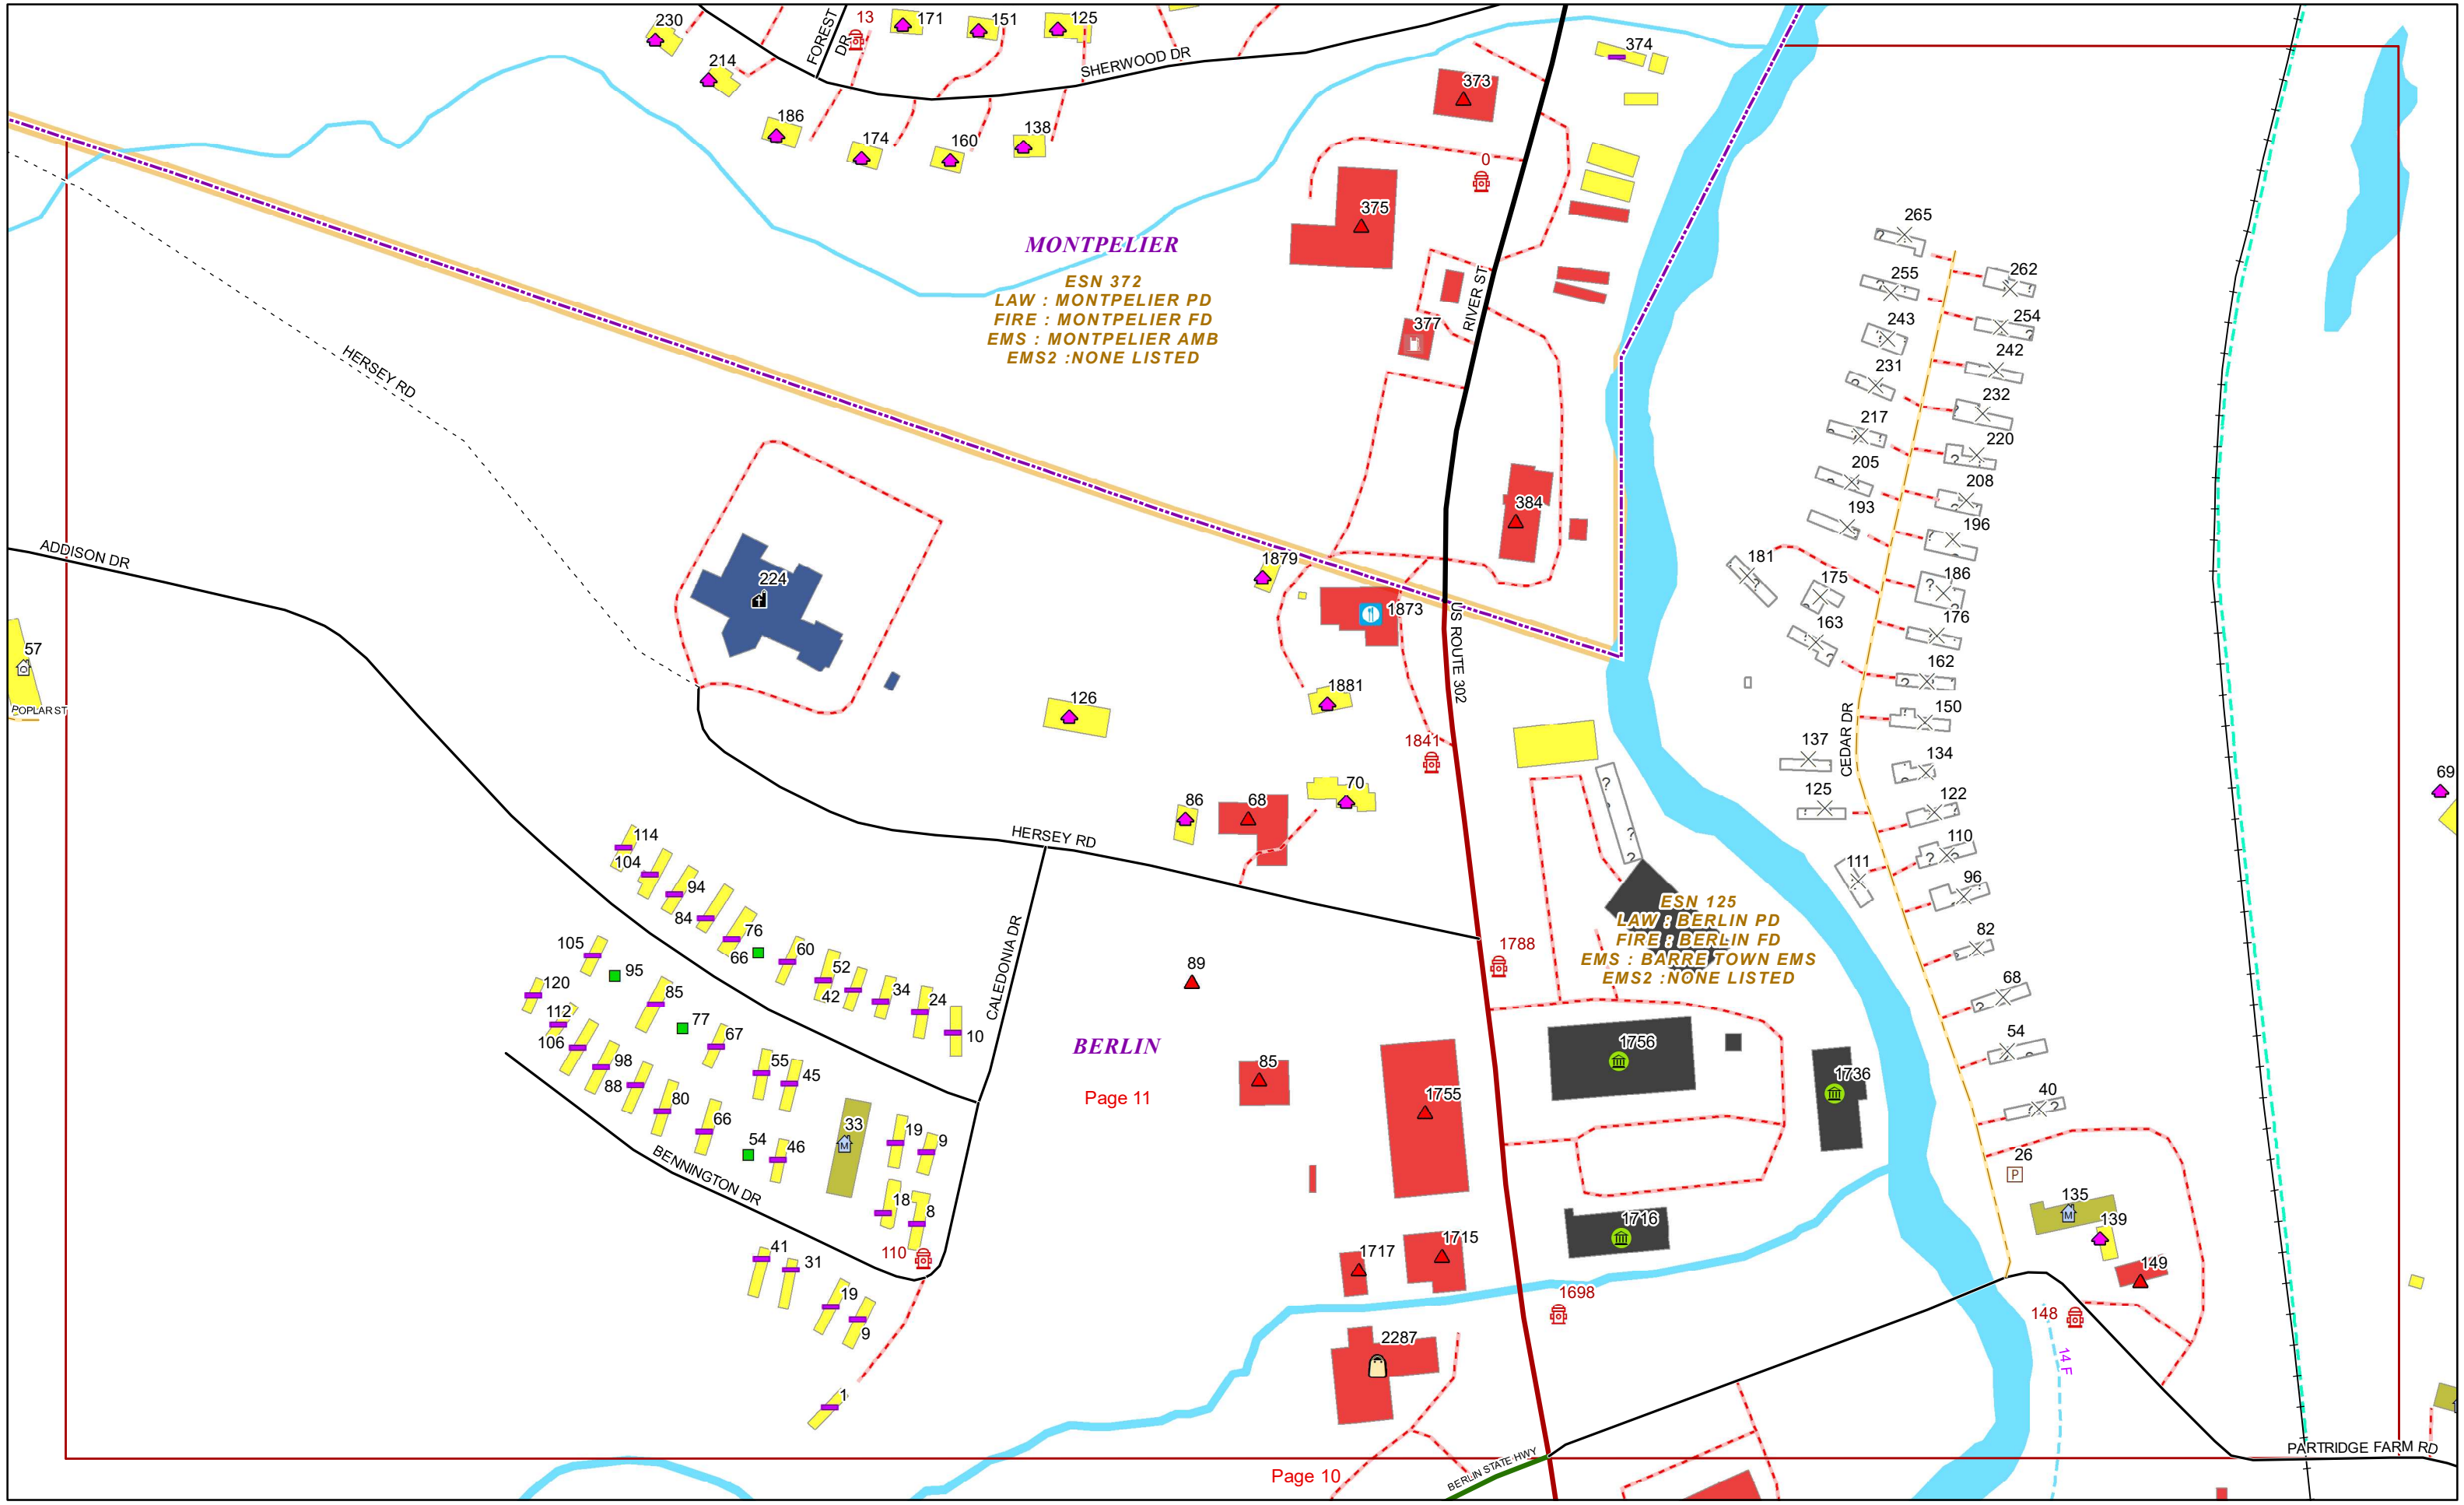

MONTPELIER
ESN 372
LAW : MONTPELIER PD
FIRE : MONTPELIER FD
EMS : MONTPELIER AMB
EMS2 : NONE LISTED

ESN 125
LAW : BERLIN PD
FIRE : BERLIN FD
EMS : BARRE TOWN EMS
EMS2 : NONE LISTED

BERLIN
Page 11

Page 10