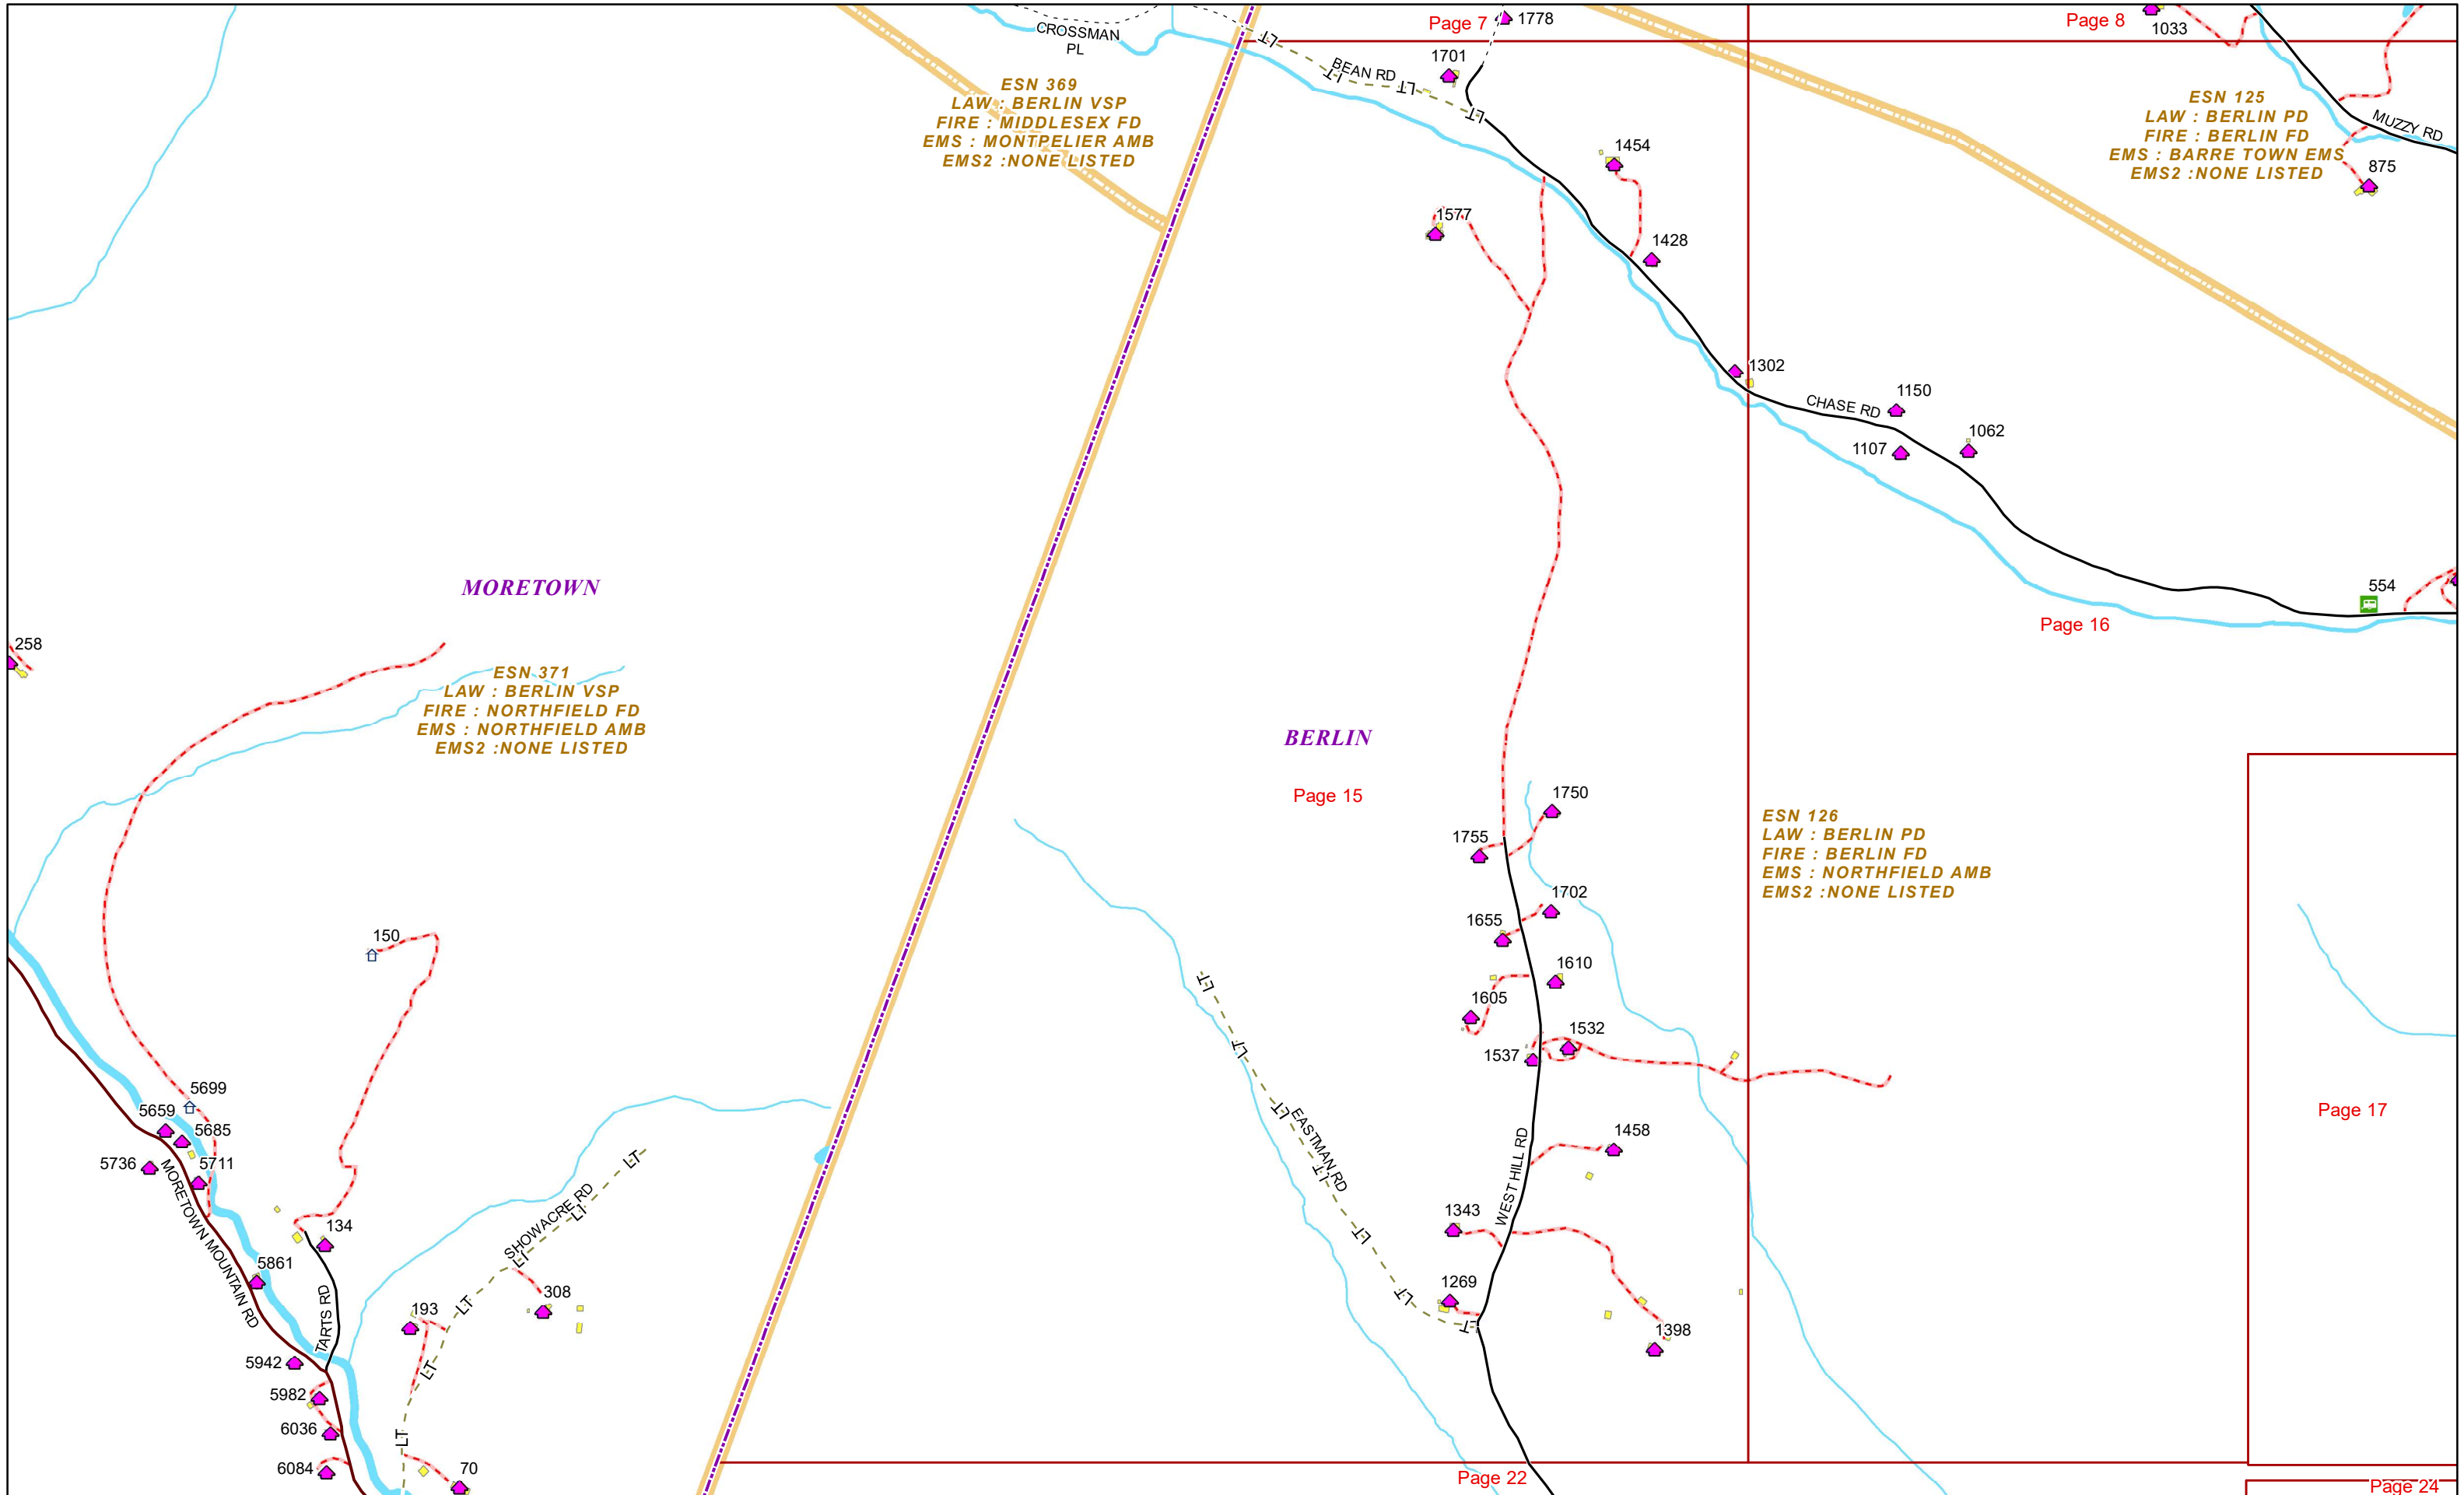

258

MORETOWN

ESN 371
LAW : BERLIN VSP
FIRE : NORTHFIELD FD
EMS : NORTHFIELD AMB
EMS2 : NONE LISTED

ESN 369
LAW : BERLIN VSP
FIRE : MIDDLESEX FD
EMS : MONTPELIER AMB
EMS2 : NONE LISTED

Page 8

ESN 125
LAW : BERLIN PD
FIRE : BERLIN FD
EMS : BARRE TOWN EMS
EMS2 : NONE LISTED

BERLIN

Page 15

ESN 126
LAW : BERLIN PD
FIRE : BERLIN FD
EMS : NORTHFIELD AMB
EMS2 : NONE LISTED

Page 16

Page 17

Page 22

Page 24