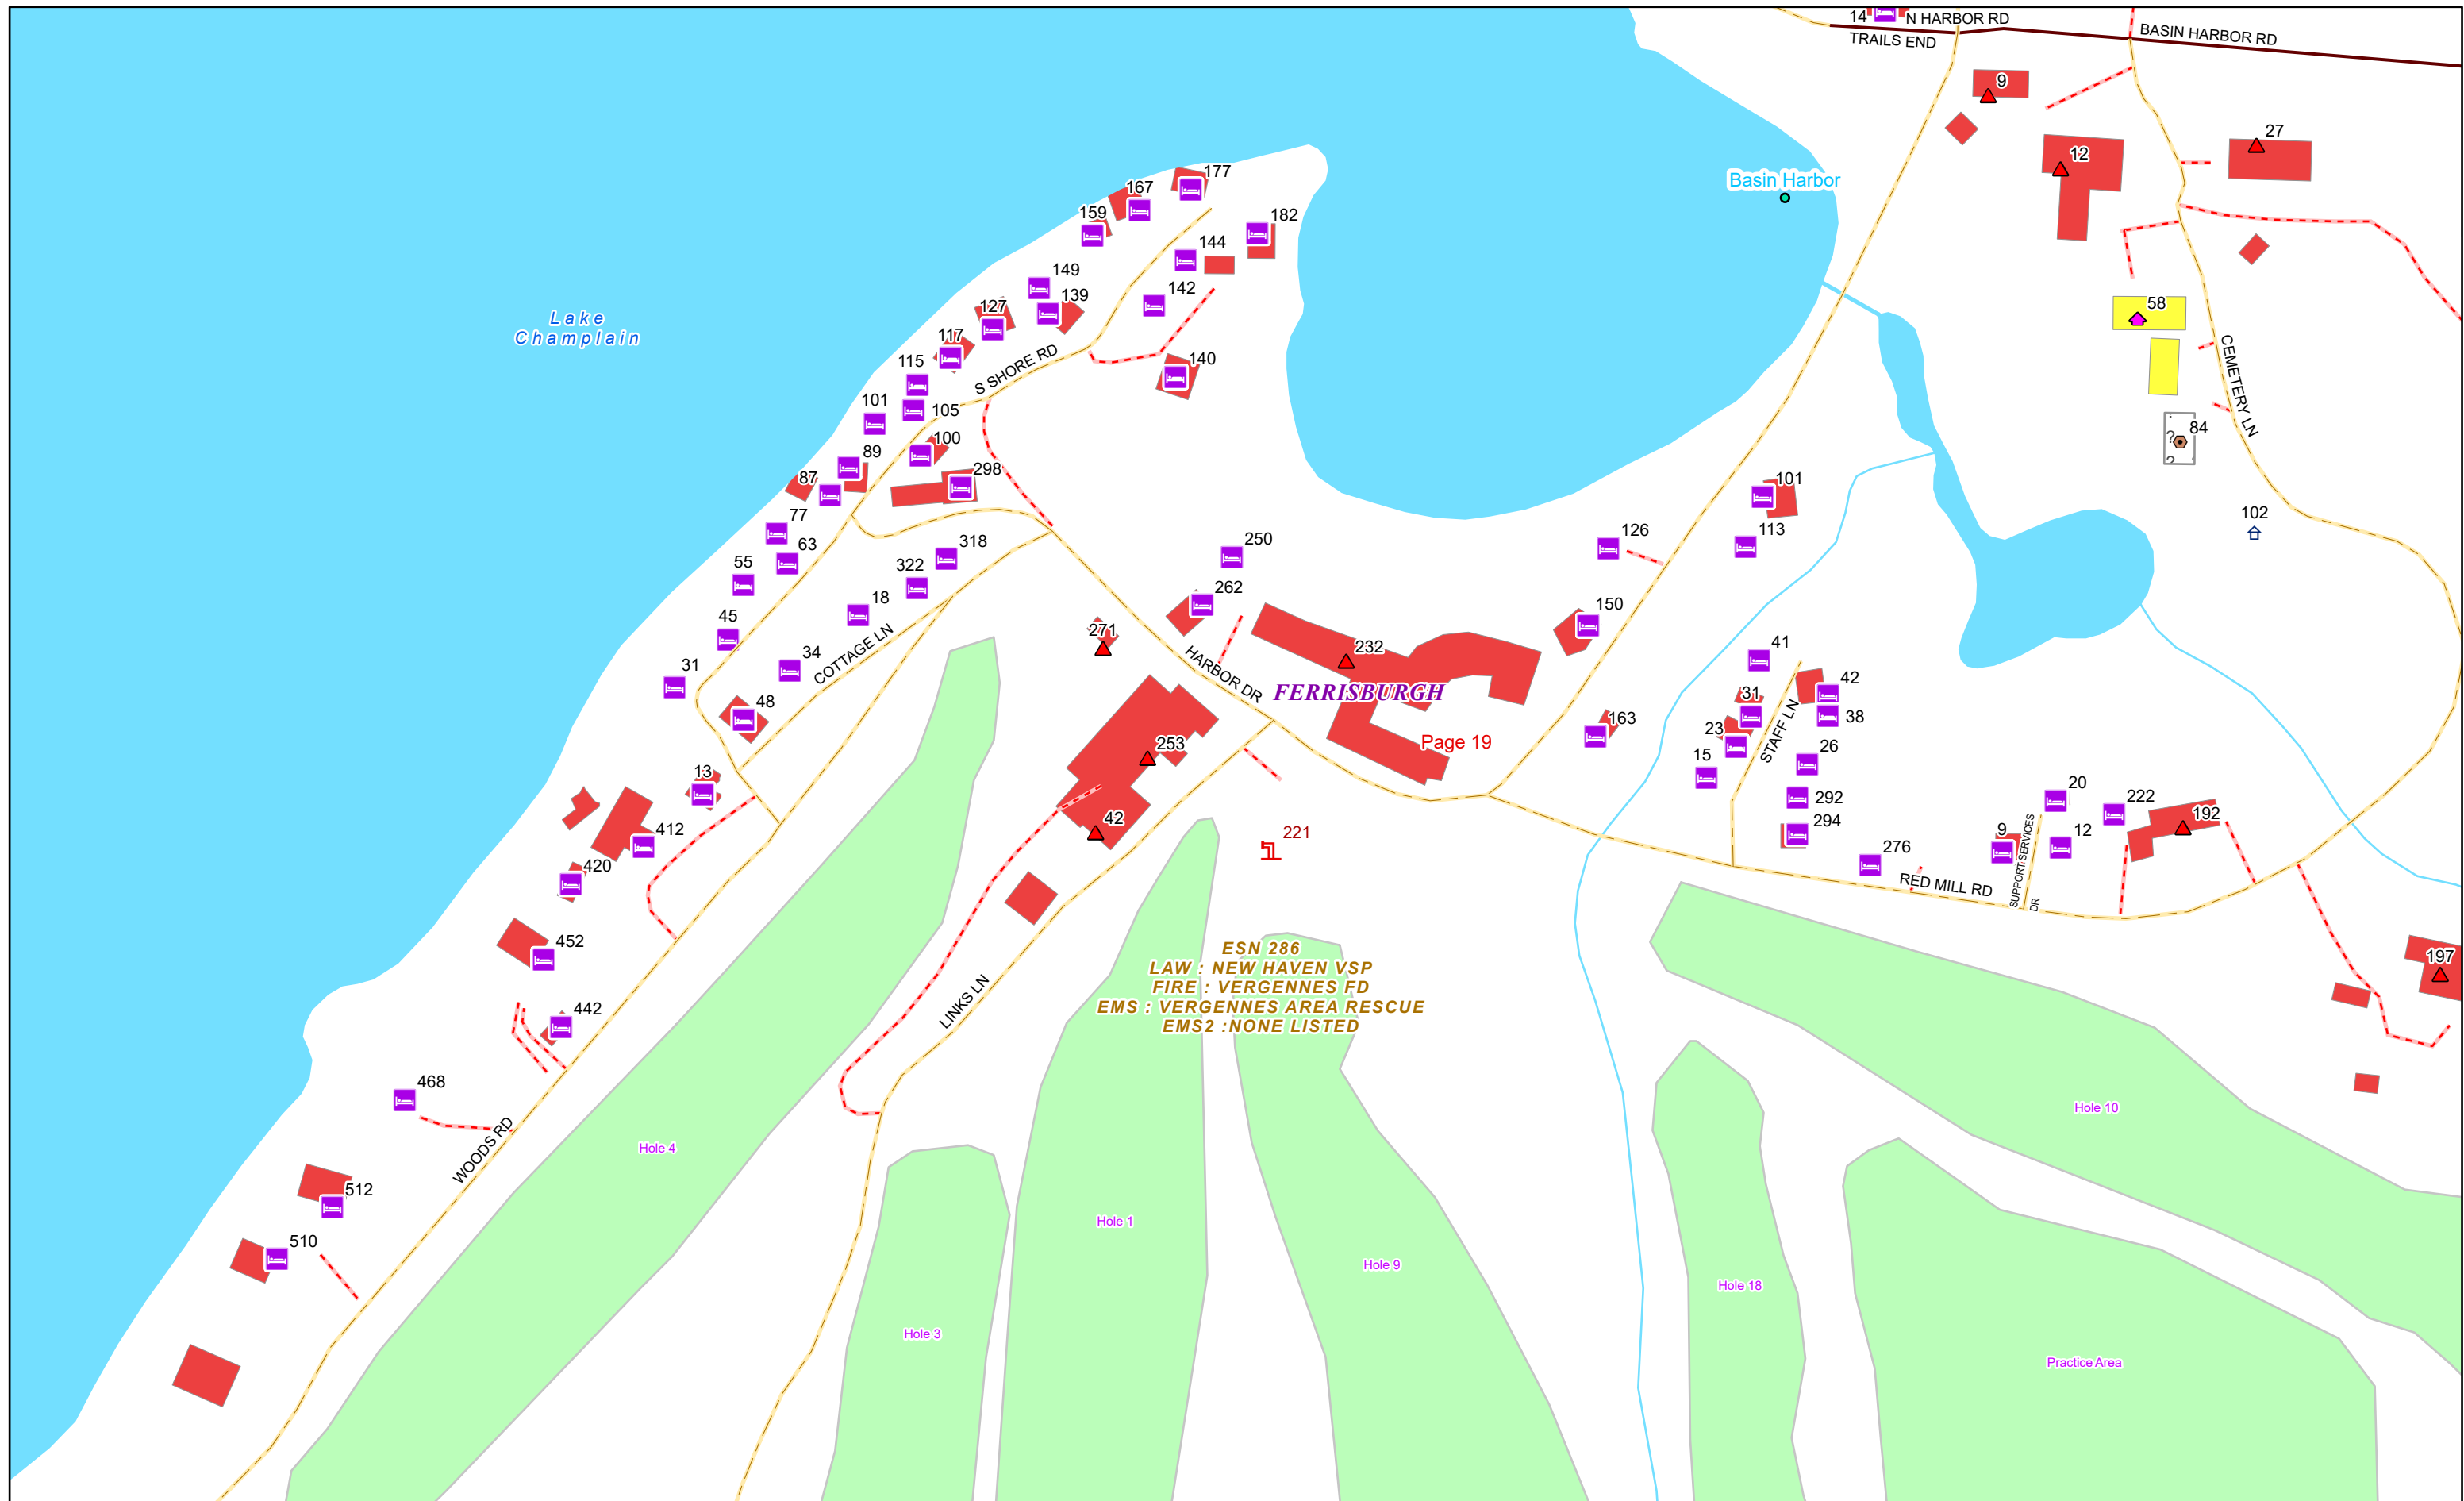

0 0.03 0.06 0.11 Miles

1 inch equals 167 feet

9/16/2024

FERRISBURGH

Page: 19