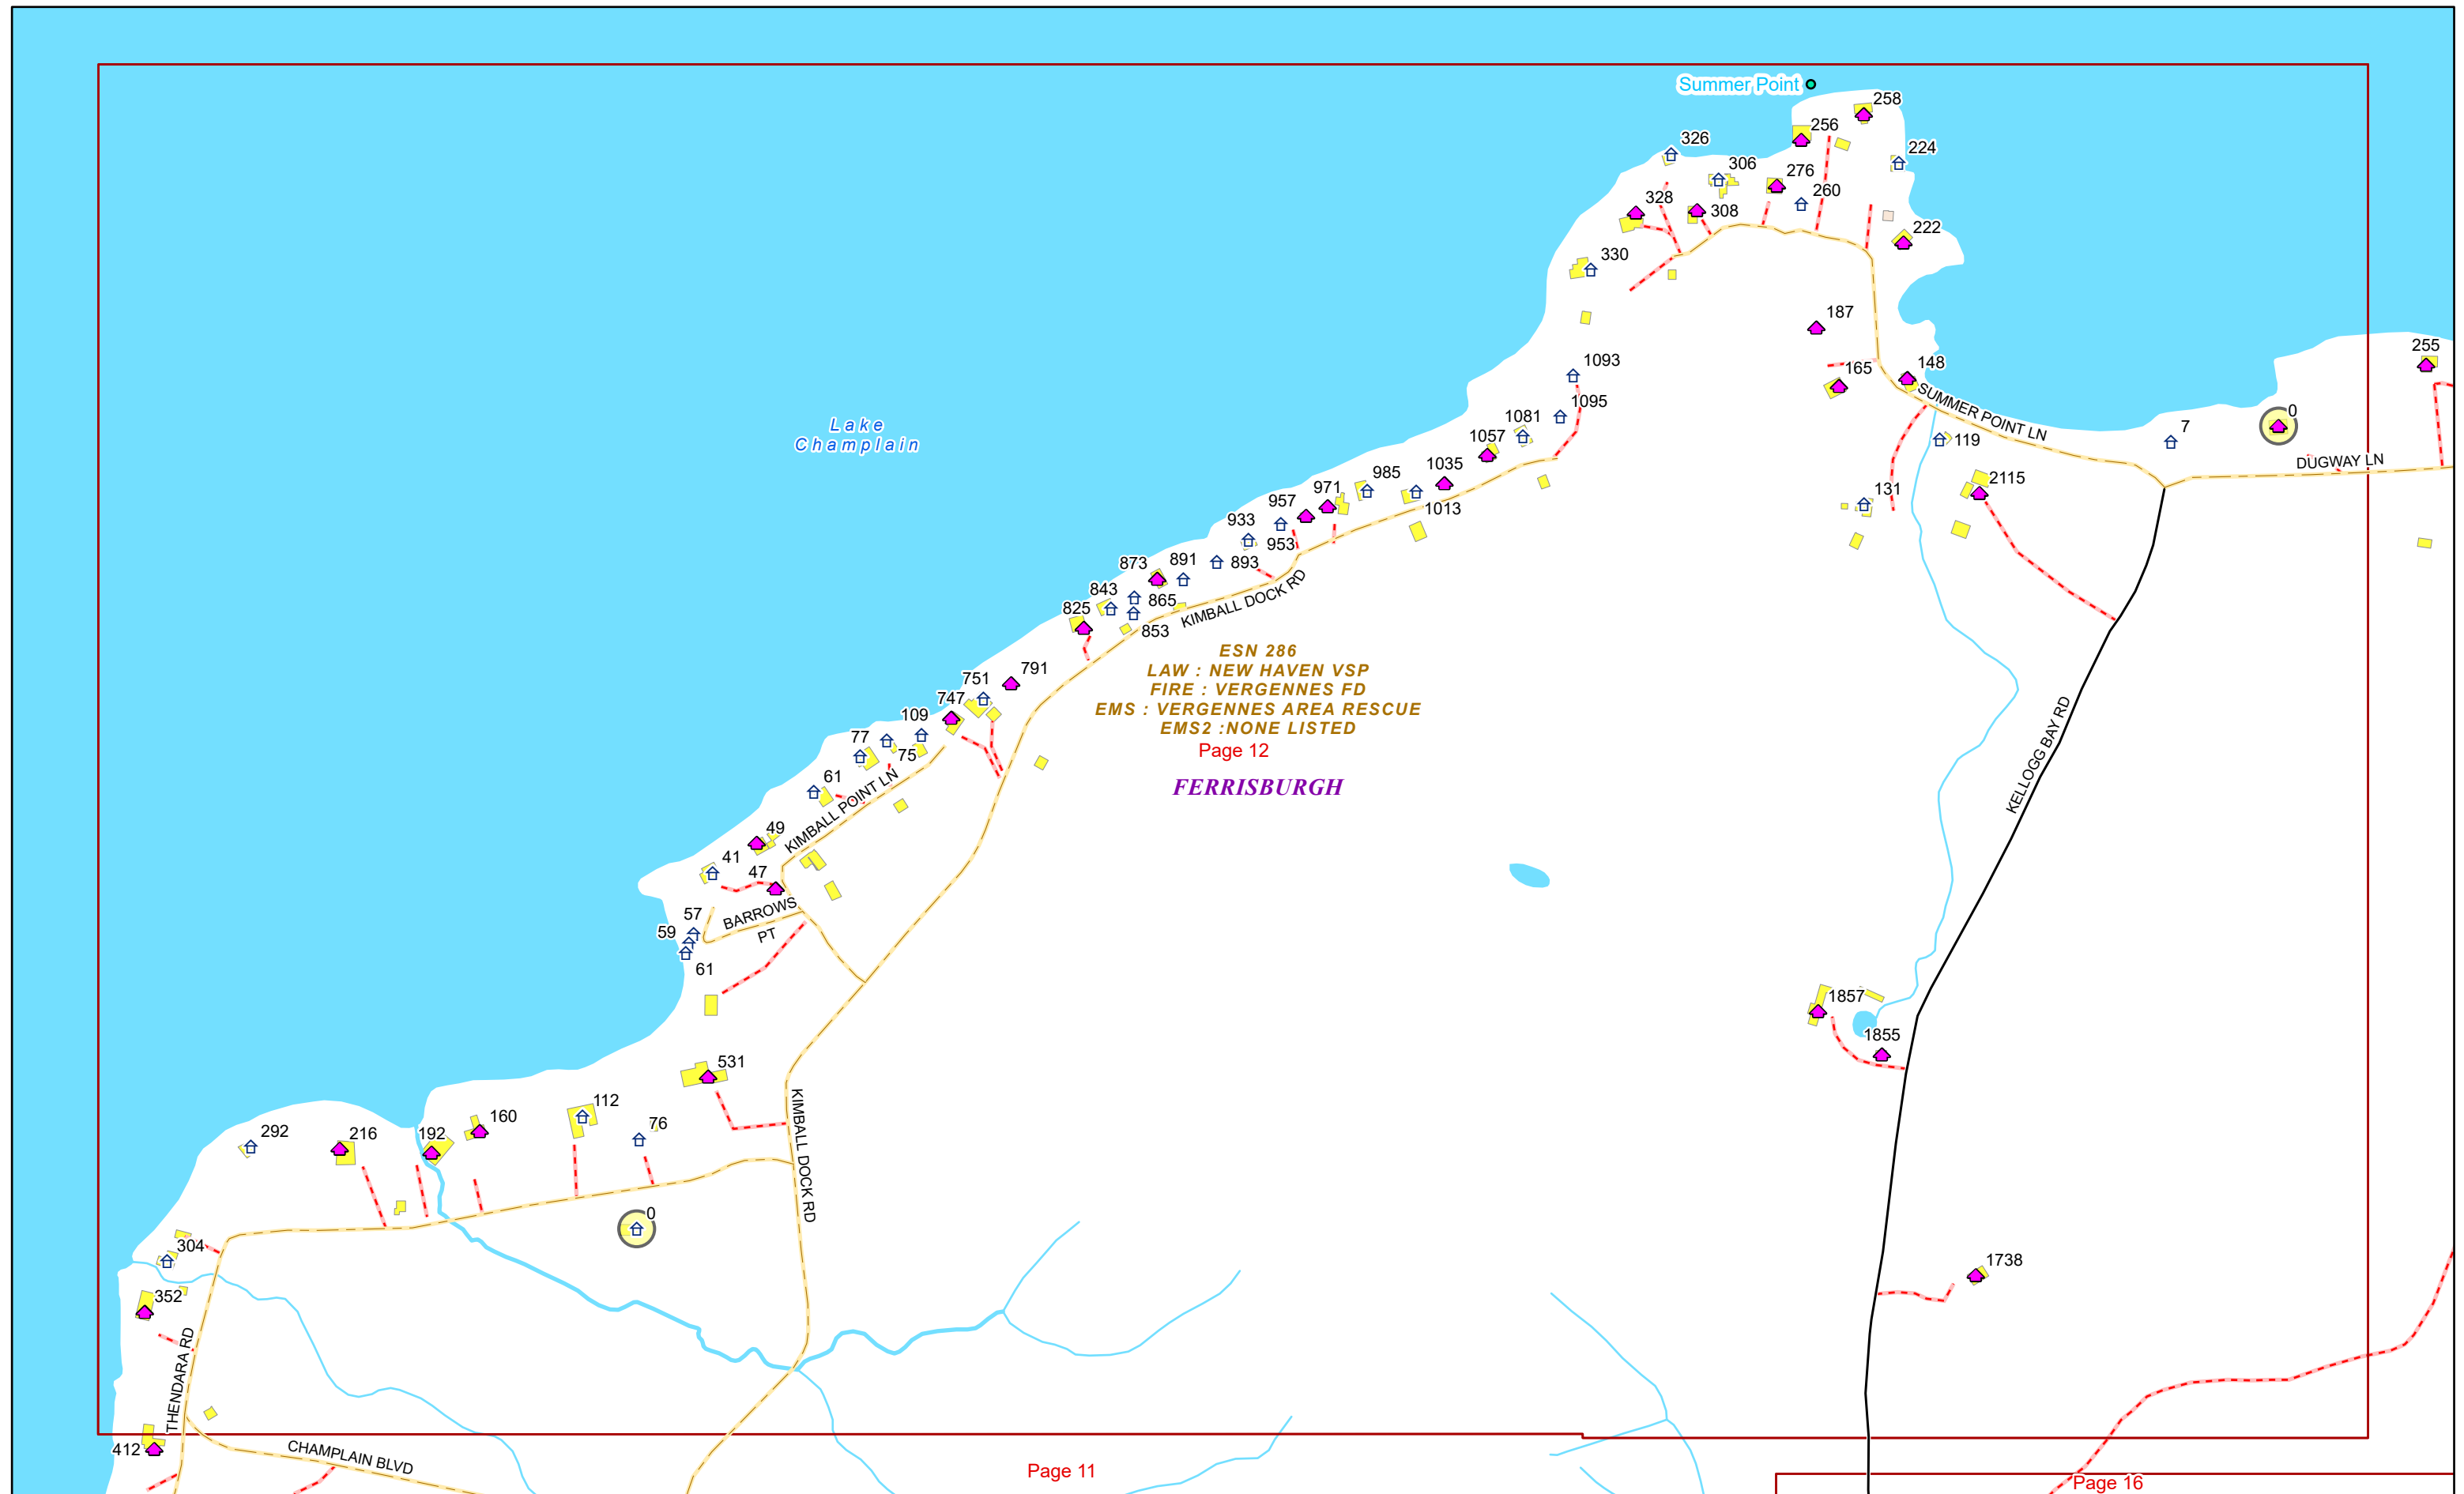

ESN 286
LAW : NEW HAVEN VSP
FIRE : VERGENNES FD
EMS : VERGENNES AREA RESCUE
EMS2 : NONE LISTED
Page 12

FERRISBURGH

0 0.07 0.15 0.3 Miles 1 inch equals 417 feet

9/16/2024

FERRISBURGH

Page 11

Page 16