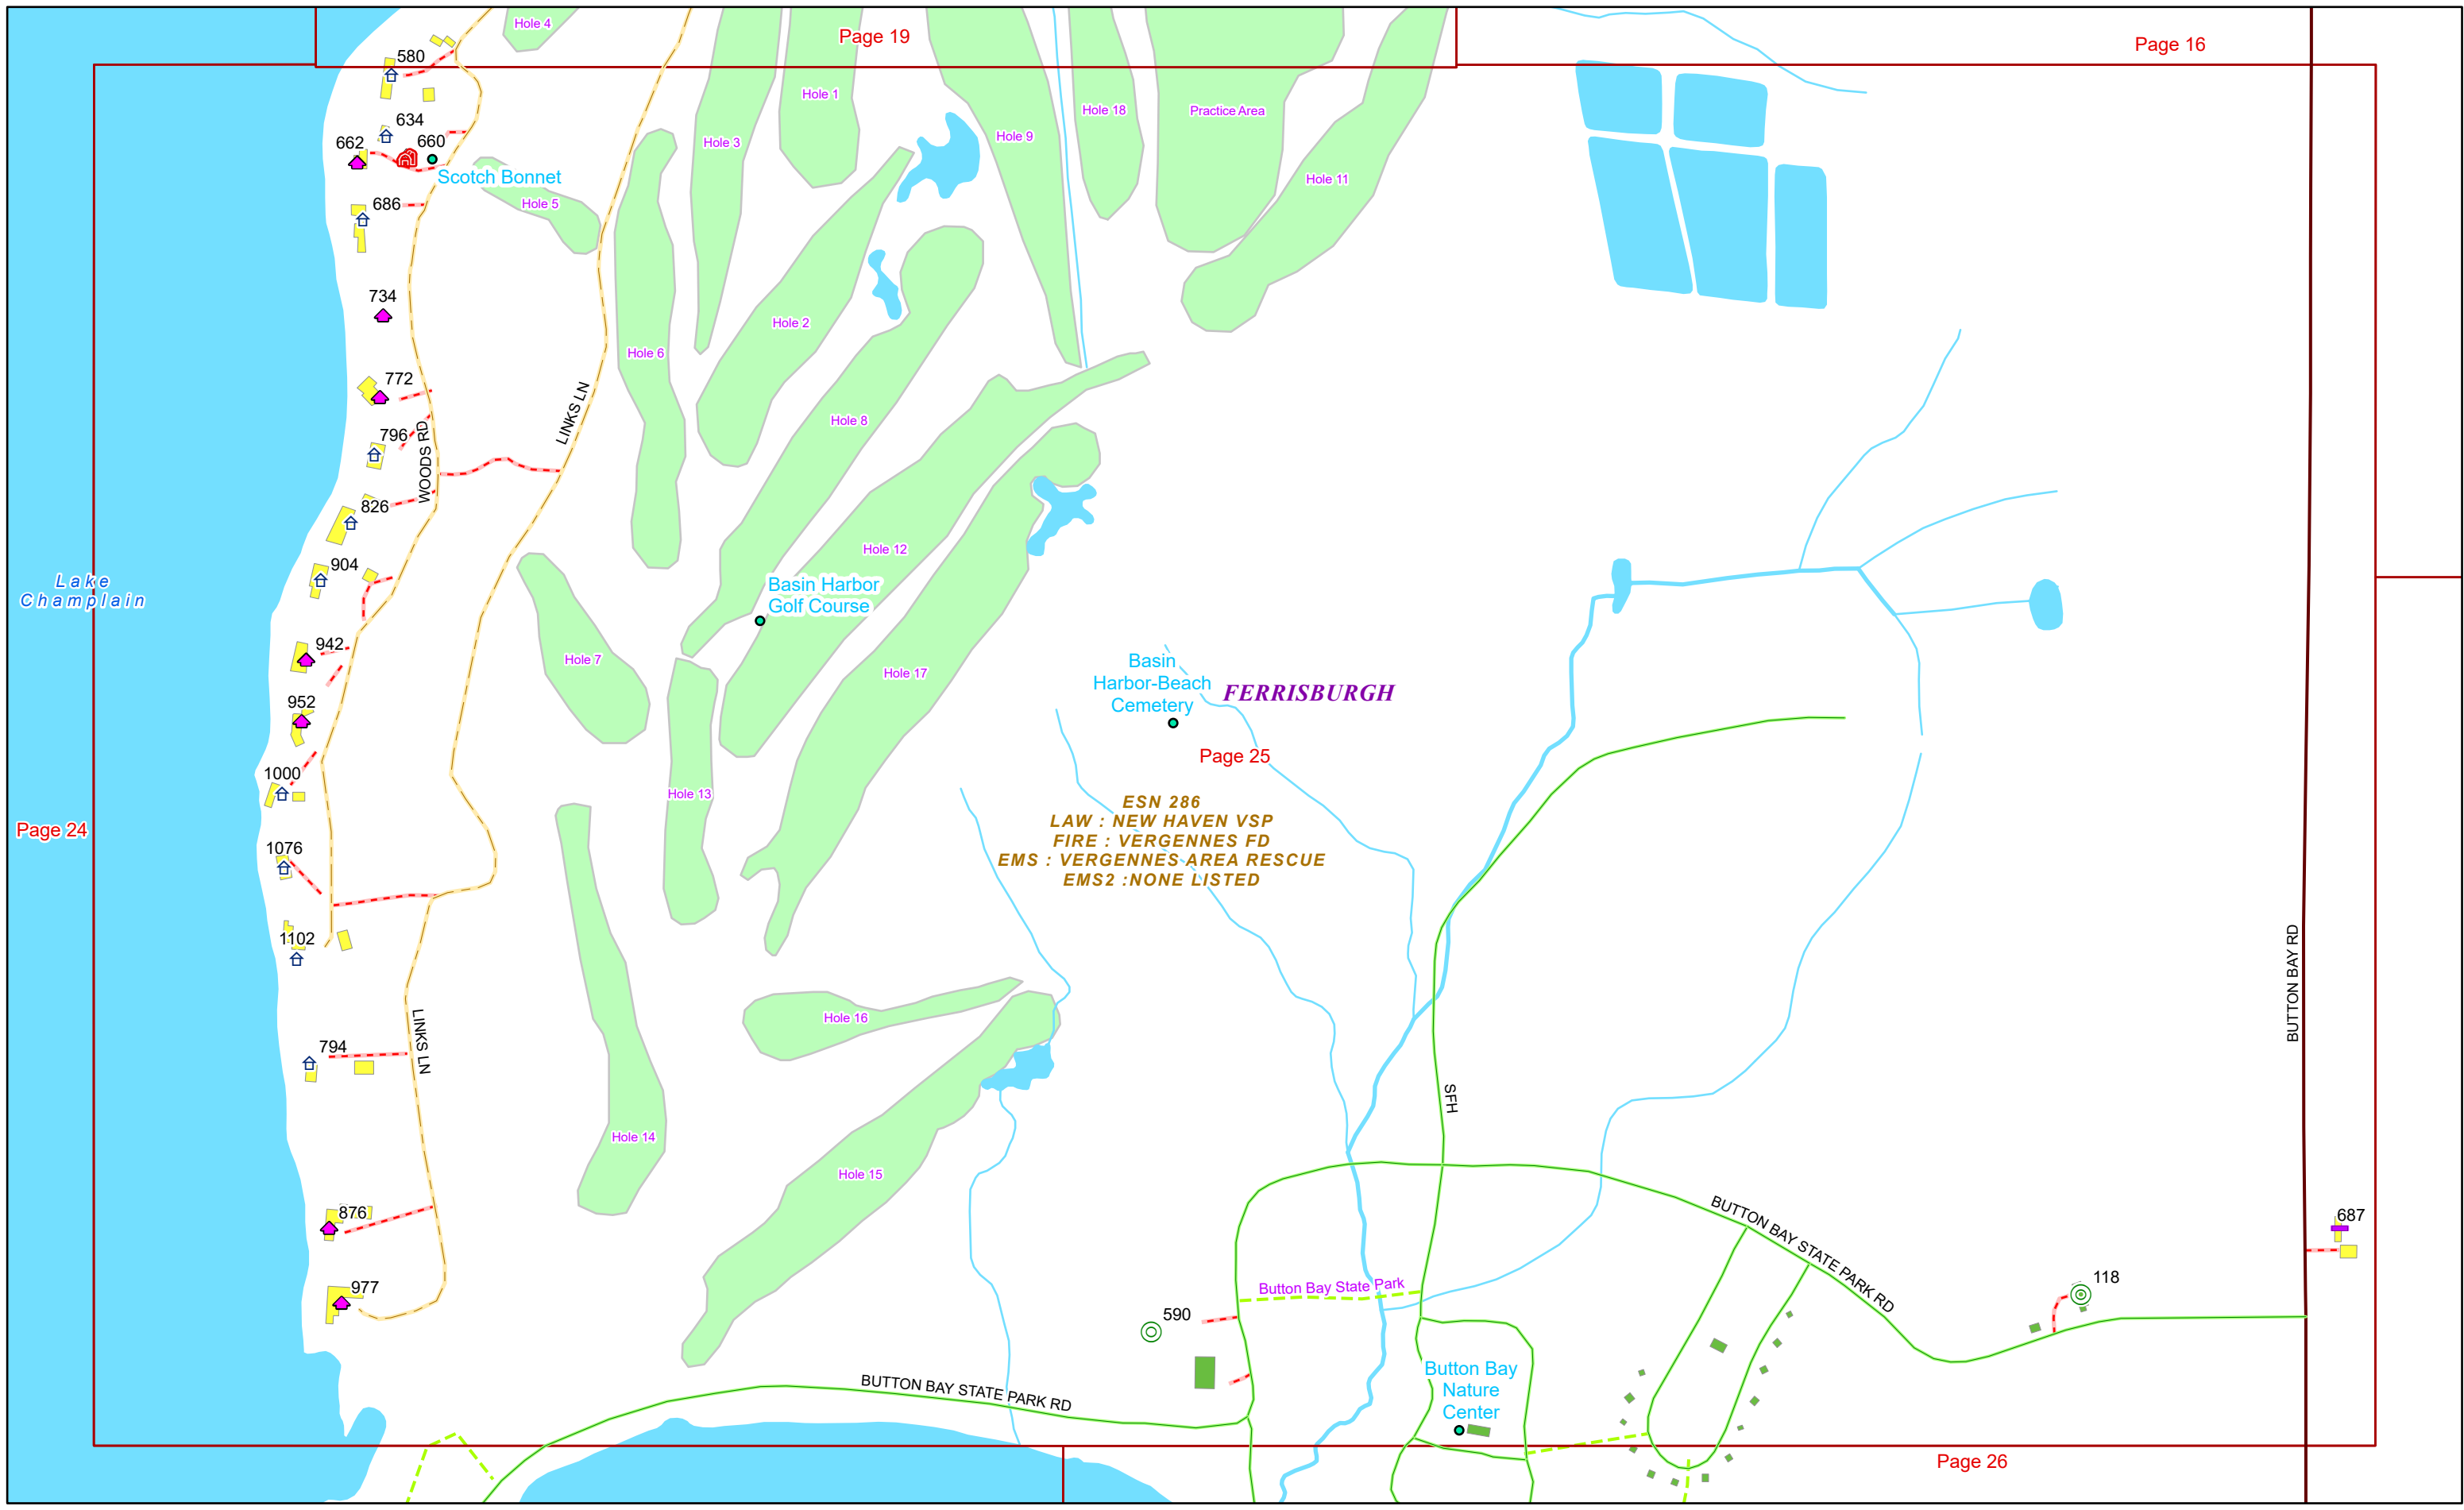

ESN 286
LAW : NEW HAVEN VSP
FIRE : VERGENNES FD
EMS : VERGENNES-AREA RESCUE
EMS2 : NONE LISTED