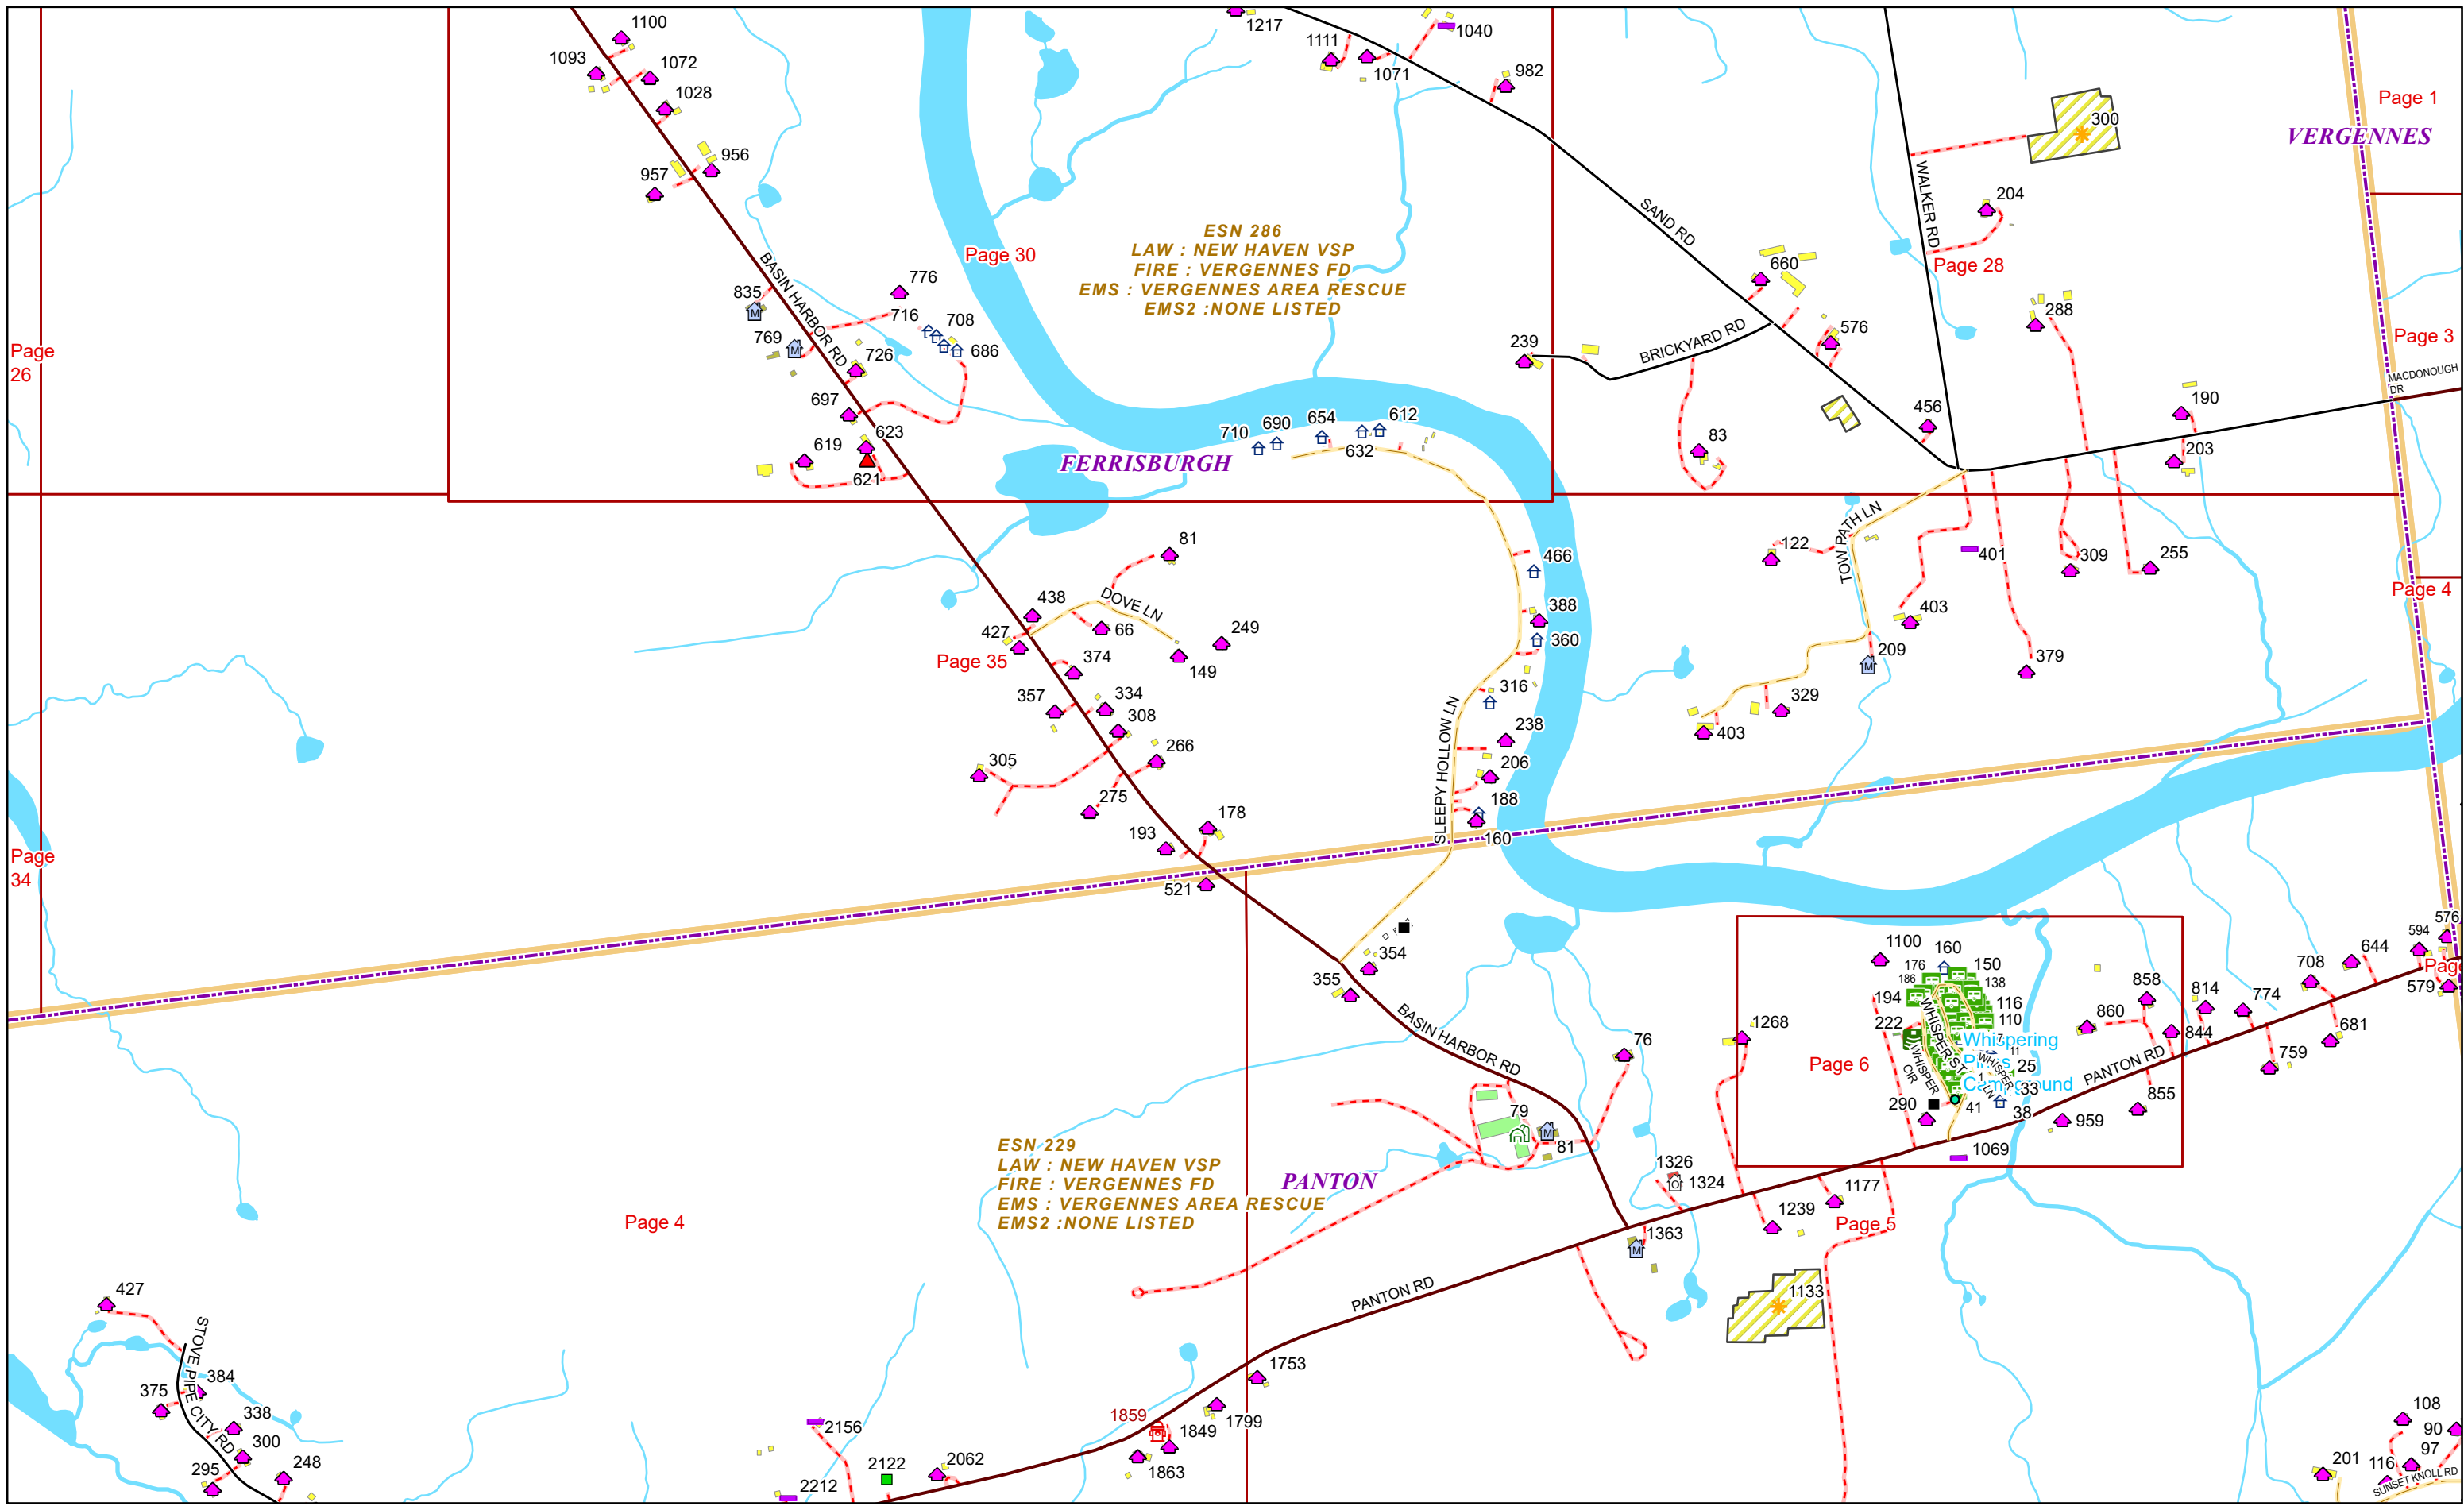

Page 26

Page 34

Page 1
VERGENNES

Page 3

Page 4

Page 5

0 0.13 0.25 0.5 Miles

1 inch equals 750 feet

9/16/2024

FERRISBURGH

Page: 35