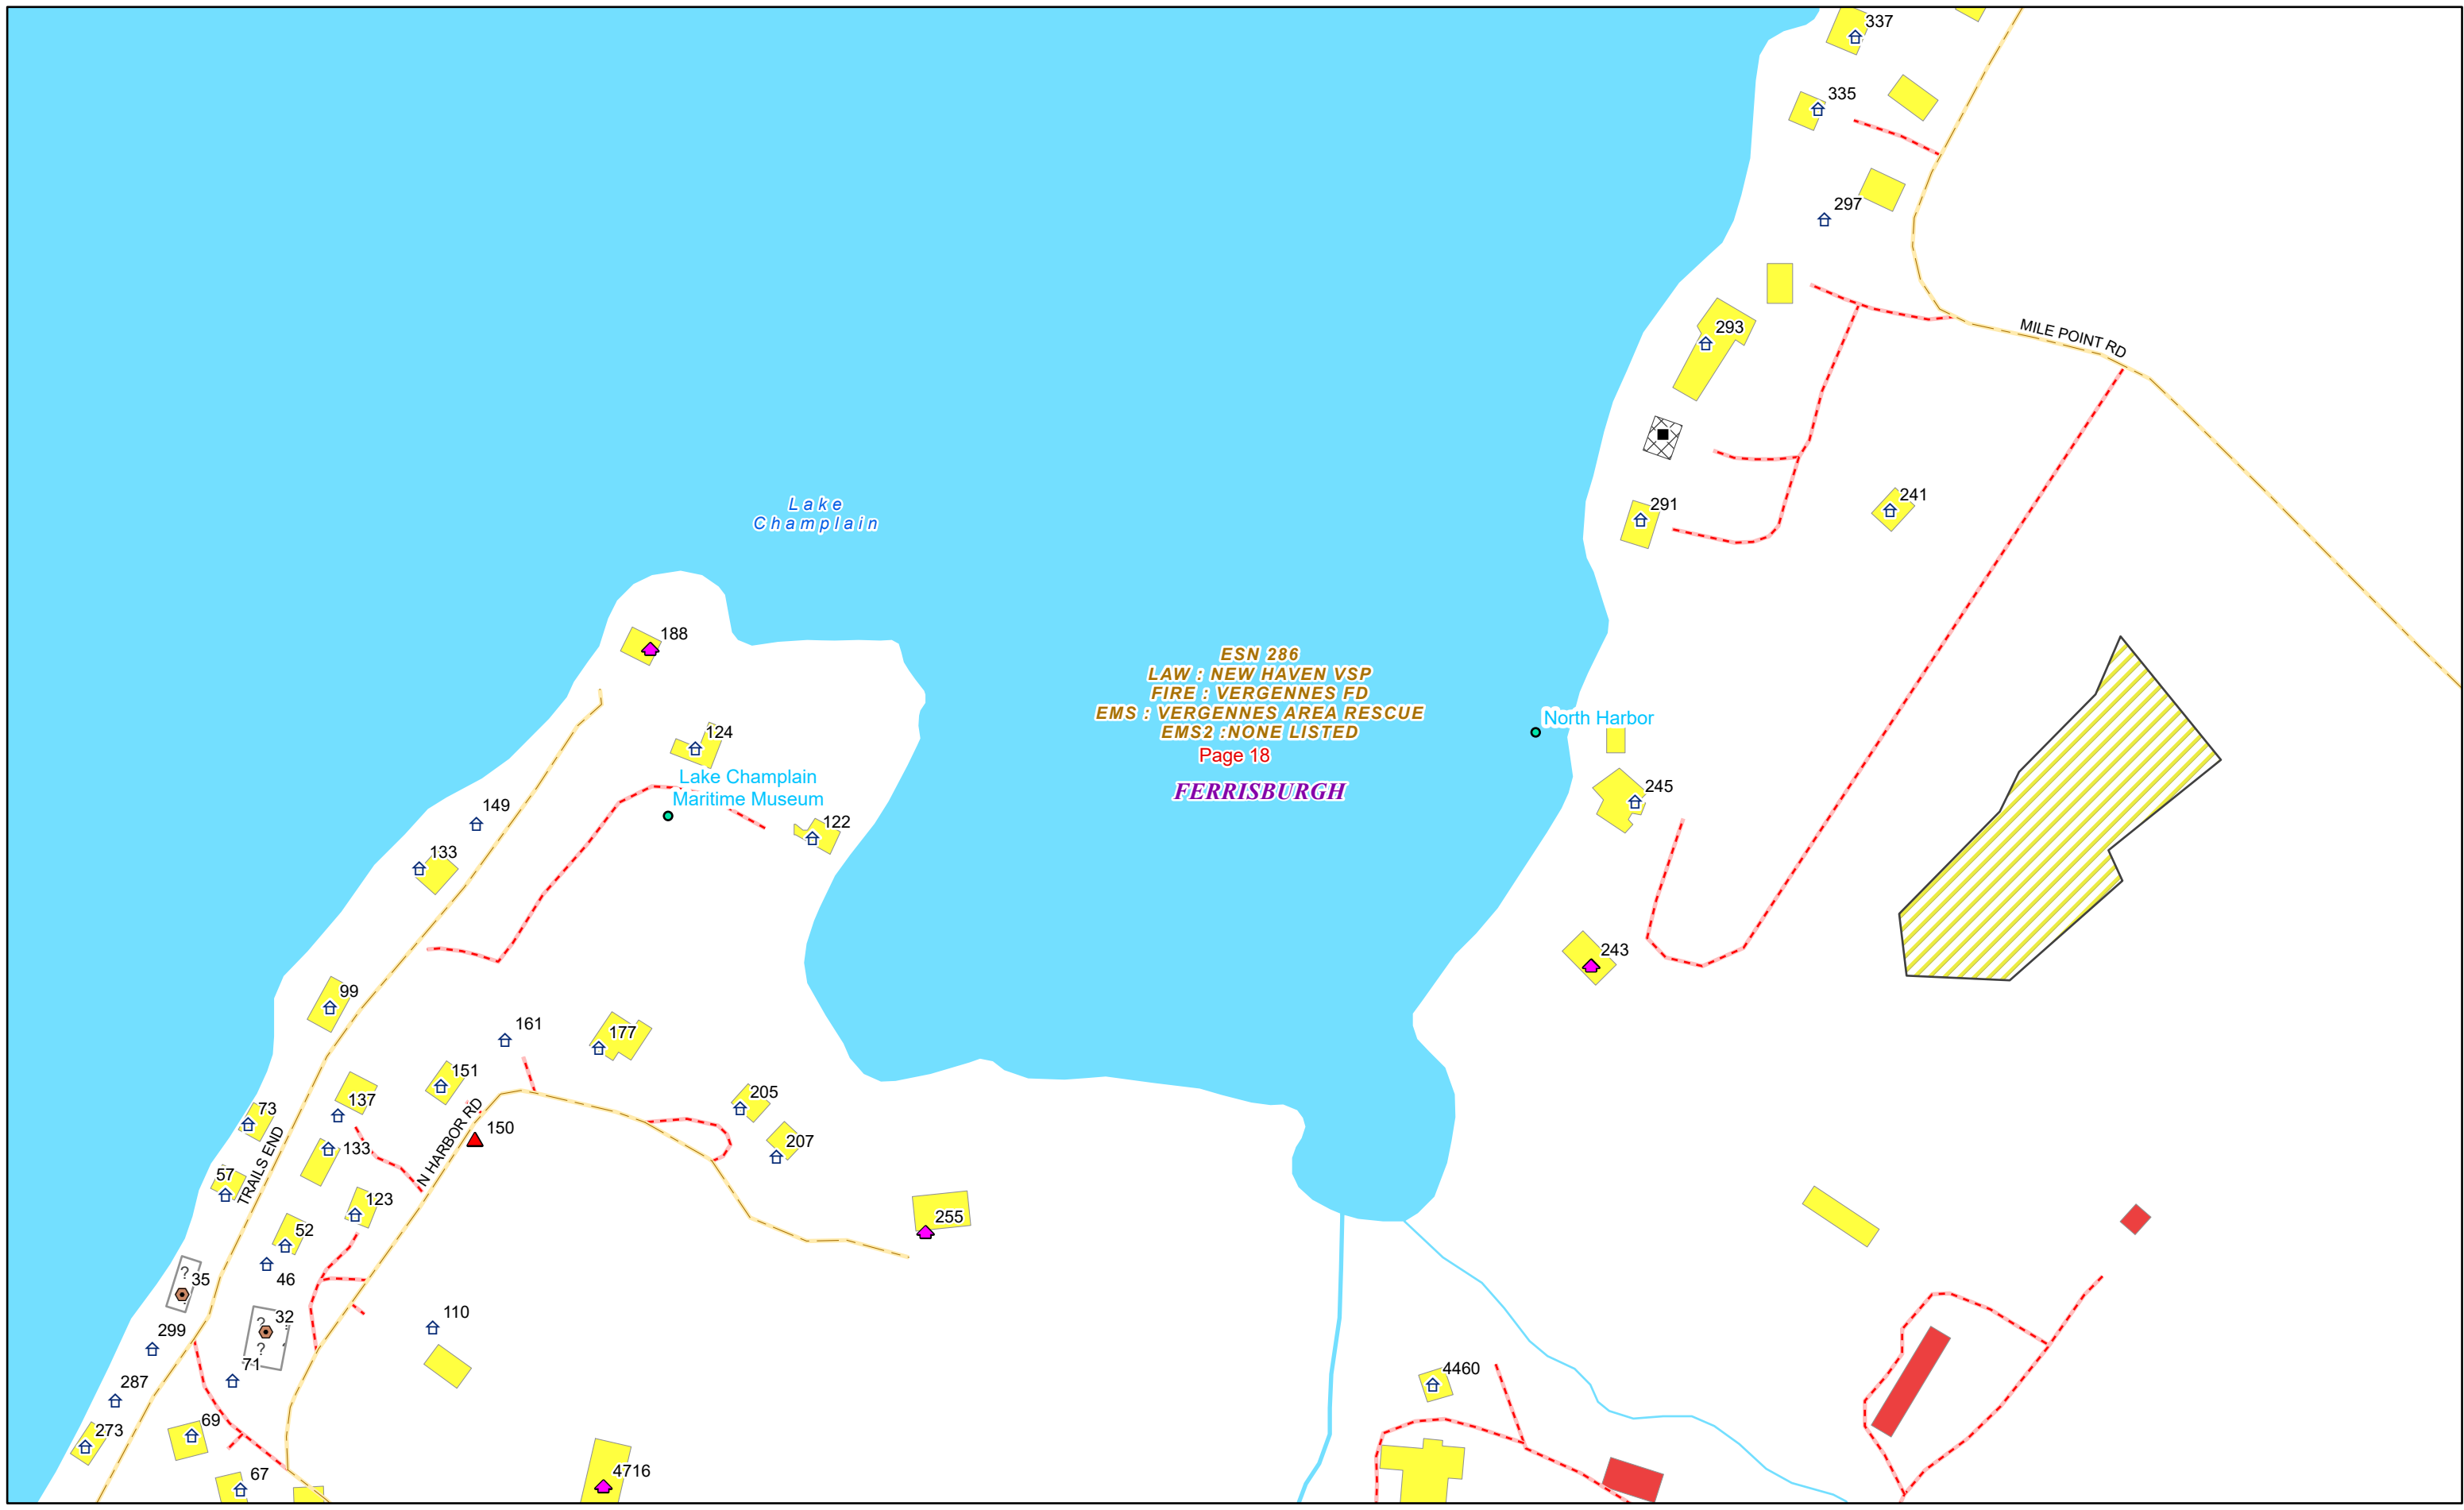

0 0.03 0.06 0.11 Miles

1 inch equals 167 feet

9/16/2024

FERRISBURGH

Page: 18