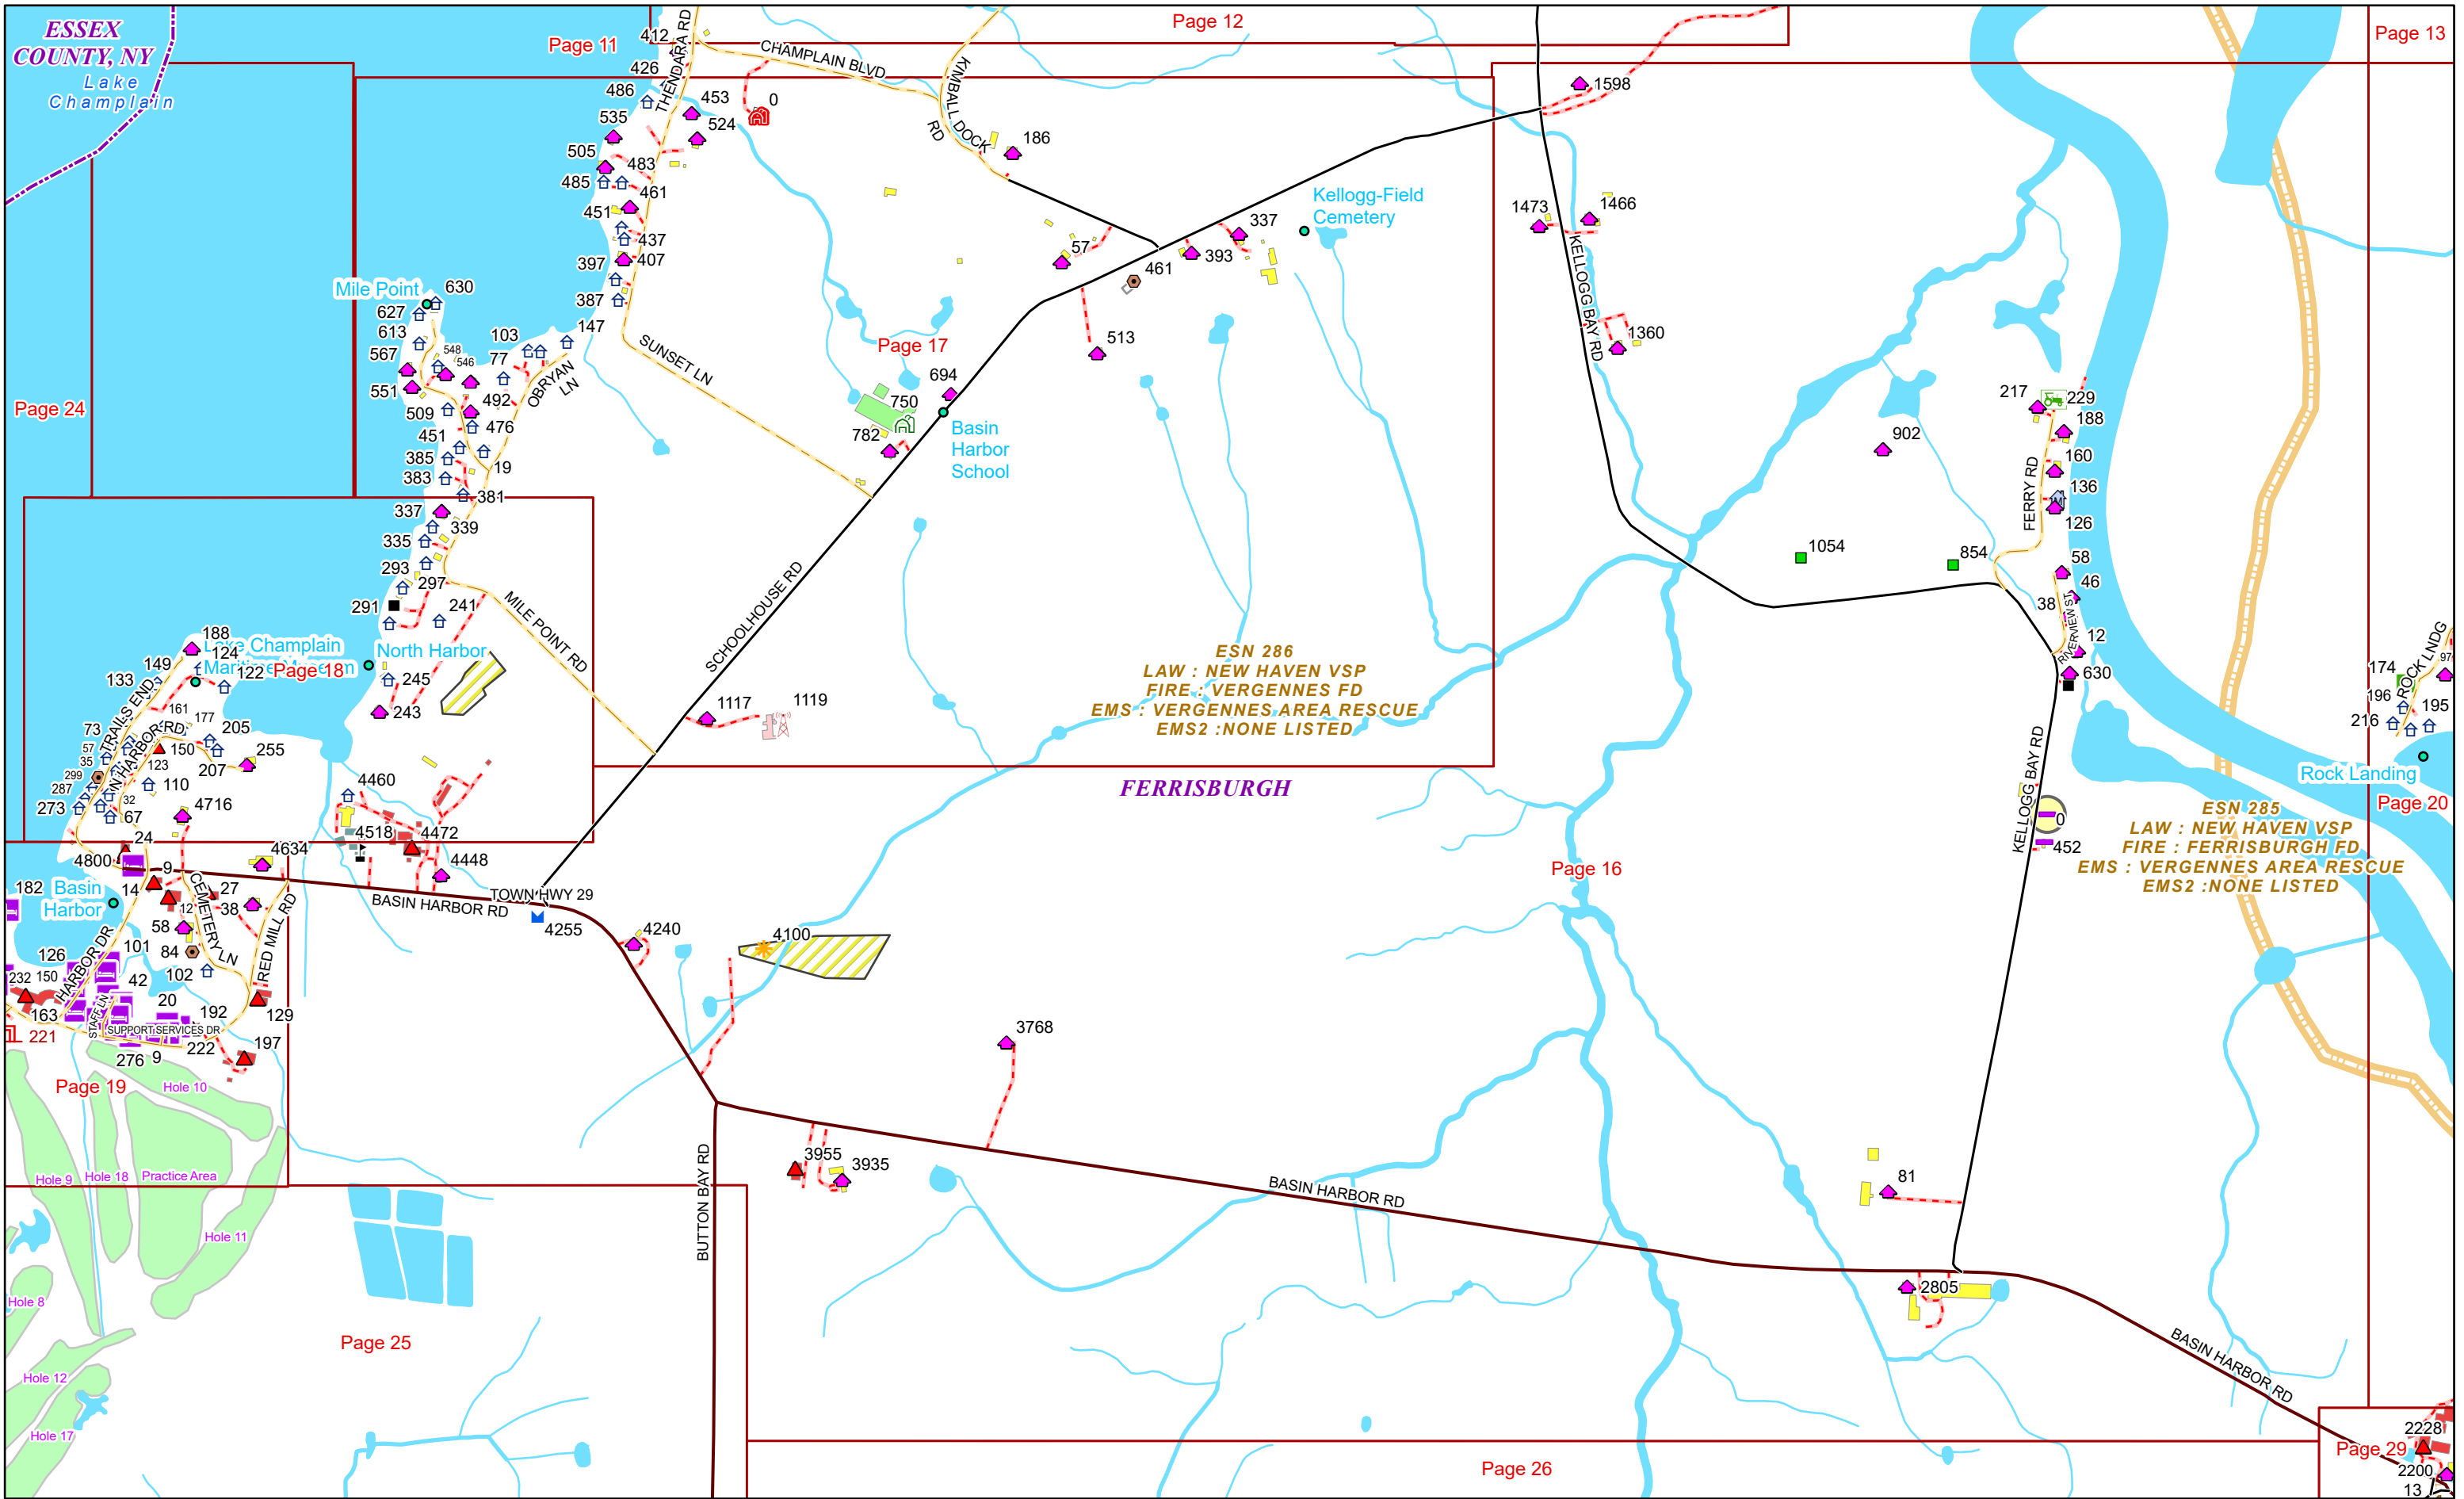

0 0.15 0.3 0.6 Miles 1 inch equals 833 feet

9/16/2024

FERRISBURGH

Page: 16