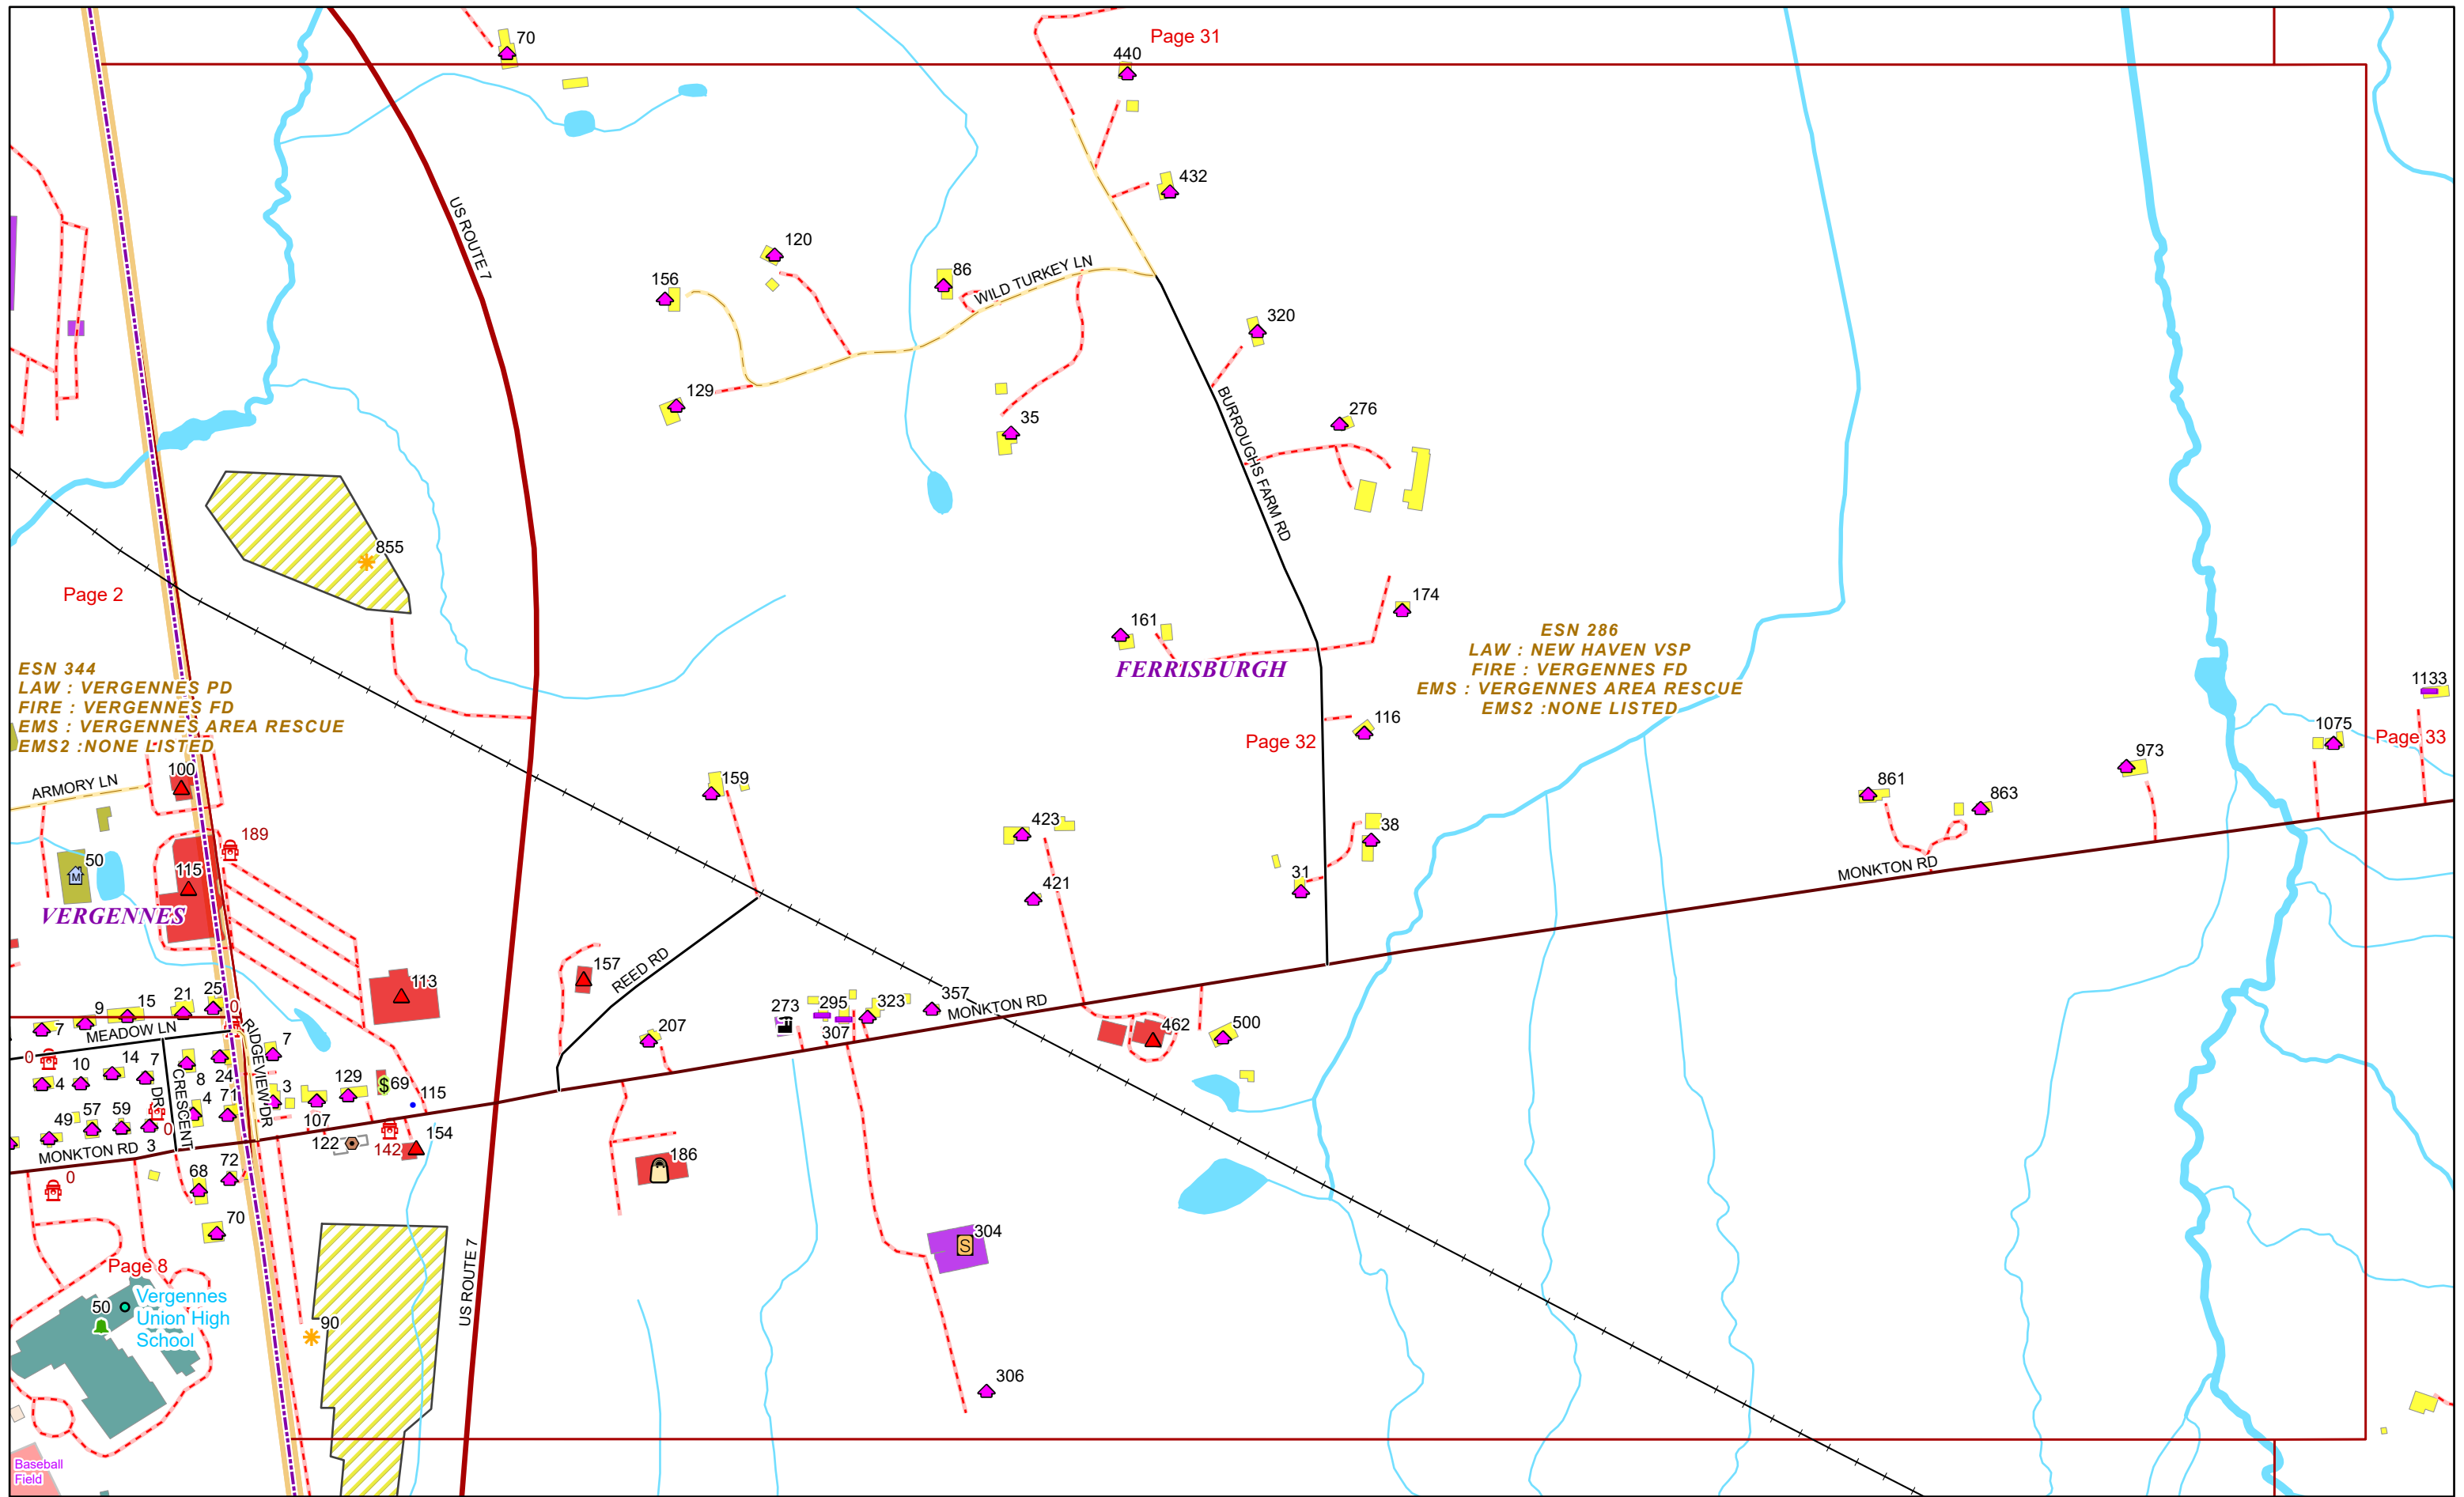

Page 2

Page 31

Page 32

Page 33

ESN 344
LAW : VERGENNES PD
FIRE : VERGENNES FD
EMS : VERGENNES AREA RESCUE
EMS2 : NONE LISTED

ESN 286
LAW : NEW HAVEN VSP
FIRE : VERGENNES FD
EMS : VERGENNES AREA RESCUE
EMS2 : NONE LISTED

FERRISBURGH

VERGENNES

Page 8

Vergennes Union High School

Baseball Field

0 0.07 0.15 0.3 Miles 1 inch equals 417 feet

9/16/2024

FERRISBURGH

Page: 32