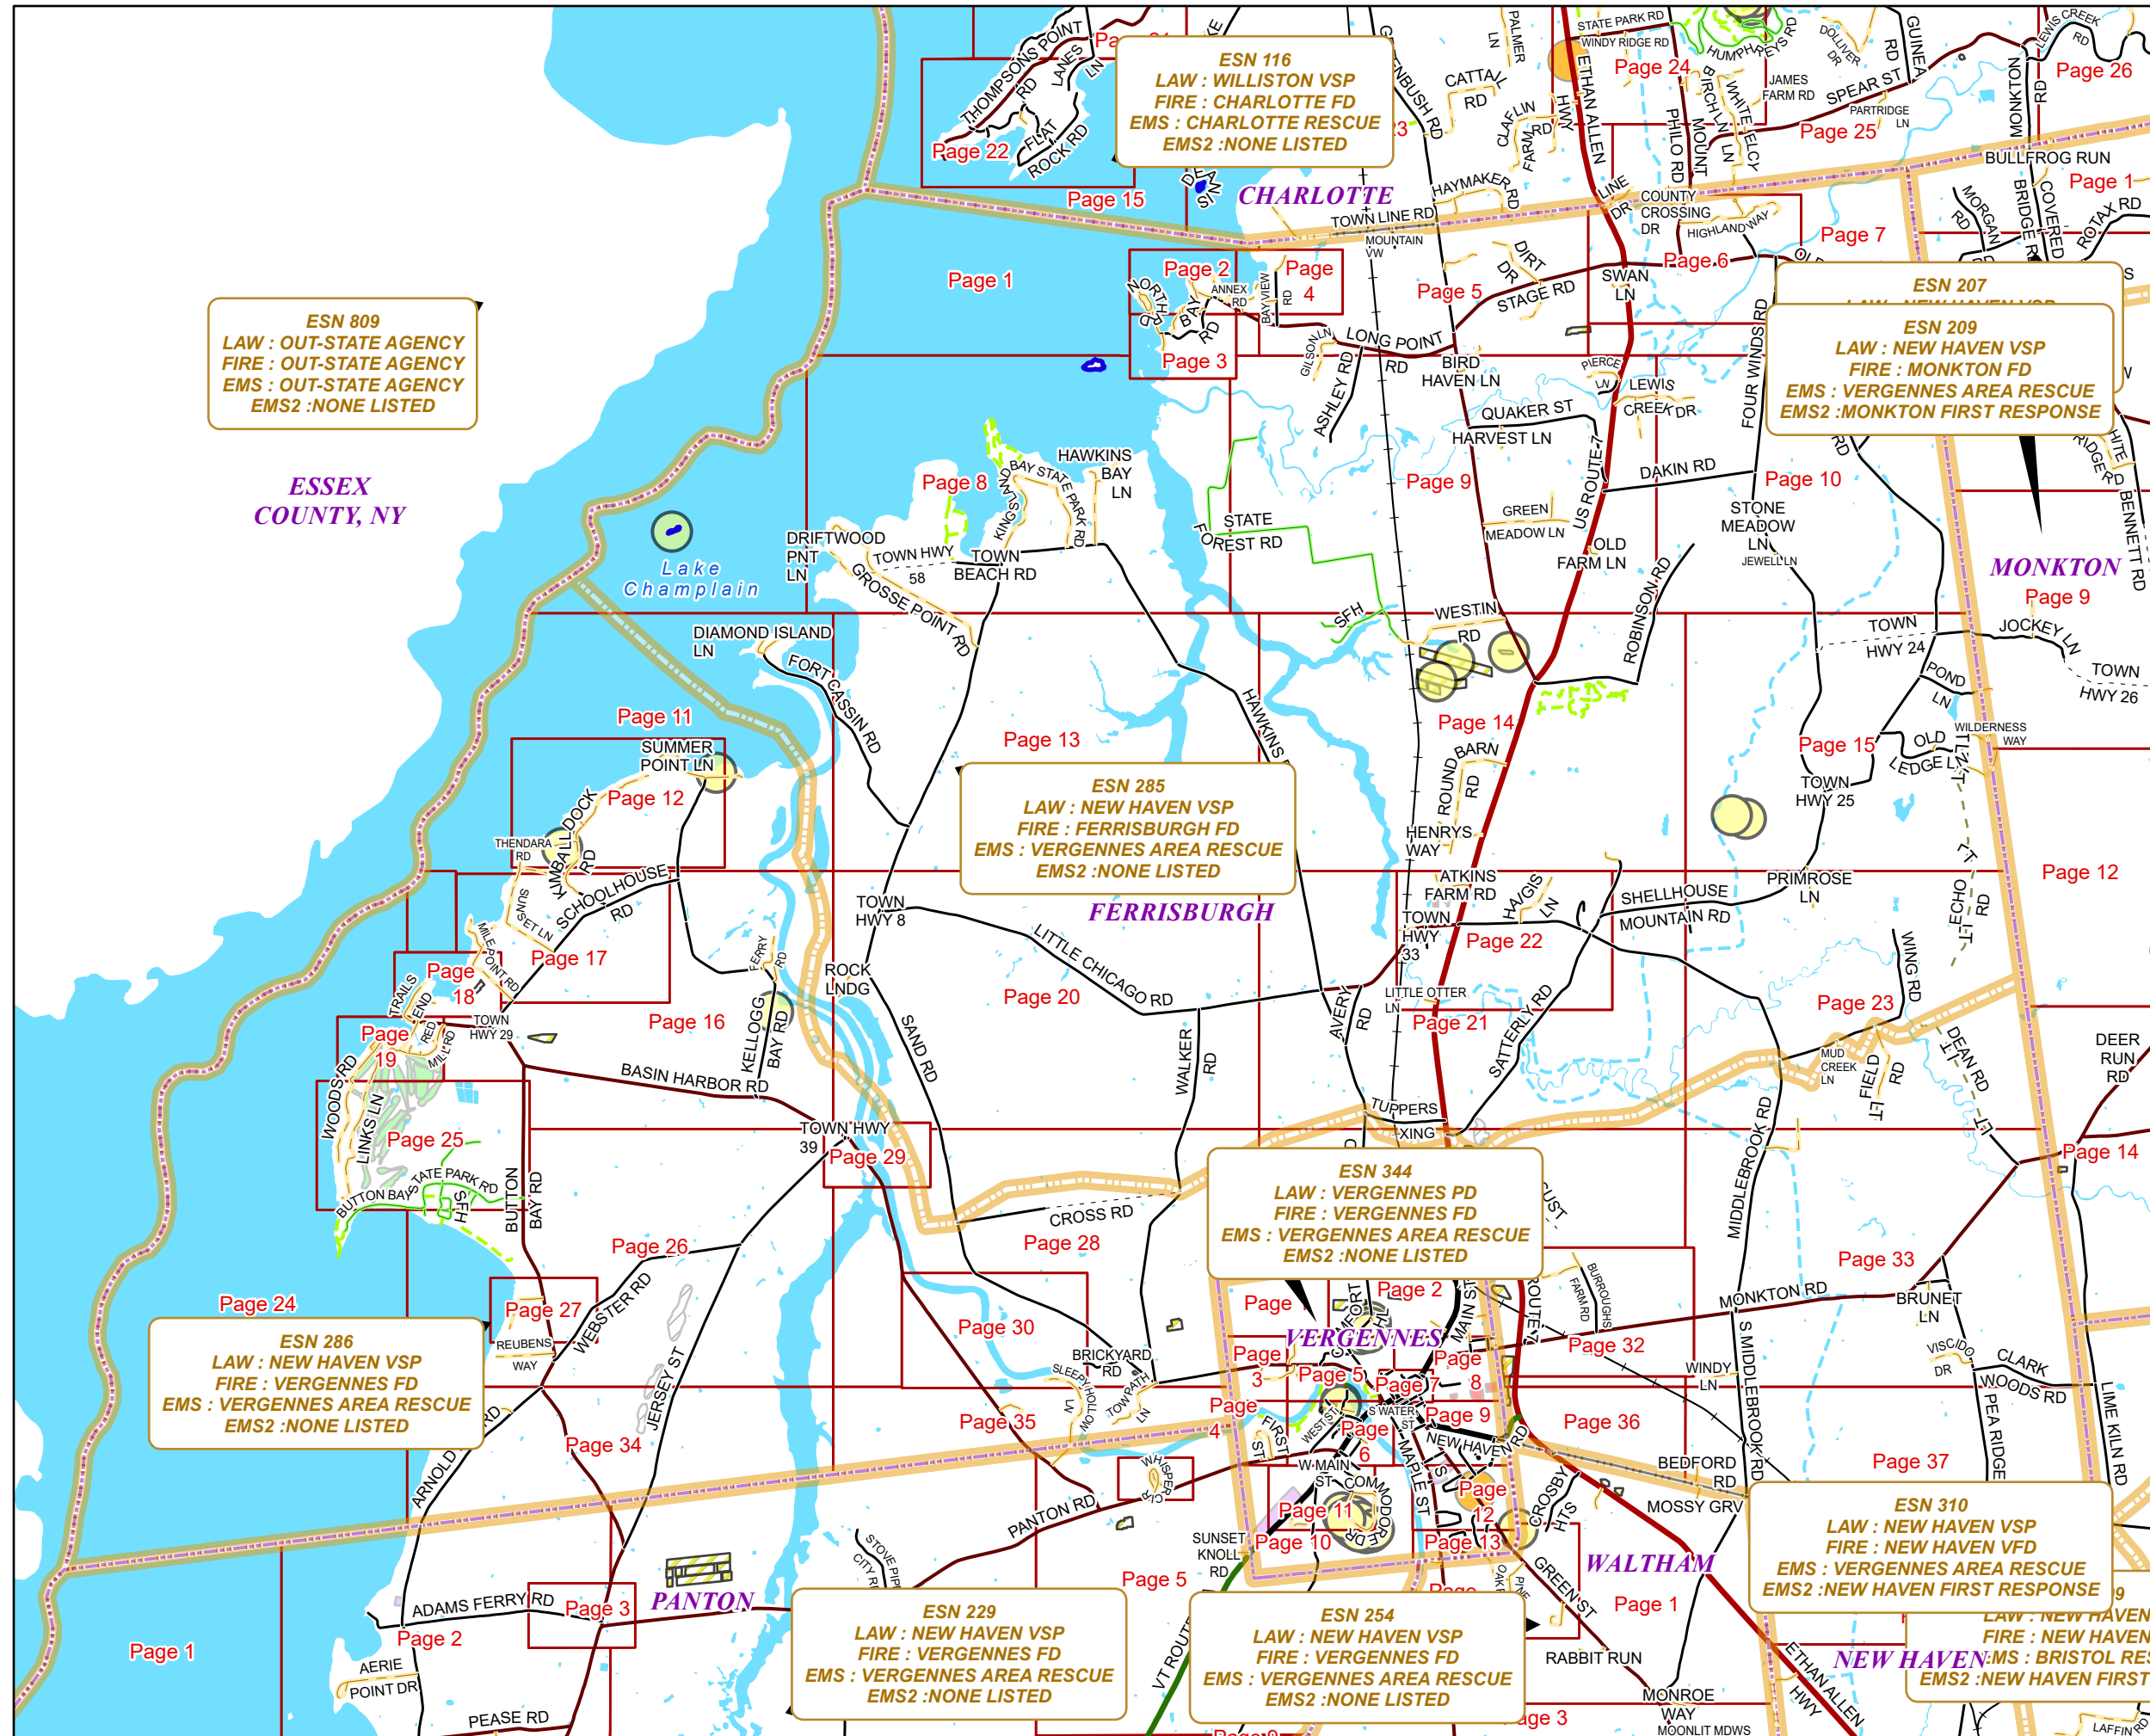

FERRISBURGH

ESN 116
LAW : WILLISTON VSP
FIRE : CHARLOTTE FD
EMS : CHARLOTTE RESCUE
EMS2 : NONE LISTED

ESN 207
LAW : NEW HAVEN VSP
FIRE : MONKTON FD
EMS : VERGENNES AREA RESCUE
EMS2 : MONKTON FIRST RESPONSE