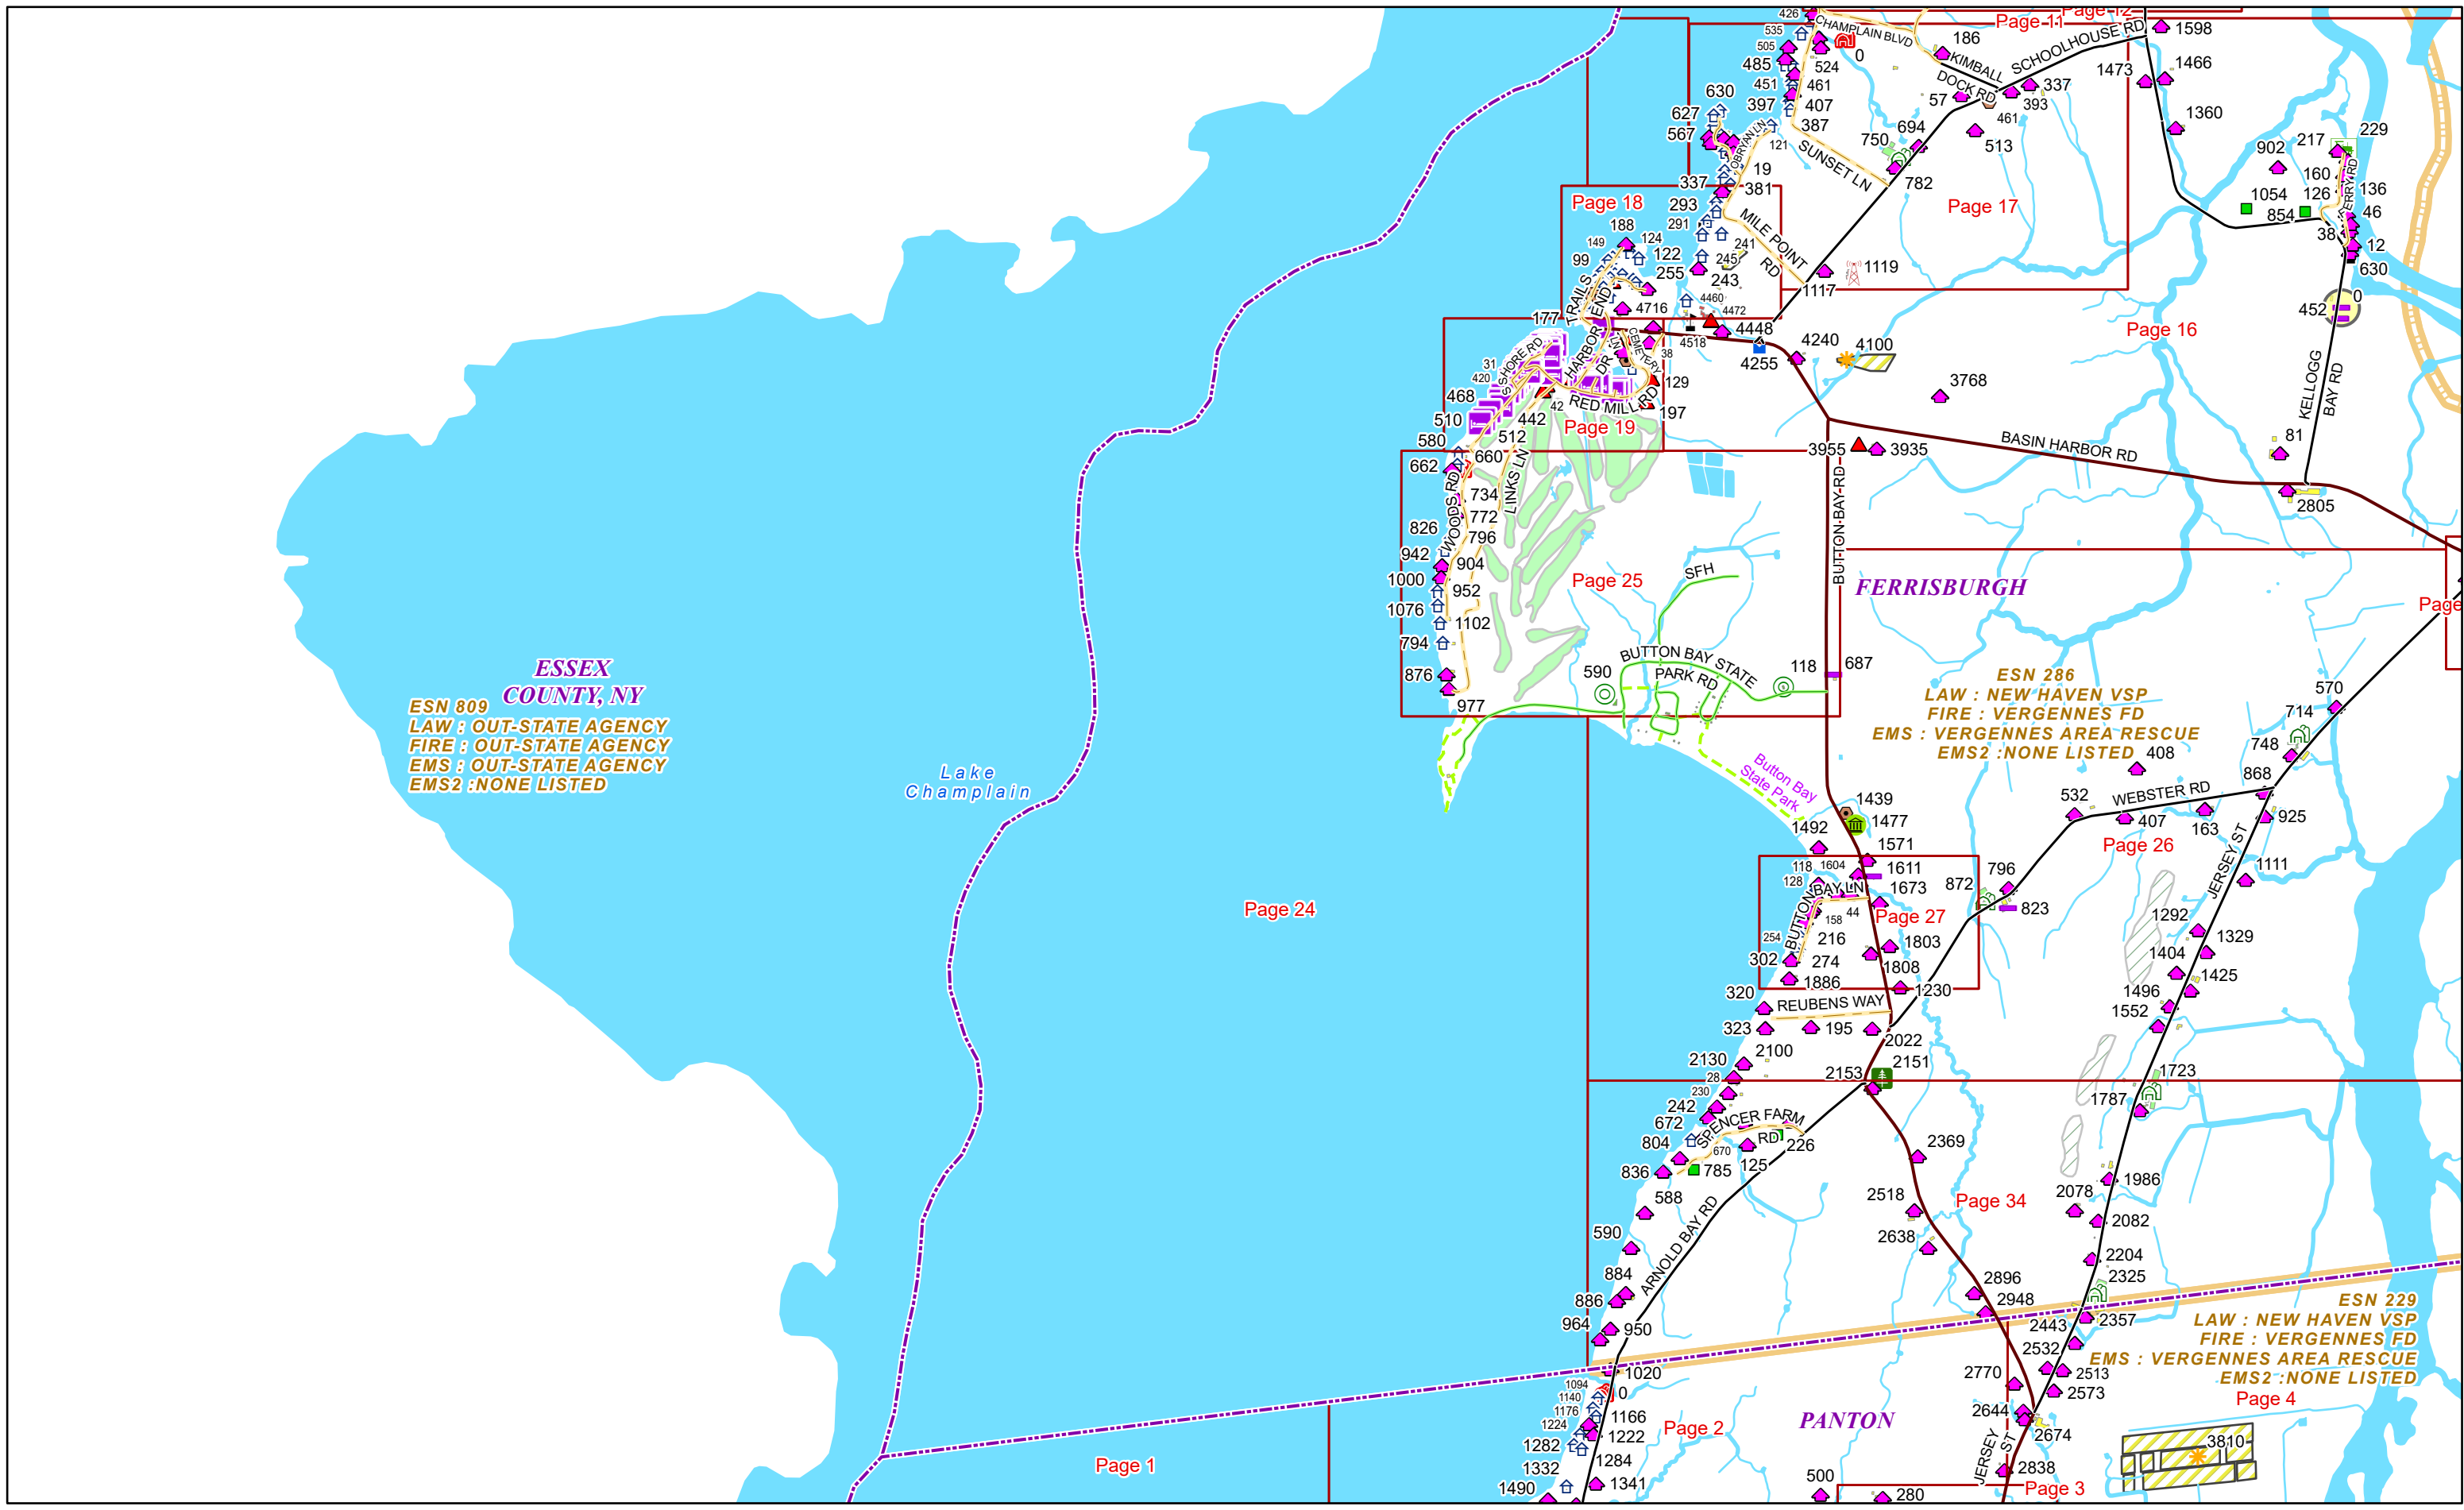

ESSEX COUNTY, NY
ESN 809
LAW : OUT-STATE AGENCY
FIRE : OUT-STATE AGENCY
EMS : OUT-STATE AGENCY
EMS2 : NONE LISTED

FERRISBURGH
ESN 286
LAW : NEW HAVEN VSP
FIRE : VERGENNES FD
EMS : VERGENNES AREA RESCUE
EMS2 : NONE LISTED

PANTON
ESN 229
LAW : NEW HAVEN VSP
FIRE : VERGENNES FD
EMS : VERGENNES AREA RESCUE
EMS2 : NONE LISTED

1 inch equals 2,167 feet

9/16/2024

FERRISBURGH