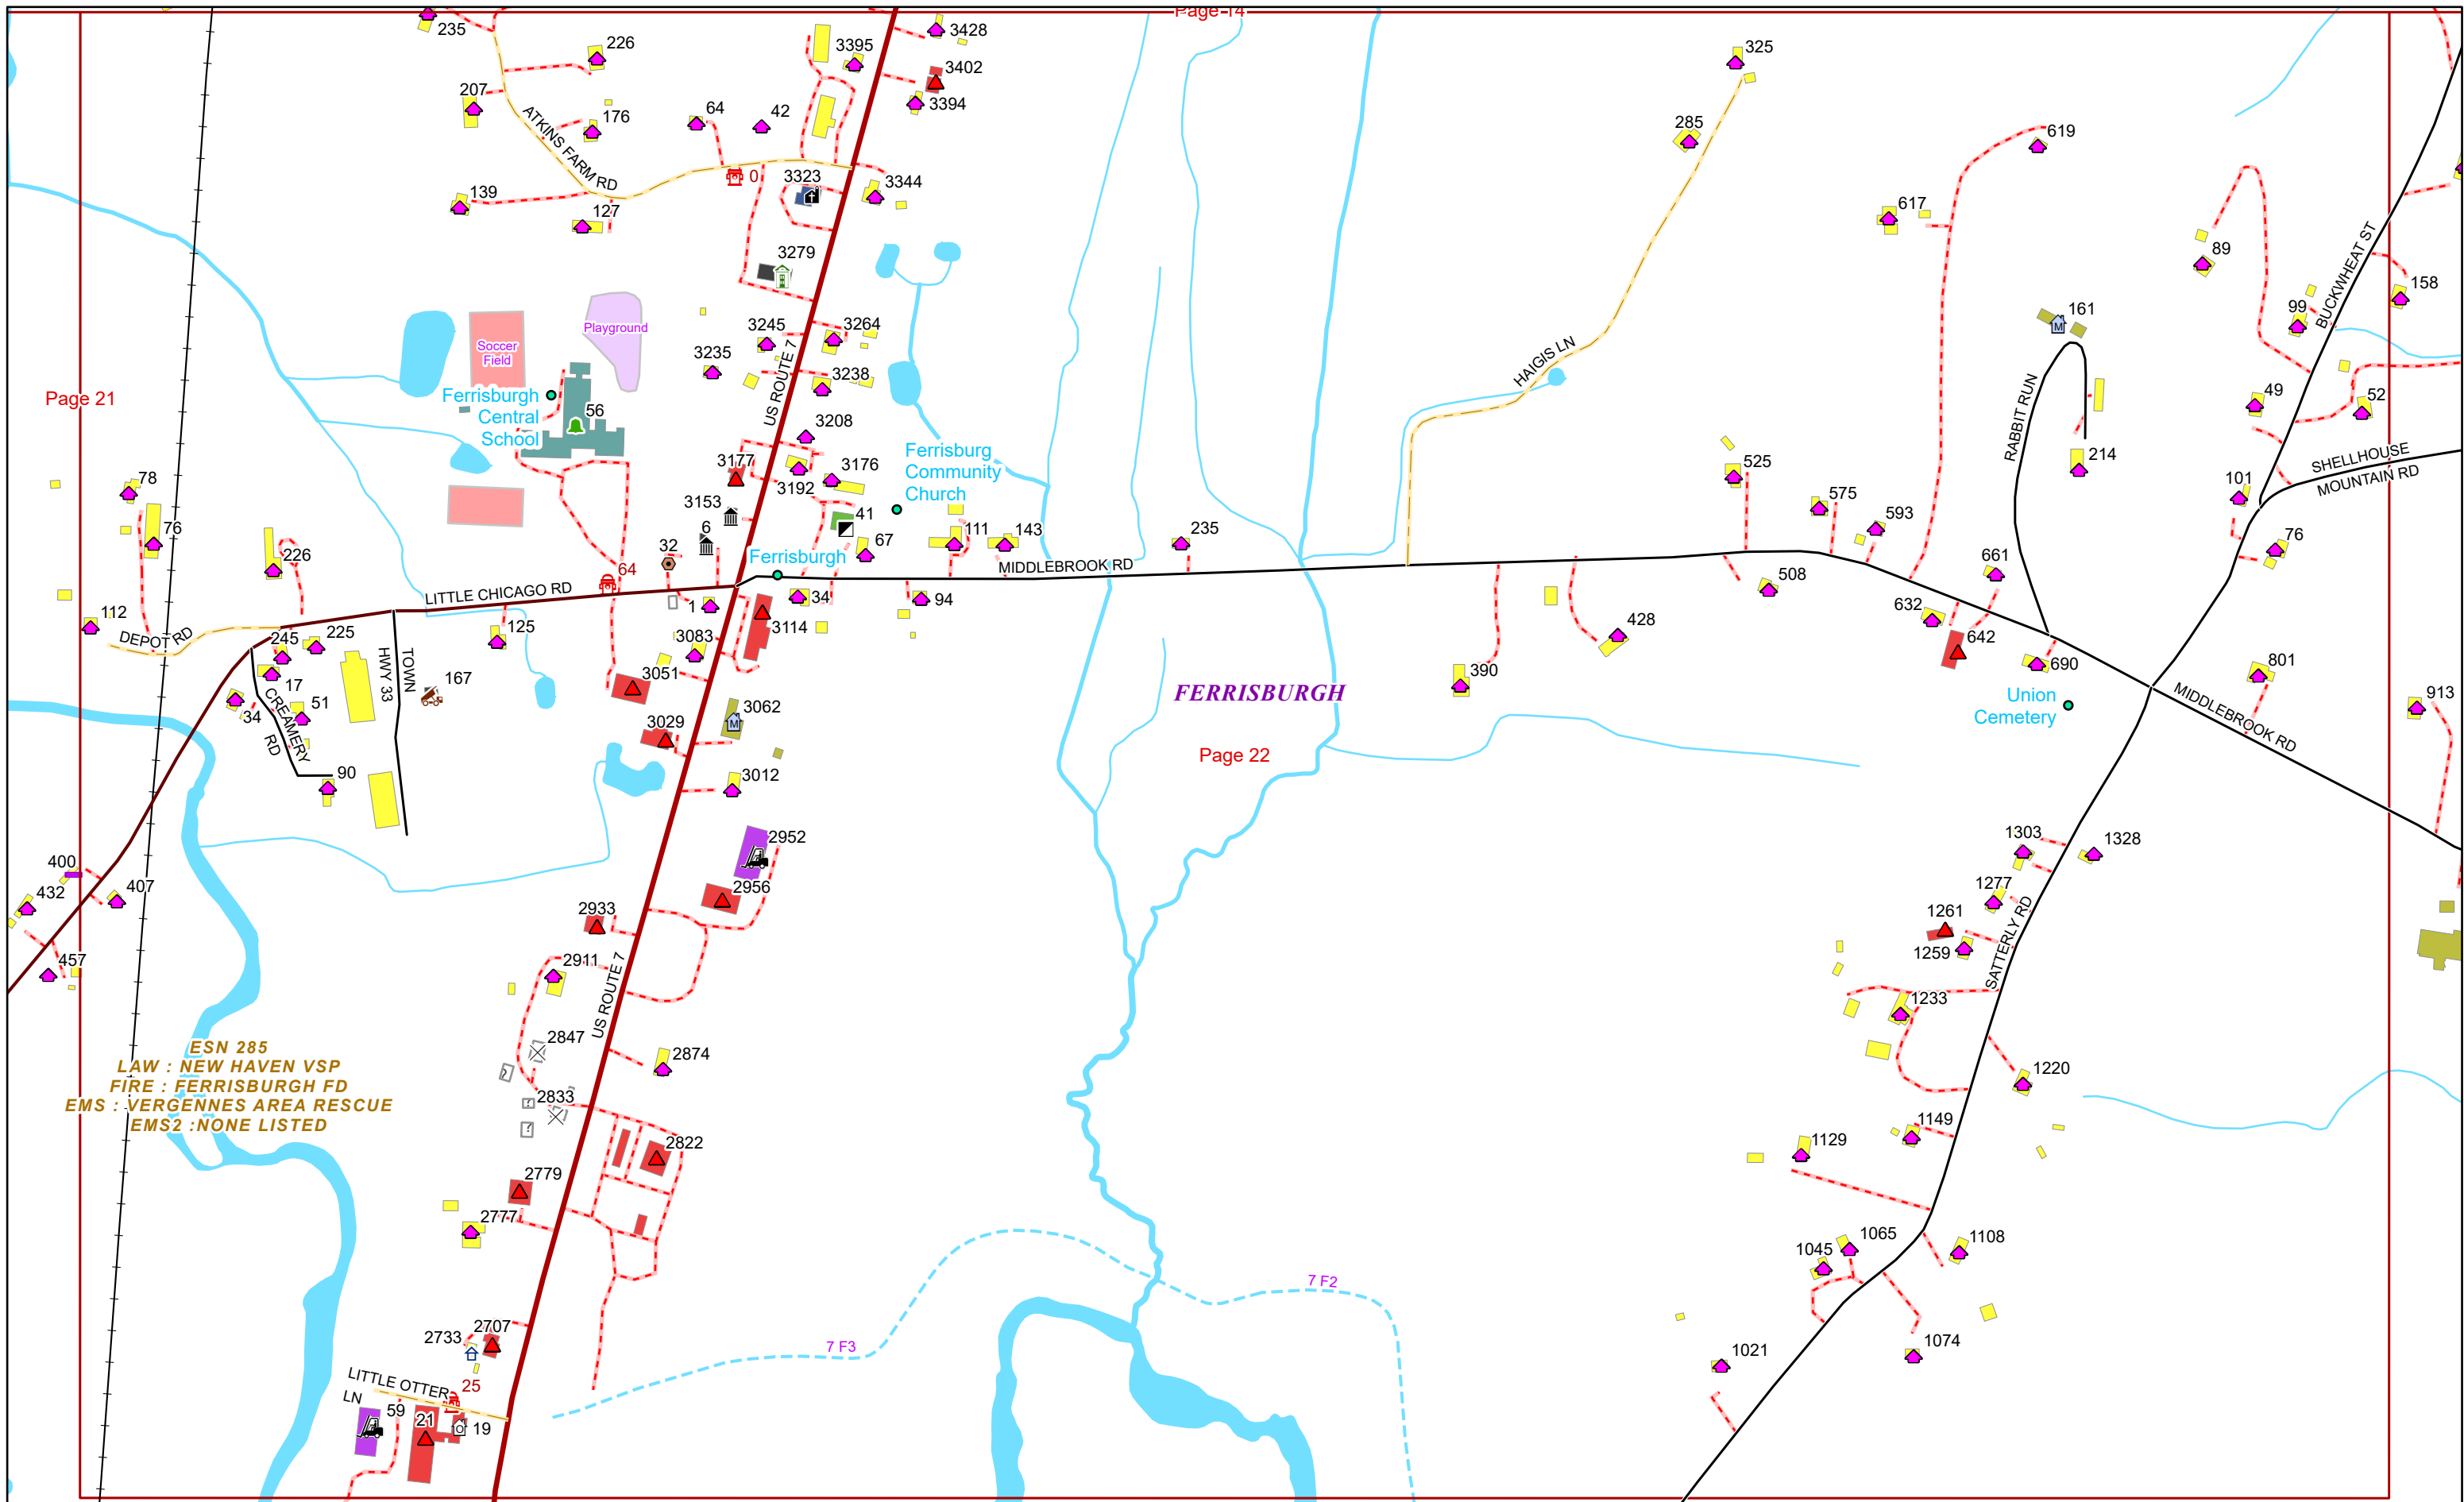

Page 21

Page 14

Page 22

ESN 285
LAW : NEW HAVEN VSP
FIRE : FERRISBURGH FD
EMS : VERGENNES AREA RESCUE
EMS2 : NONE LISTED

0 0.07 0.15 0.3 Miles 1 inch equals 417 feet

9/16/2024

FERRISBURGH

Page: 22