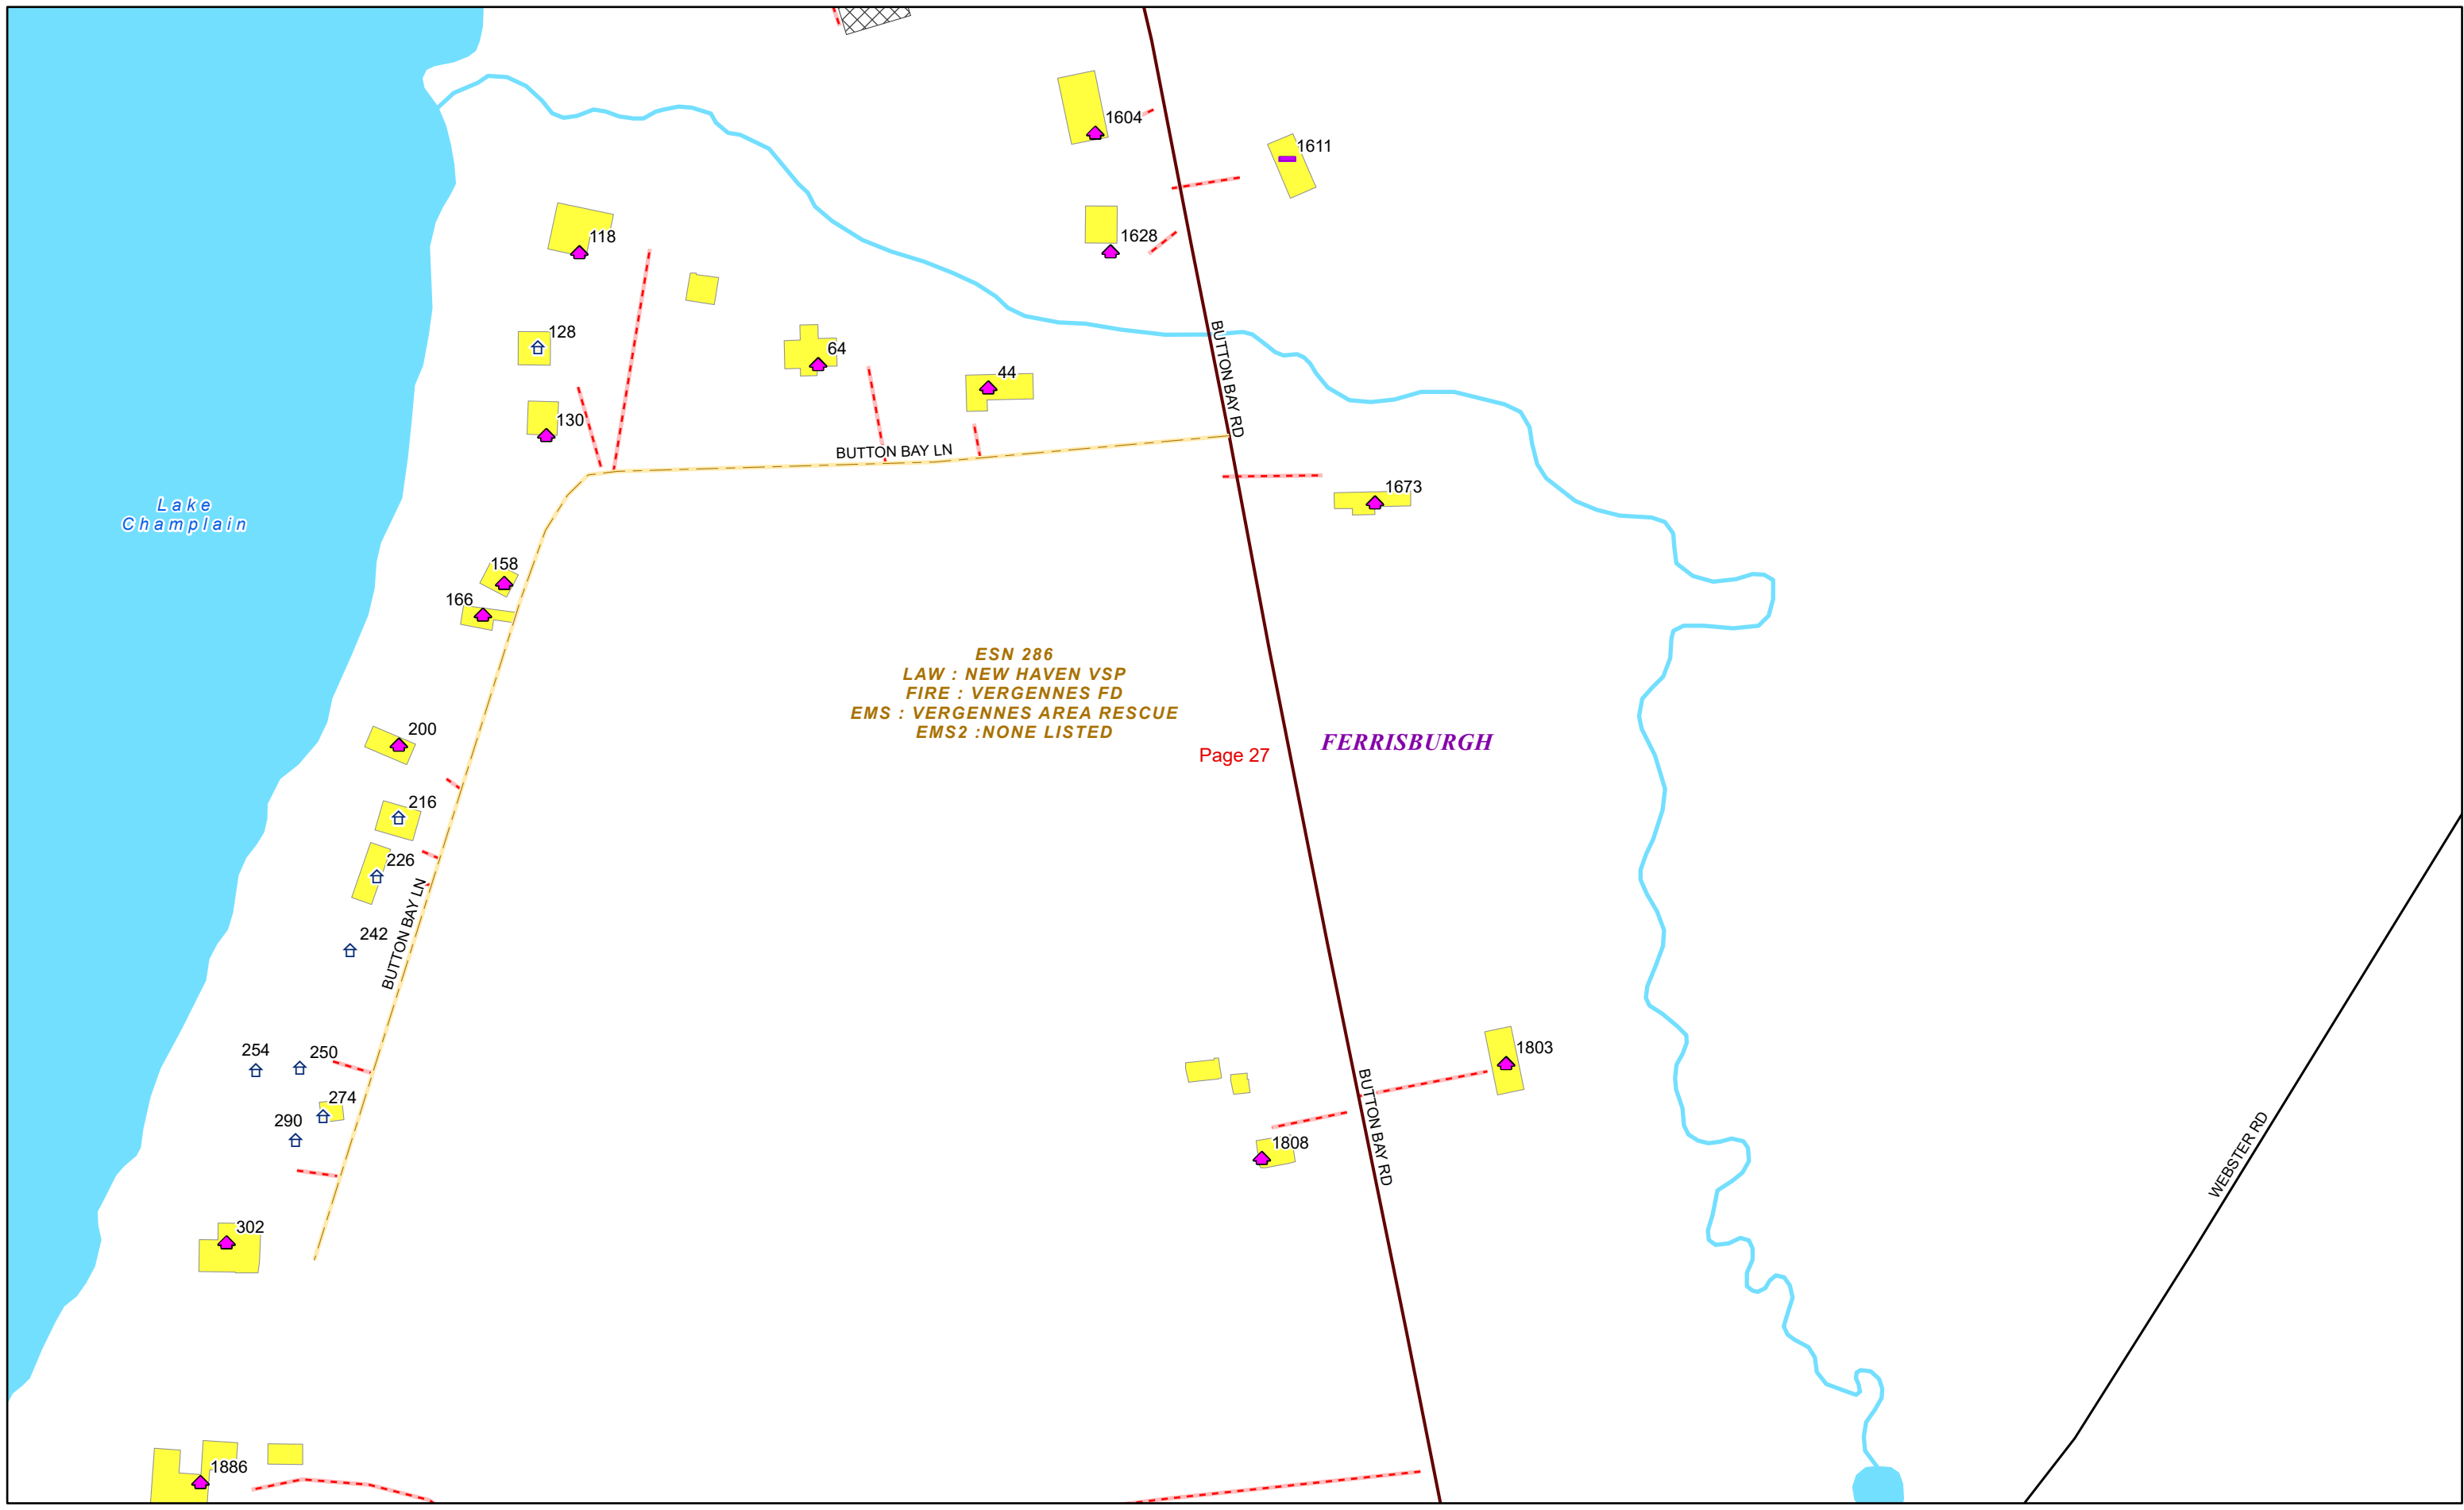

ESN 286
LAW : NEW HAVEN VSP
FIRE : VERGENNES FD
EMS : VERGENNES AREA RESCUE
EMS2 : NONE LISTED

Page 27

FERRISBURGH

1 inch equals 167 feet

9/16/2024

FERRISBURGH

Page: 27