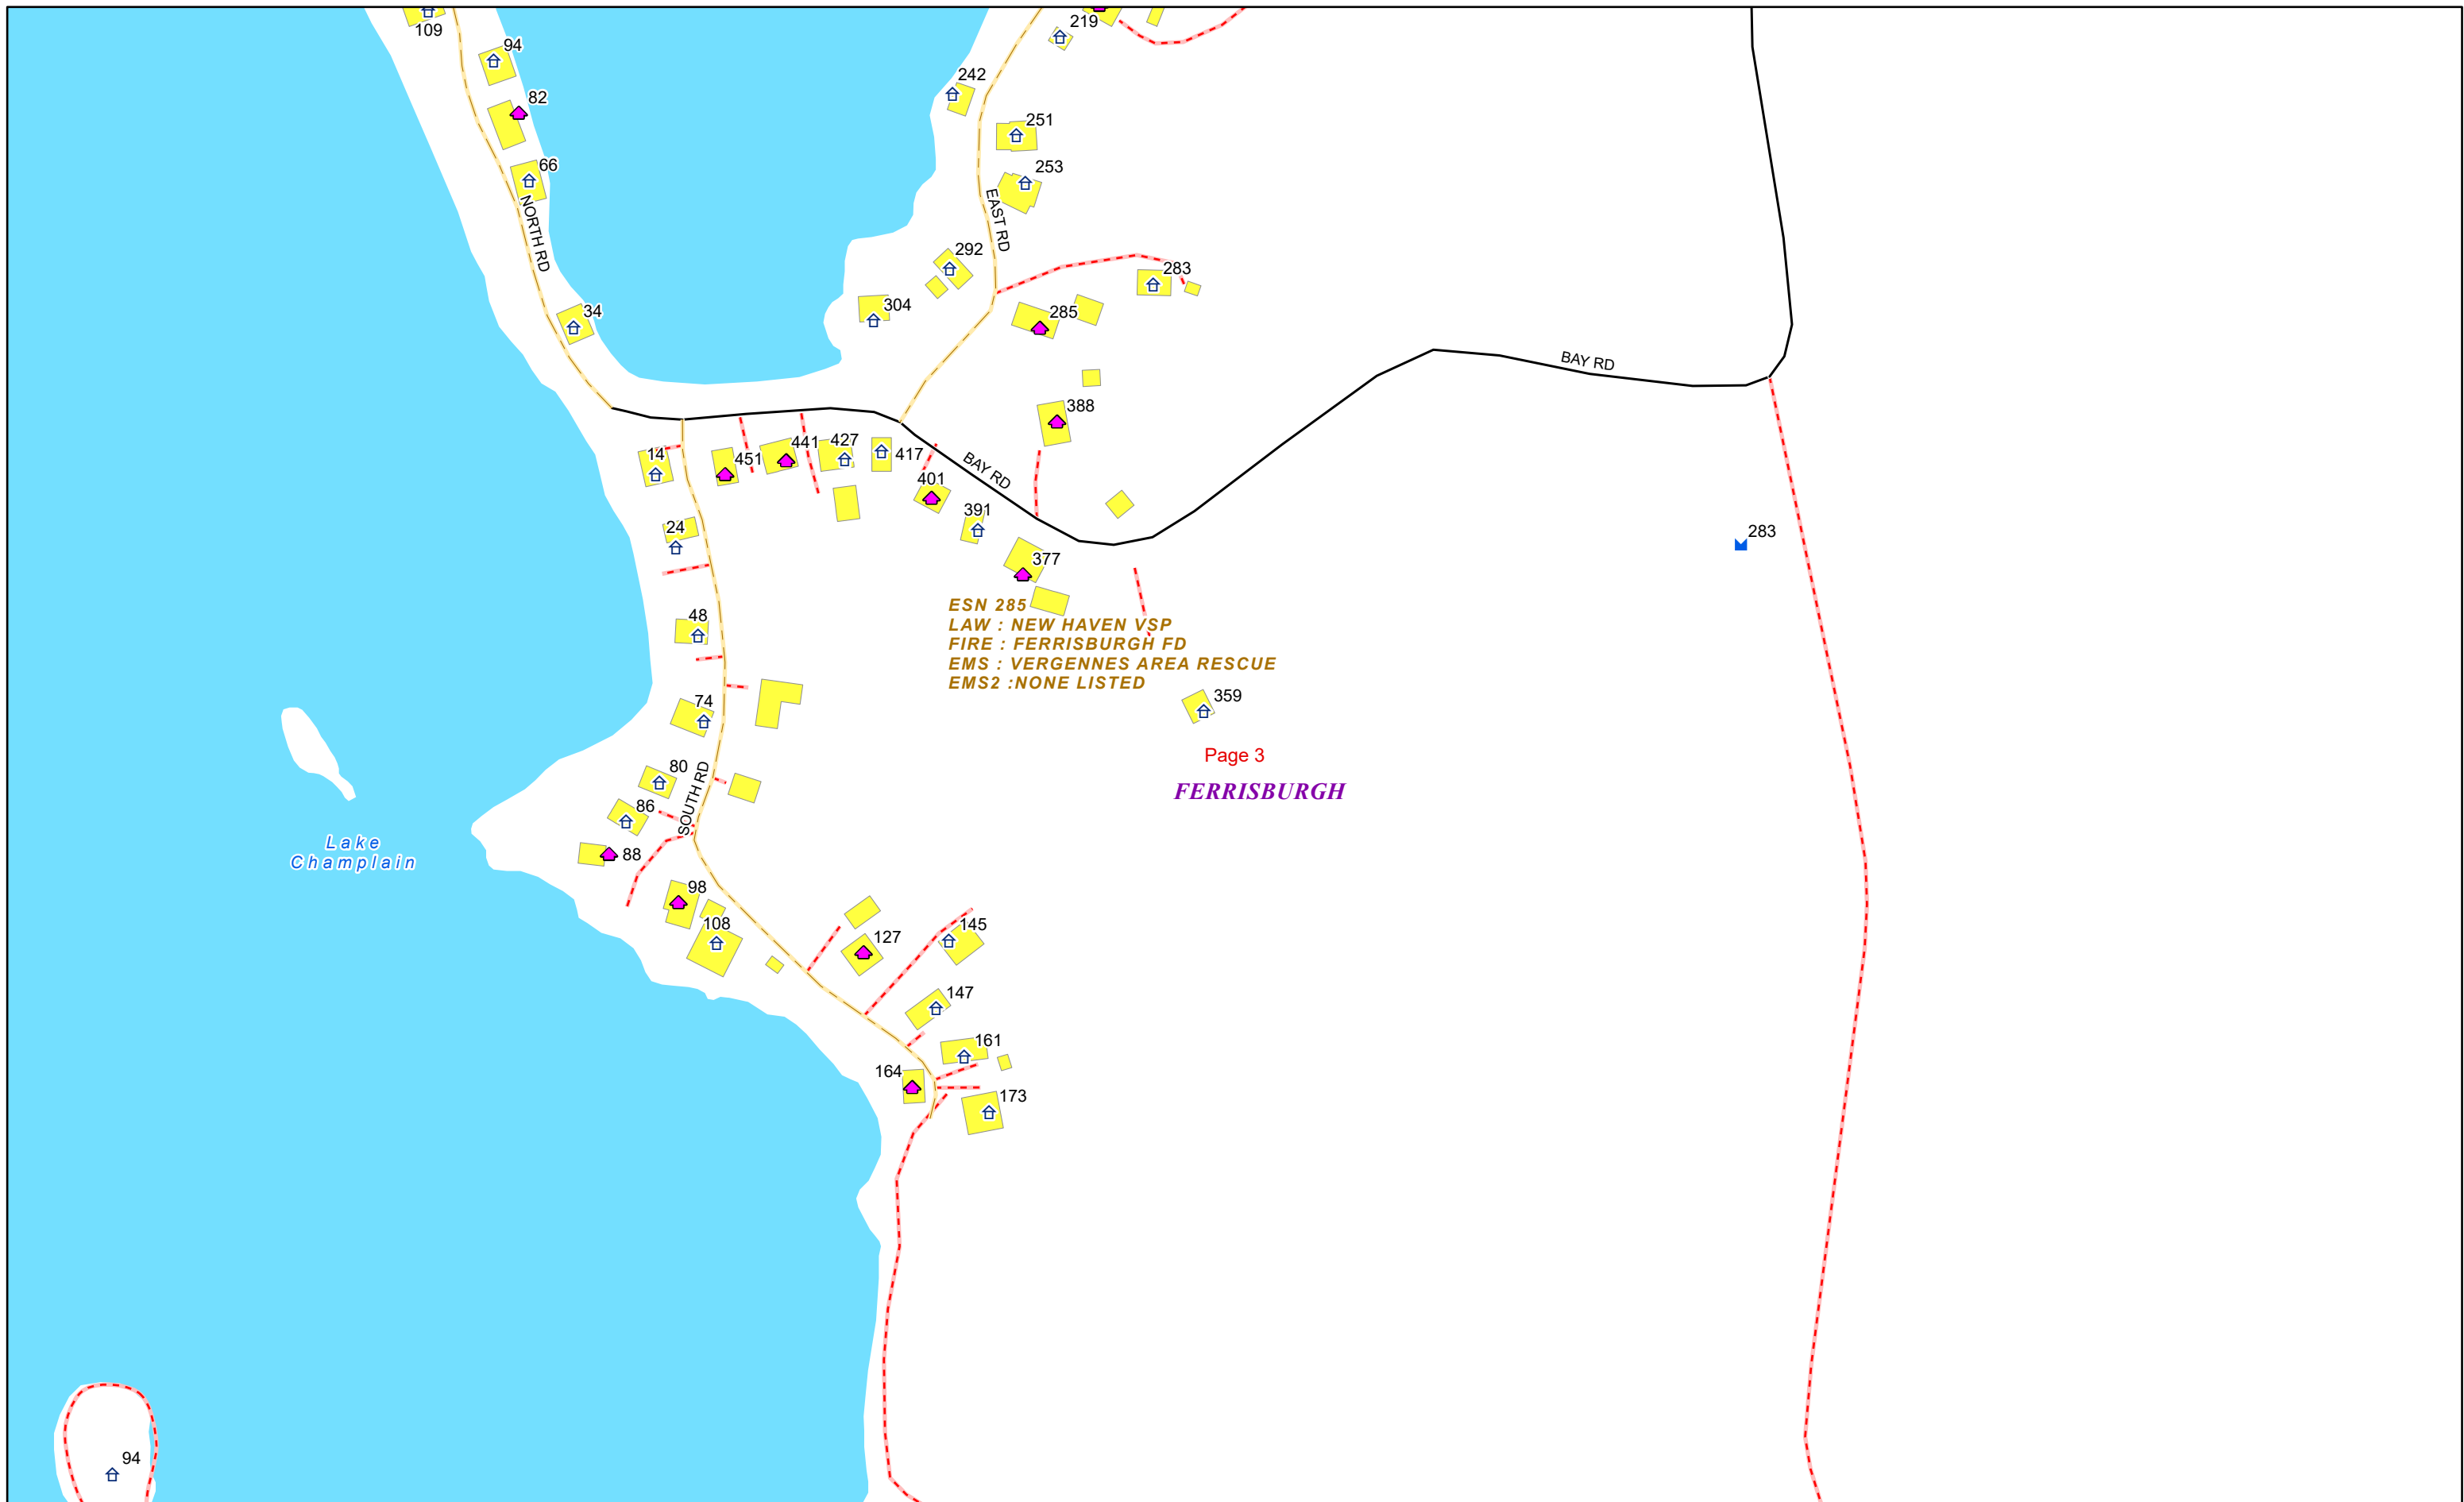

Page 3
FERRISBURGH

1 inch equals 167 feet

9/16/2024

FERRISBURGH

Page: 3