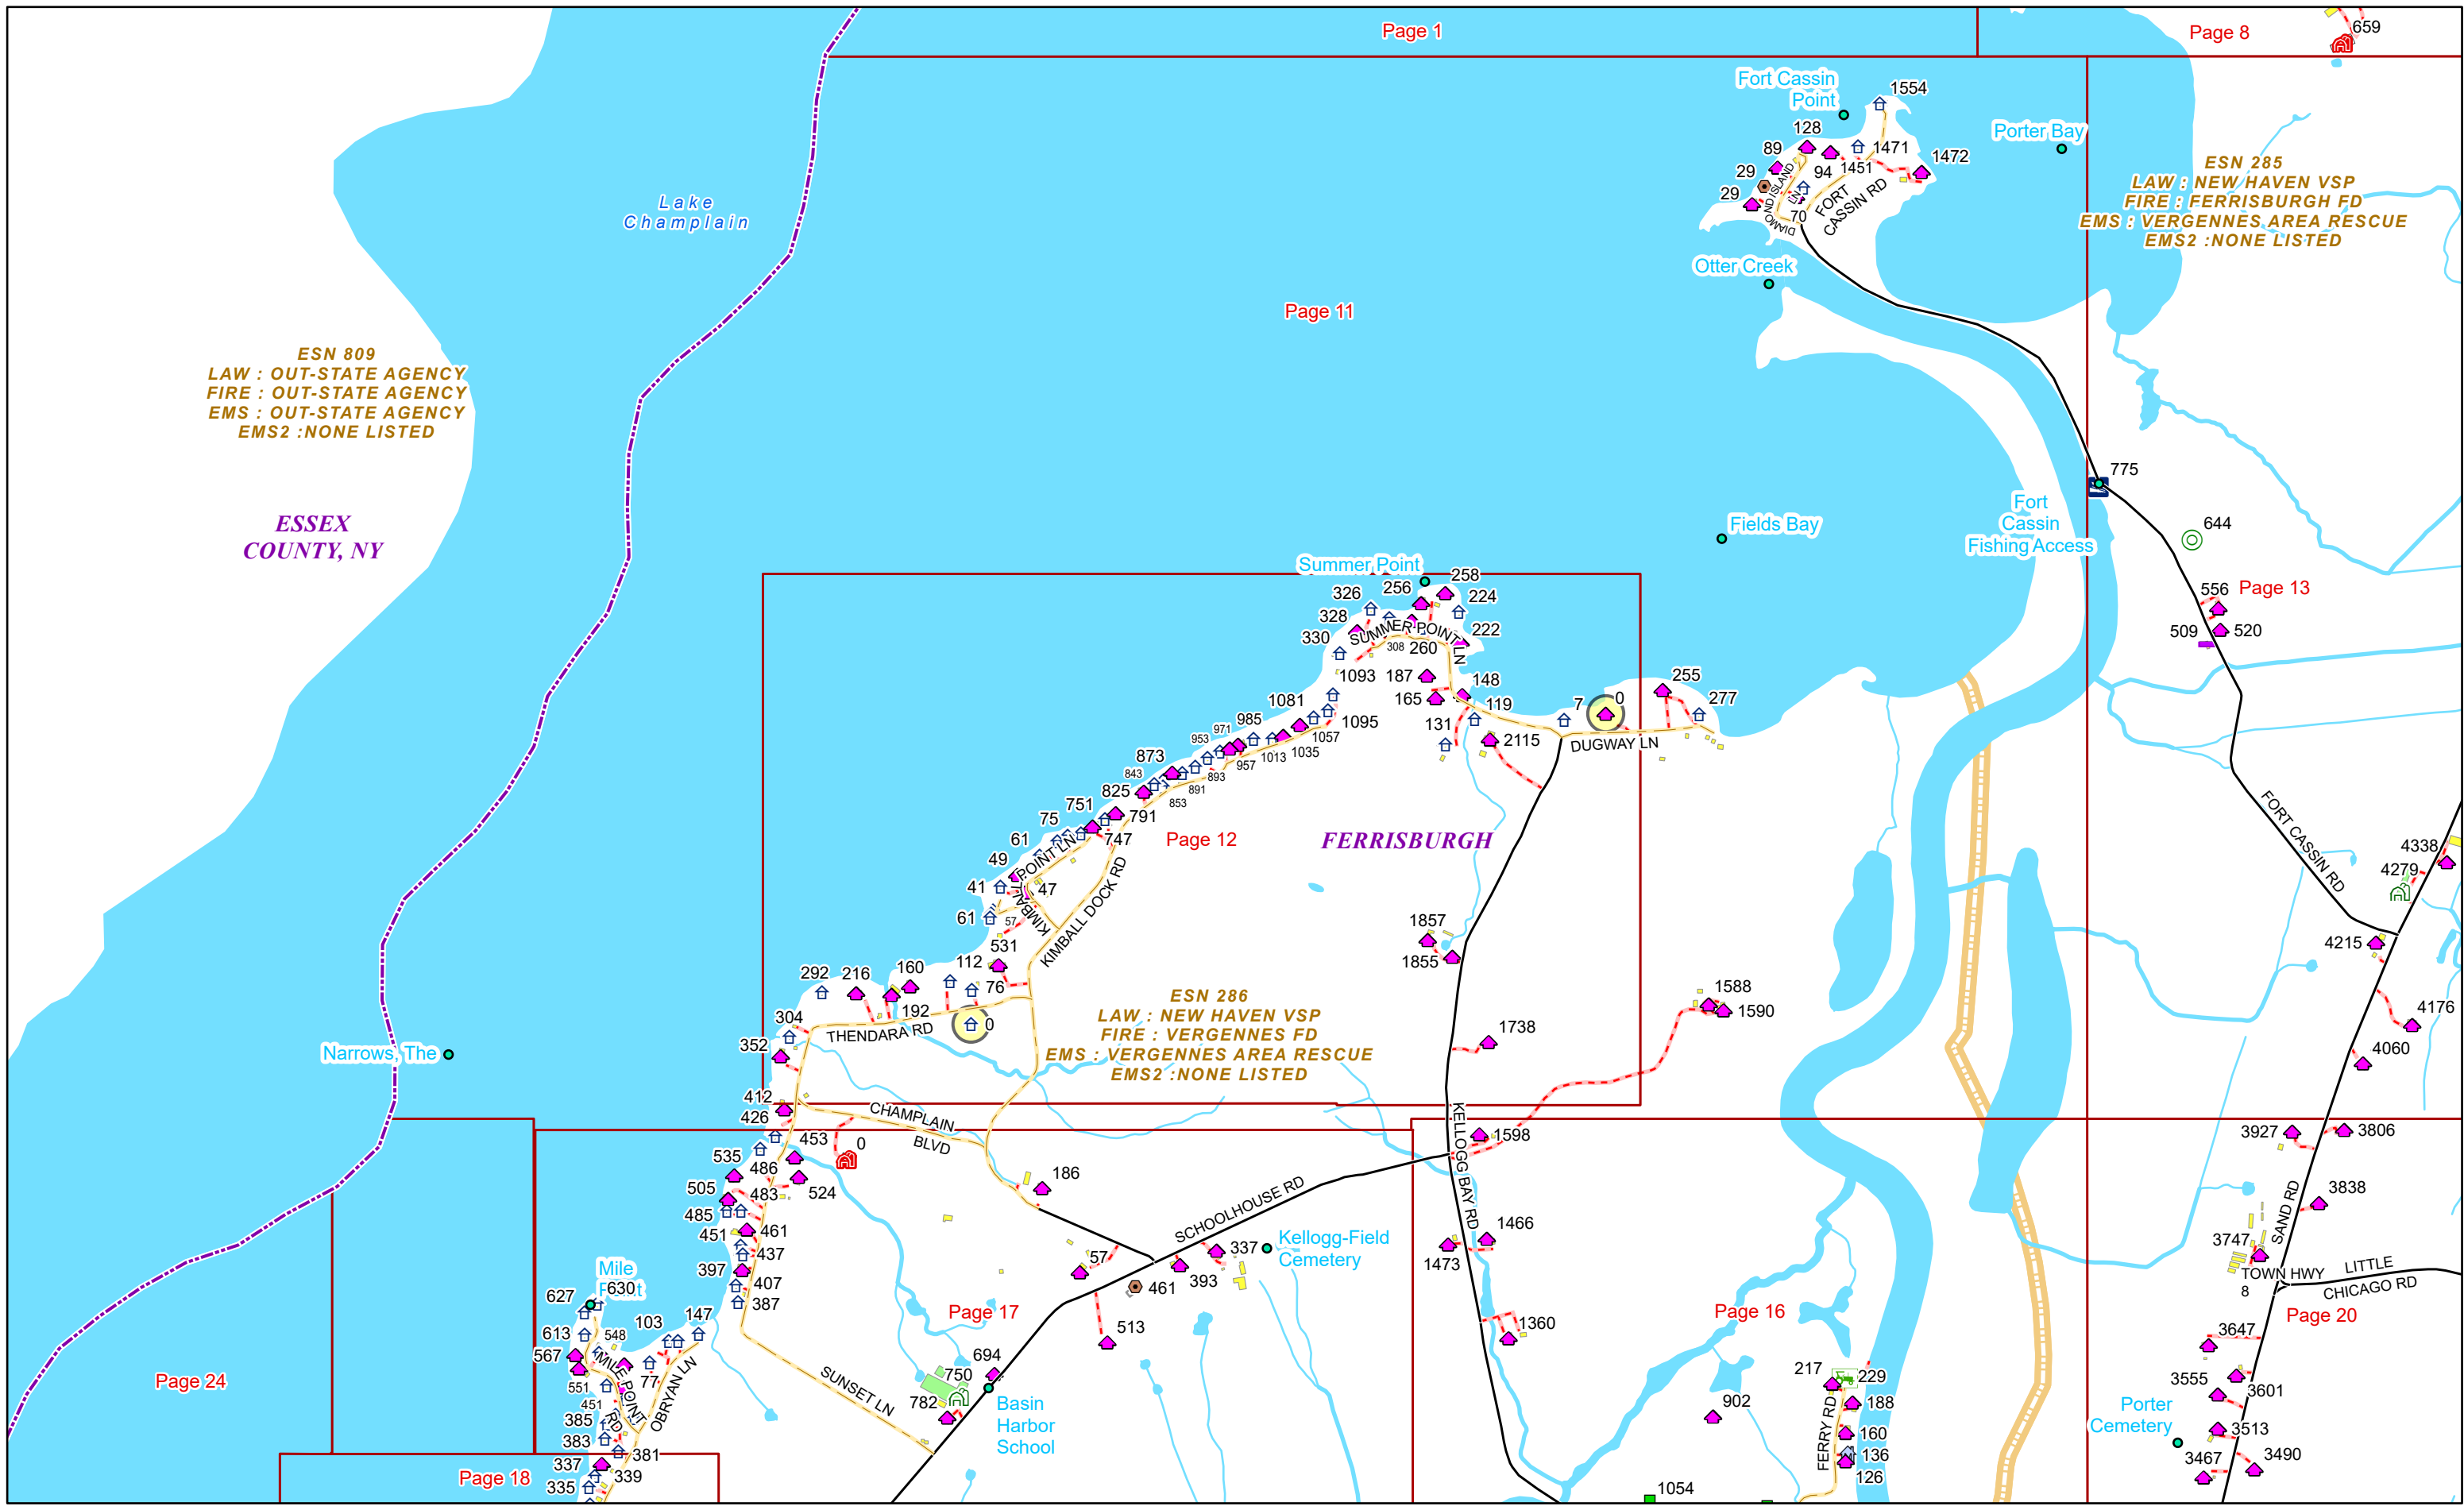

ESN 809
LAW : OUT-STATE AGENCY
FIRE : OUT-STATE AGENCY
EMS : OUT-STATE AGENCY
EMS2 : NONE LISTED

ESSEX
COUNTY, NY

ESN 285
LAW : NEW HAVEN VSP
FIRE : FERRISBURGH FD
EMS : VERGENNES AREA RESCUE
EMS2 : NONE LISTED

ESN 286
LAW : NEW HAVEN VSP
FIRE : VERGENNES FD
EMS : VERGENNES AREA RESCUE
EMS2 : NONE LISTED

0 0.17 0.35 0.7 Miles

1 inch equals 1,083 feet

9/16/2024

FERRISBURGH

Page: 11