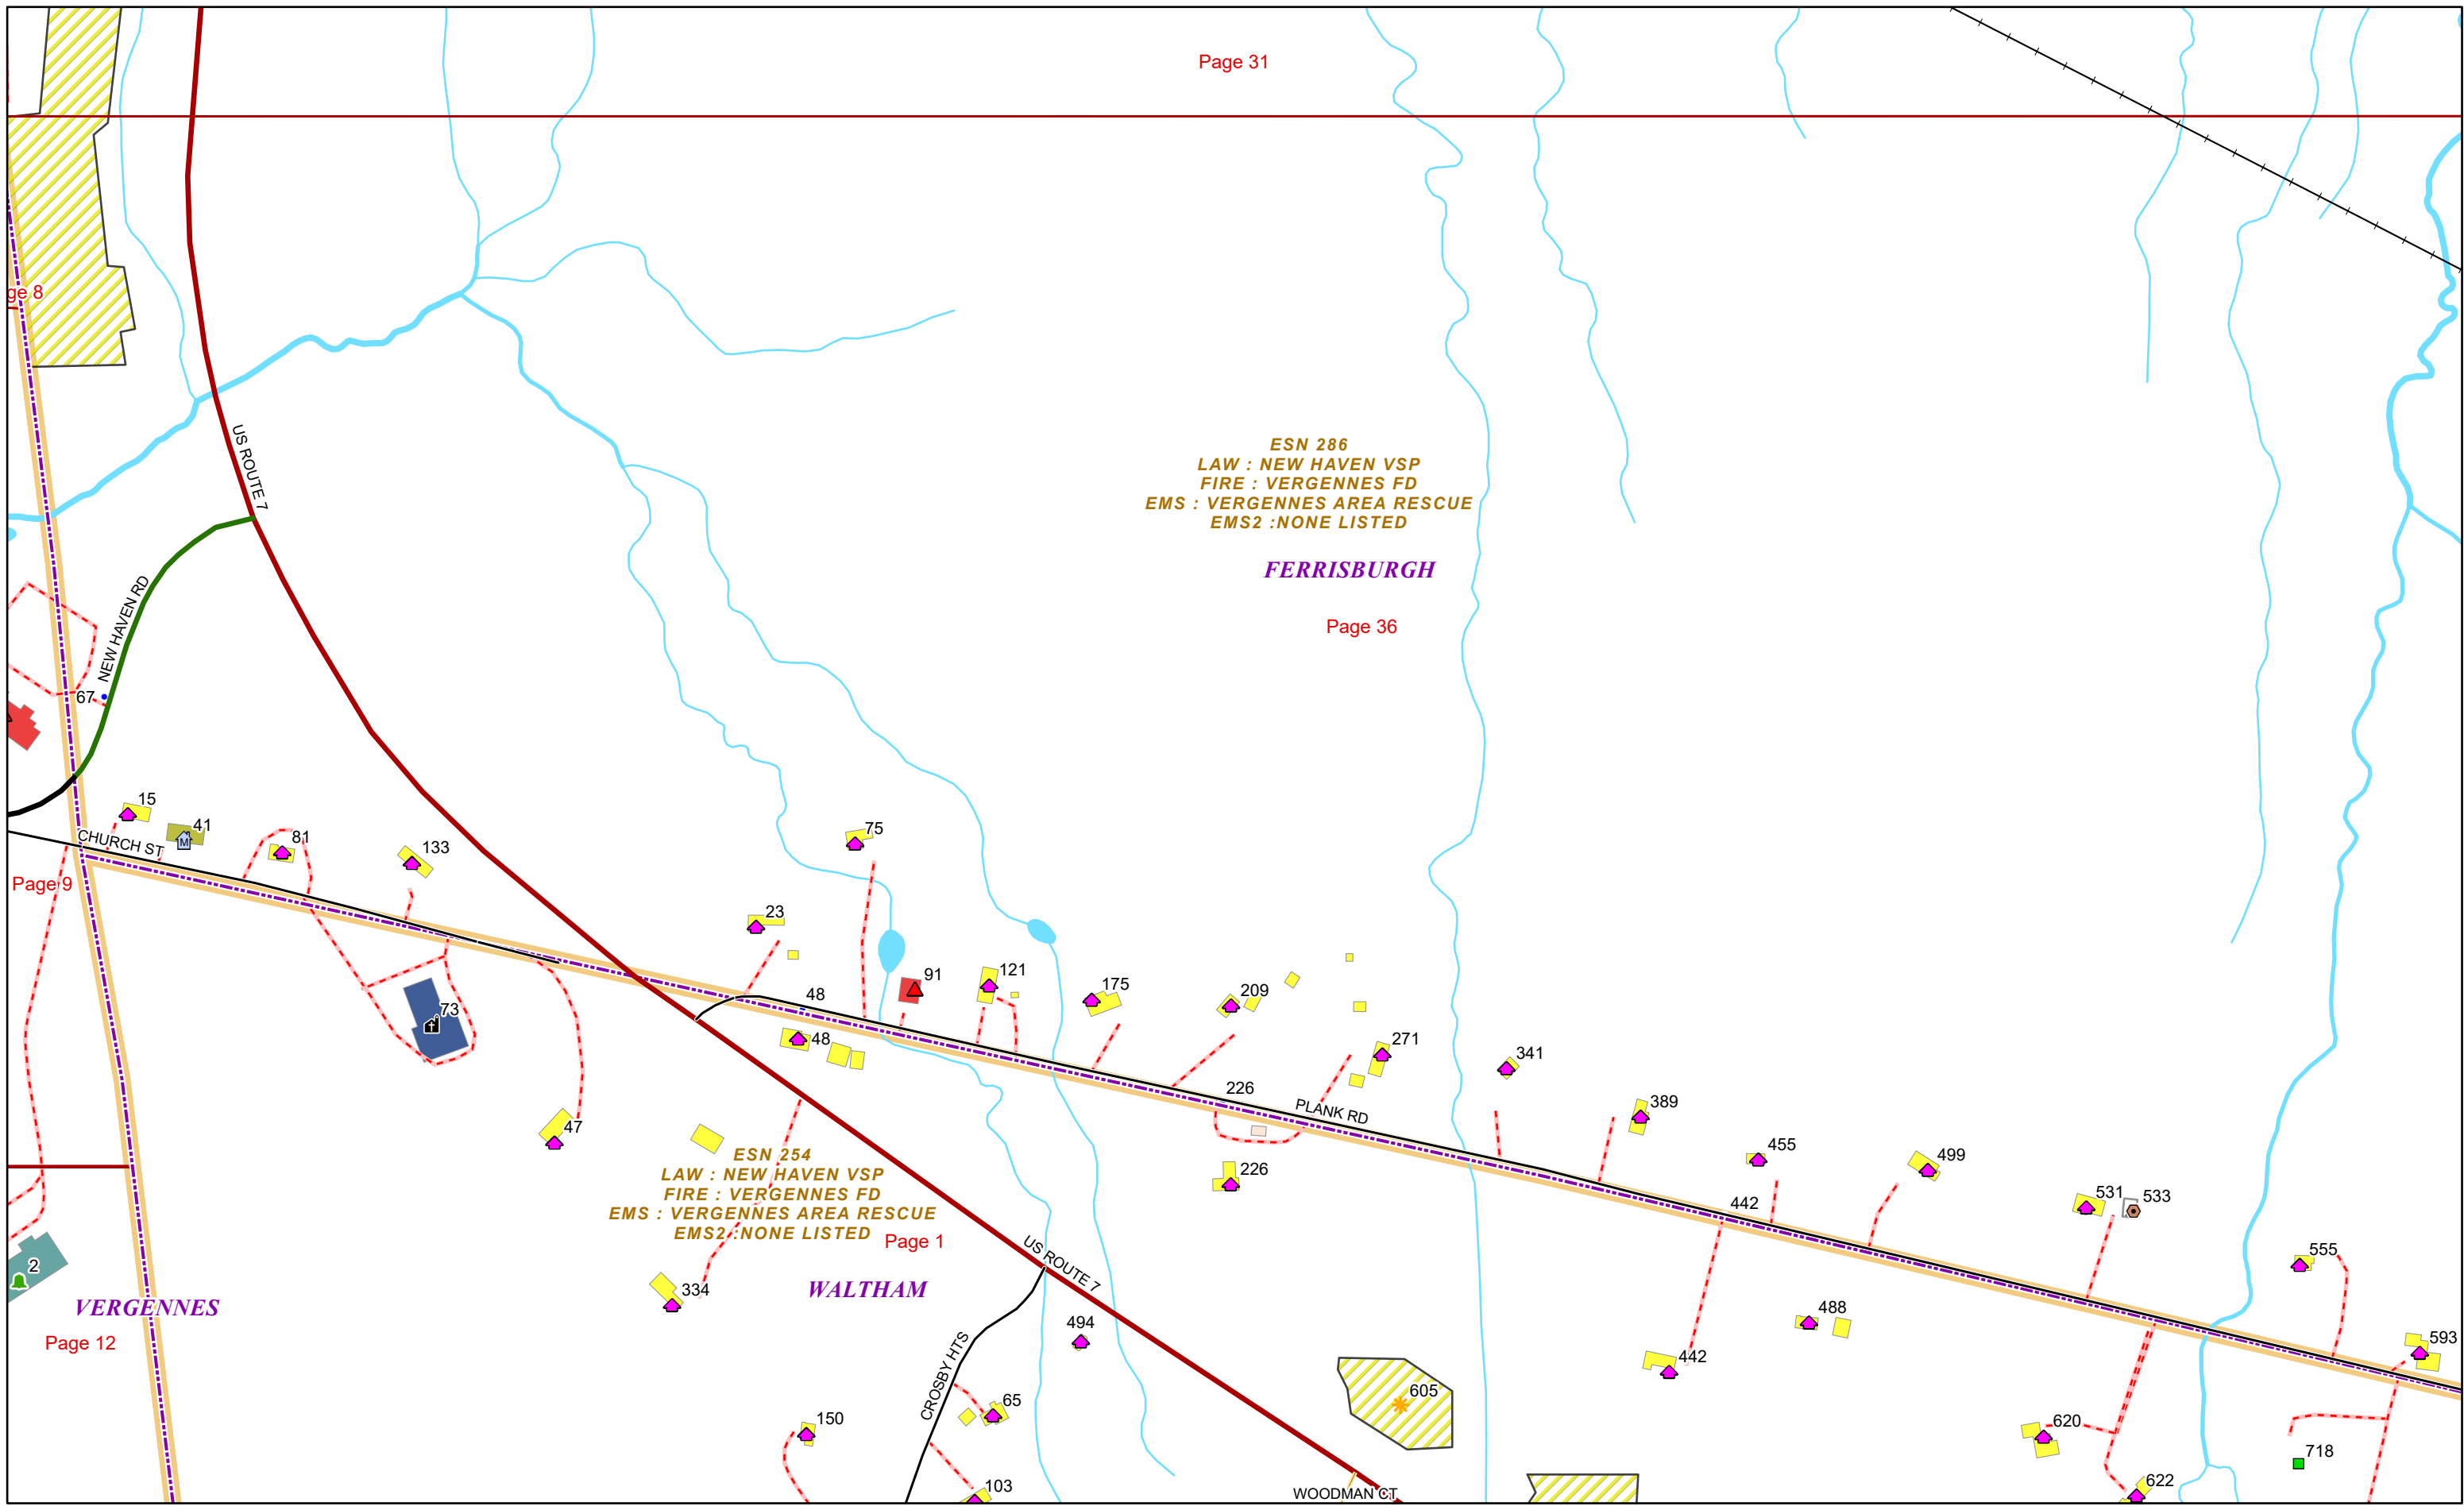

ESN 286
LAW : NEW HAVEN VSP
FIRE : VERGENNES FD
EMS : VERGENNES AREA RESCUE
EMS2 : NONE LISTED

FERRISBURGH

VERGENNES

1 inch equals 333 feet

9/16/2024

FERRISBURGH