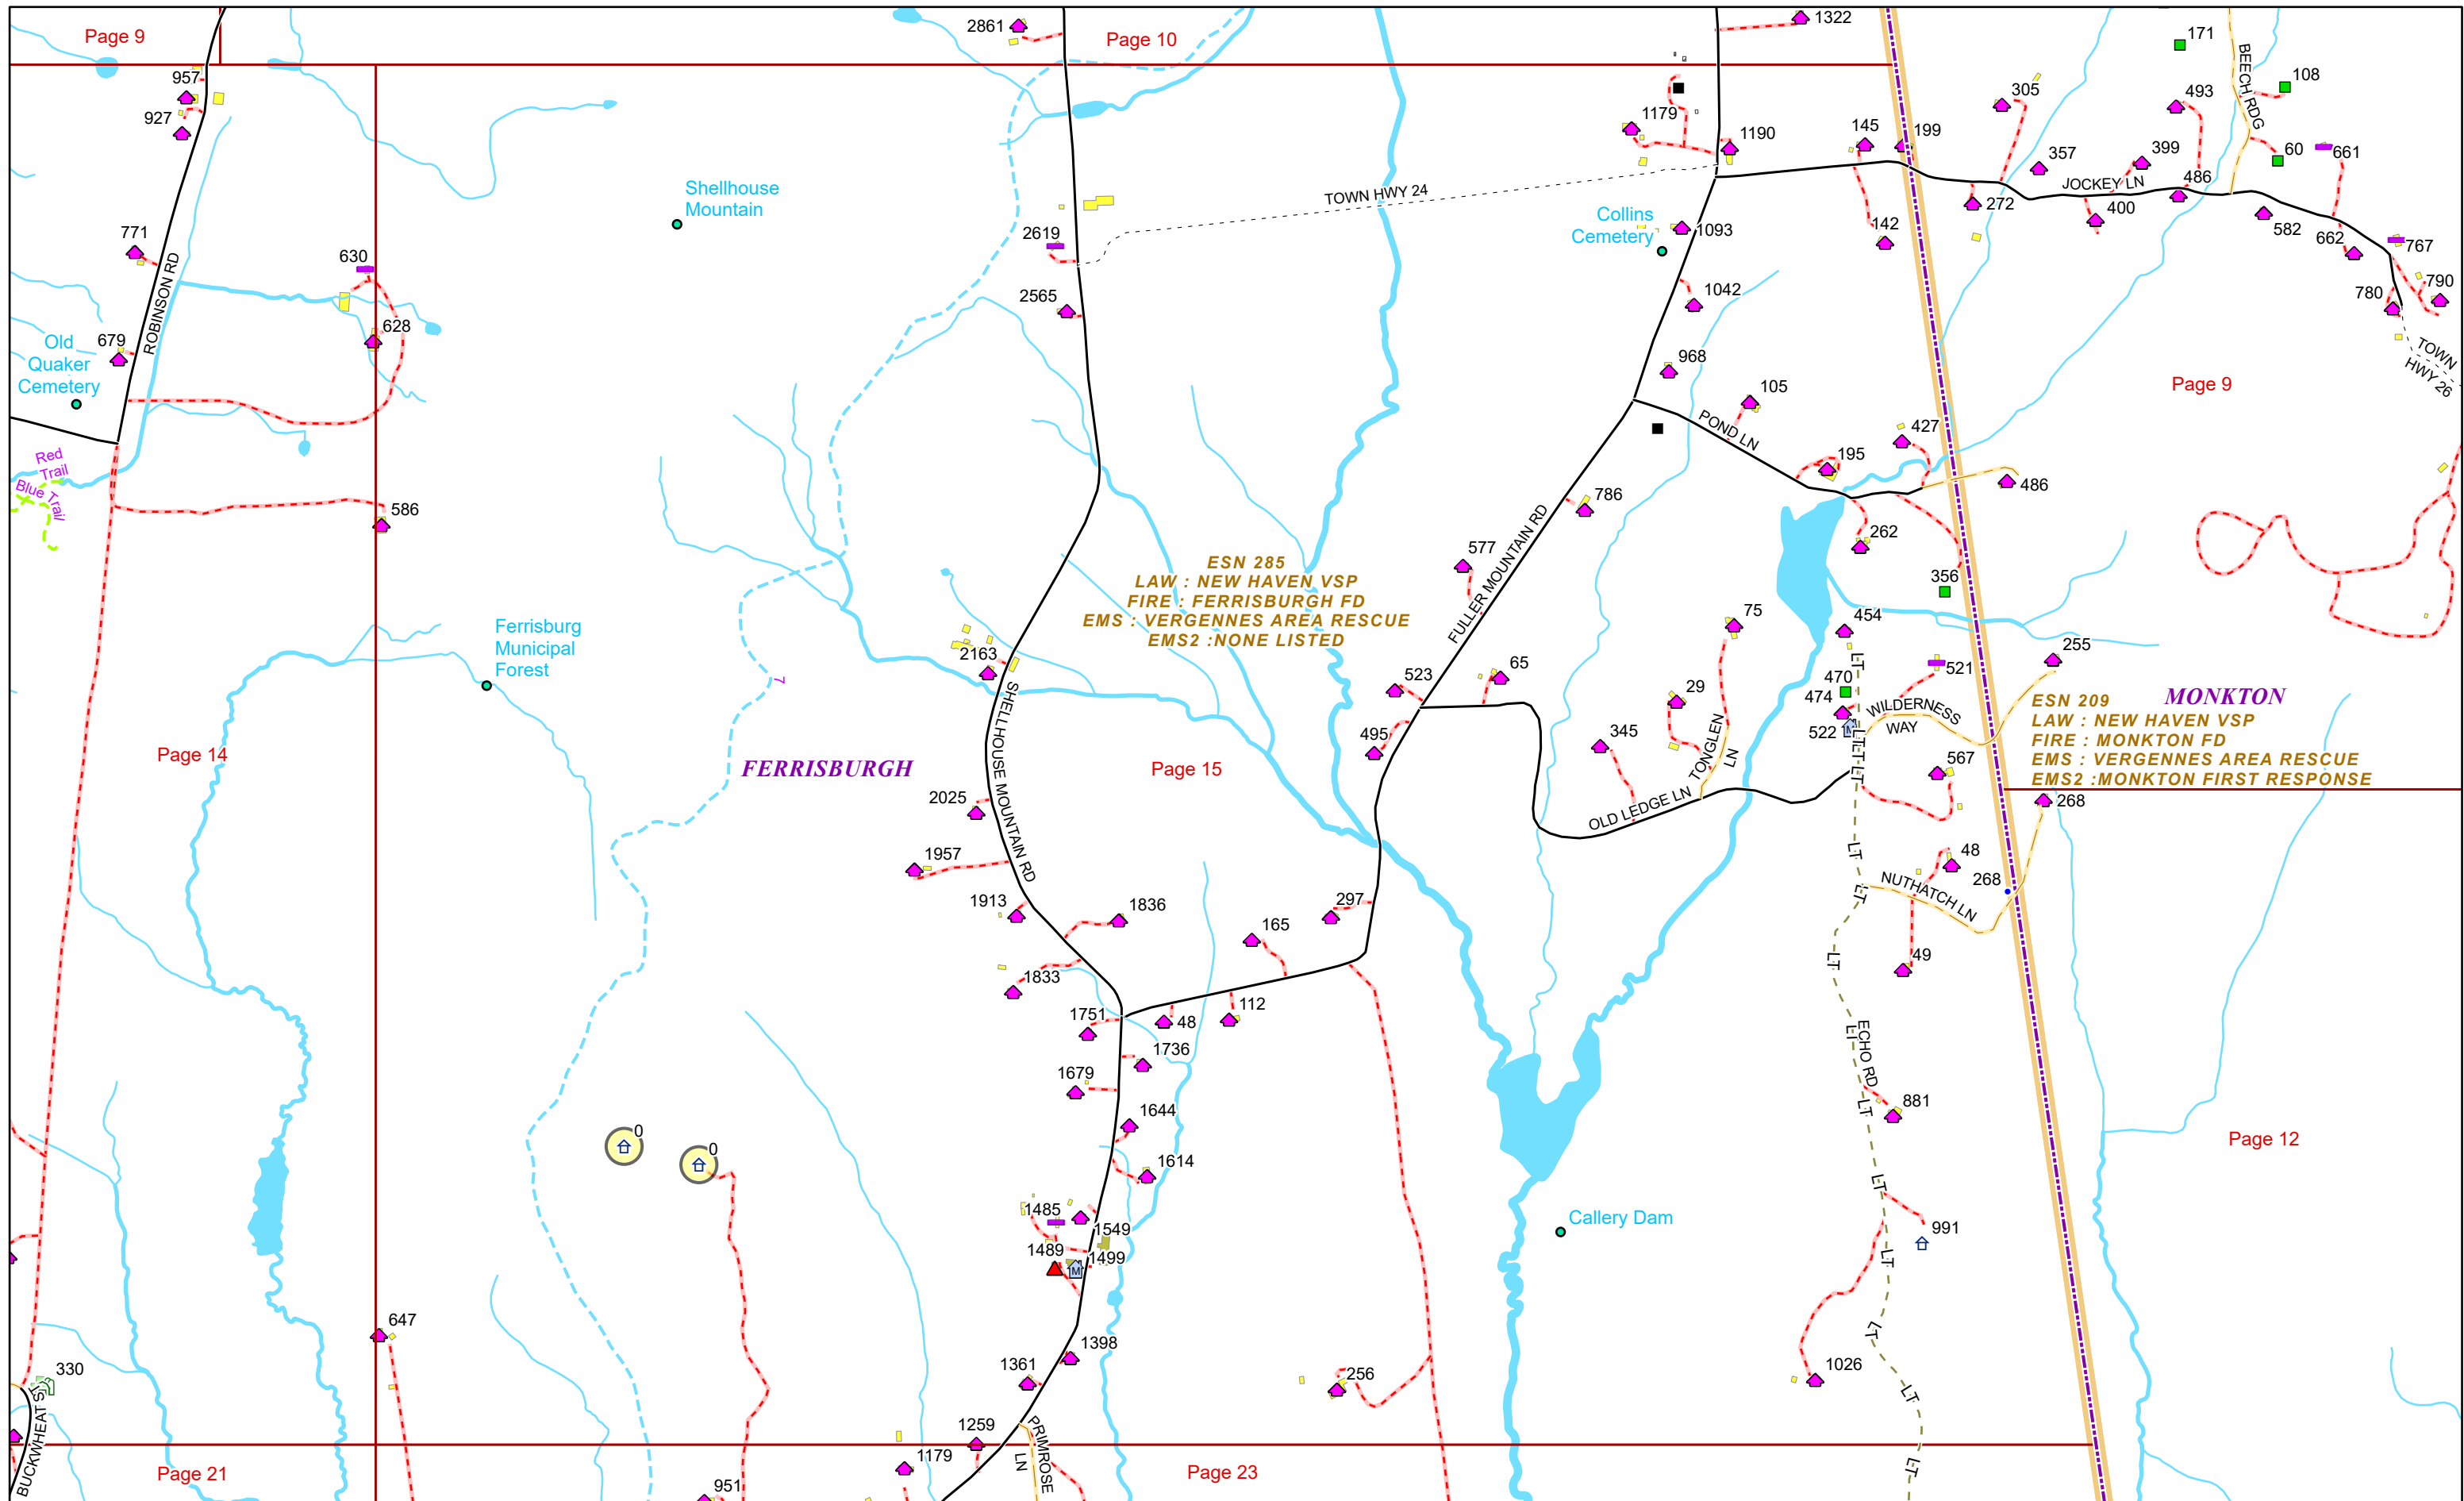

9/16/2024

FERRISBURGH

Page: 15