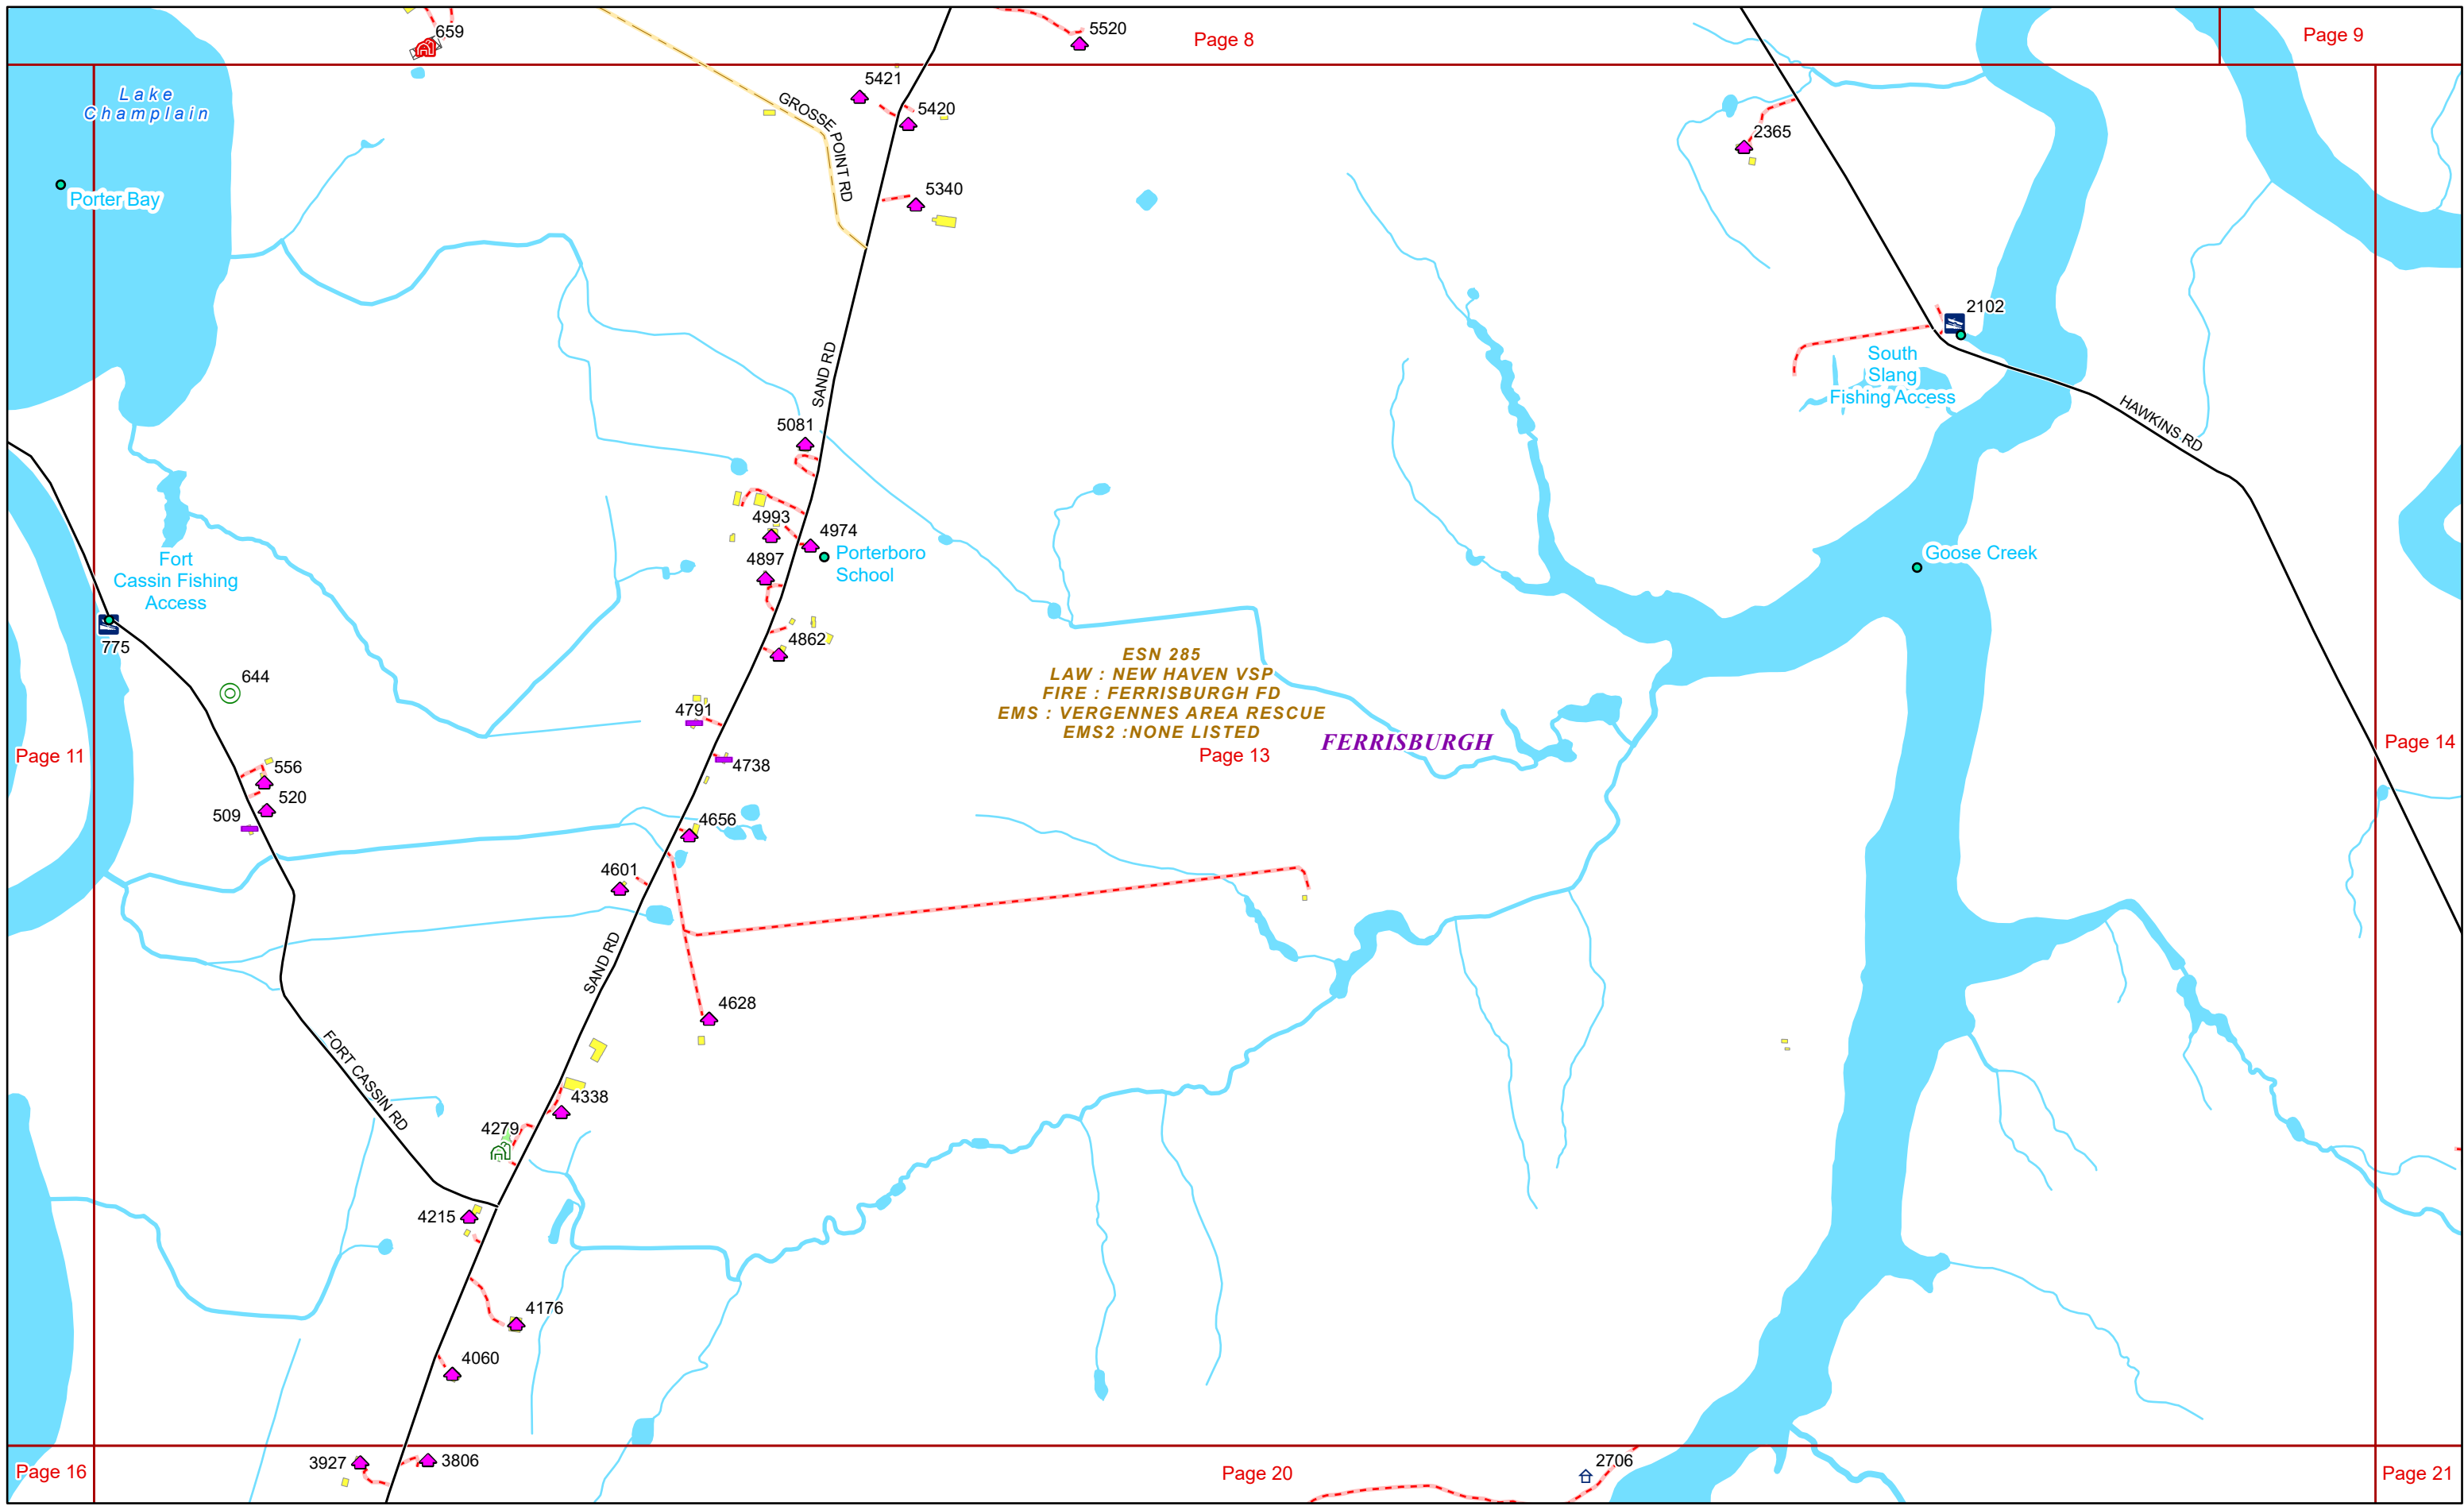

ESN 285
LAW : NEW HAVEN VSP
FIRE : FERRISBURGH FD
EMS : VERGENNES AREA RESCUE
EMS2 : NONE LISTED
Page 13

FERRISBURGH