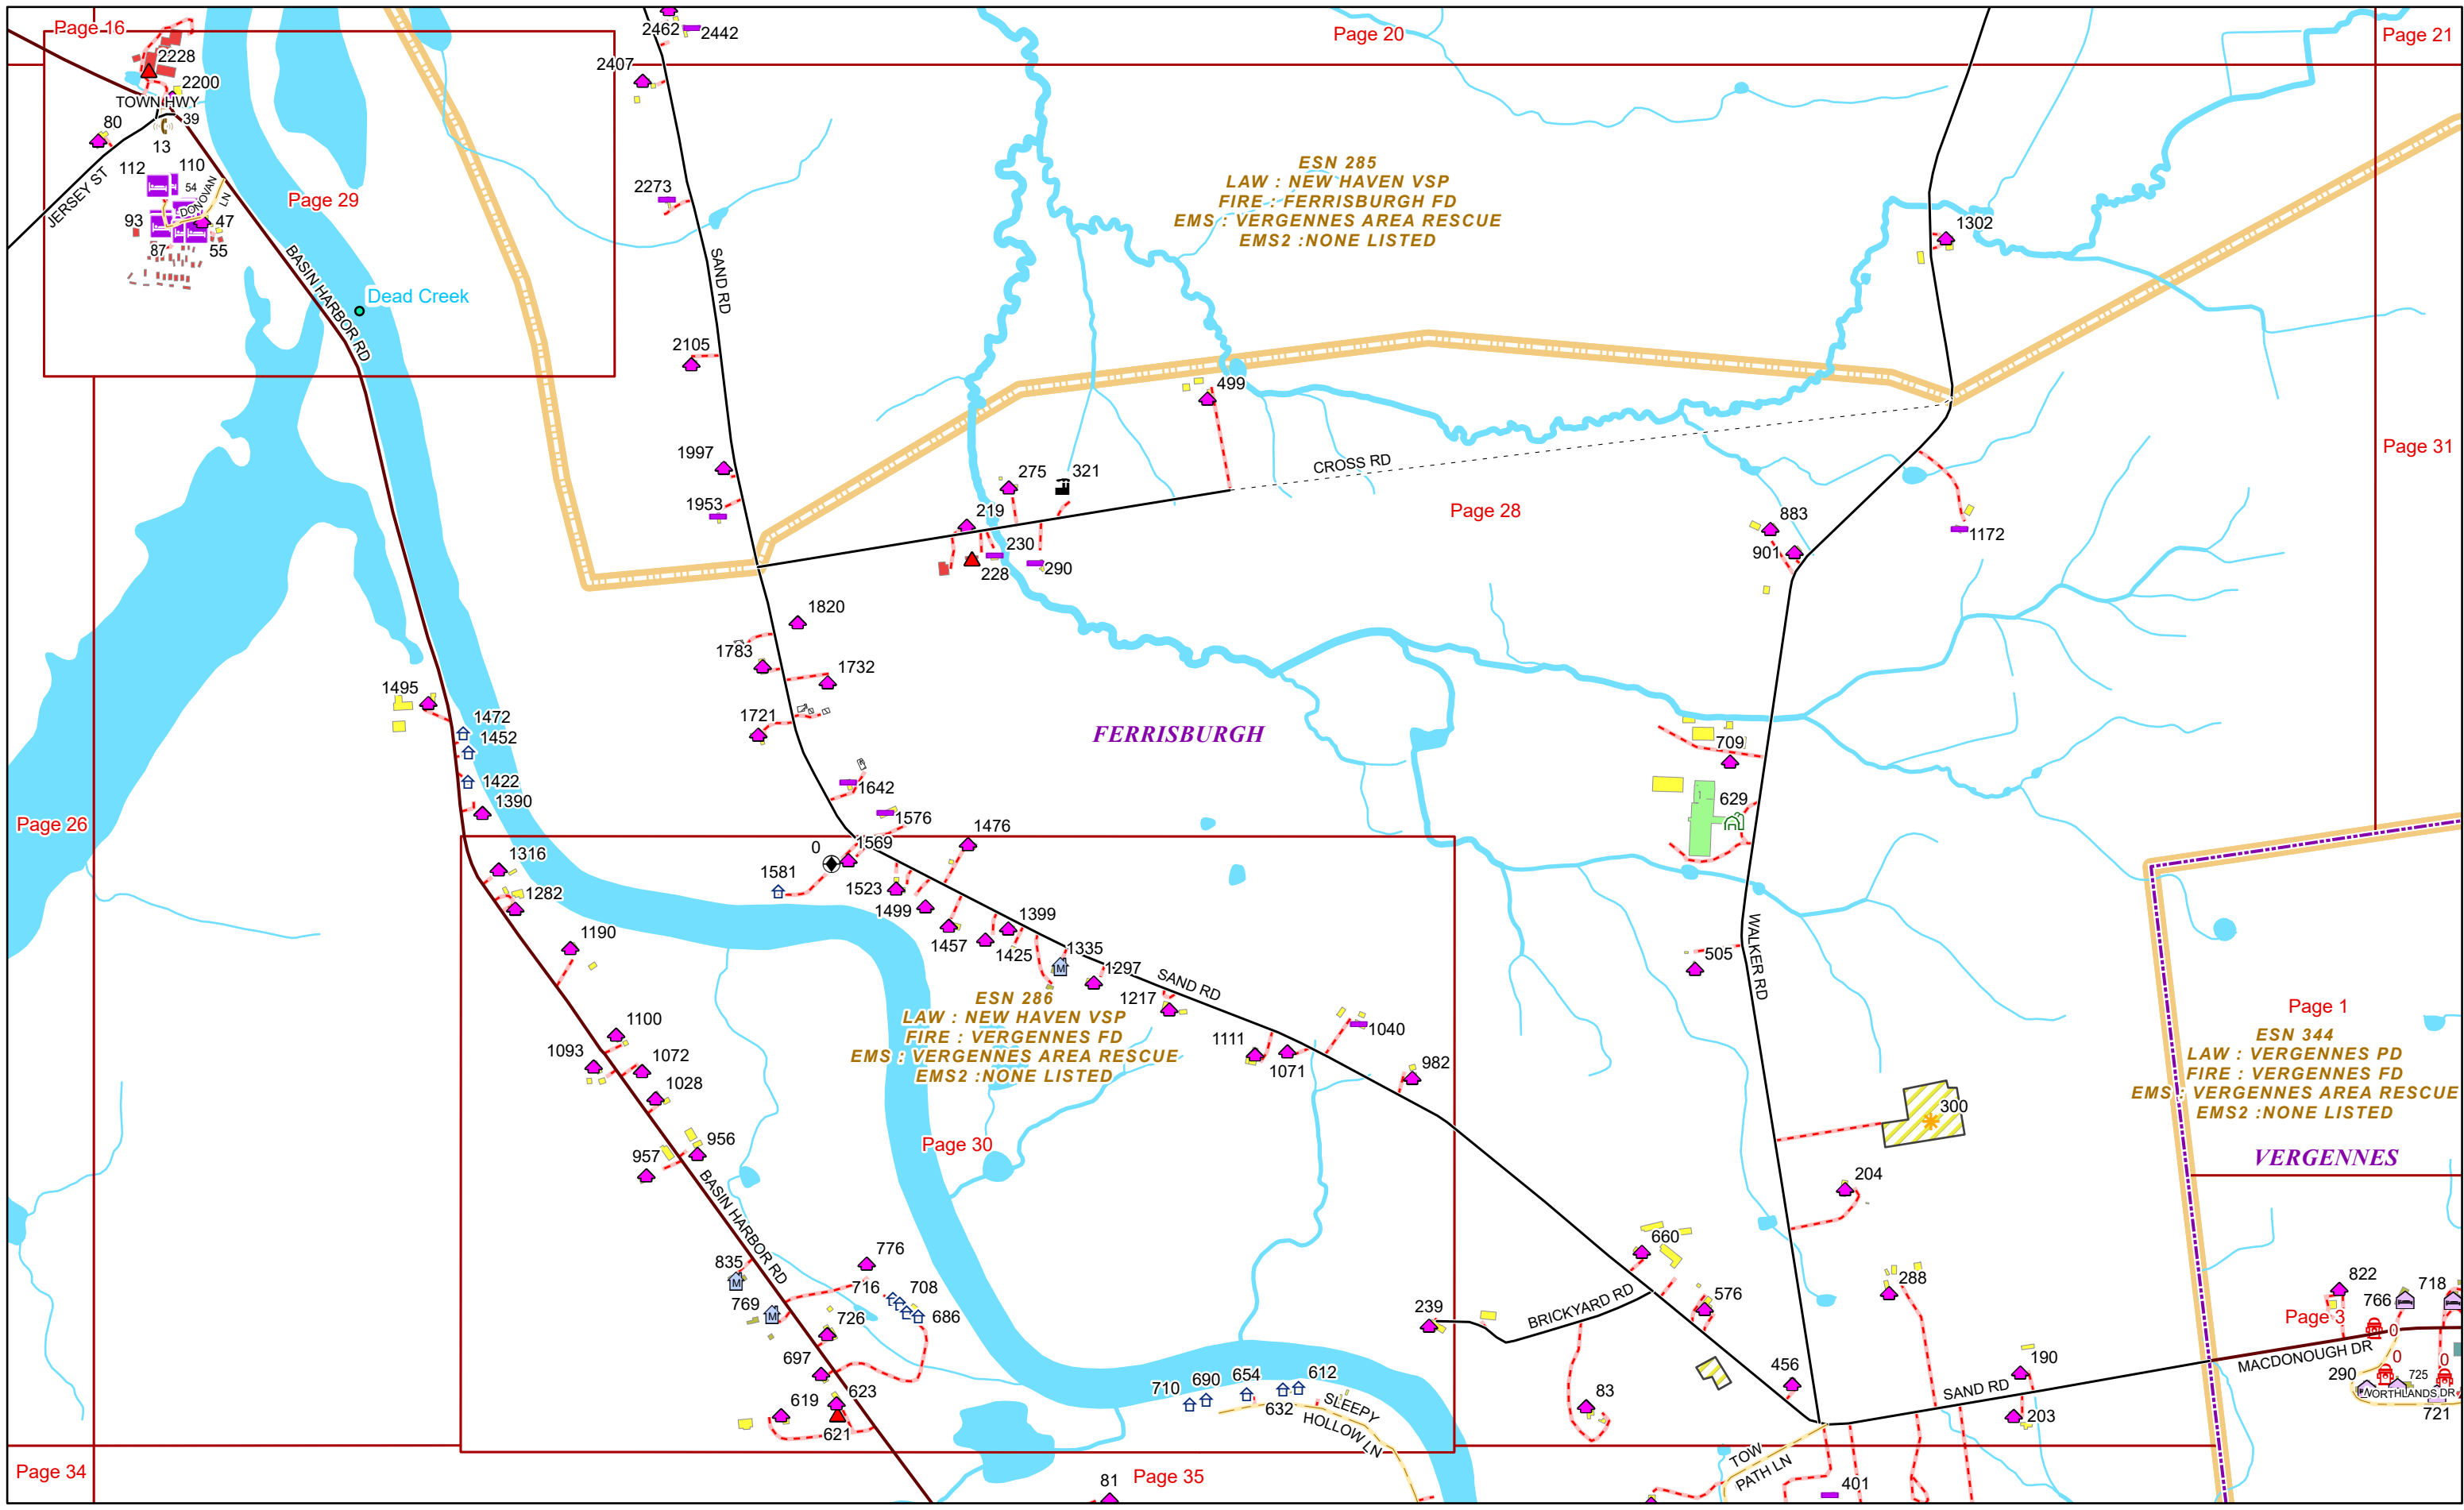

Page 16

Page 20

Page 21

Page 29

Page 28

Page 31

Page 26

Page 30

Page 1

Page 3

Page 34

Page 35

9/16/2024

FERRISBURGH

Page: 28

ESN 285
LAW : NEW HAVEN VSP
FIRE : FERRISBURGH FD
EMS : VERGENNES AREA RESCUE
EMS2 : NONE LISTED

ESN 286
LAW : NEW HAVEN VSP
FIRE : VERGENNES FD
EMS : VERGENNES AREA RESCUE
EMS2 : NONE LISTED

ESN 344
LAW : VERGENNES PD
FIRE : VERGENNES FD
EMS : VERGENNES AREA RESCUE
EMS2 : NONE LISTED

FERRISBURGH

VERGENNES

Dead Creek

CROSS RD

WALKER RD

BRICKYARD RD

SLEEPY HOLLOW LN

TOW PATH LN

BASIN HARBOR RD

SAND RD

SAND RD

SAND RD

TOWN HWY-39
JERSEY ST
112
13
110
54
47
93
87
87
55

2462
2442
2407
2273

2105
1997
1953

275
321
219
230
228
290

1302

883
901

1172

1820
1783
1732
1721

1495
1472
1452
1422
1390

1642
1576
1476

709
629

1316
1282
1190
1100
1093
1072
1028

1581
1523
1499
1457
1425
1399
1335
1297
1217

1111
1071
1040
982

957
956

835
769
776
716
708
726
686

710
690
654
612
632

660
576

288

190

203

822
766
718
290
725
721

81

401