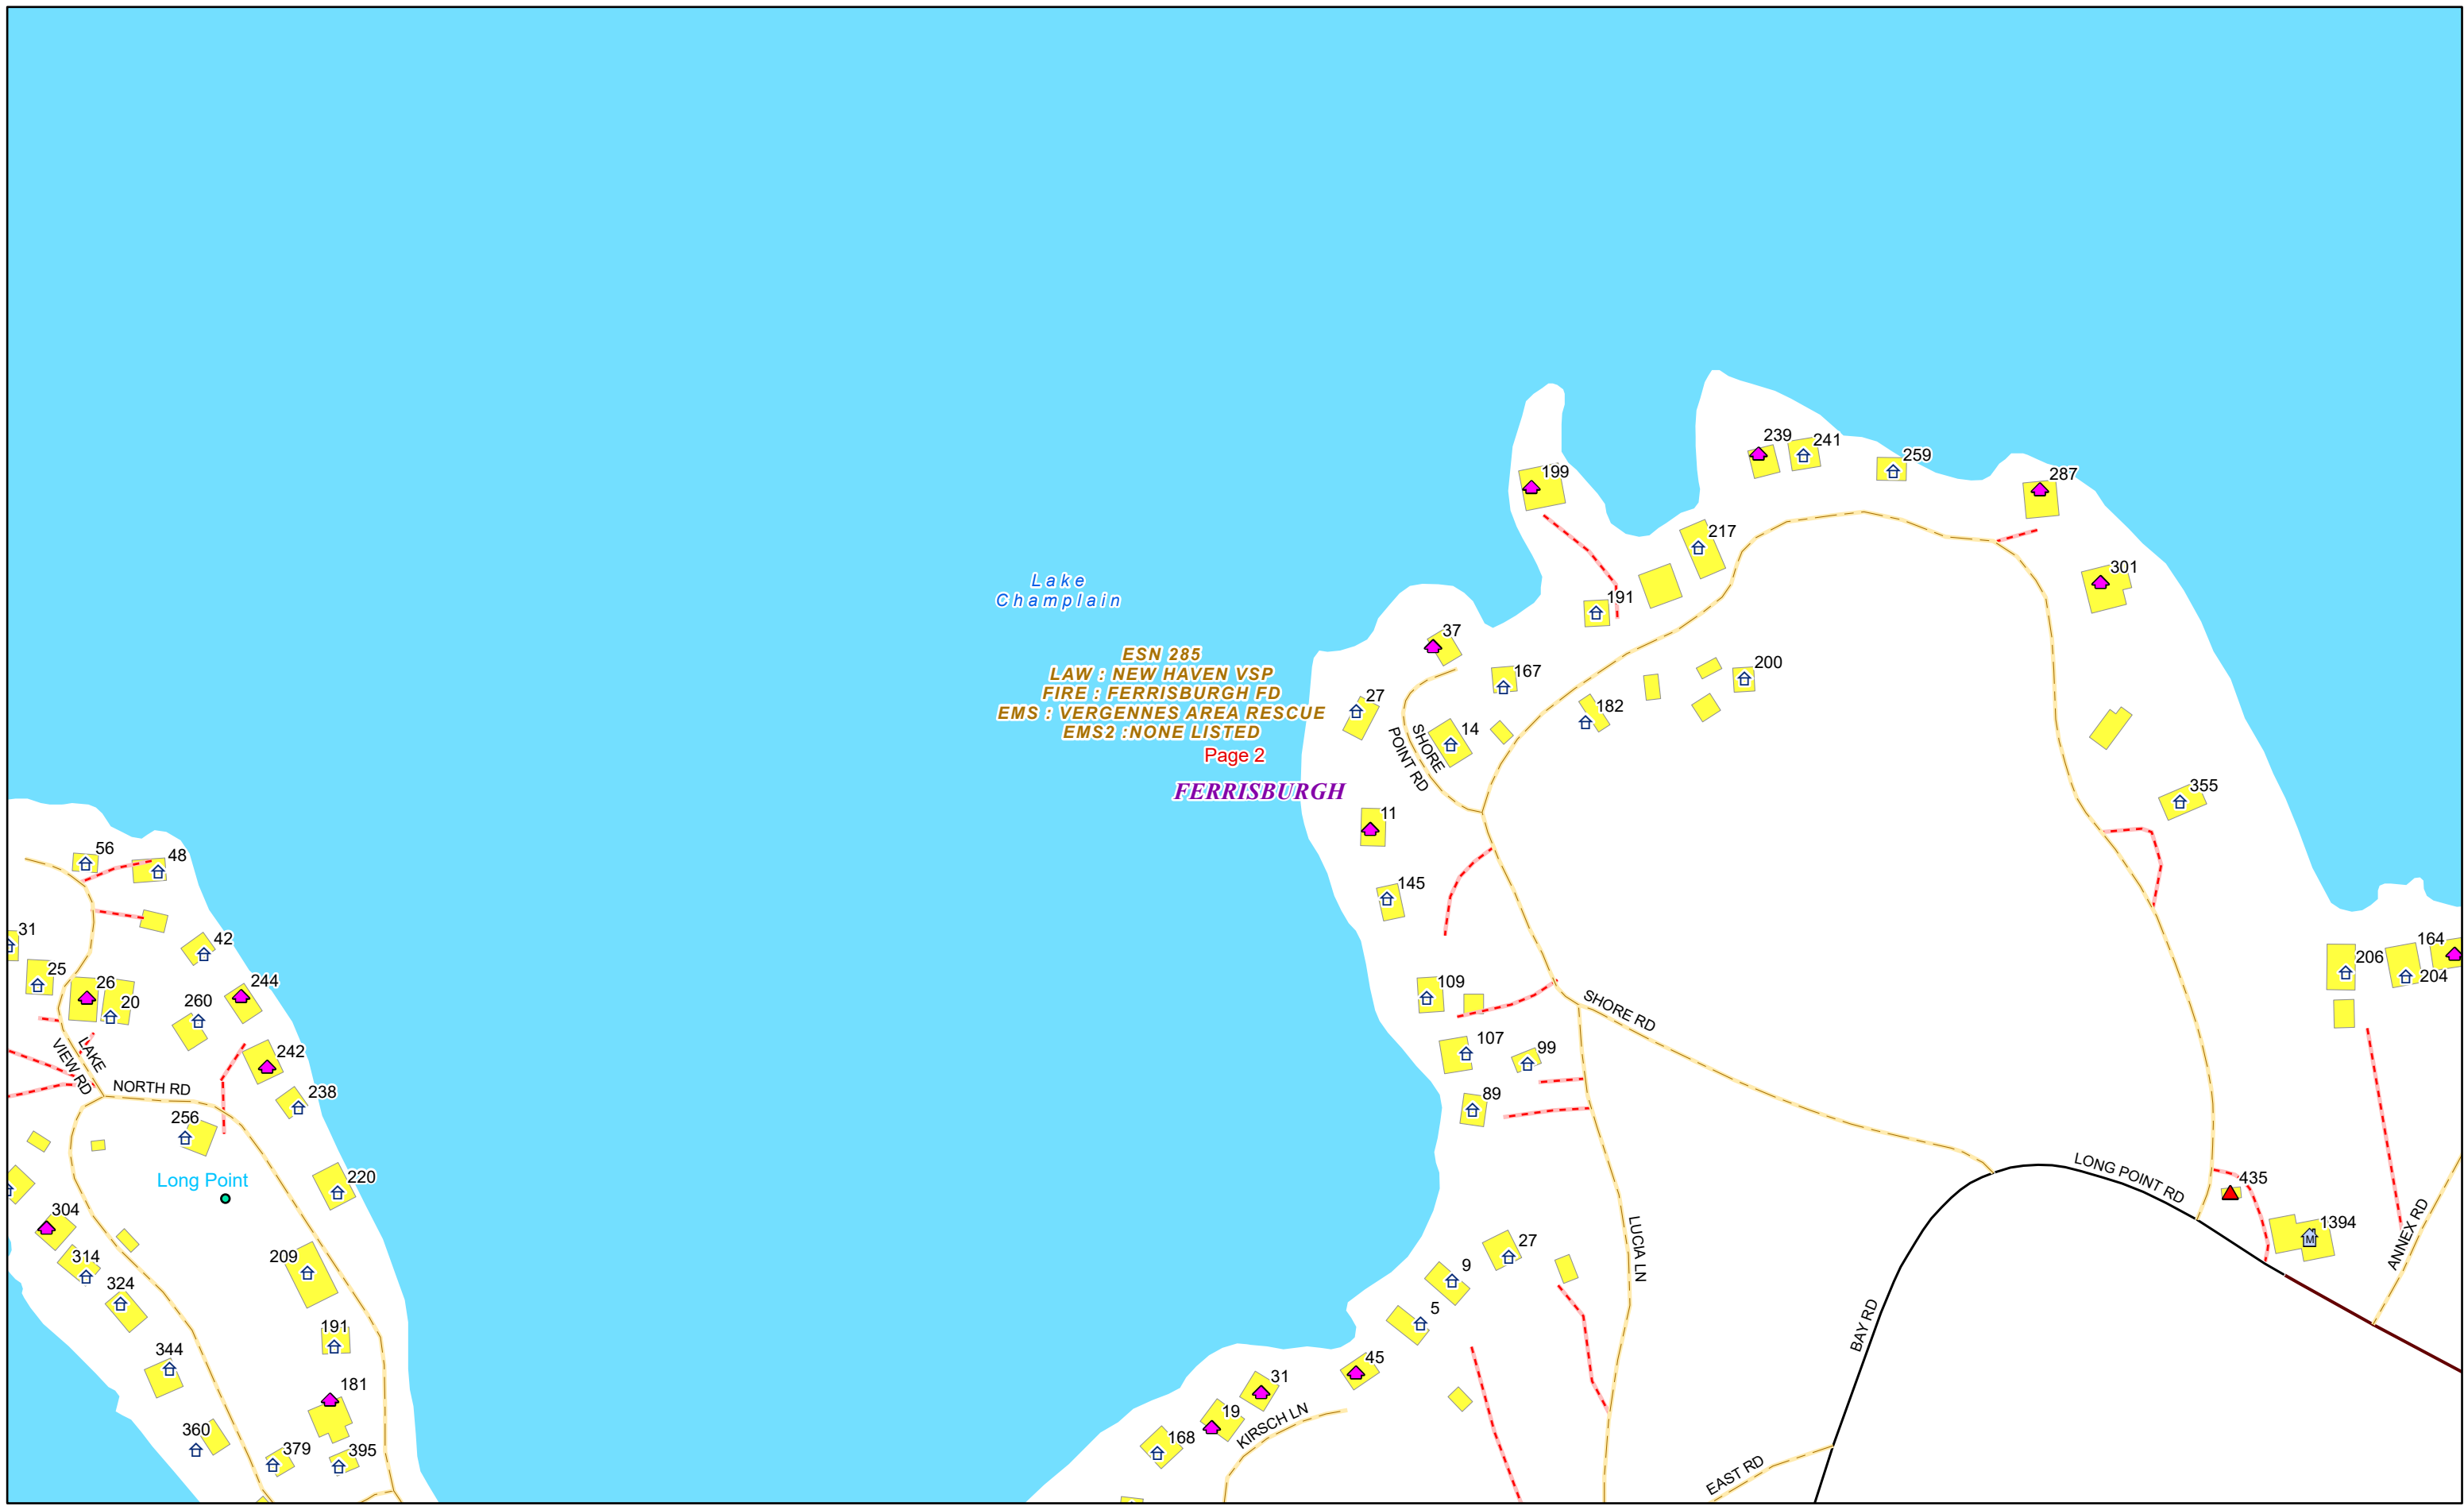

Lake Champlain

ESN 285
LAW : NEW HAVEN VSP
FIRE : FERRISBURGH FD
EMS : VERGENNES AREA RESCUE
EMS2 : NONE LISTED
Page 2

FERRISBURGH

Long Point

0 0.03 0.06 0.11 Miles

1 inch equals 167 feet

9/16/2024

FERRISBURGH