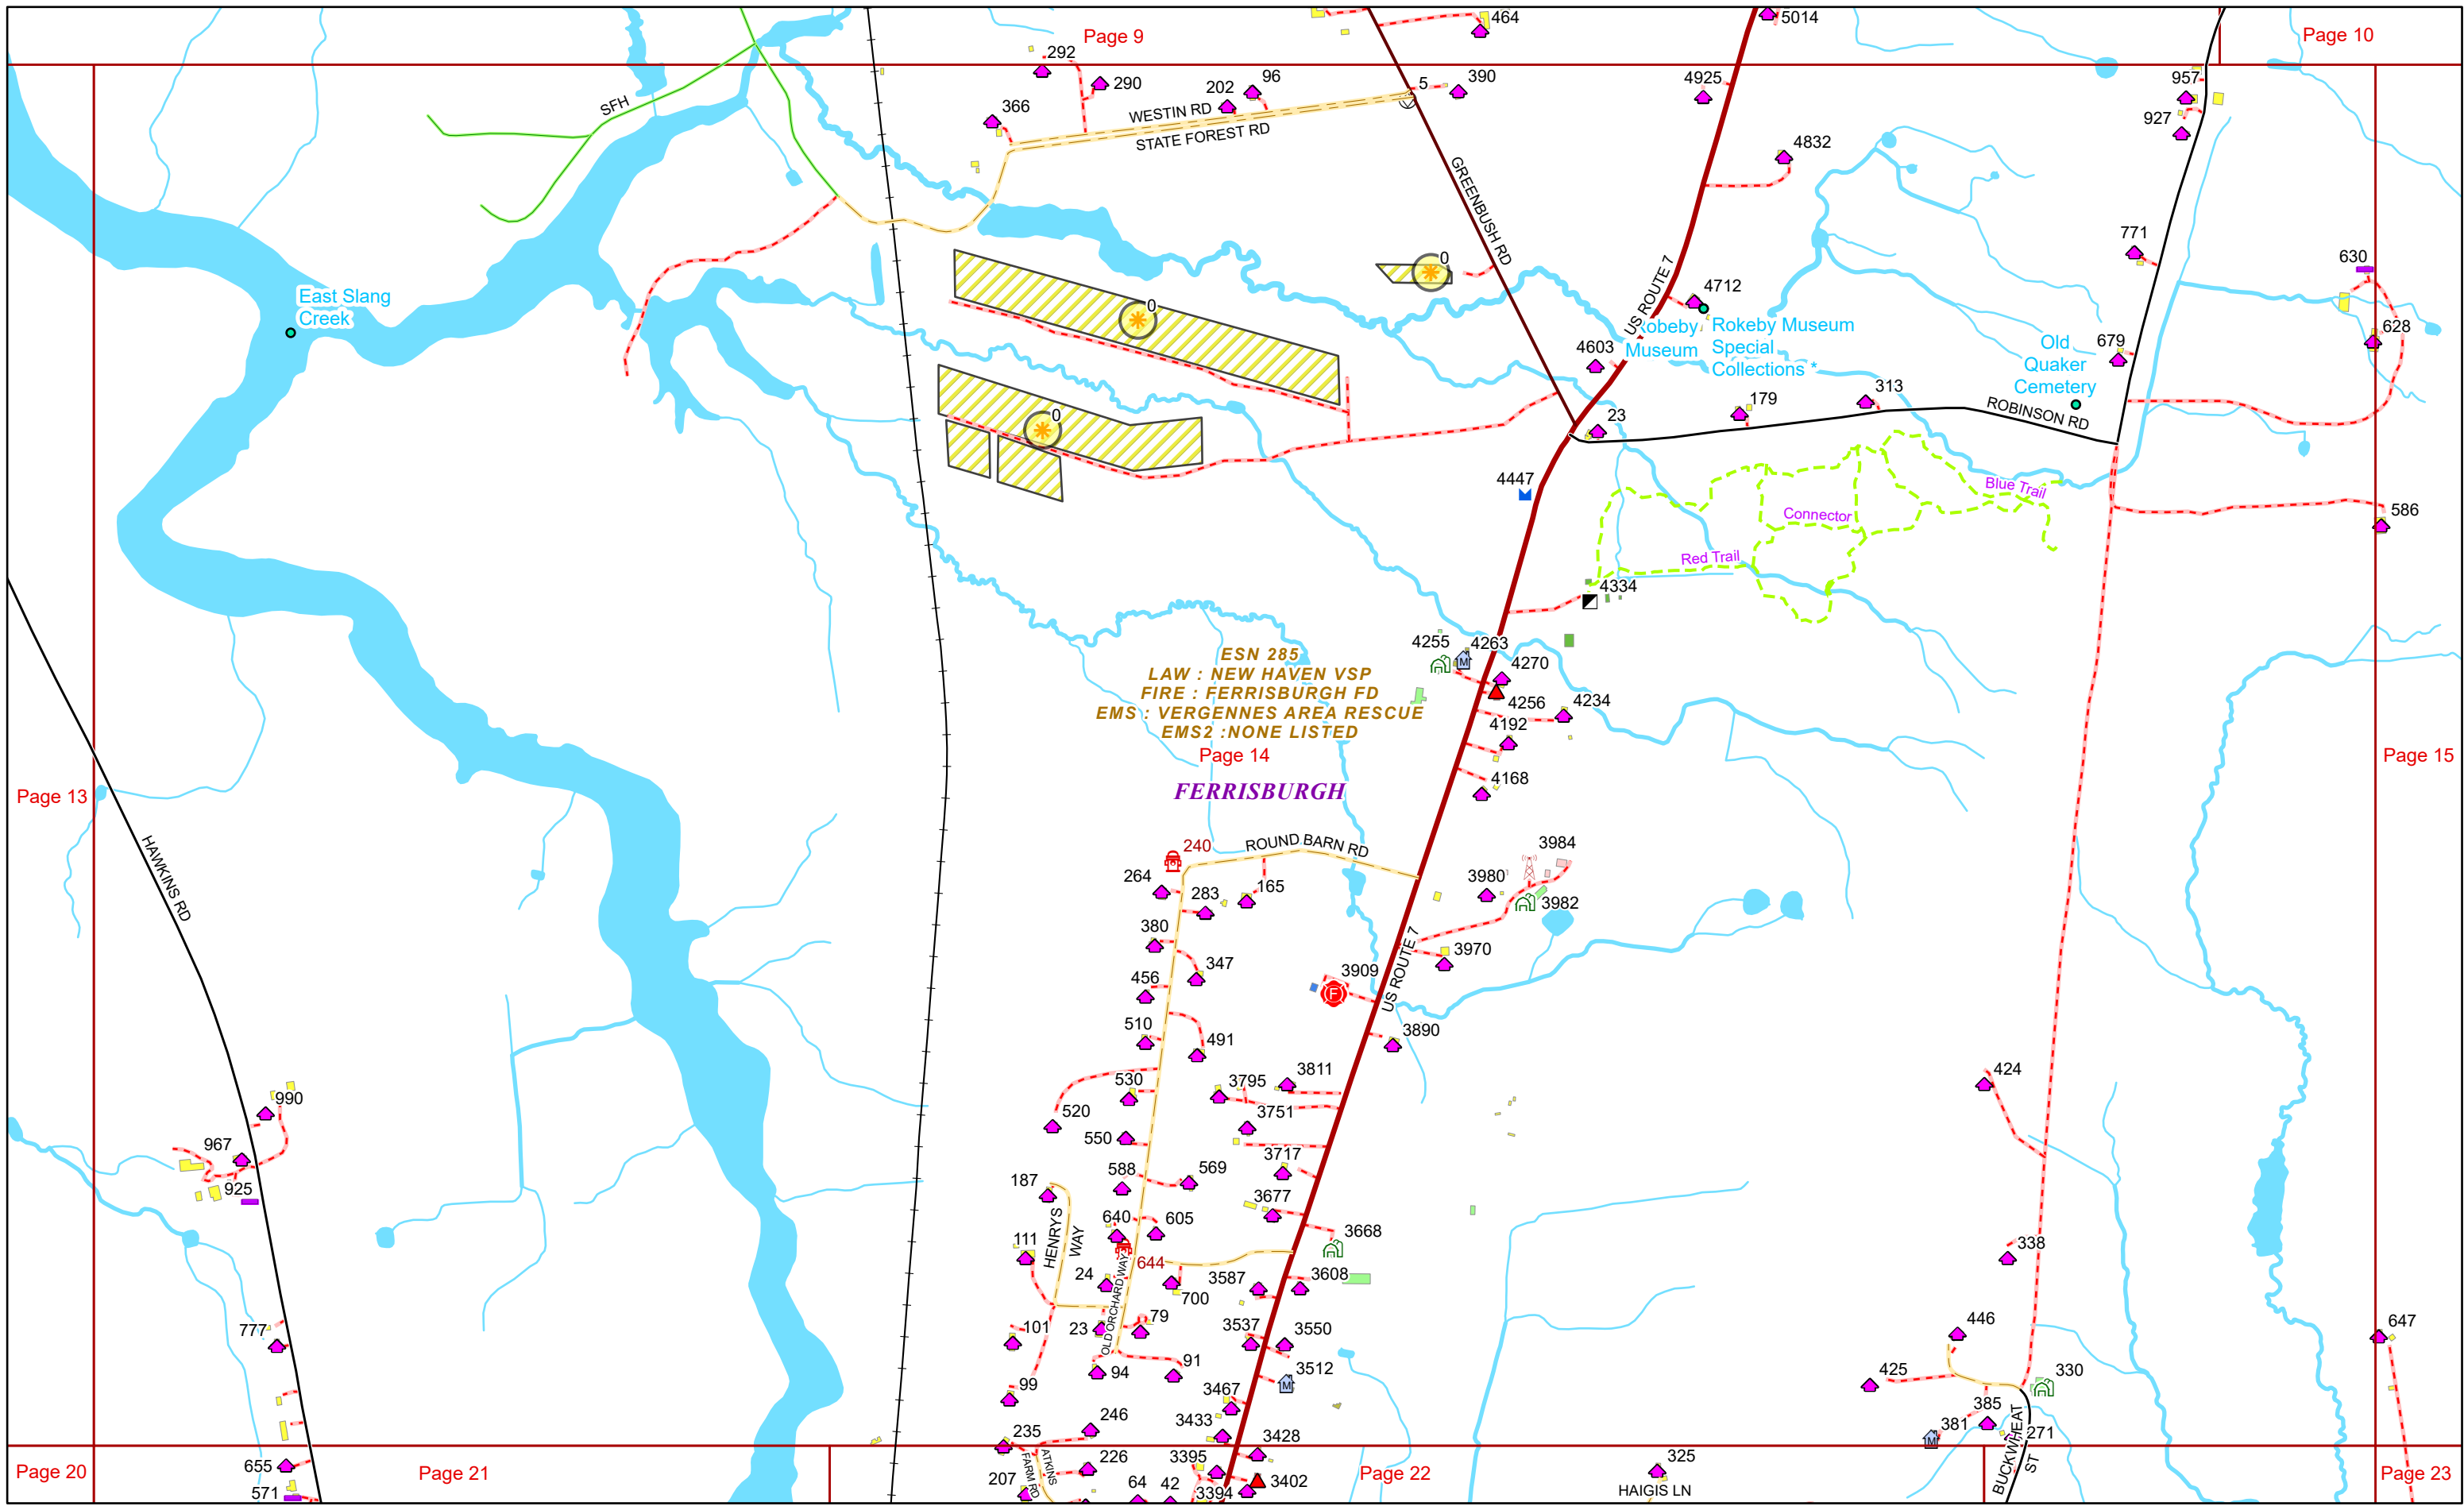

ESN 285
LAW : NEW HAVEN VSP
FIRE : FERRISBURGH FD
EMS : VERGENNES AREA RESCUE
EMS2 : NONE LISTED

FERRISBURGH

0 0.15 0.3 0.6 Miles 1 inch equals 833 feet

9/16/2024

FERRISBURGH