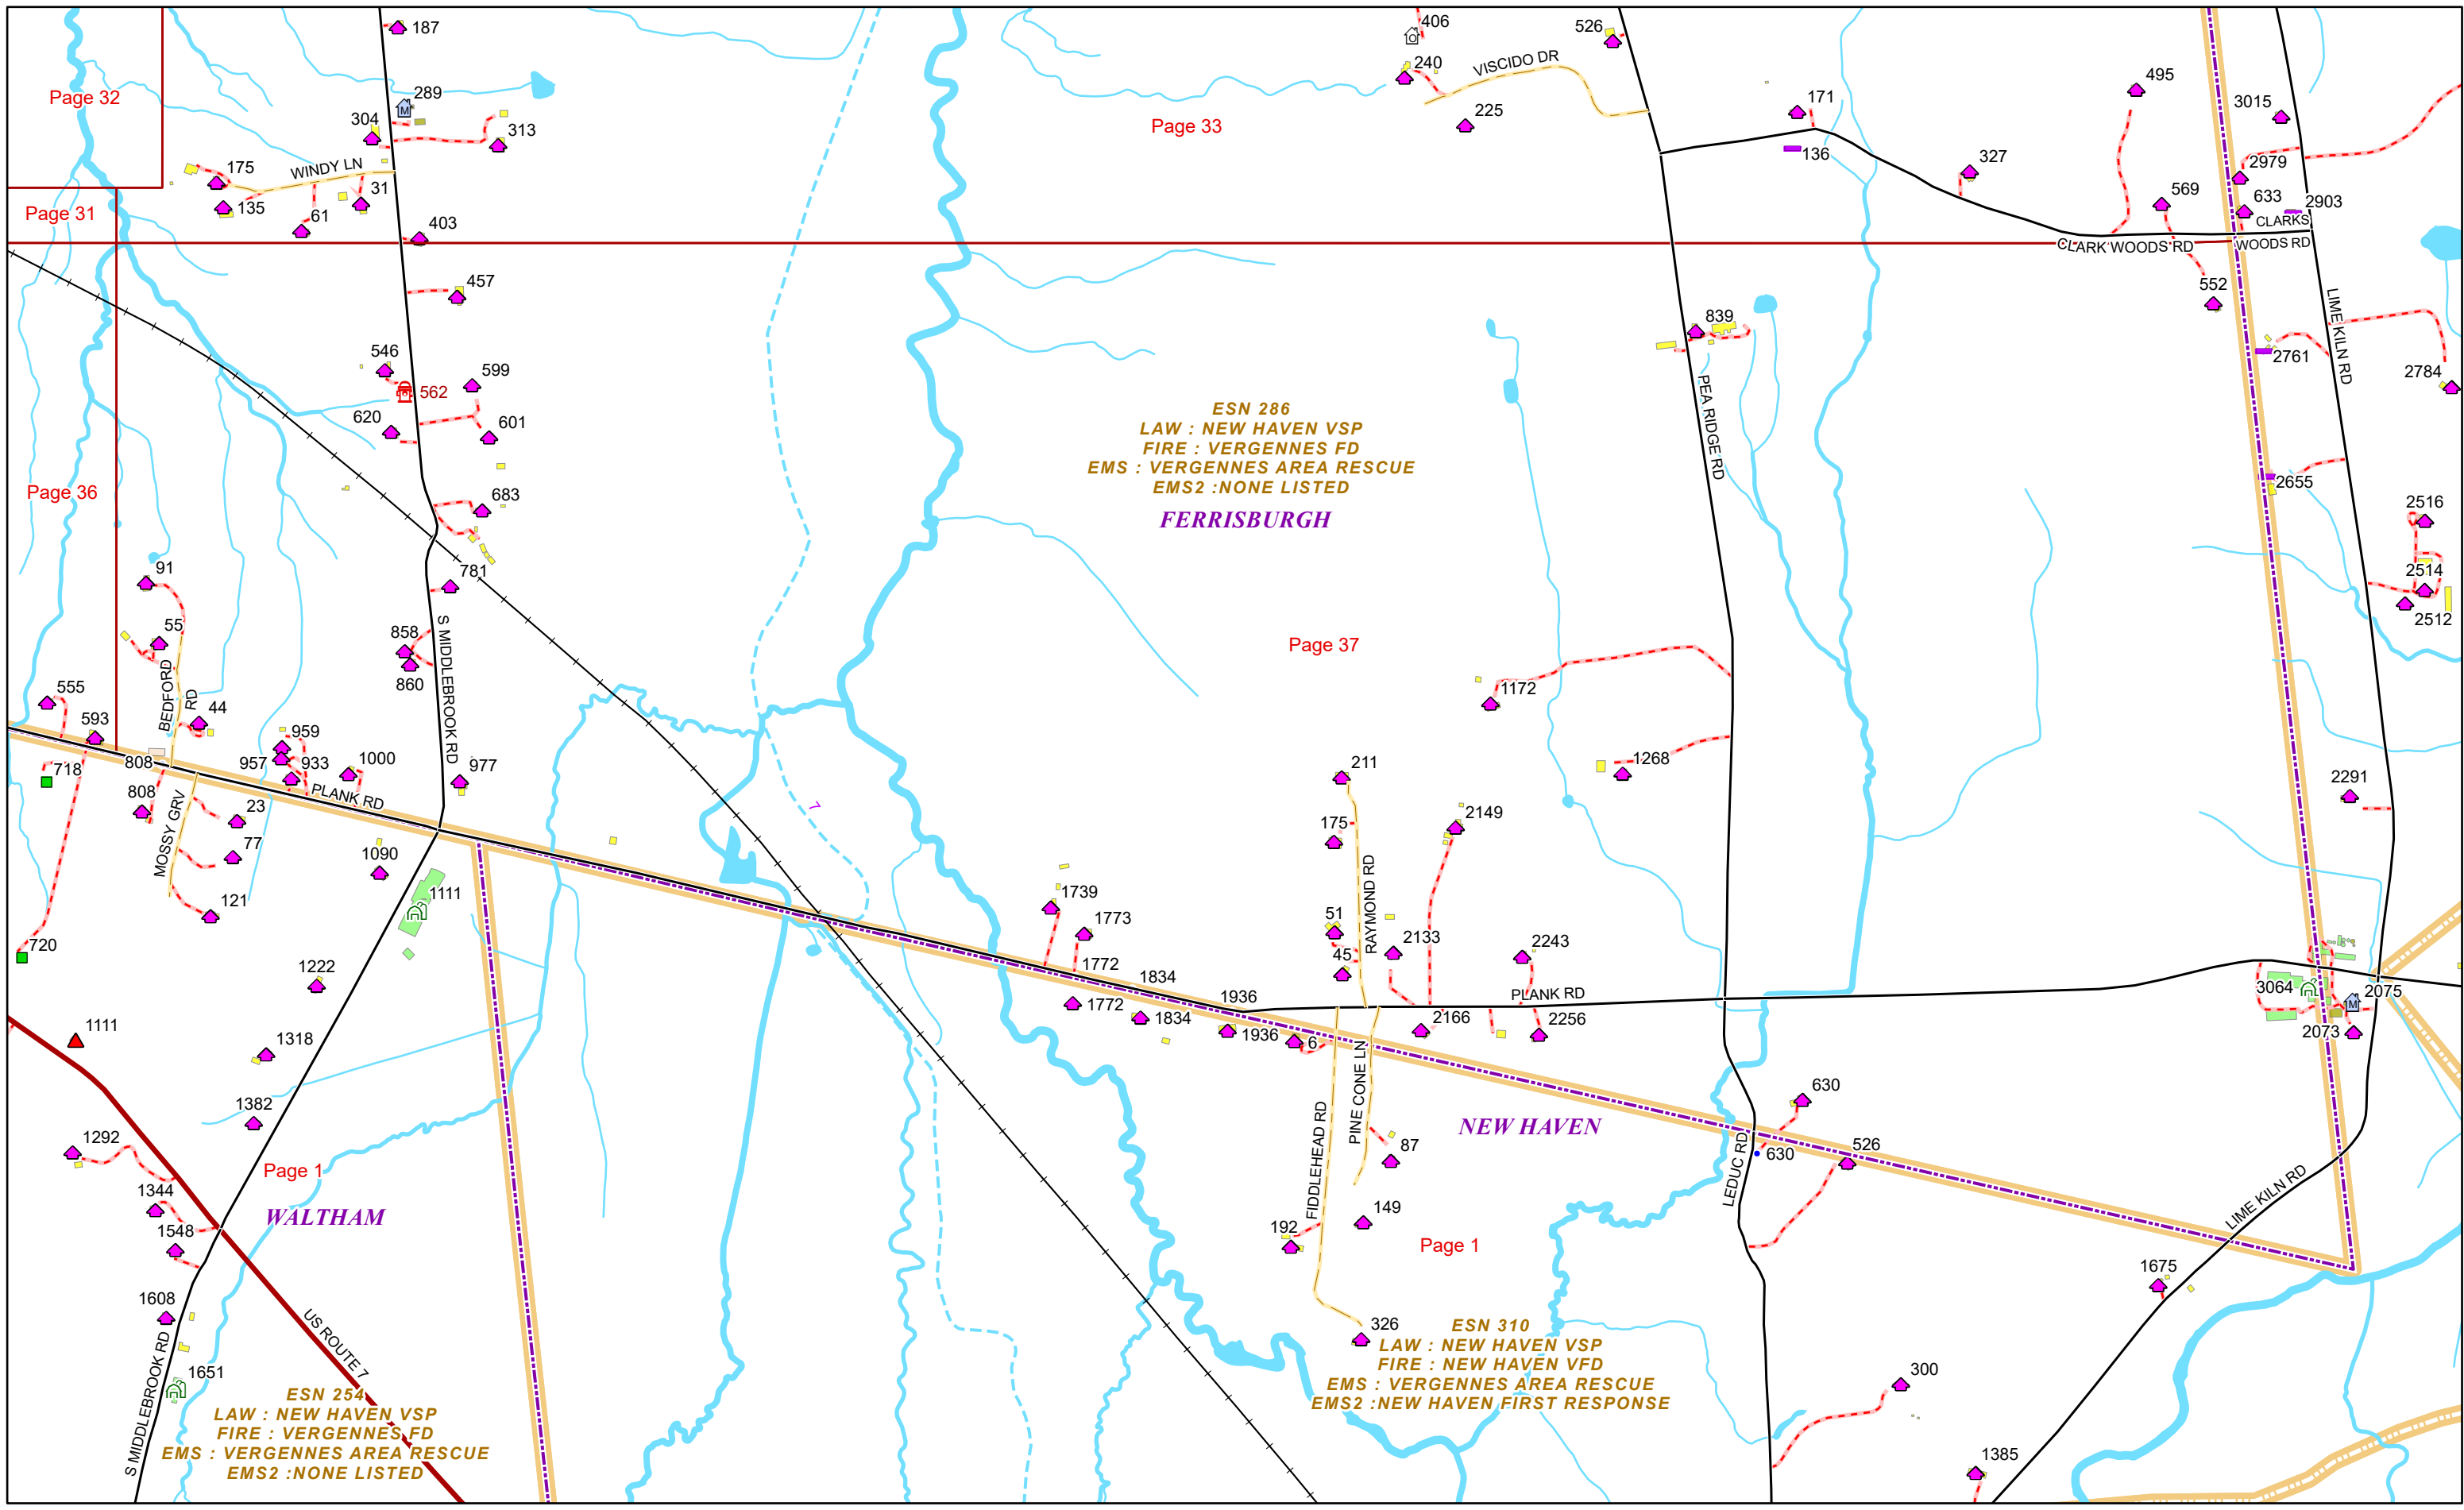

Page: 35

ESN 286
LAW : NEW HAVEN VSP
FIRE : VERGENNES FD
EMS : VERGENNES AREA RESCUE
EMS2 : NONE LISTED

FERRISBURGH

VERGENNES

1 inch equals 333 feet

9/16/2024

FERRISBURGH

9/16/2024