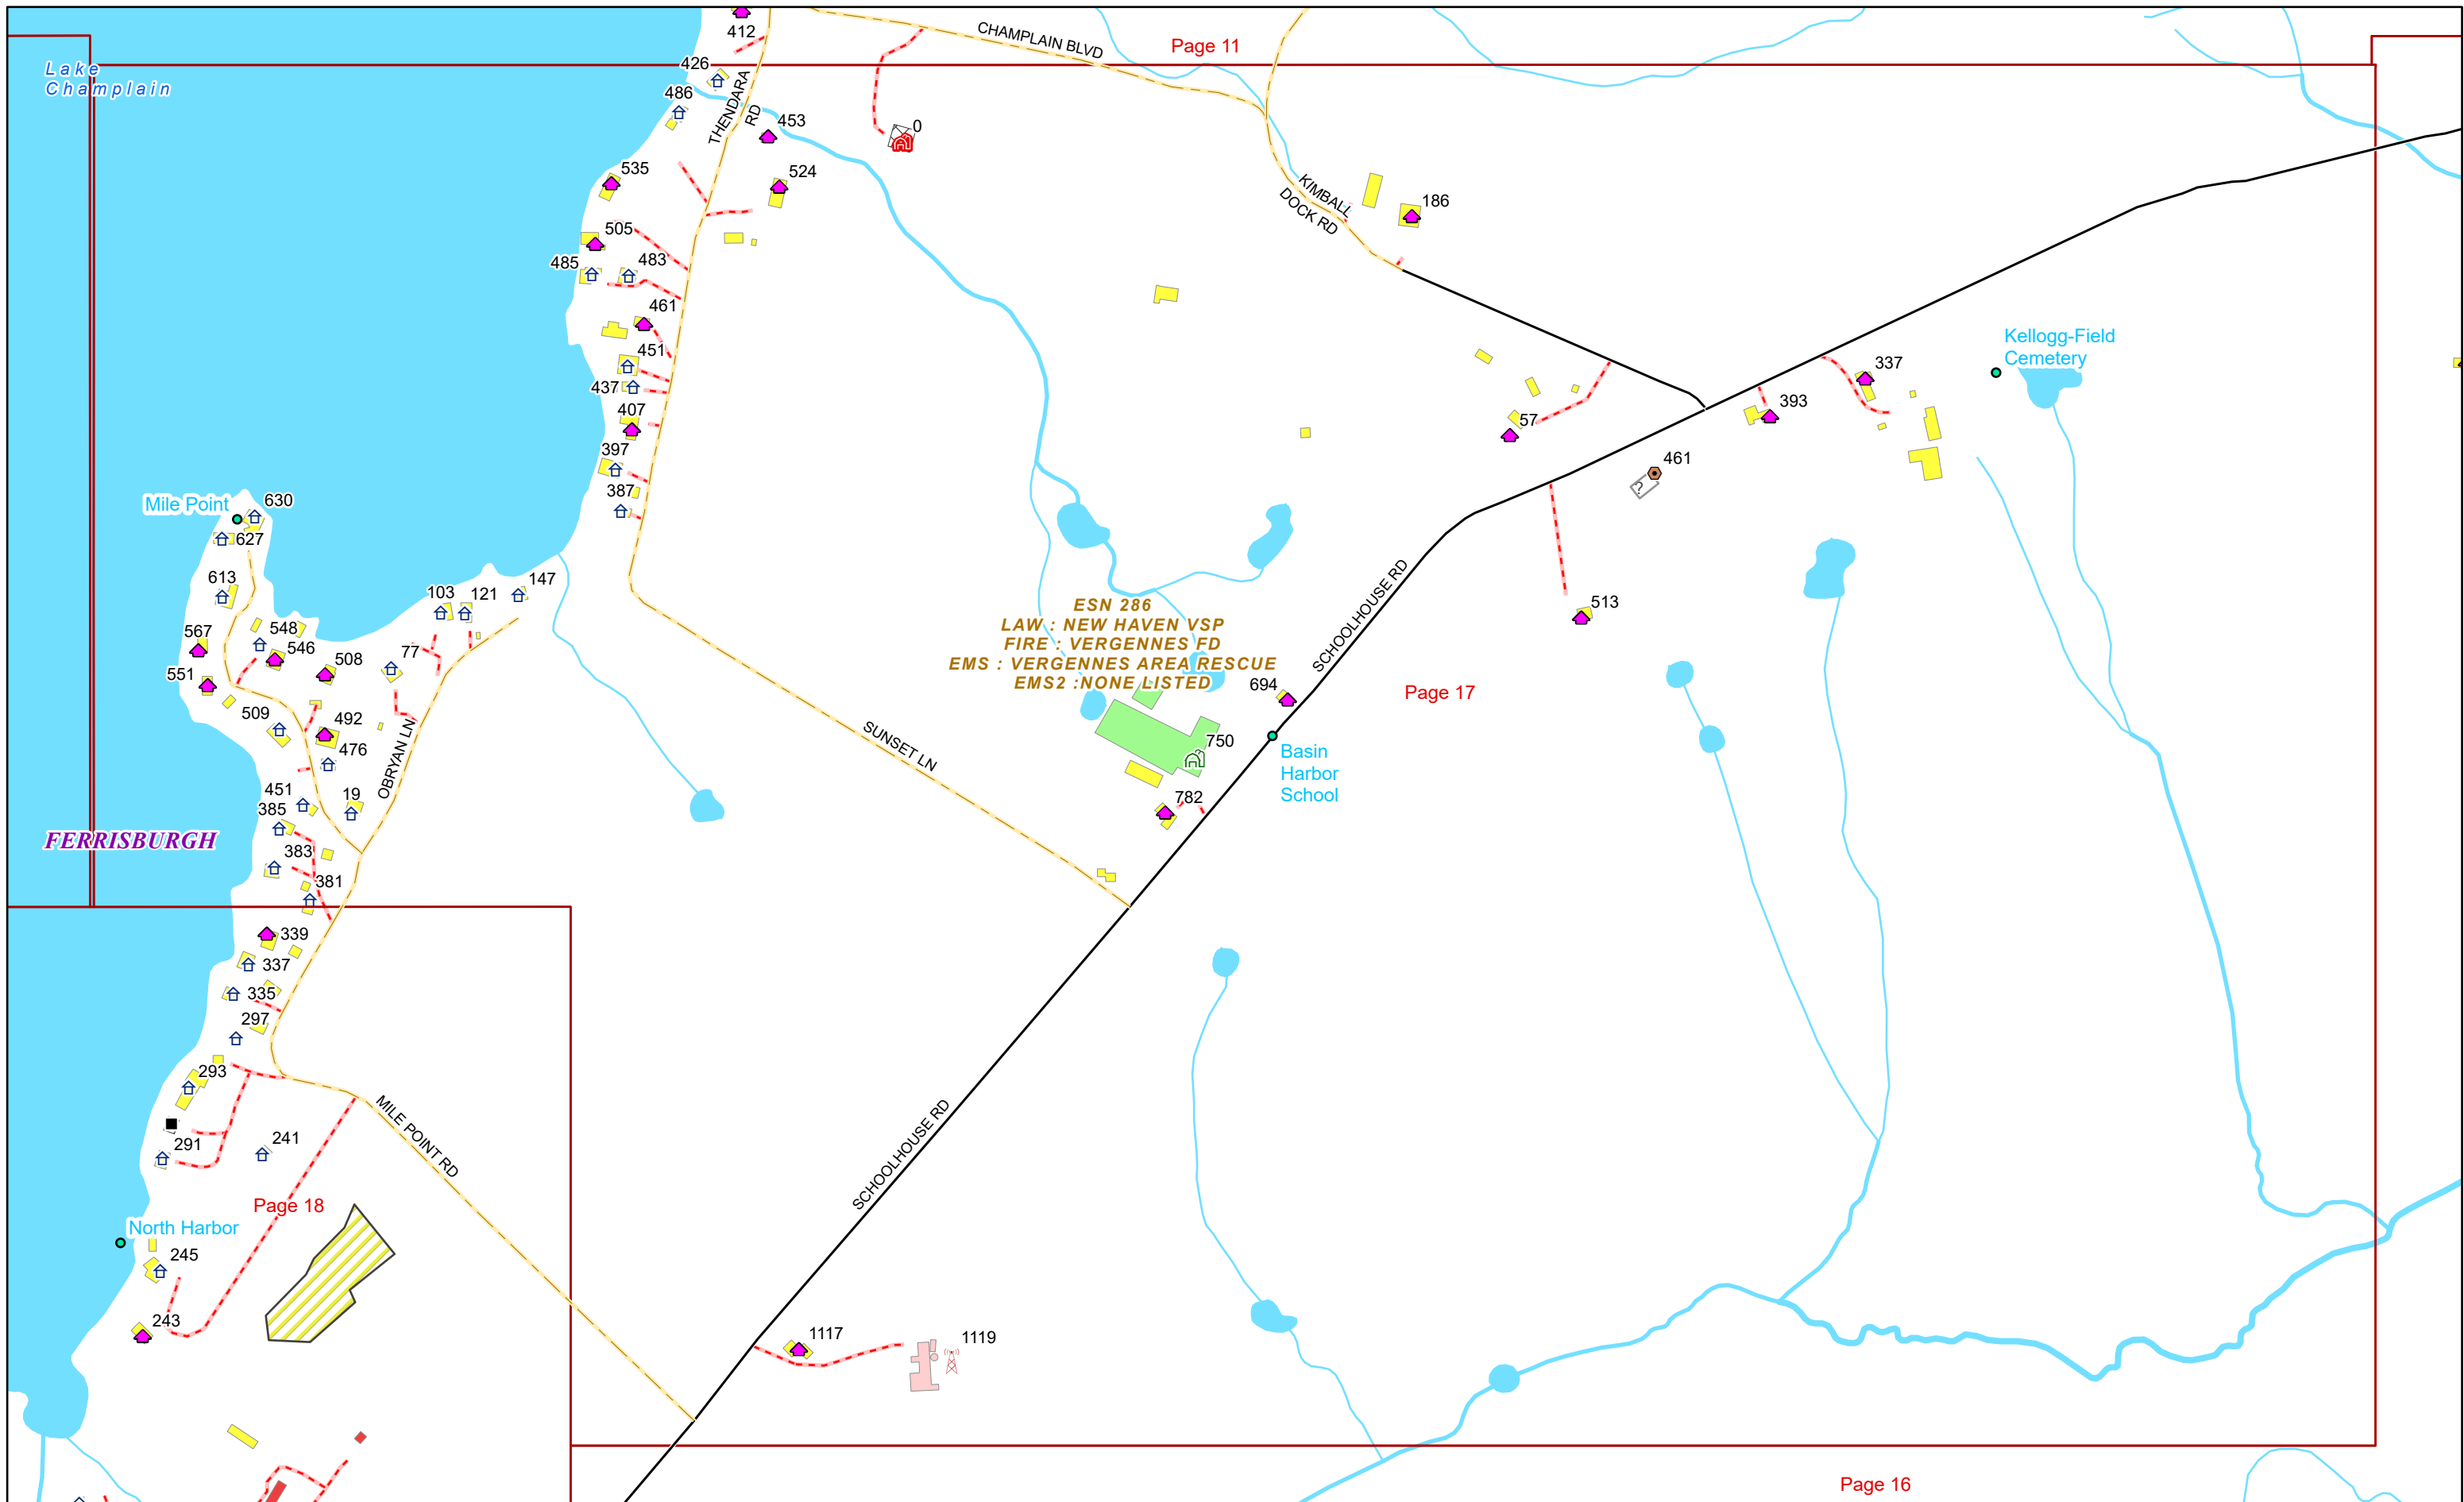

Page 11

Page 17

Page 18

Page 16