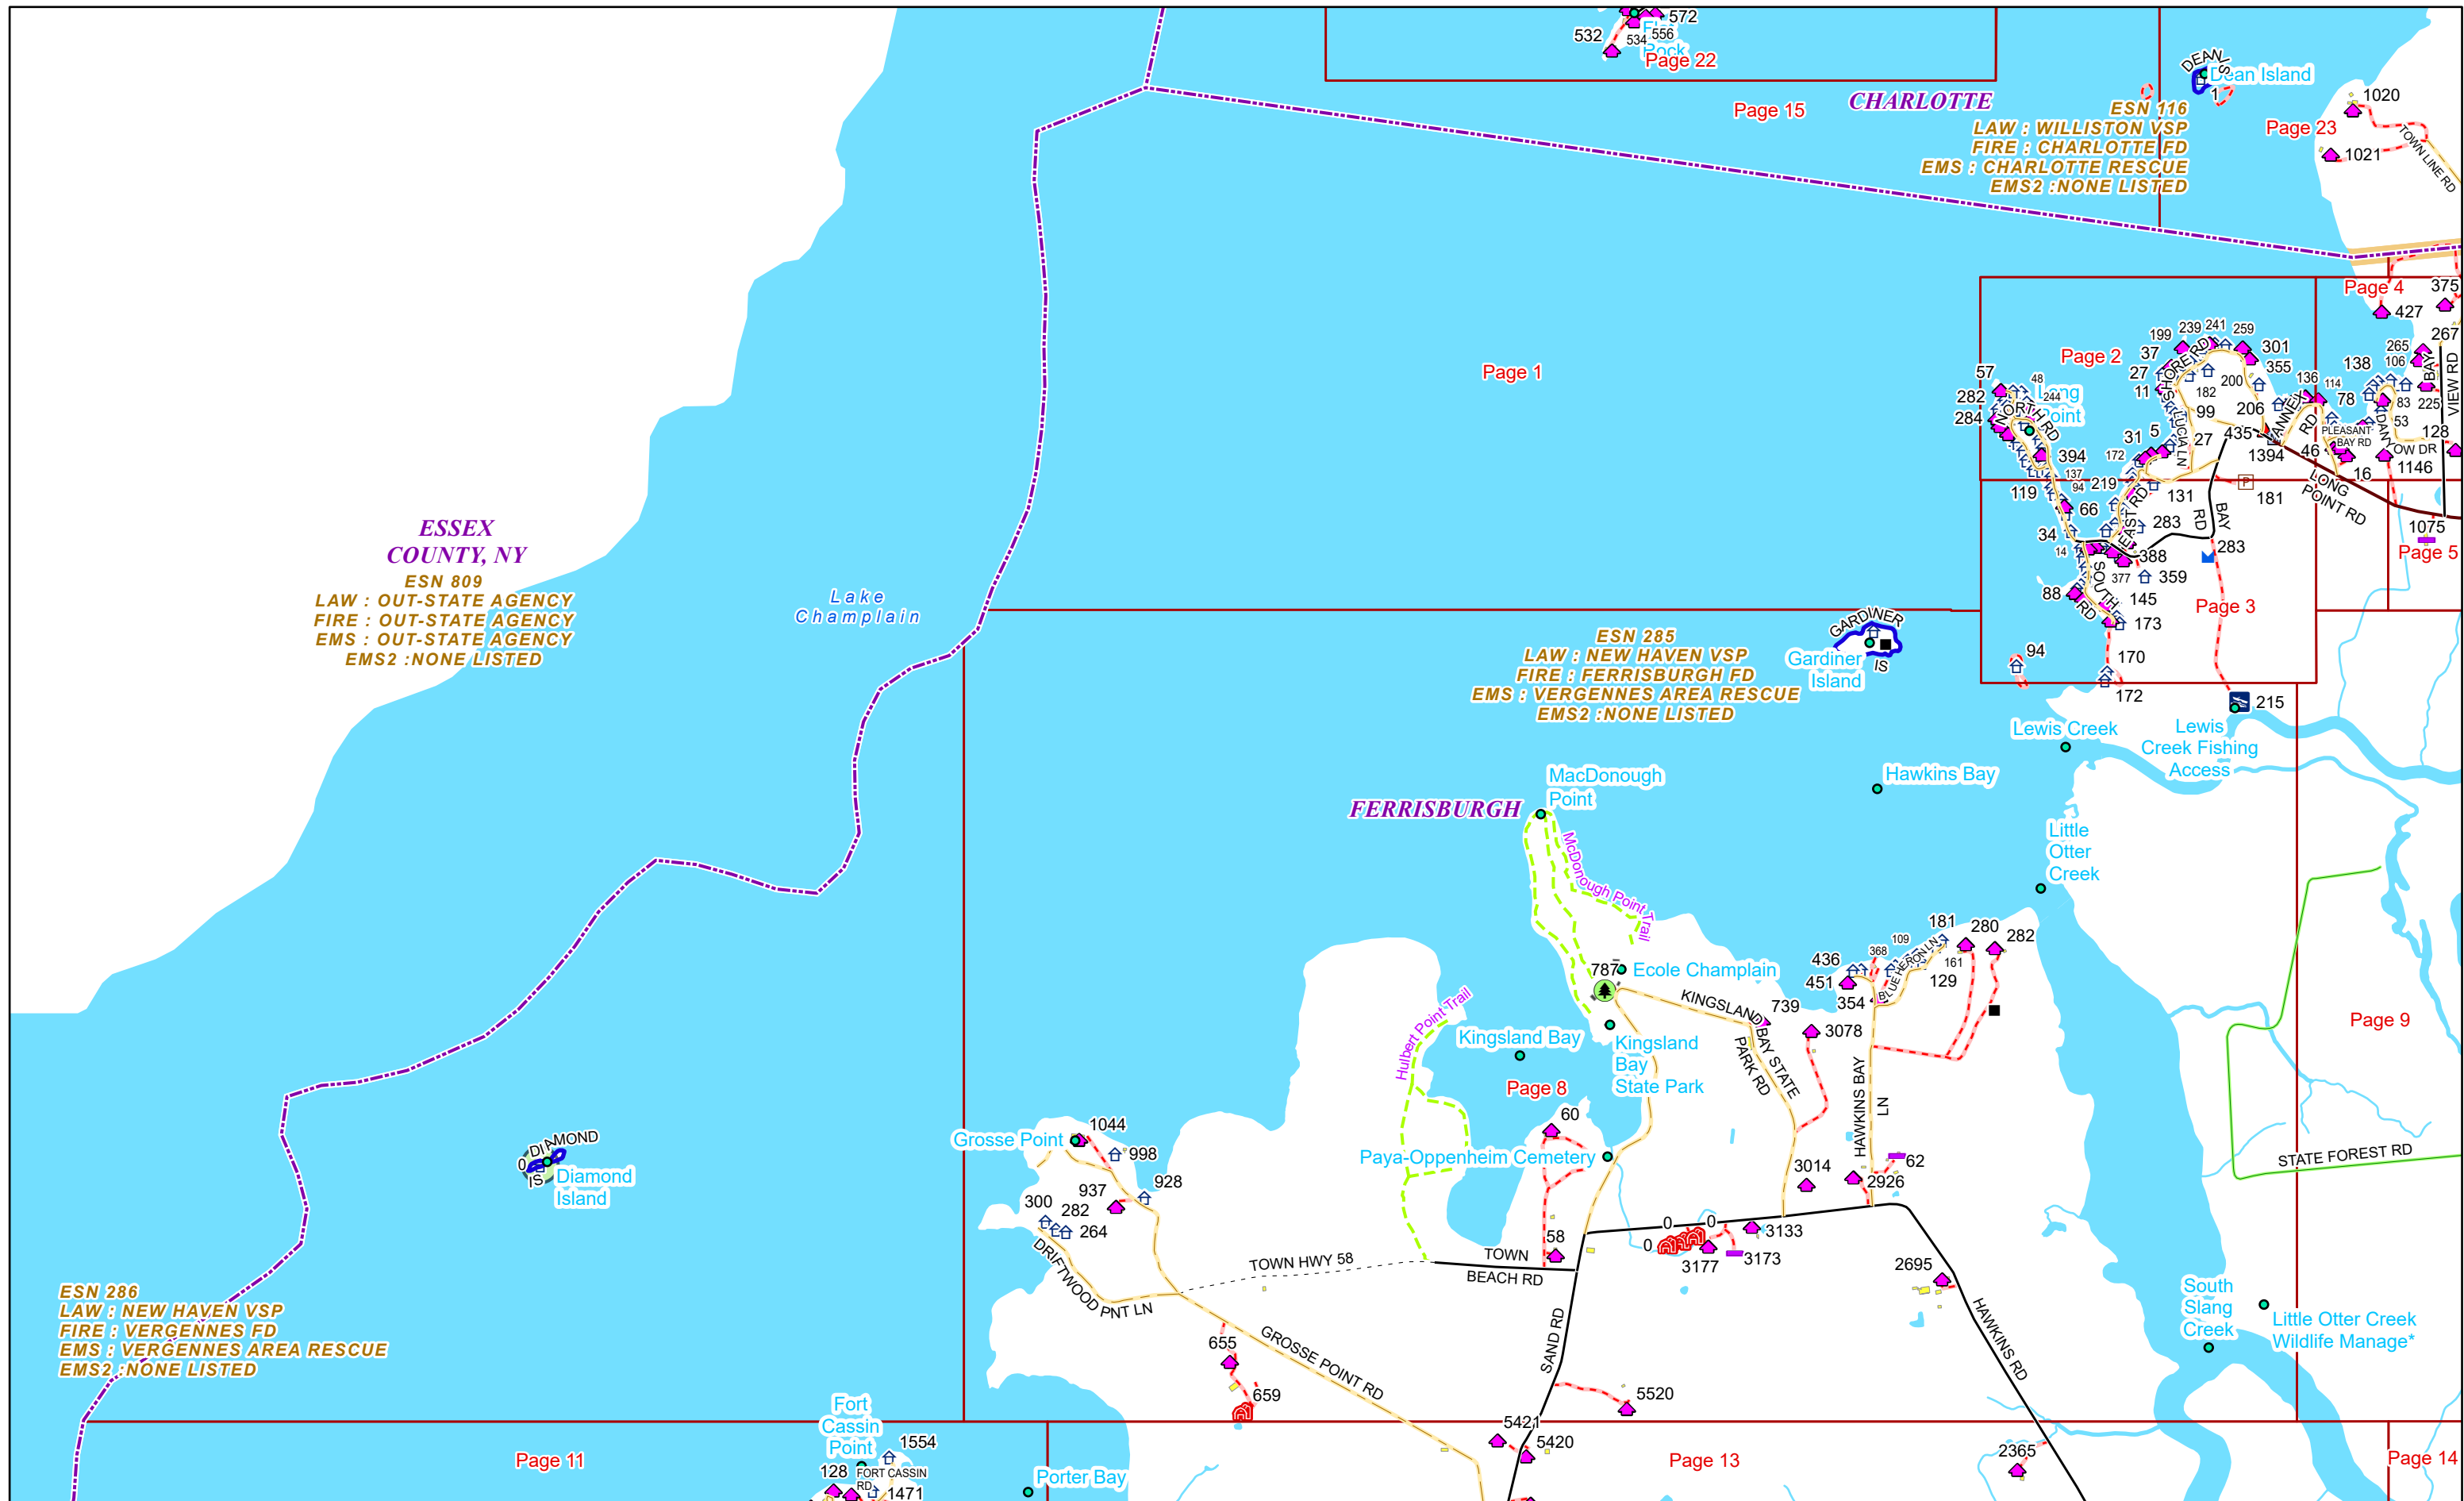

ESSEX COUNTY, NY
ESN 809
LAW : OUT-STATE AGENCY
FIRE : OUT-STATE AGENCY
EMS : OUT-STATE AGENCY
EMS2 : NONE LISTED

ESN 286
LAW : NEW HAVEN VSP
FIRE : VERGENNES FD
EMS : VERGENNES AREA RESCUE
EMS2 : NONE LISTED

ESN 285
LAW : NEW HAVEN VSP
FIRE : FERRISBURGH FD
EMS : VERGENNES AREA RESCUE
EMS2 : NONE LISTED

ESN 116
LAW : WILLISTON VSP
FIRE : CHARLOTTE FD
EMS : CHARLOTTE RESCUE
EMS2 : NONE LISTED

0 0.25 0.5 1 Miles

1 inch equals 1,417 feet

9/16/2024

FERRISBURGH

Page: 1