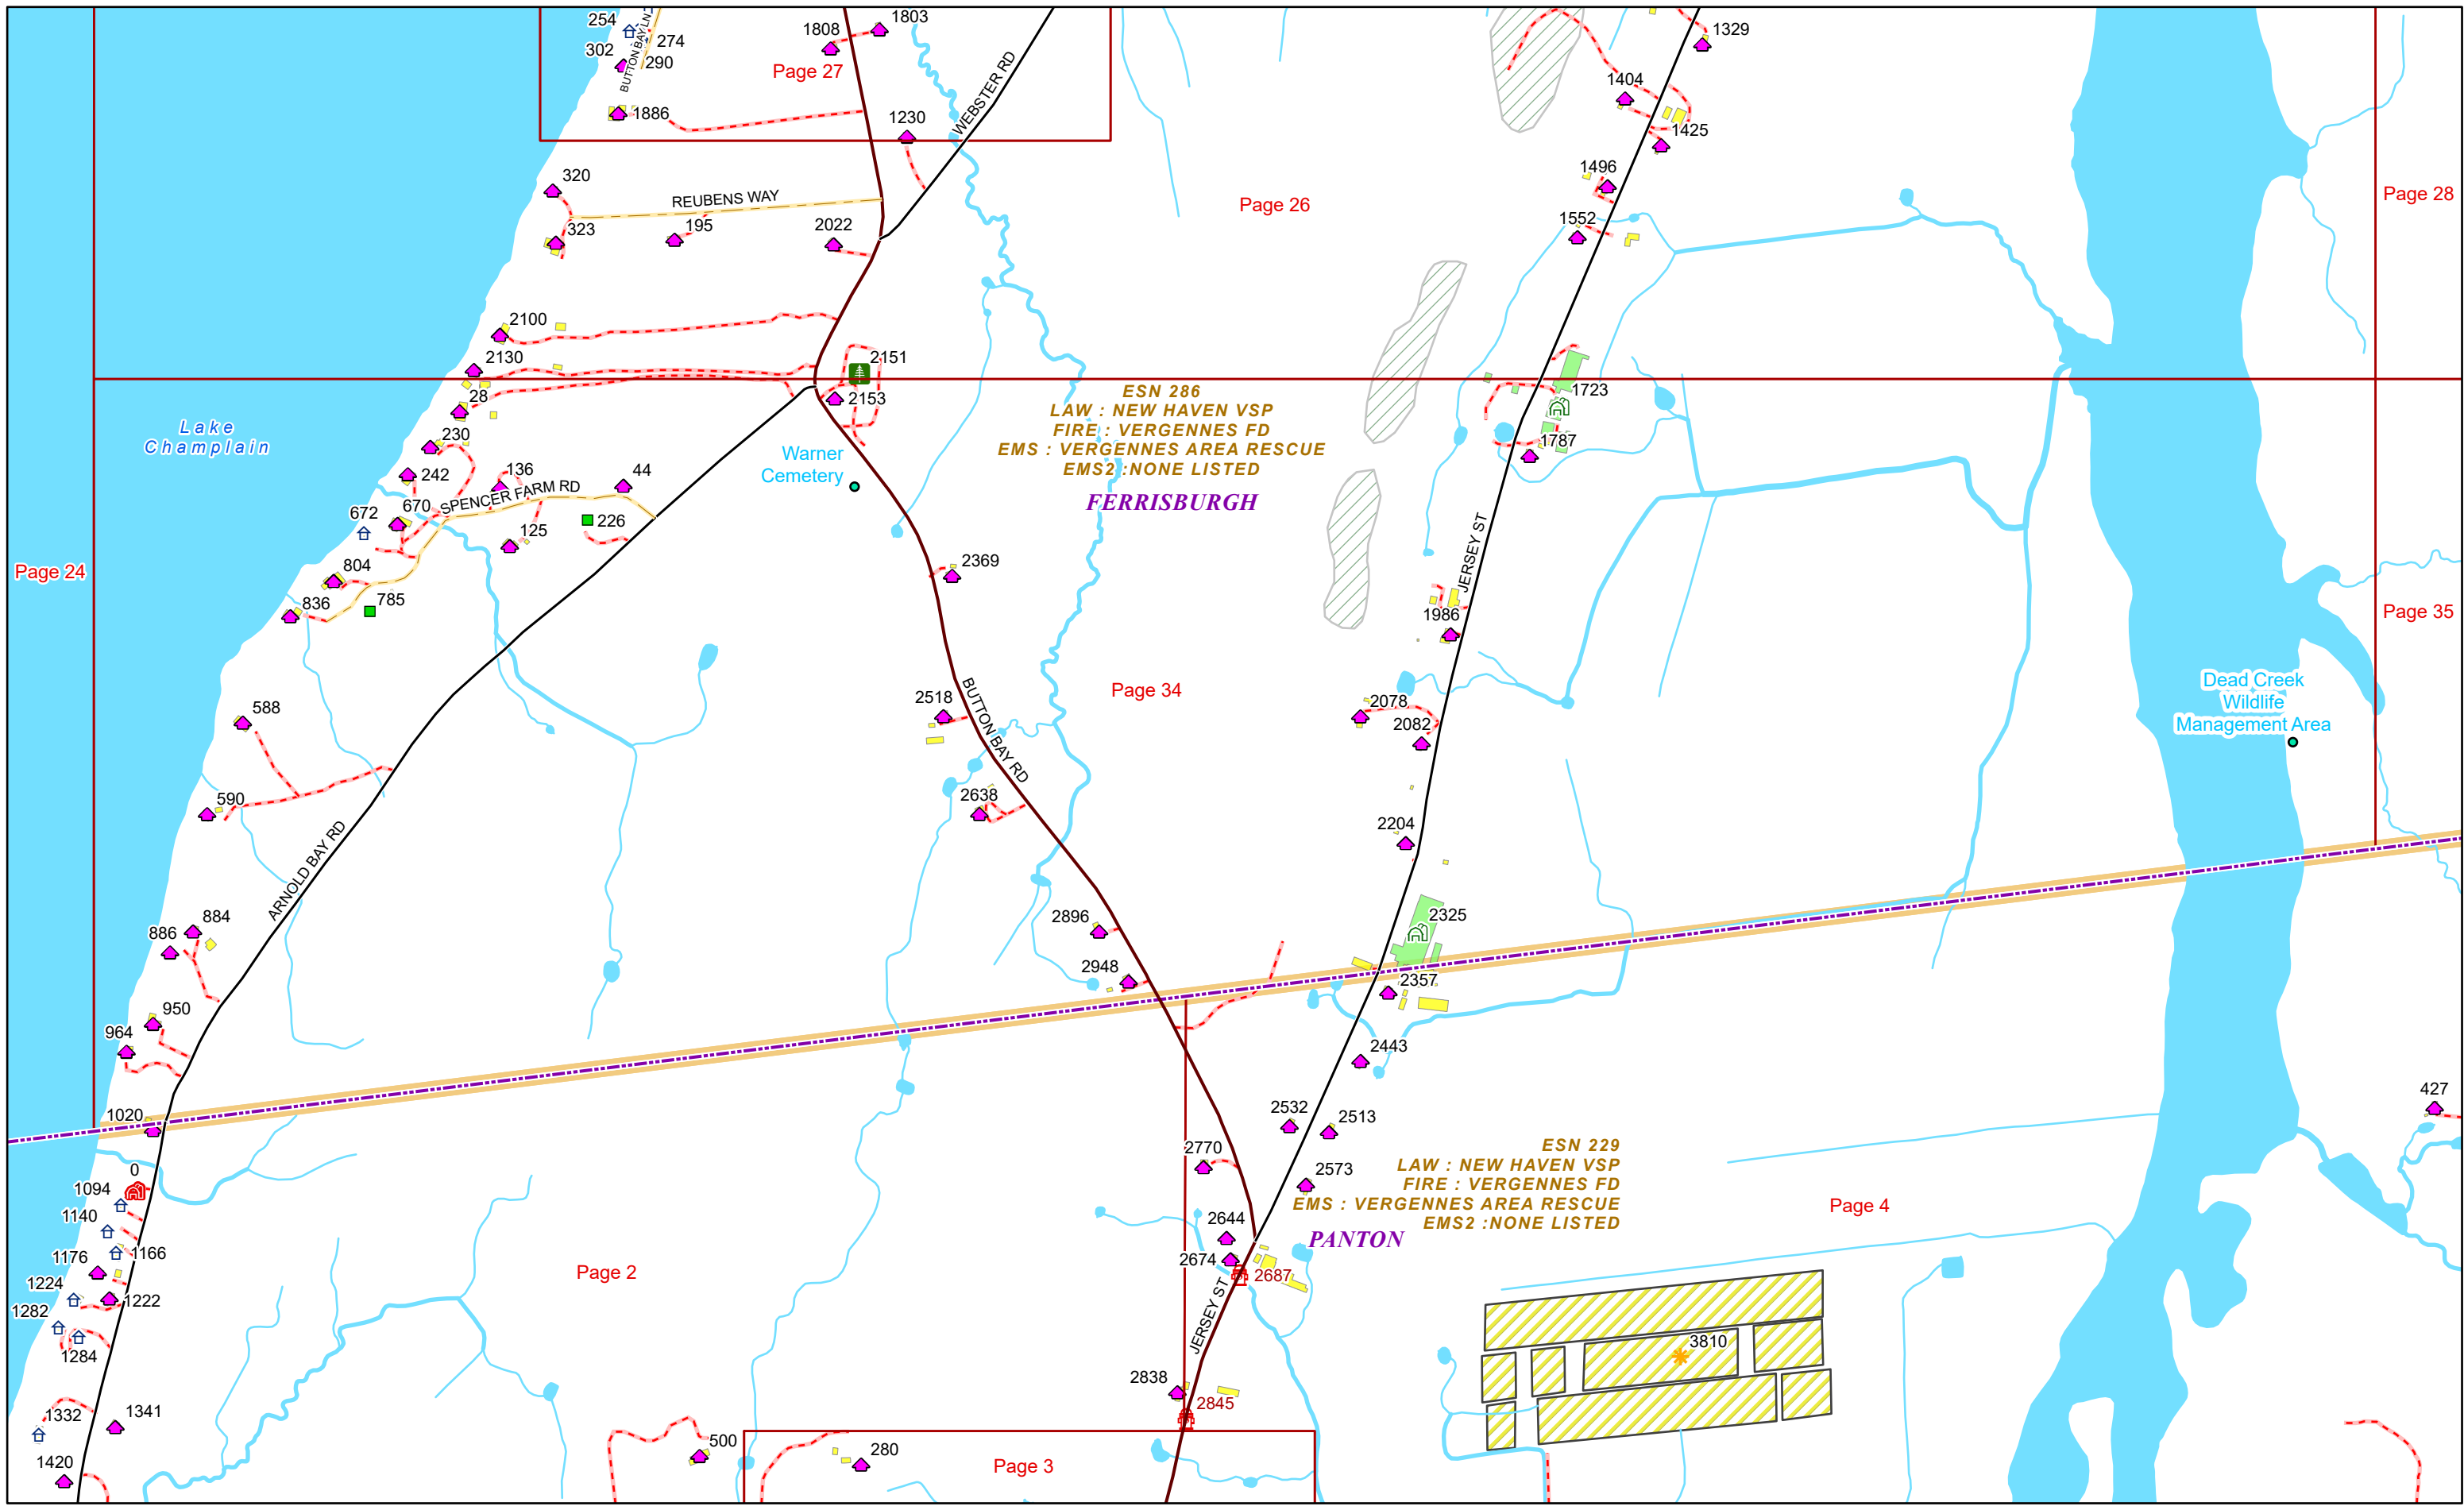

Page 24

Page 27

Page 26

Page 28

ESN 286
LAW : NEW HAVEN VSP
FIRE : VERGENNES FD
EMS : VERGENNES AREA RESCUE
EMS2 : NONE LISTED

FERRISBURGH

Page 34

Page 35

ESN 229
LAW : NEW HAVEN VSP
FIRE : VERGENNES FD
EMS : VERGENNES AREA RESCUE
EMS2 : NONE LISTED

PANTON

Page 4

Page 3