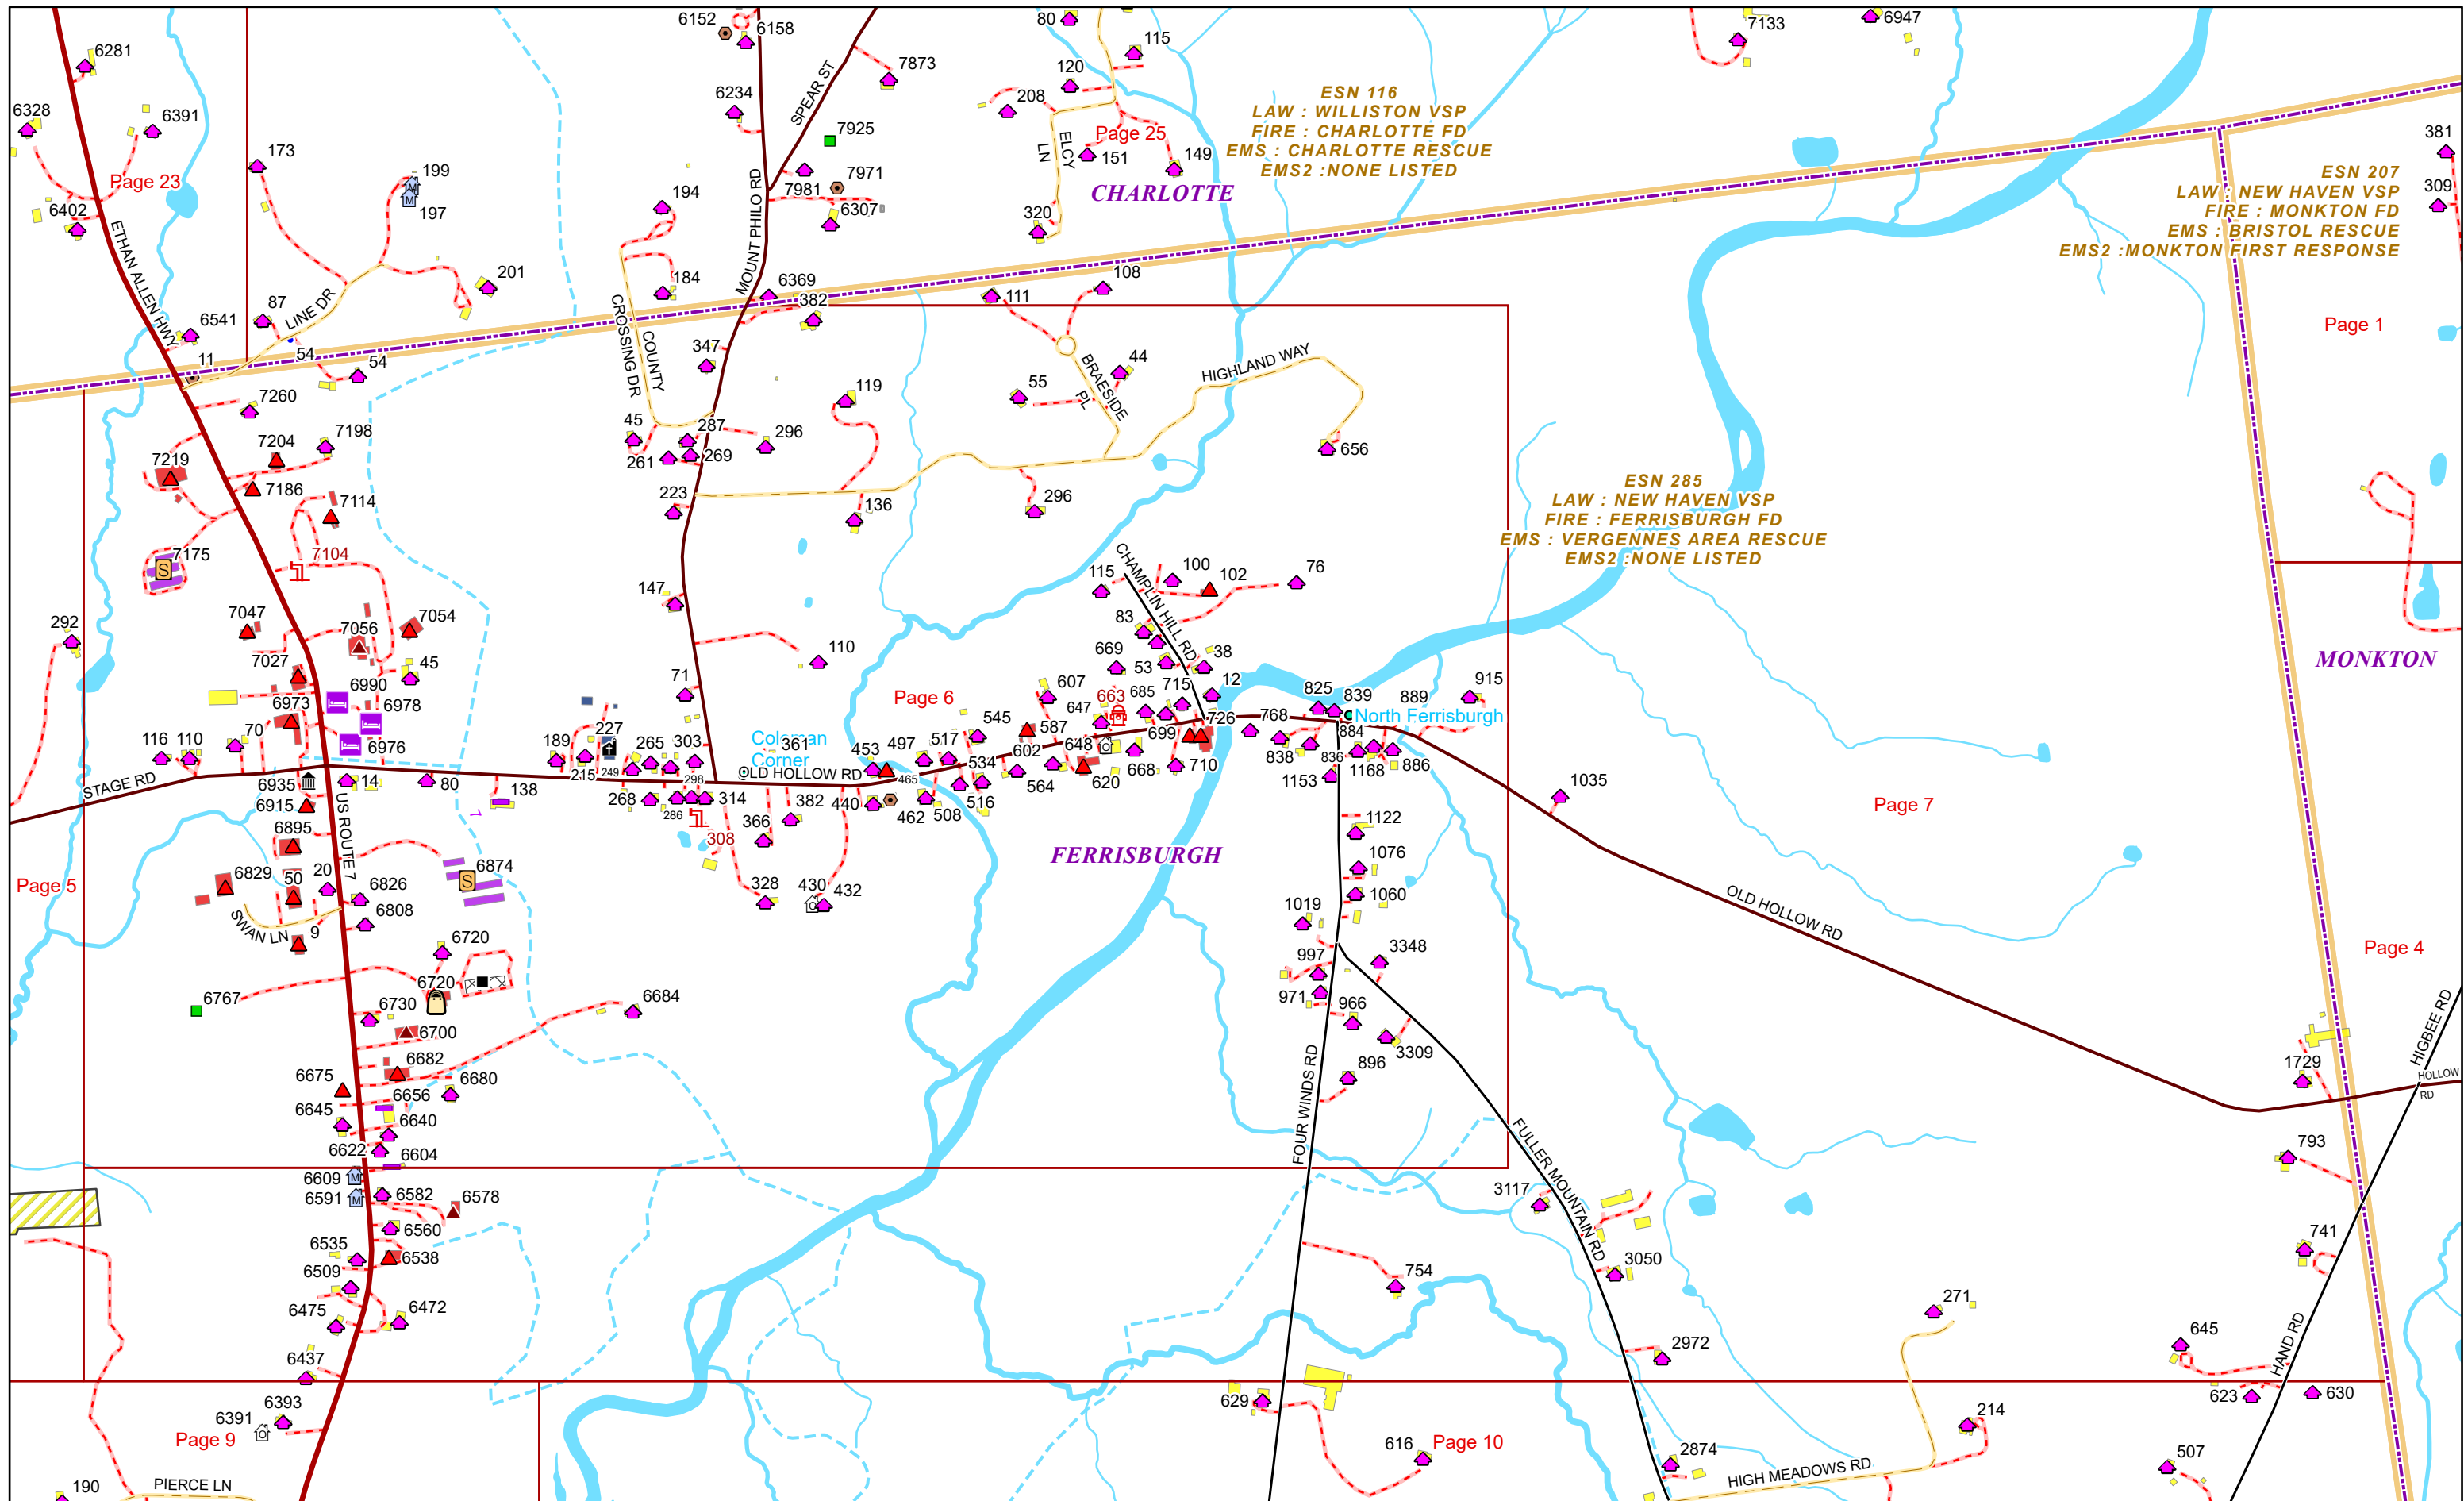

0 0.1 0.2 0.4 Miles

1 inch equals 667 feet

9/16/2024

FERRISBURGH

Page: 7