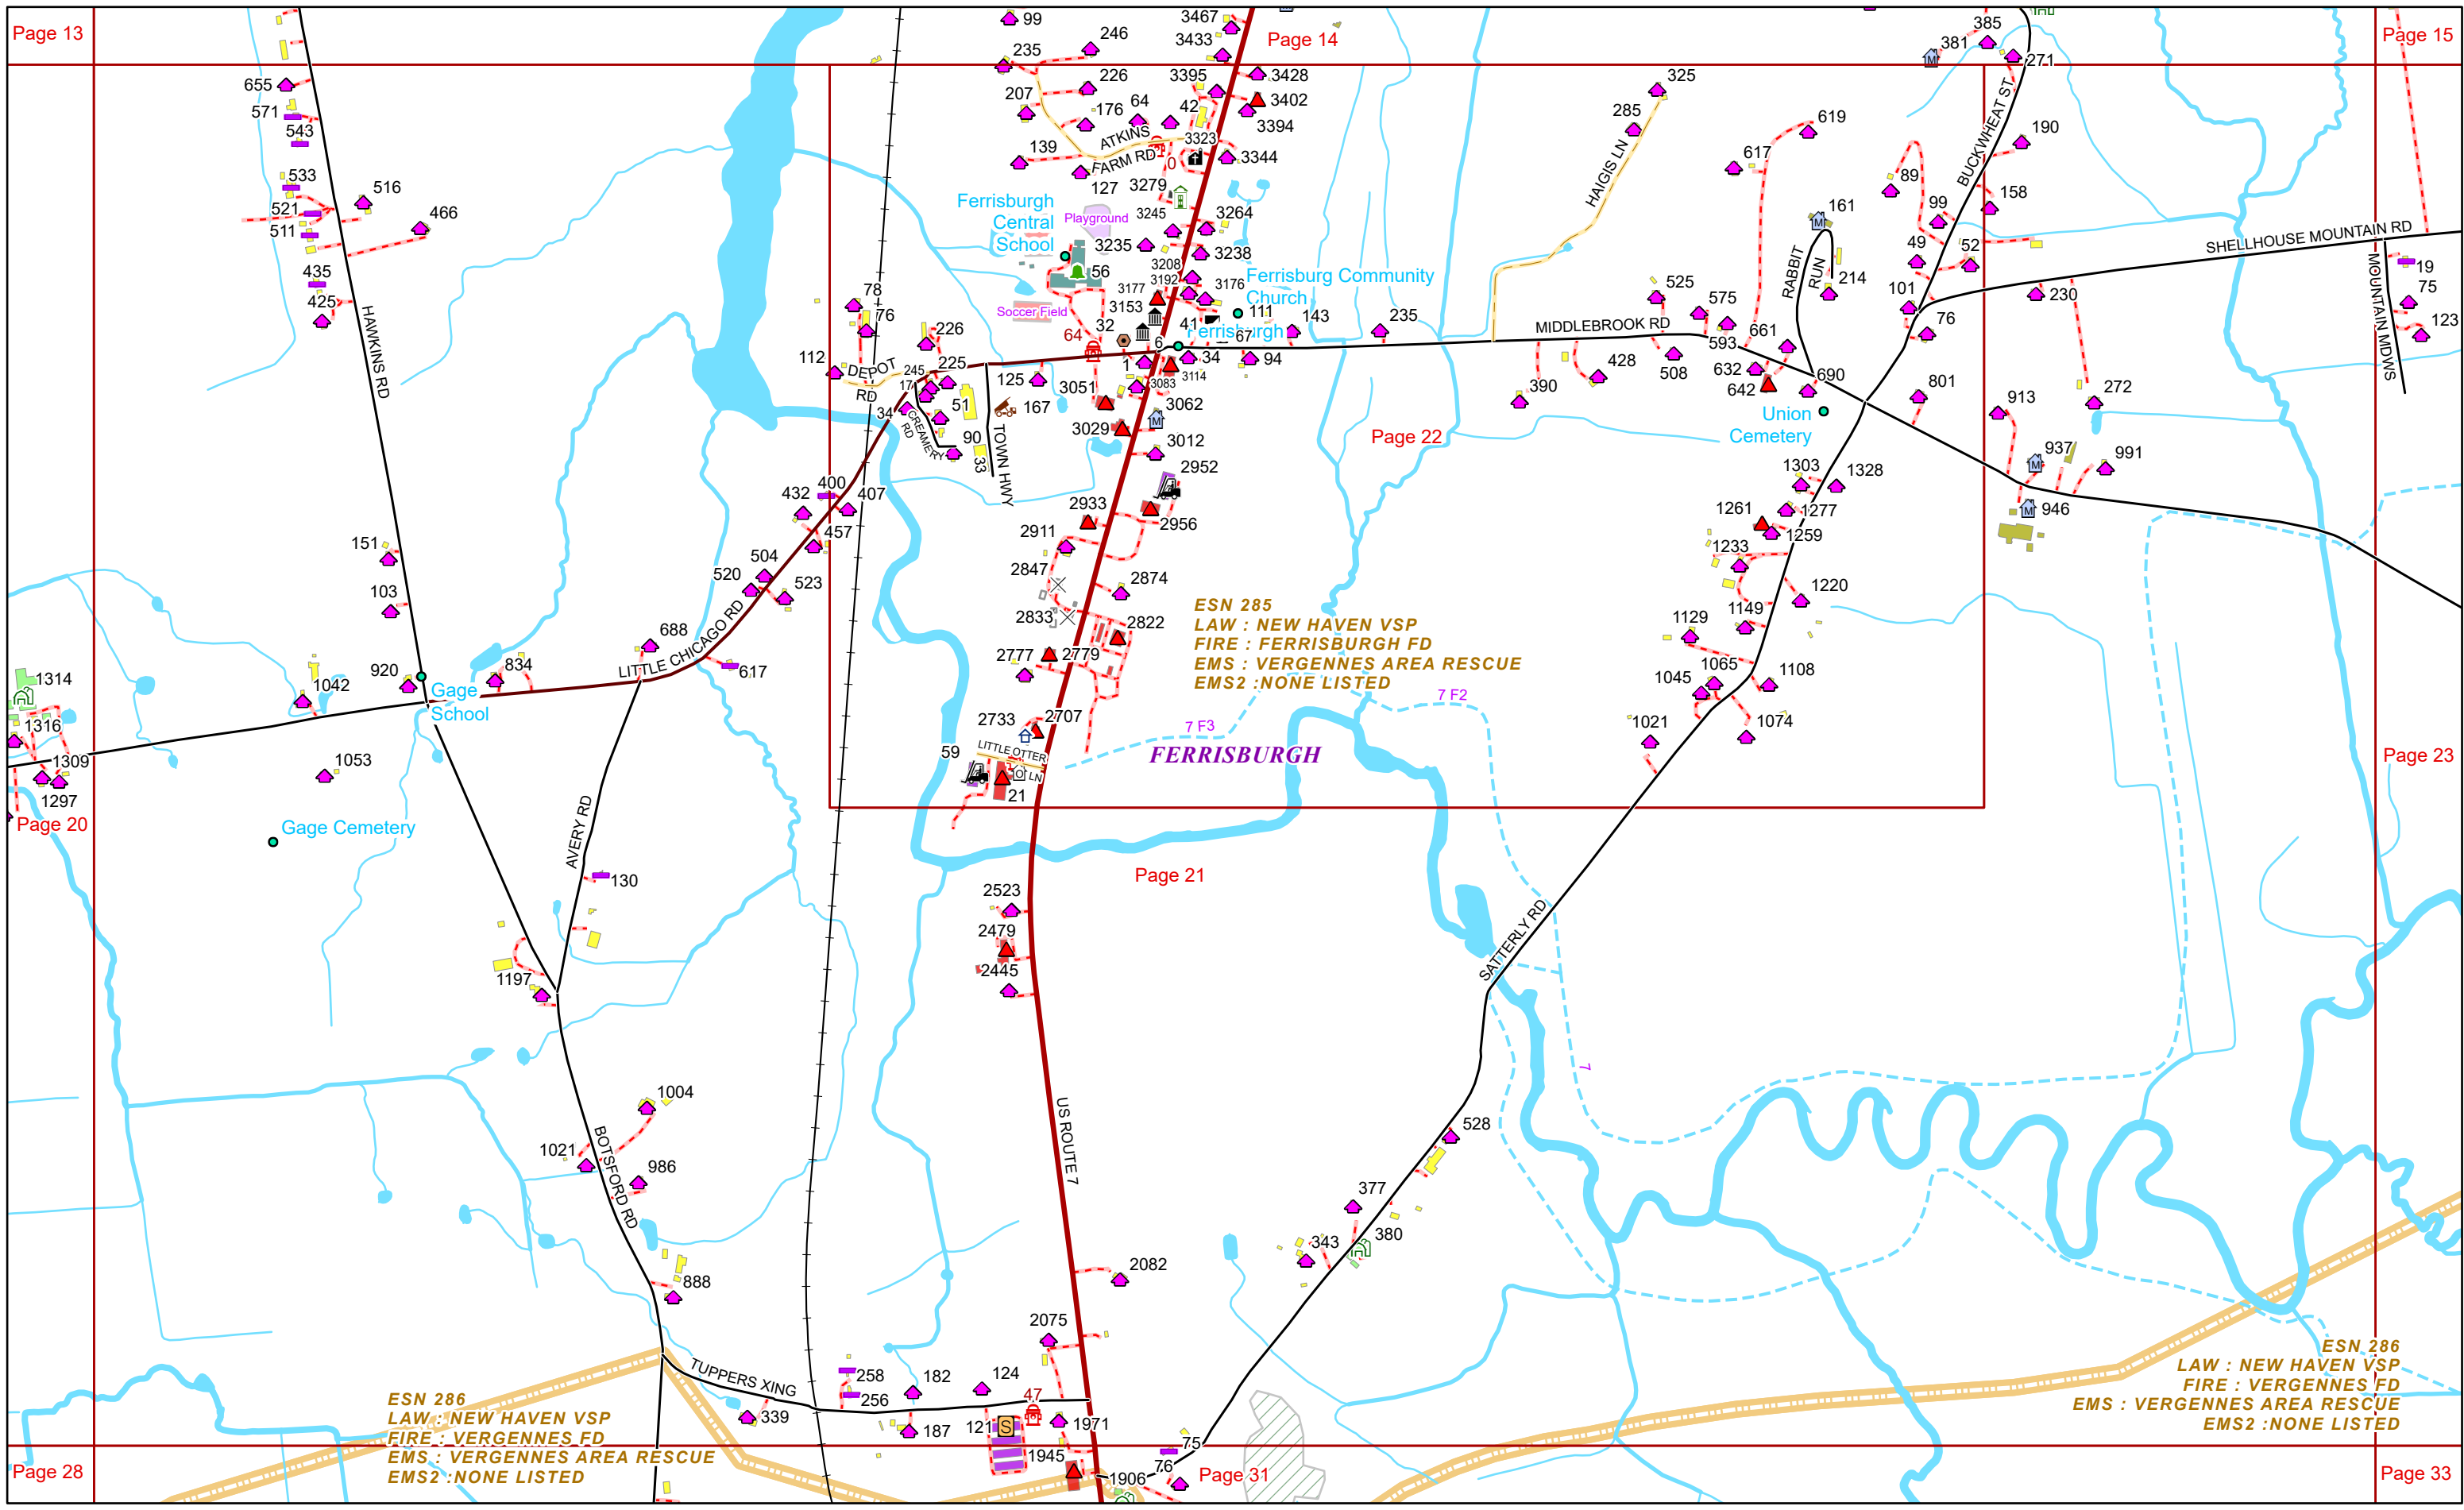

ESN 285
LAW : NEW HAVEN VSP
FIRE : FERRISBURGH FD
EMS : VERGENNES AREA RESCUE
EMS2 : NONE LISTED

ESN 286
LAW : NEW HAVEN VSP
FIRE : VERGENNES FD
EMS : VERGENNES AREA RESCUE
EMS2 : NONE LISTED

ESN 286
LAW : NEW HAVEN VSP
FIRE : VERGENNES FD
EMS : VERGENNES AREA RESCUE
EMS2 : NONE LISTED

0 0.15 0.3 0.6 Miles 1 inch equals 833 feet

9/16/2024

FERRISBURGH