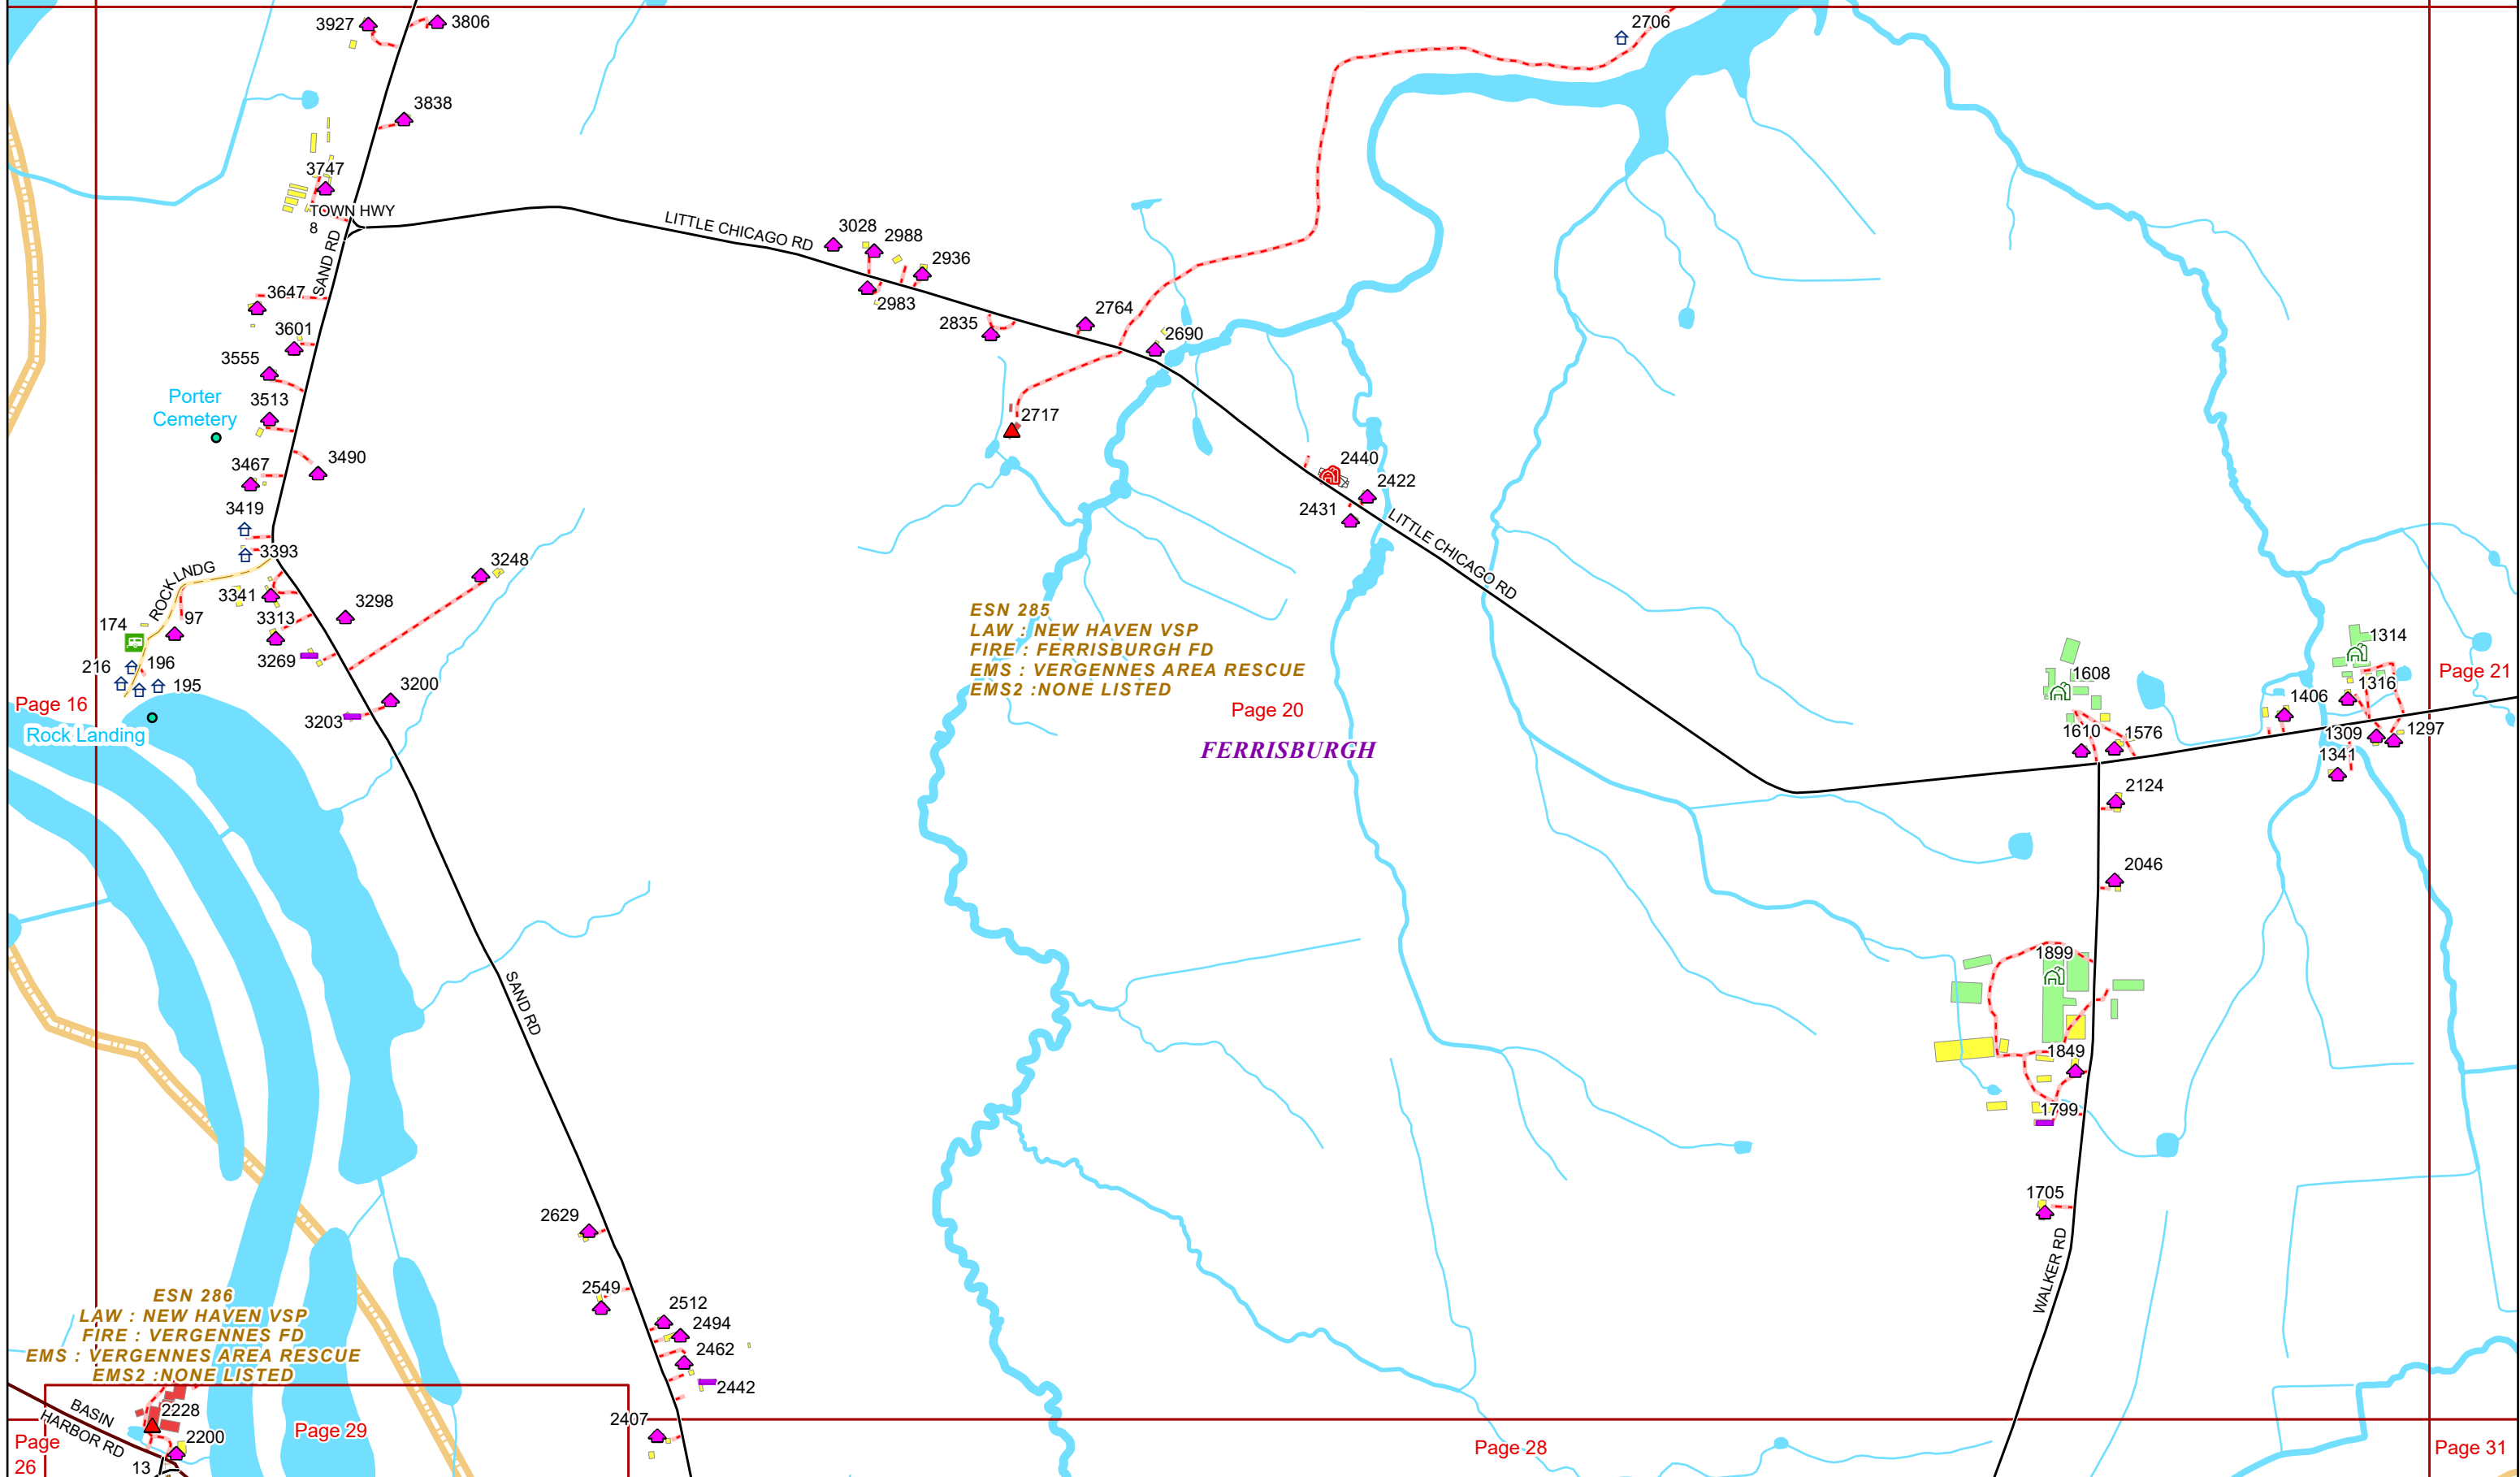

9/16/2024

FERRISBURGH

ESN 285
 LAW : NEW HAVEN VSP
 FIRE : FERRISBURGH FD
 EMS : VERGENNES AREA RESCUE
 EMS2 : NONE LISTED

ESN 286
 LAW : NEW HAVEN VSP
 FIRE : VERGENNES FD
 EMS : VERGENNES AREA RESCUE
 EMS2 : NONE LISTED