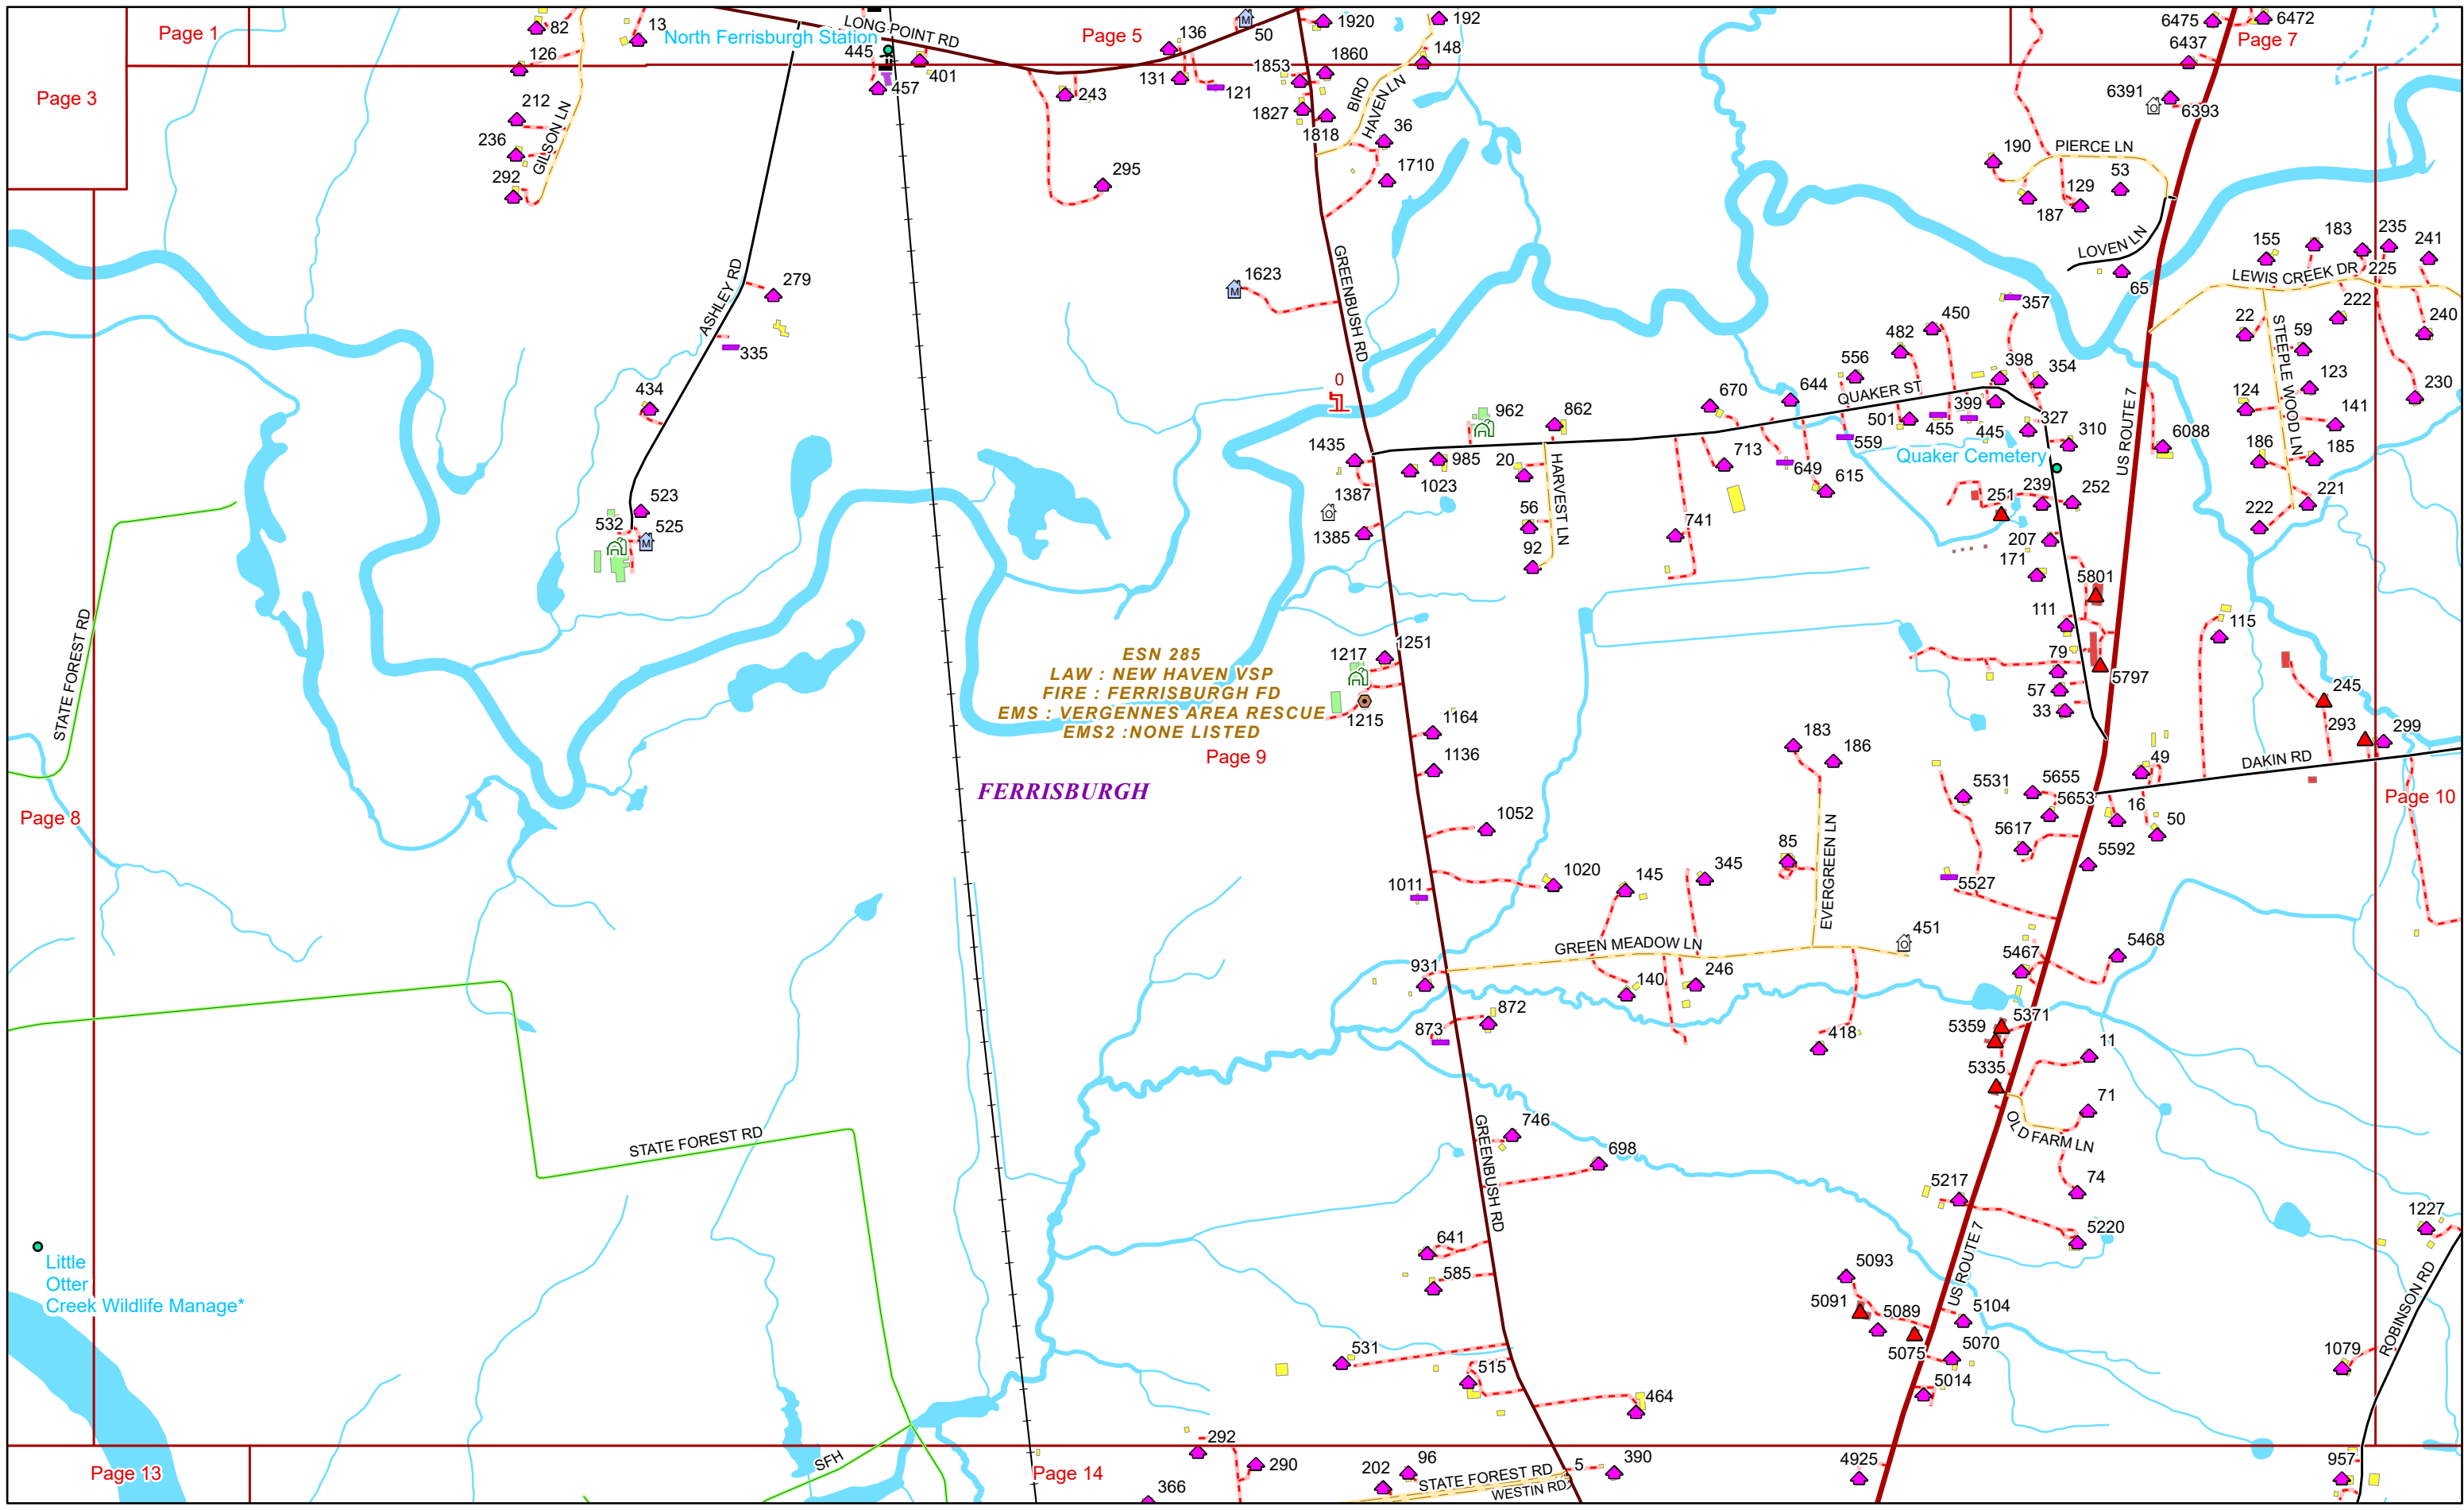

Page 1

Page 5

Page 7

Page 3

Page 8

Page 10

Page 13

Page 14

9/16/2024

FERRISBURGH

Page: 9