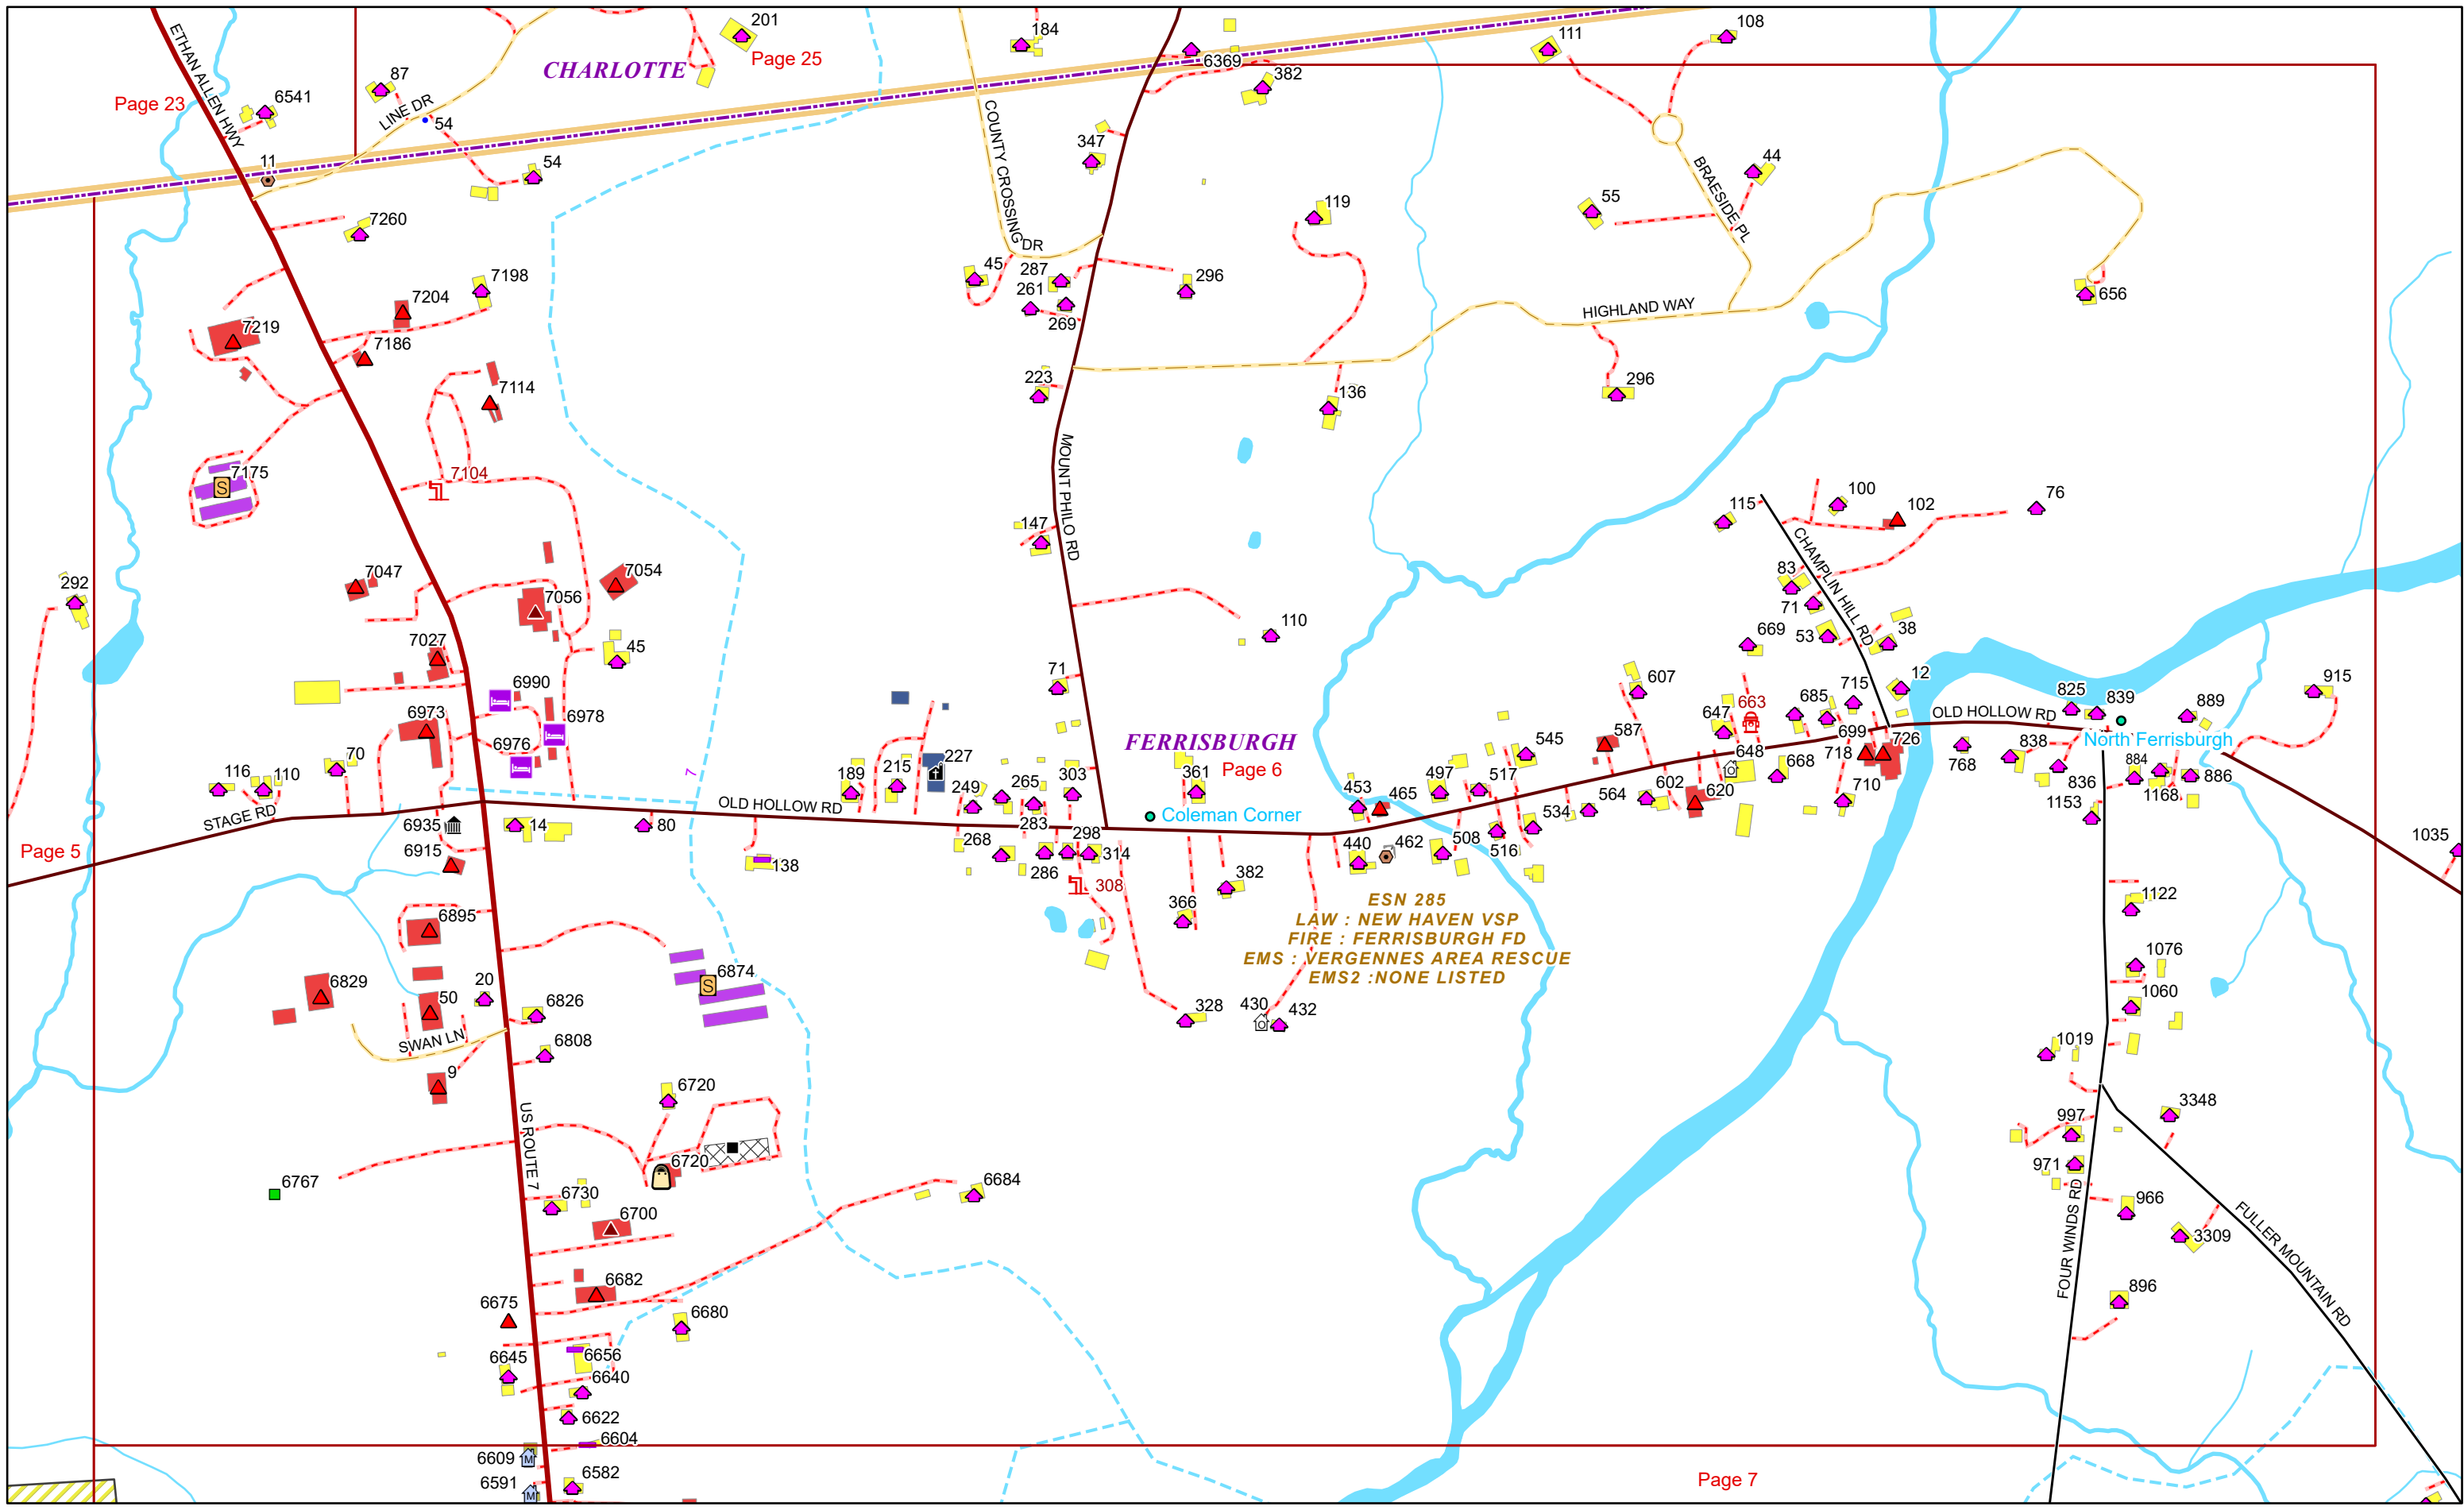

CHARLOTTE

FERRISBURGH

North Ferrisburgh

ESN 285
LAW : NEW HAVEN VSP
FIRE : FERRISBURGH FD
EMS : VERGENNES AREA RESCUE
EMS2 : NONE LISTED

0 0.07 0.15 0.3 Miles 1 inch equals 417 feet

9/16/2024

FERRISBURGH

Page: 6