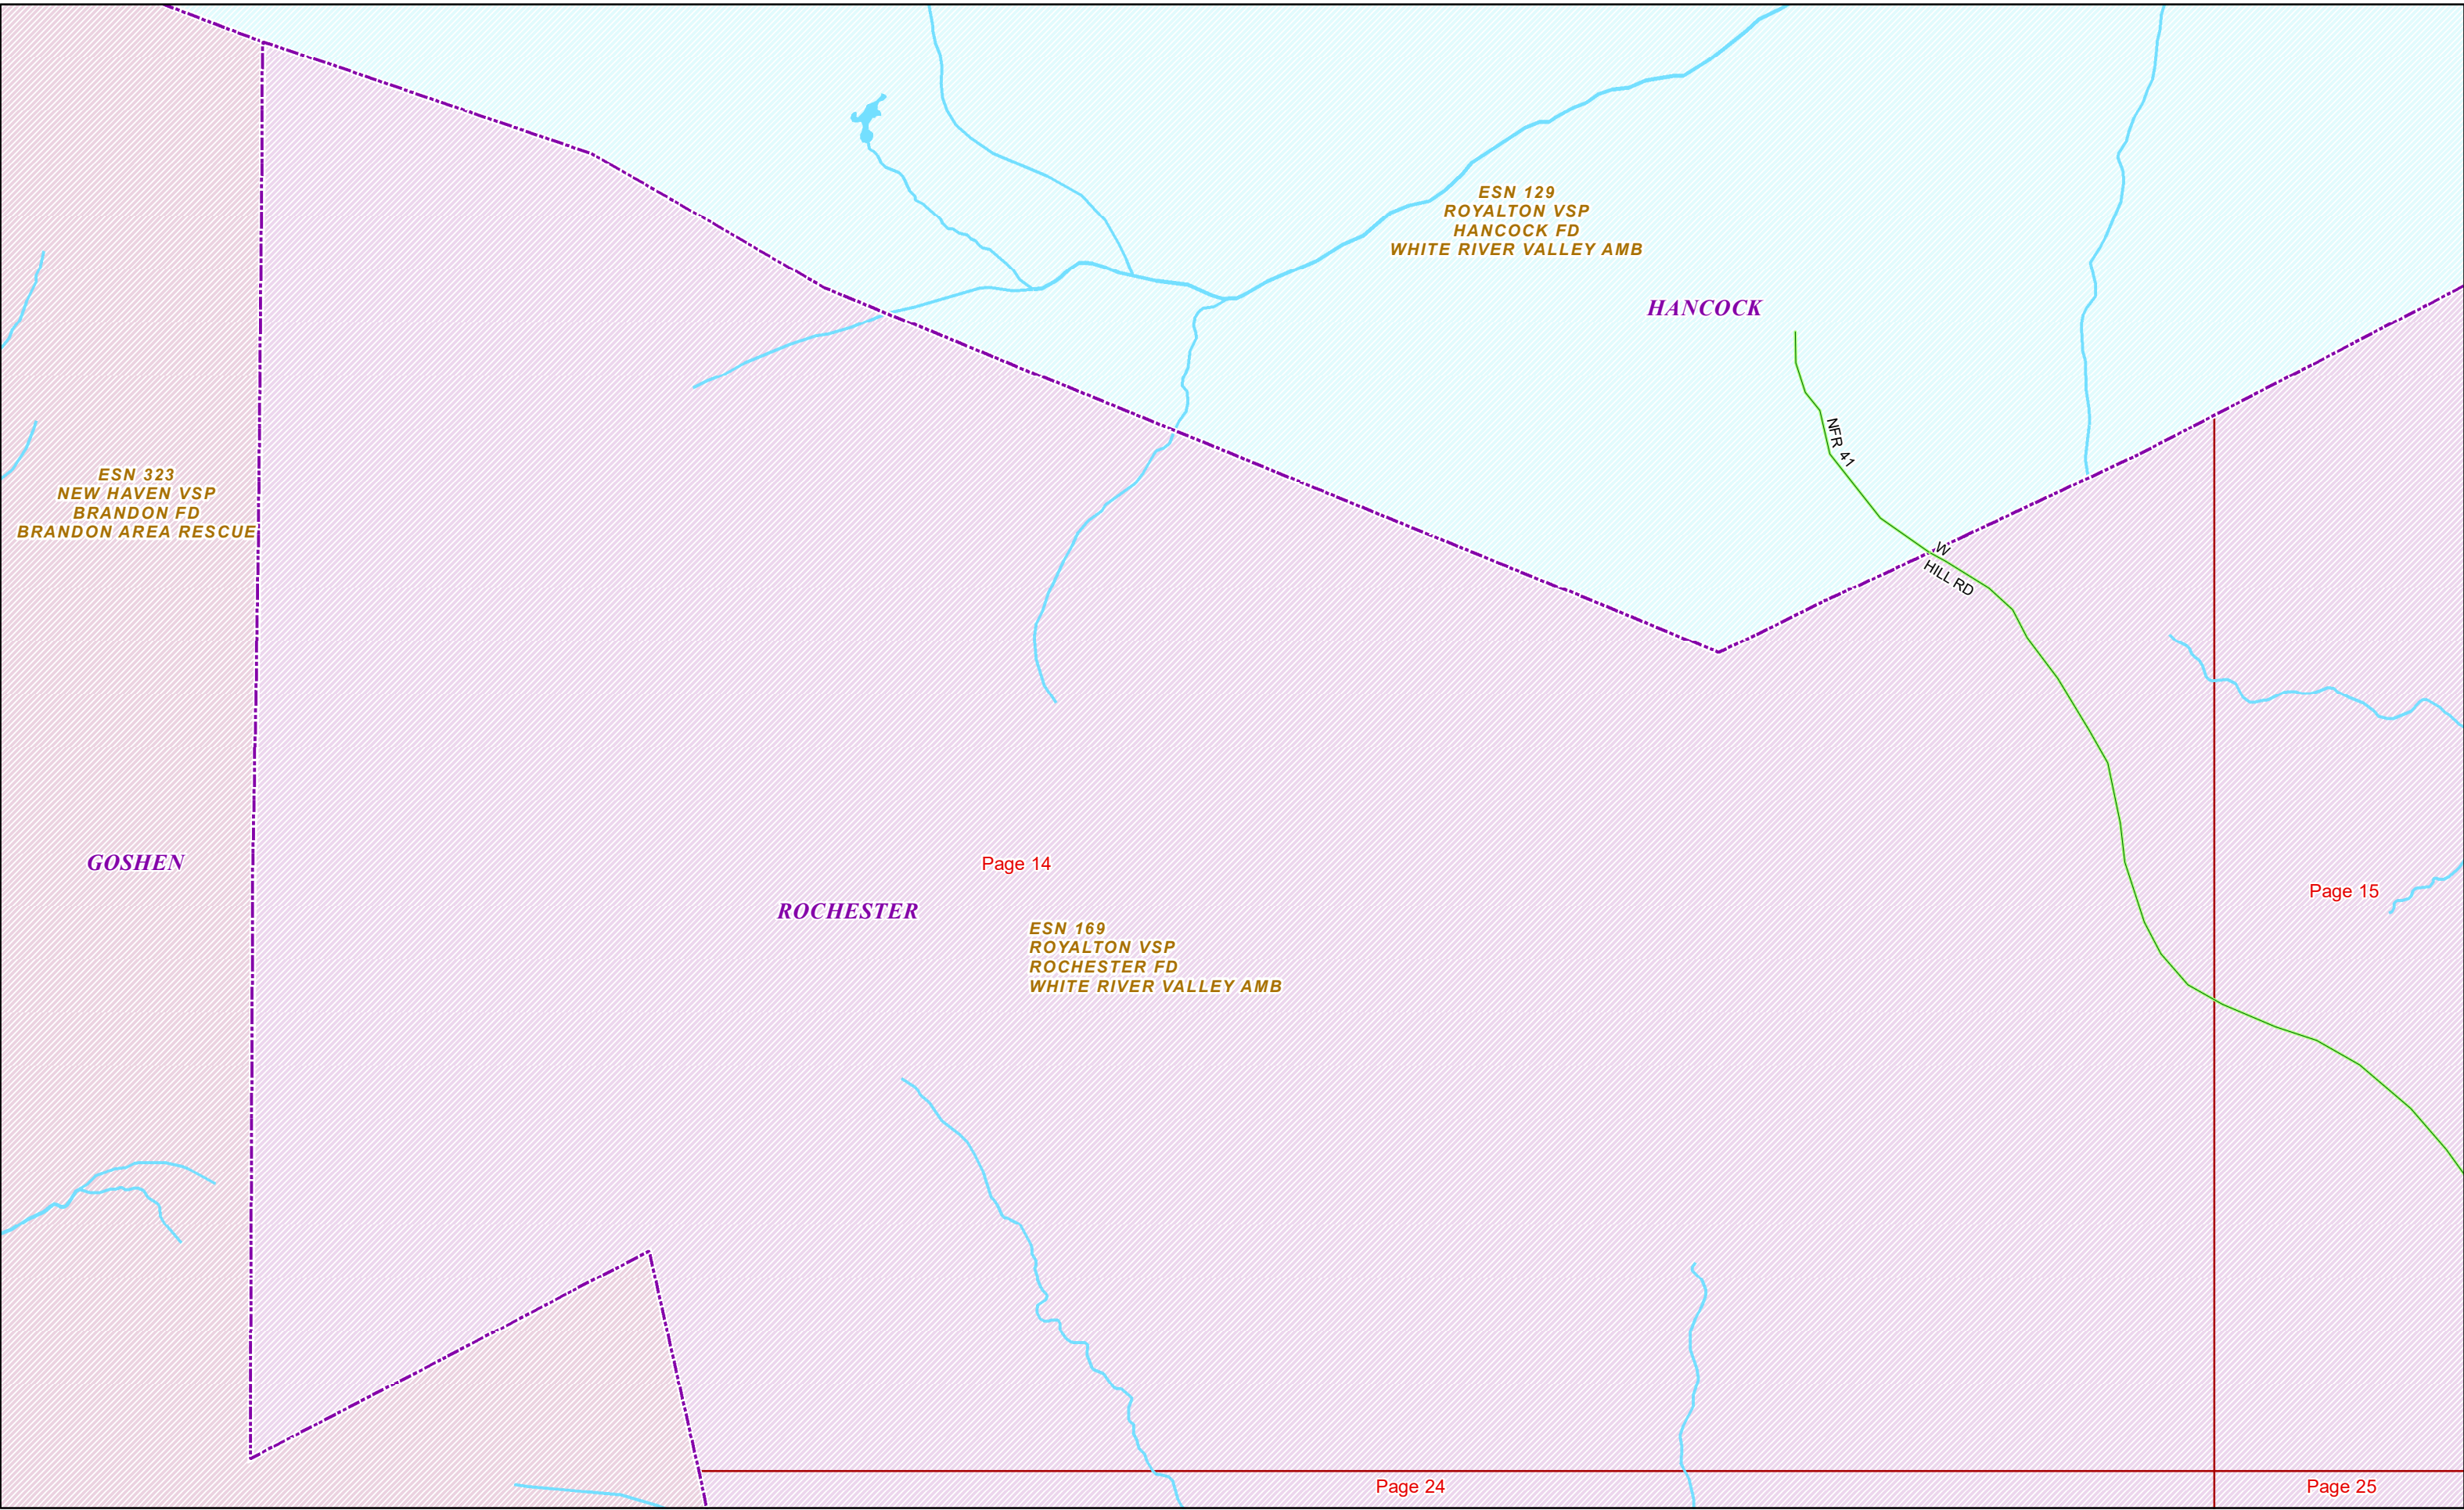

LITTLE HOLLOW RD

TOWN HWY 13

TOWN HWY 67

GLEAD BROOK RD

*GOSHEN*

*ROCHESTER*

*HANCOCK*

*ESN 323  
NEW HAVEN VSP  
BRANDON FD  
BRANDON AREA RESCUE*