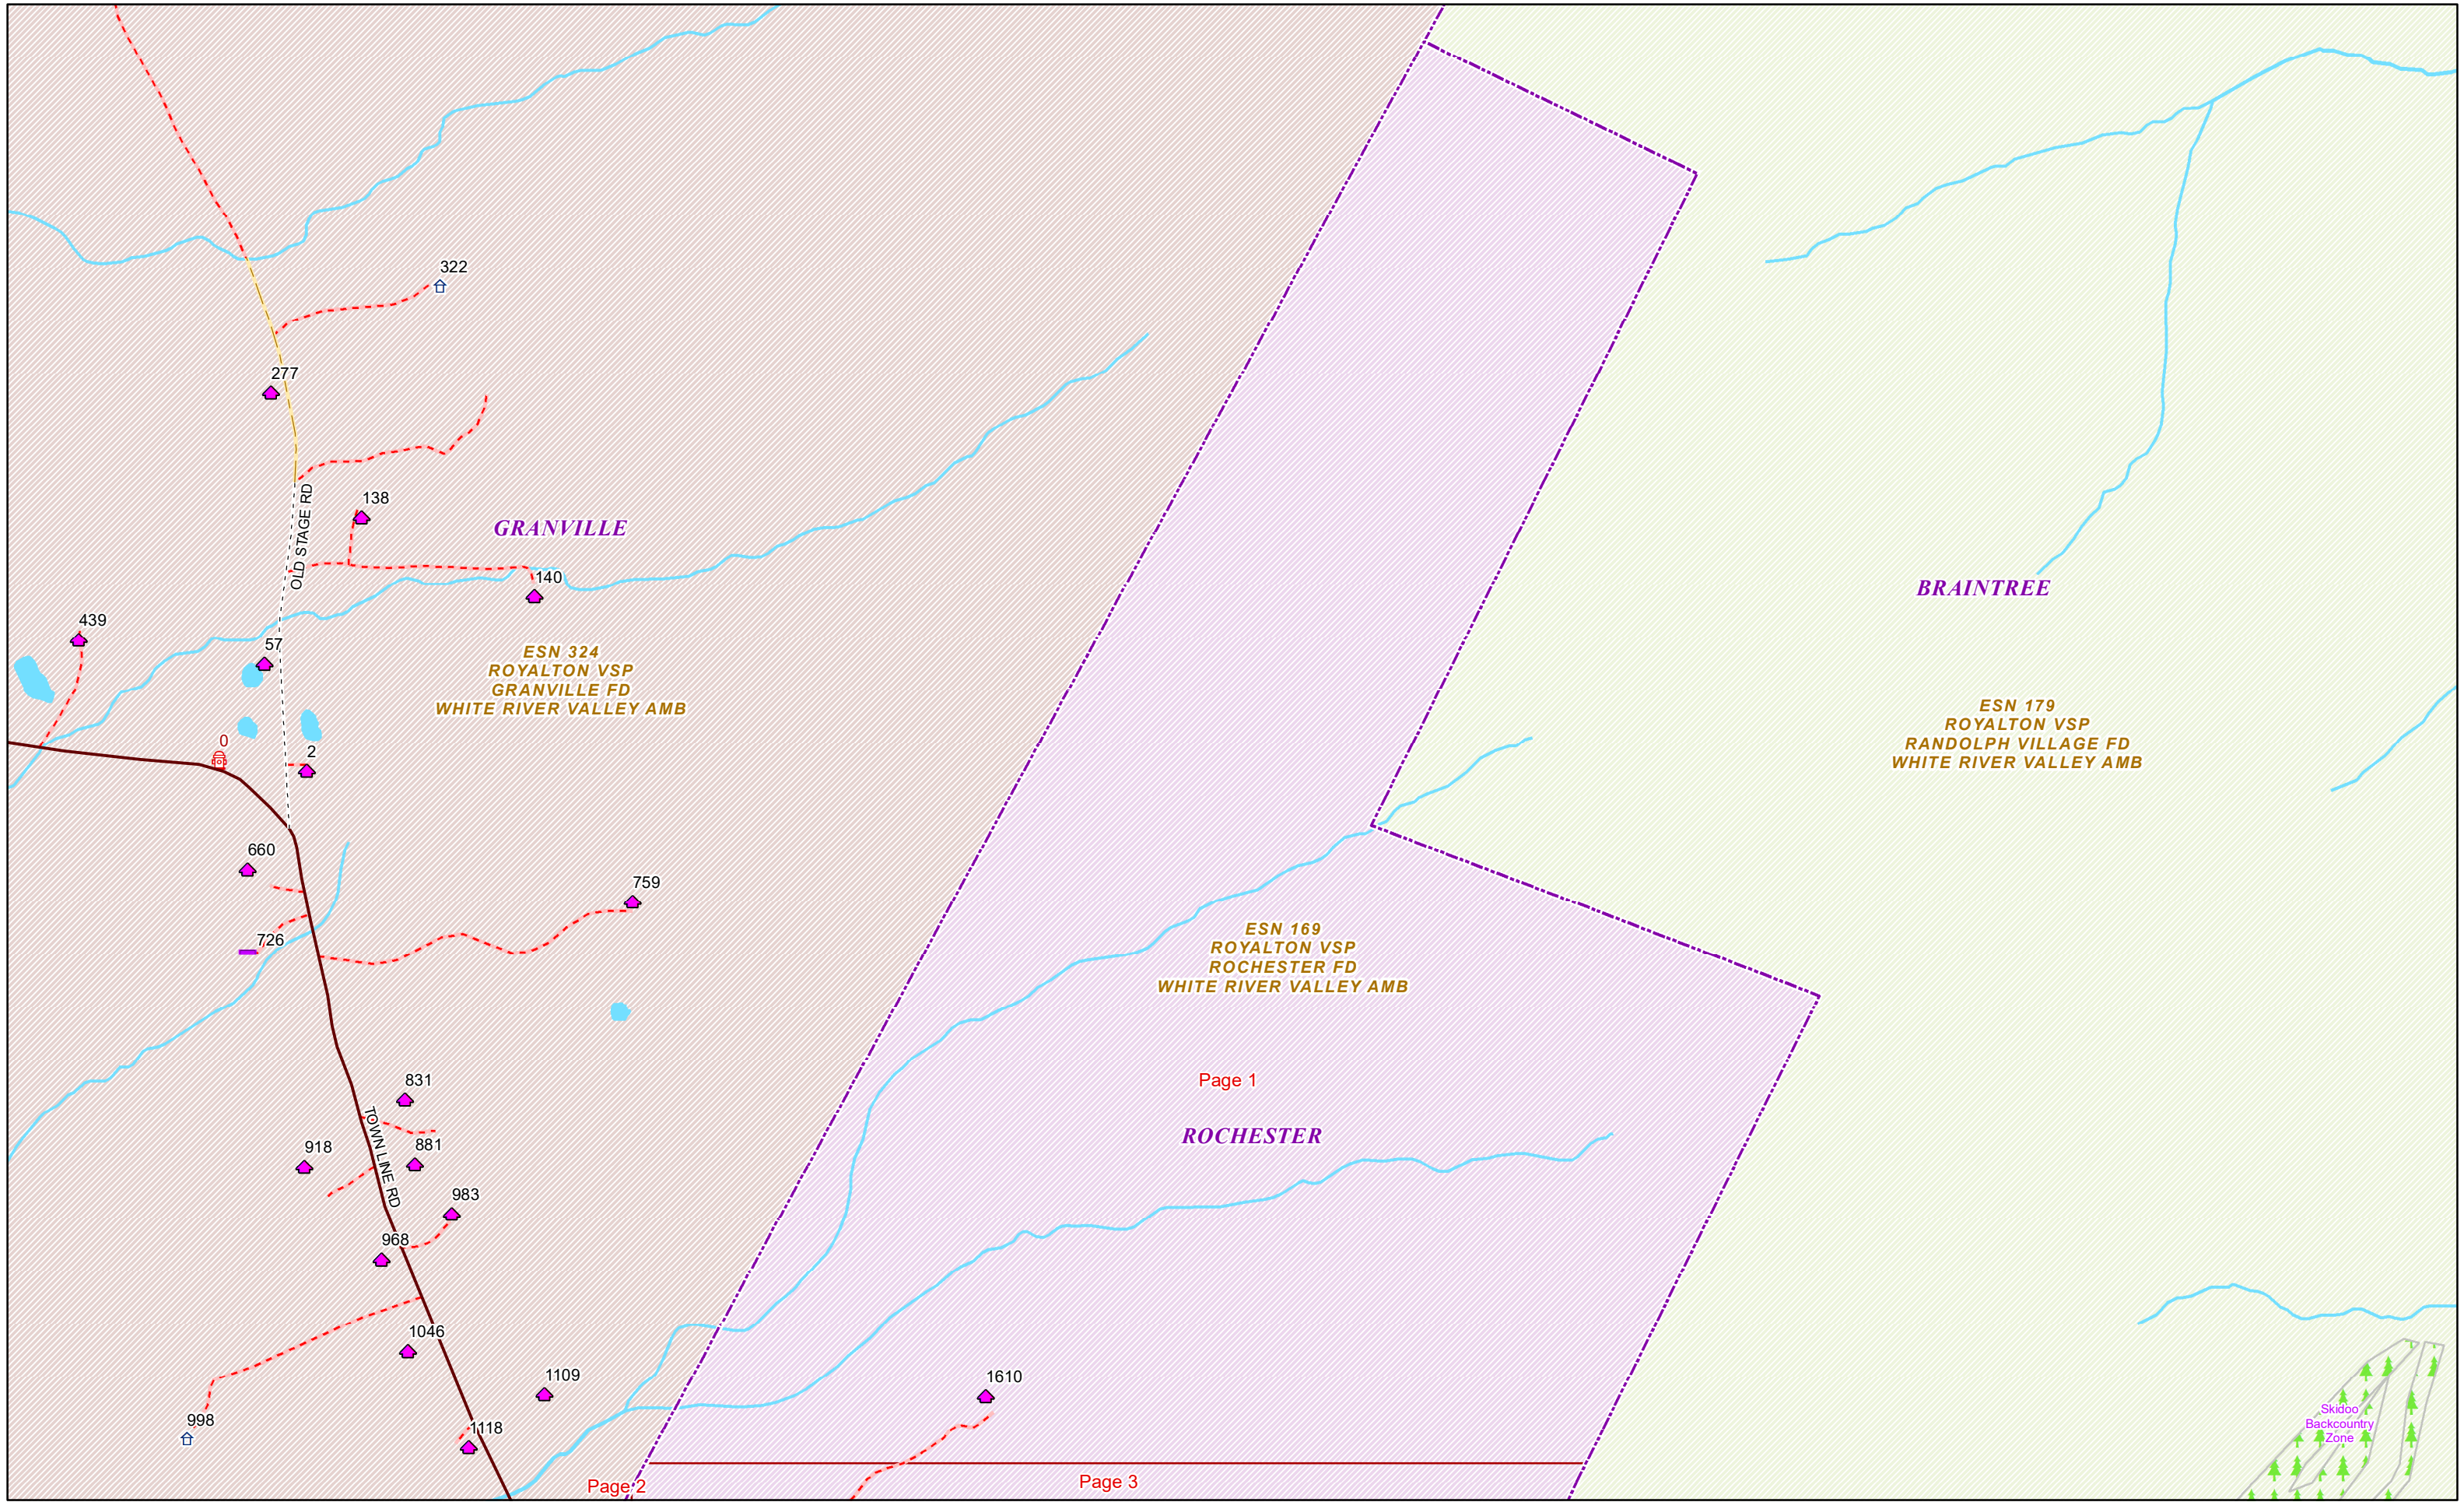

### -- T --

THE TERRACE	ROCHESTER	1	88	20
TOWN FARM RD	ROCHESTER	1	420	2,3
TOWN HWY 11	ROCHESTER	1	174	7
TOWN HWY 13	ROCHESTER	1	868	13
TOWN HWY 2	ROCHESTER	1	1074	22
TOWN HWY 2	ROCHESTER	1075	1748	13,22,23
TOWN HWY 2	ROCHESTER	1749	2120	13
TOWN HWY 25	ROCHESTER	1	566	11,22
TOWN HWY 25	ROCHESTER	567	992	22
TOWN HWY 27	ROCHESTER	1	1310	29,35
TOWN HWY 29	ROCHESTER	159	344	15
TOWN HWY 32	ROCHESTER	1	374	17
TOWN HWY 4	ROCHESTER	1	120	2