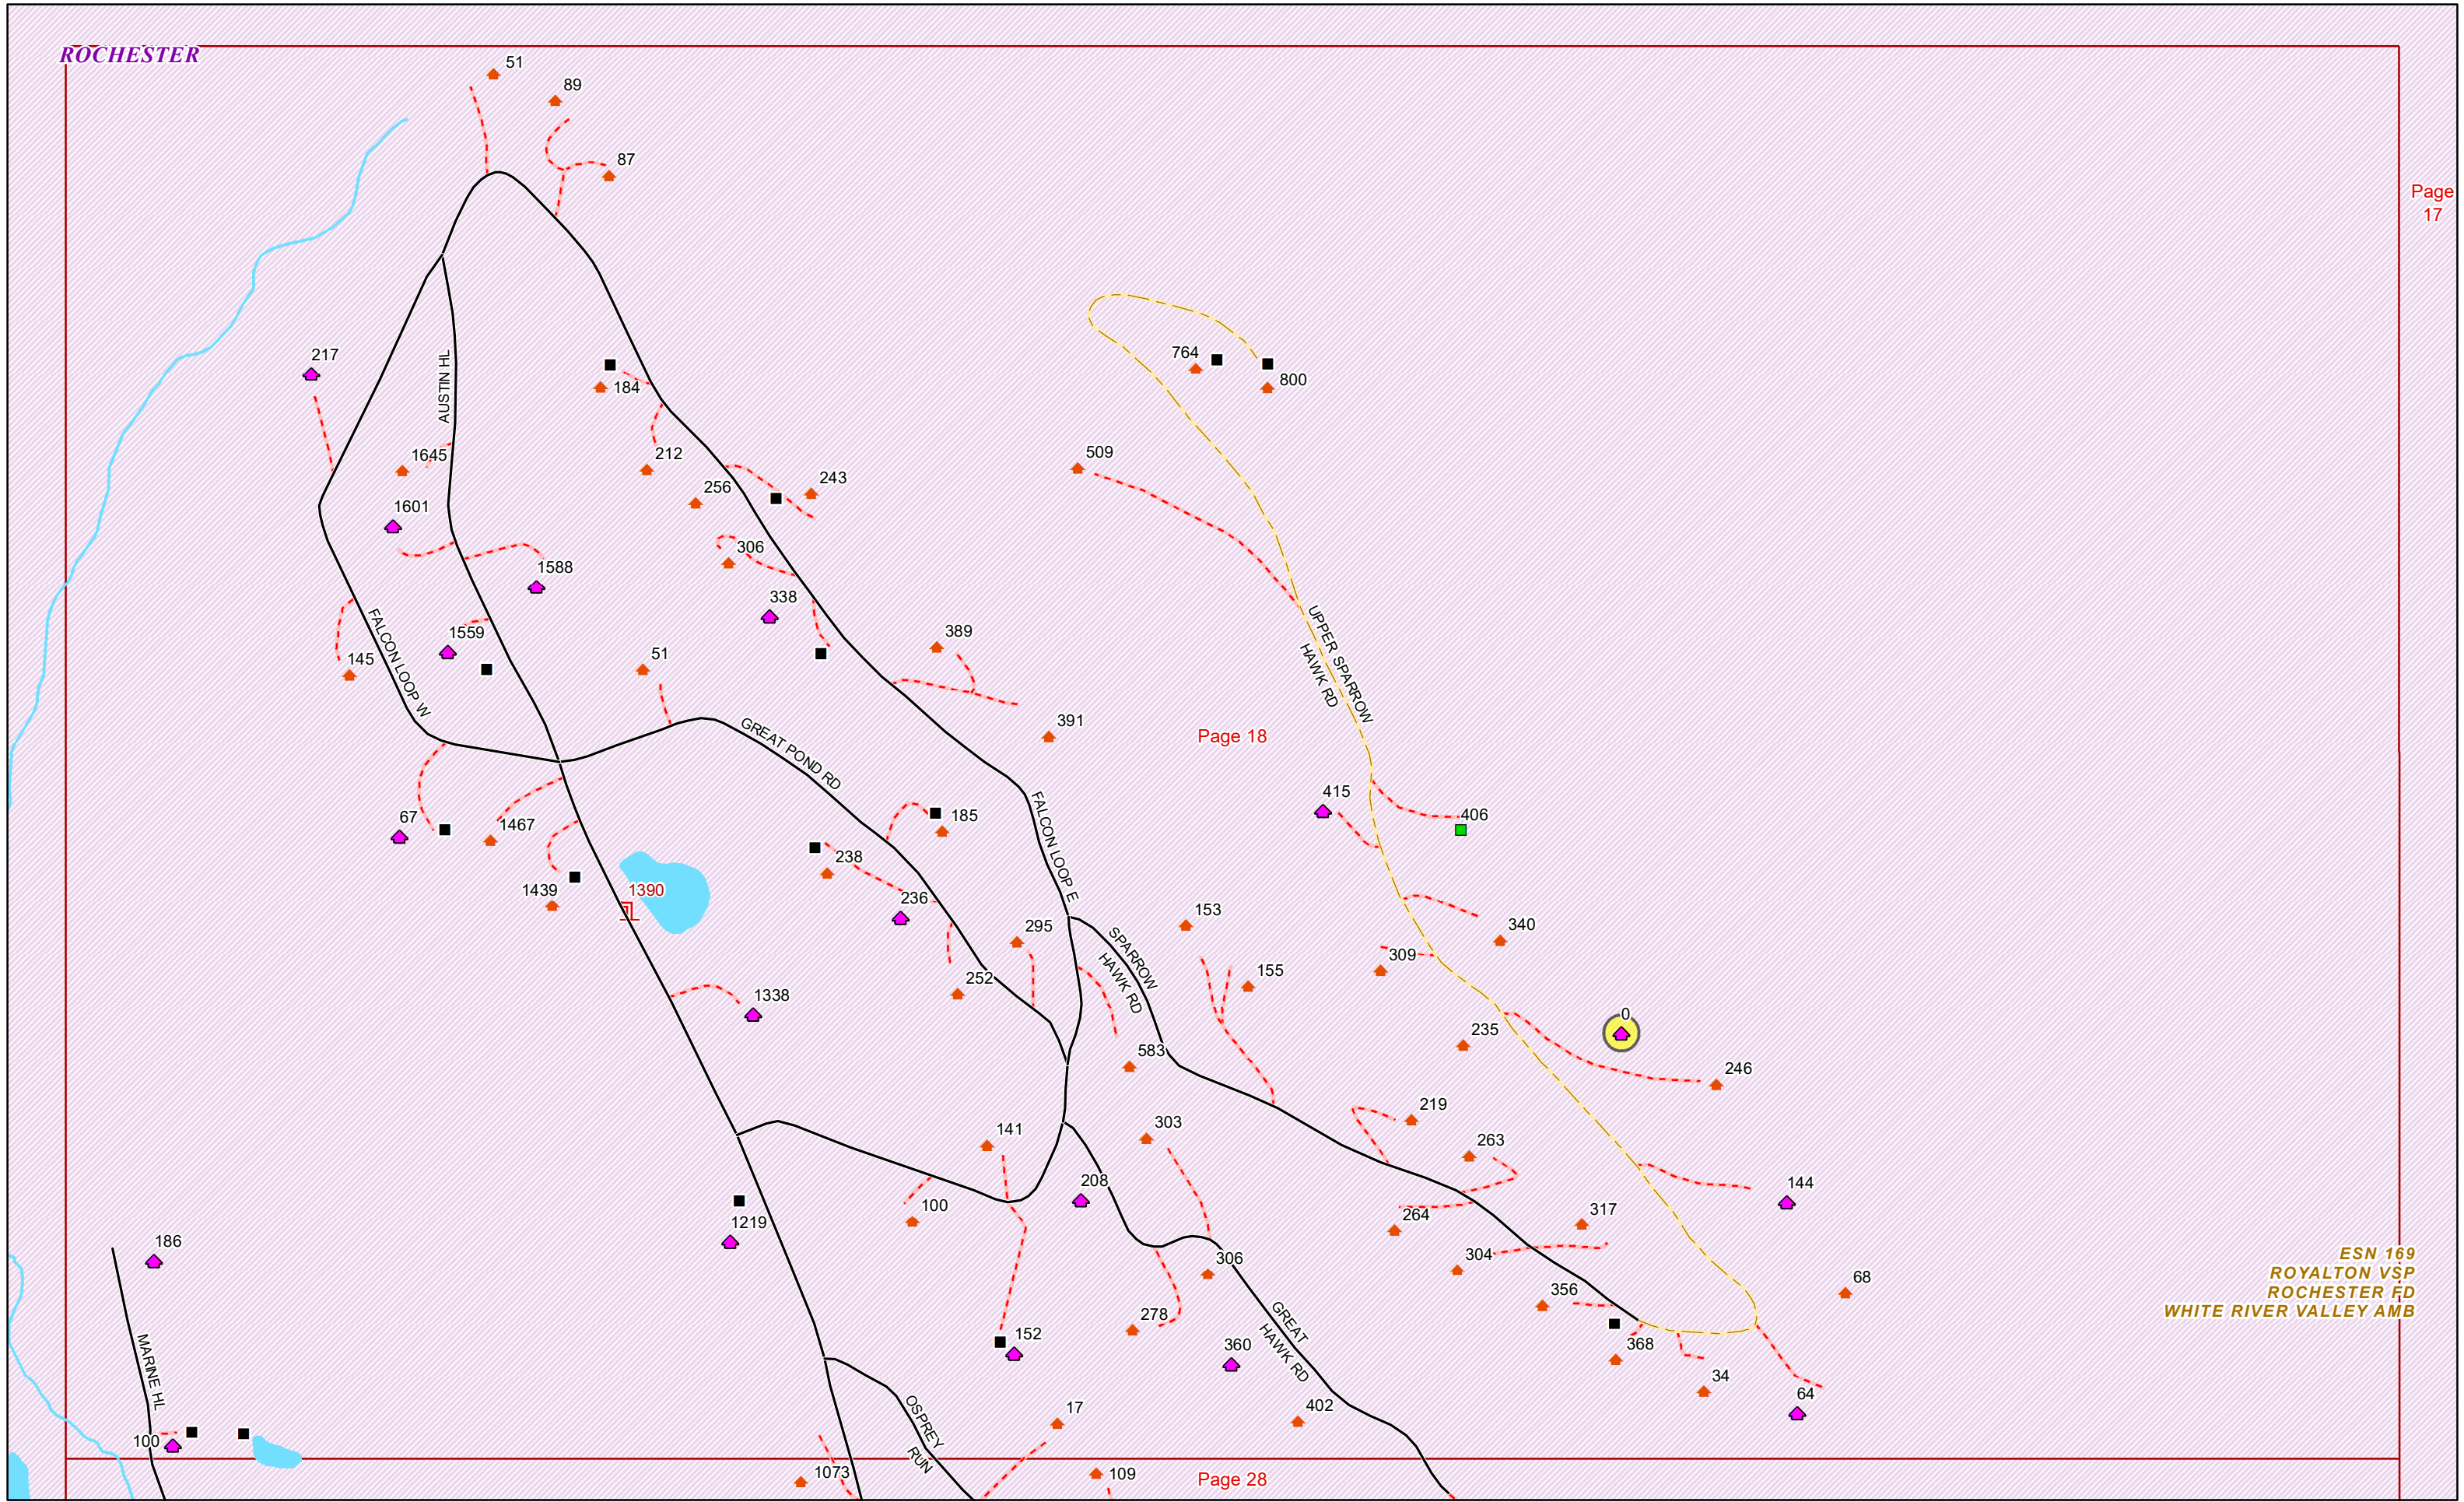

ESN 169
ROYALTON VSP
ROCHESTER FD
WHITE RIVER VALLEY AMB