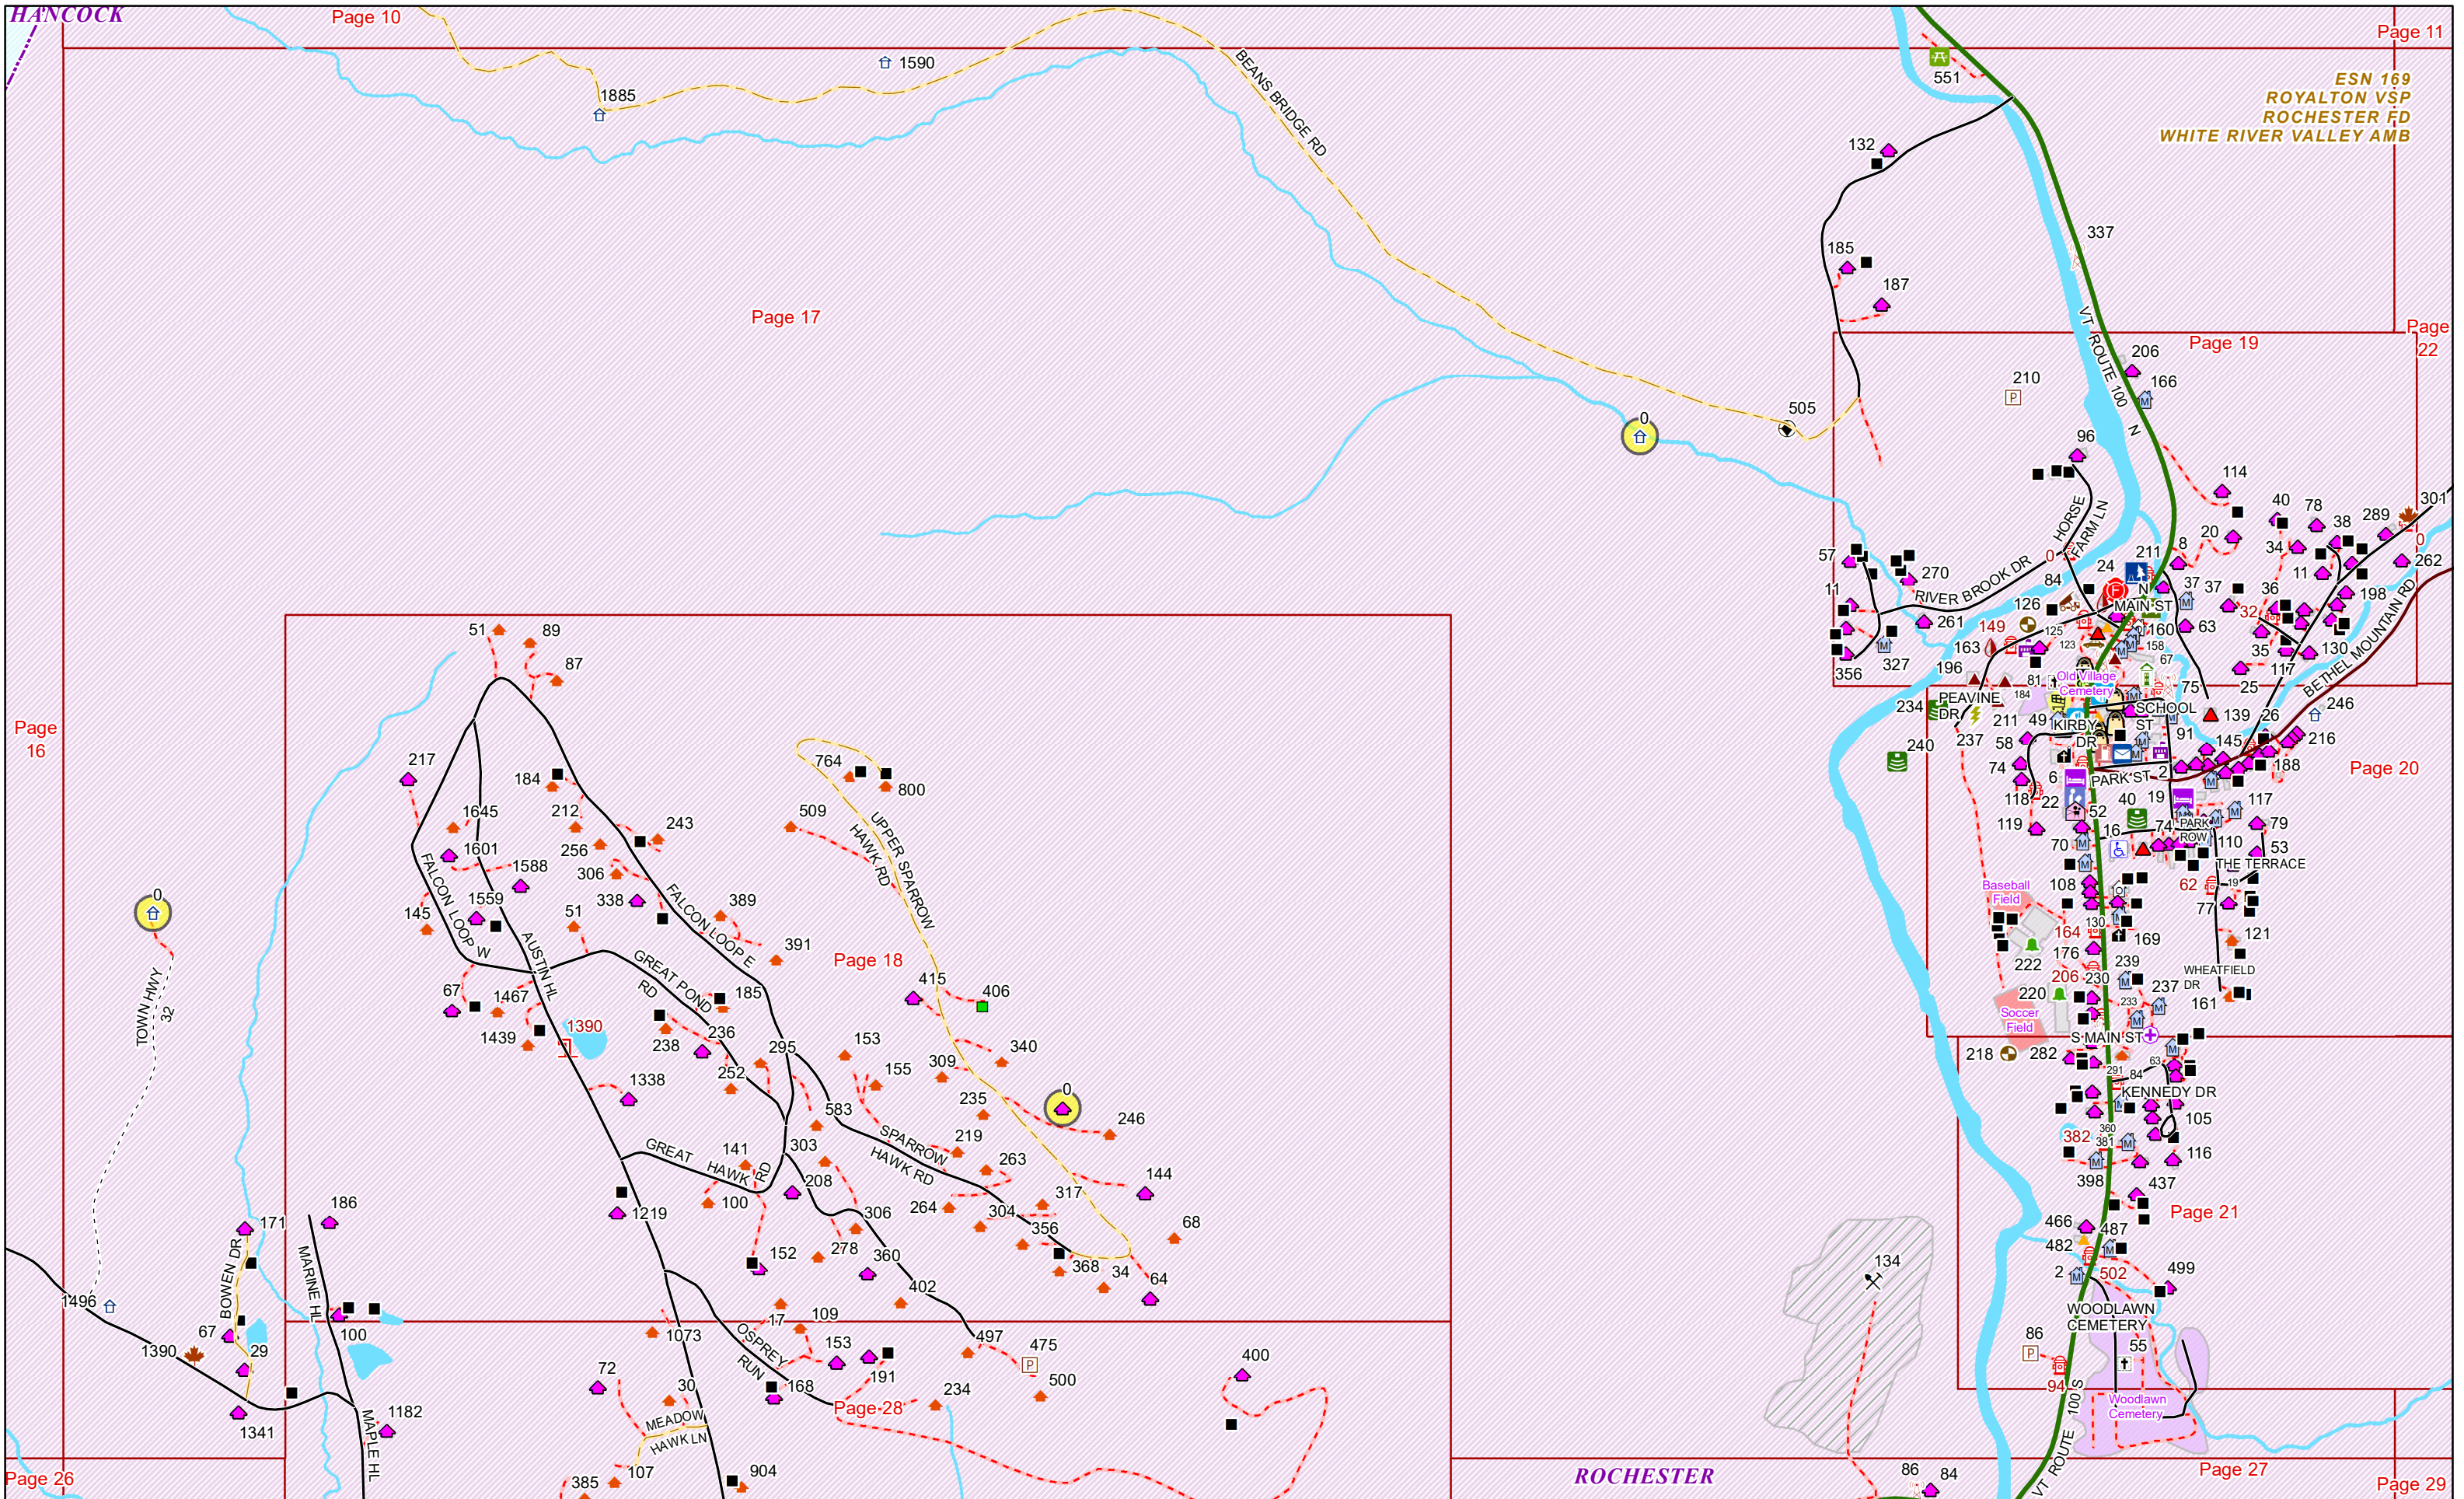

ESN 169
ROYALTON VSP
ROCHESTER FD
WHITE RIVER VALLEY AMB